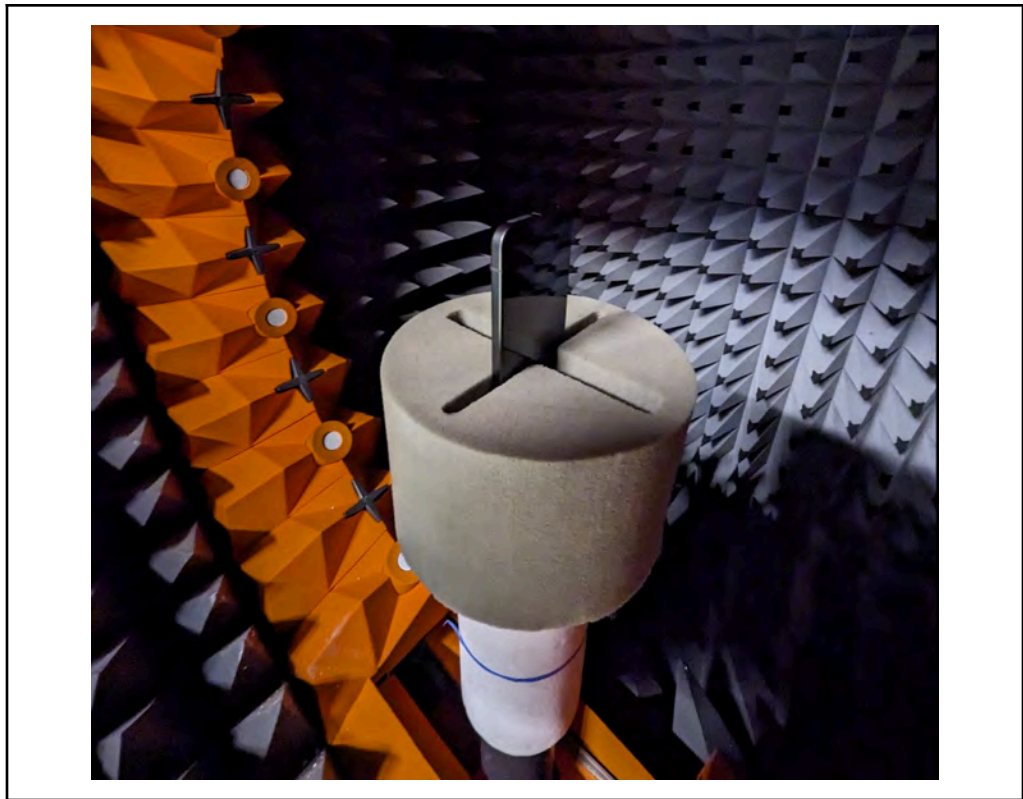

Antenna Report

FCC ID: A4RG2YBB

4/3/2024

Google LLC

1. Test Setup Photo Exhibit

a. Chamber 1: 2.4 GHz

b. Chamber 2: 5-6GHz (UNII-1 to UNII-8)