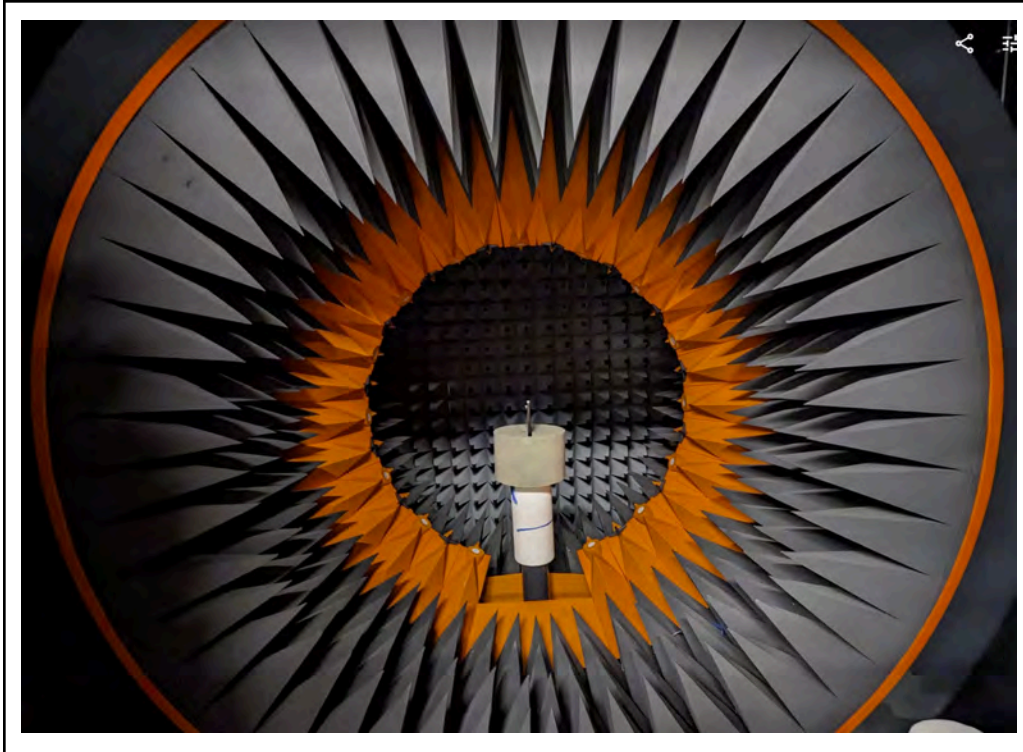

Antenna Report

FCC ID: A4RG2YBB

4/3/2024

Google LLC

1. Test Setup Photo Exhibit

a. Chamber 1: 2.4 GHz

b. Chamber 2: 5-6GHz (UNII-1 to UNII-8)