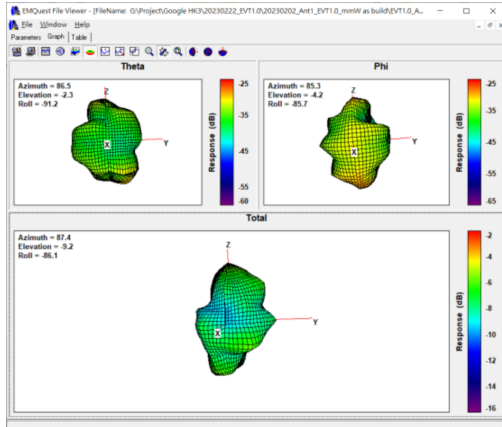

Ant4 Freq. 5280 MHz:

Ant4 Freq. 5887 MHz:

Ant4 Freq. 5500 MHz:

Ant4 Freq. 6175 MHz:

Ant4 Freq. 6475 MHz:

Ant4 Freq. 5820 MHz:

Ant4 Freq. 6700 MHz: