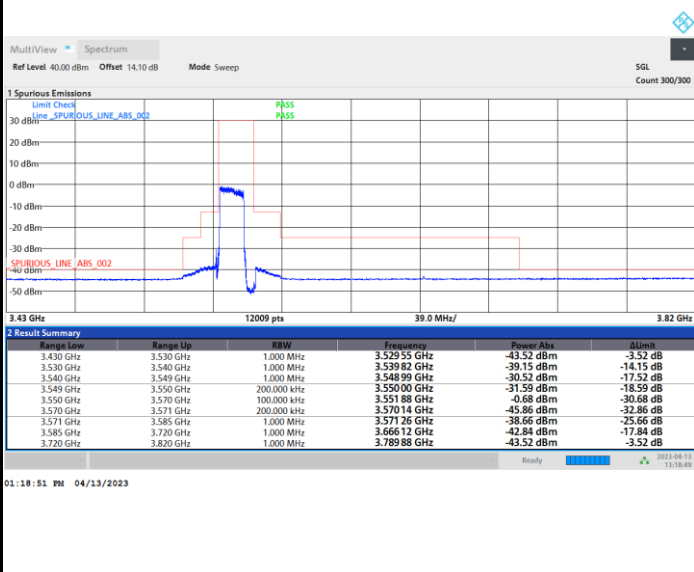

FR1 n48 / 15MHz / CP OFDM / 64QAM

Highest Channel

Full RB

FR1 n48 / 15MHz / CP OFDM / 256QAM

Lowest Channel

Full RB

FR1 n48 / 15MHz / CP OFDM / 256QAM

Middle Channel