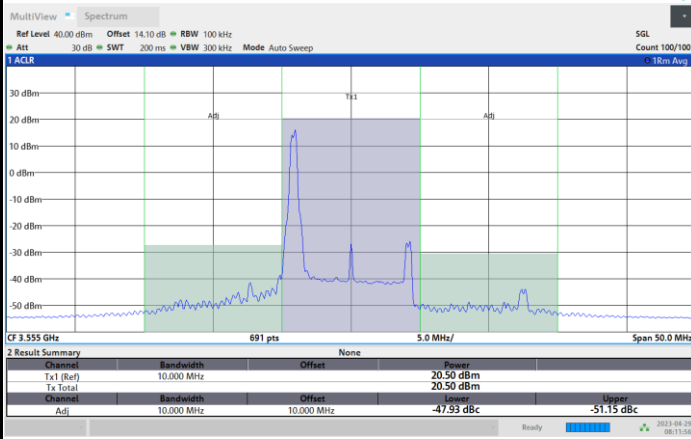

Adjacent Channel Leakage Ratio (ACLR)

FR1 n48 / 10MHz / CP OFDM / QPSK

Lowest Channel

1RB0

1RBmax