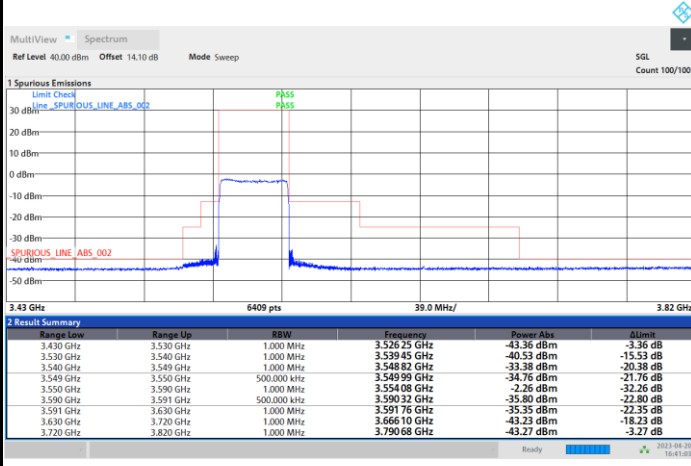

FR1 n48 / 40MHz / CP OFDM / 64QAM

Lowest Channel

1RB0

1RBmax

Full RB