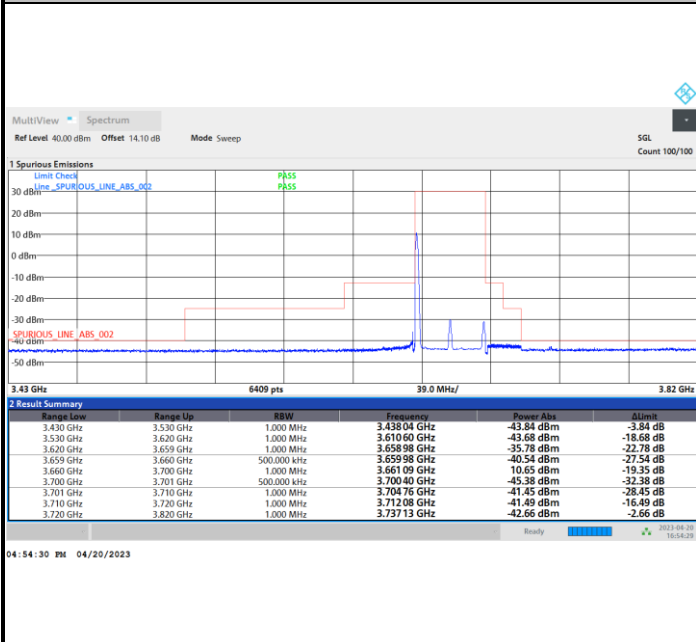

Full RB

FR1 n48 / 40MHz / CP OFDM / 16QAM

Highest Channel

1RB0

1RBmax

Full RB

FR1 n48 / 40MHz / CP OFDM / 64QAM

Lowest Channel