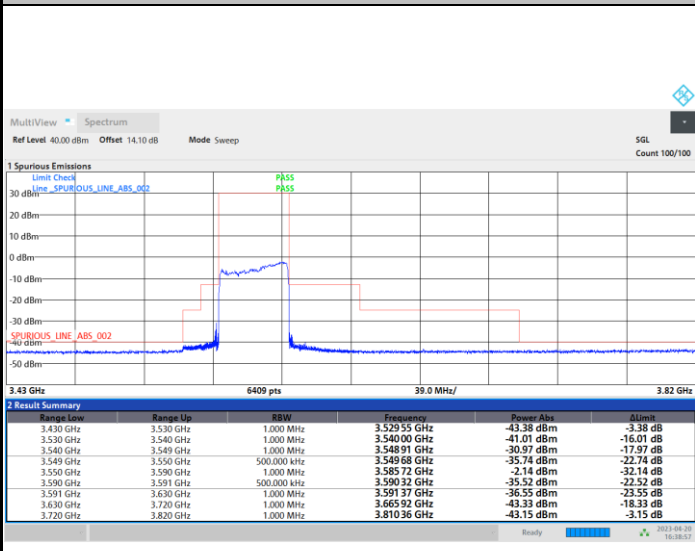

FR1 n48 / 40MHz / CP OFDM / 16QAM

Lowest Channel

1RB0

1RBmax

Full RB