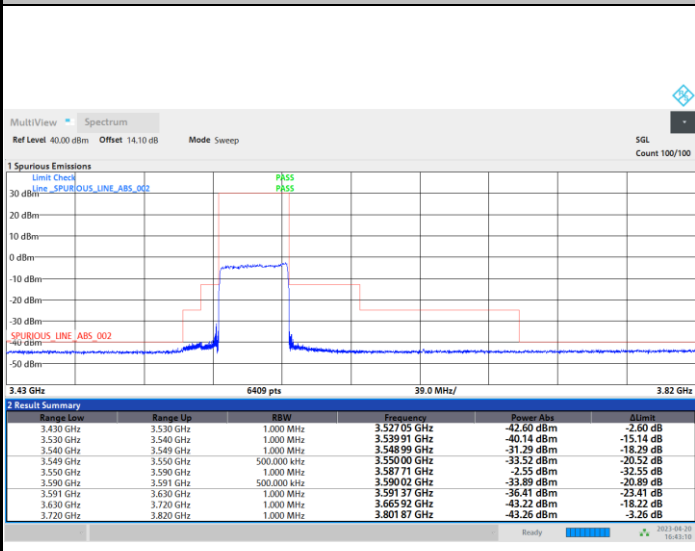

FR1 n48 / 40MHz / CP OFDM / 256QAM

Lowest Channel

1RB0

1RBmax

Full RB