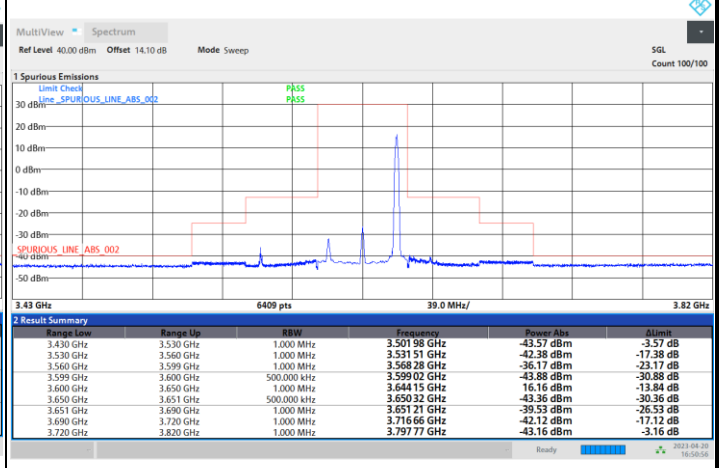

FR1 n48 / 40MHz / CP OFDM / 256QAM

Middle Channel

1RB0

1RBmax