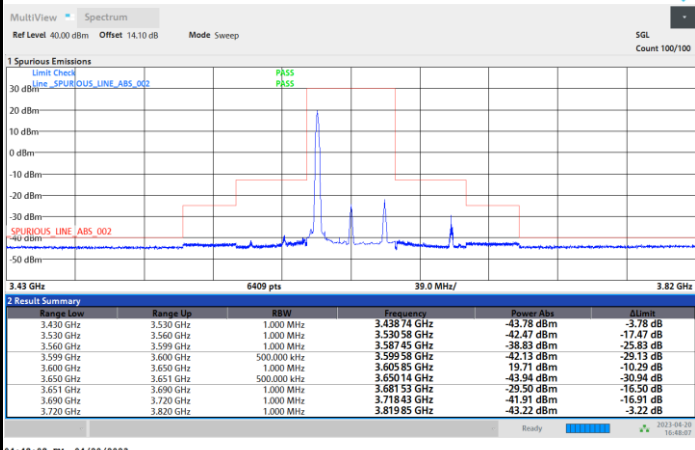

FR1 n48 / 40MHz / CP OFDM / 64QAM

Middle Channel

1RB0

1RBmax