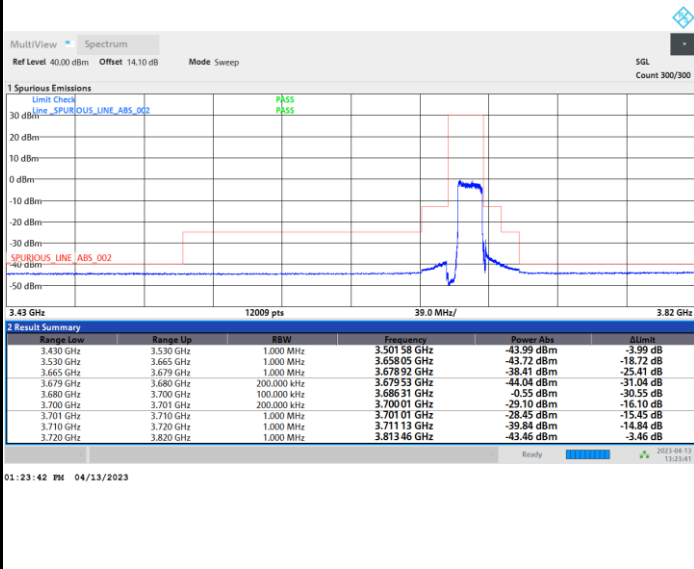

FR1 n48 / 15MHz / CP OFDM / 64QAM

Highest Channel

Full RB