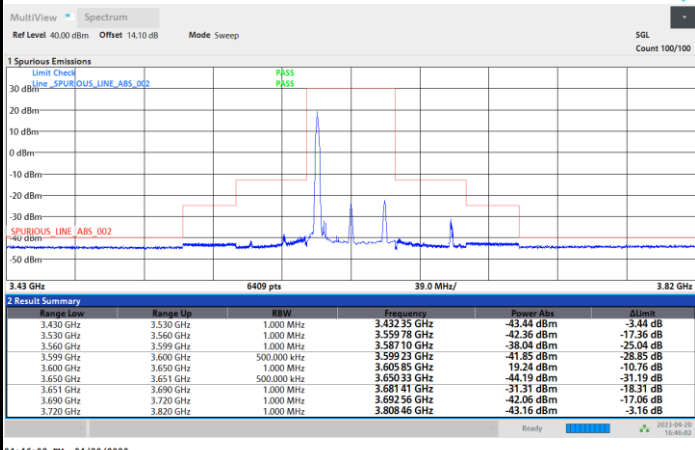

Lowest Channel

1RB0

1RBmax

Full RB

FR1 n48 / 40MHz / CP OFDM / 16QAM

Middle Channel

1RB0

1RBmax