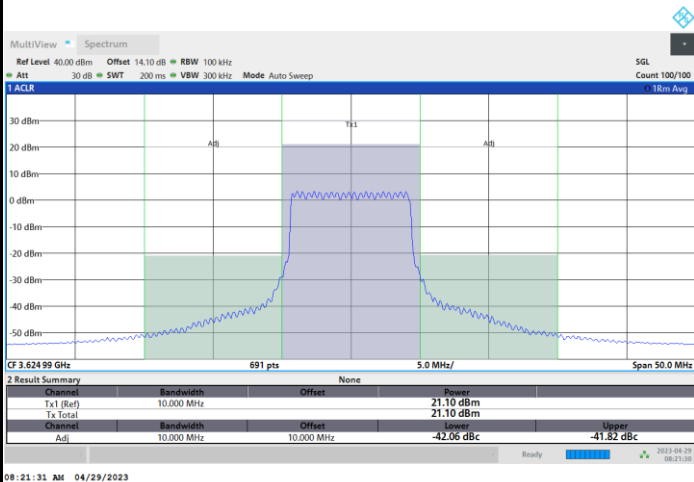

FR1 n48 / 10MHz / CP OFDM / QPSK

Middle Channel

1RB0

1RBmax

Full RB