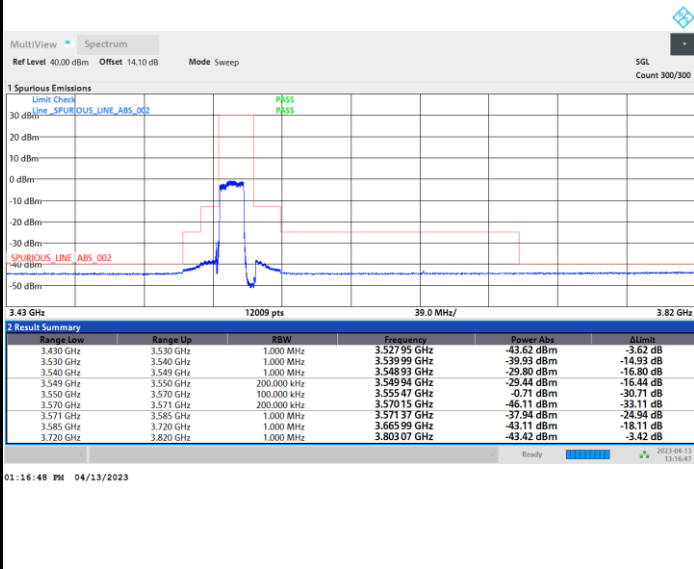

FR1 n48 / 15MHz / CP OFDM / QPSK

Lowest Channel

Full RB

FR1 n48 / 15MHz / CP OFDM / QPSK

Middle Channel

Full RB

FR1 n48 / 15MHz / CP OFDM / QPSK

Highest Channel