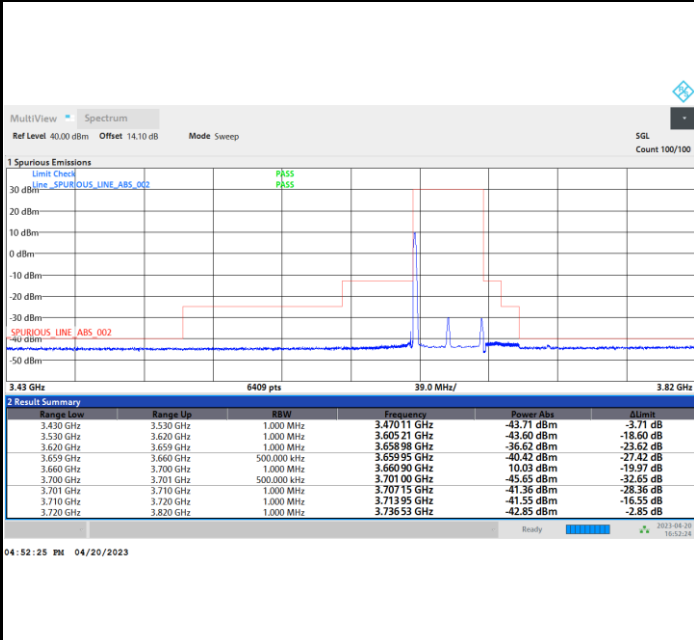

1RBmax

Full RB

FR1 n48 / 40MHz / CP OFDM / QPSK

Highest Channel

1RB0

1RBmax

Full RB

FR1 n48 / 40MHz / CP OFDM / 16QAM