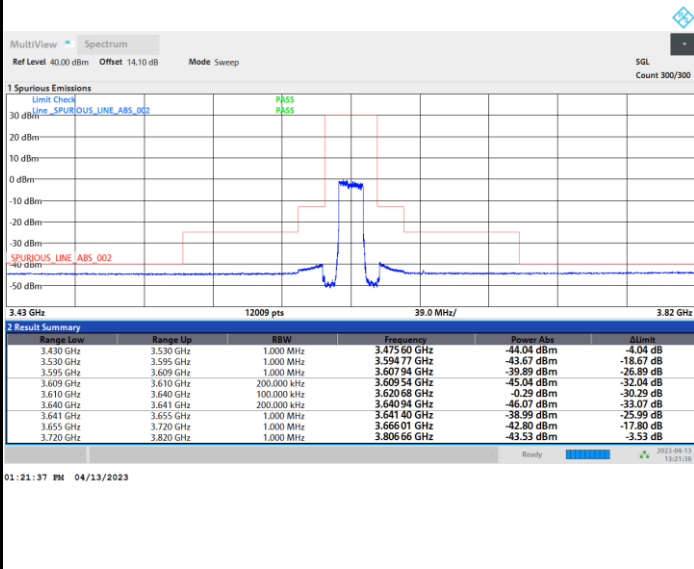

FR1 n48 / 15MHz / CP OFDM / 256QAM

Middle Channel

Full RB