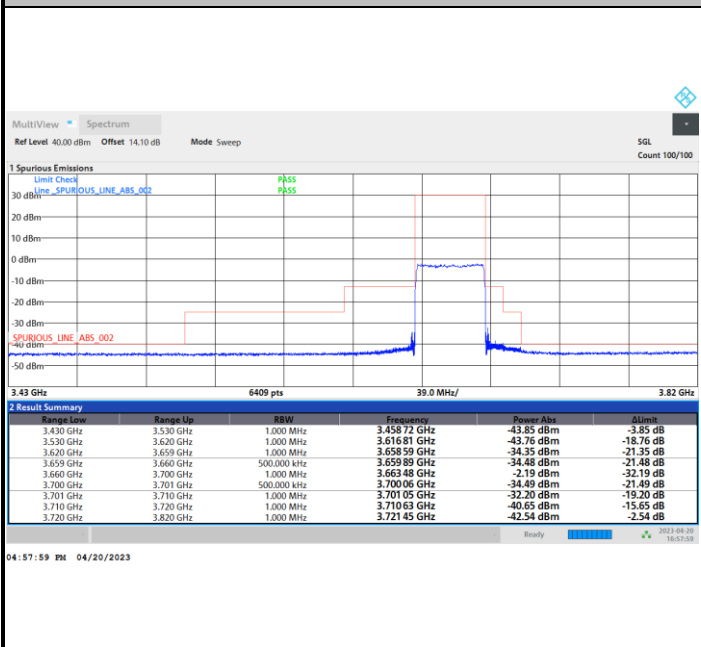

FR1 n48 / 40MHz / CP OFDM / 64QAM

Highest Channel

1RB0

1RBmax

Full RB

FR1 n48 / 40MHz / CP OFDM / 256QAM

Lowest Channel

1RB0