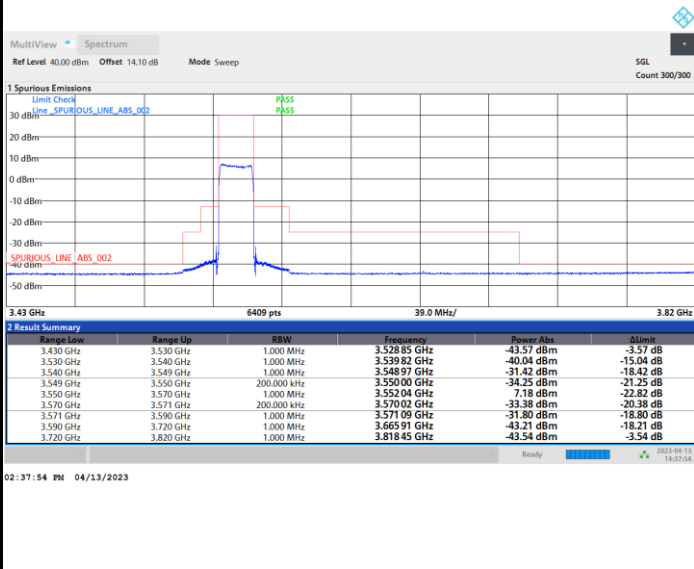

FR1 n48 / 20MHz / CP OFDM / 64QAM

Lowest Channel

Full RB