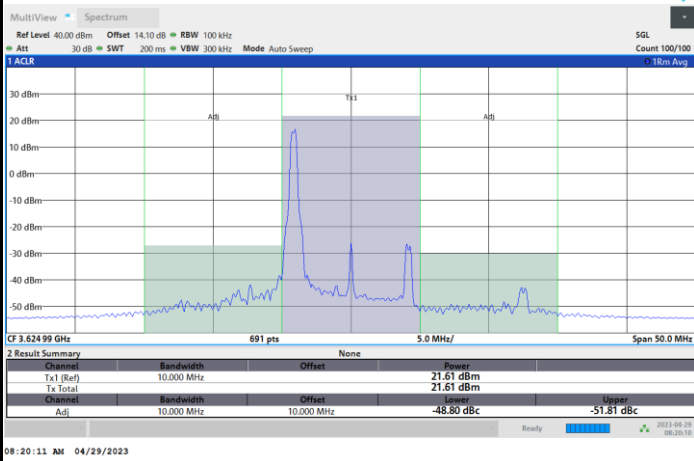

FR1 n48 / 10MHz / CP OFDM / QPSK

Middle Channel

1RB0

1RBmax