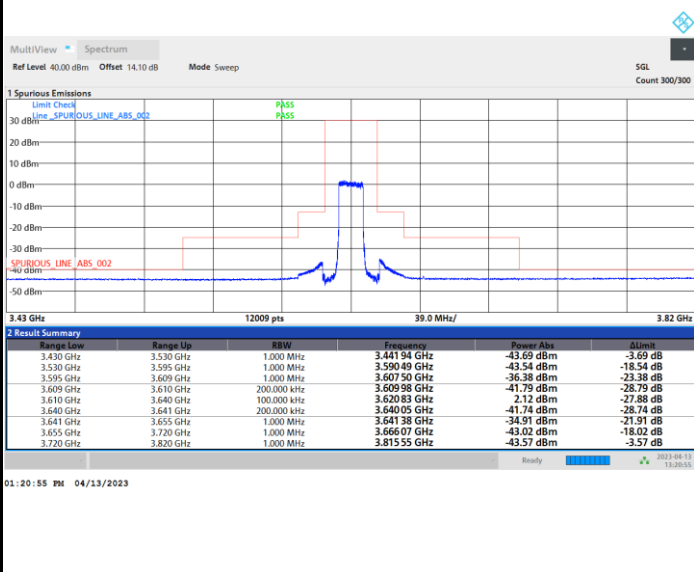

Highest Channel

Full RB

FR1 n48 / 15MHz / CP OFDM / 64QAM

Lowest Channel

Full RB

FR1 n48 / 15MHz / CP OFDM / 64QAM

Middle Channel

Full RB