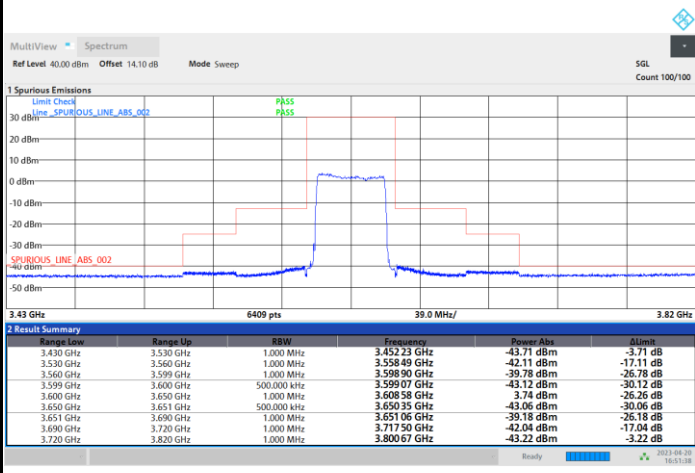

FR1 n48 / 40MHz / CP OFDM / 256QAM

Middle Channel

1RB0

1RBmax

Full RB