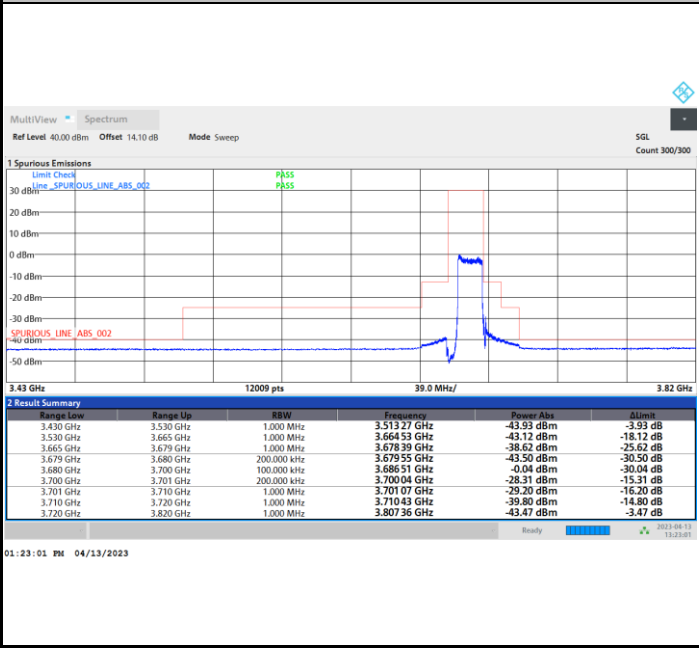

FR1 n48 / 15MHz / CP OFDM / 16QAM

Highest Channel

Full RB