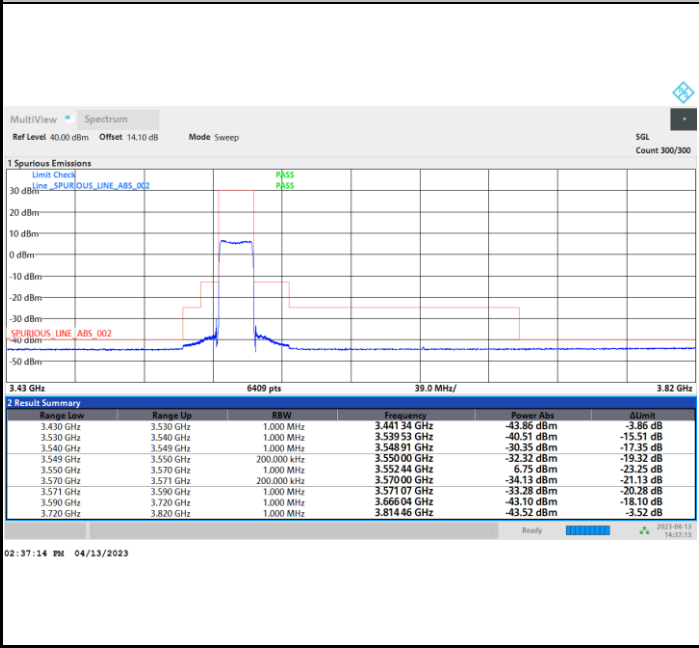

Middle Channel

Full RB

FR1 n48 / 20MHz / CP OFDM / QPSK

Highest Channel

Full RB

FR1 n48 / 20MHz / CP OFDM / 16QAM

Lowest Channel

Full RB