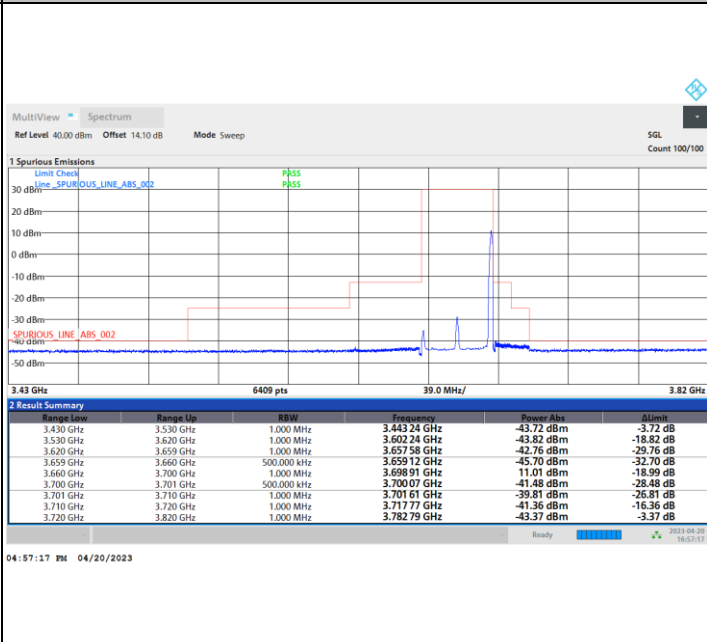

FR1 n48 / 40MHz / CP OFDM / 64QAM

Highest Channel

1RB0

1RBmax