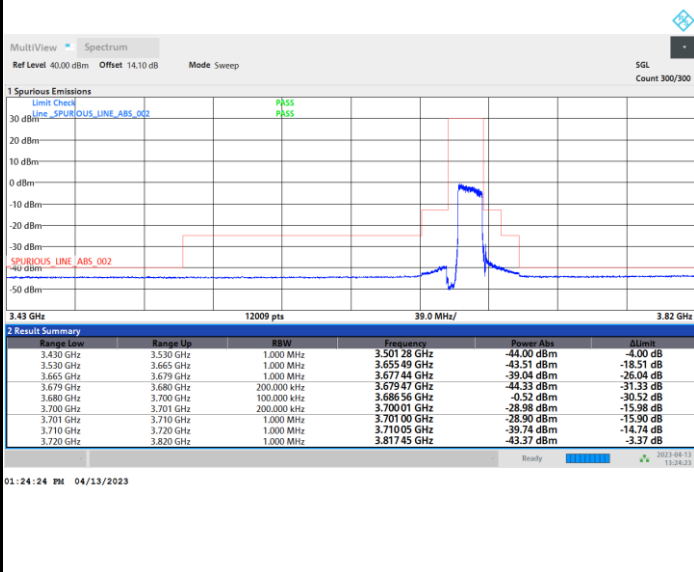

FR1 n48 / 15MHz / CP OFDM / 256QAM

Highest Channel

Full RB