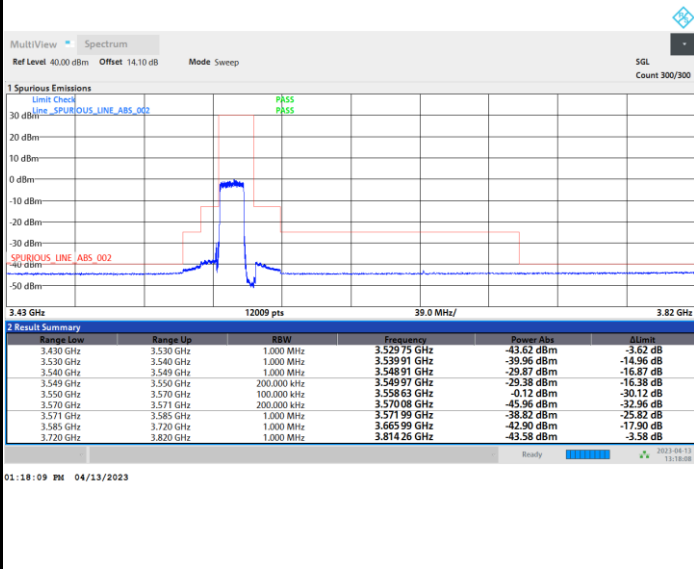

Highest Channel

Full RB

FR1 n48 / 15MHz / CP OFDM / 64QAM

Lowest Channel

Full RB

FR1 n48 / 15MHz / CP OFDM / 64QAM

Middle Channel

Full RB