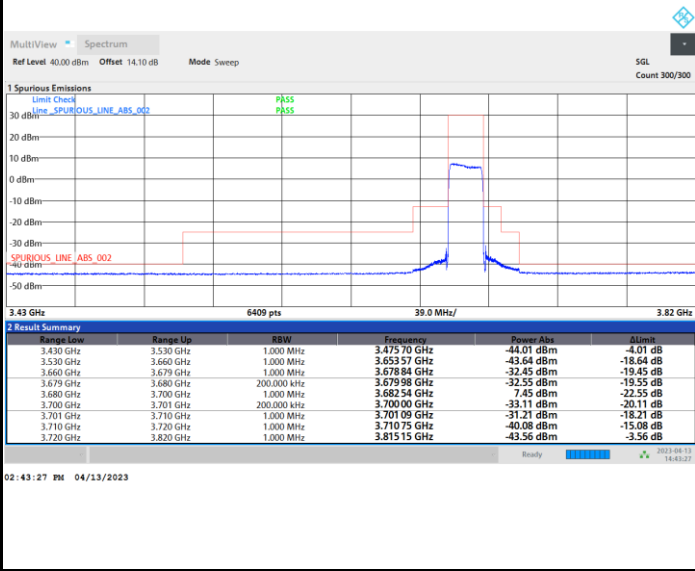

Full RB

FR1 n48 / 20MHz / CP OFDM / 64QAM

Middle Channel

Full RB

FR1 n48 / 20MHz / CP OFDM / 64QAM

Highest Channel

Full RB

FR1 n48 / 20MHz / CP OFDM / 256QAM