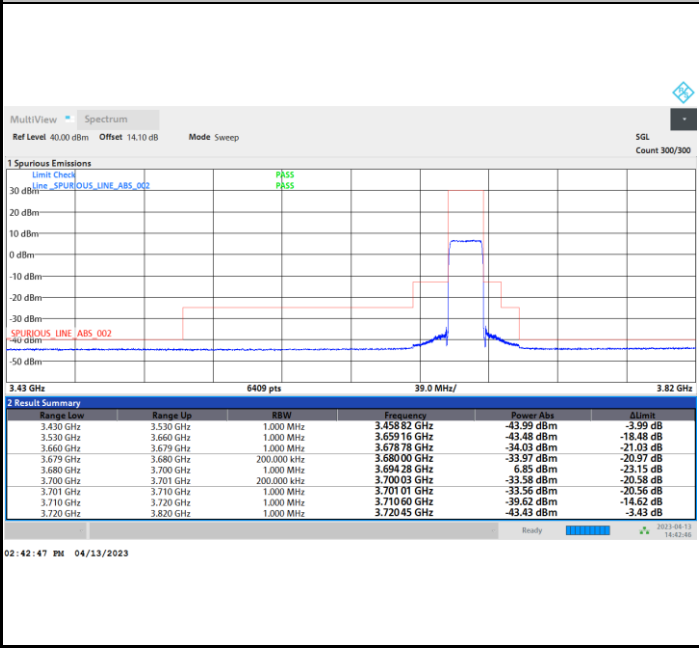

FR1 n48 / 20MHz / CP OFDM / 16QAM

Middle Channel

Full RB

FR1 n48 / 20MHz / CP OFDM / 16QAM

Highest Channel

Full RB

FR1 n48 / 20MHz / CP OFDM / 64QAM

Lowest Channel