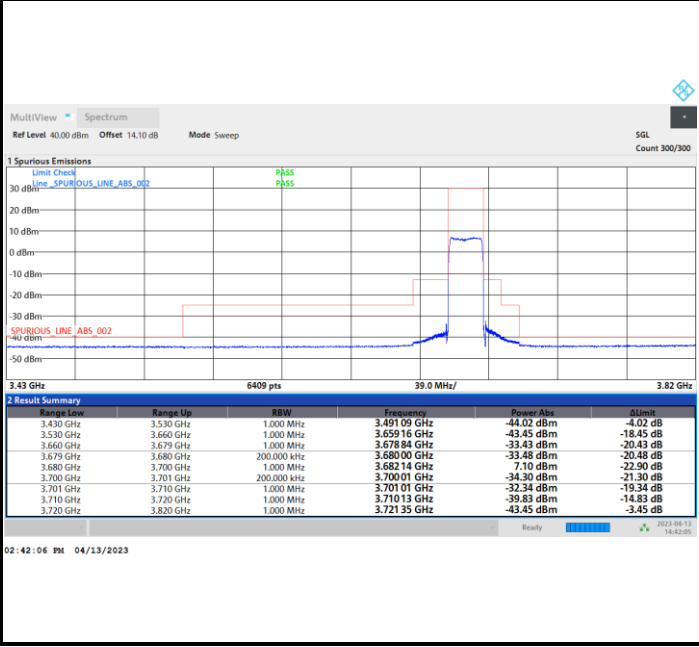

Middle Channel

Full RB

FR1 n48 / 20MHz / CP OFDM / QPSK

Highest Channel

Full RB

FR1 n48 / 20MHz / CP OFDM / 16QAM

Lowest Channel

Full RB