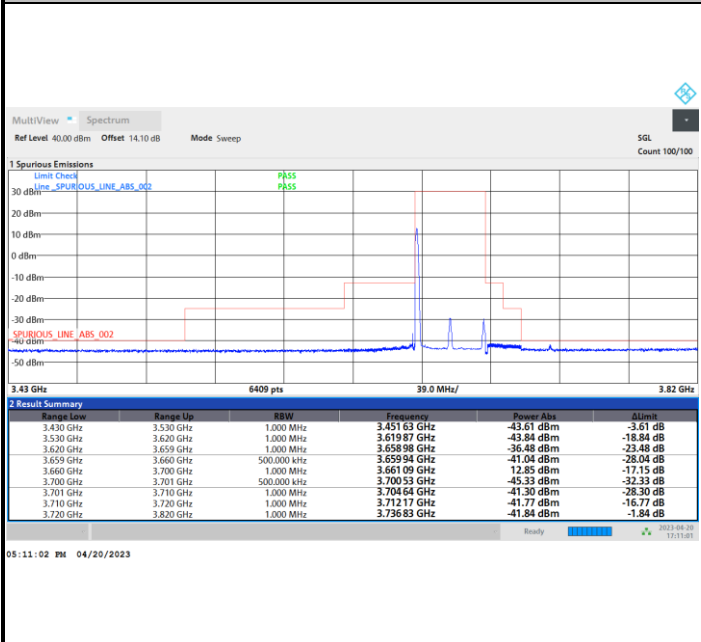

FR1 n48 / 40MHz / CP OFDM / 64QAM

Highest Channel

1RB0

1RBmax