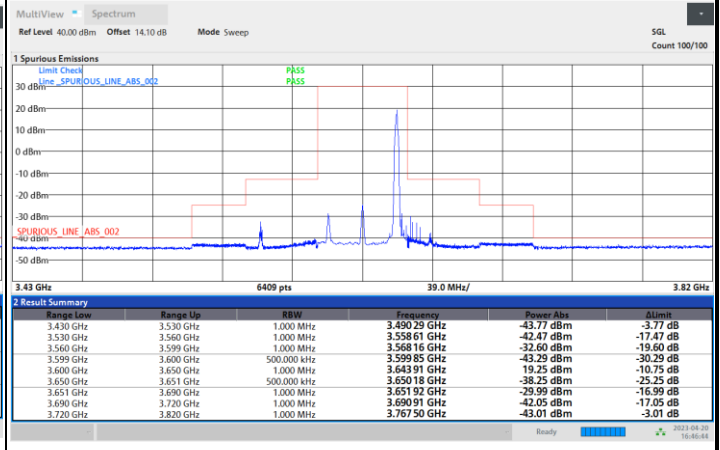

Lowest Channel

1RB0

1RBmax

Full RB

FR1 n48 / 40MHz / CP OFDM / 16QAM

Middle Channel

1RB0

1RBmax