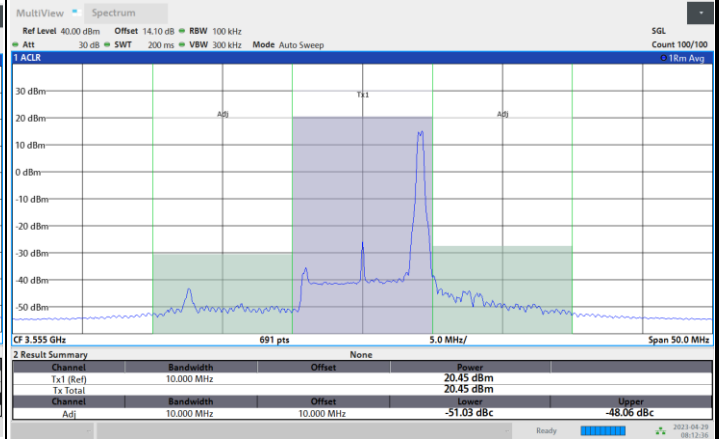

Adjacent Channel Leakage Ratio (ACLR)

FR1 n48 / 10MHz / CP OFDM / QPSK

Lowest Channel

1RB0

1RBmax