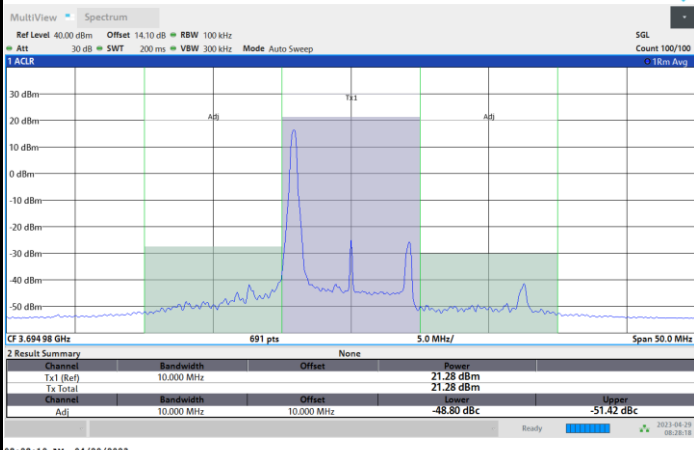

1RB0

1RBmax

Full RB

FR1 n48 / 10MHz / CP OFDM / QPSK

Highest Channel

1RB0

1RBmax

Full RB