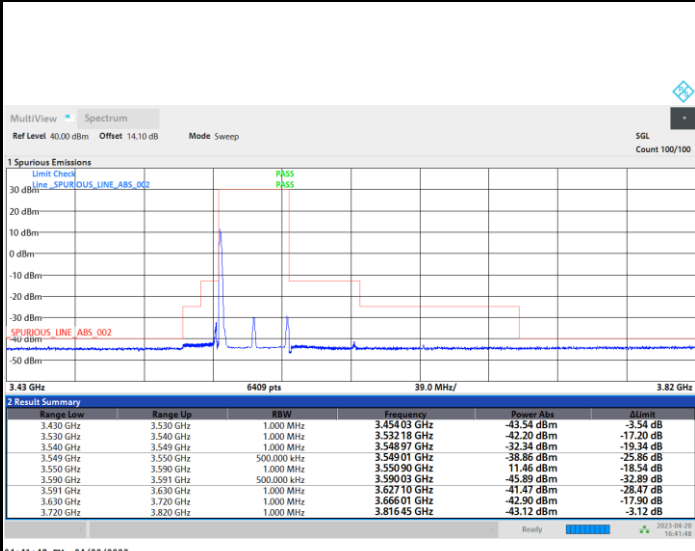

FR1 n48 / 40MHz / CP OFDM / 256QAM

Lowest Channel

1RB0

1RBmax