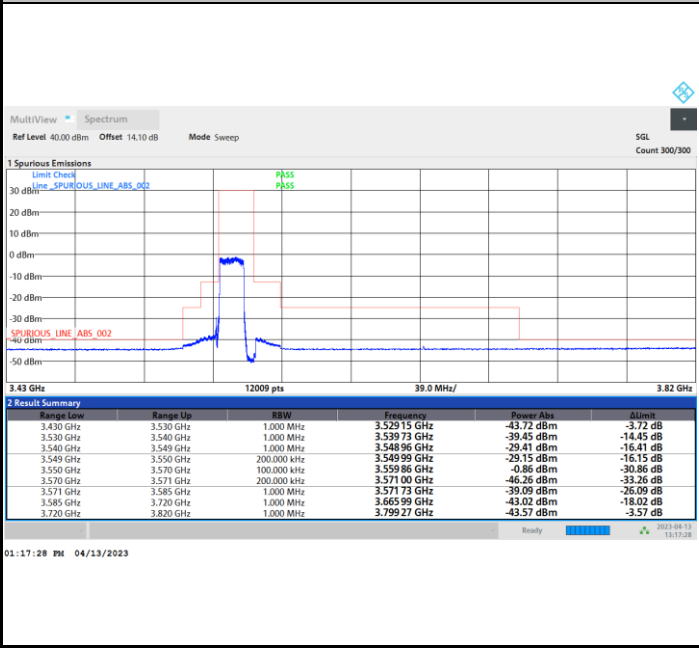

FR1 n48 / 15MHz / CP OFDM / 16QAM

Lowest Channel

Full RB