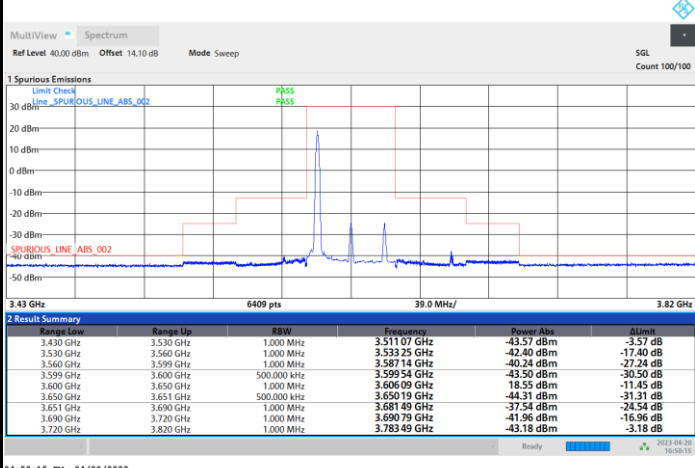

FR1 n48 / 40MHz / CP OFDM / 256QAM

Middle Channel

1RB0

1RBmax