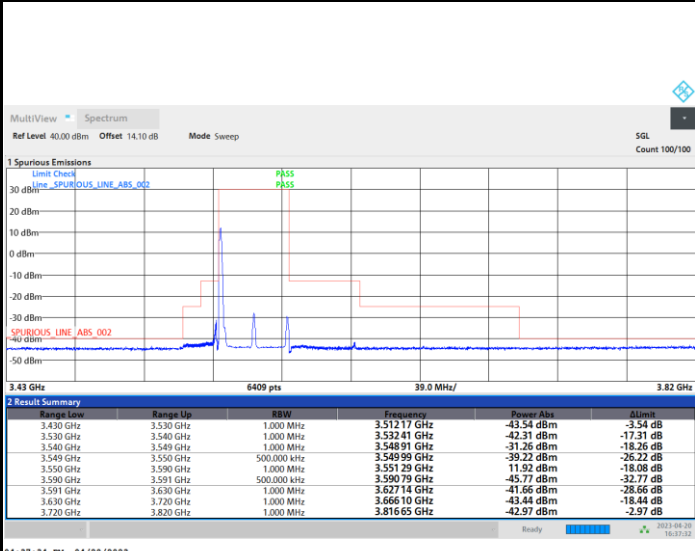

FR1 n48 / 40MHz / CP OFDM / 16QAM

Lowest Channel

1RB0

1RBmax