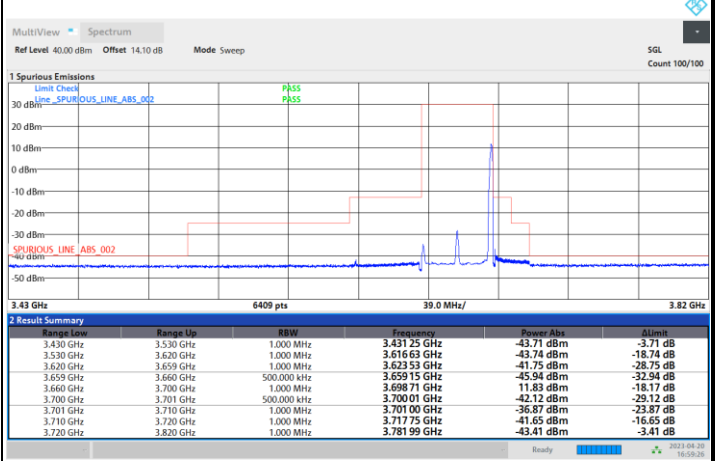

Highest Channel

1RB0

1RBmax

Full RB