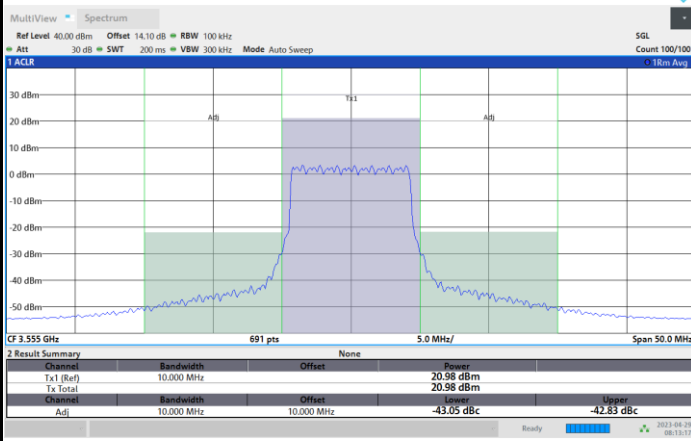

Highest Channel

1RB0

1RBmax

Full RB

# Adjacent Channel Leakage Ratio (ACLR)

FR1 n48 / 10MHz / CP OFDM / QPSK

Lowest Channel

1RB0

1RBmax

Full RB

FR1 n48 / 10MHz / CP OFDM / QPSK

Middle Channel