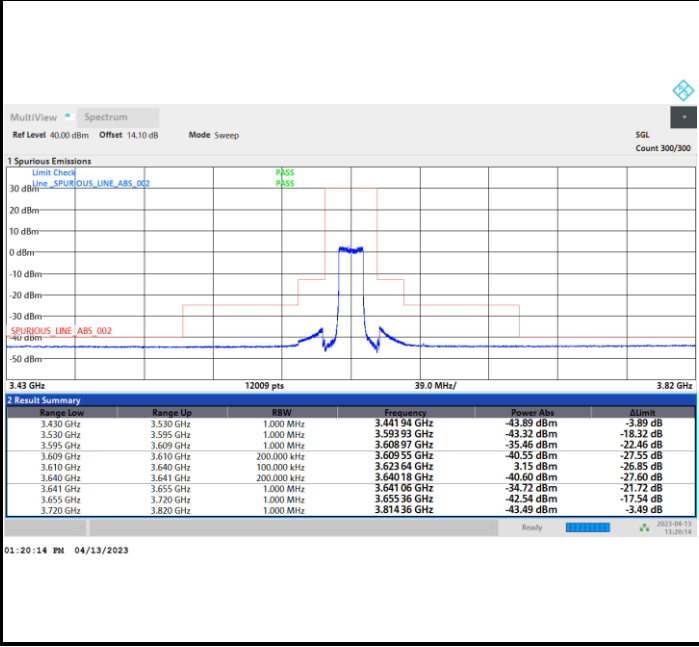

Full RB

FR1 n48 / 15MHz / CP OFDM / 16QAM

Lowest Channel

Full RB

FR1 n48 / 15MHz / CP OFDM / 16QAM

Middle Channel

Full RB

FR1 n48 / 15MHz / CP OFDM / 16QAM