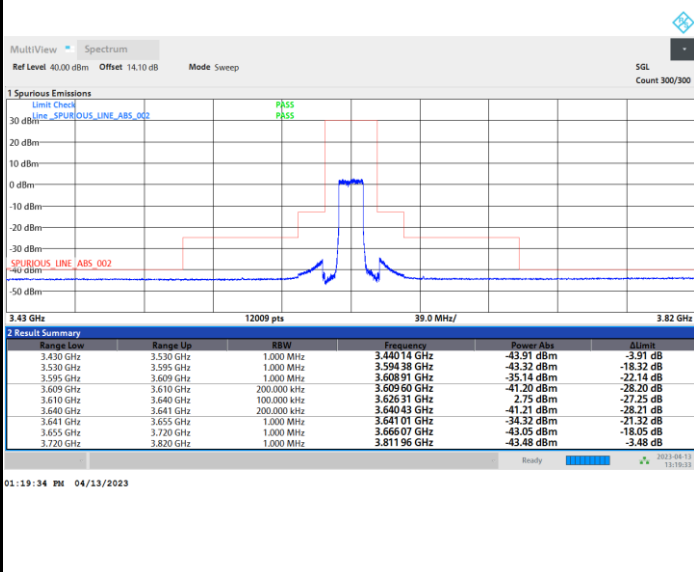

FR1 n48 / 15MHz / CP OFDM / QPSK

Lowest Channel

Full RB

FR1 n48 / 15MHz / CP OFDM / QPSK

Middle Channel

Full RB

FR1 n48 / 15MHz / CP OFDM / QPSK

Highest Channel