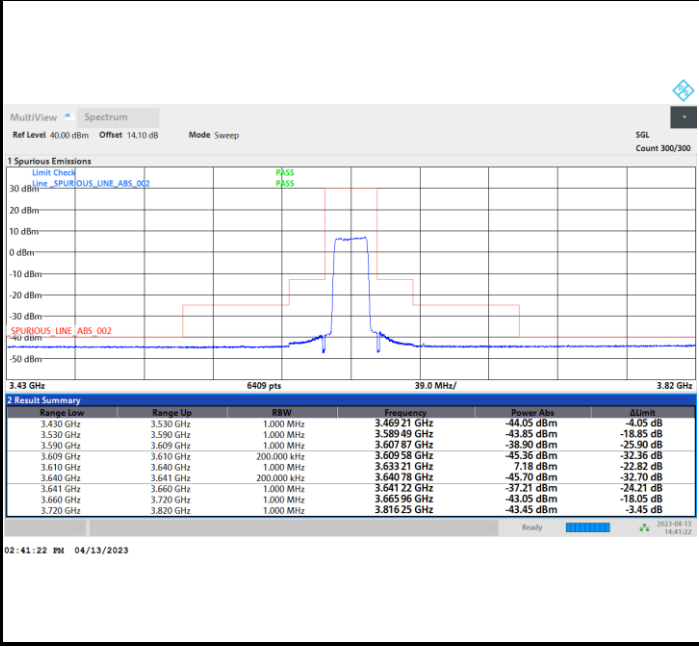

Lowest Channel

Full RB

FR1 n48 / 20MHz / CP OFDM / 256QAM

Middle Channel

Full RB

FR1 n48 / 20MHz / CP OFDM / 256QAM

Highest Channel

Full RB