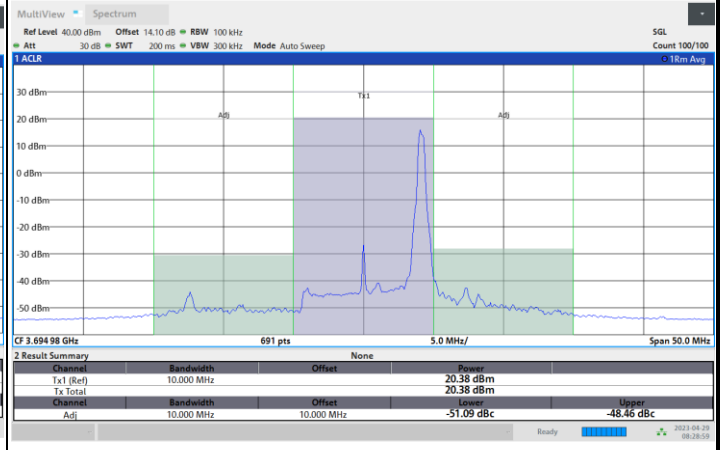

1RB0

1RBmax

Full RB

FR1 n48 / 10MHz / CP OFDM / QPSK

Highest Channel

1RB0

1RBmax

Full RB