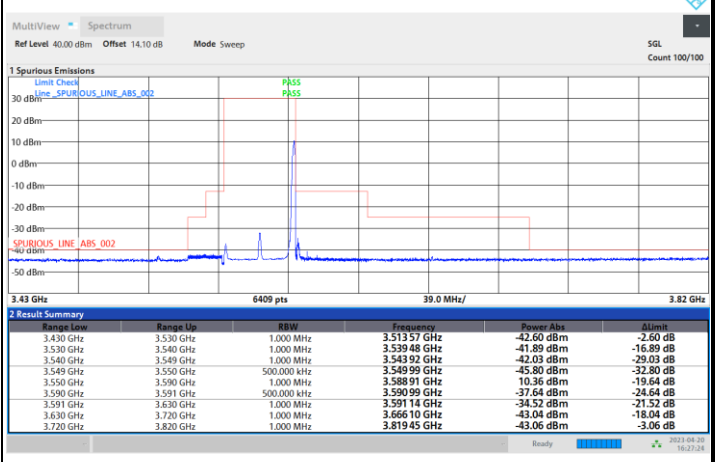

FR1 n48 / 40MHz / CP OFDM / 64QAM

Lowest Channel

1RB0

1RBmax