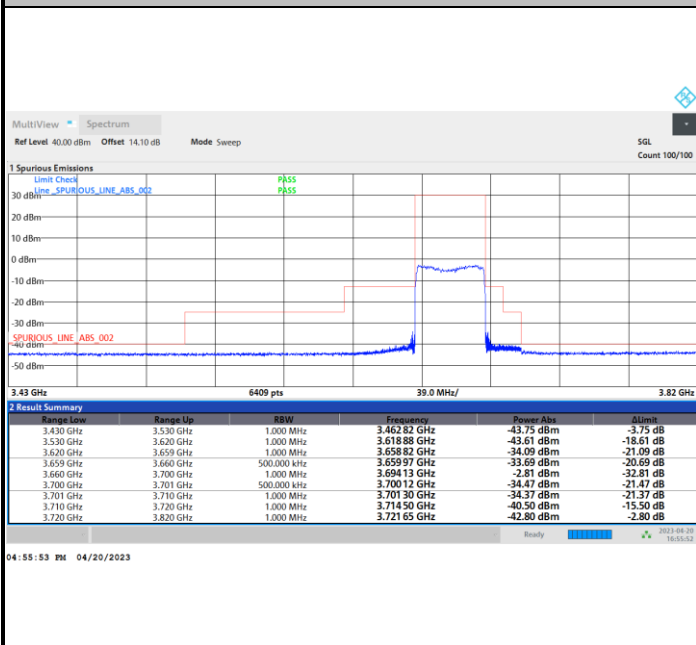

Full RB

FR1 n48 / 40MHz / CP OFDM / 16QAM

Highest Channel

1RB0

1RBmax

Full RB

FR1 n48 / 40MHz / CP OFDM / 64QAM

Lowest Channel