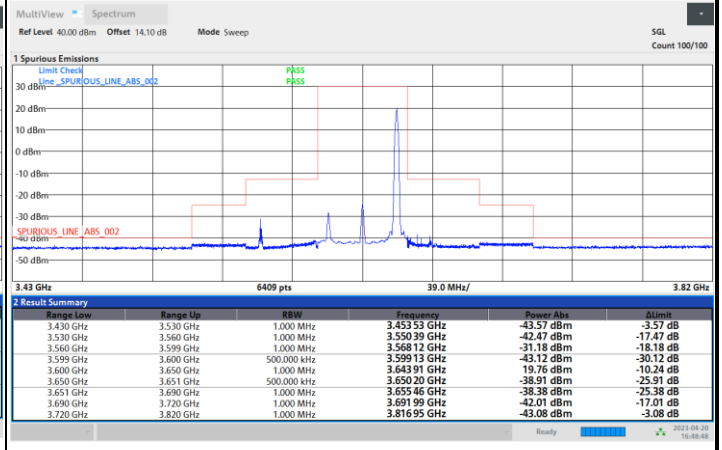

1RB0

1RBmax

Full RB

FR1 n48 / 40MHz / CP OFDM / 64QAM

Middle Channel

1RB0

1RBmax

Full RB