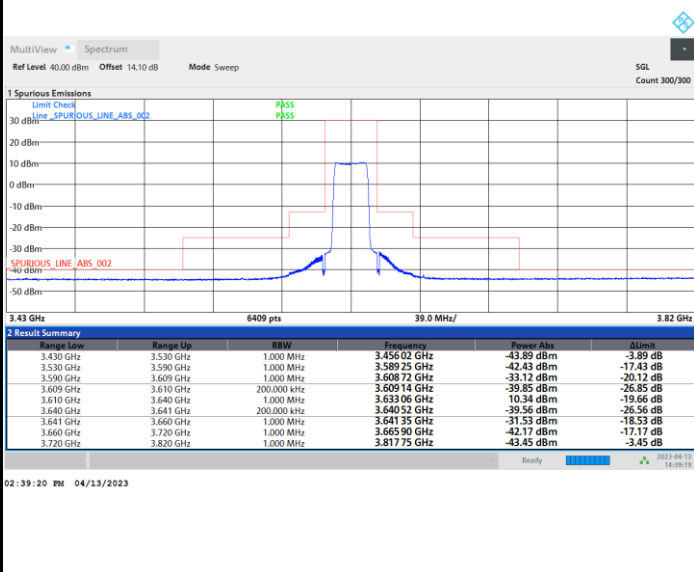

FR1 n48 / 20MHz / CP OFDM / QPSK

Middle Channel

Full RB