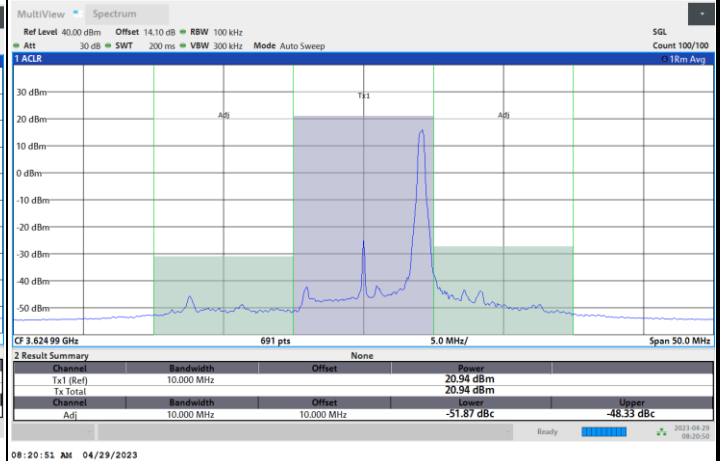

FR1 n48 / 10MHz / CP OFDM / QPSK

Middle Channel

1RB0

1RBmax