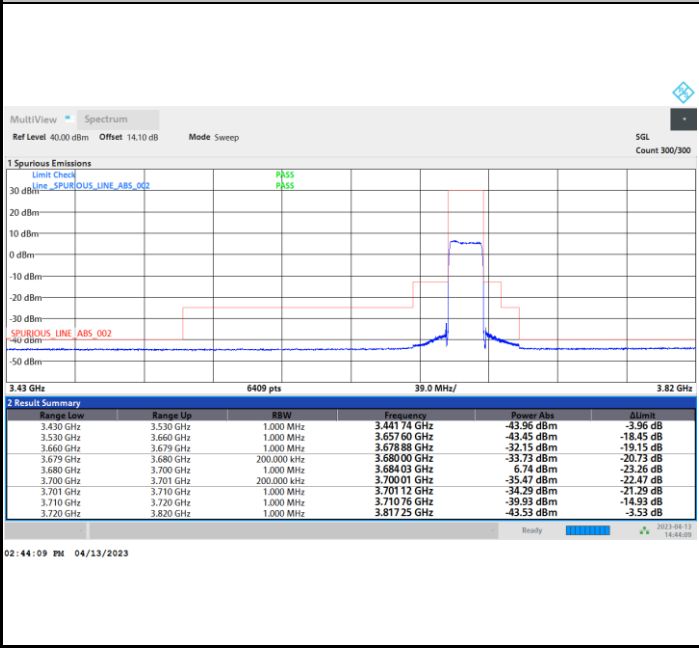

Lowest Channel

Full RB

FR1 n48 / 20MHz / CP OFDM / 256QAM

Middle Channel

Full RB

FR1 n48 / 20MHz / CP OFDM / 256QAM

Highest Channel

Full RB