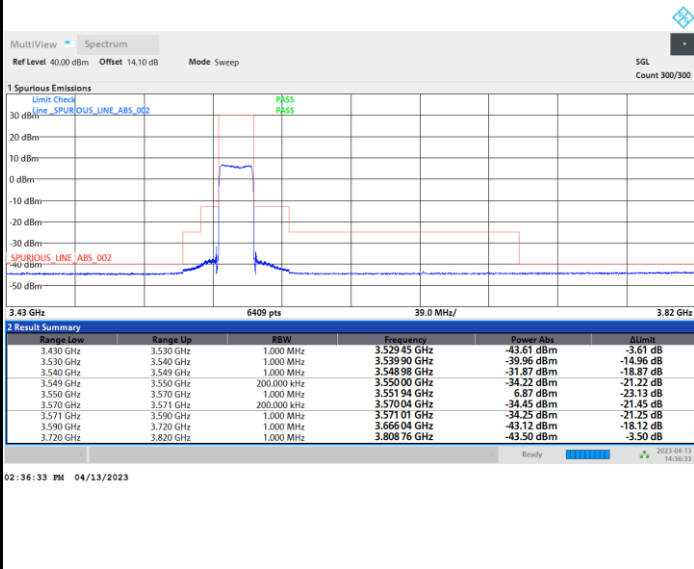

Full RB

FR1 n48 / 15MHz / CP OFDM / 256QAM

Highest Channel

Full RB

FR1 n48 / 20MHz / CP OFDM / QPSK

Lowest Channel

Full RB

FR1 n48 / 20MHz / CP OFDM / QPSK