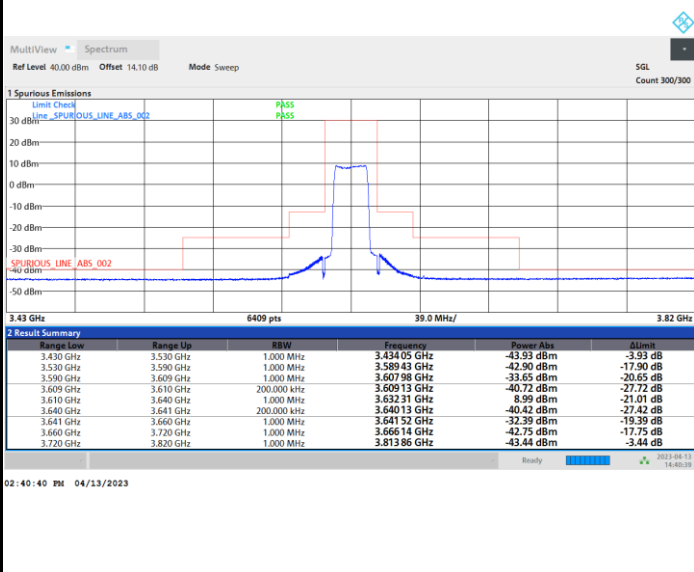

FR1 n48 / 20MHz / CP OFDM / 64QAM

Middle Channel

Full RB