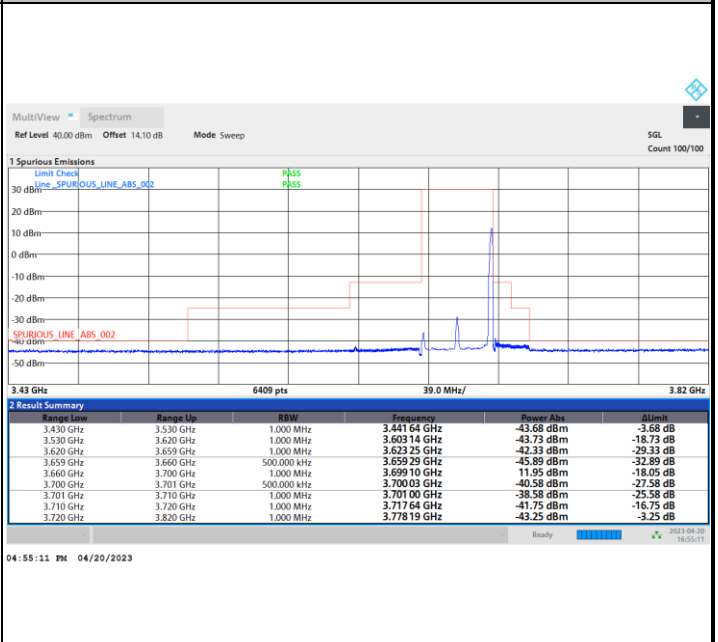

Full RB

FR1 n48 / 40MHz / CP OFDM / 16QAM

Highest Channel

1RB0

1RBmax

Full RB

FR1 n48 / 40MHz / CP OFDM / 64QAM

Lowest Channel