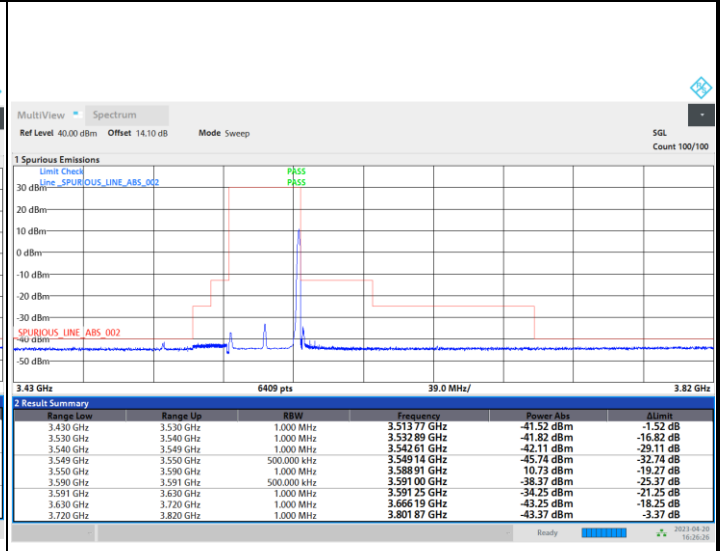

FR1 n48 / 40MHz / CP OFDM / QPSK

Lowest Channel

1RB0

1RBmax