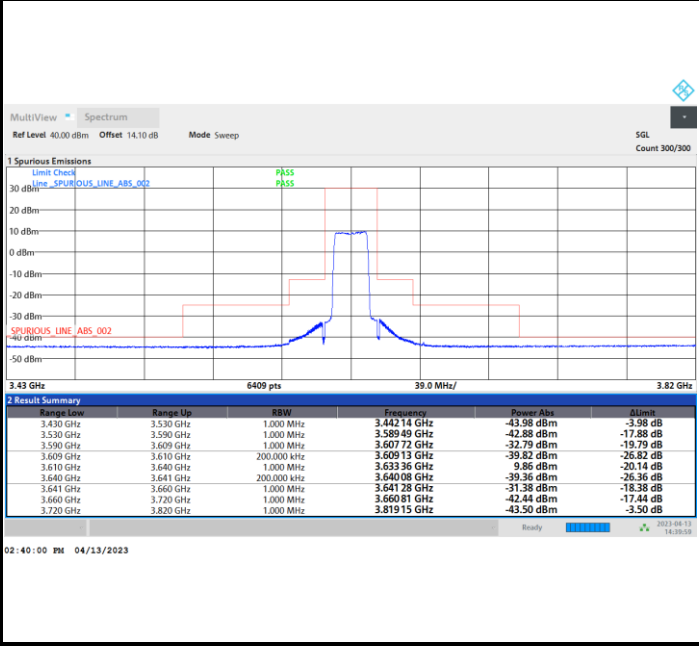

FR1 n48 / 20MHz / CP OFDM / 16QAM

Middle Channel

Full RB