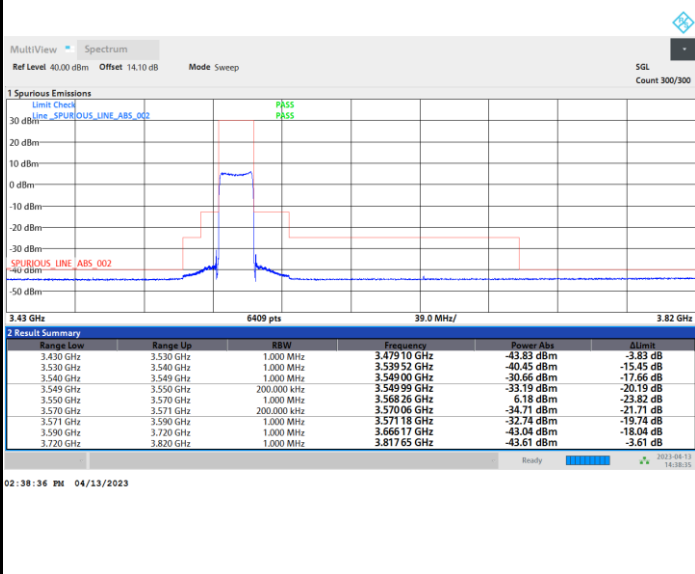

FR1 n48 / 20MHz / CP OFDM / 256QAM

Lowest Channel

Full RB