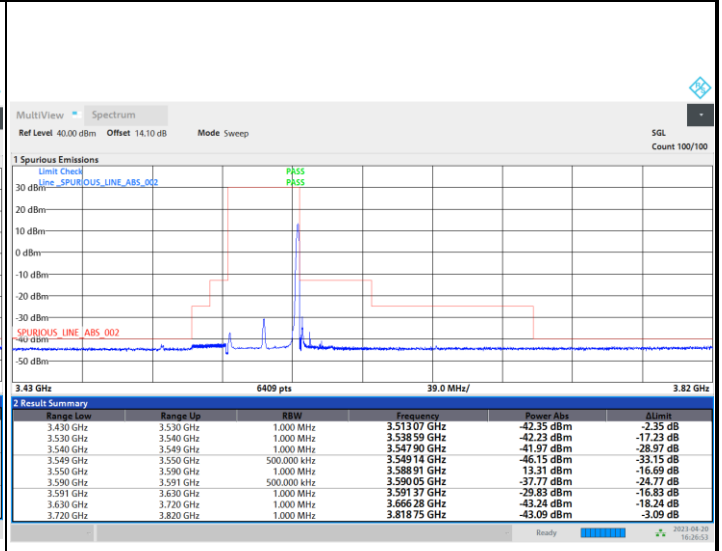

FR1 n48 / 40MHz / CP OFDM / 16QAM

Lowest Channel

1RB0

1RBmax