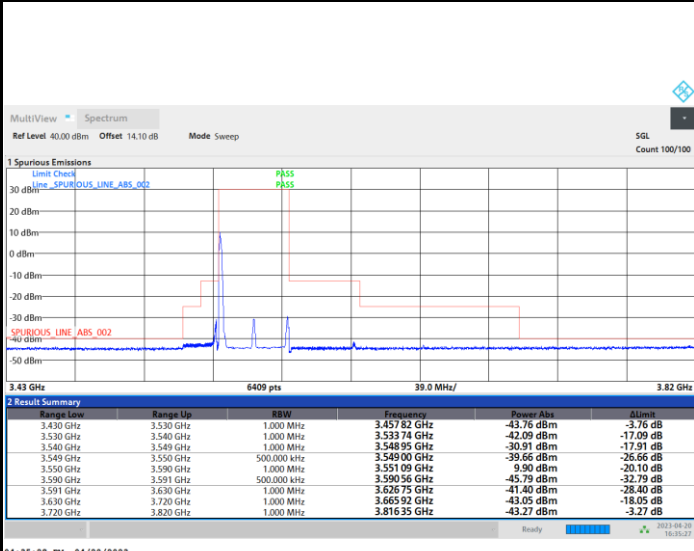

FR1 n48 / 40MHz / CP OFDM / QPSK

Lowest Channel

1RB0

1RBmax