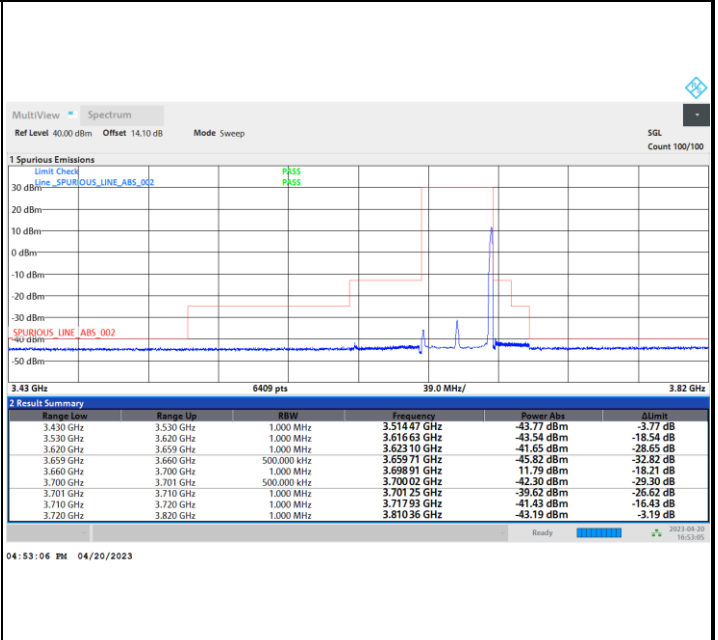

1RBmax

Full RB

FR1 n48 / 40MHz / CP OFDM / QPSK

Highest Channel

1RB0

1RBmax

Full RB

FR1 n48 / 40MHz / CP OFDM / 16QAM