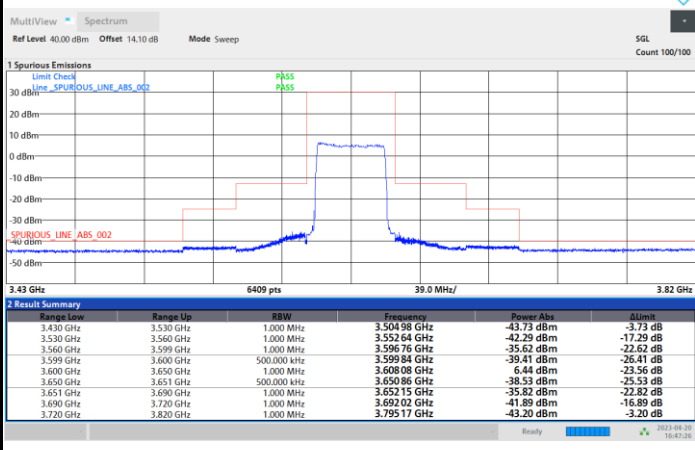

FR1 n48 / 40MHz / CP OFDM / 16QAM

Middle Channel

1RB0

1RBmax

Full RB