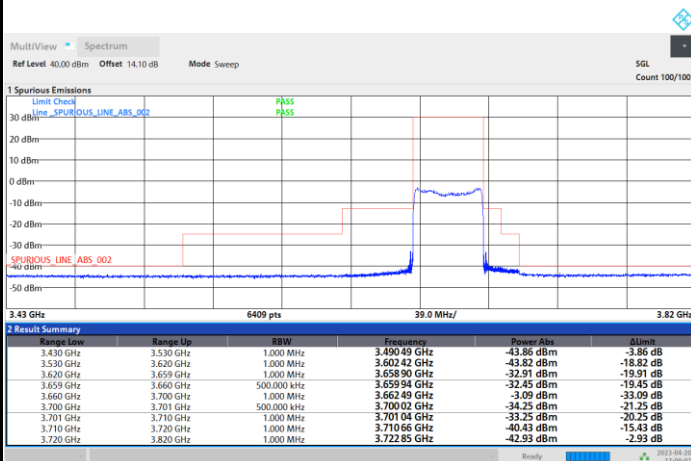

Highest Channel

1RB0

1RBmax

Full RB