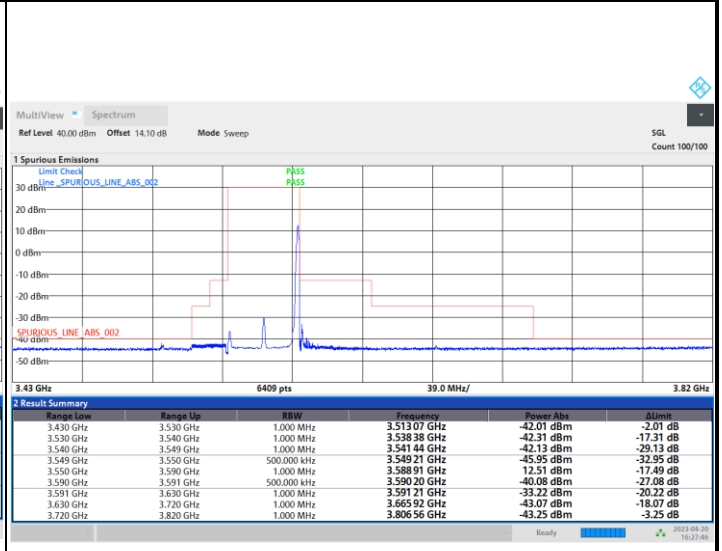

FR1 n48 / 40MHz / CP OFDM / 256QAM

Lowest Channel

1RB0

1RBmax