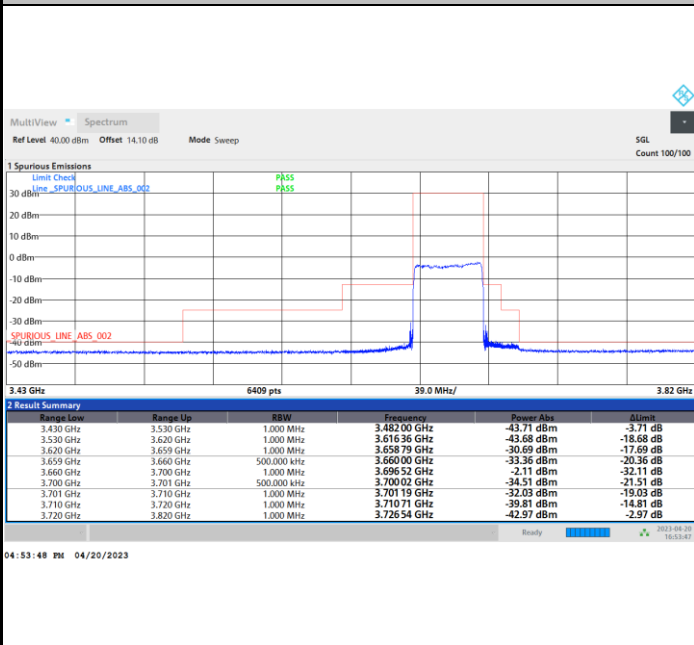

1RBmax

Full RB

FR1 n48 / 40MHz / CP OFDM / QPSK

Highest Channel

1RB0

1RBmax

Full RB

FR1 n48 / 40MHz / CP OFDM / 16QAM