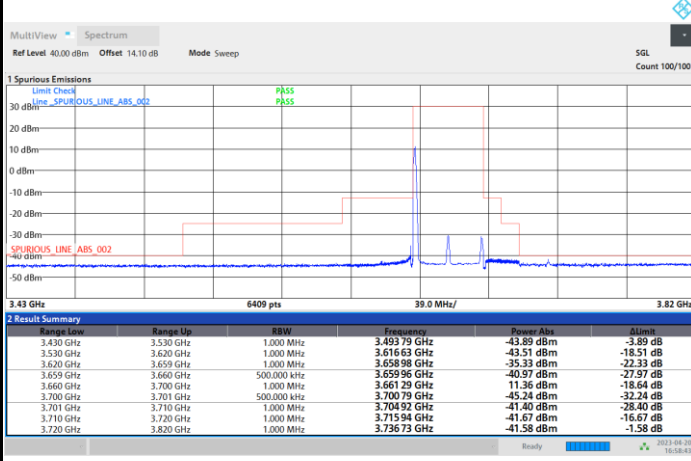

Highest Channel

1RB0

1RBmax

Full RB