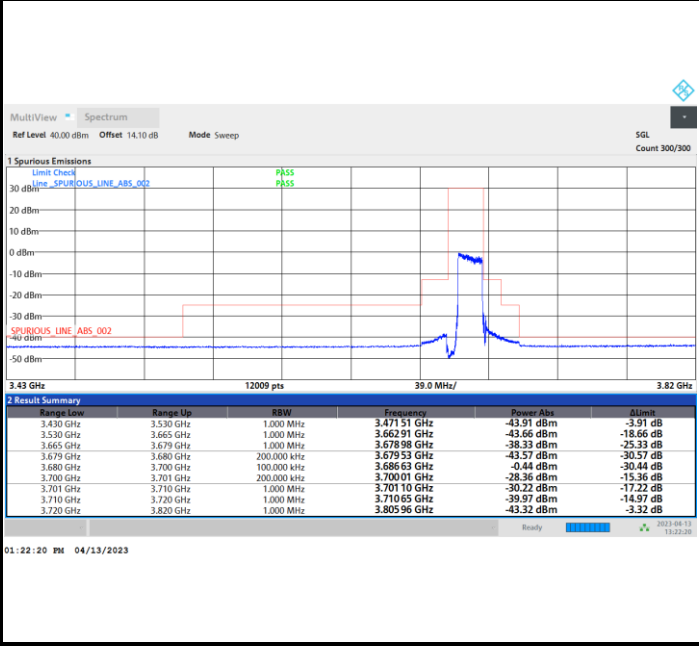

FR1 n48 / 15MHz / CP OFDM / QPSK

Highest Channel

Full RB