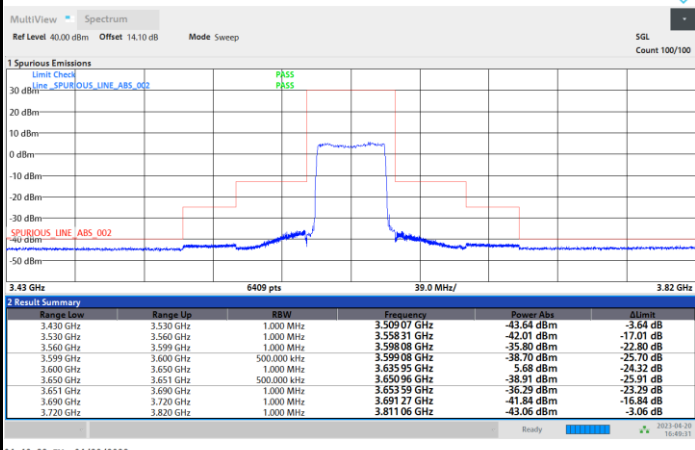

FR1 n48 / 40MHz / CP OFDM / 64QAM

Highest Channel

1RB0

1RBmax

Full RB

FR1 n48 / 40MHz / CP OFDM / 256QAM

Lowest Channel

1RB0