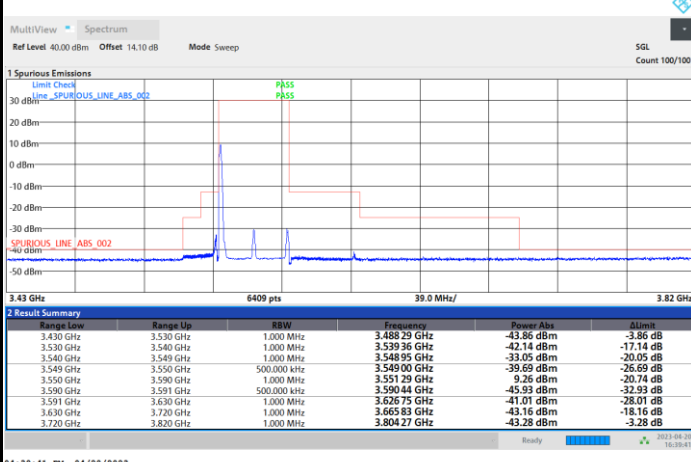

FR1 n48 / 40MHz / CP OFDM / 64QAM

Lowest Channel

1RB0

1RBmax