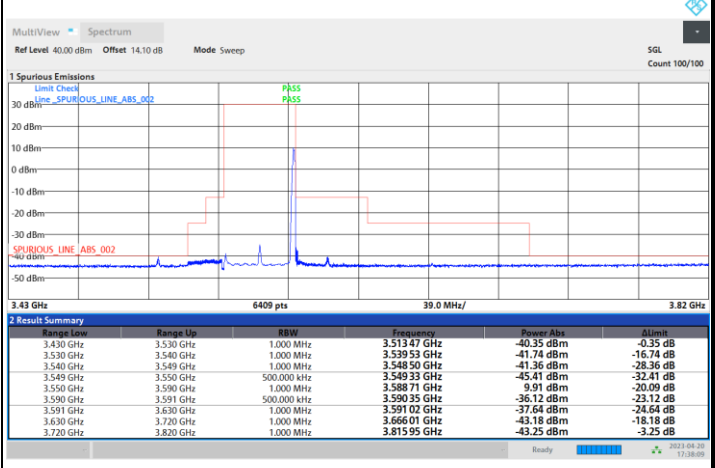

Full RB

FR1 n48 / 40MHz / CP OFDM / 256QAM

Lowest Channel

1RB0

1RBmax

Full RB

FR1 n48 / 40MHz / CP OFDM / 256QAM

Middle Channel