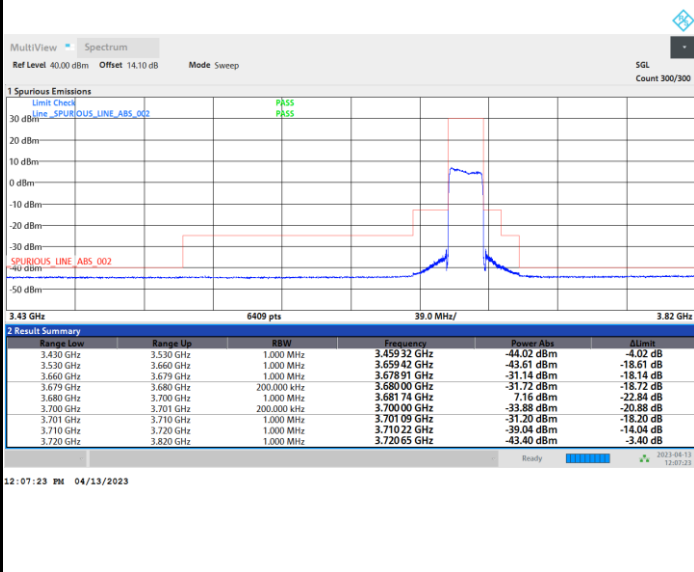

FR1 n48 / 20MHz / CP OFDM / 16QAM

Highest Channel

Full RB