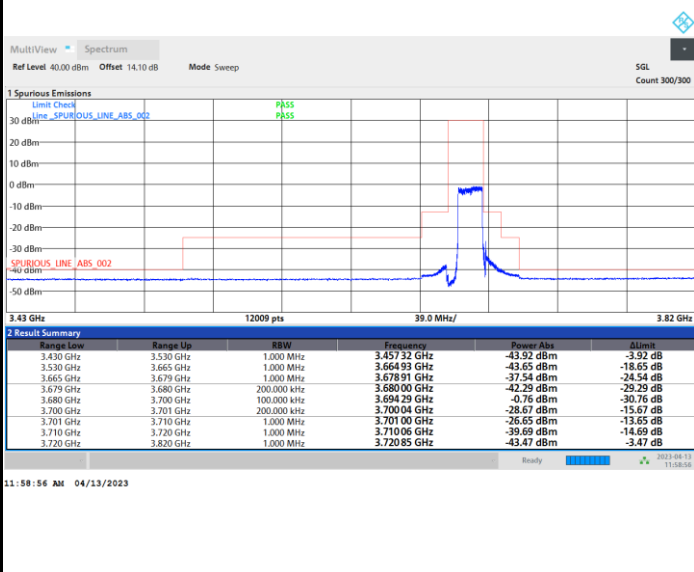

FR1 n48 / 15MHz / CP OFDM / 16QAM

Middle Channel

Full RB

FR1 n48 / 15MHz / CP OFDM / 16QAM

Highest Channel

Full RB

FR1 n48 / 15MHz / CP OFDM / 64QAM

Lowest Channel