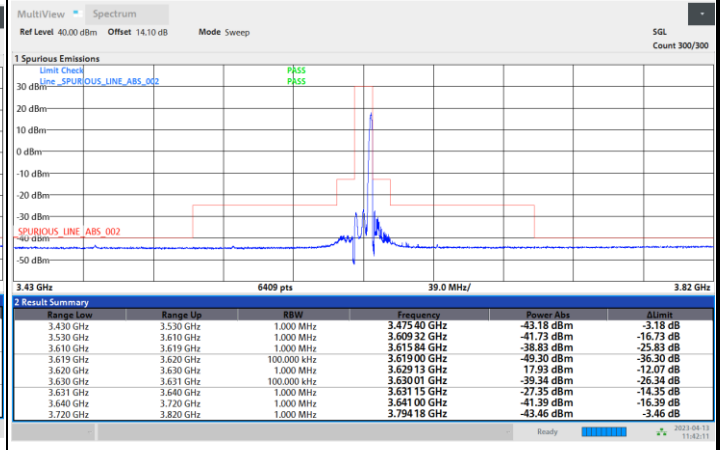

FR1 n48 / 10MHz / CP OFDM / 256QAM

Middle Channel

1RB0

1RBmax

Full RB

FR1 n48 / 10MHz / CP OFDM / 256QAM

Highest Channel

1RB0