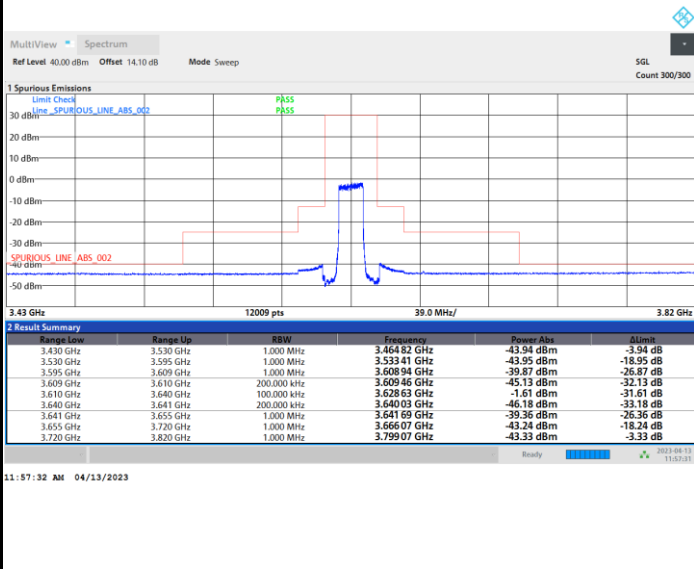

Lowest Channel

Full RB

FR1 n48 / 15MHz / CP OFDM / 256QAM

Middle Channel

Full RB

FR1 n48 / 15MHz / CP OFDM / 256QAM

Highest Channel

Full RB