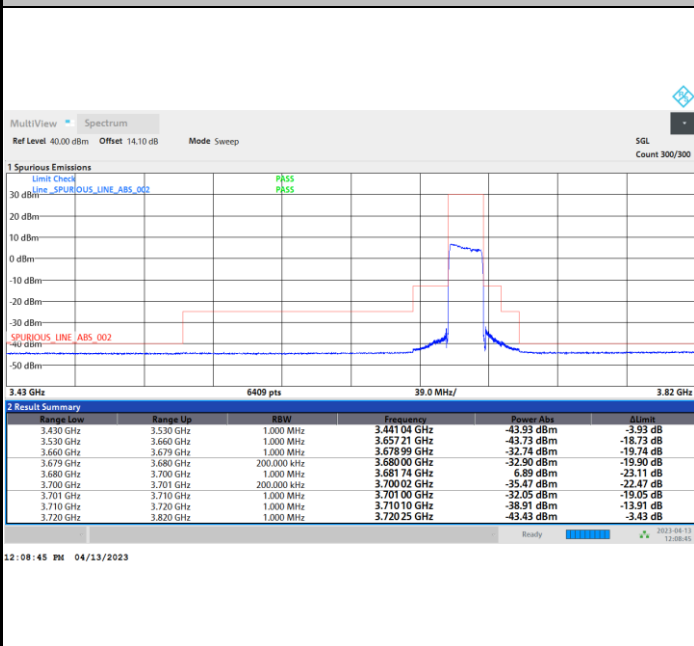

FR1 n48 / 20MHz / CP OFDM / 256QAM

Highest Channel

Full RB