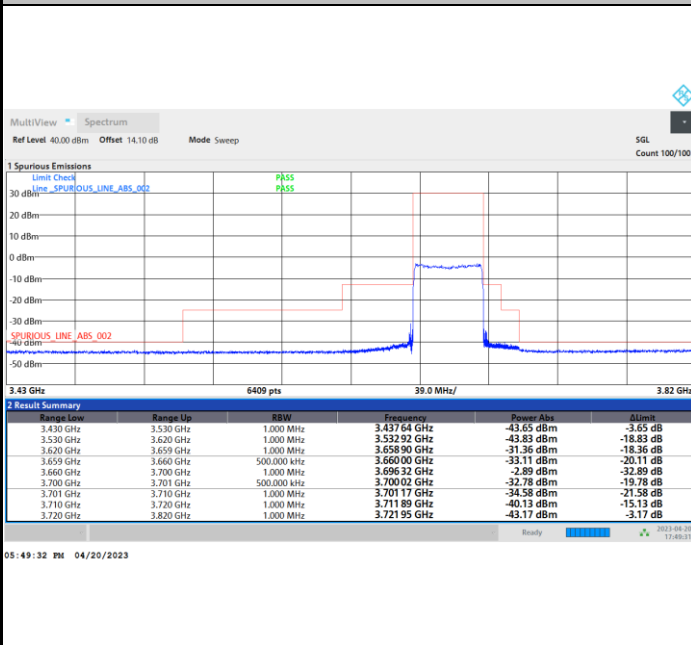

FR1 n48 / 40MHz / CP OFDM / QPSK

Highest Channel

1RB0

1RBmax

Full RB