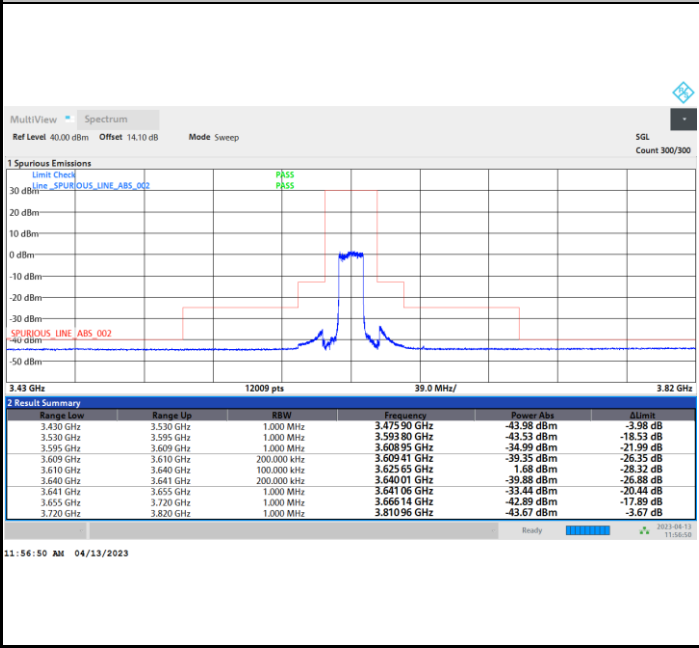

FR1 n48 / 15MHz / CP OFDM / 64QAM

Middle Channel

Full RB