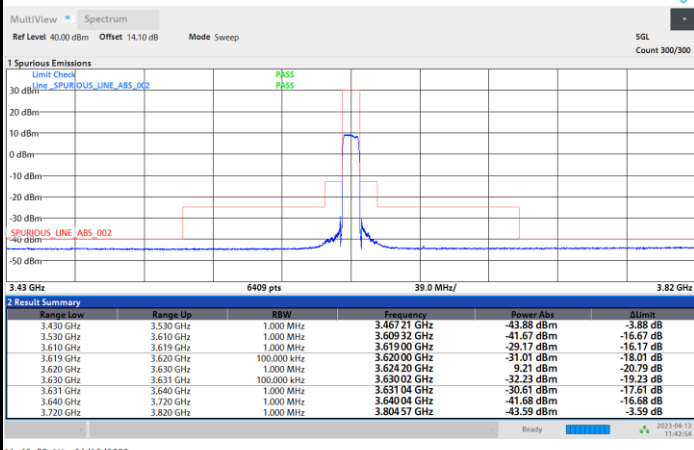

FR1 n48 / 10MHz / CP OFDM / 256QAM

Middle Channel

1RB0

1RBmax

Full RB

FR1 n48 / 10MHz / CP OFDM / 256QAM

Highest Channel

1RB0