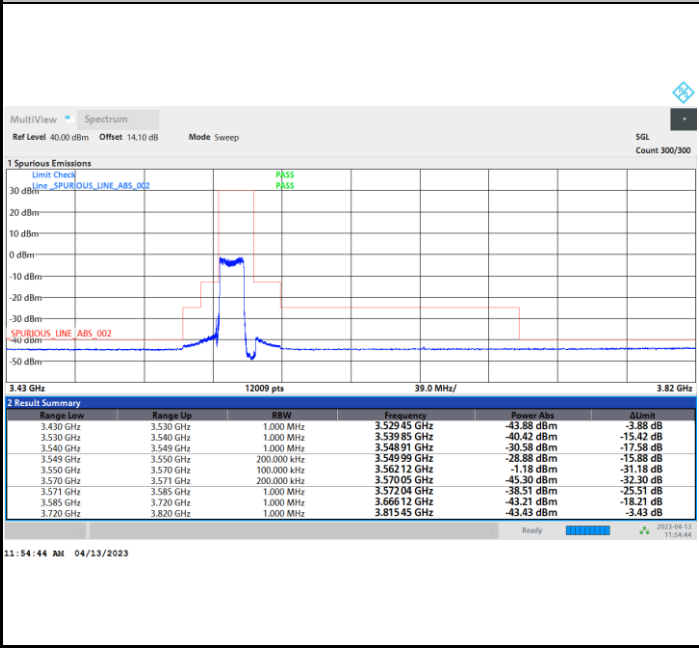

FR1 n48 / 15MHz / CP OFDM / 256QAM

Lowest Channel

Full RB