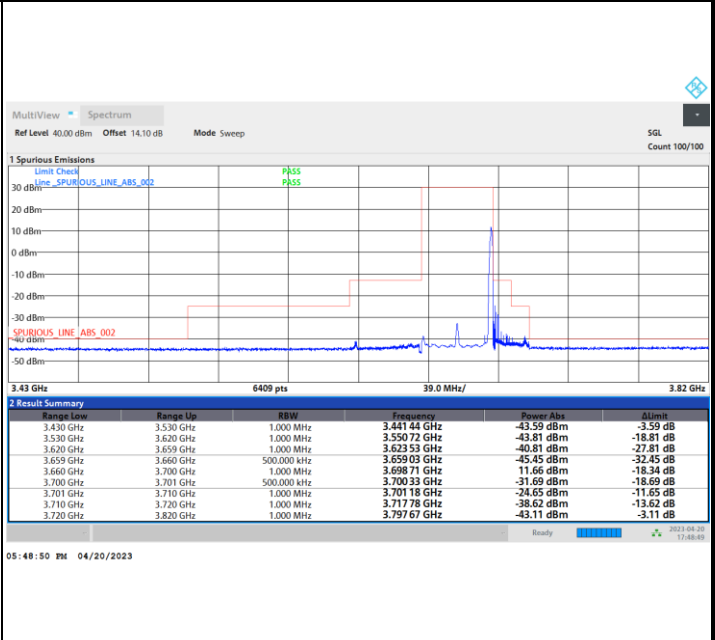

FR1 n48 / 40MHz / CP OFDM / QPSK

Highest Channel

1RB0

1RBmax