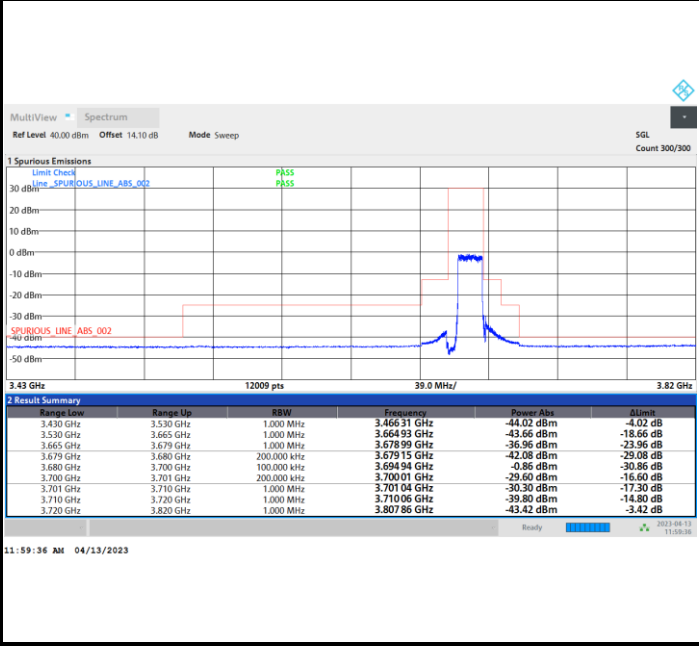

Full RB

FR1 n48 / 15MHz / CP OFDM / 64QAM

Middle Channel

Full RB

FR1 n48 / 15MHz / CP OFDM / 64QAM

Highest Channel

Full RB

FR1 n48 / 15MHz / CP OFDM / 256QAM