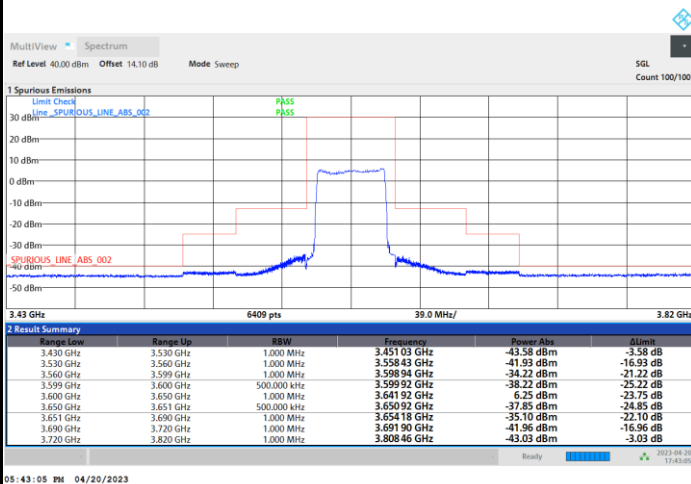

FR1 n48 / 40MHz / CP OFDM / 16QAM

Middle Channel

1RB0

1RBmax

Full RB

FR1 n48 / 40MHz / CP OFDM / 16QAM

Highest Channel

1RB0