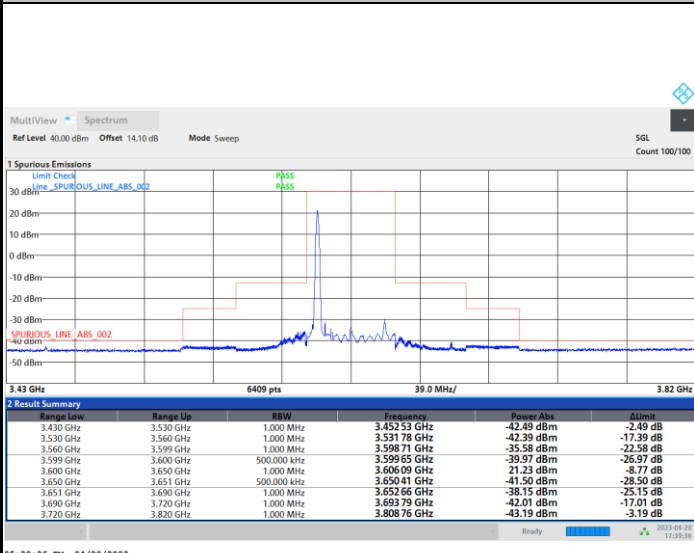

Full RB

FR1 n48 / 40MHz / CP OFDM / QPSK

Middle Channel

1RB0

1RBmax

Full RB

FR1 n48 / 40MHz / CP OFDM / QPSK

Highest Channel