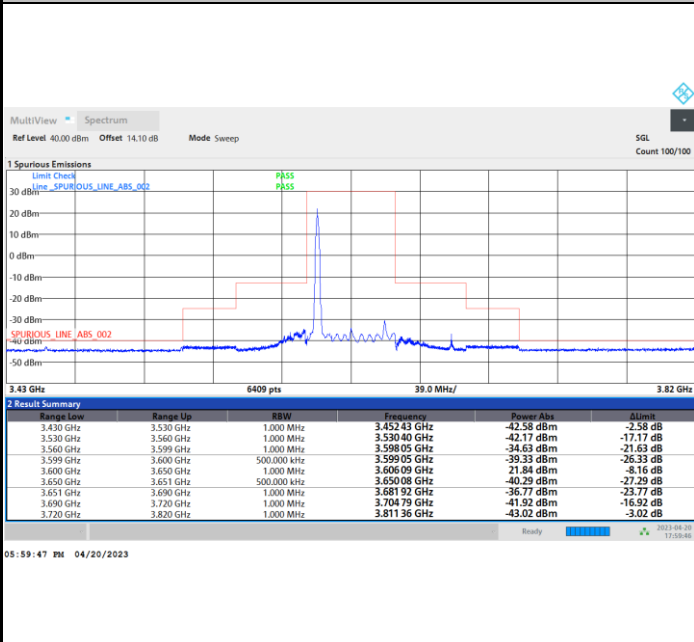

FR1 n48 / 40MHz / CP OFDM / 64QAM

Middle Channel

1RB0

1RBmax