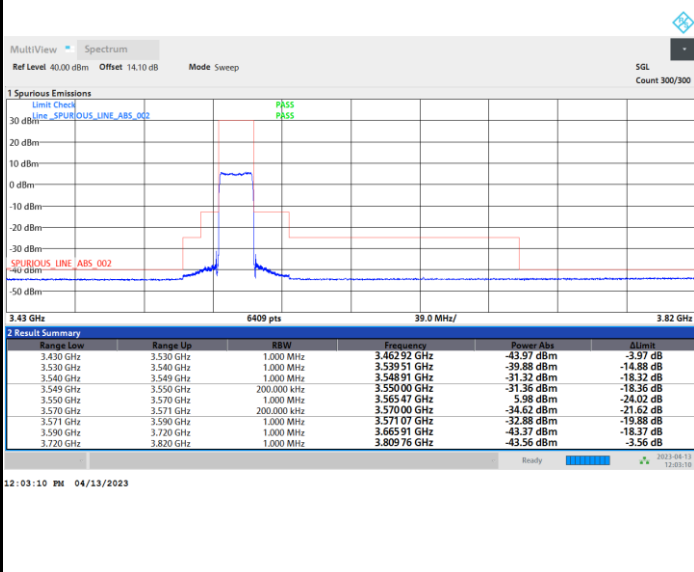

FR1 n48 / 20MHz / CP OFDM / 64QAM

Highest Channel

Full RB

FR1 n48 / 20MHz / CP OFDM / 256QAM

Lowest Channel

Full RB

FR1 n48 / 20MHz / CP OFDM / 256QAM

Middle Channel