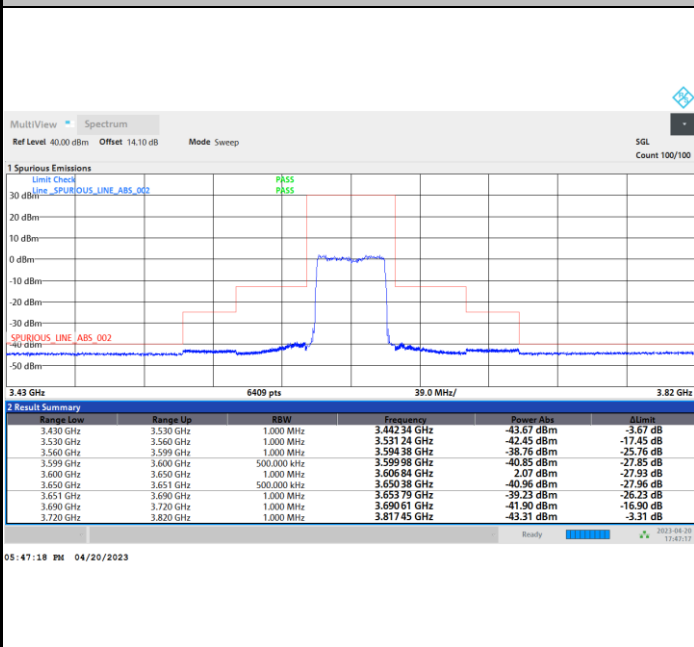

FR1 n48 / 40MHz / CP OFDM / 256QAM

Middle Channel

1RB0

1RBmax

Full RB