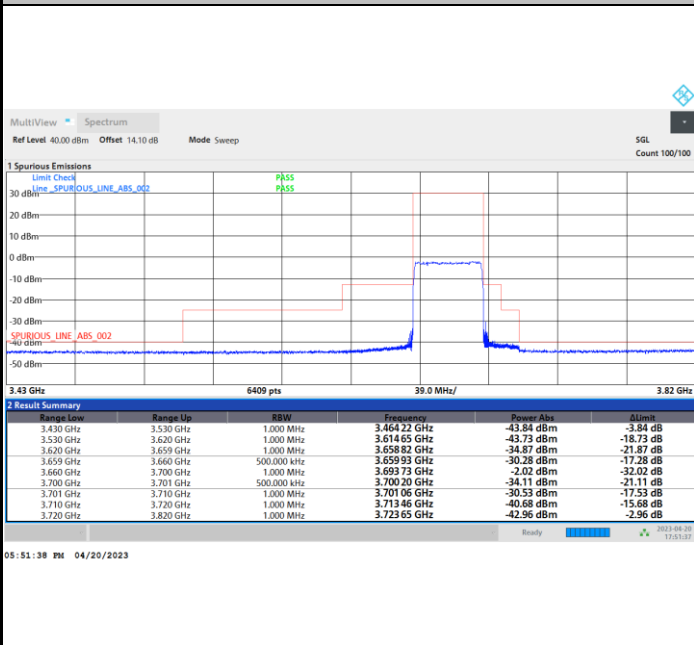

FR1 n48 / 40MHz / CP OFDM / 16QAM

Highest Channel

1RB0

1RBmax

Full RB