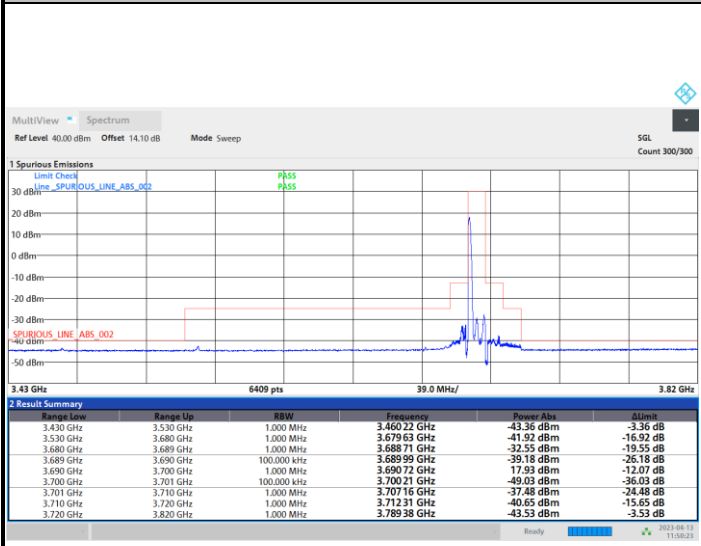

FR1 n48 / 10MHz / CP OFDM / 256QAM

Highest Channel

1RB0

1RBmax