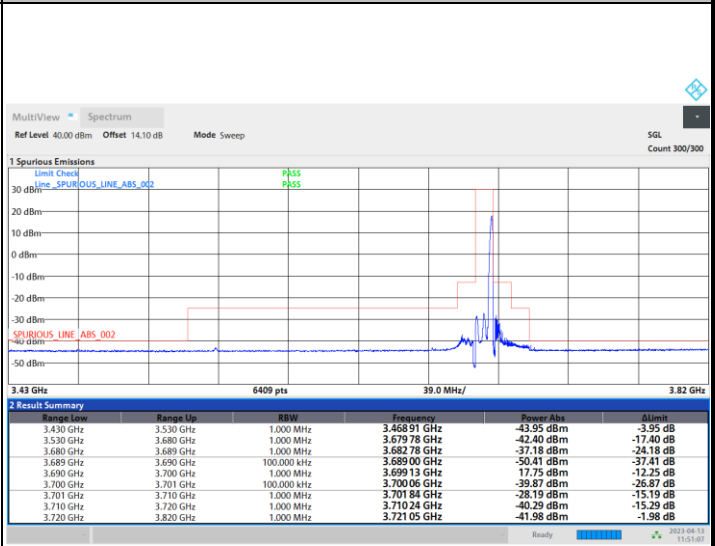

FR1 n48 / 10MHz / CP OFDM / 256QAM

Highest Channel

1RB0

1RBmax