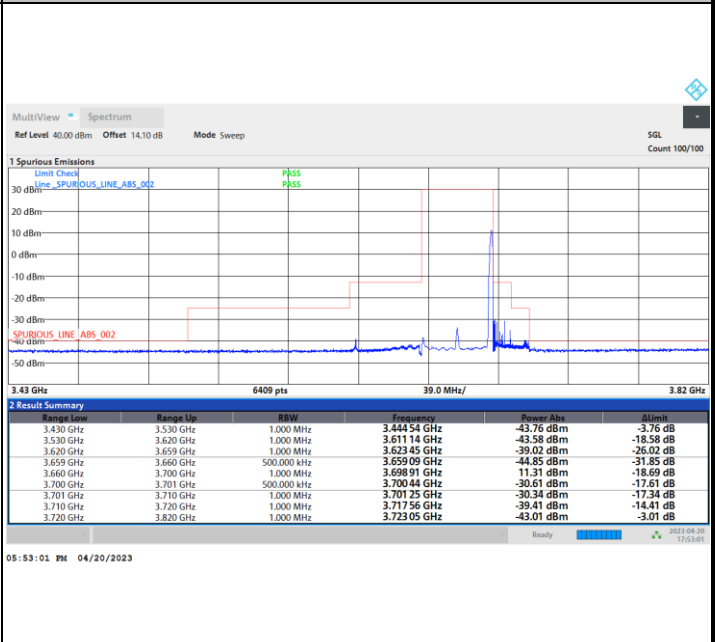

Middle Channel

1RB0

1RBmax

Full RB

FR1 n48 / 40MHz / CP OFDM / 64QAM

Highest Channel

1RB0

1RBmax