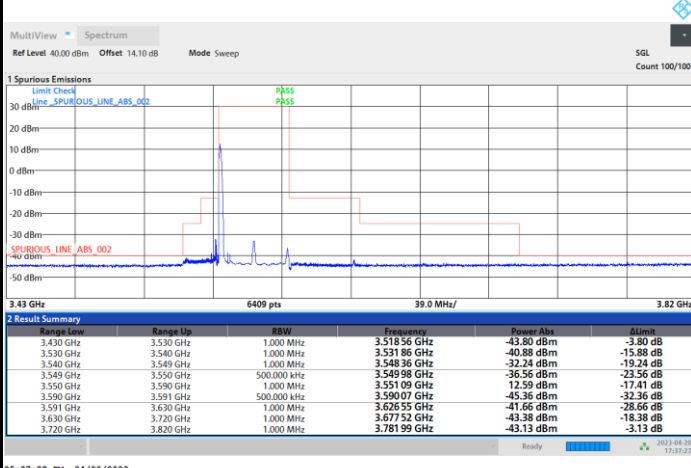

Full RB

FR1 n48 / 40MHz / CP OFDM / 256QAM

Lowest Channel

1RB0

1RBmax

Full RB

FR1 n48 / 40MHz / CP OFDM / 256QAM

Middle Channel