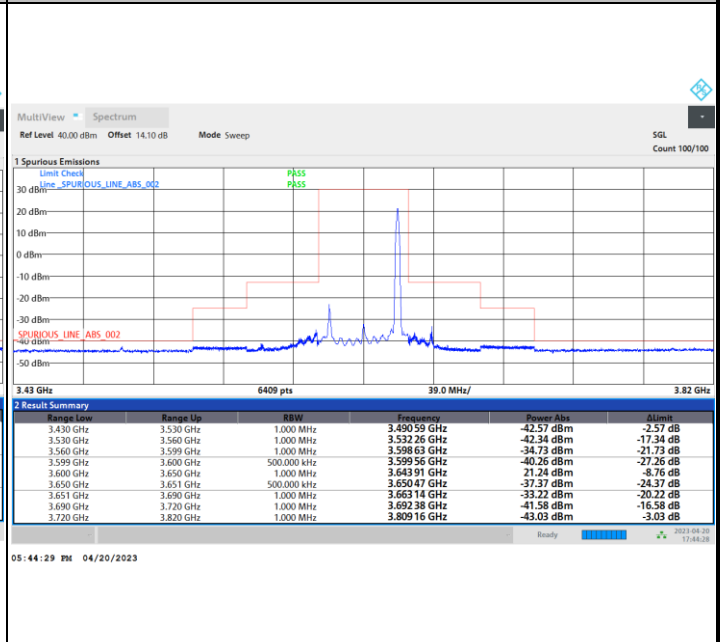

FR1 n48 / 40MHz / CP OFDM / 64QAM

Middle Channel

1RB0

1RBmax