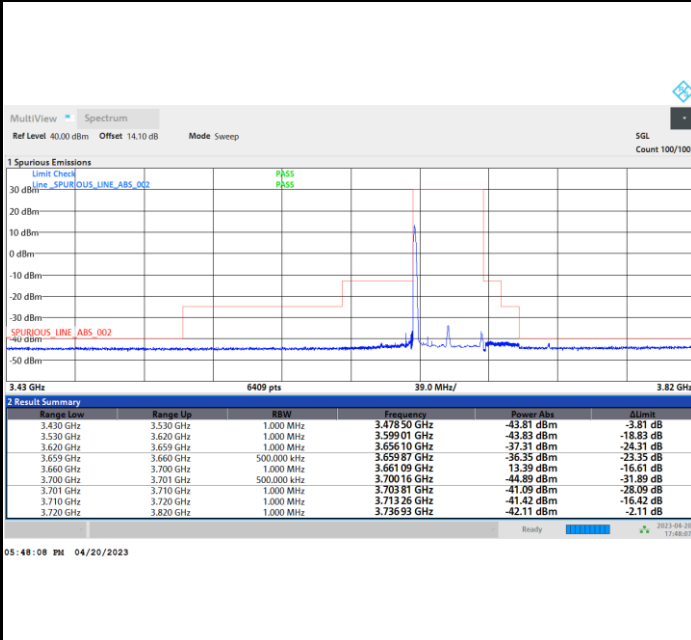

FR1 n48 / 40MHz / CP OFDM / QPSK

Highest Channel

1RB0

1RBmax