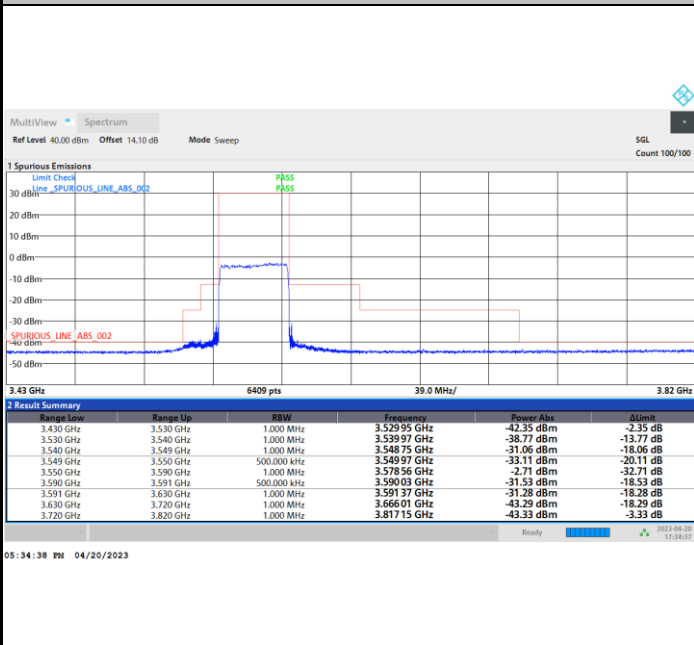

1RB0

1RBmax

Full RB

FR1 n48 / 40MHz / CP OFDM / 16QAM

Lowest Channel

1RB0

1RBmax

Full RB