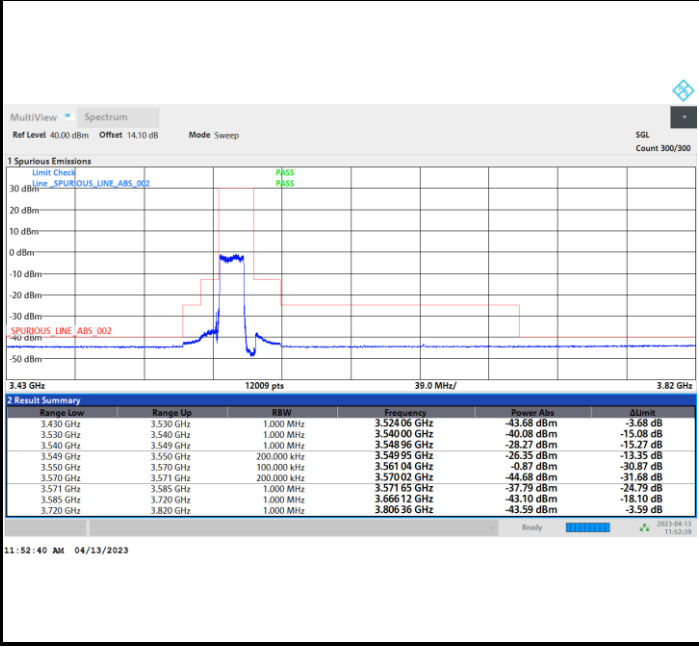

1RBmax

Full RB

FR1 n48 / 15MHz / CP OFDM / QPSK

Lowest Channel

Full RB

FR1 n48 / 15MHz / CP OFDM / QPSK

Middle Channel

Full RB