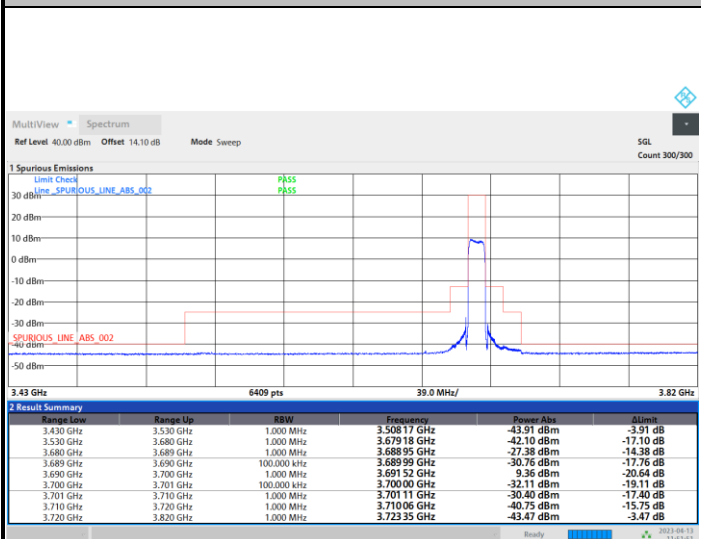

FR1 n48 / 10MHz / CP OFDM / 256QAM

Highest Channel

1RB0

1RBmax

Full RB