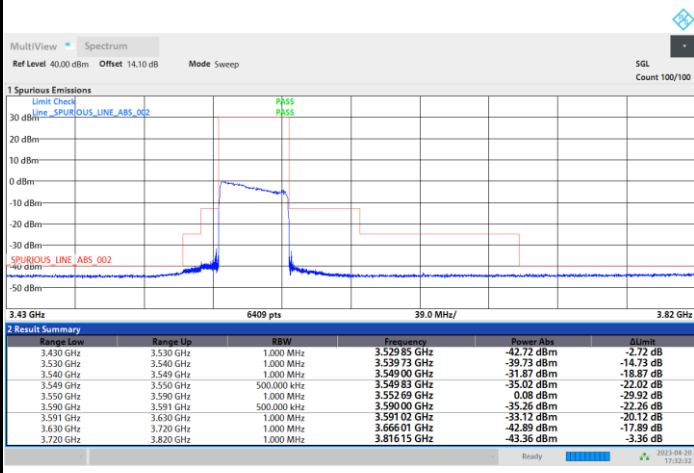

FR1 n48 / 40MHz / CP OFDM / QPSK

Lowest Channel

1RB0

1RBmax

Full RB