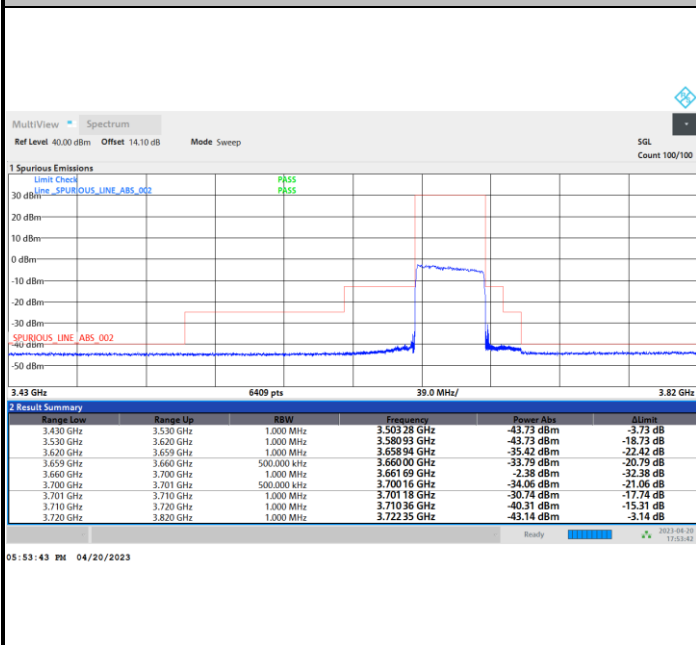

FR1 n48 / 40MHz / CP OFDM / 64QAM

Highest Channel

1RB0

1RBmax

Full RB