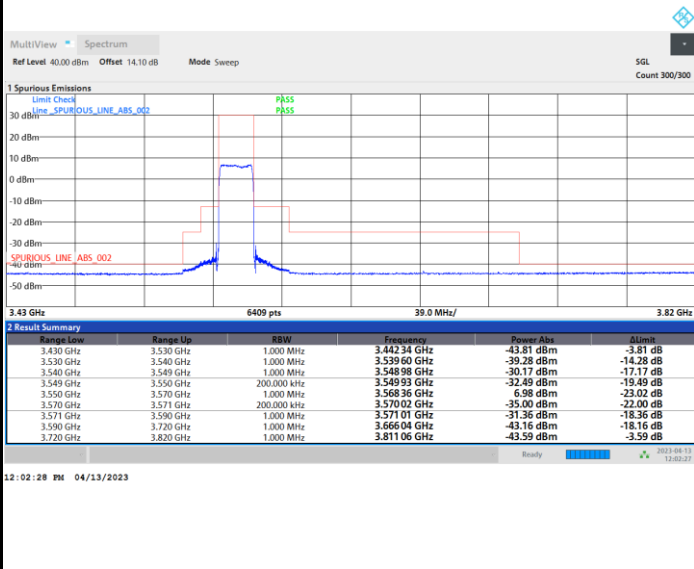

Highest Channel

Full RB

FR1 n48 / 20MHz / CP OFDM / 64QAM

Lowest Channel

Full RB

FR1 n48 / 20MHz / CP OFDM / 64QAM

Middle Channel

Full RB