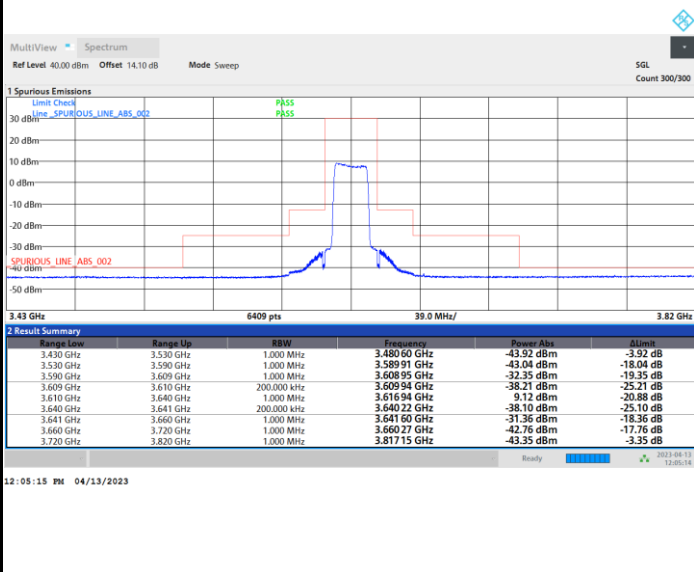

Highest Channel

Full RB

FR1 n48 / 20MHz / CP OFDM / 64QAM

Lowest Channel

Full RB

FR1 n48 / 20MHz / CP OFDM / 64QAM

Middle Channel

Full RB