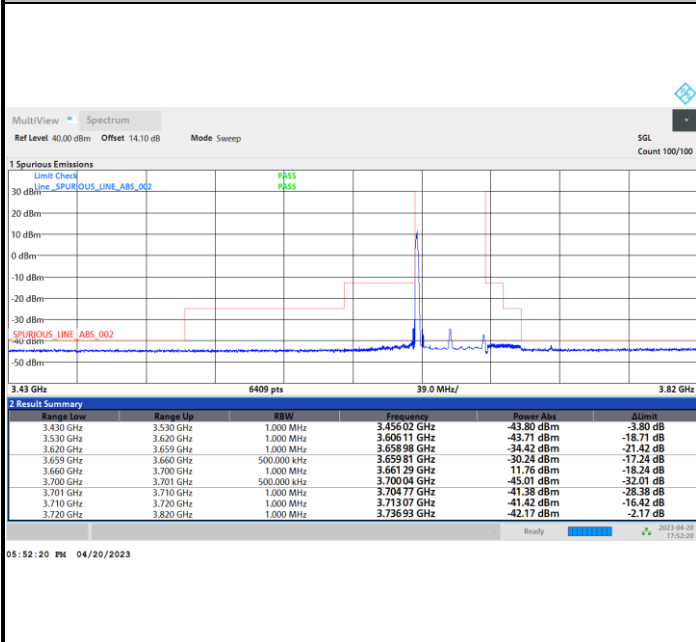

Middle Channel

1RB0

1RBmax

Full RB

FR1 n48 / 40MHz / CP OFDM / 64QAM

Highest Channel

1RB0

1RBmax