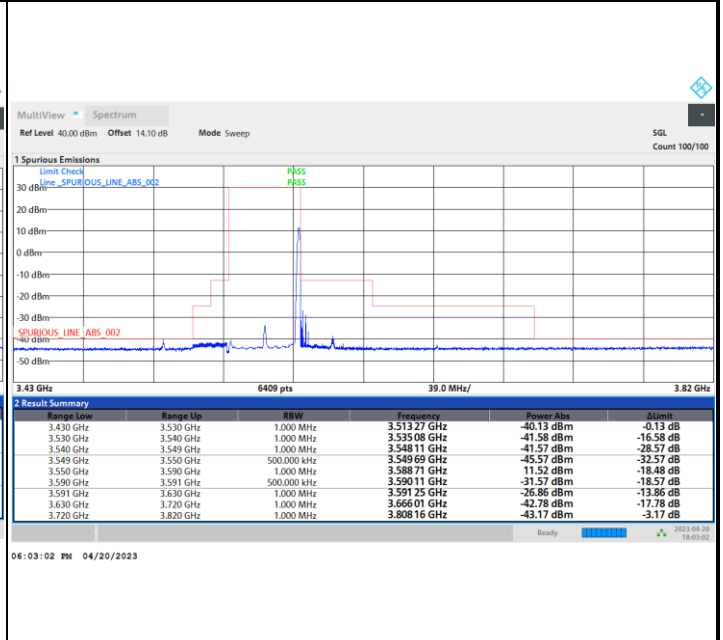

1RB0

1RBmax

Full RB

FR1 n48 / 40MHz / CP OFDM / 16QAM

Lowest Channel

1RB0

1RBmax

Full RB