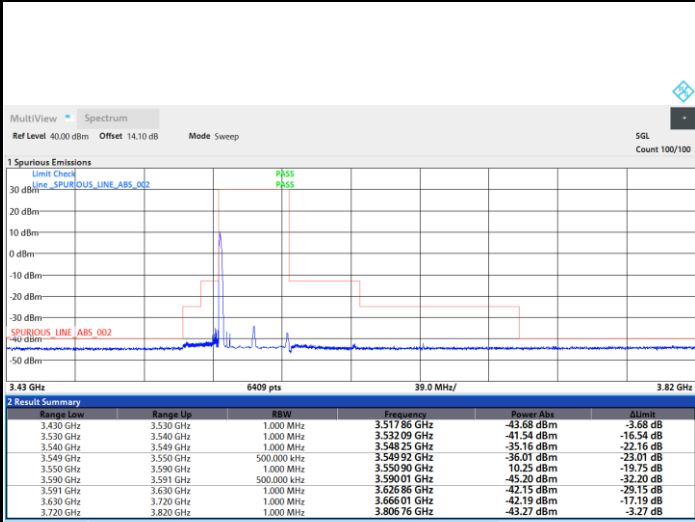

1RBmax

Full RB

FR1 n48 / 40MHz / CP OFDM / 64QAM

Lowest Channel

1RB0

1RBmax

Full RB

FR1 n48 / 40MHz / CP OFDM / 64QAM