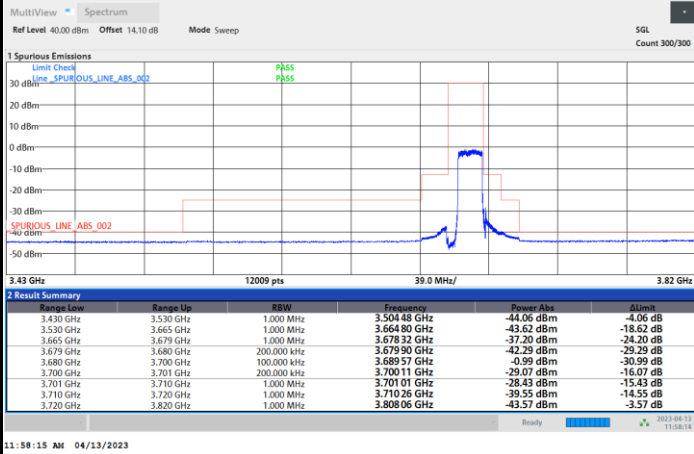

FR1 n48 / 15MHz / CP OFDM / QPSK

Highest Channel

Full RB

11:58:15 AM 04/13/2023

FR1 n48 / 15MHz / CP OFDM / 16QAM

Lowest Channel

Full RB