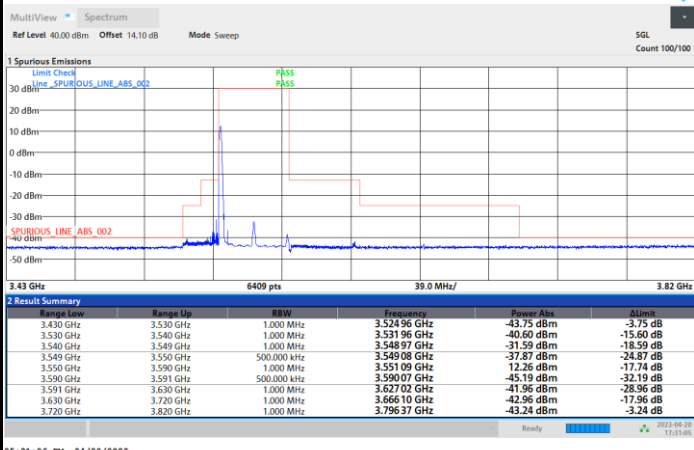

Full RB

FR1 n48 / 20MHz / CP OFDM / 256QAM

Highest Channel

Full RB

FR1 n48 / 40MHz / CP OFDM / QPSK

Lowest Channel

1RB0

1RBmax