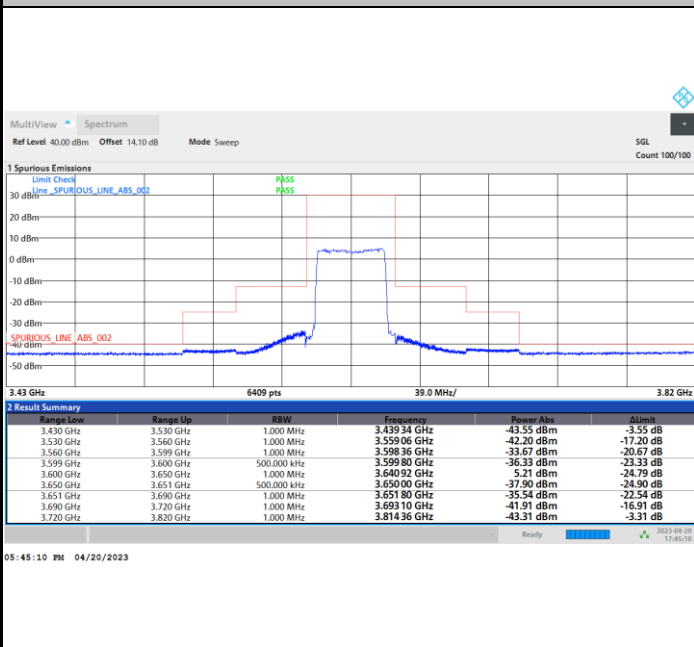

FR1 n48 / 40MHz / CP OFDM / 64QAM

Middle Channel

1RB0

1RBmax

Full RB