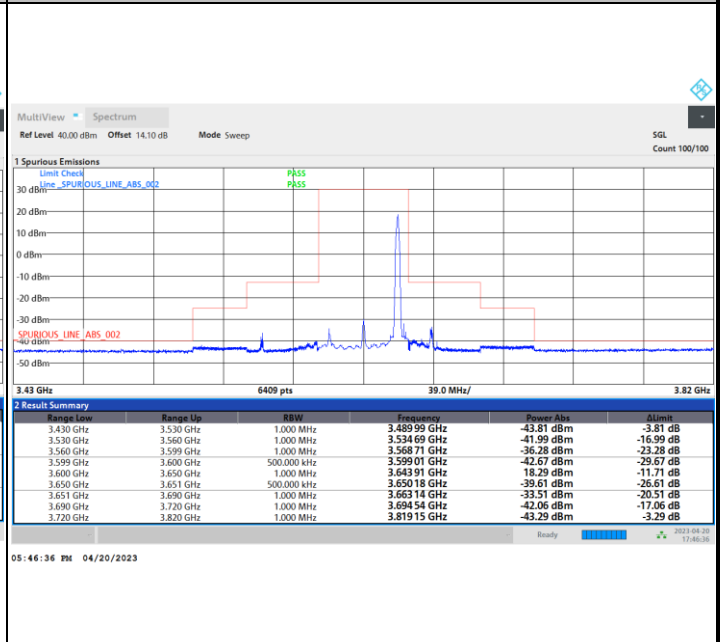

FR1 n48 / 40MHz / CP OFDM / 256QAM

Middle Channel

1RB0

1RBmax