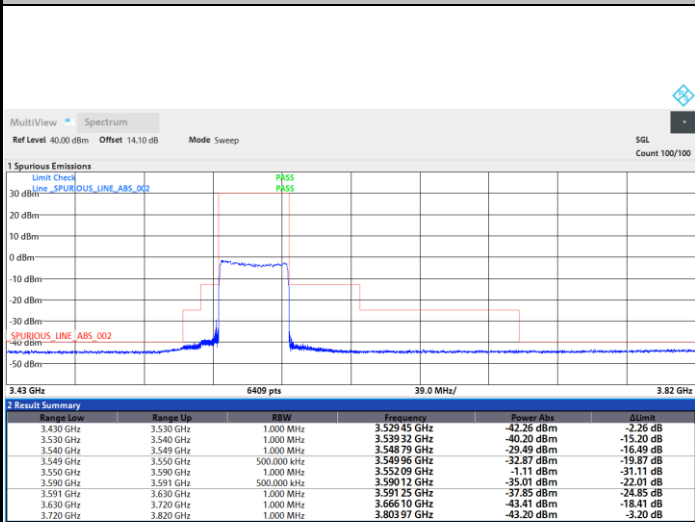

1RBmax

Full RB

FR1 n48 / 40MHz / CP OFDM / 64QAM

Lowest Channel

1RB0

1RBmax

Full RB

FR1 n48 / 40MHz / CP OFDM / 64QAM