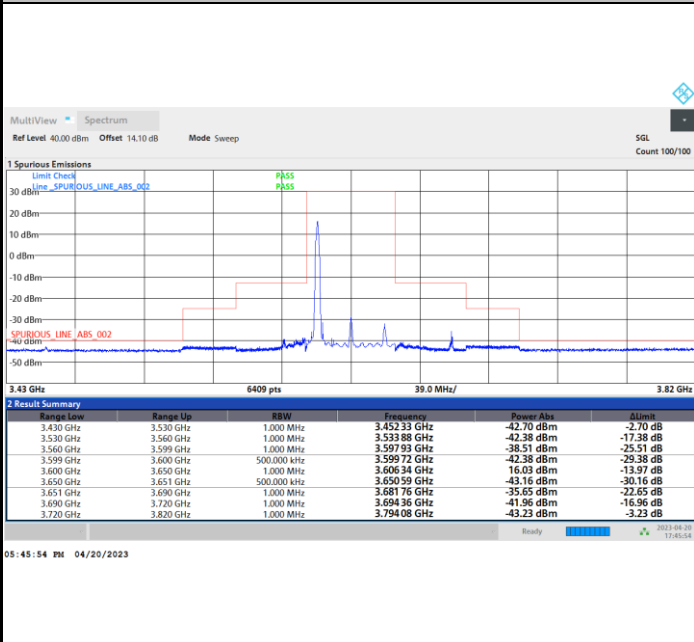

FR1 n48 / 40MHz / CP OFDM / 256QAM

Middle Channel

1RB0

1RBmax