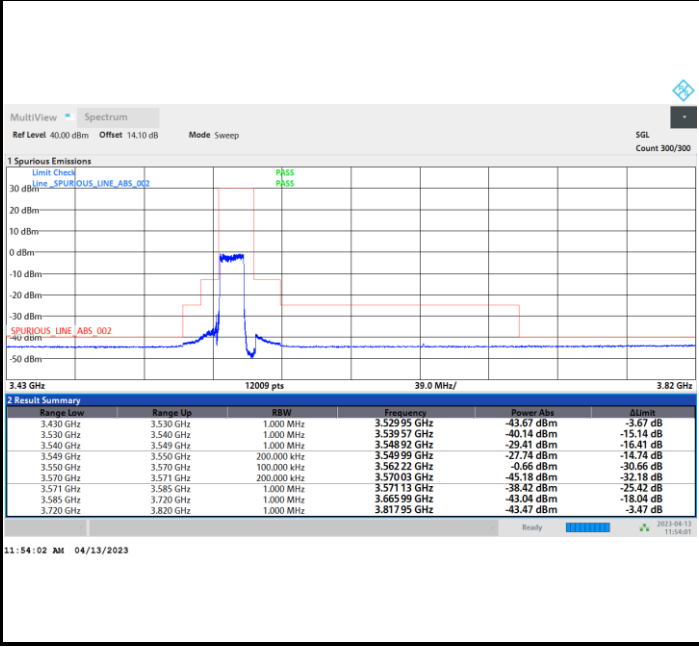

FR1 n48 / 15MHz / CP OFDM / 64QAM

Lowest Channel

Full RB