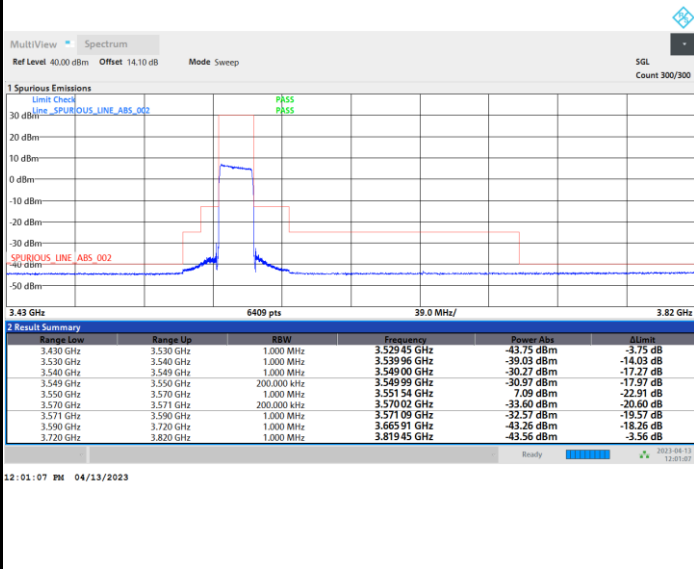

FR1 n48 / 20MHz / CP OFDM / QPSK

Lowest Channel

Full RB