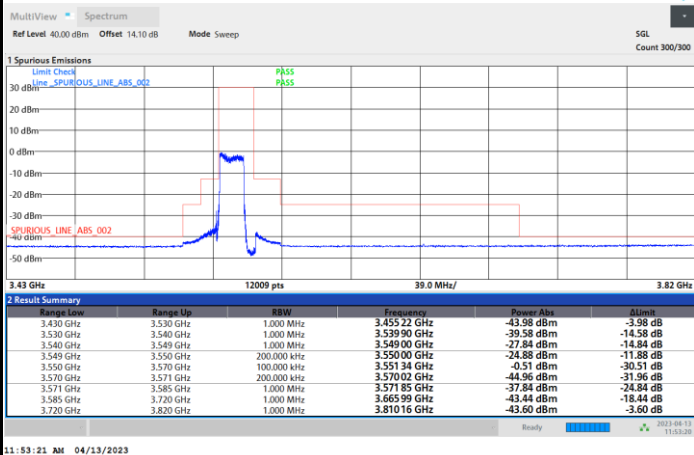

FR1 n48 / 15MHz / CP OFDM / QPSK

Highest Channel

Full RB

11:58:15 AM 04/13/2023

FR1 n48 / 15MHz / CP OFDM / 16QAM

Lowest Channel

Full RB

11:53:21 AM 04/13/2023