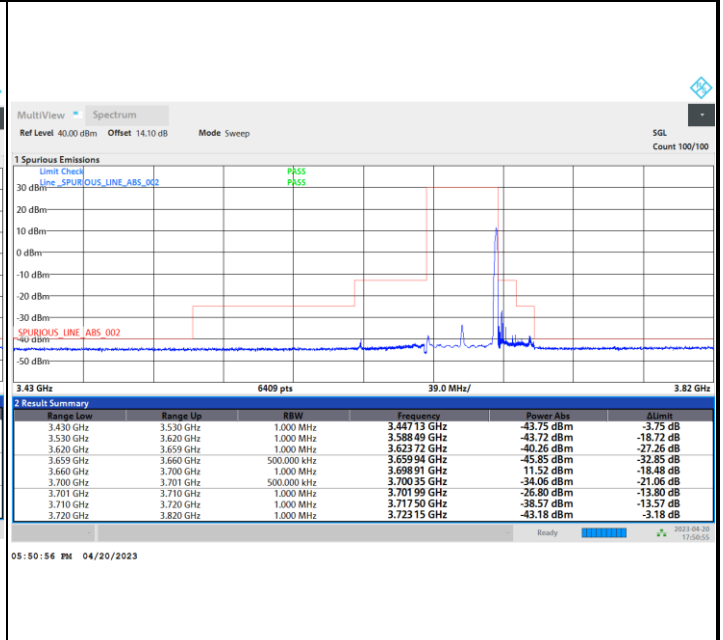

FR1 n48 / 40MHz / CP OFDM / 16QAM

Highest Channel

1RB0

1RBmax