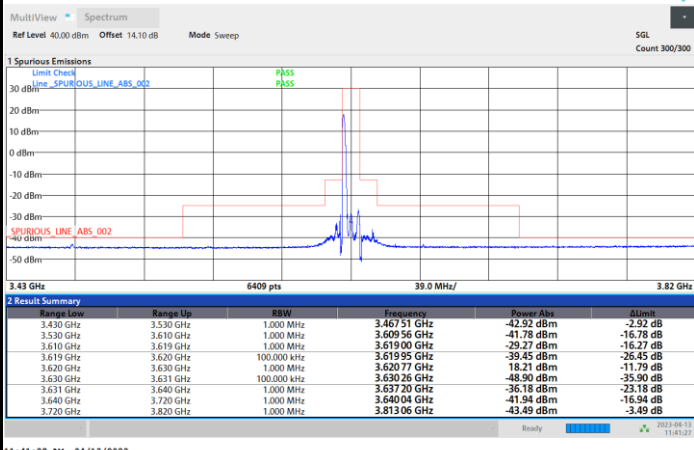

FR1 n48 / 10MHz / CP OFDM / 256QAM

Middle Channel

1RB0

1RBmax

Full RB

FR1 n48 / 10MHz / CP OFDM / 256QAM

Highest Channel

1RB0