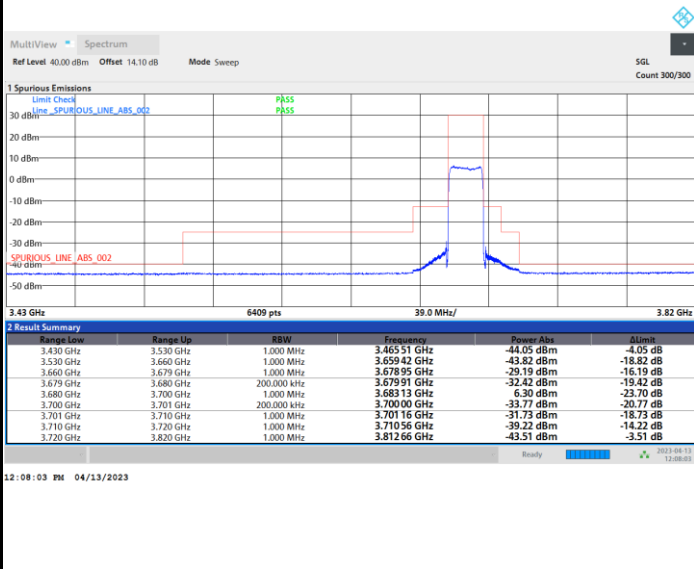

FR1 n48 / 20MHz / CP OFDM / 64QAM

Highest Channel

Full RB