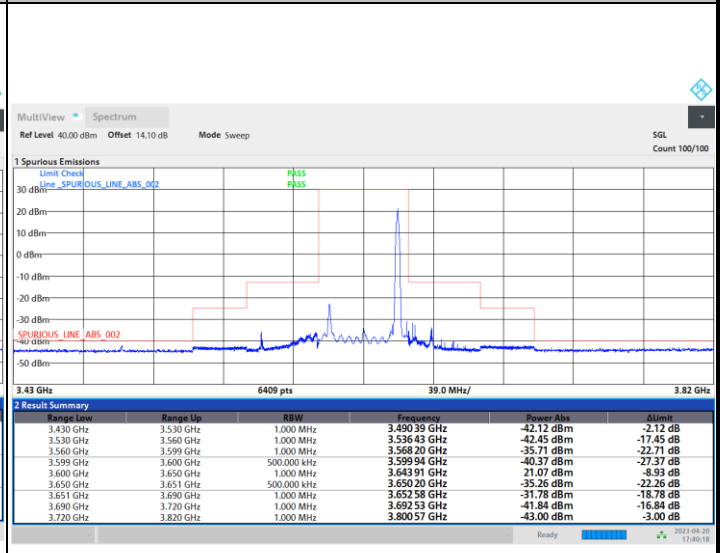

Full RB

FR1 n48 / 40MHz / CP OFDM / QPSK

Middle Channel

1RB0

1RBmax

Full RB

FR1 n48 / 40MHz / CP OFDM / QPSK

Highest Channel