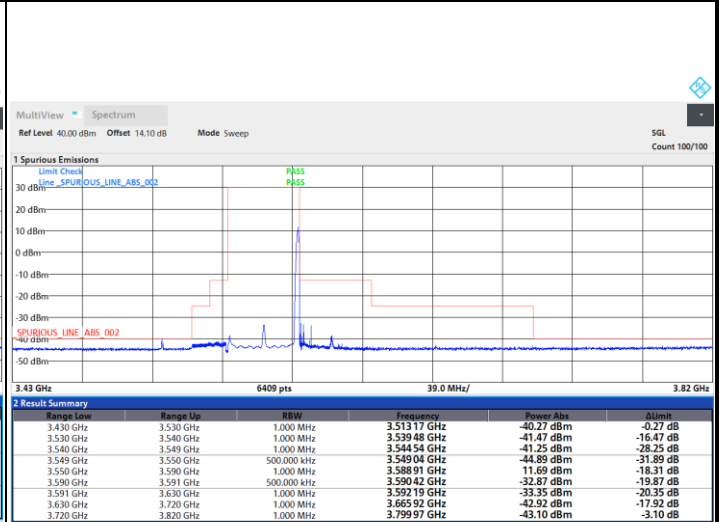

1RBmax

Full RB

FR1 n48 / 40MHz / CP OFDM / 64QAM

Lowest Channel

1RB0

1RBmax

Full RB

FR1 n48 / 40MHz / CP OFDM / 64QAM