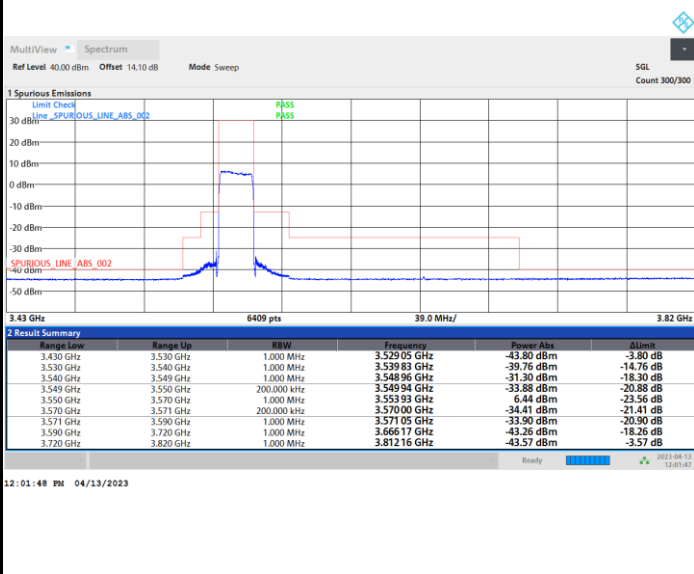

FR1 n48 / 20MHz / CP OFDM / 16QAM

Lowest Channel

Full RB