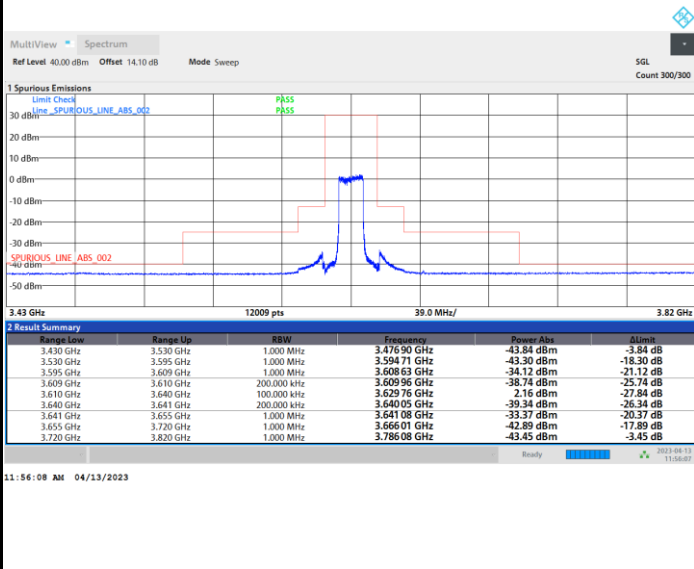

FR1 n48 / 15MHz / CP OFDM / 16QAM

Middle Channel

Full RB