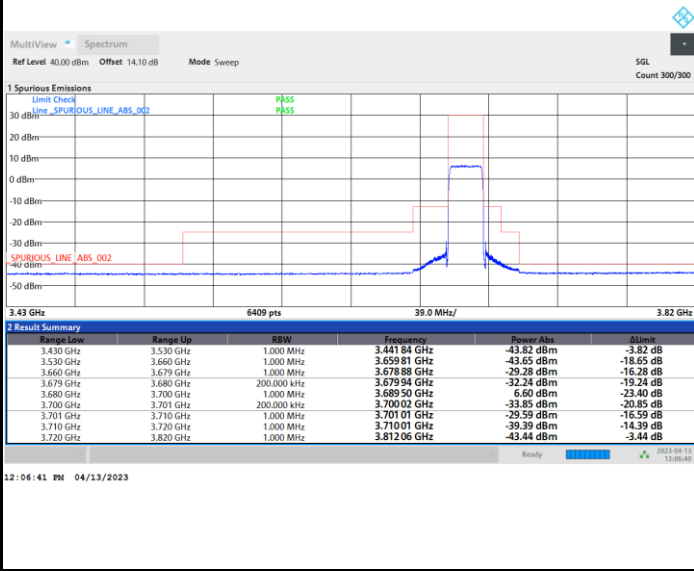

FR1 n48 / 20MHz / CP OFDM / QPSK

Highest Channel

Full RB