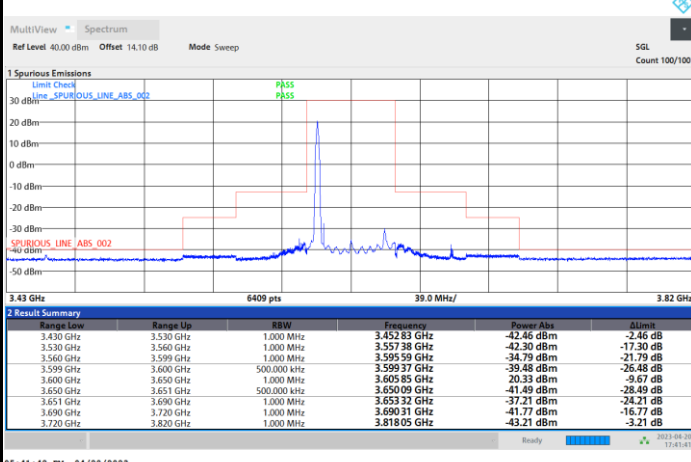

FR1 n48 / 40MHz / CP OFDM / 16QAM

Middle Channel

1RB0

1RBmax