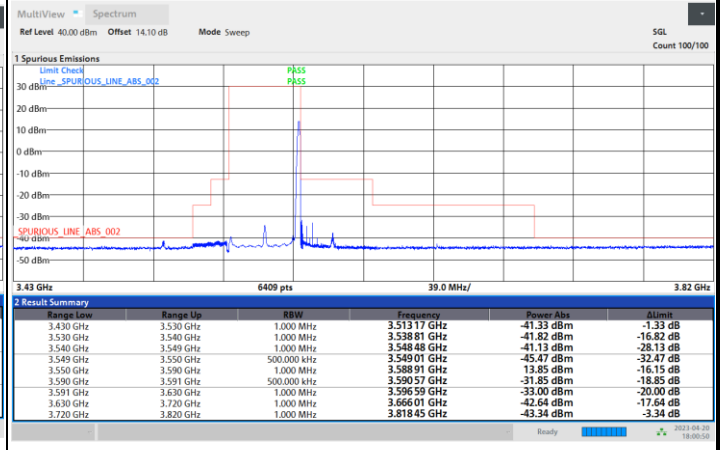

Full RB

FR1 n48 / 20MHz / CP OFDM / 256QAM

Highest Channel

Full RB

FR1 n48 / 40MHz / CP OFDM / QPSK

Lowest Channel

1RB0

1RBmax