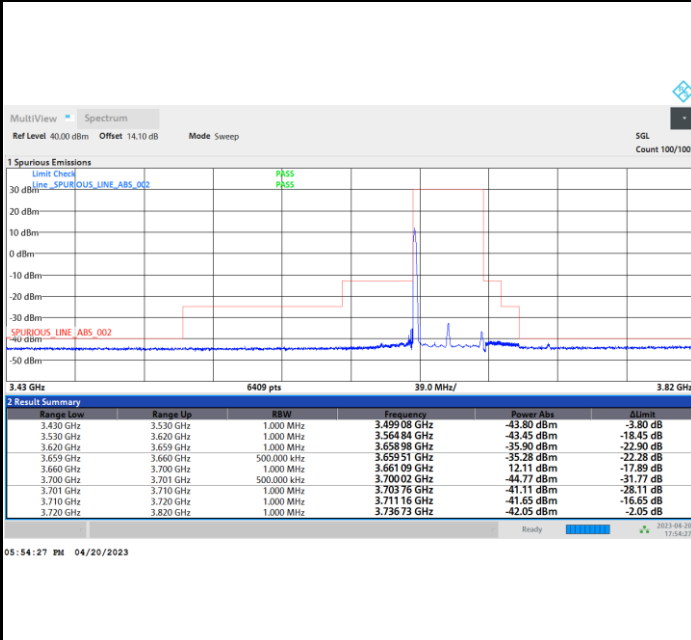

1RB0

1RBmax

Full RB

FR1 n48 / 40MHz / CP OFDM / 256QAM

Highest Channel

1RB0

1RBmax

Full RB