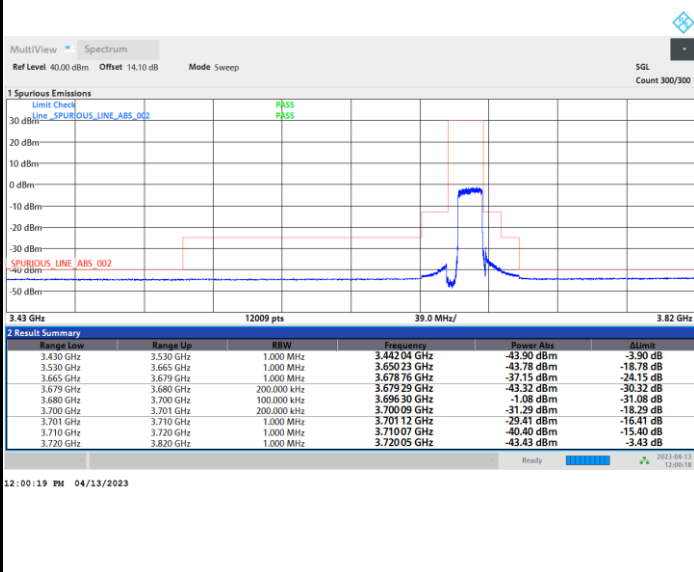

Lowest Channel

Full RB

FR1 n48 / 15MHz / CP OFDM / 256QAM

Middle Channel

Full RB

FR1 n48 / 15MHz / CP OFDM / 256QAM

Highest Channel

Full RB