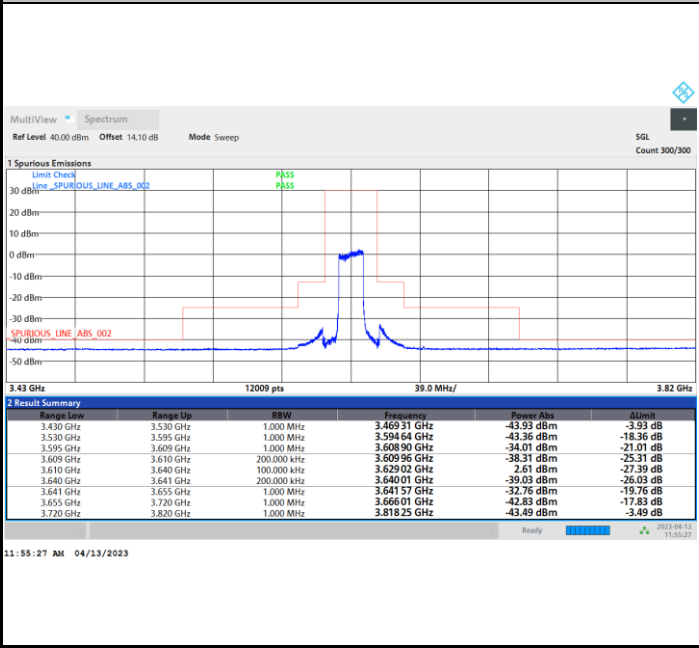

1RBmax

Full RB

FR1 n48 / 15MHz / CP OFDM / QPSK

Lowest Channel

Full RB

FR1 n48 / 15MHz / CP OFDM / QPSK

Middle Channel

Full RB