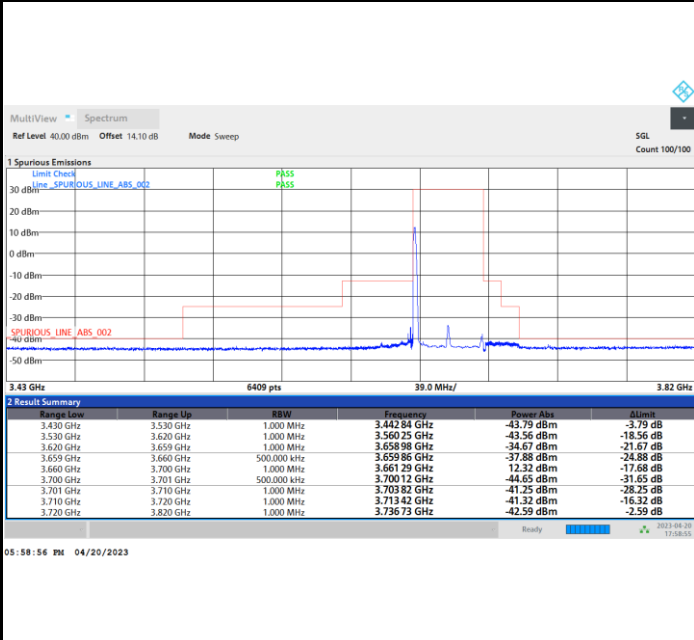

FR1 n48 / 40MHz / CP OFDM / 16QAM

Highest Channel

1RB0

1RBmax