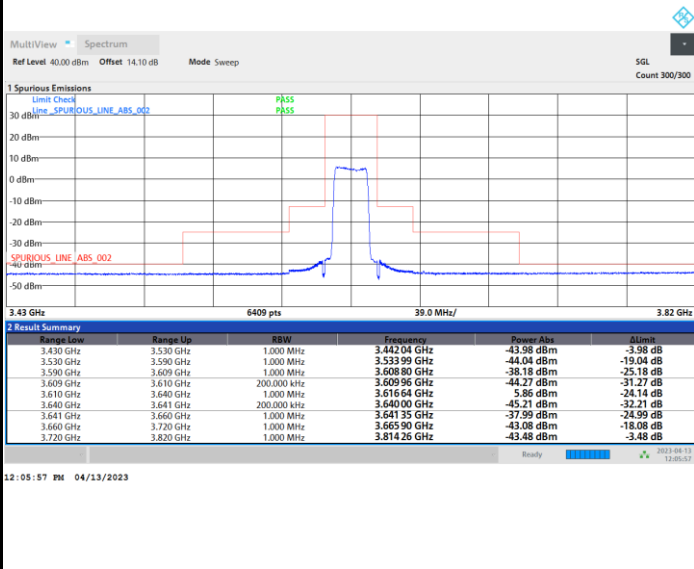

FR1 n48 / 20MHz / CP OFDM / 256QAM

Middle Channel

Full RB