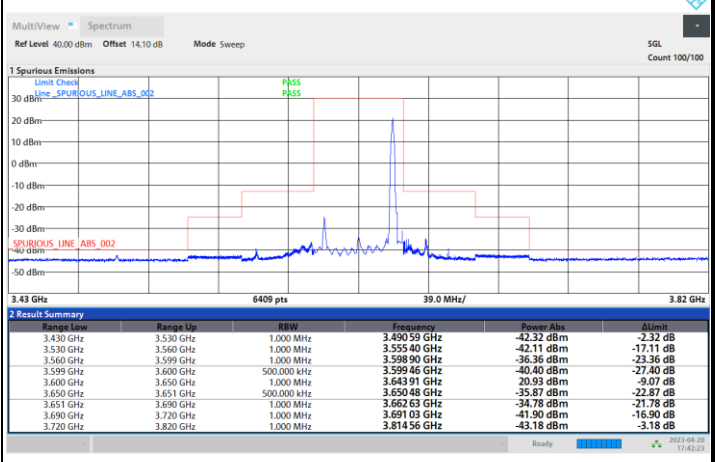

FR1 n48 / 40MHz / CP OFDM / 16QAM

Middle Channel

1RB0

1RBmax