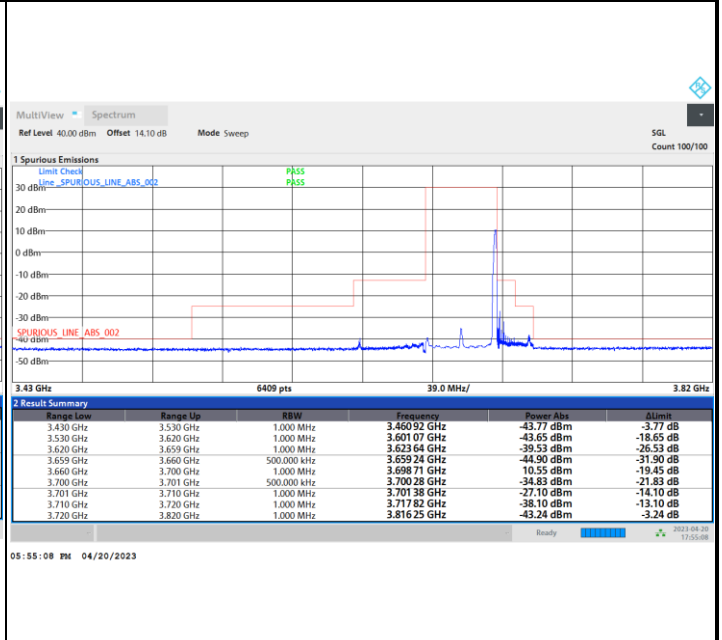

1RB0

1RBmax

Full RB

FR1 n48 / 40MHz / CP OFDM / 256QAM

Highest Channel

1RB0

1RBmax

Full RB