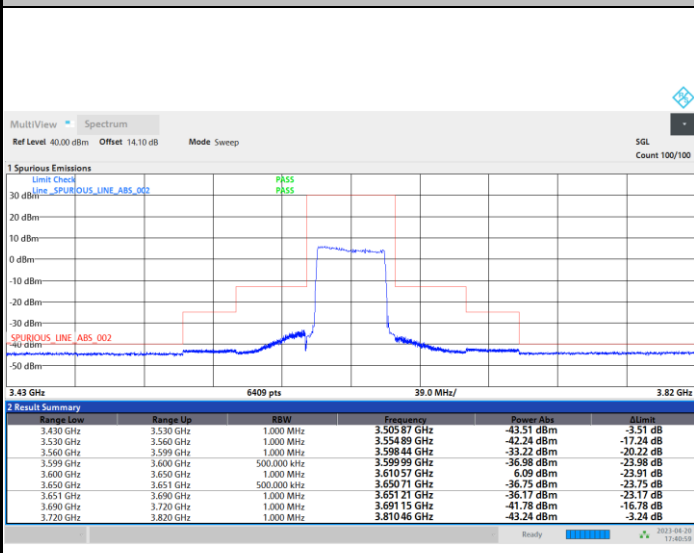

Full RB

FR1 n48 / 40MHz / CP OFDM / QPSK

Middle Channel

1RB0

1RBmax

Full RB

FR1 n48 / 40MHz / CP OFDM / QPSK

Highest Channel