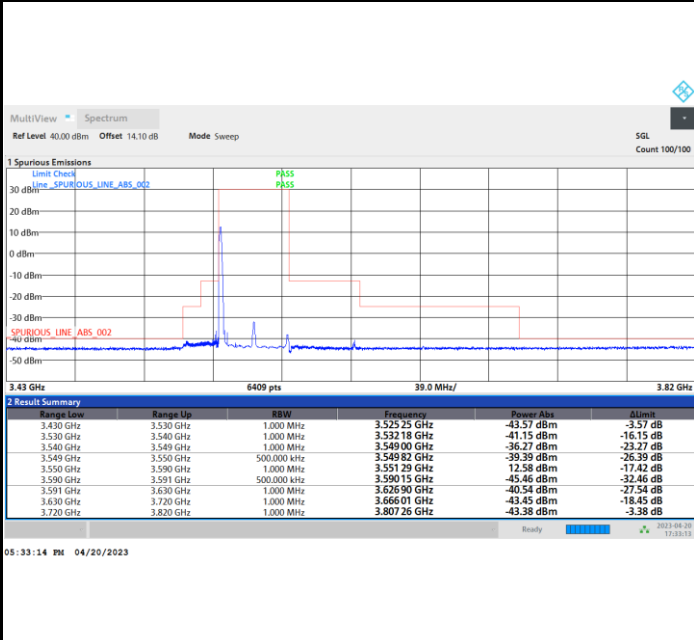

1RB0

1RBmax

Full RB

FR1 n48 / 40MHz / CP OFDM / 16QAM

Lowest Channel

1RB0

1RBmax

Full RB