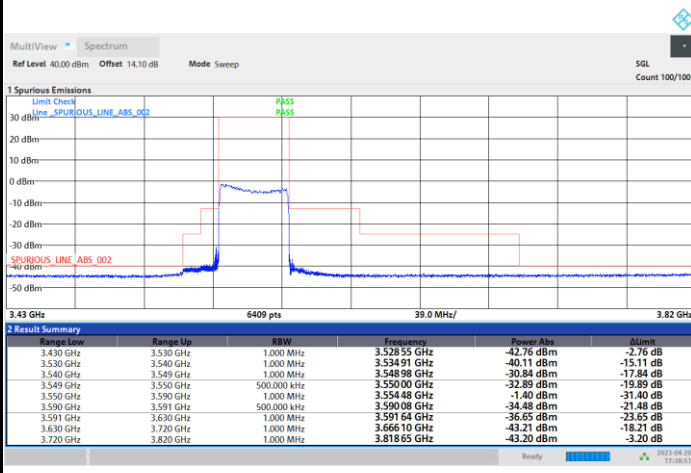

Full RB

FR1 n48 / 40MHz / CP OFDM / 256QAM

Lowest Channel

1RB0

1RBmax

Full RB

FR1 n48 / 40MHz / CP OFDM / 256QAM

Middle Channel