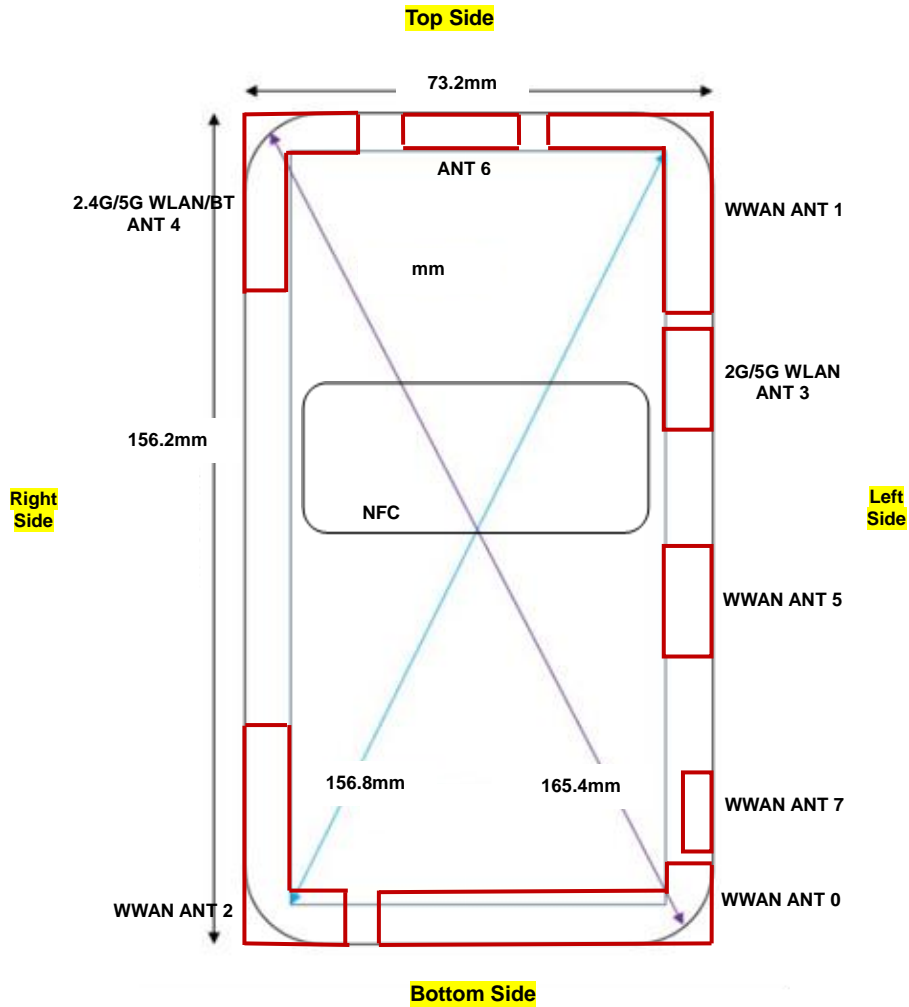

**Appendix D. SAR Test Setup Photos**

**Right Cheek**

**Right Tilted**

**Left Cheek**

**Left Tilted**

Front, Test Separation 10 mm

Back, Test Separation 10 mm

Left Side, Test Separation 10 mm

Right Side, Test Separation 10 mm

Top Side, Test Separation 10 mm

Bottom Side, Test Separation 10 mm

**Appendix D. EUT antenna location and dimension**

Rear View