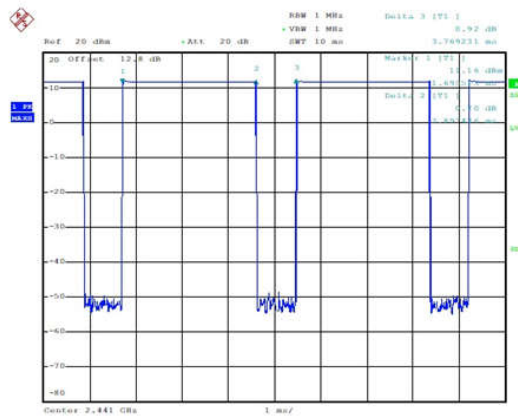

Mode	Channel	Frequency (MHz)	Average power (dBm)		
			1Mbps	2Mbps	3Mbps
BR / EDR	CH 00	2402	17.75	17.95	17.85
	CH 39	2441	17.98	17.23	17.21
	CH 78	2480	17.26	16.55	16.44
Tune-up Limit			18.00	18.00	18.00

Mode	Channel	Frequency (MHz)	Average power (dBm)	
			1Mbps	2Mbps
LE	CH 00	2402	17.60	17.40
	CH 19	2440	17.90	17.70
	CH 39	2480	17.60	17.40
Tune-up Limit			18.00	18.00

BT Duty cycle

Date: 11. JAN. 2021 09:40:44