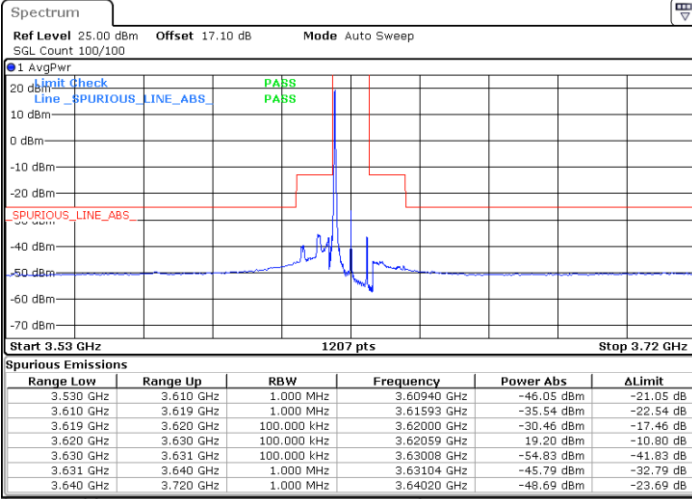

Highest Channel / 1RB0

Highest Channel / 1RBmax

Date: 13 JAN 2021 15:02:23

Date: 12 JAN 2021 19:30:05

Highest Channel / FullIRB

N/A

Date: 12 JAN 2021 19:28:08

LTE Band 48 / 10MHz

64QAM

Lowest Channel / 1RB0

Lowest Channel / 1RBmax

Date: 12 JAN 2021 19:30:43

Date: 13 JAN 2021 14:16:40

Lowest Channel / FullIRB

N/A

Date: 12 JAN 2021 19:32:40

LTE Band 48 / 10MHz

64QAM

MiddleChannel / 1RB0

Middle Channel / 1RBmax

Date: 13 JAN 2021 11:55:56

Date: 13 JAN 2021 11:59:36

Middle Channel / FullIRB

N/A

Date: 13 JAN 2021 11:57:46

LTE Band 48 / 10MHz

64QAM

Highest Channel / 1RB0

Highest Channel / 1RBmax

Date: 13 JAN 2021 14:14:48

Date: 12 JAN 2021 19:36:35

Highest Channel / FullIRB