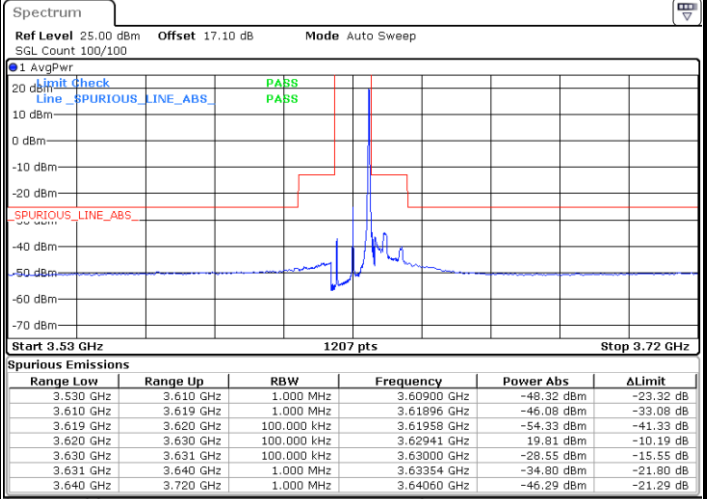

Highest Channel / 1RB0

Highest Channel / 1RBmax

Date: 13 JAN 2021 15:02:23

Date: 12 JAN 2021 19:30:05

Highest Channel / FullIRB

N/A

Date: 12 JAN 2021 19:28:08

LTE Band 48 / 10MHz

LTE Band 48 / 10MHz

64QAM

MiddleChannel / 1RB0

Middle Channel / 1RBmax

Date: 13 JAN 2021 11:55:56

Date: 13 JAN 2021 11:59:36

Middle Channel / FullIRB

N/A

Date: 13 JAN 2021 11:57:46

LTE Band 48 / 10MHz

64QAM

Highest Channel / 1RB0

Highest Channel / 1RBmax

Date: 13 JAN 2021 14:14:48

Date: 12 JAN 2021 19:36:35

Highest Channel / FullIRB