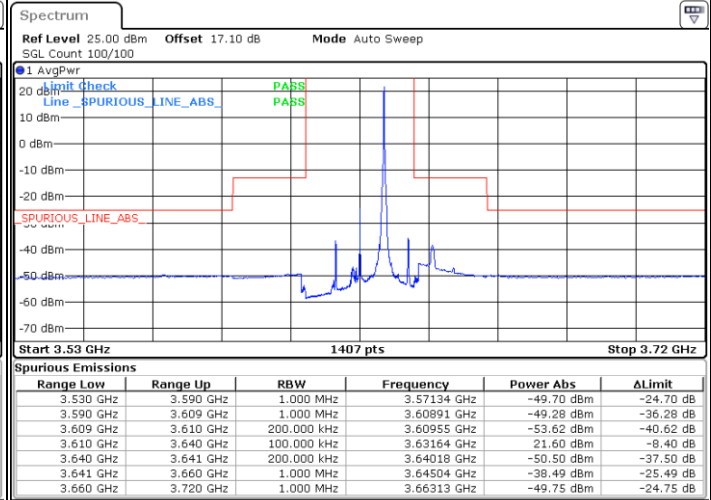

Date: 13 JAN 2021 12:04:31