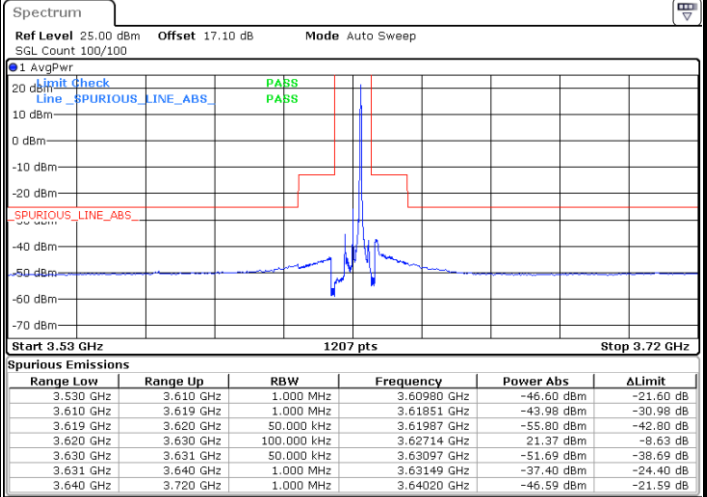

Date: 12 JAN 2021 19:25:37

LTE Band 48 / 5MHz

16QAM

Middle Channel / 1RB0

Middle Channel / 1RBmax

Date: 13 JAN 2021 11:49:48

Date: 13 JAN 2021 11:53:29

Middle Channel / FullIRB

N/A

Date: 13 JAN 2021 11:51:39

LTE Band 48 / 5MHz

16QAM

Highest Channel / 1RB0

Highest Channel / 1RBmax

Date: 13 JAN 2021 15:01:50

Date: 12 JAN 2021 19:29:27

Highest Channel / FullIRB

N/A

Date: 12 JAN 2021 19:27:29

LTE Band 48 / 10MHz

16QAM

Lowest Channel / 1RB0

Lowest Channel / 1RBmax

Date: 12 JAN 2021 19:31:23