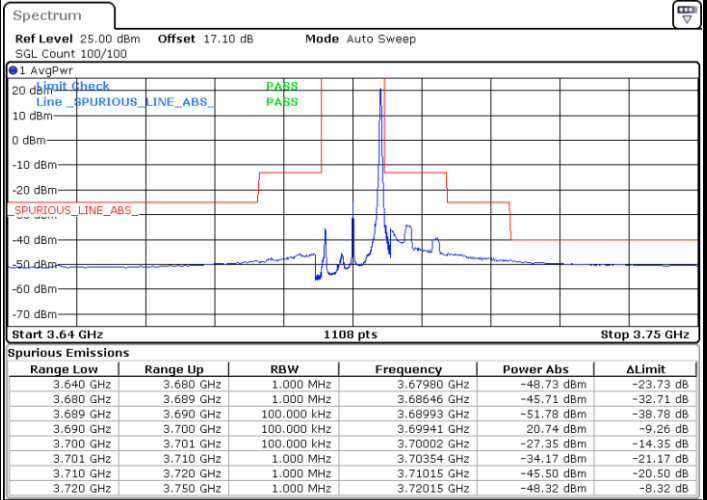

Date: 13 JAN 2021 14:17:17

Lowest Channel / FullIRB

N/A

Date: 12 JAN 2021 19:33:18

LTE Band 48 / 10MHz

16QAM

MiddleChannel / 1RB0

Middle Channel / 1RBmax

Date: 13 JAN 2021 11:55:19

Date: 13 JAN 2021 11:59:00

Middle Channel / FullIRB

N/A

Date: 13 JAN 2021 11:57:10

LTE Band 48 / 10MHz

16QAM

Highest Channel / 1RB0

Highest Channel / 1RBmax

Date: 13 JAN 2021 14:15:25

Date: 12 JAN 2021 19:37:14

Highest Channel / FullIRB

N/A

Date: 12 JAN 2021 19:35:14

LTE Band 48 / 15MHz

16QAM

Lowest Channel / 1RB0

Lowest Channel / 1RBmax

Date: 12 JAN 2021 19:39:14

Date: 13 JAN 2021 14:21:02

Lowest Channel / FullIRB

N/A

Date: 12 JAN 2021 17:20:27

LTE Band 48 / 15MHz