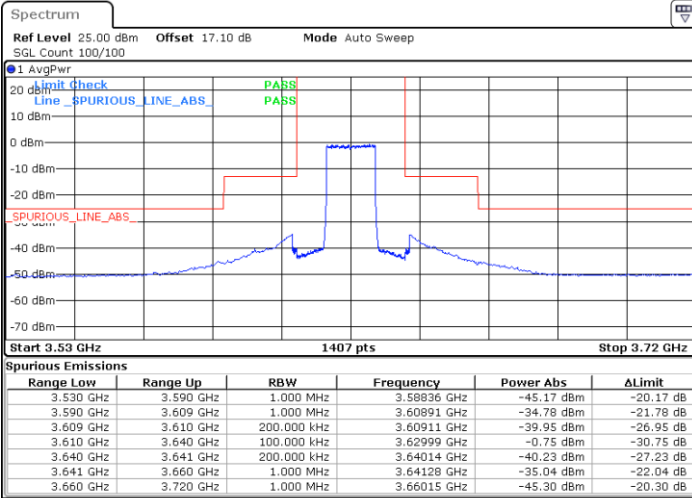

N/A

Date: 12 JAN 2021 19:34:35

LTE Band 48 / 15MHz

64QAM

Lowest Channel / 1RB0

Lowest Channel / 1RBmax

Date: 12 JAN 2021 19:39:54

Date: 13 JAN 2021 14:21:39

Lowest Channel / FullIRB

N/A

Date: 12 JAN 2021 17:21:00

LTE Band 48 / 15MHz

64QAM

Middle Channel / 1RB0

Middle Channel / 1RBmax

Date: 13 JAN 2021 12:00:14

Date: 13 JAN 2021 12:03:55

Middle Channel / FullIRB

N/A

Date: 13 JAN 2021 12:02:04

LTE Band 48 / 15MHz

64QAM

Highest Channel / 1RB0

Highest Channel / 1RBmax

Date: 13 JAN 2021 14:19:47

Date: 12 JAN 2021 19:41:57

Highest Channel / FullIRB

N/A

Date: 12 JAN 2021 17:22:38

LTE Band 48 / 20MHz

64QAM

Lowest Channel / 1RB0