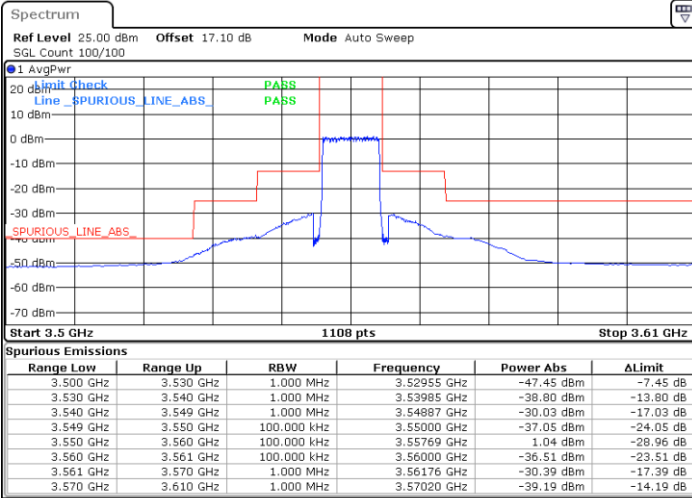

Highest Channel / 1RB0

Highest Channel / 1RBmax

Date: 13 JAN 2021 15:02:23

Date: 12 JAN 2021 19:30:05

Highest Channel / FullIRB

N/A

Date: 12 JAN 2021 19:28:08

LTE Band 48 / 10MHz

64QAM

Lowest Channel / 1RB0

Lowest Channel / 1RBmax

Date: 12 JAN 2021 19:30:43

Date: 13 JAN 2021 14:16:40

Lowest Channel / FullIRB

N/A

Date: 12 JAN 2021 19:32:40

LTE Band 48 / 10MHz

64QAM

MiddleChannel / 1RB0

Middle Channel / 1RBmax

Date: 13 JAN 2021 11:55:56

Date: 13 JAN 2021 11:59:36

Middle Channel / FullIRB

N/A

Date: 13 JAN 2021 11:57:46

LTE Band 48 / 10MHz

64QAM

Highest Channel / 1RB0

Highest Channel / 1RBmax

Date: 13 JAN 2021 14:14:48

Date: 12 JAN 2021 19:36:35

Highest Channel / FullIRB