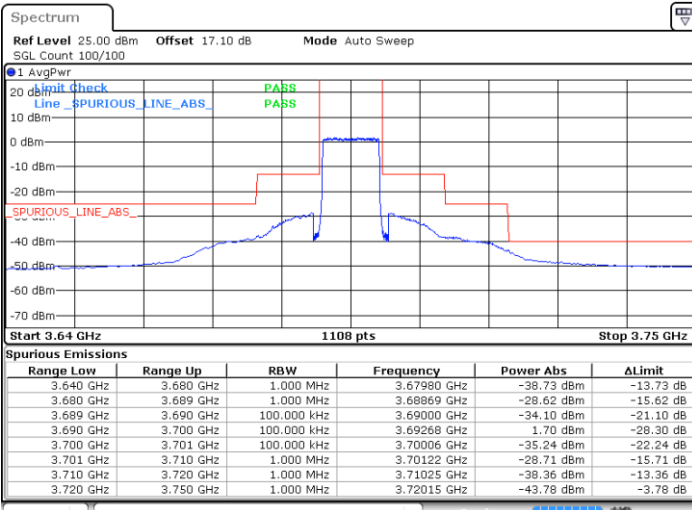

Date: 13 JAN 2021 11:55:19

Date: 13 JAN 2021 11:59:00

Middle Channel / FullIRB

N/A

Date: 13 JAN 2021 11:57:10

LTE Band 48 / 10MHz

16QAM

Highest Channel / 1RB0

Highest Channel / 1RBmax

Date: 13 JAN 2021 14:15:25

Date: 12 JAN 2021 19:37:14

Highest Channel / FullIRB

N/A

Date: 12 JAN 2021 19:35:14

LTE Band 48 / 15MHz

16QAM

Lowest Channel / 1RB0

Lowest Channel / 1RBmax

Date: 12 JAN 2021 19:39:14

Date: 13 JAN 2021 14:21:02

Lowest Channel / FullIRB

N/A

Date: 12 JAN 2021 17:20:27

LTE Band 48 / 15MHz