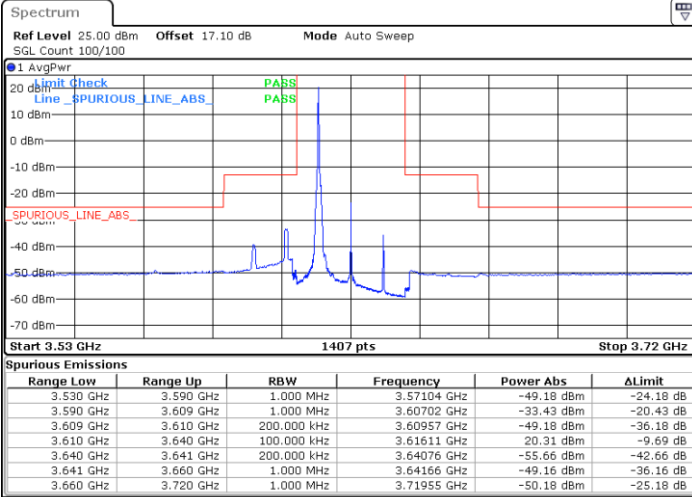

Date: 13 JAN 2021 12:03:55

Middle Channel / FullIRB

N/A

Date: 13 JAN 2021 12:02:04

LTE Band 48 / 15MHz

64QAM

Highest Channel / 1RB0

Highest Channel / 1RBmax

Date: 13 JAN 2021 14:19:47

Date: 12 JAN 2021 19:41:57

Highest Channel / FullIRB

N/A

Date: 12 JAN 2021 17:22:38

LTE Band 48 / 20MHz

64QAM

Lowest Channel / 1RB0

Lowest Channel / 1RBmax

Date: 12 JAN 2021 19:42:39

Date: 13 JAN 2021 14:24:10

Lowest Channel / FullIRB

N/A

Date: 12 JAN 2021 17:23:12

LTE Band 48 / 20MHz

64QAM

Middle Channel / 1RB0

Middle Channel / 1RBmax

Date: 13 JAN 2021 12:08:49

Date: 13 JAN 2021 12:10:40

Middle Channel / FullIRB

N/A

Date: 13 JAN 2021 12:06:59

LTE Band 48 / 20MHz