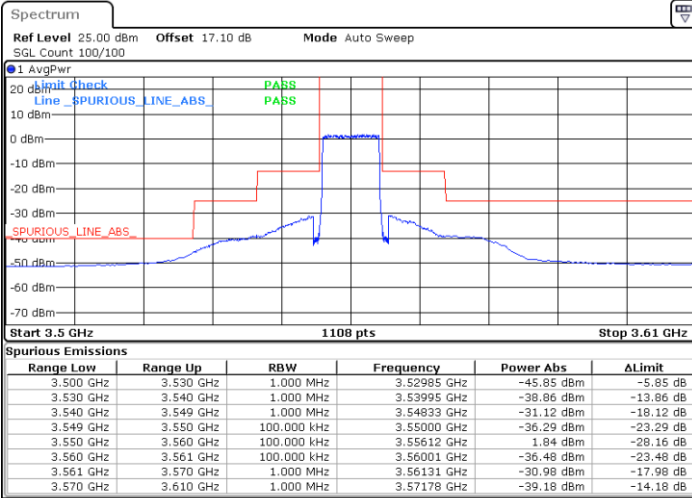

N/A

Date: 13 JAN 2021 11:51:39

LTE Band 48 / 5MHz

16QAM

Highest Channel / 1RB0

Highest Channel / 1RBmax

Date: 13 JAN 2021 15:01:50

Date: 12 JAN 2021 19:29:27

Highest Channel / FullIRB

N/A

Date: 12 JAN 2021 19:27:29

LTE Band 48 / 10MHz

16QAM

Lowest Channel / 1RB0

Lowest Channel / 1RBmax

Date: 12 JAN 2021 19:31:23

Date: 13 JAN 2021 14:17:17

Lowest Channel / FullIRB

N/A

Date: 12 JAN 2021 19:33:18

LTE Band 48 / 10MHz

16QAM

MiddleChannel / 1RB0

Middle Channel / 1RBmax