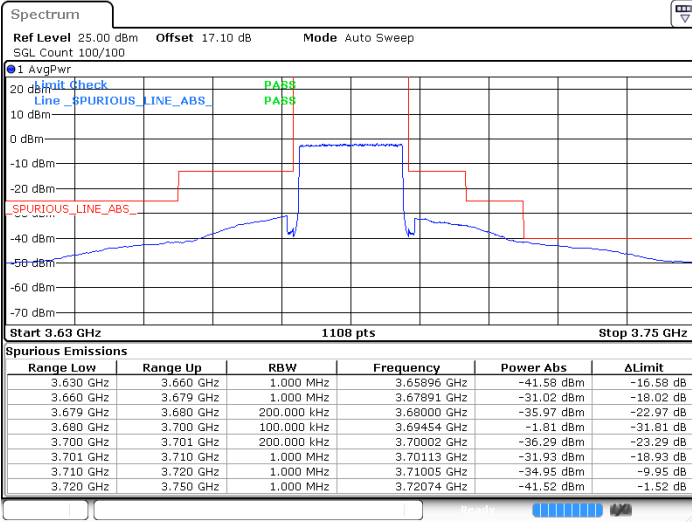

Middle Channel / FullIRB

N/A

Date: 13 JAN 2021 12:06:22

LTE Band 48 / 20MHz

16QAM

Highest Channel / 1RB0

Highest Channel / 1RBmax

Date: 13 JAN 2021 14:22:55

Date: 12 JAN 2021 19:45:21

Highest Channel / FullIRB

N/A

Date: 13 JAN 2021 16:08:23

LTE Band 48 / 5MHz

64QAM

Lowest Channel / 1RB0

Lowest Channel / 1RBmax