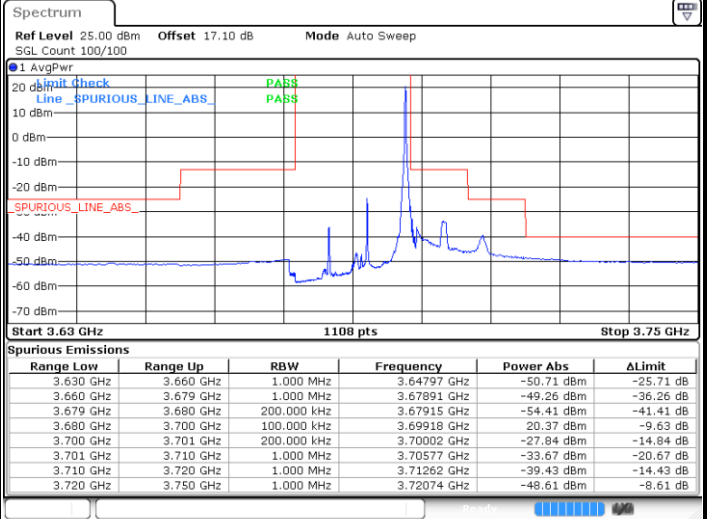

LTE Band 48 / 15MHz

16QAM

Highest Channel / 1RB0

Highest Channel / 1RBmax

Date: 13 JAN 2021 14:19:10

Date: 12 JAN 2021 19:41:16

Highest Channel / FullIRB

N/A

Date: 12 JAN 2021 17:22:06

LTE Band 48 / 20MHz

16QAM

Lowest Channel / 1RB0

Lowest Channel / 1RBmax

Date: 12 JAN 2021 19:43:22

Date: 13 JAN 2021 14:24:48

Lowest Channel / FullIRB