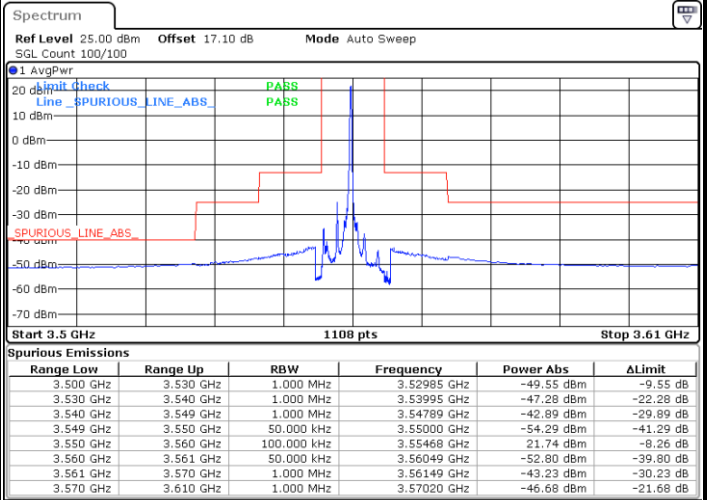

LTE Band 48 / 5MHz

16QAM

Lowest Channel / 1RB0

Lowest Channel / 1RBmax

Date: 12 JAN 2021 19:46:04

Date: 13 JAN 2021 14:13:32

Lowest Channel / FullIRB

N/A

Date: 12 JAN 2021 19:25:37

LTE Band 48 / 5MHz

16QAM

Middle Channel / 1RB0

Middle Channel / 1RBmax

Date: 13 JAN 2021 11:49:48

Date: 13 JAN 2021 11:53:29

Middle Channel / FullIRB

N/A

Date: 13 JAN 2021 11:51:39

LTE Band 48 / 5MHz

16QAM

Highest Channel / 1RB0

Highest Channel / 1RBmax

Date: 13 JAN 2021 15:01:50

Date: 12 JAN 2021 19:29:27