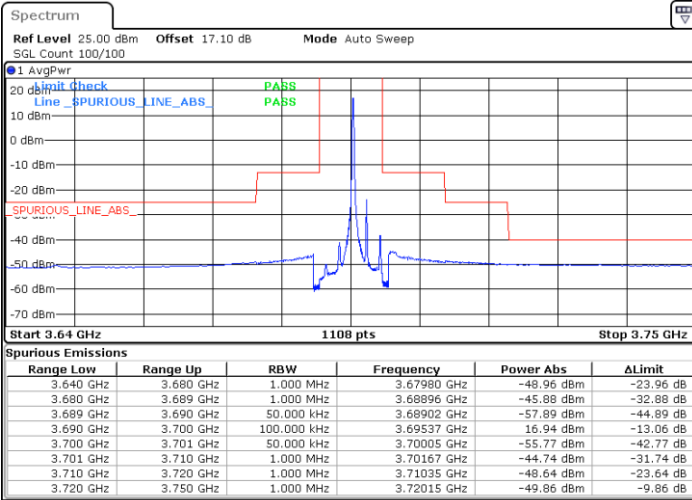

LTE Band 48 / 5MHz

256QAM

Lowest Channel / 1RB0

Lowest Channel / 1RBmax

Date: 12 JAN 2021 21:07:32

Date: 13 JAN 2021 14:59:41

Lowest Channel / FullIRB

N/A

Date: 12 JAN 2021 21:08:32

LTE Band 48 / 5MHz

256QAM

Middle Channel / 1RB0

Middle Channel / 1RBmax

Date: 13 JAN 2021 13:59:07

Date: 13 JAN 2021 14:00:28

Middle Channel / FullIRB

N/A

Date: 13 JAN 2021 13:58:38

LTE Band 48 / 5MHz

256QAM

Highest Channel / 1RB0

Highest Channel / 1RBmax

Date: 13 JAN 2021 15:00:35

Date: 12 JAN 2021 21:11:31

Highest Channel / FullIRB

N/A

Date: 12 JAN 2021 21:10:31

LTE Band 48 / 10MHz

256QAM

Lowest Channel / 1RB0

Lowest Channel / 1RBmax

Date: 12 JAN 2021 21:13:00