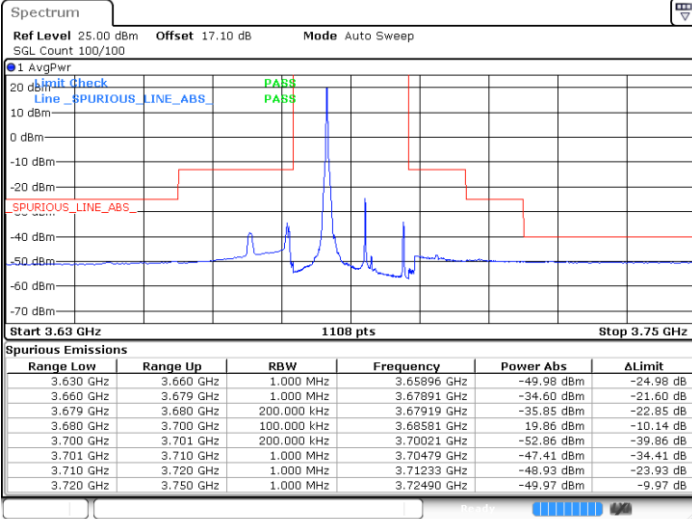

Lowest Channel / FullIRB

N/A

Date: 12 JAN 2021 17:21:00

LTE Band 48 / 15MHz

64QAM

Middle Channel / 1RB0

Middle Channel / 1RBmax

Date: 13 JAN 2021 12:00:14

Date: 13 JAN 2021 12:03:55

Middle Channel / FullIRB

N/A

Date: 13 JAN 2021 12:02:04

LTE Band 48 / 15MHz

64QAM

Highest Channel / 1RB0

Highest Channel / 1RBmax

Date: 13 JAN 2021 14:19:47

Date: 12 JAN 2021 19:41:57

Highest Channel / FullIRB

N/A

Date: 12 JAN 2021 17:22:38

LTE Band 48 / 20MHz

64QAM

Lowest Channel / 1RB0

Lowest Channel / 1RBmax

Date: 12 JAN 2021 19:42:39

Date: 13 JAN 2021 14:24:10

Lowest Channel / FullIRB

N/A

Date: 12 JAN 2021 17:23:12

LTE Band 48 / 20MHz

64QAM