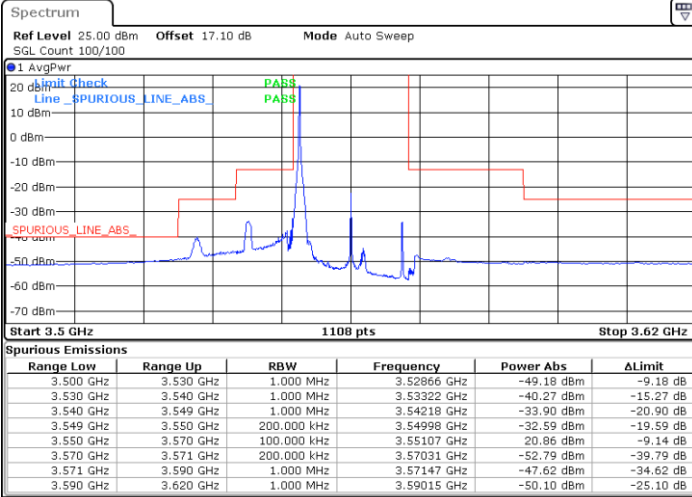

LTE Band 48 / 15MHz

16QAM

Highest Channel / 1RB0

Highest Channel / 1RBmax

Date: 13 JAN 2021 14:19:10

Date: 12 JAN 2021 19:41:16

Highest Channel / FullIRB

N/A

Date: 12 JAN 2021 17:22:06

LTE Band 48 / 20MHz

16QAM

Lowest Channel / 1RB0

Lowest Channel / 1RBmax

Date: 12 JAN 2021 19:43:22

Date: 13 JAN 2021 14:24:48

Lowest Channel / FullIRB

N/A

Date: 12 JAN 2021 17:23:46

LTE Band 48 / 20MHz

16QAM

Middle Channel / 1RB0

Middle Channel / 1RBmax

Date: 13 JAN 2021 12:08:12

Date: 13 JAN 2021 12:10:03

Middle Channel / FullIRB

N/A

Date: 13 JAN 2021 12:06:22

LTE Band 48 / 20MHz

16QAM

Highest Channel / 1RB0

Highest Channel / 1RBmax

Date: 13 JAN 2021 14:22:55