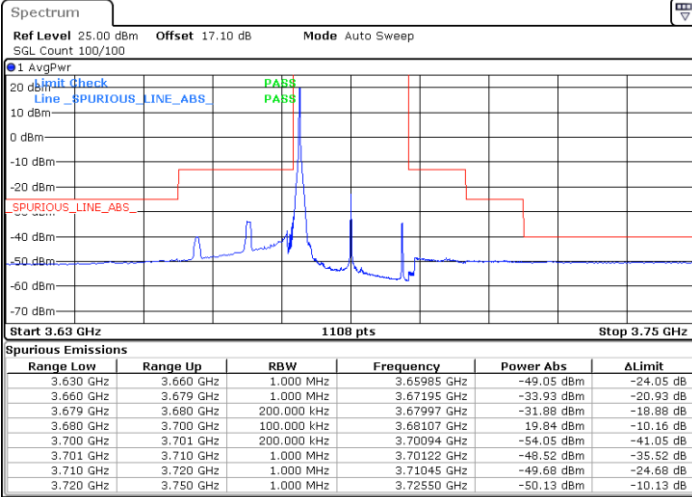

Date: 13 JAN 2021 14:19:47

Date: 12 JAN 2021 19:41:57

Highest Channel / FullIRB

N/A

Date: 12 JAN 2021 17:22:38

LTE Band 48 / 20MHz

64QAM

Lowest Channel / 1RB0

Lowest Channel / 1RBmax

Date: 12 JAN 2021 19:42:39

Date: 13 JAN 2021 14:24:10

Lowest Channel / FullIRB

N/A

Date: 12 JAN 2021 17:23:12

LTE Band 48 / 20MHz

64QAM

Middle Channel / 1RB0

Middle Channel / 1RBmax

Date: 13 JAN 2021 12:08:49

Date: 13 JAN 2021 12:10:40

Middle Channel / FullIRB

N/A

Date: 13 JAN 2021 12:06:59

LTE Band 48 / 20MHz

64QAM

Highest Channel / 1RB0

Highest Channel / 1RBmax

Date: 13 JAN 2021 14:22:17

Date: 12 JAN 2021 19:44:41

Highest Channel / FullIRB

N/A

Date: 13 JAN 2021 16:13:04