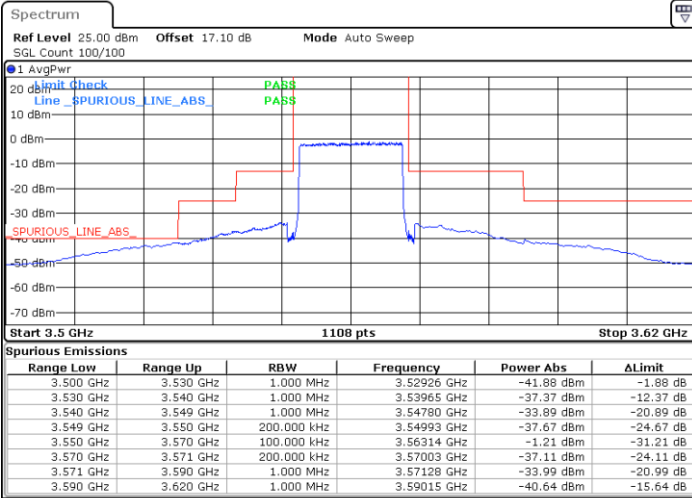

LTE Band 48 / 15MHz

16QAM

Highest Channel / 1RB0

Highest Channel / 1RBmax

Date: 13 JAN 2021 14:19:10

Date: 12 JAN 2021 19:41:16

Highest Channel / FullIRB

N/A

Date: 12 JAN 2021 17:22:06

LTE Band 48 / 20MHz

16QAM

Lowest Channel / 1RB0

Lowest Channel / 1RBmax

Date: 12 JAN 2021 19:43:22

Date: 13 JAN 2021 14:24:48

Lowest Channel / FullIRB

N/A

Date: 12 JAN 2021 17:23:46

LTE Band 48 / 20MHz

16QAM

Middle Channel / 1RB0

Middle Channel / 1RBmax

Date: 13 JAN 2021 12:08:12

Date: 13 JAN 2021 12:10:03

Middle Channel / FullIRB

N/A

Date: 13 JAN 2021 12:06:22

LTE Band 48 / 20MHz

16QAM

Highest Channel / 1RB0

Highest Channel / 1RBmax

Date: 13 JAN 2021 14:22:55