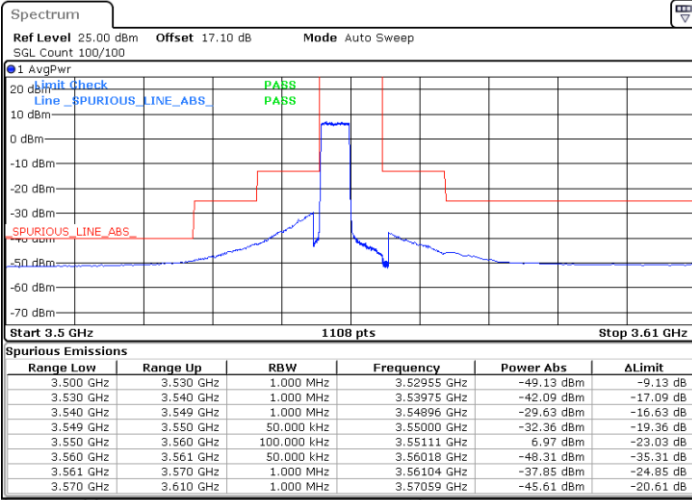

LTE Band 48 / 5MHz

16QAM

Lowest Channel / 1RB0

Lowest Channel / 1RBmax

Date: 12 JAN 2021 19:46:04

Date: 13 JAN 2021 14:13:32

Lowest Channel / FullIRB

N/A

Date: 12 JAN 2021 19:25:37

LTE Band 48 / 5MHz

16QAM

Middle Channel / 1RB0

Middle Channel / 1RBmax

Date: 13 JAN 2021 11:49:48

Date: 13 JAN 2021 11:53:29

Middle Channel / FullIRB

N/A

Date: 13 JAN 2021 11:51:39

LTE Band 48 / 5MHz

16QAM

Highest Channel / 1RB0

Highest Channel / 1RBmax

Date: 13 JAN 2021 15:01:50

Date: 12 JAN 2021 19:29:27