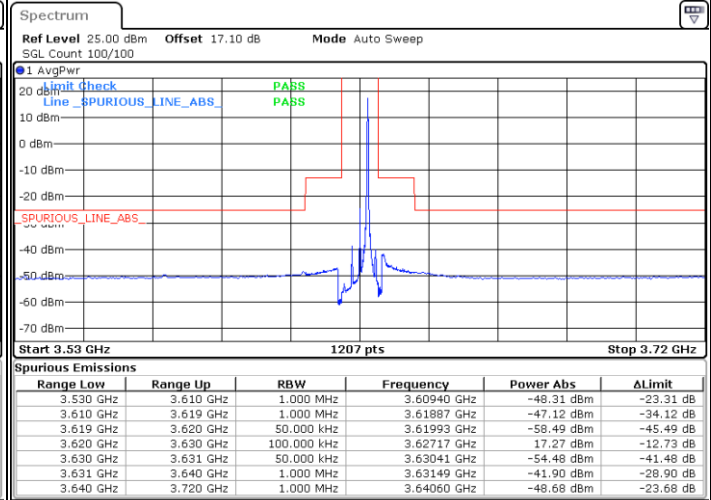

LTE Band 48 / 5MHz

256QAM

Lowest Channel / 1RB0

Lowest Channel / 1RBmax

Date: 12 JAN 2021 21:07:32

Date: 13 JAN 2021 14:59:41

Lowest Channel / FullIRB

N/A

Date: 12 JAN 2021 21:08:32

LTE Band 48 / 5MHz

256QAM

Middle Channel / 1RB0

Middle Channel / 1RBmax

Date: 13 JAN 2021 13:59:07

Date: 13 JAN 2021 14:00:28

Middle Channel / FullIRB

N/A

Date: 13 JAN 2021 13:58:38

LTE Band 48 / 5MHz

256QAM

Highest Channel / 1RB0

Highest Channel / 1RBmax

Date: 13 JAN 2021 15:00:35

Date: 12 JAN 2021 21:11:31

Highest Channel / FullIRB

N/A

Date: 12 JAN 2021 21:10:31

LTE Band 48 / 10MHz

256QAM

Lowest Channel / 1RB0

Lowest Channel / 1RBmax

Date: 12 JAN 2021 21:13:00