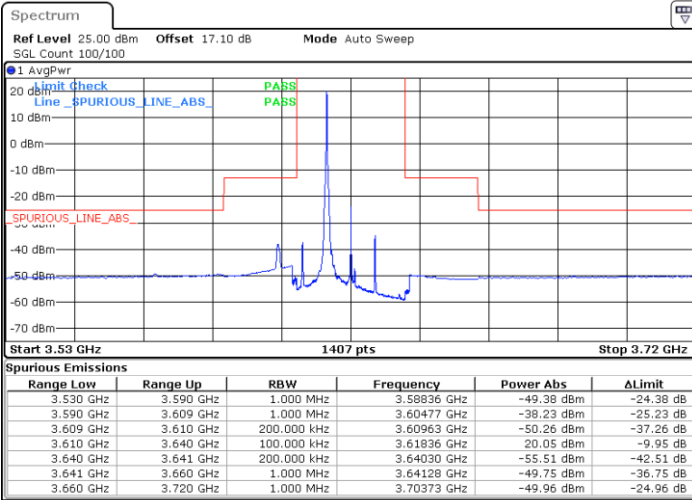

N/A

Date: 12 JAN 2021 19:34:35

LTE Band 48 / 15MHz

64QAM

Lowest Channel / 1RB0

Lowest Channel / 1RBmax

Date: 12 JAN 2021 19:39:54

Date: 13 JAN 2021 14:21:39

Lowest Channel / FullIRB

N/A

Date: 12 JAN 2021 17:21:00

LTE Band 48 / 15MHz

64QAM

Middle Channel / 1RB0

Middle Channel / 1RBmax

Date: 13 JAN 2021 12:00:14

Date: 13 JAN 2021 12:03:55

Middle Channel / FullIRB

N/A

Date: 13 JAN 2021 12:02:04

LTE Band 48 / 15MHz

64QAM

Highest Channel / 1RB0

Highest Channel / 1RBmax

Date: 13 JAN 2021 14:19:47

Date: 12 JAN 2021 19:41:57

Highest Channel / FullIRB

N/A

Date: 12 JAN 2021 17:22:38

LTE Band 48 / 20MHz

64QAM

Lowest Channel / 1RB0