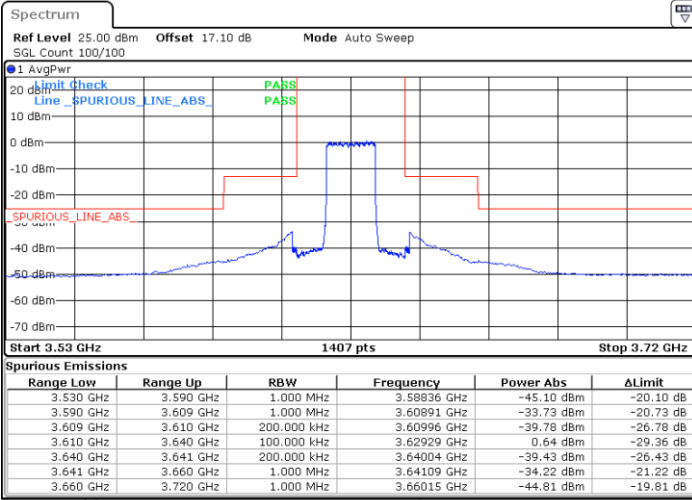

Lowest Channel / 1RB0

Lowest Channel / 1RBmax

Date: 12 JAN 2021 19:39:14

Date: 13 JAN 2021 14:21:02

Lowest Channel / FullIRB

N/A

Date: 12 JAN 2021 17:20:27

LTE Band 48 / 15MHz

16QAM

Middle Channel / 1RB0

Middle Channel / 1RBmax

Date: 13 JAN 2021 12:00:51

Date: 13 JAN 2021 12:04:31

Middle Channel / FullIRB

N/A

Date: 13 JAN 2021 12:02:41

LTE Band 48 / 15MHz

16QAM

Highest Channel / 1RB0

Highest Channel / 1RBmax

Date: 13 JAN 2021 14:19:10

Date: 12 JAN 2021 19:41:16

Highest Channel / FullIRB

N/A