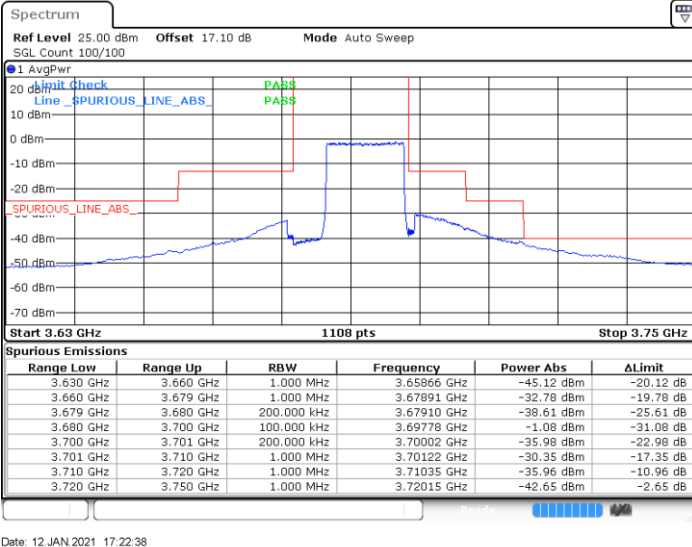

Lowest Channel / FullIRB

N/A

Date: 12 JAN 2021 17:21:00

LTE Band 48 / 15MHz

64QAM

Middle Channel / 1RB0

Middle Channel / 1RBmax

Date: 13 JAN 2021 12:00:14

Date: 13 JAN 2021 12:03:55

Middle Channel / FullIRB

N/A

Date: 13 JAN 2021 12:02:04

LTE Band 48 / 15MHz

64QAM

Highest Channel / 1RB0

Highest Channel / 1RBmax

Date: 13 JAN 2021 14:19:47

Date: 12 JAN 2021 19:41:57

Highest Channel / FullIRB

N/A

Date: 12 JAN 2021 17:22:38

LTE Band 48 / 20MHz

64QAM

Lowest Channel / 1RB0

Lowest Channel / 1RBmax

Date: 12 JAN 2021 19:42:39

Date: 13 JAN 2021 14:24:10

Lowest Channel / FullIRB

N/A

Date: 12 JAN 2021 17:23:12

LTE Band 48 / 20MHz

64QAM