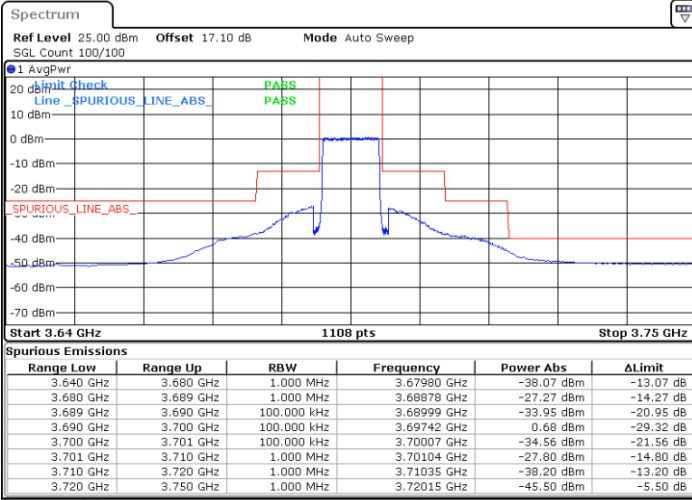

LTE Band 48 / 10MHz

64QAM

MiddleChannel / 1RB0

Middle Channel / 1RBmax

Date: 13 JAN 2021 11:55:56

Date: 13 JAN 2021 11:59:36

Middle Channel / FullIRB

N/A

Date: 13 JAN 2021 11:57:46

LTE Band 48 / 10MHz

64QAM

Highest Channel / 1RB0

Highest Channel / 1RBmax

Date: 13 JAN 2021 14:14:48

Date: 12 JAN 2021 19:36:35

Highest Channel / FullIRB

N/A

Date: 12 JAN 2021 19:34:35

LTE Band 48 / 15MHz

64QAM

Lowest Channel / 1RB0

Lowest Channel / 1RBmax

Date: 12 JAN 2021 19:39:54

Date: 13 JAN 2021 14:21:39

Lowest Channel / FullIRB

N/A

Date: 12 JAN 2021 17:21:00

LTE Band 48 / 15MHz

64QAM

Middle Channel / 1RB0

Middle Channel / 1RBmax

Date: 13 JAN 2021 12:00:14