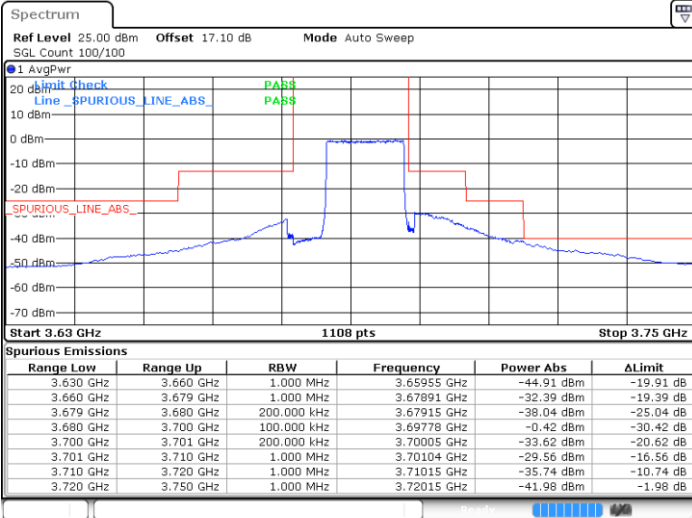

LTE Band 48 / 15MHz

16QAM

Highest Channel / 1RB0

Highest Channel / 1RBmax

Date: 13 JAN 2021 14:19:10

Date: 12 JAN 2021 19:41:16

Highest Channel / FullIRB

N/A

Date: 12 JAN 2021 17:22:06

LTE Band 48 / 20MHz

16QAM

Lowest Channel / 1RB0

Lowest Channel / 1RBmax

Date: 12 JAN 2021 19:43:22

Date: 13 JAN 2021 14:24:48

Lowest Channel / FullIRB