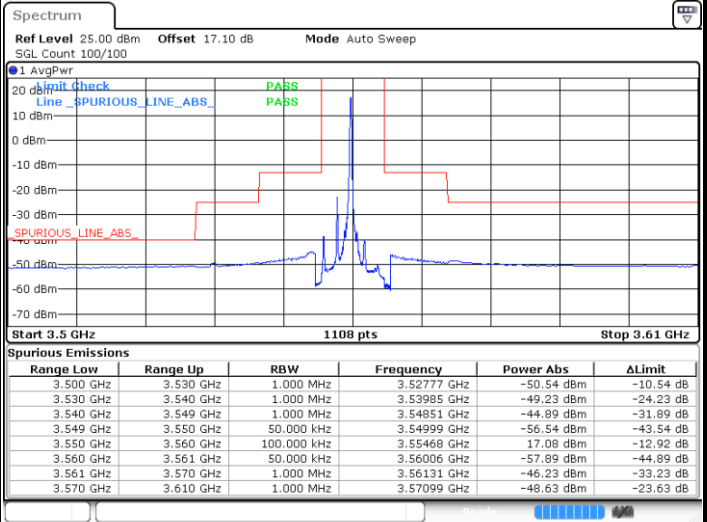

Lowest Channel / 1RBmax

Date: 12 JAN 2021 19:42:39

Date: 13 JAN 2021 14:24:10

Lowest Channel / FullIRB

N/A

Date: 12 JAN 2021 17:23:12

LTE Band 48 / 20MHz

64QAM

Middle Channel / 1RB0

Middle Channel / 1RBmax

Date: 13 JAN 2021 12:08:49

Date: 13 JAN 2021 12:10:40

Middle Channel / FullIRB

N/A

Date: 13 JAN 2021 12:06:59

LTE Band 48 / 20MHz

64QAM

Highest Channel / 1RB0

Highest Channel / 1RBmax

Date: 13 JAN 2021 14:22:17

Date: 12 JAN 2021 19:44:41

Highest Channel / FullIRB

N/A

Date: 13 JAN 2021 16:13:04

LTE Band 48 / 5MHz

256QAM

Lowest Channel / 1RB0

Lowest Channel / 1RBmax

Date: 12 JAN 2021 21:07:32

Date: 13 JAN 2021 14:59:41

Lowest Channel / FullIRB

N/A