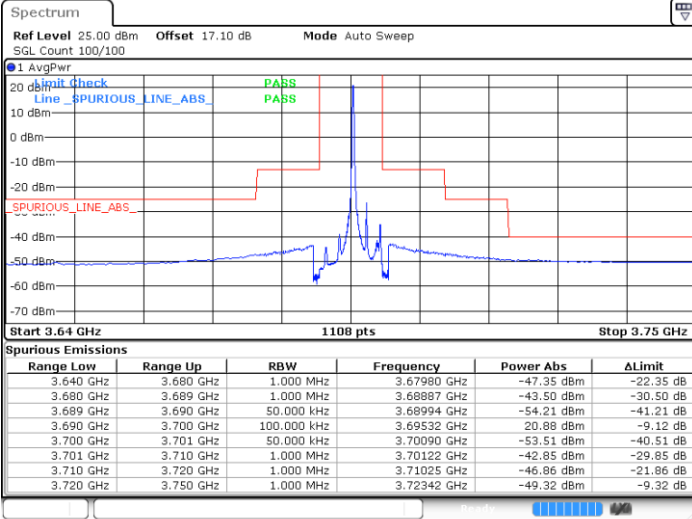

N/A

Date: 13 JAN 2021 11:51:39

LTE Band 48 / 5MHz

16QAM

Highest Channel / 1RB0

Highest Channel / 1RBmax

Date: 13 JAN 2021 15:01:50

Date: 12 JAN 2021 19:29:27

Highest Channel / FullIRB

N/A

Date: 12 JAN 2021 19:27:29

LTE Band 48 / 10MHz

16QAM

Lowest Channel / 1RB0

Lowest Channel / 1RBmax

Date: 12 JAN 2021 19:31:23