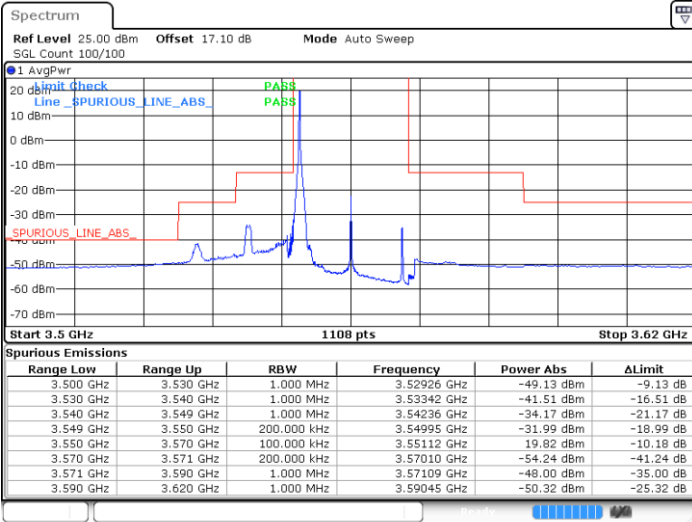

Date: 13 JAN 2021 12:03:55

Middle Channel / FullIRB

N/A

Date: 13 JAN 2021 12:02:04

LTE Band 48 / 15MHz

64QAM

Highest Channel / 1RB0

Highest Channel / 1RBmax

Date: 13 JAN 2021 14:19:47

Date: 12 JAN 2021 19:41:57

Highest Channel / FullIRB

N/A

Date: 12 JAN 2021 17:22:38

LTE Band 48 / 20MHz

64QAM

Lowest Channel / 1RB0

Lowest Channel / 1RBmax

Date: 12 JAN 2021 19:42:39

Date: 13 JAN 2021 14:24:10

Lowest Channel / FullIRB

N/A

Date: 12 JAN 2021 17:23:12

LTE Band 48 / 20MHz

64QAM

Middle Channel / 1RB0

Middle Channel / 1RBmax

Date: 13 JAN 2021 12:08:49

Date: 13 JAN 2021 12:10:40

Middle Channel / FullIRB

N/A

Date: 13 JAN 2021 12:06:59

LTE Band 48 / 20MHz