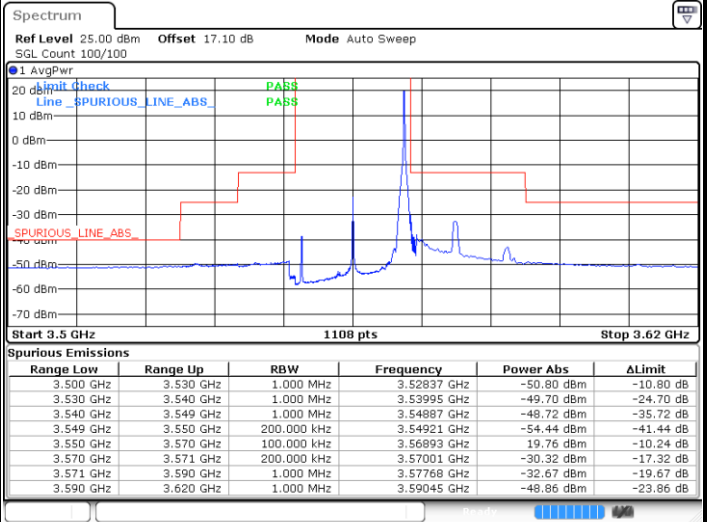

Date: 13 JAN 2021 12:03:55

Middle Channel / FullIRB

N/A

Date: 13 JAN 2021 12:02:04

LTE Band 48 / 15MHz

64QAM

Highest Channel / 1RB0

Highest Channel / 1RBmax

Date: 13 JAN 2021 14:19:47

Date: 12 JAN 2021 19:41:57

Highest Channel / FullIRB

N/A

Date: 12 JAN 2021 17:22:38

LTE Band 48 / 20MHz

64QAM

Lowest Channel / 1RB0

Lowest Channel / 1RBmax

Date: 12 JAN 2021 19:42:39

Date: 13 JAN 2021 14:24:10

Lowest Channel / FullIRB

N/A

Date: 12 JAN 2021 17:23:12

LTE Band 48 / 20MHz

64QAM

Middle Channel / 1RB0

Middle Channel / 1RBmax

Date: 13 JAN 2021 12:08:49

Date: 13 JAN 2021 12:10:40

Middle Channel / FullIRB

N/A

Date: 13 JAN 2021 12:06:59

LTE Band 48 / 20MHz