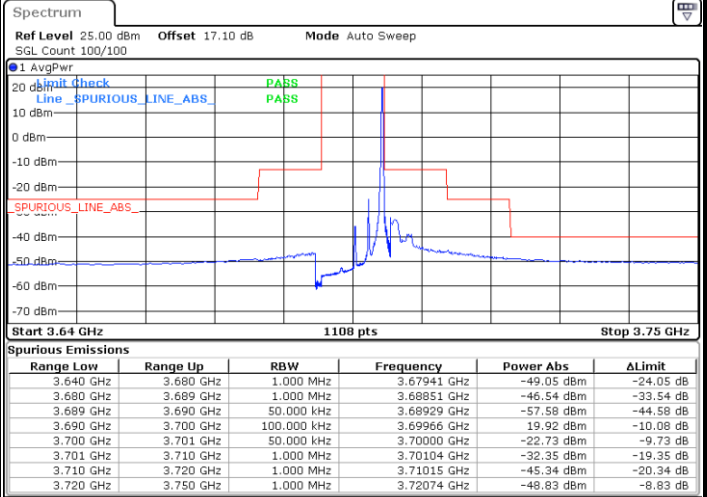

Date: 12 JAN 2021 19:24:21

Date: 13 JAN 2021 14:14:09

Lowest Channel / FullIRB

N/A

Date: 12 JAN 2021 19:26:14

LTE Band 48 / 5MHz

64QAM

Middle Channel / 1RB0

Middle Channel / 1RBmax

Date: 13 JAN 2021 11:49:12

Date: 13 JAN 2021 11:52:52

Middle Channel / FullIRB

N/A

Date: 13 JAN 2021 11:51:02

LTE Band 48 / 5MHz

64QAM

Highest Channel / 1RB0

Highest Channel / 1RBmax

Date: 13 JAN 2021 15:02:23

Date: 12 JAN 2021 19:30:05

Highest Channel / FullIRB

N/A

Date: 12 JAN 2021 19:28:08

LTE Band 48 / 10MHz