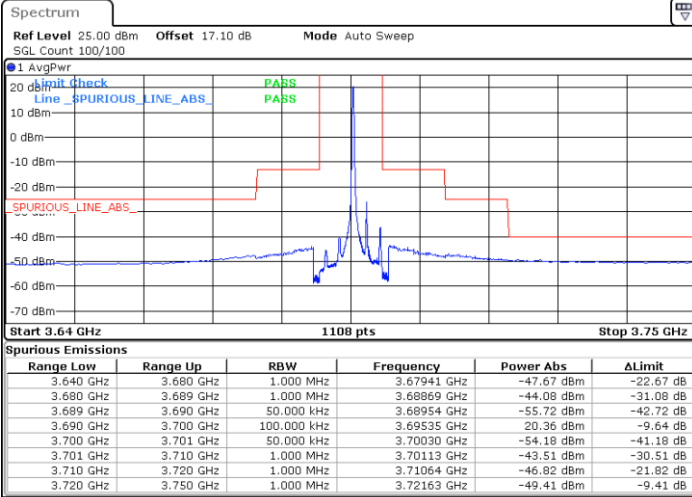

Date: 12 JAN 2021 19:24:21

Date: 13 JAN 2021 14:14:09

Lowest Channel / FullIRB

N/A

Date: 12 JAN 2021 19:26:14

LTE Band 48 / 5MHz

64QAM

Middle Channel / 1RB0

Middle Channel / 1RBmax

Date: 13 JAN 2021 11:49:12

Date: 13 JAN 2021 11:52:52

Middle Channel / FullIRB

N/A

Date: 13 JAN 2021 11:51:02

LTE Band 48 / 5MHz

64QAM

Highest Channel / 1RB0

Highest Channel / 1RBmax

Date: 13 JAN 2021 15:02:23

Date: 12 JAN 2021 19:30:05

Highest Channel / FullIRB

N/A

Date: 12 JAN 2021 19:28:08

LTE Band 48 / 10MHz