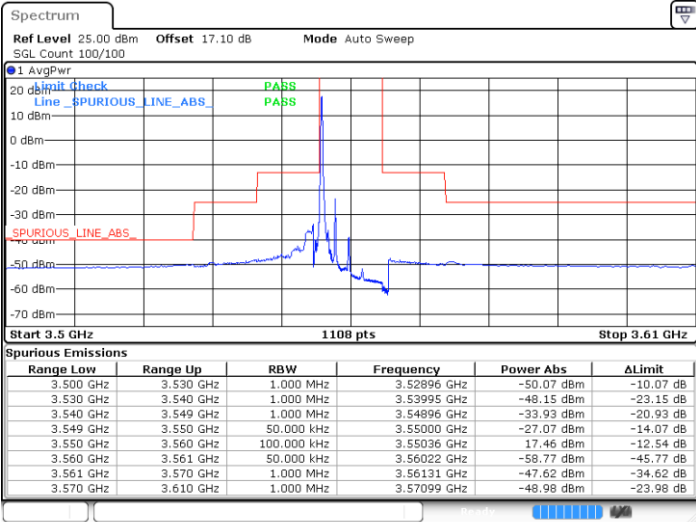

Lowest Channel / 1RBmax

Date: 12 JAN 2021 19:42:39

Date: 13 JAN 2021 14:24:10

Lowest Channel / FullIRB

N/A

Date: 12 JAN 2021 17:23:12

LTE Band 48 / 20MHz

64QAM

Middle Channel / 1RB0

Middle Channel / 1RBmax

Date: 13 JAN 2021 12:08:49

Date: 13 JAN 2021 12:10:40

Middle Channel / FullIRB

N/A

Date: 13 JAN 2021 12:06:59

LTE Band 48 / 20MHz

64QAM

Highest Channel / 1RB0

Highest Channel / 1RBmax

Date: 13 JAN 2021 14:22:17

Date: 12 JAN 2021 19:44:41

Highest Channel / FullIRB

N/A

Date: 13 JAN 2021 16:13:04

LTE Band 48 / 5MHz

256QAM

Lowest Channel / 1RB0

Lowest Channel / 1RBmax

Date: 12 JAN 2021 21:07:32

Date: 13 JAN 2021 14:59:41

Lowest Channel / FullIRB

N/A