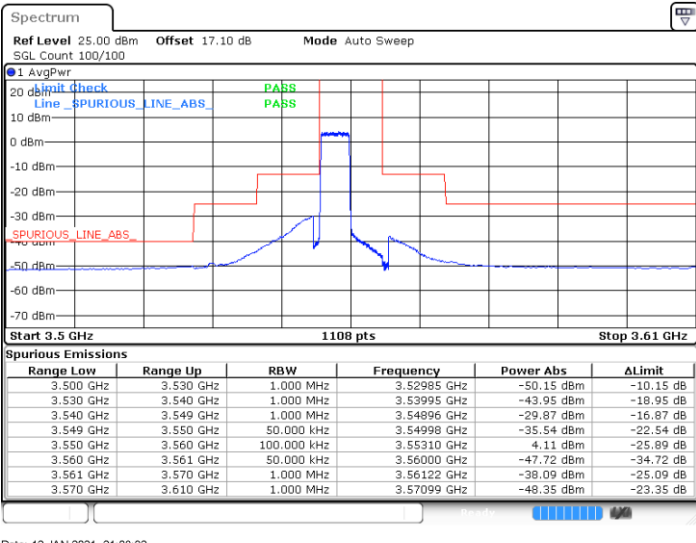

Middle Channel / 1RB0

Middle Channel / 1RBmax

Date: 13 JAN 2021 12:08:49

Date: 13 JAN 2021 12:10:40

Middle Channel / FullIRB

N/A

Date: 13 JAN 2021 12:06:59

LTE Band 48 / 20MHz

64QAM

Highest Channel / 1RB0

Highest Channel / 1RBmax

Date: 13 JAN 2021 14:22:17

Date: 12 JAN 2021 19:44:41

Highest Channel / FullIRB

N/A

Date: 13 JAN 2021 16:13:04

LTE Band 48 / 5MHz

256QAM

Lowest Channel / 1RB0

Lowest Channel / 1RBmax

Date: 12 JAN 2021 21:07:32

Date: 13 JAN 2021 14:59:41

Lowest Channel / FullIRB

N/A

Date: 12 JAN 2021 21:08:32

LTE Band 48 / 5MHz

256QAM

Middle Channel / 1RB0

Middle Channel / 1RBmax

Date: 13 JAN 2021 13:59:07

Date: 13 JAN 2021 14:00:28

Middle Channel / FullIRB