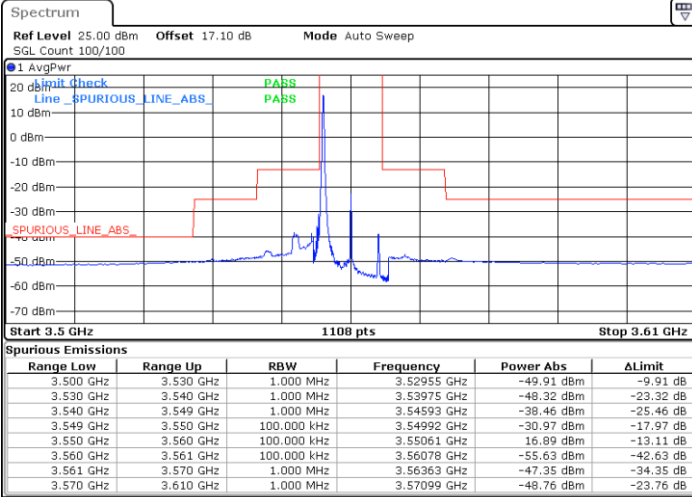

N/A

Date: 13 JAN 2021 13:58:38

LTE Band 48 / 5MHz

256QAM

Highest Channel / 1RB0

Highest Channel / 1RBmax

Date: 13 JAN 2021 15:00:35

Date: 12 JAN 2021 21:11:31

Highest Channel / FullIRB

N/A

Date: 12 JAN 2021 21:10:31

LTE Band 48 / 10MHz

256QAM

Lowest Channel / 1RB0

Lowest Channel / 1RBmax

Date: 12 JAN 2021 21:13:00