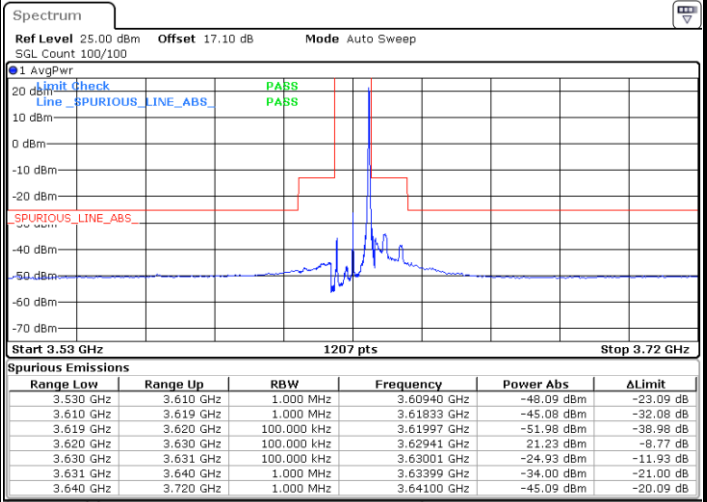

Highest Channel / FullIRB

N/A

Date: 12 JAN 2021 19:27:29

LTE Band 48 / 10MHz

16QAM

Lowest Channel / 1RB0

Lowest Channel / 1RBmax

Date: 12 JAN 2021 19:31:23

Date: 13 JAN 2021 14:17:17

Lowest Channel / FullIRB

N/A

Date: 12 JAN 2021 19:33:18

LTE Band 48 / 10MHz

16QAM

MiddleChannel / 1RB0

Middle Channel / 1RBmax

Date: 13 JAN 2021 11:55:19

Date: 13 JAN 2021 11:59:00

Middle Channel / FullIRB

N/A

Date: 13 JAN 2021 11:57:10

LTE Band 48 / 10MHz

16QAM

Highest Channel / 1RB0

Highest Channel / 1RBmax

Date: 13 JAN 2021 14:15:25

Date: 12 JAN 2021 19:37:14

Highest Channel / FullIRB

N/A

Date: 12 JAN 2021 19:35:14

LTE Band 48 / 15MHz

16QAM