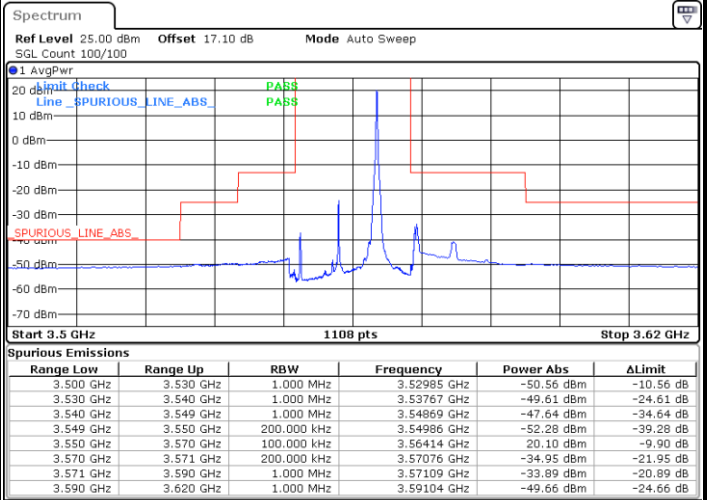

Date: 13 JAN 2021 11:57:46

LTE Band 48 / 10MHz

64QAM

Highest Channel / 1RB0

Highest Channel / 1RBmax

Date: 13 JAN 2021 14:14:48

Date: 12 JAN 2021 19:36:35

Highest Channel / FullIRB

N/A

Date: 12 JAN 2021 19:34:35

LTE Band 48 / 15MHz

64QAM

Lowest Channel / 1RB0

Lowest Channel / 1RBmax

Date: 12 JAN 2021 19:39:54

Date: 13 JAN 2021 14:21:39

Lowest Channel / FullIRB

N/A

Date: 12 JAN 2021 17:21:00

LTE Band 48 / 15MHz

64QAM

Middle Channel / 1RB0

Middle Channel / 1RBmax

Date: 13 JAN 2021 12:00:14

Date: 13 JAN 2021 12:03:55

Middle Channel / FullIRB

N/A

Date: 13 JAN 2021 12:02:04

LTE Band 48 / 15MHz

64QAM

Highest Channel / 1RB0

Highest Channel / 1RBmax