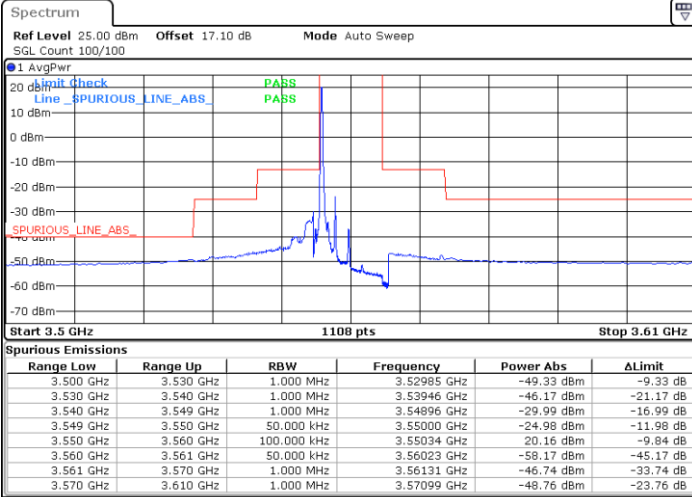

Middle Channel / FullIRB

N/A

Date: 13 JAN 2021 12:06:22

LTE Band 48 / 20MHz

16QAM

Highest Channel / 1RB0

Highest Channel / 1RBmax

Date: 13 JAN 2021 14:22:55

Date: 12 JAN 2021 19:45:21

Highest Channel / FullIRB

N/A

Date: 13 JAN 2021 16:08:23

LTE Band 48 / 5MHz

64QAM

Lowest Channel / 1RB0

Lowest Channel / 1RBmax

Date: 12 JAN 2021 19:24:21

Date: 13 JAN 2021 14:14:09

Lowest Channel / FullIRB

N/A

Date: 12 JAN 2021 19:26:14

LTE Band 48 / 5MHz

64QAM

Middle Channel / 1RB0

Highest Channel / 1RB0

Highest Channel / 1RBmax

Date: 13 JAN 2021 15:02:23

Date: 12 JAN 2021 19:30:05

Highest Channel / FullIRB

N/A

Date: 12 JAN 2021 19:28:08

LTE Band 48 / 10MHz