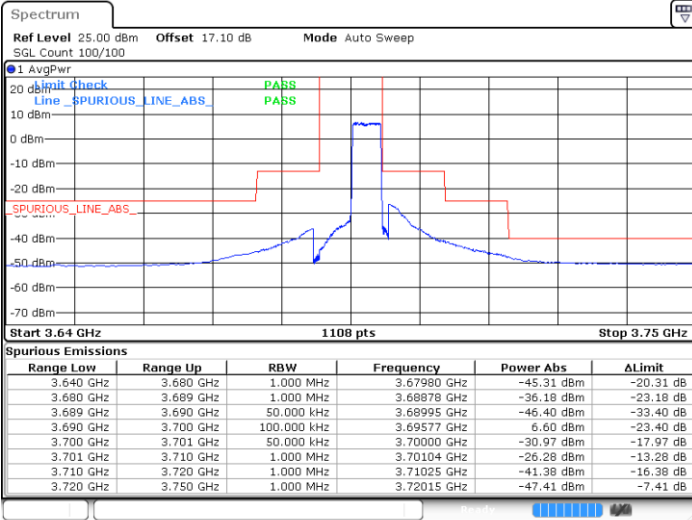

N/A

Date: 13 JAN 2021 11:51:39

LTE Band 48 / 5MHz

16QAM

Highest Channel / 1RB0

Highest Channel / 1RBmax

Date: 13 JAN 2021 15:01:50

Date: 12 JAN 2021 19:29:27

Highest Channel / FullIRB

N/A

Date: 12 JAN 2021 19:27:29

LTE Band 48 / 10MHz

16QAM

Lowest Channel / 1RB0

Lowest Channel / 1RBmax

Date: 12 JAN 2021 19:31:23