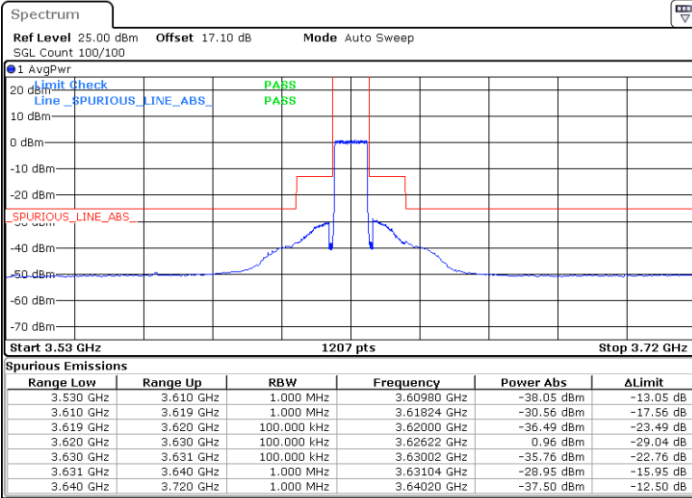

Highest Channel / 1RB0

Highest Channel / 1RBmax

Date: 13 JAN 2021 15:02:23

Date: 12 JAN 2021 19:30:05

Highest Channel / FullIRB

N/A

Date: 12 JAN 2021 19:28:08

LTE Band 48 / 10MHz

64QAM

Lowest Channel / 1RB0

Lowest Channel / 1RBmax

Date: 12 JAN 2021 19:30:43

Date: 13 JAN 2021 14:16:40

Lowest Channel / FullIRB

N/A

Date: 12 JAN 2021 19:32:40

LTE Band 48 / 10MHz

64QAM

MiddleChannel / 1RB0

Middle Channel / 1RBmax

Date: 13 JAN 2021 11:55:56

Date: 13 JAN 2021 11:59:36

Middle Channel / FullIRB

N/A

Date: 13 JAN 2021 11:57:46

LTE Band 48 / 10MHz

64QAM

Highest Channel / 1RB0

Highest Channel / 1RBmax

Date: 13 JAN 2021 14:14:48

Date: 12 JAN 2021 19:36:35

Highest Channel / FullIRB