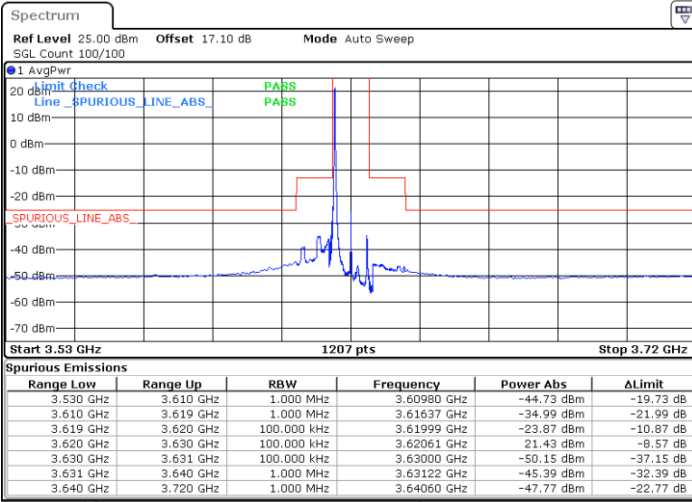

Highest Channel / FullIRB

N/A

Date: 12 JAN 2021 19:27:29

LTE Band 48 / 10MHz

16QAM

Lowest Channel / 1RB0

Lowest Channel / 1RBmax

Date: 12 JAN 2021 19:31:23

Date: 13 JAN 2021 14:17:17

Lowest Channel / FullIRB

N/A

Date: 12 JAN 2021 19:33:18

LTE Band 48 / 10MHz

16QAM

MiddleChannel / 1RB0

Middle Channel / 1RBmax

Date: 13 JAN 2021 11:55:19

Date: 13 JAN 2021 11:59:00

Middle Channel / FullIRB

N/A

Date: 13 JAN 2021 11:57:10

LTE Band 48 / 10MHz

16QAM

Highest Channel / 1RB0