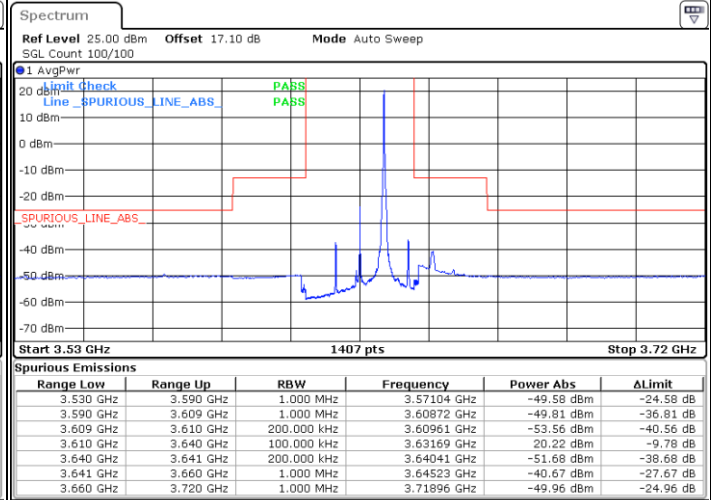

N/A

Date: 12 JAN 2021 19:34:35

LTE Band 48 / 15MHz

64QAM

Lowest Channel / 1RB0

Lowest Channel / 1RBmax

Date: 12 JAN 2021 19:39:54

Date: 13 JAN 2021 14:21:39

Lowest Channel / FullIRB

N/A

Date: 12 JAN 2021 17:21:00

LTE Band 48 / 15MHz

64QAM

Middle Channel / 1RB0

Middle Channel / 1RBmax

Date: 13 JAN 2021 12:00:14

Date: 13 JAN 2021 12:03:55

Middle Channel / FullIRB

N/A

Date: 13 JAN 2021 12:02:04

LTE Band 48 / 15MHz

64QAM

Highest Channel / 1RB0

Highest Channel / 1RBmax

Date: 13 JAN 2021 14:19:47

Date: 12 JAN 2021 19:41:57

Highest Channel / FullIRB

N/A

Date: 12 JAN 2021 17:22:38

LTE Band 48 / 20MHz

64QAM

Lowest Channel / 1RB0