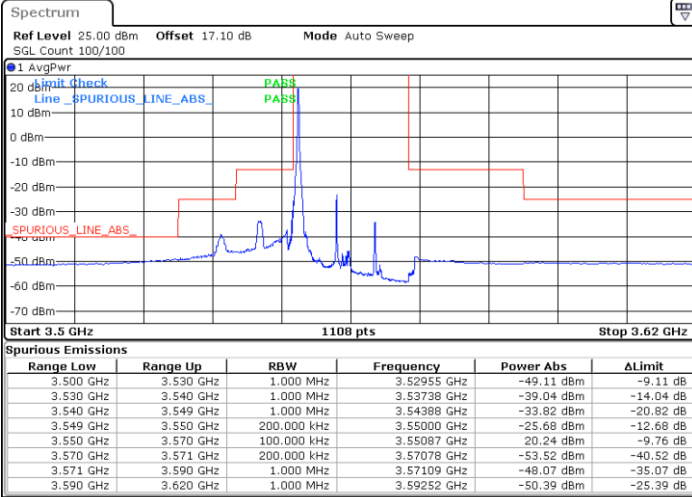

Date: 13 JAN 2021 11:55:19

Date: 13 JAN 2021 11:59:00

Middle Channel / FullIRB

N/A

Date: 13 JAN 2021 11:57:10

LTE Band 48 / 10MHz

16QAM

Highest Channel / 1RB0

Highest Channel / 1RBmax

Date: 13 JAN 2021 14:15:25

Date: 12 JAN 2021 19:37:14

Highest Channel / FullIRB

N/A

Date: 12 JAN 2021 19:35:14

LTE Band 48 / 15MHz

16QAM

Lowest Channel / 1RB0

Lowest Channel / 1RBmax

Date: 12 JAN 2021 19:39:14

Date: 13 JAN 2021 14:21:02

Lowest Channel / FullIRB

N/A

Date: 12 JAN 2021 17:20:27

LTE Band 48 / 15MHz