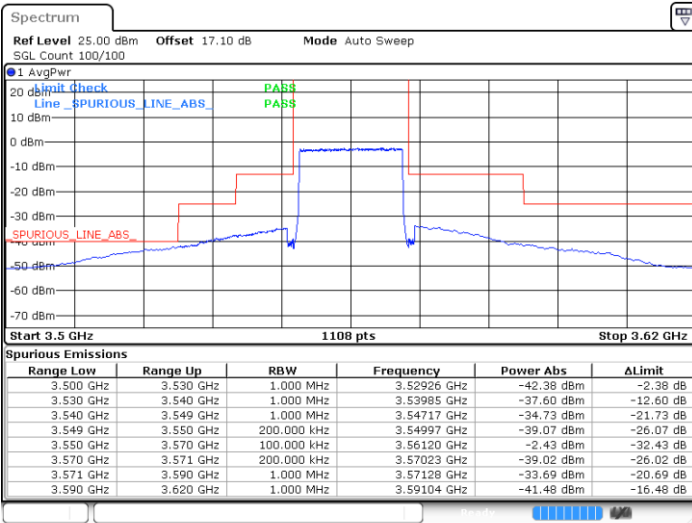

Date: 13 JAN 2021 12:03:55

Middle Channel / FullIRB

N/A

Date: 13 JAN 2021 12:02:04

LTE Band 48 / 15MHz

64QAM

Highest Channel / 1RB0

Highest Channel / 1RBmax

Date: 13 JAN 2021 14:19:47

Date: 12 JAN 2021 19:41:57

Highest Channel / FullIRB

N/A

Date: 12 JAN 2021 17:22:38

LTE Band 48 / 20MHz

64QAM

Lowest Channel / 1RB0

Lowest Channel / 1RBmax

Date: 12 JAN 2021 19:42:39

Date: 13 JAN 2021 14:24:10

Lowest Channel / FullIRB

N/A

Date: 12 JAN 2021 17:23:12

LTE Band 48 / 20MHz

64QAM

Middle Channel / 1RB0

Middle Channel / 1RBmax

Date: 13 JAN 2021 12:08:49

Date: 13 JAN 2021 12:10:40

Middle Channel / FullIRB

N/A

Date: 13 JAN 2021 12:06:59

LTE Band 48 / 20MHz