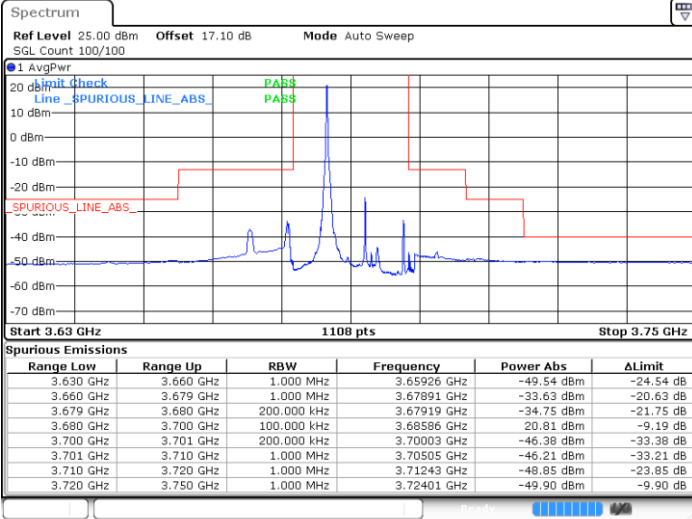

Lowest Channel / 1RB0

Lowest Channel / 1RBmax

Date: 12 JAN 2021 19:39:14

Date: 13 JAN 2021 14:21:02

Lowest Channel / FullIRB

N/A

Date: 12 JAN 2021 17:20:27

LTE Band 48 / 15MHz

LTE Band 48 / 15MHz

16QAM

Highest Channel / 1RB0

Highest Channel / 1RBmax

Date: 13 JAN 2021 14:19:10

Date: 12 JAN 2021 19:41:16

Highest Channel / FullIRB

N/A

Date: 12 JAN 2021 17:22:06

LTE Band 48 / 20MHz

16QAM

Lowest Channel / 1RB0

Lowest Channel / 1RBmax

Date: 12 JAN 2021 19:43:22

Date: 13 JAN 2021 14:24:48

Lowest Channel / FullIRB