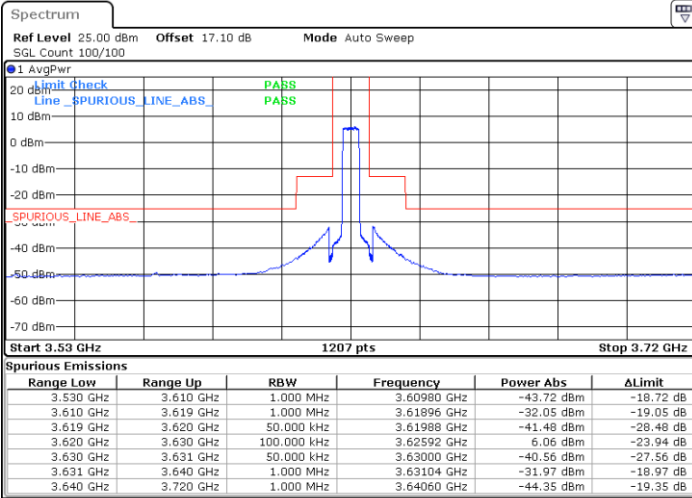

Date: 12 JAN 2021 19:24:21

Date: 13 JAN 2021 14:14:09

Lowest Channel / FullIRB

N/A

Date: 12 JAN 2021 19:26:14

LTE Band 48 / 5MHz

64QAM

Middle Channel / 1RB0

Middle Channel / 1RBmax

Date: 13 JAN 2021 11:49:12

Date: 13 JAN 2021 11:52:52

Middle Channel / FullIRB

N/A

Date: 13 JAN 2021 11:51:02

LTE Band 48 / 5MHz

64QAM

Highest Channel / 1RB0

Highest Channel / 1RBmax

Date: 13 JAN 2021 15:02:23

Date: 12 JAN 2021 19:30:05

Highest Channel / FullIRB

N/A

Date: 12 JAN 2021 19:28:08

LTE Band 48 / 10MHz