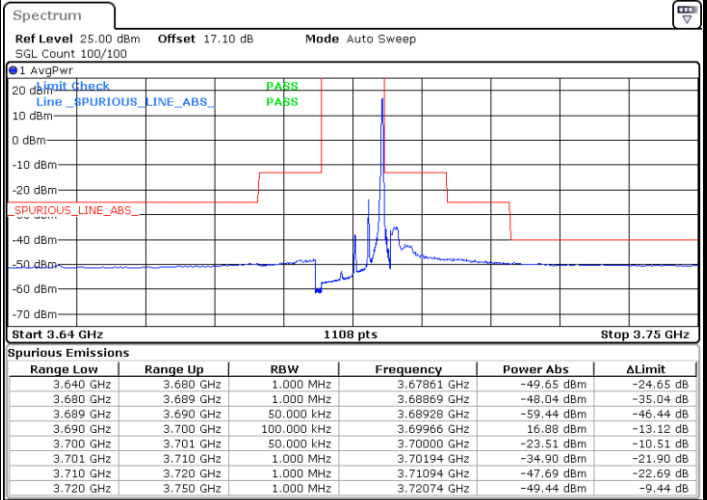

LTE Band 48 / 5MHz

256QAM

Lowest Channel / 1RB0

Lowest Channel / 1RBmax

Date: 12 JAN 2021 21:07:32

Date: 13 JAN 2021 14:59:41

Lowest Channel / FullIRB

N/A

Date: 12 JAN 2021 21:08:32

LTE Band 48 / 5MHz

256QAM

Middle Channel / 1RB0

Middle Channel / 1RBmax

Date: 13 JAN 2021 13:59:07

Date: 13 JAN 2021 14:00:28

Middle Channel / FullIRB

N/A

Date: 13 JAN 2021 13:58:38

LTE Band 48 / 5MHz

256QAM

Highest Channel / 1RB0

Highest Channel / 1RBmax

Date: 13 JAN 2021 15:00:35

Date: 12 JAN 2021 21:11:31

Highest Channel / FullIRB

N/A

Date: 12 JAN 2021 21:10:31

LTE Band 48 / 10MHz

256QAM

Lowest Channel / 1RB0

Lowest Channel / 1RBmax

Date: 12 JAN 2021 21:13:00