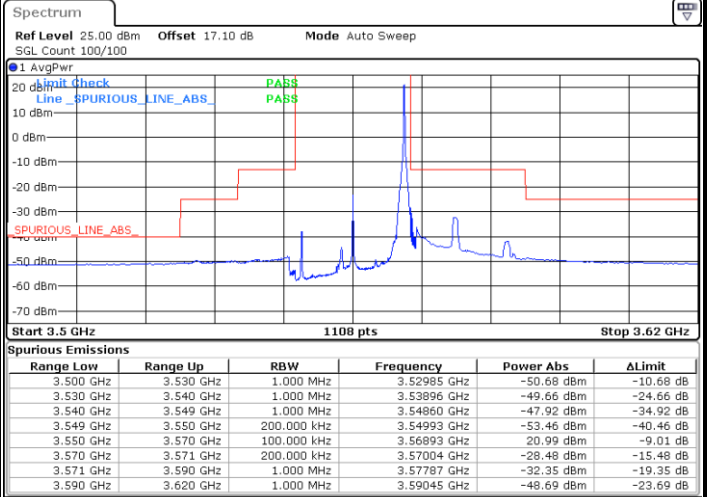

LTE Band 48 / 15MHz

16QAM

Highest Channel / 1RB0

Highest Channel / 1RBmax

Date: 13 JAN 2021 14:19:10

Date: 12 JAN 2021 19:41:16

Highest Channel / FullIRB

N/A

Date: 12 JAN 2021 17:22:06

LTE Band 48 / 20MHz

16QAM

Lowest Channel / 1RB0

Lowest Channel / 1RBmax

Date: 12 JAN 2021 19:43:22

Date: 13 JAN 2021 14:24:48

Lowest Channel / FullIRB

N/A

Date: 12 JAN 2021 17:23:46

LTE Band 48 / 20MHz

16QAM

Middle Channel / 1RB0

Middle Channel / 1RBmax

Date: 13 JAN 2021 12:08:12

Date: 13 JAN 2021 12:10:03

Middle Channel / FullIRB

N/A

Date: 13 JAN 2021 12:06:22

LTE Band 48 / 20MHz

16QAM

Highest Channel / 1RB0

Highest Channel / 1RBmax

Date: 13 JAN 2021 14:22:55