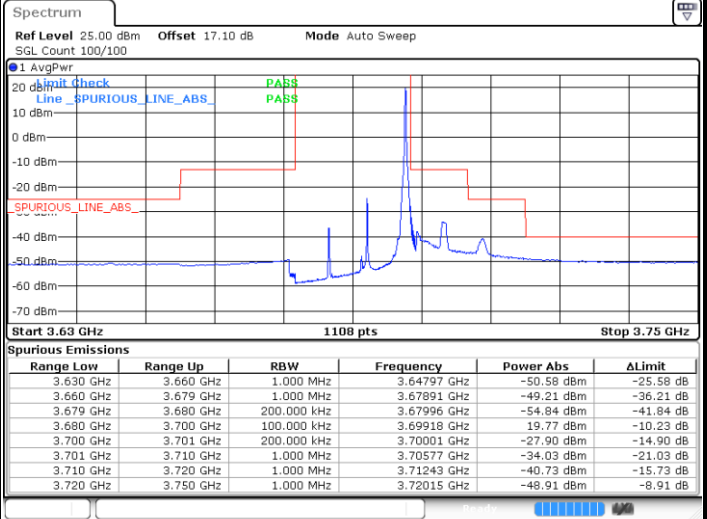

Lowest Channel / FullIRB

N/A

Date: 12 JAN 2021 17:21:00

LTE Band 48 / 15MHz

64QAM

Middle Channel / 1RB0

Middle Channel / 1RBmax

Date: 13 JAN 2021 12:00:14

Date: 13 JAN 2021 12:03:55

Middle Channel / FullIRB

N/A

Date: 13 JAN 2021 12:02:04

LTE Band 48 / 15MHz

64QAM

Highest Channel / 1RB0

Highest Channel / 1RBmax

Date: 13 JAN 2021 14:19:47

Date: 12 JAN 2021 19:41:57

Highest Channel / FullIRB

N/A

Date: 12 JAN 2021 17:22:38

LTE Band 48 / 20MHz

64QAM

Lowest Channel / 1RB0

Lowest Channel / 1RBmax

Date: 12 JAN 2021 19:42:39

Date: 13 JAN 2021 14:24:10

Lowest Channel / FullIRB

N/A

Date: 12 JAN 2021 17:23:12

LTE Band 48 / 20MHz

64QAM