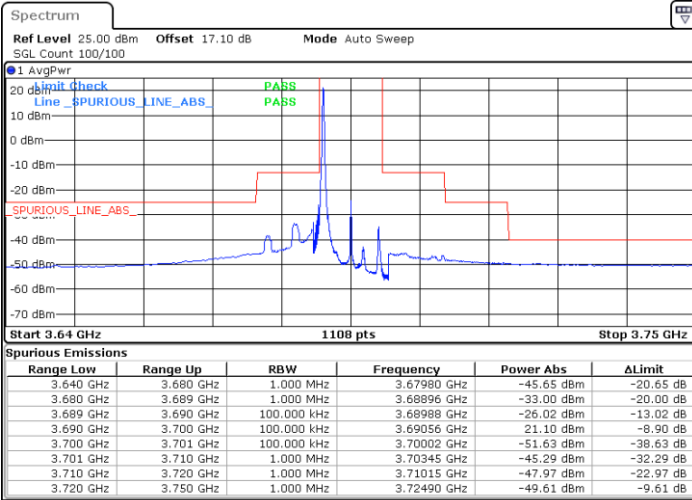

Date: 13 JAN 2021 14:17:17

Lowest Channel / FullIRB

N/A

Date: 12 JAN 2021 19:33:18

LTE Band 48 / 10MHz

16QAM

MiddleChannel / 1RB0

Middle Channel / 1RBmax

Date: 13 JAN 2021 11:55:19

Date: 13 JAN 2021 11:59:00

Middle Channel / FullIRB

N/A

Date: 13 JAN 2021 11:57:10

LTE Band 48 / 10MHz

16QAM

Highest Channel / 1RB0

Highest Channel / 1RBmax

Date: 13 JAN 2021 14:15:25

Date: 12 JAN 2021 19:37:14

Highest Channel / FullIRB

N/A

Date: 12 JAN 2021 19:35:14

LTE Band 48 / 15MHz

16QAM

Lowest Channel / 1RB0

Lowest Channel / 1RBmax

Date: 12 JAN 2021 19:39:14

Date: 13 JAN 2021 14:21:02

Lowest Channel / FullIRB

N/A

Date: 12 JAN 2021 17:20:27

LTE Band 48 / 15MHz