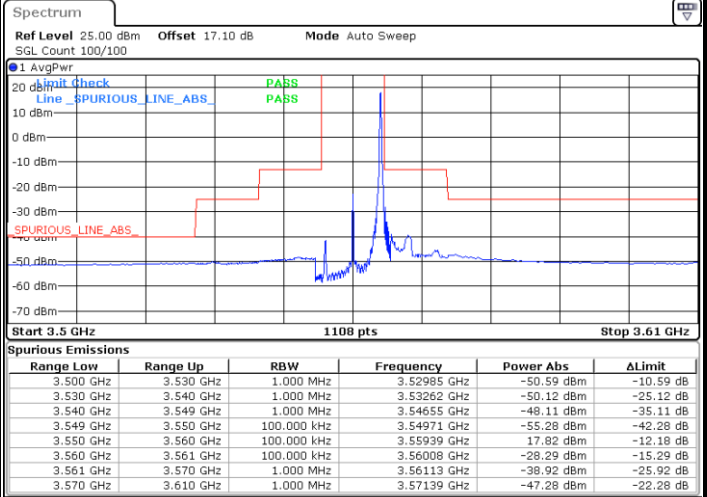

N/A

Date: 13 JAN 2021 13:58:38

LTE Band 48 / 5MHz

256QAM

Highest Channel / 1RB0

Highest Channel / 1RBmax

Date: 13 JAN 2021 15:00:35

Date: 12 JAN 2021 21:11:31

Highest Channel / FullIRB

N/A

Date: 12 JAN 2021 21:10:31

LTE Band 48 / 10MHz

256QAM

Lowest Channel / 1RB0

Lowest Channel / 1RBmax

Date: 12 JAN 2021 21:13:00

Date: 13 JAN 2021 14:58:32

Lowest Channel / FullIRB

N/A

Date: 12 JAN 2021 21:13:55