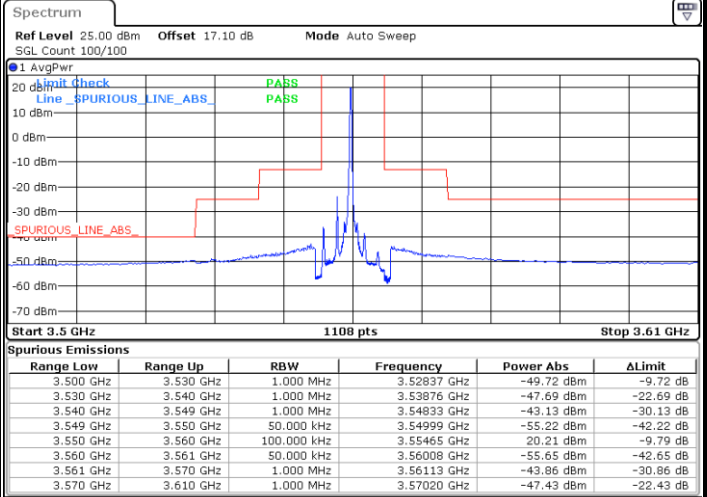

Middle Channel / FullIRB

N/A

Date: 13 JAN 2021 12:06:22

LTE Band 48 / 20MHz

16QAM

Highest Channel / 1RB0

Highest Channel / 1RBmax

Date: 13 JAN 2021 14:22:55

Date: 12 JAN 2021 19:45:21

Highest Channel / FullIRB

N/A

Date: 13 JAN 2021 16:08:23

LTE Band 48 / 5MHz

64QAM

Lowest Channel / 1RB0

Lowest Channel / 1RBmax

Date: 12 JAN 2021 19:24:21

Date: 13 JAN 2021 14:14:09

Lowest Channel / FullIRB

N/A

Date: 12 JAN 2021 19:26:14

LTE Band 48 / 5MHz

64QAM

Middle Channel / 1RB0