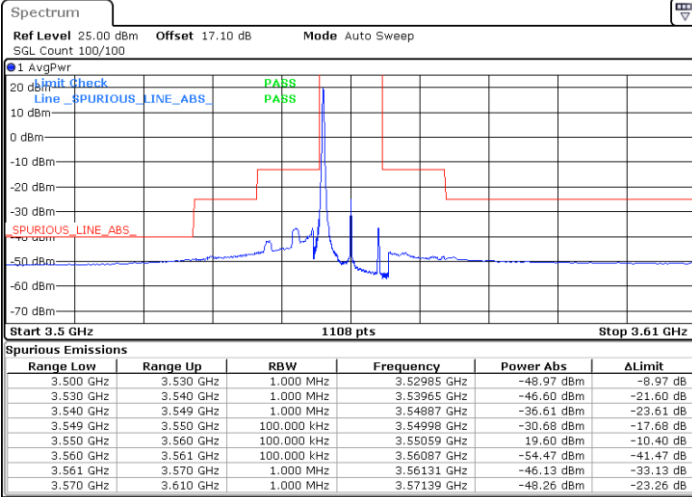

Middle Channel / 1RBmax

Date: 13 JAN 2021 11:49:12

Date: 13 JAN 2021 11:52:52

Middle Channel / FullIRB

N/A

Date: 13 JAN 2021 11:51:02

LTE Band 48 / 5MHz

64QAM

Highest Channel / 1RB0

Highest Channel / 1RBmax

Date: 13 JAN 2021 15:02:23

Date: 12 JAN 2021 19:30:05

Highest Channel / FullIRB

N/A

Date: 12 JAN 2021 19:28:08

LTE Band 48 / 10MHz

64QAM

Lowest Channel / 1RB0

Lowest Channel / 1RBmax

Date: 12 JAN 2021 19:30:43

Date: 13 JAN 2021 14:16:40

Lowest Channel / FullIRB

N/A

Date: 12 JAN 2021 19:32:40

LTE Band 48 / 10MHz

64QAM

MiddleChannel / 1RB0

Middle Channel / 1RBmax

Date: 13 JAN 2021 11:55:56

Date: 13 JAN 2021 11:59:36

Middle Channel / FullIRB

N/A