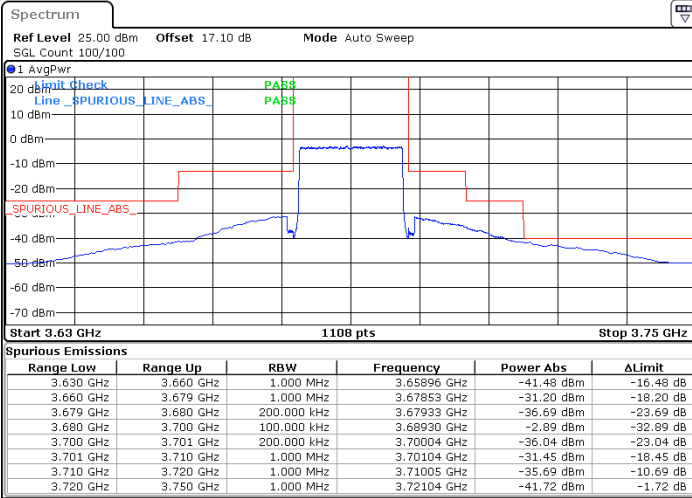

Lowest Channel / 1RBmax

Date: 12 JAN 2021 19:42:39

Date: 13 JAN 2021 14:24:10

Lowest Channel / FullIRB

N/A

Date: 12 JAN 2021 17:23:12

LTE Band 48 / 20MHz

64QAM

Middle Channel / 1RB0

Middle Channel / 1RBmax

Date: 13 JAN 2021 12:08:49

Date: 13 JAN 2021 12:10:40

Middle Channel / FullIRB

N/A

Date: 13 JAN 2021 12:06:59

LTE Band 48 / 20MHz

64QAM

Highest Channel / 1RB0

Highest Channel / 1RBmax

Date: 13 JAN 2021 14:22:17

Date: 12 JAN 2021 19:44:41

Highest Channel / FullIRB

N/A

Date: 13 JAN 2021 16:13:04

LTE Band 48 / 5MHz

256QAM

Lowest Channel / 1RB0

Lowest Channel / 1RBmax

Date: 12 JAN 2021 21:07:32

Date: 13 JAN 2021 14:59:41

Lowest Channel / FullIRB

N/A