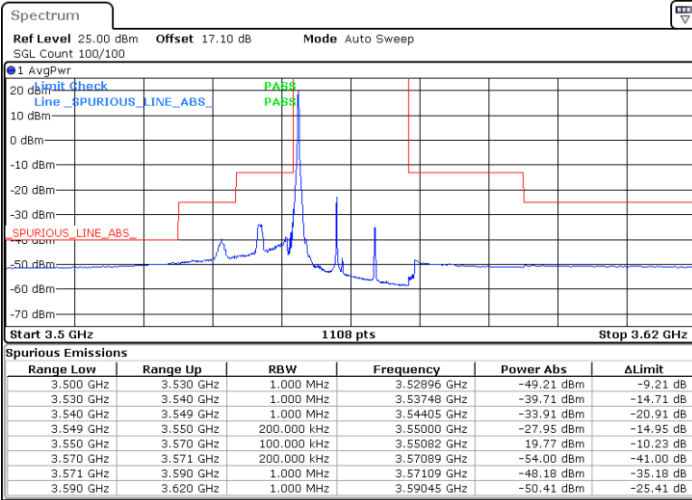

Date: 13 JAN 2021 11:57:46

LTE Band 48 / 10MHz

64QAM

Highest Channel / 1RB0

Highest Channel / 1RBmax

Date: 13 JAN 2021 14:14:48

Date: 12 JAN 2021 19:36:35

Highest Channel / FullIRB

N/A

Date: 12 JAN 2021 19:34:35

LTE Band 48 / 15MHz

64QAM

Lowest Channel / 1RB0

Lowest Channel / 1RBmax

Date: 12 JAN 2021 19:39:54

Date: 13 JAN 2021 14:21:39

Lowest Channel / FullIRB

N/A

Date: 12 JAN 2021 17:21:00

LTE Band 48 / 15MHz

64QAM

Middle Channel / 1RB0

Middle Channel / 1RBmax

Date: 13 JAN 2021 12:00:14

Date: 13 JAN 2021 12:03:55

Middle Channel / FullIRB

N/A

Date: 13 JAN 2021 12:02:04

LTE Band 48 / 15MHz

64QAM

Highest Channel / 1RB0

Highest Channel / 1RBmax