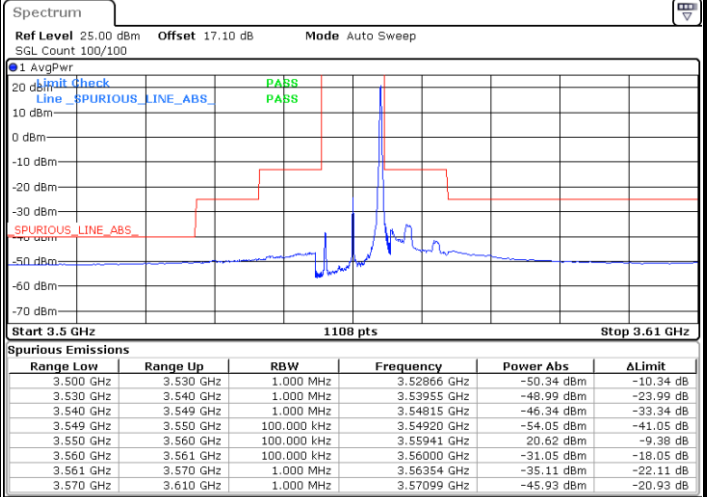

Middle Channel / 1RBmax

Date: 13 JAN 2021 11:49:12

Date: 13 JAN 2021 11:52:52

Middle Channel / FullIRB

N/A

Date: 13 JAN 2021 11:51:02

LTE Band 48 / 5MHz

64QAM

Highest Channel / 1RB0

Highest Channel / 1RBmax

Date: 13 JAN 2021 15:02:23

Date: 12 JAN 2021 19:30:05

Highest Channel / FullIRB

N/A

Date: 12 JAN 2021 19:28:08

LTE Band 48 / 10MHz

64QAM

Lowest Channel / 1RB0

Lowest Channel / 1RBmax

Date: 12 JAN 2021 19:30:43

Date: 13 JAN 2021 14:16:40

Lowest Channel / FullIRB

N/A

Date: 12 JAN 2021 19:32:40

LTE Band 48 / 10MHz

64QAM

MiddleChannel / 1RB0

Middle Channel / 1RBmax

Date: 13 JAN 2021 11:55:56

Date: 13 JAN 2021 11:59:36

Middle Channel / FullIRB

N/A