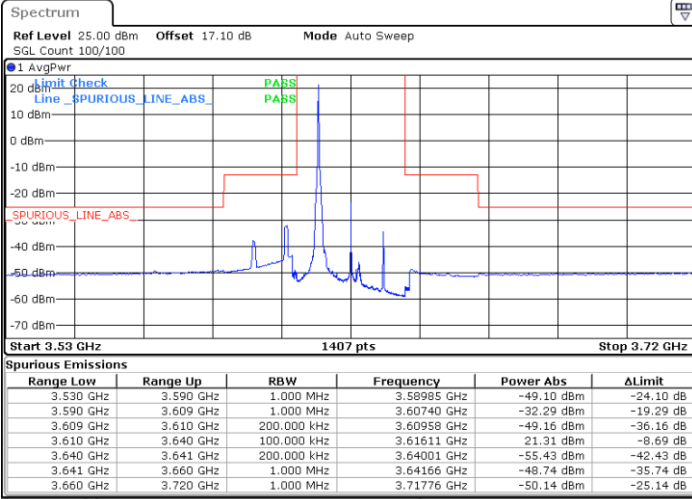

Date: 12 JAN 2021 17:22:06

LTE Band 48 / 20MHz

16QAM

Lowest Channel / 1RB0

Lowest Channel / 1RBmax

Date: 12 JAN 2021 19:43:22

Date: 13 JAN 2021 14:24:48

Lowest Channel / FullIRB

N/A

Date: 12 JAN 2021 17:23:46

LTE Band 48 / 20MHz

16QAM

Middle Channel / 1RB0

Middle Channel / 1RBmax

Date: 13 JAN 2021 12:08:12

Date: 13 JAN 2021 12:10:03

Middle Channel / FullIRB

N/A

Date: 13 JAN 2021 12:06:22

LTE Band 48 / 20MHz

16QAM

Highest Channel / 1RB0

Highest Channel / 1RBmax

Date: 13 JAN 2021 14:22:55

Date: 12 JAN 2021 19:45:21

Highest Channel / FullIRB

N/A

Date: 13 JAN 2021 16:08:23

LTE Band 48 / 5MHz

64QAM

Lowest Channel / 1RB0

Lowest Channel / 1RBmax