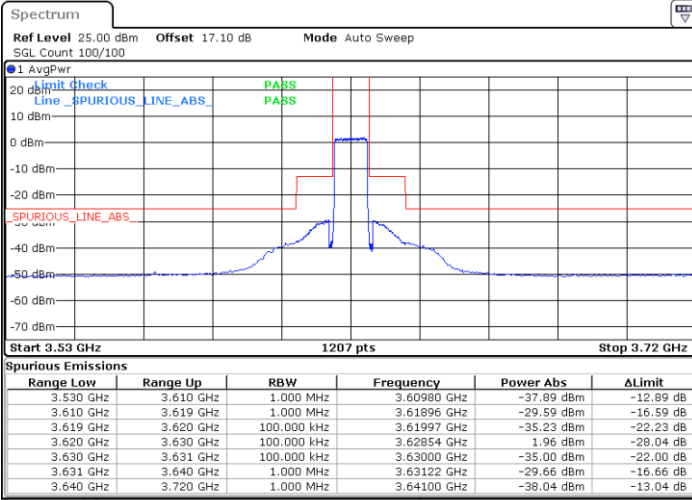

Highest Channel / FullIRB

N/A

Date: 12 JAN 2021 19:27:29

LTE Band 48 / 10MHz

16QAM

Lowest Channel / 1RB0

Lowest Channel / 1RBmax

Date: 12 JAN 2021 19:31:23

Date: 13 JAN 2021 14:17:17

Lowest Channel / FullIRB

N/A

Date: 12 JAN 2021 19:33:18

LTE Band 48 / 10MHz

16QAM

MiddleChannel / 1RB0

Middle Channel / 1RBmax

Date: 13 JAN 2021 11:55:19

Date: 13 JAN 2021 11:59:00

Middle Channel / FullIRB

N/A

Date: 13 JAN 2021 11:57:10

LTE Band 48 / 10MHz

16QAM

Highest Channel / 1RB0