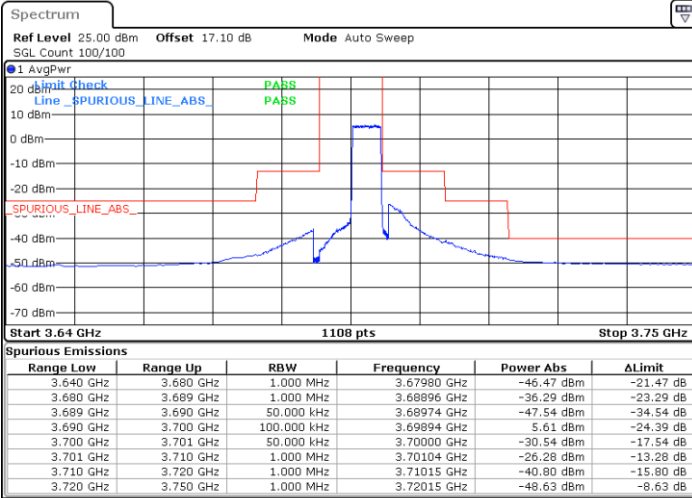

Middle Channel / 1RBmax

Date: 13 JAN 2021 11:49:12

Date: 13 JAN 2021 11:52:52

Middle Channel / FullIRB

N/A

Date: 13 JAN 2021 11:51:02

LTE Band 48 / 5MHz

64QAM

Highest Channel / 1RB0

Highest Channel / 1RBmax

Date: 13 JAN 2021 15:02:23

Date: 12 JAN 2021 19:30:05

Highest Channel / FullIRB

N/A

Date: 12 JAN 2021 19:28:08

LTE Band 48 / 10MHz

64QAM

Lowest Channel / 1RB0

Lowest Channel / 1RBmax

Date: 12 JAN 2021 19:30:43

Date: 13 JAN 2021 14:16:40

Lowest Channel / FullIRB

N/A

Date: 12 JAN 2021 19:32:40