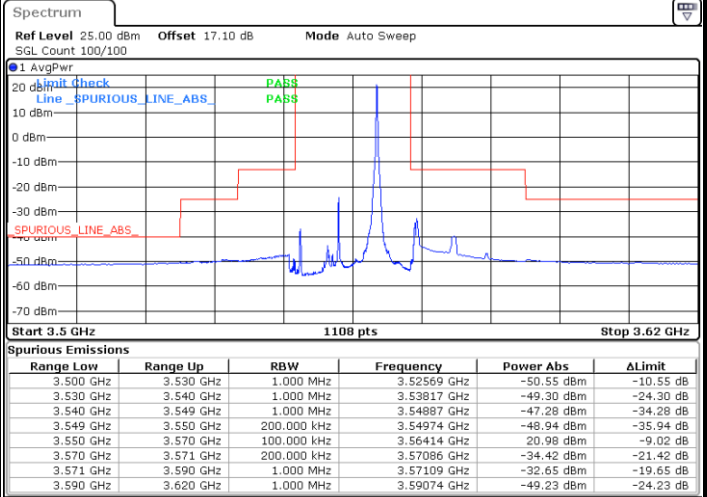

Highest Channel / 1RBmax

Date: 13 JAN 2021 14:15:25

Date: 12 JAN 2021 19:37:14

Highest Channel / FullIRB

N/A

Date: 12 JAN 2021 19:35:14

LTE Band 48 / 15MHz

16QAM

Lowest Channel / 1RB0

Lowest Channel / 1RBmax

Date: 12 JAN 2021 19:39:14

Date: 13 JAN 2021 14:21:02

Lowest Channel / FullIRB

N/A

Date: 12 JAN 2021 17:20:27

LTE Band 48 / 15MHz