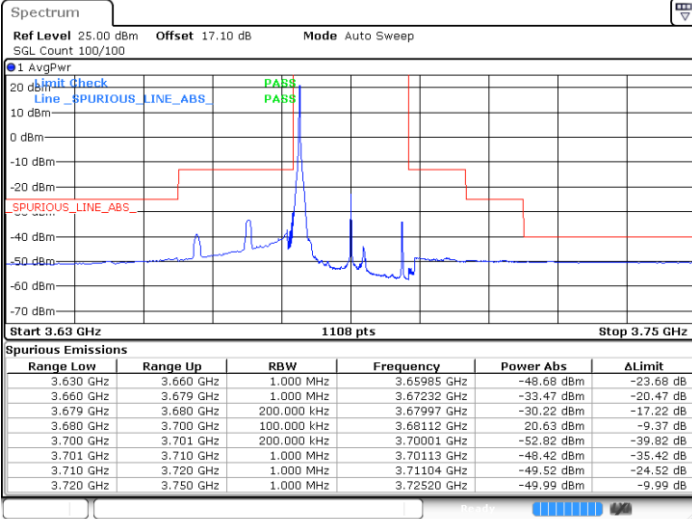

Middle Channel / FullIRB

N/A

Date: 13 JAN 2021 12:06:22

LTE Band 48 / 20MHz

16QAM

Highest Channel / 1RB0

Highest Channel / 1RBmax

Date: 13 JAN 2021 14:22:55

Date: 12 JAN 2021 19:45:21

Highest Channel / FullIRB

N/A

Date: 13 JAN 2021 16:08:23

LTE Band 48 / 5MHz

64QAM

Lowest Channel / 1RB0

Lowest Channel / 1RBmax