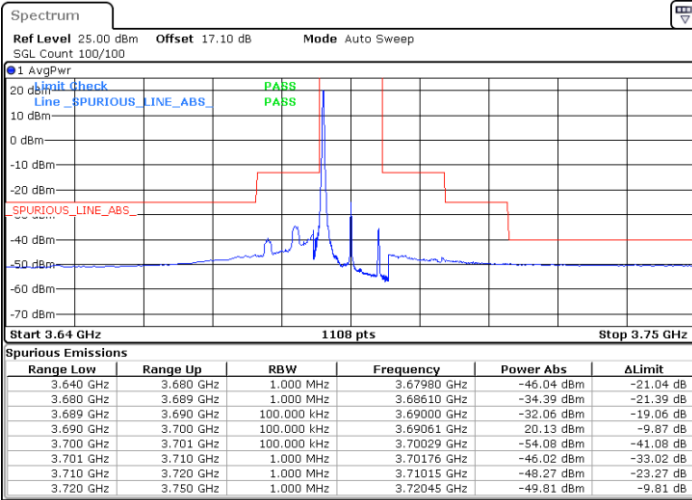

LTE Band 48 / 10MHz

64QAM

MiddleChannel / 1RB0

Middle Channel / 1RBmax

Date: 13 JAN 2021 11:55:56

Date: 13 JAN 2021 11:59:36

Middle Channel / FullIRB

N/A

Date: 13 JAN 2021 11:57:46

LTE Band 48 / 10MHz

64QAM

Highest Channel / 1RB0

Highest Channel / 1RBmax

Date: 13 JAN 2021 14:14:48

Date: 12 JAN 2021 19:36:35

Highest Channel / FullIRB

N/A

Date: 12 JAN 2021 19:34:35

LTE Band 48 / 15MHz

64QAM

Lowest Channel / 1RB0

Lowest Channel / 1RBmax

Date: 12 JAN 2021 19:39:54

Date: 13 JAN 2021 14:21:39

Lowest Channel / FullIRB

N/A

Date: 12 JAN 2021 17:21:00

LTE Band 48 / 15MHz

64QAM

Middle Channel / 1RB0

Middle Channel / 1RBmax

Date: 13 JAN 2021 12:00:14