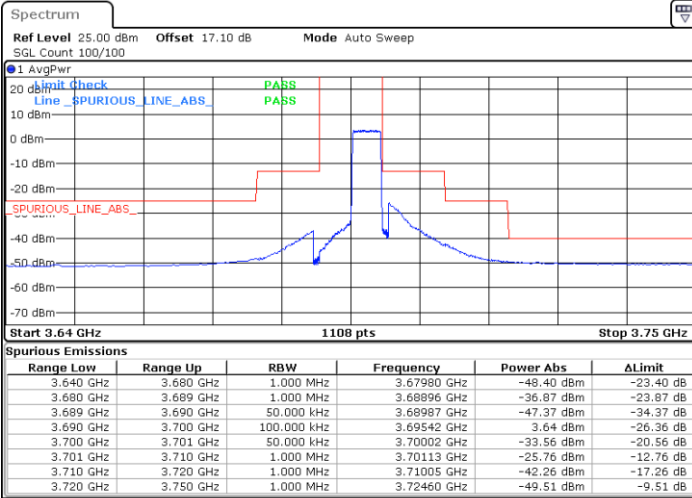

LTE Band 48 / 5MHz

256QAM

Lowest Channel / 1RB0

Lowest Channel / 1RBmax

Date: 12 JAN 2021 21:07:32

Date: 13 JAN 2021 14:59:41

Lowest Channel / FullIRB

N/A

Date: 12 JAN 2021 21:08:32

LTE Band 48 / 5MHz

256QAM

Middle Channel / 1RB0

Middle Channel / 1RBmax

Date: 13 JAN 2021 13:59:07

Date: 13 JAN 2021 14:00:28

Middle Channel / FullIRB

N/A

Date: 13 JAN 2021 13:58:38

LTE Band 48 / 5MHz

256QAM

Highest Channel / 1RB0

Highest Channel / 1RBmax

Date: 13 JAN 2021 15:00:35

Date: 12 JAN 2021 21:11:31

Highest Channel / FullIRB

N/A

Date: 12 JAN 2021 21:10:31

LTE Band 48 / 10MHz

256QAM

Lowest Channel / 1RB0

Lowest Channel / 1RBmax

Date: 12 JAN 2021 21:13:00