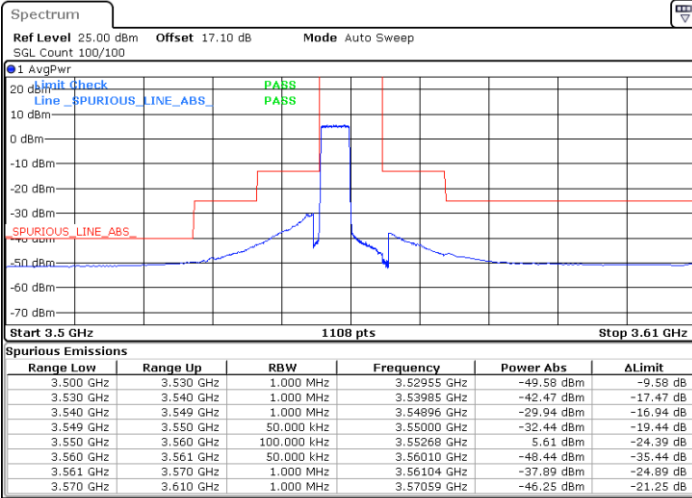

Middle Channel / FullIRB

N/A

Date: 13 JAN 2021 12:06:22

LTE Band 48 / 20MHz

16QAM

Highest Channel / 1RB0

Highest Channel / 1RBmax

Date: 13 JAN 2021 14:22:55

Date: 12 JAN 2021 19:45:21

Highest Channel / FullIRB

N/A

Date: 13 JAN 2021 16:08:23

LTE Band 48 / 5MHz

64QAM

Lowest Channel / 1RB0

Lowest Channel / 1RBmax

Date: 12 JAN 2021 19:24:21

Date: 13 JAN 2021 14:14:09

Lowest Channel / FullIRB

N/A

Date: 12 JAN 2021 19:26:14

LTE Band 48 / 5MHz

64QAM

Middle Channel / 1RB0