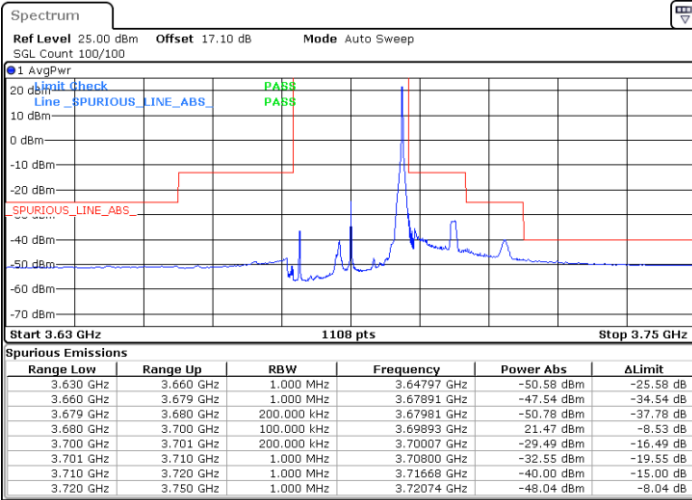

LTE Band 48 / 5MHz

16QAM

Lowest Channel / 1RB0

Lowest Channel / 1RBmax

Date: 12 JAN 2021 19:46:04

Date: 13 JAN 2021 14:13:32

Lowest Channel / FullIRB

N/A

Date: 12 JAN 2021 19:25:37

LTE Band 48 / 5MHz

16QAM

Middle Channel / 1RB0

Middle Channel / 1RBmax

Date: 13 JAN 2021 11:49:48

Date: 13 JAN 2021 11:53:29

Middle Channel / FullIRB

N/A

Date: 13 JAN 2021 11:51:39

LTE Band 48 / 5MHz

16QAM

Highest Channel / 1RB0

Highest Channel / 1RBmax

Date: 13 JAN 2021 15:01:50

Date: 12 JAN 2021 19:29:27