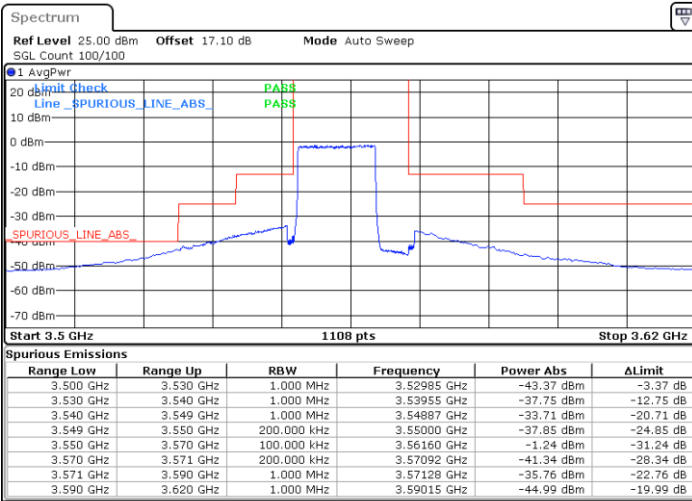

Date: 13 JAN 2021 11:57:46

LTE Band 48 / 10MHz

64QAM

Highest Channel / 1RB0

Highest Channel / 1RBmax

Date: 13 JAN 2021 14:14:48

Date: 12 JAN 2021 19:36:35

Highest Channel / FullIRB

N/A

Date: 12 JAN 2021 19:34:35

LTE Band 48 / 15MHz

64QAM

Lowest Channel / 1RB0

Lowest Channel / 1RBmax

Date: 12 JAN 2021 19:39:54

Date: 13 JAN 2021 14:21:39

Lowest Channel / FullIRB

N/A

Date: 12 JAN 2021 17:21:00

LTE Band 48 / 15MHz

64QAM

Middle Channel / 1RB0

Middle Channel / 1RBmax

Date: 13 JAN 2021 12:00:14

Date: 13 JAN 2021 12:03:55

Middle Channel / FullIRB

N/A

Date: 13 JAN 2021 12:02:04

LTE Band 48 / 15MHz

64QAM

Highest Channel / 1RB0

Highest Channel / 1RBmax