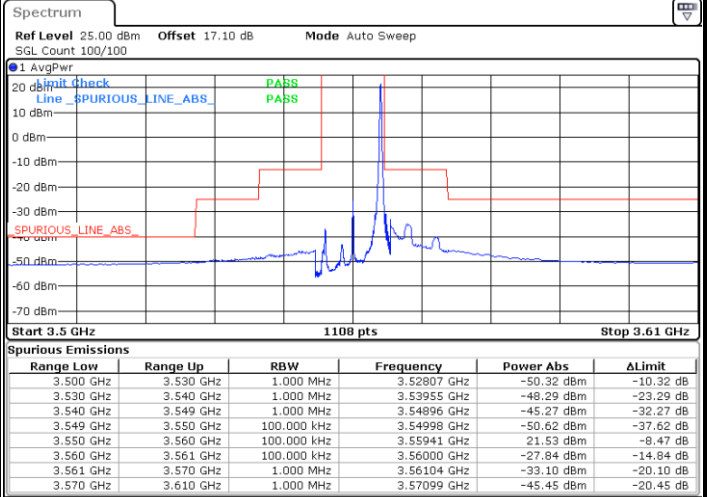

Highest Channel / FullIRB

N/A

Date: 12 JAN 2021 19:27:29

LTE Band 48 / 10MHz

16QAM

Lowest Channel / 1RB0

Lowest Channel / 1RBmax

Date: 12 JAN 2021 19:31:23

Date: 13 JAN 2021 14:17:17

Lowest Channel / FullIRB

N/A

Date: 12 JAN 2021 19:33:18

LTE Band 48 / 10MHz

16QAM

MiddleChannel / 1RB0

Middle Channel / 1RBmax