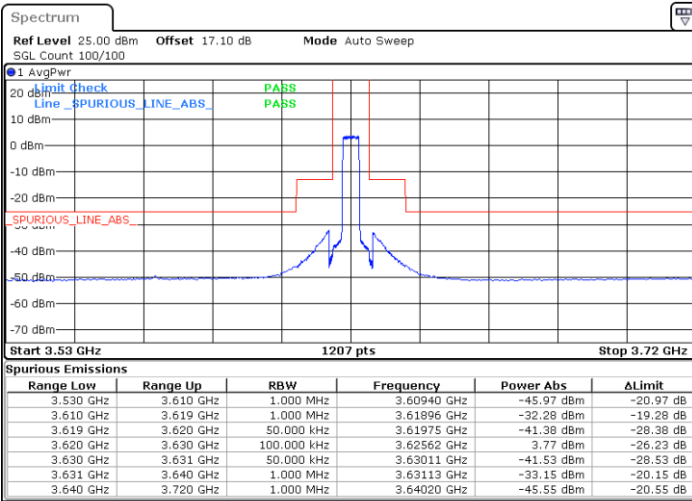

LTE Band 48 / 5MHz

256QAM

Lowest Channel / 1RB0

Lowest Channel / 1RBmax

Date: 12 JAN 2021 21:07:32

Date: 13 JAN 2021 14:59:41

Lowest Channel / FullIRB

N/A

Date: 12 JAN 2021 21:08:32

LTE Band 48 / 5MHz

256QAM

Middle Channel / 1RB0

Middle Channel / 1RBmax

Date: 13 JAN 2021 13:59:07

Date: 13 JAN 2021 14:00:28

Middle Channel / FullIRB

N/A

Date: 13 JAN 2021 13:58:38

LTE Band 48 / 5MHz

256QAM

Highest Channel / 1RB0

Highest Channel / 1RBmax

Date: 13 JAN 2021 15:00:35

Date: 12 JAN 2021 21:11:31

Highest Channel / FullIRB

N/A

Date: 12 JAN 2021 21:10:31

LTE Band 48 / 10MHz

256QAM

Lowest Channel / 1RB0

Lowest Channel / 1RBmax

Date: 12 JAN 2021 21:13:00