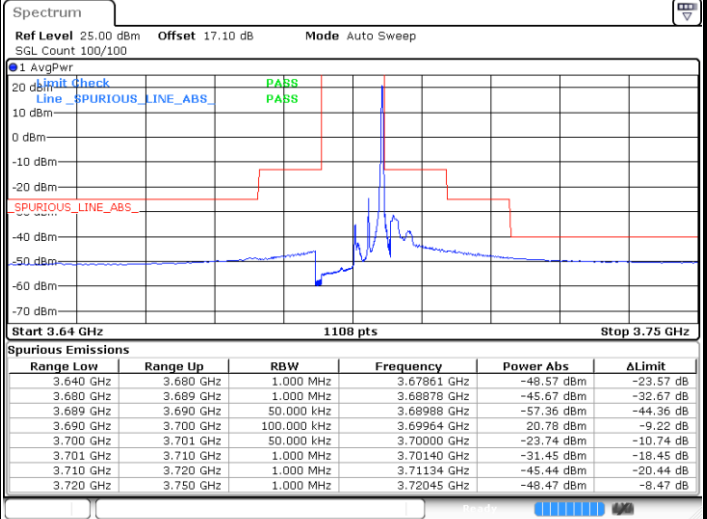

N/A

Date: 13 JAN 2021 11:51:39

LTE Band 48 / 5MHz

16QAM

Highest Channel / 1RB0

Highest Channel / 1RBmax

Date: 13 JAN 2021 15:01:50

Date: 12 JAN 2021 19:29:27

Highest Channel / FullIRB

N/A

Date: 12 JAN 2021 19:27:29

LTE Band 48 / 10MHz

16QAM

Lowest Channel / 1RB0

Lowest Channel / 1RBmax

Date: 12 JAN 2021 19:31:23