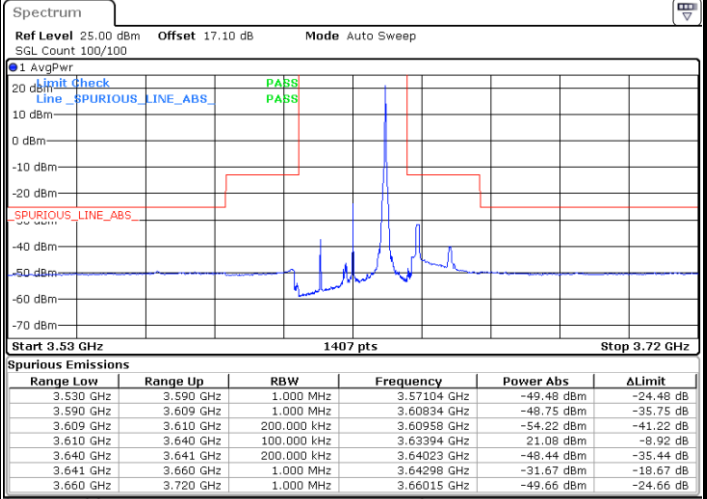

Date: 12 JAN 2021 17:22:06

LTE Band 48 / 20MHz

16QAM

Lowest Channel / 1RB0

Lowest Channel / 1RBmax

Date: 12 JAN 2021 19:43:22

Date: 13 JAN 2021 14:24:48

Lowest Channel / FullIRB

N/A

Date: 12 JAN 2021 17:23:46

LTE Band 48 / 20MHz

16QAM

Middle Channel / 1RB0

Middle Channel / 1RBmax

Date: 13 JAN 2021 12:08:12

Date: 13 JAN 2021 12:10:03

Middle Channel / FullIRB

N/A

Date: 13 JAN 2021 12:06:22

LTE Band 48 / 20MHz

16QAM

Highest Channel / 1RB0

Highest Channel / 1RBmax

Date: 13 JAN 2021 14:22:55

Date: 12 JAN 2021 19:45:21

Highest Channel / FullIRB

N/A

Date: 13 JAN 2021 16:08:23

LTE Band 48 / 5MHz

64QAM

Lowest Channel / 1RB0

Lowest Channel / 1RBmax