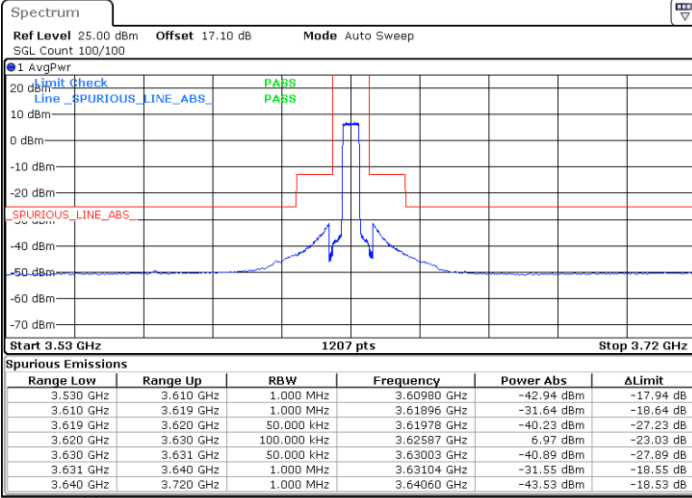

Date: 12 JAN 2021 19:25:37

LTE Band 48 / 5MHz

16QAM

Middle Channel / 1RB0

Middle Channel / 1RBmax

Date: 13 JAN 2021 11:49:48

Date: 13 JAN 2021 11:53:29

Middle Channel / FullIRB

N/A

Date: 13 JAN 2021 11:51:39

LTE Band 48 / 5MHz

16QAM

Highest Channel / 1RB0

Highest Channel / 1RBmax

Date: 13 JAN 2021 15:01:50

Date: 12 JAN 2021 19:29:27