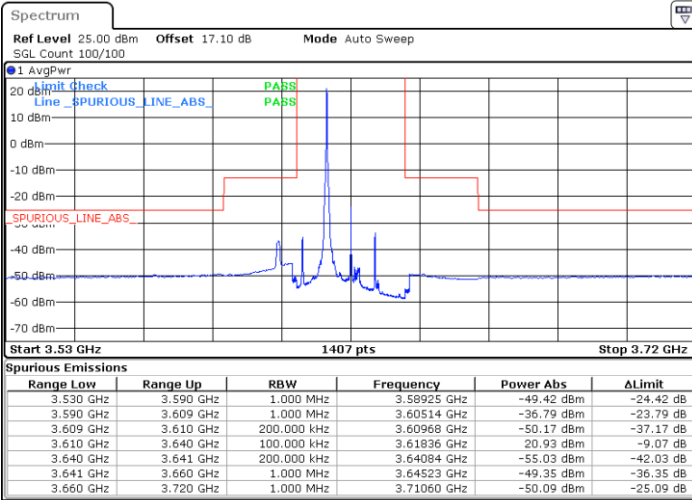

LTE Band 48 / 15MHz

16QAM

Middle Channel / 1RB0

Middle Channel / 1RBmax

Date: 13 JAN 2021 12:00:51