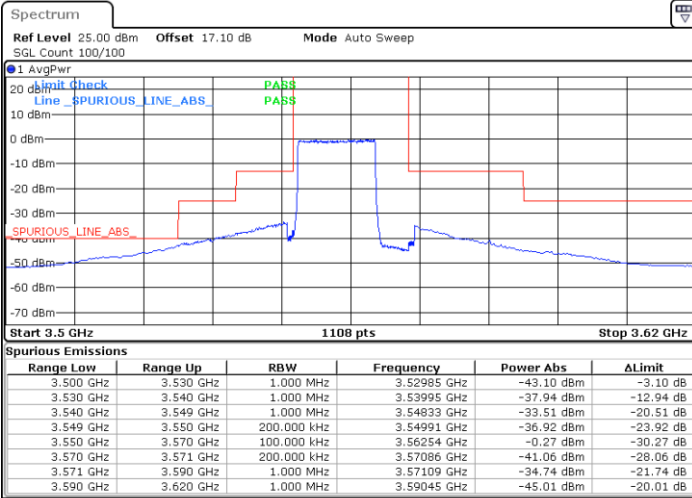

Highest Channel / 1RBmax

Date: 13 JAN 2021 14:15:25

Date: 12 JAN 2021 19:37:14

Highest Channel / FullIRB

N/A

Date: 12 JAN 2021 19:35:14

LTE Band 48 / 15MHz

16QAM

Lowest Channel / 1RB0

Lowest Channel / 1RBmax

Date: 12 JAN 2021 19:39:14

Date: 13 JAN 2021 14:21:02

Lowest Channel / FullIRB

N/A

Date: 12 JAN 2021 17:20:27

LTE Band 48 / 15MHz

LTE Band 48 / 15MHz

16QAM

Highest Channel / 1RB0

Highest Channel / 1RBmax

Date: 13 JAN 2021 14:19:10

Date: 12 JAN 2021 19:41:16

Highest Channel / FullIRB

N/A