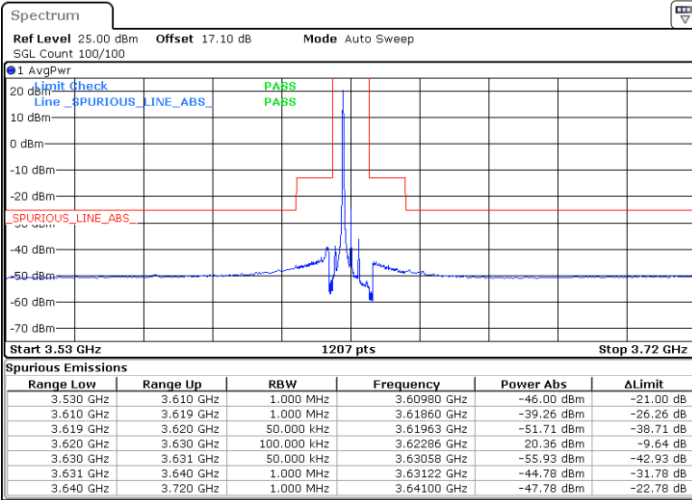

Date: 12 JAN 2021 19:45:21

Highest Channel / FullIRB

N/A

Date: 13 JAN 2021 16:08:23

LTE Band 48 / 5MHz

64QAM

Lowest Channel / 1RB0

Lowest Channel / 1RBmax

Date: 12 JAN 2021 19:24:21

Date: 13 JAN 2021 14:14:09

Lowest Channel / FullIRB

N/A

Date: 12 JAN 2021 19:26:14

LTE Band 48 / 5MHz

64QAM

Middle Channel / 1RB0

Middle Channel / 1RBmax

Date: 13 JAN 2021 11:49:12

Date: 13 JAN 2021 11:52:52

Middle Channel / FullIRB

N/A

Date: 13 JAN 2021 11:51:02

LTE Band 48 / 5MHz

64QAM

Highest Channel / 1RB0

Highest Channel / 1RBmax

Date: 13 JAN 2021 15:02:23

Date: 12 JAN 2021 19:30:05

Highest Channel / FullIRB

N/A

Date: 12 JAN 2021 19:28:08

LTE Band 48 / 10MHz