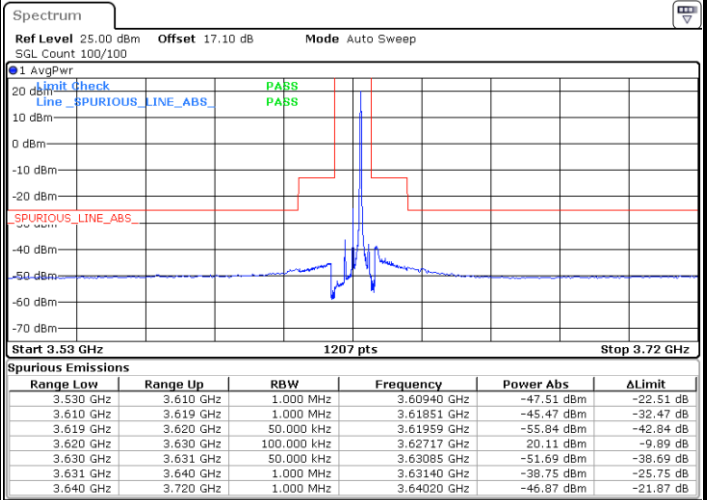

Date: 12 JAN 2021 19:45:21

Highest Channel / FullIRB

N/A

Date: 13 JAN 2021 16:08:23

LTE Band 48 / 5MHz

64QAM

Lowest Channel / 1RB0

Lowest Channel / 1RBmax

Date: 12 JAN 2021 19:24:21

Date: 13 JAN 2021 14:14:09

Lowest Channel / FullIRB

N/A

Date: 12 JAN 2021 19:26:14

LTE Band 48 / 5MHz

64QAM

Middle Channel / 1RB0

Middle Channel / 1RBmax

Date: 13 JAN 2021 11:49:12

Date: 13 JAN 2021 11:52:52

Middle Channel / FullIRB

N/A

Date: 13 JAN 2021 11:51:02

LTE Band 48 / 5MHz

64QAM

Highest Channel / 1RB0

Highest Channel / 1RBmax

Date: 13 JAN 2021 15:02:23

Date: 12 JAN 2021 19:30:05

Highest Channel / FullIRB

N/A

Date: 12 JAN 2021 19:28:08

LTE Band 48 / 10MHz