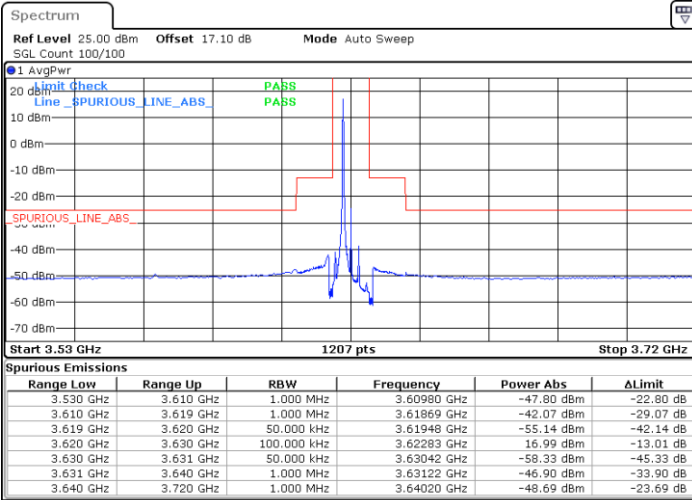

LTE Band 48 / 5MHz

256QAM

Lowest Channel / 1RB0

Lowest Channel / 1RBmax

Date: 12 JAN 2021 21:07:32

Date: 13 JAN 2021 14:59:41

Lowest Channel / FullIRB

N/A

Date: 12 JAN 2021 21:08:32

LTE Band 48 / 5MHz

256QAM

Middle Channel / 1RB0

Middle Channel / 1RBmax

Date: 13 JAN 2021 13:59:07

Date: 13 JAN 2021 14:00:28

Middle Channel / FullIRB

N/A

Date: 13 JAN 2021 13:58:38

LTE Band 48 / 5MHz

256QAM

Highest Channel / 1RB0

Highest Channel / 1RBmax

Date: 13 JAN 2021 15:00:35

Date: 12 JAN 2021 21:11:31

Highest Channel / FullIRB

N/A

Date: 12 JAN 2021 21:10:31

LTE Band 48 / 10MHz

256QAM

Lowest Channel / 1RB0

Lowest Channel / 1RBmax

Date: 12 JAN 2021 21:13:00