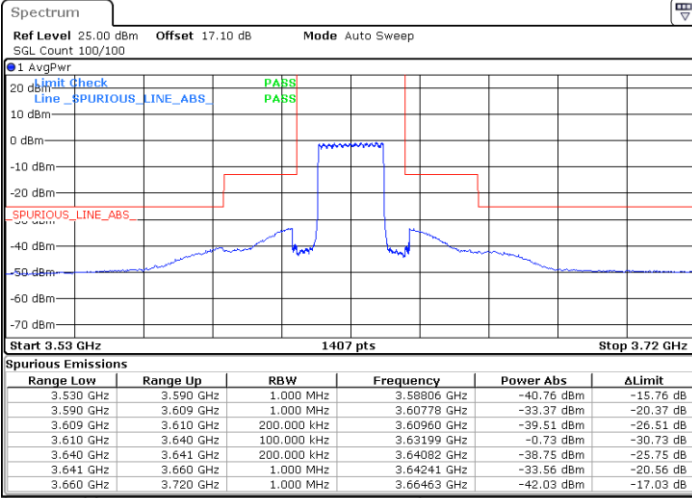

Date: 12 JAN 2021 17:22:06

LTE Band 48 / 20MHz

16QAM

Lowest Channel / 1RB0

Lowest Channel / 1RBmax

Date: 12 JAN 2021 19:43:22

Date: 13 JAN 2021 14:24:48

Lowest Channel / FullIRB

N/A

Date: 12 JAN 2021 17:23:46

LTE Band 48 / 20MHz

16QAM

Middle Channel / 1RB0

Middle Channel / 1RBmax

Date: 13 JAN 2021 12:08:12

Date: 13 JAN 2021 12:10:03

Middle Channel / FullIRB

N/A

Date: 13 JAN 2021 12:06:22

LTE Band 48 / 20MHz

16QAM

Highest Channel / 1RB0

Highest Channel / 1RBmax

Date: 13 JAN 2021 14:22:55

Date: 12 JAN 2021 19:45:21

Highest Channel / FullIRB

N/A

Date: 13 JAN 2021 16:08:23

LTE Band 48 / 5MHz

64QAM

Lowest Channel / 1RB0

Lowest Channel / 1RBmax