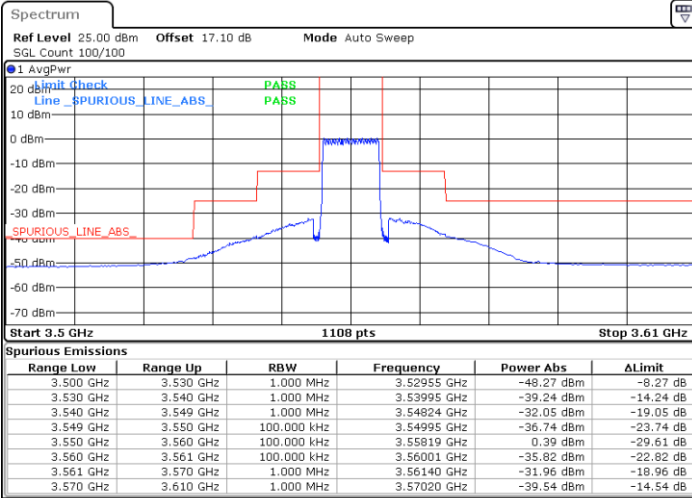

Lowest Channel / FullIRB

N/A

Date: 12 JAN 2021 21:13:55