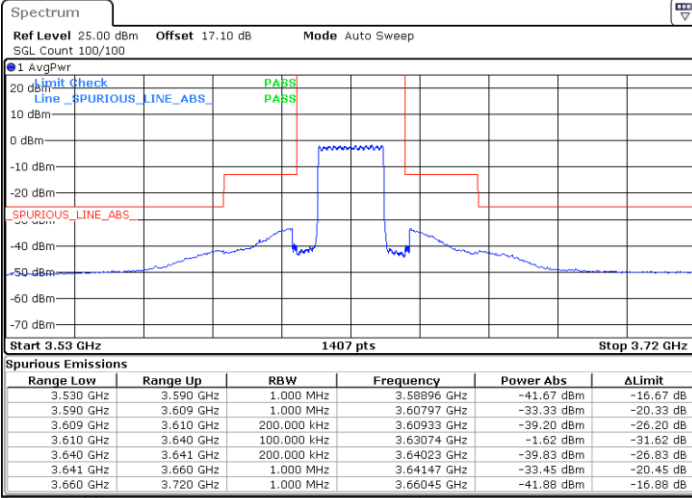

Date: 13 JAN 2021 14:19:47

Date: 12 JAN 2021 19:41:57

Highest Channel / FullIRB

N/A

Date: 12 JAN 2021 17:22:38

LTE Band 48 / 20MHz

64QAM

Lowest Channel / 1RB0

Lowest Channel / 1RBmax

Date: 12 JAN 2021 19:42:39

Date: 13 JAN 2021 14:24:10

Lowest Channel / FullIRB

N/A

Date: 12 JAN 2021 17:23:12

LTE Band 48 / 20MHz

64QAM

Middle Channel / 1RB0

Middle Channel / 1RBmax

Date: 13 JAN 2021 12:08:49

Date: 13 JAN 2021 12:10:40

Middle Channel / FullIRB

N/A

Date: 13 JAN 2021 12:06:59

LTE Band 48 / 20MHz

64QAM

Highest Channel / 1RB0

Highest Channel / 1RBmax

Date: 13 JAN 2021 14:22:17

Date: 12 JAN 2021 19:44:41

Highest Channel / FullIRB

N/A

Date: 13 JAN 2021 16:13:04