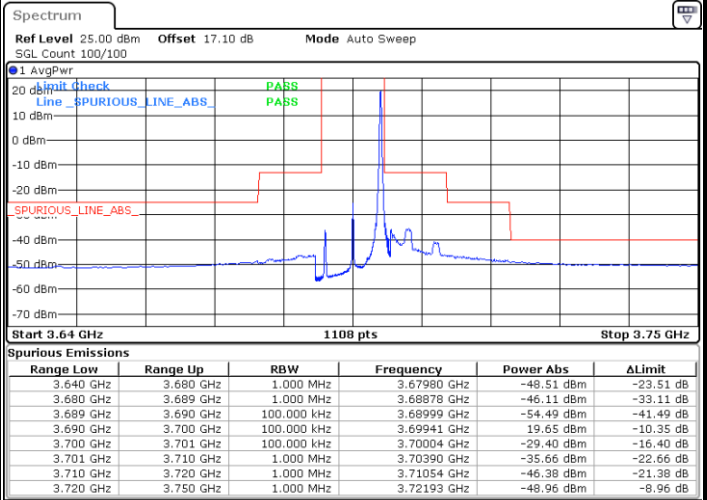

LTE Band 48 / 10MHz

64QAM

MiddleChannel / 1RB0

Middle Channel / 1RBmax

Date: 13 JAN 2021 11:55:56

Date: 13 JAN 2021 11:59:36

Middle Channel / FullIRB

N/A

Date: 13 JAN 2021 11:57:46

LTE Band 48 / 10MHz

64QAM

Highest Channel / 1RB0

Highest Channel / 1RBmax

Date: 13 JAN 2021 14:14:48

Date: 12 JAN 2021 19:36:35

Highest Channel / FullIRB

N/A

Date: 12 JAN 2021 19:34:35

LTE Band 48 / 15MHz

64QAM

Lowest Channel / 1RB0

Lowest Channel / 1RBmax

Date: 12 JAN 2021 19:39:54

Date: 13 JAN 2021 14:21:39

Lowest Channel / FullIRB

N/A

Date: 12 JAN 2021 17:21:00

LTE Band 48 / 15MHz

64QAM

Middle Channel / 1RB0

Middle Channel / 1RBmax

Date: 13 JAN 2021 12:00:14