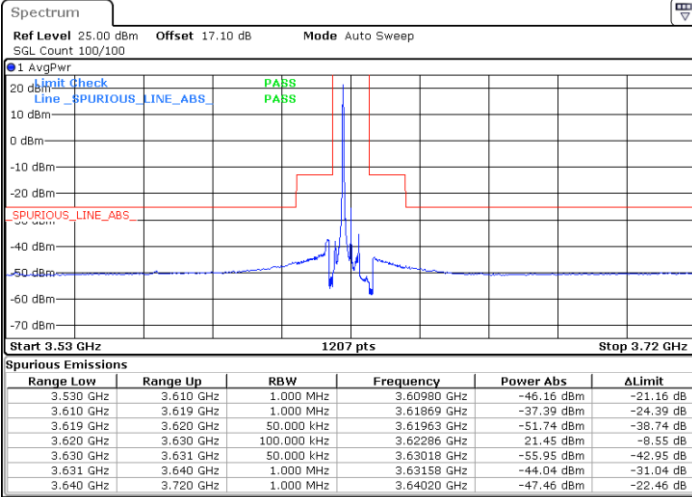

LTE Band 48 / 5MHz

16QAM

Lowest Channel / 1RB0

Lowest Channel / 1RBmax

Date: 12 JAN 2021 19:46:04

Date: 13 JAN 2021 14:13:32

Lowest Channel / FullIRB

N/A

Date: 12 JAN 2021 19:25:37

LTE Band 48 / 5MHz

16QAM

Middle Channel / 1RB0

Middle Channel / 1RBmax

Date: 13 JAN 2021 11:49:48

Date: 13 JAN 2021 11:53:29

Middle Channel / FullIRB

N/A

Date: 13 JAN 2021 11:51:39

LTE Band 48 / 5MHz

16QAM

Highest Channel / 1RB0

Highest Channel / 1RBmax

Date: 13 JAN 2021 15:01:50

Date: 12 JAN 2021 19:29:27

Highest Channel / FullIRB

N/A

Date: 12 JAN 2021 19:27:29

LTE Band 48 / 10MHz

16QAM

Lowest Channel / 1RB0

Lowest Channel / 1RBmax

Date: 12 JAN 2021 19:31:23