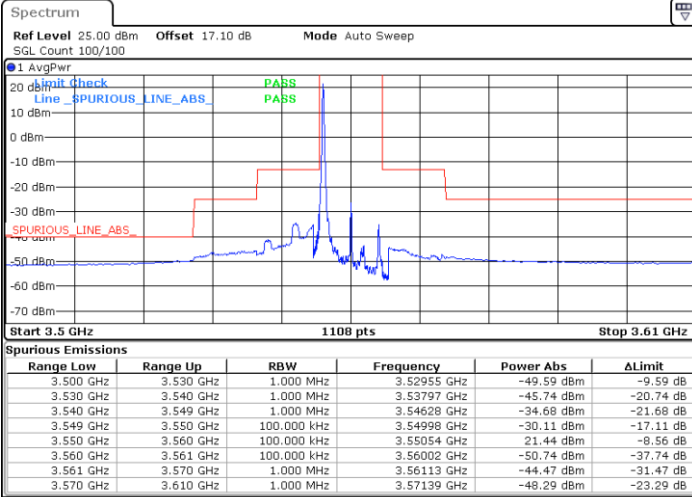

N/A

Date: 13 JAN 2021 11:51:39

LTE Band 48 / 5MHz

16QAM

Highest Channel / 1RB0

Highest Channel / 1RBmax

Date: 13 JAN 2021 15:01:50

Date: 12 JAN 2021 19:29:27

Highest Channel / FullIRB

N/A

Date: 12 JAN 2021 19:27:29

LTE Band 48 / 10MHz

16QAM

Lowest Channel / 1RB0

Lowest Channel / 1RBmax

Date: 12 JAN 2021 19:31:23

Date: 13 JAN 2021 14:17:17

Lowest Channel / FullIRB

N/A

Date: 12 JAN 2021 19:33:18

LTE Band 48 / 10MHz

16QAM

MiddleChannel / 1RB0

Middle Channel / 1RBmax