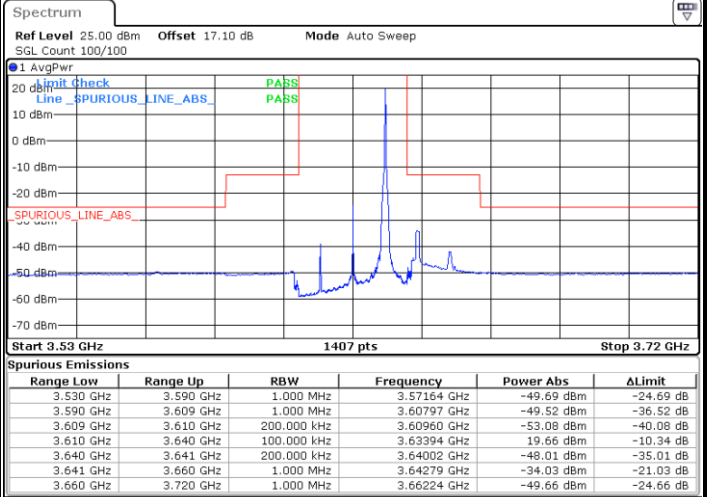

Date: 13 JAN 2021 14:19:47

Date: 12 JAN 2021 19:41:57

Highest Channel / FullIRB

N/A

Date: 12 JAN 2021 17:22:38

LTE Band 48 / 20MHz

64QAM

Lowest Channel / 1RB0

Lowest Channel / 1RBmax

Date: 12 JAN 2021 19:42:39

Date: 13 JAN 2021 14:24:10

Lowest Channel / FullIRB

N/A

Date: 12 JAN 2021 17:23:12

LTE Band 48 / 20MHz

64QAM

Middle Channel / 1RB0

Middle Channel / 1RBmax

Date: 13 JAN 2021 12:08:49

Date: 13 JAN 2021 12:10:40

Middle Channel / FullIRB

N/A

Date: 13 JAN 2021 12:06:59

LTE Band 48 / 20MHz