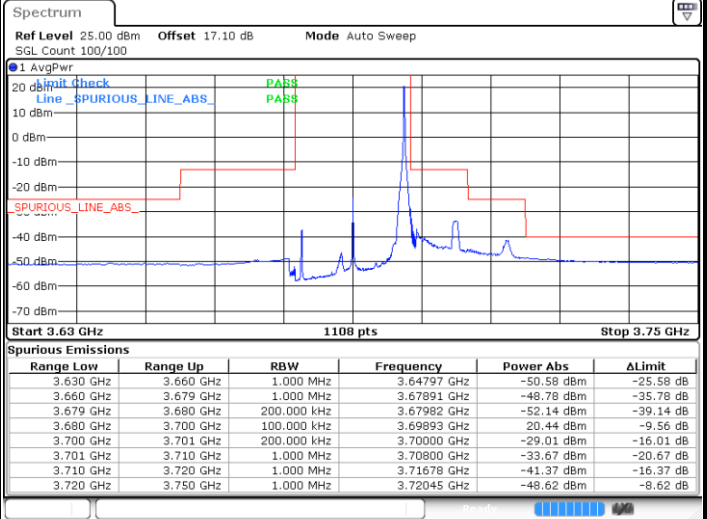

Middle Channel / FullIRB

N/A

Date: 13 JAN 2021 12:06:22

LTE Band 48 / 20MHz

16QAM

Highest Channel / 1RB0

Highest Channel / 1RBmax

Date: 13 JAN 2021 14:22:55

Date: 12 JAN 2021 19:45:21

Highest Channel / FullIRB

N/A

Date: 13 JAN 2021 16:08:23

LTE Band 48 / 5MHz

64QAM

Lowest Channel / 1RB0

Lowest Channel / 1RBmax