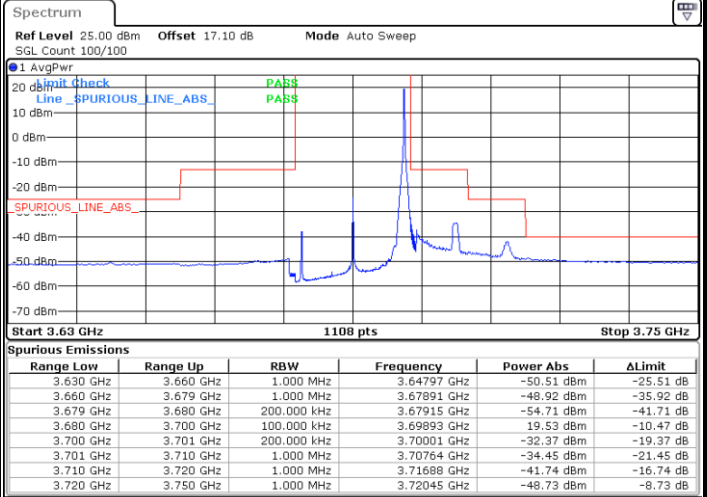

Date: 13 JAN 2021 14:19:47

Date: 12 JAN 2021 19:41:57

Highest Channel / FullIRB

N/A

Date: 12 JAN 2021 17:22:38

LTE Band 48 / 20MHz

64QAM

Lowest Channel / 1RB0

Lowest Channel / 1RBmax

Date: 12 JAN 2021 19:42:39

Date: 13 JAN 2021 14:24:10

Lowest Channel / FullIRB

N/A

Date: 12 JAN 2021 17:23:12

LTE Band 48 / 20MHz

64QAM

Middle Channel / 1RB0

Middle Channel / 1RBmax

Date: 13 JAN 2021 12:08:49

Date: 13 JAN 2021 12:10:40

Middle Channel / FullIRB

N/A

Date: 13 JAN 2021 12:06:59

LTE Band 48 / 20MHz

64QAM

Highest Channel / 1RB0

Highest Channel / 1RBmax

Date: 13 JAN 2021 14:22:17

Date: 12 JAN 2021 19:44:41

Highest Channel / FullIRB

N/A

Date: 13 JAN 2021 16:13:04