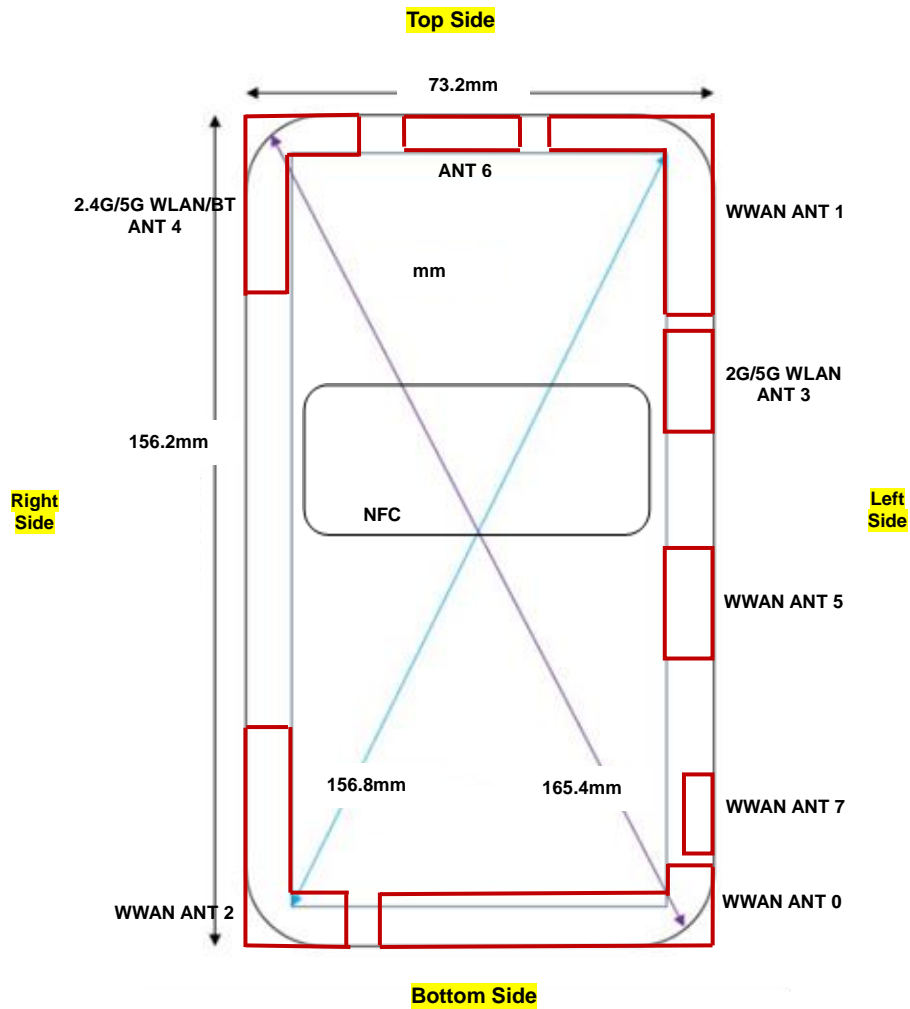

**Appendix E. SAR Test Setup Photos**

Right Cheek

Right Tilted

Left Cheek

Left Tilted

**Front, Test Separation 10 mm**

**Back, Test Separation 10 mm**

**Left Side, Test Separation 10 mm**

**Right Side, Test Separation 10 mm**

**Top Side, Test Separation 10 mm**

**Bottom Side, Test Separation 10 mm**

**Front, Test Separation 0 mm**

**Back, Test Separation 0 mm**

**Left Side, Test Separation 0 mm**

**Right Side, Test Separation 0 mm**

**Top Side, Test Separation 0 mm**

**Appendix E. EUT antenna location and dimension**

Rear View