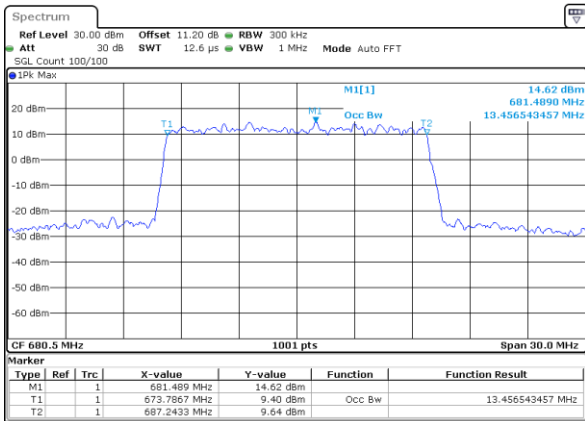

Middle Channel / 10MHz / 256QAM

Date: 24 DEC 2020 08:45:56

LTE Band 71

Middle Channel / 15MHz / QPSK

Date: 23 DEC 2020 16:40:05

Middle Channel / 15MHz / 16QAM

Date: 23 DEC 2020 16:40:19

Middle Channel / 15MHz / 64QAM

Date: 23 DEC 2020 16:47:25

Middle Channel / 15MHz / 256QAM

Date: 24 DEC 2020 08:34:54

LTE Band 71

Middle Channel / 20MHz / QPSK

Date: 23 DEC 2020 16:53:15

Middle Channel / 20MHz / 16QAM

Date: 23 DEC 2020 16:53:29