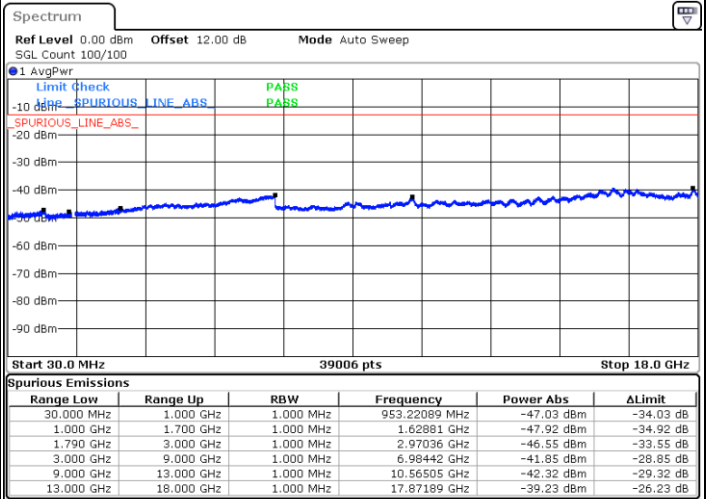

Middle Channel / 1RB74 and 1RB0

Date: 19 DEC 2020 22:25:13

Date: 19 DEC 2020 22:26:17

LTE Band 66C / 15MHz+20MHz

QPSK

Highest Channel / 1RB0 and 1RB99

Highest Channel / 1RB74 and 1RB0

Date: 19.DEC.2020 22:36:22

Date: 19.DEC.2020 22:35:18

LTE Band 66C / 20MHz+5MHz

QPSK

Lowest Channel / 1RB0 and 1RB24

Lowest Channel / 1RB99 and 1RB0

Date: 19 DEC 2020 21:24:28

Date: 19 DEC 2020 21:23:23

LTE Band 66C / 20MHz+5MHz

QPSK

Middle Channel / 1RB0 and 1RB24

Middle Channel / 1RB99 and 1RB0

Date: 19 DEC 2020 21:29:39

Date: 19 DEC 2020 21:30:43

LTE Band 66C / 20MHz+5MHz

QPSK

Highest Channel / 1RB0 and 1RB24

Highest Channel / 1RB99 and 1RB0

Date: 19.DEC.2020 21:41:29

Date: 19.DEC.2020 21:40:25

LTE Band 66C / 20MHz+10MHz

QPSK

Lowest Channel / 1RB0 and 1RB49

Lowest Channel / 1RB99 and 1RB0

Date: 19.DEC.2020 23:10:18