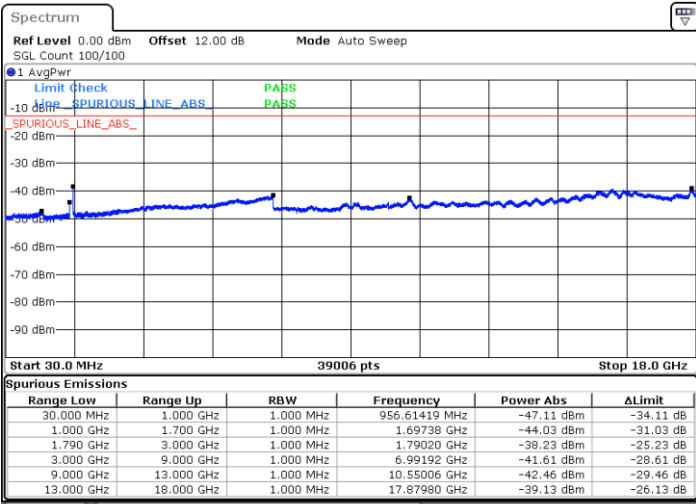

QPSK

Middle Channel / 1RB0 and 1RB99

Middle Channel / 1RB49 and 1RB0

Date: 19 DEC 2020 23:40:20

Date: 19 DEC 2020 23:41:24

LTE Band 66C / 10MHz+20MHz

QPSK

Highest Channel / 1RB0 and 1RB99

Highest Channel / 1RB49 and 1RB0

Date: 19.DEC.2020 23:51:13

Date: 19.DEC.2020 23:50:09

LTE Band 66C / 15MHz+10MHz

QPSK

Lowest Channel / 1RB0 and 1RB49

Lowest Channel / 1RB74 and 1RB0

Date: 20.DEC.2020 00:04:11

Date: 20.DEC.2020 00:03:03

LTE Band 66C / 15MHz+10MHz

QPSK

Middle Channel / 1RB0 and 1RB49

Middle Channel / 1RB74 and 1RB0

Date: 20.DEC.2020 00:09:22

Date: 20.DEC.2020 00:10:26

LTE Band 66C / 15MHz+10MHz

QPSK

Highest Channel / 1RB0 and 1RB49

Highest Channel / 1RB74 and 1RB0

Date: 20.DEC.2020 00:10:26

Date: 20.DEC.2020 00:19:16

LTE Band 66C / 15MHz+15MHz

QPSK

Lowest Channel / 1RB0 and 1RB74