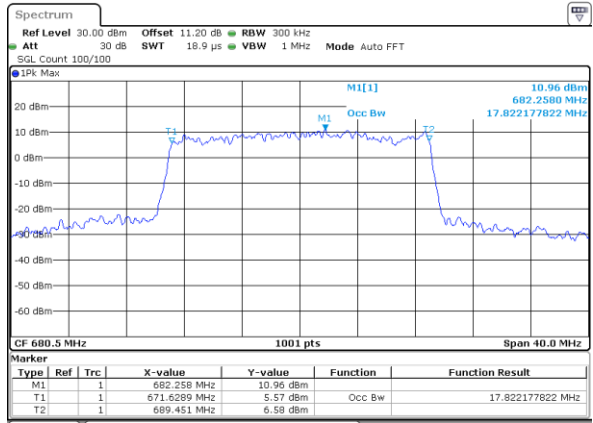

Middle Channel / 10MHz / 256QAM

Date: 24 DEC 2020 08:45:56

LTE Band 71

Middle Channel / 15MHz / QPSK

Date: 23 DEC 2020 16:40:05

Middle Channel / 15MHz / 16QAM

Date: 23 DEC 2020 16:40:19

Middle Channel / 15MHz / 64QAM

Date: 23 DEC 2020 16:47:25

Middle Channel / 15MHz / 256QAM

Date: 24 DEC 2020 08:34:54

LTE Band 71

Middle Channel / 20MHz / QPSK

Date: 23 DEC 2020 16:53:15

Middle Channel / 20MHz / 16QAM

Date: 23 DEC 2020 16:53:29

Middle Channel / 20MHz / 64QAM

Date: 23 DEC 2020 17:00:34

Middle Channel / 20MHz / 256QAM

Date: 24 DEC 2020 08:39:04