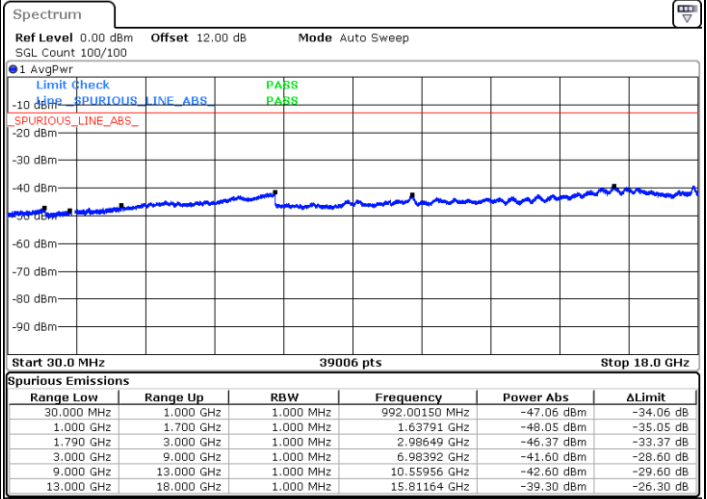

QPSK

Middle Channel / 1RB0 and 1RB24

Middle Channel / 1RB99 and 1RB0

Date: 19 DEC 2020 21:29:39

Date: 19 DEC 2020 21:30:43

LTE Band 66C / 20MHz+5MHz

QPSK

Highest Channel / 1RB0 and 1RB24

Highest Channel / 1RB99 and 1RB0

Date: 19.DEC.2020 21:41:29

Date: 19.DEC.2020 21:40:25

LTE Band 66C / 20MHz+10MHz

QPSK

Lowest Channel / 1RB0 and 1RB49

Lowest Channel / 1RB99 and 1RB0

Date: 19.DEC.2020 23:10:18

Date: 19.DEC.2020 23:09:14

LTE Band 66C / 20MHz+10MHz

QPSK

Middle Channel / 1RB0 and 1RB49

Middle Channel / 1RB99 and 1RB0

Date: 19.DEC.2020 23:15:09

Date: 19.DEC.2020 23:16:13

LTE Band 66C / 20MHz+10MHz

QPSK

Highest Channel / 1RB0 and 1RB49

Highest Channel / 1RB99 and 1RB0

Date: 19.DEC.2020 23:25:29

Date: 19.DEC.2020 23:24:25

LTE Band 66C / 20MHz+15MHz

QPSK

Lowest Channel / 1RB0 and 1RB74