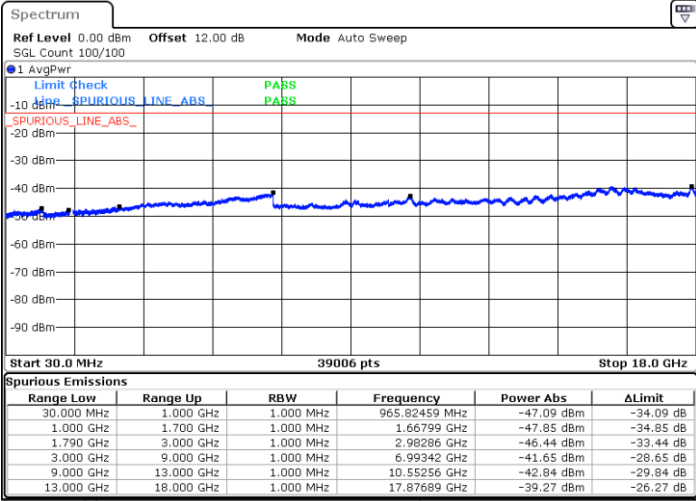

Date: 20.DEC.2020 00:03:03

LTE Band 66C / 15MHz+10MHz

QPSK

Middle Channel / 1RB0 and 1RB49

Middle Channel / 1RB74 and 1RB0

Date: 20.DEC.2020 00:09:22

Date: 20.DEC.2020 00:10:26

LTE Band 66C / 15MHz+10MHz

QPSK

Highest Channel / 1RB0 and 1RB49

Highest Channel / 1RB74 and 1RB0

Date: 20.DEC.2020 00:10:26

Date: 20.DEC.2020 00:19:16

LTE Band 66C / 15MHz+15MHz

QPSK

Lowest Channel / 1RB0 and 1RB74

Lowest Channel / 1RB74 and 1RB0

Date: 19 DEC 2020 22:45:39

Date: 19 DEC 2020 22:44:35

LTE Band 66C / 15MHz+15MHz

QPSK

Middle Channel / 1RB0 and 1RB74

Middle Channel / 1RB74 and 1RB0

Date: 19 DEC 2020 22:50:59

Date: 19 DEC 2020 22:52:03

LTE Band 66C / 15MHz+15MHz

QPSK

Highest Channel / 1RB0 and 1RB74

Highest Channel / 1RB74 and 1RB0

Date: 19.DEC.2020 23:00:59

Date: 19.DEC.2020 22:59:55

LTE Band 66C / 15MHz+20MHz