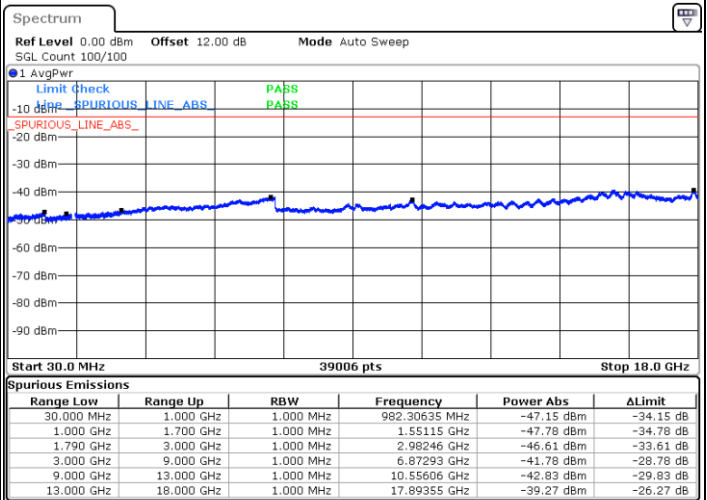

QPSK

Highest Channel / 1RB0 and 1RB49

Highest Channel / 1RB99 and 1RB0

Date: 19.DEC.2020 23:25:29

Date: 19.DEC.2020 23:24:25

LTE Band 66C / 20MHz+15MHz

QPSK

Lowest Channel / 1RB0 and 1RB74

Lowest Channel / 1RB99 and 1RB0

Date: 19 DEC 2020 21:54:02

Date: 19 DEC 2020 21:52:58

LTE Band 66C / 20MHz+15MHz

QPSK

Middle Channel / 1RB0 and 1RB74

Middle Channel / 1RB99 and 1RB0

Date: 19 DEC 2020 21:58:56

Date: 19 DEC 2020 22:00:00

LTE Band 66C / 20MHz+15MHz

QPSK

Highest Channel / 1RB0 and 1RB74

Highest Channel / 1RB99 and 1RB0

Date: 19.DEC.2020 22:09:49

Date: 19.DEC.2020 22:08:45

LTE Band 66C / 20MHz+20MHz

QPSK

Lowest Channel / 1RB0 and 1RB99

Lowest Channel / 1RB99 and 1RB0

Date: 19 DEC 2020 20:02:10

Date: 19 DEC 2020 20:01:06

LTE Band 66C / 20MHz+20MHz

QPSK

MiddleChannel / 1RB0 and 1RB99