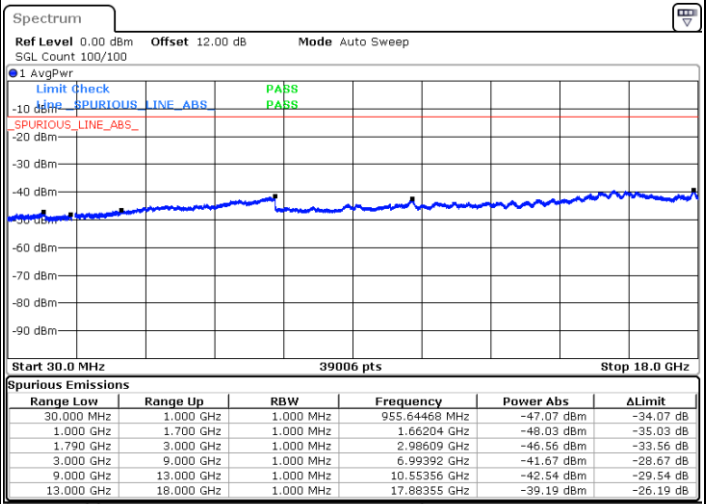

Highest Channel / 1RB99 and 1RB0

Date: 19.DEC.2020 21:41:29

Date: 19.DEC.2020 21:40:25

LTE Band 66C / 20MHz+10MHz

QPSK

Lowest Channel / 1RB0 and 1RB49

Lowest Channel / 1RB99 and 1RB0

Date: 19.DEC.2020 23:10:18

Date: 19.DEC.2020 23:09:14

LTE Band 66C / 20MHz+10MHz

QPSK

Middle Channel / 1RB0 and 1RB49

Middle Channel / 1RB99 and 1RB0

Date: 19.DEC.2020 23:15:09

Date: 19.DEC.2020 23:16:13

LTE Band 66C / 20MHz+10MHz

QPSK

Highest Channel / 1RB0 and 1RB49

Highest Channel / 1RB99 and 1RB0

Date: 19.DEC.2020 23:25:29

Date: 19.DEC.2020 23:24:25

LTE Band 66C / 20MHz+15MHz

QPSK

Lowest Channel / 1RB0 and 1RB74

Lowest Channel / 1RB99 and 1RB0

Date: 19 DEC 2020 21:54:02

Date: 19 DEC 2020 21:52:58

LTE Band 66C / 20MHz+15MHz

QPSK

Middle Channel / 1RB0 and 1RB74

Middle Channel / 1RB99 and 1RB0

Date: 19 DEC 2020 21:58:56