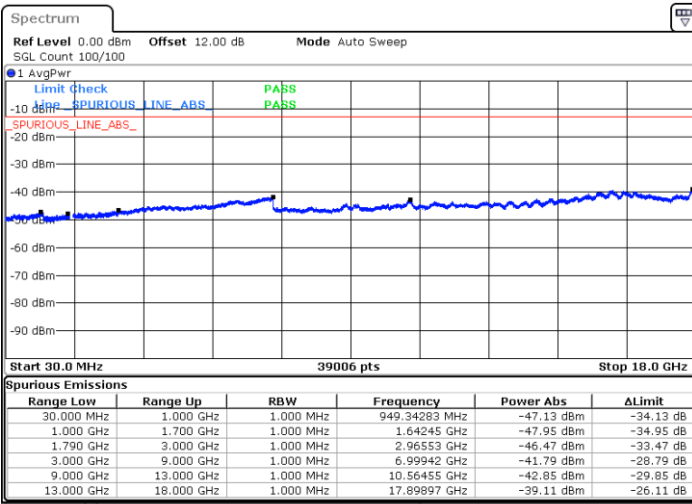

Date: 19 DEC 2020 22:00:00

LTE Band 66C / 20MHz+15MHz

QPSK

Highest Channel / 1RB0 and 1RB74

Highest Channel / 1RB99 and 1RB0

Date: 19.DEC.2020 22:09:49

Date: 19.DEC.2020 22:08:45

LTE Band 66C / 20MHz+20MHz

QPSK

Lowest Channel / 1RB0 and 1RB99

Lowest Channel / 1RB99 and 1RB0

Date: 19 DEC 2020 20:02:10

Date: 19 DEC 2020 20:01:06

LTE Band 66C / 20MHz+20MHz

QPSK

MiddleChannel / 1RB0 and 1RB99

Middle Channel / 1RB99 and 1RB0

Date: 19 DEC 2020 20:07:30

Date: 19 DEC 2020 20:08:35

LTE Band 66C / 20MHz+20MHz

QPSK

Highest Channel / 1RB0 and 1RB99

Highest Channel / 1RB99 and 1RB0

Date: 19.DEC.2020 20:17:57

Date: 19.DEC.2020 20:16:53

LTE Band 71

Peak-to-Average Ratio

Mode	LTE Band 71 / 20MHz				
Mod.	QPSK	16QAM	64QAM	256QAM	Limit: 13dB
RB Size	Full RB	Full RB	Full RB	Full RB	Result
Middle CH	4.75	5.88	6.41	6.46	PASS