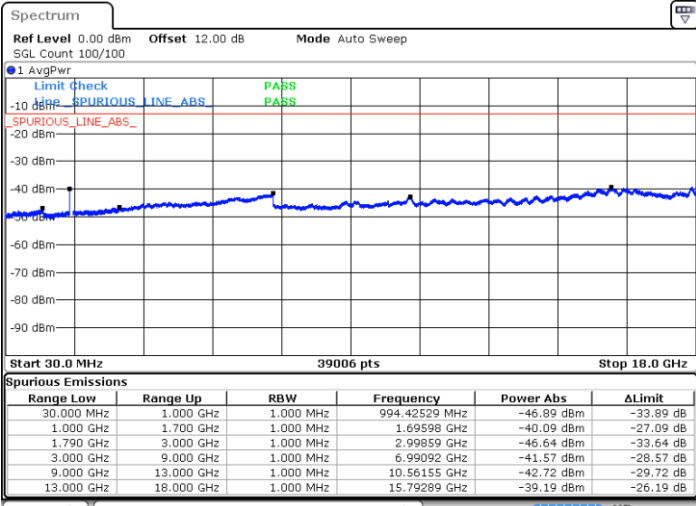

Date: 20.DEC.2020 00:43:49

LTE Band 66C / 10MHz+20MHz

QPSK

Lowest Channel / 1RB0 and 1RB99

Lowest Channel / 1RB49 and 1RB0

Date: 19 DEC 2020 23:35:10

Date: 19 DEC 2020 23:34:06

LTE Band 66C / 10MHz+20MHz

QPSK

Middle Channel / 1RB0 and 1RB99

Middle Channel / 1RB49 and 1RB0

Date: 19 DEC 2020 23:40:20

Date: 19 DEC 2020 23:41:24

LTE Band 66C / 10MHz+20MHz

QPSK

Highest Channel / 1RB0 and 1RB99

Highest Channel / 1RB49 and 1RB0

Date: 19.DEC.2020 23:51:13

Date: 19.DEC.2020 23:50:09

LTE Band 66C / 15MHz+10MHz

QPSK

Lowest Channel / 1RB0 and 1RB49

Lowest Channel / 1RB74 and 1RB0

Date: 20.DEC.2020 00:04:11