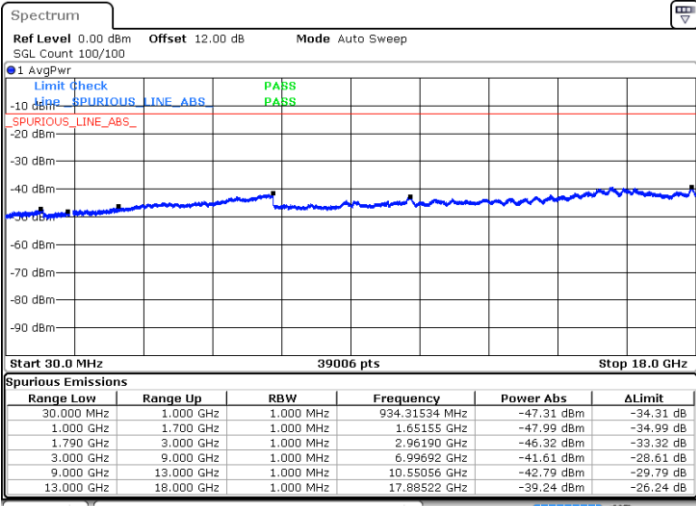

Date: 19.DEC.2020 22:35:18

LTE Band 66C / 20MHz+5MHz

QPSK

Lowest Channel / 1RB0 and 1RB24

Lowest Channel / 1RB99 and 1RB0

Date: 19 DEC 2020 21:24:28

Date: 19 DEC 2020 21:23:23

LTE Band 66C / 20MHz+5MHz

QPSK

Middle Channel / 1RB0 and 1RB24

Middle Channel / 1RB99 and 1RB0

Date: 19 DEC 2020 21:29:39

Date: 19 DEC 2020 21:30:43

LTE Band 66C / 20MHz+5MHz

QPSK

Highest Channel / 1RB0 and 1RB24

Highest Channel / 1RB99 and 1RB0

Date: 19.DEC.2020 21:41:29

Date: 19.DEC.2020 21:40:25

LTE Band 66C / 20MHz+10MHz

QPSK

Lowest Channel / 1RB0 and 1RB49

Lowest Channel / 1RB99 and 1RB0

Date: 19.DEC.2020 23:10:18