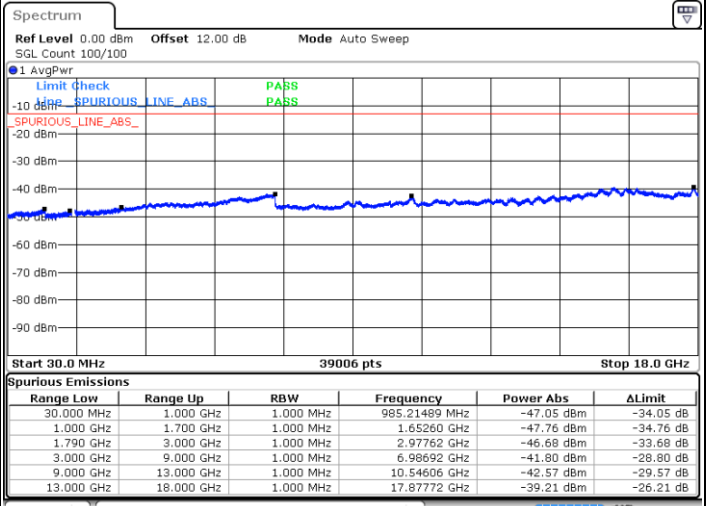

Date: 19.DEC.2020 22:35:18

LTE Band 66C / 20MHz+5MHz

QPSK

Lowest Channel / 1RB0 and 1RB24

Lowest Channel / 1RB99 and 1RB0

Date: 19 DEC 2020 21:24:28

Date: 19 DEC 2020 21:23:23

LTE Band 66C / 20MHz+5MHz

QPSK

Middle Channel / 1RB0 and 1RB24

Middle Channel / 1RB99 and 1RB0

Date: 19 DEC 2020 21:29:39

Date: 19 DEC 2020 21:30:43

LTE Band 66C / 20MHz+5MHz

QPSK

Highest Channel / 1RB0 and 1RB24

Highest Channel / 1RB99 and 1RB0

Date: 19.DEC.2020 21:41:29

Date: 19.DEC.2020 21:40:25

LTE Band 66C / 20MHz+10MHz

QPSK

Lowest Channel / 1RB0 and 1RB49

Lowest Channel / 1RB99 and 1RB0

Date: 19.DEC.2020 23:10:18