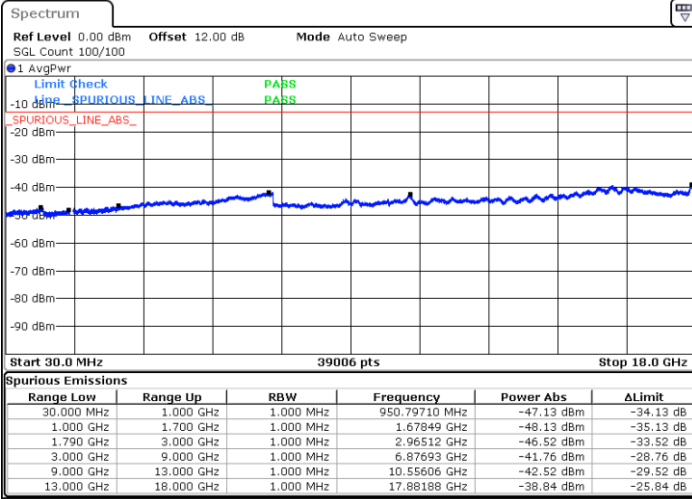

Lowest Channel / 1RB74 and 1RB0

Date: 19 DEC 2020 22:45:39

Date: 19 DEC 2020 22:44:35

LTE Band 66C / 15MHz+15MHz

QPSK

Middle Channel / 1RB0 and 1RB74

Middle Channel / 1RB74 and 1RB0

Date: 19 DEC 2020 22:50:59

Date: 19 DEC 2020 22:52:03

LTE Band 66C / 15MHz+15MHz

QPSK

Highest Channel / 1RB0 and 1RB74

Highest Channel / 1RB74 and 1RB0

Date: 19.DEC.2020 23:00:59

Date: 19.DEC.2020 22:59:55

LTE Band 66C / 15MHz+20MHz

QPSK

Lowest Channel / 1RB0 and 1RB99

Lowest Channel / 1RB74 and 1RB0

Date: 19 DEC 2020 22:20:31

Date: 19 DEC 2020 22:19:27

LTE Band 66C / 15MHz+20MHz

QPSK

Middle Channel / 1RB0 and 1RB99

Middle Channel / 1RB74 and 1RB0

Date: 19 DEC 2020 22:25:13

Date: 19 DEC 2020 22:26:17

LTE Band 66C / 15MHz+20MHz

QPSK

Highest Channel / 1RB0 and 1RB99

Highest Channel / 1RB74 and 1RB0

Date: 19.DEC.2020 22:36:22