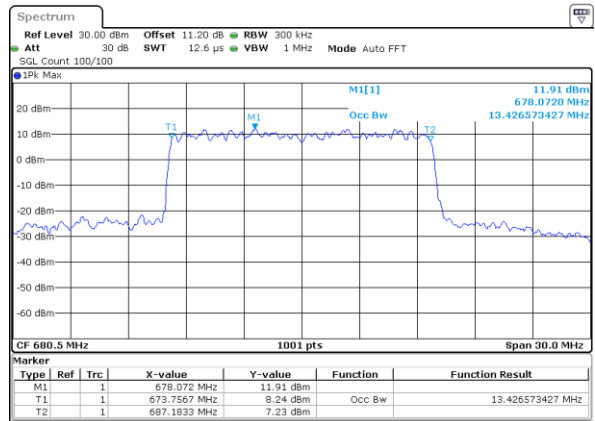

Middle Channel / 10MHz / 256QAM

Date: 24 DEC 2020 08:45:56

LTE Band 71

Middle Channel / 15MHz / QPSK

Date: 23 DEC 2020 16:40:05

Middle Channel / 15MHz / 16QAM

Date: 23 DEC 2020 16:40:19

Middle Channel / 15MHz / 64QAM

Date: 23 DEC 2020 16:47:25

Middle Channel / 15MHz / 256QAM

Date: 24 DEC 2020 08:34:54

LTE Band 71

Middle Channel / 20MHz / QPSK

Date: 23 DEC 2020 16:53:15

Middle Channel / 20MHz / 16QAM

Date: 23 DEC 2020 16:53:29