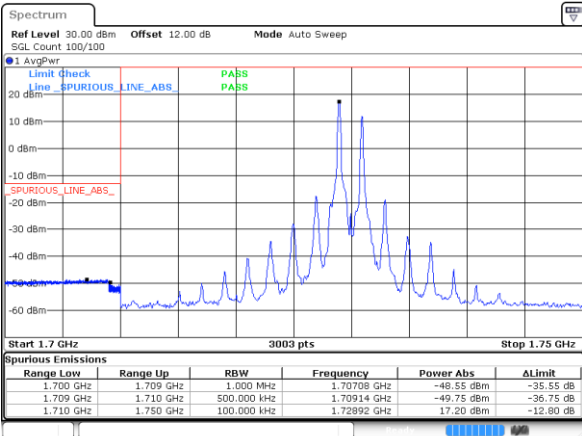

LTE Band 66C / 20MHz+20MHz
256QAM

Lowest Band Edge / 1RB0 and 1RB9

Date: 26 DEC 2020 00:12:41

Highest Band Edge / 1RB0 and 1RB9

Date: 26 DEC 2020 00:15:46

Lowest Band Edge / 1RB99 and 1RB0

Date: 26 DEC 2020 00:13:21

Highest Band Edge / 1RB99 and 1RB0

Date: 26 DEC 2020 00:16:27

Lowest Band Edge / Full RB

Date: 26 DEC 2020 00:12:00

Highest Band Edge / Full RB

Date: 26 DEC 2020 00:15:06

Conducted Spurious Emission

LTE Band 66C / 10MHz+15MHz