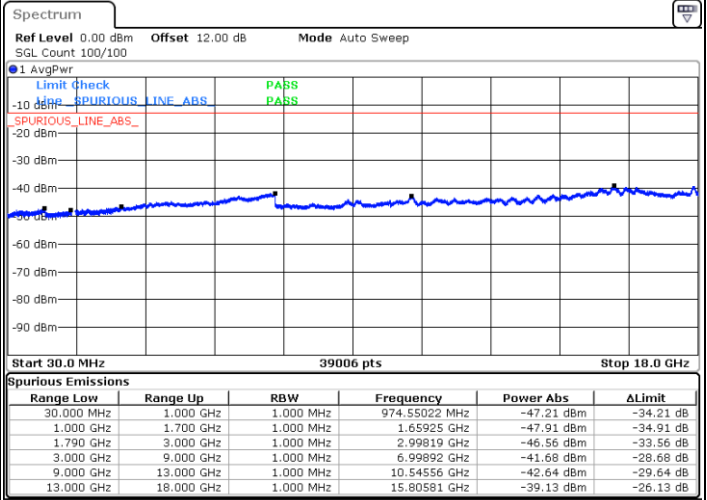

Highest Band Edge / 1RB99 and 1RB0

Date: 26 DEC 2020 00:16:27

Lowest Band Edge / Full RB

Date: 26 DEC 2020 00:12:00

Highest Band Edge / Full RB

Date: 26 DEC 2020 00:15:06

Conducted Spurious Emission

LTE Band 66C / 10MHz+15MHz

QPSK

Lowest Channel / 1RB0 and 1RB74

Lowest Channel / 1RB49 and 1RB0

Date: 20 DEC 2020 00:29:54

Date: 20 DEC 2020 00:28:50

LTE Band 66C / 10MHz+15MHz

QPSK

MiddleChannel / 1RB0 and 1RB74

Middle Channel / 1RB49 and 1RB0

Date: 20 DEC 2020 00:34:33

Date: 20 DEC 2020 00:35:37

LTE Band 66C / 10MHz+15MHz

QPSK

Highest Channel / 1RB0 and 1RB74

Highest Channel / 1RB49 and 1RB0

Date: 20.DEC.2020 00:44:54

Date: 20.DEC.2020 00:43:49

LTE Band 66C / 10MHz+20MHz

QPSK

Lowest Channel / 1RB0 and 1RB99

Lowest Channel / 1RB49 and 1RB0

Date: 19 DEC 2020 23:35:10

Date: 19 DEC 2020 23:34:06

LTE Band 66C / 10MHz+20MHz