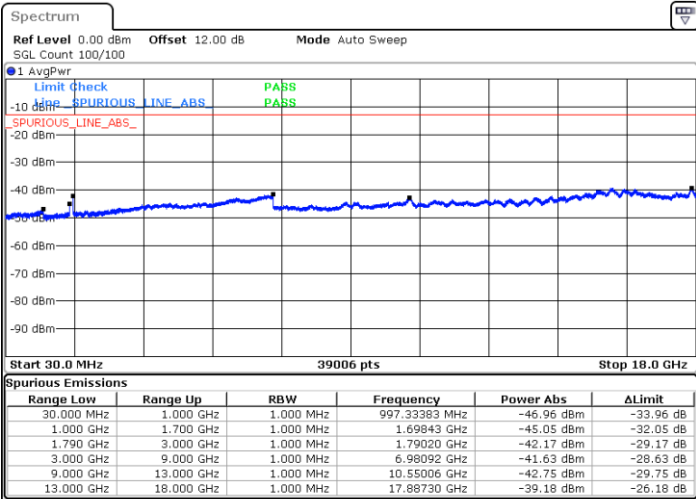

Middle Channel / 1RB74 and 1RB0

Date: 19 DEC 2020 22:25:13

Date: 19 DEC 2020 22:26:17

LTE Band 66C / 15MHz+20MHz

QPSK

Highest Channel / 1RB0 and 1RB99

Highest Channel / 1RB74 and 1RB0

Date: 19.DEC.2020 22:36:22

Date: 19.DEC.2020 22:35:18

LTE Band 66C / 20MHz+5MHz

QPSK

Lowest Channel / 1RB0 and 1RB24

Lowest Channel / 1RB99 and 1RB0

Date: 19 DEC 2020 21:24:28

Date: 19 DEC 2020 21:23:23

LTE Band 66C / 20MHz+5MHz

QPSK

Middle Channel / 1RB0 and 1RB24

Middle Channel / 1RB99 and 1RB0

Date: 19 DEC 2020 21:29:39

Date: 19 DEC 2020 21:30:43

LTE Band 66C / 20MHz+5MHz

QPSK

Highest Channel / 1RB0 and 1RB24

Highest Channel / 1RB99 and 1RB0

Date: 19.DEC.2020 21:41:29

Date: 19.DEC.2020 21:40:25

LTE Band 66C / 20MHz+10MHz

QPSK

Lowest Channel / 1RB0 and 1RB49

Lowest Channel / 1RB99 and 1RB0

Date: 19.DEC.2020 23:10:18