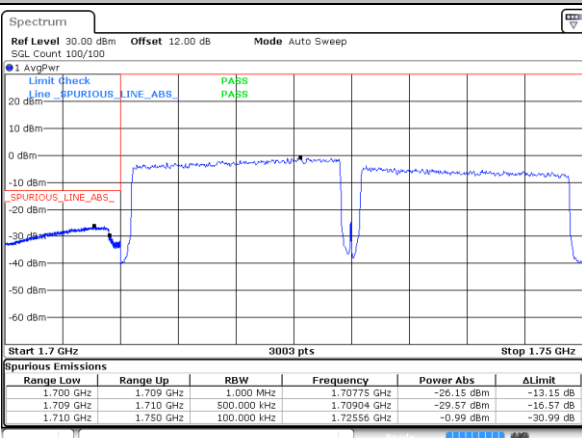

LTE Band 66C / 20MHz+20MHz
256QAM

Lowest Band Edge / 1RB0 and 1RB9

Date: 26 DEC 2020 00:12:41

Highest Band Edge / 1RB0 and 1RB9

Date: 26 DEC 2020 00:15:46

Lowest Band Edge / 1RB99 and 1RB0

Date: 26 DEC 2020 00:13:21

Highest Band Edge / 1RB99 and 1RB0

Date: 26 DEC 2020 00:16:27

Lowest Band Edge / Full RB

Date: 26 DEC 2020 00:12:00

Highest Band Edge / Full RB

Date: 26 DEC 2020 00:15:06

Conducted Spurious Emission

LTE Band 66C / 10MHz+15MHz