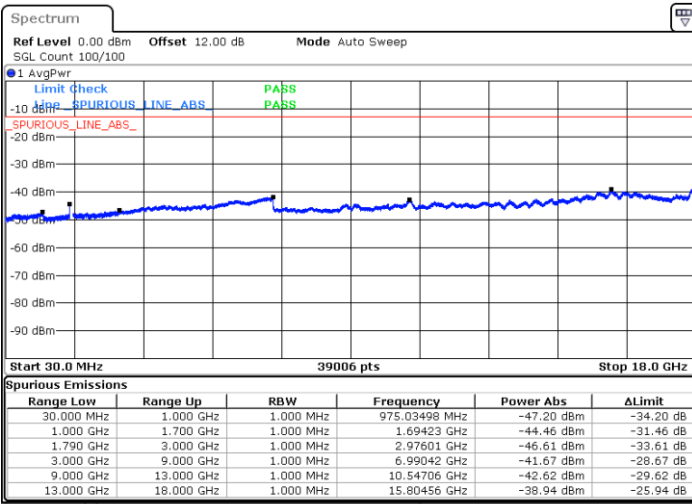

Lowest Channel / 1RB74 and 1RB0

Date: 19 DEC 2020 22:45:39

Date: 19 DEC 2020 22:44:35

LTE Band 66C / 15MHz+15MHz

QPSK

Middle Channel / 1RB0 and 1RB74

Middle Channel / 1RB74 and 1RB0

Date: 19 DEC 2020 22:50:59

Date: 19 DEC 2020 22:52:03

LTE Band 66C / 15MHz+15MHz

QPSK

Highest Channel / 1RB0 and 1RB74

Highest Channel / 1RB74 and 1RB0

Date: 19.DEC.2020 23:00:59

Date: 19.DEC.2020 22:59:55

LTE Band 66C / 15MHz+20MHz

QPSK

Lowest Channel / 1RB0 and 1RB99

Lowest Channel / 1RB74 and 1RB0

Date: 19 DEC 2020 22:20:31

Date: 19 DEC 2020 22:19:27

LTE Band 66C / 15MHz+20MHz

QPSK

Middle Channel / 1RB0 and 1RB99

Middle Channel / 1RB74 and 1RB0

Date: 19 DEC 2020 22:25:13

Date: 19 DEC 2020 22:26:17

LTE Band 66C / 15MHz+20MHz

QPSK

Highest Channel / 1RB0 and 1RB99

Highest Channel / 1RB74 and 1RB0

Date: 19.DEC.2020 22:36:22