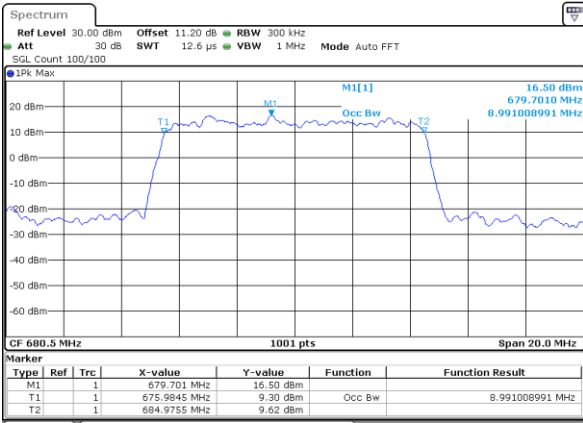

LTE Band 71

Middle Channel / 5MHz / QPSK

Date: 23 DEC 2020 16:12:45

Middle Channel / 5MHz / 16QAM

Date: 23 DEC 2020 16:12:59

Middle Channel / 5MHz / 64QAM

Date: 23 DEC 2020 16:20:05

Middle Channel / 5MHz / 256QAM

Date: 24 DEC 2020 08:42:44

LTE Band 71

Middle Channel / 10MHz / QPSK

Date: 23 DEC 2020 16:25:56

Middle Channel / 10MHz / 16QAM

Date: 23 DEC 2020 16:26:10

Middle Channel / 10MHz / 64QAM

Date: 23 DEC 2020 16:33:16

Middle Channel / 10MHz / 256QAM

Date: 24 DEC 2020 08:45:56

LTE Band 71

Middle Channel / 15MHz / QPSK

Date: 23 DEC 2020 16:40:05

Middle Channel / 15MHz / 16QAM

Date: 23 DEC 2020 16:40:19

Middle Channel / 15MHz / 64QAM