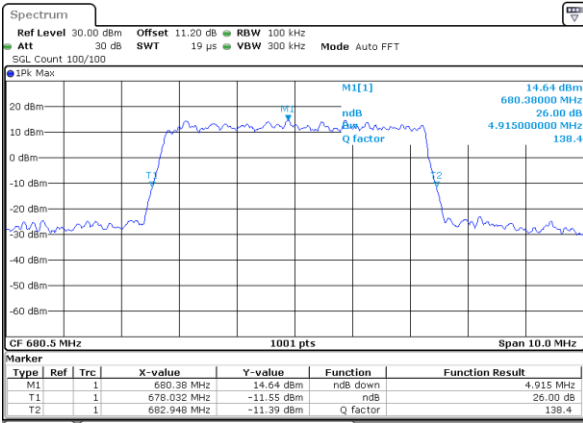

Date: 19.DEC.2020 20:16:53

LTE Band 71

Peak-to-Average Ratio

Mode	LTE Band 71 / 20MHz				
Mod.	QPSK	16QAM	64QAM	256QAM	Limit: 13dB
RB Size	Full RB	Full RB	Full RB	Full RB	Result
Middle CH	4.75	5.88	6.41	6.46	PASS

26dB Bandwidth

Mode	LTE Band 71 : 26dB BW(MHz)											
BW	1.4MHz		3MHz		5MHz		10MHz		15MHz		20MHz	
Mod.	QPSK	16QAM	QPSK	16QAM	QPSK	16QAM	QPSK	16QAM	QPSK	16QAM	QPSK	16QAM
Middle CH	-	-	-	-	4.90	4.89	9.77	9.67	14.39	14.36	19.22	18.78
Mode	LTE Band 71 : 26dB BW(MHz)											
BW	1.4MHz		3MHz		5MHz		10MHz		15MHz		20MHz	
Mod.	64QAM	256 QAM	64QAM	256 QAM	64QAM	256 QAM	64QAM	256 QAM	64QAM	256 QAM	64QAM	256 QAM
Middle CH	-	-	-	-	4.92	4.84	9.85	9.97	14.36	14.24	18.90	19.22

LTE Band 71

Middle Channel / 5MHz / QPSK

Date: 23 DEC 2020 16:13:13

Middle Channel / 5MHz / 16QAM

Date: 23 DEC 2020 16:13:27

Middle Channel / 5MHz / 64QAM

Date: 23 DEC 2020 16:20:19

Middle Channel / 5MHz / 256QAM

Date: 24 DEC 2020 08:26:56

LTE Band 71

Middle Channel / 10MHz / QPSK

Date: 23 DEC 2020 16:26:24

Middle Channel / 10MHz / 16QAM

Date: 23 DEC 2020 16:26:38

Middle Channel / 10MHz / 64QAM

Date: 23 DEC 2020 16:33:30