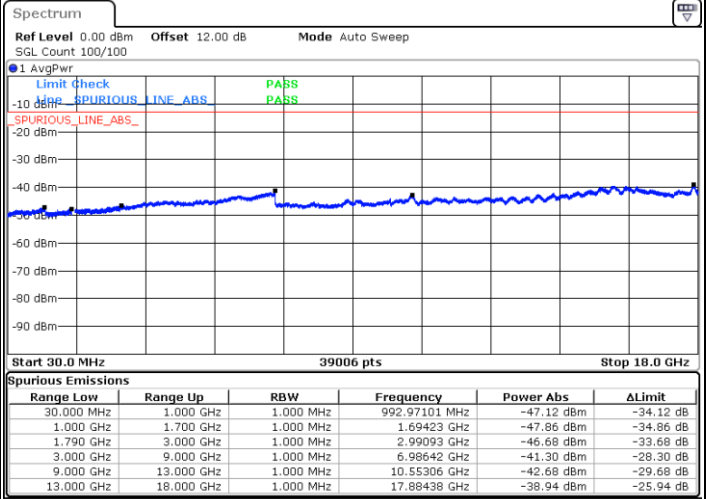

LTE Band 66C / 20MHz+20MHz
256QAM

Lowest Band Edge / 1RB0 and 1RB9

Date: 26 DEC 2020 00:12:41

Highest Band Edge / 1RB0 and 1RB9

Date: 26 DEC 2020 00:15:46

Lowest Band Edge / 1RB99 and 1RB0

Date: 26 DEC 2020 00:13:21

Highest Band Edge / 1RB99 and 1RB0

Date: 26 DEC 2020 00:16:27

Lowest Band Edge / Full RB

Date: 26 DEC 2020 00:12:00

Highest Band Edge / Full RB

Date: 26 DEC 2020 00:15:06

Conducted Spurious Emission

LTE Band 66C / 10MHz+15MHz

QPSK

Lowest Channel / 1RB0 and 1RB74

Lowest Channel / 1RB49 and 1RB0

Date: 20 DEC 2020 00:29:54

Date: 20 DEC 2020 00:28:50

LTE Band 66C / 10MHz+15MHz

QPSK

MiddleChannel / 1RB0 and 1RB74

Middle Channel / 1RB49 and 1RB0

Date: 20 DEC 2020 00:34:33

Date: 20 DEC 2020 00:35:37

LTE Band 66C / 10MHz+15MHz

QPSK

Highest Channel / 1RB0 and 1RB74

Highest Channel / 1RB49 and 1RB0

Date: 20.DEC.2020 00:44:54