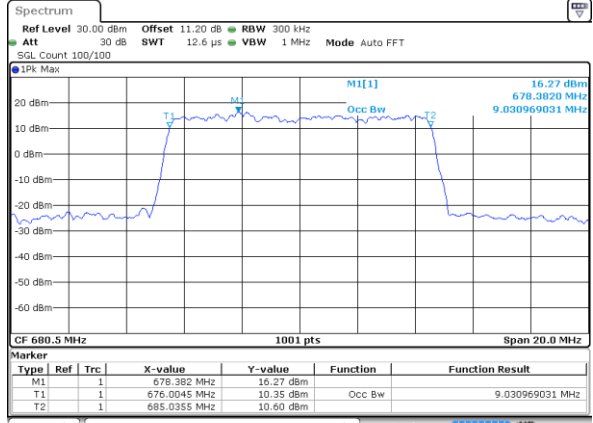

LTE Band 71

Middle Channel / 5MHz / QPSK

Date: 23 DEC 2020 16:12:45

Middle Channel / 5MHz / 16QAM

Date: 23 DEC 2020 16:12:59

Middle Channel / 5MHz / 64QAM

Date: 23 DEC 2020 16:20:05

Middle Channel / 5MHz / 256QAM

Date: 24 DEC 2020 08:42:44

LTE Band 71

Middle Channel / 10MHz / QPSK

Date: 23 DEC 2020 16:25:56

Middle Channel / 10MHz / 16QAM

Date: 23 DEC 2020 16:26:10

Middle Channel / 10MHz / 64QAM

Date: 23 DEC 2020 16:33:16

Middle Channel / 10MHz / 256QAM

Date: 24 DEC 2020 08:45:56

LTE Band 71

Middle Channel / 15MHz / QPSK

Date: 23 DEC 2020 16:40:05

Middle Channel / 15MHz / 16QAM

Date: 23 DEC 2020 16:40:19

Middle Channel / 15MHz / 64QAM