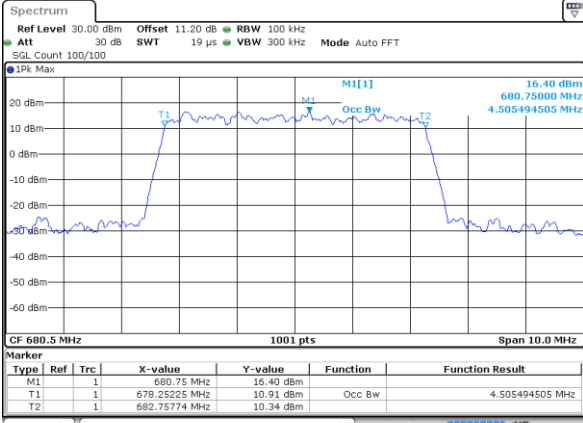

Date: 23 DEC 2020 16:47:39

Middle Channel / 15MHz / 256QAM

Date: 24 DEC 2020 08:35:17

LTE Band 71

Middle Channel / 20MHz / QPSK

Date: 23 DEC 2020 16:53:43

Middle Channel / 20MHz / 16QAM

Date: 23 DEC 2020 16:53:57

Middle Channel / 20MHz / 64QAM

Date: 23 DEC 2020 17:00:47

Middle Channel / 20MHz / 256QAM

Date: 24 DEC 2020 08:39:29

Occupied Bandwidth

Mode	LTE Band 71 : 99%OBW(MHz)											
BW	1.4MHz		3MHz		5MHz		10MHz		15MHz		20MHz	
Mod.	QPSK	16QAM	QPSK	16QAM	QPSK	16QAM	QPSK	16QAM	QPSK	16QAM	QPSK	16QAM
Middle CH	-	-	-	-	4.51	4.48	9.03	9.03	13.37	13.49	17.82	17.86
Mode	LTE Band 71 : 99%OBW(MHz)											
BW	1.4MHz		3MHz		5MHz		10MHz		15MHz		20MHz	
Mod.	64QAM	256 QAM	64QAM	256 QAM	64QAM	256 QAM	64QAM	256 QAM	64QAM	256 QAM	64QAM	256 QAM
Middle CH	-	-	-	-	4.48	4.49	8.99	9.03	13.46	13.43	17.86	17.82

LTE Band 71

Middle Channel / 5MHz / QPSK

Date: 23 DEC 2020 16:12:45

Middle Channel / 5MHz / 16QAM

Date: 23 DEC 2020 16:12:59

Middle Channel / 5MHz / 64QAM

Date: 23 DEC 2020 16:20:05

Middle Channel / 5MHz / 256QAM