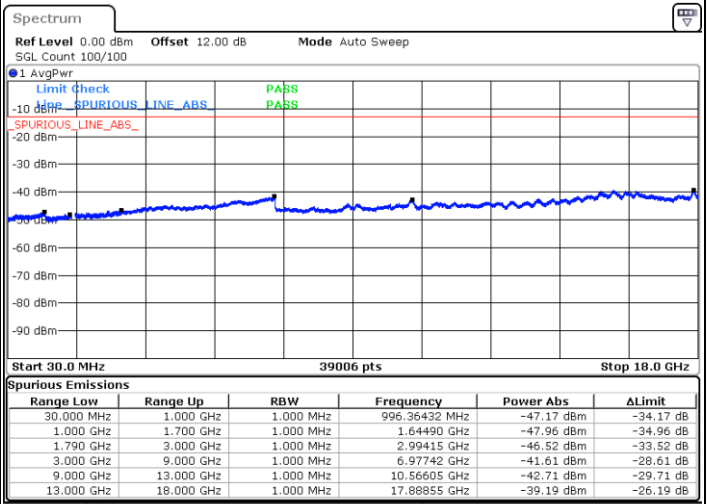

QPSK

Lowest Channel / 1RB0 and 1RB99

Lowest Channel / 1RB74 and 1RB0

Date: 19 DEC 2020 22:20:31

Date: 19 DEC 2020 22:19:27

LTE Band 66C / 15MHz+20MHz

QPSK

Middle Channel / 1RB0 and 1RB99

Middle Channel / 1RB74 and 1RB0

Date: 19 DEC 2020 22:25:13

Date: 19 DEC 2020 22:26:17

LTE Band 66C / 15MHz+20MHz

QPSK

Highest Channel / 1RB0 and 1RB99

Highest Channel / 1RB74 and 1RB0

Date: 19.DEC.2020 22:36:22

Date: 19.DEC.2020 22:35:18

LTE Band 66C / 20MHz+5MHz

QPSK

Lowest Channel / 1RB0 and 1RB24

Lowest Channel / 1RB99 and 1RB0

Date: 19 DEC 2020 21:24:28

Date: 19 DEC 2020 21:23:23

LTE Band 66C / 20MHz+5MHz

QPSK

Middle Channel / 1RB0 and 1RB24

Middle Channel / 1RB99 and 1RB0

Date: 19 DEC 2020 21:29:39

Date: 19 DEC 2020 21:30:43

LTE Band 66C / 20MHz+5MHz

QPSK

Highest Channel / 1RB0 and 1RB24