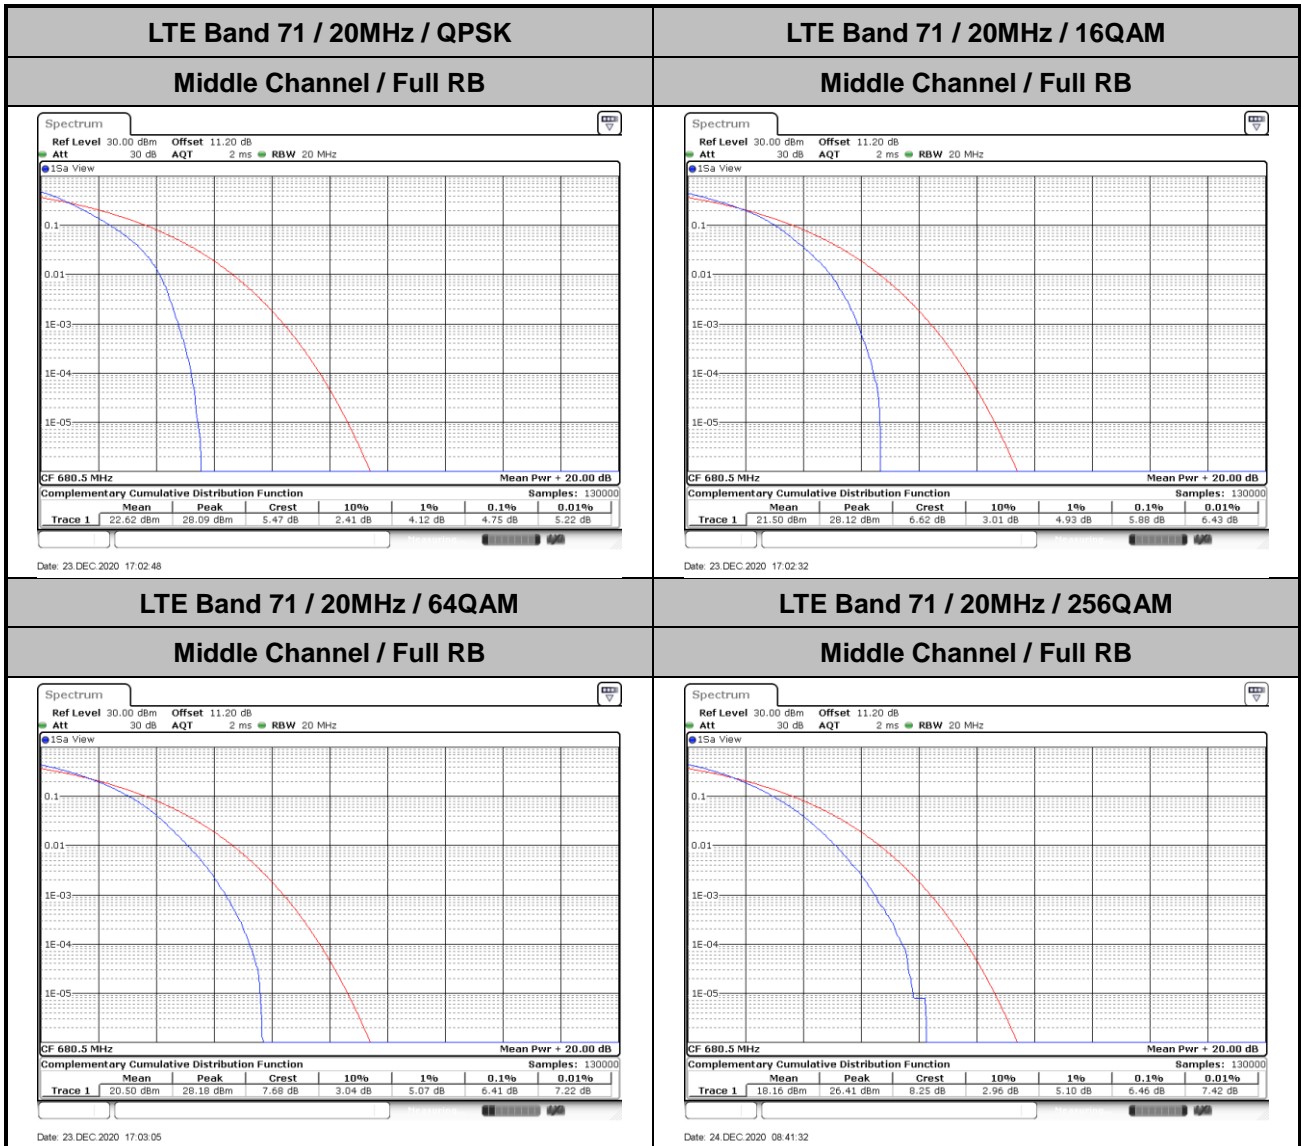

Date: 19 DEC 2020 22:00:00

LTE Band 66C / 20MHz+15MHz

QPSK

Highest Channel / 1RB0 and 1RB74

Highest Channel / 1RB99 and 1RB0

Date: 19.DEC.2020 22:09:49

Date: 19.DEC.2020 22:08:45

LTE Band 66C / 20MHz+20MHz

QPSK

Lowest Channel / 1RB0 and 1RB99

Lowest Channel / 1RB99 and 1RB0

Date: 19 DEC 2020 20:02:10

Date: 19 DEC 2020 20:01:06

LTE Band 66C / 20MHz+20MHz

QPSK

MiddleChannel / 1RB0 and 1RB99

Middle Channel / 1RB99 and 1RB0

Date: 19 DEC 2020 20:07:30

Date: 19 DEC 2020 20:08:35

LTE Band 66C / 20MHz+20MHz

QPSK

Highest Channel / 1RB0 and 1RB99

Highest Channel / 1RB99 and 1RB0

Date: 19.DEC.2020 20:17:57

Date: 19.DEC.2020 20:16:53

LTE Band 71

Peak-to-Average Ratio

Mode	LTE Band 71 / 20MHz				
Mod.	QPSK	16QAM	64QAM	256QAM	Limit: 13dB
RB Size	Full RB	Full RB	Full RB	Full RB	Result
Middle CH	4.75	5.88	6.41	6.46	PASS