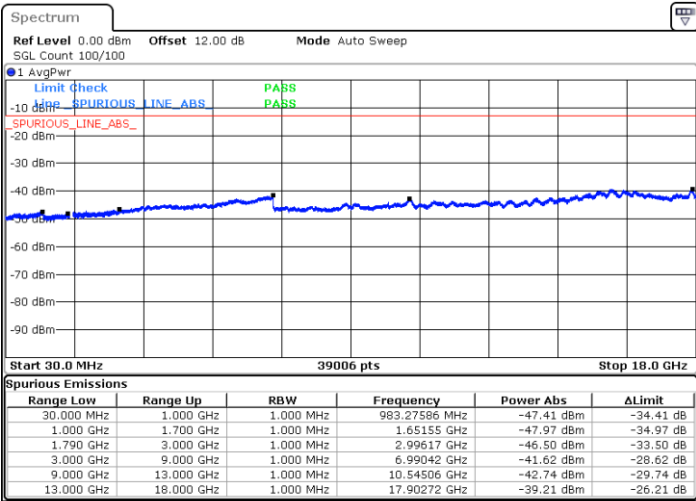

QPSK

Highest Channel / 1RB0 and 1RB49

Highest Channel / 1RB74 and 1RB0

Date: 20.DEC.2020 00:10:26

Date: 20.DEC.2020 00:19:16

LTE Band 66C / 15MHz+15MHz

QPSK

Lowest Channel / 1RB0 and 1RB74

Lowest Channel / 1RB74 and 1RB0

Date: 19 DEC 2020 22:45:39

Date: 19 DEC 2020 22:44:35

LTE Band 66C / 15MHz+15MHz

QPSK

Middle Channel / 1RB0 and 1RB74

Middle Channel / 1RB74 and 1RB0

Date: 19 DEC 2020 22:50:59

Date: 19 DEC 2020 22:52:03

LTE Band 66C / 15MHz+15MHz

QPSK

Highest Channel / 1RB0 and 1RB74

Highest Channel / 1RB74 and 1RB0

Date: 19.DEC.2020 23:00:59

Date: 19.DEC.2020 22:59:55

LTE Band 66C / 15MHz+20MHz

QPSK

Lowest Channel / 1RB0 and 1RB99

Lowest Channel / 1RB74 and 1RB0

Date: 19 DEC 2020 22:20:31

Date: 19 DEC 2020 22:19:27

LTE Band 66C / 15MHz+20MHz

QPSK

Middle Channel / 1RB0 and 1RB99