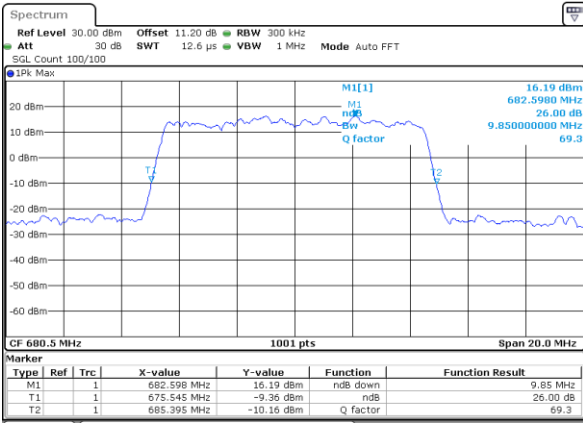

LTE Band 71

Middle Channel / 5MHz / QPSK

Date: 23 DEC 2020 16:13:13

Middle Channel / 5MHz / 16QAM

Date: 23 DEC 2020 16:13:27

Middle Channel / 5MHz / 64QAM

Date: 23 DEC 2020 16:20:19

Middle Channel / 5MHz / 256QAM

Date: 24 DEC 2020 08:26:56

LTE Band 71

Middle Channel / 10MHz / QPSK

Date: 23 DEC 2020 16:26:24

Middle Channel / 10MHz / 16QAM

Date: 23 DEC 2020 16:26:38

Middle Channel / 10MHz / 64QAM

Date: 23 DEC 2020 16:33:30

Middle Channel / 10MHz / 256QAM

Date: 24 DEC 2020 08:31:05

LTE Band 71

Middle Channel / 15MHz / QPSK

Date: 23 DEC 2020 16:40:33

Middle Channel / 15MHz / 16QAM

Date: 23 DEC 2020 16:40:47

Middle Channel / 15MHz / 64QAM