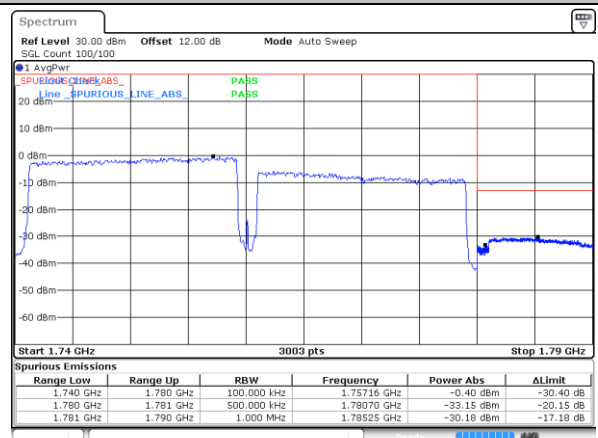

LTE Band 66C / 20MHz+20MHz
256QAM

Lowest Band Edge / 1RB0 and 1RB9

Date: 26 DEC 2020 00:12:41

Highest Band Edge / 1RB0 and 1RB9

Date: 26 DEC 2020 00:15:46

Lowest Band Edge / 1RB99 and 1RB0

Date: 26 DEC 2020 00:13:21

Highest Band Edge / 1RB99 and 1RB0

Date: 26 DEC 2020 00:16:27

Lowest Band Edge / Full RB

Date: 26 DEC 2020 00:12:00

Highest Band Edge / Full RB

Date: 26 DEC 2020 00:15:06

Conducted Spurious Emission

LTE Band 66C / 10MHz+15MHz

QPSK

Lowest Channel / 1RB0 and 1RB74

Lowest Channel / 1RB49 and 1RB0

Date: 20 DEC 2020 00:29:54

Date: 20 DEC 2020 00:28:50

LTE Band 66C / 10MHz+15MHz

QPSK

MiddleChannel / 1RB0 and 1RB74