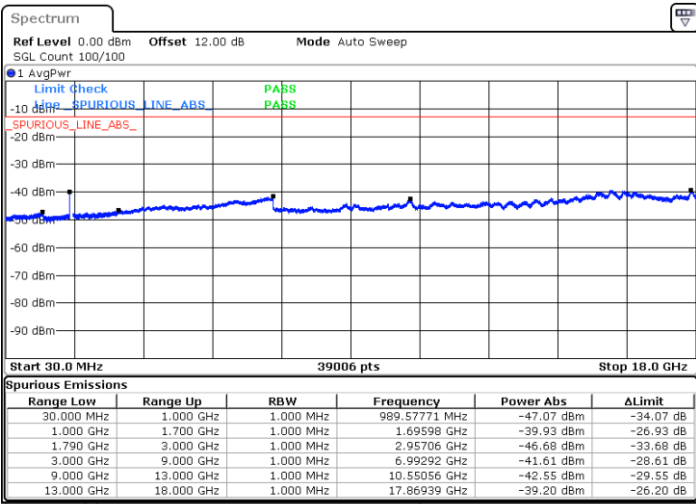

Highest Channel / 1RB99 and 1RB0

Date: 19.DEC.2020 21:41:29

Date: 19.DEC.2020 21:40:25

LTE Band 66C / 20MHz+10MHz

QPSK

Lowest Channel / 1RB0 and 1RB49

Lowest Channel / 1RB99 and 1RB0

Date: 19.DEC.2020 23:10:18

Date: 19.DEC.2020 23:09:14

LTE Band 66C / 20MHz+10MHz

QPSK

Middle Channel / 1RB0 and 1RB49

Middle Channel / 1RB99 and 1RB0

Date: 19.DEC.2020 23:15:09

Date: 19.DEC.2020 23:16:13

LTE Band 66C / 20MHz+10MHz

QPSK

Highest Channel / 1RB0 and 1RB49

Highest Channel / 1RB99 and 1RB0

Date: 19.DEC.2020 23:25:29

Date: 19.DEC.2020 23:24:25

LTE Band 66C / 20MHz+15MHz

QPSK

Lowest Channel / 1RB0 and 1RB74