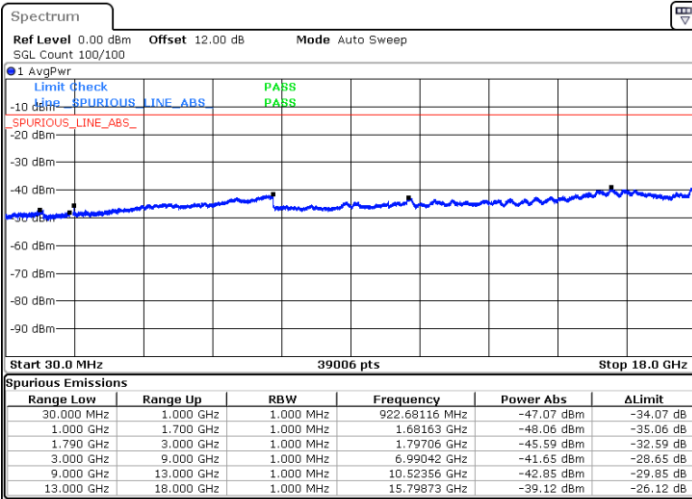

QPSK

Middle Channel / 1RB0 and 1RB24

Middle Channel / 1RB99 and 1RB0

Date: 19 DEC 2020 21:29:39

Date: 19 DEC 2020 21:30:43

LTE Band 66C / 20MHz+5MHz

QPSK

Highest Channel / 1RB0 and 1RB24

Highest Channel / 1RB99 and 1RB0

Date: 19.DEC.2020 21:41:29

Date: 19.DEC.2020 21:40:25

LTE Band 66C / 20MHz+10MHz

QPSK

Lowest Channel / 1RB0 and 1RB49

Lowest Channel / 1RB99 and 1RB0

Date: 19.DEC.2020 23:10:18

Date: 19.DEC.2020 23:09:14

LTE Band 66C / 20MHz+10MHz

QPSK

Middle Channel / 1RB0 and 1RB49

Middle Channel / 1RB99 and 1RB0

Date: 19.DEC.2020 23:15:09

Date: 19.DEC.2020 23:16:13

LTE Band 66C / 20MHz+10MHz

QPSK

Highest Channel / 1RB0 and 1RB49

Highest Channel / 1RB99 and 1RB0

Date: 19.DEC.2020 23:25:29

Date: 19.DEC.2020 23:24:25

LTE Band 66C / 20MHz+15MHz

QPSK

Lowest Channel / 1RB0 and 1RB74