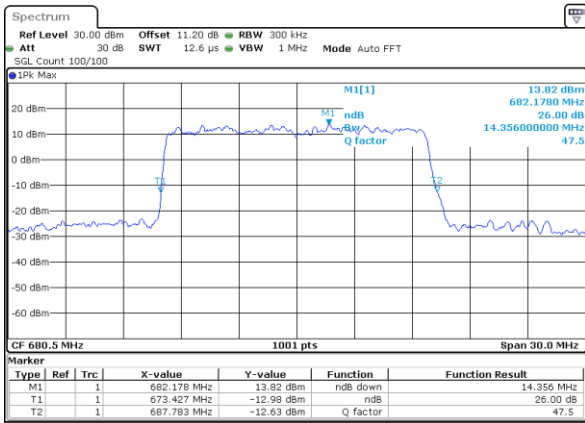

Date: 24 DEC 2020 08:26:56

LTE Band 71

Middle Channel / 10MHz / QPSK

Date: 23 DEC 2020 16:26:24

Middle Channel / 10MHz / 16QAM

Date: 23 DEC 2020 16:26:38

Middle Channel / 10MHz / 64QAM

Date: 23 DEC 2020 16:33:30

Middle Channel / 10MHz / 256QAM

Date: 24 DEC 2020 08:31:05

LTE Band 71

Middle Channel / 15MHz / QPSK

Date: 23 DEC 2020 16:40:33

Middle Channel / 15MHz / 16QAM

Date: 23 DEC 2020 16:40:47

Middle Channel / 15MHz / 64QAM

Date: 23 DEC 2020 16:47:39

Middle Channel / 15MHz / 256QAM

Date: 24 DEC 2020 08:35:17

LTE Band 71

Middle Channel / 20MHz / QPSK

Date: 23 DEC 2020 16:53:43

Middle Channel / 20MHz / 16QAM

Date: 23 DEC 2020 16:53:57