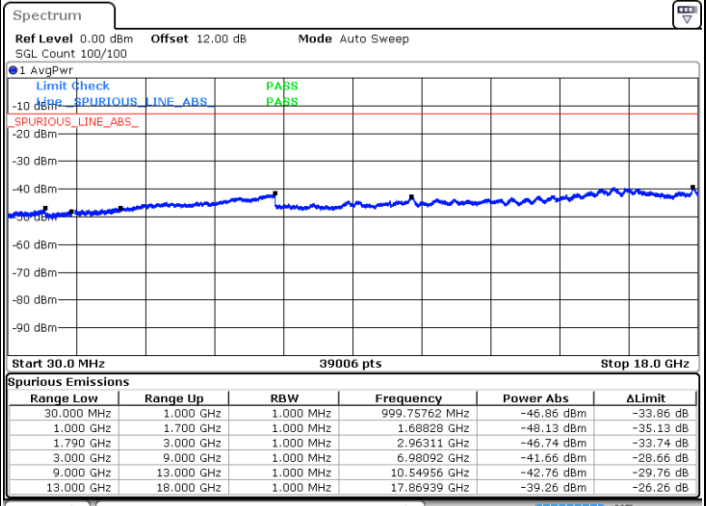

Date: 20.DEC.2020 00:43:49

LTE Band 66C / 10MHz+20MHz

QPSK

Lowest Channel / 1RB0 and 1RB99

Lowest Channel / 1RB49 and 1RB0

Date: 19 DEC 2020 23:35:10

Date: 19 DEC 2020 23:34:06

LTE Band 66C / 10MHz+20MHz

QPSK

Middle Channel / 1RB0 and 1RB99

Middle Channel / 1RB49 and 1RB0

Date: 19 DEC 2020 23:40:20

Date: 19 DEC 2020 23:41:24

LTE Band 66C / 10MHz+20MHz

QPSK

Highest Channel / 1RB0 and 1RB99

Highest Channel / 1RB49 and 1RB0

Date: 19.DEC.2020 23:51:13

Date: 19.DEC.2020 23:50:09

LTE Band 66C / 15MHz+10MHz

QPSK

Lowest Channel / 1RB0 and 1RB49

Lowest Channel / 1RB74 and 1RB0

Date: 20.DEC.2020 00:04:11