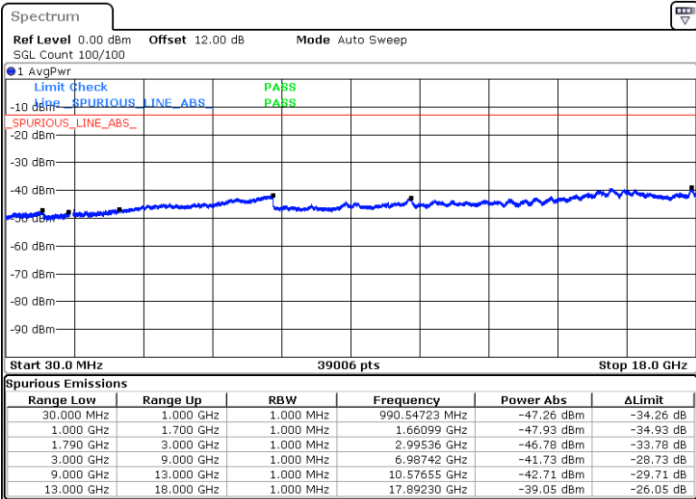

Middle Channel / 1RB49 and 1RB0

Date: 20 DEC 2020 00:34:33

Date: 20 DEC 2020 00:35:37

LTE Band 66C / 10MHz+15MHz

QPSK

Highest Channel / 1RB0 and 1RB74

Highest Channel / 1RB49 and 1RB0

Date: 20.DEC.2020 00:44:54

Date: 20.DEC.2020 00:43:49

LTE Band 66C / 10MHz+20MHz

QPSK

Lowest Channel / 1RB0 and 1RB99

Lowest Channel / 1RB49 and 1RB0

Date: 19 DEC 2020 23:35:10

Date: 19 DEC 2020 23:34:06

LTE Band 66C / 10MHz+20MHz

QPSK

Middle Channel / 1RB0 and 1RB99

Middle Channel / 1RB49 and 1RB0

Date: 19 DEC 2020 23:40:20

Date: 19 DEC 2020 23:41:24

LTE Band 66C / 10MHz+20MHz

QPSK

Highest Channel / 1RB0 and 1RB99

Highest Channel / 1RB49 and 1RB0

Date: 19.DEC.2020 23:51:13

Date: 19.DEC.2020 23:50:09

LTE Band 66C / 15MHz+10MHz

QPSK

Lowest Channel / 1RB0 and 1RB49

Lowest Channel / 1RB74 and 1RB0

Date: 20.DEC.2020 00:04:11