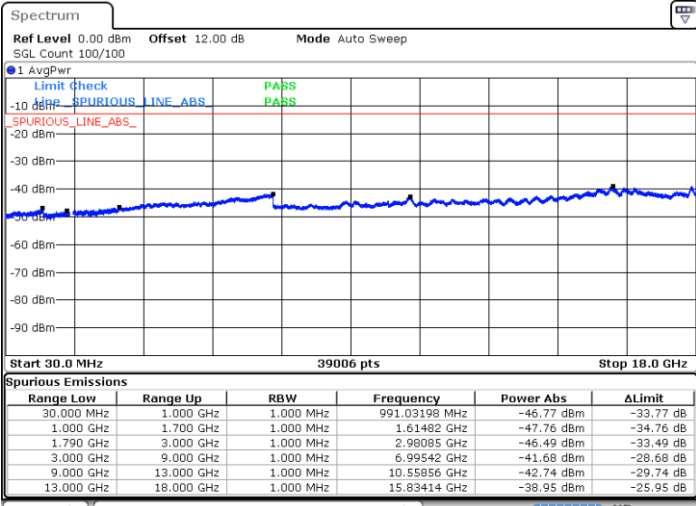

QPSK

Lowest Channel / 1RB0 and 1RB74

Lowest Channel / 1RB49 and 1RB0

Date: 20 DEC 2020 00:29:54

Date: 20 DEC 2020 00:28:50

LTE Band 66C / 10MHz+15MHz

QPSK

MiddleChannel / 1RB0 and 1RB74

Middle Channel / 1RB49 and 1RB0

Date: 20 DEC 2020 00:34:33

Date: 20 DEC 2020 00:35:37

LTE Band 66C / 10MHz+15MHz

QPSK

Highest Channel / 1RB0 and 1RB74

Highest Channel / 1RB49 and 1RB0

Date: 20.DEC.2020 00:44:54

Date: 20.DEC.2020 00:43:49

LTE Band 66C / 10MHz+20MHz

QPSK

Lowest Channel / 1RB0 and 1RB99

Lowest Channel / 1RB49 and 1RB0

Date: 19 DEC 2020 23:35:10

Date: 19 DEC 2020 23:34:06

LTE Band 66C / 10MHz+20MHz

QPSK

Middle Channel / 1RB0 and 1RB99

Middle Channel / 1RB49 and 1RB0

Date: 19 DEC 2020 23:40:20

Date: 19 DEC 2020 23:41:24

LTE Band 66C / 10MHz+20MHz

QPSK

Highest Channel / 1RB0 and 1RB99