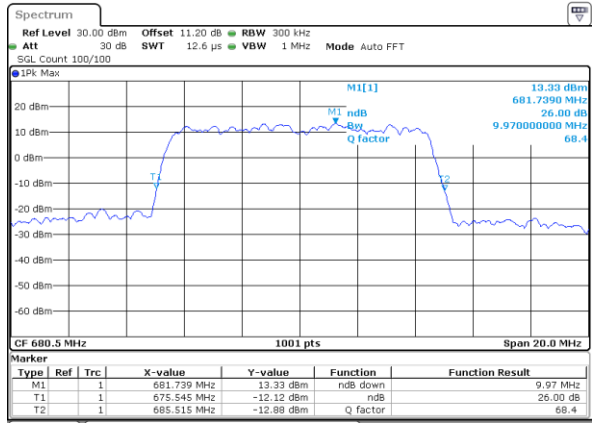

LTE Band 71

Middle Channel / 5MHz / QPSK

Date: 23 DEC 2020 16:13:13

Middle Channel / 5MHz / 16QAM

Date: 23 DEC 2020 16:13:27

Middle Channel / 5MHz / 64QAM

Date: 23 DEC 2020 16:20:19

Middle Channel / 5MHz / 256QAM

Date: 24 DEC 2020 08:26:56

LTE Band 71

Middle Channel / 10MHz / QPSK

Date: 23 DEC 2020 16:26:24

Middle Channel / 10MHz / 16QAM

Date: 23 DEC 2020 16:26:38

Middle Channel / 10MHz / 64QAM

Date: 23 DEC 2020 16:33:30

Middle Channel / 10MHz / 256QAM

Date: 24 DEC 2020 08:31:05

LTE Band 71

Middle Channel / 15MHz / QPSK

Date: 23 DEC 2020 16:40:33

Middle Channel / 15MHz / 16QAM

Date: 23 DEC 2020 16:40:47

Middle Channel / 15MHz / 64QAM