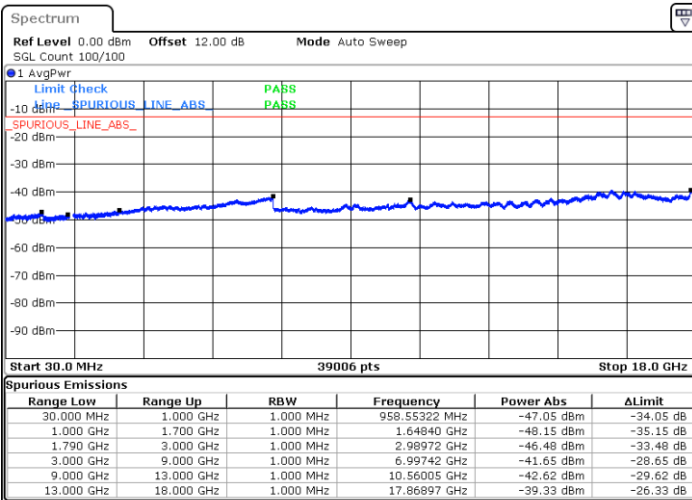

Lowest Channel / 1RB99 and 1RB0

Date: 19 DEC 2020 21:54:02

Date: 19 DEC 2020 21:52:58

LTE Band 66C / 20MHz+15MHz

QPSK

Middle Channel / 1RB0 and 1RB74

Middle Channel / 1RB99 and 1RB0

Date: 19 DEC 2020 21:58:56

Date: 19 DEC 2020 22:00:00

LTE Band 66C / 20MHz+15MHz

QPSK

Highest Channel / 1RB0 and 1RB74

Highest Channel / 1RB99 and 1RB0

Date: 19.DEC.2020 22:09:49

Date: 19.DEC.2020 22:08:45

LTE Band 66C / 20MHz+20MHz

QPSK

Lowest Channel / 1RB0 and 1RB99

Lowest Channel / 1RB99 and 1RB0

Date: 19 DEC 2020 20:02:10

Date: 19 DEC 2020 20:01:06

LTE Band 66C / 20MHz+20MHz

QPSK

MiddleChannel / 1RB0 and 1RB99

Middle Channel / 1RB99 and 1RB0

Date: 19 DEC 2020 20:07:30

Date: 19 DEC 2020 20:08:35

LTE Band 66C / 20MHz+20MHz

QPSK

Highest Channel / 1RB0 and 1RB99

Highest Channel / 1RB99 and 1RB0

Date: 19.DEC.2020 20:17:57