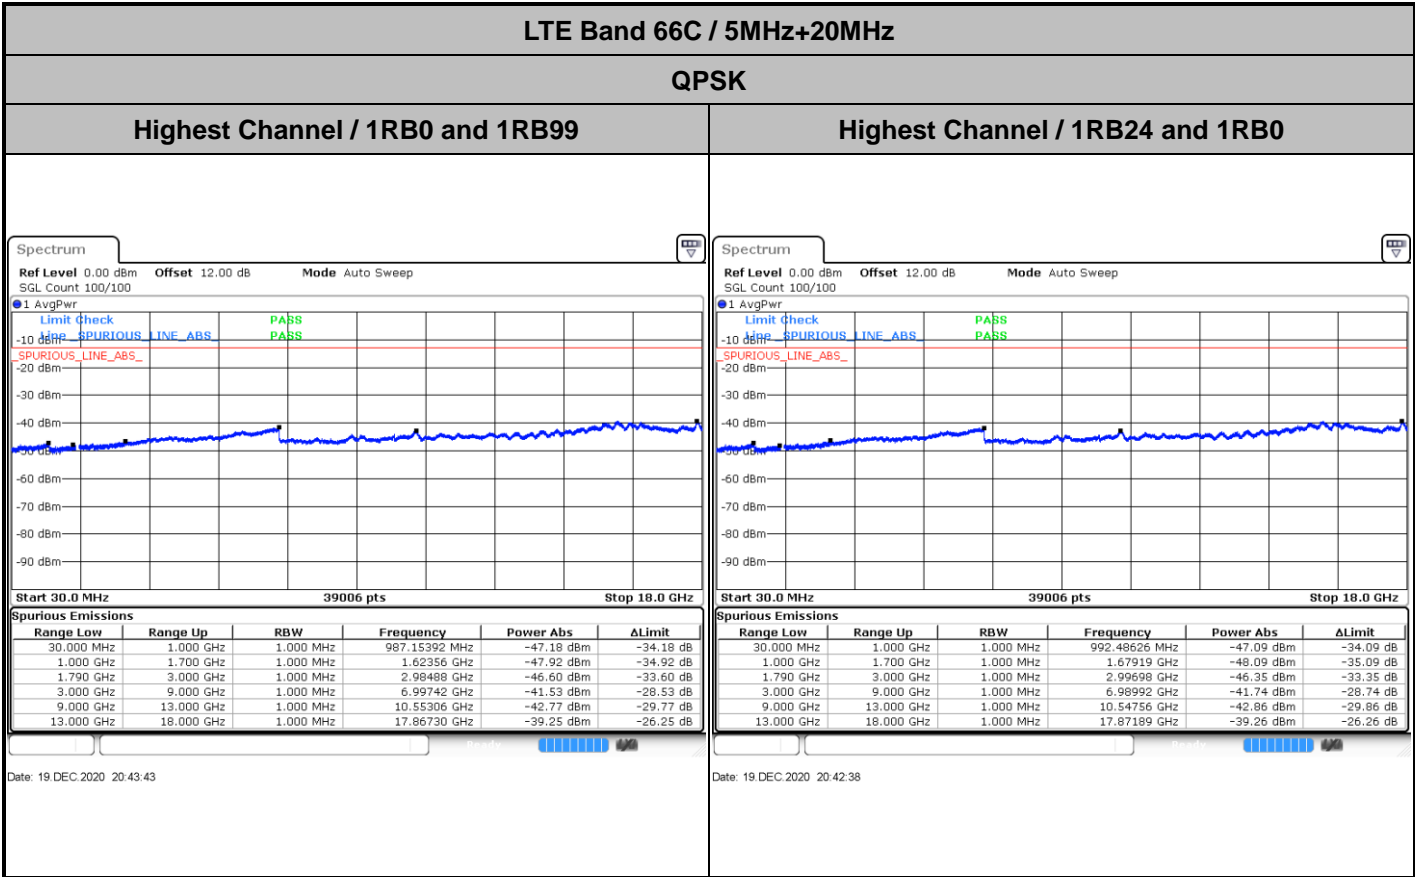

LTE Band 66C / 20MHz+20MHz
256QAM

Lowest Band Edge / 1RB0 and 1RB9

Date: 26 DEC 2020 00:12:41

Highest Band Edge / 1RB0 and 1RB9

Date: 26 DEC 2020 00:15:46

Lowest Band Edge / 1RB99 and 1RB0

Date: 26 DEC 2020 00:13:21

Highest Band Edge / 1RB99 and 1RB0

Date: 26 DEC 2020 00:16:27

Lowest Band Edge / Full RB

Date: 26 DEC 2020 00:12:00

Highest Band Edge / Full RB

Date: 26 DEC 2020 00:15:06

Conducted Spurious Emission

LTE Band 66C / 10MHz+15MHz

QPSK

Lowest Channel / 1RB0 and 1RB74

Lowest Channel / 1RB49 and 1RB0

Date: 20 DEC 2020 00:29:54

Date: 20 DEC 2020 00:28:50

LTE Band 66C / 10MHz+15MHz

QPSK

MiddleChannel / 1RB0 and 1RB74

Middle Channel / 1RB49 and 1RB0

Date: 20 DEC 2020 00:34:33

Date: 20 DEC 2020 00:35:37

LTE Band 66C / 10MHz+15MHz

QPSK

Highest Channel / 1RB0 and 1RB74

Highest Channel / 1RB49 and 1RB0

Date: 20.DEC.2020 00:44:54