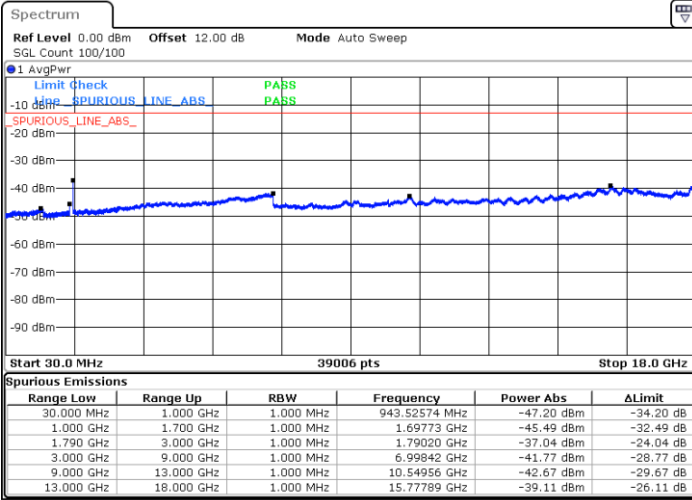

Highest Band Edge / 1RB99 and 1RB0

Date: 26 DEC 2020 00:16:27

Lowest Band Edge / Full RB

Date: 26 DEC 2020 00:12:00

Highest Band Edge / Full RB

Date: 26 DEC 2020 00:15:06

Conducted Spurious Emission

LTE Band 66C / 10MHz+15MHz

QPSK

Lowest Channel / 1RB0 and 1RB74

Lowest Channel / 1RB49 and 1RB0

Date: 20 DEC 2020 00:29:54

Date: 20 DEC 2020 00:28:50

LTE Band 66C / 10MHz+15MHz

QPSK

MiddleChannel / 1RB0 and 1RB74

Middle Channel / 1RB49 and 1RB0

Date: 20 DEC 2020 00:34:33

Date: 20 DEC 2020 00:35:37

LTE Band 66C / 10MHz+15MHz

QPSK

Highest Channel / 1RB0 and 1RB74

Highest Channel / 1RB49 and 1RB0

Date: 20.DEC.2020 00:44:54

Date: 20.DEC.2020 00:43:49

LTE Band 66C / 10MHz+20MHz

QPSK

Lowest Channel / 1RB0 and 1RB99

Lowest Channel / 1RB49 and 1RB0

Date: 19 DEC 2020 23:35:10

Date: 19 DEC 2020 23:34:06

LTE Band 66C / 10MHz+20MHz