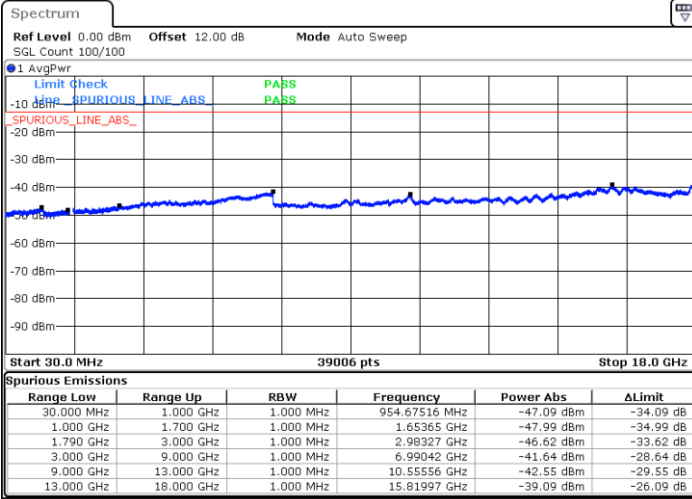

LTE Band 66C / 20MHz+20MHz
256QAM

Lowest Band Edge / 1RB0 and 1RB9

Date: 26 DEC 2020 00:12:41

Highest Band Edge / 1RB0 and 1RB9

Date: 26 DEC 2020 00:15:46

Lowest Band Edge / 1RB99 and 1RB0

Date: 26 DEC 2020 00:13:21

Highest Band Edge / 1RB99 and 1RB0

Date: 26 DEC 2020 00:16:27

Lowest Band Edge / Full RB

Date: 26 DEC 2020 00:12:00

Highest Band Edge / Full RB

Date: 26 DEC 2020 00:15:06

Conducted Spurious Emission

LTE Band 66C / 10MHz+15MHz

QPSK

Lowest Channel / 1RB0 and 1RB74

Lowest Channel / 1RB49 and 1RB0

Date: 20 DEC 2020 00:29:54

Date: 20 DEC 2020 00:28:50

LTE Band 66C / 10MHz+15MHz

QPSK

MiddleChannel / 1RB0 and 1RB74

Middle Channel / 1RB49 and 1RB0

Date: 20 DEC 2020 00:34:33

Date: 20 DEC 2020 00:35:37

LTE Band 66C / 10MHz+15MHz

QPSK

Highest Channel / 1RB0 and 1RB74

Highest Channel / 1RB49 and 1RB0

Date: 20.DEC.2020 00:44:54