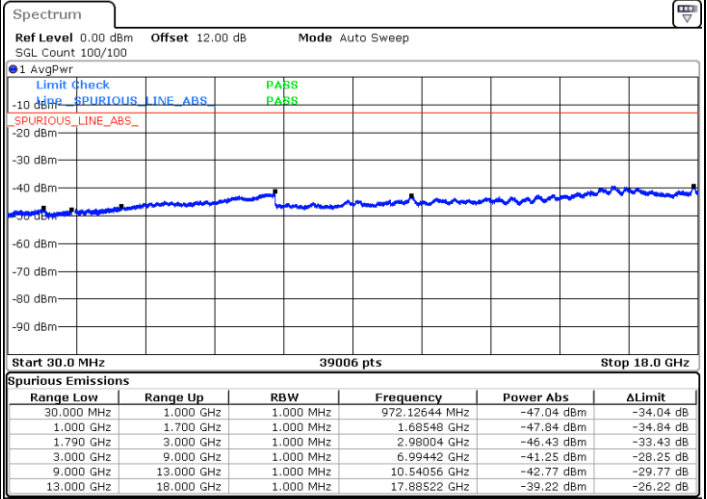

Middle Channel / 1RB74 and 1RB0

Date: 19 DEC 2020 22:25:13

Date: 19 DEC 2020 22:26:17

LTE Band 66C / 15MHz+20MHz

QPSK

Highest Channel / 1RB0 and 1RB99

Highest Channel / 1RB74 and 1RB0

Date: 19.DEC.2020 22:36:22

Date: 19.DEC.2020 22:35:18

LTE Band 66C / 20MHz+5MHz

QPSK

Lowest Channel / 1RB0 and 1RB24

Lowest Channel / 1RB99 and 1RB0

Date: 19 DEC 2020 21:24:28

Date: 19 DEC 2020 21:23:23

LTE Band 66C / 20MHz+5MHz

QPSK

Middle Channel / 1RB0 and 1RB24

Middle Channel / 1RB99 and 1RB0

Date: 19 DEC 2020 21:29:39

Date: 19 DEC 2020 21:30:43

LTE Band 66C / 20MHz+5MHz

QPSK

Highest Channel / 1RB0 and 1RB24

Highest Channel / 1RB99 and 1RB0

Date: 19.DEC.2020 21:41:29

Date: 19.DEC.2020 21:40:25

LTE Band 66C / 20MHz+10MHz

QPSK

Lowest Channel / 1RB0 and 1RB49

Lowest Channel / 1RB99 and 1RB0

Date: 19.DEC.2020 23:10:18