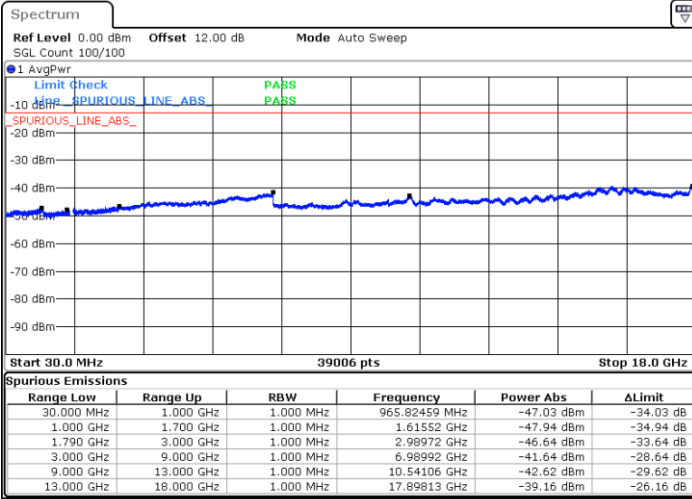

QPSK

Middle Channel / 1RB0 and 1RB24

Middle Channel / 1RB99 and 1RB0

Date: 19 DEC 2020 21:29:39

Date: 19 DEC 2020 21:30:43

LTE Band 66C / 20MHz+5MHz

QPSK

Highest Channel / 1RB0 and 1RB24

Highest Channel / 1RB99 and 1RB0

Date: 19.DEC.2020 21:41:29

Date: 19.DEC.2020 21:40:25

LTE Band 66C / 20MHz+10MHz

QPSK

Lowest Channel / 1RB0 and 1RB49

Lowest Channel / 1RB99 and 1RB0

Date: 19.DEC.2020 23:10:18

Date: 19.DEC.2020 23:09:14

LTE Band 66C / 20MHz+10MHz

QPSK

Middle Channel / 1RB0 and 1RB49

Middle Channel / 1RB99 and 1RB0

Date: 19.DEC.2020 23:15:09

Date: 19.DEC.2020 23:16:13

LTE Band 66C / 20MHz+10MHz

QPSK

Highest Channel / 1RB0 and 1RB49

Highest Channel / 1RB99 and 1RB0

Date: 19.DEC.2020 23:25:29

Date: 19.DEC.2020 23:24:25

LTE Band 66C / 20MHz+15MHz

QPSK

Lowest Channel / 1RB0 and 1RB74