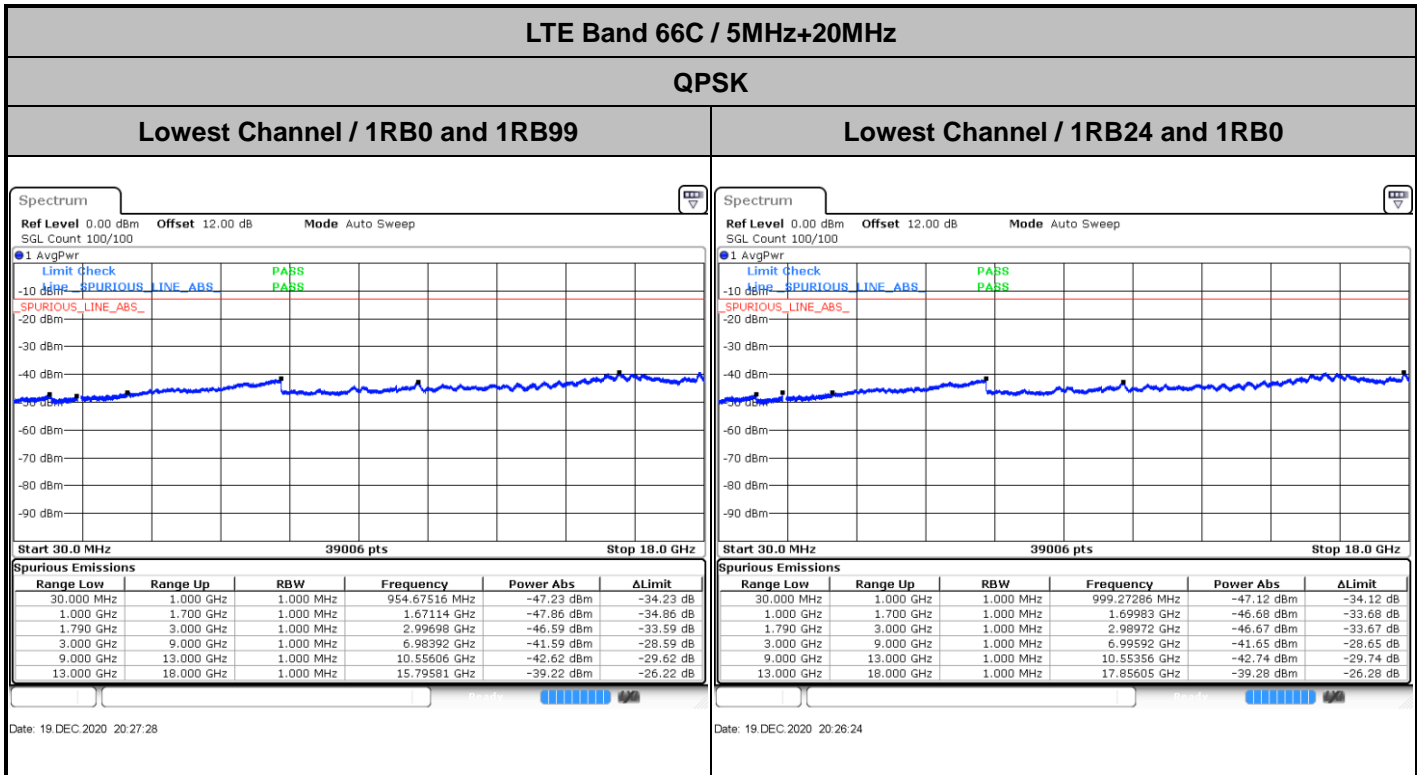

Highest Band Edge / 1RB99 and 1RB0

Date: 26 DEC 2020 00:16:27

Lowest Band Edge / Full RB

Date: 26 DEC 2020 00:12:00

Highest Band Edge / Full RB

Date: 26 DEC 2020 00:15:06

Conducted Spurious Emission

LTE Band 66C / 10MHz+15MHz

QPSK

Lowest Channel / 1RB0 and 1RB74

Lowest Channel / 1RB49 and 1RB0

Date: 20 DEC 2020 00:29:54

Date: 20 DEC 2020 00:28:50

LTE Band 66C / 10MHz+15MHz

QPSK

MiddleChannel / 1RB0 and 1RB74