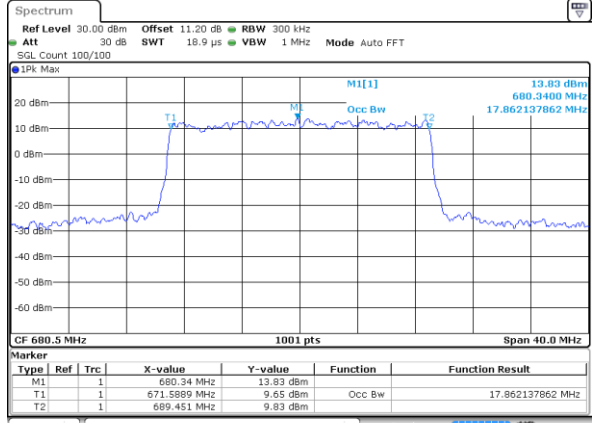

Middle Channel / 10MHz / 256QAM

Date: 24 DEC 2020 08:45:56

LTE Band 71

Middle Channel / 15MHz / QPSK

Date: 23 DEC 2020 16:40:05

Middle Channel / 15MHz / 16QAM

Date: 23 DEC 2020 16:40:19

Middle Channel / 15MHz / 64QAM

Date: 23 DEC 2020 16:47:25

Middle Channel / 15MHz / 256QAM

Date: 24 DEC 2020 08:34:54

LTE Band 71

Middle Channel / 20MHz / QPSK

Date: 23 DEC 2020 16:53:15

Middle Channel / 20MHz / 16QAM

Date: 23 DEC 2020 16:53:29