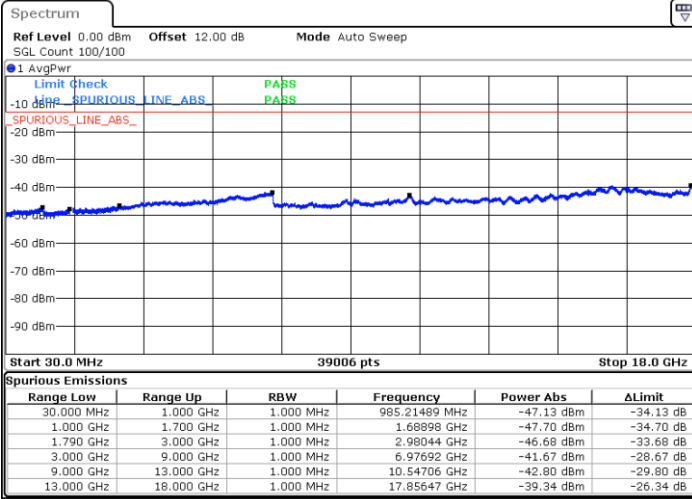

Lowest Channel / 1RB99 and 1RB0

Date: 19 DEC 2020 21:54:02

Date: 19 DEC 2020 21:52:58

LTE Band 66C / 20MHz+15MHz

QPSK

Middle Channel / 1RB0 and 1RB74

Middle Channel / 1RB99 and 1RB0

Date: 19 DEC 2020 21:58:56

Date: 19 DEC 2020 22:00:00

LTE Band 66C / 20MHz+15MHz

QPSK

Highest Channel / 1RB0 and 1RB74

Highest Channel / 1RB99 and 1RB0

Date: 19.DEC.2020 22:09:49

Date: 19.DEC.2020 22:08:45

LTE Band 66C / 20MHz+20MHz

QPSK

Lowest Channel / 1RB0 and 1RB99

Lowest Channel / 1RB99 and 1RB0

Date: 19 DEC 2020 20:02:10

Date: 19 DEC 2020 20:01:06

LTE Band 66C / 20MHz+20MHz

QPSK

MiddleChannel / 1RB0 and 1RB99

Middle Channel / 1RB99 and 1RB0

Date: 19 DEC 2020 20:07:30

Date: 19 DEC 2020 20:08:35

LTE Band 66C / 20MHz+20MHz

QPSK

Highest Channel / 1RB0 and 1RB99

Highest Channel / 1RB99 and 1RB0

Date: 19.DEC.2020 20:17:57