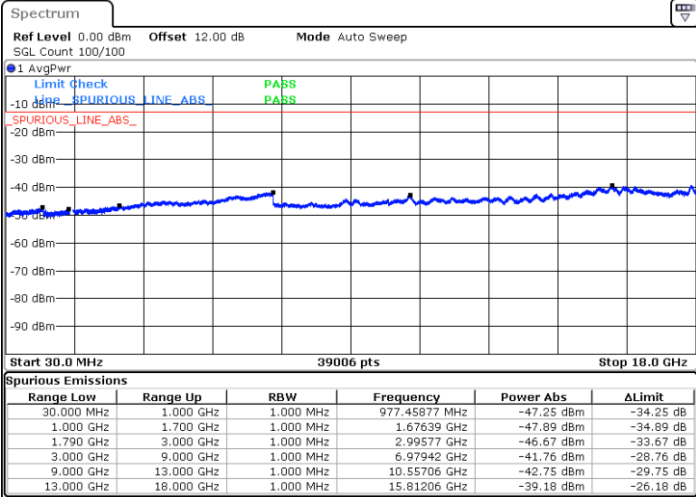

Date: 19.DEC.2020 23:09:14

LTE Band 66C / 20MHz+10MHz

QPSK

Middle Channel / 1RB0 and 1RB49

Middle Channel / 1RB99 and 1RB0

Date: 19.DEC.2020 23:15:09

Date: 19.DEC.2020 23:16:13

LTE Band 66C / 20MHz+10MHz

QPSK

Highest Channel / 1RB0 and 1RB49

Highest Channel / 1RB99 and 1RB0

Date: 19.DEC.2020 23:25:29

Date: 19.DEC.2020 23:24:25

LTE Band 66C / 20MHz+15MHz

QPSK

Lowest Channel / 1RB0 and 1RB74

Lowest Channel / 1RB99 and 1RB0

Date: 19 DEC 2020 21:54:02

Date: 19 DEC 2020 21:52:58

LTE Band 66C / 20MHz+15MHz

QPSK

Middle Channel / 1RB0 and 1RB74

Middle Channel / 1RB99 and 1RB0

Date: 19 DEC 2020 21:58:56

Date: 19 DEC 2020 22:00:00

LTE Band 66C / 20MHz+15MHz

QPSK

Highest Channel / 1RB0 and 1RB74

Highest Channel / 1RB99 and 1RB0

Date: 19.DEC.2020 22:09:49

Date: 19.DEC.2020 22:08:45

LTE Band 66C / 20MHz+20MHz