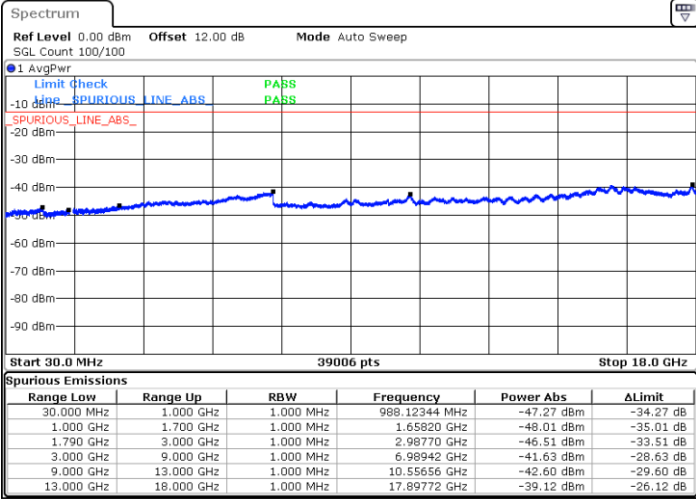

Middle Channel / 1RB49 and 1RB0

Date: 20 DEC 2020 00:34:33

Date: 20 DEC 2020 00:35:37

LTE Band 66C / 10MHz+15MHz

QPSK

Highest Channel / 1RB0 and 1RB74

Highest Channel / 1RB49 and 1RB0

Date: 20.DEC.2020 00:44:54

Date: 20.DEC.2020 00:43:49

LTE Band 66C / 10MHz+20MHz

QPSK

Lowest Channel / 1RB0 and 1RB99

Lowest Channel / 1RB49 and 1RB0

Date: 19 DEC 2020 23:35:10

Date: 19 DEC 2020 23:34:06

LTE Band 66C / 10MHz+20MHz

QPSK

Middle Channel / 1RB0 and 1RB99

Middle Channel / 1RB49 and 1RB0

Date: 19 DEC 2020 23:40:20

Date: 19 DEC 2020 23:41:24

LTE Band 66C / 10MHz+20MHz

QPSK

Highest Channel / 1RB0 and 1RB99

Highest Channel / 1RB49 and 1RB0

Date: 19.DEC.2020 23:51:13

Date: 19.DEC.2020 23:50:09

LTE Band 66C / 15MHz+10MHz

QPSK

Lowest Channel / 1RB0 and 1RB49

Lowest Channel / 1RB74 and 1RB0

Date: 20.DEC.2020 00:04:11