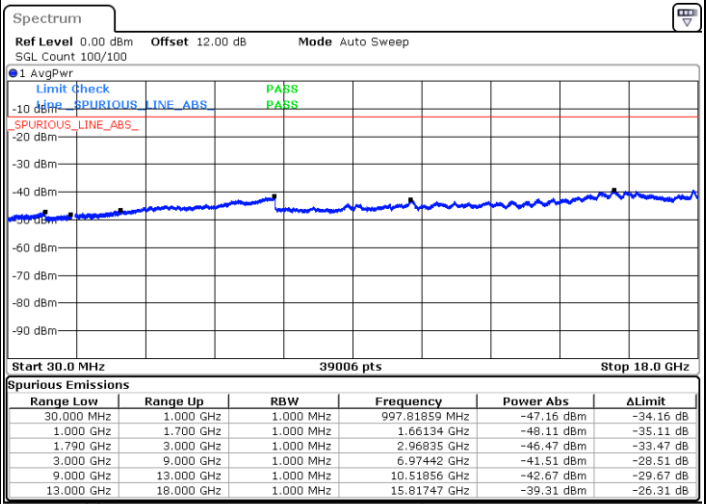

Date: 19 DEC 2020 22:00:00

LTE Band 66C / 20MHz+15MHz

QPSK

Highest Channel / 1RB0 and 1RB74

Highest Channel / 1RB99 and 1RB0

Date: 19.DEC.2020 22:09:49

Date: 19.DEC.2020 22:08:45

LTE Band 66C / 20MHz+20MHz

QPSK

Lowest Channel / 1RB0 and 1RB99

Lowest Channel / 1RB99 and 1RB0

Date: 19 DEC 2020 20:02:10

Date: 19 DEC 2020 20:01:06

LTE Band 66C / 20MHz+20MHz

QPSK

MiddleChannel / 1RB0 and 1RB99

Middle Channel / 1RB99 and 1RB0

Date: 19 DEC 2020 20:07:30

Date: 19 DEC 2020 20:08:35

LTE Band 66C / 20MHz+20MHz

QPSK

Highest Channel / 1RB0 and 1RB99

Highest Channel / 1RB99 and 1RB0

Date: 19.DEC.2020 20:17:57

Date: 19.DEC.2020 20:16:53

LTE Band 71

Peak-to-Average Ratio

Mode	LTE Band 71 / 20MHz				
Mod.	QPSK	16QAM	64QAM	256QAM	Limit: 13dB
RB Size	Full RB	Full RB	Full RB	Full RB	Result
Middle CH	4.75	5.88	6.41	6.46	PASS