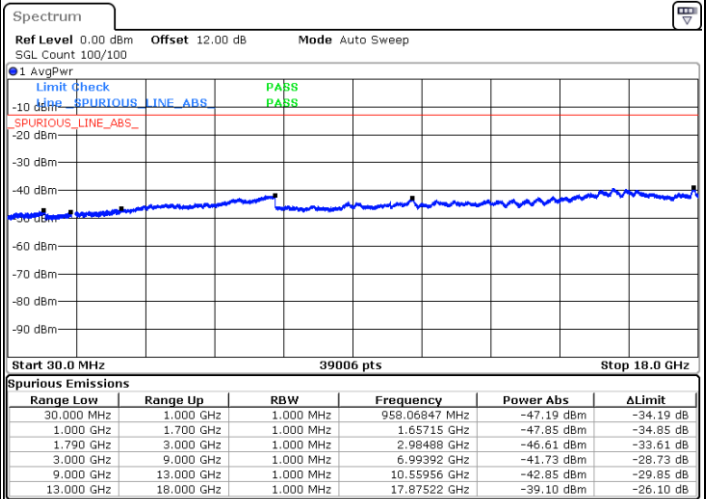

QPSK

Highest Channel / 1RB0 and 1RB49

Highest Channel / 1RB99 and 1RB0

Date: 19.DEC.2020 23:25:29

Date: 19.DEC.2020 23:24:25

LTE Band 66C / 20MHz+15MHz

QPSK

Lowest Channel / 1RB0 and 1RB74

Lowest Channel / 1RB99 and 1RB0

Date: 19 DEC 2020 21:54:02

Date: 19 DEC 2020 21:52:58

LTE Band 66C / 20MHz+15MHz

QPSK

Middle Channel / 1RB0 and 1RB74

Middle Channel / 1RB99 and 1RB0

Date: 19 DEC 2020 21:58:56

Date: 19 DEC 2020 22:00:00

LTE Band 66C / 20MHz+15MHz

QPSK

Highest Channel / 1RB0 and 1RB74

Highest Channel / 1RB99 and 1RB0

Date: 19.DEC.2020 22:09:49

Date: 19.DEC.2020 22:08:45

LTE Band 66C / 20MHz+20MHz