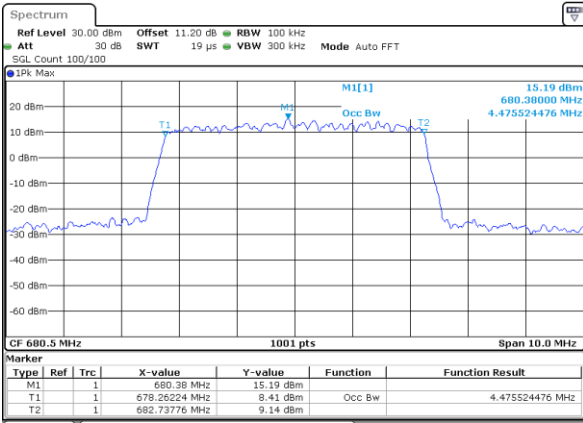

Middle Channel / 20MHz / 64QAM

Date: 23 DEC 2020 17:00:47

Middle Channel / 20MHz / 256QAM

Date: 24 DEC 2020 08:39:29

Occupied Bandwidth

Mode	LTE Band 71 : 99%OBW(MHz)											
BW	1.4MHz		3MHz		5MHz		10MHz		15MHz		20MHz	
Mod.	QPSK	16QAM	QPSK	16QAM	QPSK	16QAM	QPSK	16QAM	QPSK	16QAM	QPSK	16QAM
Middle CH	-	-	-	-	4.51	4.48	9.03	9.03	13.37	13.49	17.82	17.86
Mode	LTE Band 71 : 99%OBW(MHz)											
BW	1.4MHz		3MHz		5MHz		10MHz		15MHz		20MHz	
Mod.	64QAM	256 QAM	64QAM	256 QAM	64QAM	256 QAM	64QAM	256 QAM	64QAM	256 QAM	64QAM	256 QAM
Middle CH	-	-	-	-	4.48	4.49	8.99	9.03	13.46	13.43	17.86	17.82

LTE Band 71

Middle Channel / 5MHz / QPSK

Date: 23 DEC 2020 16:12:45

Middle Channel / 5MHz / 16QAM

Date: 23 DEC 2020 16:12:59

Middle Channel / 5MHz / 64QAM

Date: 23 DEC 2020 16:20:05

Middle Channel / 5MHz / 256QAM

Date: 24 DEC 2020 08:42:44

LTE Band 71

Middle Channel / 10MHz / QPSK

Date: 23 DEC 2020 16:25:56

Middle Channel / 10MHz / 16QAM

Date: 23 DEC 2020 16:26:10

Middle Channel / 10MHz / 64QAM

Date: 23 DEC 2020 16:33:16