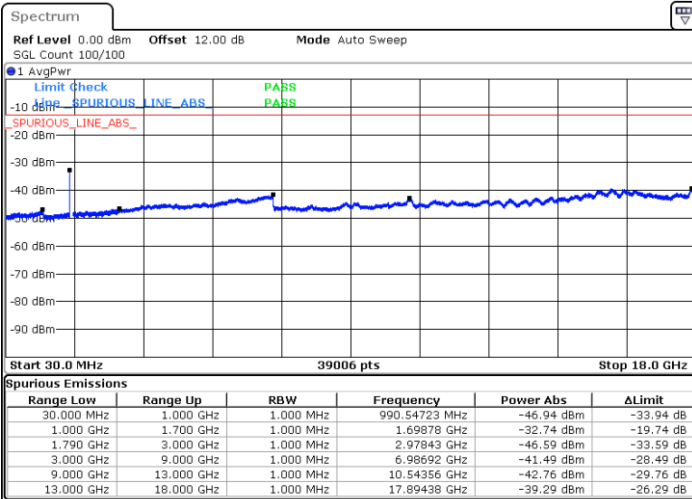

Date: 19 DEC 2020 22:00:00

LTE Band 66C / 20MHz+15MHz

QPSK

Highest Channel / 1RB0 and 1RB74

Highest Channel / 1RB99 and 1RB0

Date: 19.DEC.2020 22:09:49

Date: 19.DEC.2020 22:08:45

LTE Band 66C / 20MHz+20MHz

QPSK

Lowest Channel / 1RB0 and 1RB99

Lowest Channel / 1RB99 and 1RB0

Date: 19 DEC 2020 20:02:10

Date: 19 DEC 2020 20:01:06

LTE Band 66C / 20MHz+20MHz

QPSK

MiddleChannel / 1RB0 and 1RB99

Middle Channel / 1RB99 and 1RB0

Date: 19 DEC 2020 20:07:30

Date: 19 DEC 2020 20:08:35

LTE Band 66C / 20MHz+20MHz

QPSK

Highest Channel / 1RB0 and 1RB99

Highest Channel / 1RB99 and 1RB0

Date: 19.DEC.2020 20:17:57

Date: 19.DEC.2020 20:16:53

LTE Band 71

Peak-to-Average Ratio

Mode	LTE Band 71 / 20MHz				
Mod.	QPSK	16QAM	64QAM	256QAM	Limit: 13dB
RB Size	Full RB	Full RB	Full RB	Full RB	Result
Middle CH	4.75	5.88	6.41	6.46	PASS