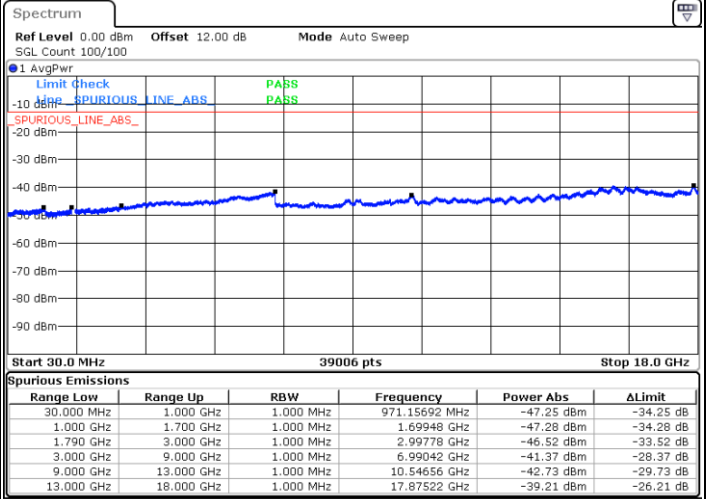

Middle Channel / 1RB49 and 1RB0

Date: 20 DEC 2020 00:34:33

Date: 20 DEC 2020 00:35:37

LTE Band 66C / 10MHz+15MHz

QPSK

Highest Channel / 1RB0 and 1RB74

Highest Channel / 1RB49 and 1RB0

Date: 20.DEC.2020 00:44:54

Date: 20.DEC.2020 00:43:49

LTE Band 66C / 10MHz+20MHz

QPSK

Lowest Channel / 1RB0 and 1RB99

Lowest Channel / 1RB49 and 1RB0

Date: 19 DEC 2020 23:35:10

Date: 19 DEC 2020 23:34:06

LTE Band 66C / 10MHz+20MHz

QPSK

Middle Channel / 1RB0 and 1RB99

Middle Channel / 1RB49 and 1RB0

Date: 19 DEC 2020 23:40:20

Date: 19 DEC 2020 23:41:24

LTE Band 66C / 10MHz+20MHz

QPSK

Highest Channel / 1RB0 and 1RB99

Highest Channel / 1RB49 and 1RB0

Date: 19.DEC.2020 23:51:13

Date: 19.DEC.2020 23:50:09

LTE Band 66C / 15MHz+10MHz

QPSK

Lowest Channel / 1RB0 and 1RB49

Lowest Channel / 1RB74 and 1RB0

Date: 20.DEC.2020 00:04:11