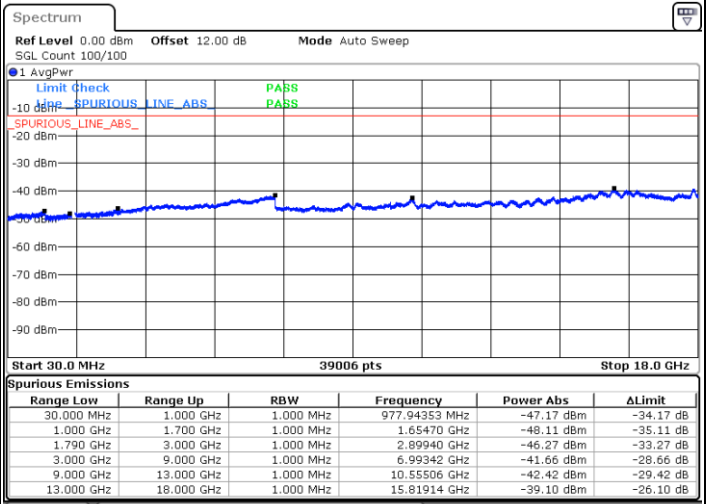

QPSK

Middle Channel / 1RB0 and 1RB99

Middle Channel / 1RB49 and 1RB0

Date: 19 DEC 2020 23:40:20

Date: 19 DEC 2020 23:41:24

LTE Band 66C / 10MHz+20MHz

QPSK

Highest Channel / 1RB0 and 1RB99

Highest Channel / 1RB49 and 1RB0

Date: 19.DEC.2020 23:51:13

Date: 19.DEC.2020 23:50:09

LTE Band 66C / 15MHz+10MHz

QPSK

Lowest Channel / 1RB0 and 1RB49

Lowest Channel / 1RB74 and 1RB0

Date: 20.DEC.2020 00:04:11

Date: 20.DEC.2020 00:03:03

LTE Band 66C / 15MHz+10MHz

QPSK

Middle Channel / 1RB0 and 1RB49

Middle Channel / 1RB74 and 1RB0

Date: 20.DEC.2020 00:09:22

Date: 20.DEC.2020 00:10:26

LTE Band 66C / 15MHz+10MHz

QPSK

Highest Channel / 1RB0 and 1RB49

Highest Channel / 1RB74 and 1RB0

Date: 20.DEC.2020 00:10:26

Date: 20.DEC.2020 00:19:16

LTE Band 66C / 15MHz+15MHz

QPSK

Lowest Channel / 1RB0 and 1RB74