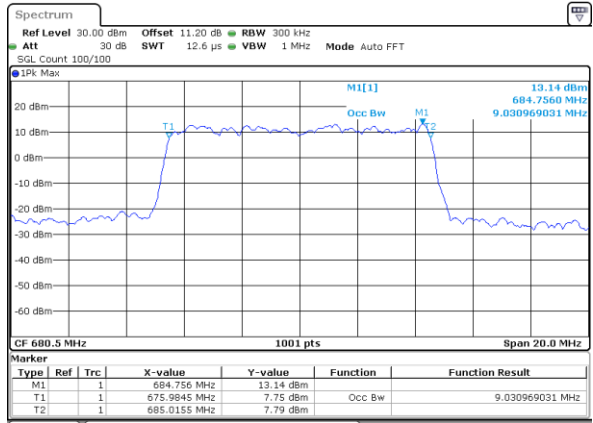

LTE Band 71

Middle Channel / 5MHz / QPSK

Date: 23 DEC 2020 16:12:45

Middle Channel / 5MHz / 16QAM

Date: 23 DEC 2020 16:12:59

Middle Channel / 5MHz / 64QAM

Date: 23 DEC 2020 16:20:05

Middle Channel / 5MHz / 256QAM

Date: 24 DEC 2020 08:42:44

LTE Band 71

Middle Channel / 10MHz / QPSK

Date: 23 DEC 2020 16:25:56

Middle Channel / 10MHz / 16QAM

Date: 23 DEC 2020 16:26:10

Middle Channel / 10MHz / 64QAM

Date: 23 DEC 2020 16:33:16

Middle Channel / 10MHz / 256QAM

Date: 24 DEC 2020 08:45:56

LTE Band 71

Middle Channel / 15MHz / QPSK

Date: 23 DEC 2020 16:40:05

Middle Channel / 15MHz / 16QAM

Date: 23 DEC 2020 16:40:19

Middle Channel / 15MHz / 64QAM