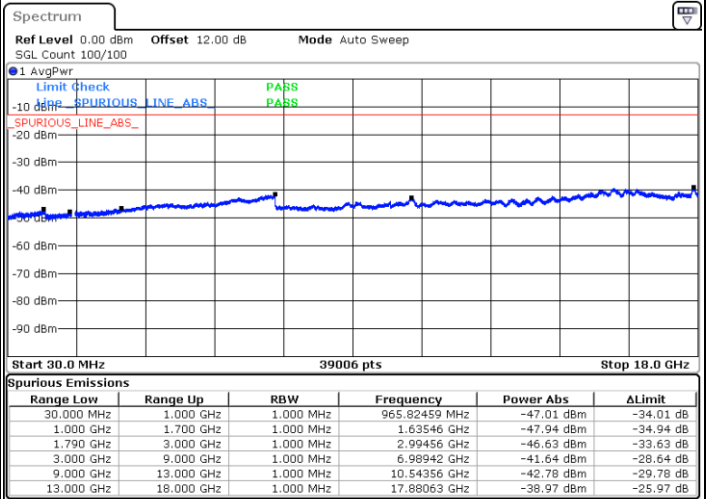

QPSK

Middle Channel / 1RB0 and 1RB24

Middle Channel / 1RB99 and 1RB0

Date: 19 DEC 2020 21:29:39

Date: 19 DEC 2020 21:30:43

LTE Band 66C / 20MHz+5MHz

QPSK

Highest Channel / 1RB0 and 1RB24

Highest Channel / 1RB99 and 1RB0

Date: 19.DEC.2020 21:41:29

Date: 19.DEC.2020 21:40:25

LTE Band 66C / 20MHz+10MHz

QPSK

Lowest Channel / 1RB0 and 1RB49

Lowest Channel / 1RB99 and 1RB0

Date: 19.DEC.2020 23:10:18

Date: 19.DEC.2020 23:09:14

LTE Band 66C / 20MHz+10MHz

QPSK

Middle Channel / 1RB0 and 1RB49

Middle Channel / 1RB99 and 1RB0

Date: 19.DEC.2020 23:15:09

Date: 19.DEC.2020 23:16:13

LTE Band 66C / 20MHz+10MHz

QPSK

Highest Channel / 1RB0 and 1RB49

Highest Channel / 1RB99 and 1RB0

Date: 19.DEC.2020 23:25:29

Date: 19.DEC.2020 23:24:25

LTE Band 66C / 20MHz+15MHz

QPSK

Lowest Channel / 1RB0 and 1RB74