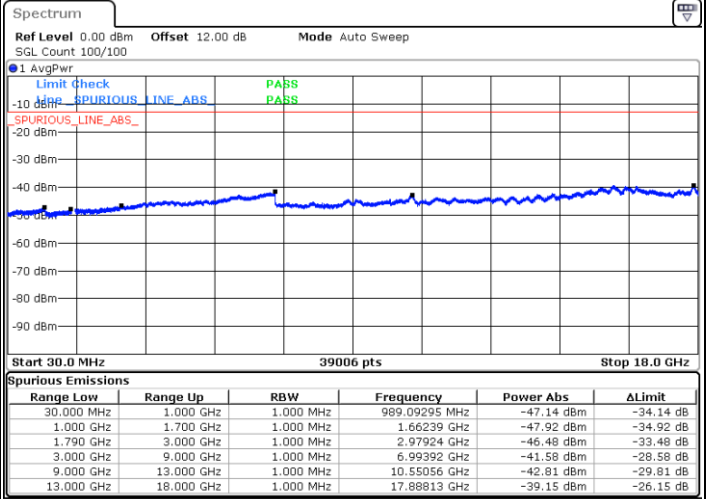

Lowest Channel / 1RB99 and 1RB0

Date: 19 DEC 2020 21:54:02

Date: 19 DEC 2020 21:52:58

LTE Band 66C / 20MHz+15MHz

QPSK

Middle Channel / 1RB0 and 1RB74

Middle Channel / 1RB99 and 1RB0

Date: 19 DEC 2020 21:58:56

Date: 19 DEC 2020 22:00:00

LTE Band 66C / 20MHz+15MHz

QPSK

Highest Channel / 1RB0 and 1RB74

Highest Channel / 1RB99 and 1RB0

Date: 19.DEC.2020 22:09:49

Date: 19.DEC.2020 22:08:45

LTE Band 66C / 20MHz+20MHz

QPSK

Lowest Channel / 1RB0 and 1RB99

Lowest Channel / 1RB99 and 1RB0

Date: 19 DEC 2020 20:02:10

Date: 19 DEC 2020 20:01:06

LTE Band 66C / 20MHz+20MHz

QPSK

MiddleChannel / 1RB0 and 1RB99

Middle Channel / 1RB99 and 1RB0

Date: 19 DEC 2020 20:07:30

Date: 19 DEC 2020 20:08:35

LTE Band 66C / 20MHz+20MHz

QPSK

Highest Channel / 1RB0 and 1RB99

Highest Channel / 1RB99 and 1RB0

Date: 19.DEC.2020 20:17:57