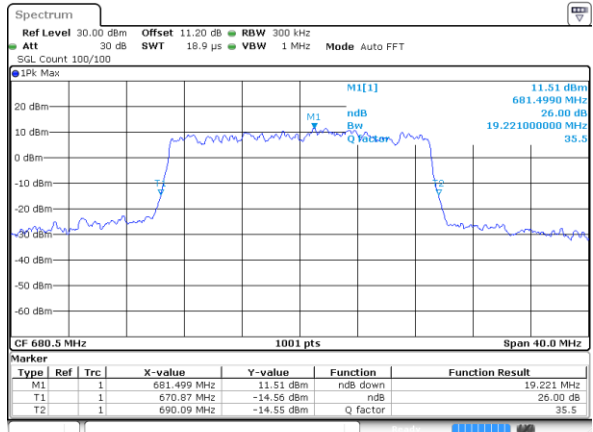

Middle Channel / 20MHz / 256QAM

Date: 24 DEC 2020 08:39:29