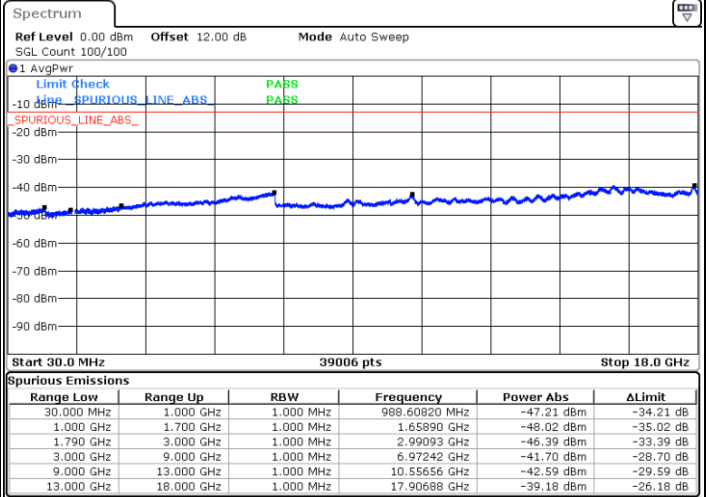

Date: 19.DEC.2020 23:09:14

LTE Band 66C / 20MHz+10MHz

QPSK

Middle Channel / 1RB0 and 1RB49

Middle Channel / 1RB99 and 1RB0

Date: 19.DEC.2020 23:15:09

Date: 19.DEC.2020 23:16:13

LTE Band 66C / 20MHz+10MHz

QPSK

Highest Channel / 1RB0 and 1RB49

Highest Channel / 1RB99 and 1RB0

Date: 19.DEC.2020 23:25:29

Date: 19.DEC.2020 23:24:25

LTE Band 66C / 20MHz+15MHz

QPSK

Lowest Channel / 1RB0 and 1RB74

Lowest Channel / 1RB99 and 1RB0

Date: 19 DEC 2020 21:54:02

Date: 19 DEC 2020 21:52:58

LTE Band 66C / 20MHz+15MHz

QPSK

Middle Channel / 1RB0 and 1RB74

Middle Channel / 1RB99 and 1RB0

Date: 19 DEC 2020 21:58:56

Date: 19 DEC 2020 22:00:00

LTE Band 66C / 20MHz+15MHz

QPSK

Highest Channel / 1RB0 and 1RB74

Highest Channel / 1RB99 and 1RB0

Date: 19.DEC.2020 22:09:49

Date: 19.DEC.2020 22:08:45

LTE Band 66C / 20MHz+20MHz