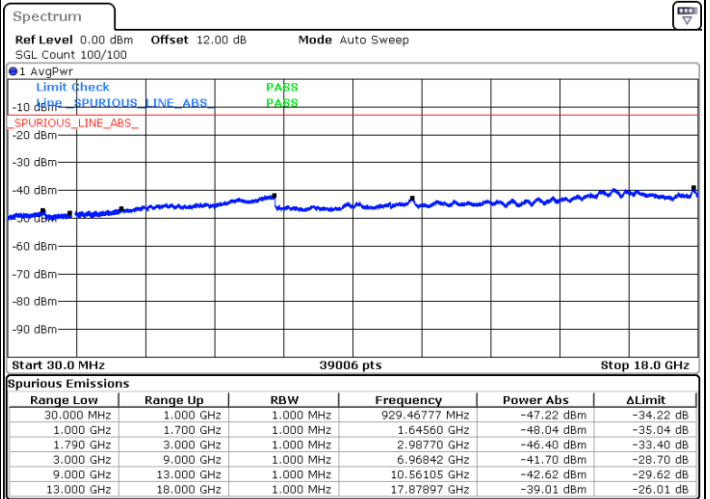

Middle Channel / 1RB49 and 1RB0

Date: 20 DEC 2020 00:34:33

Date: 20 DEC 2020 00:35:37

LTE Band 66C / 10MHz+15MHz

QPSK

Highest Channel / 1RB0 and 1RB74

Highest Channel / 1RB49 and 1RB0

Date: 20.DEC.2020 00:44:54

Date: 20.DEC.2020 00:43:49

LTE Band 66C / 10MHz+20MHz

QPSK

Lowest Channel / 1RB0 and 1RB99

Lowest Channel / 1RB49 and 1RB0

Date: 19 DEC 2020 23:35:10

Date: 19 DEC 2020 23:34:06

LTE Band 66C / 10MHz+20MHz

QPSK

Middle Channel / 1RB0 and 1RB99

Middle Channel / 1RB49 and 1RB0

Date: 19 DEC 2020 23:40:20

Date: 19 DEC 2020 23:41:24

LTE Band 66C / 10MHz+20MHz

QPSK

Highest Channel / 1RB0 and 1RB99

Highest Channel / 1RB49 and 1RB0

Date: 19.DEC.2020 23:51:13

Date: 19.DEC.2020 23:50:09

LTE Band 66C / 15MHz+10MHz

QPSK

Lowest Channel / 1RB0 and 1RB49

Lowest Channel / 1RB74 and 1RB0

Date: 20.DEC.2020 00:04:11