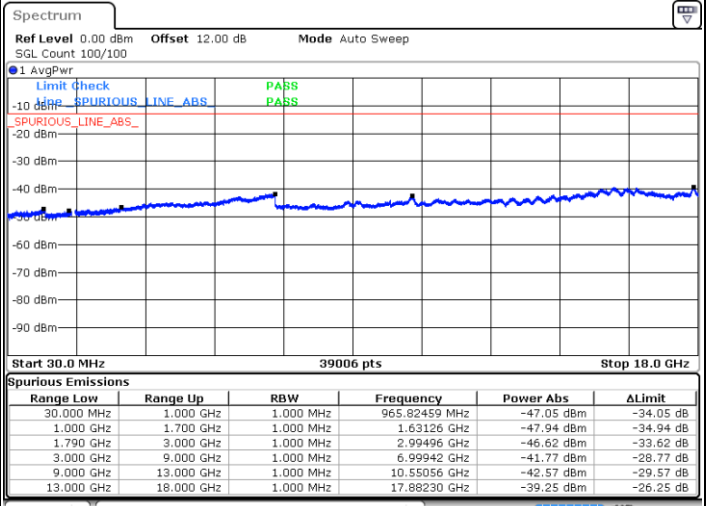

QPSK

Lowest Channel / 1RB0 and 1RB74

Lowest Channel / 1RB49 and 1RB0

Date: 20 DEC 2020 00:29:54

Date: 20 DEC 2020 00:28:50

LTE Band 66C / 10MHz+15MHz

QPSK

MiddleChannel / 1RB0 and 1RB74

Middle Channel / 1RB49 and 1RB0

Date: 20 DEC 2020 00:34:33

Date: 20 DEC 2020 00:35:37

LTE Band 66C / 10MHz+15MHz

QPSK

Highest Channel / 1RB0 and 1RB74

Highest Channel / 1RB49 and 1RB0

Date: 20.DEC.2020 00:44:54

Date: 20.DEC.2020 00:43:49

LTE Band 66C / 10MHz+20MHz

QPSK

Lowest Channel / 1RB0 and 1RB99

Lowest Channel / 1RB49 and 1RB0

Date: 19 DEC 2020 23:35:10

Date: 19 DEC 2020 23:34:06

LTE Band 66C / 10MHz+20MHz

QPSK

Middle Channel / 1RB0 and 1RB99

Middle Channel / 1RB49 and 1RB0

Date: 19 DEC 2020 23:40:20

Date: 19 DEC 2020 23:41:24

LTE Band 66C / 10MHz+20MHz

QPSK

Highest Channel / 1RB0 and 1RB99