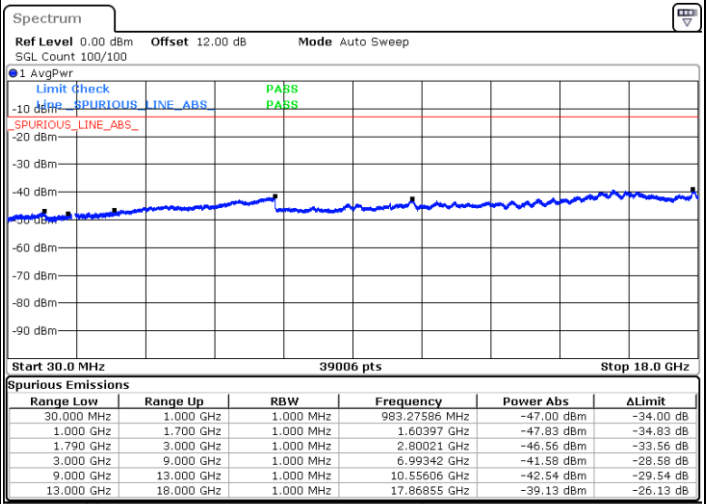

Highest Channel / 1RB49 and 1RB0

Date: 19.DEC.2020 23:51:13

Date: 19.DEC.2020 23:50:09

LTE Band 66C / 15MHz+10MHz

QPSK

Lowest Channel / 1RB0 and 1RB49

Lowest Channel / 1RB74 and 1RB0

Date: 20.DEC.2020 00:04:11

Date: 20.DEC.2020 00:03:03

LTE Band 66C / 15MHz+10MHz

QPSK

Middle Channel / 1RB0 and 1RB49

Middle Channel / 1RB74 and 1RB0

Date: 20.DEC.2020 00:09:22

Date: 20.DEC.2020 00:10:26

LTE Band 66C / 15MHz+10MHz

QPSK

Highest Channel / 1RB0 and 1RB49

Highest Channel / 1RB74 and 1RB0

Date: 20.DEC.2020 00:10:26

Date: 20.DEC.2020 00:19:16

LTE Band 66C / 15MHz+15MHz

QPSK

Lowest Channel / 1RB0 and 1RB74