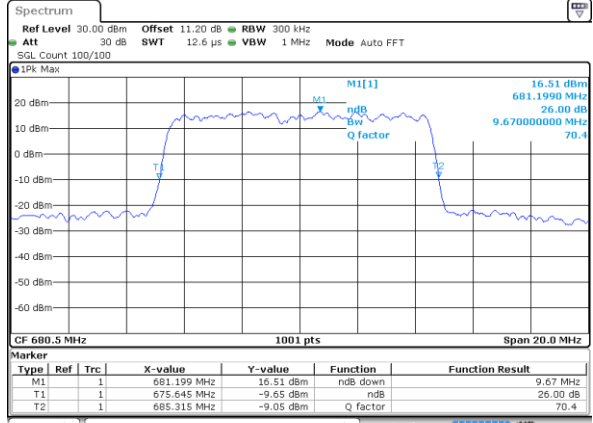

LTE Band 71

Middle Channel / 5MHz / QPSK

Date: 23 DEC 2020 16:13:13

Middle Channel / 5MHz / 16QAM

Date: 23 DEC 2020 16:13:27

Middle Channel / 5MHz / 64QAM

Date: 23 DEC 2020 16:20:19

Middle Channel / 5MHz / 256QAM

Date: 24 DEC 2020 08:26:56

LTE Band 71

Middle Channel / 10MHz / QPSK

Date: 23 DEC 2020 16:26:24

Middle Channel / 10MHz / 16QAM

Date: 23 DEC 2020 16:26:38

Middle Channel / 10MHz / 64QAM

Date: 23 DEC 2020 16:33:30

Middle Channel / 10MHz / 256QAM

Date: 24 DEC 2020 08:31:05

LTE Band 71

Middle Channel / 15MHz / QPSK

Date: 23 DEC 2020 16:40:33

Middle Channel / 15MHz / 16QAM

Date: 23 DEC 2020 16:40:47

Middle Channel / 15MHz / 64QAM