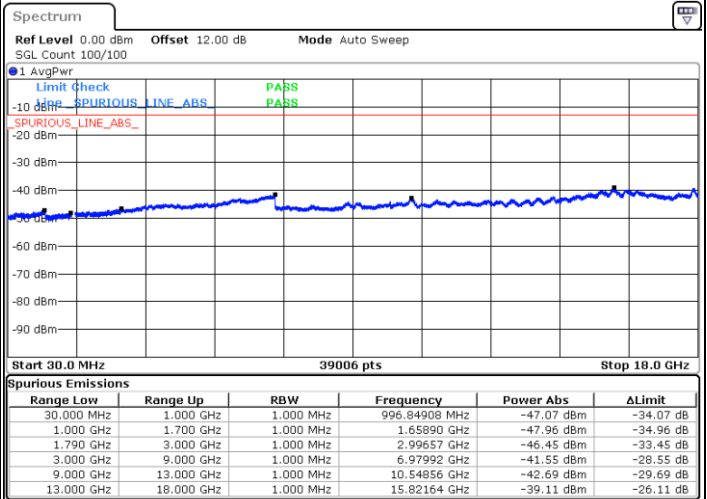

Date: 19 DEC 2020 22:00:00

LTE Band 66C / 20MHz+15MHz

QPSK

Highest Channel / 1RB0 and 1RB74

Highest Channel / 1RB99 and 1RB0

Date: 19.DEC.2020 22:09:49

Date: 19.DEC.2020 22:08:45

LTE Band 66C / 20MHz+20MHz

QPSK

Lowest Channel / 1RB0 and 1RB99

Lowest Channel / 1RB99 and 1RB0

Date: 19 DEC 2020 20:02:10

Date: 19 DEC 2020 20:01:06

LTE Band 66C / 20MHz+20MHz

QPSK

MiddleChannel / 1RB0 and 1RB99

Middle Channel / 1RB99 and 1RB0

Date: 19 DEC 2020 20:07:30

Date: 19 DEC 2020 20:08:35

LTE Band 66C / 20MHz+20MHz

QPSK

Highest Channel / 1RB0 and 1RB99

Highest Channel / 1RB99 and 1RB0

Date: 19.DEC.2020 20:17:57

Date: 19.DEC.2020 20:16:53

LTE Band 71

Peak-to-Average Ratio

Mode	LTE Band 71 / 20MHz				
Mod.	QPSK	16QAM	64QAM	256QAM	Limit: 13dB
RB Size	Full RB	Full RB	Full RB	Full RB	Result
Middle CH	4.75	5.88	6.41	6.46	PASS