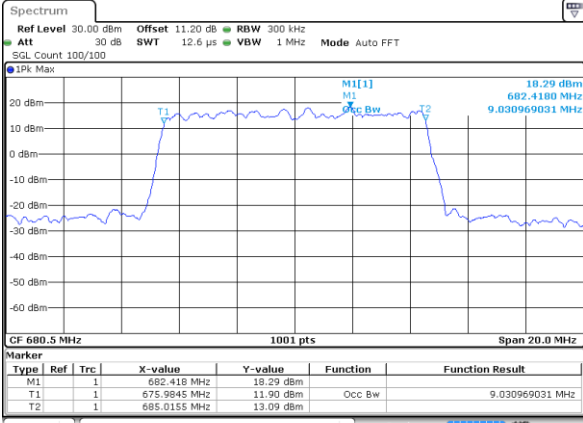

Middle Channel / 20MHz / 64QAM

Date: 23 DEC 2020 17:00:47

Middle Channel / 20MHz / 256QAM

Date: 24 DEC 2020 08:39:29

Occupied Bandwidth

Mode	LTE Band 71 : 99%OBW(MHz)											
BW	1.4MHz		3MHz		5MHz		10MHz		15MHz		20MHz	
Mod.	QPSK	16QAM	QPSK	16QAM	QPSK	16QAM	QPSK	16QAM	QPSK	16QAM	QPSK	16QAM
Middle CH	-	-	-	-	4.51	4.48	9.03	9.03	13.37	13.49	17.82	17.86
Mode	LTE Band 71 : 99%OBW(MHz)											
BW	1.4MHz		3MHz		5MHz		10MHz		15MHz		20MHz	
Mod.	64QAM	256 QAM	64QAM	256 QAM	64QAM	256 QAM	64QAM	256 QAM	64QAM	256 QAM	64QAM	256 QAM
Middle CH	-	-	-	-	4.48	4.49	8.99	9.03	13.46	13.43	17.86	17.82

LTE Band 71

Middle Channel / 5MHz / QPSK

Date: 23 DEC 2020 16:12:45

Middle Channel / 5MHz / 16QAM

Date: 23 DEC 2020 16:12:59

Middle Channel / 5MHz / 64QAM

Date: 23 DEC 2020 16:20:05

Middle Channel / 5MHz / 256QAM

Date: 24 DEC 2020 08:42:44

LTE Band 71

Middle Channel / 10MHz / QPSK

Date: 23 DEC 2020 16:25:56

Middle Channel / 10MHz / 16QAM

Date: 23 DEC 2020 16:26:10

Middle Channel / 10MHz / 64QAM

Date: 23 DEC 2020 16:33:16