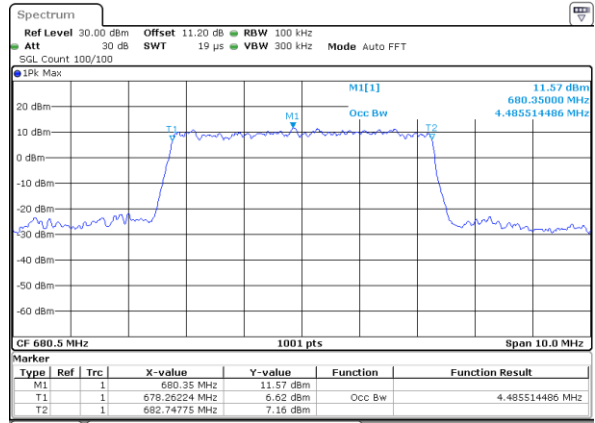

Middle Channel / 20MHz / 64QAM

Date: 23 DEC 2020 17:00:47

Middle Channel / 20MHz / 256QAM

Date: 24 DEC 2020 08:39:29

Occupied Bandwidth

Mode	LTE Band 71 : 99%OBW(MHz)											
BW	1.4MHz		3MHz		5MHz		10MHz		15MHz		20MHz	
Mod.	QPSK	16QAM	QPSK	16QAM	QPSK	16QAM	QPSK	16QAM	QPSK	16QAM	QPSK	16QAM
Middle CH	-	-	-	-	4.51	4.48	9.03	9.03	13.37	13.49	17.82	17.86
Mode	LTE Band 71 : 99%OBW(MHz)											
BW	1.4MHz		3MHz		5MHz		10MHz		15MHz		20MHz	
Mod.	64QAM	256 QAM	64QAM	256 QAM	64QAM	256 QAM	64QAM	256 QAM	64QAM	256 QAM	64QAM	256 QAM
Middle CH	-	-	-	-	4.48	4.49	8.99	9.03	13.46	13.43	17.86	17.82

LTE Band 71

Middle Channel / 5MHz / QPSK

Date: 23 DEC 2020 16:12:45

Middle Channel / 5MHz / 16QAM

Date: 23 DEC 2020 16:12:59

Middle Channel / 5MHz / 64QAM

Date: 23 DEC 2020 16:20:05

Middle Channel / 5MHz / 256QAM

Date: 24 DEC 2020 08:42:44

LTE Band 71

Middle Channel / 10MHz / QPSK

Date: 23 DEC 2020 16:25:56

Middle Channel / 10MHz / 16QAM

Date: 23 DEC 2020 16:26:10

Middle Channel / 10MHz / 64QAM

Date: 23 DEC 2020 16:33:16