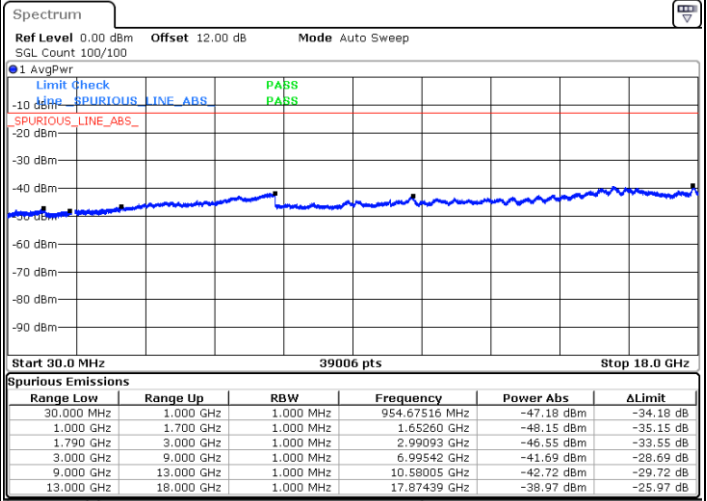

Date: 20.DEC.2020 00:03:03

LTE Band 66C / 15MHz+10MHz

QPSK

Middle Channel / 1RB0 and 1RB49

Middle Channel / 1RB74 and 1RB0

Date: 20.DEC.2020 00:09:22

Date: 20.DEC.2020 00:10:26

LTE Band 66C / 15MHz+10MHz

QPSK

Highest Channel / 1RB0 and 1RB49

Highest Channel / 1RB74 and 1RB0

Date: 20.DEC.2020 00:10:26

Date: 20.DEC.2020 00:19:16

LTE Band 66C / 15MHz+15MHz

QPSK

Lowest Channel / 1RB0 and 1RB74

Lowest Channel / 1RB74 and 1RB0

Date: 19 DEC 2020 22:45:39

Date: 19 DEC 2020 22:44:35

LTE Band 66C / 15MHz+15MHz

QPSK

Middle Channel / 1RB0 and 1RB74

Middle Channel / 1RB74 and 1RB0

Date: 19 DEC 2020 22:50:59

Date: 19 DEC 2020 22:52:03

LTE Band 66C / 15MHz+15MHz

QPSK

Highest Channel / 1RB0 and 1RB74

Highest Channel / 1RB74 and 1RB0

Date: 19.DEC.2020 23:00:59

Date: 19.DEC.2020 22:59:55

LTE Band 66C / 15MHz+20MHz