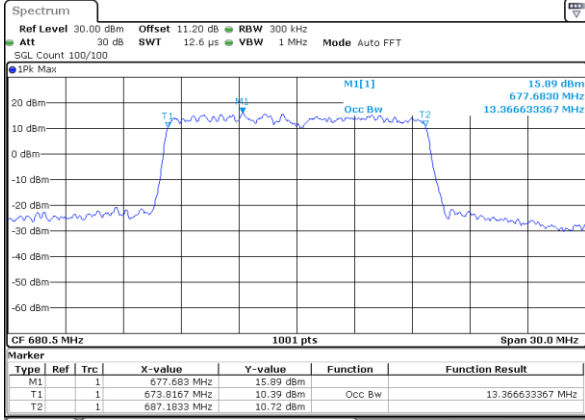

Date: 24 DEC 2020 08:42:44

LTE Band 71

Middle Channel / 10MHz / QPSK

Date: 23 DEC 2020 16:25:56

Middle Channel / 10MHz / 16QAM

Date: 23 DEC 2020 16:26:10

Middle Channel / 10MHz / 64QAM

Date: 23 DEC 2020 16:33:16

Middle Channel / 10MHz / 256QAM

Date: 24 DEC 2020 08:45:56

LTE Band 71

Middle Channel / 15MHz / QPSK

Date: 23 DEC 2020 16:40:05

Middle Channel / 15MHz / 16QAM

Date: 23 DEC 2020 16:40:19

Middle Channel / 15MHz / 64QAM

Date: 23 DEC 2020 16:47:25

Middle Channel / 15MHz / 256QAM

Date: 24 DEC 2020 08:34:54

LTE Band 71

Middle Channel / 20MHz / QPSK

Date: 23 DEC 2020 16:53:15

Middle Channel / 20MHz / 16QAM

Date: 23 DEC 2020 16:53:29