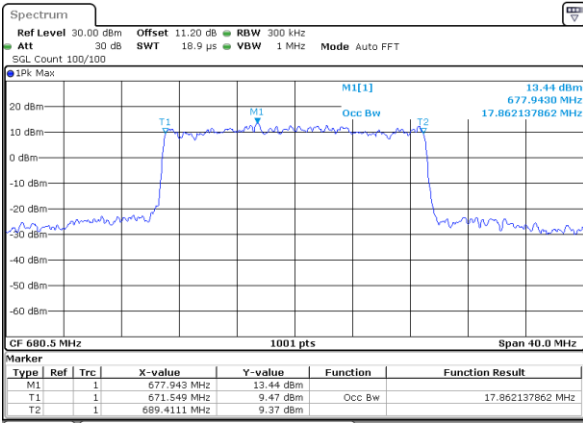

Middle Channel / 20MHz / 64QAM

Date: 23 DEC 2020 17:00:34