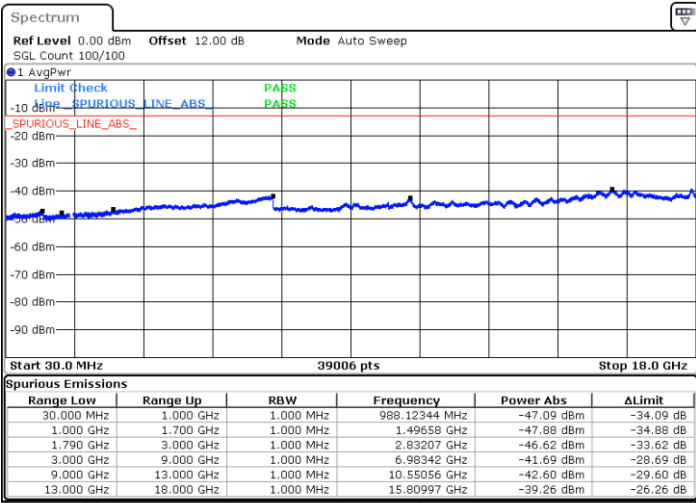

QPSK

Middle Channel / 1RB0 and 1RB99

Middle Channel / 1RB49 and 1RB0

Date: 19 DEC 2020 23:40:20

Date: 19 DEC 2020 23:41:24

LTE Band 66C / 10MHz+20MHz

QPSK

Highest Channel / 1RB0 and 1RB99

Highest Channel / 1RB49 and 1RB0

Date: 19.DEC.2020 23:51:13

Date: 19.DEC.2020 23:50:09

LTE Band 66C / 15MHz+10MHz

QPSK

Lowest Channel / 1RB0 and 1RB49

Lowest Channel / 1RB74 and 1RB0

Date: 20.DEC.2020 00:04:11

Date: 20.DEC.2020 00:03:03

LTE Band 66C / 15MHz+10MHz

QPSK

Middle Channel / 1RB0 and 1RB49

Middle Channel / 1RB74 and 1RB0

Date: 20.DEC.2020 00:09:22

Date: 20.DEC.2020 00:10:26

LTE Band 66C / 15MHz+10MHz

QPSK

Highest Channel / 1RB0 and 1RB49

Highest Channel / 1RB74 and 1RB0

Date: 20.DEC.2020 00:10:26

Date: 20.DEC.2020 00:19:16

LTE Band 66C / 15MHz+15MHz

QPSK

Lowest Channel / 1RB0 and 1RB74