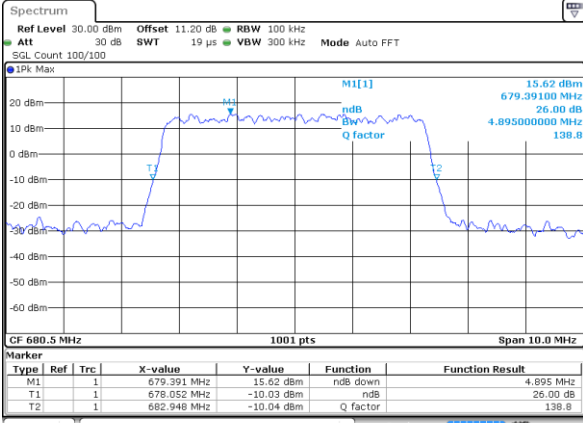

LTE Band 71

Middle Channel / 5MHz / QPSK

Date: 23 DEC 2020 16:13:13