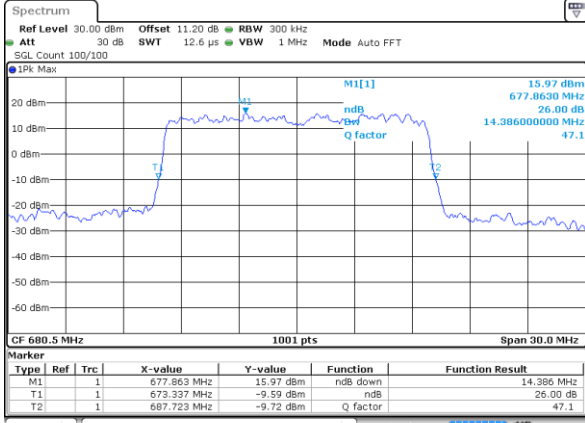

Date: 24 DEC 2020 08:26:56

LTE Band 71

Middle Channel / 10MHz / QPSK

Date: 23 DEC 2020 16:26:24

Middle Channel / 10MHz / 16QAM

Date: 23 DEC 2020 16:26:38

Middle Channel / 10MHz / 64QAM

Date: 23 DEC 2020 16:33:30

Middle Channel / 10MHz / 256QAM

Date: 24 DEC 2020 08:31:05

LTE Band 71

Middle Channel / 15MHz / QPSK

Date: 23 DEC 2020 16:40:33

Middle Channel / 15MHz / 16QAM

Date: 23 DEC 2020 16:40:47

Middle Channel / 15MHz / 64QAM

Date: 23 DEC 2020 16:47:39

Middle Channel / 15MHz / 256QAM

Date: 24 DEC 2020 08:35:17

LTE Band 71

Middle Channel / 20MHz / QPSK

Date: 23 DEC 2020 16:53:43

Middle Channel / 20MHz / 16QAM

Date: 23 DEC 2020 16:53:57