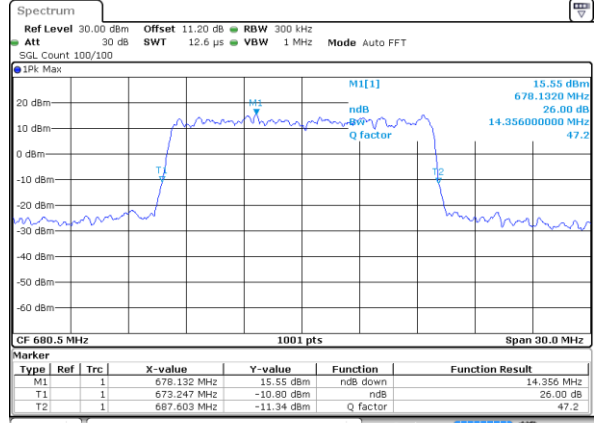

Date: 24 DEC 2020 08:26:56

LTE Band 71

Middle Channel / 10MHz / QPSK

Date: 23 DEC 2020 16:26:24

Middle Channel / 10MHz / 16QAM

Date: 23 DEC 2020 16:26:38

Middle Channel / 10MHz / 64QAM

Date: 23 DEC 2020 16:33:30

Middle Channel / 10MHz / 256QAM

Date: 24 DEC 2020 08:31:05

LTE Band 71

Middle Channel / 15MHz / QPSK

Date: 23 DEC 2020 16:40:33

Middle Channel / 15MHz / 16QAM

Date: 23 DEC 2020 16:40:47

Middle Channel / 15MHz / 64QAM

Date: 23 DEC 2020 16:47:39

Middle Channel / 15MHz / 256QAM

Date: 24 DEC 2020 08:35:17

LTE Band 71

Middle Channel / 20MHz / QPSK

Date: 23 DEC 2020 16:53:43

Middle Channel / 20MHz / 16QAM

Date: 23 DEC 2020 16:53:57