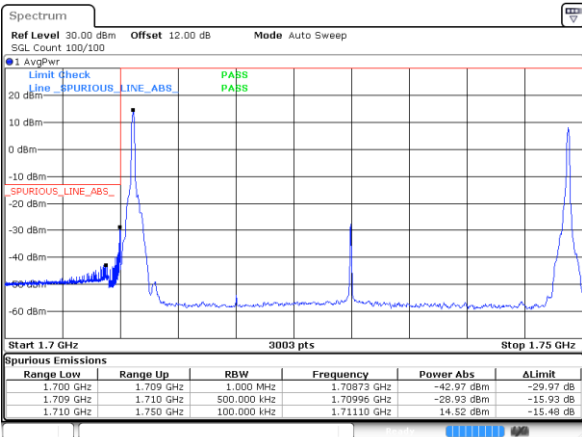

LTE Band 66C / 20MHz+20MHz
256QAM

Lowest Band Edge / 1RB0 and 1RB9

Date: 26 DEC 2020 00:12:41

Highest Band Edge / 1RB0 and 1RB9

Date: 26 DEC 2020 00:15:46

Lowest Band Edge / 1RB99 and 1RB0

Date: 26 DEC 2020 00:13:21

Highest Band Edge / 1RB99 and 1RB0

Date: 26 DEC 2020 00:16:27

Lowest Band Edge / Full RB

Date: 26 DEC 2020 00:12:00

Highest Band Edge / Full RB

Date: 26 DEC 2020 00:15:06

Conducted Spurious Emission

LTE Band 66C / 10MHz+15MHz