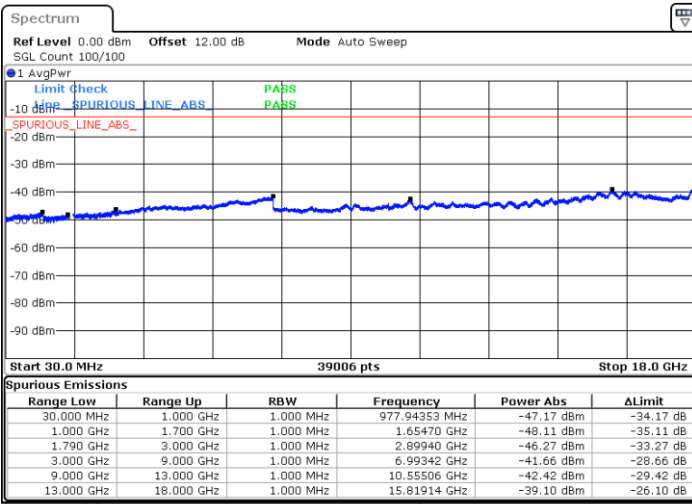

Highest Channel / 1RB49 and 1RB0

Date: 19.DEC.2020 23:51:13

Date: 19.DEC.2020 23:50:09

LTE Band 66C / 15MHz+10MHz

QPSK

Lowest Channel / 1RB0 and 1RB49

Lowest Channel / 1RB74 and 1RB0

Date: 20.DEC.2020 00:04:11

Date: 20.DEC.2020 00:03:03

LTE Band 66C / 15MHz+10MHz

QPSK

Middle Channel / 1RB0 and 1RB49

Middle Channel / 1RB74 and 1RB0

Date: 20.DEC.2020 00:09:22

Date: 20.DEC.2020 00:10:26

LTE Band 66C / 15MHz+10MHz

QPSK

Highest Channel / 1RB0 and 1RB49

Highest Channel / 1RB74 and 1RB0

Date: 20.DEC.2020 00:10:26

Date: 20.DEC.2020 00:19:16

LTE Band 66C / 15MHz+15MHz

QPSK

Lowest Channel / 1RB0 and 1RB74