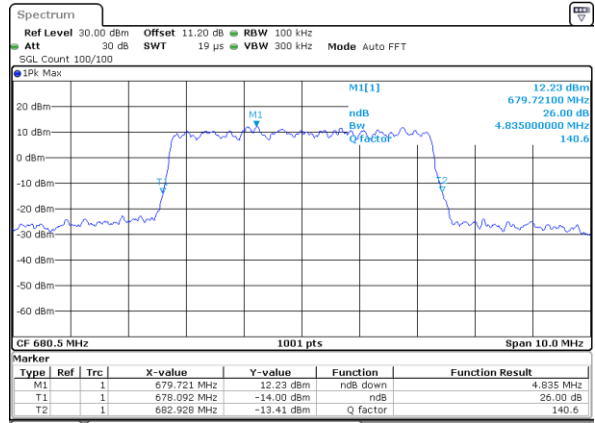

Date: 19.DEC.2020 20:16:53

LTE Band 71

Peak-to-Average Ratio

Mode	LTE Band 71 / 20MHz				
Mod.	QPSK	16QAM	64QAM	256QAM	Limit: 13dB
RB Size	Full RB	Full RB	Full RB	Full RB	Result
Middle CH	4.75	5.88	6.41	6.46	PASS

26dB Bandwidth

Mode	LTE Band 71 : 26dB BW(MHz)											
BW	1.4MHz		3MHz		5MHz		10MHz		15MHz		20MHz	
Mod.	QPSK	16QAM	QPSK	16QAM	QPSK	16QAM	QPSK	16QAM	QPSK	16QAM	QPSK	16QAM
Middle CH	-	-	-	-	4.90	4.89	9.77	9.67	14.39	14.36	19.22	18.78
Mode	LTE Band 71 : 26dB BW(MHz)											
BW	1.4MHz		3MHz		5MHz		10MHz		15MHz		20MHz	
Mod.	64QAM	256 QAM	64QAM	256 QAM	64QAM	256 QAM	64QAM	256 QAM	64QAM	256 QAM	64QAM	256 QAM
Middle CH	-	-	-	-	4.92	4.84	9.85	9.97	14.36	14.24	18.90	19.22

LTE Band 71

Middle Channel / 5MHz / QPSK

Date: 23 DEC 2020 16:13:13

Middle Channel / 5MHz / 16QAM

Date: 23 DEC 2020 16:13:27

Middle Channel / 5MHz / 64QAM

Date: 23 DEC 2020 16:20:19

Middle Channel / 5MHz / 256QAM

Date: 24 DEC 2020 08:26:56

LTE Band 71

Middle Channel / 10MHz / QPSK

Date: 23 DEC 2020 16:26:24

Middle Channel / 10MHz / 16QAM

Date: 23 DEC 2020 16:26:38

Middle Channel / 10MHz / 64QAM

Date: 23 DEC 2020 16:33:30