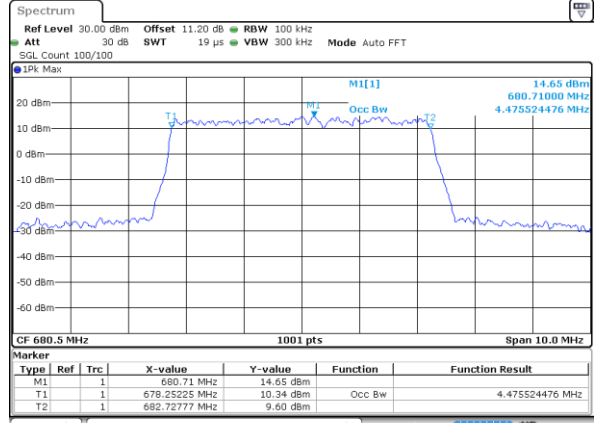

Date: 23 DEC 2020 16:47:39

Middle Channel / 15MHz / 256QAM

Date: 24 DEC 2020 08:35:17

LTE Band 71

Middle Channel / 20MHz / QPSK

Date: 23 DEC 2020 16:53:43

Middle Channel / 20MHz / 16QAM

Date: 23 DEC 2020 16:53:57

Middle Channel / 20MHz / 64QAM

Date: 23 DEC 2020 17:00:47

Middle Channel / 20MHz / 256QAM

Date: 24 DEC 2020 08:39:29

Occupied Bandwidth

Mode	LTE Band 71 : 99%OBW(MHz)											
BW	1.4MHz		3MHz		5MHz		10MHz		15MHz		20MHz	
Mod.	QPSK	16QAM	QPSK	16QAM	QPSK	16QAM	QPSK	16QAM	QPSK	16QAM	QPSK	16QAM
Middle CH	-	-	-	-	4.51	4.48	9.03	9.03	13.37	13.49	17.82	17.86
Mode	LTE Band 71 : 99%OBW(MHz)											
BW	1.4MHz		3MHz		5MHz		10MHz		15MHz		20MHz	
Mod.	64QAM	256 QAM	64QAM	256 QAM	64QAM	256 QAM	64QAM	256 QAM	64QAM	256 QAM	64QAM	256 QAM
Middle CH	-	-	-	-	4.48	4.49	8.99	9.03	13.46	13.43	17.86	17.82

LTE Band 71

Middle Channel / 5MHz / QPSK

Date: 23 DEC 2020 16:12:45

Middle Channel / 5MHz / 16QAM

Date: 23 DEC 2020 16:12:59

Middle Channel / 5MHz / 64QAM

Date: 23 DEC 2020 16:20:05

Middle Channel / 5MHz / 256QAM