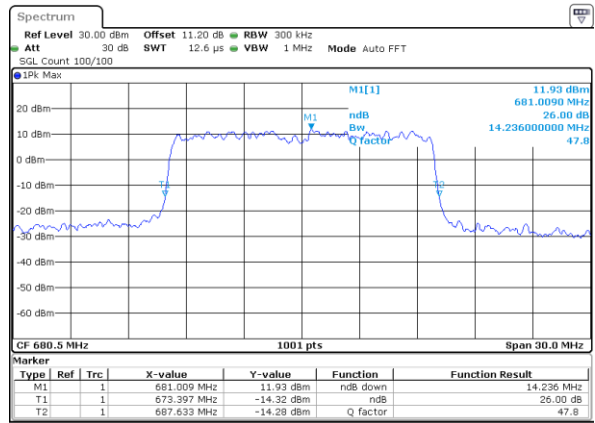

Date: 24 DEC 2020 08:26:56

LTE Band 71

Middle Channel / 10MHz / QPSK

Date: 23 DEC 2020 16:26:24

Middle Channel / 10MHz / 16QAM

Date: 23 DEC 2020 16:26:38

Middle Channel / 10MHz / 64QAM

Date: 23 DEC 2020 16:33:30

Middle Channel / 10MHz / 256QAM

Date: 24 DEC 2020 08:31:05

LTE Band 71

Middle Channel / 15MHz / QPSK

Date: 23 DEC 2020 16:40:33

Middle Channel / 15MHz / 16QAM

Date: 23 DEC 2020 16:40:47

Middle Channel / 15MHz / 64QAM

Date: 23 DEC 2020 16:47:39

Middle Channel / 15MHz / 256QAM

Date: 24 DEC 2020 08:35:17

LTE Band 71

Middle Channel / 20MHz / QPSK

Date: 23 DEC 2020 16:53:43

Middle Channel / 20MHz / 16QAM

Date: 23 DEC 2020 16:53:57