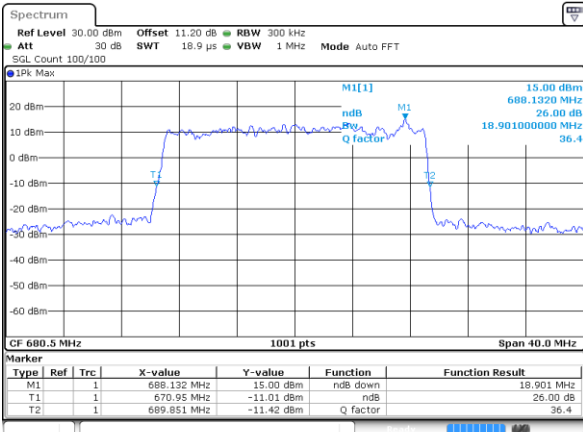

Middle Channel / 20MHz / 64QAM

Date: 23 DEC 2020 17:00:47