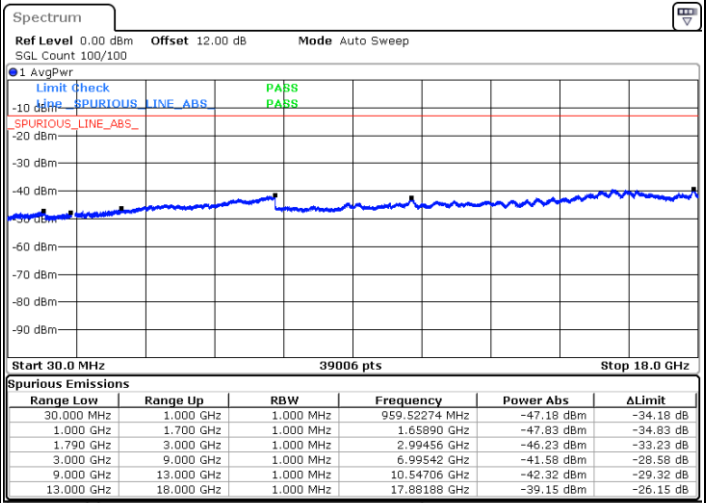

QPSK

Middle Channel / 1RB0 and 1RB99

Middle Channel / 1RB49 and 1RB0

Date: 19 DEC 2020 23:40:20

Date: 19 DEC 2020 23:41:24

LTE Band 66C / 10MHz+20MHz

QPSK

Highest Channel / 1RB0 and 1RB99

Highest Channel / 1RB49 and 1RB0

Date: 19.DEC.2020 23:51:13

Date: 19.DEC.2020 23:50:09

LTE Band 66C / 15MHz+10MHz

QPSK

Lowest Channel / 1RB0 and 1RB49

Lowest Channel / 1RB74 and 1RB0

Date: 20.DEC.2020 00:04:11

Date: 20.DEC.2020 00:03:03

LTE Band 66C / 15MHz+10MHz

QPSK

Middle Channel / 1RB0 and 1RB49

Middle Channel / 1RB74 and 1RB0

Date: 20.DEC.2020 00:09:22

Date: 20.DEC.2020 00:10:26

LTE Band 66C / 15MHz+10MHz

QPSK

Highest Channel / 1RB0 and 1RB49

Highest Channel / 1RB74 and 1RB0

Date: 20.DEC.2020 00:10:26

Date: 20.DEC.2020 00:19:16

LTE Band 66C / 15MHz+15MHz

QPSK

Lowest Channel / 1RB0 and 1RB74