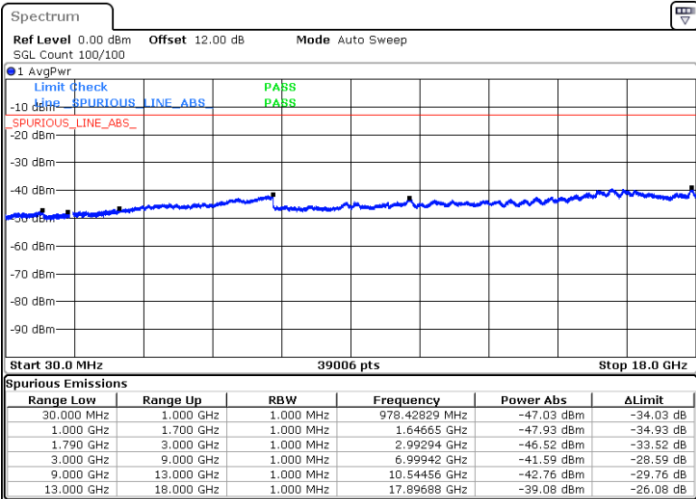

QPSK

Highest Channel / 1RB0 and 1RB49

Highest Channel / 1RB99 and 1RB0

Date: 19.DEC.2020 23:25:29

Date: 19.DEC.2020 23:24:25

LTE Band 66C / 20MHz+15MHz

QPSK

Lowest Channel / 1RB0 and 1RB74

Lowest Channel / 1RB99 and 1RB0

Date: 19 DEC 2020 21:54:02

Date: 19 DEC 2020 21:52:58

LTE Band 66C / 20MHz+15MHz

QPSK

Middle Channel / 1RB0 and 1RB74

Middle Channel / 1RB99 and 1RB0

Date: 19 DEC 2020 21:58:56

Date: 19 DEC 2020 22:00:00

LTE Band 66C / 20MHz+15MHz

QPSK

Highest Channel / 1RB0 and 1RB74

Highest Channel / 1RB99 and 1RB0

Date: 19.DEC.2020 22:09:49

Date: 19.DEC.2020 22:08:45

LTE Band 66C / 20MHz+20MHz