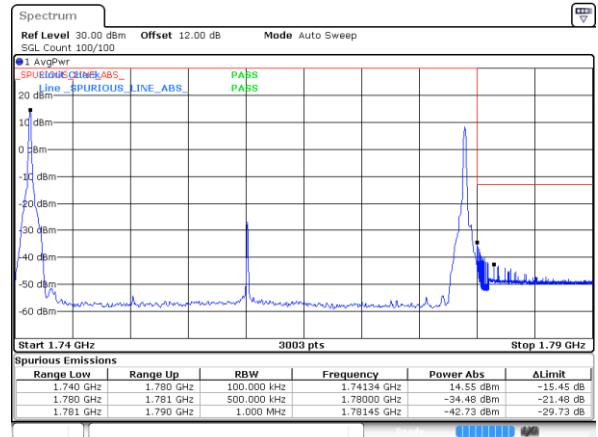

LTE Band 66C / 20MHz+20MHz
256QAM

Lowest Band Edge / 1RB0 and 1RB9

Date: 26 DEC 2020 00:12:41

Highest Band Edge / 1RB0 and 1RB9

Date: 26 DEC 2020 00:15:46

Lowest Band Edge / 1RB99 and 1RB0

Date: 26 DEC 2020 00:13:21

Highest Band Edge / 1RB99 and 1RB0

Date: 26 DEC 2020 00:16:27

Lowest Band Edge / Full RB

Date: 26 DEC 2020 00:12:00

Highest Band Edge / Full RB

Date: 26 DEC 2020 00:15:06

Conducted Spurious Emission

LTE Band 66C / 10MHz+15MHz