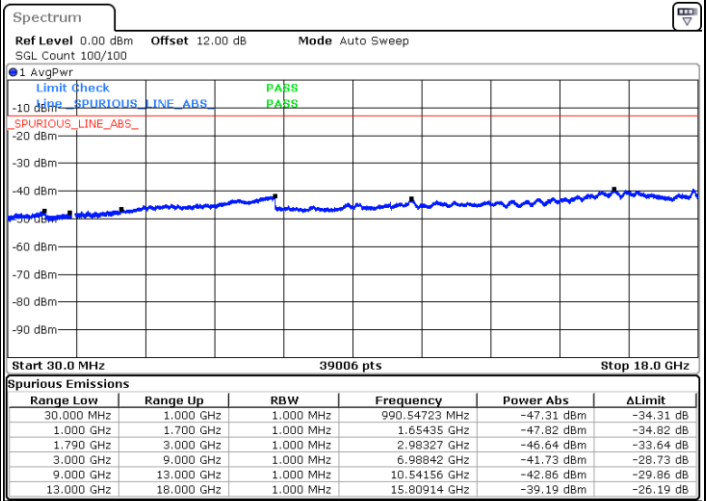

QPSK

Highest Channel / 1RB0 and 1RB49

Highest Channel / 1RB74 and 1RB0

Date: 20.DEC.2020 00:10:26

Date: 20.DEC.2020 00:19:16

LTE Band 66C / 15MHz+15MHz

QPSK

Lowest Channel / 1RB0 and 1RB74

Lowest Channel / 1RB74 and 1RB0

Date: 19 DEC 2020 22:45:39

Date: 19 DEC 2020 22:44:35

LTE Band 66C / 15MHz+15MHz

QPSK

Middle Channel / 1RB0 and 1RB74

Middle Channel / 1RB74 and 1RB0

Date: 19 DEC 2020 22:50:59

Date: 19 DEC 2020 22:52:03

LTE Band 66C / 15MHz+15MHz

QPSK

Highest Channel / 1RB0 and 1RB74

Highest Channel / 1RB74 and 1RB0

Date: 19.DEC.2020 23:00:59

Date: 19.DEC.2020 22:59:55

LTE Band 66C / 15MHz+20MHz