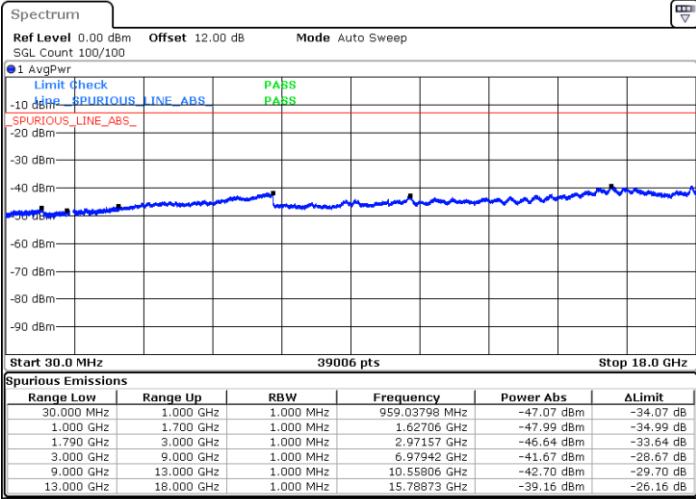

Middle Channel / 1RB74 and 1RB0

Date: 19 DEC 2020 22:25:13

Date: 19 DEC 2020 22:26:17

LTE Band 66C / 15MHz+20MHz

QPSK

Highest Channel / 1RB0 and 1RB99

Highest Channel / 1RB74 and 1RB0

Date: 19.DEC.2020 22:36:22

Date: 19.DEC.2020 22:35:18

LTE Band 66C / 20MHz+5MHz

QPSK

Lowest Channel / 1RB0 and 1RB24

Lowest Channel / 1RB99 and 1RB0

Date: 19 DEC 2020 21:24:28

Date: 19 DEC 2020 21:23:23

LTE Band 66C / 20MHz+5MHz

QPSK

Middle Channel / 1RB0 and 1RB24

Middle Channel / 1RB99 and 1RB0

Date: 19 DEC 2020 21:29:39

Date: 19 DEC 2020 21:30:43

LTE Band 66C / 20MHz+5MHz

QPSK

Highest Channel / 1RB0 and 1RB24

Highest Channel / 1RB99 and 1RB0

Date: 19.DEC.2020 21:41:29

Date: 19.DEC.2020 21:40:25

LTE Band 66C / 20MHz+10MHz

QPSK

Lowest Channel / 1RB0 and 1RB49

Lowest Channel / 1RB99 and 1RB0

Date: 19.DEC.2020 23:10:18