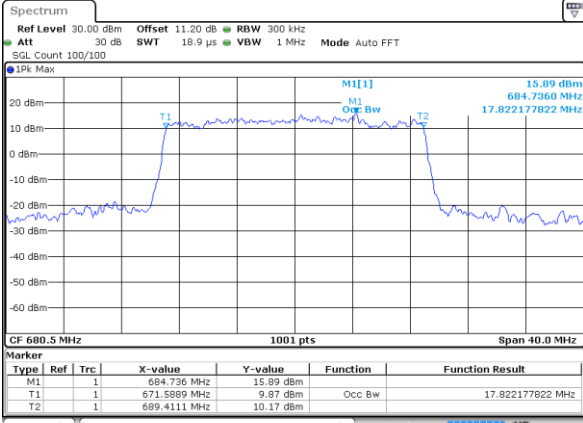

Date: 23 DEC 2020 16:47:25

Middle Channel / 15MHz / 256QAM

Date: 24 DEC 2020 08:34:54

LTE Band 71

Middle Channel / 20MHz / QPSK

Date: 23 DEC 2020 16:53:15

Middle Channel / 20MHz / 16QAM

Date: 23 DEC 2020 16:53:29