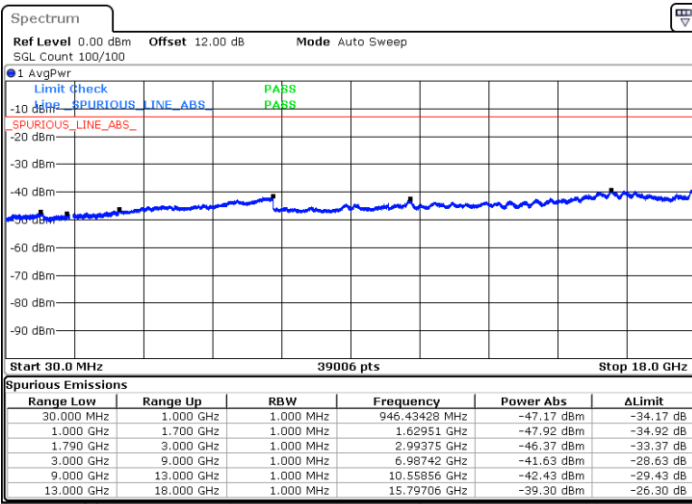

QPSK

Lowest Channel / 1RB0 and 1RB99

Lowest Channel / 1RB74 and 1RB0

Date: 19 DEC 2020 22:20:31

Date: 19 DEC 2020 22:19:27

LTE Band 66C / 15MHz+20MHz

QPSK

Middle Channel / 1RB0 and 1RB99

Middle Channel / 1RB74 and 1RB0

Date: 19 DEC 2020 22:25:13

Date: 19 DEC 2020 22:26:17

LTE Band 66C / 15MHz+20MHz

QPSK

Highest Channel / 1RB0 and 1RB99

Highest Channel / 1RB74 and 1RB0

Date: 19.DEC.2020 22:36:22

Date: 19.DEC.2020 22:35:18

LTE Band 66C / 20MHz+5MHz

QPSK

Lowest Channel / 1RB0 and 1RB24

Lowest Channel / 1RB99 and 1RB0

Date: 19 DEC 2020 21:24:28

Date: 19 DEC 2020 21:23:23

LTE Band 66C / 20MHz+5MHz

QPSK

Middle Channel / 1RB0 and 1RB24

Middle Channel / 1RB99 and 1RB0

Date: 19 DEC 2020 21:29:39

Date: 19 DEC 2020 21:30:43

LTE Band 66C / 20MHz+5MHz

QPSK

Highest Channel / 1RB0 and 1RB24