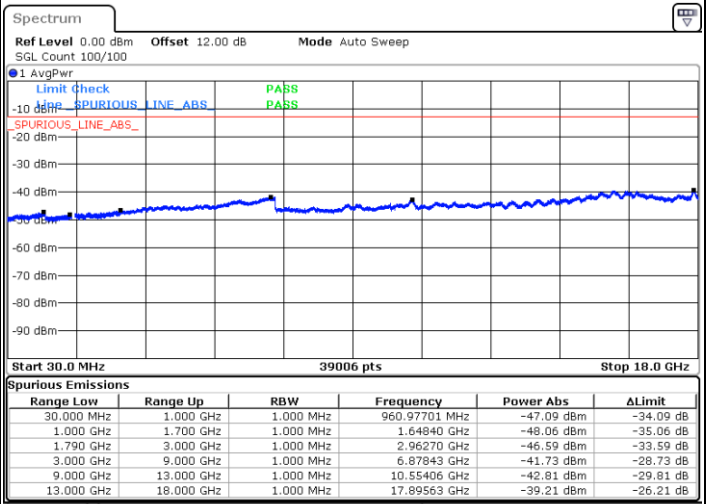

Lowest Channel / 1RB74 and 1RB0

Date: 19 DEC 2020 22:45:39

Date: 19 DEC 2020 22:44:35

LTE Band 66C / 15MHz+15MHz

QPSK

Middle Channel / 1RB0 and 1RB74

Middle Channel / 1RB74 and 1RB0

Date: 19 DEC 2020 22:50:59

Date: 19 DEC 2020 22:52:03

LTE Band 66C / 15MHz+15MHz

QPSK

Highest Channel / 1RB0 and 1RB74

Highest Channel / 1RB74 and 1RB0

Date: 19.DEC.2020 23:00:59

Date: 19.DEC.2020 22:59:55

LTE Band 66C / 15MHz+20MHz

QPSK

Lowest Channel / 1RB0 and 1RB99

Lowest Channel / 1RB74 and 1RB0

Date: 19 DEC 2020 22:20:31

Date: 19 DEC 2020 22:19:27

LTE Band 66C / 15MHz+20MHz

QPSK

Middle Channel / 1RB0 and 1RB99

Middle Channel / 1RB74 and 1RB0

Date: 19 DEC 2020 22:25:13

Date: 19 DEC 2020 22:26:17

LTE Band 66C / 15MHz+20MHz

QPSK

Highest Channel / 1RB0 and 1RB99

Highest Channel / 1RB74 and 1RB0

Date: 19.DEC.2020 22:36:22