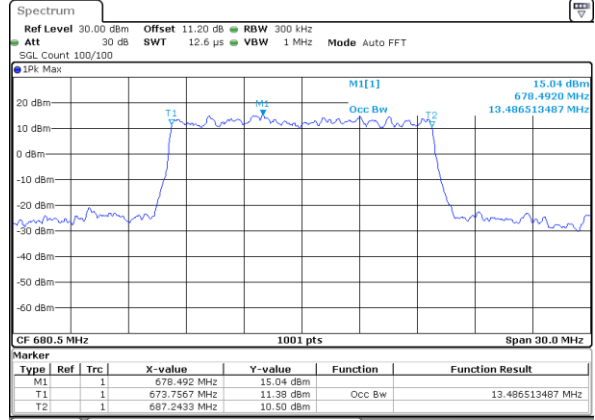

Date: 24 DEC 2020 08:42:44

LTE Band 71

Middle Channel / 10MHz / QPSK

Date: 23 DEC 2020 16:25:56

Middle Channel / 10MHz / 16QAM

Date: 23 DEC 2020 16:26:10

Middle Channel / 10MHz / 64QAM

Date: 23 DEC 2020 16:33:16

Middle Channel / 10MHz / 256QAM

Date: 24 DEC 2020 08:45:56

LTE Band 71

Middle Channel / 15MHz / QPSK

Date: 23 DEC 2020 16:40:05

Middle Channel / 15MHz / 16QAM

Date: 23 DEC 2020 16:40:19

Middle Channel / 15MHz / 64QAM

Date: 23 DEC 2020 16:47:25

Middle Channel / 15MHz / 256QAM

Date: 24 DEC 2020 08:34:54

LTE Band 71

Middle Channel / 20MHz / QPSK

Date: 23 DEC 2020 16:53:15

Middle Channel / 20MHz / 16QAM

Date: 23 DEC 2020 16:53:29