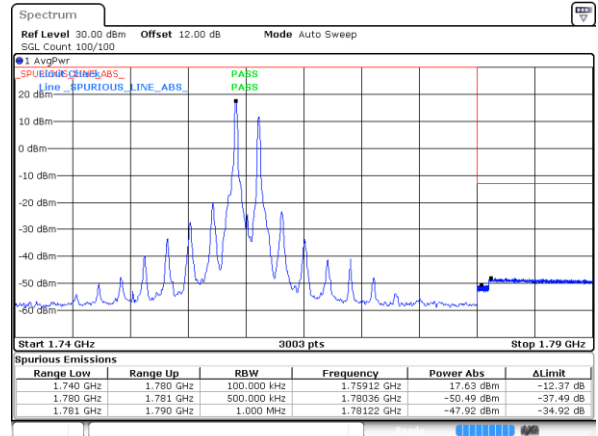

LTE Band 66C / 20MHz+20MHz
256QAM

Lowest Band Edge / 1RB0 and 1RB9

Date: 26 DEC 2020 00:12:41

Highest Band Edge / 1RB0 and 1RB9

Date: 26 DEC 2020 00:15:46

Lowest Band Edge / 1RB99 and 1RB0

Date: 26 DEC 2020 00:13:21

Highest Band Edge / 1RB99 and 1RB0

Date: 26 DEC 2020 00:16:27

Lowest Band Edge / Full RB

Date: 26 DEC 2020 00:12:00

Highest Band Edge / Full RB

Date: 26 DEC 2020 00:15:06

Conducted Spurious Emission

LTE Band 66C / 10MHz+15MHz