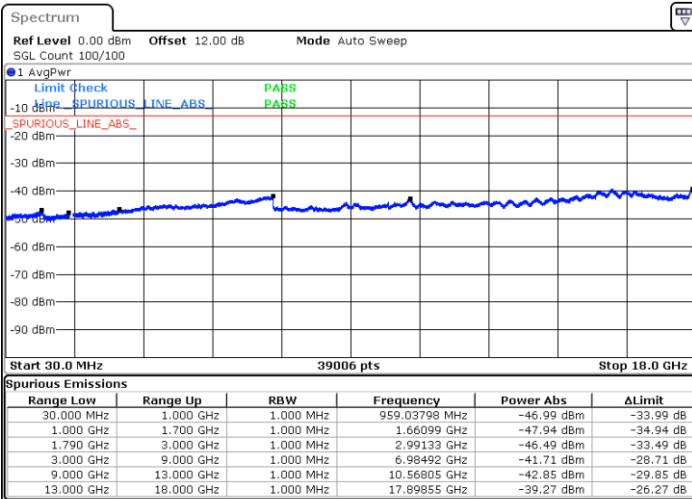

Date: 19 DEC 2020 22:52:03

LTE Band 66C / 15MHz+15MHz

QPSK

Highest Channel / 1RB0 and 1RB74

Highest Channel / 1RB74 and 1RB0

Date: 19.DEC.2020 23:00:59

Date: 19.DEC.2020 22:59:55

LTE Band 66C / 15MHz+20MHz

QPSK

Lowest Channel / 1RB0 and 1RB99

Lowest Channel / 1RB74 and 1RB0

Date: 19 DEC 2020 22:20:31

Date: 19 DEC 2020 22:19:27

LTE Band 66C / 15MHz+20MHz

QPSK

Middle Channel / 1RB0 and 1RB99

Middle Channel / 1RB74 and 1RB0

Date: 19 DEC 2020 22:25:13

Date: 19 DEC 2020 22:26:17

LTE Band 66C / 15MHz+20MHz

QPSK

Highest Channel / 1RB0 and 1RB99

Highest Channel / 1RB74 and 1RB0

Date: 19.DEC.2020 22:36:22

Date: 19.DEC.2020 22:35:18

LTE Band 66C / 20MHz+5MHz

QPSK

Lowest Channel / 1RB0 and 1RB24

Lowest Channel / 1RB99 and 1RB0

Date: 19 DEC 2020 21:24:28

Date: 19 DEC 2020 21:23:23

LTE Band 66C / 20MHz+5MHz