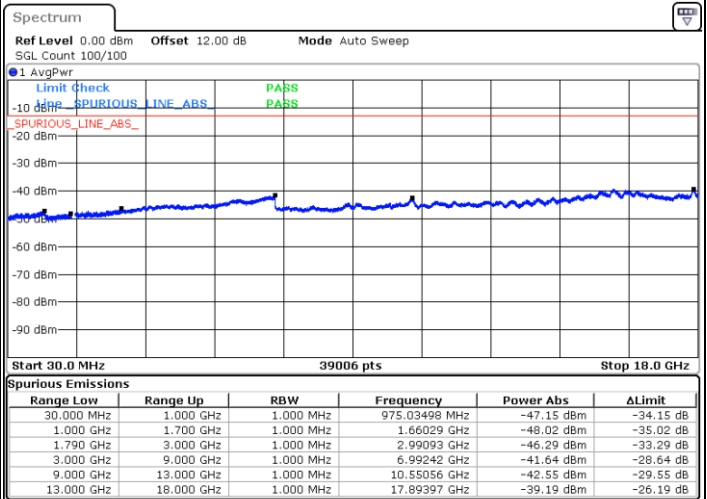

Date: 19 DEC 2020 22:52:03

LTE Band 66C / 15MHz+15MHz

QPSK

Highest Channel / 1RB0 and 1RB74

Highest Channel / 1RB74 and 1RB0

Date: 19.DEC.2020 23:00:59

Date: 19.DEC.2020 22:59:55

LTE Band 66C / 15MHz+20MHz

QPSK

Lowest Channel / 1RB0 and 1RB99

Lowest Channel / 1RB74 and 1RB0

Date: 19 DEC 2020 22:20:31

Date: 19 DEC 2020 22:19:27

LTE Band 66C / 15MHz+20MHz

QPSK

Middle Channel / 1RB0 and 1RB99

Middle Channel / 1RB74 and 1RB0

Date: 19 DEC 2020 22:25:13

Date: 19 DEC 2020 22:26:17

LTE Band 66C / 15MHz+20MHz

QPSK

Highest Channel / 1RB0 and 1RB99

Highest Channel / 1RB74 and 1RB0

Date: 19.DEC.2020 22:36:22

Date: 19.DEC.2020 22:35:18

LTE Band 66C / 20MHz+5MHz

QPSK

Lowest Channel / 1RB0 and 1RB24

Lowest Channel / 1RB99 and 1RB0

Date: 19 DEC 2020 21:24:28

Date: 19 DEC 2020 21:23:23

LTE Band 66C / 20MHz+5MHz