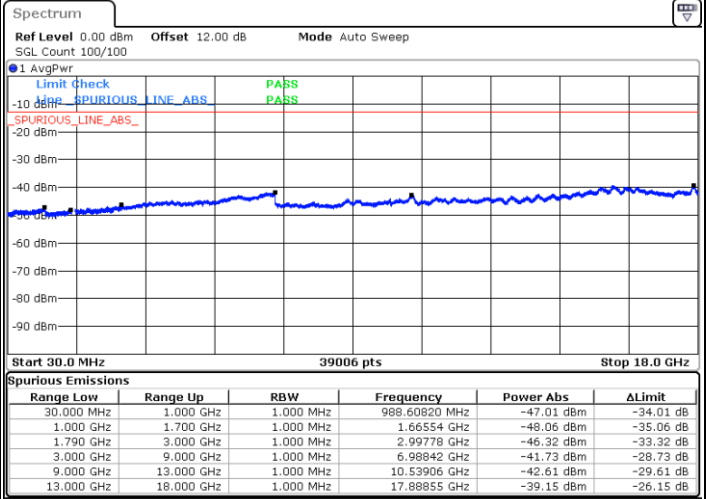

Lowest Channel / 1RB74 and 1RB0

Date: 19 DEC 2020 22:45:39

Date: 19 DEC 2020 22:44:35

LTE Band 66C / 15MHz+15MHz

QPSK

Middle Channel / 1RB0 and 1RB74

Middle Channel / 1RB74 and 1RB0

Date: 19 DEC 2020 22:50:59

Date: 19 DEC 2020 22:52:03

LTE Band 66C / 15MHz+15MHz

QPSK

Highest Channel / 1RB0 and 1RB74

Highest Channel / 1RB74 and 1RB0

Date: 19.DEC.2020 23:00:59

Date: 19.DEC.2020 22:59:55

LTE Band 66C / 15MHz+20MHz

QPSK

Lowest Channel / 1RB0 and 1RB99

Lowest Channel / 1RB74 and 1RB0

Date: 19 DEC 2020 22:20:31

Date: 19 DEC 2020 22:19:27

LTE Band 66C / 15MHz+20MHz

QPSK

Middle Channel / 1RB0 and 1RB99

Middle Channel / 1RB74 and 1RB0

Date: 19 DEC 2020 22:25:13

Date: 19 DEC 2020 22:26:17

LTE Band 66C / 15MHz+20MHz

QPSK

Highest Channel / 1RB0 and 1RB99

Highest Channel / 1RB74 and 1RB0

Date: 19.DEC.2020 22:36:22