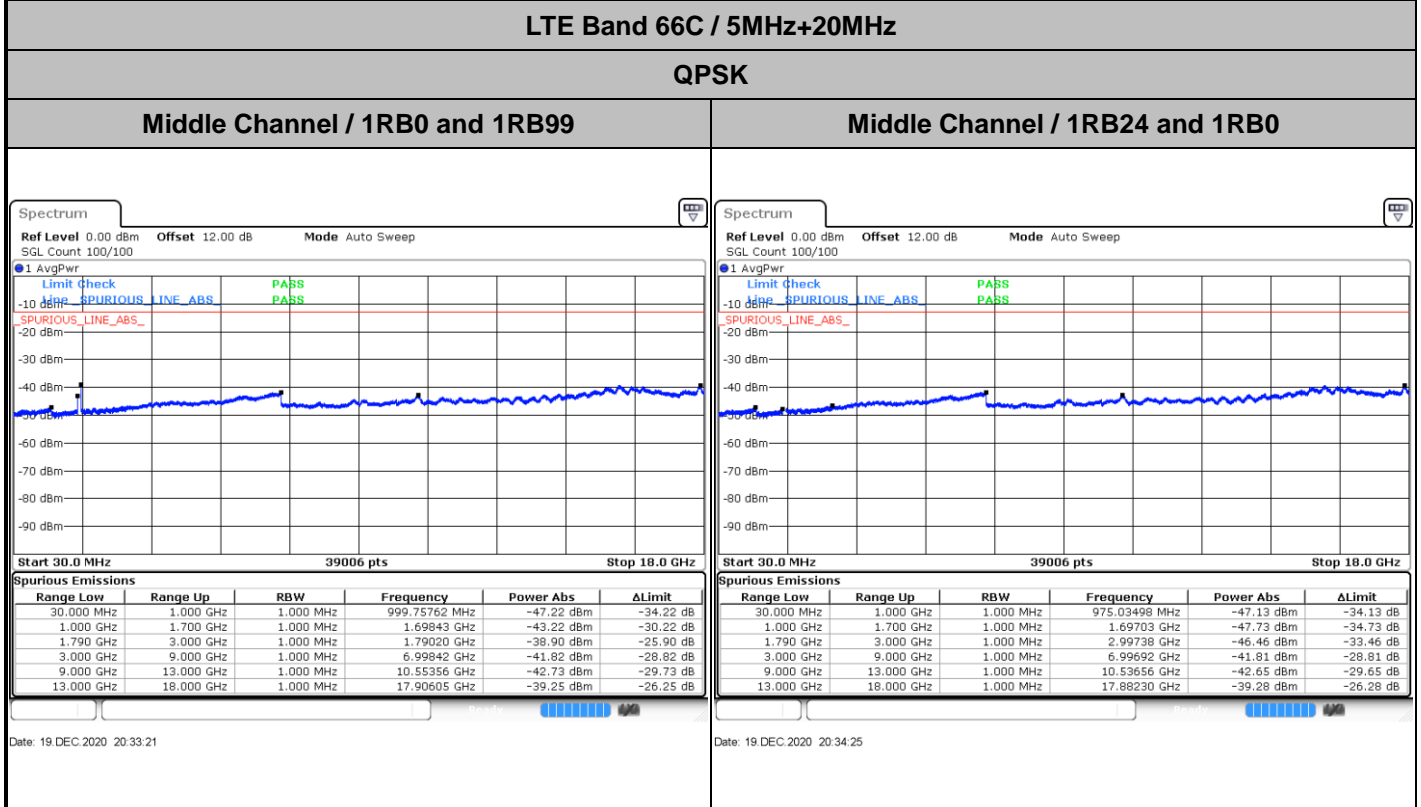

Highest Band Edge / 1RB99 and 1RB0

Date: 26 DEC 2020 00:16:27

Lowest Band Edge / Full RB

Date: 26 DEC 2020 00:12:00

Highest Band Edge / Full RB

Date: 26 DEC 2020 00:15:06

Conducted Spurious Emission

LTE Band 66C / 10MHz+15MHz

QPSK

Lowest Channel / 1RB0 and 1RB74

Lowest Channel / 1RB49 and 1RB0

Date: 20 DEC 2020 00:29:54

Date: 20 DEC 2020 00:28:50

LTE Band 66C / 10MHz+15MHz

QPSK

MiddleChannel / 1RB0 and 1RB74