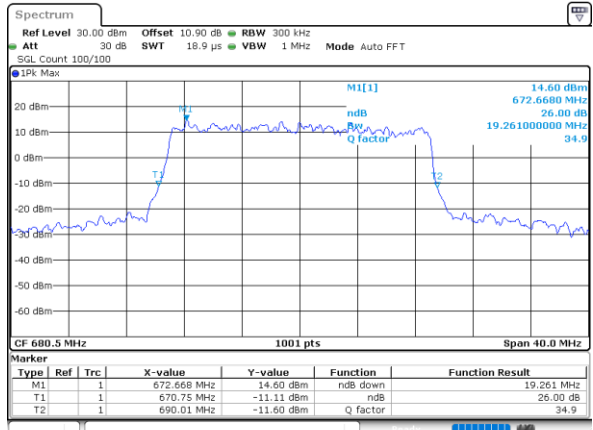

Date: 22.NOV.2021 16:57:32

LTE Band 71

Middle Channel / 5MHz / 64QAM

Date: 22.NOV.2021 15:43:53

Middle Channel / 10MHz / 64QAM

Date: 22.NOV.2021 15:56:50

Middle Channel / 15MHz / 64QAM

Date: 22.NOV.2021 16:09:40

Middle Channel / 20MHz / 64QAM

Date: 22.NOV.2021 17:03:44

LTE Band 71

Middle Channel / 5MHz / 256QAM

Date: 26.NOV.2021 15:41:21

Middle Channel / 10MHz / 256QAM

Date: 26.NOV.2021 15:45:52

Middle Channel / 15MHz / 256QAM