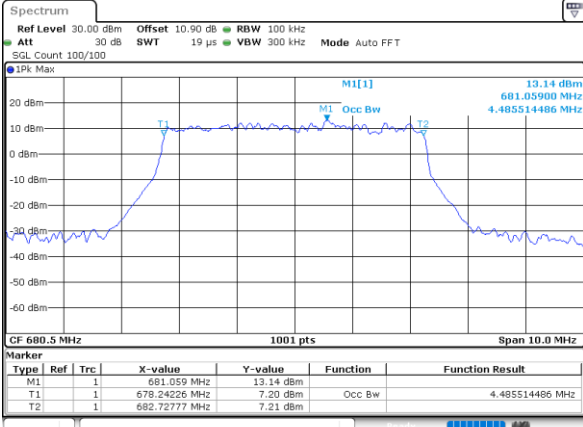

Date: 22.NOV.2021 16:56:51

LTE Band 71

Middle Channel / 5MHz / 64QAM

Date: 22.NOV.2021 15:43:32

Middle Channel / 10MHz / 64QAM

Date: 22.NOV.2021 15:56:29

Middle Channel / 15MHz / 64QAM

Date: 22.NOV.2021 16:09:19

Middle Channel / 20MHz / 64QAM

Date: 22.NOV.2021 17:00:23

LTE Band 71

Middle Channel / 5MHz / 256QAM

Date: 26.NOV.2021 15:41:12

Middle Channel / 10MHz / 256QAM

Date: 26.NOV.2021 15:45:44

Middle Channel / 15MHz / 256QAM

Date: 26.NOV.2021 15:49:30

Middle Channel / 20MHz / 256QAM

Date: 26.NOV.2021 15:53:39

Conducted Band Edge

LTE Band 71 / 5MHz / QPSK

Lowest Band Edge / 1 RB

Date: 22.NOV.2021 15:33:21

Highest Band Edge / 1 RB

Date: 22.NOV.2021 15:38:52

Lowest Band Edge / Full RB

Date: 22.NOV.2021 15:34:50

Highest Band Edge / Full RB

Date: 22.NOV.2021 15:40:23

LTE Band 71 / 5MHz / 16QAM

Lowest Band Edge / 1RB

Date: 22.NOV.2021 15:34:06