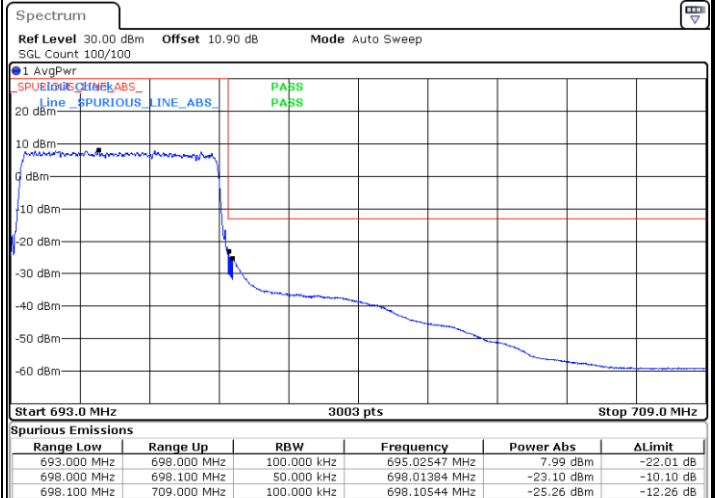

Date: 22.NOV.2021 15:38:52

Lowest Band Edge / Full RB

Date: 22.NOV.2021 15:34:50

Highest Band Edge / Full RB

Date: 22.NOV.2021 15:40:23

LTE Band 71 / 5MHz / 16QAM

Lowest Band Edge / 1RB

Date: 22.NOV.2021 15:34:06

Highest Band Edge / 1 RB

Date: 22.NOV.2021 15:39:37

Lowest Band Edge / Full RB

Date: 22.NOV.2021 15:35:34

Highest Band Edge / Full RB

Date: 22.NOV.2021 15:41:08

LTE Band 71 / 5MHz / 64QAM

Lowest Band Edge / 1RB

Date: 22.NOV.2021 15:42:27

Highest Band Edge / 1 RB

Date: 22.NOV.2021 15:44:38

Lowest Band Edge / Full RB

Date: 22.NOV.2021 15:43:11

Highest Band Edge / Full RB

Date: 22.NOV.2021 15:45:23

LTE Band 71 / 5MHz / 256QAM

Lowest Band Edge / 1RB

Date: 26.NOV.2021 15:43:34

Highest Band Edge / 1 RB

Date: 26.NOV.2021 15:44:28

Lowest Band Edge / Full RB

Date: 26.NOV.2021 15:42:50

Highest Band Edge / Full RB

Date: 26.NOV.2021 15:45:14