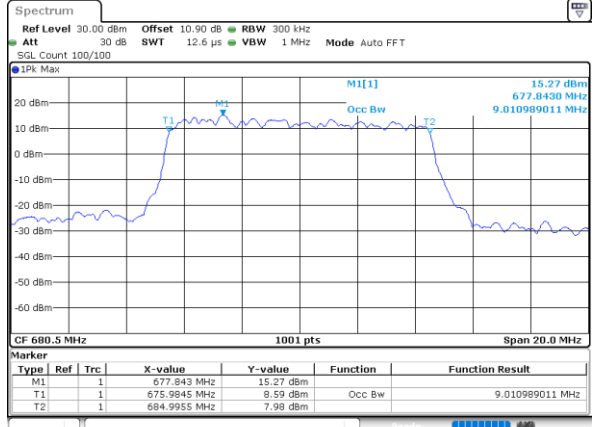

Middle Channel / 20MHz / 64QAM

Date: 22.NOV.2021 17:00:23

LTE Band 71

Middle Channel / 5MHz / 256QAM

Date: 26.NOV.2021 15:41:12

Middle Channel / 10MHz / 256QAM

Date: 26.NOV.2021 15:45:44

Middle Channel / 15MHz / 256QAM

Date: 26.NOV.2021 15:49:30

Middle Channel / 20MHz / 256QAM

Date: 26.NOV.2021 15:53:39

Conducted Band Edge

LTE Band 71 / 5MHz / QPSK

Lowest Band Edge / 1 RB

Date: 22.NOV.2021 15:33:21

Highest Band Edge / 1 RB

Date: 22.NOV.2021 15:38:52

Lowest Band Edge / Full RB

Date: 22.NOV.2021 15:34:50

Highest Band Edge / Full RB

Date: 22.NOV.2021 15:40:23

LTE Band 71 / 5MHz / 16QAM

Lowest Band Edge / 1RB

Date: 22.NOV.2021 15:34:06