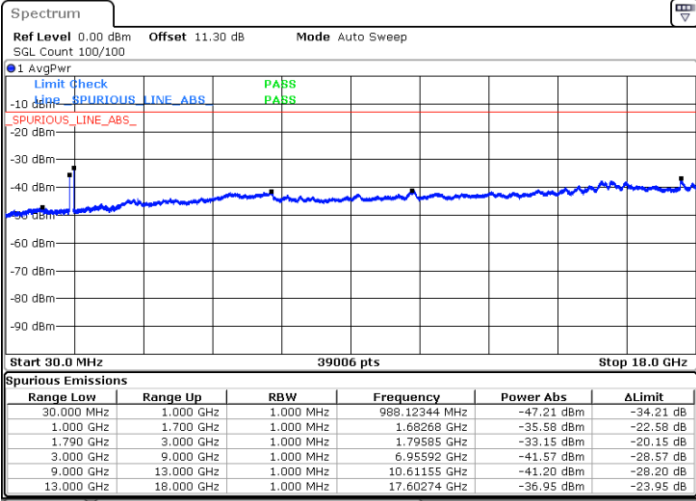

Lowest Channel / 1RB0 and 1RB49

Lowest Channel / 1RB74 and 1RB0

Date: 10.NOV.2021 09:03:57

Date: 10.NOV.2021 09:03:00

Middle Channel / 1RB0 and 1RB49

Middle Channel / 1RB74 and 1RB0

Date: 10.NOV.2021 09:10:26

Date: 10.NOV.2021 09:11:23

LTE Band 66C / 15MHz+10MHz

QPSK

Highest Channel / 1RB0 and 1RB49

Highest Channel / 1RB74 and 1RB0

Date: 10.NOV.2021 09:11:23

Date: 10.NOV.2021 09:20:34

LTE Band 66C / 15MHz+15MHz

QPSK

Lowest Channel / 1RB0 and 1RB74

Lowest Channel / 1RB74 and 1RB0

Date: 9.NOV.2021 16:36:23

Date: 9.NOV.2021 16:35:26

Middle Channel / 1RB0 and 1RB74

Middle Channel / 1RB74 and 1RB0

Date: 9.NOV.2021 17:01:21

Date: 9.NOV.2021 17:02:17

LTE Band 66C / 15MHz+20MHz

QPSK

Lowest Channel / 1RB0 and 1RB99

Lowest Channel / 1RB74 and 1RB0

Date: 10.NOV.2021 10:48:36

Date: 10.NOV.2021 10:47:39

Middle Channel / 1RB0 and 1RB99