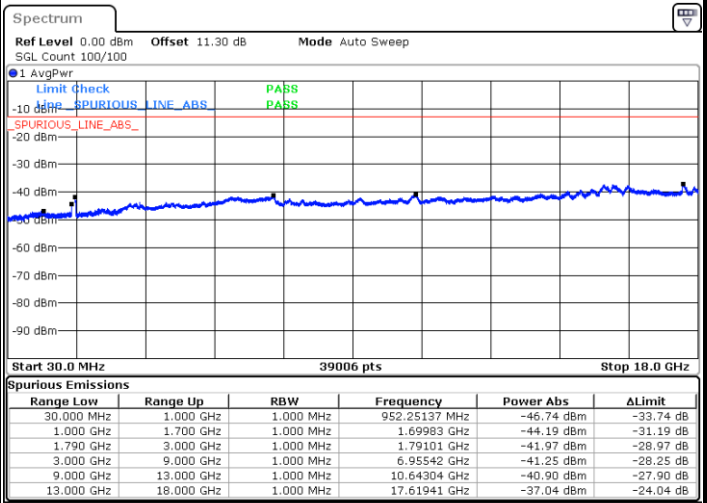

Date: 10.NOV.2021 09:11:23

LTE Band 66C / 15MHz+10MHz

QPSK

Highest Channel / 1RB0 and 1RB49

Highest Channel / 1RB74 and 1RB0

Date: 10.NOV.2021 09:11:23

Date: 10.NOV.2021 09:20:34

LTE Band 66C / 15MHz+15MHz

Date: 9.NOV.2021 17:02:17

LTE Band 66C / 15MHz+20MHz

QPSK

Lowest Channel / 1RB0 and 1RB99

Lowest Channel / 1RB74 and 1RB0

Date: 10.NOV.2021 10:48:36

Date: 10.NOV.2021 10:47:39

Middle Channel / 1RB0 and 1RB99

Middle Channel / 1RB74 and 1RB0

Date: 10.NOV.2021 10:56:06

Date: 10.NOV.2021 10:57:03

LTE Band 66C / 15MHz+20MHz

QPSK

Highest Channel / 1RB0 and 1RB99

Highest Channel / 1RB74 and 1RB0

Date: 10.NOV.2021 11:06:46

Date: 10.NOV.2021 11:05:50

LTE Band 66C / 20MHz+5MHz

QPSK

Lowest Channel / 1RB0 and 1RB24

Lowest Channel / 1RB99 and 1RB0

Date: 10.NOV.2021 13:40:34

Date: 10.NOV.2021 13:39:37

Middle Channel / 1RB0 and 1RB24