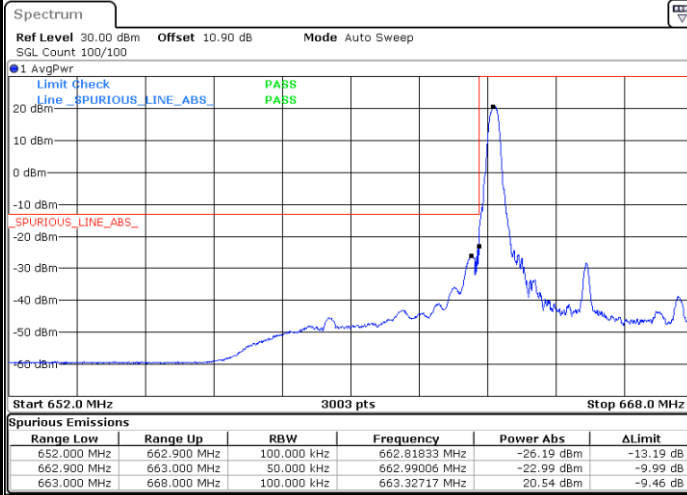

Date: 22.NOV.2021 15:38:52

Lowest Band Edge / Full RB

Date: 22.NOV.2021 15:34:50

Highest Band Edge / Full RB

Date: 22.NOV.2021 15:40:23

LTE Band 71 / 5MHz / 16QAM

Lowest Band Edge / 1RB

Date: 22.NOV.2021 15:34:06

Highest Band Edge / 1 RB

Date: 22.NOV.2021 15:39:37

Lowest Band Edge / Full RB

Date: 22.NOV.2021 15:35:34

Highest Band Edge / Full RB

Date: 22.NOV.2021 15:41:08

LTE Band 71 / 5MHz / 64QAM

Lowest Band Edge / 1RB

Date: 22.NOV.2021 15:42:27

Highest Band Edge / 1 RB

Date: 22.NOV.2021 15:44:38

Lowest Band Edge / Full RB

Date: 22.NOV.2021 15:43:11

Highest Band Edge / Full RB

Date: 22.NOV.2021 15:45:23

LTE Band 71 / 5MHz / 256QAM

Lowest Band Edge / 1RB

Date: 26.NOV.2021 15:43:34

Highest Band Edge / 1 RB

Date: 26.NOV.2021 15:44:28

Lowest Band Edge / Full RB

Date: 26.NOV.2021 15:42:50

Highest Band Edge / Full RB

Date: 26.NOV.2021 15:45:14