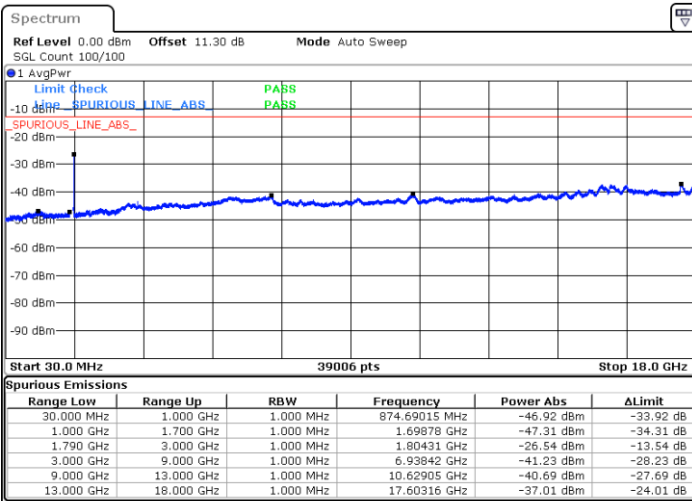

Middle Channel / 1RB99 and 1RB0

Date: 10.NOV.2021 10:27:58

Date: 10.NOV.2021 10:28:55

LTE Band 66C / 20MHz+10MHz

QPSK

Highest Channel / 1RB0 and 1RB49

Highest Channel / 1RB99 and 1RB0

Date: 10.NOV.2021 10:38:33

Date: 10.NOV.2021 10:37:37

LTE Band 66C / 20MHz+15MHz

QPSK

Lowest Channel / 1RB0 and 1RB74

Lowest Channel / 1RB99 and 1RB0

Date: 10.NOV.2021 11:16:17

Date: 10.NOV.2021 11:15:20

Middle Channel / 1RB0 and 1RB74

Middle Channel / 1RB99 and 1RB0

Date: 10.NOV.2021 11:47:47

Date: 10.NOV.2021 11:48:43

LTE Band 66C / 20MHz+15MHz

QPSK

Highest Channel / 1RB0 and 1RB74

Highest Channel / 1RB99 and 1RB0

Date: 10.NOV.2021 11:57:53

Date: 10.NOV.2021 11:56:56

LTE Band 66C / 20MHz+20MHz

QPSK

Lowest Channel / 1RB0 and 1RB99

Lowest Channel / 1RB99 and 1RB0

Date: 9.NOV.2021 16:05:20

Date: 9.NOV.2021 16:04:23

MiddleChannel / 1RB0 and 1RB99