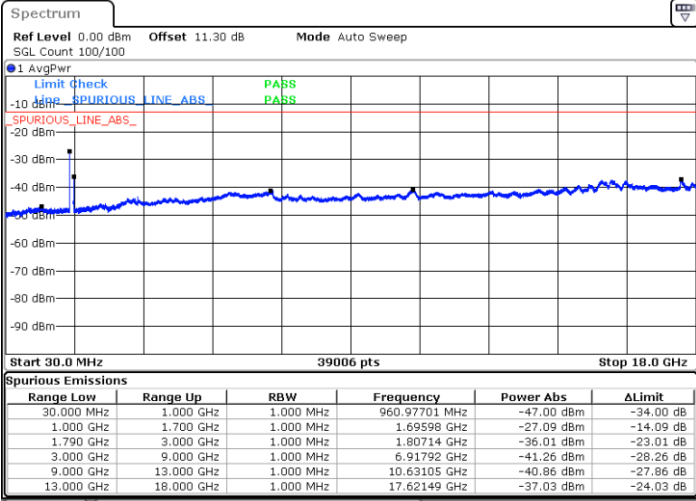

LTE Band 66C / 10MHz+20MHz

QPSK

Highest Channel / 1RB0 and 1RB99

Highest Channel / 1RB49 and 1RB0

Date: 10.NOV.2021 10:03:32

Date: 10.NOV.2021 10:02:35

LTE Band 66C / 15MHz+10MHz

QPSK

Lowest Channel / 1RB0 and 1RB49

Lowest Channel / 1RB74 and 1RB0

Date: 10.NOV.2021 09:03:57

Date: 10.NOV.2021 09:03:00

Middle Channel / 1RB0 and 1RB49

Middle Channel / 1RB74 and 1RB0

Date: 10.NOV.2021 09:10:26

Date: 10.NOV.2021 09:11:23

LTE Band 66C / 15MHz+10MHz

QPSK

Highest Channel / 1RB0 and 1RB49

Highest Channel / 1RB74 and 1RB0

Date: 10.NOV.2021 09:11:23

Date: 10.NOV.2021 09:20:34

LTE Band 66C / 15MHz+15MHz