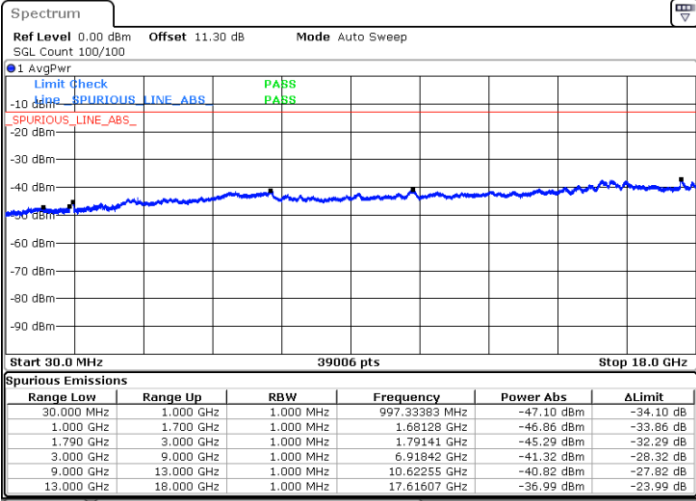

Date: 10.NOV.2021 10:37:37

LTE Band 66C / 20MHz+15MHz

QPSK

Lowest Channel / 1RB0 and 1RB74

Lowest Channel / 1RB99 and 1RB0

Date: 10.NOV.2021 11:16:17

Date: 10.NOV.2021 11:15:20

Middle Channel / 1RB0 and 1RB74

Middle Channel / 1RB99 and 1RB0

Date: 10.NOV.2021 11:47:47

Date: 10.NOV.2021 11:48:43

LTE Band 66C / 20MHz+15MHz

QPSK

Highest Channel / 1RB0 and 1RB74

Highest Channel / 1RB99 and 1RB0

Date: 10.NOV.2021 11:57:53

Date: 10.NOV.2021 11:56:56

LTE Band 66C / 20MHz+20MHz

QPSK

Lowest Channel / 1RB0 and 1RB99

Lowest Channel / 1RB99 and 1RB0

Date: 9.NOV.2021 16:05:20

Date: 9.NOV.2021 16:04:23

MiddleChannel / 1RB0 and 1RB99

Middle Channel / 1RB99 and 1RB0

Date: 9.NOV.2021 16:14:47

Date: 9.NOV.2021 16:15:44

LTE Band 66C / 20MHz+20MHz

QPSK

Highest Channel / 1RB0 and 1RB99

Highest Channel / 1RB99 and 1RB0

Date: 9.NOV.2021 16:26:53