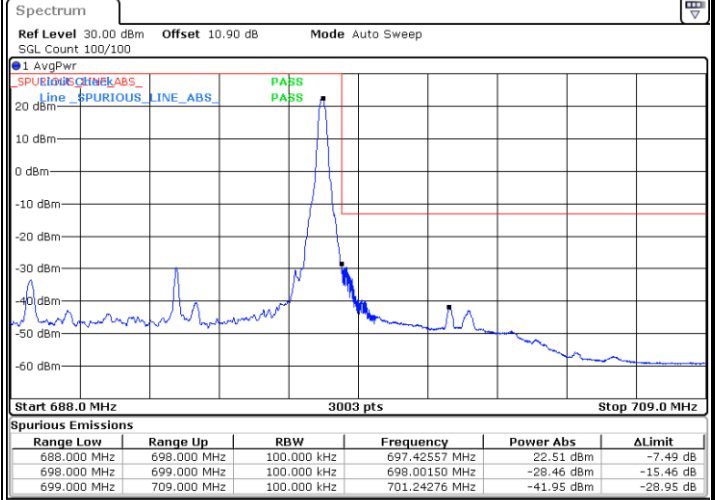

Date: 22.NOV.2021 15:42:27

Highest Band Edge / 1 RB

Date: 22.NOV.2021 15:44:38

Lowest Band Edge / Full RB

Date: 22.NOV.2021 15:43:11

Highest Band Edge / Full RB

Date: 22.NOV.2021 15:45:23

LTE Band 71 / 5MHz / 256QAM

Lowest Band Edge / 1RB

Date: 26.NOV.2021 15:43:34

Highest Band Edge / 1 RB

Date: 26.NOV.2021 15:44:28

Lowest Band Edge / Full RB

Date: 26.NOV.2021 15:42:50

Highest Band Edge / Full RB

Date: 26.NOV.2021 15:45:14

LTE Band 71 / 10MHz / QPSK

Lowest Band Edge / 1 RB

Date: 22.NOV.2021 15:46:33

Highest Band Edge / 1 RB

Date: 22.NOV.2021 15:51:57

Lowest Band Edge / Full RB

Date: 22.NOV.2021 15:47:58

Highest Band Edge / Full RB

Date: 22.NOV.2021 15:53:25

LTE Band 71 / 10MHz / 16QAM

Lowest Band Edge / 1 RB

Date: 22.NOV.2021 15:47:16

Highest Band Edge / 1 RB

Date: 22.NOV.2021 15:52:41

Lowest Band Edge / Full RB

Date: 22.NOV.2021 15:48:41