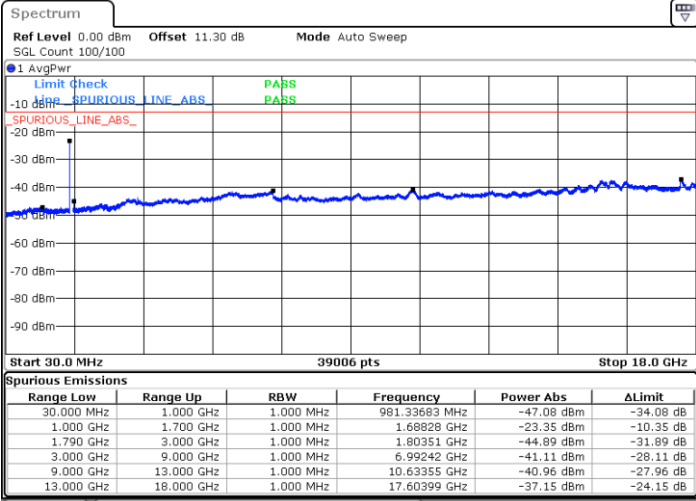

LTE Band 66C / 10MHz+20MHz

QPSK

Highest Channel / 1RB0 and 1RB99

Highest Channel / 1RB49 and 1RB0

Date: 10.NOV.2021 10:03:32

Date: 10.NOV.2021 10:02:35

LTE Band 66C / 15MHz+10MHz

QPSK

Lowest Channel / 1RB0 and 1RB49

Lowest Channel / 1RB74 and 1RB0

Date: 10.NOV.2021 09:03:57

Date: 10.NOV.2021 09:03:00

Middle Channel / 1RB0 and 1RB49

Middle Channel / 1RB74 and 1RB0

Date: 10.NOV.2021 09:10:26

Date: 10.NOV.2021 09:11:23

LTE Band 66C / 15MHz+10MHz

QPSK

Highest Channel / 1RB0 and 1RB49

Highest Channel / 1RB74 and 1RB0

Date: 10.NOV.2021 09:11:23

Date: 10.NOV.2021 09:20:34

LTE Band 66C / 15MHz+15MHz