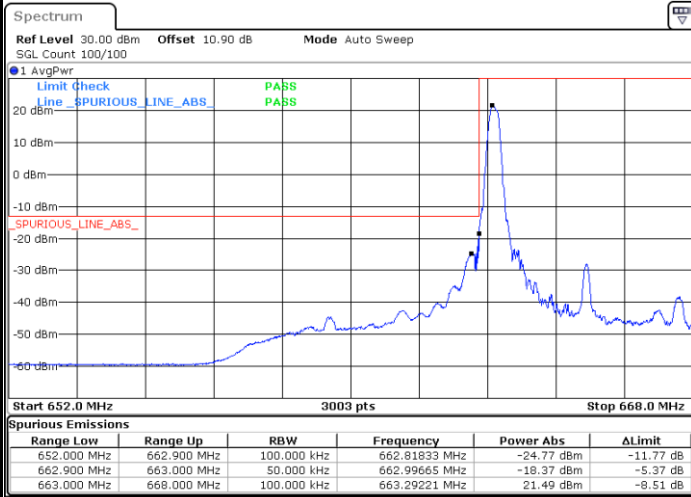

Date: 26.NOV.2021 15:49:30

Middle Channel / 20MHz / 256QAM

Date: 26.NOV.2021 15:53:39

Conducted Band Edge

LTE Band 71 / 5MHz / QPSK

Lowest Band Edge / 1 RB

Date: 22.NOV.2021 15:33:21

Highest Band Edge / 1 RB

Date: 22.NOV.2021 15:38:52

Lowest Band Edge / Full RB

Date: 22.NOV.2021 15:34:50

Highest Band Edge / Full RB

Date: 22.NOV.2021 15:40:23

LTE Band 71 / 5MHz / 16QAM

Lowest Band Edge / 1RB

Date: 22.NOV.2021 15:34:06

Highest Band Edge / 1 RB

Date: 22.NOV.2021 15:39:37

Lowest Band Edge / Full RB

Date: 22.NOV.2021 15:35:34

Highest Band Edge / Full RB

Date: 22.NOV.2021 15:41:08

LTE Band 71 / 5MHz / 64QAM

Lowest Band Edge / 1RB

Date: 22.NOV.2021 15:42:27

Highest Band Edge / 1 RB

Date: 22.NOV.2021 15:44:38

Lowest Band Edge / Full RB

Date: 22.NOV.2021 15:43:11

Highest Band Edge / Full RB

Date: 22.NOV.2021 15:45:23

LTE Band 71 / 5MHz / 256QAM