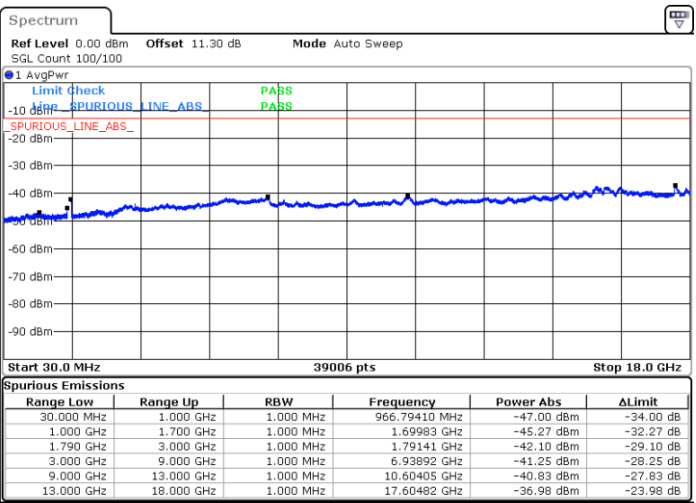

LTE Band 66C / 10MHz+20MHz

QPSK

Highest Channel / 1RB0 and 1RB99

Highest Channel / 1RB49 and 1RB0

Date: 10.NOV.2021 10:03:32

Date: 10.NOV.2021 10:02:35

LTE Band 66C / 15MHz+10MHz

QPSK

Lowest Channel / 1RB0 and 1RB49

Lowest Channel / 1RB74 and 1RB0

Date: 10.NOV.2021 09:03:57

Date: 10.NOV.2021 09:03:00

Middle Channel / 1RB0 and 1RB49

Middle Channel / 1RB74 and 1RB0

Date: 10.NOV.2021 09:10:26

Date: 10.NOV.2021 09:11:23

LTE Band 66C / 15MHz+10MHz

QPSK

Highest Channel / 1RB0 and 1RB49

Highest Channel / 1RB74 and 1RB0

Date: 10.NOV.2021 09:11:23

Date: 10.NOV.2021 09:20:34

LTE Band 66C / 15MHz+15MHz