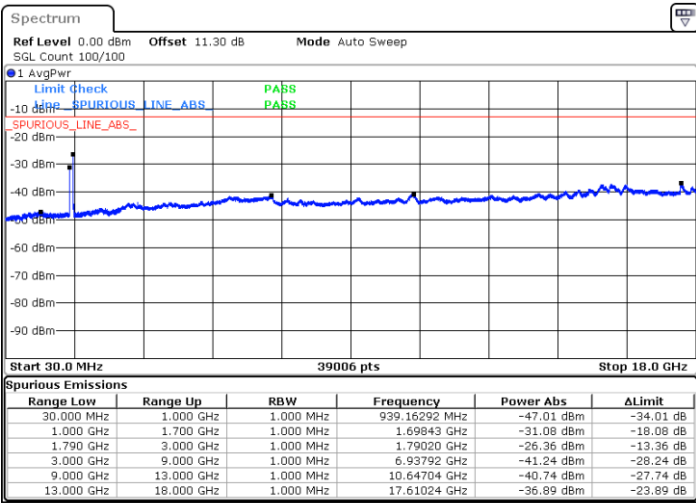

Middle Channel / 1RB74 and 1RB0

Date: 10.NOV.2021 10:56:06

Date: 10.NOV.2021 10:57:03

LTE Band 66C / 15MHz+20MHz

QPSK

Highest Channel / 1RB0 and 1RB99

Highest Channel / 1RB74 and 1RB0

Date: 10.NOV.2021 11:06:46

Date: 10.NOV.2021 11:05:50

LTE Band 66C / 20MHz+5MHz

QPSK

Lowest Channel / 1RB0 and 1RB24

Lowest Channel / 1RB99 and 1RB0

Date: 10.NOV.2021 13:40:34

Date: 10.NOV.2021 13:39:37

Middle Channel / 1RB0 and 1RB24

Middle Channel / 1RB99 and 1RB0

Date: 10.NOV.2021 13:47:14

Date: 10.NOV.2021 13:48:11

LTE Band 66C / 20MHz+5MHz

QPSK

Highest Channel / 1RB0 and 1RB24

Highest Channel / 1RB99 and 1RB0

Date: 10.NOV.2021 14:23:29

Date: 10.NOV.2021 14:22:32

LTE Band 66C / 20MHz+10MHz

QPSK

Lowest Channel / 1RB0 and 1RB49

Lowest Channel / 1RB99 and 1RB0

Date: 10.NOV.2021 10:14:23

Date: 10.NOV.2021 10:13:26

Middle Channel / 1RB0 and 1RB49