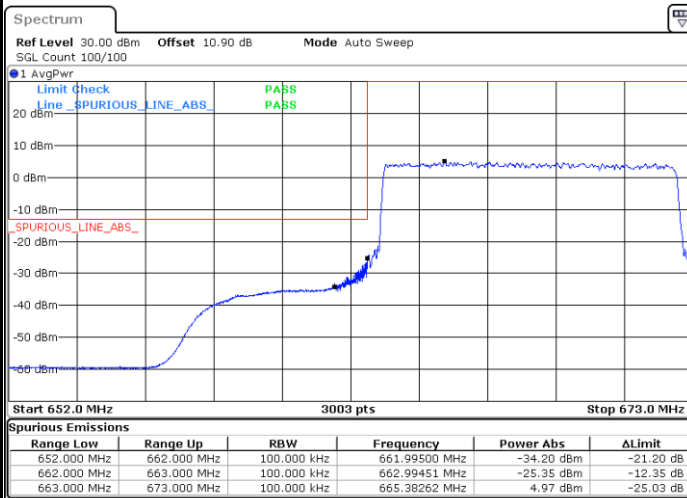

LTE Band 71 / 10MHz / QPSK

Lowest Band Edge / 1 RB

Date: 22.NOV.2021 15:46:33

Highest Band Edge / 1 RB

Date: 22.NOV.2021 15:51:57

Lowest Band Edge / Full RB

Date: 22.NOV.2021 15:47:58

Highest Band Edge / Full RB

Date: 22.NOV.2021 15:53:25

LTE Band 71 / 10MHz / 16QAM

Lowest Band Edge / 1 RB

Date: 22.NOV.2021 15:47:16

Highest Band Edge / 1 RB

Date: 22.NOV.2021 15:52:41

Lowest Band Edge / Full RB

Date: 22.NOV.2021 15:48:41

Highest Band Edge / Full RB

Date: 22.NOV.2021 15:54:08