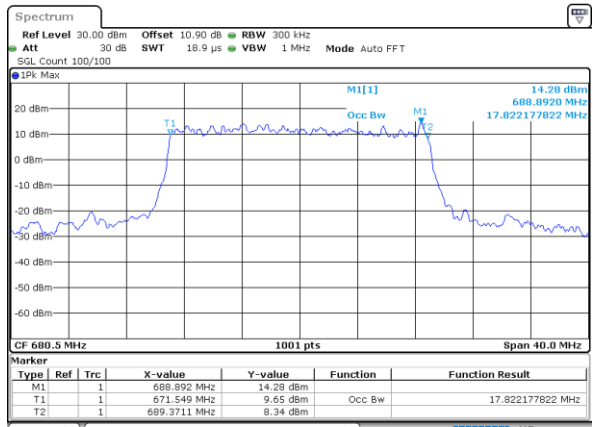

LTE Band 71

Middle Channel / 15MHz / QPSK

Date: 22.NOV.2021 16:02:26

Middle Channel / 15MHz / 16QAM

Date: 22.NOV.2021 16:02:47

Middle Channel / 20MHz / QPSK

Date: 22.NOV.2021 16:56:30

Middle Channel / 20MHz / 16QAM

Date: 22.NOV.2021 16:56:51

LTE Band 71

Middle Channel / 5MHz / 64QAM

Date: 22.NOV.2021 15:43:32

Middle Channel / 10MHz / 64QAM

Date: 22.NOV.2021 15:56:29

Middle Channel / 15MHz / 64QAM

Date: 22.NOV.2021 16:09:19

Middle Channel / 20MHz / 64QAM

Date: 22.NOV.2021 17:00:23

LTE Band 71

Middle Channel / 5MHz / 256QAM

Date: 26.NOV.2021 15:41:12

Middle Channel / 10MHz / 256QAM

Date: 26.NOV.2021 15:45:44

Middle Channel / 15MHz / 256QAM

Date: 26.NOV.2021 15:49:30

Middle Channel / 20MHz / 256QAM

Date: 26.NOV.2021 15:53:39

Conducted Band Edge

LTE Band 71 / 5MHz / QPSK

Lowest Band Edge / 1 RB

Date: 22.NOV.2021 15:33:21

Highest Band Edge / 1 RB