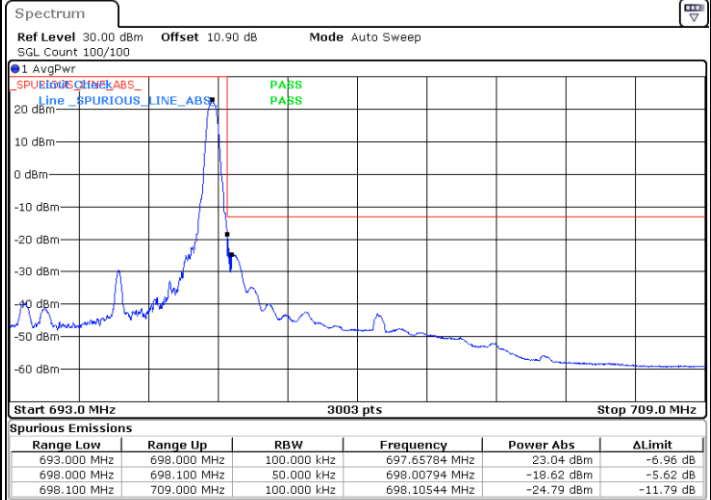

Middle Channel / 20MHz / 64QAM

Date: 22.NOV.2021 17:00:23

LTE Band 71

Middle Channel / 5MHz / 256QAM

Date: 26.NOV.2021 15:41:12

Middle Channel / 10MHz / 256QAM

Date: 26.NOV.2021 15:45:44

Middle Channel / 15MHz / 256QAM

Date: 26.NOV.2021 15:49:30

Middle Channel / 20MHz / 256QAM

Date: 26.NOV.2021 15:53:39

Conducted Band Edge

LTE Band 71 / 5MHz / QPSK

Lowest Band Edge / 1 RB

Date: 22.NOV.2021 15:33:21

Highest Band Edge / 1 RB

Date: 22.NOV.2021 15:38:52

Lowest Band Edge / Full RB

Date: 22.NOV.2021 15:34:50

Highest Band Edge / Full RB

Date: 22.NOV.2021 15:40:23

LTE Band 71 / 5MHz / 16QAM

Lowest Band Edge / 1RB

Date: 22.NOV.2021 15:34:06

Highest Band Edge / 1 RB

Date: 22.NOV.2021 15:39:37

Lowest Band Edge / Full RB

Date: 22.NOV.2021 15:35:34

Highest Band Edge / Full RB

Date: 22.NOV.2021 15:41:08

LTE Band 71 / 5MHz / 64QAM

Lowest Band Edge / 1RB