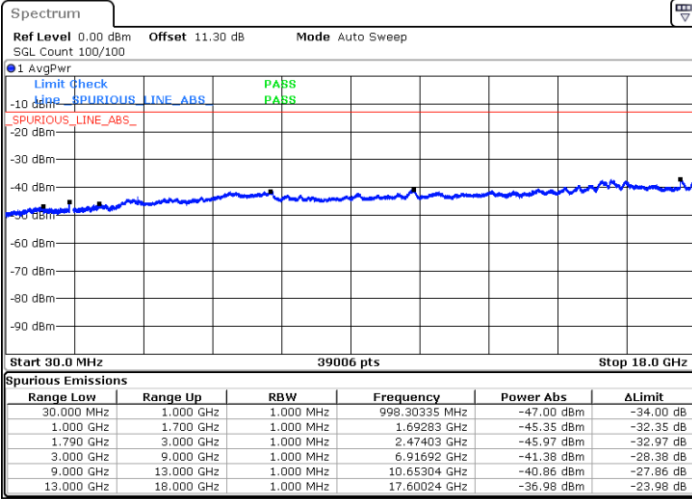

Middle Channel / 1RB99 and 1RB0

Date: 10.NOV.2021 10:27:58

Date: 10.NOV.2021 10:28:55

LTE Band 66C / 20MHz+10MHz

QPSK

Highest Channel / 1RB0 and 1RB49

Highest Channel / 1RB99 and 1RB0

Date: 10.NOV.2021 10:38:33

Date: 10.NOV.2021 10:37:37

LTE Band 66C / 20MHz+15MHz

QPSK

Lowest Channel / 1RB0 and 1RB74

Lowest Channel / 1RB99 and 1RB0

Date: 10.NOV.2021 11:16:17

Date: 10.NOV.2021 11:15:20

Middle Channel / 1RB0 and 1RB74

Middle Channel / 1RB99 and 1RB0

Date: 10.NOV.2021 11:47:47

Date: 10.NOV.2021 11:48:43

LTE Band 66C / 20MHz+15MHz

QPSK

Highest Channel / 1RB0 and 1RB74

Highest Channel / 1RB99 and 1RB0

Date: 10.NOV.2021 11:57:53

Date: 10.NOV.2021 11:56:56

LTE Band 66C / 20MHz+20MHz

QPSK

Lowest Channel / 1RB0 and 1RB99

Lowest Channel / 1RB99 and 1RB0

Date: 9.NOV.2021 16:05:20

Date: 9.NOV.2021 16:04:23

MiddleChannel / 1RB0 and 1RB99