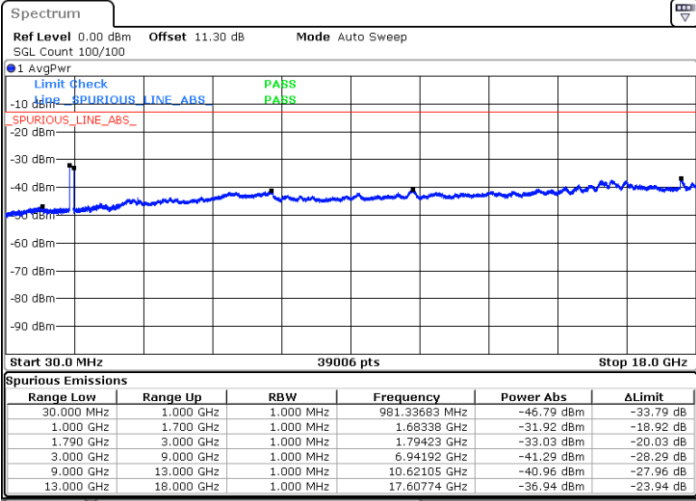

Middle Channel / 1RB99 and 1RB0

Date: 10.NOV.2021 13:47:14

Date: 10.NOV.2021 13:48:11

LTE Band 66C / 20MHz+5MHz

QPSK

Highest Channel / 1RB0 and 1RB24

Highest Channel / 1RB99 and 1RB0

Date: 10.NOV.2021 14:23:29

Date: 10.NOV.2021 14:22:32

LTE Band 66C / 20MHz+10MHz

QPSK

Lowest Channel / 1RB0 and 1RB49

Lowest Channel / 1RB99 and 1RB0

Date: 10.NOV.2021 10:14:23

Date: 10.NOV.2021 10:13:26

Middle Channel / 1RB0 and 1RB49

Middle Channel / 1RB99 and 1RB0

Date: 10.NOV.2021 10:27:58

Date: 10.NOV.2021 10:28:55

LTE Band 66C / 20MHz+10MHz

QPSK

Highest Channel / 1RB0 and 1RB49

Highest Channel / 1RB99 and 1RB0

Date: 10.NOV.2021 10:38:33

Date: 10.NOV.2021 10:37:37

LTE Band 66C / 20MHz+15MHz

QPSK

Lowest Channel / 1RB0 and 1RB74

Lowest Channel / 1RB99 and 1RB0

Date: 10.NOV.2021 11:16:17

Date: 10.NOV.2021 11:15:20

Middle Channel / 1RB0 and 1RB74