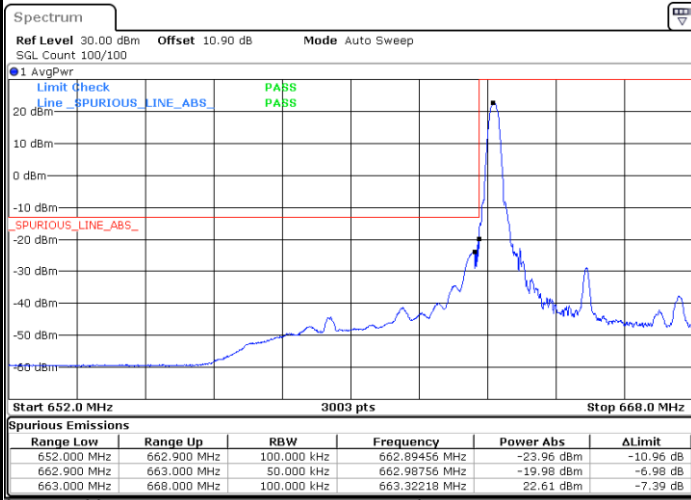

Middle Channel / 20MHz / 64QAM

Date: 22.NOV.2021 17:00:23

LTE Band 71

Middle Channel / 5MHz / 256QAM

Date: 26.NOV.2021 15:41:12

Middle Channel / 10MHz / 256QAM

Date: 26.NOV.2021 15:45:44

Middle Channel / 15MHz / 256QAM

Date: 26.NOV.2021 15:49:30

Middle Channel / 20MHz / 256QAM

Date: 26.NOV.2021 15:53:39

Conducted Band Edge

LTE Band 71 / 5MHz / QPSK

Lowest Band Edge / 1 RB

Date: 22.NOV.2021 15:33:21

Highest Band Edge / 1 RB

Date: 22.NOV.2021 15:38:52

Lowest Band Edge / Full RB

Date: 22.NOV.2021 15:34:50

Highest Band Edge / Full RB

Date: 22.NOV.2021 15:40:23

LTE Band 71 / 5MHz / 16QAM

Lowest Band Edge / 1RB

Date: 22.NOV.2021 15:34:06

Highest Band Edge / 1 RB

Date: 22.NOV.2021 15:39:37

Lowest Band Edge / Full RB

Date: 22.NOV.2021 15:35:34

Highest Band Edge / Full RB

Date: 22.NOV.2021 15:41:08

LTE Band 71 / 5MHz / 64QAM

Lowest Band Edge / 1RB