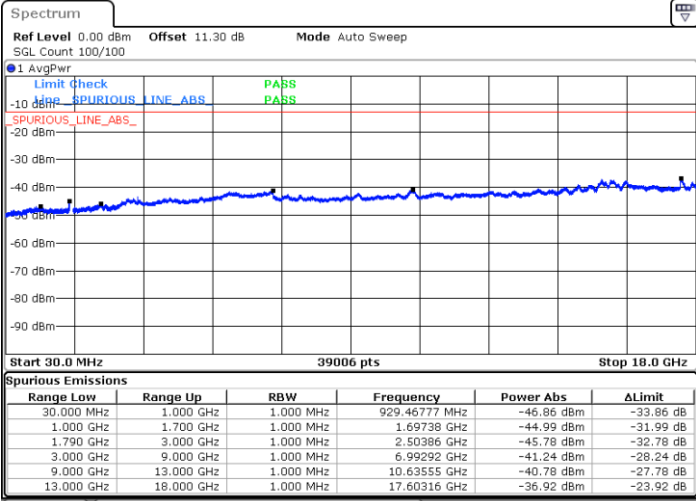

Date: 10.NOV.2021 09:11:23

LTE Band 66C / 15MHz+10MHz

QPSK

Highest Channel / 1RB0 and 1RB49

Highest Channel / 1RB74 and 1RB0

Date: 10.NOV.2021 09:11:23

Date: 10.NOV.2021 09:20:34

LTE Band 66C / 15MHz+15MHz

Date: 9.NOV.2021 17:02:17

LTE Band 66C / 15MHz+20MHz

QPSK

Lowest Channel / 1RB0 and 1RB99

Lowest Channel / 1RB74 and 1RB0

Date: 10.NOV.2021 10:48:36

Date: 10.NOV.2021 10:47:39

Middle Channel / 1RB0 and 1RB99

Middle Channel / 1RB74 and 1RB0

Date: 10.NOV.2021 10:56:06

Date: 10.NOV.2021 10:57:03

LTE Band 66C / 15MHz+20MHz

QPSK

Highest Channel / 1RB0 and 1RB99

Highest Channel / 1RB74 and 1RB0

Date: 10.NOV.2021 11:06:46

Date: 10.NOV.2021 11:05:50

LTE Band 66C / 20MHz+5MHz

QPSK

Lowest Channel / 1RB0 and 1RB24

Lowest Channel / 1RB99 and 1RB0

Date: 10.NOV.2021 13:40:34

Date: 10.NOV.2021 13:39:37

Middle Channel / 1RB0 and 1RB24