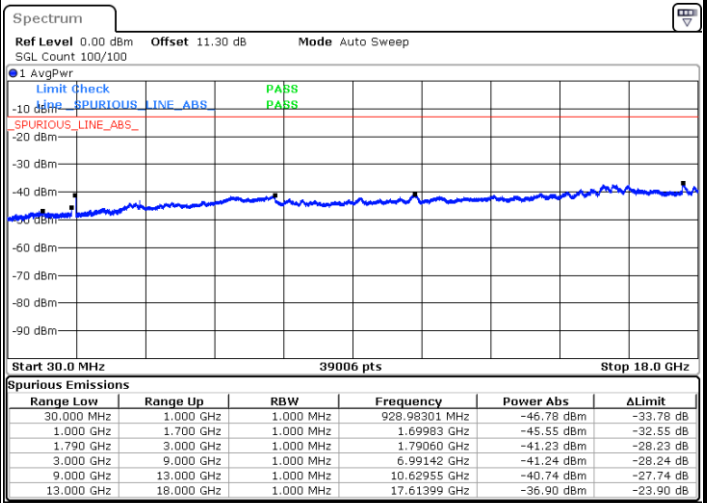

Middle Channel / 1RB74 and 1RB0

Date: 10.NOV.2021 10:56:06

Date: 10.NOV.2021 10:57:03

LTE Band 66C / 15MHz+20MHz

QPSK

Highest Channel / 1RB0 and 1RB99

Highest Channel / 1RB74 and 1RB0

Date: 10.NOV.2021 11:06:46

Date: 10.NOV.2021 11:05:50

LTE Band 66C / 20MHz+5MHz

QPSK

Lowest Channel / 1RB0 and 1RB24

Lowest Channel / 1RB99 and 1RB0

Date: 10.NOV.2021 13:40:34

Date: 10.NOV.2021 13:39:37

Middle Channel / 1RB0 and 1RB24

Middle Channel / 1RB99 and 1RB0

Date: 10.NOV.2021 13:47:14

Date: 10.NOV.2021 13:48:11

LTE Band 66C / 20MHz+5MHz

QPSK

Highest Channel / 1RB0 and 1RB24

Highest Channel / 1RB99 and 1RB0

Date: 10.NOV.2021 14:23:29

Date: 10.NOV.2021 14:22:32

LTE Band 66C / 20MHz+10MHz

QPSK

Lowest Channel / 1RB0 and 1RB49

Lowest Channel / 1RB99 and 1RB0

Date: 10.NOV.2021 10:14:23

Date: 10.NOV.2021 10:13:26

Middle Channel / 1RB0 and 1RB49