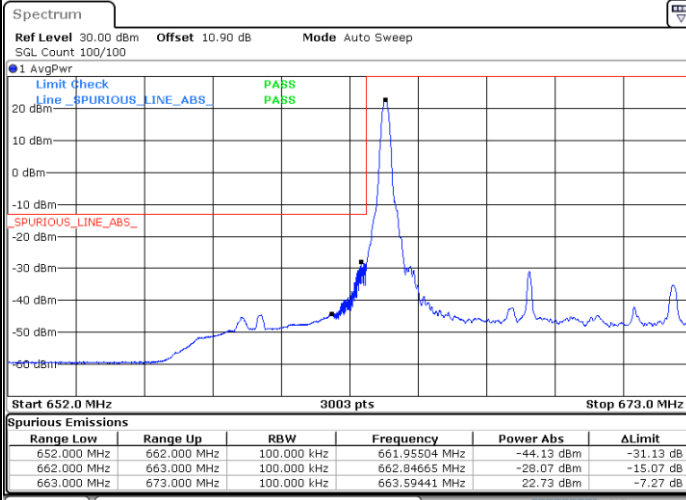

Date: 22.NOV.2021 15:42:27

Highest Band Edge / 1 RB

Date: 22.NOV.2021 15:44:38

Lowest Band Edge / Full RB

Date: 22.NOV.2021 15:43:11

Highest Band Edge / Full RB

Date: 22.NOV.2021 15:45:23

LTE Band 71 / 5MHz / 256QAM

Lowest Band Edge / 1RB

Date: 26.NOV.2021 15:43:34

Highest Band Edge / 1 RB

Date: 26.NOV.2021 15:44:28

Lowest Band Edge / Full RB

Date: 26.NOV.2021 15:42:50

Highest Band Edge / Full RB

Date: 26.NOV.2021 15:45:14

LTE Band 71 / 10MHz / QPSK

Lowest Band Edge / 1 RB

Date: 22.NOV.2021 15:46:33

Highest Band Edge / 1 RB

Date: 22.NOV.2021 15:51:57

Lowest Band Edge / Full RB

Date: 22.NOV.2021 15:47:58

Highest Band Edge / Full RB

Date: 22.NOV.2021 15:53:25

LTE Band 71 / 10MHz / 16QAM

Lowest Band Edge / 1 RB

Date: 22.NOV.2021 15:47:16

Highest Band Edge / 1 RB

Date: 22.NOV.2021 15:52:41

Lowest Band Edge / Full RB

Date: 22.NOV.2021 15:48:41