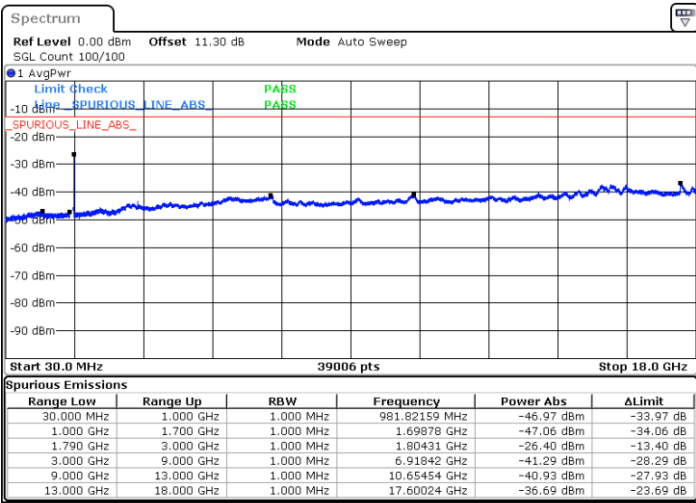

Date: 10.NOV.2021 09:11:23

LTE Band 66C / 15MHz+10MHz

QPSK

Highest Channel / 1RB0 and 1RB49

Highest Channel / 1RB74 and 1RB0

Date: 10.NOV.2021 09:11:23

Date: 10.NOV.2021 09:20:34

LTE Band 66C / 15MHz+15MHz

Date: 9.NOV.2021 17:02:17

LTE Band 66C / 15MHz+20MHz

QPSK

Lowest Channel / 1RB0 and 1RB99

Lowest Channel / 1RB74 and 1RB0

Date: 10.NOV.2021 10:48:36

Date: 10.NOV.2021 10:47:39

Middle Channel / 1RB0 and 1RB99

Middle Channel / 1RB74 and 1RB0

Date: 10.NOV.2021 10:56:06

Date: 10.NOV.2021 10:57:03

LTE Band 66C / 15MHz+20MHz

QPSK

Highest Channel / 1RB0 and 1RB99

Highest Channel / 1RB74 and 1RB0

Date: 10.NOV.2021 11:06:46

Date: 10.NOV.2021 11:05:50

LTE Band 66C / 20MHz+5MHz

QPSK

Lowest Channel / 1RB0 and 1RB24

Lowest Channel / 1RB99 and 1RB0

Date: 10.NOV.2021 13:40:34

Date: 10.NOV.2021 13:39:37

Middle Channel / 1RB0 and 1RB24