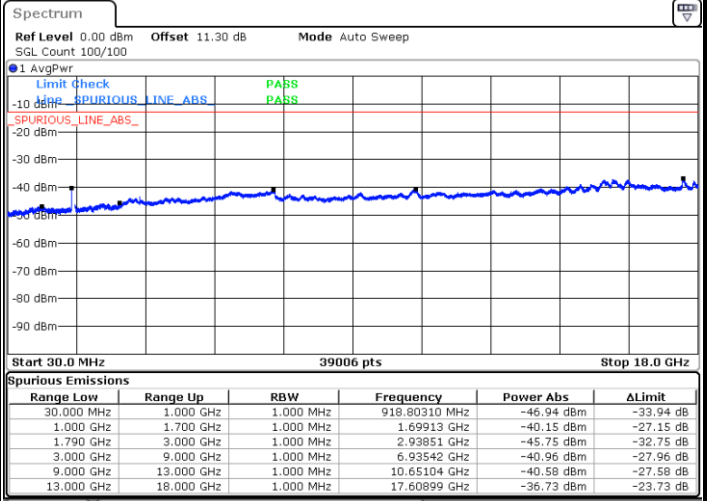

Middle Channel / 1RB74 and 1RB0

Date: 10.NOV.2021 10:56:06

Date: 10.NOV.2021 10:57:03

LTE Band 66C / 15MHz+20MHz

QPSK

Highest Channel / 1RB0 and 1RB99

Highest Channel / 1RB74 and 1RB0

Date: 10.NOV.2021 11:06:46

Date: 10.NOV.2021 11:05:50

LTE Band 66C / 20MHz+5MHz

QPSK

Lowest Channel / 1RB0 and 1RB24

Lowest Channel / 1RB99 and 1RB0

Date: 10.NOV.2021 13:40:34

Date: 10.NOV.2021 13:39:37

Middle Channel / 1RB0 and 1RB24

Middle Channel / 1RB99 and 1RB0

Date: 10.NOV.2021 13:47:14

Date: 10.NOV.2021 13:48:11

LTE Band 66C / 20MHz+5MHz

QPSK

Highest Channel / 1RB0 and 1RB24

Highest Channel / 1RB99 and 1RB0

Date: 10.NOV.2021 14:23:29

Date: 10.NOV.2021 14:22:32

LTE Band 66C / 20MHz+10MHz

QPSK

Lowest Channel / 1RB0 and 1RB49

Lowest Channel / 1RB99 and 1RB0

Date: 10.NOV.2021 10:14:23

Date: 10.NOV.2021 10:13:26

Middle Channel / 1RB0 and 1RB49