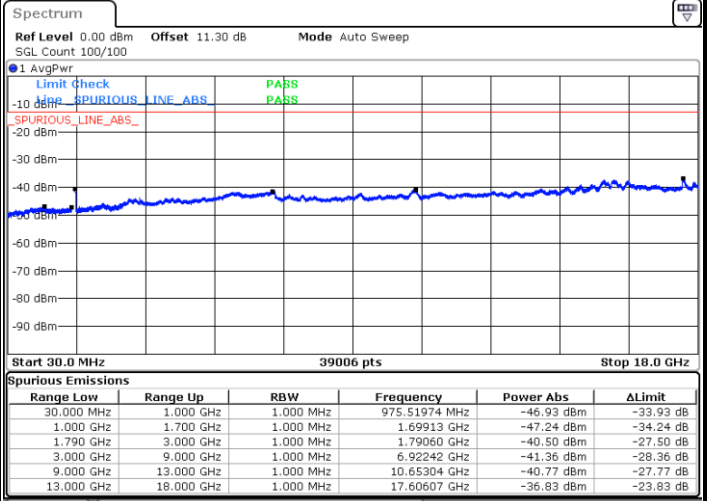

Date: 10.NOV.2021 11:05:50

LTE Band 66C / 20MHz+5MHz

QPSK

Lowest Channel / 1RB0 and 1RB24

Lowest Channel / 1RB99 and 1RB0

Date: 10.NOV.2021 13:40:34

Date: 10.NOV.2021 13:39:37

Middle Channel / 1RB0 and 1RB24

Middle Channel / 1RB99 and 1RB0

Date: 10.NOV.2021 13:47:14

Date: 10.NOV.2021 13:48:11

LTE Band 66C / 20MHz+5MHz

QPSK

Highest Channel / 1RB0 and 1RB24

Highest Channel / 1RB99 and 1RB0

Date: 10.NOV.2021 14:23:29

Date: 10.NOV.2021 14:22:32

LTE Band 66C / 20MHz+10MHz

QPSK

Lowest Channel / 1RB0 and 1RB49

Lowest Channel / 1RB99 and 1RB0

Date: 10.NOV.2021 10:14:23

Date: 10.NOV.2021 10:13:26

Middle Channel / 1RB0 and 1RB49

Middle Channel / 1RB99 and 1RB0

Date: 10.NOV.2021 10:27:58

Date: 10.NOV.2021 10:28:55

LTE Band 66C / 20MHz+10MHz

QPSK

Highest Channel / 1RB0 and 1RB49

Highest Channel / 1RB99 and 1RB0

Date: 10.NOV.2021 10:38:33