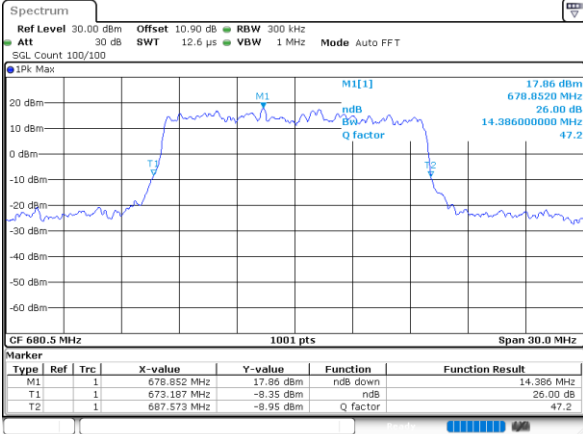

LTE Band 71

Middle Channel / 15MHz / QPSK

Date: 22.NOV.2021 16:03:07