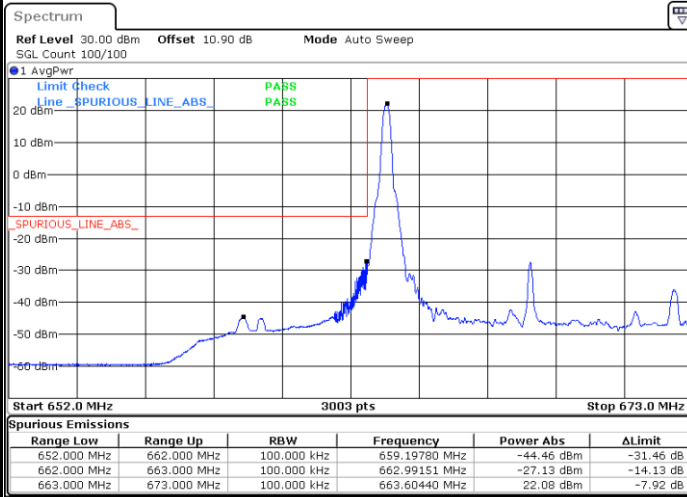

Lowest Band Edge / 1RB

Date: 26.NOV.2021 15:43:34

Highest Band Edge / 1 RB

Date: 26.NOV.2021 15:44:28

Lowest Band Edge / Full RB

Date: 26.NOV.2021 15:42:50

Highest Band Edge / Full RB

Date: 26.NOV.2021 15:45:14

LTE Band 71 / 10MHz / QPSK

Lowest Band Edge / 1 RB

Date: 22.NOV.2021 15:46:33

Highest Band Edge / 1 RB

Date: 22.NOV.2021 15:51:57

Lowest Band Edge / Full RB

Date: 22.NOV.2021 15:47:58

Highest Band Edge / Full RB

Date: 22.NOV.2021 15:53:25

LTE Band 71 / 10MHz / 16QAM

Lowest Band Edge / 1 RB

Date: 22.NOV.2021 15:47:16

Highest Band Edge / 1 RB

Date: 22.NOV.2021 15:52:41

Lowest Band Edge / Full RB

Date: 22.NOV.2021 15:48:41

Highest Band Edge / Full RB

Date: 22.NOV.2021 15:54:08