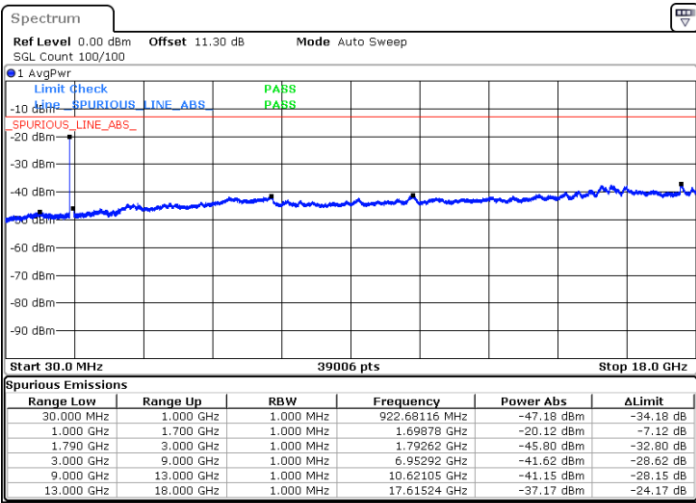

Middle Channel / 1RB99 and 1RB0

Date: 10.NOV.2021 11:47:47

Date: 10.NOV.2021 11:48:43

LTE Band 66C / 20MHz+15MHz

QPSK

Highest Channel / 1RB0 and 1RB74

Highest Channel / 1RB99 and 1RB0

Date: 10.NOV.2021 11:57:53

Date: 10.NOV.2021 11:56:56

LTE Band 66C / 20MHz+20MHz

QPSK

Lowest Channel / 1RB0 and 1RB99

Lowest Channel / 1RB99 and 1RB0

Date: 9.NOV.2021 16:05:20

Date: 9.NOV.2021 16:04:23

MiddleChannel / 1RB0 and 1RB99

Middle Channel / 1RB99 and 1RB0

Date: 9.NOV.2021 16:14:47

Date: 9.NOV.2021 16:15:44

LTE Band 66C / 20MHz+20MHz

QPSK

Highest Channel / 1RB0 and 1RB99

Highest Channel / 1RB99 and 1RB0

Date: 9.NOV.2021 16:26:53

Date: 9.NOV.2021 16:25:56

LTE Band 71

Peak-to-Average Ratio

Mode	LTE Band 71 / 20MHz				
Mod.	QPSK	16QAM	64QAM	256QAM	Limit: 13dB
RB Size	Full RB	Full RB	Full RB	Full RB	Result
Middle CH	5.57	6.14	6.29	6.26	PASS