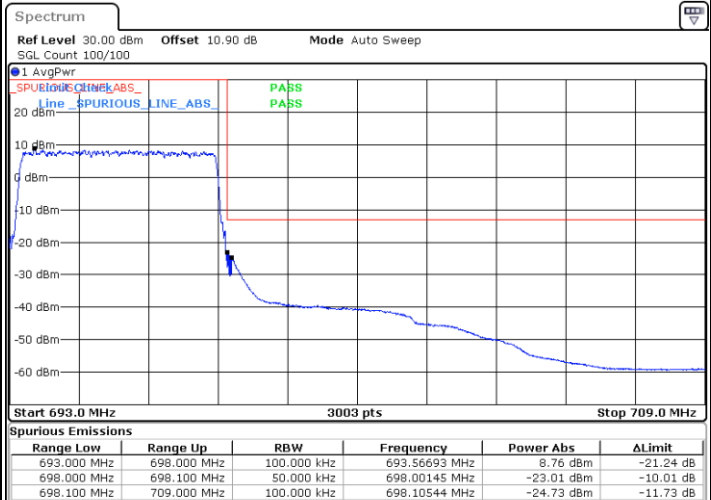

Middle Channel / 20MHz / 64QAM

Date: 22.NOV.2021 17:00:23

LTE Band 71

Middle Channel / 5MHz / 256QAM

Date: 26.NOV.2021 15:41:12

Middle Channel / 10MHz / 256QAM

Date: 26.NOV.2021 15:45:44

Middle Channel / 15MHz / 256QAM

Date: 26.NOV.2021 15:49:30

Middle Channel / 20MHz / 256QAM

Date: 26.NOV.2021 15:53:39

Conducted Band Edge

LTE Band 71 / 5MHz / QPSK

Lowest Band Edge / 1 RB

Date: 22.NOV.2021 15:33:21

Highest Band Edge / 1 RB

Date: 22.NOV.2021 15:38:52

Lowest Band Edge / Full RB

Date: 22.NOV.2021 15:34:50

Highest Band Edge / Full RB

Date: 22.NOV.2021 15:40:23

LTE Band 71 / 5MHz / 16QAM

Lowest Band Edge / 1RB

Date: 22.NOV.2021 15:34:06

Highest Band Edge / 1 RB

Date: 22.NOV.2021 15:39:37

Lowest Band Edge / Full RB

Date: 22.NOV.2021 15:35:34

Highest Band Edge / Full RB

Date: 22.NOV.2021 15:41:08

LTE Band 71 / 5MHz / 64QAM

Lowest Band Edge / 1RB