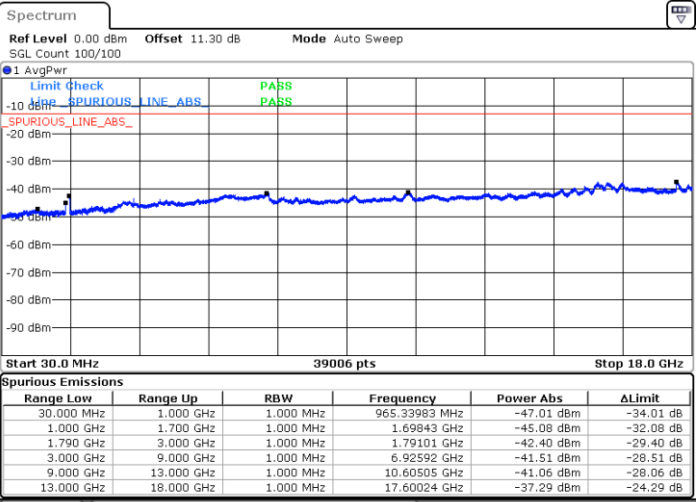

Date: 10.NOV.2021 09:11:23

LTE Band 66C / 15MHz+10MHz

QPSK

Highest Channel / 1RB0 and 1RB49

Highest Channel / 1RB74 and 1RB0

Date: 10.NOV.2021 09:11:23

Date: 10.NOV.2021 09:20:34

LTE Band 66C / 15MHz+15MHz

QPSK

Lowest Channel / 1RB0 and 1RB74

Lowest Channel / 1RB74 and 1RB0

Date: 9.NOV.2021 16:36:23

Date: 9.NOV.2021 16:35:26

Middle Channel / 1RB0 and 1RB74

Middle Channel / 1RB74 and 1RB0

Date: 9.NOV.2021 17:01:21

Date: 9.NOV.2021 17:02:17

LTE Band 66C / 15MHz+20MHz

QPSK

Lowest Channel / 1RB0 and 1RB99

Lowest Channel / 1RB74 and 1RB0

Date: 10.NOV.2021 10:48:36

Date: 10.NOV.2021 10:47:39

Middle Channel / 1RB0 and 1RB99

Middle Channel / 1RB74 and 1RB0

Date: 10.NOV.2021 10:56:06

Date: 10.NOV.2021 10:57:03

LTE Band 66C / 15MHz+20MHz

QPSK

Highest Channel / 1RB0 and 1RB99

Highest Channel / 1RB74 and 1RB0

Date: 10.NOV.2021 11:06:46