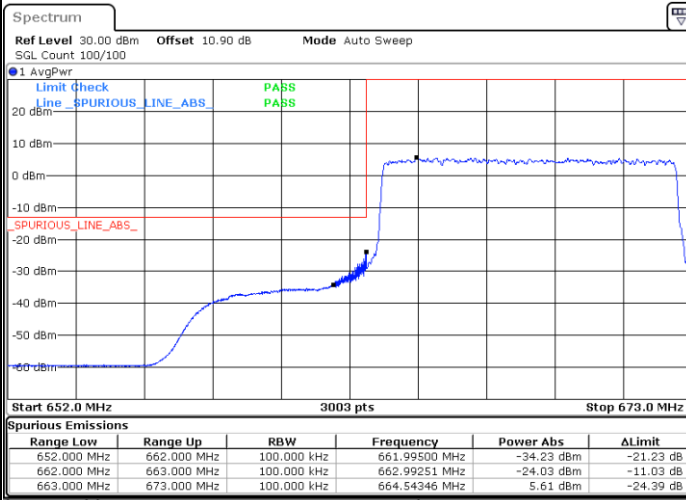

Lowest Band Edge / 1RB

Date: 26.NOV.2021 15:43:34

Highest Band Edge / 1 RB

Date: 26.NOV.2021 15:44:28

Lowest Band Edge / Full RB

Date: 26.NOV.2021 15:42:50

Highest Band Edge / Full RB

Date: 26.NOV.2021 15:45:14

LTE Band 71 / 10MHz / QPSK

Lowest Band Edge / 1 RB

Date: 22.NOV.2021 15:46:33

Highest Band Edge / 1 RB

Date: 22.NOV.2021 15:51:57

Lowest Band Edge / Full RB

Date: 22.NOV.2021 15:47:58

Highest Band Edge / Full RB

Date: 22.NOV.2021 15:53:25

LTE Band 71 / 10MHz / 16QAM

Lowest Band Edge / 1 RB

Date: 22.NOV.2021 15:47:16

Highest Band Edge / 1 RB

Date: 22.NOV.2021 15:52:41

Lowest Band Edge / Full RB

Date: 22.NOV.2021 15:48:41

Highest Band Edge / Full RB

Date: 22.NOV.2021 15:54:08