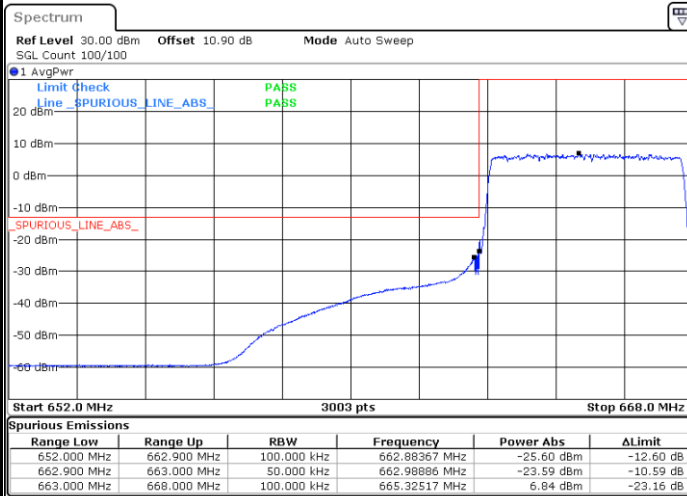

Date: 22.NOV.2021 15:38:52

Lowest Band Edge / Full RB

Date: 22.NOV.2021 15:34:50

Highest Band Edge / Full RB

Date: 22.NOV.2021 15:40:23

LTE Band 71 / 5MHz / 16QAM

Lowest Band Edge / 1RB

Date: 22.NOV.2021 15:34:06

Highest Band Edge / 1 RB

Date: 22.NOV.2021 15:39:37

Lowest Band Edge / Full RB

Date: 22.NOV.2021 15:35:34

Highest Band Edge / Full RB

Date: 22.NOV.2021 15:41:08

LTE Band 71 / 5MHz / 64QAM

Lowest Band Edge / 1RB

Date: 22.NOV.2021 15:42:27

Highest Band Edge / 1 RB

Date: 22.NOV.2021 15:44:38

Lowest Band Edge / Full RB

Date: 22.NOV.2021 15:43:11

Highest Band Edge / Full RB

Date: 22.NOV.2021 15:45:23

LTE Band 71 / 5MHz / 256QAM

Lowest Band Edge / 1RB

Date: 26.NOV.2021 15:43:34

Highest Band Edge / 1 RB

Date: 26.NOV.2021 15:44:28

Lowest Band Edge / Full RB

Date: 26.NOV.2021 15:42:50

Highest Band Edge / Full RB

Date: 26.NOV.2021 15:45:14