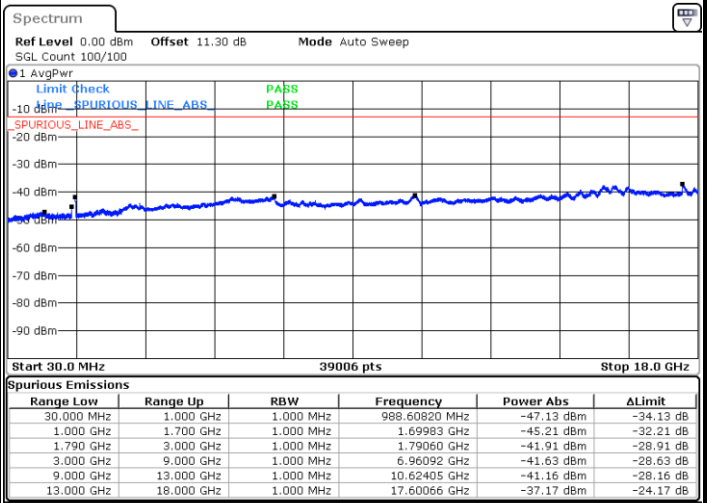

Middle Channel / 1RB99 and 1RB0

Date: 10.NOV.2021 11:47:47

Date: 10.NOV.2021 11:48:43

LTE Band 66C / 20MHz+15MHz

QPSK

Highest Channel / 1RB0 and 1RB74

Highest Channel / 1RB99 and 1RB0

Date: 10.NOV.2021 11:57:53

Date: 10.NOV.2021 11:56:56

LTE Band 66C / 20MHz+20MHz

QPSK

Lowest Channel / 1RB0 and 1RB99

Lowest Channel / 1RB99 and 1RB0

Date: 9.NOV.2021 16:05:20

Date: 9.NOV.2021 16:04:23

MiddleChannel / 1RB0 and 1RB99

Middle Channel / 1RB99 and 1RB0

Date: 9.NOV.2021 16:14:47

Date: 9.NOV.2021 16:15:44

LTE Band 66C / 20MHz+20MHz

QPSK

Highest Channel / 1RB0 and 1RB99

Highest Channel / 1RB99 and 1RB0

Date: 9.NOV.2021 16:26:53

Date: 9.NOV.2021 16:25:56

LTE Band 71

Peak-to-Average Ratio

Mode	LTE Band 71 / 20MHz				
Mod.	QPSK	16QAM	64QAM	256QAM	Limit: 13dB
RB Size	Full RB	Full RB	Full RB	Full RB	Result
Middle CH	5.57	6.14	6.29	6.26	PASS