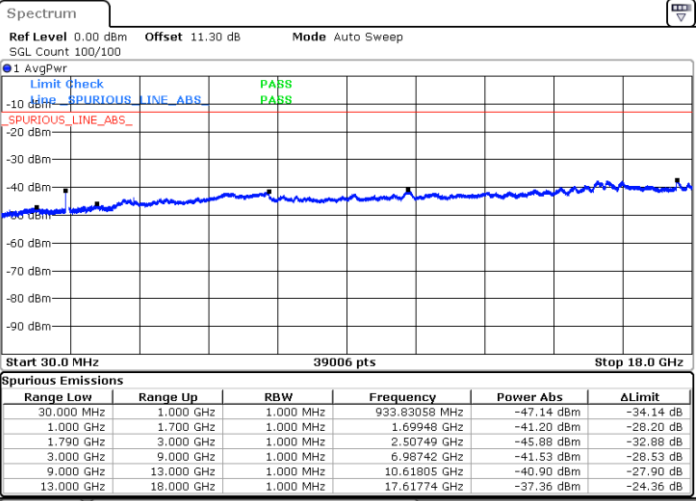

Lowest Channel / 1RB0 and 1RB49

Lowest Channel / 1RB74 and 1RB0

Date: 10.NOV.2021 09:03:57

Date: 10.NOV.2021 09:03:00

Middle Channel / 1RB0 and 1RB49

Middle Channel / 1RB74 and 1RB0

Date: 10.NOV.2021 09:10:26

Date: 10.NOV.2021 09:11:23

LTE Band 66C / 15MHz+10MHz

QPSK

Highest Channel / 1RB0 and 1RB49

Highest Channel / 1RB74 and 1RB0

Date: 10.NOV.2021 09:11:23

Date: 10.NOV.2021 09:20:34

LTE Band 66C / 15MHz+15MHz

QPSK

Lowest Channel / 1RB0 and 1RB74

Lowest Channel / 1RB74 and 1RB0

Date: 9.NOV.2021 16:36:23

Date: 9.NOV.2021 16:35:26

Middle Channel / 1RB0 and 1RB74

Middle Channel / 1RB74 and 1RB0

Date: 9.NOV.2021 17:01:21

Date: 9.NOV.2021 17:02:17

LTE Band 66C / 15MHz+20MHz

QPSK

Lowest Channel / 1RB0 and 1RB99

Lowest Channel / 1RB74 and 1RB0

Date: 10.NOV.2021 10:48:36

Date: 10.NOV.2021 10:47:39

Middle Channel / 1RB0 and 1RB99