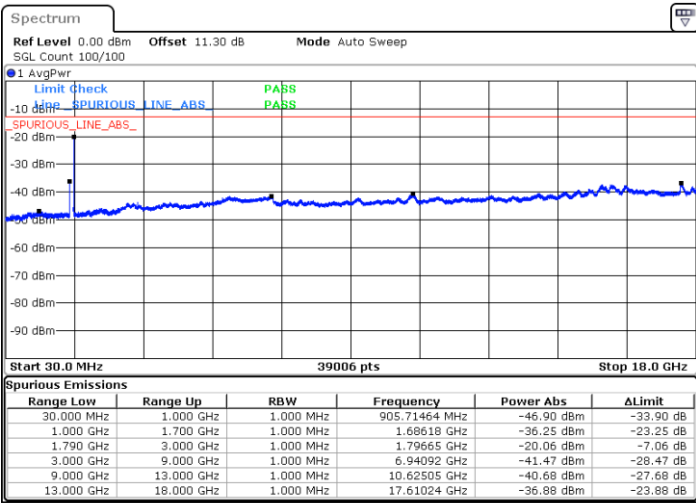

Middle Channel / 1RB99 and 1RB0

Date: 10.NOV.2021 13:47:14

Date: 10.NOV.2021 13:48:11

LTE Band 66C / 20MHz+5MHz

QPSK

Highest Channel / 1RB0 and 1RB24

Highest Channel / 1RB99 and 1RB0

Date: 10.NOV.2021 14:23:29

Date: 10.NOV.2021 14:22:32

LTE Band 66C / 20MHz+10MHz

QPSK

Lowest Channel / 1RB0 and 1RB49

Lowest Channel / 1RB99 and 1RB0

Date: 10.NOV.2021 10:14:23

Date: 10.NOV.2021 10:13:26

Middle Channel / 1RB0 and 1RB49

Middle Channel / 1RB99 and 1RB0

Date: 10.NOV.2021 10:27:58

Date: 10.NOV.2021 10:28:55

LTE Band 66C / 20MHz+10MHz

QPSK

Highest Channel / 1RB0 and 1RB49

Highest Channel / 1RB99 and 1RB0

Date: 10.NOV.2021 10:38:33

Date: 10.NOV.2021 10:37:37

LTE Band 66C / 20MHz+15MHz

QPSK

Lowest Channel / 1RB0 and 1RB74

Lowest Channel / 1RB99 and 1RB0

Date: 10.NOV.2021 11:16:17

Date: 10.NOV.2021 11:15:20

Middle Channel / 1RB0 and 1RB74