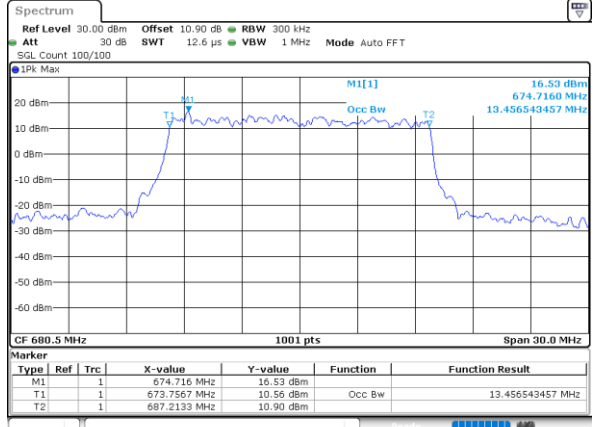

Middle Channel / 15MHz / 16QAM

Date: 22.NOV.2021 16:02:47