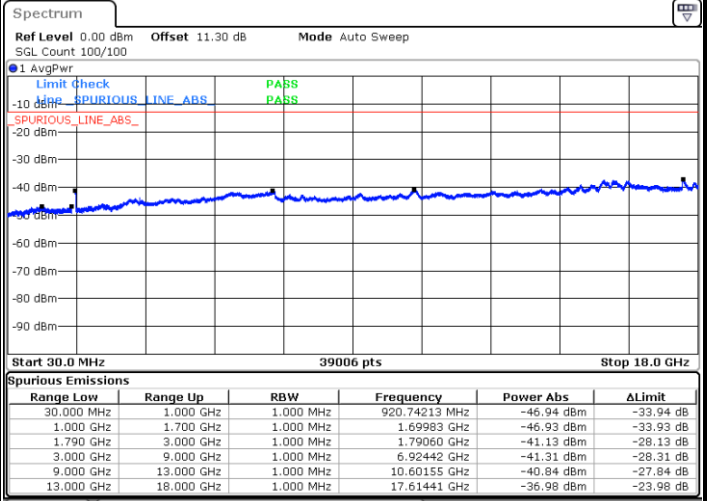

Lowest Channel / 1RB0 and 1RB49

Lowest Channel / 1RB74 and 1RB0

Date: 10.NOV.2021 09:03:57

Date: 10.NOV.2021 09:03:00

Middle Channel / 1RB0 and 1RB49

Middle Channel / 1RB74 and 1RB0

Date: 10.NOV.2021 09:10:26

Date: 10.NOV.2021 09:11:23

LTE Band 66C / 15MHz+10MHz

QPSK

Highest Channel / 1RB0 and 1RB49

Highest Channel / 1RB74 and 1RB0

Date: 10.NOV.2021 09:11:23

Date: 10.NOV.2021 09:20:34

LTE Band 66C / 15MHz+15MHz

QPSK

Lowest Channel / 1RB0 and 1RB74

Lowest Channel / 1RB74 and 1RB0

Date: 9.NOV.2021 16:36:23

Date: 9.NOV.2021 16:35:26

Middle Channel / 1RB0 and 1RB74

Middle Channel / 1RB74 and 1RB0

Date: 9.NOV.2021 17:01:21

Date: 9.NOV.2021 17:02:17

LTE Band 66C / 15MHz+20MHz

QPSK

Lowest Channel / 1RB0 and 1RB99

Lowest Channel / 1RB74 and 1RB0

Date: 10.NOV.2021 10:48:36

Date: 10.NOV.2021 10:47:39

Middle Channel / 1RB0 and 1RB99