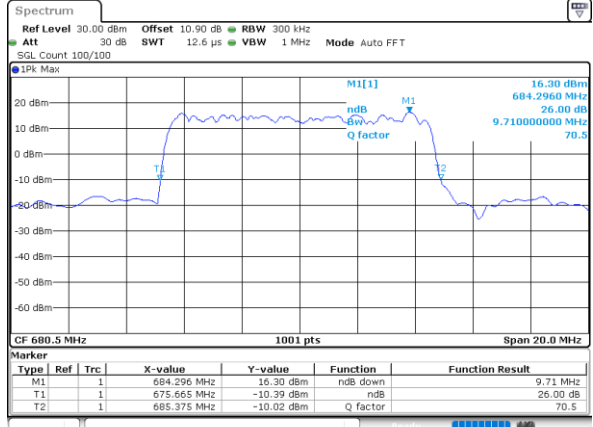

Date: 22.NOV.2021 16:57:32

LTE Band 71

Middle Channel / 5MHz / 64QAM

Date: 22.NOV.2021 15:43:53

Middle Channel / 10MHz / 64QAM

Date: 22.NOV.2021 15:56:50

Middle Channel / 15MHz / 64QAM

Date: 22.NOV.2021 16:09:40

Middle Channel / 20MHz / 64QAM

Date: 22.NOV.2021 17:03:44

LTE Band 71

Middle Channel / 5MHz / 256QAM

Date: 26.NOV.2021 15:41:21

Middle Channel / 10MHz / 256QAM

Date: 26.NOV.2021 15:45:52

Middle Channel / 15MHz / 256QAM