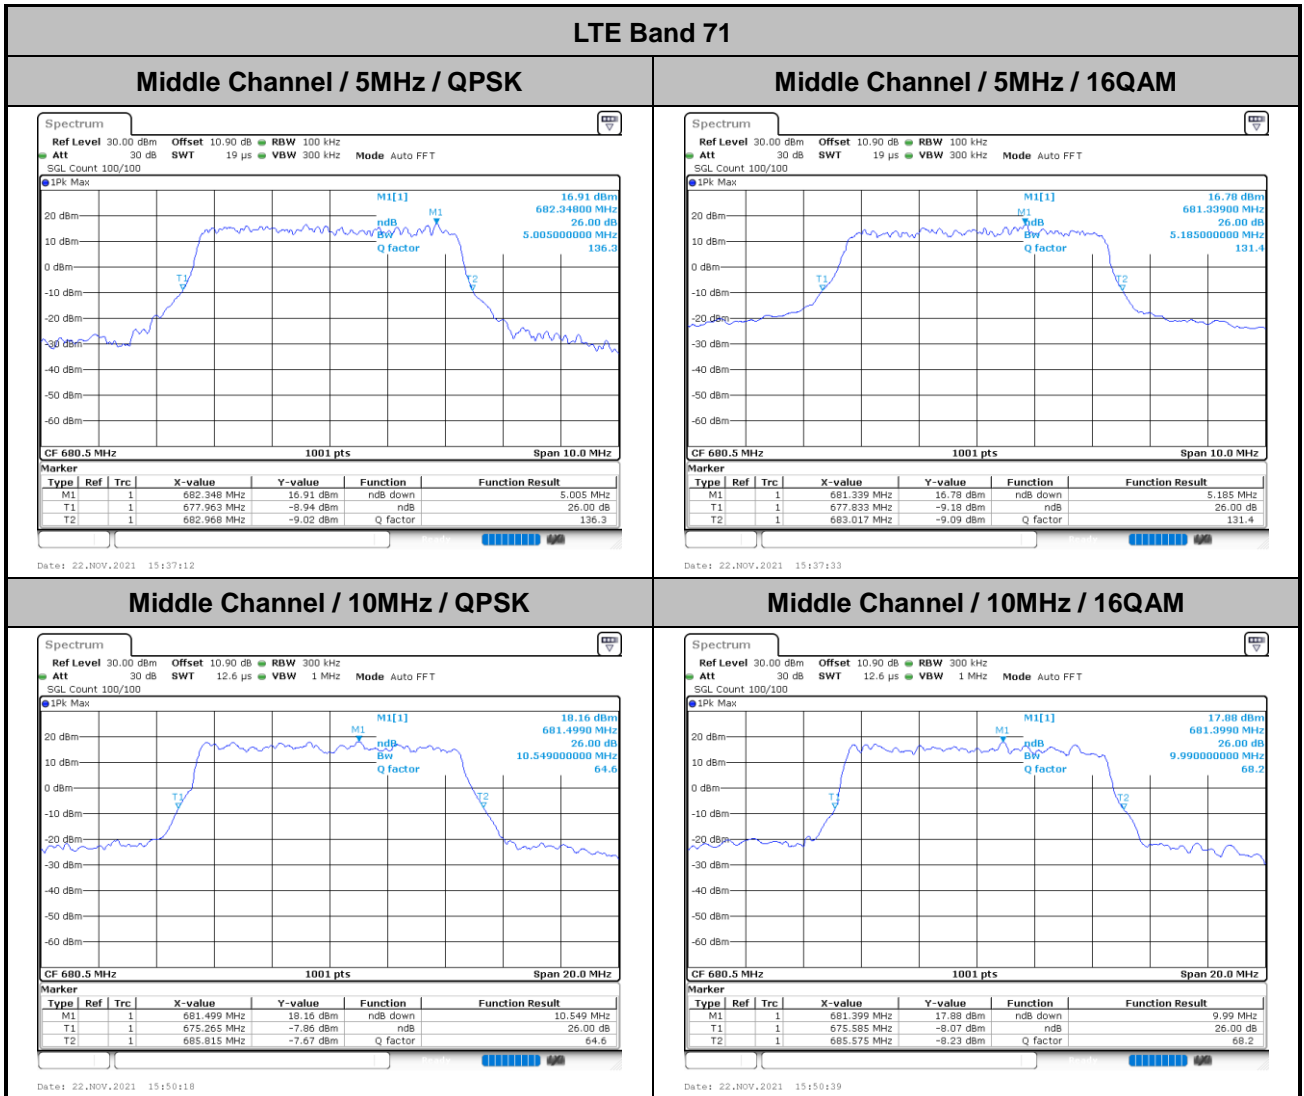

Date: 10.NOV.2021 11:56:56

LTE Band 66C / 20MHz+20MHz

QPSK

Lowest Channel / 1RB0 and 1RB99

Lowest Channel / 1RB99 and 1RB0

Date: 9.NOV.2021 16:05:20

Date: 9.NOV.2021 16:04:23

MiddleChannel / 1RB0 and 1RB99

Middle Channel / 1RB99 and 1RB0

Date: 9.NOV.2021 16:14:47

Date: 9.NOV.2021 16:15:44

LTE Band 66C / 20MHz+20MHz

QPSK

Highest Channel / 1RB0 and 1RB99

Highest Channel / 1RB99 and 1RB0

Date: 9.NOV.2021 16:26:53

Date: 9.NOV.2021 16:25:56

LTE Band 71

Peak-to-Average Ratio

Mode	LTE Band 71 / 20MHz				
Mod.	QPSK	16QAM	64QAM	256QAM	Limit: 13dB
RB Size	Full RB	Full RB	Full RB	Full RB	Result
Middle CH	5.57	6.14	6.29	6.26	PASS

26dB Bandwidth

Mode	LTE Band 71 : 26dB BW(MHz)											
BW	1.4MHz		3MHz		5MHz		10MHz		15MHz		20MHz	
Mod.	QPSK	16QAM	QPSK	16QAM	QPSK	16QAM	QPSK	16QAM	QPSK	16QAM	QPSK	16QAM
Middle CH	-	-	-	-	5.01	5.19	10.55	9.99	14.39	14.36	19.66	18.74
Mode	LTE Band 71 : 26dB BW(MHz)											
BW	1.4MHz		3MHz		5MHz		10MHz		15MHz		20MHz	
Mod.	64QAM	256 QAM	64QAM	256 QAM	64QAM	256 QAM	64QAM	256 QAM	64QAM	256 QAM	64QAM	256 QAM
Middle CH	-	-	-	-	5.12	5.32	9.71	10.01	14.60	14.99	19.26	18.78