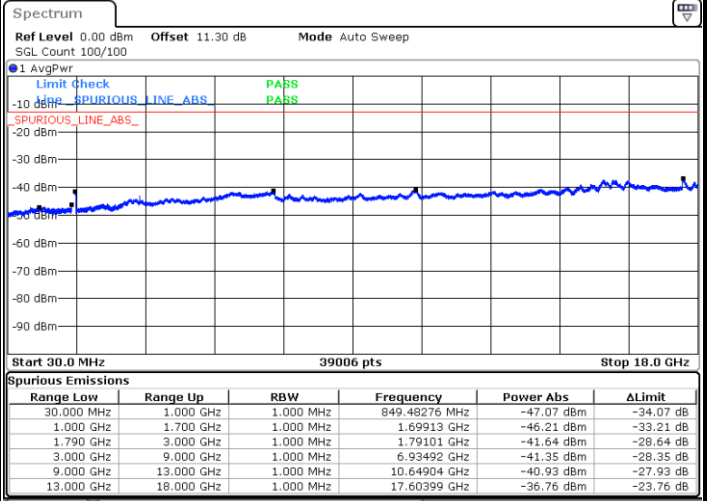

LTE Band 66C / 10MHz+20MHz

QPSK

Highest Channel / 1RB0 and 1RB99

Highest Channel / 1RB49 and 1RB0

Date: 10.NOV.2021 10:03:32

Date: 10.NOV.2021 10:02:35

LTE Band 66C / 15MHz+10MHz

QPSK

Lowest Channel / 1RB0 and 1RB49

Lowest Channel / 1RB74 and 1RB0

Date: 10.NOV.2021 09:03:57

Date: 10.NOV.2021 09:03:00

Middle Channel / 1RB0 and 1RB49

Middle Channel / 1RB74 and 1RB0

Date: 10.NOV.2021 09:10:26

Date: 10.NOV.2021 09:11:23

LTE Band 66C / 15MHz+10MHz

QPSK

Highest Channel / 1RB0 and 1RB49

Highest Channel / 1RB74 and 1RB0

Date: 10.NOV.2021 09:11:23

Date: 10.NOV.2021 09:20:34

LTE Band 66C / 15MHz+15MHz