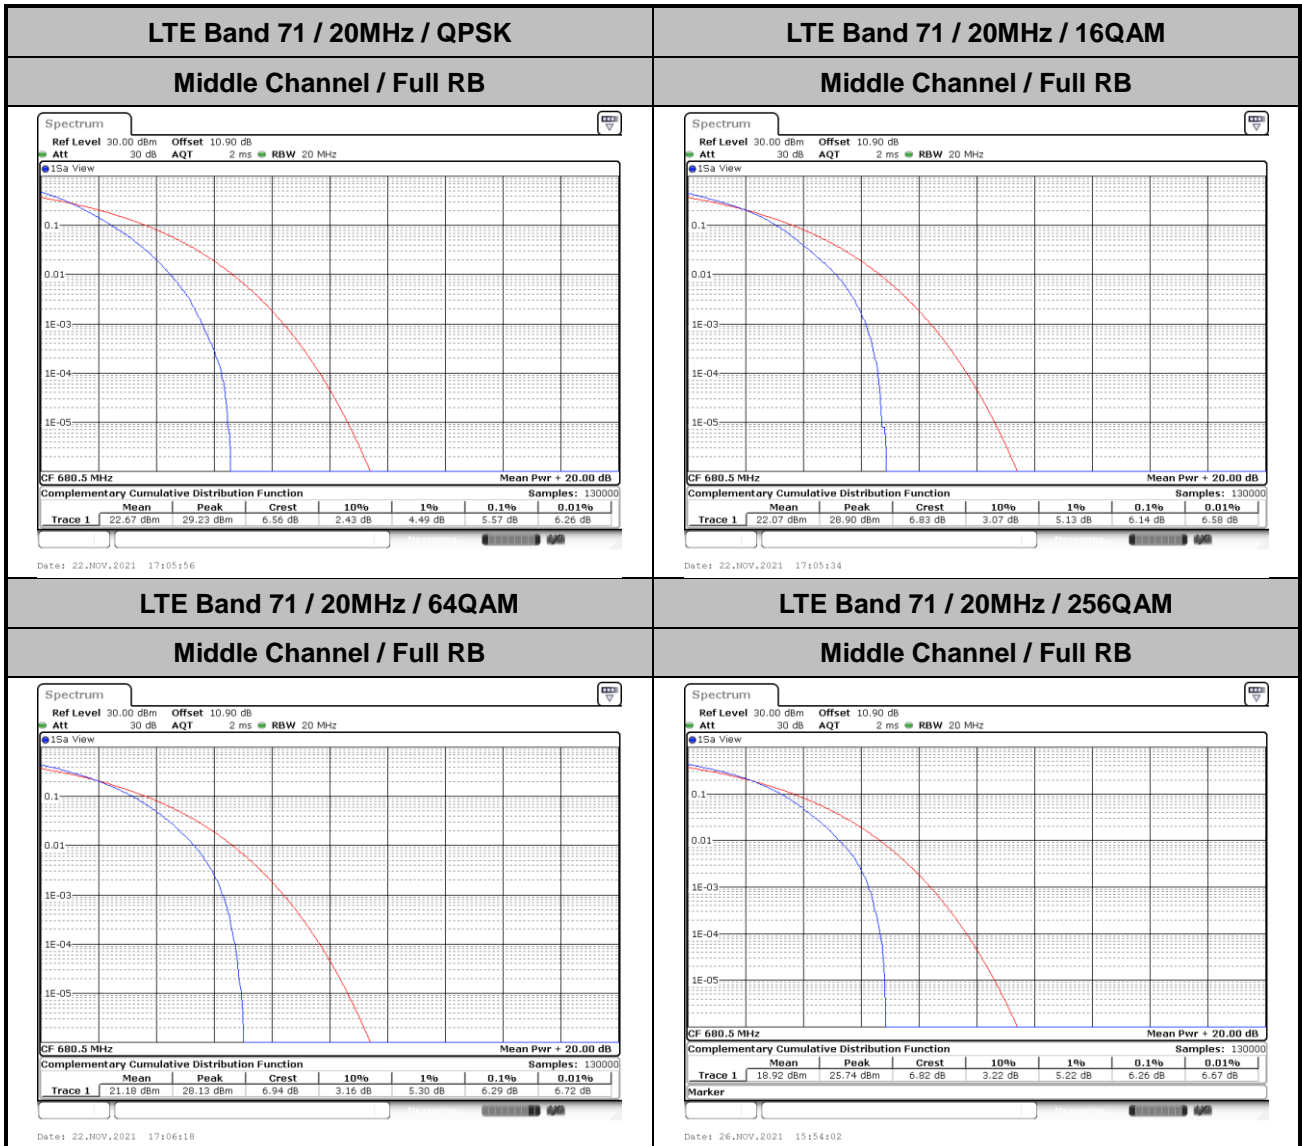

Middle Channel / 1RB99 and 1RB0

Date: 10.NOV.2021 11:47:47

Date: 10.NOV.2021 11:48:43

LTE Band 66C / 20MHz+15MHz

QPSK

Highest Channel / 1RB0 and 1RB74

Highest Channel / 1RB99 and 1RB0

Date: 10.NOV.2021 11:57:53

Date: 10.NOV.2021 11:56:56

LTE Band 66C / 20MHz+20MHz

QPSK

Lowest Channel / 1RB0 and 1RB99

Lowest Channel / 1RB99 and 1RB0

Date: 9.NOV.2021 16:05:20

Date: 9.NOV.2021 16:04:23

MiddleChannel / 1RB0 and 1RB99

Middle Channel / 1RB99 and 1RB0

Date: 9.NOV.2021 16:14:47

Date: 9.NOV.2021 16:15:44

LTE Band 66C / 20MHz+20MHz

QPSK

Highest Channel / 1RB0 and 1RB99

Highest Channel / 1RB99 and 1RB0

Date: 9.NOV.2021 16:26:53

Date: 9.NOV.2021 16:25:56

LTE Band 71

Peak-to-Average Ratio

Mode	LTE Band 71 / 20MHz				
Mod.	QPSK	16QAM	64QAM	256QAM	Limit: 13dB
RB Size	Full RB	Full RB	Full RB	Full RB	Result
Middle CH	5.57	6.14	6.29	6.26	PASS