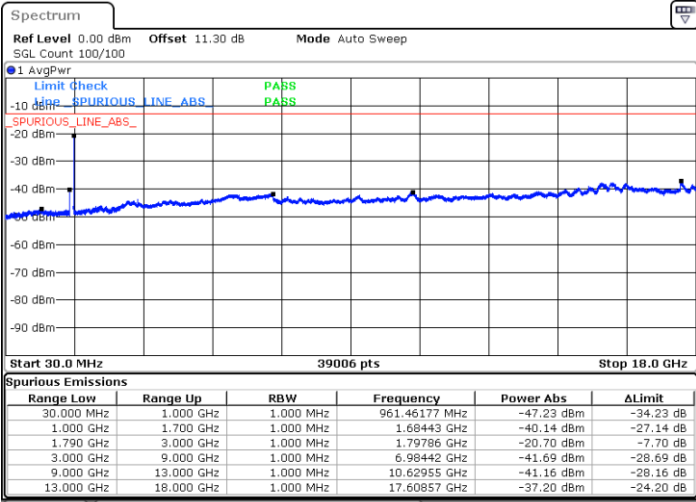

Date: 10.NOV.2021 09:11:23

LTE Band 66C / 15MHz+10MHz

QPSK

Highest Channel / 1RB0 and 1RB49

Highest Channel / 1RB74 and 1RB0

Date: 10.NOV.2021 09:11:23

Date: 10.NOV.2021 09:20:34

LTE Band 66C / 15MHz+15MHz

QPSK

Lowest Channel / 1RB0 and 1RB74

Lowest Channel / 1RB74 and 1RB0

Date: 9.NOV.2021 16:36:23

Date: 9.NOV.2021 16:35:26

Middle Channel / 1RB0 and 1RB74

Middle Channel / 1RB74 and 1RB0

Date: 9.NOV.2021 17:01:21

Date: 9.NOV.2021 17:02:17

LTE Band 66C / 15MHz+20MHz

QPSK

Lowest Channel / 1RB0 and 1RB99

Lowest Channel / 1RB74 and 1RB0

Date: 10.NOV.2021 10:48:36

Date: 10.NOV.2021 10:47:39

Middle Channel / 1RB0 and 1RB99

Middle Channel / 1RB74 and 1RB0

Date: 10.NOV.2021 10:56:06

Date: 10.NOV.2021 10:57:03

LTE Band 66C / 15MHz+20MHz

QPSK

Highest Channel / 1RB0 and 1RB99

Highest Channel / 1RB74 and 1RB0

Date: 10.NOV.2021 11:06:46