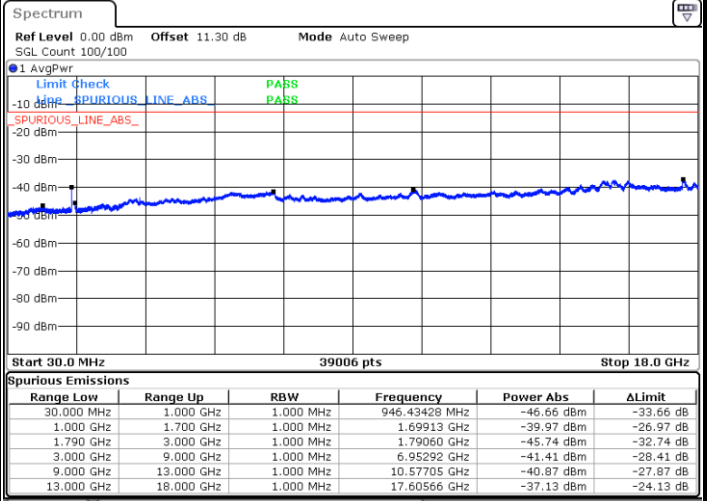

Middle Channel / 1RB99 and 1RB0

Date: 10.NOV.2021 13:47:14

Date: 10.NOV.2021 13:48:11

LTE Band 66C / 20MHz+5MHz

QPSK

Highest Channel / 1RB0 and 1RB24

Highest Channel / 1RB99 and 1RB0

Date: 10.NOV.2021 14:23:29

Date: 10.NOV.2021 14:22:32

LTE Band 66C / 20MHz+10MHz

QPSK

Lowest Channel / 1RB0 and 1RB49

Lowest Channel / 1RB99 and 1RB0

Date: 10.NOV.2021 10:14:23

Date: 10.NOV.2021 10:13:26

Middle Channel / 1RB0 and 1RB49

Middle Channel / 1RB99 and 1RB0

Date: 10.NOV.2021 10:27:58

Date: 10.NOV.2021 10:28:55

LTE Band 66C / 20MHz+10MHz

QPSK

Highest Channel / 1RB0 and 1RB49

Highest Channel / 1RB99 and 1RB0

Date: 10.NOV.2021 10:38:33

Date: 10.NOV.2021 10:37:37

LTE Band 66C / 20MHz+15MHz

QPSK

Lowest Channel / 1RB0 and 1RB74

Lowest Channel / 1RB99 and 1RB0

Date: 10.NOV.2021 11:16:17

Date: 10.NOV.2021 11:15:20

Middle Channel / 1RB0 and 1RB74