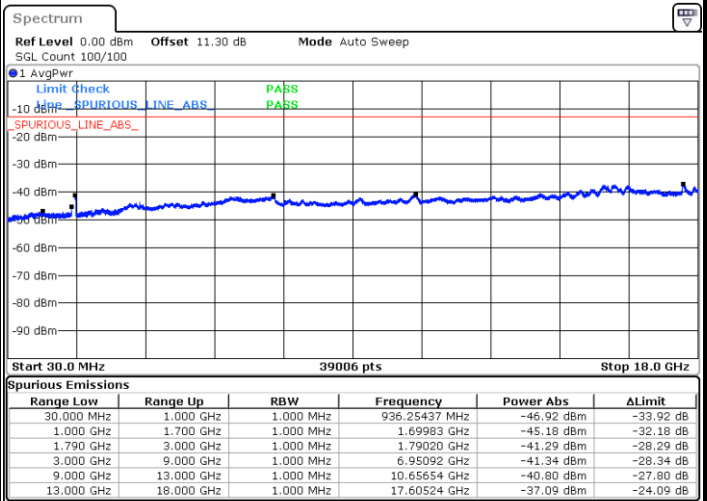

Middle Channel / 1RB99 and 1RB0

Date: 10.NOV.2021 10:27:58

Date: 10.NOV.2021 10:28:55

LTE Band 66C / 20MHz+10MHz

QPSK

Highest Channel / 1RB0 and 1RB49

Highest Channel / 1RB99 and 1RB0

Date: 10.NOV.2021 10:38:33

Date: 10.NOV.2021 10:37:37

LTE Band 66C / 20MHz+15MHz

QPSK

Lowest Channel / 1RB0 and 1RB74

Lowest Channel / 1RB99 and 1RB0

Date: 10.NOV.2021 11:16:17

Date: 10.NOV.2021 11:15:20

Middle Channel / 1RB0 and 1RB74

Middle Channel / 1RB99 and 1RB0

Date: 10.NOV.2021 11:47:47

Date: 10.NOV.2021 11:48:43

LTE Band 66C / 20MHz+15MHz

QPSK

Highest Channel / 1RB0 and 1RB74

Highest Channel / 1RB99 and 1RB0

Date: 10.NOV.2021 11:57:53

Date: 10.NOV.2021 11:56:56

LTE Band 66C / 20MHz+20MHz

QPSK

Lowest Channel / 1RB0 and 1RB99

Lowest Channel / 1RB99 and 1RB0

Date: 9.NOV.2021 16:05:20

Date: 9.NOV.2021 16:04:23

MiddleChannel / 1RB0 and 1RB99