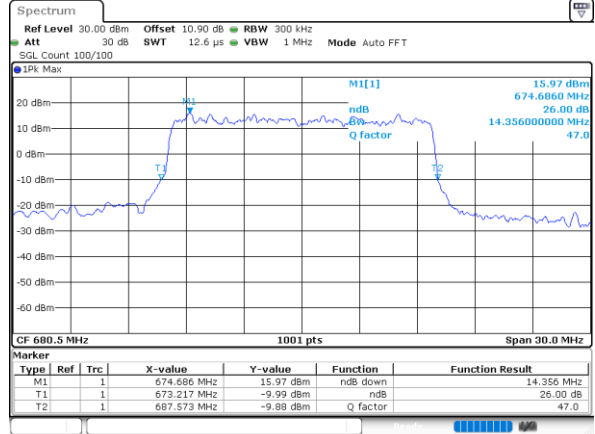

Middle Channel / 15MHz / 16QAM

Date: 22.NOV.2021 16:03:28