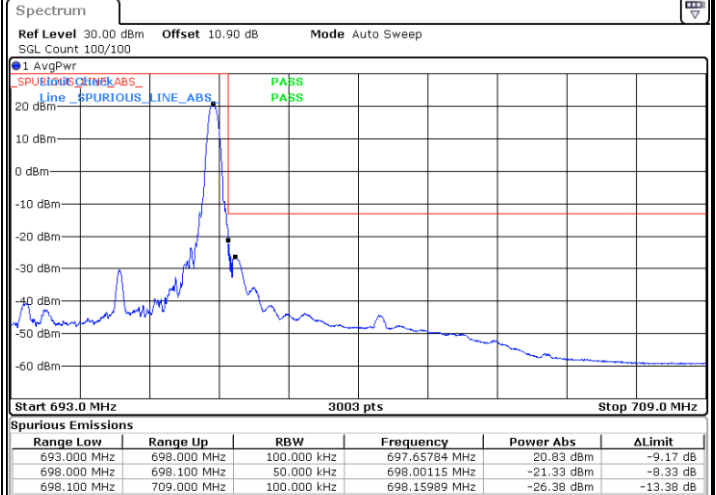

Date: 22.NOV.2021 15:38:52

Lowest Band Edge / Full RB

Date: 22.NOV.2021 15:34:50

Highest Band Edge / Full RB

Date: 22.NOV.2021 15:40:23

LTE Band 71 / 5MHz / 16QAM

Lowest Band Edge / 1RB

Date: 22.NOV.2021 15:34:06

Highest Band Edge / 1 RB

Date: 22.NOV.2021 15:39:37

Lowest Band Edge / Full RB

Date: 22.NOV.2021 15:35:34

Highest Band Edge / Full RB

Date: 22.NOV.2021 15:41:08

LTE Band 71 / 5MHz / 64QAM

Lowest Band Edge / 1RB

Date: 22.NOV.2021 15:42:27

Highest Band Edge / 1 RB

Date: 22.NOV.2021 15:44:38

Lowest Band Edge / Full RB

Date: 22.NOV.2021 15:43:11

Highest Band Edge / Full RB

Date: 22.NOV.2021 15:45:23

LTE Band 71 / 5MHz / 256QAM

Lowest Band Edge / 1RB

Date: 26.NOV.2021 15:43:34

Highest Band Edge / 1 RB

Date: 26.NOV.2021 15:44:28

Lowest Band Edge / Full RB

Date: 26.NOV.2021 15:42:50

Highest Band Edge / Full RB

Date: 26.NOV.2021 15:45:14