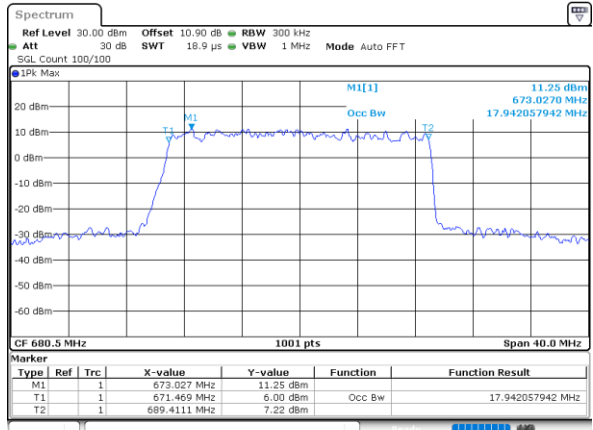

Middle Channel / 20MHz / 64QAM

Date: 22.NOV.2021 17:00:23

LTE Band 71

Middle Channel / 5MHz / 256QAM

Date: 26.NOV.2021 15:41:12

Middle Channel / 10MHz / 256QAM

Date: 26.NOV.2021 15:45:44

Middle Channel / 15MHz / 256QAM

Date: 26.NOV.2021 15:49:30

Middle Channel / 20MHz / 256QAM

Date: 26.NOV.2021 15:53:39

Conducted Band Edge

LTE Band 71 / 5MHz / QPSK

Lowest Band Edge / 1 RB

Date: 22.NOV.2021 15:33:21

Highest Band Edge / 1 RB

Date: 22.NOV.2021 15:38:52

Lowest Band Edge / Full RB

Date: 22.NOV.2021 15:34:50

Highest Band Edge / Full RB

Date: 22.NOV.2021 15:40:23

LTE Band 71 / 5MHz / 16QAM

Lowest Band Edge / 1RB

Date: 22.NOV.2021 15:34:06