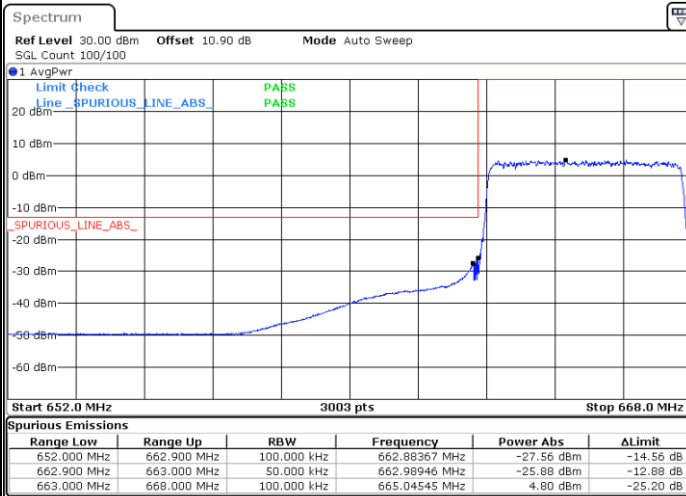

Date: 22.NOV.2021 15:42:27

Highest Band Edge / 1 RB

Date: 22.NOV.2021 15:44:38

Lowest Band Edge / Full RB

Date: 22.NOV.2021 15:43:11

Highest Band Edge / Full RB

Date: 22.NOV.2021 15:45:23

LTE Band 71 / 5MHz / 256QAM

Lowest Band Edge / 1RB

Date: 26.NOV.2021 15:43:34

Highest Band Edge / 1 RB

Date: 26.NOV.2021 15:44:28

Lowest Band Edge / Full RB

Date: 26.NOV.2021 15:42:50

Highest Band Edge / Full RB

Date: 26.NOV.2021 15:45:14

LTE Band 71 / 10MHz / QPSK

Lowest Band Edge / 1 RB

Date: 22.NOV.2021 15:46:33

Highest Band Edge / 1 RB

Date: 22.NOV.2021 15:51:57

Lowest Band Edge / Full RB

Date: 22.NOV.2021 15:47:58

Highest Band Edge / Full RB

Date: 22.NOV.2021 15:53:25

LTE Band 71 / 10MHz / 16QAM

Lowest Band Edge / 1 RB

Date: 22.NOV.2021 15:47:16

Highest Band Edge / 1 RB

Date: 22.NOV.2021 15:52:41

Lowest Band Edge / Full RB

Date: 22.NOV.2021 15:48:41