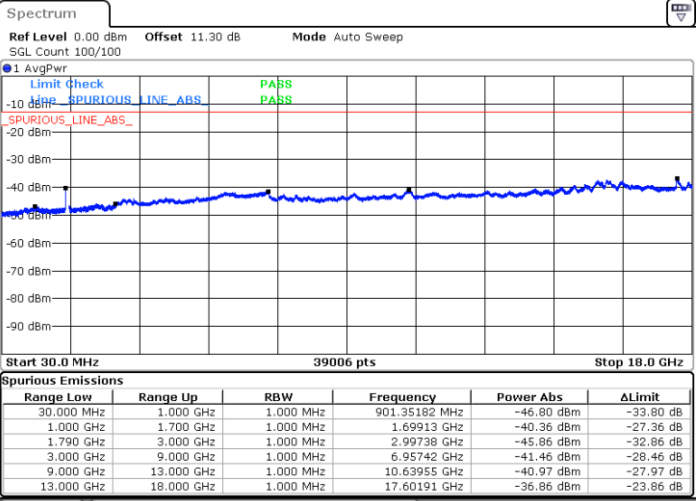

LTE Band 66C / 10MHz+20MHz

QPSK

Highest Channel / 1RB0 and 1RB99

Highest Channel / 1RB49 and 1RB0

Date: 10.NOV.2021 10:03:32

Date: 10.NOV.2021 10:02:35

LTE Band 66C / 15MHz+10MHz

QPSK

Lowest Channel / 1RB0 and 1RB49

Lowest Channel / 1RB74 and 1RB0

Date: 10.NOV.2021 09:03:57

Date: 10.NOV.2021 09:03:00

Middle Channel / 1RB0 and 1RB49

Middle Channel / 1RB74 and 1RB0

Date: 10.NOV.2021 09:10:26

Date: 10.NOV.2021 09:11:23

LTE Band 66C / 15MHz+10MHz

QPSK

Highest Channel / 1RB0 and 1RB49

Highest Channel / 1RB74 and 1RB0

Date: 10.NOV.2021 09:11:23

Date: 10.NOV.2021 09:20:34

LTE Band 66C / 15MHz+15MHz