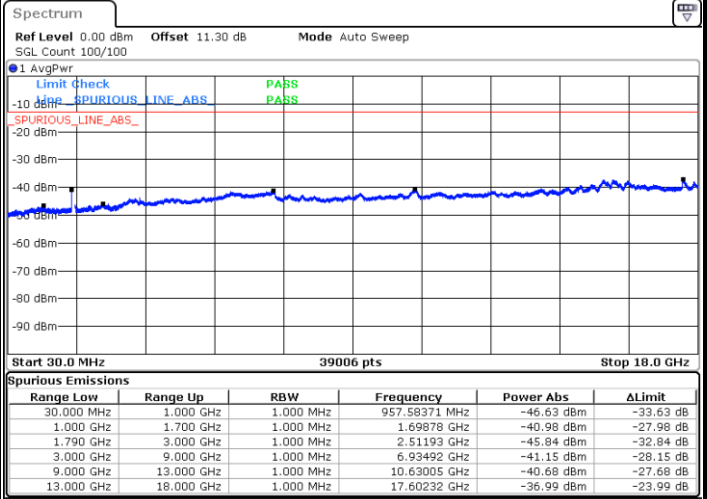

Middle Channel / 1RB99 and 1RB0

Date: 10.NOV.2021 10:27:58

Date: 10.NOV.2021 10:28:55

LTE Band 66C / 20MHz+10MHz

QPSK

Highest Channel / 1RB0 and 1RB49

Highest Channel / 1RB99 and 1RB0

Date: 10.NOV.2021 10:38:33

Date: 10.NOV.2021 10:37:37

LTE Band 66C / 20MHz+15MHz

QPSK

Lowest Channel / 1RB0 and 1RB74

Lowest Channel / 1RB99 and 1RB0

Date: 10.NOV.2021 11:16:17

Date: 10.NOV.2021 11:15:20

Middle Channel / 1RB0 and 1RB74

Middle Channel / 1RB99 and 1RB0

Date: 10.NOV.2021 11:47:47

Date: 10.NOV.2021 11:48:43

LTE Band 66C / 20MHz+15MHz

QPSK

Highest Channel / 1RB0 and 1RB74

Highest Channel / 1RB99 and 1RB0

Date: 10.NOV.2021 11:57:53

Date: 10.NOV.2021 11:56:56

LTE Band 66C / 20MHz+20MHz

QPSK

Lowest Channel / 1RB0 and 1RB99

Lowest Channel / 1RB99 and 1RB0

Date: 9.NOV.2021 16:05:20

Date: 9.NOV.2021 16:04:23

MiddleChannel / 1RB0 and 1RB99