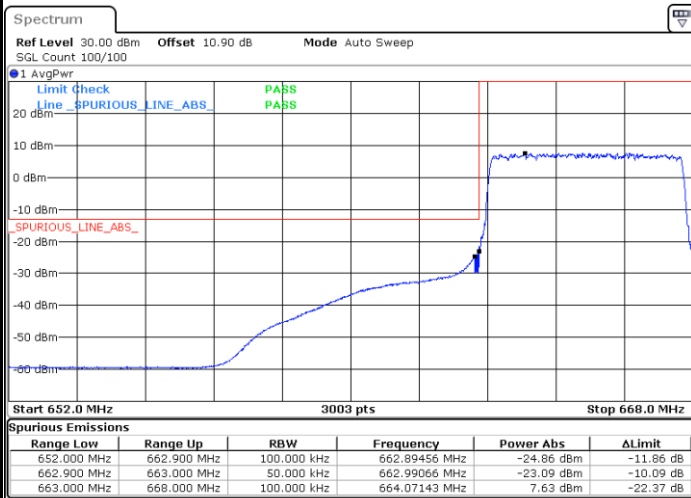

Date: 26.NOV.2021 15:49:30

Middle Channel / 20MHz / 256QAM

Date: 26.NOV.2021 15:53:39

Conducted Band Edge

LTE Band 71 / 5MHz / QPSK

Lowest Band Edge / 1 RB

Date: 22.NOV.2021 15:33:21

Highest Band Edge / 1 RB

Date: 22.NOV.2021 15:38:52

Lowest Band Edge / Full RB

Date: 22.NOV.2021 15:34:50

Highest Band Edge / Full RB

Date: 22.NOV.2021 15:40:23

LTE Band 71 / 5MHz / 16QAM

Lowest Band Edge / 1RB

Date: 22.NOV.2021 15:34:06

Highest Band Edge / 1 RB

Date: 22.NOV.2021 15:39:37

Lowest Band Edge / Full RB

Date: 22.NOV.2021 15:35:34

Highest Band Edge / Full RB

Date: 22.NOV.2021 15:41:08

LTE Band 71 / 5MHz / 64QAM

Lowest Band Edge / 1RB

Date: 22.NOV.2021 15:42:27

Highest Band Edge / 1 RB

Date: 22.NOV.2021 15:44:38

Lowest Band Edge / Full RB

Date: 22.NOV.2021 15:43:11

Highest Band Edge / Full RB

Date: 22.NOV.2021 15:45:23

LTE Band 71 / 5MHz / 256QAM