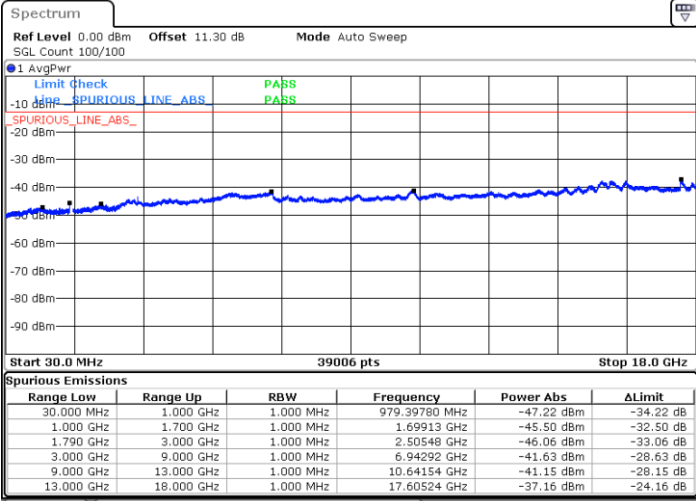

Middle Channel / 1RB99 and 1RB0

Date: 10.NOV.2021 11:47:47

Date: 10.NOV.2021 11:48:43

LTE Band 66C / 20MHz+15MHz

QPSK

Highest Channel / 1RB0 and 1RB74

Highest Channel / 1RB99 and 1RB0

Date: 10.NOV.2021 11:57:53

Date: 10.NOV.2021 11:56:56

LTE Band 66C / 20MHz+20MHz

QPSK

Lowest Channel / 1RB0 and 1RB99

Lowest Channel / 1RB99 and 1RB0

Date: 9.NOV.2021 16:05:20

Date: 9.NOV.2021 16:04:23

MiddleChannel / 1RB0 and 1RB99

Middle Channel / 1RB99 and 1RB0

Date: 9.NOV.2021 16:14:47

Date: 9.NOV.2021 16:15:44

LTE Band 66C / 20MHz+20MHz

QPSK

Highest Channel / 1RB0 and 1RB99

Highest Channel / 1RB99 and 1RB0

Date: 9.NOV.2021 16:26:53

Date: 9.NOV.2021 16:25:56

LTE Band 71

Peak-to-Average Ratio

Mode	LTE Band 71 / 20MHz				
Mod.	QPSK	16QAM	64QAM	256QAM	Limit: 13dB
RB Size	Full RB	Full RB	Full RB	Full RB	Result
Middle CH	5.57	6.14	6.29	6.26	PASS