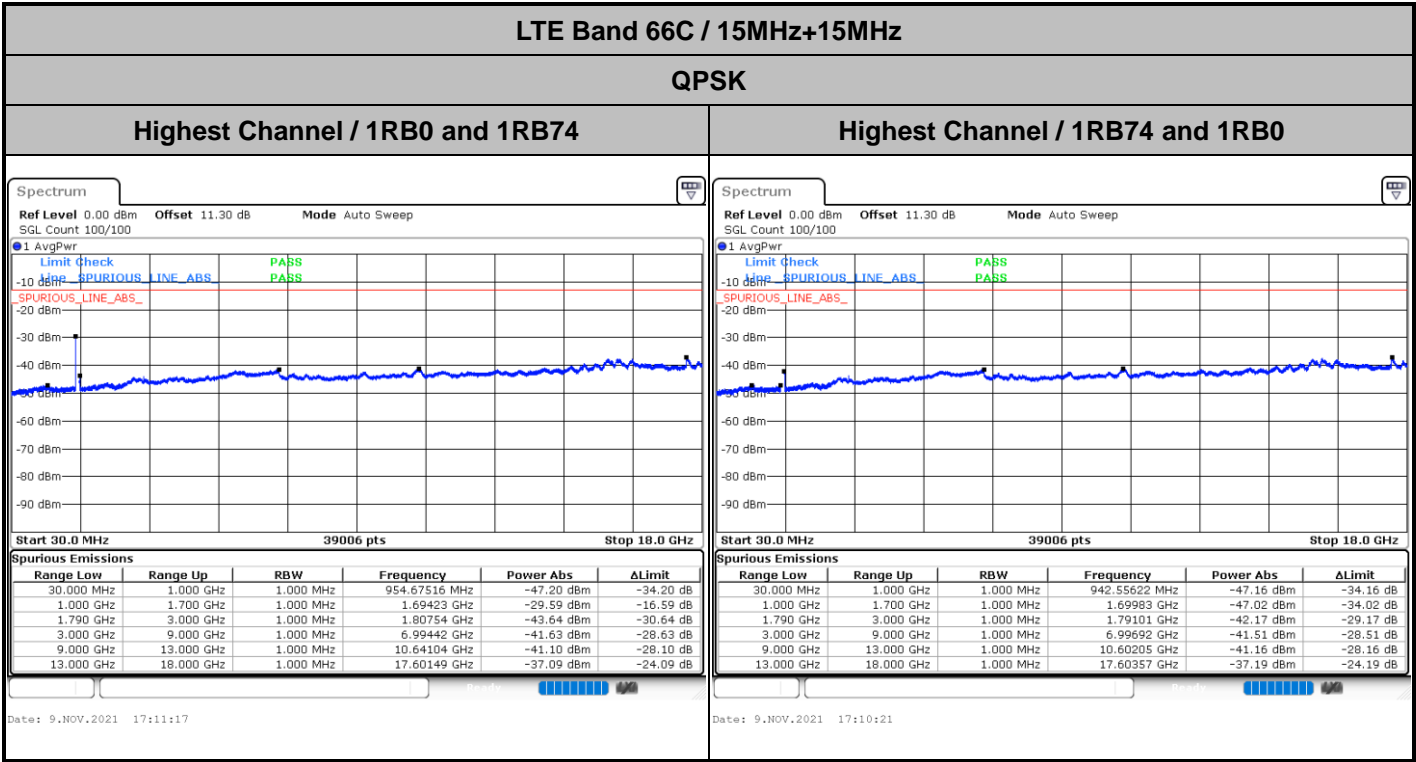

Date: 10.NOV.2021 09:11:23

LTE Band 66C / 15MHz+10MHz

QPSK

Highest Channel / 1RB0 and 1RB49

Highest Channel / 1RB74 and 1RB0

Date: 10.NOV.2021 09:11:23

Date: 10.NOV.2021 09:20:34

LTE Band 66C / 15MHz+15MHz

QPSK

Lowest Channel / 1RB0 and 1RB74

Lowest Channel / 1RB74 and 1RB0

Date: 9.NOV.2021 16:36:23

Date: 9.NOV.2021 16:35:26

Middle Channel / 1RB0 and 1RB74

Middle Channel / 1RB74 and 1RB0

Date: 9.NOV.2021 17:01:21

Date: 9.NOV.2021 17:02:17

LTE Band 66C / 15MHz+20MHz

QPSK

Lowest Channel / 1RB0 and 1RB99

Lowest Channel / 1RB74 and 1RB0

Date: 10.NOV.2021 10:48:36

Date: 10.NOV.2021 10:47:39

Middle Channel / 1RB0 and 1RB99

Middle Channel / 1RB74 and 1RB0

Date: 10.NOV.2021 10:56:06

Date: 10.NOV.2021 10:57:03

LTE Band 66C / 15MHz+20MHz

QPSK

Highest Channel / 1RB0 and 1RB99

Highest Channel / 1RB74 and 1RB0

Date: 10.NOV.2021 11:06:46