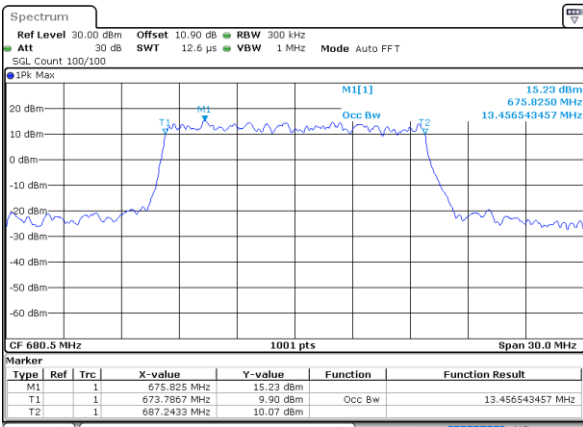

Date: 22.NOV.2021 16:56:51

LTE Band 71

Middle Channel / 5MHz / 64QAM

Date: 22.NOV.2021 15:43:32

Middle Channel / 10MHz / 64QAM

Date: 22.NOV.2021 15:56:29

Middle Channel / 15MHz / 64QAM

Date: 22.NOV.2021 16:09:19

Middle Channel / 20MHz / 64QAM

Date: 22.NOV.2021 17:00:23

LTE Band 71

Middle Channel / 5MHz / 256QAM

Date: 26.NOV.2021 15:41:12

Middle Channel / 10MHz / 256QAM

Date: 26.NOV.2021 15:45:44

Middle Channel / 15MHz / 256QAM