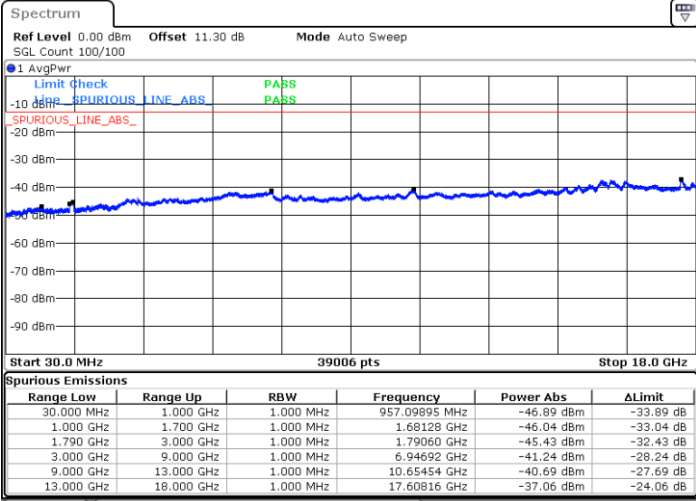

Date: 9.NOV.2021 17:02:17

LTE Band 66C / 15MHz+20MHz

QPSK

Lowest Channel / 1RB0 and 1RB99

Lowest Channel / 1RB74 and 1RB0

Date: 10.NOV.2021 10:48:36

Date: 10.NOV.2021 10:47:39

Middle Channel / 1RB0 and 1RB99

Middle Channel / 1RB74 and 1RB0

Date: 10.NOV.2021 10:56:06

Date: 10.NOV.2021 10:57:03

LTE Band 66C / 15MHz+20MHz

QPSK

Highest Channel / 1RB0 and 1RB99

Highest Channel / 1RB74 and 1RB0

Date: 10.NOV.2021 11:06:46

Date: 10.NOV.2021 11:05:50

LTE Band 66C / 20MHz+5MHz

QPSK

Lowest Channel / 1RB0 and 1RB24

Lowest Channel / 1RB99 and 1RB0

Date: 10.NOV.2021 13:40:34

Date: 10.NOV.2021 13:39:37

Middle Channel / 1RB0 and 1RB24

Middle Channel / 1RB99 and 1RB0

Date: 10.NOV.2021 13:47:14

Date: 10.NOV.2021 13:48:11

LTE Band 66C / 20MHz+5MHz

QPSK

Highest Channel / 1RB0 and 1RB24

Highest Channel / 1RB99 and 1RB0

Date: 10.NOV.2021 14:23:29