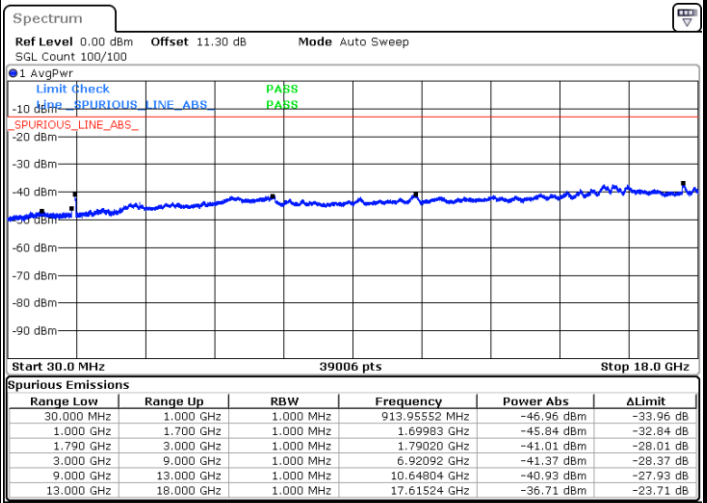

Middle Channel / 1RB99 and 1RB0

Date: 10.NOV.2021 13:47:14

Date: 10.NOV.2021 13:48:11

LTE Band 66C / 20MHz+5MHz

QPSK

Highest Channel / 1RB0 and 1RB24

Highest Channel / 1RB99 and 1RB0

Date: 10.NOV.2021 14:23:29

Date: 10.NOV.2021 14:22:32

LTE Band 66C / 20MHz+10MHz

QPSK

Lowest Channel / 1RB0 and 1RB49

Lowest Channel / 1RB99 and 1RB0

Date: 10.NOV.2021 10:14:23

Date: 10.NOV.2021 10:13:26

Middle Channel / 1RB0 and 1RB49

Middle Channel / 1RB99 and 1RB0

Date: 10.NOV.2021 10:27:58

Date: 10.NOV.2021 10:28:55

LTE Band 66C / 20MHz+10MHz

QPSK

Highest Channel / 1RB0 and 1RB49

Highest Channel / 1RB99 and 1RB0

Date: 10.NOV.2021 10:38:33

Date: 10.NOV.2021 10:37:37

LTE Band 66C / 20MHz+15MHz

QPSK

Lowest Channel / 1RB0 and 1RB74

Lowest Channel / 1RB99 and 1RB0

Date: 10.NOV.2021 11:16:17

Date: 10.NOV.2021 11:15:20

Middle Channel / 1RB0 and 1RB74