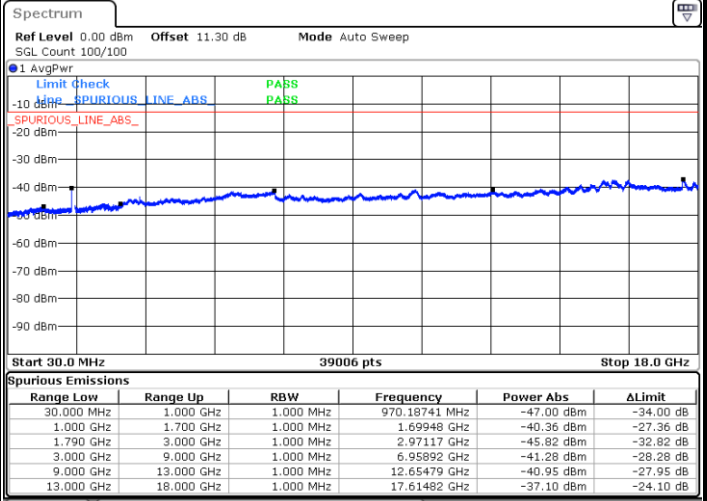

Date: 10.NOV.2021 09:11:23

LTE Band 66C / 15MHz+10MHz

QPSK

Highest Channel / 1RB0 and 1RB49

Highest Channel / 1RB74 and 1RB0

Date: 10.NOV.2021 09:11:23

Date: 10.NOV.2021 09:20:34

LTE Band 66C / 15MHz+15MHz

Date: 9.NOV.2021 17:02:17

LTE Band 66C / 15MHz+20MHz

QPSK

Lowest Channel / 1RB0 and 1RB99

Lowest Channel / 1RB74 and 1RB0

Date: 10.NOV.2021 10:48:36

Date: 10.NOV.2021 10:47:39

Middle Channel / 1RB0 and 1RB99

Middle Channel / 1RB74 and 1RB0

Date: 10.NOV.2021 10:56:06

Date: 10.NOV.2021 10:57:03

LTE Band 66C / 15MHz+20MHz

QPSK

Highest Channel / 1RB0 and 1RB99

Highest Channel / 1RB74 and 1RB0

Date: 10.NOV.2021 11:06:46

Date: 10.NOV.2021 11:05:50

LTE Band 66C / 20MHz+5MHz

QPSK

Lowest Channel / 1RB0 and 1RB24

Lowest Channel / 1RB99 and 1RB0

Date: 10.NOV.2021 13:40:34

Date: 10.NOV.2021 13:39:37

Middle Channel / 1RB0 and 1RB24