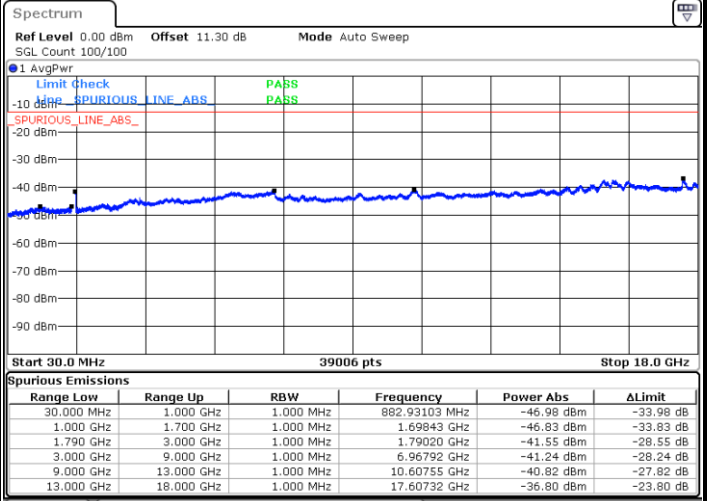

Date: 10.NOV.2021 14:22:32

LTE Band 66C / 20MHz+10MHz

QPSK

Lowest Channel / 1RB0 and 1RB49

Lowest Channel / 1RB99 and 1RB0

Date: 10.NOV.2021 10:14:23

Date: 10.NOV.2021 10:13:26

Middle Channel / 1RB0 and 1RB49

Middle Channel / 1RB99 and 1RB0

Date: 10.NOV.2021 10:27:58

Date: 10.NOV.2021 10:28:55

LTE Band 66C / 20MHz+10MHz

QPSK

Highest Channel / 1RB0 and 1RB49

Highest Channel / 1RB99 and 1RB0

Date: 10.NOV.2021 10:38:33

Date: 10.NOV.2021 10:37:37

LTE Band 66C / 20MHz+15MHz

QPSK

Lowest Channel / 1RB0 and 1RB74

Lowest Channel / 1RB99 and 1RB0

Date: 10.NOV.2021 11:16:17

Date: 10.NOV.2021 11:15:20

Middle Channel / 1RB0 and 1RB74

Middle Channel / 1RB99 and 1RB0

Date: 10.NOV.2021 11:47:47

Date: 10.NOV.2021 11:48:43

LTE Band 66C / 20MHz+15MHz

QPSK

Highest Channel / 1RB0 and 1RB74

Highest Channel / 1RB99 and 1RB0

Date: 10.NOV.2021 11:57:53