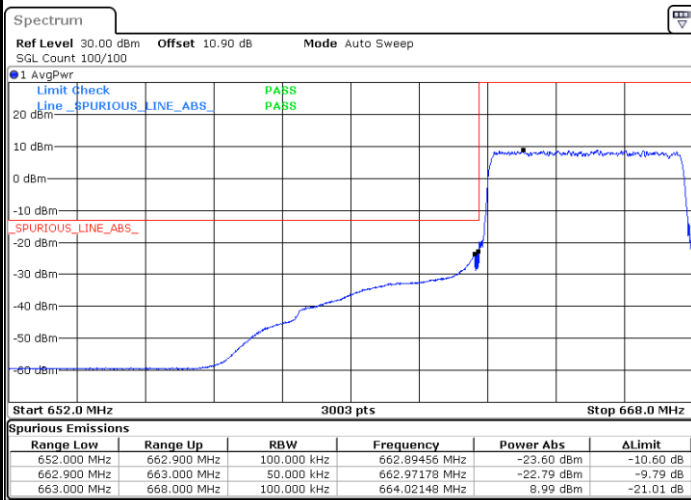

Middle Channel / 20MHz / 64QAM

Date: 22.NOV.2021 17:00:23

LTE Band 71

Middle Channel / 5MHz / 256QAM

Date: 26.NOV.2021 15:41:12

Middle Channel / 10MHz / 256QAM

Date: 26.NOV.2021 15:45:44

Middle Channel / 15MHz / 256QAM

Date: 26.NOV.2021 15:49:30

Middle Channel / 20MHz / 256QAM

Date: 26.NOV.2021 15:53:39

Conducted Band Edge

LTE Band 71 / 5MHz / QPSK

Lowest Band Edge / 1 RB

Date: 22.NOV.2021 15:33:21

Highest Band Edge / 1 RB

Date: 22.NOV.2021 15:38:52

Lowest Band Edge / Full RB

Date: 22.NOV.2021 15:34:50

Highest Band Edge / Full RB

Date: 22.NOV.2021 15:40:23

LTE Band 71 / 5MHz / 16QAM

Lowest Band Edge / 1RB

Date: 22.NOV.2021 15:34:06

Highest Band Edge / 1 RB

Date: 22.NOV.2021 15:39:37

Lowest Band Edge / Full RB

Date: 22.NOV.2021 15:35:34

Highest Band Edge / Full RB

Date: 22.NOV.2021 15:41:08

LTE Band 71 / 5MHz / 64QAM

Lowest Band Edge / 1RB