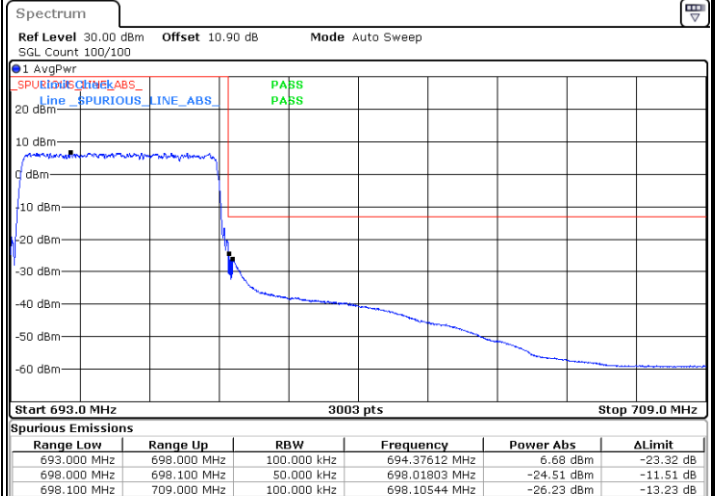

Highest Band Edge / 1 RB

Date: 22.NOV.2021 15:39:37

Lowest Band Edge / Full RB

Date: 22.NOV.2021 15:35:34

Highest Band Edge / Full RB

Date: 22.NOV.2021 15:41:08

LTE Band 71 / 5MHz / 64QAM

Lowest Band Edge / 1RB

Date: 22.NOV.2021 15:42:27

Highest Band Edge / 1 RB

Date: 22.NOV.2021 15:44:38

Lowest Band Edge / Full RB

Date: 22.NOV.2021 15:43:11

Highest Band Edge / Full RB

Date: 22.NOV.2021 15:45:23

LTE Band 71 / 5MHz / 256QAM

Lowest Band Edge / 1RB

Date: 26.NOV.2021 15:43:34

Highest Band Edge / 1 RB

Date: 26.NOV.2021 15:44:28

Lowest Band Edge / Full RB

Date: 26.NOV.2021 15:42:50

Highest Band Edge / Full RB

Date: 26.NOV.2021 15:45:14

LTE Band 71 / 10MHz / QPSK

Lowest Band Edge / 1 RB

Date: 22.NOV.2021 15:46:33

Highest Band Edge / 1 RB

Date: 22.NOV.2021 15:51:57

Lowest Band Edge / Full RB

Date: 22.NOV.2021 15:47:58

Highest Band Edge / Full RB