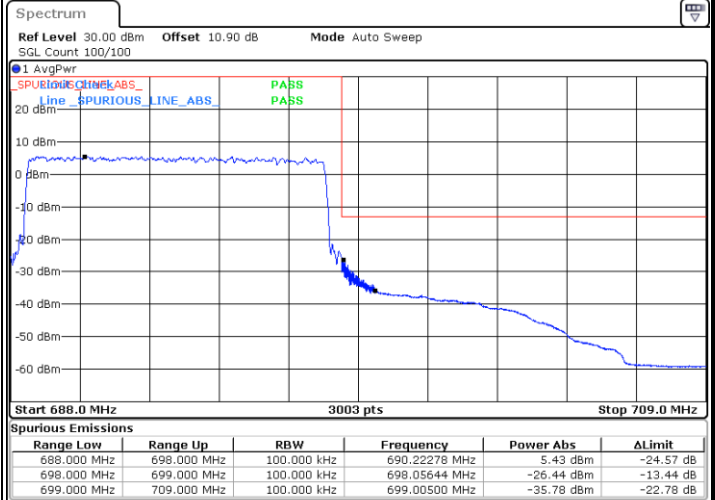

Date: 22.NOV.2021 15:42:27

Highest Band Edge / 1 RB

Date: 22.NOV.2021 15:44:38

Lowest Band Edge / Full RB

Date: 22.NOV.2021 15:43:11

Highest Band Edge / Full RB

Date: 22.NOV.2021 15:45:23

LTE Band 71 / 5MHz / 256QAM

Lowest Band Edge / 1RB

Date: 26.NOV.2021 15:43:34

Highest Band Edge / 1 RB

Date: 26.NOV.2021 15:44:28

Lowest Band Edge / Full RB

Date: 26.NOV.2021 15:42:50

Highest Band Edge / Full RB

Date: 26.NOV.2021 15:45:14

LTE Band 71 / 10MHz / QPSK

Lowest Band Edge / 1 RB

Date: 22.NOV.2021 15:46:33

Highest Band Edge / 1 RB

Date: 22.NOV.2021 15:51:57

Lowest Band Edge / Full RB

Date: 22.NOV.2021 15:47:58

Highest Band Edge / Full RB

Date: 22.NOV.2021 15:53:25

LTE Band 71 / 10MHz / 16QAM

Lowest Band Edge / 1 RB

Date: 22.NOV.2021 15:47:16

Highest Band Edge / 1 RB

Date: 22.NOV.2021 15:52:41

Lowest Band Edge / Full RB

Date: 22.NOV.2021 15:48:41