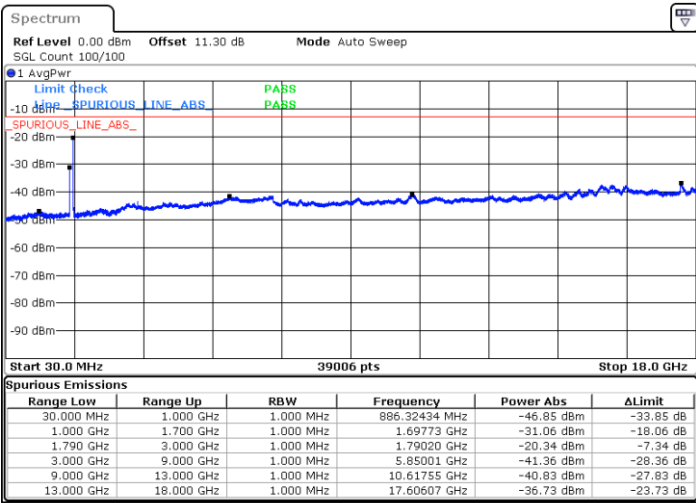

LTE Band 66C / 10MHz+20MHz

QPSK

Highest Channel / 1RB0 and 1RB99

Highest Channel / 1RB49 and 1RB0

Date: 10.NOV.2021 10:03:32

Date: 10.NOV.2021 10:02:35

LTE Band 66C / 15MHz+10MHz

QPSK

Lowest Channel / 1RB0 and 1RB49

Lowest Channel / 1RB74 and 1RB0

Date: 10.NOV.2021 09:03:57

Date: 10.NOV.2021 09:03:00

Middle Channel / 1RB0 and 1RB49

Middle Channel / 1RB74 and 1RB0

Date: 10.NOV.2021 09:10:26

Date: 10.NOV.2021 09:11:23

LTE Band 66C / 15MHz+10MHz

QPSK

Highest Channel / 1RB0 and 1RB49

Highest Channel / 1RB74 and 1RB0

Date: 10.NOV.2021 09:11:23

Date: 10.NOV.2021 09:20:34

LTE Band 66C / 15MHz+15MHz