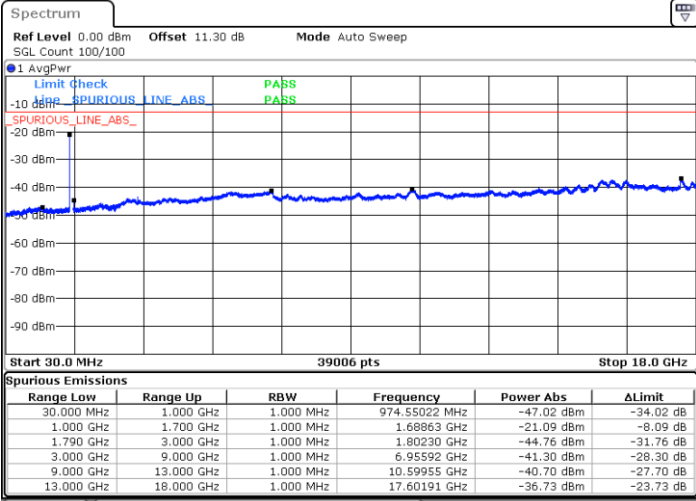

Middle Channel / 1RB74 and 1RB0

Date: 10.NOV.2021 10:56:06

Date: 10.NOV.2021 10:57:03

LTE Band 66C / 15MHz+20MHz

QPSK

Highest Channel / 1RB0 and 1RB99

Highest Channel / 1RB74 and 1RB0

Date: 10.NOV.2021 11:06:46

Date: 10.NOV.2021 11:05:50

LTE Band 66C / 20MHz+5MHz

QPSK

Lowest Channel / 1RB0 and 1RB24

Lowest Channel / 1RB99 and 1RB0

Date: 10.NOV.2021 13:40:34

Date: 10.NOV.2021 13:39:37

Middle Channel / 1RB0 and 1RB24

Middle Channel / 1RB99 and 1RB0

Date: 10.NOV.2021 13:47:14

Date: 10.NOV.2021 13:48:11

LTE Band 66C / 20MHz+5MHz

QPSK

Highest Channel / 1RB0 and 1RB24

Highest Channel / 1RB99 and 1RB0

Date: 10.NOV.2021 14:23:29

Date: 10.NOV.2021 14:22:32

LTE Band 66C / 20MHz+10MHz

QPSK

Lowest Channel / 1RB0 and 1RB49

Lowest Channel / 1RB99 and 1RB0

Date: 10.NOV.2021 10:14:23

Date: 10.NOV.2021 10:13:26

Middle Channel / 1RB0 and 1RB49