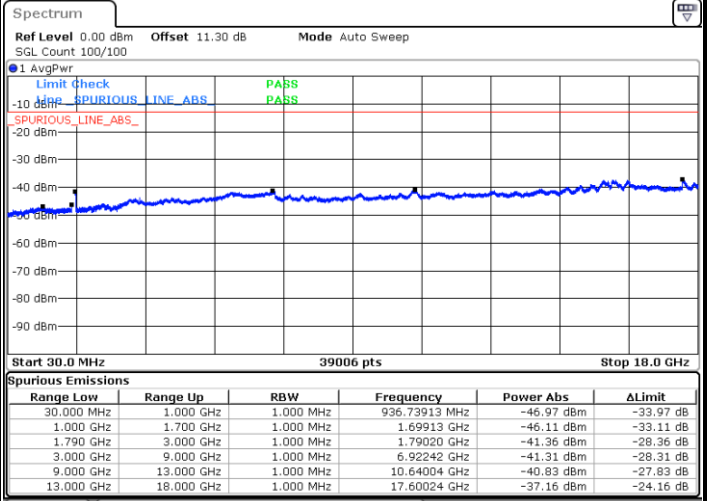

Date: 9.NOV.2021 17:02:17

LTE Band 66C / 15MHz+20MHz

QPSK

Lowest Channel / 1RB0 and 1RB99

Lowest Channel / 1RB74 and 1RB0

Date: 10.NOV.2021 10:48:36

Date: 10.NOV.2021 10:47:39

Middle Channel / 1RB0 and 1RB99

Middle Channel / 1RB74 and 1RB0

Date: 10.NOV.2021 10:56:06

Date: 10.NOV.2021 10:57:03

LTE Band 66C / 15MHz+20MHz

QPSK

Highest Channel / 1RB0 and 1RB99

Highest Channel / 1RB74 and 1RB0

Date: 10.NOV.2021 11:06:46

Date: 10.NOV.2021 11:05:50

LTE Band 66C / 20MHz+5MHz

QPSK

Lowest Channel / 1RB0 and 1RB24

Lowest Channel / 1RB99 and 1RB0

Date: 10.NOV.2021 13:40:34

Date: 10.NOV.2021 13:39:37

Middle Channel / 1RB0 and 1RB24

Middle Channel / 1RB99 and 1RB0

Date: 10.NOV.2021 13:47:14

Date: 10.NOV.2021 13:48:11

LTE Band 66C / 20MHz+5MHz

QPSK

Highest Channel / 1RB0 and 1RB24

Highest Channel / 1RB99 and 1RB0

Date: 10.NOV.2021 14:23:29