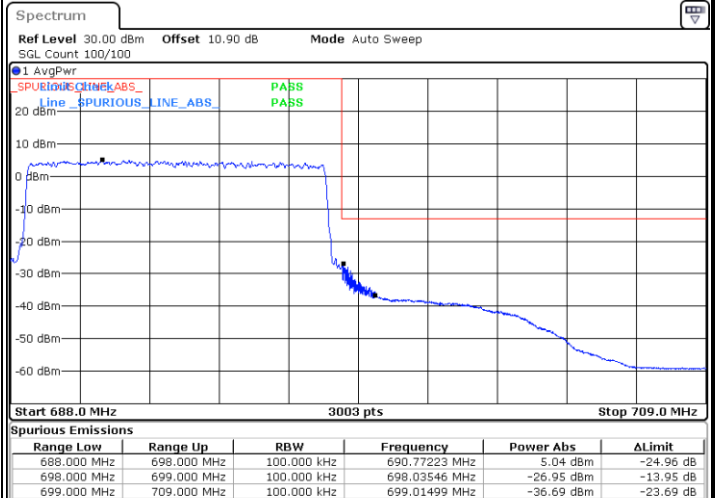

Lowest Band Edge / 1RB

Date: 26.NOV.2021 15:43:34

Highest Band Edge / 1 RB

Date: 26.NOV.2021 15:44:28

Lowest Band Edge / Full RB

Date: 26.NOV.2021 15:42:50

Highest Band Edge / Full RB

Date: 26.NOV.2021 15:45:14

LTE Band 71 / 10MHz / QPSK

Lowest Band Edge / 1 RB

Date: 22.NOV.2021 15:46:33

Highest Band Edge / 1 RB

Date: 22.NOV.2021 15:51:57

Lowest Band Edge / Full RB

Date: 22.NOV.2021 15:47:58

Highest Band Edge / Full RB

Date: 22.NOV.2021 15:53:25

LTE Band 71 / 10MHz / 16QAM

Lowest Band Edge / 1 RB

Date: 22.NOV.2021 15:47:16

Highest Band Edge / 1 RB

Date: 22.NOV.2021 15:52:41

Lowest Band Edge / Full RB

Date: 22.NOV.2021 15:48:41

Highest Band Edge / Full RB

Date: 22.NOV.2021 15:54:08