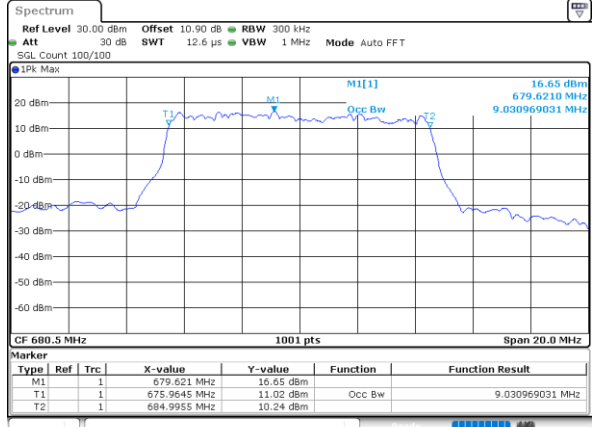

Date: 22.NOV.2021 16:56:51

LTE Band 71

Middle Channel / 5MHz / 64QAM

Date: 22.NOV.2021 15:43:32

Middle Channel / 10MHz / 64QAM

Date: 22.NOV.2021 15:56:29

Middle Channel / 15MHz / 64QAM

Date: 22.NOV.2021 16:09:19

Middle Channel / 20MHz / 64QAM

Date: 22.NOV.2021 17:00:23

LTE Band 71

Middle Channel / 5MHz / 256QAM

Date: 26.NOV.2021 15:41:12

Middle Channel / 10MHz / 256QAM

Date: 26.NOV.2021 15:45:44

Middle Channel / 15MHz / 256QAM