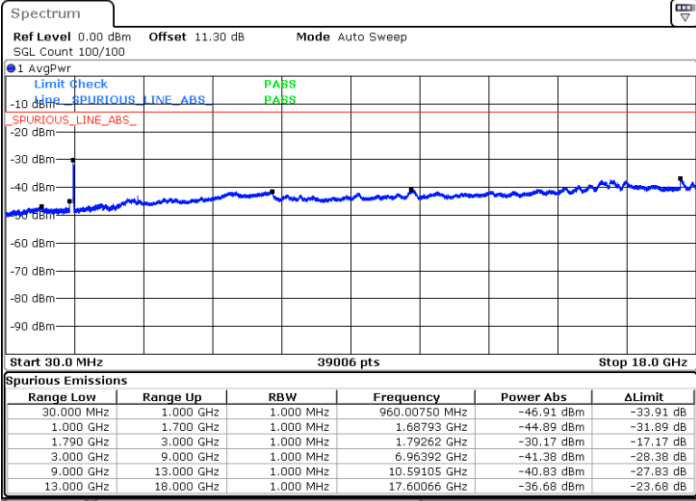

Date: 10.NOV.2021 11:05:50

LTE Band 66C / 20MHz+5MHz

QPSK

Lowest Channel / 1RB0 and 1RB24

Lowest Channel / 1RB99 and 1RB0

Date: 10.NOV.2021 13:40:34

Date: 10.NOV.2021 13:39:37

Middle Channel / 1RB0 and 1RB24

Middle Channel / 1RB99 and 1RB0

Date: 10.NOV.2021 13:47:14

Date: 10.NOV.2021 13:48:11

LTE Band 66C / 20MHz+5MHz

QPSK

Highest Channel / 1RB0 and 1RB24

Highest Channel / 1RB99 and 1RB0

Date: 10.NOV.2021 14:23:29

Date: 10.NOV.2021 14:22:32

LTE Band 66C / 20MHz+10MHz

QPSK

Lowest Channel / 1RB0 and 1RB49

Lowest Channel / 1RB99 and 1RB0

Date: 10.NOV.2021 10:14:23

Date: 10.NOV.2021 10:13:26

Middle Channel / 1RB0 and 1RB49

Middle Channel / 1RB99 and 1RB0

Date: 10.NOV.2021 10:27:58

Date: 10.NOV.2021 10:28:55

LTE Band 66C / 20MHz+10MHz

QPSK

Highest Channel / 1RB0 and 1RB49

Highest Channel / 1RB99 and 1RB0

Date: 10.NOV.2021 10:38:33