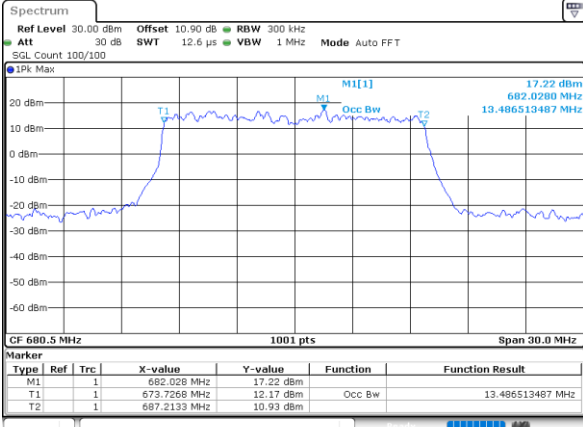

LTE Band 71

Middle Channel / 15MHz / QPSK

Date: 22.NOV.2021 16:02:26