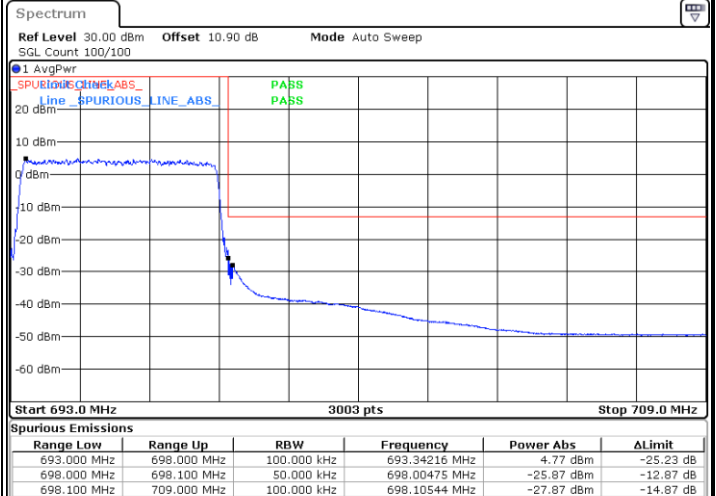

Date: 22.NOV.2021 15:42:27

Highest Band Edge / 1 RB

Date: 22.NOV.2021 15:44:38

Lowest Band Edge / Full RB

Date: 22.NOV.2021 15:43:11

Highest Band Edge / Full RB

Date: 22.NOV.2021 15:45:23

LTE Band 71 / 5MHz / 256QAM

Lowest Band Edge / 1RB

Date: 26.NOV.2021 15:43:34

Highest Band Edge / 1 RB

Date: 26.NOV.2021 15:44:28

Lowest Band Edge / Full RB

Date: 26.NOV.2021 15:42:50

Highest Band Edge / Full RB

Date: 26.NOV.2021 15:45:14

LTE Band 71 / 10MHz / QPSK

Lowest Band Edge / 1 RB

Date: 22.NOV.2021 15:46:33

Highest Band Edge / 1 RB

Date: 22.NOV.2021 15:51:57

Lowest Band Edge / Full RB

Date: 22.NOV.2021 15:47:58

Highest Band Edge / Full RB

Date: 22.NOV.2021 15:53:25

LTE Band 71 / 10MHz / 16QAM

Lowest Band Edge / 1 RB

Date: 22.NOV.2021 15:47:16

Highest Band Edge / 1 RB

Date: 22.NOV.2021 15:52:41

Lowest Band Edge / Full RB

Date: 22.NOV.2021 15:48:41