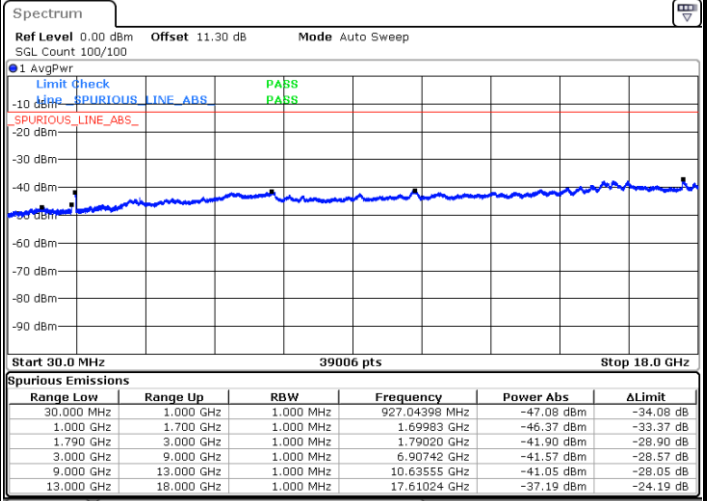

Middle Channel / 1RB99 and 1RB0

Date: 10.NOV.2021 11:47:47

Date: 10.NOV.2021 11:48:43

LTE Band 66C / 20MHz+15MHz

QPSK

Highest Channel / 1RB0 and 1RB74

Highest Channel / 1RB99 and 1RB0

Date: 10.NOV.2021 11:57:53

Date: 10.NOV.2021 11:56:56

LTE Band 66C / 20MHz+20MHz

QPSK

Lowest Channel / 1RB0 and 1RB99

Lowest Channel / 1RB99 and 1RB0

Date: 9.NOV.2021 16:05:20

Date: 9.NOV.2021 16:04:23

MiddleChannel / 1RB0 and 1RB99

Middle Channel / 1RB99 and 1RB0

Date: 9.NOV.2021 16:14:47

Date: 9.NOV.2021 16:15:44

LTE Band 66C / 20MHz+20MHz

QPSK

Highest Channel / 1RB0 and 1RB99

Highest Channel / 1RB99 and 1RB0

Date: 9.NOV.2021 16:26:53

Date: 9.NOV.2021 16:25:56

LTE Band 71

Peak-to-Average Ratio

Mode	LTE Band 71 / 20MHz				
Mod.	QPSK	16QAM	64QAM	256QAM	Limit: 13dB
RB Size	Full RB	Full RB	Full RB	Full RB	Result
Middle CH	5.57	6.14	6.29	6.26	PASS