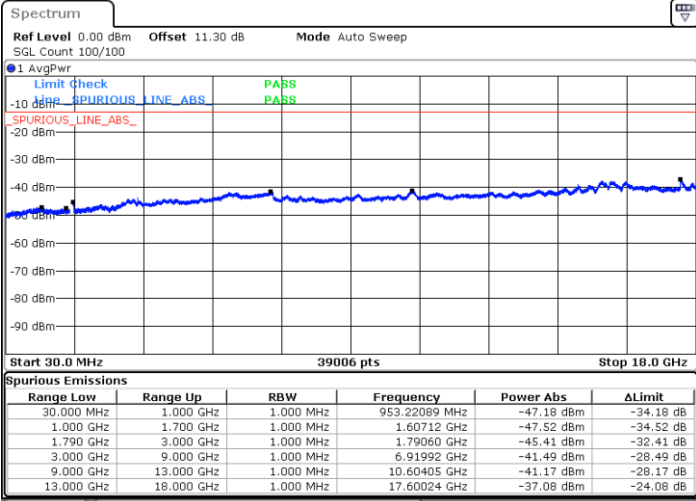

Middle Channel / 1RB99 and 1RB0

Date: 10.NOV.2021 11:47:47

Date: 10.NOV.2021 11:48:43

LTE Band 66C / 20MHz+15MHz

QPSK

Highest Channel / 1RB0 and 1RB74

Highest Channel / 1RB99 and 1RB0

Date: 10.NOV.2021 11:57:53

Date: 10.NOV.2021 11:56:56

LTE Band 66C / 20MHz+20MHz

QPSK

Lowest Channel / 1RB0 and 1RB99

Lowest Channel / 1RB99 and 1RB0

Date: 9.NOV.2021 16:05:20

Date: 9.NOV.2021 16:04:23

MiddleChannel / 1RB0 and 1RB99

Middle Channel / 1RB99 and 1RB0

Date: 9.NOV.2021 16:14:47

Date: 9.NOV.2021 16:15:44

LTE Band 66C / 20MHz+20MHz

QPSK

Highest Channel / 1RB0 and 1RB99

Highest Channel / 1RB99 and 1RB0

Date: 9.NOV.2021 16:26:53

Date: 9.NOV.2021 16:25:56

LTE Band 71

Peak-to-Average Ratio

Mode	LTE Band 71 / 20MHz				
Mod.	QPSK	16QAM	64QAM	256QAM	Limit: 13dB
RB Size	Full RB	Full RB	Full RB	Full RB	Result
Middle CH	5.57	6.14	6.29	6.26	PASS