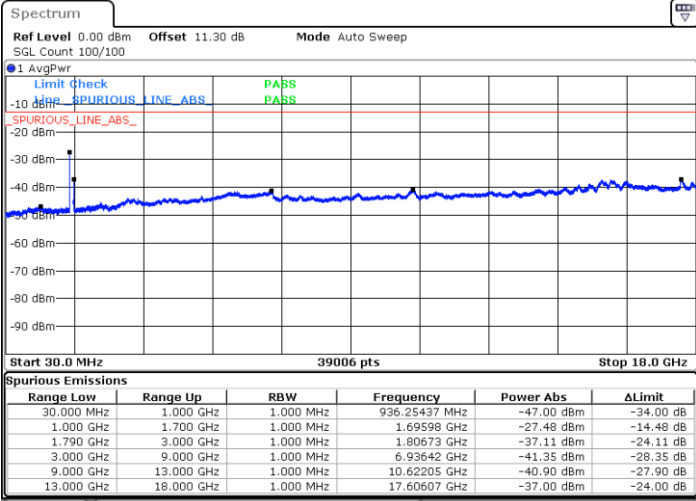

Date: 10.NOV.2021 14:22:32

LTE Band 66C / 20MHz+10MHz

QPSK

Lowest Channel / 1RB0 and 1RB49

Lowest Channel / 1RB99 and 1RB0

Date: 10.NOV.2021 10:14:23

Date: 10.NOV.2021 10:13:26

Middle Channel / 1RB0 and 1RB49

Middle Channel / 1RB99 and 1RB0

Date: 10.NOV.2021 10:27:58

Date: 10.NOV.2021 10:28:55

LTE Band 66C / 20MHz+10MHz

QPSK

Highest Channel / 1RB0 and 1RB49

Highest Channel / 1RB99 and 1RB0

Date: 10.NOV.2021 10:38:33

Date: 10.NOV.2021 10:37:37

LTE Band 66C / 20MHz+15MHz

QPSK

Lowest Channel / 1RB0 and 1RB74

Lowest Channel / 1RB99 and 1RB0

Date: 10.NOV.2021 11:16:17

Date: 10.NOV.2021 11:15:20

Middle Channel / 1RB0 and 1RB74

Middle Channel / 1RB99 and 1RB0

Date: 10.NOV.2021 11:47:47

Date: 10.NOV.2021 11:48:43

LTE Band 66C / 20MHz+15MHz

QPSK

Highest Channel / 1RB0 and 1RB74

Highest Channel / 1RB99 and 1RB0

Date: 10.NOV.2021 11:57:53