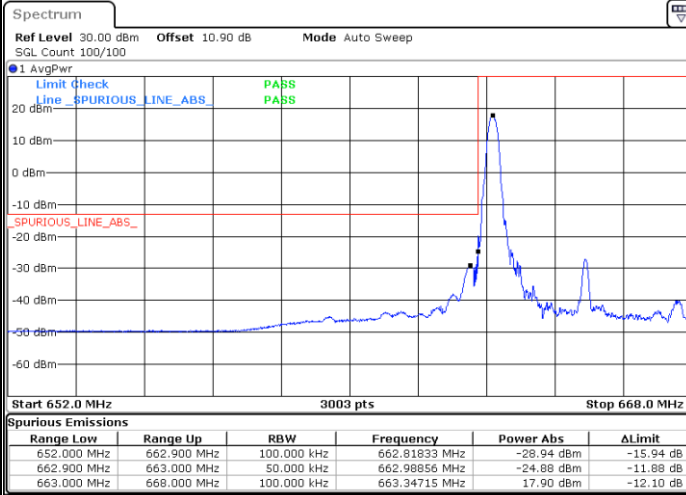

Highest Band Edge / 1 RB

Date: 22.NOV.2021 15:39:37

Lowest Band Edge / Full RB

Date: 22.NOV.2021 15:35:34

Highest Band Edge / Full RB

Date: 22.NOV.2021 15:41:08

LTE Band 71 / 5MHz / 64QAM

Lowest Band Edge / 1RB

Date: 22.NOV.2021 15:42:27

Highest Band Edge / 1 RB

Date: 22.NOV.2021 15:44:38

Lowest Band Edge / Full RB

Date: 22.NOV.2021 15:43:11

Highest Band Edge / Full RB

Date: 22.NOV.2021 15:45:23

LTE Band 71 / 5MHz / 256QAM

Lowest Band Edge / 1RB

Date: 26.NOV.2021 15:43:34

Highest Band Edge / 1 RB

Date: 26.NOV.2021 15:44:28

Lowest Band Edge / Full RB

Date: 26.NOV.2021 15:42:50

Highest Band Edge / Full RB

Date: 26.NOV.2021 15:45:14

LTE Band 71 / 10MHz / QPSK

Lowest Band Edge / 1 RB

Date: 22.NOV.2021 15:46:33

Highest Band Edge / 1 RB

Date: 22.NOV.2021 15:51:57

Lowest Band Edge / Full RB

Date: 22.NOV.2021 15:47:58

Highest Band Edge / Full RB