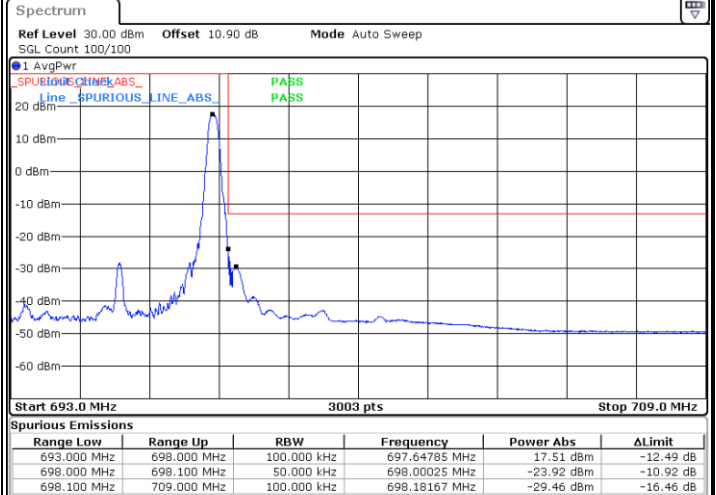

Highest Band Edge / 1 RB

Date: 22.NOV.2021 15:39:37

Lowest Band Edge / Full RB

Date: 22.NOV.2021 15:35:34

Highest Band Edge / Full RB

Date: 22.NOV.2021 15:41:08

LTE Band 71 / 5MHz / 64QAM

Lowest Band Edge / 1RB

Date: 22.NOV.2021 15:42:27

Highest Band Edge / 1 RB

Date: 22.NOV.2021 15:44:38

Lowest Band Edge / Full RB

Date: 22.NOV.2021 15:43:11

Highest Band Edge / Full RB

Date: 22.NOV.2021 15:45:23

LTE Band 71 / 5MHz / 256QAM

Lowest Band Edge / 1RB

Date: 26.NOV.2021 15:43:34

Highest Band Edge / 1 RB

Date: 26.NOV.2021 15:44:28

Lowest Band Edge / Full RB

Date: 26.NOV.2021 15:42:50

Highest Band Edge / Full RB

Date: 26.NOV.2021 15:45:14

LTE Band 71 / 10MHz / QPSK

Lowest Band Edge / 1 RB

Date: 22.NOV.2021 15:46:33

Highest Band Edge / 1 RB

Date: 22.NOV.2021 15:51:57

Lowest Band Edge / Full RB

Date: 22.NOV.2021 15:47:58

Highest Band Edge / Full RB