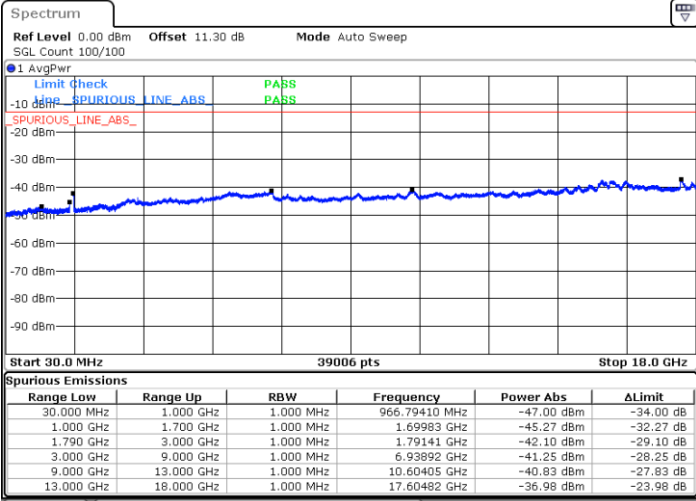

Lowest Channel / 1RB0 and 1RB49

Lowest Channel / 1RB74 and 1RB0

Date: 10.NOV.2021 09:03:57

Date: 10.NOV.2021 09:03:00

Middle Channel / 1RB0 and 1RB49

Middle Channel / 1RB74 and 1RB0

Date: 10.NOV.2021 09:10:26

Date: 10.NOV.2021 09:11:23

LTE Band 66C / 15MHz+10MHz

QPSK

Highest Channel / 1RB0 and 1RB49

Highest Channel / 1RB74 and 1RB0

Date: 10.NOV.2021 09:11:23

Date: 10.NOV.2021 09:20:34

LTE Band 66C / 15MHz+15MHz

QPSK

Lowest Channel / 1RB0 and 1RB74

Lowest Channel / 1RB74 and 1RB0

Date: 9.NOV.2021 16:36:23

Date: 9.NOV.2021 16:35:26

Middle Channel / 1RB0 and 1RB74

Middle Channel / 1RB74 and 1RB0

Date: 9.NOV.2021 17:01:21

Date: 9.NOV.2021 17:02:17

LTE Band 66C / 15MHz+20MHz

QPSK

Lowest Channel / 1RB0 and 1RB99

Lowest Channel / 1RB74 and 1RB0

Date: 10.NOV.2021 10:48:36

Date: 10.NOV.2021 10:47:39

Middle Channel / 1RB0 and 1RB99