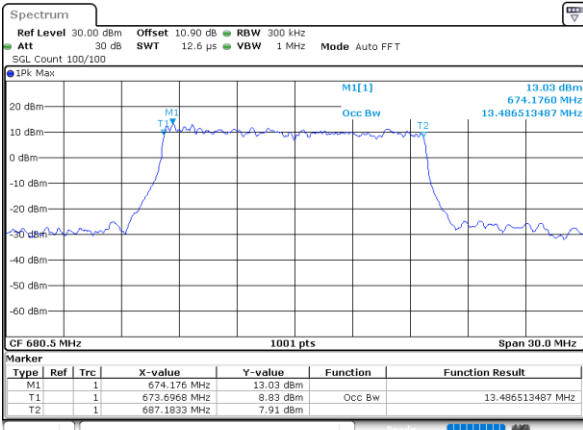

Date: 22.NOV.2021 16:56:51

LTE Band 71

Middle Channel / 5MHz / 64QAM

Date: 22.NOV.2021 15:43:32

Middle Channel / 10MHz / 64QAM

Date: 22.NOV.2021 15:56:29

Middle Channel / 15MHz / 64QAM

Date: 22.NOV.2021 16:09:19

Middle Channel / 20MHz / 64QAM

Date: 22.NOV.2021 17:00:23

LTE Band 71

Middle Channel / 5MHz / 256QAM

Date: 26.NOV.2021 15:41:12

Middle Channel / 10MHz / 256QAM

Date: 26.NOV.2021 15:45:44

Middle Channel / 15MHz / 256QAM

Date: 26.NOV.2021 15:49:30

Middle Channel / 20MHz / 256QAM

Date: 26.NOV.2021 15:53:39

Conducted Band Edge

LTE Band 71 / 5MHz / QPSK

Lowest Band Edge / 1 RB

Date: 22.NOV.2021 15:33:21

Highest Band Edge / 1 RB

Date: 22.NOV.2021 15:38:52

Lowest Band Edge / Full RB

Date: 22.NOV.2021 15:34:50

Highest Band Edge / Full RB

Date: 22.NOV.2021 15:40:23

LTE Band 71 / 5MHz / 16QAM

Lowest Band Edge / 1RB

Date: 22.NOV.2021 15:34:06