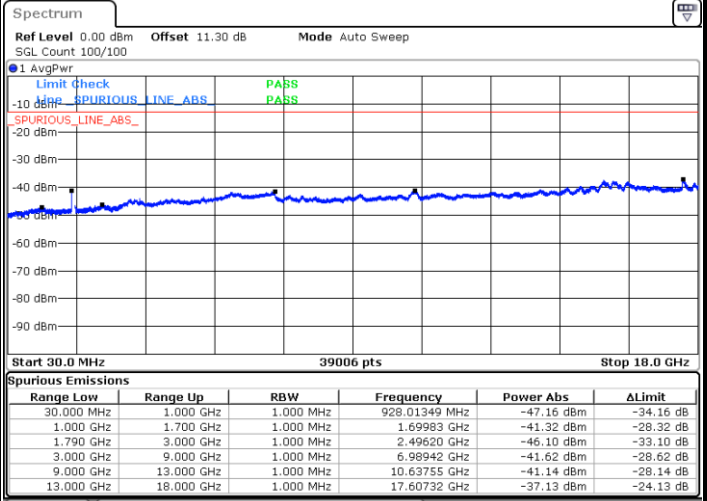

Middle Channel / 1RB99 and 1RB0

Date: 10.NOV.2021 11:47:47

Date: 10.NOV.2021 11:48:43

LTE Band 66C / 20MHz+15MHz

QPSK

Highest Channel / 1RB0 and 1RB74

Highest Channel / 1RB99 and 1RB0

Date: 10.NOV.2021 11:57:53

Date: 10.NOV.2021 11:56:56

LTE Band 66C / 20MHz+20MHz

QPSK

Lowest Channel / 1RB0 and 1RB99

Lowest Channel / 1RB99 and 1RB0

Date: 9.NOV.2021 16:05:20

Date: 9.NOV.2021 16:04:23

MiddleChannel / 1RB0 and 1RB99

Middle Channel / 1RB99 and 1RB0

Date: 9.NOV.2021 16:14:47

Date: 9.NOV.2021 16:15:44

LTE Band 66C / 20MHz+20MHz

QPSK

Highest Channel / 1RB0 and 1RB99

Highest Channel / 1RB99 and 1RB0

Date: 9.NOV.2021 16:26:53

Date: 9.NOV.2021 16:25:56

LTE Band 71

Peak-to-Average Ratio

Mode	LTE Band 71 / 20MHz				
Mod.	QPSK	16QAM	64QAM	256QAM	Limit: 13dB
RB Size	Full RB	Full RB	Full RB	Full RB	Result
Middle CH	5.57	6.14	6.29	6.26	PASS