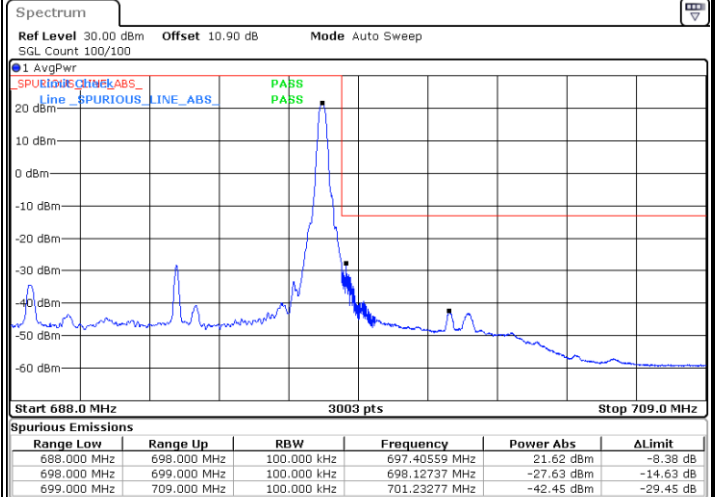

Lowest Band Edge / 1RB

Date: 26.NOV.2021 15:43:34

Highest Band Edge / 1 RB

Date: 26.NOV.2021 15:44:28

Lowest Band Edge / Full RB

Date: 26.NOV.2021 15:42:50

Highest Band Edge / Full RB

Date: 26.NOV.2021 15:45:14

LTE Band 71 / 10MHz / QPSK

Lowest Band Edge / 1 RB

Date: 22.NOV.2021 15:46:33

Highest Band Edge / 1 RB

Date: 22.NOV.2021 15:51:57

Lowest Band Edge / Full RB

Date: 22.NOV.2021 15:47:58

Highest Band Edge / Full RB

Date: 22.NOV.2021 15:53:25

LTE Band 71 / 10MHz / 16QAM

Lowest Band Edge / 1 RB

Date: 22.NOV.2021 15:47:16

Highest Band Edge / 1 RB

Date: 22.NOV.2021 15:52:41

Lowest Band Edge / Full RB

Date: 22.NOV.2021 15:48:41

Highest Band Edge / Full RB

Date: 22.NOV.2021 15:54:08