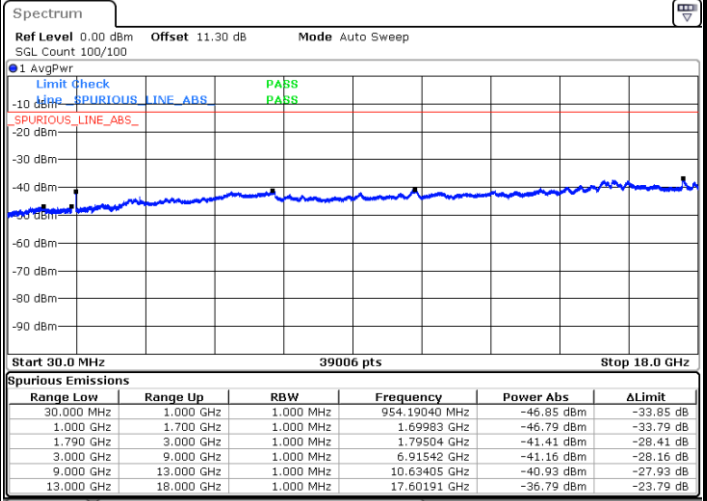

Date: 10.NOV.2021 10:37:37

LTE Band 66C / 20MHz+15MHz

QPSK

Lowest Channel / 1RB0 and 1RB74

Lowest Channel / 1RB99 and 1RB0

Date: 10.NOV.2021 11:16:17

Date: 10.NOV.2021 11:15:20

Middle Channel / 1RB0 and 1RB74

Middle Channel / 1RB99 and 1RB0

Date: 10.NOV.2021 11:47:47

Date: 10.NOV.2021 11:48:43

LTE Band 66C / 20MHz+15MHz

QPSK

Highest Channel / 1RB0 and 1RB74

Highest Channel / 1RB99 and 1RB0

Date: 10.NOV.2021 11:57:53

Date: 10.NOV.2021 11:56:56

LTE Band 66C / 20MHz+20MHz

QPSK

Lowest Channel / 1RB0 and 1RB99

Lowest Channel / 1RB99 and 1RB0

Date: 9.NOV.2021 16:05:20

Date: 9.NOV.2021 16:04:23

MiddleChannel / 1RB0 and 1RB99

Middle Channel / 1RB99 and 1RB0

Date: 9.NOV.2021 16:14:47

Date: 9.NOV.2021 16:15:44

LTE Band 66C / 20MHz+20MHz

QPSK

Highest Channel / 1RB0 and 1RB99

Highest Channel / 1RB99 and 1RB0

Date: 9.NOV.2021 16:26:53