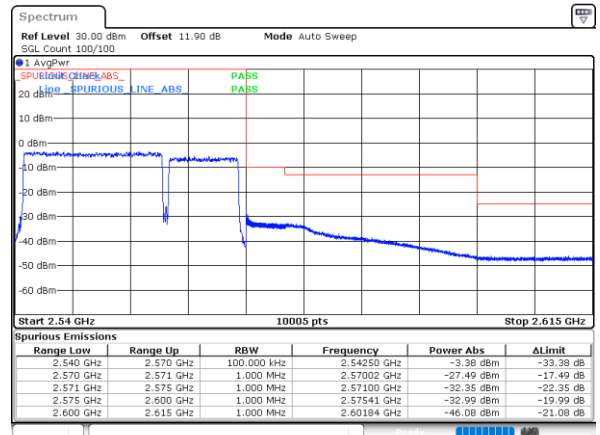

LTE Band 7C / 20MHz+10MHz

256QAM

Lowest Band Edge / 1RB0 and 1RB49

Highest Band Edge / 1RB0 and 1RB49

Date: 11.NOV.2021 10:38:57

Date: 11.NOV.2021 10:59:22

Lowest Band Edge / 1RB99 and 1RB0

Highest Band Edge / 1RB99 and 1RB0

Date: 11.NOV.2021 10:39:30

Date: 11.NOV.2021 10:59:55

Lowest Band Edge / Full RB

Highest Band Edge / Full RB

Date: 11.NOV.2021 10:38:24

Date: 11.NOV.2021 10:58:49

LTE Band 7C / 20MHz+15MHz

256QAM