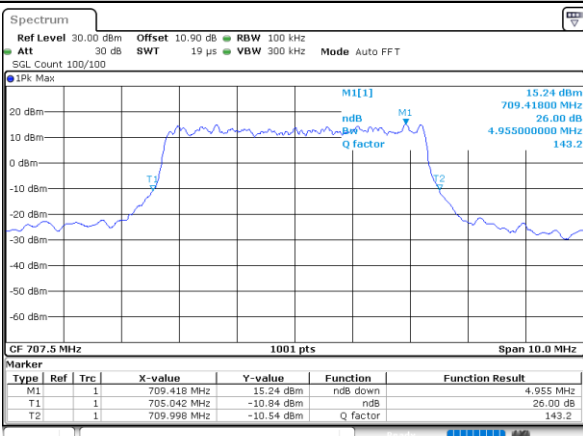

Middle Channel / 10MHz / 16QAM

Date: 17.NOV.2021 09:50:08

LTE Band 12

Middle Channel / 1.4MHz / 64QAM

Date: 17.NOV.2021 09:12:00

Middle Channel / 3MHz / 64QAM

Date: 17.NOV.2021 09:28:06

Middle Channel / 5MHz / 64QAM

Date: 17.NOV.2021 09:32:04

Middle Channel / 10MHz / 64QAM

Date: 17.NOV.2021 09:56:09

LTE Band 12

Middle Channel / 1.4MHz / 256QAM

Date: 26.NOV.2021 09:20:36

Middle Channel / 3MHz / 256QAM

Date: 26.NOV.2021 09:57:42