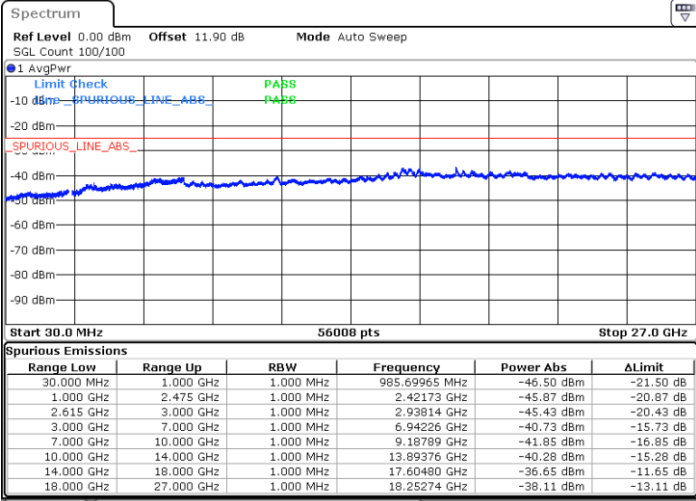

Date: 11.NOV.2021 11:49:04

LTE Band 7C / 20MHz+10MHz

QPSK

Lowest Channel / 1RB0 and 1RB49

Lowest Channel / 1RB99 and 1RB0

Date: 11.NOV.2021 10:37:48

Date: 11.NOV.2021 10:36:39

Middle Channel / 1RB0 and 1RB49

Middle Channel / 1RB99 and 1RB0

Date: 11.NOV.2021 10:48:03

Date: 11.NOV.2021 10:49:12

LTE Band 7C / 20MHz+15MHz

QPSK

Lowest Channel / 1RB0 and 1RB74

Lowest Channel / 1RB99 and 1RB0

Date: 11.NOV.2021 15:49:42

Date: 11.NOV.2021 15:48:34

Middle Channel / 1RB0 and 1RB74

Middle Channel / 1RB99 and 1RB0

Date: 11.NOV.2021 16:33:17

Date: 11.NOV.2021 16:34:25

LTE Band 7C / 20MHz+20MHz

QPSK

Lowest Channel / 1RB0 and 1RB99

Lowest Channel / 1RB99 and 1RB0

Date: 11.NOV.2021 09:34:04

Date: 11.NOV.2021 09:32:56

MiddleChannel / 1RB0 and 1RB99

Middle Channel / 1RB99 and 1RB0

Date: 11.NOV.2021 09:40:34

Date: 11.NOV.2021 09:41:43

LTE Band 12