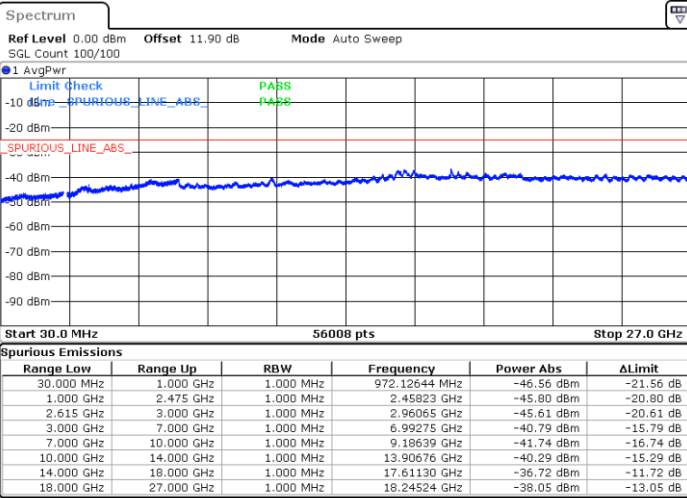

Date: 11.NOV.2021 15:48:34

Middle Channel / 1RB0 and 1RB74

Middle Channel / 1RB99 and 1RB0

Date: 11.NOV.2021 16:33:17

Date: 11.NOV.2021 16:34:25

LTE Band 7C / 20MHz+20MHz

QPSK

Lowest Channel / 1RB0 and 1RB99

Lowest Channel / 1RB99 and 1RB0

Date: 11.NOV.2021 09:34:04

Date: 11.NOV.2021 09:32:56

MiddleChannel / 1RB0 and 1RB99

Middle Channel / 1RB99 and 1RB0

Date: 11.NOV.2021 09:40:34

Date: 11.NOV.2021 09:41:43

LTE Band 12

Peak-to-Average Ratio

Mode	LTE Band 12 / 10MHz				
Mod.	QPSK	16QAM	64QAM	256QAM	Limit: 13dB
RB Size	Full RB	Full RB	Full RB	Full RB	Result
Middle CH	5.65	6.12	6.29	5.88	PASS

26dB Bandwidth

Mode	LTE Band 12 : 26dB BW(MHz)											
BW	1.4MHz		3MHz		5MHz		10MHz		15MHz		20MHz	
Mod.	QPSK	16QAM	QPSK	16QAM	QPSK	16QAM	QPSK	16QAM	QPSK	16QAM	QPSK	16QAM
Middle CH	1.28	1.33	3.13	3.15	5.22	5.02	10.01	10.35	-	-	-	-
Mode	LTE Band 12 : 26dB BW(MHz)											
BW	1.4MHz		3MHz		5MHz		10MHz		15MHz		20MHz	
Mod.	64QAM	256 QAM	64QAM	256 QAM	64QAM	256 QAM	64QAM	256 QAM	64QAM	256 QAM	64QAM	256 QAM
Middle CH	1.30	1.37	3.09	3.09	4.96	5.12	9.81	10.21	-	-	-	-