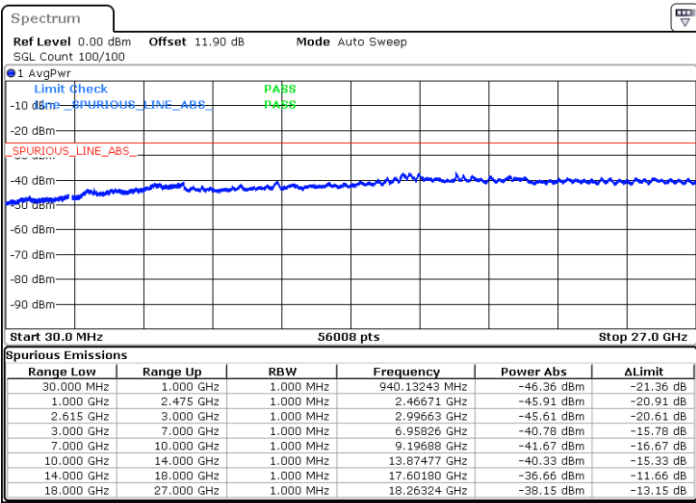

Date: 11.NOV.2021 11:49:04

LTE Band 7C / 20MHz+10MHz

QPSK

Lowest Channel / 1RB0 and 1RB49

Lowest Channel / 1RB99 and 1RB0

Date: 11.NOV.2021 10:37:48

Date: 11.NOV.2021 10:36:39

Middle Channel / 1RB0 and 1RB49

Middle Channel / 1RB99 and 1RB0

Date: 11.NOV.2021 10:48:03

Date: 11.NOV.2021 10:49:12

LTE Band 7C / 20MHz+15MHz

QPSK

Lowest Channel / 1RB0 and 1RB74

Lowest Channel / 1RB99 and 1RB0

Date: 11.NOV.2021 15:49:42

Date: 11.NOV.2021 15:48:34

Middle Channel / 1RB0 and 1RB74

Middle Channel / 1RB99 and 1RB0

Date: 11.NOV.2021 16:33:17

Date: 11.NOV.2021 16:34:25

LTE Band 7C / 20MHz+20MHz

QPSK

Lowest Channel / 1RB0 and 1RB99

Lowest Channel / 1RB99 and 1RB0

Date: 11.NOV.2021 09:34:04

Date: 11.NOV.2021 09:32:56

MiddleChannel / 1RB0 and 1RB99

Middle Channel / 1RB99 and 1RB0

Date: 11.NOV.2021 09:40:34

Date: 11.NOV.2021 09:41:43

LTE Band 12