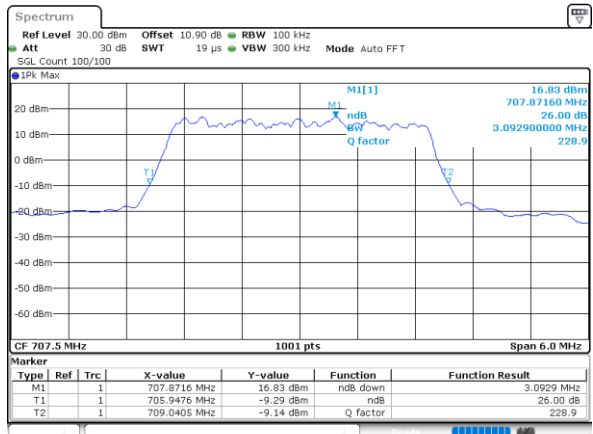

Middle Channel / 10MHz / 16QAM

Date: 17.NOV.2021 09:50:08

LTE Band 12

Middle Channel / 1.4MHz / 64QAM

Date: 17.NOV.2021 09:12:00

Middle Channel / 3MHz / 64QAM

Date: 17.NOV.2021 09:28:06

Middle Channel / 5MHz / 64QAM

Date: 17.NOV.2021 09:32:04

Middle Channel / 10MHz / 64QAM

Date: 17.NOV.2021 09:56:09

LTE Band 12

Middle Channel / 1.4MHz / 256QAM

Date: 26.NOV.2021 09:20:36

Middle Channel / 3MHz / 256QAM

Date: 26.NOV.2021 09:57:42