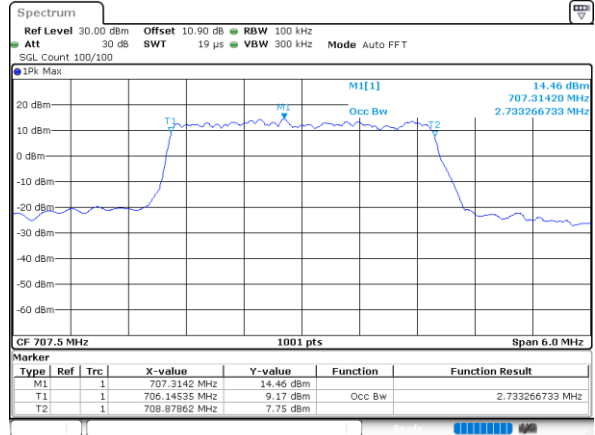

LTE Band 12

Middle Channel / 1.4MHz / QPSK

Middle Channel / 1.4MHz / 16QAM

Middle Channel / 3MHz / QPSK

Middle Channel / 3MHz / 16QAM

Middle Channel / 5MHz / QPSK

Middle Channel / 5MHz / 16QAM

LTE Band 12

Middle Channel / 10MHz / QPSK

Middle Channel / 10MHz / 16QAM

LTE Band 12

Middle Channel / 1.4MHz / 64QAM

Middle Channel / 3MHz / 64QAM

Middle Channel / 5MHz / 64QAM

Middle Channel / 10MHz / 64QAM

LTE Band 12

Middle Channel / 1.4MHz / 256QAM

Middle Channel / 3MHz / 256QAM

Middle Channel / 5MHz / 256QAM

Middle Channel / 10MHz / 256QAM

Conducted Band Edge

LTE Band 12 / 1.4MHz / 16QAM

Lowest Band Edge / 1 RB

Date: 17.NOV.2021 09:03:23

Highest Band Edge / 1 RB

Date: 17.NOV.2021 09:08:41

Lowest Band Edge / Full RB

Date: 17.NOV.2021 09:02:43

Highest Band Edge / Full RB

Date: 17.NOV.2021 09:08:00