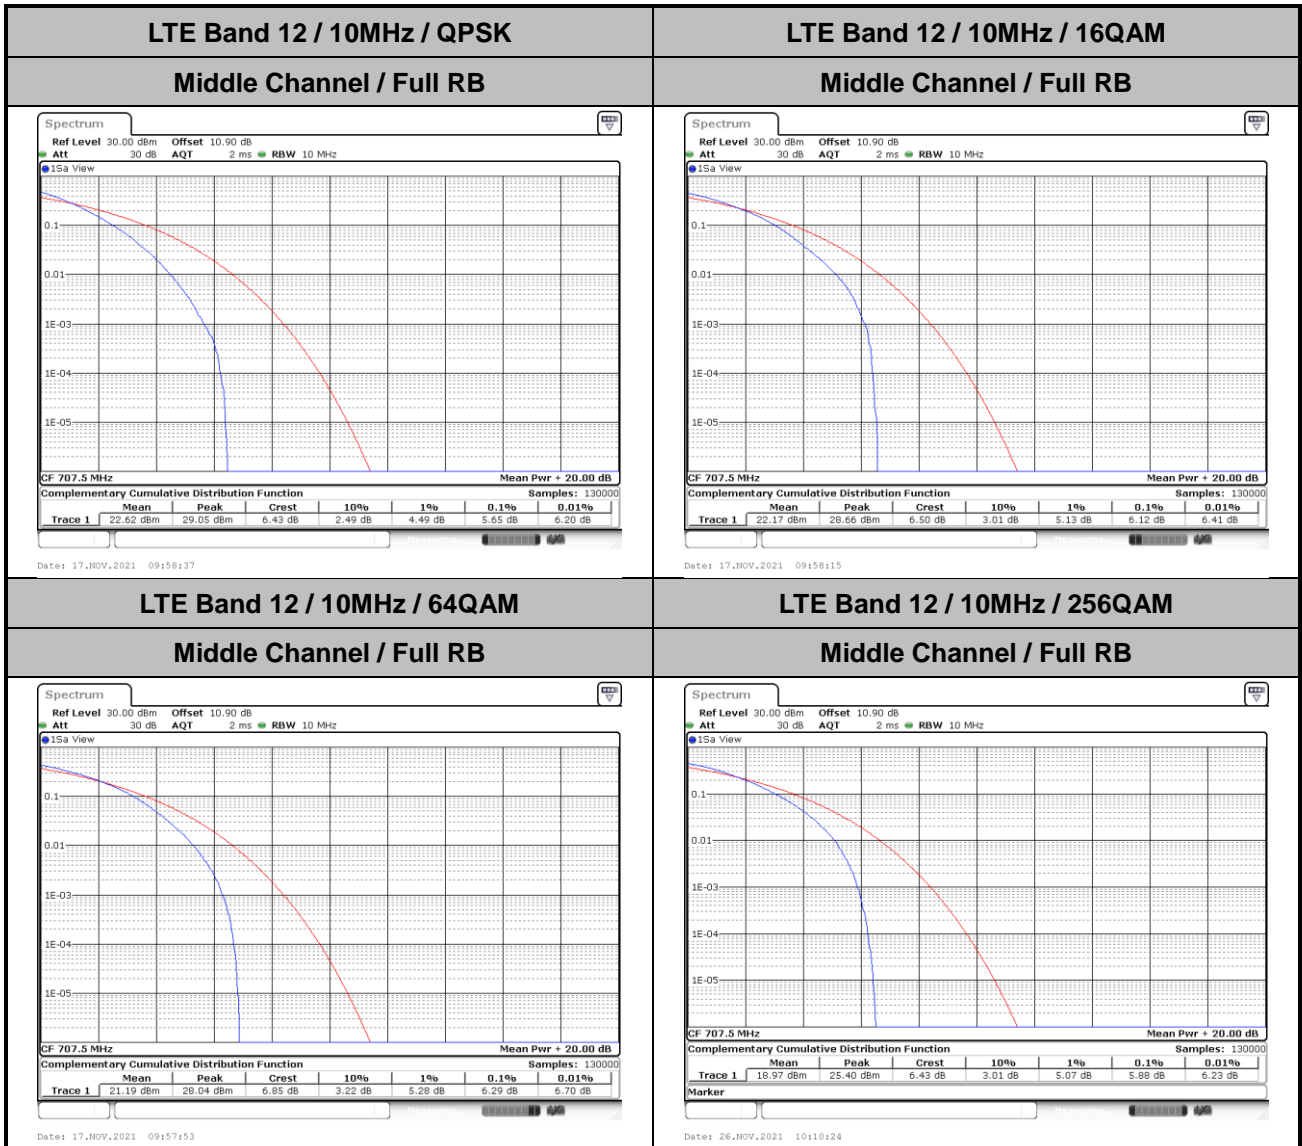

Middle Channel / 1RB99 and 1RB0

Date: 11.NOV.2021 10:48:03

Date: 11.NOV.2021 10:49:12

LTE Band 7C / 20MHz+15MHz

QPSK

Lowest Channel / 1RB0 and 1RB74

Lowest Channel / 1RB99 and 1RB0

Date: 11.NOV.2021 15:49:42

Date: 11.NOV.2021 15:48:34

Middle Channel / 1RB0 and 1RB74

Middle Channel / 1RB99 and 1RB0

Date: 11.NOV.2021 16:33:17

Date: 11.NOV.2021 16:34:25

LTE Band 7C / 20MHz+20MHz

QPSK

Lowest Channel / 1RB0 and 1RB99

Lowest Channel / 1RB99 and 1RB0

Date: 11.NOV.2021 09:34:04

Date: 11.NOV.2021 09:32:56

MiddleChannel / 1RB0 and 1RB99

Middle Channel / 1RB99 and 1RB0

Date: 11.NOV.2021 09:40:34

Date: 11.NOV.2021 09:41:43

LTE Band 12

Peak-to-Average Ratio

Mode	LTE Band 12 / 10MHz				
Mod.	QPSK	16QAM	64QAM	256QAM	Limit: 13dB
RB Size	Full RB	Full RB	Full RB	Full RB	Result
Middle CH	5.65	6.12	6.29	5.88	PASS

26dB Bandwidth

Mode	LTE Band 12 : 26dB BW(MHz)											
BW	1.4MHz		3MHz		5MHz		10MHz		15MHz		20MHz	
Mod.	QPSK	16QAM	QPSK	16QAM	QPSK	16QAM	QPSK	16QAM	QPSK	16QAM	QPSK	16QAM
Middle CH	1.28	1.33	3.13	3.15	5.22	5.02	10.01	10.35	-	-	-	-
Mode	LTE Band 12 : 26dB BW(MHz)											
BW	1.4MHz		3MHz		5MHz		10MHz		15MHz		20MHz	
Mod.	64QAM	256 QAM	64QAM	256 QAM	64QAM	256 QAM	64QAM	256 QAM	64QAM	256 QAM	64QAM	256 QAM
Middle CH	1.30	1.37	3.09	3.09	4.96	5.12	9.81	10.21	-	-	-	-