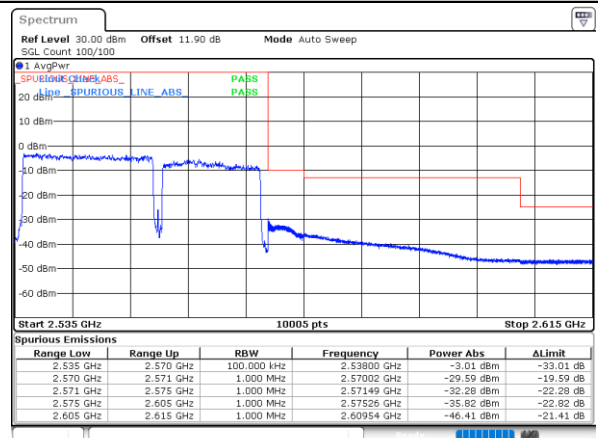

Date: 11.NOV.2021 10:39:30

Date: 11.NOV.2021 10:59:55

Lowest Band Edge / Full RB

Highest Band Edge / Full RB

Date: 11.NOV.2021 10:38:24

Date: 11.NOV.2021 10:58:49

LTE Band 7C / 20MHz+15MHz

256QAM

Lowest Band Edge / 1RB0 and 1RB74

Highest Band Edge / 1RB0 and 1RB74

Date: 11.NOV.2021 15:50:51

Date: 11.NOV.2021 16:02:08

Lowest Band Edge / 1RB99 and 1RB0

Highest Band Edge / 1RB99 and 1RB0

Date: 11.NOV.2021 15:51:24

Date: 11.NOV.2021 16:02:40

Lowest Band Edge / Full RB

Highest Band Edge / Full RB

Date: 11.NOV.2021 15:50:17

Date: 11.NOV.2021 16:01:35

LTE Band 7C / 20MHz+20MHz

256QAM

Lowest Band Edge / 1RB0 and 1RB9

Lowest Band Edge / Full RB

Highest Band Edge / Full RB

Date: 11.NOV.2021 09:34:40

Date: 11.NOV.2021 09:53:00

Conducted Spurious Emission

LTE Band 7C / 10MHz+20MHz

QPSK

Lowest Channel / 1RB0 and 1RB99