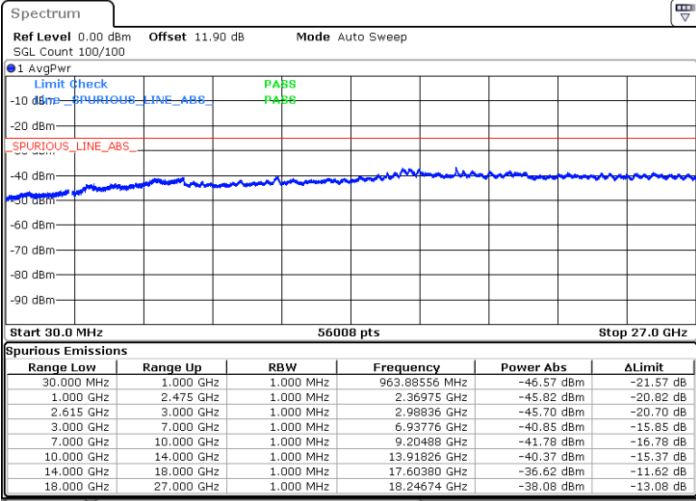

Range Low	Range Up	RBW	Frequency	Power Abs	ΔLimit
30.000 MHz	1.000 GHz	1.000 MHz	921.22689 MHz	-46.69 dBm	-21.69 dB
1.000 GHz	2.475 GHz	1.000 MHz	2.44938 GHz	-45.86 dBm	-20.86 dB
2.615 GHz	3.000 GHz	1.000 MHz	2.98086 GHz	-45.40 dBm	-20.40 dB
3.000 GHz	7.000 GHz	1.000 MHz	6.94676 GHz	-40.92 dBm	-15.92 dB
7.000 GHz	10.000 GHz	1.000 MHz	9.19388 GHz	-41.79 dBm	-16.79 dB
10.000 GHz	14.000 GHz	1.000 MHz	13.89576 GHz	-40.29 dBm	-15.29 dB
14.000 GHz	18.000 GHz	1.000 MHz	17.60430 GHz	-36.58 dBm	-11.58 dB
18.000 GHz	27.000 GHz	1.000 MHz	18.24724 GHz	-38.11 dBm	-13.11 dB

Date: 11.NOV.2021 10:27:33

Date: 11.NOV.2021 10:26:24

LTE Band 7C / 15MHz+10MHz

QPSK

Lowest Channel / 1RB0 and 1RB49

Lowest Channel / 1RB74 and 1RB0

Date: 11.NOV.2021 16:44:39

Date: 11.NOV.2021 16:43:31

Middle Channel / 1RB0 and 1RB49

Middle Channel / 1RB74 and 1RB0

Date: 11.NOV.2021 16:53:46

Date: 11.NOV.2021 16:54:54

LTE Band 7C / 15MHz+15MHz

QPSK

Lowest Channel / 1RB0 and 1RB74

Lowest Channel / 1RB74 and 1RB0

Date: 11.NOV.2021 11:08:12

Date: 11.NOV.2021 11:07:04

Middle Channel / 1RB0 and 1RB74

Middle Channel / 1RB74 and 1RB0

Date: 11.NOV.2021 11:18:58

Date: 11.NOV.2021 11:20:07

LTE Band 7C / 15MHz+20MHz

QPSK