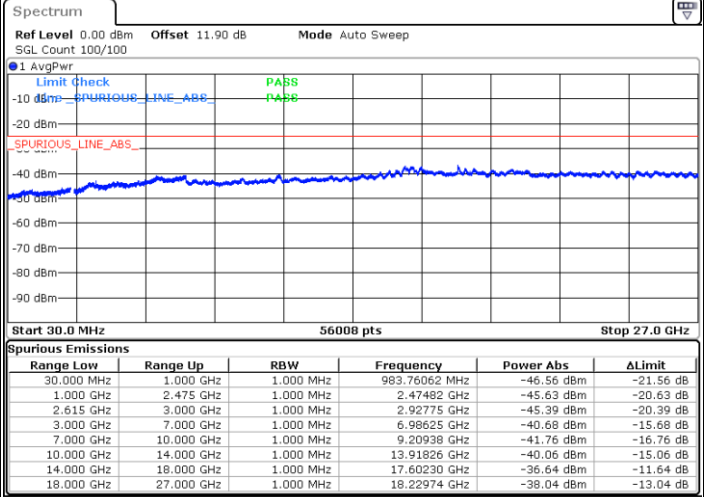

Date: 11.NOV.2021 10:27:33

Date: 11.NOV.2021 10:26:24

LTE Band 7C / 15MHz+10MHz

QPSK

Lowest Channel / 1RB0 and 1RB49

Lowest Channel / 1RB74 and 1RB0

Date: 11.NOV.2021 16:44:39

Date: 11.NOV.2021 16:43:31

Middle Channel / 1RB0 and 1RB49

Middle Channel / 1RB74 and 1RB0

Date: 11.NOV.2021 16:53:46

Date: 11.NOV.2021 16:54:54

LTE Band 7C / 15MHz+15MHz

QPSK

Lowest Channel / 1RB0 and 1RB74

Lowest Channel / 1RB74 and 1RB0

Date: 11.NOV.2021 11:08:12

Date: 11.NOV.2021 11:07:04

Middle Channel / 1RB0 and 1RB74

Middle Channel / 1RB74 and 1RB0

Date: 11.NOV.2021 11:18:58

Date: 11.NOV.2021 11:20:07

LTE Band 7C / 15MHz+20MHz

QPSK

Lowest Channel / 1RB0 and 1RB99

Lowest Channel / 1RB74 and 1RB0

Date: 11.NOV.2021 11:40:09

Date: 11.NOV.2021 11:39:01

Middle Channel / 1RB0 and 1RB99

Middle Channel / 1RB74 and 1RB0

Date: 11.NOV.2021 11:47:56