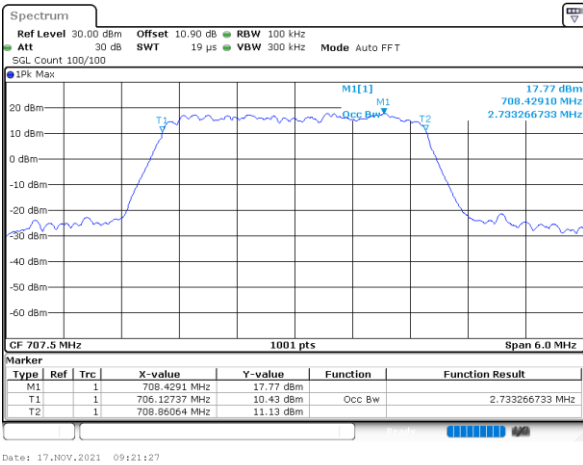

LTE Band 12

Middle Channel / 1.4MHz / QPSK

Middle Channel / 1.4MHz / 16QAM

Middle Channel / 3MHz / QPSK

Middle Channel / 3MHz / 16QAM

Middle Channel / 5MHz / QPSK

Middle Channel / 5MHz / 16QAM

LTE Band 12