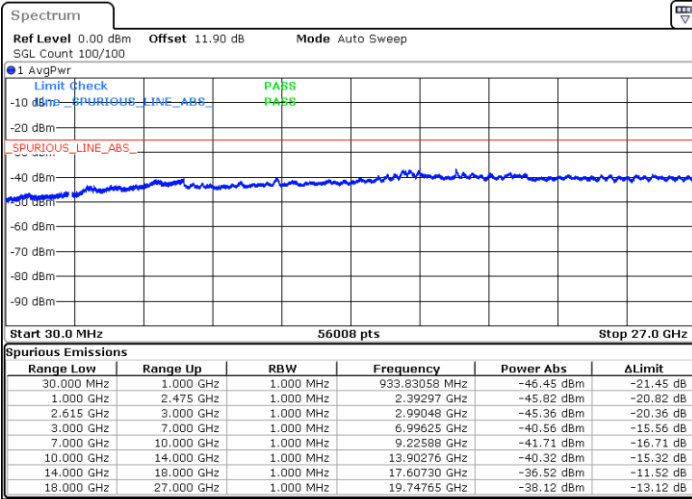

Lowest Band Edge / Full RB

Highest Band Edge / Full RB

Date: 11.NOV.2021 09:34:40

Date: 11.NOV.2021 09:53:00

Conducted Spurious Emission

LTE Band 7C / 10MHz+20MHz

QPSK

Lowest Channel / 1RB0 and 1RB99

Lowest Channel / 1RB49 and 1RB0

Date: 11.NOV.2021 10:09:08

Date: 11.NOV.2021 10:08:00

Middle Channel / 1RB0 and 1RB99

Middle Channel / 1RB49 and 1RB0

Date: 11.NOV.2021 10:17:11

Date: 11.NOV.2021 10:18:19

LTE Band 7C / 10MHz+20MHz

QPSK

Highest Channel / 1RB0 and 1RB99

Highest Channel / 1RB49 and 1RB0

Range Low	Range Up	RBW	Frequency	Power Abs	ΔLimit
30.000 MHz	1.000 GHz	1.000 MHz	970.67216 MHz	-46.55 dBm	-21.55 dB
1.000 GHz	2.475 GHz	1.000 MHz	2.47039 GHz	-45.67 dBm	-20.67 dB
2.615 GHz	3.000 GHz	1.000 MHz	2.95834 GHz	-45.22 dBm	-20.22 dB
3.000 GHz	7.000 GHz	1.000 MHz	6.97125 GHz	-40.64 dBm	-15.64 dB
7.000 GHz	10.000 GHz	1.000 MHz	9.22638 GHz	-41.75 dBm	-16.75 dB
10.000 GHz	14.000 GHz	1.000 MHz	13.89576 GHz	-40.37 dBm	-15.37 dB
14.000 GHz	18.000 GHz	1.000 MHz	17.60380 GHz	-36.54 dBm	-11.54 dB
18.000 GHz	27.000 GHz	1.000 MHz	18.24724 GHz	-38.00 dBm	-13.00 dB