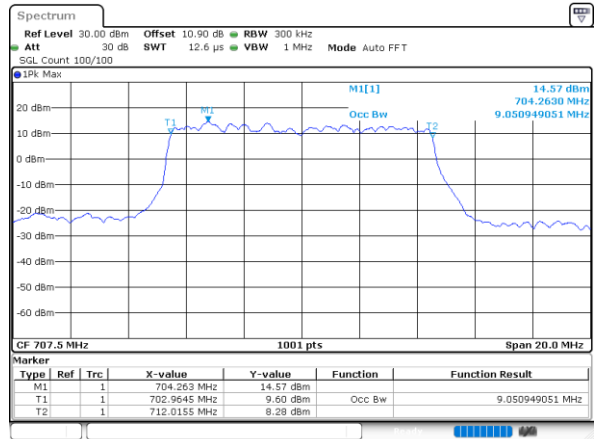

Middle Channel / 10MHz / QPSK

Middle Channel / 10MHz / 16QAM

LTE Band 12

Middle Channel / 1.4MHz / 64QAM

Middle Channel / 3MHz / 64QAM

Middle Channel / 5MHz / 64QAM

Middle Channel / 10MHz / 64QAM

LTE Band 12

Middle Channel / 1.4MHz / 256QAM

Middle Channel / 3MHz / 256QAM

Middle Channel / 5MHz / 256QAM

Middle Channel / 10MHz / 256QAM

Conducted Band Edge

LTE Band 12 / 1.4MHz / 16QAM

Lowest Band Edge / 1 RB

Date: 17.NOV.2021 09:03:23

Highest Band Edge / 1 RB

Date: 17.NOV.2021 09:08:41

Lowest Band Edge / Full RB

Date: 17.NOV.2021 09:02:43

Highest Band Edge / Full RB

Date: 17.NOV.2021 09:08:00