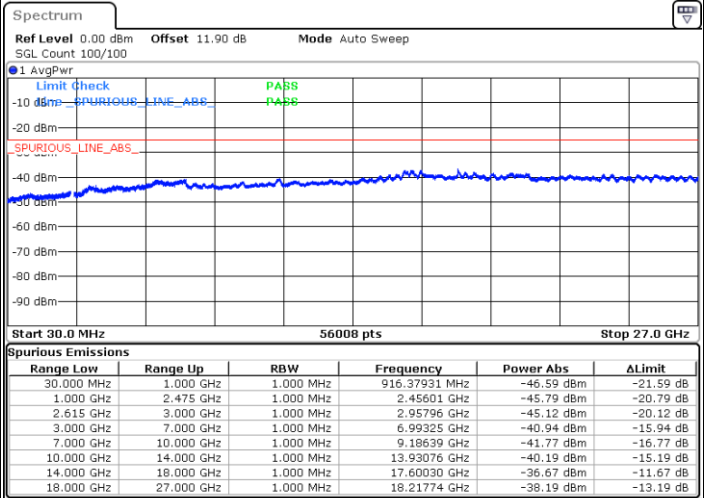

Date: 11.NOV.2021 10:27:33

Date: 11.NOV.2021 10:26:24

LTE Band 7C / 15MHz+10MHz

QPSK

Lowest Channel / 1RB0 and 1RB49

Lowest Channel / 1RB74 and 1RB0

Date: 11.NOV.2021 16:44:39

Date: 11.NOV.2021 16:43:31

Middle Channel / 1RB0 and 1RB49

Middle Channel / 1RB74 and 1RB0

Date: 11.NOV.2021 16:53:46

Date: 11.NOV.2021 16:54:54

LTE Band 7C / 15MHz+15MHz

QPSK

Lowest Channel / 1RB0 and 1RB74

Lowest Channel / 1RB74 and 1RB0

Date: 11.NOV.2021 11:08:12

Date: 11.NOV.2021 11:07:04

Middle Channel / 1RB0 and 1RB74

Middle Channel / 1RB74 and 1RB0

Date: 11.NOV.2021 11:18:58

Date: 11.NOV.2021 11:20:07

LTE Band 7C / 15MHz+20MHz

QPSK

Lowest Channel / 1RB0 and 1RB99

Lowest Channel / 1RB74 and 1RB0

Date: 11.NOV.2021 11:40:09

Date: 11.NOV.2021 11:39:01

Middle Channel / 1RB0 and 1RB99

Middle Channel / 1RB74 and 1RB0

Date: 11.NOV.2021 11:47:56