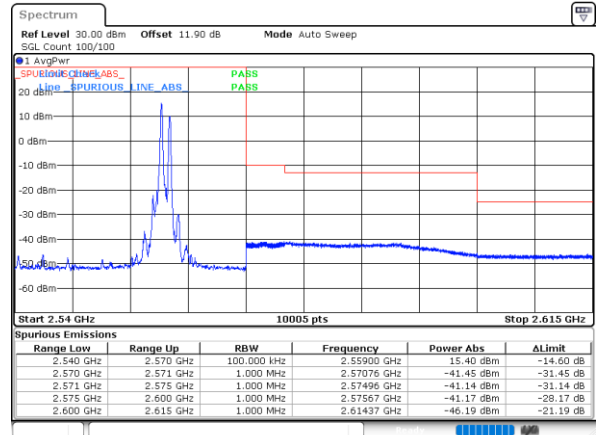

LTE Band 7C / 20MHz+10MHz

256QAM

Lowest Band Edge / 1RB0 and 1RB49

Highest Band Edge / 1RB0 and 1RB49

Date: 11.NOV.2021 10:38:57

Date: 11.NOV.2021 10:59:22

Lowest Band Edge / 1RB99 and 1RB0

Highest Band Edge / 1RB99 and 1RB0

Date: 11.NOV.2021 10:39:30

Date: 11.NOV.2021 10:59:55

Lowest Band Edge / Full RB

Highest Band Edge / Full RB

Date: 11.NOV.2021 10:38:24

Date: 11.NOV.2021 10:58:49

LTE Band 7C / 20MHz+15MHz

256QAM