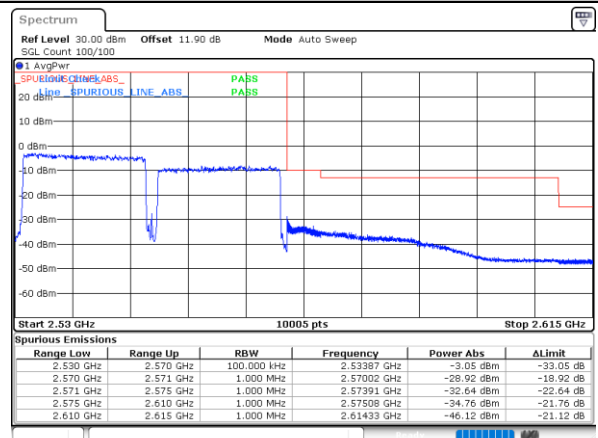

Date: 11.NOV.2021 16:02:40

Lowest Band Edge / Full RB

Highest Band Edge / Full RB

Date: 11.NOV.2021 15:50:17

Date: 11.NOV.2021 16:01:35

LTE Band 7C / 20MHz+20MHz

256QAM

Lowest Band Edge / 1RB0 and 1RB9

Highest Band Edge / 1RB0 and 1RB9

Date: 11.NOV.2021 09:35:13

Date: 11.NOV.2021 09:53:33

Lowest Band Edge / 1RB99 and 1RB0

Highest Band Edge / 1RB99 and 1RB0

Date: 11.NOV.2021 09:35:46

Date: 11.NOV.2021 09:54:05

Lowest Band Edge / Full RB

Highest Band Edge / Full RB

Date: 11.NOV.2021 09:34:40

Date: 11.NOV.2021 09:53:00

Conducted Spurious Emission

LTE Band 7C / 10MHz+20MHz

QPSK

Lowest Channel / 1RB0 and 1RB99

Lowest Channel / 1RB49 and 1RB0

Date: 11.NOV.2021 10:09:08

Date: 11.NOV.2021 10:08:00

Middle Channel / 1RB0 and 1RB99

Middle Channel / 1RB49 and 1RB0

Date: 11.NOV.2021 10:17:11

Date: 11.NOV.2021 10:18:19

LTE Band 7C / 10MHz+20MHz