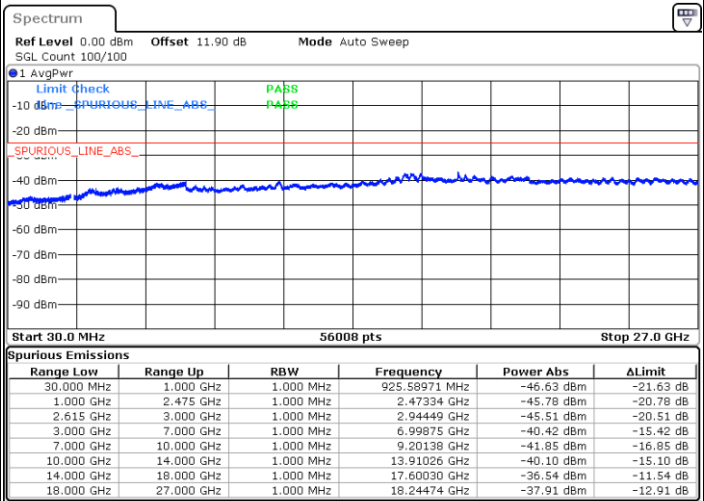

Lowest Channel / 1RB0 and 1RB99

Lowest Channel / 1RB74 and 1RB0

Date: 11.NOV.2021 11:40:09

Date: 11.NOV.2021 11:39:01

Middle Channel / 1RB0 and 1RB99

Middle Channel / 1RB74 and 1RB0

Date: 11.NOV.2021 11:47:56

Date: 11.NOV.2021 11:49:04

LTE Band 7C / 20MHz+10MHz

QPSK

Lowest Channel / 1RB0 and 1RB49

Lowest Channel / 1RB99 and 1RB0

Date: 11.NOV.2021 10:37:48

Date: 11.NOV.2021 10:36:39

Middle Channel / 1RB0 and 1RB49

Middle Channel / 1RB99 and 1RB0

Date: 11.NOV.2021 10:48:03

Date: 11.NOV.2021 10:49:12

LTE Band 7C / 20MHz+15MHz

QPSK

Lowest Channel / 1RB0 and 1RB74

Lowest Channel / 1RB99 and 1RB0

Date: 11.NOV.2021 15:49:42

Date: 11.NOV.2021 15:48:34

Middle Channel / 1RB0 and 1RB74

Middle Channel / 1RB99 and 1RB0

Date: 11.NOV.2021 16:33:17

Date: 11.NOV.2021 16:34:25

LTE Band 7C / 20MHz+20MHz

QPSK

Lowest Channel / 1RB0 and 1RB99