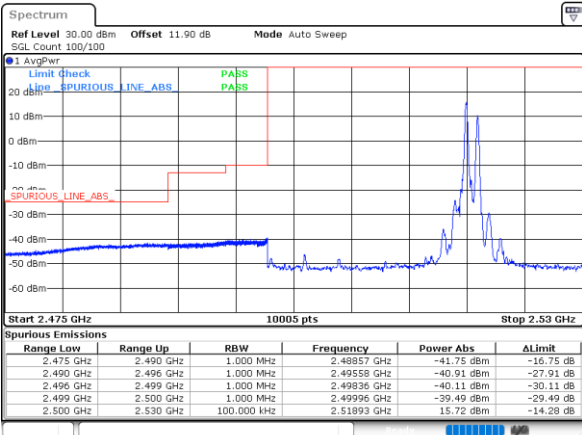

LTE Band 7C / 20MHz+10MHz

256QAM

Lowest Band Edge / 1RB0 and 1RB49

Highest Band Edge / 1RB0 and 1RB49

Date: 11.NOV.2021 10:38:57

Date: 11.NOV.2021 10:59:22

Lowest Band Edge / 1RB99 and 1RB0

Highest Band Edge / 1RB99 and 1RB0

Date: 11.NOV.2021 10:39:30

Date: 11.NOV.2021 10:59:55

Lowest Band Edge / Full RB

Highest Band Edge / Full RB

Date: 11.NOV.2021 10:38:24

Date: 11.NOV.2021 10:58:49

LTE Band 7C / 20MHz+15MHz

256QAM