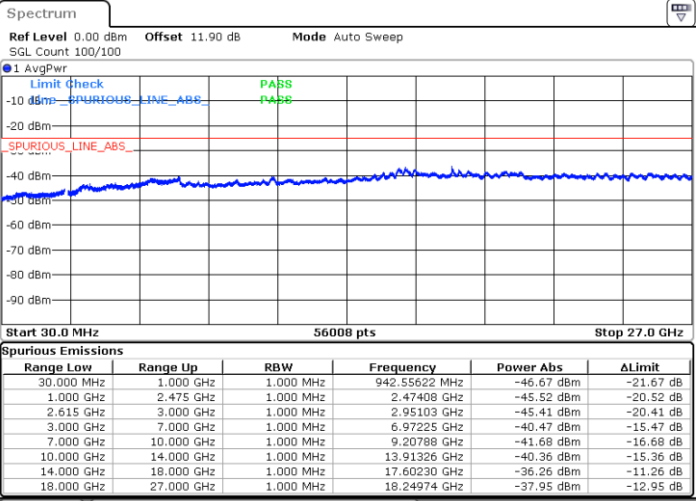

Range Low	Range Up	RBW	Frequency	Power Abs	ΔLimit
30.000 MHz	1.000 GHz	1.000 MHz	921.22689 MHz	-46.69 dBm	-21.69 dB
1.000 GHz	2.475 GHz	1.000 MHz	2.44938 GHz	-45.86 dBm	-20.86 dB
2.615 GHz	3.000 GHz	1.000 MHz	2.98086 GHz	-45.40 dBm	-20.40 dB
3.000 GHz	7.000 GHz	1.000 MHz	6.94676 GHz	-40.92 dBm	-15.92 dB
7.000 GHz	10.000 GHz	1.000 MHz	9.19388 GHz	-41.79 dBm	-16.79 dB
10.000 GHz	14.000 GHz	1.000 MHz	13.89576 GHz	-40.29 dBm	-15.29 dB
14.000 GHz	18.000 GHz	1.000 MHz	17.60430 GHz	-36.58 dBm	-11.58 dB
18.000 GHz	27.000 GHz	1.000 MHz	18.24724 GHz	-38.11 dBm	-13.11 dB

Date: 11.NOV.2021 10:27:33

Date: 11.NOV.2021 10:26:24

LTE Band 7C / 15MHz+10MHz

QPSK

Lowest Channel / 1RB0 and 1RB49

Lowest Channel / 1RB74 and 1RB0

Date: 11.NOV.2021 16:44:39

Date: 11.NOV.2021 16:43:31

Middle Channel / 1RB0 and 1RB49

Middle Channel / 1RB74 and 1RB0

Date: 11.NOV.2021 16:53:46

Date: 11.NOV.2021 16:54:54

LTE Band 7C / 15MHz+15MHz

QPSK

Lowest Channel / 1RB0 and 1RB74

Lowest Channel / 1RB74 and 1RB0

Date: 11.NOV.2021 11:08:12

Date: 11.NOV.2021 11:07:04

Middle Channel / 1RB0 and 1RB74

Middle Channel / 1RB74 and 1RB0

Date: 11.NOV.2021 11:18:58

Date: 11.NOV.2021 11:20:07

LTE Band 7C / 15MHz+20MHz

QPSK