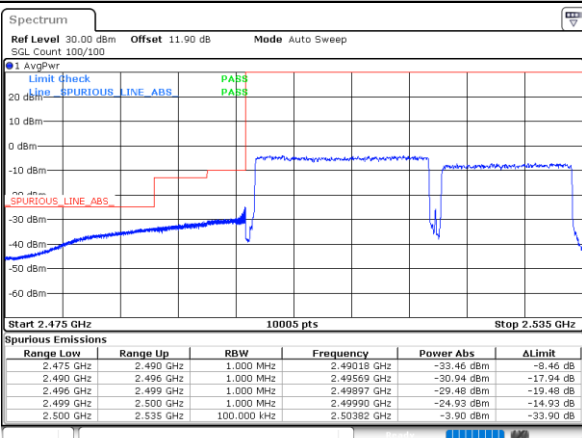

Lowest Band Edge / 1RB0 and 1RB74

Highest Band Edge / 1RB0 and 1RB74

Date: 11.NOV.2021 15:50:51

Date: 11.NOV.2021 16:02:08

Lowest Band Edge / 1RB99 and 1RB0

Highest Band Edge / 1RB99 and 1RB0

Date: 11.NOV.2021 15:51:24

Date: 11.NOV.2021 16:02:40

Lowest Band Edge / Full RB

Highest Band Edge / Full RB

Date: 11.NOV.2021 15:50:17

Date: 11.NOV.2021 16:01:35

LTE Band 7C / 20MHz+20MHz

256QAM

Lowest Band Edge / 1RB0 and 1RB9