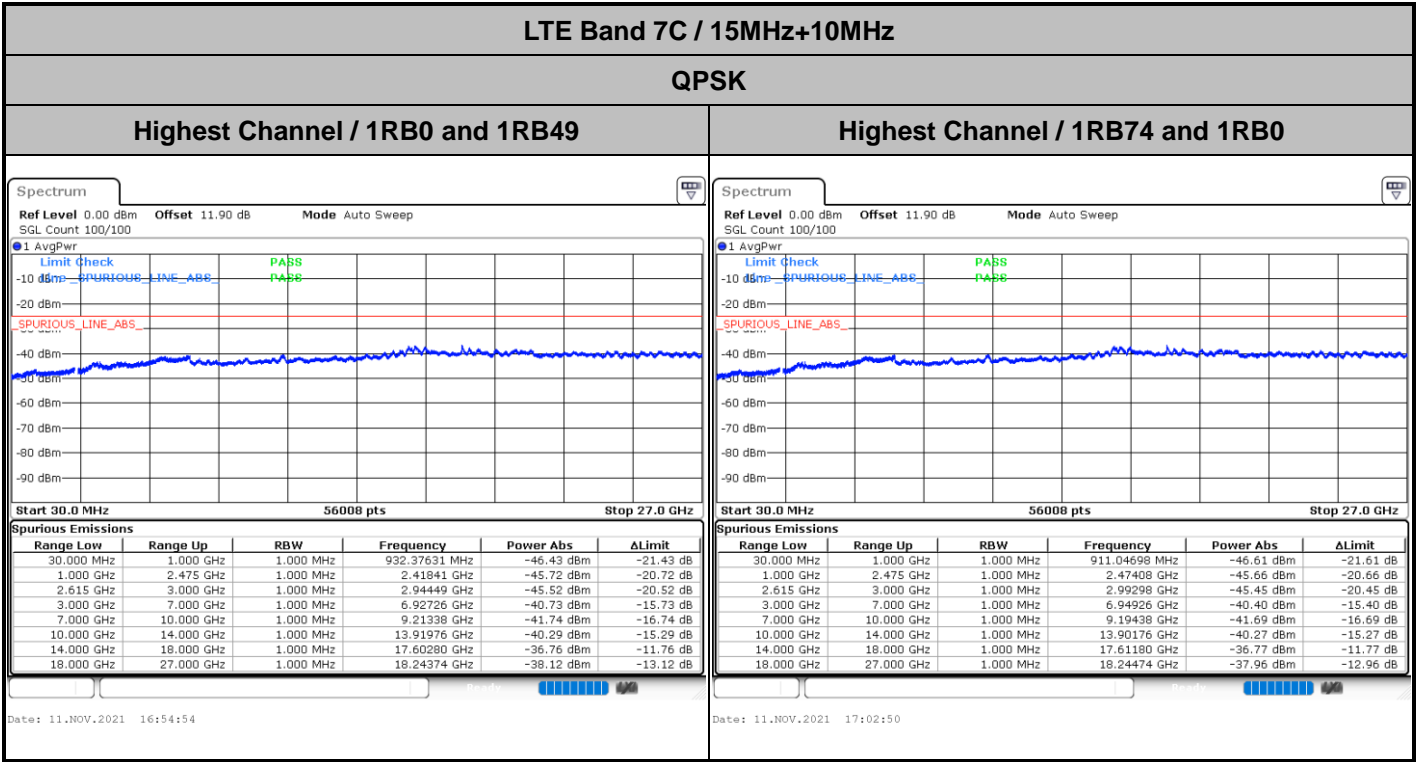

Date: 11.NOV.2021 10:27:33

Date: 11.NOV.2021 10:26:24

LTE Band 7C / 15MHz+10MHz

QPSK

Lowest Channel / 1RB0 and 1RB49

Lowest Channel / 1RB74 and 1RB0

Date: 11.NOV.2021 16:44:39

Date: 11.NOV.2021 16:43:31

Middle Channel / 1RB0 and 1RB49

Middle Channel / 1RB74 and 1RB0

Date: 11.NOV.2021 16:53:46

Date: 11.NOV.2021 16:54:54

LTE Band 7C / 15MHz+15MHz

QPSK

Lowest Channel / 1RB0 and 1RB74

Lowest Channel / 1RB74 and 1RB0

Date: 11.NOV.2021 11:08:12

Date: 11.NOV.2021 11:07:04

Middle Channel / 1RB0 and 1RB74

Middle Channel / 1RB74 and 1RB0

Date: 11.NOV.2021 11:18:58

Date: 11.NOV.2021 11:20:07

LTE Band 7C / 15MHz+20MHz

QPSK