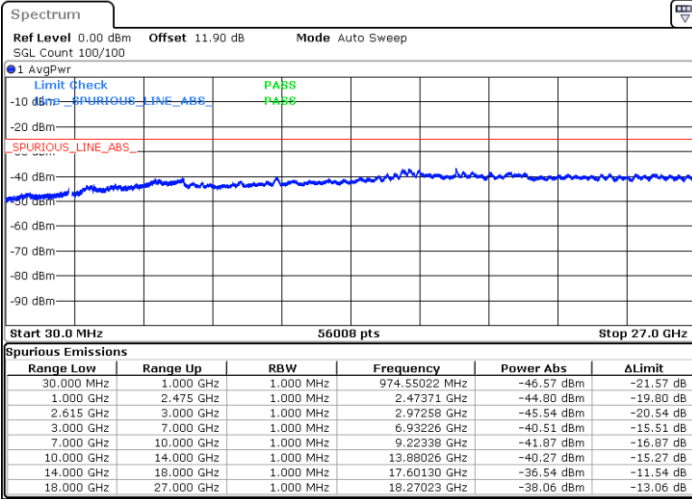

Highest Band Edge / 1RB0 and 1RB9

Date: 11.NOV.2021 09:35:13

Date: 11.NOV.2021 09:53:33

Lowest Band Edge / 1RB99 and 1RB0

Highest Band Edge / 1RB99 and 1RB0

Date: 11.NOV.2021 09:35:46

Date: 11.NOV.2021 09:54:05

Lowest Band Edge / Full RB

Highest Band Edge / Full RB

Date: 11.NOV.2021 09:34:40

Date: 11.NOV.2021 09:53:00

Conducted Spurious Emission

LTE Band 7C / 10MHz+20MHz

QPSK

Lowest Channel / 1RB0 and 1RB99

Lowest Channel / 1RB49 and 1RB0

Date: 11.NOV.2021 10:09:08

Date: 11.NOV.2021 10:08:00

Middle Channel / 1RB0 and 1RB99

Middle Channel / 1RB49 and 1RB0

Date: 11.NOV.2021 10:17:11

Date: 11.NOV.2021 10:18:19

LTE Band 7C / 10MHz+20MHz