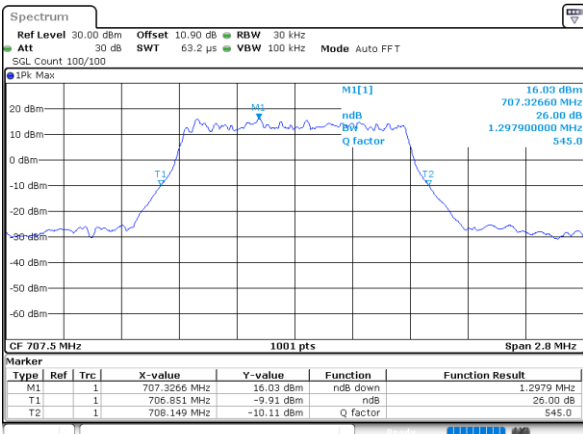

Date: 17.NOV.2021 09:22:09

Middle Channel / 5MHz / QPSK

Date: 17.NOV.2021 09:40:57

Middle Channel / 5MHz / 16QAM

Date: 17.NOV.2021 09:41:18

LTE Band 12

Middle Channel / 10MHz / QPSK

Date: 17.NOV.2021 09:49:47

Middle Channel / 10MHz / 16QAM

Date: 17.NOV.2021 09:50:08

LTE Band 12

Middle Channel / 1.4MHz / 64QAM

Date: 17.NOV.2021 09:12:00

Middle Channel / 3MHz / 64QAM

Date: 17.NOV.2021 09:28:06

Middle Channel / 5MHz / 64QAM