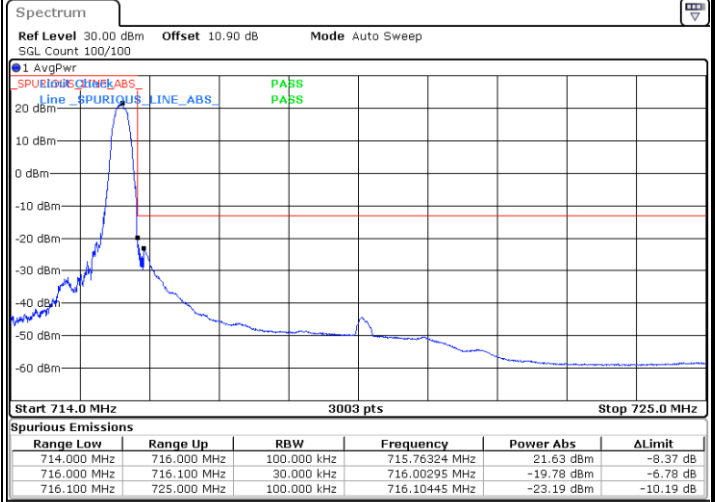

Middle Channel / 10MHz / QPSK

Middle Channel / 10MHz / 16QAM

LTE Band 12

Middle Channel / 1.4MHz / 64QAM

Middle Channel / 3MHz / 64QAM

Middle Channel / 5MHz / 64QAM

Middle Channel / 10MHz / 64QAM

LTE Band 12

Middle Channel / 1.4MHz / 256QAM

Middle Channel / 3MHz / 256QAM

Middle Channel / 5MHz / 256QAM

Middle Channel / 10MHz / 256QAM

Conducted Band Edge

LTE Band 12 / 1.4MHz / 16QAM

Lowest Band Edge / 1 RB

Date: 17.NOV.2021 09:03:23

Highest Band Edge / 1 RB

Date: 17.NOV.2021 09:08:41

Lowest Band Edge / Full RB

Date: 17.NOV.2021 09:02:43

Highest Band Edge / Full RB

Date: 17.NOV.2021 09:08:00