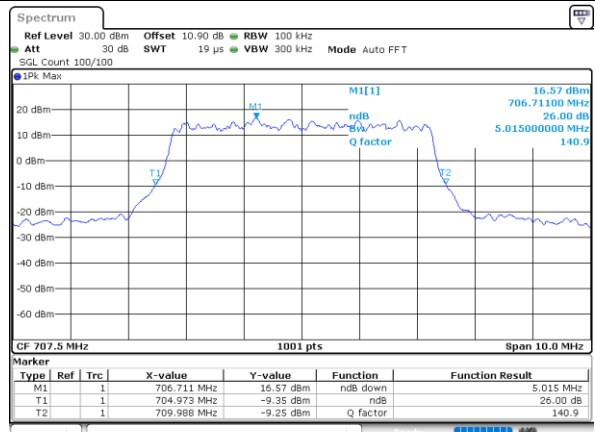

Middle Channel / 5MHz / 16QAM

Date: 17.NOV.2021 09:41:18