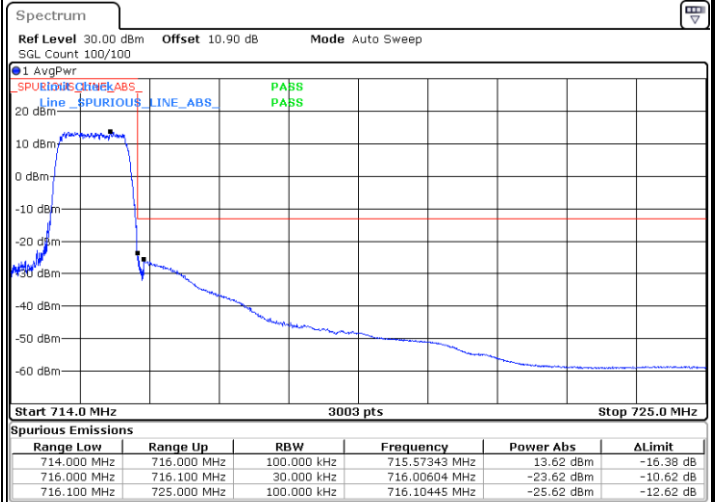

Middle Channel / 1.4MHz / 256QAM

Middle Channel / 3MHz / 256QAM

Middle Channel / 5MHz / 256QAM

Middle Channel / 10MHz / 256QAM

Conducted Band Edge

LTE Band 12 / 1.4MHz / 16QAM

Lowest Band Edge / 1 RB

Date: 17.NOV.2021 09:03:23

Highest Band Edge / 1 RB

Date: 17.NOV.2021 09:08:41

Lowest Band Edge / Full RB

Date: 17.NOV.2021 09:02:43

Highest Band Edge / Full RB

Date: 17.NOV.2021 09:08:00