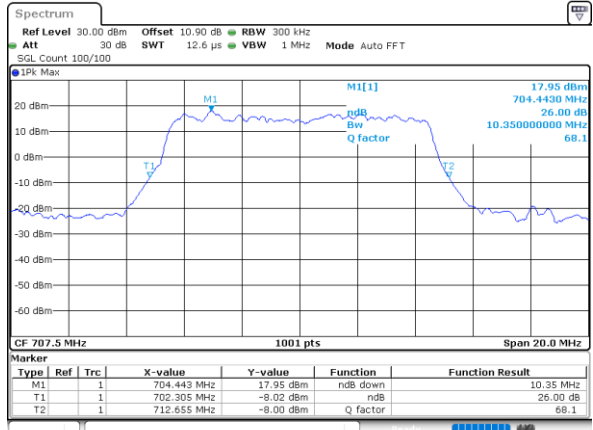

Date: 17.NOV.2021 09:22:09

Middle Channel / 5MHz / QPSK

Date: 17.NOV.2021 09:40:57

Middle Channel / 5MHz / 16QAM

Date: 17.NOV.2021 09:41:18

LTE Band 12

Middle Channel / 10MHz / QPSK

Date: 17.NOV.2021 09:49:47

Middle Channel / 10MHz / 16QAM

Date: 17.NOV.2021 09:50:08

LTE Band 12

Middle Channel / 1.4MHz / 64QAM

Date: 17.NOV.2021 09:12:00

Middle Channel / 3MHz / 64QAM

Date: 17.NOV.2021 09:28:06

Middle Channel / 5MHz / 64QAM