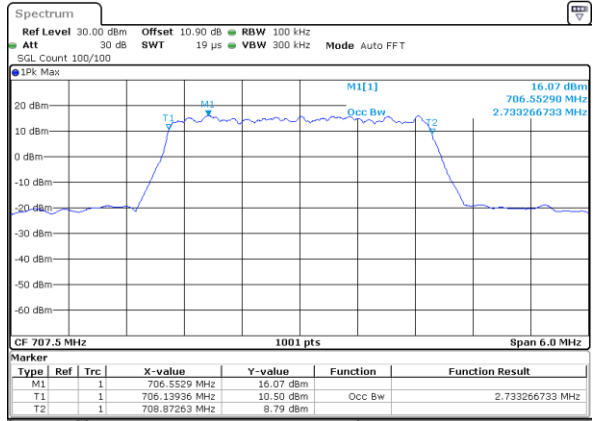

LTE Band 12

Middle Channel / 1.4MHz / QPSK

Middle Channel / 1.4MHz / 16QAM

Middle Channel / 3MHz / QPSK

Middle Channel / 3MHz / 16QAM

Middle Channel / 5MHz / QPSK

Middle Channel / 5MHz / 16QAM

LTE Band 12

Middle Channel / 10MHz / QPSK

Middle Channel / 10MHz / 16QAM

LTE Band 12

Middle Channel / 1.4MHz / 64QAM

Middle Channel / 3MHz / 64QAM

Middle Channel / 5MHz / 64QAM

Middle Channel / 10MHz / 64QAM

LTE Band 12

Middle Channel / 1.4MHz / 256QAM

Middle Channel / 3MHz / 256QAM

Middle Channel / 5MHz / 256QAM

Middle Channel / 10MHz / 256QAM

Conducted Band Edge

LTE Band 12 / 1.4MHz / 16QAM

Lowest Band Edge / 1 RB

Date: 17.NOV.2021 09:03:23

Highest Band Edge / 1 RB

Date: 17.NOV.2021 09:08:41

Lowest Band Edge / Full RB

Date: 17.NOV.2021 09:02:43

Highest Band Edge / Full RB

Date: 17.NOV.2021 09:08:00