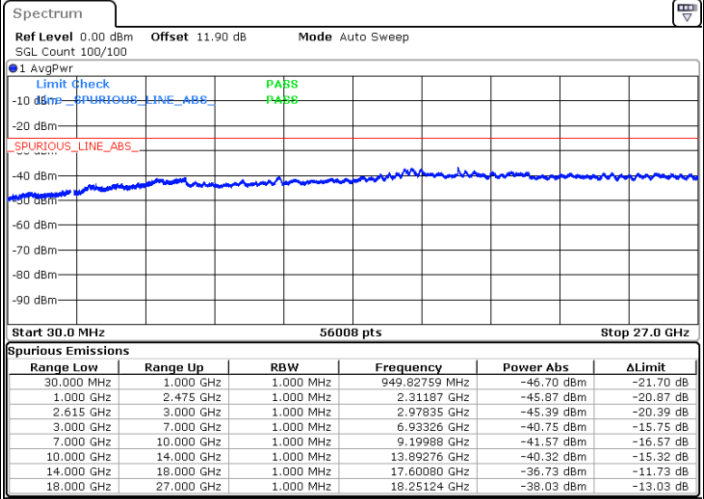

Lowest Channel / 1RB0 and 1RB99

Lowest Channel / 1RB74 and 1RB0

Date: 11.NOV.2021 11:40:09

Date: 11.NOV.2021 11:39:01

Middle Channel / 1RB0 and 1RB99

Middle Channel / 1RB74 and 1RB0

Date: 11.NOV.2021 11:47:56

Date: 11.NOV.2021 11:49:04

LTE Band 7C / 20MHz+10MHz

QPSK

Lowest Channel / 1RB0 and 1RB49

Lowest Channel / 1RB99 and 1RB0

Date: 11.NOV.2021 10:37:48

Date: 11.NOV.2021 10:36:39

Middle Channel / 1RB0 and 1RB49

Middle Channel / 1RB99 and 1RB0

Date: 11.NOV.2021 10:48:03

Date: 11.NOV.2021 10:49:12

LTE Band 7C / 20MHz+15MHz

QPSK

Lowest Channel / 1RB0 and 1RB74

Lowest Channel / 1RB99 and 1RB0

Date: 11.NOV.2021 15:49:42

Date: 11.NOV.2021 15:48:34

Middle Channel / 1RB0 and 1RB74

Middle Channel / 1RB99 and 1RB0

Date: 11.NOV.2021 16:33:17

Date: 11.NOV.2021 16:34:25

LTE Band 7C / 20MHz+20MHz

QPSK

Lowest Channel / 1RB0 and 1RB99