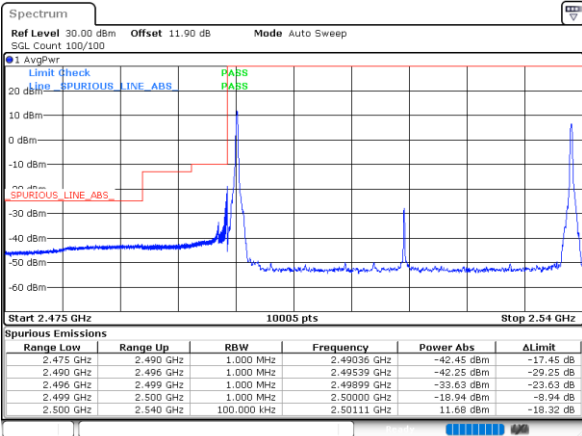

Date: 11.NOV.2021 16:02:40

Lowest Band Edge / Full RB

Highest Band Edge / Full RB

Date: 11.NOV.2021 15:50:17

Date: 11.NOV.2021 16:01:35

LTE Band 7C / 20MHz+20MHz

256QAM

Lowest Band Edge / 1RB0 and 1RB9

Highest Band Edge / 1RB0 and 1RB9

Date: 11.NOV.2021 09:35:13

Date: 11.NOV.2021 09:53:33

Lowest Band Edge / 1RB99 and 1RB0

Highest Band Edge / 1RB99 and 1RB0

Date: 11.NOV.2021 09:35:46

Date: 11.NOV.2021 09:54:05

Lowest Band Edge / Full RB

Highest Band Edge / Full RB

Date: 11.NOV.2021 09:34:40

Date: 11.NOV.2021 09:53:00

Conducted Spurious Emission

LTE Band 7C / 10MHz+20MHz

QPSK

Lowest Channel / 1RB0 and 1RB99