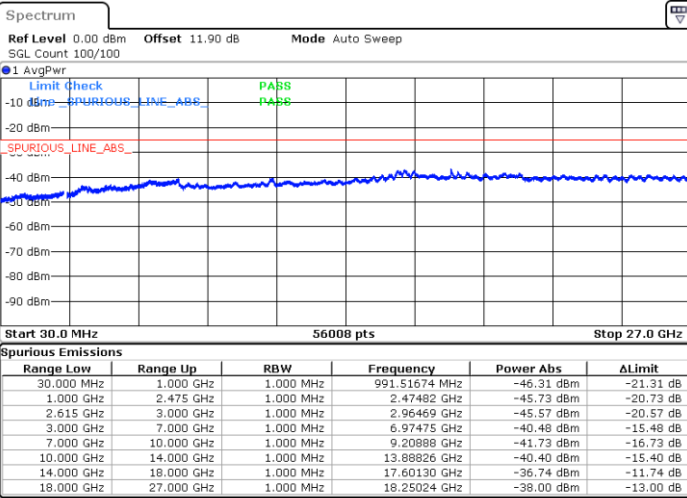

Date: 11.NOV.2021 11:08:12

Date: 11.NOV.2021 11:07:04

Middle Channel / 1RB0 and 1RB74

Middle Channel / 1RB74 and 1RB0

Date: 11.NOV.2021 11:18:58

Date: 11.NOV.2021 11:20:07

LTE Band 7C / 15MHz+20MHz

QPSK

Lowest Channel / 1RB0 and 1RB99

Lowest Channel / 1RB74 and 1RB0

Date: 11.NOV.2021 11:40:09

Date: 11.NOV.2021 11:39:01

Middle Channel / 1RB0 and 1RB99

Middle Channel / 1RB74 and 1RB0

Date: 11.NOV.2021 11:47:56

Date: 11.NOV.2021 11:49:04

LTE Band 7C / 20MHz+10MHz

QPSK

Lowest Channel / 1RB0 and 1RB49

Lowest Channel / 1RB99 and 1RB0

Date: 11.NOV.2021 10:37:48

Date: 11.NOV.2021 10:36:39

Middle Channel / 1RB0 and 1RB49

Middle Channel / 1RB99 and 1RB0

Date: 11.NOV.2021 10:48:03

Date: 11.NOV.2021 10:49:12

LTE Band 7C / 20MHz+15MHz

QPSK

Lowest Channel / 1RB0 and 1RB74

Lowest Channel / 1RB99 and 1RB0

Date: 11.NOV.2021 15:49:42