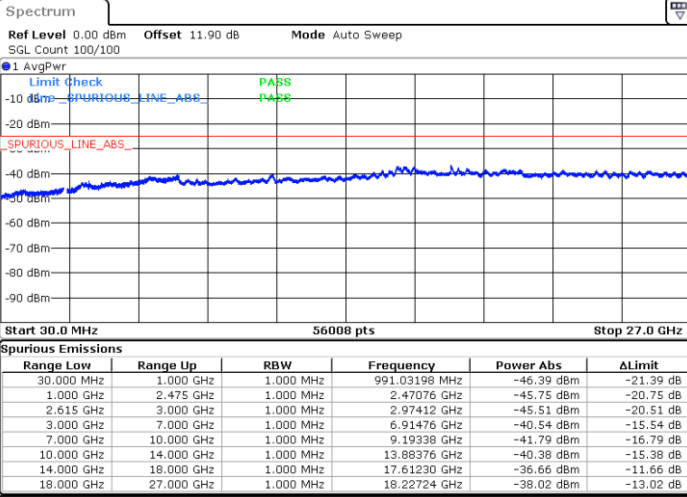

Middle Channel / 1RB0 and 1RB49

Middle Channel / 1RB74 and 1RB0

Date: 11.NOV.2021 16:53:46

Date: 11.NOV.2021 16:54:54

LTE Band 7C / 15MHz+15MHz

QPSK

Lowest Channel / 1RB0 and 1RB74

Lowest Channel / 1RB74 and 1RB0

Date: 11.NOV.2021 11:08:12

Date: 11.NOV.2021 11:07:04

Middle Channel / 1RB0 and 1RB74

Middle Channel / 1RB74 and 1RB0

Date: 11.NOV.2021 11:18:58

Date: 11.NOV.2021 11:20:07

LTE Band 7C / 15MHz+20MHz

QPSK

Lowest Channel / 1RB0 and 1RB99

Lowest Channel / 1RB74 and 1RB0

Date: 11.NOV.2021 11:40:09

Date: 11.NOV.2021 11:39:01

Middle Channel / 1RB0 and 1RB99

Middle Channel / 1RB74 and 1RB0

Date: 11.NOV.2021 11:47:56

Date: 11.NOV.2021 11:49:04

LTE Band 7C / 20MHz+10MHz

QPSK

Lowest Channel / 1RB0 and 1RB49

Lowest Channel / 1RB99 and 1RB0

Date: 11.NOV.2021 10:37:48

Date: 11.NOV.2021 10:36:39

Middle Channel / 1RB0 and 1RB49