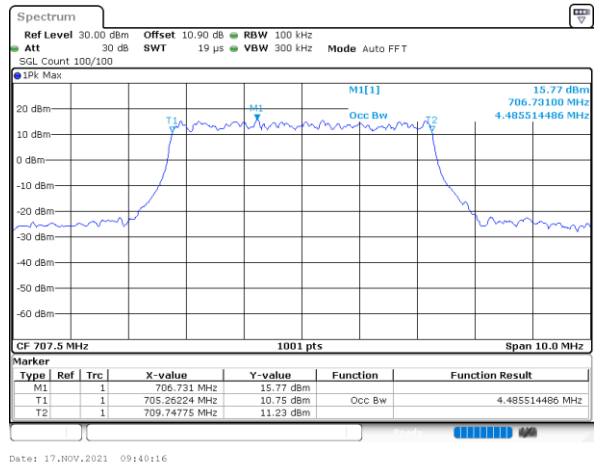

LTE Band 12

Middle Channel / 1.4MHz / QPSK

Middle Channel / 1.4MHz / 16QAM

Middle Channel / 3MHz / QPSK

Middle Channel / 3MHz / 16QAM

Middle Channel / 5MHz / QPSK

Middle Channel / 5MHz / 16QAM

LTE Band 12

Middle Channel / 10MHz / QPSK

Middle Channel / 10MHz / 16QAM

LTE Band 12

Middle Channel / 1.4MHz / 64QAM

Middle Channel / 3MHz / 64QAM

Middle Channel / 5MHz / 64QAM

Middle Channel / 10MHz / 64QAM

LTE Band 12