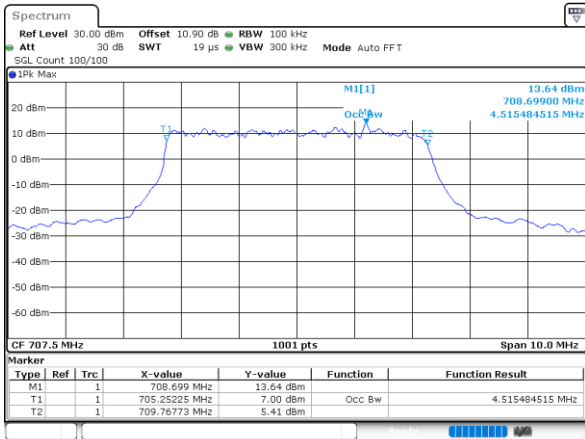

LTE Band 12

Middle Channel / 1.4MHz / QPSK

Middle Channel / 1.4MHz / 16QAM

Middle Channel / 3MHz / QPSK

Middle Channel / 3MHz / 16QAM

Middle Channel / 5MHz / QPSK

Middle Channel / 5MHz / 16QAM

LTE Band 12

Middle Channel / 10MHz / QPSK

Middle Channel / 10MHz / 16QAM

LTE Band 12

Middle Channel / 1.4MHz / 64QAM

Middle Channel / 3MHz / 64QAM

Middle Channel / 5MHz / 64QAM

Middle Channel / 10MHz / 64QAM

LTE Band 12

Middle Channel / 1.4MHz / 256QAM

Middle Channel / 3MHz / 256QAM

Middle Channel / 5MHz / 256QAM

Middle Channel / 10MHz / 256QAM

Conducted Band Edge

LTE Band 12 / 1.4MHz / 16QAM

Lowest Band Edge / 1 RB

Date: 17.NOV.2021 09:03:23

Highest Band Edge / 1 RB

Date: 17.NOV.2021 09:08:41

Lowest Band Edge / Full RB

Date: 17.NOV.2021 09:02:43

Highest Band Edge / Full RB

Date: 17.NOV.2021 09:08:00