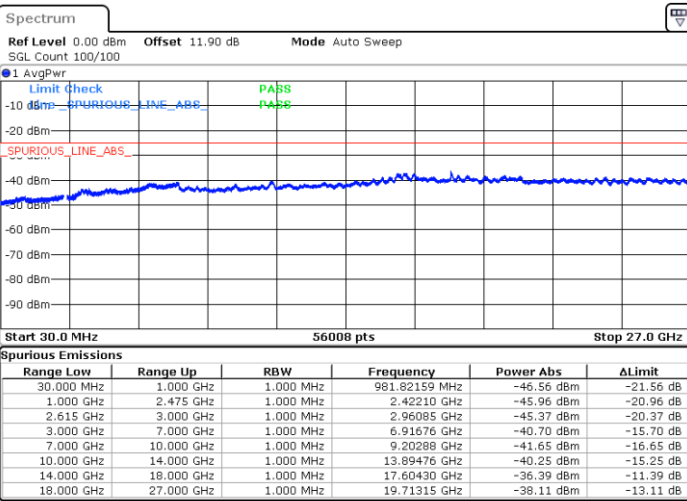

Lowest Channel / 1RB0 and 1RB99

Lowest Channel / 1RB74 and 1RB0

Date: 11.NOV.2021 11:40:09

Date: 11.NOV.2021 11:39:01

Middle Channel / 1RB0 and 1RB99

Middle Channel / 1RB74 and 1RB0

Date: 11.NOV.2021 11:47:56

Date: 11.NOV.2021 11:49:04

LTE Band 7C / 20MHz+10MHz

QPSK

Lowest Channel / 1RB0 and 1RB49

Lowest Channel / 1RB99 and 1RB0

Date: 11.NOV.2021 10:37:48

Date: 11.NOV.2021 10:36:39

Middle Channel / 1RB0 and 1RB49

Middle Channel / 1RB99 and 1RB0

Date: 11.NOV.2021 10:48:03

Date: 11.NOV.2021 10:49:12

LTE Band 7C / 20MHz+15MHz

QPSK

Lowest Channel / 1RB0 and 1RB74

Lowest Channel / 1RB99 and 1RB0

Date: 11.NOV.2021 15:49:42

Date: 11.NOV.2021 15:48:34

Middle Channel / 1RB0 and 1RB74

Middle Channel / 1RB99 and 1RB0

Date: 11.NOV.2021 16:33:17

Date: 11.NOV.2021 16:34:25

LTE Band 7C / 20MHz+20MHz

QPSK

Lowest Channel / 1RB0 and 1RB99