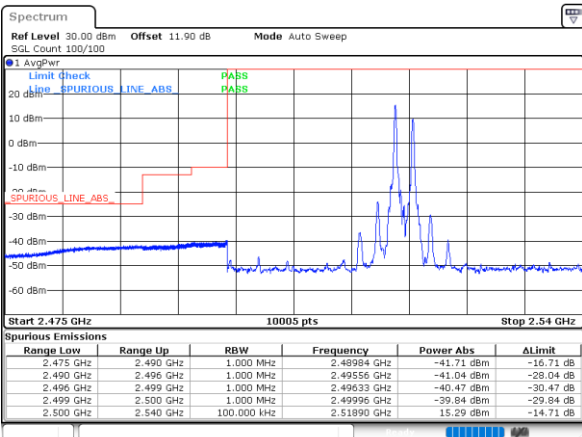

Date: 11.NOV.2021 16:02:40

Lowest Band Edge / Full RB

Highest Band Edge / Full RB

Date: 11.NOV.2021 15:50:17

Date: 11.NOV.2021 16:01:35

LTE Band 7C / 20MHz+20MHz

256QAM

Lowest Band Edge / 1RB0 and 1RB9

Highest Band Edge / 1RB0 and 1RB9

Date: 11.NOV.2021 09:35:13

Date: 11.NOV.2021 09:53:33

Lowest Band Edge / 1RB99 and 1RB0

Highest Band Edge / 1RB99 and 1RB0

Date: 11.NOV.2021 09:35:46

Date: 11.NOV.2021 09:54:05

Lowest Band Edge / Full RB

Highest Band Edge / Full RB

Date: 11.NOV.2021 09:34:40

Date: 11.NOV.2021 09:53:00

Conducted Spurious Emission

LTE Band 7C / 10MHz+20MHz

QPSK

Lowest Channel / 1RB0 and 1RB99

Lowest Channel / 1RB49 and 1RB0

Date: 11.NOV.2021 10:09:08

Date: 11.NOV.2021 10:08:00

Middle Channel / 1RB0 and 1RB99

Middle Channel / 1RB49 and 1RB0

Date: 11.NOV.2021 10:17:11

Date: 11.NOV.2021 10:18:19

LTE Band 7C / 10MHz+20MHz