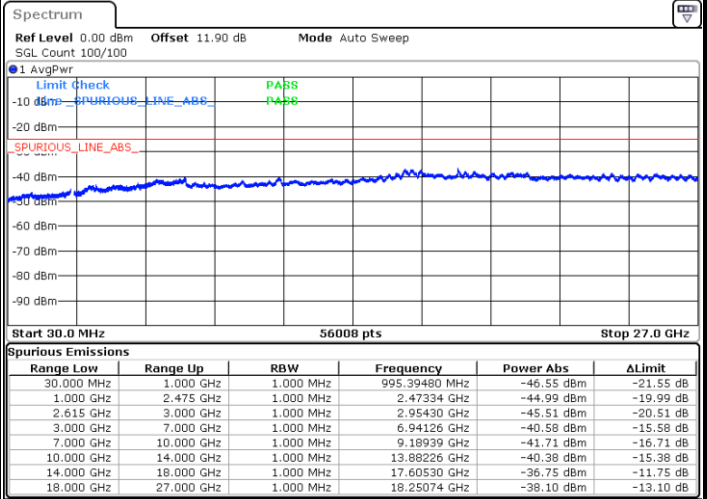

Highest Band Edge / 1RB0 and 1RB9

Date: 11.NOV.2021 09:35:13

Date: 11.NOV.2021 09:53:33

Lowest Band Edge / 1RB99 and 1RB0

Highest Band Edge / 1RB99 and 1RB0

Date: 11.NOV.2021 09:35:46

Date: 11.NOV.2021 09:54:05

Lowest Band Edge / Full RB

Highest Band Edge / Full RB

Date: 11.NOV.2021 09:34:40

Date: 11.NOV.2021 09:53:00

Conducted Spurious Emission

LTE Band 7C / 10MHz+20MHz

QPSK

Lowest Channel / 1RB0 and 1RB99

Lowest Channel / 1RB49 and 1RB0

Date: 11.NOV.2021 10:09:08

Date: 11.NOV.2021 10:08:00

Middle Channel / 1RB0 and 1RB99

Middle Channel / 1RB49 and 1RB0

Date: 11.NOV.2021 10:17:11

Date: 11.NOV.2021 10:18:19

LTE Band 7C / 10MHz+20MHz