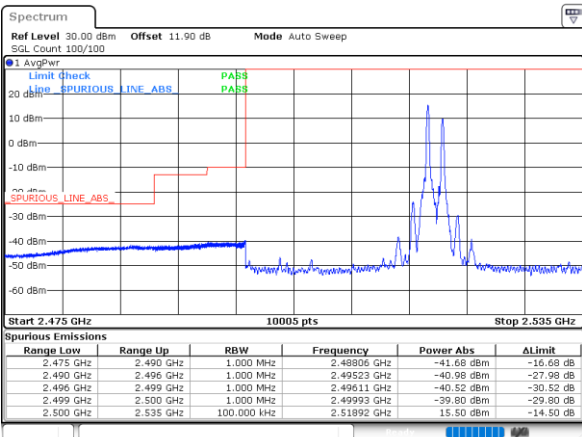

Date: 11.NOV.2021 10:39:30

Date: 11.NOV.2021 10:59:55

Lowest Band Edge / Full RB

Highest Band Edge / Full RB

Date: 11.NOV.2021 10:38:24

Date: 11.NOV.2021 10:58:49

LTE Band 7C / 20MHz+15MHz

256QAM

Lowest Band Edge / 1RB0 and 1RB74

Highest Band Edge / 1RB0 and 1RB74

Date: 11.NOV.2021 15:50:51

Date: 11.NOV.2021 16:02:08

Lowest Band Edge / 1RB99 and 1RB0

Highest Band Edge / 1RB99 and 1RB0

Date: 11.NOV.2021 15:51:24

Date: 11.NOV.2021 16:02:40

Lowest Band Edge / Full RB

Highest Band Edge / Full RB

Date: 11.NOV.2021 15:50:17

Date: 11.NOV.2021 16:01:35

LTE Band 7C / 20MHz+20MHz

256QAM

Lowest Band Edge / 1RB0 and 1RB9