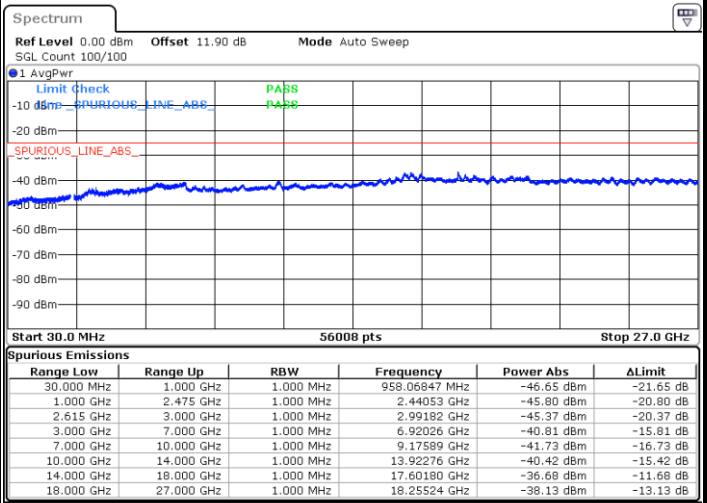

Date: 11.NOV.2021 11:49:04

LTE Band 7C / 20MHz+10MHz

QPSK

Lowest Channel / 1RB0 and 1RB49

Lowest Channel / 1RB99 and 1RB0

Date: 11.NOV.2021 10:37:48

Date: 11.NOV.2021 10:36:39

Middle Channel / 1RB0 and 1RB49

Middle Channel / 1RB99 and 1RB0

Date: 11.NOV.2021 10:48:03

Date: 11.NOV.2021 10:49:12

LTE Band 7C / 20MHz+15MHz

QPSK

Lowest Channel / 1RB0 and 1RB74

Lowest Channel / 1RB99 and 1RB0

Date: 11.NOV.2021 15:49:42

Date: 11.NOV.2021 15:48:34

Middle Channel / 1RB0 and 1RB74

Middle Channel / 1RB99 and 1RB0

Date: 11.NOV.2021 16:33:17

Date: 11.NOV.2021 16:34:25

LTE Band 7C / 20MHz+20MHz

QPSK

Lowest Channel / 1RB0 and 1RB99

Lowest Channel / 1RB99 and 1RB0

Date: 11.NOV.2021 09:34:04

Date: 11.NOV.2021 09:32:56

MiddleChannel / 1RB0 and 1RB99

Middle Channel / 1RB99 and 1RB0

Date: 11.NOV.2021 09:40:34

Date: 11.NOV.2021 09:41:43

LTE Band 12