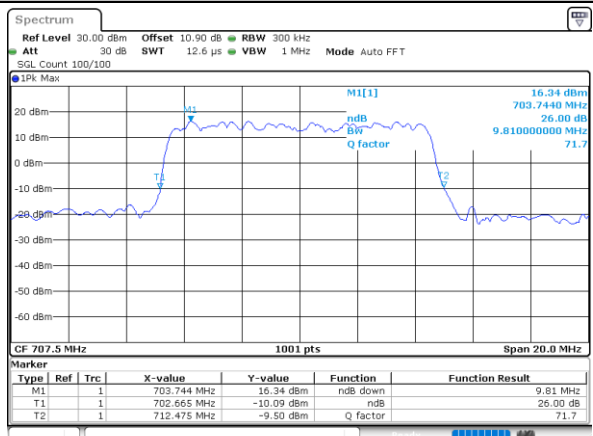

Middle Channel / 10MHz / 16QAM

Date: 17.NOV.2021 09:50:08

LTE Band 12

Middle Channel / 1.4MHz / 64QAM

Date: 17.NOV.2021 09:12:00

Middle Channel / 3MHz / 64QAM

Date: 17.NOV.2021 09:28:06

Middle Channel / 5MHz / 64QAM

Date: 17.NOV.2021 09:32:04

Middle Channel / 10MHz / 64QAM

Date: 17.NOV.2021 09:56:09

LTE Band 12

Middle Channel / 1.4MHz / 256QAM

Date: 26.NOV.2021 09:20:36

Middle Channel / 3MHz / 256QAM

Date: 26.NOV.2021 09:57:42