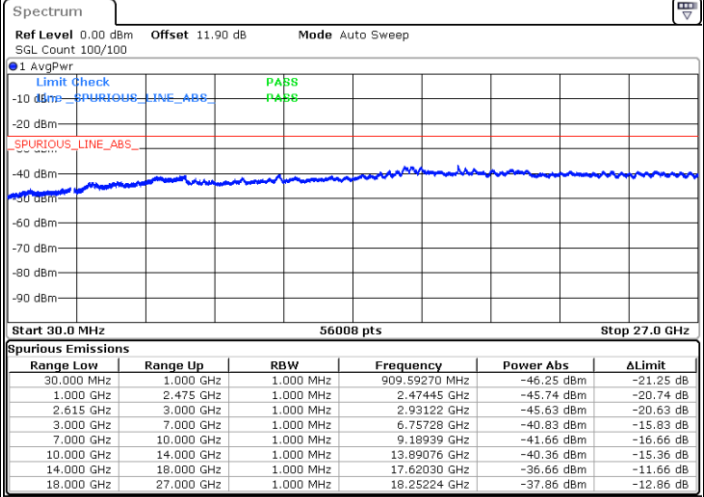

Middle Channel / 1RB0 and 1RB49

Middle Channel / 1RB74 and 1RB0

Date: 11.NOV.2021 16:53:46

Date: 11.NOV.2021 16:54:54

LTE Band 7C / 15MHz+15MHz

QPSK

Lowest Channel / 1RB0 and 1RB74

Lowest Channel / 1RB74 and 1RB0

Date: 11.NOV.2021 11:08:12

Date: 11.NOV.2021 11:07:04

Middle Channel / 1RB0 and 1RB74

Middle Channel / 1RB74 and 1RB0

Date: 11.NOV.2021 11:18:58

Date: 11.NOV.2021 11:20:07

LTE Band 7C / 15MHz+20MHz

QPSK

Lowest Channel / 1RB0 and 1RB99

Lowest Channel / 1RB74 and 1RB0

Date: 11.NOV.2021 11:40:09

Date: 11.NOV.2021 11:39:01

Middle Channel / 1RB0 and 1RB99

Middle Channel / 1RB74 and 1RB0

Date: 11.NOV.2021 11:47:56

Date: 11.NOV.2021 11:49:04

LTE Band 7C / 20MHz+10MHz

QPSK

Lowest Channel / 1RB0 and 1RB49

Lowest Channel / 1RB99 and 1RB0

Date: 11.NOV.2021 10:37:48

Date: 11.NOV.2021 10:36:39

Middle Channel / 1RB0 and 1RB49