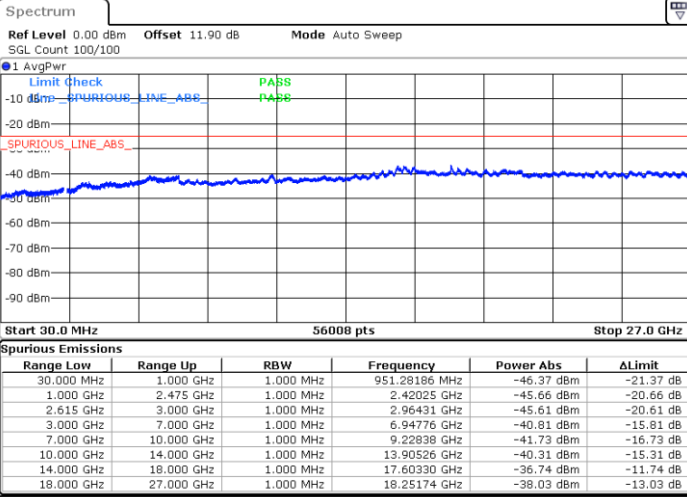

Middle Channel / 1RB99 and 1RB0

Date: 11.NOV.2021 10:48:03

Date: 11.NOV.2021 10:49:12

LTE Band 7C / 20MHz+15MHz

QPSK

Lowest Channel / 1RB0 and 1RB74

Lowest Channel / 1RB99 and 1RB0

Date: 11.NOV.2021 15:49:42

Date: 11.NOV.2021 15:48:34

Middle Channel / 1RB0 and 1RB74

Middle Channel / 1RB99 and 1RB0

Date: 11.NOV.2021 16:33:17

Date: 11.NOV.2021 16:34:25

LTE Band 7C / 20MHz+20MHz

QPSK

Lowest Channel / 1RB0 and 1RB99

Lowest Channel / 1RB99 and 1RB0

Date: 11.NOV.2021 09:34:04

Date: 11.NOV.2021 09:32:56

MiddleChannel / 1RB0 and 1RB99

Middle Channel / 1RB99 and 1RB0

Date: 11.NOV.2021 09:40:34

Date: 11.NOV.2021 09:41:43

LTE Band 12

Peak-to-Average Ratio

Mode	LTE Band 12 / 10MHz				
Mod.	QPSK	16QAM	64QAM	256QAM	Limit: 13dB
RB Size	Full RB	Full RB	Full RB	Full RB	Result
Middle CH	5.65	6.12	6.29	5.88	PASS

26dB Bandwidth

Mode	LTE Band 12 : 26dB BW(MHz)											
BW	1.4MHz		3MHz		5MHz		10MHz		15MHz		20MHz	
Mod.	QPSK	16QAM	QPSK	16QAM	QPSK	16QAM	QPSK	16QAM	QPSK	16QAM	QPSK	16QAM
Middle CH	1.28	1.33	3.13	3.15	5.22	5.02	10.01	10.35	-	-	-	-
Mode	LTE Band 12 : 26dB BW(MHz)											
BW	1.4MHz		3MHz		5MHz		10MHz		15MHz		20MHz	
Mod.	64QAM	256 QAM	64QAM	256 QAM	64QAM	256 QAM	64QAM	256 QAM	64QAM	256 QAM	64QAM	256 QAM
Middle CH	1.30	1.37	3.09	3.09	4.96	5.12	9.81	10.21	-	-	-	-