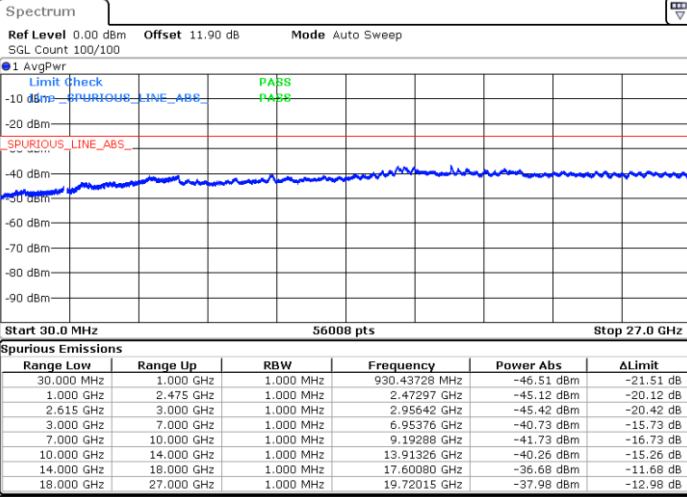

Date: 11.NOV.2021 10:27:33

Date: 11.NOV.2021 10:26:24

LTE Band 7C / 15MHz+10MHz

QPSK

Lowest Channel / 1RB0 and 1RB49

Lowest Channel / 1RB74 and 1RB0

Date: 11.NOV.2021 16:44:39

Date: 11.NOV.2021 16:43:31

Middle Channel / 1RB0 and 1RB49

Middle Channel / 1RB74 and 1RB0

Date: 11.NOV.2021 16:53:46

Date: 11.NOV.2021 16:54:54

LTE Band 7C / 15MHz+15MHz

QPSK

Lowest Channel / 1RB0 and 1RB74

Lowest Channel / 1RB74 and 1RB0

Date: 11.NOV.2021 11:08:12

Date: 11.NOV.2021 11:07:04

Middle Channel / 1RB0 and 1RB74

Middle Channel / 1RB74 and 1RB0

Date: 11.NOV.2021 11:18:58

Date: 11.NOV.2021 11:20:07

LTE Band 7C / 15MHz+20MHz

QPSK

Lowest Channel / 1RB0 and 1RB99

Lowest Channel / 1RB74 and 1RB0

Date: 11.NOV.2021 11:40:09

Date: 11.NOV.2021 11:39:01

Middle Channel / 1RB0 and 1RB99

Middle Channel / 1RB74 and 1RB0

Date: 11.NOV.2021 11:47:56