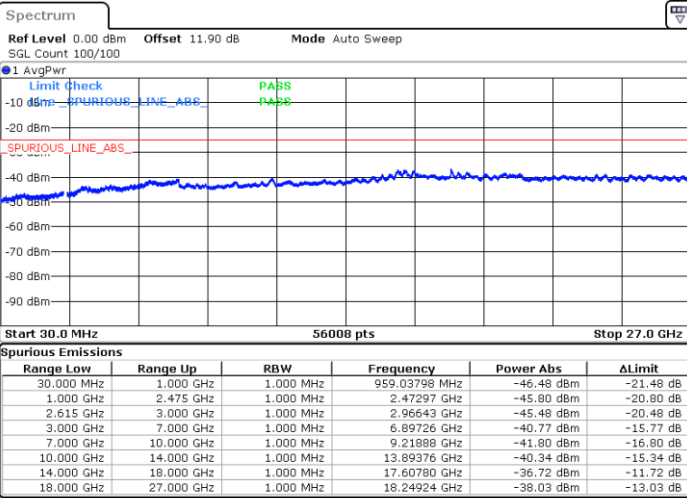

Date: 11.NOV.2021 10:27:33

Date: 11.NOV.2021 10:26:24

LTE Band 7C / 15MHz+10MHz

QPSK

Lowest Channel / 1RB0 and 1RB49

Lowest Channel / 1RB74 and 1RB0

Date: 11.NOV.2021 16:44:39

Date: 11.NOV.2021 16:43:31

Middle Channel / 1RB0 and 1RB49

Middle Channel / 1RB74 and 1RB0

Date: 11.NOV.2021 16:53:46

Date: 11.NOV.2021 16:54:54

LTE Band 7C / 15MHz+15MHz

QPSK

Lowest Channel / 1RB0 and 1RB74

Lowest Channel / 1RB74 and 1RB0

Date: 11.NOV.2021 11:08:12

Date: 11.NOV.2021 11:07:04

Middle Channel / 1RB0 and 1RB74

Middle Channel / 1RB74 and 1RB0

Date: 11.NOV.2021 11:18:58

Date: 11.NOV.2021 11:20:07

LTE Band 7C / 15MHz+20MHz

QPSK

Lowest Channel / 1RB0 and 1RB99

Lowest Channel / 1RB74 and 1RB0

Date: 11.NOV.2021 11:40:09

Date: 11.NOV.2021 11:39:01

Middle Channel / 1RB0 and 1RB99

Middle Channel / 1RB74 and 1RB0

Date: 11.NOV.2021 11:47:56