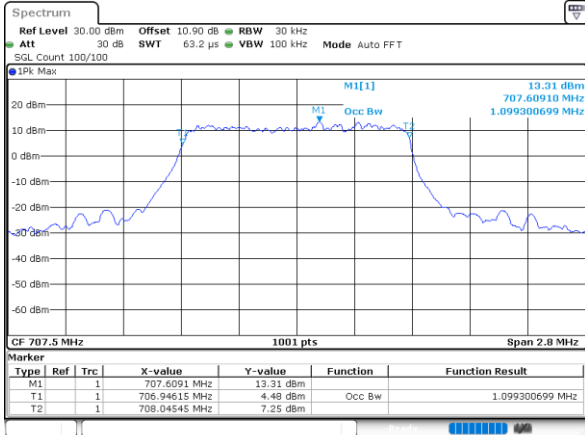

LTE Band 12

Middle Channel / 1.4MHz / QPSK

Middle Channel / 1.4MHz / 16QAM

Middle Channel / 3MHz / QPSK

Middle Channel / 3MHz / 16QAM

Middle Channel / 5MHz / QPSK

Middle Channel / 5MHz / 16QAM

LTE Band 12

Middle Channel / 10MHz / QPSK

Middle Channel / 10MHz / 16QAM

LTE Band 12

Middle Channel / 1.4MHz / 64QAM

Middle Channel / 3MHz / 64QAM

Middle Channel / 5MHz / 64QAM

Middle Channel / 10MHz / 64QAM

LTE Band 12

Middle Channel / 1.4MHz / 256QAM

Middle Channel / 3MHz / 256QAM

Middle Channel / 5MHz / 256QAM

Middle Channel / 10MHz / 256QAM

Conducted Band Edge

LTE Band 12 / 1.4MHz / 16QAM

Lowest Band Edge / 1 RB

Date: 17.NOV.2021 09:03:23

Highest Band Edge / 1 RB

Date: 17.NOV.2021 09:08:41

Lowest Band Edge / Full RB

Date: 17.NOV.2021 09:02:43

Highest Band Edge / Full RB

Date: 17.NOV.2021 09:08:00