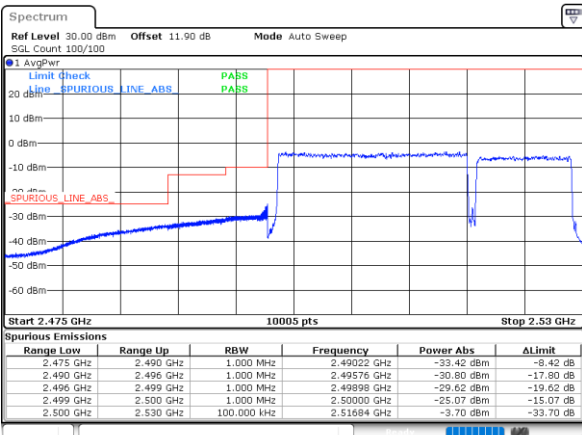

LTE Band 7C / 20MHz+10MHz

256QAM

Lowest Band Edge / 1RB0 and 1RB49

Highest Band Edge / 1RB0 and 1RB49

Date: 11.NOV.2021 10:38:57

Date: 11.NOV.2021 10:59:22

Lowest Band Edge / 1RB99 and 1RB0

Highest Band Edge / 1RB99 and 1RB0

Date: 11.NOV.2021 10:39:30

Date: 11.NOV.2021 10:59:55

Lowest Band Edge / Full RB

Highest Band Edge / Full RB

Date: 11.NOV.2021 10:38:24

Date: 11.NOV.2021 10:58:49

LTE Band 7C / 20MHz+15MHz

256QAM