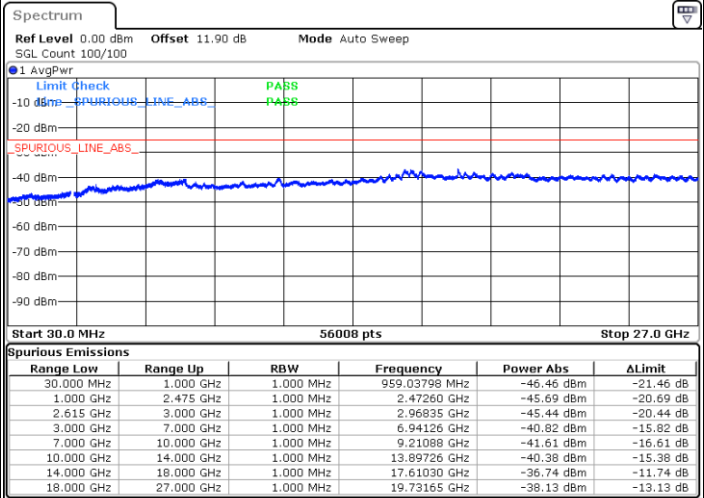

Date: 11.NOV.2021 11:08:12

Date: 11.NOV.2021 11:07:04

Middle Channel / 1RB0 and 1RB74

Middle Channel / 1RB74 and 1RB0

Date: 11.NOV.2021 11:18:58

Date: 11.NOV.2021 11:20:07

LTE Band 7C / 15MHz+20MHz

QPSK

Lowest Channel / 1RB0 and 1RB99

Lowest Channel / 1RB74 and 1RB0

Date: 11.NOV.2021 11:40:09

Date: 11.NOV.2021 11:39:01

Middle Channel / 1RB0 and 1RB99

Middle Channel / 1RB74 and 1RB0

Date: 11.NOV.2021 11:47:56

Date: 11.NOV.2021 11:49:04

LTE Band 7C / 20MHz+10MHz

QPSK

Lowest Channel / 1RB0 and 1RB49

Lowest Channel / 1RB99 and 1RB0

Date: 11.NOV.2021 10:37:48

Date: 11.NOV.2021 10:36:39

Middle Channel / 1RB0 and 1RB49

Middle Channel / 1RB99 and 1RB0

Date: 11.NOV.2021 10:48:03

Date: 11.NOV.2021 10:49:12

LTE Band 7C / 20MHz+15MHz

QPSK

Lowest Channel / 1RB0 and 1RB74

Lowest Channel / 1RB99 and 1RB0

Date: 11.NOV.2021 15:49:42