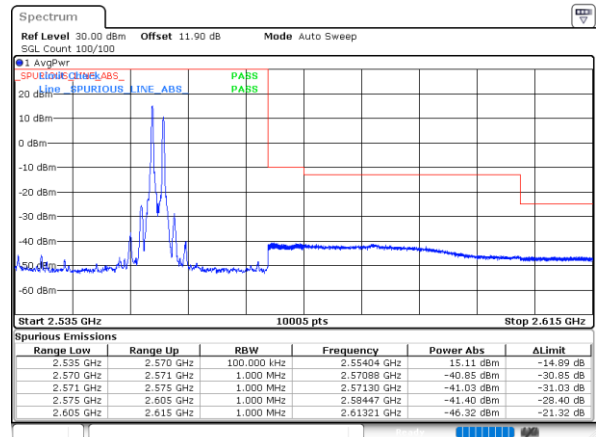

Date: 11.NOV.2021 10:39:30

Date: 11.NOV.2021 10:59:55

Lowest Band Edge / Full RB

Highest Band Edge / Full RB

Date: 11.NOV.2021 10:38:24

Date: 11.NOV.2021 10:58:49

LTE Band 7C / 20MHz+15MHz

256QAM

Lowest Band Edge / 1RB0 and 1RB74

Highest Band Edge / 1RB0 and 1RB74

Date: 11.NOV.2021 15:50:51

Date: 11.NOV.2021 16:02:08

Lowest Band Edge / 1RB99 and 1RB0

Highest Band Edge / 1RB99 and 1RB0

Date: 11.NOV.2021 15:51:24

Date: 11.NOV.2021 16:02:40

Lowest Band Edge / Full RB

Highest Band Edge / Full RB

Date: 11.NOV.2021 15:50:17

Date: 11.NOV.2021 16:01:35

LTE Band 7C / 20MHz+20MHz

256QAM

Lowest Band Edge / 1RB0 and 1RB9