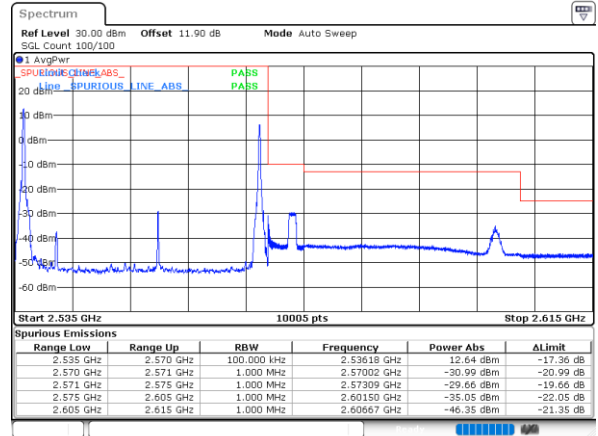

LTE Band 7C / 20MHz+10MHz

256QAM

Lowest Band Edge / 1RB0 and 1RB49

Highest Band Edge / 1RB0 and 1RB49

Date: 11.NOV.2021 10:38:57

Date: 11.NOV.2021 10:59:22

Lowest Band Edge / 1RB99 and 1RB0

Highest Band Edge / 1RB99 and 1RB0

Date: 11.NOV.2021 10:39:30

Date: 11.NOV.2021 10:59:55

Lowest Band Edge / Full RB

Highest Band Edge / Full RB

Date: 11.NOV.2021 10:38:24

Date: 11.NOV.2021 10:58:49

LTE Band 7C / 20MHz+15MHz

256QAM

Lowest Band Edge / 1RB0 and 1RB74

Highest Band Edge / 1RB0 and 1RB74

Date: 11.NOV.2021 15:50:51

Date: 11.NOV.2021 16:02:08

Lowest Band Edge / 1RB99 and 1RB0

Highest Band Edge / 1RB99 and 1RB0

Date: 11.NOV.2021 15:51:24

Date: 11.NOV.2021 16:02:40

Lowest Band Edge / Full RB

Highest Band Edge / Full RB

Date: 11.NOV.2021 15:50:17

Date: 11.NOV.2021 16:01:35

LTE Band 7C / 20MHz+20MHz

256QAM

Lowest Band Edge / 1RB0 and 1RB9