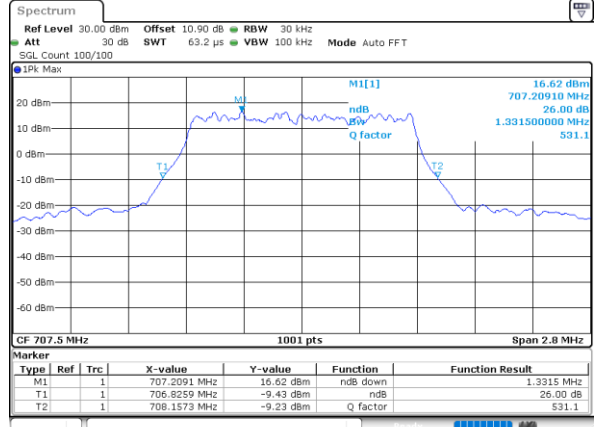

Lowest Channel / 1RB99 and 1RB0

Date: 11.NOV.2021 09:34:04

Date: 11.NOV.2021 09:32:56

MiddleChannel / 1RB0 and 1RB99

Middle Channel / 1RB99 and 1RB0

Date: 11.NOV.2021 09:40:34

Date: 11.NOV.2021 09:41:43

LTE Band 12

Peak-to-Average Ratio

Mode	LTE Band 12 / 10MHz				
Mod.	QPSK	16QAM	64QAM	256QAM	Limit: 13dB
RB Size	Full RB	Full RB	Full RB	Full RB	Result
Middle CH	5.65	6.12	6.29	5.88	PASS

26dB Bandwidth

Mode	LTE Band 12 : 26dB BW(MHz)											
BW	1.4MHz		3MHz		5MHz		10MHz		15MHz		20MHz	
Mod.	QPSK	16QAM	QPSK	16QAM	QPSK	16QAM	QPSK	16QAM	QPSK	16QAM	QPSK	16QAM
Middle CH	1.28	1.33	3.13	3.15	5.22	5.02	10.01	10.35	-	-	-	-
Mode	LTE Band 12 : 26dB BW(MHz)											
BW	1.4MHz		3MHz		5MHz		10MHz		15MHz		20MHz	
Mod.	64QAM	256 QAM	64QAM	256 QAM	64QAM	256 QAM	64QAM	256 QAM	64QAM	256 QAM	64QAM	256 QAM
Middle CH	1.30	1.37	3.09	3.09	4.96	5.12	9.81	10.21	-	-	-	-

LTE Band 12

Middle Channel / 1.4MHz / QPSK

Date: 17.NOV.2021 09:05:43

Middle Channel / 1.4MHz / 16QAM

Date: 17.NOV.2021 09:06:04

Middle Channel / 3MHz / QPSK

Date: 17.NOV.2021 09:21:48

Middle Channel / 3MHz / 16QAM