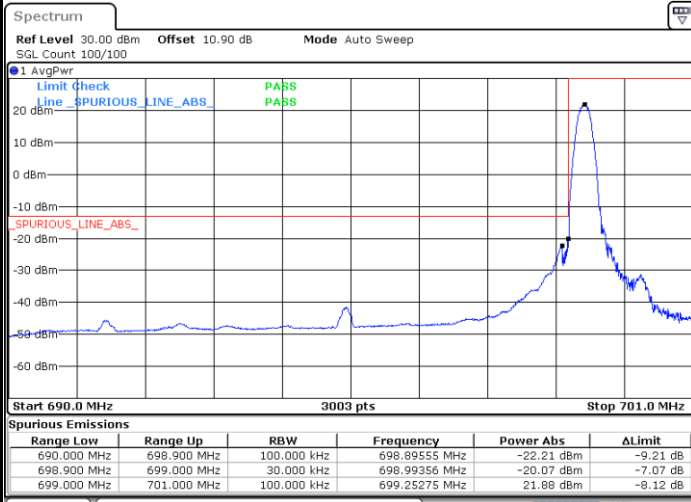

Middle Channel / 10MHz / QPSK

Middle Channel / 10MHz / 16QAM

LTE Band 12

Middle Channel / 1.4MHz / 64QAM

Middle Channel / 3MHz / 64QAM

Middle Channel / 5MHz / 64QAM

Middle Channel / 10MHz / 64QAM

LTE Band 12

Middle Channel / 1.4MHz / 256QAM

Middle Channel / 3MHz / 256QAM

Middle Channel / 5MHz / 256QAM

Middle Channel / 10MHz / 256QAM

Conducted Band Edge

LTE Band 12 / 1.4MHz / 16QAM

Lowest Band Edge / 1 RB

Date: 17.NOV.2021 09:03:23

Highest Band Edge / 1 RB

Date: 17.NOV.2021 09:08:41

Lowest Band Edge / Full RB

Date: 17.NOV.2021 09:02:43

Highest Band Edge / Full RB

Date: 17.NOV.2021 09:08:00