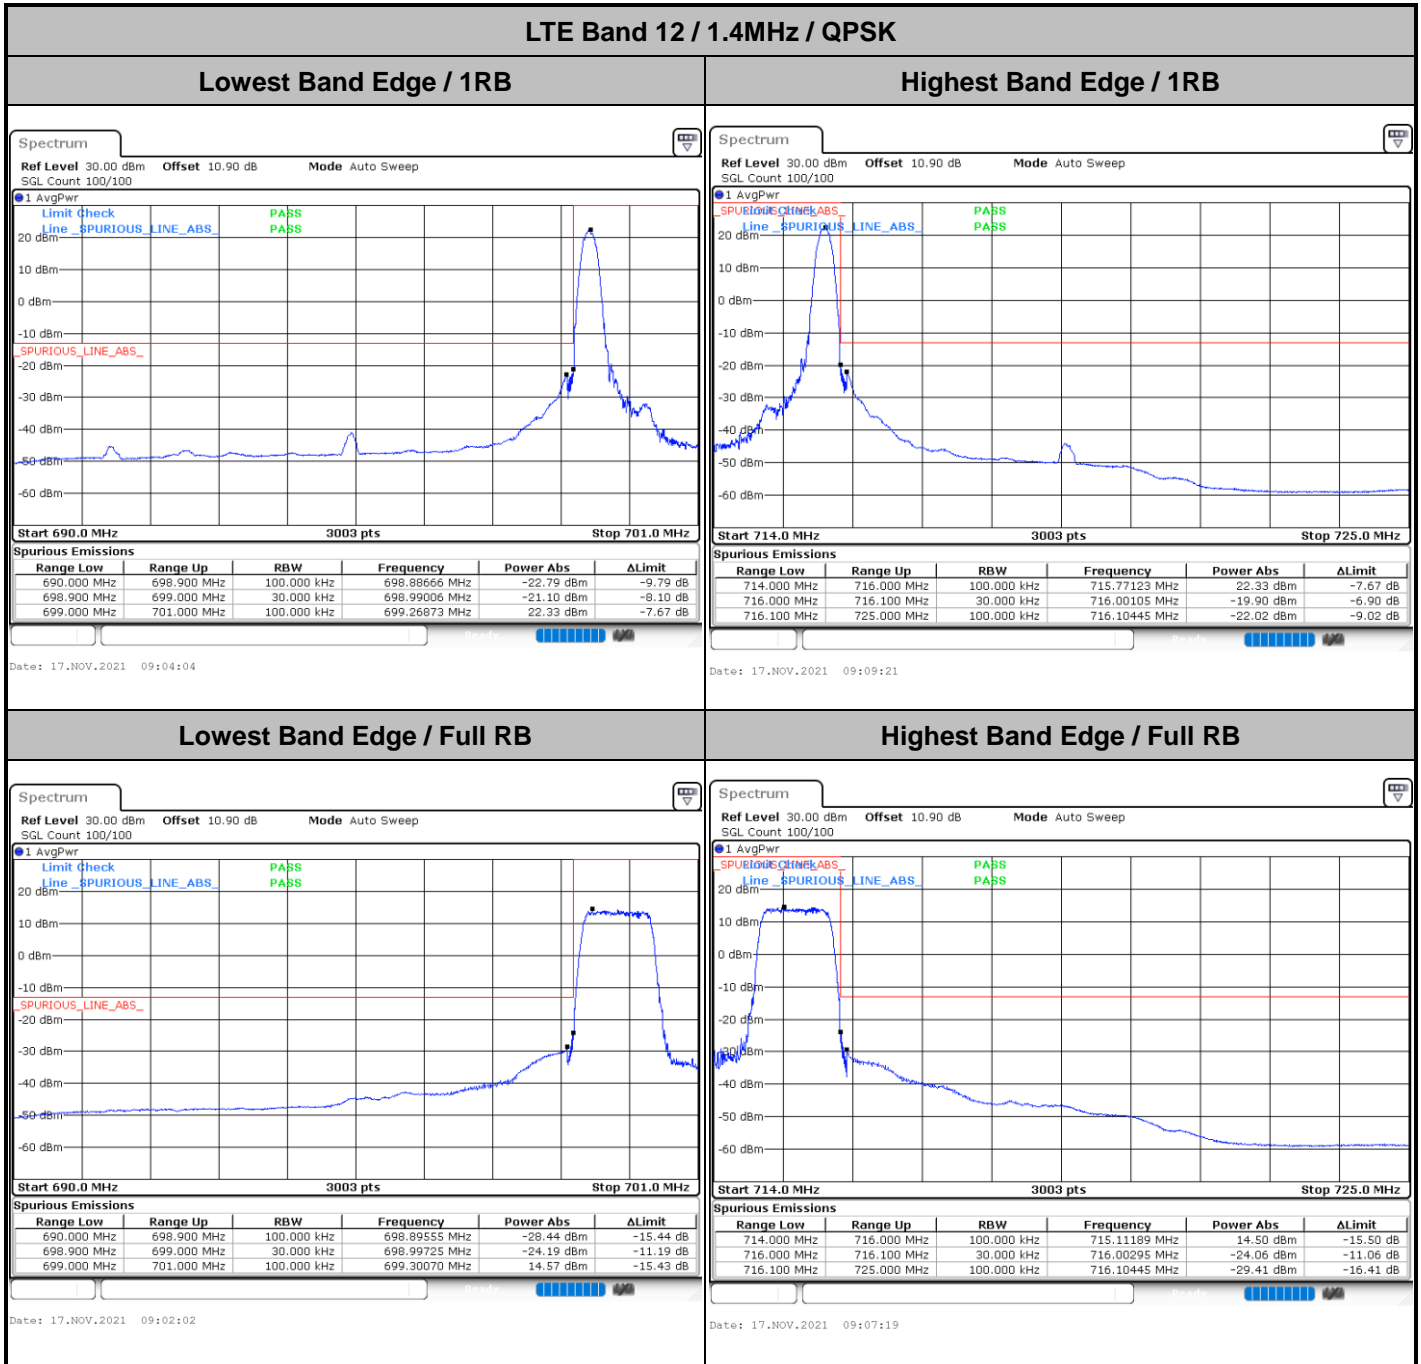

Middle Channel / 10MHz / QPSK

Middle Channel / 10MHz / 16QAM

LTE Band 12

Middle Channel / 1.4MHz / 64QAM

Middle Channel / 3MHz / 64QAM

Middle Channel / 5MHz / 64QAM

Middle Channel / 10MHz / 64QAM

LTE Band 12

Middle Channel / 1.4MHz / 256QAM

Middle Channel / 3MHz / 256QAM

Middle Channel / 5MHz / 256QAM

Middle Channel / 10MHz / 256QAM

Conducted Band Edge

LTE Band 12 / 1.4MHz / 16QAM

Lowest Band Edge / 1 RB

Date: 17.NOV.2021 09:03:23

Highest Band Edge / 1 RB

Date: 17.NOV.2021 09:08:41

Lowest Band Edge / Full RB

Date: 17.NOV.2021 09:02:43

Highest Band Edge / Full RB

Date: 17.NOV.2021 09:08:00