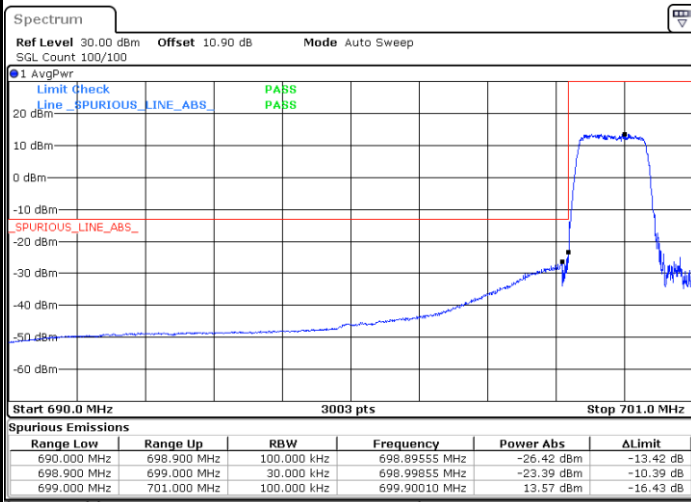

Middle Channel / 10MHz / QPSK

Middle Channel / 10MHz / 16QAM

LTE Band 12

Middle Channel / 1.4MHz / 64QAM

Middle Channel / 3MHz / 64QAM

Middle Channel / 5MHz / 64QAM

Middle Channel / 10MHz / 64QAM

LTE Band 12

Middle Channel / 1.4MHz / 256QAM

Middle Channel / 3MHz / 256QAM

Middle Channel / 5MHz / 256QAM

Middle Channel / 10MHz / 256QAM

Conducted Band Edge

LTE Band 12 / 1.4MHz / 16QAM

Lowest Band Edge / 1 RB

Date: 17.NOV.2021 09:03:23

Highest Band Edge / 1 RB

Date: 17.NOV.2021 09:08:41

Lowest Band Edge / Full RB

Date: 17.NOV.2021 09:02:43

Highest Band Edge / Full RB

Date: 17.NOV.2021 09:08:00