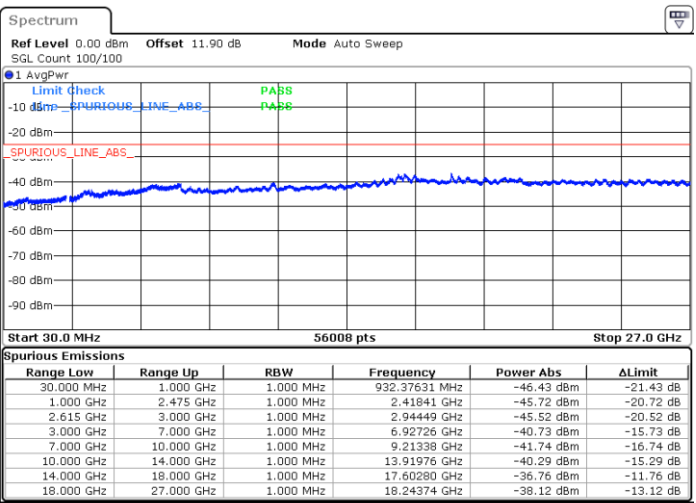

Range Low	Range Up	RBW	Frequency	Power Abs	ΔLimit
30.000 MHz	1.000 GHz	1.000 MHz	921.22689 MHz	-46.69 dBm	-21.69 dB
1.000 GHz	2.475 GHz	1.000 MHz	2.44938 GHz	-45.86 dBm	-20.86 dB
2.615 GHz	3.000 GHz	1.000 MHz	2.98086 GHz	-45.40 dBm	-20.40 dB
3.000 GHz	7.000 GHz	1.000 MHz	6.94676 GHz	-40.92 dBm	-15.92 dB
7.000 GHz	10.000 GHz	1.000 MHz	9.19388 GHz	-41.79 dBm	-16.79 dB
10.000 GHz	14.000 GHz	1.000 MHz	13.89576 GHz	-40.29 dBm	-15.29 dB
14.000 GHz	18.000 GHz	1.000 MHz	17.60430 GHz	-36.58 dBm	-11.58 dB
18.000 GHz	27.000 GHz	1.000 MHz	18.24724 GHz	-38.11 dBm	-13.11 dB

Date: 11.NOV.2021 10:27:33

Date: 11.NOV.2021 10:26:24

LTE Band 7C / 15MHz+10MHz

QPSK

Lowest Channel / 1RB0 and 1RB49

Lowest Channel / 1RB74 and 1RB0

Date: 11.NOV.2021 16:44:39

Date: 11.NOV.2021 16:43:31

Middle Channel / 1RB0 and 1RB49

Middle Channel / 1RB74 and 1RB0

Date: 11.NOV.2021 16:53:46

Date: 11.NOV.2021 16:54:54

LTE Band 7C / 15MHz+15MHz

QPSK

Lowest Channel / 1RB0 and 1RB74

Lowest Channel / 1RB74 and 1RB0

Date: 11.NOV.2021 11:08:12

Date: 11.NOV.2021 11:07:04

Middle Channel / 1RB0 and 1RB74

Middle Channel / 1RB74 and 1RB0

Date: 11.NOV.2021 11:18:58

Date: 11.NOV.2021 11:20:07

LTE Band 7C / 15MHz+20MHz

QPSK