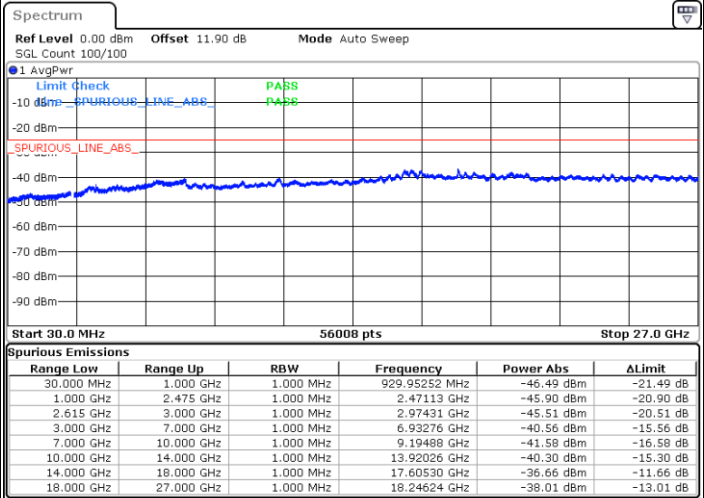

Date: 11.NOV.2021 15:48:34

Middle Channel / 1RB0 and 1RB74

Middle Channel / 1RB99 and 1RB0

Date: 11.NOV.2021 16:33:17

Date: 11.NOV.2021 16:34:25

LTE Band 7C / 20MHz+20MHz

QPSK

Lowest Channel / 1RB0 and 1RB99

Lowest Channel / 1RB99 and 1RB0

Date: 11.NOV.2021 09:34:04

Date: 11.NOV.2021 09:32:56

MiddleChannel / 1RB0 and 1RB99

Middle Channel / 1RB99 and 1RB0

Date: 11.NOV.2021 09:40:34

Date: 11.NOV.2021 09:41:43

LTE Band 12

Peak-to-Average Ratio

Mode	LTE Band 12 / 10MHz				
Mod.	QPSK	16QAM	64QAM	256QAM	Limit: 13dB
RB Size	Full RB	Full RB	Full RB	Full RB	Result
Middle CH	5.65	6.12	6.29	5.88	PASS

26dB Bandwidth

Mode	LTE Band 12 : 26dB BW(MHz)											
BW	1.4MHz		3MHz		5MHz		10MHz		15MHz		20MHz	
Mod.	QPSK	16QAM	QPSK	16QAM	QPSK	16QAM	QPSK	16QAM	QPSK	16QAM	QPSK	16QAM
Middle CH	1.28	1.33	3.13	3.15	5.22	5.02	10.01	10.35	-	-	-	-
Mode	LTE Band 12 : 26dB BW(MHz)											
BW	1.4MHz		3MHz		5MHz		10MHz		15MHz		20MHz	
Mod.	64QAM	256 QAM	64QAM	256 QAM	64QAM	256 QAM	64QAM	256 QAM	64QAM	256 QAM	64QAM	256 QAM
Middle CH	1.30	1.37	3.09	3.09	4.96	5.12	9.81	10.21	-	-	-	-