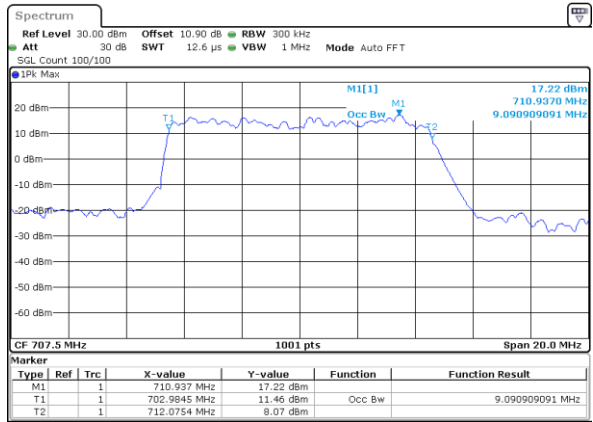

LTE Band 12

Middle Channel / 1.4MHz / QPSK

Middle Channel / 1.4MHz / 16QAM

Middle Channel / 3MHz / QPSK

Middle Channel / 3MHz / 16QAM

Middle Channel / 5MHz / QPSK

Middle Channel / 5MHz / 16QAM

LTE Band 12

Middle Channel / 10MHz / QPSK

Middle Channel / 10MHz / 16QAM

LTE Band 12

Middle Channel / 1.4MHz / 64QAM

Middle Channel / 3MHz / 64QAM

Middle Channel / 5MHz / 64QAM

Middle Channel / 10MHz / 64QAM

LTE Band 12

Middle Channel / 1.4MHz / 256QAM

Middle Channel / 3MHz / 256QAM

Middle Channel / 5MHz / 256QAM

Middle Channel / 10MHz / 256QAM

Conducted Band Edge

LTE Band 12 / 1.4MHz / 16QAM

Lowest Band Edge / 1 RB

Date: 17.NOV.2021 09:03:23

Highest Band Edge / 1 RB

Date: 17.NOV.2021 09:08:41

Lowest Band Edge / Full RB

Date: 17.NOV.2021 09:02:43

Highest Band Edge / Full RB

Date: 17.NOV.2021 09:08:00