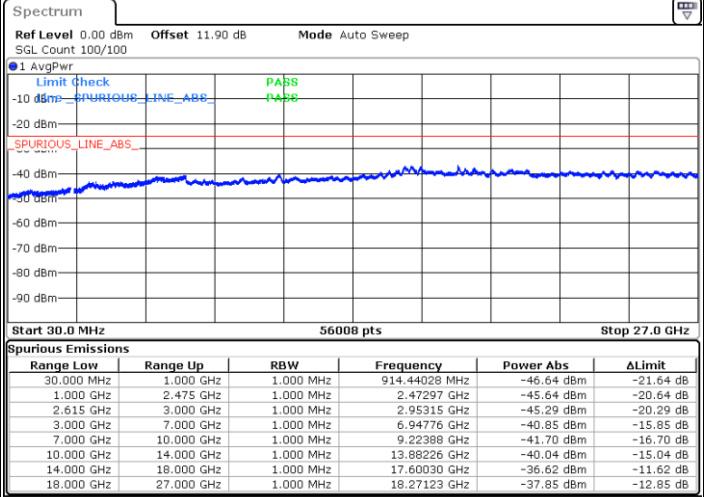

Middle Channel / 1RB99 and 1RB0

Date: 11.NOV.2021 10:48:03

Date: 11.NOV.2021 10:49:12

LTE Band 7C / 20MHz+15MHz

QPSK

Lowest Channel / 1RB0 and 1RB74

Lowest Channel / 1RB99 and 1RB0

Date: 11.NOV.2021 15:49:42

Date: 11.NOV.2021 15:48:34

Middle Channel / 1RB0 and 1RB74

Middle Channel / 1RB99 and 1RB0

Date: 11.NOV.2021 16:33:17

Date: 11.NOV.2021 16:34:25

LTE Band 7C / 20MHz+20MHz

QPSK

Lowest Channel / 1RB0 and 1RB99

Lowest Channel / 1RB99 and 1RB0

Date: 11.NOV.2021 09:34:04

Date: 11.NOV.2021 09:32:56

MiddleChannel / 1RB0 and 1RB99

Middle Channel / 1RB99 and 1RB0

Date: 11.NOV.2021 09:40:34

Date: 11.NOV.2021 09:41:43

LTE Band 12

Peak-to-Average Ratio

Mode	LTE Band 12 / 10MHz				
Mod.	QPSK	16QAM	64QAM	256QAM	Limit: 13dB
RB Size	Full RB	Full RB	Full RB	Full RB	Result
Middle CH	5.65	6.12	6.29	5.88	PASS

26dB Bandwidth

Mode	LTE Band 12 : 26dB BW(MHz)											
BW	1.4MHz		3MHz		5MHz		10MHz		15MHz		20MHz	
Mod.	QPSK	16QAM	QPSK	16QAM	QPSK	16QAM	QPSK	16QAM	QPSK	16QAM	QPSK	16QAM
Middle CH	1.28	1.33	3.13	3.15	5.22	5.02	10.01	10.35	-	-	-	-
Mode	LTE Band 12 : 26dB BW(MHz)											
BW	1.4MHz		3MHz		5MHz		10MHz		15MHz		20MHz	
Mod.	64QAM	256 QAM	64QAM	256 QAM	64QAM	256 QAM	64QAM	256 QAM	64QAM	256 QAM	64QAM	256 QAM
Middle CH	1.30	1.37	3.09	3.09	4.96	5.12	9.81	10.21	-	-	-	-