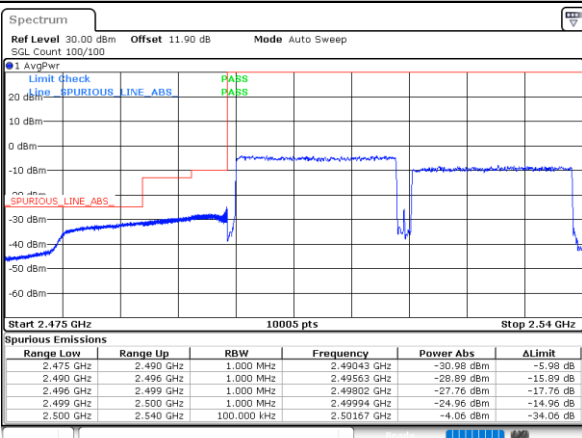

Highest Band Edge / 1RB0 and 1RB9

Date: 11.NOV.2021 09:35:13

Date: 11.NOV.2021 09:53:33

Lowest Band Edge / 1RB99 and 1RB0

Highest Band Edge / 1RB99 and 1RB0

Date: 11.NOV.2021 09:35:46

Date: 11.NOV.2021 09:54:05

Lowest Band Edge / Full RB

Highest Band Edge / Full RB

Date: 11.NOV.2021 09:34:40

Date: 11.NOV.2021 09:53:00

Conducted Spurious Emission

LTE Band 7C / 10MHz+20MHz

QPSK

Lowest Channel / 1RB0 and 1RB99