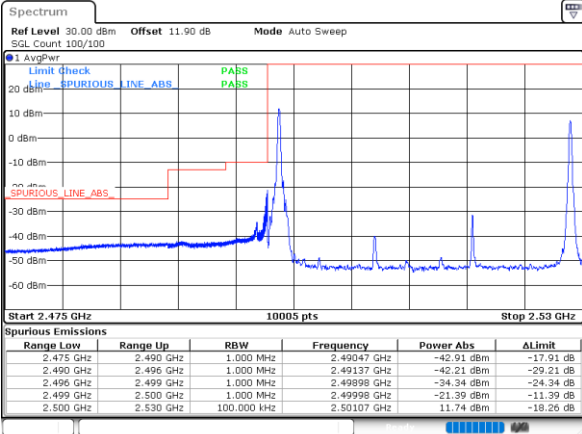

LTE Band 7C / 20MHz+10MHz

256QAM

Lowest Band Edge / 1RB0 and 1RB49

Highest Band Edge / 1RB0 and 1RB49

Date: 11.NOV.2021 10:38:57

Date: 11.NOV.2021 10:59:22

Lowest Band Edge / 1RB99 and 1RB0

Highest Band Edge / 1RB99 and 1RB0

Date: 11.NOV.2021 10:39:30

Date: 11.NOV.2021 10:59:55

Lowest Band Edge / Full RB

Highest Band Edge / Full RB

Date: 11.NOV.2021 10:38:24

Date: 11.NOV.2021 10:58:49

LTE Band 7C / 20MHz+15MHz

256QAM