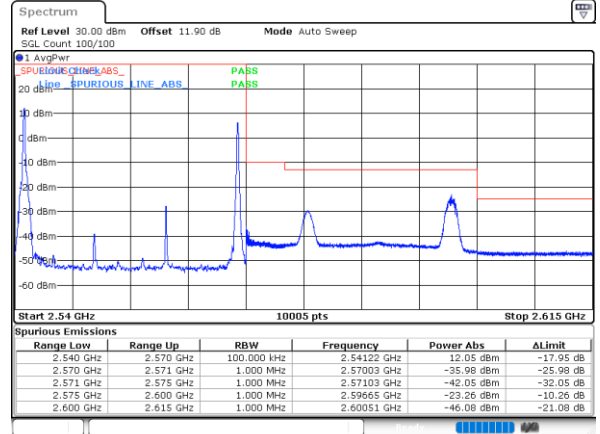

LTE Band 7C / 20MHz+10MHz

256QAM

Lowest Band Edge / 1RB0 and 1RB49

Highest Band Edge / 1RB0 and 1RB49

Date: 11.NOV.2021 10:38:57

Date: 11.NOV.2021 10:59:22

Lowest Band Edge / 1RB99 and 1RB0

Highest Band Edge / 1RB99 and 1RB0

Date: 11.NOV.2021 10:39:30

Date: 11.NOV.2021 10:59:55

Lowest Band Edge / Full RB

Highest Band Edge / Full RB

Date: 11.NOV.2021 10:38:24

Date: 11.NOV.2021 10:58:49

LTE Band 7C / 20MHz+15MHz

256QAM