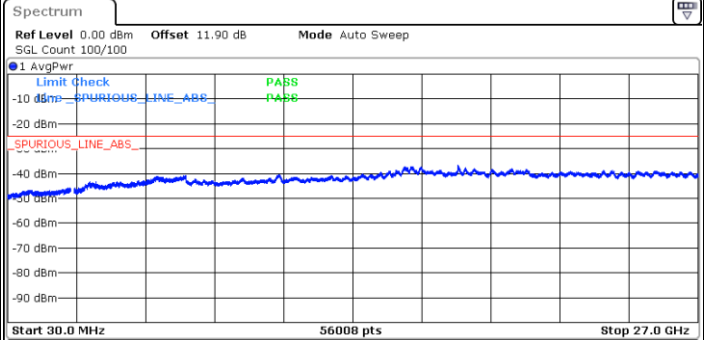

Lowest Band Edge / Full RB

Highest Band Edge / Full RB

Date: 11.NOV.2021 09:34:40

Date: 11.NOV.2021 09:53:00

Conducted Spurious Emission

LTE Band 7C / 10MHz+20MHz

QPSK

Lowest Channel / 1RB0 and 1RB99

Lowest Channel / 1RB49 and 1RB0

Date: 11.NOV.2021 10:09:08

Date: 11.NOV.2021 10:08:00

Middle Channel / 1RB0 and 1RB99

Middle Channel / 1RB49 and 1RB0

Date: 11.NOV.2021 10:17:11

Date: 11.NOV.2021 10:18:19

LTE Band 7C / 10MHz+20MHz

QPSK

Highest Channel / 1RB0 and 1RB99

Highest Channel / 1RB49 and 1RB0

Range Low	Range Up	RBW	Frequency	Power Abs	ΔLimit
30.000 MHz	1.000 GHz	1.000 MHz	970.67216 MHz	-46.55 dBm	-21.55 dB
1.000 GHz	2.475 GHz	1.000 MHz	2.47039 GHz	-45.67 dBm	-20.67 dB
2.615 GHz	3.000 GHz	1.000 MHz	2.95834 GHz	-45.22 dBm	-20.22 dB
3.000 GHz	7.000 GHz	1.000 MHz	6.97125 GHz	-40.64 dBm	-15.64 dB
7.000 GHz	10.000 GHz	1.000 MHz	9.22638 GHz	-41.75 dBm	-16.75 dB
10.000 GHz	14.000 GHz	1.000 MHz	13.89576 GHz	-40.37 dBm	-15.37 dB
14.000 GHz	18.000 GHz	1.000 MHz	17.60380 GHz	-36.54 dBm	-11.54 dB
18.000 GHz	27.000 GHz	1.000 MHz	18.24724 GHz	-38.00 dBm	-13.00 dB