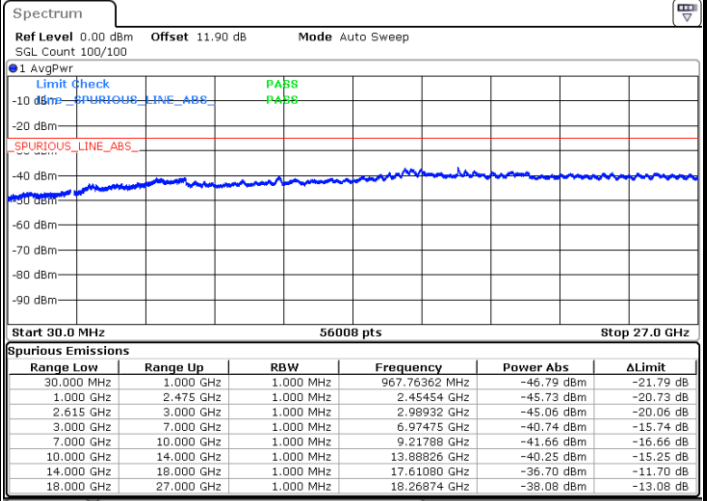

Date: 11.NOV.2021 11:49:04

LTE Band 7C / 20MHz+10MHz

QPSK

Lowest Channel / 1RB0 and 1RB49

Lowest Channel / 1RB99 and 1RB0

Date: 11.NOV.2021 10:37:48

Date: 11.NOV.2021 10:36:39

Middle Channel / 1RB0 and 1RB49

Middle Channel / 1RB99 and 1RB0

Date: 11.NOV.2021 10:48:03

Date: 11.NOV.2021 10:49:12

LTE Band 7C / 20MHz+15MHz

QPSK

Lowest Channel / 1RB0 and 1RB74

Lowest Channel / 1RB99 and 1RB0

Date: 11.NOV.2021 15:49:42

Date: 11.NOV.2021 15:48:34

Middle Channel / 1RB0 and 1RB74

Middle Channel / 1RB99 and 1RB0

Date: 11.NOV.2021 16:33:17

Date: 11.NOV.2021 16:34:25

LTE Band 7C / 20MHz+20MHz

QPSK

Lowest Channel / 1RB0 and 1RB99

Lowest Channel / 1RB99 and 1RB0

Date: 11.NOV.2021 09:34:04

Date: 11.NOV.2021 09:32:56

MiddleChannel / 1RB0 and 1RB99

Middle Channel / 1RB99 and 1RB0

Date: 11.NOV.2021 09:40:34

Date: 11.NOV.2021 09:41:43

LTE Band 12