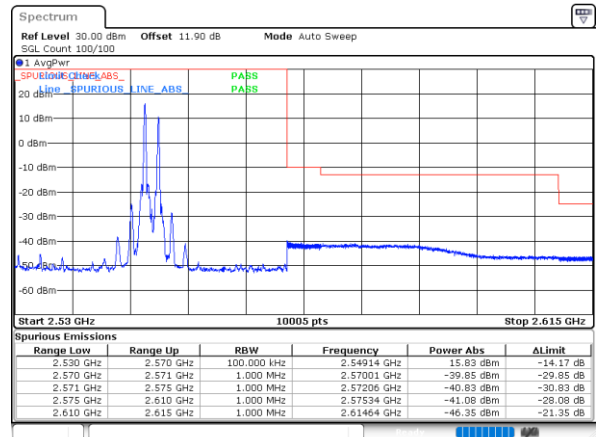

Date: 11.NOV.2021 16:02:40

Lowest Band Edge / Full RB

Highest Band Edge / Full RB

Date: 11.NOV.2021 15:50:17

Date: 11.NOV.2021 16:01:35

LTE Band 7C / 20MHz+20MHz

256QAM

Lowest Band Edge / 1RB0 and 1RB9

Highest Band Edge / 1RB0 and 1RB9

Date: 11.NOV.2021 09:35:13

Date: 11.NOV.2021 09:53:33

Lowest Band Edge / 1RB99 and 1RB0

Highest Band Edge / 1RB99 and 1RB0

Date: 11.NOV.2021 09:35:46

Date: 11.NOV.2021 09:54:05

Lowest Band Edge / Full RB

Highest Band Edge / Full RB

Date: 11.NOV.2021 09:34:40

Date: 11.NOV.2021 09:53:00

Conducted Spurious Emission

LTE Band 7C / 10MHz+20MHz

QPSK

Lowest Channel / 1RB0 and 1RB99

Lowest Channel / 1RB49 and 1RB0

Date: 11.NOV.2021 10:09:08

Date: 11.NOV.2021 10:08:00

Middle Channel / 1RB0 and 1RB99

Middle Channel / 1RB49 and 1RB0

Date: 11.NOV.2021 10:17:11

Date: 11.NOV.2021 10:18:19

LTE Band 7C / 10MHz+20MHz