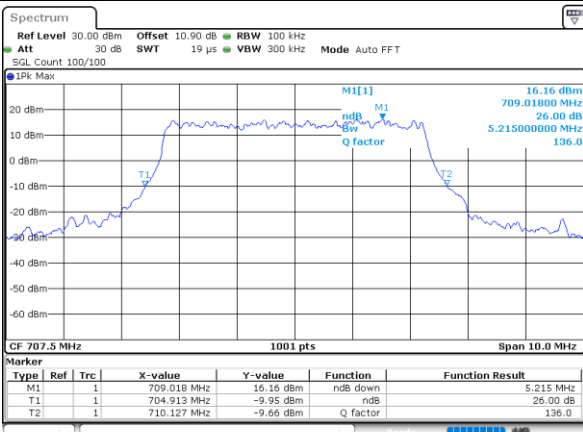

Middle Channel / 5MHz / QPSK

Date: 17.NOV.2021 09:40:57