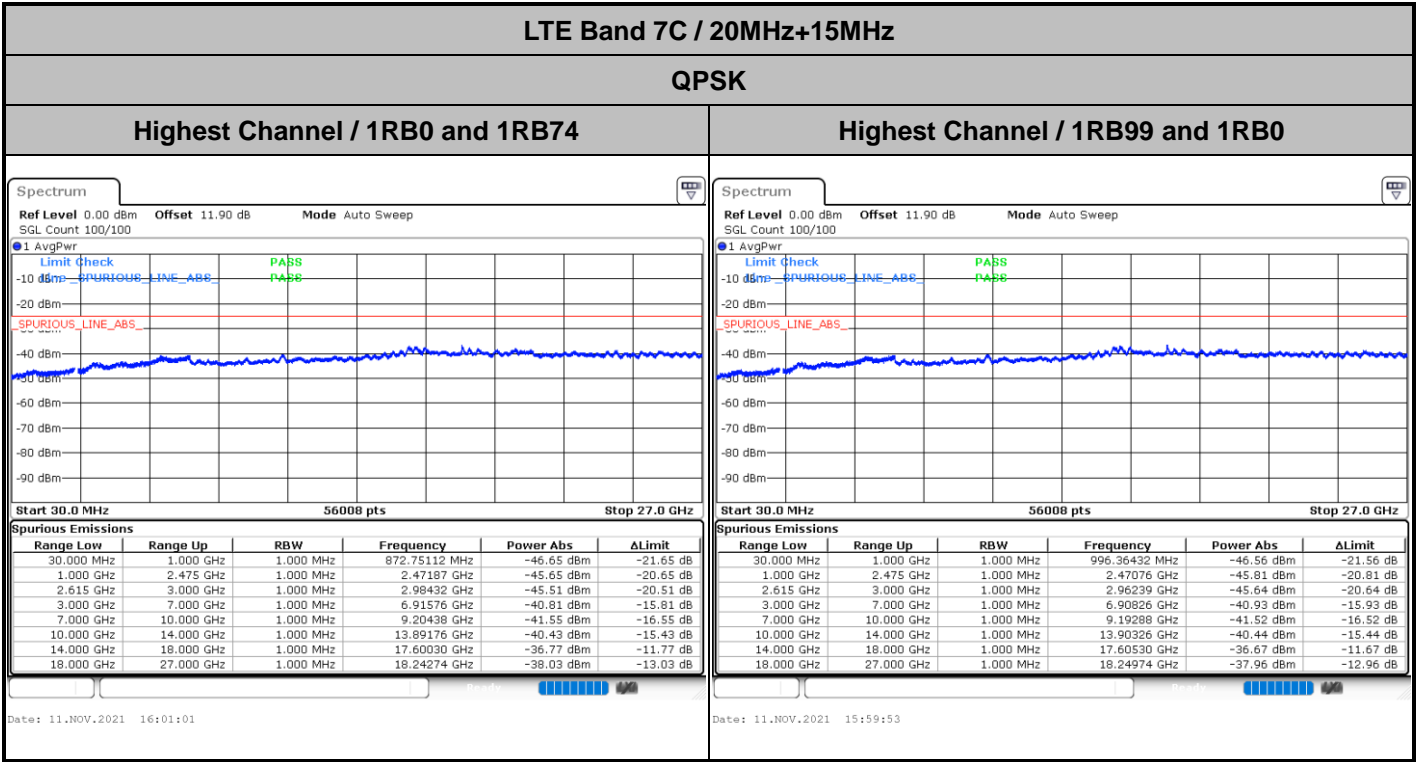

Date: 11.NOV.2021 11:49:04

LTE Band 7C / 20MHz+10MHz

QPSK

Lowest Channel / 1RB0 and 1RB49

Lowest Channel / 1RB99 and 1RB0

Date: 11.NOV.2021 10:37:48

Date: 11.NOV.2021 10:36:39

Middle Channel / 1RB0 and 1RB49

Middle Channel / 1RB99 and 1RB0

Date: 11.NOV.2021 10:48:03

Date: 11.NOV.2021 10:49:12

LTE Band 7C / 20MHz+15MHz

QPSK

Lowest Channel / 1RB0 and 1RB74

Lowest Channel / 1RB99 and 1RB0

Date: 11.NOV.2021 15:49:42

Date: 11.NOV.2021 15:48:34

Middle Channel / 1RB0 and 1RB74

Middle Channel / 1RB99 and 1RB0

Date: 11.NOV.2021 16:33:17

Date: 11.NOV.2021 16:34:25

LTE Band 7C / 20MHz+20MHz

QPSK

Lowest Channel / 1RB0 and 1RB99

Lowest Channel / 1RB99 and 1RB0

Date: 11.NOV.2021 09:34:04

Date: 11.NOV.2021 09:32:56

MiddleChannel / 1RB0 and 1RB99

Middle Channel / 1RB99 and 1RB0

Date: 11.NOV.2021 09:40:34

Date: 11.NOV.2021 09:41:43

LTE Band 12