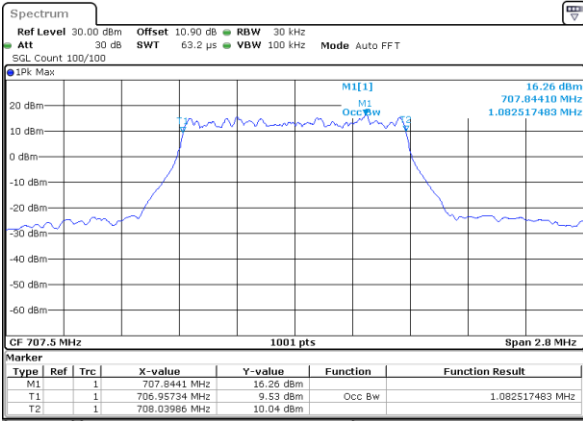

LTE Band 12

Middle Channel / 1.4MHz / QPSK

Middle Channel / 1.4MHz / 16QAM

Middle Channel / 3MHz / QPSK

Middle Channel / 3MHz / 16QAM

Middle Channel / 5MHz / QPSK

Middle Channel / 5MHz / 16QAM

LTE Band 12

Middle Channel / 10MHz / QPSK

Middle Channel / 10MHz / 16QAM

LTE Band 12

Middle Channel / 1.4MHz / 64QAM

Middle Channel / 3MHz / 64QAM

Middle Channel / 5MHz / 64QAM

Middle Channel / 10MHz / 64QAM

LTE Band 12

Middle Channel / 1.4MHz / 256QAM

Middle Channel / 3MHz / 256QAM

Middle Channel / 5MHz / 256QAM

Middle Channel / 10MHz / 256QAM

Conducted Band Edge

LTE Band 12 / 1.4MHz / 16QAM

Lowest Band Edge / 1 RB

Date: 17.NOV.2021 09:03:23

Highest Band Edge / 1 RB

Date: 17.NOV.2021 09:08:41

Lowest Band Edge / Full RB

Date: 17.NOV.2021 09:02:43

Highest Band Edge / Full RB

Date: 17.NOV.2021 09:08:00