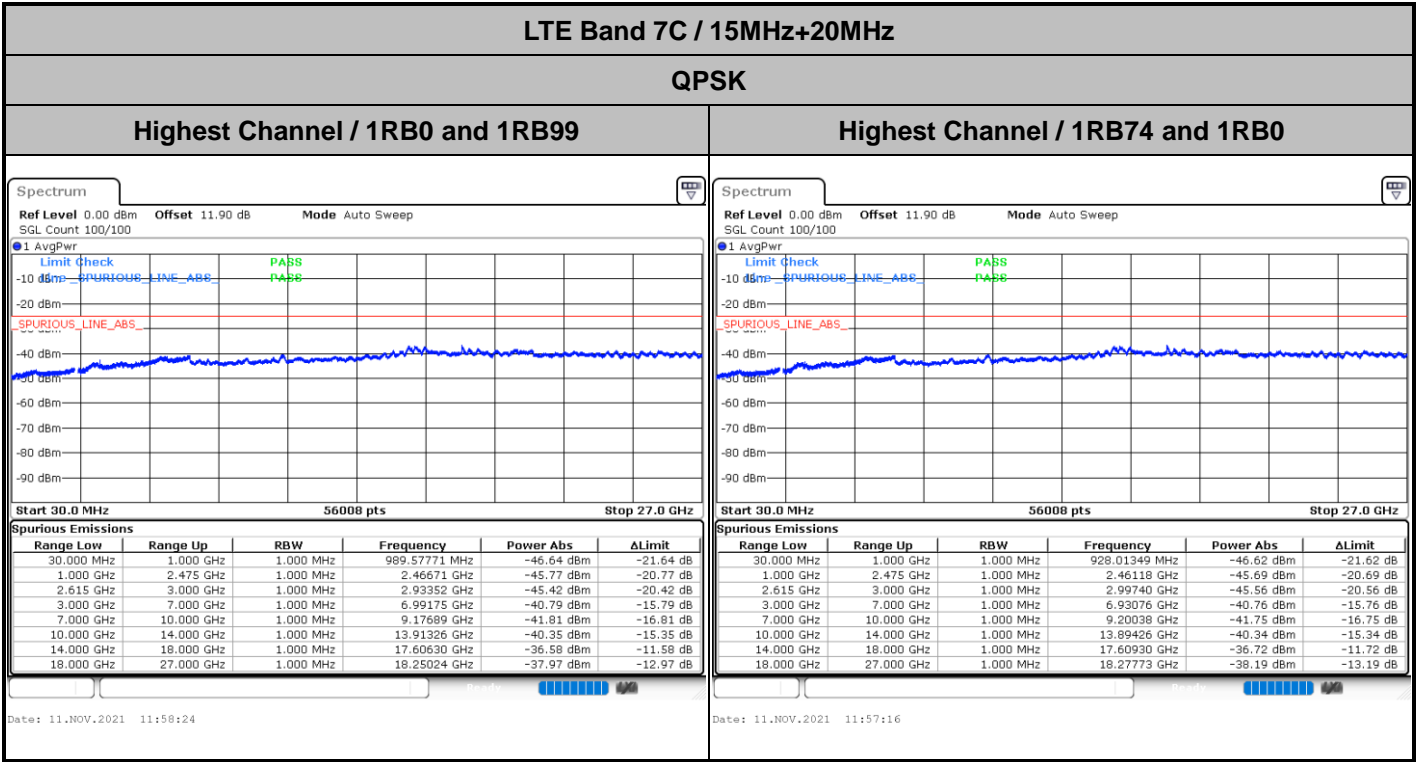

Date: 11.NOV.2021 11:08:12

Date: 11.NOV.2021 11:07:04

Middle Channel / 1RB0 and 1RB74

Middle Channel / 1RB74 and 1RB0

Date: 11.NOV.2021 11:18:58

Date: 11.NOV.2021 11:20:07

LTE Band 7C / 15MHz+20MHz

QPSK

Lowest Channel / 1RB0 and 1RB99

Lowest Channel / 1RB74 and 1RB0

Date: 11.NOV.2021 11:40:09

Date: 11.NOV.2021 11:39:01

Middle Channel / 1RB0 and 1RB99

Middle Channel / 1RB74 and 1RB0

Date: 11.NOV.2021 11:47:56

Date: 11.NOV.2021 11:49:04

LTE Band 7C / 20MHz+10MHz

QPSK

Lowest Channel / 1RB0 and 1RB49

Lowest Channel / 1RB99 and 1RB0

Date: 11.NOV.2021 10:37:48

Date: 11.NOV.2021 10:36:39

Middle Channel / 1RB0 and 1RB49

Middle Channel / 1RB99 and 1RB0

Date: 11.NOV.2021 10:48:03

Date: 11.NOV.2021 10:49:12

LTE Band 7C / 20MHz+15MHz

QPSK

Lowest Channel / 1RB0 and 1RB74

Lowest Channel / 1RB99 and 1RB0

Date: 11.NOV.2021 15:49:42