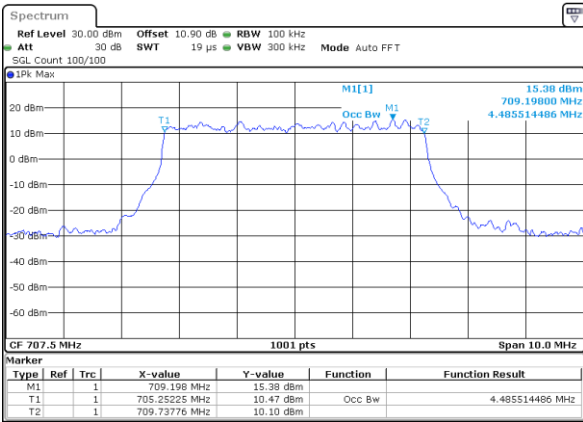

LTE Band 12

Middle Channel / 1.4MHz / QPSK

Middle Channel / 1.4MHz / 16QAM

Middle Channel / 3MHz / QPSK

Middle Channel / 3MHz / 16QAM

Middle Channel / 5MHz / QPSK

Middle Channel / 5MHz / 16QAM

LTE Band 12

Middle Channel / 10MHz / QPSK

Middle Channel / 10MHz / 16QAM

LTE Band 12

Middle Channel / 1.4MHz / 64QAM

Middle Channel / 3MHz / 64QAM

Middle Channel / 5MHz / 64QAM

Middle Channel / 10MHz / 64QAM

LTE Band 12

Middle Channel / 1.4MHz / 256QAM

Middle Channel / 3MHz / 256QAM

Middle Channel / 5MHz / 256QAM

Middle Channel / 10MHz / 256QAM

Conducted Band Edge

LTE Band 12 / 1.4MHz / 16QAM

Lowest Band Edge / 1 RB

Date: 17.NOV.2021 09:03:23

Highest Band Edge / 1 RB

Date: 17.NOV.2021 09:08:41

Lowest Band Edge / Full RB

Date: 17.NOV.2021 09:02:43

Highest Band Edge / Full RB

Date: 17.NOV.2021 09:08:00