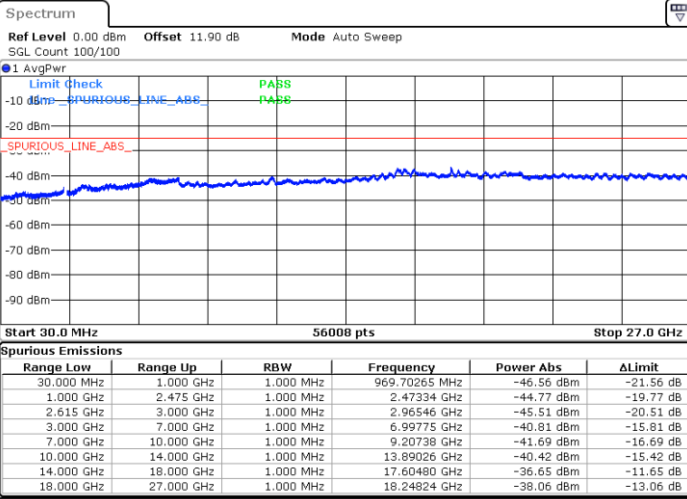

Lowest Channel / 1RB0 and 1RB99

Lowest Channel / 1RB74 and 1RB0

Date: 11.NOV.2021 11:40:09

Date: 11.NOV.2021 11:39:01

Middle Channel / 1RB0 and 1RB99

Middle Channel / 1RB74 and 1RB0

Date: 11.NOV.2021 11:47:56

Date: 11.NOV.2021 11:49:04

LTE Band 7C / 20MHz+10MHz

QPSK

Lowest Channel / 1RB0 and 1RB49

Lowest Channel / 1RB99 and 1RB0

Date: 11.NOV.2021 10:37:48

Date: 11.NOV.2021 10:36:39

Middle Channel / 1RB0 and 1RB49

Middle Channel / 1RB99 and 1RB0

Date: 11.NOV.2021 10:48:03

Date: 11.NOV.2021 10:49:12

LTE Band 7C / 20MHz+15MHz

QPSK

Lowest Channel / 1RB0 and 1RB74

Lowest Channel / 1RB99 and 1RB0

Date: 11.NOV.2021 15:49:42

Date: 11.NOV.2021 15:48:34

Middle Channel / 1RB0 and 1RB74

Middle Channel / 1RB99 and 1RB0

Date: 11.NOV.2021 16:33:17

Date: 11.NOV.2021 16:34:25

LTE Band 7C / 20MHz+20MHz

QPSK

Lowest Channel / 1RB0 and 1RB99