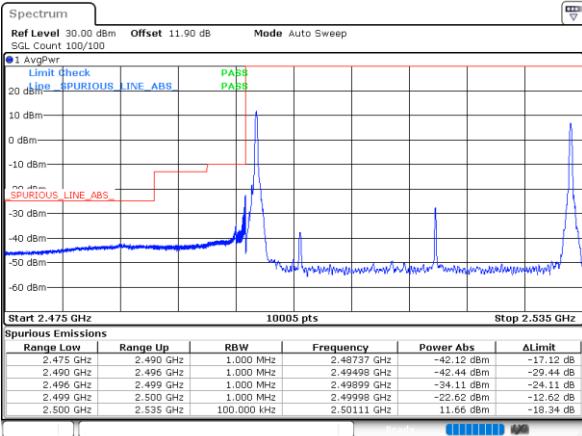

LTE Band 7C / 20MHz+10MHz

256QAM

Lowest Band Edge / 1RB0 and 1RB49

Highest Band Edge / 1RB0 and 1RB49

Date: 11.NOV.2021 10:38:57

Date: 11.NOV.2021 10:59:22

Lowest Band Edge / 1RB99 and 1RB0

Highest Band Edge / 1RB99 and 1RB0

Date: 11.NOV.2021 10:39:30

Date: 11.NOV.2021 10:59:55

Lowest Band Edge / Full RB

Highest Band Edge / Full RB

Date: 11.NOV.2021 10:38:24

Date: 11.NOV.2021 10:58:49

LTE Band 7C / 20MHz+15MHz

256QAM

Lowest Band Edge / 1RB0 and 1RB74

Highest Band Edge / 1RB0 and 1RB74

Date: 11.NOV.2021 15:50:51

Date: 11.NOV.2021 16:02:08

Lowest Band Edge / 1RB99 and 1RB0

Highest Band Edge / 1RB99 and 1RB0

Date: 11.NOV.2021 15:51:24