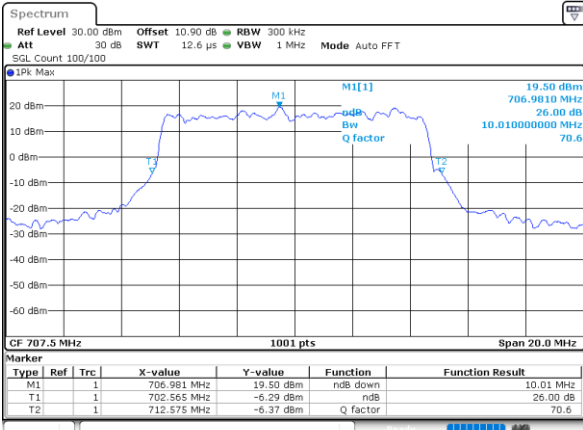

Date: 17.NOV.2021 09:22:09

Middle Channel / 5MHz / QPSK

Date: 17.NOV.2021 09:40:57

Middle Channel / 5MHz / 16QAM

Date: 17.NOV.2021 09:41:18

LTE Band 12

Middle Channel / 10MHz / QPSK

Date: 17.NOV.2021 09:49:47

Middle Channel / 10MHz / 16QAM

Date: 17.NOV.2021 09:50:08

LTE Band 12

Middle Channel / 1.4MHz / 64QAM

Date: 17.NOV.2021 09:12:00

Middle Channel / 3MHz / 64QAM

Date: 17.NOV.2021 09:28:06

Middle Channel / 5MHz / 64QAM