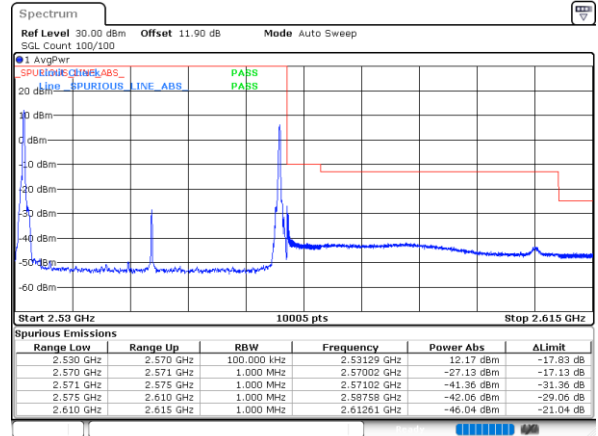

Date: 11.NOV.2021 16:02:40

Lowest Band Edge / Full RB

Highest Band Edge / Full RB

Date: 11.NOV.2021 15:50:17

Date: 11.NOV.2021 16:01:35

LTE Band 7C / 20MHz+20MHz

256QAM

Lowest Band Edge / 1RB0 and 1RB9

Highest Band Edge / 1RB0 and 1RB9

Date: 11.NOV.2021 09:35:13

Date: 11.NOV.2021 09:53:33

Lowest Band Edge / 1RB99 and 1RB0

Highest Band Edge / 1RB99 and 1RB0

Date: 11.NOV.2021 09:35:46

Date: 11.NOV.2021 09:54:05

Lowest Band Edge / Full RB

Highest Band Edge / Full RB

Date: 11.NOV.2021 09:34:40

Date: 11.NOV.2021 09:53:00

Conducted Spurious Emission

LTE Band 7C / 10MHz+20MHz

QPSK

Lowest Channel / 1RB0 and 1RB99