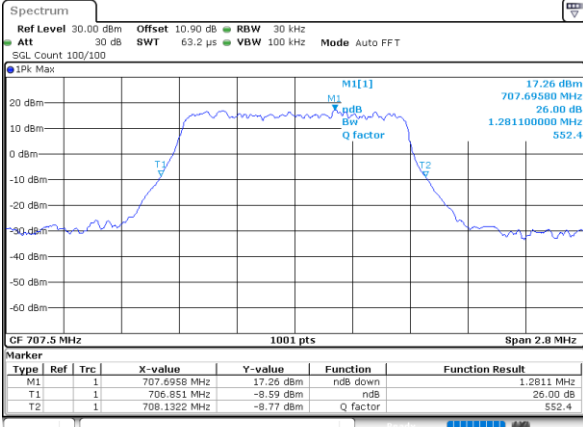

Lowest Channel / 1RB99 and 1RB0

Date: 11.NOV.2021 09:34:04

Date: 11.NOV.2021 09:32:56

MiddleChannel / 1RB0 and 1RB99

Middle Channel / 1RB99 and 1RB0

Date: 11.NOV.2021 09:40:34

Date: 11.NOV.2021 09:41:43

LTE Band 12

Peak-to-Average Ratio

Mode	LTE Band 12 / 10MHz				
Mod.	QPSK	16QAM	64QAM	256QAM	Limit: 13dB
RB Size	Full RB	Full RB	Full RB	Full RB	Result
Middle CH	5.65	6.12	6.29	5.88	PASS

26dB Bandwidth

Mode	LTE Band 12 : 26dB BW(MHz)											
BW	1.4MHz		3MHz		5MHz		10MHz		15MHz		20MHz	
Mod.	QPSK	16QAM	QPSK	16QAM	QPSK	16QAM	QPSK	16QAM	QPSK	16QAM	QPSK	16QAM
Middle CH	1.28	1.33	3.13	3.15	5.22	5.02	10.01	10.35	-	-	-	-
Mode	LTE Band 12 : 26dB BW(MHz)											
BW	1.4MHz		3MHz		5MHz		10MHz		15MHz		20MHz	
Mod.	64QAM	256 QAM	64QAM	256 QAM	64QAM	256 QAM	64QAM	256 QAM	64QAM	256 QAM	64QAM	256 QAM
Middle CH	1.30	1.37	3.09	3.09	4.96	5.12	9.81	10.21	-	-	-	-

LTE Band 12

Middle Channel / 1.4MHz / QPSK

Date: 17.NOV.2021 09:05:43

Middle Channel / 1.4MHz / 16QAM

Date: 17.NOV.2021 09:06:04

Middle Channel / 3MHz / QPSK

Date: 17.NOV.2021 09:21:48

Middle Channel / 3MHz / 16QAM