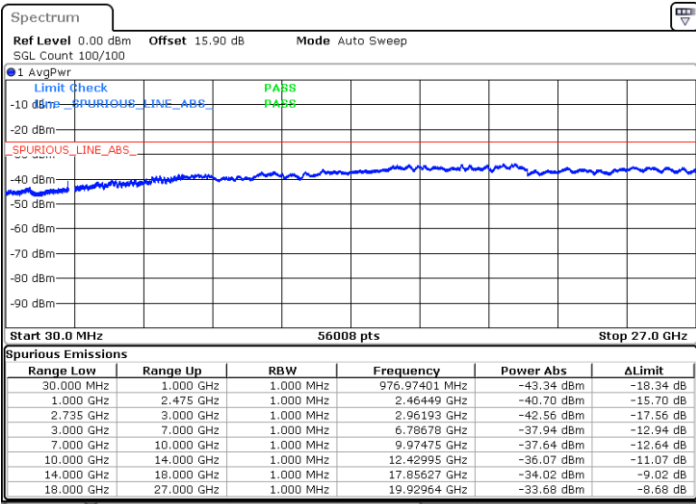

Middle Channel / 1RB0 and 1RB49

Middle Channel / 1RB99 and 1RB0

Date: 15.FEB.2020 06:31:45

Date: 15.FEB.2020 06:35:31

Middle Channel / FullIRB

N/A

Date: 15.FEB.2020 06:27:57

LTE Band 41C / 20MHz+10MHz

16QAM

Highest Channel / 1RB0 and 1RB49

Highest Channel / 1RB99 and 1RB0

Date: 15.FEB.2020 07:03:19

Date: 15.FEB.2020 06:59:33

Highest Channel / FullIRB

N/A

Date: 15.FEB.2020 07:07:06

LTE Band 41C / 20MHz+15MHz

16QAM

Lowest Channel / 1RB0 and 1RB74

Lowest Channel / 1RB99 and 1RB0

Date: 19.FEB.2020 04:59:37

Date: 19.FEB.2020 04:56:48

Lowest Channel / FullIRB

N/A