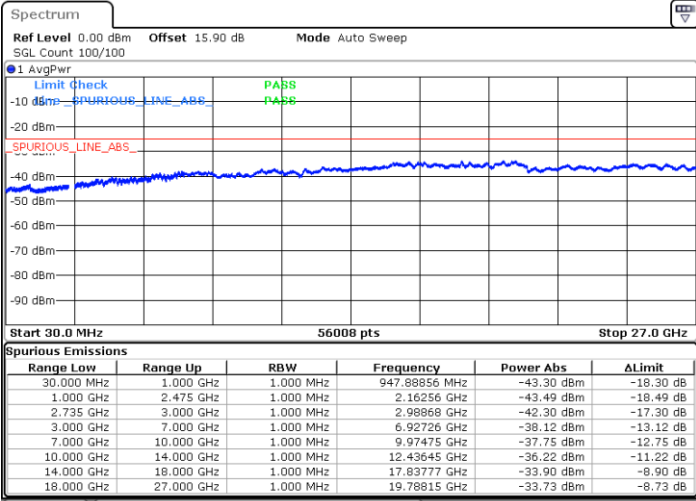

Date: 15.FEB.2020 07:39:56

Date: 15.FEB.2020 07:36:11

Lowest Channel / FullIRB

N/A

Date: 15.FEB.2020 07:43:42

LTE Band 41C / 15MHz+15MHz

16QAM

Middle Channel / 1RB0 and 1RB74

Middle Channel / 1RB74 and 1RB0

Date: 15.FEB.2020 08:08:33

Date: 15.FEB.2020 08:12:18

Middle Channel / FullIRB

N/A

Date: 15.FEB.2020 08:04:47

LTE Band 41C / 15MHz+15MHz

16QAM

Highest Channel / 1RB0 and 1RB74

Highest Channel / 1RB74 and 1RB0

Date: 19.FEB.2020 03:31:16

Date: 19.FEB.2020 03:28:27

Highest Channel / FullIRB

N/A

Date: 19.FEB.2020 03:34:07

LTE Band 41C / 15MHz+20MHz