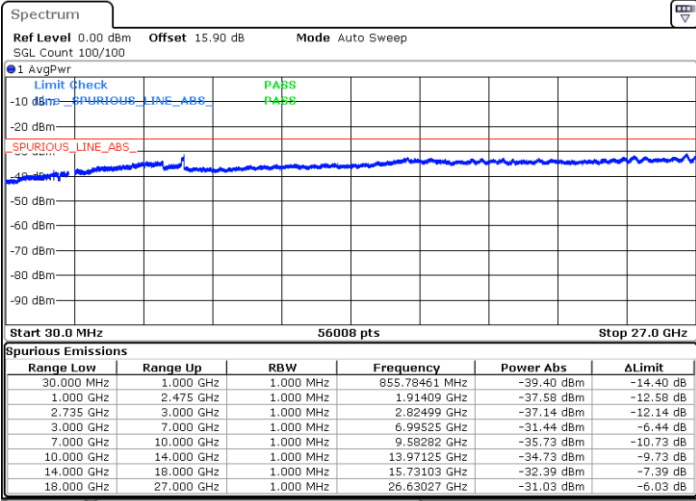

Date: 13.FEB.2020 10:24:51

LTE Band 41C / 10MHz+15MHz

64QAM

Lowest Channel / 1RB0 and 1RB74

Lowest Channel / 1RB49 and 1RB0

Date: 14.FEB.2020 06:51:20

Date: 14.FEB.2020 06:44:59

Lowest Channel / FullRB

N/A

Date: 14.FEB.2020 06:52:36

LTE Band 41C / 10MHz+15MHz

64QAM

MiddleChannel / 1RB0 and 1RB74

Middle Channel / 1RB49 and 1RB0

Date: 14.FEB.2020 07:07:39

Date: 14.FEB.2020 07:14:00