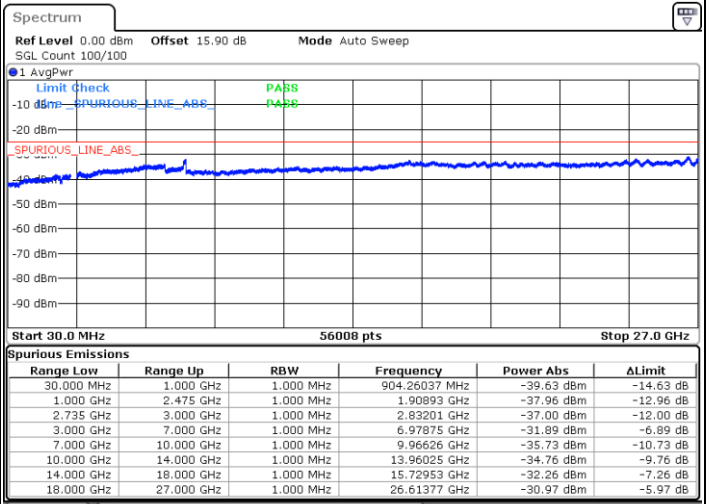

Date: 14.FEB.2020 09:03:07

Highest Channel / FullIRB

N/A

Date: 14.FEB.2020 09:10:43

LTE Band 41C / 15MHz+15MHz

16QAM

Lowest Channel / 1RB0 and 1RB74

Lowest Channel / 1RB74 and 1RB0

Date: 15.FEB.2020 07:39:56

Date: 15.FEB.2020 07:36:11

Lowest Channel / FullIRB

N/A

Date: 15.FEB.2020 07:43:42

LTE Band 41C / 15MHz+15MHz

16QAM

Middle Channel / 1RB0 and 1RB74

Middle Channel / 1RB74 and 1RB0

Date: 15.FEB.2020 08:08:33

Date: 15.FEB.2020 08:12:18

Middle Channel / FullIRB

N/A

Date: 15.FEB.2020 08:04:47

LTE Band 41C / 15MHz+15MHz

16QAM

Highest Channel / 1RB0 and 1RB74

Highest Channel / 1RB74 and 1RB0

Date: 19.FEB.2020 03:31:16

Date: 19.FEB.2020 03:28:27

Highest Channel / FullIRB

N/A

Date: 19.FEB.2020 03:34:07

LTE Band 41C / 15MHz+20MHz