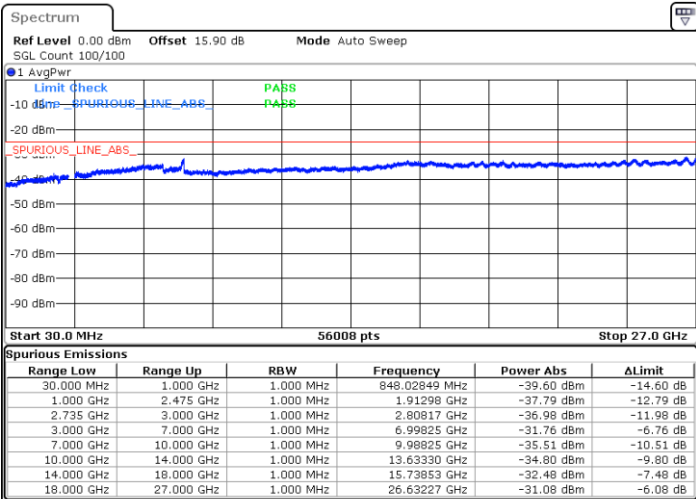

N/A

Date: 19.FEB.2020 04:34:42

LTE Band 41C / 20MHz+5MHz

16QAM

Lowest Channel / 1RB0 and 1RB24

Lowest Channel / 1RB99 and 1RB0

Date: 14.FEB.2020 05:41:23

Date: 14.FEB.2020 05:37:35

Lowest Channel / FullRB

N/A

Date: 14.FEB.2020 05:45:12

LTE Band 41C / 20MHz+5MHz

16QAM

Middle Channel / 1RB0 and 1RB24

Middle Channel / 1RB99 and 1RB0

Date: 14.FEB.2020 05:54:17

Date: 14.FEB.2020 05:58:06

Middle Channel / FullIRB

N/A

Date: 14.FEB.2020 05:50:27

LTE Band 41C / 20MHz+5MHz

16QAM

Highest Channel / 1RB0 and 1RB24

Highest Channel / 1RB99 and 1RB0

Date: 14.FEB.2020 06:24:43

Date: 14.FEB.2020 06:20:54

Highest Channel / FullIRB

N/A

Date: 14.FEB.2020 06:28:33

LTE Band 41C / 20MHz+10MHz

16QAM

Lowest Channel / 1RB0 and 1RB49