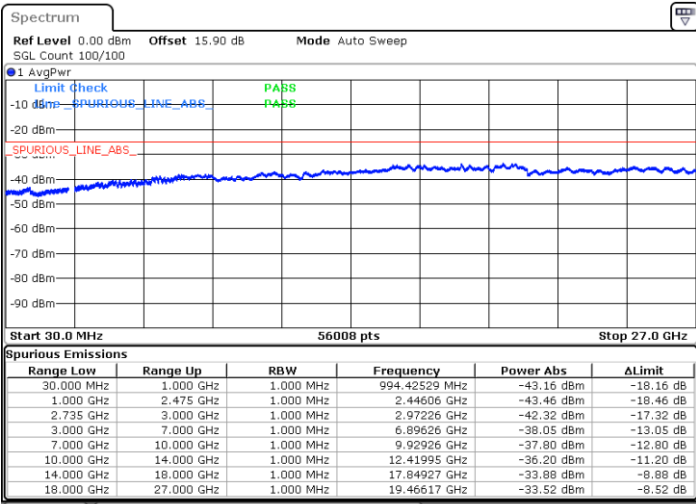

LTE Band 41C / 20MHz+15MHz

16QAM

Lowest Channel / 1RB0 and 1RB74

Lowest Channel / 1RB99 and 1RB0

Date: 19.FEB.2020 04:59:37

Date: 19.FEB.2020 04:56:48

Lowest Channel / FullIRB

N/A

Date: 19.FEB.2020 05:02:28

LTE Band 41C / 20MHz+15MHz

16QAM

Middle Channel / 1RB0 and 1RB74

Middle Channel / 1RB99 and 1RB0

Date: 19.FEB.2020 05:10:18

Date: 19.FEB.2020 05:10:08

Middle Channel / FullIRB

N/A

Date: 19.FEB.2020 05:07:27

LTE Band 41C / 20MHz+15MHz

16QAM

Highest Channel / 1RB0 and 1RB74

Highest Channel / 1RB99 and 1RB0

Date: 19.FEB.2020 05:36:30

Date: 19.FEB.2020 05:33:40

Highest Channel / FullIRB

N/A

Date: 19.FEB.2020 05:39:21

LTE Band 41C / 20MHz+20MHz

16QAM

Lowest Channel / 1RB0 and 1RB99

Lowest Channel / 1RB99 and 1RB0

Date: 19.FEB.2020 06:00:00