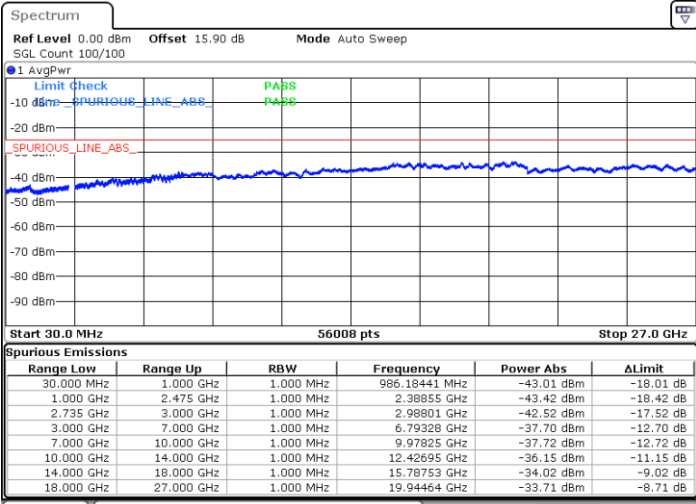

LTE Band 41C / 20MHz+15MHz

16QAM

Lowest Channel / 1RB0 and 1RB74

Lowest Channel / 1RB99 and 1RB0

Date: 19.FEB.2020 04:59:37

Date: 19.FEB.2020 04:56:48

Lowest Channel / FullIRB

N/A

Date: 19.FEB.2020 05:02:28

LTE Band 41C / 20MHz+15MHz

16QAM

Middle Channel / 1RB0 and 1RB74

Middle Channel / 1RB99 and 1RB0

Date: 19.FEB.2020 05:10:18

Date: 19.FEB.2020 05:10:08

Middle Channel / FullIRB

N/A

Date: 19.FEB.2020 05:07:27

LTE Band 41C / 20MHz+15MHz

16QAM

Highest Channel / 1RB0 and 1RB74

Highest Channel / 1RB99 and 1RB0

Date: 19.FEB.2020 05:36:30

Date: 19.FEB.2020 05:33:40

Highest Channel / FullIRB

N/A

Date: 19.FEB.2020 05:39:21

LTE Band 41C / 20MHz+20MHz

16QAM

Lowest Channel / 1RB0 and 1RB99

Lowest Channel / 1RB99 and 1RB0

Date: 19.FEB.2020 06:00:00