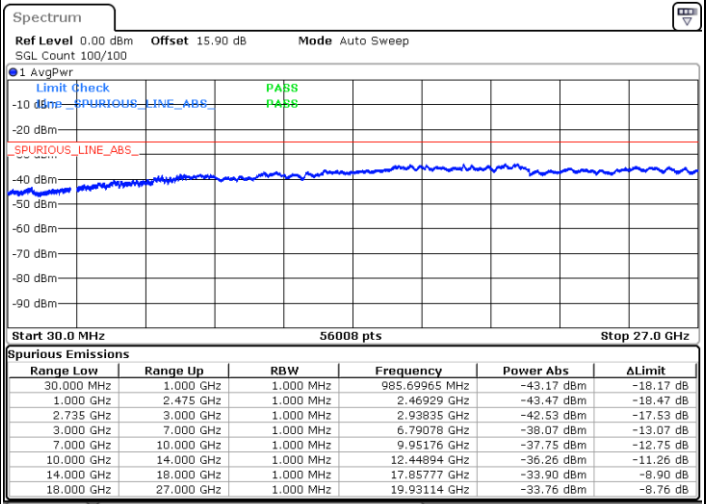

Highest Channel / 1RB0 and 1RB74

Highest Channel / 1RB74 and 1RB0

Date: 19.FEB.2020 03:31:16

Date: 19.FEB.2020 03:28:27

Highest Channel / FullIRB

N/A

Date: 19.FEB.2020 03:34:07

LTE Band 41C / 15MHz+20MHz

16QAM

Lowest Channel / 1RB0 and 1RB99

Lowest Channel / 1RB74 and 1RB0

Date: 19.FEB.2020 03:52:41

Date: 19.FEB.2020 03:49:51

Lowest Channel / FullIRB

N/A

Date: 19.FEB.2020 03:55:33

LTE Band 41C / 15MHz+20MHz

16QAM

Middle Channel / 1RB0 and 1RB9

Middle Channel / 1RB74 and 1RB0

Date: 19.FEB.2020 04:13:02

Date: 19.FEB.2020 04:15:52

Middle Channel / FullIRB

N/A

Date: 19.FEB.2020 04:10:11

LTE Band 41C / 15MHz+20MHz

16QAM

Highest Channel / 1RB0 and 1RB99

Highest Channel / 1RB74 and 1RB0

Date: 19.FEB.2020 04:31:51

Date: 19.FEB.2020 04:29:02

Highest Channel / FullIRB