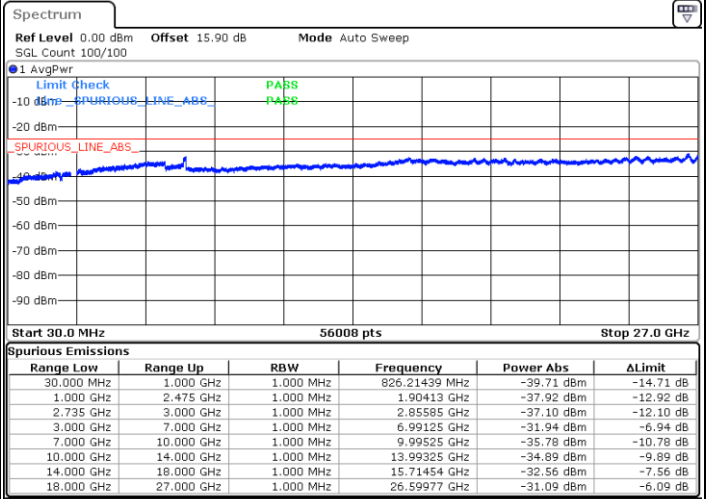

Date: 15.FEB.2020 05:40:26

LTE Band 41C / 15MHz+10MHz

16QAM

Lowest Channel / 1RB0 and 1RB49

Lowest Channel / 1RB74 and 1RB80

Date: 14.FEB.2020 08:10:35

Date: 14.FEB.2020 08:06:48

Lowest Channel / FullIRB

N/A

Date: 14.FEB.2020 08:14:24

LTE Band 41C / 15MHz+10MHz

16QAM

Middle Channel / 1RB0 and 1RB49

Middle Channel / 1RB74 and 1RB0

Date: 14.FEB.2020 08:22:55

Date: 14.FEB.2020 08:26:42

Middle Channel / FullIRB

N/A

Date: 14.FEB.2020 08:19:07

LTE Band 41C / 15MHz+10MHz

16QAM

Highest Channel / 1RB0 and 1RB49

Highest Channel / 1RB74 and 1RB0

Date: 14.FEB.2020 09:06:55

Date: 14.FEB.2020 09:03:07

Highest Channel / FullIRB

N/A

Date: 14.FEB.2020 09:10:43

LTE Band 41C / 15MHz+15MHz

16QAM

Lowest Channel / 1RB0 and 1RB74

Lowest Channel / 1RB74 and 1RB0