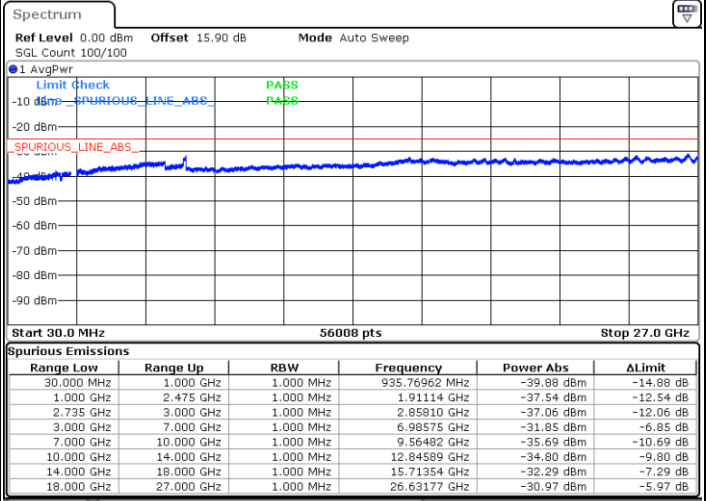

Date: 14.FEB.2020 06:24:43

Date: 14.FEB.2020 06:20:54

Highest Channel / FullIRB

N/A

Date: 14.FEB.2020 06:28:33

LTE Band 41C / 20MHz+10MHz

16QAM

Lowest Channel / 1RB0 and 1RB49

Lowest Channel / 1RB99 and 1RB0

Date: 15.FEB.2020 06:12:46

Date: 15.FEB.2020 06:09:00

Lowest Channel / FullIRB

N/A

Date: 15.FEB.2020 06:16:33

LTE Band 41C / 20MHz+10MHz

16QAM

Middle Channel / 1RB0 and 1RB49

Middle Channel / 1RB99 and 1RB0

Date: 15.FEB.2020 06:31:45

Date: 15.FEB.2020 06:35:31

Middle Channel / FullIRB

N/A

Date: 15.FEB.2020 06:27:57

LTE Band 41C / 20MHz+10MHz