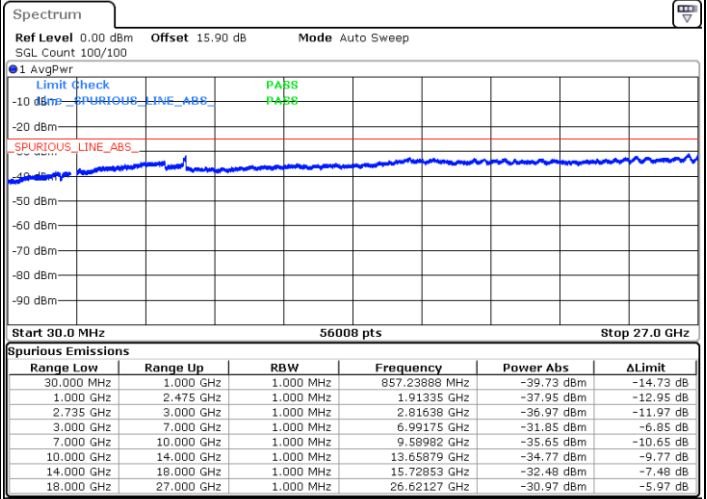

LTE Band 41C / 10MHz+20MHz

16QAM

Highest Channel / 1RB0 and 1RB99

Highest Channel / 1RB49 and 1RB0

Date: 15.FEB.2020 05:36:40

Date: 15.FEB.2020 05:32:54

Highest Channel / FullIRB

N/A

Date: 15.FEB.2020 05:40:26

LTE Band 41C / 15MHz+10MHz

16QAM

Lowest Channel / 1RB0 and 1RB49

Lowest Channel / 1RB74 and 1RB80

Date: 14.FEB.2020 08:10:35

Date: 14.FEB.2020 08:06:48

Lowest Channel / FullIRB

N/A

Date: 14.FEB.2020 08:14:24

LTE Band 41C / 15MHz+10MHz

16QAM

Middle Channel / 1RB0 and 1RB49

Middle Channel / 1RB74 and 1RB0

Date: 14.FEB.2020 08:22:55

Date: 14.FEB.2020 08:26:42

Middle Channel / FullIRB

N/A

Date: 14.FEB.2020 08:19:07

LTE Band 41C / 15MHz+10MHz

16QAM

Highest Channel / 1RB0 and 1RB49

Highest Channel / 1RB74 and 1RB0

Date: 14.FEB.2020 09:06:55