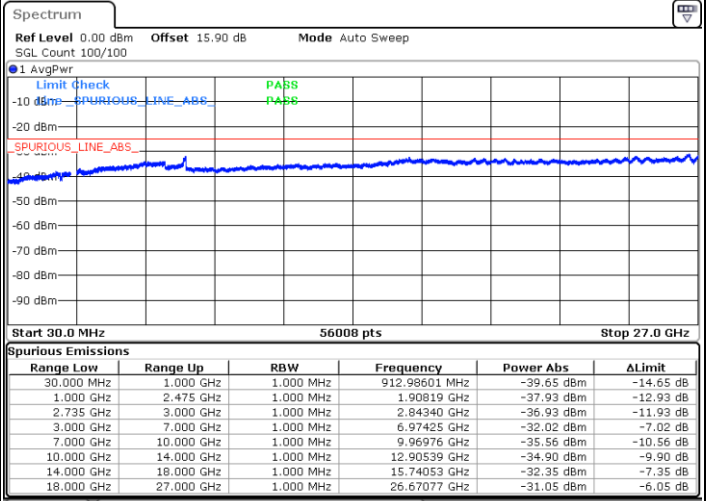

LTE Band 41C / 5MHz+20MHz

64QAM

Highest Channel / 1RB0 and 1RB99

Highest Channel / 1RB24 and 1RB0

Date: 13.FEB.2020 10:18:52

Date: 13.FEB.2020 10:17:41

Highest Channel / FullIRB

N/A

Date: 13.FEB.2020 10:24:51

LTE Band 41C / 10MHz+15MHz

64QAM

Lowest Channel / 1RB0 and 1RB74

Lowest Channel / 1RB49 and 1RB0

Date: 14.FEB.2020 06:51:20

Date: 14.FEB.2020 06:44:59

Lowest Channel / FullRB

N/A

Date: 14.FEB.2020 06:52:36

LTE Band 41C / 10MHz+15MHz

64QAM

MiddleChannel / 1RB0 and 1RB74

Middle Channel / 1RB49 and 1RB0

Date: 14.FEB.2020 07:07:39

Date: 14.FEB.2020 07:14:00