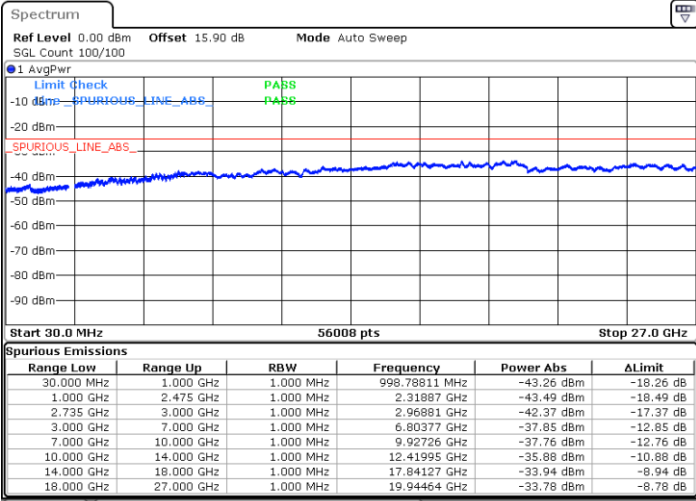

LTE Band 41C / 15MHz+20MHz

16QAM

Middle Channel / 1RB0 and 1RB9

Middle Channel / 1RB74 and 1RB0

Date: 19.FEB.2020 04:13:02

Date: 19.FEB.2020 04:15:52

Middle Channel / FullIRB

N/A

Date: 19.FEB.2020 04:10:11

LTE Band 41C / 15MHz+20MHz

16QAM

Highest Channel / 1RB0 and 1RB99

Highest Channel / 1RB74 and 1RB0

Date: 19.FEB.2020 04:31:51

Date: 19.FEB.2020 04:29:02

Highest Channel / FullIRB

N/A

Date: 19.FEB.2020 04:34:42

LTE Band 41C / 20MHz+5MHz

16QAM

Lowest Channel / 1RB0 and 1RB24

Lowest Channel / 1RB99 and 1RB0

Date: 14.FEB.2020 05:41:23

Date: 14.FEB.2020 05:37:35