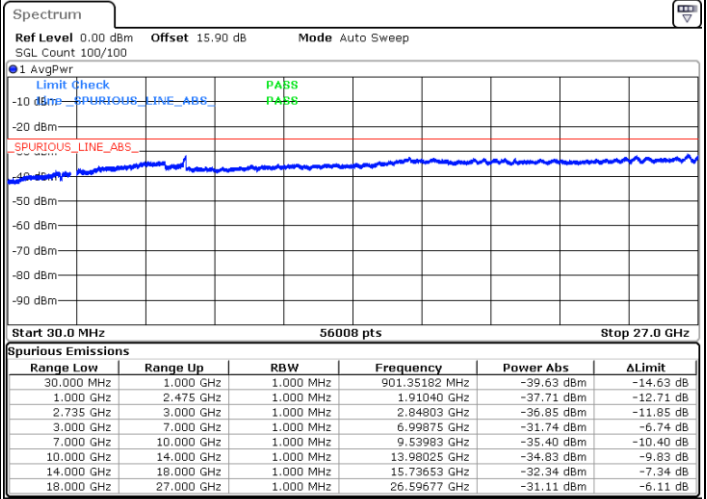

Lowest Channel / FullRB

N/A

Date: 14.FEB.2020 05:45:12

LTE Band 41C / 20MHz+5MHz

16QAM

Middle Channel / 1RB0 and 1RB24

Middle Channel / 1RB99 and 1RB0

Date: 14.FEB.2020 05:54:17

Date: 14.FEB.2020 05:58:06

Middle Channel / FullIRB

N/A

Date: 14.FEB.2020 05:50:27

LTE Band 41C / 20MHz+5MHz

16QAM

Highest Channel / 1RB0 and 1RB24

Highest Channel / 1RB99 and 1RB0

Date: 14.FEB.2020 06:24:43

Date: 14.FEB.2020 06:20:54

Highest Channel / FullIRB

N/A

Date: 14.FEB.2020 06:28:33

LTE Band 41C / 20MHz+10MHz

16QAM

Lowest Channel / 1RB0 and 1RB49

Lowest Channel / 1RB99 and 1RB0

Date: 15.FEB.2020 06:12:46

Date: 15.FEB.2020 06:09:00

Lowest Channel / FullIRB

N/A

Date: 15.FEB.2020 06:16:33

LTE Band 41C / 20MHz+10MHz

16QAM