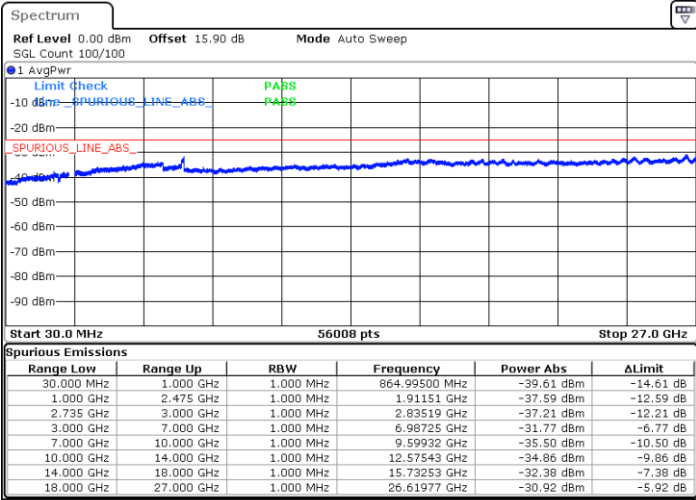

Middle Channel / FullIRB

N/A

Date: 14.FEB.2020 07:06:23