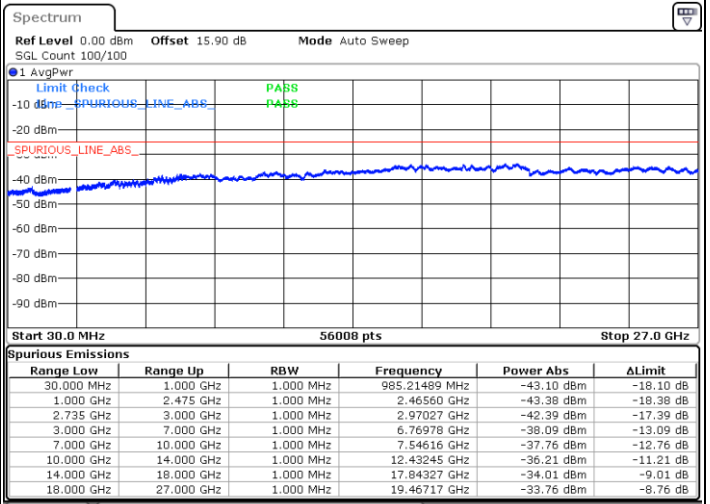

LTE Band 41C / 20MHz+15MHz

16QAM

Lowest Channel / 1RB0 and 1RB74

Lowest Channel / 1RB99 and 1RB0

Date: 19.FEB.2020 04:59:37

Date: 19.FEB.2020 04:56:48

Lowest Channel / FullIRB

N/A

Date: 19.FEB.2020 05:02:28

LTE Band 41C / 20MHz+15MHz

16QAM

Middle Channel / 1RB0 and 1RB74

Middle Channel / 1RB99 and 1RB0

Date: 19.FEB.2020 05:10:18

Date: 19.FEB.2020 05:10:08

Middle Channel / FullIRB

N/A

Date: 19.FEB.2020 05:07:27

LTE Band 41C / 20MHz+15MHz

16QAM

Highest Channel / 1RB0 and 1RB74

Highest Channel / 1RB99 and 1RB0

Date: 19.FEB.2020 05:36:30

Date: 19.FEB.2020 05:33:40

Highest Channel / FullIRB

N/A

Date: 19.FEB.2020 05:39:21

LTE Band 41C / 20MHz+20MHz

16QAM

Lowest Channel / 1RB0 and 1RB99

Lowest Channel / 1RB99 and 1RB0

Date: 19.FEB.2020 06:00:00