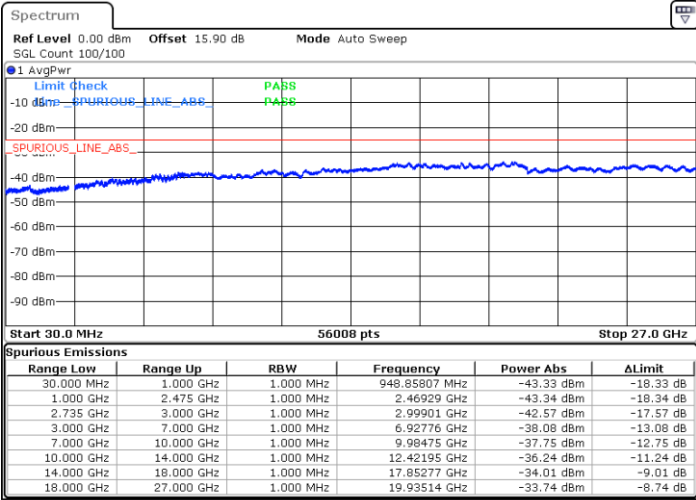

Highest Channel / 1RB0 and 1RB74

Highest Channel / 1RB74 and 1RB0

Date: 19.FEB.2020 03:31:16

Date: 19.FEB.2020 03:28:27

Highest Channel / FullIRB

N/A

Date: 19.FEB.2020 03:34:07

LTE Band 41C / 15MHz+20MHz

16QAM

Lowest Channel / 1RB0 and 1RB99

Lowest Channel / 1RB74 and 1RB0

Date: 19.FEB.2020 03:52:41

Date: 19.FEB.2020 03:49:51

Lowest Channel / FullIRB

N/A

Date: 19.FEB.2020 03:55:33