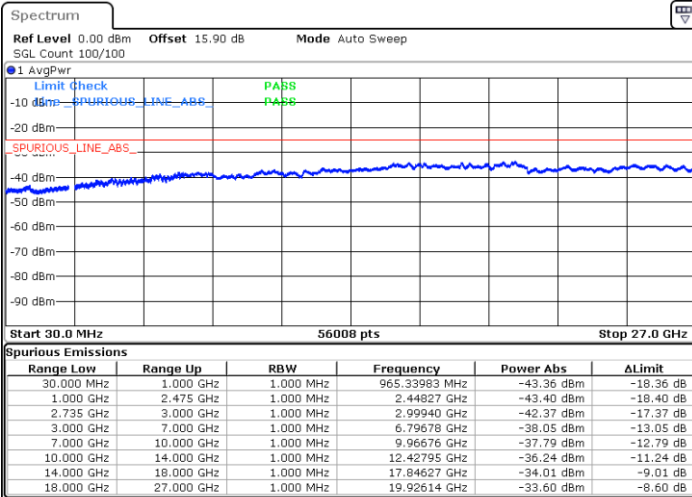

Date: 19.FEB.2020 05:02:28

LTE Band 41C / 20MHz+15MHz

16QAM

Middle Channel / 1RB0 and 1RB74

Middle Channel / 1RB99 and 1RB0

Date: 19.FEB.2020 05:10:18

Date: 19.FEB.2020 05:10:08

Middle Channel / FullIRB

N/A

Date: 19.FEB.2020 05:07:27

LTE Band 41C / 20MHz+15MHz

16QAM

Highest Channel / 1RB0 and 1RB74

Highest Channel / 1RB99 and 1RB0

Date: 19.FEB.2020 05:36:30

Date: 19.FEB.2020 05:33:40

Highest Channel / FullIRB

N/A

Date: 19.FEB.2020 05:39:21

LTE Band 41C / 20MHz+20MHz

16QAM

Lowest Channel / 1RB0 and 1RB99

Lowest Channel / 1RB99 and 1RB0

Date: 19.FEB.2020 06:00:00