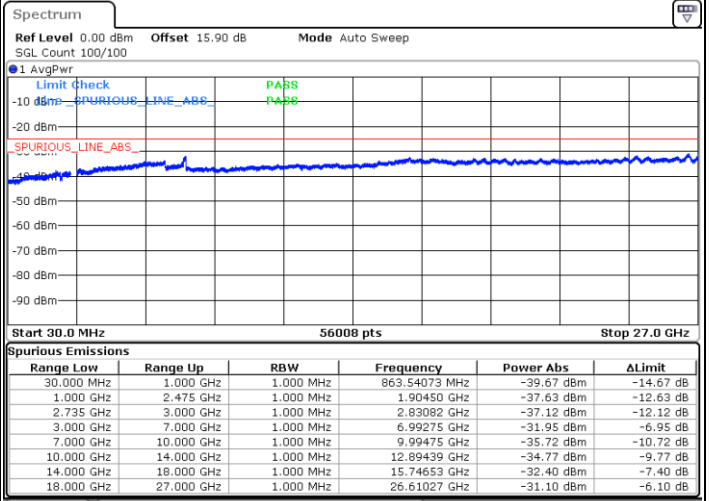

Date: 19.FEB.2020 04:10:11

LTE Band 41C / 15MHz+20MHz

16QAM

Highest Channel / 1RB0 and 1RB99

Highest Channel / 1RB74 and 1RB0

Date: 19.FEB.2020 04:31:51

Date: 19.FEB.2020 04:29:02

Highest Channel / FullIRB

N/A

Date: 19.FEB.2020 04:34:42

LTE Band 41C / 20MHz+5MHz

16QAM

Lowest Channel / 1RB0 and 1RB24

Lowest Channel / 1RB99 and 1RB0

Date: 14.FEB.2020 05:41:23

Date: 14.FEB.2020 05:37:35

Lowest Channel / FullRB

N/A

Date: 14.FEB.2020 05:45:12

LTE Band 41C / 20MHz+5MHz

16QAM

Middle Channel / 1RB0 and 1RB24

Middle Channel / 1RB99 and 1RB0

Date: 14.FEB.2020 05:54:17

Date: 14.FEB.2020 05:58:06

Middle Channel / FullIRB

N/A

Date: 14.FEB.2020 05:50:27

LTE Band 41C / 20MHz+5MHz

16QAM

Highest Channel / 1RB0 and 1RB24

Highest Channel / 1RB99 and 1RB0