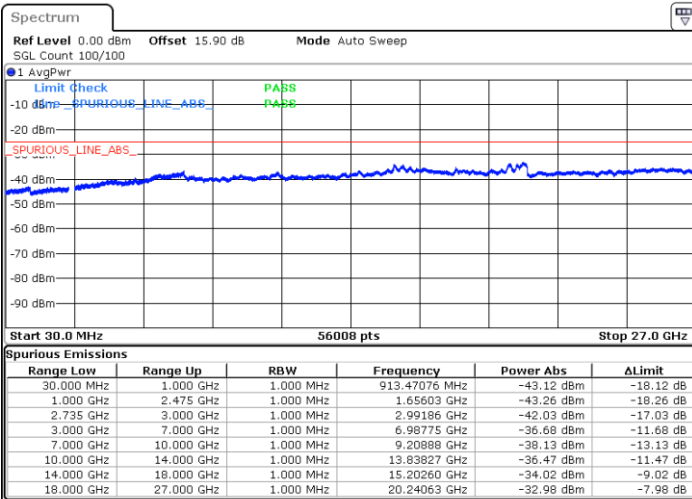

Highest Channel / 1RB99 and 1RB0

Date: 19.FEB.2020 06:37:41

Date: 19.FEB.2020 06:34:51

Highest Channel / FullIRB

N/A

Date: 19.FEB.2020 06:40:33

LTE Band 41C / 5MHz+20MHz

64QAM

Lowest Channel / 1RB0 and 1RB99

Lowest Channel / 1RB24 and 1RB0

Date: 13.FEB 2020 10:51:22

Date: 13.FEB 2020 10:45:23

Lowest Channel / FullIRB

N/A

Date: 13.FEB 2020 10:52:34

LTE Band 41C / 5MHz+20MHz

64QAM

Middle Channel / 1RB0 and 1RB9

Middle Channel / 1RB24 and 1RB0

Date: 13.FEB.2020 11:07:02

Date: 13.FEB.2020 11:13:00

Middle Channel / FullIRB

N/A

Date: 13.FEB.2020 11:05:50

LTE Band 41C / 5MHz+20MHz

64QAM

Highest Channel / 1RB0 and 1RB99

Highest Channel / 1RB24 and 1RB0

Date: 13.FEB.2020 10:18:52

Date: 13.FEB.2020 10:17:41

Highest Channel / FullIRB

N/A