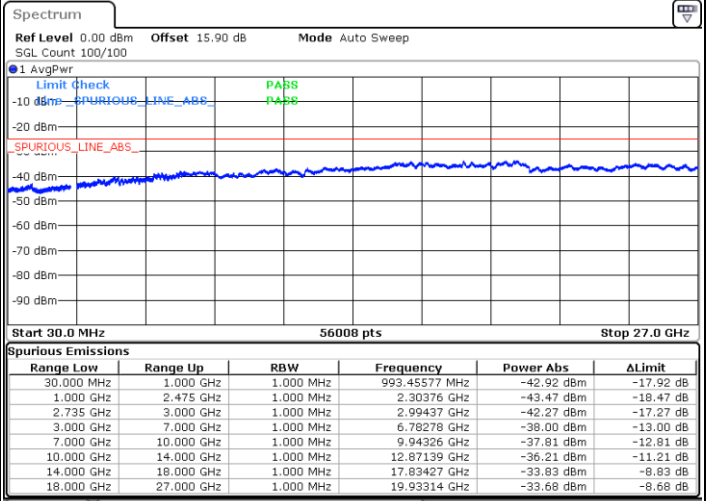

Date: 19.FEB.2020 05:02:28

LTE Band 41C / 20MHz+15MHz

16QAM

Middle Channel / 1RB0 and 1RB74

Middle Channel / 1RB99 and 1RB0

Date: 19.FEB.2020 05:10:18

Date: 19.FEB.2020 05:10:08

Middle Channel / FullIRB

N/A

Date: 19.FEB.2020 05:07:27

LTE Band 41C / 20MHz+15MHz

16QAM

Highest Channel / 1RB0 and 1RB74

Highest Channel / 1RB99 and 1RB0

Date: 19.FEB.2020 05:36:30

Date: 19.FEB.2020 05:33:40

Highest Channel / FullIRB

N/A

Date: 19.FEB.2020 05:39:21

LTE Band 41C / 20MHz+20MHz

16QAM

Lowest Channel / 1RB0 and 1RB99

Lowest Channel / 1RB99 and 1RB0

Date: 19.FEB.2020 06:00:00

Date: 19.FEB.2020 05:57:10

Lowest Channel / FullIRB

N/A

Date: 19.FEB.2020 06:02:50

LTE Band 41C / 20MHz+20MHz

16QAM

MiddleChannel / 1RB0 and 1RB99

Middle Channel / 1RB99 and 1RB0