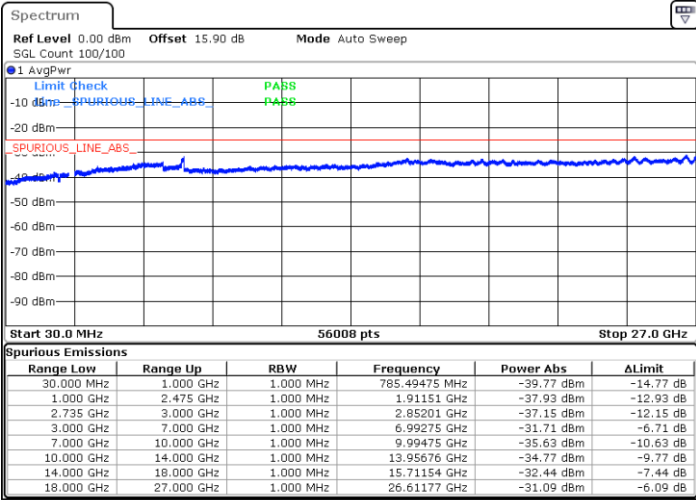

Lowest Channel / 1RB99 and 1RB0

Date: 15.FEB.2020 06:12:46

Date: 15.FEB.2020 06:09:00

Lowest Channel / FullIRB

N/A

Date: 15.FEB.2020 06:16:33

LTE Band 41C / 20MHz+10MHz

16QAM

Middle Channel / 1RB0 and 1RB49

Middle Channel / 1RB99 and 1RB0

Date: 15.FEB.2020 06:31:45

Date: 15.FEB.2020 06:35:31

Middle Channel / FullIRB

N/A

Date: 15.FEB.2020 06:27:57

LTE Band 41C / 20MHz+10MHz

16QAM

Highest Channel / 1RB0 and 1RB49

Highest Channel / 1RB99 and 1RB0

Date: 15.FEB.2020 07:03:19

Date: 15.FEB.2020 06:59:33

Highest Channel / FullIRB

N/A

Date: 15.FEB.2020 07:07:06