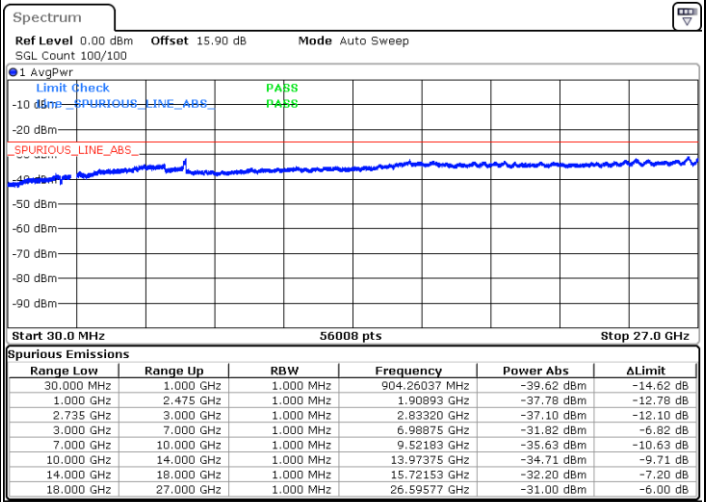

N/A

Date: 19.FEB.2020 04:34:42

LTE Band 41C / 20MHz+5MHz

16QAM

Lowest Channel / 1RB0 and 1RB24

Lowest Channel / 1RB99 and 1RB0

Date: 14.FEB.2020 05:41:23

Date: 14.FEB.2020 05:37:35

Lowest Channel / FullRB

N/A

Date: 14.FEB.2020 05:45:12

LTE Band 41C / 20MHz+5MHz

16QAM

Middle Channel / 1RB0 and 1RB24

Middle Channel / 1RB99 and 1RB0

Date: 14.FEB.2020 05:54:17

Date: 14.FEB.2020 05:58:06

Middle Channel / FullIRB

N/A

Date: 14.FEB.2020 05:50:27

LTE Band 41C / 20MHz+5MHz

16QAM

Highest Channel / 1RB0 and 1RB24

Highest Channel / 1RB99 and 1RB0

Date: 14.FEB.2020 06:24:43

Date: 14.FEB.2020 06:20:54

Highest Channel / FullIRB

N/A

Date: 14.FEB.2020 06:28:33

LTE Band 41C / 20MHz+10MHz

16QAM

Lowest Channel / 1RB0 and 1RB49