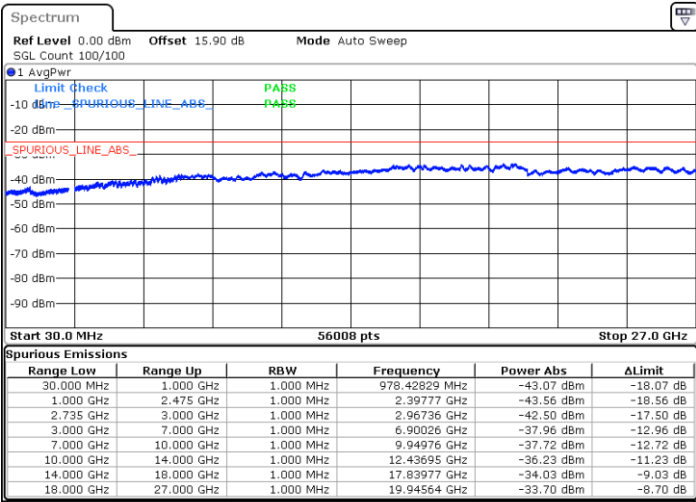

Date: 19.FEB.2020 06:19:10

Date: 19.FEB.2020 06:21:59

Middle Channel / FullIRB

N/A

Date: 19.FEB.2020 06:16:19

LTE Band 41C / 20MHz+20MHz

16QAM

Highest Channel / 1RB0 and 1RB99

Highest Channel / 1RB99 and 1RB0

Date: 19.FEB.2020 06:37:41

Date: 19.FEB.2020 06:34:51

Highest Channel / FullIRB

N/A

Date: 19.FEB.2020 06:40:33

LTE Band 41C / 5MHz+20MHz

64QAM

Lowest Channel / 1RB0 and 1RB99

Lowest Channel / 1RB24 and 1RB0

Date: 13.FEB 2020 10:51:22

Date: 13.FEB 2020 10:45:23

Lowest Channel / FullIRB

N/A

Date: 13.FEB 2020 10:52:34

LTE Band 41C / 5MHz+20MHz