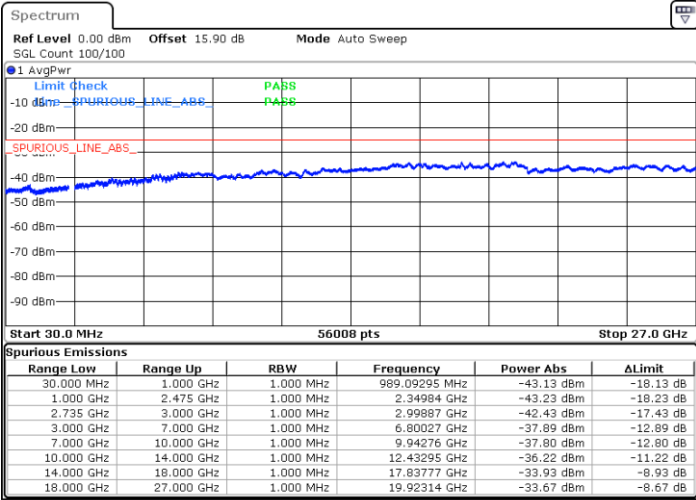

Highest Channel / FullIRB

N/A

Date: 19.FEB.2020 05:39:21

LTE Band 41C / 20MHz+20MHz

16QAM

Lowest Channel / 1RB0 and 1RB99

Lowest Channel / 1RB99 and 1RB0

Date: 19.FEB.2020 06:00:00

Date: 19.FEB.2020 05:57:10

Lowest Channel / FullIRB

N/A

Date: 19.FEB.2020 06:02:50

LTE Band 41C / 20MHz+20MHz

16QAM

MiddleChannel / 1RB0 and 1RB99

Middle Channel / 1RB99 and 1RB0

Date: 19.FEB.2020 06:19:10

Date: 19.FEB.2020 06:21:59

Middle Channel / FullIRB

N/A

Date: 19.FEB.2020 06:16:19

LTE Band 41C / 20MHz+20MHz

16QAM

Highest Channel / 1RB0 and 1RB99

Highest Channel / 1RB99 and 1RB0

Date: 19.FEB.2020 06:37:41

Date: 19.FEB.2020 06:34:51

Highest Channel / FullIRB

N/A

Date: 19.FEB.2020 06:40:33

LTE Band 41C / 5MHz+20MHz

64QAM