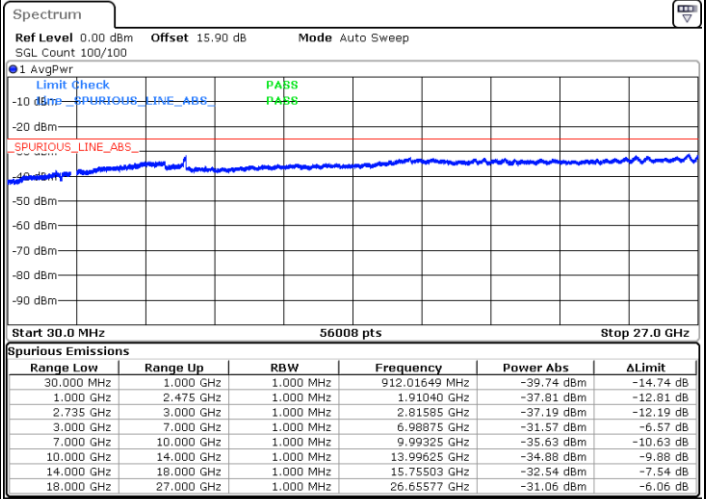

N/A

Date: 14.FEB.2020 08:14:24

LTE Band 41C / 15MHz+10MHz

16QAM

Middle Channel / 1RB0 and 1RB49

Middle Channel / 1RB74 and 1RB0

Date: 14.FEB.2020 08:22:55

Date: 14.FEB.2020 08:26:42

Middle Channel / FullIRB

N/A

Date: 14.FEB.2020 08:19:07

LTE Band 41C / 15MHz+10MHz

16QAM

Highest Channel / 1RB0 and 1RB49

Highest Channel / 1RB74 and 1RB0

Date: 14.FEB.2020 09:06:55

Date: 14.FEB.2020 09:03:07

Highest Channel / FullIRB

N/A

Date: 14.FEB.2020 09:10:43

LTE Band 41C / 15MHz+15MHz

16QAM

Lowest Channel / 1RB0 and 1RB74

Lowest Channel / 1RB74 and 1RB0

Date: 15.FEB.2020 07:39:56

Date: 15.FEB.2020 07:36:11

Lowest Channel / FullIRB

N/A

Date: 15.FEB.2020 07:43:42

LTE Band 41C / 15MHz+15MHz

16QAM

Middle Channel / 1RB0 and 1RB74