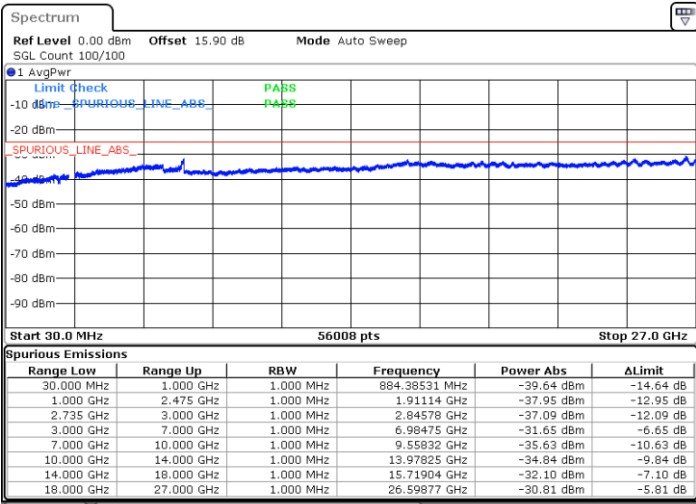

Date: 14.FEB.2020 09:03:07

Highest Channel / FullIRB

N/A

Date: 14.FEB.2020 09:10:43

LTE Band 41C / 15MHz+15MHz

16QAM

Lowest Channel / 1RB0 and 1RB74

Lowest Channel / 1RB74 and 1RB0

Date: 15.FEB.2020 07:39:56

Date: 15.FEB.2020 07:36:11

Lowest Channel / FullIRB

N/A

Date: 15.FEB.2020 07:43:42

LTE Band 41C / 15MHz+15MHz

16QAM

Middle Channel / 1RB0 and 1RB74

Middle Channel / 1RB74 and 1RB0

Date: 15.FEB.2020 08:08:33

Date: 15.FEB.2020 08:12:18

Middle Channel / FullIRB

N/A

Date: 15.FEB.2020 08:04:47

LTE Band 41C / 15MHz+15MHz

16QAM

Highest Channel / 1RB0 and 1RB74

Highest Channel / 1RB74 and 1RB0

Date: 19.FEB.2020 03:31:16

Date: 19.FEB.2020 03:28:27

Highest Channel / FullIRB

N/A

Date: 19.FEB.2020 03:34:07

LTE Band 41C / 15MHz+20MHz