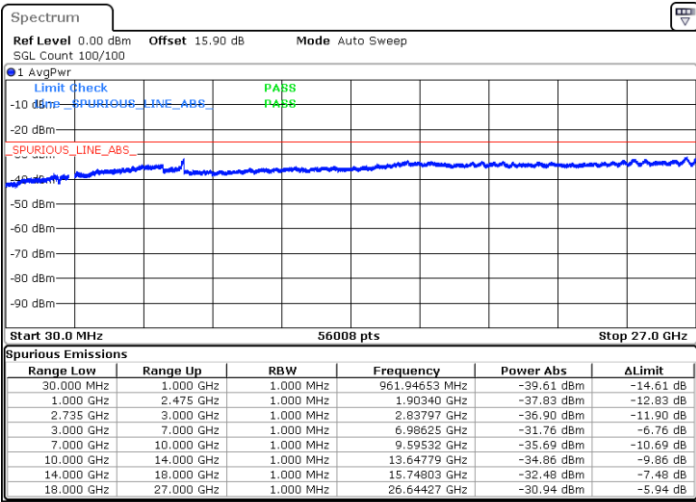

LTE Band 41C / 10MHz+20MHz

16QAM

Highest Channel / 1RB0 and 1RB99

Highest Channel / 1RB49 and 1RB0

Date: 15.FEB.2020 05:36:40

Date: 15.FEB.2020 05:32:54

Highest Channel / FullIRB

N/A

Date: 15.FEB.2020 05:40:26

LTE Band 41C / 15MHz+10MHz

16QAM

Lowest Channel / 1RB0 and 1RB49

Lowest Channel / 1RB74 and 1RB80

Date: 14.FEB.2020 08:10:35

Date: 14.FEB.2020 08:06:48

Lowest Channel / FullIRB