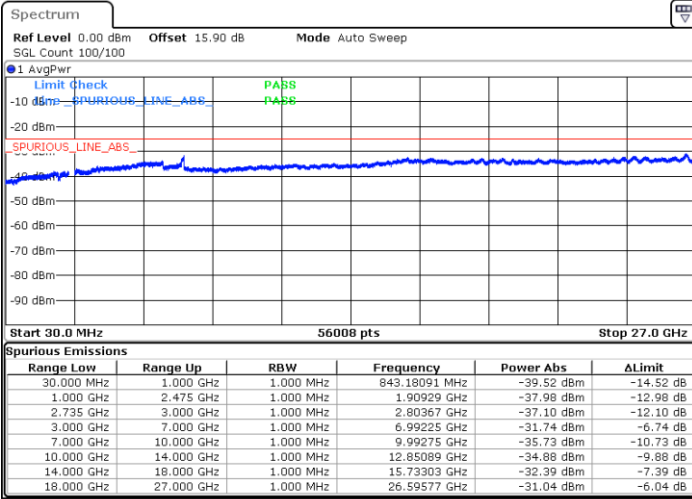

Date: 15.FEB.2020 05:40:26

LTE Band 41C / 15MHz+10MHz

16QAM

Lowest Channel / 1RB0 and 1RB49

Lowest Channel / 1RB74 and 1RB80

Date: 14.FEB.2020 08:10:35

Date: 14.FEB.2020 08:06:48

Lowest Channel / FullIRB

N/A

Date: 14.FEB.2020 08:14:24

LTE Band 41C / 15MHz+10MHz

16QAM

Middle Channel / 1RB0 and 1RB49

Middle Channel / 1RB74 and 1RB0

Date: 14.FEB.2020 08:22:55

Date: 14.FEB.2020 08:26:42

Middle Channel / FullIRB

N/A

Date: 14.FEB.2020 08:19:07

LTE Band 41C / 15MHz+10MHz

16QAM

Highest Channel / 1RB0 and 1RB49

Highest Channel / 1RB74 and 1RB0

Date: 14.FEB.2020 09:06:55

Date: 14.FEB.2020 09:03:07

Highest Channel / FullIRB

N/A

Date: 14.FEB.2020 09:10:43

LTE Band 41C / 15MHz+15MHz

16QAM

Lowest Channel / 1RB0 and 1RB74

Lowest Channel / 1RB74 and 1RB0