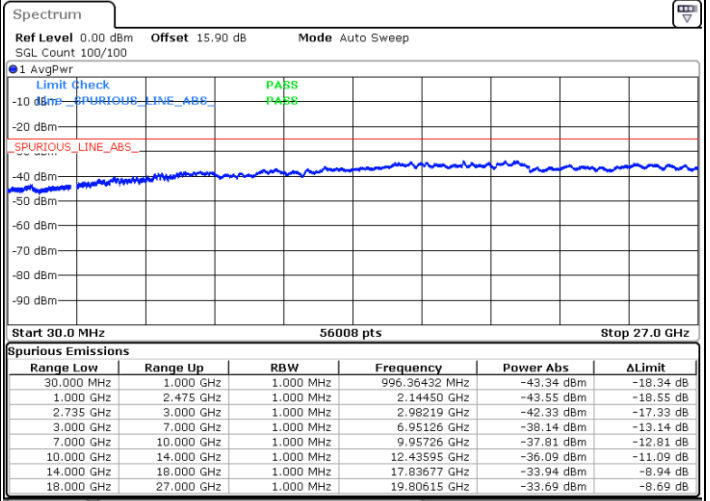

LTE Band 41C / 15MHz+20MHz

16QAM

Middle Channel / 1RB0 and 1RB9

Middle Channel / 1RB74 and 1RB0

Date: 19.FEB.2020 04:13:02

Date: 19.FEB.2020 04:15:52

Middle Channel / FullIRB

N/A

Date: 19.FEB.2020 04:10:11

LTE Band 41C / 15MHz+20MHz

16QAM

Highest Channel / 1RB0 and 1RB99

Highest Channel / 1RB74 and 1RB0

Date: 19.FEB.2020 04:31:51

Date: 19.FEB.2020 04:29:02

Highest Channel / FullIRB

N/A

Date: 19.FEB.2020 04:34:42

LTE Band 41C / 20MHz+5MHz

16QAM

Lowest Channel / 1RB0 and 1RB24

Lowest Channel / 1RB99 and 1RB0

Date: 14.FEB.2020 05:41:23

Date: 14.FEB.2020 05:37:35

Lowest Channel / FullRB

N/A

Date: 14.FEB.2020 05:45:12

LTE Band 41C / 20MHz+5MHz

16QAM

Middle Channel / 1RB0 and 1RB24

Middle Channel / 1RB99 and 1RB0

Date: 14.FEB.2020 05:54:17