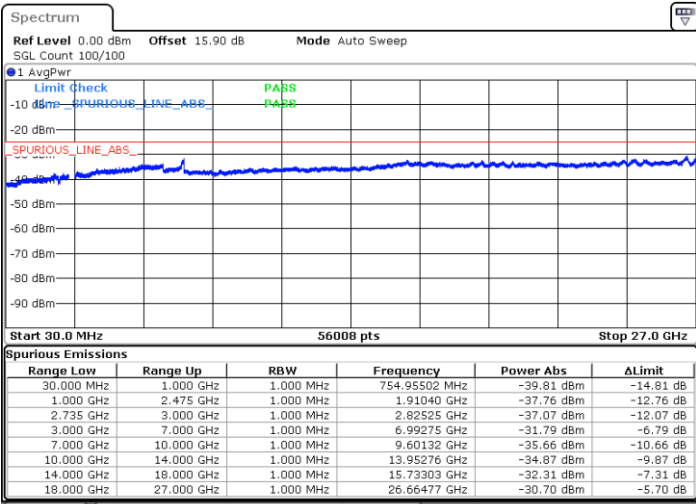

LTE Band 41C / 10MHz+20MHz

16QAM

Highest Channel / 1RB0 and 1RB99

Highest Channel / 1RB49 and 1RB0

Date: 15.FEB.2020 05:36:40

Date: 15.FEB.2020 05:32:54

Highest Channel / FullIRB

N/A

Date: 15.FEB.2020 05:40:26

LTE Band 41C / 15MHz+10MHz

16QAM

Lowest Channel / 1RB0 and 1RB49

Lowest Channel / 1RB74 and 1RB80

Date: 14.FEB.2020 08:10:35

Date: 14.FEB.2020 08:06:48

Lowest Channel / FullIRB