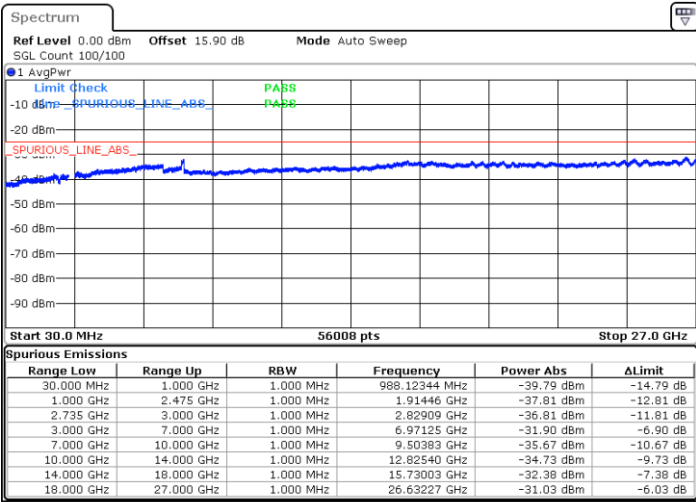

N/A

Date: 19.FEB.2020 04:34:42

LTE Band 41C / 20MHz+5MHz

16QAM

Lowest Channel / 1RB0 and 1RB24

Lowest Channel / 1RB99 and 1RB0

Date: 14.FEB.2020 05:41:23

Date: 14.FEB.2020 05:37:35

Lowest Channel / FullRB

N/A

Date: 14.FEB.2020 05:45:12

LTE Band 41C / 20MHz+5MHz

16QAM

Middle Channel / 1RB0 and 1RB24

Middle Channel / 1RB99 and 1RB0

Date: 14.FEB.2020 05:54:17

Date: 14.FEB.2020 05:58:06

Middle Channel / FullIRB

N/A

Date: 14.FEB.2020 05:50:27

LTE Band 41C / 20MHz+5MHz

16QAM

Highest Channel / 1RB0 and 1RB24

Highest Channel / 1RB99 and 1RB0

Date: 14.FEB.2020 06:24:43

Date: 14.FEB.2020 06:20:54

Highest Channel / FullIRB

N/A

Date: 14.FEB.2020 06:28:33

LTE Band 41C / 20MHz+10MHz

16QAM

Lowest Channel / 1RB0 and 1RB49