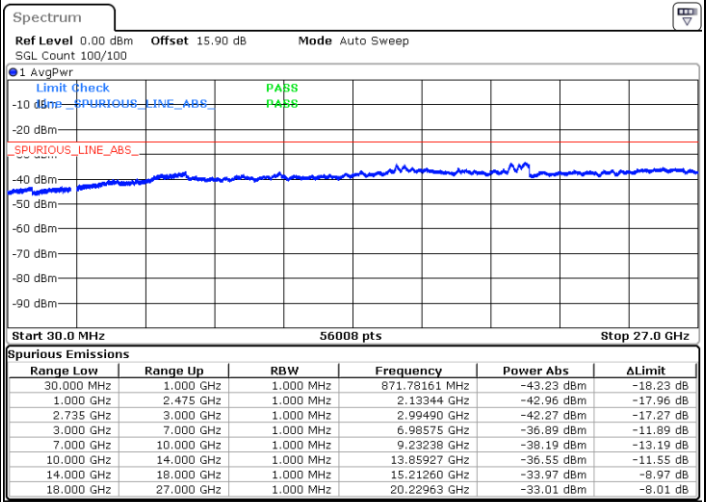

LTE Band 41C / 5MHz+20MHz

64QAM

Middle Channel / 1RB0 and 1RB9

Middle Channel / 1RB24 and 1RB0

Date: 13.FEB.2020 11:07:02

Date: 13.FEB.2020 11:13:00