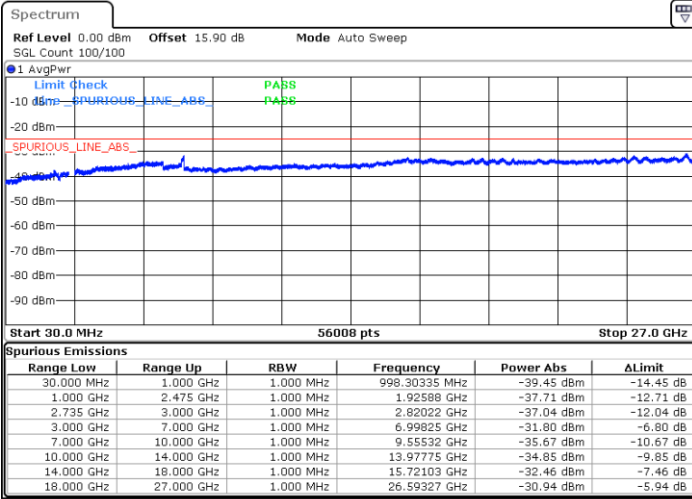

N/A

Date: 14.FEB.2020 08:14:24

LTE Band 41C / 15MHz+10MHz

16QAM

Middle Channel / 1RB0 and 1RB49

Middle Channel / 1RB74 and 1RB0

Date: 14.FEB.2020 08:22:55

Date: 14.FEB.2020 08:26:42

Middle Channel / FullIRB

N/A

Date: 14.FEB.2020 08:19:07

LTE Band 41C / 15MHz+10MHz

16QAM

Highest Channel / 1RB0 and 1RB49

Highest Channel / 1RB74 and 1RB0

Date: 14.FEB.2020 09:06:55

Date: 14.FEB.2020 09:03:07

Highest Channel / FullIRB

N/A

Date: 14.FEB.2020 09:10:43

LTE Band 41C / 15MHz+15MHz

16QAM

Lowest Channel / 1RB0 and 1RB74

Lowest Channel / 1RB74 and 1RB0

Date: 15.FEB.2020 07:39:56

Date: 15.FEB.2020 07:36:11

Lowest Channel / FullIRB

N/A

Date: 15.FEB.2020 07:43:42

LTE Band 41C / 15MHz+15MHz

16QAM

Middle Channel / 1RB0 and 1RB74