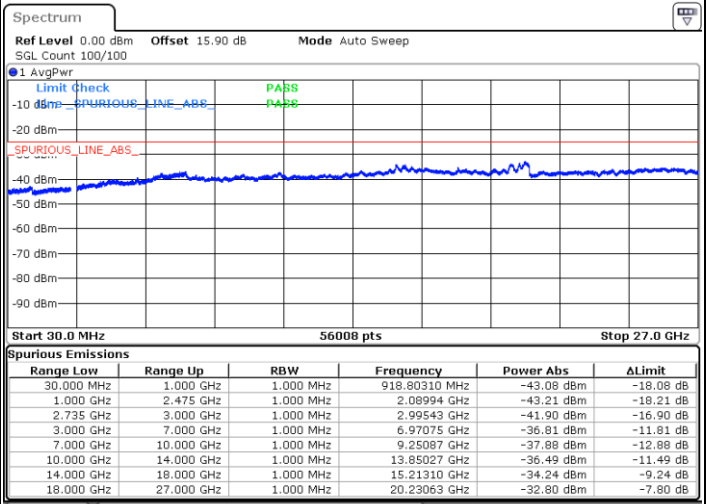

Highest Channel / 1RB99 and 1RB0

Date: 19.FEB.2020 06:37:41

Date: 19.FEB.2020 06:34:51

Highest Channel / FullIRB

N/A

Date: 19.FEB.2020 06:40:33

LTE Band 41C / 5MHz+20MHz

64QAM

Lowest Channel / 1RB0 and 1RB99

Lowest Channel / 1RB24 and 1RB0

Date: 13.FEB 2020 10:51:22

Date: 13.FEB 2020 10:45:23

Lowest Channel / FullIRB

N/A

Date: 13.FEB 2020 10:52:34

LTE Band 41C / 5MHz+20MHz

64QAM

Middle Channel / 1RB0 and 1RB9

Middle Channel / 1RB24 and 1RB0

Date: 13.FEB.2020 11:07:02

Date: 13.FEB.2020 11:13:00

Middle Channel / FullIRB

N/A

Date: 13.FEB.2020 11:05:50

LTE Band 41C / 5MHz+20MHz

64QAM

Highest Channel / 1RB0 and 1RB99

Highest Channel / 1RB24 and 1RB0

Date: 13.FEB.2020 10:18:52

Date: 13.FEB.2020 10:17:41

Highest Channel / FullIRB

N/A