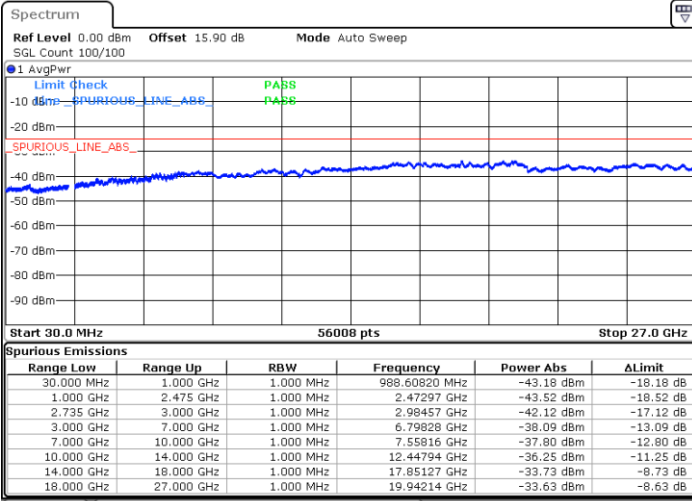

N/A

Date: 19.FEB.2020 05:07:27

LTE Band 41C / 20MHz+15MHz

16QAM

Highest Channel / 1RB0 and 1RB74

Highest Channel / 1RB99 and 1RB0

Date: 19.FEB.2020 05:36:30

Date: 19.FEB.2020 05:33:40

Highest Channel / FullIRB

N/A

Date: 19.FEB.2020 05:39:21

LTE Band 41C / 20MHz+20MHz

16QAM

Lowest Channel / 1RB0 and 1RB99

Lowest Channel / 1RB99 and 1RB0

Date: 19.FEB.2020 06:00:00

Date: 19.FEB.2020 05:57:10

Lowest Channel / FullIRB

N/A

Date: 19.FEB.2020 06:02:50

LTE Band 41C / 20MHz+20MHz

16QAM

MiddleChannel / 1RB0 and 1RB99

Middle Channel / 1RB99 and 1RB0

Date: 19.FEB.2020 06:19:10

Date: 19.FEB.2020 06:21:59

Middle Channel / FullIRB

N/A

Date: 19.FEB.2020 06:16:19

LTE Band 41C / 20MHz+20MHz

16QAM

Highest Channel / 1RB0 and 1RB99