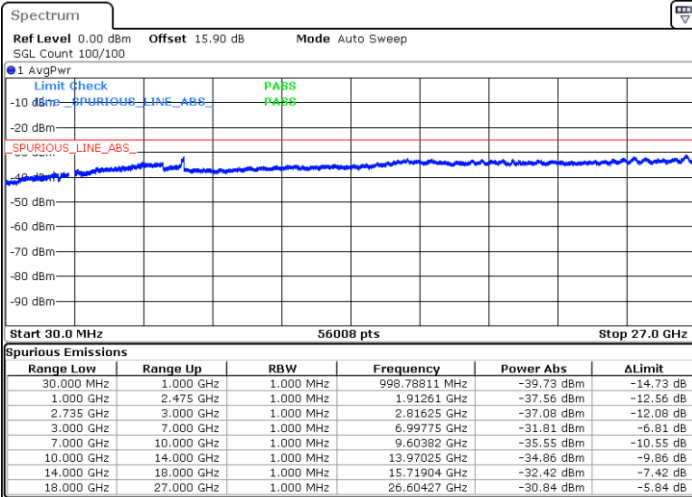

Lowest Channel / FullRB

N/A

Date: 14.FEB.2020 05:45:12

LTE Band 41C / 20MHz+5MHz

16QAM

Middle Channel / 1RB0 and 1RB24

Middle Channel / 1RB99 and 1RB0

Date: 14.FEB.2020 05:54:17

Date: 14.FEB.2020 05:58:06

Middle Channel / FullIRB

N/A

Date: 14.FEB.2020 05:50:27

LTE Band 41C / 20MHz+5MHz

16QAM

Highest Channel / 1RB0 and 1RB24

Highest Channel / 1RB99 and 1RB0

Date: 14.FEB.2020 06:24:43

Date: 14.FEB.2020 06:20:54

Highest Channel / FullIRB

N/A

Date: 14.FEB.2020 06:28:33

LTE Band 41C / 20MHz+10MHz

16QAM

Lowest Channel / 1RB0 and 1RB49

Lowest Channel / 1RB99 and 1RB0

Date: 15.FEB.2020 06:12:46

Date: 15.FEB.2020 06:09:00

Lowest Channel / FullIRB

N/A

Date: 15.FEB.2020 06:16:33

LTE Band 41C / 20MHz+10MHz

16QAM