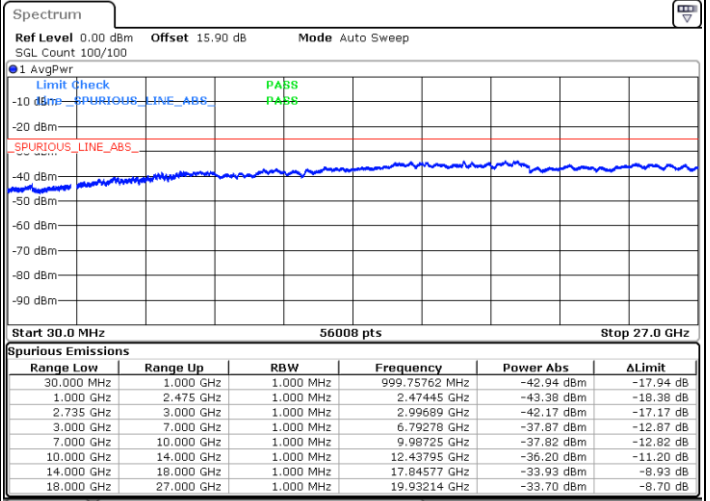

Date: 15.FEB.2020 07:39:56

Date: 15.FEB.2020 07:36:11

Lowest Channel / FullIRB

N/A

Date: 15.FEB.2020 07:43:42

LTE Band 41C / 15MHz+15MHz

16QAM

Middle Channel / 1RB0 and 1RB74

Middle Channel / 1RB74 and 1RB0

Date: 15.FEB.2020 08:08:33

Date: 15.FEB.2020 08:12:18

Middle Channel / FullIRB

N/A

Date: 15.FEB.2020 08:04:47

LTE Band 41C / 15MHz+15MHz

16QAM

Highest Channel / 1RB0 and 1RB74

Highest Channel / 1RB74 and 1RB0

Date: 19.FEB.2020 03:31:16

Date: 19.FEB.2020 03:28:27

Highest Channel / FullIRB

N/A

Date: 19.FEB.2020 03:34:07

LTE Band 41C / 15MHz+20MHz