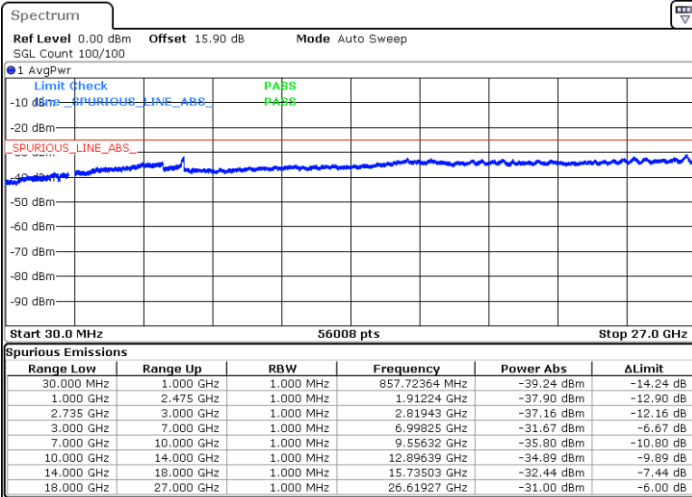

Date: 15.FEB.2020 05:40:26

LTE Band 41C / 15MHz+10MHz

16QAM

Lowest Channel / 1RB0 and 1RB49

Lowest Channel / 1RB74 and 1RB80

Date: 14.FEB.2020 08:10:35

Date: 14.FEB.2020 08:06:48

Lowest Channel / FullIRB

N/A

Date: 14.FEB.2020 08:14:24

LTE Band 41C / 15MHz+10MHz

16QAM

Middle Channel / 1RB0 and 1RB49

Middle Channel / 1RB74 and 1RB0

Date: 14.FEB.2020 08:22:55

Date: 14.FEB.2020 08:26:42

Middle Channel / FullIRB

N/A

Date: 14.FEB.2020 08:19:07

LTE Band 41C / 15MHz+10MHz

16QAM

Highest Channel / 1RB0 and 1RB49

Highest Channel / 1RB74 and 1RB0

Date: 14.FEB.2020 09:06:55

Date: 14.FEB.2020 09:03:07

Highest Channel / FullIRB

N/A

Date: 14.FEB.2020 09:10:43

LTE Band 41C / 15MHz+15MHz

16QAM

Lowest Channel / 1RB0 and 1RB74

Lowest Channel / 1RB74 and 1RB0