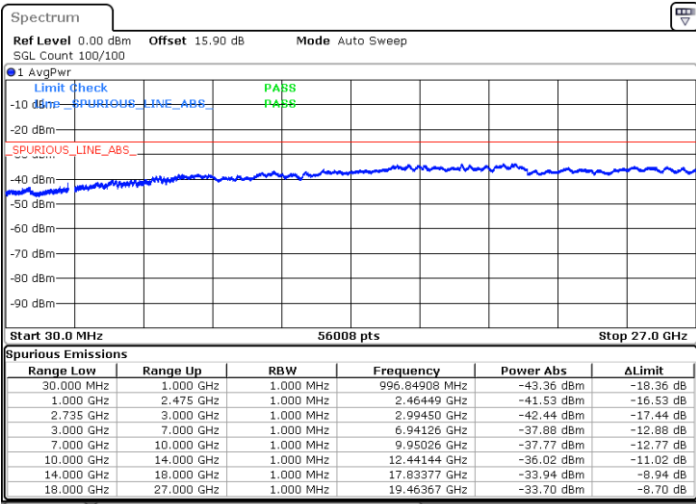

Highest Channel / 1RB0 and 1RB74

Highest Channel / 1RB74 and 1RB0

Date: 19.FEB.2020 03:31:16

Date: 19.FEB.2020 03:28:27

Highest Channel / FullIRB

N/A

Date: 19.FEB.2020 03:34:07

LTE Band 41C / 15MHz+20MHz

16QAM

Lowest Channel / 1RB0 and 1RB99

Lowest Channel / 1RB74 and 1RB0

Date: 19.FEB.2020 03:52:41

Date: 19.FEB.2020 03:49:51

Lowest Channel / FullIRB

N/A

Date: 19.FEB.2020 03:55:33