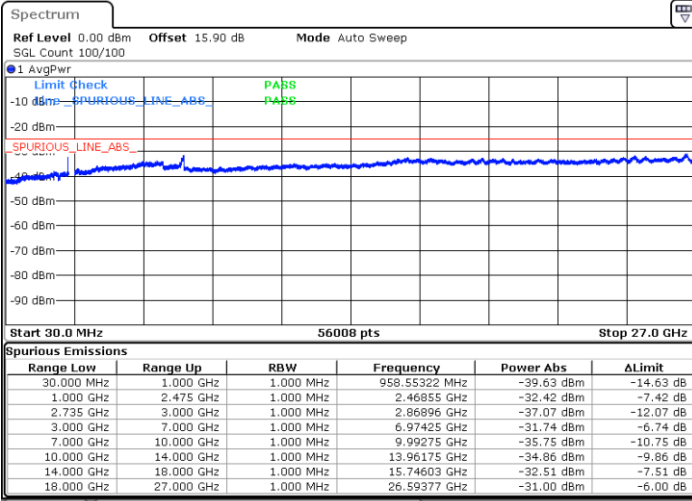

Middle Channel / FullIRB

N/A

Date: 14.FEB.2020 08:19:07

LTE Band 41C / 15MHz+10MHz

16QAM

Highest Channel / 1RB0 and 1RB49

Highest Channel / 1RB74 and 1RB0

Date: 14.FEB.2020 09:06:55

Date: 14.FEB.2020 09:03:07

Highest Channel / FullIRB

N/A

Date: 14.FEB.2020 09:10:43

LTE Band 41C / 15MHz+15MHz

16QAM

Lowest Channel / 1RB0 and 1RB74

Lowest Channel / 1RB74 and 1RB0

Date: 15.FEB.2020 07:39:56

Date: 15.FEB.2020 07:36:11

Lowest Channel / FullIRB

N/A

Date: 15.FEB.2020 07:43:42

LTE Band 41C / 15MHz+15MHz

16QAM

Middle Channel / 1RB0 and 1RB74