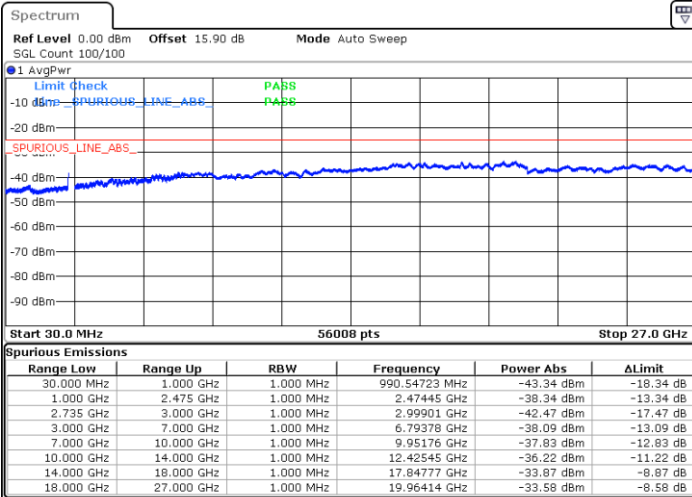

N/A

Date: 19.FEB.2020 05:07:27

LTE Band 41C / 20MHz+15MHz

16QAM

Highest Channel / 1RB0 and 1RB74

Highest Channel / 1RB99 and 1RB0

Date: 19.FEB.2020 05:36:30

Date: 19.FEB.2020 05:33:40

Highest Channel / FullIRB

N/A

Date: 19.FEB.2020 05:39:21

LTE Band 41C / 20MHz+20MHz

16QAM

Lowest Channel / 1RB0 and 1RB99

Lowest Channel / 1RB99 and 1RB0

Date: 19.FEB.2020 06:00:00

Date: 19.FEB.2020 05:57:10

Lowest Channel / FullIRB

N/A

Date: 19.FEB.2020 06:02:50

LTE Band 41C / 20MHz+20MHz

16QAM

MiddleChannel / 1RB0 and 1RB99

Middle Channel / 1RB99 and 1RB0

Date: 19.FEB.2020 06:19:10

Date: 19.FEB.2020 06:21:59

Middle Channel / FullIRB

N/A

Date: 19.FEB.2020 06:16:19

LTE Band 41C / 20MHz+20MHz

16QAM

Highest Channel / 1RB0 and 1RB99