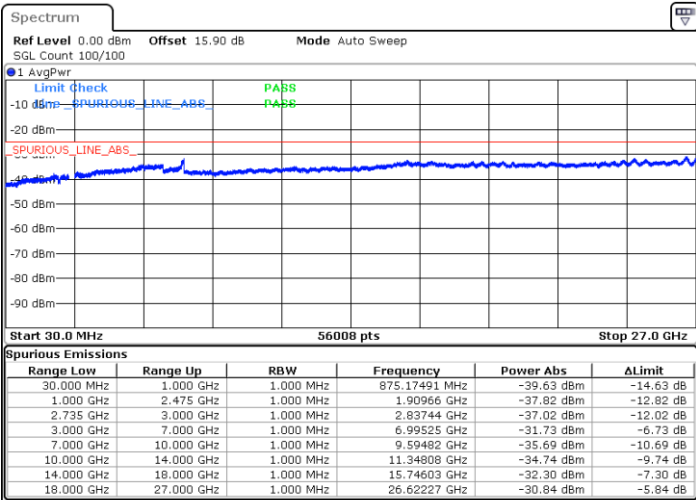

Lowest Channel / 1RB99 and 1RB0

Date: 15.FEB.2020 06:12:46

Date: 15.FEB.2020 06:09:00

Lowest Channel / FullIRB

N/A

Date: 15.FEB.2020 06:16:33

LTE Band 41C / 20MHz+10MHz

16QAM

Middle Channel / 1RB0 and 1RB49

Middle Channel / 1RB99 and 1RB0

Date: 15.FEB.2020 06:31:45

Date: 15.FEB.2020 06:35:31

Middle Channel / FullIRB

N/A

Date: 15.FEB.2020 06:27:57

LTE Band 41C / 20MHz+10MHz

16QAM

Highest Channel / 1RB0 and 1RB49

Highest Channel / 1RB99 and 1RB0

Date: 15.FEB.2020 07:03:19

Date: 15.FEB.2020 06:59:33

Highest Channel / FullIRB

N/A

Date: 15.FEB.2020 07:07:06