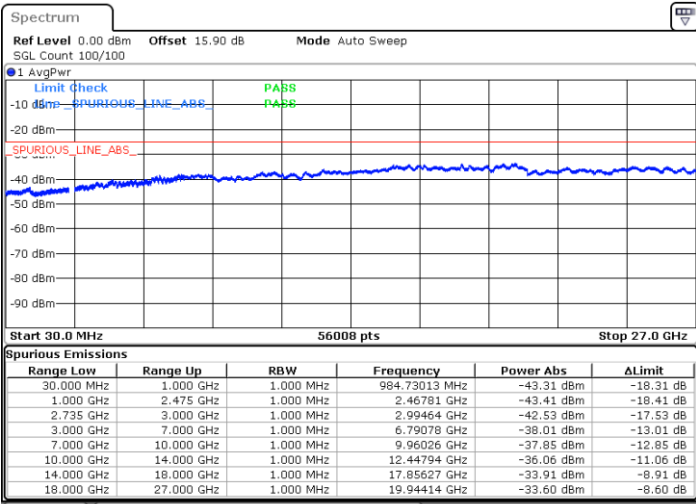

Date: 19.FEB.2020 05:57:10

Lowest Channel / FullIRB

N/A

Date: 19.FEB.2020 06:02:50

LTE Band 41C / 20MHz+20MHz

16QAM

MiddleChannel / 1RB0 and 1RB99

Middle Channel / 1RB99 and 1RB0

Date: 19.FEB.2020 06:19:10

Date: 19.FEB.2020 06:21:59

Middle Channel / FullIRB

N/A

Date: 19.FEB.2020 06:16:19

LTE Band 41C / 20MHz+20MHz

16QAM

Highest Channel / 1RB0 and 1RB99

Highest Channel / 1RB99 and 1RB0

Date: 19.FEB.2020 06:37:41

Date: 19.FEB.2020 06:34:51

Highest Channel / FullIRB

N/A

Date: 19.FEB.2020 06:40:33

LTE Band 41C / 5MHz+20MHz

64QAM

Lowest Channel / 1RB0 and 1RB99

Lowest Channel / 1RB24 and 1RB0

Date: 13.FEB 2020 10:51:22

Date: 13.FEB 2020 10:45:23

Lowest Channel / FullIRB

N/A

Date: 13.FEB 2020 10:52:34

LTE Band 41C / 5MHz+20MHz