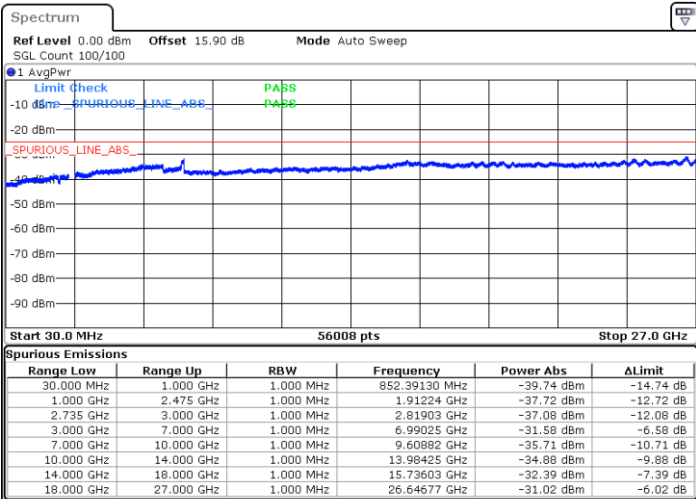

Middle Channel / 1RB0 and 1RB49

Middle Channel / 1RB99 and 1RB0

Date: 15.FEB.2020 06:31:45

Date: 15.FEB.2020 06:35:31

Middle Channel / FullIRB

N/A

Date: 15.FEB.2020 06:27:57

LTE Band 41C / 20MHz+10MHz

16QAM

Highest Channel / 1RB0 and 1RB49

Highest Channel / 1RB99 and 1RB0

Date: 15.FEB.2020 07:03:19

Date: 15.FEB.2020 06:59:33

Highest Channel / FullIRB

N/A

Date: 15.FEB.2020 07:07:06

LTE Band 41C / 20MHz+15MHz

16QAM

Lowest Channel / 1RB0 and 1RB74

Lowest Channel / 1RB99 and 1RB0

Date: 19.FEB.2020 04:59:37

Date: 19.FEB.2020 04:56:48

Lowest Channel / FullIRB

N/A