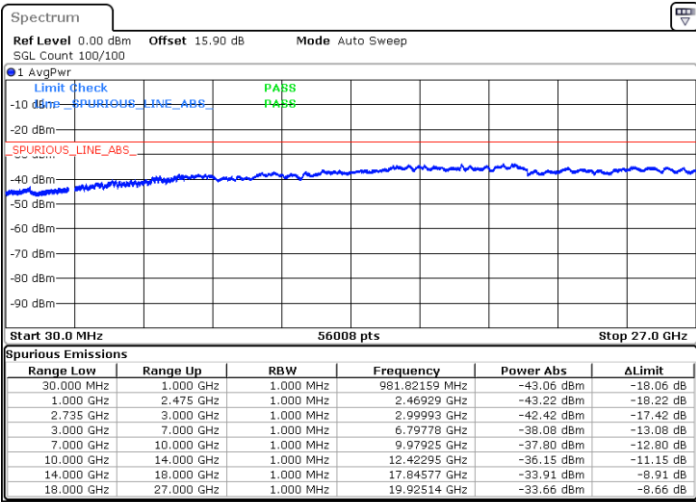

LTE Band 41C / 15MHz+20MHz

16QAM

Middle Channel / 1RB0 and 1RB9

Middle Channel / 1RB74 and 1RB0

Date: 19.FEB.2020 04:13:02

Date: 19.FEB.2020 04:15:52

Middle Channel / FullIRB

N/A

Date: 19.FEB.2020 04:10:11

LTE Band 41C / 15MHz+20MHz

16QAM

Highest Channel / 1RB0 and 1RB99

Highest Channel / 1RB74 and 1RB0

Date: 19.FEB.2020 04:31:51

Date: 19.FEB.2020 04:29:02

Highest Channel / FullIRB