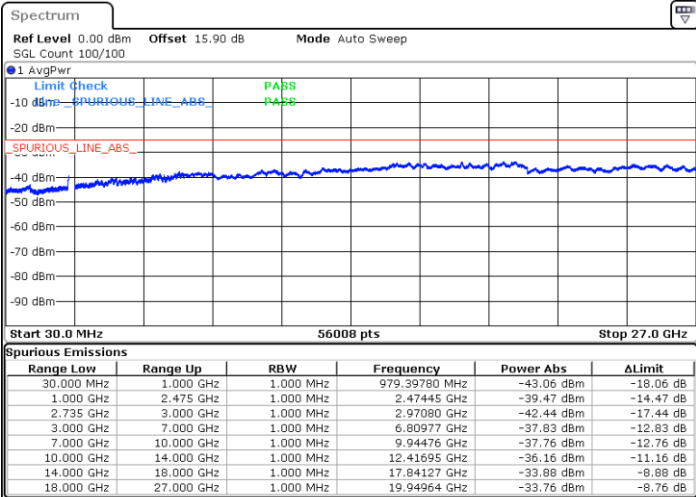

Highest Channel / 1RB0 and 1RB74

Highest Channel / 1RB74 and 1RB0

Date: 19.FEB.2020 03:31:16

Date: 19.FEB.2020 03:28:27

Highest Channel / FullIRB

N/A

Date: 19.FEB.2020 03:34:07

LTE Band 41C / 15MHz+20MHz

16QAM

Lowest Channel / 1RB0 and 1RB99

Lowest Channel / 1RB74 and 1RB0

Date: 19.FEB.2020 03:52:41

Date: 19.FEB.2020 03:49:51

Lowest Channel / FullIRB

N/A

Date: 19.FEB.2020 03:55:33

LTE Band 41C / 15MHz+20MHz

16QAM

Middle Channel / 1RB0 and 1RB9

Middle Channel / 1RB74 and 1RB0

Date: 19.FEB.2020 04:13:02

Date: 19.FEB.2020 04:15:52

Middle Channel / FullIRB

N/A

Date: 19.FEB.2020 04:10:11

LTE Band 41C / 15MHz+20MHz

16QAM

Highest Channel / 1RB0 and 1RB99

Highest Channel / 1RB74 and 1RB0

Date: 19.FEB.2020 04:31:51

Date: 19.FEB.2020 04:29:02

Highest Channel / FullIRB