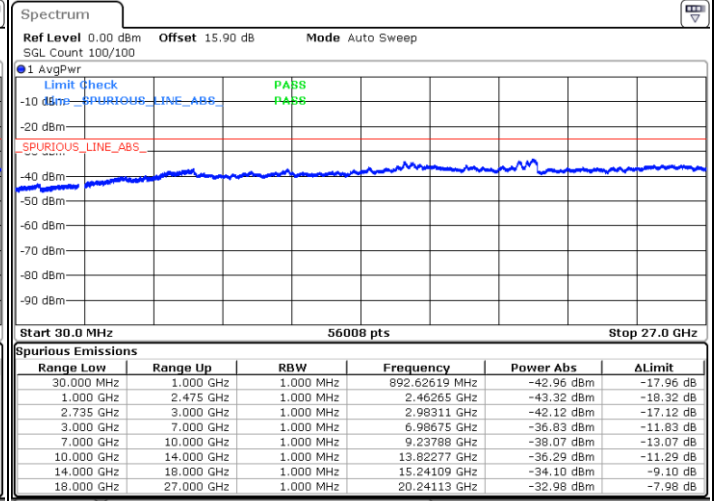

Date: 19.FEB.2020 06:19:10

Date: 19.FEB.2020 06:21:59

Middle Channel / FullIRB

N/A

Date: 19.FEB.2020 06:16:19

LTE Band 41C / 20MHz+20MHz

16QAM

Highest Channel / 1RB0 and 1RB99

Highest Channel / 1RB99 and 1RB0

Date: 19.FEB.2020 06:37:41

Date: 19.FEB.2020 06:34:51

Highest Channel / FullIRB

N/A

Date: 19.FEB.2020 06:40:33

LTE Band 41C / 5MHz+20MHz

64QAM

Lowest Channel / 1RB0 and 1RB99

Lowest Channel / 1RB24 and 1RB0

Date: 13.FEB 2020 10:51:22

Date: 13.FEB 2020 10:45:23

Lowest Channel / FullIRB

N/A

Date: 13.FEB 2020 10:52:34

LTE Band 41C / 5MHz+20MHz