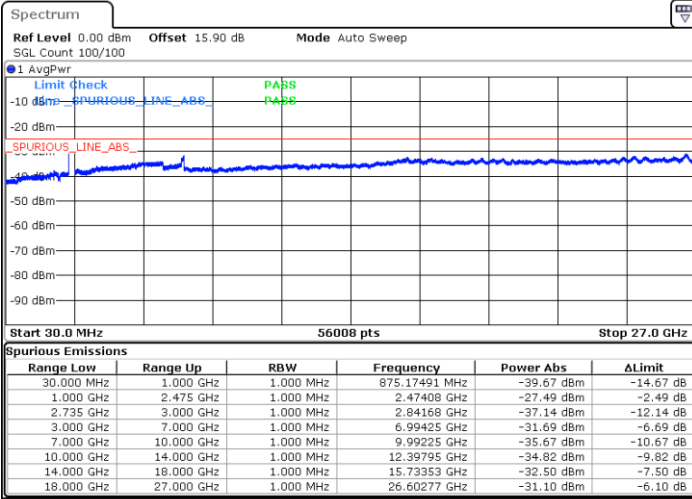

LTE Band 41C / 10MHz+20MHz

16QAM

Highest Channel / 1RB0 and 1RB99

Highest Channel / 1RB49 and 1RB0

Date: 15.FEB.2020 05:36:40

Date: 15.FEB.2020 05:32:54

Highest Channel / FullIRB

N/A

Date: 15.FEB.2020 05:40:26

LTE Band 41C / 15MHz+10MHz

16QAM

Lowest Channel / 1RB0 and 1RB49

Lowest Channel / 1RB74 and 1RB80

Date: 14.FEB.2020 08:10:35

Date: 14.FEB.2020 08:06:48

Lowest Channel / FullIRB

N/A

Date: 14.FEB.2020 08:14:24

LTE Band 41C / 15MHz+10MHz

16QAM

Middle Channel / 1RB0 and 1RB49

Middle Channel / 1RB74 and 1RB0

Date: 14.FEB.2020 08:22:55

Date: 14.FEB.2020 08:26:42

Middle Channel / FullIRB

N/A

Date: 14.FEB.2020 08:19:07

LTE Band 41C / 15MHz+10MHz

16QAM

Highest Channel / 1RB0 and 1RB49

Highest Channel / 1RB74 and 1RB0

Date: 14.FEB.2020 09:06:55