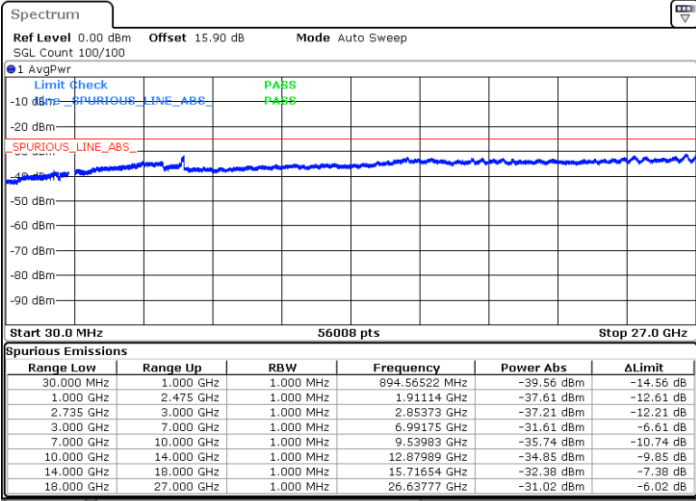

Date: 14.FEB.2020 06:24:43

Date: 14.FEB.2020 06:20:54

Highest Channel / FullIRB

N/A

Date: 14.FEB.2020 06:28:33

LTE Band 41C / 20MHz+10MHz

16QAM

Lowest Channel / 1RB0 and 1RB49

Lowest Channel / 1RB99 and 1RB0

Date: 15.FEB.2020 06:12:46

Date: 15.FEB.2020 06:09:00

Lowest Channel / FullIRB

N/A

Date: 15.FEB.2020 06:16:33

LTE Band 41C / 20MHz+10MHz

16QAM

Middle Channel / 1RB0 and 1RB49

Middle Channel / 1RB99 and 1RB0

Date: 15.FEB.2020 06:31:45

Date: 15.FEB.2020 06:35:31

Middle Channel / FullIRB

N/A

Date: 15.FEB.2020 06:27:57

LTE Band 41C / 20MHz+10MHz