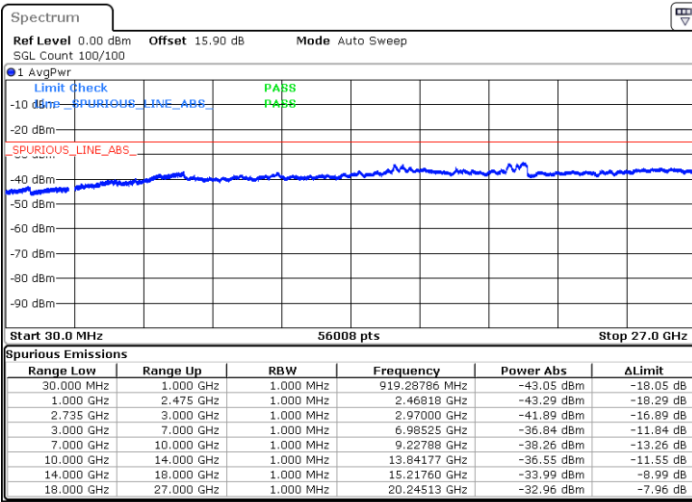

Highest Channel / 1RB99 and 1RB0

Date: 19.FEB.2020 06:37:41

Date: 19.FEB.2020 06:34:51

Highest Channel / FullIRB

N/A

Date: 19.FEB.2020 06:40:33

LTE Band 41C / 5MHz+20MHz

64QAM

Lowest Channel / 1RB0 and 1RB99

Lowest Channel / 1RB24 and 1RB0

Date: 13.FEB 2020 10:51:22

Date: 13.FEB 2020 10:45:23

Lowest Channel / FullIRB

N/A

Date: 13.FEB 2020 10:52:34

LTE Band 41C / 5MHz+20MHz

64QAM

Middle Channel / 1RB0 and 1RB9

Middle Channel / 1RB24 and 1RB0

Date: 13.FEB.2020 11:07:02

Date: 13.FEB.2020 11:13:00

Middle Channel / FullIRB

N/A

Date: 13.FEB.2020 11:05:50

LTE Band 41C / 5MHz+20MHz

64QAM

Highest Channel / 1RB0 and 1RB99

Highest Channel / 1RB24 and 1RB0

Date: 13.FEB.2020 10:18:52

Date: 13.FEB.2020 10:17:41

Highest Channel / FullIRB

N/A