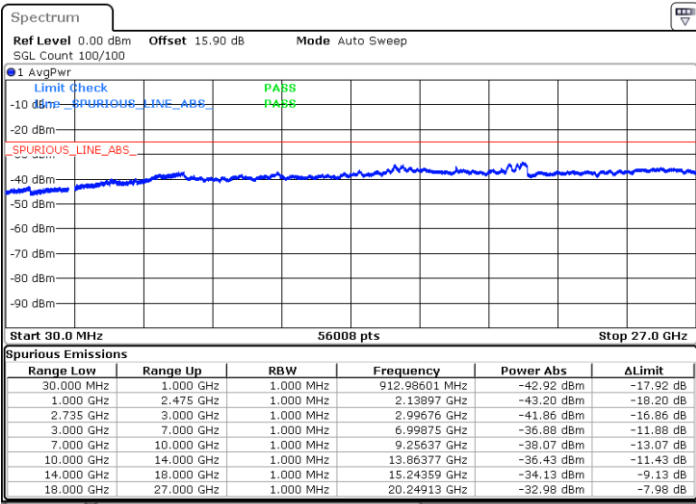

Highest Channel / 1RB99 and 1RB0

Date: 19.FEB.2020 06:37:41

Date: 19.FEB.2020 06:34:51

Highest Channel / FullIRB

N/A

Date: 19.FEB.2020 06:40:33

LTE Band 41C / 5MHz+20MHz

64QAM

Lowest Channel / 1RB0 and 1RB99

Lowest Channel / 1RB24 and 1RB0

Date: 13.FEB 2020 10:51:22

Date: 13.FEB 2020 10:45:23

Lowest Channel / FullIRB

N/A

Date: 13.FEB 2020 10:52:34

LTE Band 41C / 5MHz+20MHz

64QAM

Middle Channel / 1RB0 and 1RB9

Middle Channel / 1RB24 and 1RB0

Date: 13.FEB.2020 11:07:02

Date: 13.FEB.2020 11:13:00

Middle Channel / FullIRB

N/A

Date: 13.FEB.2020 11:05:50

LTE Band 41C / 5MHz+20MHz

64QAM

Highest Channel / 1RB0 and 1RB99

Highest Channel / 1RB24 and 1RB0

Date: 13.FEB.2020 10:18:52

Date: 13.FEB.2020 10:17:41

Highest Channel / FullIRB

N/A