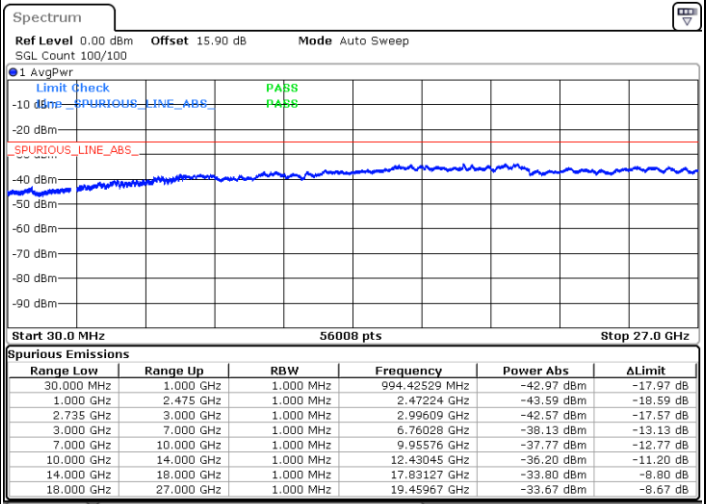

Highest Channel / FullIRB

N/A

Date: 19.FEB.2020 05:39:21

LTE Band 41C / 20MHz+20MHz

16QAM

Lowest Channel / 1RB0 and 1RB99

Lowest Channel / 1RB99 and 1RB0

Date: 19.FEB.2020 06:00:00

Date: 19.FEB.2020 05:57:10

Lowest Channel / FullIRB

N/A

Date: 19.FEB.2020 06:02:50

LTE Band 41C / 20MHz+20MHz

16QAM

MiddleChannel / 1RB0 and 1RB99

Middle Channel / 1RB99 and 1RB0

Date: 19.FEB.2020 06:19:10

Date: 19.FEB.2020 06:21:59

Middle Channel / FullIRB

N/A

Date: 19.FEB.2020 06:16:19

LTE Band 41C / 20MHz+20MHz

16QAM

Highest Channel / 1RB0 and 1RB99

Highest Channel / 1RB99 and 1RB0

Date: 19.FEB.2020 06:37:41

Date: 19.FEB.2020 06:34:51

Highest Channel / FullIRB

N/A

Date: 19.FEB.2020 06:40:33

LTE Band 41C / 5MHz+20MHz

64QAM