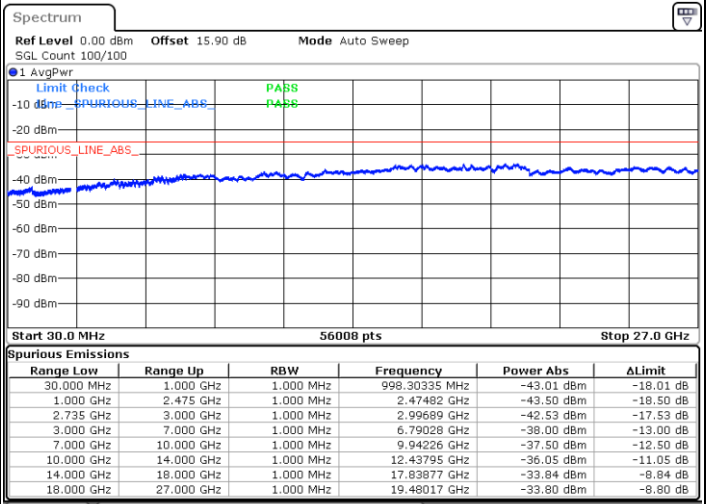

Highest Channel / 1RB0 and 1RB74

Highest Channel / 1RB74 and 1RB0

Date: 19.FEB.2020 03:31:16

Date: 19.FEB.2020 03:28:27

Highest Channel / FullIRB

N/A

Date: 19.FEB.2020 03:34:07

LTE Band 41C / 15MHz+20MHz

16QAM

Lowest Channel / 1RB0 and 1RB99

Lowest Channel / 1RB74 and 1RB0

Date: 19.FEB.2020 03:52:41

Date: 19.FEB.2020 03:49:51

Lowest Channel / FullIRB

N/A

Date: 19.FEB.2020 03:55:33