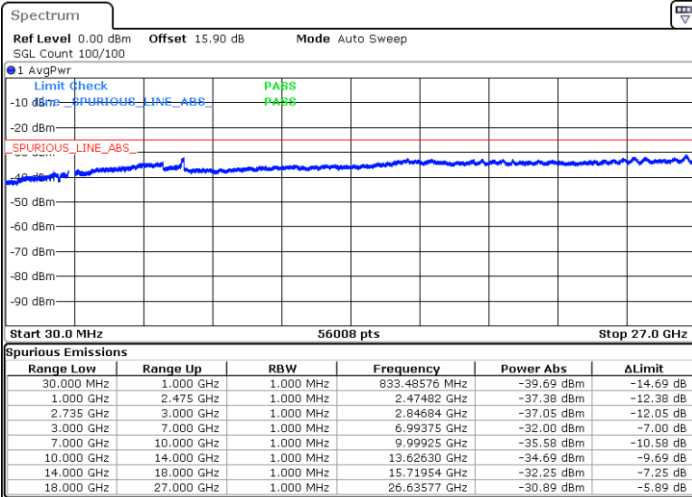

LTE Band 41C / 10MHz+20MHz

16QAM

Highest Channel / 1RB0 and 1RB99

Highest Channel / 1RB49 and 1RB0

Date: 15.FEB.2020 05:36:40

Date: 15.FEB.2020 05:32:54

Highest Channel / FullIRB

N/A

Date: 15.FEB.2020 05:40:26

LTE Band 41C / 15MHz+10MHz

16QAM

Lowest Channel / 1RB0 and 1RB49

Lowest Channel / 1RB74 and 1RB80

Date: 14.FEB.2020 08:10:35

Date: 14.FEB.2020 08:06:48

Lowest Channel / FullIRB

N/A

Date: 14.FEB.2020 08:14:24

LTE Band 41C / 15MHz+10MHz

16QAM

Middle Channel / 1RB0 and 1RB49

Middle Channel / 1RB74 and 1RB0

Date: 14.FEB.2020 08:22:55

Date: 14.FEB.2020 08:26:42

Middle Channel / FullIRB

N/A

Date: 14.FEB.2020 08:19:07

LTE Band 41C / 15MHz+10MHz

16QAM

Highest Channel / 1RB0 and 1RB49

Highest Channel / 1RB74 and 1RB0

Date: 14.FEB.2020 09:06:55