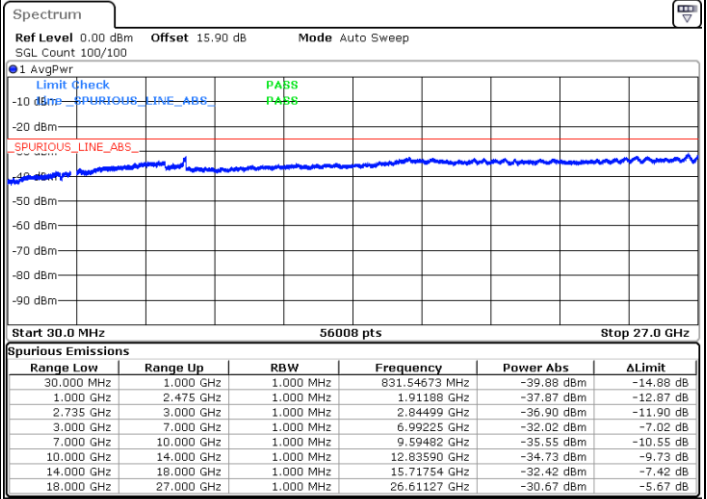

LTE Band 41C / 5MHz+20MHz

64QAM

Highest Channel / 1RB0 and 1RB99

Highest Channel / 1RB24 and 1RB0

Date: 13.FEB.2020 10:18:52

Date: 13.FEB.2020 10:17:41

Highest Channel / FullIRB

N/A

Date: 13.FEB.2020 10:24:51

LTE Band 41C / 10MHz+15MHz

64QAM

Lowest Channel / 1RB0 and 1RB74

Lowest Channel / 1RB49 and 1RB0

Date: 14.FEB.2020 06:51:20

Date: 14.FEB.2020 06:44:59

Lowest Channel / FullRB

N/A

Date: 14.FEB.2020 06:52:36

LTE Band 41C / 10MHz+15MHz

64QAM

MiddleChannel / 1RB0 and 1RB74

Middle Channel / 1RB49 and 1RB0

Date: 14.FEB.2020 07:07:39

Date: 14.FEB.2020 07:14:00