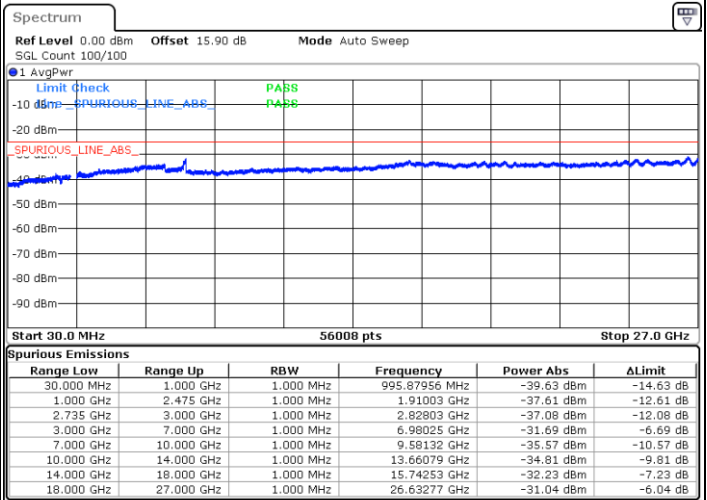

Lowest Channel / 1RB99 and 1RB0

Date: 15.FEB.2020 06:12:46

Date: 15.FEB.2020 06:09:00

Lowest Channel / FullIRB

N/A

Date: 15.FEB.2020 06:16:33

LTE Band 41C / 20MHz+10MHz

16QAM

Middle Channel / 1RB0 and 1RB49

Middle Channel / 1RB99 and 1RB0

Date: 15.FEB.2020 06:31:45

Date: 15.FEB.2020 06:35:31

Middle Channel / FullIRB

N/A

Date: 15.FEB.2020 06:27:57

LTE Band 41C / 20MHz+10MHz

16QAM

Highest Channel / 1RB0 and 1RB49

Highest Channel / 1RB99 and 1RB0

Date: 15.FEB.2020 07:03:19

Date: 15.FEB.2020 06:59:33

Highest Channel / FullIRB

N/A

Date: 15.FEB.2020 07:07:06