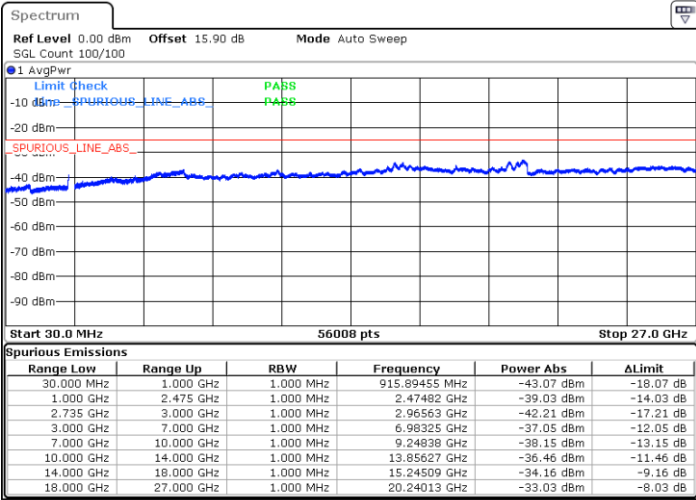

Highest Channel / 1RB99 and 1RB0

Date: 19.FEB.2020 06:37:41

Date: 19.FEB.2020 06:34:51

Highest Channel / FullIRB

N/A

Date: 19.FEB.2020 06:40:33

LTE Band 41C / 5MHz+20MHz

64QAM

Lowest Channel / 1RB0 and 1RB99

Lowest Channel / 1RB24 and 1RB0

Date: 13.FEB 2020 10:51:22

Date: 13.FEB 2020 10:45:23

Lowest Channel / FullIRB

N/A

Date: 13.FEB 2020 10:52:34

LTE Band 41C / 5MHz+20MHz