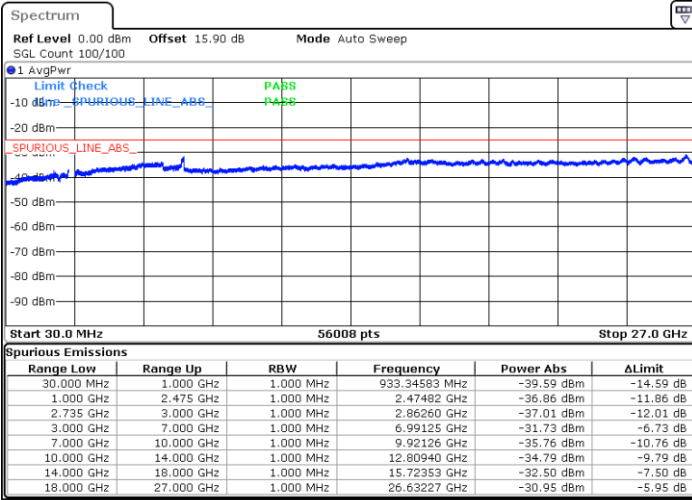

Date: 14.FEB.2020 06:24:43

Date: 14.FEB.2020 06:20:54

Highest Channel / FullIRB

N/A

Date: 14.FEB.2020 06:28:33

LTE Band 41C / 20MHz+10MHz

16QAM

Lowest Channel / 1RB0 and 1RB49

Lowest Channel / 1RB99 and 1RB0

Date: 15.FEB.2020 06:12:46

Date: 15.FEB.2020 06:09:00

Lowest Channel / FullIRB

N/A

Date: 15.FEB.2020 06:16:33

LTE Band 41C / 20MHz+10MHz

16QAM

Middle Channel / 1RB0 and 1RB49

Middle Channel / 1RB99 and 1RB0

Date: 15.FEB.2020 06:31:45

Date: 15.FEB.2020 06:35:31

Middle Channel / FullIRB

N/A

Date: 15.FEB.2020 06:27:57

LTE Band 41C / 20MHz+10MHz