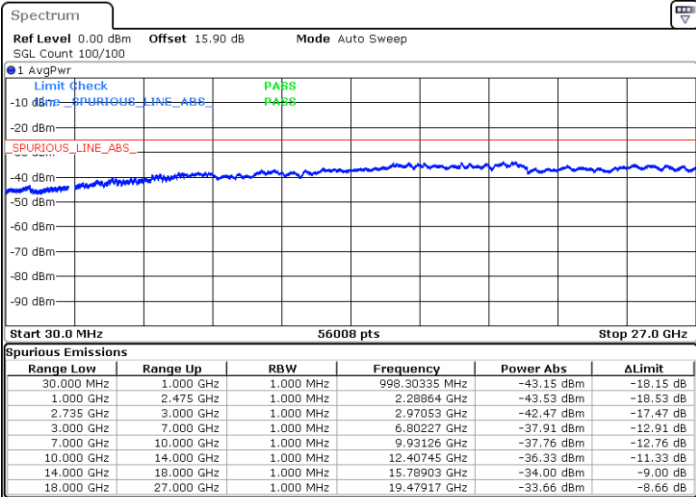

LTE Band 41C / 15MHz+20MHz

16QAM

Middle Channel / 1RB0 and 1RB9

Middle Channel / 1RB74 and 1RB0

Date: 19.FEB.2020 04:13:02

Date: 19.FEB.2020 04:15:52

Middle Channel / FullIRB

N/A

Date: 19.FEB.2020 04:10:11

LTE Band 41C / 15MHz+20MHz

16QAM

Highest Channel / 1RB0 and 1RB99

Highest Channel / 1RB74 and 1RB0

Date: 19.FEB.2020 04:31:51

Date: 19.FEB.2020 04:29:02

Highest Channel / FullIRB

N/A

Date: 19.FEB.2020 04:34:42

LTE Band 41C / 20MHz+5MHz

16QAM

Lowest Channel / 1RB0 and 1RB24

Lowest Channel / 1RB99 and 1RB0

Date: 14.FEB.2020 05:41:23

Date: 14.FEB.2020 05:37:35