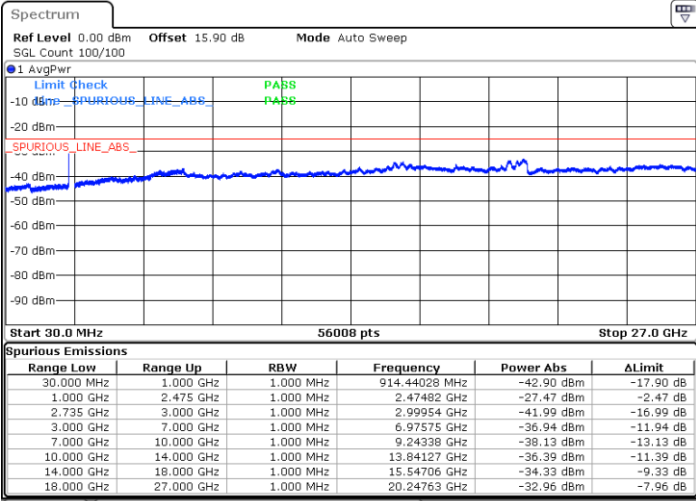

Date: 19.FEB.2020 06:19:10

Date: 19.FEB.2020 06:21:59

Middle Channel / FullIRB

N/A

Date: 19.FEB.2020 06:16:19

LTE Band 41C / 20MHz+20MHz

16QAM

Highest Channel / 1RB0 and 1RB99

Highest Channel / 1RB99 and 1RB0

Date: 19.FEB.2020 06:37:41

Date: 19.FEB.2020 06:34:51

Highest Channel / FullIRB

N/A

Date: 19.FEB.2020 06:40:33

LTE Band 41C / 5MHz+20MHz

64QAM

Lowest Channel / 1RB0 and 1RB99

Lowest Channel / 1RB24 and 1RB0

Date: 13.FEB 2020 10:51:22

Date: 13.FEB 2020 10:45:23

Lowest Channel / FullIRB

N/A

Date: 13.FEB 2020 10:52:34

LTE Band 41C / 5MHz+20MHz