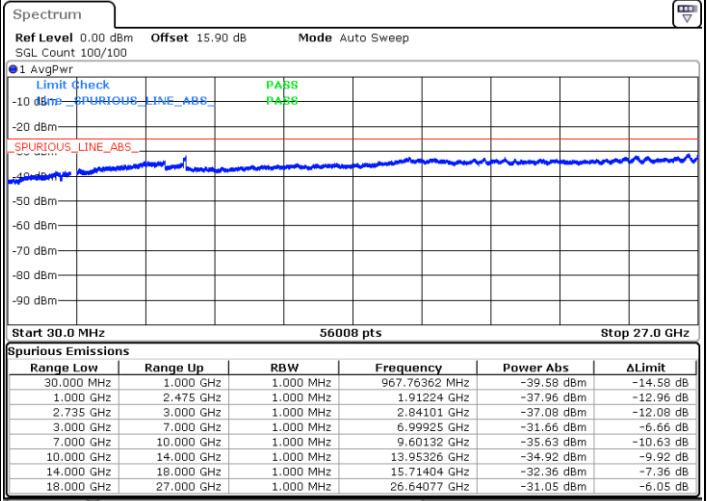

Middle Channel / FullIRB

N/A

Date: 14.FEB.2020 08:19:07

LTE Band 41C / 15MHz+10MHz

16QAM

Highest Channel / 1RB0 and 1RB49

Highest Channel / 1RB74 and 1RB0

Date: 14.FEB.2020 09:06:55

Date: 14.FEB.2020 09:03:07

Highest Channel / FullIRB

N/A

Date: 14.FEB.2020 09:10:43

LTE Band 41C / 15MHz+15MHz

16QAM

Lowest Channel / 1RB0 and 1RB74

Lowest Channel / 1RB74 and 1RB0

Date: 15.FEB.2020 07:39:56

Date: 15.FEB.2020 07:36:11

Lowest Channel / FullIRB

N/A

Date: 15.FEB.2020 07:43:42

LTE Band 41C / 15MHz+15MHz

16QAM

Middle Channel / 1RB0 and 1RB74

Highest Channel / 1RB0 and 1RB74

Highest Channel / 1RB74 and 1RB0

Date: 19.FEB.2020 03:31:16

Date: 19.FEB.2020 03:28:27

Highest Channel / FullIRB

N/A

Date: 19.FEB.2020 03:34:07

LTE Band 41C / 15MHz+20MHz