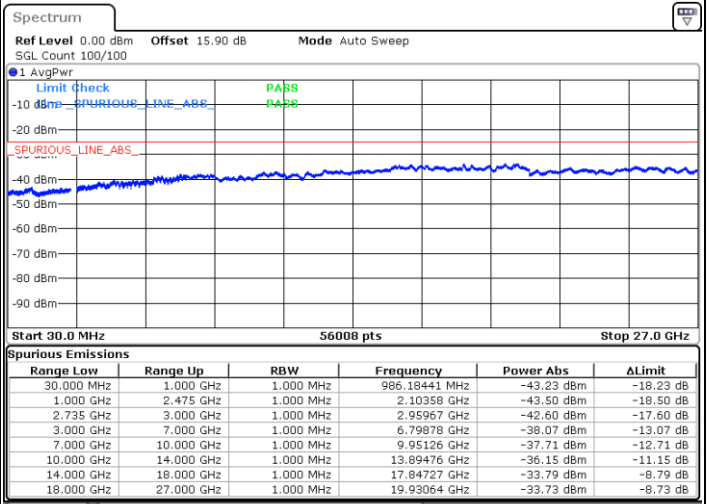

16QAM

Highest Channel / 1RB0 and 1RB49

Highest Channel / 1RB99 and 1RB0

Date: 15.FEB.2020 07:03:19

Date: 15.FEB.2020 06:59:33

Highest Channel / FullIRB

N/A

Date: 15.FEB.2020 07:07:06

LTE Band 41C / 20MHz+15MHz

16QAM

Lowest Channel / 1RB0 and 1RB74

Lowest Channel / 1RB99 and 1RB0

Date: 19.FEB.2020 04:59:37

Date: 19.FEB.2020 04:56:48

Lowest Channel / FullIRB

N/A

Date: 19.FEB.2020 05:02:28

LTE Band 41C / 20MHz+15MHz

16QAM

Middle Channel / 1RB0 and 1RB74

Middle Channel / 1RB99 and 1RB0

Date: 19.FEB.2020 05:10:18

Date: 19.FEB.2020 05:10:08

Middle Channel / FullIRB