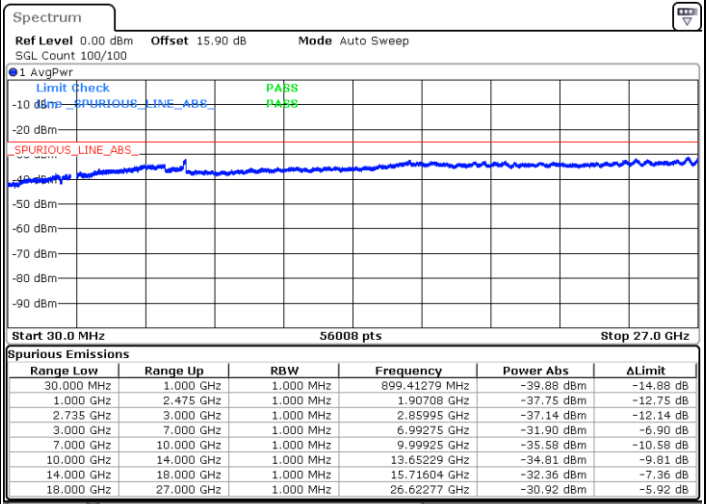

LTE Band 41C / 10MHz+20MHz

16QAM

Highest Channel / 1RB0 and 1RB99

Highest Channel / 1RB49 and 1RB0

Date: 15.FEB.2020 05:36:40

Date: 15.FEB.2020 05:32:54

Highest Channel / FullIRB

N/A

Date: 15.FEB.2020 05:40:26

LTE Band 41C / 15MHz+10MHz

16QAM

Lowest Channel / 1RB0 and 1RB49

Lowest Channel / 1RB74 and 1RB80

Date: 14.FEB.2020 08:10:35

Date: 14.FEB.2020 08:06:48

Lowest Channel / FullIRB