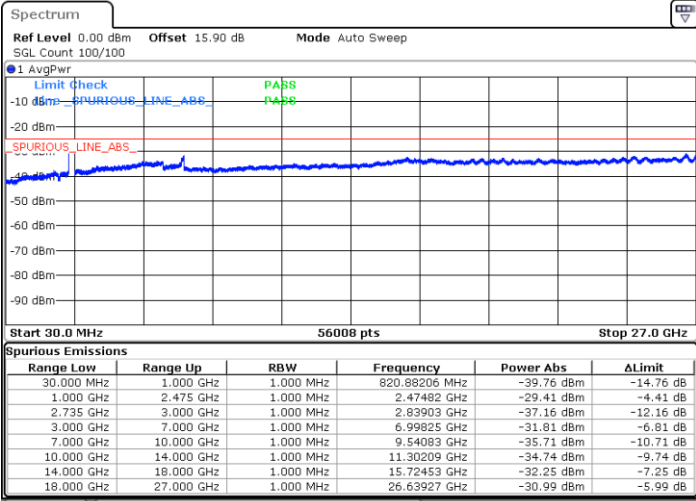

Date: 19.FEB.2020 04:10:11

LTE Band 41C / 15MHz+20MHz

16QAM

Highest Channel / 1RB0 and 1RB99

Highest Channel / 1RB74 and 1RB0

Date: 19.FEB.2020 04:31:51

Date: 19.FEB.2020 04:29:02

Highest Channel / FullIRB

N/A

Date: 19.FEB.2020 04:34:42

LTE Band 41C / 20MHz+5MHz

16QAM

Lowest Channel / 1RB0 and 1RB24

Lowest Channel / 1RB99 and 1RB0

Date: 14.FEB.2020 05:41:23

Date: 14.FEB.2020 05:37:35

Lowest Channel / FullRB

N/A

Date: 14.FEB.2020 05:45:12

LTE Band 41C / 20MHz+5MHz

16QAM

Middle Channel / 1RB0 and 1RB24

Middle Channel / 1RB99 and 1RB0

Date: 14.FEB.2020 05:54:17

Date: 14.FEB.2020 05:58:06

Middle Channel / FullIRB

N/A

Date: 14.FEB.2020 05:50:27

LTE Band 41C / 20MHz+5MHz

16QAM

Highest Channel / 1RB0 and 1RB24

Highest Channel / 1RB99 and 1RB0