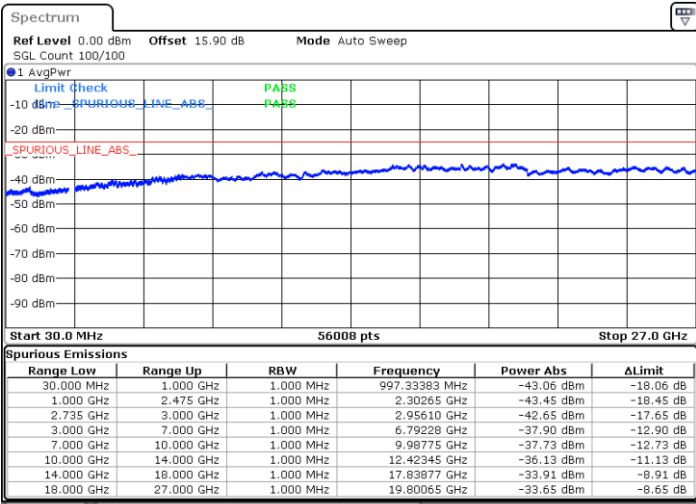

Highest Channel / 1RB0 and 1RB74

Highest Channel / 1RB74 and 1RB0

Date: 19.FEB.2020 03:31:16

Date: 19.FEB.2020 03:28:27

Highest Channel / FullIRB

N/A

Date: 19.FEB.2020 03:34:07

LTE Band 41C / 15MHz+20MHz

16QAM

Lowest Channel / 1RB0 and 1RB99

Lowest Channel / 1RB74 and 1RB0

Date: 19.FEB.2020 03:52:41

Date: 19.FEB.2020 03:49:51

Lowest Channel / FullIRB

N/A

Date: 19.FEB.2020 03:55:33

LTE Band 41C / 15MHz+20MHz

16QAM

Middle Channel / 1RB0 and 1RB9

Middle Channel / 1RB74 and 1RB0

Date: 19.FEB.2020 04:13:02

Date: 19.FEB.2020 04:15:52

Middle Channel / FullIRB

N/A

Date: 19.FEB.2020 04:10:11

LTE Band 41C / 15MHz+20MHz

16QAM

Highest Channel / 1RB0 and 1RB99

Highest Channel / 1RB74 and 1RB0

Date: 19.FEB.2020 04:31:51

Date: 19.FEB.2020 04:29:02

Highest Channel / FullIRB