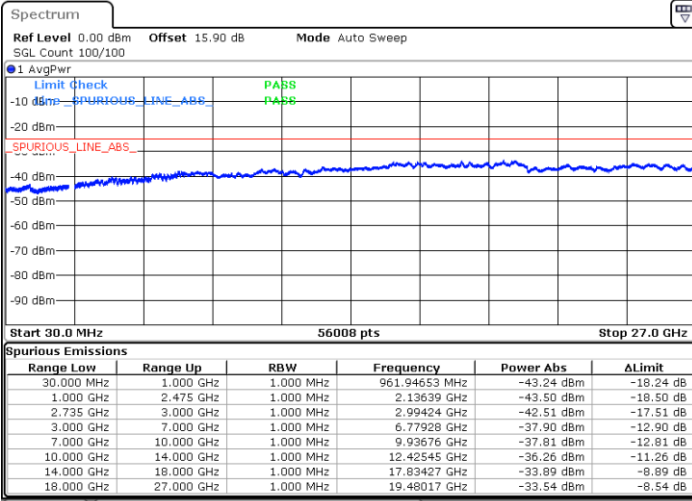

Date: 19.FEB.2020 05:02:28

LTE Band 41C / 20MHz+15MHz

16QAM

Middle Channel / 1RB0 and 1RB74

Middle Channel / 1RB99 and 1RB0

Date: 19.FEB.2020 05:10:18

Date: 19.FEB.2020 05:10:08

Middle Channel / FullIRB

N/A

Date: 19.FEB.2020 05:07:27

LTE Band 41C / 20MHz+15MHz

16QAM

Highest Channel / 1RB0 and 1RB74

Highest Channel / 1RB99 and 1RB0

Date: 19.FEB.2020 05:36:30

Date: 19.FEB.2020 05:33:40

Highest Channel / FullIRB

N/A

Date: 19.FEB.2020 05:39:21

LTE Band 41C / 20MHz+20MHz

16QAM

Lowest Channel / 1RB0 and 1RB99

Lowest Channel / 1RB99 and 1RB0

Date: 19.FEB.2020 06:00:00