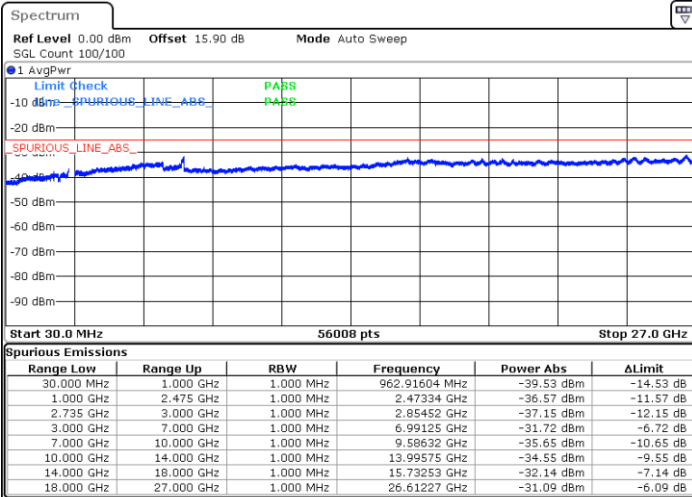

Middle Channel / FullIRB

N/A

Date: 14.FEB.2020 08:19:07

LTE Band 41C / 15MHz+10MHz

16QAM

Highest Channel / 1RB0 and 1RB49

Highest Channel / 1RB74 and 1RB0

Date: 14.FEB.2020 09:06:55

Date: 14.FEB.2020 09:03:07

Highest Channel / FullIRB

N/A

Date: 14.FEB.2020 09:10:43

LTE Band 41C / 15MHz+15MHz

16QAM

Lowest Channel / 1RB0 and 1RB74

Lowest Channel / 1RB74 and 1RB0

Date: 15.FEB.2020 07:39:56

Date: 15.FEB.2020 07:36:11

Lowest Channel / FullIRB

N/A

Date: 15.FEB.2020 07:43:42

LTE Band 41C / 15MHz+15MHz

16QAM

Middle Channel / 1RB0 and 1RB74