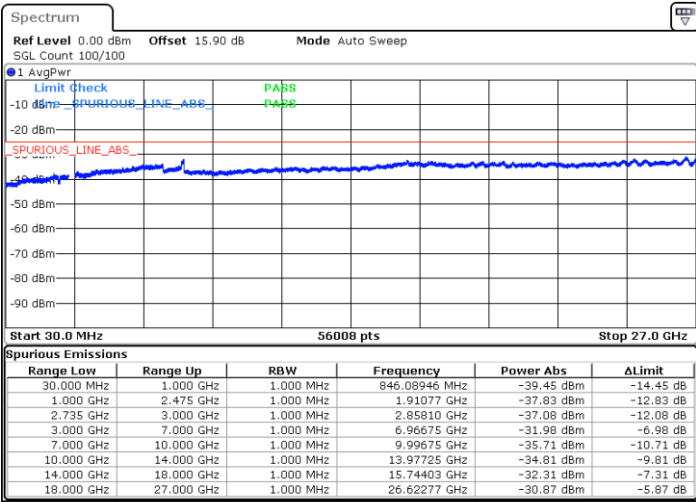

Date: 15.FEB.2020 07:39:56

Date: 15.FEB.2020 07:36:11

Lowest Channel / FullIRB

N/A

Date: 15.FEB.2020 07:43:42

LTE Band 41C / 15MHz+15MHz

16QAM

Middle Channel / 1RB0 and 1RB74

Middle Channel / 1RB74 and 1RB0

Date: 15.FEB.2020 08:08:33

Date: 15.FEB.2020 08:12:18

Middle Channel / FullIRB

N/A

Date: 15.FEB.2020 08:04:47

LTE Band 41C / 15MHz+15MHz

16QAM

Highest Channel / 1RB0 and 1RB74

Highest Channel / 1RB74 and 1RB0

Date: 19.FEB.2020 03:31:16

Date: 19.FEB.2020 03:28:27

Highest Channel / FullIRB

N/A

Date: 19.FEB.2020 03:34:07

LTE Band 41C / 15MHz+20MHz