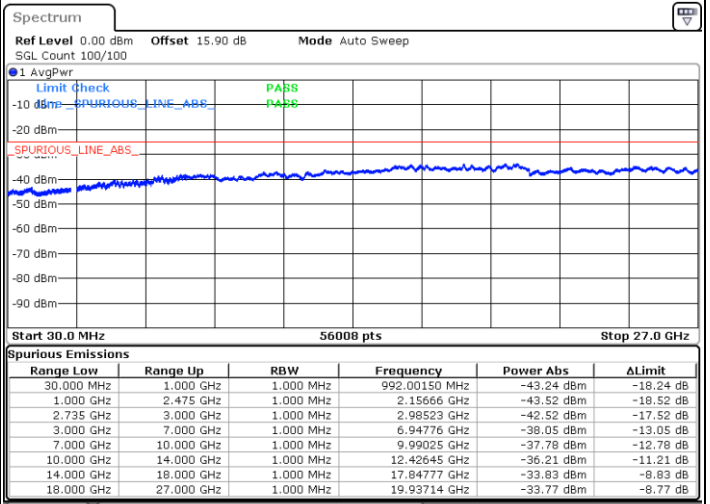

Date: 19.FEB.2020 05:57:10

Lowest Channel / FullIRB

N/A

Date: 19.FEB.2020 06:02:50

LTE Band 41C / 20MHz+20MHz

16QAM

MiddleChannel / 1RB0 and 1RB99

Middle Channel / 1RB99 and 1RB0

Date: 19.FEB.2020 06:19:10

Date: 19.FEB.2020 06:21:59

Middle Channel / FullIRB

N/A

Date: 19.FEB.2020 06:16:19

LTE Band 41C / 20MHz+20MHz

16QAM

Highest Channel / 1RB0 and 1RB99

Highest Channel / 1RB99 and 1RB0

Date: 19.FEB.2020 06:37:41

Date: 19.FEB.2020 06:34:51

Highest Channel / FullIRB

N/A

Date: 19.FEB.2020 06:40:33

LTE Band 41C / 5MHz+20MHz

64QAM

Lowest Channel / 1RB0 and 1RB99

Lowest Channel / 1RB24 and 1RB0

Date: 13.FEB 2020 10:51:22

Date: 13.FEB 2020 10:45:23

Lowest Channel / FullIRB

N/A

Date: 13.FEB 2020 10:52:34

LTE Band 41C / 5MHz+20MHz