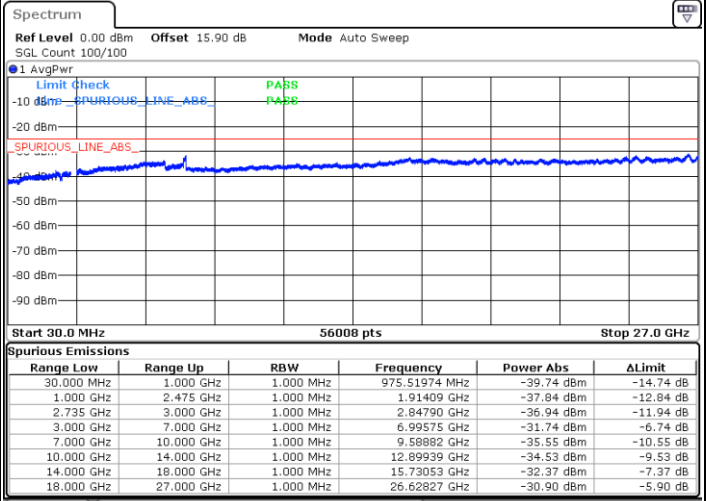

Date: 14.FEB.2020 05:58:06

Middle Channel / FullIRB

N/A

Date: 14.FEB.2020 05:50:27

LTE Band 41C / 20MHz+5MHz

16QAM

Highest Channel / 1RB0 and 1RB24

Highest Channel / 1RB99 and 1RB0

Date: 14.FEB.2020 06:24:43

Date: 14.FEB.2020 06:20:54

Highest Channel / FullIRB

N/A

Date: 14.FEB.2020 06:28:33

LTE Band 41C / 20MHz+10MHz

16QAM

Lowest Channel / 1RB0 and 1RB49

Lowest Channel / 1RB99 and 1RB0

Date: 15.FEB.2020 06:12:46

Date: 15.FEB.2020 06:09:00

Lowest Channel / FullIRB

N/A

Date: 15.FEB.2020 06:16:33

LTE Band 41C / 20MHz+10MHz

16QAM

Middle Channel / 1RB0 and 1RB49

Middle Channel / 1RB99 and 1RB0

Date: 15.FEB.2020 06:31:45

Date: 15.FEB.2020 06:35:31

Middle Channel / FullIRB

N/A

Date: 15.FEB.2020 06:27:57

LTE Band 41C / 20MHz+10MHz