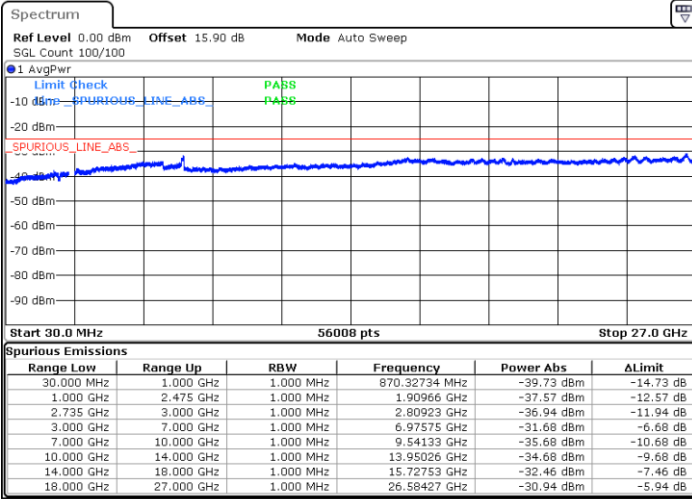

Lowest Channel / FullRB

N/A

Date: 14.FEB.2020 05:45:12

LTE Band 41C / 20MHz+5MHz

16QAM

Middle Channel / 1RB0 and 1RB24

Middle Channel / 1RB99 and 1RB0

Date: 14.FEB.2020 05:54:17

Date: 14.FEB.2020 05:58:06

Middle Channel / FullIRB

N/A

Date: 14.FEB.2020 05:50:27

LTE Band 41C / 20MHz+5MHz

16QAM

Highest Channel / 1RB0 and 1RB24

Highest Channel / 1RB99 and 1RB0

Date: 14.FEB.2020 06:24:43

Date: 14.FEB.2020 06:20:54

Highest Channel / FullIRB

N/A

Date: 14.FEB.2020 06:28:33

LTE Band 41C / 20MHz+10MHz

16QAM

Lowest Channel / 1RB0 and 1RB49

Lowest Channel / 1RB99 and 1RB0

Date: 15.FEB.2020 06:12:46

Date: 15.FEB.2020 06:09:00

Lowest Channel / FullIRB

N/A

Date: 15.FEB.2020 06:16:33

LTE Band 41C / 20MHz+10MHz

16QAM