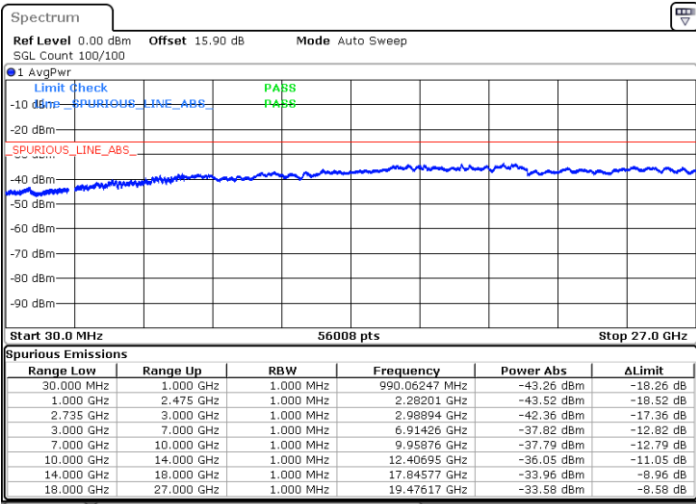

Highest Channel / FullIRB

N/A

Date: 19.FEB.2020 05:39:21

LTE Band 41C / 20MHz+20MHz

16QAM

Lowest Channel / 1RB0 and 1RB99

Lowest Channel / 1RB99 and 1RB0

Date: 19.FEB.2020 06:00:00

Date: 19.FEB.2020 05:57:10

Lowest Channel / FullIRB

N/A

Date: 19.FEB.2020 06:02:50

LTE Band 41C / 20MHz+20MHz

16QAM

MiddleChannel / 1RB0 and 1RB99

Middle Channel / 1RB99 and 1RB0

Date: 19.FEB.2020 06:19:10

Date: 19.FEB.2020 06:21:59

Middle Channel / FullIRB

N/A

Date: 19.FEB.2020 06:16:19

LTE Band 41C / 20MHz+20MHz

16QAM

Highest Channel / 1RB0 and 1RB99

Highest Channel / 1RB99 and 1RB0

Date: 19.FEB.2020 06:37:41

Date: 19.FEB.2020 06:34:51

Highest Channel / FullIRB

N/A

Date: 19.FEB.2020 06:40:33

LTE Band 41C / 5MHz+20MHz

64QAM