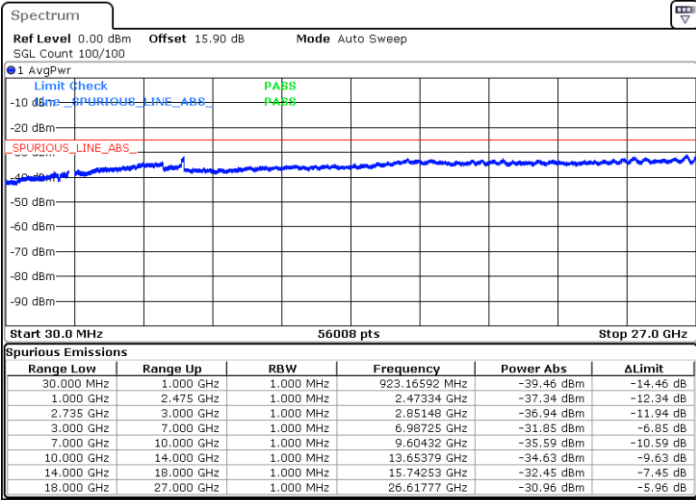

Date: 19.FEB.2020 04:10:11

LTE Band 41C / 15MHz+20MHz

16QAM

Highest Channel / 1RB0 and 1RB99

Highest Channel / 1RB74 and 1RB0

Date: 19.FEB.2020 04:31:51

Date: 19.FEB.2020 04:29:02

Highest Channel / FullIRB

N/A

Date: 19.FEB.2020 04:34:42

LTE Band 41C / 20MHz+5MHz

16QAM

Lowest Channel / 1RB0 and 1RB24

Lowest Channel / 1RB99 and 1RB0

Date: 14.FEB.2020 05:41:23

Date: 14.FEB.2020 05:37:35

Lowest Channel / FullRB

N/A

Date: 14.FEB.2020 05:45:12

LTE Band 41C / 20MHz+5MHz

16QAM

Middle Channel / 1RB0 and 1RB24

Middle Channel / 1RB99 and 1RB0

Date: 14.FEB.2020 05:54:17

Date: 14.FEB.2020 05:58:06

Middle Channel / FullIRB

N/A

Date: 14.FEB.2020 05:50:27

LTE Band 41C / 20MHz+5MHz

16QAM

Highest Channel / 1RB0 and 1RB24

Highest Channel / 1RB99 and 1RB0