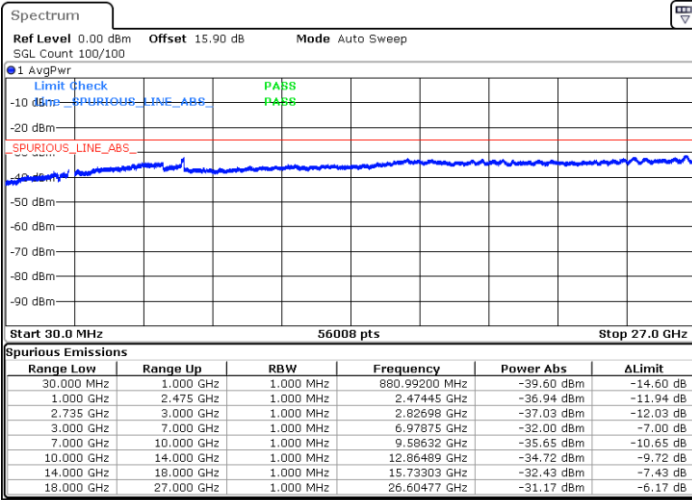

LTE Band 41C / 5MHz+20MHz

64QAM

Highest Channel / 1RB0 and 1RB99

Highest Channel / 1RB24 and 1RB0

Date: 13.FEB.2020 10:18:52

Date: 13.FEB.2020 10:17:41

Highest Channel / FullIRB

N/A

Date: 13.FEB.2020 10:24:51

LTE Band 41C / 10MHz+15MHz

64QAM

Lowest Channel / 1RB0 and 1RB74

Lowest Channel / 1RB49 and 1RB0

Date: 14.FEB.2020 06:51:20

Date: 14.FEB.2020 06:44:59

Lowest Channel / FullRB

N/A

Date: 14.FEB.2020 06:52:36

LTE Band 41C / 10MHz+15MHz

64QAM

MiddleChannel / 1RB0 and 1RB74

Middle Channel / 1RB49 and 1RB0

Date: 14.FEB.2020 07:07:39

Date: 14.FEB.2020 07:14:00