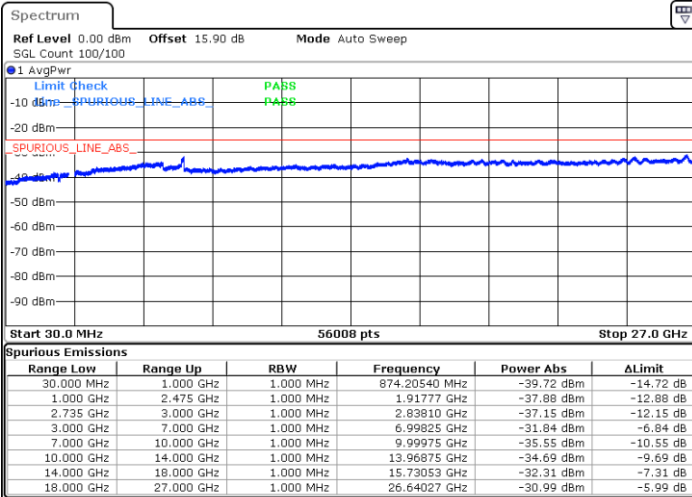

N/A

Date: 14.FEB.2020 08:14:24

LTE Band 41C / 15MHz+10MHz

16QAM

Middle Channel / 1RB0 and 1RB49

Middle Channel / 1RB74 and 1RB0

Date: 14.FEB.2020 08:22:55

Date: 14.FEB.2020 08:26:42

Middle Channel / FullIRB

N/A

Date: 14.FEB.2020 08:19:07

LTE Band 41C / 15MHz+10MHz

16QAM

Highest Channel / 1RB0 and 1RB49

Highest Channel / 1RB74 and 1RB0

Date: 14.FEB.2020 09:06:55

Date: 14.FEB.2020 09:03:07

Highest Channel / FullIRB

N/A

Date: 14.FEB.2020 09:10:43

LTE Band 41C / 15MHz+15MHz

16QAM

Lowest Channel / 1RB0 and 1RB74

Lowest Channel / 1RB74 and 1RB0

Date: 15.FEB.2020 07:39:56

Date: 15.FEB.2020 07:36:11

Lowest Channel / FullIRB

N/A

Date: 15.FEB.2020 07:43:42

LTE Band 41C / 15MHz+15MHz

16QAM

Middle Channel / 1RB0 and 1RB74