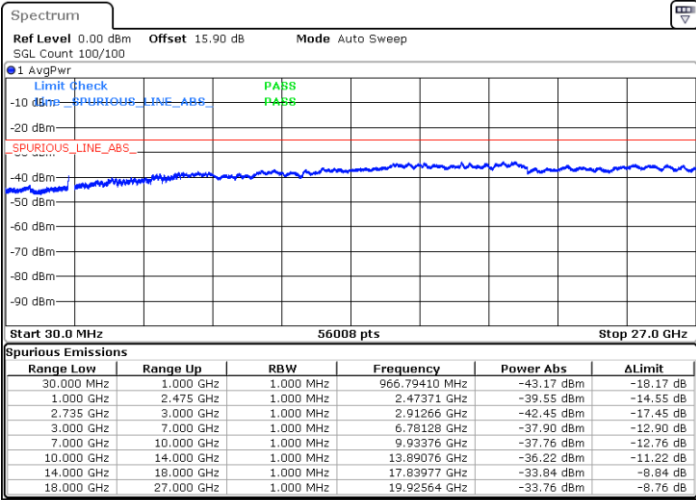

16QAM

Highest Channel / 1RB0 and 1RB49

Highest Channel / 1RB99 and 1RB0

Date: 15.FEB.2020 07:03:19

Date: 15.FEB.2020 06:59:33

Highest Channel / FullIRB

N/A

Date: 15.FEB.2020 07:07:06

LTE Band 41C / 20MHz+15MHz

16QAM

Lowest Channel / 1RB0 and 1RB74

Lowest Channel / 1RB99 and 1RB0

Date: 19.FEB.2020 04:59:37

Date: 19.FEB.2020 04:56:48

Lowest Channel / FullIRB

N/A

Date: 19.FEB.2020 05:02:28

LTE Band 41C / 20MHz+15MHz

16QAM

Middle Channel / 1RB0 and 1RB74

Middle Channel / 1RB99 and 1RB0

Date: 19.FEB.2020 05:10:18

Date: 19.FEB.2020 05:10:08

Middle Channel / FullIRB