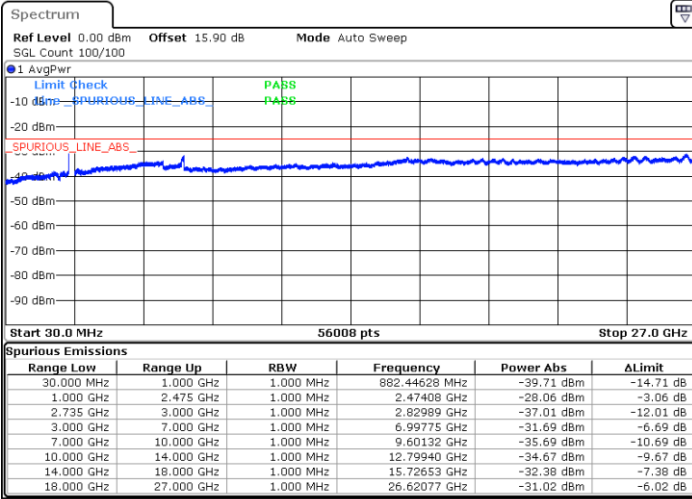

LTE Band 41C / 5MHz+20MHz

64QAM

Highest Channel / 1RB0 and 1RB99

Highest Channel / 1RB24 and 1RB0

Date: 13.FEB.2020 10:18:52

Date: 13.FEB.2020 10:17:41

Highest Channel / FullIRB

N/A

Date: 13.FEB.2020 10:24:51

LTE Band 41C / 10MHz+15MHz

64QAM

Lowest Channel / 1RB0 and 1RB74

Lowest Channel / 1RB49 and 1RB0

Date: 14.FEB.2020 06:51:20

Date: 14.FEB.2020 06:44:59

Lowest Channel / FullRB

N/A

Date: 14.FEB.2020 06:52:36

LTE Band 41C / 10MHz+15MHz

64QAM

MiddleChannel / 1RB0 and 1RB74

Middle Channel / 1RB49 and 1RB0

Date: 14.FEB.2020 07:07:39

Date: 14.FEB.2020 07:14:00