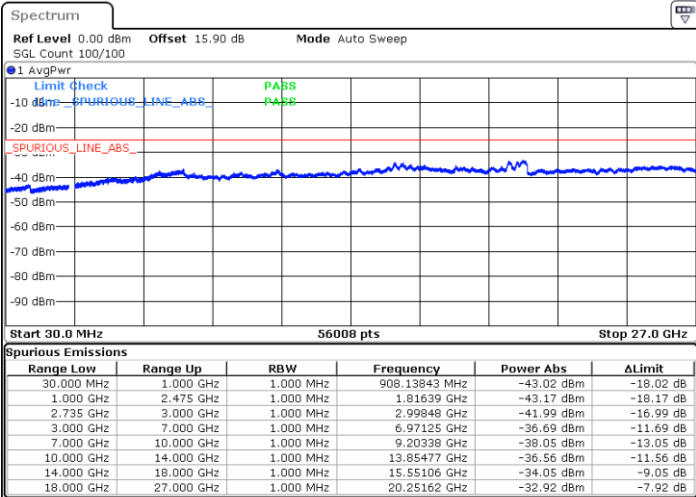

Lowest Channel / 1RB0 and 1RB99

Lowest Channel / 1RB24 and 1RB0

Date: 13.FEB 2020 10:51:22

Date: 13.FEB 2020 10:45:23

Lowest Channel / FullIRB

N/A

Date: 13.FEB 2020 10:52:34

LTE Band 41C / 5MHz+20MHz

LTE Band 41C / 5MHz+20MHz

64QAM

Highest Channel / 1RB0 and 1RB99

Highest Channel / 1RB24 and 1RB0

Date: 13.FEB.2020 10:18:52

Date: 13.FEB.2020 10:17:41

Highest Channel / FullIRB

N/A

Date: 13.FEB.2020 10:24:51

LTE Band 41C / 10MHz+15MHz

64QAM

Lowest Channel / 1RB0 and 1RB74

Lowest Channel / 1RB49 and 1RB0

Date: 14.FEB.2020 06:51:20

Date: 14.FEB.2020 06:44:59

Lowest Channel / FullRB