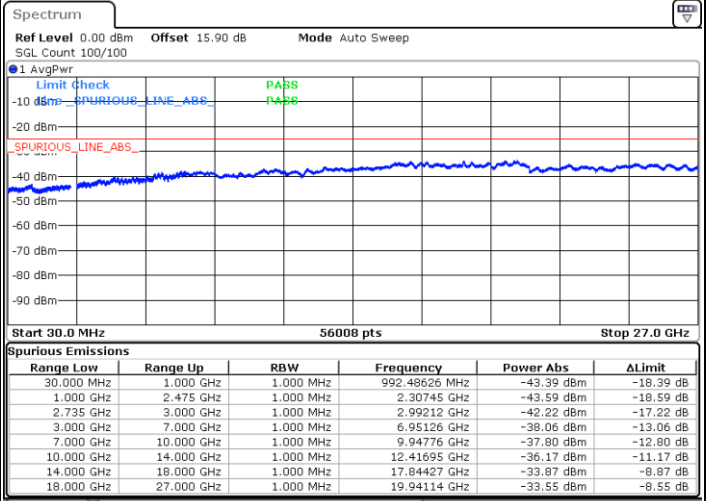

N/A

Date: 19.FEB.2020 05:07:27

LTE Band 41C / 20MHz+15MHz

16QAM

Highest Channel / 1RB0 and 1RB74

Highest Channel / 1RB99 and 1RB0

Date: 19.FEB.2020 05:36:30

Date: 19.FEB.2020 05:33:40

Highest Channel / FullIRB

N/A

Date: 19.FEB.2020 05:39:21

LTE Band 41C / 20MHz+20MHz

16QAM

Lowest Channel / 1RB0 and 1RB99

Lowest Channel / 1RB99 and 1RB0

Date: 19.FEB.2020 06:00:00

Date: 19.FEB.2020 05:57:10

Lowest Channel / FullIRB

N/A

Date: 19.FEB.2020 06:02:50

LTE Band 41C / 20MHz+20MHz

16QAM

MiddleChannel / 1RB0 and 1RB99

Middle Channel / 1RB99 and 1RB0

Date: 19.FEB.2020 06:19:10

Date: 19.FEB.2020 06:21:59

Middle Channel / FullIRB

N/A

Date: 19.FEB.2020 06:16:19

LTE Band 41C / 20MHz+20MHz

16QAM

Highest Channel / 1RB0 and 1RB99