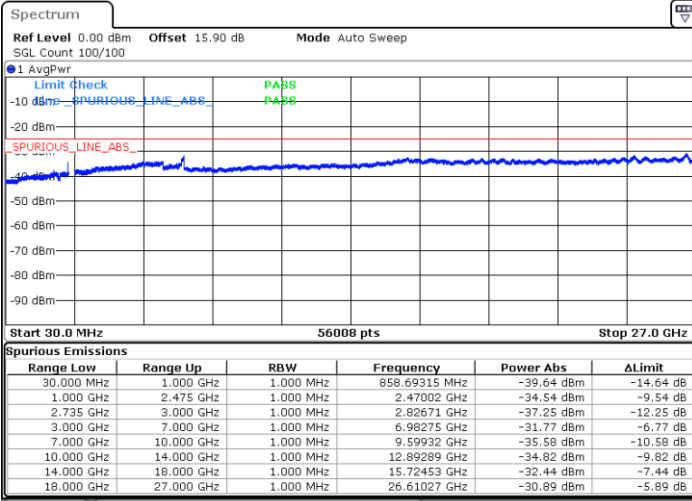

Date: 14.FEB.2020 05:58:06

Middle Channel / FullIRB

N/A

Date: 14.FEB.2020 05:50:27

LTE Band 41C / 20MHz+5MHz

16QAM

Highest Channel / 1RB0 and 1RB24

Highest Channel / 1RB99 and 1RB0

Date: 14.FEB.2020 06:24:43

Date: 14.FEB.2020 06:20:54

Highest Channel / FullIRB

N/A

Date: 14.FEB.2020 06:28:33

LTE Band 41C / 20MHz+10MHz

16QAM

Lowest Channel / 1RB0 and 1RB49

Lowest Channel / 1RB99 and 1RB0

Date: 15.FEB.2020 06:12:46

Date: 15.FEB.2020 06:09:00

Lowest Channel / FullIRB

N/A

Date: 15.FEB.2020 06:16:33

LTE Band 41C / 20MHz+10MHz

16QAM