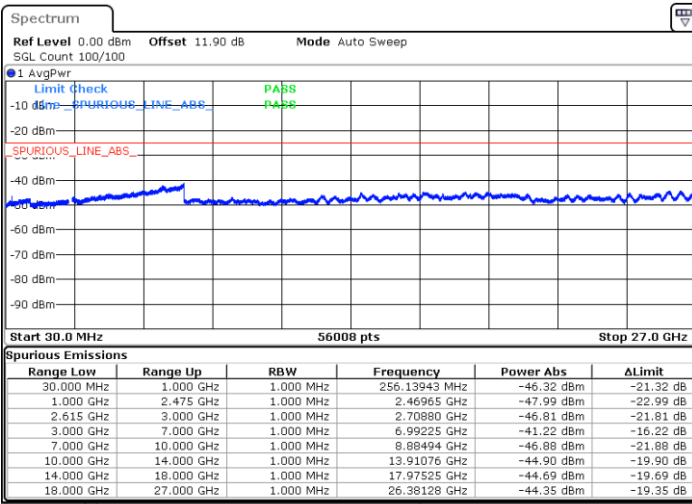

Date: 17.MAR.2020 21:51:12

LTE Band 7C / 20MHz+20MHz

16QAM

Lowest Channel / 1RB0 and 1RB99

Lowest Channel / 1RB99 and 1RB0

Date: 17.MAR.2020 23:35:55

Date: 17.MAR.2020 23:32:12

Lowest Channel / FullIRB

N/A

Date: 17.MAR.2020 23:39:39

LTE Band 7C / 20MHz+20MHz

16QAM

Middle Channel / 1RB0 and 1RB99

Middle Channel / 1RB99 and 1RB0

Date: 17.MAR.2020 23:55:54

Date: 17.MAR.2020 23:59:38

Middle Channel / FullIRB

N/A

Date: 17.MAR.2020 23:52:11

LTE Band 7C / 20MHz+20MHz

16QAM

Highest Channel / 1RB0 and 1RB99

Highest Channel / 1RB99 and 1RB0

Date: 18.MAR.2020 00:22:48

Date: 18.MAR.2020 00:19:05

Highest Channel / FullIRB

N/A

Date: 18.MAR.2020 00:33:10

LTE Band 7C / 10MHz+20MHz

64QAM

Lowest Channel / 1RB0 and 1RB99

Lowest Channel / 1RB49 and 1RB0