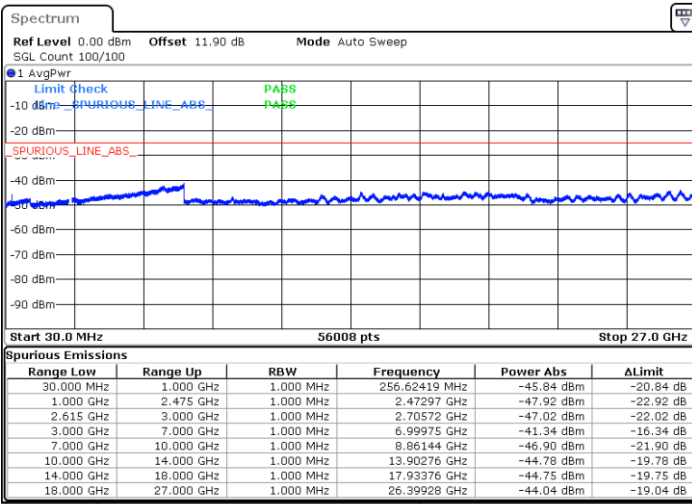

Highest Channel / 1RB99 and 1RB0

Date: 17.MAR.2020 21:46:13

Date: 17.MAR.2020 21:44:58

Highest Channel / FullIRB

N/A

Date: 17.MAR.2020 21:52:27

LTE Band 7C / 20MHz+20MHz

64QAM

Lowest Channel / 1RB0 and 1RB99

Lowest Channel / 1RB99 and 1RB0

Date: 17.MAR.2020 23:37:10

Date: 17.MAR.2020 23:30:57

Lowest Channel / FullIRB

N/A

Date: 17.MAR.2020 23:38:24

LTE Band 7C / 20MHz+20MHz

64QAM

Middle Channel / 1RB0 and 1RB99

Middle Channel / 1RB99 and 1RB0

Date: 17.MAR.2020 23:54:40

Date: 18.MAR.2020 00:00:52

Middle Channel / FullIRB

N/A

Date: 17.MAR.2020 23:53:25

LTE Band 7C / 20MHz+20MHz

64QAM

Highest Channel / 1RB0 and 1RB99

Highest Channel / 1RB99 and 1RB0

Date: 18.MAR.2020 00:21:34

Date: 18.MAR.2020 00:20:20

Highest Channel / FullIRB

N/A