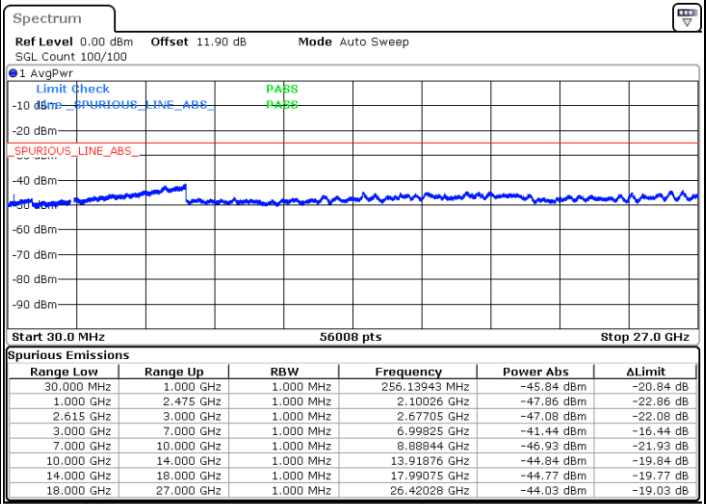

Date: 17.MAR.2020 18:38:03

Middle Channel / FullIRB

N/A

Date: 17.MAR.2020 18:30:12

LTE Band 7C / 15MHz+15MHz

64QAM

Highest Channel / 1RB0 and 1RB74

Highest Channel / 1RB74 and 1RB0

Date: 17.MAR.2020 18:54:29

Date: 17.MAR.2020 18:53:11

Highest Channel / FullIRB

N/A

Date: 17.MAR.2020 19:01:00

LTE Band 7C / 15MHz+20MHz

64QAM

Lowest Channel / 1RB0 and 1RB99

Lowest Channel / 1RB74 and 1RB0

Date: 17.MAR.2020 19:23:56

Date: 17.MAR.2020 19:17:41

Lowest Channel / FullIRB

N/A

Date: 17.MAR.2020 19:25:11

LTE Band 7C / 15MHz+20MHz

64QAM