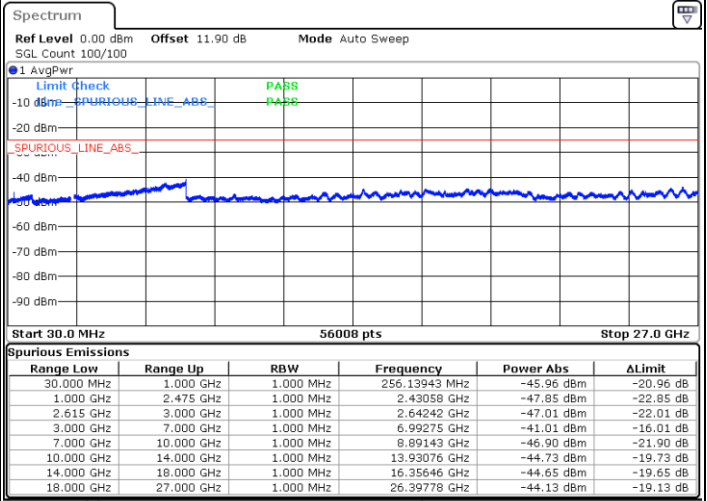

Highest Channel / 1RB0 and 1RB99

Highest Channel / 1RB49 and 1RB0

Date: 17.MAR.2020 15:50:11

Date: 17.MAR.2020 15:48:57

Highest Channel / FullIRB

N/A

Date: 17.MAR.2020 15:56:28

LTE Band 7C / 15MHz+10MHz

64QAM

Lowest Channel / 1RB0 and 1RB49

Lowest Channel / 1RB74 and 1RB0

Date: 18.MAR.2020 00:54:37

Date: 18.MAR.2020 00:48:25

Lowest Channel / FullRB

N/A

Date: 18.MAR.2020 00:55:52