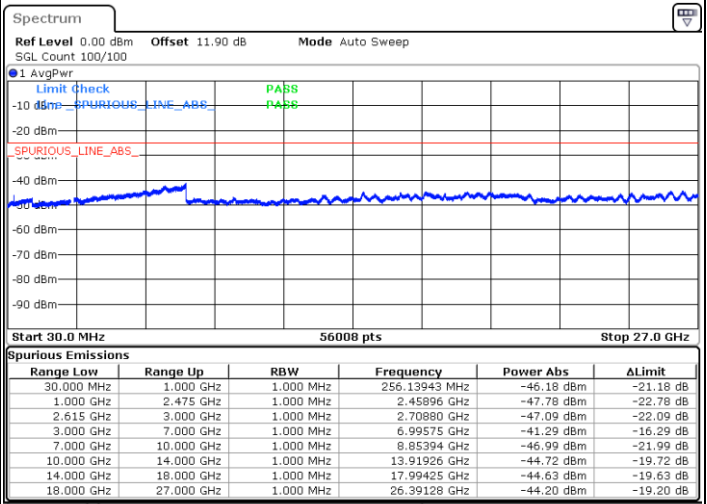

Middle Channel / FullIRB

N/A

Date: 17.MAR.2020 23:52:11

LTE Band 7C / 20MHz+20MHz

16QAM

Highest Channel / 1RB0 and 1RB99

Highest Channel / 1RB99 and 1RB0

Date: 18.MAR.2020 00:22:48

Date: 18.MAR.2020 00:19:05

Highest Channel / FullIRB

N/A

Date: 18.MAR.2020 00:33:10

LTE Band 7C / 10MHz+20MHz

64QAM

Lowest Channel / 1RB0 and 1RB99

Lowest Channel / 1RB49 and 1RB0

Date: 17.MAR.2020 15:04:32

Date: 17.MAR.2020 14:54:16

Lowest Channel / FullIRB

N/A

Date: 17.MAR.2020 15:05:48

LTE Band 7C / 10MHz+20MHz

64QAM

MiddleChannel / 1RB0 and 1RB99

Highest Channel / 1RB0 and 1RB99

Highest Channel / 1RB49 and 1RB0

Date: 17.MAR.2020 15:50:11

Date: 17.MAR.2020 15:48:57

Highest Channel / FullIRB

N/A

Date: 17.MAR.2020 15:56:28

LTE Band 7C / 15MHz+10MHz