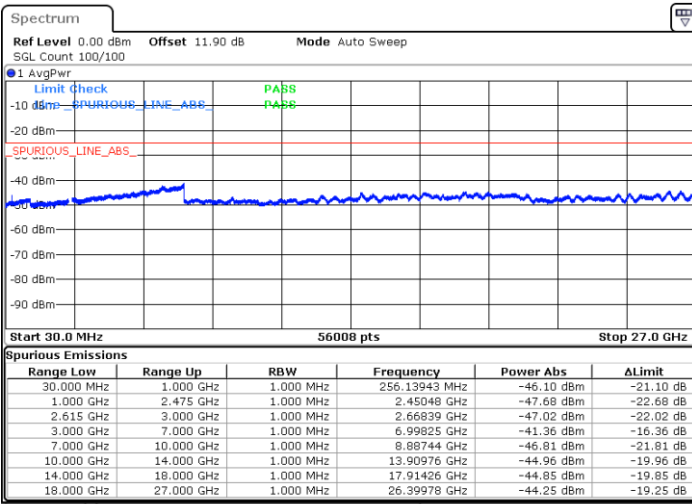

LTE Band 7C / 20MHz+10MHz

64QAM

Lowest Channel / 1RB0 and 1RB49

Lowest Channel / 1RB99 and 1RB0

Date: 17.MAR.2020 16:21:16

Date: 17.MAR.2020 16:14:42

Lowest Channel / FullRB

N/A

Date: 17.MAR.2020 16:22:36

LTE Band 7C / 20MHz+10MHz

64QAM

Middle Channel / 1RB0 and 1RB49

Middle Channel / 1RB99 and 1RB0

Date: 17.MAR.2020 16:33:05

Date: 17.MAR.2020 16:39:39

Middle Channel / FullIRB

N/A

Date: 17.MAR.2020 16:31:46

LTE Band 7C / 20MHz+10MHz

64QAM

Highest Channel / 1RB0 and 1RB49

Highest Channel / 1RB99 and 1RB0

Date: 17.MAR.2020 16:56:08

Date: 17.MAR.2020 16:54:50

Highest Channel / FullIRB

N/A

Date: 17.MAR.2020 17:02:41

LTE Band 7C / 20MHz+15MHz

64QAM

Lowest Channel / 1RB0 and 1RB74

Lowest Channel / 1RB99 and 1RB0

Date: 17.MAR.2020 21:08:08