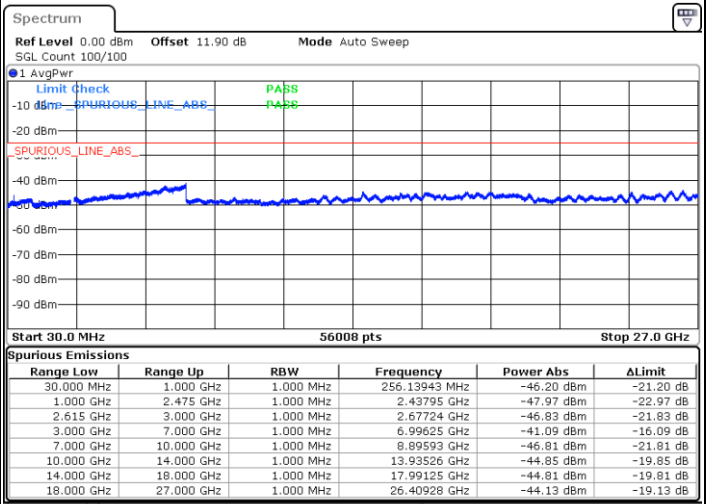

LTE Band 7C / 20MHz+10MHz

64QAM

Lowest Channel / 1RB0 and 1RB49

Lowest Channel / 1RB99 and 1RB0

Date: 17.MAR.2020 16:21:16

Date: 17.MAR.2020 16:14:42

Lowest Channel / FullRB

N/A

Date: 17.MAR.2020 16:22:36

LTE Band 7C / 20MHz+10MHz

64QAM

Middle Channel / 1RB0 and 1RB49

Middle Channel / 1RB99 and 1RB0

Date: 17.MAR.2020 16:33:05

Date: 17.MAR.2020 16:39:39

Middle Channel / FullIRB

N/A

Date: 17.MAR.2020 16:31:46

LTE Band 7C / 20MHz+10MHz

64QAM

Highest Channel / 1RB0 and 1RB49

Highest Channel / 1RB99 and 1RB0

Date: 17.MAR.2020 16:56:08

Date: 17.MAR.2020 16:54:50

Highest Channel / FullIRB

N/A

Date: 17.MAR.2020 17:02:41

LTE Band 7C / 20MHz+15MHz

64QAM

Lowest Channel / 1RB0 and 1RB74

Lowest Channel / 1RB99 and 1RB0

Date: 17.MAR.2020 21:08:08