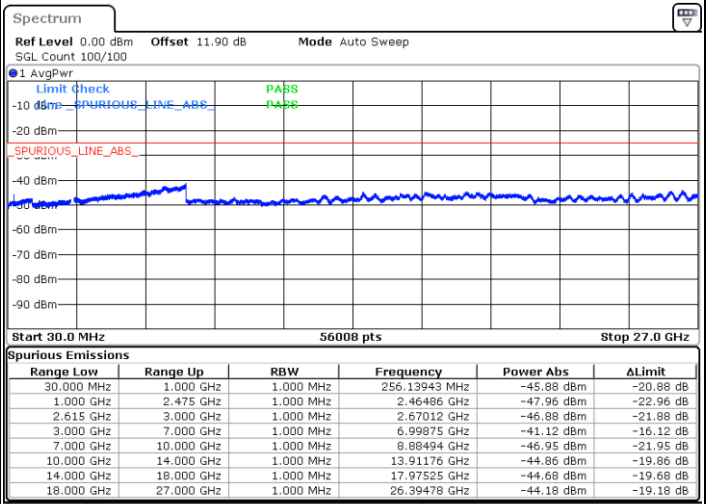

LTE Band 7C / 20MHz+15MHz

16QAM

Highest Channel / 1RB0 and 1RB74

Highest Channel / 1RB99 and 1RB0

Date: 17.MAR.2020 21:47:27

Date: 17.MAR.2020 21:43:44

Highest Channel / FullIRB

N/A

Date: 17.MAR.2020 21:51:12

LTE Band 7C / 20MHz+20MHz

16QAM

Lowest Channel / 1RB0 and 1RB99

Lowest Channel / 1RB99 and 1RB0

Date: 17.MAR.2020 23:35:55

Date: 17.MAR.2020 23:32:12

Lowest Channel / FullIRB