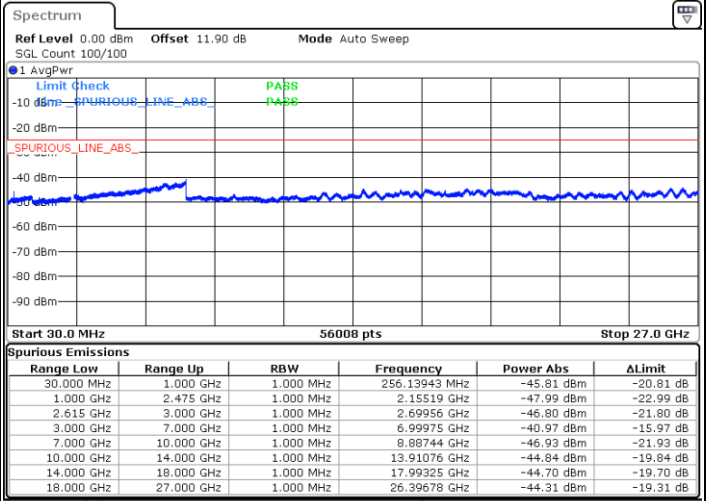

Date: 17.MAR.2020 21:01:54

Lowest Channel / FullIRB

N/A

Date: 17.MAR.2020 21:09:22

LTE Band 7C / 20MHz+15MHz

64QAM

MiddleChannel / 1RB0 and 1RB74

Middle Channel / 1RB99 and 1RB0

Date: 17.MAR.2020 21:21:50

Date: 17.MAR.2020 21:28:04

Middle Channel / FullIRB

N/A

Date: 17.MAR.2020 21:20:36

LTE Band 7C / 20MHz+15MHz

64QAM

Highest Channel / 1RB0 and 1RB74

Highest Channel / 1RB99 and 1RB0

Date: 17.MAR.2020 21:46:13

Date: 17.MAR.2020 21:44:58

Highest Channel / FullIRB

N/A

Date: 17.MAR.2020 21:52:27

LTE Band 7C / 20MHz+20MHz

64QAM

Lowest Channel / 1RB0 and 1RB99

Lowest Channel / 1RB99 and 1RB0

Date: 17.MAR.2020 23:37:10

Date: 17.MAR.2020 23:30:57

Lowest Channel / FullIRB

N/A

Date: 17.MAR.2020 23:38:24

LTE Band 7C / 20MHz+20MHz