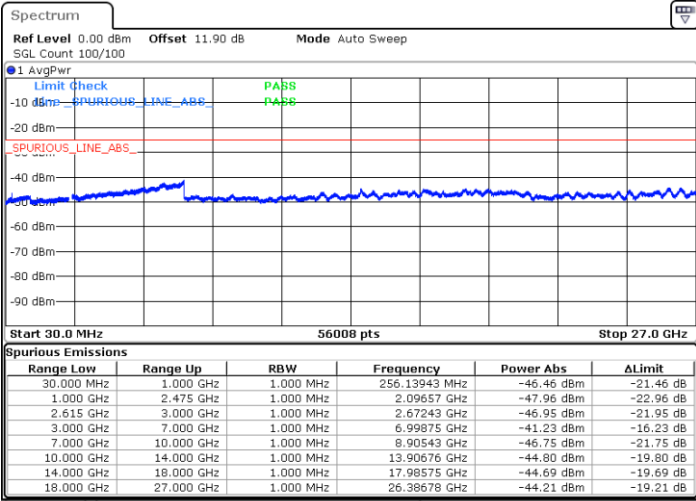

Highest Channel / 1RB0 and 1RB99

Highest Channel / 1RB49 and 1RB0

Date: 17.MAR.2020 15:50:11

Date: 17.MAR.2020 15:48:57

Highest Channel / FullIRB

N/A

Date: 17.MAR.2020 15:56:28

LTE Band 7C / 15MHz+10MHz

64QAM

Lowest Channel / 1RB0 and 1RB49

Lowest Channel / 1RB74 and 1RB0

Date: 18.MAR.2020 00:54:37

Date: 18.MAR.2020 00:48:25

Lowest Channel / FullRB

N/A

Date: 18.MAR.2020 00:55:52