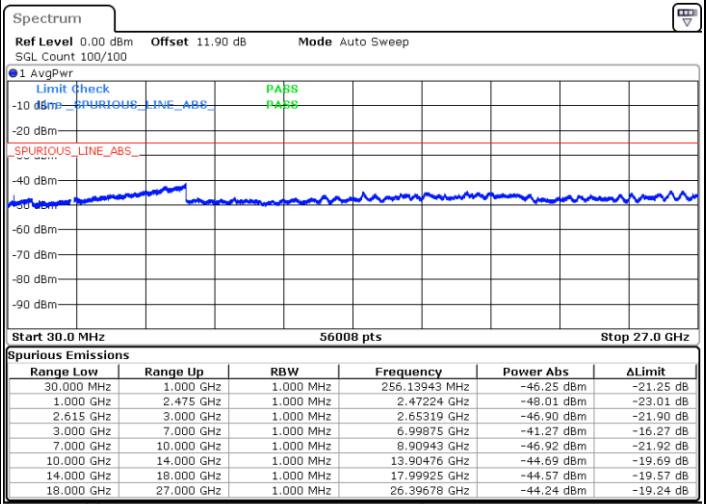

N/A

Date: 17.MAR.2020 16:31:46

LTE Band 7C / 20MHz+10MHz

64QAM

Highest Channel / 1RB0 and 1RB49

Highest Channel / 1RB99 and 1RB0

Date: 17.MAR.2020 16:56:08

Date: 17.MAR.2020 16:54:50

Highest Channel / FullIRB

N/A

Date: 17.MAR.2020 17:02:41

LTE Band 7C / 20MHz+15MHz

64QAM

Lowest Channel / 1RB0 and 1RB74

Lowest Channel / 1RB99 and 1RB0

Date: 17.MAR.2020 21:08:08

Date: 17.MAR.2020 21:01:54

Lowest Channel / FullIRB

N/A

Date: 17.MAR.2020 21:09:22

LTE Band 7C / 20MHz+15MHz

64QAM

MiddleChannel / 1RB0 and 1RB74

Middle Channel / 1RB99 and 1RB0

Date: 17.MAR.2020 21:21:50

Date: 17.MAR.2020 21:28:04

Middle Channel / FullIRB

N/A

Date: 17.MAR.2020 21:20:36

LTE Band 7C / 20MHz+15MHz

64QAM

Highest Channel / 1RB0 and 1RB74