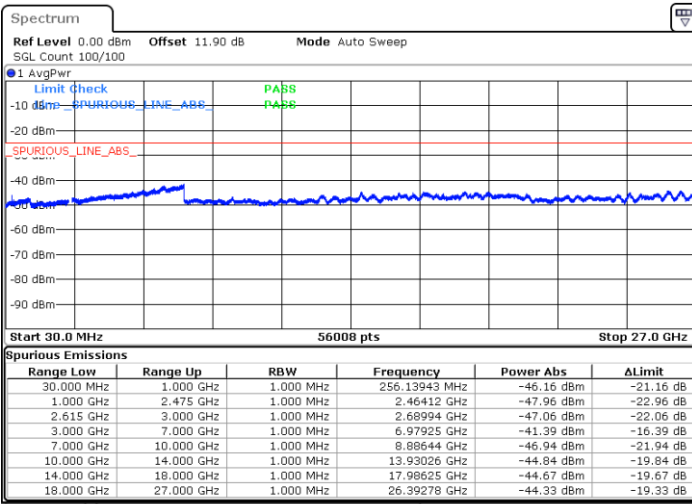

Date: 18.MAR.2020 00:19:05

Highest Channel / FullIRB

N/A

Date: 18.MAR.2020 00:33:10

LTE Band 7C / 10MHz+20MHz

64QAM

Lowest Channel / 1RB0 and 1RB99

Lowest Channel / 1RB49 and 1RB0

Date: 17.MAR.2020 15:04:32

Date: 17.MAR.2020 14:54:16

Lowest Channel / FullIRB

N/A

Date: 17.MAR.2020 15:05:48

LTE Band 7C / 10MHz+20MHz

64QAM

MiddleChannel / 1RB0 and 1RB99

Middle Channel / 1RB49 and 1RB0

Date: 17.MAR.2020 15:25:59

Date: 17.MAR.2020 15:32:21

Middle Channel / FullIRB

N/A

Date: 17.MAR.2020 15:24:43

LTE Band 7C / 10MHz+20MHz

64QAM

Highest Channel / 1RB0 and 1RB99

Highest Channel / 1RB49 and 1RB0

Date: 17.MAR.2020 15:50:11

Date: 17.MAR.2020 15:48:57

Highest Channel / FullIRB

N/A

Date: 17.MAR.2020 15:56:28

LTE Band 7C / 15MHz+10MHz