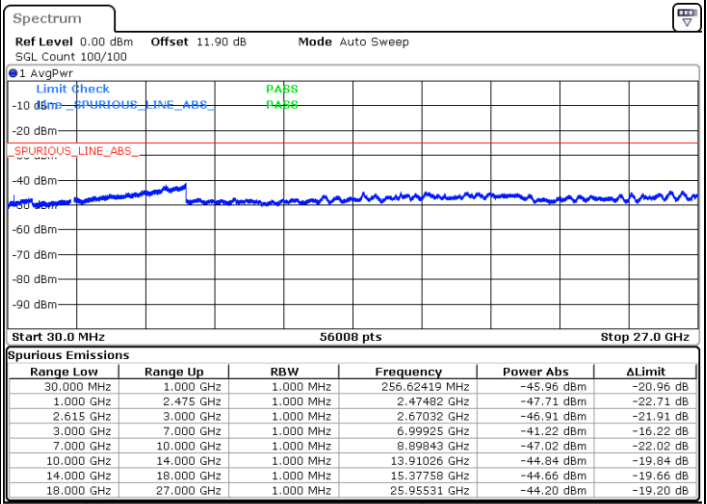

Date: 17.MAR.2020 18:54:29

Date: 17.MAR.2020 18:53:11

Highest Channel / FullIRB

N/A

Date: 17.MAR.2020 19:01:00

LTE Band 7C / 15MHz+20MHz

64QAM

Lowest Channel / 1RB0 and 1RB99

Lowest Channel / 1RB74 and 1RB0

Date: 17.MAR.2020 19:23:56

Date: 17.MAR.2020 19:17:41

Lowest Channel / FullIRB

N/A

Date: 17.MAR.2020 19:25:11

LTE Band 7C / 15MHz+20MHz

64QAM

Middle Channel / 1RB0 and 1RB99

Middle Channel / 1RB74 and 1RB0

Date: 17.MAR.2020 20:10:51

Date: 17.MAR.2020 20:17:05

Middle Channel / FullIRB

N/A

Date: 17.MAR.2020 20:09:36

LTE Band 7C / 15MHz+20MHz