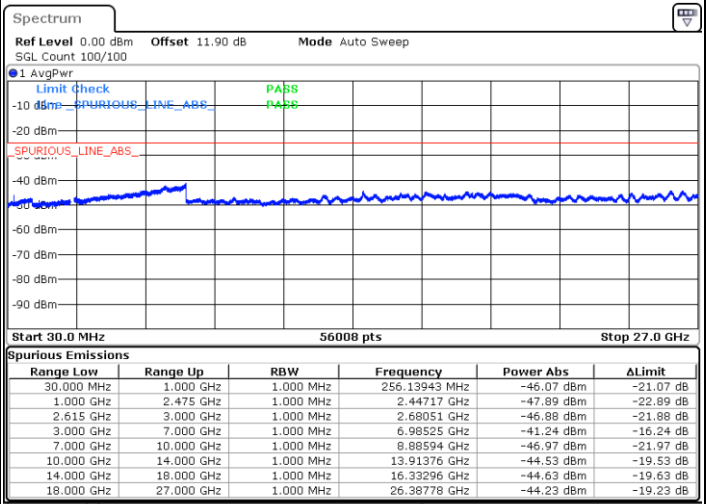

Middle Channel / 1RB0 and 1RB99

Middle Channel / 1RB74 and 1RB0

Date: 17.MAR.2020 20:10:51

Date: 17.MAR.2020 20:17:05

Middle Channel / FullIRB

N/A

Date: 17.MAR.2020 20:09:36

LTE Band 7C / 15MHz+20MHz

64QAM

Highest Channel / 1RB0 and 1RB99

Highest Channel / 1RB74 and 1RB0

Date: 17.MAR.2020 19:49:59

Date: 17.MAR.2020 19:48:45

Highest Channel / FullIRB

N/A

Date: 17.MAR.2020 19:56:14

LTE Band 7C / 20MHz+10MHz

64QAM

Lowest Channel / 1RB0 and 1RB49

Lowest Channel / 1RB99 and 1RB0

Date: 17.MAR.2020 16:21:16

Date: 17.MAR.2020 16:14:42

Lowest Channel / FullRB

N/A