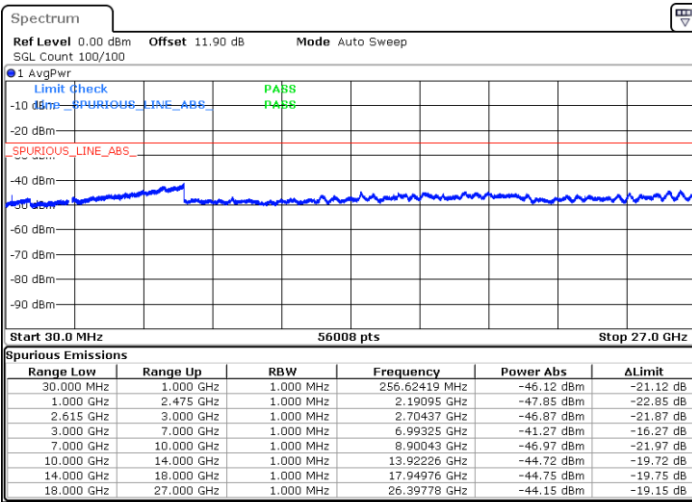

LTE Band 7C / 20MHz+15MHz

16QAM

Highest Channel / 1RB0 and 1RB74

Highest Channel / 1RB99 and 1RB0

Date: 17.MAR.2020 21:47:27

Date: 17.MAR.2020 21:43:44

Highest Channel / FullIRB

N/A

Date: 17.MAR.2020 21:51:12

LTE Band 7C / 20MHz+20MHz

16QAM

Lowest Channel / 1RB0 and 1RB99

Lowest Channel / 1RB99 and 1RB0

Date: 17.MAR.2020 23:35:55

Date: 17.MAR.2020 23:32:12

Lowest Channel / FullIRB

N/A

Date: 17.MAR.2020 23:39:39

LTE Band 7C / 20MHz+20MHz

16QAM

Middle Channel / 1RB0 and 1RB99

Middle Channel / 1RB99 and 1RB0

Date: 17.MAR.2020 23:55:54

Date: 17.MAR.2020 23:59:38

Middle Channel / FullIRB

N/A

Date: 17.MAR.2020 23:52:11

LTE Band 7C / 20MHz+20MHz

16QAM

Highest Channel / 1RB0 and 1RB99

Highest Channel / 1RB99 and 1RB0

Date: 18.MAR.2020 00:22:48