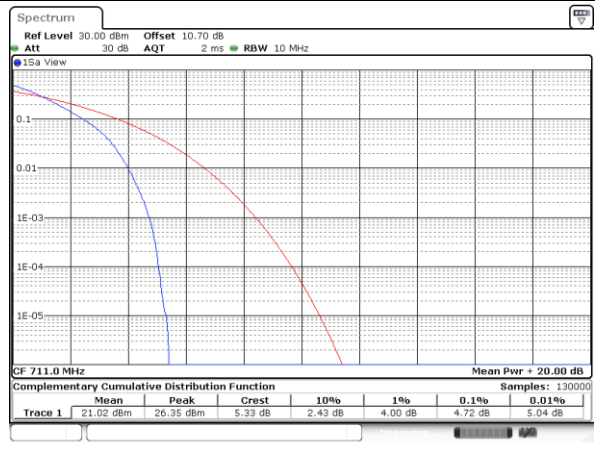

### Peak-to-Average Ratio

Mode	LTE Band 12 / 10MHz				
Mod.	QPSK		16QAM		Limit: 13dB
RB Size	1RB	Full RB	1RB	Full RB	Result
Lowest CH	3.65	4.64	5.28	5.94	PASS
Middle CH	3.65	4.67	5.25	5.94	
Highest CH	3.71	4.72	5.28	5.91	
Mode	LTE Band 12 / 10MHz				
Mod.	64QAM				Limit: 13dB
RB Size	1RB	Full RB			Result
Lowest CH	6.78	6.43	-	-	PASS
Middle CH	6.58	6.38	-	-	
Highest CH	6.35	6.41	-	-	

LTE Band 12 / 10MHz / QPSK

Lowest Channel / 1RB

Date: 28\_JAN\_2020 02:14:44

Lowest Channel / Full RB

Date: 28\_JAN\_2020 02:14:32

Middle Channel / 1RB

Date: 28\_JAN\_2020 02:15:07

Middle Channel / Full RB

Date: 28\_JAN\_2020 02:15:09

Highest Channel / 1RB

Date: 28\_JAN\_2020 02:15:35

Highest Channel / Full RB

Date: 28\_JAN\_2020 02:15:22