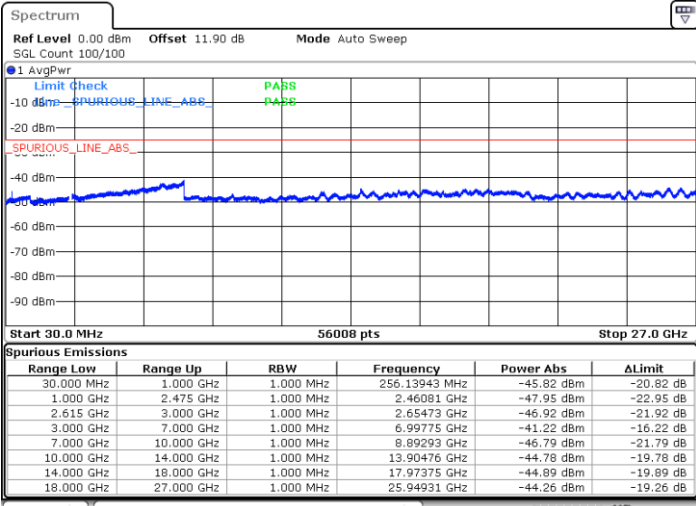

Date: 17.MAR.2020 16:22:36

LTE Band 7C / 20MHz+10MHz

64QAM

Middle Channel / 1RB0 and 1RB49

Middle Channel / 1RB99 and 1RB0

Date: 17.MAR.2020 16:33:05

Date: 17.MAR.2020 16:39:39

Middle Channel / FullIRB

N/A

Date: 17.MAR.2020 16:31:46

LTE Band 7C / 20MHz+10MHz

64QAM

Highest Channel / 1RB0 and 1RB49

Highest Channel / 1RB99 and 1RB0

Date: 17.MAR.2020 16:56:08

Date: 17.MAR.2020 16:54:50

Highest Channel / FullIRB

N/A

Date: 17.MAR.2020 17:02:41

LTE Band 7C / 20MHz+15MHz

64QAM

Lowest Channel / 1RB0 and 1RB74

Lowest Channel / 1RB99 and 1RB0

Date: 17.MAR.2020 21:08:08