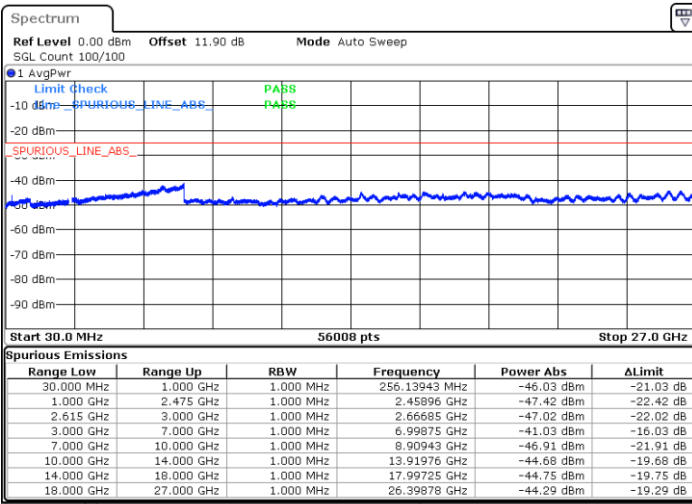

Highest Channel / 1RB99 and 1RB0

Date: 17.MAR.2020 21:46:13

Date: 17.MAR.2020 21:44:58

Highest Channel / FullIRB

N/A

Date: 17.MAR.2020 21:52:27

LTE Band 7C / 20MHz+20MHz

64QAM

Lowest Channel / 1RB0 and 1RB99

Lowest Channel / 1RB99 and 1RB0

Date: 17.MAR.2020 23:37:10

Date: 17.MAR.2020 23:30:57

Lowest Channel / FullIRB

N/A

Date: 17.MAR.2020 23:38:24

LTE Band 7C / 20MHz+20MHz

64QAM

Middle Channel / 1RB0 and 1RB99

Middle Channel / 1RB99 and 1RB0

Date: 17.MAR.2020 23:54:40

Date: 18.MAR.2020 00:00:52

Middle Channel / FullIRB

N/A

Date: 17.MAR.2020 23:53:25

LTE Band 7C / 20MHz+20MHz

64QAM

Highest Channel / 1RB0 and 1RB99

Highest Channel / 1RB99 and 1RB0

Date: 18.MAR.2020 00:21:34

Date: 18.MAR.2020 00:20:20

Highest Channel / FullIRB

N/A