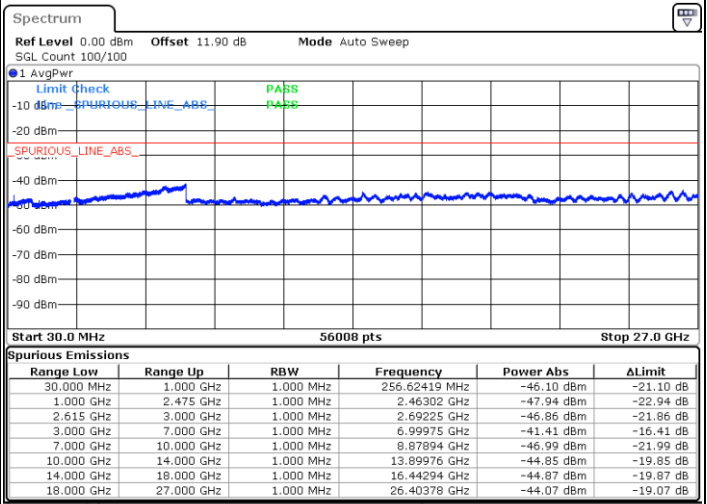

Date: 18.MAR.2020 00:19:05

Highest Channel / FullIRB

N/A

Date: 18.MAR.2020 00:33:10

LTE Band 7C / 10MHz+20MHz

64QAM

Lowest Channel / 1RB0 and 1RB99

Lowest Channel / 1RB49 and 1RB0

Date: 17.MAR.2020 15:04:32

Date: 17.MAR.2020 14:54:16

Lowest Channel / FullIRB

N/A

Date: 17.MAR.2020 15:05:48

LTE Band 7C / 10MHz+20MHz

64QAM

MiddleChannel / 1RB0 and 1RB99

Middle Channel / 1RB49 and 1RB0

Date: 17.MAR.2020 15:25:59

Date: 17.MAR.2020 15:32:21

Middle Channel / FullIRB

N/A

Date: 17.MAR.2020 15:24:43

LTE Band 7C / 10MHz+20MHz

64QAM

Highest Channel / 1RB0 and 1RB99

Highest Channel / 1RB49 and 1RB0

Date: 17.MAR.2020 15:50:11

Date: 17.MAR.2020 15:48:57

Highest Channel / FullIRB

N/A

Date: 17.MAR.2020 15:56:28

LTE Band 7C / 15MHz+10MHz