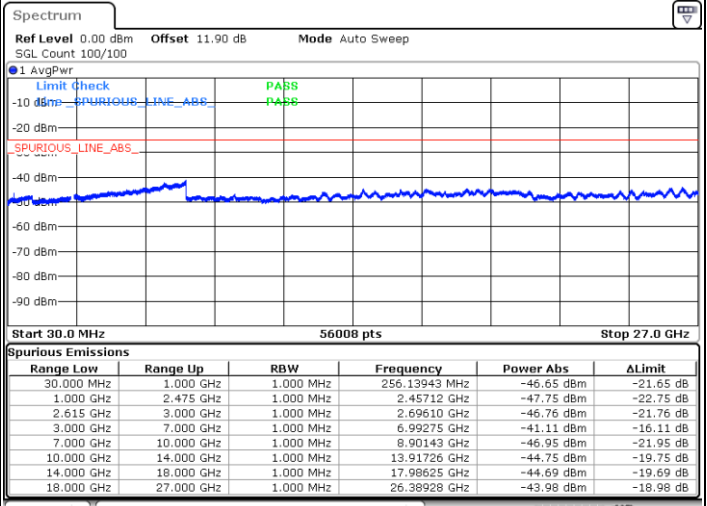

Date: 17.MAR.2020 16:22:36

LTE Band 7C / 20MHz+10MHz

64QAM

Middle Channel / 1RB0 and 1RB49

Middle Channel / 1RB99 and 1RB0

Date: 17.MAR.2020 16:33:05

Date: 17.MAR.2020 16:39:39

Middle Channel / FullIRB

N/A

Date: 17.MAR.2020 16:31:46

LTE Band 7C / 20MHz+10MHz

64QAM

Highest Channel / 1RB0 and 1RB49

Highest Channel / 1RB99 and 1RB0

Date: 17.MAR.2020 16:56:08

Date: 17.MAR.2020 16:54:50

Highest Channel / FullIRB

N/A

Date: 17.MAR.2020 17:02:41

LTE Band 7C / 20MHz+15MHz

64QAM

Lowest Channel / 1RB0 and 1RB74

Lowest Channel / 1RB99 and 1RB0

Date: 17.MAR.2020 21:08:08