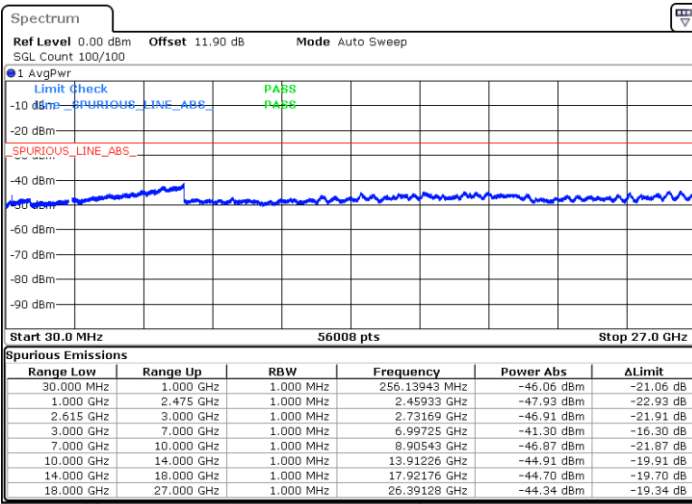

Middle Channel / FullIRB

N/A

Date: 17.MAR.2020 23:52:11

LTE Band 7C / 20MHz+20MHz

16QAM

Highest Channel / 1RB0 and 1RB99

Highest Channel / 1RB99 and 1RB0

Date: 18.MAR.2020 00:22:48

Date: 18.MAR.2020 00:19:05

Highest Channel / FullIRB

N/A

Date: 18.MAR.2020 00:33:10

LTE Band 7C / 10MHz+20MHz

64QAM

Lowest Channel / 1RB0 and 1RB99

Lowest Channel / 1RB49 and 1RB0

Date: 17.MAR.2020 15:04:32

Date: 17.MAR.2020 14:54:16

Lowest Channel / FullIRB

N/A

Date: 17.MAR.2020 15:05:48

LTE Band 7C / 10MHz+20MHz

64QAM

MiddleChannel / 1RB0 and 1RB99

Highest Channel / 1RB0 and 1RB99

Highest Channel / 1RB49 and 1RB0

Date: 17.MAR.2020 15:50:11

Date: 17.MAR.2020 15:48:57

Highest Channel / FullIRB

N/A

Date: 17.MAR.2020 15:56:28

LTE Band 7C / 15MHz+10MHz