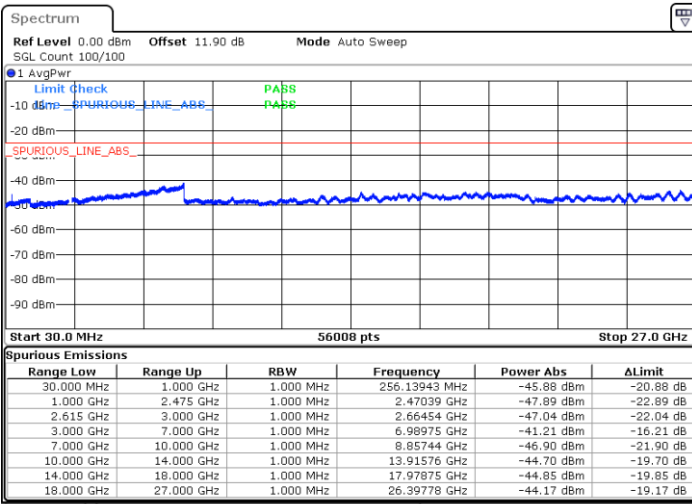

Date: 17.MAR.2020 18:38:03

Middle Channel / FullIRB

N/A

Date: 17.MAR.2020 18:30:12

LTE Band 7C / 15MHz+15MHz

64QAM

Highest Channel / 1RB0 and 1RB74

Highest Channel / 1RB74 and 1RB0

Date: 17.MAR.2020 18:54:29

Date: 17.MAR.2020 18:53:11

Highest Channel / FullIRB

N/A

Date: 17.MAR.2020 19:01:00

LTE Band 7C / 15MHz+20MHz

64QAM

Lowest Channel / 1RB0 and 1RB99

Lowest Channel / 1RB74 and 1RB0

Date: 17.MAR.2020 19:23:56

Date: 17.MAR.2020 19:17:41

Lowest Channel / FullIRB

N/A

Date: 17.MAR.2020 19:25:11

LTE Band 7C / 15MHz+20MHz

64QAM