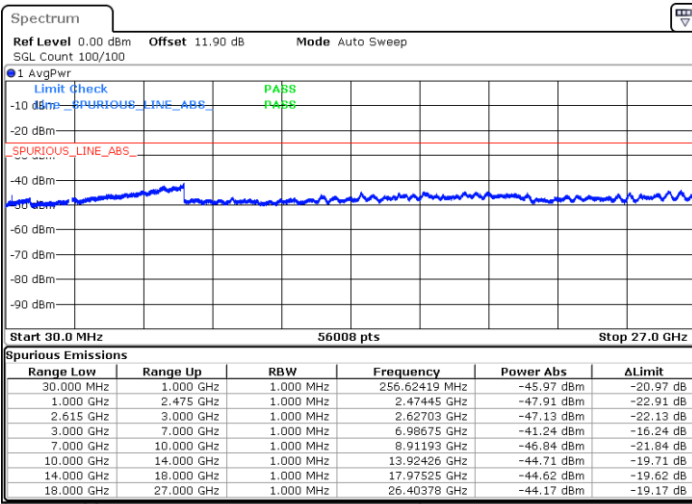

N/A

Date: 18.MAR.2020 02:01:11

LTE Band 7C / 15MHz+15MHz

64QAM

Lowest Channel / 1RB0 and 1RB74

Lowest Channel / 1RB74 and 1RB0

Date: 17.MAR.2020 18:19:43

Date: 17.MAR.2020 18:13:10

Lowest Channel / FullIRB

N/A

Date: 17.MAR.2020 18:21:02

LTE Band 7C / 15MHz+15MHz

64QAM

Middle Channel / 1RB0 and 1RB74

Middle Channel / 1RB74 and 1RB0

Date: 17.MAR.2020 18:31:31

Date: 17.MAR.2020 18:38:03

Middle Channel / FullIRB

N/A

Date: 17.MAR.2020 18:30:12

LTE Band 7C / 15MHz+15MHz

64QAM

Highest Channel / 1RB0 and 1RB74

Highest Channel / 1RB74 and 1RB0

Date: 17.MAR.2020 18:54:29

Date: 17.MAR.2020 18:53:11

Highest Channel / FullIRB

N/A

Date: 17.MAR.2020 19:01:00

LTE Band 7C / 15MHz+20MHz

64QAM

Lowest Channel / 1RB0 and 1RB99