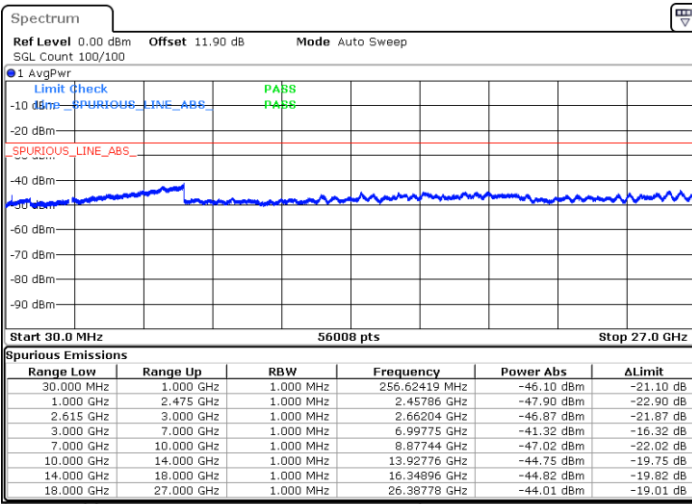

LTE Band 7C / 20MHz+10MHz

64QAM

Lowest Channel / 1RB0 and 1RB49

Lowest Channel / 1RB99 and 1RB0

Date: 17.MAR.2020 16:21:16

Date: 17.MAR.2020 16:14:42

Lowest Channel / FullRB

N/A

Date: 17.MAR.2020 16:22:36

LTE Band 7C / 20MHz+10MHz

64QAM

Middle Channel / 1RB0 and 1RB49

Middle Channel / 1RB99 and 1RB0

Date: 17.MAR.2020 16:33:05

Date: 17.MAR.2020 16:39:39

Middle Channel / FullIRB

N/A

Date: 17.MAR.2020 16:31:46

LTE Band 7C / 20MHz+10MHz

64QAM

Highest Channel / 1RB0 and 1RB49

Highest Channel / 1RB99 and 1RB0

Date: 17.MAR.2020 16:56:08

Date: 17.MAR.2020 16:54:50

Highest Channel / FullIRB

N/A

Date: 17.MAR.2020 17:02:41

LTE Band 7C / 20MHz+15MHz

64QAM

Lowest Channel / 1RB0 and 1RB74

Lowest Channel / 1RB99 and 1RB0

Date: 17.MAR.2020 21:08:08