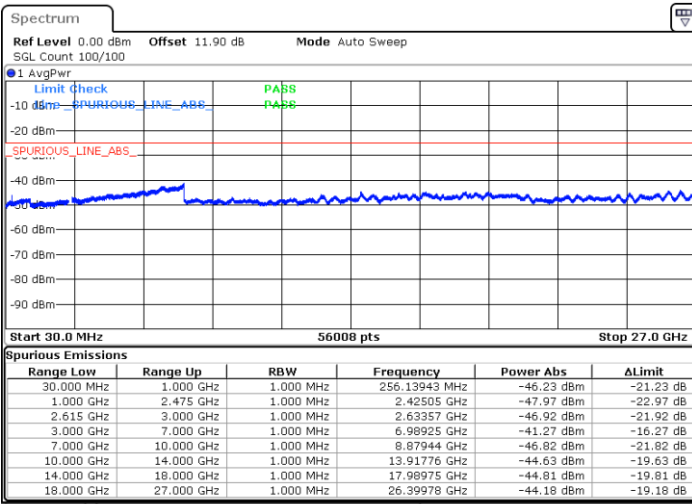

N/A

Date: 17.MAR.2020 16:31:46

LTE Band 7C / 20MHz+10MHz

64QAM

Highest Channel / 1RB0 and 1RB49

Highest Channel / 1RB99 and 1RB0

Date: 17.MAR.2020 16:56:08

Date: 17.MAR.2020 16:54:50

Highest Channel / FullIRB

N/A

Date: 17.MAR.2020 17:02:41

LTE Band 7C / 20MHz+15MHz

64QAM

Lowest Channel / 1RB0 and 1RB74

Lowest Channel / 1RB99 and 1RB0

Date: 17.MAR.2020 21:08:08

Date: 17.MAR.2020 21:01:54

Lowest Channel / FullIRB

N/A

Date: 17.MAR.2020 21:09:22

LTE Band 7C / 20MHz+15MHz

64QAM

MiddleChannel / 1RB0 and 1RB74

Middle Channel / 1RB99 and 1RB0

Date: 17.MAR.2020 21:21:50

Date: 17.MAR.2020 21:28:04

Middle Channel / FullIRB

N/A

Date: 17.MAR.2020 21:20:36

LTE Band 7C / 20MHz+15MHz

64QAM

Highest Channel / 1RB0 and 1RB74