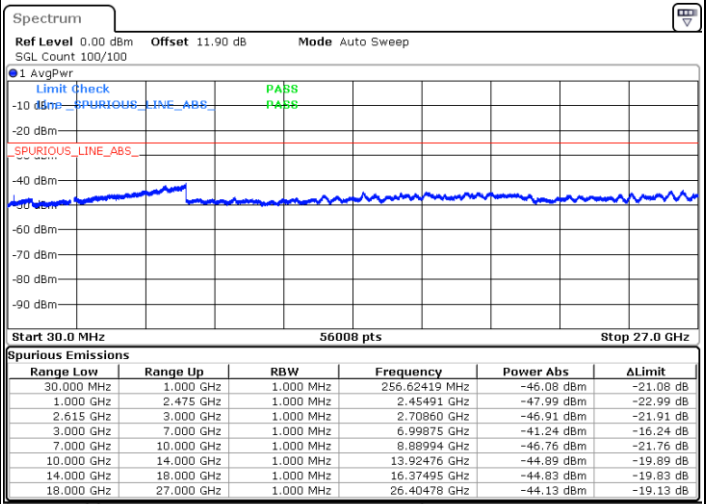

LTE Band 7C / 20MHz+20MHz

64QAM

Middle Channel / 1RB0 and 1RB99

Middle Channel / 1RB99 and 1RB0

Date: 17.MAR.2020 23:54:40

Date: 18.MAR.2020 00:00:52