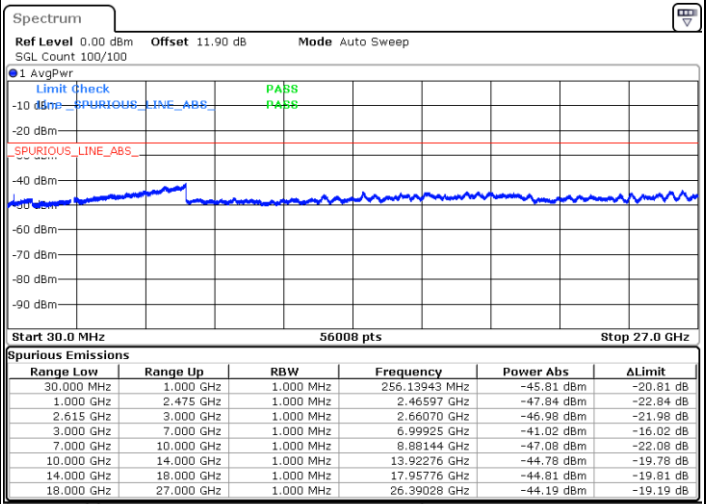

Date: 17.MAR.2020 21:51:12

LTE Band 7C / 20MHz+20MHz

16QAM

Lowest Channel / 1RB0 and 1RB99

Lowest Channel / 1RB99 and 1RB0

Date: 17.MAR.2020 23:35:55

Date: 17.MAR.2020 23:32:12

Lowest Channel / FullIRB

N/A

Date: 17.MAR.2020 23:39:39

LTE Band 7C / 20MHz+20MHz

16QAM

Middle Channel / 1RB0 and 1RB99

Middle Channel / 1RB99 and 1RB0

Date: 17.MAR.2020 23:55:54

Date: 17.MAR.2020 23:59:38

Middle Channel / FullIRB

N/A

Date: 17.MAR.2020 23:52:11

LTE Band 7C / 20MHz+20MHz

16QAM

Highest Channel / 1RB0 and 1RB99

Highest Channel / 1RB99 and 1RB0

Date: 18.MAR.2020 00:22:48

Date: 18.MAR.2020 00:19:05

Highest Channel / FullIRB

N/A

Date: 18.MAR.2020 00:33:10

LTE Band 7C / 10MHz+20MHz

64QAM

Lowest Channel / 1RB0 and 1RB99

Lowest Channel / 1RB49 and 1RB0