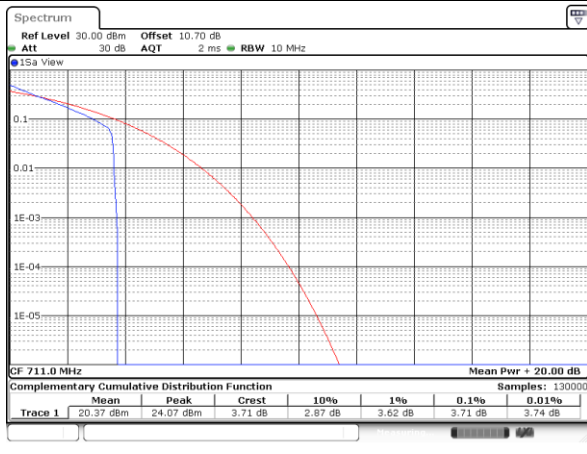

### Peak-to-Average Ratio

Mode	LTE Band 12 / 10MHz				
Mod.	QPSK		16QAM		Limit: 13dB
RB Size	1RB	Full RB	1RB	Full RB	Result
Lowest CH	3.65	4.64	5.28	5.94	PASS
Middle CH	3.65	4.67	5.25	5.94	
Highest CH	3.71	4.72	5.28	5.91	
Mode	LTE Band 12 / 10MHz				
Mod.	64QAM				Limit: 13dB
RB Size	1RB	Full RB			Result
Lowest CH	6.78	6.43	-	-	PASS
Middle CH	6.58	6.38	-	-	
Highest CH	6.35	6.41	-	-	

LTE Band 12 / 10MHz / QPSK

Lowest Channel / 1RB

Date: 28\_JAN\_2020 02:14:44

Lowest Channel / Full RB

Date: 28\_JAN\_2020 02:14:32

Middle Channel / 1RB

Date: 28\_JAN\_2020 02:15:07

Middle Channel / Full RB

Date: 28\_JAN\_2020 02:15:09

Highest Channel / 1RB

Date: 28\_JAN\_2020 02:15:35

Highest Channel / Full RB

Date: 28\_JAN\_2020 02:15:22