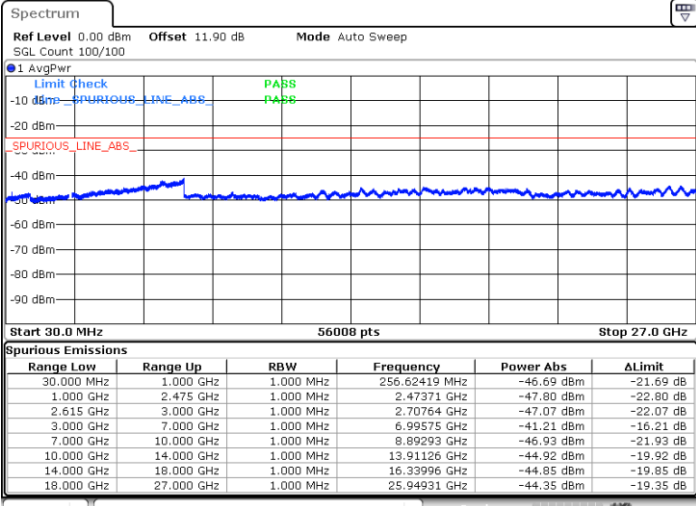

Date: 17.MAR.2020 16:22:36

LTE Band 7C / 20MHz+10MHz

64QAM

Middle Channel / 1RB0 and 1RB49

Middle Channel / 1RB99 and 1RB0

Date: 17.MAR.2020 16:33:05

Date: 17.MAR.2020 16:39:39

Middle Channel / FullIRB

N/A

Date: 17.MAR.2020 16:31:46

LTE Band 7C / 20MHz+10MHz

64QAM

Highest Channel / 1RB0 and 1RB49

Highest Channel / 1RB99 and 1RB0

Date: 17.MAR.2020 16:56:08

Date: 17.MAR.2020 16:54:50

Highest Channel / FullIRB

N/A

Date: 17.MAR.2020 17:02:41

LTE Band 7C / 20MHz+15MHz

64QAM

Lowest Channel / 1RB0 and 1RB74

Lowest Channel / 1RB99 and 1RB0

Date: 17.MAR.2020 21:08:08