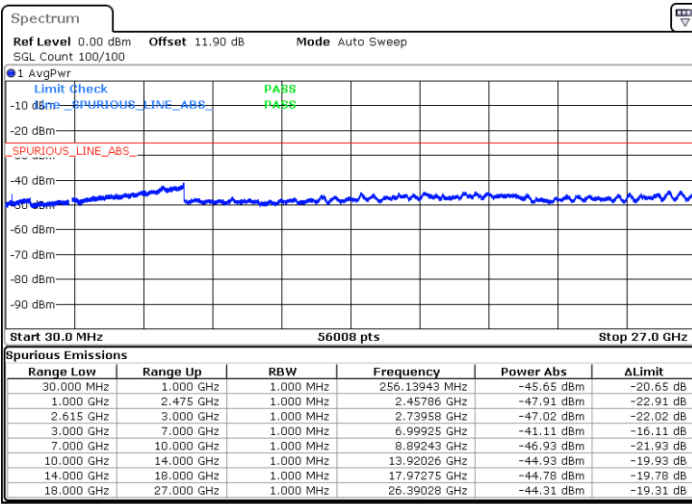

Date: 17.MAR.2020 21:21:50

Date: 17.MAR.2020 21:28:04

Middle Channel / FullIRB

N/A

Date: 17.MAR.2020 21:20:36

LTE Band 7C / 20MHz+15MHz

64QAM

Highest Channel / 1RB0 and 1RB74

Highest Channel / 1RB99 and 1RB0

Date: 17.MAR.2020 21:46:13

Date: 17.MAR.2020 21:44:58

Highest Channel / FullIRB

N/A

Date: 17.MAR.2020 21:52:27

LTE Band 7C / 20MHz+20MHz

64QAM

Lowest Channel / 1RB0 and 1RB99

Lowest Channel / 1RB99 and 1RB0

Date: 17.MAR.2020 23:37:10

Date: 17.MAR.2020 23:30:57

Lowest Channel / FullIRB

N/A

Date: 17.MAR.2020 23:38:24

LTE Band 7C / 20MHz+20MHz