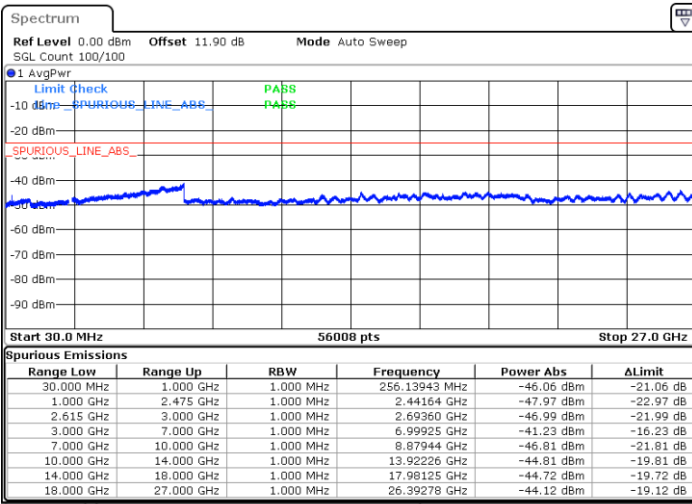

Middle Channel / 1RB0 and 1RB99

Middle Channel / 1RB74 and 1RB0

Date: 17.MAR.2020 20:10:51

Date: 17.MAR.2020 20:17:05

Middle Channel / FullIRB

N/A

Date: 17.MAR.2020 20:09:36

LTE Band 7C / 15MHz+20MHz

64QAM

Highest Channel / 1RB0 and 1RB99

Highest Channel / 1RB74 and 1RB0

Date: 17.MAR.2020 19:49:59

Date: 17.MAR.2020 19:48:45

Highest Channel / FullIRB

N/A

Date: 17.MAR.2020 19:56:14

LTE Band 7C / 20MHz+10MHz

64QAM

Lowest Channel / 1RB0 and 1RB49

Lowest Channel / 1RB99 and 1RB0

Date: 17.MAR.2020 16:21:16

Date: 17.MAR.2020 16:14:42

Lowest Channel / FullRB

N/A