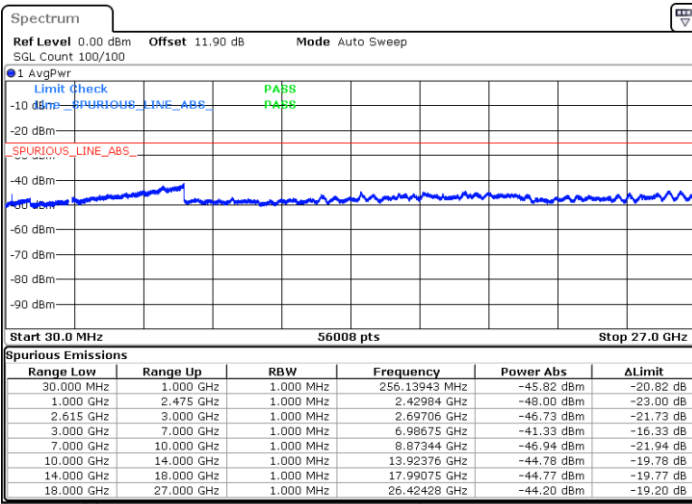

Date: 17.MAR.2020 15:04:32

Date: 17.MAR.2020 14:54:16

Lowest Channel / FullIRB

N/A

Date: 17.MAR.2020 15:05:48

LTE Band 7C / 10MHz+20MHz

64QAM

MiddleChannel / 1RB0 and 1RB99

Middle Channel / 1RB49 and 1RB0

Date: 17.MAR.2020 15:25:59

Date: 17.MAR.2020 15:32:21

Middle Channel / FullIRB

N/A

Date: 17.MAR.2020 15:24:43

LTE Band 7C / 10MHz+20MHz

64QAM

Highest Channel / 1RB0 and 1RB99

Highest Channel / 1RB49 and 1RB0

Date: 17.MAR.2020 15:50:11

Date: 17.MAR.2020 15:48:57

Highest Channel / FullIRB

N/A

Date: 17.MAR.2020 15:56:28

LTE Band 7C / 15MHz+10MHz