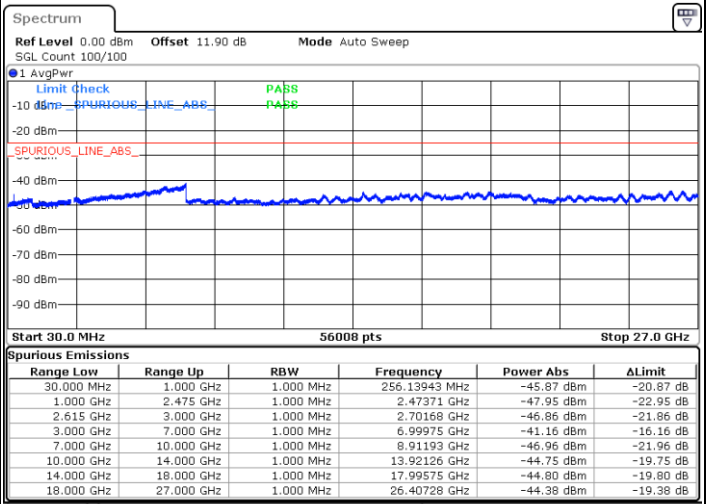

Highest Channel / FullIRB

N/A

Date: 17.MAR.2020 17:02:41

LTE Band 7C / 20MHz+15MHz

64QAM

Lowest Channel / 1RB0 and 1RB74

Lowest Channel / 1RB99 and 1RB0

Date: 17.MAR.2020 21:08:08

Date: 17.MAR.2020 21:01:54

Lowest Channel / FullIRB

N/A

Date: 17.MAR.2020 21:09:22

LTE Band 7C / 20MHz+15MHz

64QAM

MiddleChannel / 1RB0 and 1RB74

Middle Channel / 1RB99 and 1RB0

Date: 17.MAR.2020 21:21:50

Date: 17.MAR.2020 21:28:04

Middle Channel / FullIRB

N/A

Date: 17.MAR.2020 21:20:36

LTE Band 7C / 20MHz+15MHz

64QAM

Highest Channel / 1RB0 and 1RB74

Highest Channel / 1RB99 and 1RB0

Date: 17.MAR.2020 21:46:13

Date: 17.MAR.2020 21:44:58

Highest Channel / FullIRB

N/A

Date: 17.MAR.2020 21:52:27

LTE Band 7C / 20MHz+20MHz

64QAM