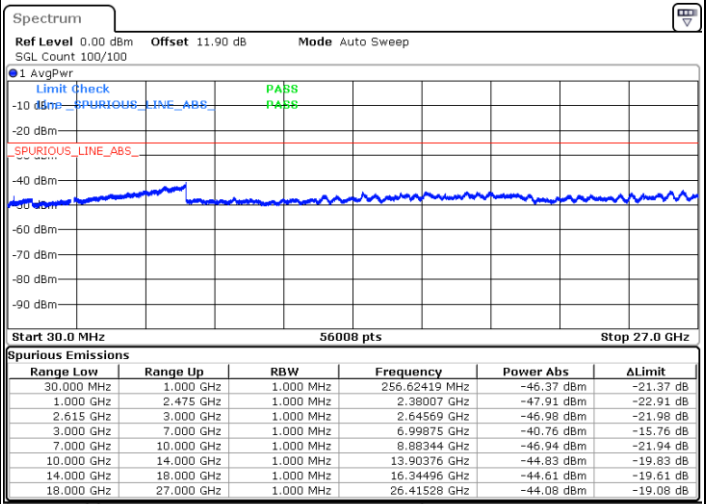

N/A

Date: 18.MAR.2020 02:01:11

LTE Band 7C / 15MHz+15MHz

64QAM

Lowest Channel / 1RB0 and 1RB74

Lowest Channel / 1RB74 and 1RB0

Date: 17.MAR.2020 18:19:43

Date: 17.MAR.2020 18:13:10

Lowest Channel / FullIRB

N/A

Date: 17.MAR.2020 18:21:02

LTE Band 7C / 15MHz+15MHz

64QAM

Middle Channel / 1RB0 and 1RB74

Middle Channel / 1RB74 and 1RB0

Date: 17.MAR.2020 18:31:31

Date: 17.MAR.2020 18:38:03

Middle Channel / FullIRB

N/A

Date: 17.MAR.2020 18:30:12

LTE Band 7C / 15MHz+15MHz

64QAM

Highest Channel / 1RB0 and 1RB74

Highest Channel / 1RB74 and 1RB0

Date: 17.MAR.2020 18:54:29

Date: 17.MAR.2020 18:53:11

Highest Channel / FullIRB

N/A

Date: 17.MAR.2020 19:01:00

LTE Band 7C / 15MHz+20MHz

64QAM

Lowest Channel / 1RB0 and 1RB99