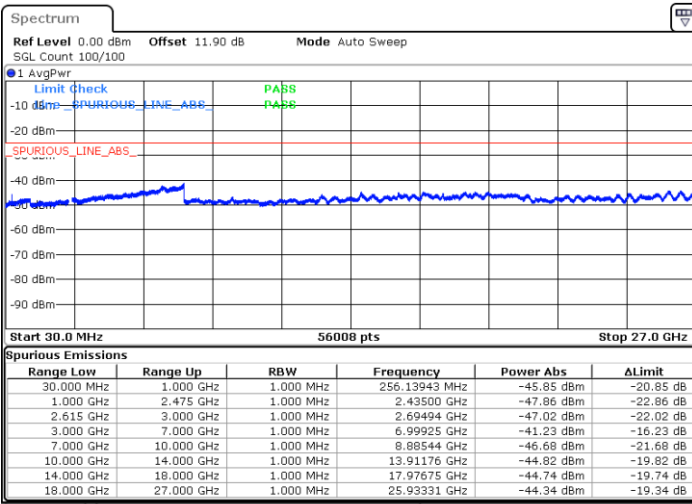

Date: 17.MAR.2020 21:51:12

LTE Band 7C / 20MHz+20MHz

16QAM

Lowest Channel / 1RB0 and 1RB99

Lowest Channel / 1RB99 and 1RB0

Date: 17.MAR.2020 23:35:55

Date: 17.MAR.2020 23:32:12

Lowest Channel / FullIRB

N/A

Date: 17.MAR.2020 23:39:39

LTE Band 7C / 20MHz+20MHz

16QAM

Middle Channel / 1RB0 and 1RB99

Middle Channel / 1RB99 and 1RB0

Date: 17.MAR.2020 23:55:54

Date: 17.MAR.2020 23:59:38

Middle Channel / FullIRB

N/A

Date: 17.MAR.2020 23:52:11

LTE Band 7C / 20MHz+20MHz

16QAM

Highest Channel / 1RB0 and 1RB99

Highest Channel / 1RB99 and 1RB0

Date: 18.MAR.2020 00:22:48

Date: 18.MAR.2020 00:19:05

Highest Channel / FullIRB

N/A

Date: 18.MAR.2020 00:33:10

LTE Band 7C / 10MHz+20MHz

64QAM

Lowest Channel / 1RB0 and 1RB99

Lowest Channel / 1RB49 and 1RB0