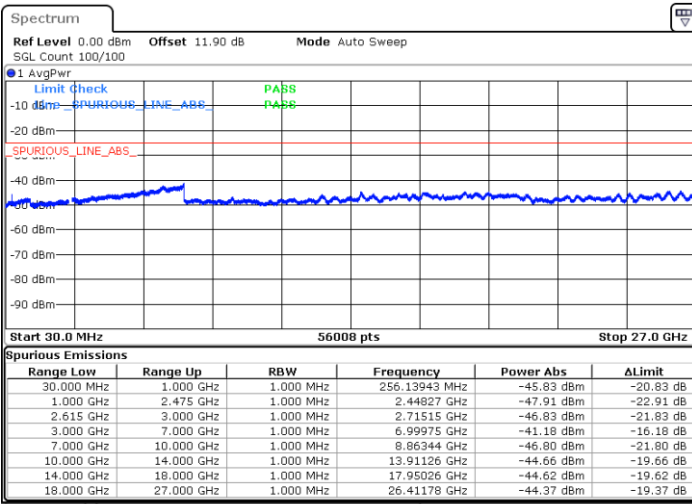

Highest Channel / 1RB0 and 1RB99

Highest Channel / 1RB49 and 1RB0

Date: 17.MAR.2020 15:50:11

Date: 17.MAR.2020 15:48:57

Highest Channel / FullIRB

N/A

Date: 17.MAR.2020 15:56:28

LTE Band 7C / 15MHz+10MHz

64QAM

Lowest Channel / 1RB0 and 1RB49

Lowest Channel / 1RB74 and 1RB0

Date: 18.MAR.2020 00:54:37

Date: 18.MAR.2020 00:48:25

Lowest Channel / FullRB

N/A

Date: 18.MAR.2020 00:55:52

LTE Band 7C / 15MHz+10MHz

64QAM

Middle Channel / 1RB0 and 1RB49

Middle Channel / 1RB74 and 1RB0

Date: 18.MAR.2020 01:25:57

Date: 18.MAR.2020 01:32:09

Middle Channel / FullIRB

N/A

Date: 18.MAR.2020 01:24:42

LTE Band 7C / 15MHz+10MHz

64QAM

Highest Channel / 1RB0 and 1RB49

Highest Channel / 1RB74 and 1RB0

Date: 18.MAR.2020 01:54:56

Date: 18.MAR.2020 01:53:42

Highest Channel / FullIRB