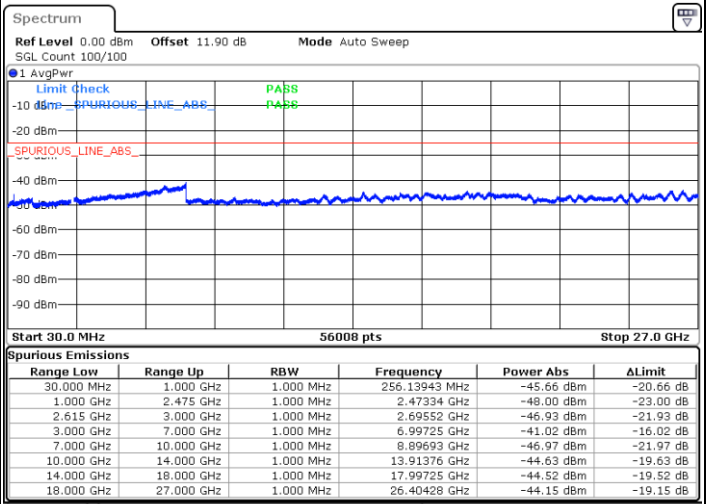

Lowest Channel / 1RB74 and 1RB0

Date: 17.MAR.2020 19:23:56

Date: 17.MAR.2020 19:17:41

Lowest Channel / FullIRB

N/A

Date: 17.MAR.2020 19:25:11

LTE Band 7C / 15MHz+20MHz

64QAM

Middle Channel / 1RB0 and 1RB99

Middle Channel / 1RB74 and 1RB0

Date: 17.MAR.2020 20:10:51

Date: 17.MAR.2020 20:17:05

Middle Channel / FullIRB

N/A

Date: 17.MAR.2020 20:09:36

LTE Band 7C / 15MHz+20MHz

64QAM

Highest Channel / 1RB0 and 1RB99

Highest Channel / 1RB74 and 1RB0

Date: 17.MAR.2020 19:49:59

Date: 17.MAR.2020 19:48:45

Highest Channel / FullIRB

N/A

Date: 17.MAR.2020 19:56:14