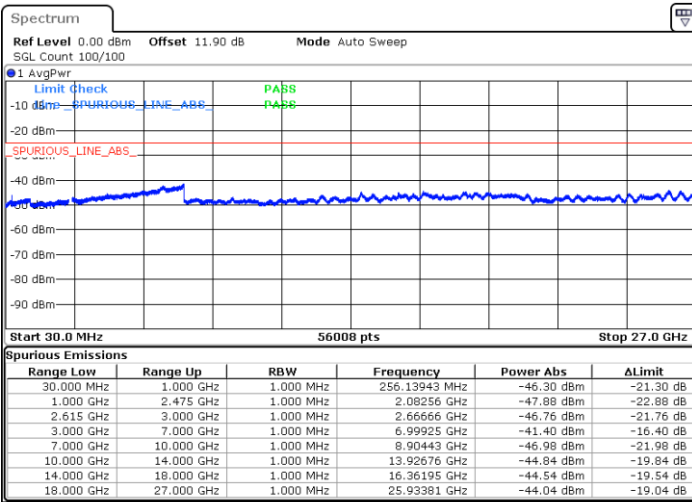

Lowest Channel / FullIRB

N/A

Date: 17.MAR.2020 18:21:02

LTE Band 7C / 15MHz+15MHz

64QAM

Middle Channel / 1RB0 and 1RB74

Middle Channel / 1RB74 and 1RB0

Date: 17.MAR.2020 18:31:31

Date: 17.MAR.2020 18:38:03

Middle Channel / FullIRB

N/A

Date: 17.MAR.2020 18:30:12

LTE Band 7C / 15MHz+15MHz

64QAM

Highest Channel / 1RB0 and 1RB74

Highest Channel / 1RB74 and 1RB0

Date: 17.MAR.2020 18:54:29

Date: 17.MAR.2020 18:53:11

Highest Channel / FullIRB

N/A

Date: 17.MAR.2020 19:01:00

LTE Band 7C / 15MHz+20MHz

64QAM

Lowest Channel / 1RB0 and 1RB99

Lowest Channel / 1RB74 and 1RB0

Date: 17.MAR.2020 19:23:56

Date: 17.MAR.2020 19:17:41

Lowest Channel / FullIRB

N/A

Date: 17.MAR.2020 19:25:11

LTE Band 7C / 15MHz+20MHz

64QAM