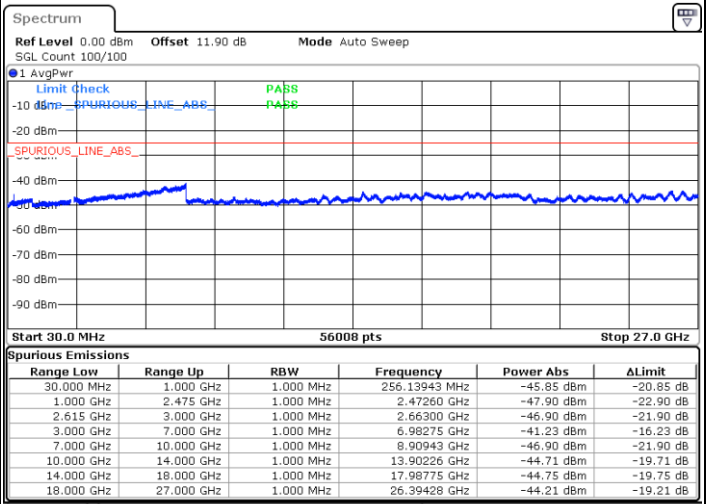

Date: 17.MAR.2020 15:04:32

Date: 17.MAR.2020 14:54:16

Lowest Channel / FullIRB

N/A

Date: 17.MAR.2020 15:05:48

LTE Band 7C / 10MHz+20MHz

64QAM

MiddleChannel / 1RB0 and 1RB99

Middle Channel / 1RB49 and 1RB0

Date: 17.MAR.2020 15:25:59

Date: 17.MAR.2020 15:32:21

Middle Channel / FullIRB

N/A

Date: 17.MAR.2020 15:24:43

LTE Band 7C / 10MHz+20MHz

64QAM

Highest Channel / 1RB0 and 1RB99

Highest Channel / 1RB49 and 1RB0

Date: 17.MAR.2020 15:50:11

Date: 17.MAR.2020 15:48:57

Highest Channel / FullIRB

N/A

Date: 17.MAR.2020 15:56:28

LTE Band 7C / 15MHz+10MHz