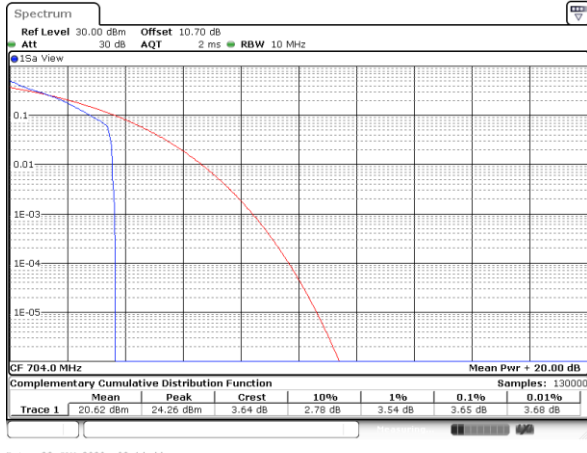

LTE Band 12 / 10MHz / QPSK

Lowest Channel / 1RB

Date: 28_JAN_2020 02:14:44