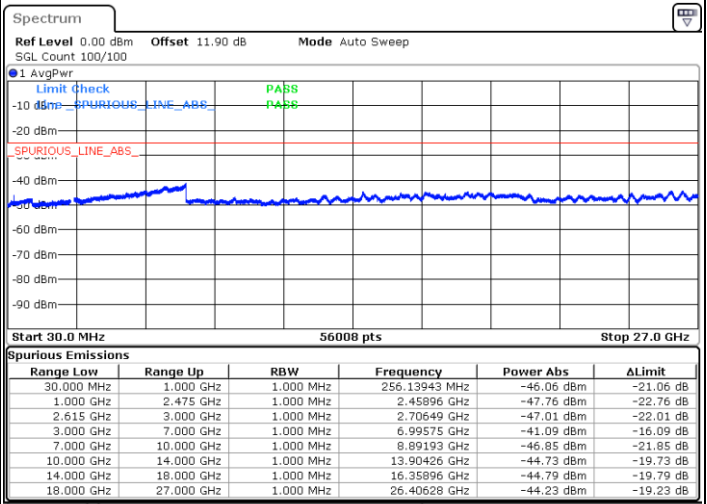

LTE Band 7C / 20MHz+15MHz

16QAM

Highest Channel / 1RB0 and 1RB74

Highest Channel / 1RB99 and 1RB0

Date: 17.MAR.2020 21:47:27

Date: 17.MAR.2020 21:43:44

Highest Channel / FullIRB

N/A

Date: 17.MAR.2020 21:51:12

LTE Band 7C / 20MHz+20MHz

16QAM

Lowest Channel / 1RB0 and 1RB99

Lowest Channel / 1RB99 and 1RB0

Date: 17.MAR.2020 23:35:55

Date: 17.MAR.2020 23:32:12

Lowest Channel / FullIRB

N/A

Date: 17.MAR.2020 23:39:39

LTE Band 7C / 20MHz+20MHz

16QAM

Middle Channel / 1RB0 and 1RB99

Middle Channel / 1RB99 and 1RB0

Date: 17.MAR.2020 23:55:54

Date: 17.MAR.2020 23:59:38

Middle Channel / FullIRB

N/A

Date: 17.MAR.2020 23:52:11

LTE Band 7C / 20MHz+20MHz

16QAM

Highest Channel / 1RB0 and 1RB99

Highest Channel / 1RB99 and 1RB0

Date: 18.MAR.2020 00:22:48