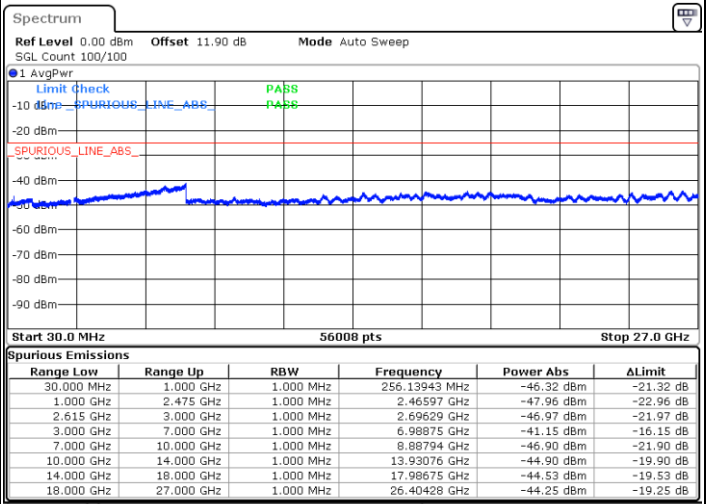

LTE Band 7C / 15MHz+10MHz

64QAM

Middle Channel / 1RB0 and 1RB49

Middle Channel / 1RB74 and 1RB0

Date: 18.MAR.2020 01:25:57

Date: 18.MAR.2020 01:32:09

Middle Channel / FullIRB

N/A

Date: 18.MAR.2020 01:24:42

LTE Band 7C / 15MHz+10MHz

64QAM

Highest Channel / 1RB0 and 1RB49

Highest Channel / 1RB74 and 1RB0

Date: 18.MAR.2020 01:54:56

Date: 18.MAR.2020 01:53:42

Highest Channel / FullIRB