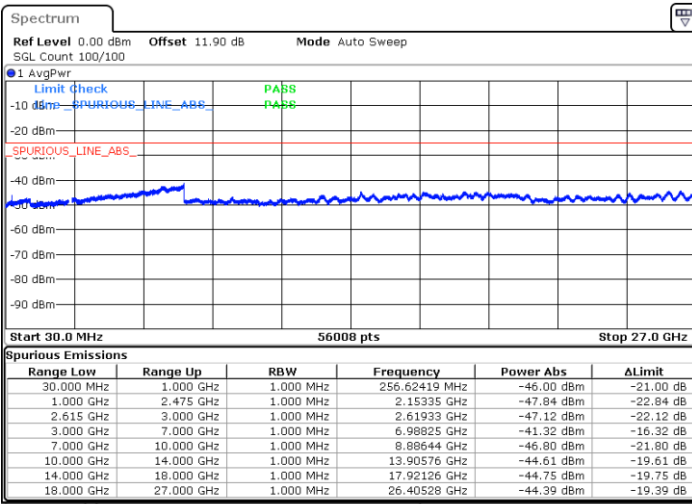

Lowest Channel / 1RB74 and 1RB0

Date: 17.MAR.2020 19:23:56

Date: 17.MAR.2020 19:17:41

Lowest Channel / FullIRB

N/A

Date: 17.MAR.2020 19:25:11

LTE Band 7C / 15MHz+20MHz

64QAM

Middle Channel / 1RB0 and 1RB99

Middle Channel / 1RB74 and 1RB0

Date: 17.MAR.2020 20:10:51

Date: 17.MAR.2020 20:17:05

Middle Channel / FullIRB

N/A

Date: 17.MAR.2020 20:09:36

LTE Band 7C / 15MHz+20MHz

64QAM

Highest Channel / 1RB0 and 1RB99

Highest Channel / 1RB74 and 1RB0

Date: 17.MAR.2020 19:49:59

Date: 17.MAR.2020 19:48:45

Highest Channel / FullIRB

N/A

Date: 17.MAR.2020 19:56:14