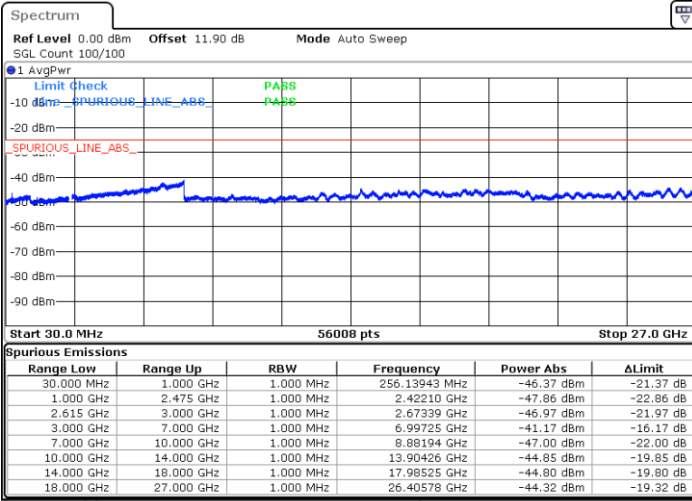

Date: 17.MAR.2020 21:01:54

Lowest Channel / FullIRB

N/A

Date: 17.MAR.2020 21:09:22

LTE Band 7C / 20MHz+15MHz

64QAM

MiddleChannel / 1RB0 and 1RB74

Middle Channel / 1RB99 and 1RB0

Date: 17.MAR.2020 21:21:50

Date: 17.MAR.2020 21:28:04

Middle Channel / FullIRB

N/A

Date: 17.MAR.2020 21:20:36

LTE Band 7C / 20MHz+15MHz

64QAM

Highest Channel / 1RB0 and 1RB74

Highest Channel / 1RB99 and 1RB0

Date: 17.MAR.2020 21:46:13

Date: 17.MAR.2020 21:44:58

Highest Channel / FullIRB

N/A

Date: 17.MAR.2020 21:52:27

LTE Band 7C / 20MHz+20MHz

64QAM

Lowest Channel / 1RB0 and 1RB99

Lowest Channel / 1RB99 and 1RB0

Date: 17.MAR.2020 23:37:10

Date: 17.MAR.2020 23:30:57

Lowest Channel / FullIRB

N/A

Date: 17.MAR.2020 23:38:24

LTE Band 7C / 20MHz+20MHz