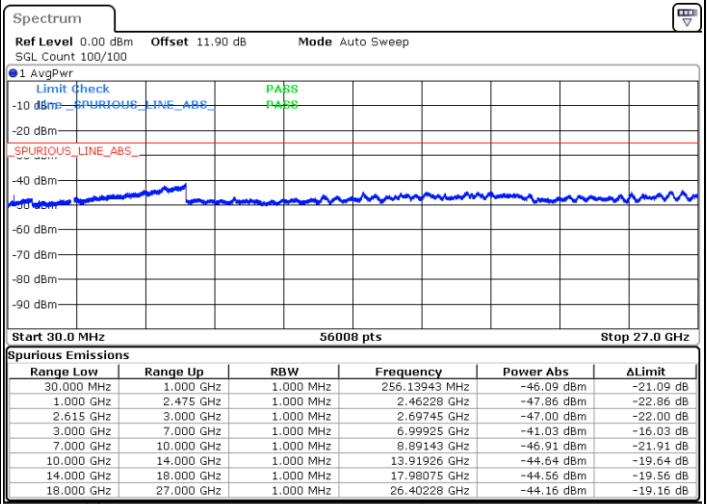

LTE Band 7C / 15MHz+10MHz

64QAM

Middle Channel / 1RB0 and 1RB49

Middle Channel / 1RB74 and 1RB0

Date: 18.MAR.2020 01:25:57

Date: 18.MAR.2020 01:32:09

Middle Channel / FullIRB

N/A

Date: 18.MAR.2020 01:24:42

LTE Band 7C / 15MHz+10MHz

64QAM

Highest Channel / 1RB0 and 1RB49

Highest Channel / 1RB74 and 1RB0

Date: 18.MAR.2020 01:54:56

Date: 18.MAR.2020 01:53:42

Highest Channel / FullIRB

N/A

Date: 18.MAR.2020 02:01:11

LTE Band 7C / 15MHz+15MHz

64QAM

Lowest Channel / 1RB0 and 1RB74

Lowest Channel / 1RB74 and 1RB0

Date: 17.MAR.2020 18:19:43

Date: 17.MAR.2020 18:13:10