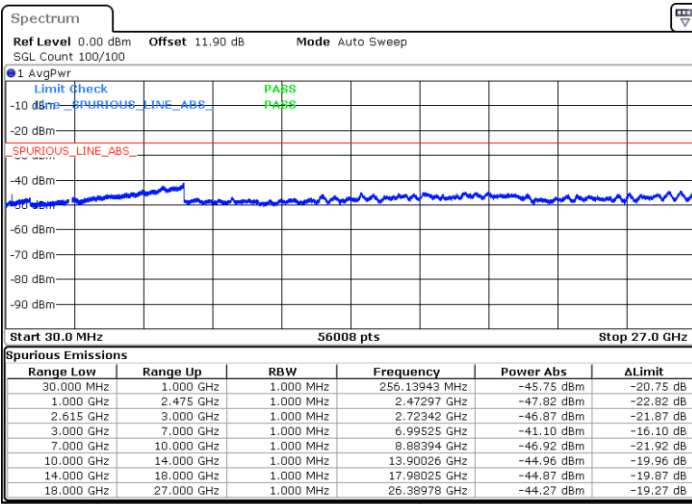

Highest Channel / 1RB99 and 1RB0

Date: 17.MAR.2020 21:46:13

Date: 17.MAR.2020 21:44:58

Highest Channel / FullIRB

N/A

Date: 17.MAR.2020 21:52:27

LTE Band 7C / 20MHz+20MHz

64QAM

Lowest Channel / 1RB0 and 1RB99

Lowest Channel / 1RB99 and 1RB0

Date: 17.MAR.2020 23:37:10

Date: 17.MAR.2020 23:30:57

Lowest Channel / FullIRB

N/A

Date: 17.MAR.2020 23:38:24

LTE Band 7C / 20MHz+20MHz

LTE Band 7C / 20MHz+20MHz

64QAM

Highest Channel / 1RB0 and 1RB99

Highest Channel / 1RB99 and 1RB0

Date: 18.MAR.2020 00:21:34

Date: 18.MAR.2020 00:20:20

Highest Channel / FullIRB

N/A