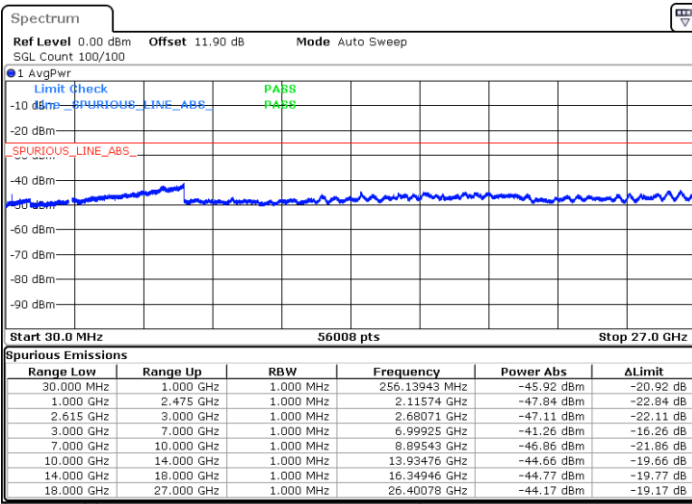

Date: 17.MAR.2020 18:54:29

Date: 17.MAR.2020 18:53:11

Highest Channel / FullIRB

N/A

Date: 17.MAR.2020 19:01:00

LTE Band 7C / 15MHz+20MHz

64QAM

Lowest Channel / 1RB0 and 1RB99

Lowest Channel / 1RB74 and 1RB0

Date: 17.MAR.2020 19:23:56

Date: 17.MAR.2020 19:17:41

Lowest Channel / FullIRB

N/A

Date: 17.MAR.2020 19:25:11

LTE Band 7C / 15MHz+20MHz

64QAM

Middle Channel / 1RB0 and 1RB99

Middle Channel / 1RB74 and 1RB0

Date: 17.MAR.2020 20:10:51

Date: 17.MAR.2020 20:17:05

Middle Channel / FullIRB

N/A

Date: 17.MAR.2020 20:09:36

LTE Band 7C / 15MHz+20MHz