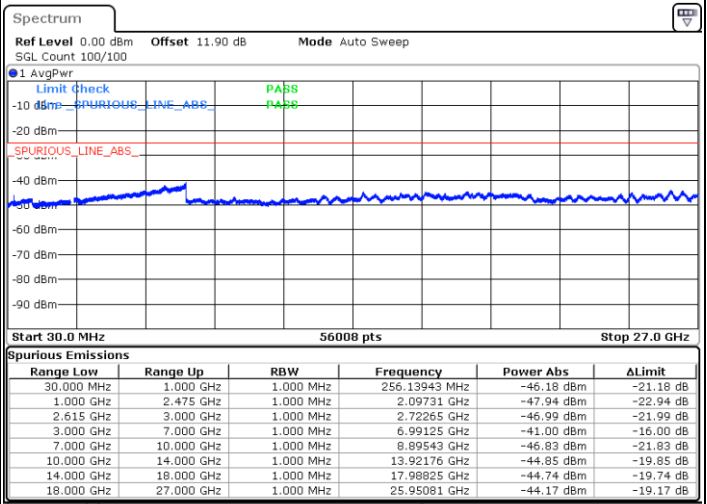

Middle Channel / FullIRB

N/A

Date: 17.MAR.2020 23:52:11

LTE Band 7C / 20MHz+20MHz

16QAM

Highest Channel / 1RB0 and 1RB99

Highest Channel / 1RB99 and 1RB0

Date: 18.MAR.2020 00:22:48

Date: 18.MAR.2020 00:19:05

Highest Channel / FullIRB

N/A

Date: 18.MAR.2020 00:33:10

LTE Band 7C / 10MHz+20MHz

64QAM

Lowest Channel / 1RB0 and 1RB99

Lowest Channel / 1RB49 and 1RB0

Date: 17.MAR.2020 15:04:32

Date: 17.MAR.2020 14:54:16

Lowest Channel / FullIRB

N/A

Date: 17.MAR.2020 15:05:48

LTE Band 7C / 10MHz+20MHz

64QAM

MiddleChannel / 1RB0 and 1RB99