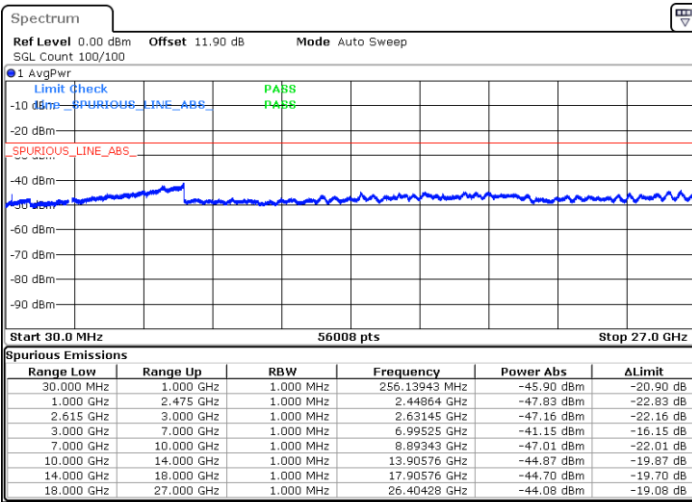

64QAM

Highest Channel / 1RB0 and 1RB99

Highest Channel / 1RB74 and 1RB0

Date: 17.MAR.2020 19:49:59

Date: 17.MAR.2020 19:48:45

Highest Channel / FullIRB

N/A

Date: 17.MAR.2020 19:56:14

LTE Band 7C / 20MHz+10MHz

64QAM

Lowest Channel / 1RB0 and 1RB49

Lowest Channel / 1RB99 and 1RB0

Date: 17.MAR.2020 16:21:16

Date: 17.MAR.2020 16:14:42

Lowest Channel / FullRB

N/A

Date: 17.MAR.2020 16:22:36

LTE Band 7C / 20MHz+10MHz

64QAM

Middle Channel / 1RB0 and 1RB49

Middle Channel / 1RB99 and 1RB0

Date: 17.MAR.2020 16:33:05

Date: 17.MAR.2020 16:39:39

Middle Channel / FullIRB

N/A

Date: 17.MAR.2020 16:31:46

LTE Band 7C / 20MHz+10MHz

64QAM

Highest Channel / 1RB0 and 1RB49

Highest Channel / 1RB99 and 1RB0

Date: 17.MAR.2020 16:56:08

Date: 17.MAR.2020 16:54:50