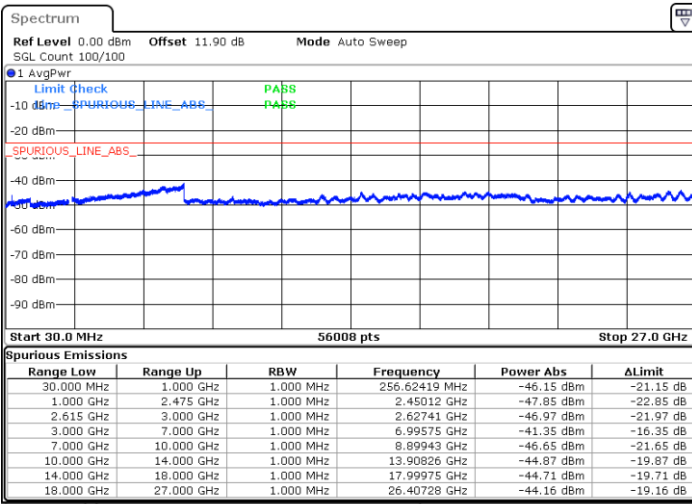

Lowest Channel / FullIRB

N/A

Date: 17.MAR.2020 18:21:02

LTE Band 7C / 15MHz+15MHz

64QAM

Middle Channel / 1RB0 and 1RB74

Middle Channel / 1RB74 and 1RB0

Date: 17.MAR.2020 18:31:31

Date: 17.MAR.2020 18:38:03

Middle Channel / FullIRB

N/A

Date: 17.MAR.2020 18:30:12

LTE Band 7C / 15MHz+15MHz

64QAM

Highest Channel / 1RB0 and 1RB74

Highest Channel / 1RB74 and 1RB0

Date: 17.MAR.2020 18:54:29

Date: 17.MAR.2020 18:53:11

Highest Channel / FullIRB

N/A

Date: 17.MAR.2020 19:01:00

LTE Band 7C / 15MHz+20MHz

64QAM

Lowest Channel / 1RB0 and 1RB99

Lowest Channel / 1RB74 and 1RB0

Date: 17.MAR.2020 19:23:56

Date: 17.MAR.2020 19:17:41

Lowest Channel / FullIRB

N/A

Date: 17.MAR.2020 19:25:11

LTE Band 7C / 15MHz+20MHz

64QAM