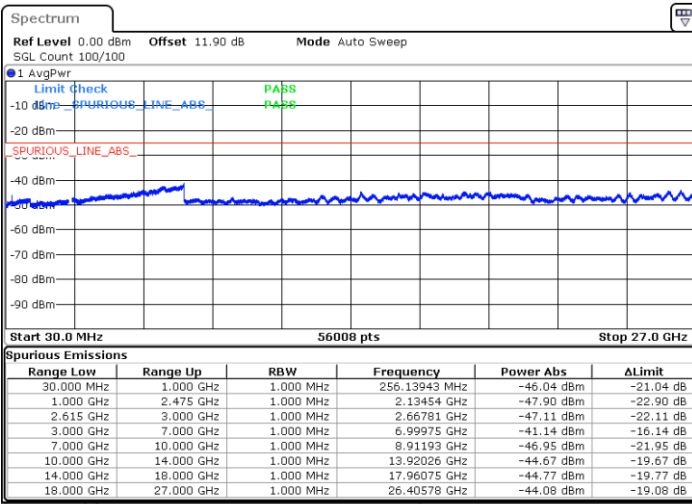

Middle Channel / FullIRB

N/A

Date: 17.MAR.2020 23:52:11

LTE Band 7C / 20MHz+20MHz

16QAM

Highest Channel / 1RB0 and 1RB99

Highest Channel / 1RB99 and 1RB0

Date: 18.MAR.2020 00:22:48

Date: 18.MAR.2020 00:19:05

Highest Channel / FullIRB

N/A

Date: 18.MAR.2020 00:33:10

LTE Band 7C / 10MHz+20MHz

64QAM

Lowest Channel / 1RB0 and 1RB99

Lowest Channel / 1RB49 and 1RB0

Date: 17.MAR.2020 15:04:32

Date: 17.MAR.2020 14:54:16

Lowest Channel / FullIRB

N/A

Date: 17.MAR.2020 15:05:48

LTE Band 7C / 10MHz+20MHz

64QAM

MiddleChannel / 1RB0 and 1RB99