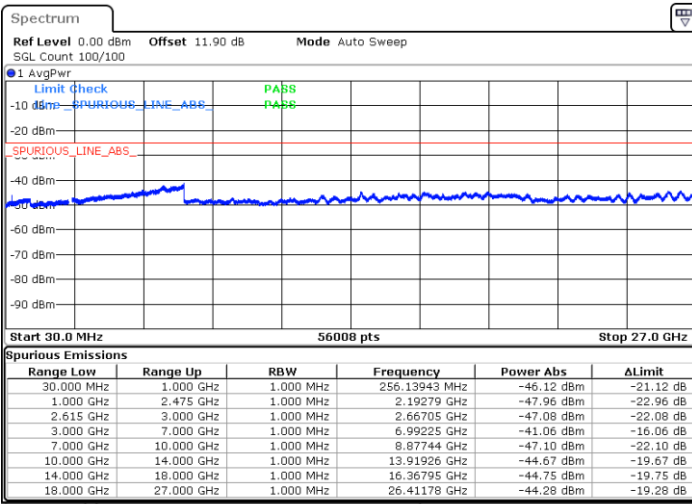

Middle Channel / FullIRB

N/A

Date: 17.MAR.2020 23:52:11

LTE Band 7C / 20MHz+20MHz

16QAM

Highest Channel / 1RB0 and 1RB99

Highest Channel / 1RB99 and 1RB0

Date: 18.MAR.2020 00:22:48

Date: 18.MAR.2020 00:19:05

Highest Channel / FullIRB

N/A

Date: 18.MAR.2020 00:33:10

LTE Band 7C / 10MHz+20MHz

64QAM

Lowest Channel / 1RB0 and 1RB99

Lowest Channel / 1RB49 and 1RB0

Date: 17.MAR.2020 15:04:32

Date: 17.MAR.2020 14:54:16

Lowest Channel / FullIRB

N/A

Date: 17.MAR.2020 15:05:48

LTE Band 7C / 10MHz+20MHz

64QAM

MiddleChannel / 1RB0 and 1RB99

Highest Channel / 1RB0 and 1RB99

Highest Channel / 1RB49 and 1RB0

Date: 17.MAR.2020 15:50:11

Date: 17.MAR.2020 15:48:57

Highest Channel / FullIRB

N/A

Date: 17.MAR.2020 15:56:28

LTE Band 7C / 15MHz+10MHz