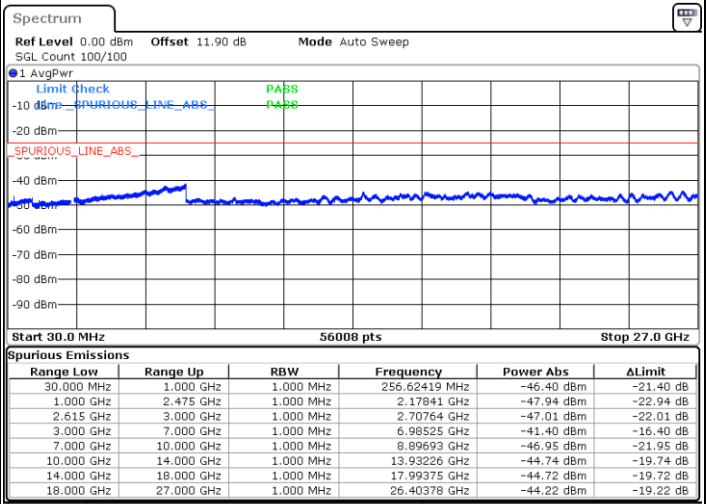

Highest Channel / 1RB99 and 1RB0

Date: 17.MAR.2020 21:46:13

Date: 17.MAR.2020 21:44:58

Highest Channel / FullIRB

N/A

Date: 17.MAR.2020 21:52:27

LTE Band 7C / 20MHz+20MHz

64QAM

Lowest Channel / 1RB0 and 1RB99

Lowest Channel / 1RB99 and 1RB0

Date: 17.MAR.2020 23:37:10

Date: 17.MAR.2020 23:30:57

Lowest Channel / FullIRB

N/A

Date: 17.MAR.2020 23:38:24

LTE Band 7C / 20MHz+20MHz

64QAM

Middle Channel / 1RB0 and 1RB99

Middle Channel / 1RB99 and 1RB0

Date: 17.MAR.2020 23:54:40

Date: 18.MAR.2020 00:00:52

Middle Channel / FullIRB

N/A

Date: 17.MAR.2020 23:53:25

LTE Band 7C / 20MHz+20MHz

64QAM

Highest Channel / 1RB0 and 1RB99

Highest Channel / 1RB99 and 1RB0

Date: 18.MAR.2020 00:21:34

Date: 18.MAR.2020 00:20:20

Highest Channel / FullIRB

N/A