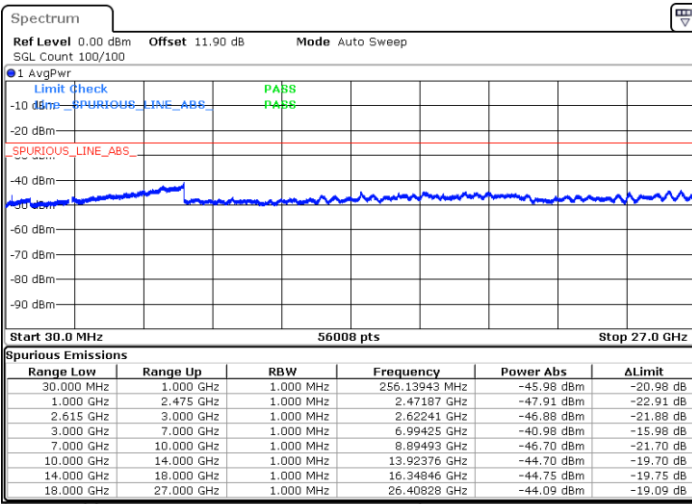

LTE Band 7C / 20MHz+15MHz

16QAM

Highest Channel / 1RB0 and 1RB74

Highest Channel / 1RB99 and 1RB0

Date: 17.MAR.2020 21:47:27

Date: 17.MAR.2020 21:43:44

Highest Channel / FullIRB

N/A

Date: 17.MAR.2020 21:51:12

LTE Band 7C / 20MHz+20MHz

16QAM

Lowest Channel / 1RB0 and 1RB99

Lowest Channel / 1RB99 and 1RB0

Date: 17.MAR.2020 23:35:55

Date: 17.MAR.2020 23:32:12

Lowest Channel / FullIRB