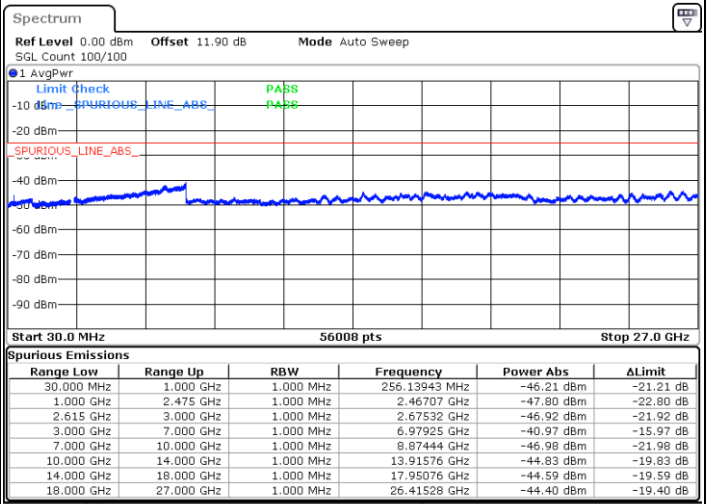

Lowest Channel / FullIRB

N/A

Date: 17.MAR.2020 18:21:02

LTE Band 7C / 15MHz+15MHz

64QAM

Middle Channel / 1RB0 and 1RB74

Middle Channel / 1RB74 and 1RB0

Date: 17.MAR.2020 18:31:31

Date: 17.MAR.2020 18:38:03

Middle Channel / FullIRB

N/A

Date: 17.MAR.2020 18:30:12

LTE Band 7C / 15MHz+15MHz

64QAM

Highest Channel / 1RB0 and 1RB74

Highest Channel / 1RB74 and 1RB0

Date: 17.MAR.2020 18:54:29

Date: 17.MAR.2020 18:53:11

Highest Channel / FullIRB

N/A

Date: 17.MAR.2020 19:01:00

LTE Band 7C / 15MHz+20MHz

64QAM

Lowest Channel / 1RB0 and 1RB99

Lowest Channel / 1RB74 and 1RB0

Date: 17.MAR.2020 19:23:56

Date: 17.MAR.2020 19:17:41

Lowest Channel / FullIRB

N/A

Date: 17.MAR.2020 19:25:11

LTE Band 7C / 15MHz+20MHz

64QAM