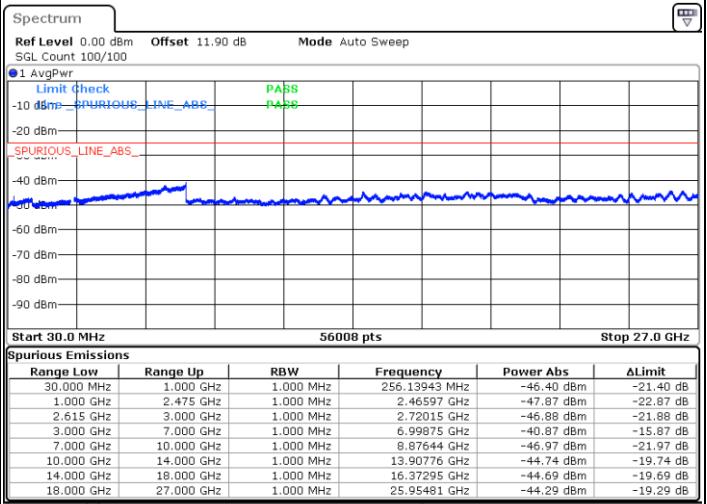

Date: 17.MAR.2020 21:21:50

Date: 17.MAR.2020 21:28:04

Middle Channel / FullIRB

N/A

Date: 17.MAR.2020 21:20:36

LTE Band 7C / 20MHz+15MHz

64QAM

Highest Channel / 1RB0 and 1RB74

Highest Channel / 1RB99 and 1RB0

Date: 17.MAR.2020 21:46:13

Date: 17.MAR.2020 21:44:58

Highest Channel / FullIRB

N/A

Date: 17.MAR.2020 21:52:27

LTE Band 7C / 20MHz+20MHz

64QAM

Lowest Channel / 1RB0 and 1RB99

Lowest Channel / 1RB99 and 1RB0

Date: 17.MAR.2020 23:37:10

Date: 17.MAR.2020 23:30:57

Lowest Channel / FullIRB

N/A

Date: 17.MAR.2020 23:38:24

LTE Band 7C / 20MHz+20MHz