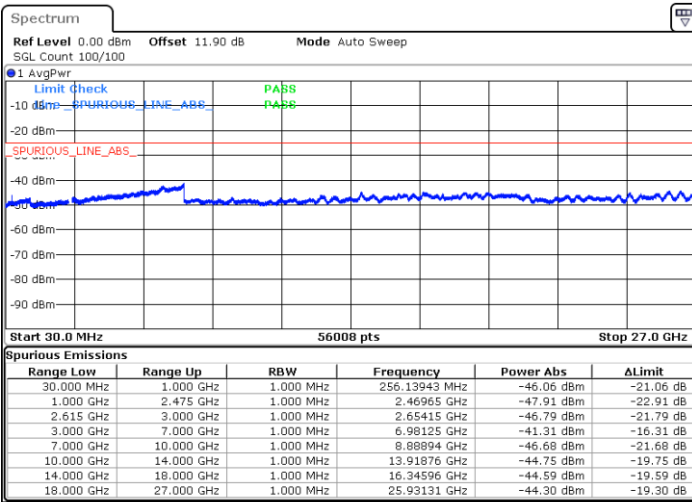

Highest Channel / 1RB0 and 1RB99

Highest Channel / 1RB49 and 1RB0

Date: 17.MAR.2020 15:50:11

Date: 17.MAR.2020 15:48:57

Highest Channel / FullIRB

N/A

Date: 17.MAR.2020 15:56:28

LTE Band 7C / 15MHz+10MHz