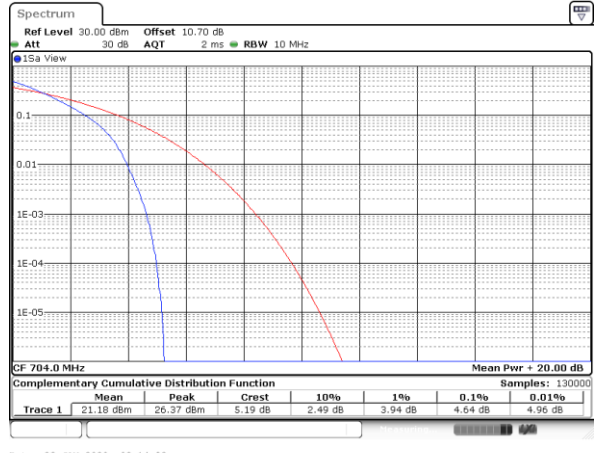

## LTE Band 12

### Peak-to-Average Ratio

Mode	LTE Band 12 / 10MHz				
Mod.	QPSK		16QAM		Limit: 13dB
RB Size	1RB	Full RB	1RB	Full RB	Result
Lowest CH	3.65	4.64	5.28	5.94	PASS
Middle CH	3.65	4.67	5.25	5.94	
Highest CH	3.71	4.72	5.28	5.91	
Mode	LTE Band 12 / 10MHz				
Mod.	64QAM				Limit: 13dB
RB Size	1RB	Full RB			Result
Lowest CH	6.78	6.43	-	-	PASS
Middle CH	6.58	6.38	-	-	
Highest CH	6.35	6.41	-	-	

LTE Band 12 / 10MHz / QPSK

Lowest Channel / 1RB

Date: 28\_JAN\_2020 02:14:44

Lowest Channel / Full RB

Date: 28\_JAN\_2020 02:14:32

Middle Channel / 1RB

Date: 28\_JAN\_2020 02:15:07

Middle Channel / Full RB