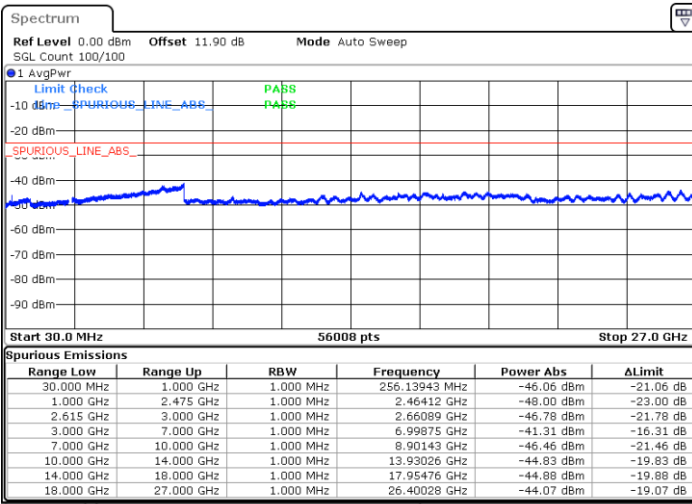

LTE Band 7C / 20MHz+20MHz

64QAM

Middle Channel / 1RB0 and 1RB99

Middle Channel / 1RB99 and 1RB0

Date: 17.MAR.2020 23:54:40

Date: 18.MAR.2020 00:00:52