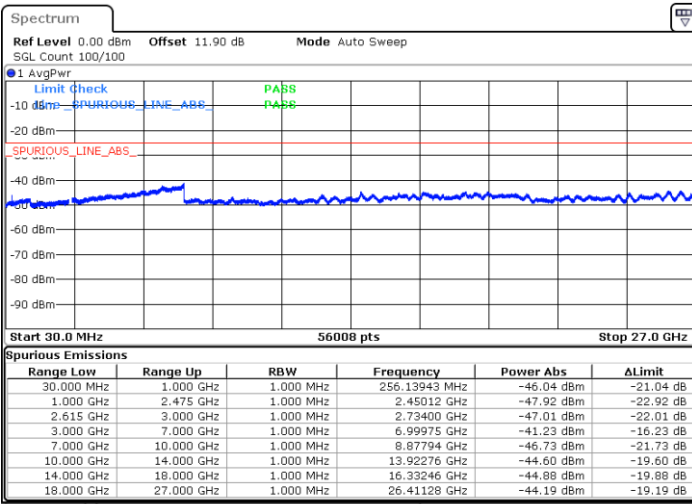

LTE Band 7C / 15MHz+10MHz

64QAM

Middle Channel / 1RB0 and 1RB49

Middle Channel / 1RB74 and 1RB0

Date: 18.MAR.2020 01:25:57

Date: 18.MAR.2020 01:32:09

Middle Channel / FullIRB

N/A

Date: 18.MAR.2020 01:24:42

LTE Band 7C / 15MHz+10MHz

64QAM

Highest Channel / 1RB0 and 1RB49

Highest Channel / 1RB74 and 1RB0

Date: 18.MAR.2020 01:54:56

Date: 18.MAR.2020 01:53:42

Highest Channel / FullIRB