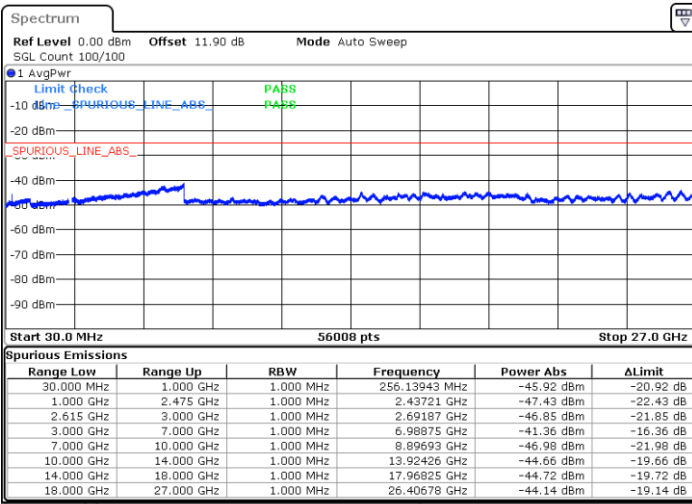

Lowest Channel / 1RB0 and 1RB99

Lowest Channel / 1RB99 and 1RB0

Date: 17.MAR.2020 23:37:10

Date: 17.MAR.2020 23:30:57

Lowest Channel / FullIRB

N/A

Date: 17.MAR.2020 23:38:24

LTE Band 7C / 20MHz+20MHz

LTE Band 7C / 20MHz+20MHz

64QAM

Highest Channel / 1RB0 and 1RB99

Highest Channel / 1RB99 and 1RB0

Date: 18.MAR.2020 00:21:34

Date: 18.MAR.2020 00:20:20

Highest Channel / FullIRB

N/A