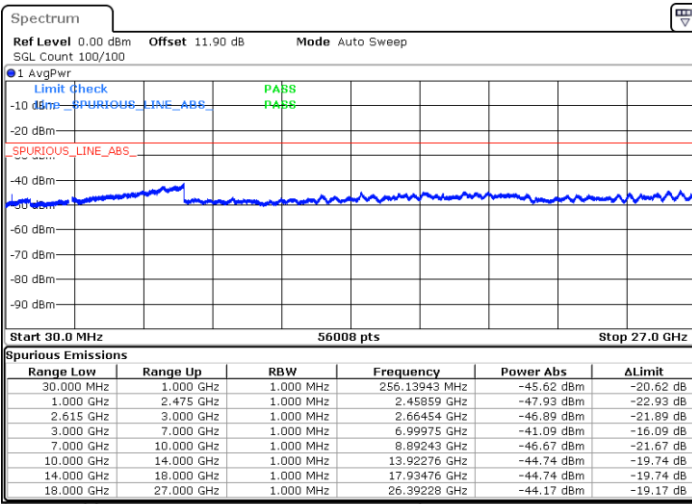

LTE Band 7C / 20MHz+15MHz

16QAM

Highest Channel / 1RB0 and 1RB74

Highest Channel / 1RB99 and 1RB0

Date: 17.MAR.2020 21:47:27

Date: 17.MAR.2020 21:43:44

Highest Channel / FullIRB

N/A

Date: 17.MAR.2020 21:51:12

LTE Band 7C / 20MHz+20MHz

16QAM

Lowest Channel / 1RB0 and 1RB99

Lowest Channel / 1RB99 and 1RB0

Date: 17.MAR.2020 23:35:55

Date: 17.MAR.2020 23:32:12

Lowest Channel / FullIRB

N/A

Date: 17.MAR.2020 23:39:39

LTE Band 7C / 20MHz+20MHz

16QAM

Middle Channel / 1RB0 and 1RB99

Middle Channel / 1RB99 and 1RB0

Date: 17.MAR.2020 23:55:54

Date: 17.MAR.2020 23:59:38

Middle Channel / FullIRB

N/A

Date: 17.MAR.2020 23:52:11

LTE Band 7C / 20MHz+20MHz

16QAM

Highest Channel / 1RB0 and 1RB99

Highest Channel / 1RB99 and 1RB0

Date: 18.MAR.2020 00:22:48