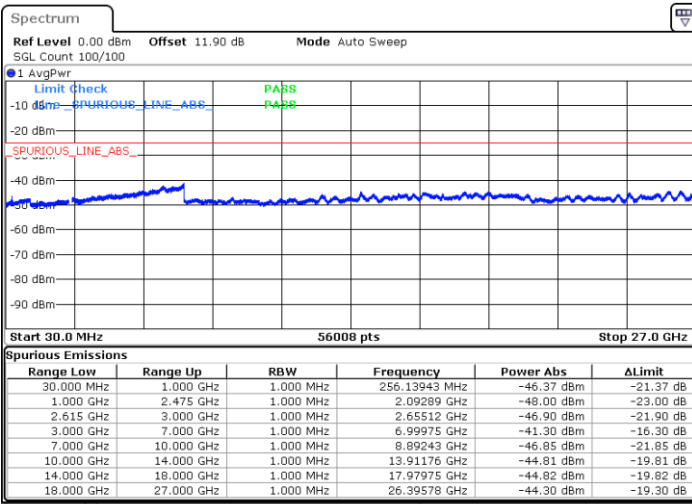

Highest Channel / FullIRB

N/A

Date: 17.MAR.2020 17:02:41

LTE Band 7C / 20MHz+15MHz

64QAM

Lowest Channel / 1RB0 and 1RB74

Lowest Channel / 1RB99 and 1RB0

Date: 17.MAR.2020 21:08:08

Date: 17.MAR.2020 21:01:54

Lowest Channel / FullIRB

N/A

Date: 17.MAR.2020 21:09:22

LTE Band 7C / 20MHz+15MHz

64QAM

MiddleChannel / 1RB0 and 1RB74

Middle Channel / 1RB99 and 1RB0

Date: 17.MAR.2020 21:21:50

Date: 17.MAR.2020 21:28:04

Middle Channel / FullIRB

N/A

Date: 17.MAR.2020 21:20:36

LTE Band 7C / 20MHz+15MHz

64QAM

Highest Channel / 1RB0 and 1RB74

Highest Channel / 1RB99 and 1RB0

Date: 17.MAR.2020 21:46:13

Date: 17.MAR.2020 21:44:58

Highest Channel / FullIRB

N/A

Date: 17.MAR.2020 21:52:27

LTE Band 7C / 20MHz+20MHz

64QAM