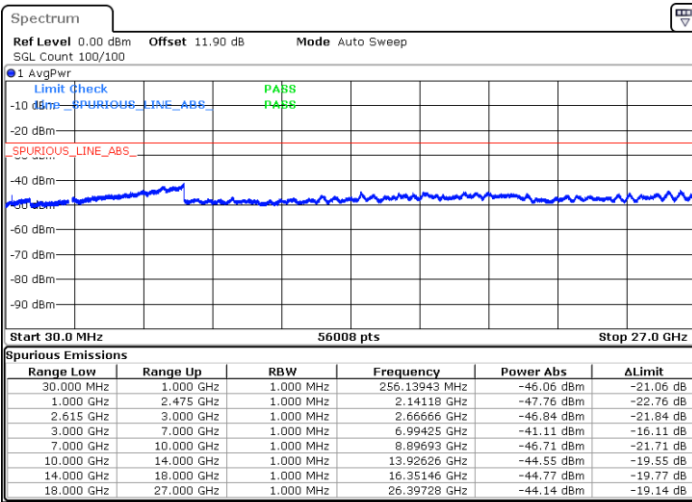

Date: 17.MAR.2020 18:54:29

Date: 17.MAR.2020 18:53:11

Highest Channel / FullIRB

N/A

Date: 17.MAR.2020 19:01:00

LTE Band 7C / 15MHz+20MHz

64QAM

Lowest Channel / 1RB0 and 1RB99

Lowest Channel / 1RB74 and 1RB0

Date: 17.MAR.2020 19:23:56

Date: 17.MAR.2020 19:17:41

Lowest Channel / FullIRB

N/A

Date: 17.MAR.2020 19:25:11

LTE Band 7C / 15MHz+20MHz

64QAM

Middle Channel / 1RB0 and 1RB99

Middle Channel / 1RB74 and 1RB0

Date: 17.MAR.2020 20:10:51

Date: 17.MAR.2020 20:17:05

Middle Channel / FullIRB

N/A

Date: 17.MAR.2020 20:09:36

LTE Band 7C / 15MHz+20MHz