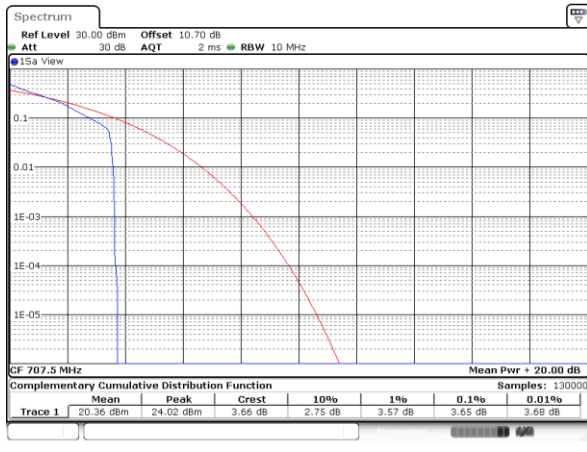

### Peak-to-Average Ratio

Mode	LTE Band 12 / 10MHz				
Mod.	QPSK		16QAM		Limit: 13dB
RB Size	1RB	Full RB	1RB	Full RB	Result
Lowest CH	3.65	4.64	5.28	5.94	PASS
Middle CH	3.65	4.67	5.25	5.94	
Highest CH	3.71	4.72	5.28	5.91	
Mode	LTE Band 12 / 10MHz				
Mod.	64QAM				Limit: 13dB
RB Size	1RB	Full RB			Result
Lowest CH	6.78	6.43	-	-	PASS
Middle CH	6.58	6.38	-	-	
Highest CH	6.35	6.41	-	-	

LTE Band 12 / 10MHz / QPSK

Lowest Channel / 1RB

Date: 28\_JAN\_2020 02:14:44

Lowest Channel / Full RB

Date: 28\_JAN\_2020 02:14:32

Middle Channel / 1RB

Date: 28\_JAN\_2020 02:15:07

Middle Channel / Full RB

Date: 28\_JAN\_2020 02:15:09

Highest Channel / 1RB

Date: 28\_JAN\_2020 02:15:35

Highest Channel / Full RB

Date: 28\_JAN\_2020 02:15:22