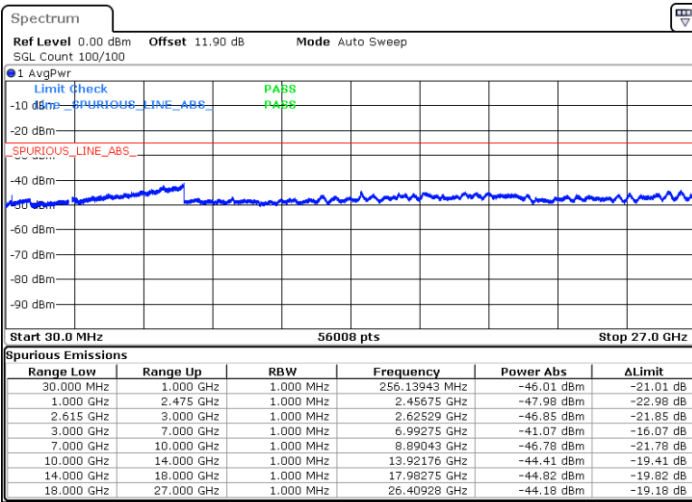

N/A

Date: 17.MAR.2020 16:31:46

LTE Band 7C / 20MHz+10MHz

64QAM

Highest Channel / 1RB0 and 1RB49

Highest Channel / 1RB99 and 1RB0

Date: 17.MAR.2020 16:56:08

Date: 17.MAR.2020 16:54:50

Highest Channel / FullIRB

N/A

Date: 17.MAR.2020 17:02:41

LTE Band 7C / 20MHz+15MHz

64QAM

Lowest Channel / 1RB0 and 1RB74

Lowest Channel / 1RB99 and 1RB0

Date: 17.MAR.2020 21:08:08

Date: 17.MAR.2020 21:01:54

Lowest Channel / FullIRB

N/A

Date: 17.MAR.2020 21:09:22

LTE Band 7C / 20MHz+15MHz

64QAM

MiddleChannel / 1RB0 and 1RB74

Middle Channel / 1RB99 and 1RB0

Date: 17.MAR.2020 21:21:50

Date: 17.MAR.2020 21:28:04

Middle Channel / FullIRB

N/A

Date: 17.MAR.2020 21:20:36

LTE Band 7C / 20MHz+15MHz

64QAM

Highest Channel / 1RB0 and 1RB74