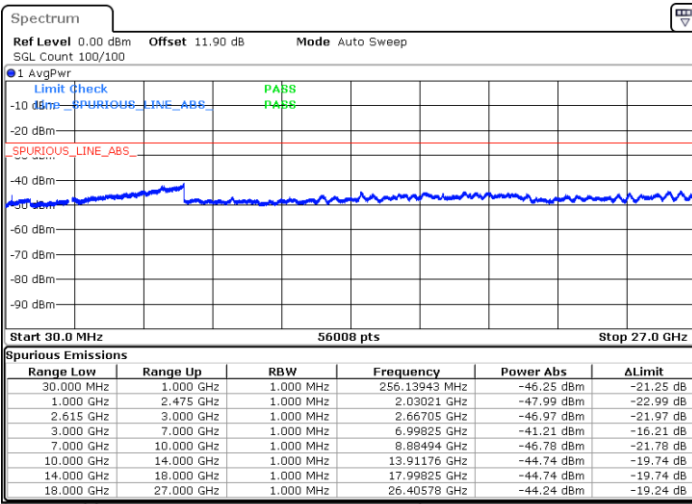

LTE Band 7C / 15MHz+10MHz

64QAM

Middle Channel / 1RB0 and 1RB49

Middle Channel / 1RB74 and 1RB0

Date: 18.MAR.2020 01:25:57

Date: 18.MAR.2020 01:32:09

Middle Channel / FullIRB

N/A

Date: 18.MAR.2020 01:24:42

LTE Band 7C / 15MHz+10MHz

64QAM

Highest Channel / 1RB0 and 1RB49

Highest Channel / 1RB74 and 1RB0

Date: 18.MAR.2020 01:54:56

Date: 18.MAR.2020 01:53:42

Highest Channel / FullIRB

N/A

Date: 18.MAR.2020 02:01:11

LTE Band 7C / 15MHz+15MHz

64QAM

Lowest Channel / 1RB0 and 1RB74

Lowest Channel / 1RB74 and 1RB0

Date: 17.MAR.2020 18:19:43

Date: 17.MAR.2020 18:13:10