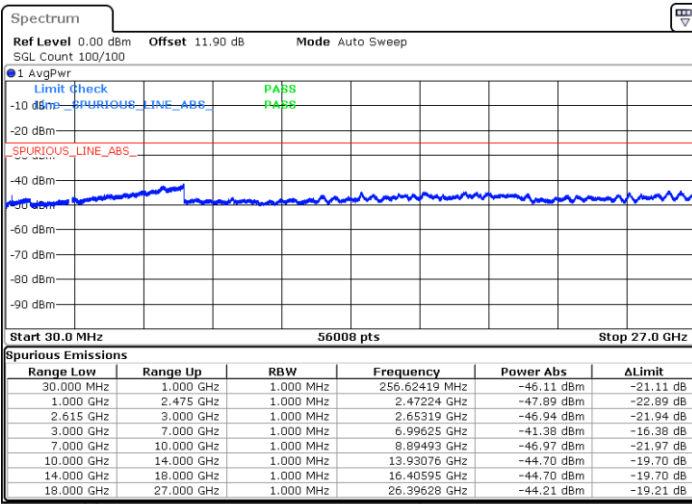

LTE Band 7C / 20MHz+15MHz

16QAM

Highest Channel / 1RB0 and 1RB74

Highest Channel / 1RB99 and 1RB0

Date: 17.MAR.2020 21:47:27

Date: 17.MAR.2020 21:43:44

Highest Channel / FullIRB

N/A

Date: 17.MAR.2020 21:51:12

LTE Band 7C / 20MHz+20MHz

16QAM

Lowest Channel / 1RB0 and 1RB99

Lowest Channel / 1RB99 and 1RB0

Date: 17.MAR.2020 23:35:55

Date: 17.MAR.2020 23:32:12

Lowest Channel / FullIRB