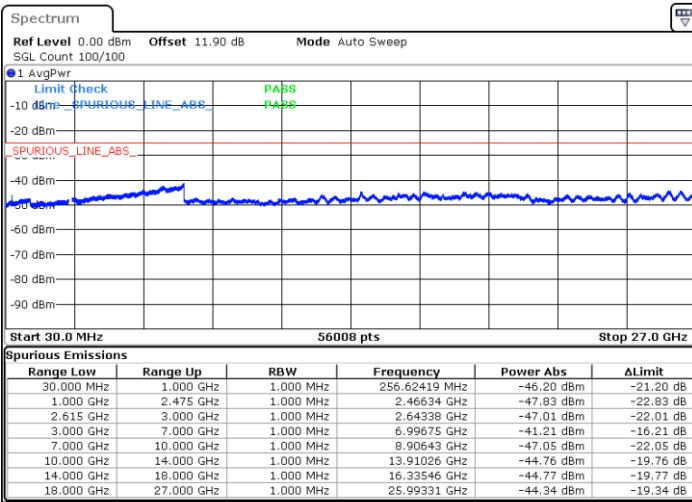

Middle Channel / 1RB0 and 1RB99

Middle Channel / 1RB74 and 1RB0

Date: 17.MAR.2020 20:10:51

Date: 17.MAR.2020 20:17:05

Middle Channel / FullIRB

N/A

Date: 17.MAR.2020 20:09:36

LTE Band 7C / 15MHz+20MHz

64QAM

Highest Channel / 1RB0 and 1RB99

Highest Channel / 1RB74 and 1RB0

Date: 17.MAR.2020 19:49:59

Date: 17.MAR.2020 19:48:45

Highest Channel / FullIRB

N/A

Date: 17.MAR.2020 19:56:14

LTE Band 7C / 20MHz+10MHz

64QAM

Lowest Channel / 1RB0 and 1RB49

Lowest Channel / 1RB99 and 1RB0

Date: 17.MAR.2020 16:21:16

Date: 17.MAR.2020 16:14:42

Lowest Channel / FullRB

N/A