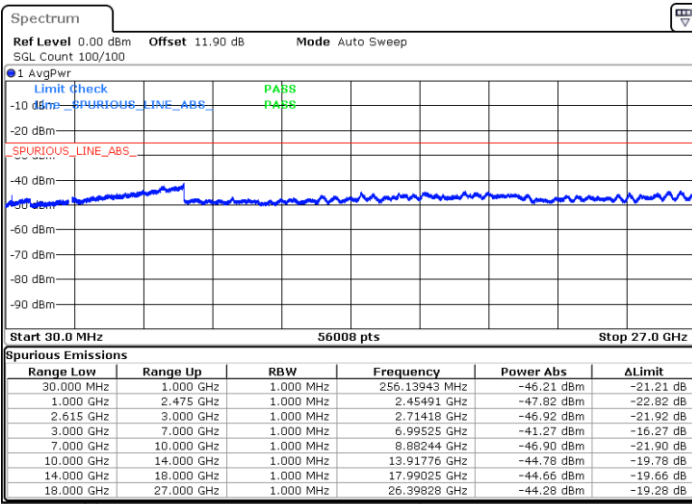

Date: 18.MAR.2020 01:24:42

LTE Band 7C / 15MHz+10MHz

64QAM

Highest Channel / 1RB0 and 1RB49

Highest Channel / 1RB74 and 1RB0

Date: 18.MAR.2020 01:54:56

Date: 18.MAR.2020 01:53:42

Highest Channel / FullIRB

N/A

Date: 18.MAR.2020 02:01:11

LTE Band 7C / 15MHz+15MHz

64QAM

Lowest Channel / 1RB0 and 1RB74

Lowest Channel / 1RB74 and 1RB0

Date: 17.MAR.2020 18:19:43

Date: 17.MAR.2020 18:13:10

Lowest Channel / FullIRB

N/A

Date: 17.MAR.2020 18:21:02

LTE Band 7C / 15MHz+15MHz

64QAM

Middle Channel / 1RB0 and 1RB74

Middle Channel / 1RB74 and 1RB0

Date: 17.MAR.2020 18:31:31

Date: 17.MAR.2020 18:38:03

Middle Channel / FullIRB

N/A

Date: 17.MAR.2020 18:30:12

LTE Band 7C / 15MHz+15MHz

64QAM

Highest Channel / 1RB0 and 1RB74

Highest Channel / 1RB74 and 1RB0