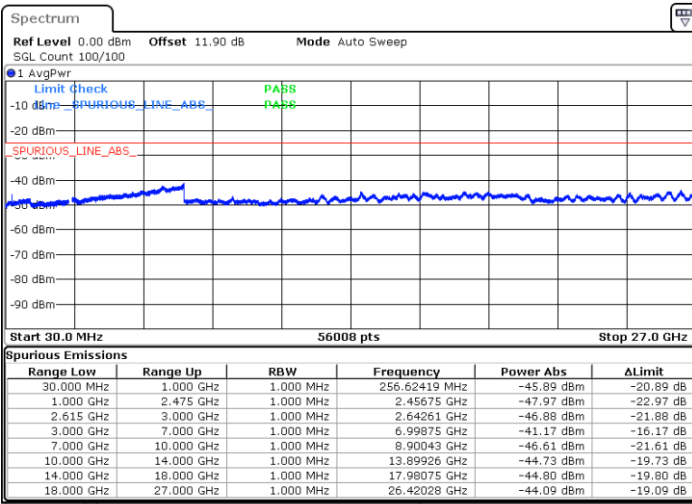

Middle Channel / FullIRB

N/A

Date: 17.MAR.2020 23:52:11

LTE Band 7C / 20MHz+20MHz

16QAM

Highest Channel / 1RB0 and 1RB99

Highest Channel / 1RB99 and 1RB0

Date: 18.MAR.2020 00:22:48

Date: 18.MAR.2020 00:19:05

Highest Channel / FullIRB

N/A

Date: 18.MAR.2020 00:33:10

LTE Band 7C / 10MHz+20MHz

64QAM

Lowest Channel / 1RB0 and 1RB99

Lowest Channel / 1RB49 and 1RB0

Date: 17.MAR.2020 15:04:32

Date: 17.MAR.2020 14:54:16

Lowest Channel / FullIRB

N/A

Date: 17.MAR.2020 15:05:48

LTE Band 7C / 10MHz+20MHz

64QAM

MiddleChannel / 1RB0 and 1RB99