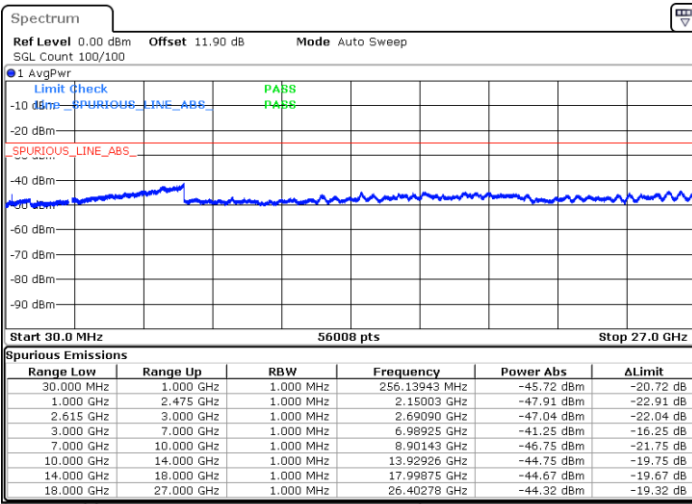

Date: 18.MAR.2020 01:24:42

LTE Band 7C / 15MHz+10MHz

64QAM

Highest Channel / 1RB0 and 1RB49

Highest Channel / 1RB74 and 1RB0

Date: 18.MAR.2020 01:54:56

Date: 18.MAR.2020 01:53:42

Highest Channel / FullIRB

N/A

Date: 18.MAR.2020 02:01:11

LTE Band 7C / 15MHz+15MHz

64QAM

Lowest Channel / 1RB0 and 1RB74

Lowest Channel / 1RB74 and 1RB0

Date: 17.MAR.2020 18:19:43

Date: 17.MAR.2020 18:13:10

Lowest Channel / FullIRB

N/A

Date: 17.MAR.2020 18:21:02

LTE Band 7C / 15MHz+15MHz

64QAM

Middle Channel / 1RB0 and 1RB74

Middle Channel / 1RB74 and 1RB0

Date: 17.MAR.2020 18:31:31

Date: 17.MAR.2020 18:38:03

Middle Channel / FullIRB

N/A

Date: 17.MAR.2020 18:30:12

LTE Band 7C / 15MHz+15MHz

64QAM

Highest Channel / 1RB0 and 1RB74

Highest Channel / 1RB74 and 1RB0