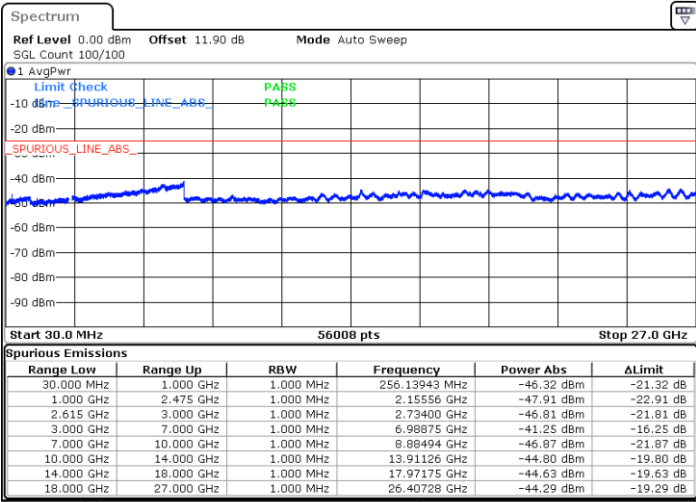

Highest Channel / 1RB0 and 1RB99

Highest Channel / 1RB49 and 1RB0

Date: 17.MAR.2020 15:50:11

Date: 17.MAR.2020 15:48:57

Highest Channel / FullIRB

N/A

Date: 17.MAR.2020 15:56:28

LTE Band 7C / 15MHz+10MHz

64QAM

Lowest Channel / 1RB0 and 1RB49

Lowest Channel / 1RB74 and 1RB0

Date: 18.MAR.2020 00:54:37

Date: 18.MAR.2020 00:48:25

Lowest Channel / FullRB

N/A

Date: 18.MAR.2020 00:55:52

LTE Band 7C / 15MHz+10MHz

64QAM

Middle Channel / 1RB0 and 1RB49

Middle Channel / 1RB74 and 1RB0

Date: 18.MAR.2020 01:25:57

Date: 18.MAR.2020 01:32:09

Middle Channel / FullIRB

N/A

Date: 18.MAR.2020 01:24:42

LTE Band 7C / 15MHz+10MHz

64QAM

Highest Channel / 1RB0 and 1RB49

Highest Channel / 1RB74 and 1RB0

Date: 18.MAR.2020 01:54:56

Date: 18.MAR.2020 01:53:42

Highest Channel / FullIRB