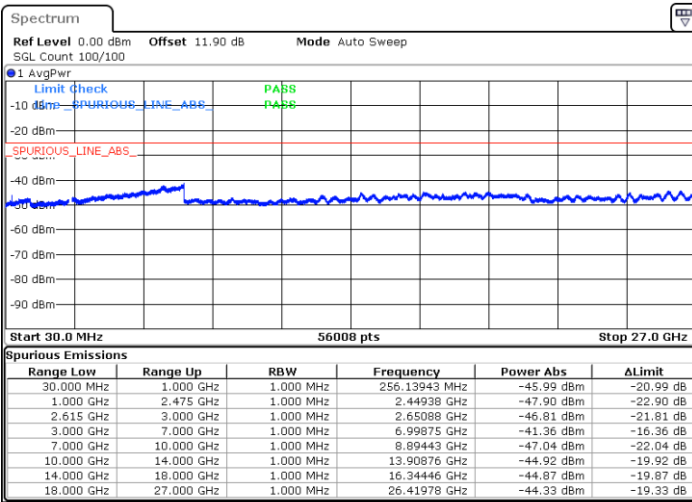

Date: 17.MAR.2020 15:04:32

Date: 17.MAR.2020 14:54:16

Lowest Channel / FullIRB

N/A

Date: 17.MAR.2020 15:05:48

LTE Band 7C / 10MHz+20MHz

64QAM

MiddleChannel / 1RB0 and 1RB99

Middle Channel / 1RB49 and 1RB0

Date: 17.MAR.2020 15:25:59

Date: 17.MAR.2020 15:32:21

Middle Channel / FullIRB

N/A

Date: 17.MAR.2020 15:24:43

LTE Band 7C / 10MHz+20MHz

64QAM

Highest Channel / 1RB0 and 1RB99

Highest Channel / 1RB49 and 1RB0

Date: 17.MAR.2020 15:50:11

Date: 17.MAR.2020 15:48:57

Highest Channel / FullIRB

N/A

Date: 17.MAR.2020 15:56:28

LTE Band 7C / 15MHz+10MHz