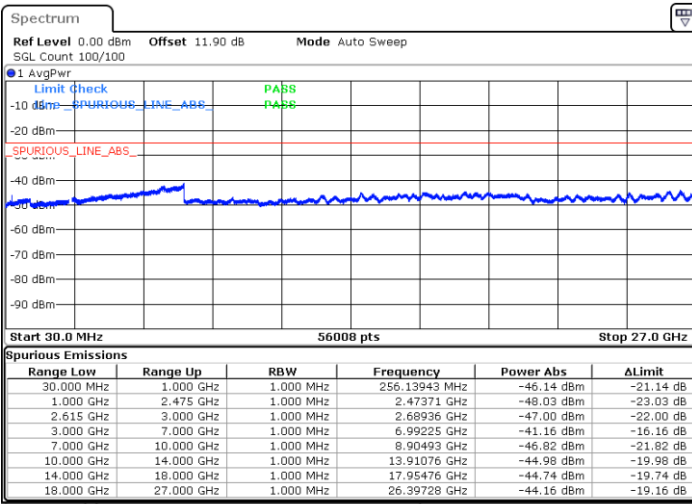

N/A

Date: 18.MAR.2020 02:01:11

LTE Band 7C / 15MHz+15MHz

64QAM

Lowest Channel / 1RB0 and 1RB74

Lowest Channel / 1RB74 and 1RB0

Date: 17.MAR.2020 18:19:43

Date: 17.MAR.2020 18:13:10

Lowest Channel / FullIRB

N/A

Date: 17.MAR.2020 18:21:02

LTE Band 7C / 15MHz+15MHz

64QAM

Middle Channel / 1RB0 and 1RB74

Middle Channel / 1RB74 and 1RB0

Date: 17.MAR.2020 18:31:31

Date: 17.MAR.2020 18:38:03

Middle Channel / FullIRB

N/A

Date: 17.MAR.2020 18:30:12

LTE Band 7C / 15MHz+15MHz

64QAM

Highest Channel / 1RB0 and 1RB74

Highest Channel / 1RB74 and 1RB0

Date: 17.MAR.2020 18:54:29

Date: 17.MAR.2020 18:53:11

Highest Channel / FullIRB

N/A

Date: 17.MAR.2020 19:01:00

LTE Band 7C / 15MHz+20MHz

64QAM

Lowest Channel / 1RB0 and 1RB99