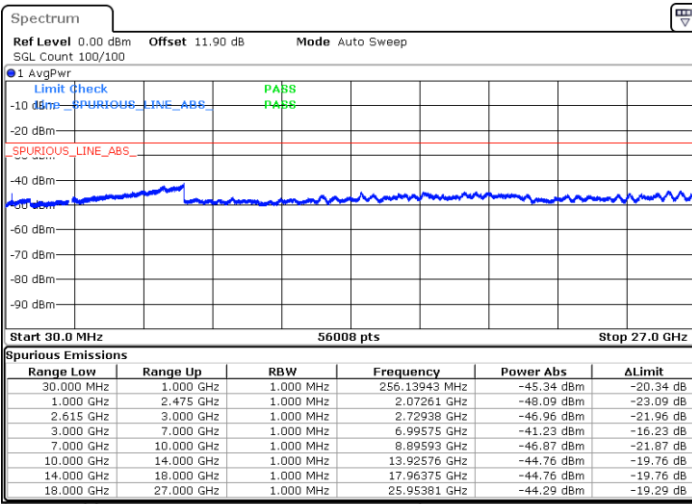

Highest Channel / FullIRB

N/A

Date: 17.MAR.2020 17:02:41

LTE Band 7C / 20MHz+15MHz

64QAM

Lowest Channel / 1RB0 and 1RB74

Lowest Channel / 1RB99 and 1RB0

Date: 17.MAR.2020 21:08:08

Date: 17.MAR.2020 21:01:54

Lowest Channel / FullIRB

N/A

Date: 17.MAR.2020 21:09:22

LTE Band 7C / 20MHz+15MHz

64QAM

MiddleChannel / 1RB0 and 1RB74

Middle Channel / 1RB99 and 1RB0

Date: 17.MAR.2020 21:21:50

Date: 17.MAR.2020 21:28:04

Middle Channel / FullIRB

N/A

Date: 17.MAR.2020 21:20:36

LTE Band 7C / 20MHz+15MHz

64QAM

Highest Channel / 1RB0 and 1RB74

Highest Channel / 1RB99 and 1RB0

Date: 17.MAR.2020 21:46:13

Date: 17.MAR.2020 21:44:58

Highest Channel / FullIRB

N/A

Date: 17.MAR.2020 21:52:27

LTE Band 7C / 20MHz+20MHz

64QAM