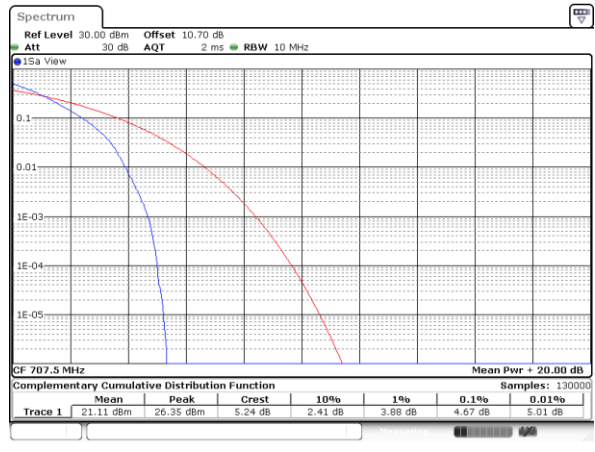

### Peak-to-Average Ratio

Mode	LTE Band 12 / 10MHz				
Mod.	QPSK		16QAM		Limit: 13dB
RB Size	1RB	Full RB	1RB	Full RB	Result
Lowest CH	3.65	4.64	5.28	5.94	PASS
Middle CH	3.65	4.67	5.25	5.94	
Highest CH	3.71	4.72	5.28	5.91	
Mode	LTE Band 12 / 10MHz				
Mod.	64QAM				Limit: 13dB
RB Size	1RB	Full RB			Result
Lowest CH	6.78	6.43	-	-	PASS
Middle CH	6.58	6.38	-	-	
Highest CH	6.35	6.41	-	-	

LTE Band 12 / 10MHz / QPSK

Lowest Channel / 1RB

Date: 28\_JAN\_2020 02:14:44

Lowest Channel / Full RB

Date: 28\_JAN\_2020 02:14:32

Middle Channel / 1RB

Date: 28\_JAN\_2020 02:15:07

Middle Channel / Full RB

Date: 28\_JAN\_2020 02:15:09

Highest Channel / 1RB

Date: 28\_JAN\_2020 02:15:35

Highest Channel / Full RB

Date: 28\_JAN\_2020 02:15:22