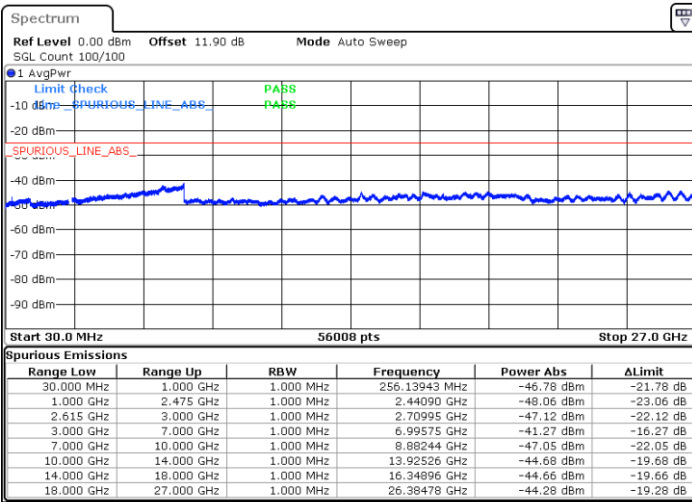

LTE Band 7C / 15MHz+10MHz

64QAM

Middle Channel / 1RB0 and 1RB49

Middle Channel / 1RB74 and 1RB0

Date: 18.MAR.2020 01:25:57

Date: 18.MAR.2020 01:32:09

Middle Channel / FullIRB

N/A

Date: 18.MAR.2020 01:24:42

LTE Band 7C / 15MHz+10MHz

64QAM

Highest Channel / 1RB0 and 1RB49

Highest Channel / 1RB74 and 1RB0

Date: 18.MAR.2020 01:54:56

Date: 18.MAR.2020 01:53:42

Highest Channel / FullIRB

N/A

Date: 18.MAR.2020 02:01:11

LTE Band 7C / 15MHz+15MHz

64QAM

Lowest Channel / 1RB0 and 1RB74

Lowest Channel / 1RB74 and 1RB0

Date: 17.MAR.2020 18:19:43

Date: 17.MAR.2020 18:13:10