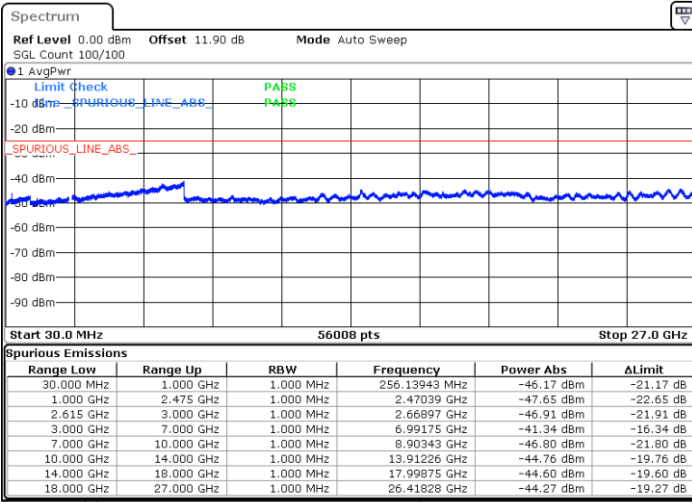

Date: 17.MAR.2020 21:21:50

Date: 17.MAR.2020 21:28:04

Middle Channel / FullIRB

N/A

Date: 17.MAR.2020 21:20:36

LTE Band 7C / 20MHz+15MHz

64QAM

Highest Channel / 1RB0 and 1RB74

Highest Channel / 1RB99 and 1RB0

Date: 17.MAR.2020 21:46:13

Date: 17.MAR.2020 21:44:58

Highest Channel / FullIRB

N/A

Date: 17.MAR.2020 21:52:27

LTE Band 7C / 20MHz+20MHz

64QAM

Lowest Channel / 1RB0 and 1RB99

Lowest Channel / 1RB99 and 1RB0

Date: 17.MAR.2020 23:37:10

Date: 17.MAR.2020 23:30:57

Lowest Channel / FullIRB

N/A

Date: 17.MAR.2020 23:38:24

LTE Band 7C / 20MHz+20MHz