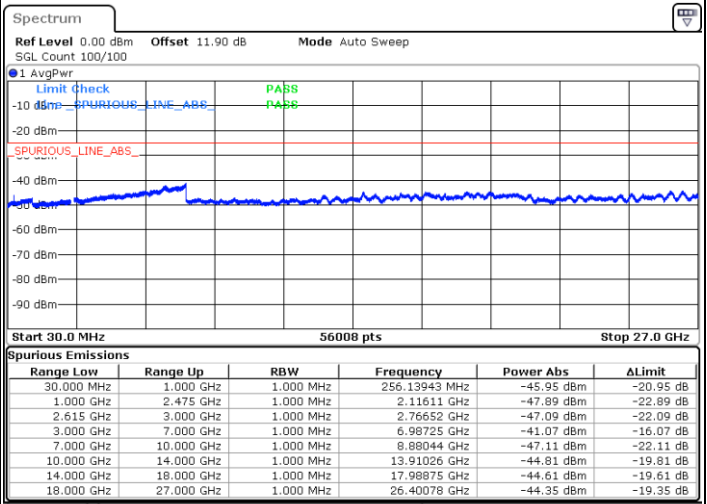

Date: 18.MAR.2020 01:24:42

LTE Band 7C / 15MHz+10MHz

64QAM

Highest Channel / 1RB0 and 1RB49

Highest Channel / 1RB74 and 1RB0

Date: 18.MAR.2020 01:54:56

Date: 18.MAR.2020 01:53:42

Highest Channel / FullIRB

N/A

Date: 18.MAR.2020 02:01:11

LTE Band 7C / 15MHz+15MHz

64QAM

Lowest Channel / 1RB0 and 1RB74

Lowest Channel / 1RB74 and 1RB0

Date: 17.MAR.2020 18:19:43

Date: 17.MAR.2020 18:13:10

Lowest Channel / FullIRB

N/A

Date: 17.MAR.2020 18:21:02

LTE Band 7C / 15MHz+15MHz

64QAM

Middle Channel / 1RB0 and 1RB74

Middle Channel / 1RB74 and 1RB0

Date: 17.MAR.2020 18:31:31

Date: 17.MAR.2020 18:38:03

Middle Channel / FullIRB

N/A

Date: 17.MAR.2020 18:30:12

LTE Band 7C / 15MHz+15MHz

64QAM

Highest Channel / 1RB0 and 1RB74

Highest Channel / 1RB74 and 1RB0