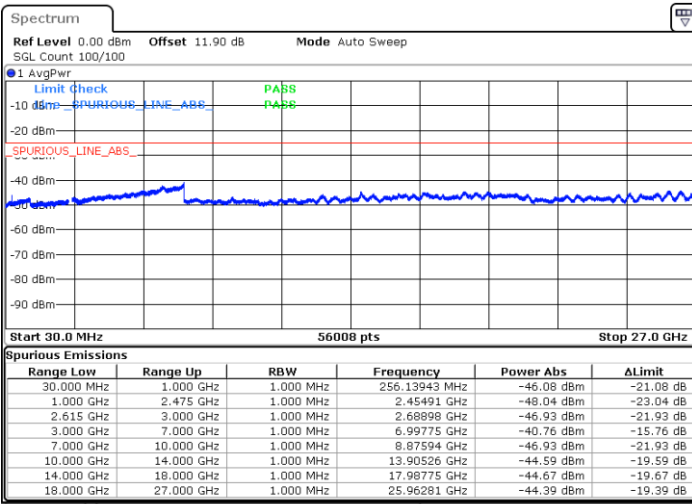

Lowest Channel / 1RB74 and 1RB0

Date: 17.MAR.2020 19:23:56

Date: 17.MAR.2020 19:17:41

Lowest Channel / FullIRB

N/A

Date: 17.MAR.2020 19:25:11

LTE Band 7C / 15MHz+20MHz

64QAM

Middle Channel / 1RB0 and 1RB99

Middle Channel / 1RB74 and 1RB0

Date: 17.MAR.2020 20:10:51

Date: 17.MAR.2020 20:17:05

Middle Channel / FullIRB

N/A

Date: 17.MAR.2020 20:09:36

LTE Band 7C / 15MHz+20MHz

64QAM

Highest Channel / 1RB0 and 1RB99

Highest Channel / 1RB74 and 1RB0

Date: 17.MAR.2020 19:49:59

Date: 17.MAR.2020 19:48:45

Highest Channel / FullIRB

N/A

Date: 17.MAR.2020 19:56:14