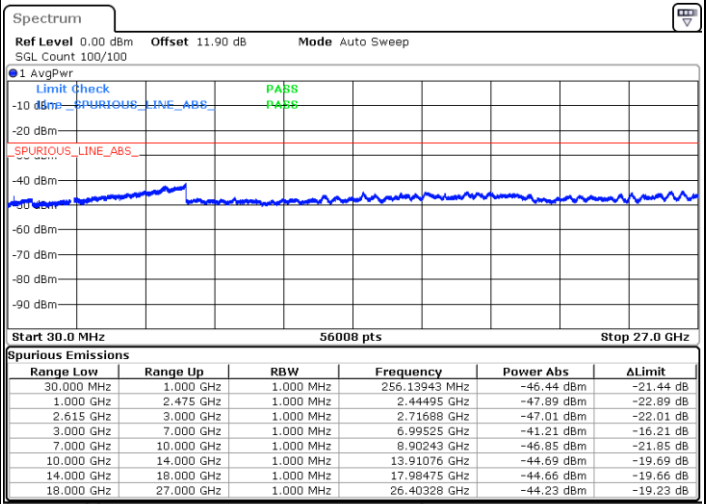

Lowest Channel / 1RB74 and 1RB0

Date: 18.MAR.2020 00:53:22

Date: 18.MAR.2020 00:49:39

Lowest Channel / FullIRB

N/A

Date: 18.MAR.2020 00:57:07

LTE Band 7C / 15MHz+10MHz

16QAM

Middle Channel / 1RB0 and 1RB49

Middle Channel / 1RB74 and 1RB0

Date: 18.MAR.2020 01:27:11

Date: 18.MAR.2020 01:30:54

Middle Channel / FullIRB

N/A

Date: 18.MAR.2020 01:23:28

LTE Band 7C / 15MHz+10MHz

16QAM

Highest Channel / 1RB0 and 1RB49

Highest Channel / 1RB74 and 1RB0

Date: 18.MAR.2020 01:56:11

Date: 18.MAR.2020 01:52:27

Highest Channel / FullIRB

N/A

Date: 18.MAR.2020 01:59:56