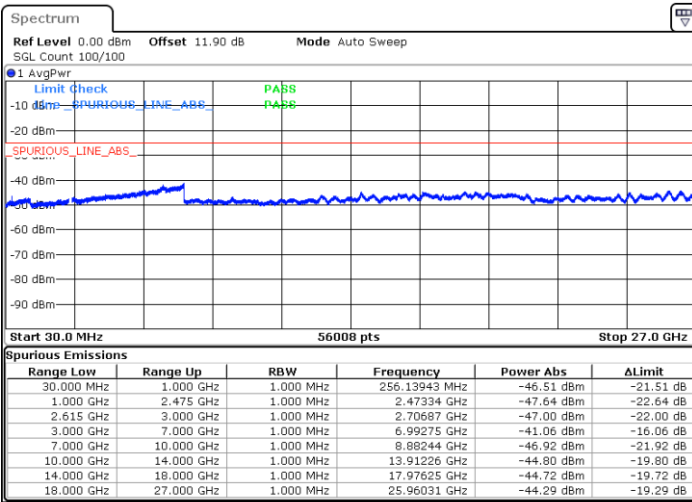

Date: 17.MAR.2020 19:53:44

LTE Band 7C / 20MHz+10MHz

QPSK

Lowest Channel / 1RB0 and 1RB49

Lowest Channel / 1RB99 and 1RB0

Date: 17.MAR.2020 16:18:38

Date: 17.MAR.2020 16:17:20

Lowest Channel / FullIRB

N/A

Date: 17.MAR.2020 16:25:13

LTE Band 7C / 20MHz+10MHz

QPSK

Middle Channel / 1RB0 and 1RB49

Middle Channel / 1RB99 and 1RB0

Date: 17.MAR.2020 16:35:42

Date: 17.MAR.2020 16:37:01

Middle Channel / FullIRB

N/A

Date: 17.MAR.2020 16:29:08

LTE Band 7C / 20MHz+10MHz

QPSK

Highest Channel / 1RB0 and 1RB49

Highest Channel / 1RB99 and 1RB0

Date: 17.MAR.2020 16:58:45

Date: 17.MAR.2020 16:52:13

Highest Channel / FullIRB

N/A

Date: 17.MAR.2020 17:00:04

LTE Band 7C / 20MHz+15MHz

QPSK

Lowest Channel / 1RB0 and 1RB74

Lowest Channel / 1RB99 and 1RB0