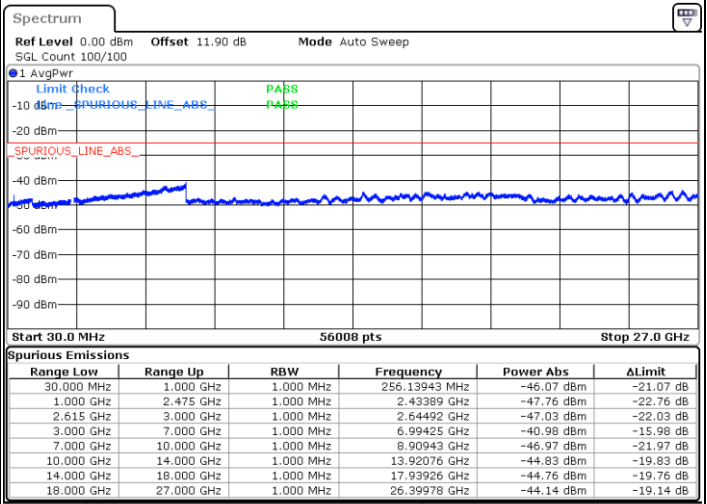

Date: 17.MAR.2020 15:51:27

Date: 17.MAR.2020 15:47:41

Highest Channel / FullIRB

N/A

Date: 17.MAR.2020 15:55:13

LTE Band 7C / 15MHz+10MHz

16QAM

Lowest Channel / 1RB0 and 1RB49

Lowest Channel / 1RB74 and 1RB0

Date: 18.MAR.2020 00:53:22

Date: 18.MAR.2020 00:49:39

Lowest Channel / FullIRB

N/A

Date: 18.MAR.2020 00:57:07

LTE Band 7C / 15MHz+10MHz

16QAM

Middle Channel / 1RB0 and 1RB49

Middle Channel / 1RB74 and 1RB0

Date: 18.MAR.2020 01:27:11

Date: 18.MAR.2020 01:30:54

Middle Channel / FullIRB

N/A

Date: 18.MAR.2020 01:23:28

LTE Band 7C / 15MHz+10MHz