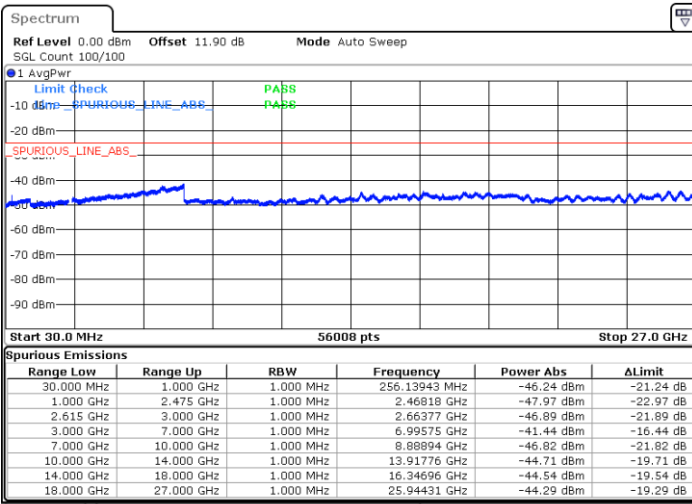

Date: 17.MAR.2020 19:18:56

Lowest Channel / FullIRB

N/A

Date: 17.MAR.2020 19:26:26

LTE Band 7C / 15MHz+20MHz

16QAM

Middle Channel / 1RB0 and 1RB99

Middle Channel / 1RB74 and 1RB0

Date: 17.MAR.2020 20:12:06

Date: 17.MAR.2020 20:15:50

Middle Channel / FullIRB

N/A

Date: 17.MAR.2020 20:08:21

LTE Band 7C / 15MHz+20MHz

16QAM

Highest Channel / 1RB0 and 1RB99

Highest Channel / 1RB74 and 1RB0

Date: 17.MAR.2020 19:51:14

Date: 17.MAR.2020 19:47:30

Highest Channel / FullIRB

N/A

Date: 17.MAR.2020 19:54:59

LTE Band 7C / 20MHz+10MHz

16QAM

Lowest Channel / 1RB0 and 1RB49

Lowest Channel / 1RB99 and 1RB0

Date: 17.MAR.2020 16:19:57

Date: 17.MAR.2020 16:16:01

Lowest Channel / FullIRB

N/A

Date: 17.MAR.2020 16:23:55

LTE Band 7C / 20MHz+10MHz