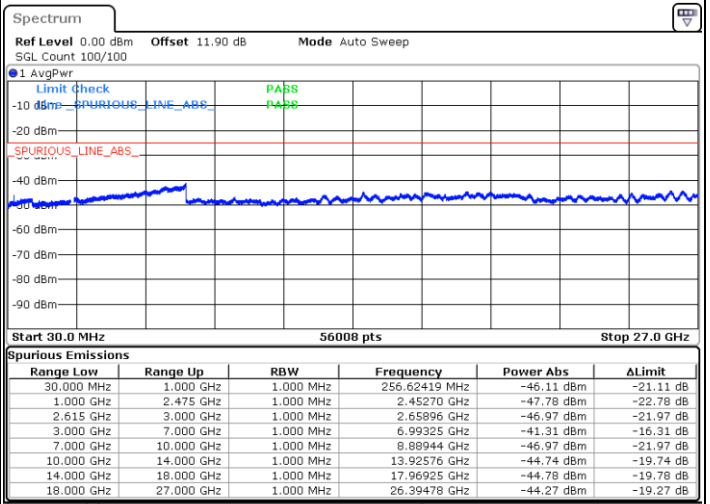

Highest Channel / FullIRB

N/A

Date: 17.MAR.2020 18:59:42

LTE Band 7C / 15MHz+20MHz

16QAM

Lowest Channel / 1RB0 and 1RB99

Lowest Channel / 1RB74 and 1RB0

Date: 17.MAR.2020 19:22:40

Date: 17.MAR.2020 19:18:56

Lowest Channel / FullIRB

N/A

Date: 17.MAR.2020 19:26:26

LTE Band 7C / 15MHz+20MHz

16QAM

Middle Channel / 1RB0 and 1RB99

Middle Channel / 1RB74 and 1RB0

Date: 17.MAR.2020 20:12:06

Date: 17.MAR.2020 20:15:50

Middle Channel / FullIRB

N/A

Date: 17.MAR.2020 20:08:21

LTE Band 7C / 15MHz+20MHz

16QAM

Highest Channel / 1RB0 and 1RB99

Highest Channel / 1RB74 and 1RB0

Date: 17.MAR.2020 19:51:14

Date: 17.MAR.2020 19:47:30

Highest Channel / FullIRB

N/A

Date: 17.MAR.2020 19:54:59

LTE Band 7C / 20MHz+10MHz

16QAM