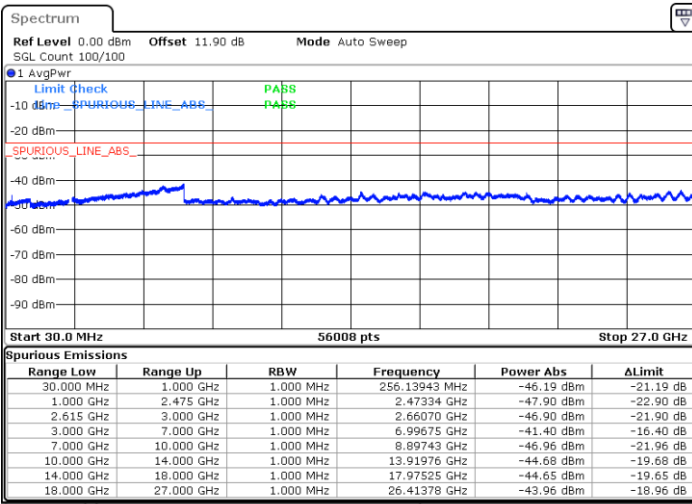

LTE Band 7C / 20MHz+10MHz

16QAM

Middle Channel / 1RB0 and 1RB49

Middle Channel / 1RB99 and 1RB0

Date: 17.MAR.2020 16:34:24

Date: 17.MAR.2020 16:38:20