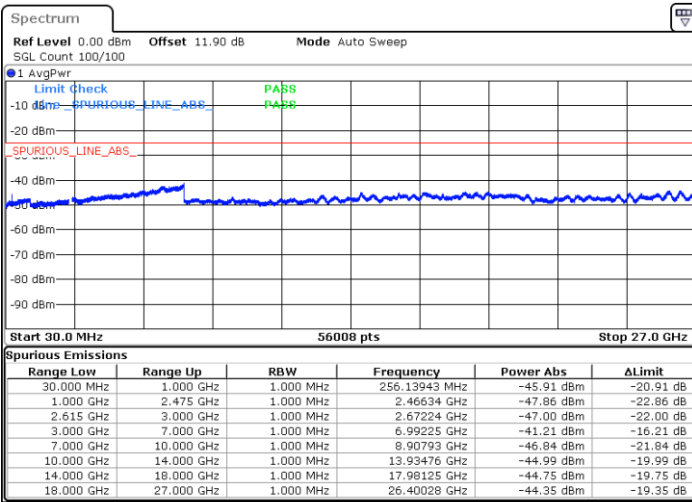

Middle Channel / FullIRB

N/A

Date: 17.MAR.2020 21:19:21