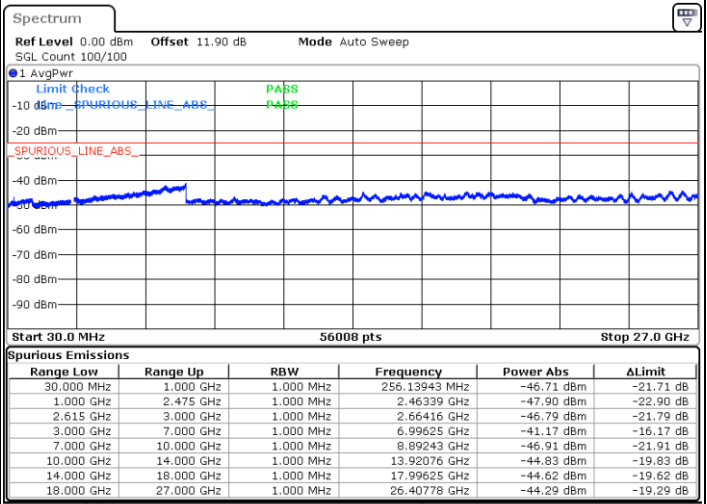

LTE Band 7C / 20MHz+10MHz

16QAM

Middle Channel / 1RB0 and 1RB49

Middle Channel / 1RB99 and 1RB0

Date: 17.MAR.2020 16:34:24

Date: 17.MAR.2020 16:38:20