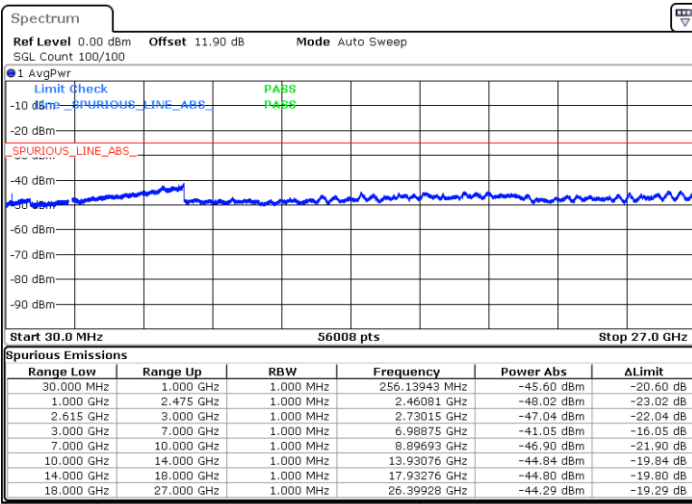

Date: 17.MAR.2020 21:05:37

Date: 17.MAR.2020 21:04:23

Lowest Channel / FullRB

N/A

Date: 17.MAR.2020 21:11:52

LTE Band 7C / 20MHz+15MHz

QPSK

MiddleChannel / 1RB0 and 1RB74

Middle Channel / 1RB99 and 1RB0

Date: 17.MAR.2020 21:24:21

Date: 17.MAR.2020 21:25:34

Middle Channel / FullIRB

N/A

Date: 17.MAR.2020 21:18:06

LTE Band 7C / 20MHz+15MHz

QPSK

Highest Channel / 1RB0 and 1RB74

Highest Channel / 1RB99 and 1RB0

Date: 17.MAR.2020 21:48:42

Date: 17.MAR.2020 21:42:29

Highest Channel / FullRB

N/A

Date: 17.MAR.2020 21:49:57

LTE Band 7C / 20MHz+20MHz