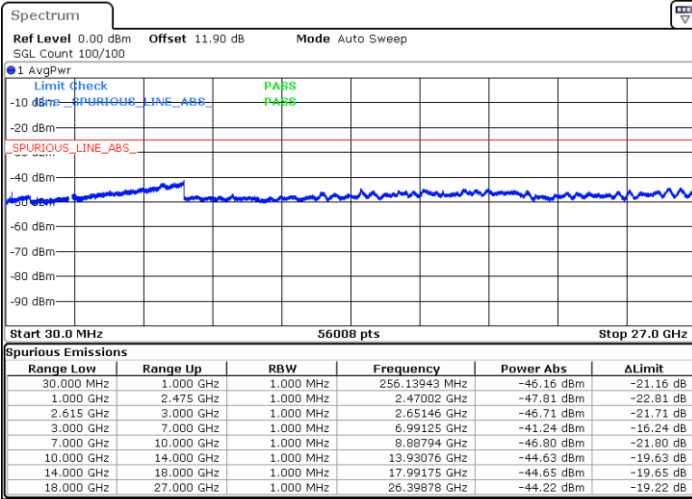

N/A

Date: 17.MAR.2020 18:28:53

LTE Band 7C / 15MHz+15MHz

16QAM

Highest Channel / 1RB0 and 1RB74

Highest Channel / 1RB74 and 1RB0

Date: 17.MAR.2020 18:55:47

Date: 17.MAR.2020 18:51:53

Highest Channel / FullIRB

N/A

Date: 17.MAR.2020 18:59:42

LTE Band 7C / 15MHz+20MHz

16QAM

Lowest Channel / 1RB0 and 1RB99

Lowest Channel / 1RB74 and 1RB0

Date: 17.MAR.2020 19:22:40