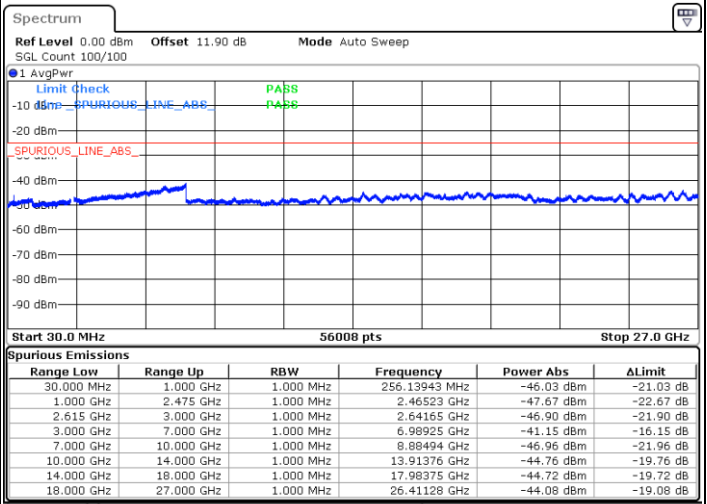

Middle Channel / FullIRB

N/A

Date: 17.MAR.2020 16:29:08

LTE Band 7C / 20MHz+10MHz

QPSK

Highest Channel / 1RB0 and 1RB49

Highest Channel / 1RB99 and 1RB0

Date: 17.MAR.2020 16:58:45

Date: 17.MAR.2020 16:52:13

Highest Channel / FullIRB

N/A

Date: 17.MAR.2020 17:00:04

LTE Band 7C / 20MHz+15MHz

QPSK

Lowest Channel / 1RB0 and 1RB74

Lowest Channel / 1RB99 and 1RB0

Date: 17.MAR.2020 21:05:37

Date: 17.MAR.2020 21:04:23

Lowest Channel / FullRB

N/A

Date: 17.MAR.2020 21:11:52

LTE Band 7C / 20MHz+15MHz

QPSK

MiddleChannel / 1RB0 and 1RB74