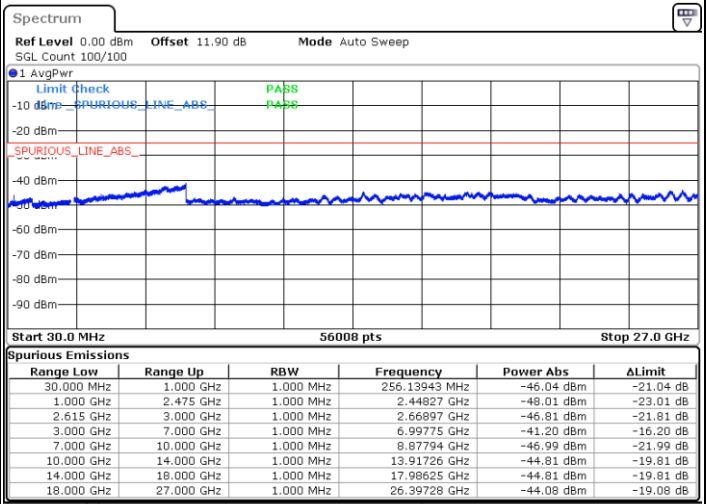

Date: 17.MAR.2020 19:53:44

LTE Band 7C / 20MHz+10MHz

QPSK

Lowest Channel / 1RB0 and 1RB49

Lowest Channel / 1RB99 and 1RB0

Date: 17.MAR.2020 16:18:38

Date: 17.MAR.2020 16:17:20

Lowest Channel / FullIRB

N/A

Date: 17.MAR.2020 16:25:13

LTE Band 7C / 20MHz+10MHz

QPSK

Middle Channel / 1RB0 and 1RB49

Middle Channel / 1RB99 and 1RB0

Date: 17.MAR.2020 16:35:42

Date: 17.MAR.2020 16:37:01

Middle Channel / FullIRB

N/A

Date: 17.MAR.2020 16:29:08

LTE Band 7C / 20MHz+10MHz

QPSK

Highest Channel / 1RB0 and 1RB49

Highest Channel / 1RB99 and 1RB0

Date: 17.MAR.2020 16:58:45

Date: 17.MAR.2020 16:52:13

Highest Channel / FullIRB

N/A

Date: 17.MAR.2020 17:00:04

LTE Band 7C / 20MHz+15MHz

QPSK

Lowest Channel / 1RB0 and 1RB74

Lowest Channel / 1RB99 and 1RB0