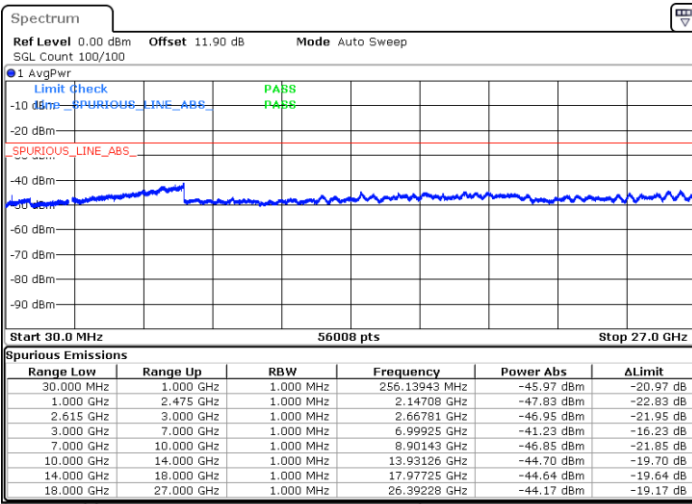

Date: 17.MAR.2020 15:31:05

Middle Channel / FullIRB

N/A

Date: 17.MAR.2020 15:23:27

LTE Band 7C / 10MHz+20MHz

16QAM

Highest Channel / 1RB0 and 1RB99

Highest Channel / 1RB49 and 1RB0

Date: 17.MAR.2020 15:51:27

Date: 17.MAR.2020 15:47:41

Highest Channel / FullIRB

N/A

Date: 17.MAR.2020 15:55:13

LTE Band 7C / 15MHz+10MHz

16QAM

Lowest Channel / 1RB0 and 1RB49

Lowest Channel / 1RB74 and 1RB0

Date: 18.MAR.2020 00:53:22

Date: 18.MAR.2020 00:49:39

Lowest Channel / FullIRB

N/A

Date: 18.MAR.2020 00:57:07

LTE Band 7C / 15MHz+10MHz

16QAM