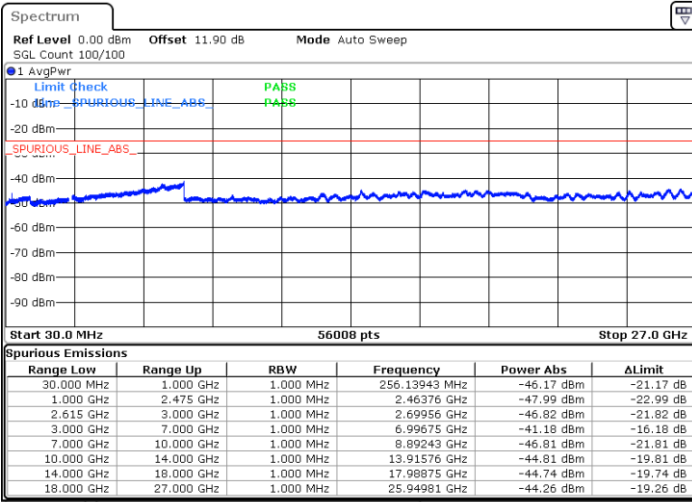

LTE Band 7C / 20MHz+10MHz

16QAM

Highest Channel / 1RB0 and 1RB49

Highest Channel / 1RB99 and 1RB0

Date: 17.MAR.2020 16:57:26

Date: 17.MAR.2020 16:53:31

Highest Channel / FullIRB

N/A

Date: 17.MAR.2020 17:01:22

LTE Band 7C / 20MHz+15MHz

16QAM

Lowest Channel / 1RB0 and 1RB74

Lowest Channel / 1RB99 and 1RB0

Date: 17.MAR.2020 21:06:52

Date: 17.MAR.2020 21:03:09

Lowest Channel / FullRB

N/A

Date: 17.MAR.2020 21:10:37

LTE Band 7C / 20MHz+15MHz

16QAM

MiddleChannel / 1RB0 and 1RB74

Middle Channel / 1RB99 and 1RB0

Date: 17.MAR.2020 21:23:05

Date: 17.MAR.2020 21:26:49