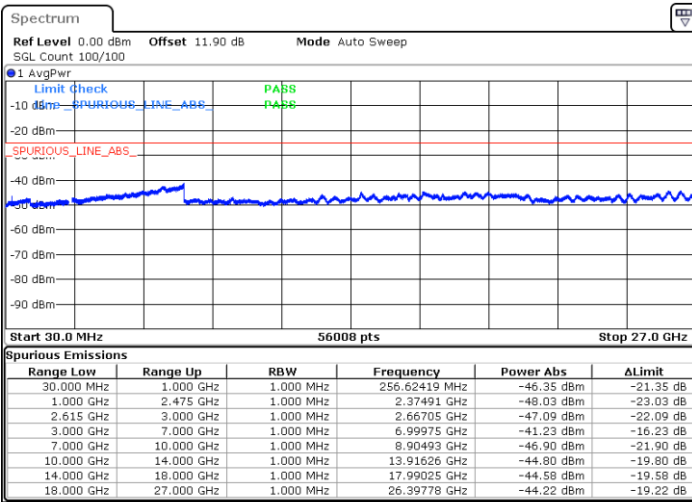

Lowest Channel / FullIRB

N/A

Date: 17.MAR.2020 15:07:04

LTE Band 7C / 10MHz+20MHz

16QAM

MiddleChannel / 1RB0 and 1RB99

Middle Channel / 1RB49 and 1RB0

Date: 17.MAR.2020 15:27:16

Date: 17.MAR.2020 15:31:05

Middle Channel / FullIRB

N/A

Date: 17.MAR.2020 15:23:27

LTE Band 7C / 10MHz+20MHz

16QAM

Highest Channel / 1RB0 and 1RB99

Highest Channel / 1RB49 and 1RB0

Date: 17.MAR.2020 15:51:27

Date: 17.MAR.2020 15:47:41

Highest Channel / FullIRB

N/A

Date: 17.MAR.2020 15:55:13

LTE Band 7C / 15MHz+10MHz

16QAM

Lowest Channel / 1RB0 and 1RB49

Lowest Channel / 1RB74 and 1RB0

Date: 18.MAR.2020 00:53:22

Date: 18.MAR.2020 00:49:39

Lowest Channel / FullIRB

N/A

Date: 18.MAR.2020 00:57:07

LTE Band 7C / 15MHz+10MHz

16QAM