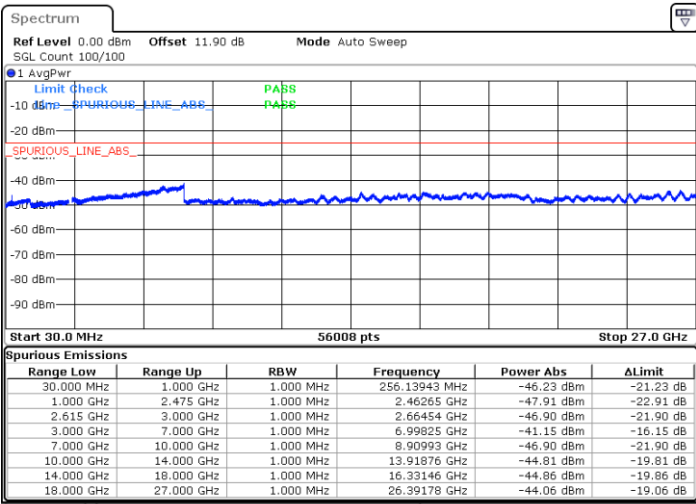

Highest Channel / FullIRB

N/A

Date: 17.MAR.2020 18:59:42

LTE Band 7C / 15MHz+20MHz

16QAM

Lowest Channel / 1RB0 and 1RB99

Lowest Channel / 1RB74 and 1RB0

Date: 17.MAR.2020 19:22:40

Date: 17.MAR.2020 19:18:56

Lowest Channel / FullIRB

N/A

Date: 17.MAR.2020 19:26:26

LTE Band 7C / 15MHz+20MHz

16QAM

Middle Channel / 1RB0 and 1RB99

Middle Channel / 1RB74 and 1RB0

Date: 17.MAR.2020 20:12:06

Date: 17.MAR.2020 20:15:50

Middle Channel / FullIRB

N/A

Date: 17.MAR.2020 20:08:21

LTE Band 7C / 15MHz+20MHz

16QAM

Highest Channel / 1RB0 and 1RB99

Highest Channel / 1RB74 and 1RB0

Date: 17.MAR.2020 19:51:14

Date: 17.MAR.2020 19:47:30

Highest Channel / FullIRB

N/A

Date: 17.MAR.2020 19:54:59

LTE Band 7C / 20MHz+10MHz

16QAM