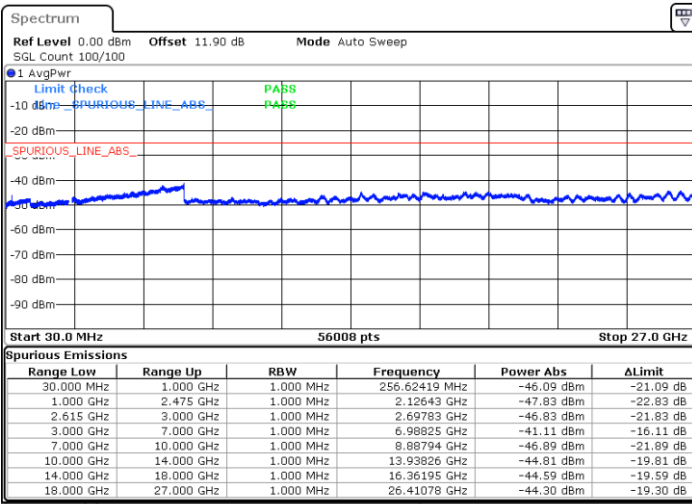

Highest Channel / 1RB0 and 1RB74

Highest Channel / 1RB99 and 1RB0

Date: 17.MAR.2020 21:48:42

Date: 17.MAR.2020 21:42:29

Highest Channel / FullRB

N/A

Date: 17.MAR.2020 21:49:57

LTE Band 7C / 20MHz+20MHz

QPSK

Lowest Channel / 1RB0 and 1RB99

Lowest Channel / 1RB99 and 1RB0

Date: 17.MAR.2020 23:34:40

Date: 17.MAR.2020 23:33:26

Lowest Channel / FullIRB

N/A

Date: 17.MAR.2020 23:40:54

LTE Band 7C / 20MHz+20MHz

QPSK

Middle Channel / 1RB0 and 1RB99

Middle Channel / 1RB99 and 1RB0

Date: 17.MAR.2020 23:57:09

Date: 17.MAR.2020 23:58:23

Middle Channel / FullIRB

N/A

Date: 17.MAR.2020 23:50:56

LTE Band 7C / 20MHz+20MHz

QPSK

Highest Channel / 1RB0 and 1RB99

Highest Channel / 1RB99 and 1RB0

Date: 18.MAR.2020 00:24:03

Date: 18.MAR.2020 00:17:51

Highest Channel / FullIRB