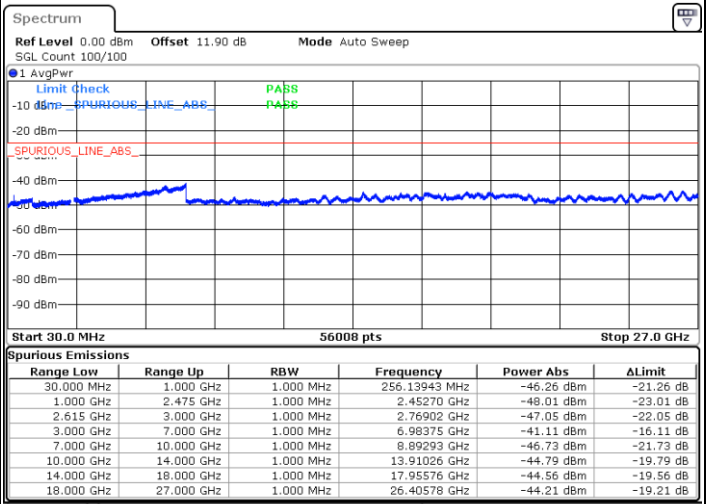

Date: 17.MAR.2020 19:18:56

Lowest Channel / FullIRB

N/A

Date: 17.MAR.2020 19:26:26

LTE Band 7C / 15MHz+20MHz

16QAM

Middle Channel / 1RB0 and 1RB99

Middle Channel / 1RB74 and 1RB0

Date: 17.MAR.2020 20:12:06

Date: 17.MAR.2020 20:15:50

Middle Channel / FullIRB

N/A

Date: 17.MAR.2020 20:08:21

LTE Band 7C / 15MHz+20MHz

16QAM

Highest Channel / 1RB0 and 1RB99

Highest Channel / 1RB74 and 1RB0

Date: 17.MAR.2020 19:51:14

Date: 17.MAR.2020 19:47:30

Highest Channel / FullIRB

N/A

Date: 17.MAR.2020 19:54:59

LTE Band 7C / 20MHz+10MHz

16QAM

Lowest Channel / 1RB0 and 1RB49

Lowest Channel / 1RB99 and 1RB0

Date: 17.MAR.2020 16:19:57

Date: 17.MAR.2020 16:16:01

Lowest Channel / FullIRB

N/A

Date: 17.MAR.2020 16:23:55

LTE Band 7C / 20MHz+10MHz