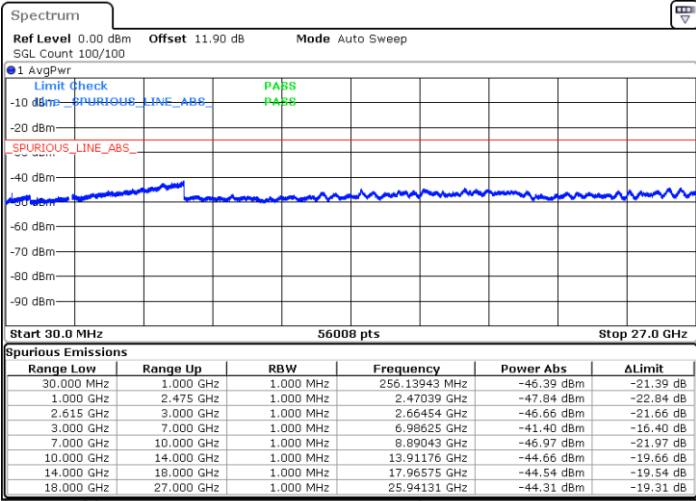

Middle Channel / 1RB0 and 1RB49

Middle Channel / 1RB74 and 1RB0

Date: 18.MAR.2020 01:27:11

Date: 18.MAR.2020 01:30:54

Middle Channel / FullIRB

N/A

Date: 18.MAR.2020 01:23:28

LTE Band 7C / 15MHz+10MHz

16QAM

Highest Channel / 1RB0 and 1RB49

Highest Channel / 1RB74 and 1RB0

Date: 18.MAR.2020 01:56:11

Date: 18.MAR.2020 01:52:27

Highest Channel / FullIRB

N/A

Date: 18.MAR.2020 01:59:56

LTE Band 7C / 15MHz+15MHz

16QAM

Lowest Channel / 1RB0 and 1RB74

Lowest Channel / 1RB74 and 1RB0

Date: 17.MAR.2020 18:18:25

Date: 17.MAR.2020 18:14:29

Lowest Channel / FullRB

N/A