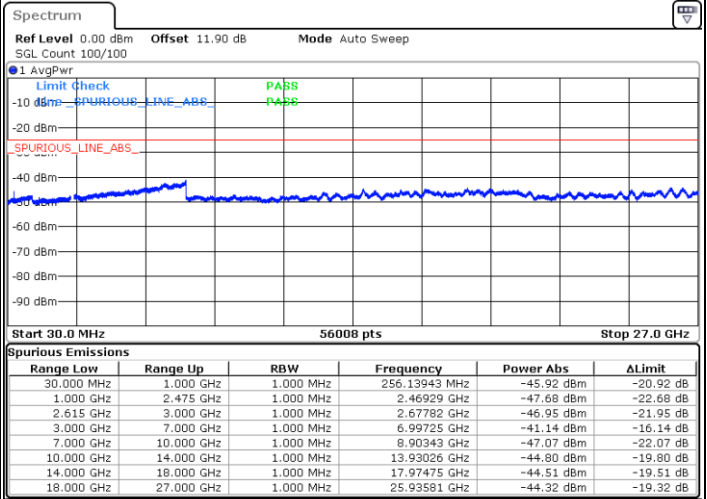

Date: 17.MAR.2020 18:22:20

LTE Band 7C / 15MHz+15MHz

16QAM

Middle Channel / 1RB0 and 1RB74

Middle Channel / 1RB74 and 1RB0

Date: 17.MAR.2020 18:32:50

Date: 17.MAR.2020 18:36:45

Middle Channel / FullIRB

N/A

Date: 17.MAR.2020 18:28:53

LTE Band 7C / 15MHz+15MHz

16QAM

Highest Channel / 1RB0 and 1RB74

Highest Channel / 1RB74 and 1RB0

Date: 17.MAR.2020 18:55:47

Date: 17.MAR.2020 18:51:53

Highest Channel / FullIRB

N/A

Date: 17.MAR.2020 18:59:42

LTE Band 7C / 15MHz+20MHz

16QAM

Lowest Channel / 1RB0 and 1RB99

Lowest Channel / 1RB74 and 1RB0

Date: 17.MAR.2020 19:22:40