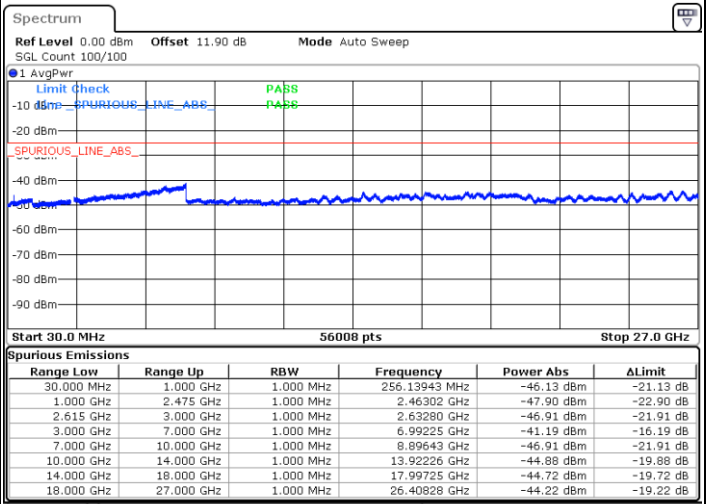

Lowest Channel / FullIRB

N/A

Date: 17.MAR.2020 15:07:04

LTE Band 7C / 10MHz+20MHz

16QAM

MiddleChannel / 1RB0 and 1RB99

Middle Channel / 1RB49 and 1RB0

Date: 17.MAR.2020 15:27:16

Date: 17.MAR.2020 15:31:05

Middle Channel / FullIRB

N/A

Date: 17.MAR.2020 15:23:27

LTE Band 7C / 10MHz+20MHz

16QAM

Highest Channel / 1RB0 and 1RB99

Highest Channel / 1RB49 and 1RB0

Date: 17.MAR.2020 15:51:27

Date: 17.MAR.2020 15:47:41

Highest Channel / FullIRB

N/A

Date: 17.MAR.2020 15:55:13

LTE Band 7C / 15MHz+10MHz

16QAM

Lowest Channel / 1RB0 and 1RB49

Lowest Channel / 1RB74 and 1RB0

Date: 18.MAR.2020 00:53:22

Date: 18.MAR.2020 00:49:39

Lowest Channel / FullIRB

N/A

Date: 18.MAR.2020 00:57:07

LTE Band 7C / 15MHz+10MHz

16QAM