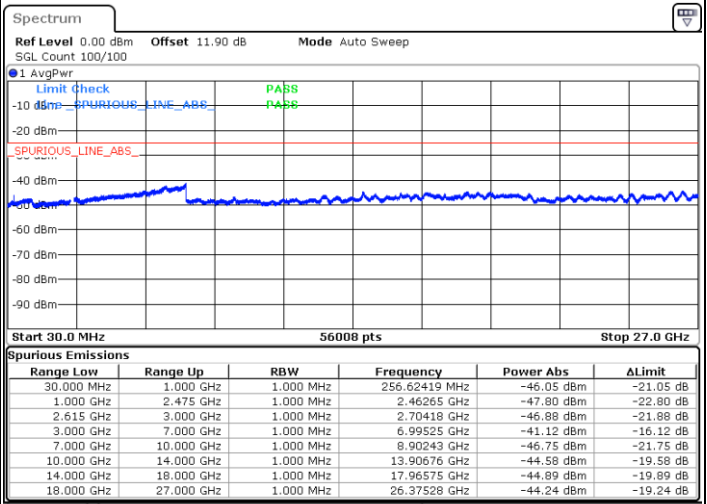

Highest Channel / 1RB0 and 1RB74

Highest Channel / 1RB99 and 1RB0

Date: 17.MAR.2020 21:48:42

Date: 17.MAR.2020 21:42:29

Highest Channel / FullRB

N/A

Date: 17.MAR.2020 21:49:57

LTE Band 7C / 20MHz+20MHz

QPSK

Lowest Channel / 1RB0 and 1RB99

Lowest Channel / 1RB99 and 1RB0

Date: 17.MAR.2020 23:34:40

Date: 17.MAR.2020 23:33:26

Lowest Channel / FullIRB

N/A

Date: 17.MAR.2020 23:40:54

LTE Band 7C / 20MHz+20MHz

QPSK

Middle Channel / 1RB0 and 1RB99

Middle Channel / 1RB99 and 1RB0

Date: 17.MAR.2020 23:57:09

Date: 17.MAR.2020 23:58:23

Middle Channel / FullIRB

N/A

Date: 17.MAR.2020 23:50:56

LTE Band 7C / 20MHz+20MHz

QPSK

Highest Channel / 1RB0 and 1RB99

Highest Channel / 1RB99 and 1RB0

Date: 18.MAR.2020 00:24:03

Date: 18.MAR.2020 00:17:51

Highest Channel / FullIRB