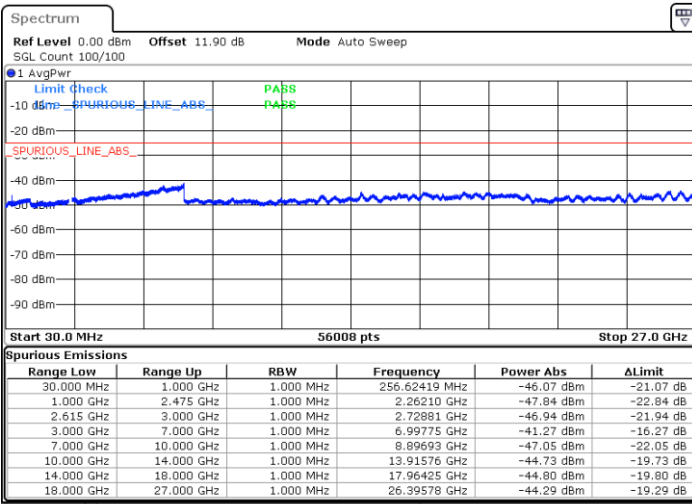

Highest Channel / 1RB0 and 1RB74

Highest Channel / 1RB99 and 1RB0

Date: 17.MAR.2020 21:48:42

Date: 17.MAR.2020 21:42:29

Highest Channel / FullRB

N/A

Date: 17.MAR.2020 21:49:57

LTE Band 7C / 20MHz+20MHz

QPSK

Lowest Channel / 1RB0 and 1RB99

Lowest Channel / 1RB99 and 1RB0

Date: 17.MAR.2020 23:34:40

Date: 17.MAR.2020 23:33:26

Lowest Channel / FullIRB

N/A

Date: 17.MAR.2020 23:40:54

LTE Band 7C / 20MHz+20MHz

QPSK

Middle Channel / 1RB0 and 1RB99

Middle Channel / 1RB99 and 1RB0

Date: 17.MAR.2020 23:57:09

Date: 17.MAR.2020 23:58:23

Middle Channel / FullIRB

N/A

Date: 17.MAR.2020 23:50:56

LTE Band 7C / 20MHz+20MHz

QPSK

Highest Channel / 1RB0 and 1RB99

Highest Channel / 1RB99 and 1RB0

Date: 18.MAR.2020 00:24:03

Date: 18.MAR.2020 00:17:51

Highest Channel / FullIRB