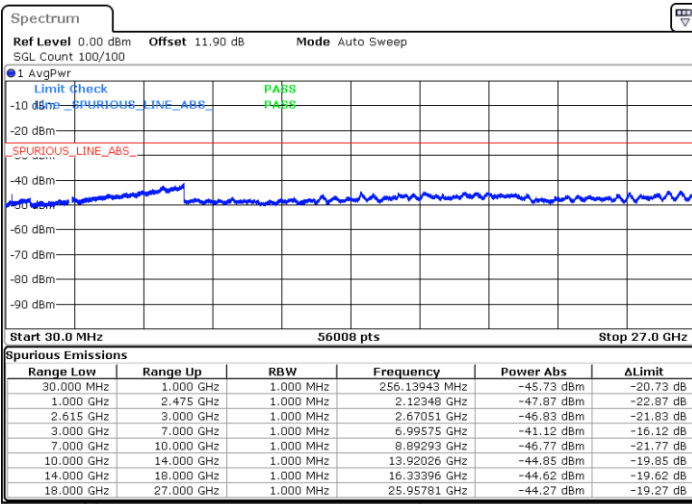

Date: 17.MAR.2020 15:51:27

Date: 17.MAR.2020 15:47:41

Highest Channel / FullIRB

N/A

Date: 17.MAR.2020 15:55:13

LTE Band 7C / 15MHz+10MHz

16QAM

Lowest Channel / 1RB0 and 1RB49

Lowest Channel / 1RB74 and 1RB0

Date: 18.MAR.2020 00:53:22

Date: 18.MAR.2020 00:49:39

Lowest Channel / FullIRB

N/A

Date: 18.MAR.2020 00:57:07

LTE Band 7C / 15MHz+10MHz

16QAM

Middle Channel / 1RB0 and 1RB49

Middle Channel / 1RB74 and 1RB0

Date: 18.MAR.2020 01:27:11

Date: 18.MAR.2020 01:30:54

Middle Channel / FullIRB

N/A

Date: 18.MAR.2020 01:23:28

LTE Band 7C / 15MHz+10MHz