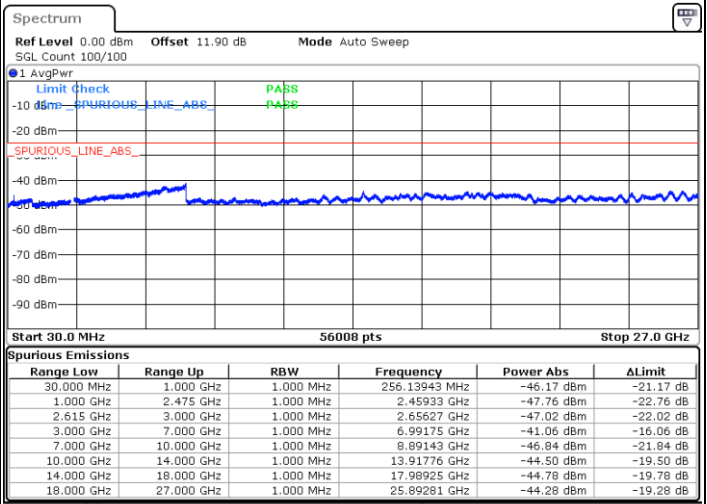

LTE Band 7C / 15MHz+20MHz

QPSK

Highest Channel / 1RB0 and 1RB99

Highest Channel / 1RB74 and 1RB0

Date: 17.MAR.2020 19:52:29

Date: 17.MAR.2020 19:46:15

Highest Channel / FullIRB

N/A

Date: 17.MAR.2020 19:53:44

LTE Band 7C / 20MHz+10MHz

QPSK

Lowest Channel / 1RB0 and 1RB49

Lowest Channel / 1RB99 and 1RB0

Date: 17.MAR.2020 16:18:38

Date: 17.MAR.2020 16:17:20

Lowest Channel / FullIRB