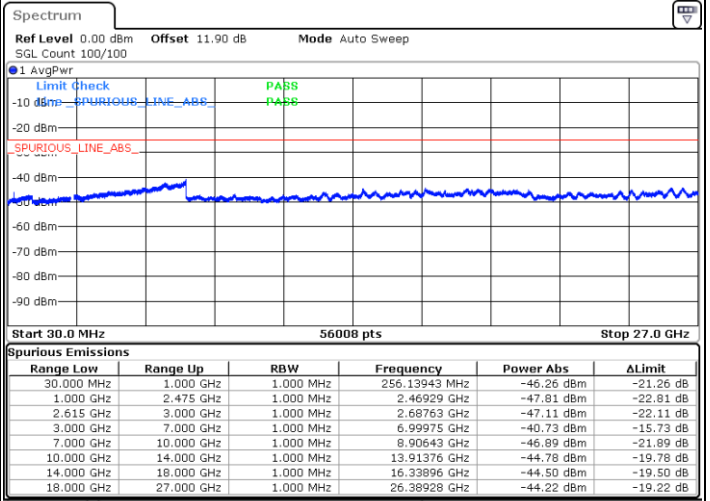

Middle Channel / 1RB0 and 1RB49

Middle Channel / 1RB74 and 1RB0

Date: 18.MAR.2020 01:27:11

Date: 18.MAR.2020 01:30:54

Middle Channel / FullIRB

N/A

Date: 18.MAR.2020 01:23:28

LTE Band 7C / 15MHz+10MHz

16QAM

Highest Channel / 1RB0 and 1RB49

Highest Channel / 1RB74 and 1RB0

Date: 18.MAR.2020 01:56:11

Date: 18.MAR.2020 01:52:27

Highest Channel / FullIRB

N/A

Date: 18.MAR.2020 01:59:56

LTE Band 7C / 15MHz+15MHz

16QAM

Lowest Channel / 1RB0 and 1RB74

Lowest Channel / 1RB74 and 1RB0

Date: 17.MAR.2020 18:18:25

Date: 17.MAR.2020 18:14:29

Lowest Channel / FullRB

N/A