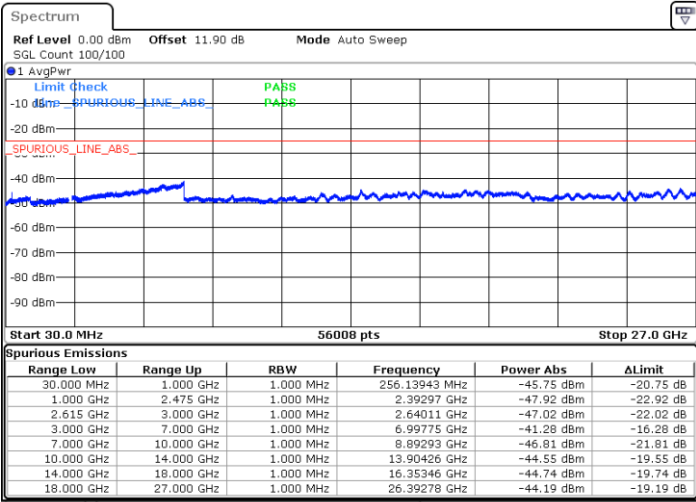

16QAM

Highest Channel / 1RB0 and 1RB49

Highest Channel / 1RB74 and 1RB0

Date: 18.MAR.2020 01:56:11

Date: 18.MAR.2020 01:52:27

Highest Channel / FullIRB

N/A

Date: 18.MAR.2020 01:59:56

LTE Band 7C / 15MHz+15MHz

16QAM

Lowest Channel / 1RB0 and 1RB74

Lowest Channel / 1RB74 and 1RB0

Date: 17.MAR.2020 18:18:25

Date: 17.MAR.2020 18:14:29

Lowest Channel / FullRB

N/A

Date: 17.MAR.2020 18:22:20

LTE Band 7C / 15MHz+15MHz

16QAM

Middle Channel / 1RB0 and 1RB74

Middle Channel / 1RB74 and 1RB0

Date: 17.MAR.2020 18:32:50

Date: 17.MAR.2020 18:36:45

Middle Channel / FullIRB