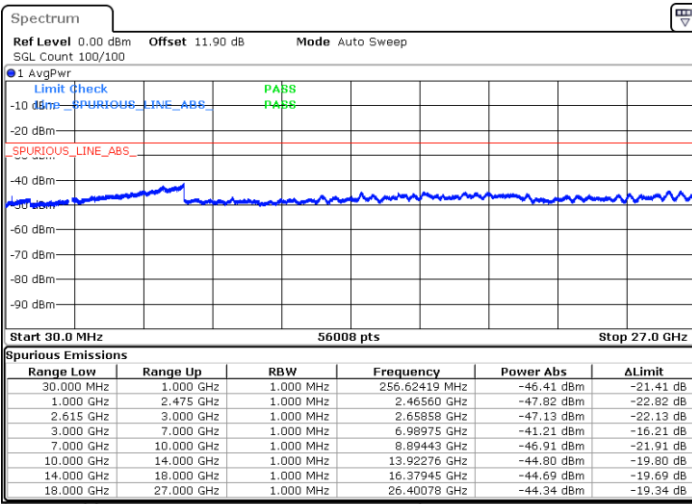

Lowest Channel / FullIRB

N/A

Date: 17.MAR.2020 15:07:04

LTE Band 7C / 10MHz+20MHz

16QAM

MiddleChannel / 1RB0 and 1RB99

Middle Channel / 1RB49 and 1RB0

Date: 17.MAR.2020 15:27:16

Date: 17.MAR.2020 15:31:05

Middle Channel / FullIRB

N/A

Date: 17.MAR.2020 15:23:27

LTE Band 7C / 10MHz+20MHz

16QAM

Highest Channel / 1RB0 and 1RB99

Highest Channel / 1RB49 and 1RB0

Date: 17.MAR.2020 15:51:27

Date: 17.MAR.2020 15:47:41

Highest Channel / FullIRB

N/A

Date: 17.MAR.2020 15:55:13

LTE Band 7C / 15MHz+10MHz

16QAM

Lowest Channel / 1RB0 and 1RB49

Lowest Channel / 1RB74 and 1RB0

Date: 18.MAR.2020 00:53:22

Date: 18.MAR.2020 00:49:39

Lowest Channel / FullIRB

N/A

Date: 18.MAR.2020 00:57:07

LTE Band 7C / 15MHz+10MHz

16QAM