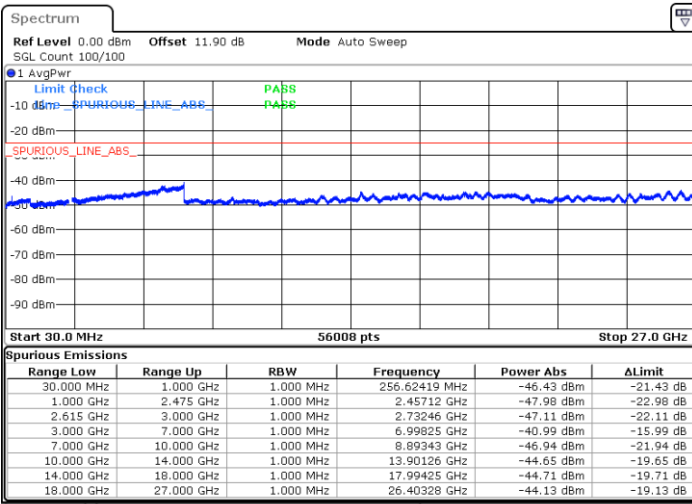

Date: 17.MAR.2020 21:05:37

Date: 17.MAR.2020 21:04:23

Lowest Channel / FullRB

N/A

Date: 17.MAR.2020 21:11:52

LTE Band 7C / 20MHz+15MHz

QPSK

MiddleChannel / 1RB0 and 1RB74

Middle Channel / 1RB99 and 1RB0

Date: 17.MAR.2020 21:24:21

Date: 17.MAR.2020 21:25:34

Middle Channel / FullIRB

N/A

Date: 17.MAR.2020 21:18:06

LTE Band 7C / 20MHz+15MHz

QPSK

Highest Channel / 1RB0 and 1RB74

Highest Channel / 1RB99 and 1RB0

Date: 17.MAR.2020 21:48:42

Date: 17.MAR.2020 21:42:29

Highest Channel / FullRB

N/A

Date: 17.MAR.2020 21:49:57

LTE Band 7C / 20MHz+20MHz