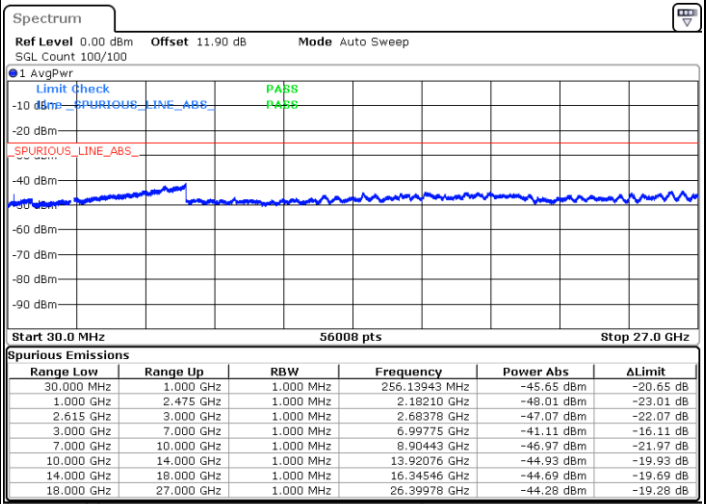

Date: 17.MAR.2020 16:52:13

Highest Channel / FullIRB

N/A

Date: 17.MAR.2020 17:00:04

LTE Band 7C / 20MHz+15MHz

QPSK

Lowest Channel / 1RB0 and 1RB74

Lowest Channel / 1RB99 and 1RB0

Date: 17.MAR.2020 21:05:37

Date: 17.MAR.2020 21:04:23

Lowest Channel / FullRB

N/A

Date: 17.MAR.2020 21:11:52

LTE Band 7C / 20MHz+15MHz

QPSK

MiddleChannel / 1RB0 and 1RB74

Middle Channel / 1RB99 and 1RB0

Date: 17.MAR.2020 21:24:21

Date: 17.MAR.2020 21:25:34

Middle Channel / FullIRB

N/A

Date: 17.MAR.2020 21:18:06

LTE Band 7C / 20MHz+15MHz

QPSK

Highest Channel / 1RB0 and 1RB74

Highest Channel / 1RB99 and 1RB0

Date: 17.MAR.2020 21:48:42

Date: 17.MAR.2020 21:42:29

Highest Channel / FullRB

N/A

Date: 17.MAR.2020 21:49:57

LTE Band 7C / 20MHz+20MHz