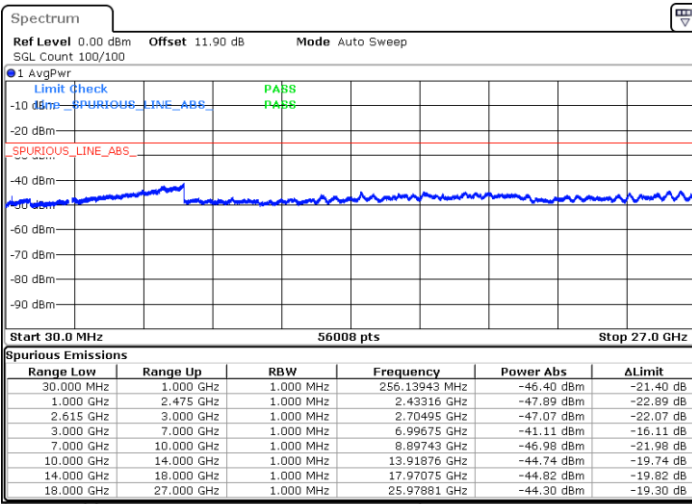

Date: 17.MAR.2020 20:12:06

Date: 17.MAR.2020 20:15:50

Middle Channel / FullIRB

N/A

Date: 17.MAR.2020 20:08:21

LTE Band 7C / 15MHz+20MHz

16QAM

Highest Channel / 1RB0 and 1RB99

Highest Channel / 1RB74 and 1RB0

Date: 17.MAR.2020 19:51:14

Date: 17.MAR.2020 19:47:30

Highest Channel / FullIRB

N/A

Date: 17.MAR.2020 19:54:59

LTE Band 7C / 20MHz+10MHz

16QAM

Lowest Channel / 1RB0 and 1RB49

Lowest Channel / 1RB99 and 1RB0

Date: 17.MAR.2020 16:19:57

Date: 17.MAR.2020 16:16:01

Lowest Channel / FullIRB

N/A

Date: 17.MAR.2020 16:23:55

LTE Band 7C / 20MHz+10MHz