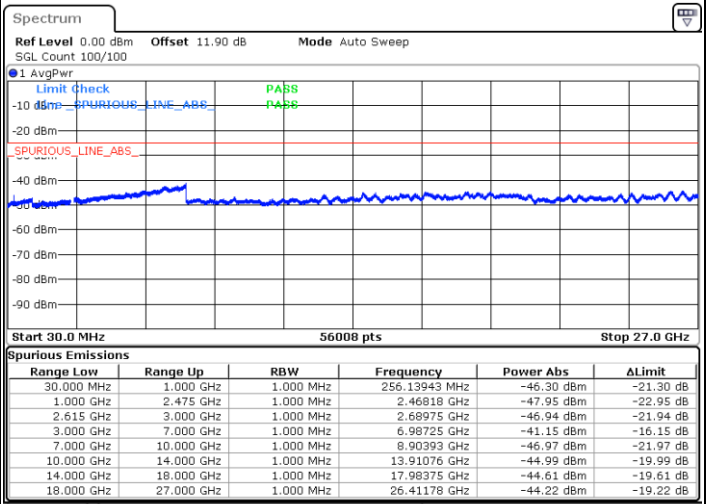

LTE Band 7C / 20MHz+10MHz

16QAM

Highest Channel / 1RB0 and 1RB49

Highest Channel / 1RB99 and 1RB0

Date: 17.MAR.2020 16:57:26

Date: 17.MAR.2020 16:53:31

Highest Channel / FullIRB

N/A

Date: 17.MAR.2020 17:01:22

LTE Band 7C / 20MHz+15MHz

16QAM

Lowest Channel / 1RB0 and 1RB74

Lowest Channel / 1RB99 and 1RB0

Date: 17.MAR.2020 21:06:52

Date: 17.MAR.2020 21:03:09

Lowest Channel / FullRB

N/A

Date: 17.MAR.2020 21:10:37

LTE Band 7C / 20MHz+15MHz

16QAM

MiddleChannel / 1RB0 and 1RB74

Middle Channel / 1RB99 and 1RB0

Date: 17.MAR.2020 21:23:05

Date: 17.MAR.2020 21:26:49