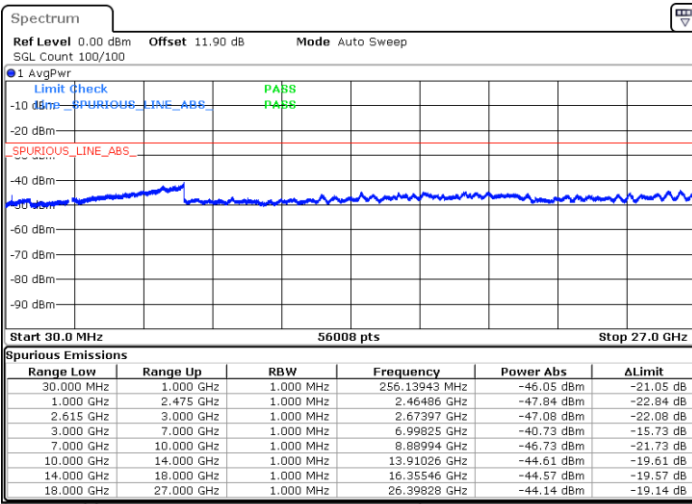

Lowest Channel / 1RB74 and 1RB0

Date: 18.MAR.2020 00:53:22

Date: 18.MAR.2020 00:49:39

Lowest Channel / FullIRB

N/A

Date: 18.MAR.2020 00:57:07

LTE Band 7C / 15MHz+10MHz

16QAM

Middle Channel / 1RB0 and 1RB49

Middle Channel / 1RB74 and 1RB0

Date: 18.MAR.2020 01:27:11

Date: 18.MAR.2020 01:30:54

Middle Channel / FullIRB

N/A

Date: 18.MAR.2020 01:23:28

LTE Band 7C / 15MHz+10MHz

16QAM

Highest Channel / 1RB0 and 1RB49

Highest Channel / 1RB74 and 1RB0

Date: 18.MAR.2020 01:56:11

Date: 18.MAR.2020 01:52:27

Highest Channel / FullIRB

N/A

Date: 18.MAR.2020 01:59:56