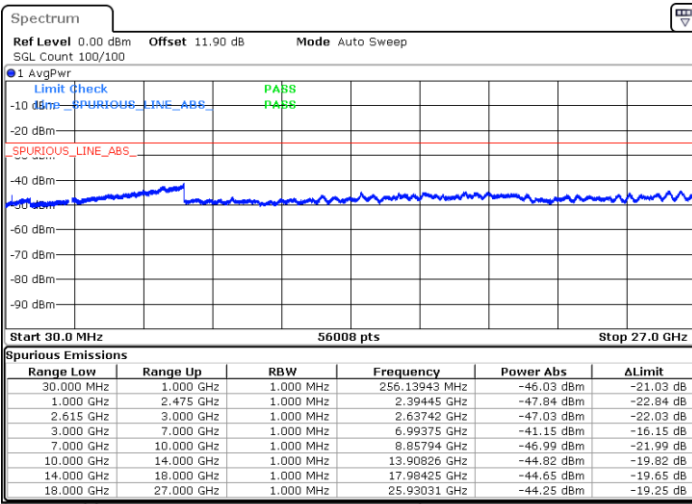

Middle Channel / FullIRB

N/A

Date: 17.MAR.2020 16:29:08

LTE Band 7C / 20MHz+10MHz

QPSK

Highest Channel / 1RB0 and 1RB49

Highest Channel / 1RB99 and 1RB0

Date: 17.MAR.2020 16:58:45

Date: 17.MAR.2020 16:52:13

Highest Channel / FullIRB

N/A

Date: 17.MAR.2020 17:00:04

LTE Band 7C / 20MHz+15MHz

QPSK

Lowest Channel / 1RB0 and 1RB74

Lowest Channel / 1RB99 and 1RB0

Date: 17.MAR.2020 21:05:37

Date: 17.MAR.2020 21:04:23

Lowest Channel / FullRB

N/A

Date: 17.MAR.2020 21:11:52

LTE Band 7C / 20MHz+15MHz

QPSK

MiddleChannel / 1RB0 and 1RB74