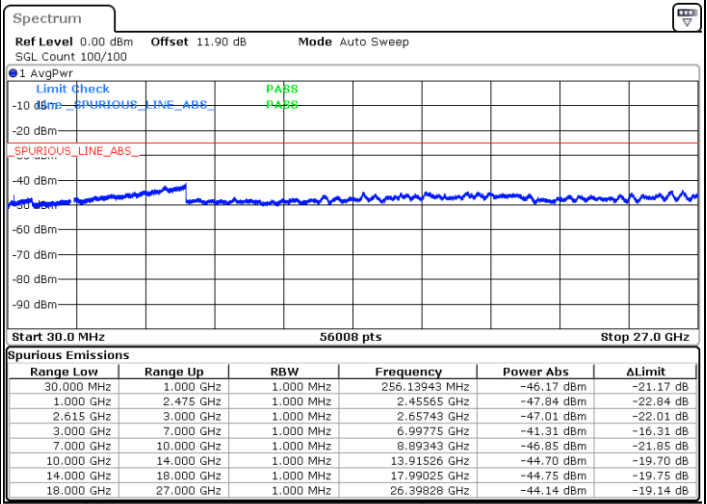

LTE Band 7C / 15MHz+20MHz

QPSK

Highest Channel / 1RB0 and 1RB99

Highest Channel / 1RB74 and 1RB0

Date: 17.MAR.2020 19:52:29

Date: 17.MAR.2020 19:46:15

Highest Channel / FullIRB

N/A

Date: 17.MAR.2020 19:53:44

LTE Band 7C / 20MHz+10MHz

QPSK

Lowest Channel / 1RB0 and 1RB49

Lowest Channel / 1RB99 and 1RB0

Date: 17.MAR.2020 16:18:38

Date: 17.MAR.2020 16:17:20

Lowest Channel / FullIRB

N/A

Date: 17.MAR.2020 16:25:13

LTE Band 7C / 20MHz+10MHz

QPSK

Middle Channel / 1RB0 and 1RB49

Middle Channel / 1RB99 and 1RB0

Date: 17.MAR.2020 16:35:42

Date: 17.MAR.2020 16:37:01

Middle Channel / FullIRB

N/A

Date: 17.MAR.2020 16:29:08

LTE Band 7C / 20MHz+10MHz

QPSK

Highest Channel / 1RB0 and 1RB49

Highest Channel / 1RB99 and 1RB0

Date: 17.MAR.2020 16:58:45