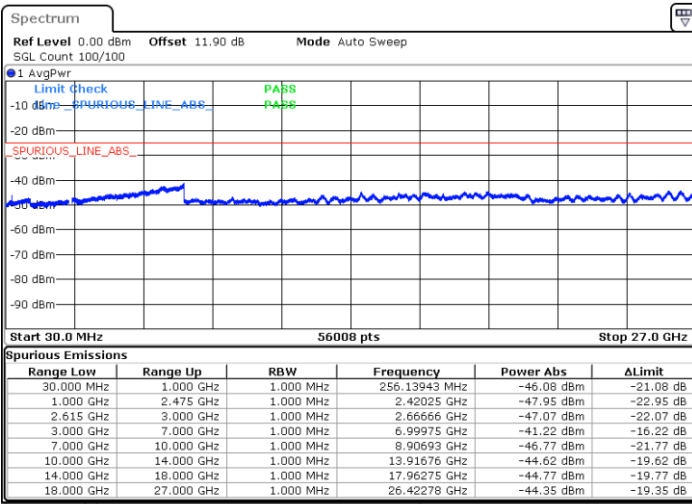

N/A

Date: 17.MAR.2020 16:25:13

LTE Band 7C / 20MHz+10MHz

QPSK

Middle Channel / 1RB0 and 1RB49

Middle Channel / 1RB99 and 1RB0

Date: 17.MAR.2020 16:35:42

Date: 17.MAR.2020 16:37:01

Middle Channel / FullIRB

N/A

Date: 17.MAR.2020 16:29:08

LTE Band 7C / 20MHz+10MHz

QPSK

Highest Channel / 1RB0 and 1RB49

Highest Channel / 1RB99 and 1RB0

Date: 17.MAR.2020 16:58:45

Date: 17.MAR.2020 16:52:13

Highest Channel / FullIRB

N/A

Date: 17.MAR.2020 17:00:04

LTE Band 7C / 20MHz+15MHz

QPSK

Lowest Channel / 1RB0 and 1RB74

Lowest Channel / 1RB99 and 1RB0

Date: 17.MAR.2020 21:05:37

Date: 17.MAR.2020 21:04:23

Lowest Channel / FullRB

N/A

Date: 17.MAR.2020 21:11:52

LTE Band 7C / 20MHz+15MHz

QPSK

MiddleChannel / 1RB0 and 1RB74