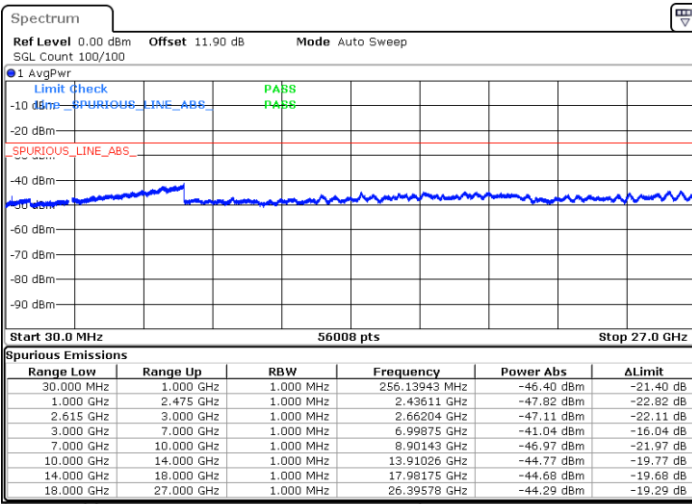

LTE Band 7C / 20MHz+10MHz

16QAM

Highest Channel / 1RB0 and 1RB49

Highest Channel / 1RB99 and 1RB0

Date: 17.MAR.2020 16:57:26

Date: 17.MAR.2020 16:53:31

Highest Channel / FullIRB

N/A

Date: 17.MAR.2020 17:01:22

LTE Band 7C / 20MHz+15MHz

16QAM

Lowest Channel / 1RB0 and 1RB74

Lowest Channel / 1RB99 and 1RB0

Date: 17.MAR.2020 21:06:52

Date: 17.MAR.2020 21:03:09

Lowest Channel / FullRB

N/A

Date: 17.MAR.2020 21:10:37

LTE Band 7C / 20MHz+15MHz

16QAM

MiddleChannel / 1RB0 and 1RB74

Middle Channel / 1RB99 and 1RB0

Date: 17.MAR.2020 21:23:05

Date: 17.MAR.2020 21:26:49