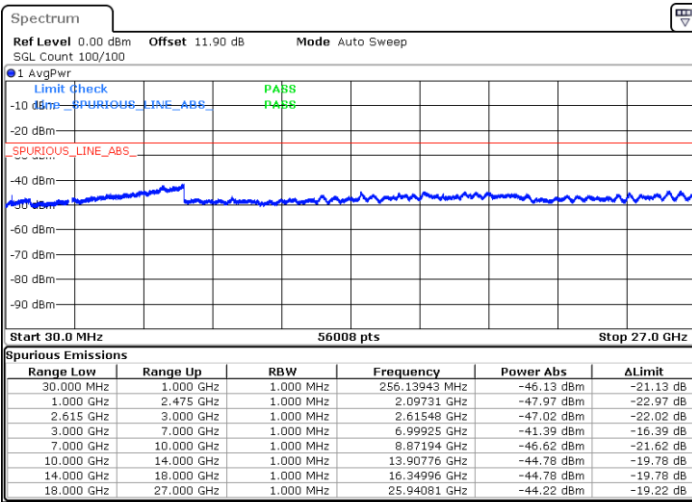

Middle Channel / 1RB0 and 1RB49

Middle Channel / 1RB74 and 1RB0

Date: 18.MAR.2020 01:27:11

Date: 18.MAR.2020 01:30:54

Middle Channel / FullIRB

N/A

Date: 18.MAR.2020 01:23:28

LTE Band 7C / 15MHz+10MHz

16QAM

Highest Channel / 1RB0 and 1RB49

Highest Channel / 1RB74 and 1RB0

Date: 18.MAR.2020 01:56:11

Date: 18.MAR.2020 01:52:27

Highest Channel / FullIRB

N/A

Date: 18.MAR.2020 01:59:56

LTE Band 7C / 15MHz+15MHz

16QAM

Lowest Channel / 1RB0 and 1RB74

Lowest Channel / 1RB74 and 1RB0

Date: 17.MAR.2020 18:18:25

Date: 17.MAR.2020 18:14:29

Lowest Channel / FullRB

N/A