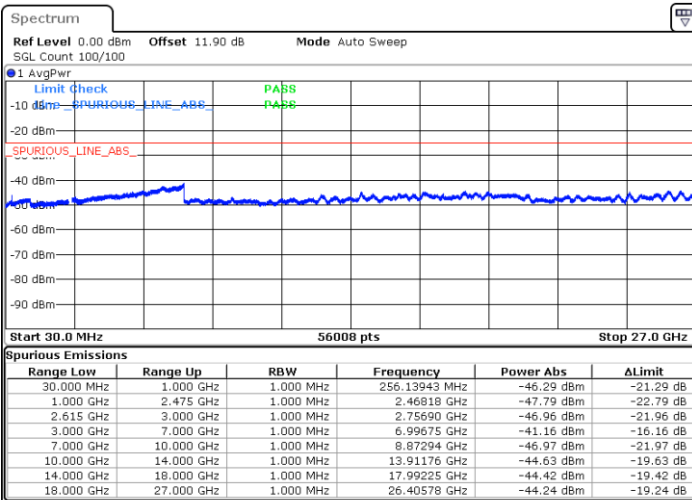

Date: 17.MAR.2020 18:22:20

LTE Band 7C / 15MHz+15MHz

16QAM

Middle Channel / 1RB0 and 1RB74

Middle Channel / 1RB74 and 1RB0

Date: 17.MAR.2020 18:32:50

Date: 17.MAR.2020 18:36:45

Middle Channel / FullIRB

N/A

Date: 17.MAR.2020 18:28:53

LTE Band 7C / 15MHz+15MHz

16QAM

Highest Channel / 1RB0 and 1RB74

Highest Channel / 1RB74 and 1RB0

Date: 17.MAR.2020 18:55:47

Date: 17.MAR.2020 18:51:53

Highest Channel / FullIRB

N/A

Date: 17.MAR.2020 18:59:42

LTE Band 7C / 15MHz+20MHz

16QAM

Lowest Channel / 1RB0 and 1RB99

Lowest Channel / 1RB74 and 1RB0

Date: 17.MAR.2020 19:22:40

Date: 17.MAR.2020 19:18:56

Lowest Channel / FullIRB

N/A

Date: 17.MAR.2020 19:26:26

LTE Band 7C / 15MHz+20MHz

16QAM

Middle Channel / 1RB0 and 1RB99

Middle Channel / 1RB74 and 1RB0