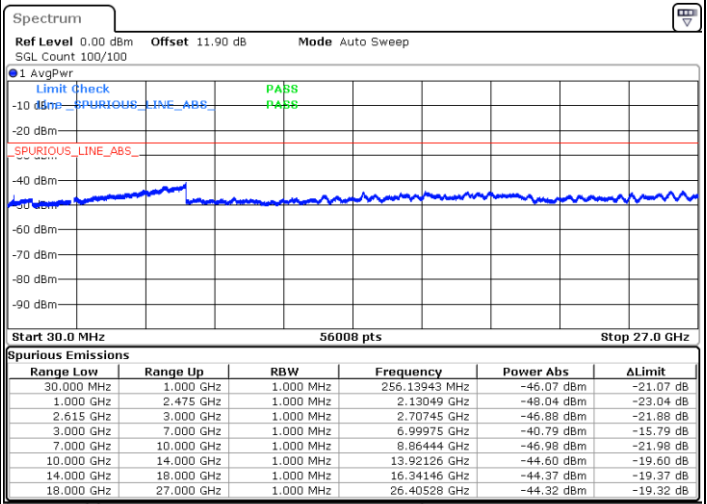

Date: 17.MAR.2020 15:31:05

Middle Channel / FullIRB

N/A

Date: 17.MAR.2020 15:23:27

LTE Band 7C / 10MHz+20MHz

16QAM

Highest Channel / 1RB0 and 1RB99

Highest Channel / 1RB49 and 1RB0

Date: 17.MAR.2020 15:51:27

Date: 17.MAR.2020 15:47:41

Highest Channel / FullIRB

N/A

Date: 17.MAR.2020 15:55:13

LTE Band 7C / 15MHz+10MHz

16QAM

Lowest Channel / 1RB0 and 1RB49

Lowest Channel / 1RB74 and 1RB0

Date: 18.MAR.2020 00:53:22

Date: 18.MAR.2020 00:49:39

Lowest Channel / FullIRB

N/A

Date: 18.MAR.2020 00:57:07

LTE Band 7C / 15MHz+10MHz

16QAM