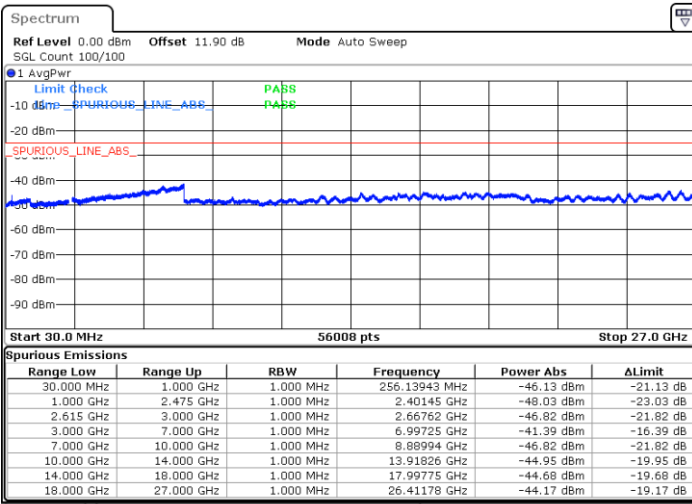

Date: 17.MAR.2020 20:12:06

Date: 17.MAR.2020 20:15:50

Middle Channel / FullIRB

N/A

Date: 17.MAR.2020 20:08:21

LTE Band 7C / 15MHz+20MHz

16QAM

Highest Channel / 1RB0 and 1RB99

Highest Channel / 1RB74 and 1RB0

Date: 17.MAR.2020 19:51:14

Date: 17.MAR.2020 19:47:30

Highest Channel / FullIRB

N/A

Date: 17.MAR.2020 19:54:59

LTE Band 7C / 20MHz+10MHz

16QAM

Lowest Channel / 1RB0 and 1RB49

Lowest Channel / 1RB99 and 1RB0

Date: 17.MAR.2020 16:19:57

Date: 17.MAR.2020 16:16:01

Lowest Channel / FullIRB

N/A

Date: 17.MAR.2020 16:23:55

LTE Band 7C / 20MHz+10MHz