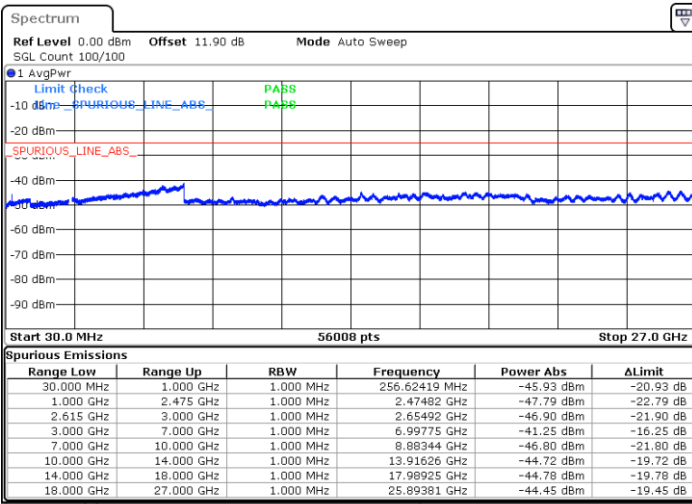

LTE Band 7C / 20MHz+10MHz

16QAM

Highest Channel / 1RB0 and 1RB49

Highest Channel / 1RB99 and 1RB0

Date: 17.MAR.2020 16:57:26

Date: 17.MAR.2020 16:53:31

Highest Channel / FullIRB

N/A

Date: 17.MAR.2020 17:01:22

LTE Band 7C / 20MHz+15MHz

16QAM

Lowest Channel / 1RB0 and 1RB74

Lowest Channel / 1RB99 and 1RB0

Date: 17.MAR.2020 21:06:52

Date: 17.MAR.2020 21:03:09

Lowest Channel / FullRB

N/A

Date: 17.MAR.2020 21:10:37

LTE Band 7C / 20MHz+15MHz

16QAM

MiddleChannel / 1RB0 and 1RB74

Middle Channel / 1RB99 and 1RB0

Date: 17.MAR.2020 21:23:05

Date: 17.MAR.2020 21:26:49