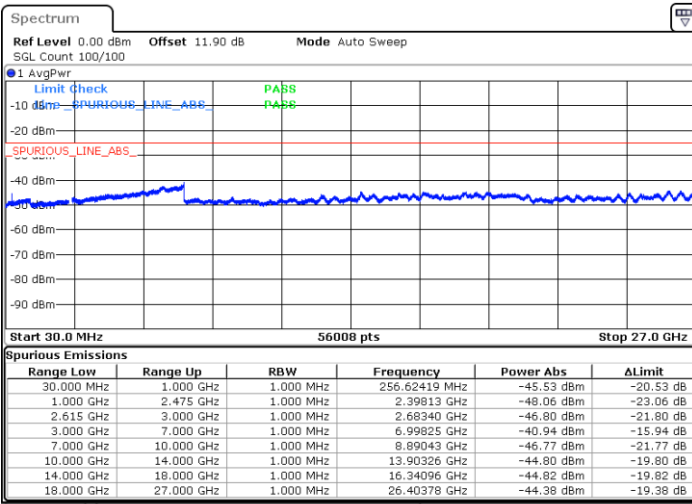

LTE Band 7C / 20MHz+20MHz

QPSK

Middle Channel / 1RB0 and 1RB99

Middle Channel / 1RB99 and 1RB0

Date: 17.MAR.2020 23:57:09

Date: 17.MAR.2020 23:58:23

Middle Channel / FullIRB

N/A

Date: 17.MAR.2020 23:50:56

LTE Band 7C / 20MHz+20MHz

QPSK

Highest Channel / 1RB0 and 1RB99

Highest Channel / 1RB99 and 1RB0

Date: 18.MAR.2020 00:24:03

Date: 18.MAR.2020 00:17:51

Highest Channel / FullIRB

N/A

Date: 18.MAR.2020 00:31:56

LTE Band 7C / 10MHz+20MHz

16QAM

Lowest Channel / 1RB0 and 1RB99

Lowest Channel / 1RB49 and 1RB0

Date: 17.MAR.2020 15:03:16

Date: 17.MAR.2020 14:57:49

Lowest Channel / FullIRB

N/A

Date: 17.MAR.2020 15:07:04

LTE Band 7C / 10MHz+20MHz

16QAM

MiddleChannel / 1RB0 and 1RB99

Middle Channel / 1RB49 and 1RB0

Date: 17.MAR.2020 15:27:16