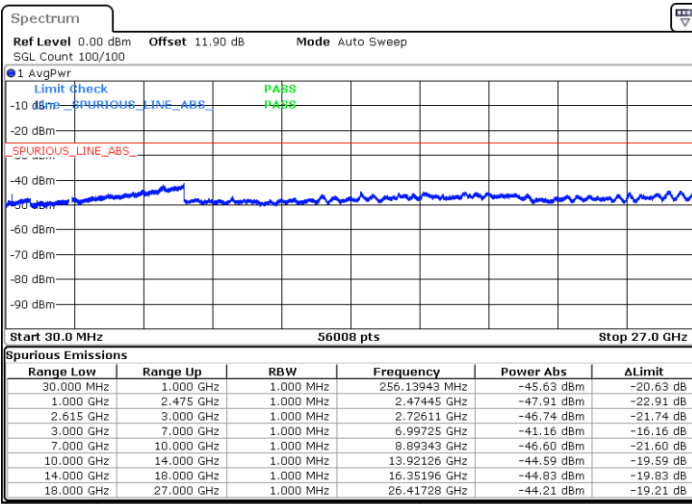

Middle Channel / 1RB99 and 1RB0

Date: 17.MAR.2020 21:24:21

Date: 17.MAR.2020 21:25:34

Middle Channel / FullIRB

N/A

Date: 17.MAR.2020 21:18:06

LTE Band 7C / 20MHz+15MHz

QPSK

Highest Channel / 1RB0 and 1RB74

Highest Channel / 1RB99 and 1RB0

Date: 17.MAR.2020 21:48:42

Date: 17.MAR.2020 21:42:29

Highest Channel / FullRB

N/A

Date: 17.MAR.2020 21:49:57

LTE Band 7C / 20MHz+20MHz

QPSK

Lowest Channel / 1RB0 and 1RB99

Lowest Channel / 1RB99 and 1RB0

Date: 17.MAR.2020 23:34:40

Date: 17.MAR.2020 23:33:26

Lowest Channel / FullIRB

N/A

Date: 17.MAR.2020 23:40:54

LTE Band 7C / 20MHz+20MHz

QPSK

Middle Channel / 1RB0 and 1RB99

Middle Channel / 1RB99 and 1RB0

Date: 17.MAR.2020 23:57:09

Date: 17.MAR.2020 23:58:23

Middle Channel / FullIRB

N/A