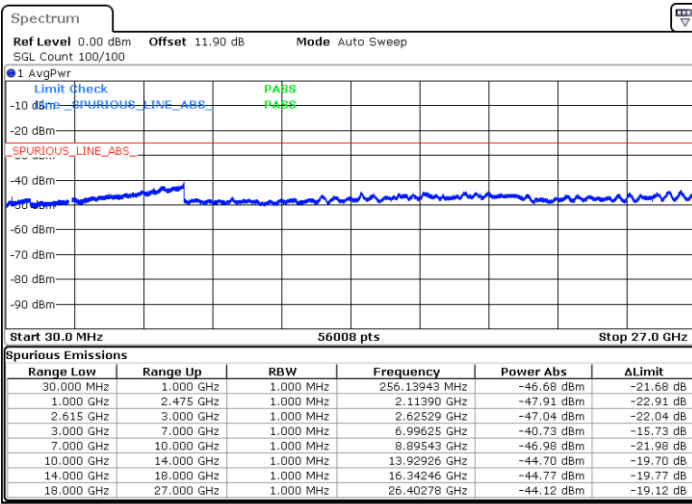

Middle Channel / FullIRB

N/A

Date: 17.MAR.2020 16:29:08

LTE Band 7C / 20MHz+10MHz

QPSK

Highest Channel / 1RB0 and 1RB49

Highest Channel / 1RB99 and 1RB0

Date: 17.MAR.2020 16:58:45

Date: 17.MAR.2020 16:52:13

Highest Channel / FullIRB

N/A

Date: 17.MAR.2020 17:00:04

LTE Band 7C / 20MHz+15MHz

QPSK

Lowest Channel / 1RB0 and 1RB74

Lowest Channel / 1RB99 and 1RB0

Date: 17.MAR.2020 21:05:37

Date: 17.MAR.2020 21:04:23

Lowest Channel / FullRB

N/A

Date: 17.MAR.2020 21:11:52

LTE Band 7C / 20MHz+15MHz

QPSK

MiddleChannel / 1RB0 and 1RB74