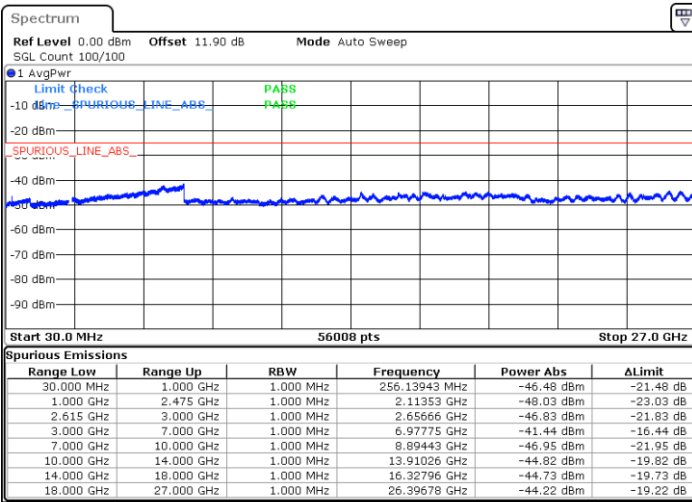

Lowest Channel / 1RB0 and 1RB49

Lowest Channel / 1RB99 and 1RB0

Date: 17.MAR.2020 16:19:57

Date: 17.MAR.2020 16:16:01

Lowest Channel / FullIRB

N/A

Date: 17.MAR.2020 16:23:55

LTE Band 7C / 20MHz+10MHz

LTE Band 7C / 20MHz+10MHz

16QAM

Highest Channel / 1RB0 and 1RB49

Highest Channel / 1RB99 and 1RB0

Date: 17.MAR.2020 16:57:26

Date: 17.MAR.2020 16:53:31

Highest Channel / FullIRB

N/A

Date: 17.MAR.2020 17:01:22

LTE Band 7C / 20MHz+15MHz

16QAM

Lowest Channel / 1RB0 and 1RB74

Lowest Channel / 1RB99 and 1RB0

Date: 17.MAR.2020 21:06:52

Date: 17.MAR.2020 21:03:09

Lowest Channel / FullRB