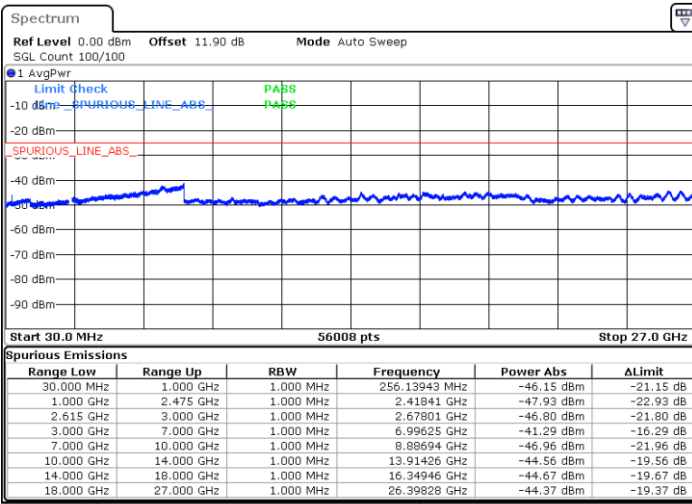

Lowest Channel / 1RB74 and 1RB0

Date: 18.MAR.2020 00:53:22

Date: 18.MAR.2020 00:49:39

Lowest Channel / FullIRB

N/A

Date: 18.MAR.2020 00:57:07

LTE Band 7C / 15MHz+10MHz

16QAM

Middle Channel / 1RB0 and 1RB49

Middle Channel / 1RB74 and 1RB0

Date: 18.MAR.2020 01:27:11

Date: 18.MAR.2020 01:30:54

Middle Channel / FullIRB

N/A

Date: 18.MAR.2020 01:23:28

LTE Band 7C / 15MHz+10MHz

16QAM

Highest Channel / 1RB0 and 1RB49

Highest Channel / 1RB74 and 1RB0

Date: 18.MAR.2020 01:56:11

Date: 18.MAR.2020 01:52:27

Highest Channel / FullIRB

N/A

Date: 18.MAR.2020 01:59:56