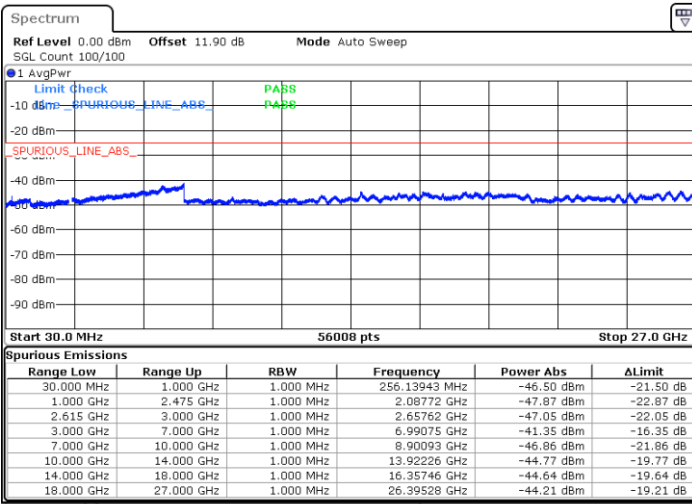

LTE Band 7C / 15MHz+20MHz

QPSK

Highest Channel / 1RB0 and 1RB99

Highest Channel / 1RB74 and 1RB0

Date: 17.MAR.2020 19:52:29

Date: 17.MAR.2020 19:46:15

Highest Channel / FullIRB

N/A

Date: 17.MAR.2020 19:53:44

LTE Band 7C / 20MHz+10MHz

QPSK

Lowest Channel / 1RB0 and 1RB49

Lowest Channel / 1RB99 and 1RB0

Date: 17.MAR.2020 16:18:38

Date: 17.MAR.2020 16:17:20

Lowest Channel / FullIRB