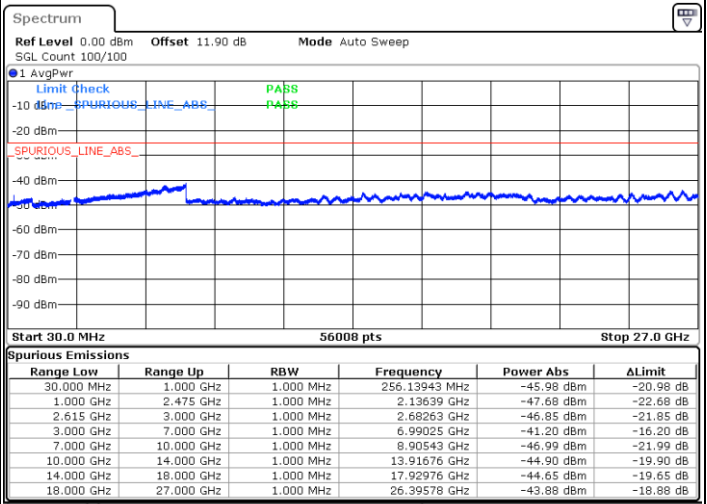

LTE Band 7C / 20MHz+20MHz

QPSK

Middle Channel / 1RB0 and 1RB99

Middle Channel / 1RB99 and 1RB0

Date: 17.MAR.2020 23:57:09

Date: 17.MAR.2020 23:58:23

Middle Channel / FullIRB

N/A

Date: 17.MAR.2020 23:50:56

LTE Band 7C / 20MHz+20MHz

QPSK

Highest Channel / 1RB0 and 1RB99

Highest Channel / 1RB99 and 1RB0

Date: 18.MAR.2020 00:24:03

Date: 18.MAR.2020 00:17:51

Highest Channel / FullIRB

N/A

Date: 18.MAR.2020 00:31:56

LTE Band 7C / 10MHz+20MHz

16QAM

Lowest Channel / 1RB0 and 1RB99

Lowest Channel / 1RB49 and 1RB0

Date: 17.MAR.2020 15:03:16

Date: 17.MAR.2020 14:57:49

Lowest Channel / FullIRB

N/A

Date: 17.MAR.2020 15:07:04

LTE Band 7C / 10MHz+20MHz

16QAM

MiddleChannel / 1RB0 and 1RB99

Middle Channel / 1RB49 and 1RB0

Date: 17.MAR.2020 15:27:16