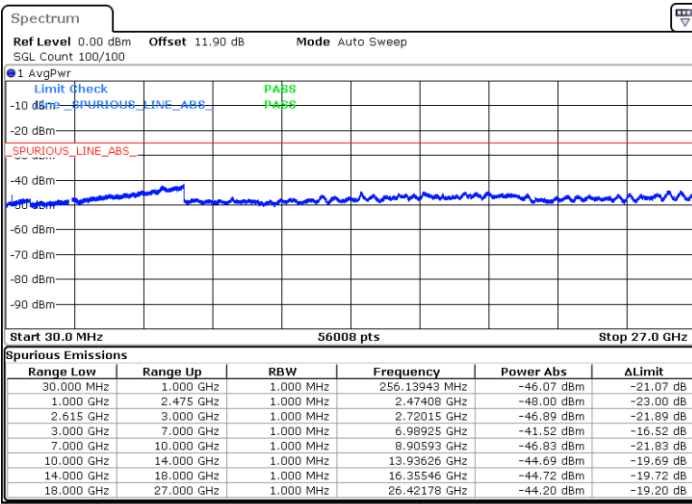

LTE Band 7C / 20MHz+20MHz

QPSK

Middle Channel / 1RB0 and 1RB99

Middle Channel / 1RB99 and 1RB0

Date: 17.MAR.2020 23:57:09

Date: 17.MAR.2020 23:58:23

Middle Channel / FullIRB

N/A

Date: 17.MAR.2020 23:50:56

LTE Band 7C / 20MHz+20MHz

QPSK

Highest Channel / 1RB0 and 1RB99

Highest Channel / 1RB99 and 1RB0

Date: 18.MAR.2020 00:24:03

Date: 18.MAR.2020 00:17:51

Highest Channel / FullIRB

N/A

Date: 18.MAR.2020 00:31:56

LTE Band 7C / 10MHz+20MHz

16QAM

Lowest Channel / 1RB0 and 1RB99

Lowest Channel / 1RB49 and 1RB0

Date: 17.MAR.2020 15:03:16

Date: 17.MAR.2020 14:57:49

Lowest Channel / FullIRB

N/A

Date: 17.MAR.2020 15:07:04

LTE Band 7C / 10MHz+20MHz

16QAM

MiddleChannel / 1RB0 and 1RB99

Middle Channel / 1RB49 and 1RB0

Date: 17.MAR.2020 15:27:16