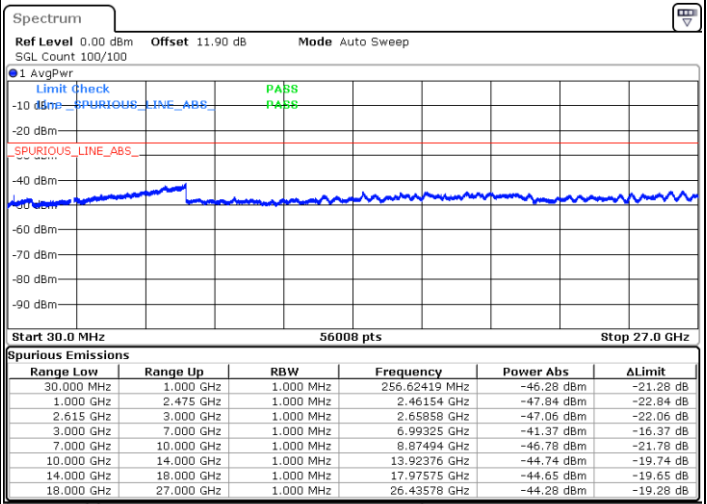

Highest Channel / 1RB74 and 1RB0

Date: 17.MAR.2020 19:51:14

Date: 17.MAR.2020 19:47:30

Highest Channel / FullIRB

N/A

Date: 17.MAR.2020 19:54:59

LTE Band 7C / 20MHz+10MHz

16QAM

Lowest Channel / 1RB0 and 1RB49

Lowest Channel / 1RB99 and 1RB0

Date: 17.MAR.2020 16:19:57

Date: 17.MAR.2020 16:16:01

Lowest Channel / FullIRB

N/A

Date: 17.MAR.2020 16:23:55

LTE Band 7C / 20MHz+10MHz

16QAM

Middle Channel / 1RB0 and 1RB49

Middle Channel / 1RB99 and 1RB0

Date: 17.MAR.2020 16:34:24

Date: 17.MAR.2020 16:38:20

Middle Channel / FullIRB

N/A

Date: 17.MAR.2020 16:30:27

LTE Band 7C / 20MHz+10MHz

16QAM

Highest Channel / 1RB0 and 1RB49

Highest Channel / 1RB99 and 1RB0

Date: 17.MAR.2020 16:57:26

Date: 17.MAR.2020 16:53:31

Highest Channel / FullIRB

N/A