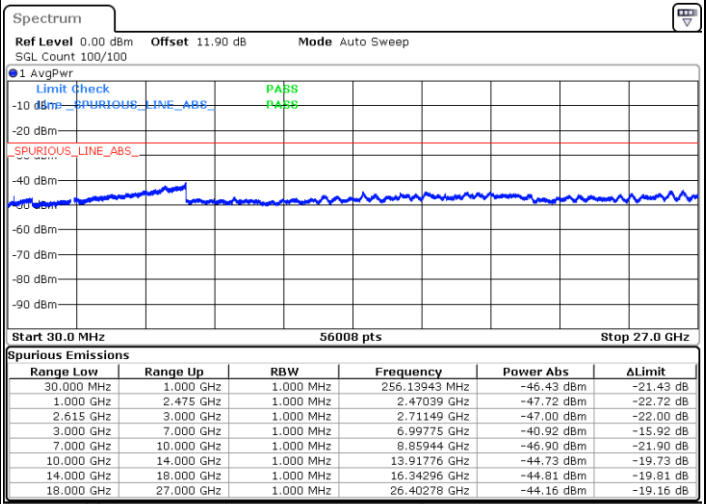

N/A

Date: 17.MAR.2020 18:28:53

LTE Band 7C / 15MHz+15MHz

16QAM

Highest Channel / 1RB0 and 1RB74

Highest Channel / 1RB74 and 1RB0

Date: 17.MAR.2020 18:55:47

Date: 17.MAR.2020 18:51:53

Highest Channel / FullIRB

N/A

Date: 17.MAR.2020 18:59:42

LTE Band 7C / 15MHz+20MHz

16QAM

Lowest Channel / 1RB0 and 1RB99

Lowest Channel / 1RB74 and 1RB0

Date: 17.MAR.2020 19:22:40

Date: 17.MAR.2020 19:18:56

Lowest Channel / FullIRB

N/A

Date: 17.MAR.2020 19:26:26

LTE Band 7C / 15MHz+20MHz

16QAM

Middle Channel / 1RB0 and 1RB99

Middle Channel / 1RB74 and 1RB0