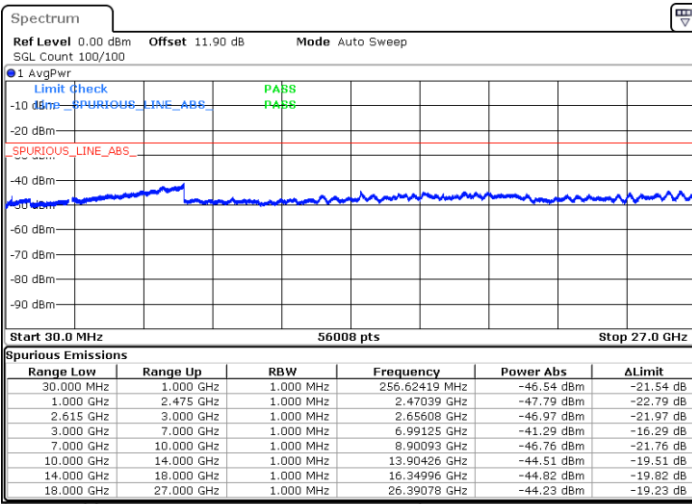

Date: 17.MAR.2020 23:50:56

LTE Band 7C / 20MHz+20MHz

QPSK

Highest Channel / 1RB0 and 1RB99

Highest Channel / 1RB99 and 1RB0

Date: 18.MAR.2020 00:24:03

Date: 18.MAR.2020 00:17:51

Highest Channel / FullIRB

N/A

Date: 18.MAR.2020 00:31:56

LTE Band 7C / 10MHz+20MHz

16QAM

Lowest Channel / 1RB0 and 1RB99

Lowest Channel / 1RB49 and 1RB0

Date: 17.MAR.2020 15:03:16

Date: 17.MAR.2020 14:57:49

Lowest Channel / FullIRB

N/A

Date: 17.MAR.2020 15:07:04

LTE Band 7C / 10MHz+20MHz

16QAM

MiddleChannel / 1RB0 and 1RB99

Middle Channel / 1RB49 and 1RB0

Date: 17.MAR.2020 15:27:16

Date: 17.MAR.2020 15:31:05

Middle Channel / FullIRB

N/A

Date: 17.MAR.2020 15:23:27

LTE Band 7C / 10MHz+20MHz

16QAM

Highest Channel / 1RB0 and 1RB99

Highest Channel / 1RB49 and 1RB0