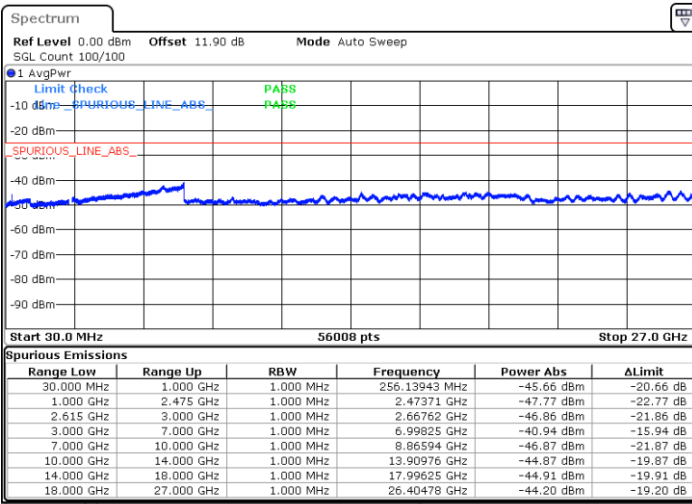

Date: 17.MAR.2020 23:50:56

LTE Band 7C / 20MHz+20MHz

QPSK

Highest Channel / 1RB0 and 1RB99

Highest Channel / 1RB99 and 1RB0

Date: 18.MAR.2020 00:24:03

Date: 18.MAR.2020 00:17:51

Highest Channel / FullIRB

N/A

Date: 18.MAR.2020 00:31:56

LTE Band 7C / 10MHz+20MHz

16QAM

Lowest Channel / 1RB0 and 1RB99

Lowest Channel / 1RB49 and 1RB0

Date: 17.MAR.2020 15:03:16

Date: 17.MAR.2020 14:57:49

Lowest Channel / FullIRB

N/A

Date: 17.MAR.2020 15:07:04

LTE Band 7C / 10MHz+20MHz

16QAM

MiddleChannel / 1RB0 and 1RB99

Middle Channel / 1RB49 and 1RB0

Date: 17.MAR.2020 15:27:16

Date: 17.MAR.2020 15:31:05

Middle Channel / FullIRB

N/A

Date: 17.MAR.2020 15:23:27

LTE Band 7C / 10MHz+20MHz

16QAM

Highest Channel / 1RB0 and 1RB99

Highest Channel / 1RB49 and 1RB0