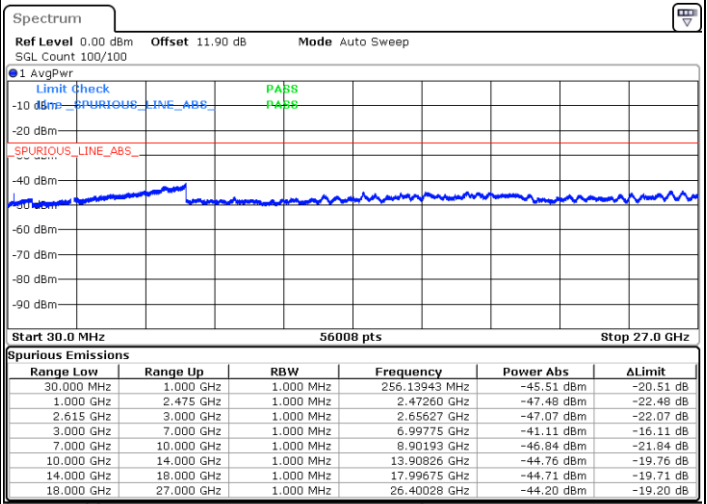

N/A

Date: 17.MAR.2020 16:25:13

LTE Band 7C / 20MHz+10MHz

QPSK

Middle Channel / 1RB0 and 1RB49

Middle Channel / 1RB99 and 1RB0

Date: 17.MAR.2020 16:35:42

Date: 17.MAR.2020 16:37:01

Middle Channel / FullIRB

N/A

Date: 17.MAR.2020 16:29:08

LTE Band 7C / 20MHz+10MHz

QPSK

Highest Channel / 1RB0 and 1RB49

Highest Channel / 1RB99 and 1RB0

Date: 17.MAR.2020 16:58:45

Date: 17.MAR.2020 16:52:13

Highest Channel / FullIRB

N/A

Date: 17.MAR.2020 17:00:04

LTE Band 7C / 20MHz+15MHz

QPSK

Lowest Channel / 1RB0 and 1RB74

Lowest Channel / 1RB99 and 1RB0

Date: 17.MAR.2020 21:05:37

Date: 17.MAR.2020 21:04:23

Lowest Channel / FullRB

N/A

Date: 17.MAR.2020 21:11:52

LTE Band 7C / 20MHz+15MHz

QPSK

MiddleChannel / 1RB0 and 1RB74