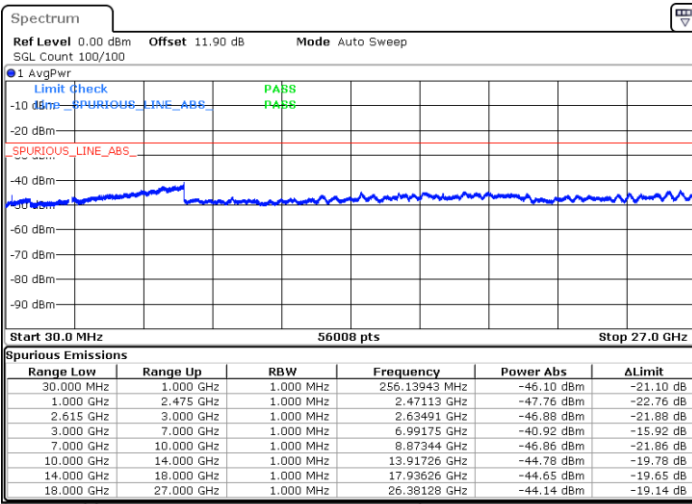

QPSK

Lowest Channel / 1RB0 and 1RB99

Lowest Channel / 1RB99 and 1RB0

Date: 17.MAR.2020 23:34:40

Date: 17.MAR.2020 23:33:26

Lowest Channel / FullIRB

N/A

Date: 17.MAR.2020 23:40:54

LTE Band 7C / 20MHz+20MHz

QPSK

Middle Channel / 1RB0 and 1RB99

Middle Channel / 1RB99 and 1RB0

Date: 17.MAR.2020 23:57:09

Date: 17.MAR.2020 23:58:23

Middle Channel / FullIRB

N/A

Date: 17.MAR.2020 23:50:56

LTE Band 7C / 20MHz+20MHz

QPSK

Highest Channel / 1RB0 and 1RB99

Highest Channel / 1RB99 and 1RB0

Date: 18.MAR.2020 00:24:03

Date: 18.MAR.2020 00:17:51

Highest Channel / FullIRB