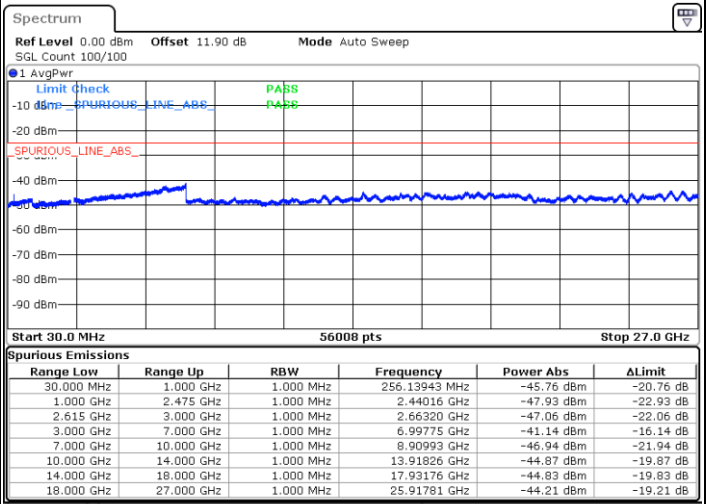

LTE Band 7C / 15MHz+15MHz

16QAM

Lowest Channel / 1RB0 and 1RB74

Lowest Channel / 1RB74 and 1RB0

Date: 17.MAR.2020 18:18:25

Date: 17.MAR.2020 18:14:29

Lowest Channel / FullRB

N/A

Date: 17.MAR.2020 18:22:20

LTE Band 7C / 15MHz+15MHz

16QAM

Middle Channel / 1RB0 and 1RB74

Middle Channel / 1RB74 and 1RB0

Date: 17.MAR.2020 18:32:50

Date: 17.MAR.2020 18:36:45

Middle Channel / FullIRB

N/A

Date: 17.MAR.2020 18:28:53

LTE Band 7C / 15MHz+15MHz

16QAM

Highest Channel / 1RB0 and 1RB74

Highest Channel / 1RB74 and 1RB0

Date: 17.MAR.2020 18:55:47

Date: 17.MAR.2020 18:51:53

Highest Channel / FullIRB

N/A

Date: 17.MAR.2020 18:59:42

LTE Band 7C / 15MHz+20MHz

16QAM

Lowest Channel / 1RB0 and 1RB99

Lowest Channel / 1RB74 and 1RB0

Date: 17.MAR.2020 19:22:40