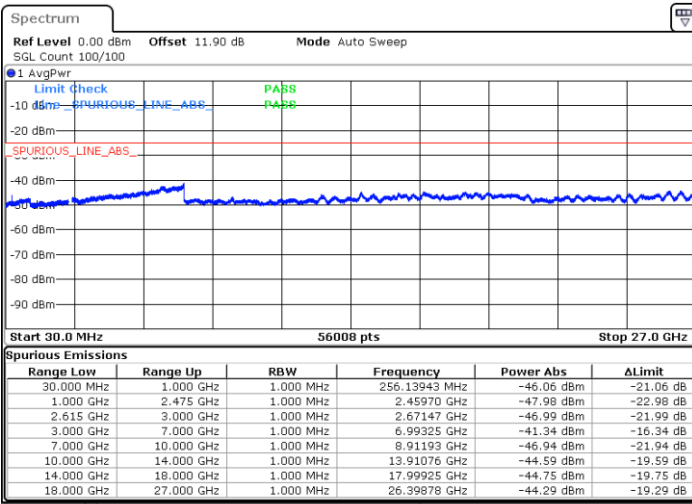

Date: 17.MAR.2020 19:53:44

LTE Band 7C / 20MHz+10MHz

QPSK

Lowest Channel / 1RB0 and 1RB49

Lowest Channel / 1RB99 and 1RB0

Date: 17.MAR.2020 16:18:38

Date: 17.MAR.2020 16:17:20

Lowest Channel / FullIRB

N/A

Date: 17.MAR.2020 16:25:13

LTE Band 7C / 20MHz+10MHz

QPSK

Middle Channel / 1RB0 and 1RB49

Middle Channel / 1RB99 and 1RB0

Date: 17.MAR.2020 16:35:42

Date: 17.MAR.2020 16:37:01

Middle Channel / FullIRB

N/A

Date: 17.MAR.2020 16:29:08

LTE Band 7C / 20MHz+10MHz

QPSK

Highest Channel / 1RB0 and 1RB49

Highest Channel / 1RB99 and 1RB0

Date: 17.MAR.2020 16:58:45

Date: 17.MAR.2020 16:52:13

Highest Channel / FullIRB

N/A

Date: 17.MAR.2020 17:00:04

LTE Band 7C / 20MHz+15MHz

QPSK

Lowest Channel / 1RB0 and 1RB74

Lowest Channel / 1RB99 and 1RB0