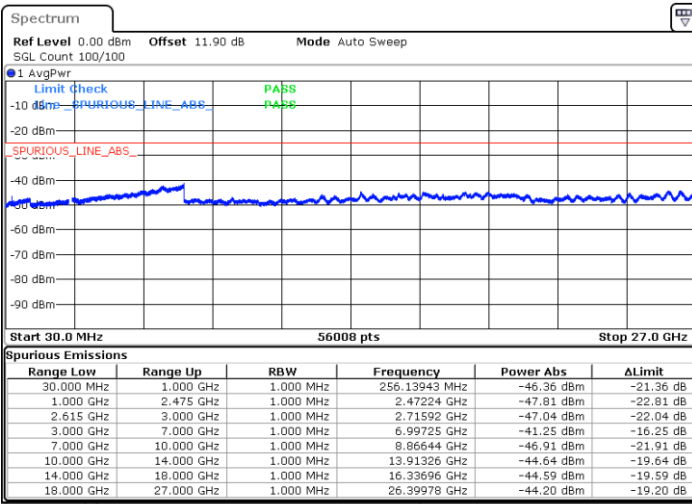

LTE Band 7C / 15MHz+15MHz

16QAM

Lowest Channel / 1RB0 and 1RB74

Lowest Channel / 1RB74 and 1RB0

Date: 17.MAR.2020 18:18:25

Date: 17.MAR.2020 18:14:29

Lowest Channel / FullRB

N/A

Date: 17.MAR.2020 18:22:20

LTE Band 7C / 15MHz+15MHz

16QAM

Middle Channel / 1RB0 and 1RB74

Middle Channel / 1RB74 and 1RB0

Date: 17.MAR.2020 18:32:50

Date: 17.MAR.2020 18:36:45

Middle Channel / FullIRB

N/A

Date: 17.MAR.2020 18:28:53

LTE Band 7C / 15MHz+15MHz

16QAM

Highest Channel / 1RB0 and 1RB74

Highest Channel / 1RB74 and 1RB0

Date: 17.MAR.2020 18:55:47

Date: 17.MAR.2020 18:51:53

Highest Channel / FullIRB

N/A

Date: 17.MAR.2020 18:59:42

LTE Band 7C / 15MHz+20MHz

16QAM

Lowest Channel / 1RB0 and 1RB99

Lowest Channel / 1RB74 and 1RB0

Date: 17.MAR.2020 19:22:40