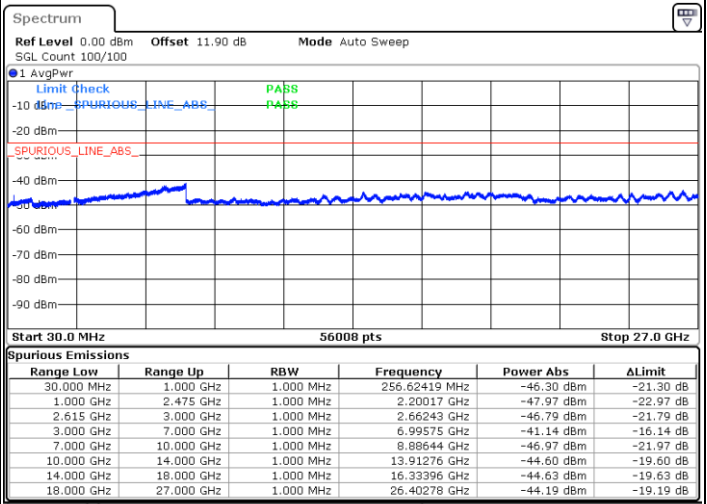

Date: 17.MAR.2020 20:12:06

Date: 17.MAR.2020 20:15:50

Middle Channel / FullIRB

N/A

Date: 17.MAR.2020 20:08:21

LTE Band 7C / 15MHz+20MHz

16QAM

Highest Channel / 1RB0 and 1RB99

Highest Channel / 1RB74 and 1RB0

Date: 17.MAR.2020 19:51:14

Date: 17.MAR.2020 19:47:30

Highest Channel / FullIRB

N/A

Date: 17.MAR.2020 19:54:59

LTE Band 7C / 20MHz+10MHz

16QAM

Lowest Channel / 1RB0 and 1RB49

Lowest Channel / 1RB99 and 1RB0

Date: 17.MAR.2020 16:19:57

Date: 17.MAR.2020 16:16:01

Lowest Channel / FullIRB

N/A

Date: 17.MAR.2020 16:23:55

LTE Band 7C / 20MHz+10MHz