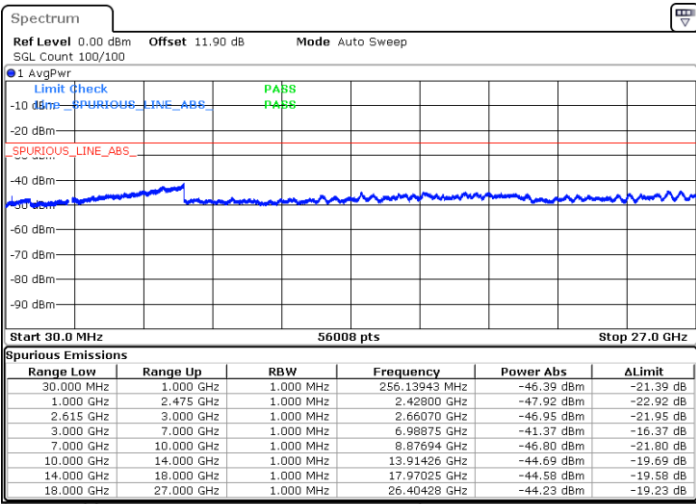

Highest Channel / FullIRB

N/A

Date: 17.MAR.2020 18:59:42

LTE Band 7C / 15MHz+20MHz

16QAM

Lowest Channel / 1RB0 and 1RB99

Lowest Channel / 1RB74 and 1RB0

Date: 17.MAR.2020 19:22:40

Date: 17.MAR.2020 19:18:56

Lowest Channel / FullIRB

N/A

Date: 17.MAR.2020 19:26:26

LTE Band 7C / 15MHz+20MHz

16QAM

Middle Channel / 1RB0 and 1RB99

Middle Channel / 1RB74 and 1RB0

Date: 17.MAR.2020 20:12:06

Date: 17.MAR.2020 20:15:50

Middle Channel / FullIRB

N/A

Date: 17.MAR.2020 20:08:21

LTE Band 7C / 15MHz+20MHz

16QAM

Highest Channel / 1RB0 and 1RB99

Highest Channel / 1RB74 and 1RB0

Date: 17.MAR.2020 19:51:14

Date: 17.MAR.2020 19:47:30

Highest Channel / FullIRB

N/A

Date: 17.MAR.2020 19:54:59

LTE Band 7C / 20MHz+10MHz

16QAM