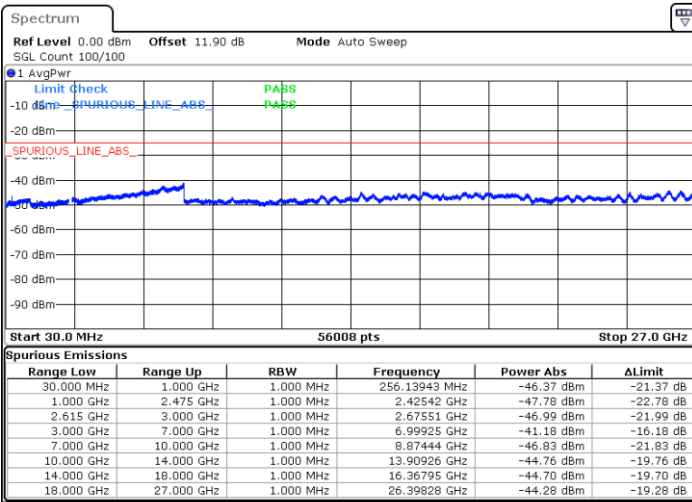

N/A

Date: 17.MAR.2020 16:25:13

LTE Band 7C / 20MHz+10MHz

QPSK

Middle Channel / 1RB0 and 1RB49

Middle Channel / 1RB99 and 1RB0

Date: 17.MAR.2020 16:35:42

Date: 17.MAR.2020 16:37:01

Middle Channel / FullIRB

N/A

Date: 17.MAR.2020 16:29:08

LTE Band 7C / 20MHz+10MHz

QPSK

Highest Channel / 1RB0 and 1RB49

Highest Channel / 1RB99 and 1RB0

Date: 17.MAR.2020 16:58:45

Date: 17.MAR.2020 16:52:13

Highest Channel / FullIRB

N/A

Date: 17.MAR.2020 17:00:04

LTE Band 7C / 20MHz+15MHz

QPSK

Lowest Channel / 1RB0 and 1RB74

Lowest Channel / 1RB99 and 1RB0

Date: 17.MAR.2020 21:05:37

Date: 17.MAR.2020 21:04:23

Lowest Channel / FullRB

N/A

Date: 17.MAR.2020 21:11:52

LTE Band 7C / 20MHz+15MHz

QPSK

MiddleChannel / 1RB0 and 1RB74