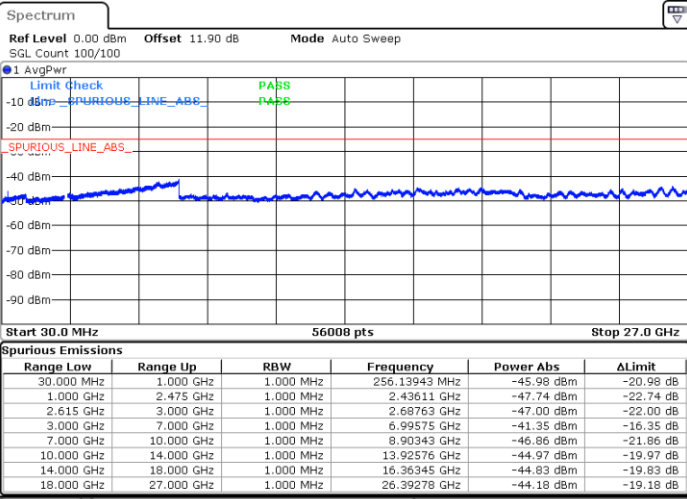

N/A

Date: 18.MAR.2020 00:31:56

LTE Band 7C / 10MHz+20MHz

16QAM

Lowest Channel / 1RB0 and 1RB99

Lowest Channel / 1RB49 and 1RB0

Date: 17.MAR.2020 15:03:16

Date: 17.MAR.2020 14:57:49

Lowest Channel / FullIRB

N/A

Date: 17.MAR.2020 15:07:04

LTE Band 7C / 10MHz+20MHz

16QAM

MiddleChannel / 1RB0 and 1RB99

Middle Channel / 1RB49 and 1RB0

Date: 17.MAR.2020 15:27:16

Date: 17.MAR.2020 15:31:05

Middle Channel / FullIRB

N/A

Date: 17.MAR.2020 15:23:27

LTE Band 7C / 10MHz+20MHz

16QAM

Highest Channel / 1RB0 and 1RB99

Highest Channel / 1RB49 and 1RB0

Date: 17.MAR.2020 15:51:27

Date: 17.MAR.2020 15:47:41

Highest Channel / FullIRB

N/A

Date: 17.MAR.2020 15:55:13

LTE Band 7C / 15MHz+10MHz

16QAM

Lowest Channel / 1RB0 and 1RB49