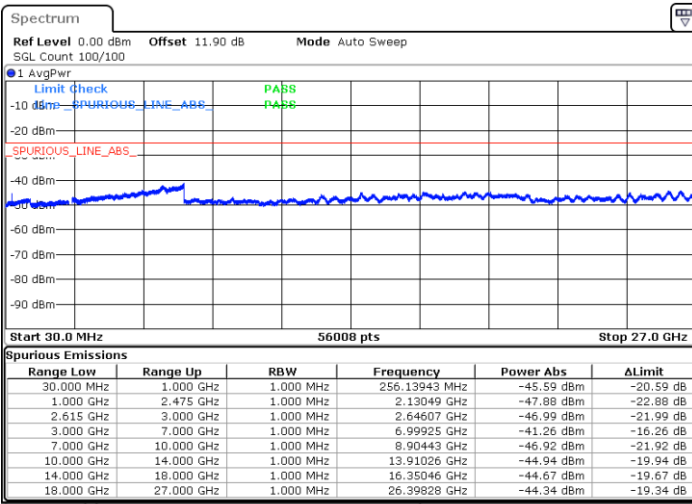

Highest Channel / 1RB74 and 1RB0

Date: 17.MAR.2020 19:51:14

Date: 17.MAR.2020 19:47:30

Highest Channel / FullIRB

N/A

Date: 17.MAR.2020 19:54:59

LTE Band 7C / 20MHz+10MHz

16QAM

Lowest Channel / 1RB0 and 1RB49

Lowest Channel / 1RB99 and 1RB0

Date: 17.MAR.2020 16:19:57

Date: 17.MAR.2020 16:16:01

Lowest Channel / FullIRB

N/A

Date: 17.MAR.2020 16:23:55

LTE Band 7C / 20MHz+10MHz

16QAM

Middle Channel / 1RB0 and 1RB49

Middle Channel / 1RB99 and 1RB0

Date: 17.MAR.2020 16:34:24

Date: 17.MAR.2020 16:38:20

Middle Channel / FullIRB

N/A

Date: 17.MAR.2020 16:30:27

LTE Band 7C / 20MHz+10MHz

16QAM

Highest Channel / 1RB0 and 1RB49

Highest Channel / 1RB99 and 1RB0

Date: 17.MAR.2020 16:57:26

Date: 17.MAR.2020 16:53:31

Highest Channel / FullIRB

N/A