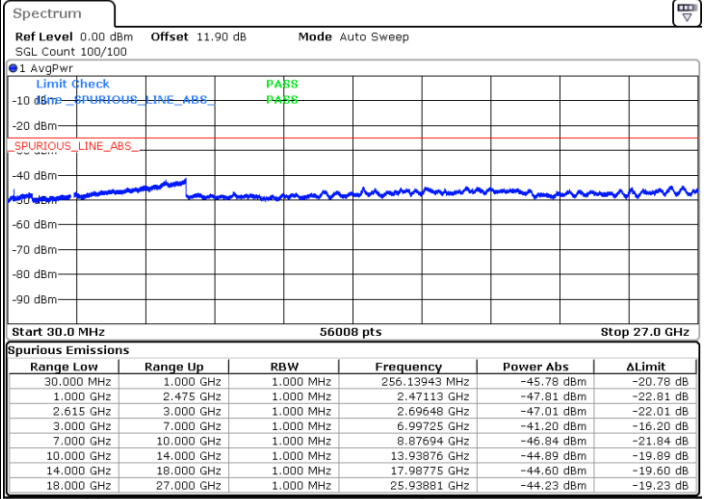

N/A

Date: 18.MAR.2020 00:31:56

LTE Band 7C / 10MHz+20MHz

16QAM

Lowest Channel / 1RB0 and 1RB99

Lowest Channel / 1RB49 and 1RB0

Date: 17.MAR.2020 15:03:16

Date: 17.MAR.2020 14:57:49

Lowest Channel / FullIRB

N/A

Date: 17.MAR.2020 15:07:04

LTE Band 7C / 10MHz+20MHz

16QAM

MiddleChannel / 1RB0 and 1RB99

Middle Channel / 1RB49 and 1RB0

Date: 17.MAR.2020 15:27:16

Date: 17.MAR.2020 15:31:05

Middle Channel / FullIRB

N/A

Date: 17.MAR.2020 15:23:27

LTE Band 7C / 10MHz+20MHz

16QAM

Highest Channel / 1RB0 and 1RB99

Highest Channel / 1RB49 and 1RB0

Date: 17.MAR.2020 15:51:27

Date: 17.MAR.2020 15:47:41

Highest Channel / FullIRB

N/A

Date: 17.MAR.2020 15:55:13

LTE Band 7C / 15MHz+10MHz

16QAM

Lowest Channel / 1RB0 and 1RB49