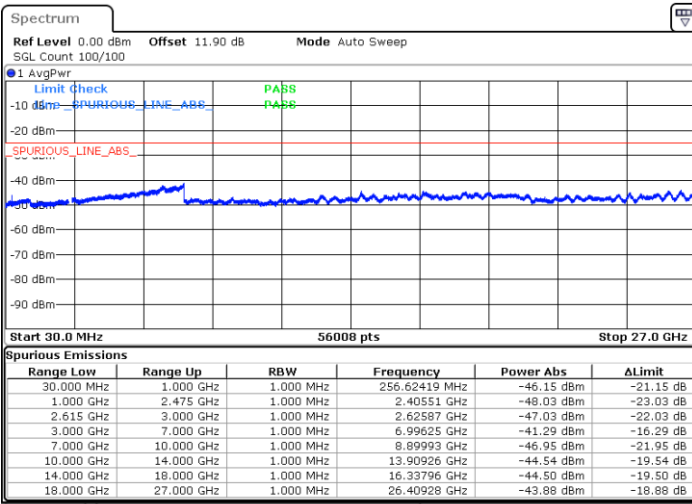

Middle Channel / 1RB99 and 1RB0

Date: 17.MAR.2020 21:24:21

Date: 17.MAR.2020 21:25:34

Middle Channel / FullIRB

N/A

Date: 17.MAR.2020 21:18:06

LTE Band 7C / 20MHz+15MHz

QPSK

Highest Channel / 1RB0 and 1RB74

Highest Channel / 1RB99 and 1RB0

Date: 17.MAR.2020 21:48:42

Date: 17.MAR.2020 21:42:29

Highest Channel / FullRB

N/A

Date: 17.MAR.2020 21:49:57

LTE Band 7C / 20MHz+20MHz

QPSK

Lowest Channel / 1RB0 and 1RB99

Lowest Channel / 1RB99 and 1RB0

Date: 17.MAR.2020 23:34:40

Date: 17.MAR.2020 23:33:26

Lowest Channel / FullIRB

N/A

Date: 17.MAR.2020 23:40:54

LTE Band 7C / 20MHz+20MHz

QPSK

Middle Channel / 1RB0 and 1RB99

Middle Channel / 1RB99 and 1RB0

Date: 17.MAR.2020 23:57:09

Date: 17.MAR.2020 23:58:23

Middle Channel / FullIRB

N/A