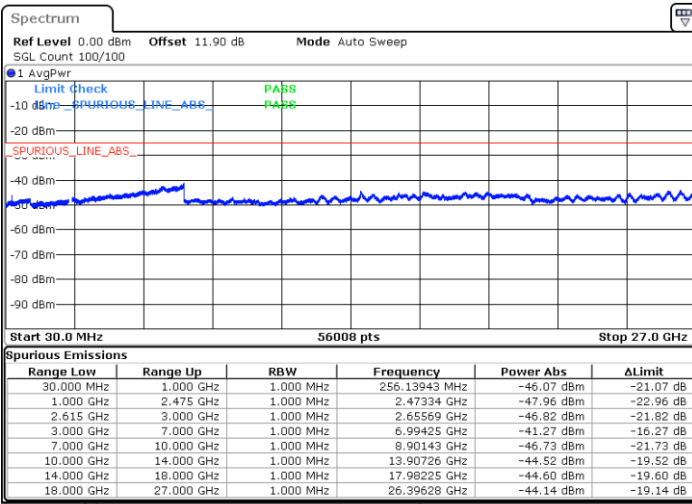

Date: 17.MAR.2020 16:52:13

Highest Channel / FullIRB

N/A

Date: 17.MAR.2020 17:00:04

LTE Band 7C / 20MHz+15MHz

QPSK

Lowest Channel / 1RB0 and 1RB74

Lowest Channel / 1RB99 and 1RB0

Date: 17.MAR.2020 21:05:37

Date: 17.MAR.2020 21:04:23

Lowest Channel / FullRB

N/A

Date: 17.MAR.2020 21:11:52

LTE Band 7C / 20MHz+15MHz

QPSK

MiddleChannel / 1RB0 and 1RB74

Middle Channel / 1RB99 and 1RB0

Date: 17.MAR.2020 21:24:21

Date: 17.MAR.2020 21:25:34

Middle Channel / FullIRB

N/A

Date: 17.MAR.2020 21:18:06

LTE Band 7C / 20MHz+15MHz

QPSK

Highest Channel / 1RB0 and 1RB74

Highest Channel / 1RB99 and 1RB0

Date: 17.MAR.2020 21:48:42

Date: 17.MAR.2020 21:42:29

Highest Channel / FullRB

N/A

Date: 17.MAR.2020 21:49:57

LTE Band 7C / 20MHz+20MHz