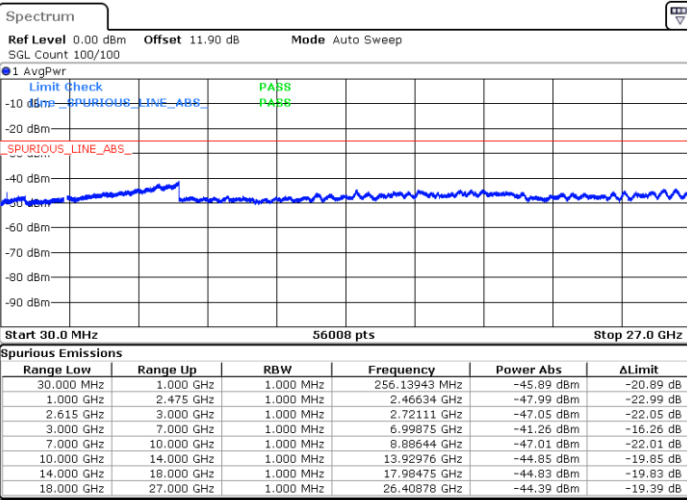

N/A

Date: 18.MAR.2020 00:31:56

LTE Band 7C / 10MHz+20MHz

16QAM

Lowest Channel / 1RB0 and 1RB99

Lowest Channel / 1RB49 and 1RB0

Date: 17.MAR.2020 15:03:16

Date: 17.MAR.2020 14:57:49

Lowest Channel / FullIRB

N/A

Date: 17.MAR.2020 15:07:04

LTE Band 7C / 10MHz+20MHz

16QAM

MiddleChannel / 1RB0 and 1RB99

Middle Channel / 1RB49 and 1RB0

Date: 17.MAR.2020 15:27:16

Date: 17.MAR.2020 15:31:05

Middle Channel / FullIRB

N/A

Date: 17.MAR.2020 15:23:27

LTE Band 7C / 10MHz+20MHz

16QAM

Highest Channel / 1RB0 and 1RB99

Highest Channel / 1RB49 and 1RB0

Date: 17.MAR.2020 15:51:27

Date: 17.MAR.2020 15:47:41

Highest Channel / FullIRB

N/A

Date: 17.MAR.2020 15:55:13

LTE Band 7C / 15MHz+10MHz

16QAM

Lowest Channel / 1RB0 and 1RB49