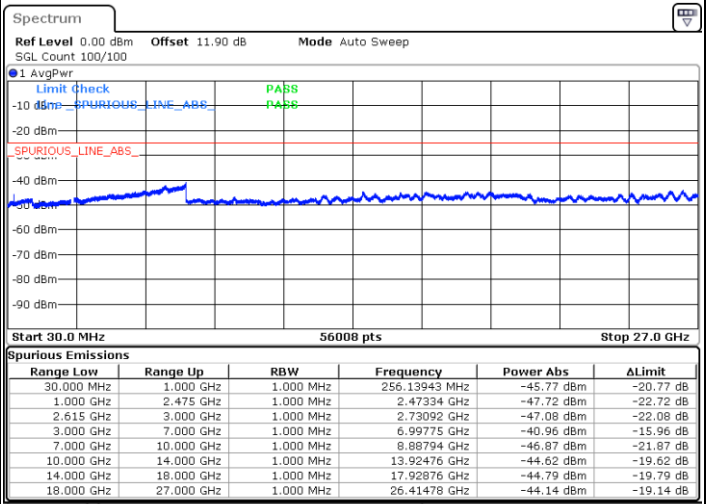

Middle Channel / 1RB99 and 1RB0

Date: 17.MAR.2020 21:24:21

Date: 17.MAR.2020 21:25:34

Middle Channel / FullIRB

N/A

Date: 17.MAR.2020 21:18:06

LTE Band 7C / 20MHz+15MHz

QPSK

Highest Channel / 1RB0 and 1RB74

Highest Channel / 1RB99 and 1RB0

Date: 17.MAR.2020 21:48:42

Date: 17.MAR.2020 21:42:29

Highest Channel / FullRB

N/A

Date: 17.MAR.2020 21:49:57

LTE Band 7C / 20MHz+20MHz

QPSK

Lowest Channel / 1RB0 and 1RB99

Lowest Channel / 1RB99 and 1RB0

Date: 17.MAR.2020 23:34:40

Date: 17.MAR.2020 23:33:26

Lowest Channel / FullIRB

N/A

Date: 17.MAR.2020 23:40:54

LTE Band 7C / 20MHz+20MHz

QPSK

Middle Channel / 1RB0 and 1RB99

Middle Channel / 1RB99 and 1RB0

Date: 17.MAR.2020 23:57:09

Date: 17.MAR.2020 23:58:23

Middle Channel / FullIRB

N/A