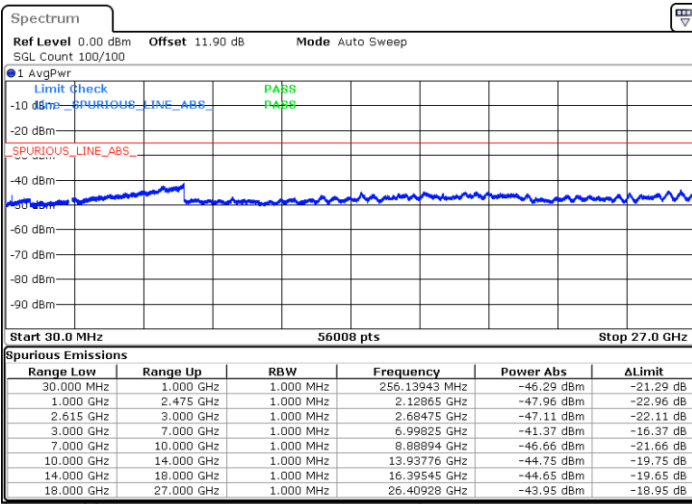

Highest Channel / 1RB74 and 1RB0

Date: 17.MAR.2020 19:51:14

Date: 17.MAR.2020 19:47:30

Highest Channel / FullIRB

N/A

Date: 17.MAR.2020 19:54:59

LTE Band 7C / 20MHz+10MHz

16QAM

Lowest Channel / 1RB0 and 1RB49

Lowest Channel / 1RB99 and 1RB0

Date: 17.MAR.2020 16:19:57

Date: 17.MAR.2020 16:16:01

Lowest Channel / FullIRB

N/A

Date: 17.MAR.2020 16:23:55

LTE Band 7C / 20MHz+10MHz

LTE Band 7C / 20MHz+10MHz

16QAM

Highest Channel / 1RB0 and 1RB49

Highest Channel / 1RB99 and 1RB0

Date: 17.MAR.2020 16:57:26

Date: 17.MAR.2020 16:53:31

Highest Channel / FullIRB

N/A