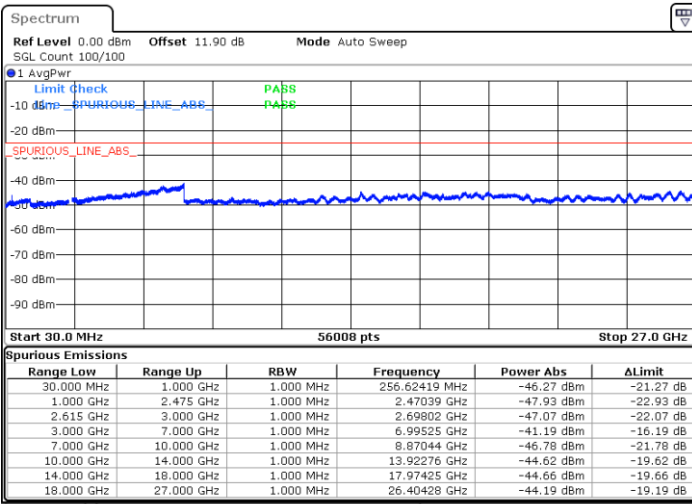

LTE Band 7C / 15MHz+15MHz

16QAM

Lowest Channel / 1RB0 and 1RB74

Lowest Channel / 1RB74 and 1RB0

Date: 17.MAR.2020 18:18:25

Date: 17.MAR.2020 18:14:29

Lowest Channel / FullRB

N/A

Date: 17.MAR.2020 18:22:20

LTE Band 7C / 15MHz+15MHz

16QAM

Middle Channel / 1RB0 and 1RB74

Middle Channel / 1RB74 and 1RB0

Date: 17.MAR.2020 18:32:50

Date: 17.MAR.2020 18:36:45

Middle Channel / FullIRB

N/A

Date: 17.MAR.2020 18:28:53

LTE Band 7C / 15MHz+15MHz

16QAM

Highest Channel / 1RB0 and 1RB74

Highest Channel / 1RB74 and 1RB0

Date: 17.MAR.2020 18:55:47

Date: 17.MAR.2020 18:51:53

Highest Channel / FullIRB

N/A

Date: 17.MAR.2020 18:59:42

LTE Band 7C / 15MHz+20MHz

16QAM

Lowest Channel / 1RB0 and 1RB99

Lowest Channel / 1RB74 and 1RB0

Date: 17.MAR.2020 19:22:40