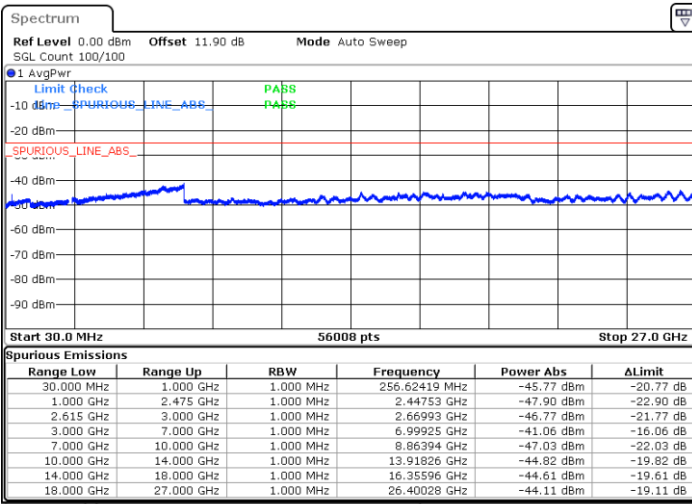

LTE Band 7C / 15MHz+20MHz

QPSK

Highest Channel / 1RB0 and 1RB99

Highest Channel / 1RB74 and 1RB0

Date: 17.MAR.2020 19:52:29

Date: 17.MAR.2020 19:46:15

Highest Channel / FullIRB

N/A

Date: 17.MAR.2020 19:53:44

LTE Band 7C / 20MHz+10MHz

QPSK

Lowest Channel / 1RB0 and 1RB49

Lowest Channel / 1RB99 and 1RB0

Date: 17.MAR.2020 16:18:38

Date: 17.MAR.2020 16:17:20

Lowest Channel / FullIRB

N/A

Date: 17.MAR.2020 16:25:13

LTE Band 7C / 20MHz+10MHz

QPSK

Middle Channel / 1RB0 and 1RB49

Middle Channel / 1RB99 and 1RB0

Date: 17.MAR.2020 16:35:42

Date: 17.MAR.2020 16:37:01

Middle Channel / FullIRB

N/A

Date: 17.MAR.2020 16:29:08

LTE Band 7C / 20MHz+10MHz

QPSK

Highest Channel / 1RB0 and 1RB49

Highest Channel / 1RB99 and 1RB0

Date: 17.MAR.2020 16:58:45