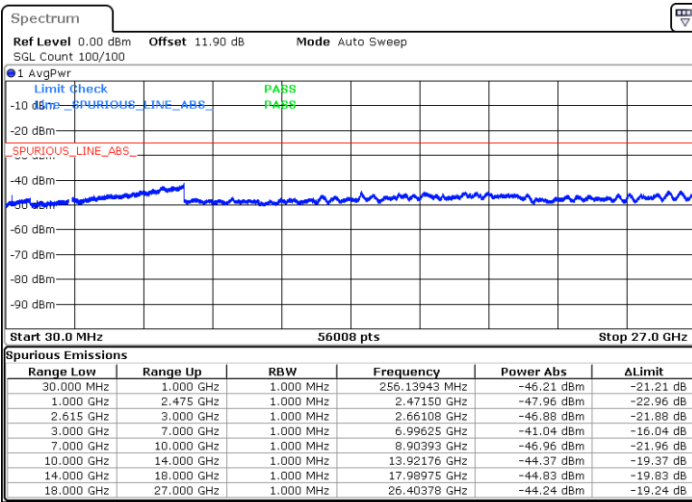

N/A

Date: 17.MAR.2020 18:28:53

LTE Band 7C / 15MHz+15MHz

16QAM

Highest Channel / 1RB0 and 1RB74

Highest Channel / 1RB74 and 1RB0

Date: 17.MAR.2020 18:55:47

Date: 17.MAR.2020 18:51:53

Highest Channel / FullIRB

N/A

Date: 17.MAR.2020 18:59:42

LTE Band 7C / 15MHz+20MHz

16QAM

Lowest Channel / 1RB0 and 1RB99

Lowest Channel / 1RB74 and 1RB0

Date: 17.MAR.2020 19:22:40

Date: 17.MAR.2020 19:18:56

Lowest Channel / FullIRB

N/A

Date: 17.MAR.2020 19:26:26

LTE Band 7C / 15MHz+20MHz

16QAM

Middle Channel / 1RB0 and 1RB99

Middle Channel / 1RB74 and 1RB0

Date: 17.MAR.2020 20:12:06

Date: 17.MAR.2020 20:15:50

Middle Channel / FullIRB

N/A

Date: 17.MAR.2020 20:08:21

LTE Band 7C / 15MHz+20MHz

16QAM

Highest Channel / 1RB0 and 1RB99