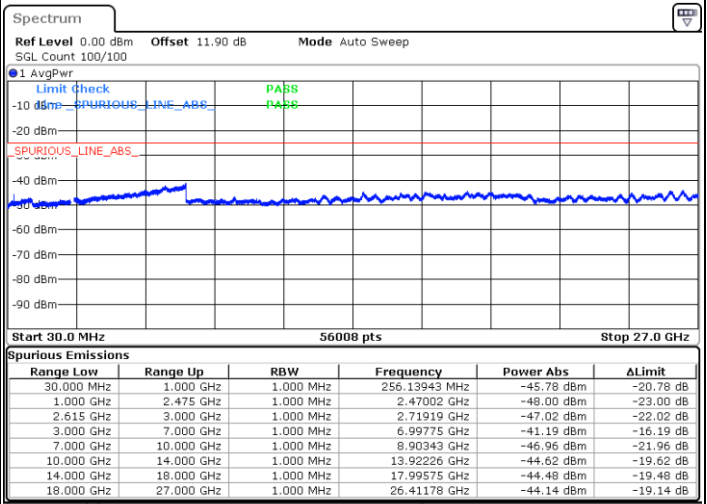

Date: 17.MAR.2020 21:05:37

Date: 17.MAR.2020 21:04:23

Lowest Channel / FullRB

N/A

Date: 17.MAR.2020 21:11:52

LTE Band 7C / 20MHz+15MHz

QPSK

MiddleChannel / 1RB0 and 1RB74

Middle Channel / 1RB99 and 1RB0

Date: 17.MAR.2020 21:24:21

Date: 17.MAR.2020 21:25:34

Middle Channel / FullIRB

N/A

Date: 17.MAR.2020 21:18:06

LTE Band 7C / 20MHz+15MHz

QPSK

Highest Channel / 1RB0 and 1RB74

Highest Channel / 1RB99 and 1RB0

Date: 17.MAR.2020 21:48:42

Date: 17.MAR.2020 21:42:29

Highest Channel / FullRB

N/A

Date: 17.MAR.2020 21:49:57

LTE Band 7C / 20MHz+20MHz