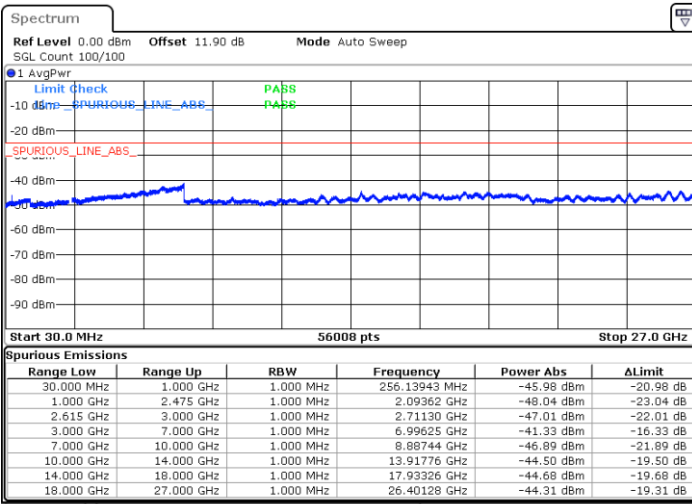

Highest Channel / 1RB74 and 1RB0

Date: 17.MAR.2020 19:51:14

Date: 17.MAR.2020 19:47:30

Highest Channel / FullIRB

N/A

Date: 17.MAR.2020 19:54:59

LTE Band 7C / 20MHz+10MHz

16QAM

Lowest Channel / 1RB0 and 1RB49

Lowest Channel / 1RB99 and 1RB0

Date: 17.MAR.2020 16:19:57

Date: 17.MAR.2020 16:16:01

Lowest Channel / FullIRB

N/A

Date: 17.MAR.2020 16:23:55

LTE Band 7C / 20MHz+10MHz

16QAM

Middle Channel / 1RB0 and 1RB49

Middle Channel / 1RB99 and 1RB0

Date: 17.MAR.2020 16:34:24

Date: 17.MAR.2020 16:38:20

Middle Channel / FullIRB

N/A

Date: 17.MAR.2020 16:30:27

LTE Band 7C / 20MHz+10MHz

16QAM

Highest Channel / 1RB0 and 1RB49

Highest Channel / 1RB99 and 1RB0

Date: 17.MAR.2020 16:57:26

Date: 17.MAR.2020 16:53:31

Highest Channel / FullIRB

N/A