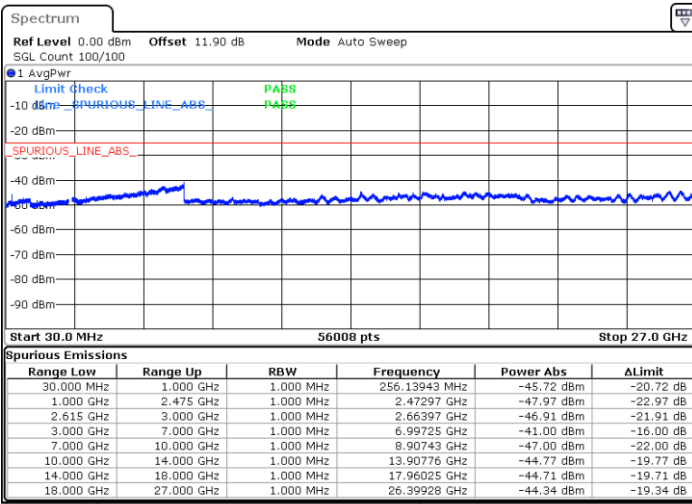

N/A

Date: 17.MAR.2020 18:28:53

LTE Band 7C / 15MHz+15MHz

16QAM

Highest Channel / 1RB0 and 1RB74

Highest Channel / 1RB74 and 1RB0

Date: 17.MAR.2020 18:55:47

Date: 17.MAR.2020 18:51:53

Highest Channel / FullIRB

N/A

Date: 17.MAR.2020 18:59:42

LTE Band 7C / 15MHz+20MHz

16QAM

Lowest Channel / 1RB0 and 1RB99

Lowest Channel / 1RB74 and 1RB0

Date: 17.MAR.2020 19:22:40

Date: 17.MAR.2020 19:18:56

Lowest Channel / FullIRB

N/A

Date: 17.MAR.2020 19:26:26

LTE Band 7C / 15MHz+20MHz

16QAM

Middle Channel / 1RB0 and 1RB99

Middle Channel / 1RB74 and 1RB0