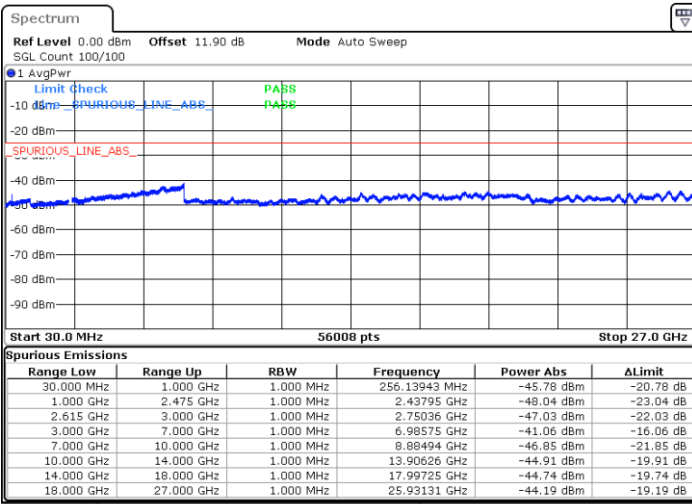

LTE Band 7C / 15MHz+20MHz

QPSK

Highest Channel / 1RB0 and 1RB99

Highest Channel / 1RB74 and 1RB0

Date: 17.MAR.2020 19:52:29

Date: 17.MAR.2020 19:46:15

Highest Channel / FullIRB

N/A

Date: 17.MAR.2020 19:53:44

LTE Band 7C / 20MHz+10MHz

QPSK

Lowest Channel / 1RB0 and 1RB49

Lowest Channel / 1RB99 and 1RB0

Date: 17.MAR.2020 16:18:38

Date: 17.MAR.2020 16:17:20

Lowest Channel / FullIRB

N/A

Date: 17.MAR.2020 16:25:13

LTE Band 7C / 20MHz+10MHz

QPSK

Middle Channel / 1RB0 and 1RB49

Middle Channel / 1RB99 and 1RB0

Date: 17.MAR.2020 16:35:42

Date: 17.MAR.2020 16:37:01

Middle Channel / FullIRB

N/A

Date: 17.MAR.2020 16:29:08

LTE Band 7C / 20MHz+10MHz

QPSK

Highest Channel / 1RB0 and 1RB49

Highest Channel / 1RB99 and 1RB0

Date: 17.MAR.2020 16:58:45