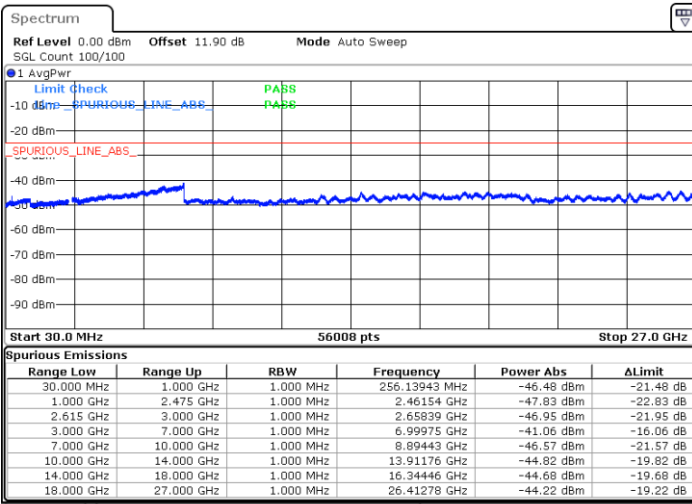

LTE Band 7C / 15MHz+20MHz

QPSK

Highest Channel / 1RB0 and 1RB99

Highest Channel / 1RB74 and 1RB0

Date: 17.MAR.2020 19:52:29

Date: 17.MAR.2020 19:46:15

Highest Channel / FullIRB

N/A

Date: 17.MAR.2020 19:53:44

LTE Band 7C / 20MHz+10MHz

QPSK

Lowest Channel / 1RB0 and 1RB49

Lowest Channel / 1RB99 and 1RB0

Date: 17.MAR.2020 16:18:38

Date: 17.MAR.2020 16:17:20

Lowest Channel / FullIRB