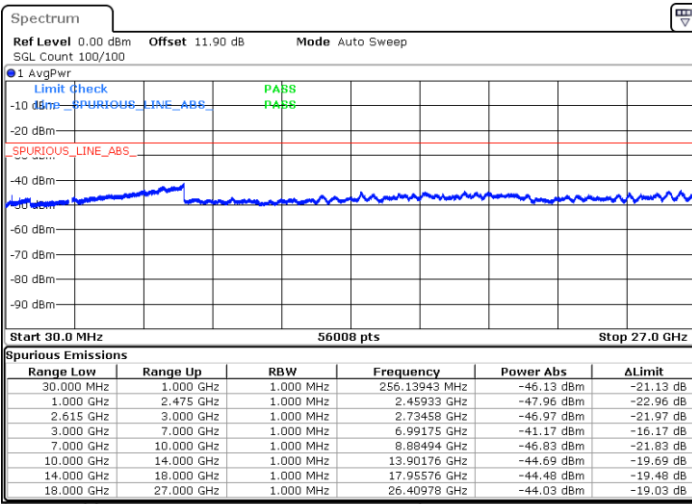

Date: 17.MAR.2020 15:51:27

Date: 17.MAR.2020 15:47:41

Highest Channel / FullIRB

N/A

Date: 17.MAR.2020 15:55:13

LTE Band 7C / 15MHz+10MHz

16QAM

Lowest Channel / 1RB0 and 1RB49

Lowest Channel / 1RB74 and 1RB0

Date: 18.MAR.2020 00:53:22

Date: 18.MAR.2020 00:49:39

Lowest Channel / FullIRB

N/A

Date: 18.MAR.2020 00:57:07

LTE Band 7C / 15MHz+10MHz

16QAM

Middle Channel / 1RB0 and 1RB49

Middle Channel / 1RB74 and 1RB0

Date: 18.MAR.2020 01:27:11

Date: 18.MAR.2020 01:30:54

Middle Channel / FullIRB

N/A

Date: 18.MAR.2020 01:23:28

LTE Band 7C / 15MHz+10MHz