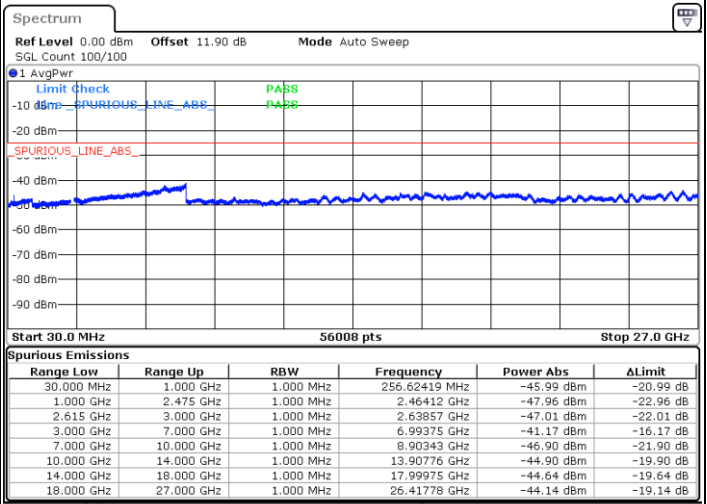

Date: 17.MAR.2020 23:50:56

LTE Band 7C / 20MHz+20MHz

QPSK

Highest Channel / 1RB0 and 1RB99

Highest Channel / 1RB99 and 1RB0

Date: 18.MAR.2020 00:24:03

Date: 18.MAR.2020 00:17:51

Highest Channel / FullIRB

N/A

Date: 18.MAR.2020 00:31:56

LTE Band 7C / 10MHz+20MHz

16QAM

Lowest Channel / 1RB0 and 1RB99

Lowest Channel / 1RB49 and 1RB0

Date: 17.MAR.2020 15:03:16

Date: 17.MAR.2020 14:57:49

Lowest Channel / FullIRB

N/A

Date: 17.MAR.2020 15:07:04

LTE Band 7C / 10MHz+20MHz

16QAM

MiddleChannel / 1RB0 and 1RB99

Middle Channel / 1RB49 and 1RB0

Date: 17.MAR.2020 15:27:16

Date: 17.MAR.2020 15:31:05

Middle Channel / FullIRB

N/A

Date: 17.MAR.2020 15:23:27

LTE Band 7C / 10MHz+20MHz

16QAM

Highest Channel / 1RB0 and 1RB99

Highest Channel / 1RB49 and 1RB0