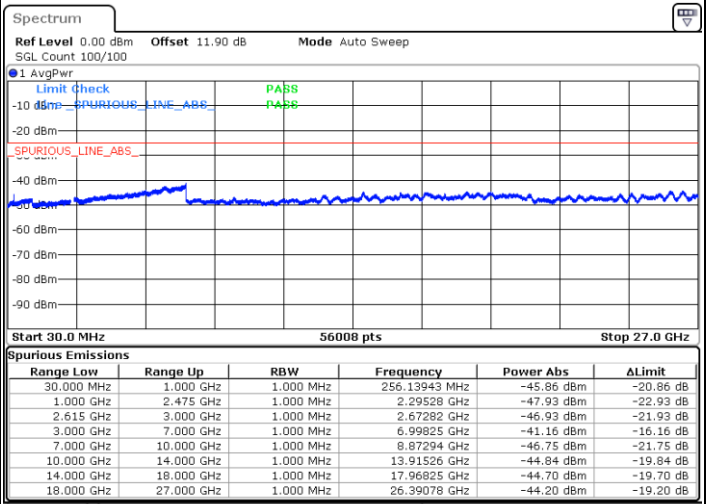

LTE Band 7C / 20MHz+10MHz

16QAM

Highest Channel / 1RB0 and 1RB49

Highest Channel / 1RB99 and 1RB0

Date: 17.MAR.2020 16:57:26

Date: 17.MAR.2020 16:53:31

Highest Channel / FullIRB

N/A

Date: 17.MAR.2020 17:01:22

LTE Band 7C / 20MHz+15MHz

16QAM

Lowest Channel / 1RB0 and 1RB74

Lowest Channel / 1RB99 and 1RB0

Date: 17.MAR.2020 21:06:52

Date: 17.MAR.2020 21:03:09

Lowest Channel / FullRB

N/A

Date: 17.MAR.2020 21:10:37

LTE Band 7C / 20MHz+15MHz

16QAM

MiddleChannel / 1RB0 and 1RB74

Middle Channel / 1RB99 and 1RB0

Date: 17.MAR.2020 21:23:05

Date: 17.MAR.2020 21:26:49