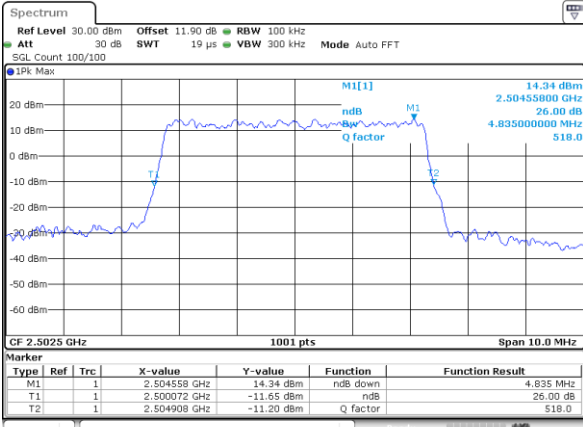

LTE Band 7

Lowest Channel / 5MHz / QPSK

Date: 24.JAN.2020 05:138:03