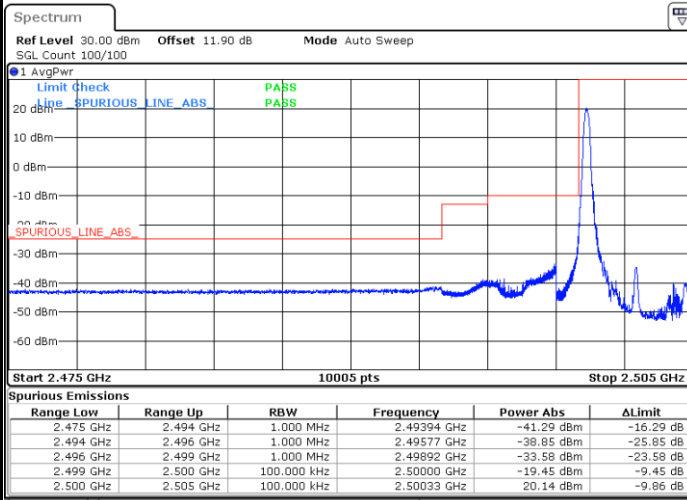

Middle Channel / 20MHz / 64QAM

Date: 24_JAN.2020 08:26:56

Highest Channel / 15MHz / 64QAM

Date: 24_JAN.2020 07:22:21

Highest Channel / 20MHz / 64QAM

Date: 24_JAN.2020 08:28:25

Conducted Band Edge

LTE Band 7 / 5MHz / QPSK

Lowest Band Edge / 1 RB

Date: 24.JAN.2020 05:39:39

Highest Band Edge / 1 RB

Date: 24.JAN.2020 05:51:03

Lowest Band Edge / Full RB

Date: 24.JAN.2020 05:42:23

Highest Band Edge / Full RB

Date: 24.JAN.2020 06:08:05

LTE Band 7 / 5MHz / 16QAM

Lowest Band Edge / 1 RB

Date: 24.JAN.2020 05:41:01

Highest Band Edge / 1 RB

Date: 24.JAN.2020 05:52:24

Lowest Band Edge / Full RB

Date: 24.JAN.2020 05:43:44

Highest Band Edge / Full RB

Date: 24.JAN.2020 06:09:27

LTE Band 7 / 5MHz / 64QAM

Lowest Band Edge / 1RB

Date: 24.JAN.2020 06:13:21

Highest Band Edge / 1 RB

Date: 24.JAN.2020 06:19:04

Lowest Band Edge / Full RB

Date: 24.JAN.2020 06:14:42