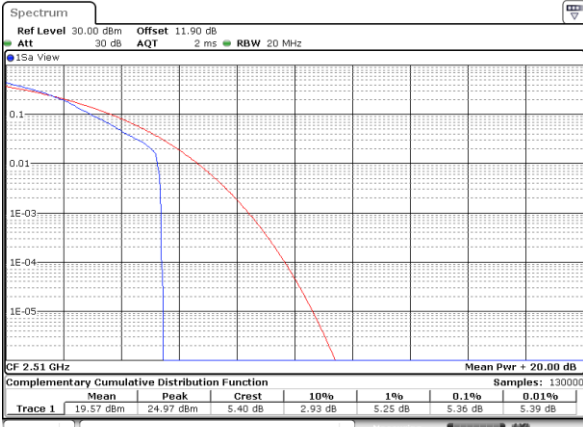

Date: 24.JAN.2020 08:45:09

Highest Channel / 1RB

Date: 24.JAN.2020 08:45:21

Highest Channel / Full RB

Date: 24.JAN.2020 08:45:33

LTE Band 7 / 20MHz / 16QAM

Lowest Channel / 1RB

Date: 24.JAN.2020 08:32:45

Lowest Channel / Full RB

Date: 24.JAN.2020 08:41:14

Middle Channel / 1RB

Date: 24.JAN.2020 08:43:41

Middle Channel / Full RB

Date: 24.JAN.2020 08:43:53

Highest Channel / 1RB

Date: 24.JAN.2020 10:17:12