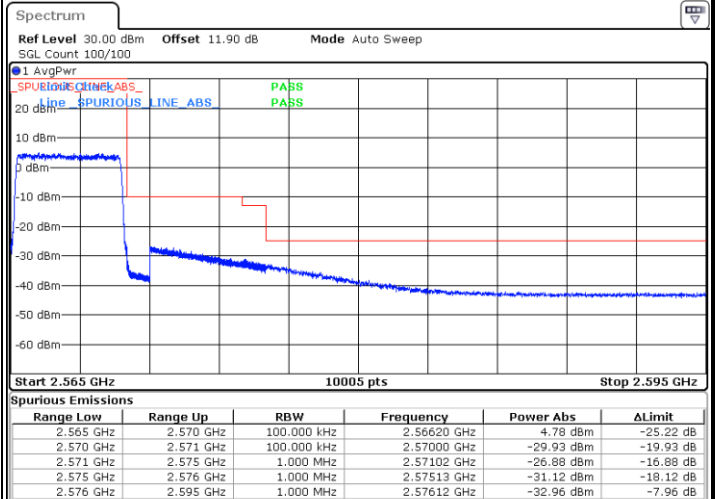

LTE Band 7 / 5MHz / 16QAM

Lowest Band Edge / 1 RB

Date: 24.JAN.2020 05:41:01

Highest Band Edge / 1 RB

Date: 24.JAN.2020 05:52:24

Lowest Band Edge / Full RB

Date: 24.JAN.2020 05:43:44

Highest Band Edge / Full RB

Date: 24.JAN.2020 06:09:27

LTE Band 7 / 5MHz / 64QAM

Lowest Band Edge / 1RB

Date: 24.JAN.2020 06:13:21

Highest Band Edge / 1 RB

Date: 24.JAN.2020 06:19:04

Lowest Band Edge / Full RB

Date: 24.JAN.2020 06:14:42

Highest Band Edge / Full RB

Date: 24.JAN.2020 06:20:25

LTE Band 7 / 10MHz / QPSK

Lowest Band Edge / 1 RB

Date: 24.JAN.2020 06:23:45

Highest Band Edge / 1 RB

Date: 24.JAN.2020 06:35:09

Lowest Band Edge / Full RB

Date: 24.JAN.2020 06:26:28

Highest Band Edge / Full RB

Date: 24.JAN.2020 06:37:52

LTE Band 7 / 10MHz / 16QAM

Lowest Band Edge / 1 RB

Highest Band Edge / 1 RB

Date: 24.JAN.2020 06:25:07

Date: 24.JAN.2020 06:36:30