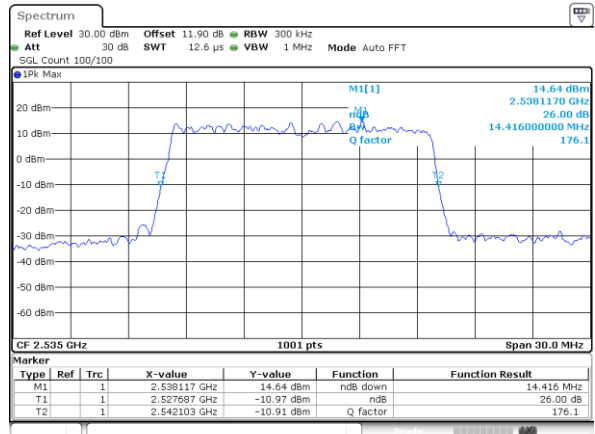

Highest Channel / 10MHz / 16QAM

Date: 24.JAN.2020 06:13:17

LTE Band 7

Lowest Channel / 15MHz / QPSK

Date: 24.JAN.2020 06:57:15

Lowest Channel / 15MHz / 16QAM

Date: 24.JAN.2020 06:57:29

Middle Channel / 15MHz / QPSK

Date: 24.JAN.2020 07:05:42

Middle Channel / 15MHz / 16QAM

Date: 24.JAN.2020 07:05:55

Highest Channel / 15MHz / QPSK

Date: 24.JAN.2020 07:08:40

Highest Channel / 15MHz / 16QAM

Date: 24.JAN.2020 07:08:54

LTE Band 7