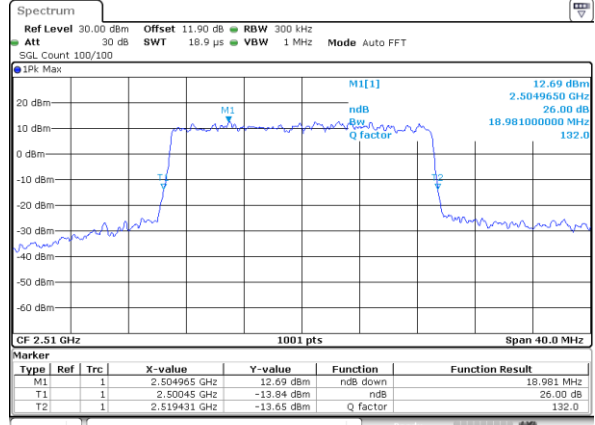

Lowest Channel / 20MHz / 16QAM

Date: 24.JAN.2020 07:27:18