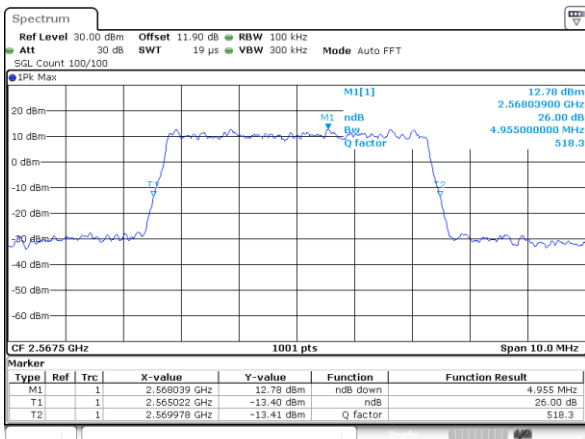

Date: 24.JAN.2020 06:41:46

Middle Channel / 5MHz / 64QAM

Date: 24.JAN.2020 06:16:13

Middle Channel / 10MHz / 64QAM

Date: 24.JAN.2020 06:45:58

Highest Channel / 5MHz / 64QAM

Date: 24.JAN.2020 06:17:42

Highest Channel / 10MHz / 64QAM