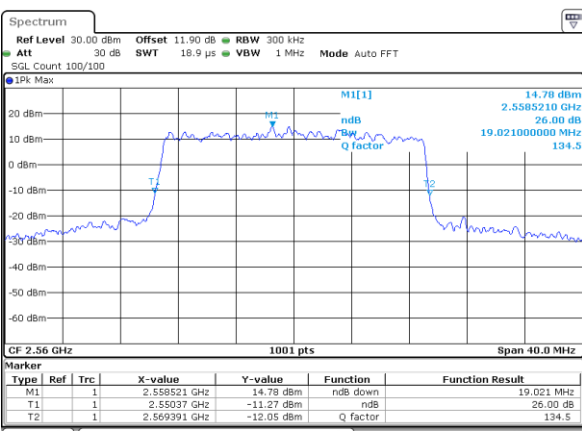

Highest Channel / 20MHz / QPSK

Date: 24.JAN.2020 07:38:31

Highest Channel / 20MHz / 16QAM

Date: 24.JAN.2020 07:38:45

LTE Band 7

Lowest Channel / 5MHz / 64QAM

Date: 24.JAN.2020 06:11:59

Lowest Channel / 10MHz / 64QAM