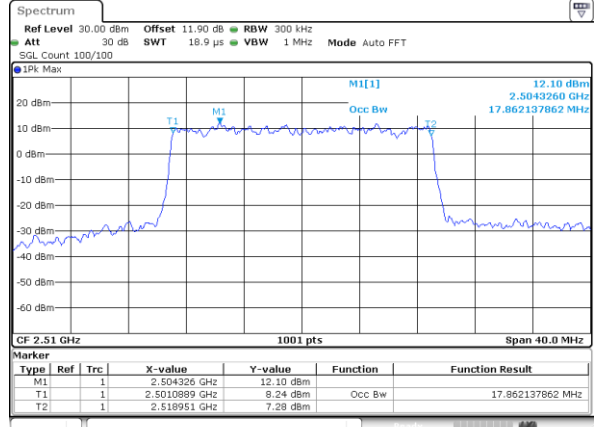

Date: 24_JAN.2020 06:15:34

LTE Band 7

Lowest Channel / 15MHz / 64QAM

Date: 24_JAN.2020 07:16:39

Lowest Channel / 20MHz / 64QAM

Date: 24_JAN.2020 08:10:14

Middle Channel / 15MHz / 64QAM

Date: 24_JAN.2020 07:20:53

Middle Channel / 20MHz / 64QAM

Date: 24_JAN.2020 08:26:56

Highest Channel / 15MHz / 64QAM

Date: 24_JAN.2020 07:22:21

Highest Channel / 20MHz / 64QAM

Date: 24_JAN.2020 08:28:25

Conducted Band Edge

LTE Band 7 / 5MHz / QPSK

Lowest Band Edge / 1 RB

Date: 24.JAN.2020 05:39:39

Highest Band Edge / 1 RB

Date: 24.JAN.2020 05:51:03

Lowest Band Edge / Full RB

Date: 24.JAN.2020 05:42:23

Highest Band Edge / Full RB

Date: 24.JAN.2020 06:08:05