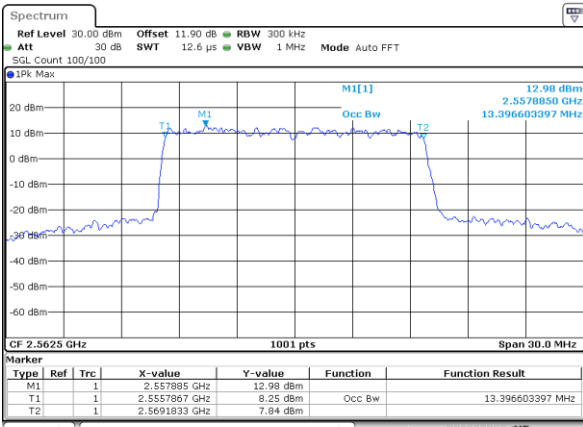

Date: 24_JAN.2020 06:15:34

LTE Band 7

Lowest Channel / 15MHz / 64QAM

Date: 24_JAN.2020 07:16:39

Lowest Channel / 20MHz / 64QAM

Date: 24_JAN.2020 08:10:14

Middle Channel / 15MHz / 64QAM

Date: 24_JAN.2020 07:20:53

Middle Channel / 20MHz / 64QAM

Date: 24_JAN.2020 08:26:56

Highest Channel / 15MHz / 64QAM

Date: 24_JAN.2020 07:22:21

Highest Channel / 20MHz / 64QAM

Date: 24_JAN.2020 08:28:25

Conducted Band Edge

LTE Band 7 / 5MHz / QPSK