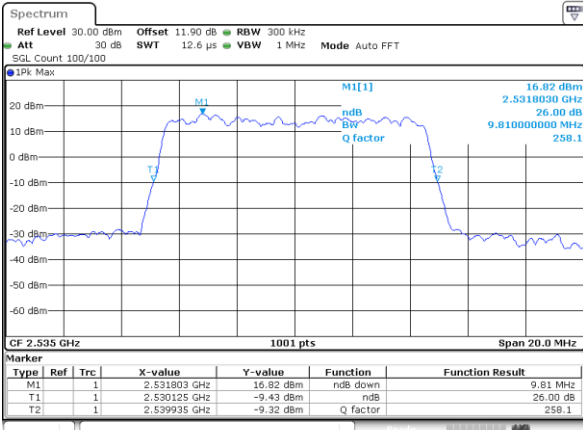

Middle Channel / 10MHz / QPSK

Date: 24.JAN.2020 06:13:15