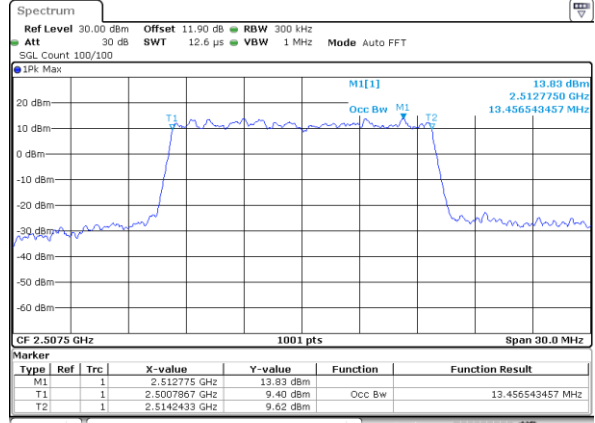

Highest Channel / 10MHz / 16QAM

Date: 24_JAN.2020 06:33:19

LTE Band 7

Lowest Channel / 15MHz / QPSK

Date: 24_JAN.2020 06:56:47

Lowest Channel / 15MHz / 16QAM

Date: 24_JAN.2020 06:57:01

Middle Channel / 15MHz / QPSK