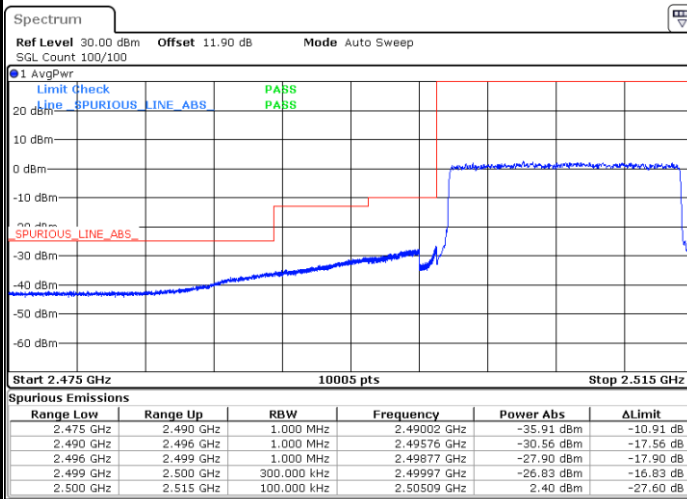

Date: 24.JAN.2020 06:26:28

Highest Band Edge / Full RB

Date: 24.JAN.2020 06:37:52

LTE Band 7 / 10MHz / 16QAM

Lowest Band Edge / 1 RB

Highest Band Edge / 1 RB

Date: 24.JAN.2020 06:25:07

Date: 24.JAN.2020 06:36:30

Lowest Band Edge / Full RB

Highest Band Edge / Full RB

Date: 24.JAN.2020 06:27:50

Date: 24.JAN.2020 06:39:13

LTE Band 7 / 10MHz / 64QAM

Lowest Band Edge / 1 RB

Highest Band Edge / 1 RB

Date: 24.JAN.2020 06:43:08

Date: 24.JAN.2020 06:54:09

Lowest Band Edge / Full RB

Highest Band Edge / Full RB

Date: 24.JAN.2020 06:44:29

Date: 24.JAN.2020 06:55:31

LTE Band 7 / 15MHz / QPSK

Lowest Band Edge / 1 RB

Date: 24.JAN.2020 06:58:51

Highest Band Edge / 1 RB

Date: 24.JAN.2020 07:10:16

Lowest Band Edge / Full RB

Date: 24.JAN.2020 07:01:34

Highest Band Edge / Full RB

Date: 24.JAN.2020 07:12:59