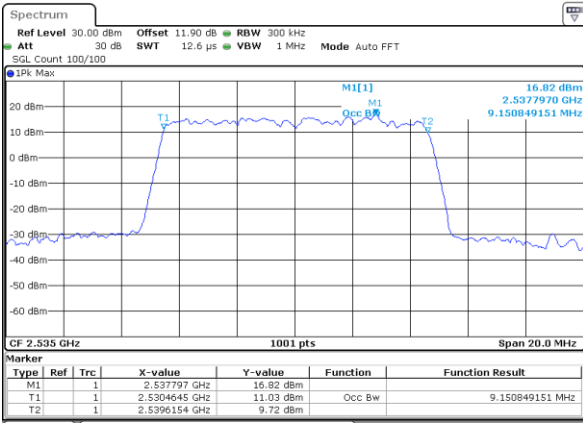

Middle Channel / 10MHz / QPSK

Date: 24_JAN.2020 06:30:08