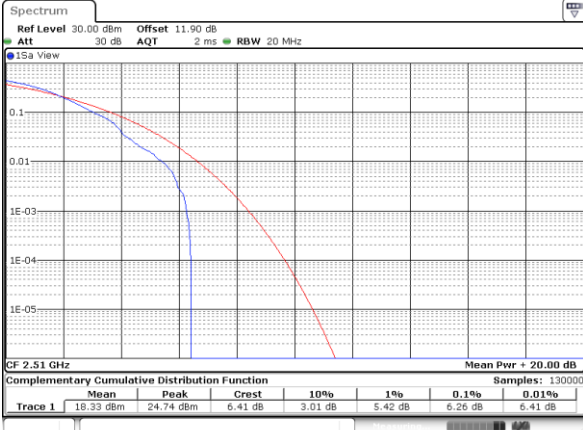

Highest Channel / Full RB

Date: 24.JAN.2020 08:44:19

LTE Band 7 / 20MHz / 64QAM

Lowest Channel / 1RB

Date: 24.JAN.2020 08:45:46

Lowest Channel / Full RB

Date: 24.JAN.2020 08:45:58

Middle Channel / 1RB

Date: 24.JAN.2020 08:46:11

Middle Channel / Full RB

Date: 24.JAN.2020 08:46:23

Highest Channel / 1RB

Date: 24.JAN.2020 08:46:35

Highest Channel / Full RB

Date: 24.JAN.2020 08:46:47

26dB Bandwidth

Mode	LTE Band 7 : 26dB BW(MHz)											
BW	1.4MHz		3MHz		5MHz		10MHz		15MHz		20MHz	
Mod.	QPSK	16QAM	QPSK	16QAM	QPSK	16QAM	QPSK	16QAM	QPSK	16QAM	QPSK	16QAM
Lowest CH	-	-	-	-	4.84	4.89	9.71	9.77	14.36	14.21	18.98	18.98
Middle CH	-	-	-	-	4.89	4.91	9.81	9.69	14.48	14.42	19.38	18.90
Highest CH	-	-	-	-	4.99	4.89	9.79	9.67	14.42	14.57	19.02	18.90
Mode	LTE Band 7 : 26dB BW(MHz)											
BW	1.4MHz		3MHz		5MHz		10MHz		15MHz		20MHz	
Mod.	64QAM		64QAM		64QAM		64QAM		64QAM		64QAM	
Lowest CH	-	-	-	-	4.83	-	9.95	-	14.42	-	18.94	-
Middle CH	-	-	-	-	4.90	-	9.79	-	14.39	-	18.94	-
Highest CH	-	-	-	-	4.96	-	9.81	-	14.36	-	19.30	-