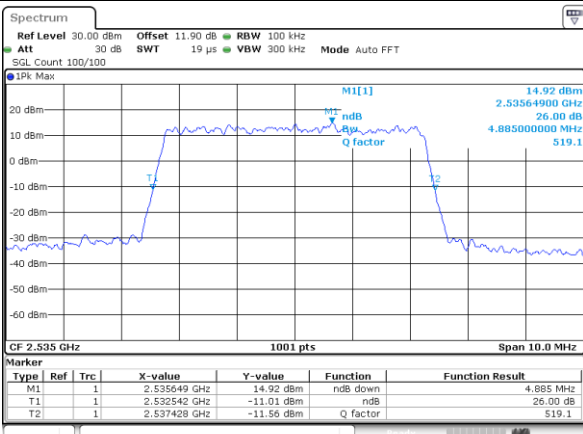

Mode	LTE Band 7 : 26dB BW(MHz)											
BW	1.4MHz		3MHz		5MHz		10MHz		15MHz		20MHz	
Mod.	QPSK	16QAM	QPSK	16QAM	QPSK	16QAM	QPSK	16QAM	QPSK	16QAM	QPSK	16QAM
Lowest CH	-	-	-	-	4.84	4.89	9.71	9.77	14.36	14.21	18.98	18.98
Middle CH	-	-	-	-	4.89	4.91	9.81	9.69	14.48	14.42	19.38	18.90
Highest CH	-	-	-	-	4.99	4.89	9.79	9.67	14.42	14.57	19.02	18.90
Mode	LTE Band 7 : 26dB BW(MHz)											
BW	1.4MHz		3MHz		5MHz		10MHz		15MHz		20MHz	
Mod.	64QAM		64QAM		64QAM		64QAM		64QAM		64QAM	
Lowest CH	-	-	-	-	4.83	-	9.95	-	14.42	-	18.94	-
Middle CH	-	-	-	-	4.90	-	9.79	-	14.39	-	18.94	-
Highest CH	-	-	-	-	4.96	-	9.81	-	14.36	-	19.30	-

LTE Band 7

Lowest Channel / 5MHz / QPSK

Date: 24.JAN.2020 05:138:03

Lowest Channel / 5MHz / 16QAM

Date: 24.JAN.2020 05:138:17

Middle Channel / 5MHz / QPSK

Date: 24.JAN.2020 05:146:29

Middle Channel / 5MHz / 16QAM

Date: 24.JAN.2020 05:146:42

Highest Channel / 5MHz / QPSK

Date: 24.JAN.2020 05:149:27

Highest Channel / 5MHz / 16QAM

Date: 24.JAN.2020 05:149:41

LTE Band 7

Lowest Channel / 10MHz / QPSK

Date: 24.JAN.2020 06:22:10