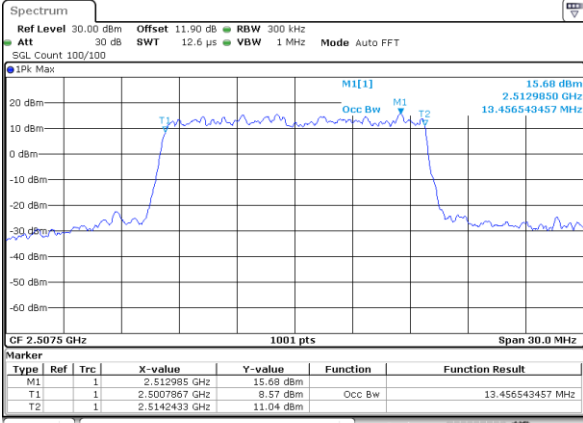

Highest Channel / 10MHz / 16QAM

Date: 24_JAN.2020 06:33:19

LTE Band 7

Lowest Channel / 15MHz / QPSK

Date: 24_JAN.2020 06:56:47

Lowest Channel / 15MHz / 16QAM

Date: 24_JAN.2020 06:57:01

Middle Channel / 15MHz / QPSK

Date: 24_JAN.2020 07:05:15

Middle Channel / 15MHz / 16QAM

Date: 24_JAN.2020 07:05:29

Highest Channel / 15MHz / QPSK

Date: 24_JAN.2020 07:08:12

Highest Channel / 15MHz / 16QAM

Date: 24_JAN.2020 07:08:26

LTE Band 7