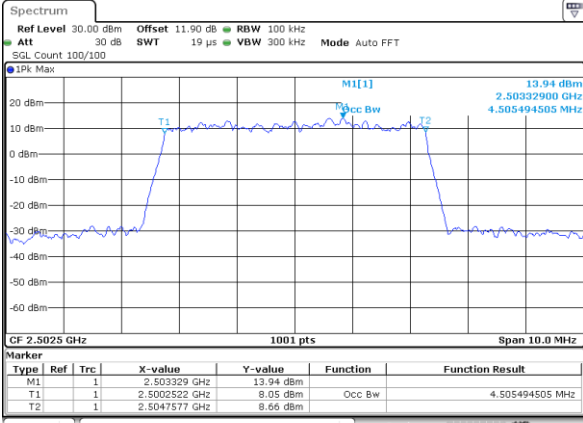

Highest Channel / 20MHz / QPSK

Date: 24_JAN_2020 07:38:03

Highest Channel / 20MHz / 16QAM

Date: 24_JAN_2020 07:38:17

LTE Band 7

Lowest Channel / 5MHz / 64QAM

Date: 24_JAN.2020 06:11:45

Lowest Channel / 10MHz / 64QAM

Date: 24_JAN.2020 06:41:32

Middle Channel / 5MHz / 64QAM

Date: 24_JAN.2020 06:15:58

Middle Channel / 10MHz / 64QAM

Date: 24_JAN.2020 06:45:45

Highest Channel / 5MHz / 64QAM

Date: 24_JAN.2020 06:17:28

Highest Channel / 10MHz / 64QAM