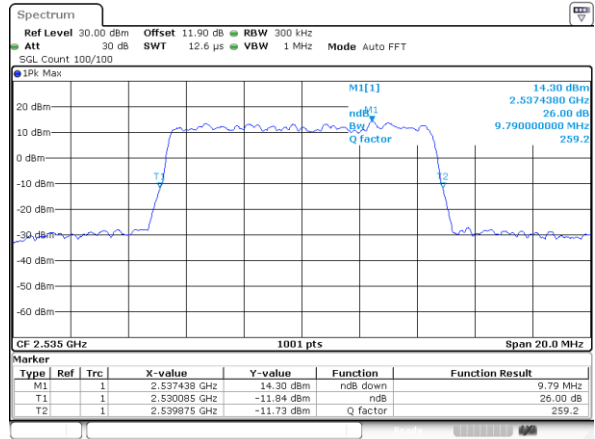

Middle Channel / 10MHz / 64QAM

Date: 24.JAN.2020 06:45:58