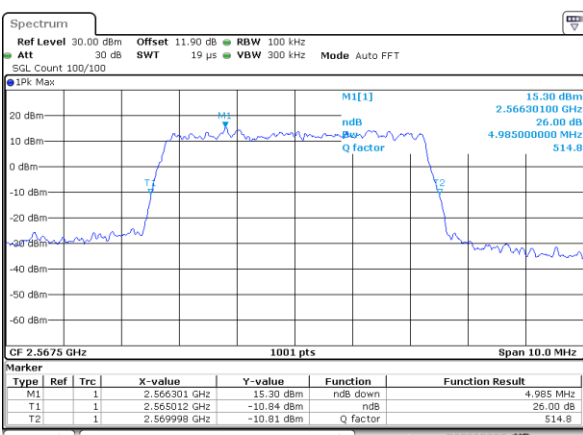

Mode	LTE Band 7 : 26dB BW(MHz)											
BW	1.4MHz		3MHz		5MHz		10MHz		15MHz		20MHz	
Mod.	QPSK	16QAM	QPSK	16QAM	QPSK	16QAM	QPSK	16QAM	QPSK	16QAM	QPSK	16QAM
Lowest CH	-	-	-	-	4.84	4.89	9.71	9.77	14.36	14.21	18.98	18.98
Middle CH	-	-	-	-	4.89	4.91	9.81	9.69	14.48	14.42	19.38	18.90
Highest CH	-	-	-	-	4.99	4.89	9.79	9.67	14.42	14.57	19.02	18.90
Mode	LTE Band 7 : 26dB BW(MHz)											
BW	1.4MHz		3MHz		5MHz		10MHz		15MHz		20MHz	
Mod.	64QAM		64QAM		64QAM		64QAM		64QAM		64QAM	
Lowest CH	-	-	-	-	4.83	-	9.95	-	14.42	-	18.94	-
Middle CH	-	-	-	-	4.90	-	9.79	-	14.39	-	18.94	-
Highest CH	-	-	-	-	4.96	-	9.81	-	14.36	-	19.30	-

LTE Band 7

Lowest Channel / 5MHz / QPSK

Date: 24.JAN.2020 05:138:03

Lowest Channel / 5MHz / 16QAM

Date: 24.JAN.2020 05:138:17

Middle Channel / 5MHz / QPSK

Date: 24.JAN.2020 05:146:29

Middle Channel / 5MHz / 16QAM

Date: 24.JAN.2020 05:146:42

Highest Channel / 5MHz / QPSK

Date: 24.JAN.2020 05:149:27

Highest Channel / 5MHz / 16QAM

Date: 24.JAN.2020 05:149:41

LTE Band 7

Lowest Channel / 10MHz / QPSK

Date: 24.JAN.2020 06:22:10