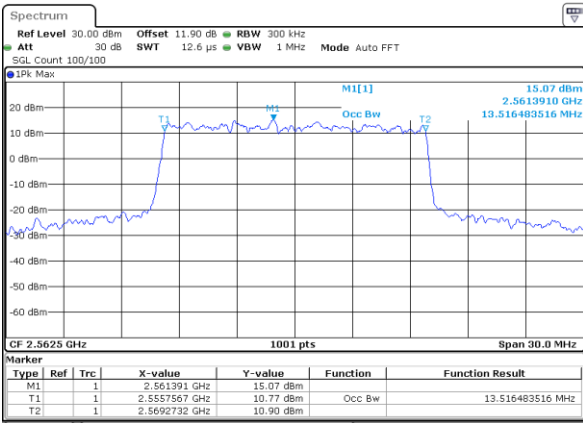

Highest Channel / 10MHz / 16QAM

Date: 24_JAN.2020 06:33:19

LTE Band 7

Lowest Channel / 15MHz / QPSK

Date: 24_JAN.2020 06:56:47

Lowest Channel / 15MHz / 16QAM

Date: 24_JAN.2020 06:57:01

Middle Channel / 15MHz / QPSK

Date: 24_JAN.2020 07:05:15

Middle Channel / 15MHz / 16QAM

Date: 24_JAN.2020 07:05:29

Highest Channel / 15MHz / QPSK

Date: 24_JAN.2020 07:08:12

Highest Channel / 15MHz / 16QAM

Date: 24_JAN.2020 07:08:26

LTE Band 7