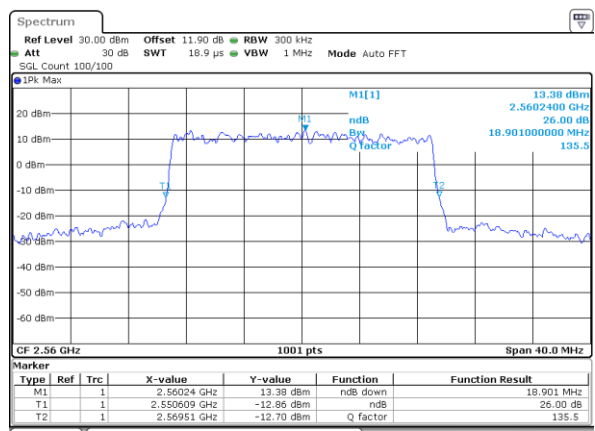

Date: 24.JAN.2020 07:05:42

Middle Channel / 15MHz / 16QAM

Date: 24.JAN.2020 07:05:55

Highest Channel / 15MHz / QPSK

Date: 24.JAN.2020 07:08:40

Highest Channel / 15MHz / 16QAM

Date: 24.JAN.2020 07:08:54

LTE Band 7

Lowest Channel / 20MHz / QPSK

Date: 24.JAN.2020 07:27:04

Lowest Channel / 20MHz / 16QAM

Date: 24.JAN.2020 07:27:18

Middle Channel / 20MHz / QPSK

Date: 24.JAN.2020 07:35:32

Middle Channel / 20MHz / 16QAM

Date: 24.JAN.2020 07:35:46

Highest Channel / 20MHz / QPSK

Date: 24.JAN.2020 07:38:31

Highest Channel / 20MHz / 16QAM

Date: 24.JAN.2020 07:38:45

LTE Band 7

Lowest Channel / 5MHz / 64QAM

Date: 24.JAN.2020 06:11:59

Lowest Channel / 10MHz / 64QAM