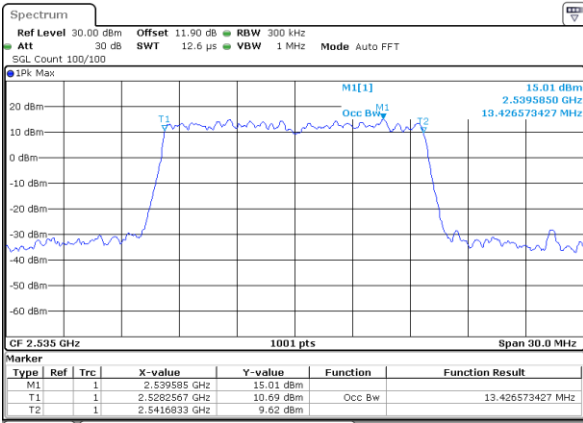

Highest Channel / 10MHz / 16QAM

Date: 24_JAN.2020 06:33:19

LTE Band 7

Lowest Channel / 15MHz / QPSK

Date: 24_JAN.2020 06:56:47

Lowest Channel / 15MHz / 16QAM

Date: 24_JAN.2020 06:57:01

Middle Channel / 15MHz / QPSK

Date: 24_JAN.2020 07:05:15

Middle Channel / 15MHz / 16QAM

Date: 24_JAN.2020 07:05:29

Highest Channel / 15MHz / QPSK

Date: 24_JAN.2020 07:08:12

Highest Channel / 15MHz / 16QAM

Date: 24_JAN.2020 07:08:26

LTE Band 7