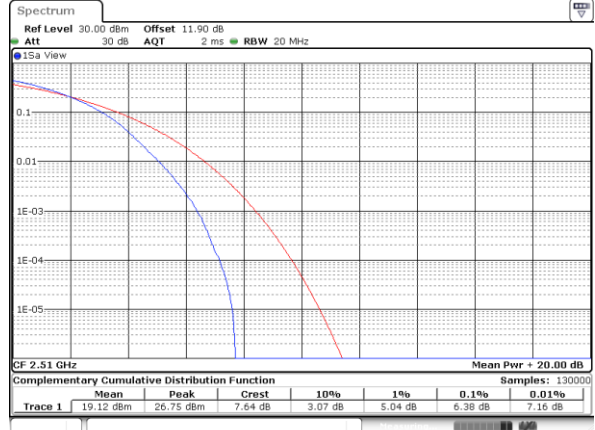

Highest Channel / Full RB

Date: 24.JAN.2020 08:44:19

LTE Band 7 / 20MHz / 64QAM

Lowest Channel / 1RB

Date: 24.JAN.2020 08:45:46

Lowest Channel / Full RB

Date: 24.JAN.2020 08:45:58

Middle Channel / 1RB

Date: 24.JAN.2020 08:46:11

Middle Channel / Full RB

Date: 24.JAN.2020 08:46:23

Highest Channel / 1RB

Date: 24.JAN.2020 08:46:35

Highest Channel / Full RB

Date: 24.JAN.2020 08:46:47

26dB Bandwidth

Mode	LTE Band 7 : 26dB BW(MHz)											
BW	1.4MHz		3MHz		5MHz		10MHz		15MHz		20MHz	
Mod.	QPSK	16QAM	QPSK	16QAM	QPSK	16QAM	QPSK	16QAM	QPSK	16QAM	QPSK	16QAM
Lowest CH	-	-	-	-	4.84	4.89	9.71	9.77	14.36	14.21	18.98	18.98
Middle CH	-	-	-	-	4.89	4.91	9.81	9.69	14.48	14.42	19.38	18.90
Highest CH	-	-	-	-	4.99	4.89	9.79	9.67	14.42	14.57	19.02	18.90
Mode	LTE Band 7 : 26dB BW(MHz)											
BW	1.4MHz		3MHz		5MHz		10MHz		15MHz		20MHz	
Mod.	64QAM		64QAM		64QAM		64QAM		64QAM		64QAM	
Lowest CH	-	-	-	-	4.83	-	9.95	-	14.42	-	18.94	-
Middle CH	-	-	-	-	4.90	-	9.79	-	14.39	-	18.94	-
Highest CH	-	-	-	-	4.96	-	9.81	-	14.36	-	19.30	-