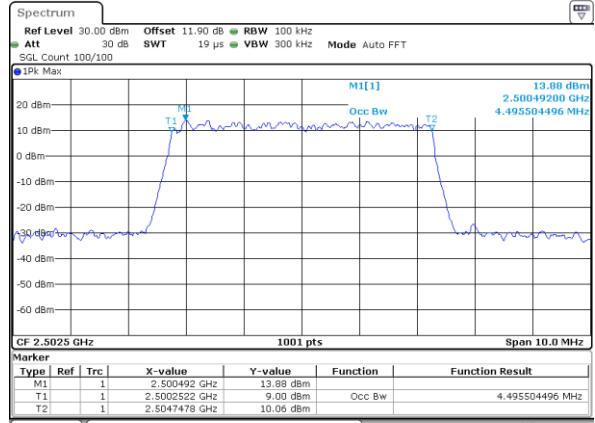

Lowest Channel / 5MHz / 16QAM

Date: 24_JAN_2020 05:37:49