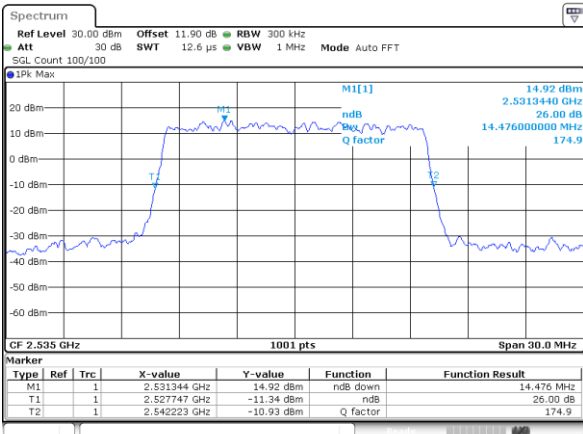

Highest Channel / 10MHz / 16QAM

Date: 24.JAN.2020 06:13:17

LTE Band 7

Lowest Channel / 15MHz / QPSK

Date: 24.JAN.2020 06:57:15

Lowest Channel / 15MHz / 16QAM

Date: 24.JAN.2020 06:57:29

Middle Channel / 15MHz / QPSK

Date: 24.JAN.2020 07:05:42

Middle Channel / 15MHz / 16QAM

Date: 24.JAN.2020 07:05:55

Highest Channel / 15MHz / QPSK

Date: 24.JAN.2020 07:08:40

Highest Channel / 15MHz / 16QAM

Date: 24.JAN.2020 07:08:54

LTE Band 7