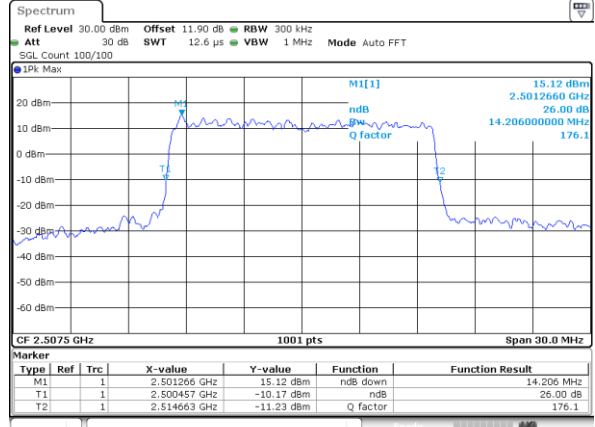

Highest Channel / 10MHz / 16QAM

Date: 24.JAN.2020 06:13:17

LTE Band 7

Lowest Channel / 15MHz / QPSK

Date: 24.JAN.2020 06:57:15

Lowest Channel / 15MHz / 16QAM

Date: 24.JAN.2020 06:57:29

Middle Channel / 15MHz / QPSK