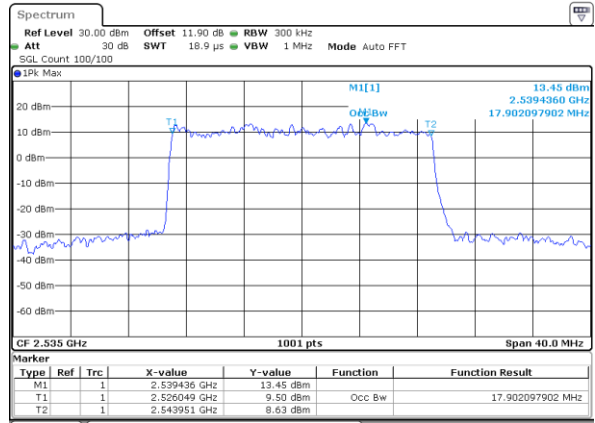

Date: 24_JAN.2020 07:05:15

Middle Channel / 15MHz / 16QAM

Date: 24_JAN.2020 07:05:29

Highest Channel / 15MHz / QPSK

Date: 24_JAN.2020 07:08:12

Highest Channel / 15MHz / 16QAM

Date: 24_JAN.2020 07:08:26

LTE Band 7

Lowest Channel / 20MHz / QPSK

Date: 24_JAN_2020 07:26:36

Lowest Channel / 20MHz / 16QAM

Date: 24_JAN_2020 07:26:50

Middle Channel / 20MHz / QPSK

Date: 24_JAN_2020 07:35:06

Middle Channel / 20MHz / 16QAM

Date: 24_JAN_2020 07:35:19

Highest Channel / 20MHz / QPSK

Date: 24_JAN_2020 07:38:03

Highest Channel / 20MHz / 16QAM

Date: 24_JAN_2020 07:38:17

LTE Band 7

Lowest Channel / 5MHz / 64QAM

Date: 24_JAN.2020 06:11:45

Lowest Channel / 10MHz / 64QAM