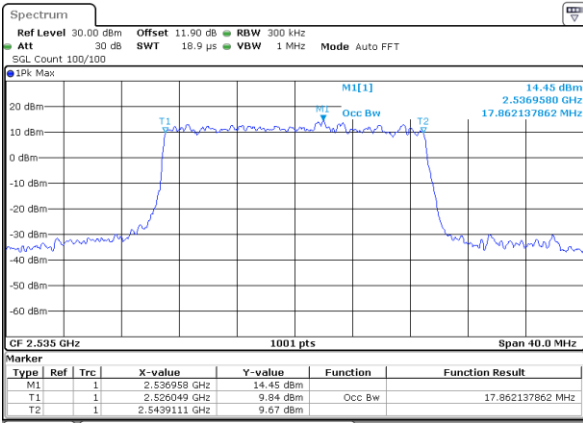

Lowest Channel / 20MHz / QPSK

Date: 24_JAN_2020 07:26:36

Lowest Channel / 20MHz / 16QAM

Date: 24_JAN_2020 07:26:50

Middle Channel / 20MHz / QPSK

Date: 24_JAN_2020 07:35:06

Middle Channel / 20MHz / 16QAM

Date: 24_JAN_2020 07:35:19

Highest Channel / 20MHz / QPSK

Date: 24_JAN_2020 07:38:03

Highest Channel / 20MHz / 16QAM

Date: 24_JAN_2020 07:38:17

LTE Band 7

Lowest Channel / 5MHz / 64QAM

Date: 24_JAN.2020 06:11:45

Lowest Channel / 10MHz / 64QAM