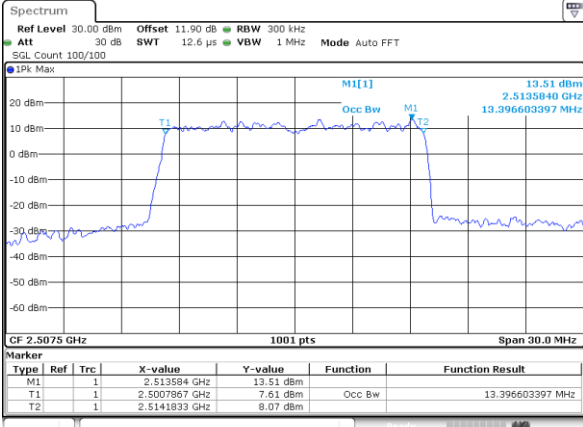

LTE Band 7

Lowest Channel / 15MHz / 64QAM

Date: 24_JAN.2020 07:16:39