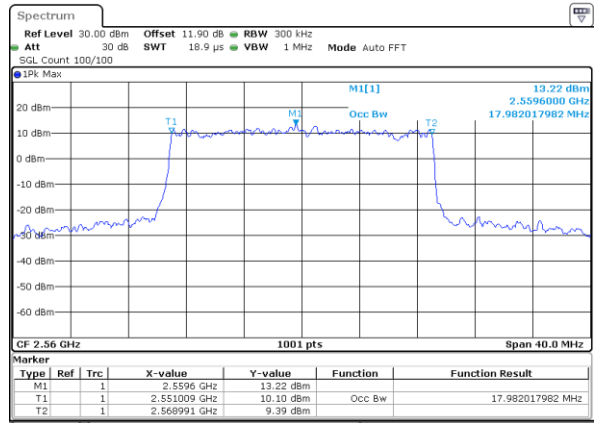

Date: 24_JAN.2020 07:05:15

Middle Channel / 15MHz / 16QAM

Date: 24_JAN.2020 07:05:29

Highest Channel / 15MHz / QPSK

Date: 24_JAN.2020 07:08:12

Highest Channel / 15MHz / 16QAM

Date: 24_JAN.2020 07:08:26

LTE Band 7

Lowest Channel / 20MHz / QPSK

Date: 24_JAN_2020 07:26:36

Lowest Channel / 20MHz / 16QAM

Date: 24_JAN_2020 07:26:50

Middle Channel / 20MHz / QPSK

Date: 24_JAN_2020 07:35:06

Middle Channel / 20MHz / 16QAM

Date: 24_JAN_2020 07:35:19

Highest Channel / 20MHz / QPSK

Date: 24_JAN_2020 07:38:03

Highest Channel / 20MHz / 16QAM

Date: 24_JAN_2020 07:38:17

LTE Band 7

Lowest Channel / 5MHz / 64QAM

Date: 24_JAN.2020 06:11:45

Lowest Channel / 10MHz / 64QAM