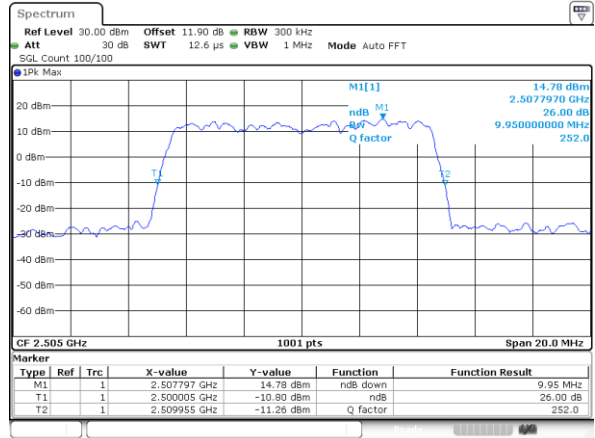

Highest Channel / 20MHz / QPSK

Date: 24.JAN.2020 07:38:31

Highest Channel / 20MHz / 16QAM

Date: 24.JAN.2020 07:38:45

LTE Band 7

Lowest Channel / 5MHz / 64QAM

Date: 24.JAN.2020 06:11:59

Lowest Channel / 10MHz / 64QAM