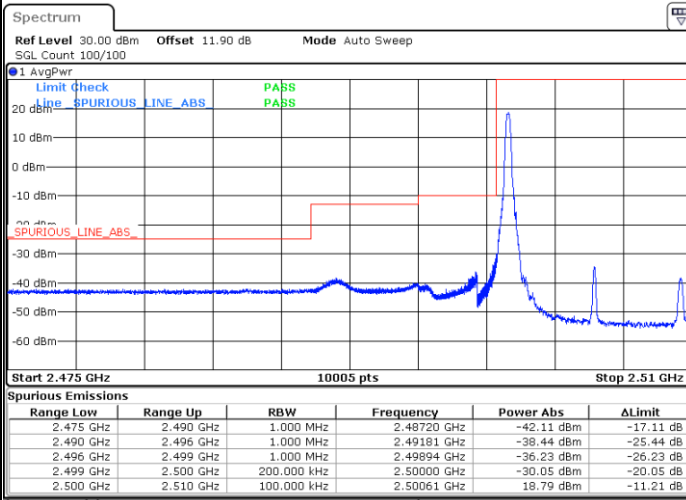

Highest Band Edge / Full RB

Date: 24.JAN.2020 06:20:25

LTE Band 7 / 10MHz / QPSK

Lowest Band Edge / 1 RB

Date: 24.JAN.2020 06:23:45

Highest Band Edge / 1 RB

Date: 24.JAN.2020 06:35:09

Lowest Band Edge / Full RB

Date: 24.JAN.2020 06:26:28

Highest Band Edge / Full RB

Date: 24.JAN.2020 06:37:52

LTE Band 7 / 10MHz / 16QAM

Lowest Band Edge / 1 RB

Highest Band Edge / 1 RB

Date: 24.JAN.2020 06:25:07

Date: 24.JAN.2020 06:36:30

Lowest Band Edge / Full RB

Highest Band Edge / Full RB

Date: 24.JAN.2020 06:27:50

Date: 24.JAN.2020 06:39:13

LTE Band 7 / 10MHz / 64QAM

Lowest Band Edge / 1 RB

Highest Band Edge / 1 RB

Date: 24.JAN.2020 06:43:08

Date: 24.JAN.2020 06:54:09

Lowest Band Edge / Full RB

Highest Band Edge / Full RB

Date: 24.JAN.2020 06:44:29

Date: 24.JAN.2020 06:55:31

LTE Band 7 / 15MHz / QPSK

Lowest Band Edge / 1 RB

Date: 24.JAN.2020 06:58:51