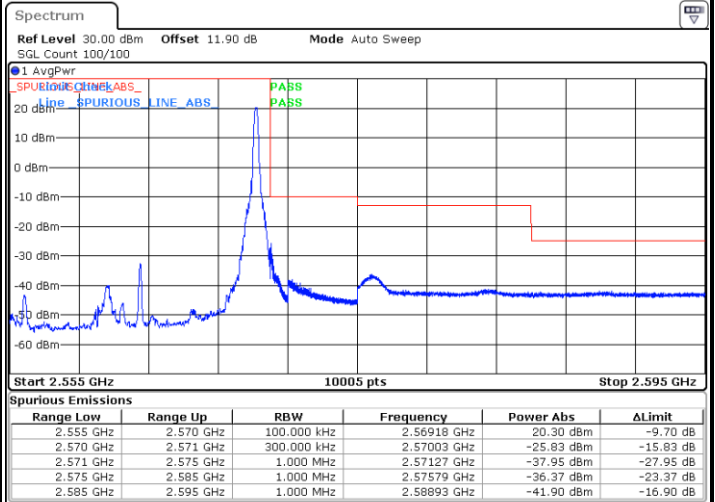

Date: 24.JAN.2020 06:26:28

Highest Band Edge / Full RB

Date: 24.JAN.2020 06:37:52

LTE Band 7 / 10MHz / 16QAM

Lowest Band Edge / 1 RB

Highest Band Edge / 1 RB

Date: 24.JAN.2020 06:25:07

Date: 24.JAN.2020 06:36:30

Lowest Band Edge / Full RB

Highest Band Edge / Full RB

Date: 24.JAN.2020 06:27:50

Date: 24.JAN.2020 06:39:13

LTE Band 7 / 10MHz / 64QAM

Lowest Band Edge / 1 RB

Highest Band Edge / 1 RB

Date: 24.JAN.2020 06:43:08

Date: 24.JAN.2020 06:54:09

Lowest Band Edge / Full RB

Highest Band Edge / Full RB

Date: 24.JAN.2020 06:44:29

Date: 24.JAN.2020 06:55:31

LTE Band 7 / 15MHz / QPSK

Lowest Band Edge / 1 RB

Date: 24.JAN.2020 06:58:51

Highest Band Edge / 1 RB

Date: 24.JAN.2020 07:10:16

Lowest Band Edge / Full RB

Date: 24.JAN.2020 07:01:34

Highest Band Edge / Full RB

Date: 24.JAN.2020 07:12:59