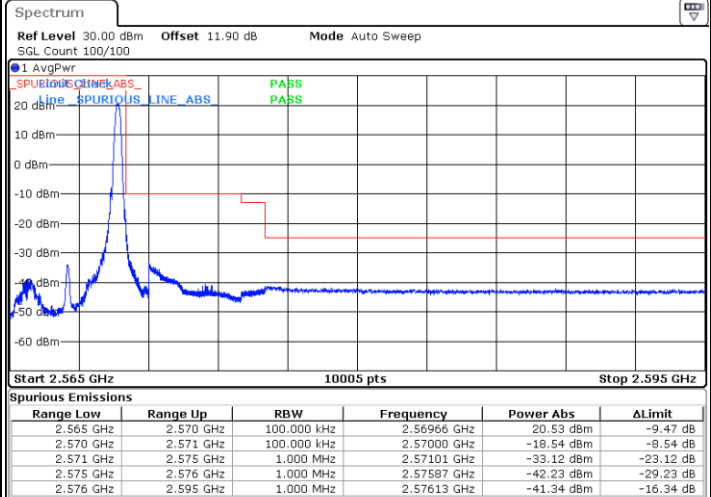

Date: 24_JAN.2020 06:15:34

LTE Band 7

Lowest Channel / 15MHz / 64QAM

Date: 24_JAN.2020 07:16:39

Lowest Channel / 20MHz / 64QAM

Date: 24_JAN.2020 08:10:14

Middle Channel / 15MHz / 64QAM

Date: 24_JAN.2020 07:20:53

Middle Channel / 20MHz / 64QAM

Date: 24_JAN.2020 08:26:56

Highest Channel / 15MHz / 64QAM

Date: 24_JAN.2020 07:22:21

Highest Channel / 20MHz / 64QAM

Date: 24_JAN.2020 08:28:25

Conducted Band Edge

LTE Band 7 / 5MHz / QPSK

Lowest Band Edge / 1 RB

Date: 24.JAN.2020 05:39:39

Highest Band Edge / 1 RB

Date: 24.JAN.2020 05:51:03

Lowest Band Edge / Full RB

Date: 24.JAN.2020 05:42:23

Highest Band Edge / Full RB

Date: 24.JAN.2020 06:08:05

LTE Band 7 / 5MHz / 16QAM

Lowest Band Edge / 1 RB

Date: 24.JAN.2020 05:41:01

Highest Band Edge / 1 RB

Date: 24.JAN.2020 05:52:24

Lowest Band Edge / Full RB

Date: 24.JAN.2020 05:43:44

Highest Band Edge / Full RB