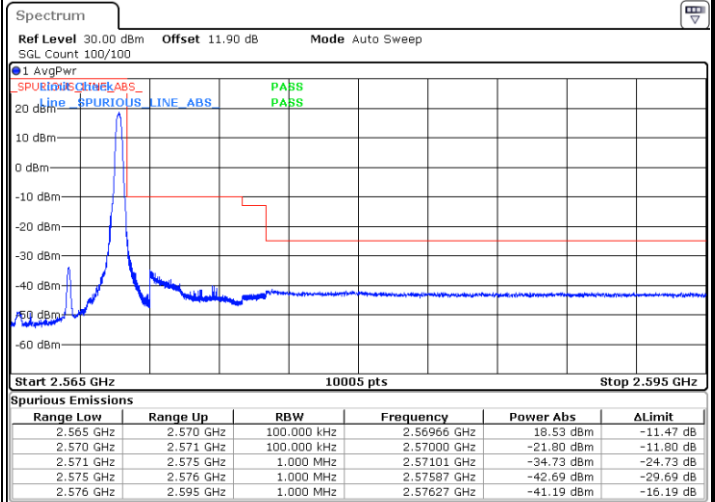

LTE Band 7 / 5MHz / 16QAM

Lowest Band Edge / 1 RB

Date: 24.JAN.2020 05:41:01

Highest Band Edge / 1 RB

Date: 24.JAN.2020 05:52:24

Lowest Band Edge / Full RB

Date: 24.JAN.2020 05:43:44

Highest Band Edge / Full RB

Date: 24.JAN.2020 06:09:27

LTE Band 7 / 5MHz / 64QAM

Lowest Band Edge / 1RB

Date: 24.JAN.2020 06:13:21

Highest Band Edge / 1 RB

Date: 24.JAN.2020 06:19:04

Lowest Band Edge / Full RB

Date: 24.JAN.2020 06:14:42

Highest Band Edge / Full RB

Date: 24.JAN.2020 06:20:25

LTE Band 7 / 10MHz / QPSK

Lowest Band Edge / 1 RB

Date: 24.JAN.2020 06:23:45

Highest Band Edge / 1 RB

Date: 24.JAN.2020 06:35:09

Lowest Band Edge / Full RB

Date: 24.JAN.2020 06:26:28

Highest Band Edge / Full RB

Date: 24.JAN.2020 06:37:52

LTE Band 7 / 10MHz / 16QAM

Lowest Band Edge / 1 RB

Highest Band Edge / 1 RB

Date: 24.JAN.2020 06:25:07

Date: 24.JAN.2020 06:36:30