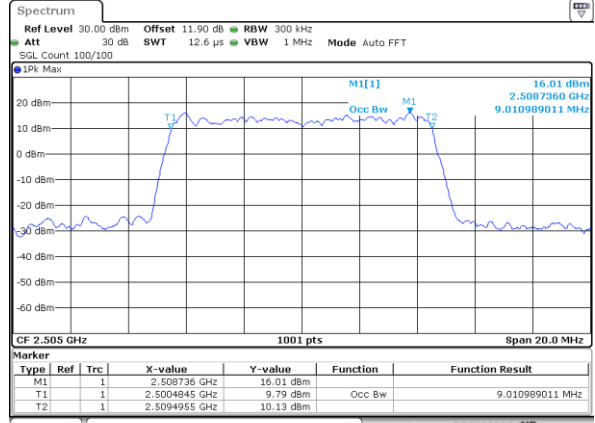

Lowest Channel / 10MHz / 16QAM

Date: 24_JAN.2020 06:21:56