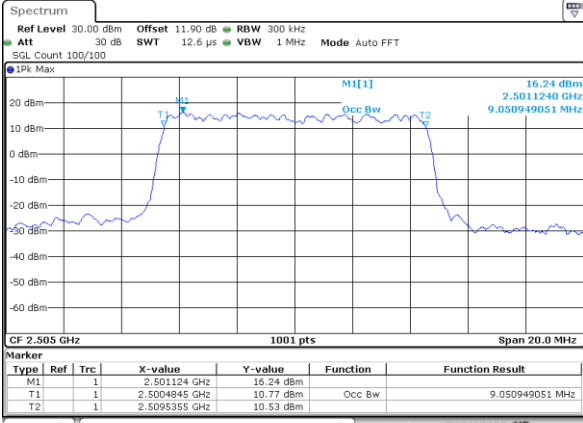

Date: 24_JAN_2020 05:46:16

Highest Channel / 5MHz / QPSK

Date: 24_JAN_2020 05:48:59

Highest Channel / 5MHz / 16QAM

Date: 24_JAN_2020 05:49:13

LTE Band 7

Lowest Channel / 10MHz / QPSK

Date: 24_JAN.2020 06:21:42