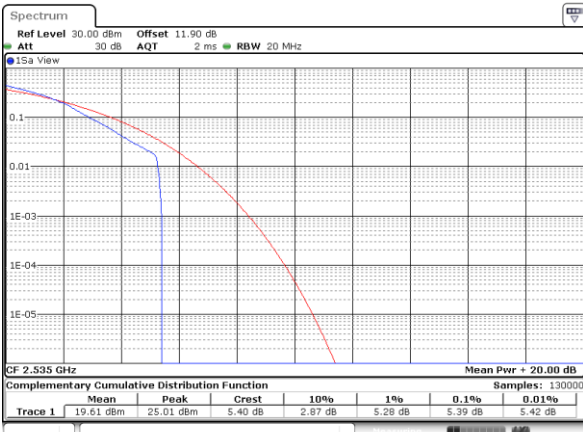

Date: 24.JAN.2020 08:45:09

Highest Channel / 1RB

Date: 24.JAN.2020 08:45:21

Highest Channel / Full RB

Date: 24.JAN.2020 08:45:33

LTE Band 7 / 20MHz / 16QAM

Lowest Channel / 1RB

Date: 24.JAN.2020 08:32:45

Lowest Channel / Full RB

Date: 24.JAN.2020 08:41:14

Middle Channel / 1RB

Date: 24.JAN.2020 08:43:41

Middle Channel / Full RB

Date: 24.JAN.2020 08:43:53

Highest Channel / 1RB

Date: 24.JAN.2020 10:17:12