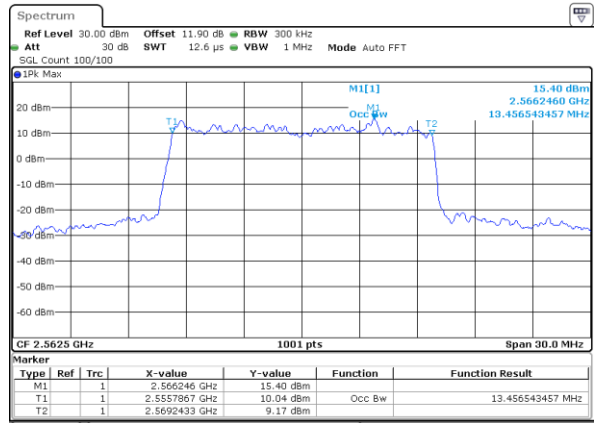

Highest Channel / 10MHz / 16QAM

Date: 24_JAN.2020 06:33:19

LTE Band 7

Lowest Channel / 15MHz / QPSK

Date: 24_JAN.2020 06:56:47

Lowest Channel / 15MHz / 16QAM

Date: 24_JAN.2020 06:57:01

Middle Channel / 15MHz / QPSK

Date: 24_JAN.2020 07:05:15

Middle Channel / 15MHz / 16QAM

Date: 24_JAN.2020 07:05:29

Highest Channel / 15MHz / QPSK

Date: 24_JAN.2020 07:08:12

Highest Channel / 15MHz / 16QAM

Date: 24_JAN.2020 07:08:26

LTE Band 7