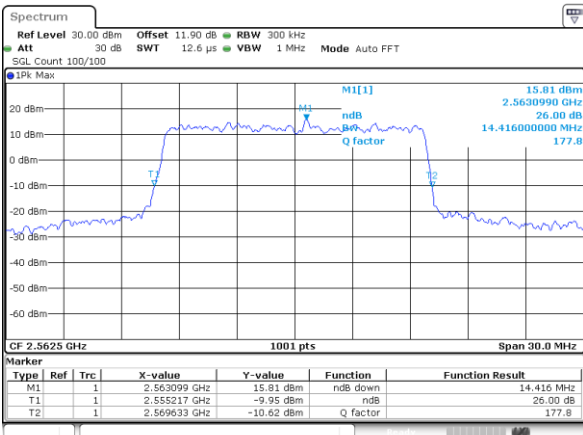

Highest Channel / 10MHz / 16QAM

Date: 24.JAN.2020 06:13:17

LTE Band 7

Lowest Channel / 15MHz / QPSK

Date: 24.JAN.2020 06:57:15

Lowest Channel / 15MHz / 16QAM

Date: 24.JAN.2020 06:57:29

Middle Channel / 15MHz / QPSK

Date: 24.JAN.2020 07:05:42

Middle Channel / 15MHz / 16QAM

Date: 24.JAN.2020 07:05:55

Highest Channel / 15MHz / QPSK

Date: 24.JAN.2020 07:08:40

Highest Channel / 15MHz / 16QAM

Date: 24.JAN.2020 07:08:54

LTE Band 7