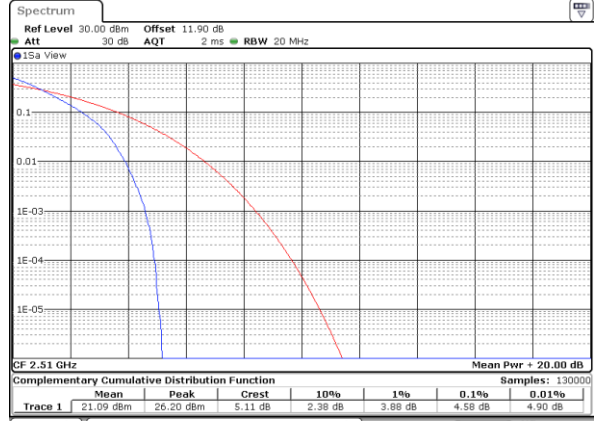

LTE Band 7 / 20MHz / QPSK

Lowest Channel / 1RB

Date: 24.JAN.2020 08:44:32

Lowest Channel / Full RB

Date: 24.JAN.2020 08:44:44

Middle Channel / 1RB

Date: 24.JAN.2020 08:44:57

Middle Channel / Full RB