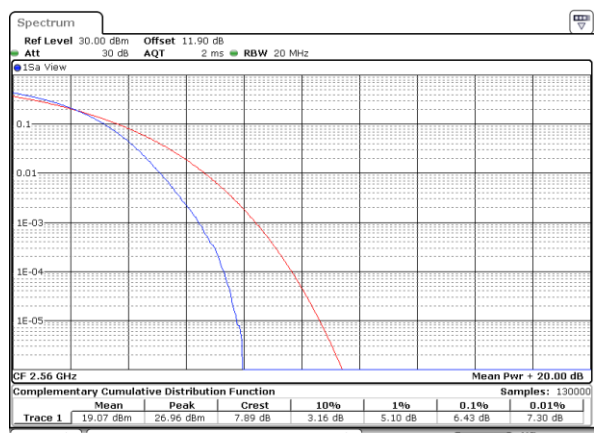

Highest Channel / Full RB

Date: 24.JAN.2020 08:44:19

LTE Band 7 / 20MHz / 64QAM

Lowest Channel / 1RB

Date: 24.JAN.2020 08:45:46

Lowest Channel / Full RB

Date: 24.JAN.2020 08:45:58

Middle Channel / 1RB

Date: 24.JAN.2020 08:46:11

Middle Channel / Full RB

Date: 24.JAN.2020 08:46:23

Highest Channel / 1RB

Date: 24.JAN.2020 08:46:35

Highest Channel / Full RB

Date: 24.JAN.2020 08:46:47

26dB Bandwidth

Mode	LTE Band 7 : 26dB BW(MHz)											
BW	1.4MHz		3MHz		5MHz		10MHz		15MHz		20MHz	
Mod.	QPSK	16QAM	QPSK	16QAM	QPSK	16QAM	QPSK	16QAM	QPSK	16QAM	QPSK	16QAM
Lowest CH	-	-	-	-	4.84	4.89	9.71	9.77	14.36	14.21	18.98	18.98
Middle CH	-	-	-	-	4.89	4.91	9.81	9.69	14.48	14.42	19.38	18.90
Highest CH	-	-	-	-	4.99	4.89	9.79	9.67	14.42	14.57	19.02	18.90
Mode	LTE Band 7 : 26dB BW(MHz)											
BW	1.4MHz		3MHz		5MHz		10MHz		15MHz		20MHz	
Mod.	64QAM		64QAM		64QAM		64QAM		64QAM		64QAM	
Lowest CH	-	-	-	-	4.83	-	9.95	-	14.42	-	18.94	-
Middle CH	-	-	-	-	4.90	-	9.79	-	14.39	-	18.94	-
Highest CH	-	-	-	-	4.96	-	9.81	-	14.36	-	19.30	-