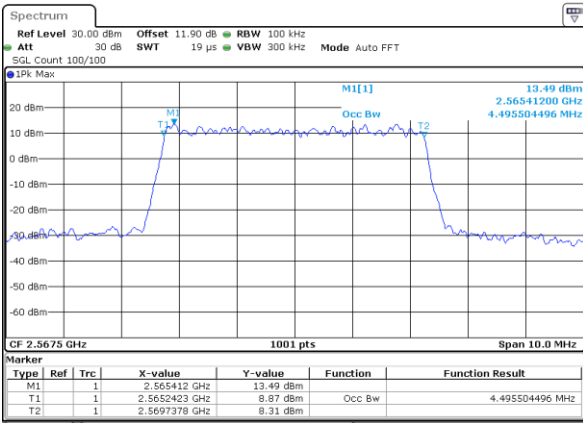

Highest Channel / 20MHz / QPSK

Date: 24_JAN_2020 07:38:03

Highest Channel / 20MHz / 16QAM

Date: 24_JAN_2020 07:38:17

LTE Band 7

Lowest Channel / 5MHz / 64QAM

Date: 24_JAN.2020 06:11:45

Lowest Channel / 10MHz / 64QAM

Date: 24_JAN.2020 06:41:32

Middle Channel / 5MHz / 64QAM

Date: 24_JAN.2020 06:15:58

Middle Channel / 10MHz / 64QAM

Date: 24_JAN.2020 06:45:45

Highest Channel / 5MHz / 64QAM

Date: 24_JAN.2020 06:17:28

Highest Channel / 10MHz / 64QAM

Date: 24_JAN.2020 06:15:34

LTE Band 7

Lowest Channel / 15MHz / 64QAM

Date: 24_JAN.2020 07:16:39

Lowest Channel / 20MHz / 64QAM

Date: 24_JAN.2020 08:10:14

Middle Channel / 15MHz / 64QAM

Date: 24_JAN.2020 07:20:53