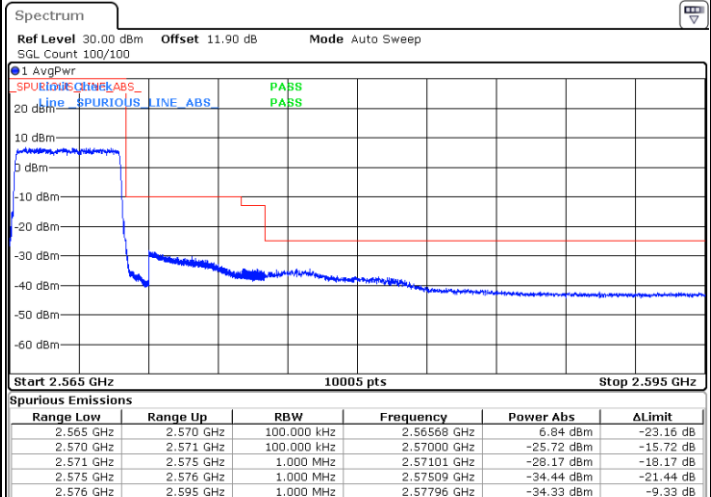

Middle Channel / 20MHz / 64QAM

Date: 24_JAN.2020 08:26:56

Highest Channel / 15MHz / 64QAM

Date: 24_JAN.2020 07:22:21

Highest Channel / 20MHz / 64QAM

Date: 24_JAN.2020 08:28:25

Conducted Band Edge

LTE Band 7 / 5MHz / QPSK

Lowest Band Edge / 1 RB

Date: 24.JAN.2020 05:39:39

Highest Band Edge / 1 RB

Date: 24.JAN.2020 05:51:03

Lowest Band Edge / Full RB

Date: 24.JAN.2020 05:42:23

Highest Band Edge / Full RB

Date: 24.JAN.2020 06:08:05

LTE Band 7 / 5MHz / 16QAM

Lowest Band Edge / 1 RB

Date: 24.JAN.2020 05:41:01

Highest Band Edge / 1 RB

Date: 24.JAN.2020 05:52:24

Lowest Band Edge / Full RB

Date: 24.JAN.2020 05:43:44

Highest Band Edge / Full RB

Date: 24.JAN.2020 06:09:27

LTE Band 7 / 5MHz / 64QAM

Lowest Band Edge / 1RB

Date: 24.JAN.2020 06:13:21

Highest Band Edge / 1 RB

Date: 24.JAN.2020 06:19:04

Lowest Band Edge / Full RB

Date: 24.JAN.2020 06:14:42