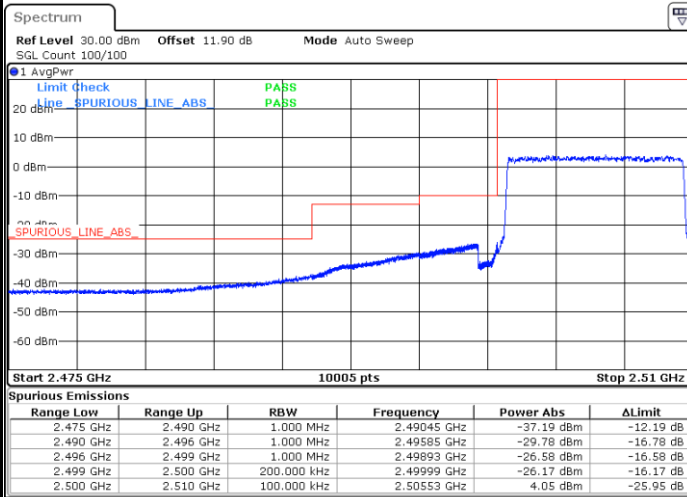

Date: 24.JAN.2020 06:09:27

LTE Band 7 / 5MHz / 64QAM

Lowest Band Edge / 1RB

Date: 24.JAN.2020 06:13:21

Highest Band Edge / 1 RB

Date: 24.JAN.2020 06:19:04

Lowest Band Edge / Full RB

Date: 24.JAN.2020 06:14:42

Highest Band Edge / Full RB

Date: 24.JAN.2020 06:20:25

LTE Band 7 / 10MHz / QPSK

Lowest Band Edge / 1 RB

Date: 24.JAN.2020 06:23:45

Highest Band Edge / 1 RB

Date: 24.JAN.2020 06:35:09

Lowest Band Edge / Full RB

Date: 24.JAN.2020 06:26:28

Highest Band Edge / Full RB

Date: 24.JAN.2020 06:37:52

LTE Band 7 / 10MHz / 16QAM

Lowest Band Edge / 1 RB

Highest Band Edge / 1 RB

Date: 24.JAN.2020 06:25:07

Date: 24.JAN.2020 06:36:30

Lowest Band Edge / Full RB

Highest Band Edge / Full RB

Date: 24.JAN.2020 06:27:50

Date: 24.JAN.2020 06:39:13

LTE Band 7 / 10MHz / 64QAM

Lowest Band Edge / 1 RB

Highest Band Edge / 1 RB

Date: 24.JAN.2020 06:43:08