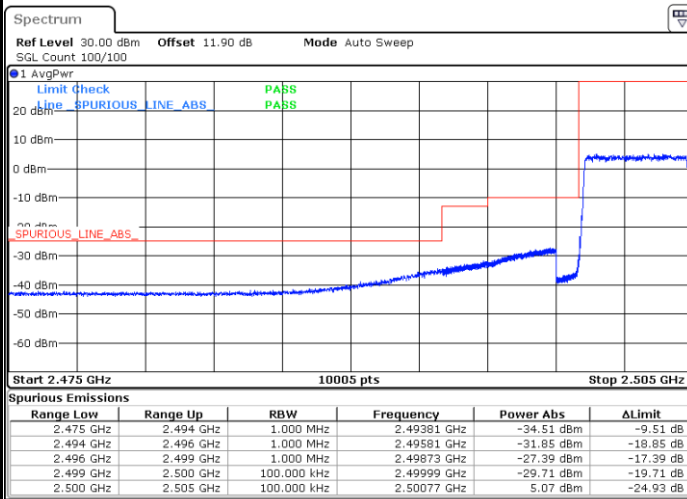

LTE Band 7 / 5MHz / 16QAM

Lowest Band Edge / 1 RB

Date: 24.JAN.2020 05:41:01

Highest Band Edge / 1 RB

Date: 24.JAN.2020 05:52:24

Lowest Band Edge / Full RB

Date: 24.JAN.2020 05:43:44

Highest Band Edge / Full RB

Date: 24.JAN.2020 06:09:27

LTE Band 7 / 5MHz / 64QAM

Lowest Band Edge / 1RB

Date: 24.JAN.2020 06:13:21

Highest Band Edge / 1 RB

Date: 24.JAN.2020 06:19:04

Lowest Band Edge / Full RB

Date: 24.JAN.2020 06:14:42

Highest Band Edge / Full RB

Date: 24.JAN.2020 06:20:25

LTE Band 7 / 10MHz / QPSK

Lowest Band Edge / 1 RB

Date: 24.JAN.2020 06:23:45

Highest Band Edge / 1 RB

Date: 24.JAN.2020 06:35:09

Lowest Band Edge / Full RB

Date: 24.JAN.2020 06:26:28

Highest Band Edge / Full RB

Date: 24.JAN.2020 06:37:52

LTE Band 7 / 10MHz / 16QAM

Lowest Band Edge / 1 RB

Highest Band Edge / 1 RB

Date: 24.JAN.2020 06:25:07

Date: 24.JAN.2020 06:36:30