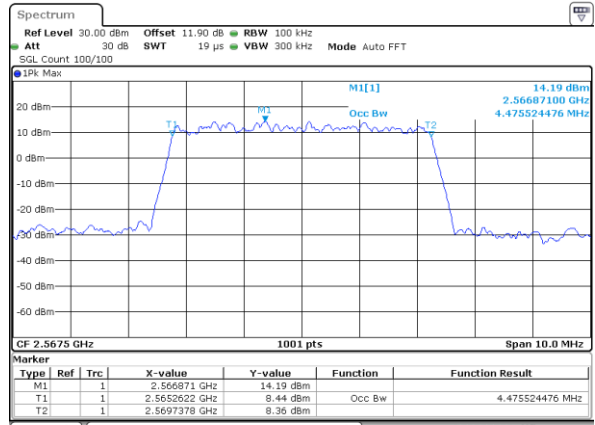

Middle Channel / 20MHz / 64QAM

Date: 24_JAN.2020 08:27:09

Highest Channel / 15MHz / 64QAM

Date: 24_JAN.2020 07:22:35

Highest Channel / 20MHz / 64QAM

Date: 24_JAN.2020 08:28:39

Occupied Bandwidth

Mode	LTE Band 7 : 99%OBW(MHz)											
BW	1.4MHz		3MHz		5MHz		10MHz		15MHz		20MHz	
Mod.	QPSK	16QAM	QPSK	16QAM	QPSK	16QAM	QPSK	16QAM	QPSK	16QAM	QPSK	16QAM
Lowest CH	-	-	-	-	4.51	4.50	9.05	9.01	13.46	13.46	17.82	17.86
Middle CH	-	-	-	-	4.51	4.50	9.15	8.97	13.43	13.43	17.86	17.90
Highest CH	-	-	-	-	4.48	4.48	9.03	9.03	13.52	13.46	17.86	17.98
Mode	LTE Band 7 : 99%OBW(MHz)											
BW	1.4MHz		3MHz		5MHz		10MHz		15MHz		20MHz	
Mod.	64QAM		64QAM		64QAM		64QAM		64QAM		64QAM	
Lowest CH	-	-	-	-	4.51	-	9.05	-	13.40	-	17.86	-
Middle CH	-	-	-	-	4.50	-	9.09	-	13.46	-	17.82	-
Highest CH	-	-	-	-	4.50	-	9.05	-	13.40	-	17.86	-

LTE Band 7

Lowest Channel / 5MHz / QPSK

Date: 24_JAN_2020 05:37:35

Lowest Channel / 5MHz / 16QAM

Date: 24_JAN_2020 05:37:49

Middle Channel / 5MHz / QPSK

Date: 24_JAN_2020 05:46:02

Middle Channel / 5MHz / 16QAM

Date: 24_JAN_2020 05:46:16

Highest Channel / 5MHz / QPSK

Date: 24_JAN_2020 05:48:59

Highest Channel / 5MHz / 16QAM

Date: 24_JAN_2020 05:49:13

LTE Band 7

Lowest Channel / 10MHz / QPSK

Date: 24_JAN.2020 06:21:42