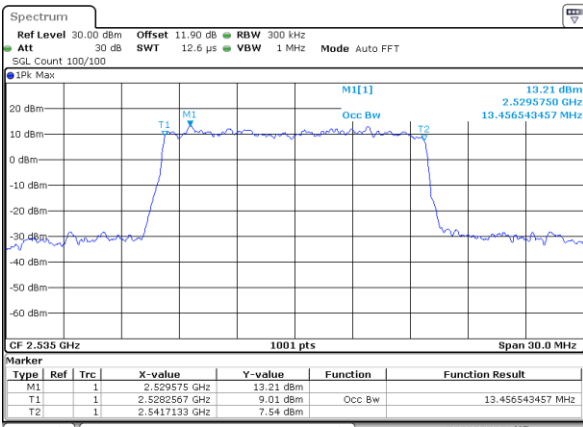

Date: 24_JAN.2020 06:15:34

LTE Band 7

Lowest Channel / 15MHz / 64QAM

Date: 24_JAN.2020 07:16:39

Lowest Channel / 20MHz / 64QAM

Date: 24_JAN.2020 08:10:14

Middle Channel / 15MHz / 64QAM

Date: 24_JAN.2020 07:20:53

Middle Channel / 20MHz / 64QAM

Date: 24_JAN.2020 08:26:56

Highest Channel / 15MHz / 64QAM

Date: 24_JAN.2020 07:22:21

Highest Channel / 20MHz / 64QAM

Date: 24_JAN.2020 08:28:25

Conducted Band Edge

LTE Band 7 / 5MHz / QPSK

Lowest Band Edge / 1 RB

Date: 24.JAN.2020 05:39:39

Highest Band Edge / 1 RB

Date: 24.JAN.2020 05:51:03

Lowest Band Edge / Full RB

Date: 24.JAN.2020 05:42:23

Highest Band Edge / Full RB

Date: 24.JAN.2020 06:08:05