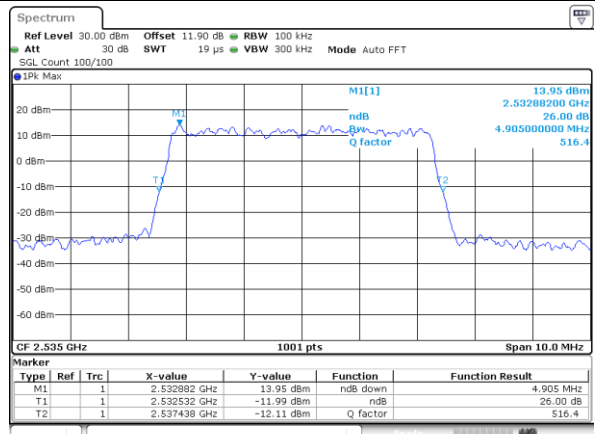

Mode	LTE Band 7 : 26dB BW(MHz)											
BW	1.4MHz		3MHz		5MHz		10MHz		15MHz		20MHz	
Mod.	QPSK	16QAM	QPSK	16QAM	QPSK	16QAM	QPSK	16QAM	QPSK	16QAM	QPSK	16QAM
Lowest CH	-	-	-	-	4.84	4.89	9.71	9.77	14.36	14.21	18.98	18.98
Middle CH	-	-	-	-	4.89	4.91	9.81	9.69	14.48	14.42	19.38	18.90
Highest CH	-	-	-	-	4.99	4.89	9.79	9.67	14.42	14.57	19.02	18.90
Mode	LTE Band 7 : 26dB BW(MHz)											
BW	1.4MHz		3MHz		5MHz		10MHz		15MHz		20MHz	
Mod.	64QAM		64QAM		64QAM		64QAM		64QAM		64QAM	
Lowest CH	-	-	-	-	4.83	-	9.95	-	14.42	-	18.94	-
Middle CH	-	-	-	-	4.90	-	9.79	-	14.39	-	18.94	-
Highest CH	-	-	-	-	4.96	-	9.81	-	14.36	-	19.30	-

LTE Band 7

Lowest Channel / 5MHz / QPSK

Date: 24.JAN.2020 05:138:03

Lowest Channel / 5MHz / 16QAM

Date: 24.JAN.2020 05:138:17

Middle Channel / 5MHz / QPSK

Date: 24.JAN.2020 05:146:29

Middle Channel / 5MHz / 16QAM

Date: 24.JAN.2020 05:146:42

Highest Channel / 5MHz / QPSK

Date: 24.JAN.2020 05:149:27

Highest Channel / 5MHz / 16QAM

Date: 24.JAN.2020 05:149:41

LTE Band 7

Lowest Channel / 10MHz / QPSK

Date: 24.JAN.2020 06:22:10