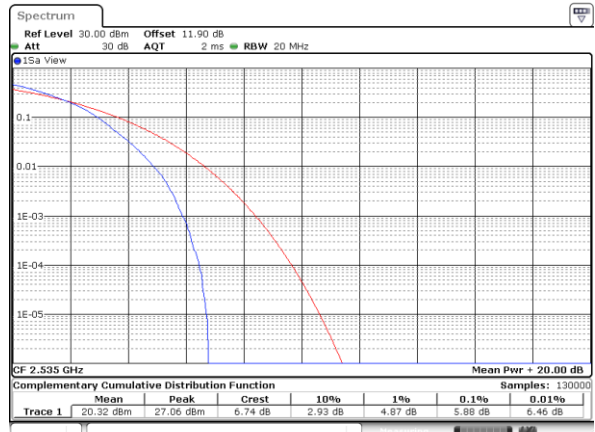

Lowest Channel / Full RB

Date: 24.JAN.2020 08:41:14

Middle Channel / 1RB

Date: 24.JAN.2020 08:43:41

Middle Channel / Full RB

Date: 24.JAN.2020 08:43:53

Highest Channel / 1RB

Date: 24.JAN.2020 10:17:12

Highest Channel / Full RB

Date: 24.JAN.2020 08:44:19

LTE Band 7 / 20MHz / 64QAM

Lowest Channel / 1RB

Date: 24.JAN.2020 08:45:46

Lowest Channel / Full RB

Date: 24.JAN.2020 08:45:58

Middle Channel / 1RB