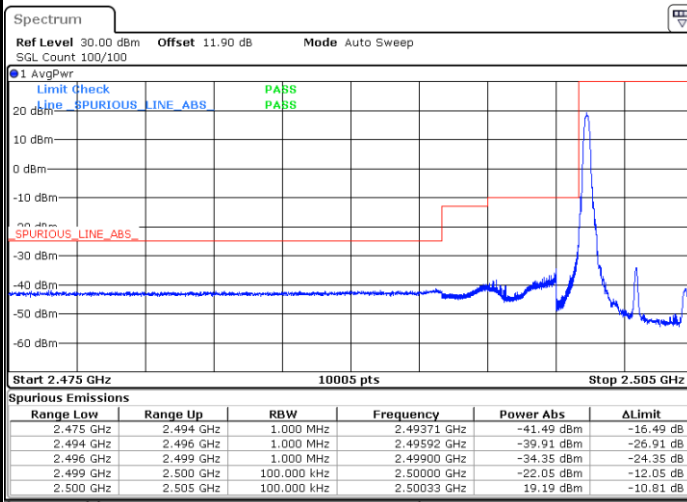

Lowest Band Edge / 1 RB

Date: 24.JAN.2020 05:39:39

Highest Band Edge / 1 RB

Date: 24.JAN.2020 05:51:03

Lowest Band Edge / Full RB

Date: 24.JAN.2020 05:42:23

Highest Band Edge / Full RB

Date: 24.JAN.2020 06:08:05

LTE Band 7 / 5MHz / 16QAM

Lowest Band Edge / 1 RB

Date: 24.JAN.2020 05:41:01

Highest Band Edge / 1 RB

Date: 24.JAN.2020 05:52:24

Lowest Band Edge / Full RB

Date: 24.JAN.2020 05:43:44

Highest Band Edge / Full RB

Date: 24.JAN.2020 06:09:27

LTE Band 7 / 5MHz / 64QAM

Lowest Band Edge / 1RB

Date: 24.JAN.2020 06:13:21

Highest Band Edge / 1 RB

Date: 24.JAN.2020 06:19:04

Lowest Band Edge / Full RB

Date: 24.JAN.2020 06:14:42

Highest Band Edge / Full RB

Date: 24.JAN.2020 06:20:25

LTE Band 7 / 10MHz / QPSK

Lowest Band Edge / 1 RB

Date: 24.JAN.2020 06:23:45

Highest Band Edge / 1 RB

Date: 24.JAN.2020 06:35:09

Lowest Band Edge / Full RB