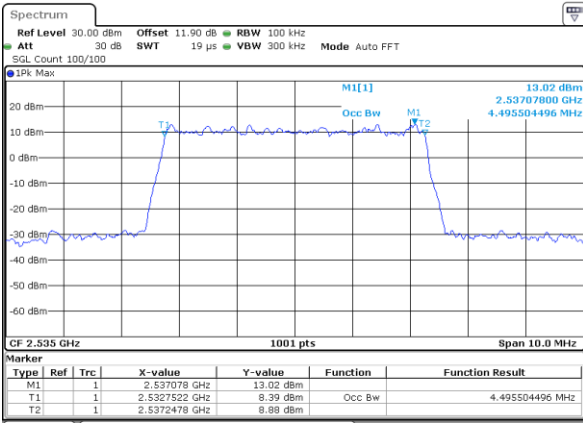

Highest Channel / 20MHz / QPSK

Date: 24_JAN_2020 07:38:03

Highest Channel / 20MHz / 16QAM

Date: 24_JAN_2020 07:38:17

LTE Band 7

Lowest Channel / 5MHz / 64QAM

Date: 24_JAN.2020 06:11:45

Lowest Channel / 10MHz / 64QAM

Date: 24_JAN.2020 06:41:32

Middle Channel / 5MHz / 64QAM

Date: 24_JAN.2020 06:15:58

Middle Channel / 10MHz / 64QAM

Date: 24_JAN.2020 06:45:45

Highest Channel / 5MHz / 64QAM

Date: 24_JAN.2020 06:17:28

Highest Channel / 10MHz / 64QAM