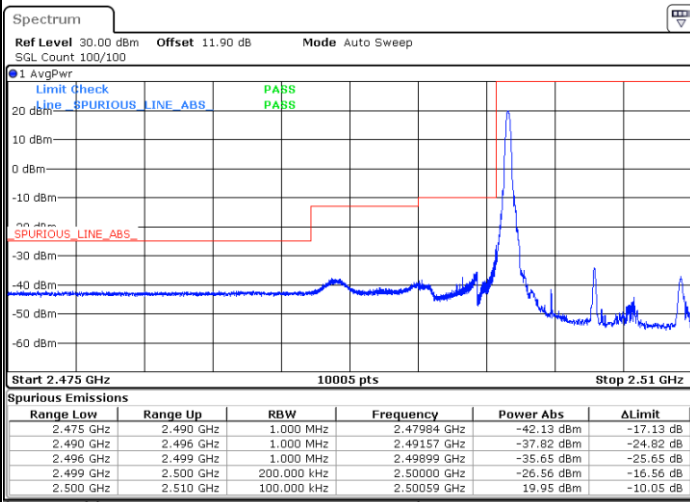

Highest Band Edge / Full RB

Date: 24.JAN.2020 06:20:25

LTE Band 7 / 10MHz / QPSK

Lowest Band Edge / 1 RB

Date: 24.JAN.2020 06:23:45

Highest Band Edge / 1 RB

Date: 24.JAN.2020 06:35:09

Lowest Band Edge / Full RB

Date: 24.JAN.2020 06:26:28

Highest Band Edge / Full RB

Date: 24.JAN.2020 06:37:52

LTE Band 7 / 10MHz / 16QAM

Lowest Band Edge / 1 RB

Highest Band Edge / 1 RB

Date: 24.JAN.2020 06:25:07

Date: 24.JAN.2020 06:36:30

Lowest Band Edge / Full RB

Highest Band Edge / Full RB

Date: 24.JAN.2020 06:27:50

Date: 24.JAN.2020 06:39:13

LTE Band 7 / 10MHz / 64QAM

Lowest Band Edge / 1 RB

Highest Band Edge / 1 RB

Date: 24.JAN.2020 06:43:08

Date: 24.JAN.2020 06:54:09

Lowest Band Edge / Full RB

Highest Band Edge / Full RB

Date: 24.JAN.2020 06:44:29

Date: 24.JAN.2020 06:55:31

LTE Band 7 / 15MHz / QPSK

Lowest Band Edge / 1 RB

Date: 24.JAN.2020 06:58:51