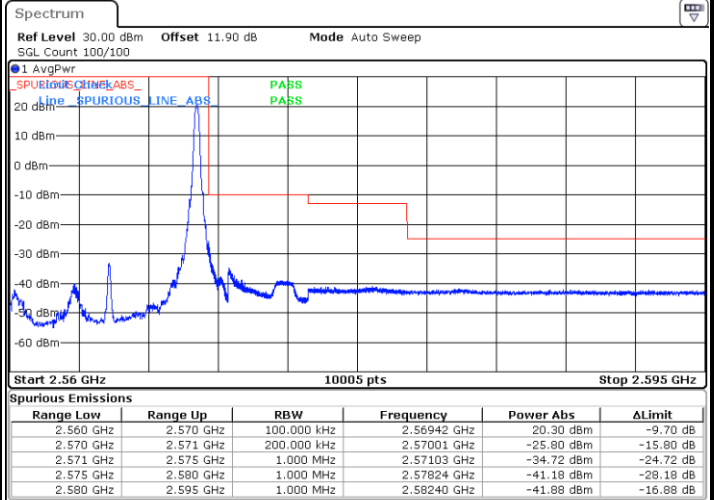

Date: 24.JAN.2020 06:09:27

LTE Band 7 / 5MHz / 64QAM

Lowest Band Edge / 1RB

Date: 24.JAN.2020 06:13:21

Highest Band Edge / 1 RB

Date: 24.JAN.2020 06:19:04

Lowest Band Edge / Full RB

Date: 24.JAN.2020 06:14:42

Highest Band Edge / Full RB

Date: 24.JAN.2020 06:20:25

LTE Band 7 / 10MHz / QPSK

Lowest Band Edge / 1 RB

Date: 24.JAN.2020 06:23:45

Highest Band Edge / 1 RB

Date: 24.JAN.2020 06:35:09

Lowest Band Edge / Full RB

Date: 24.JAN.2020 06:26:28

Highest Band Edge / Full RB

Date: 24.JAN.2020 06:37:52

LTE Band 7 / 10MHz / 16QAM

Lowest Band Edge / 1 RB

Highest Band Edge / 1 RB

Date: 24.JAN.2020 06:25:07

Date: 24.JAN.2020 06:36:30

Lowest Band Edge / Full RB

Highest Band Edge / Full RB

Date: 24.JAN.2020 06:27:50

Date: 24.JAN.2020 06:39:13

LTE Band 7 / 10MHz / 64QAM

Lowest Band Edge / 1 RB

Highest Band Edge / 1 RB

Date: 24.JAN.2020 06:43:08