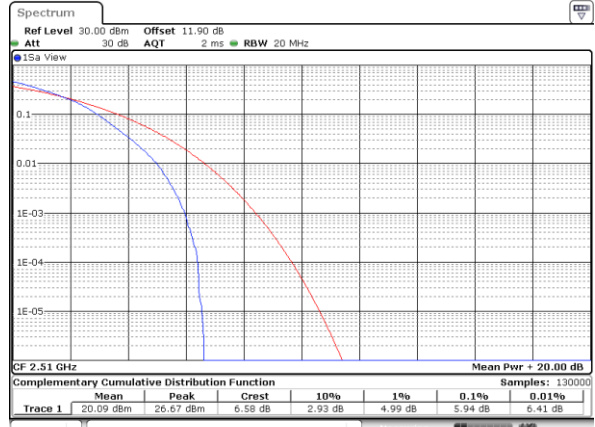

Lowest Channel / Full RB

Date: 24.JAN.2020 08:41:14