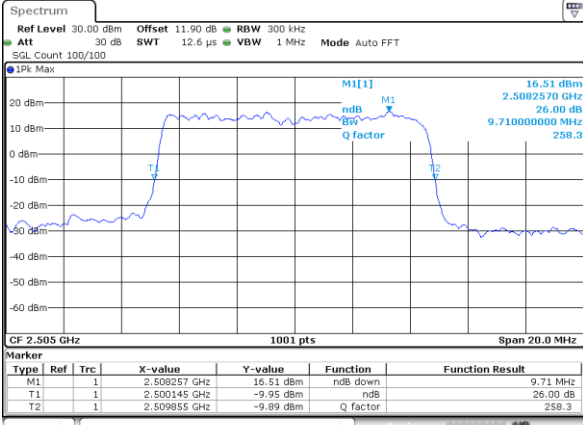

Date: 24.JAN.2020 05:146:42

Highest Channel / 5MHz / QPSK

Date: 24.JAN.2020 05:149:27

Highest Channel / 5MHz / 16QAM

Date: 24.JAN.2020 05:149:41

LTE Band 7

Lowest Channel / 10MHz / QPSK

Date: 24.JAN.2020 06:22:10