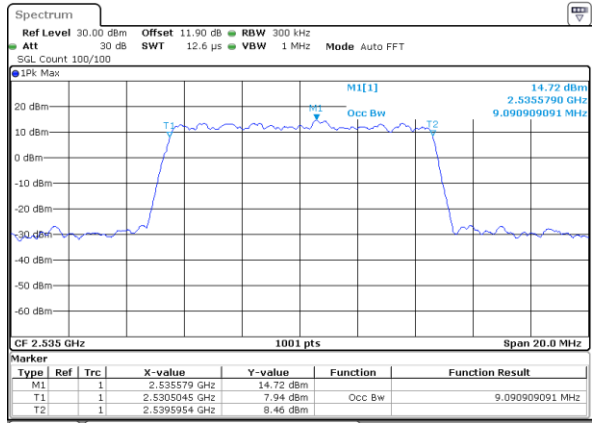

Highest Channel / 20MHz / QPSK

Date: 24_JAN_2020 07:38:03

Highest Channel / 20MHz / 16QAM

Date: 24_JAN_2020 07:38:17

LTE Band 7

Lowest Channel / 5MHz / 64QAM

Date: 24_JAN.2020 06:11:45

Lowest Channel / 10MHz / 64QAM

Date: 24_JAN.2020 06:41:32

Middle Channel / 5MHz / 64QAM

Date: 24_JAN.2020 06:15:58

Middle Channel / 10MHz / 64QAM

Date: 24_JAN.2020 06:45:45

Highest Channel / 5MHz / 64QAM

Date: 24_JAN.2020 06:17:28

Highest Channel / 10MHz / 64QAM