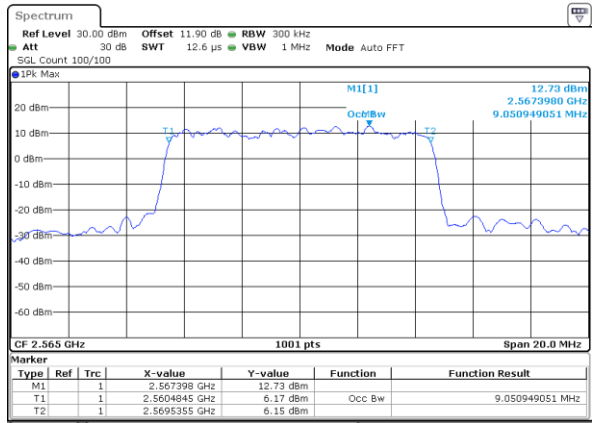

Highest Channel / 20MHz / QPSK

Date: 24_JAN_2020 07:38:03

Highest Channel / 20MHz / 16QAM

Date: 24_JAN_2020 07:38:17

LTE Band 7

Lowest Channel / 5MHz / 64QAM

Date: 24_JAN.2020 06:11:45

Lowest Channel / 10MHz / 64QAM

Date: 24_JAN.2020 06:41:32

Middle Channel / 5MHz / 64QAM

Date: 24_JAN.2020 06:15:58

Middle Channel / 10MHz / 64QAM

Date: 24_JAN.2020 06:45:45

Highest Channel / 5MHz / 64QAM

Date: 24_JAN.2020 06:17:28

Highest Channel / 10MHz / 64QAM