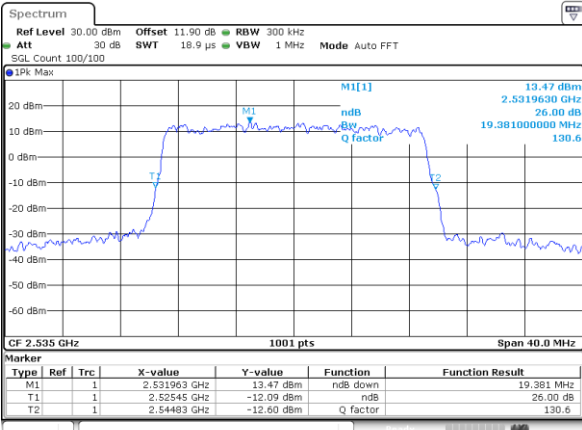

Middle Channel / 20MHz / QPSK

Date: 24.JAN.2020 07:35:32