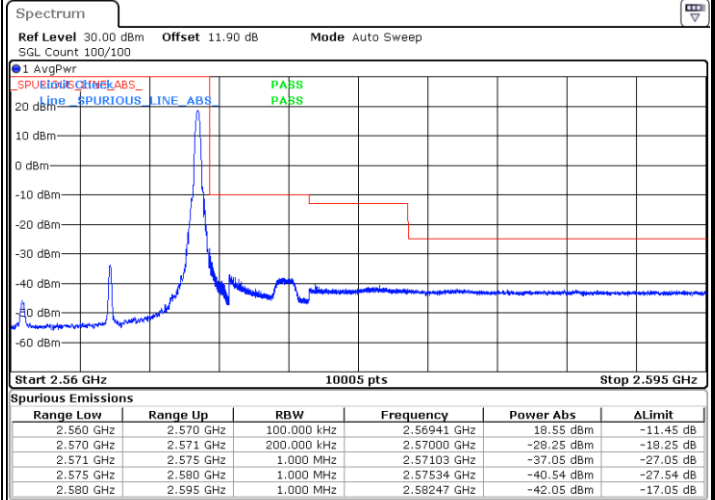

Highest Band Edge / Full RB

Date: 24.JAN.2020 06:20:25

LTE Band 7 / 10MHz / QPSK

Lowest Band Edge / 1 RB

Date: 24.JAN.2020 06:23:45

Highest Band Edge / 1 RB

Date: 24.JAN.2020 06:35:09

Lowest Band Edge / Full RB

Date: 24.JAN.2020 06:26:28

Highest Band Edge / Full RB

Date: 24.JAN.2020 06:37:52

LTE Band 7 / 10MHz / 16QAM

Lowest Band Edge / 1 RB

Highest Band Edge / 1 RB

Date: 24.JAN.2020 06:25:07

Date: 24.JAN.2020 06:36:30

Lowest Band Edge / Full RB

Highest Band Edge / Full RB

Date: 24.JAN.2020 06:27:50

Date: 24.JAN.2020 06:39:13

LTE Band 7 / 10MHz / 64QAM

Lowest Band Edge / 1 RB

Highest Band Edge / 1 RB

Date: 24.JAN.2020 06:43:08

Date: 24.JAN.2020 06:54:09

Lowest Band Edge / Full RB

Highest Band Edge / Full RB

Date: 24.JAN.2020 06:44:29

Date: 24.JAN.2020 06:55:31

LTE Band 7 / 15MHz / QPSK

Lowest Band Edge / 1 RB

Date: 24.JAN.2020 06:58:51