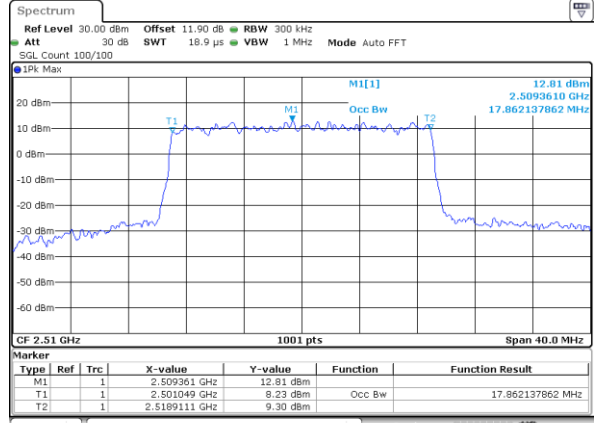

Lowest Channel / 20MHz / 16QAM

Date: 24_JAN_2020 07:26:50