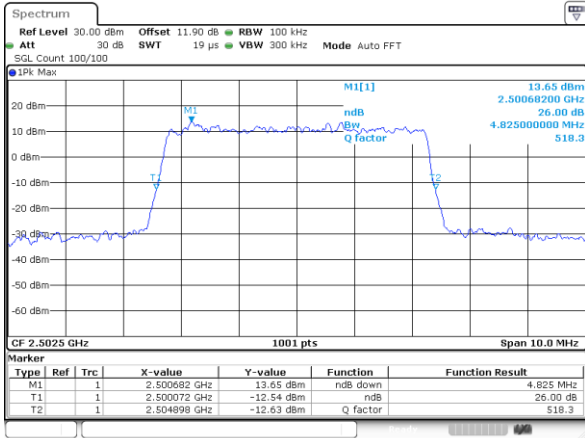

Highest Channel / 20MHz / QPSK

Date: 24.JAN.2020 07:38:31

Highest Channel / 20MHz / 16QAM

Date: 24.JAN.2020 07:38:45

LTE Band 7

Lowest Channel / 5MHz / 64QAM

Date: 24.JAN.2020 06:11:59

Lowest Channel / 10MHz / 64QAM