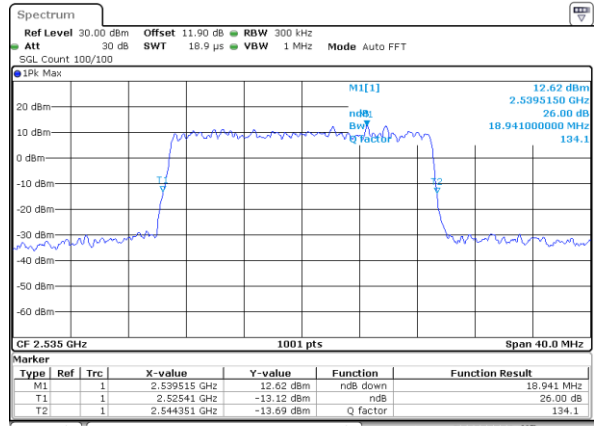

Date: 24.JAN.2020 06:52:47

LTE Band 7

Lowest Channel / 15MHz / 64QAM

Date: 24_JAN.2020 07:16:53

Lowest Channel / 20MHz / 64QAM

Date: 24_JAN.2020 08:10:27

Middle Channel / 15MHz / 64QAM

Date: 24_JAN.2020 07:21:06

Middle Channel / 20MHz / 64QAM

Date: 24_JAN.2020 08:27:09

Highest Channel / 15MHz / 64QAM

Date: 24_JAN.2020 07:22:35

Highest Channel / 20MHz / 64QAM

Date: 24_JAN.2020 08:28:39

Occupied Bandwidth

Mode	LTE Band 7 : 99%OBW(MHz)											
BW	1.4MHz		3MHz		5MHz		10MHz		15MHz		20MHz	
Mod.	QPSK	16QAM	QPSK	16QAM	QPSK	16QAM	QPSK	16QAM	QPSK	16QAM	QPSK	16QAM
Lowest CH	-	-	-	-	4.51	4.50	9.05	9.01	13.46	13.46	17.82	17.86
Middle CH	-	-	-	-	4.51	4.50	9.15	8.97	13.43	13.43	17.86	17.90
Highest CH	-	-	-	-	4.48	4.48	9.03	9.03	13.52	13.46	17.86	17.98
Mode	LTE Band 7 : 99%OBW(MHz)											
BW	1.4MHz		3MHz		5MHz		10MHz		15MHz		20MHz	
Mod.	64QAM		64QAM		64QAM		64QAM		64QAM		64QAM	
Lowest CH	-	-	-	-	4.51	-	9.05	-	13.40	-	17.86	-
Middle CH	-	-	-	-	4.50	-	9.09	-	13.46	-	17.82	-
Highest CH	-	-	-	-	4.50	-	9.05	-	13.40	-	17.86	-