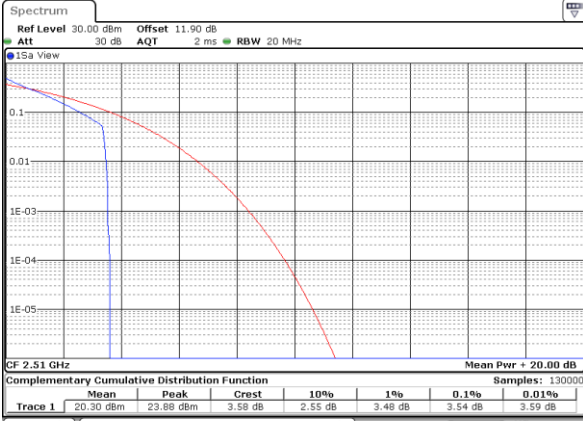

LTE Band 7 / 20MHz / QPSK

Lowest Channel / 1RB

Date: 24.JAN.2020 08:44:32

Lowest Channel / Full RB

Date: 24.JAN.2020 08:44:44

Middle Channel / 1RB

Date: 24.JAN.2020 08:44:57

Middle Channel / Full RB

Date: 24.JAN.2020 08:45:09

Highest Channel / 1RB

Date: 24.JAN.2020 08:45:21

Highest Channel / Full RB

Date: 24.JAN.2020 08:45:33

LTE Band 7 / 20MHz / 16QAM

Lowest Channel / 1RB

Date: 24.JAN.2020 08:32:45