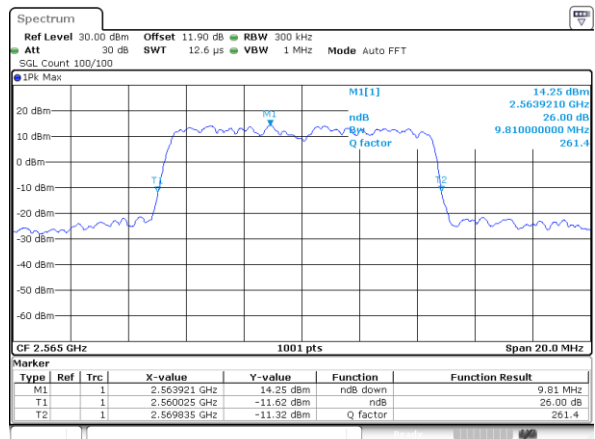

Date: 24.JAN.2020 06:41:46

Middle Channel / 5MHz / 64QAM

Date: 24.JAN.2020 06:16:13

Middle Channel / 10MHz / 64QAM

Date: 24.JAN.2020 06:45:58

Highest Channel / 5MHz / 64QAM

Date: 24.JAN.2020 06:17:42

Highest Channel / 10MHz / 64QAM