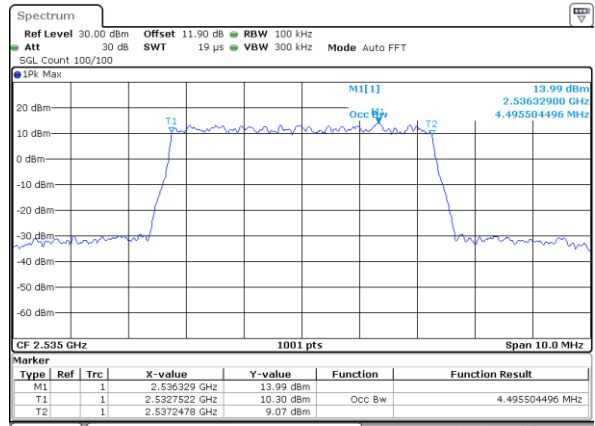

Middle Channel / 20MHz / 64QAM

Date: 24_JAN.2020 08:27:09

Highest Channel / 15MHz / 64QAM

Date: 24_JAN.2020 07:22:35

Highest Channel / 20MHz / 64QAM

Date: 24_JAN.2020 08:28:39

Occupied Bandwidth

Mode	LTE Band 7 : 99%OBW(MHz)											
BW	1.4MHz		3MHz		5MHz		10MHz		15MHz		20MHz	
Mod.	QPSK	16QAM	QPSK	16QAM	QPSK	16QAM	QPSK	16QAM	QPSK	16QAM	QPSK	16QAM
Lowest CH	-	-	-	-	4.51	4.50	9.05	9.01	13.46	13.46	17.82	17.86
Middle CH	-	-	-	-	4.51	4.50	9.15	8.97	13.43	13.43	17.86	17.90
Highest CH	-	-	-	-	4.48	4.48	9.03	9.03	13.52	13.46	17.86	17.98
Mode	LTE Band 7 : 99%OBW(MHz)											
BW	1.4MHz		3MHz		5MHz		10MHz		15MHz		20MHz	
Mod.	64QAM		64QAM		64QAM		64QAM		64QAM		64QAM	
Lowest CH	-	-	-	-	4.51	-	9.05	-	13.40	-	17.86	-
Middle CH	-	-	-	-	4.50	-	9.09	-	13.46	-	17.82	-
Highest CH	-	-	-	-	4.50	-	9.05	-	13.40	-	17.86	-

LTE Band 7

Lowest Channel / 5MHz / QPSK

Date: 24_JAN_2020 05:37:35

Lowest Channel / 5MHz / 16QAM

Date: 24_JAN_2020 05:37:49

Middle Channel / 5MHz / QPSK

Date: 24_JAN_2020 05:46:02

Middle Channel / 5MHz / 16QAM

Date: 24_JAN_2020 05:46:16

Highest Channel / 5MHz / QPSK

Date: 24_JAN_2020 05:48:59

Highest Channel / 5MHz / 16QAM

Date: 24_JAN_2020 05:49:13

LTE Band 7

Lowest Channel / 10MHz / QPSK

Date: 24_JAN.2020 06:21:42