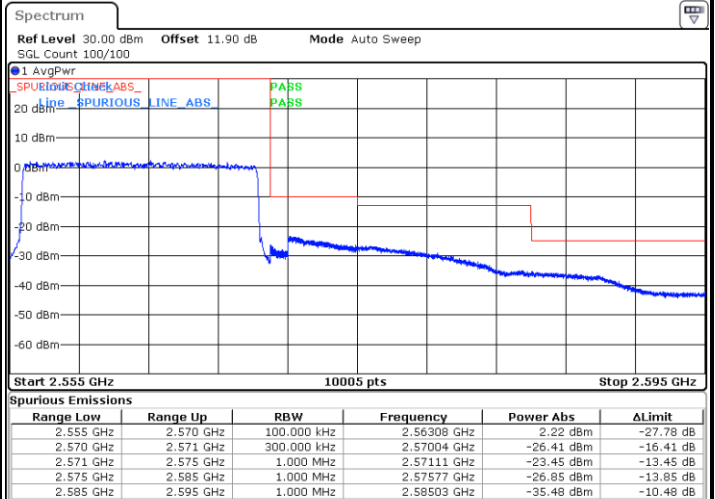

Lowest Band Edge / Full RB

Highest Band Edge / Full RB

Date: 24.JAN.2020 06:27:50

Date: 24.JAN.2020 06:39:13

LTE Band 7 / 10MHz / 64QAM

Lowest Band Edge / 1 RB

Highest Band Edge / 1 RB

Date: 24.JAN.2020 06:43:08

Date: 24.JAN.2020 06:54:09

Lowest Band Edge / Full RB

Highest Band Edge / Full RB

Date: 24.JAN.2020 06:44:29

Date: 24.JAN.2020 06:55:31

LTE Band 7 / 15MHz / QPSK

Lowest Band Edge / 1 RB

Date: 24.JAN.2020 06:58:51

Highest Band Edge / 1 RB

Date: 24.JAN.2020 07:10:16

Lowest Band Edge / Full RB

Date: 24.JAN.2020 07:01:34

Highest Band Edge / Full RB

Date: 24.JAN.2020 07:12:59