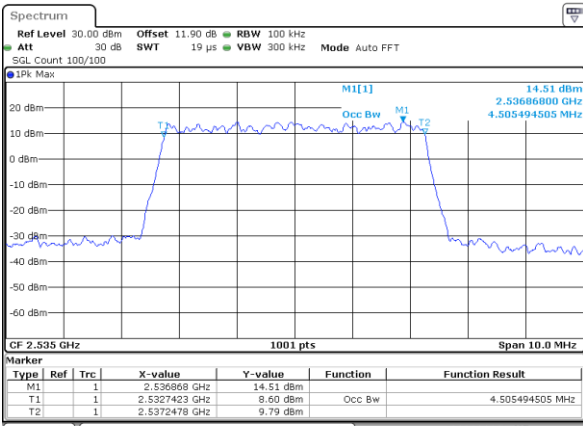

LTE Band 7

Lowest Channel / 5MHz / QPSK

Date: 24_JAN_2020 05:37:35

Lowest Channel / 5MHz / 16QAM

Date: 24_JAN_2020 05:37:49

Middle Channel / 5MHz / QPSK

Date: 24_JAN_2020 05:46:02

Middle Channel / 5MHz / 16QAM