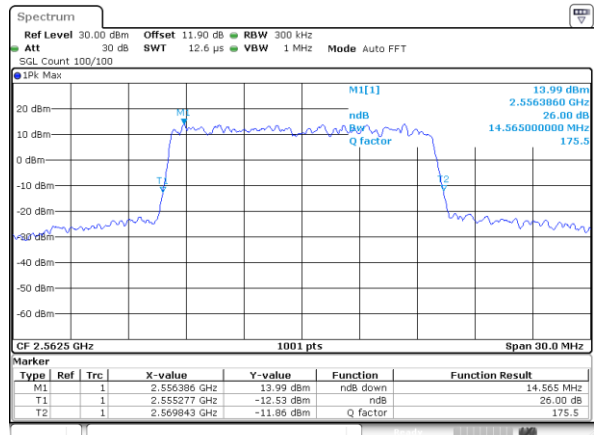

Date: 24.JAN.2020 07:05:42

Middle Channel / 15MHz / 16QAM

Date: 24.JAN.2020 07:05:55

Highest Channel / 15MHz / QPSK

Date: 24.JAN.2020 07:08:40

Highest Channel / 15MHz / 16QAM

Date: 24.JAN.2020 07:08:54

LTE Band 7