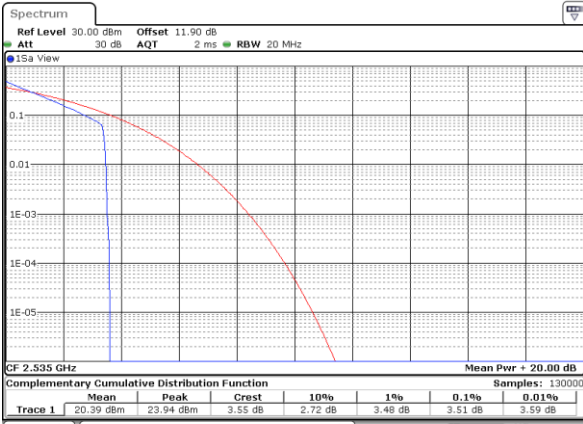

LTE Band 7 / 20MHz / QPSK

Lowest Channel / 1RB

Date: 24.JAN.2020 08:44:32

Lowest Channel / Full RB

Date: 24.JAN.2020 08:44:44

Middle Channel / 1RB

Date: 24.JAN.2020 08:44:57

Middle Channel / Full RB

Date: 24.JAN.2020 08:45:09

Highest Channel / 1RB

Date: 24.JAN.2020 08:45:21

Highest Channel / Full RB

Date: 24.JAN.2020 08:45:33

LTE Band 7 / 20MHz / 16QAM

Lowest Channel / 1RB

Date: 24.JAN.2020 08:32:45