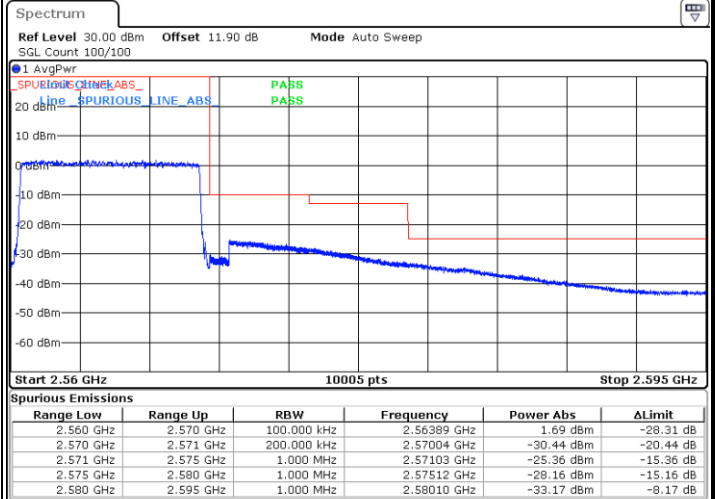

Highest Band Edge / Full RB

Date: 24.JAN.2020 06:20:25

LTE Band 7 / 10MHz / QPSK

Lowest Band Edge / 1 RB

Date: 24.JAN.2020 06:23:45

Highest Band Edge / 1 RB

Date: 24.JAN.2020 06:35:09

Lowest Band Edge / Full RB

Date: 24.JAN.2020 06:26:28

Highest Band Edge / Full RB

Date: 24.JAN.2020 06:37:52

LTE Band 7 / 10MHz / 16QAM

Lowest Band Edge / 1 RB

Highest Band Edge / 1 RB

Date: 24.JAN.2020 06:25:07

Date: 24.JAN.2020 06:36:30

Lowest Band Edge / Full RB

Highest Band Edge / Full RB

Date: 24.JAN.2020 06:27:50

Date: 24.JAN.2020 06:39:13

LTE Band 7 / 10MHz / 64QAM

Lowest Band Edge / 1 RB

Highest Band Edge / 1 RB

Date: 24.JAN.2020 06:43:08

Date: 24.JAN.2020 06:54:09

Lowest Band Edge / Full RB

Highest Band Edge / Full RB

Date: 24.JAN.2020 06:44:29

Date: 24.JAN.2020 06:55:31

LTE Band 7 / 15MHz / QPSK

Lowest Band Edge / 1 RB

Date: 24.JAN.2020 06:58:51