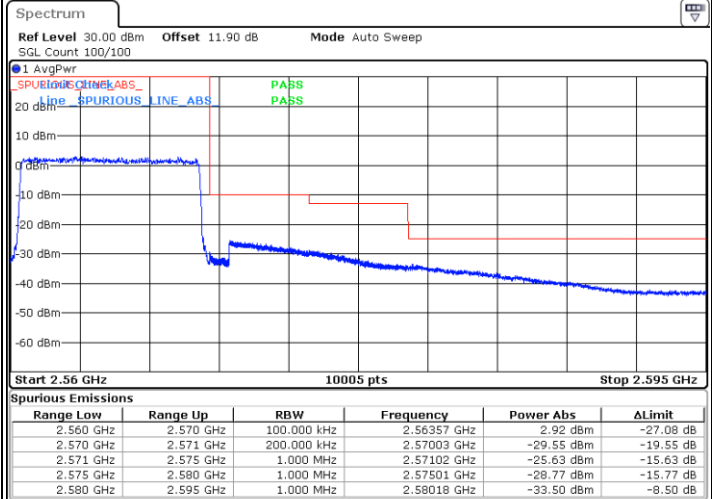

Highest Band Edge / Full RB

Date: 24.JAN.2020 06:20:25

LTE Band 7 / 10MHz / QPSK

Lowest Band Edge / 1 RB

Date: 24.JAN.2020 06:23:45

Highest Band Edge / 1 RB

Date: 24.JAN.2020 06:35:09

Lowest Band Edge / Full RB

Date: 24.JAN.2020 06:26:28

Highest Band Edge / Full RB

Date: 24.JAN.2020 06:37:52

LTE Band 7 / 10MHz / 16QAM

Lowest Band Edge / 1 RB

Highest Band Edge / 1 RB

Date: 24.JAN.2020 06:25:07

Date: 24.JAN.2020 06:36:30

Lowest Band Edge / Full RB

Highest Band Edge / Full RB

Date: 24.JAN.2020 06:27:50

Date: 24.JAN.2020 06:39:13

LTE Band 7 / 10MHz / 64QAM

Lowest Band Edge / 1 RB

Highest Band Edge / 1 RB

Date: 24.JAN.2020 06:43:08

Date: 24.JAN.2020 06:54:09

Lowest Band Edge / Full RB

Highest Band Edge / Full RB

Date: 24.JAN.2020 06:44:29

Date: 24.JAN.2020 06:55:31

LTE Band 7 / 15MHz / QPSK

Lowest Band Edge / 1 RB

Date: 24.JAN.2020 06:58:51