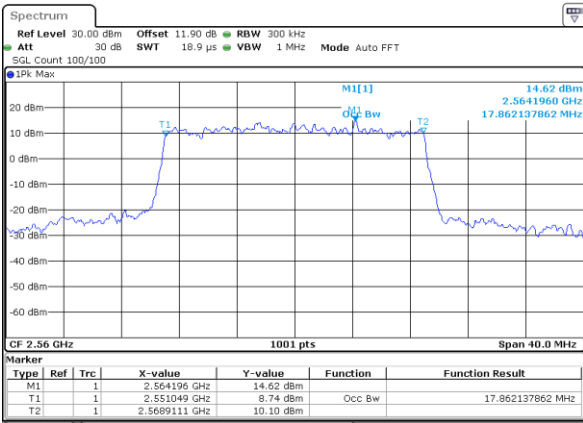

Lowest Channel / 20MHz / QPSK

Date: 24_JAN_2020 07:26:36

Lowest Channel / 20MHz / 16QAM

Date: 24_JAN_2020 07:26:50

Middle Channel / 20MHz / QPSK

Date: 24_JAN_2020 07:35:06

Middle Channel / 20MHz / 16QAM

Date: 24_JAN_2020 07:35:19

Highest Channel / 20MHz / QPSK

Date: 24_JAN_2020 07:38:03

Highest Channel / 20MHz / 16QAM

Date: 24_JAN_2020 07:38:17

LTE Band 7

Lowest Channel / 5MHz / 64QAM

Date: 24_JAN.2020 06:11:45

Lowest Channel / 10MHz / 64QAM