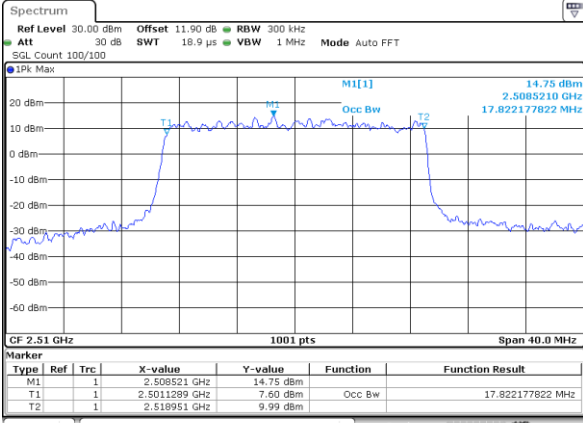

LTE Band 7

Lowest Channel / 20MHz / QPSK

Date: 24_JAN_2020 07:26:36