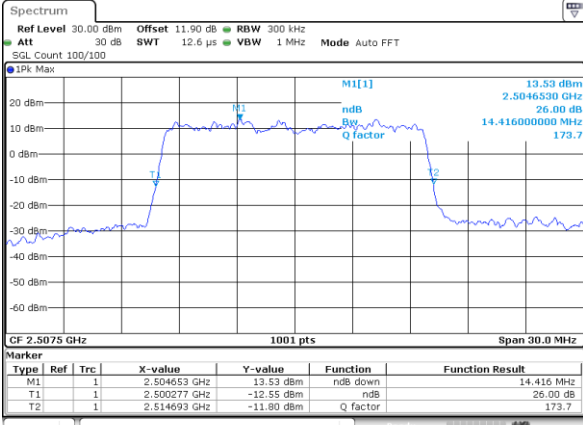

Highest Channel / 20MHz / QPSK

Date: 24.JAN.2020 07:38:31

Highest Channel / 20MHz / 16QAM

Date: 24.JAN.2020 07:38:45

LTE Band 7

Lowest Channel / 5MHz / 64QAM

Date: 24.JAN.2020 06:11:59

Lowest Channel / 10MHz / 64QAM

Date: 24.JAN.2020 06:41:46

Middle Channel / 5MHz / 64QAM

Date: 24.JAN.2020 06:16:13

Middle Channel / 10MHz / 64QAM

Date: 24.JAN.2020 06:45:58

Highest Channel / 5MHz / 64QAM

Date: 24.JAN.2020 06:17:42

Highest Channel / 10MHz / 64QAM

Date: 24.JAN.2020 06:52:47

LTE Band 7

Lowest Channel / 15MHz / 64QAM

Date: 24_JAN.2020 07:16:53

Lowest Channel / 20MHz / 64QAM

Date: 24_JAN.2020 08:10:27

Middle Channel / 15MHz / 64QAM

Date: 24_JAN.2020 07:21:06