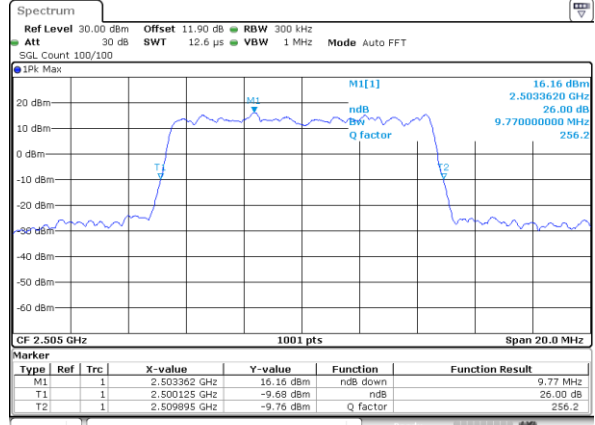

Lowest Channel / 10MHz / 16QAM

Date: 24.JAN.2020 06:22:24