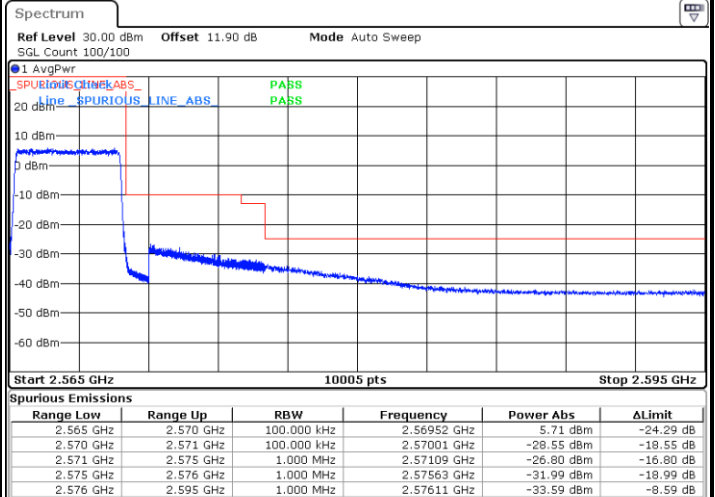

Lowest Band Edge / 1 RB

Date: 24.JAN.2020 05:39:39

Highest Band Edge / 1 RB

Date: 24.JAN.2020 05:51:03

Lowest Band Edge / Full RB

Date: 24.JAN.2020 05:42:23

Highest Band Edge / Full RB

Date: 24.JAN.2020 06:08:05

LTE Band 7 / 5MHz / 16QAM

Lowest Band Edge / 1 RB

Date: 24.JAN.2020 05:41:01

Highest Band Edge / 1 RB

Date: 24.JAN.2020 05:52:24

Lowest Band Edge / Full RB

Date: 24.JAN.2020 05:43:44

Highest Band Edge / Full RB

Date: 24.JAN.2020 06:09:27

LTE Band 7 / 5MHz / 64QAM

Lowest Band Edge / 1RB

Date: 24.JAN.2020 06:13:21

Highest Band Edge / 1 RB

Date: 24.JAN.2020 06:19:04

Lowest Band Edge / Full RB

Date: 24.JAN.2020 06:14:42

Highest Band Edge / Full RB

Date: 24.JAN.2020 06:20:25

LTE Band 7 / 10MHz / QPSK

Lowest Band Edge / 1 RB

Date: 24.JAN.2020 06:23:45

Highest Band Edge / 1 RB

Date: 24.JAN.2020 06:35:09

Lowest Band Edge / Full RB