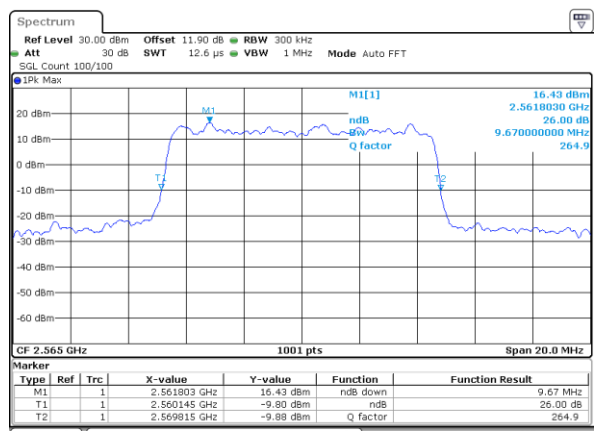

Date: 24.JAN.2020 05:146:42

Highest Channel / 5MHz / QPSK

Date: 24.JAN.2020 05:149:27

Highest Channel / 5MHz / 16QAM

Date: 24.JAN.2020 05:149:41

LTE Band 7

Lowest Channel / 10MHz / QPSK

Date: 24.JAN.2020 06:22:10

Lowest Channel / 10MHz / 16QAM

Date: 24.JAN.2020 06:22:24

Middle Channel / 10MHz / QPSK

Date: 24.JAN.2020 06:13:15

Middle Channel / 10MHz / 16QAM

Date: 24.JAN.2020 06:13:18

Highest Channel / 10MHz / QPSK

Date: 24.JAN.2020 06:13:13

Highest Channel / 10MHz / 16QAM

Date: 24.JAN.2020 06:13:17

LTE Band 7

Lowest Channel / 15MHz / QPSK

Date: 24.JAN.2020 06:57:15

Lowest Channel / 15MHz / 16QAM

Date: 24.JAN.2020 06:57:29

Middle Channel / 15MHz / QPSK