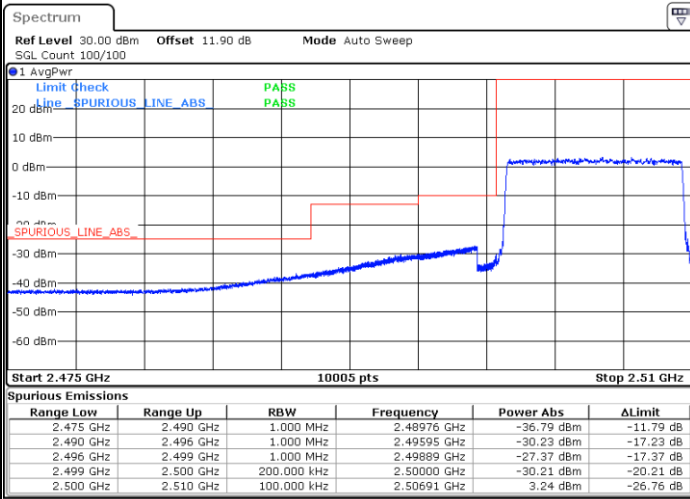

Highest Band Edge / Full RB

Date: 24.JAN.2020 06:20:25

LTE Band 7 / 10MHz / QPSK

Lowest Band Edge / 1 RB

Date: 24.JAN.2020 06:23:45

Highest Band Edge / 1 RB

Date: 24.JAN.2020 06:35:09

Lowest Band Edge / Full RB

Date: 24.JAN.2020 06:26:28

Highest Band Edge / Full RB

Date: 24.JAN.2020 06:37:52

LTE Band 7 / 10MHz / 16QAM

Lowest Band Edge / 1 RB

Highest Band Edge / 1 RB

Date: 24.JAN.2020 06:25:07

Date: 24.JAN.2020 06:36:30

Lowest Band Edge / Full RB

Highest Band Edge / Full RB

Date: 24.JAN.2020 06:27:50

Date: 24.JAN.2020 06:39:13

LTE Band 7 / 10MHz / 64QAM

Lowest Band Edge / 1 RB

Highest Band Edge / 1 RB

Date: 24.JAN.2020 06:43:08

Date: 24.JAN.2020 06:54:09

Lowest Band Edge / Full RB

Highest Band Edge / Full RB

Date: 24.JAN.2020 06:44:29

Date: 24.JAN.2020 06:55:31

LTE Band 7 / 15MHz / QPSK

Lowest Band Edge / 1 RB

Date: 24.JAN.2020 06:58:51