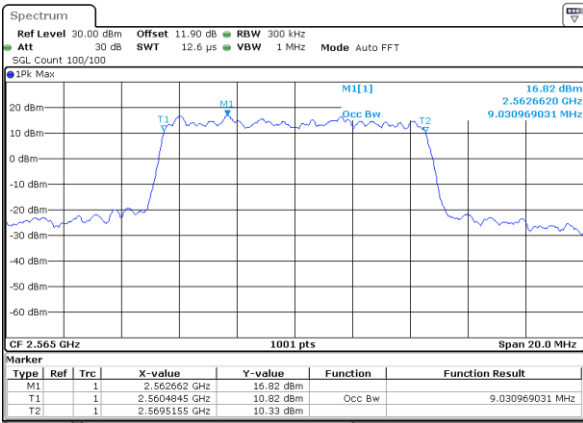

Date: 24_JAN_2020 05:46:16

Highest Channel / 5MHz / QPSK

Date: 24_JAN_2020 05:48:59

Highest Channel / 5MHz / 16QAM

Date: 24_JAN_2020 05:49:13

LTE Band 7

Lowest Channel / 10MHz / QPSK

Date: 24_JAN.2020 06:21:42

Lowest Channel / 10MHz / 16QAM

Date: 24_JAN.2020 06:21:56

Middle Channel / 10MHz / QPSK

Date: 24_JAN.2020 06:30:08

Middle Channel / 10MHz / 16QAM

Date: 24_JAN.2020 06:30:21

Highest Channel / 10MHz / QPSK

Date: 24_JAN.2020 06:33:05

Highest Channel / 10MHz / 16QAM

Date: 24_JAN.2020 06:33:19

LTE Band 7

Lowest Channel / 15MHz / QPSK

Date: 24_JAN.2020 06:56:47

Lowest Channel / 15MHz / 16QAM

Date: 24_JAN.2020 06:57:01

Middle Channel / 15MHz / QPSK