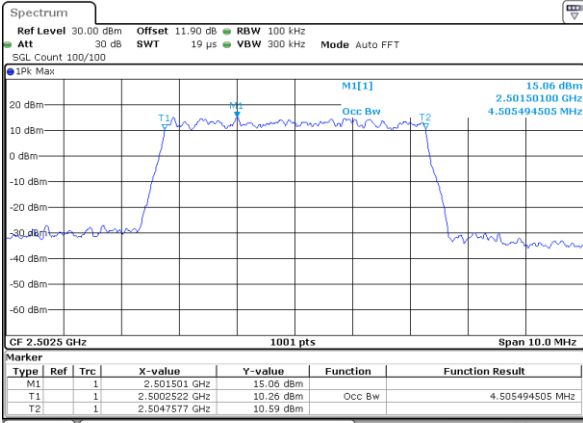

Middle Channel / 20MHz / 64QAM

Date: 24_JAN.2020 08:27:09

Highest Channel / 15MHz / 64QAM

Date: 24_JAN.2020 07:22:35

Highest Channel / 20MHz / 64QAM

Date: 24_JAN.2020 08:28:39

Occupied Bandwidth

Mode	LTE Band 7 : 99%OBW(MHz)											
BW	1.4MHz		3MHz		5MHz		10MHz		15MHz		20MHz	
Mod.	QPSK	16QAM	QPSK	16QAM	QPSK	16QAM	QPSK	16QAM	QPSK	16QAM	QPSK	16QAM
Lowest CH	-	-	-	-	4.51	4.50	9.05	9.01	13.46	13.46	17.82	17.86
Middle CH	-	-	-	-	4.51	4.50	9.15	8.97	13.43	13.43	17.86	17.90
Highest CH	-	-	-	-	4.48	4.48	9.03	9.03	13.52	13.46	17.86	17.98
Mode	LTE Band 7 : 99%OBW(MHz)											
BW	1.4MHz		3MHz		5MHz		10MHz		15MHz		20MHz	
Mod.	64QAM		64QAM		64QAM		64QAM		64QAM		64QAM	
Lowest CH	-	-	-	-	4.51	-	9.05	-	13.40	-	17.86	-
Middle CH	-	-	-	-	4.50	-	9.09	-	13.46	-	17.82	-
Highest CH	-	-	-	-	4.50	-	9.05	-	13.40	-	17.86	-

LTE Band 7

Lowest Channel / 5MHz / QPSK

Date: 24_JAN_2020 05:37:35

Lowest Channel / 5MHz / 16QAM

Date: 24_JAN_2020 05:37:49

Middle Channel / 5MHz / QPSK

Date: 24_JAN_2020 05:46:02

Middle Channel / 5MHz / 16QAM