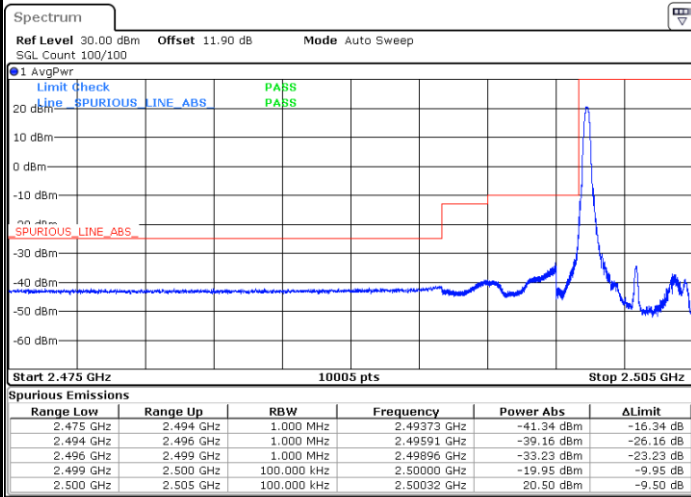

Date: 24_JAN.2020 06:15:34

LTE Band 7

Lowest Channel / 15MHz / 64QAM

Date: 24_JAN.2020 07:16:39

Lowest Channel / 20MHz / 64QAM

Date: 24_JAN.2020 08:10:14

Middle Channel / 15MHz / 64QAM

Date: 24_JAN.2020 07:20:53

Middle Channel / 20MHz / 64QAM

Date: 24_JAN.2020 08:26:56

Highest Channel / 15MHz / 64QAM

Date: 24_JAN.2020 07:22:21

Highest Channel / 20MHz / 64QAM

Date: 24_JAN.2020 08:28:25

Conducted Band Edge

LTE Band 7 / 5MHz / QPSK

Lowest Band Edge / 1 RB

Date: 24.JAN.2020 05:39:39

Highest Band Edge / 1 RB

Date: 24.JAN.2020 05:51:03

Lowest Band Edge / Full RB

Date: 24.JAN.2020 05:42:23

Highest Band Edge / Full RB

Date: 24.JAN.2020 06:08:05

LTE Band 7 / 5MHz / 16QAM

Lowest Band Edge / 1 RB

Date: 24.JAN.2020 05:41:01

Highest Band Edge / 1 RB

Date: 24.JAN.2020 05:52:24

Lowest Band Edge / Full RB

Date: 24.JAN.2020 05:43:44

Highest Band Edge / Full RB