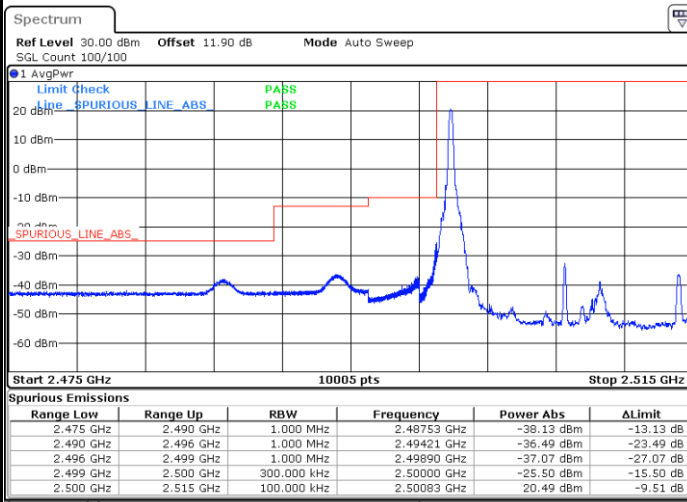

Date: 24.JAN.2020 06:26:28

Highest Band Edge / Full RB

Date: 24.JAN.2020 06:37:52

LTE Band 7 / 10MHz / 16QAM

Lowest Band Edge / 1 RB

Highest Band Edge / 1 RB

Date: 24.JAN.2020 06:25:07

Date: 24.JAN.2020 06:36:30

Lowest Band Edge / Full RB

Highest Band Edge / Full RB

Date: 24.JAN.2020 06:27:50

Date: 24.JAN.2020 06:39:13

LTE Band 7 / 10MHz / 64QAM

Lowest Band Edge / 1 RB

Highest Band Edge / 1 RB

Date: 24.JAN.2020 06:43:08

Date: 24.JAN.2020 06:54:09

Lowest Band Edge / Full RB

Highest Band Edge / Full RB

Date: 24.JAN.2020 06:44:29

Date: 24.JAN.2020 06:55:31

LTE Band 7 / 15MHz / QPSK

Lowest Band Edge / 1 RB

Date: 24.JAN.2020 06:58:51

Highest Band Edge / 1 RB

Date: 24.JAN.2020 07:10:16

Lowest Band Edge / Full RB

Date: 24.JAN.2020 07:01:34

Highest Band Edge / Full RB

Date: 24.JAN.2020 07:12:59