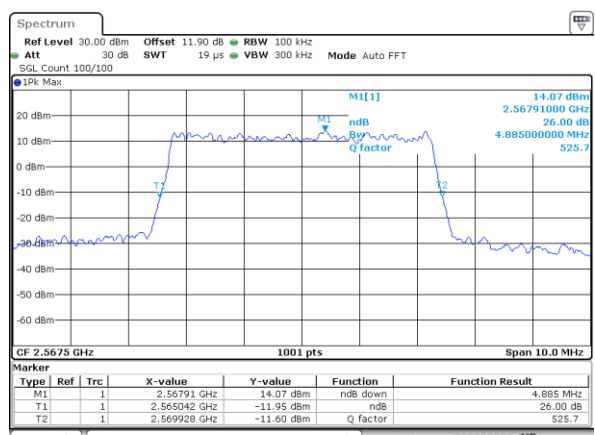

Mode	LTE Band 7 : 26dB BW(MHz)											
BW	1.4MHz		3MHz		5MHz		10MHz		15MHz		20MHz	
Mod.	QPSK	16QAM	QPSK	16QAM	QPSK	16QAM	QPSK	16QAM	QPSK	16QAM	QPSK	16QAM
Lowest CH	-	-	-	-	4.84	4.89	9.71	9.77	14.36	14.21	18.98	18.98
Middle CH	-	-	-	-	4.89	4.91	9.81	9.69	14.48	14.42	19.38	18.90
Highest CH	-	-	-	-	4.99	4.89	9.79	9.67	14.42	14.57	19.02	18.90
Mode	LTE Band 7 : 26dB BW(MHz)											
BW	1.4MHz		3MHz		5MHz		10MHz		15MHz		20MHz	
Mod.	64QAM		64QAM		64QAM		64QAM		64QAM		64QAM	
Lowest CH	-	-	-	-	4.83	-	9.95	-	14.42	-	18.94	-
Middle CH	-	-	-	-	4.90	-	9.79	-	14.39	-	18.94	-
Highest CH	-	-	-	-	4.96	-	9.81	-	14.36	-	19.30	-

LTE Band 7

Lowest Channel / 5MHz / QPSK

Date: 24.JAN.2020 05:138:03

Lowest Channel / 5MHz / 16QAM

Date: 24.JAN.2020 05:138:17

Middle Channel / 5MHz / QPSK

Date: 24.JAN.2020 05:146:29

Middle Channel / 5MHz / 16QAM

Date: 24.JAN.2020 05:146:42

Highest Channel / 5MHz / QPSK

Date: 24.JAN.2020 05:149:27

Highest Channel / 5MHz / 16QAM

Date: 24.JAN.2020 05:149:41

LTE Band 7

Lowest Channel / 10MHz / QPSK

Date: 24.JAN.2020 06:22:10