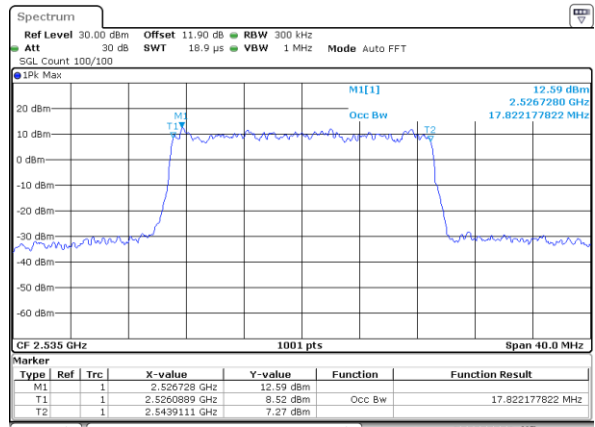

Date: 24_JAN.2020 06:15:34

LTE Band 7

Lowest Channel / 15MHz / 64QAM

Date: 24_JAN.2020 07:16:39

Lowest Channel / 20MHz / 64QAM

Date: 24_JAN.2020 08:10:14

Middle Channel / 15MHz / 64QAM

Date: 24_JAN.2020 07:20:53

Middle Channel / 20MHz / 64QAM

Date: 24_JAN.2020 08:26:56

Highest Channel / 15MHz / 64QAM

Date: 24_JAN.2020 07:22:21

Highest Channel / 20MHz / 64QAM

Date: 24_JAN.2020 08:28:25

Conducted Band Edge

LTE Band 7 / 5MHz / QPSK

Lowest Band Edge / 1 RB

Date: 24.JAN.2020 05:39:39

Highest Band Edge / 1 RB

Date: 24.JAN.2020 05:51:03

Lowest Band Edge / Full RB

Date: 24.JAN.2020 05:42:23

Highest Band Edge / Full RB

Date: 24.JAN.2020 06:08:05