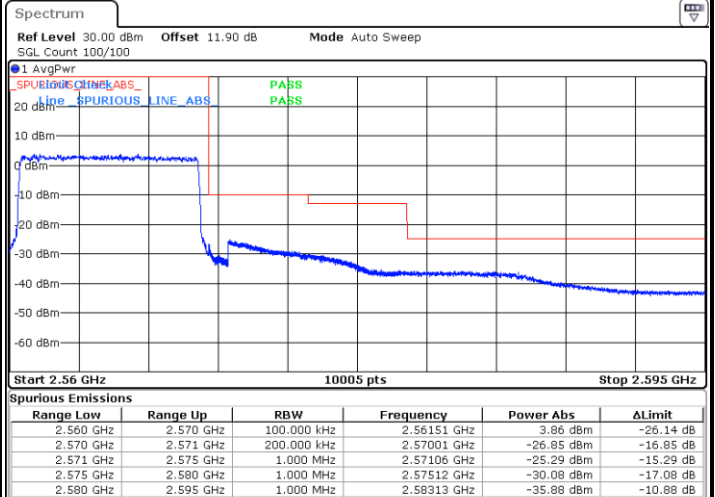

Date: 24.JAN.2020 06:09:27

LTE Band 7 / 5MHz / 64QAM

Lowest Band Edge / 1RB

Date: 24.JAN.2020 06:13:21

Highest Band Edge / 1 RB

Date: 24.JAN.2020 06:19:04

Lowest Band Edge / Full RB

Date: 24.JAN.2020 06:14:42

Highest Band Edge / Full RB

Date: 24.JAN.2020 06:20:25

LTE Band 7 / 10MHz / QPSK

Lowest Band Edge / 1 RB

Date: 24.JAN.2020 06:23:45

Highest Band Edge / 1 RB

Date: 24.JAN.2020 06:35:09

Lowest Band Edge / Full RB

Date: 24.JAN.2020 06:26:28

Highest Band Edge / Full RB

Date: 24.JAN.2020 06:37:52

LTE Band 7 / 10MHz / 16QAM

Lowest Band Edge / 1 RB

Highest Band Edge / 1 RB

Date: 24.JAN.2020 06:25:07

Date: 24.JAN.2020 06:36:30

Lowest Band Edge / Full RB

Highest Band Edge / Full RB

Date: 24.JAN.2020 06:27:50

Date: 24.JAN.2020 06:39:13

LTE Band 7 / 10MHz / 64QAM

Lowest Band Edge / 1 RB

Highest Band Edge / 1 RB

Date: 24.JAN.2020 06:43:08