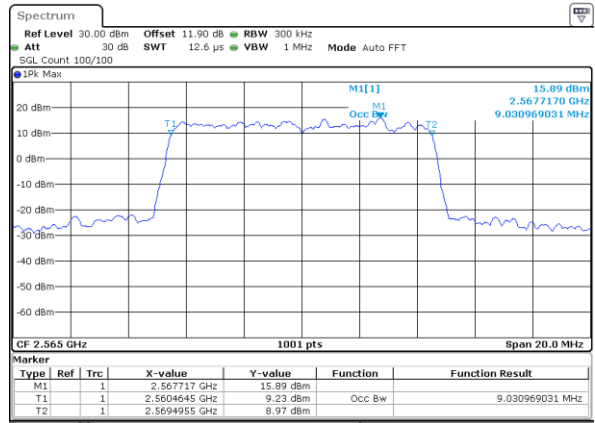

Date: 24_JAN_2020 05:46:16

Highest Channel / 5MHz / QPSK

Date: 24_JAN_2020 05:48:59

Highest Channel / 5MHz / 16QAM

Date: 24_JAN_2020 05:49:13

LTE Band 7

Lowest Channel / 10MHz / QPSK

Date: 24_JAN.2020 06:21:42

Lowest Channel / 10MHz / 16QAM

Date: 24_JAN.2020 06:21:56

Middle Channel / 10MHz / QPSK

Date: 24_JAN.2020 06:30:08

Middle Channel / 10MHz / 16QAM

Date: 24_JAN.2020 06:30:21

Highest Channel / 10MHz / QPSK

Date: 24_JAN.2020 06:33:05

Highest Channel / 10MHz / 16QAM

Date: 24_JAN.2020 06:33:19

LTE Band 7

Lowest Channel / 15MHz / QPSK

Date: 24_JAN.2020 06:56:47

Lowest Channel / 15MHz / 16QAM

Date: 24_JAN.2020 06:57:01

Middle Channel / 15MHz / QPSK