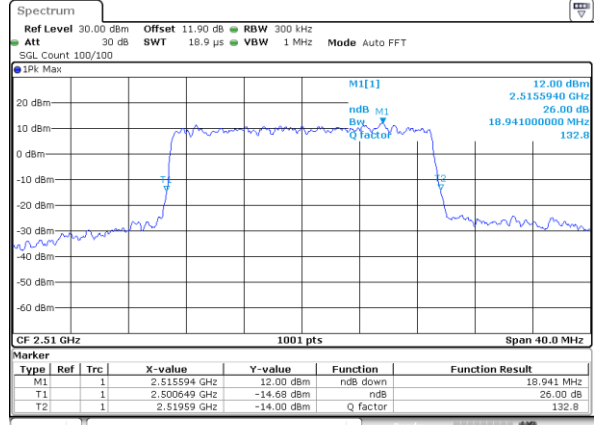

Date: 24.JAN.2020 06:52:47

LTE Band 7

Lowest Channel / 15MHz / 64QAM

Date: 24_JAN.2020 07:16:53

Lowest Channel / 20MHz / 64QAM

Date: 24_JAN.2020 08:10:27

Middle Channel / 15MHz / 64QAM

Date: 24_JAN.2020 07:21:06

Middle Channel / 20MHz / 64QAM

Date: 24_JAN.2020 08:27:09

Highest Channel / 15MHz / 64QAM

Date: 24_JAN.2020 07:22:35

Highest Channel / 20MHz / 64QAM

Date: 24_JAN.2020 08:28:39

Occupied Bandwidth

Mode	LTE Band 7 : 99%OBW(MHz)											
BW	1.4MHz		3MHz		5MHz		10MHz		15MHz		20MHz	
Mod.	QPSK	16QAM	QPSK	16QAM	QPSK	16QAM	QPSK	16QAM	QPSK	16QAM	QPSK	16QAM
Lowest CH	-	-	-	-	4.51	4.50	9.05	9.01	13.46	13.46	17.82	17.86
Middle CH	-	-	-	-	4.51	4.50	9.15	8.97	13.43	13.43	17.86	17.90
Highest CH	-	-	-	-	4.48	4.48	9.03	9.03	13.52	13.46	17.86	17.98
Mode	LTE Band 7 : 99%OBW(MHz)											
BW	1.4MHz		3MHz		5MHz		10MHz		15MHz		20MHz	
Mod.	64QAM		64QAM		64QAM		64QAM		64QAM		64QAM	
Lowest CH	-	-	-	-	4.51	-	9.05	-	13.40	-	17.86	-
Middle CH	-	-	-	-	4.50	-	9.09	-	13.46	-	17.82	-
Highest CH	-	-	-	-	4.50	-	9.05	-	13.40	-	17.86	-