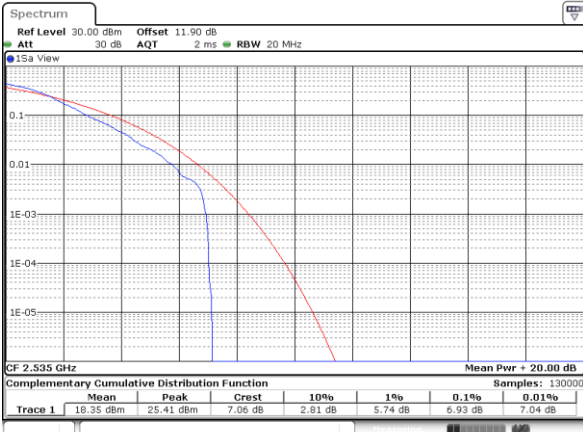

Highest Channel / Full RB

Date: 24.JAN.2020 08:44:19

LTE Band 7 / 20MHz / 64QAM

Lowest Channel / 1RB

Date: 24.JAN.2020 08:45:46

Lowest Channel / Full RB

Date: 24.JAN.2020 08:45:58

Middle Channel / 1RB

Date: 24.JAN.2020 08:46:11

Middle Channel / Full RB

Date: 24.JAN.2020 08:46:23

Highest Channel / 1RB

Date: 24.JAN.2020 08:46:35

Highest Channel / Full RB

Date: 24.JAN.2020 08:46:47

26dB Bandwidth

Mode	LTE Band 7 : 26dB BW(MHz)											
BW	1.4MHz		3MHz		5MHz		10MHz		15MHz		20MHz	
Mod.	QPSK	16QAM	QPSK	16QAM	QPSK	16QAM	QPSK	16QAM	QPSK	16QAM	QPSK	16QAM
Lowest CH	-	-	-	-	4.84	4.89	9.71	9.77	14.36	14.21	18.98	18.98
Middle CH	-	-	-	-	4.89	4.91	9.81	9.69	14.48	14.42	19.38	18.90
Highest CH	-	-	-	-	4.99	4.89	9.79	9.67	14.42	14.57	19.02	18.90
Mode	LTE Band 7 : 26dB BW(MHz)											
BW	1.4MHz		3MHz		5MHz		10MHz		15MHz		20MHz	
Mod.	64QAM		64QAM		64QAM		64QAM		64QAM		64QAM	
Lowest CH	-	-	-	-	4.83	-	9.95	-	14.42	-	18.94	-
Middle CH	-	-	-	-	4.90	-	9.79	-	14.39	-	18.94	-
Highest CH	-	-	-	-	4.96	-	9.81	-	14.36	-	19.30	-