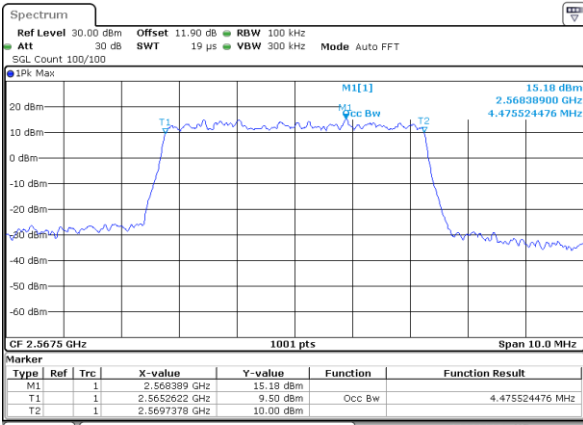

Middle Channel / 20MHz / 64QAM

Date: 24_JAN.2020 08:27:09

Highest Channel / 15MHz / 64QAM

Date: 24_JAN.2020 07:22:35

Highest Channel / 20MHz / 64QAM

Date: 24_JAN.2020 08:28:39

Occupied Bandwidth

Mode	LTE Band 7 : 99%OBW(MHz)											
BW	1.4MHz		3MHz		5MHz		10MHz		15MHz		20MHz	
Mod.	QPSK	16QAM	QPSK	16QAM	QPSK	16QAM	QPSK	16QAM	QPSK	16QAM	QPSK	16QAM
Lowest CH	-	-	-	-	4.51	4.50	9.05	9.01	13.46	13.46	17.82	17.86
Middle CH	-	-	-	-	4.51	4.50	9.15	8.97	13.43	13.43	17.86	17.90
Highest CH	-	-	-	-	4.48	4.48	9.03	9.03	13.52	13.46	17.86	17.98
Mode	LTE Band 7 : 99%OBW(MHz)											
BW	1.4MHz		3MHz		5MHz		10MHz		15MHz		20MHz	
Mod.	64QAM		64QAM		64QAM		64QAM		64QAM		64QAM	
Lowest CH	-	-	-	-	4.51	-	9.05	-	13.40	-	17.86	-
Middle CH	-	-	-	-	4.50	-	9.09	-	13.46	-	17.82	-
Highest CH	-	-	-	-	4.50	-	9.05	-	13.40	-	17.86	-

LTE Band 7

Lowest Channel / 5MHz / QPSK

Date: 24_JAN_2020 05:37:35

Lowest Channel / 5MHz / 16QAM

Date: 24_JAN_2020 05:37:49

Middle Channel / 5MHz / QPSK

Date: 24_JAN_2020 05:46:02

Middle Channel / 5MHz / 16QAM

Date: 24_JAN_2020 05:46:16

Highest Channel / 5MHz / QPSK

Date: 24_JAN_2020 05:48:59

Highest Channel / 5MHz / 16QAM

Date: 24_JAN_2020 05:49:13

LTE Band 7

Lowest Channel / 10MHz / QPSK

Date: 24_JAN.2020 06:21:42