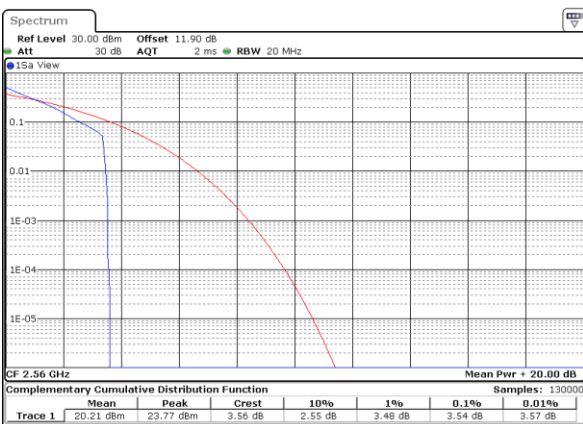

Highest Channel / 1RB

Date: 24.JAN.2020 08:45:21