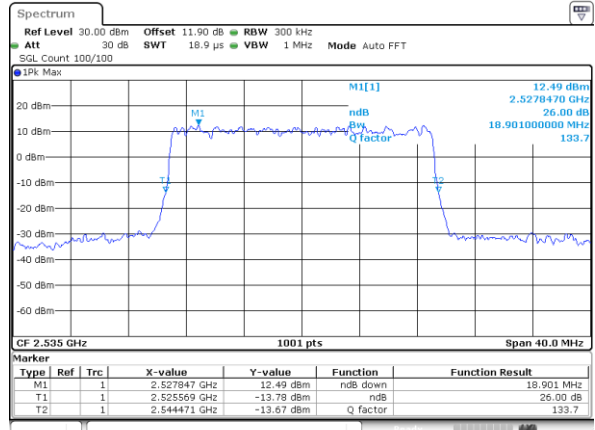

Middle Channel / 20MHz / 16QAM

Date: 24.JAN.2020 07:35:46