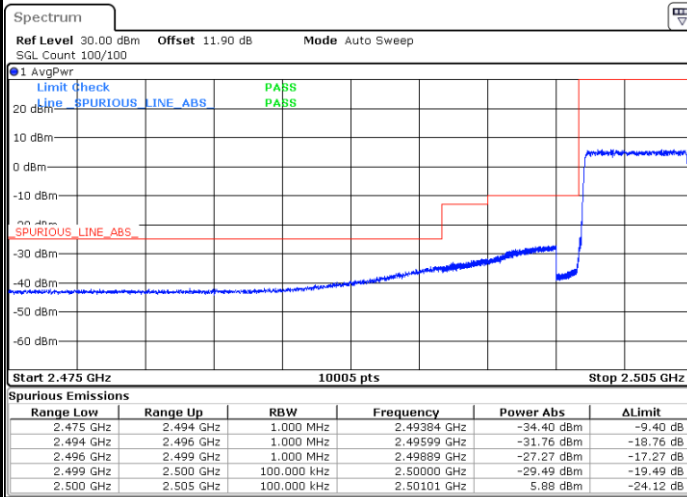

Lowest Band Edge / 1 RB

Date: 24.JAN.2020 05:39:39

Highest Band Edge / 1 RB

Date: 24.JAN.2020 05:51:03

Lowest Band Edge / Full RB

Date: 24.JAN.2020 05:42:23

Highest Band Edge / Full RB

Date: 24.JAN.2020 06:08:05

LTE Band 7 / 5MHz / 16QAM

Lowest Band Edge / 1 RB

Date: 24.JAN.2020 05:41:01

Highest Band Edge / 1 RB

Date: 24.JAN.2020 05:52:24

Lowest Band Edge / Full RB

Date: 24.JAN.2020 05:43:44

Highest Band Edge / Full RB

Date: 24.JAN.2020 06:09:27

LTE Band 7 / 5MHz / 64QAM

Lowest Band Edge / 1RB

Date: 24.JAN.2020 06:13:21

Highest Band Edge / 1 RB

Date: 24.JAN.2020 06:19:04

Lowest Band Edge / Full RB

Date: 24.JAN.2020 06:14:42

Highest Band Edge / Full RB

Date: 24.JAN.2020 06:20:25

LTE Band 7 / 10MHz / QPSK

Lowest Band Edge / 1 RB

Date: 24.JAN.2020 06:23:45

Highest Band Edge / 1 RB

Date: 24.JAN.2020 06:35:09

Lowest Band Edge / Full RB