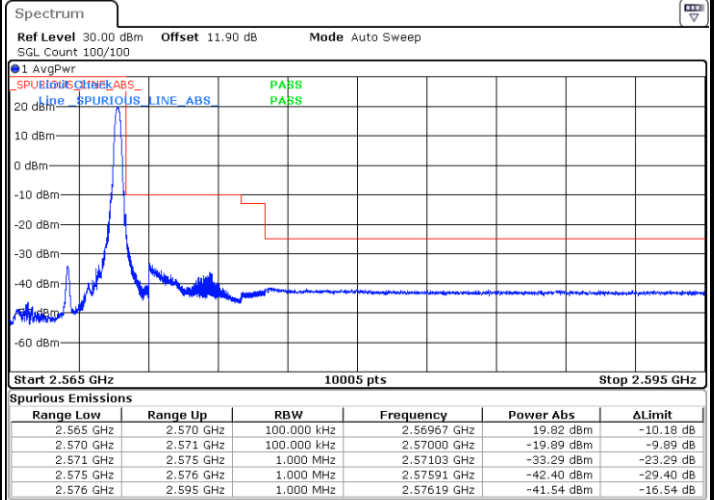

Middle Channel / 20MHz / 64QAM

Date: 24_JAN.2020 08:26:56

Highest Channel / 15MHz / 64QAM

Date: 24_JAN.2020 07:22:21

Highest Channel / 20MHz / 64QAM

Date: 24_JAN.2020 08:28:25

Conducted Band Edge

LTE Band 7 / 5MHz / QPSK

Lowest Band Edge / 1 RB

Date: 24.JAN.2020 05:39:39

Highest Band Edge / 1 RB

Date: 24.JAN.2020 05:51:03

Lowest Band Edge / Full RB

Date: 24.JAN.2020 05:42:23

Highest Band Edge / Full RB

Date: 24.JAN.2020 06:08:05

LTE Band 7 / 5MHz / 16QAM

Lowest Band Edge / 1 RB

Date: 24.JAN.2020 05:41:01

Highest Band Edge / 1 RB

Date: 24.JAN.2020 05:52:24

Lowest Band Edge / Full RB

Date: 24.JAN.2020 05:43:44

Highest Band Edge / Full RB

Date: 24.JAN.2020 06:09:27

LTE Band 7 / 5MHz / 64QAM

Lowest Band Edge / 1RB

Date: 24.JAN.2020 06:13:21

Highest Band Edge / 1 RB

Date: 24.JAN.2020 06:19:04

Lowest Band Edge / Full RB

Date: 24.JAN.2020 06:14:42