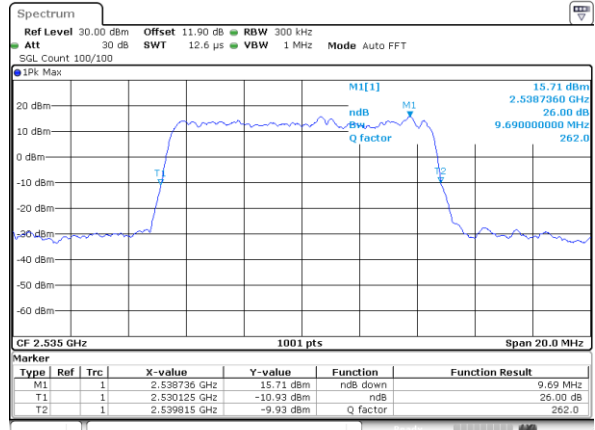

Date: 24.JAN.2020 05:146:42

Highest Channel / 5MHz / QPSK

Date: 24.JAN.2020 05:149:27

Highest Channel / 5MHz / 16QAM

Date: 24.JAN.2020 05:149:41

LTE Band 7

Lowest Channel / 10MHz / QPSK

Date: 24.JAN.2020 06:22:10

Lowest Channel / 10MHz / 16QAM

Date: 24.JAN.2020 06:22:24

Middle Channel / 10MHz / QPSK

Date: 24.JAN.2020 06:13:15

Middle Channel / 10MHz / 16QAM

Date: 24.JAN.2020 06:13:18

Highest Channel / 10MHz / QPSK

Date: 24.JAN.2020 06:13:13

Highest Channel / 10MHz / 16QAM

Date: 24.JAN.2020 06:13:17

LTE Band 7

Lowest Channel / 15MHz / QPSK

Date: 24.JAN.2020 06:57:15

Lowest Channel / 15MHz / 16QAM

Date: 24.JAN.2020 06:57:29

Middle Channel / 15MHz / QPSK