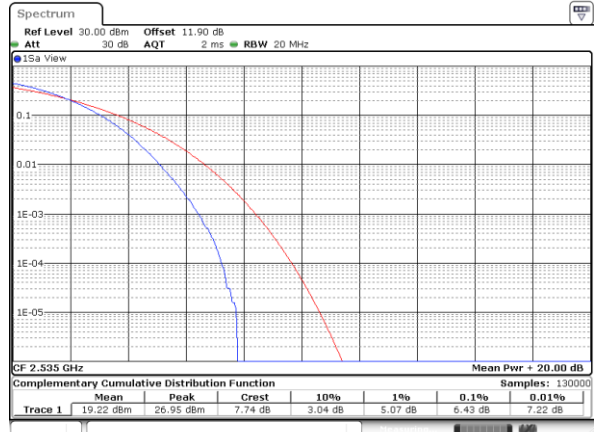

Highest Channel / Full RB

Date: 24.JAN.2020 08:44:19

LTE Band 7 / 20MHz / 64QAM

Lowest Channel / 1RB

Date: 24.JAN.2020 08:45:46

Lowest Channel / Full RB

Date: 24.JAN.2020 08:45:58

Middle Channel / 1RB

Date: 24.JAN.2020 08:46:11

Middle Channel / Full RB

Date: 24.JAN.2020 08:46:23

Highest Channel / 1RB

Date: 24.JAN.2020 08:46:35

Highest Channel / Full RB

Date: 24.JAN.2020 08:46:47

26dB Bandwidth

Mode	LTE Band 7 : 26dB BW(MHz)											
BW	1.4MHz		3MHz		5MHz		10MHz		15MHz		20MHz	
Mod.	QPSK	16QAM	QPSK	16QAM	QPSK	16QAM	QPSK	16QAM	QPSK	16QAM	QPSK	16QAM
Lowest CH	-	-	-	-	4.84	4.89	9.71	9.77	14.36	14.21	18.98	18.98
Middle CH	-	-	-	-	4.89	4.91	9.81	9.69	14.48	14.42	19.38	18.90
Highest CH	-	-	-	-	4.99	4.89	9.79	9.67	14.42	14.57	19.02	18.90
Mode	LTE Band 7 : 26dB BW(MHz)											
BW	1.4MHz		3MHz		5MHz		10MHz		15MHz		20MHz	
Mod.	64QAM		64QAM		64QAM		64QAM		64QAM		64QAM	
Lowest CH	-	-	-	-	4.83	-	9.95	-	14.42	-	18.94	-
Middle CH	-	-	-	-	4.90	-	9.79	-	14.39	-	18.94	-
Highest CH	-	-	-	-	4.96	-	9.81	-	14.36	-	19.30	-