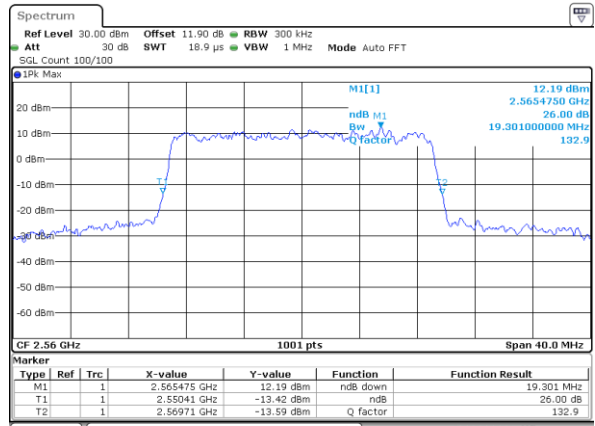

Middle Channel / 20MHz / 64QAM

Date: 24_JAN.2020 08:27:09

Highest Channel / 15MHz / 64QAM

Date: 24_JAN.2020 07:22:35

Highest Channel / 20MHz / 64QAM

Date: 24_JAN.2020 08:28:39

Occupied Bandwidth

Mode	LTE Band 7 : 99%OBW(MHz)											
BW	1.4MHz		3MHz		5MHz		10MHz		15MHz		20MHz	
Mod.	QPSK	16QAM	QPSK	16QAM	QPSK	16QAM	QPSK	16QAM	QPSK	16QAM	QPSK	16QAM
Lowest CH	-	-	-	-	4.51	4.50	9.05	9.01	13.46	13.46	17.82	17.86
Middle CH	-	-	-	-	4.51	4.50	9.15	8.97	13.43	13.43	17.86	17.90
Highest CH	-	-	-	-	4.48	4.48	9.03	9.03	13.52	13.46	17.86	17.98
Mode	LTE Band 7 : 99%OBW(MHz)											
BW	1.4MHz		3MHz		5MHz		10MHz		15MHz		20MHz	
Mod.	64QAM		64QAM		64QAM		64QAM		64QAM		64QAM	
Lowest CH	-	-	-	-	4.51	-	9.05	-	13.40	-	17.86	-
Middle CH	-	-	-	-	4.50	-	9.09	-	13.46	-	17.82	-
Highest CH	-	-	-	-	4.50	-	9.05	-	13.40	-	17.86	-

LTE Band 7

Lowest Channel / 5MHz / QPSK

Date: 24_JAN_2020 05:37:35

Lowest Channel / 5MHz / 16QAM

Date: 24_JAN_2020 05:37:49

Middle Channel / 5MHz / QPSK

Date: 24_JAN_2020 05:46:02

Middle Channel / 5MHz / 16QAM