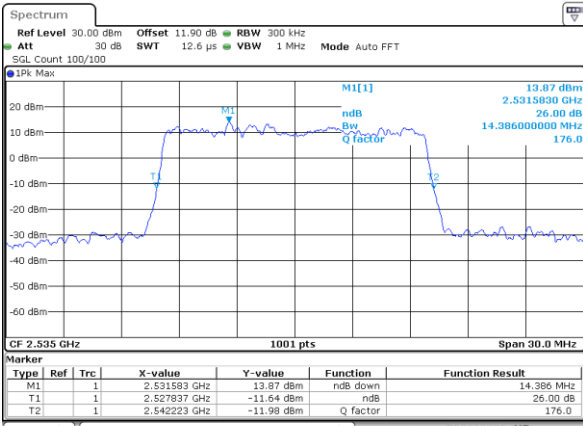

Date: 24.JAN.2020 06:52:47

LTE Band 7

Lowest Channel / 15MHz / 64QAM

Date: 24_JAN.2020 07:16:53

Lowest Channel / 20MHz / 64QAM

Date: 24_JAN.2020 08:10:27

Middle Channel / 15MHz / 64QAM

Date: 24_JAN.2020 07:21:06

Middle Channel / 20MHz / 64QAM

Date: 24_JAN.2020 08:27:09

Highest Channel / 15MHz / 64QAM

Date: 24_JAN.2020 07:22:35

Highest Channel / 20MHz / 64QAM

Date: 24_JAN.2020 08:28:39

Occupied Bandwidth

Mode	LTE Band 7 : 99%OBW(MHz)											
BW	1.4MHz		3MHz		5MHz		10MHz		15MHz		20MHz	
Mod.	QPSK	16QAM	QPSK	16QAM	QPSK	16QAM	QPSK	16QAM	QPSK	16QAM	QPSK	16QAM
Lowest CH	-	-	-	-	4.51	4.50	9.05	9.01	13.46	13.46	17.82	17.86
Middle CH	-	-	-	-	4.51	4.50	9.15	8.97	13.43	13.43	17.86	17.90
Highest CH	-	-	-	-	4.48	4.48	9.03	9.03	13.52	13.46	17.86	17.98
Mode	LTE Band 7 : 99%OBW(MHz)											
BW	1.4MHz		3MHz		5MHz		10MHz		15MHz		20MHz	
Mod.	64QAM		64QAM		64QAM		64QAM		64QAM		64QAM	
Lowest CH	-	-	-	-	4.51	-	9.05	-	13.40	-	17.86	-
Middle CH	-	-	-	-	4.50	-	9.09	-	13.46	-	17.82	-
Highest CH	-	-	-	-	4.50	-	9.05	-	13.40	-	17.86	-