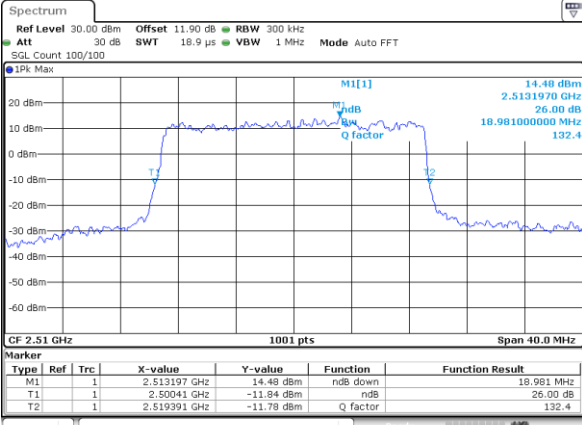

LTE Band 7

Lowest Channel / 20MHz / QPSK

Date: 24.JAN.2020 07:27:04