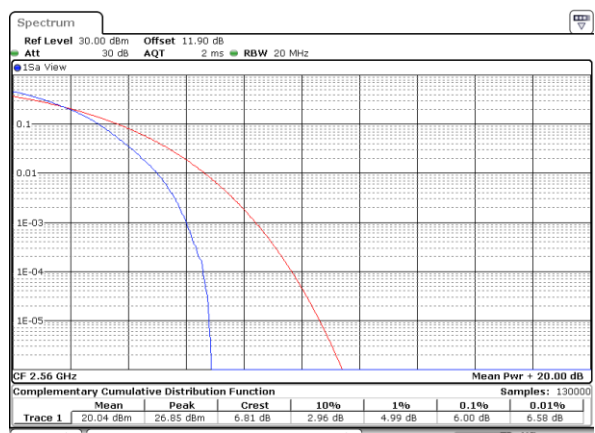

Date: 24.JAN.2020 08:45:09

Highest Channel / 1RB

Date: 24.JAN.2020 08:45:21

Highest Channel / Full RB

Date: 24.JAN.2020 08:45:33

LTE Band 7 / 20MHz / 16QAM

Lowest Channel / 1RB

Date: 24.JAN.2020 08:32:45

Lowest Channel / Full RB

Date: 24.JAN.2020 08:41:14

Middle Channel / 1RB

Date: 24.JAN.2020 08:43:41

Middle Channel / Full RB

Date: 24.JAN.2020 08:43:53

Highest Channel / 1RB

Date: 24.JAN.2020 10:17:12

Highest Channel / Full RB

Date: 24.JAN.2020 08:44:19

LTE Band 7 / 20MHz / 64QAM

Lowest Channel / 1RB

Date: 24.JAN.2020 08:45:46

Lowest Channel / Full RB

Date: 24.JAN.2020 08:45:58

Middle Channel / 1RB

Date: 24.JAN.2020 08:46:11

Middle Channel / Full RB

Date: 24.JAN.2020 08:46:23

Highest Channel / 1RB

Date: 24.JAN.2020 08:46:35

Highest Channel / Full RB

Date: 24.JAN.2020 08:46:47

26dB Bandwidth