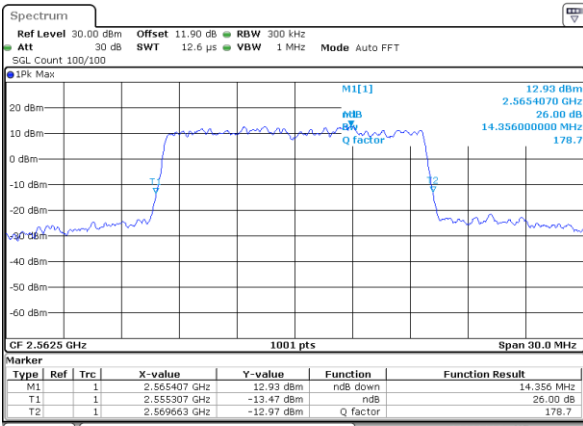

Date: 24.JAN.2020 06:52:47

LTE Band 7

Lowest Channel / 15MHz / 64QAM

Date: 24_JAN.2020 07:16:53

Lowest Channel / 20MHz / 64QAM

Date: 24_JAN.2020 08:10:27

Middle Channel / 15MHz / 64QAM

Date: 24_JAN.2020 07:21:06

Middle Channel / 20MHz / 64QAM

Date: 24_JAN.2020 08:27:09

Highest Channel / 15MHz / 64QAM

Date: 24_JAN.2020 07:22:35

Highest Channel / 20MHz / 64QAM

Date: 24_JAN.2020 08:28:39

Occupied Bandwidth

Mode	LTE Band 7 : 99%OBW(MHz)											
BW	1.4MHz		3MHz		5MHz		10MHz		15MHz		20MHz	
Mod.	QPSK	16QAM	QPSK	16QAM	QPSK	16QAM	QPSK	16QAM	QPSK	16QAM	QPSK	16QAM
Lowest CH	-	-	-	-	4.51	4.50	9.05	9.01	13.46	13.46	17.82	17.86
Middle CH	-	-	-	-	4.51	4.50	9.15	8.97	13.43	13.43	17.86	17.90
Highest CH	-	-	-	-	4.48	4.48	9.03	9.03	13.52	13.46	17.86	17.98
Mode	LTE Band 7 : 99%OBW(MHz)											
BW	1.4MHz		3MHz		5MHz		10MHz		15MHz		20MHz	
Mod.	64QAM		64QAM		64QAM		64QAM		64QAM		64QAM	
Lowest CH	-	-	-	-	4.51	-	9.05	-	13.40	-	17.86	-
Middle CH	-	-	-	-	4.50	-	9.09	-	13.46	-	17.82	-
Highest CH	-	-	-	-	4.50	-	9.05	-	13.40	-	17.86	-