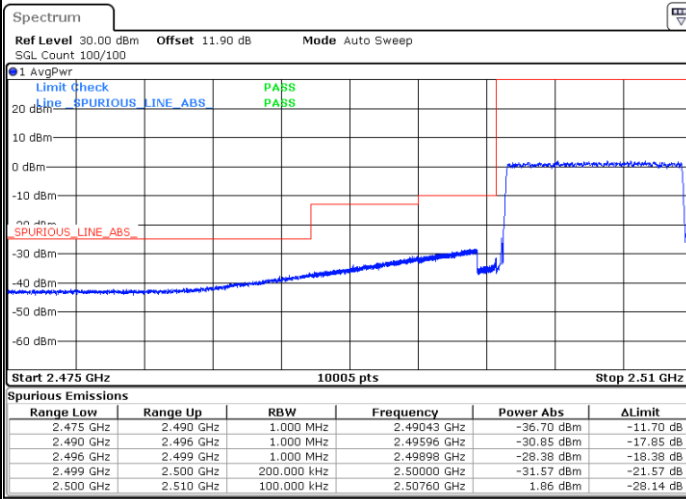

Highest Band Edge / Full RB

Date: 24.JAN.2020 06:20:25

LTE Band 7 / 10MHz / QPSK

Lowest Band Edge / 1 RB

Date: 24.JAN.2020 06:23:45

Highest Band Edge / 1 RB

Date: 24.JAN.2020 06:35:09

Lowest Band Edge / Full RB

Date: 24.JAN.2020 06:26:28

Highest Band Edge / Full RB

Date: 24.JAN.2020 06:37:52

LTE Band 7 / 10MHz / 16QAM

Lowest Band Edge / 1 RB

Highest Band Edge / 1 RB

Date: 24.JAN.2020 06:25:07

Date: 24.JAN.2020 06:36:30

Lowest Band Edge / Full RB

Highest Band Edge / Full RB

Date: 24.JAN.2020 06:27:50

Date: 24.JAN.2020 06:39:13

LTE Band 7 / 10MHz / 64QAM

Lowest Band Edge / 1 RB

Highest Band Edge / 1 RB

Date: 24.JAN.2020 06:43:08

Date: 24.JAN.2020 06:54:09

Lowest Band Edge / Full RB

Highest Band Edge / Full RB

Date: 24.JAN.2020 06:44:29

Date: 24.JAN.2020 06:55:31

LTE Band 7 / 15MHz / QPSK

Lowest Band Edge / 1 RB

Date: 24.JAN.2020 06:58:51