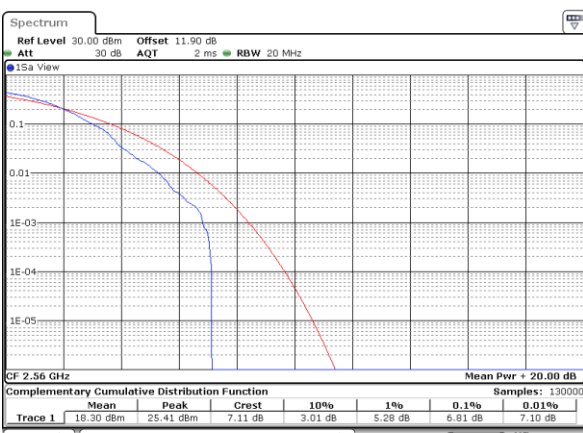

Lowest Channel / Full RB

Date: 24.JAN.2020 08:41:14

Middle Channel / 1RB

Date: 24.JAN.2020 08:43:41

Middle Channel / Full RB

Date: 24.JAN.2020 08:43:53

Highest Channel / 1RB

Date: 24.JAN.2020 10:17:12

Highest Channel / Full RB

Date: 24.JAN.2020 08:44:19

LTE Band 7 / 20MHz / 64QAM

Lowest Channel / 1RB

Date: 24.JAN.2020 08:45:46

Lowest Channel / Full RB

Date: 24.JAN.2020 08:45:58

Middle Channel / 1RB

Date: 24.JAN.2020 08:46:11

Middle Channel / Full RB

Date: 24.JAN.2020 08:46:23

Highest Channel / 1RB

Date: 24.JAN.2020 08:46:35

Highest Channel / Full RB

Date: 24.JAN.2020 08:46:47

26dB Bandwidth

Mode	LTE Band 7 : 26dB BW(MHz)											
BW	1.4MHz		3MHz		5MHz		10MHz		15MHz		20MHz	
Mod.	QPSK	16QAM	QPSK	16QAM	QPSK	16QAM	QPSK	16QAM	QPSK	16QAM	QPSK	16QAM
Lowest CH	-	-	-	-	4.84	4.89	9.71	9.77	14.36	14.21	18.98	18.98
Middle CH	-	-	-	-	4.89	4.91	9.81	9.69	14.48	14.42	19.38	18.90
Highest CH	-	-	-	-	4.99	4.89	9.79	9.67	14.42	14.57	19.02	18.90
Mode	LTE Band 7 : 26dB BW(MHz)											
BW	1.4MHz		3MHz		5MHz		10MHz		15MHz		20MHz	
Mod.	64QAM		64QAM		64QAM		64QAM		64QAM		64QAM	
Lowest CH	-	-	-	-	4.83	-	9.95	-	14.42	-	18.94	-
Middle CH	-	-	-	-	4.90	-	9.79	-	14.39	-	18.94	-
Highest CH	-	-	-	-	4.96	-	9.81	-	14.36	-	19.30	-