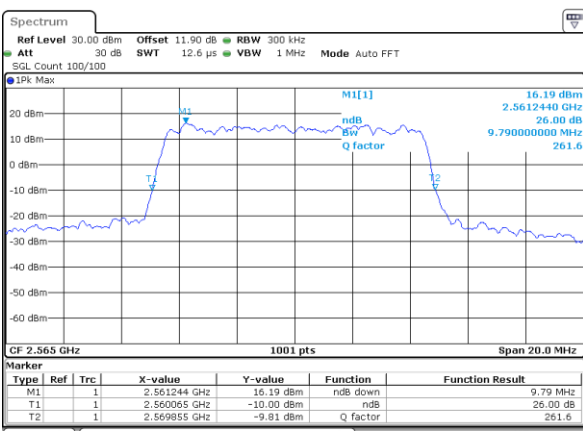

Date: 24.JAN.2020 05:146:42

Highest Channel / 5MHz / QPSK

Date: 24.JAN.2020 05:149:27

Highest Channel / 5MHz / 16QAM

Date: 24.JAN.2020 05:149:41

LTE Band 7

Lowest Channel / 10MHz / QPSK

Date: 24.JAN.2020 06:22:10

Lowest Channel / 10MHz / 16QAM

Date: 24.JAN.2020 06:22:24

Middle Channel / 10MHz / QPSK

Date: 24.JAN.2020 06:13:15

Middle Channel / 10MHz / 16QAM

Date: 24.JAN.2020 06:13:18

Highest Channel / 10MHz / QPSK

Date: 24.JAN.2020 06:13:13

Highest Channel / 10MHz / 16QAM

Date: 24.JAN.2020 06:13:17

LTE Band 7

Lowest Channel / 15MHz / QPSK

Date: 24.JAN.2020 06:57:15

Lowest Channel / 15MHz / 16QAM

Date: 24.JAN.2020 06:57:29

Middle Channel / 15MHz / QPSK