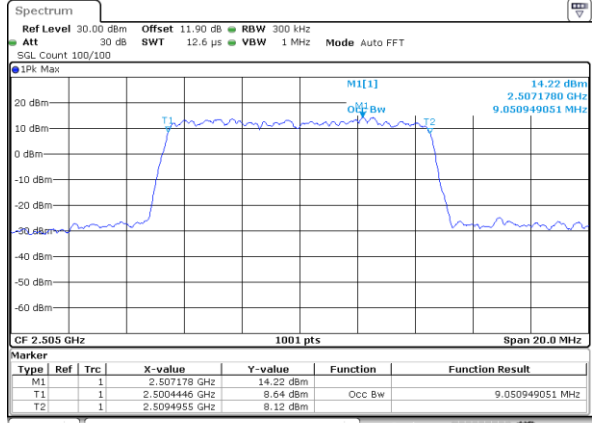

Highest Channel / 20MHz / QPSK

Date: 24_JAN_2020 07:38:03

Highest Channel / 20MHz / 16QAM

Date: 24_JAN_2020 07:38:17

LTE Band 7

Lowest Channel / 5MHz / 64QAM

Date: 24_JAN.2020 06:11:45

Lowest Channel / 10MHz / 64QAM

Date: 24_JAN.2020 06:41:32

Middle Channel / 5MHz / 64QAM

Date: 24_JAN.2020 06:15:58

Middle Channel / 10MHz / 64QAM

Date: 24_JAN.2020 06:45:45

Highest Channel / 5MHz / 64QAM

Date: 24_JAN.2020 06:17:28

Highest Channel / 10MHz / 64QAM