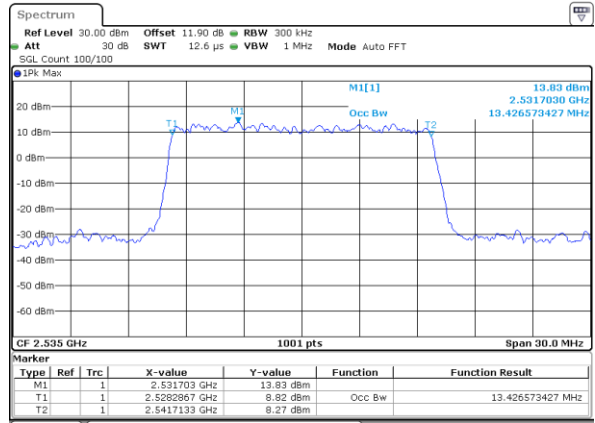

Highest Channel / 10MHz / 16QAM

Date: 24_JAN.2020 06:33:19

LTE Band 7

Lowest Channel / 15MHz / QPSK

Date: 24_JAN.2020 06:56:47

Lowest Channel / 15MHz / 16QAM

Date: 24_JAN.2020 06:57:01

Middle Channel / 15MHz / QPSK

Date: 24_JAN.2020 07:05:15

Middle Channel / 15MHz / 16QAM

Date: 24_JAN.2020 07:05:29

Highest Channel / 15MHz / QPSK

Date: 24_JAN.2020 07:08:12

Highest Channel / 15MHz / 16QAM

Date: 24_JAN.2020 07:08:26

LTE Band 7