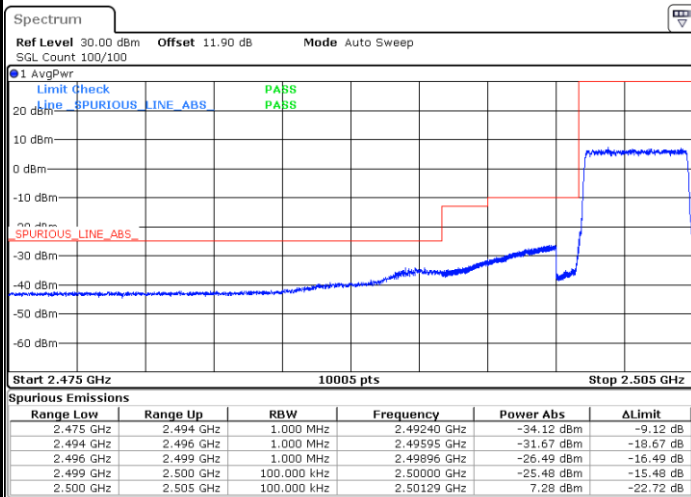

Middle Channel / 20MHz / 64QAM

Date: 24_JAN.2020 08:26:56

Highest Channel / 15MHz / 64QAM

Date: 24_JAN.2020 07:22:21

Highest Channel / 20MHz / 64QAM

Date: 24_JAN.2020 08:28:25

Conducted Band Edge

LTE Band 7 / 5MHz / QPSK

Lowest Band Edge / 1 RB

Date: 24.JAN.2020 05:39:39

Highest Band Edge / 1 RB

Date: 24.JAN.2020 05:51:03

Lowest Band Edge / Full RB

Date: 24.JAN.2020 05:42:23

Highest Band Edge / Full RB

Date: 24.JAN.2020 06:08:05

LTE Band 7 / 5MHz / 16QAM

Lowest Band Edge / 1 RB

Date: 24.JAN.2020 05:41:01

Highest Band Edge / 1 RB

Date: 24.JAN.2020 05:52:24

Lowest Band Edge / Full RB

Date: 24.JAN.2020 05:43:44

Highest Band Edge / Full RB

Date: 24.JAN.2020 06:09:27

LTE Band 7 / 5MHz / 64QAM

Lowest Band Edge / 1RB

Date: 24.JAN.2020 06:13:21

Highest Band Edge / 1 RB

Date: 24.JAN.2020 06:19:04

Lowest Band Edge / Full RB

Date: 24.JAN.2020 06:14:42