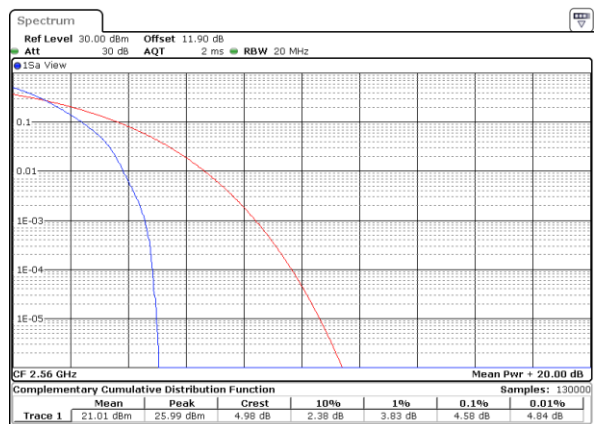

Highest Channel / Full RB

Date: 24.JAN.2020 08:45:33