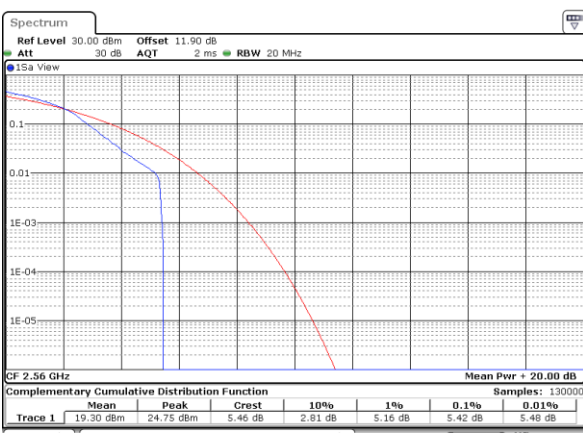

Lowest Channel / Full RB

Date: 24.JAN.2020 08:41:14

Middle Channel / 1RB

Date: 24.JAN.2020 08:43:41

Middle Channel / Full RB

Date: 24.JAN.2020 08:43:53

Highest Channel / 1RB

Date: 24.JAN.2020 10:17:12

Highest Channel / Full RB

Date: 24.JAN.2020 08:44:19

LTE Band 7 / 20MHz / 64QAM

Lowest Channel / 1RB

Date: 24.JAN.2020 08:45:46

Lowest Channel / Full RB

Date: 24.JAN.2020 08:45:58

Middle Channel / 1RB

Date: 24.JAN.2020 08:46:11

Middle Channel / Full RB

Date: 24.JAN.2020 08:46:23

Highest Channel / 1RB

Date: 24.JAN.2020 08:46:35

Highest Channel / Full RB

Date: 24.JAN.2020 08:46:47

26dB Bandwidth