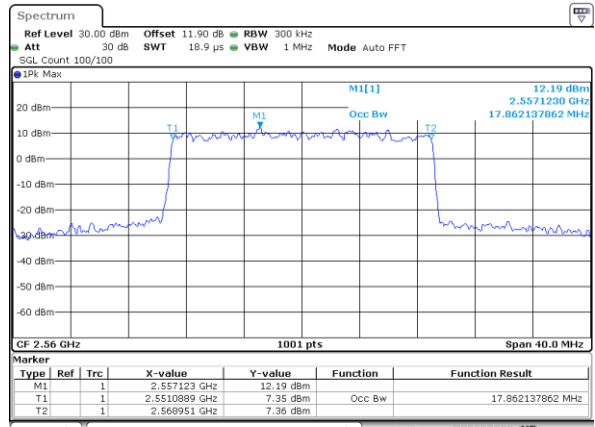

Middle Channel / 20MHz / 64QAM

Date: 24_JAN.2020 08:26:56

Highest Channel / 15MHz / 64QAM

Date: 24_JAN.2020 07:22:21

Highest Channel / 20MHz / 64QAM

Date: 24_JAN.2020 08:28:25

Conducted Band Edge

LTE Band 7 / 5MHz / QPSK

Lowest Band Edge / 1 RB

Date: 24.JAN.2020 05:39:39

Highest Band Edge / 1 RB

Date: 24.JAN.2020 05:51:03

Lowest Band Edge / Full RB

Date: 24.JAN.2020 05:42:23

Highest Band Edge / Full RB

Date: 24.JAN.2020 06:08:05