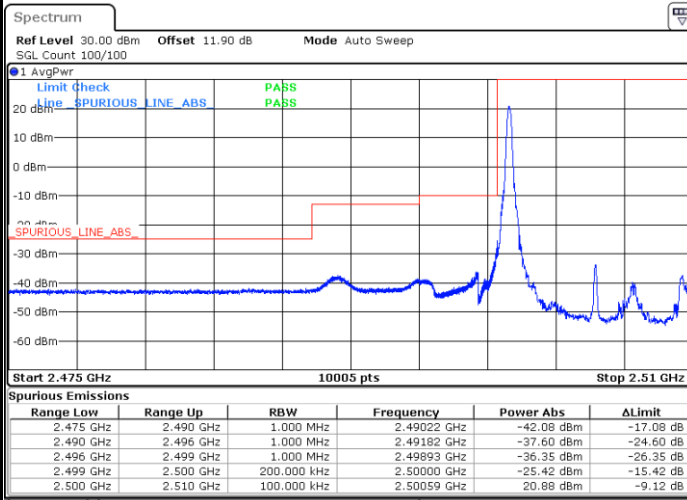

Date: 24.JAN.2020 06:09:27

LTE Band 7 / 5MHz / 64QAM

Lowest Band Edge / 1RB

Date: 24.JAN.2020 06:13:21

Highest Band Edge / 1 RB

Date: 24.JAN.2020 06:19:04

Lowest Band Edge / Full RB

Date: 24.JAN.2020 06:14:42

Highest Band Edge / Full RB

Date: 24.JAN.2020 06:20:25

LTE Band 7 / 10MHz / QPSK

Lowest Band Edge / 1 RB

Date: 24.JAN.2020 06:23:45

Highest Band Edge / 1 RB

Date: 24.JAN.2020 06:35:09

Lowest Band Edge / Full RB

Date: 24.JAN.2020 06:26:28

Highest Band Edge / Full RB

Date: 24.JAN.2020 06:37:52

LTE Band 7 / 10MHz / 16QAM

Lowest Band Edge / 1 RB

Highest Band Edge / 1 RB

Date: 24.JAN.2020 06:25:07

Date: 24.JAN.2020 06:36:30

Lowest Band Edge / Full RB

Highest Band Edge / Full RB

Date: 24.JAN.2020 06:27:50

Date: 24.JAN.2020 06:39:13

LTE Band 7 / 10MHz / 64QAM

Lowest Band Edge / 1 RB

Highest Band Edge / 1 RB

Date: 24.JAN.2020 06:43:08