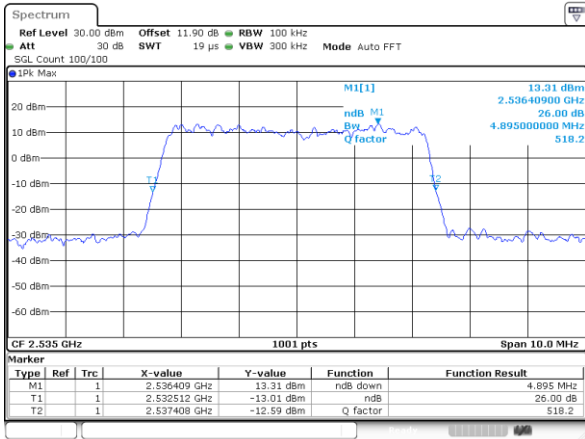

Middle Channel / 5MHz / 64QAM

Date: 24.JAN.2020 06:16:13