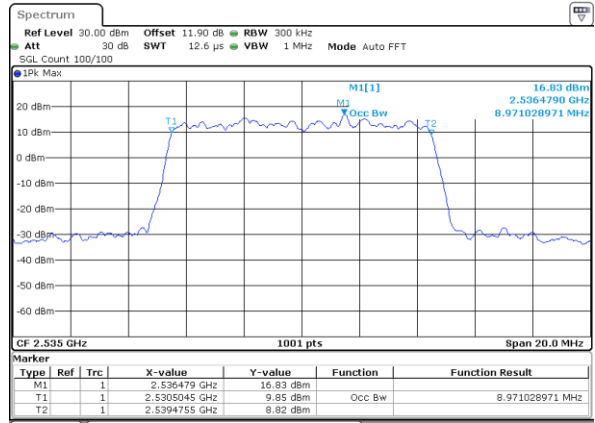

Date: 24_JAN_2020 05:46:16

Highest Channel / 5MHz / QPSK

Date: 24_JAN_2020 05:48:59

Highest Channel / 5MHz / 16QAM

Date: 24_JAN_2020 05:49:13

LTE Band 7

Lowest Channel / 10MHz / QPSK

Date: 24_JAN.2020 06:21:42

Lowest Channel / 10MHz / 16QAM

Date: 24_JAN.2020 06:21:56

Middle Channel / 10MHz / QPSK

Date: 24_JAN.2020 06:30:08

Middle Channel / 10MHz / 16QAM

Date: 24_JAN.2020 06:30:21

Highest Channel / 10MHz / QPSK

Date: 24_JAN.2020 06:33:05

Highest Channel / 10MHz / 16QAM

Date: 24_JAN.2020 06:33:19

LTE Band 7

Lowest Channel / 15MHz / QPSK

Date: 24_JAN.2020 06:56:47

Lowest Channel / 15MHz / 16QAM

Date: 24_JAN.2020 06:57:01

Middle Channel / 15MHz / QPSK