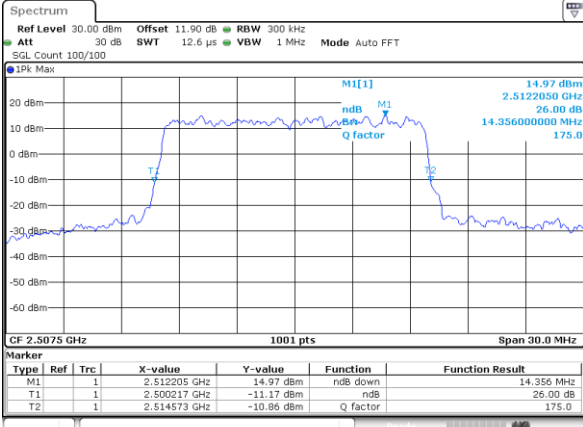

Highest Channel / 10MHz / 16QAM

Date: 24.JAN.2020 06:13:17

LTE Band 7

Lowest Channel / 15MHz / QPSK

Date: 24.JAN.2020 06:57:15

Lowest Channel / 15MHz / 16QAM

Date: 24.JAN.2020 06:57:29

Middle Channel / 15MHz / QPSK

Date: 24.JAN.2020 07:05:42

Middle Channel / 15MHz / 16QAM

Date: 24.JAN.2020 07:05:55

Highest Channel / 15MHz / QPSK

Date: 24.JAN.2020 07:08:40

Highest Channel / 15MHz / 16QAM

Date: 24.JAN.2020 07:08:54

LTE Band 7