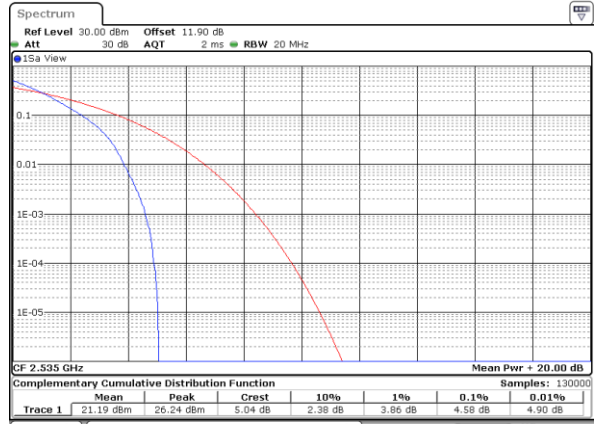

LTE Band 7 / 20MHz / QPSK

Lowest Channel / 1RB

Date: 24.JAN.2020 08:44:32

Lowest Channel / Full RB

Date: 24.JAN.2020 08:44:44

Middle Channel / 1RB

Date: 24.JAN.2020 08:44:57

Middle Channel / Full RB