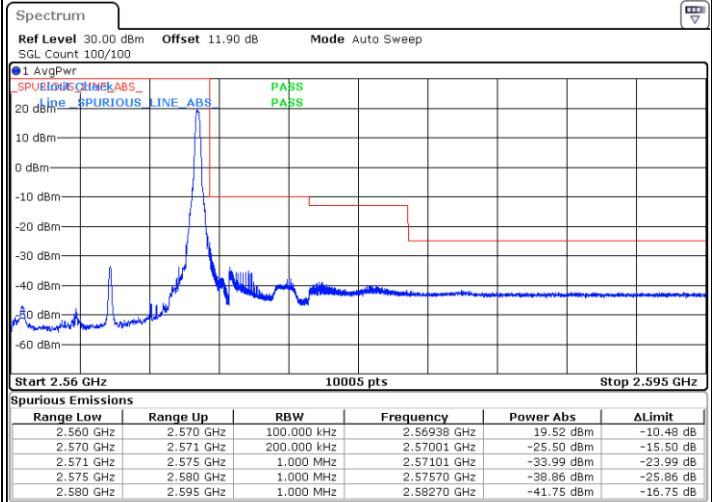

Highest Band Edge / Full RB

Date: 24.JAN.2020 06:20:25

LTE Band 7 / 10MHz / QPSK

Lowest Band Edge / 1 RB

Date: 24.JAN.2020 06:23:45

Highest Band Edge / 1 RB

Date: 24.JAN.2020 06:35:09

Lowest Band Edge / Full RB

Date: 24.JAN.2020 06:26:28

Highest Band Edge / Full RB

Date: 24.JAN.2020 06:37:52

LTE Band 7 / 10MHz / 16QAM

Lowest Band Edge / 1 RB

Highest Band Edge / 1 RB

Date: 24.JAN.2020 06:25:07

Date: 24.JAN.2020 06:36:30

Lowest Band Edge / Full RB

Highest Band Edge / Full RB

Date: 24.JAN.2020 06:27:50

Date: 24.JAN.2020 06:39:13

LTE Band 7 / 10MHz / 64QAM

Lowest Band Edge / 1 RB

Highest Band Edge / 1 RB

Date: 24.JAN.2020 06:43:08

Date: 24.JAN.2020 06:54:09

Lowest Band Edge / Full RB

Highest Band Edge / Full RB

Date: 24.JAN.2020 06:44:29

Date: 24.JAN.2020 06:55:31

LTE Band 7 / 15MHz / QPSK

Lowest Band Edge / 1 RB

Date: 24.JAN.2020 06:58:51