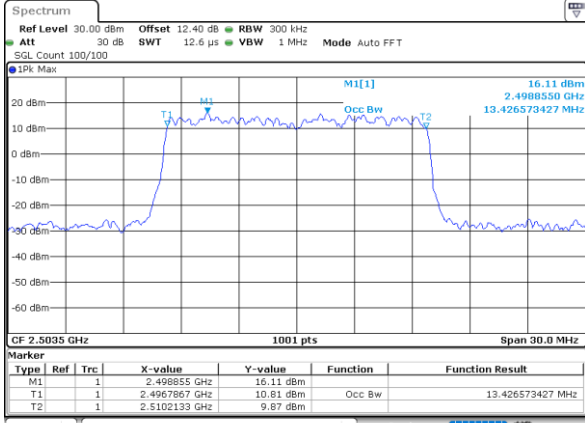

Date: 23\_JUL\_2020 21:08:55

Highest Channel / 10MHz / 16QAM

Date: 23\_JUL\_2020 21:09:07

LTE Band 41

Lowest Channel / 15MHz / QPSK

Date: 23\_JUL\_2020 21:09:43

Lowest Channel / 15MHz / 16QAM

Date: 23\_JUL\_2020 21:09:55