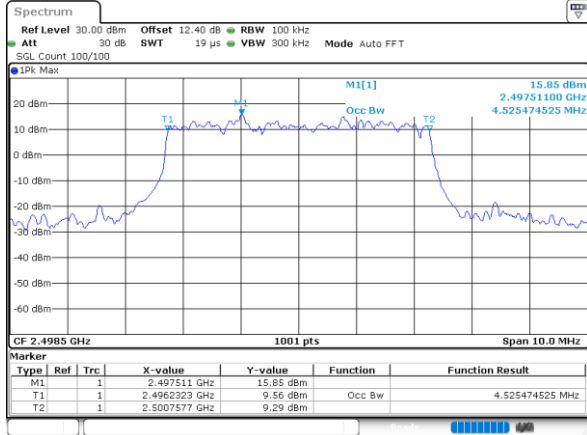

Date: 23\_JUL\_2020 21:11:28

LTE Band 41

Lowest Channel / 20MHz / QPSK

Date: 23\_JUL\_2020 21:12:04

Lowest Channel / 20MHz / 16QAM

Date: 23\_JUL\_2020 21:12:16

Middle Channel / 20MHz / QPSK

Date: 23\_JUL\_2020 21:12:51

Middle Channel / 20MHz / 16QAM

Date: 23\_JUL\_2020 21:13:02

Highest Channel / 20MHz / QPSK

Date: 23\_JUL\_2020 21:13:36

Highest Channel / 20MHz / 16QAM

Date: 23\_JUL\_2020 21:13:48

LTE Band 41

Lowest Channel / 5MHz / 64QAM

Date: 23\_JUL\_2020 21:14:24

Lowest Channel / 10MHz / 64QAM

Date: 23\_JUL\_2020 21:15:34

Middle Channel / 5MHz / 64QAM

Date: 23\_JUL\_2020 21:14:47

Middle Channel / 10MHz / 64QAM

Date: 23\_JUL\_2020 21:15:57