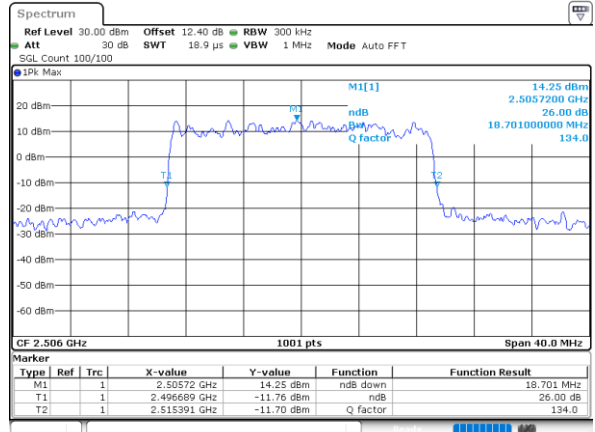

Date: 23\_JUL\_2020 21:11:51

LTE Band 41

Lowest Channel / 20MHz / QPSK

Date: 23\_JUL\_2020 21:12:27

Lowest Channel / 20MHz / 16QAM

Date: 23\_JUL\_2020 21:12:39

Middle Channel / 20MHz / QPSK

Date: 23\_JUL\_2020 21:13:13

Middle Channel / 20MHz / 16QAM

Date: 23\_JUL\_2020 21:13:24

Highest Channel / 20MHz / QPSK

Date: 23\_JUL\_2020 21:14:00

Highest Channel / 20MHz / 16QAM

Date: 23\_JUL\_2020 21:14:11

LTE Band 41

Lowest Channel / 5MHz / 64QAM