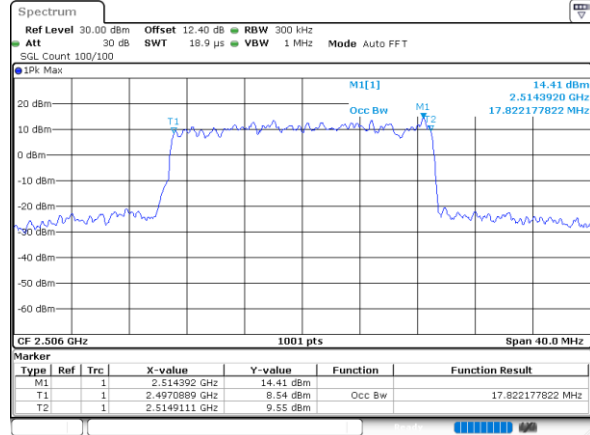

Highest Channel / 5MHz / 64QAM

Date: 23\_JUL\_2020 21:15:10

Highest Channel / 10MHz / 64QAM

Date: 23\_JUL\_2020 21:16:19

LTE Band 41

Lowest Channel / 15MHz / 64QAM

Date: 23\_JUL\_2020 21:16:43

Lowest Channel / 20MHz / 64QAM