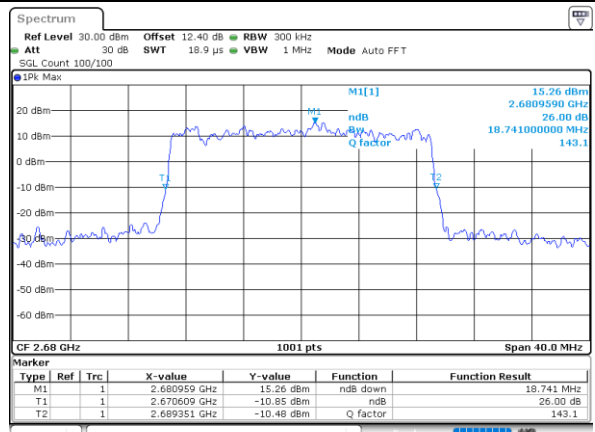

Middle Channel / 20MHz / 16QAM

Date: 23\_JUL\_2020 21:13:24

Highest Channel / 20MHz / QPSK

Date: 23\_JUL\_2020 21:14:00

Highest Channel / 20MHz / 16QAM

Date: 23\_JUL\_2020 21:14:11

LTE Band 41

Lowest Channel / 5MHz / 64QAM