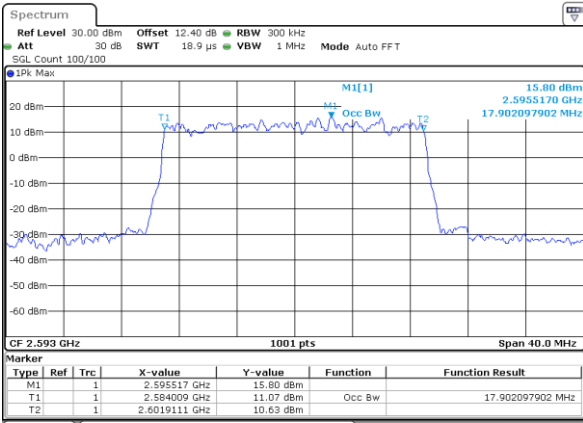

Date: 23\_JUL\_2020 21:11:28

LTE Band 41

Lowest Channel / 20MHz / QPSK

Date: 23\_JUL\_2020 21:12:04

Lowest Channel / 20MHz / 16QAM

Date: 23\_JUL\_2020 21:12:16

Middle Channel / 20MHz / QPSK

Date: 23\_JUL\_2020 21:12:51

Middle Channel / 20MHz / 16QAM

Date: 23\_JUL\_2020 21:13:02

Highest Channel / 20MHz / QPSK

Date: 23\_JUL\_2020 21:13:36

Highest Channel / 20MHz / 16QAM

Date: 23\_JUL\_2020 21:13:48

LTE Band 41

Lowest Channel / 5MHz / 64QAM