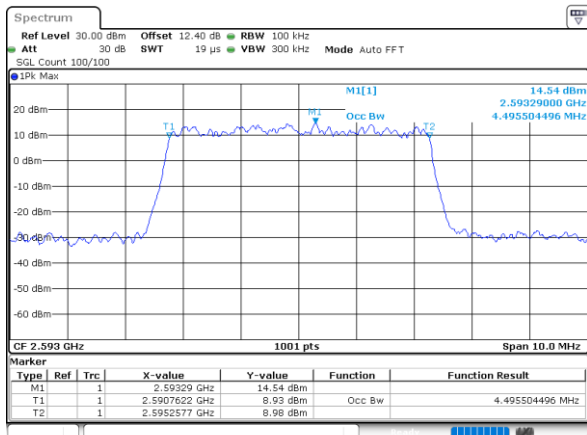

Middle Channel / 5MHz / 64QAM

Date: 23_JUL_2020 21:14:47