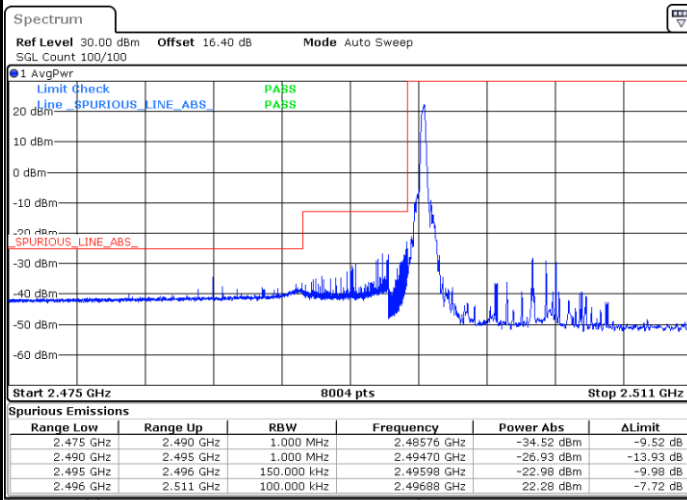

LTE Band 41 / 10MHz / 16QAM

Lowest Band Edge / 1 RB

Highest Band Edge / 1 RB

Date: 22.JUL.2020 19:35:17

Date: 22.JUL.2020 19:37:16

LTE Band 41 / 10MHz / 64QAM

Lowest Band Edge / 1 RB

Highest Band Edge / 1 RB

Date: 22.JUL.2020 19:48:48

Date: 22.JUL.2020 19:49:47

LTE Band 41 / 15MHz / QPSK

Lowest Band Edge / 1 RB

Date: 22.JUL.2020 19:38:47

Highest Band Edge / 1 RB

Date: 22.JUL.2020 19:40:47

Lowest Band Edge / Full RB

Date: 22.JUL.2020 19:39:47

Highest Band Edge / Full RB

Date: 22.JUL.2020 19:41:47

LTE Band 41 / 15MHz / 16QAM

Lowest Band Edge / 1 RB

Date: 22.JUL.2020 19:39:17

Highest Band Edge / 1 RB

Date: 22.JUL.2020 19:41:17

Lowest Band Edge / Full RB

Date: 24.JUL.2020 20:02:07

Highest Band Edge / Full RB

Date: 22.JUL.2020 19:42:17