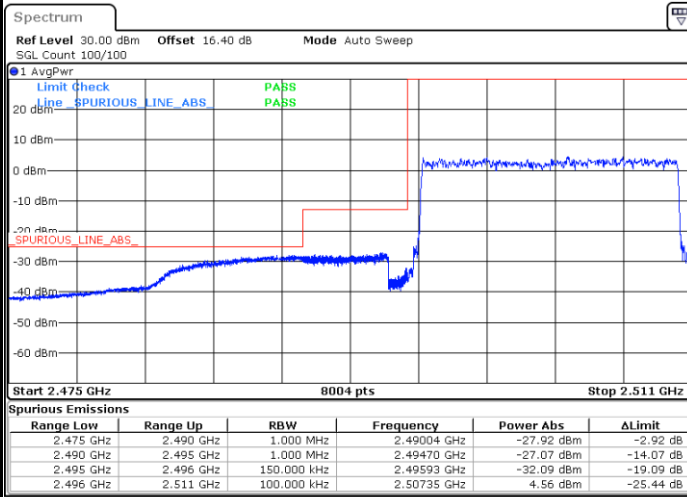

LTE Band 41 / 10MHz / 16QAM

Lowest Band Edge / 1 RB

Highest Band Edge / 1 RB

Date: 22.JUL.2020 19:35:17

Date: 22.JUL.2020 19:37:16

LTE Band 41 / 10MHz / 64QAM

Lowest Band Edge / 1 RB

Highest Band Edge / 1 RB

Date: 22.JUL.2020 19:48:48

Date: 22.JUL.2020 19:49:47

LTE Band 41 / 15MHz / QPSK

Lowest Band Edge / 1 RB

Date: 22.JUL.2020 19:38:47

Highest Band Edge / 1 RB

Date: 22.JUL.2020 19:40:47

Lowest Band Edge / Full RB

Date: 22.JUL.2020 19:39:47

Highest Band Edge / Full RB

Date: 22.JUL.2020 19:41:47

LTE Band 41 / 15MHz / 16QAM

Lowest Band Edge / 1 RB

Date: 22.JUL.2020 19:39:17

Highest Band Edge / 1 RB

Date: 22.JUL.2020 19:41:17

Lowest Band Edge / Full RB

Date: 24.JUL.2020 20:02:07

Highest Band Edge / Full RB

Date: 22.JUL.2020 19:42:17