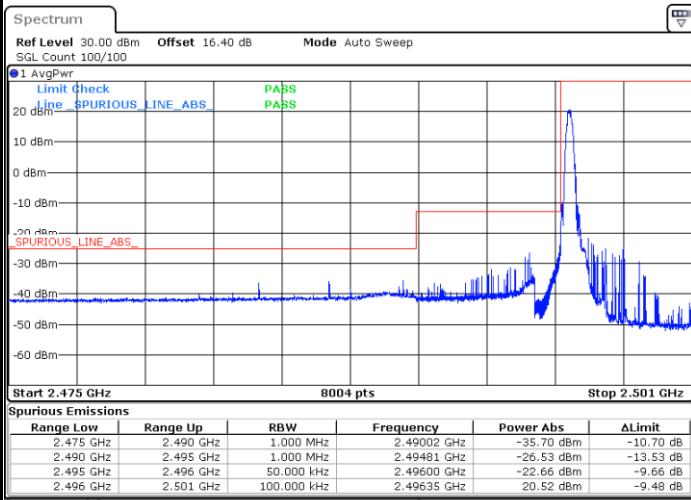

Highest Channel / 20MHz / 64QAM

Date: 23\_JUL\_2020 21:18:39

# Conducted Band Edge

LTE Band 41 / 5MHz / 16QAM

Lowest Band Edge / 1RB

Highest Band Edge / 1 RB

Lowest Band Edge / Full RB

Highest Band Edge / Full RB

LTE Band 41 / 5MHz / 64QAM

Lowest Band Edge / 1RB

Date: 22.JUL.2020 19:46:48

Highest Band Edge / 1 RB

Date: 22.JUL.2020 19:47:47

Lowest Band Edge / Full RB

Date: 22.JUL.2020 19:47:18

Highest Band Edge / Full RB

Date: 22.JUL.2020 19:48:17

LTE Band 41 / 10MHz / QPSK

Lowest Band Edge / 1 RB

Date: 22.JUL.2020 19:34:46

Highest Band Edge / 1 RB

Date: 22.JUL.2020 19:36:46

Lowest Band Edge / Full RB

Date: 22.JUL.2020 20:39:29

Highest Band Edge / Full RB

Date: 22.JUL.2020 19:37:46