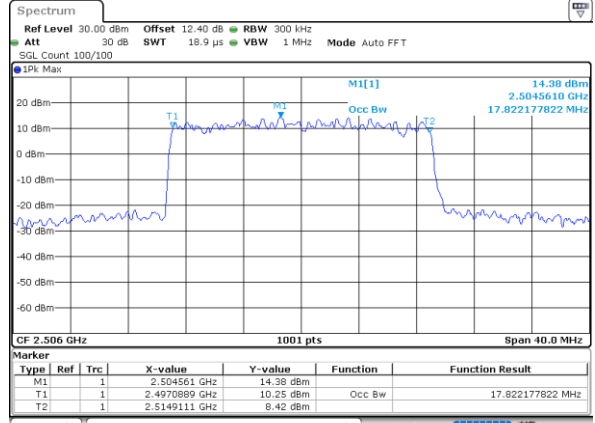

Date: 23\_JUL\_2020 21:11:28

LTE Band 41

Lowest Channel / 20MHz / QPSK

Date: 23\_JUL\_2020 21:12:04

Lowest Channel / 20MHz / 16QAM

Date: 23\_JUL\_2020 21:12:16

Middle Channel / 20MHz / QPSK

Date: 23\_JUL\_2020 21:12:51

Middle Channel / 20MHz / 16QAM

Date: 23\_JUL\_2020 21:13:02

Highest Channel / 20MHz / QPSK

Date: 23\_JUL\_2020 21:13:36

Highest Channel / 20MHz / 16QAM

Date: 23\_JUL\_2020 21:13:48

LTE Band 41

Lowest Channel / 5MHz / 64QAM