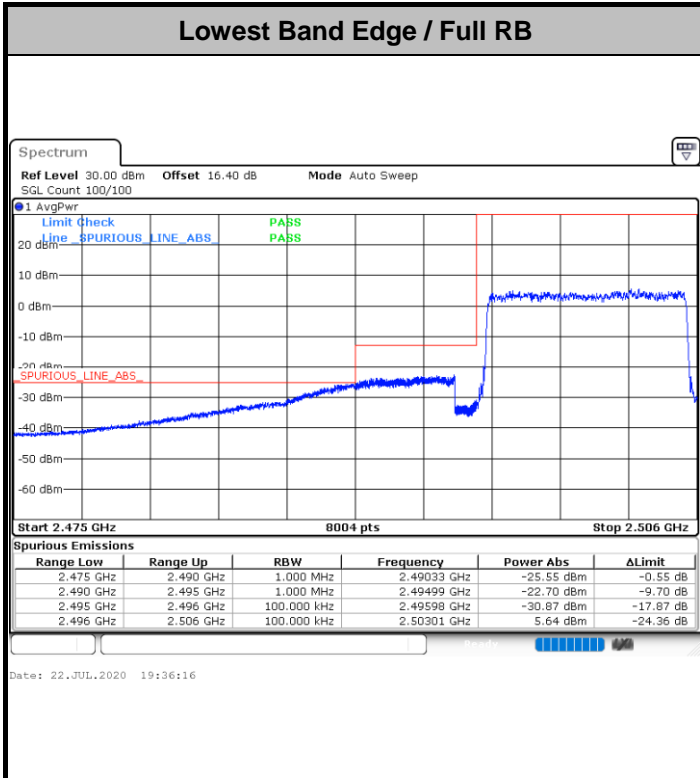

Lowest Band Edge / 1 RB

Date: 22.JUL.2020 19:34:46

Highest Band Edge / 1 RB

Date: 22.JUL.2020 19:36:46

Lowest Band Edge / Full RB

Date: 22.JUL.2020 20:39:29

Highest Band Edge / Full RB

Date: 22.JUL.2020 19:37:46

LTE Band 41 / 10MHz / 16QAM

Lowest Band Edge / 1 RB

Highest Band Edge / 1 RB

Date: 22.JUL.2020 19:35:17

Date: 22.JUL.2020 19:37:16

LTE Band 41 / 10MHz / 64QAM

Lowest Band Edge / 1 RB

Highest Band Edge / 1 RB

Date: 22.JUL.2020 19:48:48

Date: 22.JUL.2020 19:49:47

LTE Band 41 / 15MHz / QPSK

Lowest Band Edge / 1 RB

Date: 22.JUL.2020 19:38:47

Highest Band Edge / 1 RB

Date: 22.JUL.2020 19:40:47

Lowest Band Edge / Full RB

Date: 22.JUL.2020 19:39:47

Highest Band Edge / Full RB

Date: 22.JUL.2020 19:41:47

LTE Band 41 / 15MHz / 16QAM

Lowest Band Edge / 1 RB

Date: 22.JUL.2020 19:39:17

Highest Band Edge / 1 RB

Date: 22.JUL.2020 19:41:17