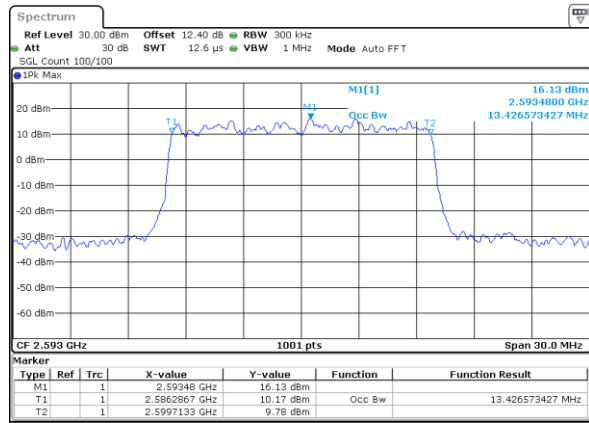

Middle Channel / 15MHz / 16QAM

Date: 23_JUL_2020 21:10:42