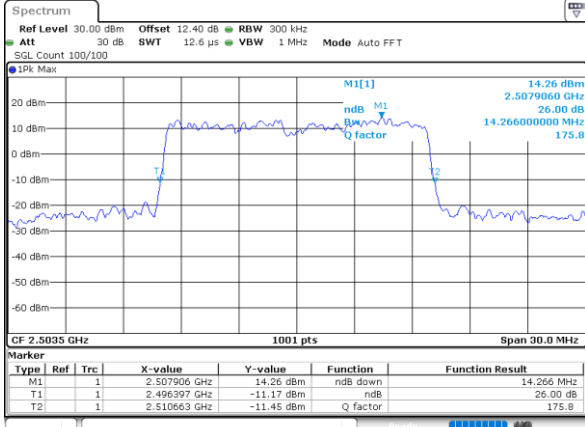

Highest Channel / 5MHz / 64QAM

Date: 23\_JUL\_2020 21:15:21

Highest Channel / 10MHz / 64QAM

Date: 23\_JUL\_2020 21:16:31

LTE Band 41

Lowest Channel / 15MHz / 64QAM

Date: 23\_JUL\_2020 21:16:55

Lowest Channel / 20MHz / 64QAM