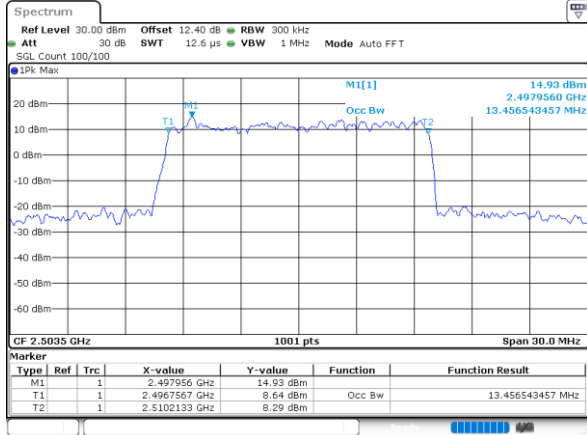

Highest Channel / 5MHz / 64QAM

Date: 23\_JUL\_2020 21:15:10

Highest Channel / 10MHz / 64QAM

Date: 23\_JUL\_2020 21:16:19

LTE Band 41

Lowest Channel / 15MHz / 64QAM

Date: 23\_JUL\_2020 21:16:43

Lowest Channel / 20MHz / 64QAM