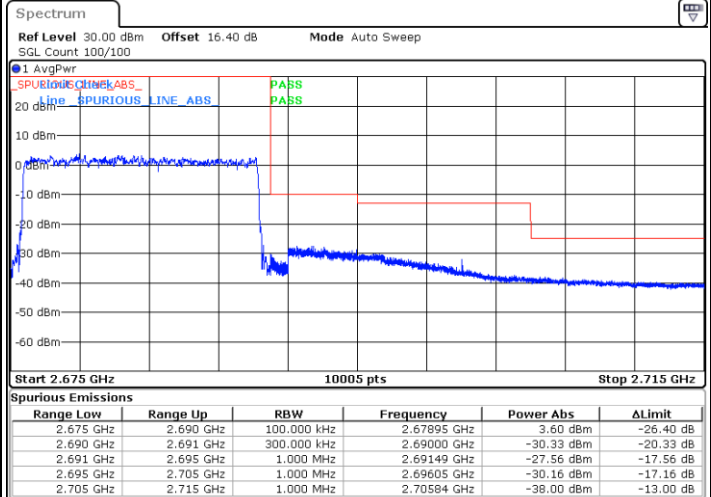

LTE Band 41 / 10MHz / 16QAM

Lowest Band Edge / 1 RB

Highest Band Edge / 1 RB

Date: 22.JUL.2020 19:35:17

Date: 22.JUL.2020 19:37:16

LTE Band 41 / 10MHz / 64QAM

Lowest Band Edge / 1 RB

Highest Band Edge / 1 RB

Date: 22.JUL.2020 19:48:48

Date: 22.JUL.2020 19:49:47

LTE Band 41 / 15MHz / QPSK

Lowest Band Edge / 1 RB

Date: 22.JUL.2020 19:38:47

Highest Band Edge / 1 RB

Date: 22.JUL.2020 19:40:47

Lowest Band Edge / Full RB

Date: 22.JUL.2020 19:39:47

Highest Band Edge / Full RB

Date: 22.JUL.2020 19:41:47

LTE Band 41 / 15MHz / 16QAM

Lowest Band Edge / 1 RB

Date: 22.JUL.2020 19:39:17

Highest Band Edge / 1 RB

Date: 22.JUL.2020 19:41:17

Lowest Band Edge / Full RB

Date: 24.JUL.2020 20:02:07

Highest Band Edge / Full RB

Date: 22.JUL.2020 19:42:17