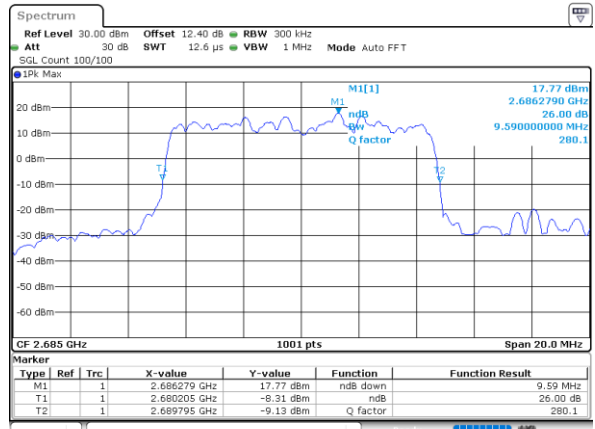

Date: 23\_JUL\_2020 21:14:36

Lowest Channel / 10MHz / 64QAM

Date: 23\_JUL\_2020 21:15:45

Middle Channel / 5MHz / 64QAM

Date: 23\_JUL\_2020 21:14:58

Middle Channel / 10MHz / 64QAM

Date: 23\_JUL\_2020 21:16:08

Highest Channel / 5MHz / 64QAM

Date: 23\_JUL\_2020 21:15:21

Highest Channel / 10MHz / 64QAM

Date: 23\_JUL\_2020 21:16:31

LTE Band 41

Lowest Channel / 15MHz / 64QAM

Date: 23\_JUL\_2020 21:16:55

Lowest Channel / 20MHz / 64QAM