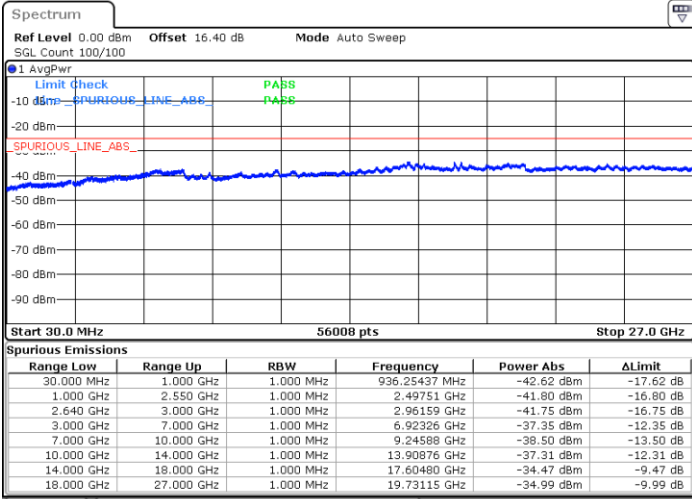

LTE Band 38 (HPUE) / 20MHz

Lowest Channel / 64QAM

Middle Channel / 64QAM

Date: 2.JUL.2020 01:43:20

Date: 2.JUL.2020 01:44:41