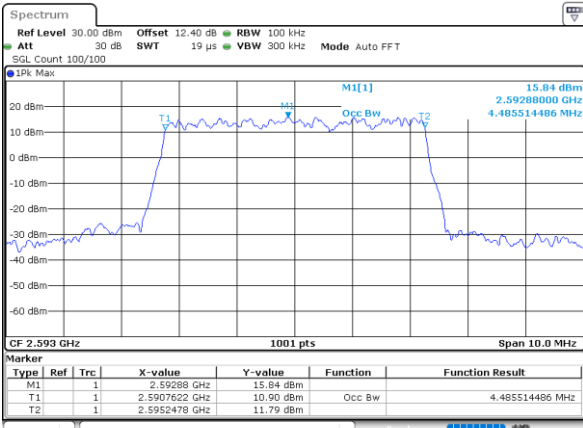

Highest Channel / 20MHz / 64QAM

Date: 23\_JUL\_2020 21:18:51

**Occupied Bandwidth**

LTE Band 41 : 99%OBW(MHz)												
Mode	1.4MHz		3MHz		5MHz		10MHz		15MHz		20MHz	
BW	QPSK	16QAM	QPSK	16QAM	QPSK	16QAM	QPSK	16QAM	QPSK	16QAM	QPSK	16QAM
Mod.	QPSK	16QAM	QPSK	16QAM	QPSK	16QAM	QPSK	16QAM	QPSK	16QAM	QPSK	16QAM
Lowest CH	-	-	-	-	4.49	4.51	9.03	9.05	13.43	13.43	17.90	17.82
Middle CH	-	-	-	-	4.49	4.49	8.95	9.01	13.46	13.43	17.90	17.86
Highest CH	-	-	-	-	4.52	4.49	9.03	8.97	13.49	13.37	17.94	17.78
LTE Band 41 : 99%OBW(MHz)												
Mode	1.4MHz		3MHz		5MHz		10MHz		15MHz		20MHz	
BW	64QAM		64QAM		64QAM		64QAM		64QAM		64QAM	
Mod.	64QAM		64QAM		64QAM		64QAM		64QAM		64QAM	
Lowest CH	-	-	-	-	4.53	-	9.03	-	13.46	-	17.82	-
Middle CH	-	-	-	-	4.50	-	9.01	-	13.40	-	17.86	-
Highest CH	-	-	-	-	4.48	-	8.99	-	13.40	-	17.78	-

LTE Band 41

Lowest Channel / 5MHz / QPSK

Date: 23\_JUL\_2020 21:04:59

Lowest Channel / 5MHz / 16QAM

Date: 23\_JUL\_2020 21:05:11

Middle Channel / 5MHz / QPSK

Date: 23\_JUL\_2020 21:05:47

Middle Channel / 5MHz / 16QAM

Date: 23\_JUL\_2020 21:05:58

Highest Channel / 5MHz / QPSK

Date: 23\_JUL\_2020 21:06:33

Highest Channel / 5MHz / 16QAM

Date: 23\_JUL\_2020 21:06:45

LTE Band 41

Lowest Channel / 10MHz / QPSK

Date: 23\_JUL\_2020 21:07:21