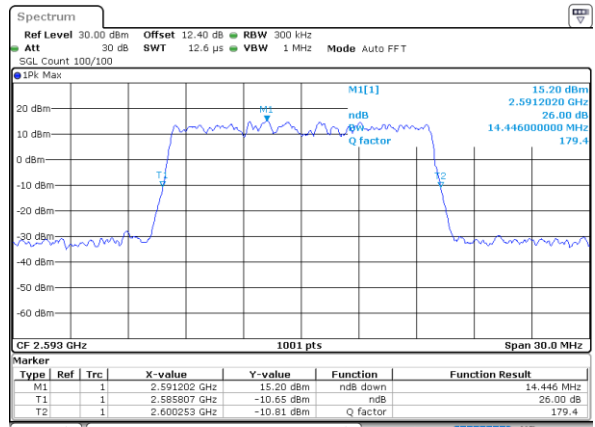

Middle Channel / 15MHz / 16QAM

Date: 23_JUL_2020 21:11:05