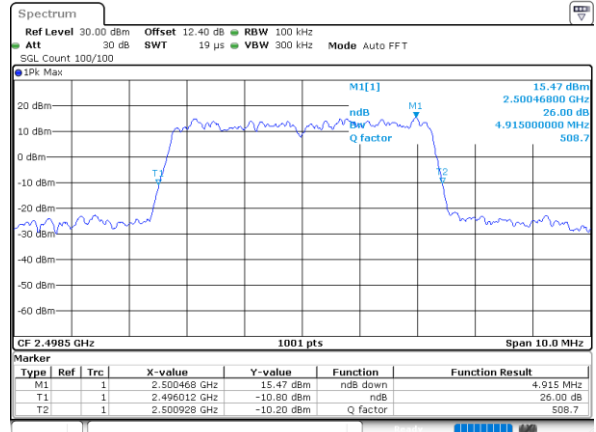

Lowest Channel / 5MHz / 16QAM

Date: 23_JUL_2020 21:05:35