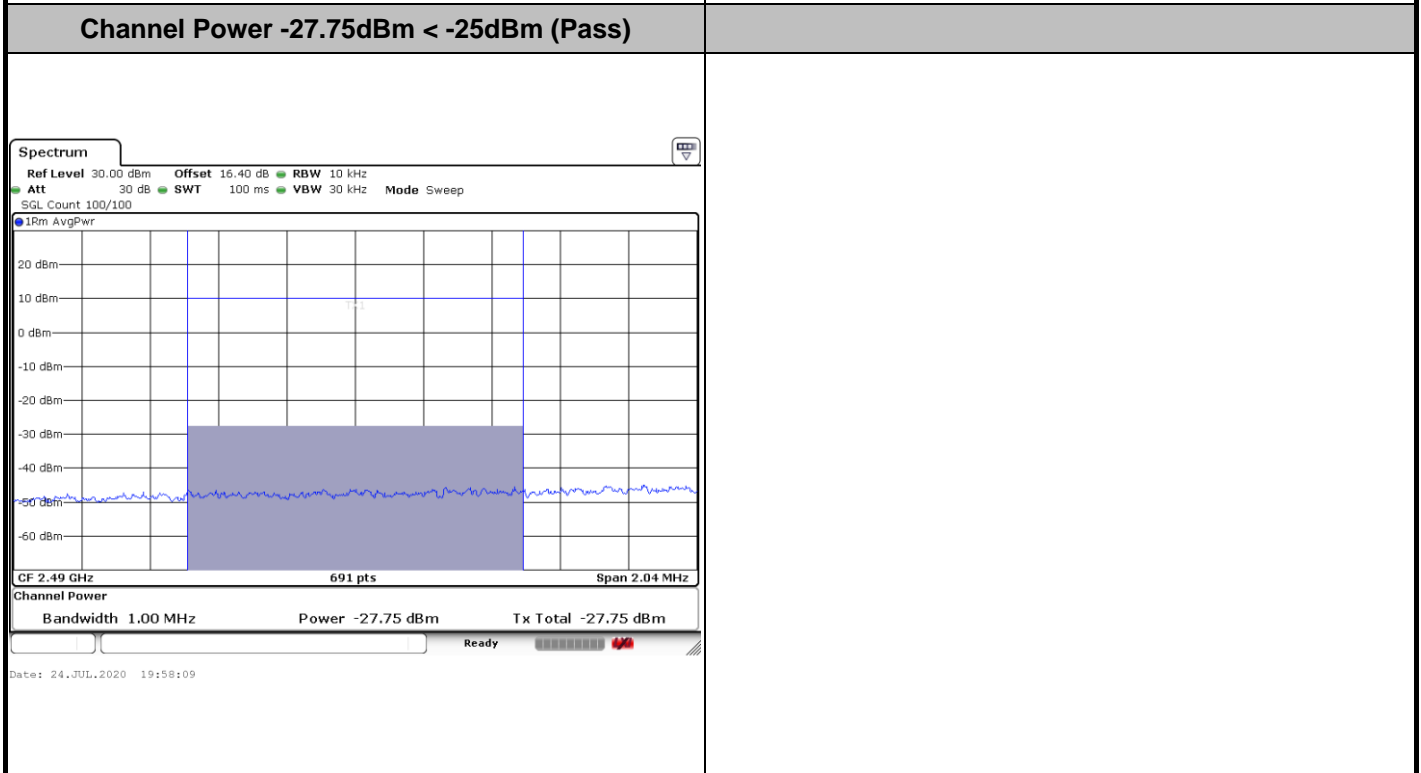

Date: 22.JUL.2020 19:46:48

Highest Band Edge / 1 RB

Date: 22.JUL.2020 19:47:47

Lowest Band Edge / Full RB

Date: 22.JUL.2020 19:47:18

Highest Band Edge / Full RB

Date: 22.JUL.2020 19:48:17

LTE Band 41 / 10MHz / QPSK

Lowest Band Edge / 1 RB

Date: 22.JUL.2020 19:34:46

Highest Band Edge / 1 RB

Date: 22.JUL.2020 19:36:46

Lowest Band Edge / Full RB

Date: 22.JUL.2020 20:39:29

Highest Band Edge / Full RB

Date: 22.JUL.2020 19:37:46

LTE Band 41 / 10MHz / 16QAM

Lowest Band Edge / 1 RB

Highest Band Edge / 1 RB

Date: 22.JUL.2020 19:35:17

Date: 22.JUL.2020 19:37:16

LTE Band 41 / 10MHz / 64QAM

Lowest Band Edge / 1 RB

Highest Band Edge / 1 RB

Date: 22.JUL.2020 19:48:48

Date: 22.JUL.2020 19:49:47

LTE Band 41 / 15MHz / QPSK

Lowest Band Edge / 1 RB

Date: 22.JUL.2020 19:38:47

Highest Band Edge / 1 RB

Date: 22.JUL.2020 19:40:47

Lowest Band Edge / Full RB