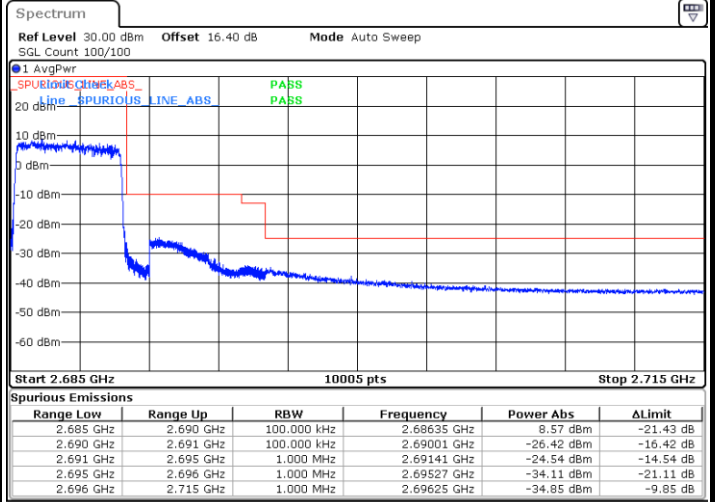

Highest Channel / 20MHz / 64QAM

Date: 23\_JUL\_2020 21:18:39

# Conducted Band Edge

LTE Band 41 / 5MHz / 16QAM

Lowest Band Edge / 1RB

Highest Band Edge / 1 RB

Lowest Band Edge / Full RB

Highest Band Edge / Full RB

LTE Band 41 / 5MHz / 64QAM

Lowest Band Edge / 1RB

Date: 22.JUL.2020 19:46:48

Highest Band Edge / 1 RB

Date: 22.JUL.2020 19:47:47

Lowest Band Edge / Full RB

Date: 22.JUL.2020 19:47:18

Highest Band Edge / Full RB

Date: 22.JUL.2020 19:48:17

LTE Band 41 / 10MHz / QPSK

Lowest Band Edge / 1 RB

Date: 22.JUL.2020 19:34:46

Highest Band Edge / 1 RB

Date: 22.JUL.2020 19:36:46

Lowest Band Edge / Full RB

Date: 22.JUL.2020 20:39:29

Highest Band Edge / Full RB

Date: 22.JUL.2020 19:37:46