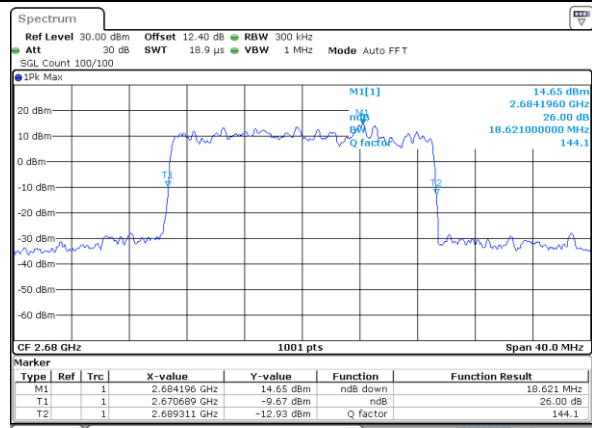

Highest Channel / 20MHz / 64QAM

Date: 23_JUL_2020 21:18:51