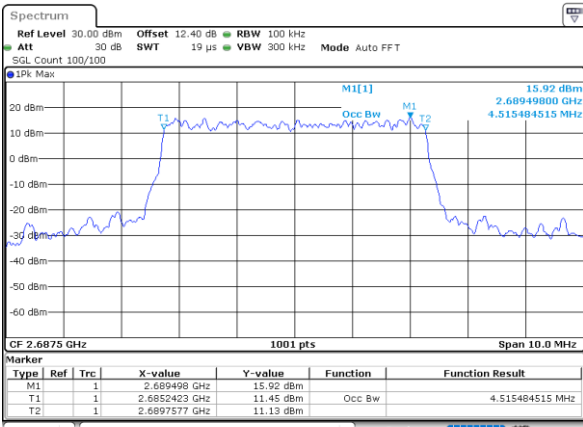

LTE Band 41

Lowest Channel / 5MHz / QPSK

Date: 23\_JUL\_2020 21:04:59

Lowest Channel / 5MHz / 16QAM

Date: 23\_JUL\_2020 21:05:11

Middle Channel / 5MHz / QPSK

Date: 23\_JUL\_2020 21:05:47

Middle Channel / 5MHz / 16QAM

Date: 23\_JUL\_2020 21:05:58

Highest Channel / 5MHz / QPSK

Date: 23\_JUL\_2020 21:06:33

Highest Channel / 5MHz / 16QAM

Date: 23\_JUL\_2020 21:06:45

LTE Band 41

Lowest Channel / 10MHz / QPSK

Date: 23\_JUL\_2020 21:07:21