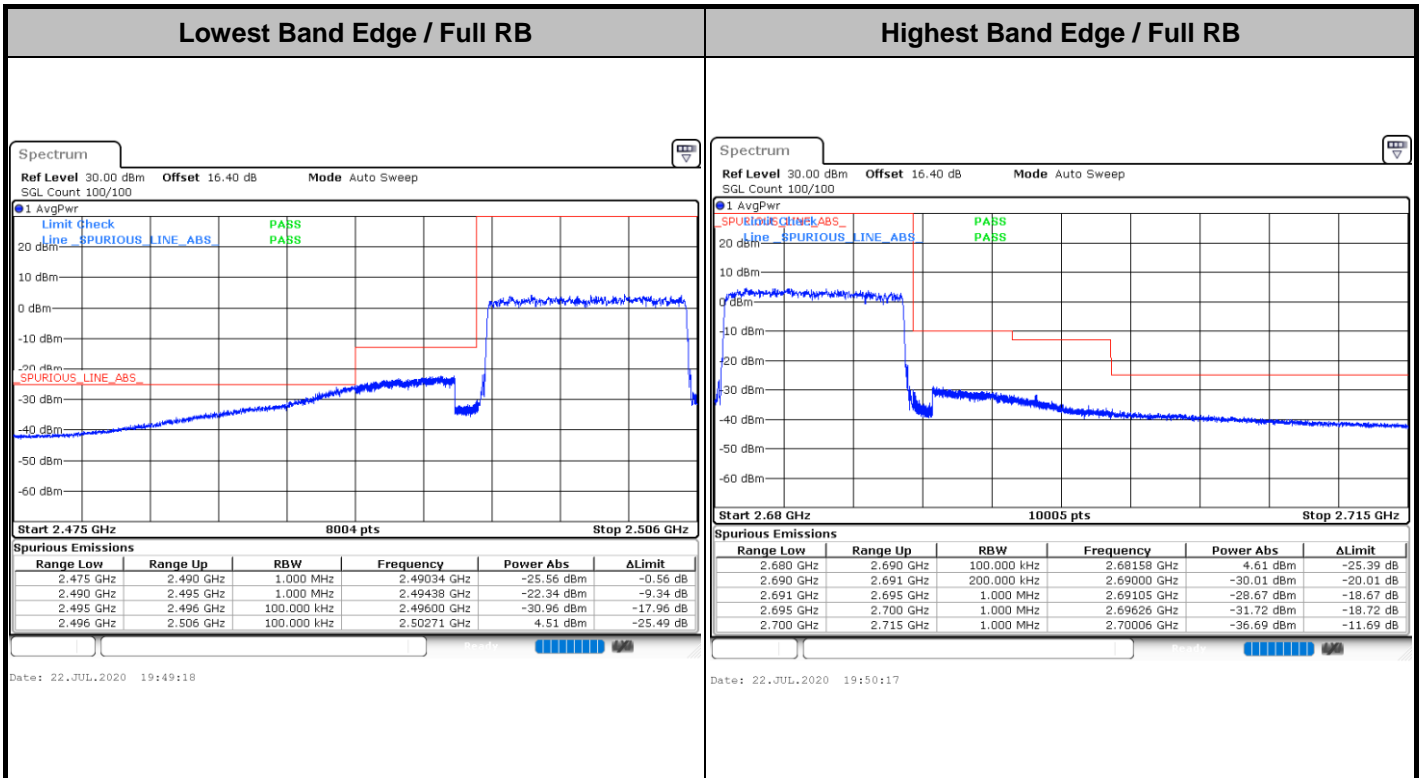

Lowest Band Edge / 1 RB

Date: 22.JUL.2020 19:34:46

Highest Band Edge / 1 RB

Date: 22.JUL.2020 19:36:46

Lowest Band Edge / Full RB

Date: 22.JUL.2020 20:39:29

Highest Band Edge / Full RB

Date: 22.JUL.2020 19:37:46

LTE Band 41 / 10MHz / 16QAM

Lowest Band Edge / 1 RB

Highest Band Edge / 1 RB

Date: 22.JUL.2020 19:35:17

Date: 22.JUL.2020 19:37:16

LTE Band 41 / 10MHz / 64QAM

Lowest Band Edge / 1 RB

Highest Band Edge / 1 RB

Date: 22.JUL.2020 19:48:48

Date: 22.JUL.2020 19:49:47

LTE Band 41 / 15MHz / QPSK

Lowest Band Edge / 1 RB

Date: 22.JUL.2020 19:38:47

Highest Band Edge / 1 RB

Date: 22.JUL.2020 19:40:47

Lowest Band Edge / Full RB

Date: 22.JUL.2020 19:39:47

Highest Band Edge / Full RB

Date: 22.JUL.2020 19:41:47

LTE Band 41 / 15MHz / 16QAM

Lowest Band Edge / 1 RB

Date: 22.JUL.2020 19:39:17

Highest Band Edge / 1 RB

Date: 22.JUL.2020 19:41:17