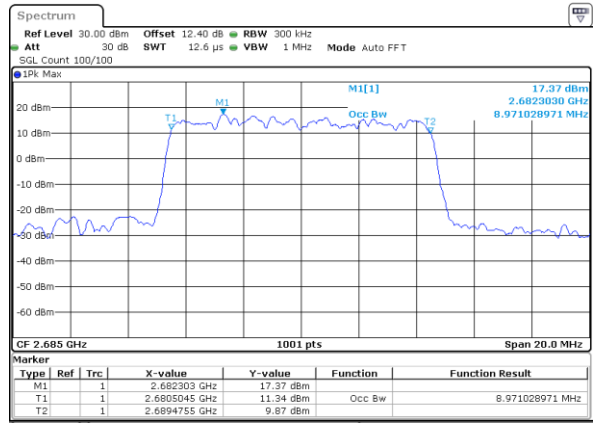

Date: 23\_JUL\_2020 21:05:58

Highest Channel / 5MHz / QPSK

Date: 23\_JUL\_2020 21:06:33

Highest Channel / 5MHz / 16QAM

Date: 23\_JUL\_2020 21:06:45

LTE Band 41

Lowest Channel / 10MHz / QPSK

Date: 23\_JUL\_2020 21:07:21

Lowest Channel / 10MHz / 16QAM

Date: 23\_JUL\_2020 21:07:33

Middle Channel / 10MHz / QPSK

Date: 23\_JUL\_2020 21:08:09

Middle Channel / 10MHz / 16QAM

Date: 23\_JUL\_2020 21:08:20

Highest Channel / 10MHz / QPSK

Date: 23\_JUL\_2020 21:08:55

Highest Channel / 10MHz / 16QAM

Date: 23\_JUL\_2020 21:09:07

LTE Band 41

Lowest Channel / 15MHz / QPSK

Date: 23\_JUL\_2020 21:09:43

Lowest Channel / 15MHz / 16QAM

Date: 23\_JUL\_2020 21:09:55