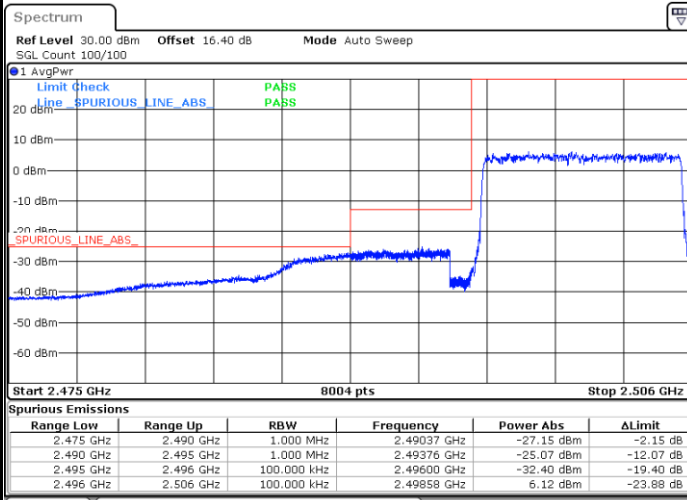

Date: 22.JUL.2020 19:46:48

Highest Band Edge / 1 RB

Date: 22.JUL.2020 19:47:47

Lowest Band Edge / Full RB

Date: 22.JUL.2020 19:47:18

Highest Band Edge / Full RB

Date: 22.JUL.2020 19:48:17

LTE Band 41 / 10MHz / QPSK

Lowest Band Edge / 1 RB

Date: 22.JUL.2020 19:34:46

Highest Band Edge / 1 RB

Date: 22.JUL.2020 19:36:46

Lowest Band Edge / Full RB

Date: 22.JUL.2020 20:39:29

Highest Band Edge / Full RB

Date: 22.JUL.2020 19:37:46

LTE Band 41 / 10MHz / 16QAM

Lowest Band Edge / 1 RB

Highest Band Edge / 1 RB

Date: 22.JUL.2020 19:35:17

Date: 22.JUL.2020 19:37:16

LTE Band 41 / 10MHz / 64QAM

Lowest Band Edge / 1 RB

Highest Band Edge / 1 RB

Date: 22.JUL.2020 19:48:48

Date: 22.JUL.2020 19:49:47

LTE Band 41 / 15MHz / QPSK

Lowest Band Edge / 1 RB

Date: 22.JUL.2020 19:38:47

Highest Band Edge / 1 RB

Date: 22.JUL.2020 19:40:47

Lowest Band Edge / Full RB