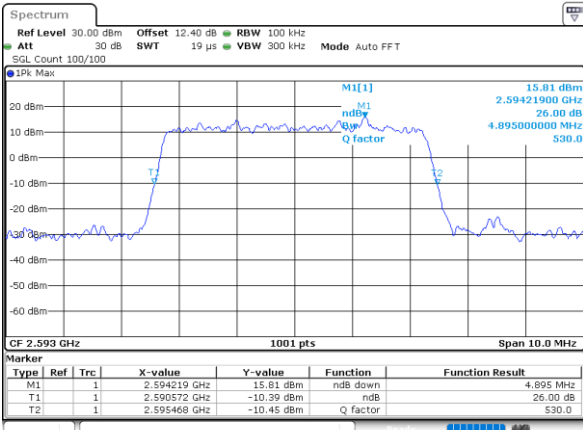

Middle Channel / 5MHz / 64QAM

Date: 23_JUL_2020 21:14:58