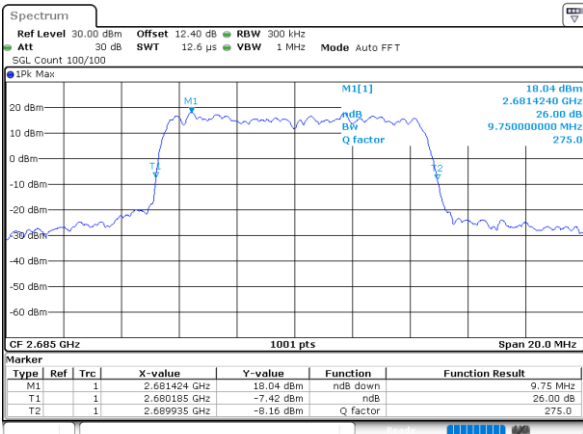

Lowest Channel / 10MHz / 16QAM

Date: 23\_JUL\_2020 21:07:57

Middle Channel / 10MHz / QPSK

Date: 23\_JUL\_2020 21:08:52

Middle Channel / 10MHz / 16QAM

Date: 23\_JUL\_2020 21:08:43

Highest Channel / 10MHz / QPSK