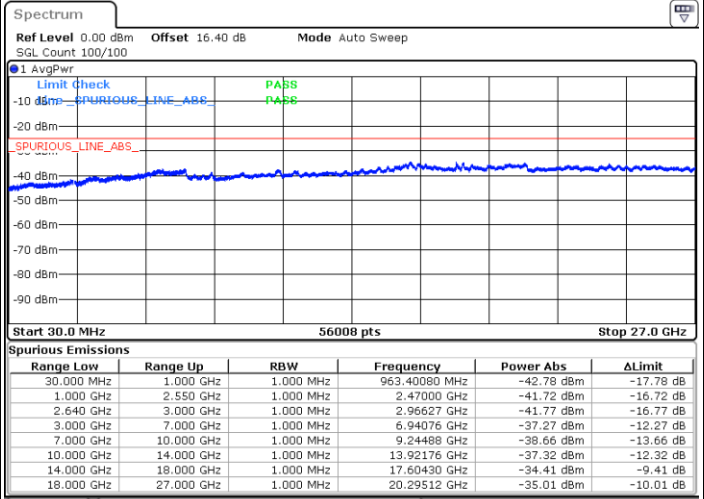

LTE Band 38 (HPUE) / 20MHz

Lowest Channel / 64QAM

Middle Channel / 64QAM

Date: 2.JUL.2020 01:43:20

Date: 2.JUL.2020 01:44:41