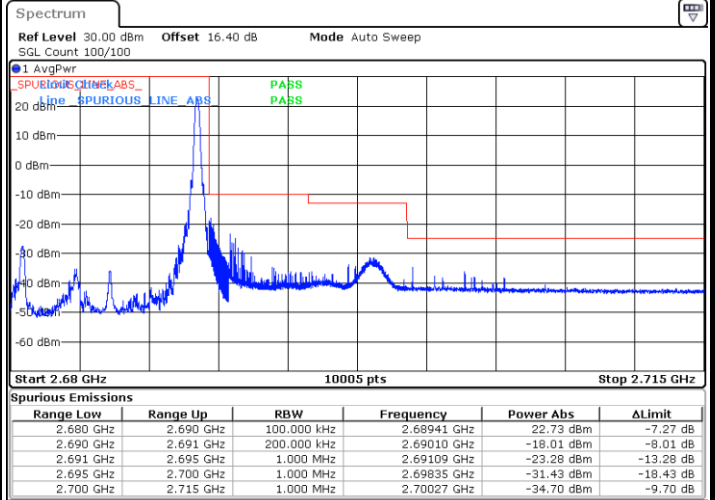

# Conducted Band Edge

LTE Band 41 / 5MHz / 16QAM

Lowest Band Edge / 1RB

Highest Band Edge / 1 RB

Lowest Band Edge / Full RB

Highest Band Edge / Full RB

LTE Band 41 / 5MHz / 64QAM

Lowest Band Edge / 1RB

Date: 22.JUL.2020 19:46:48

Highest Band Edge / 1 RB

Date: 22.JUL.2020 19:47:47

Lowest Band Edge / Full RB

Date: 22.JUL.2020 19:47:18

Highest Band Edge / Full RB

Date: 22.JUL.2020 19:48:17

LTE Band 41 / 10MHz / QPSK

Lowest Band Edge / 1 RB

Date: 22.JUL.2020 19:34:46

Highest Band Edge / 1 RB

Date: 22.JUL.2020 19:36:46

Lowest Band Edge / Full RB

Date: 22.JUL.2020 20:39:29

Highest Band Edge / Full RB

Date: 22.JUL.2020 19:37:46

LTE Band 41 / 10MHz / 16QAM

Lowest Band Edge / 1 RB

Highest Band Edge / 1 RB

Date: 22.JUL.2020 19:35:17

Date: 22.JUL.2020 19:37:16

LTE Band 41 / 10MHz / 64QAM

Lowest Band Edge / 1 RB

Highest Band Edge / 1 RB