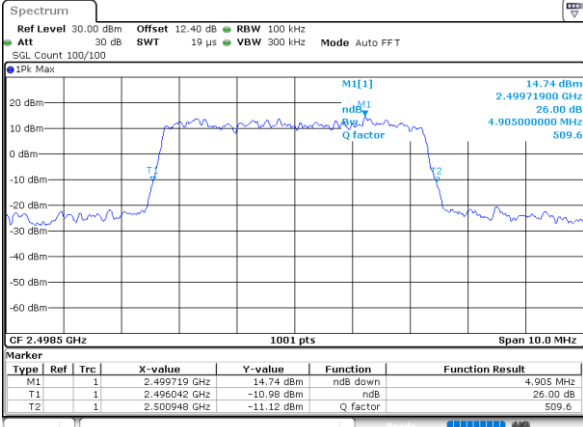

Middle Channel / 20MHz / 16QAM

Date: 23\_JUL\_2020 21:13:24

Highest Channel / 20MHz / QPSK

Date: 23\_JUL\_2020 21:14:00

Highest Channel / 20MHz / 16QAM

Date: 23\_JUL\_2020 21:14:11

LTE Band 41

Lowest Channel / 5MHz / 64QAM