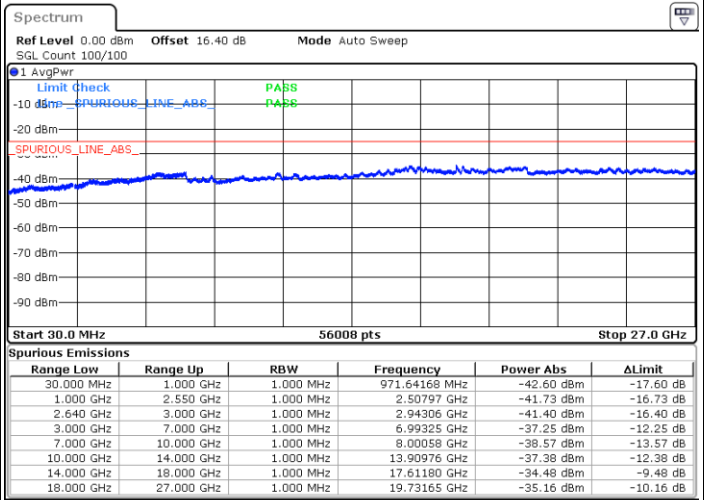

LTE Band 38 (HPUE) / 15MHz

Lowest Channel / 64QAM

Middle Channel / 64QAM

Date: 2.JUL.2020 01:31:19

Date: 2.JUL.2020 01:32:39

Highest Channel / 64QAM

Date: 2.JUL.2020 01:33:59

LTE Band 38 (HPUE) / 20MHz