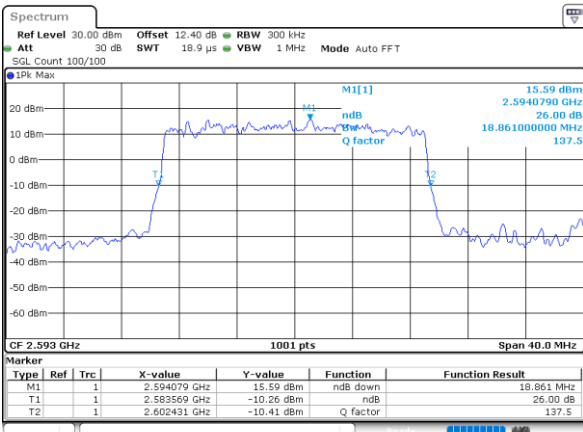

Date: 23\_JUL\_2020 21:11:51

LTE Band 41

Lowest Channel / 20MHz / QPSK

Date: 23\_JUL\_2020 21:12:27

Lowest Channel / 20MHz / 16QAM

Date: 23\_JUL\_2020 21:12:39

Middle Channel / 20MHz / QPSK

Date: 23\_JUL\_2020 21:13:13

Middle Channel / 20MHz / 16QAM

Date: 23\_JUL\_2020 21:13:24

Highest Channel / 20MHz / QPSK

Date: 23\_JUL\_2020 21:14:00

Highest Channel / 20MHz / 16QAM

Date: 23\_JUL\_2020 21:14:11

LTE Band 41

Lowest Channel / 5MHz / 64QAM