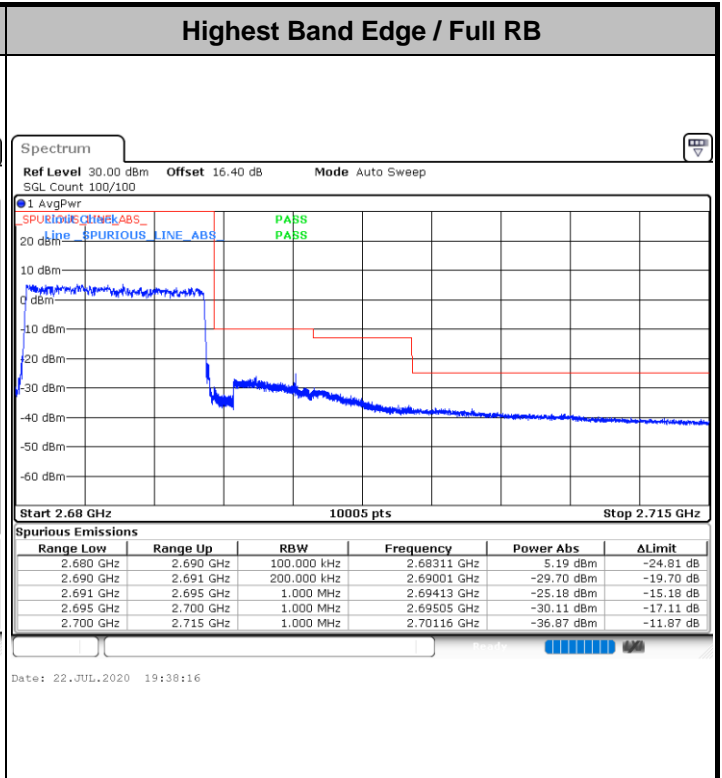

Lowest Band Edge / 1 RB

Date: 22.JUL.2020 19:34:46

Highest Band Edge / 1 RB

Date: 22.JUL.2020 19:36:46

Lowest Band Edge / Full RB

Date: 22.JUL.2020 20:39:29

Highest Band Edge / Full RB

Date: 22.JUL.2020 19:37:46

LTE Band 41 / 10MHz / 16QAM

Lowest Band Edge / 1 RB

Highest Band Edge / 1 RB

Date: 22.JUL.2020 19:35:17

Date: 22.JUL.2020 19:37:16

LTE Band 41 / 10MHz / 64QAM

Lowest Band Edge / 1 RB

Highest Band Edge / 1 RB

Date: 22.JUL.2020 19:48:48

Date: 22.JUL.2020 19:49:47

LTE Band 41 / 15MHz / QPSK

Lowest Band Edge / 1 RB

Date: 22.JUL.2020 19:38:47

Highest Band Edge / 1 RB

Date: 22.JUL.2020 19:40:47

Lowest Band Edge / Full RB

Date: 22.JUL.2020 19:39:47

Highest Band Edge / Full RB

Date: 22.JUL.2020 19:41:47

LTE Band 41 / 15MHz / 16QAM

Lowest Band Edge / 1 RB

Date: 22.JUL.2020 19:39:17

Highest Band Edge / 1 RB

Date: 22.JUL.2020 19:41:17