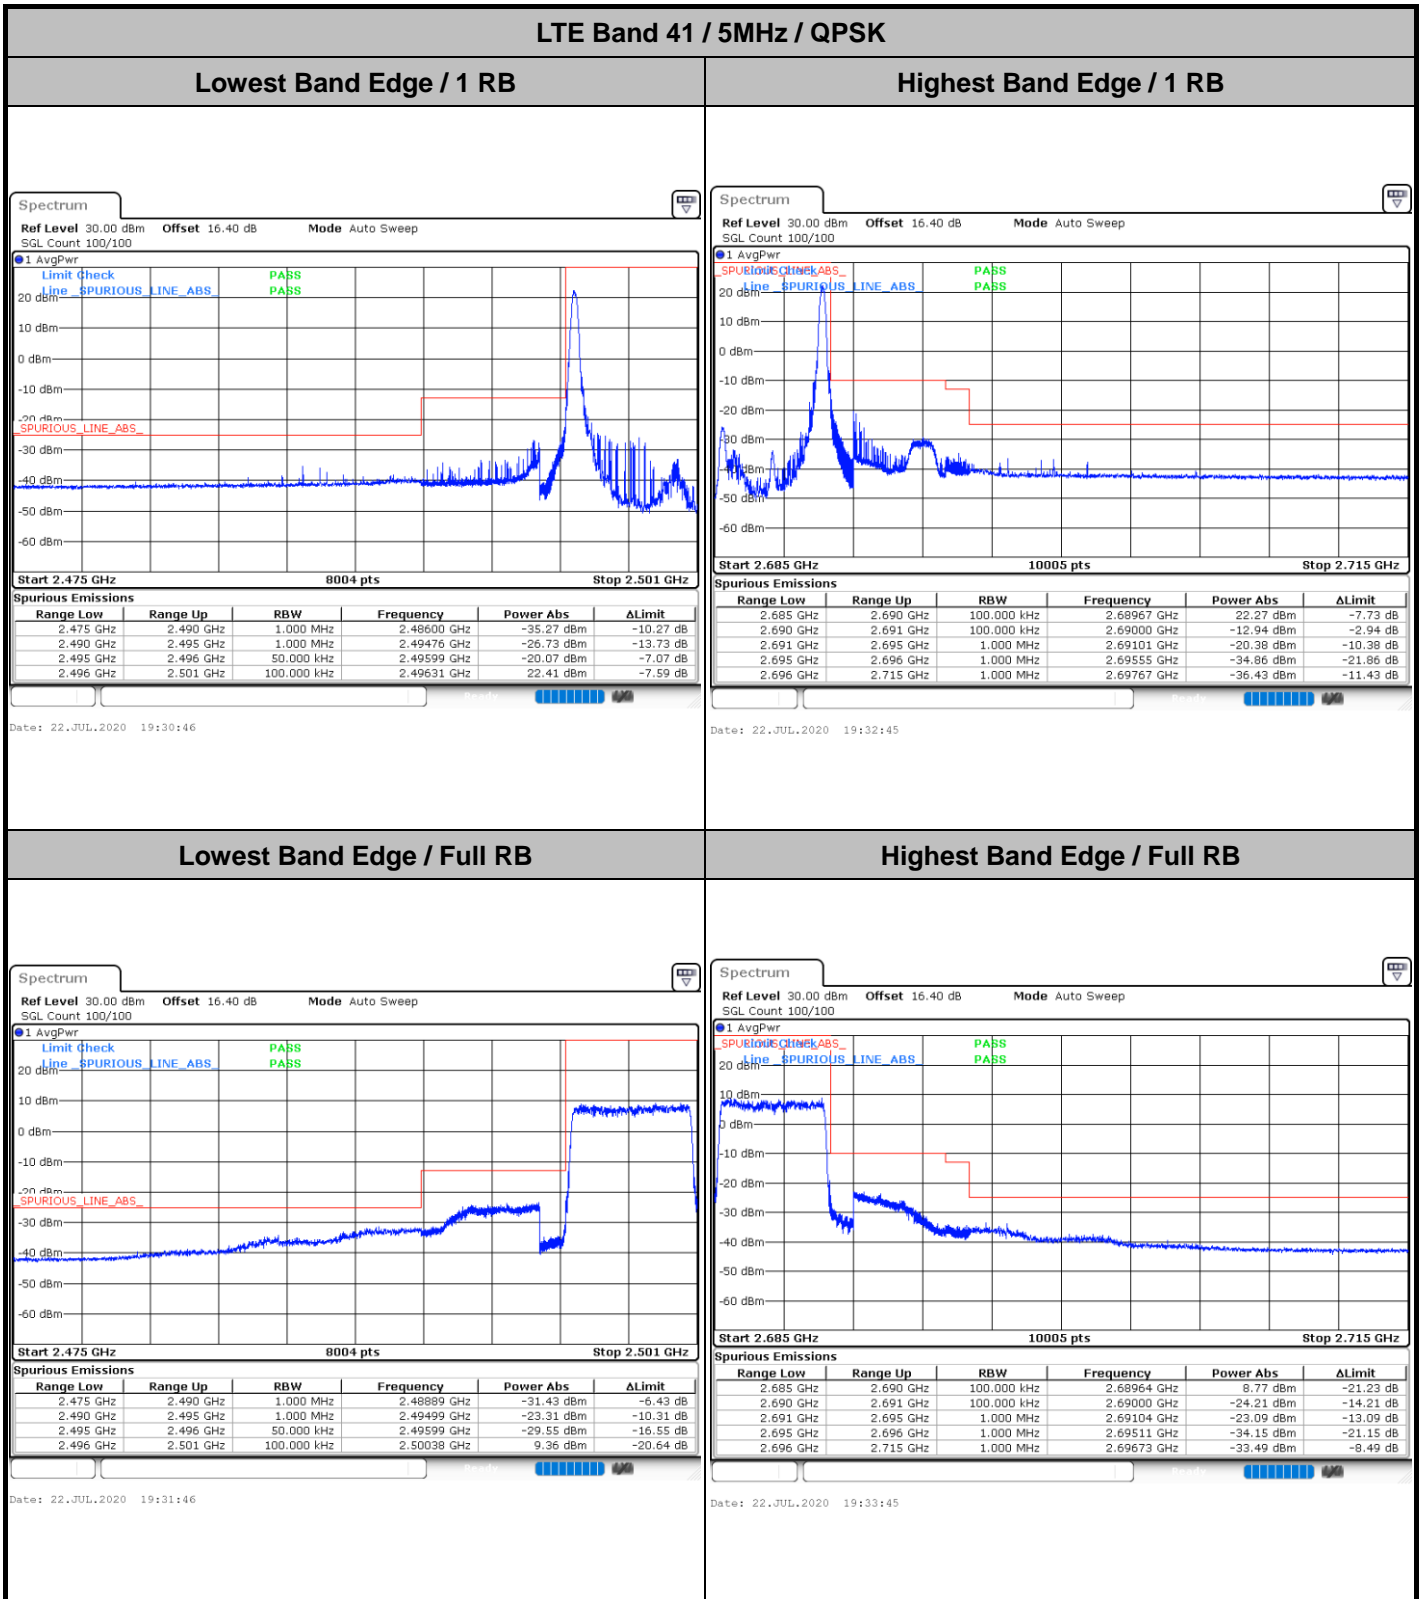

Highest Channel / 20MHz / 64QAM

Date: 23\_JUL\_2020 21:18:39

# Conducted Band Edge

LTE Band 41 / 5MHz / 16QAM

Lowest Band Edge / 1RB

Highest Band Edge / 1 RB

Lowest Band Edge / Full RB

Highest Band Edge / Full RB

LTE Band 41 / 5MHz / 64QAM

Lowest Band Edge / 1RB

Date: 22.JUL.2020 19:46:48

Highest Band Edge / 1 RB

Date: 22.JUL.2020 19:47:47

Lowest Band Edge / Full RB

Date: 22.JUL.2020 19:47:18

Highest Band Edge / Full RB

Date: 22.JUL.2020 19:48:17

LTE Band 41 / 10MHz / QPSK

Lowest Band Edge / 1 RB

Date: 22.JUL.2020 19:34:46

Highest Band Edge / 1 RB

Date: 22.JUL.2020 19:36:46

Lowest Band Edge / Full RB

Date: 22.JUL.2020 20:39:29

Highest Band Edge / Full RB

Date: 22.JUL.2020 19:37:46