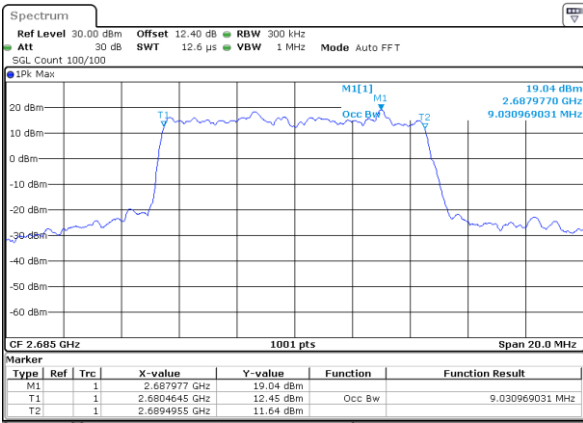

Lowest Channel / 10MHz / 16QAM

Date: 23\_JUL\_2020 21:07:33

Middle Channel / 10MHz / QPSK

Date: 23\_JUL\_2020 21:08:09

Middle Channel / 10MHz / 16QAM

Date: 23\_JUL\_2020 21:08:20

Highest Channel / 10MHz / QPSK

Date: 23\_JUL\_2020 21:08:55

Highest Channel / 10MHz / 16QAM

Date: 23\_JUL\_2020 21:09:07

LTE Band 41

Lowest Channel / 15MHz / QPSK

Date: 23\_JUL\_2020 21:09:43

Lowest Channel / 15MHz / 16QAM

Date: 23\_JUL\_2020 21:09:55