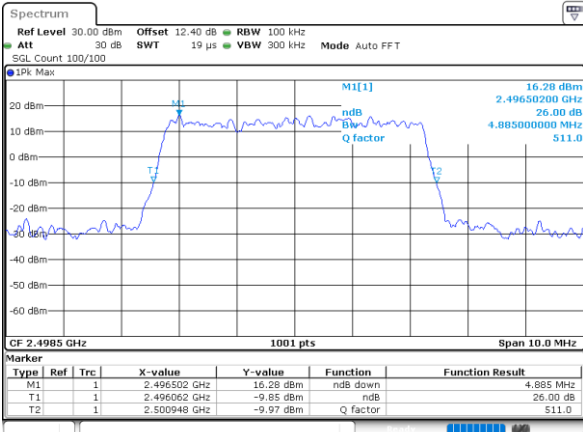

LTE Band 41

Lowest Channel / 5MHz / QPSK

Date: 23_JUL_2020 21:05:23