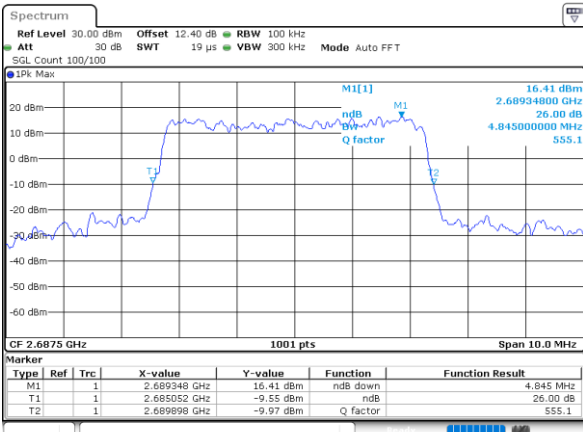

Highest Channel / 5MHz / QPSK

Date: 23_JUL_2020 21:06:57