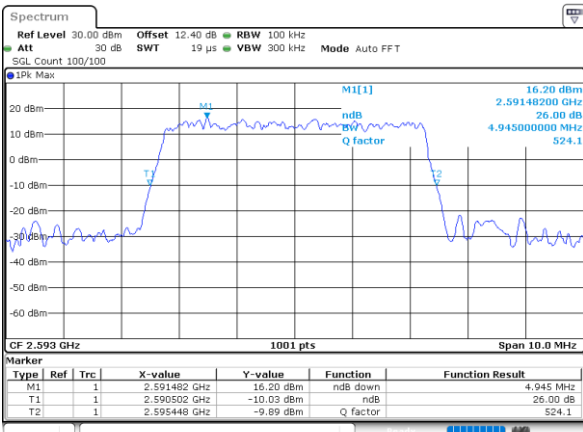

## 26dB Bandwidth

Mode	LTE Band 41 : 26dB BW(MHz)											
BW	1.4MHz		3MHz		5MHz		10MHz		15MHz		20MHz	
Mod.	QPSK	16QAM	QPSK	16QAM	QPSK	16QAM	QPSK	16QAM	QPSK	16QAM	QPSK	16QAM
Lowest CH	-	-	-	-	4.89	4.92	9.65	9.75	14.33	14.30	18.78	18.70
Middle CH	-	-	-	-	4.95	4.71	9.69	9.69	14.15	14.45	18.86	18.86
Highest CH	-	-	-	-	4.85	4.75	9.75	9.69	14.39	14.36	18.78	18.74
Mode	LTE Band 41 : 26dB BW(MHz)											
BW	1.4MHz		3MHz		5MHz		10MHz		15MHz		20MHz	
Mod.	64QAM		64QAM		64QAM		64QAM		64QAM		64QAM	
Lowest CH	-	-	-	-	4.91	-	9.67	-	14.27	-	18.66	-
Middle CH	-	-	-	-	4.90	-	9.79	-	14.27	-	18.78	-
Highest CH	-	-	-	-	4.84	-	9.59	-	14.51	-	18.62	-

LTE Band 41

Lowest Channel / 5MHz / QPSK

Date: 23\_JUL\_2020 21:05:23

Lowest Channel / 5MHz / 16QAM

Date: 23\_JUL\_2020 21:05:35

Middle Channel / 5MHz / QPSK

Date: 23\_JUL\_2020 21:06:10

Middle Channel / 5MHz / 16QAM

Date: 23\_JUL\_2020 21:06:21

Highest Channel / 5MHz / QPSK

Date: 23\_JUL\_2020 21:06:57

Highest Channel / 5MHz / 16QAM

Date: 23\_JUL\_2020 21:07:09

LTE Band 41

Lowest Channel / 10MHz / QPSK

Date: 23\_JUL\_2020 21:07:45