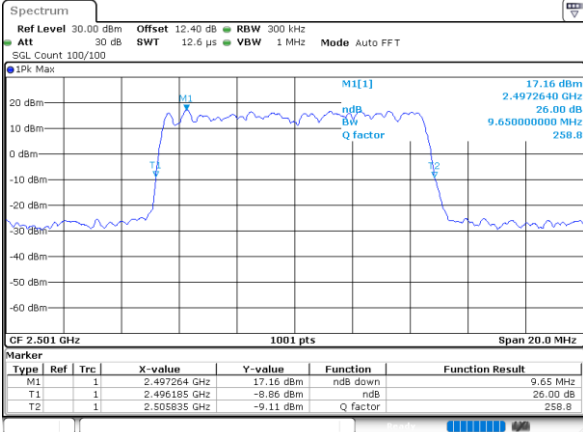

Date: 23\_JUL\_2020 21:06:21

Highest Channel / 5MHz / QPSK

Date: 23\_JUL\_2020 21:06:57

Highest Channel / 5MHz / 16QAM

Date: 23\_JUL\_2020 21:07:09

LTE Band 41

Lowest Channel / 10MHz / QPSK

Date: 23\_JUL\_2020 21:07:45