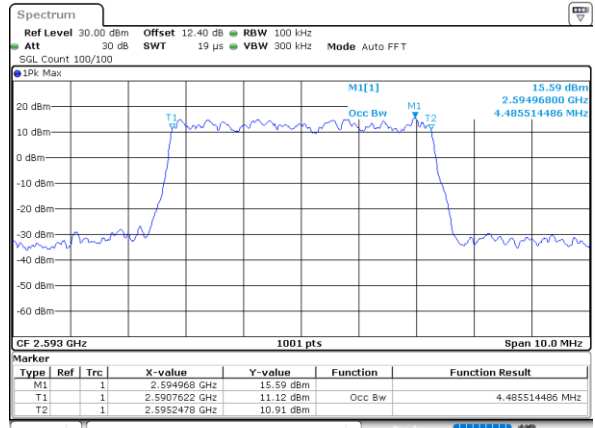

LTE Band 41

Lowest Channel / 5MHz / QPSK

Date: 23\_JUL\_2020 21:04:59

Lowest Channel / 5MHz / 16QAM

Date: 23\_JUL\_2020 21:05:11

Middle Channel / 5MHz / QPSK

Date: 23\_JUL\_2020 21:05:47

Middle Channel / 5MHz / 16QAM

Date: 23\_JUL\_2020 21:05:58

Highest Channel / 5MHz / QPSK

Date: 23\_JUL\_2020 21:06:33

Highest Channel / 5MHz / 16QAM

Date: 23\_JUL\_2020 21:06:45

LTE Band 41

Lowest Channel / 10MHz / QPSK

Date: 23\_JUL\_2020 21:07:21