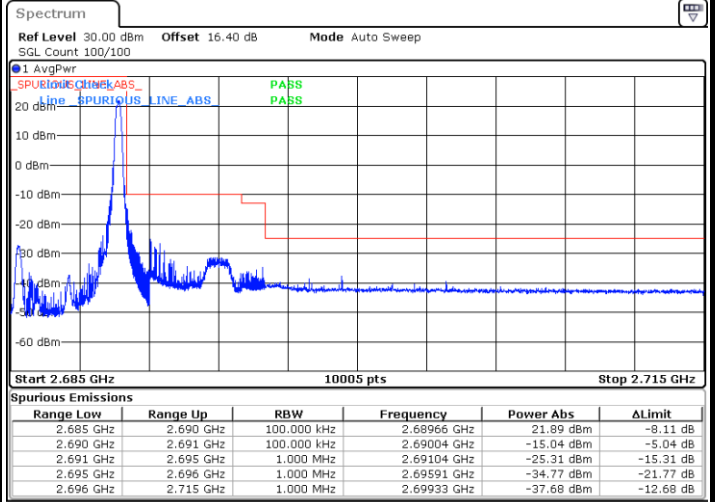

Highest Channel / 20MHz / 64QAM

Date: 23\_JUL\_2020 21:18:39

# Conducted Band Edge

LTE Band 41 / 5MHz / 16QAM

Lowest Band Edge / 1RB

Highest Band Edge / 1 RB

Lowest Band Edge / Full RB

Highest Band Edge / Full RB

LTE Band 41 / 5MHz / 64QAM

Lowest Band Edge / 1RB

Date: 22.JUL.2020 19:46:48

Highest Band Edge / 1 RB

Date: 22.JUL.2020 19:47:47

Lowest Band Edge / Full RB

Date: 22.JUL.2020 19:47:18

Highest Band Edge / Full RB

Date: 22.JUL.2020 19:48:17

LTE Band 41 / 10MHz / QPSK

Lowest Band Edge / 1 RB

Date: 22.JUL.2020 19:34:46

Highest Band Edge / 1 RB

Date: 22.JUL.2020 19:36:46

Lowest Band Edge / Full RB

Date: 22.JUL.2020 20:39:29

Highest Band Edge / Full RB

Date: 22.JUL.2020 19:37:46