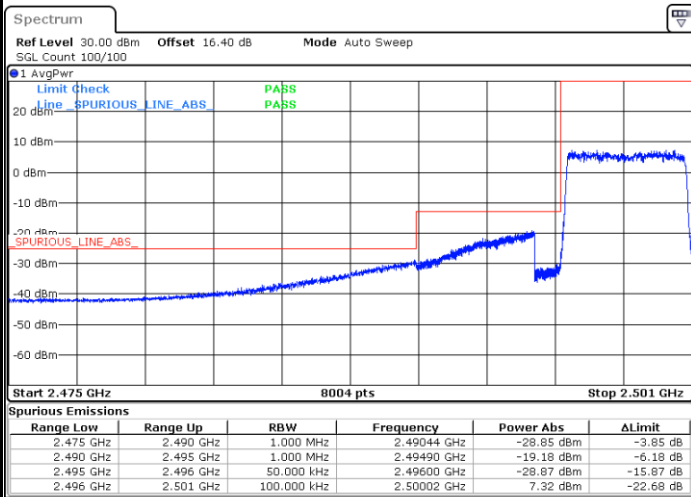

Highest Channel / 20MHz / 64QAM

Date: 23\_JUL\_2020 21:18:39

# Conducted Band Edge

LTE Band 41 / 5MHz / 16QAM

Lowest Band Edge / 1RB

Highest Band Edge / 1 RB

Lowest Band Edge / Full RB

Highest Band Edge / Full RB

LTE Band 41 / 5MHz / 64QAM

Lowest Band Edge / 1RB

Date: 22.JUL.2020 19:46:48

Highest Band Edge / 1 RB

Date: 22.JUL.2020 19:47:47

Lowest Band Edge / Full RB

Date: 22.JUL.2020 19:47:18

Highest Band Edge / Full RB

Date: 22.JUL.2020 19:48:17

LTE Band 41 / 10MHz / QPSK

Lowest Band Edge / 1 RB

Date: 22.JUL.2020 19:34:46

Highest Band Edge / 1 RB

Date: 22.JUL.2020 19:36:46

Lowest Band Edge / Full RB

Date: 22.JUL.2020 20:39:29

Highest Band Edge / Full RB

Date: 22.JUL.2020 19:37:46