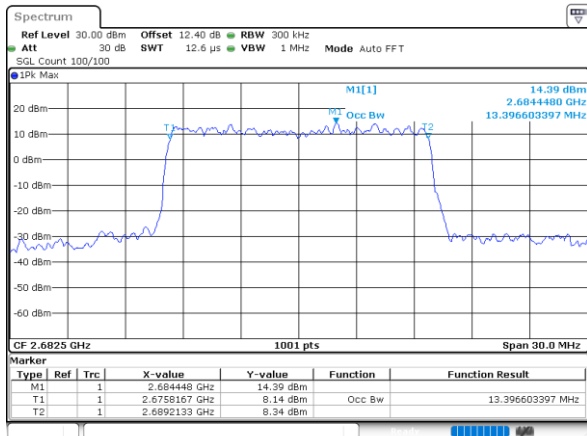

Highest Channel / 5MHz / 64QAM

Date: 23\_JUL\_2020 21:15:10

Highest Channel / 10MHz / 64QAM

Date: 23\_JUL\_2020 21:16:19

LTE Band 41

Lowest Channel / 15MHz / 64QAM

Date: 23\_JUL\_2020 21:16:43

Lowest Channel / 20MHz / 64QAM

Date: 23\_JUL\_2020 21:17:53

Middle Channel / 15MHz / 64QAM

Date: 23\_JUL\_2020 21:17:07

Middle Channel / 20MHz / 64QAM

Date: 23\_JUL\_2020 21:18:16

Highest Channel / 15MHz / 64QAM

Date: 23\_JUL\_2020 21:17:29

Highest Channel / 20MHz / 64QAM

Date: 23\_JUL\_2020 21:18:39