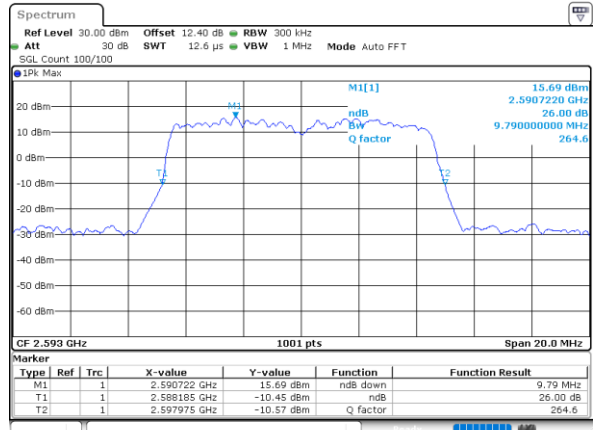

Middle Channel / 20MHz / 16QAM

Date: 23\_JUL\_2020 21:13:24

Highest Channel / 20MHz / QPSK

Date: 23\_JUL\_2020 21:14:00

Highest Channel / 20MHz / 16QAM

Date: 23\_JUL\_2020 21:14:11

LTE Band 41

Lowest Channel / 5MHz / 64QAM

Date: 23\_JUL\_2020 21:14:36

Lowest Channel / 10MHz / 64QAM

Date: 23\_JUL\_2020 21:15:45

Middle Channel / 5MHz / 64QAM

Date: 23\_JUL\_2020 21:14:58

Middle Channel / 10MHz / 64QAM

Date: 23\_JUL\_2020 21:16:08

Highest Channel / 5MHz / 64QAM

Date: 23\_JUL\_2020 21:15:21

Highest Channel / 10MHz / 64QAM

Date: 23\_JUL\_2020 21:16:31

LTE Band 41

Lowest Channel / 15MHz / 64QAM

Date: 23\_JUL\_2020 21:16:55

Lowest Channel / 20MHz / 64QAM