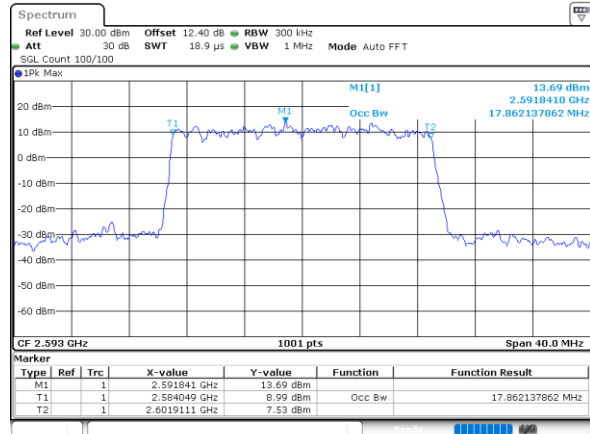

Middle Channel / 20MHz / 64QAM

Date: 23_JUL_2020 21:18:16