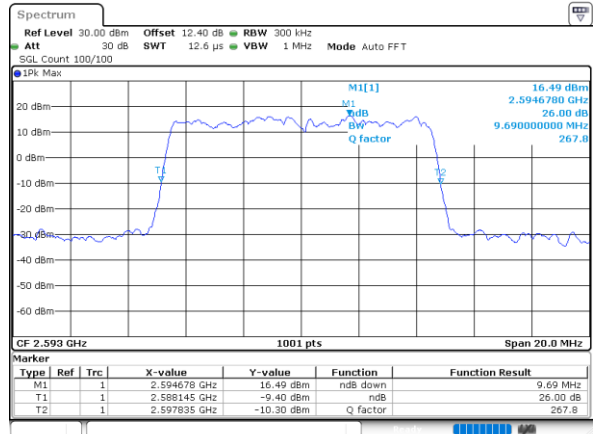

Lowest Channel / 10MHz / 16QAM

Date: 23\_JUL\_2020 21:07:57

Middle Channel / 10MHz / QPSK

Date: 23\_JUL\_2020 21:08:52

Middle Channel / 10MHz / 16QAM

Date: 23\_JUL\_2020 21:08:43

Highest Channel / 10MHz / QPSK