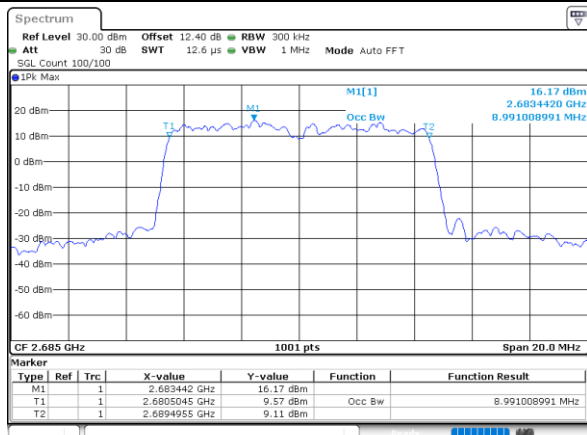

Date: 23\_JUL\_2020 21:14:24

Lowest Channel / 10MHz / 64QAM

Date: 23\_JUL\_2020 21:15:34

Middle Channel / 5MHz / 64QAM

Date: 23\_JUL\_2020 21:14:47

Middle Channel / 10MHz / 64QAM

Date: 23\_JUL\_2020 21:15:57

Highest Channel / 5MHz / 64QAM

Date: 23\_JUL\_2020 21:15:10

Highest Channel / 10MHz / 64QAM

Date: 23\_JUL\_2020 21:16:19

LTE Band 41

Lowest Channel / 15MHz / 64QAM

Date: 23\_JUL\_2020 21:16:43

Lowest Channel / 20MHz / 64QAM