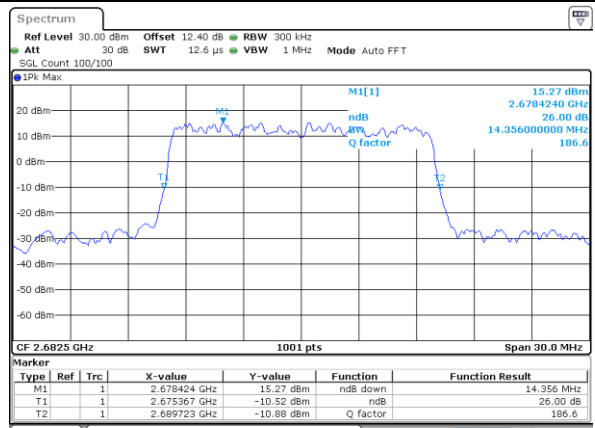

Middle Channel / 15MHz / QPSK

Date: 23\_JUL\_2020 21:10:53

Middle Channel / 15MHz / 16QAM

Date: 23\_JUL\_2020 21:11:05

Highest Channel / 15MHz / QPSK

Date: 23\_JUL\_2020 21:11:40

Highest Channel / 15MHz / 16QAM

Date: 23\_JUL\_2020 21:11:51

LTE Band 41

Lowest Channel / 20MHz / QPSK

Date: 23\_JUL\_2020 21:12:27

Lowest Channel / 20MHz / 16QAM

Date: 23\_JUL\_2020 21:12:39

Middle Channel / 20MHz / QPSK

Date: 23\_JUL\_2020 21:13:13