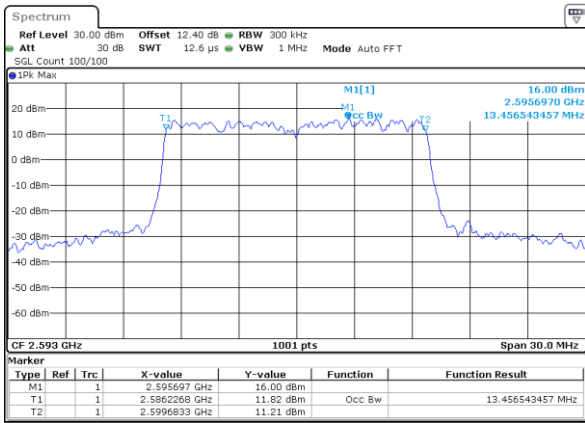

Middle Channel / 15MHz / QPSK

Date: 23_JUL_2020 21:10:31