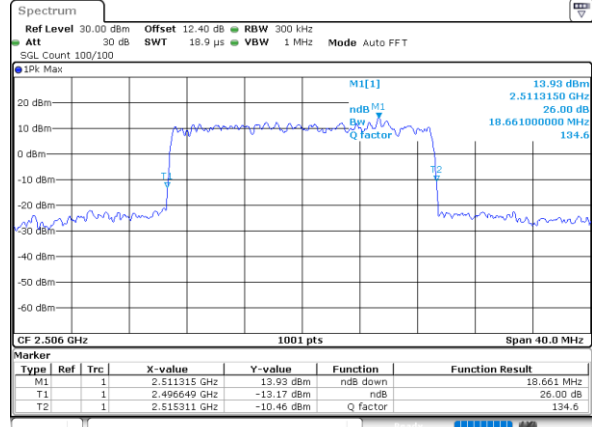

Highest Channel / 5MHz / 64QAM

Date: 23\_JUL\_2020 21:15:21

Highest Channel / 10MHz / 64QAM

Date: 23\_JUL\_2020 21:16:31

LTE Band 41

Lowest Channel / 15MHz / 64QAM

Date: 23\_JUL\_2020 21:16:55

Lowest Channel / 20MHz / 64QAM