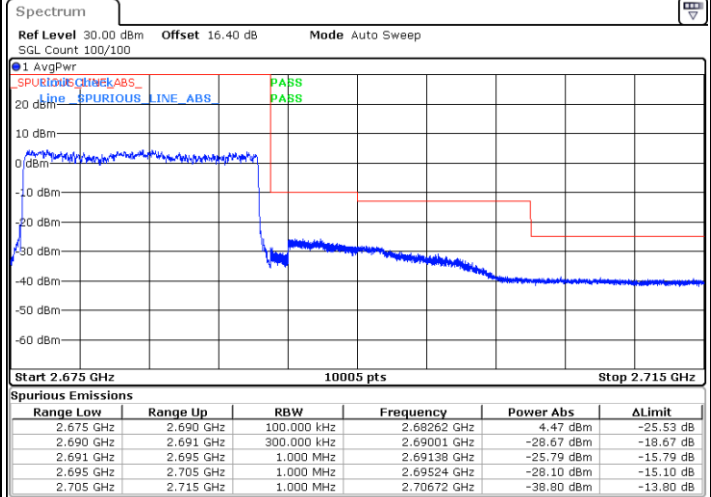

LTE Band 41 / 10MHz / 16QAM

Lowest Band Edge / 1 RB

Highest Band Edge / 1 RB

Date: 22.JUL.2020 19:35:17

Date: 22.JUL.2020 19:37:16

LTE Band 41 / 10MHz / 64QAM

Lowest Band Edge / 1 RB

Highest Band Edge / 1 RB

Date: 22.JUL.2020 19:48:48

Date: 22.JUL.2020 19:49:47

LTE Band 41 / 15MHz / QPSK

Lowest Band Edge / 1 RB

Date: 22.JUL.2020 19:38:47

Highest Band Edge / 1 RB

Date: 22.JUL.2020 19:40:47

Lowest Band Edge / Full RB

Date: 22.JUL.2020 19:39:47

Highest Band Edge / Full RB

Date: 22.JUL.2020 19:41:47

LTE Band 41 / 15MHz / 16QAM

Lowest Band Edge / 1 RB

Date: 22.JUL.2020 19:39:17

Highest Band Edge / 1 RB

Date: 22.JUL.2020 19:41:17

Lowest Band Edge / Full RB

Date: 24.JUL.2020 20:02:07

Highest Band Edge / Full RB

Date: 22.JUL.2020 19:42:17