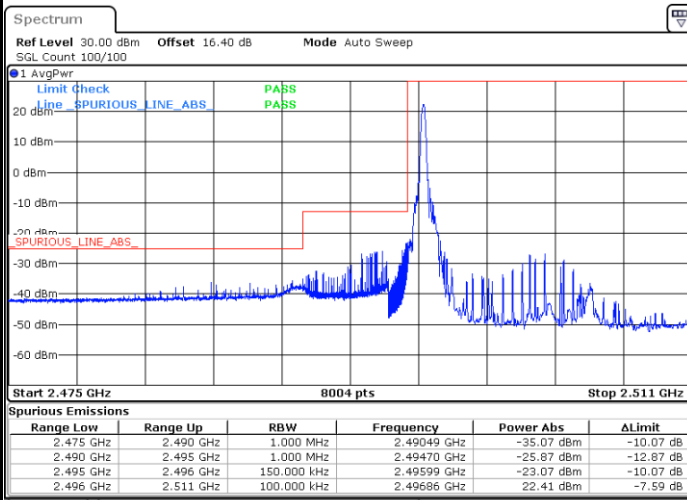

LTE Band 41 / 10MHz / 16QAM

Lowest Band Edge / 1 RB

Highest Band Edge / 1 RB

Date: 22.JUL.2020 19:35:17

Date: 22.JUL.2020 19:37:16

LTE Band 41 / 10MHz / 64QAM

Lowest Band Edge / 1 RB

Highest Band Edge / 1 RB

Date: 22.JUL.2020 19:48:48

Date: 22.JUL.2020 19:49:47

LTE Band 41 / 15MHz / QPSK

Lowest Band Edge / 1 RB

Date: 22.JUL.2020 19:38:47

Highest Band Edge / 1 RB

Date: 22.JUL.2020 19:40:47

Lowest Band Edge / Full RB

Date: 22.JUL.2020 19:39:47

Highest Band Edge / Full RB

Date: 22.JUL.2020 19:41:47

LTE Band 41 / 15MHz / 16QAM

Lowest Band Edge / 1 RB

Date: 22.JUL.2020 19:39:17

Highest Band Edge / 1 RB

Date: 22.JUL.2020 19:41:17

Lowest Band Edge / Full RB

Date: 24.JUL.2020 20:02:07

Highest Band Edge / Full RB

Date: 22.JUL.2020 19:42:17