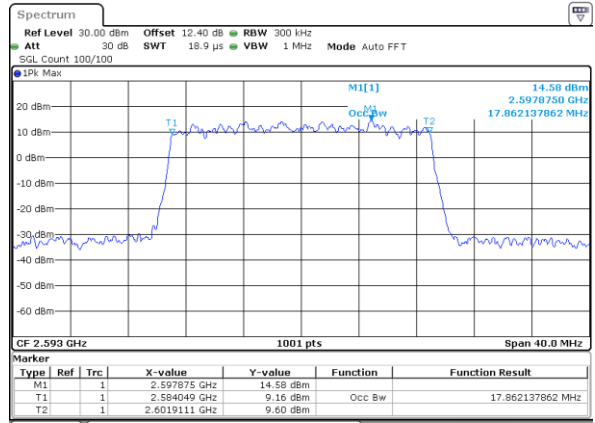

Date: 23\_JUL\_2020 21:11:28

LTE Band 41

Lowest Channel / 20MHz / QPSK

Date: 23\_JUL\_2020 21:12:04

Lowest Channel / 20MHz / 16QAM

Date: 23\_JUL\_2020 21:12:16

Middle Channel / 20MHz / QPSK

Date: 23\_JUL\_2020 21:12:51

Middle Channel / 20MHz / 16QAM

Date: 23\_JUL\_2020 21:13:02

Highest Channel / 20MHz / QPSK

Date: 23\_JUL\_2020 21:13:36

Highest Channel / 20MHz / 16QAM

Date: 23\_JUL\_2020 21:13:48

LTE Band 41

Lowest Channel / 5MHz / 64QAM