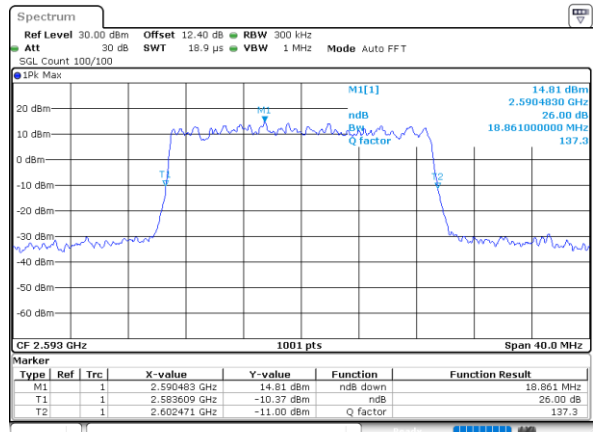

Date: 23\_JUL\_2020 21:11:51

LTE Band 41

Lowest Channel / 20MHz / QPSK

Date: 23\_JUL\_2020 21:12:27

Lowest Channel / 20MHz / 16QAM

Date: 23\_JUL\_2020 21:12:39

Middle Channel / 20MHz / QPSK

Date: 23\_JUL\_2020 21:13:13

Middle Channel / 20MHz / 16QAM

Date: 23\_JUL\_2020 21:13:24

Highest Channel / 20MHz / QPSK

Date: 23\_JUL\_2020 21:14:00

Highest Channel / 20MHz / 16QAM

Date: 23\_JUL\_2020 21:14:11

LTE Band 41

Lowest Channel / 5MHz / 64QAM