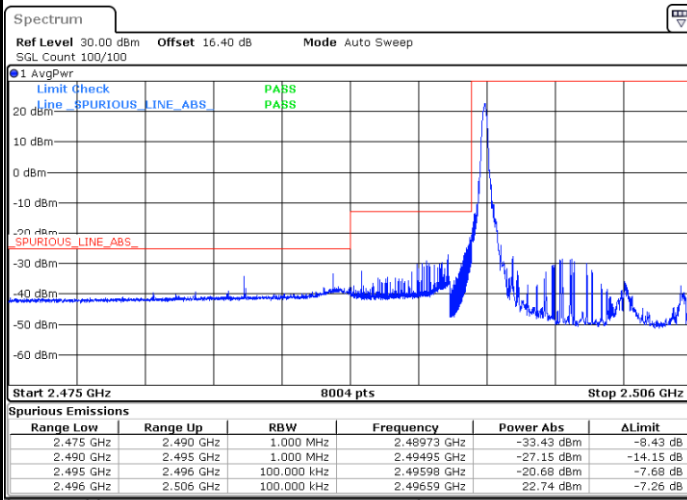

# Conducted Band Edge

LTE Band 41 / 5MHz / 16QAM

Lowest Band Edge / 1RB

Highest Band Edge / 1 RB

Lowest Band Edge / Full RB

Highest Band Edge / Full RB

LTE Band 41 / 5MHz / 64QAM

Lowest Band Edge / 1RB

Date: 22.JUL.2020 19:46:48

Highest Band Edge / 1 RB

Date: 22.JUL.2020 19:47:47

Lowest Band Edge / Full RB

Date: 22.JUL.2020 19:47:18

Highest Band Edge / Full RB

Date: 22.JUL.2020 19:48:17

LTE Band 41 / 10MHz / QPSK

Lowest Band Edge / 1 RB

Date: 22.JUL.2020 19:34:46

Highest Band Edge / 1 RB

Date: 22.JUL.2020 19:36:46

Lowest Band Edge / Full RB

Date: 22.JUL.2020 20:39:29

Highest Band Edge / Full RB

Date: 22.JUL.2020 19:37:46

LTE Band 41 / 10MHz / 16QAM

Lowest Band Edge / 1 RB

Highest Band Edge / 1 RB

Date: 22.JUL.2020 19:35:17

Date: 22.JUL.2020 19:37:16

LTE Band 41 / 10MHz / 64QAM

Lowest Band Edge / 1 RB

Highest Band Edge / 1 RB