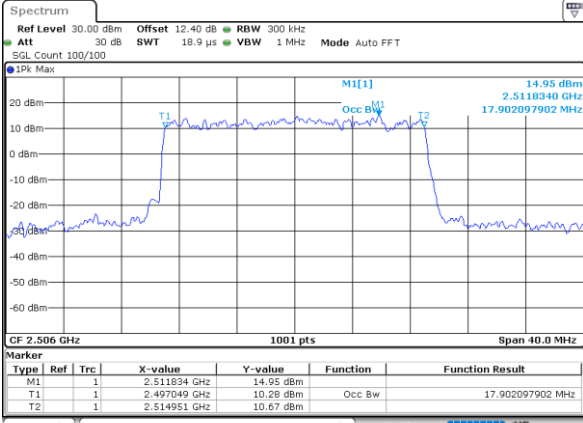

Date: 23\_JUL\_2020 21:08:55

Highest Channel / 10MHz / 16QAM

Date: 23\_JUL\_2020 21:09:07

LTE Band 41

Lowest Channel / 15MHz / QPSK

Date: 23\_JUL\_2020 21:09:43

Lowest Channel / 15MHz / 16QAM

Date: 23\_JUL\_2020 21:09:55

Middle Channel / 15MHz / QPSK

Date: 23\_JUL\_2020 21:10:31

Middle Channel / 15MHz / 16QAM

Date: 23\_JUL\_2020 21:10:42

Highest Channel / 15MHz / QPSK

Date: 23\_JUL\_2020 21:11:16

Highest Channel / 15MHz / 16QAM

Date: 23\_JUL\_2020 21:11:28

LTE Band 41

Lowest Channel / 20MHz / QPSK

Date: 23\_JUL\_2020 21:12:04

Lowest Channel / 20MHz / 16QAM

Date: 23\_JUL\_2020 21:12:16

Middle Channel / 20MHz / QPSK

Date: 23\_JUL\_2020 21:12:51