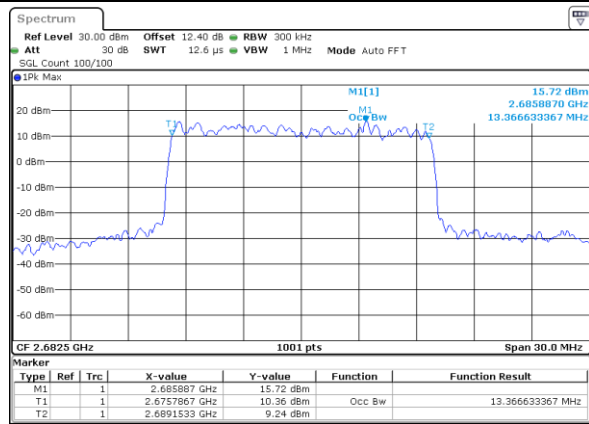

Middle Channel / 15MHz / QPSK

Date: 23\_JUL\_2020 21:10:31

Middle Channel / 15MHz / 16QAM

Date: 23\_JUL\_2020 21:10:42

Highest Channel / 15MHz / QPSK

Date: 23\_JUL\_2020 21:11:16

Highest Channel / 15MHz / 16QAM