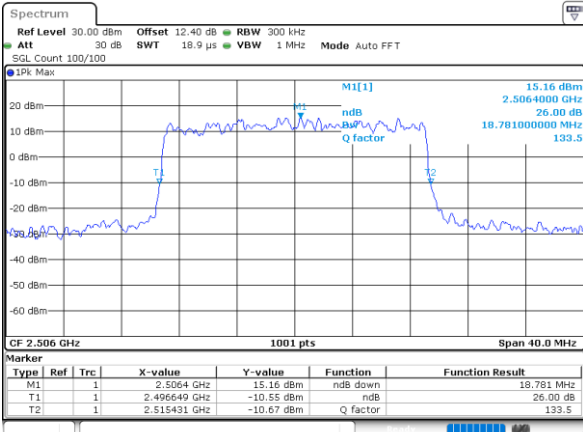

Date: 23\_JUL\_2020 21:11:51

LTE Band 41

Lowest Channel / 20MHz / QPSK

Date: 23\_JUL\_2020 21:12:27

Lowest Channel / 20MHz / 16QAM

Date: 23\_JUL\_2020 21:12:39

Middle Channel / 20MHz / QPSK

Date: 23\_JUL\_2020 21:13:13