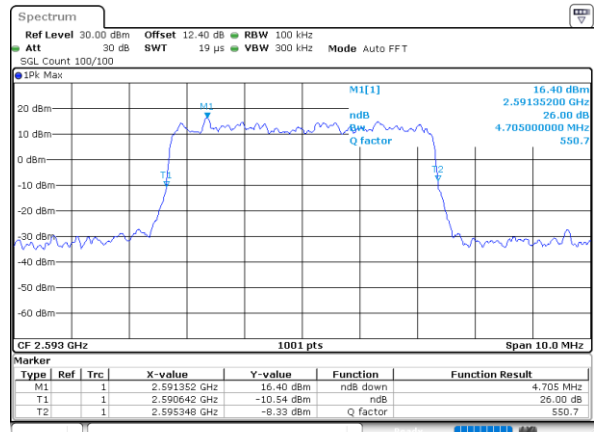

## 26dB Bandwidth

Mode	LTE Band 41 : 26dB BW(MHz)											
BW	1.4MHz		3MHz		5MHz		10MHz		15MHz		20MHz	
Mod.	QPSK	16QAM	QPSK	16QAM	QPSK	16QAM	QPSK	16QAM	QPSK	16QAM	QPSK	16QAM
Lowest CH	-	-	-	-	4.89	4.92	9.65	9.75	14.33	14.30	18.78	18.70
Middle CH	-	-	-	-	4.95	4.71	9.69	9.69	14.15	14.45	18.86	18.86
Highest CH	-	-	-	-	4.85	4.75	9.75	9.69	14.39	14.36	18.78	18.74
Mode	LTE Band 41 : 26dB BW(MHz)											
BW	1.4MHz		3MHz		5MHz		10MHz		15MHz		20MHz	
Mod.	64QAM		64QAM		64QAM		64QAM		64QAM		64QAM	
Lowest CH	-	-	-	-	4.91	-	9.67	-	14.27	-	18.66	-
Middle CH	-	-	-	-	4.90	-	9.79	-	14.27	-	18.78	-
Highest CH	-	-	-	-	4.84	-	9.59	-	14.51	-	18.62	-

LTE Band 41

Lowest Channel / 5MHz / QPSK

Date: 23\_JUL\_2020 21:05:23

Lowest Channel / 5MHz / 16QAM

Date: 23\_JUL\_2020 21:05:35

Middle Channel / 5MHz / QPSK

Date: 23\_JUL\_2020 21:06:10

Middle Channel / 5MHz / 16QAM

Date: 23\_JUL\_2020 21:06:21

Highest Channel / 5MHz / QPSK

Date: 23\_JUL\_2020 21:06:57

Highest Channel / 5MHz / 16QAM

Date: 23\_JUL\_2020 21:07:09

LTE Band 41

Lowest Channel / 10MHz / QPSK

Date: 23\_JUL\_2020 21:07:45