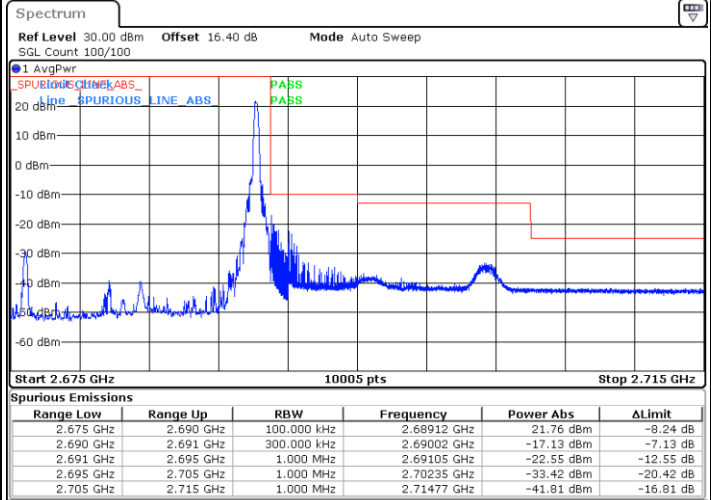

LTE Band 41 / 10MHz / 16QAM

Lowest Band Edge / 1 RB

Highest Band Edge / 1 RB

Date: 22.JUL.2020 19:35:17

Date: 22.JUL.2020 19:37:16

LTE Band 41 / 10MHz / 64QAM

Lowest Band Edge / 1 RB

Highest Band Edge / 1 RB

Date: 22.JUL.2020 19:48:48

Date: 22.JUL.2020 19:49:47

LTE Band 41 / 15MHz / QPSK

Lowest Band Edge / 1 RB

Date: 22.JUL.2020 19:38:47

Highest Band Edge / 1 RB

Date: 22.JUL.2020 19:40:47

Lowest Band Edge / Full RB

Date: 22.JUL.2020 19:39:47

Highest Band Edge / Full RB

Date: 22.JUL.2020 19:41:47

LTE Band 41 / 15MHz / 16QAM

Lowest Band Edge / 1 RB

Date: 22.JUL.2020 19:39:17

Highest Band Edge / 1 RB

Date: 22.JUL.2020 19:41:17

Lowest Band Edge / Full RB

Date: 24.JUL.2020 20:02:07

Highest Band Edge / Full RB

Date: 22.JUL.2020 19:42:17