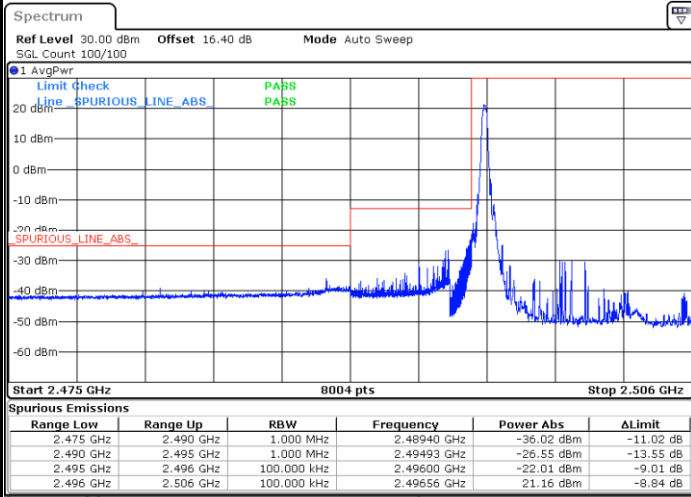

Date: 22.JUL.2020 19:46:48

Highest Band Edge / 1 RB

Date: 22.JUL.2020 19:47:47

Lowest Band Edge / Full RB

Date: 22.JUL.2020 19:47:18

Highest Band Edge / Full RB

Date: 22.JUL.2020 19:48:17

LTE Band 41 / 10MHz / QPSK

Lowest Band Edge / 1 RB

Date: 22.JUL.2020 19:34:46

Highest Band Edge / 1 RB

Date: 22.JUL.2020 19:36:46

Lowest Band Edge / Full RB

Date: 22.JUL.2020 20:39:29

Highest Band Edge / Full RB

Date: 22.JUL.2020 19:37:46

LTE Band 41 / 10MHz / 16QAM

Lowest Band Edge / 1 RB

Highest Band Edge / 1 RB

Date: 22.JUL.2020 19:35:17

Date: 22.JUL.2020 19:37:16

LTE Band 41 / 10MHz / 64QAM

Lowest Band Edge / 1 RB

Highest Band Edge / 1 RB

Date: 22.JUL.2020 19:48:48

Date: 22.JUL.2020 19:49:47

LTE Band 41 / 15MHz / QPSK

Lowest Band Edge / 1 RB

Date: 22.JUL.2020 19:38:47

Highest Band Edge / 1 RB

Date: 22.JUL.2020 19:40:47

Lowest Band Edge / Full RB