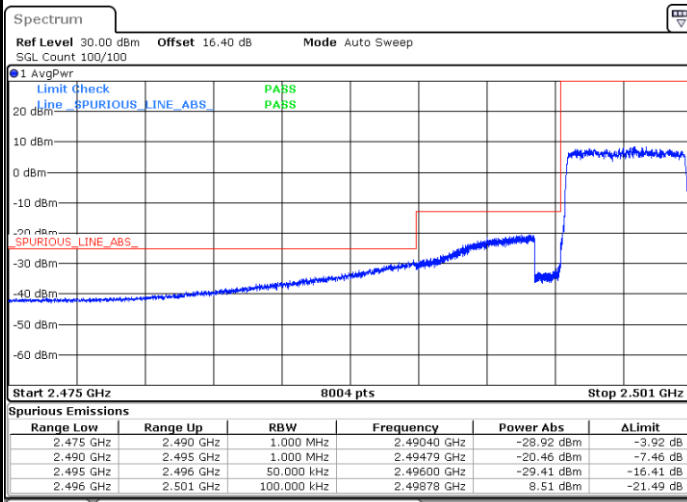

Highest Channel / 20MHz / 64QAM

Date: 23\_JUL\_2020 21:18:39

# Conducted Band Edge

LTE Band 41 / 5MHz / 16QAM

Lowest Band Edge / 1RB

Highest Band Edge / 1 RB

Lowest Band Edge / Full RB

Highest Band Edge / Full RB

LTE Band 41 / 5MHz / 64QAM

Lowest Band Edge / 1RB

Date: 22.JUL.2020 19:46:48

Highest Band Edge / 1 RB

Date: 22.JUL.2020 19:47:47

Lowest Band Edge / Full RB

Date: 22.JUL.2020 19:47:18

Highest Band Edge / Full RB

Date: 22.JUL.2020 19:48:17

LTE Band 41 / 10MHz / QPSK

Lowest Band Edge / 1 RB

Date: 22.JUL.2020 19:34:46

Highest Band Edge / 1 RB

Date: 22.JUL.2020 19:36:46

Lowest Band Edge / Full RB

Date: 22.JUL.2020 20:39:29

Highest Band Edge / Full RB

Date: 22.JUL.2020 19:37:46