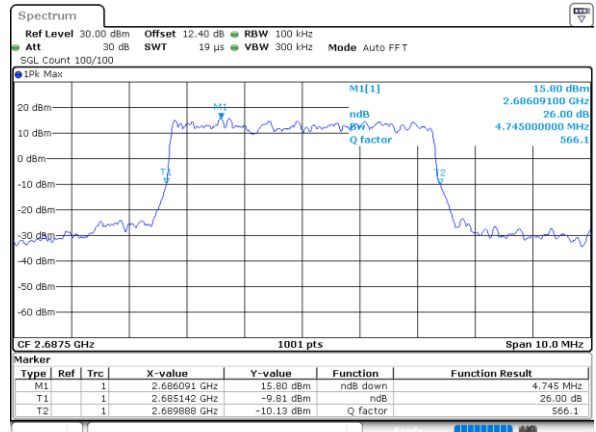

## 26dB Bandwidth

Mode	LTE Band 41 : 26dB BW(MHz)											
BW	1.4MHz		3MHz		5MHz		10MHz		15MHz		20MHz	
Mod.	QPSK	16QAM	QPSK	16QAM	QPSK	16QAM	QPSK	16QAM	QPSK	16QAM	QPSK	16QAM
Lowest CH	-	-	-	-	4.89	4.92	9.65	9.75	14.33	14.30	18.78	18.70
Middle CH	-	-	-	-	4.95	4.71	9.69	9.69	14.15	14.45	18.86	18.86
Highest CH	-	-	-	-	4.85	4.75	9.75	9.69	14.39	14.36	18.78	18.74
Mode	LTE Band 41 : 26dB BW(MHz)											
BW	1.4MHz		3MHz		5MHz		10MHz		15MHz		20MHz	
Mod.	64QAM		64QAM		64QAM		64QAM		64QAM		64QAM	
Lowest CH	-	-	-	-	4.91	-	9.67	-	14.27	-	18.66	-
Middle CH	-	-	-	-	4.90	-	9.79	-	14.27	-	18.78	-
Highest CH	-	-	-	-	4.84	-	9.59	-	14.51	-	18.62	-

LTE Band 41

Lowest Channel / 5MHz / QPSK

Date: 23\_JUL\_2020 21:05:23

Lowest Channel / 5MHz / 16QAM

Date: 23\_JUL\_2020 21:05:35

Middle Channel / 5MHz / QPSK

Date: 23\_JUL\_2020 21:06:10

Middle Channel / 5MHz / 16QAM

Date: 23\_JUL\_2020 21:06:21

Highest Channel / 5MHz / QPSK

Date: 23\_JUL\_2020 21:06:57

Highest Channel / 5MHz / 16QAM

Date: 23\_JUL\_2020 21:07:09

LTE Band 41

Lowest Channel / 10MHz / QPSK

Date: 23\_JUL\_2020 21:07:45