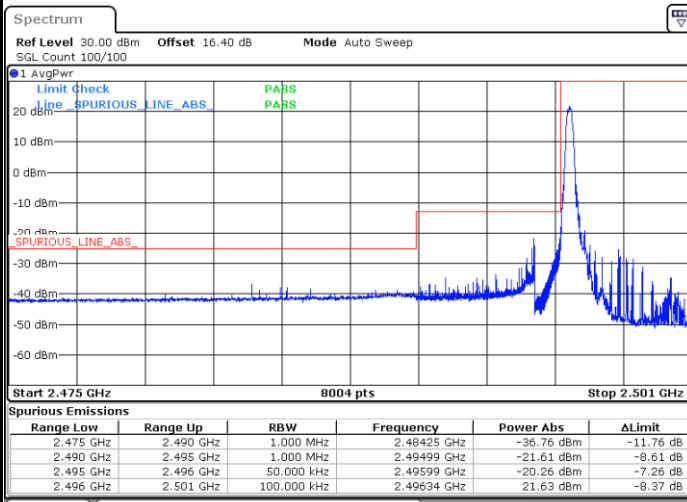

Highest Channel / 20MHz / 64QAM

Date: 23\_JUL\_2020 21:18:39

# Conducted Band Edge

LTE Band 41 / 5MHz / 16QAM

Lowest Band Edge / 1RB

Highest Band Edge / 1 RB

Lowest Band Edge / Full RB

Highest Band Edge / Full RB

LTE Band 41 / 5MHz / 64QAM

Lowest Band Edge / 1RB

Date: 22.JUL.2020 19:46:48

Highest Band Edge / 1 RB

Date: 22.JUL.2020 19:47:47

Lowest Band Edge / Full RB

Date: 22.JUL.2020 19:47:18

Highest Band Edge / Full RB

Date: 22.JUL.2020 19:48:17

LTE Band 41 / 10MHz / QPSK