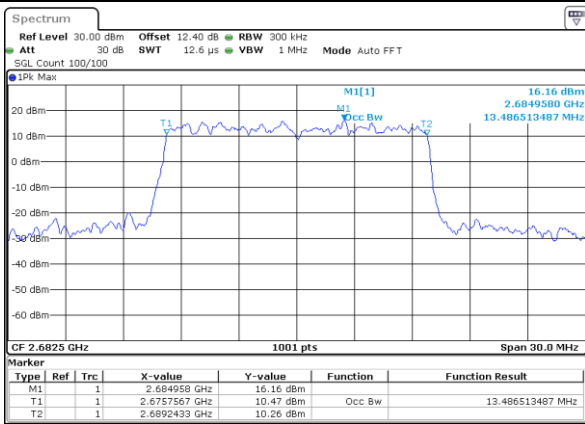

Middle Channel / 15MHz / QPSK

Date: 23\_JUL\_2020 21:10:31

Middle Channel / 15MHz / 16QAM

Date: 23\_JUL\_2020 21:10:42

Highest Channel / 15MHz / QPSK

Date: 23\_JUL\_2020 21:11:16

Highest Channel / 15MHz / 16QAM