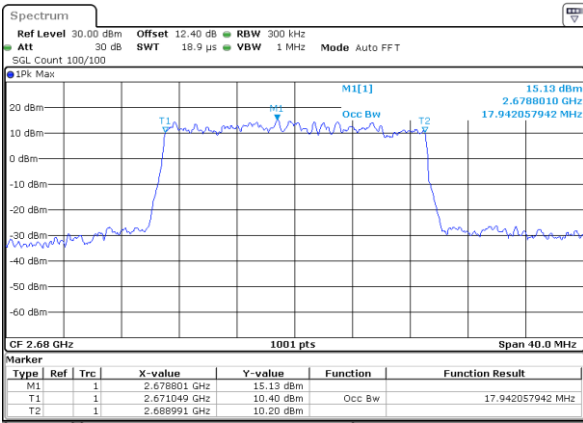

Date: 23\_JUL\_2020 21:11:28

LTE Band 41

Lowest Channel / 20MHz / QPSK

Date: 23\_JUL\_2020 21:12:04

Lowest Channel / 20MHz / 16QAM

Date: 23\_JUL\_2020 21:12:16

Middle Channel / 20MHz / QPSK

Date: 23\_JUL\_2020 21:12:51

Middle Channel / 20MHz / 16QAM

Date: 23\_JUL\_2020 21:13:02

Highest Channel / 20MHz / QPSK

Date: 23\_JUL\_2020 21:13:36

Highest Channel / 20MHz / 16QAM

Date: 23\_JUL\_2020 21:13:48

LTE Band 41

Lowest Channel / 5MHz / 64QAM