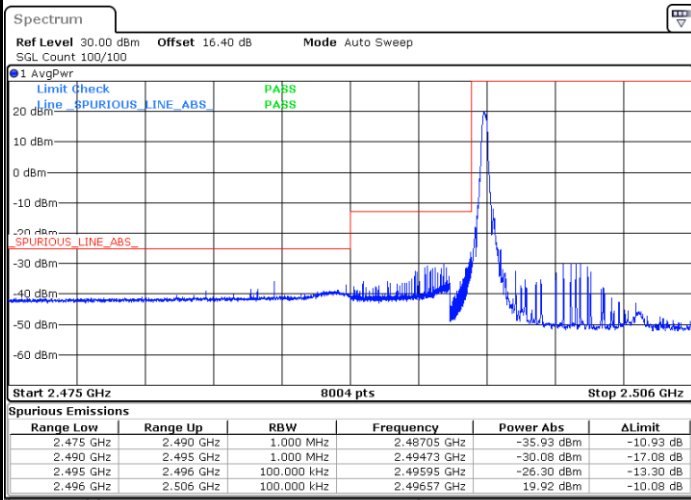

Lowest Band Edge / 1 RB

Date: 22.JUL.2020 19:34:46

Highest Band Edge / 1 RB

Date: 22.JUL.2020 19:36:46

Lowest Band Edge / Full RB

Date: 22.JUL.2020 20:39:29

Highest Band Edge / Full RB

Date: 22.JUL.2020 19:37:46

LTE Band 41 / 10MHz / 16QAM

Lowest Band Edge / 1 RB

Highest Band Edge / 1 RB

Date: 22.JUL.2020 19:35:17

Date: 22.JUL.2020 19:37:16

LTE Band 41 / 10MHz / 64QAM

Lowest Band Edge / 1 RB

Highest Band Edge / 1 RB

Date: 22.JUL.2020 19:48:48

Date: 22.JUL.2020 19:49:47

LTE Band 41 / 15MHz / QPSK

Lowest Band Edge / 1 RB

Date: 22.JUL.2020 19:38:47

Highest Band Edge / 1 RB

Date: 22.JUL.2020 19:40:47

Lowest Band Edge / Full RB

Date: 22.JUL.2020 19:39:47

Highest Band Edge / Full RB

Date: 22.JUL.2020 19:41:47

LTE Band 41 / 15MHz / 16QAM

Lowest Band Edge / 1 RB

Date: 22.JUL.2020 19:39:17

Highest Band Edge / 1 RB

Date: 22.JUL.2020 19:41:17