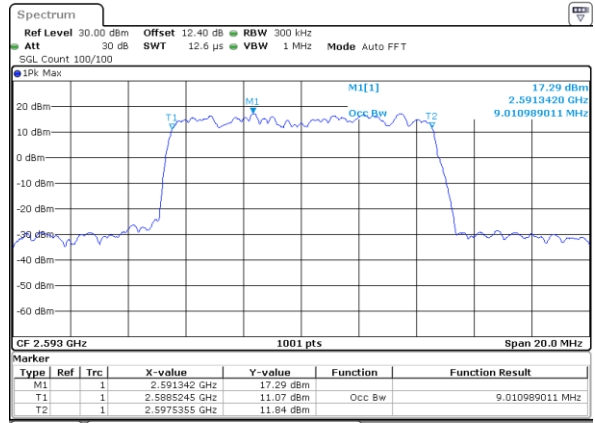

Date: 23\_JUL\_2020 21:05:58

Highest Channel / 5MHz / QPSK

Date: 23\_JUL\_2020 21:06:33

Highest Channel / 5MHz / 16QAM

Date: 23\_JUL\_2020 21:06:45

LTE Band 41

Lowest Channel / 10MHz / QPSK

Date: 23\_JUL\_2020 21:07:21

Lowest Channel / 10MHz / 16QAM

Date: 23\_JUL\_2020 21:07:33

Middle Channel / 10MHz / QPSK

Date: 23\_JUL\_2020 21:08:09

Middle Channel / 10MHz / 16QAM

Date: 23\_JUL\_2020 21:08:20

Highest Channel / 10MHz / QPSK

Date: 23\_JUL\_2020 21:08:55

Highest Channel / 10MHz / 16QAM

Date: 23\_JUL\_2020 21:09:07

LTE Band 41

Lowest Channel / 15MHz / QPSK

Date: 23\_JUL\_2020 21:09:43

Lowest Channel / 15MHz / 16QAM

Date: 23\_JUL\_2020 21:09:55