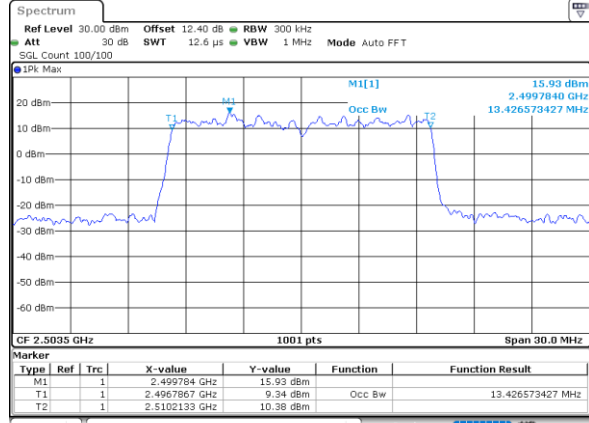

Date: 23\_JUL\_2020 21:08:55

Highest Channel / 10MHz / 16QAM

Date: 23\_JUL\_2020 21:09:07

LTE Band 41

Lowest Channel / 15MHz / QPSK

Date: 23\_JUL\_2020 21:09:43

Lowest Channel / 15MHz / 16QAM

Date: 23\_JUL\_2020 21:09:55