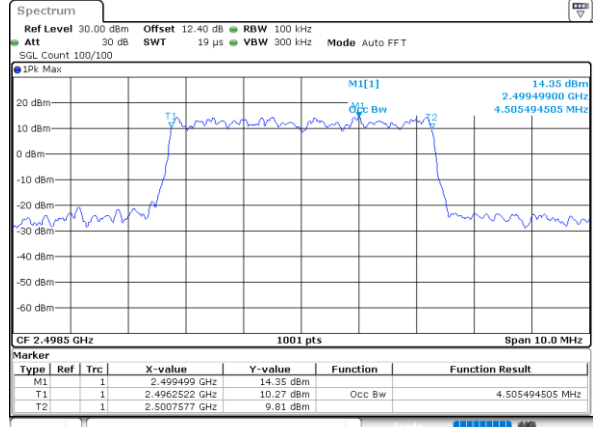

Lowest Channel / 5MHz / 16QAM

Date: 23_JUL_2020 21:05:11