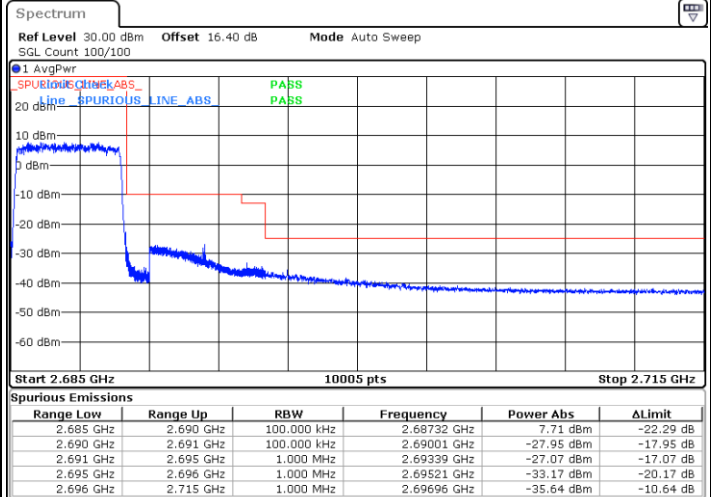

# Conducted Band Edge

LTE Band 41 / 5MHz / 16QAM

Lowest Band Edge / 1RB

Highest Band Edge / 1 RB

Lowest Band Edge / Full RB

Highest Band Edge / Full RB

LTE Band 41 / 5MHz / 64QAM

Lowest Band Edge / 1RB

Date: 22.JUL.2020 19:46:48

Highest Band Edge / 1 RB

Date: 22.JUL.2020 19:47:47

Lowest Band Edge / Full RB

Date: 22.JUL.2020 19:47:18

Highest Band Edge / Full RB

Date: 22.JUL.2020 19:48:17

LTE Band 41 / 10MHz / QPSK

Lowest Band Edge / 1 RB

Date: 22.JUL.2020 19:34:46

Highest Band Edge / 1 RB

Date: 22.JUL.2020 19:36:46

Lowest Band Edge / Full RB

Date: 22.JUL.2020 20:39:29

Highest Band Edge / Full RB

Date: 22.JUL.2020 19:37:46

LTE Band 41 / 10MHz / 16QAM

Lowest Band Edge / 1 RB

Highest Band Edge / 1 RB

Date: 22.JUL.2020 19:35:17

Date: 22.JUL.2020 19:37:16

LTE Band 41 / 10MHz / 64QAM

Lowest Band Edge / 1 RB

Highest Band Edge / 1 RB