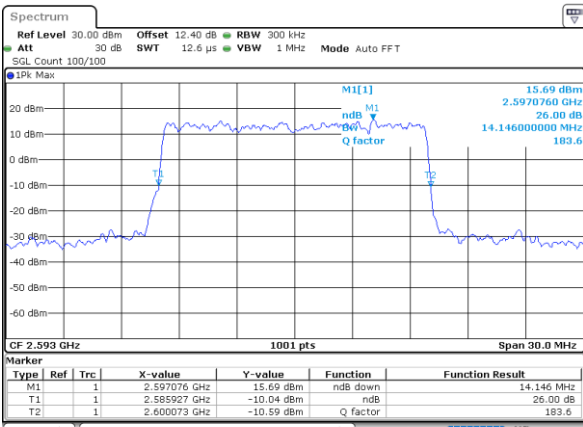

Middle Channel / 15MHz / QPSK

Date: 23_JUL_2020 21:10:53