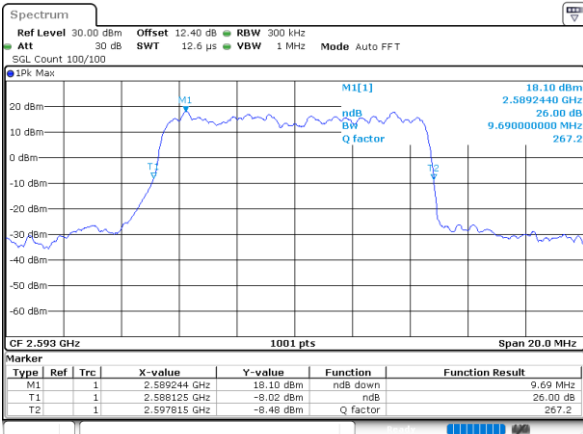

Middle Channel / 10MHz / QPSK

Date: 23_JUL_2020 21:08:52