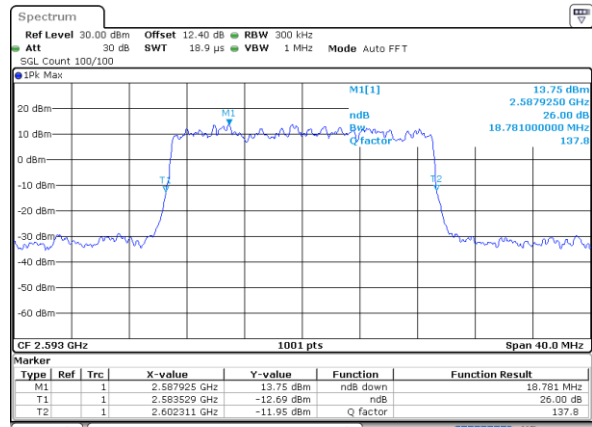

Middle Channel / 20MHz / 64QAM

Date: 23_JUL_2020 21:18:27