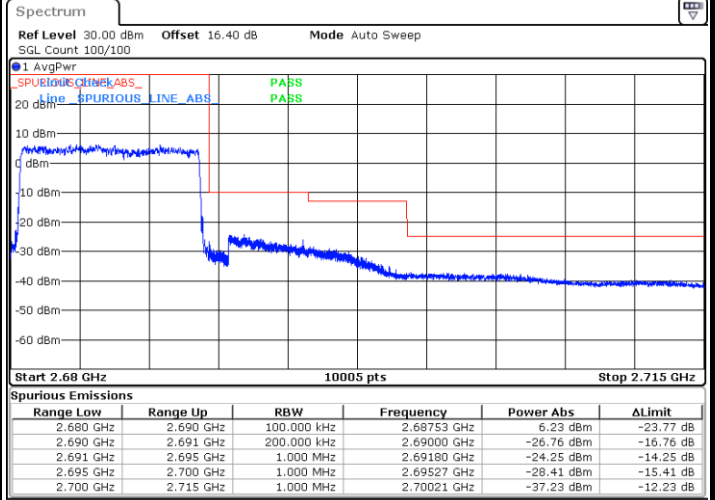

Date: 22.JUL.2020 19:46:48

Highest Band Edge / 1 RB

Date: 22.JUL.2020 19:47:47

Lowest Band Edge / Full RB

Date: 22.JUL.2020 19:47:18

Highest Band Edge / Full RB

Date: 22.JUL.2020 19:48:17

LTE Band 41 / 10MHz / QPSK

Lowest Band Edge / 1 RB

Date: 22.JUL.2020 19:34:46

Highest Band Edge / 1 RB

Date: 22.JUL.2020 19:36:46

Lowest Band Edge / Full RB

Date: 22.JUL.2020 20:39:29

Highest Band Edge / Full RB

Date: 22.JUL.2020 19:37:46

LTE Band 41 / 10MHz / 16QAM

Lowest Band Edge / 1 RB

Highest Band Edge / 1 RB

Date: 22.JUL.2020 19:35:17

Date: 22.JUL.2020 19:37:16

LTE Band 41 / 10MHz / 64QAM

Lowest Band Edge / 1 RB

Highest Band Edge / 1 RB

Date: 22.JUL.2020 19:48:48

Date: 22.JUL.2020 19:49:47

LTE Band 41 / 15MHz / QPSK

Lowest Band Edge / 1 RB

Date: 22.JUL.2020 19:38:47

Highest Band Edge / 1 RB

Date: 22.JUL.2020 19:40:47

Lowest Band Edge / Full RB