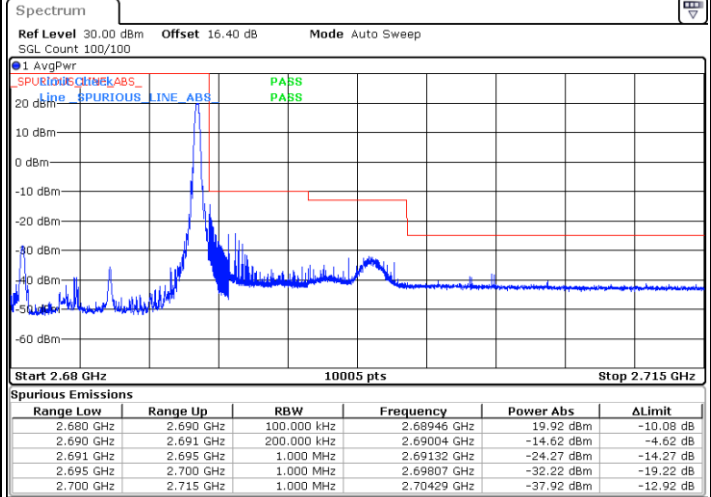

Date: 22.JUL.2020 19:46:48

Highest Band Edge / 1 RB

Date: 22.JUL.2020 19:47:47

Lowest Band Edge / Full RB

Date: 22.JUL.2020 19:47:18

Highest Band Edge / Full RB

Date: 22.JUL.2020 19:48:17

LTE Band 41 / 10MHz / QPSK

Lowest Band Edge / 1 RB

Date: 22.JUL.2020 19:34:46

Highest Band Edge / 1 RB

Date: 22.JUL.2020 19:36:46

Lowest Band Edge / Full RB

Date: 22.JUL.2020 20:39:29

Highest Band Edge / Full RB

Date: 22.JUL.2020 19:37:46

LTE Band 41 / 10MHz / 16QAM

Lowest Band Edge / 1 RB

Highest Band Edge / 1 RB

Date: 22.JUL.2020 19:35:17

Date: 22.JUL.2020 19:37:16

LTE Band 41 / 10MHz / 64QAM

Lowest Band Edge / 1 RB

Highest Band Edge / 1 RB

Date: 22.JUL.2020 19:48:48

Date: 22.JUL.2020 19:49:47

LTE Band 41 / 15MHz / QPSK

Lowest Band Edge / 1 RB

Date: 22.JUL.2020 19:38:47

Highest Band Edge / 1 RB

Date: 22.JUL.2020 19:40:47

Lowest Band Edge / Full RB