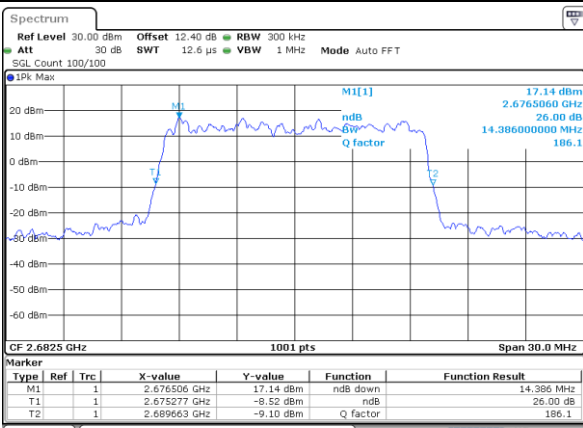

Middle Channel / 15MHz / QPSK

Date: 23\_JUL\_2020 21:10:53

Middle Channel / 15MHz / 16QAM

Date: 23\_JUL\_2020 21:11:05

Highest Channel / 15MHz / QPSK

Date: 23\_JUL\_2020 21:11:40

Highest Channel / 15MHz / 16QAM

Date: 23\_JUL\_2020 21:11:51

LTE Band 41

Lowest Channel / 20MHz / QPSK

Date: 23\_JUL\_2020 21:12:27

Lowest Channel / 20MHz / 16QAM

Date: 23\_JUL\_2020 21:12:39

Middle Channel / 20MHz / QPSK

Date: 23\_JUL\_2020 21:13:13