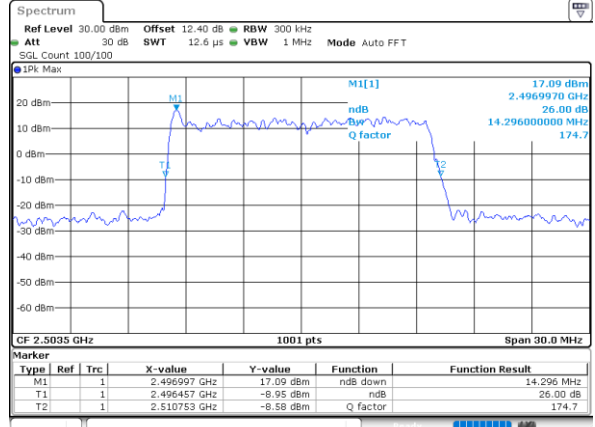

Date: 23\_JUL\_2020 21:09:19

Highest Channel / 10MHz / 16QAM

Date: 23\_JUL\_2020 21:09:31

LTE Band 41

Lowest Channel / 15MHz / QPSK

Date: 23\_JUL\_2020 21:10:07

Lowest Channel / 15MHz / 16QAM

Date: 23\_JUL\_2020 21:10:19