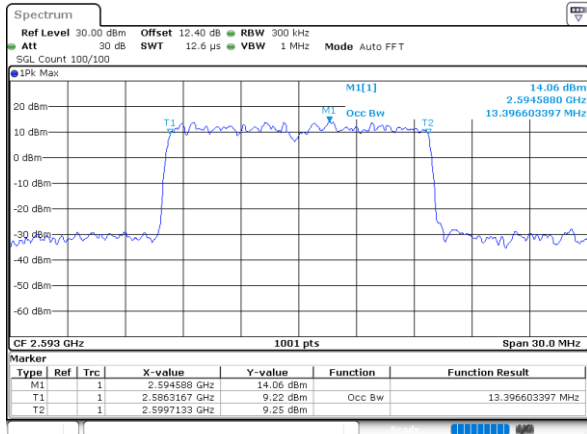

Middle Channel / 15MHz / 64QAM

Date: 23_JUL_2020 21:17:07