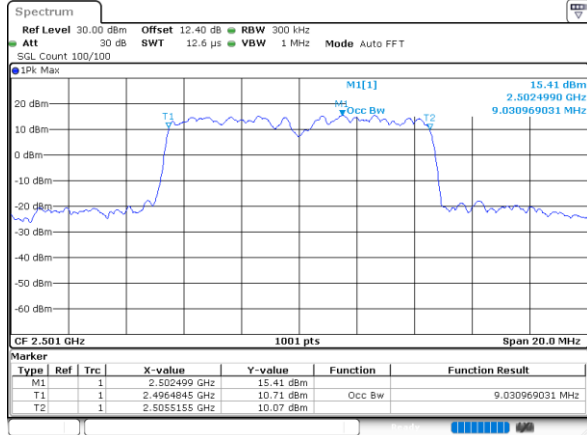

Lowest Channel / 10MHz / 64QAM

Date: 23_JUL_2020 21:15:34