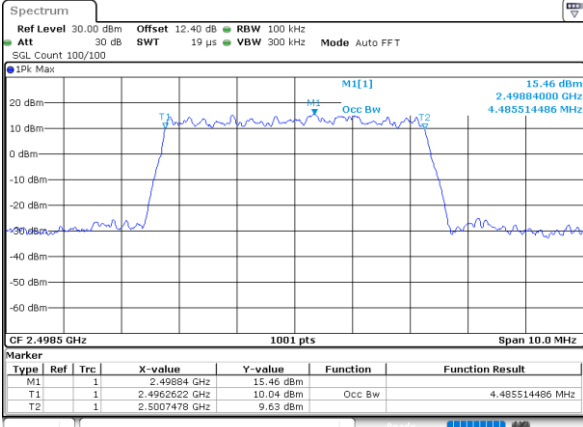

LTE Band 41

Lowest Channel / 5MHz / QPSK

Date: 23_JUL_2020 21:04:59