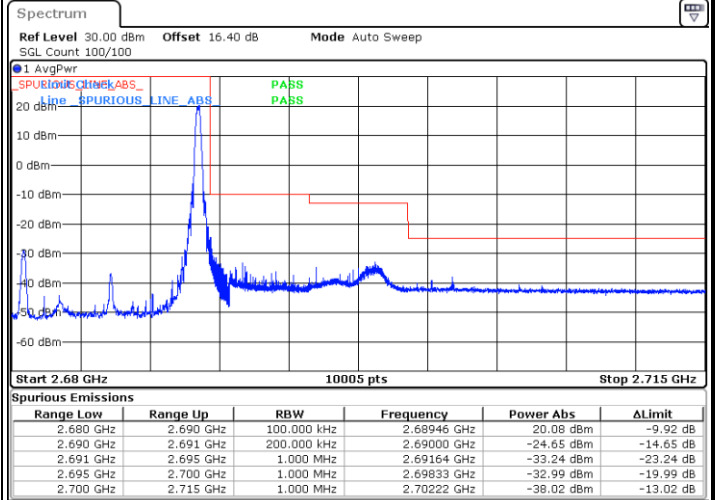

Lowest Band Edge / 1 RB

Date: 22.JUL.2020 19:34:46

Highest Band Edge / 1 RB

Date: 22.JUL.2020 19:36:46

Lowest Band Edge / Full RB

Date: 22.JUL.2020 20:39:29

Highest Band Edge / Full RB

Date: 22.JUL.2020 19:37:46

LTE Band 41 / 10MHz / 16QAM

Lowest Band Edge / 1 RB

Highest Band Edge / 1 RB

Date: 22.JUL.2020 19:35:17

Date: 22.JUL.2020 19:37:16

LTE Band 41 / 10MHz / 64QAM

Lowest Band Edge / 1 RB

Highest Band Edge / 1 RB

Date: 22.JUL.2020 19:48:48

Date: 22.JUL.2020 19:49:47

LTE Band 41 / 15MHz / QPSK

Lowest Band Edge / 1 RB

Date: 22.JUL.2020 19:38:47

Highest Band Edge / 1 RB

Date: 22.JUL.2020 19:40:47

Lowest Band Edge / Full RB

Date: 22.JUL.2020 19:39:47

Highest Band Edge / Full RB

Date: 22.JUL.2020 19:41:47

LTE Band 41 / 15MHz / 16QAM

Lowest Band Edge / 1 RB

Date: 22.JUL.2020 19:39:17

Highest Band Edge / 1 RB

Date: 22.JUL.2020 19:41:17