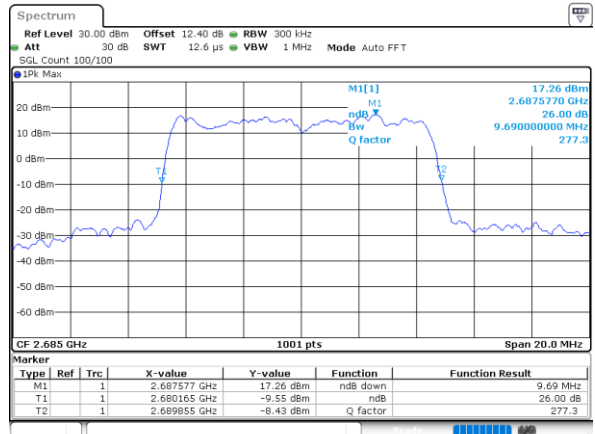

Lowest Channel / 10MHz / 16QAM

Date: 23\_JUL\_2020 21:07:57

Middle Channel / 10MHz / QPSK

Date: 23\_JUL\_2020 21:08:52

Middle Channel / 10MHz / 16QAM

Date: 23\_JUL\_2020 21:08:43

Highest Channel / 10MHz / QPSK

Date: 23\_JUL\_2020 21:09:19

Highest Channel / 10MHz / 16QAM

Date: 23\_JUL\_2020 21:09:31

LTE Band 41

Lowest Channel / 15MHz / QPSK

Date: 23\_JUL\_2020 21:10:07

Lowest Channel / 15MHz / 16QAM

Date: 23\_JUL\_2020 21:10:19