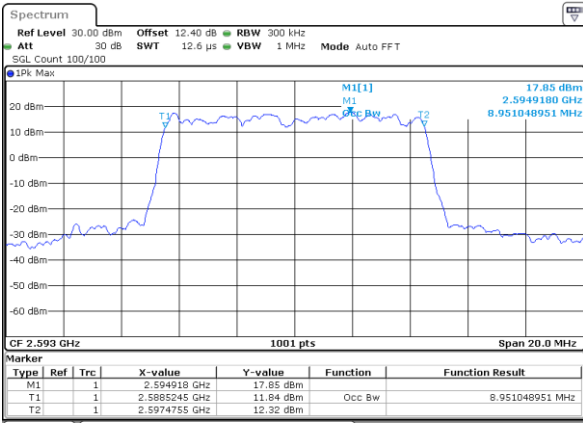

Middle Channel / 10MHz / QPSK

Date: 23_JUL_2020 21:08:09