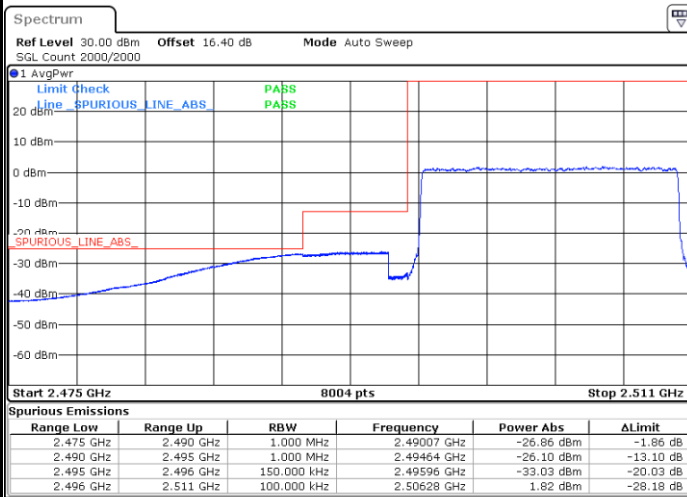

LTE Band 41 / 10MHz / 16QAM

Lowest Band Edge / 1 RB

Highest Band Edge / 1 RB

Date: 22.JUL.2020 19:35:17

Date: 22.JUL.2020 19:37:16

LTE Band 41 / 10MHz / 64QAM

Lowest Band Edge / 1 RB

Highest Band Edge / 1 RB

Date: 22.JUL.2020 19:48:48

Date: 22.JUL.2020 19:49:47

LTE Band 41 / 15MHz / QPSK

Lowest Band Edge / 1 RB

Date: 22.JUL.2020 19:38:47

Highest Band Edge / 1 RB

Date: 22.JUL.2020 19:40:47

Lowest Band Edge / Full RB

Date: 22.JUL.2020 19:39:47

Highest Band Edge / Full RB

Date: 22.JUL.2020 19:41:47

LTE Band 41 / 15MHz / 16QAM

Lowest Band Edge / 1 RB

Date: 22.JUL.2020 19:39:17

Highest Band Edge / 1 RB

Date: 22.JUL.2020 19:41:17

Lowest Band Edge / Full RB

Date: 24.JUL.2020 20:02:07

Highest Band Edge / Full RB

Date: 22.JUL.2020 19:42:17