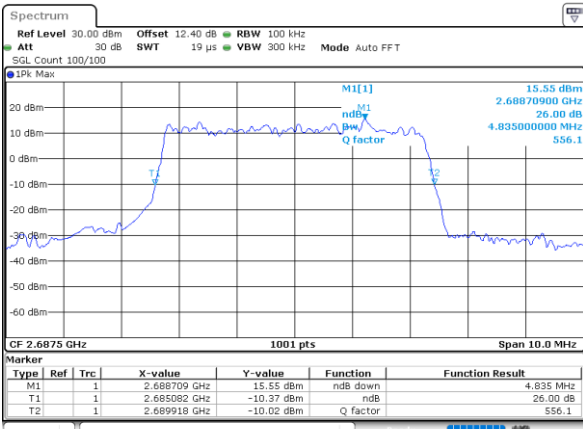

Date: 23\_JUL\_2020 21:14:36

Lowest Channel / 10MHz / 64QAM

Date: 23\_JUL\_2020 21:15:45

Middle Channel / 5MHz / 64QAM

Date: 23\_JUL\_2020 21:14:58

Middle Channel / 10MHz / 64QAM

Date: 23\_JUL\_2020 21:16:08

Highest Channel / 5MHz / 64QAM

Date: 23\_JUL\_2020 21:15:21

Highest Channel / 10MHz / 64QAM

Date: 23\_JUL\_2020 21:16:31

LTE Band 41

Lowest Channel / 15MHz / 64QAM

Date: 23\_JUL\_2020 21:16:55

Lowest Channel / 20MHz / 64QAM