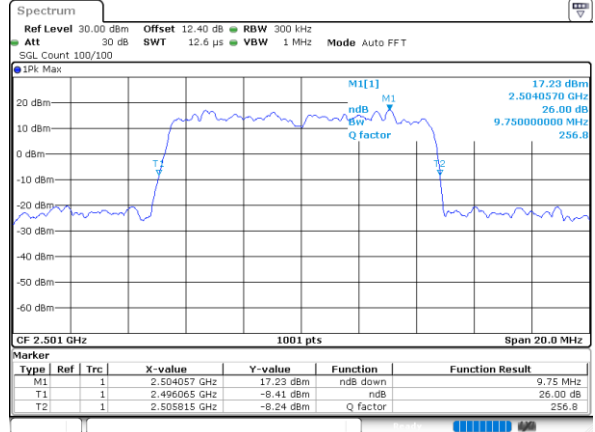

Lowest Channel / 10MHz / 16QAM

Date: 23_JUL_2020 21:07:57