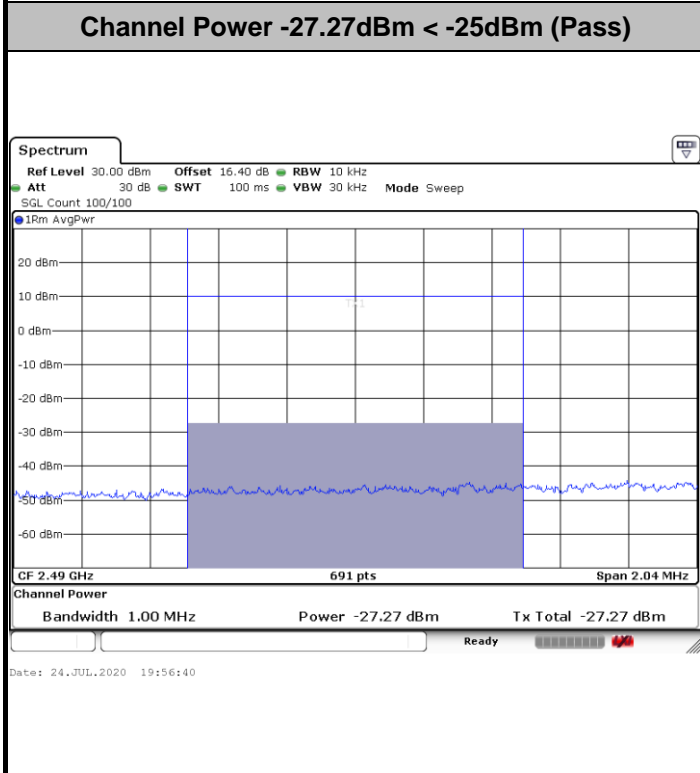

Lowest Band Edge / 1 RB

Date: 22.JUL.2020 19:34:46

Highest Band Edge / 1 RB

Date: 22.JUL.2020 19:36:46

Lowest Band Edge / Full RB

Date: 22.JUL.2020 20:39:29

Highest Band Edge / Full RB

Date: 22.JUL.2020 19:37:46

LTE Band 41 / 10MHz / 16QAM

Lowest Band Edge / 1 RB

Highest Band Edge / 1 RB

Date: 22.JUL.2020 19:35:17

Date: 22.JUL.2020 19:37:16

LTE Band 41 / 10MHz / 64QAM

Lowest Band Edge / 1 RB

Highest Band Edge / 1 RB

Date: 22.JUL.2020 19:48:48

Date: 22.JUL.2020 19:49:47

LTE Band 41 / 15MHz / QPSK

Lowest Band Edge / 1 RB

Date: 22.JUL.2020 19:38:47

Highest Band Edge / 1 RB

Date: 22.JUL.2020 19:40:47

Lowest Band Edge / Full RB

Date: 22.JUL.2020 19:39:47

Highest Band Edge / Full RB

Date: 22.JUL.2020 19:41:47

LTE Band 41 / 15MHz / 16QAM

Lowest Band Edge / 1 RB

Date: 22.JUL.2020 19:39:17

Highest Band Edge / 1 RB

Date: 22.JUL.2020 19:41:17