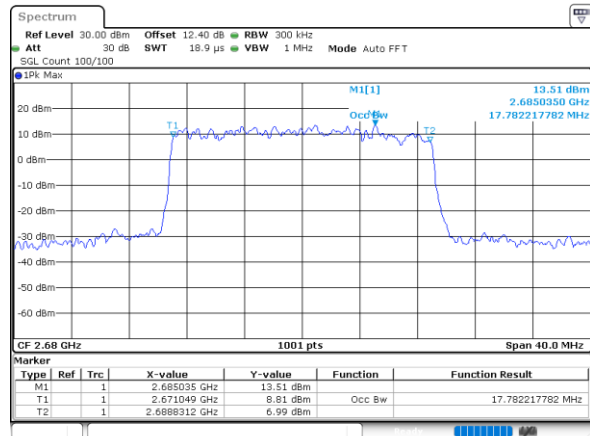

Highest Channel / 5MHz / 64QAM

Date: 23\_JUL\_2020 21:15:10

Highest Channel / 10MHz / 64QAM

Date: 23\_JUL\_2020 21:16:19

LTE Band 41

Lowest Channel / 15MHz / 64QAM

Date: 23\_JUL\_2020 21:16:43

Lowest Channel / 20MHz / 64QAM

Date: 23\_JUL\_2020 21:17:53

Middle Channel / 15MHz / 64QAM

Date: 23\_JUL\_2020 21:17:07

Middle Channel / 20MHz / 64QAM

Date: 23\_JUL\_2020 21:18:16

Highest Channel / 15MHz / 64QAM

Date: 23\_JUL\_2020 21:17:29

Highest Channel / 20MHz / 64QAM

Date: 23\_JUL\_2020 21:18:39