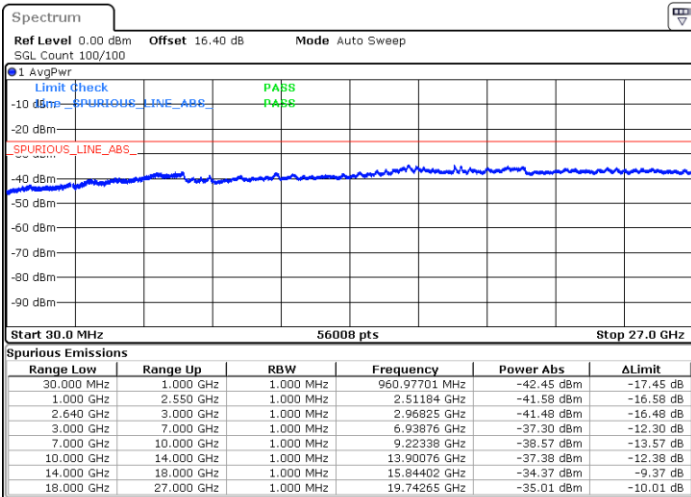

LTE Band 38 (HPUE) / 15MHz

Lowest Channel / 64QAM

Middle Channel / 64QAM

Date: 2.JUL.2020 01:31:19

Date: 2.JUL.2020 01:32:39

Highest Channel / 64QAM

Date: 2.JUL.2020 01:33:59

LTE Band 38 (HPUE) / 20MHz