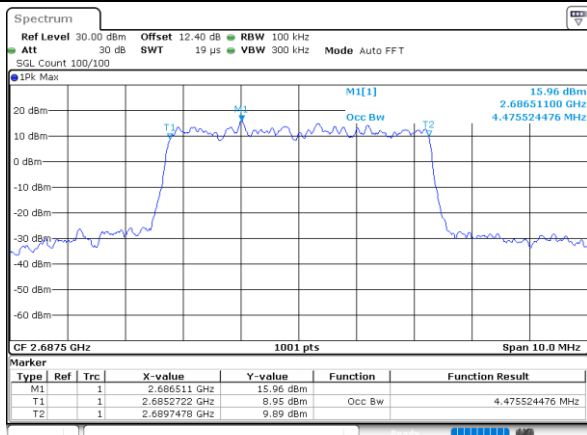

Highest Channel / 5MHz / 64QAM

Date: 23_JUL_2020 21:15:10