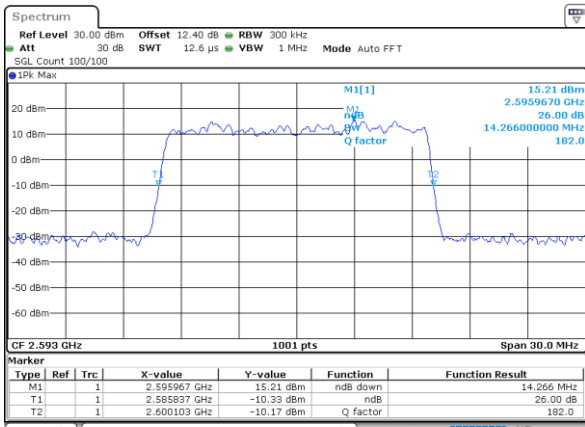

Middle Channel / 15MHz / 64QAM

Date: 23_JUL_2020 21:17:18