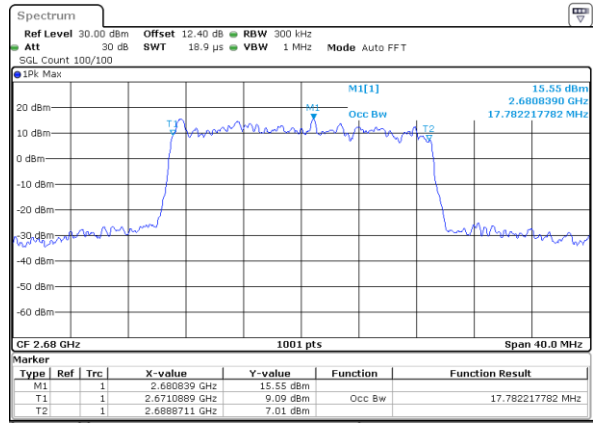

Middle Channel / 20MHz / 16QAM

Date: 23\_JUL\_2020 21:13:02

Highest Channel / 20MHz / QPSK

Date: 23\_JUL\_2020 21:13:36

Highest Channel / 20MHz / 16QAM

Date: 23\_JUL\_2020 21:13:48

LTE Band 41

Lowest Channel / 5MHz / 64QAM

Date: 23\_JUL\_2020 21:14:24

Lowest Channel / 10MHz / 64QAM

Date: 23\_JUL\_2020 21:15:34

Middle Channel / 5MHz / 64QAM

Date: 23\_JUL\_2020 21:14:47

Middle Channel / 10MHz / 64QAM

Date: 23\_JUL\_2020 21:15:57