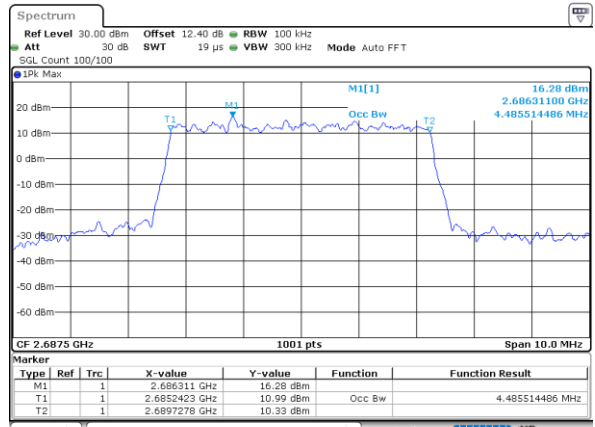

Highest Channel / 20MHz / 64QAM

Date: 23\_JUL\_2020 21:18:51

**Occupied Bandwidth**

LTE Band 41 : 99%OBW(MHz)												
Mode	1.4MHz		3MHz		5MHz		10MHz		15MHz		20MHz	
BW	QPSK	16QAM	QPSK	16QAM	QPSK	16QAM	QPSK	16QAM	QPSK	16QAM	QPSK	16QAM
Mod.	QPSK	16QAM	QPSK	16QAM	QPSK	16QAM	QPSK	16QAM	QPSK	16QAM	QPSK	16QAM
Lowest CH	-	-	-	-	4.49	4.51	9.03	9.05	13.43	13.43	17.90	17.82
Middle CH	-	-	-	-	4.49	4.49	8.95	9.01	13.46	13.43	17.90	17.86
Highest CH	-	-	-	-	4.52	4.49	9.03	8.97	13.49	13.37	17.94	17.78
LTE Band 41 : 99%OBW(MHz)												
Mode	1.4MHz		3MHz		5MHz		10MHz		15MHz		20MHz	
BW	64QAM		64QAM		64QAM		64QAM		64QAM		64QAM	
Mod.	64QAM		64QAM		64QAM		64QAM		64QAM		64QAM	
Lowest CH	-	-	-	-	4.53	-	9.03	-	13.46	-	17.82	-
Middle CH	-	-	-	-	4.50	-	9.01	-	13.40	-	17.86	-
Highest CH	-	-	-	-	4.48	-	8.99	-	13.40	-	17.78	-

LTE Band 41

Lowest Channel / 5MHz / QPSK

Date: 23\_JUL\_2020 21:04:59

Lowest Channel / 5MHz / 16QAM

Date: 23\_JUL\_2020 21:05:11

Middle Channel / 5MHz / QPSK

Date: 23\_JUL\_2020 21:05:47

Middle Channel / 5MHz / 16QAM

Date: 23\_JUL\_2020 21:05:58

Highest Channel / 5MHz / QPSK

Date: 23\_JUL\_2020 21:06:33

Highest Channel / 5MHz / 16QAM

Date: 23\_JUL\_2020 21:06:45

LTE Band 41

Lowest Channel / 10MHz / QPSK

Date: 23\_JUL\_2020 21:07:21