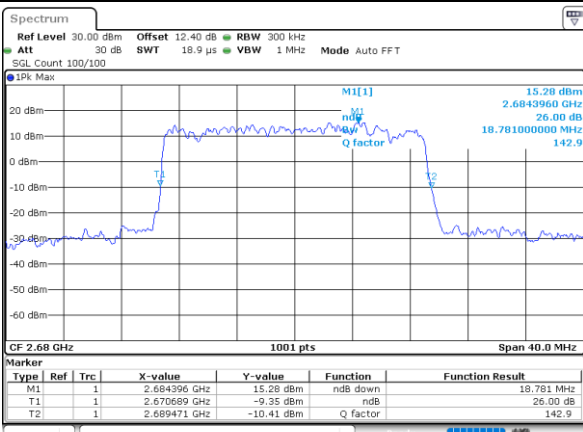

Date: 23\_JUL\_2020 21:11:51

LTE Band 41

Lowest Channel / 20MHz / QPSK

Date: 23\_JUL\_2020 21:12:27

Lowest Channel / 20MHz / 16QAM

Date: 23\_JUL\_2020 21:12:39

Middle Channel / 20MHz / QPSK

Date: 23\_JUL\_2020 21:13:13

Middle Channel / 20MHz / 16QAM

Date: 23\_JUL\_2020 21:13:24

Highest Channel / 20MHz / QPSK

Date: 23\_JUL\_2020 21:14:00

Highest Channel / 20MHz / 16QAM

Date: 23\_JUL\_2020 21:14:11

LTE Band 41

Lowest Channel / 5MHz / 64QAM