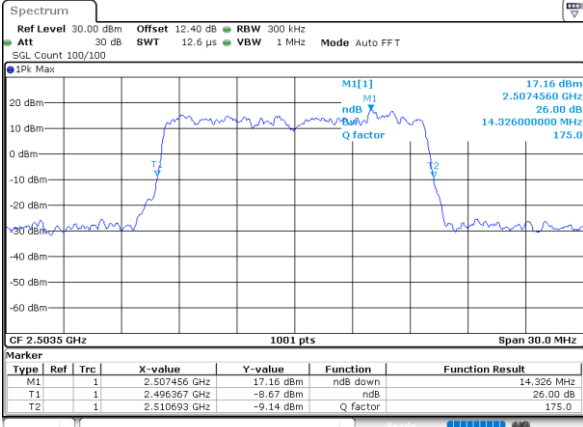

Date: 23\_JUL\_2020 21:09:19

Highest Channel / 10MHz / 16QAM

Date: 23\_JUL\_2020 21:09:31

LTE Band 41

Lowest Channel / 15MHz / QPSK

Date: 23\_JUL\_2020 21:10:07

Lowest Channel / 15MHz / 16QAM

Date: 23\_JUL\_2020 21:10:19