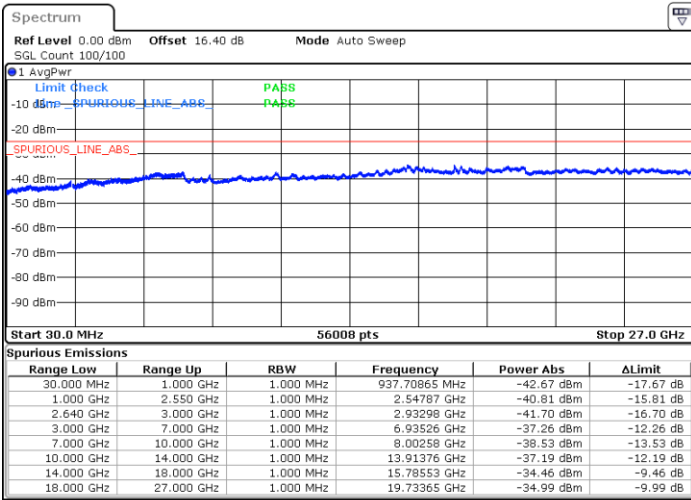

LTE Band 38 (HPUE) / 15MHz

Lowest Channel / 64QAM

Middle Channel / 64QAM

Date: 2.JUL.2020 01:31:19

Date: 2.JUL.2020 01:32:39

Highest Channel / 64QAM

Date: 2.JUL.2020 01:33:59

LTE Band 38 (HPUE) / 20MHz