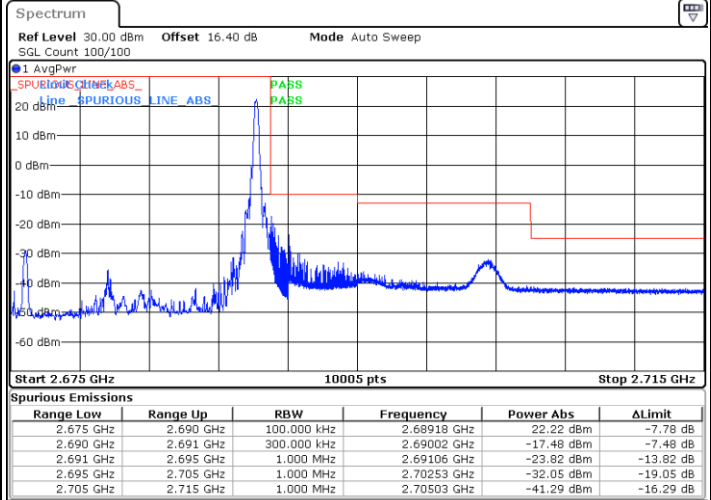

LTE Band 41 / 10MHz / 16QAM

Lowest Band Edge / 1 RB

Highest Band Edge / 1 RB

Date: 22.JUL.2020 19:35:17

Date: 22.JUL.2020 19:37:16

LTE Band 41 / 10MHz / 64QAM

Lowest Band Edge / 1 RB

Highest Band Edge / 1 RB

Date: 22.JUL.2020 19:48:48

Date: 22.JUL.2020 19:49:47

LTE Band 41 / 15MHz / QPSK

Lowest Band Edge / 1 RB

Date: 22.JUL.2020 19:38:47

Highest Band Edge / 1 RB

Date: 22.JUL.2020 19:40:47

Lowest Band Edge / Full RB

Date: 22.JUL.2020 19:39:47

Highest Band Edge / Full RB

Date: 22.JUL.2020 19:41:47

LTE Band 41 / 15MHz / 16QAM

Lowest Band Edge / 1 RB

Date: 22.JUL.2020 19:39:17

Highest Band Edge / 1 RB

Date: 22.JUL.2020 19:41:17

Lowest Band Edge / Full RB

Date: 24.JUL.2020 20:02:07

Highest Band Edge / Full RB

Date: 22.JUL.2020 19:42:17