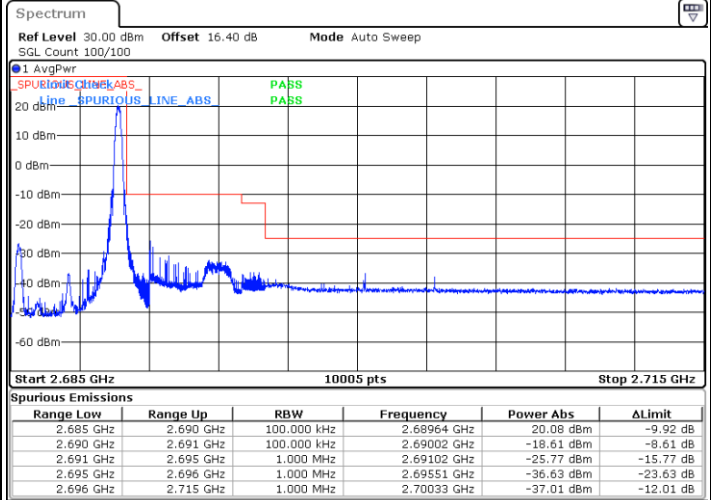

Highest Channel / 20MHz / 64QAM

Date: 23\_JUL\_2020 21:18:39

# Conducted Band Edge

LTE Band 41 / 5MHz / 16QAM

Lowest Band Edge / 1RB

Highest Band Edge / 1 RB

Lowest Band Edge / Full RB

Highest Band Edge / Full RB

LTE Band 41 / 5MHz / 64QAM

Lowest Band Edge / 1RB

Date: 22.JUL.2020 19:46:48

Highest Band Edge / 1 RB

Date: 22.JUL.2020 19:47:47

Lowest Band Edge / Full RB

Date: 22.JUL.2020 19:47:18

Highest Band Edge / Full RB

Date: 22.JUL.2020 19:48:17

LTE Band 41 / 10MHz / QPSK

Lowest Band Edge / 1 RB

Date: 22.JUL.2020 19:34:46

Highest Band Edge / 1 RB

Date: 22.JUL.2020 19:36:46

Lowest Band Edge / Full RB

Date: 22.JUL.2020 20:39:29

Highest Band Edge / Full RB

Date: 22.JUL.2020 19:37:46