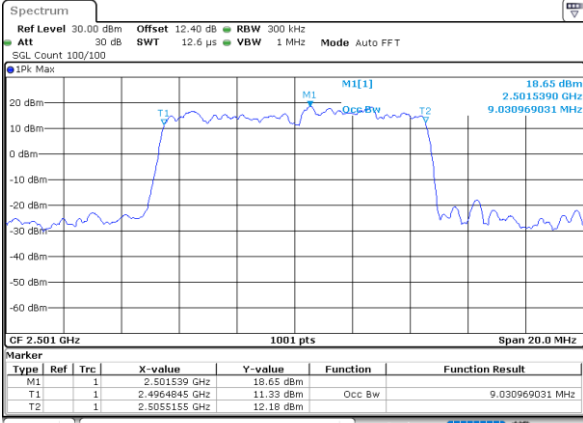

Date: 23\_JUL\_2020 21:05:58

Highest Channel / 5MHz / QPSK

Date: 23\_JUL\_2020 21:06:33

Highest Channel / 5MHz / 16QAM

Date: 23\_JUL\_2020 21:06:45

LTE Band 41

Lowest Channel / 10MHz / QPSK

Date: 23\_JUL\_2020 21:07:21