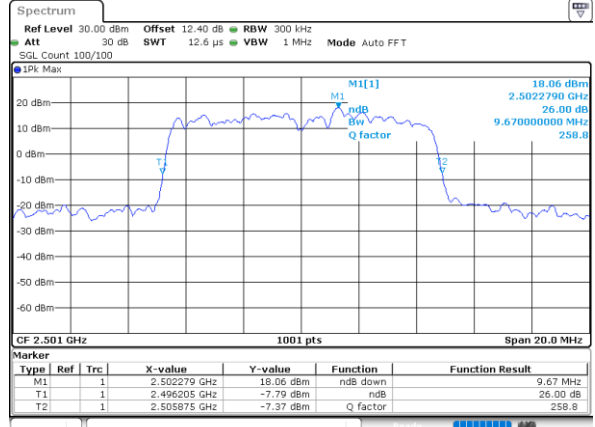

Lowest Channel / 10MHz / 64QAM

Date: 23_JUL_2020 21:15:45