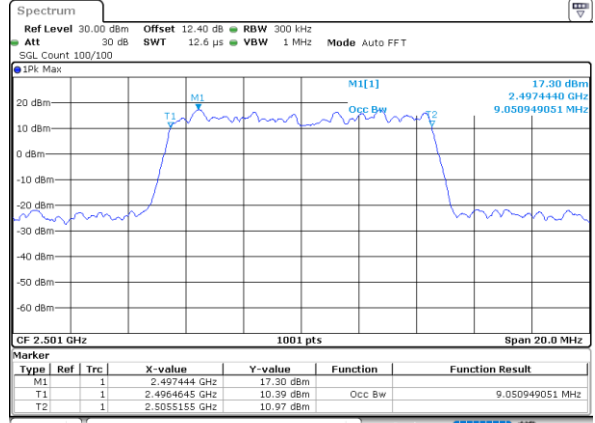

Lowest Channel / 10MHz / 16QAM

Date: 23_JUL_2020 21:07:33