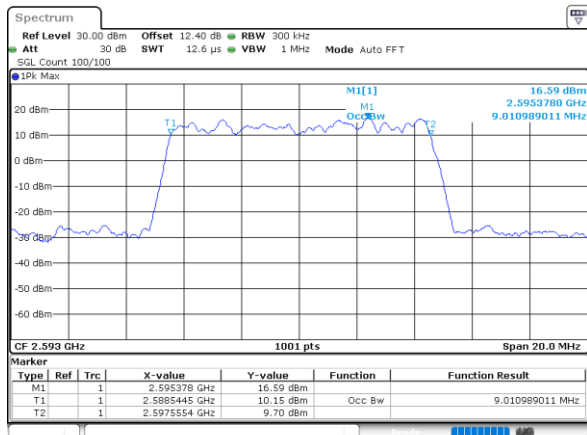

Date: 23\_JUL\_2020 21:14:24

Lowest Channel / 10MHz / 64QAM

Date: 23\_JUL\_2020 21:15:34

Middle Channel / 5MHz / 64QAM

Date: 23\_JUL\_2020 21:14:47

Middle Channel / 10MHz / 64QAM

Date: 23\_JUL\_2020 21:15:57

Highest Channel / 5MHz / 64QAM

Date: 23\_JUL\_2020 21:15:10

Highest Channel / 10MHz / 64QAM

Date: 23\_JUL\_2020 21:16:19

LTE Band 41

Lowest Channel / 15MHz / 64QAM

Date: 23\_JUL\_2020 21:16:43

Lowest Channel / 20MHz / 64QAM