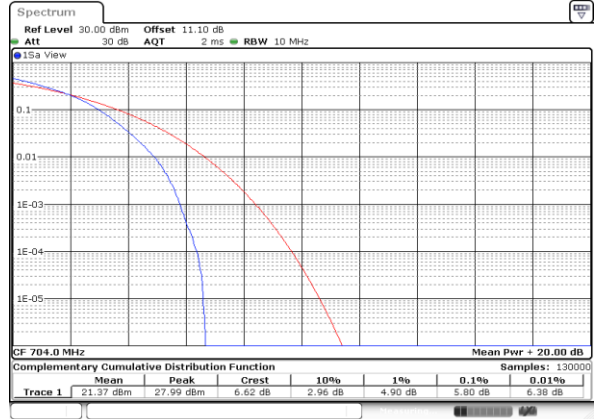

Lowest Channel / Full RB

Date: 25.MAY.2020 01:53:25