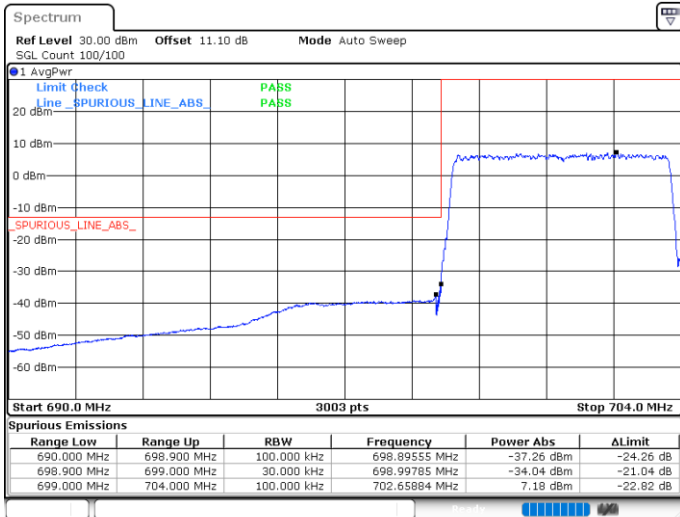

Lowest Band Edge / Full RB

Date: 25.MAY.2020 01:01:36

Highest Band Edge / Full RB

Date: 25.MAY.2020 01:05:42

LTE Band 12 / 5MHz / QPSK

Lowest Band Edge / 1 RB

Date: 25.MAY.2020 01:19:21

Highest Band Edge / 1 RB

Date: 25.MAY.2020 01:26:34

Lowest Band Edge / Full RB

Date: 25.MAY.2020 01:16:21

Highest Band Edge / Full RB

Date: 25.MAY.2020 01:24:33

LTE Band 12 / 5MHz / 16QAM

Lowest Band Edge / 1RB

Highest Band Edge / 1 RB

Lowest Band Edge / Full RB

Highest Band Edge / Full RB