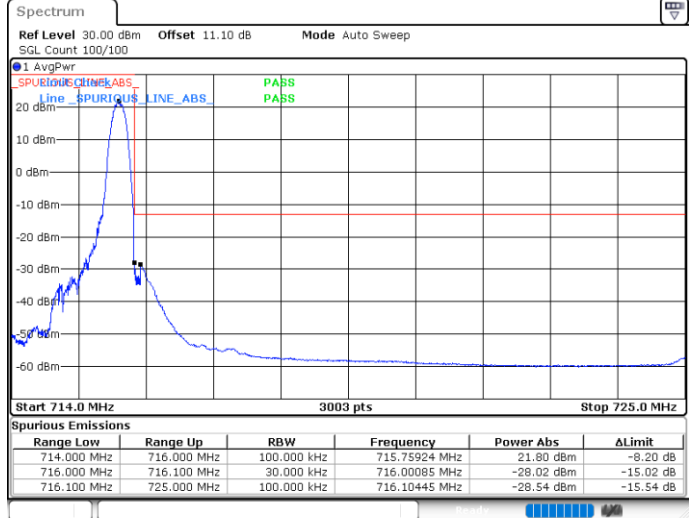

Conducted Band Edge

LTE Band 12 / 1.4MHz / QPSK

Lowest Band Edge / 1 RB

Highest Band Edge / 1RB

Date: 25.MAY.2020 00:29:09

Date: 25.MAY.2020 00:37:21