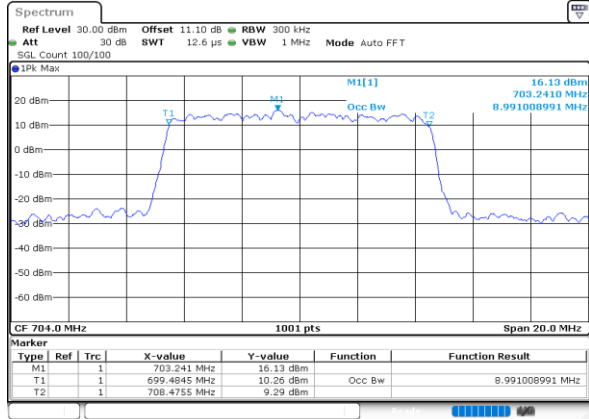

Date: 25.MAY.2020 01:04:31

LTE Band 12

Lowest Channel / 5MHz / 64QAM

Date: 25.MAY.2020 01:07:35

Lowest Channel / 10MHz / 64QAM

Date: 25.MAY.2020 01:14:27

Middle Channel / 5MHz / 64QAM

Date: 25.MAY.2020 01:10:30

Middle Channel / 10MHz / 64QAM

Date: 25.MAY.2020 01:14:31

Highest Channel / 5MHz / 64QAM

Date: 25.MAY.2020 01:11:41

Highest Channel / 10MHz / 64QAM

Date: 25.MAY.2020 01:17:33