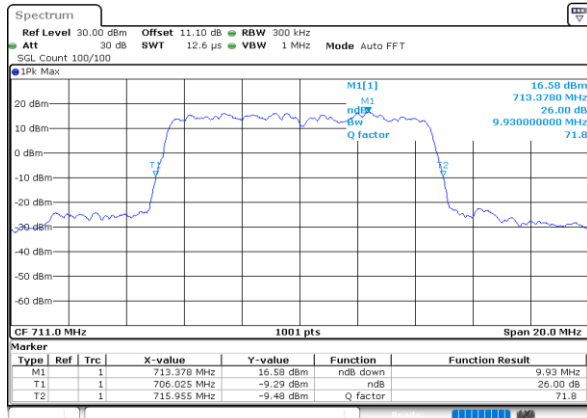

Date: 25.MAY.2020 01:21:15

Middle Channel / 5MHz / 16QAM

Date: 25.MAY.2020 01:21:27

Highest Channel / 5MHz / QPSK

Date: 25.MAY.2020 01:23:14

Highest Channel / 5MHz / 16QAM

Date: 25.MAY.2020 01:23:22

LTE Band 12

Lowest Channel / 10MHz / QPSK

Date: 25.MAY.2020 01:29:42

Lowest Channel / 10MHz / 16QAM

Date: 25.MAY.2020 01:29:30

Middle Channel / 10MHz / QPSK

Date: 25.MAY.2020 01:35:37

Middle Channel / 10MHz / 16QAM

Date: 25.MAY.2020 01:35:48

Highest Channel / 10MHz / QPSK

Date: 25.MAY.2020 01:37:55

Highest Channel / 10MHz / 16QAM

Date: 25.MAY.2020 01:37:43

LTE Band 12

Lowest Channel / 1.4MHz / 64QAM

Date: 25.MAY.2020 00:39:06

Lowest Channel / 3MHz / 64QAM