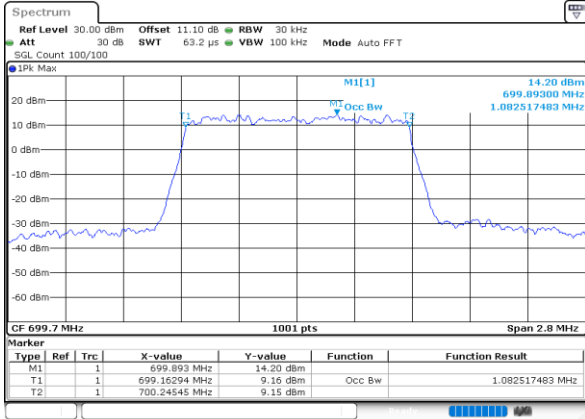

Highest Channel / 10MHz / QPSK

Date: 25.MAY.2020 01:37:19

Highest Channel / 10MHz / 16QAM

Date: 25.MAY.2020 01:37:31

LTE Band 12

Lowest Channel / 1.4MHz / 64QAM

Date: 25.MAY.2020 00:38:54

Lowest Channel / 3MHz / 64QAM

Date: 25.MAY.2020 01:00:25

Middle Channel / 1.4MHz / 64QAM

Date: 25.MAY.2020 00:41:57

Middle Channel / 3MHz / 64QAM

Date: 25.MAY.2020 01:03:28

Highest Channel / 1.4MHz / 64QAM

Date: 25.MAY.2020 00:43:00

Highest Channel / 3MHz / 64QAM