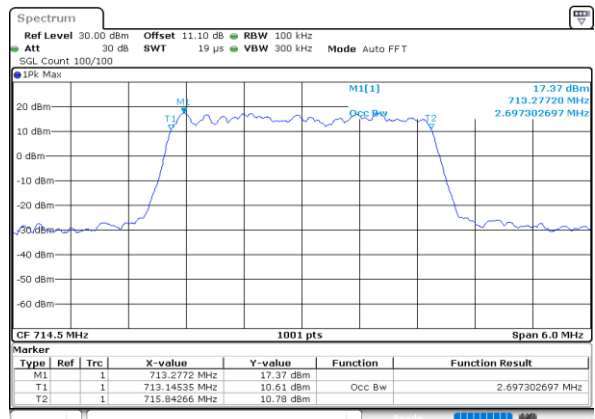

Lowest Channel / 3MHz / 16QAM

Date: 25.MAY.2020 00:46:16

Middle Channel / 3MHz / QPSK

Date: 25.MAY.2020 00:52:23

Middle Channel / 3MHz / 16QAM

Date: 25.MAY.2020 00:52:12

Highest Channel / 3MHz / QPSK

Date: 25.MAY.2020 00:54:17

Highest Channel / 3MHz / 16QAM

Date: 25.MAY.2020 00:54:29

LTE Band 12

Lowest Channel / 5MHz / QPSK

Date: 25.MAY.2020 01:14:45

Lowest Channel / 5MHz / 16QAM

Date: 25.MAY.2020 01:14:57

Middle Channel / 5MHz / QPSK