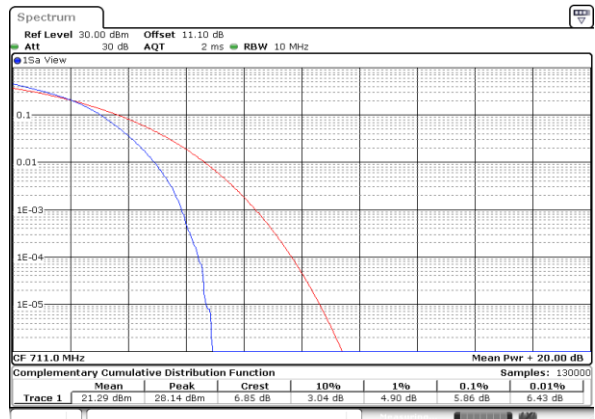

Highest Channel / Full RB

Date: 25.MAY.2020 01:54:04