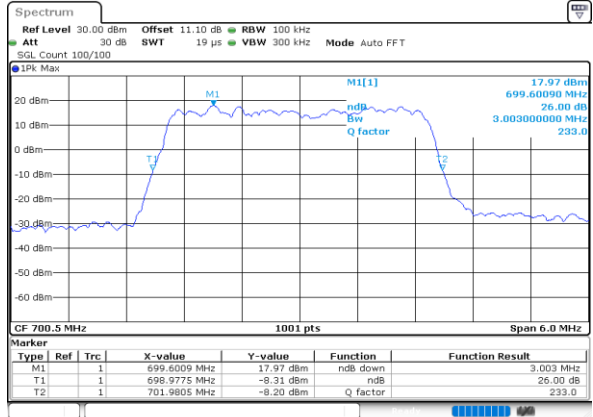

Lowest Channel / 3MHz / 16QAM

Date: 25.MAY.2020 00:46:28