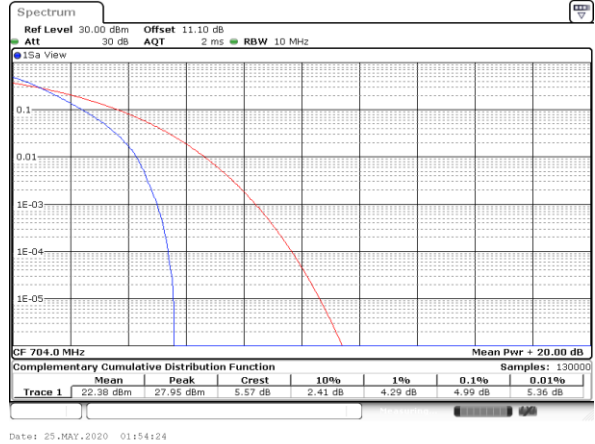

LTE Band 12 / 10MHz / QPSK

Lowest Channel / 1RB

Lowest Channel / Full RB

Middle Channel / 1RB

Middle Channel / Full RB

Highest Channel / 1RB

Highest Channel / Full RB

LTE Band 12 / 10MHz / 16QAM

Lowest Channel / 1RB

Date: 25.MAY.2020 01:53:05

Lowest Channel / Full RB

Date: 25.MAY.2020 01:53:25

Middle Channel / 1RB

Date: 25.MAY.2020 01:53:45

Middle Channel / Full RB

Date: 25.MAY.2020 01:53:54