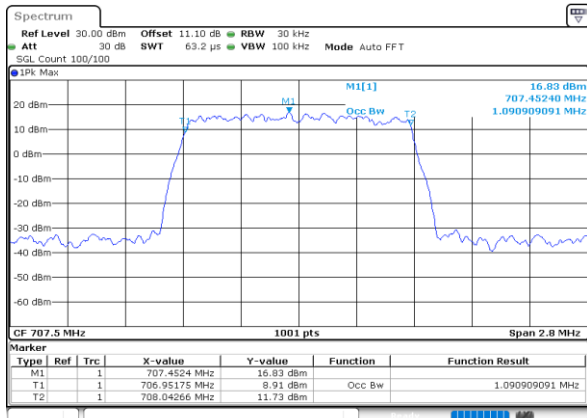

Middle Channel / 10MHz / 64QAM

Date: 25.MAY.2020 01:14:612

Highest Channel / 5MHz / 64QAM

Date: 25.MAY.2020 01:11:53

Highest Channel / 10MHz / 64QAM

Date: 25.MAY.2020 01:14:745

**Occupied Bandwidth**

Mode	LTE Band 12 : 99%OBW(MHz)											
BW	1.4MHz		3MHz		5MHz		10MHz		15MHz		20MHz	
Mod.	QPSK	16QAM	QPSK	16QAM	QPSK	16QAM	QPSK	16QAM	QPSK	16QAM	QPSK	16QAM
Lowest CH	1.09	1.09	2.71	2.72	4.49	4.50	9.03	8.99	-	-	-	-
Middle CH	1.09	1.09	2.73	2.72	4.49	4.49	9.05	9.03	-	-	-	-
Highest CH	1.09	1.09	2.72	2.70	4.48	4.49	9.03	9.03	-	-	-	-
Mode	LTE Band 12 : 99%OBW(MHz)											
BW	1.4MHz		3MHz		5MHz		10MHz		15MHz		20MHz	
Mod.	64QAM		64QAM		64QAM		64QAM		64QAM		64QAM	
Lowest CH	1.08	-	2.73	-	4.55	-	8.99	-	-	-	-	-
Middle CH	1.09	-	2.70	-	4.50	-	9.03	-	-	-	-	-
Highest CH	1.09	-	2.73	-	4.49	-	8.99	-	-	-	-	-

LTE Band 12

Lowest Channel / 1.4MHz / QPSK

Date: 25.MAY.2020 00:21:53

Lowest Channel / 1.4MHz / 16QAM

Date: 25.MAY.2020 00:22:05

Middle Channel / 1.4MHz / QPSK

Date: 25.MAY.2020 00:30:52

Middle Channel / 1.4MHz / 16QAM

Date: 25.MAY.2020 00:30:41

Highest Channel / 1.4MHz / QPSK

Date: 25.MAY.2020 00:32:46

Highest Channel / 1.4MHz / 16QAM

Date: 25.MAY.2020 00:32:58

LTE Band 12

Lowest Channel / 3MHz / QPSK

Date: 25.MAY.2020 00:46:04