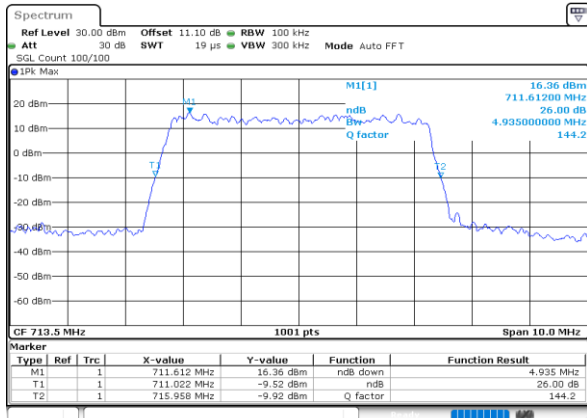

Highest Channel / 3MHz / 16QAM

Date: 25.MAY.2020 00:54:44

LTE Band 12

Lowest Channel / 5MHz / QPSK

Date: 25.MAY.2020 01:15:21

Lowest Channel / 5MHz / 16QAM

Date: 25.MAY.2020 01:15:09

Middle Channel / 5MHz / QPSK

Date: 25.MAY.2020 01:21:15

Middle Channel / 5MHz / 16QAM

Date: 25.MAY.2020 01:21:27

Highest Channel / 5MHz / QPSK

Date: 25.MAY.2020 01:23:14

Highest Channel / 5MHz / 16QAM

Date: 25.MAY.2020 01:23:22

LTE Band 12