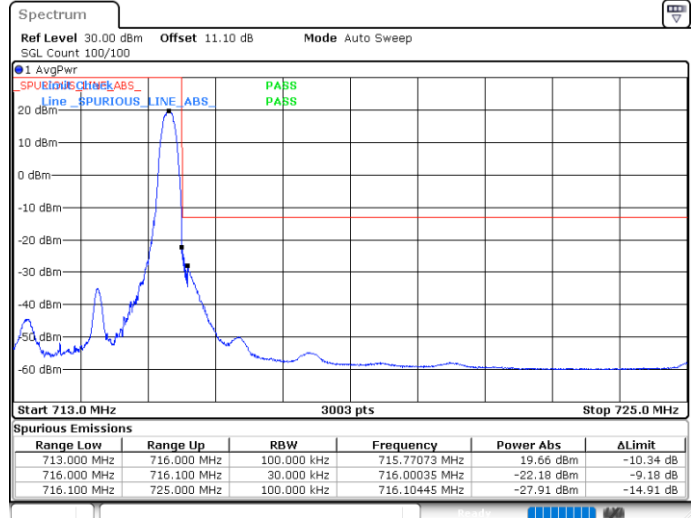

Lowest Band Edge / Full RB

Highest Band Edge / Full RB

LTE Band 12 / 3MHz / 16QAM

Lowest Band Edge / 1 RB

Date: 25.MAY.2020 00:49:40

Highest Band Edge / 1 RB

Date: 25.MAY.2020 00:57:52

Lowest Band Edge / Full RB

Date: 25.MAY.2020 00:48:40

Highest Band Edge / Full RB

Date: 25.MAY.2020 00:56:52

LTE Band 12 / 3MHz / 64QAM

Lowest Band Edge / 1 RB

Date: 25.MAY.2020 01:02:36

Highest Band Edge / 1 RB

Date: 25.MAY.2020 01:06:42

Lowest Band Edge / Full RB

Date: 25.MAY.2020 01:01:36

Highest Band Edge / Full RB

Date: 25.MAY.2020 01:05:42

LTE Band 12 / 5MHz / QPSK

Lowest Band Edge / 1 RB

Date: 25.MAY.2020 01:19:21

Highest Band Edge / 1 RB

Date: 25.MAY.2020 01:26:34

Lowest Band Edge / Full RB

Date: 25.MAY.2020 01:16:21

Highest Band Edge / Full RB

Date: 25.MAY.2020 01:24:33

LTE Band 12 / 5MHz / 16QAM

Lowest Band Edge / 1RB

Highest Band Edge / 1 RB