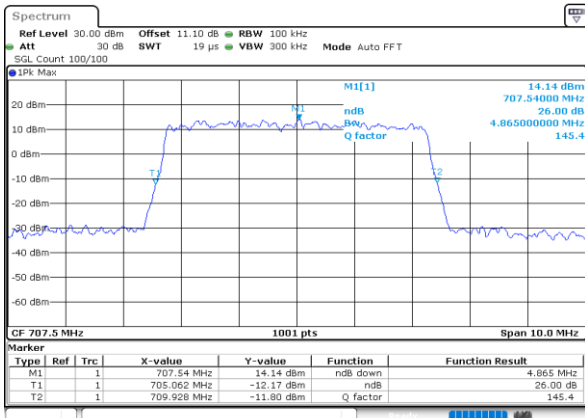

Date: 25.MAY.2020 01:04:43

LTE Band 12

Lowest Channel / 5MHz / 64QAM

Date: 25.MAY.2020 01:07:47

Lowest Channel / 10MHz / 64QAM

Date: 25.MAY.2020 01:14:339

Middle Channel / 5MHz / 64QAM

Date: 25.MAY.2020 01:10:50

Middle Channel / 10MHz / 64QAM

Date: 25.MAY.2020 01:14:612

Highest Channel / 5MHz / 64QAM

Date: 25.MAY.2020 01:11:53

Highest Channel / 10MHz / 64QAM

Date: 25.MAY.2020 01:14:745

**Occupied Bandwidth**

Mode	LTE Band 12 : 99%OBW(MHz)											
BW	1.4MHz		3MHz		5MHz		10MHz		15MHz		20MHz	
Mod.	QPSK	16QAM	QPSK	16QAM	QPSK	16QAM	QPSK	16QAM	QPSK	16QAM	QPSK	16QAM
Lowest CH	1.09	1.09	2.71	2.72	4.49	4.50	9.03	8.99	-	-	-	-
Middle CH	1.09	1.09	2.73	2.72	4.49	4.49	9.05	9.03	-	-	-	-
Highest CH	1.09	1.09	2.72	2.70	4.48	4.49	9.03	9.03	-	-	-	-
Mode	LTE Band 12 : 99%OBW(MHz)											
BW	1.4MHz		3MHz		5MHz		10MHz		15MHz		20MHz	
Mod.	64QAM		64QAM		64QAM		64QAM		64QAM		64QAM	
Lowest CH	1.08	-	2.73	-	4.55	-	8.99	-	-	-	-	-
Middle CH	1.09	-	2.70	-	4.50	-	9.03	-	-	-	-	-
Highest CH	1.09	-	2.73	-	4.49	-	8.99	-	-	-	-	-