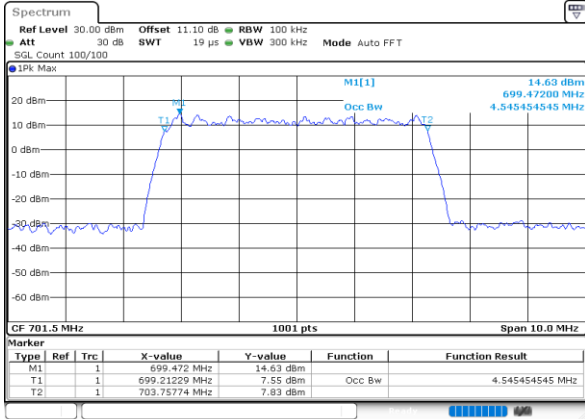

Highest Channel / 10MHz / QPSK

Date: 25.MAY.2020 01:37:19

Highest Channel / 10MHz / 16QAM

Date: 25.MAY.2020 01:37:31

LTE Band 12

Lowest Channel / 1.4MHz / 64QAM

Date: 25.MAY.2020 00:38:54

Lowest Channel / 3MHz / 64QAM

Date: 25.MAY.2020 01:00:25

Middle Channel / 1.4MHz / 64QAM

Date: 25.MAY.2020 00:41:57

Middle Channel / 3MHz / 64QAM

Date: 25.MAY.2020 01:03:28

Highest Channel / 1.4MHz / 64QAM

Date: 25.MAY.2020 00:43:00

Highest Channel / 3MHz / 64QAM

Date: 25.MAY.2020 01:04:31

LTE Band 12

Lowest Channel / 5MHz / 64QAM

Date: 25.MAY.2020 01:07:35

Lowest Channel / 10MHz / 64QAM

Date: 25.MAY.2020 01:14:27

Middle Channel / 5MHz / 64QAM

Date: 25.MAY.2020 01:10:30