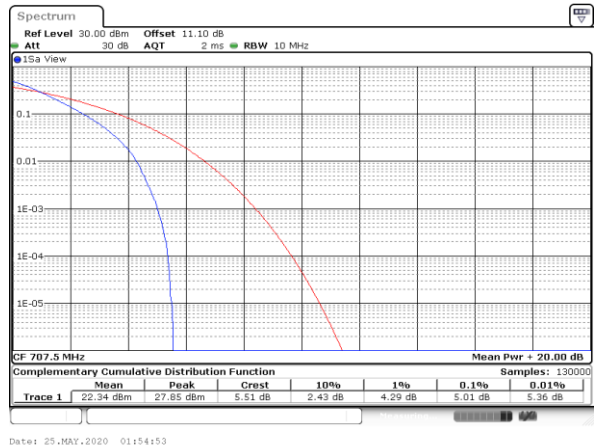

LTE Band 12 / 10MHz / QPSK

Lowest Channel / 1RB

Lowest Channel / Full RB

Middle Channel / 1RB

Middle Channel / Full RB

Highest Channel / 1RB

Highest Channel / Full RB

LTE Band 12 / 10MHz / 16QAM