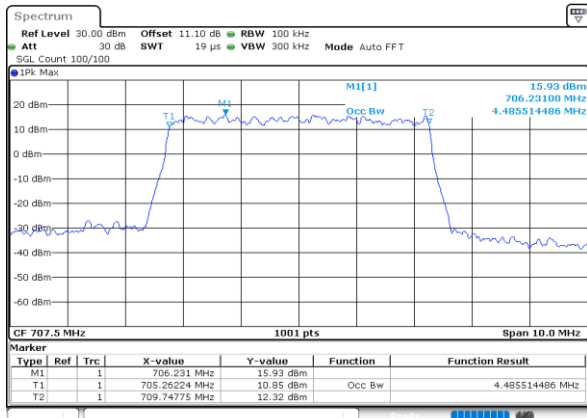

Highest Channel / 3MHz / 16QAM

Date: 25.MAY.2020 00:54:29

LTE Band 12

Lowest Channel / 5MHz / QPSK

Date: 25.MAY.2020 01:14:45

Lowest Channel / 5MHz / 16QAM

Date: 25.MAY.2020 01:14:57

Middle Channel / 5MHz / QPSK

Date: 25.MAY.2020 01:21:04

Middle Channel / 5MHz / 16QAM

Date: 25.MAY.2020 01:20:53

Highest Channel / 5MHz / QPSK

Date: 25.MAY.2020 01:22:50

Highest Channel / 5MHz / 16QAM

Date: 25.MAY.2020 01:23:10

LTE Band 12