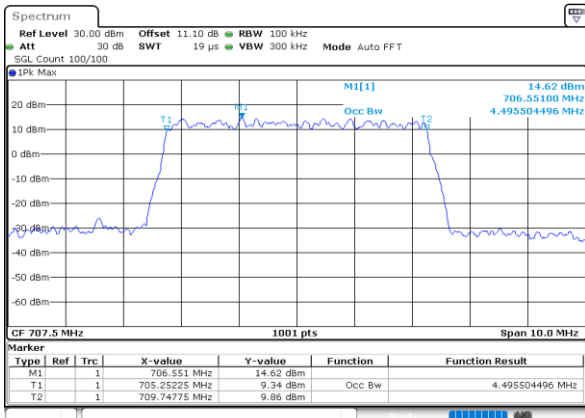

Date: 25.MAY.2020 01:04:31

LTE Band 12

Lowest Channel / 5MHz / 64QAM

Date: 25.MAY.2020 01:07:35

Lowest Channel / 10MHz / 64QAM

Date: 25.MAY.2020 01:14:27

Middle Channel / 5MHz / 64QAM

Date: 25.MAY.2020 01:10:30

Middle Channel / 10MHz / 64QAM

Date: 25.MAY.2020 01:14:31

Highest Channel / 5MHz / 64QAM

Date: 25.MAY.2020 01:11:41

Highest Channel / 10MHz / 64QAM

Date: 25.MAY.2020 01:17:33