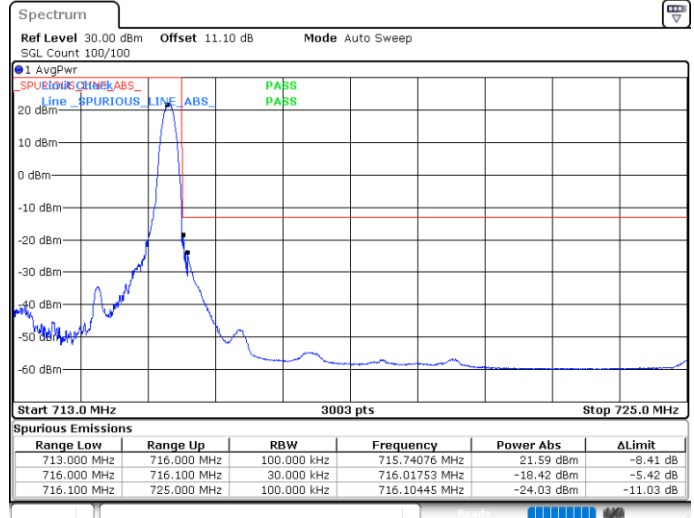

### Highest Band Edge / Full RB

Date: 25.MAY.2020 00:26:09

Date: 25.MAY.2020 00:34:21

LTE Band 12 / 1.4MHz / 16QAM

Lowest Band Edge / 1 RB

Highest Band Edge / 1 RB

Lowest Band Edge / Full RB

Highest Band Edge / Full RB

LTE Band 12 / 1.4MHz / 64QAM

Lowest Band Edge / 1 RB

Highest Band Edge / 1 RB

Lowest Band Edge / Full RB

Highest Band Edge / Full RB

LTE Band 12 / 3MHz / QPSK

Lowest Band Edge / 1RB

Highest Band Edge / 1 RB

Lowest Band Edge / Full RB

Highest Band Edge / Full RB

LTE Band 12 / 3MHz / 16QAM

Lowest Band Edge / 1 RB

Date: 25.MAY.2020 00:49:40

Highest Band Edge / 1 RB

Date: 25.MAY.2020 00:57:52

Lowest Band Edge / Full RB