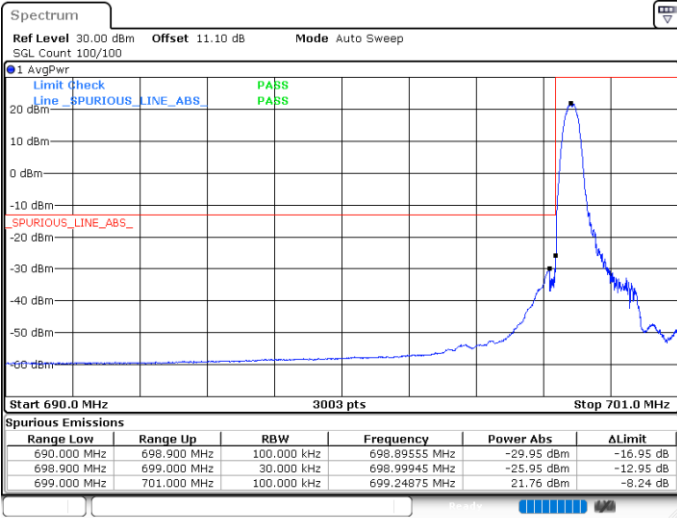

Conducted Band Edge

LTE Band 12 / 1.4MHz / QPSK

Lowest Band Edge / 1 RB

Highest Band Edge / 1RB

Date: 25.MAY.2020 00:29:09

Date: 25.MAY.2020 00:37:21