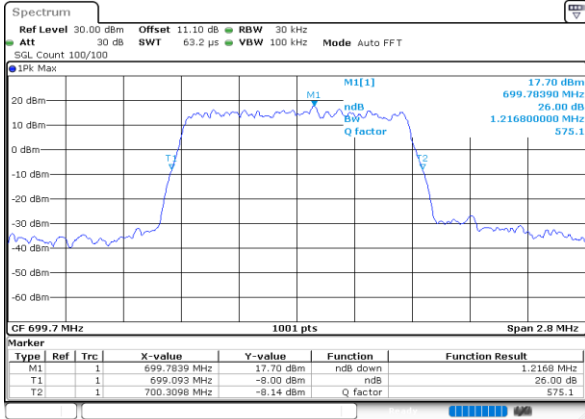

LTE Band 12

Lowest Channel / 1.4MHz / QPSK

Date: 25.MAY.2020 00:25:09