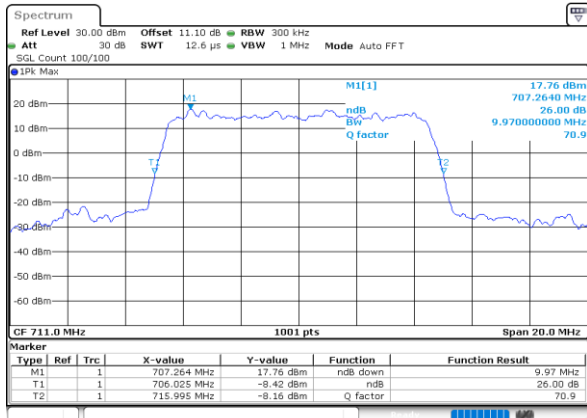

Date: 25.MAY.2020 01:21:15

Middle Channel / 5MHz / 16QAM

Date: 25.MAY.2020 01:21:27

Highest Channel / 5MHz / QPSK

Date: 25.MAY.2020 01:23:14

Highest Channel / 5MHz / 16QAM

Date: 25.MAY.2020 01:23:22

LTE Band 12

Lowest Channel / 10MHz / QPSK

Date: 25.MAY.2020 01:29:42

Lowest Channel / 10MHz / 16QAM

Date: 25.MAY.2020 01:29:30

Middle Channel / 10MHz / QPSK

Date: 25.MAY.2020 01:35:37

Middle Channel / 10MHz / 16QAM

Date: 25.MAY.2020 01:35:48

Highest Channel / 10MHz / QPSK

Date: 25.MAY.2020 01:37:55

Highest Channel / 10MHz / 16QAM

Date: 25.MAY.2020 01:37:43

LTE Band 12

Lowest Channel / 1.4MHz / 64QAM

Date: 25.MAY.2020 00:39:06

Lowest Channel / 3MHz / 64QAM