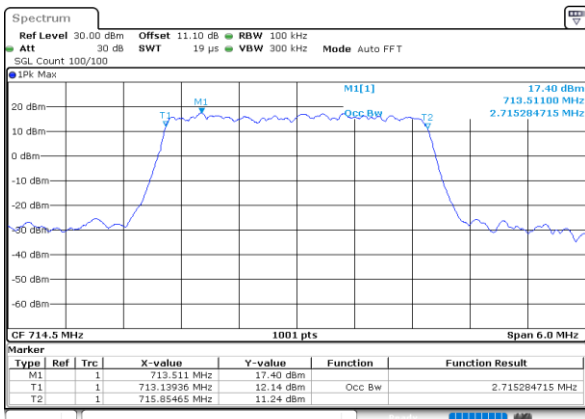

Date: 25.MAY.2020 00:30:41

Highest Channel / 1.4MHz / QPSK

Date: 25.MAY.2020 00:32:46

Highest Channel / 1.4MHz / 16QAM

Date: 25.MAY.2020 00:32:58

LTE Band 12

Lowest Channel / 3MHz / QPSK

Date: 25.MAY.2020 00:46:04

Lowest Channel / 3MHz / 16QAM

Date: 25.MAY.2020 00:46:16

Middle Channel / 3MHz / QPSK

Date: 25.MAY.2020 00:52:23

Middle Channel / 3MHz / 16QAM

Date: 25.MAY.2020 00:52:12

Highest Channel / 3MHz / QPSK

Date: 25.MAY.2020 00:54:17

Highest Channel / 3MHz / 16QAM

Date: 25.MAY.2020 00:54:29

LTE Band 12

Lowest Channel / 5MHz / QPSK

Date: 25.MAY.2020 01:14:45

Lowest Channel / 5MHz / 16QAM

Date: 25.MAY.2020 01:14:57

Middle Channel / 5MHz / QPSK