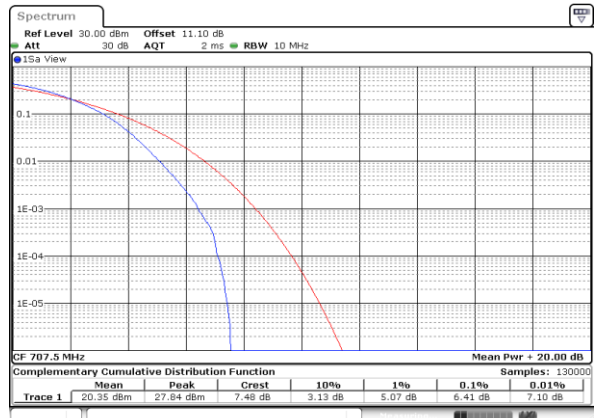

Middle Channel / Full RB

Date: 25.MAY.2020 01:52:55