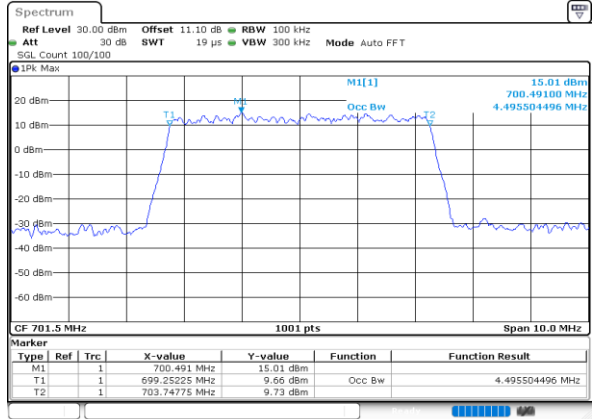

Highest Channel / 3MHz / 16QAM

Date: 25.MAY.2020 00:54:29

LTE Band 12

Lowest Channel / 5MHz / QPSK

Date: 25.MAY.2020 01:14:45

Lowest Channel / 5MHz / 16QAM

Date: 25.MAY.2020 01:14:57

Middle Channel / 5MHz / QPSK

Date: 25.MAY.2020 01:21:04

Middle Channel / 5MHz / 16QAM

Date: 25.MAY.2020 01:20:53

Highest Channel / 5MHz / QPSK

Date: 25.MAY.2020 01:22:50

Highest Channel / 5MHz / 16QAM

Date: 25.MAY.2020 01:23:10

LTE Band 12