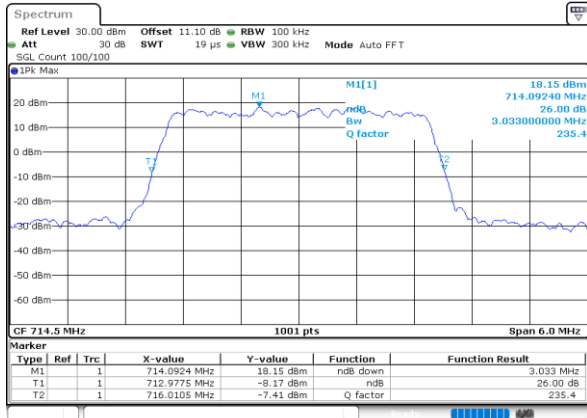

Lowest Channel / 3MHz / 16QAM

Date: 25.MAY.2020 00:46:28

Middle Channel / 3MHz / QPSK

Date: 25.MAY.2020 00:52:35

Middle Channel / 3MHz / 16QAM

Date: 25.MAY.2020 00:52:46

Highest Channel / 3MHz / QPSK

Date: 25.MAY.2020 00:54:53

Highest Channel / 3MHz / 16QAM

Date: 25.MAY.2020 00:54:44

LTE Band 12

Lowest Channel / 5MHz / QPSK

Date: 25.MAY.2020 01:15:21

Lowest Channel / 5MHz / 16QAM

Date: 25.MAY.2020 01:15:09

Middle Channel / 5MHz / QPSK