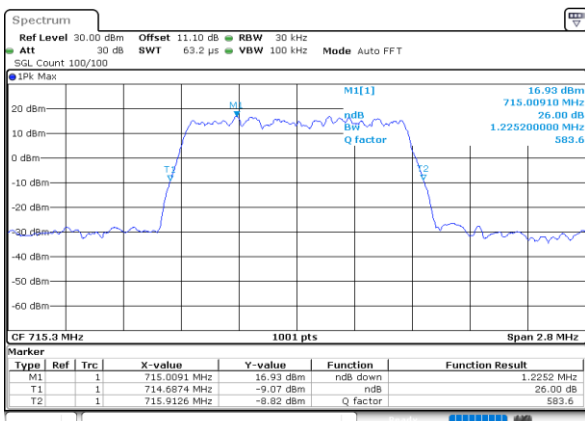

Highest Channel / 1.4MHz / QPSK

Date: 25.MAY.2020 00:33:22