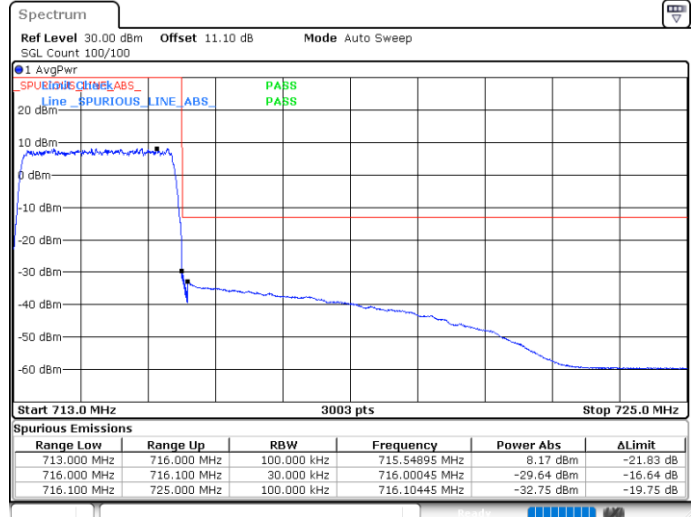

Lowest Band Edge / Full RB

Highest Band Edge / Full RB

LTE Band 12 / 3MHz / 16QAM

Lowest Band Edge / 1 RB

Date: 25.MAY.2020 00:49:40

Highest Band Edge / 1 RB

Date: 25.MAY.2020 00:57:52

Lowest Band Edge / Full RB

Date: 25.MAY.2020 00:48:40

Highest Band Edge / Full RB

Date: 25.MAY.2020 00:56:52

LTE Band 12 / 3MHz / 64QAM

Lowest Band Edge / 1 RB

Date: 25.MAY.2020 01:02:36

Highest Band Edge / 1 RB

Date: 25.MAY.2020 01:06:42

Lowest Band Edge / Full RB

Date: 25.MAY.2020 01:01:36

Highest Band Edge / Full RB

Date: 25.MAY.2020 01:05:42

LTE Band 12 / 5MHz / QPSK

Lowest Band Edge / 1 RB

Date: 25.MAY.2020 01:19:21

Highest Band Edge / 1 RB