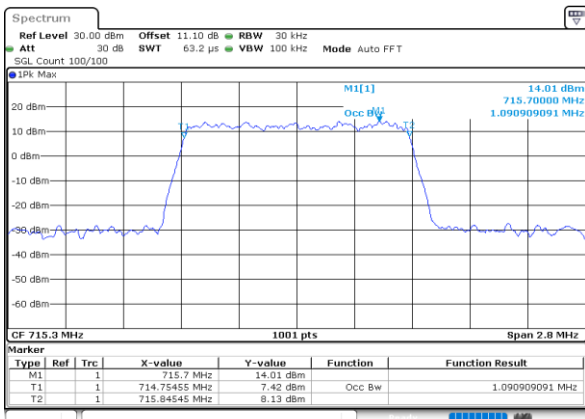

Highest Channel / 10MHz / QPSK

Date: 25.MAY.2020 01:37:19

Highest Channel / 10MHz / 16QAM

Date: 25.MAY.2020 01:37:31

LTE Band 12

Lowest Channel / 1.4MHz / 64QAM

Date: 25.MAY.2020 00:38:54

Lowest Channel / 3MHz / 64QAM

Date: 25.MAY.2020 01:00:25

Middle Channel / 1.4MHz / 64QAM

Date: 25.MAY.2020 00:41:57

Middle Channel / 3MHz / 64QAM

Date: 25.MAY.2020 01:03:28

Highest Channel / 1.4MHz / 64QAM

Date: 25.MAY.2020 00:43:00

Highest Channel / 3MHz / 64QAM