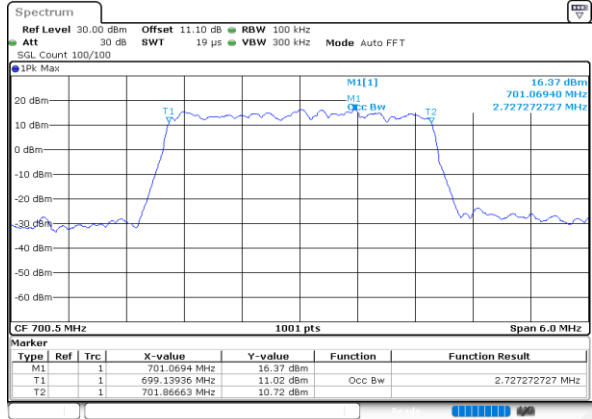

Highest Channel / 10MHz / QPSK

Date: 25.MAY.2020 01:37:19

Highest Channel / 10MHz / 16QAM

Date: 25.MAY.2020 01:37:31

LTE Band 12

Lowest Channel / 1.4MHz / 64QAM

Date: 25.MAY.2020 00:38:54

Lowest Channel / 3MHz / 64QAM