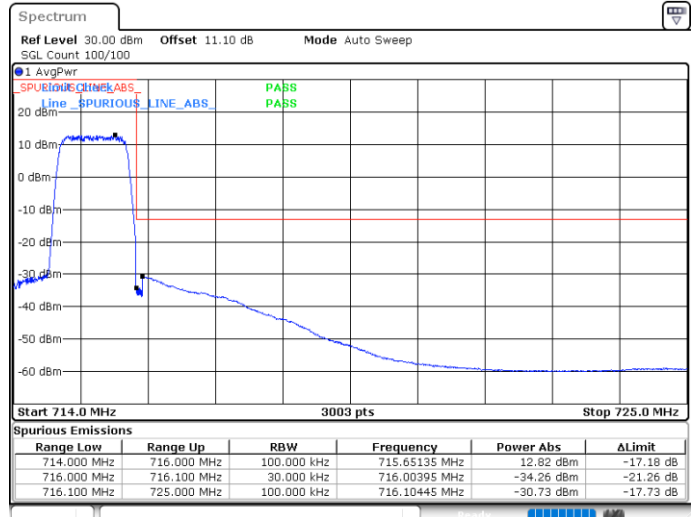

### Lowest Band Edge / Full RB

### Highest Band Edge / Full RB

Date: 25.MAY.2020 00:26:09

Date: 25.MAY.2020 00:34:21

LTE Band 12 / 1.4MHz / 16QAM

Lowest Band Edge / 1 RB

Highest Band Edge / 1 RB

Lowest Band Edge / Full RB

Highest Band Edge / Full RB

LTE Band 12 / 1.4MHz / 64QAM

Lowest Band Edge / 1 RB

Highest Band Edge / 1 RB

Lowest Band Edge / Full RB

Highest Band Edge / Full RB

LTE Band 12 / 3MHz / QPSK

Lowest Band Edge / 1RB

Highest Band Edge / 1 RB