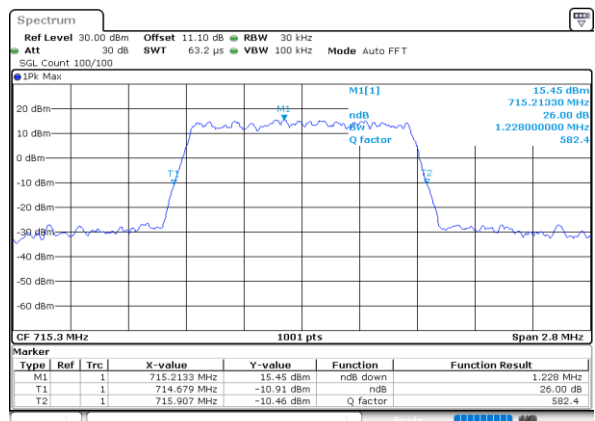

Highest Channel / 1.4MHz / 16QAM

Date: 25.MAY.2020 00:33:10