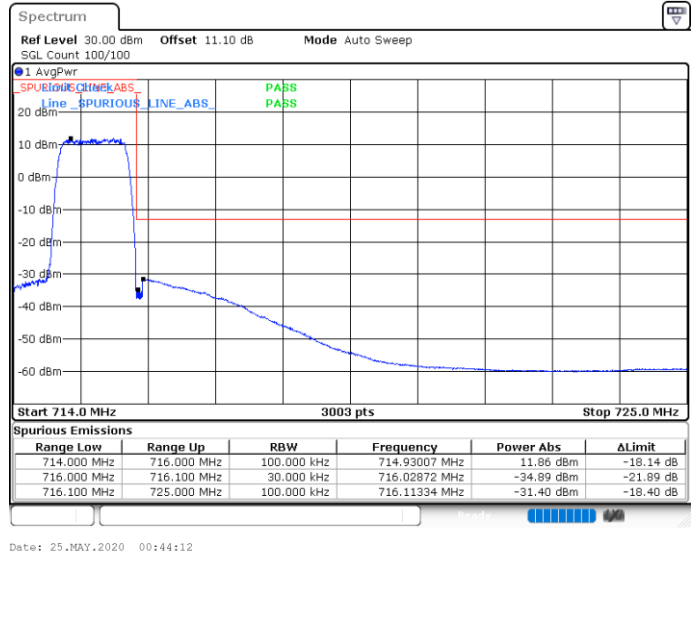

### Highest Band Edge / Full RB

Date: 25.MAY.2020 00:26:09

Date: 25.MAY.2020 00:34:21

LTE Band 12 / 1.4MHz / 16QAM

Lowest Band Edge / 1 RB

Highest Band Edge / 1 RB

Lowest Band Edge / Full RB

Highest Band Edge / Full RB

LTE Band 12 / 1.4MHz / 64QAM

Lowest Band Edge / 1 RB

Highest Band Edge / 1 RB

Lowest Band Edge / Full RB

Highest Band Edge / Full RB

LTE Band 12 / 3MHz / QPSK

Lowest Band Edge / 1RB

Highest Band Edge / 1 RB

Lowest Band Edge / Full RB

Highest Band Edge / Full RB

LTE Band 12 / 3MHz / 16QAM

Lowest Band Edge / 1 RB

Date: 25.MAY.2020 00:49:40

Highest Band Edge / 1 RB

Date: 25.MAY.2020 00:57:52

Lowest Band Edge / Full RB

Date: 25.MAY.2020 00:48:40

Highest Band Edge / Full RB

Date: 25.MAY.2020 00:56:52

LTE Band 12 / 3MHz / 64QAM

Lowest Band Edge / 1 RB

Date: 25.MAY.2020 01:02:36

Highest Band Edge / 1 RB

Date: 25.MAY.2020 01:06:42