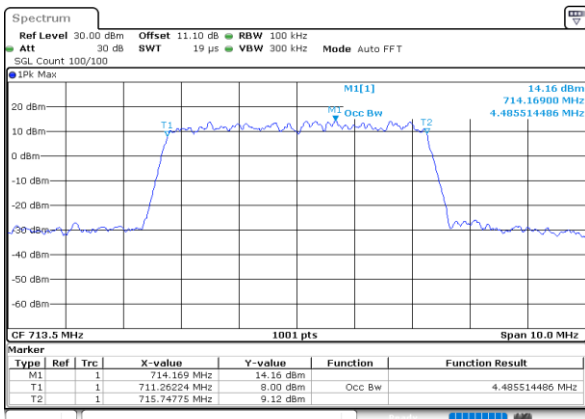

Date: 25.MAY.2020 01:04:31

LTE Band 12

Lowest Channel / 5MHz / 64QAM

Date: 25.MAY.2020 01:07:35

Lowest Channel / 10MHz / 64QAM

Date: 25.MAY.2020 01:14:27

Middle Channel / 5MHz / 64QAM

Date: 25.MAY.2020 01:10:30

Middle Channel / 10MHz / 64QAM

Date: 25.MAY.2020 01:14:31

Highest Channel / 5MHz / 64QAM

Date: 25.MAY.2020 01:11:41

Highest Channel / 10MHz / 64QAM

Date: 25.MAY.2020 01:17:33