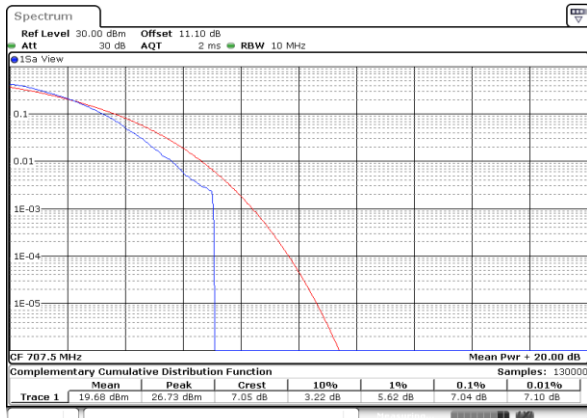

Middle Channel / 1RB

Date: 25.MAY.2020 01:52:46