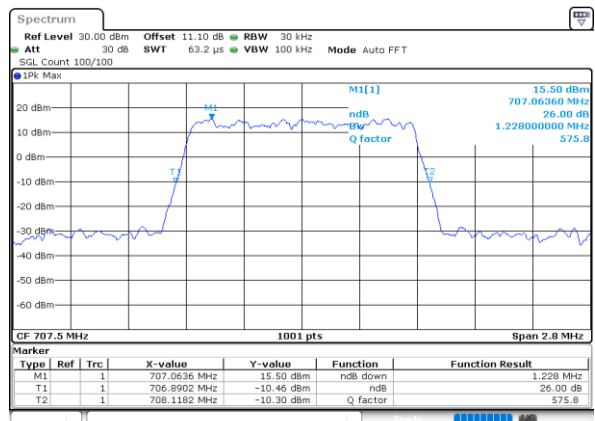

LTE Band 12

Lowest Channel / 1.4MHz / QPSK

Date: 25.MAY.2020 00:25:09

Lowest Channel / 1.4MHz / 16QAM

Date: 25.MAY.2020 00:24:57

Middle Channel / 1.4MHz / QPSK

Date: 25.MAY.2020 00:31:04

Middle Channel / 1.4MHz / 16QAM

Date: 25.MAY.2020 00:31:15

Highest Channel / 1.4MHz / QPSK

Date: 25.MAY.2020 00:33:22

Highest Channel / 1.4MHz / 16QAM

Date: 25.MAY.2020 00:33:10

LTE Band 12

Lowest Channel / 3MHz / QPSK

Date: 25.MAY.2020 00:46:40