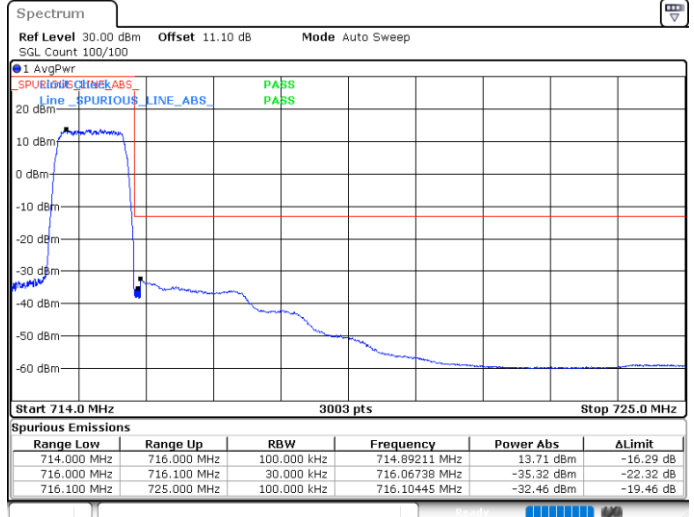

### Lowest Band Edge / 1 RB

### Highest Band Edge / 1RB

Date: 25.MAY.2020 00:29:09

Date: 25.MAY.2020 00:37:21

### Lowest Band Edge / Full RB

### Highest Band Edge / Full RB

Date: 25.MAY.2020 00:26:09

Date: 25.MAY.2020 00:34:21

LTE Band 12 / 1.4MHz / 16QAM

Lowest Band Edge / 1 RB

Highest Band Edge / 1 RB

Lowest Band Edge / Full RB

Highest Band Edge / Full RB