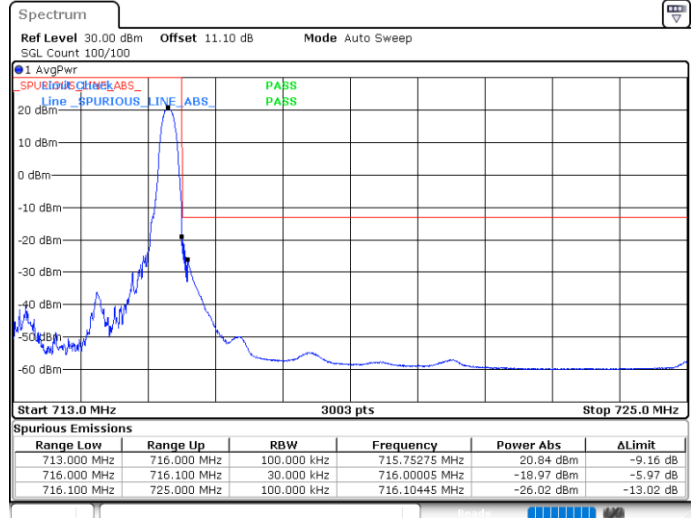

LTE Band 12 / 1.4MHz / 64QAM

Lowest Band Edge / 1 RB

Highest Band Edge / 1 RB

Lowest Band Edge / Full RB

Highest Band Edge / Full RB

LTE Band 12 / 3MHz / QPSK

Lowest Band Edge / 1RB

Highest Band Edge / 1 RB

Lowest Band Edge / Full RB

Highest Band Edge / Full RB

LTE Band 12 / 3MHz / 16QAM

Lowest Band Edge / 1 RB

Date: 25.MAY.2020 00:49:40

Highest Band Edge / 1 RB

Date: 25.MAY.2020 00:57:52

Lowest Band Edge / Full RB

Date: 25.MAY.2020 00:48:40

Highest Band Edge / Full RB

Date: 25.MAY.2020 00:56:52

LTE Band 12 / 3MHz / 64QAM

Lowest Band Edge / 1 RB

Date: 25.MAY.2020 01:02:36

Highest Band Edge / 1 RB

Date: 25.MAY.2020 01:06:42

Lowest Band Edge / Full RB

Date: 25.MAY.2020 01:01:36

Highest Band Edge / Full RB

Date: 25.MAY.2020 01:05:42

LTE Band 12 / 5MHz / QPSK

Lowest Band Edge / 1 RB

Date: 25.MAY.2020 01:19:21

Highest Band Edge / 1 RB