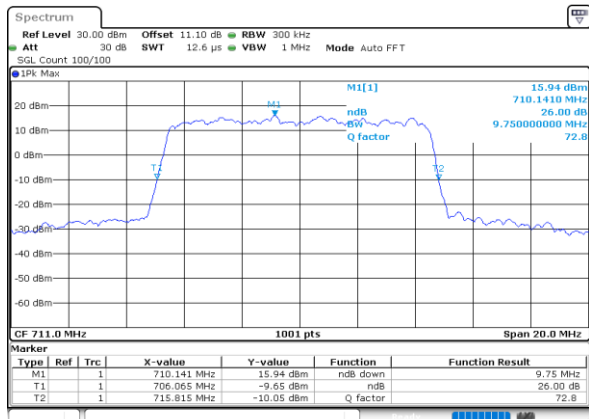

Middle Channel / 10MHz / 64QAM

Date: 25.MAY.2020 01:14:612

Highest Channel / 5MHz / 64QAM

Date: 25.MAY.2020 01:11:53

Highest Channel / 10MHz / 64QAM

Date: 25.MAY.2020 01:14:745

**Occupied Bandwidth**

Mode	LTE Band 12 : 99%OBW(MHz)											
BW	1.4MHz		3MHz		5MHz		10MHz		15MHz		20MHz	
Mod.	QPSK	16QAM	QPSK	16QAM	QPSK	16QAM	QPSK	16QAM	QPSK	16QAM	QPSK	16QAM
Lowest CH	1.09	1.09	2.71	2.72	4.49	4.50	9.03	8.99	-	-	-	-
Middle CH	1.09	1.09	2.73	2.72	4.49	4.49	9.05	9.03	-	-	-	-
Highest CH	1.09	1.09	2.72	2.70	4.48	4.49	9.03	9.03	-	-	-	-
Mode	LTE Band 12 : 99%OBW(MHz)											
BW	1.4MHz		3MHz		5MHz		10MHz		15MHz		20MHz	
Mod.	64QAM		64QAM		64QAM		64QAM		64QAM		64QAM	
Lowest CH	1.08	-	2.73	-	4.55	-	8.99	-	-	-	-	-
Middle CH	1.09	-	2.70	-	4.50	-	9.03	-	-	-	-	-
Highest CH	1.09	-	2.73	-	4.49	-	8.99	-	-	-	-	-

LTE Band 12

Lowest Channel / 1.4MHz / QPSK

Date: 25.MAY.2020 00:21:53

Lowest Channel / 1.4MHz / 16QAM

Date: 25.MAY.2020 00:22:05

Middle Channel / 1.4MHz / QPSK

Date: 25.MAY.2020 00:30:52

Middle Channel / 1.4MHz / 16QAM

Date: 25.MAY.2020 00:30:41

Highest Channel / 1.4MHz / QPSK

Date: 25.MAY.2020 00:32:46

Highest Channel / 1.4MHz / 16QAM

Date: 25.MAY.2020 00:32:58

LTE Band 12

Lowest Channel / 3MHz / QPSK

Date: 25.MAY.2020 00:46:04