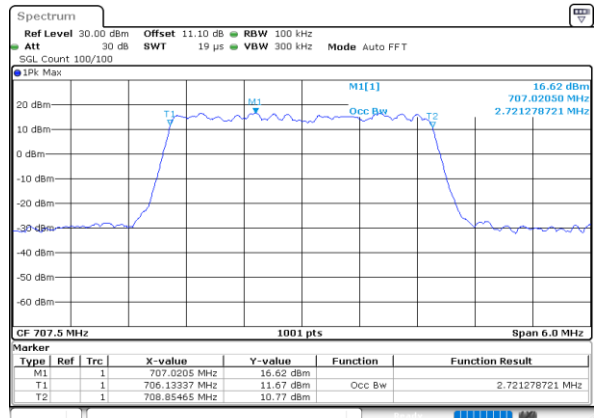

Lowest Channel / 3MHz / 16QAM

Date: 25.MAY.2020 00:46:16

Middle Channel / 3MHz / QPSK

Date: 25.MAY.2020 00:52:23

Middle Channel / 3MHz / 16QAM

Date: 25.MAY.2020 00:52:12

Highest Channel / 3MHz / QPSK

Date: 25.MAY.2020 00:54:17

Highest Channel / 3MHz / 16QAM

Date: 25.MAY.2020 00:54:29

LTE Band 12

Lowest Channel / 5MHz / QPSK

Date: 25.MAY.2020 01:14:45

Lowest Channel / 5MHz / 16QAM

Date: 25.MAY.2020 01:14:57

Middle Channel / 5MHz / QPSK