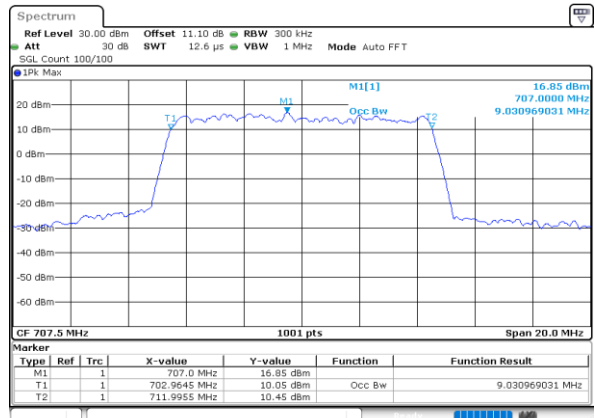

Lowest Channel / 10MHz / QPSK

Date: 25.MAY.2020 01:29:06

Lowest Channel / 10MHz / 16QAM

Date: 25.MAY.2020 01:29:19

Middle Channel / 10MHz / QPSK

Date: 25.MAY.2020 01:35:25

Middle Channel / 10MHz / 16QAM

Date: 25.MAY.2020 01:35:14

Highest Channel / 10MHz / QPSK

Date: 25.MAY.2020 01:37:19

Highest Channel / 10MHz / 16QAM

Date: 25.MAY.2020 01:37:31

LTE Band 12

Lowest Channel / 1.4MHz / 64QAM

Date: 25.MAY.2020 00:38:54

Lowest Channel / 3MHz / 64QAM