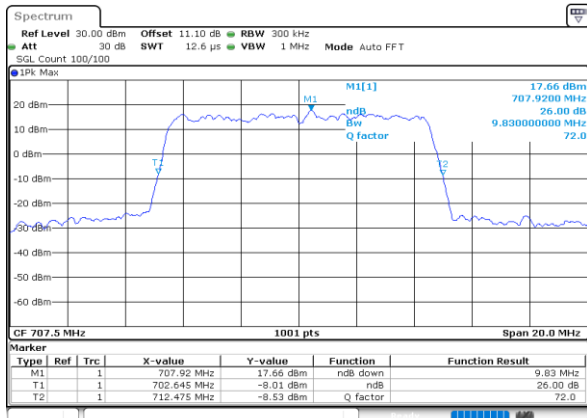

Lowest Channel / 10MHz / QPSK

Date: 25.MAY.2020 01:29:42

Lowest Channel / 10MHz / 16QAM

Date: 25.MAY.2020 01:29:30

Middle Channel / 10MHz / QPSK

Date: 25.MAY.2020 01:35:37

Middle Channel / 10MHz / 16QAM

Date: 25.MAY.2020 01:35:48

Highest Channel / 10MHz / QPSK

Date: 25.MAY.2020 01:37:55

Highest Channel / 10MHz / 16QAM

Date: 25.MAY.2020 01:37:43

LTE Band 12

Lowest Channel / 1.4MHz / 64QAM

Date: 25.MAY.2020 00:39:06

Lowest Channel / 3MHz / 64QAM