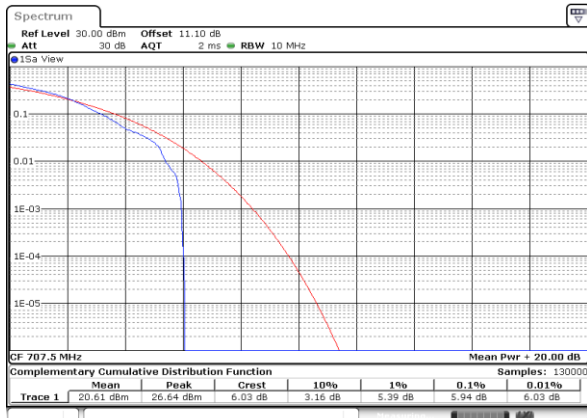

Lowest Channel / 1RB

Date: 25.MAY.2020 01:53:05

Lowest Channel / Full RB

Date: 25.MAY.2020 01:53:25

Middle Channel / 1RB

Date: 25.MAY.2020 01:53:45

Middle Channel / Full RB

Date: 25.MAY.2020 01:53:54

Highest Channel / 1RB

Date: 25.MAY.2020 01:54:14

Highest Channel / Full RB

Date: 25.MAY.2020 01:54:04

LTE Band 12 / 10MHz / 64QAM

Lowest Channel / 1RB

Date: 25.MAY.2020 01:52:36

Lowest Channel / Full RB