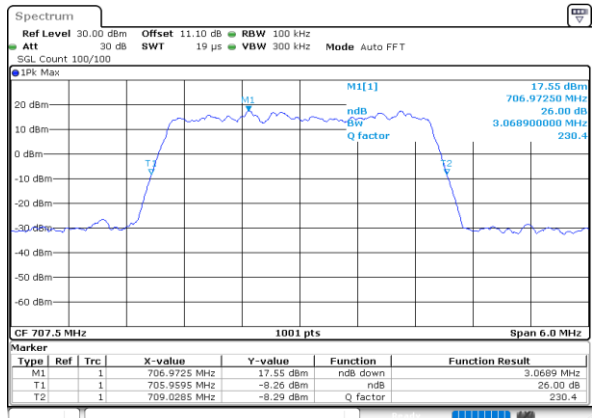

Date: 25.MAY.2020 00:31:15

Highest Channel / 1.4MHz / QPSK

Date: 25.MAY.2020 00:33:22

Highest Channel / 1.4MHz / 16QAM

Date: 25.MAY.2020 00:33:10

LTE Band 12

Lowest Channel / 3MHz / QPSK

Date: 25.MAY.2020 00:46:40

Lowest Channel / 3MHz / 16QAM

Date: 25.MAY.2020 00:46:28

Middle Channel / 3MHz / QPSK

Date: 25.MAY.2020 00:52:35

Middle Channel / 3MHz / 16QAM

Date: 25.MAY.2020 00:52:46

Highest Channel / 3MHz / QPSK

Date: 25.MAY.2020 00:54:53

Highest Channel / 3MHz / 16QAM

Date: 25.MAY.2020 00:54:44

LTE Band 12

Lowest Channel / 5MHz / QPSK

Date: 25.MAY.2020 01:15:21

Lowest Channel / 5MHz / 16QAM

Date: 25.MAY.2020 01:15:09

Middle Channel / 5MHz / QPSK