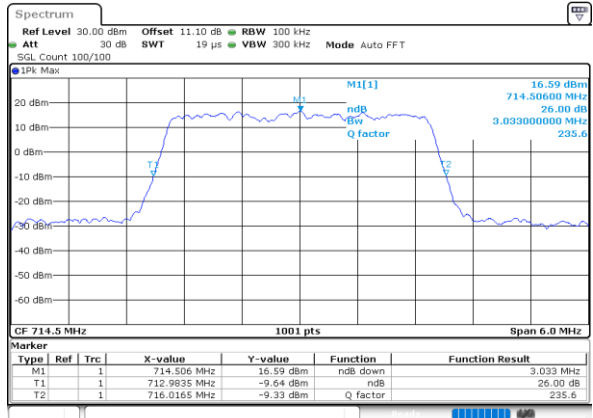

Highest Channel / 3MHz / 16QAM

Date: 25.MAY.2020 00:54:44

LTE Band 12

Lowest Channel / 5MHz / QPSK

Date: 25.MAY.2020 01:15:21

Lowest Channel / 5MHz / 16QAM

Date: 25.MAY.2020 01:15:09

Middle Channel / 5MHz / QPSK