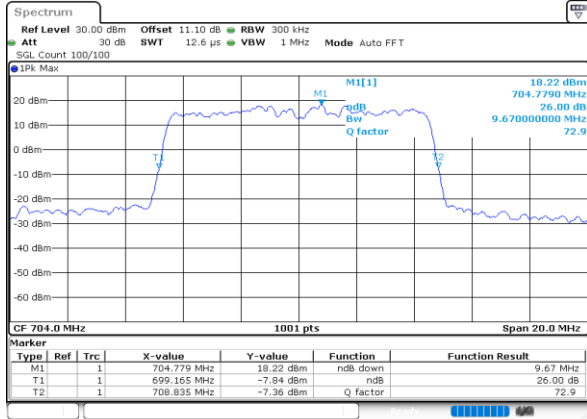

LTE Band 12

Lowest Channel / 10MHz / QPSK

Date: 25.MAY.2020 01:29:42