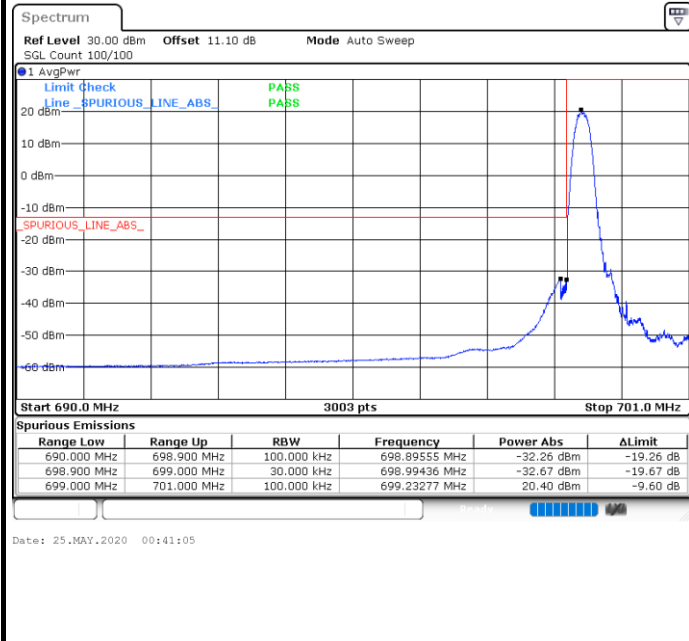

### Lowest Band Edge / Full RB

### Highest Band Edge / Full RB

Date: 25.MAY.2020 00:26:09

Date: 25.MAY.2020 00:34:21

LTE Band 12 / 1.4MHz / 16QAM

Lowest Band Edge / 1 RB

Highest Band Edge / 1 RB

Lowest Band Edge / Full RB

Highest Band Edge / Full RB

LTE Band 12 / 1.4MHz / 64QAM

Lowest Band Edge / 1 RB

Highest Band Edge / 1 RB

Lowest Band Edge / Full RB

Highest Band Edge / Full RB

LTE Band 12 / 3MHz / QPSK

Lowest Band Edge / 1RB

Highest Band Edge / 1 RB