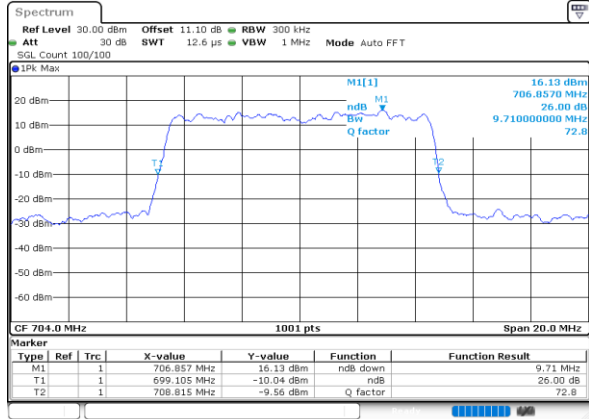

Date: 25.MAY.2020 01:04:43

LTE Band 12

Lowest Channel / 5MHz / 64QAM

Date: 25.MAY.2020 01:07:47

Lowest Channel / 10MHz / 64QAM

Date: 25.MAY.2020 01:14:339

Middle Channel / 5MHz / 64QAM

Date: 25.MAY.2020 01:10:50

Middle Channel / 10MHz / 64QAM

Date: 25.MAY.2020 01:14:612

Highest Channel / 5MHz / 64QAM

Date: 25.MAY.2020 01:11:53

Highest Channel / 10MHz / 64QAM

Date: 25.MAY.2020 01:14:745

**Occupied Bandwidth**

Mode	LTE Band 12 : 99%OBW(MHz)											
BW	1.4MHz		3MHz		5MHz		10MHz		15MHz		20MHz	
Mod.	QPSK	16QAM	QPSK	16QAM	QPSK	16QAM	QPSK	16QAM	QPSK	16QAM	QPSK	16QAM
Lowest CH	1.09	1.09	2.71	2.72	4.49	4.50	9.03	8.99	-	-	-	-
Middle CH	1.09	1.09	2.73	2.72	4.49	4.49	9.05	9.03	-	-	-	-
Highest CH	1.09	1.09	2.72	2.70	4.48	4.49	9.03	9.03	-	-	-	-
Mode	LTE Band 12 : 99%OBW(MHz)											
BW	1.4MHz		3MHz		5MHz		10MHz		15MHz		20MHz	
Mod.	64QAM		64QAM		64QAM		64QAM		64QAM		64QAM	
Lowest CH	1.08	-	2.73	-	4.55	-	8.99	-	-	-	-	-
Middle CH	1.09	-	2.70	-	4.50	-	9.03	-	-	-	-	-
Highest CH	1.09	-	2.73	-	4.49	-	8.99	-	-	-	-	-