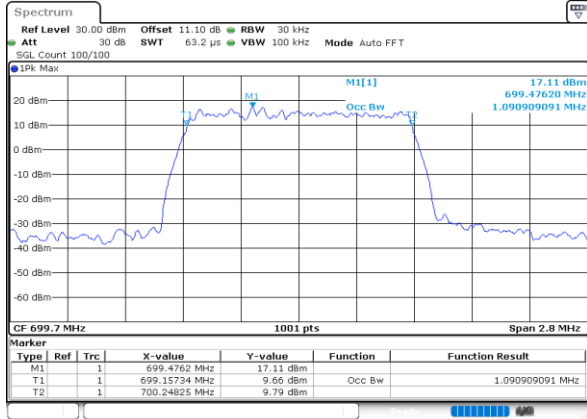

LTE Band 12

Lowest Channel / 1.4MHz / QPSK

Date: 25.MAY.2020 00:21:53