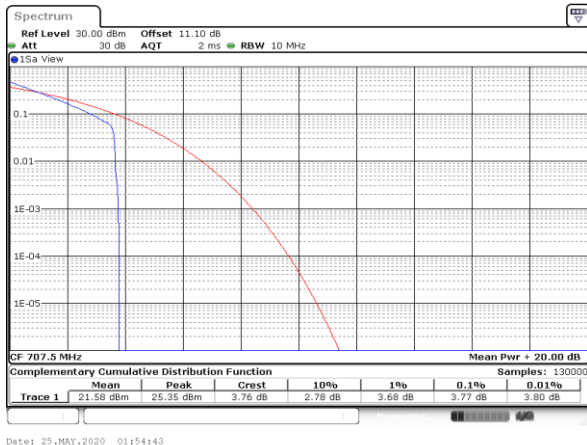

LTE Band 12 / 10MHz / QPSK

Lowest Channel / 1RB

Lowest Channel / Full RB

Middle Channel / 1RB

Middle Channel / Full RB

Highest Channel / 1RB

Highest Channel / Full RB

LTE Band 12 / 10MHz / 16QAM