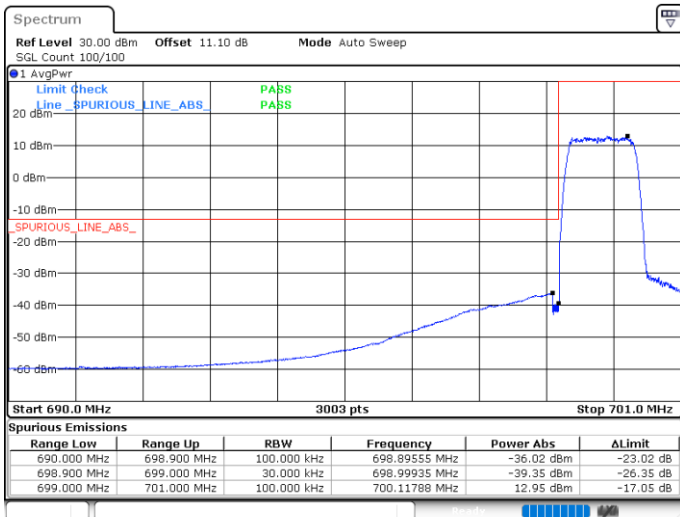

### Lowest Band Edge / Full RB

### Highest Band Edge / Full RB

Date: 25.MAY.2020 00:26:09

Date: 25.MAY.2020 00:34:21

LTE Band 12 / 1.4MHz / 16QAM

Lowest Band Edge / 1 RB

Highest Band Edge / 1 RB

Lowest Band Edge / Full RB

Highest Band Edge / Full RB

LTE Band 12 / 1.4MHz / 64QAM

Lowest Band Edge / 1 RB

Highest Band Edge / 1 RB

Lowest Band Edge / Full RB

Highest Band Edge / Full RB

LTE Band 12 / 3MHz / QPSK

Lowest Band Edge / 1RB

Highest Band Edge / 1 RB