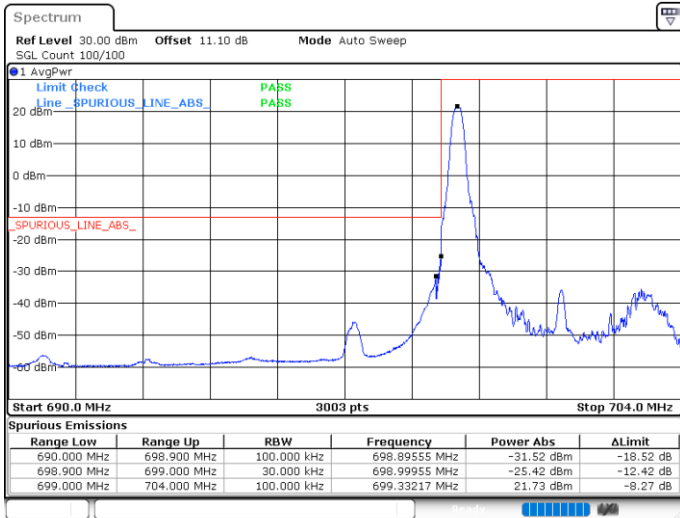

Date: 25.MAY.2020 00:48:40

Highest Band Edge / Full RB

Date: 25.MAY.2020 00:56:52

LTE Band 12 / 3MHz / 64QAM

Lowest Band Edge / 1 RB

Date: 25.MAY.2020 01:02:36

Highest Band Edge / 1 RB

Date: 25.MAY.2020 01:06:42

Lowest Band Edge / Full RB

Date: 25.MAY.2020 01:01:36

Highest Band Edge / Full RB

Date: 25.MAY.2020 01:05:42

LTE Band 12 / 5MHz / QPSK

Lowest Band Edge / 1 RB

Date: 25.MAY.2020 01:19:21

Highest Band Edge / 1 RB

Date: 25.MAY.2020 01:26:34

Lowest Band Edge / Full RB

Date: 25.MAY.2020 01:16:21

Highest Band Edge / Full RB

Date: 25.MAY.2020 01:24:33

LTE Band 12 / 5MHz / 16QAM

Lowest Band Edge / 1RB

Highest Band Edge / 1 RB