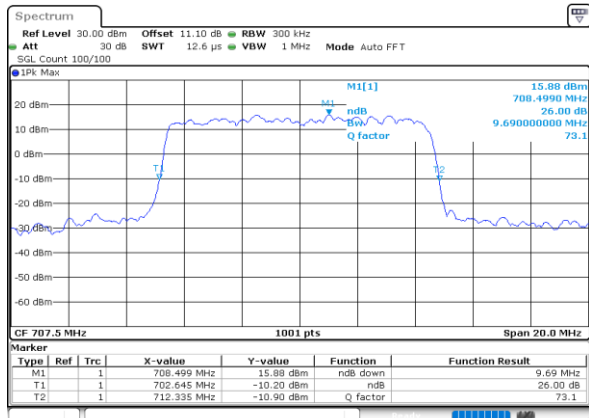

Date: 25.MAY.2020 01:04:43

LTE Band 12

Lowest Channel / 5MHz / 64QAM

Date: 25.MAY.2020 01:07:47

Lowest Channel / 10MHz / 64QAM

Date: 25.MAY.2020 01:14:339

Middle Channel / 5MHz / 64QAM

Date: 25.MAY.2020 01:10:50

Middle Channel / 10MHz / 64QAM

Date: 25.MAY.2020 01:14:612

Highest Channel / 5MHz / 64QAM

Date: 25.MAY.2020 01:11:53

Highest Channel / 10MHz / 64QAM

Date: 25.MAY.2020 01:14:745

**Occupied Bandwidth**

Mode	LTE Band 12 : 99%OBW(MHz)											
BW	1.4MHz		3MHz		5MHz		10MHz		15MHz		20MHz	
Mod.	QPSK	16QAM	QPSK	16QAM	QPSK	16QAM	QPSK	16QAM	QPSK	16QAM	QPSK	16QAM
Lowest CH	1.09	1.09	2.71	2.72	4.49	4.50	9.03	8.99	-	-	-	-
Middle CH	1.09	1.09	2.73	2.72	4.49	4.49	9.05	9.03	-	-	-	-
Highest CH	1.09	1.09	2.72	2.70	4.48	4.49	9.03	9.03	-	-	-	-
Mode	LTE Band 12 : 99%OBW(MHz)											
BW	1.4MHz		3MHz		5MHz		10MHz		15MHz		20MHz	
Mod.	64QAM		64QAM		64QAM		64QAM		64QAM		64QAM	
Lowest CH	1.08	-	2.73	-	4.55	-	8.99	-	-	-	-	-
Middle CH	1.09	-	2.70	-	4.50	-	9.03	-	-	-	-	-
Highest CH	1.09	-	2.73	-	4.49	-	8.99	-	-	-	-	-