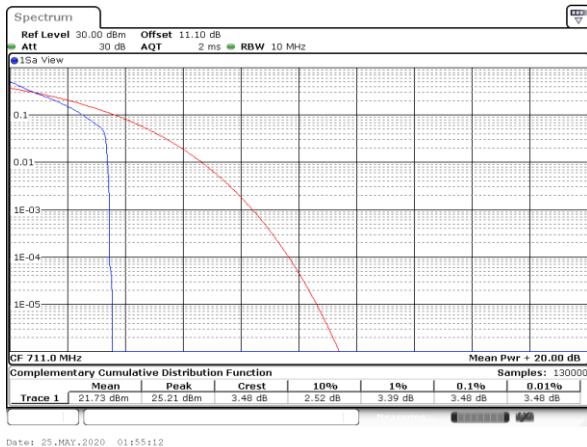

LTE Band 12 / 10MHz / QPSK

Lowest Channel / 1RB

Lowest Channel / Full RB

Middle Channel / 1RB

Middle Channel / Full RB

Highest Channel / 1RB

Highest Channel / Full RB

LTE Band 12 / 10MHz / 16QAM