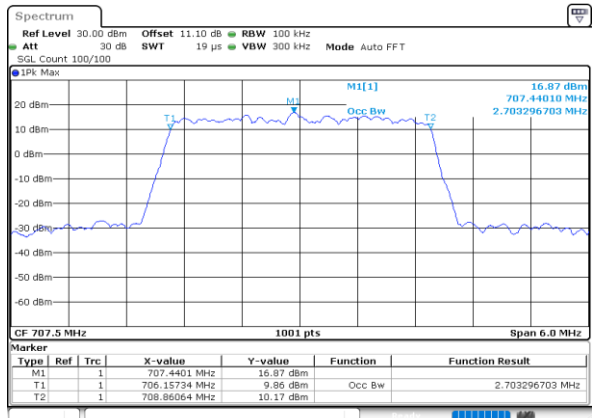

Middle Channel / 3MHz / 64QAM

Date: 25.MAY.2020 01:03:28