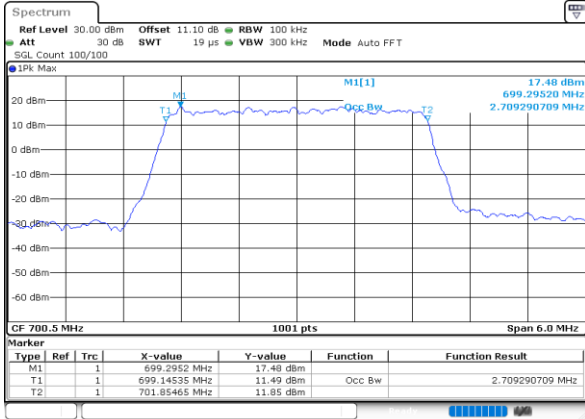

Date: 25.MAY.2020 00:30:41

Highest Channel / 1.4MHz / QPSK

Date: 25.MAY.2020 00:32:46

Highest Channel / 1.4MHz / 16QAM

Date: 25.MAY.2020 00:32:58

LTE Band 12

Lowest Channel / 3MHz / QPSK

Date: 25.MAY.2020 00:46:04