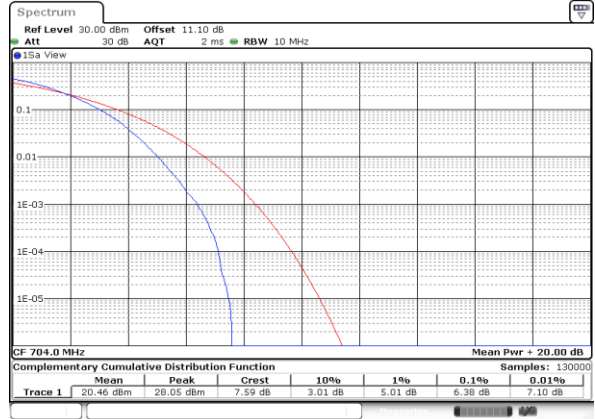

Highest Channel / 1RB

Date: 25.MAY.2020 01:54:14

Highest Channel / Full RB

Date: 25.MAY.2020 01:54:04

LTE Band 12 / 10MHz / 64QAM

Lowest Channel / 1RB

Date: 25.MAY.2020 01:52:36

Lowest Channel / Full RB

Date: 25.MAY.2020 01:53:05

**26dB Bandwidth**

Mode	LTE Band 12 : 26dB BW(MHz)											
BW	1.4MHz		3MHz		5MHz		10MHz		15MHz		20MHz	
Mod.	QPSK	16QAM	QPSK	16QAM	QPSK	16QAM	QPSK	16QAM	QPSK	16QAM	QPSK	16QAM
Lowest CH	1.22	1.22	3.03	3.00	4.93	4.82	9.67	9.71	-	-	-	-
Middle CH	1.22	1.23	3.07	3.07	4.89	4.92	9.83	9.79	-	-	-	-
Highest CH	1.23	1.23	3.03	3.03	4.94	4.87	9.97	9.93	-	-	-	-
Mode	LTE Band 12 : 26dB BW(MHz)											
BW	1.4MHz		3MHz		5MHz		10MHz		15MHz		20MHz	
Mod.	64QAM		64QAM		64QAM		64QAM		64QAM		64QAM	
Lowest CH	1.23	-	3.03	-	4.80	-	9.71	-	-	-	-	-
Middle CH	1.22	-	2.99	-	4.87	-	9.69	-	-	-	-	-
Highest CH	1.23	-	3.02	-	4.91	-	9.75	-	-	-	-	-