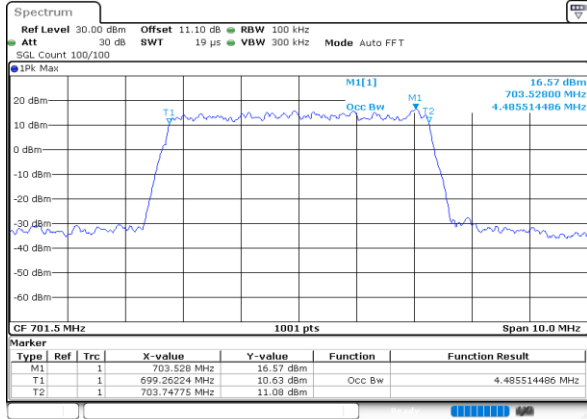

Highest Channel / 3MHz / 16QAM

Date: 25.MAY.2020 00:54:29

LTE Band 12

Lowest Channel / 5MHz / QPSK

Date: 25.MAY.2020 01:14:45

Lowest Channel / 5MHz / 16QAM

Date: 25.MAY.2020 01:14:57

Middle Channel / 5MHz / QPSK

Date: 25.MAY.2020 01:21:04

Middle Channel / 5MHz / 16QAM

Date: 25.MAY.2020 01:20:53

Highest Channel / 5MHz / QPSK

Date: 25.MAY.2020 01:22:50

Highest Channel / 5MHz / 16QAM

Date: 25.MAY.2020 01:23:10

LTE Band 12