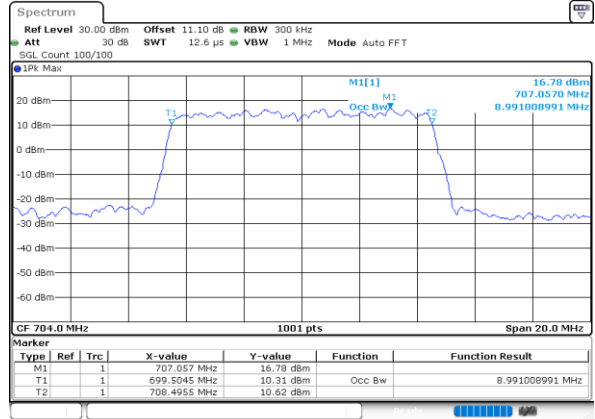

Lowest Channel / 10MHz / 16QAM

Date: 25.MAY.2020 01:29:19