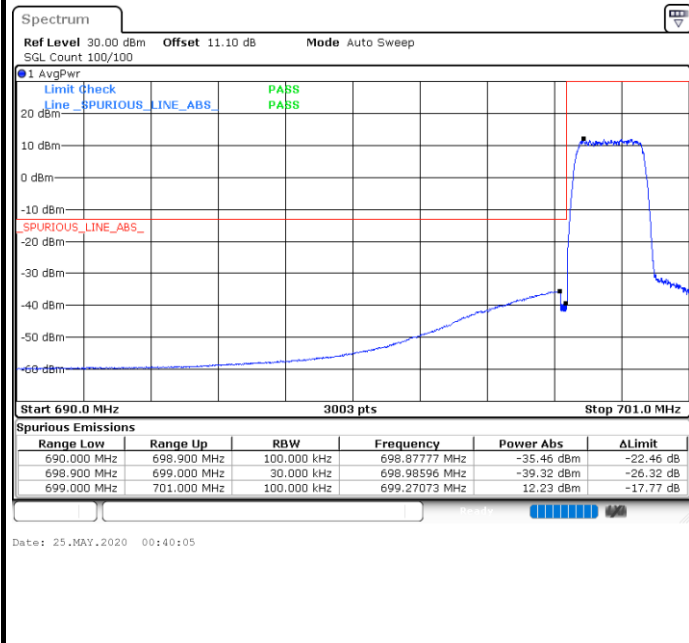

### Highest Band Edge / Full RB

Date: 25.MAY.2020 00:26:09

Date: 25.MAY.2020 00:34:21

LTE Band 12 / 1.4MHz / 16QAM

Lowest Band Edge / 1 RB

Highest Band Edge / 1 RB

Lowest Band Edge / Full RB

Highest Band Edge / Full RB

LTE Band 12 / 1.4MHz / 64QAM

Lowest Band Edge / 1 RB

Highest Band Edge / 1 RB

Lowest Band Edge / Full RB

Highest Band Edge / Full RB

LTE Band 12 / 3MHz / QPSK

Lowest Band Edge / 1RB

Highest Band Edge / 1 RB

Lowest Band Edge / Full RB

Highest Band Edge / Full RB

LTE Band 12 / 3MHz / 16QAM

Lowest Band Edge / 1 RB

Date: 25.MAY.2020 00:49:40

Highest Band Edge / 1 RB

Date: 25.MAY.2020 00:57:52

Lowest Band Edge / Full RB

Date: 25.MAY.2020 00:48:40

Highest Band Edge / Full RB

Date: 25.MAY.2020 00:56:52

LTE Band 12 / 3MHz / 64QAM

Lowest Band Edge / 1 RB

Date: 25.MAY.2020 01:02:36

Highest Band Edge / 1 RB

Date: 25.MAY.2020 01:06:42