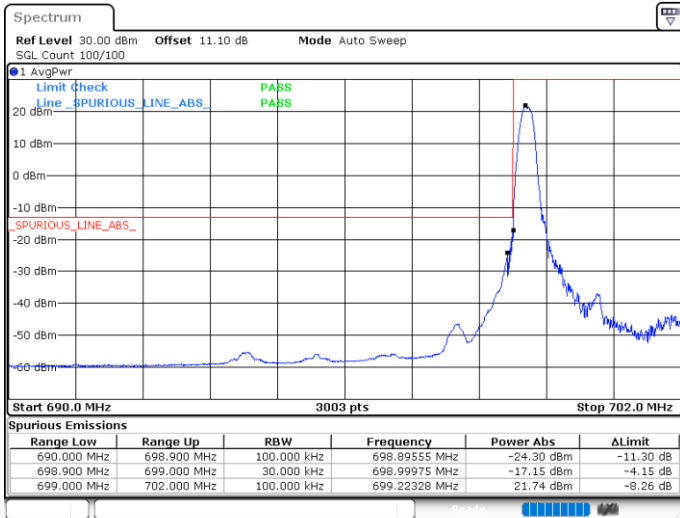

### Highest Band Edge / Full RB

Date: 25.MAY.2020 00:26:09

Date: 25.MAY.2020 00:34:21

LTE Band 12 / 1.4MHz / 16QAM

Lowest Band Edge / 1 RB

Highest Band Edge / 1 RB

Lowest Band Edge / Full RB

Highest Band Edge / Full RB

LTE Band 12 / 1.4MHz / 64QAM

Lowest Band Edge / 1 RB

Highest Band Edge / 1 RB

Lowest Band Edge / Full RB

Highest Band Edge / Full RB

LTE Band 12 / 3MHz / QPSK

Lowest Band Edge / 1RB

Highest Band Edge / 1 RB

Lowest Band Edge / Full RB

Highest Band Edge / Full RB

LTE Band 12 / 3MHz / 16QAM

Lowest Band Edge / 1 RB

Date: 25.MAY.2020 00:49:40

Highest Band Edge / 1 RB

Date: 25.MAY.2020 00:57:52

Lowest Band Edge / Full RB