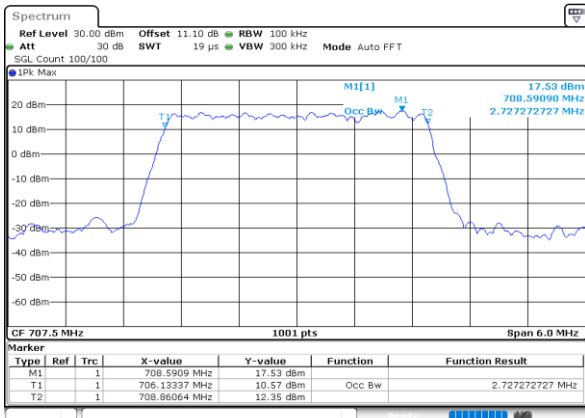

Middle Channel / 3MHz / QPSK

Date: 25.MAY.2020 00:52:23