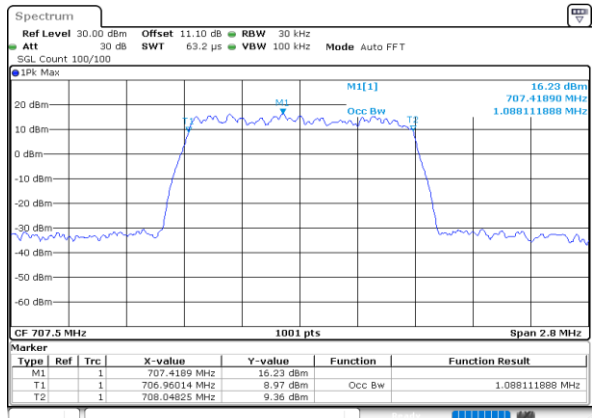

Middle Channel / 10MHz / 64QAM

Date: 25.MAY.2020 01:14:612

Highest Channel / 5MHz / 64QAM

Date: 25.MAY.2020 01:11:53

Highest Channel / 10MHz / 64QAM

Date: 25.MAY.2020 01:14:745

**Occupied Bandwidth**

Mode	LTE Band 12 : 99%OBW(MHz)											
BW	1.4MHz		3MHz		5MHz		10MHz		15MHz		20MHz	
Mod.	QPSK	16QAM	QPSK	16QAM	QPSK	16QAM	QPSK	16QAM	QPSK	16QAM	QPSK	16QAM
Lowest CH	1.09	1.09	2.71	2.72	4.49	4.50	9.03	8.99	-	-	-	-
Middle CH	1.09	1.09	2.73	2.72	4.49	4.49	9.05	9.03	-	-	-	-
Highest CH	1.09	1.09	2.72	2.70	4.48	4.49	9.03	9.03	-	-	-	-
Mode	LTE Band 12 : 99%OBW(MHz)											
BW	1.4MHz		3MHz		5MHz		10MHz		15MHz		20MHz	
Mod.	64QAM		64QAM		64QAM		64QAM		64QAM		64QAM	
Lowest CH	1.08	-	2.73	-	4.55	-	8.99	-	-	-	-	-
Middle CH	1.09	-	2.70	-	4.50	-	9.03	-	-	-	-	-
Highest CH	1.09	-	2.73	-	4.49	-	8.99	-	-	-	-	-

LTE Band 12

Lowest Channel / 1.4MHz / QPSK

Date: 25.MAY.2020 00:21:53

Lowest Channel / 1.4MHz / 16QAM

Date: 25.MAY.2020 00:22:05

Middle Channel / 1.4MHz / QPSK

Date: 25.MAY.2020 00:30:52

Middle Channel / 1.4MHz / 16QAM

Date: 25.MAY.2020 00:30:41

Highest Channel / 1.4MHz / QPSK

Date: 25.MAY.2020 00:32:46

Highest Channel / 1.4MHz / 16QAM

Date: 25.MAY.2020 00:32:58

LTE Band 12

Lowest Channel / 3MHz / QPSK

Date: 25.MAY.2020 00:46:04