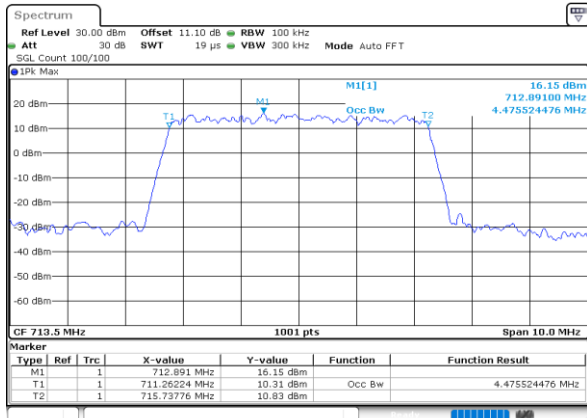

Highest Channel / 3MHz / 16QAM

Date: 25.MAY.2020 00:54:29

LTE Band 12

Lowest Channel / 5MHz / QPSK

Date: 25.MAY.2020 01:14:45

Lowest Channel / 5MHz / 16QAM

Date: 25.MAY.2020 01:14:57

Middle Channel / 5MHz / QPSK

Date: 25.MAY.2020 01:21:04

Middle Channel / 5MHz / 16QAM

Date: 25.MAY.2020 01:20:53

Highest Channel / 5MHz / QPSK

Date: 25.MAY.2020 01:22:50

Highest Channel / 5MHz / 16QAM

Date: 25.MAY.2020 01:23:10

LTE Band 12