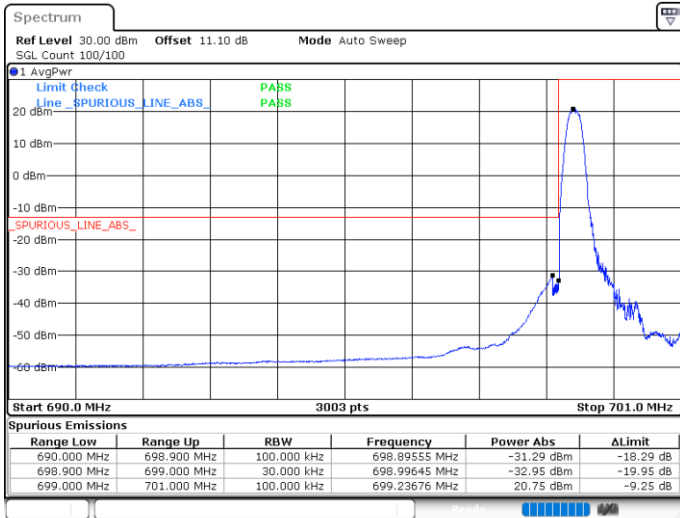

### Lowest Band Edge / Full RB

### Highest Band Edge / Full RB

Date: 25.MAY.2020 00:26:09

Date: 25.MAY.2020 00:34:21

LTE Band 12 / 1.4MHz / 16QAM

Lowest Band Edge / 1 RB

Highest Band Edge / 1 RB

Lowest Band Edge / Full RB

Highest Band Edge / Full RB

LTE Band 12 / 1.4MHz / 64QAM

Lowest Band Edge / 1 RB

Highest Band Edge / 1 RB

Lowest Band Edge / Full RB

Highest Band Edge / Full RB

LTE Band 12 / 3MHz / QPSK

Lowest Band Edge / 1RB

Highest Band Edge / 1 RB