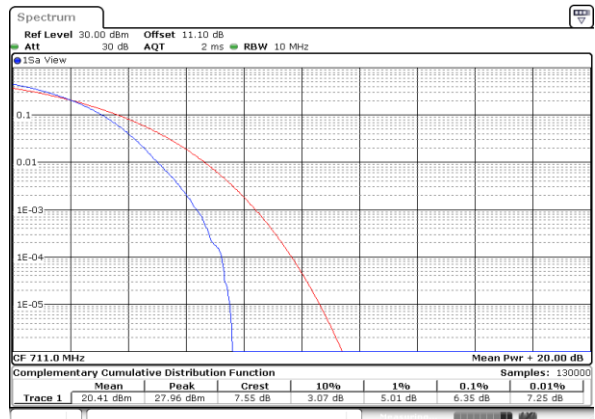

Date: 25.MAY.2020 01:52:26

Middle Channel / 1RB

Date: 25.MAY.2020 01:52:46

Middle Channel / Full RB

Date: 25.MAY.2020 01:52:55

Highest Channel / 1RB

Date: 25.MAY.2020 01:53:15

Highest Channel / Full RB

Date: 25.MAY.2020 01:53:05

**26dB Bandwidth**

Mode	LTE Band 12 : 26dB BW(MHz)											
BW	1.4MHz		3MHz		5MHz		10MHz		15MHz		20MHz	
Mod.	QPSK	16QAM	QPSK	16QAM	QPSK	16QAM	QPSK	16QAM	QPSK	16QAM	QPSK	16QAM
Lowest CH	1.22	1.22	3.03	3.00	4.93	4.82	9.67	9.71	-	-	-	-
Middle CH	1.22	1.23	3.07	3.07	4.89	4.92	9.83	9.79	-	-	-	-
Highest CH	1.23	1.23	3.03	3.03	4.94	4.87	9.97	9.93	-	-	-	-
Mode	LTE Band 12 : 26dB BW(MHz)											
BW	1.4MHz		3MHz		5MHz		10MHz		15MHz		20MHz	
Mod.	64QAM		64QAM		64QAM		64QAM		64QAM		64QAM	
Lowest CH	1.23	-	3.03	-	4.80	-	9.71	-	-	-	-	-
Middle CH	1.22	-	2.99	-	4.87	-	9.69	-	-	-	-	-
Highest CH	1.23	-	3.02	-	4.91	-	9.75	-	-	-	-	-