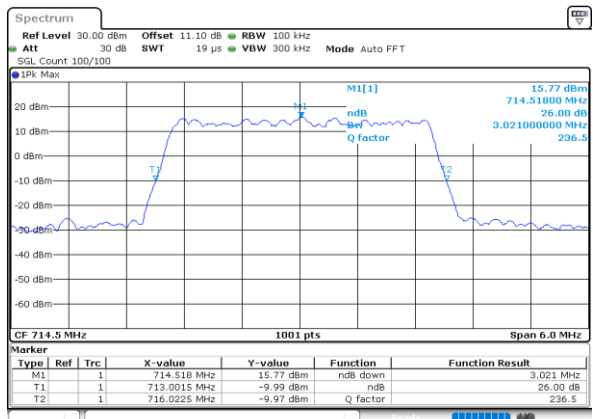

Date: 25.MAY.2020 01:00:37

Middle Channel / 1.4MHz / 64QAM

Date: 25.MAY.2020 00:42:09

Middle Channel / 3MHz / 64QAM

Date: 25.MAY.2020 01:00:40

Highest Channel / 1.4MHz / 64QAM

Date: 25.MAY.2020 00:43:12

Highest Channel / 3MHz / 64QAM