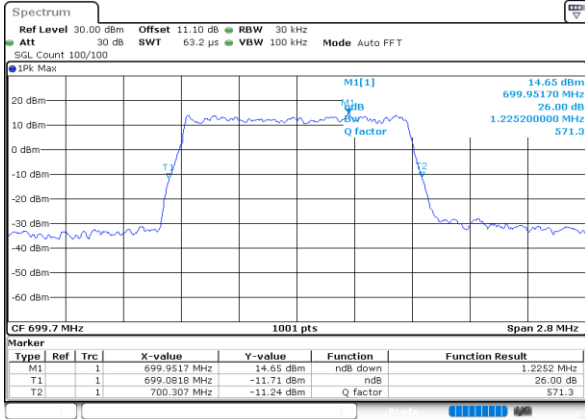

Highest Channel / 10MHz / QPSK

Date: 25.MAY.2020 01:37:55

Highest Channel / 10MHz / 16QAM

Date: 25.MAY.2020 01:37:43

LTE Band 12

Lowest Channel / 1.4MHz / 64QAM

Date: 25.MAY.2020 00:39:06

Lowest Channel / 3MHz / 64QAM