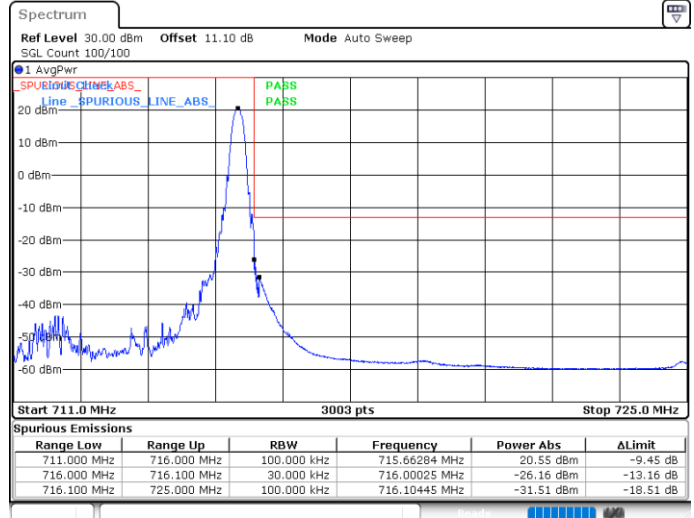

Lowest Band Edge / Full RB

Date: 25.MAY.2020 01:01:36

Highest Band Edge / Full RB

Date: 25.MAY.2020 01:05:42

LTE Band 12 / 5MHz / QPSK

Lowest Band Edge / 1 RB

Date: 25.MAY.2020 01:19:21

Highest Band Edge / 1 RB

Date: 25.MAY.2020 01:26:34

Lowest Band Edge / Full RB

Date: 25.MAY.2020 01:16:21

Highest Band Edge / Full RB

Date: 25.MAY.2020 01:24:33

LTE Band 12 / 5MHz / 16QAM

Lowest Band Edge / 1RB

Highest Band Edge / 1 RB