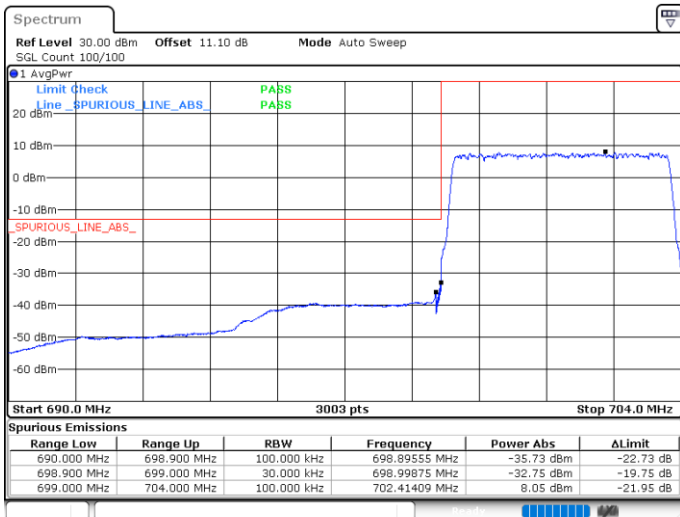

Date: 25.MAY.2020 00:48:40

Highest Band Edge / Full RB

Date: 25.MAY.2020 00:56:52

LTE Band 12 / 3MHz / 64QAM

Lowest Band Edge / 1 RB

Date: 25.MAY.2020 01:02:36

Highest Band Edge / 1 RB

Date: 25.MAY.2020 01:06:42

Lowest Band Edge / Full RB

Date: 25.MAY.2020 01:01:36

Highest Band Edge / Full RB

Date: 25.MAY.2020 01:05:42

LTE Band 12 / 5MHz / QPSK

Lowest Band Edge / 1 RB

Date: 25.MAY.2020 01:19:21

Highest Band Edge / 1 RB

Date: 25.MAY.2020 01:26:34

Lowest Band Edge / Full RB

Date: 25.MAY.2020 01:16:21

Highest Band Edge / Full RB

Date: 25.MAY.2020 01:24:33

LTE Band 12 / 5MHz / 16QAM

Lowest Band Edge / 1RB

Highest Band Edge / 1 RB