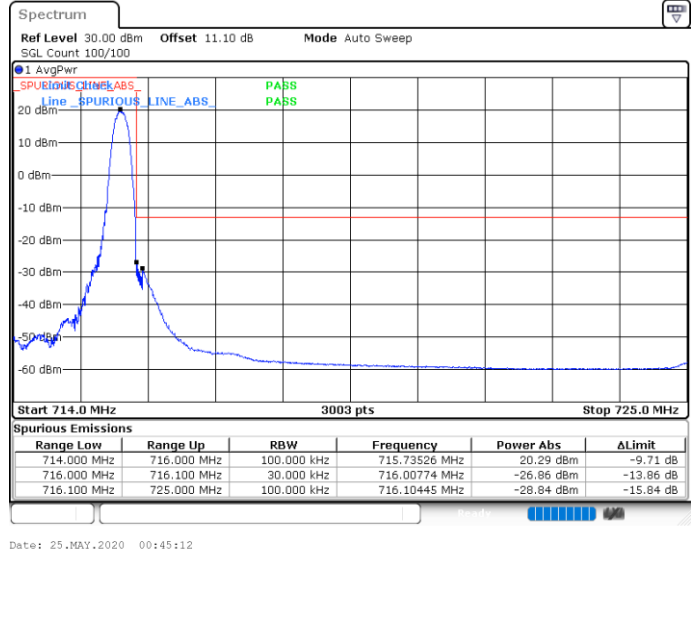

### Lowest Band Edge / Full RB

### Highest Band Edge / Full RB

Date: 25.MAY.2020 00:26:09

Date: 25.MAY.2020 00:34:21

LTE Band 12 / 1.4MHz / 16QAM

Lowest Band Edge / 1 RB

Highest Band Edge / 1 RB

Lowest Band Edge / Full RB

Highest Band Edge / Full RB

LTE Band 12 / 1.4MHz / 64QAM

Lowest Band Edge / 1 RB

Highest Band Edge / 1 RB

Lowest Band Edge / Full RB

Highest Band Edge / Full RB

LTE Band 12 / 3MHz / QPSK

Lowest Band Edge / 1RB

Highest Band Edge / 1 RB

Lowest Band Edge / Full RB

Highest Band Edge / Full RB

LTE Band 12 / 3MHz / 16QAM

Lowest Band Edge / 1 RB

Date: 25.MAY.2020 00:49:40

Highest Band Edge / 1 RB

Date: 25.MAY.2020 00:57:52

Lowest Band Edge / Full RB