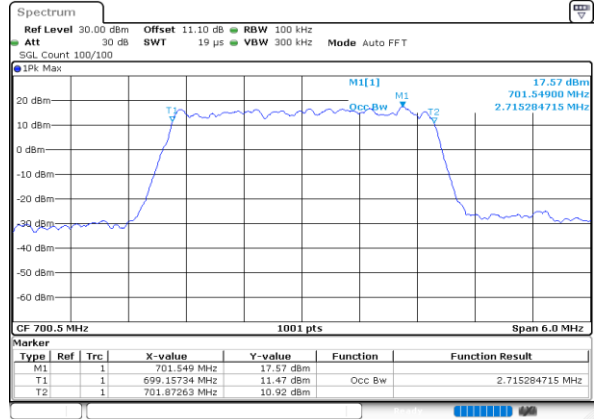

Lowest Channel / 3MHz / 16QAM

Date: 25.MAY.2020 00:46:16