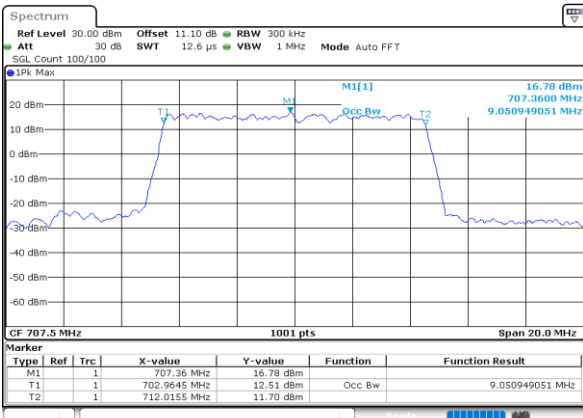

Lowest Channel / 10MHz / QPSK

Date: 25.MAY.2020 01:29:06

Lowest Channel / 10MHz / 16QAM

Date: 25.MAY.2020 01:29:19

Middle Channel / 10MHz / QPSK

Date: 25.MAY.2020 01:35:25

Middle Channel / 10MHz / 16QAM

Date: 25.MAY.2020 01:35:14

Highest Channel / 10MHz / QPSK

Date: 25.MAY.2020 01:37:19

Highest Channel / 10MHz / 16QAM

Date: 25.MAY.2020 01:37:31

LTE Band 12

Lowest Channel / 1.4MHz / 64QAM

Date: 25.MAY.2020 00:38:54

Lowest Channel / 3MHz / 64QAM