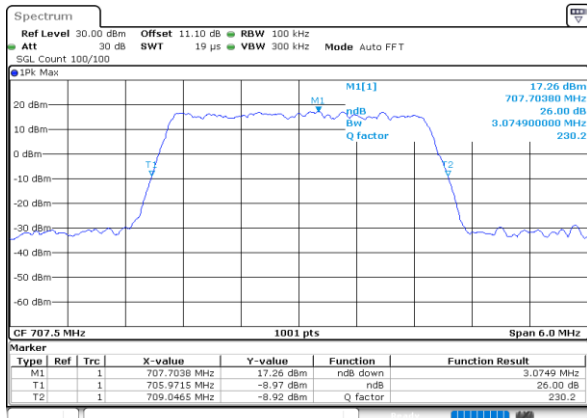

Middle Channel / 3MHz / QPSK

Date: 25.MAY.2020 00:52:35