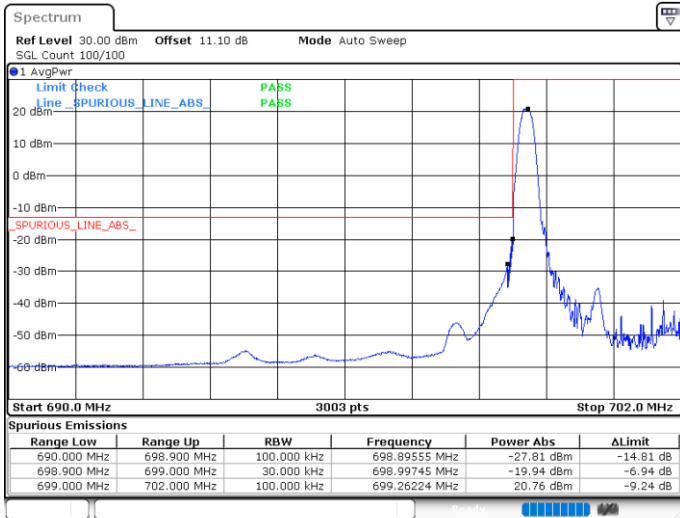

LTE Band 12 / 1.4MHz / 64QAM

Lowest Band Edge / 1 RB

Highest Band Edge / 1 RB

Lowest Band Edge / Full RB

Highest Band Edge / Full RB

LTE Band 12 / 3MHz / QPSK

Lowest Band Edge / 1RB

Highest Band Edge / 1 RB

Lowest Band Edge / Full RB

Highest Band Edge / Full RB

LTE Band 12 / 3MHz / 16QAM

Lowest Band Edge / 1 RB

Date: 25.MAY.2020 00:49:40

Highest Band Edge / 1 RB

Date: 25.MAY.2020 00:57:52

Lowest Band Edge / Full RB

Date: 25.MAY.2020 00:48:40

Highest Band Edge / Full RB

Date: 25.MAY.2020 00:56:52

LTE Band 12 / 3MHz / 64QAM

Lowest Band Edge / 1 RB

Date: 25.MAY.2020 01:02:36

Highest Band Edge / 1 RB

Date: 25.MAY.2020 01:06:42

Lowest Band Edge / Full RB

Date: 25.MAY.2020 01:01:36

Highest Band Edge / Full RB

Date: 25.MAY.2020 01:05:42

LTE Band 12 / 5MHz / QPSK

Lowest Band Edge / 1 RB

Date: 25.MAY.2020 01:19:21

Highest Band Edge / 1 RB