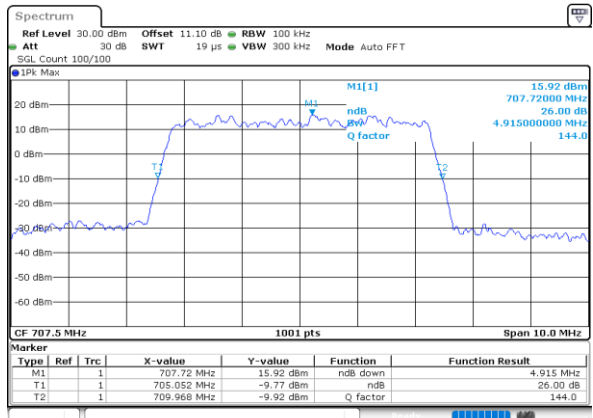

Highest Channel / 3MHz / 16QAM

Date: 25.MAY.2020 00:54:44

LTE Band 12

Lowest Channel / 5MHz / QPSK

Date: 25.MAY.2020 01:15:21

Lowest Channel / 5MHz / 16QAM

Date: 25.MAY.2020 01:15:09

Middle Channel / 5MHz / QPSK

Date: 25.MAY.2020 01:21:15

Middle Channel / 5MHz / 16QAM

Date: 25.MAY.2020 01:21:27

Highest Channel / 5MHz / QPSK

Date: 25.MAY.2020 01:23:14

Highest Channel / 5MHz / 16QAM

Date: 25.MAY.2020 01:23:22

LTE Band 12