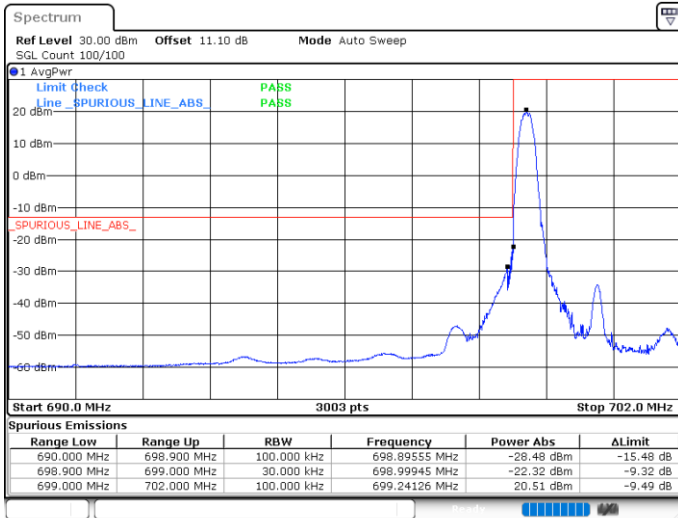

Lowest Band Edge / Full RB

Highest Band Edge / Full RB

LTE Band 12 / 3MHz / 16QAM

Lowest Band Edge / 1 RB

Date: 25.MAY.2020 00:49:40

Highest Band Edge / 1 RB

Date: 25.MAY.2020 00:57:52

Lowest Band Edge / Full RB

Date: 25.MAY.2020 00:48:40

Highest Band Edge / Full RB

Date: 25.MAY.2020 00:56:52

LTE Band 12 / 3MHz / 64QAM

Lowest Band Edge / 1 RB

Date: 25.MAY.2020 01:02:36

Highest Band Edge / 1 RB

Date: 25.MAY.2020 01:06:42

Lowest Band Edge / Full RB

Date: 25.MAY.2020 01:01:36

Highest Band Edge / Full RB

Date: 25.MAY.2020 01:05:42

LTE Band 12 / 5MHz / QPSK

Lowest Band Edge / 1 RB

Date: 25.MAY.2020 01:19:21

Highest Band Edge / 1 RB

Date: 25.MAY.2020 01:26:34

Lowest Band Edge / Full RB

Date: 25.MAY.2020 01:16:21

Highest Band Edge / Full RB

Date: 25.MAY.2020 01:24:33

LTE Band 12 / 5MHz / 16QAM

Lowest Band Edge / 1RB

Highest Band Edge / 1 RB