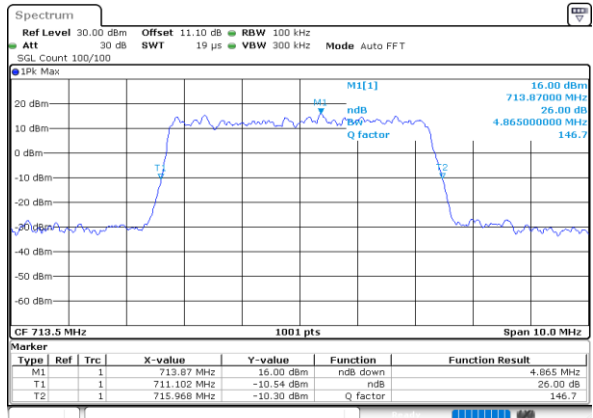

Date: 25.MAY.2020 01:21:15

Middle Channel / 5MHz / 16QAM

Date: 25.MAY.2020 01:21:27

Highest Channel / 5MHz / QPSK

Date: 25.MAY.2020 01:23:14

Highest Channel / 5MHz / 16QAM

Date: 25.MAY.2020 01:23:22

LTE Band 12