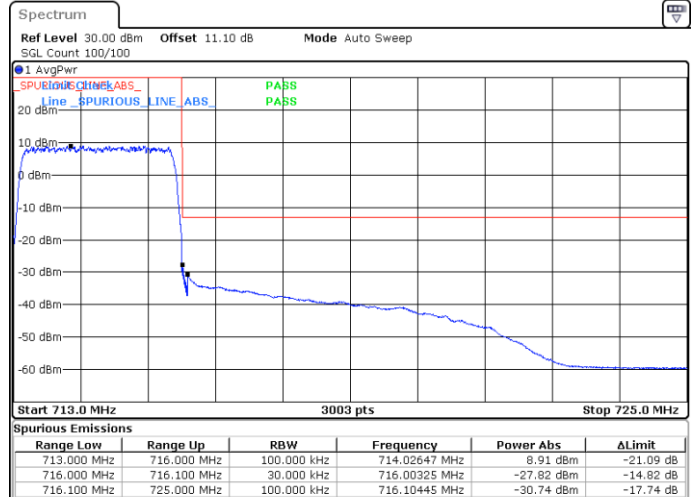

LTE Band 12 / 1.4MHz / 64QAM

Lowest Band Edge / 1 RB

Highest Band Edge / 1 RB

Lowest Band Edge / Full RB

Highest Band Edge / Full RB

LTE Band 12 / 3MHz / QPSK

Lowest Band Edge / 1RB

Highest Band Edge / 1 RB

Lowest Band Edge / Full RB

Highest Band Edge / Full RB

LTE Band 12 / 3MHz / 16QAM

Lowest Band Edge / 1 RB

Date: 25.MAY.2020 00:49:40

Highest Band Edge / 1 RB

Date: 25.MAY.2020 00:57:52

Lowest Band Edge / Full RB

Date: 25.MAY.2020 00:48:40

Highest Band Edge / Full RB

Date: 25.MAY.2020 00:56:52

LTE Band 12 / 3MHz / 64QAM

Lowest Band Edge / 1 RB

Date: 25.MAY.2020 01:02:36

Highest Band Edge / 1 RB

Date: 25.MAY.2020 01:06:42

Lowest Band Edge / Full RB

Date: 25.MAY.2020 01:01:36

Highest Band Edge / Full RB

Date: 25.MAY.2020 01:05:42

LTE Band 12 / 5MHz / QPSK

Lowest Band Edge / 1 RB

Date: 25.MAY.2020 01:19:21

Highest Band Edge / 1 RB