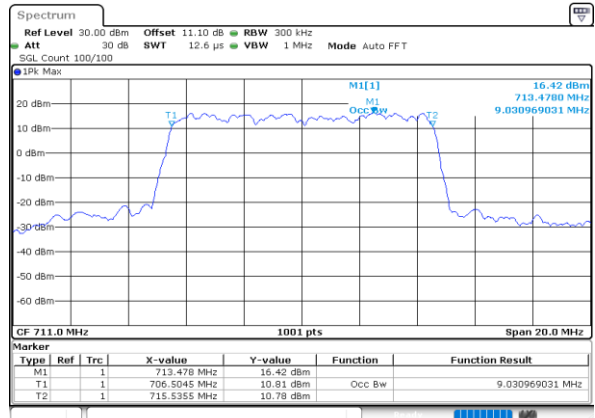

Date: 25.MAY.2020 01:21:04

Middle Channel / 5MHz / 16QAM

Date: 25.MAY.2020 01:20:53

Highest Channel / 5MHz / QPSK

Date: 25.MAY.2020 01:22:50

Highest Channel / 5MHz / 16QAM

Date: 25.MAY.2020 01:23:10

LTE Band 12

Lowest Channel / 10MHz / QPSK

Date: 25.MAY.2020 01:29:06

Lowest Channel / 10MHz / 16QAM

Date: 25.MAY.2020 01:29:19

Middle Channel / 10MHz / QPSK

Date: 25.MAY.2020 01:35:25

Middle Channel / 10MHz / 16QAM

Date: 25.MAY.2020 01:35:14

Highest Channel / 10MHz / QPSK

Date: 25.MAY.2020 01:37:19

Highest Channel / 10MHz / 16QAM

Date: 25.MAY.2020 01:37:31

LTE Band 12

Lowest Channel / 1.4MHz / 64QAM

Date: 25.MAY.2020 00:38:54

Lowest Channel / 3MHz / 64QAM