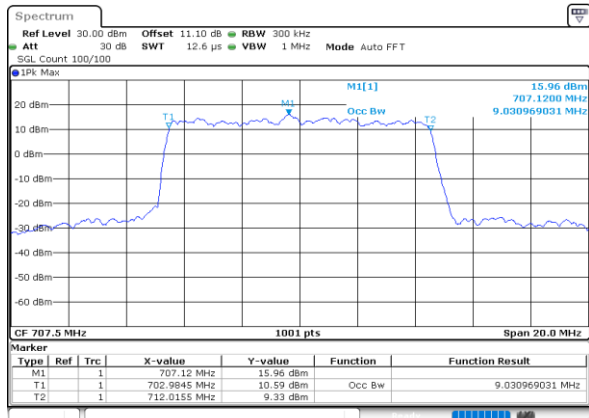

Date: 25.MAY.2020 01:04:31

LTE Band 12

Lowest Channel / 5MHz / 64QAM

Date: 25.MAY.2020 01:07:35

Lowest Channel / 10MHz / 64QAM

Date: 25.MAY.2020 01:14:27

Middle Channel / 5MHz / 64QAM

Date: 25.MAY.2020 01:10:30

Middle Channel / 10MHz / 64QAM

Date: 25.MAY.2020 01:14:31

Highest Channel / 5MHz / 64QAM

Date: 25.MAY.2020 01:11:41

Highest Channel / 10MHz / 64QAM

Date: 25.MAY.2020 01:17:33