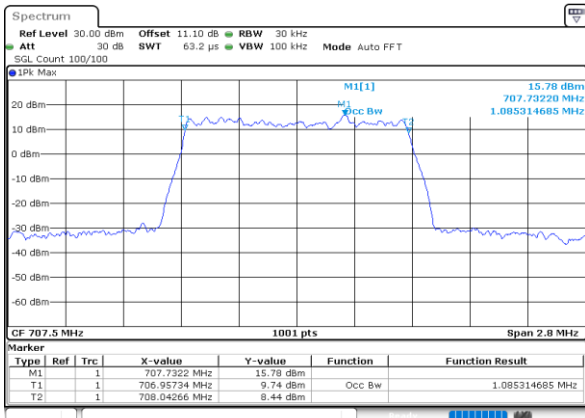

Highest Channel / 10MHz / QPSK

Date: 25.MAY.2020 01:37:19

Highest Channel / 10MHz / 16QAM

Date: 25.MAY.2020 01:37:31

LTE Band 12

Lowest Channel / 1.4MHz / 64QAM

Date: 25.MAY.2020 00:38:54

Lowest Channel / 3MHz / 64QAM

Date: 25.MAY.2020 01:00:25

Middle Channel / 1.4MHz / 64QAM

Date: 25.MAY.2020 00:41:57

Middle Channel / 3MHz / 64QAM

Date: 25.MAY.2020 01:03:28

Highest Channel / 1.4MHz / 64QAM

Date: 25.MAY.2020 00:43:00

Highest Channel / 3MHz / 64QAM