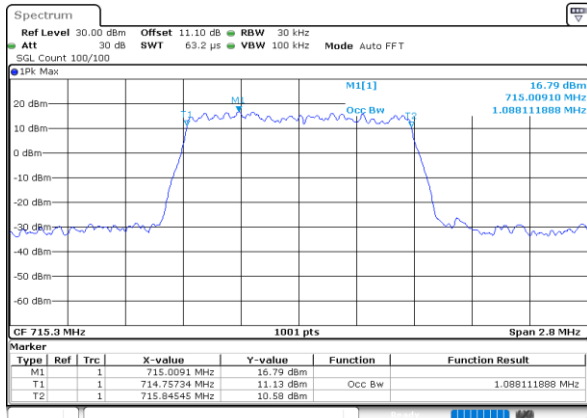

Middle Channel / 10MHz / 64QAM

Date: 25.MAY.2020 01:14:612

Highest Channel / 5MHz / 64QAM

Date: 25.MAY.2020 01:11:53

Highest Channel / 10MHz / 64QAM

Date: 25.MAY.2020 01:14:745

**Occupied Bandwidth**

Mode	LTE Band 12 : 99%OBW(MHz)											
BW	1.4MHz		3MHz		5MHz		10MHz		15MHz		20MHz	
Mod.	QPSK	16QAM	QPSK	16QAM	QPSK	16QAM	QPSK	16QAM	QPSK	16QAM	QPSK	16QAM
Lowest CH	1.09	1.09	2.71	2.72	4.49	4.50	9.03	8.99	-	-	-	-
Middle CH	1.09	1.09	2.73	2.72	4.49	4.49	9.05	9.03	-	-	-	-
Highest CH	1.09	1.09	2.72	2.70	4.48	4.49	9.03	9.03	-	-	-	-
Mode	LTE Band 12 : 99%OBW(MHz)											
BW	1.4MHz		3MHz		5MHz		10MHz		15MHz		20MHz	
Mod.	64QAM		64QAM		64QAM		64QAM		64QAM		64QAM	
Lowest CH	1.08	-	2.73	-	4.55	-	8.99	-	-	-	-	-
Middle CH	1.09	-	2.70	-	4.50	-	9.03	-	-	-	-	-
Highest CH	1.09	-	2.73	-	4.49	-	8.99	-	-	-	-	-

LTE Band 12

Lowest Channel / 1.4MHz / QPSK

Date: 25.MAY.2020 00:21:53

Lowest Channel / 1.4MHz / 16QAM

Date: 25.MAY.2020 00:22:05

Middle Channel / 1.4MHz / QPSK

Date: 25.MAY.2020 00:30:52

Middle Channel / 1.4MHz / 16QAM

Date: 25.MAY.2020 00:30:41

Highest Channel / 1.4MHz / QPSK

Date: 25.MAY.2020 00:32:46

Highest Channel / 1.4MHz / 16QAM

Date: 25.MAY.2020 00:32:58

LTE Band 12

Lowest Channel / 3MHz / QPSK

Date: 25.MAY.2020 00:46:04