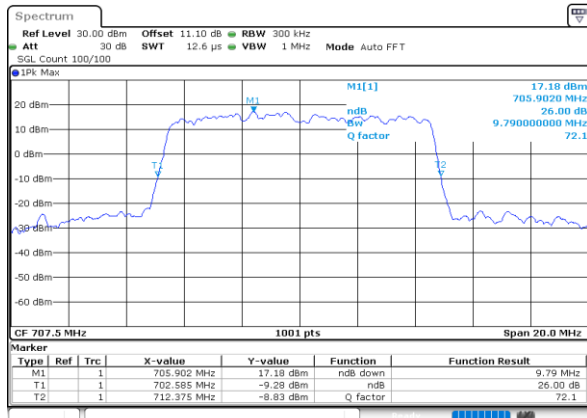

Date: 25.MAY.2020 01:21:15

Middle Channel / 5MHz / 16QAM

Date: 25.MAY.2020 01:21:27

Highest Channel / 5MHz / QPSK

Date: 25.MAY.2020 01:23:14

Highest Channel / 5MHz / 16QAM

Date: 25.MAY.2020 01:23:22

LTE Band 12

Lowest Channel / 10MHz / QPSK

Date: 25.MAY.2020 01:29:42

Lowest Channel / 10MHz / 16QAM

Date: 25.MAY.2020 01:29:30

Middle Channel / 10MHz / QPSK

Date: 25.MAY.2020 01:35:37

Middle Channel / 10MHz / 16QAM

Date: 25.MAY.2020 01:35:48

Highest Channel / 10MHz / QPSK

Date: 25.MAY.2020 01:37:55

Highest Channel / 10MHz / 16QAM

Date: 25.MAY.2020 01:37:43

LTE Band 12

Lowest Channel / 1.4MHz / 64QAM

Date: 25.MAY.2020 00:39:06

Lowest Channel / 3MHz / 64QAM