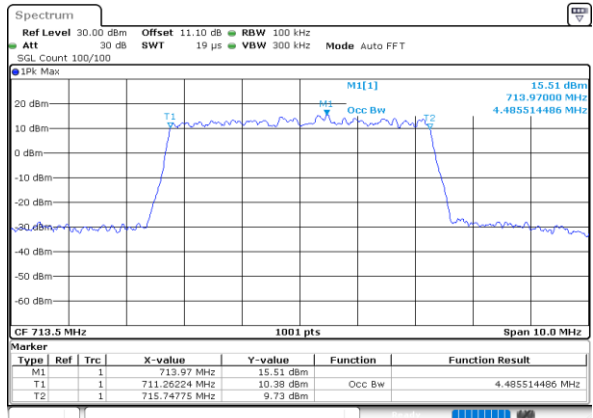

Date: 25.MAY.2020 01:21:04

Middle Channel / 5MHz / 16QAM

Date: 25.MAY.2020 01:20:53

Highest Channel / 5MHz / QPSK

Date: 25.MAY.2020 01:22:50

Highest Channel / 5MHz / 16QAM

Date: 25.MAY.2020 01:23:10

LTE Band 12