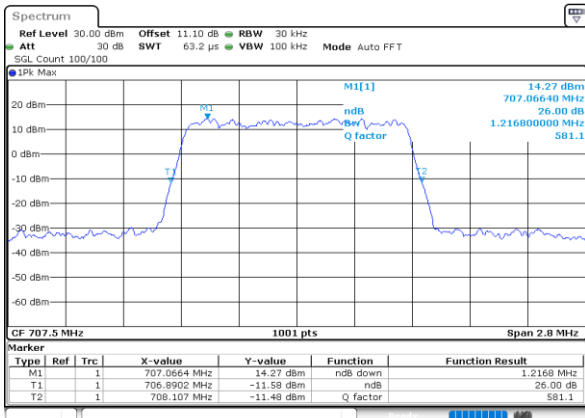

Middle Channel / 1.4MHz / 64QAM

Date: 25.MAY.2020 00:42:09