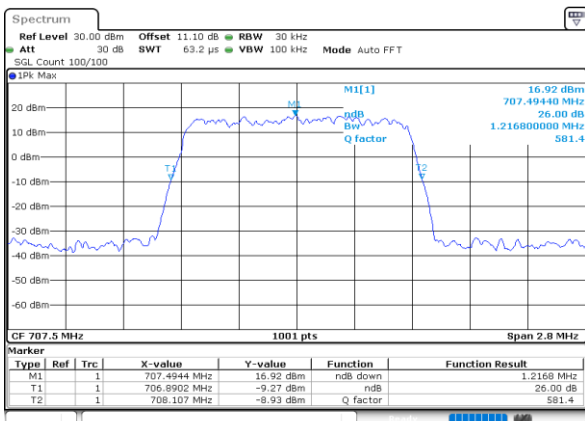

LTE Band 12

Lowest Channel / 1.4MHz / QPSK

Date: 25.MAY.2020 00:25:09

Lowest Channel / 1.4MHz / 16QAM

Date: 25.MAY.2020 00:24:57

Middle Channel / 1.4MHz / QPSK

Date: 25.MAY.2020 00:31:04

Middle Channel / 1.4MHz / 16QAM

Date: 25.MAY.2020 00:31:15

Highest Channel / 1.4MHz / QPSK

Date: 25.MAY.2020 00:33:22

Highest Channel / 1.4MHz / 16QAM

Date: 25.MAY.2020 00:33:10

LTE Band 12

Lowest Channel / 3MHz / QPSK

Date: 25.MAY.2020 00:46:40