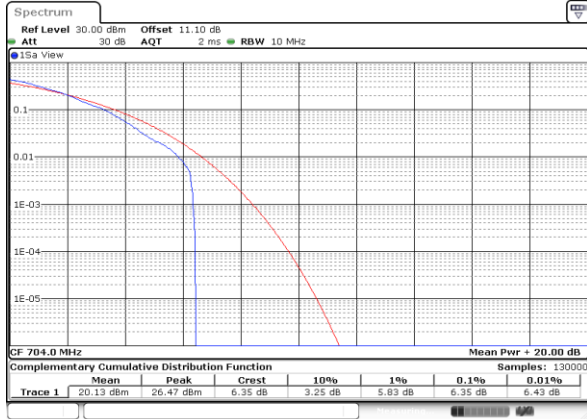

Highest Channel / 1RB

Date: 25.MAY.2020 01:54:14

Highest Channel / Full RB

Date: 25.MAY.2020 01:54:04

LTE Band 12 / 10MHz / 64QAM

Lowest Channel / 1RB

Date: 25.MAY.2020 01:52:36

Lowest Channel / Full RB