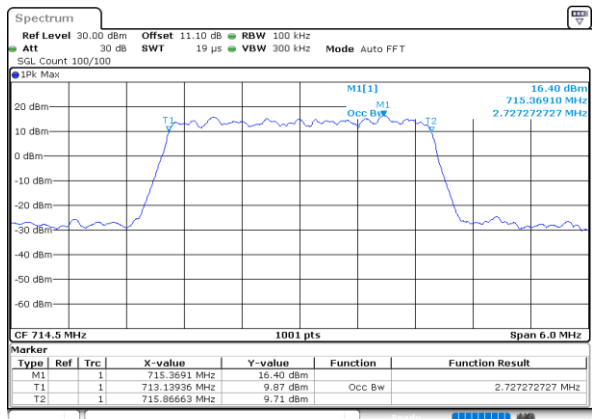

Highest Channel / 10MHz / QPSK

Date: 25.MAY.2020 01:37:19

Highest Channel / 10MHz / 16QAM

Date: 25.MAY.2020 01:37:31

LTE Band 12

Lowest Channel / 1.4MHz / 64QAM

Date: 25.MAY.2020 00:38:54

Lowest Channel / 3MHz / 64QAM

Date: 25.MAY.2020 01:00:25

Middle Channel / 1.4MHz / 64QAM

Date: 25.MAY.2020 00:41:57

Middle Channel / 3MHz / 64QAM

Date: 25.MAY.2020 01:03:28

Highest Channel / 1.4MHz / 64QAM

Date: 25.MAY.2020 00:43:00

Highest Channel / 3MHz / 64QAM