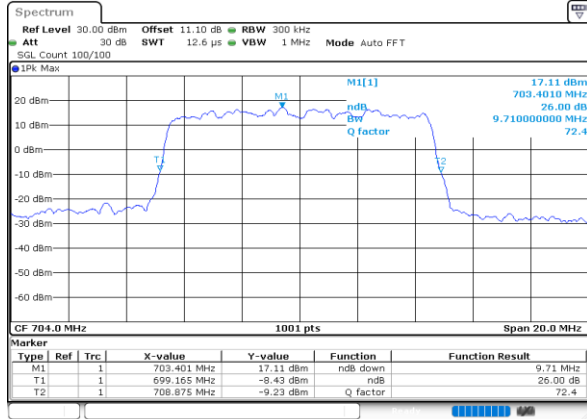

Lowest Channel / 10MHz / 16QAM

Date: 25.MAY.2020 01:29:30