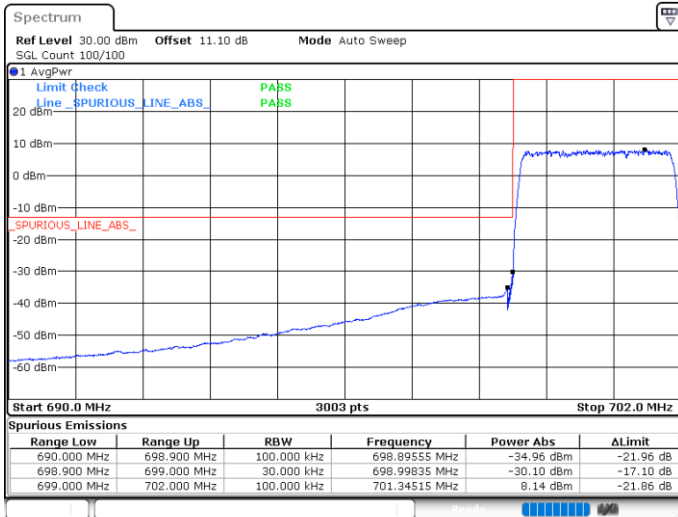

Lowest Band Edge / Full RB

Highest Band Edge / Full RB

LTE Band 12 / 3MHz / 16QAM

Lowest Band Edge / 1 RB

Date: 25.MAY.2020 00:49:40

Highest Band Edge / 1 RB

Date: 25.MAY.2020 00:57:52

Lowest Band Edge / Full RB

Date: 25.MAY.2020 00:48:40

Highest Band Edge / Full RB

Date: 25.MAY.2020 00:56:52

LTE Band 12 / 3MHz / 64QAM

Lowest Band Edge / 1 RB

Date: 25.MAY.2020 01:02:36

Highest Band Edge / 1 RB

Date: 25.MAY.2020 01:06:42

Lowest Band Edge / Full RB

Date: 25.MAY.2020 01:01:36

Highest Band Edge / Full RB

Date: 25.MAY.2020 01:05:42

LTE Band 12 / 5MHz / QPSK

Lowest Band Edge / 1 RB

Date: 25.MAY.2020 01:19:21

Highest Band Edge / 1 RB

Date: 25.MAY.2020 01:26:34

Lowest Band Edge / Full RB

Date: 25.MAY.2020 01:16:21

Highest Band Edge / Full RB

Date: 25.MAY.2020 01:24:33

LTE Band 12 / 5MHz / 16QAM

Lowest Band Edge / 1RB

Highest Band Edge / 1 RB