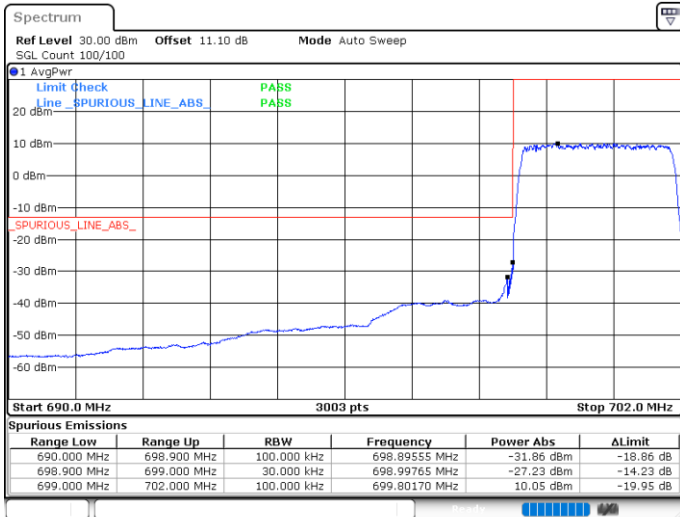

### Highest Band Edge / Full RB

Date: 25.MAY.2020 00:26:09

Date: 25.MAY.2020 00:34:21

LTE Band 12 / 1.4MHz / 16QAM

Lowest Band Edge / 1 RB

Highest Band Edge / 1 RB

Lowest Band Edge / Full RB

Highest Band Edge / Full RB

LTE Band 12 / 1.4MHz / 64QAM

Lowest Band Edge / 1 RB

Highest Band Edge / 1 RB

Lowest Band Edge / Full RB

Highest Band Edge / Full RB

LTE Band 12 / 3MHz / QPSK

Lowest Band Edge / 1RB

Highest Band Edge / 1 RB

Lowest Band Edge / Full RB

Highest Band Edge / Full RB

LTE Band 12 / 3MHz / 16QAM

Lowest Band Edge / 1 RB

Date: 25.MAY.2020 00:49:40

Highest Band Edge / 1 RB

Date: 25.MAY.2020 00:57:52

Lowest Band Edge / Full RB

Date: 25.MAY.2020 00:48:40

Highest Band Edge / Full RB

Date: 25.MAY.2020 00:56:52

LTE Band 12 / 3MHz / 64QAM

Lowest Band Edge / 1 RB

Date: 25.MAY.2020 01:02:36

Highest Band Edge / 1 RB

Date: 25.MAY.2020 01:06:42