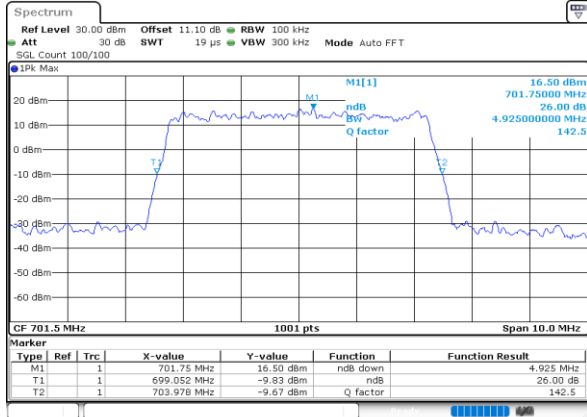

Highest Channel / 3MHz / 16QAM

Date: 25.MAY.2020 00:54:44

LTE Band 12

Lowest Channel / 5MHz / QPSK

Date: 25.MAY.2020 01:15:21

Lowest Channel / 5MHz / 16QAM

Date: 25.MAY.2020 01:15:09

Middle Channel / 5MHz / QPSK

Date: 25.MAY.2020 01:21:15

Middle Channel / 5MHz / 16QAM

Date: 25.MAY.2020 01:21:27

Highest Channel / 5MHz / QPSK

Date: 25.MAY.2020 01:23:14

Highest Channel / 5MHz / 16QAM

Date: 25.MAY.2020 01:23:22

LTE Band 12