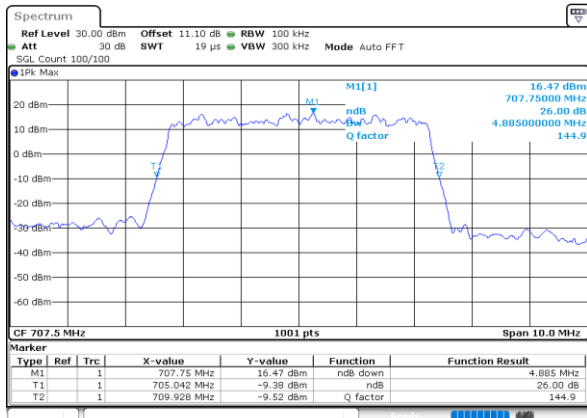

Highest Channel / 3MHz / 16QAM

Date: 25.MAY.2020 00:54:44

LTE Band 12

Lowest Channel / 5MHz / QPSK

Date: 25.MAY.2020 01:15:21

Lowest Channel / 5MHz / 16QAM

Date: 25.MAY.2020 01:15:09

Middle Channel / 5MHz / QPSK

Date: 25.MAY.2020 01:21:15

Middle Channel / 5MHz / 16QAM

Date: 25.MAY.2020 01:21:27

Highest Channel / 5MHz / QPSK

Date: 25.MAY.2020 01:23:14

Highest Channel / 5MHz / 16QAM

Date: 25.MAY.2020 01:23:22

LTE Band 12