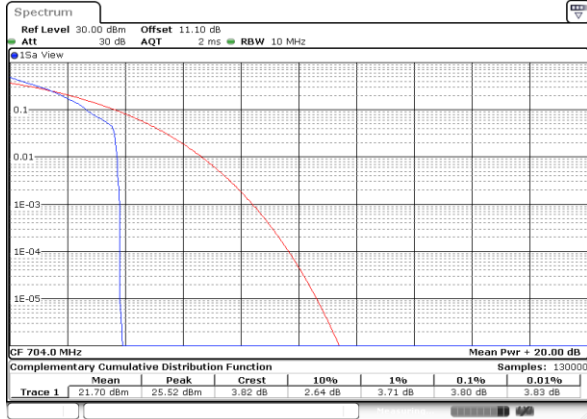

LTE Band 12 / 10MHz / QPSK

Lowest Channel / 1RB

Lowest Channel / Full RB

Middle Channel / 1RB

Middle Channel / Full RB

Highest Channel / 1RB

Highest Channel / Full RB

LTE Band 12 / 10MHz / 16QAM