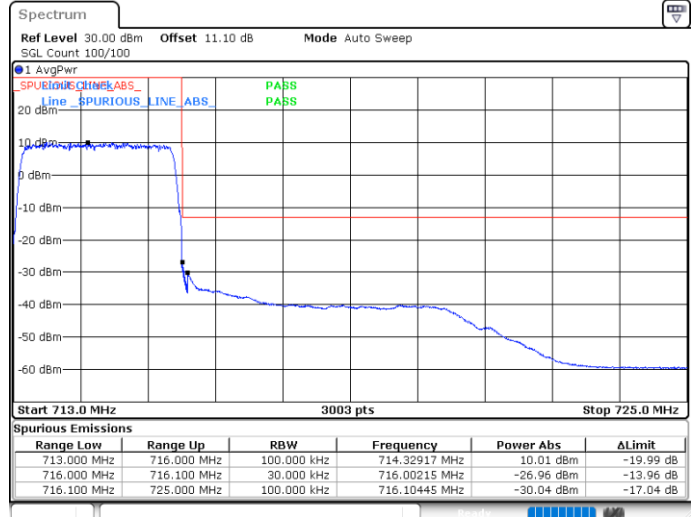

### Highest Band Edge / Full RB

Date: 25.MAY.2020 00:26:09

Date: 25.MAY.2020 00:34:21

LTE Band 12 / 1.4MHz / 16QAM

Lowest Band Edge / 1 RB

Highest Band Edge / 1 RB

Lowest Band Edge / Full RB

Highest Band Edge / Full RB

LTE Band 12 / 1.4MHz / 64QAM

Lowest Band Edge / 1 RB

Highest Band Edge / 1 RB

Lowest Band Edge / Full RB

Highest Band Edge / Full RB

LTE Band 12 / 3MHz / QPSK

Lowest Band Edge / 1RB

Highest Band Edge / 1 RB

Lowest Band Edge / Full RB

Highest Band Edge / Full RB

LTE Band 12 / 3MHz / 16QAM

Lowest Band Edge / 1 RB

Date: 25.MAY.2020 00:49:40

Highest Band Edge / 1 RB

Date: 25.MAY.2020 00:57:52

Lowest Band Edge / Full RB