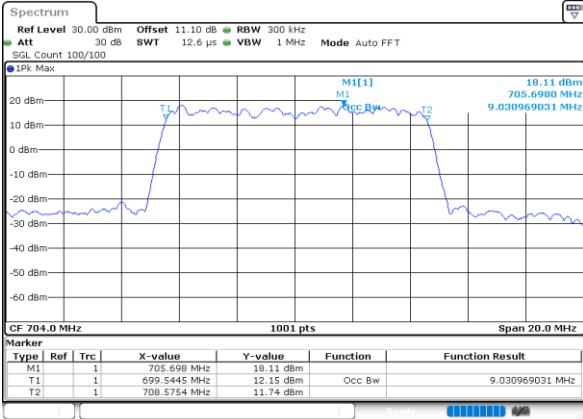

LTE Band 12

Lowest Channel / 10MHz / QPSK

Date: 25.MAY.2020 01:29:06