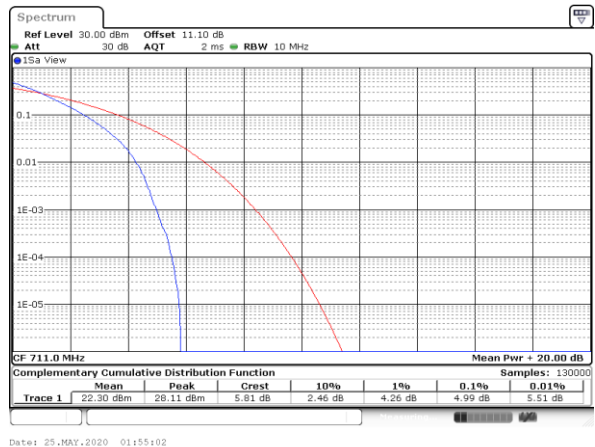

LTE Band 12 / 10MHz / QPSK

Lowest Channel / 1RB

Lowest Channel / Full RB

Middle Channel / 1RB

Middle Channel / Full RB

Highest Channel / 1RB

Highest Channel / Full RB

LTE Band 12 / 10MHz / 16QAM