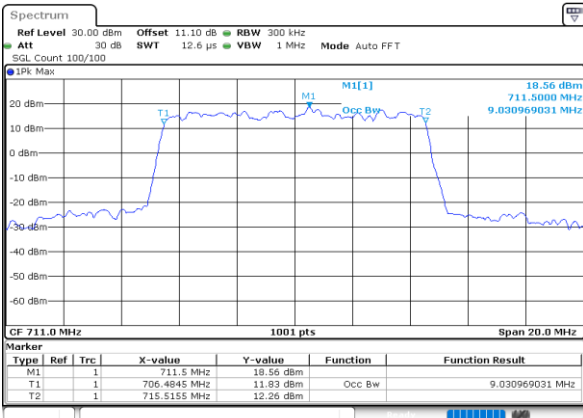

Date: 25.MAY.2020 01:21:04

Middle Channel / 5MHz / 16QAM

Date: 25.MAY.2020 01:20:53

Highest Channel / 5MHz / QPSK

Date: 25.MAY.2020 01:22:50

Highest Channel / 5MHz / 16QAM

Date: 25.MAY.2020 01:23:10

LTE Band 12

Lowest Channel / 10MHz / QPSK

Date: 25.MAY.2020 01:29:06

Lowest Channel / 10MHz / 16QAM

Date: 25.MAY.2020 01:29:19

Middle Channel / 10MHz / QPSK

Date: 25.MAY.2020 01:35:25

Middle Channel / 10MHz / 16QAM

Date: 25.MAY.2020 01:35:14

Highest Channel / 10MHz / QPSK

Date: 25.MAY.2020 01:37:19

Highest Channel / 10MHz / 16QAM

Date: 25.MAY.2020 01:37:31

LTE Band 12

Lowest Channel / 1.4MHz / 64QAM

Date: 25.MAY.2020 00:38:54

Lowest Channel / 3MHz / 64QAM