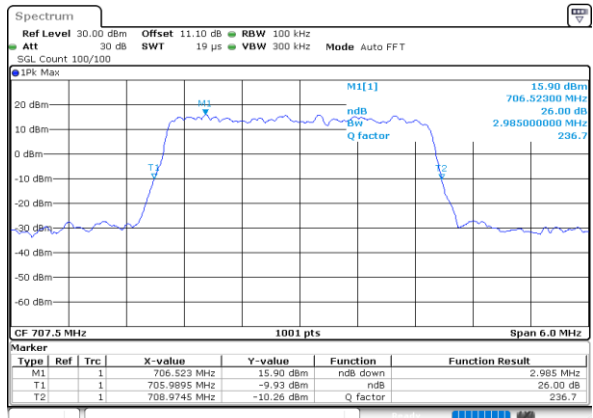

Highest Channel / 10MHz / QPSK

Date: 25.MAY.2020 01:37:55

Highest Channel / 10MHz / 16QAM

Date: 25.MAY.2020 01:37:43

LTE Band 12

Lowest Channel / 1.4MHz / 64QAM

Date: 25.MAY.2020 00:39:06

Lowest Channel / 3MHz / 64QAM

Date: 25.MAY.2020 01:00:37

Middle Channel / 1.4MHz / 64QAM

Date: 25.MAY.2020 00:42:09

Middle Channel / 3MHz / 64QAM

Date: 25.MAY.2020 01:00:40

Highest Channel / 1.4MHz / 64QAM

Date: 25.MAY.2020 00:43:12

Highest Channel / 3MHz / 64QAM