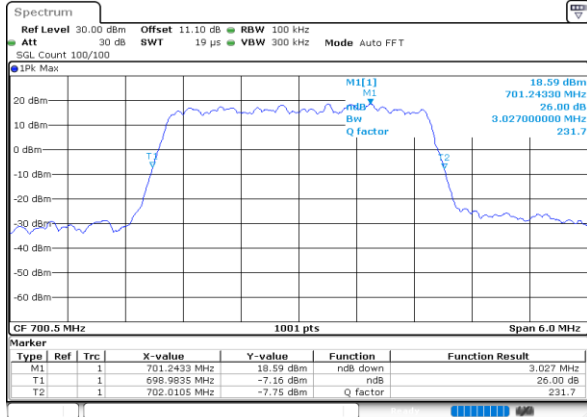

Date: 25.MAY.2020 00:31:15

Highest Channel / 1.4MHz / QPSK

Date: 25.MAY.2020 00:33:22

Highest Channel / 1.4MHz / 16QAM

Date: 25.MAY.2020 00:33:10

LTE Band 12

Lowest Channel / 3MHz / QPSK

Date: 25.MAY.2020 00:46:40