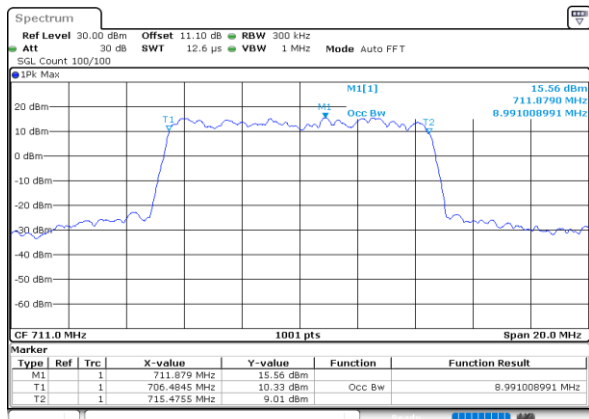

Middle Channel / 10MHz / 64QAM

Date: 25.MAY.2020 01:14:31

Highest Channel / 5MHz / 64QAM

Date: 25.MAY.2020 01:11:41

Highest Channel / 10MHz / 64QAM

Date: 25.MAY.2020 01:17:33