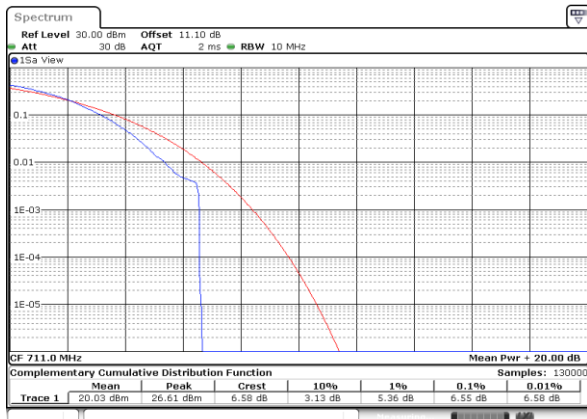

Date: 25.MAY.2020 01:52:26

Middle Channel / 1RB

Date: 25.MAY.2020 01:52:46

Middle Channel / Full RB

Date: 25.MAY.2020 01:52:55

Highest Channel / 1RB

Date: 25.MAY.2020 01:53:15

Highest Channel / Full RB

Date: 25.MAY.2020 01:53:05

**26dB Bandwidth**

Mode	LTE Band 12 : 26dB BW(MHz)											
BW	1.4MHz		3MHz		5MHz		10MHz		15MHz		20MHz	
Mod.	QPSK	16QAM	QPSK	16QAM	QPSK	16QAM	QPSK	16QAM	QPSK	16QAM	QPSK	16QAM
Lowest CH	1.22	1.22	3.03	3.00	4.93	4.82	9.67	9.71	-	-	-	-
Middle CH	1.22	1.23	3.07	3.07	4.89	4.92	9.83	9.79	-	-	-	-
Highest CH	1.23	1.23	3.03	3.03	4.94	4.87	9.97	9.93	-	-	-	-
Mode	LTE Band 12 : 26dB BW(MHz)											
BW	1.4MHz		3MHz		5MHz		10MHz		15MHz		20MHz	
Mod.	64QAM		64QAM		64QAM		64QAM		64QAM		64QAM	
Lowest CH	1.23	-	3.03	-	4.80	-	9.71	-	-	-	-	-
Middle CH	1.22	-	2.99	-	4.87	-	9.69	-	-	-	-	-
Highest CH	1.23	-	3.02	-	4.91	-	9.75	-	-	-	-	-