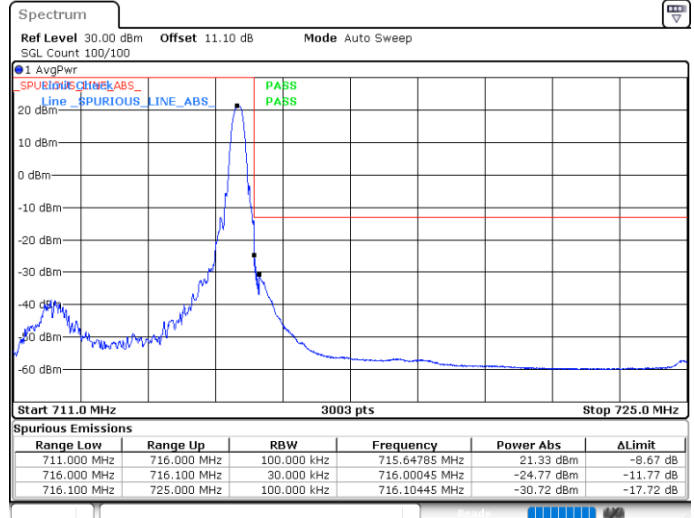

Date: 25.MAY.2020 00:48:40

Highest Band Edge / Full RB

Date: 25.MAY.2020 00:56:52

LTE Band 12 / 3MHz / 64QAM

Lowest Band Edge / 1 RB

Date: 25.MAY.2020 01:02:36

Highest Band Edge / 1 RB

Date: 25.MAY.2020 01:06:42

Lowest Band Edge / Full RB

Date: 25.MAY.2020 01:01:36

Highest Band Edge / Full RB

Date: 25.MAY.2020 01:05:42

LTE Band 12 / 5MHz / QPSK

Lowest Band Edge / 1 RB

Date: 25.MAY.2020 01:19:21

Highest Band Edge / 1 RB

Date: 25.MAY.2020 01:26:34

Lowest Band Edge / Full RB

Date: 25.MAY.2020 01:16:21

Highest Band Edge / Full RB

Date: 25.MAY.2020 01:24:33

LTE Band 12 / 5MHz / 16QAM

Lowest Band Edge / 1RB

Highest Band Edge / 1 RB