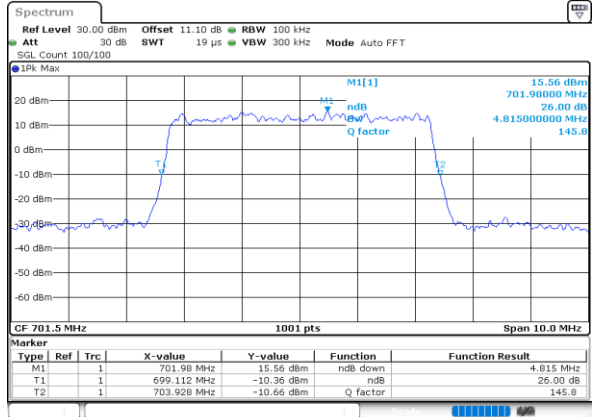

Highest Channel / 3MHz / 16QAM

Date: 25.MAY.2020 00:54:44

LTE Band 12

Lowest Channel / 5MHz / QPSK

Date: 25.MAY.2020 01:15:21

Lowest Channel / 5MHz / 16QAM

Date: 25.MAY.2020 01:15:09

Middle Channel / 5MHz / QPSK

Date: 25.MAY.2020 01:21:15

Middle Channel / 5MHz / 16QAM

Date: 25.MAY.2020 01:21:27

Highest Channel / 5MHz / QPSK

Date: 25.MAY.2020 01:23:14

Highest Channel / 5MHz / 16QAM

Date: 25.MAY.2020 01:23:22

LTE Band 12