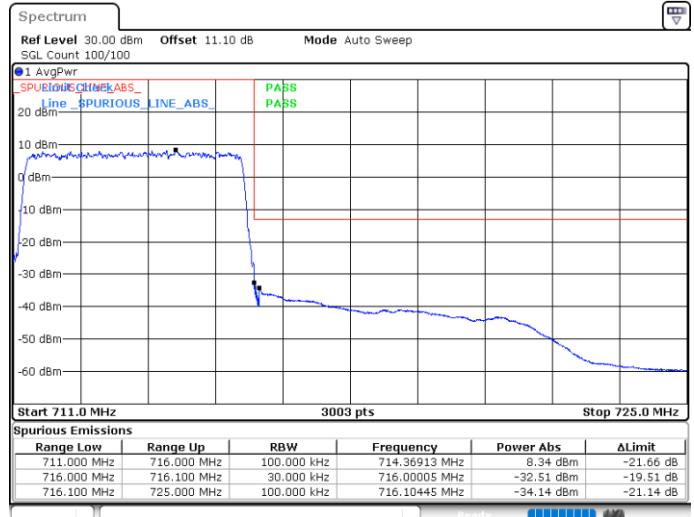

Date: 25.MAY.2020 00:48:40

Highest Band Edge / Full RB

Date: 25.MAY.2020 00:56:52

LTE Band 12 / 3MHz / 64QAM

Lowest Band Edge / 1 RB

Date: 25.MAY.2020 01:02:36

Highest Band Edge / 1 RB

Date: 25.MAY.2020 01:06:42

Lowest Band Edge / Full RB

Date: 25.MAY.2020 01:01:36

Highest Band Edge / Full RB

Date: 25.MAY.2020 01:05:42

LTE Band 12 / 5MHz / QPSK

Lowest Band Edge / 1 RB

Date: 25.MAY.2020 01:19:21

Highest Band Edge / 1 RB

Date: 25.MAY.2020 01:26:34

Lowest Band Edge / Full RB

Date: 25.MAY.2020 01:16:21

Highest Band Edge / Full RB

Date: 25.MAY.2020 01:24:33

LTE Band 12 / 5MHz / 16QAM

Lowest Band Edge / 1RB

Highest Band Edge / 1 RB