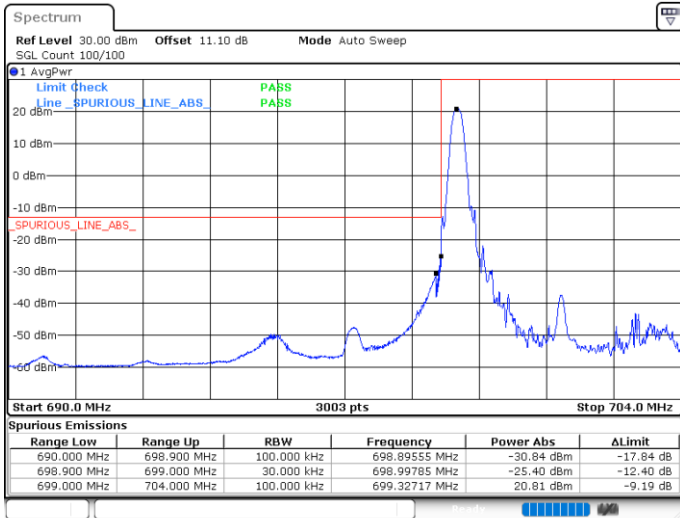

Lowest Band Edge / Full RB

Date: 25.MAY.2020 01:01:36

Highest Band Edge / Full RB

Date: 25.MAY.2020 01:05:42

LTE Band 12 / 5MHz / QPSK

Lowest Band Edge / 1 RB

Date: 25.MAY.2020 01:19:21

Highest Band Edge / 1 RB

Date: 25.MAY.2020 01:26:34

Lowest Band Edge / Full RB

Date: 25.MAY.2020 01:16:21

Highest Band Edge / Full RB

Date: 25.MAY.2020 01:24:33

LTE Band 12 / 5MHz / 16QAM

Lowest Band Edge / 1RB

Highest Band Edge / 1 RB