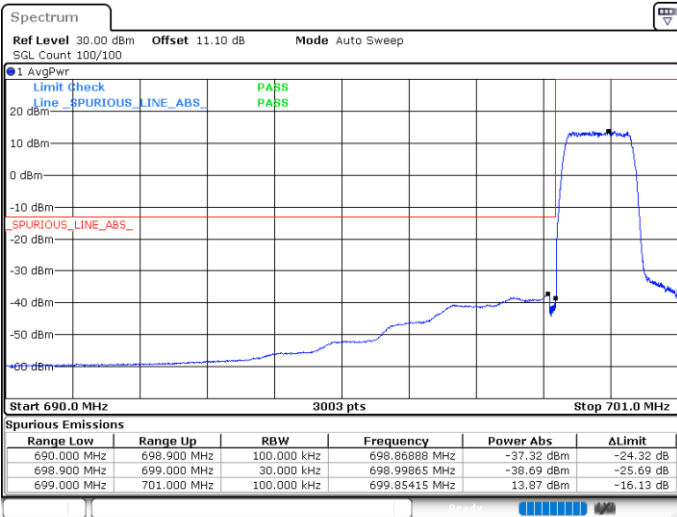

### Lowest Band Edge / 1 RB

### Highest Band Edge / 1RB

Date: 25.MAY.2020 00:29:09

Date: 25.MAY.2020 00:37:21

### Lowest Band Edge / Full RB

### Highest Band Edge / Full RB

Date: 25.MAY.2020 00:26:09

Date: 25.MAY.2020 00:34:21

LTE Band 12 / 1.4MHz / 16QAM

Lowest Band Edge / 1 RB

Highest Band Edge / 1 RB

Lowest Band Edge / Full RB

Highest Band Edge / Full RB