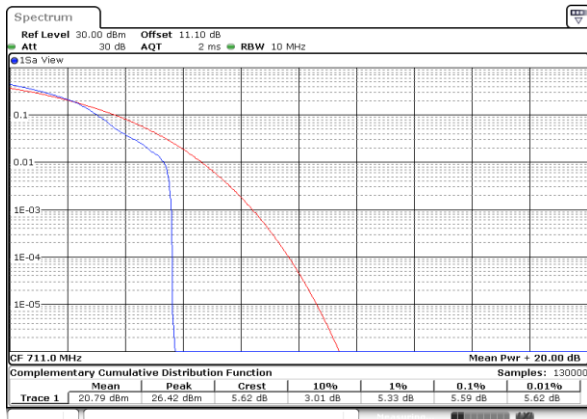

LTE Band 12 / 10MHz / QPSK

Lowest Channel / 1RB

Lowest Channel / Full RB

Middle Channel / 1RB

Middle Channel / Full RB

Highest Channel / 1RB

Highest Channel / Full RB

LTE Band 12 / 10MHz / 16QAM

Lowest Channel / 1RB

Date: 25.MAY.2020 01:53:05

Lowest Channel / Full RB

Date: 25.MAY.2020 01:53:25

Middle Channel / 1RB

Date: 25.MAY.2020 01:53:45

Middle Channel / Full RB

Date: 25.MAY.2020 01:53:54

Highest Channel / 1RB

Date: 25.MAY.2020 01:54:14

Highest Channel / Full RB

Date: 25.MAY.2020 01:54:04

LTE Band 12 / 10MHz / 64QAM

Lowest Channel / 1RB

Date: 25.MAY.2020 01:52:36

Lowest Channel / Full RB