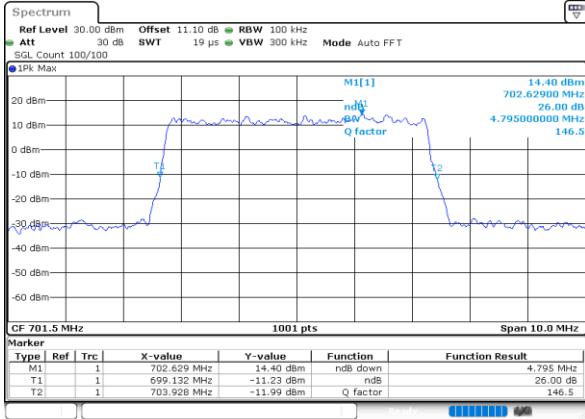

Highest Channel / 10MHz / QPSK

Date: 25.MAY.2020 01:37:55

Highest Channel / 10MHz / 16QAM

Date: 25.MAY.2020 01:37:43

LTE Band 12

Lowest Channel / 1.4MHz / 64QAM

Date: 25.MAY.2020 00:39:06

Lowest Channel / 3MHz / 64QAM

Date: 25.MAY.2020 01:00:37

Middle Channel / 1.4MHz / 64QAM

Date: 25.MAY.2020 00:42:09

Middle Channel / 3MHz / 64QAM

Date: 25.MAY.2020 01:00:40

Highest Channel / 1.4MHz / 64QAM

Date: 25.MAY.2020 00:43:12

Highest Channel / 3MHz / 64QAM

Date: 25.MAY.2020 01:04:43

LTE Band 12

Lowest Channel / 5MHz / 64QAM

Date: 25.MAY.2020 01:07:47

Lowest Channel / 10MHz / 64QAM

Date: 25.MAY.2020 01:14:339

Middle Channel / 5MHz / 64QAM

Date: 25.MAY.2020 01:10:50