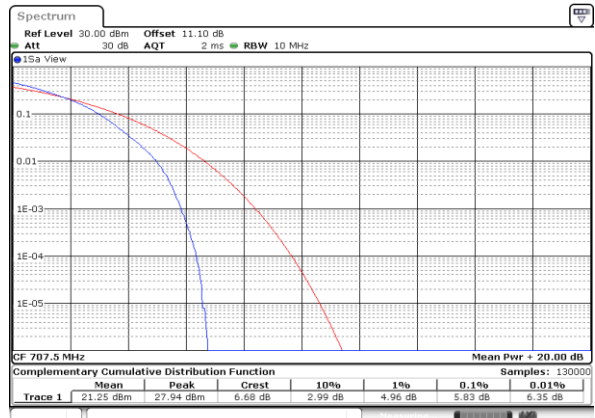

Lowest Channel / 1RB

Date: 25.MAY.2020 01:53:05

Lowest Channel / Full RB

Date: 25.MAY.2020 01:53:25

Middle Channel / 1RB

Date: 25.MAY.2020 01:53:45

Middle Channel / Full RB

Date: 25.MAY.2020 01:53:54

Highest Channel / 1RB

Date: 25.MAY.2020 01:54:14

Highest Channel / Full RB

Date: 25.MAY.2020 01:54:04

LTE Band 12 / 10MHz / 64QAM

Lowest Channel / 1RB

Date: 25.MAY.2020 01:52:36

Lowest Channel / Full RB