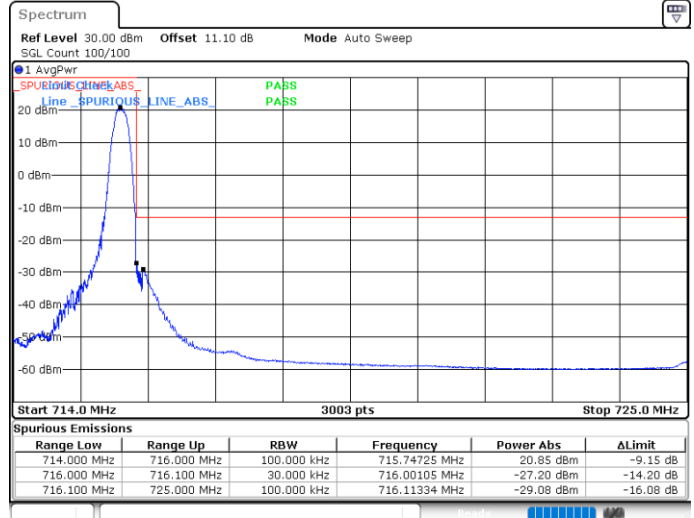

### Lowest Band Edge / Full RB

### Highest Band Edge / Full RB

Date: 25.MAY.2020 00:26:09

Date: 25.MAY.2020 00:34:21

LTE Band 12 / 1.4MHz / 16QAM

Lowest Band Edge / 1 RB

Highest Band Edge / 1 RB

Lowest Band Edge / Full RB

Highest Band Edge / Full RB

LTE Band 12 / 1.4MHz / 64QAM

Lowest Band Edge / 1 RB

Highest Band Edge / 1 RB

Lowest Band Edge / Full RB

Highest Band Edge / Full RB

LTE Band 12 / 3MHz / QPSK

Lowest Band Edge / 1RB

Highest Band Edge / 1 RB