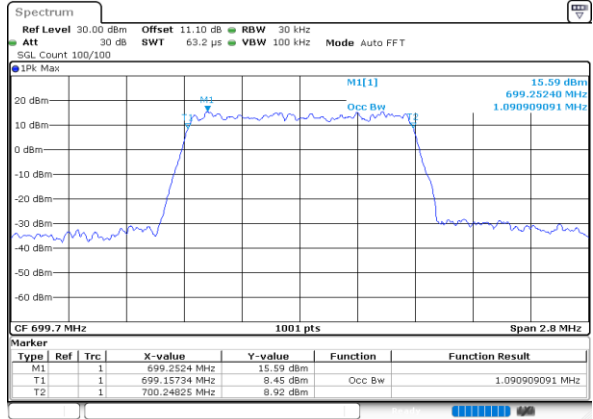

Lowest Channel / 1.4MHz / 16QAM

Date: 25.MAY.2020 00:22:05