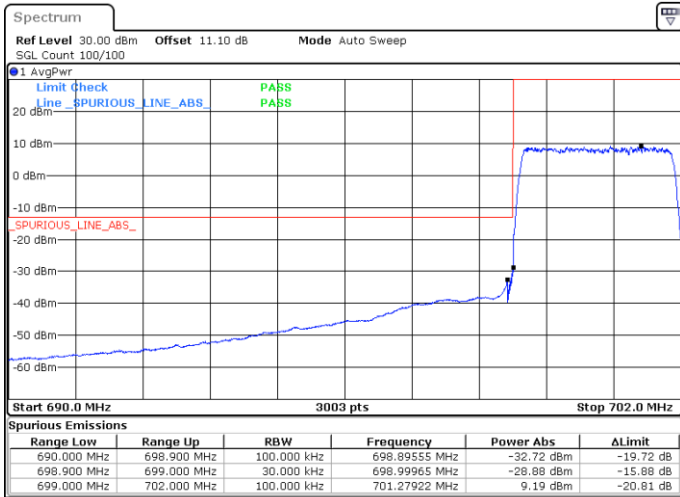

LTE Band 12 / 1.4MHz / 64QAM

Lowest Band Edge / 1 RB

Highest Band Edge / 1 RB

Lowest Band Edge / Full RB

Highest Band Edge / Full RB

LTE Band 12 / 3MHz / QPSK

Lowest Band Edge / 1RB

Highest Band Edge / 1 RB

Lowest Band Edge / Full RB

Highest Band Edge / Full RB

LTE Band 12 / 3MHz / 16QAM

Lowest Band Edge / 1 RB

Date: 25.MAY.2020 00:49:40

Highest Band Edge / 1 RB

Date: 25.MAY.2020 00:57:52

Lowest Band Edge / Full RB

Date: 25.MAY.2020 00:48:40

Highest Band Edge / Full RB

Date: 25.MAY.2020 00:56:52

LTE Band 12 / 3MHz / 64QAM

Lowest Band Edge / 1 RB

Date: 25.MAY.2020 01:02:36

Highest Band Edge / 1 RB

Date: 25.MAY.2020 01:06:42

Lowest Band Edge / Full RB

Date: 25.MAY.2020 01:01:36

Highest Band Edge / Full RB

Date: 25.MAY.2020 01:05:42

LTE Band 12 / 5MHz / QPSK

Lowest Band Edge / 1 RB

Date: 25.MAY.2020 01:19:21

Highest Band Edge / 1 RB