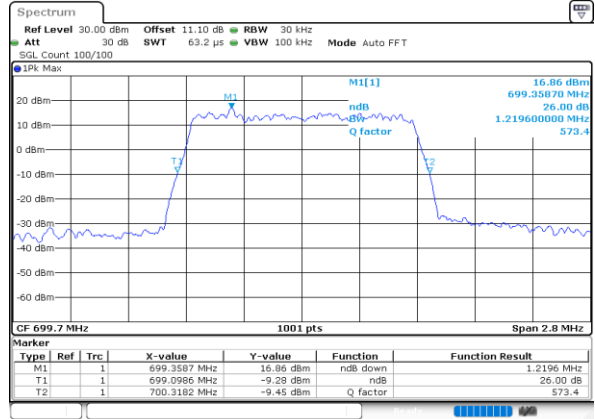

Lowest Channel / 1.4MHz / 16QAM

Date: 25.MAY.2020 00:24:57