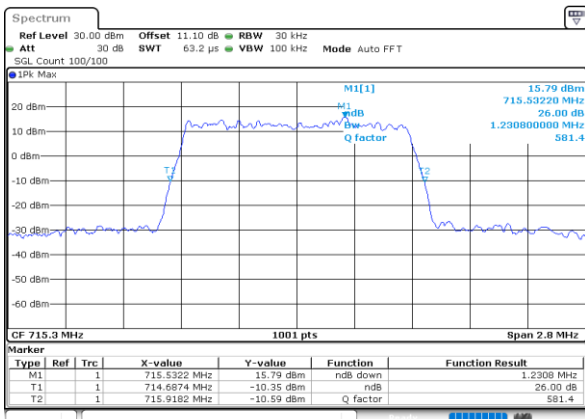

Highest Channel / 10MHz / QPSK

Date: 25.MAY.2020 01:37:55

Highest Channel / 10MHz / 16QAM

Date: 25.MAY.2020 01:37:43

LTE Band 12

Lowest Channel / 1.4MHz / 64QAM

Date: 25.MAY.2020 00:39:06

Lowest Channel / 3MHz / 64QAM

Date: 25.MAY.2020 01:00:37

Middle Channel / 1.4MHz / 64QAM

Date: 25.MAY.2020 00:42:09

Middle Channel / 3MHz / 64QAM

Date: 25.MAY.2020 01:00:40

Highest Channel / 1.4MHz / 64QAM

Date: 25.MAY.2020 00:43:12

Highest Channel / 3MHz / 64QAM