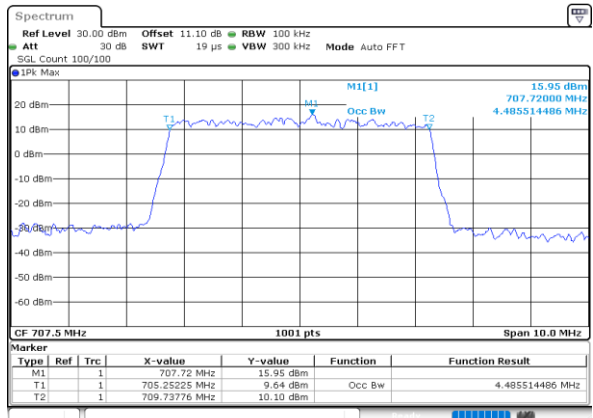

Middle Channel / 5MHz / 16QAM

Date: 25.MAY.2020 01:20:53