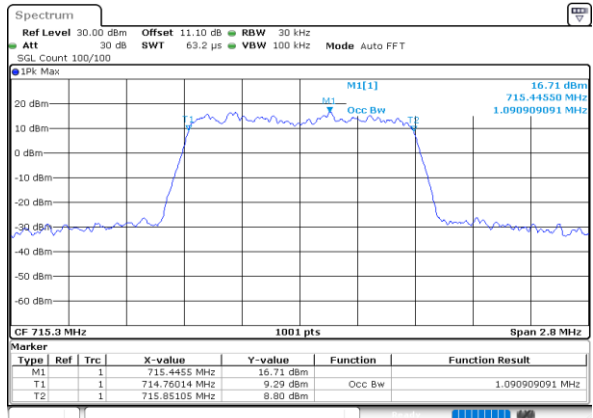

Middle Channel / 10MHz / 64QAM

Date: 25.MAY.2020 01:14:612

Highest Channel / 5MHz / 64QAM

Date: 25.MAY.2020 01:11:53

Highest Channel / 10MHz / 64QAM

Date: 25.MAY.2020 01:14:745

**Occupied Bandwidth**

Mode	LTE Band 12 : 99%OBW(MHz)											
BW	1.4MHz		3MHz		5MHz		10MHz		15MHz		20MHz	
Mod.	QPSK	16QAM	QPSK	16QAM	QPSK	16QAM	QPSK	16QAM	QPSK	16QAM	QPSK	16QAM
Lowest CH	1.09	1.09	2.71	2.72	4.49	4.50	9.03	8.99	-	-	-	-
Middle CH	1.09	1.09	2.73	2.72	4.49	4.49	9.05	9.03	-	-	-	-
Highest CH	1.09	1.09	2.72	2.70	4.48	4.49	9.03	9.03	-	-	-	-
Mode	LTE Band 12 : 99%OBW(MHz)											
BW	1.4MHz		3MHz		5MHz		10MHz		15MHz		20MHz	
Mod.	64QAM		64QAM		64QAM		64QAM		64QAM		64QAM	
Lowest CH	1.08	-	2.73	-	4.55	-	8.99	-	-	-	-	-
Middle CH	1.09	-	2.70	-	4.50	-	9.03	-	-	-	-	-
Highest CH	1.09	-	2.73	-	4.49	-	8.99	-	-	-	-	-

LTE Band 12

Lowest Channel / 1.4MHz / QPSK

Date: 25.MAY.2020 00:21:53

Lowest Channel / 1.4MHz / 16QAM

Date: 25.MAY.2020 00:22:05

Middle Channel / 1.4MHz / QPSK

Date: 25.MAY.2020 00:30:52

Middle Channel / 1.4MHz / 16QAM

Date: 25.MAY.2020 00:30:41

Highest Channel / 1.4MHz / QPSK

Date: 25.MAY.2020 00:32:46

Highest Channel / 1.4MHz / 16QAM

Date: 25.MAY.2020 00:32:58

LTE Band 12

Lowest Channel / 3MHz / QPSK

Date: 25.MAY.2020 00:46:04