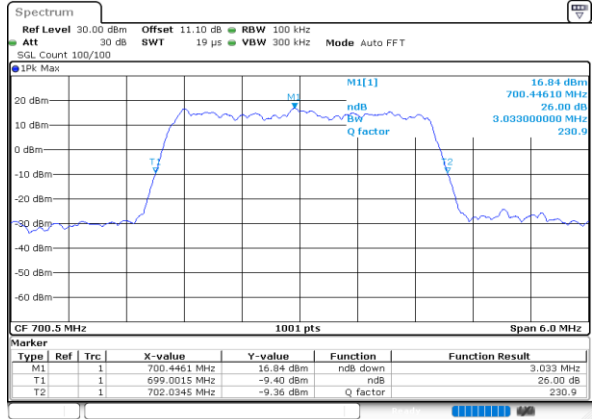

Highest Channel / 10MHz / QPSK

Date: 25.MAY.2020 01:37:55

Highest Channel / 10MHz / 16QAM

Date: 25.MAY.2020 01:37:43

LTE Band 12

Lowest Channel / 1.4MHz / 64QAM

Date: 25.MAY.2020 00:39:06

Lowest Channel / 3MHz / 64QAM