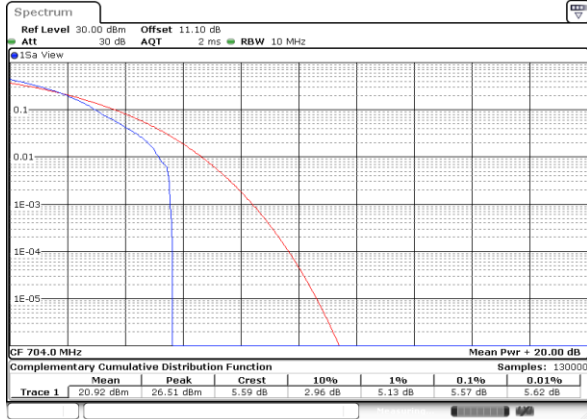

LTE Band 12 / 10MHz / 16QAM

Lowest Channel / 1RB

Date: 25.MAY.2020 01:53:05