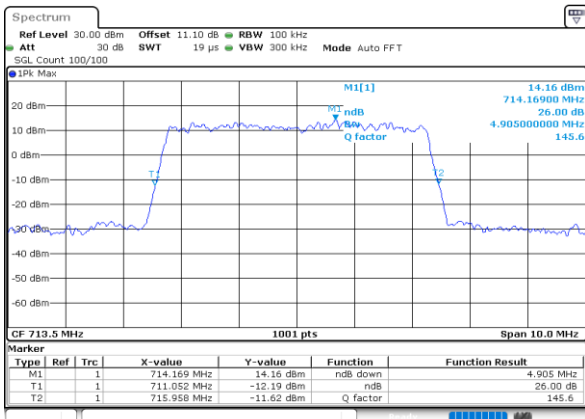

Date: 25.MAY.2020 01:04:43

LTE Band 12

Lowest Channel / 5MHz / 64QAM

Date: 25.MAY.2020 01:07:47

Lowest Channel / 10MHz / 64QAM

Date: 25.MAY.2020 01:14:339

Middle Channel / 5MHz / 64QAM

Date: 25.MAY.2020 01:10:50

Middle Channel / 10MHz / 64QAM

Date: 25.MAY.2020 01:14:612

Highest Channel / 5MHz / 64QAM

Date: 25.MAY.2020 01:11:53

Highest Channel / 10MHz / 64QAM

Date: 25.MAY.2020 01:14:745

**Occupied Bandwidth**

Mode	LTE Band 12 : 99%OBW(MHz)											
BW	1.4MHz		3MHz		5MHz		10MHz		15MHz		20MHz	
Mod.	QPSK	16QAM	QPSK	16QAM	QPSK	16QAM	QPSK	16QAM	QPSK	16QAM	QPSK	16QAM
Lowest CH	1.09	1.09	2.71	2.72	4.49	4.50	9.03	8.99	-	-	-	-
Middle CH	1.09	1.09	2.73	2.72	4.49	4.49	9.05	9.03	-	-	-	-
Highest CH	1.09	1.09	2.72	2.70	4.48	4.49	9.03	9.03	-	-	-	-
Mode	LTE Band 12 : 99%OBW(MHz)											
BW	1.4MHz		3MHz		5MHz		10MHz		15MHz		20MHz	
Mod.	64QAM		64QAM		64QAM		64QAM		64QAM		64QAM	
Lowest CH	1.08	-	2.73	-	4.55	-	8.99	-	-	-	-	-
Middle CH	1.09	-	2.70	-	4.50	-	9.03	-	-	-	-	-
Highest CH	1.09	-	2.73	-	4.49	-	8.99	-	-	-	-	-