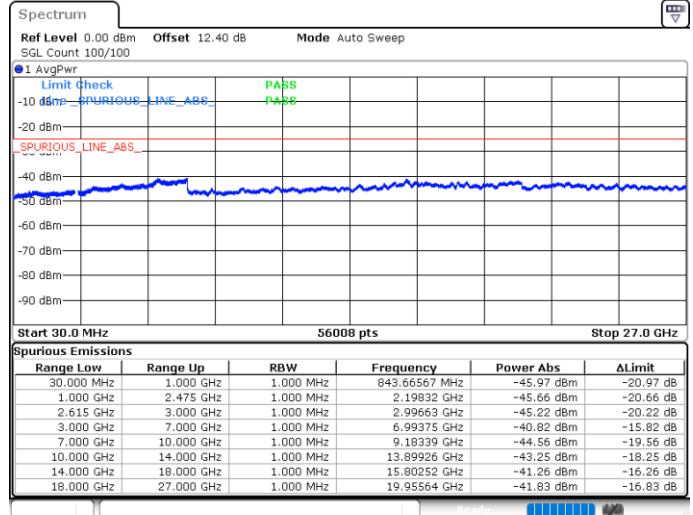

Date: 15.MAY.2020 23:41:23

Highest Channel / FullIRB

N/A

Date: 15.MAY.2020 23:49:16

LTE Band 7C / 20MHz+20MHz

16QAM

Lowest Channel / 1RB0 and 1RB99

Lowest Channel / 1RB99 and 1RB0

Date: 15.MAY.2020 21:57:16

Date: 15.MAY.2020 21:52:57

Lowest Channel / FullIRB

N/A

Date: 15.MAY.2020 22:00:22

LTE Band 7C / 20MHz+20MHz

16QAM

Middle Channel / 1RB0 and 1RB9

Middle Channel / 1RB99 and 1RB0

Date: 15.MAY.2020 22:14:02

Date: 15.MAY.2020 22:17:06

Middle Channel / FullRB

N/A

Date: 15.MAY.2020 22:10:56

LTE Band 7C / 20MHz+20MHz

16QAM

Highest Channel / 1RB0 and 1RB99

Highest Channel / 1RB99 and 1RB0

Date: 15.MAY.2020 22:46:30

Date: 15.MAY.2020 22:36:06

Highest Channel / FullIRB

N/A

Date: 15.MAY.2020 22:49:36

LTE Band 7C / 10MHz+20MHz