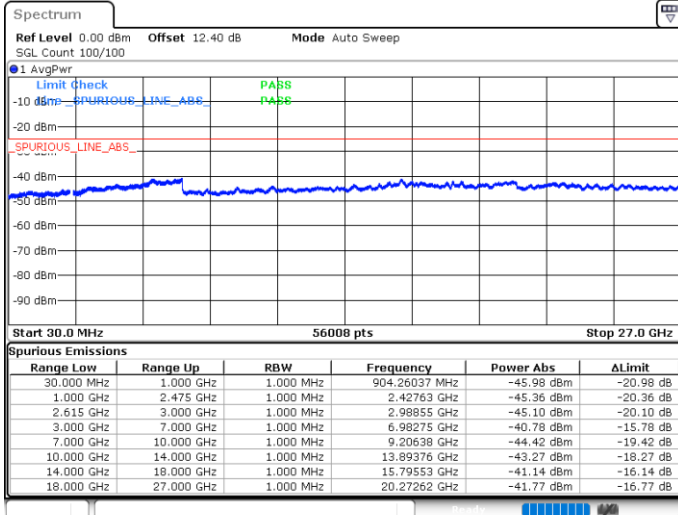

Middle Channel / FullIRB

N/A

Date: 15.MAY.2020 23:22:02

LTE Band 7C / 20MHz+15MHz

16QAM

Highest Channel / 1RB0 and 1RB74

Highest Channel / 1RB99 and 1RB0

Date: 15.MAY.2020 23:46:11

Date: 15.MAY.2020 23:41:23

Highest Channel / FullIRB

N/A

Date: 15.MAY.2020 23:49:16

LTE Band 7C / 20MHz+20MHz

16QAM

Lowest Channel / 1RB0 and 1RB99

Lowest Channel / 1RB99 and 1RB0

Date: 15.MAY.2020 21:57:16

Date: 15.MAY.2020 21:52:57

Lowest Channel / FullIRB

N/A

Date: 15.MAY.2020 22:00:22

LTE Band 7C / 20MHz+20MHz

16QAM

Middle Channel / 1RB0 and 1RB9