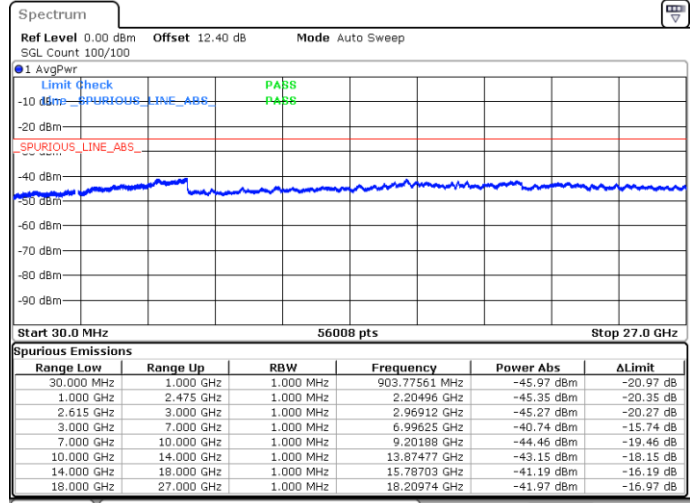

Date: 15.MAY.2020 23:29:15