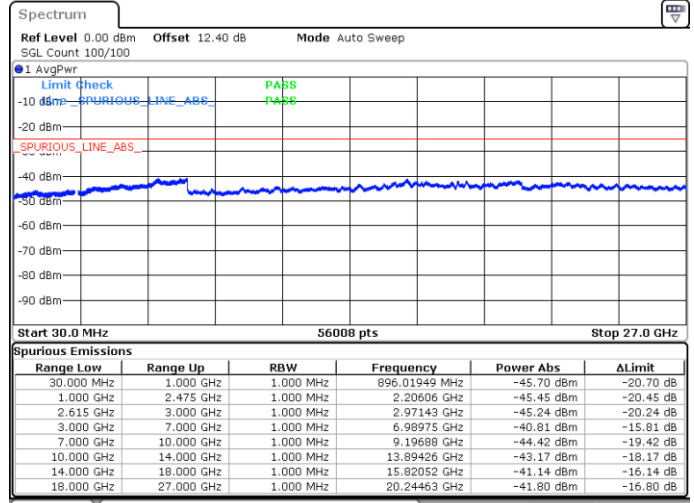

Date: 15.MAY.2020 23:50:18

LTE Band 7C / 20MHz+20MHz

64QAM

Lowest Channel / 1RB0 and 1RB99

Lowest Channel / 1RB99 and 1RB0

Date: 15.MAY.2020 21:58:19

Date: 15.MAY.2020 21:51:55

Lowest Channel / FullIRB

N/A

Date: 15.MAY.2020 21:59:20

LTE Band 7C / 20MHz+20MHz

64QAM

Middle Channel / 1RB0 and 1RB9

Middle Channel / 1RB99 and 1RB0

Date: 15.MAY.2020 22:13:00

Date: 15.MAY.2020 22:18:08

Middle Channel / FullIRB

N/A

Date: 15.MAY.2020 22:11:58

LTE Band 7C / 20MHz+20MHz

64QAM

Highest Channel / 1RB0 and 1RB99

Highest Channel / 1RB99 and 1RB0

Date: 15.MAY.2020 22:45:28

Date: 15.MAY.2020 22:44:27

Highest Channel / FullIRB

N/A

Date: 15.MAY.2020 22:50:38

LTE Band 12

Peak-to-Average Ratio

Mode	LTE Band 12 / 10MHz				
Mod.	QPSK		16QAM		Limit: 13dB
RB Size	1RB	Full RB	1RB	Full RB	Result
Lowest CH	3.80	4.99	5.57	5.80	PASS
Middle CH	3.77	5.01	5.94	5.83	
Highest CH	3.48	4.99	5.59	5.86	
Mode	LTE Band 12 / 10MHz				
Mod.	64QAM				Limit: 13dB
RB Size	1RB	Full RB			Result
Lowest CH	6.35	6.38	-	-	PASS
Middle CH	7.04	6.41	-	-	
Highest CH	6.55	6.35	-	-	