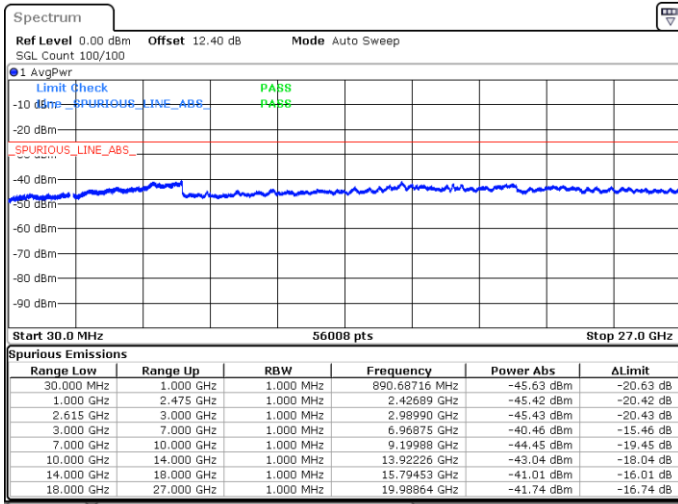

LTE Band 7C / 20MHz+15MHz

64QAM

Highest Channel / 1RB0 and 1RB74

Highest Channel / 1RB99 and 1RB0

Date: 15.MAY.2020 23:45:09

Date: 15.MAY.2020 23:44:08

Highest Channel / FullIRB

N/A

Date: 15.MAY.2020 23:50:18

LTE Band 7C / 20MHz+20MHz

64QAM

Lowest Channel / 1RB0 and 1RB99

Lowest Channel / 1RB99 and 1RB0

Date: 15.MAY.2020 21:58:19

Date: 15.MAY.2020 21:51:55

Lowest Channel / FullIRB

N/A

Date: 15.MAY.2020 21:59:20

LTE Band 7C / 20MHz+20MHz

64QAM

Middle Channel / 1RB0 and 1RB9

Middle Channel / 1RB99 and 1RB0

Date: 15.MAY.2020 22:13:00

Date: 15.MAY.2020 22:18:08

Middle Channel / FullIRB

N/A

Date: 15.MAY.2020 22:11:58

LTE Band 7C / 20MHz+20MHz

64QAM

Highest Channel / 1RB0 and 1RB99

Highest Channel / 1RB99 and 1RB0

Date: 15.MAY.2020 22:45:28