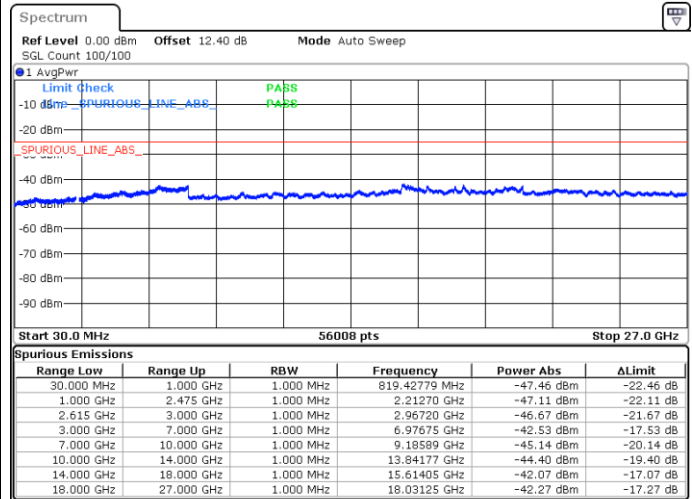

N/A

Date: 17.MAY.2020 22:19:15

LTE Band 7C / 15MHz+10MHz

64QAM

Lowest Channel / 1RB0 and 1RB49

Lowest Channel / 1RB74 and 1RB0

Date: 19.MAY.2020 03:37:41

Date: 19.MAY.2020 03:30:27

Lowest Channel / FullIRB

N/A

Date: 19.MAY.2020 03:38:39

LTE Band 7C / 15MHz+10MHz

64QAM

Middle Channel / 1RB0 and 1RB49

Middle Channel / 1RB74 and 1RB0

Date: 19.MAY.2020 03:47:44

Date: 19.MAY.2020 03:52:34

Middle Channel / FullIRB

N/A

Date: 19.MAY.2020 03:46:46

LTE Band 7C / 15MHz+10MHz

64QAM

Highest Channel / 1RB0 and 1RB49

Highest Channel / 1RB74 and 1RB0

Date: 19.MAY.2020 04:10:02

Date: 19.MAY.2020 04:09:05

Highest Channel / FullIRB

N/A

Date: 19.MAY.2020 04:14:52

LTE Band 7C / 15MHz+15MHz

64QAM

Lowest Channel / 1RB0 and 1RB74