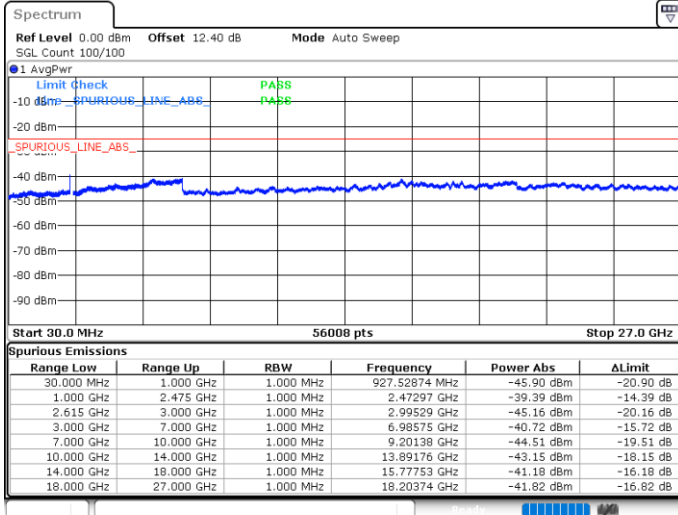

Date: 19.MAY.2020 03:52:34

Middle Channel / FullIRB

N/A

Date: 19.MAY.2020 03:46:46

LTE Band 7C / 15MHz+10MHz

64QAM

Highest Channel / 1RB0 and 1RB49

Highest Channel / 1RB74 and 1RB0

Date: 19.MAY.2020 04:10:02

Date: 19.MAY.2020 04:09:05

Highest Channel / FullIRB

N/A

Date: 19.MAY.2020 04:14:52

LTE Band 7C / 15MHz+15MHz

64QAM

Lowest Channel / 1RB0 and 1RB74

Lowest Channel / 1RB74 and 1RB0

Date: 16.MAY.2020 01:11:09

Date: 16.MAY.2020 01:05:58

Lowest Channel / FullIRB

N/A

Date: 16.MAY.2020 01:12:11

LTE Band 7C / 15MHz+15MHz

64QAM