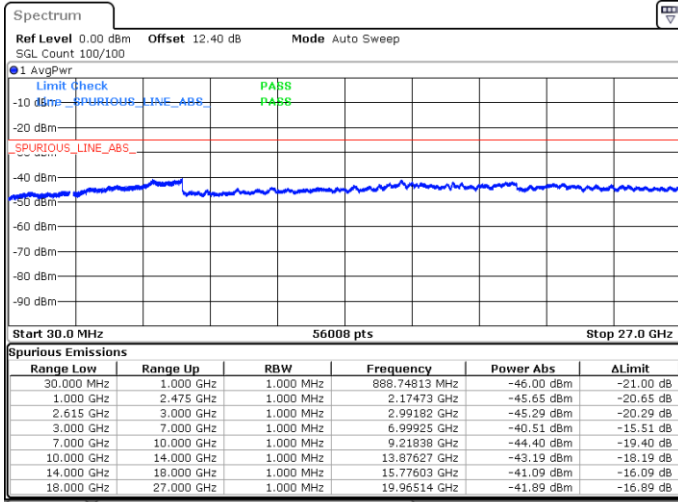

Lowest Channel / 1RB0 and 1RB74

Lowest Channel / 1RB99 and 1RB0

Date: 15.MAY.2020 23:12:30

Date: 15.MAY.2020 23:04:09

Lowest Channel / FullIRB

N/A

Date: 15.MAY.2020 23:13:32

LTE Band 7C / 20MHz+15MHz

LTE Band 7C / 20MHz+15MHz

64QAM

Highest Channel / 1RB0 and 1RB74

Highest Channel / 1RB99 and 1RB0

Date: 15.MAY.2020 23:45:09

Date: 15.MAY.2020 23:44:08

Highest Channel / FullIRB

N/A

Date: 15.MAY.2020 23:50:18

LTE Band 7C / 20MHz+20MHz

64QAM

Lowest Channel / 1RB0 and 1RB99

Lowest Channel / 1RB99 and 1RB0

Date: 15.MAY.2020 21:58:19

Date: 15.MAY.2020 21:51:55

Lowest Channel / FullIRB