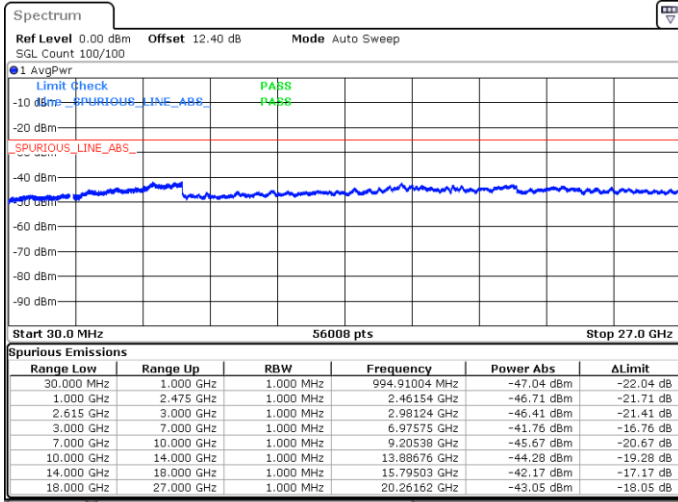

Date: 17.MAY.2020 20:35:51

Date: 17.MAY.2020 20:40:40

Middle Channel / FullIRB

N/A

Date: 17.MAY.2020 20:34:52

LTE Band 7C / 20MHz+10MHz

64QAM

Highest Channel / 1RB0 and 1RB49

Highest Channel / 1RB99 and 1RB0

Date: 17.MAY.2020 20:55:39

Date: 17.MAY.2020 20:54:42

Highest Channel / FullIRB

N/A

Date: 17.MAY.2020 21:00:29

LTE Band 7C / 20MHz+15MHz

64QAM

Lowest Channel / 1RB0 and 1RB74

Lowest Channel / 1RB99 and 1RB0

Date: 15.MAY.2020 23:12:30

Date: 15.MAY.2020 23:04:09

Lowest Channel / FullIRB

N/A

Date: 15.MAY.2020 23:13:32

LTE Band 7C / 20MHz+15MHz