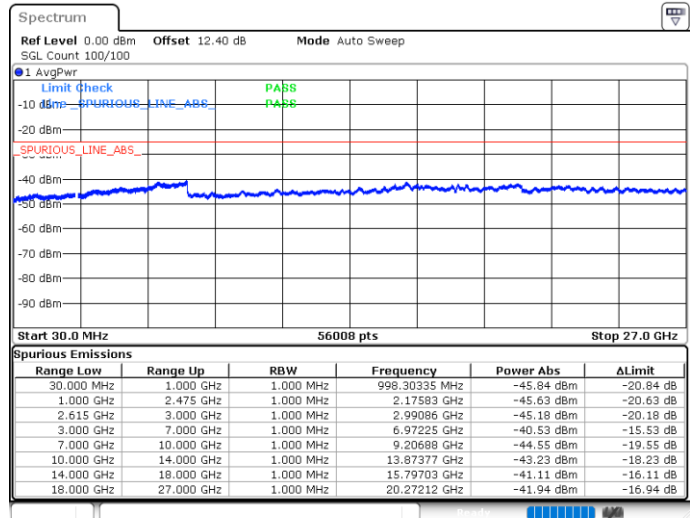

N/A

Date: 16.MAY.2020 00:19:19

LTE Band 7C / 15MHz+20MHz

64QAM

Highest Channel / 1RB0 and 1RB99

Highest Channel / 1RB74 and 1RB0

Date: 16.MAY.2020 00:41:35

Date: 16.MAY.2020 00:40:34

Highest Channel / FullIRB

N/A

Date: 16.MAY.2020 00:46:44

LTE Band 7C / 20MHz+10MHz

64QAM

Lowest Channel / 1RB0 and 1RB49

Lowest Channel / 1RB99 and 1RB0

Date: 17.MAY.2020 20:25:43