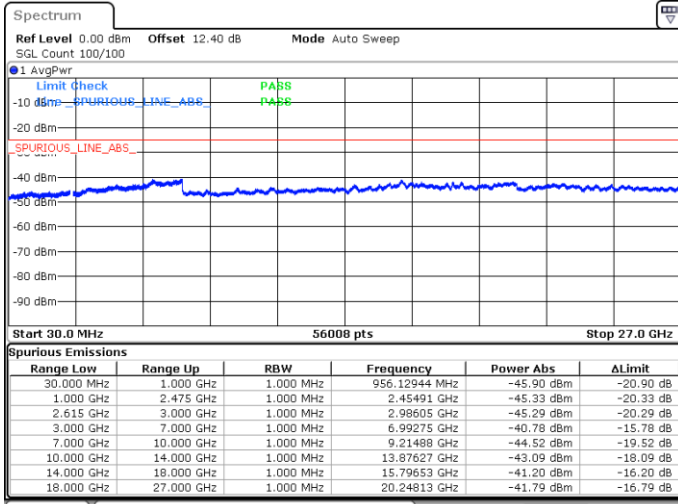

Highest Channel / 1RB99 and 1RB0

Date: 17.MAY.2020 20:55:39

Date: 17.MAY.2020 20:54:42

Highest Channel / FullIRB

N/A

Date: 17.MAY.2020 21:00:29

LTE Band 7C / 20MHz+15MHz

64QAM

Lowest Channel / 1RB0 and 1RB74

Lowest Channel / 1RB99 and 1RB0

Date: 15.MAY.2020 23:12:30

Date: 15.MAY.2020 23:04:09

Lowest Channel / FullIRB

N/A

Date: 15.MAY.2020 23:13:32

LTE Band 7C / 20MHz+15MHz

LTE Band 7C / 20MHz+15MHz

64QAM

Highest Channel / 1RB0 and 1RB74

Highest Channel / 1RB99 and 1RB0

Date: 15.MAY.2020 23:45:09

Date: 15.MAY.2020 23:44:08

Highest Channel / FullIRB

N/A