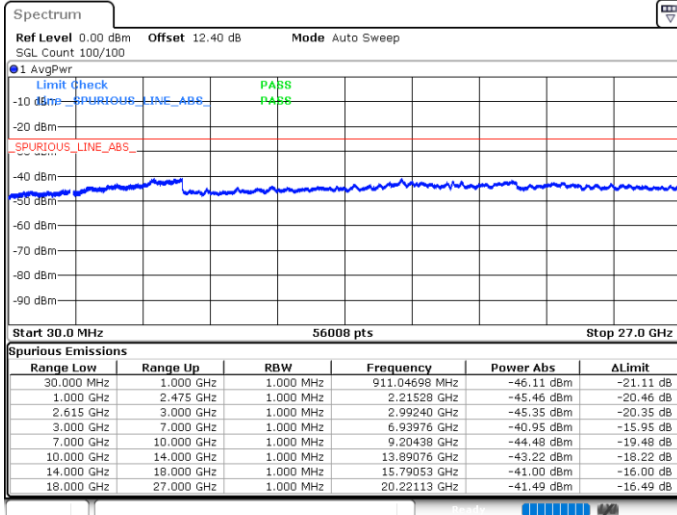

Date: 15.MAY.2020 23:41:23

Highest Channel / FullIRB

N/A

Date: 15.MAY.2020 23:49:16

LTE Band 7C / 20MHz+20MHz

16QAM

Lowest Channel / 1RB0 and 1RB99

Lowest Channel / 1RB99 and 1RB0

Date: 15.MAY.2020 21:57:16

Date: 15.MAY.2020 21:52:57

Lowest Channel / FullIRB

N/A

Date: 15.MAY.2020 22:00:22

LTE Band 7C / 20MHz+20MHz

16QAM

Middle Channel / 1RB0 and 1RB9

Middle Channel / 1RB99 and 1RB0

Date: 15.MAY.2020 22:14:02

Date: 15.MAY.2020 22:17:06

Middle Channel / FullRB

N/A

Date: 15.MAY.2020 22:10:56

LTE Band 7C / 20MHz+20MHz

16QAM

Highest Channel / 1RB0 and 1RB99

Highest Channel / 1RB99 and 1RB0

Date: 15.MAY.2020 22:46:30

Date: 15.MAY.2020 22:36:06

Highest Channel / FullIRB

N/A

Date: 15.MAY.2020 22:49:36

LTE Band 7C / 10MHz+20MHz