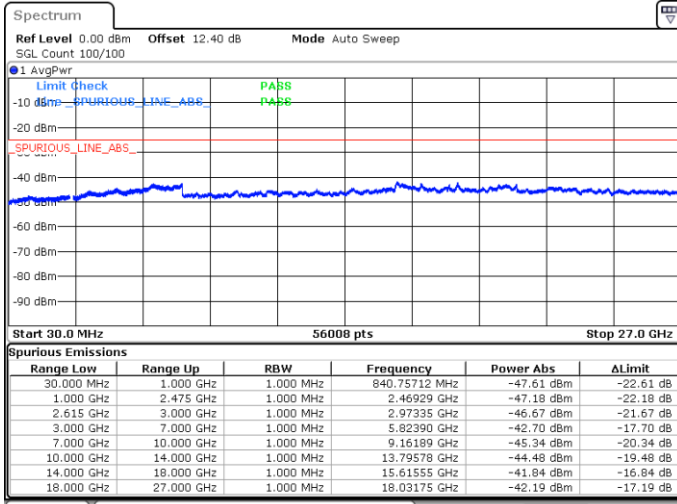

Lowest Channel / FullIRB

N/A

Date: 19.MAY.2020 03:38:39

LTE Band 7C / 15MHz+10MHz

64QAM

Middle Channel / 1RB0 and 1RB49

Middle Channel / 1RB74 and 1RB0

Date: 19.MAY.2020 03:47:44

Date: 19.MAY.2020 03:52:34

Middle Channel / FullIRB

N/A

Date: 19.MAY.2020 03:46:46

LTE Band 7C / 15MHz+10MHz

64QAM

Highest Channel / 1RB0 and 1RB49

Highest Channel / 1RB74 and 1RB0

Date: 19.MAY.2020 04:10:02

Date: 19.MAY.2020 04:09:05

Highest Channel / FullIRB

N/A

Date: 19.MAY.2020 04:14:52

LTE Band 7C / 15MHz+15MHz

64QAM

Lowest Channel / 1RB0 and 1RB74

Lowest Channel / 1RB74 and 1RB0

Date: 16.MAY.2020 01:11:09

Date: 16.MAY.2020 01:05:58

Lowest Channel / FullIRB

N/A

Date: 16.MAY.2020 01:12:11

LTE Band 7C / 15MHz+15MHz

64QAM