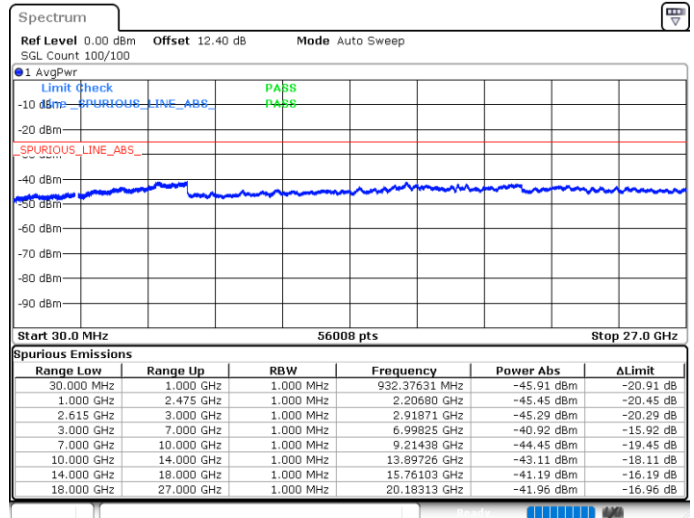

LTE Band 7C / 15MHz+20MHz

64QAM

Lowest Channel / 1RB0 and 1RB99

Lowest Channel / 1RB74 and 1RB0

Date: 16.MAY.2020 00:07:26

Date: 16.MAY.2020 00:02:18

Lowest Channel / FullIRB

N/A

Date: 16.MAY.2020 00:08:28

LTE Band 7C / 15MHz+20MHz

64QAM

Middle Channel / 1RB0 and 1RB9

Middle Channel / 1RB74 and 1RB0

Date: 16.MAY.2020 00:20:21

Date: 16.MAY.2020 00:25:29

Middle Channel / FullRB

N/A

Date: 16.MAY.2020 00:19:19

LTE Band 7C / 15MHz+20MHz

64QAM

Highest Channel / 1RB0 and 1RB99

Highest Channel / 1RB74 and 1RB0

Date: 16.MAY.2020 00:41:35

Date: 16.MAY.2020 00:40:34

Highest Channel / FullIRB

N/A

Date: 16.MAY.2020 00:46:44

LTE Band 7C / 20MHz+10MHz

64QAM

Lowest Channel / 1RB0 and 1RB49

Lowest Channel / 1RB99 and 1RB0

Date: 17.MAY.2020 20:25:43