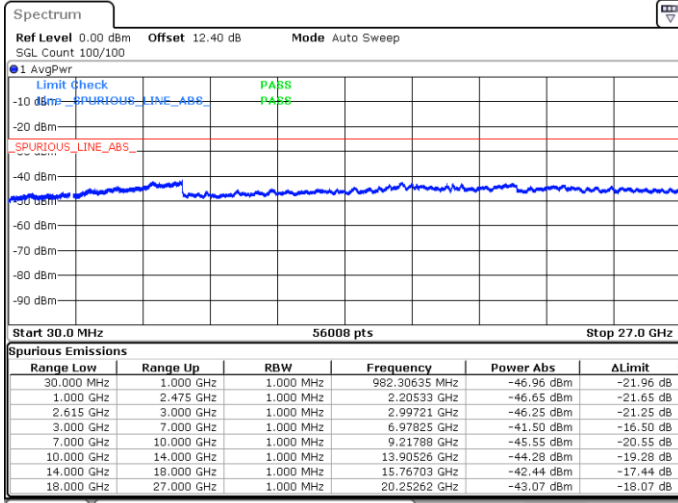

Highest Channel / 1RB0 and 1RB99

Highest Channel / 1RB99 and 1RB0

Date: 15.MAY.2020 22:46:30

Date: 15.MAY.2020 22:36:06

Highest Channel / FullIRB

N/A

Date: 15.MAY.2020 22:49:36

LTE Band 7C / 10MHz+20MHz

64QAM

Lowest Channel / 1RB0 and 1RB99

Lowest Channel / 1RB49 and 1RB0

Date: 17.MAY.2020 21:33:14

Date: 17.MAY.2020 21:27:35

Lowest Channel / FullIRB

N/A

Date: 17.MAY.2020 21:34:13

LTE Band 7C / 10MHz+20MHz

64QAM

MiddleChannel / 1RB0 and 1RB99

Middle Channel / 1RB49 and 1RB0

Date: 17.MAY.2020 21:42:06

Date: 17.MAY.2020 21:46:56

Middle Channel / FullIRB

N/A

Date: 17.MAY.2020 21:41:08

LTE Band 7C / 10MHz+20MHz

64QAM

Highest Channel / 1RB0 and 1RB99

Highest Channel / 1RB49 and 1RB0

Date: 17.MAY.2020 22:14:25

Date: 17.MAY.2020 22:13:28

Highest Channel / FullIRB