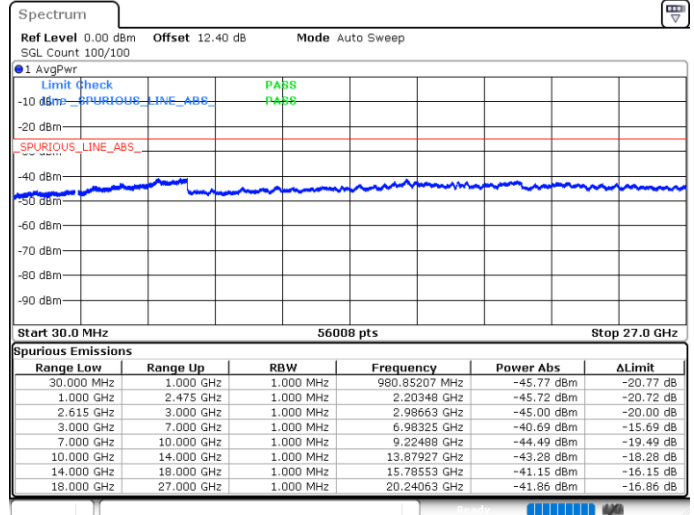

Date: 19.MAY.2020 03:52:34

Middle Channel / FullIRB

N/A

Date: 19.MAY.2020 03:46:46

LTE Band 7C / 15MHz+10MHz

64QAM

Highest Channel / 1RB0 and 1RB49

Highest Channel / 1RB74 and 1RB0

Date: 19.MAY.2020 04:10:02

Date: 19.MAY.2020 04:09:05

Highest Channel / FullIRB

N/A

Date: 19.MAY.2020 04:14:52

LTE Band 7C / 15MHz+15MHz

64QAM

Lowest Channel / 1RB0 and 1RB74

Lowest Channel / 1RB74 and 1RB0

Date: 16.MAY.2020 01:11:09

Date: 16.MAY.2020 01:05:58

Lowest Channel / FullIRB

N/A

Date: 16.MAY.2020 01:12:11

LTE Band 7C / 15MHz+15MHz

64QAM