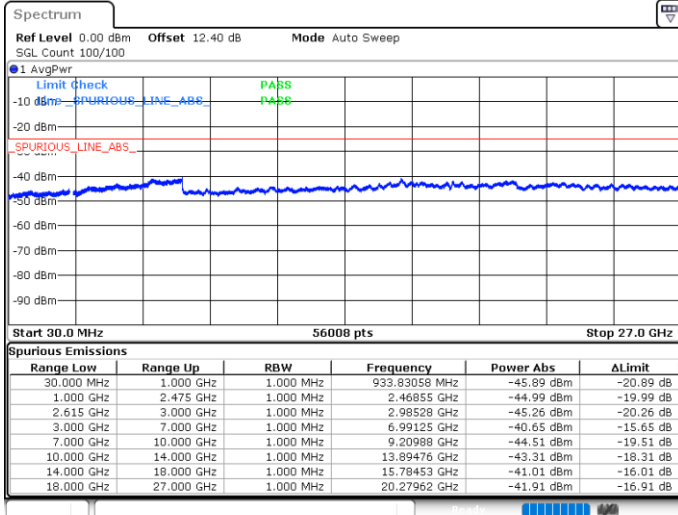

LTE Band 7C / 20MHz+10MHz

16QAM

Highest Channel / 1RB0 and 1RB49

Highest Channel / 1RB99 and 1RB0

Date: 17.MAY.2020 20:56:37

Date: 17.MAY.2020 20:53:44

Highest Channel / FullIRB

N/A

Date: 17.MAY.2020 20:59:31

LTE Band 7C / 20MHz+15MHz

16QAM

Lowest Channel / 1RB0 and 1RB74

Lowest Channel / 1RB99 and 1RB0

Date: 15.MAY.2020 23:11:28

Date: 15.MAY.2020 23:05:11

Lowest Channel / FullIRB

N/A

Date: 15.MAY.2020 23:14:33

LTE Band 7C / 20MHz+15MHz

16QAM

MiddleChannel / 1RB0 and 1RB74

Middle Channel / 1RB99 and 1RB0

Date: 15.MAY.2020 23:25:08

Date: 15.MAY.2020 23:28:13

Middle Channel / FullIRB

N/A

Date: 15.MAY.2020 23:22:02

LTE Band 7C / 20MHz+15MHz

16QAM

Highest Channel / 1RB0 and 1RB74

Highest Channel / 1RB99 and 1RB0

Date: 15.MAY.2020 23:46:11