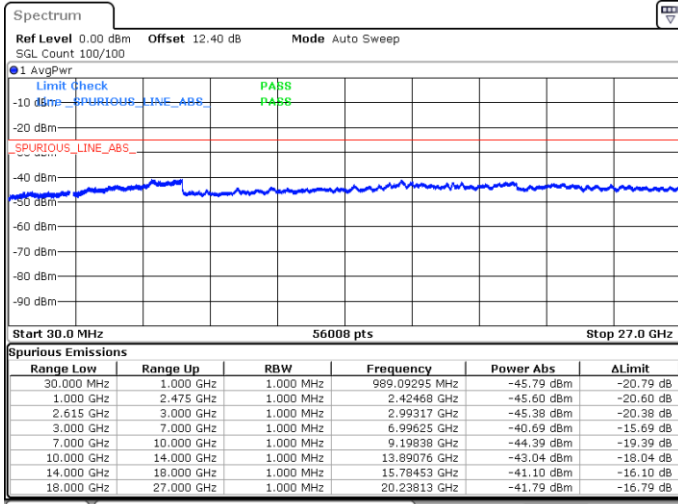

Date: 15.MAY.2020 23:50:18

LTE Band 7C / 20MHz+20MHz

64QAM

Lowest Channel / 1RB0 and 1RB99

Lowest Channel / 1RB99 and 1RB0

Date: 15.MAY.2020 21:58:19

Date: 15.MAY.2020 21:51:55

Lowest Channel / FullIRB

N/A

Date: 15.MAY.2020 21:59:20

LTE Band 7C / 20MHz+20MHz

64QAM

Middle Channel / 1RB0 and 1RB9

Middle Channel / 1RB99 and 1RB0

Date: 15.MAY.2020 22:13:00

Date: 15.MAY.2020 22:18:08

Middle Channel / FullIRB

N/A

Date: 15.MAY.2020 22:11:58

LTE Band 7C / 20MHz+20MHz

64QAM

Highest Channel / 1RB0 and 1RB99

Highest Channel / 1RB99 and 1RB0

Date: 15.MAY.2020 22:45:28

Date: 15.MAY.2020 22:44:27

Highest Channel / FullIRB

N/A

Date: 15.MAY.2020 22:50:38

LTE Band 12

Peak-to-Average Ratio

Mode	LTE Band 12 / 10MHz				
Mod.	QPSK		16QAM		Limit: 13dB
RB Size	1RB	Full RB	1RB	Full RB	Result
Lowest CH	3.80	4.99	5.57	5.80	PASS
Middle CH	3.77	5.01	5.94	5.83	
Highest CH	3.48	4.99	5.59	5.86	
Mode	LTE Band 12 / 10MHz				
Mod.	64QAM				Limit: 13dB
RB Size	1RB	Full RB			Result
Lowest CH	6.35	6.38	-	-	PASS
Middle CH	7.04	6.41	-	-	
Highest CH	6.55	6.35	-	-	