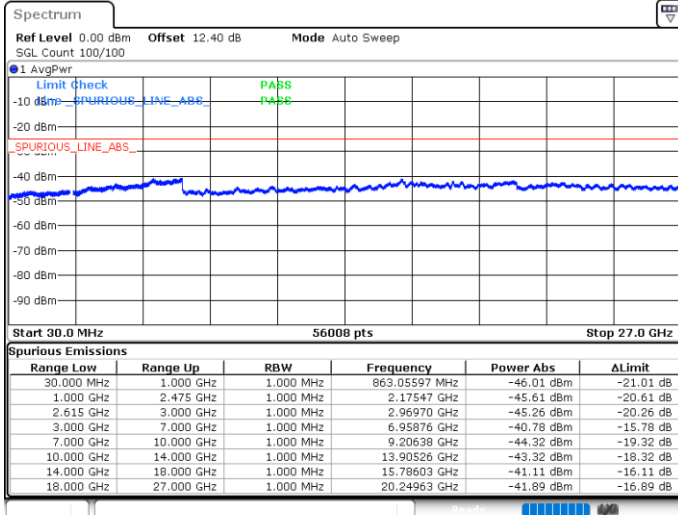

Date: 19.MAY.2020 04:10:02

Date: 19.MAY.2020 04:09:05

Highest Channel / FullIRB

N/A

Date: 19.MAY.2020 04:14:52

LTE Band 7C / 15MHz+15MHz

64QAM

Lowest Channel / 1RB0 and 1RB74

Lowest Channel / 1RB74 and 1RB0

Date: 16.MAY.2020 01:11:09

Date: 16.MAY.2020 01:05:58

Lowest Channel / FullIRB

N/A

Date: 16.MAY.2020 01:12:11

LTE Band 7C / 15MHz+15MHz

64QAM

Middle Channel / 1RB0 and 1RB74

Middle Channel / 1RB74 and 1RB0

Date: 16.MAY.2020 01:32:06

Date: 16.MAY.2020 01:37:15

Middle Channel / FullIRB

N/A

Date: 16.MAY.2020 01:31:04

LTE Band 7C / 15MHz+15MHz