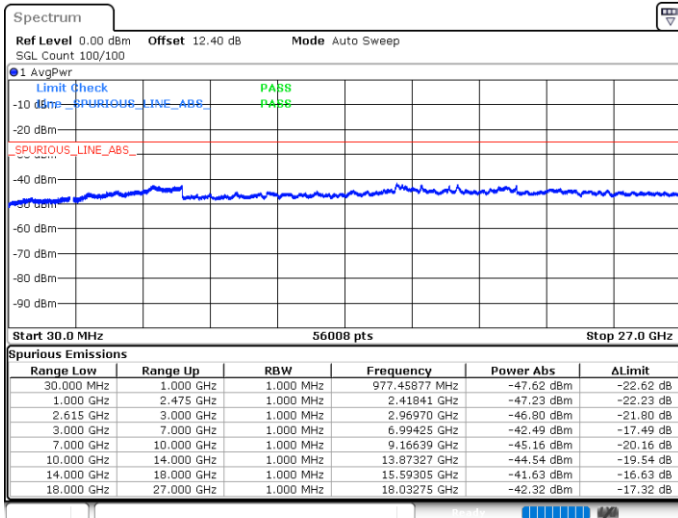

Date: 17.MAY.2020 21:41:08

LTE Band 7C / 10MHz+20MHz

64QAM

Highest Channel / 1RB0 and 1RB99

Highest Channel / 1RB49 and 1RB0

Date: 17.MAY.2020 22:14:25

Date: 17.MAY.2020 22:13:28

Highest Channel / FullIRB

N/A

Date: 17.MAY.2020 22:19:15

LTE Band 7C / 15MHz+10MHz

64QAM

Lowest Channel / 1RB0 and 1RB49

Lowest Channel / 1RB74 and 1RB0

Date: 19.MAY.2020 03:37:41

Date: 19.MAY.2020 03:30:27

Lowest Channel / FullIRB

N/A

Date: 19.MAY.2020 03:38:39

LTE Band 7C / 15MHz+10MHz

64QAM

Middle Channel / 1RB0 and 1RB49

Middle Channel / 1RB74 and 1RB0

Date: 19.MAY.2020 03:47:44

Date: 19.MAY.2020 03:52:34

Middle Channel / FullIRB

N/A

Date: 19.MAY.2020 03:46:46

LTE Band 7C / 15MHz+10MHz

64QAM

Highest Channel / 1RB0 and 1RB49

Highest Channel / 1RB74 and 1RB0