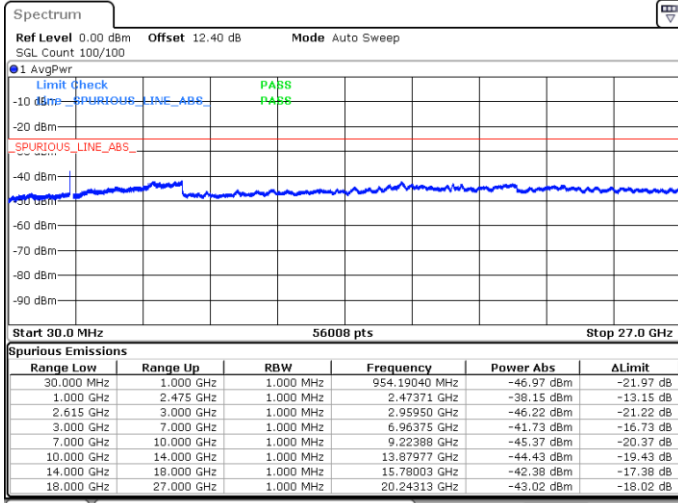

Highest Channel / 1RB0 and 1RB99

Highest Channel / 1RB99 and 1RB0

Date: 15.MAY.2020 22:46:30

Date: 15.MAY.2020 22:36:06

Highest Channel / FullIRB

N/A

Date: 15.MAY.2020 22:49:36

LTE Band 7C / 10MHz+20MHz

64QAM

Lowest Channel / 1RB0 and 1RB99

Lowest Channel / 1RB49 and 1RB0

Date: 17.MAY.2020 21:33:14

Date: 17.MAY.2020 21:27:35

Lowest Channel / FullIRB

N/A

Date: 17.MAY.2020 21:34:13