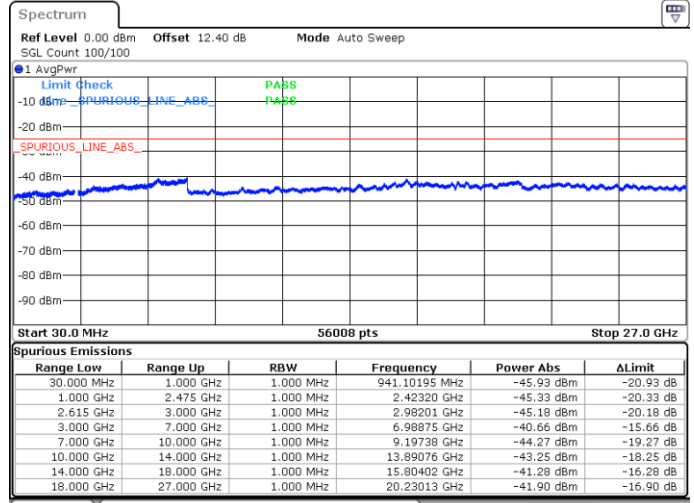

Middle Channel / FullIRB

N/A

Date: 15.MAY.2020 23:22:02

LTE Band 7C / 20MHz+15MHz

16QAM

Highest Channel / 1RB0 and 1RB74

Highest Channel / 1RB99 and 1RB0

Date: 15.MAY.2020 23:46:11

Date: 15.MAY.2020 23:41:23

Highest Channel / FullIRB

N/A

Date: 15.MAY.2020 23:49:16

LTE Band 7C / 20MHz+20MHz

16QAM

Lowest Channel / 1RB0 and 1RB99

Lowest Channel / 1RB99 and 1RB0

Date: 15.MAY.2020 21:57:16

Date: 15.MAY.2020 21:52:57

Lowest Channel / FullIRB

N/A

Date: 15.MAY.2020 22:00:22

LTE Band 7C / 20MHz+20MHz

16QAM

Middle Channel / 1RB0 and 1RB9

Highest Channel / 1RB0 and 1RB99

Highest Channel / 1RB99 and 1RB0

Date: 15.MAY.2020 22:46:30

Date: 15.MAY.2020 22:36:06

Highest Channel / FullIRB

N/A

Date: 15.MAY.2020 22:49:36

LTE Band 7C / 10MHz+20MHz