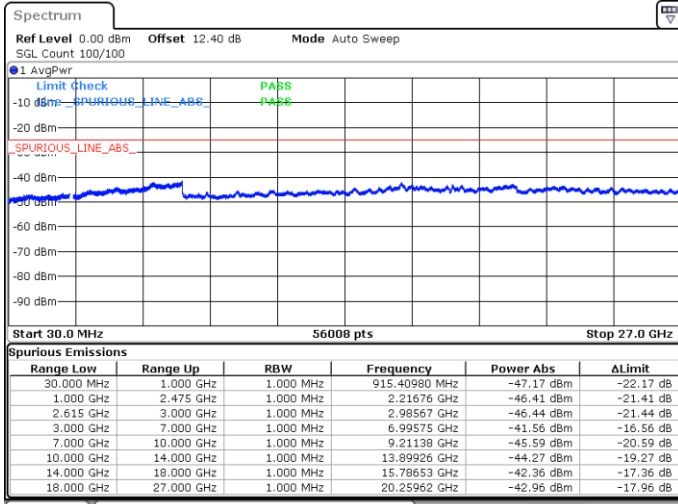

Highest Channel / 1RB0 and 1RB99

Highest Channel / 1RB99 and 1RB0

Date: 15.MAY.2020 22:46:30

Date: 15.MAY.2020 22:36:06

Highest Channel / FullIRB

N/A

Date: 15.MAY.2020 22:49:36

LTE Band 7C / 10MHz+20MHz

64QAM

Lowest Channel / 1RB0 and 1RB99

Lowest Channel / 1RB49 and 1RB0

Date: 17.MAY.2020 21:33:14

Date: 17.MAY.2020 21:27:35

Lowest Channel / FullIRB

N/A

Date: 17.MAY.2020 21:34:13

LTE Band 7C / 10MHz+20MHz

64QAM

MiddleChannel / 1RB0 and 1RB99

Middle Channel / 1RB49 and 1RB0

Date: 17.MAY.2020 21:42:06

Date: 17.MAY.2020 21:46:56

Middle Channel / FullIRB

N/A

Date: 17.MAY.2020 21:41:08

LTE Band 7C / 10MHz+20MHz

64QAM

Highest Channel / 1RB0 and 1RB99

Highest Channel / 1RB49 and 1RB0

Date: 17.MAY.2020 22:14:25

Date: 17.MAY.2020 22:13:28

Highest Channel / FullIRB