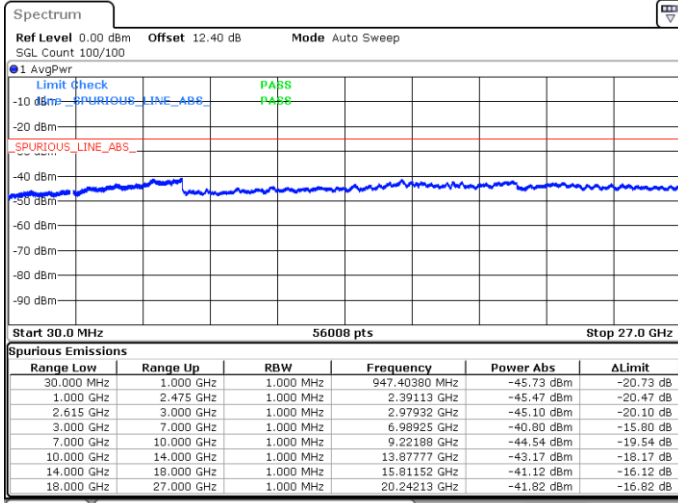

Date: 17.MAY.2020 20:59:31

LTE Band 7C / 20MHz+15MHz

16QAM

Lowest Channel / 1RB0 and 1RB74

Lowest Channel / 1RB99 and 1RB0

Date: 15.MAY.2020 23:11:28

Date: 15.MAY.2020 23:05:11

Lowest Channel / FullIRB

N/A

Date: 15.MAY.2020 23:14:33

LTE Band 7C / 20MHz+15MHz

16QAM

MiddleChannel / 1RB0 and 1RB74

Middle Channel / 1RB99 and 1RB0

Date: 15.MAY.2020 23:25:08

Date: 15.MAY.2020 23:28:13

Middle Channel / FullIRB

N/A

Date: 15.MAY.2020 23:22:02

LTE Band 7C / 20MHz+15MHz

16QAM

Highest Channel / 1RB0 and 1RB74

Highest Channel / 1RB99 and 1RB0

Date: 15.MAY.2020 23:46:11

Date: 15.MAY.2020 23:41:23

Highest Channel / FullIRB

N/A

Date: 15.MAY.2020 23:49:16

LTE Band 7C / 20MHz+20MHz

16QAM

Lowest Channel / 1RB0 and 1RB99

Lowest Channel / 1RB99 and 1RB0