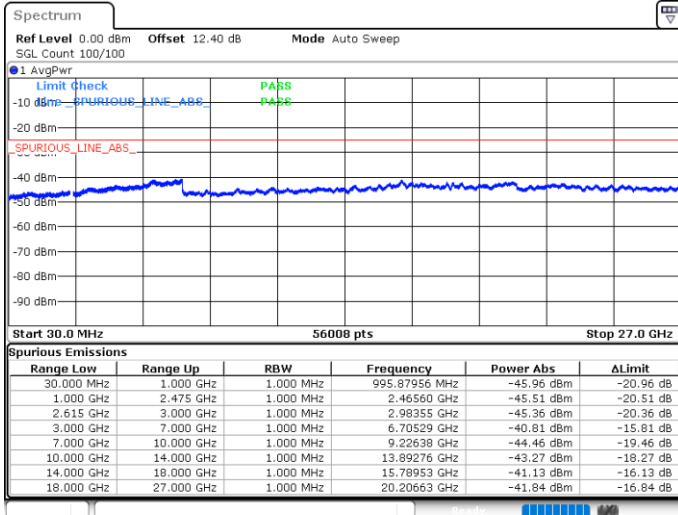

Lowest Channel / 1RB74 and 1RB0

Date: 16.MAY.2020 01:11:09

Date: 16.MAY.2020 01:05:58

Lowest Channel / FullIRB

N/A

Date: 16.MAY.2020 01:12:11

LTE Band 7C / 15MHz+15MHz

64QAM

Middle Channel / 1RB0 and 1RB74

Middle Channel / 1RB74 and 1RB0

Date: 16.MAY.2020 01:32:06

Date: 16.MAY.2020 01:37:15

Middle Channel / FullIRB

N/A

Date: 16.MAY.2020 01:31:04

LTE Band 7C / 15MHz+15MHz

64QAM

Highest Channel / 1RB0 and 1RB74

Highest Channel / 1RB74 and 1RB0

Date: 17.MAY.2020 19:50:55

Date: 17.MAY.2020 19:49:58

Highest Channel / FullIRB

N/A

Date: 17.MAY.2020 19:55:45