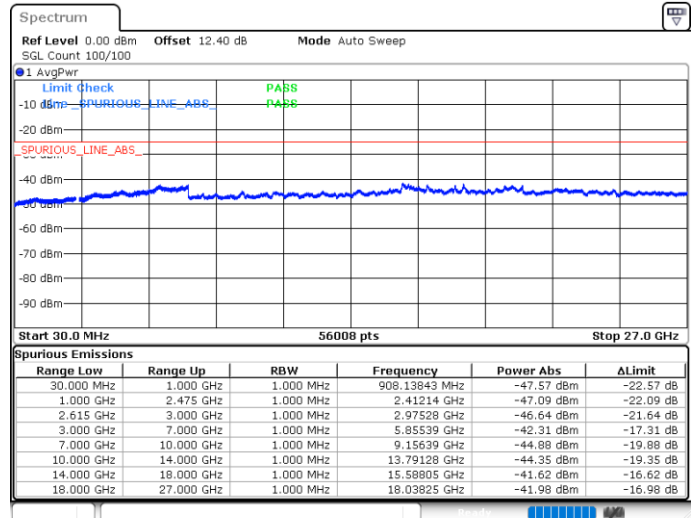

Date: 17.MAY.2020 21:41:08

LTE Band 7C / 10MHz+20MHz

64QAM

Highest Channel / 1RB0 and 1RB99

Highest Channel / 1RB49 and 1RB0

Date: 17.MAY.2020 22:14:25

Date: 17.MAY.2020 22:13:28

Highest Channel / FullIRB

N/A

Date: 17.MAY.2020 22:19:15

LTE Band 7C / 15MHz+10MHz

64QAM

Lowest Channel / 1RB0 and 1RB49

Lowest Channel / 1RB74 and 1RB0

Date: 19.MAY.2020 03:37:41

Date: 19.MAY.2020 03:30:27

Lowest Channel / FullIRB

N/A

Date: 19.MAY.2020 03:38:39

LTE Band 7C / 15MHz+10MHz

64QAM

Middle Channel / 1RB0 and 1RB49

Middle Channel / 1RB74 and 1RB0

Date: 19.MAY.2020 03:47:44

Date: 19.MAY.2020 03:52:34

Middle Channel / FullIRB

N/A

Date: 19.MAY.2020 03:46:46

LTE Band 7C / 15MHz+10MHz

64QAM

Highest Channel / 1RB0 and 1RB49

Highest Channel / 1RB74 and 1RB0