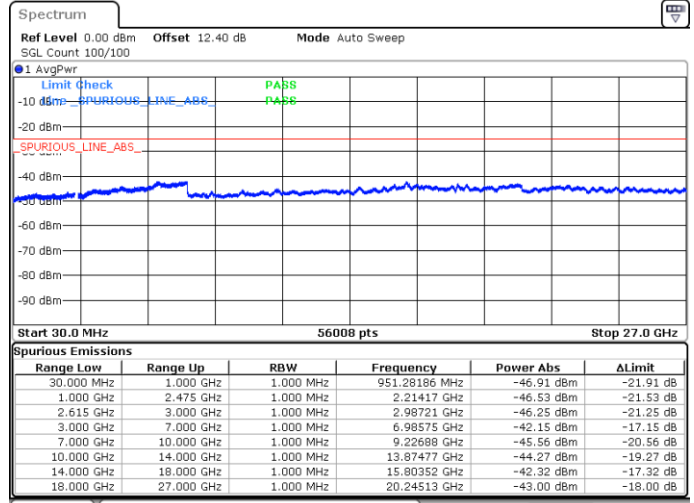

Date: 17.MAY.2020 20:19:01

Lowest Channel / FullIRB

N/A

Date: 17.MAY.2020 20:26:41

LTE Band 7C / 20MHz+10MHz

64QAM

Middle Channel / 1RB0 and 1RB49

Middle Channel / 1RB99 and 1RB0

Date: 17.MAY.2020 20:35:51

Date: 17.MAY.2020 20:40:40

Middle Channel / FullIRB

N/A

Date: 17.MAY.2020 20:34:52

LTE Band 7C / 20MHz+10MHz

64QAM

Highest Channel / 1RB0 and 1RB49

Highest Channel / 1RB99 and 1RB0

Date: 17.MAY.2020 20:55:39

Date: 17.MAY.2020 20:54:42

Highest Channel / FullIRB

N/A

Date: 17.MAY.2020 21:00:29

LTE Band 7C / 20MHz+15MHz

64QAM

Lowest Channel / 1RB0 and 1RB74

Lowest Channel / 1RB99 and 1RB0

Date: 15.MAY.2020 23:12:30

Date: 15.MAY.2020 23:04:09

Lowest Channel / FullIRB

N/A

Date: 15.MAY.2020 23:13:32

LTE Band 7C / 20MHz+15MHz