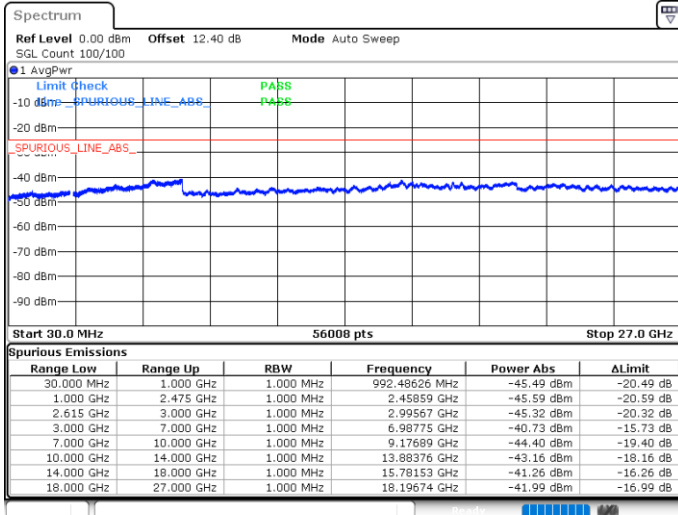

N/A

Date: 15.MAY.2020 23:14:33

LTE Band 7C / 20MHz+15MHz

16QAM

MiddleChannel / 1RB0 and 1RB74

Middle Channel / 1RB99 and 1RB0

Date: 15.MAY.2020 23:25:08

Date: 15.MAY.2020 23:28:13

Middle Channel / FullIRB

N/A

Date: 15.MAY.2020 23:22:02

LTE Band 7C / 20MHz+15MHz

16QAM

Highest Channel / 1RB0 and 1RB74

Highest Channel / 1RB99 and 1RB0

Date: 15.MAY.2020 23:46:11

Date: 15.MAY.2020 23:41:23

Highest Channel / FullIRB

N/A

Date: 15.MAY.2020 23:49:16

LTE Band 7C / 20MHz+20MHz

16QAM

Lowest Channel / 1RB0 and 1RB99

Lowest Channel / 1RB99 and 1RB0

Date: 15.MAY.2020 21:57:16

Date: 15.MAY.2020 21:52:57

Lowest Channel / FullIRB

N/A

Date: 15.MAY.2020 22:00:22

LTE Band 7C / 20MHz+20MHz

16QAM

Middle Channel / 1RB0 and 1RB9