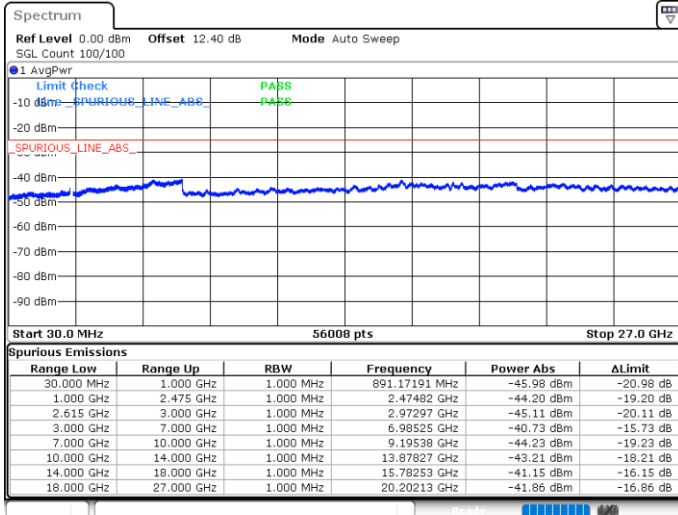

LTE Band 7C / 20MHz+10MHz

16QAM

Highest Channel / 1RB0 and 1RB49

Highest Channel / 1RB99 and 1RB0

Date: 17.MAY.2020 20:56:37

Date: 17.MAY.2020 20:53:44

Highest Channel / FullIRB

N/A

Date: 17.MAY.2020 20:59:31

LTE Band 7C / 20MHz+15MHz

16QAM

Lowest Channel / 1RB0 and 1RB74

Lowest Channel / 1RB99 and 1RB0

Date: 15.MAY.2020 23:11:28

Date: 15.MAY.2020 23:05:11

Lowest Channel / FullIRB

N/A

Date: 15.MAY.2020 23:14:33

LTE Band 7C / 20MHz+15MHz

16QAM

MiddleChannel / 1RB0 and 1RB74

Middle Channel / 1RB99 and 1RB0

Date: 15.MAY.2020 23:25:08

Date: 15.MAY.2020 23:28:13

Middle Channel / FullIRB

N/A

Date: 15.MAY.2020 23:22:02

LTE Band 7C / 20MHz+15MHz

16QAM

Highest Channel / 1RB0 and 1RB74

Highest Channel / 1RB99 and 1RB0

Date: 15.MAY.2020 23:46:11