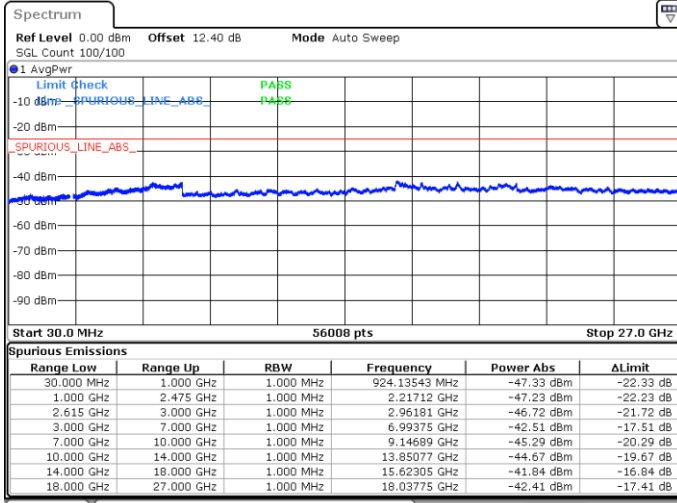

Lowest Channel / FullIRB

N/A

Date: 19.MAY.2020 03:38:39

LTE Band 7C / 15MHz+10MHz

64QAM

Middle Channel / 1RB0 and 1RB49

Middle Channel / 1RB74 and 1RB0

Date: 19.MAY.2020 03:47:44

Date: 19.MAY.2020 03:52:34

Middle Channel / FullIRB

N/A

Date: 19.MAY.2020 03:46:46

LTE Band 7C / 15MHz+10MHz

64QAM

Highest Channel / 1RB0 and 1RB49

Highest Channel / 1RB74 and 1RB0

Date: 19.MAY.2020 04:10:02

Date: 19.MAY.2020 04:09:05

Highest Channel / FullIRB

N/A

Date: 19.MAY.2020 04:14:52

LTE Band 7C / 15MHz+15MHz

64QAM

Lowest Channel / 1RB0 and 1RB74

Lowest Channel / 1RB74 and 1RB0

Date: 16.MAY.2020 01:11:09

Date: 16.MAY.2020 01:05:58

Lowest Channel / FullIRB

N/A

Date: 16.MAY.2020 01:12:11

LTE Band 7C / 15MHz+15MHz

64QAM