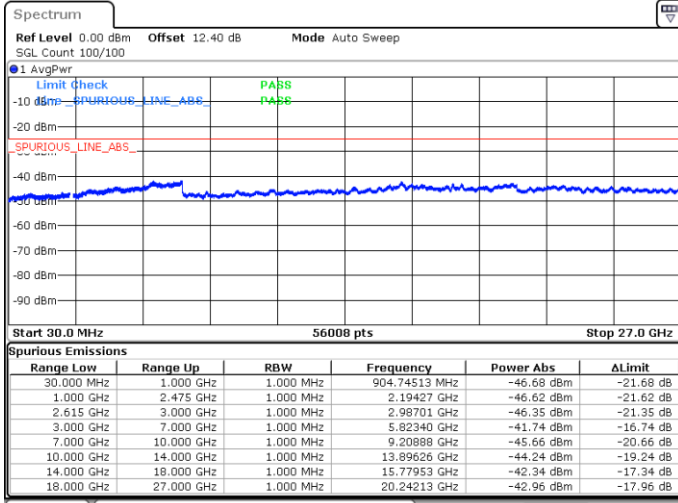

Lowest Channel / 1RB74 and 1RB0

Date: 16.MAY.2020 01:11:09

Date: 16.MAY.2020 01:05:58

Lowest Channel / FullIRB

N/A

Date: 16.MAY.2020 01:12:11

LTE Band 7C / 15MHz+15MHz

64QAM

Middle Channel / 1RB0 and 1RB74

Middle Channel / 1RB74 and 1RB0

Date: 16.MAY.2020 01:32:06

Date: 16.MAY.2020 01:37:15

Middle Channel / FullIRB

N/A

Date: 16.MAY.2020 01:31:04

LTE Band 7C / 15MHz+15MHz

64QAM

Highest Channel / 1RB0 and 1RB74

Highest Channel / 1RB74 and 1RB0

Date: 17.MAY.2020 19:50:55

Date: 17.MAY.2020 19:49:58

Highest Channel / FullIRB

N/A

Date: 17.MAY.2020 19:55:45