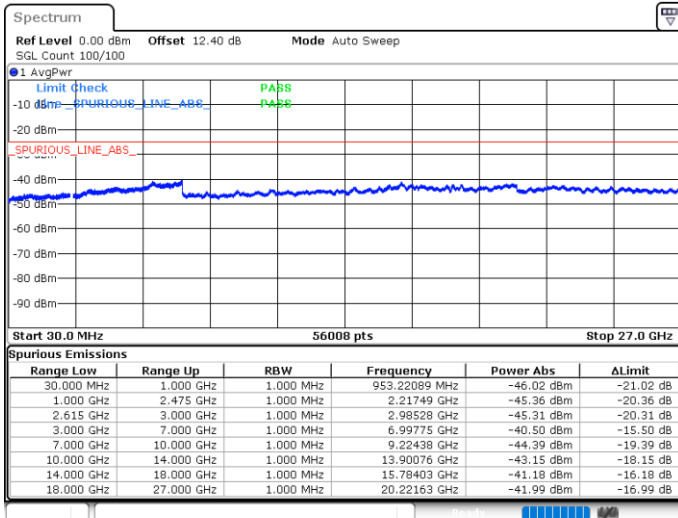

Date: 15.MAY.2020 21:57:16

Date: 15.MAY.2020 21:52:57

Lowest Channel / FullIRB

N/A

Date: 15.MAY.2020 22:00:22

LTE Band 7C / 20MHz+20MHz

16QAM

Middle Channel / 1RB0 and 1RB9

Middle Channel / 1RB99 and 1RB0

Date: 15.MAY.2020 22:14:02

Date: 15.MAY.2020 22:17:06

Middle Channel / FullRB

N/A

Date: 15.MAY.2020 22:10:56

LTE Band 7C / 20MHz+20MHz

16QAM

Highest Channel / 1RB0 and 1RB99

Highest Channel / 1RB99 and 1RB0

Date: 15.MAY.2020 22:46:30

Date: 15.MAY.2020 22:36:06

Highest Channel / FullIRB

N/A

Date: 15.MAY.2020 22:49:36

LTE Band 7C / 10MHz+20MHz