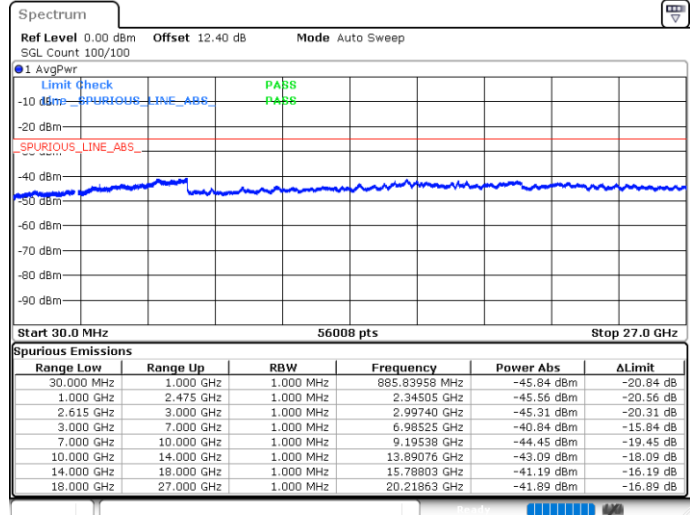

LTE Band 7C / 20MHz+10MHz

16QAM

Highest Channel / 1RB0 and 1RB49

Highest Channel / 1RB99 and 1RB0

Date: 17.MAY.2020 20:56:37

Date: 17.MAY.2020 20:53:44

Highest Channel / FullIRB

N/A

Date: 17.MAY.2020 20:59:31

LTE Band 7C / 20MHz+15MHz

16QAM

Lowest Channel / 1RB0 and 1RB74

Lowest Channel / 1RB99 and 1RB0

Date: 15.MAY.2020 23:11:28

Date: 15.MAY.2020 23:05:11

Lowest Channel / FullIRB

N/A

Date: 15.MAY.2020 23:14:33

LTE Band 7C / 20MHz+15MHz

16QAM

MiddleChannel / 1RB0 and 1RB74

Middle Channel / 1RB99 and 1RB0

Date: 15.MAY.2020 23:25:08

Date: 15.MAY.2020 23:28:13

Middle Channel / FullIRB

N/A

Date: 15.MAY.2020 23:22:02

LTE Band 7C / 20MHz+15MHz

16QAM

Highest Channel / 1RB0 and 1RB74

Highest Channel / 1RB99 and 1RB0

Date: 15.MAY.2020 23:46:11