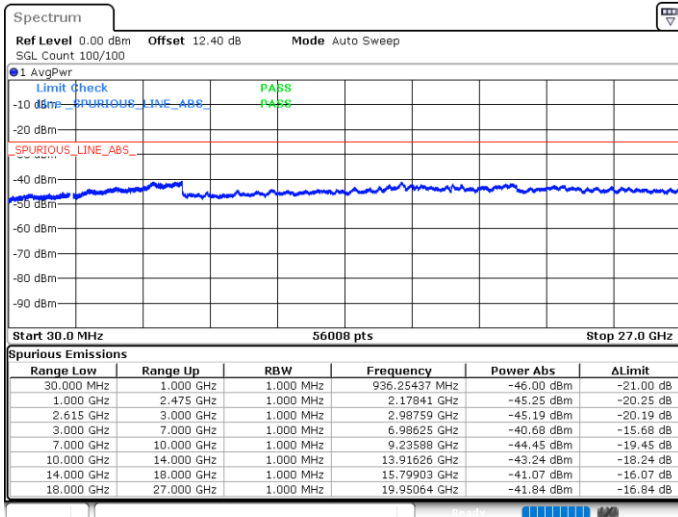

Highest Channel / 1RB0 and 1RB99

Highest Channel / 1RB99 and 1RB0

Date: 15.MAY.2020 22:46:30

Date: 15.MAY.2020 22:36:06

Highest Channel / FullIRB

N/A

Date: 15.MAY.2020 22:49:36

LTE Band 7C / 10MHz+20MHz

64QAM

Lowest Channel / 1RB0 and 1RB99

Lowest Channel / 1RB49 and 1RB0

Date: 17.MAY.2020 21:33:14

Date: 17.MAY.2020 21:27:35

Lowest Channel / FullIRB

N/A

Date: 17.MAY.2020 21:34:13