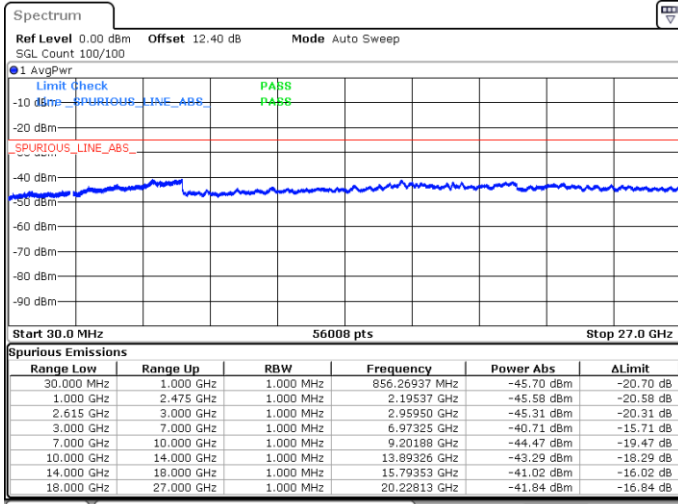

Highest Channel / 1RB99 and 1RB0

Date: 17.MAY.2020 20:55:39

Date: 17.MAY.2020 20:54:42

Highest Channel / FullIRB

N/A

Date: 17.MAY.2020 21:00:29

LTE Band 7C / 20MHz+15MHz

64QAM

Lowest Channel / 1RB0 and 1RB74

Lowest Channel / 1RB99 and 1RB0

Date: 15.MAY.2020 23:12:30

Date: 15.MAY.2020 23:04:09

Lowest Channel / FullIRB

N/A

Date: 15.MAY.2020 23:13:32

LTE Band 7C / 20MHz+15MHz

64QAM

MiddleChannel / 1RB0 and 1RB74

Middle Channel / 1RB99 and 1RB0

Date: 15.MAY.2020 23:24:06

Date: 15.MAY.2020 23:29:15

Middle Channel / FullIRB

N/A

Date: 15.MAY.2020 23:23:04

LTE Band 7C / 20MHz+15MHz

64QAM

Highest Channel / 1RB0 and 1RB74

Highest Channel / 1RB99 and 1RB0

Date: 15.MAY.2020 23:45:09

Date: 15.MAY.2020 23:44:08

Highest Channel / FullIRB

N/A