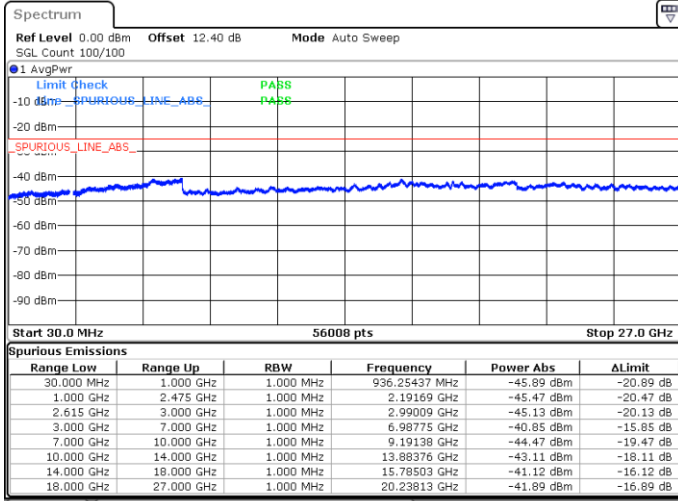

Highest Channel / 1RB99 and 1RB0

Date: 17.MAY.2020 20:55:39

Date: 17.MAY.2020 20:54:42

Highest Channel / FullIRB

N/A

Date: 17.MAY.2020 21:00:29

LTE Band 7C / 20MHz+15MHz

64QAM

Lowest Channel / 1RB0 and 1RB74

Lowest Channel / 1RB99 and 1RB0

Date: 15.MAY.2020 23:12:30

Date: 15.MAY.2020 23:04:09

Lowest Channel / FullIRB

N/A

Date: 15.MAY.2020 23:13:32

LTE Band 7C / 20MHz+15MHz

64QAM

MiddleChannel / 1RB0 and 1RB74

Middle Channel / 1RB99 and 1RB0

Date: 15.MAY.2020 23:24:06

Date: 15.MAY.2020 23:29:15

Middle Channel / FullIRB

N/A

Date: 15.MAY.2020 23:23:04

LTE Band 7C / 20MHz+15MHz

64QAM

Highest Channel / 1RB0 and 1RB74

Highest Channel / 1RB99 and 1RB0

Date: 15.MAY.2020 23:45:09

Date: 15.MAY.2020 23:44:08

Highest Channel / FullIRB

N/A