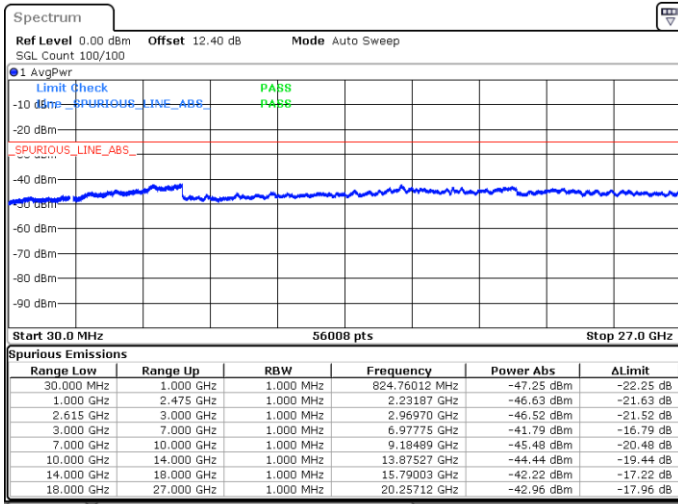

Middle Channel / 1RB0 and 1RB74

Middle Channel / 1RB74 and 1RB0

Date: 16.MAY.2020 01:32:06

Date: 16.MAY.2020 01:37:15

Middle Channel / FullIRB

N/A

Date: 16.MAY.2020 01:31:04

LTE Band 7C / 15MHz+15MHz

64QAM

Highest Channel / 1RB0 and 1RB74

Highest Channel / 1RB74 and 1RB0

Date: 17.MAY.2020 19:50:55

Date: 17.MAY.2020 19:49:58

Highest Channel / FullIRB

N/A

Date: 17.MAY.2020 19:55:45

LTE Band 7C / 15MHz+20MHz

64QAM

Lowest Channel / 1RB0 and 1RB99

Lowest Channel / 1RB74 and 1RB0

Date: 16.MAY.2020 00:07:26

Date: 16.MAY.2020 00:02:18

Lowest Channel / FullIRB

N/A