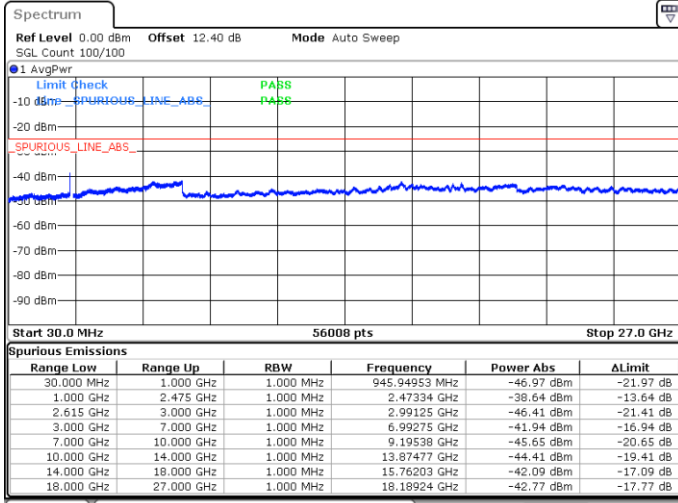

Highest Channel / FullIRB

N/A

Date: 16.MAY.2020 00:46:44

LTE Band 7C / 20MHz+10MHz

64QAM

Lowest Channel / 1RB0 and 1RB49

Lowest Channel / 1RB99 and 1RB0

Date: 17.MAY.2020 20:25:43

Date: 17.MAY.2020 20:19:01

Lowest Channel / FullIRB

N/A

Date: 17.MAY.2020 20:26:41

LTE Band 7C / 20MHz+10MHz

64QAM

Middle Channel / 1RB0 and 1RB49

Middle Channel / 1RB99 and 1RB0

Date: 17.MAY.2020 20:35:51

Date: 17.MAY.2020 20:40:40

Middle Channel / FullIRB

N/A

Date: 17.MAY.2020 20:34:52

LTE Band 7C / 20MHz+10MHz

64QAM

Highest Channel / 1RB0 and 1RB49

Highest Channel / 1RB99 and 1RB0

Date: 17.MAY.2020 20:55:39

Date: 17.MAY.2020 20:54:42

Highest Channel / FullIRB

N/A

Date: 17.MAY.2020 21:00:29

LTE Band 7C / 20MHz+15MHz

64QAM