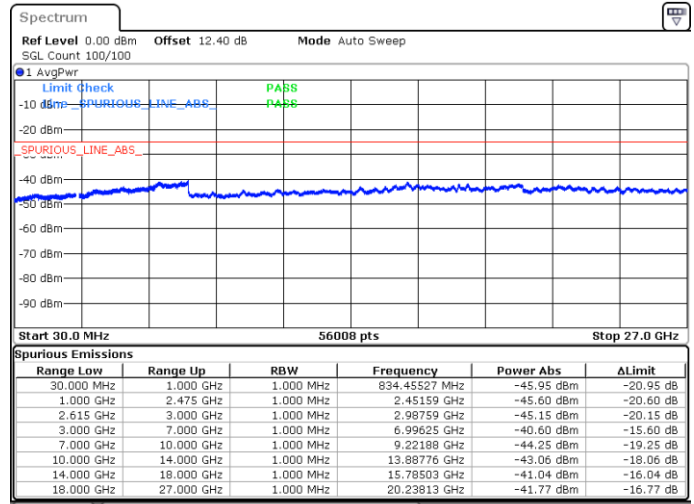

LTE Band 7C / 20MHz+15MHz

64QAM

Highest Channel / 1RB0 and 1RB74

Highest Channel / 1RB99 and 1RB0

Date: 15.MAY.2020 23:45:09

Date: 15.MAY.2020 23:44:08

Highest Channel / FullIRB

N/A

Date: 15.MAY.2020 23:50:18

LTE Band 7C / 20MHz+20MHz

64QAM

Lowest Channel / 1RB0 and 1RB99

Lowest Channel / 1RB99 and 1RB0

Date: 15.MAY.2020 21:58:19

Date: 15.MAY.2020 21:51:55

Lowest Channel / FullIRB

N/A

Date: 15.MAY.2020 21:59:20

LTE Band 7C / 20MHz+20MHz

64QAM

Middle Channel / 1RB0 and 1RB9

Middle Channel / 1RB99 and 1RB0

Date: 15.MAY.2020 22:13:00

Date: 15.MAY.2020 22:18:08

Middle Channel / FullIRB

N/A

Date: 15.MAY.2020 22:11:58

LTE Band 7C / 20MHz+20MHz

64QAM

Highest Channel / 1RB0 and 1RB99

Highest Channel / 1RB99 and 1RB0

Date: 15.MAY.2020 22:45:28