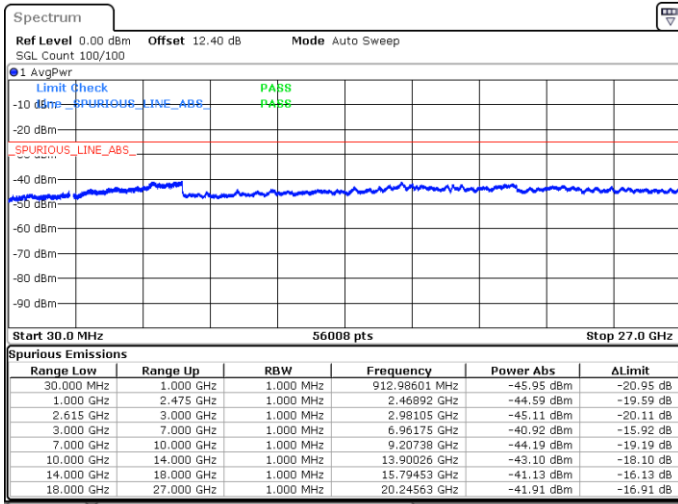

Middle Channel / 1RB0 and 1RB74

Middle Channel / 1RB74 and 1RB0

Date: 16.MAY.2020 01:32:06

Date: 16.MAY.2020 01:37:15

Middle Channel / FullIRB

N/A

Date: 16.MAY.2020 01:31:04

LTE Band 7C / 15MHz+15MHz

64QAM

Highest Channel / 1RB0 and 1RB74

Highest Channel / 1RB74 and 1RB0

Date: 17.MAY.2020 19:50:55

Date: 17.MAY.2020 19:49:58

Highest Channel / FullIRB

N/A

Date: 17.MAY.2020 19:55:45

LTE Band 7C / 15MHz+20MHz

64QAM

Lowest Channel / 1RB0 and 1RB99

Lowest Channel / 1RB74 and 1RB0

Date: 16.MAY.2020 00:07:26

Date: 16.MAY.2020 00:02:18

Lowest Channel / FullIRB

N/A