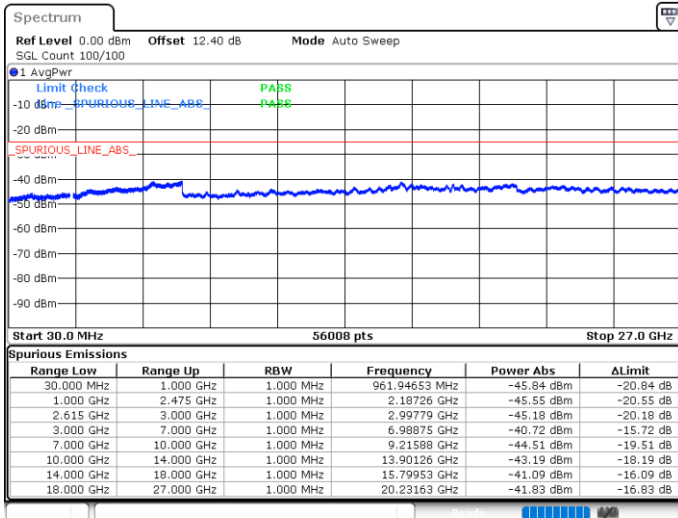

LTE Band 7C / 15MHz+20MHz

64QAM

Lowest Channel / 1RB0 and 1RB99

Lowest Channel / 1RB74 and 1RB0

Date: 16.MAY.2020 00:07:26

Date: 16.MAY.2020 00:02:18

Lowest Channel / FullIRB

N/A

Date: 16.MAY.2020 00:08:28

LTE Band 7C / 15MHz+20MHz

64QAM

Middle Channel / 1RB0 and 1RB9

Middle Channel / 1RB74 and 1RB0

Date: 16.MAY.2020 00:20:21

Date: 16.MAY.2020 00:25:29

Middle Channel / FullRB

N/A

Date: 16.MAY.2020 00:19:19

LTE Band 7C / 15MHz+20MHz

64QAM

Highest Channel / 1RB0 and 1RB99

Highest Channel / 1RB74 and 1RB0

Date: 16.MAY.2020 00:41:35

Date: 16.MAY.2020 00:40:34

Highest Channel / FullIRB

N/A

Date: 16.MAY.2020 00:46:44

LTE Band 7C / 20MHz+10MHz

64QAM

Lowest Channel / 1RB0 and 1RB49

Lowest Channel / 1RB99 and 1RB0

Date: 17.MAY.2020 20:25:43