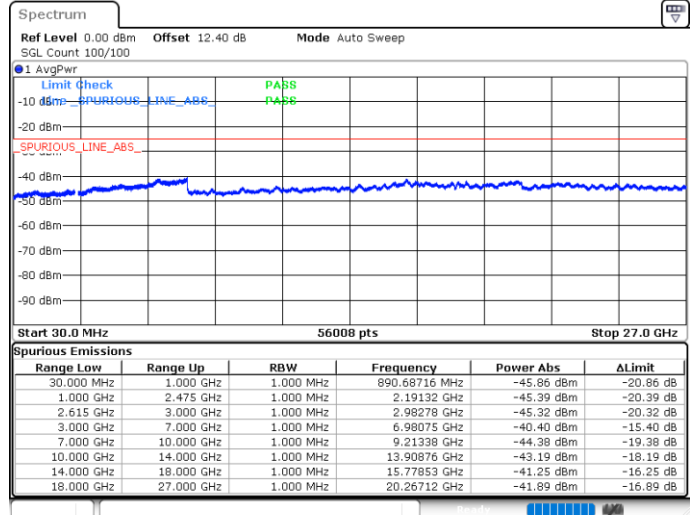

Date: 19.MAY.2020 04:10:02

Date: 19.MAY.2020 04:09:05

Highest Channel / FullIRB

N/A

Date: 19.MAY.2020 04:14:52

LTE Band 7C / 15MHz+15MHz

64QAM

Lowest Channel / 1RB0 and 1RB74

Lowest Channel / 1RB74 and 1RB0

Date: 16.MAY.2020 01:11:09

Date: 16.MAY.2020 01:05:58

Lowest Channel / FullIRB

N/A

Date: 16.MAY.2020 01:12:11

LTE Band 7C / 15MHz+15MHz

64QAM

Middle Channel / 1RB0 and 1RB74

Middle Channel / 1RB74 and 1RB0

Date: 16.MAY.2020 01:32:06

Date: 16.MAY.2020 01:37:15

Middle Channel / FullIRB

N/A

Date: 16.MAY.2020 01:31:04

LTE Band 7C / 15MHz+15MHz