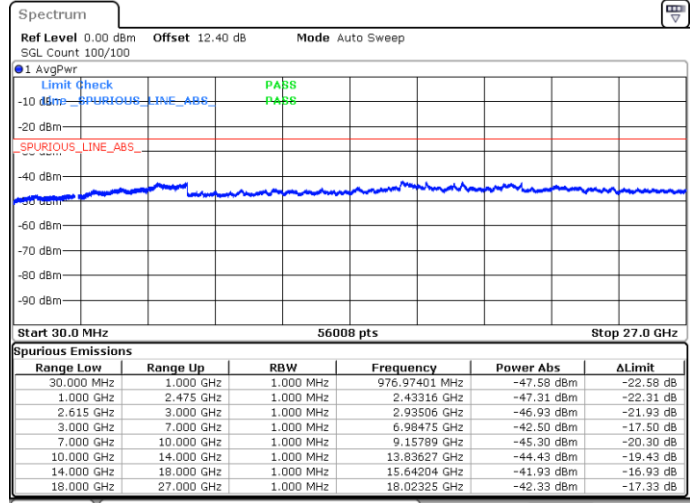

Lowest Channel / FullIRB

N/A

Date: 19.MAY.2020 03:38:39

LTE Band 7C / 15MHz+10MHz

64QAM

Middle Channel / 1RB0 and 1RB49

Middle Channel / 1RB74 and 1RB0

Date: 19.MAY.2020 03:47:44

Date: 19.MAY.2020 03:52:34

Middle Channel / FullIRB

N/A

Date: 19.MAY.2020 03:46:46

LTE Band 7C / 15MHz+10MHz

64QAM

Highest Channel / 1RB0 and 1RB49

Highest Channel / 1RB74 and 1RB0

Date: 19.MAY.2020 04:10:02

Date: 19.MAY.2020 04:09:05

Highest Channel / FullIRB

N/A

Date: 19.MAY.2020 04:14:52

LTE Band 7C / 15MHz+15MHz

64QAM

Lowest Channel / 1RB0 and 1RB74

Lowest Channel / 1RB74 and 1RB0

Date: 16.MAY.2020 01:11:09

Date: 16.MAY.2020 01:05:58

Lowest Channel / FullIRB

N/A

Date: 16.MAY.2020 01:12:11

LTE Band 7C / 15MHz+15MHz

64QAM