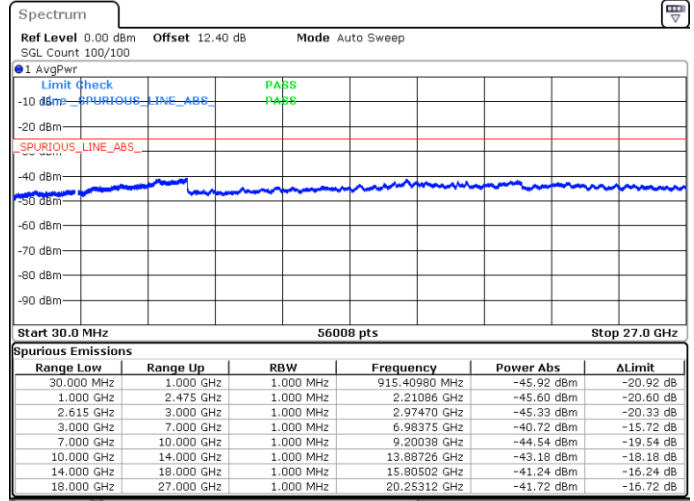

Lowest Channel / 1RB0 and 1RB74

Lowest Channel / 1RB99 and 1RB0

Date: 15.MAY.2020 23:12:30

Date: 15.MAY.2020 23:04:09

Lowest Channel / FullIRB

N/A

Date: 15.MAY.2020 23:13:32

LTE Band 7C / 20MHz+15MHz

LTE Band 7C / 20MHz+15MHz

64QAM

Highest Channel / 1RB0 and 1RB74

Highest Channel / 1RB99 and 1RB0

Date: 15.MAY.2020 23:45:09

Date: 15.MAY.2020 23:44:08

Highest Channel / FullIRB

N/A

Date: 15.MAY.2020 23:50:18

LTE Band 7C / 20MHz+20MHz

64QAM

Lowest Channel / 1RB0 and 1RB99

Lowest Channel / 1RB99 and 1RB0

Date: 15.MAY.2020 21:58:19

Date: 15.MAY.2020 21:51:55

Lowest Channel / FullIRB