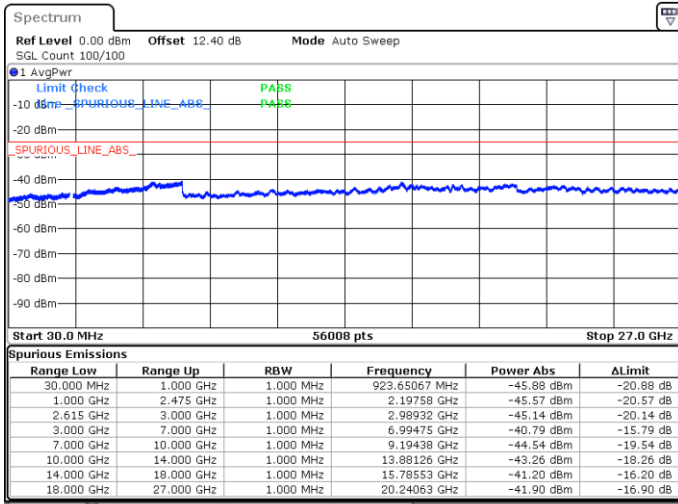

LTE Band 7C / 20MHz+15MHz

64QAM

Highest Channel / 1RB0 and 1RB74

Highest Channel / 1RB99 and 1RB0

Date: 15.MAY.2020 23:45:09

Date: 15.MAY.2020 23:44:08

Highest Channel / FullIRB

N/A

Date: 15.MAY.2020 23:50:18

LTE Band 7C / 20MHz+20MHz

64QAM

Lowest Channel / 1RB0 and 1RB99

Lowest Channel / 1RB99 and 1RB0

Date: 15.MAY.2020 21:58:19

Date: 15.MAY.2020 21:51:55

Lowest Channel / FullIRB

N/A

Date: 15.MAY.2020 21:59:20

LTE Band 7C / 20MHz+20MHz

64QAM

Middle Channel / 1RB0 and 1RB9

Middle Channel / 1RB99 and 1RB0

Date: 15.MAY.2020 22:13:00

Date: 15.MAY.2020 22:18:08

Middle Channel / FullIRB

N/A

Date: 15.MAY.2020 22:11:58

LTE Band 7C / 20MHz+20MHz

64QAM

Highest Channel / 1RB0 and 1RB99

Highest Channel / 1RB99 and 1RB0

Date: 15.MAY.2020 22:45:28