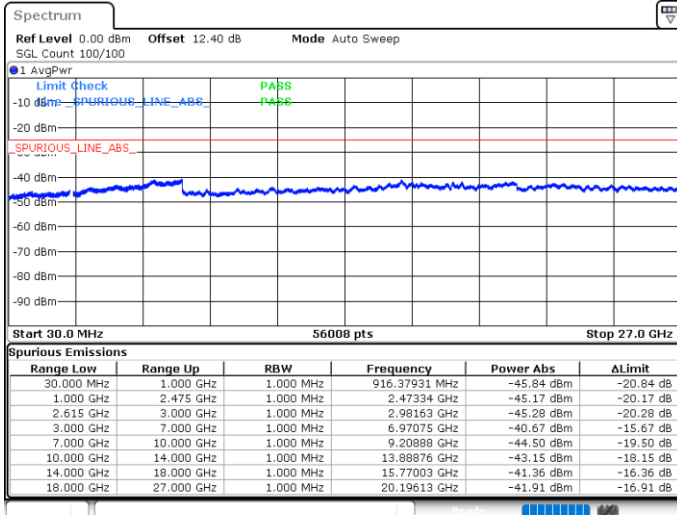

Date: 15.MAY.2020 21:57:16

Date: 15.MAY.2020 21:52:57

Lowest Channel / FullIRB

N/A

Date: 15.MAY.2020 22:00:22

LTE Band 7C / 20MHz+20MHz

16QAM

Middle Channel / 1RB0 and 1RB9

Middle Channel / 1RB99 and 1RB0

Date: 15.MAY.2020 22:14:02

Date: 15.MAY.2020 22:17:06

Middle Channel / FullRB

N/A

Date: 15.MAY.2020 22:10:56

LTE Band 7C / 20MHz+20MHz

16QAM

Highest Channel / 1RB0 and 1RB99

Highest Channel / 1RB99 and 1RB0

Date: 15.MAY.2020 22:46:30

Date: 15.MAY.2020 22:36:06

Highest Channel / FullIRB

N/A

Date: 15.MAY.2020 22:49:36

LTE Band 7C / 10MHz+20MHz