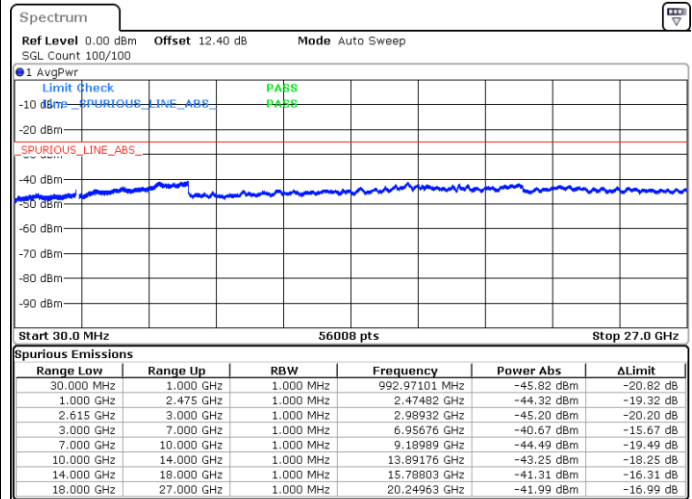

LTE Band 7C / 20MHz+15MHz

64QAM

Highest Channel / 1RB0 and 1RB74

Highest Channel / 1RB99 and 1RB0

Date: 15.MAY.2020 23:45:09

Date: 15.MAY.2020 23:44:08

Highest Channel / FullIRB

N/A

Date: 15.MAY.2020 23:50:18

LTE Band 7C / 20MHz+20MHz

64QAM

Lowest Channel / 1RB0 and 1RB99

Lowest Channel / 1RB99 and 1RB0

Date: 15.MAY.2020 21:58:19

Date: 15.MAY.2020 21:51:55

Lowest Channel / FullIRB

N/A

Date: 15.MAY.2020 21:59:20

LTE Band 7C / 20MHz+20MHz

64QAM

Middle Channel / 1RB0 and 1RB9

Middle Channel / 1RB99 and 1RB0

Date: 15.MAY.2020 22:13:00

Date: 15.MAY.2020 22:18:08

Middle Channel / FullIRB

N/A

Date: 15.MAY.2020 22:11:58

LTE Band 7C / 20MHz+20MHz

64QAM

Highest Channel / 1RB0 and 1RB99

Highest Channel / 1RB99 and 1RB0

Date: 15.MAY.2020 22:45:28