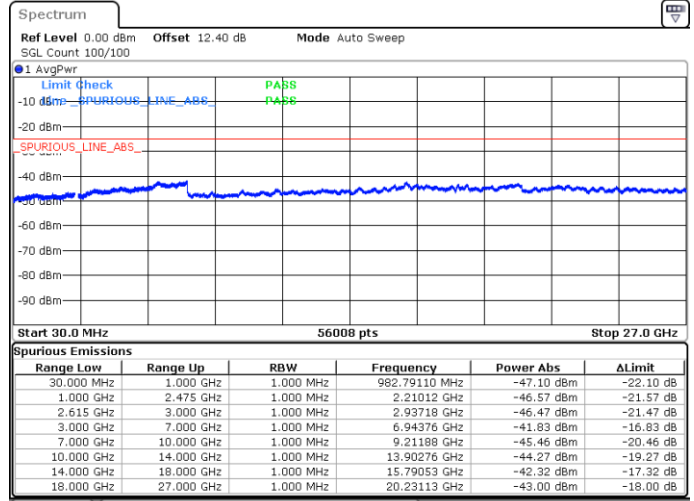

LTE Band 7C / 10MHz+20MHz

64QAM

MiddleChannel / 1RB0 and 1RB99

Middle Channel / 1RB49 and 1RB0

Date: 17.MAY.2020 21:42:06

Date: 17.MAY.2020 21:46:56

Middle Channel / FullIRB

N/A

Date: 17.MAY.2020 21:41:08

LTE Band 7C / 10MHz+20MHz

64QAM

Highest Channel / 1RB0 and 1RB99

Highest Channel / 1RB49 and 1RB0

Date: 17.MAY.2020 22:14:25

Date: 17.MAY.2020 22:13:28

Highest Channel / FullIRB

N/A

Date: 17.MAY.2020 22:19:15

LTE Band 7C / 15MHz+10MHz

64QAM

Lowest Channel / 1RB0 and 1RB49

Lowest Channel / 1RB74 and 1RB0

Date: 19.MAY.2020 03:37:41

Date: 19.MAY.2020 03:30:27