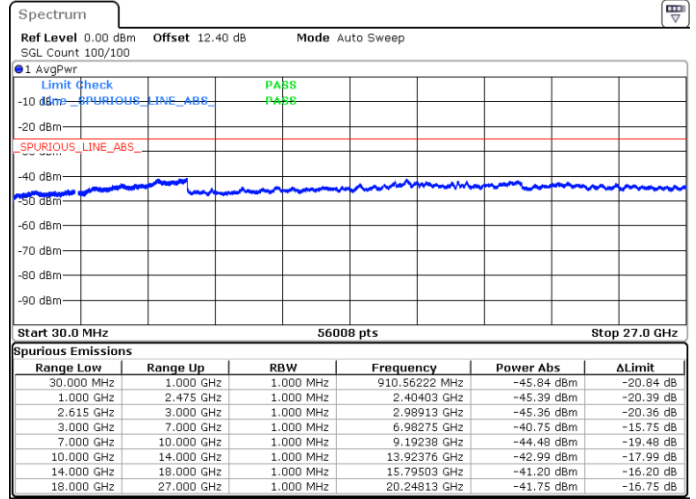

LTE Band 7C / 20MHz+15MHz

64QAM

Highest Channel / 1RB0 and 1RB74

Highest Channel / 1RB99 and 1RB0

Date: 15.MAY.2020 23:45:09

Date: 15.MAY.2020 23:44:08

Highest Channel / FullIRB

N/A

Date: 15.MAY.2020 23:50:18

LTE Band 7C / 20MHz+20MHz

64QAM

Lowest Channel / 1RB0 and 1RB99

Lowest Channel / 1RB99 and 1RB0

Date: 15.MAY.2020 21:58:19

Date: 15.MAY.2020 21:51:55

Lowest Channel / FullIRB

N/A

Date: 15.MAY.2020 21:59:20

LTE Band 7C / 20MHz+20MHz

64QAM

Middle Channel / 1RB0 and 1RB9

Middle Channel / 1RB99 and 1RB0

Date: 15.MAY.2020 22:13:00

Date: 15.MAY.2020 22:18:08

Middle Channel / FullIRB

N/A

Date: 15.MAY.2020 22:11:58

LTE Band 7C / 20MHz+20MHz

64QAM

Highest Channel / 1RB0 and 1RB99

Highest Channel / 1RB99 and 1RB0

Date: 15.MAY.2020 22:45:28