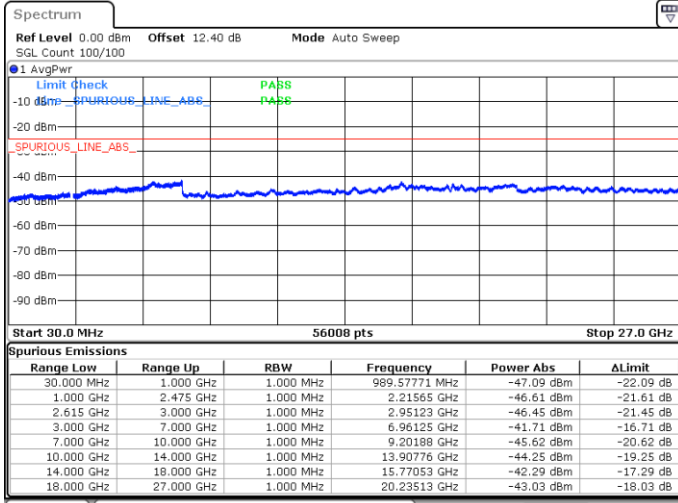

LTE Band 7C / 20MHz+10MHz

16QAM

Highest Channel / 1RB0 and 1RB49

Highest Channel / 1RB99 and 1RB0

Date: 17.MAY.2020 20:56:37

Date: 17.MAY.2020 20:53:44

Highest Channel / FullIRB

N/A

Date: 17.MAY.2020 20:59:31

LTE Band 7C / 20MHz+15MHz

16QAM

Lowest Channel / 1RB0 and 1RB74

Lowest Channel / 1RB99 and 1RB0

Date: 15.MAY.2020 23:11:28

Date: 15.MAY.2020 23:05:11

Lowest Channel / FullIRB