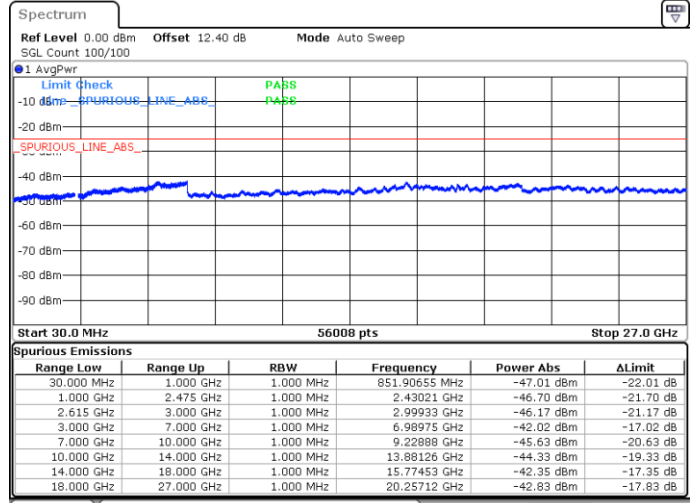

Highest Channel / 1RB0 and 1RB99

Highest Channel / 1RB99 and 1RB0

Date: 15.MAY.2020 22:46:30

Date: 15.MAY.2020 22:36:06

Highest Channel / FullIRB

N/A

Date: 15.MAY.2020 22:49:36

LTE Band 7C / 10MHz+20MHz

LTE Band 7C / 10MHz+20MHz

64QAM

MiddleChannel / 1RB0 and 1RB99

Middle Channel / 1RB49 and 1RB0

Date: 17.MAY.2020 21:42:06

Date: 17.MAY.2020 21:46:56

Middle Channel / FullIRB

N/A

Date: 17.MAY.2020 21:41:08

LTE Band 7C / 10MHz+20MHz

64QAM

Highest Channel / 1RB0 and 1RB99

Highest Channel / 1RB49 and 1RB0

Date: 17.MAY.2020 22:14:25

Date: 17.MAY.2020 22:13:28

Highest Channel / FullIRB