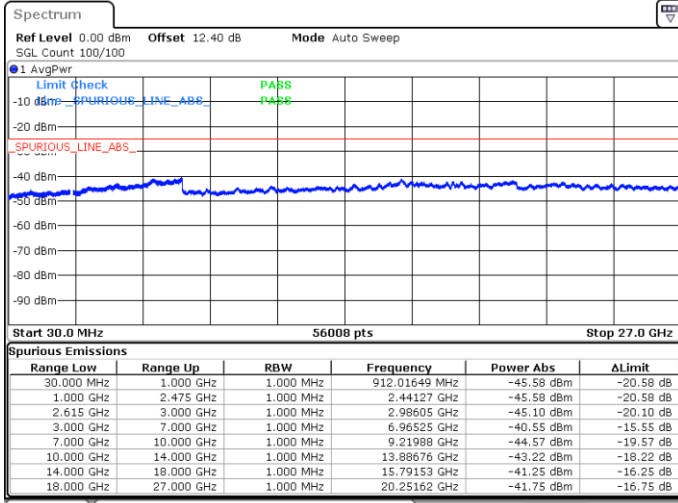

Middle Channel / FullIRB

N/A

Date: 15.MAY.2020 23:22:02

LTE Band 7C / 20MHz+15MHz

16QAM

Highest Channel / 1RB0 and 1RB74

Highest Channel / 1RB99 and 1RB0

Date: 15.MAY.2020 23:46:11

Date: 15.MAY.2020 23:41:23

Highest Channel / FullIRB

N/A

Date: 15.MAY.2020 23:49:16

LTE Band 7C / 20MHz+20MHz

16QAM

Lowest Channel / 1RB0 and 1RB99

Lowest Channel / 1RB99 and 1RB0

Date: 15.MAY.2020 21:57:16

Date: 15.MAY.2020 21:52:57

Lowest Channel / FullIRB

N/A

Date: 15.MAY.2020 22:00:22

LTE Band 7C / 20MHz+20MHz

16QAM

Middle Channel / 1RB0 and 1RB9

Highest Channel / 1RB0 and 1RB99

Highest Channel / 1RB99 and 1RB0

Date: 15.MAY.2020 22:46:30

Date: 15.MAY.2020 22:36:06

Highest Channel / FullIRB

N/A

Date: 15.MAY.2020 22:49:36

LTE Band 7C / 10MHz+20MHz