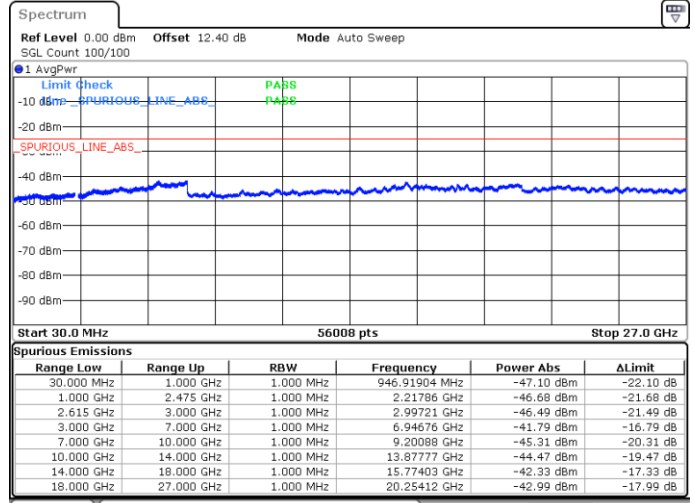

LTE Band 7C / 20MHz+10MHz

16QAM

Highest Channel / 1RB0 and 1RB49

Highest Channel / 1RB99 and 1RB0

Date: 17.MAY.2020 20:56:37

Date: 17.MAY.2020 20:53:44

Highest Channel / FullIRB

N/A

Date: 17.MAY.2020 20:59:31

LTE Band 7C / 20MHz+15MHz

16QAM

Lowest Channel / 1RB0 and 1RB74

Lowest Channel / 1RB99 and 1RB0

Date: 15.MAY.2020 23:11:28

Date: 15.MAY.2020 23:05:11

Lowest Channel / FullIRB