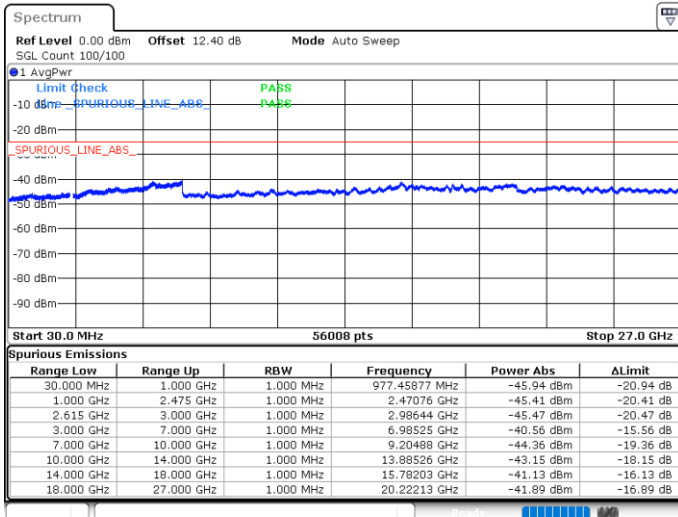

Date: 16.MAY.2020 00:08:28

LTE Band 7C / 15MHz+20MHz

64QAM

Middle Channel / 1RB0 and 1RB9

Middle Channel / 1RB74 and 1RB0

Date: 16.MAY.2020 00:20:21

Date: 16.MAY.2020 00:25:29

Middle Channel / FullRB

N/A

Date: 16.MAY.2020 00:19:19

LTE Band 7C / 15MHz+20MHz

64QAM

Highest Channel / 1RB0 and 1RB99

Highest Channel / 1RB74 and 1RB0

Date: 16.MAY.2020 00:41:35

Date: 16.MAY.2020 00:40:34

Highest Channel / FullIRB

N/A

Date: 16.MAY.2020 00:46:44

LTE Band 7C / 20MHz+10MHz

64QAM

Lowest Channel / 1RB0 and 1RB49

Lowest Channel / 1RB99 and 1RB0

Date: 17.MAY.2020 20:25:43

Date: 17.MAY.2020 20:19:01

Lowest Channel / FullIRB

N/A

Date: 17.MAY.2020 20:26:41

LTE Band 7C / 20MHz+10MHz

64QAM

Middle Channel / 1RB0 and 1RB49

Middle Channel / 1RB99 and 1RB0