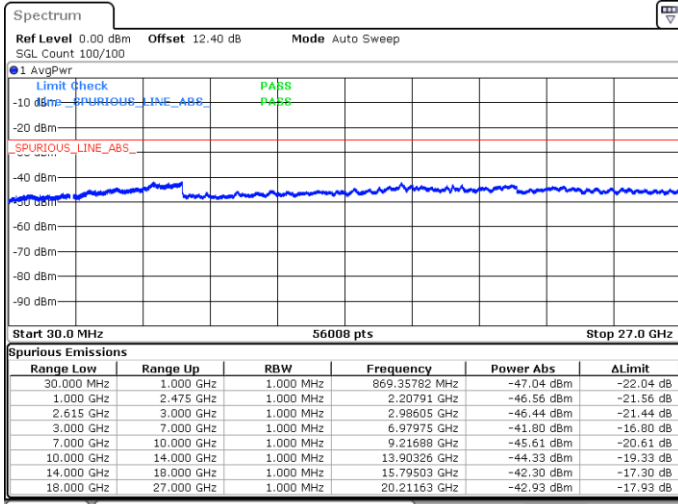

LTE Band 7C / 20MHz+10MHz

16QAM

Highest Channel / 1RB0 and 1RB49

Highest Channel / 1RB99 and 1RB0

Date: 17.MAY.2020 20:56:37

Date: 17.MAY.2020 20:53:44

Highest Channel / FullIRB

N/A

Date: 17.MAY.2020 20:59:31

LTE Band 7C / 20MHz+15MHz

16QAM

Lowest Channel / 1RB0 and 1RB74

Lowest Channel / 1RB99 and 1RB0

Date: 15.MAY.2020 23:11:28

Date: 15.MAY.2020 23:05:11

Lowest Channel / FullIRB