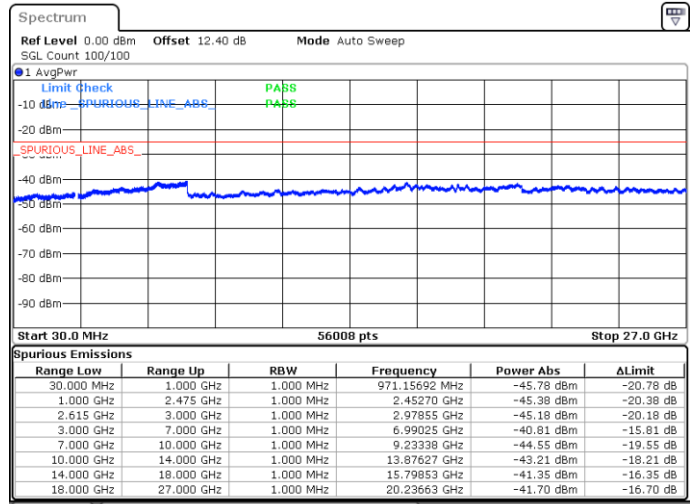

LTE Band 7C / 15MHz+20MHz

64QAM

Lowest Channel / 1RB0 and 1RB99

Lowest Channel / 1RB74 and 1RB0

Date: 16.MAY.2020 00:07:26

Date: 16.MAY.2020 00:02:18

Lowest Channel / FullIRB

N/A

Date: 16.MAY.2020 00:08:28

LTE Band 7C / 15MHz+20MHz

64QAM

Middle Channel / 1RB0 and 1RB9

Middle Channel / 1RB74 and 1RB0

Date: 16.MAY.2020 00:20:21

Date: 16.MAY.2020 00:25:29

Middle Channel / FullRB