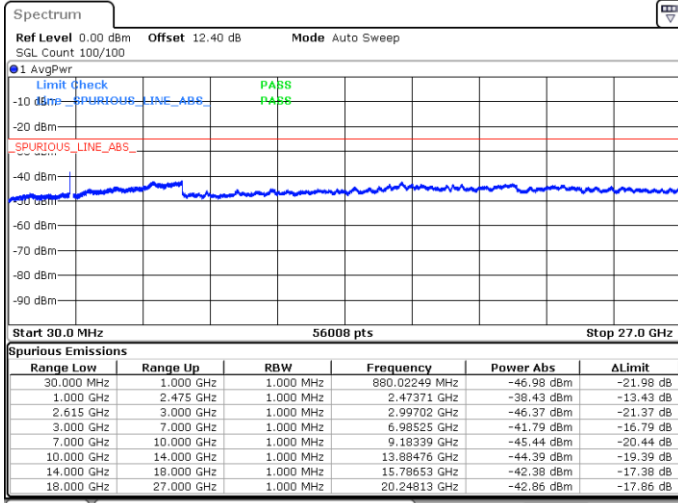

N/A

Date: 16.MAY.2020 00:19:19

LTE Band 7C / 15MHz+20MHz

64QAM

Highest Channel / 1RB0 and 1RB99

Highest Channel / 1RB74 and 1RB0

Date: 16.MAY.2020 00:41:35

Date: 16.MAY.2020 00:40:34

Highest Channel / FullIRB

N/A

Date: 16.MAY.2020 00:46:44

LTE Band 7C / 20MHz+10MHz

64QAM

Lowest Channel / 1RB0 and 1RB49

Lowest Channel / 1RB99 and 1RB0

Date: 17.MAY.2020 20:25:43

Date: 17.MAY.2020 20:19:01

Lowest Channel / FullIRB

N/A

Date: 17.MAY.2020 20:26:41

LTE Band 7C / 20MHz+10MHz

64QAM

Middle Channel / 1RB0 and 1RB49

Middle Channel / 1RB99 and 1RB0

Date: 17.MAY.2020 20:35:51

Date: 17.MAY.2020 20:40:40

Middle Channel / FullIRB

N/A

Date: 17.MAY.2020 20:34:52

LTE Band 7C / 20MHz+10MHz

64QAM

Highest Channel / 1RB0 and 1RB49