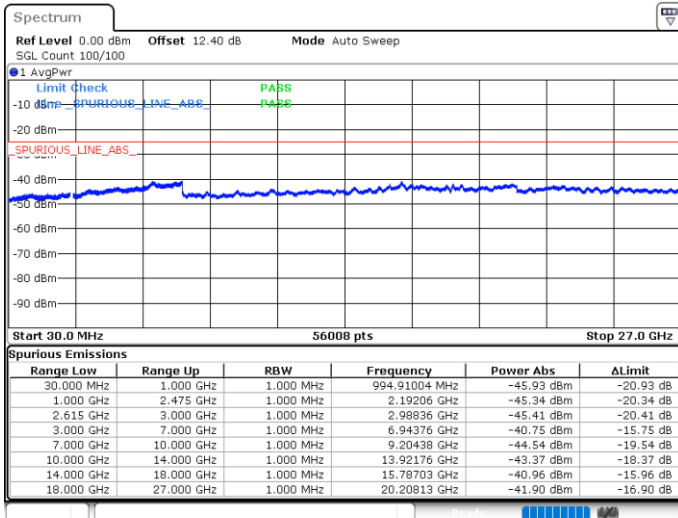

Date: 16.MAY.2020 00:08:28

LTE Band 7C / 15MHz+20MHz

64QAM

Middle Channel / 1RB0 and 1RB9

Middle Channel / 1RB74 and 1RB0

Date: 16.MAY.2020 00:20:21

Date: 16.MAY.2020 00:25:29

Middle Channel / FullRB

N/A

Date: 16.MAY.2020 00:19:19

LTE Band 7C / 15MHz+20MHz

64QAM

Highest Channel / 1RB0 and 1RB99

Highest Channel / 1RB74 and 1RB0

Date: 16.MAY.2020 00:41:35

Date: 16.MAY.2020 00:40:34

Highest Channel / FullIRB

N/A

Date: 16.MAY.2020 00:46:44

LTE Band 7C / 20MHz+10MHz

64QAM

Lowest Channel / 1RB0 and 1RB49

Lowest Channel / 1RB99 and 1RB0

Date: 17.MAY.2020 20:25:43