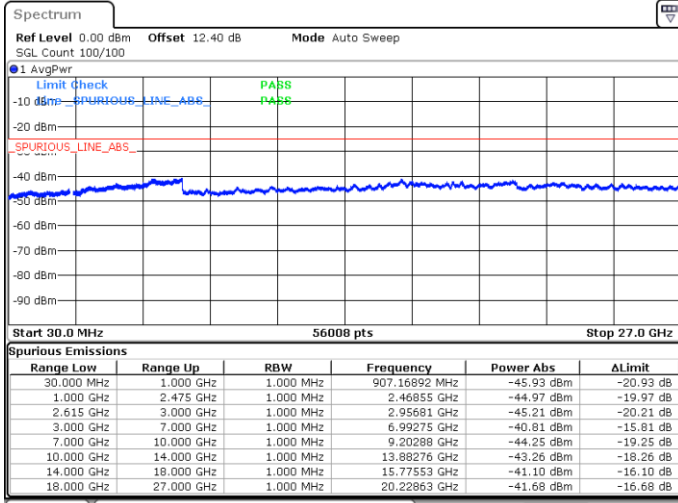

Date: 17.MAY.2020 20:35:51

Date: 17.MAY.2020 20:40:40

Middle Channel / FullIRB

N/A

Date: 17.MAY.2020 20:34:52

LTE Band 7C / 20MHz+10MHz

64QAM

Highest Channel / 1RB0 and 1RB49

Highest Channel / 1RB99 and 1RB0

Date: 17.MAY.2020 20:55:39

Date: 17.MAY.2020 20:54:42

Highest Channel / FullIRB

N/A

Date: 17.MAY.2020 21:00:29

LTE Band 7C / 20MHz+15MHz

64QAM

Lowest Channel / 1RB0 and 1RB74

Lowest Channel / 1RB99 and 1RB0

Date: 15.MAY.2020 23:12:30

Date: 15.MAY.2020 23:04:09

Lowest Channel / FullIRB

N/A

Date: 15.MAY.2020 23:13:32

LTE Band 7C / 20MHz+15MHz