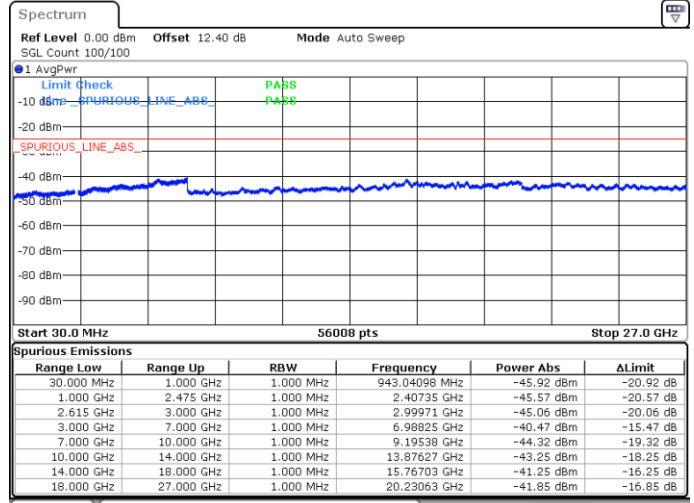

Date: 17.MAY.2020 20:59:31

LTE Band 7C / 20MHz+15MHz

16QAM

Lowest Channel / 1RB0 and 1RB74

Lowest Channel / 1RB99 and 1RB0

Date: 15.MAY.2020 23:11:28

Date: 15.MAY.2020 23:05:11

Lowest Channel / FullIRB

N/A

Date: 15.MAY.2020 23:14:33

LTE Band 7C / 20MHz+15MHz

16QAM

MiddleChannel / 1RB0 and 1RB74

Middle Channel / 1RB99 and 1RB0

Date: 15.MAY.2020 23:25:08

Date: 15.MAY.2020 23:28:13

Middle Channel / FullIRB

N/A

Date: 15.MAY.2020 23:22:02

LTE Band 7C / 20MHz+15MHz

16QAM

Highest Channel / 1RB0 and 1RB74

Highest Channel / 1RB99 and 1RB0

Date: 15.MAY.2020 23:46:11

Date: 15.MAY.2020 23:41:23

Highest Channel / FullIRB

N/A

Date: 15.MAY.2020 23:49:16

LTE Band 7C / 20MHz+20MHz

16QAM

Lowest Channel / 1RB0 and 1RB99

Lowest Channel / 1RB99 and 1RB0