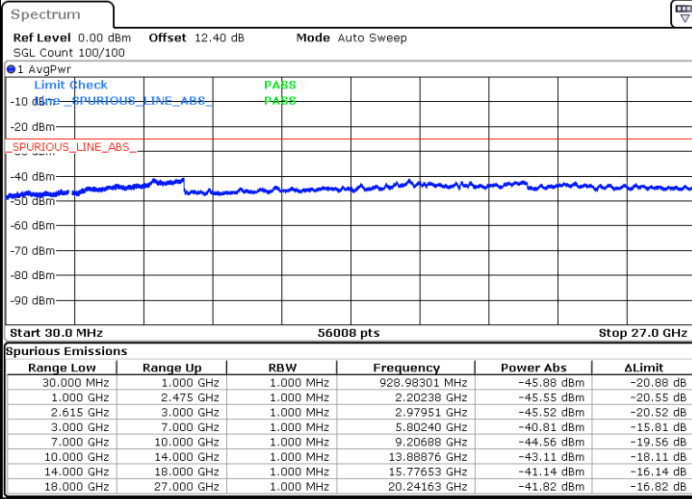

LTE Band 7C / 20MHz+15MHz

64QAM

Highest Channel / 1RB0 and 1RB74

Highest Channel / 1RB99 and 1RB0

Date: 15.MAY.2020 23:45:09

Date: 15.MAY.2020 23:44:08

Highest Channel / FullIRB

N/A

Date: 15.MAY.2020 23:50:18

LTE Band 7C / 20MHz+20MHz

64QAM

Lowest Channel / 1RB0 and 1RB99

Lowest Channel / 1RB99 and 1RB0

Date: 15.MAY.2020 21:58:19

Date: 15.MAY.2020 21:51:55

Lowest Channel / FullIRB

N/A

Date: 15.MAY.2020 21:59:20

LTE Band 7C / 20MHz+20MHz

64QAM

Middle Channel / 1RB0 and 1RB9

Middle Channel / 1RB99 and 1RB0

Date: 15.MAY.2020 22:13:00

Date: 15.MAY.2020 22:18:08