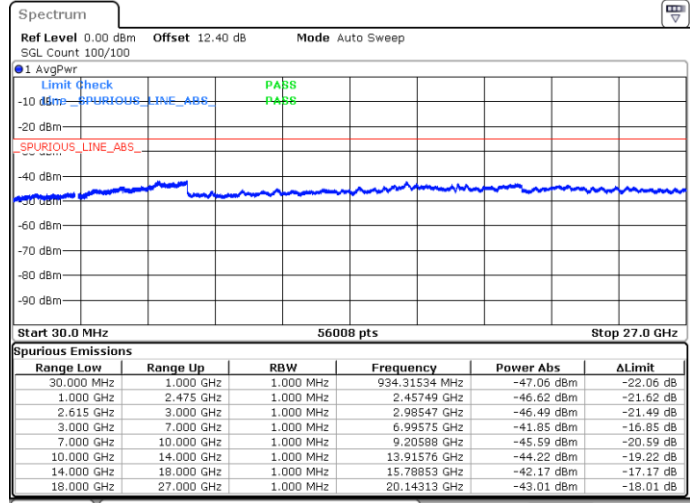

Highest Channel / 1RB0 and 1RB99

Highest Channel / 1RB99 and 1RB0

Date: 15.MAY.2020 22:46:30

Date: 15.MAY.2020 22:36:06

Highest Channel / FullIRB

N/A

Date: 15.MAY.2020 22:49:36

LTE Band 7C / 10MHz+20MHz

64QAM

Lowest Channel / 1RB0 and 1RB99

Lowest Channel / 1RB49 and 1RB0

Date: 17.MAY.2020 21:33:14

Date: 17.MAY.2020 21:27:35

Lowest Channel / FullIRB

N/A

Date: 17.MAY.2020 21:34:13