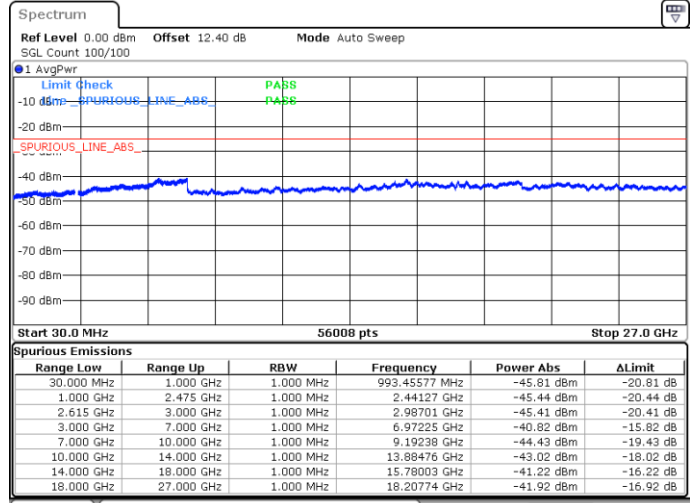

Date: 17.MAY.2020 20:35:51

Date: 17.MAY.2020 20:40:40

Middle Channel / FullIRB

N/A

Date: 17.MAY.2020 20:34:52

LTE Band 7C / 20MHz+10MHz

64QAM

Highest Channel / 1RB0 and 1RB49

Highest Channel / 1RB99 and 1RB0

Date: 17.MAY.2020 20:55:39

Date: 17.MAY.2020 20:54:42

Highest Channel / FullIRB

N/A

Date: 17.MAY.2020 21:00:29

LTE Band 7C / 20MHz+15MHz

64QAM

Lowest Channel / 1RB0 and 1RB74

Lowest Channel / 1RB99 and 1RB0

Date: 15.MAY.2020 23:12:30

Date: 15.MAY.2020 23:04:09

Lowest Channel / FullIRB

N/A

Date: 15.MAY.2020 23:13:32

LTE Band 7C / 20MHz+15MHz