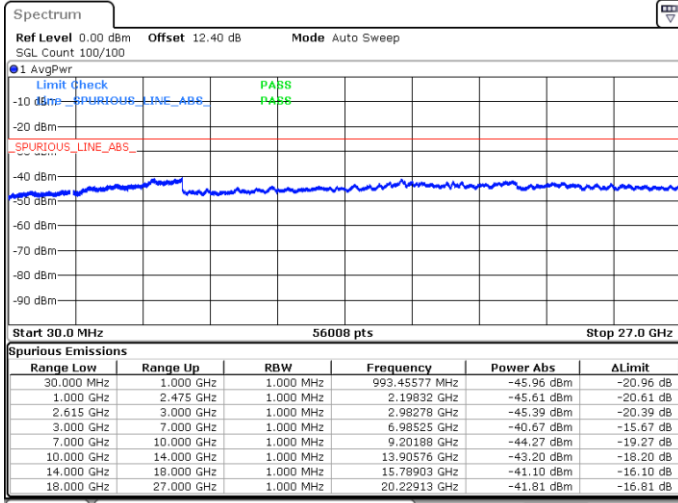

LTE Band 7C / 20MHz+15MHz

64QAM

MiddleChannel / 1RB0 and 1RB74

Middle Channel / 1RB99 and 1RB0

Date: 15.MAY.2020 23:24:06