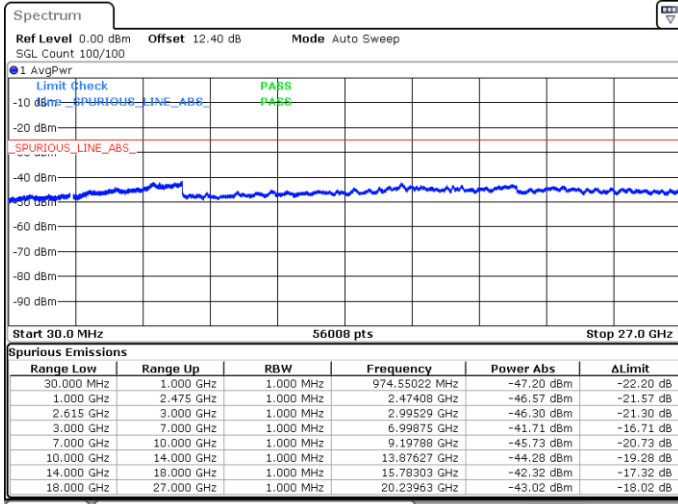

Highest Channel / FullIRB

N/A

Date: 16.MAY.2020 00:46:44

LTE Band 7C / 20MHz+10MHz

64QAM

Lowest Channel / 1RB0 and 1RB49

Lowest Channel / 1RB99 and 1RB0

Date: 17.MAY.2020 20:25:43

Date: 17.MAY.2020 20:19:01

Lowest Channel / FullIRB

N/A

Date: 17.MAY.2020 20:26:41

LTE Band 7C / 20MHz+10MHz

64QAM

Middle Channel / 1RB0 and 1RB49

Middle Channel / 1RB99 and 1RB0

Date: 17.MAY.2020 20:35:51

Date: 17.MAY.2020 20:40:40

Middle Channel / FullIRB

N/A

Date: 17.MAY.2020 20:34:52

LTE Band 7C / 20MHz+10MHz

64QAM

Highest Channel / 1RB0 and 1RB49

Highest Channel / 1RB99 and 1RB0

Date: 17.MAY.2020 20:55:39

Date: 17.MAY.2020 20:54:42

Highest Channel / FullIRB

N/A

Date: 17.MAY.2020 21:00:29

LTE Band 7C / 20MHz+15MHz

64QAM