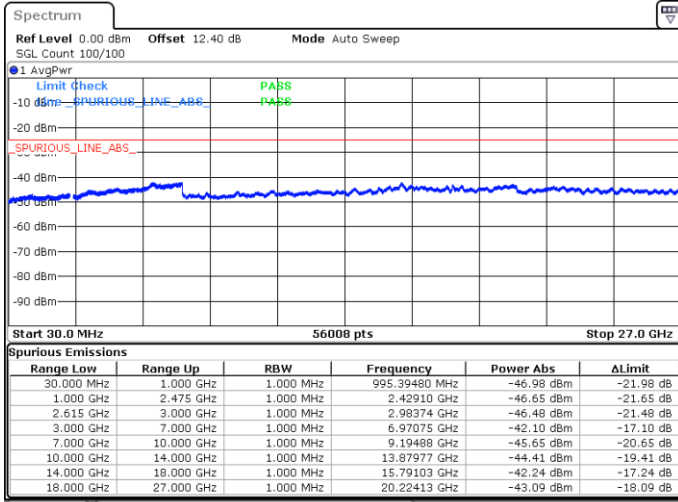

LTE Band 7C / 10MHz+20MHz

64QAM

MiddleChannel / 1RB0 and 1RB99

Middle Channel / 1RB49 and 1RB0

Date: 17.MAY.2020 21:42:06

Date: 17.MAY.2020 21:46:56

Middle Channel / FullIRB

N/A

Date: 17.MAY.2020 21:41:08

LTE Band 7C / 10MHz+20MHz

64QAM

Highest Channel / 1RB0 and 1RB99

Highest Channel / 1RB49 and 1RB0

Date: 17.MAY.2020 22:14:25

Date: 17.MAY.2020 22:13:28

Highest Channel / FullIRB

N/A

Date: 17.MAY.2020 22:19:15

LTE Band 7C / 15MHz+10MHz

64QAM

Lowest Channel / 1RB0 and 1RB49

Lowest Channel / 1RB74 and 1RB0

Date: 19.MAY.2020 03:37:41

Date: 19.MAY.2020 03:30:27

Lowest Channel / FullIRB

N/A

Date: 19.MAY.2020 03:38:39

LTE Band 7C / 15MHz+10MHz

64QAM

Middle Channel / 1RB0 and 1RB49

Middle Channel / 1RB74 and 1RB0

Date: 19.MAY.2020 03:47:44