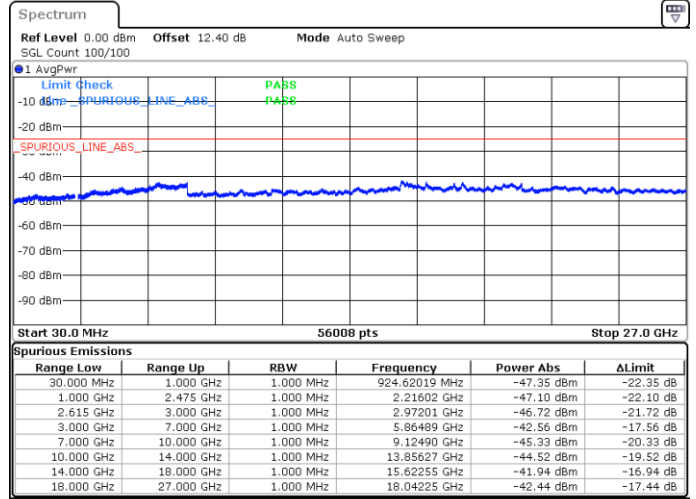

N/A

Date: 17.MAY.2020 22:19:15

LTE Band 7C / 15MHz+10MHz

64QAM

Lowest Channel / 1RB0 and 1RB49

Lowest Channel / 1RB74 and 1RB0

Date: 19.MAY.2020 03:37:41

Date: 19.MAY.2020 03:30:27

Lowest Channel / FullIRB

N/A

Date: 19.MAY.2020 03:38:39

LTE Band 7C / 15MHz+10MHz

64QAM

Middle Channel / 1RB0 and 1RB49

Middle Channel / 1RB74 and 1RB0

Date: 19.MAY.2020 03:47:44

Date: 19.MAY.2020 03:52:34

Middle Channel / FullIRB

N/A

Date: 19.MAY.2020 03:46:46

LTE Band 7C / 15MHz+10MHz

64QAM

Highest Channel / 1RB0 and 1RB49

Highest Channel / 1RB74 and 1RB0

Date: 19.MAY.2020 04:10:02

Date: 19.MAY.2020 04:09:05

Highest Channel / FullIRB

N/A

Date: 19.MAY.2020 04:14:52

LTE Band 7C / 15MHz+15MHz

64QAM

Lowest Channel / 1RB0 and 1RB74