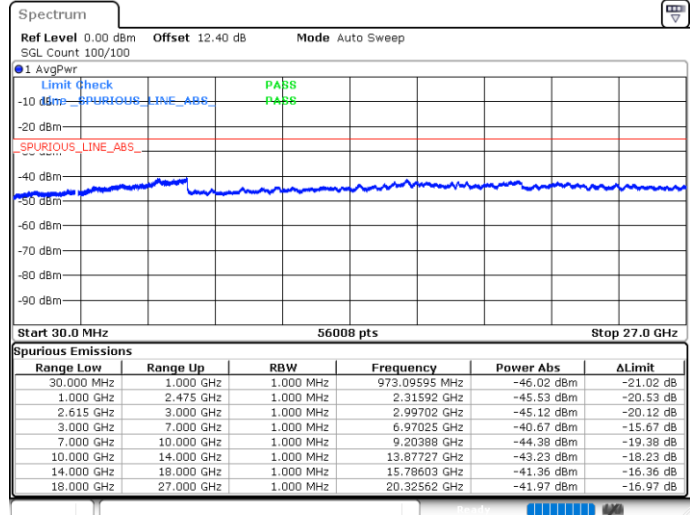

N/A

Date: 15.MAY.2020 23:14:33

LTE Band 7C / 20MHz+15MHz

16QAM

MiddleChannel / 1RB0 and 1RB74

Middle Channel / 1RB99 and 1RB0

Date: 15.MAY.2020 23:25:08

Date: 15.MAY.2020 23:28:13

Middle Channel / FullIRB

N/A

Date: 15.MAY.2020 23:22:02

LTE Band 7C / 20MHz+15MHz

16QAM

Highest Channel / 1RB0 and 1RB74

Highest Channel / 1RB99 and 1RB0

Date: 15.MAY.2020 23:46:11

Date: 15.MAY.2020 23:41:23

Highest Channel / FullIRB

N/A

Date: 15.MAY.2020 23:49:16

LTE Band 7C / 20MHz+20MHz

16QAM

Lowest Channel / 1RB0 and 1RB99

Lowest Channel / 1RB99 and 1RB0

Date: 15.MAY.2020 21:57:16

Date: 15.MAY.2020 21:52:57

Lowest Channel / FullIRB

N/A

Date: 15.MAY.2020 22:00:22

LTE Band 7C / 20MHz+20MHz

16QAM

Middle Channel / 1RB0 and 1RB9