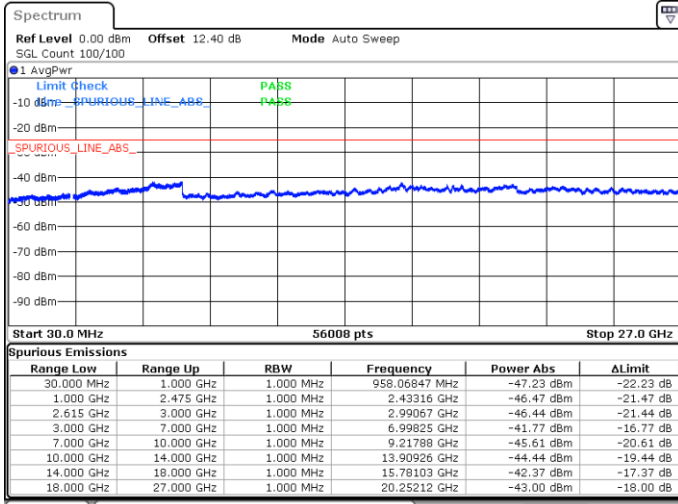

N/A

Date: 16.MAY.2020 00:19:19

LTE Band 7C / 15MHz+20MHz

64QAM

Highest Channel / 1RB0 and 1RB99

Highest Channel / 1RB74 and 1RB0

Date: 16.MAY.2020 00:41:35

Date: 16.MAY.2020 00:40:34

Highest Channel / FullIRB

N/A

Date: 16.MAY.2020 00:46:44

LTE Band 7C / 20MHz+10MHz

64QAM

Lowest Channel / 1RB0 and 1RB49

Lowest Channel / 1RB99 and 1RB0

Date: 17.MAY.2020 20:25:43

Date: 17.MAY.2020 20:19:01

Lowest Channel / FullIRB

N/A

Date: 17.MAY.2020 20:26:41

LTE Band 7C / 20MHz+10MHz

64QAM

Middle Channel / 1RB0 and 1RB49

Middle Channel / 1RB99 and 1RB0

Date: 17.MAY.2020 20:35:51

Date: 17.MAY.2020 20:40:40

Middle Channel / FullIRB

N/A

Date: 17.MAY.2020 20:34:52

LTE Band 7C / 20MHz+10MHz

64QAM

Highest Channel / 1RB0 and 1RB49