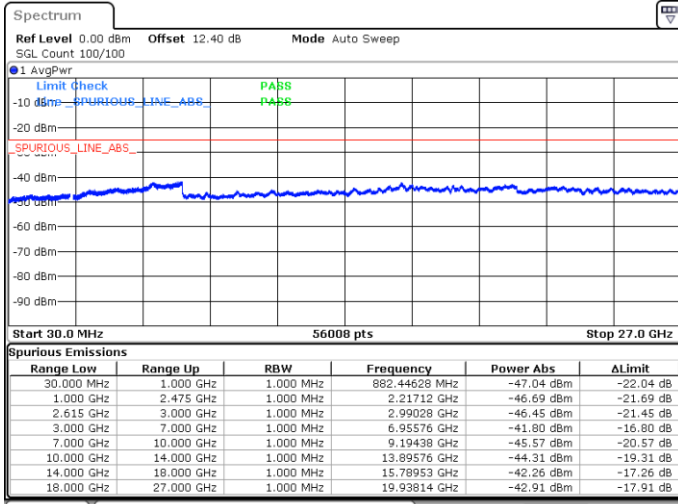

Highest Channel / 1RB0 and 1RB99

Highest Channel / 1RB99 and 1RB0

Date: 15.MAY.2020 22:46:30

Date: 15.MAY.2020 22:36:06

Highest Channel / FullIRB

N/A

Date: 15.MAY.2020 22:49:36

LTE Band 7C / 10MHz+20MHz

LTE Band 7C / 10MHz+20MHz

64QAM

MiddleChannel / 1RB0 and 1RB99

Middle Channel / 1RB49 and 1RB0

Date: 17.MAY.2020 21:42:06

Date: 17.MAY.2020 21:46:56

Middle Channel / FullIRB

N/A

Date: 17.MAY.2020 21:41:08

LTE Band 7C / 10MHz+20MHz

64QAM

Highest Channel / 1RB0 and 1RB99

Highest Channel / 1RB49 and 1RB0

Date: 17.MAY.2020 22:14:25

Date: 17.MAY.2020 22:13:28

Highest Channel / FullIRB