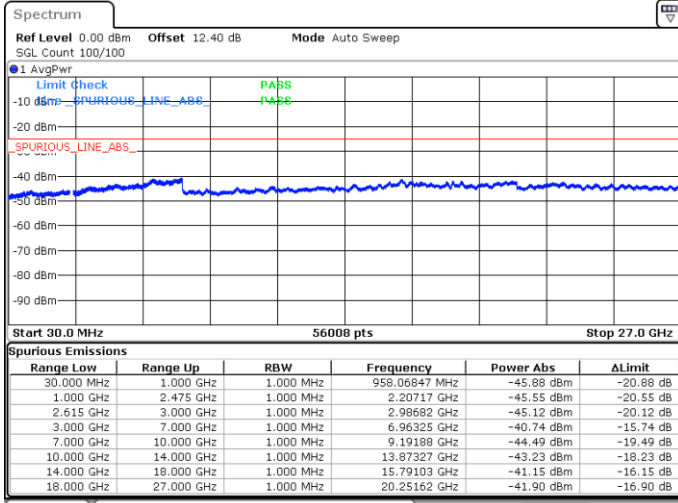

Date: 15.MAY.2020 23:50:18

LTE Band 7C / 20MHz+20MHz

64QAM

Lowest Channel / 1RB0 and 1RB99

Lowest Channel / 1RB99 and 1RB0

Date: 15.MAY.2020 21:58:19

Date: 15.MAY.2020 21:51:55

Lowest Channel / FullIRB

N/A

Date: 15.MAY.2020 21:59:20

LTE Band 7C / 20MHz+20MHz

64QAM

Middle Channel / 1RB0 and 1RB9

Middle Channel / 1RB99 and 1RB0

Date: 15.MAY.2020 22:13:00

Date: 15.MAY.2020 22:18:08

Middle Channel / FullIRB

N/A

Date: 15.MAY.2020 22:11:58

LTE Band 7C / 20MHz+20MHz

64QAM

Highest Channel / 1RB0 and 1RB99

Highest Channel / 1RB99 and 1RB0

Date: 15.MAY.2020 22:45:28

Date: 15.MAY.2020 22:44:27

Highest Channel / FullIRB

N/A

Date: 15.MAY.2020 22:50:38

LTE Band 12

Peak-to-Average Ratio

Mode	LTE Band 12 / 10MHz				
Mod.	QPSK		16QAM		Limit: 13dB
RB Size	1RB	Full RB	1RB	Full RB	Result
Lowest CH	3.80	4.99	5.57	5.80	PASS
Middle CH	3.77	5.01	5.94	5.83	
Highest CH	3.48	4.99	5.59	5.86	
Mode	LTE Band 12 / 10MHz				
Mod.	64QAM				Limit: 13dB
RB Size	1RB	Full RB			Result
Lowest CH	6.35	6.38	-	-	PASS
Middle CH	7.04	6.41	-	-	
Highest CH	6.55	6.35	-	-	