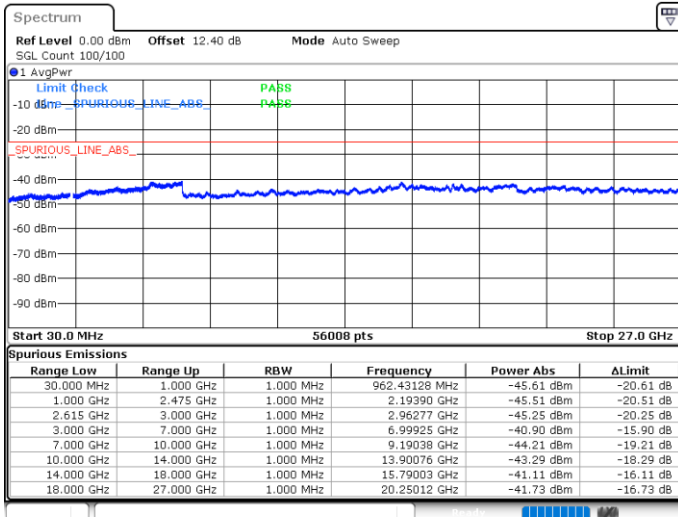

LTE Band 7C / 15MHz+20MHz

64QAM

Lowest Channel / 1RB0 and 1RB99

Lowest Channel / 1RB74 and 1RB0

Date: 16.MAY.2020 00:07:26

Date: 16.MAY.2020 00:02:18

Lowest Channel / FullIRB

N/A

Date: 16.MAY.2020 00:08:28

LTE Band 7C / 15MHz+20MHz

64QAM

Middle Channel / 1RB0 and 1RB9

Middle Channel / 1RB74 and 1RB0

Date: 16.MAY.2020 00:20:21

Date: 16.MAY.2020 00:25:29

Middle Channel / FullRB

N/A

Date: 16.MAY.2020 00:19:19

LTE Band 7C / 15MHz+20MHz

64QAM

Highest Channel / 1RB0 and 1RB99

Highest Channel / 1RB74 and 1RB0

Date: 16.MAY.2020 00:41:35

Date: 16.MAY.2020 00:40:34

Highest Channel / FullIRB

N/A

Date: 16.MAY.2020 00:46:44

LTE Band 7C / 20MHz+10MHz

64QAM

Lowest Channel / 1RB0 and 1RB49

Lowest Channel / 1RB99 and 1RB0

Date: 17.MAY.2020 20:25:43