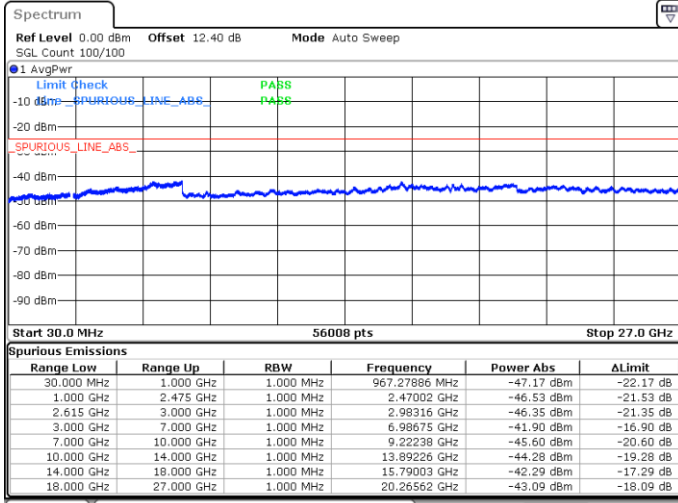

Date: 17.MAY.2020 20:19:01

Lowest Channel / FullIRB

N/A

Date: 17.MAY.2020 20:26:41

LTE Band 7C / 20MHz+10MHz

64QAM

Middle Channel / 1RB0 and 1RB49

Middle Channel / 1RB99 and 1RB0

Date: 17.MAY.2020 20:35:51

Date: 17.MAY.2020 20:40:40

Middle Channel / FullIRB

N/A

Date: 17.MAY.2020 20:34:52

LTE Band 7C / 20MHz+10MHz

64QAM

Highest Channel / 1RB0 and 1RB49

Highest Channel / 1RB99 and 1RB0

Date: 17.MAY.2020 20:55:39

Date: 17.MAY.2020 20:54:42

Highest Channel / FullIRB

N/A

Date: 17.MAY.2020 21:00:29

LTE Band 7C / 20MHz+15MHz

64QAM

Lowest Channel / 1RB0 and 1RB74

Lowest Channel / 1RB99 and 1RB0

Date: 15.MAY.2020 23:12:30

Date: 15.MAY.2020 23:04:09

Lowest Channel / FullIRB

N/A

Date: 15.MAY.2020 23:13:32

LTE Band 7C / 20MHz+15MHz