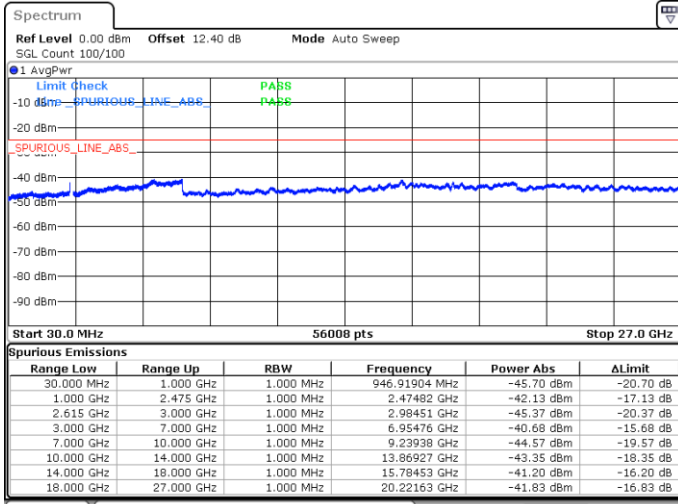

Middle Channel / FullIRB

N/A

Date: 15.MAY.2020 23:22:02

LTE Band 7C / 20MHz+15MHz

16QAM

Highest Channel / 1RB0 and 1RB74

Highest Channel / 1RB99 and 1RB0

Date: 15.MAY.2020 23:46:11

Date: 15.MAY.2020 23:41:23

Highest Channel / FullIRB

N/A

Date: 15.MAY.2020 23:49:16

LTE Band 7C / 20MHz+20MHz

16QAM

Lowest Channel / 1RB0 and 1RB99

Lowest Channel / 1RB99 and 1RB0

Date: 15.MAY.2020 21:57:16

Date: 15.MAY.2020 21:52:57

Lowest Channel / FullIRB

N/A

Date: 15.MAY.2020 22:00:22

LTE Band 7C / 20MHz+20MHz

16QAM

Middle Channel / 1RB0 and 1RB9

Highest Channel / 1RB0 and 1RB99

Highest Channel / 1RB99 and 1RB0

Date: 15.MAY.2020 22:46:30

Date: 15.MAY.2020 22:36:06

Highest Channel / FullIRB

N/A

Date: 15.MAY.2020 22:49:36

LTE Band 7C / 10MHz+20MHz