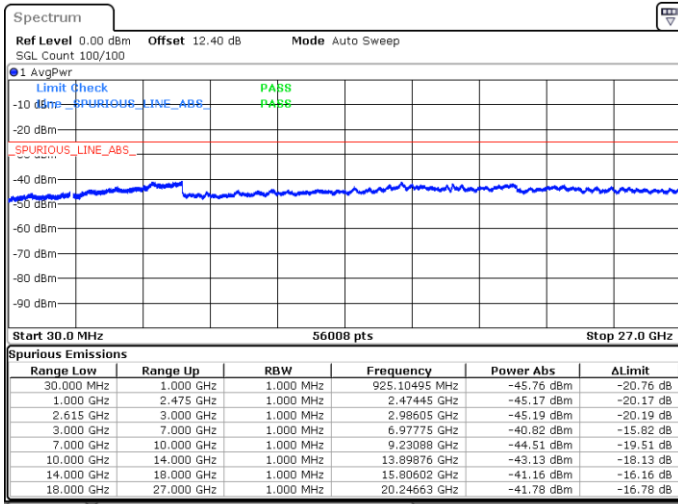

64QAM

Highest Channel / 1RB0 and 1RB74

Highest Channel / 1RB74 and 1RB0

Date: 17.MAY.2020 19:50:55

Date: 17.MAY.2020 19:49:58

Highest Channel / FullIRB

N/A

Date: 17.MAY.2020 19:55:45

LTE Band 7C / 15MHz+20MHz

64QAM

Lowest Channel / 1RB0 and 1RB99

Lowest Channel / 1RB74 and 1RB0

Date: 16.MAY.2020 00:07:26

Date: 16.MAY.2020 00:02:18

Lowest Channel / FullIRB

N/A

Date: 16.MAY.2020 00:08:28

LTE Band 7C / 15MHz+20MHz

64QAM

Middle Channel / 1RB0 and 1RB9

Middle Channel / 1RB74 and 1RB0

Date: 16.MAY.2020 00:20:21

Date: 16.MAY.2020 00:25:29

Middle Channel / FullRB

N/A

Date: 16.MAY.2020 00:19:19

LTE Band 7C / 15MHz+20MHz

64QAM

Highest Channel / 1RB0 and 1RB99

Highest Channel / 1RB74 and 1RB0

Date: 16.MAY.2020 00:41:35

Date: 16.MAY.2020 00:40:34