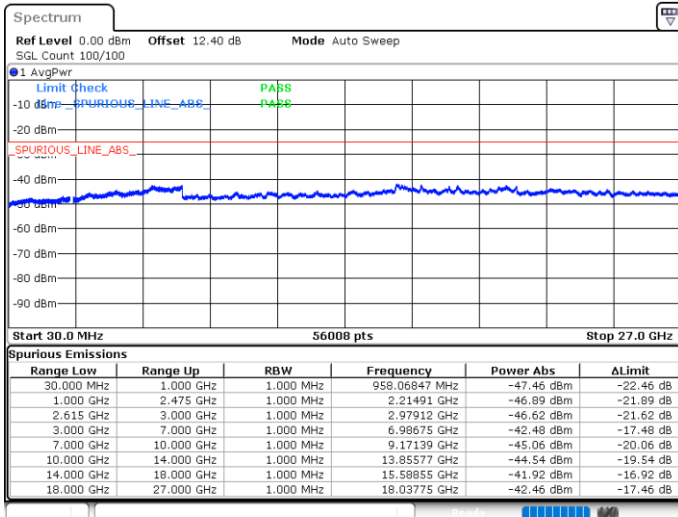

Date: 17.MAY.2020 21:41:08

LTE Band 7C / 10MHz+20MHz

64QAM

Highest Channel / 1RB0 and 1RB99

Highest Channel / 1RB49 and 1RB0

Date: 17.MAY.2020 22:14:25

Date: 17.MAY.2020 22:13:28

Highest Channel / FullIRB

N/A

Date: 17.MAY.2020 22:19:15

LTE Band 7C / 15MHz+10MHz

64QAM

Lowest Channel / 1RB0 and 1RB49

Lowest Channel / 1RB74 and 1RB0

Date: 19.MAY.2020 03:37:41

Date: 19.MAY.2020 03:30:27

Lowest Channel / FullIRB

N/A

Date: 19.MAY.2020 03:38:39

LTE Band 7C / 15MHz+10MHz

64QAM

Middle Channel / 1RB0 and 1RB49

Middle Channel / 1RB74 and 1RB0

Date: 19.MAY.2020 03:47:44

Date: 19.MAY.2020 03:52:34

Middle Channel / FullIRB

N/A

Date: 19.MAY.2020 03:46:46

LTE Band 7C / 15MHz+10MHz

64QAM

Highest Channel / 1RB0 and 1RB49

Highest Channel / 1RB74 and 1RB0