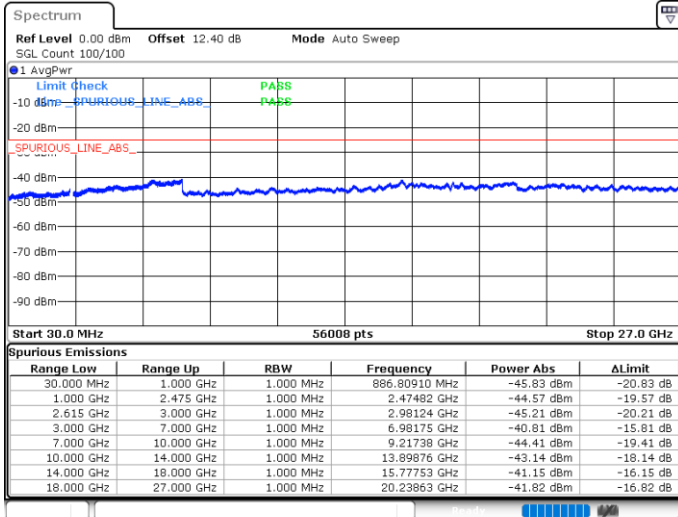

Date: 19.MAY.2020 04:10:02

Date: 19.MAY.2020 04:09:05

Highest Channel / FullIRB

N/A

Date: 19.MAY.2020 04:14:52

LTE Band 7C / 15MHz+15MHz

64QAM

Lowest Channel / 1RB0 and 1RB74

Lowest Channel / 1RB74 and 1RB0

Date: 16.MAY.2020 01:11:09

Date: 16.MAY.2020 01:05:58

Lowest Channel / FullIRB

N/A

Date: 16.MAY.2020 01:12:11

LTE Band 7C / 15MHz+15MHz

64QAM

Middle Channel / 1RB0 and 1RB74

Middle Channel / 1RB74 and 1RB0

Date: 16.MAY.2020 01:32:06

Date: 16.MAY.2020 01:37:15

Middle Channel / FullIRB

N/A

Date: 16.MAY.2020 01:31:04

LTE Band 7C / 15MHz+15MHz