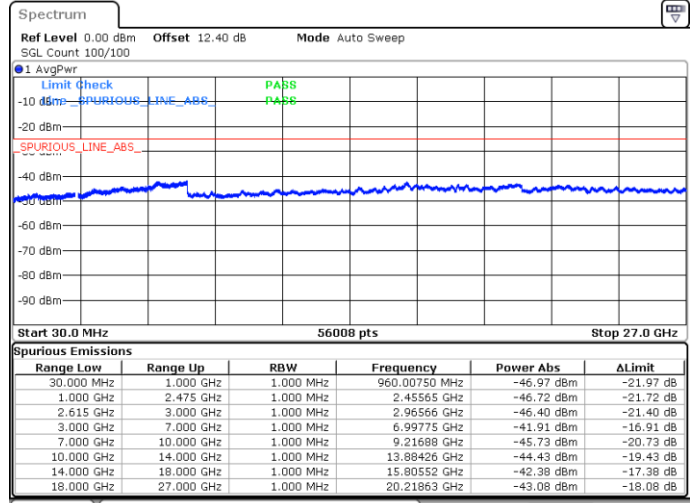

N/A

Date: 16.MAY.2020 00:19:19

LTE Band 7C / 15MHz+20MHz

64QAM

Highest Channel / 1RB0 and 1RB99

Highest Channel / 1RB74 and 1RB0

Date: 16.MAY.2020 00:41:35

Date: 16.MAY.2020 00:40:34

Highest Channel / FullIRB

N/A

Date: 16.MAY.2020 00:46:44

LTE Band 7C / 20MHz+10MHz

64QAM

Lowest Channel / 1RB0 and 1RB49

Lowest Channel / 1RB99 and 1RB0

Date: 17.MAY.2020 20:25:43

Date: 17.MAY.2020 20:19:01

Lowest Channel / FullIRB

N/A

Date: 17.MAY.2020 20:26:41

LTE Band 7C / 20MHz+10MHz

64QAM

Middle Channel / 1RB0 and 1RB49

Middle Channel / 1RB99 and 1RB0

Date: 17.MAY.2020 20:35:51

Date: 17.MAY.2020 20:40:40

Middle Channel / FullIRB

N/A

Date: 17.MAY.2020 20:34:52

LTE Band 7C / 20MHz+10MHz

64QAM

Highest Channel / 1RB0 and 1RB49