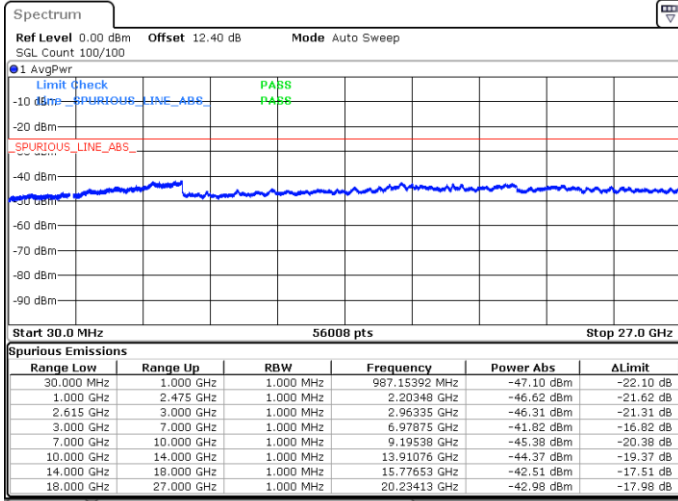

LTE Band 7C / 10MHz+20MHz

64QAM

MiddleChannel / 1RB0 and 1RB99

Middle Channel / 1RB49 and 1RB0

Date: 17.MAY.2020 21:42:06

Date: 17.MAY.2020 21:46:56

Middle Channel / FullIRB

N/A

Date: 17.MAY.2020 21:41:08

LTE Band 7C / 10MHz+20MHz

64QAM

Highest Channel / 1RB0 and 1RB99

Highest Channel / 1RB49 and 1RB0

Date: 17.MAY.2020 22:14:25

Date: 17.MAY.2020 22:13:28

Highest Channel / FullIRB

N/A

Date: 17.MAY.2020 22:19:15

LTE Band 7C / 15MHz+10MHz

64QAM

Lowest Channel / 1RB0 and 1RB49

Lowest Channel / 1RB74 and 1RB0

Date: 19.MAY.2020 03:37:41

Date: 19.MAY.2020 03:30:27