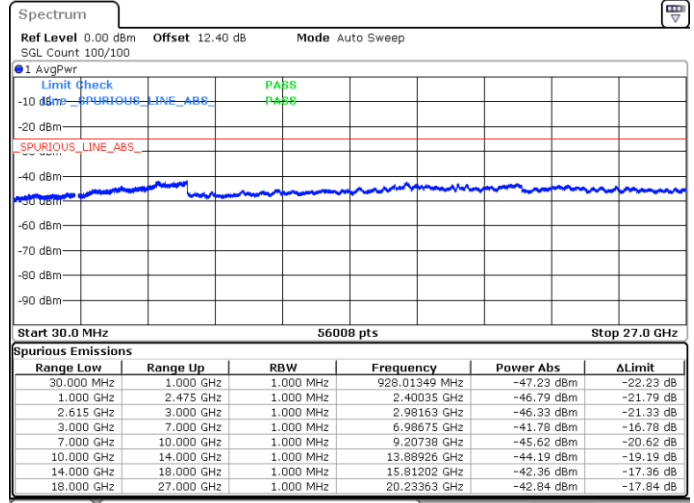

Lowest Channel / 1RB74 and 1RB0

Date: 16.MAY.2020 01:11:09

Date: 16.MAY.2020 01:05:58

Lowest Channel / FullIRB

N/A

Date: 16.MAY.2020 01:12:11

LTE Band 7C / 15MHz+15MHz

64QAM

Middle Channel / 1RB0 and 1RB74

Middle Channel / 1RB74 and 1RB0

Date: 16.MAY.2020 01:32:06

Date: 16.MAY.2020 01:37:15

Middle Channel / FullIRB

N/A

Date: 16.MAY.2020 01:31:04

LTE Band 7C / 15MHz+15MHz

64QAM

Highest Channel / 1RB0 and 1RB74

Highest Channel / 1RB74 and 1RB0

Date: 17.MAY.2020 19:50:55

Date: 17.MAY.2020 19:49:58

Highest Channel / FullIRB

N/A

Date: 17.MAY.2020 19:55:45