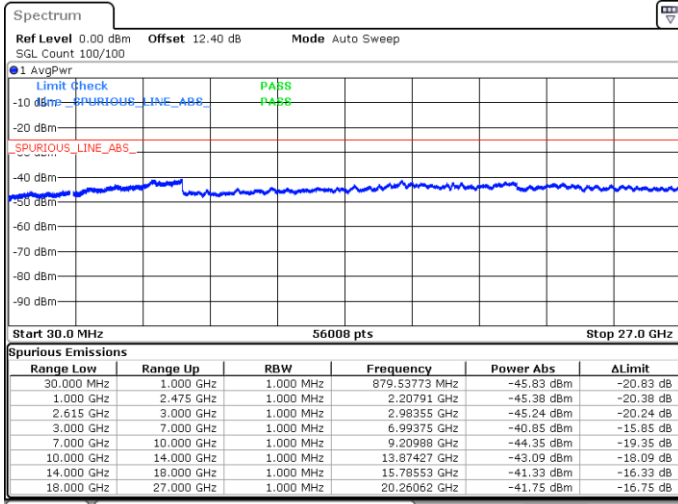

Date: 17.MAY.2020 20:59:31

LTE Band 7C / 20MHz+15MHz

16QAM

Lowest Channel / 1RB0 and 1RB74

Lowest Channel / 1RB99 and 1RB0

Date: 15.MAY.2020 23:11:28

Date: 15.MAY.2020 23:05:11

Lowest Channel / FullIRB

N/A

Date: 15.MAY.2020 23:14:33

LTE Band 7C / 20MHz+15MHz

16QAM

MiddleChannel / 1RB0 and 1RB74

Middle Channel / 1RB99 and 1RB0

Date: 15.MAY.2020 23:25:08

Date: 15.MAY.2020 23:28:13

Middle Channel / FullIRB

N/A

Date: 15.MAY.2020 23:22:02

LTE Band 7C / 20MHz+15MHz

16QAM

Highest Channel / 1RB0 and 1RB74

Highest Channel / 1RB99 and 1RB0

Date: 15.MAY.2020 23:46:11

Date: 15.MAY.2020 23:41:23

Highest Channel / FullIRB

N/A

Date: 15.MAY.2020 23:49:16

LTE Band 7C / 20MHz+20MHz

16QAM

Lowest Channel / 1RB0 and 1RB99

Lowest Channel / 1RB99 and 1RB0