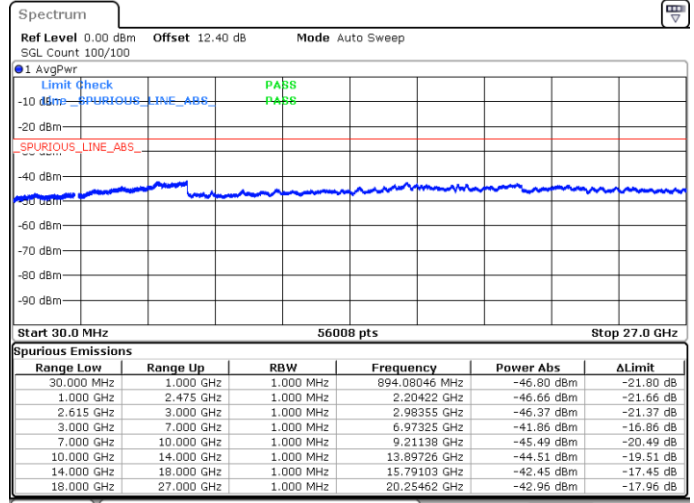

Highest Channel / FullIRB

N/A

Date: 16.MAY.2020 00:46:44

LTE Band 7C / 20MHz+10MHz

64QAM

Lowest Channel / 1RB0 and 1RB49

Lowest Channel / 1RB99 and 1RB0

Date: 17.MAY.2020 20:25:43

Date: 17.MAY.2020 20:19:01

Lowest Channel / FullIRB

N/A

Date: 17.MAY.2020 20:26:41

LTE Band 7C / 20MHz+10MHz

64QAM

Middle Channel / 1RB0 and 1RB49

Middle Channel / 1RB99 and 1RB0

Date: 17.MAY.2020 20:35:51

Date: 17.MAY.2020 20:40:40

Middle Channel / FullIRB

N/A

Date: 17.MAY.2020 20:34:52

LTE Band 7C / 20MHz+10MHz

64QAM

Highest Channel / 1RB0 and 1RB49

Highest Channel / 1RB99 and 1RB0

Date: 17.MAY.2020 20:55:39

Date: 17.MAY.2020 20:54:42

Highest Channel / FullIRB

N/A

Date: 17.MAY.2020 21:00:29

LTE Band 7C / 20MHz+15MHz

64QAM