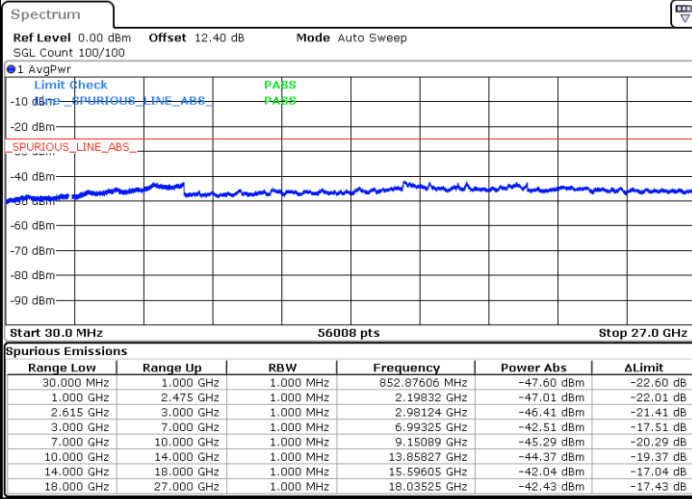

N/A

Date: 17.MAY.2020 22:19:15

LTE Band 7C / 15MHz+10MHz

64QAM

Lowest Channel / 1RB0 and 1RB49

Lowest Channel / 1RB74 and 1RB0

Date: 19.MAY.2020 03:37:41

Date: 19.MAY.2020 03:30:27

Lowest Channel / FullIRB

N/A

Date: 19.MAY.2020 03:38:39

LTE Band 7C / 15MHz+10MHz

64QAM

Middle Channel / 1RB0 and 1RB49

Middle Channel / 1RB74 and 1RB0

Date: 19.MAY.2020 03:47:44

Date: 19.MAY.2020 03:52:34

Middle Channel / FullIRB

N/A

Date: 19.MAY.2020 03:46:46

LTE Band 7C / 15MHz+10MHz

64QAM

Highest Channel / 1RB0 and 1RB49

Highest Channel / 1RB74 and 1RB0

Date: 19.MAY.2020 04:10:02

Date: 19.MAY.2020 04:09:05

Highest Channel / FullIRB

N/A

Date: 19.MAY.2020 04:14:52

LTE Band 7C / 15MHz+15MHz

64QAM

Lowest Channel / 1RB0 and 1RB74