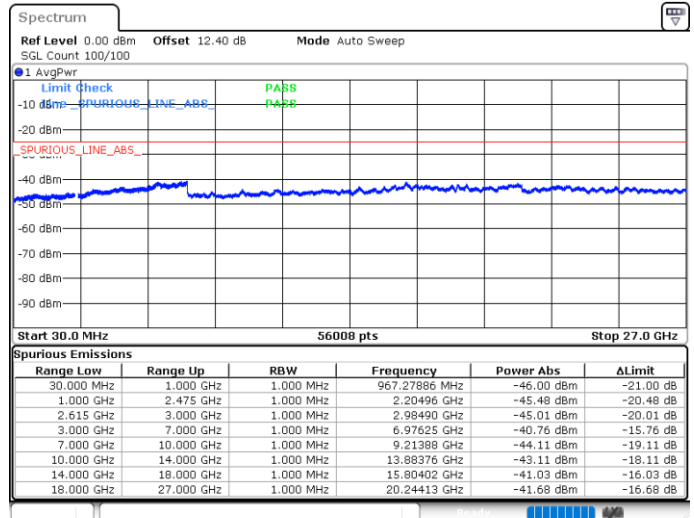

Date: 15.MAY.2020 21:57:16

Date: 15.MAY.2020 21:52:57

Lowest Channel / FullIRB

N/A

Date: 15.MAY.2020 22:00:22

LTE Band 7C / 20MHz+20MHz

16QAM

Middle Channel / 1RB0 and 1RB9

Middle Channel / 1RB99 and 1RB0

Date: 15.MAY.2020 22:14:02

Date: 15.MAY.2020 22:17:06

Middle Channel / FullRB

N/A

Date: 15.MAY.2020 22:10:56

LTE Band 7C / 20MHz+20MHz

16QAM

Highest Channel / 1RB0 and 1RB99

Highest Channel / 1RB99 and 1RB0

Date: 15.MAY.2020 22:46:30

Date: 15.MAY.2020 22:36:06

Highest Channel / FullIRB

N/A

Date: 15.MAY.2020 22:49:36

LTE Band 7C / 10MHz+20MHz