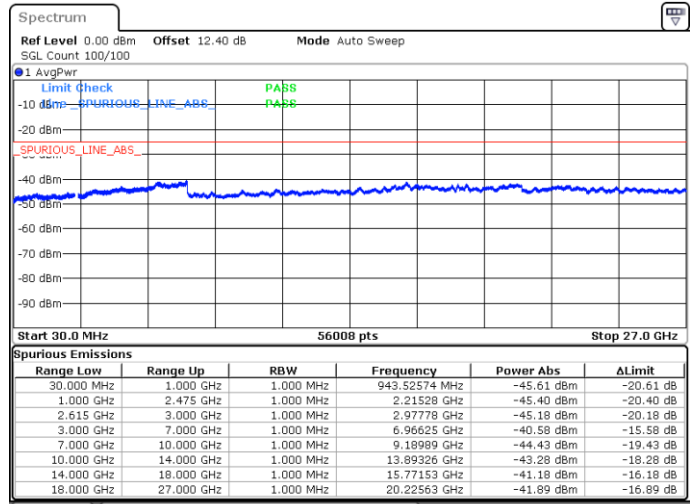

LTE Band 7C / 15MHz+15MHz

QPSK

Middle Channel / 1RB0 and 1RB74

Middle Channel / 1RB74 and 1RB0

Date: 16.MAY.2020 01:34:10

Date: 16.MAY.2020 01:35:11

Middle Channel / FullIRB

N/A

Date: 16.MAY.2020 01:29:00

LTE Band 7C / 15MHz+15MHz

QPSK

Highest Channel / 1RB0 and 1RB74

Highest Channel / 1RB74 and 1RB0

Date: 17.MAY.2020 19:52:52

Date: 17.MAY.2020 19:44:48

Highest Channel / FullIRB