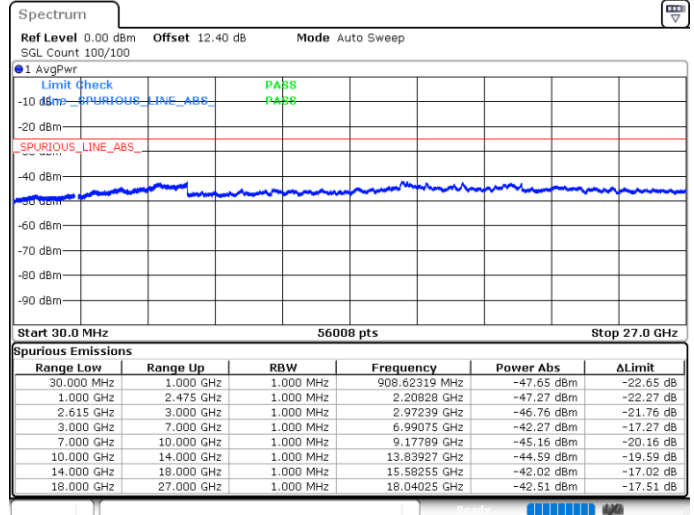

Date: 17.MAY.2020 22:18:17

LTE Band 7C / 15MHz+10MHz

16QAM

Lowest Channel / 1RB0 and 1RB49

Lowest Channel / 1RB74 and 1RB0

Date: 19.MAY.2020 03:36:43

Date: 19.MAY.2020 03:33:49

Lowest Channel / FullIRB

N/A

Date: 19.MAY.2020 03:39:37

LTE Band 7C / 15MHz+10MHz

16QAM

Middle Channel / 1RB0 and 1RB49

Middle Channel / 1RB74 and 1RB0

Date: 19.MAY.2020 03:48:43

Date: 19.MAY.2020 03:51:36

Middle Channel / FullIRB

N/A

Date: 19.MAY.2020 03:45:48

LTE Band 7C / 15MHz+10MHz

16QAM

Highest Channel / 1RB0 and 1RB49

Highest Channel / 1RB74 and 1RB0

Date: 19.MAY.2020 04:11:01

Date: 19.MAY.2020 04:06:49

Highest Channel / FullIRB

N/A

Date: 19.MAY.2020 04:13:55

LTE Band 7C / 15MHz+15MHz

16QAM

Lowest Channel / 1RB0 and 1RB74

Lowest Channel / 1RB74 and 1RB0