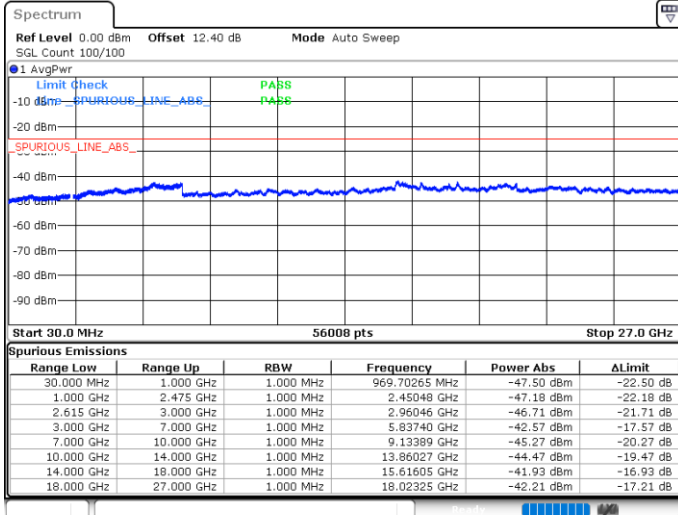

Date: 17.MAY.2020 22:18:17

LTE Band 7C / 15MHz+10MHz

16QAM

Lowest Channel / 1RB0 and 1RB49

Lowest Channel / 1RB74 and 1RB0

Date: 19.MAY.2020 03:36:43

Date: 19.MAY.2020 03:33:49

Lowest Channel / FullIRB

N/A

Date: 19.MAY.2020 03:39:37

LTE Band 7C / 15MHz+10MHz

16QAM

Middle Channel / 1RB0 and 1RB49

Middle Channel / 1RB74 and 1RB0

Date: 19.MAY.2020 03:48:43

Date: 19.MAY.2020 03:51:36

Middle Channel / FullIRB

N/A

Date: 19.MAY.2020 03:45:48

LTE Band 7C / 15MHz+10MHz

16QAM

Highest Channel / 1RB0 and 1RB49

Highest Channel / 1RB74 and 1RB0

Date: 19.MAY.2020 04:11:01