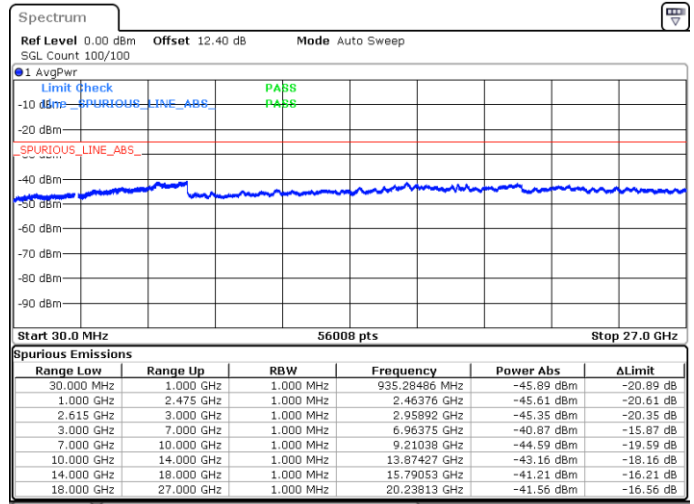

N/A

Date: 15.MAY.2020 23:21:00

LTE Band 7C / 20MHz+15MHz

QPSK

Highest Channel / 1RB0 and 1RB74

Highest Channel / 1RB99 and 1RB0

Date: 15.MAY.2020 23:47:13

Date: 15.MAY.2020 23:40:21

Highest Channel / FullIRB

N/A

Date: 15.MAY.2020 23:48:15

LTE Band 7C / 20MHz+20MHz

QPSK

Lowest Channel / 1RB0 and 1RB99

Lowest Channel / 1RB99 and 1RB0

Date: 15.MAY.2020 21:56:14

Date: 15.MAY.2020 21:55:13

Lowest Channel / FullIRB

N/A

Date: 15.MAY.2020 22:01:24

LTE Band 7C / 20MHz+20MHz

QPSK

Middle Channel / 1RB0 and 1RB9

Middle Channel / 1RB99 and 1RB0

Date: 15.MAY.2020 22:15:04

Date: 15.MAY.2020 22:16:05

Middle Channel / FullRB

N/A

Date: 15.MAY.2020 22:09:54

LTE Band 7C / 20MHz+20MHz

QPSK

Highest Channel / 1RB0 and 1RB99