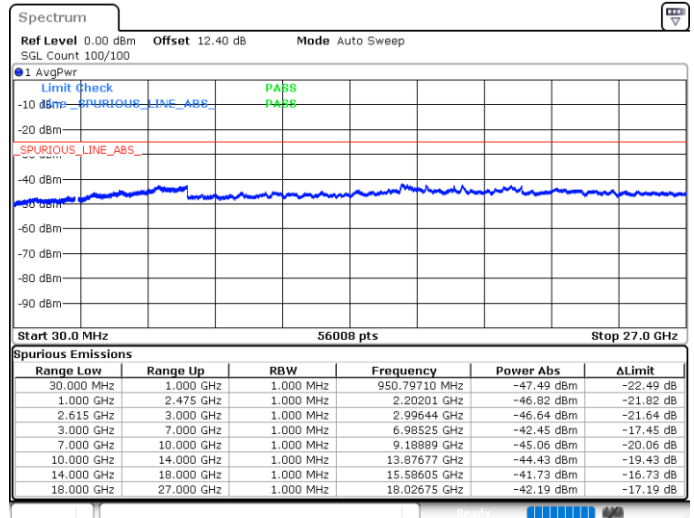

LTE Band 7C / 10MHz+20MHz

16QAM

Highest Channel / 1RB0 and 1RB99

Highest Channel / 1RB49 and 1RB0

Date: 17.MAY.2020 22:15:23

Date: 17.MAY.2020 21:58:53

Highest Channel / FullIRB

N/A

Date: 17.MAY.2020 22:18:17

LTE Band 7C / 15MHz+10MHz

16QAM

Lowest Channel / 1RB0 and 1RB49

Lowest Channel / 1RB74 and 1RB0

Date: 19.MAY.2020 03:36:43

Date: 19.MAY.2020 03:33:49

Lowest Channel / FullIRB