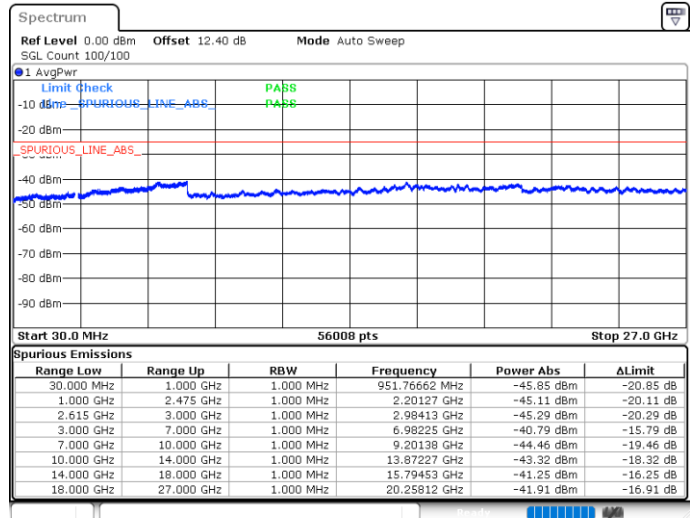

Highest Channel / 1RB0 and 1RB74

Highest Channel / 1RB74 and 1RB0

Date: 17.MAY.2020 19:51:54

Date: 17.MAY.2020 19:45:46

Highest Channel / FullIRB

N/A

Date: 17.MAY.2020 19:54:47

LTE Band 7C / 15MHz+20MHz

16QAM

Lowest Channel / 1RB0 and 1RB99

Lowest Channel / 1RB74 and 1RB0

Date: 16.MAY.2020 00:06:24

Date: 16.MAY.2020 00:03:20

Lowest Channel / FullIRB

N/A

Date: 16.MAY.2020 00:09:30

LTE Band 7C / 15MHz+20MHz

16QAM

Middle Channel / 1RB0 and 1RB9

Middle Channel / 1RB74 and 1RB0

Date: 16.MAY.2020 00:21:22

Date: 16.MAY.2020 00:24:27

Middle Channel / FullIRB

N/A

Date: 16.MAY.2020 00:18:17

LTE Band 7C / 15MHz+20MHz

16QAM

Highest Channel / 1RB0 and 1RB99

Highest Channel / 1RB74 and 1RB0

Date: 16.MAY.2020 00:42:36

Date: 16.MAY.2020 00:39:32

Highest Channel / FullIRB