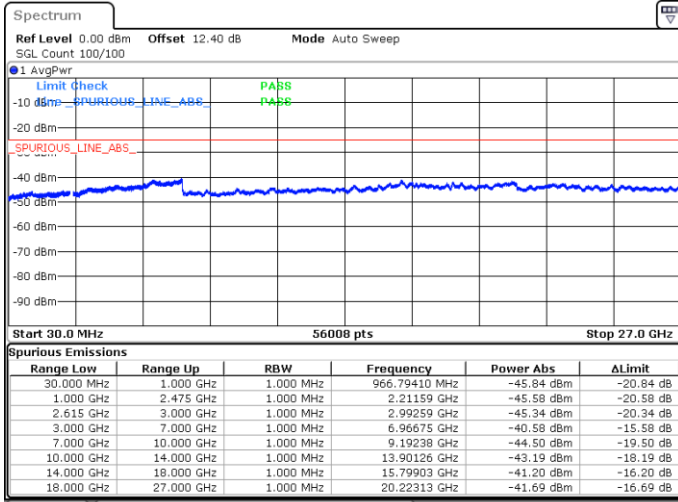

Date: 15.MAY.2020 23:15:35

LTE Band 7C / 20MHz+15MHz

QPSK

MiddleChannel / 1RB0 and 1RB74

Middle Channel / 1RB99 and 1RB0

Date: 15.MAY.2020 23:26:10

Date: 15.MAY.2020 23:27:11

Middle Channel / FullIRB

N/A

Date: 15.MAY.2020 23:21:00

LTE Band 7C / 20MHz+15MHz

QPSK

Highest Channel / 1RB0 and 1RB74

Highest Channel / 1RB99 and 1RB0

Date: 15.MAY.2020 23:47:13

Date: 15.MAY.2020 23:40:21

Highest Channel / FullIRB

N/A

Date: 15.MAY.2020 23:48:15

LTE Band 7C / 20MHz+20MHz

QPSK

Lowest Channel / 1RB0 and 1RB99

Lowest Channel / 1RB99 and 1RB0

Date: 15.MAY.2020 21:56:14

Date: 15.MAY.2020 21:55:13

Lowest Channel / FullIRB

N/A

Date: 15.MAY.2020 22:01:24

LTE Band 7C / 20MHz+20MHz

QPSK

Middle Channel / 1RB0 and 1RB9

Middle Channel / 1RB99 and 1RB0