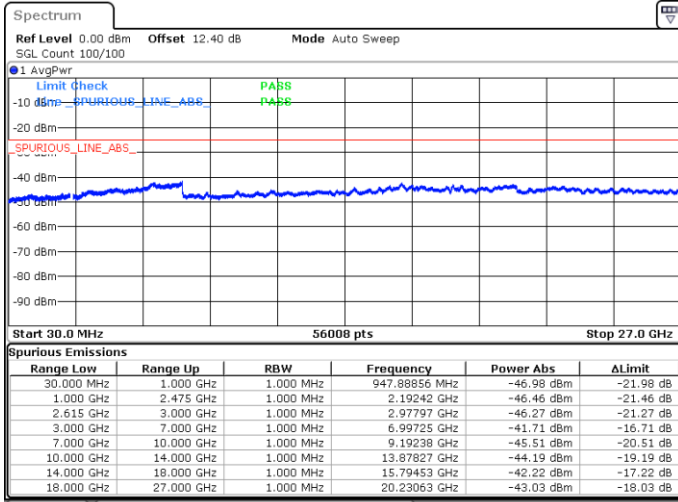

Lowest Channel / 1RB0 and 1RB99

Lowest Channel / 1RB49 and 1RB0

Date: 17.MAY.2020 21:32:16

Date: 17.MAY.2020 21:28:33

Lowest Channel / FullIRB

N/A

Date: 17.MAY.2020 21:35:11

LTE Band 7C / 10MHz+20MHz

LTE Band 7C / 10MHz+20MHz

16QAM

Highest Channel / 1RB0 and 1RB99

Highest Channel / 1RB49 and 1RB0

Date: 17.MAY.2020 22:15:23

Date: 17.MAY.2020 21:58:53

Highest Channel / FullIRB

N/A

Date: 17.MAY.2020 22:18:17

LTE Band 7C / 15MHz+10MHz

16QAM

Lowest Channel / 1RB0 and 1RB49

Lowest Channel / 1RB74 and 1RB0

Date: 19.MAY.2020 03:36:43

Date: 19.MAY.2020 03:33:49

Lowest Channel / FullIRB