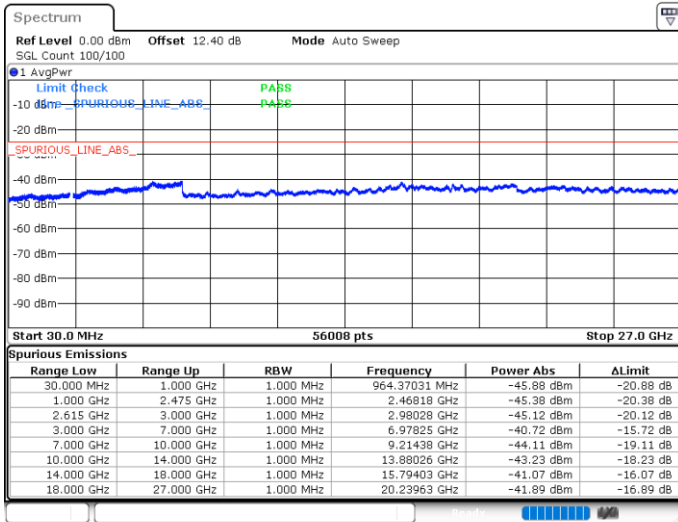

LTE Band 7C / 15MHz+20MHz

16QAM

Middle Channel / 1RB0 and 1RB9

Middle Channel / 1RB74 and 1RB0

Date: 16.MAY.2020 00:21:22

Date: 16.MAY.2020 00:24:27

Middle Channel / FullIRB

N/A

Date: 16.MAY.2020 00:18:17

LTE Band 7C / 15MHz+20MHz

16QAM

Highest Channel / 1RB0 and 1RB99

Highest Channel / 1RB74 and 1RB0

Date: 16.MAY.2020 00:42:36

Date: 16.MAY.2020 00:39:32

Highest Channel / FullIRB

N/A

Date: 16.MAY.2020 00:45:42

LTE Band 7C / 20MHz+10MHz

16QAM

Lowest Channel / 1RB0 and 1RB49

Lowest Channel / 1RB99 and 1RB0

Date: 17.MAY.2020 20:24:45

Date: 17.MAY.2020 20:19:59

Lowest Channel / FullIRB

N/A

Date: 17.MAY.2020 20:27:39

LTE Band 7C / 20MHz+10MHz

16QAM

Middle Channel / 1RB0 and 1RB49

Middle Channel / 1RB99 and 1RB0

Date: 17.MAY.2020 20:36:48