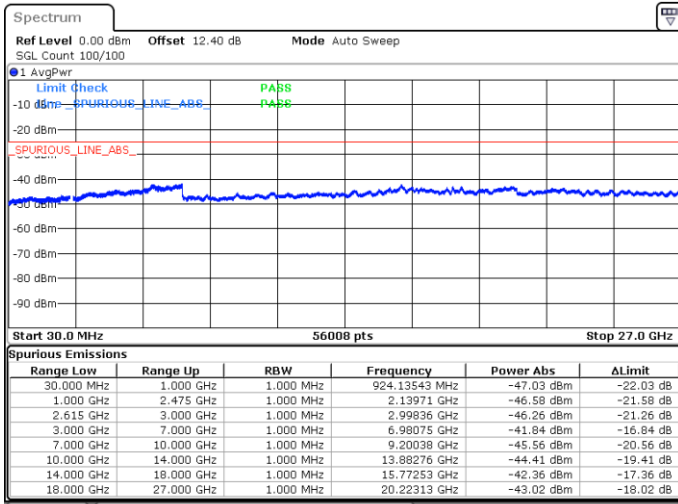

LTE Band 7C / 15MHz+15MHz

QPSK

Middle Channel / 1RB0 and 1RB74

Middle Channel / 1RB74 and 1RB0

Date: 16.MAY.2020 01:34:10

Date: 16.MAY.2020 01:35:11

Middle Channel / FullIRB

N/A

Date: 16.MAY.2020 01:29:00

LTE Band 7C / 15MHz+15MHz

QPSK

Highest Channel / 1RB0 and 1RB74

Highest Channel / 1RB74 and 1RB0

Date: 17.MAY.2020 19:52:52

Date: 17.MAY.2020 19:44:48

Highest Channel / FullIRB

N/A

Date: 17.MAY.2020 19:53:50

LTE Band 7C / 15MHz+20MHz

QPSK

Lowest Channel / 1RB0 and 1RB99

Lowest Channel / 1RB74 and 1RB0

Date: 16.MAY.2020 00:05:22

Date: 16.MAY.2020 00:04:21

Lowest Channel / FullIRB

N/A

Date: 16.MAY.2020 00:10:32

LTE Band 7C / 15MHz+20MHz

QPSK

Middle Channel / 1RB0 and 1RB9

Middle Channel / 1RB74 and 1RB0

Date: 16.MAY.2020 00:22:24