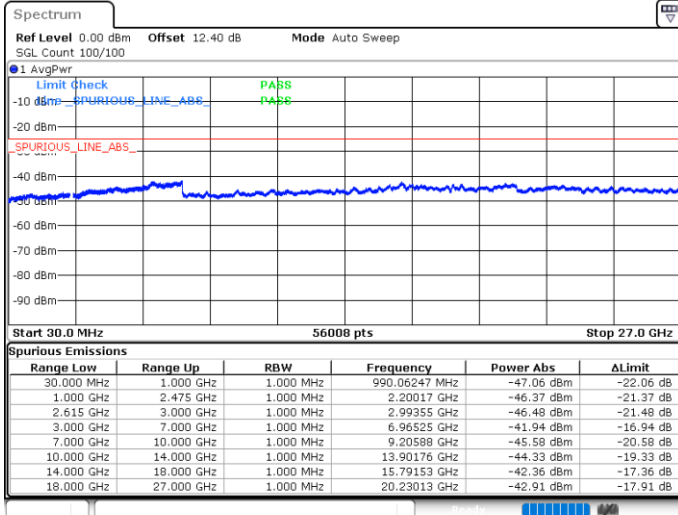

Lowest Channel / 1RB99 and 1RB0

Date: 17.MAY.2020 20:23:47

Date: 17.MAY.2020 20:22:50

Lowest Channel / FullIRB

N/A

Date: 17.MAY.2020 20:28:37

LTE Band 7C / 20MHz+10MHz

QPSK

Middle Channel / 1RB0 and 1RB49

Middle Channel / 1RB99 and 1RB0

Date: 17.MAY.2020 20:37:46

Date: 17.MAY.2020 20:38:44

Middle Channel / FullRB

N/A

Date: 17.MAY.2020 20:32:56

LTE Band 7C / 20MHz+10MHz

QPSK

Highest Channel / 1RB0 and 1RB49

Highest Channel / 1RB99 and 1RB0

Date: 17.MAY.2020 20:57:35

Date: 17.MAY.2020 20:52:13

Highest Channel / FullIRB

N/A

Date: 17.MAY.2020 20:58:33

LTE Band 7C / 20MHz+15MHz

QPSK

Lowest Channel / 1RB0 and 1RB74

Lowest Channel / 1RB99 and 1RB0

Date: 15.MAY.2020 23:10:26

Date: 15.MAY.2020 23:09:25

Lowest Channel / FullIRB

N/A