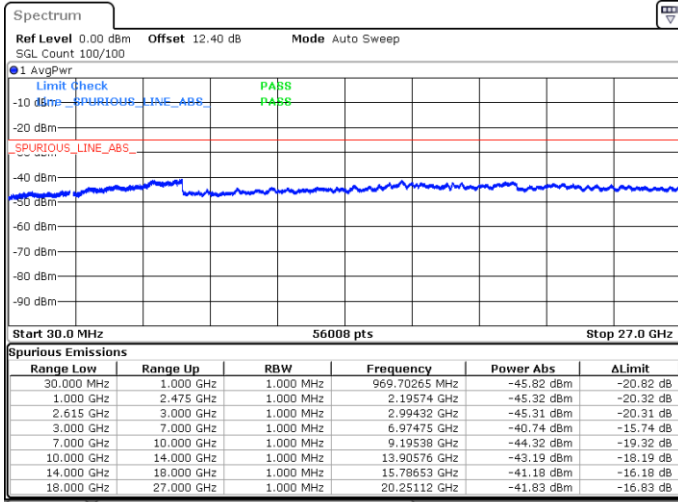

Date: 19.MAY.2020 04:06:49

Highest Channel / FullIRB

N/A

Date: 19.MAY.2020 04:13:55

LTE Band 7C / 15MHz+15MHz

16QAM

Lowest Channel / 1RB0 and 1RB74

Lowest Channel / 1RB74 and 1RB0

Date: 16.MAY.2020 01:10:07

Date: 16.MAY.2020 01:07:00

Lowest Channel / FullIRB

N/A

Date: 16.MAY.2020 01:13:13

LTE Band 7C / 15MHz+15MHz

16QAM

Middle Channel / 1RB0 and 1RB74

Middle Channel / 1RB74 and 1RB0

Date: 16.MAY.2020 01:33:08

Date: 16.MAY.2020 01:36:13

Middle Channel / FullIRB

N/A

Date: 16.MAY.2020 01:30:02

LTE Band 7C / 15MHz+15MHz

16QAM

Highest Channel / 1RB0 and 1RB74

Highest Channel / 1RB74 and 1RB0

Date: 17.MAY.2020 19:51:54

Date: 17.MAY.2020 19:45:46

Highest Channel / FullIRB

N/A

Date: 17.MAY.2020 19:54:47

LTE Band 7C / 15MHz+20MHz