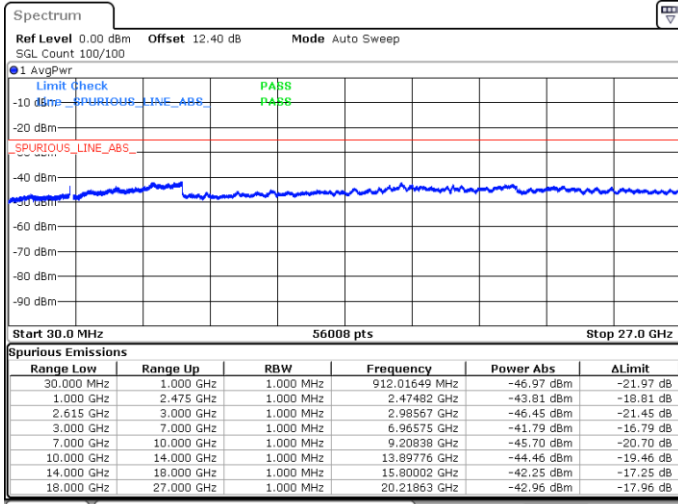

Lowest Channel / 1RB99 and 1RB0

Date: 17.MAY.2020 20:23:47

Date: 17.MAY.2020 20:22:50

Lowest Channel / FullIRB

N/A

Date: 17.MAY.2020 20:28:37

LTE Band 7C / 20MHz+10MHz

QPSK

Middle Channel / 1RB0 and 1RB49

Middle Channel / 1RB99 and 1RB0

Date: 17.MAY.2020 20:37:46

Date: 17.MAY.2020 20:38:44

Middle Channel / FullRB

N/A

Date: 17.MAY.2020 20:32:56

LTE Band 7C / 20MHz+10MHz

QPSK

Highest Channel / 1RB0 and 1RB49

Highest Channel / 1RB99 and 1RB0

Date: 17.MAY.2020 20:57:35

Date: 17.MAY.2020 20:52:13

Highest Channel / FullIRB

N/A

Date: 17.MAY.2020 20:58:33

LTE Band 7C / 20MHz+15MHz

QPSK

Lowest Channel / 1RB0 and 1RB74

Lowest Channel / 1RB99 and 1RB0

Date: 15.MAY.2020 23:10:26

Date: 15.MAY.2020 23:09:25

Lowest Channel / FullIRB

N/A