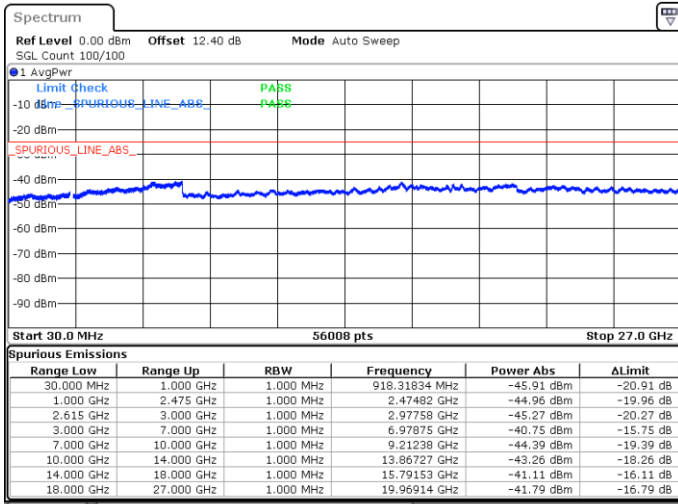

LTE Band 7C / 15MHz+15MHz

QPSK

Middle Channel / 1RB0 and 1RB74

Middle Channel / 1RB74 and 1RB0

Date: 16.MAY.2020 01:34:10

Date: 16.MAY.2020 01:35:11

Middle Channel / FullIRB

N/A

Date: 16.MAY.2020 01:29:00

LTE Band 7C / 15MHz+15MHz

QPSK

Highest Channel / 1RB0 and 1RB74

Highest Channel / 1RB74 and 1RB0

Date: 17.MAY.2020 19:52:52

Date: 17.MAY.2020 19:44:48

Highest Channel / FullIRB

N/A

Date: 17.MAY.2020 19:53:50

LTE Band 7C / 15MHz+20MHz

QPSK

Lowest Channel / 1RB0 and 1RB99

Lowest Channel / 1RB74 and 1RB0

Date: 16.MAY.2020 00:05:22

Date: 16.MAY.2020 00:04:21