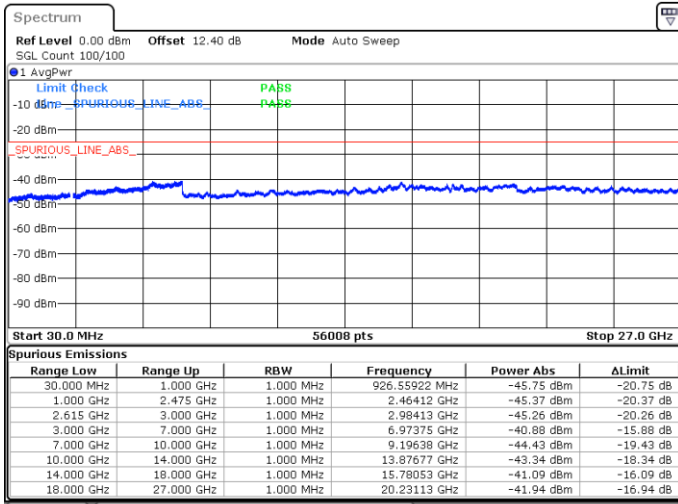

LTE Band 7C / 15MHz+15MHz

QPSK

Middle Channel / 1RB0 and 1RB74

Middle Channel / 1RB74 and 1RB0

Date: 16.MAY.2020 01:34:10

Date: 16.MAY.2020 01:35:11

Middle Channel / FullIRB

N/A

Date: 16.MAY.2020 01:29:00

LTE Band 7C / 15MHz+15MHz

QPSK

Highest Channel / 1RB0 and 1RB74

Highest Channel / 1RB74 and 1RB0

Date: 17.MAY.2020 19:52:52

Date: 17.MAY.2020 19:44:48

Highest Channel / FullIRB

N/A

Date: 17.MAY.2020 19:53:50

LTE Band 7C / 15MHz+20MHz

QPSK

Lowest Channel / 1RB0 and 1RB99

Lowest Channel / 1RB74 and 1RB0

Date: 16.MAY.2020 00:05:22

Date: 16.MAY.2020 00:04:21