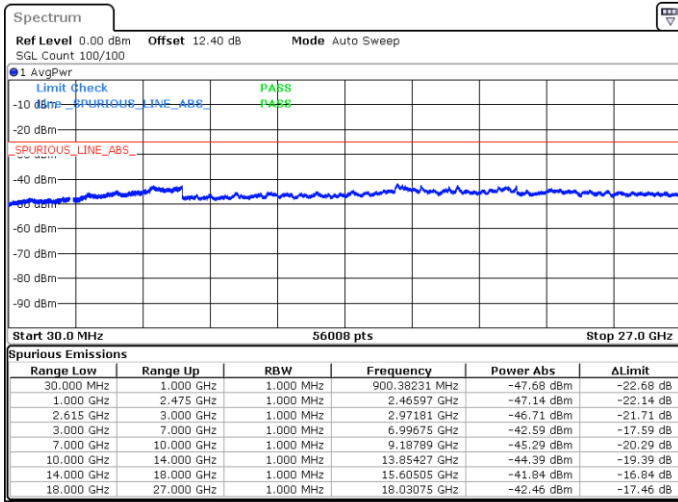

N/A

Date: 19.MAY.2020 03:39:37

LTE Band 7C / 15MHz+10MHz

16QAM

Middle Channel / 1RB0 and 1RB49

Middle Channel / 1RB74 and 1RB0

Date: 19.MAY.2020 03:48:43

Date: 19.MAY.2020 03:51:36

Middle Channel / FullIRB

N/A

Date: 19.MAY.2020 03:45:48

LTE Band 7C / 15MHz+10MHz

16QAM

Highest Channel / 1RB0 and 1RB49

Highest Channel / 1RB74 and 1RB0

Date: 19.MAY.2020 04:11:01

Date: 19.MAY.2020 04:06:49

Highest Channel / FullIRB

N/A

Date: 19.MAY.2020 04:13:55

LTE Band 7C / 15MHz+15MHz

16QAM

Lowest Channel / 1RB0 and 1RB74

Lowest Channel / 1RB74 and 1RB0

Date: 16.MAY.2020 01:10:07

Date: 16.MAY.2020 01:07:00

Lowest Channel / FullIRB

N/A

Date: 16.MAY.2020 01:13:13

LTE Band 7C / 15MHz+15MHz

16QAM

Middle Channel / 1RB0 and 1RB74