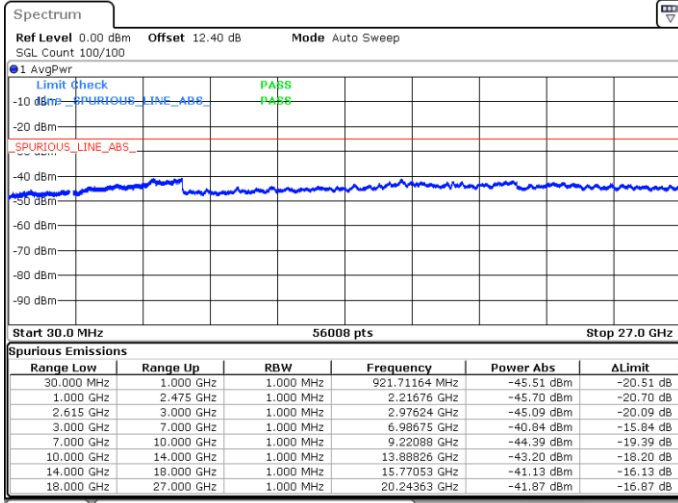

Date: 15.MAY.2020 21:55:13

Lowest Channel / FullIRB

N/A

Date: 15.MAY.2020 22:01:24

LTE Band 7C / 20MHz+20MHz

QPSK

Middle Channel / 1RB0 and 1RB9

Middle Channel / 1RB99 and 1RB0

Date: 15.MAY.2020 22:15:04

Date: 15.MAY.2020 22:16:05

Middle Channel / FullRB

N/A

Date: 15.MAY.2020 22:09:54

LTE Band 7C / 20MHz+20MHz

QPSK

Highest Channel / 1RB0 and 1RB99

Highest Channel / 1RB99 and 1RB0

Date: 15.MAY.2020 22:47:33

Date: 15.MAY.2020 22:35:03

Highest Channel / FullIRB

N/A

Date: 15.MAY.2020 22:48:35

LTE Band 7C / 10MHz+20MHz

16QAM

Lowest Channel / 1RB0 and 1RB99

Lowest Channel / 1RB49 and 1RB0

Date: 17.MAY.2020 21:32:16

Date: 17.MAY.2020 21:28:33

Lowest Channel / FullIRB

N/A

Date: 17.MAY.2020 21:35:11

LTE Band 7C / 10MHz+20MHz