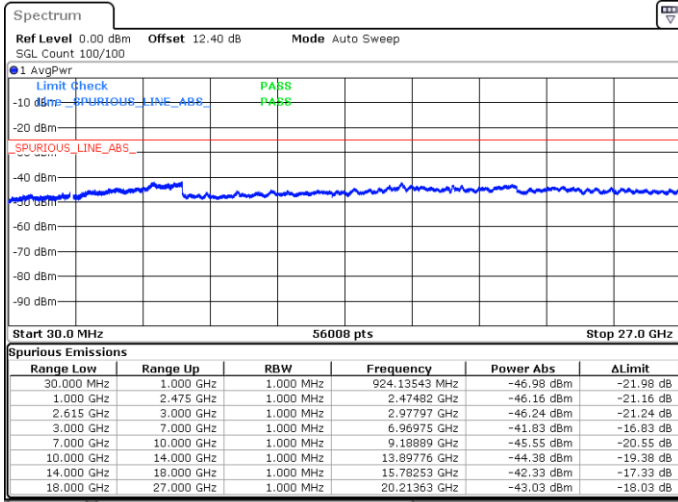

Date: 16.MAY.2020 00:18:17

LTE Band 7C / 15MHz+20MHz

16QAM

Highest Channel / 1RB0 and 1RB99

Highest Channel / 1RB74 and 1RB0

Date: 16.MAY.2020 00:42:36

Date: 16.MAY.2020 00:39:32

Highest Channel / FullIRB

N/A

Date: 16.MAY.2020 00:45:42

LTE Band 7C / 20MHz+10MHz

16QAM

Lowest Channel / 1RB0 and 1RB49

Lowest Channel / 1RB99 and 1RB0

Date: 17.MAY.2020 20:24:45

Date: 17.MAY.2020 20:19:59

Lowest Channel / FullIRB

N/A

Date: 17.MAY.2020 20:27:39

LTE Band 7C / 20MHz+10MHz

16QAM

Middle Channel / 1RB0 and 1RB49

Middle Channel / 1RB99 and 1RB0

Date: 17.MAY.2020 20:36:48