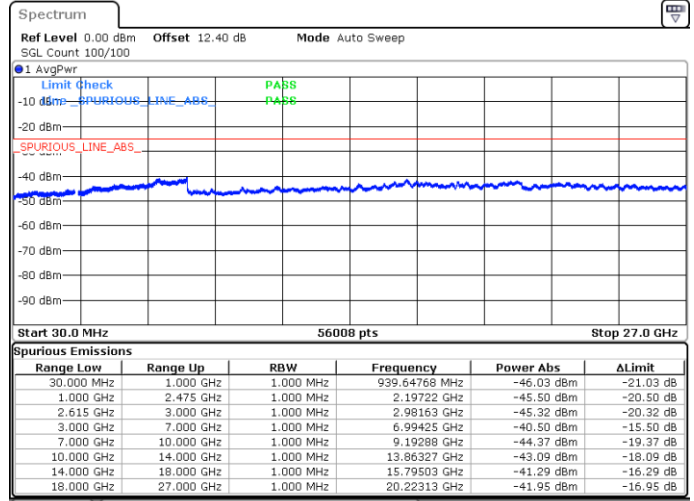

Middle Channel / 1RB74 and 1RB0

Date: 16.MAY.2020 01:33:08

Date: 16.MAY.2020 01:36:13

Middle Channel / FullIRB

N/A

Date: 16.MAY.2020 01:30:02

LTE Band 7C / 15MHz+15MHz

16QAM

Highest Channel / 1RB0 and 1RB74

Highest Channel / 1RB74 and 1RB0

Date: 17.MAY.2020 19:51:54

Date: 17.MAY.2020 19:45:46

Highest Channel / FullIRB

N/A

Date: 17.MAY.2020 19:54:47

LTE Band 7C / 15MHz+20MHz

16QAM

Lowest Channel / 1RB0 and 1RB99

Lowest Channel / 1RB74 and 1RB0

Date: 16.MAY.2020 00:06:24

Date: 16.MAY.2020 00:03:20

Lowest Channel / FullIRB

N/A

Date: 16.MAY.2020 00:09:30