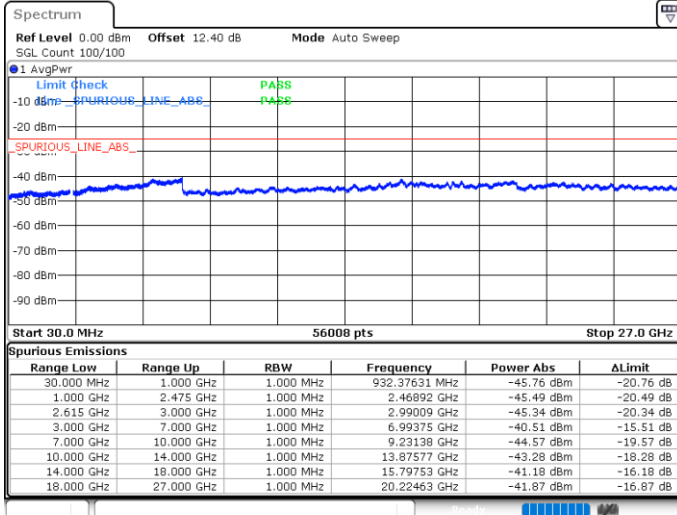

Middle Channel / 1RB0 and 1RB49

Middle Channel / 1RB99 and 1RB0

Date: 17.MAY.2020 20:37:46

Date: 17.MAY.2020 20:38:44

Middle Channel / FullRB

N/A

Date: 17.MAY.2020 20:32:56

LTE Band 7C / 20MHz+10MHz

QPSK

Highest Channel / 1RB0 and 1RB49

Highest Channel / 1RB99 and 1RB0

Date: 17.MAY.2020 20:57:35

Date: 17.MAY.2020 20:52:13

Highest Channel / FullIRB

N/A

Date: 17.MAY.2020 20:58:33

LTE Band 7C / 20MHz+15MHz

QPSK

Lowest Channel / 1RB0 and 1RB74

Lowest Channel / 1RB99 and 1RB0

Date: 15.MAY.2020 23:10:26

Date: 15.MAY.2020 23:09:25

Lowest Channel / FullIRB

N/A