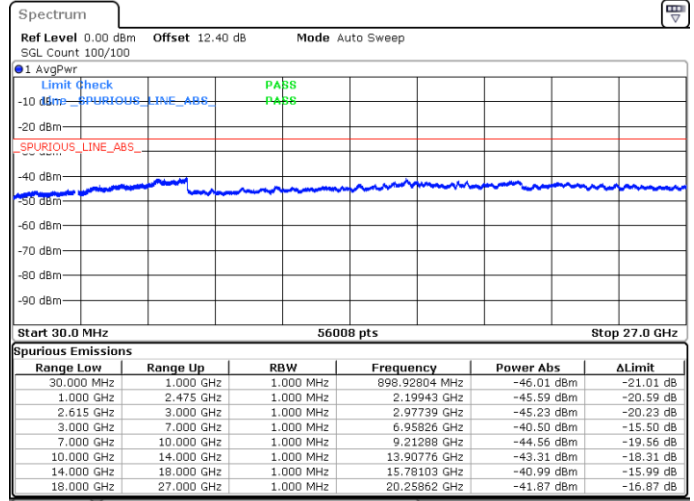

Middle Channel / FullIRB

N/A

Date: 19.MAY.2020 03:45:48

LTE Band 7C / 15MHz+10MHz

16QAM

Highest Channel / 1RB0 and 1RB49

Highest Channel / 1RB74 and 1RB0

Date: 19.MAY.2020 04:11:01

Date: 19.MAY.2020 04:06:49

Highest Channel / FullIRB

N/A

Date: 19.MAY.2020 04:13:55

LTE Band 7C / 15MHz+15MHz

16QAM

Lowest Channel / 1RB0 and 1RB74

Lowest Channel / 1RB74 and 1RB0

Date: 16.MAY.2020 01:10:07

Date: 16.MAY.2020 01:07:00

Lowest Channel / FullIRB

N/A

Date: 16.MAY.2020 01:13:13

LTE Band 7C / 15MHz+15MHz

16QAM

Middle Channel / 1RB0 and 1RB74