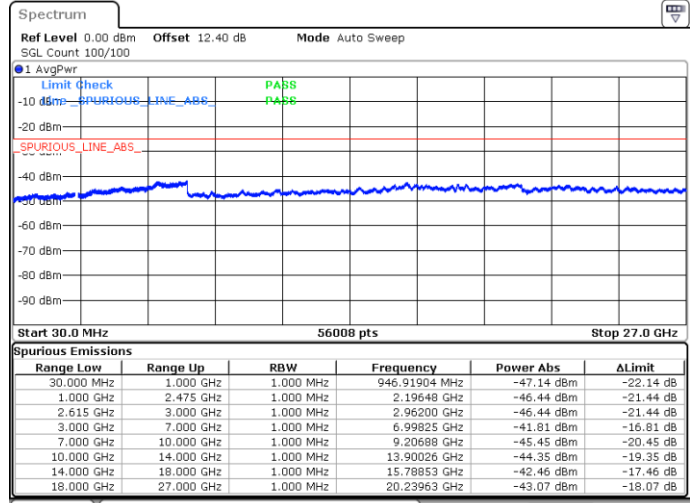

Date: 15.MAY.2020 22:15:04

Date: 15.MAY.2020 22:16:05

Middle Channel / FullRB

N/A

Date: 15.MAY.2020 22:09:54

LTE Band 7C / 20MHz+20MHz

QPSK

Highest Channel / 1RB0 and 1RB99

Highest Channel / 1RB99 and 1RB0

Date: 15.MAY.2020 22:47:33

Date: 15.MAY.2020 22:35:03

Highest Channel / FullIRB

N/A

Date: 15.MAY.2020 22:48:35

LTE Band 7C / 10MHz+20MHz

16QAM

Lowest Channel / 1RB0 and 1RB99

Lowest Channel / 1RB49 and 1RB0

Date: 17.MAY.2020 21:32:16

Date: 17.MAY.2020 21:28:33

Lowest Channel / FullIRB

N/A

Date: 17.MAY.2020 21:35:11

LTE Band 7C / 10MHz+20MHz