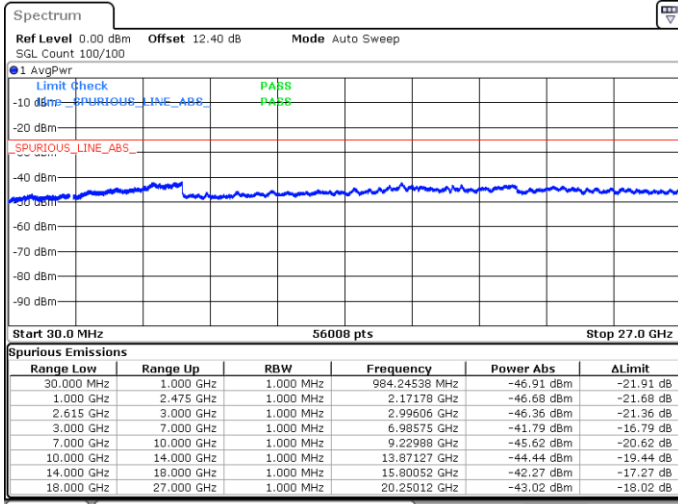

Lowest Channel / 1RB0 and 1RB99

Lowest Channel / 1RB49 and 1RB0

Date: 17.MAY.2020 21:32:16

Date: 17.MAY.2020 21:28:33

Lowest Channel / FullIRB

N/A

Date: 17.MAY.2020 21:35:11

LTE Band 7C / 10MHz+20MHz

16QAM

MiddleChannel / 1RB0 and 1RB99

Middle Channel / 1RB49 and 1RB0

Date: 17.MAY.2020 21:43:04

Date: 17.MAY.2020 21:45:58

Middle Channel / FullIRB

N/A

Date: 17.MAY.2020 21:40:10

LTE Band 7C / 10MHz+20MHz

16QAM

Highest Channel / 1RB0 and 1RB99

Highest Channel / 1RB49 and 1RB0

Date: 17.MAY.2020 22:15:23

Date: 17.MAY.2020 21:58:53

Highest Channel / FullIRB

N/A

Date: 17.MAY.2020 22:18:17

LTE Band 7C / 15MHz+10MHz

16QAM

Lowest Channel / 1RB0 and 1RB49

Lowest Channel / 1RB74 and 1RB0

Date: 19.MAY.2020 03:36:43

Date: 19.MAY.2020 03:33:49

Lowest Channel / FullIRB