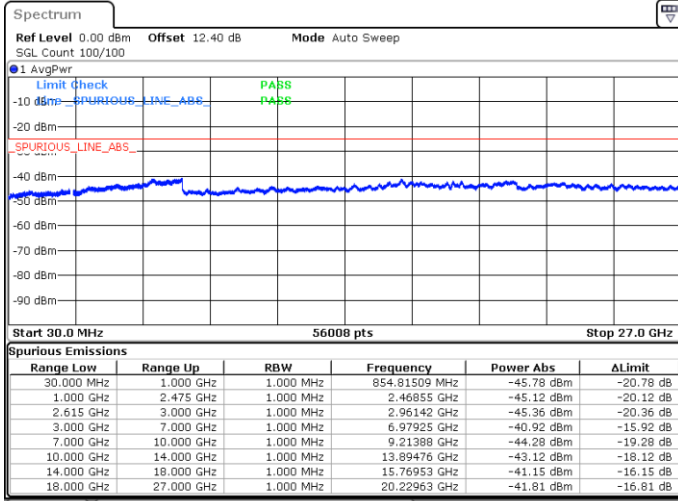

Middle Channel / 1RB74 and 1RB0

Date: 16.MAY.2020 01:33:08

Date: 16.MAY.2020 01:36:13

Middle Channel / FullIRB

N/A

Date: 16.MAY.2020 01:30:02

LTE Band 7C / 15MHz+15MHz

16QAM

Highest Channel / 1RB0 and 1RB74

Highest Channel / 1RB74 and 1RB0

Date: 17.MAY.2020 19:51:54

Date: 17.MAY.2020 19:45:46

Highest Channel / FullIRB

N/A

Date: 17.MAY.2020 19:54:47

LTE Band 7C / 15MHz+20MHz

16QAM

Lowest Channel / 1RB0 and 1RB99

Lowest Channel / 1RB74 and 1RB0

Date: 16.MAY.2020 00:06:24

Date: 16.MAY.2020 00:03:20

Lowest Channel / FullIRB

N/A

Date: 16.MAY.2020 00:09:30