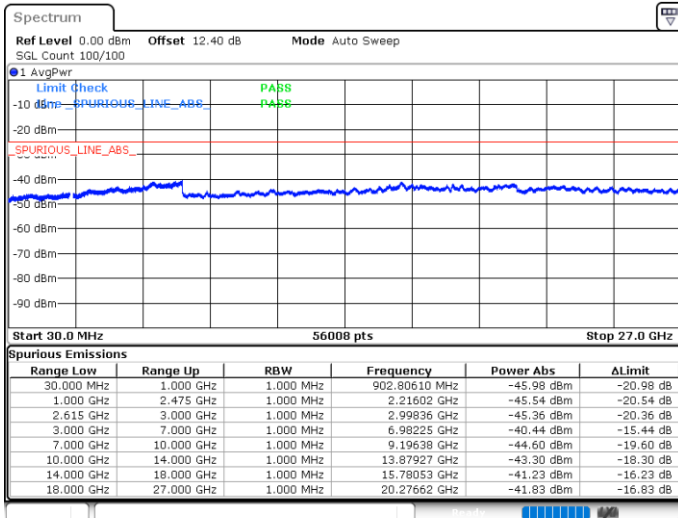

Highest Channel / 1RB0 and 1RB74

Highest Channel / 1RB74 and 1RB0

Date: 17.MAY.2020 19:51:54

Date: 17.MAY.2020 19:45:46

Highest Channel / FullIRB

N/A

Date: 17.MAY.2020 19:54:47

LTE Band 7C / 15MHz+20MHz

16QAM

Lowest Channel / 1RB0 and 1RB99

Lowest Channel / 1RB74 and 1RB0

Date: 16.MAY.2020 00:06:24

Date: 16.MAY.2020 00:03:20

Lowest Channel / FullIRB

N/A

Date: 16.MAY.2020 00:09:30

LTE Band 7C / 15MHz+20MHz

16QAM

Middle Channel / 1RB0 and 1RB9

Middle Channel / 1RB74 and 1RB0

Date: 16.MAY.2020 00:21:22

Date: 16.MAY.2020 00:24:27

Middle Channel / FullIRB

N/A

Date: 16.MAY.2020 00:18:17

LTE Band 7C / 15MHz+20MHz

16QAM

Highest Channel / 1RB0 and 1RB99

Highest Channel / 1RB74 and 1RB0

Date: 16.MAY.2020 00:42:36

Date: 16.MAY.2020 00:39:32

Highest Channel / FullIRB