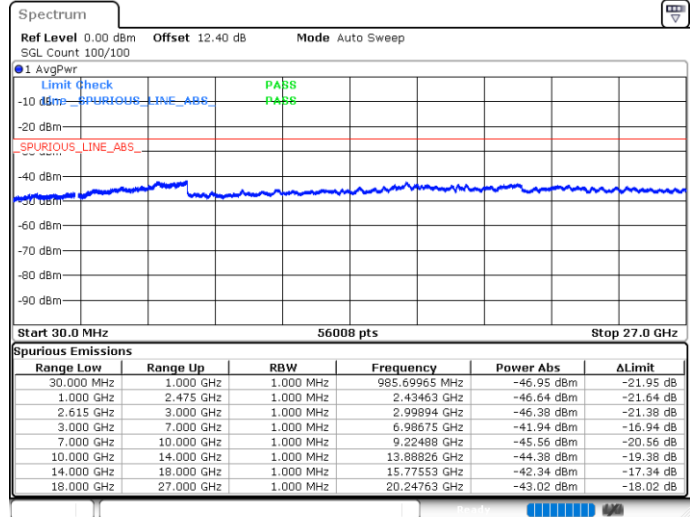

Date: 16.MAY.2020 01:10:07

Date: 16.MAY.2020 01:07:00

Lowest Channel / FullIRB

N/A

Date: 16.MAY.2020 01:13:13

LTE Band 7C / 15MHz+15MHz

16QAM

Middle Channel / 1RB0 and 1RB74

Middle Channel / 1RB74 and 1RB0

Date: 16.MAY.2020 01:33:08

Date: 16.MAY.2020 01:36:13

Middle Channel / FullIRB

N/A

Date: 16.MAY.2020 01:30:02

LTE Band 7C / 15MHz+15MHz

16QAM

Highest Channel / 1RB0 and 1RB74

Highest Channel / 1RB74 and 1RB0

Date: 17.MAY.2020 19:51:54

Date: 17.MAY.2020 19:45:46

Highest Channel / FullIRB

N/A

Date: 17.MAY.2020 19:54:47

LTE Band 7C / 15MHz+20MHz