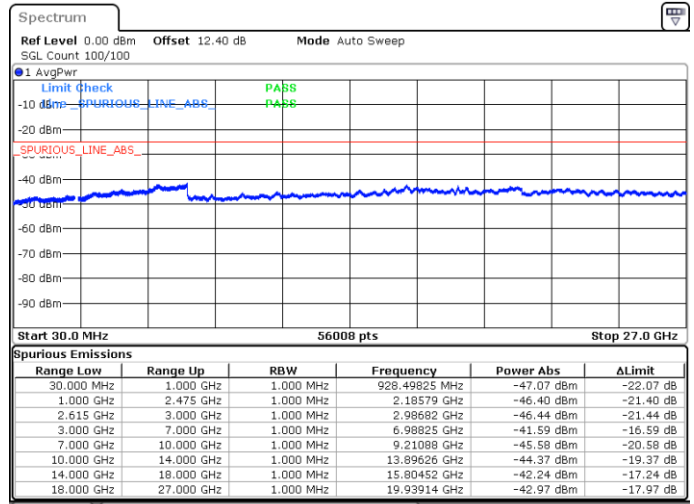

Date: 16.MAY.2020 01:29:00

LTE Band 7C / 15MHz+15MHz

QPSK

Highest Channel / 1RB0 and 1RB74

Highest Channel / 1RB74 and 1RB0

Date: 17.MAY.2020 19:52:52

Date: 17.MAY.2020 19:44:48

Highest Channel / FullIRB

N/A

Date: 17.MAY.2020 19:53:50

LTE Band 7C / 15MHz+20MHz

QPSK

Lowest Channel / 1RB0 and 1RB99

Lowest Channel / 1RB74 and 1RB0

Date: 16.MAY.2020 00:05:22

Date: 16.MAY.2020 00:04:21

Lowest Channel / FullIRB

N/A

Date: 16.MAY.2020 00:10:32

LTE Band 7C / 15MHz+20MHz

QPSK

Middle Channel / 1RB0 and 1RB9

Middle Channel / 1RB74 and 1RB0

Date: 16.MAY.2020 00:22:24