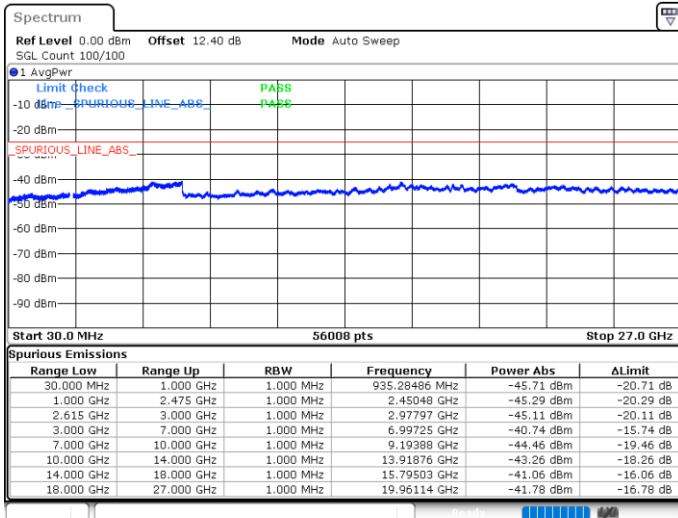

N/A

Date: 17.MAY.2020 19:53:50

LTE Band 7C / 15MHz+20MHz

QPSK

Lowest Channel / 1RB0 and 1RB99

Lowest Channel / 1RB74 and 1RB0

Date: 16.MAY.2020 00:05:22

Date: 16.MAY.2020 00:04:21

Lowest Channel / FullIRB

N/A

Date: 16.MAY.2020 00:10:32

LTE Band 7C / 15MHz+20MHz

QPSK

Middle Channel / 1RB0 and 1RB9

Middle Channel / 1RB74 and 1RB0

Date: 16.MAY.2020 00:22:24

Date: 16.MAY.2020 00:23:25

Middle Channel / FullRB

N/A

Date: 16.MAY.2020 00:17:15

LTE Band 7C / 15MHz+20MHz

QPSK

Highest Channel / 1RB0 and 1RB99

Highest Channel / 1RB74 and 1RB0

Date: 16.MAY.2020 00:43:39

Date: 16.MAY.2020 00:53:01

Highest Channel / FullIRB

N/A

Date: 16.MAY.2020 00:44:40

LTE Band 7C / 20MHz+10MHz

QPSK

Lowest Channel / 1RB0 and 1RB49