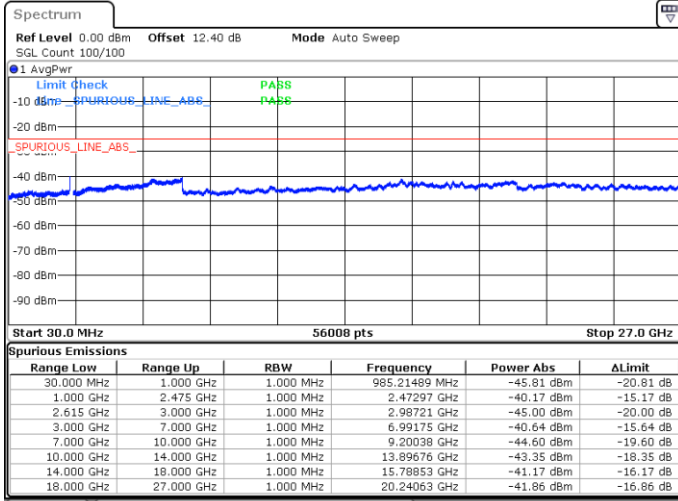

Middle Channel / FullIRB

N/A

Date: 19.MAY.2020 03:45:48

LTE Band 7C / 15MHz+10MHz

16QAM

Highest Channel / 1RB0 and 1RB49

Highest Channel / 1RB74 and 1RB0

Date: 19.MAY.2020 04:11:01

Date: 19.MAY.2020 04:06:49

Highest Channel / FullIRB

N/A

Date: 19.MAY.2020 04:13:55

LTE Band 7C / 15MHz+15MHz

16QAM

Lowest Channel / 1RB0 and 1RB74

Lowest Channel / 1RB74 and 1RB0

Date: 16.MAY.2020 01:10:07

Date: 16.MAY.2020 01:07:00

Lowest Channel / FullIRB

N/A

Date: 16.MAY.2020 01:13:13

LTE Band 7C / 15MHz+15MHz

16QAM

Middle Channel / 1RB0 and 1RB74