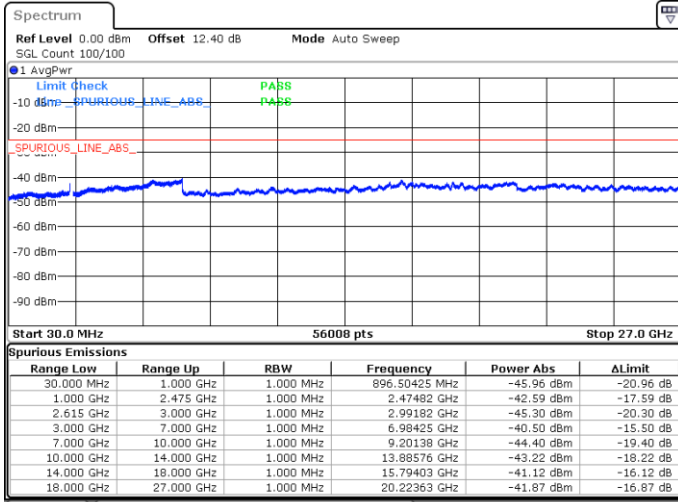

Middle Channel / FullIRB

N/A

Date: 19.MAY.2020 03:45:48

LTE Band 7C / 15MHz+10MHz

16QAM

Highest Channel / 1RB0 and 1RB49

Highest Channel / 1RB74 and 1RB0

Date: 19.MAY.2020 04:11:01

Date: 19.MAY.2020 04:06:49

Highest Channel / FullIRB

N/A

Date: 19.MAY.2020 04:13:55

LTE Band 7C / 15MHz+15MHz

16QAM

Lowest Channel / 1RB0 and 1RB74

Lowest Channel / 1RB74 and 1RB0

Date: 16.MAY.2020 01:10:07

Date: 16.MAY.2020 01:07:00

Lowest Channel / FullIRB

N/A

Date: 16.MAY.2020 01:13:13

LTE Band 7C / 15MHz+15MHz

16QAM

Middle Channel / 1RB0 and 1RB74