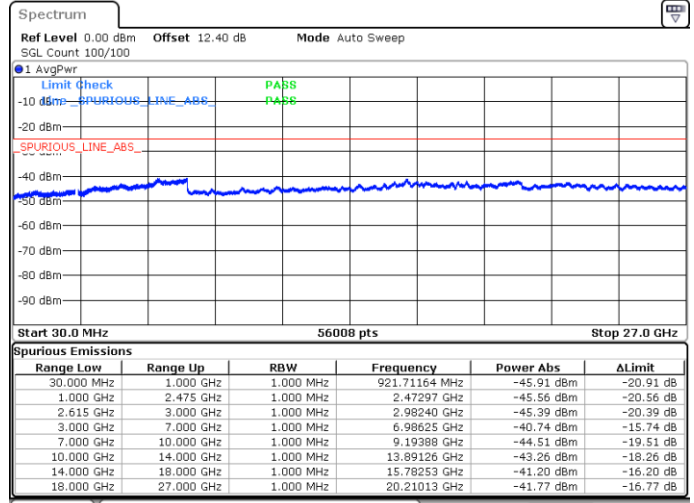

Date: 15.MAY.2020 21:55:13

Lowest Channel / FullIRB

N/A

Date: 15.MAY.2020 22:01:24

LTE Band 7C / 20MHz+20MHz

QPSK

Middle Channel / 1RB0 and 1RB9

Middle Channel / 1RB99 and 1RB0

Date: 15.MAY.2020 22:15:04

Date: 15.MAY.2020 22:16:05

Middle Channel / FullRB

N/A

Date: 15.MAY.2020 22:09:54

LTE Band 7C / 20MHz+20MHz

QPSK

Highest Channel / 1RB0 and 1RB99

Highest Channel / 1RB99 and 1RB0

Date: 15.MAY.2020 22:47:33

Date: 15.MAY.2020 22:35:03

Highest Channel / FullIRB

N/A

Date: 15.MAY.2020 22:48:35

LTE Band 7C / 10MHz+20MHz

16QAM

Lowest Channel / 1RB0 and 1RB99

Lowest Channel / 1RB49 and 1RB0

Date: 17.MAY.2020 21:32:16

Date: 17.MAY.2020 21:28:33

Lowest Channel / FullIRB

N/A

Date: 17.MAY.2020 21:35:11

LTE Band 7C / 10MHz+20MHz