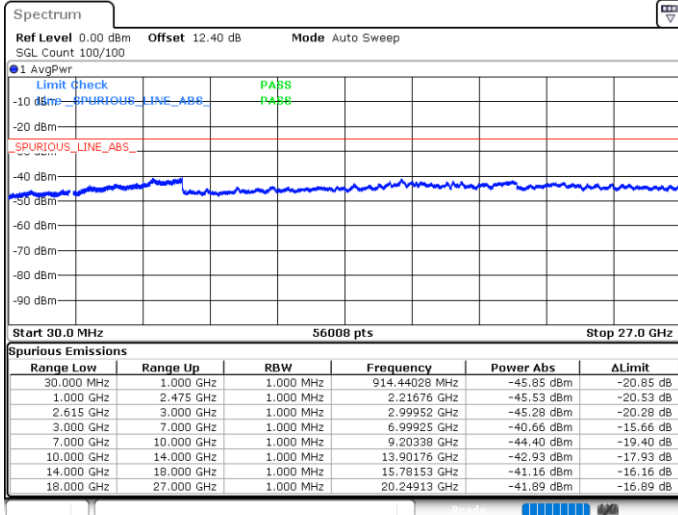

Date: 16.MAY.2020 01:29:00

LTE Band 7C / 15MHz+15MHz

QPSK

Highest Channel / 1RB0 and 1RB74

Highest Channel / 1RB74 and 1RB0

Date: 17.MAY.2020 19:52:52

Date: 17.MAY.2020 19:44:48

Highest Channel / FullIRB

N/A

Date: 17.MAY.2020 19:53:50

LTE Band 7C / 15MHz+20MHz

QPSK

Lowest Channel / 1RB0 and 1RB99

Lowest Channel / 1RB74 and 1RB0

Date: 16.MAY.2020 00:05:22

Date: 16.MAY.2020 00:04:21

Lowest Channel / FullIRB

N/A

Date: 16.MAY.2020 00:10:32

LTE Band 7C / 15MHz+20MHz

QPSK

Middle Channel / 1RB0 and 1RB9

Middle Channel / 1RB74 and 1RB0

Date: 16.MAY.2020 00:22:24

Date: 16.MAY.2020 00:23:25

Middle Channel / FullRB

N/A

Date: 16.MAY.2020 00:17:15

LTE Band 7C / 15MHz+20MHz

QPSK

Highest Channel / 1RB0 and 1RB99

Highest Channel / 1RB74 and 1RB0