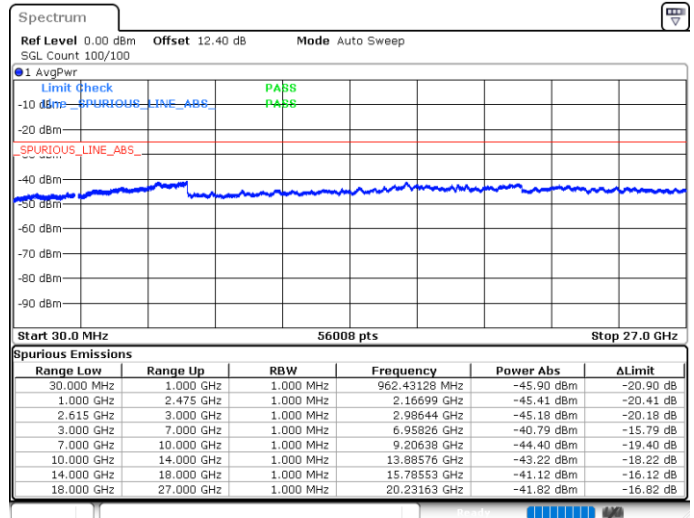

N/A

Date: 17.MAY.2020 19:53:50

LTE Band 7C / 15MHz+20MHz

QPSK

Lowest Channel / 1RB0 and 1RB99

Lowest Channel / 1RB74 and 1RB0

Date: 16.MAY.2020 00:05:22

Date: 16.MAY.2020 00:04:21

Lowest Channel / FullIRB

N/A

Date: 16.MAY.2020 00:10:32

LTE Band 7C / 15MHz+20MHz

QPSK

Middle Channel / 1RB0 and 1RB9

Middle Channel / 1RB74 and 1RB0

Date: 16.MAY.2020 00:22:24

Date: 16.MAY.2020 00:23:25

Middle Channel / FullRB

N/A

Date: 16.MAY.2020 00:17:15

LTE Band 7C / 15MHz+20MHz

QPSK

Highest Channel / 1RB0 and 1RB99

Highest Channel / 1RB74 and 1RB0

Date: 16.MAY.2020 00:43:39

Date: 16.MAY.2020 00:53:01

Highest Channel / FullIRB

N/A

Date: 16.MAY.2020 00:44:40

LTE Band 7C / 20MHz+10MHz

QPSK

Lowest Channel / 1RB0 and 1RB49