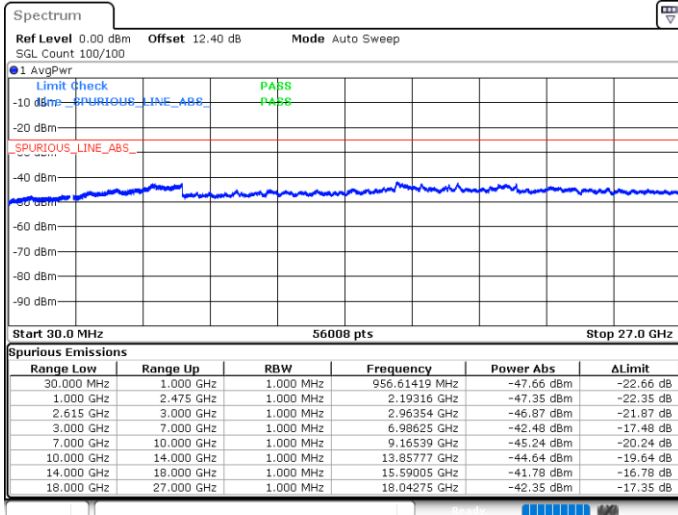

Date: 17.MAY.2020 22:18:17

LTE Band 7C / 15MHz+10MHz

16QAM

Lowest Channel / 1RB0 and 1RB49

Lowest Channel / 1RB74 and 1RB0

Date: 19.MAY.2020 03:36:43

Date: 19.MAY.2020 03:33:49

Lowest Channel / FullIRB

N/A

Date: 19.MAY.2020 03:39:37

LTE Band 7C / 15MHz+10MHz

16QAM

Middle Channel / 1RB0 and 1RB49

Middle Channel / 1RB74 and 1RB0

Date: 19.MAY.2020 03:48:43

Date: 19.MAY.2020 03:51:36

Middle Channel / FullIRB

N/A

Date: 19.MAY.2020 03:45:48

LTE Band 7C / 15MHz+10MHz

16QAM

Highest Channel / 1RB0 and 1RB49

Highest Channel / 1RB74 and 1RB0

Date: 19.MAY.2020 04:11:01

Date: 19.MAY.2020 04:06:49

Highest Channel / FullIRB

N/A

Date: 19.MAY.2020 04:13:55

LTE Band 7C / 15MHz+15MHz

16QAM

Lowest Channel / 1RB0 and 1RB74

Lowest Channel / 1RB74 and 1RB0