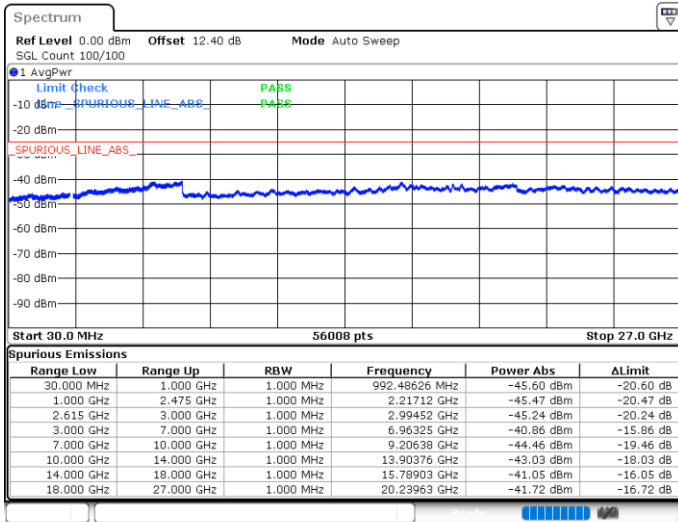

LTE Band 7C / 15MHz+20MHz

16QAM

Middle Channel / 1RB0 and 1RB9

Middle Channel / 1RB74 and 1RB0

Date: 16.MAY.2020 00:21:22

Date: 16.MAY.2020 00:24:27

Middle Channel / FullIRB

N/A

Date: 16.MAY.2020 00:18:17

LTE Band 7C / 15MHz+20MHz

16QAM

Highest Channel / 1RB0 and 1RB99

Highest Channel / 1RB74 and 1RB0

Date: 16.MAY.2020 00:42:36

Date: 16.MAY.2020 00:39:32

Highest Channel / FullIRB

N/A

Date: 16.MAY.2020 00:45:42

LTE Band 7C / 20MHz+10MHz

16QAM

Lowest Channel / 1RB0 and 1RB49

Lowest Channel / 1RB99 and 1RB0

Date: 17.MAY.2020 20:24:45

Date: 17.MAY.2020 20:19:59

Lowest Channel / FullIRB

N/A

Date: 17.MAY.2020 20:27:39

LTE Band 7C / 20MHz+10MHz

16QAM

Middle Channel / 1RB0 and 1RB49

Middle Channel / 1RB99 and 1RB0

Date: 17.MAY.2020 20:36:48