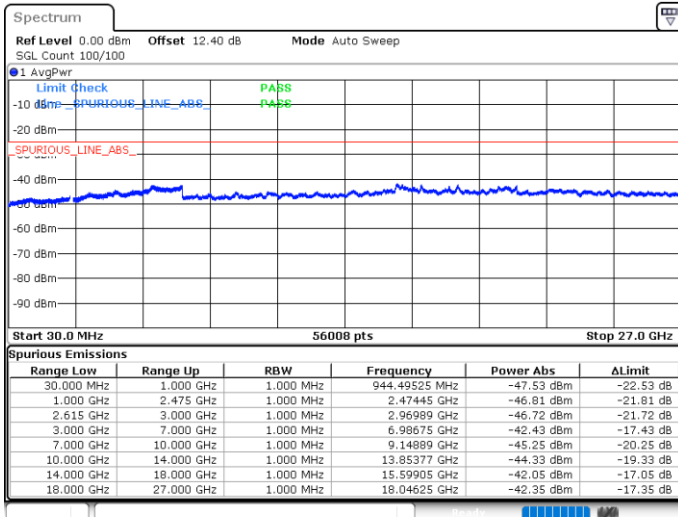

LTE Band 7C / 10MHz+20MHz

16QAM

Highest Channel / 1RB0 and 1RB99

Highest Channel / 1RB49 and 1RB0

Date: 17.MAY.2020 22:15:23

Date: 17.MAY.2020 21:58:53

Highest Channel / FullIRB

N/A

Date: 17.MAY.2020 22:18:17

LTE Band 7C / 15MHz+10MHz

16QAM

Lowest Channel / 1RB0 and 1RB49

Lowest Channel / 1RB74 and 1RB0

Date: 19.MAY.2020 03:36:43

Date: 19.MAY.2020 03:33:49

Lowest Channel / FullIRB

N/A

Date: 19.MAY.2020 03:39:37

LTE Band 7C / 15MHz+10MHz

16QAM

Middle Channel / 1RB0 and 1RB49

Middle Channel / 1RB74 and 1RB0

Date: 19.MAY.2020 03:48:43

Date: 19.MAY.2020 03:51:36

Middle Channel / FullIRB

N/A

Date: 19.MAY.2020 03:45:48

LTE Band 7C / 15MHz+10MHz

16QAM

Highest Channel / 1RB0 and 1RB49

Highest Channel / 1RB74 and 1RB0

Date: 19.MAY.2020 04:11:01