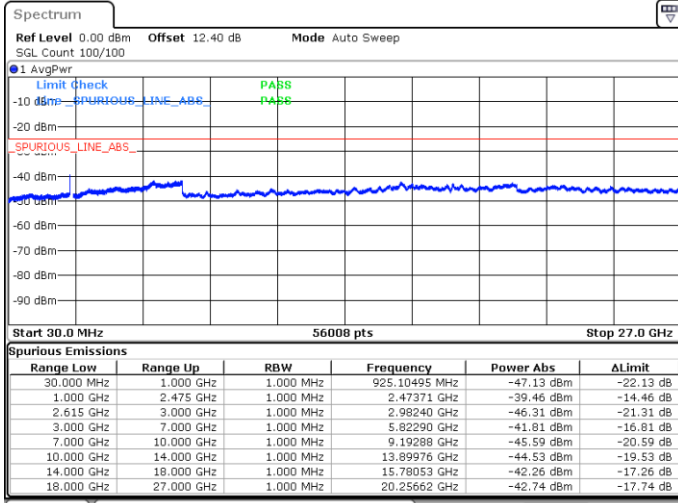

Date: 16.MAY.2020 00:43:39

Date: 16.MAY.2020 00:53:01

Highest Channel / FullIRB

N/A

Date: 16.MAY.2020 00:44:40

LTE Band 7C / 20MHz+10MHz

QPSK

Lowest Channel / 1RB0 and 1RB49

Lowest Channel / 1RB99 and 1RB0

Date: 17.MAY.2020 20:23:47

Date: 17.MAY.2020 20:22:50

Lowest Channel / FullIRB

N/A

Date: 17.MAY.2020 20:28:37

LTE Band 7C / 20MHz+10MHz

QPSK

Middle Channel / 1RB0 and 1RB49

Middle Channel / 1RB99 and 1RB0

Date: 17.MAY.2020 20:37:46

Date: 17.MAY.2020 20:38:44

Middle Channel / FullRB

N/A

Date: 17.MAY.2020 20:32:56

LTE Band 7C / 20MHz+10MHz

QPSK

Highest Channel / 1RB0 and 1RB49

Highest Channel / 1RB99 and 1RB0

Date: 17.MAY.2020 20:57:35

Date: 17.MAY.2020 20:52:13

Highest Channel / FullIRB

N/A

Date: 17.MAY.2020 20:58:33