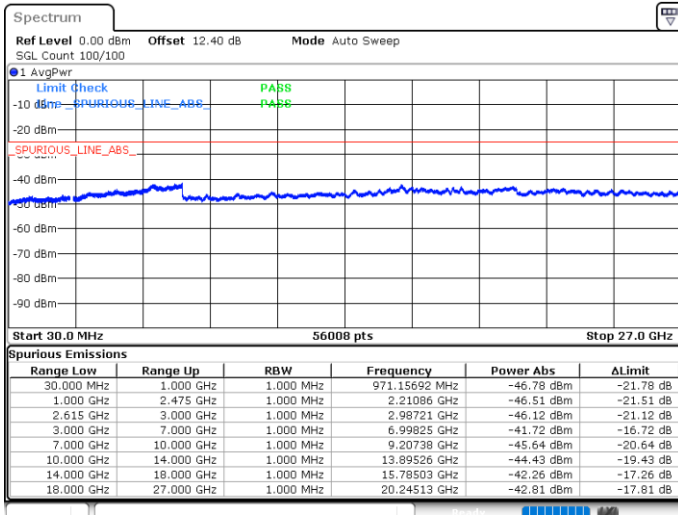

Lowest Channel / 1RB99 and 1RB0

Date: 17.MAY.2020 20:23:47

Date: 17.MAY.2020 20:22:50

Lowest Channel / FullIRB

N/A

Date: 17.MAY.2020 20:28:37

LTE Band 7C / 20MHz+10MHz

QPSK

Middle Channel / 1RB0 and 1RB49

Middle Channel / 1RB99 and 1RB0

Date: 17.MAY.2020 20:37:46

Date: 17.MAY.2020 20:38:44

Middle Channel / FullRB

N/A

Date: 17.MAY.2020 20:32:56

LTE Band 7C / 20MHz+10MHz

QPSK

Highest Channel / 1RB0 and 1RB49

Highest Channel / 1RB99 and 1RB0

Date: 17.MAY.2020 20:57:35

Date: 17.MAY.2020 20:52:13

Highest Channel / FullIRB

N/A

Date: 17.MAY.2020 20:58:33

LTE Band 7C / 20MHz+15MHz

QPSK

Lowest Channel / 1RB0 and 1RB74

Lowest Channel / 1RB99 and 1RB0

Date: 15.MAY.2020 23:10:26

Date: 15.MAY.2020 23:09:25

Lowest Channel / FullIRB

N/A