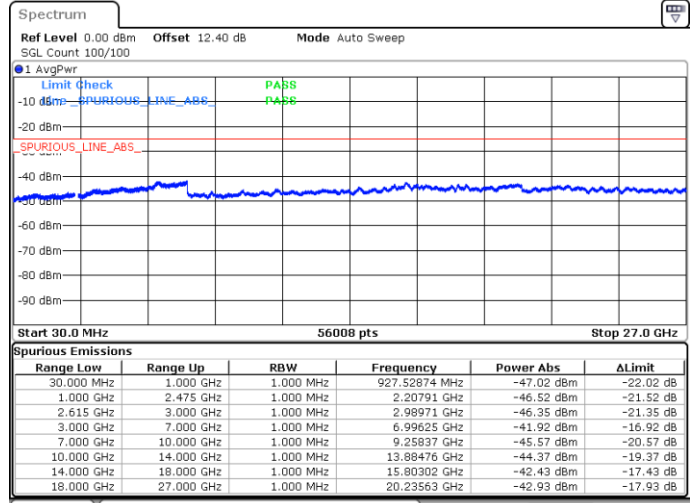

Date: 16.MAY.2020 00:43:39

Date: 16.MAY.2020 00:53:01

Highest Channel / FullIRB

N/A

Date: 16.MAY.2020 00:44:40

LTE Band 7C / 20MHz+10MHz

QPSK

Lowest Channel / 1RB0 and 1RB49

Lowest Channel / 1RB99 and 1RB0

Date: 17.MAY.2020 20:23:47

Date: 17.MAY.2020 20:22:50

Lowest Channel / FullIRB

N/A

Date: 17.MAY.2020 20:28:37

LTE Band 7C / 20MHz+10MHz

QPSK

Middle Channel / 1RB0 and 1RB49

Middle Channel / 1RB99 and 1RB0

Date: 17.MAY.2020 20:37:46

Date: 17.MAY.2020 20:38:44

Middle Channel / FullRB

N/A

Date: 17.MAY.2020 20:32:56

LTE Band 7C / 20MHz+10MHz