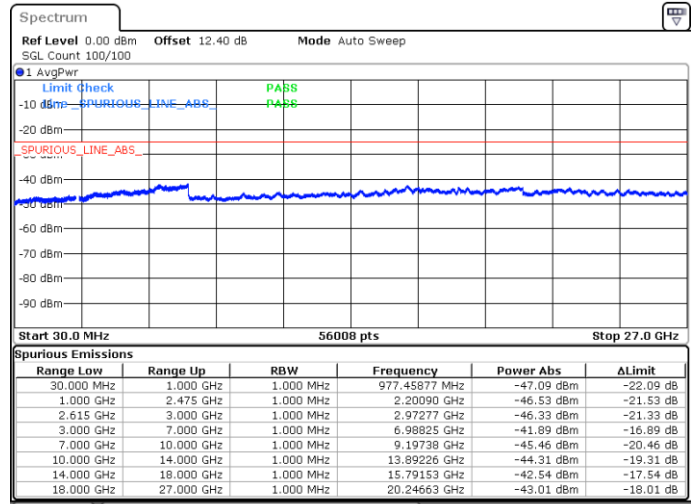

Date: 16.MAY.2020 00:18:17

LTE Band 7C / 15MHz+20MHz

16QAM

Highest Channel / 1RB0 and 1RB99

Highest Channel / 1RB74 and 1RB0

Date: 16.MAY.2020 00:42:36

Date: 16.MAY.2020 00:39:32

Highest Channel / FullIRB

N/A

Date: 16.MAY.2020 00:45:42

LTE Band 7C / 20MHz+10MHz

16QAM

Lowest Channel / 1RB0 and 1RB49

Lowest Channel / 1RB99 and 1RB0

Date: 17.MAY.2020 20:24:45

Date: 17.MAY.2020 20:19:59

Lowest Channel / FullIRB

N/A

Date: 17.MAY.2020 20:27:39

LTE Band 7C / 20MHz+10MHz

16QAM

Middle Channel / 1RB0 and 1RB49

Middle Channel / 1RB99 and 1RB0

Date: 17.MAY.2020 20:36:48