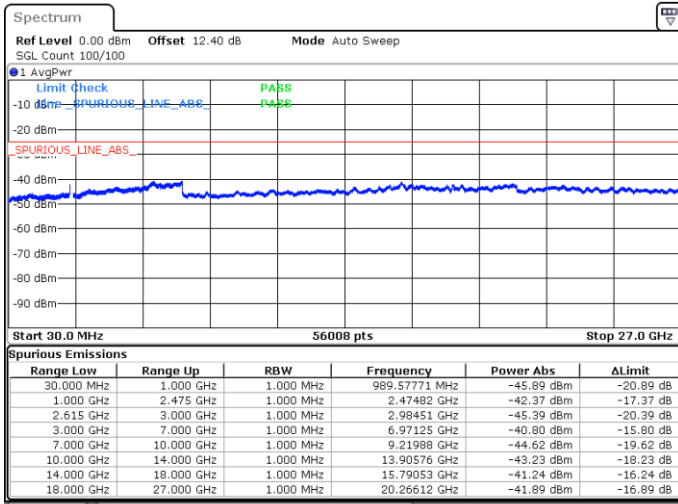

N/A

Date: 15.MAY.2020 23:21:00

LTE Band 7C / 20MHz+15MHz

QPSK

Highest Channel / 1RB0 and 1RB74

Highest Channel / 1RB99 and 1RB0

Date: 15.MAY.2020 23:47:13

Date: 15.MAY.2020 23:40:21

Highest Channel / FullIRB

N/A

Date: 15.MAY.2020 23:48:15

LTE Band 7C / 20MHz+20MHz

QPSK

Lowest Channel / 1RB0 and 1RB99

Lowest Channel / 1RB99 and 1RB0

Date: 15.MAY.2020 21:56:14

Date: 15.MAY.2020 21:55:13

Lowest Channel / FullIRB

N/A

Date: 15.MAY.2020 22:01:24

LTE Band 7C / 20MHz+20MHz

QPSK

Middle Channel / 1RB0 and 1RB9

Middle Channel / 1RB99 and 1RB0

Date: 15.MAY.2020 22:15:04

Date: 15.MAY.2020 22:16:05

Middle Channel / FullRB

N/A

Date: 15.MAY.2020 22:09:54

LTE Band 7C / 20MHz+20MHz

QPSK

Highest Channel / 1RB0 and 1RB99