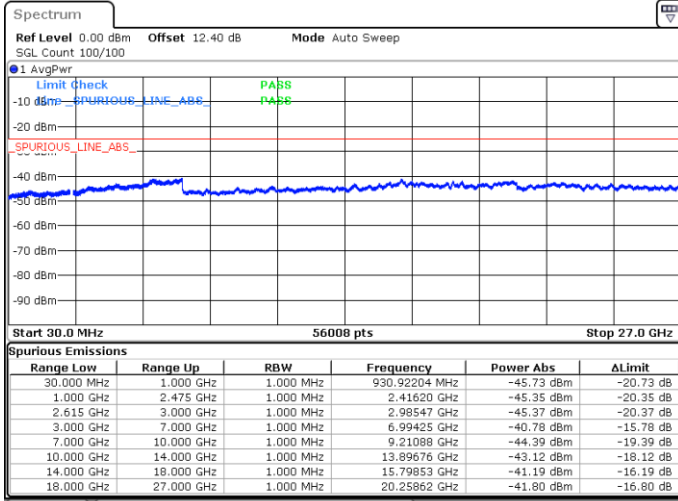

Date: 19.MAY.2020 04:06:49

Highest Channel / FullIRB

N/A

Date: 19.MAY.2020 04:13:55

LTE Band 7C / 15MHz+15MHz

16QAM

Lowest Channel / 1RB0 and 1RB74

Lowest Channel / 1RB74 and 1RB0

Date: 16.MAY.2020 01:10:07

Date: 16.MAY.2020 01:07:00

Lowest Channel / FullIRB

N/A

Date: 16.MAY.2020 01:13:13

LTE Band 7C / 15MHz+15MHz

16QAM

Middle Channel / 1RB0 and 1RB74

Middle Channel / 1RB74 and 1RB0

Date: 16.MAY.2020 01:33:08

Date: 16.MAY.2020 01:36:13

Middle Channel / FullIRB

N/A

Date: 16.MAY.2020 01:30:02

LTE Band 7C / 15MHz+15MHz

16QAM

Highest Channel / 1RB0 and 1RB74

Highest Channel / 1RB74 and 1RB0

Date: 17.MAY.2020 19:51:54

Date: 17.MAY.2020 19:45:46

Highest Channel / FullIRB

N/A

Date: 17.MAY.2020 19:54:47

LTE Band 7C / 15MHz+20MHz