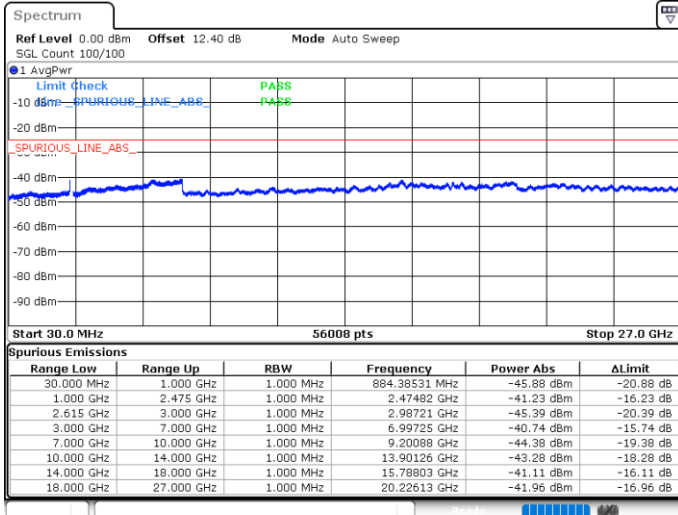

Date: 16.MAY.2020 01:29:00

LTE Band 7C / 15MHz+15MHz

QPSK

Highest Channel / 1RB0 and 1RB74

Highest Channel / 1RB74 and 1RB0

Date: 17.MAY.2020 19:52:52

Date: 17.MAY.2020 19:44:48

Highest Channel / FullIRB

N/A

Date: 17.MAY.2020 19:53:50

LTE Band 7C / 15MHz+20MHz

QPSK

Lowest Channel / 1RB0 and 1RB99

Lowest Channel / 1RB74 and 1RB0

Date: 16.MAY.2020 00:05:22

Date: 16.MAY.2020 00:04:21

Lowest Channel / FullIRB

N/A

Date: 16.MAY.2020 00:10:32

LTE Band 7C / 15MHz+20MHz

QPSK

Middle Channel / 1RB0 and 1RB9

Middle Channel / 1RB74 and 1RB0

Date: 16.MAY.2020 00:22:24

Date: 16.MAY.2020 00:23:25

Middle Channel / FullRB

N/A

Date: 16.MAY.2020 00:17:15

LTE Band 7C / 15MHz+20MHz

QPSK

Highest Channel / 1RB0 and 1RB99

Highest Channel / 1RB74 and 1RB0