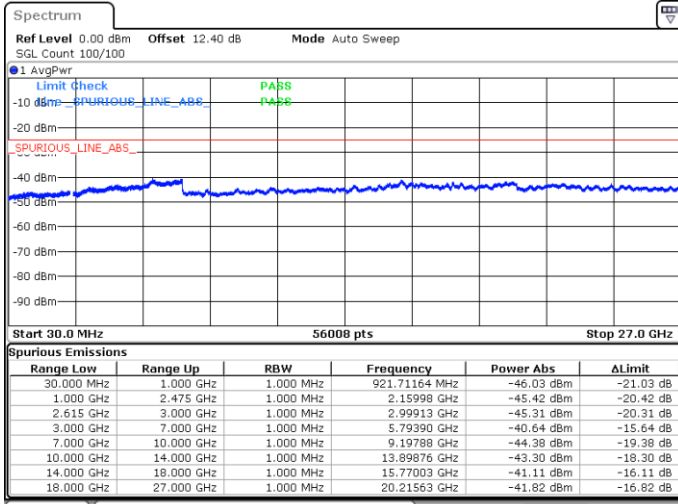

Date: 15.MAY.2020 22:15:04

Date: 15.MAY.2020 22:16:05

Middle Channel / FullRB

N/A

Date: 15.MAY.2020 22:09:54

LTE Band 7C / 20MHz+20MHz

QPSK

Highest Channel / 1RB0 and 1RB99

Highest Channel / 1RB99 and 1RB0

Date: 15.MAY.2020 22:47:33

Date: 15.MAY.2020 22:35:03

Highest Channel / FullIRB

N/A

Date: 15.MAY.2020 22:48:35

LTE Band 7C / 10MHz+20MHz

16QAM

Lowest Channel / 1RB0 and 1RB99

Lowest Channel / 1RB49 and 1RB0

Date: 17.MAY.2020 21:32:16

Date: 17.MAY.2020 21:28:33

Lowest Channel / FullIRB

N/A

Date: 17.MAY.2020 21:35:11

LTE Band 7C / 10MHz+20MHz