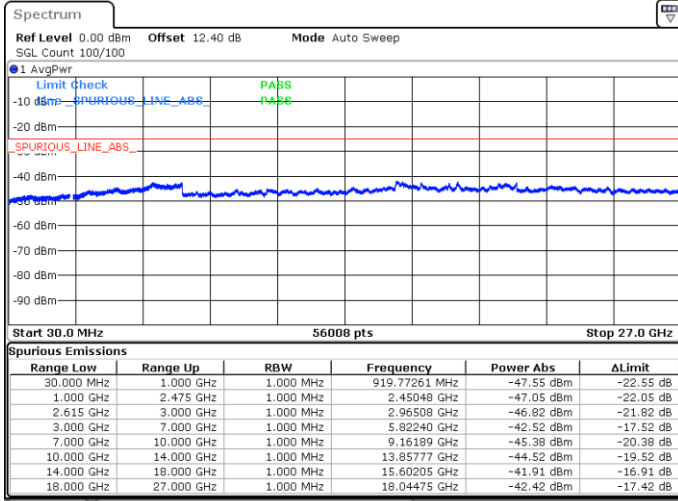

N/A

Date: 19.MAY.2020 03:39:37

LTE Band 7C / 15MHz+10MHz

16QAM

Middle Channel / 1RB0 and 1RB49

Middle Channel / 1RB74 and 1RB0

Date: 19.MAY.2020 03:48:43

Date: 19.MAY.2020 03:51:36

Middle Channel / FullIRB

N/A

Date: 19.MAY.2020 03:45:48

LTE Band 7C / 15MHz+10MHz

16QAM

Highest Channel / 1RB0 and 1RB49

Highest Channel / 1RB74 and 1RB0

Date: 19.MAY.2020 04:11:01

Date: 19.MAY.2020 04:06:49

Highest Channel / FullIRB

N/A

Date: 19.MAY.2020 04:13:55

LTE Band 7C / 15MHz+15MHz

16QAM

Lowest Channel / 1RB0 and 1RB74

Lowest Channel / 1RB74 and 1RB0

Date: 16.MAY.2020 01:10:07

Date: 16.MAY.2020 01:07:00

Lowest Channel / FullIRB

N/A

Date: 16.MAY.2020 01:13:13

LTE Band 7C / 15MHz+15MHz

16QAM

Middle Channel / 1RB0 and 1RB74