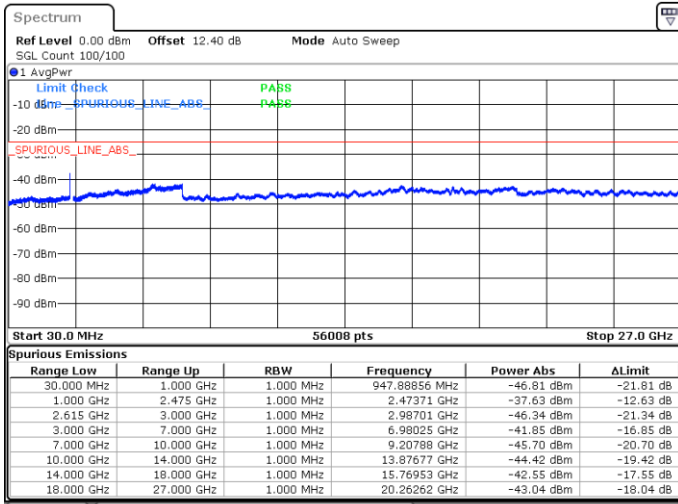

Date: 16.MAY.2020 00:18:17

LTE Band 7C / 15MHz+20MHz

16QAM

Highest Channel / 1RB0 and 1RB99

Highest Channel / 1RB74 and 1RB0

Date: 16.MAY.2020 00:42:36

Date: 16.MAY.2020 00:39:32

Highest Channel / FullIRB

N/A

Date: 16.MAY.2020 00:45:42

LTE Band 7C / 20MHz+10MHz

16QAM

Lowest Channel / 1RB0 and 1RB49

Lowest Channel / 1RB99 and 1RB0

Date: 17.MAY.2020 20:24:45

Date: 17.MAY.2020 20:19:59

Lowest Channel / FullIRB

N/A

Date: 17.MAY.2020 20:27:39

LTE Band 7C / 20MHz+10MHz

16QAM

Middle Channel / 1RB0 and 1RB49

Middle Channel / 1RB99 and 1RB0

Date: 17.MAY.2020 20:36:48