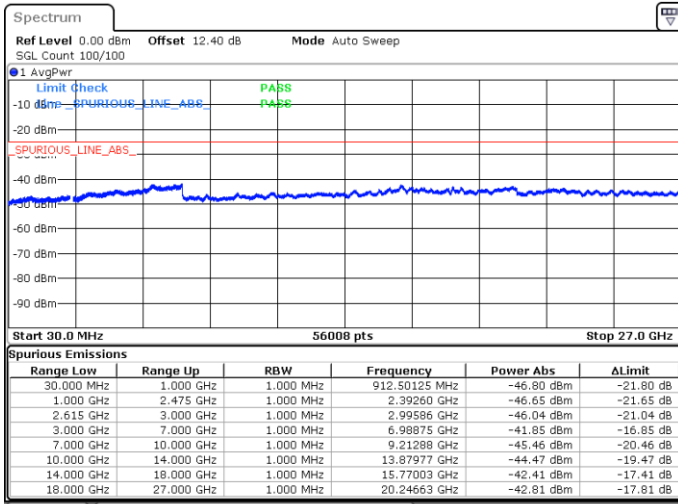

LTE Band 7C / 15MHz+15MHz

QPSK

Middle Channel / 1RB0 and 1RB74

Middle Channel / 1RB74 and 1RB0

Date: 16.MAY.2020 01:34:10

Date: 16.MAY.2020 01:35:11

Middle Channel / FullIRB

N/A

Date: 16.MAY.2020 01:29:00

LTE Band 7C / 15MHz+15MHz

QPSK

Highest Channel / 1RB0 and 1RB74

Highest Channel / 1RB74 and 1RB0

Date: 17.MAY.2020 19:52:52

Date: 17.MAY.2020 19:44:48

Highest Channel / FullIRB

N/A

Date: 17.MAY.2020 19:53:50

LTE Band 7C / 15MHz+20MHz

QPSK

Lowest Channel / 1RB0 and 1RB99

Lowest Channel / 1RB74 and 1RB0

Date: 16.MAY.2020 00:05:22

Date: 16.MAY.2020 00:04:21

Lowest Channel / FullIRB

N/A

Date: 16.MAY.2020 00:10:32

LTE Band 7C / 15MHz+20MHz

QPSK

Middle Channel / 1RB0 and 1RB9

Middle Channel / 1RB74 and 1RB0

Date: 16.MAY.2020 00:22:24