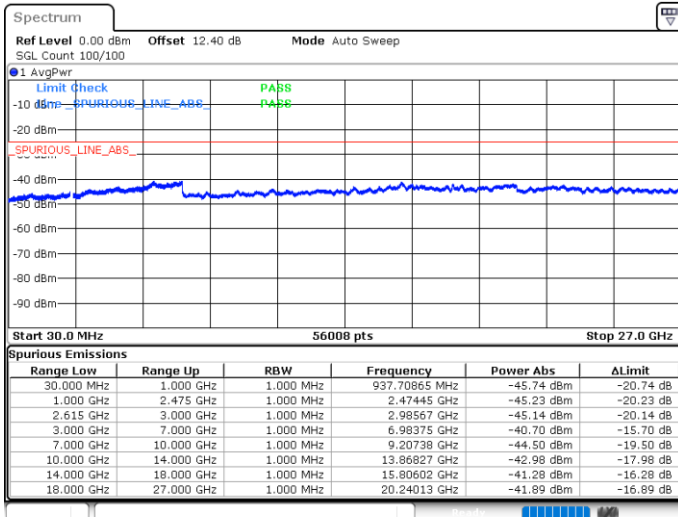

N/A

Date: 17.MAY.2020 19:53:50

LTE Band 7C / 15MHz+20MHz

QPSK

Lowest Channel / 1RB0 and 1RB99

Lowest Channel / 1RB74 and 1RB0

Date: 16.MAY.2020 00:05:22

Date: 16.MAY.2020 00:04:21

Lowest Channel / FullIRB

N/A

Date: 16.MAY.2020 00:10:32

LTE Band 7C / 15MHz+20MHz

QPSK

Middle Channel / 1RB0 and 1RB9

Middle Channel / 1RB74 and 1RB0

Date: 16.MAY.2020 00:22:24

Date: 16.MAY.2020 00:23:25

Middle Channel / FullRB

N/A

Date: 16.MAY.2020 00:17:15

LTE Band 7C / 15MHz+20MHz

QPSK

Highest Channel / 1RB0 and 1RB99

Highest Channel / 1RB74 and 1RB0

Date: 16.MAY.2020 00:43:39

Date: 16.MAY.2020 00:53:01

Highest Channel / FullIRB

N/A

Date: 16.MAY.2020 00:44:40

LTE Band 7C / 20MHz+10MHz

QPSK

Lowest Channel / 1RB0 and 1RB49