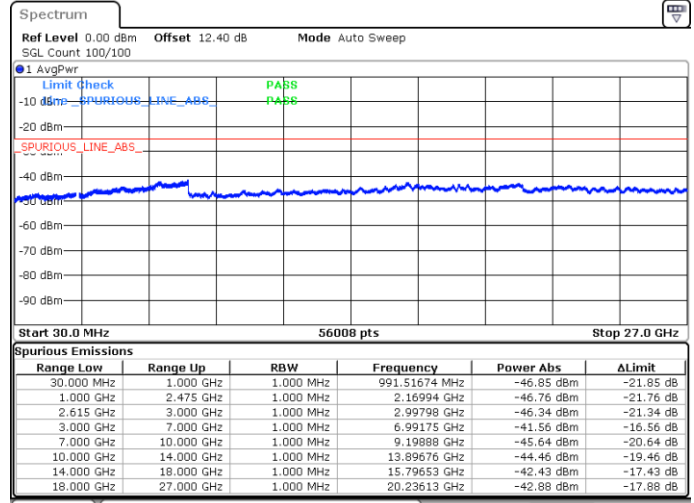

LTE Band 7C / 10MHz+20MHz

16QAM

MiddleChannel / 1RB0 and 1RB99

Middle Channel / 1RB49 and 1RB0

Date: 17.MAY.2020 21:43:04

Date: 17.MAY.2020 21:45:58