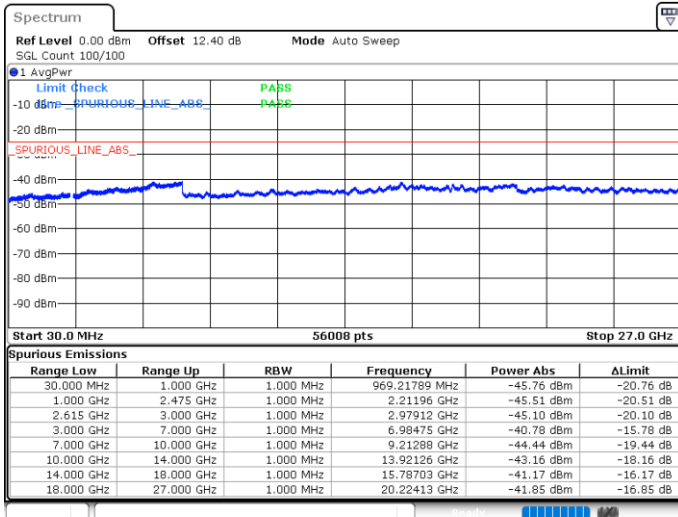

Highest Channel / 1RB0 and 1RB74

Highest Channel / 1RB74 and 1RB0

Date: 17.MAY.2020 19:51:54

Date: 17.MAY.2020 19:45:46

Highest Channel / FullIRB

N/A

Date: 17.MAY.2020 19:54:47

LTE Band 7C / 15MHz+20MHz

16QAM

Lowest Channel / 1RB0 and 1RB99

Lowest Channel / 1RB74 and 1RB0

Date: 16.MAY.2020 00:06:24

Date: 16.MAY.2020 00:03:20

Lowest Channel / FullIRB

N/A

Date: 16.MAY.2020 00:09:30

LTE Band 7C / 15MHz+20MHz

16QAM

Middle Channel / 1RB0 and 1RB9

Middle Channel / 1RB74 and 1RB0

Date: 16.MAY.2020 00:21:22

Date: 16.MAY.2020 00:24:27

Middle Channel / FullIRB

N/A

Date: 16.MAY.2020 00:18:17

LTE Band 7C / 15MHz+20MHz

16QAM

Highest Channel / 1RB0 and 1RB99

Highest Channel / 1RB74 and 1RB0

Date: 16.MAY.2020 00:42:36

Date: 16.MAY.2020 00:39:32

Highest Channel / FullIRB