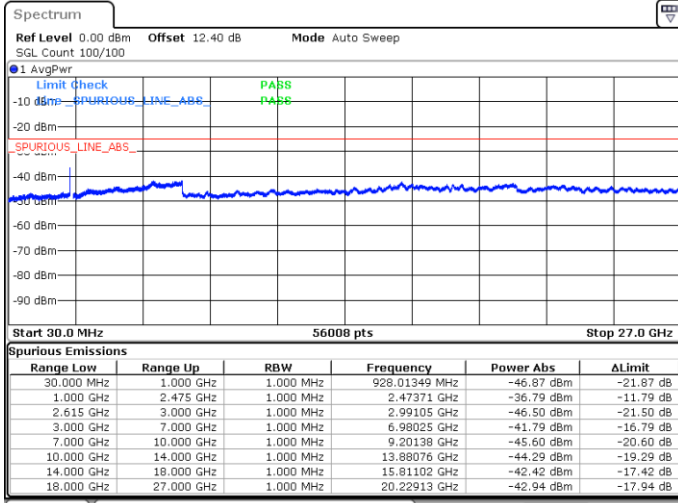

Date: 16.MAY.2020 00:18:17

LTE Band 7C / 15MHz+20MHz

16QAM

Highest Channel / 1RB0 and 1RB99

Highest Channel / 1RB74 and 1RB0

Date: 16.MAY.2020 00:42:36

Date: 16.MAY.2020 00:39:32

Highest Channel / FullIRB

N/A

Date: 16.MAY.2020 00:45:42

LTE Band 7C / 20MHz+10MHz

16QAM

Lowest Channel / 1RB0 and 1RB49

Lowest Channel / 1RB99 and 1RB0

Date: 17.MAY.2020 20:24:45

Date: 17.MAY.2020 20:19:59

Lowest Channel / FullIRB

N/A

Date: 17.MAY.2020 20:27:39

LTE Band 7C / 20MHz+10MHz

16QAM

Middle Channel / 1RB0 and 1RB49

Middle Channel / 1RB99 and 1RB0

Date: 17.MAY.2020 20:36:48