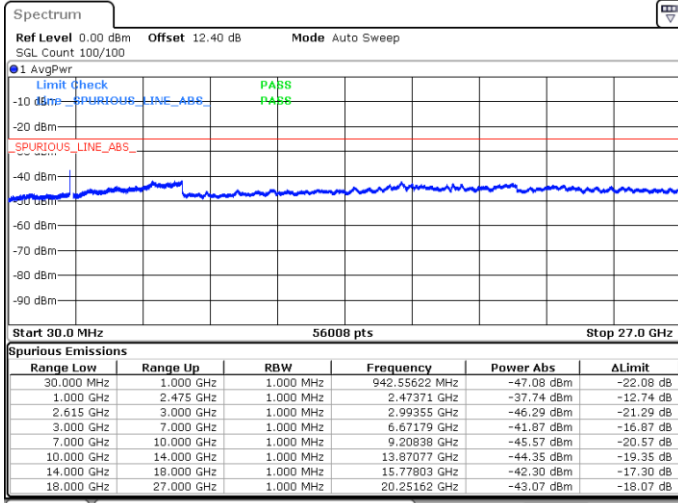

Date: 15.MAY.2020 22:15:04

Date: 15.MAY.2020 22:16:05

Middle Channel / FullRB

N/A

Date: 15.MAY.2020 22:09:54

LTE Band 7C / 20MHz+20MHz

QPSK

Highest Channel / 1RB0 and 1RB99

Highest Channel / 1RB99 and 1RB0

Date: 15.MAY.2020 22:47:33

Date: 15.MAY.2020 22:35:03

Highest Channel / FullIRB

N/A

Date: 15.MAY.2020 22:48:35

LTE Band 7C / 10MHz+20MHz

16QAM

Lowest Channel / 1RB0 and 1RB99

Lowest Channel / 1RB49 and 1RB0

Date: 17.MAY.2020 21:32:16

Date: 17.MAY.2020 21:28:33

Lowest Channel / FullIRB

N/A

Date: 17.MAY.2020 21:35:11

LTE Band 7C / 10MHz+20MHz