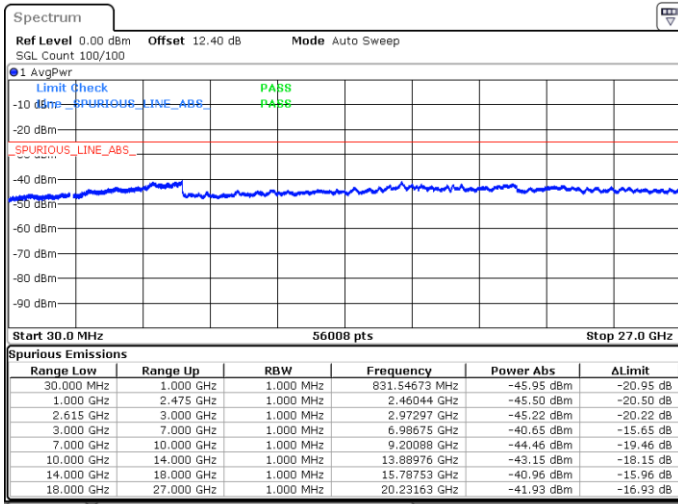

Lowest Channel / FullIRB

N/A

Date: 16.MAY.2020 00:10:32

LTE Band 7C / 15MHz+20MHz

QPSK

Middle Channel / 1RB0 and 1RB9

Middle Channel / 1RB74 and 1RB0

Date: 16.MAY.2020 00:22:24

Date: 16.MAY.2020 00:23:25

Middle Channel / FullRB

N/A

Date: 16.MAY.2020 00:17:15

LTE Band 7C / 15MHz+20MHz

QPSK

Highest Channel / 1RB0 and 1RB99

Highest Channel / 1RB74 and 1RB0

Date: 16.MAY.2020 00:43:39

Date: 16.MAY.2020 00:53:01

Highest Channel / FullIRB

N/A

Date: 16.MAY.2020 00:44:40

LTE Band 7C / 20MHz+10MHz

QPSK

Lowest Channel / 1RB0 and 1RB49

Lowest Channel / 1RB99 and 1RB0

Date: 17.MAY.2020 20:23:47

Date: 17.MAY.2020 20:22:50

Lowest Channel / FullIRB

N/A

Date: 17.MAY.2020 20:28:37

LTE Band 7C / 20MHz+10MHz

QPSK