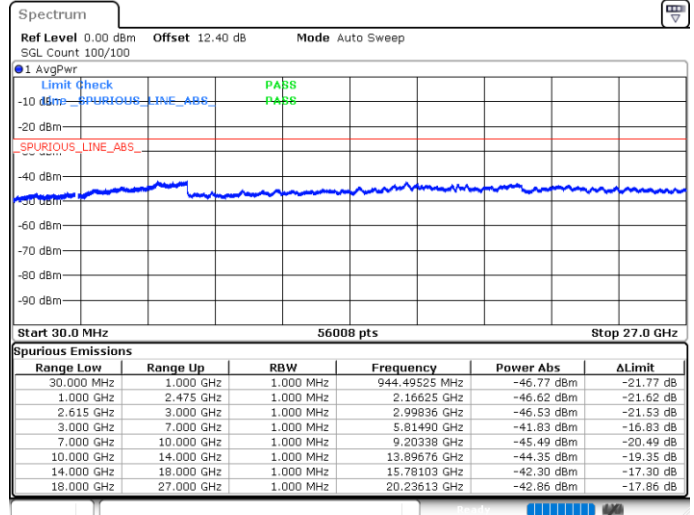

Lowest Channel / 1RB99 and 1RB0

Date: 17.MAY.2020 20:23:47

Date: 17.MAY.2020 20:22:50

Lowest Channel / FullIRB

N/A

Date: 17.MAY.2020 20:28:37

LTE Band 7C / 20MHz+10MHz

QPSK

Middle Channel / 1RB0 and 1RB49

Middle Channel / 1RB99 and 1RB0

Date: 17.MAY.2020 20:37:46

Date: 17.MAY.2020 20:38:44

Middle Channel / FullRB

N/A

Date: 17.MAY.2020 20:32:56

LTE Band 7C / 20MHz+10MHz

QPSK

Highest Channel / 1RB0 and 1RB49

Highest Channel / 1RB99 and 1RB0

Date: 17.MAY.2020 20:57:35

Date: 17.MAY.2020 20:52:13

Highest Channel / FullIRB

N/A

Date: 17.MAY.2020 20:58:33

LTE Band 7C / 20MHz+15MHz

QPSK

Lowest Channel / 1RB0 and 1RB74

Lowest Channel / 1RB99 and 1RB0

Date: 15.MAY.2020 23:10:26

Date: 15.MAY.2020 23:09:25

Lowest Channel / FullIRB

N/A