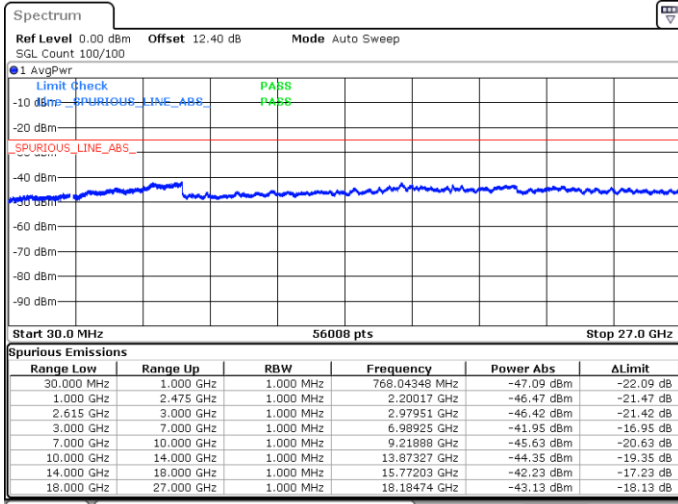

Highest Channel / 1RB99 and 1RB0

Date: 15.MAY.2020 22:47:33

Date: 15.MAY.2020 22:35:03

Highest Channel / FullIRB

N/A

Date: 15.MAY.2020 22:48:35

LTE Band 7C / 10MHz+20MHz

16QAM

Lowest Channel / 1RB0 and 1RB99

Lowest Channel / 1RB49 and 1RB0

Date: 17.MAY.2020 21:32:16

Date: 17.MAY.2020 21:28:33

Lowest Channel / FullIRB

N/A

Date: 17.MAY.2020 21:35:11

LTE Band 7C / 10MHz+20MHz

LTE Band 7C / 10MHz+20MHz

16QAM

Highest Channel / 1RB0 and 1RB99

Highest Channel / 1RB49 and 1RB0

Date: 17.MAY.2020 22:15:23

Date: 17.MAY.2020 21:58:53

Highest Channel / FullIRB

N/A