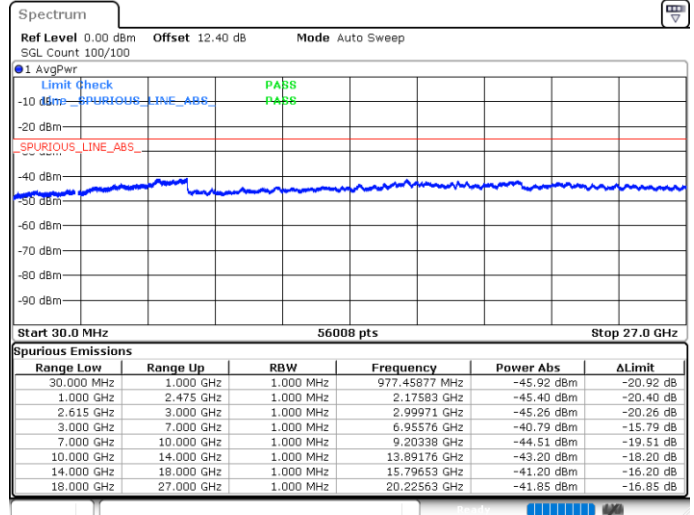

Date: 16.MAY.2020 01:29:00

LTE Band 7C / 15MHz+15MHz

QPSK

Highest Channel / 1RB0 and 1RB74

Highest Channel / 1RB74 and 1RB0

Date: 17.MAY.2020 19:52:52

Date: 17.MAY.2020 19:44:48

Highest Channel / FullIRB

N/A

Date: 17.MAY.2020 19:53:50

LTE Band 7C / 15MHz+20MHz

QPSK

Lowest Channel / 1RB0 and 1RB99

Lowest Channel / 1RB74 and 1RB0

Date: 16.MAY.2020 00:05:22

Date: 16.MAY.2020 00:04:21

Lowest Channel / FullIRB

N/A

Date: 16.MAY.2020 00:10:32

LTE Band 7C / 15MHz+20MHz

QPSK

Middle Channel / 1RB0 and 1RB9

Middle Channel / 1RB74 and 1RB0

Date: 16.MAY.2020 00:22:24

Date: 16.MAY.2020 00:23:25

Middle Channel / FullRB

N/A

Date: 16.MAY.2020 00:17:15

LTE Band 7C / 15MHz+20MHz

QPSK

Highest Channel / 1RB0 and 1RB99

Highest Channel / 1RB74 and 1RB0