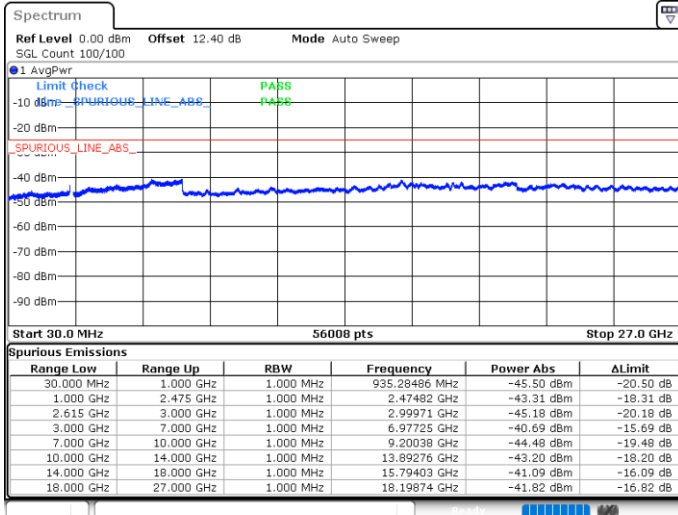

Highest Channel / FullIRB

N/A

Date: 15.MAY.2020 23:48:15

LTE Band 7C / 20MHz+20MHz

QPSK

Lowest Channel / 1RB0 and 1RB99

Lowest Channel / 1RB99 and 1RB0

Date: 15.MAY.2020 21:56:14

Date: 15.MAY.2020 21:55:13

Lowest Channel / FullIRB

N/A

Date: 15.MAY.2020 22:01:24

LTE Band 7C / 20MHz+20MHz

QPSK

Middle Channel / 1RB0 and 1RB9

Middle Channel / 1RB99 and 1RB0

Date: 15.MAY.2020 22:15:04

Date: 15.MAY.2020 22:16:05

Middle Channel / FullRB

N/A

Date: 15.MAY.2020 22:09:54

LTE Band 7C / 20MHz+20MHz

QPSK

Highest Channel / 1RB0 and 1RB99

Highest Channel / 1RB99 and 1RB0

Date: 15.MAY.2020 22:47:33

Date: 15.MAY.2020 22:35:03

Highest Channel / FullIRB

N/A

Date: 15.MAY.2020 22:48:35

LTE Band 7C / 10MHz+20MHz

16QAM