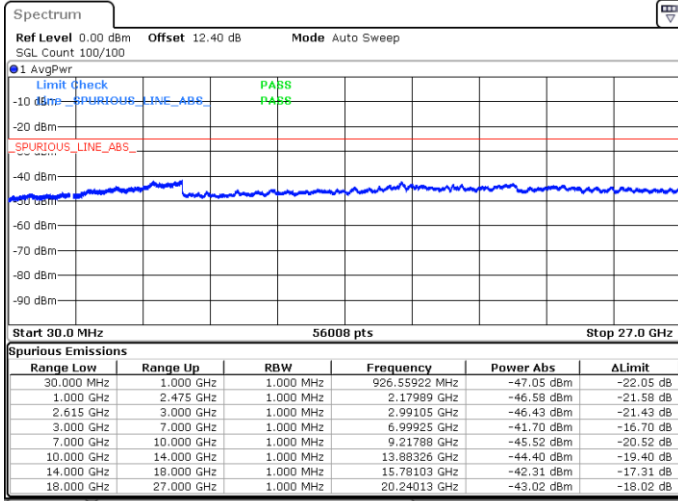

Highest Channel / 1RB99 and 1RB0

Date: 15.MAY.2020 22:47:33

Date: 15.MAY.2020 22:35:03

Highest Channel / FullIRB

N/A

Date: 15.MAY.2020 22:48:35

LTE Band 7C / 10MHz+20MHz

16QAM

Lowest Channel / 1RB0 and 1RB99

Lowest Channel / 1RB49 and 1RB0

Date: 17.MAY.2020 21:32:16

Date: 17.MAY.2020 21:28:33

Lowest Channel / FullIRB

N/A

Date: 17.MAY.2020 21:35:11

LTE Band 7C / 10MHz+20MHz

16QAM

MiddleChannel / 1RB0 and 1RB99

Middle Channel / 1RB49 and 1RB0

Date: 17.MAY.2020 21:43:04

Date: 17.MAY.2020 21:45:58

Middle Channel / FullIRB

N/A

Date: 17.MAY.2020 21:40:10

LTE Band 7C / 10MHz+20MHz

16QAM

Highest Channel / 1RB0 and 1RB99

Highest Channel / 1RB49 and 1RB0

Date: 17.MAY.2020 22:15:23

Date: 17.MAY.2020 21:58:53

Highest Channel / FullIRB

N/A