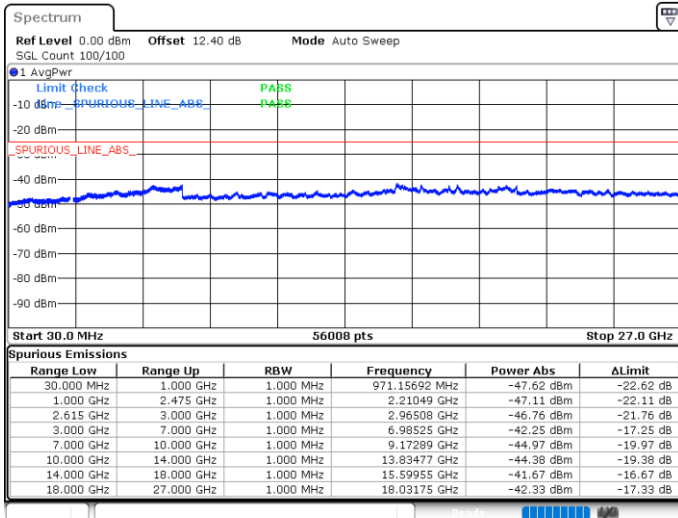

LTE Band 7C / 10MHz+20MHz

16QAM

Highest Channel / 1RB0 and 1RB99

Highest Channel / 1RB49 and 1RB0

Date: 17.MAY.2020 22:15:23

Date: 17.MAY.2020 21:58:53

Highest Channel / FullIRB

N/A

Date: 17.MAY.2020 22:18:17

LTE Band 7C / 15MHz+10MHz

16QAM

Lowest Channel / 1RB0 and 1RB49

Lowest Channel / 1RB74 and 1RB0

Date: 19.MAY.2020 03:36:43

Date: 19.MAY.2020 03:33:49

Lowest Channel / FullIRB

N/A

Date: 19.MAY.2020 03:39:37

LTE Band 7C / 15MHz+10MHz

16QAM

Middle Channel / 1RB0 and 1RB49

Middle Channel / 1RB74 and 1RB0

Date: 19.MAY.2020 03:48:43

Date: 19.MAY.2020 03:51:36

Middle Channel / FullIRB

N/A

Date: 19.MAY.2020 03:45:48

LTE Band 7C / 15MHz+10MHz

16QAM

Highest Channel / 1RB0 and 1RB49

Highest Channel / 1RB74 and 1RB0

Date: 19.MAY.2020 04:11:01