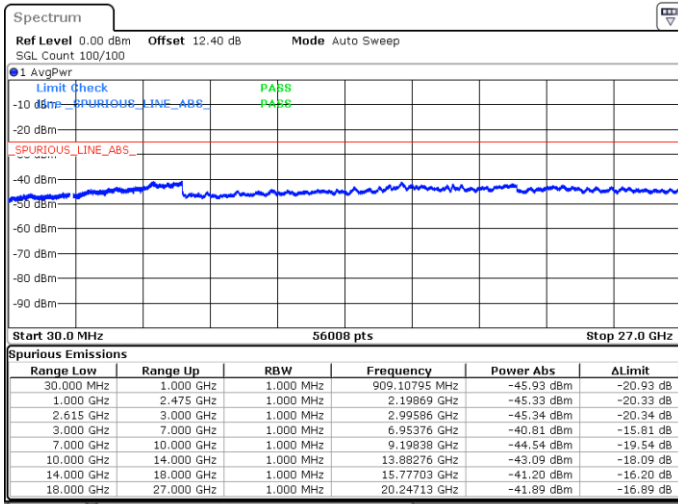

Lowest Channel / FullIRB

N/A

Date: 16.MAY.2020 00:10:32

LTE Band 7C / 15MHz+20MHz

QPSK

Middle Channel / 1RB0 and 1RB9

Middle Channel / 1RB74 and 1RB0

Date: 16.MAY.2020 00:22:24

Date: 16.MAY.2020 00:23:25

Middle Channel / FullRB

N/A

Date: 16.MAY.2020 00:17:15

LTE Band 7C / 15MHz+20MHz

QPSK

Highest Channel / 1RB0 and 1RB99

Highest Channel / 1RB74 and 1RB0

Date: 16.MAY.2020 00:43:39

Date: 16.MAY.2020 00:53:01

Highest Channel / FullIRB

N/A

Date: 16.MAY.2020 00:44:40

LTE Band 7C / 20MHz+10MHz

QPSK

Lowest Channel / 1RB0 and 1RB49

Lowest Channel / 1RB99 and 1RB0

Date: 17.MAY.2020 20:23:47

Date: 17.MAY.2020 20:22:50

Lowest Channel / FullIRB

N/A

Date: 17.MAY.2020 20:28:37

LTE Band 7C / 20MHz+10MHz

QPSK