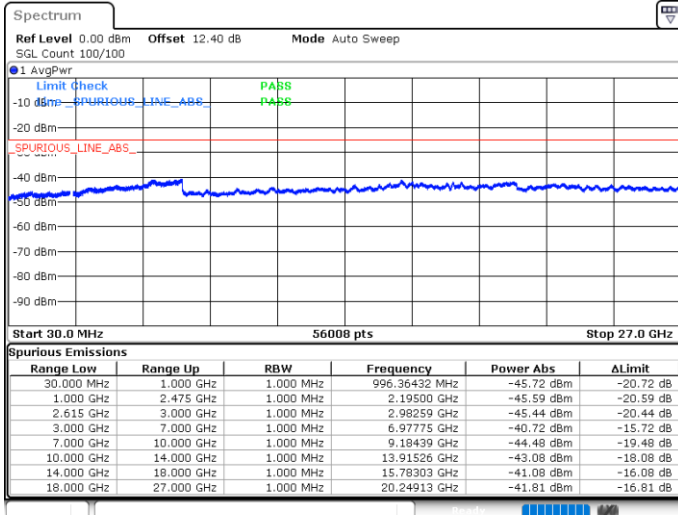

LTE Band 7C / 20MHz+15MHz

QPSK

Lowest Channel / 1RB0 and 1RB74

Lowest Channel / 1RB99 and 1RB0

Date: 15.MAY.2020 23:10:26

Date: 15.MAY.2020 23:09:25

Lowest Channel / FullIRB

N/A

Date: 15.MAY.2020 23:15:35

LTE Band 7C / 20MHz+15MHz

QPSK

MiddleChannel / 1RB0 and 1RB74

Middle Channel / 1RB99 and 1RB0

Date: 15.MAY.2020 23:26:10

Date: 15.MAY.2020 23:27:11

Middle Channel / FullIRB

N/A

Date: 15.MAY.2020 23:21:00

LTE Band 7C / 20MHz+15MHz

QPSK

Highest Channel / 1RB0 and 1RB74

Highest Channel / 1RB99 and 1RB0

Date: 15.MAY.2020 23:47:13

Date: 15.MAY.2020 23:40:21

Highest Channel / FullIRB

N/A

Date: 15.MAY.2020 23:48:15

LTE Band 7C / 20MHz+20MHz

QPSK

Lowest Channel / 1RB0 and 1RB99

Lowest Channel / 1RB99 and 1RB0

Date: 15.MAY.2020 21:56:14