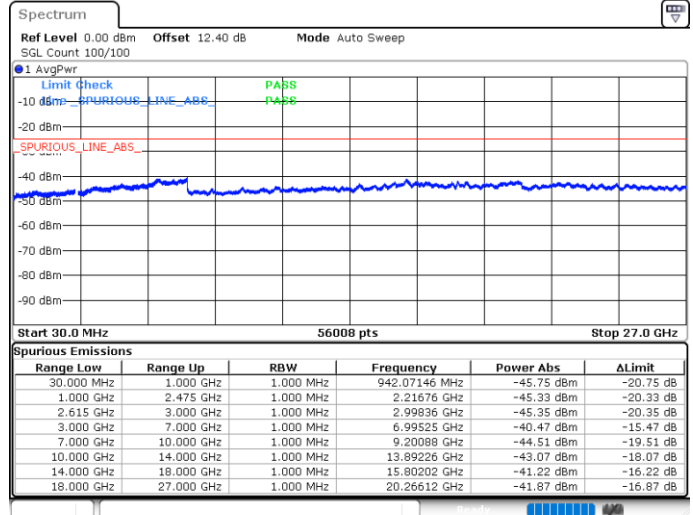

QPSK

Highest Channel / 1RB0 and 1RB49

Highest Channel / 1RB99 and 1RB0

Date: 17.MAY.2020 20:57:35

Date: 17.MAY.2020 20:52:13

Highest Channel / FullIRB

N/A

Date: 17.MAY.2020 20:58:33

LTE Band 7C / 20MHz+15MHz

QPSK

Lowest Channel / 1RB0 and 1RB74

Lowest Channel / 1RB99 and 1RB0

Date: 15.MAY.2020 23:10:26

Date: 15.MAY.2020 23:09:25

Lowest Channel / FullIRB

N/A

Date: 15.MAY.2020 23:15:35

LTE Band 7C / 20MHz+15MHz

QPSK

MiddleChannel / 1RB0 and 1RB74

Middle Channel / 1RB99 and 1RB0

Date: 15.MAY.2020 23:26:10

Date: 15.MAY.2020 23:27:11

Middle Channel / FullIRB

N/A

Date: 15.MAY.2020 23:21:00

LTE Band 7C / 20MHz+15MHz

QPSK

Highest Channel / 1RB0 and 1RB74

Highest Channel / 1RB99 and 1RB0

Date: 15.MAY.2020 23:47:13

Date: 15.MAY.2020 23:40:21