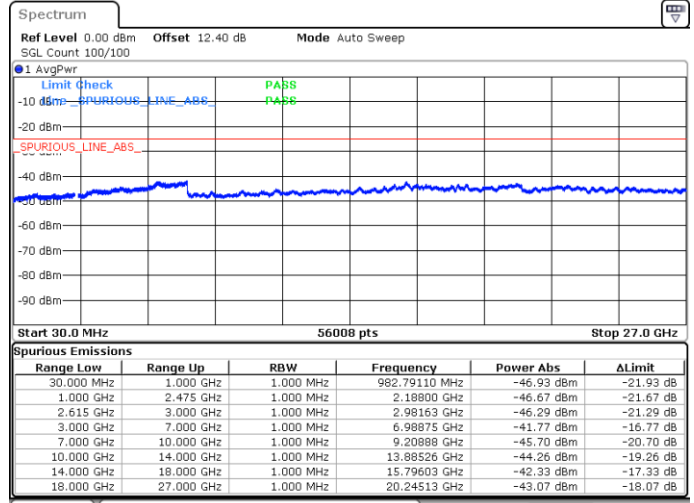

Date: 16.MAY.2020 00:18:17

LTE Band 7C / 15MHz+20MHz

16QAM

Highest Channel / 1RB0 and 1RB99

Highest Channel / 1RB74 and 1RB0

Date: 16.MAY.2020 00:42:36

Date: 16.MAY.2020 00:39:32

Highest Channel / FullIRB

N/A

Date: 16.MAY.2020 00:45:42

LTE Band 7C / 20MHz+10MHz

16QAM

Lowest Channel / 1RB0 and 1RB49

Lowest Channel / 1RB99 and 1RB0

Date: 17.MAY.2020 20:24:45

Date: 17.MAY.2020 20:19:59

Lowest Channel / FullIRB

N/A

Date: 17.MAY.2020 20:27:39

LTE Band 7C / 20MHz+10MHz

16QAM

Middle Channel / 1RB0 and 1RB49

Middle Channel / 1RB99 and 1RB0

Date: 17.MAY.2020 20:36:48