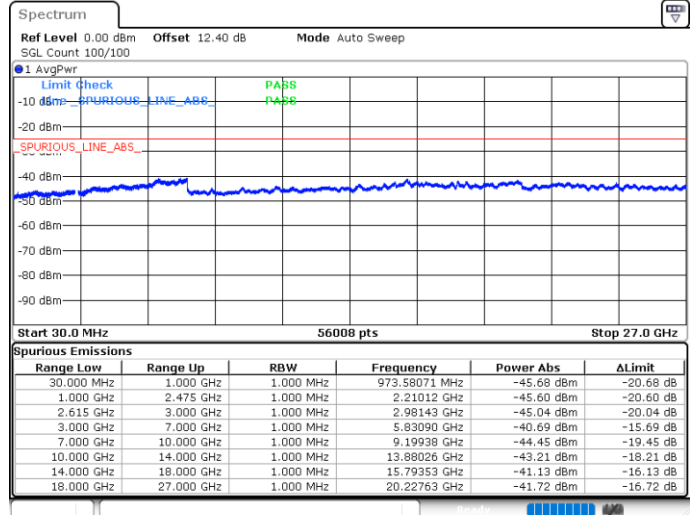

LTE Band 7C / 20MHz+15MHz

QPSK

Lowest Channel / 1RB0 and 1RB74

Lowest Channel / 1RB99 and 1RB0

Date: 15.MAY.2020 23:10:26

Date: 15.MAY.2020 23:09:25

Lowest Channel / FullIRB

N/A

Date: 15.MAY.2020 23:15:35

LTE Band 7C / 20MHz+15MHz

QPSK

MiddleChannel / 1RB0 and 1RB74

Middle Channel / 1RB99 and 1RB0

Date: 15.MAY.2020 23:26:10

Date: 15.MAY.2020 23:27:11

Middle Channel / FullIRB

N/A

Date: 15.MAY.2020 23:21:00

LTE Band 7C / 20MHz+15MHz

QPSK

Highest Channel / 1RB0 and 1RB74

Highest Channel / 1RB99 and 1RB0

Date: 15.MAY.2020 23:47:13

Date: 15.MAY.2020 23:40:21

Highest Channel / FullIRB

N/A

Date: 15.MAY.2020 23:48:15

LTE Band 7C / 20MHz+20MHz

QPSK

Lowest Channel / 1RB0 and 1RB99

Lowest Channel / 1RB99 and 1RB0

Date: 15.MAY.2020 21:56:14