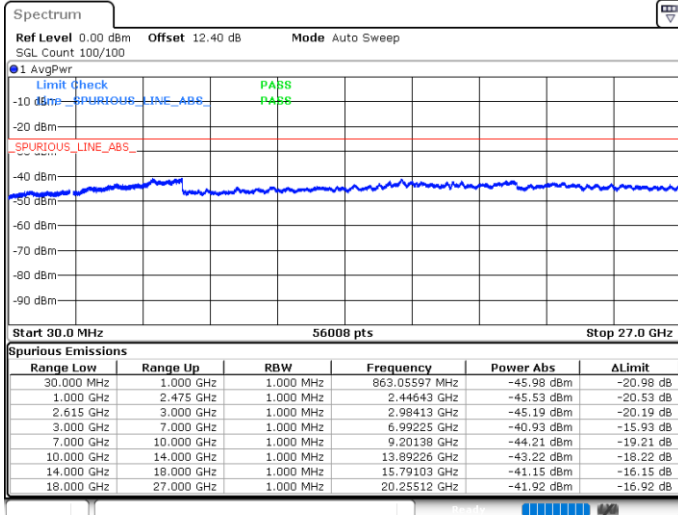

LTE Band 7C / 20MHz+15MHz

QPSK

Lowest Channel / 1RB0 and 1RB74

Lowest Channel / 1RB99 and 1RB0

Date: 15.MAY.2020 23:10:26

Date: 15.MAY.2020 23:09:25

Lowest Channel / FullIRB

N/A

Date: 15.MAY.2020 23:15:35

LTE Band 7C / 20MHz+15MHz

QPSK

MiddleChannel / 1RB0 and 1RB74

Middle Channel / 1RB99 and 1RB0

Date: 15.MAY.2020 23:26:10

Date: 15.MAY.2020 23:27:11

Middle Channel / FullIRB

N/A

Date: 15.MAY.2020 23:21:00

LTE Band 7C / 20MHz+15MHz

QPSK

Highest Channel / 1RB0 and 1RB74

Highest Channel / 1RB99 and 1RB0

Date: 15.MAY.2020 23:47:13

Date: 15.MAY.2020 23:40:21

Highest Channel / FullIRB

N/A

Date: 15.MAY.2020 23:48:15

LTE Band 7C / 20MHz+20MHz

QPSK

Lowest Channel / 1RB0 and 1RB99

Lowest Channel / 1RB99 and 1RB0

Date: 15.MAY.2020 21:56:14