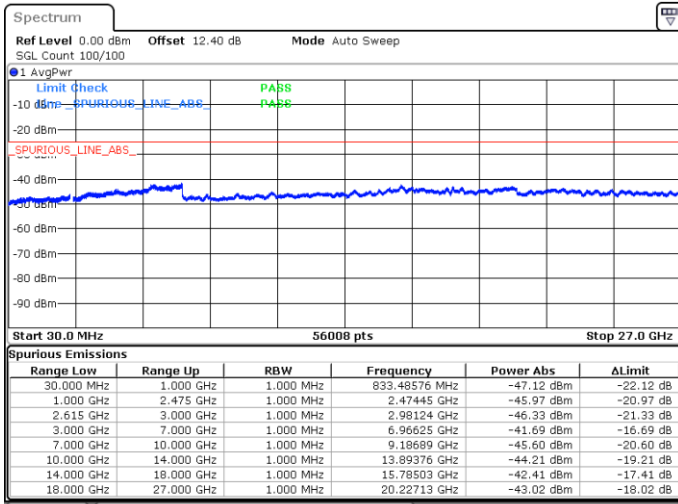

Middle Channel / FullIRB

N/A

Date: 17.MAY.2020 20:33:54