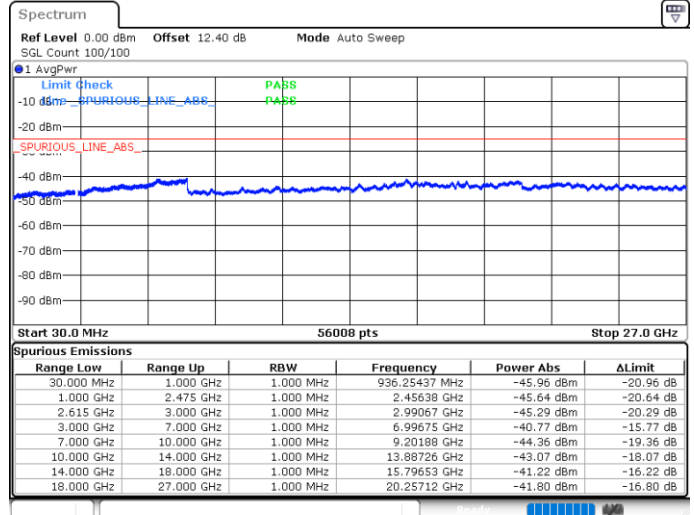

Highest Channel / FullIRB

N/A

Date: 15.MAY.2020 23:48:15

LTE Band 7C / 20MHz+20MHz

QPSK

Lowest Channel / 1RB0 and 1RB99

Lowest Channel / 1RB99 and 1RB0

Date: 15.MAY.2020 21:56:14

Date: 15.MAY.2020 21:55:13

Lowest Channel / FullIRB

N/A

Date: 15.MAY.2020 22:01:24

LTE Band 7C / 20MHz+20MHz

QPSK

Middle Channel / 1RB0 and 1RB9

Middle Channel / 1RB99 and 1RB0

Date: 15.MAY.2020 22:15:04

Date: 15.MAY.2020 22:16:05

Middle Channel / FullRB

N/A

Date: 15.MAY.2020 22:09:54

LTE Band 7C / 20MHz+20MHz

QPSK

Highest Channel / 1RB0 and 1RB99

Highest Channel / 1RB99 and 1RB0

Date: 15.MAY.2020 22:47:33

Date: 15.MAY.2020 22:35:03

Highest Channel / FullIRB

N/A

Date: 15.MAY.2020 22:48:35

LTE Band 7C / 10MHz+20MHz

16QAM