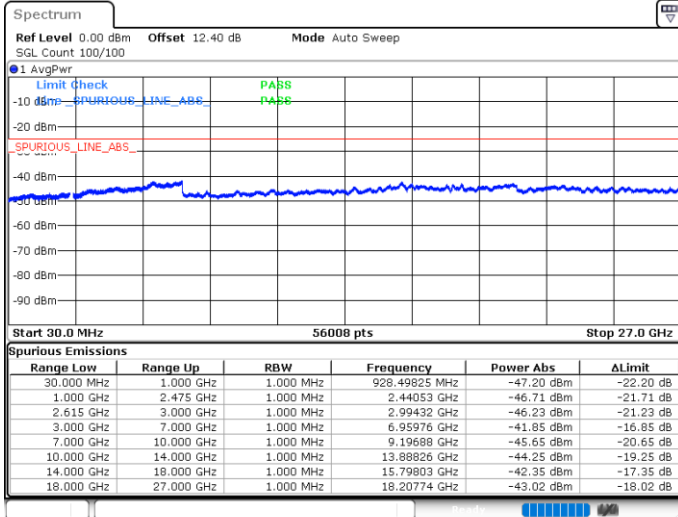

Date: 16.MAY.2020 01:10:07

Date: 16.MAY.2020 01:07:00

Lowest Channel / FullIRB

N/A

Date: 16.MAY.2020 01:13:13

LTE Band 7C / 15MHz+15MHz

16QAM

Middle Channel / 1RB0 and 1RB74

Middle Channel / 1RB74 and 1RB0

Date: 16.MAY.2020 01:33:08

Date: 16.MAY.2020 01:36:13

Middle Channel / FullIRB

N/A

Date: 16.MAY.2020 01:30:02

LTE Band 7C / 15MHz+15MHz

16QAM

Highest Channel / 1RB0 and 1RB74

Highest Channel / 1RB74 and 1RB0

Date: 17.MAY.2020 19:51:54

Date: 17.MAY.2020 19:45:46

Highest Channel / FullIRB

N/A

Date: 17.MAY.2020 19:54:47

LTE Band 7C / 15MHz+20MHz