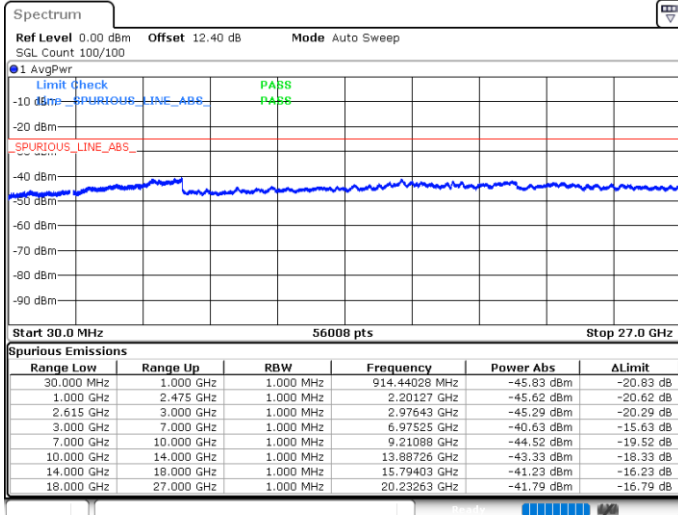

Highest Channel / FullIRB

N/A

Date: 15.MAY.2020 23:48:15

LTE Band 7C / 20MHz+20MHz

QPSK

Lowest Channel / 1RB0 and 1RB99

Lowest Channel / 1RB99 and 1RB0

Date: 15.MAY.2020 21:56:14

Date: 15.MAY.2020 21:55:13

Lowest Channel / FullIRB

N/A

Date: 15.MAY.2020 22:01:24

LTE Band 7C / 20MHz+20MHz

QPSK

Middle Channel / 1RB0 and 1RB9

Middle Channel / 1RB99 and 1RB0

Date: 15.MAY.2020 22:15:04

Date: 15.MAY.2020 22:16:05

Middle Channel / FullRB

N/A

Date: 15.MAY.2020 22:09:54

LTE Band 7C / 20MHz+20MHz

QPSK

Highest Channel / 1RB0 and 1RB99

Highest Channel / 1RB99 and 1RB0

Date: 15.MAY.2020 22:47:33

Date: 15.MAY.2020 22:35:03

Highest Channel / FullIRB

N/A

Date: 15.MAY.2020 22:48:35

LTE Band 7C / 10MHz+20MHz

16QAM