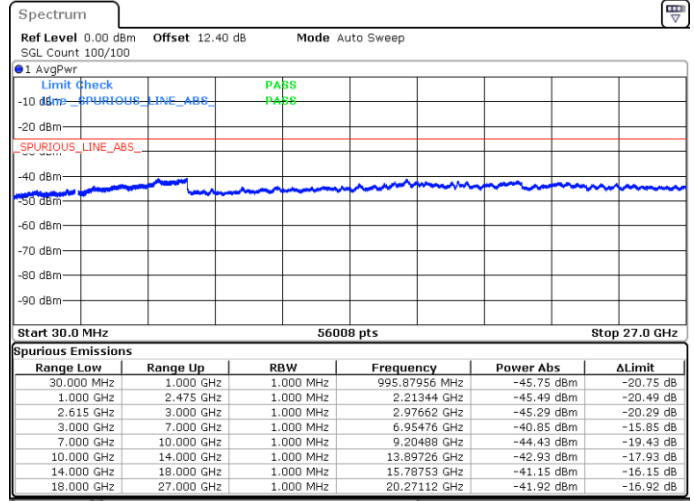

Date: 15.MAY.2020 23:15:35

LTE Band 7C / 20MHz+15MHz

QPSK

MiddleChannel / 1RB0 and 1RB74

Middle Channel / 1RB99 and 1RB0

Date: 15.MAY.2020 23:26:10

Date: 15.MAY.2020 23:27:11

Middle Channel / FullIRB

N/A

Date: 15.MAY.2020 23:21:00

LTE Band 7C / 20MHz+15MHz

QPSK

Highest Channel / 1RB0 and 1RB74

Highest Channel / 1RB99 and 1RB0

Date: 15.MAY.2020 23:47:13

Date: 15.MAY.2020 23:40:21

Highest Channel / FullIRB

N/A

Date: 15.MAY.2020 23:48:15

LTE Band 7C / 20MHz+20MHz

QPSK

Lowest Channel / 1RB0 and 1RB99

Lowest Channel / 1RB99 and 1RB0

Date: 15.MAY.2020 21:56:14

Date: 15.MAY.2020 21:55:13

Lowest Channel / FullIRB

N/A

Date: 15.MAY.2020 22:01:24

LTE Band 7C / 20MHz+20MHz

QPSK

Middle Channel / 1RB0 and 1RB9

Middle Channel / 1RB99 and 1RB0