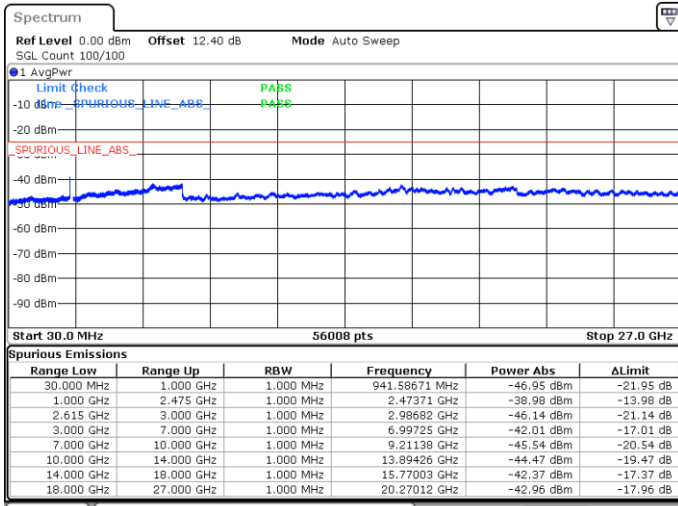

Date: 16.MAY.2020 00:23:25

Middle Channel / FullRB

N/A

Date: 16.MAY.2020 00:17:15

LTE Band 7C / 15MHz+20MHz

QPSK

Highest Channel / 1RB0 and 1RB99

Highest Channel / 1RB74 and 1RB0

Date: 16.MAY.2020 00:43:39

Date: 16.MAY.2020 00:53:01

Highest Channel / FullIRB

N/A

Date: 16.MAY.2020 00:44:40

LTE Band 7C / 20MHz+10MHz

QPSK

Lowest Channel / 1RB0 and 1RB49

Lowest Channel / 1RB99 and 1RB0

Date: 17.MAY.2020 20:23:47

Date: 17.MAY.2020 20:22:50

Lowest Channel / FullIRB

N/A

Date: 17.MAY.2020 20:28:37

LTE Band 7C / 20MHz+10MHz

QPSK