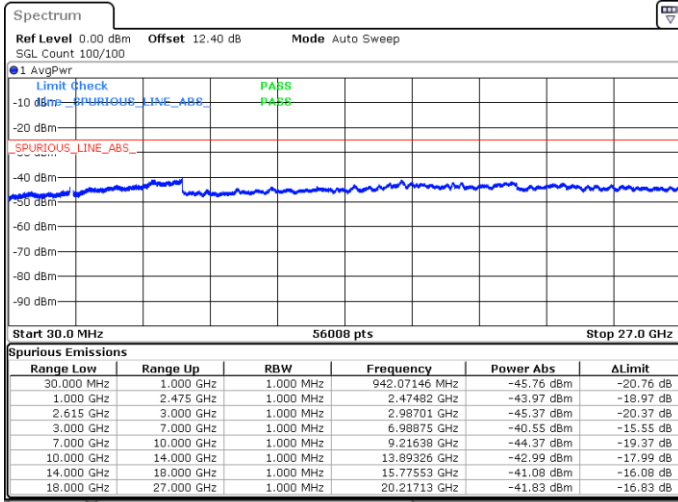

Highest Channel / 1RB0 and 1RB74

Highest Channel / 1RB74 and 1RB0

Date: 17.MAY.2020 19:51:54

Date: 17.MAY.2020 19:45:46

Highest Channel / FullIRB

N/A

Date: 17.MAY.2020 19:54:47

LTE Band 7C / 15MHz+20MHz

16QAM

Lowest Channel / 1RB0 and 1RB99

Lowest Channel / 1RB74 and 1RB0

Date: 16.MAY.2020 00:06:24

Date: 16.MAY.2020 00:03:20

Lowest Channel / FullIRB

N/A

Date: 16.MAY.2020 00:09:30

LTE Band 7C / 15MHz+20MHz

16QAM

Middle Channel / 1RB0 and 1RB9

Middle Channel / 1RB74 and 1RB0

Date: 16.MAY.2020 00:21:22

Date: 16.MAY.2020 00:24:27

Middle Channel / FullIRB

N/A

Date: 16.MAY.2020 00:18:17

LTE Band 7C / 15MHz+20MHz

16QAM

Highest Channel / 1RB0 and 1RB99

Highest Channel / 1RB74 and 1RB0

Date: 16.MAY.2020 00:42:36

Date: 16.MAY.2020 00:39:32

Highest Channel / FullIRB