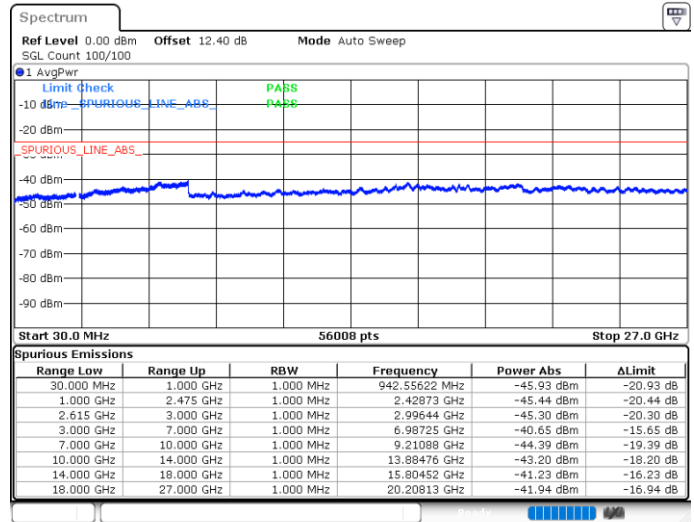

LTE Band 7C / 15MHz+20MHz

16QAM

Middle Channel / 1RB0 and 1RB9

Middle Channel / 1RB74 and 1RB0

Date: 16.MAY.2020 00:21:22

Date: 16.MAY.2020 00:24:27

Middle Channel / FullIRB

N/A

Date: 16.MAY.2020 00:18:17

LTE Band 7C / 15MHz+20MHz

16QAM

Highest Channel / 1RB0 and 1RB99

Highest Channel / 1RB74 and 1RB0

Date: 16.MAY.2020 00:42:36

Date: 16.MAY.2020 00:39:32

Highest Channel / FullIRB

N/A

Date: 16.MAY.2020 00:45:42

LTE Band 7C / 20MHz+10MHz

16QAM

Lowest Channel / 1RB0 and 1RB49

Lowest Channel / 1RB99 and 1RB0

Date: 17.MAY.2020 20:24:45

Date: 17.MAY.2020 20:19:59

Lowest Channel / FullIRB

N/A

Date: 17.MAY.2020 20:27:39

LTE Band 7C / 20MHz+10MHz

16QAM

Middle Channel / 1RB0 and 1RB49

Middle Channel / 1RB99 and 1RB0

Date: 17.MAY.2020 20:36:48