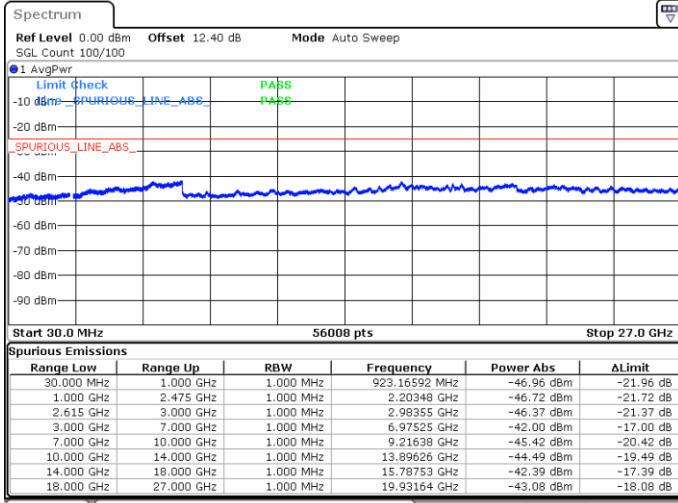

LTE Band 7C / 10MHz+20MHz

16QAM

MiddleChannel / 1RB0 and 1RB99

Middle Channel / 1RB49 and 1RB0

Date: 17.MAY.2020 21:43:04

Date: 17.MAY.2020 21:45:58