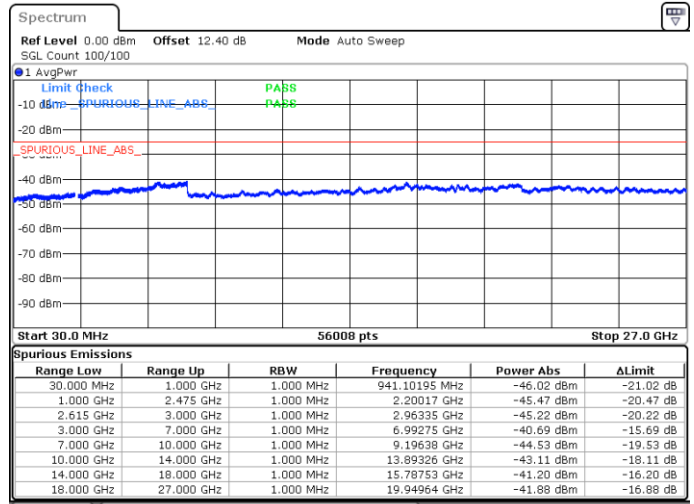

Lowest Channel / FullIRB

N/A

Date: 16.MAY.2020 00:10:32

LTE Band 7C / 15MHz+20MHz

QPSK

Middle Channel / 1RB0 and 1RB9

Middle Channel / 1RB74 and 1RB0

Date: 16.MAY.2020 00:22:24

Date: 16.MAY.2020 00:23:25

Middle Channel / FullRB

N/A

Date: 16.MAY.2020 00:17:15

LTE Band 7C / 15MHz+20MHz

QPSK

Highest Channel / 1RB0 and 1RB99

Highest Channel / 1RB74 and 1RB0

Date: 16.MAY.2020 00:43:39

Date: 16.MAY.2020 00:53:01

Highest Channel / FullIRB

N/A

Date: 16.MAY.2020 00:44:40

LTE Band 7C / 20MHz+10MHz

QPSK

Lowest Channel / 1RB0 and 1RB49

Lowest Channel / 1RB99 and 1RB0

Date: 17.MAY.2020 20:23:47

Date: 17.MAY.2020 20:22:50

Lowest Channel / FullIRB

N/A

Date: 17.MAY.2020 20:28:37

LTE Band 7C / 20MHz+10MHz

QPSK