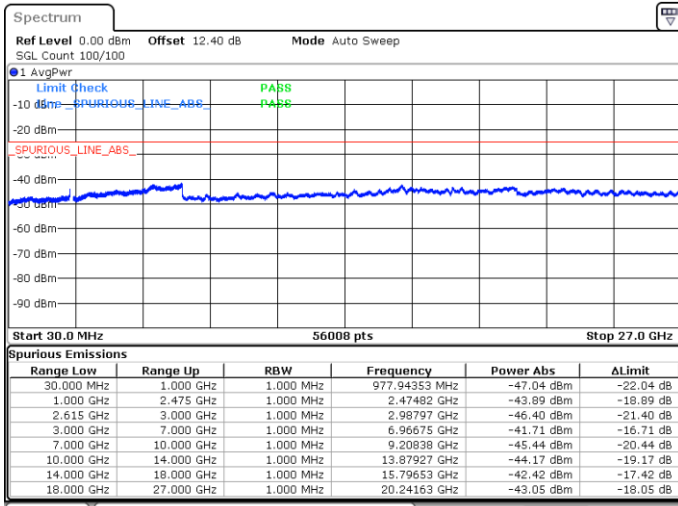

Date: 16.MAY.2020 00:43:39

Date: 16.MAY.2020 00:53:01

Highest Channel / FullIRB

N/A

Date: 16.MAY.2020 00:44:40

LTE Band 7C / 20MHz+10MHz

QPSK

Lowest Channel / 1RB0 and 1RB49

Lowest Channel / 1RB99 and 1RB0

Date: 17.MAY.2020 20:23:47

Date: 17.MAY.2020 20:22:50

Lowest Channel / FullIRB

N/A

Date: 17.MAY.2020 20:28:37

LTE Band 7C / 20MHz+10MHz

QPSK

Middle Channel / 1RB0 and 1RB49

Middle Channel / 1RB99 and 1RB0

Date: 17.MAY.2020 20:37:46

Date: 17.MAY.2020 20:38:44

Middle Channel / FullRB

N/A

Date: 17.MAY.2020 20:32:56

LTE Band 7C / 20MHz+10MHz