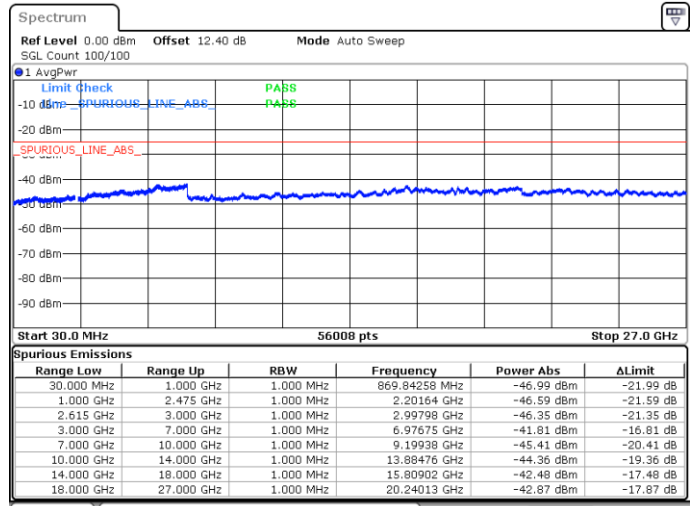

Date: 16.MAY.2020 00:23:25

Middle Channel / FullRB

N/A

Date: 16.MAY.2020 00:17:15

LTE Band 7C / 15MHz+20MHz

QPSK

Highest Channel / 1RB0 and 1RB99

Highest Channel / 1RB74 and 1RB0

Date: 16.MAY.2020 00:43:39

Date: 16.MAY.2020 00:53:01

Highest Channel / FullIRB

N/A

Date: 16.MAY.2020 00:44:40

LTE Band 7C / 20MHz+10MHz

QPSK

Lowest Channel / 1RB0 and 1RB49

Lowest Channel / 1RB99 and 1RB0

Date: 17.MAY.2020 20:23:47

Date: 17.MAY.2020 20:22:50

Lowest Channel / FullIRB

N/A

Date: 17.MAY.2020 20:28:37

LTE Band 7C / 20MHz+10MHz

QPSK