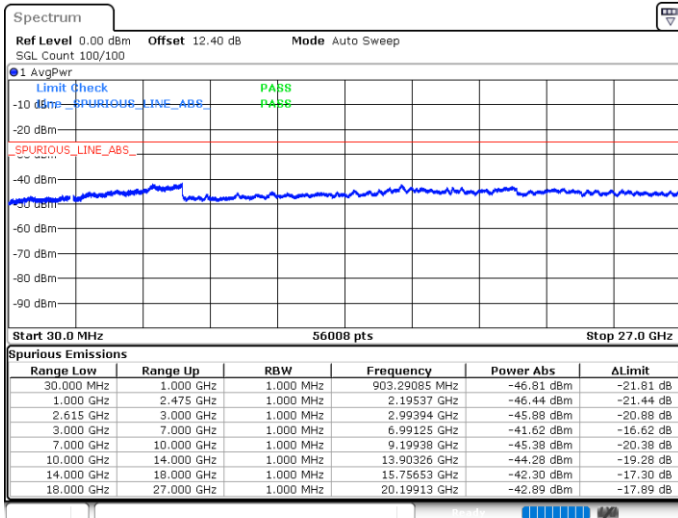

Middle Channel / 1RB74 and 1RB0

Date: 16.MAY.2020 01:33:08

Date: 16.MAY.2020 01:36:13

Middle Channel / FullIRB

N/A

Date: 16.MAY.2020 01:30:02

LTE Band 7C / 15MHz+15MHz

16QAM

Highest Channel / 1RB0 and 1RB74

Highest Channel / 1RB74 and 1RB0

Date: 17.MAY.2020 19:51:54

Date: 17.MAY.2020 19:45:46

Highest Channel / FullIRB

N/A

Date: 17.MAY.2020 19:54:47

LTE Band 7C / 15MHz+20MHz

16QAM

Lowest Channel / 1RB0 and 1RB99

Lowest Channel / 1RB74 and 1RB0

Date: 16.MAY.2020 00:06:24

Date: 16.MAY.2020 00:03:20

Lowest Channel / FullIRB

N/A

Date: 16.MAY.2020 00:09:30