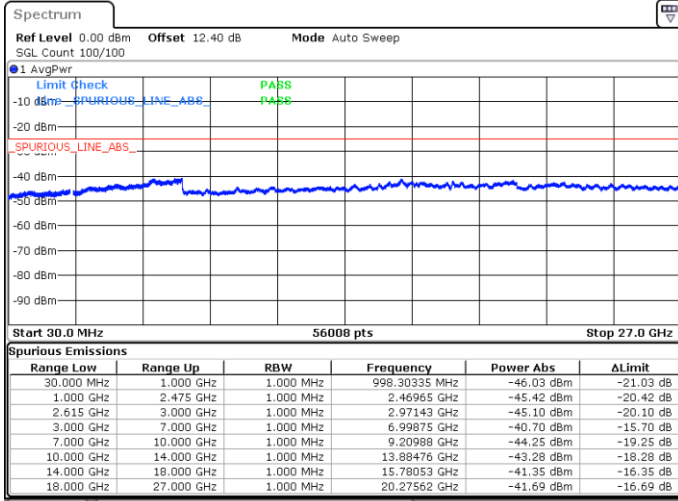

Date: 15.MAY.2020 23:15:35

LTE Band 7C / 20MHz+15MHz

QPSK

MiddleChannel / 1RB0 and 1RB74

Middle Channel / 1RB99 and 1RB0

Date: 15.MAY.2020 23:26:10

Date: 15.MAY.2020 23:27:11

Middle Channel / FullIRB

N/A

Date: 15.MAY.2020 23:21:00

LTE Band 7C / 20MHz+15MHz

QPSK

Highest Channel / 1RB0 and 1RB74

Highest Channel / 1RB99 and 1RB0

Date: 15.MAY.2020 23:47:13

Date: 15.MAY.2020 23:40:21

Highest Channel / FullIRB

N/A

Date: 15.MAY.2020 23:48:15

LTE Band 7C / 20MHz+20MHz

QPSK

Lowest Channel / 1RB0 and 1RB99

Lowest Channel / 1RB99 and 1RB0

Date: 15.MAY.2020 21:56:14

Date: 15.MAY.2020 21:55:13

Lowest Channel / FullIRB

N/A

Date: 15.MAY.2020 22:01:24

LTE Band 7C / 20MHz+20MHz

QPSK

Middle Channel / 1RB0 and 1RB9

Middle Channel / 1RB99 and 1RB0