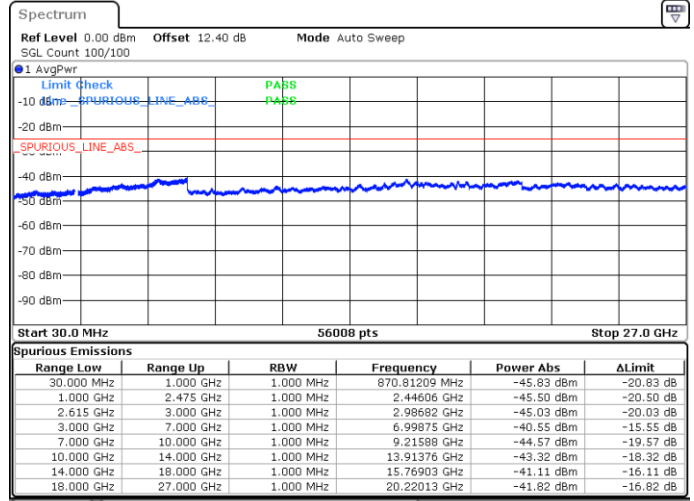

Date: 19.MAY.2020 04:06:49

Highest Channel / FullIRB

N/A

Date: 19.MAY.2020 04:13:55

LTE Band 7C / 15MHz+15MHz

16QAM

Lowest Channel / 1RB0 and 1RB74

Lowest Channel / 1RB74 and 1RB0

Date: 16.MAY.2020 01:10:07

Date: 16.MAY.2020 01:07:00

Lowest Channel / FullIRB

N/A

Date: 16.MAY.2020 01:13:13

LTE Band 7C / 15MHz+15MHz

16QAM

Middle Channel / 1RB0 and 1RB74

Middle Channel / 1RB74 and 1RB0

Date: 16.MAY.2020 01:33:08

Date: 16.MAY.2020 01:36:13

Middle Channel / FullIRB

N/A

Date: 16.MAY.2020 01:30:02

LTE Band 7C / 15MHz+15MHz

16QAM

Highest Channel / 1RB0 and 1RB74

Highest Channel / 1RB74 and 1RB0

Date: 17.MAY.2020 19:51:54

Date: 17.MAY.2020 19:45:46

Highest Channel / FullIRB

N/A

Date: 17.MAY.2020 19:54:47

LTE Band 7C / 15MHz+20MHz