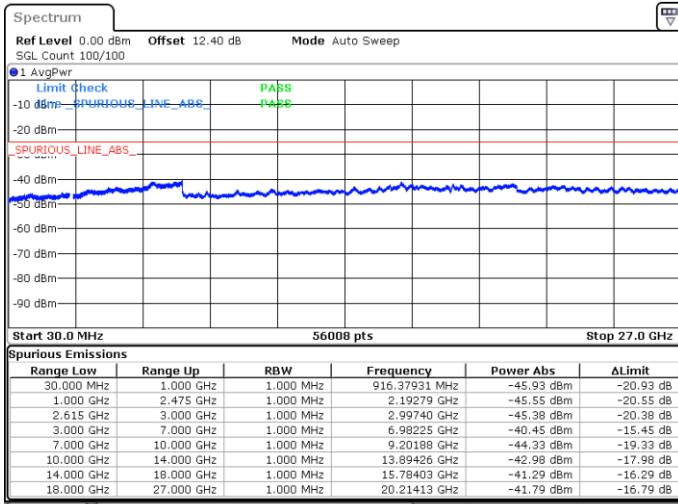

N/A

Date: 15.MAY.2020 23:21:00

LTE Band 7C / 20MHz+15MHz

QPSK

Highest Channel / 1RB0 and 1RB74

Highest Channel / 1RB99 and 1RB0

Date: 15.MAY.2020 23:47:13

Date: 15.MAY.2020 23:40:21

Highest Channel / FullIRB

N/A

Date: 15.MAY.2020 23:48:15

LTE Band 7C / 20MHz+20MHz

QPSK

Lowest Channel / 1RB0 and 1RB99

Lowest Channel / 1RB99 and 1RB0

Date: 15.MAY.2020 21:56:14

Date: 15.MAY.2020 21:55:13

Lowest Channel / FullIRB

N/A

Date: 15.MAY.2020 22:01:24

LTE Band 7C / 20MHz+20MHz

QPSK

Middle Channel / 1RB0 and 1RB9

Middle Channel / 1RB99 and 1RB0

Date: 15.MAY.2020 22:15:04

Date: 15.MAY.2020 22:16:05

Middle Channel / FullRB

N/A

Date: 15.MAY.2020 22:09:54

LTE Band 7C / 20MHz+20MHz

QPSK

Highest Channel / 1RB0 and 1RB99