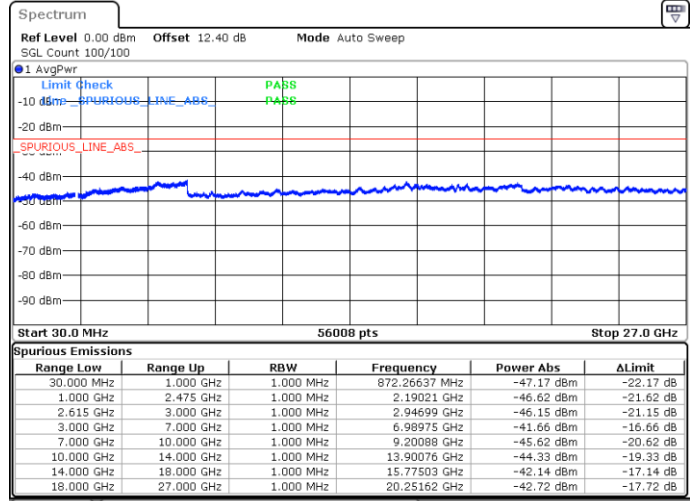

Lowest Channel / 1RB0 and 1RB99

Lowest Channel / 1RB49 and 1RB0

Date: 17.MAY.2020 21:32:16

Date: 17.MAY.2020 21:28:33

Lowest Channel / FullIRB

N/A

Date: 17.MAY.2020 21:35:11

LTE Band 7C / 10MHz+20MHz

LTE Band 7C / 10MHz+20MHz

16QAM

Highest Channel / 1RB0 and 1RB99

Highest Channel / 1RB49 and 1RB0

Date: 17.MAY.2020 22:15:23

Date: 17.MAY.2020 21:58:53

Highest Channel / FullIRB

N/A

Date: 17.MAY.2020 22:18:17

LTE Band 7C / 15MHz+10MHz

16QAM

Lowest Channel / 1RB0 and 1RB49

Lowest Channel / 1RB74 and 1RB0

Date: 19.MAY.2020 03:36:43

Date: 19.MAY.2020 03:33:49

Lowest Channel / FullIRB