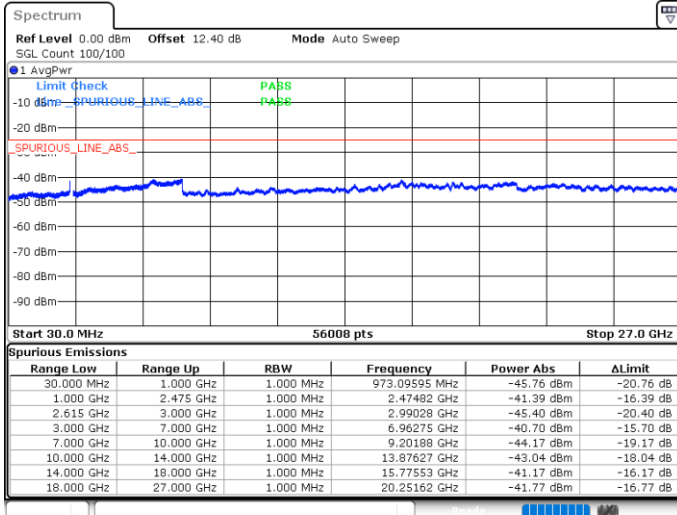

QPSK

Highest Channel / 1RB0 and 1RB49

Highest Channel / 1RB99 and 1RB0

Date: 17.MAY.2020 20:57:35

Date: 17.MAY.2020 20:52:13

Highest Channel / FullIRB

N/A

Date: 17.MAY.2020 20:58:33

LTE Band 7C / 20MHz+15MHz

QPSK

Lowest Channel / 1RB0 and 1RB74

Lowest Channel / 1RB99 and 1RB0

Date: 15.MAY.2020 23:10:26

Date: 15.MAY.2020 23:09:25

Lowest Channel / FullIRB

N/A

Date: 15.MAY.2020 23:15:35

LTE Band 7C / 20MHz+15MHz

QPSK

MiddleChannel / 1RB0 and 1RB74

Middle Channel / 1RB99 and 1RB0

Date: 15.MAY.2020 23:26:10

Date: 15.MAY.2020 23:27:11

Middle Channel / FullIRB

N/A

Date: 15.MAY.2020 23:21:00

LTE Band 7C / 20MHz+15MHz

QPSK

Highest Channel / 1RB0 and 1RB74

Highest Channel / 1RB99 and 1RB0

Date: 15.MAY.2020 23:47:13

Date: 15.MAY.2020 23:40:21