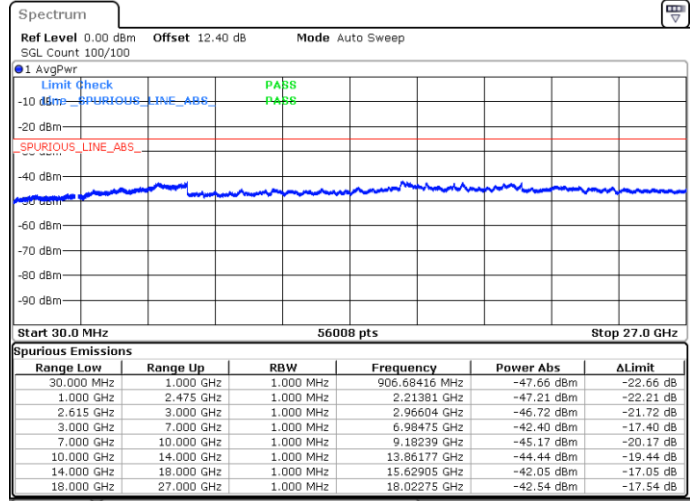

Middle Channel / FullIRB

N/A

Date: 19.MAY.2020 03:45:48

LTE Band 7C / 15MHz+10MHz

16QAM

Highest Channel / 1RB0 and 1RB49

Highest Channel / 1RB74 and 1RB0

Date: 19.MAY.2020 04:11:01

Date: 19.MAY.2020 04:06:49

Highest Channel / FullIRB

N/A

Date: 19.MAY.2020 04:13:55

LTE Band 7C / 15MHz+15MHz

16QAM

Lowest Channel / 1RB0 and 1RB74

Lowest Channel / 1RB74 and 1RB0