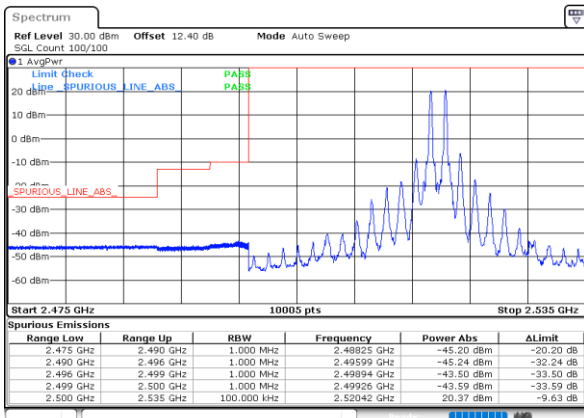

Lowest Band Edge / 1RB99 and 1RB0

Date: 15.MAY.2020 23:01:24