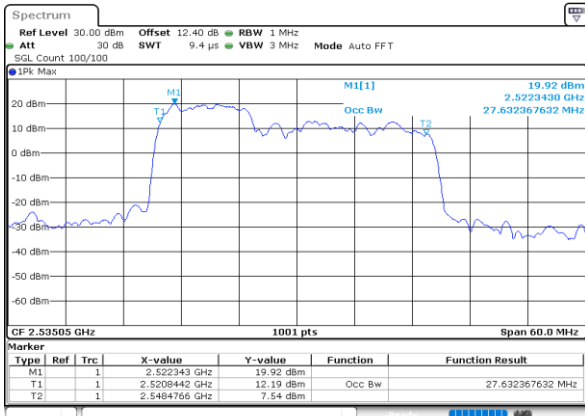

Date: 30.MAY.2020 04:48:07

LTE Band 7C

16QAM

Lowest Channel / 20MHz+20MHz

N/A

Date: 30.MAY.2020 04:04:33

Middle Channel / 20MHz+20MHz

N/A

Date: 30.MAY.2020 04:10:36

Highest Channel / 20MHz+20MHz

N/A

Date: 30.MAY.2020 04:15:52

LTE Band 7C

64QAM

Lowest Channel / 10MHz+20MHz

Date: 30.MAY.2020 05:36:40

Lowest Channel / 15MHz+10MHz

Date: 30.MAY.2020 06:07:27

Middle Channel / 10MHz+20MHz

Date: 30.MAY.2020 05:51:20

Middle Channel / 15MHz+10MHz

Date: 30.MAY.2020 06:11:07

Highest Channel / 10MHz+20MHz

Date: 30.MAY.2020 05:55:12