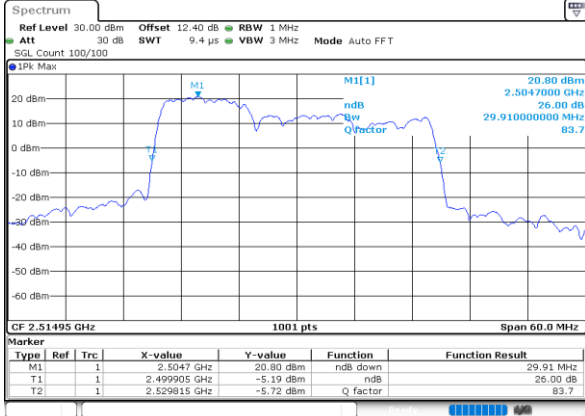

Middle Channel / 20MHz+15MHz

Date: 30.MAY.2020 04:32:42

Highest Channel / 20MHz+10MHz

Date: 30.MAY.2020 05:04:48

Highest Channel / 20MHz+15MHz

Date: 30.MAY.2020 04:49:15

LTE Band 7C

16QAM

Lowest Channel / 20MHz+20MHz

N/A

Date: 30.MAY.2020 04:05:40

Middle Channel / 20MHz+20MHz

N/A

Date: 30.MAY.2020 04:11:44

Highest Channel / 20MHz+20MHz

N/A

Date: 30.MAY.2020 04:17:00

LTE Band 7C

64QAM

Lowest Channel / 10MHz+20MHz

Date: 30.MAY.2020 05:37:02

Lowest Channel / 15MHz+10MHz

Date: 30.MAY.2020 06:07:49

Middle Channel / 10MHz+20MHz