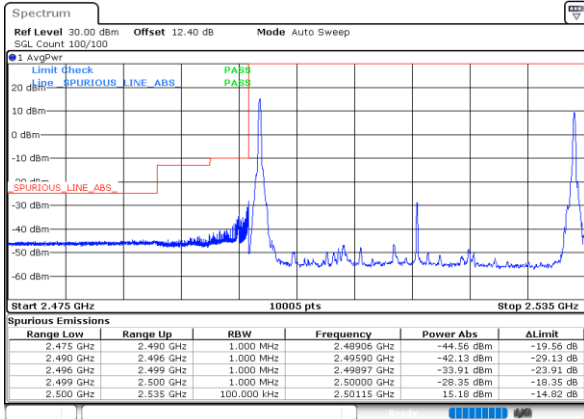

QPSK

Lowest Band Edge / 1RB0 and 1RB74

Date: 16.MAY.2020 01:02:22

Highest Band Edge / 1RB0 and 1RB74

Date: 17.MAY.2020 19:39:33

Lowest Band Edge / 1RB74 and 1RB0

Date: 16.MAY.2020 01:03:13

Highest Band Edge / 1RB74 and 1RB0

Date: 17.MAY.2020 19:43:52

Lowest Band Edge / Full RB

Date: 30.MAY.2020 03:25:47

Highest Band Edge / Full RB

Date: 17.MAY.2020 19:39:41

LTE Band 7C / 15MHz+20MHz

QPSK

Lowest Band Edge / 1RB0 and 1RB99

Lowest Band Edge / Full RB

Date: 30.MAY.2020 03:30:51

Highest Band Edge / Full RB

Date: 16.MAY.2020 00:31:25

LTE Band 7C / 20MHz+10MHz

QPSK

Lowest Band Edge / 1RB0 and 1RB49

Date: 17.MAY.2020 20:15:29