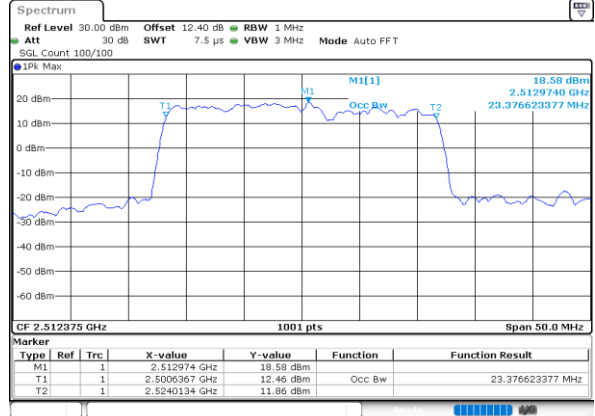

Mode	LTE Band 7C : 99%OBW(MHz)			
16QAM				
BW	10MHz+20MHz	15MHz+10MHz	15MHz+15MHz	15MHz+20MHz
Lowest CH	27.93	23.28	28.41	32.73
Middle CH	27.75	23.08	28.59	32.38
Highest CH	27.45	23.38	28.29	32.94
BW	20MHz+10MHz	20MHz+15MHz	20MHz+20MHz	N/A
Lowest CH	27.87	32.66	37.72	-
Middle CH	27.75	32.59	37.64	-
Highest CH	27.81	32.45	37.40	-

Mode	LTE Band 7C : 99%OBW(MHz)			
64QAM				
BW	10MHz+20MHz	15MHz+10MHz	15MHz+15MHz	15MHz+20MHz
Lowest CH	27.75	23.18	28.41	32.59
Middle CH	27.63	23.23	28.47	32.66
Highest CH	27.81	23.33	28.53	32.59
BW	20MHz+10MHz	20MHz+15MHz	20MHz+20MHz	N/A
Lowest CH	27.87	32.66	37.32	-
Middle CH	27.87	32.87	37.24	-
Highest CH	27.87	32.66	37.40	-

LTE Band 7C

QPSK

Lowest Channel / 10MHz+20MHz

Date: 30.MAY.2020 05:35:54

Lowest Channel / 15MHz+10MHz

Date: 30.MAY.2020 06:10:41

Middle Channel / 10MHz+20MHz

Date: 30.MAY.2020 05:50:34

Middle Channel / 15MHz+10MHz

Date: 30.MAY.2020 06:11:21

Highest Channel / 10MHz+20MHz

Date: 30.MAY.2020 05:55:58

Highest Channel / 15MHz+10MHz

Date: 30.MAY.2020 06:15:05

LTE Band 7C

QPSK