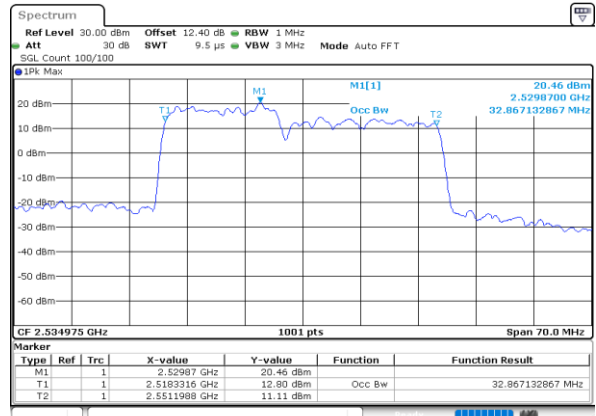

Middle Channel / 15MHz+10MHz

Date: 30.MAY.2020 06:11:21

Highest Channel / 10MHz+20MHz

Date: 30.MAY.2020 05:55:58

Highest Channel / 15MHz+10MHz

Date: 30.MAY.2020 06:15:05

LTE Band 7C

QPSK

Lowest Channel / 15MHz+15MHz

Date: 30.MAY.2020 05:23:57

Lowest Channel / 15MHz+20MHz

Date: 30.MAY.2020 05:10:29

Middle Channel / 15MHz+15MHz

Date: 30.MAY.2020 05:28:24

Middle Channel / 15MHz+20MHz

Date: 30.MAY.2020 05:11:50

Highest Channel / 15MHz+15MHz

Date: 30.MAY.2020 05:33:05

Highest Channel / 15MHz+20MHz

Date: 30.MAY.2020 05:21:01

LTE Band 7C

QPSK

Lowest Channel / 20MHz+10MHz

Date: 30.MAY.2020 04:55:28