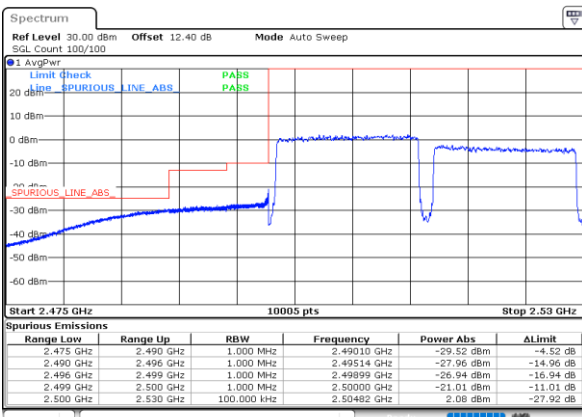

#### Highest Band Edge / Full RB

LTE Band 7C / 15MHz+10MHz

QPSK

Lowest Band Edge / 1RB0 and 1RB49

Date: 19.MAY.2020 02:29:37

Highest Band Edge / 1RB0 and 1RB49

Date: 19.MAY.2020 04:00:38

Lowest Band Edge / 1RB74 and 1RB0

Date: 19.MAY.2020 02:30:26

Highest Band Edge / 1RB74 and 1RB0

Date: 19.MAY.2020 04:04:54

Lowest Band Edge / Full RB

Date: 19.MAY.2020 03:27:22

Highest Band Edge / Full RB

Date: 19.MAY.2020 03:59:46

LTE Band 7C / 15MHz+15MHz

QPSK

Lowest Band Edge / 1RB0 and 1RB74

Date: 16.MAY.2020 01:02:22

Highest Band Edge / 1RB0 and 1RB74

Date: 17.MAY.2020 19:39:33

Lowest Band Edge / 1RB74 and 1RB0

Date: 16.MAY.2020 01:03:13

Highest Band Edge / 1RB74 and 1RB0

Date: 17.MAY.2020 19:43:52

Lowest Band Edge / Full RB

Date: 30.MAY.2020 03:25:47

Highest Band Edge / Full RB

Date: 17.MAY.2020 19:39:41

LTE Band 7C / 15MHz+20MHz

QPSK

Lowest Band Edge / 1RB0 and 1RB99