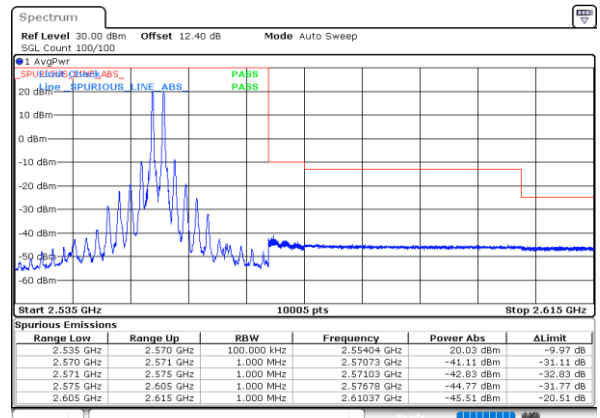

Highest Band Edge / 1RB99 and 1RB0

Date: 15.MAY.2020 23:39:20