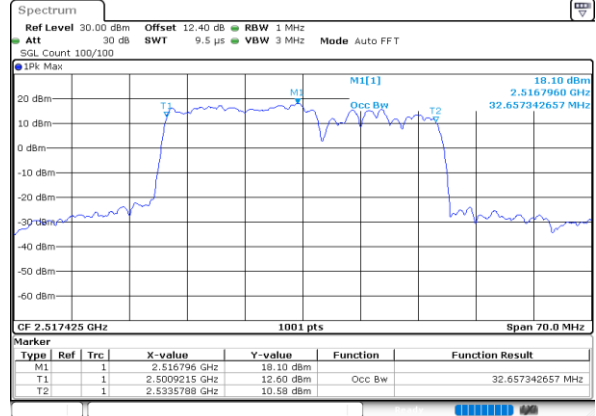

Date: 30.MAY.2020 05:55:35

Highest Channel / 15MHz+10MHz

Date: 30.MAY.2020 06:14:42

LTE Band 7C

16QAM

Lowest Channel / 15MHz+15MHz

Lowest Channel / 15MHz+20MHz

Middle Channel / 15MHz+15MHz

Middle Channel / 15MHz+20MHz

Highest Channel / 15MHz+15MHz

Highest Channel / 15MHz+20MHz

LTE Band 7C

16QAM

Lowest Channel / 20MHz+10MHz

Date: 30.MAY.2020 04:55:50

Lowest Channel / 20MHz+15MHz

Date: 30.MAY.2020 04:27:37

Middle Channel / 20MHz+10MHz

Date: 30.MAY.2020 04:59:22

Middle Channel / 20MHz+15MHz

Date: 30.MAY.2020 04:31:34

Highest Channel / 20MHz+10MHz

Date: 30.MAY.2020 05:03:41

Highest Channel / 20MHz+15MHz