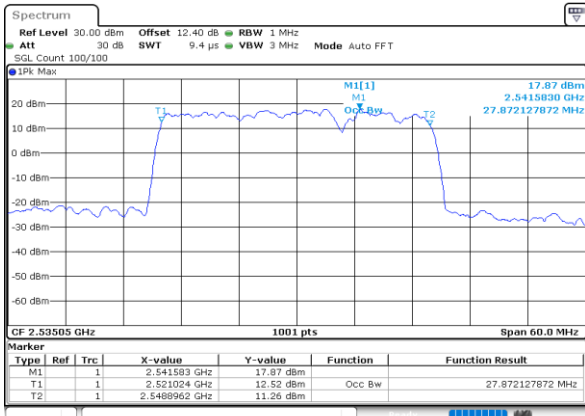

Lowest Channel / 15MHz+15MHz

Date: 30.MAY.2020 05:23:57

Lowest Channel / 15MHz+20MHz

Date: 30.MAY.2020 05:10:29

Middle Channel / 15MHz+15MHz

Date: 30.MAY.2020 05:28:24

Middle Channel / 15MHz+20MHz

Date: 30.MAY.2020 05:11:50

Highest Channel / 15MHz+15MHz

Date: 30.MAY.2020 05:33:05

Highest Channel / 15MHz+20MHz

Date: 30.MAY.2020 05:21:01

LTE Band 7C

QPSK

Lowest Channel / 20MHz+10MHz

Date: 30.MAY.2020 04:55:28

Lowest Channel / 20MHz+15MHz

Date: 30.MAY.2020 04:27:14

Middle Channel / 20MHz+10MHz

Date: 30.MAY.2020 04:59:00

Middle Channel / 20MHz+15MHz

Date: 30.MAY.2020 04:31:12

Highest Channel / 20MHz+10MHz

Date: 30.MAY.2020 05:04:04

Highest Channel / 20MHz+15MHz

Date: 30.MAY.2020 04:48:30

LTE Band 7C

QPSK

Lowest Channel / 20MHz+20MHz

N/A

Date: 30.MAY.2020 04:08:17

Middle Channel / 20MHz+20MHz