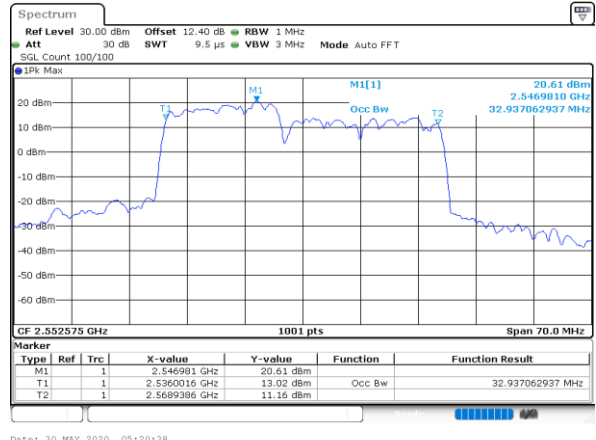

Date: 30.MAY.2020 05:55:35

Highest Channel / 15MHz+10MHz

Date: 30.MAY.2020 06:14:42

LTE Band 7C

16QAM

Lowest Channel / 15MHz+15MHz

Lowest Channel / 15MHz+20MHz

Middle Channel / 15MHz+15MHz

Middle Channel / 15MHz+20MHz

Highest Channel / 15MHz+15MHz

Highest Channel / 15MHz+20MHz

LTE Band 7C

16QAM

Lowest Channel / 20MHz+10MHz

Date: 30.MAY.2020 04:55:50

Lowest Channel / 20MHz+15MHz