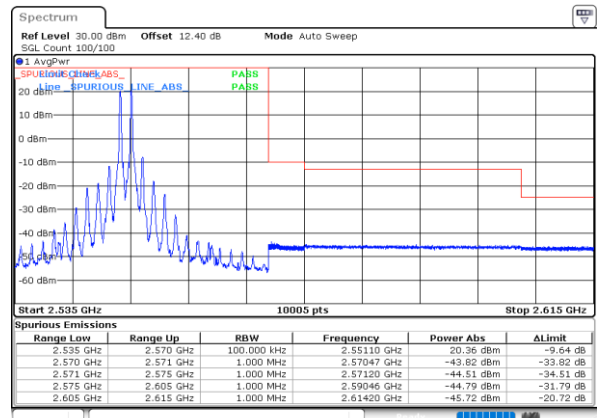

Date: 17.MAY.2020 19:43:52

Lowest Band Edge / Full RB

Date: 30.MAY.2020 03:25:47

Highest Band Edge / Full RB

Date: 17.MAY.2020 19:39:41

LTE Band 7C / 15MHz+20MHz

QPSK

Lowest Band Edge / 1RB0 and 1RB99

Date: 15.MAY.2020 23:58:41

Highest Band Edge / 1RB0 and 1RB99

Date: 16.MAY.2020 00:32:16

Lowest Band Edge / 1RB74 and 1RB0

Date: 15.MAY.2020 23:59:32

Highest Band Edge / 1RB74 and 1RB0

Date: 16.MAY.2020 00:36:35

Lowest Band Edge / Full RB

Date: 30.MAY.2020 03:30:51

Highest Band Edge / Full RB

Date: 16.MAY.2020 00:31:25

LTE Band 7C / 20MHz+10MHz

QPSK

Lowest Band Edge / 1RB0 and 1RB49

Date: 17.MAY.2020 20:15:29