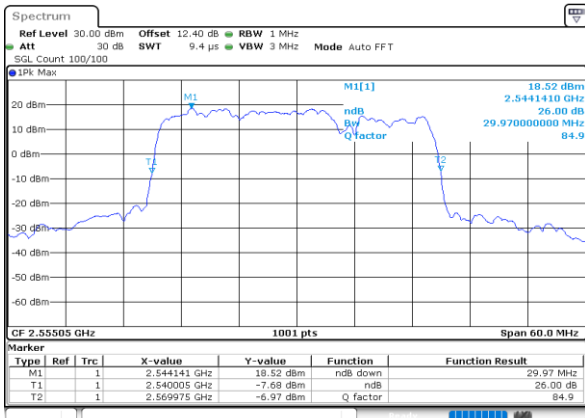

LTE Band 7C

16QAM

Lowest Channel / 20MHz+10MHz

Date: 30.MAY.2020 04:56:58

Lowest Channel / 20MHz+15MHz

Date: 30.MAY.2020 04:28:44

Middle Channel / 20MHz+10MHz

Date: 30.MAY.2020 05:00:30

Middle Channel / 20MHz+15MHz

Date: 30.MAY.2020 04:32:42

Highest Channel / 20MHz+10MHz

Date: 30.MAY.2020 05:04:48

Highest Channel / 20MHz+15MHz

Date: 30.MAY.2020 04:49:15

LTE Band 7C

16QAM