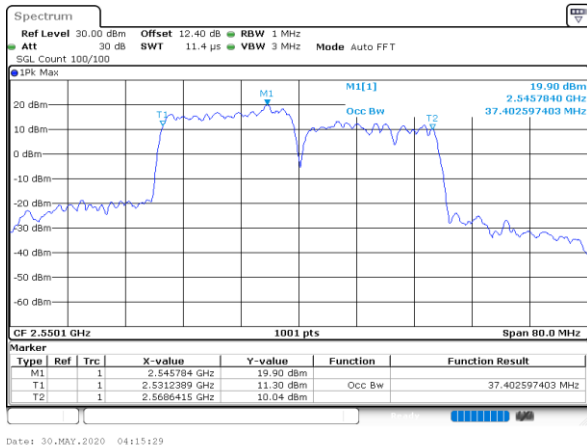

Middle Channel / 20MHz+15MHz

Date: 30.MAY.2020 04:31:57

Highest Channel / 20MHz+10MHz

Date: 30.MAY.2020 05:03:18

Highest Channel / 20MHz+15MHz

Date: 30.MAY.2020 04:47:44

LTE Band 7C

64QAM

Lowest Channel / 20MHz+20MHz

N/A

Middle Channel / 20MHz+20MHz

N/A

Highest Channel / 20MHz+20MH

N/A

## LTE Band 7C / 10MHz+20MHz