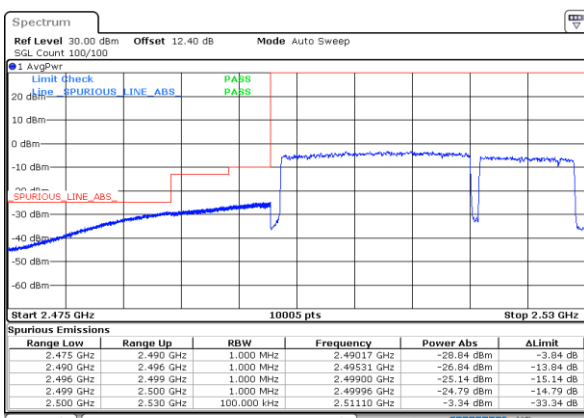

Lowest Band Edge / Full RB

Date: 30.MAY.2020 03:30:51

Highest Band Edge / Full RB

Date: 16.MAY.2020 00:31:25

LTE Band 7C / 20MHz+10MHz

QPSK

Lowest Band Edge / 1RB0 and 1RB49

Date: 17.MAY.2020 20:15:29

Highest Band Edge / 1RB0 and 1RB49

Date: 17.MAY.2020 20:47:00

Lowest Band Edge / 1RB99 and 1RB0

Date: 17.MAY.2020 20:16:20

Highest Band Edge / 1RB99 and 1RB0

Date: 17.MAY.2020 20:51:17

Lowest Band Edge / Full RB

Date: 30.MAY.2020 03:35:13

Highest Band Edge / Full RB

Date: 17.MAY.2020 20:46:08

LTE Band 7C / 20MHz+15MHz

QPSK

Lowest Band Edge / 1RB0 and 1RB74

Date: 15.MAY.2020 23:00:32

Highest Band Edge / 1RB0 and 1RB74