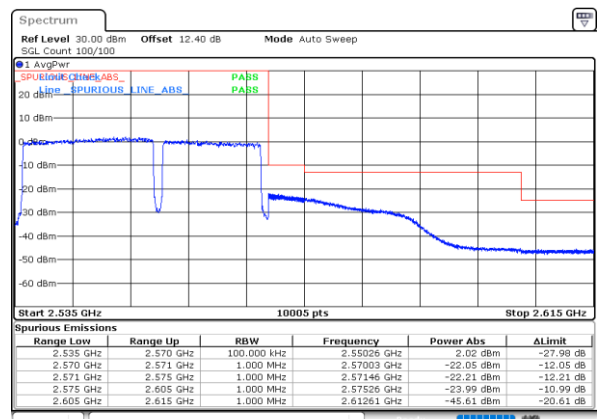

Date: 30.MAY.2020 03:35:13

Highest Band Edge / Full RB

Date: 17.MAY.2020 20:46:08

LTE Band 7C / 20MHz+15MHz

QPSK

Lowest Band Edge / 1RB0 and 1RB74

Date: 15.MAY.2020 23:00:32

Highest Band Edge / 1RB0 and 1RB74

Date: 15.MAY.2020 23:35:03

Lowest Band Edge / 1RB99 and 1RB0

Date: 15.MAY.2020 23:01:24

Highest Band Edge / 1RB99 and 1RB0

Date: 15.MAY.2020 23:39:20

Lowest Band Edge / Full RB

Date: 30.MAY.2020 03:37:55

Highest Band Edge / Full RB