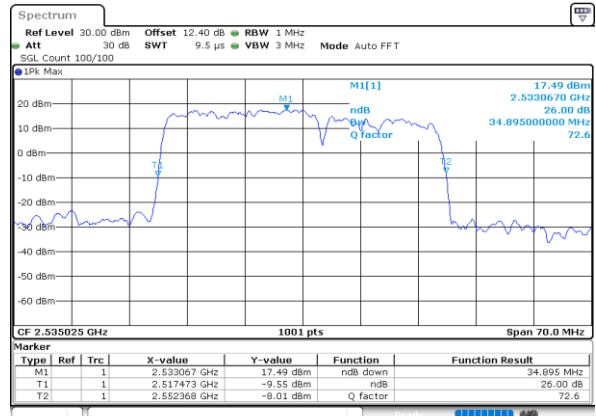

Date: 30.MAY.2020 05:11:58

Highest Channel / 15MHz+15MHz

Date: 30.MAY.2020 05:34:13

Highest Channel / 15MHz+20MHz

Date: 30.MAY.2020 05:22:09

LTE Band 7C

64QAM

Lowest Channel / 20MHz+10MHz

Date: 30.MAY.2020 04:56:35

Lowest Channel / 20MHz+15MHz

Date: 30.MAY.2020 04:28:22

Middle Channel / 20MHz+10MHz

Date: 30.MAY.2020 05:00:07

Middle Channel / 20MHz+15MHz

Date: 30.MAY.2020 04:32:19

Highest Channel / 20MHz+10MHz

Date: 30.MAY.2020 05:05:11

Highest Channel / 20MHz+15MHz

Date: 30.MAY.2020 04:49:38

LTE Band 7C

64QAM

Lowest Channel / 20MHz+20MHz

N/A

Middle Channel / 20MHz+20MHz

N/A

Highest Channel / 20MHz+20MH

N/A

**Occupied Bandwidth**

Mode	LTE Band 7C : 99%OBW(MHz)			
QPSK				
BW	10MHz+20MHz	15MHz+10MHz	15MHz+15MHz	15MHz+20MHz
Lowest CH	27.63	23.38	28.65	32.73
Middle CH	27.93	23.38	28.35	32.87
Highest CH	27.81	23.48	28.35	32.38
BW	20MHz+10MHz	20MHz+15MHz	20MHz+20MHz	N/A
Lowest CH	27.87	32.80	37.40	-
Middle CH	27.87	32.87	37.64	-
Highest CH	27.93	33.08	37.64	-