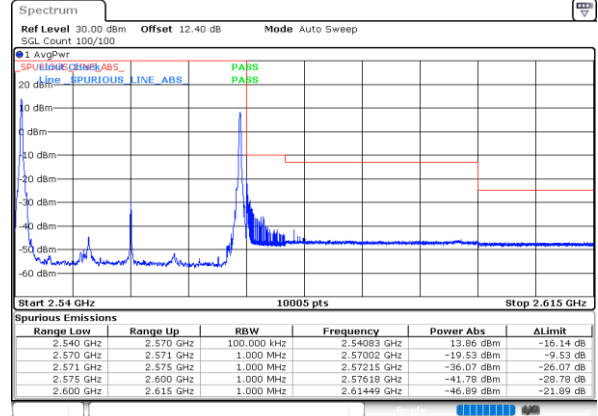

#### Highest Band Edge / Full RB

LTE Band 7C / 15MHz+10MHz

QPSK

Lowest Band Edge / 1RB0 and 1RB49

Date: 19.MAY.2020 02:29:37

Highest Band Edge / 1RB0 and 1RB49

Date: 19.MAY.2020 04:00:38

Lowest Band Edge / 1RB74 and 1RB0

Date: 19.MAY.2020 02:30:26

Highest Band Edge / 1RB74 and 1RB0

Date: 19.MAY.2020 04:04:54

Lowest Band Edge / Full RB

Date: 19.MAY.2020 03:27:22

Highest Band Edge / Full RB

Date: 19.MAY.2020 03:59:46

LTE Band 7C / 15MHz+15MHz

QPSK

Lowest Band Edge / 1RB0 and 1RB74

Date: 16.MAY.2020 01:02:22

Highest Band Edge / 1RB0 and 1RB74

Date: 17.MAY.2020 19:39:33

Lowest Band Edge / 1RB74 and 1RB0

Date: 16.MAY.2020 01:03:13

Highest Band Edge / 1RB74 and 1RB0

Date: 17.MAY.2020 19:43:52

Lowest Band Edge / Full RB

Date: 30.MAY.2020 03:25:47

Highest Band Edge / Full RB

Date: 17.MAY.2020 19:39:41

LTE Band 7C / 15MHz+20MHz

QPSK

Lowest Band Edge / 1RB0 and 1RB99