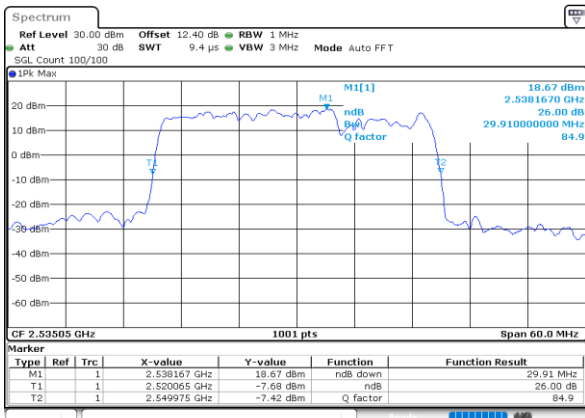

LTE Band 7C

16QAM

Lowest Channel / 20MHz+10MHz

Date: 30.MAY.2020 04:56:58

Lowest Channel / 20MHz+15MHz

Date: 30.MAY.2020 04:28:44

Middle Channel / 20MHz+10MHz

Date: 30.MAY.2020 05:00:30

Middle Channel / 20MHz+15MHz

Date: 30.MAY.2020 04:32:42

Highest Channel / 20MHz+10MHz

Date: 30.MAY.2020 05:04:48

Highest Channel / 20MHz+15MHz

Date: 30.MAY.2020 04:49:15

LTE Band 7C

16QAM