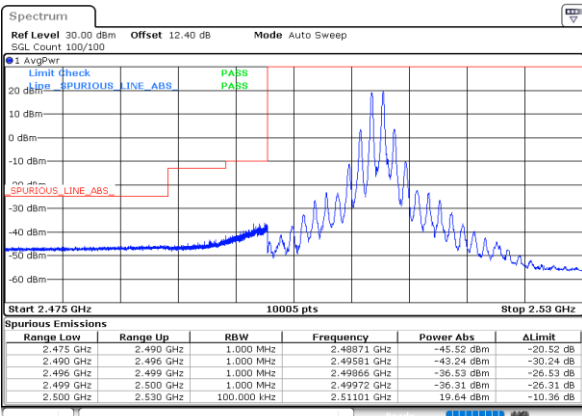

Lowest Band Edge / 1RB49 and 1RB0

Highest Band Edge / 1RB49 and 1RB0