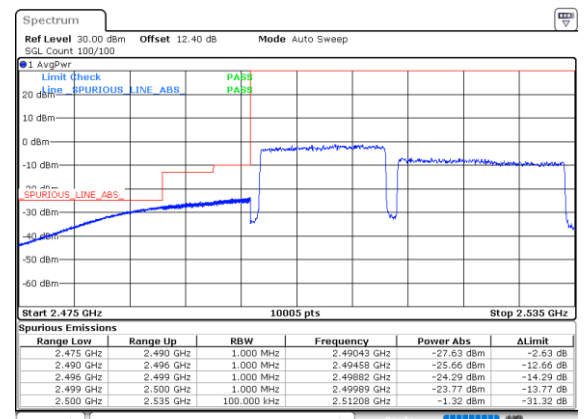

Date: 17.MAY.2020 19:43:52

Lowest Band Edge / Full RB

Date: 30.MAY.2020 03:25:47

Highest Band Edge / Full RB

Date: 17.MAY.2020 19:39:41

LTE Band 7C / 15MHz+20MHz

QPSK

Lowest Band Edge / 1RB0 and 1RB99

Date: 15.MAY.2020 23:58:41

Highest Band Edge / 1RB0 and 1RB99

Date: 16.MAY.2020 00:32:16

Lowest Band Edge / 1RB74 and 1RB0

Date: 15.MAY.2020 23:59:32

Highest Band Edge / 1RB74 and 1RB0

Date: 16.MAY.2020 00:36:35

Lowest Band Edge / Full RB

Date: 30.MAY.2020 03:30:51

Highest Band Edge / Full RB

Date: 16.MAY.2020 00:31:25

LTE Band 7C / 20MHz+10MHz

QPSK

Lowest Band Edge / 1RB0 and 1RB49

Date: 17.MAY.2020 20:15:29