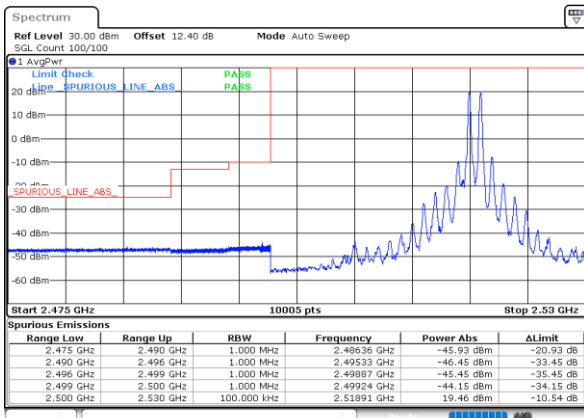

Lowest Band Edge / 1RB99 and 1RB0

Date: 17.MAY.2020 20:16:20