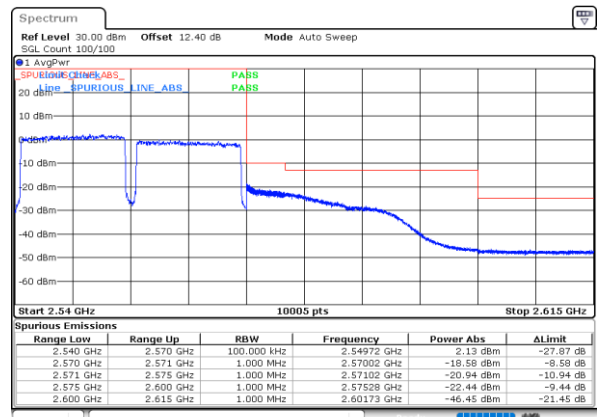

#### Highest Band Edge / Full RB

LTE Band 7C / 15MHz+10MHz

QPSK

Lowest Band Edge / 1RB0 and 1RB49

Date: 19.MAY.2020 02:29:37

Highest Band Edge / 1RB0 and 1RB49

Date: 19.MAY.2020 04:00:38

Lowest Band Edge / 1RB74 and 1RB0

Date: 19.MAY.2020 02:30:26

Highest Band Edge / 1RB74 and 1RB0

Date: 19.MAY.2020 04:04:54

Lowest Band Edge / Full RB

Date: 19.MAY.2020 03:27:22

Highest Band Edge / Full RB

Date: 19.MAY.2020 03:59:46

LTE Band 7C / 15MHz+15MHz

QPSK

Lowest Band Edge / 1RB0 and 1RB74

Date: 16.MAY.2020 01:02:22

Highest Band Edge / 1RB0 and 1RB74

Date: 17.MAY.2020 19:39:33

Lowest Band Edge / 1RB74 and 1RB0

Date: 16.MAY.2020 01:03:13

Highest Band Edge / 1RB74 and 1RB0

Date: 17.MAY.2020 19:43:52

Lowest Band Edge / Full RB

Date: 30.MAY.2020 03:25:47

Highest Band Edge / Full RB

Date: 17.MAY.2020 19:39:41

LTE Band 7C / 15MHz+20MHz

QPSK

Lowest Band Edge / 1RB0 and 1RB99