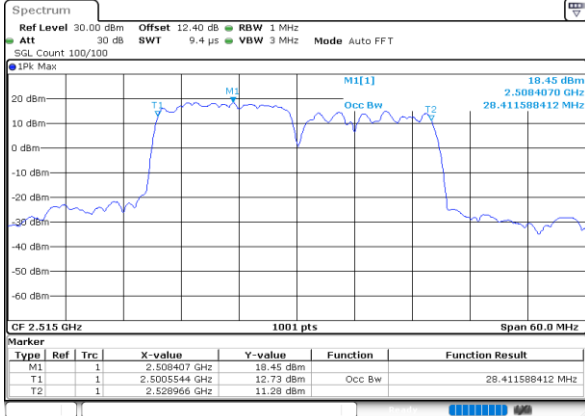

Date: 30.MAY.2020 05:55:35

Highest Channel / 15MHz+10MHz

Date: 30.MAY.2020 06:14:42

LTE Band 7C

16QAM

Lowest Channel / 15MHz+15MHz

Lowest Channel / 15MHz+20MHz

Middle Channel / 15MHz+15MHz

Middle Channel / 15MHz+20MHz

Highest Channel / 15MHz+15MHz

Highest Channel / 15MHz+20MHz

LTE Band 7C

16QAM

Lowest Channel / 20MHz+10MHz

Date: 30.MAY.2020 04:55:50

Lowest Channel / 20MHz+15MHz