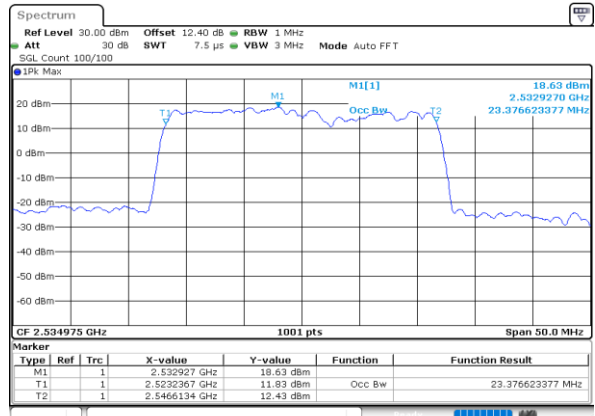

Mode	LTE Band 7C : 99%OBW(MHz)			
64QAM				
BW	10MHz+20MHz	15MHz+10MHz	15MHz+15MHz	15MHz+20MHz
Lowest CH	27.75	23.18	28.41	32.59
Middle CH	27.63	23.23	28.47	32.66
Highest CH	27.81	23.33	28.53	32.59
BW	20MHz+10MHz	20MHz+15MHz	20MHz+20MHz	N/A
Lowest CH	27.87	32.66	37.32	-
Middle CH	27.87	32.87	37.24	-
Highest CH	27.87	32.66	37.40	-

LTE Band 7C

QPSK

Lowest Channel / 10MHz+20MHz

Date: 30.MAY.2020 05:35:54

Lowest Channel / 15MHz+10MHz

Date: 30.MAY.2020 06:10:41

Middle Channel / 10MHz+20MHz

Date: 30.MAY.2020 05:50:34

Middle Channel / 15MHz+10MHz

Date: 30.MAY.2020 06:11:21

Highest Channel / 10MHz+20MHz

Date: 30.MAY.2020 05:55:58

Highest Channel / 15MHz+10MHz

Date: 30.MAY.2020 06:15:05

LTE Band 7C

QPSK