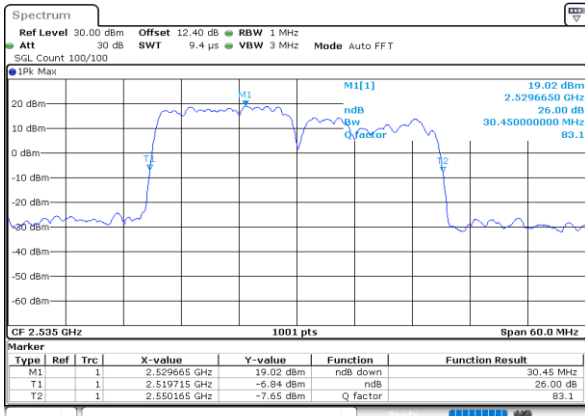

Date: 30.MAY.2020 05:51:42

Middle Channel / 15MHz+10MHz

Date: 30.MAY.2020 06:11:29

Highest Channel / 10MHz+20MHz

Date: 30.MAY.2020 05:57:06

Highest Channel / 15MHz+10MHz

Date: 30.MAY.2020 06:16:12

LTE Band 7C

64QAM

Lowest Channel / 15MHz+15MHz

Date: 30.MAY.2020 05:25:04

Lowest Channel / 15MHz+20MHz

Date: 30.MAY.2020 05:11:36

Middle Channel / 15MHz+15MHz

Date: 30.MAY.2020 05:29:32

Middle Channel / 15MHz+20MHz

Date: 30.MAY.2020 05:11:58

Highest Channel / 15MHz+15MHz

Date: 30.MAY.2020 05:34:13

Highest Channel / 15MHz+20MHz

Date: 30.MAY.2020 05:22:09

LTE Band 7C

64QAM

Lowest Channel / 20MHz+10MHz