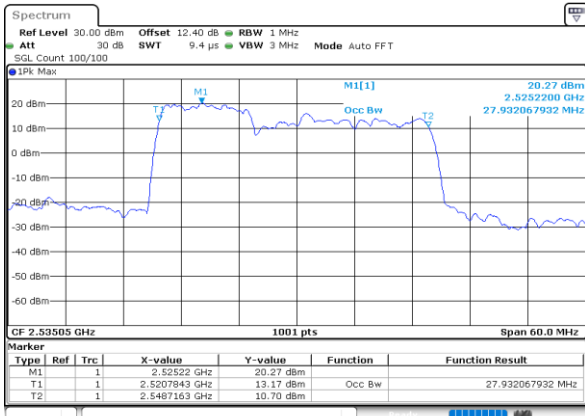

Mode	LTE Band 7C : 99%OBW(MHz)			
16QAM				
BW	10MHz+20MHz	15MHz+10MHz	15MHz+15MHz	15MHz+20MHz
Lowest CH	27.93	23.28	28.41	32.73
Middle CH	27.75	23.08	28.59	32.38
Highest CH	27.45	23.38	28.29	32.94
BW	20MHz+10MHz	20MHz+15MHz	20MHz+20MHz	N/A
Lowest CH	27.87	32.66	37.72	-
Middle CH	27.75	32.59	37.64	-
Highest CH	27.81	32.45	37.40	-

Mode	LTE Band 7C : 99%OBW(MHz)			
64QAM				
BW	10MHz+20MHz	15MHz+10MHz	15MHz+15MHz	15MHz+20MHz
Lowest CH	27.75	23.18	28.41	32.59
Middle CH	27.63	23.23	28.47	32.66
Highest CH	27.81	23.33	28.53	32.59
BW	20MHz+10MHz	20MHz+15MHz	20MHz+20MHz	N/A
Lowest CH	27.87	32.66	37.32	-
Middle CH	27.87	32.87	37.24	-
Highest CH	27.87	32.66	37.40	-

LTE Band 7C

QPSK

Lowest Channel / 10MHz+20MHz

Date: 30.MAY.2020 05:35:54

Lowest Channel / 15MHz+10MHz

Date: 30.MAY.2020 06:10:41

Middle Channel / 10MHz+20MHz

Date: 30.MAY.2020 05:50:34

Middle Channel / 15MHz+10MHz

Date: 30.MAY.2020 06:11:21

Highest Channel / 10MHz+20MHz

Date: 30.MAY.2020 05:55:58

Highest Channel / 15MHz+10MHz

Date: 30.MAY.2020 06:15:05

LTE Band 7C

QPSK