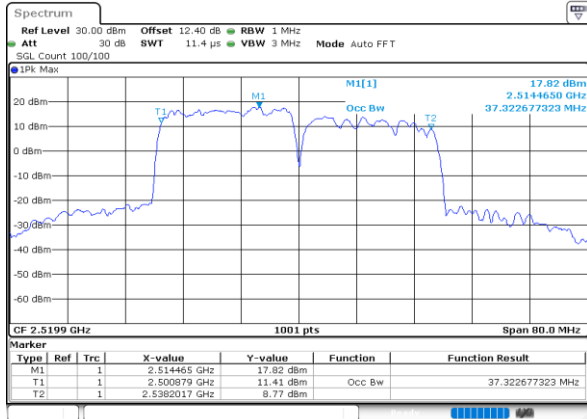

LTE Band 7C

64QAM

Lowest Channel / 20MHz+10MHz

Date: 30.MAY.2020 04:56:13

Lowest Channel / 20MHz+15MHz

Date: 30.MAY.2020 04:28:00

Middle Channel / 20MHz+10MHz

Date: 30.MAY.2020 04:59:45

Middle Channel / 20MHz+15MHz

Date: 30.MAY.2020 04:31:57

Highest Channel / 20MHz+10MHz

Date: 30.MAY.2020 05:03:18

Highest Channel / 20MHz+15MHz

Date: 30.MAY.2020 04:47:44

LTE Band 7C

64QAM

Lowest Channel / 20MHz+20MHz

N/A

Middle Channel / 20MHz+20MHz

N/A

Highest Channel / 20MHz+20MH

N/A