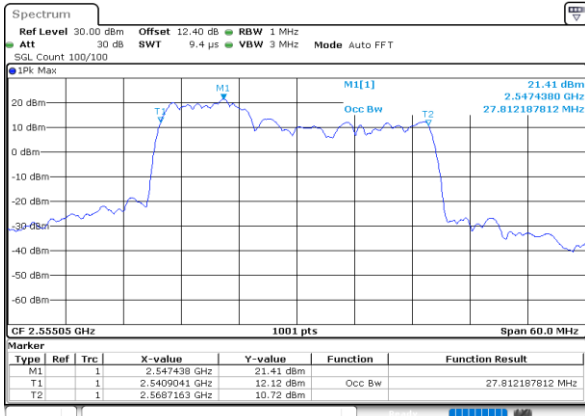

Date: 30.MAY.2020 04:10:36

Highest Channel / 20MHz+20MHz

N/A

Date: 30.MAY.2020 04:15:52

LTE Band 7C

64QAM

Lowest Channel / 10MHz+20MHz

Date: 30.MAY.2020 05:36:40

Lowest Channel / 15MHz+10MHz

Date: 30.MAY.2020 06:07:27

Middle Channel / 10MHz+20MHz

Date: 30.MAY.2020 05:51:20

Middle Channel / 15MHz+10MHz

Date: 30.MAY.2020 06:11:07

Highest Channel / 10MHz+20MHz

Date: 30.MAY.2020 05:55:12

Highest Channel / 15MHz+10MHz

Date: 30.MAY.2020 06:14:19

LTE Band 7C

64QAM

Lowest Channel / 15MHz+15MHz

Date: 30.MAY.2020 05:24:42

Lowest Channel / 15MHz+20MHz

Date: 30.MAY.2020 05:10:14