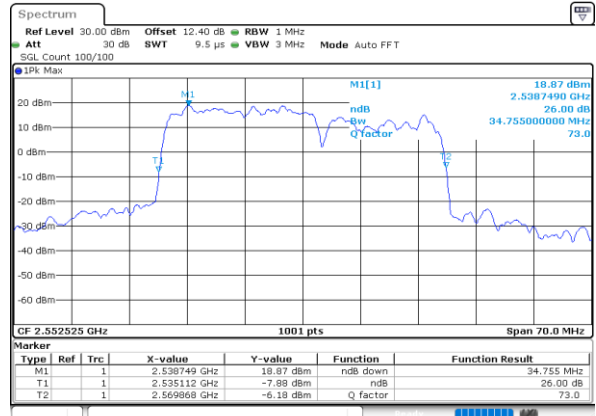

Date: 30.MAY.2020 05:11:58

Highest Channel / 15MHz+15MHz

Date: 30.MAY.2020 05:34:13

Highest Channel / 15MHz+20MHz

Date: 30.MAY.2020 05:22:09

LTE Band 7C

64QAM

Lowest Channel / 20MHz+10MHz

Date: 30.MAY.2020 04:56:35

Lowest Channel / 20MHz+15MHz

Date: 30.MAY.2020 04:28:22

Middle Channel / 20MHz+10MHz

Date: 30.MAY.2020 05:00:07

Middle Channel / 20MHz+15MHz

Date: 30.MAY.2020 04:32:19

Highest Channel / 20MHz+10MHz

Date: 30.MAY.2020 05:05:11

Highest Channel / 20MHz+15MHz

Date: 30.MAY.2020 04:49:38

LTE Band 7C

64QAM

Lowest Channel / 20MHz+20MHz

N/A

Middle Channel / 20MHz+20MHz

N/A

Highest Channel / 20MHz+20MH

N/A

**Occupied Bandwidth**

Mode	LTE Band 7C : 99%OBW(MHz)			
QPSK				
BW	10MHz+20MHz	15MHz+10MHz	15MHz+15MHz	15MHz+20MHz
Lowest CH	27.63	23.38	28.65	32.73
Middle CH	27.93	23.38	28.35	32.87
Highest CH	27.81	23.48	28.35	32.38
BW	20MHz+10MHz	20MHz+15MHz	20MHz+20MHz	N/A
Lowest CH	27.87	32.80	37.40	-
Middle CH	27.87	32.87	37.64	-
Highest CH	27.93	33.08	37.64	-