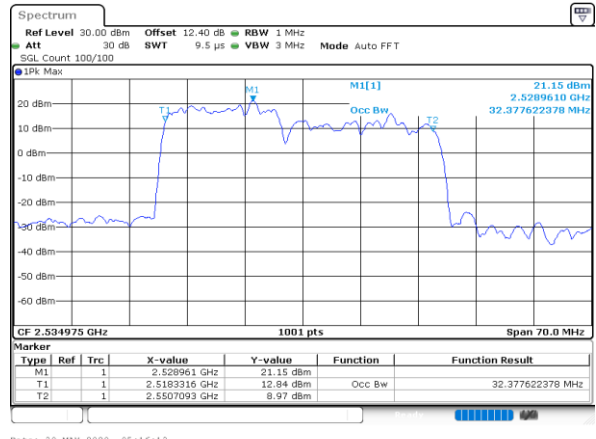

Date: 30.MAY.2020 05:55:35

Highest Channel / 15MHz+10MHz

Date: 30.MAY.2020 06:14:42

LTE Band 7C

16QAM

Lowest Channel / 15MHz+15MHz

Lowest Channel / 15MHz+20MHz

Middle Channel / 15MHz+15MHz

Middle Channel / 15MHz+20MHz

Highest Channel / 15MHz+15MHz

Highest Channel / 15MHz+20MHz

LTE Band 7C

16QAM

Lowest Channel / 20MHz+10MHz

Date: 30.MAY.2020 04:55:50

Lowest Channel / 20MHz+15MHz