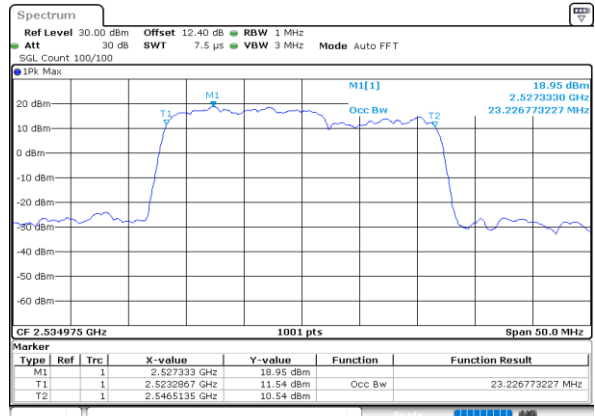

Date: 30.MAY.2020 04:10:36

Highest Channel / 20MHz+20MHz

N/A

Date: 30.MAY.2020 04:15:52

LTE Band 7C

64QAM

Lowest Channel / 10MHz+20MHz

Date: 30.MAY.2020 05:36:40

Lowest Channel / 15MHz+10MHz

Date: 30.MAY.2020 06:07:27

Middle Channel / 10MHz+20MHz

Date: 30.MAY.2020 05:51:20

Middle Channel / 15MHz+10MHz

Date: 30.MAY.2020 06:11:07

Highest Channel / 10MHz+20MHz

Date: 30.MAY.2020 05:55:12

Highest Channel / 15MHz+10MHz

Date: 30.MAY.2020 06:14:19

LTE Band 7C

64QAM

Lowest Channel / 15MHz+15MHz

Date: 30.MAY.2020 05:24:42

Lowest Channel / 15MHz+20MHz

Date: 30.MAY.2020 05:10:14