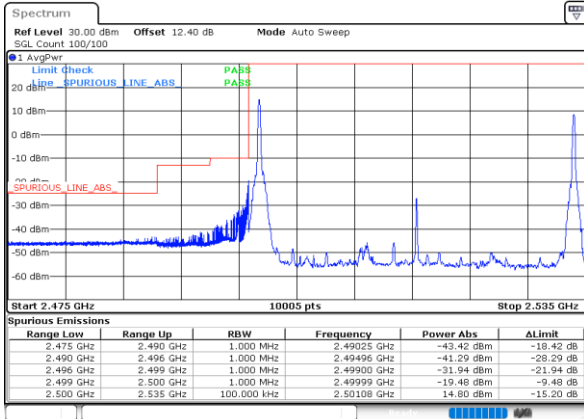

Lowest Band Edge / Full RB

Date: 30.MAY.2020 03:30:51

Highest Band Edge / Full RB

Date: 16.MAY.2020 00:31:25

LTE Band 7C / 20MHz+10MHz

QPSK

Lowest Band Edge / 1RB0 and 1RB49

Date: 17.MAY.2020 20:15:29

Date: 30.MAY.2020 03:35:13

Highest Band Edge / Full RB

Date: 17.MAY.2020 20:46:08

LTE Band 7C / 20MHz+15MHz

QPSK

Lowest Band Edge / 1RB0 and 1RB74

Date: 15.MAY.2020 23:00:32

Highest Band Edge / 1RB0 and 1RB74