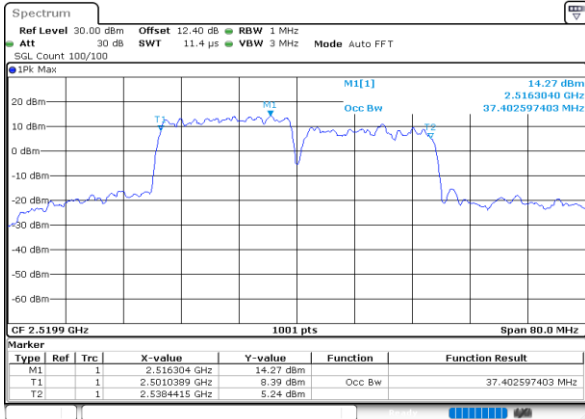

Lowest Channel / 20MHz+15MHz

Date: 30.MAY.2020 04:27:14

Middle Channel / 20MHz+10MHz

Date: 30.MAY.2020 04:59:00

Middle Channel / 20MHz+15MHz

Date: 30.MAY.2020 04:31:12

Highest Channel / 20MHz+10MHz

Date: 30.MAY.2020 05:04:04

Highest Channel / 20MHz+15MHz

Date: 30.MAY.2020 04:48:30

LTE Band 7C

QPSK

Lowest Channel / 20MHz+20MHz

N/A

Date: 30.MAY.2020 04:08:17

Middle Channel / 20MHz+20MHz

N/A

Date: 30.MAY.2020 04:10:14

Highest Channel / 20MHz+20MHz

N/A

Date: 30.MAY.2020 04:16:15

LTE Band 7C

16QAM

Lowest Channel / 10MHz+20MHz