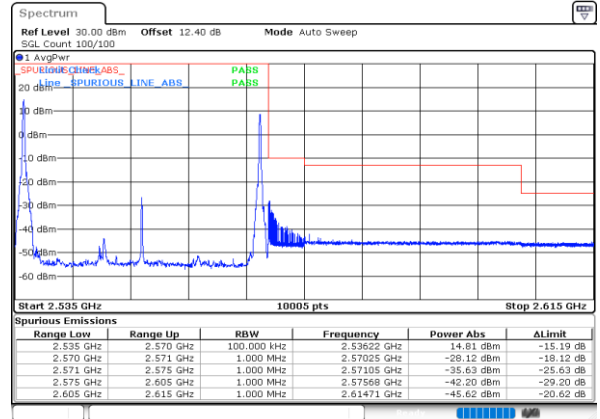

Lowest Band Edge / Full RB

Date: 30.MAY.2020 03:30:51

Highest Band Edge / Full RB

Date: 16.MAY.2020 00:31:25

LTE Band 7C / 20MHz+10MHz

QPSK

Lowest Band Edge / 1RB0 and 1RB49

Date: 17.MAY.2020 20:15:29

Date: 30.MAY.2020 03:35:13

Highest Band Edge / Full RB

Date: 17.MAY.2020 20:46:08

LTE Band 7C / 20MHz+15MHz

QPSK

Lowest Band Edge / 1RB0 and 1RB74

Date: 15.MAY.2020 23:00:32

Highest Band Edge / 1RB0 and 1RB74