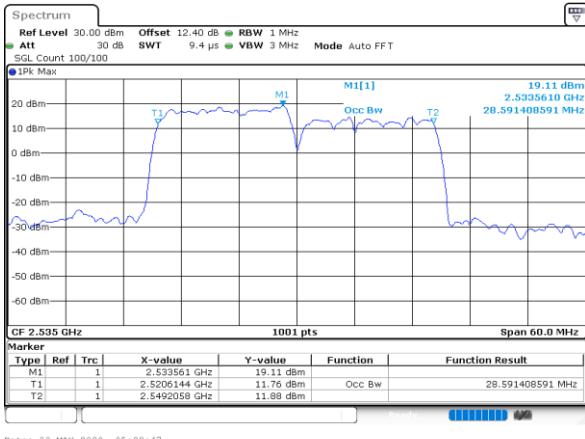

Date: 30.MAY.2020 05:55:35

Highest Channel / 15MHz+10MHz

Date: 30.MAY.2020 06:14:42

LTE Band 7C

16QAM

Lowest Channel / 15MHz+15MHz

Lowest Channel / 15MHz+20MHz

Middle Channel / 15MHz+15MHz

Middle Channel / 15MHz+20MHz

Highest Channel / 15MHz+15MHz

Highest Channel / 15MHz+20MHz

LTE Band 7C

16QAM

Lowest Channel / 20MHz+10MHz

Date: 30.MAY.2020 04:55:50

Lowest Channel / 20MHz+15MHz