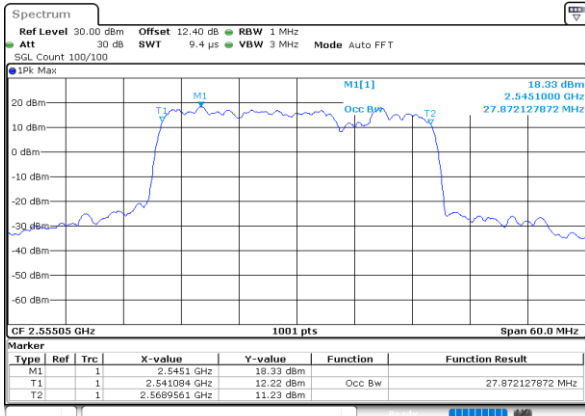

LTE Band 7C

64QAM

Lowest Channel / 20MHz+10MHz

Date: 30.MAY.2020 04:56:13

Lowest Channel / 20MHz+15MHz

Date: 30.MAY.2020 04:28:00

Middle Channel / 20MHz+10MHz

Date: 30.MAY.2020 04:59:45

Middle Channel / 20MHz+15MHz

Date: 30.MAY.2020 04:31:57

Highest Channel / 20MHz+10MHz

Date: 30.MAY.2020 05:03:18

Highest Channel / 20MHz+15MHz

Date: 30.MAY.2020 04:47:44

LTE Band 7C

64QAM