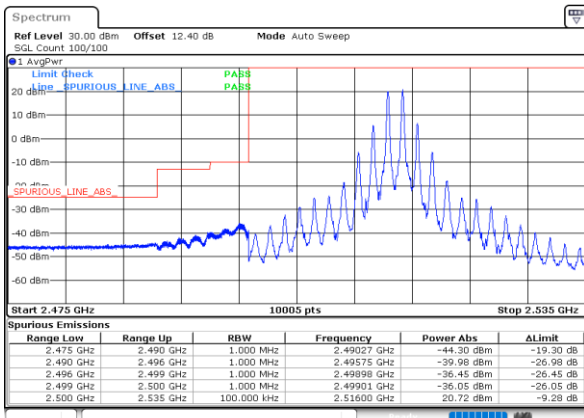

Lowest Band Edge / 1RB74 and 1RB0

Date: 15.MAY.2020 23:59:32