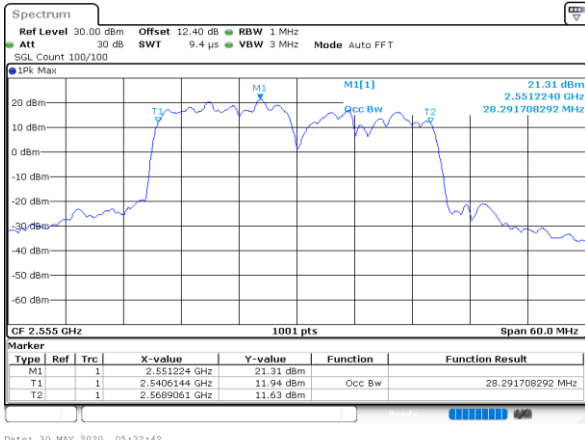

Date: 30.MAY.2020 05:55:35

Highest Channel / 15MHz+10MHz

Date: 30.MAY.2020 06:14:42

LTE Band 7C

16QAM

Lowest Channel / 15MHz+15MHz

Lowest Channel / 15MHz+20MHz

Middle Channel / 15MHz+15MHz

Middle Channel / 15MHz+20MHz

Highest Channel / 15MHz+15MHz

Highest Channel / 15MHz+20MHz

LTE Band 7C

16QAM

Lowest Channel / 20MHz+10MHz

Date: 30.MAY.2020 04:55:50

Lowest Channel / 20MHz+15MHz