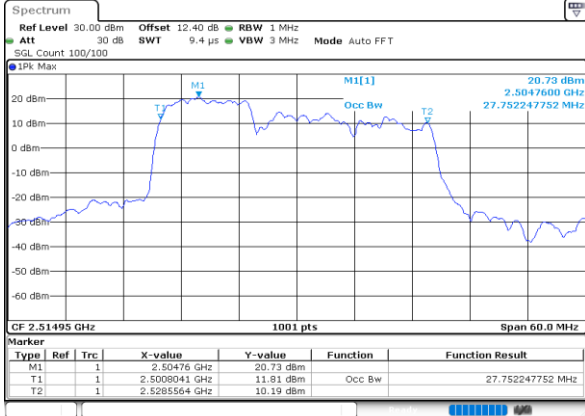

Date: 30.MAY.2020 04:48:07

LTE Band 7C

16QAM

Lowest Channel / 20MHz+20MHz

N/A

Date: 30.MAY.2020 04:04:33

Middle Channel / 20MHz+20MHz

N/A

Date: 30.MAY.2020 04:10:36

Highest Channel / 20MHz+20MHz

N/A

Date: 30.MAY.2020 04:15:52

LTE Band 7C

64QAM

Lowest Channel / 10MHz+20MHz

Date: 30.MAY.2020 05:36:40

Lowest Channel / 15MHz+10MHz

Date: 30.MAY.2020 06:07:27

Middle Channel / 10MHz+20MHz

Date: 30.MAY.2020 05:51:20

Middle Channel / 15MHz+10MHz

Date: 30.MAY.2020 06:11:07

Highest Channel / 10MHz+20MHz

Date: 30.MAY.2020 05:55:12

Highest Channel / 15MHz+10MHz

Date: 30.MAY.2020 06:14:19

LTE Band 7C

64QAM

Lowest Channel / 15MHz+15MHz

Date: 30.MAY.2020 05:24:42

Lowest Channel / 15MHz+20MHz

Date: 30.MAY.2020 05:10:14