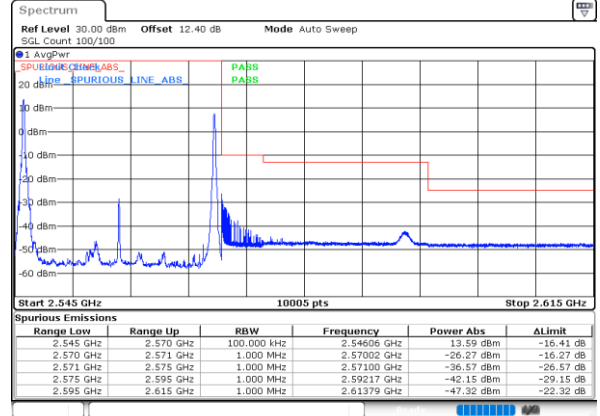

#### Lowest Band Edge / Full RB

#### Highest Band Edge / Full RB

LTE Band 7C / 15MHz+10MHz

QPSK

Lowest Band Edge / 1RB0 and 1RB49

Date: 19.MAY.2020 02:29:37

Highest Band Edge / 1RB0 and 1RB49

Date: 19.MAY.2020 04:00:38

Lowest Band Edge / 1RB74 and 1RB0

Date: 19.MAY.2020 02:30:26

Highest Band Edge / 1RB74 and 1RB0

Date: 19.MAY.2020 04:04:54

Lowest Band Edge / Full RB

Date: 19.MAY.2020 03:27:22

Highest Band Edge / Full RB

Date: 19.MAY.2020 03:59:46

LTE Band 7C / 15MHz+15MHz