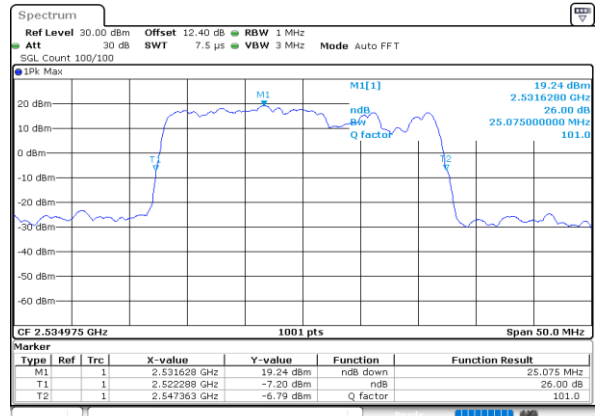

Lowest Channel / 20MHz+20MHz

N/A

Date: 30.MAY.2020 04:05:40

Middle Channel / 20MHz+20MHz

N/A

Date: 30.MAY.2020 04:11:44

Highest Channel / 20MHz+20MHz

N/A

Date: 30.MAY.2020 04:17:00

LTE Band 7C

64QAM

Lowest Channel / 10MHz+20MHz

Date: 30.MAY.2020 05:37:02

Lowest Channel / 15MHz+10MHz

Date: 30.MAY.2020 06:07:49

Middle Channel / 10MHz+20MHz

Date: 30.MAY.2020 05:51:42

Middle Channel / 15MHz+10MHz

Date: 30.MAY.2020 06:11:29

Highest Channel / 10MHz+20MHz

Date: 30.MAY.2020 05:57:06

Highest Channel / 15MHz+10MHz

Date: 30.MAY.2020 06:16:12

LTE Band 7C