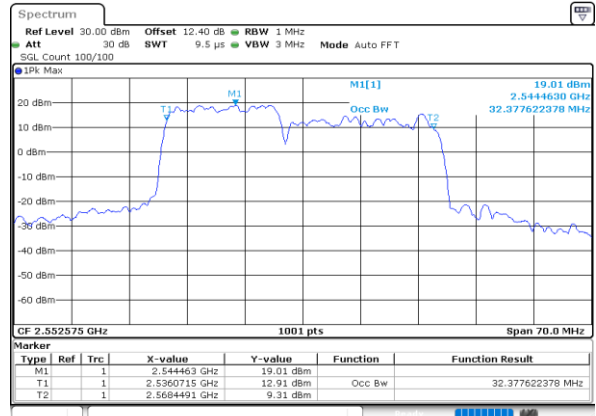

Middle Channel / 15MHz+10MHz

Date: 30.MAY.2020 06:11:21

Highest Channel / 10MHz+20MHz

Date: 30.MAY.2020 05:55:58

Highest Channel / 15MHz+10MHz

Date: 30.MAY.2020 06:15:05

LTE Band 7C

QPSK

Lowest Channel / 15MHz+15MHz

Date: 30.MAY.2020 05:23:57

Lowest Channel / 15MHz+20MHz

Date: 30.MAY.2020 05:10:29

Middle Channel / 15MHz+15MHz

Date: 30.MAY.2020 05:28:24

Middle Channel / 15MHz+20MHz

Date: 30.MAY.2020 05:11:50

Highest Channel / 15MHz+15MHz

Date: 30.MAY.2020 05:33:05

Highest Channel / 15MHz+20MHz

Date: 30.MAY.2020 05:21:01

LTE Band 7C

QPSK

Lowest Channel / 20MHz+10MHz

Date: 30.MAY.2020 04:55:28