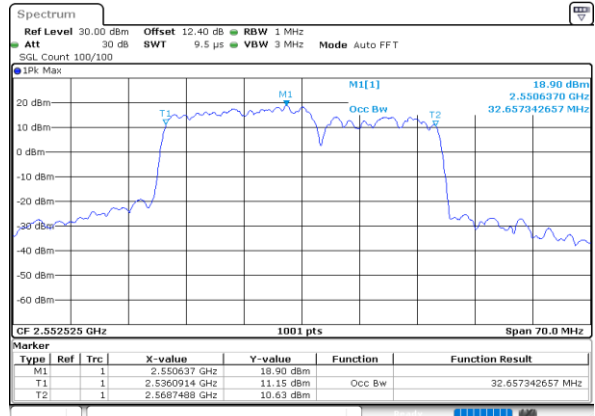

LTE Band 7C

64QAM

Lowest Channel / 20MHz+10MHz

Date: 30.MAY.2020 04:56:13

Lowest Channel / 20MHz+15MHz

Date: 30.MAY.2020 04:28:00

Middle Channel / 20MHz+10MHz

Date: 30.MAY.2020 04:59:45

Middle Channel / 20MHz+15MHz

Date: 30.MAY.2020 04:31:57

Highest Channel / 20MHz+10MHz

Date: 30.MAY.2020 05:03:18

Highest Channel / 20MHz+15MHz

Date: 30.MAY.2020 04:47:44

LTE Band 7C

64QAM

Lowest Channel / 20MHz+20MHz

N/A

Middle Channel / 20MHz+20MHz

N/A

Highest Channel / 20MHz+20MH

N/A