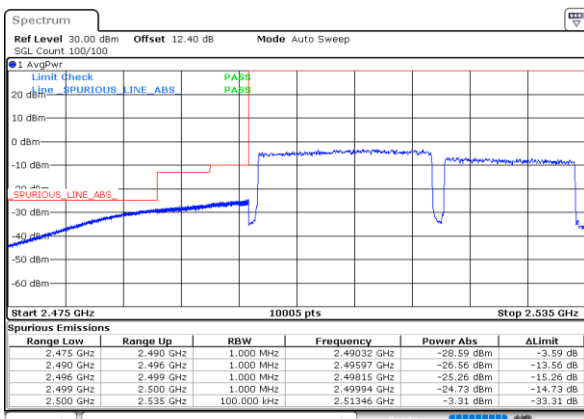

Date: 30.MAY.2020 03:35:13

Highest Band Edge / Full RB

Date: 17.MAY.2020 20:46:08

LTE Band 7C / 20MHz+15MHz

QPSK

Lowest Band Edge / 1RB0 and 1RB74

Date: 15.MAY.2020 23:00:32

Highest Band Edge / 1RB0 and 1RB74

Date: 15.MAY.2020 23:35:03

Lowest Band Edge / 1RB99 and 1RB0

Date: 15.MAY.2020 23:01:24

Highest Band Edge / 1RB99 and 1RB0

Date: 15.MAY.2020 23:39:20

Lowest Band Edge / Full RB

Date: 30.MAY.2020 03:37:55

Highest Band Edge / Full RB