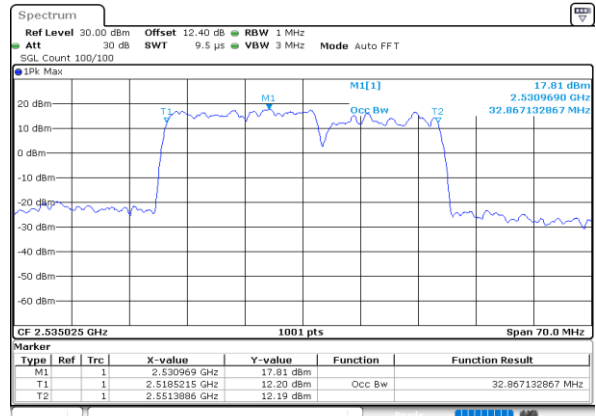

Highest Channel / 15MHz+15MHz

Date: 30.MAY.2020 05:33:05

Highest Channel / 15MHz+20MHz

Date: 30.MAY.2020 05:21:01

LTE Band 7C

QPSK

Lowest Channel / 20MHz+10MHz

Date: 30.MAY.2020 04:55:28

Lowest Channel / 20MHz+15MHz

Date: 30.MAY.2020 04:27:14

Middle Channel / 20MHz+10MHz

Date: 30.MAY.2020 04:59:00

Middle Channel / 20MHz+15MHz

Date: 30.MAY.2020 04:31:12

Highest Channel / 20MHz+10MHz

Date: 30.MAY.2020 05:04:04

Highest Channel / 20MHz+15MHz

Date: 30.MAY.2020 04:48:30

LTE Band 7C

QPSK

Lowest Channel / 20MHz+20MHz

N/A

Date: 30.MAY.2020 04:08:17

Middle Channel / 20MHz+20MHz