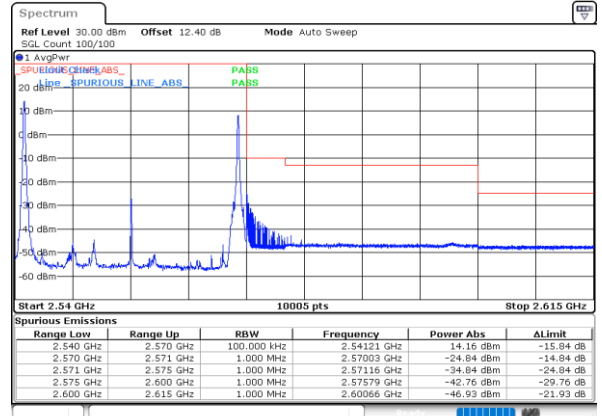

Conducted Band Edge

LTE Band 7C / 10MHz+20MHz

QPSK

Lowest Band Edge / 1RB0 and 1RB9

Highest Band Edge / 1RB0 and 1RB9