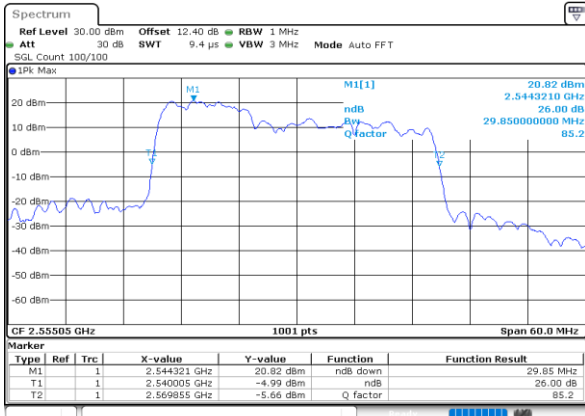

Date: 30.MAY.2020 04:17:00

LTE Band 7C

64QAM

Lowest Channel / 10MHz+20MHz

Date: 30.MAY.2020 05:37:02

Lowest Channel / 15MHz+10MHz

Date: 30.MAY.2020 06:07:49

Middle Channel / 10MHz+20MHz

Date: 30.MAY.2020 05:51:42

Middle Channel / 15MHz+10MHz

Date: 30.MAY.2020 06:11:29

Highest Channel / 10MHz+20MHz

Date: 30.MAY.2020 05:57:06

Highest Channel / 15MHz+10MHz

Date: 30.MAY.2020 06:16:12

LTE Band 7C