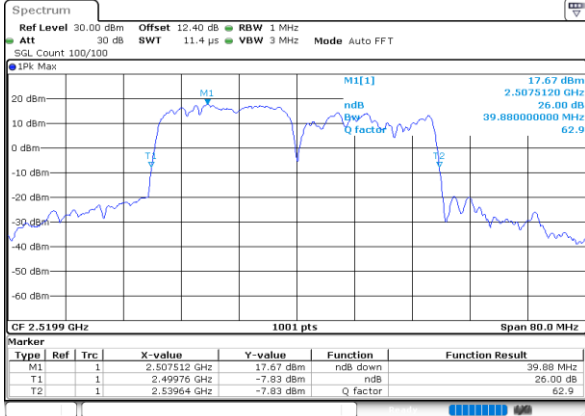

Date: 30.MAY.2020 05:05:11

Highest Channel / 20MHz+15MHz

Date: 30.MAY.2020 04:49:38

LTE Band 7C

64QAM

Lowest Channel / 20MHz+20MHz

N/A

Middle Channel / 20MHz+20MHz

N/A

Highest Channel / 20MHz+20MH

N/A

**Occupied Bandwidth**

Mode	LTE Band 7C : 99%OBW(MHz)			
QPSK				
BW	10MHz+20MHz	15MHz+10MHz	15MHz+15MHz	15MHz+20MHz
Lowest CH	27.63	23.38	28.65	32.73
Middle CH	27.93	23.38	28.35	32.87
Highest CH	27.81	23.48	28.35	32.38
BW	20MHz+10MHz	20MHz+15MHz	20MHz+20MHz	N/A
Lowest CH	27.87	32.80	37.40	-
Middle CH	27.87	32.87	37.64	-
Highest CH	27.93	33.08	37.64	-

Mode	LTE Band 7C : 99%OBW(MHz)			
16QAM				
BW	10MHz+20MHz	15MHz+10MHz	15MHz+15MHz	15MHz+20MHz
Lowest CH	27.93	23.28	28.41	32.73
Middle CH	27.75	23.08	28.59	32.38
Highest CH	27.45	23.38	28.29	32.94
BW	20MHz+10MHz	20MHz+15MHz	20MHz+20MHz	N/A
Lowest CH	27.87	32.66	37.72	-
Middle CH	27.75	32.59	37.64	-
Highest CH	27.81	32.45	37.40	-