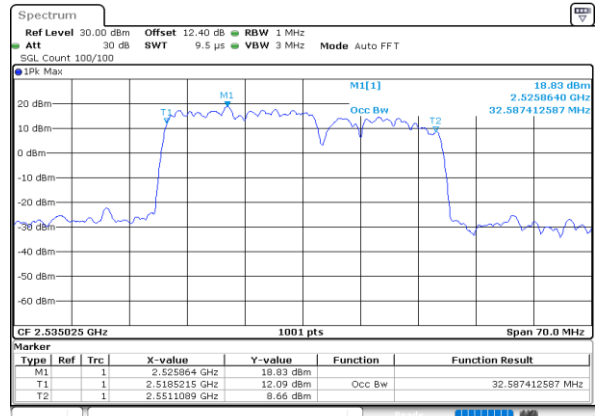

Date: 30.MAY.2020 05:55:35

Highest Channel / 15MHz+10MHz

Date: 30.MAY.2020 06:14:42

LTE Band 7C

16QAM

Lowest Channel / 15MHz+15MHz

Lowest Channel / 15MHz+20MHz

Middle Channel / 15MHz+15MHz

Middle Channel / 15MHz+20MHz

Highest Channel / 15MHz+15MHz

Highest Channel / 15MHz+20MHz

LTE Band 7C

16QAM

Lowest Channel / 20MHz+10MHz

Date: 30.MAY.2020 04:55:50

Lowest Channel / 20MHz+15MHz

Date: 30.MAY.2020 04:27:37

Middle Channel / 20MHz+10MHz

Date: 30.MAY.2020 04:59:22

Middle Channel / 20MHz+15MHz

Date: 30.MAY.2020 04:31:34

Highest Channel / 20MHz+10MHz

Date: 30.MAY.2020 05:03:41

Highest Channel / 20MHz+15MHz