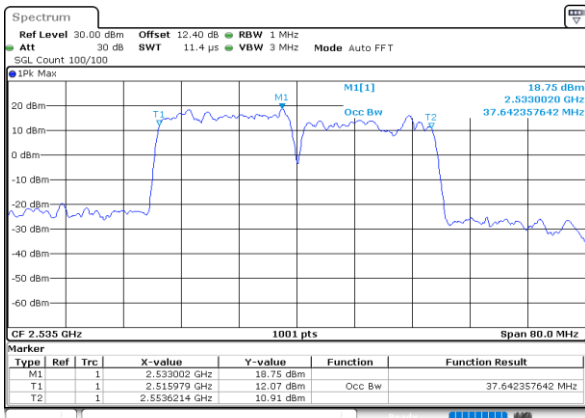

Lowest Channel / 20MHz+15MHz

Date: 30.MAY.2020 04:27:14

Middle Channel / 20MHz+10MHz

Date: 30.MAY.2020 04:59:00

Middle Channel / 20MHz+15MHz

Date: 30.MAY.2020 04:31:12

Highest Channel / 20MHz+10MHz

Date: 30.MAY.2020 05:04:04

Highest Channel / 20MHz+15MHz

Date: 30.MAY.2020 04:48:30

LTE Band 7C

QPSK

Lowest Channel / 20MHz+20MHz

N/A

Date: 30.MAY.2020 04:08:17

Middle Channel / 20MHz+20MHz

N/A

Date: 30.MAY.2020 04:10:14

Highest Channel / 20MHz+20MHz

N/A

Date: 30.MAY.2020 04:16:15

LTE Band 7C

16QAM

Lowest Channel / 10MHz+20MHz