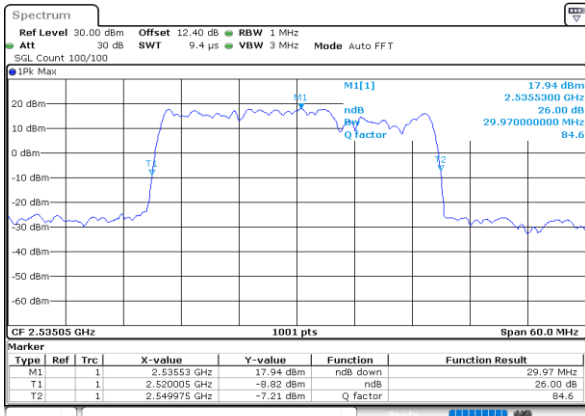

Date: 30.MAY.2020 05:11:58

Highest Channel / 15MHz+15MHz

Date: 30.MAY.2020 05:34:13

Highest Channel / 15MHz+20MHz

Date: 30.MAY.2020 05:22:09

LTE Band 7C

64QAM

Lowest Channel / 20MHz+10MHz

Date: 30.MAY.2020 04:56:35

Lowest Channel / 20MHz+15MHz

Date: 30.MAY.2020 04:28:22

Middle Channel / 20MHz+10MHz

Date: 30.MAY.2020 05:00:07

Middle Channel / 20MHz+15MHz

Date: 30.MAY.2020 04:32:19

Highest Channel / 20MHz+10MHz

Date: 30.MAY.2020 05:05:11

Highest Channel / 20MHz+15MHz

Date: 30.MAY.2020 04:49:38

LTE Band 7C

64QAM

Lowest Channel / 20MHz+20MHz

N/A

Middle Channel / 20MHz+20MHz