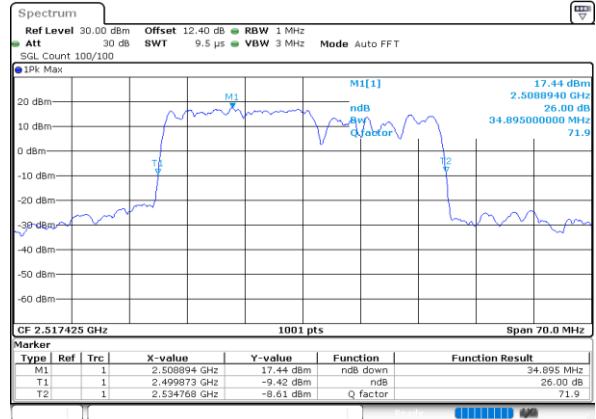

LTE Band 7C

16QAM

Lowest Channel / 20MHz+10MHz

Date: 30.MAY.2020 04:56:58

Lowest Channel / 20MHz+15MHz

Date: 30.MAY.2020 04:28:44

Middle Channel / 20MHz+10MHz

Date: 30.MAY.2020 05:00:30

Middle Channel / 20MHz+15MHz

Date: 30.MAY.2020 04:32:42

Highest Channel / 20MHz+10MHz

Date: 30.MAY.2020 05:04:48

Highest Channel / 20MHz+15MHz

Date: 30.MAY.2020 04:49:15

LTE Band 7C

16QAM