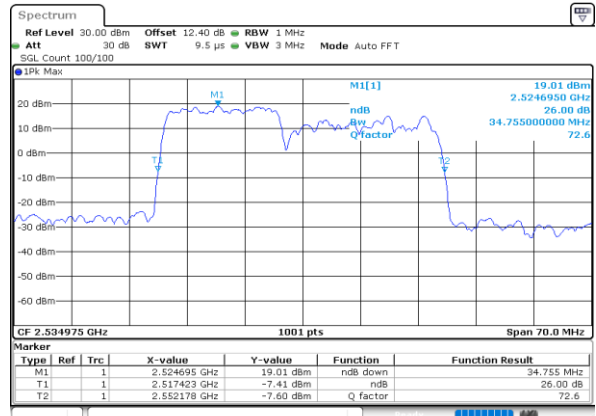

Date: 30.MAY.2020 05:51:42

Middle Channel / 15MHz+10MHz

Date: 30.MAY.2020 06:11:29

Highest Channel / 10MHz+20MHz

Date: 30.MAY.2020 05:57:06

Highest Channel / 15MHz+10MHz

Date: 30.MAY.2020 06:16:12

LTE Band 7C

64QAM

Lowest Channel / 15MHz+15MHz

Date: 30.MAY.2020 05:25:04

Lowest Channel / 15MHz+20MHz

Date: 30.MAY.2020 05:11:36

Middle Channel / 15MHz+15MHz

Date: 30.MAY.2020 05:29:32

Middle Channel / 15MHz+20MHz

Date: 30.MAY.2020 05:11:58

Highest Channel / 15MHz+15MHz

Date: 30.MAY.2020 05:34:13

Highest Channel / 15MHz+20MHz

Date: 30.MAY.2020 05:22:09

LTE Band 7C

64QAM

Lowest Channel / 20MHz+10MHz