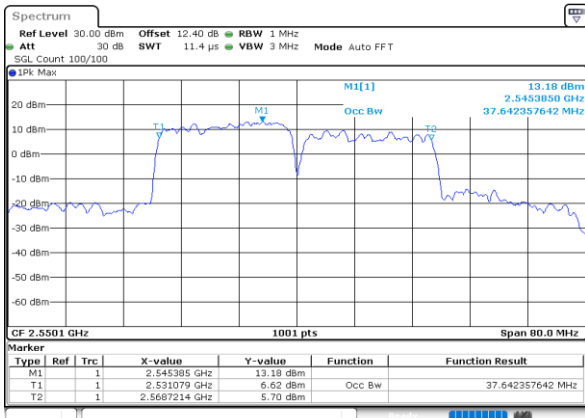

Lowest Channel / 20MHz+15MHz

Date: 30.MAY.2020 04:27:14

Middle Channel / 20MHz+10MHz

Date: 30.MAY.2020 04:59:00

Middle Channel / 20MHz+15MHz

Date: 30.MAY.2020 04:31:12

Highest Channel / 20MHz+10MHz

Date: 30.MAY.2020 05:04:04

Highest Channel / 20MHz+15MHz

Date: 30.MAY.2020 04:48:30

LTE Band 7C

QPSK

Lowest Channel / 20MHz+20MHz

N/A

Date: 30.MAY.2020 04:08:17

Middle Channel / 20MHz+20MHz

N/A

Date: 30.MAY.2020 04:10:14

Highest Channel / 20MHz+20MHz

N/A

Date: 30.MAY.2020 04:16:15

LTE Band 7C

16QAM

Lowest Channel / 10MHz+20MHz