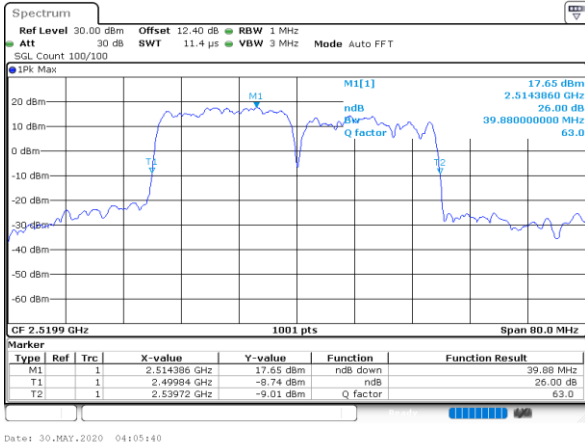

LTE Band 7C

16QAM

Lowest Channel / 20MHz+20MHz

N/A

Date: 30.MAY.2020 04:05:40

Middle Channel / 20MHz+20MHz

N/A