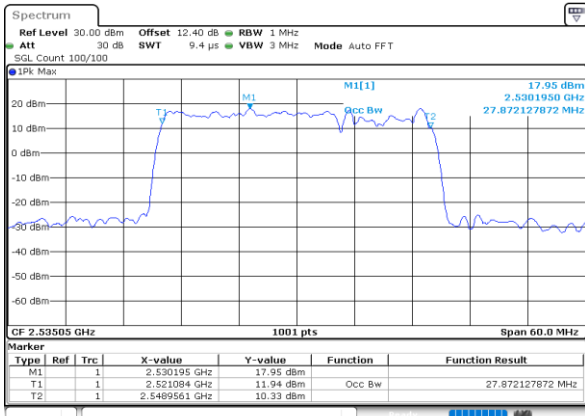

LTE Band 7C

64QAM

Lowest Channel / 20MHz+10MHz

Date: 30.MAY.2020 04:56:13

Lowest Channel / 20MHz+15MHz

Date: 30.MAY.2020 04:28:00

Middle Channel / 20MHz+10MHz

Date: 30.MAY.2020 04:59:45

Middle Channel / 20MHz+15MHz

Date: 30.MAY.2020 04:31:57

Highest Channel / 20MHz+10MHz

Date: 30.MAY.2020 05:03:18

Highest Channel / 20MHz+15MHz

Date: 30.MAY.2020 04:47:44

LTE Band 7C

64QAM