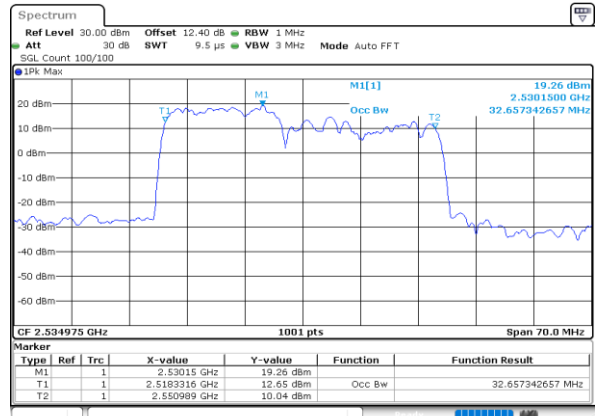

Lowest Channel / 15MHz+10MHz

Date: 30.MAY.2020 06:07:27

Middle Channel / 10MHz+20MHz

Date: 30.MAY.2020 05:51:20

Middle Channel / 15MHz+10MHz

Date: 30.MAY.2020 06:11:07

Highest Channel / 10MHz+20MHz

Date: 30.MAY.2020 05:55:12

Highest Channel / 15MHz+10MHz

Date: 30.MAY.2020 06:14:19

LTE Band 7C

64QAM

Lowest Channel / 15MHz+15MHz

Date: 30.MAY.2020 05:24:42

Lowest Channel / 15MHz+20MHz

Date: 30.MAY.2020 05:10:14

Middle Channel / 15MHz+15MHz

Date: 30.MAY.2020 05:29:10

Middle Channel / 15MHz+20MHz

Date: 30.MAY.2020 05:16:36

Highest Channel / 15MHz+15MHz

Date: 30.MAY.2020 05:32:20

Highest Channel / 15MHz+20MHz

Date: 30.MAY.2020 05:20:15