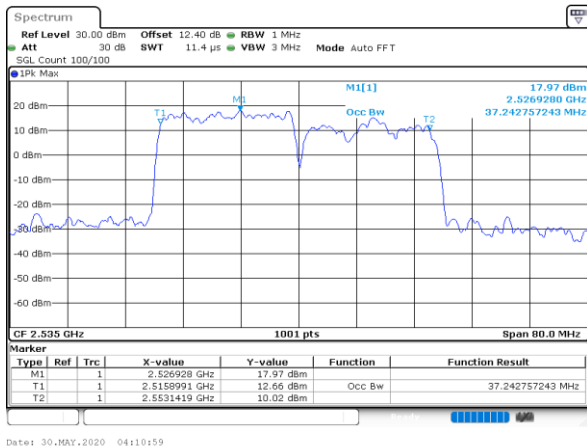

LTE Band 7C

64QAM

Lowest Channel / 20MHz+10MHz

Date: 30.MAY.2020 04:56:13

Lowest Channel / 20MHz+15MHz

Date: 30.MAY.2020 04:28:00

Middle Channel / 20MHz+10MHz

Date: 30.MAY.2020 04:59:45

Middle Channel / 20MHz+15MHz

Date: 30.MAY.2020 04:31:57

Highest Channel / 20MHz+10MHz

Date: 30.MAY.2020 05:03:18

Highest Channel / 20MHz+15MHz

Date: 30.MAY.2020 04:47:44

LTE Band 7C

64QAM

Lowest Channel / 20MHz+20MHz

N/A

Middle Channel / 20MHz+20MHz

N/A

Highest Channel / 20MHz+20MH

N/A