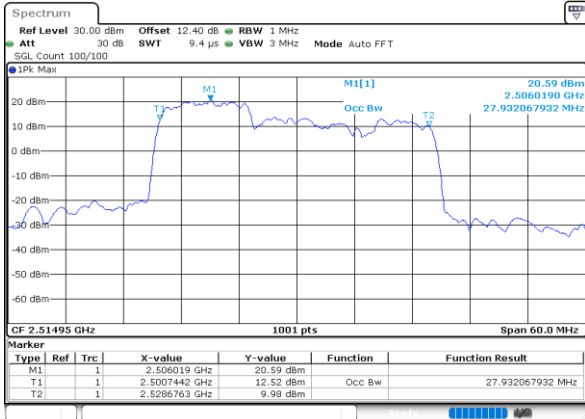

Highest Channel / 20MHz+15MHz

Date: 30.MAY.2020 04:48:30

LTE Band 7C

QPSK

Lowest Channel / 20MHz+20MHz

N/A

Date: 30.MAY.2020 04:08:17

Middle Channel / 20MHz+20MHz

N/A

Date: 30.MAY.2020 04:10:14

Highest Channel / 20MHz+20MHz

N/A

Date: 30.MAY.2020 04:16:15

LTE Band 7C

16QAM

Lowest Channel / 10MHz+20MHz

Date: 30.MAY.2020 05:36:17

Lowest Channel / 15MHz+10MHz

Date: 30.MAY.2020 06:07:04

Middle Channel / 10MHz+20MHz

Date: 30.MAY.2020 05:50:57

Middle Channel / 15MHz+10MHz

Date: 30.MAY.2020 06:10:44

Highest Channel / 10MHz+20MHz

Date: 30.MAY.2020 05:55:35

Highest Channel / 15MHz+10MHz

Date: 30.MAY.2020 06:14:42

LTE Band 7C

16QAM

Lowest Channel / 15MHz+15MHz

Lowest Channel / 15MHz+20MHz

Middle Channel / 15MHz+15MHz