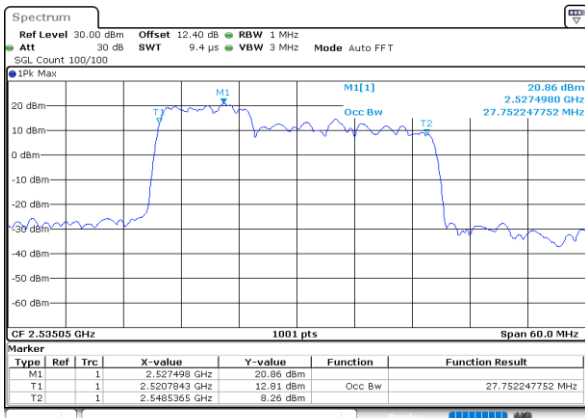

Middle Channel / 10MHz+20MHz

Date: 30.MAY.2020 05:50:57