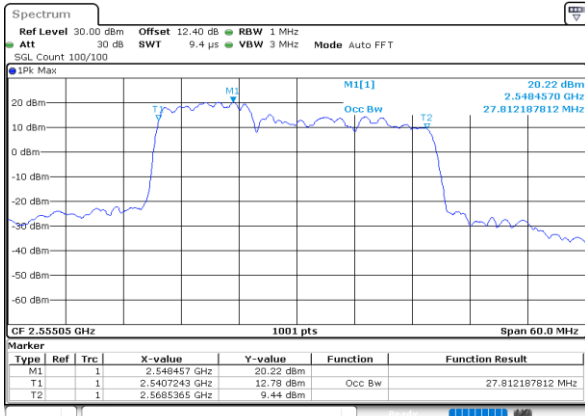

Mode	LTE Band 7C : 99%OBW(MHz)			
64QAM				
BW	10MHz+20MHz	15MHz+10MHz	15MHz+15MHz	15MHz+20MHz
Lowest CH	27.75	23.18	28.41	32.59
Middle CH	27.63	23.23	28.47	32.66
Highest CH	27.81	23.33	28.53	32.59
BW	20MHz+10MHz	20MHz+15MHz	20MHz+20MHz	N/A
Lowest CH	27.87	32.66	37.32	-
Middle CH	27.87	32.87	37.24	-
Highest CH	27.87	32.66	37.40	-

LTE Band 7C

QPSK

Lowest Channel / 10MHz+20MHz

Date: 30.MAY.2020 05:35:54

Lowest Channel / 15MHz+10MHz

Date: 30.MAY.2020 06:10:41

Middle Channel / 10MHz+20MHz

Date: 30.MAY.2020 05:50:34

Middle Channel / 15MHz+10MHz

Date: 30.MAY.2020 06:11:21

Highest Channel / 10MHz+20MHz

Date: 30.MAY.2020 05:55:58

Highest Channel / 15MHz+10MHz

Date: 30.MAY.2020 06:15:05

LTE Band 7C

QPSK