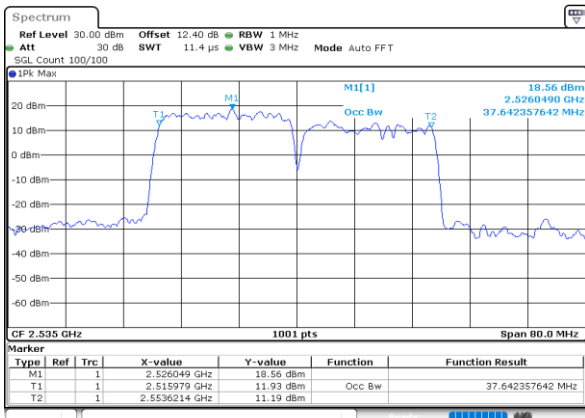

Date: 30.MAY.2020 04:48:07

LTE Band 7C

16QAM

Lowest Channel / 20MHz+20MHz

N/A

Date: 30.MAY.2020 04:04:33

Middle Channel / 20MHz+20MHz

N/A

Date: 30.MAY.2020 04:10:36

Highest Channel / 20MHz+20MHz

N/A

Date: 30.MAY.2020 04:15:52

LTE Band 7C

64QAM

Lowest Channel / 10MHz+20MHz

Date: 30.MAY.2020 05:36:40