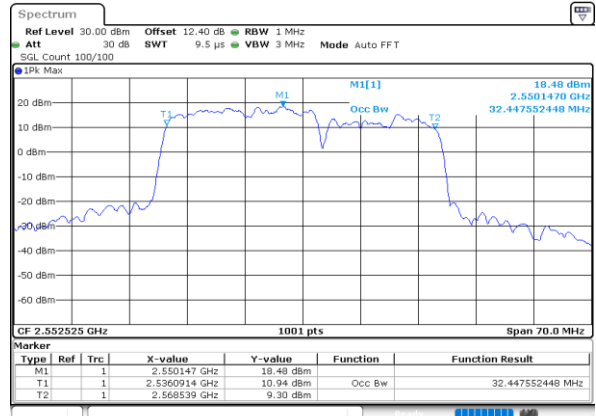

Middle Channel / 15MHz+20MHz

Highest Channel / 15MHz+15MHz

Highest Channel / 15MHz+20MHz

LTE Band 7C

16QAM

Lowest Channel / 20MHz+10MHz

Date: 30.MAY.2020 04:55:50

Lowest Channel / 20MHz+15MHz

Date: 30.MAY.2020 04:27:37

Middle Channel / 20MHz+10MHz

Date: 30.MAY.2020 04:59:22

Middle Channel / 20MHz+15MHz

Date: 30.MAY.2020 04:31:34

Highest Channel / 20MHz+10MHz

Date: 30.MAY.2020 05:03:41

Highest Channel / 20MHz+15MHz

Date: 30.MAY.2020 04:48:07

LTE Band 7C

16QAM

Lowest Channel / 20MHz+20MHz

N/A

Date: 30.MAY.2020 04:04:33

Middle Channel / 20MHz+20MHz

N/A