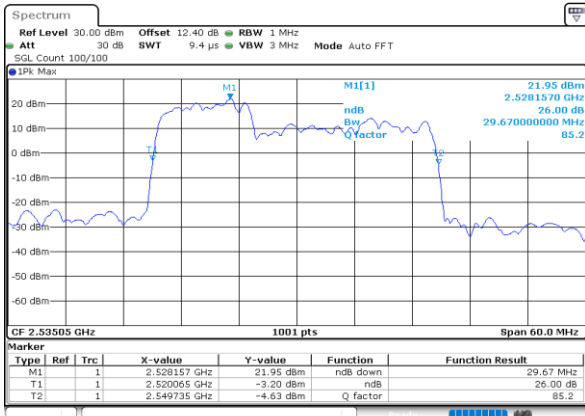

Date: 30.MAY.2020 04:17:00

LTE Band 7C

64QAM

Lowest Channel / 10MHz+20MHz

Date: 30.MAY.2020 05:37:02

Lowest Channel / 15MHz+10MHz

Date: 30.MAY.2020 06:07:49

Middle Channel / 10MHz+20MHz

Date: 30.MAY.2020 05:51:42

Middle Channel / 15MHz+10MHz

Date: 30.MAY.2020 06:11:29

Highest Channel / 10MHz+20MHz

Date: 30.MAY.2020 05:57:06

Highest Channel / 15MHz+10MHz

Date: 30.MAY.2020 06:16:12

LTE Band 7C