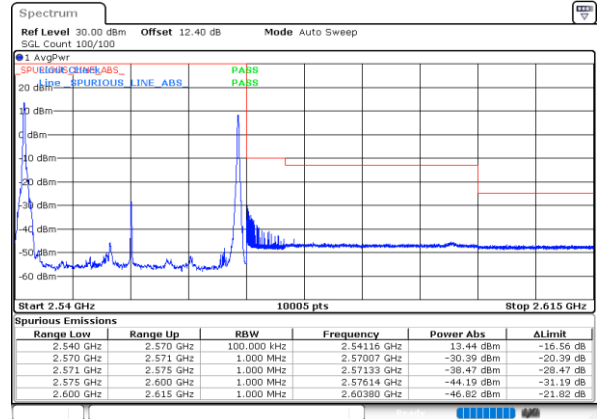

Highest Band Edge / 1RB0 and 1RB49

Date: 17.MAY.2020 20:47:00