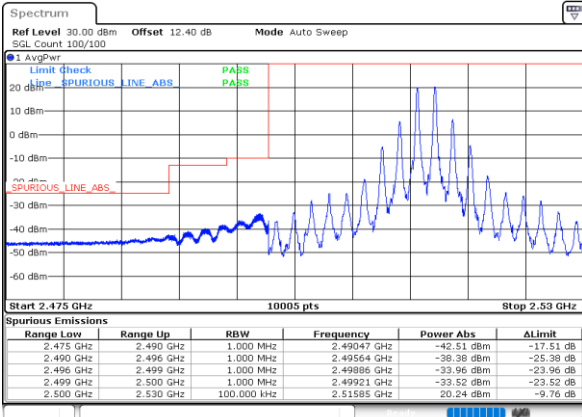

#### Highest Band Edge / Full RB

LTE Band 7C / 15MHz+10MHz

QPSK

Lowest Band Edge / 1RB0 and 1RB49

Date: 19.MAY.2020 02:29:37

Highest Band Edge / 1RB0 and 1RB49

Date: 19.MAY.2020 04:00:38

Lowest Band Edge / 1RB74 and 1RB0

Date: 19.MAY.2020 02:30:26

Highest Band Edge / 1RB74 and 1RB0

Date: 19.MAY.2020 04:04:54

Lowest Band Edge / Full RB

Date: 19.MAY.2020 03:27:22

Highest Band Edge / Full RB

Date: 19.MAY.2020 03:59:46

LTE Band 7C / 15MHz+15MHz

QPSK

Lowest Band Edge / 1RB0 and 1RB74

Date: 16.MAY.2020 01:02:22

Highest Band Edge / 1RB0 and 1RB74

Date: 17.MAY.2020 19:39:33

Lowest Band Edge / 1RB74 and 1RB0

Date: 16.MAY.2020 01:03:13

Highest Band Edge / 1RB74 and 1RB0

Date: 17.MAY.2020 19:43:52

Lowest Band Edge / Full RB

Date: 30.MAY.2020 03:25:47

Highest Band Edge / Full RB

Date: 17.MAY.2020 19:39:41

LTE Band 7C / 15MHz+20MHz

QPSK

Lowest Band Edge / 1RB0 and 1RB99