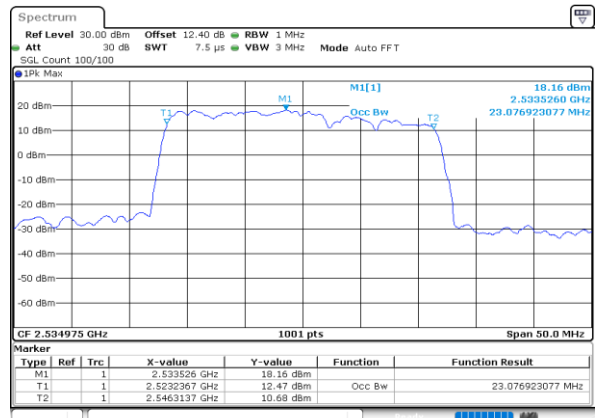

N/A

Date: 30.MAY.2020 04:10:14

Highest Channel / 20MHz+20MHz

N/A

Date: 30.MAY.2020 04:16:15

LTE Band 7C

16QAM

Lowest Channel / 10MHz+20MHz

Date: 30.MAY.2020 05:36:17

Lowest Channel / 15MHz+10MHz

Date: 30.MAY.2020 06:07:04

Middle Channel / 10MHz+20MHz

Date: 30.MAY.2020 05:50:57

Middle Channel / 15MHz+10MHz

Date: 30.MAY.2020 06:10:44

Highest Channel / 10MHz+20MHz

Date: 30.MAY.2020 05:55:35

Highest Channel / 15MHz+10MHz

Date: 30.MAY.2020 06:14:42

LTE Band 7C

16QAM

Lowest Channel / 15MHz+15MHz

Lowest Channel / 15MHz+20MHz

Middle Channel / 15MHz+15MHz