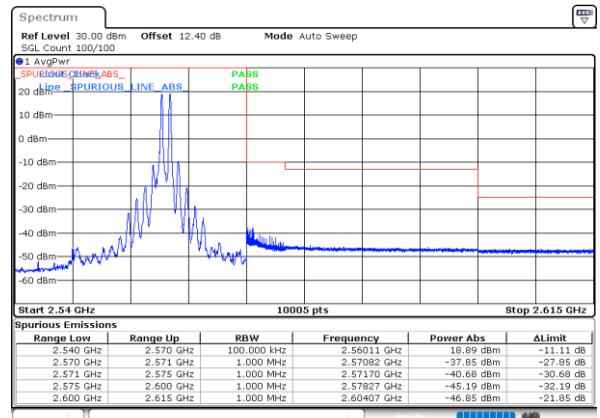

Lowest Band Edge / Full RB

Date: 30.MAY.2020 03:30:51

Highest Band Edge / Full RB

Date: 16.MAY.2020 00:31:25

LTE Band 7C / 20MHz+10MHz

QPSK

Lowest Band Edge / 1RB0 and 1RB49

Date: 17.MAY.2020 20:15:29

Highest Band Edge / 1RB0 and 1RB49

Date: 17.MAY.2020 20:47:00

Lowest Band Edge / 1RB99 and 1RB0

Date: 17.MAY.2020 20:16:20

Highest Band Edge / 1RB99 and 1RB0

Date: 17.MAY.2020 20:51:17

Lowest Band Edge / Full RB

Date: 30.MAY.2020 03:35:13

Highest Band Edge / Full RB

Date: 17.MAY.2020 20:46:08

LTE Band 7C / 20MHz+15MHz

QPSK

Lowest Band Edge / 1RB0 and 1RB74

Date: 15.MAY.2020 23:00:32

Highest Band Edge / 1RB0 and 1RB74