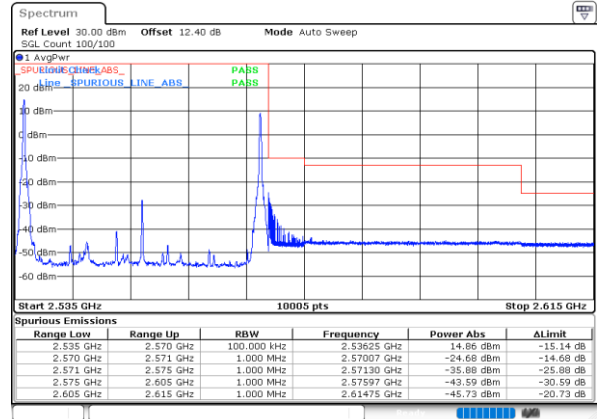

Highest Band Edge / 1RB0 and 1RB99

Date: 16.MAY.2020 00:32:16