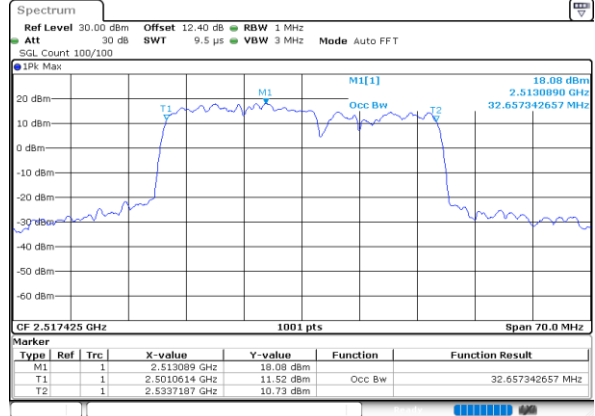

Middle Channel / 15MHz+15MHz

Date: 30.MAY.2020 05:29:10

Middle Channel / 15MHz+20MHz

Date: 30.MAY.2020 05:16:36

Highest Channel / 15MHz+15MHz

Date: 30.MAY.2020 05:32:20

Highest Channel / 15MHz+20MHz

Date: 30.MAY.2020 05:20:15

LTE Band 7C

64QAM

Lowest Channel / 20MHz+10MHz

Date: 30.MAY.2020 04:56:13

Lowest Channel / 20MHz+15MHz

Date: 30.MAY.2020 04:28:00

Middle Channel / 20MHz+10MHz

Date: 30.MAY.2020 04:59:45

Middle Channel / 20MHz+15MHz

Date: 30.MAY.2020 04:31:57

Highest Channel / 20MHz+10MHz

Date: 30.MAY.2020 05:03:18

Highest Channel / 20MHz+15MHz

Date: 30.MAY.2020 04:47:44

LTE Band 7C

64QAM