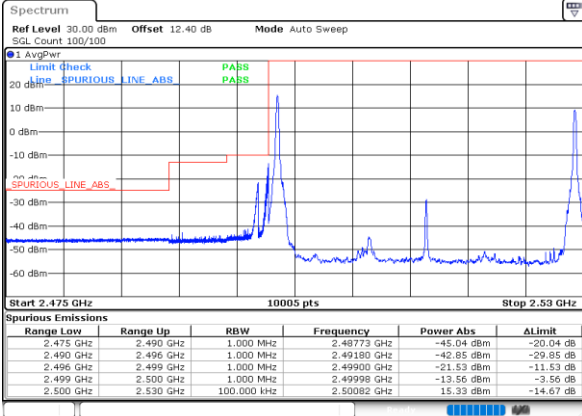

#### Highest Band Edge / Full RB

LTE Band 7C / 15MHz+10MHz

QPSK

Lowest Band Edge / 1RB0 and 1RB49

Date: 19.MAY.2020 02:29:37

Highest Band Edge / 1RB0 and 1RB49

Date: 19.MAY.2020 04:00:38

Lowest Band Edge / 1RB74 and 1RB0

Date: 19.MAY.2020 02:30:26

Highest Band Edge / 1RB74 and 1RB0

Date: 19.MAY.2020 04:04:54

Lowest Band Edge / Full RB

Date: 19.MAY.2020 03:27:22

Highest Band Edge / Full RB

Date: 19.MAY.2020 03:59:46

LTE Band 7C / 15MHz+15MHz

QPSK

Lowest Band Edge / 1RB0 and 1RB74

Date: 16.MAY.2020 01:02:22

Highest Band Edge / 1RB0 and 1RB74

Date: 17.MAY.2020 19:39:33

Lowest Band Edge / 1RB74 and 1RB0

Date: 16.MAY.2020 01:03:13

Highest Band Edge / 1RB74 and 1RB0

Date: 17.MAY.2020 19:43:52

Lowest Band Edge / Full RB

Date: 30.MAY.2020 03:25:47

Highest Band Edge / Full RB

Date: 17.MAY.2020 19:39:41

LTE Band 7C / 15MHz+20MHz

QPSK

Lowest Band Edge / 1RB0 and 1RB99