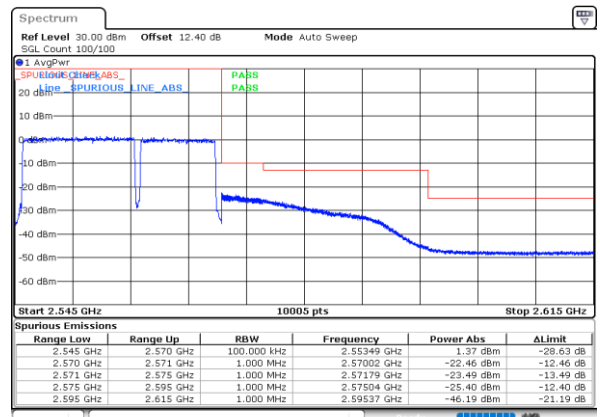

#### Highest Band Edge / Full RB

LTE Band 7C / 15MHz+10MHz

QPSK

Lowest Band Edge / 1RB0 and 1RB49

Date: 19.MAY.2020 02:29:37

Highest Band Edge / 1RB0 and 1RB49

Date: 19.MAY.2020 04:00:38

Lowest Band Edge / 1RB74 and 1RB0

Date: 19.MAY.2020 02:30:26

Highest Band Edge / 1RB74 and 1RB0

Date: 19.MAY.2020 04:04:54

Lowest Band Edge / Full RB

Date: 19.MAY.2020 03:27:22

Highest Band Edge / Full RB

Date: 19.MAY.2020 03:59:46

LTE Band 7C / 15MHz+15MHz

QPSK

Lowest Band Edge / 1RB0 and 1RB74

Date: 16.MAY.2020 01:02:22

Highest Band Edge / 1RB0 and 1RB74

Date: 17.MAY.2020 19:39:33

Lowest Band Edge / 1RB74 and 1RB0

Date: 16.MAY.2020 01:03:13

Highest Band Edge / 1RB74 and 1RB0

Date: 17.MAY.2020 19:43:52

Lowest Band Edge / Full RB

Date: 30.MAY.2020 03:25:47

Highest Band Edge / Full RB

Date: 17.MAY.2020 19:39:41

LTE Band 7C / 15MHz+20MHz

QPSK

Lowest Band Edge / 1RB0 and 1RB99