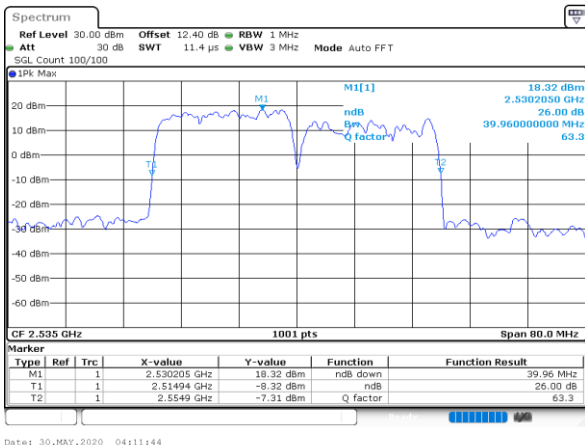

Middle Channel / 20MHz+15MHz

Date: 30.MAY.2020 04:32:42

Highest Channel / 20MHz+10MHz

Date: 30.MAY.2020 05:04:48

Highest Channel / 20MHz+15MHz

Date: 30.MAY.2020 04:49:15

LTE Band 7C

16QAM

Lowest Channel / 20MHz+20MHz

N/A

Date: 30.MAY.2020 04:05:40

Middle Channel / 20MHz+20MHz

N/A

Date: 30.MAY.2020 04:11:44

Highest Channel / 20MHz+20MHz

N/A

Date: 30.MAY.2020 04:17:00

LTE Band 7C

64QAM

Lowest Channel / 10MHz+20MHz

Date: 30.MAY.2020 05:37:02

Lowest Channel / 15MHz+10MHz

Date: 30.MAY.2020 06:07:49

Middle Channel / 10MHz+20MHz