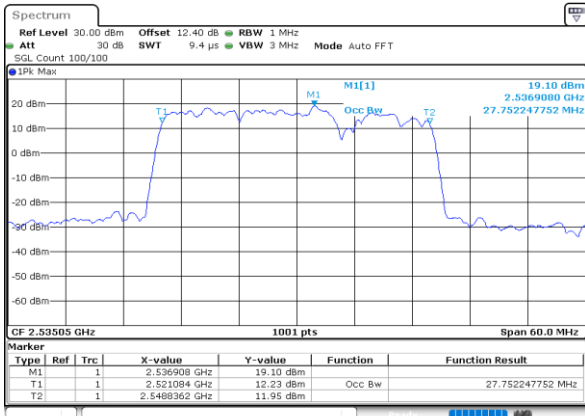

Date: 30.MAY.2020 05:55:35

Highest Channel / 15MHz+10MHz

Date: 30.MAY.2020 06:14:42

LTE Band 7C

16QAM

Lowest Channel / 15MHz+15MHz

Lowest Channel / 15MHz+20MHz

Middle Channel / 15MHz+15MHz

Middle Channel / 15MHz+20MHz

Highest Channel / 15MHz+15MHz

Highest Channel / 15MHz+20MHz

LTE Band 7C

16QAM

Lowest Channel / 20MHz+10MHz

Date: 30.MAY.2020 04:55:50

Lowest Channel / 20MHz+15MHz

Date: 30.MAY.2020 04:27:37

Middle Channel / 20MHz+10MHz

Date: 30.MAY.2020 04:59:22

Middle Channel / 20MHz+15MHz

Date: 30.MAY.2020 04:31:34

Highest Channel / 20MHz+10MHz

Date: 30.MAY.2020 05:03:41

Highest Channel / 20MHz+15MHz