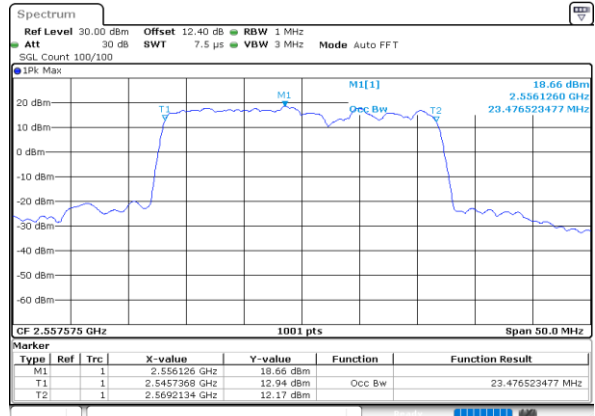

LTE Band 7C

QPSK

Lowest Channel / 10MHz+20MHz

Date: 30.MAY.2020 05:35:54

Lowest Channel / 15MHz+10MHz

Date: 30.MAY.2020 06:10:41

Middle Channel / 10MHz+20MHz

Date: 30.MAY.2020 05:50:34

Middle Channel / 15MHz+10MHz

Date: 30.MAY.2020 06:11:21

Highest Channel / 10MHz+20MHz

Date: 30.MAY.2020 05:55:58

Highest Channel / 15MHz+10MHz

Date: 30.MAY.2020 06:15:05

LTE Band 7C

QPSK

Lowest Channel / 15MHz+15MHz

Date: 30.MAY.2020 05:23:57

Lowest Channel / 15MHz+20MHz

Date: 30.MAY.2020 05:10:29

Middle Channel / 15MHz+15MHz

Date: 30.MAY.2020 05:28:24

Middle Channel / 15MHz+20MHz

Date: 30.MAY.2020 05:11:50

Highest Channel / 15MHz+15MHz

Date: 30.MAY.2020 05:33:05

Highest Channel / 15MHz+20MHz

Date: 30.MAY.2020 05:21:01

LTE Band 7C

QPSK

Lowest Channel / 20MHz+10MHz

Date: 30.MAY.2020 04:55:28