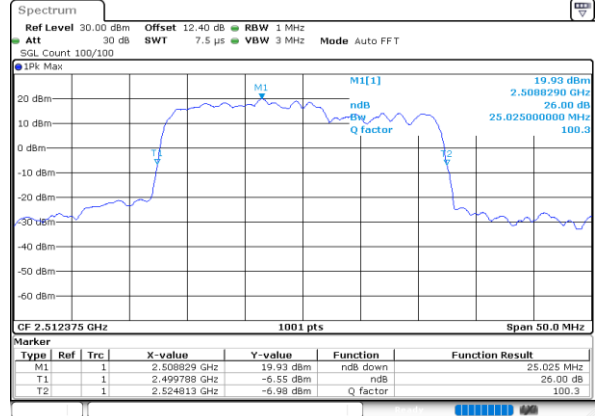

Lowest Channel / 20MHz+20MHz

N/A

Date: 30.MAY.2020 04:05:40

Middle Channel / 20MHz+20MHz

N/A

Date: 30.MAY.2020 04:11:44

Highest Channel / 20MHz+20MHz

N/A

Date: 30.MAY.2020 04:17:00

LTE Band 7C

64QAM

Lowest Channel / 10MHz+20MHz

Date: 30.MAY.2020 05:37:02

Lowest Channel / 15MHz+10MHz

Date: 30.MAY.2020 06:07:49

Middle Channel / 10MHz+20MHz

Date: 30.MAY.2020 05:51:42

Middle Channel / 15MHz+10MHz

Date: 30.MAY.2020 06:11:29

Highest Channel / 10MHz+20MHz

Date: 30.MAY.2020 05:57:06

Highest Channel / 15MHz+10MHz

Date: 30.MAY.2020 06:16:12

LTE Band 7C