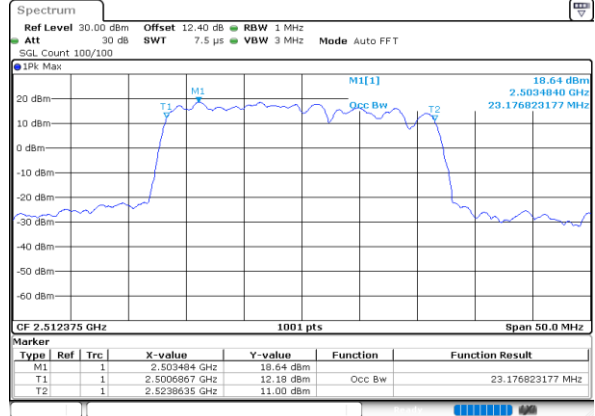

Date: 30.MAY.2020 04:48:07

LTE Band 7C

16QAM

Lowest Channel / 20MHz+20MHz

N/A

Date: 30.MAY.2020 04:04:33

Middle Channel / 20MHz+20MHz

N/A

Date: 30.MAY.2020 04:10:36

Highest Channel / 20MHz+20MHz

N/A

Date: 30.MAY.2020 04:15:52

LTE Band 7C

64QAM

Lowest Channel / 10MHz+20MHz

Date: 30.MAY.2020 05:36:40

Lowest Channel / 15MHz+10MHz

Date: 30.MAY.2020 06:07:27

Middle Channel / 10MHz+20MHz

Date: 30.MAY.2020 05:51:20

Middle Channel / 15MHz+10MHz

Date: 30.MAY.2020 06:11:07

Highest Channel / 10MHz+20MHz

Date: 30.MAY.2020 05:55:12

Highest Channel / 15MHz+10MHz

Date: 30.MAY.2020 06:14:19

LTE Band 7C

64QAM

Lowest Channel / 15MHz+15MHz

Date: 30.MAY.2020 05:24:42

Lowest Channel / 15MHz+20MHz

Date: 30.MAY.2020 05:10:14