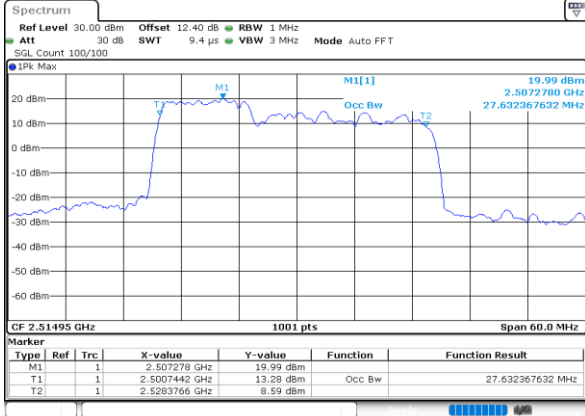

LTE Band 7C

QPSK

Lowest Channel / 10MHz+20MHz

Date: 30.MAY.2020 05:35:54