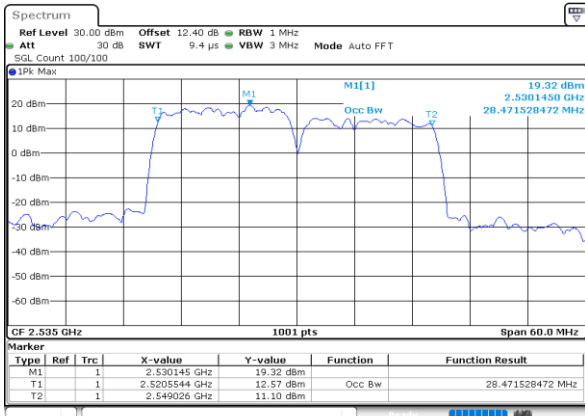

Lowest Channel / 15MHz+10MHz

Date: 30.MAY.2020 06:07:27

Middle Channel / 10MHz+20MHz

Date: 30.MAY.2020 05:51:20

Middle Channel / 15MHz+10MHz

Date: 30.MAY.2020 06:11:07

Highest Channel / 10MHz+20MHz

Date: 30.MAY.2020 05:55:12

Highest Channel / 15MHz+10MHz

Date: 30.MAY.2020 06:14:19

LTE Band 7C

64QAM

Lowest Channel / 15MHz+15MHz

Date: 30.MAY.2020 05:24:42

Lowest Channel / 15MHz+20MHz

Date: 30.MAY.2020 05:10:14

Middle Channel / 15MHz+15MHz

Date: 30.MAY.2020 05:29:10

Middle Channel / 15MHz+20MHz

Date: 30.MAY.2020 05:16:36

Highest Channel / 15MHz+15MHz

Date: 30.MAY.2020 05:32:20

Highest Channel / 15MHz+20MHz

Date: 30.MAY.2020 05:20:15