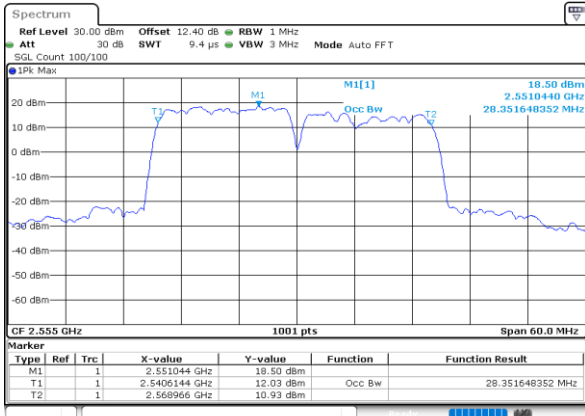

Middle Channel / 15MHz+10MHz

Date: 30.MAY.2020 06:11:21

Highest Channel / 10MHz+20MHz

Date: 30.MAY.2020 05:55:58

Highest Channel / 15MHz+10MHz

Date: 30.MAY.2020 06:15:05

LTE Band 7C

QPSK

Lowest Channel / 15MHz+15MHz

Date: 30.MAY.2020 05:23:57

Lowest Channel / 15MHz+20MHz

Date: 30.MAY.2020 05:10:29

Middle Channel / 15MHz+15MHz

Date: 30.MAY.2020 05:28:24

Middle Channel / 15MHz+20MHz

Date: 30.MAY.2020 05:11:50

Highest Channel / 15MHz+15MHz

Date: 30.MAY.2020 05:33:05

Highest Channel / 15MHz+20MHz

Date: 30.MAY.2020 05:21:01

LTE Band 7C

QPSK

Lowest Channel / 20MHz+10MHz

Date: 30.MAY.2020 04:55:28