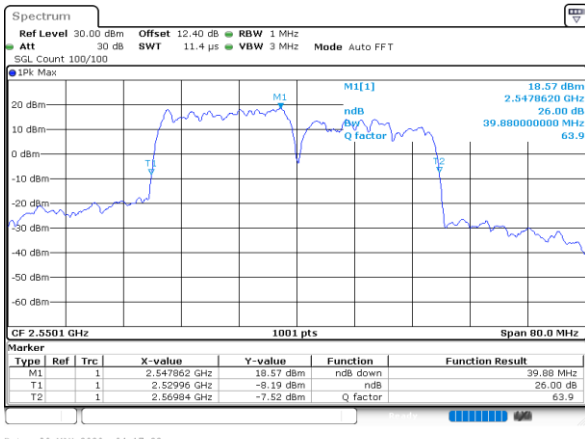

Date: 30.MAY.2020 05:05:11

Highest Channel / 20MHz+15MHz

Date: 30.MAY.2020 04:49:38

LTE Band 7C

64QAM

Lowest Channel / 20MHz+20MHz

N/A

Middle Channel / 20MHz+20MHz

N/A

Highest Channel / 20MHz+20MH

N/A

**Occupied Bandwidth**

Mode	LTE Band 7C : 99%OBW(MHz)			
QPSK				
BW	10MHz+20MHz	15MHz+10MHz	15MHz+15MHz	15MHz+20MHz
Lowest CH	27.63	23.38	28.65	32.73
Middle CH	27.93	23.38	28.35	32.87
Highest CH	27.81	23.48	28.35	32.38
BW	20MHz+10MHz	20MHz+15MHz	20MHz+20MHz	N/A
Lowest CH	27.87	32.80	37.40	-
Middle CH	27.87	32.87	37.64	-
Highest CH	27.93	33.08	37.64	-

Mode	LTE Band 7C : 99%OBW(MHz)			
16QAM				
BW	10MHz+20MHz	15MHz+10MHz	15MHz+15MHz	15MHz+20MHz
Lowest CH	27.93	23.28	28.41	32.73
Middle CH	27.75	23.08	28.59	32.38
Highest CH	27.45	23.38	28.29	32.94
BW	20MHz+10MHz	20MHz+15MHz	20MHz+20MHz	N/A
Lowest CH	27.87	32.66	37.72	-
Middle CH	27.75	32.59	37.64	-
Highest CH	27.81	32.45	37.40	-