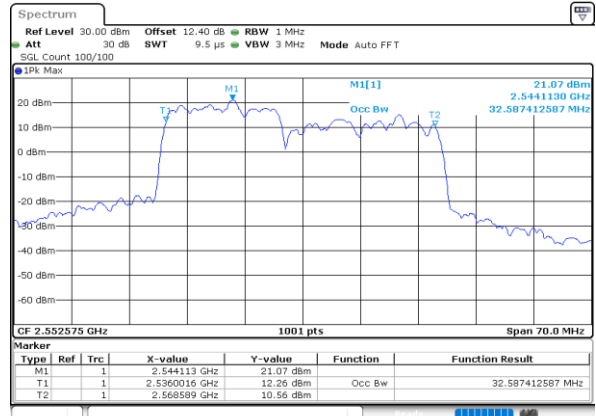

Highest Channel / 15MHz+10MHz

Date: 30.MAY.2020 06:14:19

LTE Band 7C

64QAM

Lowest Channel / 15MHz+15MHz

Date: 30.MAY.2020 05:24:42

Lowest Channel / 15MHz+20MHz

Date: 30.MAY.2020 05:10:14

Middle Channel / 15MHz+15MHz

Date: 30.MAY.2020 05:29:10

Middle Channel / 15MHz+20MHz

Date: 30.MAY.2020 05:16:36

Highest Channel / 15MHz+15MHz

Date: 30.MAY.2020 05:32:20

Highest Channel / 15MHz+20MHz

Date: 30.MAY.2020 05:20:15

LTE Band 7C

64QAM

Lowest Channel / 20MHz+10MHz

Date: 30.MAY.2020 04:56:13

Lowest Channel / 20MHz+15MHz

Date: 30.MAY.2020 04:28:00

Middle Channel / 20MHz+10MHz

Date: 30.MAY.2020 04:59:45

Middle Channel / 20MHz+15MHz

Date: 30.MAY.2020 04:31:57

Highest Channel / 20MHz+10MHz

Date: 30.MAY.2020 05:03:18

Highest Channel / 20MHz+15MHz

Date: 30.MAY.2020 04:47:44

LTE Band 7C

64QAM