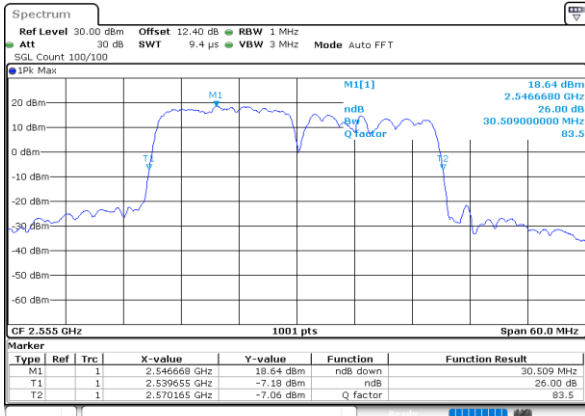

Date: 30.MAY.2020 05:51:42

Middle Channel / 15MHz+10MHz

Date: 30.MAY.2020 06:11:29

Highest Channel / 10MHz+20MHz

Date: 30.MAY.2020 05:57:06

Highest Channel / 15MHz+10MHz

Date: 30.MAY.2020 06:16:12

LTE Band 7C

64QAM

Lowest Channel / 15MHz+15MHz

Date: 30.MAY.2020 05:25:04

Lowest Channel / 15MHz+20MHz

Date: 30.MAY.2020 05:11:36

Middle Channel / 15MHz+15MHz

Date: 30.MAY.2020 05:29:32

Middle Channel / 15MHz+20MHz

Date: 30.MAY.2020 05:11:58

Highest Channel / 15MHz+15MHz

Date: 30.MAY.2020 05:34:13

Highest Channel / 15MHz+20MHz

Date: 30.MAY.2020 05:22:09

LTE Band 7C

64QAM

Lowest Channel / 20MHz+10MHz