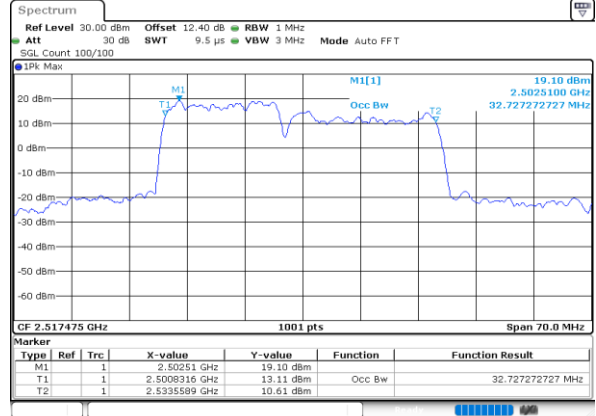

LTE Band 7C

QPSK

Lowest Channel / 10MHz+20MHz

Date: 30.MAY.2020 05:35:54

Lowest Channel / 15MHz+10MHz

Date: 30.MAY.2020 06:10:41

Middle Channel / 10MHz+20MHz

Date: 30.MAY.2020 05:50:34

Middle Channel / 15MHz+10MHz

Date: 30.MAY.2020 06:11:21

Highest Channel / 10MHz+20MHz

Date: 30.MAY.2020 05:55:58

Highest Channel / 15MHz+10MHz

Date: 30.MAY.2020 06:15:05

LTE Band 7C

QPSK

Lowest Channel / 15MHz+15MHz

Date: 30.MAY.2020 05:23:57

Lowest Channel / 15MHz+20MHz

Date: 30.MAY.2020 05:10:29

Middle Channel / 15MHz+15MHz

Date: 30.MAY.2020 05:28:24

Middle Channel / 15MHz+20MHz

Date: 30.MAY.2020 05:11:50

Highest Channel / 15MHz+15MHz

Date: 30.MAY.2020 05:33:05

Highest Channel / 15MHz+20MHz

Date: 30.MAY.2020 05:21:01

LTE Band 7C

QPSK

Lowest Channel / 20MHz+10MHz

Date: 30.MAY.2020 04:55:28