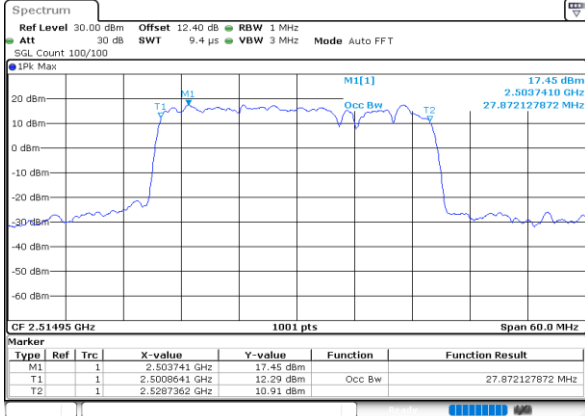

Date: 30.MAY.2020 05:55:35

Highest Channel / 15MHz+10MHz

Date: 30.MAY.2020 06:14:42

LTE Band 7C

16QAM

Lowest Channel / 15MHz+15MHz

Lowest Channel / 15MHz+20MHz

Middle Channel / 15MHz+15MHz

Middle Channel / 15MHz+20MHz

Highest Channel / 15MHz+15MHz

Highest Channel / 15MHz+20MHz

LTE Band 7C

16QAM

Lowest Channel / 20MHz+10MHz

Date: 30.MAY.2020 04:55:50

Lowest Channel / 20MHz+15MHz

Date: 30.MAY.2020 04:27:37

Middle Channel / 20MHz+10MHz

Date: 30.MAY.2020 04:59:22

Middle Channel / 20MHz+15MHz

Date: 30.MAY.2020 04:31:34

Highest Channel / 20MHz+10MHz

Date: 30.MAY.2020 05:03:41

Highest Channel / 20MHz+15MHz