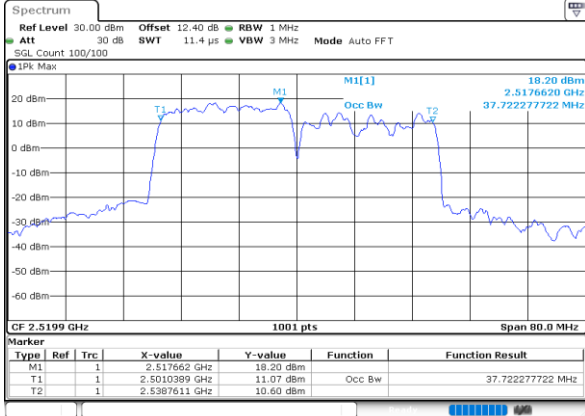

Date: 30.MAY.2020 04:27:37

Middle Channel / 20MHz+10MHz

Date: 30.MAY.2020 04:59:22

Middle Channel / 20MHz+15MHz

Date: 30.MAY.2020 04:31:34

Highest Channel / 20MHz+10MHz

Date: 30.MAY.2020 05:03:41

Highest Channel / 20MHz+15MHz

Date: 30.MAY.2020 04:48:07

LTE Band 7C

16QAM

Lowest Channel / 20MHz+20MHz

N/A

Date: 30.MAY.2020 04:04:33

Middle Channel / 20MHz+20MHz

N/A

Date: 30.MAY.2020 04:10:36

Highest Channel / 20MHz+20MHz

N/A

Date: 30.MAY.2020 04:15:52

LTE Band 7C

64QAM

Lowest Channel / 10MHz+20MHz

Date: 30.MAY.2020 05:36:40