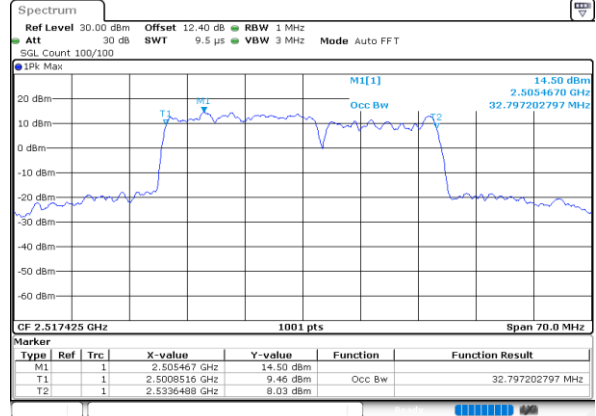

Lowest Channel / 15MHz+15MHz

Date: 30.MAY.2020 05:23:57

Lowest Channel / 15MHz+20MHz

Date: 30.MAY.2020 05:10:29

Middle Channel / 15MHz+15MHz

Date: 30.MAY.2020 05:28:24

Middle Channel / 15MHz+20MHz

Date: 30.MAY.2020 05:11:50

Highest Channel / 15MHz+15MHz

Date: 30.MAY.2020 05:33:05

Highest Channel / 15MHz+20MHz

Date: 30.MAY.2020 05:21:01

LTE Band 7C

QPSK

Lowest Channel / 20MHz+10MHz

Date: 30.MAY.2020 04:55:28

Lowest Channel / 20MHz+15MHz

Date: 30.MAY.2020 04:27:14

Middle Channel / 20MHz+10MHz

Date: 30.MAY.2020 04:59:00

Middle Channel / 20MHz+15MHz

Date: 30.MAY.2020 04:31:12

Highest Channel / 20MHz+10MHz

Date: 30.MAY.2020 05:04:04

Highest Channel / 20MHz+15MHz

Date: 30.MAY.2020 04:48:30

LTE Band 7C

QPSK

Lowest Channel / 20MHz+20MHz

N/A

Date: 30.MAY.2020 04:08:17

Middle Channel / 20MHz+20MHz