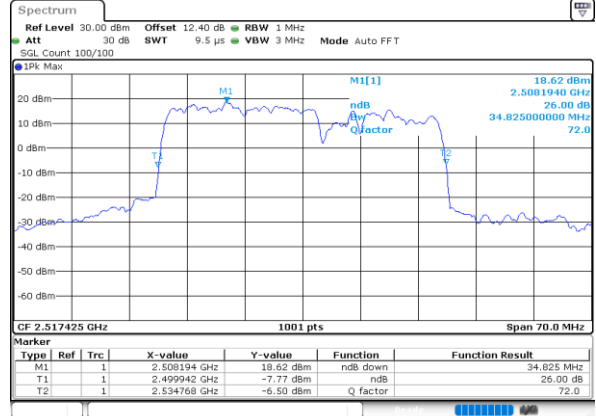

Date: 30.MAY.2020 05:11:58

Highest Channel / 15MHz+15MHz

Date: 30.MAY.2020 05:34:13

Highest Channel / 15MHz+20MHz

Date: 30.MAY.2020 05:22:09

LTE Band 7C

64QAM

Lowest Channel / 20MHz+10MHz

Date: 30.MAY.2020 04:56:35

Lowest Channel / 20MHz+15MHz

Date: 30.MAY.2020 04:28:22

Middle Channel / 20MHz+10MHz

Date: 30.MAY.2020 05:00:07

Middle Channel / 20MHz+15MHz

Date: 30.MAY.2020 04:32:19

Highest Channel / 20MHz+10MHz

Date: 30.MAY.2020 05:05:11

Highest Channel / 20MHz+15MHz

Date: 30.MAY.2020 04:49:38

LTE Band 7C

64QAM

Lowest Channel / 20MHz+20MHz

N/A

Middle Channel / 20MHz+20MHz