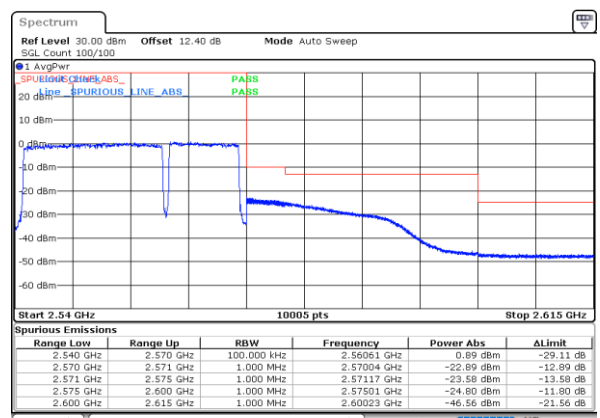

Lowest Band Edge / Full RB

Date: 30.MAY.2020 03:30:51

Highest Band Edge / Full RB

Date: 16.MAY.2020 00:31:25

LTE Band 7C / 20MHz+10MHz

QPSK

Lowest Band Edge / 1RB0 and 1RB49

Date: 17.MAY.2020 20:15:29

Highest Band Edge / 1RB0 and 1RB49

Date: 17.MAY.2020 20:47:00

Lowest Band Edge / 1RB99 and 1RB0

Date: 17.MAY.2020 20:16:20

Highest Band Edge / 1RB99 and 1RB0

Date: 17.MAY.2020 20:51:17

Lowest Band Edge / Full RB

Date: 30.MAY.2020 03:35:13

Highest Band Edge / Full RB

Date: 17.MAY.2020 20:46:08

LTE Band 7C / 20MHz+15MHz

QPSK

Lowest Band Edge / 1RB0 and 1RB74

Date: 15.MAY.2020 23:00:32

Highest Band Edge / 1RB0 and 1RB74