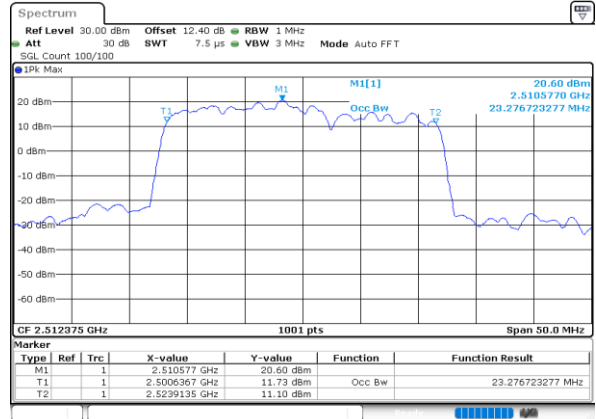

Highest Channel / 20MHz+15MHz

Date: 30.MAY.2020 04:48:30

LTE Band 7C

QPSK

Lowest Channel / 20MHz+20MHz

N/A

Date: 30.MAY.2020 04:08:17

Middle Channel / 20MHz+20MHz

N/A

Date: 30.MAY.2020 04:10:14

Highest Channel / 20MHz+20MHz

N/A

Date: 30.MAY.2020 04:16:15

LTE Band 7C

16QAM

Lowest Channel / 10MHz+20MHz

Date: 30.MAY.2020 05:36:17

Lowest Channel / 15MHz+10MHz

Date: 30.MAY.2020 06:07:04

Middle Channel / 10MHz+20MHz

Date: 30.MAY.2020 05:50:57

Middle Channel / 15MHz+10MHz

Date: 30.MAY.2020 06:10:44

Highest Channel / 10MHz+20MHz

Date: 30.MAY.2020 05:55:35

Highest Channel / 15MHz+10MHz

Date: 30.MAY.2020 06:14:42

LTE Band 7C

16QAM

Lowest Channel / 15MHz+15MHz

Lowest Channel / 15MHz+20MHz

Middle Channel / 15MHz+15MHz