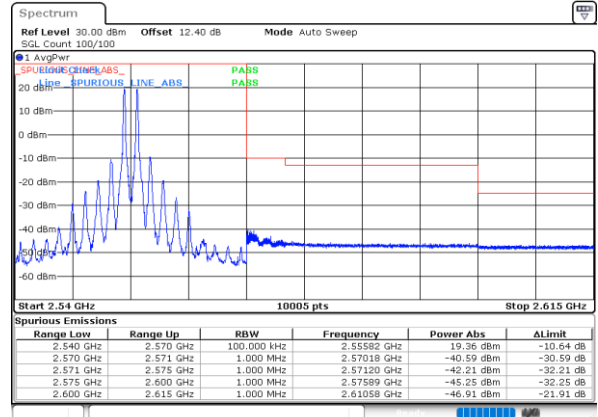

#### Highest Band Edge / Full RB

LTE Band 7C / 15MHz+10MHz

QPSK

Lowest Band Edge / 1RB0 and 1RB49

Date: 19.MAY.2020 02:29:37

Highest Band Edge / 1RB0 and 1RB49

Date: 19.MAY.2020 04:00:38

Lowest Band Edge / 1RB74 and 1RB0

Date: 19.MAY.2020 02:30:26

Highest Band Edge / 1RB74 and 1RB0

Date: 19.MAY.2020 04:04:54

Lowest Band Edge / Full RB

Date: 19.MAY.2020 03:27:22

Highest Band Edge / Full RB

Date: 19.MAY.2020 03:59:46

LTE Band 7C / 15MHz+15MHz

QPSK

Lowest Band Edge / 1RB0 and 1RB74

Date: 16.MAY.2020 01:02:22

Highest Band Edge / 1RB0 and 1RB74

Date: 17.MAY.2020 19:39:33

Lowest Band Edge / 1RB74 and 1RB0

Date: 16.MAY.2020 01:03:13

Highest Band Edge / 1RB74 and 1RB0

Date: 17.MAY.2020 19:43:52

Lowest Band Edge / Full RB

Date: 30.MAY.2020 03:25:47

Highest Band Edge / Full RB

Date: 17.MAY.2020 19:39:41

LTE Band 7C / 15MHz+20MHz

QPSK

Lowest Band Edge / 1RB0 and 1RB99