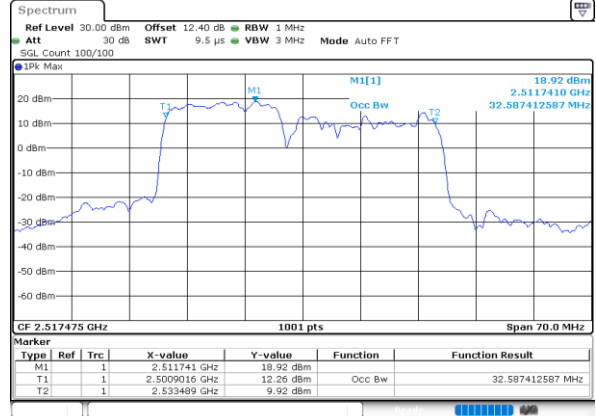

Lowest Channel / 15MHz+10MHz

Date: 30.MAY.2020 06:07:27

Middle Channel / 10MHz+20MHz

Date: 30.MAY.2020 05:51:20

Middle Channel / 15MHz+10MHz

Date: 30.MAY.2020 06:11:07

Highest Channel / 10MHz+20MHz

Date: 30.MAY.2020 05:55:12

Highest Channel / 15MHz+10MHz

Date: 30.MAY.2020 06:14:19

LTE Band 7C

64QAM

Lowest Channel / 15MHz+15MHz

Date: 30.MAY.2020 05:24:42

Lowest Channel / 15MHz+20MHz

Date: 30.MAY.2020 05:10:14

Middle Channel / 15MHz+15MHz

Date: 30.MAY.2020 05:29:10

Middle Channel / 15MHz+20MHz

Date: 30.MAY.2020 05:16:36

Highest Channel / 15MHz+15MHz

Date: 30.MAY.2020 05:32:20

Highest Channel / 15MHz+20MHz

Date: 30.MAY.2020 05:20:15

LTE Band 7C

64QAM

Lowest Channel / 20MHz+10MHz

Date: 30.MAY.2020 04:56:13

Lowest Channel / 20MHz+15MHz

Date: 30.MAY.2020 04:28:00

Middle Channel / 20MHz+10MHz

Date: 30.MAY.2020 04:59:45