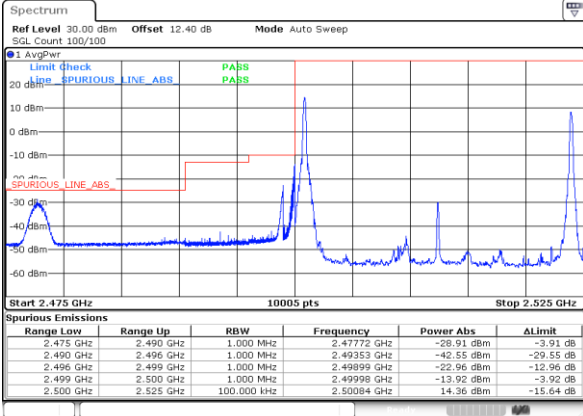

#### Lowest Band Edge / Full RB

#### Highest Band Edge / Full RB

LTE Band 7C / 15MHz+10MHz

QPSK

Lowest Band Edge / 1RB0 and 1RB49

Date: 19.MAY.2020 02:29:37

Highest Band Edge / 1RB0 and 1RB49

Date: 19.MAY.2020 04:00:38

Lowest Band Edge / 1RB74 and 1RB0

Date: 19.MAY.2020 02:30:26

Highest Band Edge / 1RB74 and 1RB0

Date: 19.MAY.2020 04:04:54

Lowest Band Edge / Full RB

Date: 19.MAY.2020 03:27:22

Highest Band Edge / Full RB

Date: 19.MAY.2020 03:59:46

LTE Band 7C / 15MHz+15MHz