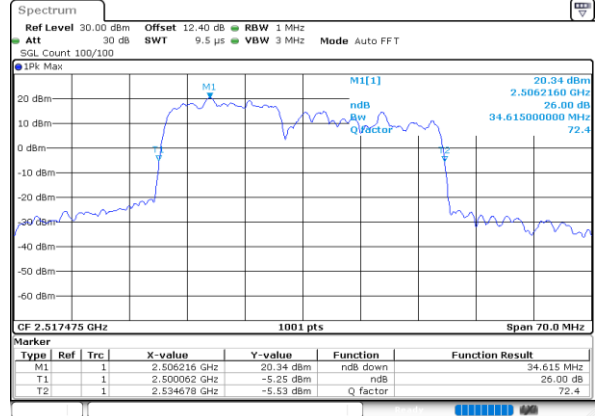

Lowest Channel / 15MHz+20MHz

Date: 30.MAY.2020 05:11:36