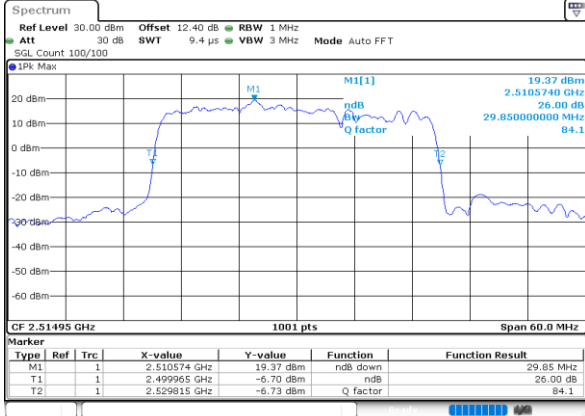

Date: 30.MAY.2020 05:11:58

Highest Channel / 15MHz+15MHz

Date: 30.MAY.2020 05:34:13

Highest Channel / 15MHz+20MHz

Date: 30.MAY.2020 05:22:09

LTE Band 7C

64QAM

Lowest Channel / 20MHz+10MHz

Date: 30.MAY.2020 04:56:35

Lowest Channel / 20MHz+15MHz

Date: 30.MAY.2020 04:28:22

Middle Channel / 20MHz+10MHz

Date: 30.MAY.2020 05:00:07

Middle Channel / 20MHz+15MHz

Date: 30.MAY.2020 04:32:19

Highest Channel / 20MHz+10MHz