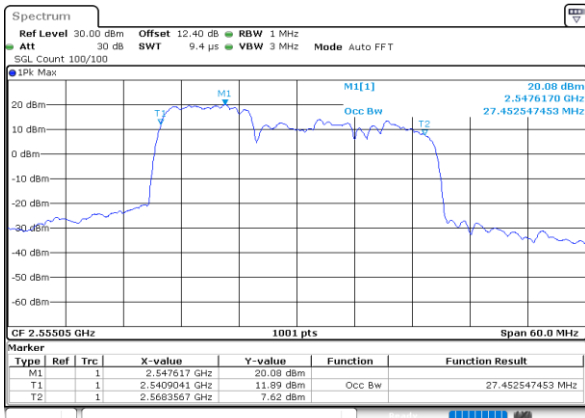

N/A

Date: 30.MAY.2020 04:10:14

Highest Channel / 20MHz+20MHz

N/A

Date: 30.MAY.2020 04:16:15

LTE Band 7C

16QAM

Lowest Channel / 10MHz+20MHz

Date: 30.MAY.2020 05:36:17

Lowest Channel / 15MHz+10MHz

Date: 30.MAY.2020 06:07:04

Middle Channel / 10MHz+20MHz

Date: 30.MAY.2020 05:50:57

Middle Channel / 15MHz+10MHz

Date: 30.MAY.2020 06:10:44

Highest Channel / 10MHz+20MHz

Date: 30.MAY.2020 05:55:35

Highest Channel / 15MHz+10MHz

Date: 30.MAY.2020 06:14:42

LTE Band 7C

16QAM

Lowest Channel / 15MHz+15MHz

Lowest Channel / 15MHz+20MHz

Middle Channel / 15MHz+15MHz