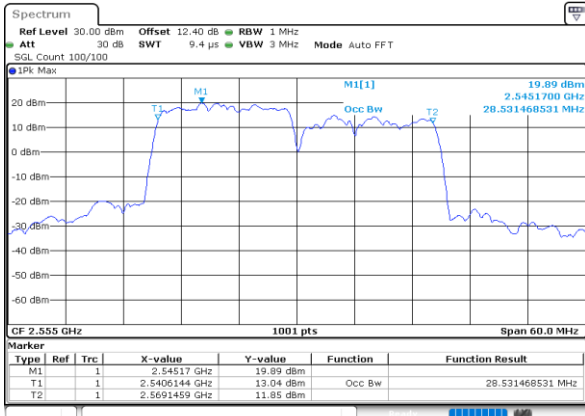

Highest Channel / 15MHz+10MHz

Date: 30.MAY.2020 06:14:19

LTE Band 7C

64QAM

Lowest Channel / 15MHz+15MHz

Date: 30.MAY.2020 05:24:42

Lowest Channel / 15MHz+20MHz

Date: 30.MAY.2020 05:10:14

Middle Channel / 15MHz+15MHz

Date: 30.MAY.2020 05:29:10

Middle Channel / 15MHz+20MHz

Date: 30.MAY.2020 05:16:36

Highest Channel / 15MHz+15MHz

Date: 30.MAY.2020 05:32:20

Highest Channel / 15MHz+20MHz

Date: 30.MAY.2020 05:20:15

LTE Band 7C

64QAM

Lowest Channel / 20MHz+10MHz

Date: 30.MAY.2020 04:56:13

Lowest Channel / 20MHz+15MHz

Date: 30.MAY.2020 04:28:00

Middle Channel / 20MHz+10MHz

Date: 30.MAY.2020 04:59:45

Middle Channel / 20MHz+15MHz

Date: 30.MAY.2020 04:31:57

Highest Channel / 20MHz+10MHz

Date: 30.MAY.2020 05:03:18

Highest Channel / 20MHz+15MHz

Date: 30.MAY.2020 04:47:44

LTE Band 7C

64QAM