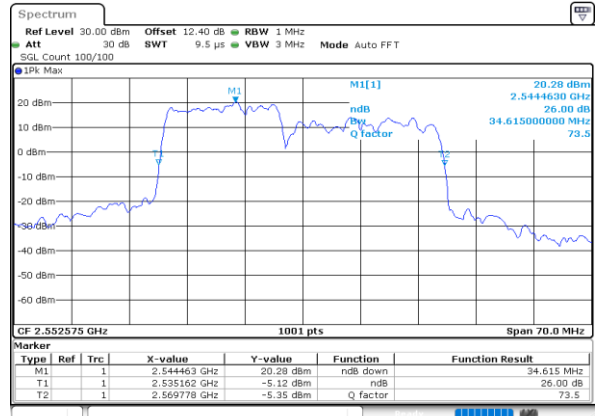

Date: 30.MAY.2020 05:51:42

Middle Channel / 15MHz+10MHz

Date: 30.MAY.2020 06:11:29

Highest Channel / 10MHz+20MHz

Date: 30.MAY.2020 05:57:06

Highest Channel / 15MHz+10MHz

Date: 30.MAY.2020 06:16:12

LTE Band 7C

64QAM

Lowest Channel / 15MHz+15MHz

Date: 30.MAY.2020 05:25:04

Lowest Channel / 15MHz+20MHz

Date: 30.MAY.2020 05:11:36

Middle Channel / 15MHz+15MHz

Date: 30.MAY.2020 05:29:32

Middle Channel / 15MHz+20MHz

Date: 30.MAY.2020 05:11:58

Highest Channel / 15MHz+15MHz

Date: 30.MAY.2020 05:34:13

Highest Channel / 15MHz+20MHz

Date: 30.MAY.2020 05:22:09

LTE Band 7C

64QAM

Lowest Channel / 20MHz+10MHz

Date: 30.MAY.2020 04:56:35

Lowest Channel / 20MHz+15MHz

Date: 30.MAY.2020 04:28:22

Middle Channel / 20MHz+10MHz

Date: 30.MAY.2020 05:00:07

Middle Channel / 20MHz+15MHz

Date: 30.MAY.2020 04:32:19

Highest Channel / 20MHz+10MHz