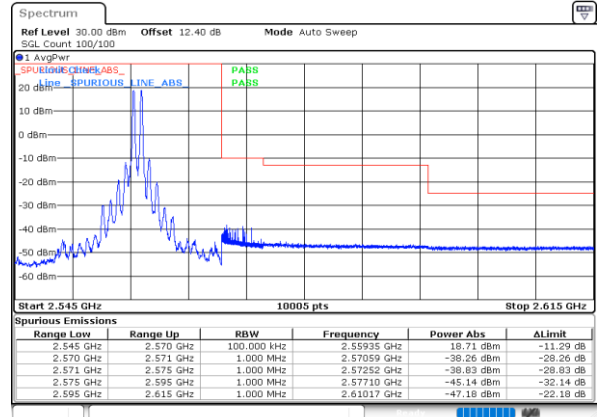

#### Lowest Band Edge / Full RB

#### Highest Band Edge / Full RB

LTE Band 7C / 15MHz+10MHz

QPSK

Lowest Band Edge / 1RB0 and 1RB49

Date: 19.MAY.2020 02:29:37

Highest Band Edge / 1RB0 and 1RB49

Date: 19.MAY.2020 04:00:38

Lowest Band Edge / 1RB74 and 1RB0

Date: 19.MAY.2020 02:30:26

Highest Band Edge / 1RB74 and 1RB0

Date: 19.MAY.2020 04:04:54

Lowest Band Edge / Full RB

Date: 19.MAY.2020 03:27:22

Highest Band Edge / Full RB

Date: 19.MAY.2020 03:59:46

LTE Band 7C / 15MHz+15MHz