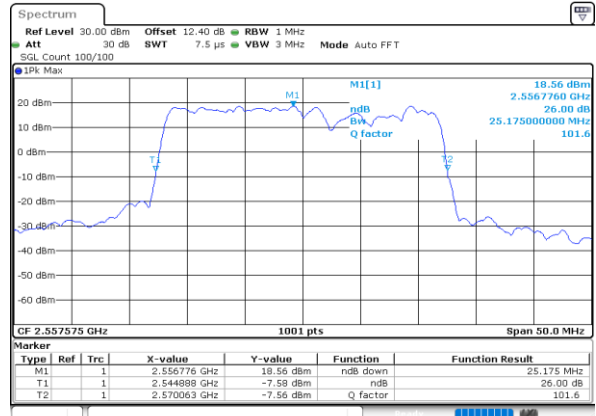

Date: 30.MAY.2020 04:17:00

LTE Band 7C

64QAM

Lowest Channel / 10MHz+20MHz

Date: 30.MAY.2020 05:37:02

Lowest Channel / 15MHz+10MHz

Date: 30.MAY.2020 06:07:49

Middle Channel / 10MHz+20MHz

Date: 30.MAY.2020 05:51:42

Middle Channel / 15MHz+10MHz

Date: 30.MAY.2020 06:11:29

Highest Channel / 10MHz+20MHz

Date: 30.MAY.2020 05:57:06

Highest Channel / 15MHz+10MHz

Date: 30.MAY.2020 06:16:12

LTE Band 7C

64QAM

Lowest Channel / 15MHz+15MHz

Date: 30.MAY.2020 05:25:04

Lowest Channel / 15MHz+20MHz

Date: 30.MAY.2020 05:11:36

Middle Channel / 15MHz+15MHz

Date: 30.MAY.2020 05:29:32

Middle Channel / 15MHz+20MHz

Date: 30.MAY.2020 05:11:58

Highest Channel / 15MHz+15MHz

Date: 30.MAY.2020 05:34:13

Highest Channel / 15MHz+20MHz

Date: 30.MAY.2020 05:22:09

LTE Band 7C

64QAM

Lowest Channel / 20MHz+10MHz