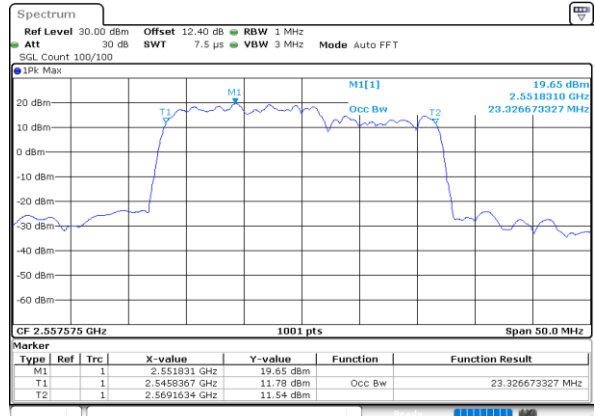

Date: 30.MAY.2020 04:10:36

Highest Channel / 20MHz+20MHz

N/A

Date: 30.MAY.2020 04:15:52

LTE Band 7C

64QAM

Lowest Channel / 10MHz+20MHz

Date: 30.MAY.2020 05:36:40

Lowest Channel / 15MHz+10MHz

Date: 30.MAY.2020 06:07:27

Middle Channel / 10MHz+20MHz

Date: 30.MAY.2020 05:51:20

Middle Channel / 15MHz+10MHz

Date: 30.MAY.2020 06:11:07

Highest Channel / 10MHz+20MHz

Date: 30.MAY.2020 05:55:12

Highest Channel / 15MHz+10MHz

Date: 30.MAY.2020 06:14:19

LTE Band 7C

64QAM

Lowest Channel / 15MHz+15MHz

Date: 30.MAY.2020 05:24:42

Lowest Channel / 15MHz+20MHz

Date: 30.MAY.2020 05:10:14