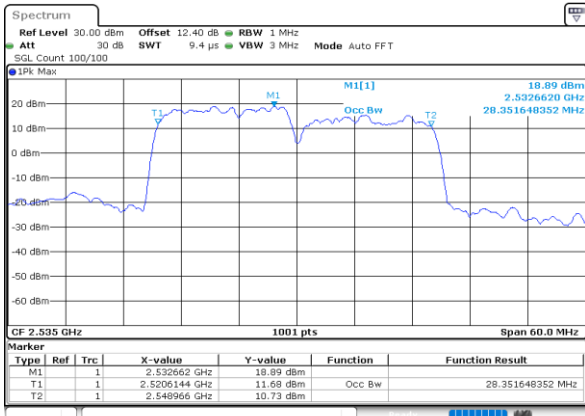

Middle Channel / 15MHz+10MHz

Date: 30.MAY.2020 06:11:21

Highest Channel / 10MHz+20MHz

Date: 30.MAY.2020 05:55:58

Highest Channel / 15MHz+10MHz

Date: 30.MAY.2020 06:15:05

LTE Band 7C

QPSK

Lowest Channel / 15MHz+15MHz

Date: 30.MAY.2020 05:23:57

Lowest Channel / 15MHz+20MHz

Date: 30.MAY.2020 05:10:29

Middle Channel / 15MHz+15MHz

Date: 30.MAY.2020 05:28:24

Middle Channel / 15MHz+20MHz

Date: 30.MAY.2020 05:11:50

Highest Channel / 15MHz+15MHz

Date: 30.MAY.2020 05:33:05

Highest Channel / 15MHz+20MHz

Date: 30.MAY.2020 05:21:01

LTE Band 7C

QPSK

Lowest Channel / 20MHz+10MHz

Date: 30.MAY.2020 04:55:28