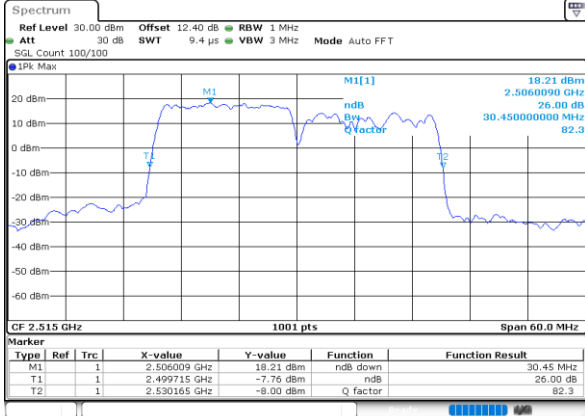

LTE Band 7C

64QAM

Lowest Channel / 15MHz+15MHz

Date: 30.MAY.2020 05:25:04