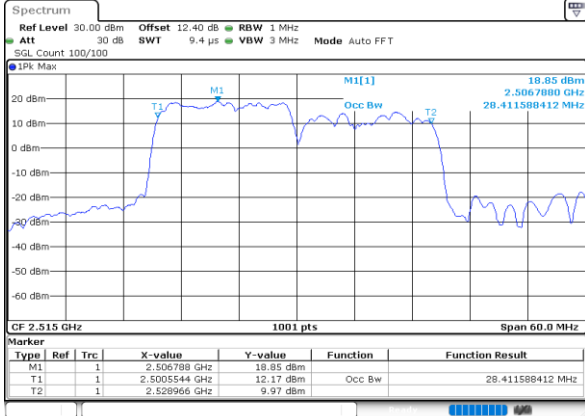

Highest Channel / 15MHz+10MHz

Date: 30.MAY.2020 06:14:19

LTE Band 7C

64QAM

Lowest Channel / 15MHz+15MHz

Date: 30.MAY.2020 05:24:42

Lowest Channel / 15MHz+20MHz

Date: 30.MAY.2020 05:10:14

Middle Channel / 15MHz+15MHz

Date: 30.MAY.2020 05:29:10

Middle Channel / 15MHz+20MHz

Date: 30.MAY.2020 05:16:36

Highest Channel / 15MHz+15MHz

Date: 30.MAY.2020 05:32:20

Highest Channel / 15MHz+20MHz

Date: 30.MAY.2020 05:20:15