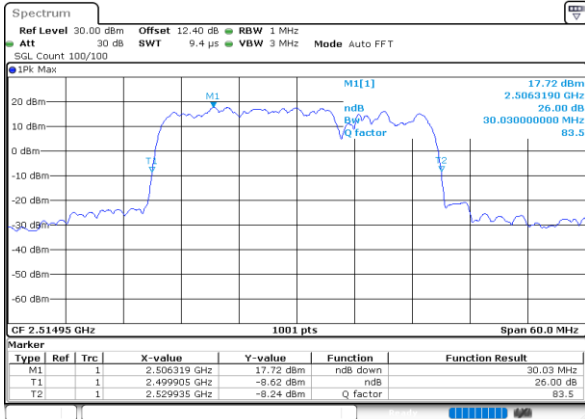

LTE Band 7C

16QAM

Lowest Channel / 20MHz+10MHz

Date: 30.MAY.2020 04:56:58

Lowest Channel / 20MHz+15MHz

Date: 30.MAY.2020 04:28:44

Middle Channel / 20MHz+10MHz

Date: 30.MAY.2020 05:00:30

Middle Channel / 20MHz+15MHz

Date: 30.MAY.2020 04:32:42

Highest Channel / 20MHz+10MHz

Date: 30.MAY.2020 05:04:48

Highest Channel / 20MHz+15MHz

Date: 30.MAY.2020 04:49:15

LTE Band 7C

16QAM