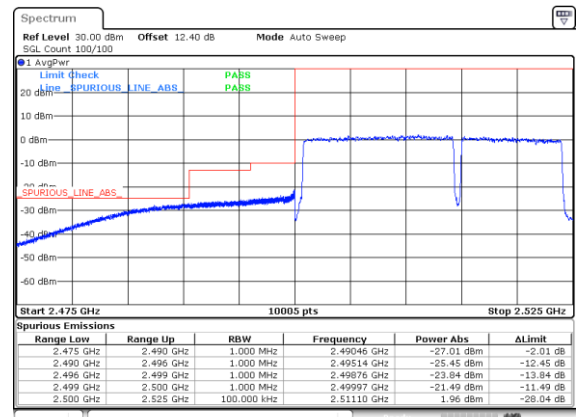

#### Lowest Band Edge / Full RB

#### Highest Band Edge / Full RB

LTE Band 7C / 15MHz+10MHz

QPSK

Lowest Band Edge / 1RB0 and 1RB49

Date: 19.MAY.2020 02:29:37

Highest Band Edge / 1RB0 and 1RB49

Date: 19.MAY.2020 04:00:38

Lowest Band Edge / 1RB74 and 1RB0

Date: 19.MAY.2020 02:30:26

Highest Band Edge / 1RB74 and 1RB0

Date: 19.MAY.2020 04:04:54

Lowest Band Edge / Full RB

Date: 19.MAY.2020 03:27:22

Highest Band Edge / Full RB

Date: 19.MAY.2020 03:59:46

LTE Band 7C / 15MHz+15MHz