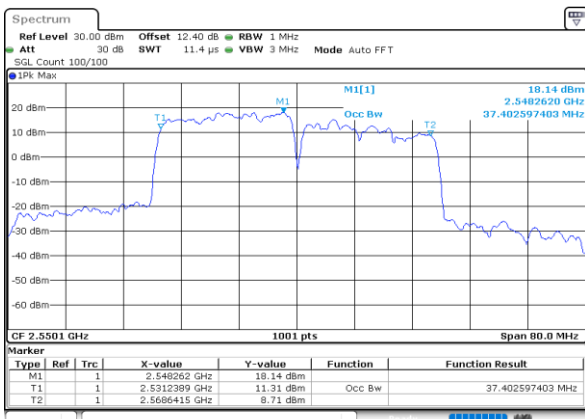

Date: 30.MAY.2020 04:48:07

LTE Band 7C

16QAM

Lowest Channel / 20MHz+20MHz

N/A

Date: 30.MAY.2020 04:04:33

Middle Channel / 20MHz+20MHz

N/A

Date: 30.MAY.2020 04:10:36

Highest Channel / 20MHz+20MHz

N/A

Date: 30.MAY.2020 04:15:52

LTE Band 7C

64QAM

Lowest Channel / 10MHz+20MHz

Date: 30.MAY.2020 05:36:40