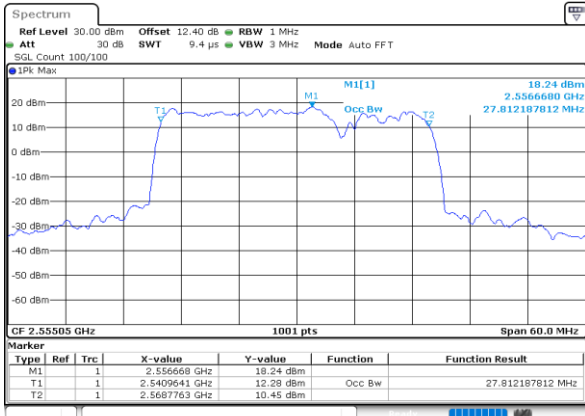

Middle Channel / 15MHz+20MHz

Highest Channel / 15MHz+15MHz

Highest Channel / 15MHz+20MHz

LTE Band 7C

16QAM

Lowest Channel / 20MHz+10MHz

Date: 30.MAY.2020 04:55:50

Lowest Channel / 20MHz+15MHz

Date: 30.MAY.2020 04:27:37

Middle Channel / 20MHz+10MHz

Date: 30.MAY.2020 04:59:22

Middle Channel / 20MHz+15MHz

Date: 30.MAY.2020 04:31:34

Highest Channel / 20MHz+10MHz

Date: 30.MAY.2020 05:03:41

Highest Channel / 20MHz+15MHz

Date: 30.MAY.2020 04:48:07

LTE Band 7C

16QAM

Lowest Channel / 20MHz+20MHz

N/A

Date: 30.MAY.2020 04:04:33

Middle Channel / 20MHz+20MHz

N/A

Date: 30.MAY.2020 04:10:36

Highest Channel / 20MHz+20MHz

N/A

Date: 30.MAY.2020 04:15:52

LTE Band 7C

64QAM

Lowest Channel / 10MHz+20MHz

Date: 30.MAY.2020 05:36:40