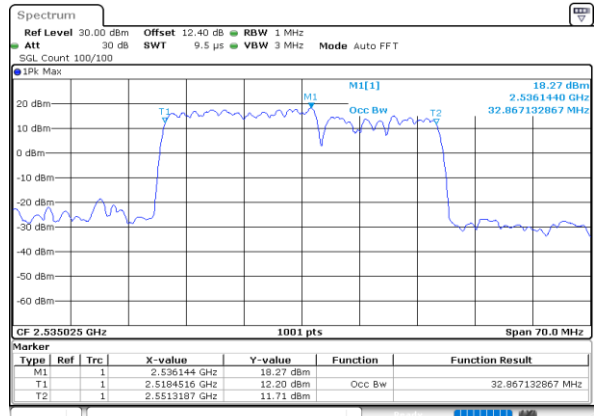

LTE Band 7C

64QAM

Lowest Channel / 20MHz+10MHz

Date: 30.MAY.2020 04:56:13

Lowest Channel / 20MHz+15MHz

Date: 30.MAY.2020 04:28:00

Middle Channel / 20MHz+10MHz

Date: 30.MAY.2020 04:59:45

Middle Channel / 20MHz+15MHz

Date: 30.MAY.2020 04:31:57

Highest Channel / 20MHz+10MHz

Date: 30.MAY.2020 05:03:18

Highest Channel / 20MHz+15MHz

Date: 30.MAY.2020 04:47:44

LTE Band 7C

64QAM