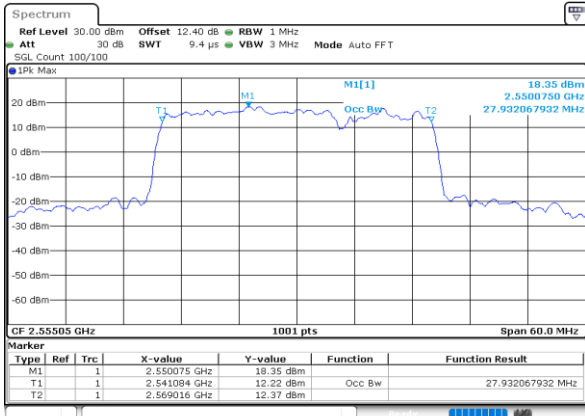

Highest Channel / 15MHz+15MHz

Date: 30.MAY.2020 05:33:05

Highest Channel / 15MHz+20MHz

Date: 30.MAY.2020 05:21:01

LTE Band 7C

QPSK

Lowest Channel / 20MHz+10MHz

Date: 30.MAY.2020 04:55:28

Lowest Channel / 20MHz+15MHz

Date: 30.MAY.2020 04:27:14

Middle Channel / 20MHz+10MHz

Date: 30.MAY.2020 04:59:00

Middle Channel / 20MHz+15MHz

Date: 30.MAY.2020 04:31:12

Highest Channel / 20MHz+10MHz

Date: 30.MAY.2020 05:04:04

Highest Channel / 20MHz+15MHz

Date: 30.MAY.2020 04:48:30

LTE Band 7C

QPSK

Lowest Channel / 20MHz+20MHz

N/A

Date: 30.MAY.2020 04:08:17

Middle Channel / 20MHz+20MHz