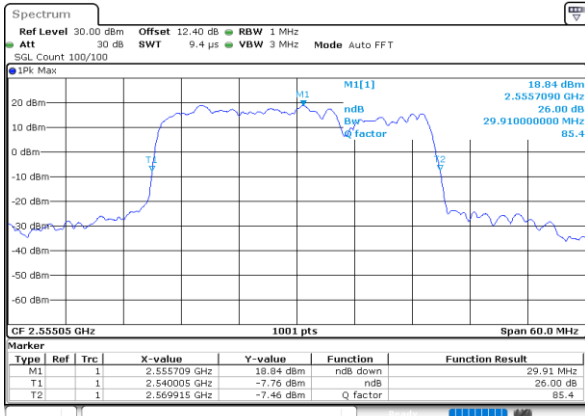

Date: 30.MAY.2020 05:11:58

Highest Channel / 15MHz+15MHz

Date: 30.MAY.2020 05:34:13

Highest Channel / 15MHz+20MHz

Date: 30.MAY.2020 05:22:09

LTE Band 7C

64QAM

Lowest Channel / 20MHz+10MHz

Date: 30.MAY.2020 04:56:35

Lowest Channel / 20MHz+15MHz

Date: 30.MAY.2020 04:28:22

Middle Channel / 20MHz+10MHz

Date: 30.MAY.2020 05:00:07

Middle Channel / 20MHz+15MHz

Date: 30.MAY.2020 04:32:19

Highest Channel / 20MHz+10MHz

Date: 30.MAY.2020 05:05:11

Highest Channel / 20MHz+15MHz

Date: 30.MAY.2020 04:49:38

LTE Band 7C

64QAM

Lowest Channel / 20MHz+20MHz

N/A

Middle Channel / 20MHz+20MHz

N/A

Highest Channel / 20MHz+20MH

N/A

**Occupied Bandwidth**

Mode	LTE Band 7C : 99%OBW(MHz)			
QPSK				
BW	10MHz+20MHz	15MHz+10MHz	15MHz+15MHz	15MHz+20MHz
Lowest CH	27.63	23.38	28.65	32.73
Middle CH	27.93	23.38	28.35	32.87
Highest CH	27.81	23.48	28.35	32.38
BW	20MHz+10MHz	20MHz+15MHz	20MHz+20MHz	N/A
Lowest CH	27.87	32.80	37.40	-
Middle CH	27.87	32.87	37.64	-
Highest CH	27.93	33.08	37.64	-