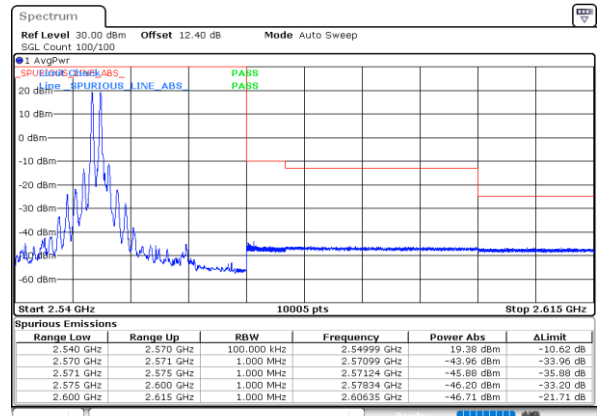

Lowest Band Edge / 1RB49 and 1RB0

Highest Band Edge / 1RB49 and 1RB0