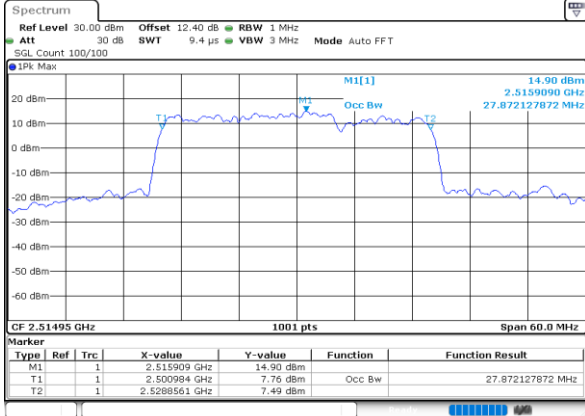

Highest Channel / 15MHz+15MHz

Date: 30.MAY.2020 05:33:05

Highest Channel / 15MHz+20MHz

Date: 30.MAY.2020 05:21:01

LTE Band 7C

QPSK

Lowest Channel / 20MHz+10MHz

Date: 30.MAY.2020 04:55:28

Lowest Channel / 20MHz+15MHz

Date: 30.MAY.2020 04:27:14

Middle Channel / 20MHz+10MHz

Date: 30.MAY.2020 04:59:00

Middle Channel / 20MHz+15MHz

Date: 30.MAY.2020 04:31:12

Highest Channel / 20MHz+10MHz

Date: 30.MAY.2020 05:04:04