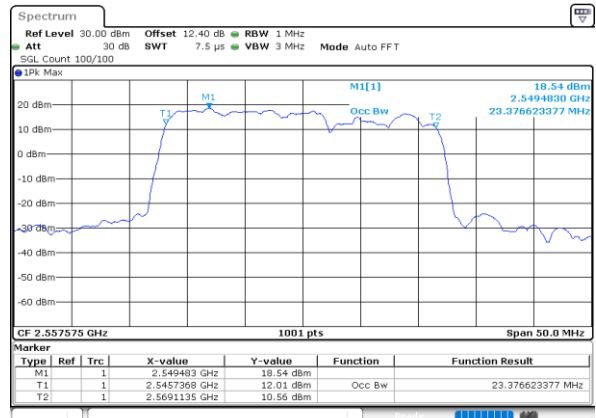

N/A

Date: 30.MAY.2020 04:10:14

Highest Channel / 20MHz+20MHz

N/A

Date: 30.MAY.2020 04:16:15

LTE Band 7C

16QAM

Lowest Channel / 10MHz+20MHz

Date: 30.MAY.2020 05:36:17

Lowest Channel / 15MHz+10MHz

Date: 30.MAY.2020 06:07:04

Middle Channel / 10MHz+20MHz

Date: 30.MAY.2020 05:50:57

Middle Channel / 15MHz+10MHz

Date: 30.MAY.2020 06:10:44

Highest Channel / 10MHz+20MHz

Date: 30.MAY.2020 05:55:35

Highest Channel / 15MHz+10MHz

Date: 30.MAY.2020 06:14:42

LTE Band 7C

16QAM

Lowest Channel / 15MHz+15MHz

Lowest Channel / 15MHz+20MHz

Middle Channel / 15MHz+15MHz