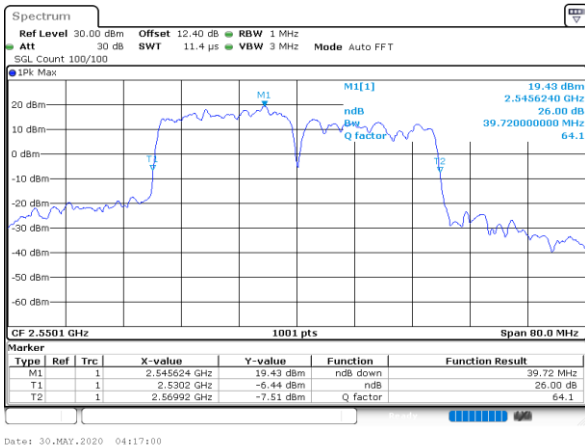

Middle Channel / 20MHz+15MHz

Date: 30.MAY.2020 04:32:42

Highest Channel / 20MHz+10MHz

Date: 30.MAY.2020 05:04:48

Highest Channel / 20MHz+15MHz

Date: 30.MAY.2020 04:49:15

LTE Band 7C

16QAM

Lowest Channel / 20MHz+20MHz

N/A

Date: 30.MAY.2020 04:05:40

Middle Channel / 20MHz+20MHz

N/A

Date: 30.MAY.2020 04:11:44

Highest Channel / 20MHz+20MHz

N/A

Date: 30.MAY.2020 04:17:00

LTE Band 7C

64QAM

Lowest Channel / 10MHz+20MHz

Date: 30.MAY.2020 05:37:02

Lowest Channel / 15MHz+10MHz

Date: 30.MAY.2020 06:07:49

Middle Channel / 10MHz+20MHz