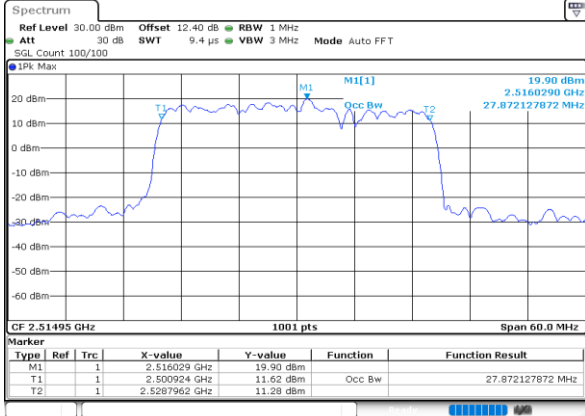

Highest Channel / 15MHz+10MHz

Date: 30.MAY.2020 06:14:19

LTE Band 7C

64QAM

Lowest Channel / 15MHz+15MHz

Date: 30.MAY.2020 05:24:42

Lowest Channel / 15MHz+20MHz

Date: 30.MAY.2020 05:10:14

Middle Channel / 15MHz+15MHz

Date: 30.MAY.2020 05:29:10

Middle Channel / 15MHz+20MHz

Date: 30.MAY.2020 05:16:36

Highest Channel / 15MHz+15MHz

Date: 30.MAY.2020 05:32:20

Highest Channel / 15MHz+20MHz

Date: 30.MAY.2020 05:20:15

LTE Band 7C

64QAM

Lowest Channel / 20MHz+10MHz

Date: 30.MAY.2020 04:56:13

Lowest Channel / 20MHz+15MHz

Date: 30.MAY.2020 04:28:00

Middle Channel / 20MHz+10MHz

Date: 30.MAY.2020 04:59:45

Middle Channel / 20MHz+15MHz

Date: 30.MAY.2020 04:31:57

Highest Channel / 20MHz+10MHz

Date: 30.MAY.2020 05:03:18

Highest Channel / 20MHz+15MHz

Date: 30.MAY.2020 04:47:44

LTE Band 7C

64QAM