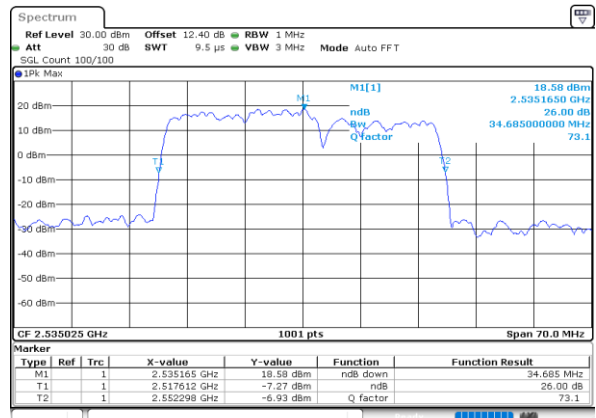

LTE Band 7C

16QAM

Lowest Channel / 20MHz+10MHz

Date: 30.MAY.2020 04:56:58

Lowest Channel / 20MHz+15MHz

Date: 30.MAY.2020 04:28:44

Middle Channel / 20MHz+10MHz

Date: 30.MAY.2020 05:00:30

Middle Channel / 20MHz+15MHz

Date: 30.MAY.2020 04:32:42

Highest Channel / 20MHz+10MHz

Date: 30.MAY.2020 05:04:48

Highest Channel / 20MHz+15MHz

Date: 30.MAY.2020 04:49:15

LTE Band 7C

16QAM