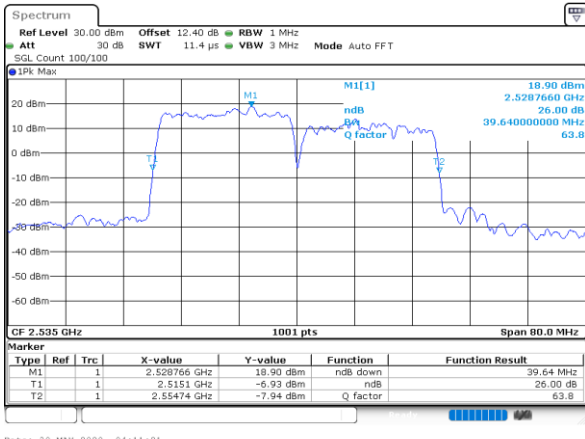

Date: 30.MAY.2020 05:05:11

Highest Channel / 20MHz+15MHz

Date: 30.MAY.2020 04:49:38

LTE Band 7C

64QAM

Lowest Channel / 20MHz+20MHz

N/A

Middle Channel / 20MHz+20MHz

N/A

Highest Channel / 20MHz+20MH

N/A

**Occupied Bandwidth**

Mode	LTE Band 7C : 99%OBW(MHz)			
QPSK				
BW	10MHz+20MHz	15MHz+10MHz	15MHz+15MHz	15MHz+20MHz
Lowest CH	27.63	23.38	28.65	32.73
Middle CH	27.93	23.38	28.35	32.87
Highest CH	27.81	23.48	28.35	32.38
BW	20MHz+10MHz	20MHz+15MHz	20MHz+20MHz	N/A
Lowest CH	27.87	32.80	37.40	-
Middle CH	27.87	32.87	37.64	-
Highest CH	27.93	33.08	37.64	-

Mode	LTE Band 7C : 99%OBW(MHz)			
16QAM				
BW	10MHz+20MHz	15MHz+10MHz	15MHz+15MHz	15MHz+20MHz
Lowest CH	27.93	23.28	28.41	32.73
Middle CH	27.75	23.08	28.59	32.38
Highest CH	27.45	23.38	28.29	32.94
BW	20MHz+10MHz	20MHz+15MHz	20MHz+20MHz	N/A
Lowest CH	27.87	32.66	37.72	-
Middle CH	27.75	32.59	37.64	-
Highest CH	27.81	32.45	37.40	-