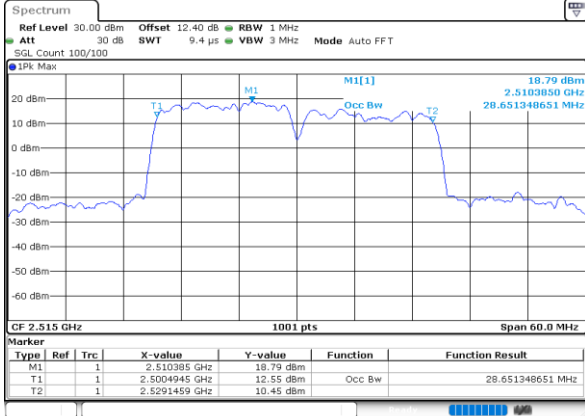

LTE Band 7C

QPSK

Lowest Channel / 10MHz+20MHz

Date: 30.MAY.2020 05:35:54

Lowest Channel / 15MHz+10MHz

Date: 30.MAY.2020 06:10:41

Middle Channel / 10MHz+20MHz

Date: 30.MAY.2020 05:50:34

Middle Channel / 15MHz+10MHz

Date: 30.MAY.2020 06:11:21

Highest Channel / 10MHz+20MHz

Date: 30.MAY.2020 05:55:58

Highest Channel / 15MHz+10MHz

Date: 30.MAY.2020 06:15:05

LTE Band 7C

QPSK

Lowest Channel / 15MHz+15MHz

Date: 30.MAY.2020 05:23:57

Lowest Channel / 15MHz+20MHz

Date: 30.MAY.2020 05:10:29

Middle Channel / 15MHz+15MHz

Date: 30.MAY.2020 05:28:24

Middle Channel / 15MHz+20MHz

Date: 30.MAY.2020 05:11:50

Highest Channel / 15MHz+15MHz

Date: 30.MAY.2020 05:33:05

Highest Channel / 15MHz+20MHz

Date: 30.MAY.2020 05:21:01

LTE Band 7C

QPSK

Lowest Channel / 20MHz+10MHz

Date: 30.MAY.2020 04:55:28