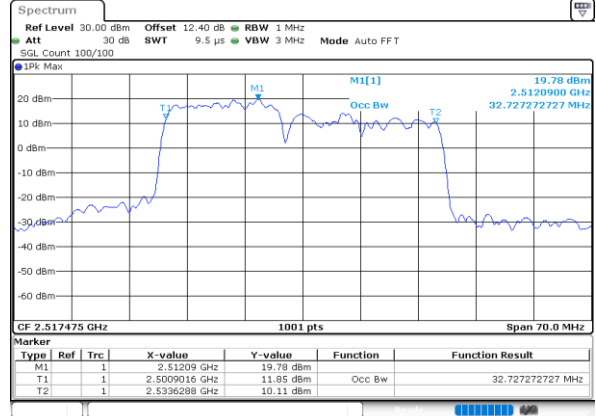

Date: 30.MAY.2020 05:36:17

Lowest Channel / 15MHz+10MHz

Date: 30.MAY.2020 06:07:04

Middle Channel / 10MHz+20MHz

Date: 30.MAY.2020 05:50:57

Middle Channel / 15MHz+10MHz

Date: 30.MAY.2020 06:10:44

Highest Channel / 10MHz+20MHz

Date: 30.MAY.2020 05:55:35

Highest Channel / 15MHz+10MHz

Date: 30.MAY.2020 06:14:42

LTE Band 7C

16QAM

Lowest Channel / 15MHz+15MHz

Lowest Channel / 15MHz+20MHz

Middle Channel / 15MHz+15MHz

Middle Channel / 15MHz+20MHz

Highest Channel / 15MHz+15MHz

Highest Channel / 15MHz+20MHz

LTE Band 7C

16QAM

Lowest Channel / 20MHz+10MHz

Date: 30.MAY.2020 04:55:50

Lowest Channel / 20MHz+15MHz

Date: 30.MAY.2020 04:27:37

Middle Channel / 20MHz+10MHz

Date: 30.MAY.2020 04:59:22

Middle Channel / 20MHz+15MHz

Date: 30.MAY.2020 04:31:34

Highest Channel / 20MHz+10MHz

Date: 30.MAY.2020 05:03:41

Highest Channel / 20MHz+15MHz