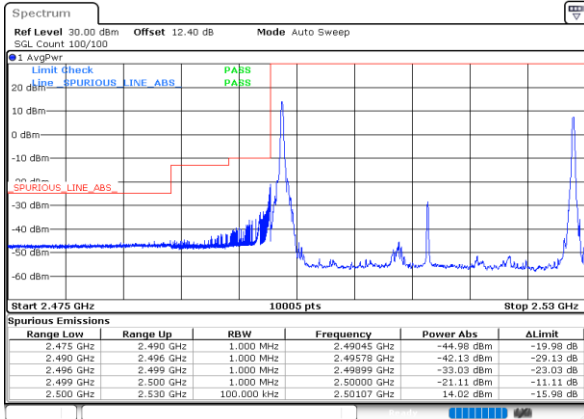

Date: 17.MAY.2020 19:43:52

Lowest Band Edge / Full RB

Date: 30.MAY.2020 03:25:47

Highest Band Edge / Full RB

Date: 17.MAY.2020 19:39:41

LTE Band 7C / 15MHz+20MHz

QPSK

Lowest Band Edge / 1RB0 and 1RB99

Lowest Band Edge / Full RB

Date: 30.MAY.2020 03:30:51

Highest Band Edge / Full RB

Date: 16.MAY.2020 00:31:25

LTE Band 7C / 20MHz+10MHz

QPSK

Lowest Band Edge / 1RB0 and 1RB49

Date: 17.MAY.2020 20:15:29

Date: 30.MAY.2020 03:35:13

Highest Band Edge / Full RB

Date: 17.MAY.2020 20:46:08

LTE Band 7C / 20MHz+15MHz

QPSK

Lowest Band Edge / 1RB0 and 1RB74

Date: 15.MAY.2020 23:00:32

Highest Band Edge / 1RB0 and 1RB74