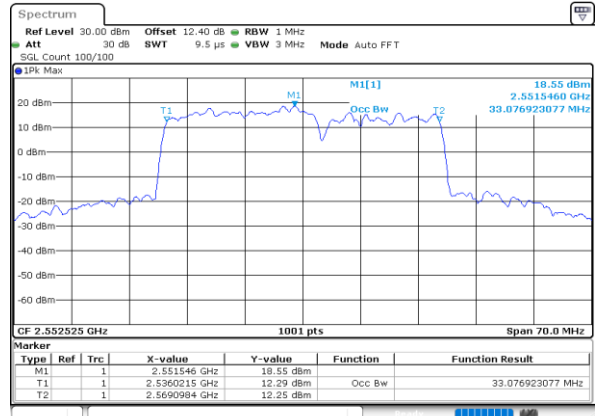

Highest Channel / 15MHz+15MHz

Date: 30.MAY.2020 05:33:05

Highest Channel / 15MHz+20MHz

Date: 30.MAY.2020 05:21:01

LTE Band 7C

QPSK

Lowest Channel / 20MHz+10MHz

Date: 30.MAY.2020 04:55:28

Lowest Channel / 20MHz+15MHz

Date: 30.MAY.2020 04:27:14

Middle Channel / 20MHz+10MHz

Date: 30.MAY.2020 04:59:00

Middle Channel / 20MHz+15MHz

Date: 30.MAY.2020 04:31:12

Highest Channel / 20MHz+10MHz

Date: 30.MAY.2020 05:04:04

Highest Channel / 20MHz+15MHz

Date: 30.MAY.2020 04:48:30

LTE Band 7C

QPSK

Lowest Channel / 20MHz+20MHz

N/A

Date: 30.MAY.2020 04:08:17

Middle Channel / 20MHz+20MHz