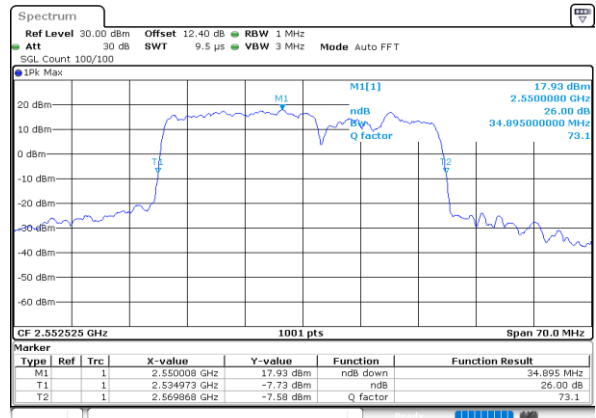

Middle Channel / 20MHz+15MHz

Date: 30.MAY.2020 04:32:42

Highest Channel / 20MHz+10MHz

Date: 30.MAY.2020 05:04:48

Highest Channel / 20MHz+15MHz

Date: 30.MAY.2020 04:49:15

LTE Band 7C

16QAM

Lowest Channel / 20MHz+20MHz

N/A

Date: 30.MAY.2020 04:05:40

Middle Channel / 20MHz+20MHz

N/A

Date: 30.MAY.2020 04:11:44

Highest Channel / 20MHz+20MHz

N/A