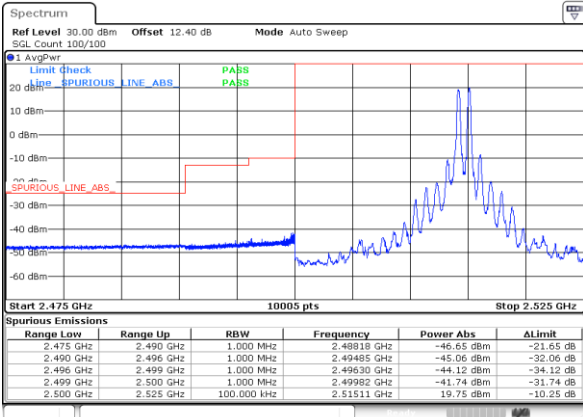

#### Highest Band Edge / Full RB

LTE Band 7C / 15MHz+10MHz

QPSK

Lowest Band Edge / 1RB0 and 1RB49

Date: 19.MAY.2020 02:29:37

Highest Band Edge / 1RB0 and 1RB49

Date: 19.MAY.2020 04:00:38

Lowest Band Edge / 1RB74 and 1RB0

Date: 19.MAY.2020 02:30:26

Highest Band Edge / 1RB74 and 1RB0

Date: 19.MAY.2020 04:04:54

Lowest Band Edge / Full RB

Date: 19.MAY.2020 03:27:22

Highest Band Edge / Full RB

Date: 19.MAY.2020 03:59:46

LTE Band 7C / 15MHz+15MHz