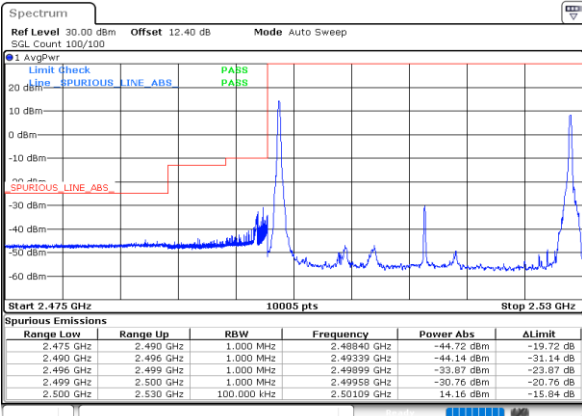

Conducted Band Edge

LTE Band 7C / 10MHz+20MHz

QPSK

Lowest Band Edge / 1RB0 and 1RB9

Highest Band Edge / 1RB0 and 1RB9