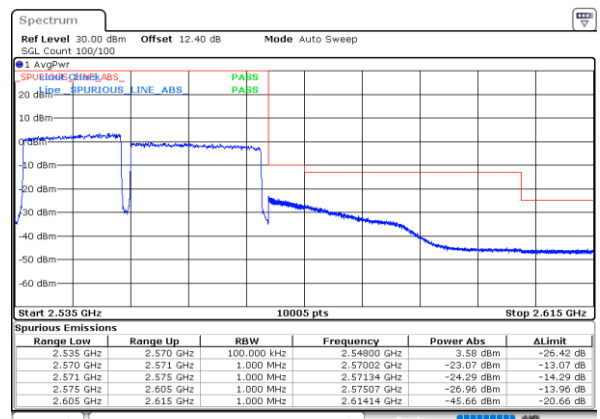

Date: 17.MAY.2020 19:43:52

Lowest Band Edge / Full RB

Date: 30.MAY.2020 03:25:47

Highest Band Edge / Full RB

Date: 17.MAY.2020 19:39:41

LTE Band 7C / 15MHz+20MHz

QPSK

Lowest Band Edge / 1RB0 and 1RB99

Date: 15.MAY.2020 23:58:41

Highest Band Edge / 1RB0 and 1RB99

Date: 16.MAY.2020 00:32:16

Lowest Band Edge / 1RB74 and 1RB0

Date: 15.MAY.2020 23:59:32

Highest Band Edge / 1RB74 and 1RB0

Date: 16.MAY.2020 00:36:35

Lowest Band Edge / Full RB

Date: 30.MAY.2020 03:30:51

Highest Band Edge / Full RB

Date: 16.MAY.2020 00:31:25

LTE Band 7C / 20MHz+10MHz

QPSK

Lowest Band Edge / 1RB0 and 1RB49

Date: 17.MAY.2020 20:15:29