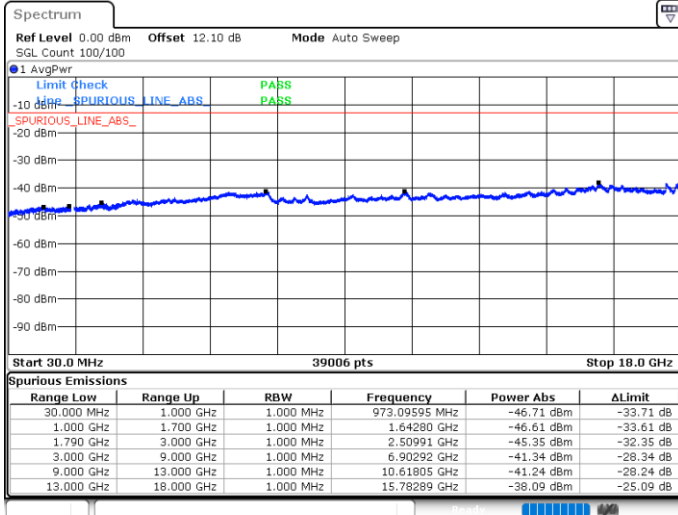

LTE Band 66C / 20MHz+20MHz

64QAM

Highest Channel / 1RB0 and 1RB99

Highest Channel / 1RB99 and 1RB0

Date: 4 JUN.2020 04:35:48

Date: 4 JUN.2020 04:34:47

Highest Channel / FullIRB

N/A

Date: 4 JUN.2020 04:42:23

LTE Band 71

Peak-to-Average Ratio

Mode	LTE Band 71 / 20MHz				
Mod.	QPSK		16QAM		Limit: 13dB
RB Size	1RB	Full RB	1RB	Full RB	Result
Lowest CH	3.42	4.90	4.14	5.86	PASS
Middle CH	3.48	4.78	5.04	5.77	
Highest CH	3.54	4.90	5.30	5.88	
Mode	LTE Band 71 / 20MHz				
Mod.	64QAM				Limit: 13dB
RB Size	1RB	Full RB			Result
Lowest CH	5.94	6.38	-	-	PASS
Middle CH	5.97	6.35	-	-	
Highest CH	6.67	6.43	-	-	

LTE Band 71 / 20MHz / QPSK

Lowest Channel / 1RB

Lowest Channel / Full RB

Middle Channel / 1RB

Middle Channel / Full RB

Highest Channel / 1RB

Highest Channel / Full RB

LTE Band 71 / 20MHz / 16QAM