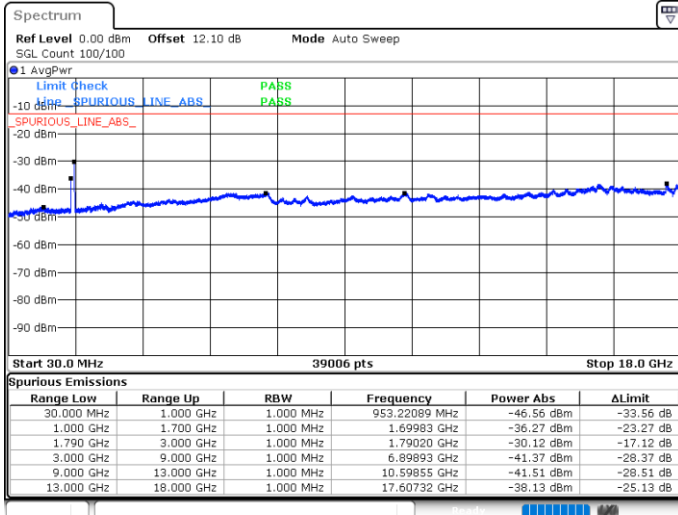

LTE Band 66C / 20MHz+20MHz

64QAM

Highest Channel / 1RB0 and 1RB99

Highest Channel / 1RB99 and 1RB0

Date: 4 JUN.2020 04:35:48

Date: 4 JUN.2020 04:34:47

Highest Channel / FullIRB

N/A

Date: 4 JUN.2020 04:42:23

LTE Band 71

Peak-to-Average Ratio

Mode	LTE Band 71 / 20MHz				
Mod.	QPSK		16QAM		Limit: 13dB
RB Size	1RB	Full RB	1RB	Full RB	Result
Lowest CH	3.42	4.90	4.14	5.86	PASS
Middle CH	3.48	4.78	5.04	5.77	
Highest CH	3.54	4.90	5.30	5.88	
Mode	LTE Band 71 / 20MHz				
Mod.	64QAM				Limit: 13dB
RB Size	1RB	Full RB			Result
Lowest CH	5.94	6.38	-	-	PASS
Middle CH	5.97	6.35	-	-	
Highest CH	6.67	6.43	-	-	

LTE Band 71 / 20MHz / QPSK

Lowest Channel / 1RB

Lowest Channel / Full RB

Middle Channel / 1RB

Middle Channel / Full RB

Highest Channel / 1RB

Highest Channel / Full RB

LTE Band 71 / 20MHz / 16QAM