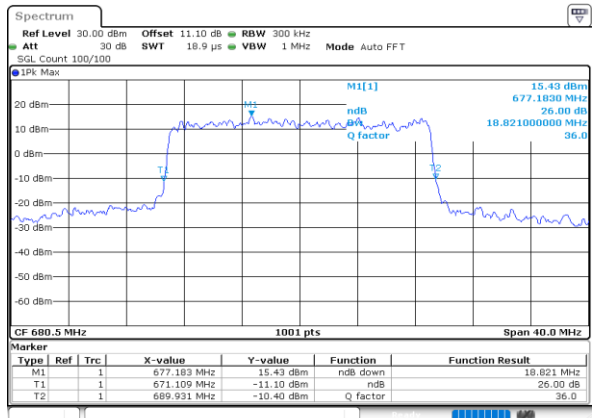

Lowest Channel / 20MHz / QPSK

Lowest Channel / 20MHz / 16QAM

Middle Channel / 20MHz / QPSK

Middle Channel / 20MHz / 16QAM

Highest Channel / 20MHz / QPSK

Highest Channel / 20MHz / 16QAM

LTE Band 71

Lowest Channel / 5MHz / 64QAM