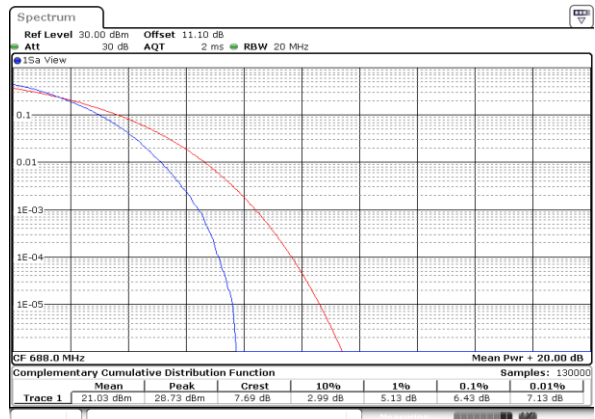

Date: 4 JUN 2020 02:12:38

Lowest Channel / Full RB

Date: 4 JUN 2020 02:12:48

Middle Channel / 1RB

Date: 4 JUN 2020 02:12:58

Middle Channel / Full RB

Date: 4 JUN 2020 02:13:07

Highest Channel / 1RB

Date: 4 JUN 2020 02:13:17

Highest Channel / Full RB

Date: 4 JUN 2020 02:13:27

26dB Bandwidth

Mode	LTE Band 71 : 26dB BW(MHz)											
BW	1.4MHz		3MHz		5MHz		10MHz		15MHz		20MHz	
Mod.	QPSK	16QAM	QPSK	16QAM	QPSK	16QAM	QPSK	16QAM	QPSK	16QAM	QPSK	16QAM
Lowest CH	-	-	-	-	4.92	4.88	9.77	9.71	14.69	14.45	18.94	19.22
Middle CH	-	-	-	-	4.89	4.88	9.73	9.81	14.42	14.39	19.10	18.82
Highest CH	-	-	-	-	4.89	4.83	9.75	9.65	14.45	14.57	18.98	18.86
Mode	LTE Band 71 : 26dB BW(MHz)											
BW	1.4MHz		3MHz		5MHz		10MHz		15MHz		20MHz	
Mod.	64QAM		64QAM		64QAM		64QAM		64QAM		64QAM	
Lowest CH	-	-	-	-	4.96	-	9.69	-	14.27	-	18.70	-
Middle CH	-	-	-	-	4.91	-	9.79	-	14.42	-	18.86	-
Highest CH	-	-	-	-	4.90	-	9.81	-	14.36	-	18.82	-