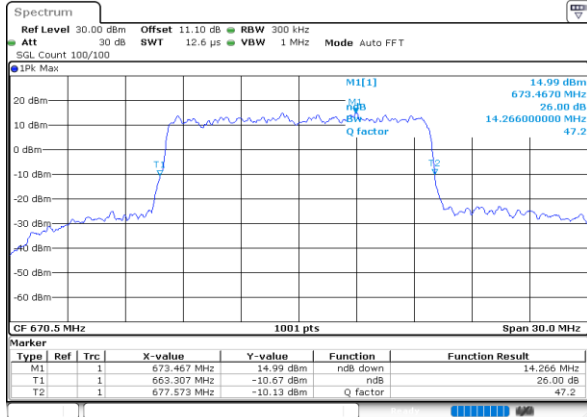

Date: 4 JUN 2020 01:10:34

Lowest Channel / 10MHz / 64QAM

Date: 4 JUN 2020 01:28:01

Middle Channel / 5MHz / 64QAM

Date: 4 JUN 2020 01:12:57

Middle Channel / 10MHz / 64QAM

Date: 4 JUN 2020 01:30:23

Highest Channel / 5MHz / 64QAM

Date: 4 JUN 2020 01:13:59

Highest Channel / 10MHz / 64QAM

Date: 4 JUN 2020 01:31:25

LTE Band 71

Lowest Channel / 15MHz / 64QAM

Date: 4 JUN 2020 01:45:25

Lowest Channel / 20MHz / 64QAM

Date: 4 JUN 2020 02:02:50

Middle Channel / 15MHz / 64QAM

Date: 4 JUN 2020 01:47:47

Middle Channel / 20MHz / 64QAM

Date: 4 JUN 2020 02:05:12

Highest Channel / 15MHz / 64QAM

Date: 4 JUN 2020 01:48:49

Highest Channel / 20MHz / 64QAM

Date: 4 JUN 2020 02:06:14

Occupied Bandwidth

Mode	LTE Band 71 : 99%OBW(MHz)											
BW	1.4MHz		3MHz		5MHz		10MHz		15MHz		20MHz	
Mod.	QPSK	16QAM	QPSK	16QAM	QPSK	16QAM	QPSK	16QAM	QPSK	16QAM	QPSK	16QAM
Lowest CH	-	-	-	-	4.51	4.50	8.99	8.95	13.55	13.43	17.90	17.82
Middle CH	-	-	-	-	4.49	4.49	9.03	9.03	13.43	13.43	17.94	17.90
Highest CH	-	-	-	-	4.50	4.52	8.99	9.03	13.37	13.49	17.82	17.86
Mode	LTE Band 71 : 99%OBW(MHz)											
BW	1.4MHz		3MHz		5MHz		10MHz		15MHz		20MHz	
Mod.	64QAM		64QAM		64QAM		64QAM		64QAM		64QAM	
Lowest CH	-	-	-	-	4.52	-	8.99	-	13.40	-	17.86	-
Middle CH	-	-	-	-	4.50	-	8.97	-	13.40	-	17.86	-
Highest CH	-	-	-	-	4.49	-	9.05	-	13.40	-	17.86	-