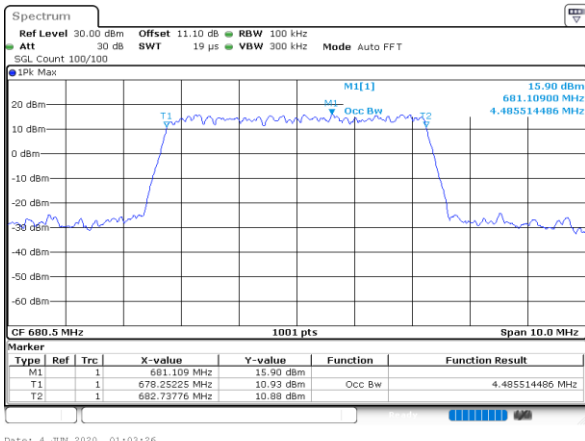

LTE Band 71

Lowest Channel / 5MHz / QPSK

Date: 4 JUN 2020 00:58:37

Lowest Channel / 5MHz / 16QAM

Date: 4 JUN 2020 00:58:49

Middle Channel / 5MHz / QPSK

Date: 4 JUN 2020 01:03:26

Middle Channel / 5MHz / 16QAM

Date: 4 JUN 2020 01:03:37

Highest Channel / 5MHz / QPSK

Date: 4 JUN 2020 01:05:29

Highest Channel / 5MHz / 16QAM

Date: 4 JUN 2020 01:05:41

LTE Band 71

Lowest Channel / 10MHz / QPSK

Date: 4 JUN 2020 01:16:14