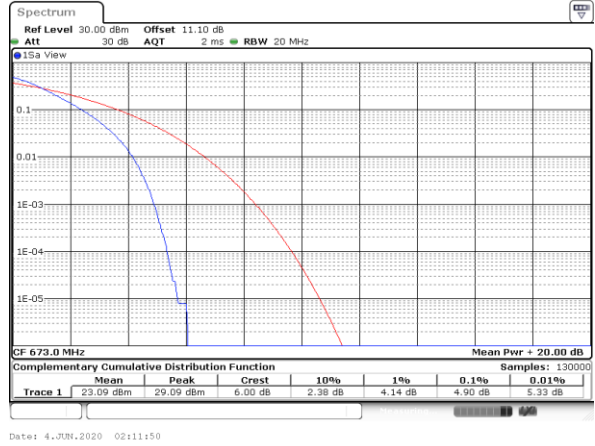

LTE Band 66C / 20MHz+20MHz

64QAM

Highest Channel / 1RB0 and 1RB99

Highest Channel / 1RB99 and 1RB0

Date: 4 JUN.2020 04:35:48

Date: 4 JUN.2020 04:34:47

Highest Channel / FullIRB

N/A

Date: 4 JUN.2020 04:42:23

LTE Band 71

Peak-to-Average Ratio

Mode	LTE Band 71 / 20MHz				
Mod.	QPSK		16QAM		Limit: 13dB
RB Size	1RB	Full RB	1RB	Full RB	Result
Lowest CH	3.42	4.90	4.14	5.86	PASS
Middle CH	3.48	4.78	5.04	5.77	
Highest CH	3.54	4.90	5.30	5.88	
Mode	LTE Band 71 / 20MHz				
Mod.	64QAM				Limit: 13dB
RB Size	1RB	Full RB			Result
Lowest CH	5.94	6.38	-	-	PASS
Middle CH	5.97	6.35	-	-	
Highest CH	6.67	6.43	-	-	

LTE Band 71 / 20MHz / QPSK

Lowest Channel / 1RB

Lowest Channel / Full RB

Middle Channel / 1RB

Middle Channel / Full RB

Highest Channel / 1RB

Highest Channel / Full RB

LTE Band 71 / 20MHz / 16QAM