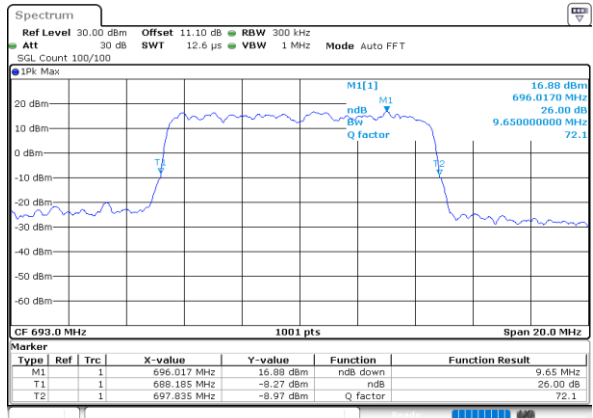

Date: 4 JUN 2020 01:04:00

Highest Channel / 5MHz / QPSK

Date: 4 JUN 2020 01:05:53

Highest Channel / 5MHz / 16QAM

Date: 4 JUN 2020 01:06:05

LTE Band 71

Lowest Channel / 10MHz / QPSK

Date: 4 JUN 2020 01:16:38

Lowest Channel / 10MHz / 16QAM

Date: 4 JUN 2020 01:16:50

Middle Channel / 10MHz / QPSK

Date: 4 JUN 2020 01:21:22

Middle Channel / 10MHz / 16QAM

Date: 4 JUN 2020 01:21:34

Highest Channel / 10MHz / QPSK

Date: 4 JUN 2020 01:23:27

Highest Channel / 10MHz / 16QAM

Date: 4 JUN 2020 01:23:39

LTE Band 71

Lowest Channel / 15MHz / QPSK

Date: 4 JUN 2020 01:34:01

Lowest Channel / 15MHz / 16QAM

Date: 4 JUN 2020 01:34:12

Middle Channel / 15MHz / QPSK