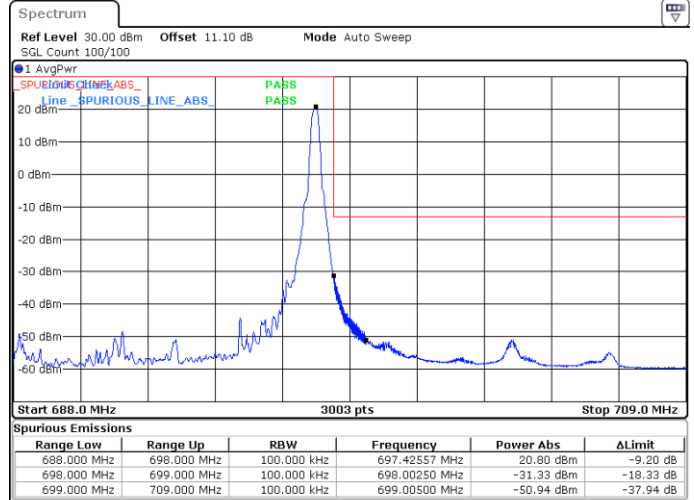

Highest Band Edge / 1 RB

Date: 5 JUL 2020 23:18:42

Lowest Band Edge / Full RB

Date: 5 JUL 2020 23:18:06

Highest Band Edge / Full RB

Date: 5 JUL 2020 23:19:18

LTE Band 71 / 10MHz / QPSK

Lowest Band Edge / 1 RB

Date: 4 JUN. 2020 01:17:31

Highest Band Edge / 1 RB

Date: 4 JUN. 2020 01:24:19

Lowest Band Edge / Full RB

Date: 4 JUN. 2020 01:18:50

Highest Band Edge / Full RB

Date: 4 JUN. 2020 01:25:39

LTE Band 71 / 10MHz / 16QAM

Lowest Band Edge / 1 RB

Date: 4 JUN. 2020 01:18:10

Highest Band Edge / 1 RB

Date: 4 JUN. 2020 01:24:59

Lowest Band Edge / Full RB

Date: 4 JUN. 2020 01:19:30

Highest Band Edge / Full RB

Date: 4 JUN. 2020 01:26:19

LTE Band 71 / 10MHz / 64QAM

Lowest Band Edge / 1 RB

Date: 4 JUN. 2020 01:28:41

Highest Band Edge / 1 RB

Date: 4 JUN. 2020 01:32:06

Lowest Band Edge / Full RB

Date: 4 JUN. 2020 01:29:21

Highest Band Edge / Full RB