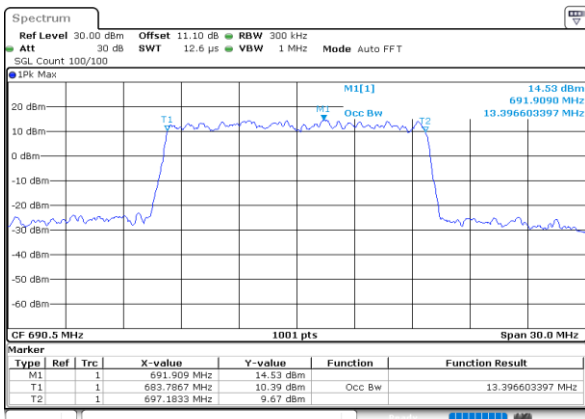

Date: 4 JUN 2020 01:31:13

LTE Band 71

Lowest Channel / 15MHz / 64QAM

Date: 4 JUN 2020 01:45:13

Lowest Channel / 20MHz / 64QAM

Date: 4 JUN 2020 02:02:38

Middle Channel / 15MHz / 64QAM

Date: 4 JUN 2020 01:47:36

Middle Channel / 20MHz / 64QAM

Date: 4 JUN 2020 02:05:00

Highest Channel / 15MHz / 64QAM

Date: 4 JUN 2020 01:48:37

Highest Channel / 20MHz / 64QAM

Date: 4 JUN 2020 02:06:02

Conducted Band Edge

LTE Band 71 / 5MHz / QPSK