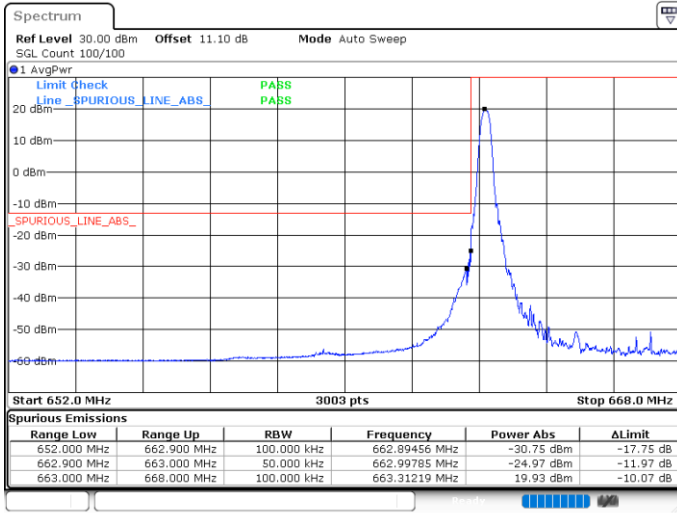

Lowest Band Edge / 1 RB

Highest Band Edge / 1 RB

Lowest Band Edge / Full RB

Highest Band Edge / Full RB

LTE Band 71 / 5MHz / 16QAM

Lowest Band Edge / 1 RB

Highest Band Edge / 1 RB

Date: 5 JUL 2020 23:13:24

Date: 5 JUL 2020 23:15:45

Lowest Band Edge / Full RB

Highest Band Edge / Full RB

Date: 5 JUL 2020 23:14:34

Date: 5 JUL 2020 23:16:57

LTE Band 71 / 5MHz / 64QAM

Lowest Band Edge / 1RB

Date: 5 JUL 2020 23:17:31

Highest Band Edge / 1 RB

Date: 5 JUL 2020 23:18:42

Lowest Band Edge / Full RB

Date: 5 JUL 2020 23:18:06

Highest Band Edge / Full RB

Date: 5 JUL 2020 23:19:18

LTE Band 71 / 10MHz / QPSK

Lowest Band Edge / 1 RB

Date: 4 JUN. 2020 01:17:31

Highest Band Edge / 1 RB

Date: 4 JUN. 2020 01:24:19

Lowest Band Edge / Full RB

Date: 4 JUN. 2020 01:18:50

Highest Band Edge / Full RB

Date: 4 JUN. 2020 01:25:39

LTE Band 71 / 10MHz / 16QAM