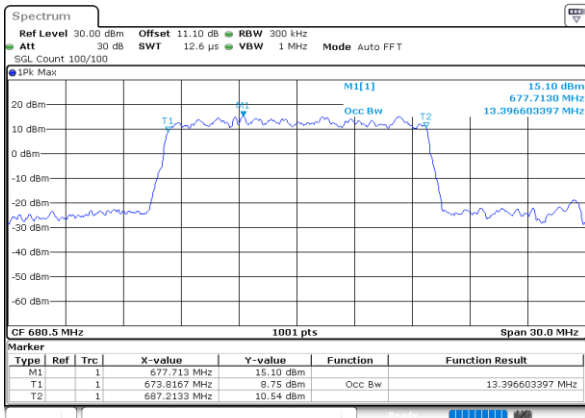

Date: 4 JUN 2020 01:31:13

LTE Band 71

Lowest Channel / 15MHz / 64QAM

Date: 4 JUN 2020 01:45:13

Lowest Channel / 20MHz / 64QAM

Date: 4 JUN 2020 02:02:38

Middle Channel / 15MHz / 64QAM

Date: 4 JUN 2020 01:47:36

Middle Channel / 20MHz / 64QAM

Date: 4 JUN 2020 02:05:00

Highest Channel / 15MHz / 64QAM

Date: 4 JUN 2020 01:48:37

Highest Channel / 20MHz / 64QAM

Date: 4 JUN 2020 02:06:02

Conducted Band Edge

LTE Band 71 / 5MHz / QPSK