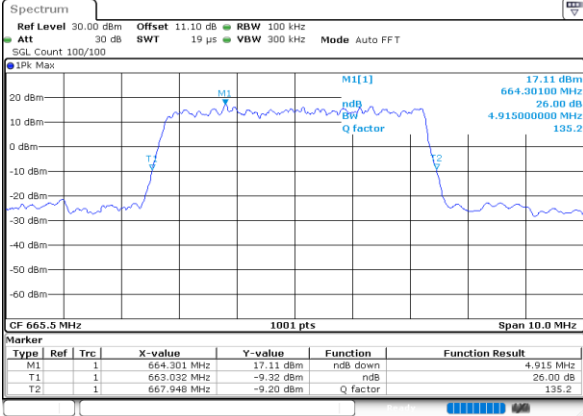

Date: 4 JUN 2020 02:13:17

Highest Channel / Full RB

Date: 4 JUN 2020 02:13:27

26dB Bandwidth

Mode	LTE Band 71 : 26dB BW(MHz)											
BW	1.4MHz		3MHz		5MHz		10MHz		15MHz		20MHz	
Mod.	QPSK	16QAM	QPSK	16QAM	QPSK	16QAM	QPSK	16QAM	QPSK	16QAM	QPSK	16QAM
Lowest CH	-	-	-	-	4.92	4.88	9.77	9.71	14.69	14.45	18.94	19.22
Middle CH	-	-	-	-	4.89	4.88	9.73	9.81	14.42	14.39	19.10	18.82
Highest CH	-	-	-	-	4.89	4.83	9.75	9.65	14.45	14.57	18.98	18.86
Mode	LTE Band 71 : 26dB BW(MHz)											
BW	1.4MHz		3MHz		5MHz		10MHz		15MHz		20MHz	
Mod.	64QAM		64QAM		64QAM		64QAM		64QAM		64QAM	
Lowest CH	-	-	-	-	4.96	-	9.69	-	14.27	-	18.70	-
Middle CH	-	-	-	-	4.91	-	9.79	-	14.42	-	18.86	-
Highest CH	-	-	-	-	4.90	-	9.81	-	14.36	-	18.82	-

LTE Band 71

Lowest Channel / 5MHz / QPSK

Date: 4 JUN 2020 00:59:01

Lowest Channel / 5MHz / 16QAM

Date: 4 JUN 2020 00:59:13

Middle Channel / 5MHz / QPSK

Date: 4 JUN 2020 01:03:49

Middle Channel / 5MHz / 16QAM