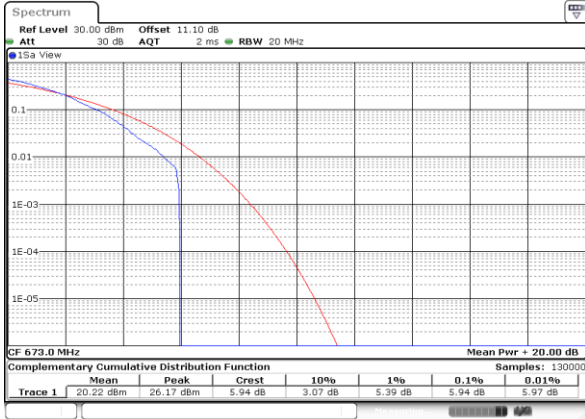

Date: 4 JUN.2020 04:42:23

LTE Band 71

Peak-to-Average Ratio

Mode	LTE Band 71 / 20MHz				
Mod.	QPSK		16QAM		Limit: 13dB
RB Size	1RB	Full RB	1RB	Full RB	Result
Lowest CH	3.42	4.90	4.14	5.86	PASS
Middle CH	3.48	4.78	5.04	5.77	
Highest CH	3.54	4.90	5.30	5.88	
Mode	LTE Band 71 / 20MHz				
Mod.	64QAM				Limit: 13dB
RB Size	1RB	Full RB			Result
Lowest CH	5.94	6.38	-	-	PASS
Middle CH	5.97	6.35	-	-	
Highest CH	6.67	6.43	-	-	

LTE Band 71 / 20MHz / QPSK

Lowest Channel / 1RB

Lowest Channel / Full RB

Middle Channel / 1RB

Middle Channel / Full RB

Highest Channel / 1RB

Highest Channel / Full RB

LTE Band 71 / 20MHz / 16QAM

Lowest Channel / 1RB

Lowest Channel / Full RB

Middle Channel / 1RB

Middle Channel / Full RB

Highest Channel / 1RB

Highest Channel / Full RB

LTE Band 71 / 20MHz / 64QAM

Lowest Channel / 1RB

Date: 4 JUN 2020 02:13:17

Highest Channel / Full RB

Date: 4 JUN 2020 02:13:27

26dB Bandwidth

Mode	LTE Band 71 : 26dB BW(MHz)											
BW	1.4MHz		3MHz		5MHz		10MHz		15MHz		20MHz	
Mod.	QPSK	16QAM	QPSK	16QAM	QPSK	16QAM	QPSK	16QAM	QPSK	16QAM	QPSK	16QAM
Lowest CH	-	-	-	-	4.92	4.88	9.77	9.71	14.69	14.45	18.94	19.22
Middle CH	-	-	-	-	4.89	4.88	9.73	9.81	14.42	14.39	19.10	18.82
Highest CH	-	-	-	-	4.89	4.83	9.75	9.65	14.45	14.57	18.98	18.86
Mode	LTE Band 71 : 26dB BW(MHz)											
BW	1.4MHz		3MHz		5MHz		10MHz		15MHz		20MHz	
Mod.	64QAM		64QAM		64QAM		64QAM		64QAM		64QAM	
Lowest CH	-	-	-	-	4.96	-	9.69	-	14.27	-	18.70	-
Middle CH	-	-	-	-	4.91	-	9.79	-	14.42	-	18.86	-
Highest CH	-	-	-	-	4.90	-	9.81	-	14.36	-	18.82	-