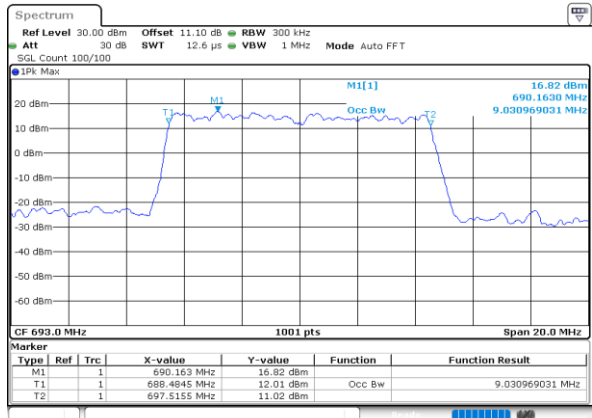

Date: 4 JUN 2020 01:03:37

Highest Channel / 5MHz / QPSK

Date: 4 JUN 2020 01:05:29

Highest Channel / 5MHz / 16QAM

Date: 4 JUN 2020 01:05:41

LTE Band 71

Lowest Channel / 10MHz / QPSK

Date: 4 JUN 2020 01:16:14

Lowest Channel / 10MHz / 16QAM

Date: 4 JUN 2020 01:16:26

Middle Channel / 10MHz / QPSK

Date: 4 JUN 2020 01:21:00

Middle Channel / 10MHz / 16QAM

Date: 4 JUN 2020 01:21:11

Highest Channel / 10MHz / QPSK

Date: 4 JUN 2020 01:23:03

Highest Channel / 10MHz / 16QAM

Date: 4 JUN 2020 01:23:15

LTE Band 71

Lowest Channel / 15MHz / QPSK

Date: 4 JUN 2020 01:33:37

Lowest Channel / 15MHz / 16QAM

Date: 4 JUN 2020 01:33:49

Middle Channel / 15MHz / QPSK