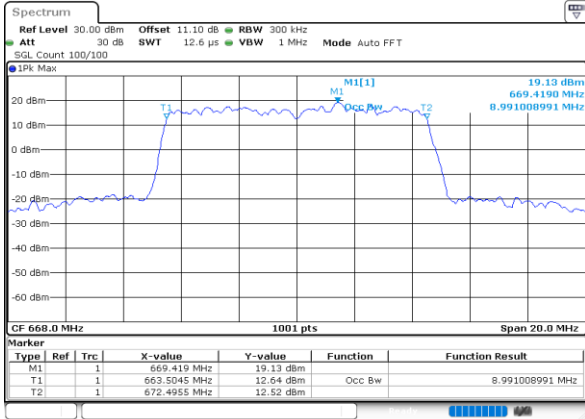

Date: 4 JUN 2020 01:03:37

Highest Channel / 5MHz / QPSK

Date: 4 JUN 2020 01:05:29

Highest Channel / 5MHz / 16QAM

Date: 4 JUN 2020 01:05:41

LTE Band 71

Lowest Channel / 10MHz / QPSK

Date: 4 JUN 2020 01:16:14