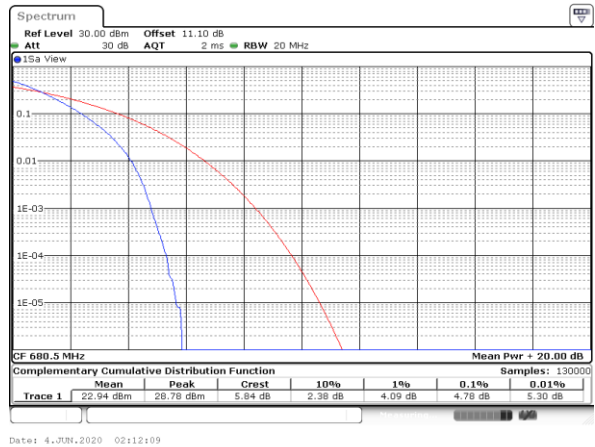

Date: 4 JUN.2020 04:42:23

LTE Band 71

Peak-to-Average Ratio

Mode	LTE Band 71 / 20MHz				
Mod.	QPSK		16QAM		Limit: 13dB
RB Size	1RB	Full RB	1RB	Full RB	Result
Lowest CH	3.42	4.90	4.14	5.86	PASS
Middle CH	3.48	4.78	5.04	5.77	
Highest CH	3.54	4.90	5.30	5.88	
Mode	LTE Band 71 / 20MHz				
Mod.	64QAM				Limit: 13dB
RB Size	1RB	Full RB			Result
Lowest CH	5.94	6.38	-	-	PASS
Middle CH	5.97	6.35	-	-	
Highest CH	6.67	6.43	-	-	

LTE Band 71 / 20MHz / QPSK

Lowest Channel / 1RB

Lowest Channel / Full RB

Middle Channel / 1RB

Middle Channel / Full RB

Highest Channel / 1RB

Highest Channel / Full RB

LTE Band 71 / 20MHz / 16QAM

Lowest Channel / 1RB

Lowest Channel / Full RB

Middle Channel / 1RB

Middle Channel / Full RB

Highest Channel / 1RB

Highest Channel / Full RB

LTE Band 71 / 20MHz / 64QAM

Lowest Channel / 1RB