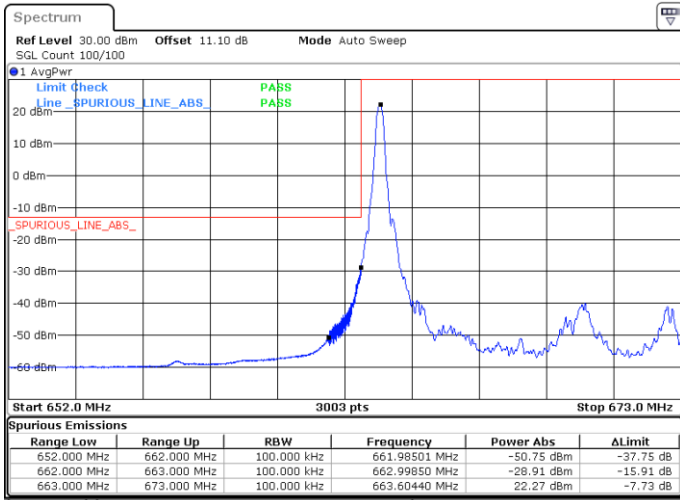

Date: 5 JUL 2020 23:15:45

Lowest Band Edge / Full RB

Highest Band Edge / Full RB

Date: 5 JUL 2020 23:14:34

Date: 5 JUL 2020 23:16:57

LTE Band 71 / 5MHz / 64QAM

Lowest Band Edge / 1RB

Date: 5 JUL 2020 23:17:31

Highest Band Edge / 1 RB

Date: 5 JUL 2020 23:18:42

Lowest Band Edge / Full RB

Date: 5 JUL 2020 23:18:06

Highest Band Edge / Full RB

Date: 5 JUL 2020 23:19:18

LTE Band 71 / 10MHz / QPSK

Lowest Band Edge / 1 RB

Date: 4 JUN. 2020 01:17:31

Highest Band Edge / 1 RB

Date: 4 JUN. 2020 01:24:19

Lowest Band Edge / Full RB

Date: 4 JUN. 2020 01:18:50

Highest Band Edge / Full RB

Date: 4 JUN. 2020 01:25:39

LTE Band 71 / 10MHz / 16QAM

Lowest Band Edge / 1 RB

Date: 4 JUN. 2020 01:18:10

Highest Band Edge / 1 RB

Date: 4 JUN. 2020 01:24:59

Lowest Band Edge / Full RB

Date: 4 JUN. 2020 01:19:30

Highest Band Edge / Full RB

Date: 4 JUN. 2020 01:26:19