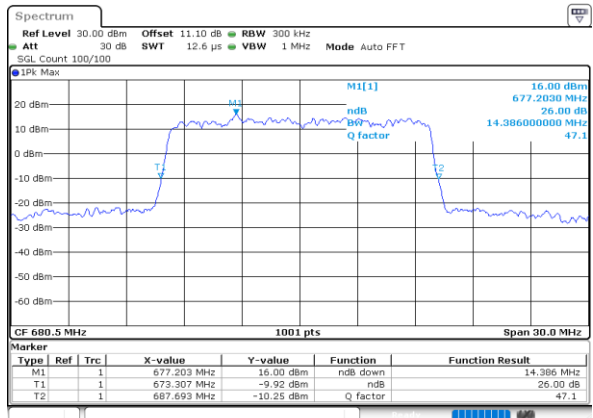

Highest Channel / 10MHz / 16QAM

Date: 4 JUN 2020 01:23:39

LTE Band 71

Lowest Channel / 15MHz / QPSK

Date: 4 JUN 2020 01:34:01

Lowest Channel / 15MHz / 16QAM

Date: 4 JUN 2020 01:34:12

Middle Channel / 15MHz / QPSK

Date: 4 JUN 2020 01:38:46

Middle Channel / 15MHz / 16QAM

Date: 4 JUN 2020 01:38:58

Highest Channel / 15MHz / QPSK

Date: 4 JUN 2020 01:40:51

Highest Channel / 15MHz / 16QAM

Date: 4 JUN 2020 01:41:03

LTE Band 71