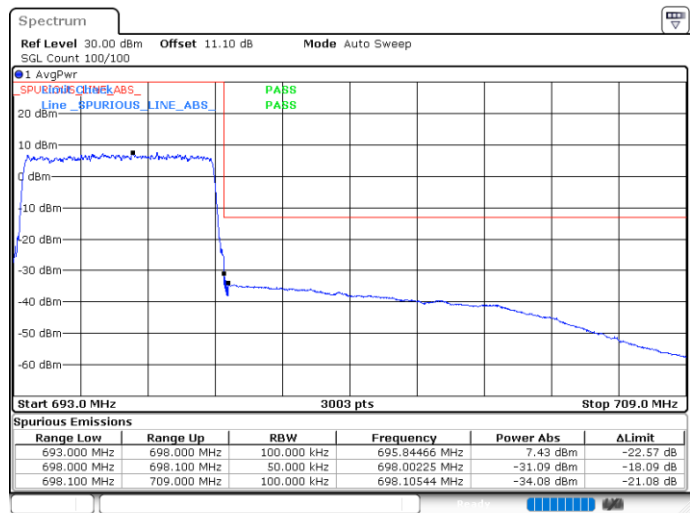

Date: 5 JUL 2020 23:15:45

Lowest Band Edge / Full RB

Highest Band Edge / Full RB

Date: 5 JUL 2020 23:14:34

Date: 5 JUL 2020 23:16:57

LTE Band 71 / 5MHz / 64QAM

Lowest Band Edge / 1RB

Date: 5 JUL 2020 23:17:31

Highest Band Edge / 1 RB

Date: 5 JUL 2020 23:18:42

Lowest Band Edge / Full RB

Date: 5 JUL 2020 23:18:06

Highest Band Edge / Full RB

Date: 5 JUL 2020 23:19:18

LTE Band 71 / 10MHz / QPSK

Lowest Band Edge / 1 RB

Date: 4 JUN. 2020 01:17:31

Highest Band Edge / 1 RB

Date: 4 JUN. 2020 01:24:19

Lowest Band Edge / Full RB

Date: 4 JUN. 2020 01:18:50

Highest Band Edge / Full RB

Date: 4 JUN. 2020 01:25:39

LTE Band 71 / 10MHz / 16QAM