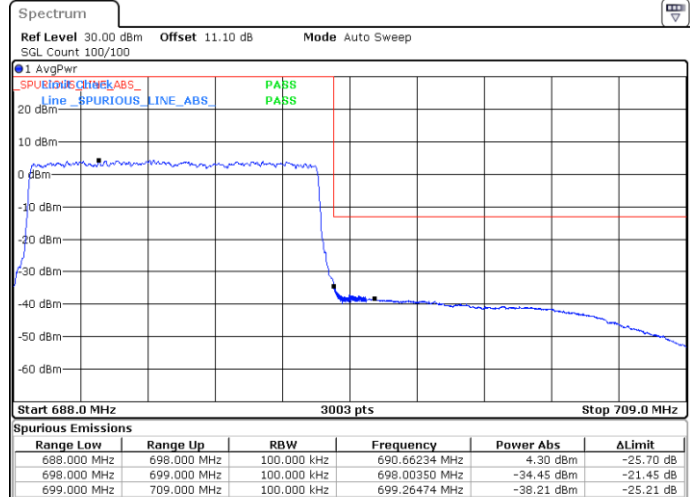

Highest Band Edge / 1 RB

Date: 5 JUL 2020 23:18:42

Lowest Band Edge / Full RB

Date: 5 JUL 2020 23:18:06

Highest Band Edge / Full RB

Date: 5 JUL 2020 23:19:18

LTE Band 71 / 10MHz / QPSK

Lowest Band Edge / 1 RB

Date: 4 JUN. 2020 01:17:31

Highest Band Edge / 1 RB

Date: 4 JUN. 2020 01:24:19

Lowest Band Edge / Full RB

Date: 4 JUN. 2020 01:18:50

Highest Band Edge / Full RB

Date: 4 JUN. 2020 01:25:39

LTE Band 71 / 10MHz / 16QAM

Lowest Band Edge / 1 RB

Date: 4 JUN. 2020 01:18:10

Highest Band Edge / 1 RB

Date: 4 JUN. 2020 01:24:59

Lowest Band Edge / Full RB

Date: 4 JUN. 2020 01:19:30

Highest Band Edge / Full RB

Date: 4 JUN. 2020 01:26:19

LTE Band 71 / 10MHz / 64QAM

Lowest Band Edge / 1 RB

Date: 4 JUN. 2020 01:28:41

Highest Band Edge / 1 RB

Date: 4 JUN. 2020 01:32:06

Lowest Band Edge / Full RB

Date: 4 JUN. 2020 01:29:21

Highest Band Edge / Full RB