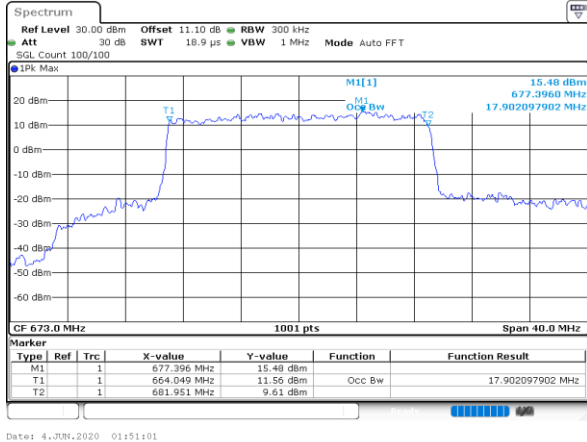

LTE Band 71

Lowest Channel / 20MHz / QPSK

Date: 4 JUN 2020 01:51:01