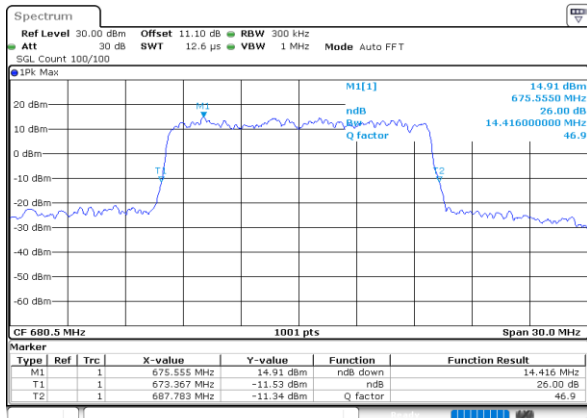

Middle Channel / 15MHz / 64QAM

Date: 4 JUN 2020 01:47:47