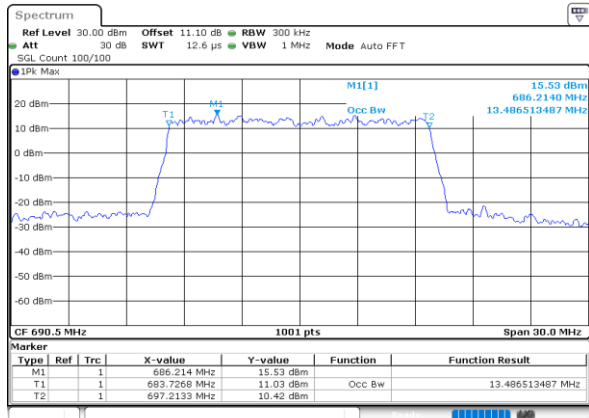

Highest Channel / 10MHz / 16QAM

Date: 4 JUN 2020 01:23:15

LTE Band 71

Lowest Channel / 15MHz / QPSK

Date: 4 JUN 2020 01:33:37

Lowest Channel / 15MHz / 16QAM

Date: 4 JUN 2020 01:33:49

Middle Channel / 15MHz / QPSK

Date: 4 JUN 2020 01:38:23

Middle Channel / 15MHz / 16QAM

Date: 4 JUN 2020 01:38:34

Highest Channel / 15MHz / QPSK

Date: 4 JUN 2020 01:40:27

Highest Channel / 15MHz / 16QAM

Date: 4 JUN 2020 01:40:39

LTE Band 71