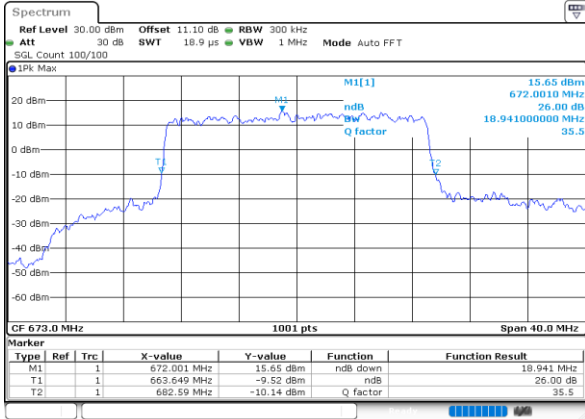

Highest Channel / 10MHz / 16QAM

Date: 4 JUN 2020 01:23:39

LTE Band 71

Lowest Channel / 15MHz / QPSK

Date: 4 JUN 2020 01:34:01

Lowest Channel / 15MHz / 16QAM

Date: 4 JUN 2020 01:34:12

Middle Channel / 15MHz / QPSK

Date: 4 JUN 2020 01:38:46

Middle Channel / 15MHz / 16QAM

Date: 4 JUN 2020 01:38:58

Highest Channel / 15MHz / QPSK

Date: 4 JUN 2020 01:40:51

Highest Channel / 15MHz / 16QAM

Date: 4 JUN 2020 01:41:03

LTE Band 71

Lowest Channel / 20MHz / QPSK

Lowest Channel / 20MHz / 16QAM

Middle Channel / 20MHz / QPSK

Middle Channel / 20MHz / 16QAM

Highest Channel / 20MHz / QPSK

Highest Channel / 20MHz / 16QAM

LTE Band 71

Lowest Channel / 5MHz / 64QAM