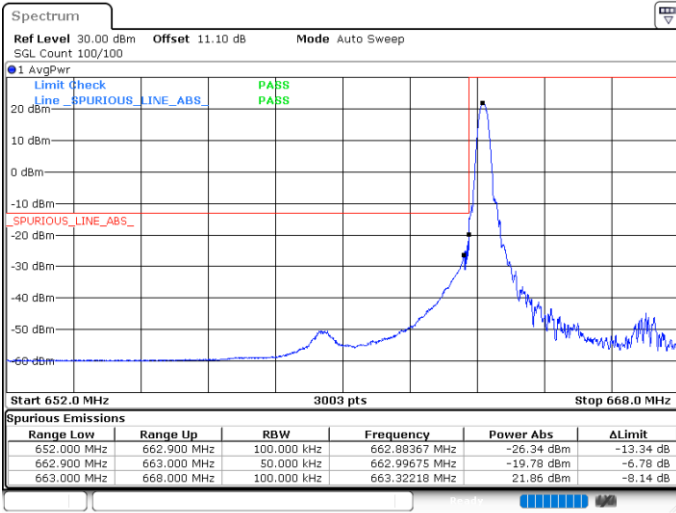

Middle Channel / 20MHz / 64QAM

Date: 4 JUN 2020 02:05:00

Highest Channel / 15MHz / 64QAM

Date: 4 JUN 2020 01:48:37

Highest Channel / 20MHz / 64QAM

Date: 4 JUN 2020 02:06:02

Conducted Band Edge

LTE Band 71 / 5MHz / QPSK

Lowest Band Edge / 1 RB

Highest Band Edge / 1 RB

Lowest Band Edge / Full RB

Highest Band Edge / Full RB

LTE Band 71 / 5MHz / 16QAM

Lowest Band Edge / 1 RB

Highest Band Edge / 1 RB

Date: 5 JUL 2020 23:13:24

Date: 5 JUL 2020 23:15:45

Lowest Band Edge / Full RB

Highest Band Edge / Full RB

Date: 5 JUL 2020 23:14:34

Date: 5 JUL 2020 23:16:57

LTE Band 71 / 5MHz / 64QAM

Lowest Band Edge / 1RB

Date: 5 JUL 2020 23:17:31

Highest Band Edge / 1 RB

Date: 5 JUL 2020 23:18:42

Lowest Band Edge / Full RB

Date: 5 JUL 2020 23:18:06

Highest Band Edge / Full RB

Date: 5 JUL 2020 23:19:18

LTE Band 71 / 10MHz / QPSK

Lowest Band Edge / 1 RB