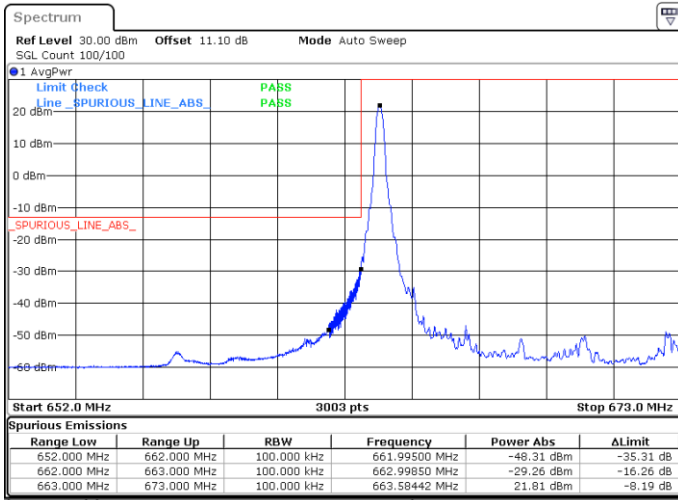

Highest Band Edge / 1 RB

Date: 5 JUL 2020 23:18:42

Lowest Band Edge / Full RB

Date: 5 JUL 2020 23:18:06

Highest Band Edge / Full RB

Date: 5 JUL 2020 23:19:18

LTE Band 71 / 10MHz / QPSK

Lowest Band Edge / 1 RB

Date: 4 JUN. 2020 01:17:31

Highest Band Edge / 1 RB

Date: 4 JUN. 2020 01:24:19

Lowest Band Edge / Full RB

Date: 4 JUN. 2020 01:18:50

Highest Band Edge / Full RB

Date: 4 JUN. 2020 01:25:39

LTE Band 71 / 10MHz / 16QAM

Lowest Band Edge / 1 RB

Date: 4 JUN. 2020 01:18:10

Highest Band Edge / 1 RB

Date: 4 JUN. 2020 01:24:59

Lowest Band Edge / Full RB

Date: 4 JUN. 2020 01:19:30

Highest Band Edge / Full RB

Date: 4 JUN. 2020 01:26:19

LTE Band 71 / 10MHz / 64QAM

Lowest Band Edge / 1 RB

Date: 4 JUN. 2020 01:28:41

Highest Band Edge / 1 RB

Date: 4 JUN. 2020 01:32:06

Lowest Band Edge / Full RB

Date: 4 JUN. 2020 01:29:21

Highest Band Edge / Full RB