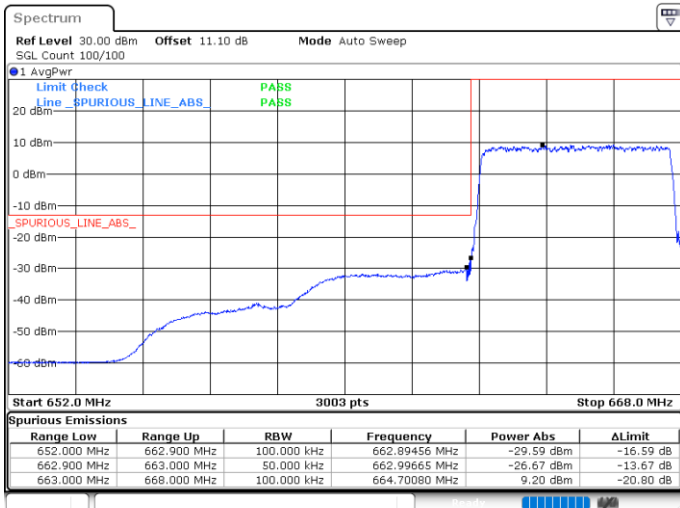

Date: 4 JUN 2020 01:31:13

LTE Band 71

Lowest Channel / 15MHz / 64QAM

Date: 4 JUN 2020 01:45:13

Lowest Channel / 20MHz / 64QAM

Date: 4 JUN 2020 02:02:38

Middle Channel / 15MHz / 64QAM

Date: 4 JUN 2020 01:47:36

Middle Channel / 20MHz / 64QAM

Date: 4 JUN 2020 02:05:00

Highest Channel / 15MHz / 64QAM

Date: 4 JUN 2020 01:48:37

Highest Channel / 20MHz / 64QAM

Date: 4 JUN 2020 02:06:02

Conducted Band Edge

LTE Band 71 / 5MHz / QPSK

Lowest Band Edge / 1 RB

Highest Band Edge / 1 RB

Lowest Band Edge / Full RB

Highest Band Edge / Full RB

LTE Band 71 / 5MHz / 16QAM

Lowest Band Edge / 1 RB

Highest Band Edge / 1 RB

Date: 5 JUL 2020 23:13:24

Date: 5 JUL 2020 23:15:45

Lowest Band Edge / Full RB

Highest Band Edge / Full RB

Date: 5 JUL 2020 23:14:34

Date: 5 JUL 2020 23:16:57

LTE Band 71 / 5MHz / 64QAM

Lowest Band Edge / 1RB

Date: 5 JUL 2020 23:17:31