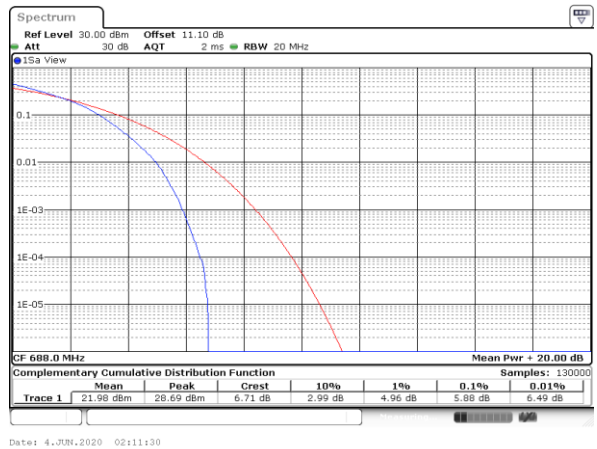

LTE Band 71 / 20MHz / QPSK

Lowest Channel / 1RB

Lowest Channel / Full RB

Middle Channel / 1RB

Middle Channel / Full RB

Highest Channel / 1RB

Highest Channel / Full RB

LTE Band 71 / 20MHz / 16QAM

Lowest Channel / 1RB

Lowest Channel / Full RB

Middle Channel / 1RB

Middle Channel / Full RB

Highest Channel / 1RB

Highest Channel / Full RB

LTE Band 71 / 20MHz / 64QAM

Lowest Channel / 1RB

Date: 4 JUN 2020 02:13:17

Highest Channel / Full RB

Date: 4 JUN 2020 02:13:27

26dB Bandwidth

Mode	LTE Band 71 : 26dB BW(MHz)											
BW	1.4MHz		3MHz		5MHz		10MHz		15MHz		20MHz	
Mod.	QPSK	16QAM	QPSK	16QAM	QPSK	16QAM	QPSK	16QAM	QPSK	16QAM	QPSK	16QAM
Lowest CH	-	-	-	-	4.92	4.88	9.77	9.71	14.69	14.45	18.94	19.22
Middle CH	-	-	-	-	4.89	4.88	9.73	9.81	14.42	14.39	19.10	18.82
Highest CH	-	-	-	-	4.89	4.83	9.75	9.65	14.45	14.57	18.98	18.86
Mode	LTE Band 71 : 26dB BW(MHz)											
BW	1.4MHz		3MHz		5MHz		10MHz		15MHz		20MHz	
Mod.	64QAM		64QAM		64QAM		64QAM		64QAM		64QAM	
Lowest CH	-	-	-	-	4.96	-	9.69	-	14.27	-	18.70	-
Middle CH	-	-	-	-	4.91	-	9.79	-	14.42	-	18.86	-
Highest CH	-	-	-	-	4.90	-	9.81	-	14.36	-	18.82	-