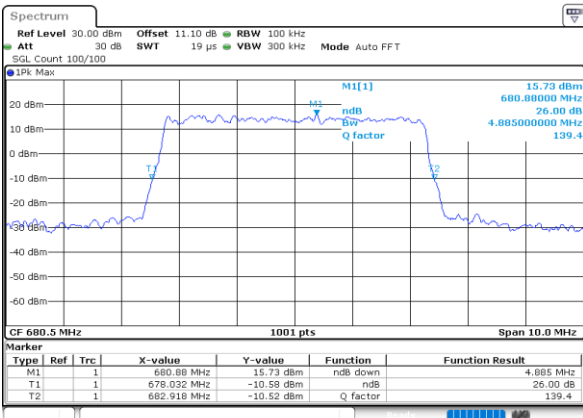

Date: 4 JUN 2020 02:13:17

Highest Channel / Full RB

Date: 4 JUN 2020 02:13:27

26dB Bandwidth

Mode	LTE Band 71 : 26dB BW(MHz)											
BW	1.4MHz		3MHz		5MHz		10MHz		15MHz		20MHz	
Mod.	QPSK	16QAM	QPSK	16QAM	QPSK	16QAM	QPSK	16QAM	QPSK	16QAM	QPSK	16QAM
Lowest CH	-	-	-	-	4.92	4.88	9.77	9.71	14.69	14.45	18.94	19.22
Middle CH	-	-	-	-	4.89	4.88	9.73	9.81	14.42	14.39	19.10	18.82
Highest CH	-	-	-	-	4.89	4.83	9.75	9.65	14.45	14.57	18.98	18.86
Mode	LTE Band 71 : 26dB BW(MHz)											
BW	1.4MHz		3MHz		5MHz		10MHz		15MHz		20MHz	
Mod.	64QAM		64QAM		64QAM		64QAM		64QAM		64QAM	
Lowest CH	-	-	-	-	4.96	-	9.69	-	14.27	-	18.70	-
Middle CH	-	-	-	-	4.91	-	9.79	-	14.42	-	18.86	-
Highest CH	-	-	-	-	4.90	-	9.81	-	14.36	-	18.82	-

LTE Band 71

Lowest Channel / 5MHz / QPSK

Date: 4 JUN 2020 00:59:01

Lowest Channel / 5MHz / 16QAM

Date: 4 JUN 2020 00:59:13

Middle Channel / 5MHz / QPSK

Date: 4 JUN 2020 01:03:49

Middle Channel / 5MHz / 16QAM

Date: 4 JUN 2020 01:04:00

Highest Channel / 5MHz / QPSK

Date: 4 JUN 2020 01:05:53

Highest Channel / 5MHz / 16QAM

Date: 4 JUN 2020 01:06:05

LTE Band 71

Lowest Channel / 10MHz / QPSK

Date: 4 JUN 2020 01:16:38