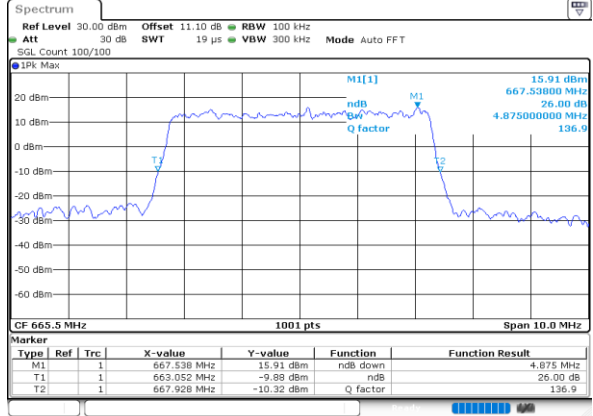

Lowest Channel / 5MHz / 16QAM

Date: 4 JUN 2020 00:59:13