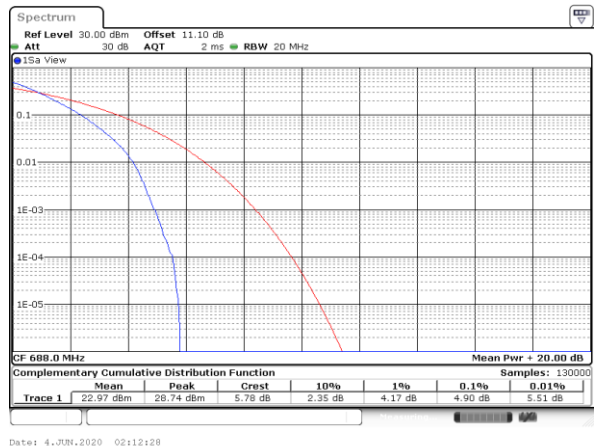

Date: 4 JUN.2020 04:42:23

LTE Band 71

Peak-to-Average Ratio

Mode	LTE Band 71 / 20MHz				
Mod.	QPSK		16QAM		Limit: 13dB
RB Size	1RB	Full RB	1RB	Full RB	Result
Lowest CH	3.42	4.90	4.14	5.86	PASS
Middle CH	3.48	4.78	5.04	5.77	
Highest CH	3.54	4.90	5.30	5.88	
Mode	LTE Band 71 / 20MHz				
Mod.	64QAM				Limit: 13dB
RB Size	1RB	Full RB			Result
Lowest CH	5.94	6.38	-	-	PASS
Middle CH	5.97	6.35	-	-	
Highest CH	6.67	6.43	-	-	

LTE Band 71 / 20MHz / QPSK

Lowest Channel / 1RB

Lowest Channel / Full RB

Middle Channel / 1RB

Middle Channel / Full RB

Highest Channel / 1RB

Highest Channel / Full RB

LTE Band 71 / 20MHz / 16QAM

Lowest Channel / 1RB

Lowest Channel / Full RB

Middle Channel / 1RB

Middle Channel / Full RB

Highest Channel / 1RB

Highest Channel / Full RB

LTE Band 71 / 20MHz / 64QAM

Lowest Channel / 1RB