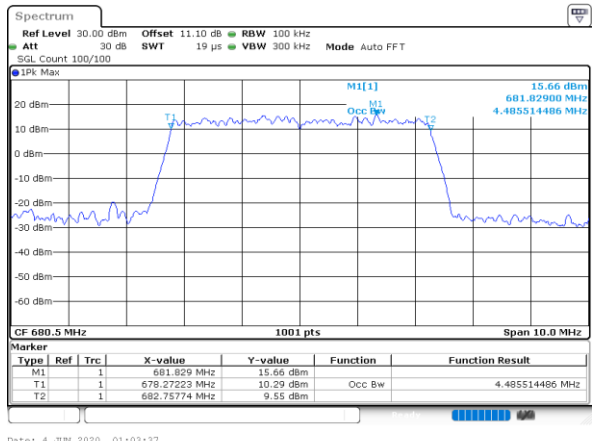

Occupied Bandwidth

Mode	LTE Band 71 : 99%OBW(MHz)											
BW	1.4MHz		3MHz		5MHz		10MHz		15MHz		20MHz	
Mod.	QPSK	16QAM	QPSK	16QAM	QPSK	16QAM	QPSK	16QAM	QPSK	16QAM	QPSK	16QAM
Lowest CH	-	-	-	-	4.51	4.50	8.99	8.95	13.55	13.43	17.90	17.82
Middle CH	-	-	-	-	4.49	4.49	9.03	9.03	13.43	13.43	17.94	17.90
Highest CH	-	-	-	-	4.50	4.52	8.99	9.03	13.37	13.49	17.82	17.86
Mode	LTE Band 71 : 99%OBW(MHz)											
BW	1.4MHz		3MHz		5MHz		10MHz		15MHz		20MHz	
Mod.	64QAM		64QAM		64QAM		64QAM		64QAM		64QAM	
Lowest CH	-	-	-	-	4.52	-	8.99	-	13.40	-	17.86	-
Middle CH	-	-	-	-	4.50	-	8.97	-	13.40	-	17.86	-
Highest CH	-	-	-	-	4.49	-	9.05	-	13.40	-	17.86	-

LTE Band 71

Lowest Channel / 5MHz / QPSK

Date: 4 JUN 2020 00:58:37

Lowest Channel / 5MHz / 16QAM

Date: 4 JUN 2020 00:58:49

Middle Channel / 5MHz / QPSK

Date: 4 JUN 2020 01:03:26

Middle Channel / 5MHz / 16QAM

Date: 4 JUN 2020 01:03:37

Highest Channel / 5MHz / QPSK

Date: 4 JUN 2020 01:05:29

Highest Channel / 5MHz / 16QAM

Date: 4 JUN 2020 01:05:41

LTE Band 71

Lowest Channel / 10MHz / QPSK

Date: 4 JUN 2020 01:16:14