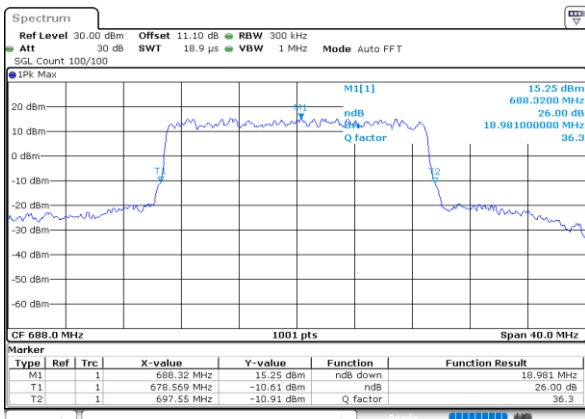

Date: 4 JUN 2020 01:38:46

Middle Channel / 15MHz / 16QAM

Date: 4 JUN 2020 01:38:58

Highest Channel / 15MHz / QPSK

Date: 4 JUN 2020 01:40:51

Highest Channel / 15MHz / 16QAM

Date: 4 JUN 2020 01:41:03

LTE Band 71

Lowest Channel / 20MHz / QPSK

Lowest Channel / 20MHz / 16QAM

Middle Channel / 20MHz / QPSK

Middle Channel / 20MHz / 16QAM

Highest Channel / 20MHz / QPSK

Highest Channel / 20MHz / 16QAM

LTE Band 71

Lowest Channel / 5MHz / 64QAM

Date: 4 JUN 2020 01:10:34

Lowest Channel / 10MHz / 64QAM

Date: 4 JUN 2020 01:28:01

Middle Channel / 5MHz / 64QAM

Date: 4 JUN 2020 01:12:57

Middle Channel / 10MHz / 64QAM

Date: 4 JUN 2020 01:30:23

Highest Channel / 5MHz / 64QAM