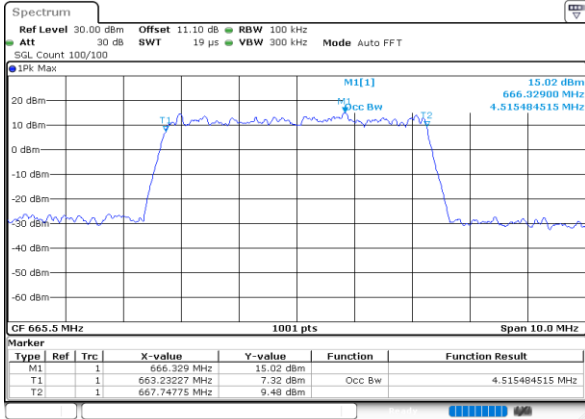

Highest Channel / 20MHz / QPSK

Date: 4 JUN 2020 01:57:51

Highest Channel / 20MHz / 16QAM

Date: 4 JUN 2020 01:58:03

LTE Band 71

Lowest Channel / 5MHz / 64QAM

Date: 4 JUN 2020 01:10:22

Lowest Channel / 10MHz / 64QAM

Date: 4 JUN 2020 01:27:49

Middle Channel / 5MHz / 64QAM

Date: 4 JUN 2020 01:12:46

Middle Channel / 10MHz / 64QAM

Date: 4 JUN 2020 01:30:11

Highest Channel / 5MHz / 64QAM

Date: 4 JUN 2020 01:13:48

Highest Channel / 10MHz / 64QAM