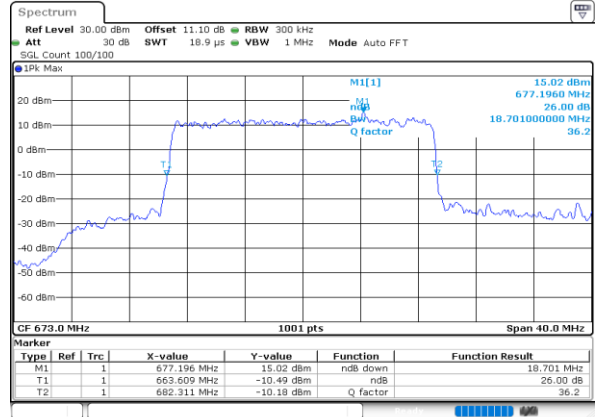

Date: 4 JUN 2020 01:13:59

Highest Channel / 10MHz / 64QAM

Date: 4 JUN 2020 01:31:25

LTE Band 71

Lowest Channel / 15MHz / 64QAM

Date: 4 JUN 2020 01:45:25

Lowest Channel / 20MHz / 64QAM

Date: 4 JUN 2020 02:02:50

Middle Channel / 15MHz / 64QAM

Date: 4 JUN 2020 01:47:47

Middle Channel / 20MHz / 64QAM

Date: 4 JUN 2020 02:05:12

Highest Channel / 15MHz / 64QAM

Date: 4 JUN 2020 01:48:49

Highest Channel / 20MHz / 64QAM

Date: 4 JUN 2020 02:06:14

Occupied Bandwidth

Mode	LTE Band 71 : 99%OBW(MHz)											
BW	1.4MHz		3MHz		5MHz		10MHz		15MHz		20MHz	
Mod.	QPSK	16QAM	QPSK	16QAM	QPSK	16QAM	QPSK	16QAM	QPSK	16QAM	QPSK	16QAM
Lowest CH	-	-	-	-	4.51	4.50	8.99	8.95	13.55	13.43	17.90	17.82
Middle CH	-	-	-	-	4.49	4.49	9.03	9.03	13.43	13.43	17.94	17.90
Highest CH	-	-	-	-	4.50	4.52	8.99	9.03	13.37	13.49	17.82	17.86
Mode	LTE Band 71 : 99%OBW(MHz)											
BW	1.4MHz		3MHz		5MHz		10MHz		15MHz		20MHz	
Mod.	64QAM		64QAM		64QAM		64QAM		64QAM		64QAM	
Lowest CH	-	-	-	-	4.52	-	8.99	-	13.40	-	17.86	-
Middle CH	-	-	-	-	4.50	-	8.97	-	13.40	-	17.86	-
Highest CH	-	-	-	-	4.49	-	9.05	-	13.40	-	17.86	-