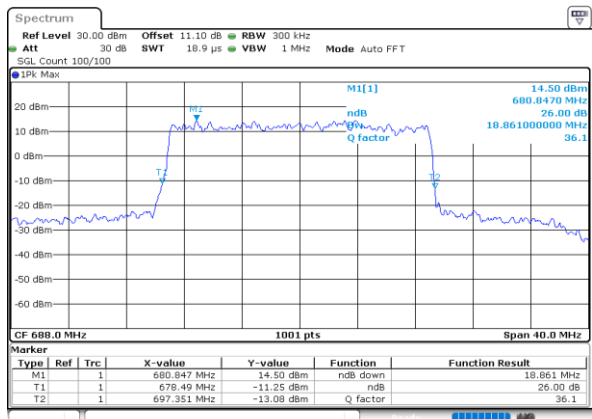

Lowest Channel / 20MHz / QPSK

Lowest Channel / 20MHz / 16QAM

Middle Channel / 20MHz / QPSK

Middle Channel / 20MHz / 16QAM

Highest Channel / 20MHz / QPSK

Highest Channel / 20MHz / 16QAM

LTE Band 71

Lowest Channel / 5MHz / 64QAM