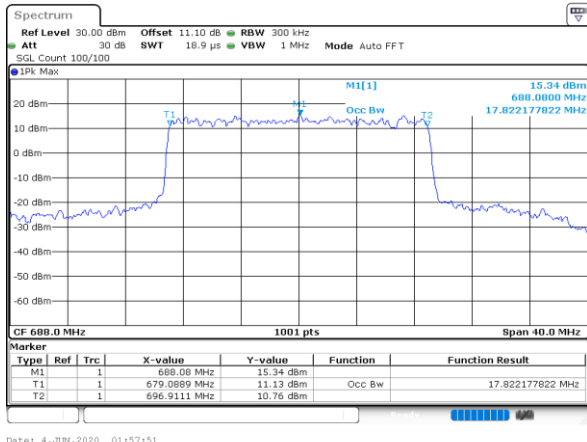

Lowest Channel / 20MHz / QPSK

Date: 4 JUN 2020 01:51:01

Lowest Channel / 20MHz / 16QAM

Date: 4 JUN 2020 01:51:13

Middle Channel / 20MHz / QPSK

Date: 4 JUN 2020 01:55:47

Middle Channel / 20MHz / 16QAM

Date: 4 JUN 2020 01:55:59

Highest Channel / 20MHz / QPSK

Date: 4 JUN 2020 01:57:51

Highest Channel / 20MHz / 16QAM

Date: 4 JUN 2020 01:58:03

LTE Band 71

Lowest Channel / 5MHz / 64QAM

Date: 4 JUN 2020 01:10:22

Lowest Channel / 10MHz / 64QAM