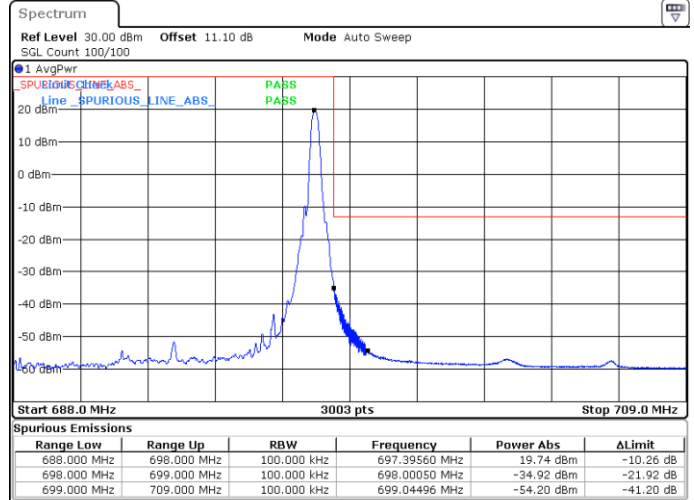

Highest Band Edge / 1 RB

Date: 5 JUL 2020 23:18:42

Lowest Band Edge / Full RB

Date: 5 JUL 2020 23:18:06

Highest Band Edge / Full RB

Date: 5 JUL 2020 23:19:18

LTE Band 71 / 10MHz / QPSK

Lowest Band Edge / 1 RB

Date: 4 JUN. 2020 01:17:31

Highest Band Edge / 1 RB

Date: 4 JUN. 2020 01:24:19

Lowest Band Edge / Full RB

Date: 4 JUN. 2020 01:18:50

Highest Band Edge / Full RB

Date: 4 JUN. 2020 01:25:39

LTE Band 71 / 10MHz / 16QAM

Lowest Band Edge / 1 RB

Date: 4 JUN. 2020 01:18:10

Highest Band Edge / 1 RB

Date: 4 JUN. 2020 01:24:59

Lowest Band Edge / Full RB

Date: 4 JUN. 2020 01:19:30

Highest Band Edge / Full RB

Date: 4 JUN. 2020 01:26:19

LTE Band 71 / 10MHz / 64QAM

Lowest Band Edge / 1 RB

Date: 4 JUN. 2020 01:28:41

Highest Band Edge / 1 RB

Date: 4 JUN. 2020 01:32:06

Lowest Band Edge / Full RB

Date: 4 JUN. 2020 01:29:21

Highest Band Edge / Full RB