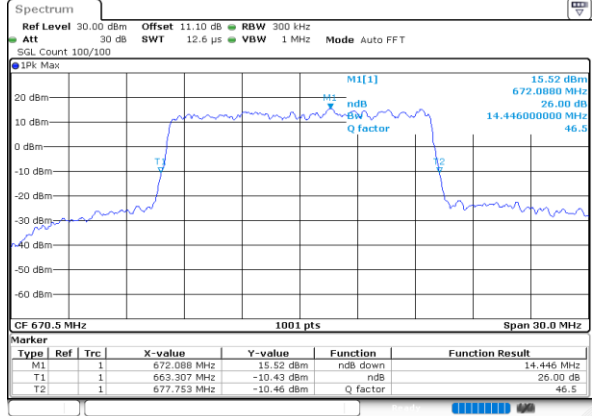

Highest Channel / 10MHz / 16QAM

Date: 4 JUN 2020 01:23:39

LTE Band 71

Lowest Channel / 15MHz / QPSK

Date: 4 JUN 2020 01:34:01

Lowest Channel / 15MHz / 16QAM

Date: 4 JUN 2020 01:34:12

Middle Channel / 15MHz / QPSK

Date: 4 JUN 2020 01:38:46

Middle Channel / 15MHz / 16QAM

Date: 4 JUN 2020 01:38:58

Highest Channel / 15MHz / QPSK

Date: 4 JUN 2020 01:40:51

Highest Channel / 15MHz / 16QAM

Date: 4 JUN 2020 01:41:03

LTE Band 71