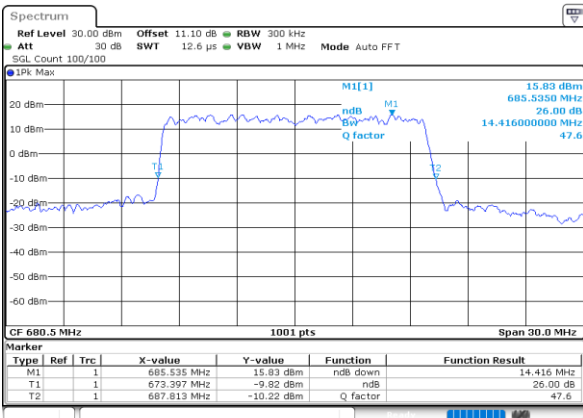

Highest Channel / 10MHz / 16QAM

Date: 4 JUN 2020 01:23:39

LTE Band 71

Lowest Channel / 15MHz / QPSK

Date: 4 JUN 2020 01:34:01

Lowest Channel / 15MHz / 16QAM

Date: 4 JUN 2020 01:34:12

Middle Channel / 15MHz / QPSK

Date: 4 JUN 2020 01:38:46

Middle Channel / 15MHz / 16QAM

Date: 4 JUN 2020 01:38:58

Highest Channel / 15MHz / QPSK

Date: 4 JUN 2020 01:40:51

Highest Channel / 15MHz / 16QAM

Date: 4 JUN 2020 01:41:03

LTE Band 71