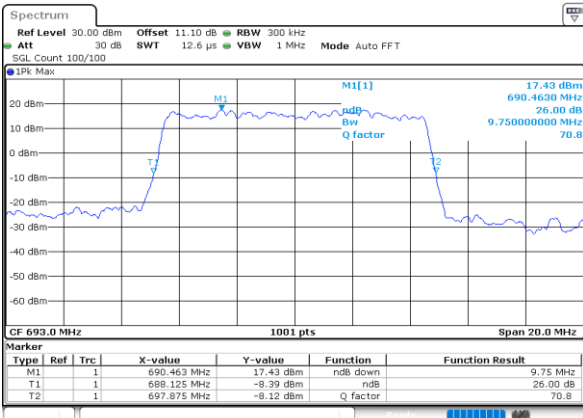

Date: 4 JUN 2020 01:04:00

Highest Channel / 5MHz / QPSK

Date: 4 JUN 2020 01:05:53

Highest Channel / 5MHz / 16QAM

Date: 4 JUN 2020 01:06:05

LTE Band 71

Lowest Channel / 10MHz / QPSK

Date: 4 JUN 2020 01:16:38

Lowest Channel / 10MHz / 16QAM

Date: 4 JUN 2020 01:16:50

Middle Channel / 10MHz / QPSK

Date: 4 JUN 2020 01:21:22

Middle Channel / 10MHz / 16QAM

Date: 4 JUN 2020 01:21:34

Highest Channel / 10MHz / QPSK

Date: 4 JUN 2020 01:23:27

Highest Channel / 10MHz / 16QAM

Date: 4 JUN 2020 01:23:39

LTE Band 71

Lowest Channel / 15MHz / QPSK

Date: 4 JUN 2020 01:34:01

Lowest Channel / 15MHz / 16QAM

Date: 4 JUN 2020 01:34:12

Middle Channel / 15MHz / QPSK

Date: 4 JUN 2020 01:38:46

Middle Channel / 15MHz / 16QAM

Date: 4 JUN 2020 01:38:58

Highest Channel / 15MHz / QPSK

Date: 4 JUN 2020 01:40:51

Highest Channel / 15MHz / 16QAM

Date: 4 JUN 2020 01:41:03

LTE Band 71