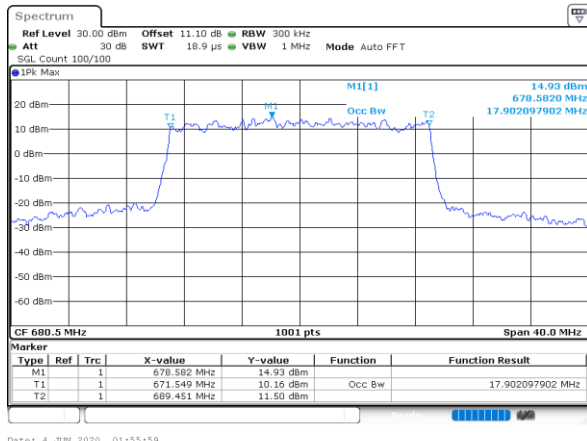

Date: 4 JUN 2020 01:38:23

Middle Channel / 15MHz / 16QAM

Date: 4 JUN 2020 01:38:34

Highest Channel / 15MHz / QPSK

Date: 4 JUN 2020 01:40:27

Highest Channel / 15MHz / 16QAM

Date: 4 JUN 2020 01:40:39

LTE Band 71

Lowest Channel / 20MHz / QPSK

Date: 4 JUN 2020 01:51:01

Lowest Channel / 20MHz / 16QAM

Date: 4 JUN 2020 01:51:13

Middle Channel / 20MHz / QPSK

Date: 4 JUN 2020 01:55:47

Middle Channel / 20MHz / 16QAM

Date: 4 JUN 2020 01:55:59

Highest Channel / 20MHz / QPSK

Date: 4 JUN 2020 01:57:51

Highest Channel / 20MHz / 16QAM

Date: 4 JUN 2020 01:58:03

LTE Band 71

Lowest Channel / 5MHz / 64QAM

Date: 4 JUN 2020 01:10:22

Lowest Channel / 10MHz / 64QAM