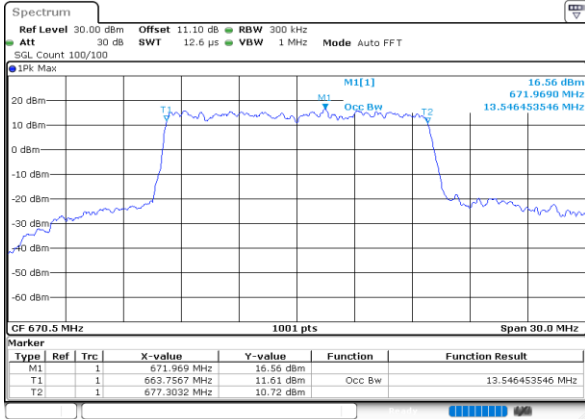

Highest Channel / 10MHz / 16QAM

Date: 4 JUN 2020 01:23:15

LTE Band 71

Lowest Channel / 15MHz / QPSK

Date: 4 JUN 2020 01:33:37

Lowest Channel / 15MHz / 16QAM

Date: 4 JUN 2020 01:33:49

Middle Channel / 15MHz / QPSK

Date: 4 JUN 2020 01:38:23

Middle Channel / 15MHz / 16QAM

Date: 4 JUN 2020 01:38:34

Highest Channel / 15MHz / QPSK

Date: 4 JUN 2020 01:40:27

Highest Channel / 15MHz / 16QAM

Date: 4 JUN 2020 01:40:39

LTE Band 71