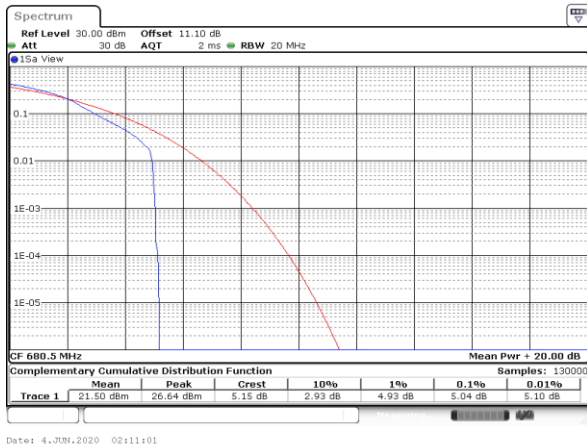

Date: 4 JUN.2020 04:42:23

LTE Band 71

Peak-to-Average Ratio

Mode	LTE Band 71 / 20MHz				
Mod.	QPSK		16QAM		Limit: 13dB
RB Size	1RB	Full RB	1RB	Full RB	Result
Lowest CH	3.42	4.90	4.14	5.86	PASS
Middle CH	3.48	4.78	5.04	5.77	
Highest CH	3.54	4.90	5.30	5.88	
Mode	LTE Band 71 / 20MHz				
Mod.	64QAM				Limit: 13dB
RB Size	1RB	Full RB			Result
Lowest CH	5.94	6.38	-	-	PASS
Middle CH	5.97	6.35	-	-	
Highest CH	6.67	6.43	-	-	

LTE Band 71 / 20MHz / QPSK

Lowest Channel / 1RB

Lowest Channel / Full RB

Middle Channel / 1RB

Middle Channel / Full RB

Highest Channel / 1RB

Highest Channel / Full RB

LTE Band 71 / 20MHz / 16QAM

Lowest Channel / 1RB

Lowest Channel / Full RB

Middle Channel / 1RB

Middle Channel / Full RB

Highest Channel / 1RB

Highest Channel / Full RB

LTE Band 71 / 20MHz / 64QAM

Lowest Channel / 1RB