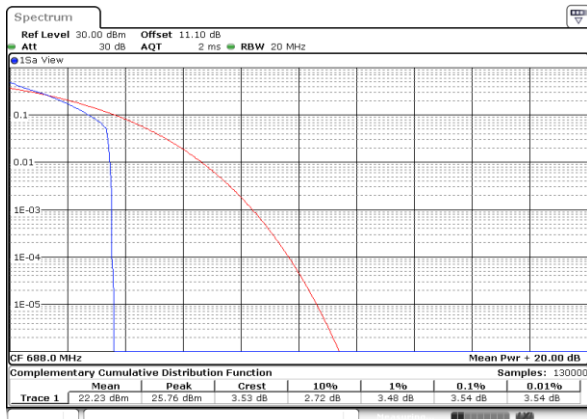

Date: 4 JUN.2020 04:42:23

LTE Band 71

Peak-to-Average Ratio

Mode	LTE Band 71 / 20MHz				
Mod.	QPSK		16QAM		Limit: 13dB
RB Size	1RB	Full RB	1RB	Full RB	Result
Lowest CH	3.42	4.90	4.14	5.86	PASS
Middle CH	3.48	4.78	5.04	5.77	
Highest CH	3.54	4.90	5.30	5.88	
Mode	LTE Band 71 / 20MHz				
Mod.	64QAM				Limit: 13dB
RB Size	1RB	Full RB			Result
Lowest CH	5.94	6.38	-	-	PASS
Middle CH	5.97	6.35	-	-	
Highest CH	6.67	6.43	-	-	

LTE Band 71 / 20MHz / QPSK

Lowest Channel / 1RB

Lowest Channel / Full RB

Middle Channel / 1RB

Middle Channel / Full RB

Highest Channel / 1RB

Highest Channel / Full RB

LTE Band 71 / 20MHz / 16QAM

Lowest Channel / 1RB

Lowest Channel / Full RB

Middle Channel / 1RB

Middle Channel / Full RB

Highest Channel / 1RB

Highest Channel / Full RB

LTE Band 71 / 20MHz / 64QAM

Lowest Channel / 1RB