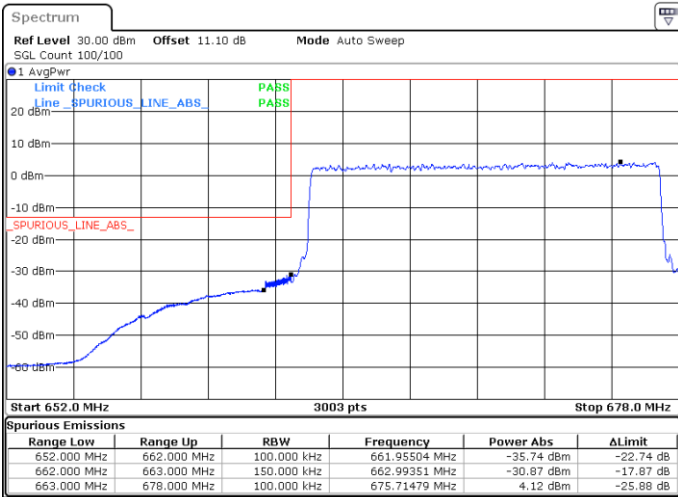

LTE Band 71 / 10MHz / 64QAM

Lowest Band Edge / 1 RB

Date: 4 JUN. 2020 01:28:41

Highest Band Edge / 1 RB

Date: 4 JUN. 2020 01:32:06

Lowest Band Edge / Full RB

Date: 4 JUN. 2020 01:29:21

Highest Band Edge / Full RB

Date: 4 JUN. 2020 01:32:45

LTE Band 71 / 15MHz / QPSK

Lowest Band Edge / 1 RB

Highest Band Edge / 1 RB

Date: 4 JUN 2020 01:34:53

Date: 4 JUN 2020 01:41:43

Lowest Band Edge / Full RB

Highest Band Edge / Full RB