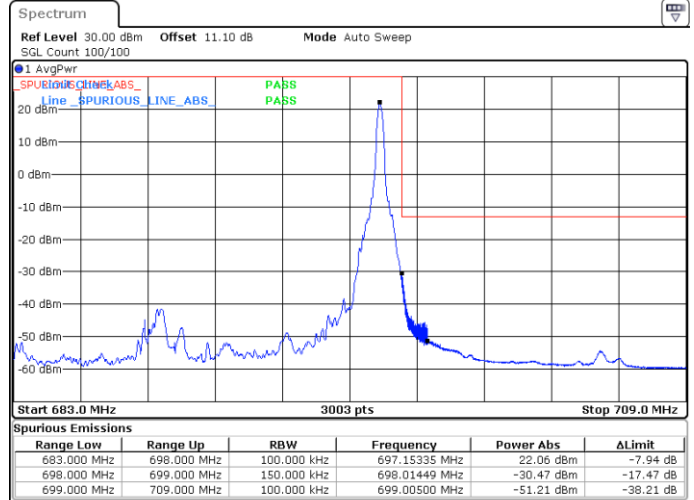

Lowest Band Edge / 1 RB

Date: 4 JUN. 2020 01:18:10

Highest Band Edge / 1 RB

Date: 4 JUN. 2020 01:24:59

Lowest Band Edge / Full RB

Date: 4 JUN. 2020 01:19:30

Highest Band Edge / Full RB

Date: 4 JUN. 2020 01:26:19

LTE Band 71 / 10MHz / 64QAM

Lowest Band Edge / 1 RB

Date: 4 JUN. 2020 01:28:41

Highest Band Edge / 1 RB

Date: 4 JUN. 2020 01:32:06

Lowest Band Edge / Full RB

Date: 4 JUN. 2020 01:29:21

Highest Band Edge / Full RB

Date: 4 JUN. 2020 01:32:45

LTE Band 71 / 15MHz / QPSK

Lowest Band Edge / 1 RB

Highest Band Edge / 1 RB

Date: 4 JUN 2020 01:34:53

Date: 4 JUN 2020 01:41:43

Lowest Band Edge / Full RB

Highest Band Edge / Full RB