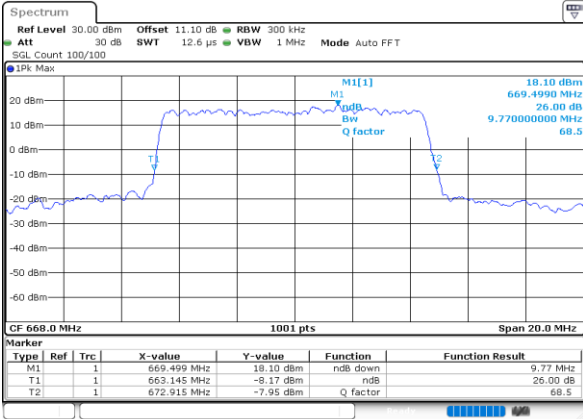

Date: 4 JUN 2020 01:04:00

Highest Channel / 5MHz / QPSK

Date: 4 JUN 2020 01:05:53

Highest Channel / 5MHz / 16QAM

Date: 4 JUN 2020 01:06:05

LTE Band 71

Lowest Channel / 10MHz / QPSK

Date: 4 JUN 2020 01:16:38