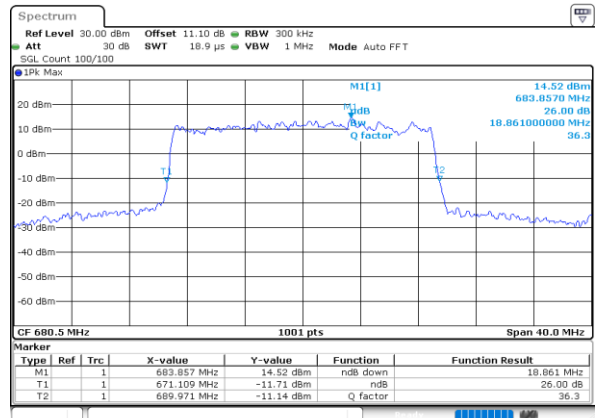

Middle Channel / 20MHz / 64QAM

Date: 4 JUN 2020 02:05:12