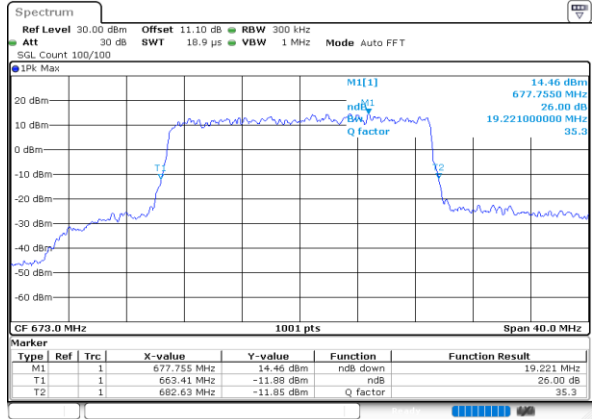

Highest Channel / 10MHz / 16QAM

Date: 4 JUN 2020 01:23:39

LTE Band 71

Lowest Channel / 15MHz / QPSK

Date: 4 JUN 2020 01:34:01

Lowest Channel / 15MHz / 16QAM

Date: 4 JUN 2020 01:34:12

Middle Channel / 15MHz / QPSK

Date: 4 JUN 2020 01:38:46

Middle Channel / 15MHz / 16QAM

Date: 4 JUN 2020 01:38:58

Highest Channel / 15MHz / QPSK

Date: 4 JUN 2020 01:40:51

Highest Channel / 15MHz / 16QAM

Date: 4 JUN 2020 01:41:03

LTE Band 71

Lowest Channel / 20MHz / QPSK

Lowest Channel / 20MHz / 16QAM

Middle Channel / 20MHz / QPSK

Middle Channel / 20MHz / 16QAM

Highest Channel / 20MHz / QPSK

Highest Channel / 20MHz / 16QAM

LTE Band 71

Lowest Channel / 5MHz / 64QAM