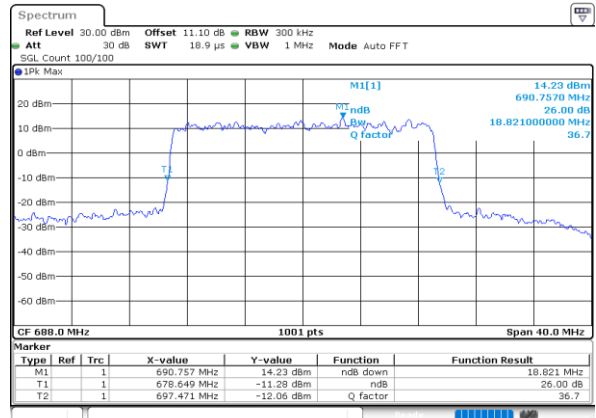

Date: 4 JUN 2020 01:13:59

Highest Channel / 10MHz / 64QAM

Date: 4 JUN 2020 01:31:25

LTE Band 71

Lowest Channel / 15MHz / 64QAM

Date: 4 JUN 2020 01:45:25

Lowest Channel / 20MHz / 64QAM

Date: 4 JUN 2020 02:02:50

Middle Channel / 15MHz / 64QAM

Date: 4 JUN 2020 01:47:47

Middle Channel / 20MHz / 64QAM

Date: 4 JUN 2020 02:05:12

Highest Channel / 15MHz / 64QAM

Date: 4 JUN 2020 01:48:49

Highest Channel / 20MHz / 64QAM

Date: 4 JUN 2020 02:06:14

Occupied Bandwidth

Mode	LTE Band 71 : 99%OBW(MHz)											
BW	1.4MHz		3MHz		5MHz		10MHz		15MHz		20MHz	
Mod.	QPSK	16QAM	QPSK	16QAM	QPSK	16QAM	QPSK	16QAM	QPSK	16QAM	QPSK	16QAM
Lowest CH	-	-	-	-	4.51	4.50	8.99	8.95	13.55	13.43	17.90	17.82
Middle CH	-	-	-	-	4.49	4.49	9.03	9.03	13.43	13.43	17.94	17.90
Highest CH	-	-	-	-	4.50	4.52	8.99	9.03	13.37	13.49	17.82	17.86
Mode	LTE Band 71 : 99%OBW(MHz)											
BW	1.4MHz		3MHz		5MHz		10MHz		15MHz		20MHz	
Mod.	64QAM		64QAM		64QAM		64QAM		64QAM		64QAM	
Lowest CH	-	-	-	-	4.52	-	8.99	-	13.40	-	17.86	-
Middle CH	-	-	-	-	4.50	-	8.97	-	13.40	-	17.86	-
Highest CH	-	-	-	-	4.49	-	9.05	-	13.40	-	17.86	-