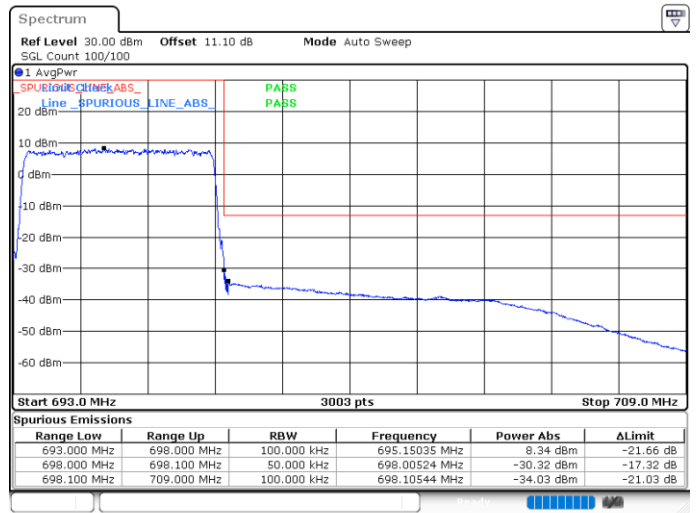

Middle Channel / 20MHz / 64QAM

Date: 4 JUN 2020 02:05:00

Highest Channel / 15MHz / 64QAM

Date: 4 JUN 2020 01:48:37

Highest Channel / 20MHz / 64QAM

Date: 4 JUN 2020 02:06:02

Conducted Band Edge

LTE Band 71 / 5MHz / QPSK

Lowest Band Edge / 1 RB

Highest Band Edge / 1 RB

Lowest Band Edge / Full RB

Highest Band Edge / Full RB

LTE Band 71 / 5MHz / 16QAM

Lowest Band Edge / 1 RB

Highest Band Edge / 1 RB

Date: 5 JUL 2020 23:13:24

Date: 5 JUL 2020 23:15:45

Lowest Band Edge / Full RB

Highest Band Edge / Full RB

Date: 5 JUL 2020 23:14:34

Date: 5 JUL 2020 23:16:57

LTE Band 71 / 5MHz / 64QAM

Lowest Band Edge / 1RB

Date: 5 JUL 2020 23:17:31

Highest Band Edge / 1 RB

Date: 5 JUL 2020 23:18:42

Lowest Band Edge / Full RB

Date: 5 JUL 2020 23:18:06

Highest Band Edge / Full RB

Date: 5 JUL 2020 23:19:18

LTE Band 71 / 10MHz / QPSK

Lowest Band Edge / 1 RB