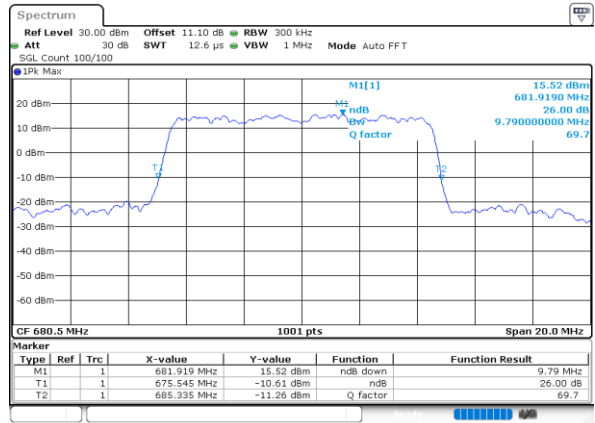

Lowest Channel / 20MHz / QPSK

Lowest Channel / 20MHz / 16QAM

Middle Channel / 20MHz / QPSK

Middle Channel / 20MHz / 16QAM

Highest Channel / 20MHz / QPSK

Highest Channel / 20MHz / 16QAM

LTE Band 71

Lowest Channel / 5MHz / 64QAM

Date: 4 JUN 2020 01:10:34

Lowest Channel / 10MHz / 64QAM

Date: 4 JUN 2020 01:28:01

Middle Channel / 5MHz / 64QAM

Date: 4 JUN 2020 01:12:57

Middle Channel / 10MHz / 64QAM

Date: 4 JUN 2020 01:30:23

Highest Channel / 5MHz / 64QAM

Date: 4 JUN 2020 01:13:59

Highest Channel / 10MHz / 64QAM

Date: 4 JUN 2020 01:31:25

LTE Band 71

Lowest Channel / 15MHz / 64QAM

Date: 4 JUN 2020 01:45:25

Lowest Channel / 20MHz / 64QAM

Date: 4 JUN 2020 02:02:50