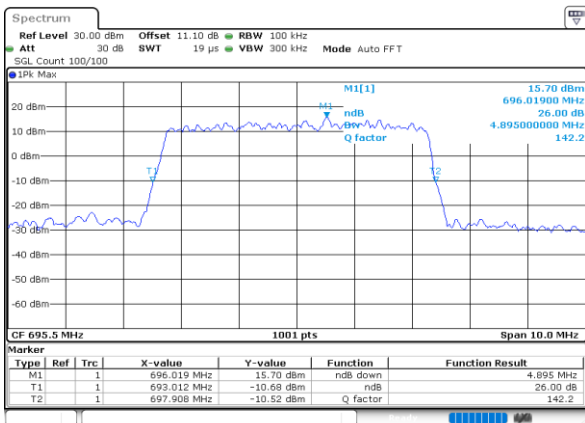

Date: 4 JUN 2020 01:10:34

Lowest Channel / 10MHz / 64QAM

Date: 4 JUN 2020 01:28:01

Middle Channel / 5MHz / 64QAM

Date: 4 JUN 2020 01:12:57

Middle Channel / 10MHz / 64QAM

Date: 4 JUN 2020 01:30:23

Highest Channel / 5MHz / 64QAM

Date: 4 JUN 2020 01:13:59

Highest Channel / 10MHz / 64QAM

Date: 4 JUN 2020 01:31:25

LTE Band 71

Lowest Channel / 15MHz / 64QAM

Date: 4 JUN 2020 01:45:25

Lowest Channel / 20MHz / 64QAM

Date: 4 JUN 2020 02:02:50