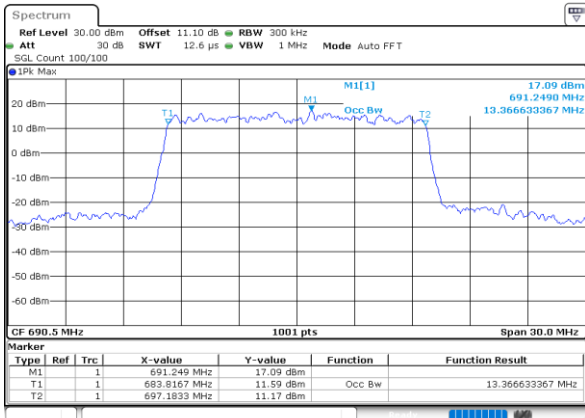

Lowest Channel / 10MHz / 16QAM

Date: 4 JUN 2020 01:16:26

Middle Channel / 10MHz / QPSK

Date: 4 JUN 2020 01:21:00

Middle Channel / 10MHz / 16QAM

Date: 4 JUN 2020 01:21:11

Highest Channel / 10MHz / QPSK

Date: 4 JUN 2020 01:23:03

Highest Channel / 10MHz / 16QAM

Date: 4 JUN 2020 01:23:15

LTE Band 71

Lowest Channel / 15MHz / QPSK

Date: 4 JUN 2020 01:33:37

Lowest Channel / 15MHz / 16QAM

Date: 4 JUN 2020 01:33:49

Middle Channel / 15MHz / QPSK

Date: 4 JUN 2020 01:38:23

Middle Channel / 15MHz / 16QAM

Date: 4 JUN 2020 01:38:34

Highest Channel / 15MHz / QPSK

Date: 4 JUN 2020 01:40:27

Highest Channel / 15MHz / 16QAM

Date: 4 JUN 2020 01:40:39

LTE Band 71