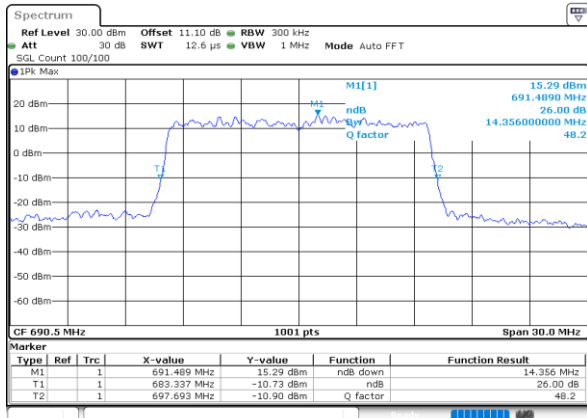

Date: 4 JUN 2020 01:13:59

Highest Channel / 10MHz / 64QAM

Date: 4 JUN 2020 01:31:25

LTE Band 71

Lowest Channel / 15MHz / 64QAM

Date: 4 JUN 2020 01:45:25

Lowest Channel / 20MHz / 64QAM

Date: 4 JUN 2020 02:02:50

Middle Channel / 15MHz / 64QAM

Date: 4 JUN 2020 01:47:47

Middle Channel / 20MHz / 64QAM

Date: 4 JUN 2020 02:05:12

Highest Channel / 15MHz / 64QAM

Date: 4 JUN 2020 01:48:49

Highest Channel / 20MHz / 64QAM

Date: 4 JUN 2020 02:06:14

Occupied Bandwidth

Mode	LTE Band 71 : 99%OBW(MHz)											
BW	1.4MHz		3MHz		5MHz		10MHz		15MHz		20MHz	
Mod.	QPSK	16QAM	QPSK	16QAM	QPSK	16QAM	QPSK	16QAM	QPSK	16QAM	QPSK	16QAM
Lowest CH	-	-	-	-	4.51	4.50	8.99	8.95	13.55	13.43	17.90	17.82
Middle CH	-	-	-	-	4.49	4.49	9.03	9.03	13.43	13.43	17.94	17.90
Highest CH	-	-	-	-	4.50	4.52	8.99	9.03	13.37	13.49	17.82	17.86
Mode	LTE Band 71 : 99%OBW(MHz)											
BW	1.4MHz		3MHz		5MHz		10MHz		15MHz		20MHz	
Mod.	64QAM		64QAM		64QAM		64QAM		64QAM		64QAM	
Lowest CH	-	-	-	-	4.52	-	8.99	-	13.40	-	17.86	-
Middle CH	-	-	-	-	4.50	-	8.97	-	13.40	-	17.86	-
Highest CH	-	-	-	-	4.49	-	9.05	-	13.40	-	17.86	-