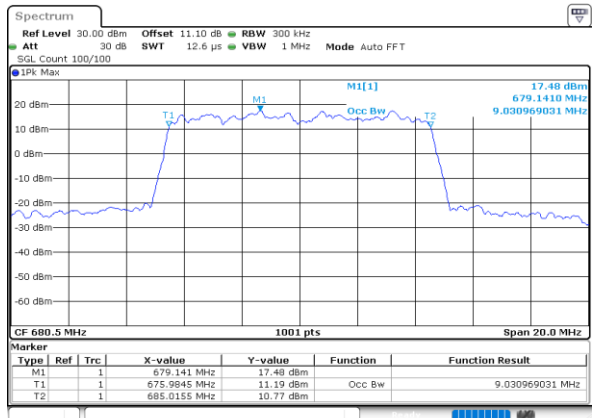

Date: 4 JUN 2020 01:03:37

Highest Channel / 5MHz / QPSK

Date: 4 JUN 2020 01:05:29

Highest Channel / 5MHz / 16QAM

Date: 4 JUN 2020 01:05:41

LTE Band 71

Lowest Channel / 10MHz / QPSK

Date: 4 JUN 2020 01:16:14

Lowest Channel / 10MHz / 16QAM

Date: 4 JUN 2020 01:16:26

Middle Channel / 10MHz / QPSK

Date: 4 JUN 2020 01:21:00

Middle Channel / 10MHz / 16QAM

Date: 4 JUN 2020 01:21:11

Highest Channel / 10MHz / QPSK

Date: 4 JUN 2020 01:23:03

Highest Channel / 10MHz / 16QAM

Date: 4 JUN 2020 01:23:15

LTE Band 71

Lowest Channel / 15MHz / QPSK

Date: 4 JUN 2020 01:33:37

Lowest Channel / 15MHz / 16QAM

Date: 4 JUN 2020 01:33:49

Middle Channel / 15MHz / QPSK