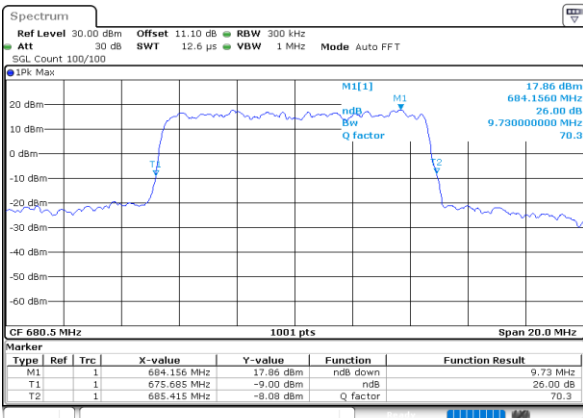

LTE Band 71

Lowest Channel / 5MHz / QPSK

Date: 4 JUN 2020 00:59:01

Lowest Channel / 5MHz / 16QAM

Date: 4 JUN 2020 00:59:13

Middle Channel / 5MHz / QPSK

Date: 4 JUN 2020 01:03:49

Middle Channel / 5MHz / 16QAM

Date: 4 JUN 2020 01:04:00

Highest Channel / 5MHz / QPSK

Date: 4 JUN 2020 01:05:53

Highest Channel / 5MHz / 16QAM

Date: 4 JUN 2020 01:06:05

LTE Band 71

Lowest Channel / 10MHz / QPSK

Date: 4 JUN 2020 01:16:38

Lowest Channel / 10MHz / 16QAM

Date: 4 JUN 2020 01:16:50

Middle Channel / 10MHz / QPSK

Date: 4 JUN 2020 01:21:22

Middle Channel / 10MHz / 16QAM

Date: 4 JUN 2020 01:21:34

Highest Channel / 10MHz / QPSK

Date: 4 JUN 2020 01:23:27

Highest Channel / 10MHz / 16QAM

Date: 4 JUN 2020 01:23:39

LTE Band 71

Lowest Channel / 15MHz / QPSK

Date: 4 JUN 2020 01:34:01

Lowest Channel / 15MHz / 16QAM

Date: 4 JUN 2020 01:34:12

Middle Channel / 15MHz / QPSK