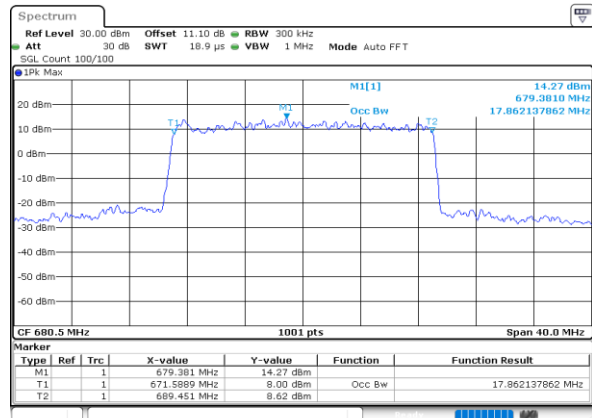

Date: 4 JUN 2020 01:31:13

LTE Band 71

Lowest Channel / 15MHz / 64QAM

Date: 4 JUN 2020 01:45:13

Lowest Channel / 20MHz / 64QAM

Date: 4 JUN 2020 02:02:38

Middle Channel / 15MHz / 64QAM

Date: 4 JUN 2020 01:47:36

Middle Channel / 20MHz / 64QAM

Date: 4 JUN 2020 02:05:00

Highest Channel / 15MHz / 64QAM

Date: 4 JUN 2020 01:48:37

Highest Channel / 20MHz / 64QAM

Date: 4 JUN 2020 02:06:02

Conducted Band Edge

LTE Band 71 / 5MHz / QPSK