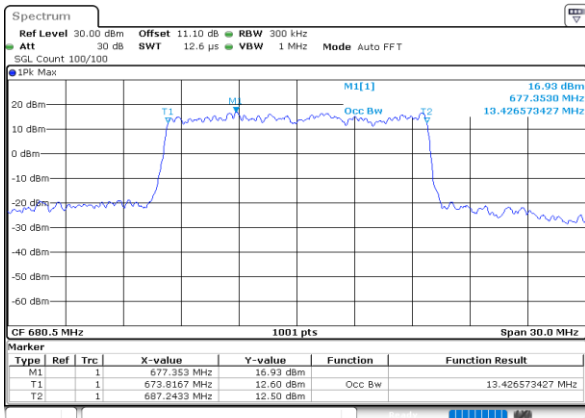

Highest Channel / 10MHz / 16QAM

Date: 4 JUN 2020 01:23:15

LTE Band 71

Lowest Channel / 15MHz / QPSK

Date: 4 JUN 2020 01:33:37

Lowest Channel / 15MHz / 16QAM

Date: 4 JUN 2020 01:33:49

Middle Channel / 15MHz / QPSK

Date: 4 JUN 2020 01:38:23

Middle Channel / 15MHz / 16QAM

Date: 4 JUN 2020 01:38:34

Highest Channel / 15MHz / QPSK

Date: 4 JUN 2020 01:40:27

Highest Channel / 15MHz / 16QAM

Date: 4 JUN 2020 01:40:39

LTE Band 71