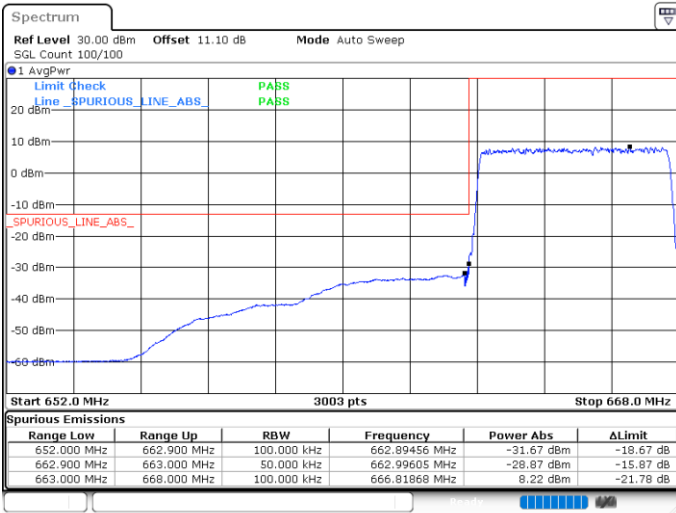

Middle Channel / 20MHz / 64QAM

Date: 4 JUN 2020 02:05:00

Highest Channel / 15MHz / 64QAM

Date: 4 JUN 2020 01:48:37

Highest Channel / 20MHz / 64QAM

Date: 4 JUN 2020 02:06:02

Conducted Band Edge

LTE Band 71 / 5MHz / QPSK

Lowest Band Edge / 1 RB

Highest Band Edge / 1 RB

Lowest Band Edge / Full RB

Highest Band Edge / Full RB

LTE Band 71 / 5MHz / 16QAM

Lowest Band Edge / 1 RB

Highest Band Edge / 1 RB

Date: 5 JUL 2020 23:13:24

Date: 5 JUL 2020 23:15:45

Lowest Band Edge / Full RB

Highest Band Edge / Full RB

Date: 5 JUL 2020 23:14:34

Date: 5 JUL 2020 23:16:57

LTE Band 71 / 5MHz / 64QAM

Lowest Band Edge / 1RB

Date: 5 JUL 2020 23:17:31

Highest Band Edge / 1 RB

Date: 5 JUL 2020 23:18:42

Lowest Band Edge / Full RB

Date: 5 JUL 2020 23:18:06

Highest Band Edge / Full RB

Date: 5 JUL 2020 23:19:18

LTE Band 71 / 10MHz / QPSK

Lowest Band Edge / 1 RB