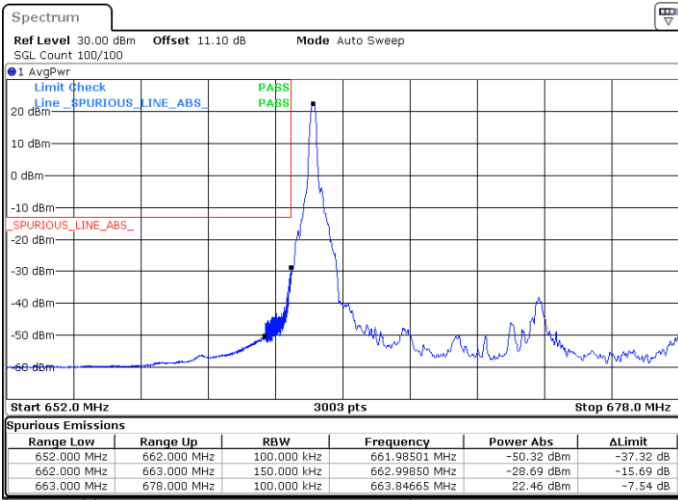

Lowest Band Edge / 1 RB

Date: 4 JUN. 2020 01:18:10

Highest Band Edge / 1 RB

Date: 4 JUN. 2020 01:24:59

Lowest Band Edge / Full RB

Date: 4 JUN. 2020 01:19:30

Highest Band Edge / Full RB

Date: 4 JUN. 2020 01:26:19

LTE Band 71 / 10MHz / 64QAM

Lowest Band Edge / 1 RB

Date: 4 JUN. 2020 01:28:41

Highest Band Edge / 1 RB

Date: 4 JUN. 2020 01:32:06

Lowest Band Edge / Full RB

Date: 4 JUN. 2020 01:29:21

Highest Band Edge / Full RB

Date: 4 JUN. 2020 01:32:45

LTE Band 71 / 15MHz / QPSK

Lowest Band Edge / 1 RB

Highest Band Edge / 1 RB

Date: 4 JUN 2020 01:34:53

Date: 4 JUN 2020 01:41:43

Lowest Band Edge / Full RB

Highest Band Edge / Full RB