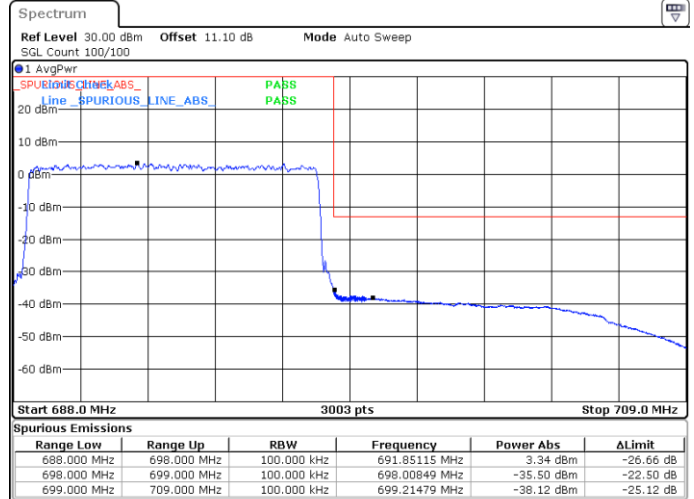

Date: 4 JUN. 2020 01:17:31

Highest Band Edge / 1 RB

Date: 4 JUN. 2020 01:24:19

Lowest Band Edge / Full RB

Date: 4 JUN. 2020 01:18:50

Highest Band Edge / Full RB

Date: 4 JUN. 2020 01:25:39

LTE Band 71 / 10MHz / 16QAM

Lowest Band Edge / 1 RB

Date: 4 JUN. 2020 01:18:10

Highest Band Edge / 1 RB

Date: 4 JUN. 2020 01:24:59

Lowest Band Edge / Full RB

Date: 4 JUN. 2020 01:19:30

Highest Band Edge / Full RB

Date: 4 JUN. 2020 01:26:19

LTE Band 71 / 10MHz / 64QAM

Lowest Band Edge / 1 RB

Date: 4 JUN. 2020 01:28:41

Highest Band Edge / 1 RB

Date: 4 JUN. 2020 01:32:06

Lowest Band Edge / Full RB

Date: 4 JUN. 2020 01:29:21

Highest Band Edge / Full RB

Date: 4 JUN. 2020 01:32:45

LTE Band 71 / 15MHz / QPSK

Lowest Band Edge / 1 RB

Highest Band Edge / 1 RB

Date: 4 JUN 2020 01:34:53

Date: 4 JUN 2020 01:41:43

Lowest Band Edge / Full RB

Highest Band Edge / Full RB