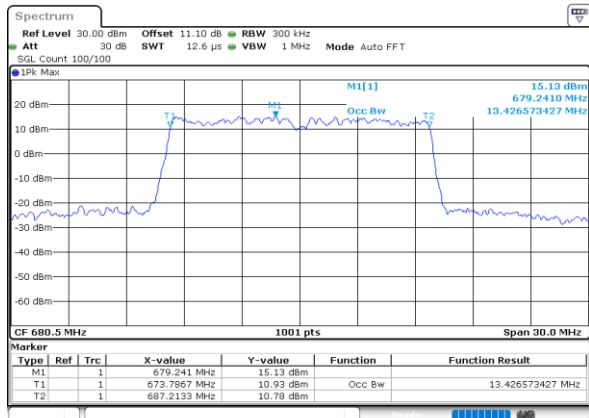

Highest Channel / 10MHz / 16QAM

Date: 4 JUN 2020 01:23:15

LTE Band 71

Lowest Channel / 15MHz / QPSK

Date: 4 JUN 2020 01:33:37

Lowest Channel / 15MHz / 16QAM

Date: 4 JUN 2020 01:33:49

Middle Channel / 15MHz / QPSK

Date: 4 JUN 2020 01:38:23

Middle Channel / 15MHz / 16QAM

Date: 4 JUN 2020 01:38:34

Highest Channel / 15MHz / QPSK

Date: 4 JUN 2020 01:40:27

Highest Channel / 15MHz / 16QAM

Date: 4 JUN 2020 01:40:39

LTE Band 71