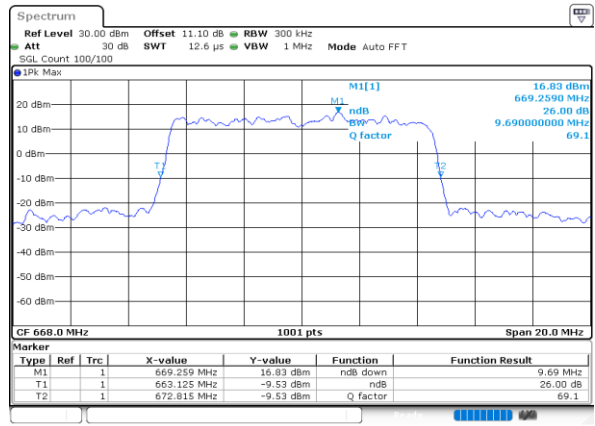

Date: 4 JUN 2020 01:38:46

Middle Channel / 15MHz / 16QAM

Date: 4 JUN 2020 01:38:58

Highest Channel / 15MHz / QPSK

Date: 4 JUN 2020 01:40:51

Highest Channel / 15MHz / 16QAM

Date: 4 JUN 2020 01:41:03

LTE Band 71

Lowest Channel / 20MHz / QPSK

Lowest Channel / 20MHz / 16QAM

Middle Channel / 20MHz / QPSK

Middle Channel / 20MHz / 16QAM

Highest Channel / 20MHz / QPSK

Highest Channel / 20MHz / 16QAM

LTE Band 71

Lowest Channel / 5MHz / 64QAM

Date: 4 JUN 2020 01:10:34

Lowest Channel / 10MHz / 64QAM

Date: 4 JUN 2020 01:28:01

Middle Channel / 5MHz / 64QAM

Date: 4 JUN 2020 01:12:57

Middle Channel / 10MHz / 64QAM

Date: 4 JUN 2020 01:30:23

Highest Channel / 5MHz / 64QAM

Date: 4 JUN 2020 01:13:59

Highest Channel / 10MHz / 64QAM

Date: 4 JUN 2020 01:31:25

LTE Band 71

Lowest Channel / 15MHz / 64QAM

Date: 4 JUN 2020 01:45:25

Lowest Channel / 20MHz / 64QAM

Date: 4 JUN 2020 02:02:50