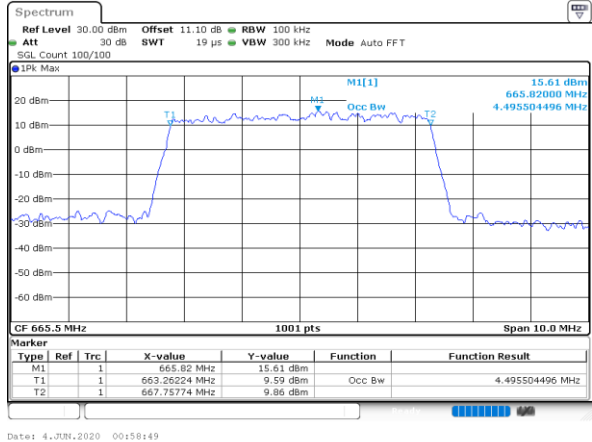

Lowest Channel / 5MHz / 16QAM

Date: 4 JUN 2020 00:58:49