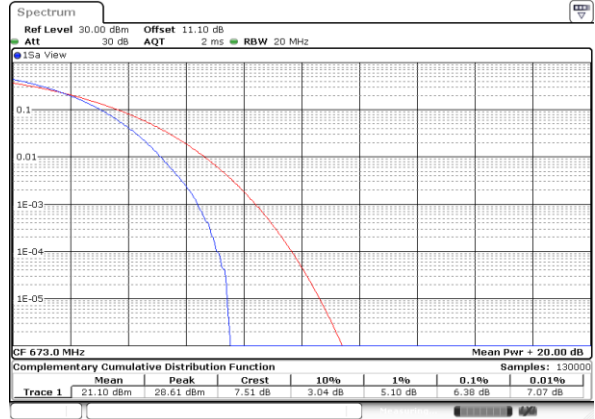

Lowest Channel / Full RB

Date: 4 JUN 2020 02:12:48