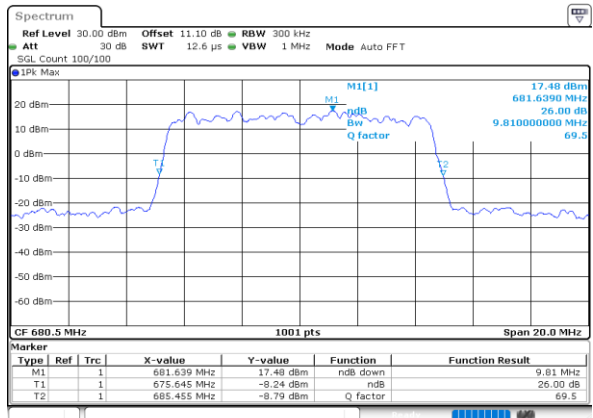

Date: 4 JUN 2020 01:04:00

Highest Channel / 5MHz / QPSK

Date: 4 JUN 2020 01:05:53

Highest Channel / 5MHz / 16QAM

Date: 4 JUN 2020 01:06:05

LTE Band 71

Lowest Channel / 10MHz / QPSK

Date: 4 JUN 2020 01:16:38

Lowest Channel / 10MHz / 16QAM

Date: 4 JUN 2020 01:16:50

Middle Channel / 10MHz / QPSK

Date: 4 JUN 2020 01:21:22

Middle Channel / 10MHz / 16QAM

Date: 4 JUN 2020 01:21:34

Highest Channel / 10MHz / QPSK

Date: 4 JUN 2020 01:23:27

Highest Channel / 10MHz / 16QAM

Date: 4 JUN 2020 01:23:39

LTE Band 71

Lowest Channel / 15MHz / QPSK

Date: 4 JUN 2020 01:34:01

Lowest Channel / 15MHz / 16QAM

Date: 4 JUN 2020 01:34:12

Middle Channel / 15MHz / QPSK