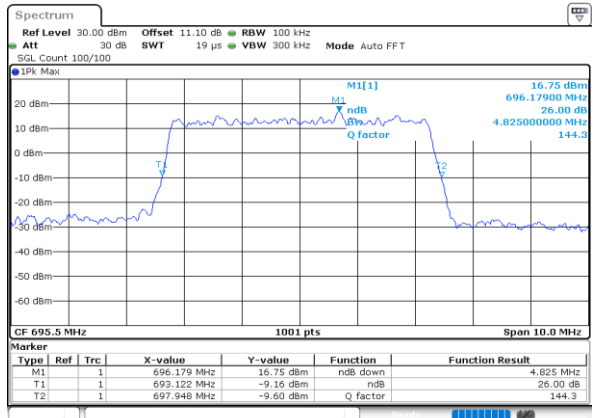

Date: 4 JUN 2020 02:13:17

Highest Channel / Full RB

Date: 4 JUN 2020 02:13:27

26dB Bandwidth

Mode	LTE Band 71 : 26dB BW(MHz)											
BW	1.4MHz		3MHz		5MHz		10MHz		15MHz		20MHz	
Mod.	QPSK	16QAM	QPSK	16QAM	QPSK	16QAM	QPSK	16QAM	QPSK	16QAM	QPSK	16QAM
Lowest CH	-	-	-	-	4.92	4.88	9.77	9.71	14.69	14.45	18.94	19.22
Middle CH	-	-	-	-	4.89	4.88	9.73	9.81	14.42	14.39	19.10	18.82
Highest CH	-	-	-	-	4.89	4.83	9.75	9.65	14.45	14.57	18.98	18.86
Mode	LTE Band 71 : 26dB BW(MHz)											
BW	1.4MHz		3MHz		5MHz		10MHz		15MHz		20MHz	
Mod.	64QAM		64QAM		64QAM		64QAM		64QAM		64QAM	
Lowest CH	-	-	-	-	4.96	-	9.69	-	14.27	-	18.70	-
Middle CH	-	-	-	-	4.91	-	9.79	-	14.42	-	18.86	-
Highest CH	-	-	-	-	4.90	-	9.81	-	14.36	-	18.82	-

LTE Band 71

Lowest Channel / 5MHz / QPSK

Date: 4 JUN 2020 00:59:01

Lowest Channel / 5MHz / 16QAM

Date: 4 JUN 2020 00:59:13

Middle Channel / 5MHz / QPSK

Date: 4 JUN 2020 01:03:49

Middle Channel / 5MHz / 16QAM

Date: 4 JUN 2020 01:04:00

Highest Channel / 5MHz / QPSK

Date: 4 JUN 2020 01:05:53

Highest Channel / 5MHz / 16QAM

Date: 4 JUN 2020 01:06:05

LTE Band 71

Lowest Channel / 10MHz / QPSK

Date: 4 JUN 2020 01:16:38