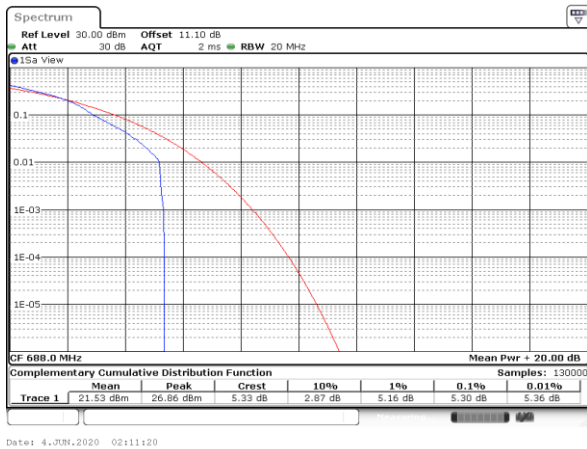

LTE Band 71 / 20MHz / QPSK

Lowest Channel / 1RB

Lowest Channel / Full RB

Middle Channel / 1RB

Middle Channel / Full RB

Highest Channel / 1RB

Highest Channel / Full RB

LTE Band 71 / 20MHz / 16QAM

Lowest Channel / 1RB

Lowest Channel / Full RB

Middle Channel / 1RB

Middle Channel / Full RB

Highest Channel / 1RB

Highest Channel / Full RB

LTE Band 71 / 20MHz / 64QAM

Lowest Channel / 1RB

Date: 4 JUN 2020 02:13:17

Highest Channel / Full RB

Date: 4 JUN 2020 02:13:27

26dB Bandwidth

Mode	LTE Band 71 : 26dB BW(MHz)											
BW	1.4MHz		3MHz		5MHz		10MHz		15MHz		20MHz	
Mod.	QPSK	16QAM	QPSK	16QAM	QPSK	16QAM	QPSK	16QAM	QPSK	16QAM	QPSK	16QAM
Lowest CH	-	-	-	-	4.92	4.88	9.77	9.71	14.69	14.45	18.94	19.22
Middle CH	-	-	-	-	4.89	4.88	9.73	9.81	14.42	14.39	19.10	18.82
Highest CH	-	-	-	-	4.89	4.83	9.75	9.65	14.45	14.57	18.98	18.86
Mode	LTE Band 71 : 26dB BW(MHz)											
BW	1.4MHz		3MHz		5MHz		10MHz		15MHz		20MHz	
Mod.	64QAM		64QAM		64QAM		64QAM		64QAM		64QAM	
Lowest CH	-	-	-	-	4.96	-	9.69	-	14.27	-	18.70	-
Middle CH	-	-	-	-	4.91	-	9.79	-	14.42	-	18.86	-
Highest CH	-	-	-	-	4.90	-	9.81	-	14.36	-	18.82	-