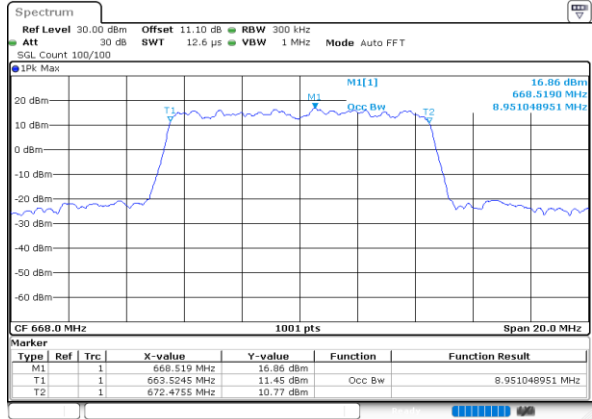

Lowest Channel / 10MHz / 16QAM

Date: 4 JUN 2020 01:16:26