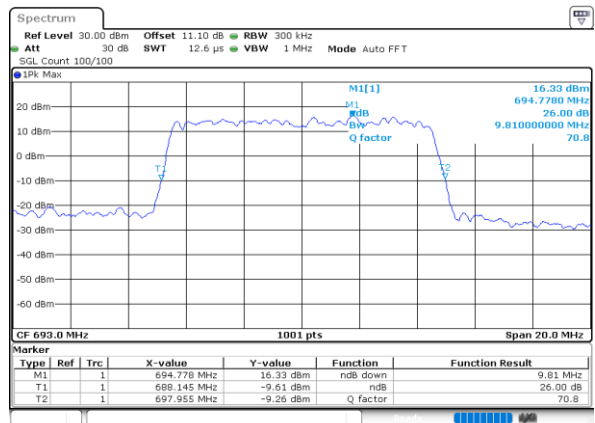

Date: 4 JUN 2020 01:10:34

Lowest Channel / 10MHz / 64QAM

Date: 4 JUN 2020 01:28:01

Middle Channel / 5MHz / 64QAM

Date: 4 JUN 2020 01:12:57

Middle Channel / 10MHz / 64QAM

Date: 4 JUN 2020 01:30:23

Highest Channel / 5MHz / 64QAM

Date: 4 JUN 2020 01:13:59

Highest Channel / 10MHz / 64QAM

Date: 4 JUN 2020 01:31:25

LTE Band 71

Lowest Channel / 15MHz / 64QAM

Date: 4 JUN 2020 01:45:25

Lowest Channel / 20MHz / 64QAM

Date: 4 JUN 2020 02:02:50