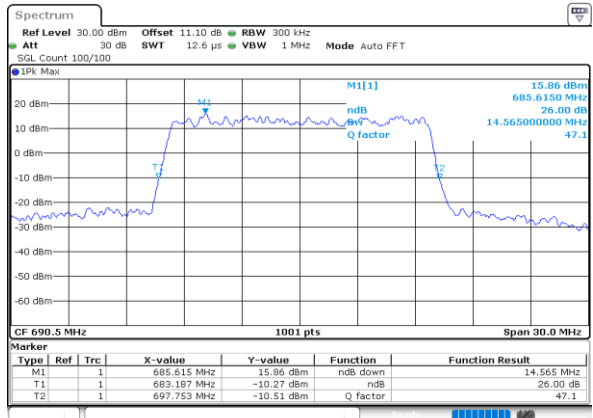

Highest Channel / 10MHz / 16QAM

Date: 4 JUN 2020 01:23:39

LTE Band 71

Lowest Channel / 15MHz / QPSK

Date: 4 JUN 2020 01:34:01

Lowest Channel / 15MHz / 16QAM

Date: 4 JUN 2020 01:34:12

Middle Channel / 15MHz / QPSK

Date: 4 JUN 2020 01:38:46

Middle Channel / 15MHz / 16QAM

Date: 4 JUN 2020 01:38:58

Highest Channel / 15MHz / QPSK

Date: 4 JUN 2020 01:40:51

Highest Channel / 15MHz / 16QAM

Date: 4 JUN 2020 01:41:03

LTE Band 71

Lowest Channel / 20MHz / QPSK

Lowest Channel / 20MHz / 16QAM

Middle Channel / 20MHz / QPSK

Middle Channel / 20MHz / 16QAM

Highest Channel / 20MHz / QPSK

Highest Channel / 20MHz / 16QAM

LTE Band 71

Lowest Channel / 5MHz / 64QAM