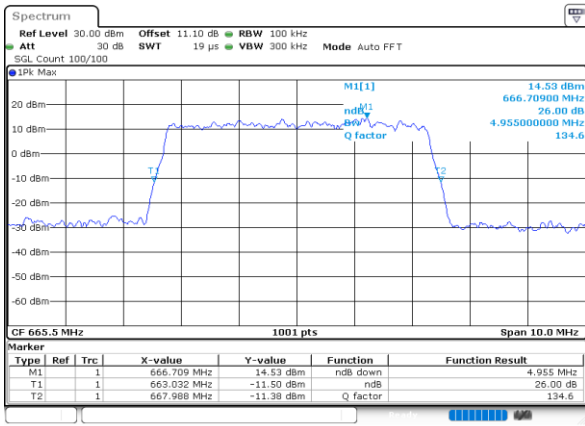

Lowest Channel / 20MHz / QPSK

Lowest Channel / 20MHz / 16QAM

Middle Channel / 20MHz / QPSK

Middle Channel / 20MHz / 16QAM

Highest Channel / 20MHz / QPSK

Highest Channel / 20MHz / 16QAM

LTE Band 71

Lowest Channel / 5MHz / 64QAM