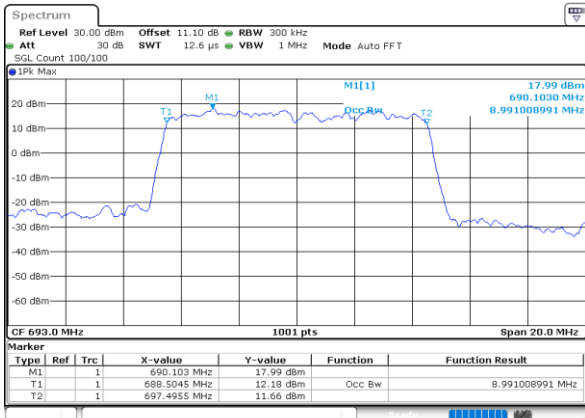

Date: 4 JUN 2020 01:03:37

Highest Channel / 5MHz / QPSK

Date: 4 JUN 2020 01:05:29

Highest Channel / 5MHz / 16QAM

Date: 4 JUN 2020 01:05:41

LTE Band 71

Lowest Channel / 10MHz / QPSK

Date: 4 JUN 2020 01:16:14

Lowest Channel / 10MHz / 16QAM

Date: 4 JUN 2020 01:16:26

Middle Channel / 10MHz / QPSK

Date: 4 JUN 2020 01:21:00

Middle Channel / 10MHz / 16QAM

Date: 4 JUN 2020 01:21:11

Highest Channel / 10MHz / QPSK

Date: 4 JUN 2020 01:23:03

Highest Channel / 10MHz / 16QAM

Date: 4 JUN 2020 01:23:15

LTE Band 71

Lowest Channel / 15MHz / QPSK

Date: 4 JUN 2020 01:33:37

Lowest Channel / 15MHz / 16QAM

Date: 4 JUN 2020 01:33:49

Middle Channel / 15MHz / QPSK