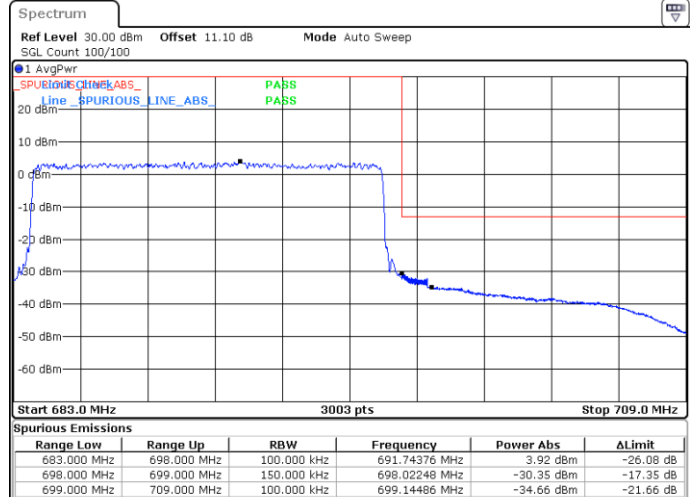

Date: 4 JUN 2020 01:43:03