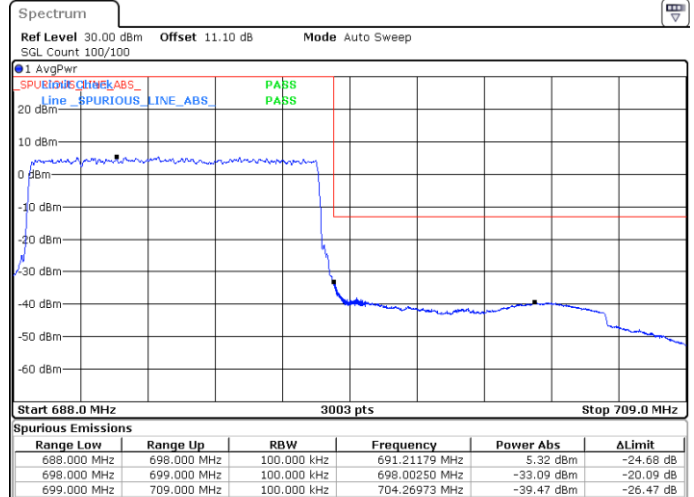

Highest Band Edge / 1 RB

Date: 5 JUL 2020 23:18:42

Lowest Band Edge / Full RB

Date: 5 JUL 2020 23:18:06

Highest Band Edge / Full RB

Date: 5 JUL 2020 23:19:18

LTE Band 71 / 10MHz / QPSK

Lowest Band Edge / 1 RB

Date: 4 JUN. 2020 01:17:31

Highest Band Edge / 1 RB

Date: 4 JUN. 2020 01:24:19

Lowest Band Edge / Full RB

Date: 4 JUN. 2020 01:18:50

Highest Band Edge / Full RB

Date: 4 JUN. 2020 01:25:39

LTE Band 71 / 10MHz / 16QAM

Lowest Band Edge / 1 RB

Date: 4 JUN. 2020 01:18:10

Highest Band Edge / 1 RB

Date: 4 JUN. 2020 01:24:59

Lowest Band Edge / Full RB

Date: 4 JUN. 2020 01:19:30

Highest Band Edge / Full RB

Date: 4 JUN. 2020 01:26:19

LTE Band 71 / 10MHz / 64QAM

Lowest Band Edge / 1 RB

Date: 4 JUN. 2020 01:28:41

Highest Band Edge / 1 RB

Date: 4 JUN. 2020 01:32:06

Lowest Band Edge / Full RB

Date: 4 JUN. 2020 01:29:21

Highest Band Edge / Full RB