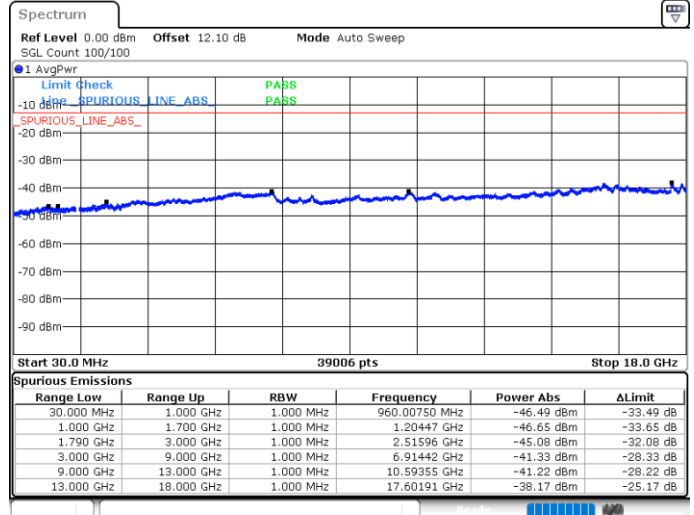

LTE Band 66C / 20MHz+20MHz

64QAM

Highest Channel / 1RB0 and 1RB99

Highest Channel / 1RB99 and 1RB0

Date: 4 JUN.2020 04:35:48

Date: 4 JUN.2020 04:34:47

Highest Channel / FullIRB

N/A

Date: 4 JUN.2020 04:42:23

LTE Band 71

Peak-to-Average Ratio

Mode	LTE Band 71 / 20MHz				
Mod.	QPSK		16QAM		Limit: 13dB
RB Size	1RB	Full RB	1RB	Full RB	Result
Lowest CH	3.42	4.90	4.14	5.86	PASS
Middle CH	3.48	4.78	5.04	5.77	
Highest CH	3.54	4.90	5.30	5.88	
Mode	LTE Band 71 / 20MHz				
Mod.	64QAM				Limit: 13dB
RB Size	1RB	Full RB			Result
Lowest CH	5.94	6.38	-	-	PASS
Middle CH	5.97	6.35	-	-	
Highest CH	6.67	6.43	-	-	

LTE Band 71 / 20MHz / QPSK

Lowest Channel / 1RB

Lowest Channel / Full RB

Middle Channel / 1RB

Middle Channel / Full RB

Highest Channel / 1RB

Highest Channel / Full RB

LTE Band 71 / 20MHz / 16QAM