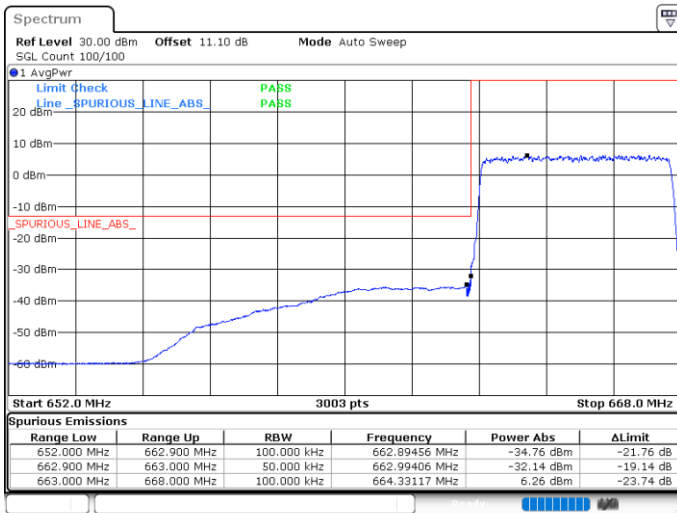

Lowest Band Edge / 1 RB

Highest Band Edge / 1 RB

Lowest Band Edge / Full RB

Highest Band Edge / Full RB

LTE Band 71 / 5MHz / 16QAM

Lowest Band Edge / 1 RB

Highest Band Edge / 1 RB

Date: 5 JUL 2020 23:13:24

Date: 5 JUL 2020 23:15:45

Lowest Band Edge / Full RB

Highest Band Edge / Full RB

Date: 5 JUL 2020 23:14:34

Date: 5 JUL 2020 23:16:57

LTE Band 71 / 5MHz / 64QAM

Lowest Band Edge / 1RB

Date: 5 JUL 2020 23:17:31

Highest Band Edge / 1 RB

Date: 5 JUL 2020 23:18:42

Lowest Band Edge / Full RB

Date: 5 JUL 2020 23:18:06

Highest Band Edge / Full RB

Date: 5 JUL 2020 23:19:18

LTE Band 71 / 10MHz / QPSK

Lowest Band Edge / 1 RB

Date: 4 JUN. 2020 01:17:31

Highest Band Edge / 1 RB

Date: 4 JUN. 2020 01:24:19

Lowest Band Edge / Full RB

Date: 4 JUN. 2020 01:18:50

Highest Band Edge / Full RB

Date: 4 JUN. 2020 01:25:39

LTE Band 71 / 10MHz / 16QAM