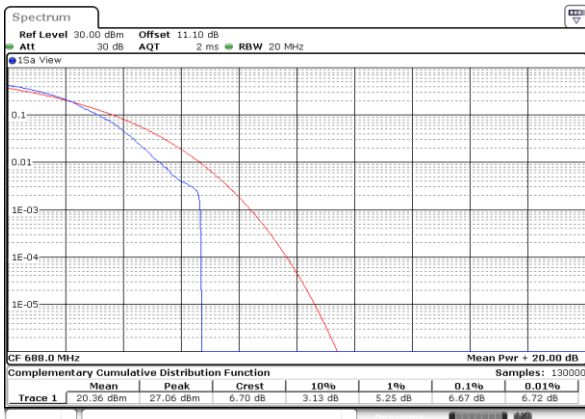

Lowest Channel / 1RB

Lowest Channel / Full RB

Middle Channel / 1RB

Middle Channel / Full RB

Highest Channel / 1RB

Highest Channel / Full RB

LTE Band 71 / 20MHz / 64QAM

Lowest Channel / 1RB

Date: 4 JUN 2020 02:12:38

Lowest Channel / Full RB

Date: 4 JUN 2020 02:12:48

Middle Channel / 1RB

Date: 4 JUN 2020 02:12:58

Middle Channel / Full RB

Date: 4 JUN 2020 02:13:07

Highest Channel / 1RB

Date: 4 JUN 2020 02:13:17

Highest Channel / Full RB

Date: 4 JUN 2020 02:13:27

26dB Bandwidth

Mode	LTE Band 71 : 26dB BW(MHz)											
BW	1.4MHz		3MHz		5MHz		10MHz		15MHz		20MHz	
Mod.	QPSK	16QAM	QPSK	16QAM	QPSK	16QAM	QPSK	16QAM	QPSK	16QAM	QPSK	16QAM
Lowest CH	-	-	-	-	4.92	4.88	9.77	9.71	14.69	14.45	18.94	19.22
Middle CH	-	-	-	-	4.89	4.88	9.73	9.81	14.42	14.39	19.10	18.82
Highest CH	-	-	-	-	4.89	4.83	9.75	9.65	14.45	14.57	18.98	18.86
Mode	LTE Band 71 : 26dB BW(MHz)											
BW	1.4MHz		3MHz		5MHz		10MHz		15MHz		20MHz	
Mod.	64QAM		64QAM		64QAM		64QAM		64QAM		64QAM	
Lowest CH	-	-	-	-	4.96	-	9.69	-	14.27	-	18.70	-
Middle CH	-	-	-	-	4.91	-	9.79	-	14.42	-	18.86	-
Highest CH	-	-	-	-	4.90	-	9.81	-	14.36	-	18.82	-