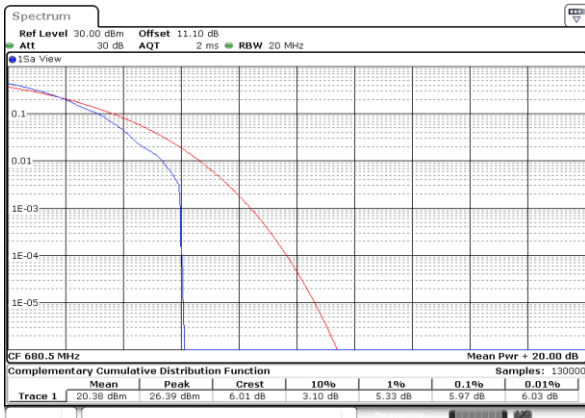

Middle Channel / 1RB

Date: 4 JUN 2020 02:12:58