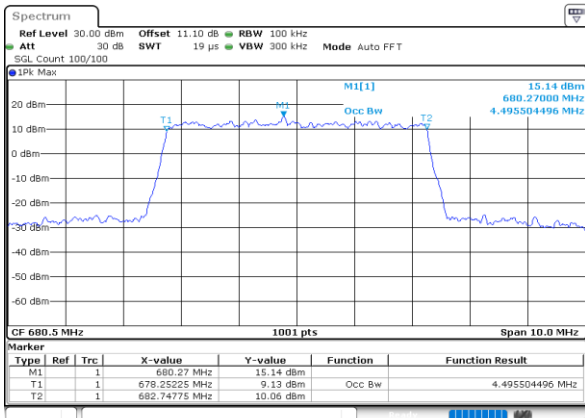

Highest Channel / 20MHz / QPSK

Date: 4 JUN 2020 01:57:51

Highest Channel / 20MHz / 16QAM

Date: 4 JUN 2020 01:58:03

LTE Band 71

Lowest Channel / 5MHz / 64QAM

Date: 4 JUN 2020 01:10:22

Lowest Channel / 10MHz / 64QAM

Date: 4 JUN 2020 01:27:49

Middle Channel / 5MHz / 64QAM

Date: 4 JUN 2020 01:12:46

Middle Channel / 10MHz / 64QAM

Date: 4 JUN 2020 01:30:11

Highest Channel / 5MHz / 64QAM

Date: 4 JUN 2020 01:13:48

Highest Channel / 10MHz / 64QAM