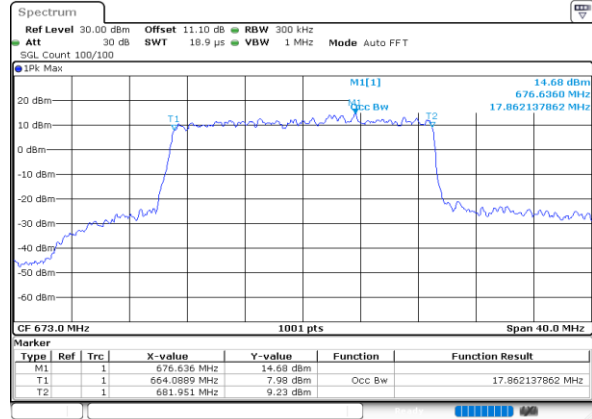

Date: 4 JUN 2020 01:27:49

Middle Channel / 5MHz / 64QAM

Date: 4 JUN 2020 01:12:46

Middle Channel / 10MHz / 64QAM

Date: 4 JUN 2020 01:30:11

Highest Channel / 5MHz / 64QAM

Date: 4 JUN 2020 01:13:48

Highest Channel / 10MHz / 64QAM

Date: 4 JUN 2020 01:31:13

LTE Band 71

Lowest Channel / 15MHz / 64QAM

Date: 4 JUN 2020 01:45:13

Lowest Channel / 20MHz / 64QAM

Date: 4 JUN 2020 02:02:38

Middle Channel / 15MHz / 64QAM

Date: 4 JUN 2020 01:47:36

Middle Channel / 20MHz / 64QAM

Date: 4 JUN 2020 02:05:00

Highest Channel / 15MHz / 64QAM

Date: 4 JUN 2020 01:48:37

Highest Channel / 20MHz / 64QAM

Date: 4 JUN 2020 02:06:02

Conducted Band Edge

LTE Band 71 / 5MHz / QPSK