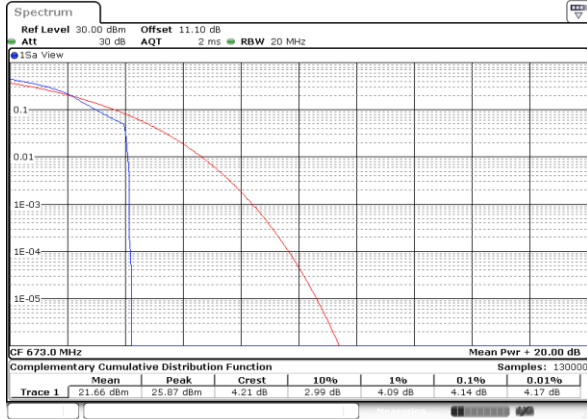

Date: 4 JUN.2020 04:42:23

LTE Band 71

Peak-to-Average Ratio

Mode	LTE Band 71 / 20MHz				
Mod.	QPSK		16QAM		Limit: 13dB
RB Size	1RB	Full RB	1RB	Full RB	Result
Lowest CH	3.42	4.90	4.14	5.86	PASS
Middle CH	3.48	4.78	5.04	5.77	
Highest CH	3.54	4.90	5.30	5.88	
Mode	LTE Band 71 / 20MHz				
Mod.	64QAM				Limit: 13dB
RB Size	1RB	Full RB			Result
Lowest CH	5.94	6.38	-	-	PASS
Middle CH	5.97	6.35	-	-	
Highest CH	6.67	6.43	-	-	

LTE Band 71 / 20MHz / QPSK

Lowest Channel / 1RB

Lowest Channel / Full RB

Middle Channel / 1RB

Middle Channel / Full RB

Highest Channel / 1RB

Highest Channel / Full RB

LTE Band 71 / 20MHz / 16QAM

Lowest Channel / 1RB

Lowest Channel / Full RB

Middle Channel / 1RB

Middle Channel / Full RB

Highest Channel / 1RB

Highest Channel / Full RB

LTE Band 71 / 20MHz / 64QAM

Lowest Channel / 1RB