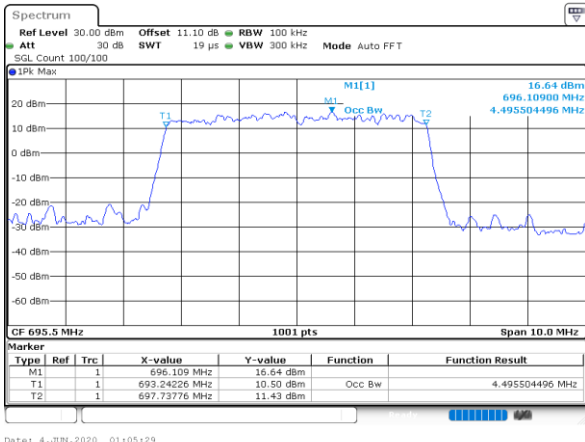

LTE Band 71

Lowest Channel / 5MHz / QPSK

Date: 4 JUN 2020 00:58:37

Lowest Channel / 5MHz / 16QAM

Date: 4 JUN 2020 00:58:49

Middle Channel / 5MHz / QPSK

Date: 4 JUN 2020 01:03:26

Middle Channel / 5MHz / 16QAM

Date: 4 JUN 2020 01:03:37

Highest Channel / 5MHz / QPSK

Date: 4 JUN 2020 01:05:29

Highest Channel / 5MHz / 16QAM

Date: 4 JUN 2020 01:05:41

LTE Band 71

Lowest Channel / 10MHz / QPSK

Date: 4 JUN 2020 01:16:14