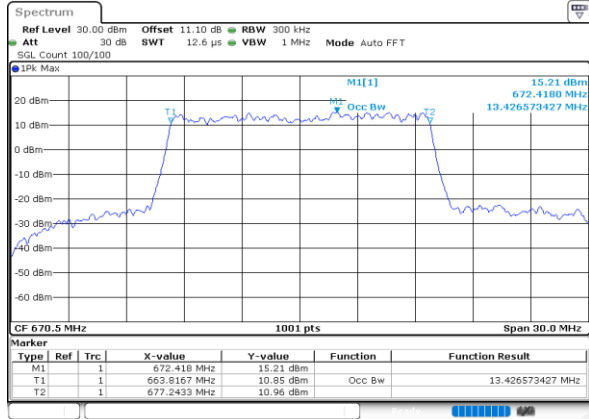

Highest Channel / 10MHz / 16QAM

Date: 4 JUN 2020 01:23:15

LTE Band 71

Lowest Channel / 15MHz / QPSK

Date: 4 JUN 2020 01:33:37

Lowest Channel / 15MHz / 16QAM

Date: 4 JUN 2020 01:33:49

Middle Channel / 15MHz / QPSK

Date: 4 JUN 2020 01:38:23

Middle Channel / 15MHz / 16QAM

Date: 4 JUN 2020 01:38:34

Highest Channel / 15MHz / QPSK

Date: 4 JUN 2020 01:40:27

Highest Channel / 15MHz / 16QAM

Date: 4 JUN 2020 01:40:39

LTE Band 71