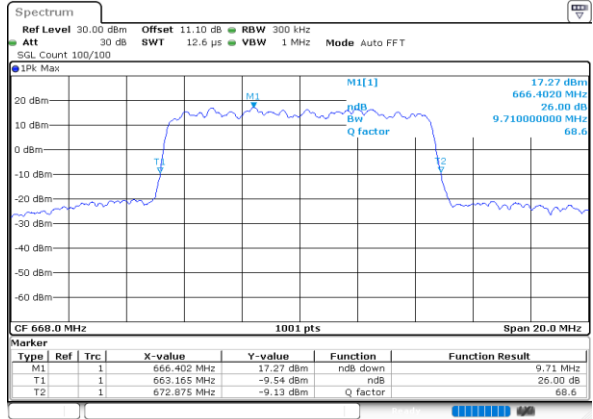

Lowest Channel / 10MHz / 16QAM

Date: 4 JUN 2020 01:16:50