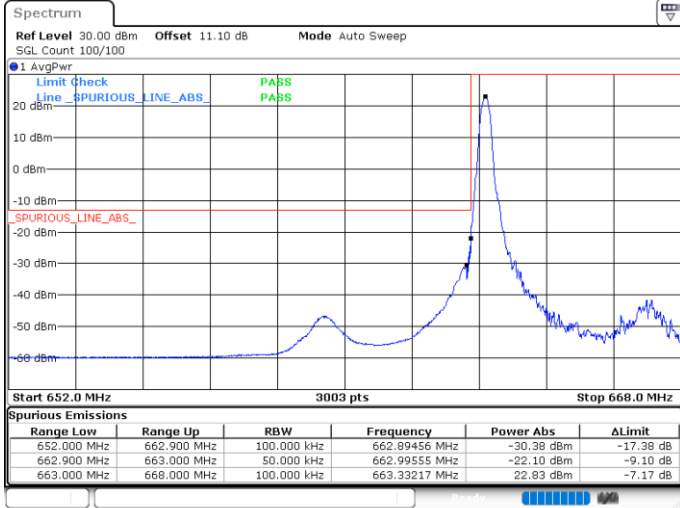

Middle Channel / 20MHz / 64QAM

Date: 4 JUN 2020 02:05:00

Highest Channel / 15MHz / 64QAM

Date: 4 JUN 2020 01:48:37

Highest Channel / 20MHz / 64QAM

Date: 4 JUN 2020 02:06:02

Conducted Band Edge

LTE Band 71 / 5MHz / QPSK

Lowest Band Edge / 1 RB

Highest Band Edge / 1 RB

Lowest Band Edge / Full RB

Highest Band Edge / Full RB

LTE Band 71 / 5MHz / 16QAM

Lowest Band Edge / 1 RB

Highest Band Edge / 1 RB

Date: 5 JUL 2020 23:13:24