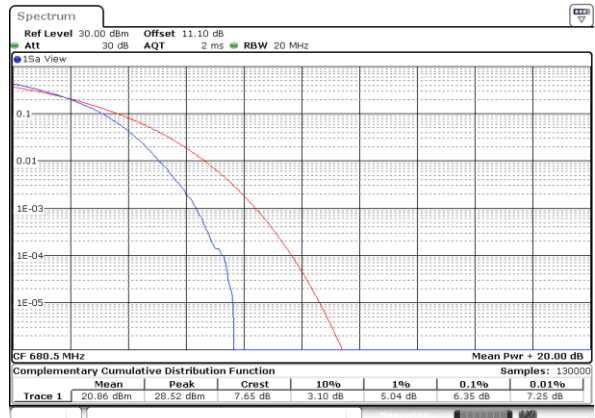

Date: 4 JUN 2020 02:12:38

Lowest Channel / Full RB

Date: 4 JUN 2020 02:12:48

Middle Channel / 1RB

Date: 4 JUN 2020 02:12:58

Middle Channel / Full RB

Date: 4 JUN 2020 02:13:07

Highest Channel / 1RB

Date: 4 JUN 2020 02:13:17

Highest Channel / Full RB

Date: 4 JUN 2020 02:13:27

26dB Bandwidth

Mode	LTE Band 71 : 26dB BW(MHz)											
BW	1.4MHz		3MHz		5MHz		10MHz		15MHz		20MHz	
Mod.	QPSK	16QAM	QPSK	16QAM	QPSK	16QAM	QPSK	16QAM	QPSK	16QAM	QPSK	16QAM
Lowest CH	-	-	-	-	4.92	4.88	9.77	9.71	14.69	14.45	18.94	19.22
Middle CH	-	-	-	-	4.89	4.88	9.73	9.81	14.42	14.39	19.10	18.82
Highest CH	-	-	-	-	4.89	4.83	9.75	9.65	14.45	14.57	18.98	18.86
Mode	LTE Band 71 : 26dB BW(MHz)											
BW	1.4MHz		3MHz		5MHz		10MHz		15MHz		20MHz	
Mod.	64QAM		64QAM		64QAM		64QAM		64QAM		64QAM	
Lowest CH	-	-	-	-	4.96	-	9.69	-	14.27	-	18.70	-
Middle CH	-	-	-	-	4.91	-	9.79	-	14.42	-	18.86	-
Highest CH	-	-	-	-	4.90	-	9.81	-	14.36	-	18.82	-