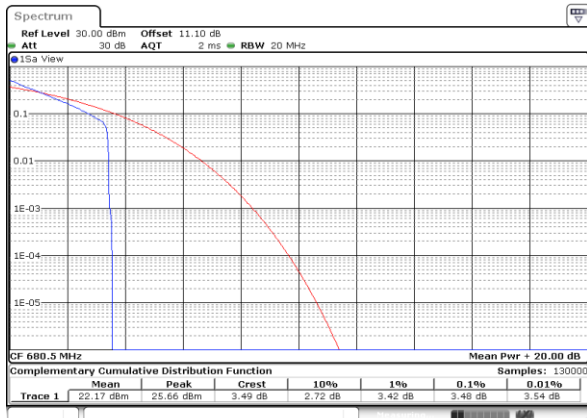

Date: 4 JUN.2020 04:42:23

LTE Band 71

Peak-to-Average Ratio

Mode	LTE Band 71 / 20MHz				
Mod.	QPSK		16QAM		Limit: 13dB
RB Size	1RB	Full RB	1RB	Full RB	Result
Lowest CH	3.42	4.90	4.14	5.86	PASS
Middle CH	3.48	4.78	5.04	5.77	
Highest CH	3.54	4.90	5.30	5.88	
Mode	LTE Band 71 / 20MHz				
Mod.	64QAM				Limit: 13dB
RB Size	1RB	Full RB			Result
Lowest CH	5.94	6.38	-	-	PASS
Middle CH	5.97	6.35	-	-	
Highest CH	6.67	6.43	-	-	

LTE Band 71 / 20MHz / QPSK

Lowest Channel / 1RB

Lowest Channel / Full RB

Middle Channel / 1RB

Middle Channel / Full RB

Highest Channel / 1RB

Highest Channel / Full RB

LTE Band 71 / 20MHz / 16QAM

Lowest Channel / 1RB

Lowest Channel / Full RB

Middle Channel / 1RB

Middle Channel / Full RB

Highest Channel / 1RB

Highest Channel / Full RB

LTE Band 71 / 20MHz / 64QAM

Lowest Channel / 1RB