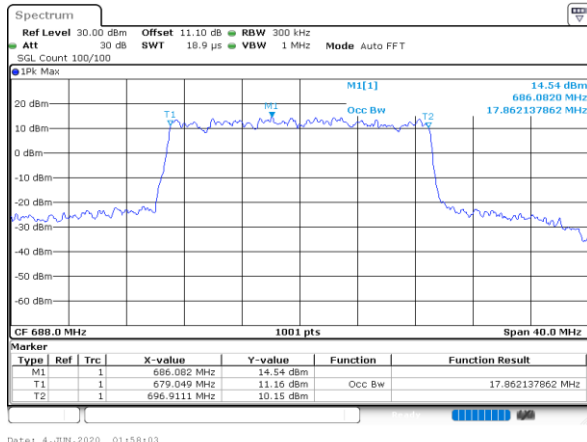

Lowest Channel / 20MHz / QPSK

Date: 4 JUN 2020 01:51:01

Lowest Channel / 20MHz / 16QAM

Date: 4 JUN 2020 01:51:13

Middle Channel / 20MHz / QPSK

Date: 4 JUN 2020 01:55:47

Middle Channel / 20MHz / 16QAM

Date: 4 JUN 2020 01:55:59

Highest Channel / 20MHz / QPSK

Date: 4 JUN 2020 01:57:51

Highest Channel / 20MHz / 16QAM

Date: 4 JUN 2020 01:58:03

LTE Band 71

Lowest Channel / 5MHz / 64QAM

Date: 4 JUN 2020 01:10:22

Lowest Channel / 10MHz / 64QAM