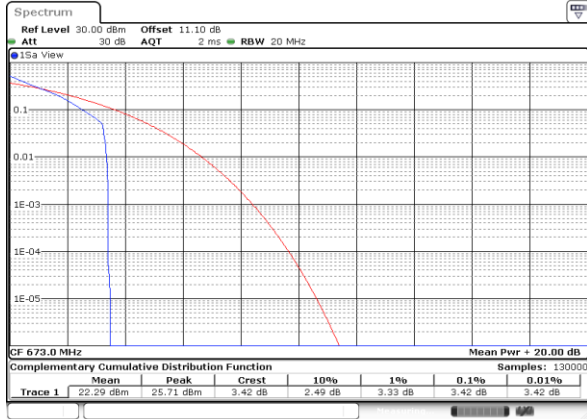

LTE Band 66C / 20MHz+20MHz

64QAM

Highest Channel / 1RB0 and 1RB99

Highest Channel / 1RB99 and 1RB0

Date: 4 JUN.2020 04:35:48

Date: 4 JUN.2020 04:34:47

Highest Channel / FullIRB

N/A

Date: 4 JUN.2020 04:42:23

LTE Band 71

Peak-to-Average Ratio

Mode	LTE Band 71 / 20MHz				
Mod.	QPSK		16QAM		Limit: 13dB
RB Size	1RB	Full RB	1RB	Full RB	Result
Lowest CH	3.42	4.90	4.14	5.86	PASS
Middle CH	3.48	4.78	5.04	5.77	
Highest CH	3.54	4.90	5.30	5.88	
Mode	LTE Band 71 / 20MHz				
Mod.	64QAM				Limit: 13dB
RB Size	1RB	Full RB			Result
Lowest CH	5.94	6.38	-	-	PASS
Middle CH	5.97	6.35	-	-	
Highest CH	6.67	6.43	-	-	

LTE Band 71 / 20MHz / QPSK

Lowest Channel / 1RB

Lowest Channel / Full RB

Middle Channel / 1RB

Middle Channel / Full RB

Highest Channel / 1RB

Highest Channel / Full RB

LTE Band 71 / 20MHz / 16QAM