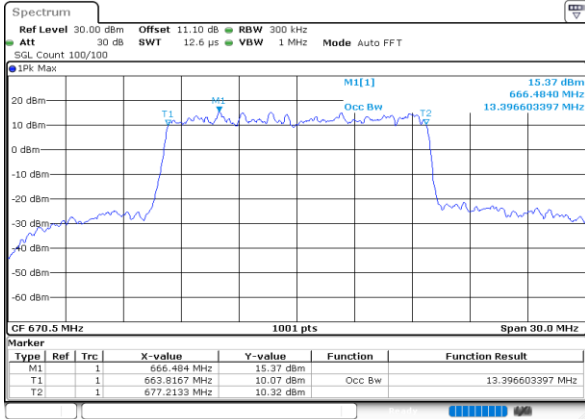

Highest Channel / 20MHz / QPSK

Date: 4 JUN 2020 01:57:51

Highest Channel / 20MHz / 16QAM

Date: 4 JUN 2020 01:58:03

LTE Band 71

Lowest Channel / 5MHz / 64QAM

Date: 4 JUN 2020 01:10:22

Lowest Channel / 10MHz / 64QAM

Date: 4 JUN 2020 01:27:49

Middle Channel / 5MHz / 64QAM

Date: 4 JUN 2020 01:12:46

Middle Channel / 10MHz / 64QAM

Date: 4 JUN 2020 01:30:11

Highest Channel / 5MHz / 64QAM

Date: 4 JUN 2020 01:13:48

Highest Channel / 10MHz / 64QAM

Date: 4 JUN 2020 01:31:13

LTE Band 71

Lowest Channel / 15MHz / 64QAM

Date: 4 JUN 2020 01:45:13

Lowest Channel / 20MHz / 64QAM

Date: 4 JUN 2020 02:02:38

Middle Channel / 15MHz / 64QAM

Date: 4 JUN 2020 01:47:36

Middle Channel / 20MHz / 64QAM

Date: 4 JUN 2020 02:05:00

Highest Channel / 15MHz / 64QAM

Date: 4 JUN 2020 01:48:37

Highest Channel / 20MHz / 64QAM

Date: 4 JUN 2020 02:06:02

Conducted Band Edge

LTE Band 71 / 5MHz / QPSK