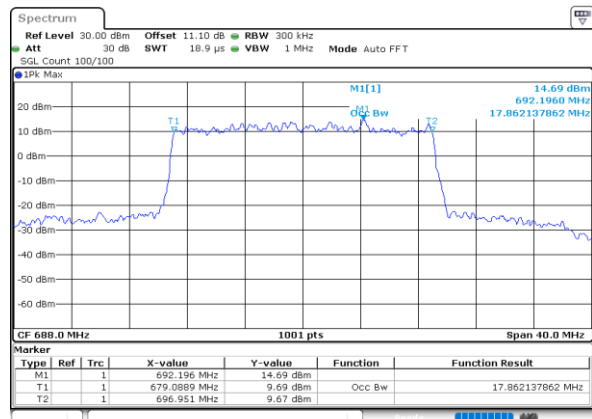

Middle Channel / 20MHz / 64QAM

Date: 4 JUN 2020 02:05:00

Highest Channel / 15MHz / 64QAM

Date: 4 JUN 2020 01:48:37

Highest Channel / 20MHz / 64QAM

Date: 4 JUN 2020 02:06:02

Conducted Band Edge

LTE Band 71 / 5MHz / QPSK

Lowest Band Edge / 1 RB

Highest Band Edge / 1 RB

Lowest Band Edge / Full RB

Highest Band Edge / Full RB

LTE Band 71 / 5MHz / 16QAM

Lowest Band Edge / 1 RB

Highest Band Edge / 1 RB

Date: 5 JUL 2020 23:13:24