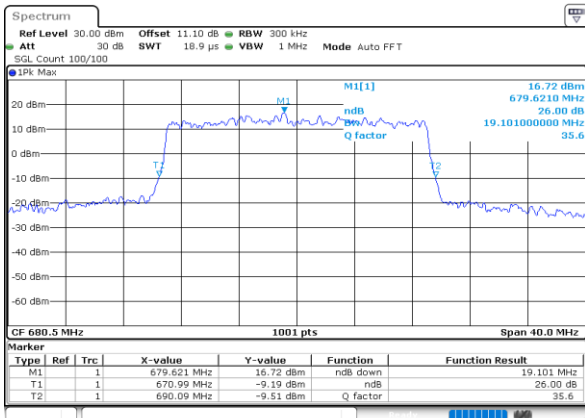

Highest Channel / 10MHz / 16QAM

Date: 4 JUN 2020 01:23:39

LTE Band 71

Lowest Channel / 15MHz / QPSK

Date: 4 JUN 2020 01:34:01

Lowest Channel / 15MHz / 16QAM

Date: 4 JUN 2020 01:34:12

Middle Channel / 15MHz / QPSK

Date: 4 JUN 2020 01:38:46

Middle Channel / 15MHz / 16QAM

Date: 4 JUN 2020 01:38:58

Highest Channel / 15MHz / QPSK

Date: 4 JUN 2020 01:40:51

Highest Channel / 15MHz / 16QAM

Date: 4 JUN 2020 01:41:03

LTE Band 71

Lowest Channel / 20MHz / QPSK

Lowest Channel / 20MHz / 16QAM

Middle Channel / 20MHz / QPSK

Middle Channel / 20MHz / 16QAM

Highest Channel / 20MHz / QPSK

Highest Channel / 20MHz / 16QAM

LTE Band 71

Lowest Channel / 5MHz / 64QAM