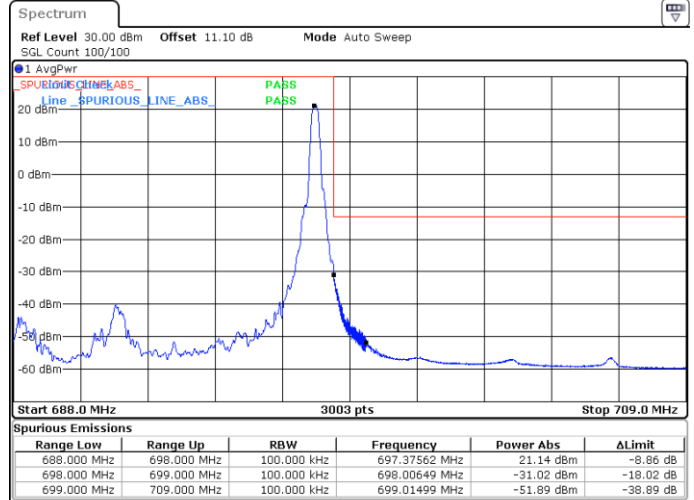

Date: 5 JUL 2020 23:15:45

Lowest Band Edge / Full RB

Highest Band Edge / Full RB

Date: 5 JUL 2020 23:14:34

Date: 5 JUL 2020 23:16:57

LTE Band 71 / 5MHz / 64QAM

Lowest Band Edge / 1RB

Date: 5 JUL 2020 23:17:31

Highest Band Edge / 1 RB

Date: 5 JUL 2020 23:18:42

Lowest Band Edge / Full RB

Date: 5 JUL 2020 23:18:06

Highest Band Edge / Full RB

Date: 5 JUL 2020 23:19:18

LTE Band 71 / 10MHz / QPSK

Lowest Band Edge / 1 RB

Date: 4 JUN. 2020 01:17:31

Highest Band Edge / 1 RB

Date: 4 JUN. 2020 01:24:19

Lowest Band Edge / Full RB

Date: 4 JUN. 2020 01:18:50

Highest Band Edge / Full RB

Date: 4 JUN. 2020 01:25:39

LTE Band 71 / 10MHz / 16QAM

Lowest Band Edge / 1 RB

Date: 4 JUN. 2020 01:18:10

Highest Band Edge / 1 RB

Date: 4 JUN. 2020 01:24:59

Lowest Band Edge / Full RB

Date: 4 JUN. 2020 01:19:30

Highest Band Edge / Full RB

Date: 4 JUN. 2020 01:26:19