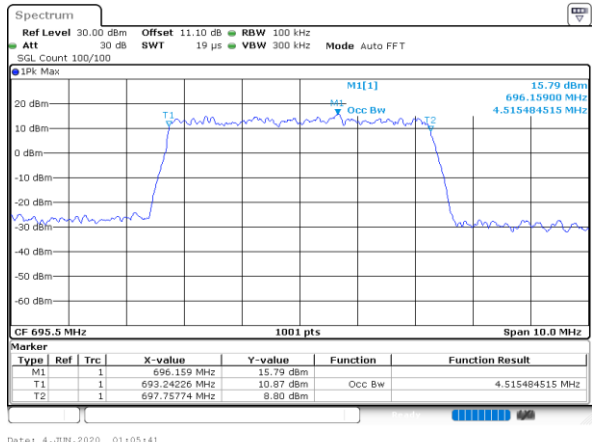

LTE Band 71

Lowest Channel / 5MHz / QPSK

Date: 4 JUN 2020 00:58:37

Lowest Channel / 5MHz / 16QAM

Date: 4 JUN 2020 00:58:49

Middle Channel / 5MHz / QPSK

Date: 4 JUN 2020 01:03:26

Middle Channel / 5MHz / 16QAM

Date: 4 JUN 2020 01:03:37

Highest Channel / 5MHz / QPSK

Date: 4 JUN 2020 01:05:29

Highest Channel / 5MHz / 16QAM

Date: 4 JUN 2020 01:05:41

LTE Band 71

Lowest Channel / 10MHz / QPSK

Date: 4 JUN 2020 01:16:14