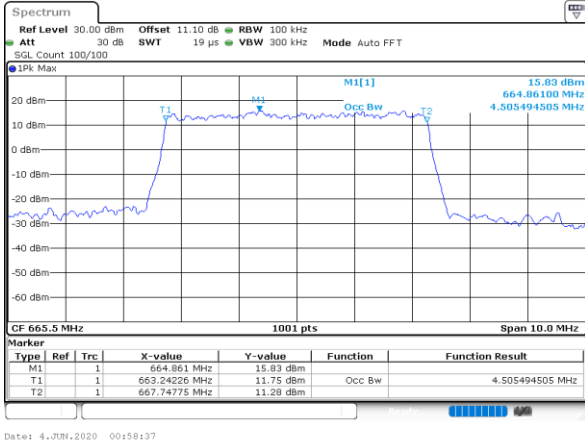

LTE Band 71

Lowest Channel / 5MHz / QPSK

Date: 4 JUN 2020 00:58:37