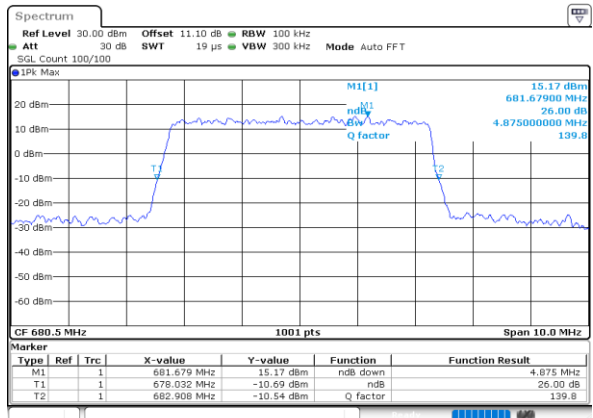

Date: 4 JUN 2020 02:13:17

Highest Channel / Full RB

Date: 4 JUN 2020 02:13:27

26dB Bandwidth

Mode	LTE Band 71 : 26dB BW(MHz)											
BW	1.4MHz		3MHz		5MHz		10MHz		15MHz		20MHz	
Mod.	QPSK	16QAM	QPSK	16QAM	QPSK	16QAM	QPSK	16QAM	QPSK	16QAM	QPSK	16QAM
Lowest CH	-	-	-	-	4.92	4.88	9.77	9.71	14.69	14.45	18.94	19.22
Middle CH	-	-	-	-	4.89	4.88	9.73	9.81	14.42	14.39	19.10	18.82
Highest CH	-	-	-	-	4.89	4.83	9.75	9.65	14.45	14.57	18.98	18.86
Mode	LTE Band 71 : 26dB BW(MHz)											
BW	1.4MHz		3MHz		5MHz		10MHz		15MHz		20MHz	
Mod.	64QAM		64QAM		64QAM		64QAM		64QAM		64QAM	
Lowest CH	-	-	-	-	4.96	-	9.69	-	14.27	-	18.70	-
Middle CH	-	-	-	-	4.91	-	9.79	-	14.42	-	18.86	-
Highest CH	-	-	-	-	4.90	-	9.81	-	14.36	-	18.82	-

LTE Band 71

Lowest Channel / 5MHz / QPSK

Date: 4 JUN 2020 00:59:01

Lowest Channel / 5MHz / 16QAM

Date: 4 JUN 2020 00:59:13

Middle Channel / 5MHz / QPSK

Date: 4 JUN 2020 01:03:49

Middle Channel / 5MHz / 16QAM

Date: 4 JUN 2020 01:04:00

Highest Channel / 5MHz / QPSK

Date: 4 JUN 2020 01:05:53

Highest Channel / 5MHz / 16QAM

Date: 4 JUN 2020 01:06:05

LTE Band 71

Lowest Channel / 10MHz / QPSK

Date: 4 JUN 2020 01:16:38