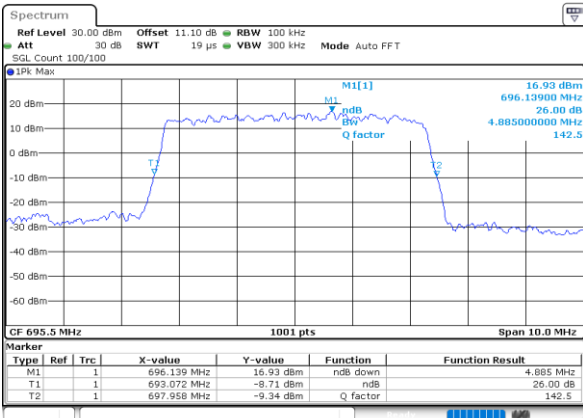

Date: 4 JUN 2020 02:13:17

Highest Channel / Full RB

Date: 4 JUN 2020 02:13:27

26dB Bandwidth

Mode	LTE Band 71 : 26dB BW(MHz)											
BW	1.4MHz		3MHz		5MHz		10MHz		15MHz		20MHz	
Mod.	QPSK	16QAM	QPSK	16QAM	QPSK	16QAM	QPSK	16QAM	QPSK	16QAM	QPSK	16QAM
Lowest CH	-	-	-	-	4.92	4.88	9.77	9.71	14.69	14.45	18.94	19.22
Middle CH	-	-	-	-	4.89	4.88	9.73	9.81	14.42	14.39	19.10	18.82
Highest CH	-	-	-	-	4.89	4.83	9.75	9.65	14.45	14.57	18.98	18.86
Mode	LTE Band 71 : 26dB BW(MHz)											
BW	1.4MHz		3MHz		5MHz		10MHz		15MHz		20MHz	
Mod.	64QAM		64QAM		64QAM		64QAM		64QAM		64QAM	
Lowest CH	-	-	-	-	4.96	-	9.69	-	14.27	-	18.70	-
Middle CH	-	-	-	-	4.91	-	9.79	-	14.42	-	18.86	-
Highest CH	-	-	-	-	4.90	-	9.81	-	14.36	-	18.82	-

LTE Band 71

Lowest Channel / 5MHz / QPSK

Date: 4 JUN 2020 00:59:01

Lowest Channel / 5MHz / 16QAM

Date: 4 JUN 2020 00:59:13

Middle Channel / 5MHz / QPSK

Date: 4 JUN 2020 01:03:49

Middle Channel / 5MHz / 16QAM

Date: 4 JUN 2020 01:04:00

Highest Channel / 5MHz / QPSK

Date: 4 JUN 2020 01:05:53

Highest Channel / 5MHz / 16QAM

Date: 4 JUN 2020 01:06:05

LTE Band 71

Lowest Channel / 10MHz / QPSK

Date: 4 JUN 2020 01:16:38