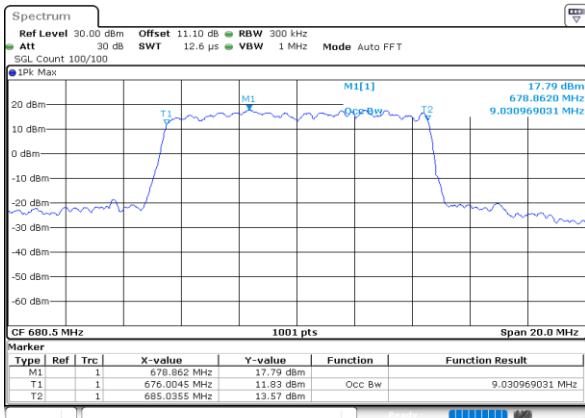

Middle Channel / 10MHz / QPSK

Date: 4 JUN 2020 01:21:00