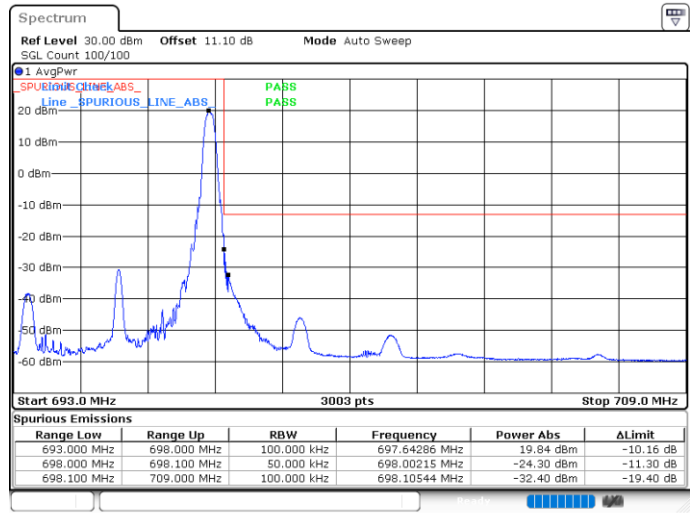

Lowest Band Edge / 1 RB

Highest Band Edge / 1 RB

Lowest Band Edge / Full RB

Highest Band Edge / Full RB

LTE Band 71 / 5MHz / 16QAM

Lowest Band Edge / 1 RB

Highest Band Edge / 1 RB

Date: 5 JUL 2020 23:13:24

Date: 5 JUL 2020 23:15:45

Lowest Band Edge / Full RB

Highest Band Edge / Full RB

Date: 5 JUL 2020 23:14:34

Date: 5 JUL 2020 23:16:57

LTE Band 71 / 5MHz / 64QAM

Lowest Band Edge / 1RB

Date: 5 JUL 2020 23:17:31

Highest Band Edge / 1 RB

Date: 5 JUL 2020 23:18:42

Lowest Band Edge / Full RB

Date: 5 JUL 2020 23:18:06

Highest Band Edge / Full RB

Date: 5 JUL 2020 23:19:18

LTE Band 71 / 10MHz / QPSK

Lowest Band Edge / 1 RB

Date: 4 JUN. 2020 01:17:31

Highest Band Edge / 1 RB

Date: 4 JUN. 2020 01:24:19

Lowest Band Edge / Full RB

Date: 4 JUN. 2020 01:18:50

Highest Band Edge / Full RB

Date: 4 JUN. 2020 01:25:39

LTE Band 71 / 10MHz / 16QAM