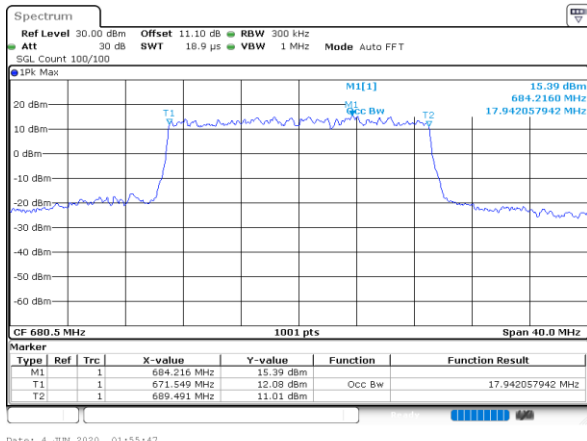

Lowest Channel / 20MHz / QPSK

Date: 4 JUN 2020 01:51:01

Lowest Channel / 20MHz / 16QAM

Date: 4 JUN 2020 01:51:13

Middle Channel / 20MHz / QPSK

Date: 4 JUN 2020 01:55:47

Middle Channel / 20MHz / 16QAM

Date: 4 JUN 2020 01:55:59

Highest Channel / 20MHz / QPSK

Date: 4 JUN 2020 01:57:51

Highest Channel / 20MHz / 16QAM

Date: 4 JUN 2020 01:58:03

LTE Band 71

Lowest Channel / 5MHz / 64QAM

Date: 4 JUN 2020 01:10:22

Lowest Channel / 10MHz / 64QAM