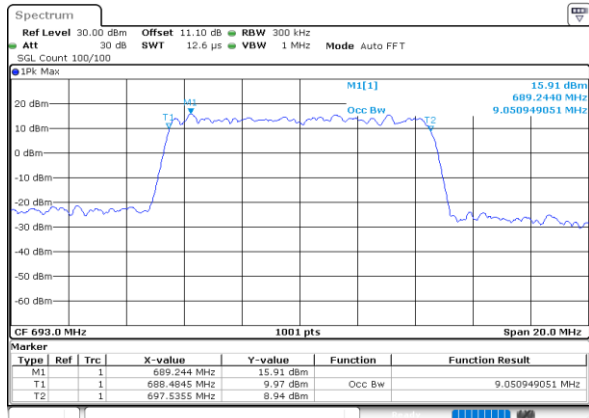

Highest Channel / 20MHz / QPSK

Date: 4 JUN 2020 01:57:51

Highest Channel / 20MHz / 16QAM

Date: 4 JUN 2020 01:58:03

LTE Band 71

Lowest Channel / 5MHz / 64QAM

Date: 4 JUN 2020 01:10:22

Lowest Channel / 10MHz / 64QAM

Date: 4 JUN 2020 01:27:49

Middle Channel / 5MHz / 64QAM

Date: 4 JUN 2020 01:12:46

Middle Channel / 10MHz / 64QAM

Date: 4 JUN 2020 01:30:11

Highest Channel / 5MHz / 64QAM

Date: 4 JUN 2020 01:13:48

Highest Channel / 10MHz / 64QAM

Date: 4 JUN 2020 01:31:13

LTE Band 71

Lowest Channel / 15MHz / 64QAM

Date: 4 JUN 2020 01:45:13

Lowest Channel / 20MHz / 64QAM

Date: 4 JUN 2020 02:02:38

Middle Channel / 15MHz / 64QAM

Date: 4 JUN 2020 01:47:36