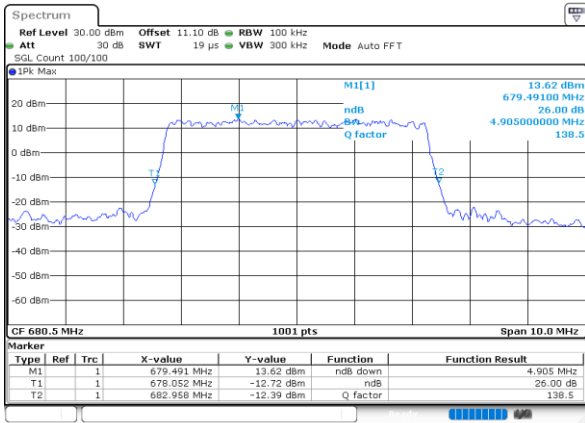

Date: 4 JUN 2020 01:38:46

Middle Channel / 15MHz / 16QAM

Date: 4 JUN 2020 01:38:58

Highest Channel / 15MHz / QPSK

Date: 4 JUN 2020 01:40:51

Highest Channel / 15MHz / 16QAM

Date: 4 JUN 2020 01:41:03

LTE Band 71

Lowest Channel / 20MHz / QPSK

Lowest Channel / 20MHz / 16QAM

Middle Channel / 20MHz / QPSK

Middle Channel / 20MHz / 16QAM

Highest Channel / 20MHz / QPSK

Highest Channel / 20MHz / 16QAM

LTE Band 71

Lowest Channel / 5MHz / 64QAM

Date: 4 JUN 2020 01:10:34

Lowest Channel / 10MHz / 64QAM

Date: 4 JUN 2020 01:28:01

Middle Channel / 5MHz / 64QAM

Date: 4 JUN 2020 01:12:57

Middle Channel / 10MHz / 64QAM

Date: 4 JUN 2020 01:30:23

Highest Channel / 5MHz / 64QAM

Date: 4 JUN 2020 01:13:59

Highest Channel / 10MHz / 64QAM

Date: 4 JUN 2020 01:31:25

LTE Band 71

Lowest Channel / 15MHz / 64QAM

Date: 4 JUN 2020 01:45:25

Lowest Channel / 20MHz / 64QAM

Date: 4 JUN 2020 02:02:50