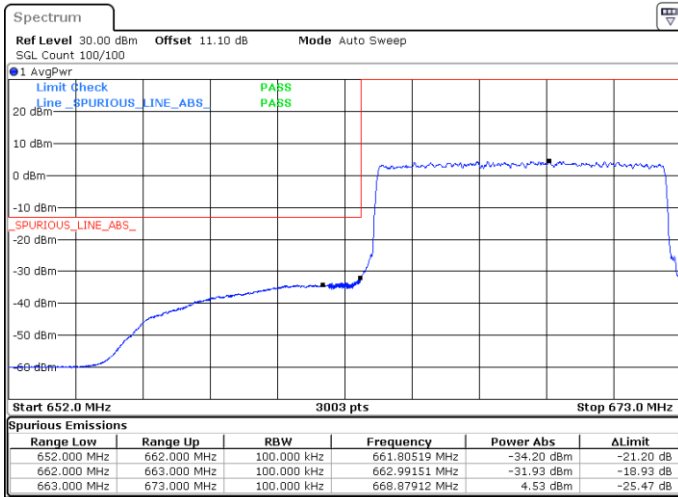

Highest Band Edge / 1 RB

Date: 5 JUL 2020 23:18:42

Lowest Band Edge / Full RB

Date: 5 JUL 2020 23:18:06

Highest Band Edge / Full RB

Date: 5 JUL 2020 23:19:18

LTE Band 71 / 10MHz / QPSK

Lowest Band Edge / 1 RB

Date: 4 JUN. 2020 01:17:31

Highest Band Edge / 1 RB

Date: 4 JUN. 2020 01:24:19

Lowest Band Edge / Full RB

Date: 4 JUN. 2020 01:18:50

Highest Band Edge / Full RB

Date: 4 JUN. 2020 01:25:39

LTE Band 71 / 10MHz / 16QAM

Lowest Band Edge / 1 RB

Date: 4 JUN. 2020 01:18:10

Highest Band Edge / 1 RB

Date: 4 JUN. 2020 01:24:59

Lowest Band Edge / Full RB

Date: 4 JUN. 2020 01:19:30

Highest Band Edge / Full RB

Date: 4 JUN. 2020 01:26:19

LTE Band 71 / 10MHz / 64QAM

Lowest Band Edge / 1 RB

Date: 4 JUN. 2020 01:28:41

Highest Band Edge / 1 RB

Date: 4 JUN. 2020 01:32:06

Lowest Band Edge / Full RB

Date: 4 JUN. 2020 01:29:21

Highest Band Edge / Full RB