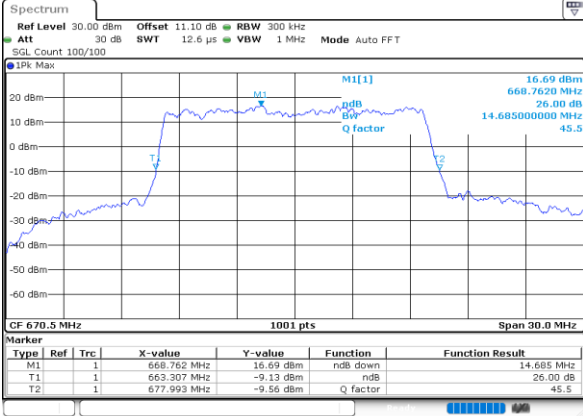

Highest Channel / 10MHz / 16QAM

Date: 4 JUN 2020 01:23:39

LTE Band 71

Lowest Channel / 15MHz / QPSK

Date: 4 JUN 2020 01:34:01

Lowest Channel / 15MHz / 16QAM

Date: 4 JUN 2020 01:34:12

Middle Channel / 15MHz / QPSK

Date: 4 JUN 2020 01:38:46

Middle Channel / 15MHz / 16QAM

Date: 4 JUN 2020 01:38:58

Highest Channel / 15MHz / QPSK

Date: 4 JUN 2020 01:40:51

Highest Channel / 15MHz / 16QAM

Date: 4 JUN 2020 01:41:03

LTE Band 71