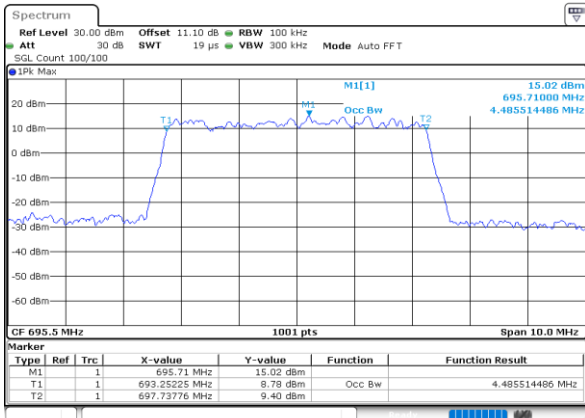

Highest Channel / 20MHz / QPSK

Date: 4 JUN 2020 01:57:51

Highest Channel / 20MHz / 16QAM

Date: 4 JUN 2020 01:58:03

LTE Band 71

Lowest Channel / 5MHz / 64QAM

Date: 4 JUN 2020 01:10:22

Lowest Channel / 10MHz / 64QAM

Date: 4 JUN 2020 01:27:49

Middle Channel / 5MHz / 64QAM

Date: 4 JUN 2020 01:12:46

Middle Channel / 10MHz / 64QAM

Date: 4 JUN 2020 01:30:11

Highest Channel / 5MHz / 64QAM

Date: 4 JUN 2020 01:13:48

Highest Channel / 10MHz / 64QAM

Date: 4 JUN 2020 01:31:13

LTE Band 71

Lowest Channel / 15MHz / 64QAM

Date: 4 JUN 2020 01:45:13

Lowest Channel / 20MHz / 64QAM

Date: 4 JUN 2020 02:02:38

Middle Channel / 15MHz / 64QAM

Date: 4 JUN 2020 01:47:36

Middle Channel / 20MHz / 64QAM

Date: 4 JUN 2020 02:05:00

Highest Channel / 15MHz / 64QAM

Date: 4 JUN 2020 01:48:37

Highest Channel / 20MHz / 64QAM

Date: 4 JUN 2020 02:06:02

Conducted Band Edge

LTE Band 71 / 5MHz / QPSK