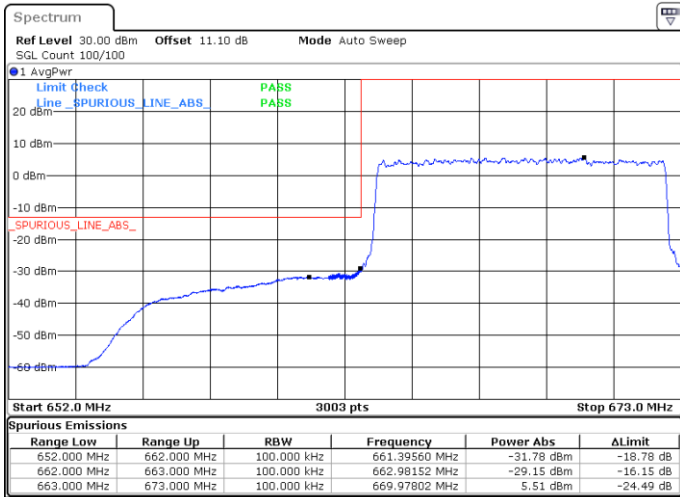

Date: 5 JUL 2020 23:15:45

Lowest Band Edge / Full RB

Highest Band Edge / Full RB

Date: 5 JUL 2020 23:14:34

Date: 5 JUL 2020 23:16:57

LTE Band 71 / 5MHz / 64QAM

Lowest Band Edge / 1RB

Date: 5 JUL 2020 23:17:31

Highest Band Edge / 1 RB

Date: 5 JUL 2020 23:18:42

Lowest Band Edge / Full RB

Date: 5 JUL 2020 23:18:06

Highest Band Edge / Full RB

Date: 5 JUL 2020 23:19:18

LTE Band 71 / 10MHz / QPSK

Lowest Band Edge / 1 RB

Date: 4 JUN. 2020 01:17:31

Highest Band Edge / 1 RB

Date: 4 JUN. 2020 01:24:19

Lowest Band Edge / Full RB

Date: 4 JUN. 2020 01:18:50

Highest Band Edge / Full RB

Date: 4 JUN. 2020 01:25:39

LTE Band 71 / 10MHz / 16QAM

Lowest Band Edge / 1 RB

Date: 4 JUN. 2020 01:18:10

Highest Band Edge / 1 RB

Date: 4 JUN. 2020 01:24:59

Lowest Band Edge / Full RB

Date: 4 JUN. 2020 01:19:30

Highest Band Edge / Full RB

Date: 4 JUN. 2020 01:26:19