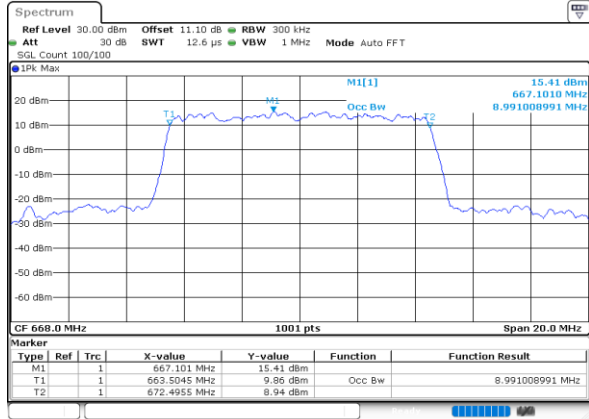

Highest Channel / 20MHz / QPSK

Date: 4 JUN 2020 01:57:51

Highest Channel / 20MHz / 16QAM

Date: 4 JUN 2020 01:58:03

LTE Band 71

Lowest Channel / 5MHz / 64QAM

Date: 4 JUN 2020 01:10:22

Lowest Channel / 10MHz / 64QAM

Date: 4 JUN 2020 01:27:49

Middle Channel / 5MHz / 64QAM

Date: 4 JUN 2020 01:12:46

Middle Channel / 10MHz / 64QAM

Date: 4 JUN 2020 01:30:11

Highest Channel / 5MHz / 64QAM

Date: 4 JUN 2020 01:13:48

Highest Channel / 10MHz / 64QAM