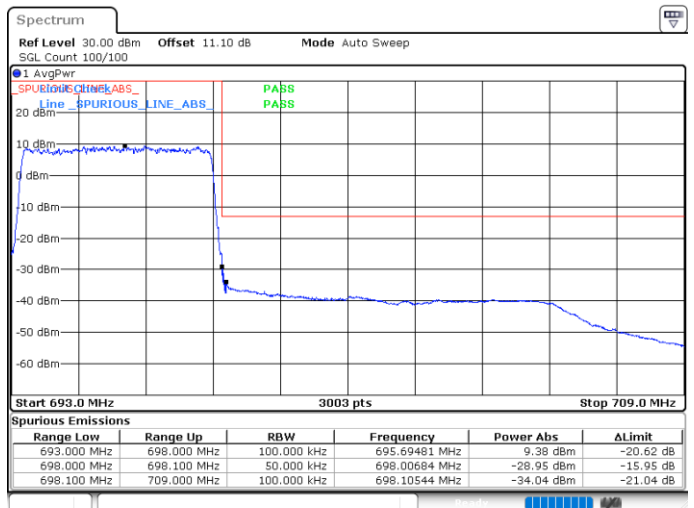

Middle Channel / 20MHz / 64QAM

Date: 4 JUN 2020 02:05:00

Highest Channel / 15MHz / 64QAM

Date: 4 JUN 2020 01:48:37

Highest Channel / 20MHz / 64QAM

Date: 4 JUN 2020 02:06:02

Conducted Band Edge

LTE Band 71 / 5MHz / QPSK

Lowest Band Edge / 1 RB

Highest Band Edge / 1 RB

Lowest Band Edge / Full RB

Highest Band Edge / Full RB

LTE Band 71 / 5MHz / 16QAM

Lowest Band Edge / 1 RB

Highest Band Edge / 1 RB

Date: 5 JUL 2020 23:13:24

Date: 5 JUL 2020 23:15:45

Lowest Band Edge / Full RB

Highest Band Edge / Full RB

Date: 5 JUL 2020 23:14:34

Date: 5 JUL 2020 23:16:57

LTE Band 71 / 5MHz / 64QAM

Lowest Band Edge / 1RB

Date: 5 JUL 2020 23:17:31

Highest Band Edge / 1 RB

Date: 5 JUL 2020 23:18:42

Lowest Band Edge / Full RB

Date: 5 JUL 2020 23:18:06

Highest Band Edge / Full RB

Date: 5 JUL 2020 23:19:18

LTE Band 71 / 10MHz / QPSK

Lowest Band Edge / 1 RB