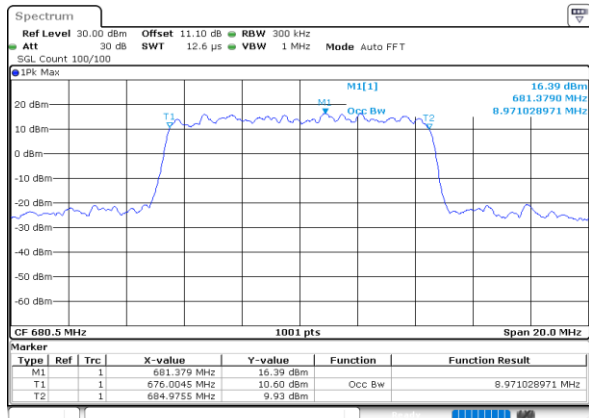

Highest Channel / 20MHz / QPSK

Date: 4 JUN 2020 01:57:51

Highest Channel / 20MHz / 16QAM

Date: 4 JUN 2020 01:58:03

LTE Band 71

Lowest Channel / 5MHz / 64QAM

Date: 4 JUN 2020 01:10:22

Lowest Channel / 10MHz / 64QAM

Date: 4 JUN 2020 01:27:49

Middle Channel / 5MHz / 64QAM

Date: 4 JUN 2020 01:12:46

Middle Channel / 10MHz / 64QAM

Date: 4 JUN 2020 01:30:11

Highest Channel / 5MHz / 64QAM

Date: 4 JUN 2020 01:13:48

Highest Channel / 10MHz / 64QAM