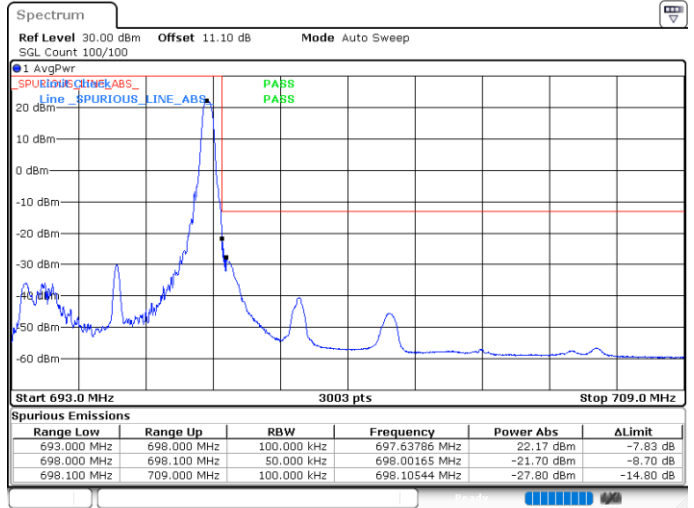

Date: 4 JUN 2020 01:31:13

LTE Band 71

Lowest Channel / 15MHz / 64QAM

Date: 4 JUN 2020 01:45:13

Lowest Channel / 20MHz / 64QAM

Date: 4 JUN 2020 02:02:38

Middle Channel / 15MHz / 64QAM

Date: 4 JUN 2020 01:47:36

Middle Channel / 20MHz / 64QAM

Date: 4 JUN 2020 02:05:00

Highest Channel / 15MHz / 64QAM

Date: 4 JUN 2020 01:48:37

Highest Channel / 20MHz / 64QAM

Date: 4 JUN 2020 02:06:02

Conducted Band Edge

LTE Band 71 / 5MHz / QPSK

Lowest Band Edge / 1 RB

Highest Band Edge / 1 RB

Lowest Band Edge / Full RB

Highest Band Edge / Full RB

LTE Band 71 / 5MHz / 16QAM

Lowest Band Edge / 1 RB

Highest Band Edge / 1 RB

Date: 5 JUL 2020 23:13:24

Date: 5 JUL 2020 23:15:45

Lowest Band Edge / Full RB

Highest Band Edge / Full RB

Date: 5 JUL 2020 23:14:34

Date: 5 JUL 2020 23:16:57

LTE Band 71 / 5MHz / 64QAM

Lowest Band Edge / 1RB

Date: 5 JUL 2020 23:17:31