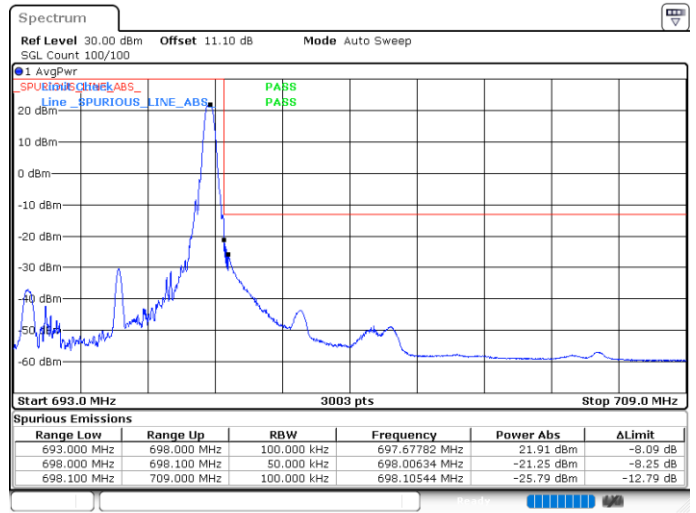

Middle Channel / 20MHz / 64QAM

Date: 4 JUN 2020 02:05:00

Highest Channel / 15MHz / 64QAM

Date: 4 JUN 2020 01:48:37

Highest Channel / 20MHz / 64QAM

Date: 4 JUN 2020 02:06:02

Conducted Band Edge

LTE Band 71 / 5MHz / QPSK

Lowest Band Edge / 1 RB

Highest Band Edge / 1 RB

Lowest Band Edge / Full RB

Highest Band Edge / Full RB

LTE Band 71 / 5MHz / 16QAM

Lowest Band Edge / 1 RB

Highest Band Edge / 1 RB

Date: 5 JUL 2020 23:13:24

Date: 5 JUL 2020 23:15:45

Lowest Band Edge / Full RB

Highest Band Edge / Full RB

Date: 5 JUL 2020 23:14:34

Date: 5 JUL 2020 23:16:57

LTE Band 71 / 5MHz / 64QAM

Lowest Band Edge / 1RB

Date: 5 JUL 2020 23:17:31

Highest Band Edge / 1 RB

Date: 5 JUL 2020 23:18:42

Lowest Band Edge / Full RB

Date: 5 JUL 2020 23:18:06

Highest Band Edge / Full RB

Date: 5 JUL 2020 23:19:18

LTE Band 71 / 10MHz / QPSK

Lowest Band Edge / 1 RB