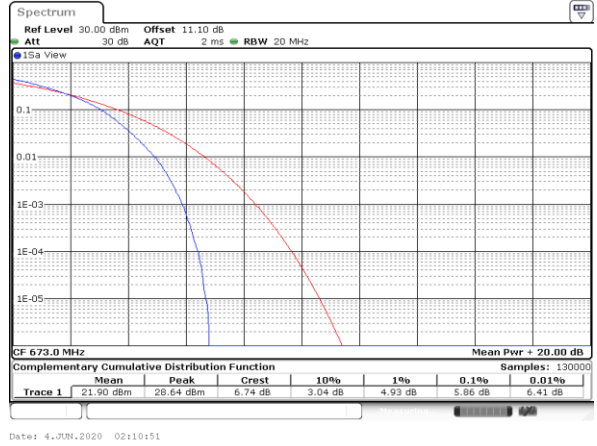

Date: 4 JUN.2020 04:42:23

LTE Band 71

Peak-to-Average Ratio

Mode	LTE Band 71 / 20MHz				
Mod.	QPSK		16QAM		Limit: 13dB
RB Size	1RB	Full RB	1RB	Full RB	Result
Lowest CH	3.42	4.90	4.14	5.86	PASS
Middle CH	3.48	4.78	5.04	5.77	
Highest CH	3.54	4.90	5.30	5.88	
Mode	LTE Band 71 / 20MHz				
Mod.	64QAM				Limit: 13dB
RB Size	1RB	Full RB			Result
Lowest CH	5.94	6.38	-	-	PASS
Middle CH	5.97	6.35	-	-	
Highest CH	6.67	6.43	-	-	

LTE Band 71 / 20MHz / QPSK

Lowest Channel / 1RB

Lowest Channel / Full RB

Middle Channel / 1RB

Middle Channel / Full RB

Highest Channel / 1RB

Highest Channel / Full RB

LTE Band 71 / 20MHz / 16QAM

Lowest Channel / 1RB

Lowest Channel / Full RB

Middle Channel / 1RB

Middle Channel / Full RB

Highest Channel / 1RB

Highest Channel / Full RB

LTE Band 71 / 20MHz / 64QAM

Lowest Channel / 1RB