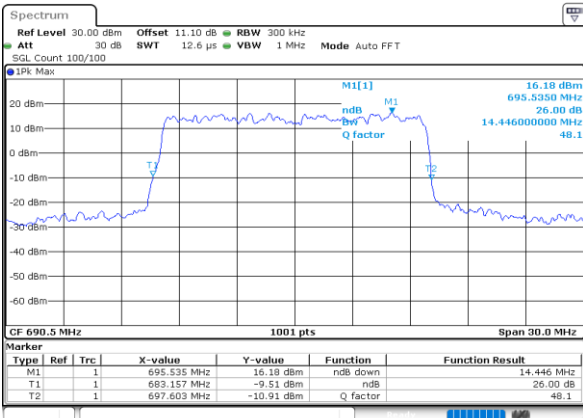

Highest Channel / 10MHz / 16QAM

Date: 4 JUN 2020 01:23:39

LTE Band 71

Lowest Channel / 15MHz / QPSK

Date: 4 JUN 2020 01:34:01

Lowest Channel / 15MHz / 16QAM

Date: 4 JUN 2020 01:34:12

Middle Channel / 15MHz / QPSK

Date: 4 JUN 2020 01:38:46

Middle Channel / 15MHz / 16QAM

Date: 4 JUN 2020 01:38:58

Highest Channel / 15MHz / QPSK

Date: 4 JUN 2020 01:40:51

Highest Channel / 15MHz / 16QAM

Date: 4 JUN 2020 01:41:03

LTE Band 71