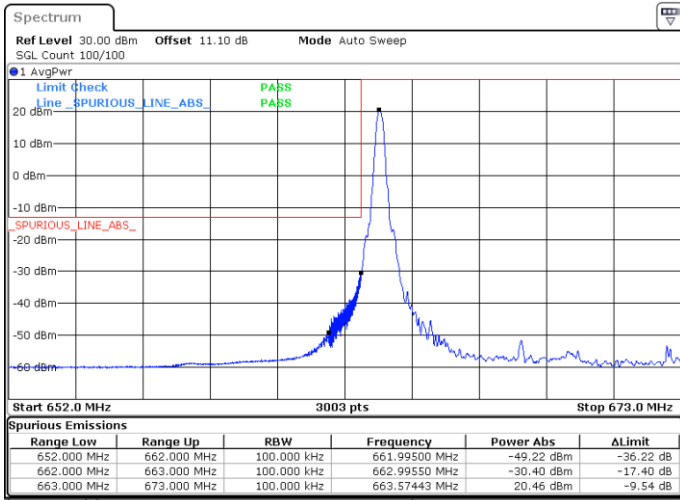

Highest Band Edge / 1 RB

Date: 5 JUL 2020 23:18:42

Lowest Band Edge / Full RB

Date: 5 JUL 2020 23:18:06

Highest Band Edge / Full RB

Date: 5 JUL 2020 23:19:18

LTE Band 71 / 10MHz / QPSK

Lowest Band Edge / 1 RB

Date: 4 JUN. 2020 01:17:31

Highest Band Edge / 1 RB

Date: 4 JUN. 2020 01:24:19

Lowest Band Edge / Full RB

Date: 4 JUN. 2020 01:18:50

Highest Band Edge / Full RB

Date: 4 JUN. 2020 01:25:39

LTE Band 71 / 10MHz / 16QAM

Lowest Band Edge / 1 RB

Date: 4 JUN. 2020 01:18:10

Highest Band Edge / 1 RB

Date: 4 JUN. 2020 01:24:59

Lowest Band Edge / Full RB

Date: 4 JUN. 2020 01:19:30

Highest Band Edge / Full RB

Date: 4 JUN. 2020 01:26:19

LTE Band 71 / 10MHz / 64QAM

Lowest Band Edge / 1 RB

Date: 4 JUN. 2020 01:28:41

Highest Band Edge / 1 RB

Date: 4 JUN. 2020 01:32:06

Lowest Band Edge / Full RB

Date: 4 JUN. 2020 01:29:21

Highest Band Edge / Full RB