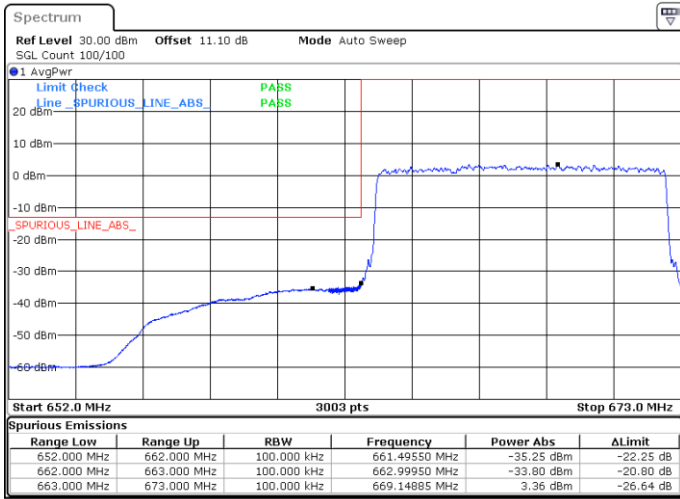

Lowest Band Edge / 1 RB

Date: 4 JUN. 2020 01:18:10

Highest Band Edge / 1 RB

Date: 4 JUN. 2020 01:24:59

Lowest Band Edge / Full RB

Date: 4 JUN. 2020 01:19:30

Highest Band Edge / Full RB

Date: 4 JUN. 2020 01:26:19

LTE Band 71 / 10MHz / 64QAM

Lowest Band Edge / 1 RB

Date: 4 JUN. 2020 01:28:41

Highest Band Edge / 1 RB

Date: 4 JUN. 2020 01:32:06

Lowest Band Edge / Full RB

Date: 4 JUN. 2020 01:29:21

Highest Band Edge / Full RB

Date: 4 JUN. 2020 01:32:45

LTE Band 71 / 15MHz / QPSK

Lowest Band Edge / 1 RB

Highest Band Edge / 1 RB

Date: 4 JUN 2020 01:34:53

Date: 4 JUN 2020 01:41:43

Lowest Band Edge / Full RB

Highest Band Edge / Full RB