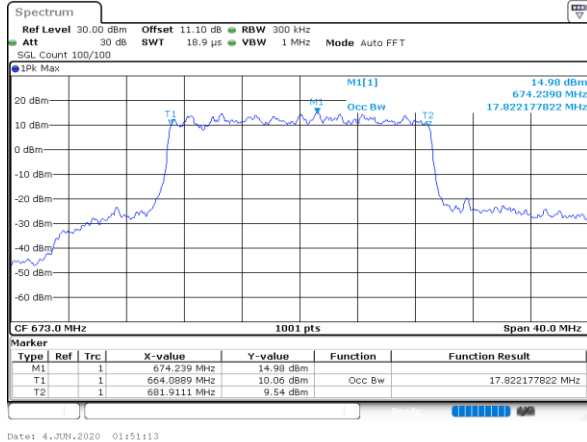

Lowest Channel / 20MHz / 16QAM

Date: 4 JUN 2020 01:51:13