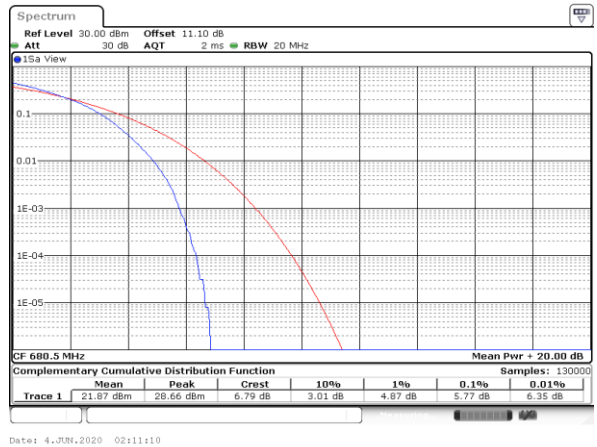

LTE Band 71 / 20MHz / QPSK

Lowest Channel / 1RB

Lowest Channel / Full RB

Middle Channel / 1RB

Middle Channel / Full RB

Highest Channel / 1RB

Highest Channel / Full RB

LTE Band 71 / 20MHz / 16QAM

Lowest Channel / 1RB

Lowest Channel / Full RB

Middle Channel / 1RB

Middle Channel / Full RB

Highest Channel / 1RB

Highest Channel / Full RB

LTE Band 71 / 20MHz / 64QAM

Lowest Channel / 1RB

Date: 4 JUN 2020 02:13:17

Highest Channel / Full RB

Date: 4 JUN 2020 02:13:27

26dB Bandwidth

Mode	LTE Band 71 : 26dB BW(MHz)											
BW	1.4MHz		3MHz		5MHz		10MHz		15MHz		20MHz	
Mod.	QPSK	16QAM	QPSK	16QAM	QPSK	16QAM	QPSK	16QAM	QPSK	16QAM	QPSK	16QAM
Lowest CH	-	-	-	-	4.92	4.88	9.77	9.71	14.69	14.45	18.94	19.22
Middle CH	-	-	-	-	4.89	4.88	9.73	9.81	14.42	14.39	19.10	18.82
Highest CH	-	-	-	-	4.89	4.83	9.75	9.65	14.45	14.57	18.98	18.86
Mode	LTE Band 71 : 26dB BW(MHz)											
BW	1.4MHz		3MHz		5MHz		10MHz		15MHz		20MHz	
Mod.	64QAM		64QAM		64QAM		64QAM		64QAM		64QAM	
Lowest CH	-	-	-	-	4.96	-	9.69	-	14.27	-	18.70	-
Middle CH	-	-	-	-	4.91	-	9.79	-	14.42	-	18.86	-
Highest CH	-	-	-	-	4.90	-	9.81	-	14.36	-	18.82	-