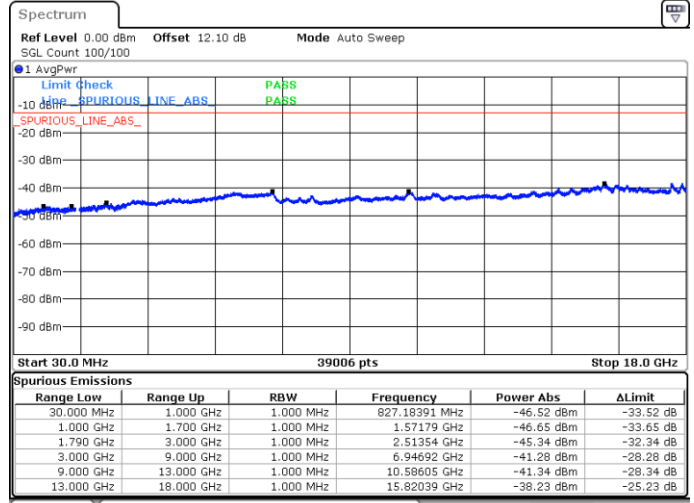

Date: 4 JUN.2020 04:16:20