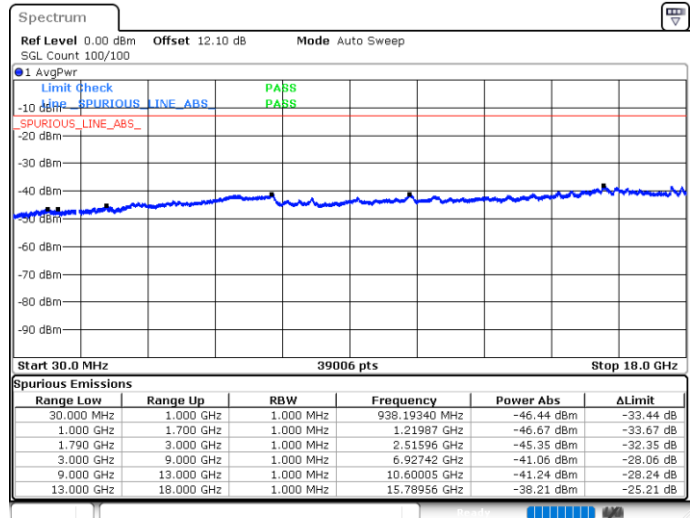

Date: 5 JUN.2020 05:32:56

Date: 5 JUN.2020 05:30:05

Lowest Channel / FullIRB

N/A

Date: 5 JUN.2020 05:35:47

LTE Band 66C / 10MHz+15MHz

16QAM

MiddleChannel / 1RB0 and 1RB74

Middle Channel / 1RB49 and 1RB0

Date: 5 JUN.2020 05:45:49

Date: 5 JUN.2020 05:48:40

Middle Channel / FullIRB

N/A

Date: 5 JUN.2020 05:42:58

LTE Band 66C / 10MHz+15MHz

16QAM

Highest Channel / 1RB0 and 1RB74

Highest Channel / 1RB49 and 1RB0

Date: 5 JUN.2020 06:24:16

Date: 5 JUN.2020 06:19:34

Highest Channel / FullIRB

N/A

Date: 5 JUN.2020 06:27:08

LTE Band 66C / 10MHz+20MHz