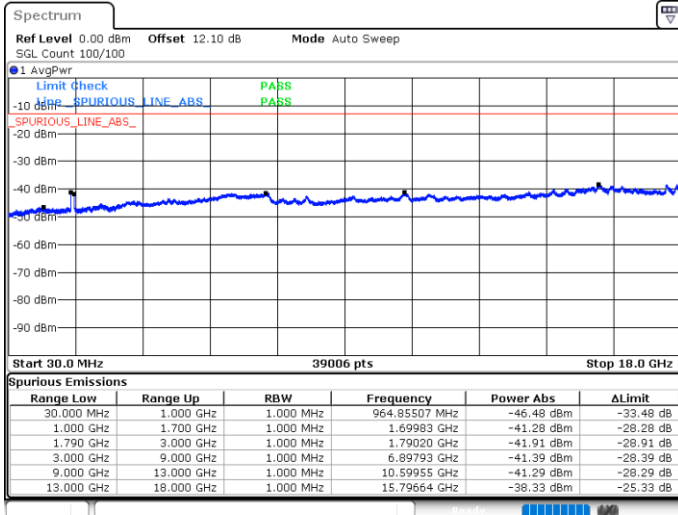

Date: 4 JUN 2020 04:38:54

LTE Band 66C / 5MHz+20MHz

16QAM

Lowest Channel / 1RB0 and 1RB9

Lowest Channel / 1RB24 and 1RB0

Date: 4 JUN.2020 05:12:18

Date: 4 JUN.2020 05:09:13

Lowest Channel / FullIRB

N/A

Date: 4 JUN.2020 05:16:58

LTE Band 66C / 5MHz+20MHz

16QAM

Middle Channel / 1RB0 and 1RB9

Middle Channel / 1RB24 and 1RB0

Date: 4 JUN.2020 05:32:46

Date: 4 JUN.2020 05:39:36

Middle Channel / FullIRB

N/A

Date: 4 JUN.2020 05:29:55

LTE Band 66C / 5MHz+20MHz

16QAM

Highest Channel / 1RB0 and 1RB99

Highest Channel / 1RB24 and 1RB0

Date: 4 JUN.2020 05:58:34

Date: 4 JUN.2020 05:55:43

Highest Channel / FullIRB

N/A

Date: 4 JUN.2020 06:01:26

LTE Band 66C / 10MHz+15MHz

16QAM

Lowest Channel / 1RB0 and 1RB74

Lowest Channel / 1RB49 and 1RB0