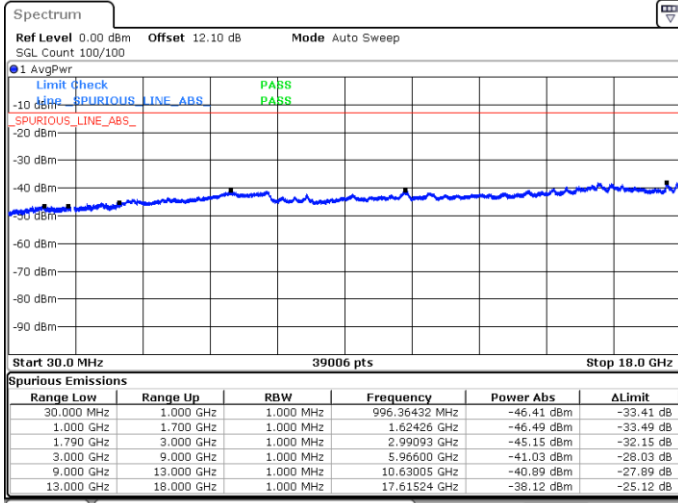

Date: 5 JUN.2020 02:43:35

LTE Band 66C / 20MHz+15MHz

16QAM

Lowest Channel / 1RB0 and 1RB74

Lowest Channel / 1RB99 and 1RB0

Date: 4 JUN.2020 07:53:30

Date: 4 JUN.2020 07:50:39

Lowest Channel / FullIRB

N/A

Date: 4 JUN.2020 07:56:21

LTE Band 66C / 20MHz+15MHz

16QAM

Middle Channel / 1RB0 and 1RB74

Middle Channel / 1RB99 and 1RB0

Date: 4 JUN 2020 22:49:23

Date: 4 JUN 2020 22:53:04

Middle Channel / FullIRB

N/A

Date: 4 JUN 2020 22:46:32

LTE Band 66C / 20MHz+15MHz

16QAM

Highest Channel / 1RB0 and 1RB74

Highest Channel / 1RB99 and 1RB0

Date: 4 JUN.2020 23:12:14

Date: 4 JUN.2020 23:09:23

Highest Channel / FullIRB

N/A

Date: 4 JUN.2020 23:15:05

LTE Band 66C / 20MHz+20MHz

16QAM

Lowest Channel / 1RB0 and 1RB99

Lowest Channel / 1RB99 and 1RB0