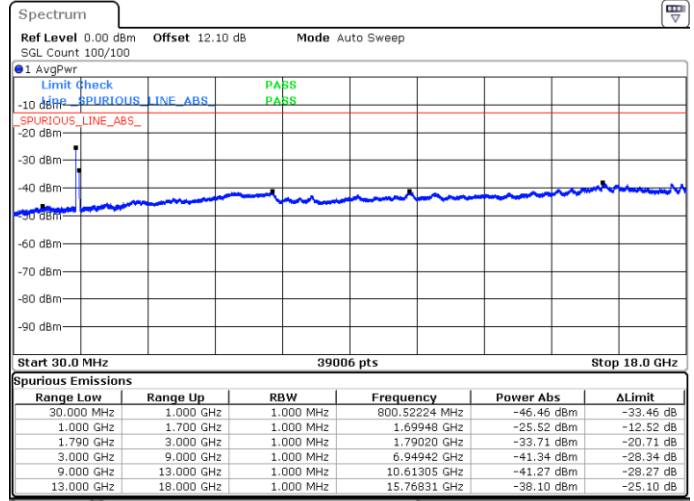

Middle Channel / FullIRB

N/A

Date: 4 JUN 2020 22:46:32

LTE Band 66C / 20MHz+15MHz

16QAM

Highest Channel / 1RB0 and 1RB74

Highest Channel / 1RB99 and 1RB0

Date: 4 JUN.2020 23:12:14

Date: 4 JUN.2020 23:09:23

Highest Channel / FullIRB

N/A

Date: 4 JUN.2020 23:15:05

LTE Band 66C / 20MHz+20MHz

16QAM

Lowest Channel / 1RB0 and 1RB99

Lowest Channel / 1RB99 and 1RB0

Date: 4 JUN.2020 03:45:09

Date: 4 JUN.2020 03:42:35

Lowest Channel / FullIRB

N/A

Date: 4 JUN.2020 03:47:42

LTE Band 66C / 20MHz+20MHz

16QAM

MiddleChannel / 1RB0 and 1RB99