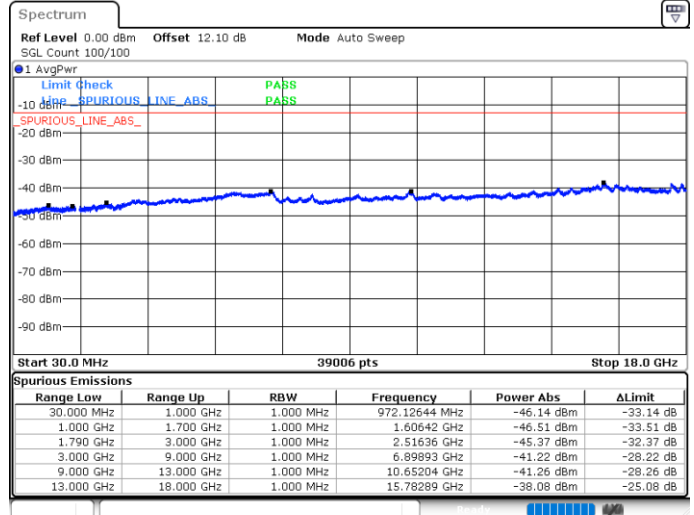

Date: 5 JUN.2020 03:49:36

LTE Band 66C / 10MHz+20MHz

16QAM

Highest Channel / 1RB0 and 1RB99

Highest Channel / 1RB49 and 1RB0

Date: 5 JUN.2020 04:16:27

Date: 5 JUN.2020 04:13:37

Highest Channel / FullIRB

N/A

Date: 5 JUN.2020 04:19:19

LTE Band 66C / 15MHz+10MHz

16QAM

Lowest Channel / 1RB0 and 1RB49

Lowest Channel / 1RB74 and 1RB0

Date: 5 JUN.2020 04:37:22

Date: 5 JUN.2020 04:34:31

Lowest Channel / FullIRB

N/A

Date: 5 JUN.2020 04:40:14

LTE Band 66C / 15MHz+10MHz

16QAM

Middle Channel / 1RB0 and 1RB49

Middle Channel / 1RB74 and 1RB0

Date: 5 JUN.2020 04:50:02