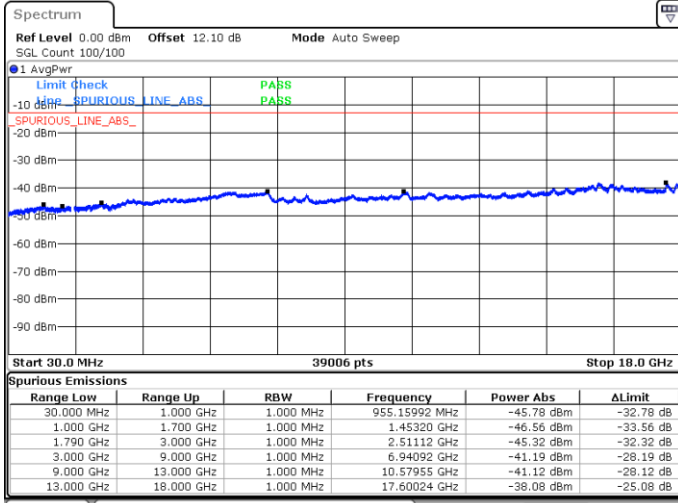

Date: 4 JUN 2020 06:52:58

Date: 4 JUN 2020 06:57:37

Middle Channel / FullIRB

N/A

Date: 4 JUN 2020 06:50:07

LTE Band 66C / 20MHz+5MHz

16QAM

Highest Channel / 1RB0 and 1RB24

Highest Channel / 1RB99 and 1RB0

Date: 4 JUN.2020 07:21:16

Date: 4 JUN.2020 07:18:25

Highest Channel / FullIRB

N/A

Date: 4 JUN.2020 07:24:07

LTE Band 66C / 20MHz+10MHz

16QAM

Lowest Channel / 1RB0 and 1RB49

Lowest Channel / 1RB99 and 1RB0

Date: 5 JUN.2020 02:01:00

Date: 5 JUN.2020 01:58:09

Lowest Channel / FullIRB

N/A

Date: 5 JUN.2020 02:03:52

LTE Band 66C / 20MHz+10MHz