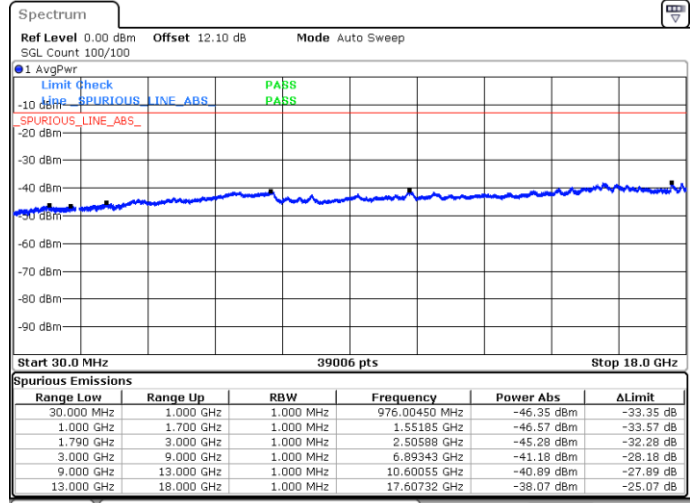

Date: 4 JUN 2020 06:52:58

Date: 4 JUN 2020 06:57:37

Middle Channel / FullIRB

N/A

Date: 4 JUN 2020 06:50:07

LTE Band 66C / 20MHz+5MHz

16QAM

Highest Channel / 1RB0 and 1RB24

Highest Channel / 1RB99 and 1RB0

Date: 4 JUN.2020 07:21:16

Date: 4 JUN.2020 07:18:25

Highest Channel / FullIRB

N/A

Date: 4 JUN.2020 07:24:07

LTE Band 66C / 20MHz+10MHz

16QAM

Lowest Channel / 1RB0 and 1RB49

Lowest Channel / 1RB99 and 1RB0

Date: 5 JUN.2020 02:01:00

Date: 5 JUN.2020 01:58:09

Lowest Channel / FullIRB

N/A

Date: 5 JUN.2020 02:03:52

LTE Band 66C / 20MHz+10MHz