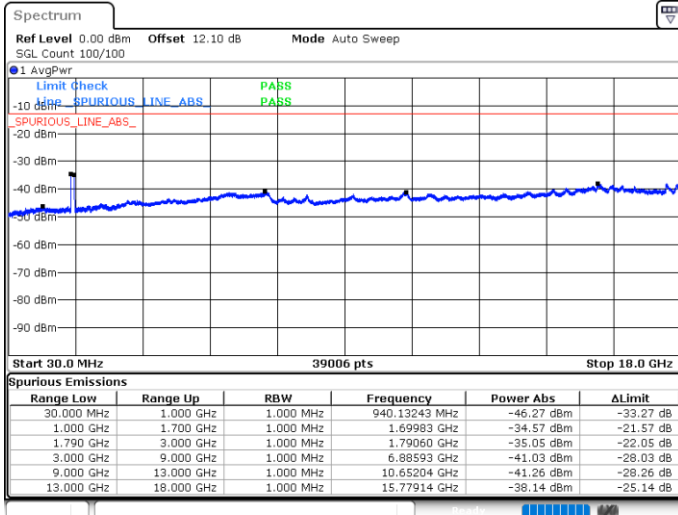

LTE Band 66C / 15MHz+20MHz

16QAM

Lowest Channel / 1RB0 and 1RB99

Lowest Channel / 1RB74 and 1RB0

Date: 4 JUN.2020 23:35:32

Date: 4 JUN.2020 23:32:42

Lowest Channel / FullIRB

N/A

Date: 4 JUN.2020 23:38:24

LTE Band 66C / 15MHz+20MHz

16QAM

Middle Channel / 1RB0 and 1RB9

Middle Channel / 1RB74 and 1RB0

Date: 4 JUN.2020 23:51:36

Date: 5 JUN.2020 00:02:11

Middle Channel / FullIRB

N/A

Date: 4 JUN.2020 23:48:44

LTE Band 66C / 15MHz+20MHz

16QAM

Highest Channel / 1RB0 and 1RB99

Highest Channel / 1RB74 and 1RB0

Date: 5 JUN.2020 00:23:13

Date: 5 JUN.2020 00:20:23

Highest Channel / FullIRB

N/A

Date: 5 JUN.2020 00:26:05

LTE Band 66C / 20MHz+5MHz

16QAM

Lowest Channel / 1RB0 and 1RB24

Lowest Channel / 1RB99 and 1RB0

Date: 4 JUN.2020 06:34:32