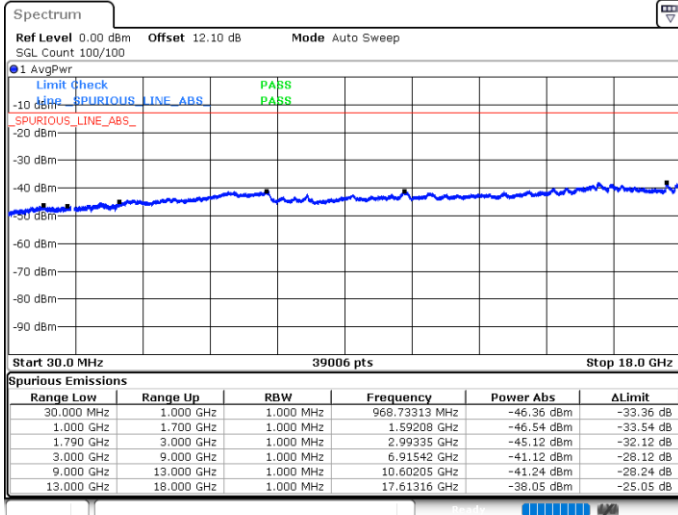

LTE Band 66C / 15MHz+20MHz

16QAM

Lowest Channel / 1RB0 and 1RB99

Lowest Channel / 1RB74 and 1RB0

Date: 4 JUN.2020 23:35:32

Date: 4 JUN.2020 23:32:42

Lowest Channel / FullIRB

N/A

Date: 4 JUN.2020 23:38:24

LTE Band 66C / 15MHz+20MHz

16QAM

Middle Channel / 1RB0 and 1RB9

Middle Channel / 1RB74 and 1RB0

Date: 4 JUN.2020 23:51:36

Date: 5 JUN.2020 00:02:11

Middle Channel / FullIRB

N/A

Date: 4 JUN.2020 23:48:44

LTE Band 66C / 15MHz+20MHz

16QAM

Highest Channel / 1RB0 and 1RB99

Highest Channel / 1RB74 and 1RB0

Date: 5 JUN.2020 00:23:13

Date: 5 JUN.2020 00:20:23

Highest Channel / FullIRB

N/A

Date: 5 JUN.2020 00:26:05

LTE Band 66C / 20MHz+5MHz

16QAM

Lowest Channel / 1RB0 and 1RB24

Lowest Channel / 1RB99 and 1RB0

Date: 4 JUN.2020 06:34:32