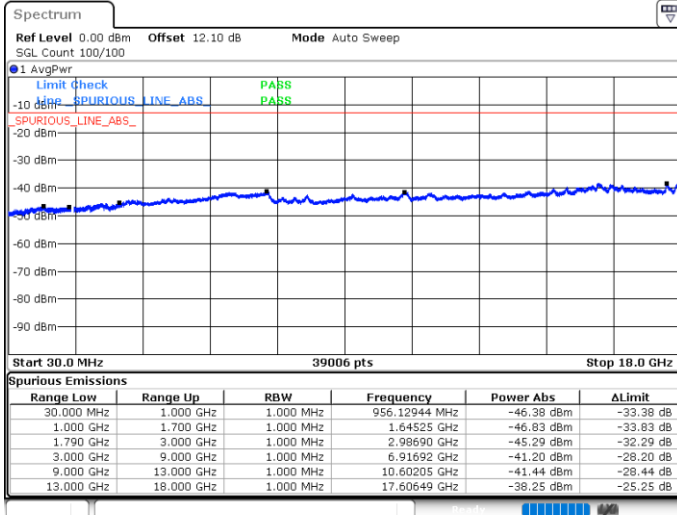

N/A

Date: 4 JUN.2020 23:48:44

LTE Band 66C / 15MHz+20MHz

16QAM

Highest Channel / 1RB0 and 1RB99

Highest Channel / 1RB74 and 1RB0

Date: 5 JUN.2020 00:23:13

Date: 5 JUN.2020 00:20:23

Highest Channel / FullIRB

N/A

Date: 5 JUN.2020 00:26:05

LTE Band 66C / 20MHz+5MHz

16QAM

Lowest Channel / 1RB0 and 1RB24

Lowest Channel / 1RB99 and 1RB0

Date: 4 JUN.2020 06:34:32

Date: 4 JUN.2020 06:31:42

Lowest Channel / FullIRB

N/A

Date: 4 JUN.2020 06:37:24

LTE Band 66C / 20MHz+5MHz

16QAM

Middle Channel / 1RB0 and 1RB24

Middle Channel / 1RB99 and 1RB0

Date: 4 JUN 2020 06:52:58

Date: 4 JUN 2020 06:57:37

Middle Channel / FullIRB

N/A

Date: 4 JUN 2020 06:50:07

LTE Band 66C / 20MHz+5MHz

16QAM

Highest Channel / 1RB0 and 1RB24