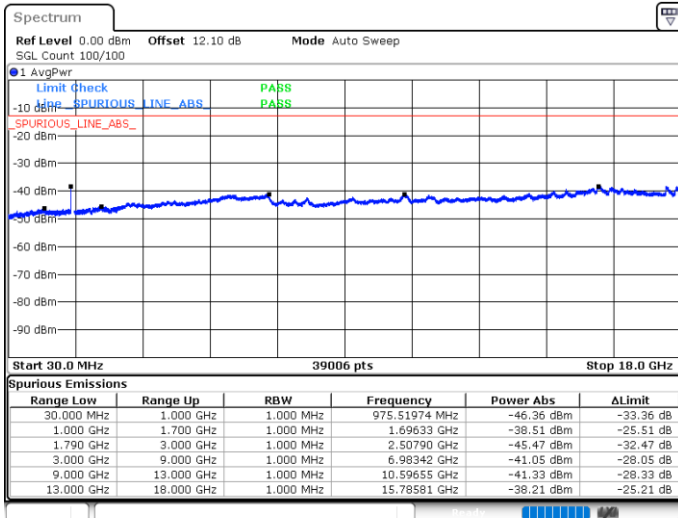

Lowest Channel / 1RB0 and 1RB49

Lowest Channel / 1RB99 and 1RB0

Date: 5 JUN.2020 02:01:00

Date: 5 JUN.2020 01:58:09

Lowest Channel / FullIRB

N/A

Date: 5 JUN.2020 02:03:52

LTE Band 66C / 20MHz+10MHz

16QAM

Middle Channel / 1RB0 and 1RB49

Middle Channel / 1RB99 and 1RB0

Date: 5 JUN.2020 02:13:38

Date: 5 JUN.2020 02:16:28

Middle Channel / FullIRB

N/A

Date: 5 JUN.2020 02:10:46

LTE Band 66C / 20MHz+10MHz

16QAM

Highest Channel / 1RB0 and 1RB49

Highest Channel / 1RB99 and 1RB0

Date: 5 JUN.2020 02:40:44

Date: 5 JUN.2020 02:37:53

Highest Channel / FullIRB

N/A

Date: 5 JUN.2020 02:43:35

LTE Band 66C / 20MHz+15MHz

16QAM

Lowest Channel / 1RB0 and 1RB74

Lowest Channel / 1RB99 and 1RB0

Date: 4 JUN.2020 07:53:30

Date: 4 JUN.2020 07:50:39

Lowest Channel / FullIRB