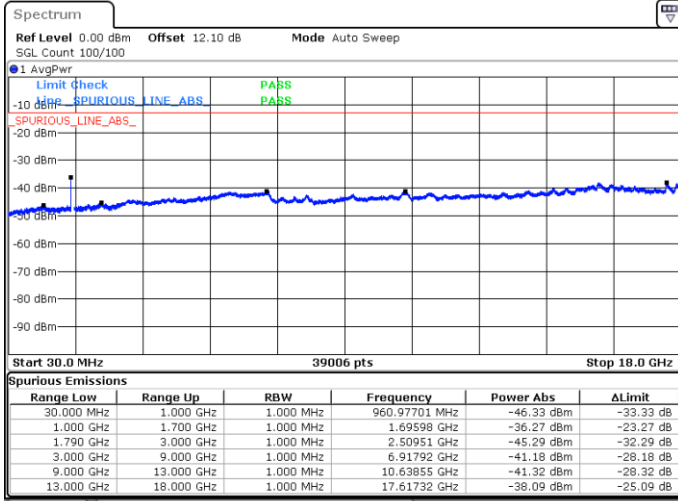

LTE Band 66C / 10MHz+20MHz

16QAM

Middle Channel / 1RB0 and 1RB9

Middle Channel / 1RB49 and 1RB0

Date: 5 JUN.2020 03:52:28

Date: 5 JUN.2020 03:55:19

Middle Channel / FullIRB

N/A

Date: 5 JUN.2020 03:49:36

LTE Band 66C / 10MHz+20MHz

16QAM

Highest Channel / 1RB0 and 1RB99

Highest Channel / 1RB49 and 1RB0

Date: 5 JUN.2020 04:16:27

Date: 5 JUN.2020 04:13:37

Highest Channel / FullIRB

N/A

Date: 5 JUN.2020 04:19:19

LTE Band 66C / 15MHz+10MHz

16QAM

Lowest Channel / 1RB0 and 1RB49

Lowest Channel / 1RB74 and 1RB0

Date: 5 JUN.2020 04:37:22

Date: 5 JUN.2020 04:34:31

Lowest Channel / FullIRB

N/A

Date: 5 JUN.2020 04:40:14

LTE Band 66C / 15MHz+10MHz

16QAM

Middle Channel / 1RB0 and 1RB49

Middle Channel / 1RB74 and 1RB0

Date: 5 JUN.2020 04:50:02