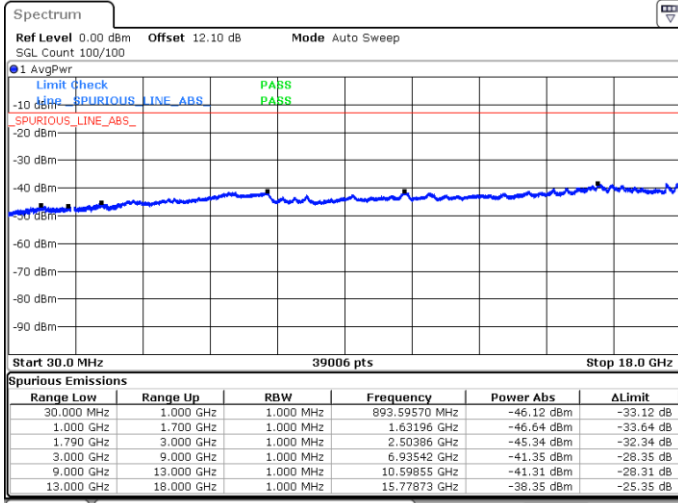

LTE Band 66C / 20MHz+10MHz

16QAM

Highest Channel / 1RB0 and 1RB49

Highest Channel / 1RB99 and 1RB0

Date: 5 JUN.2020 02:40:44

Date: 5 JUN.2020 02:37:53

Highest Channel / FullIRB

N/A

Date: 5 JUN.2020 02:43:35

LTE Band 66C / 20MHz+15MHz

16QAM

Lowest Channel / 1RB0 and 1RB74

Lowest Channel / 1RB99 and 1RB0

Date: 4 JUN.2020 07:53:30

Date: 4 JUN.2020 07:50:39

Lowest Channel / FullIRB

N/A

Date: 4 JUN.2020 07:56:21

LTE Band 66C / 20MHz+15MHz

16QAM

Middle Channel / 1RB0 and 1RB74

Middle Channel / 1RB99 and 1RB0

Date: 4 JUN 2020 22:49:23

Date: 4 JUN 2020 22:53:04

Middle Channel / FullIRB

N/A

Date: 4 JUN 2020 22:46:32

LTE Band 66C / 20MHz+15MHz

16QAM

Highest Channel / 1RB0 and 1RB74

Highest Channel / 1RB99 and 1RB0

Date: 4 JUN.2020 23:12:14