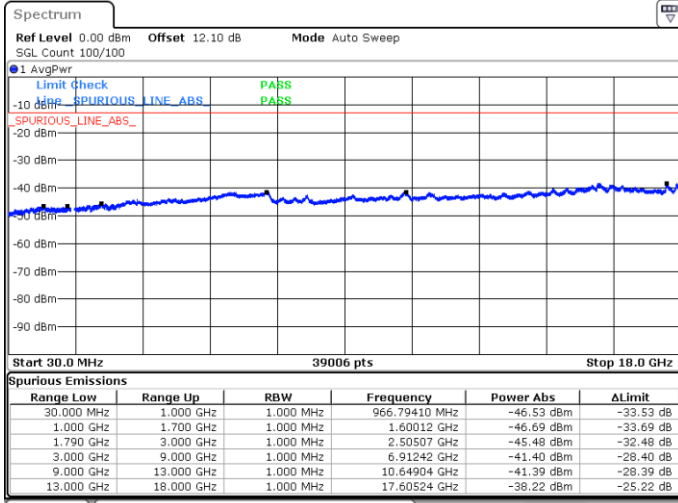

Date: 4 JUN.2020 06:31:42

Lowest Channel / FullIRB

N/A

Date: 4 JUN.2020 06:37:24

LTE Band 66C / 20MHz+5MHz

16QAM

Middle Channel / 1RB0 and 1RB24

Middle Channel / 1RB99 and 1RB0

Date: 4 JUN 2020 06:52:58

Date: 4 JUN 2020 06:57:37

Middle Channel / FullIRB

N/A

Date: 4 JUN 2020 06:50:07

LTE Band 66C / 20MHz+5MHz

16QAM

Highest Channel / 1RB0 and 1RB24

Highest Channel / 1RB99 and 1RB0

Date: 4 JUN.2020 07:21:16

Date: 4 JUN.2020 07:18:25

Highest Channel / FullIRB

N/A

Date: 4 JUN.2020 07:24:07

LTE Band 66C / 20MHz+10MHz

16QAM

Lowest Channel / 1RB0 and 1RB49

Lowest Channel / 1RB99 and 1RB0

Date: 5 JUN.2020 02:01:00

Date: 5 JUN.2020 01:58:09

Lowest Channel / FullIRB

N/A

Date: 5 JUN.2020 02:03:52

LTE Band 66C / 20MHz+10MHz