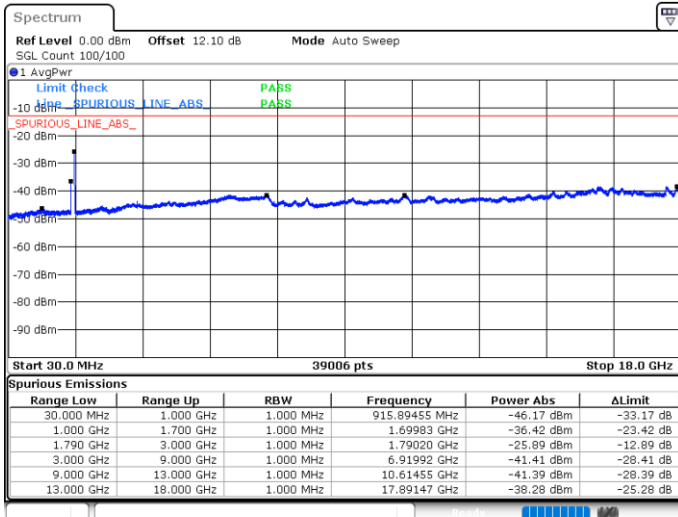

LTE Band 66C / 20MHz+20MHz

QPSK

Highest Channel / 1RB0 and 1RB99

Highest Channel / 1RB99 and 1RB0

Date: 4 JUN 2020 04:37:52

Date: 4 JUN 2020 04:32:42

Highest Channel / FullIRB

N/A

Date: 4 JUN 2020 04:38:54

LTE Band 66C / 5MHz+20MHz

16QAM

Lowest Channel / 1RB0 and 1RB9

Lowest Channel / 1RB24 and 1RB0

Date: 4 JUN.2020 05:12:18

Date: 4 JUN.2020 05:09:13

Lowest Channel / FullIRB