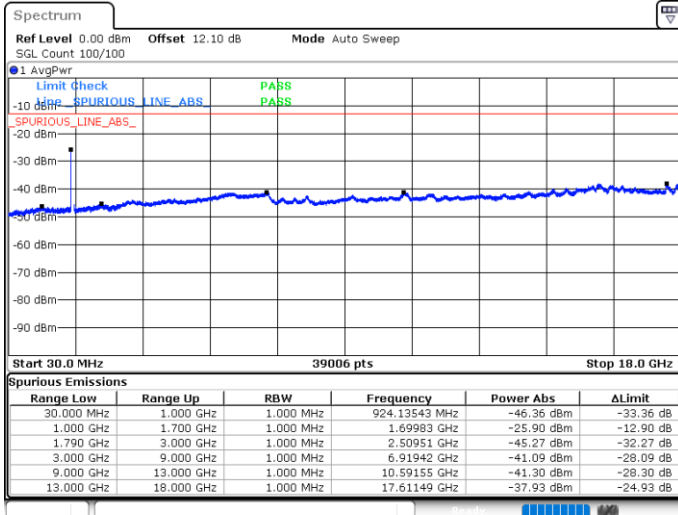

Date: 5 JUN.2020 05:11:34

Date: 5 JUN.2020 05:08:43

Highest Channel / FullIRB

N/A

Date: 5 JUN.2020 05:14:26

LTE Band 66C / 15MHz+15MHz

16QAM

Lowest Channel / 1RB0 and 1RB74

Lowest Channel / 1RB74 and 1RB0

Date: 5 JUN.2020 00:58:27

Date: 5 JUN.2020 00:55:37

Lowest Channel / FullIRB

N/A

Date: 5 JUN.2020 01:01:19

LTE Band 66C / 15MHz+15MHz

16QAM

Middle Channel / 1RB0 and 1RB74

Middle Channel / 1RB74 and 1RB0

Date: 5 JUN 2020 01:11:38

Date: 5 JUN 2020 01:14:28

Middle Channel / FullIRB

N/A

Date: 5 JUN 2020 01:08:46

LTE Band 66C / 15MHz+15MHz