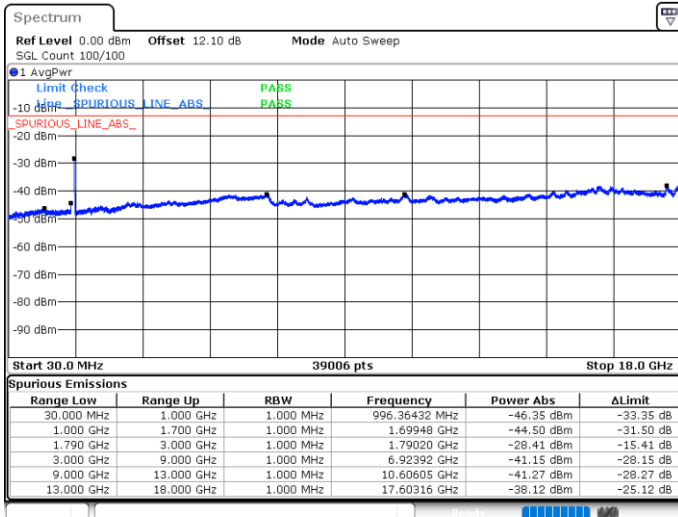

Lowest Channel / 1RB0 and 1RB49

Lowest Channel / 1RB99 and 1RB0

Date: 5 JUN.2020 02:01:00

Date: 5 JUN.2020 01:58:09

Lowest Channel / FullIRB

N/A

Date: 5 JUN.2020 02:03:52

LTE Band 66C / 20MHz+10MHz

LTE Band 66C / 20MHz+10MHz

16QAM

Highest Channel / 1RB0 and 1RB49

Highest Channel / 1RB99 and 1RB0

Date: 5 JUN.2020 02:40:44

Date: 5 JUN.2020 02:37:53

Highest Channel / FullIRB

N/A

Date: 5 JUN.2020 02:43:35

LTE Band 66C / 20MHz+15MHz

16QAM

Lowest Channel / 1RB0 and 1RB74

Lowest Channel / 1RB99 and 1RB0

Date: 4 JUN.2020 07:53:30

Date: 4 JUN.2020 07:50:39

Lowest Channel / FullIRB