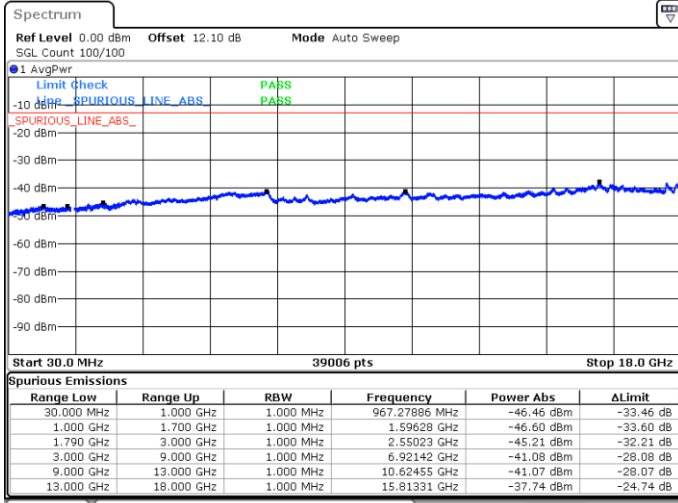

Date: 4 JUN.2020 23:38:24

LTE Band 66C / 15MHz+20MHz

16QAM

Middle Channel / 1RB0 and 1RB9

Middle Channel / 1RB74 and 1RB0

Date: 4 JUN.2020 23:51:36

Date: 5 JUN.2020 00:02:11

Middle Channel / FullIRB

N/A

Date: 4 JUN.2020 23:48:44

LTE Band 66C / 15MHz+20MHz

16QAM

Highest Channel / 1RB0 and 1RB99

Highest Channel / 1RB74 and 1RB0

Date: 5 JUN.2020 00:23:13

Date: 5 JUN.2020 00:20:23

Highest Channel / FullIRB

N/A

Date: 5 JUN.2020 00:26:05

LTE Band 66C / 20MHz+5MHz

16QAM

Lowest Channel / 1RB0 and 1RB24

Lowest Channel / 1RB99 and 1RB0

Date: 4 JUN.2020 06:34:32

Date: 4 JUN.2020 06:31:42

Lowest Channel / FullIRB

N/A

Date: 4 JUN.2020 06:37:24

LTE Band 66C / 20MHz+5MHz

16QAM

Middle Channel / 1RB0 and 1RB24

Middle Channel / 1RB99 and 1RB0