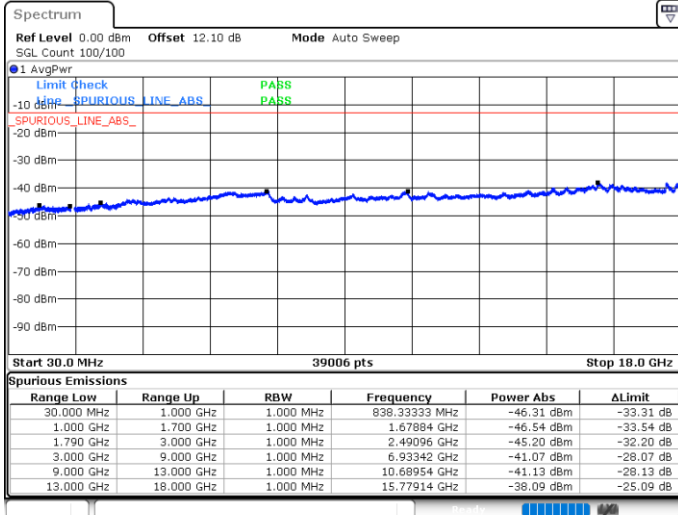

Middle Channel / 1RB0 and 1RB74

Middle Channel / 1RB74 and 1RB0

Date: 5 JUN 2020 01:11:38

Date: 5 JUN 2020 01:14:28

Middle Channel / FullIRB

N/A

Date: 5 JUN 2020 01:08:46

LTE Band 66C / 15MHz+15MHz

16QAM

Highest Channel / 1RB0 and 1RB74

Highest Channel / 1RB74 and 1RB0

Date: 5 JUN.2020 01:33:10

Date: 5 JUN.2020 01:30:20

Highest Channel / FullIRB

N/A

Date: 5 JUN.2020 01:36:03

LTE Band 66C / 15MHz+20MHz

16QAM

Lowest Channel / 1RB0 and 1RB99

Lowest Channel / 1RB74 and 1RB0

Date: 4 JUN.2020 23:35:32

Date: 4 JUN.2020 23:32:42

Lowest Channel / FullIRB

N/A