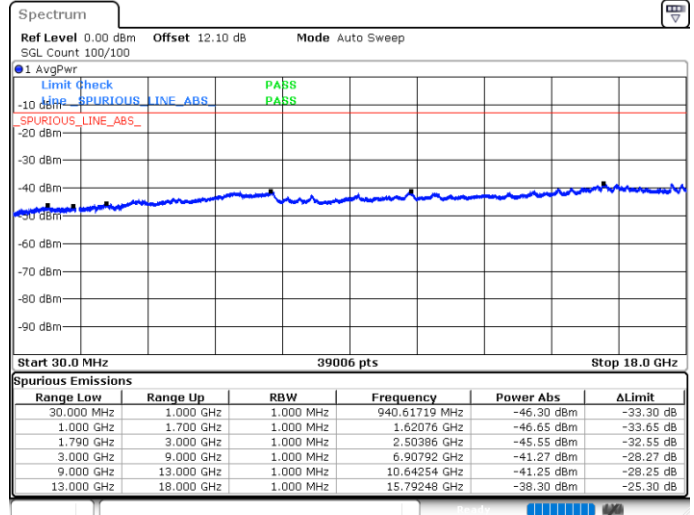

Date: 4 JUN 2020 04:38:54

LTE Band 66C / 5MHz+20MHz

16QAM

Lowest Channel / 1RB0 and 1RB9

Lowest Channel / 1RB24 and 1RB0

Date: 4 JUN.2020 05:12:18

Date: 4 JUN.2020 05:09:13

Lowest Channel / FullIRB

N/A

Date: 4 JUN.2020 05:16:58

LTE Band 66C / 5MHz+20MHz

16QAM

Middle Channel / 1RB0 and 1RB9

Middle Channel / 1RB24 and 1RB0

Date: 4 JUN.2020 05:32:46

Date: 4 JUN.2020 05:39:36

Middle Channel / FullIRB

N/A

Date: 4 JUN.2020 05:29:55

LTE Band 66C / 5MHz+20MHz

16QAM

Highest Channel / 1RB0 and 1RB99

Highest Channel / 1RB24 and 1RB0

Date: 4 JUN.2020 05:58:34

Date: 4 JUN.2020 05:55:43

Highest Channel / FullIRB

N/A

Date: 4 JUN.2020 06:01:26

LTE Band 66C / 10MHz+15MHz

16QAM

Lowest Channel / 1RB0 and 1RB74

Lowest Channel / 1RB49 and 1RB0