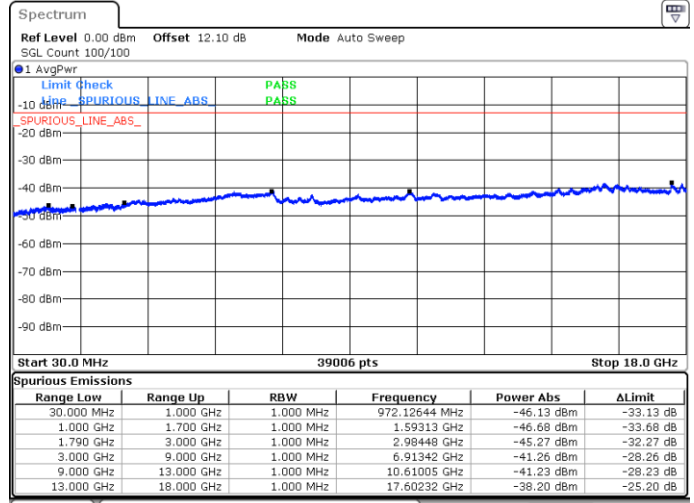

Highest Channel / FullIRB

N/A

Date: 5 JUN.2020 00:26:05

LTE Band 66C / 20MHz+5MHz

16QAM

Lowest Channel / 1RB0 and 1RB24

Lowest Channel / 1RB99 and 1RB0

Date: 4 JUN.2020 06:34:32

Date: 4 JUN.2020 06:31:42

Lowest Channel / FullIRB

N/A

Date: 4 JUN.2020 06:37:24

LTE Band 66C / 20MHz+5MHz

16QAM

Middle Channel / 1RB0 and 1RB24

Middle Channel / 1RB99 and 1RB0

Date: 4 JUN 2020 06:52:58

Date: 4 JUN 2020 06:57:37

Middle Channel / FullIRB

N/A

Date: 4 JUN 2020 06:50:07

LTE Band 66C / 20MHz+5MHz

16QAM

Highest Channel / 1RB0 and 1RB24

Highest Channel / 1RB99 and 1RB0

Date: 4 JUN.2020 07:21:16

Date: 4 JUN.2020 07:18:25

Highest Channel / FullIRB

N/A

Date: 4 JUN.2020 07:24:07

LTE Band 66C / 20MHz+10MHz

16QAM