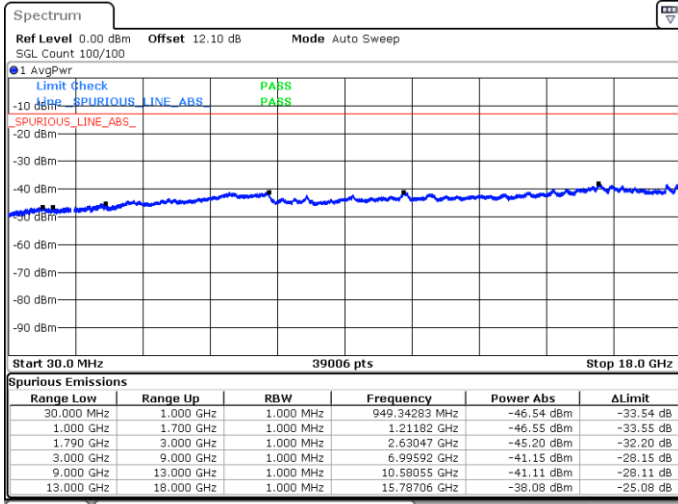

Date: 4 JUN.2020 23:38:24

LTE Band 66C / 15MHz+20MHz

16QAM

Middle Channel / 1RB0 and 1RB9

Middle Channel / 1RB74 and 1RB0

Date: 4 JUN.2020 23:51:36

Date: 5 JUN.2020 00:02:11

Middle Channel / FullIRB

N/A

Date: 4 JUN.2020 23:48:44

LTE Band 66C / 15MHz+20MHz

16QAM

Highest Channel / 1RB0 and 1RB99

Highest Channel / 1RB74 and 1RB0

Date: 5 JUN.2020 00:23:13

Date: 5 JUN.2020 00:20:23

Highest Channel / FullIRB

N/A

Date: 5 JUN.2020 00:26:05

LTE Band 66C / 20MHz+5MHz

16QAM

Lowest Channel / 1RB0 and 1RB24

Lowest Channel / 1RB99 and 1RB0

Date: 4 JUN.2020 06:34:32

Date: 4 JUN.2020 06:31:42

Lowest Channel / FullIRB

N/A

Date: 4 JUN.2020 06:37:24

LTE Band 66C / 20MHz+5MHz

16QAM

Middle Channel / 1RB0 and 1RB24

Middle Channel / 1RB99 and 1RB0