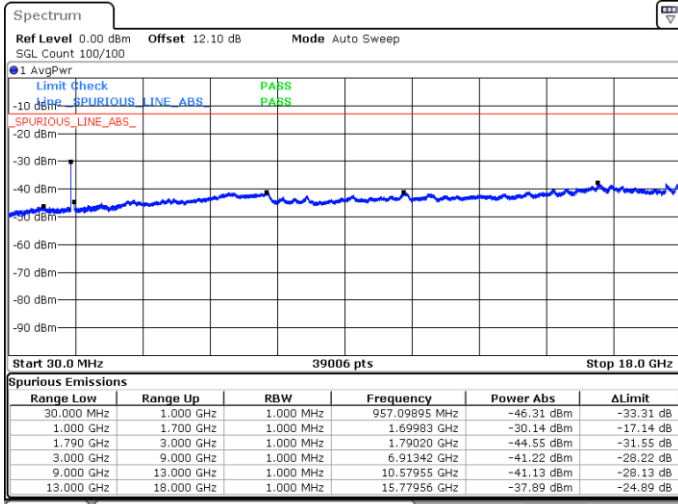

Date: 4 JUN 2020 06:52:58

Date: 4 JUN 2020 06:57:37

Middle Channel / FullIRB

N/A

Date: 4 JUN 2020 06:50:07

LTE Band 66C / 20MHz+5MHz

16QAM

Highest Channel / 1RB0 and 1RB24

Highest Channel / 1RB99 and 1RB0

Date: 4 JUN.2020 07:21:16

Date: 4 JUN.2020 07:18:25

Highest Channel / FullIRB

N/A

Date: 4 JUN.2020 07:24:07

LTE Band 66C / 20MHz+10MHz

16QAM

Lowest Channel / 1RB0 and 1RB49

Lowest Channel / 1RB99 and 1RB0

Date: 5 JUN.2020 02:01:00

Date: 5 JUN.2020 01:58:09

Lowest Channel / FullIRB

N/A

Date: 5 JUN.2020 02:03:52

LTE Band 66C / 20MHz+10MHz

LTE Band 66C / 20MHz+10MHz

16QAM

Highest Channel / 1RB0 and 1RB49

Highest Channel / 1RB99 and 1RB0

Date: 5 JUN.2020 02:40:44

Date: 5 JUN.2020 02:37:53

Highest Channel / FullIRB

N/A