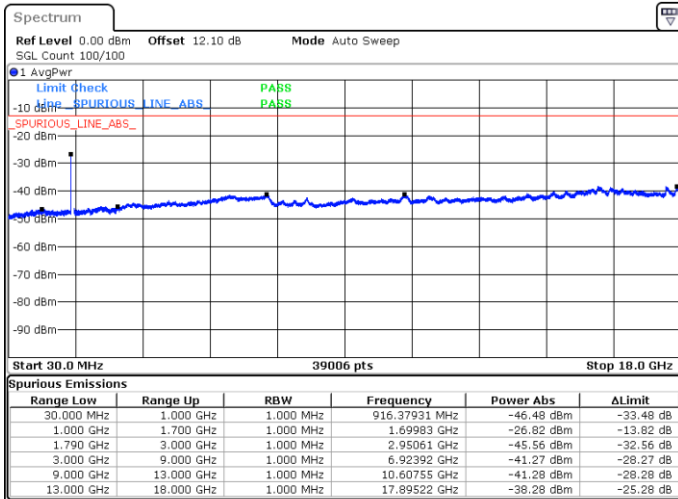

LTE Band 66C / 20MHz+20MHz

QPSK

Highest Channel / 1RB0 and 1RB99

Highest Channel / 1RB99 and 1RB0

Date: 4 JUN 2020 04:37:52

Date: 4 JUN 2020 04:32:42

Highest Channel / FullIRB

N/A

Date: 4 JUN 2020 04:38:54

LTE Band 66C / 5MHz+20MHz

16QAM

Lowest Channel / 1RB0 and 1RB9

Lowest Channel / 1RB24 and 1RB0

Date: 4 JUN.2020 05:12:18

Date: 4 JUN.2020 05:09:13

Lowest Channel / FullIRB

N/A

Date: 4 JUN.2020 05:16:58

LTE Band 66C / 5MHz+20MHz

16QAM

Middle Channel / 1RB0 and 1RB9

Middle Channel / 1RB24 and 1RB0

Date: 4 JUN.2020 05:32:46

Date: 4 JUN.2020 05:39:36

Middle Channel / FullIRB

N/A

Date: 4 JUN.2020 05:29:55

LTE Band 66C / 5MHz+20MHz

16QAM

Highest Channel / 1RB0 and 1RB99

Highest Channel / 1RB24 and 1RB0

Date: 4 JUN.2020 05:58:34