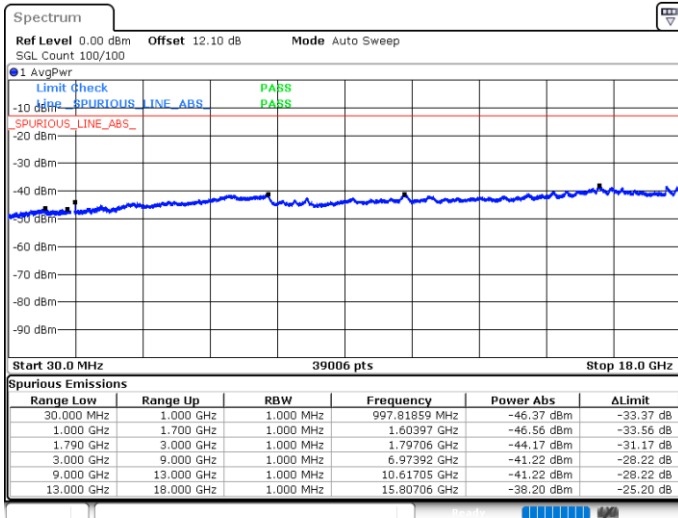

Highest Channel / 1RB0 and 1RB74

Highest Channel / 1RB49 and 1RB0

Date: 5 JUN.2020 06:24:16

Date: 5 JUN.2020 06:19:34

Highest Channel / FullIRB

N/A

Date: 5 JUN.2020 06:27:08

LTE Band 66C / 10MHz+20MHz

16QAM

Lowest Channel / 1RB0 and 1RB99

Lowest Channel / 1RB49 and 1RB0

Date: 5 JUN.2020 03:32:03

Date: 5 JUN.2020 03:29:12

Lowest Channel / FullIRB

N/A

Date: 5 JUN.2020 03:40:24

LTE Band 66C / 10MHz+20MHz

16QAM

Middle Channel / 1RB0 and 1RB9

Middle Channel / 1RB49 and 1RB0

Date: 5 JUN.2020 03:52:28

Date: 5 JUN.2020 03:55:19

Middle Channel / FullIRB

N/A

Date: 5 JUN.2020 03:49:36

LTE Band 66C / 10MHz+20MHz

16QAM

Highest Channel / 1RB0 and 1RB99

Highest Channel / 1RB49 and 1RB0

Date: 5 JUN.2020 04:16:27

Date: 5 JUN.2020 04:13:37

Highest Channel / FullIRB