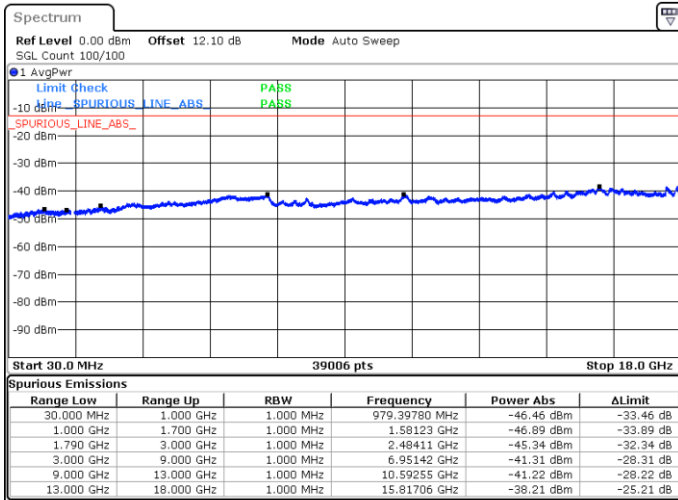

LTE Band 66C / 20MHz+20MHz

QPSK

Highest Channel / 1RB0 and 1RB99

Highest Channel / 1RB99 and 1RB0

Date: 4 JUN 2020 04:37:52

Date: 4 JUN 2020 04:32:42

Highest Channel / FullIRB

N/A

Date: 4 JUN 2020 04:38:54

LTE Band 66C / 5MHz+20MHz

16QAM

Lowest Channel / 1RB0 and 1RB9

Lowest Channel / 1RB24 and 1RB0

Date: 4 JUN.2020 05:12:18

Date: 4 JUN.2020 05:09:13

Lowest Channel / FullIRB

N/A

Date: 4 JUN.2020 05:16:58

LTE Band 66C / 5MHz+20MHz

16QAM

Middle Channel / 1RB0 and 1RB9

Middle Channel / 1RB24 and 1RB0

Date: 4 JUN.2020 05:32:46

Date: 4 JUN.2020 05:39:36

Middle Channel / FullIRB

N/A

Date: 4 JUN.2020 05:29:55

LTE Band 66C / 5MHz+20MHz

16QAM

Highest Channel / 1RB0 and 1RB99

Highest Channel / 1RB24 and 1RB0

Date: 4 JUN.2020 05:58:34