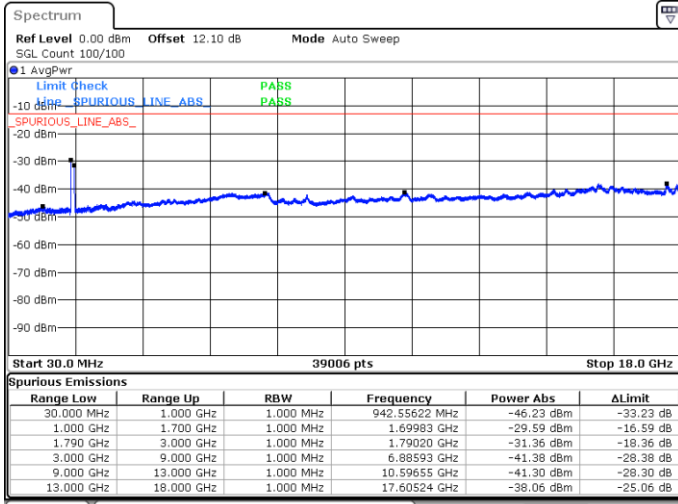

Date: 4 JUN.2020 23:09:23

Highest Channel / FullIRB

N/A

Date: 4 JUN.2020 23:15:05

LTE Band 66C / 20MHz+20MHz

16QAM

Lowest Channel / 1RB0 and 1RB99

Lowest Channel / 1RB99 and 1RB0

Date: 4 JUN.2020 03:45:09

Date: 4 JUN.2020 03:42:35

Lowest Channel / FullIRB

N/A

Date: 4 JUN.2020 03:47:42

LTE Band 66C / 20MHz+20MHz

16QAM

MiddleChannel / 1RB0 and 1RB99

Middle Channel / 1RB99 and 1RB0

Date: 4 JUN.2020 04:13:14

Date: 4 JUN.2020 04:16:20

Middle Channel / FullIRB

N/A

Date: 4 JUN.2020 04:10:07