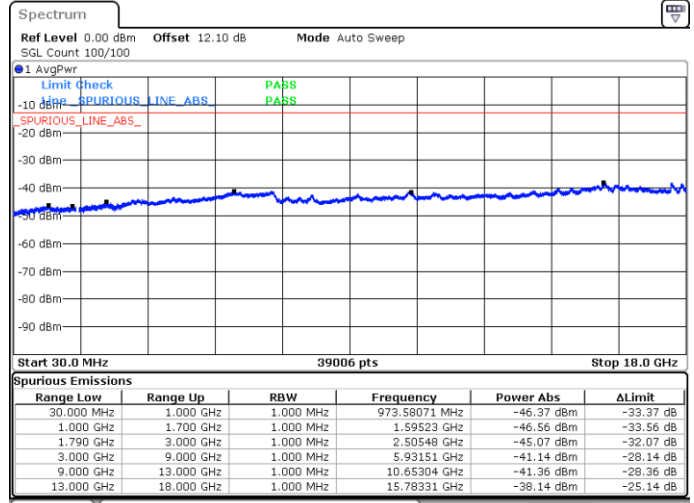

Date: 5 JUN.2020 02:16:28