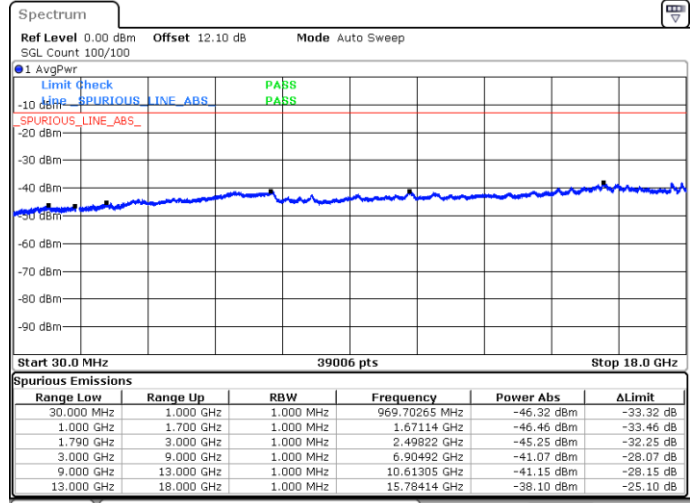

Date: 4 JUN.2020 23:38:24

LTE Band 66C / 15MHz+20MHz

16QAM

Middle Channel / 1RB0 and 1RB9

Middle Channel / 1RB74 and 1RB0

Date: 4 JUN.2020 23:51:36

Date: 5 JUN.2020 00:02:11

Middle Channel / FullIRB

N/A

Date: 4 JUN.2020 23:48:44

LTE Band 66C / 15MHz+20MHz

16QAM

Highest Channel / 1RB0 and 1RB99

Highest Channel / 1RB74 and 1RB0

Date: 5 JUN.2020 00:23:13

Date: 5 JUN.2020 00:20:23

Highest Channel / FullIRB

N/A

Date: 5 JUN.2020 00:26:05

LTE Band 66C / 20MHz+5MHz

16QAM

Lowest Channel / 1RB0 and 1RB24

Lowest Channel / 1RB99 and 1RB0

Date: 4 JUN.2020 06:34:32

Date: 4 JUN.2020 06:31:42

Lowest Channel / FullIRB

N/A

Date: 4 JUN.2020 06:37:24

LTE Band 66C / 20MHz+5MHz

16QAM

Middle Channel / 1RB0 and 1RB24

Middle Channel / 1RB99 and 1RB0