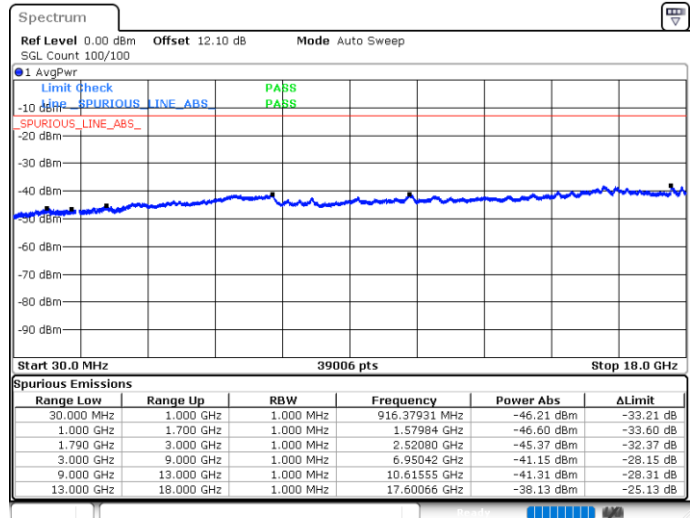

Date: 5 JUN.2020 03:29:12