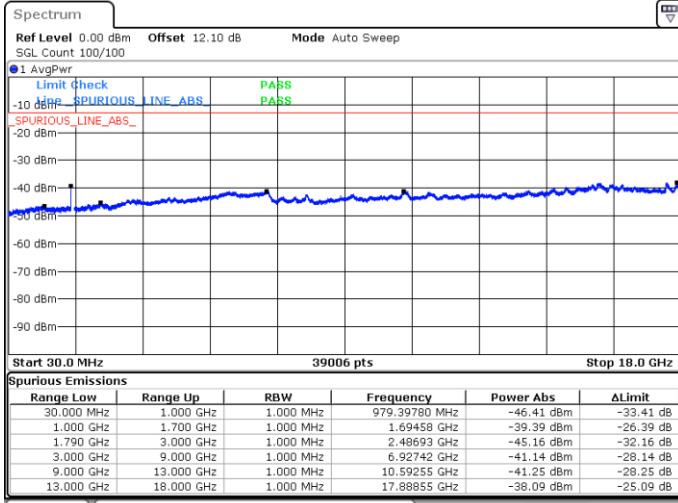

Lowest Channel / 1RB74 and 1RB0

Date: 5 JUN.2020 00:58:27

Date: 5 JUN.2020 00:55:37

Lowest Channel / FullIRB

N/A

Date: 5 JUN.2020 01:01:19

LTE Band 66C / 15MHz+15MHz

16QAM

Middle Channel / 1RB0 and 1RB74

Middle Channel / 1RB74 and 1RB0

Date: 5 JUN 2020 01:11:38

Date: 5 JUN 2020 01:14:28

Middle Channel / FullIRB

N/A

Date: 5 JUN 2020 01:08:46

LTE Band 66C / 15MHz+15MHz

16QAM

Highest Channel / 1RB0 and 1RB74

Highest Channel / 1RB74 and 1RB0

Date: 5 JUN.2020 01:33:10

Date: 5 JUN.2020 01:30:20

Highest Channel / FullIRB

N/A

Date: 5 JUN.2020 01:36:03

LTE Band 66C / 15MHz+20MHz

16QAM

Lowest Channel / 1RB0 and 1RB99

Lowest Channel / 1RB74 and 1RB0

Date: 4 JUN.2020 23:35:32

Date: 4 JUN.2020 23:32:42

Lowest Channel / FullIRB

N/A