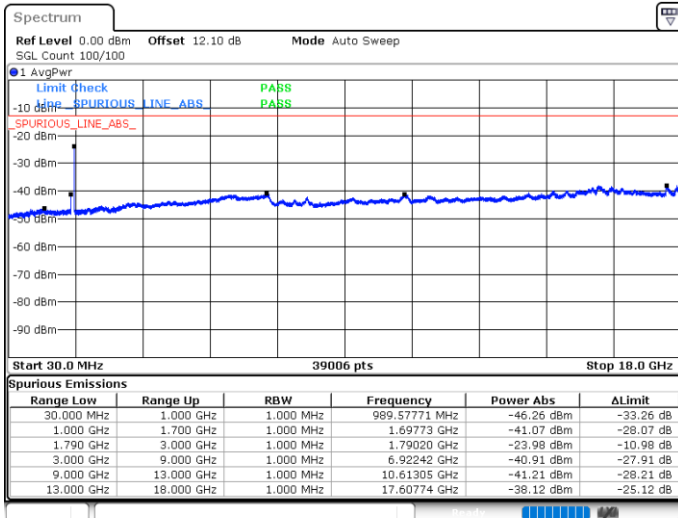

Date: 4 JUN.2020 05:55:43

Highest Channel / FullIRB

N/A

Date: 4 JUN.2020 06:01:26

LTE Band 66C / 10MHz+15MHz

16QAM

Lowest Channel / 1RB0 and 1RB74

Lowest Channel / 1RB49 and 1RB0

Date: 5 JUN.2020 05:32:56

Date: 5 JUN.2020 05:30:05

Lowest Channel / FullIRB

N/A

Date: 5 JUN.2020 05:35:47

LTE Band 66C / 10MHz+15MHz

16QAM

MiddleChannel / 1RB0 and 1RB74

Middle Channel / 1RB49 and 1RB0

Date: 5 JUN.2020 05:45:49

Date: 5 JUN.2020 05:48:40

Middle Channel / FullIRB

N/A

Date: 5 JUN.2020 05:42:58

LTE Band 66C / 10MHz+15MHz

16QAM

Highest Channel / 1RB0 and 1RB74

Highest Channel / 1RB49 and 1RB0

Date: 5 JUN.2020 06:24:16

Date: 5 JUN.2020 06:19:34

Highest Channel / FullIRB

N/A

Date: 5 JUN.2020 06:27:08

LTE Band 66C / 10MHz+20MHz