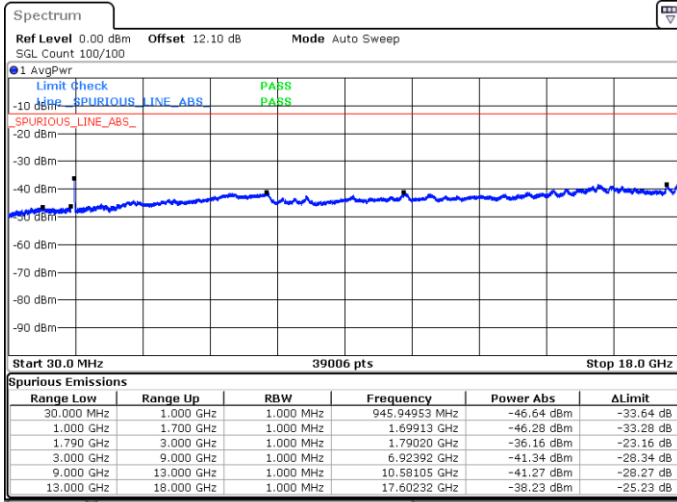

N/A

Date: 4 JUN.2020 05:16:58

LTE Band 66C / 5MHz+20MHz

16QAM

Middle Channel / 1RB0 and 1RB9

Middle Channel / 1RB24 and 1RB0

Date: 4 JUN.2020 05:32:46

Date: 4 JUN.2020 05:39:36

Middle Channel / FullIRB

N/A

Date: 4 JUN.2020 05:29:55

LTE Band 66C / 5MHz+20MHz

16QAM

Highest Channel / 1RB0 and 1RB99

Highest Channel / 1RB24 and 1RB0

Date: 4 JUN.2020 05:58:34

Date: 4 JUN.2020 05:55:43

Highest Channel / FullIRB

N/A

Date: 4 JUN.2020 06:01:26

LTE Band 66C / 10MHz+15MHz

16QAM

Lowest Channel / 1RB0 and 1RB74

Lowest Channel / 1RB49 and 1RB0

Date: 5 JUN.2020 05:32:56

Date: 5 JUN.2020 05:30:05

Lowest Channel / FullIRB

N/A

Date: 5 JUN.2020 05:35:47

LTE Band 66C / 10MHz+15MHz

16QAM

MiddleChannel / 1RB0 and 1RB74