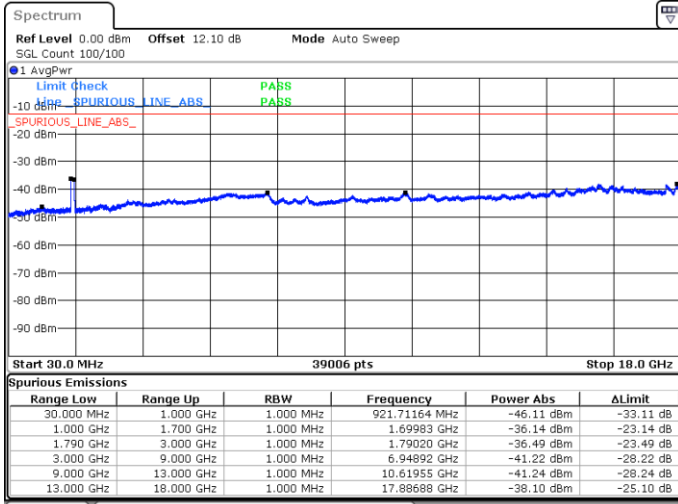

Lowest Channel / 1RB74 and 1RB0

Date: 5 JUN.2020 00:58:27

Date: 5 JUN.2020 00:55:37

Lowest Channel / FullIRB

N/A

Date: 5 JUN.2020 01:01:19

LTE Band 66C / 15MHz+15MHz

16QAM

Middle Channel / 1RB0 and 1RB74

Middle Channel / 1RB74 and 1RB0

Date: 5 JUN 2020 01:11:38

Date: 5 JUN 2020 01:14:28

Middle Channel / FullIRB

N/A

Date: 5 JUN 2020 01:08:46

LTE Band 66C / 15MHz+15MHz

16QAM

Highest Channel / 1RB0 and 1RB74

Highest Channel / 1RB74 and 1RB0

Date: 5 JUN.2020 01:33:10

Date: 5 JUN.2020 01:30:20

Highest Channel / FullIRB

N/A

Date: 5 JUN.2020 01:36:03

LTE Band 66C / 15MHz+20MHz

16QAM

Lowest Channel / 1RB0 and 1RB99

Lowest Channel / 1RB74 and 1RB0

Date: 4 JUN.2020 23:35:32

Date: 4 JUN.2020 23:32:42

Lowest Channel / FullIRB

N/A