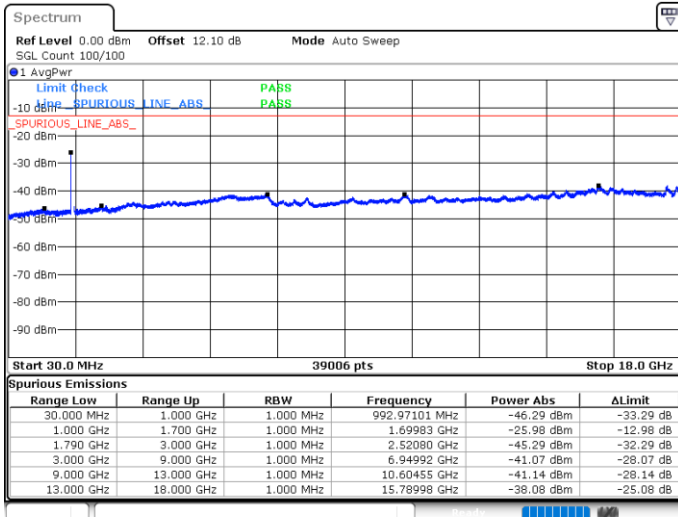

Highest Channel / 1RB0 and 1RB74

Highest Channel / 1RB49 and 1RB0

Date: 5 JUN.2020 06:24:16

Date: 5 JUN.2020 06:19:34

Highest Channel / FullIRB

N/A

Date: 5 JUN.2020 06:27:08

LTE Band 66C / 10MHz+20MHz

16QAM

Lowest Channel / 1RB0 and 1RB99

Lowest Channel / 1RB49 and 1RB0

Date: 5 JUN.2020 03:32:03

Date: 5 JUN.2020 03:29:12

Lowest Channel / FullIRB

N/A

Date: 5 JUN.2020 03:40:24

LTE Band 66C / 10MHz+20MHz

16QAM

Middle Channel / 1RB0 and 1RB9

Middle Channel / 1RB49 and 1RB0

Date: 5 JUN.2020 03:52:28

Date: 5 JUN.2020 03:55:19

Middle Channel / FullIRB

N/A

Date: 5 JUN.2020 03:49:36

LTE Band 66C / 10MHz+20MHz

16QAM

Highest Channel / 1RB0 and 1RB99

Highest Channel / 1RB49 and 1RB0

Date: 5 JUN.2020 04:16:27

Date: 5 JUN.2020 04:13:37

Highest Channel / FullIRB