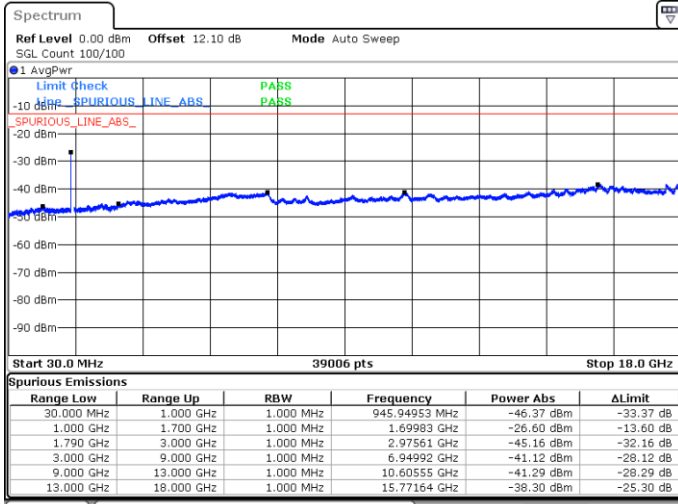

Middle Channel / FullIRB

N/A

Date: 4 JUN.2020 05:29:55

LTE Band 66C / 5MHz+20MHz

16QAM

Highest Channel / 1RB0 and 1RB99

Highest Channel / 1RB24 and 1RB0

Date: 4 JUN.2020 05:58:34

Date: 4 JUN.2020 05:55:43

Highest Channel / FullIRB

N/A

Date: 4 JUN.2020 06:01:26

LTE Band 66C / 10MHz+15MHz

16QAM

Lowest Channel / 1RB0 and 1RB74

Lowest Channel / 1RB49 and 1RB0

Date: 5 JUN.2020 05:32:56

Date: 5 JUN.2020 05:30:05

Lowest Channel / FullIRB

N/A

Date: 5 JUN.2020 05:35:47

LTE Band 66C / 10MHz+15MHz

16QAM

MiddleChannel / 1RB0 and 1RB74

Highest Channel / 1RB0 and 1RB74

Highest Channel / 1RB49 and 1RB0

Date: 5 JUN.2020 06:24:16

Date: 5 JUN.2020 06:19:34

Highest Channel / FullIRB

N/A

Date: 5 JUN.2020 06:27:08

LTE Band 66C / 10MHz+20MHz