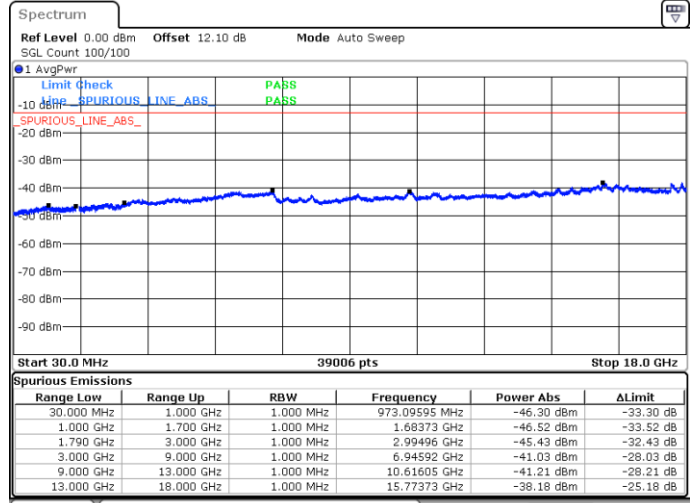

Lowest Channel / FullIRB

N/A

Date: 5 JUN.2020 04:40:14

LTE Band 66C / 15MHz+10MHz

16QAM

Middle Channel / 1RB0 and 1RB49

Middle Channel / 1RB74 and 1RB0

Date: 5 JUN.2020 04:50:02

Date: 5 JUN.2020 04:52:53

Middle Channel / FullIRB

N/A

Date: 5 JUN.2020 04:47:10

LTE Band 66C / 15MHz+10MHz

16QAM

Highest Channel / 1RB0 and 1RB49

Highest Channel / 1RB74 and 1RB0

Date: 5 JUN.2020 05:11:34

Date: 5 JUN.2020 05:08:43

Highest Channel / FullIRB

N/A

Date: 5 JUN.2020 05:14:26

LTE Band 66C / 15MHz+15MHz

16QAM

Lowest Channel / 1RB0 and 1RB74

Lowest Channel / 1RB74 and 1RB0

Date: 5 JUN.2020 00:58:27

Date: 5 JUN.2020 00:55:37

Lowest Channel / FullIRB

N/A

Date: 5 JUN.2020 01:01:19

LTE Band 66C / 15MHz+15MHz

16QAM