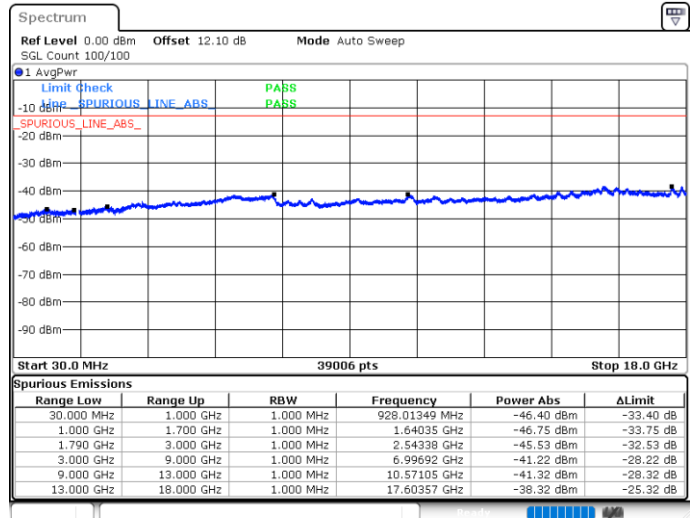

LTE Band 66C / 20MHz+20MHz

QPSK

Highest Channel / 1RB0 and 1RB99

Highest Channel / 1RB99 and 1RB0

Date: 4 JUN 2020 04:37:52

Date: 4 JUN 2020 04:32:42

Highest Channel / FullIRB

N/A

Date: 4 JUN 2020 04:38:54

LTE Band 66C / 5MHz+20MHz

16QAM

Lowest Channel / 1RB0 and 1RB9

Lowest Channel / 1RB24 and 1RB0

Date: 4 JUN.2020 05:12:18

Date: 4 JUN.2020 05:09:13

Lowest Channel / FullIRB