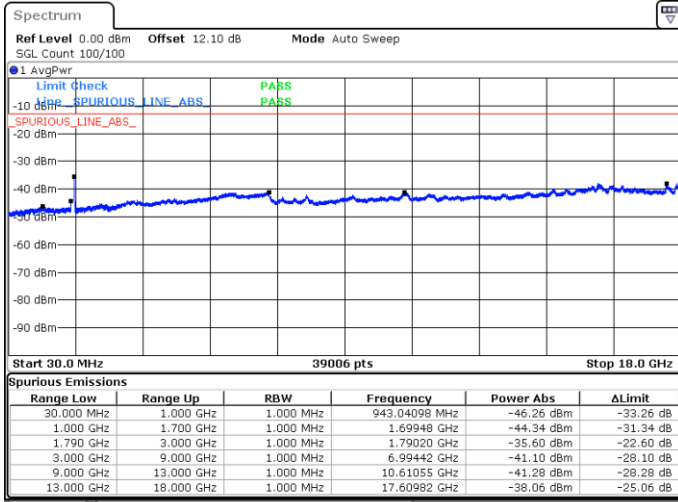

LTE Band 66C / 10MHz+20MHz

16QAM

Middle Channel / 1RB0 and 1RB9

Middle Channel / 1RB49 and 1RB0

Date: 5 JUN.2020 03:52:28

Date: 5 JUN.2020 03:55:19

Middle Channel / FullIRB

N/A

Date: 5 JUN.2020 03:49:36

LTE Band 66C / 10MHz+20MHz

16QAM

Highest Channel / 1RB0 and 1RB99

Highest Channel / 1RB49 and 1RB0

Date: 5 JUN.2020 04:16:27

Date: 5 JUN.2020 04:13:37

Highest Channel / FullIRB

N/A

Date: 5 JUN.2020 04:19:19

LTE Band 66C / 15MHz+10MHz

16QAM

Lowest Channel / 1RB0 and 1RB49

Lowest Channel / 1RB74 and 1RB0

Date: 5 JUN.2020 04:37:22

Date: 5 JUN.2020 04:34:31

Lowest Channel / FullIRB

N/A

Date: 5 JUN.2020 04:40:14

LTE Band 66C / 15MHz+10MHz

16QAM

Middle Channel / 1RB0 and 1RB49

Middle Channel / 1RB74 and 1RB0

Date: 5 JUN.2020 04:50:02