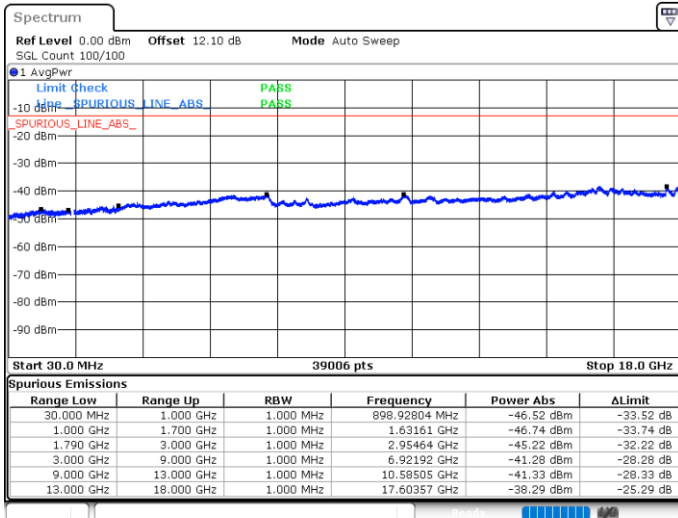

LTE Band 66C / 20MHz+20MHz

QPSK

Highest Channel / 1RB0 and 1RB99

Highest Channel / 1RB99 and 1RB0

Date: 4 JUN 2020 04:37:52

Date: 4 JUN 2020 04:32:42

Highest Channel / FullIRB

N/A

Date: 4 JUN 2020 04:38:54

LTE Band 66C / 5MHz+20MHz

16QAM

Lowest Channel / 1RB0 and 1RB9

Lowest Channel / 1RB24 and 1RB0

Date: 4 JUN.2020 05:12:18

Date: 4 JUN.2020 05:09:13

Lowest Channel / FullIRB

Middle Channel / FullIRB

N/A

Date: 4 JUN.2020 05:29:55

LTE Band 66C / 5MHz+20MHz

16QAM

Highest Channel / 1RB0 and 1RB99

Highest Channel / 1RB24 and 1RB0

Date: 4 JUN.2020 05:58:34