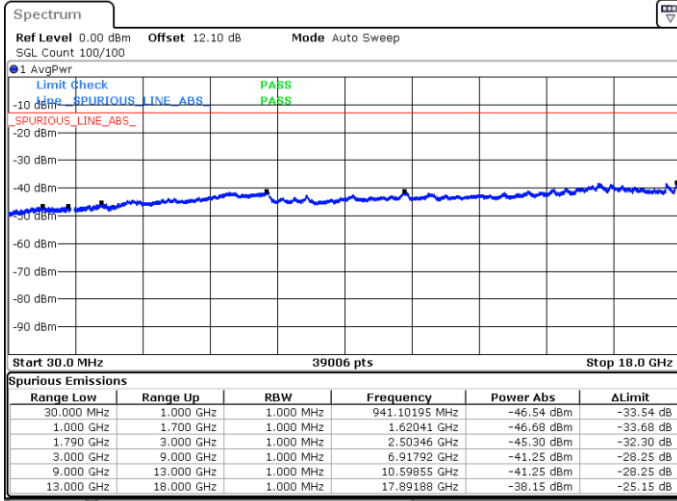

N/A

Date: 4 JUN.2020 05:16:58

LTE Band 66C / 5MHz+20MHz

16QAM

Middle Channel / 1RB0 and 1RB9

Middle Channel / 1RB24 and 1RB0

Date: 4 JUN.2020 05:32:46

Date: 4 JUN.2020 05:39:36

Middle Channel / FullIRB

N/A

Date: 4 JUN.2020 05:29:55

LTE Band 66C / 5MHz+20MHz

16QAM

Highest Channel / 1RB0 and 1RB99

Highest Channel / 1RB24 and 1RB0

Date: 4 JUN.2020 05:58:34

Date: 4 JUN.2020 05:55:43

Highest Channel / FullIRB

N/A

Date: 4 JUN.2020 06:01:26

LTE Band 66C / 10MHz+15MHz

16QAM

Lowest Channel / 1RB0 and 1RB74

Lowest Channel / 1RB49 and 1RB0

Date: 5 JUN.2020 05:32:56

Date: 5 JUN.2020 05:30:05

Lowest Channel / FullIRB

N/A

Date: 5 JUN.2020 05:35:47

LTE Band 66C / 10MHz+15MHz

16QAM

MiddleChannel / 1RB0 and 1RB74