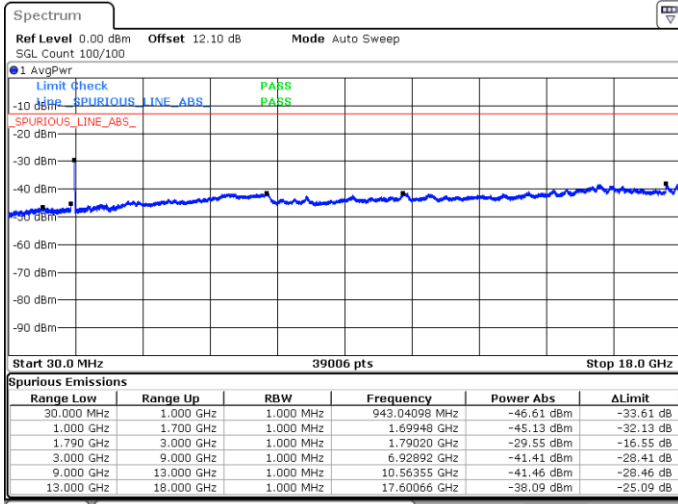

Date: 4 JUN.2020 06:31:42

Lowest Channel / FullIRB

N/A

Date: 4 JUN.2020 06:37:24

LTE Band 66C / 20MHz+5MHz

16QAM

Middle Channel / 1RB0 and 1RB24

Middle Channel / 1RB99 and 1RB0

Date: 4 JUN 2020 06:52:58

Date: 4 JUN 2020 06:57:37

Middle Channel / FullIRB

N/A

Date: 4 JUN 2020 06:50:07

LTE Band 66C / 20MHz+5MHz

16QAM

Highest Channel / 1RB0 and 1RB24

Highest Channel / 1RB99 and 1RB0

Date: 4 JUN.2020 07:21:16

Date: 4 JUN.2020 07:18:25

Highest Channel / FullIRB

N/A

Date: 4 JUN.2020 07:24:07

LTE Band 66C / 20MHz+10MHz

16QAM

Lowest Channel / 1RB0 and 1RB49

Lowest Channel / 1RB99 and 1RB0

Date: 5 JUN.2020 02:01:00

Date: 5 JUN.2020 01:58:09

Lowest Channel / FullIRB

N/A

Date: 5 JUN.2020 02:03:52

LTE Band 66C / 20MHz+10MHz