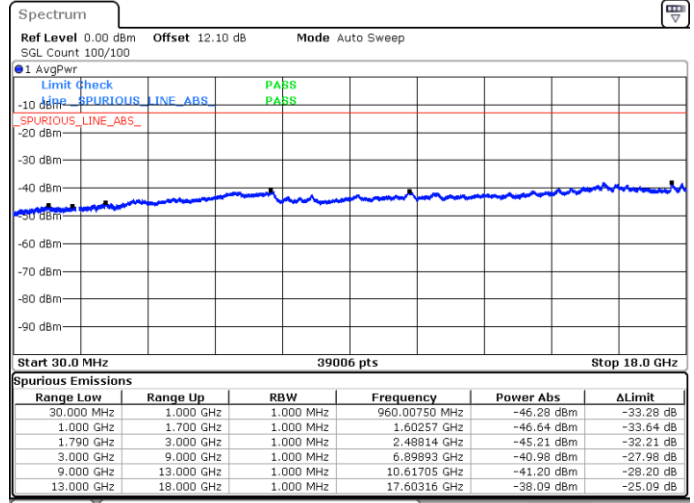

Lowest Channel / 1RB74 and 1RB0

Date: 5 JUN.2020 00:58:27

Date: 5 JUN.2020 00:55:37

Lowest Channel / FullIRB

N/A

Date: 5 JUN.2020 01:01:19

LTE Band 66C / 15MHz+15MHz

16QAM

Middle Channel / 1RB0 and 1RB74

Middle Channel / 1RB74 and 1RB0

Date: 5 JUN 2020 01:11:38

Date: 5 JUN 2020 01:14:28

Middle Channel / FullIRB

N/A

Date: 5 JUN 2020 01:08:46

LTE Band 66C / 15MHz+15MHz

16QAM

Highest Channel / 1RB0 and 1RB74

Highest Channel / 1RB74 and 1RB0

Date: 5 JUN.2020 01:33:10

Date: 5 JUN.2020 01:30:20

Highest Channel / FullIRB

N/A

Date: 5 JUN.2020 01:36:03

LTE Band 66C / 15MHz+20MHz

16QAM

Lowest Channel / 1RB0 and 1RB99

Lowest Channel / 1RB74 and 1RB0

Date: 4 JUN.2020 23:35:32

Date: 4 JUN.2020 23:32:42

Lowest Channel / FullIRB

N/A