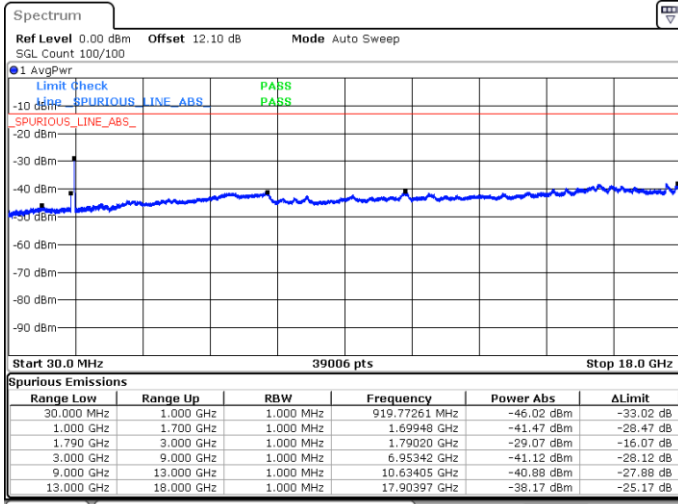

N/A

Date: 4 JUN.2020 07:56:21

LTE Band 66C / 20MHz+15MHz

16QAM

Middle Channel / 1RB0 and 1RB74

Middle Channel / 1RB99 and 1RB0

Date: 4 JUN 2020 22:49:23

Date: 4 JUN 2020 22:53:04

Middle Channel / FullIRB

N/A

Date: 4 JUN 2020 22:46:32

LTE Band 66C / 20MHz+15MHz

16QAM

Highest Channel / 1RB0 and 1RB74

Highest Channel / 1RB99 and 1RB0

Date: 4 JUN.2020 23:12:14

Date: 4 JUN.2020 23:09:23

Highest Channel / FullIRB

N/A

Date: 4 JUN.2020 23:15:05

LTE Band 66C / 20MHz+20MHz

16QAM

Lowest Channel / 1RB0 and 1RB99

Lowest Channel / 1RB99 and 1RB0

Date: 4 JUN.2020 03:45:09

Date: 4 JUN.2020 03:42:35

Lowest Channel / FullIRB

N/A

Date: 4 JUN.2020 03:47:42

LTE Band 66C / 20MHz+20MHz

16QAM

MiddleChannel / 1RB0 and 1RB99