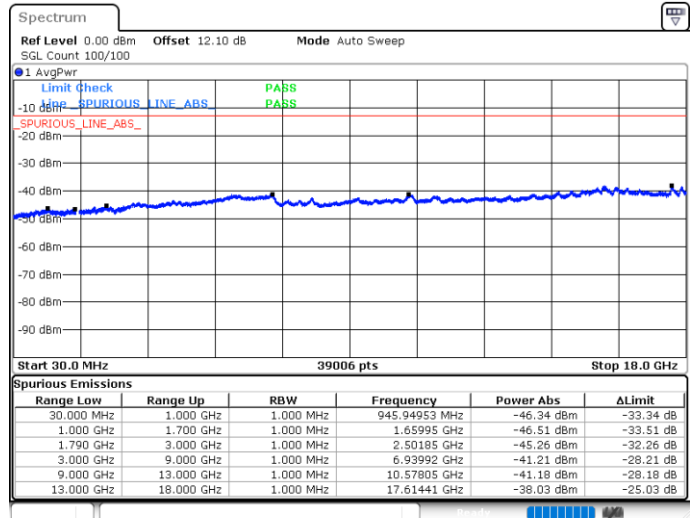

LTE Band 66C / 10MHz+20MHz

16QAM

Middle Channel / 1RB0 and 1RB9

Middle Channel / 1RB49 and 1RB0

Date: 5 JUN.2020 03:52:28

Date: 5 JUN.2020 03:55:19

Middle Channel / FullIRB

N/A

Date: 5 JUN.2020 03:49:36

LTE Band 66C / 10MHz+20MHz

16QAM

Highest Channel / 1RB0 and 1RB99

Highest Channel / 1RB49 and 1RB0

Date: 5 JUN.2020 04:16:27

Date: 5 JUN.2020 04:13:37

Highest Channel / FullIRB