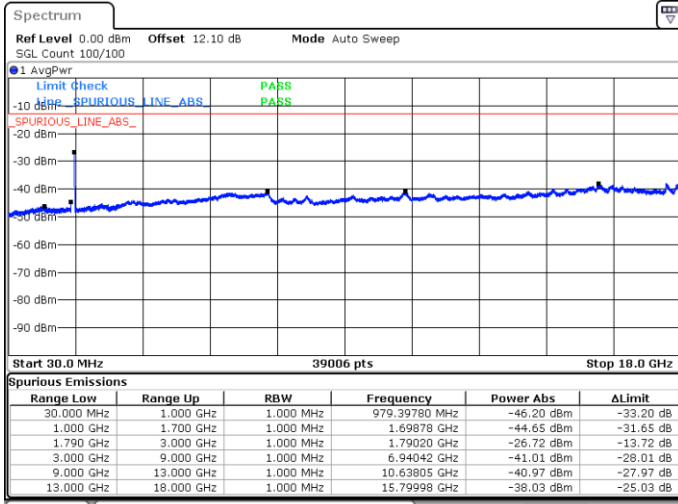

Middle Channel / 1RB0 and 1RB74

Middle Channel / 1RB74 and 1RB0

Date: 5 JUN 2020 01:11:38

Date: 5 JUN 2020 01:14:28

Middle Channel / FullIRB

N/A

Date: 5 JUN 2020 01:08:46

LTE Band 66C / 15MHz+15MHz

16QAM

Highest Channel / 1RB0 and 1RB74

Highest Channel / 1RB74 and 1RB0

Date: 5 JUN.2020 01:33:10

Date: 5 JUN.2020 01:30:20

Highest Channel / FullIRB

N/A

Date: 5 JUN.2020 01:36:03

LTE Band 66C / 15MHz+20MHz

16QAM

Lowest Channel / 1RB0 and 1RB99

Lowest Channel / 1RB74 and 1RB0

Date: 4 JUN.2020 23:35:32

Date: 4 JUN.2020 23:32:42

Lowest Channel / FullIRB

N/A