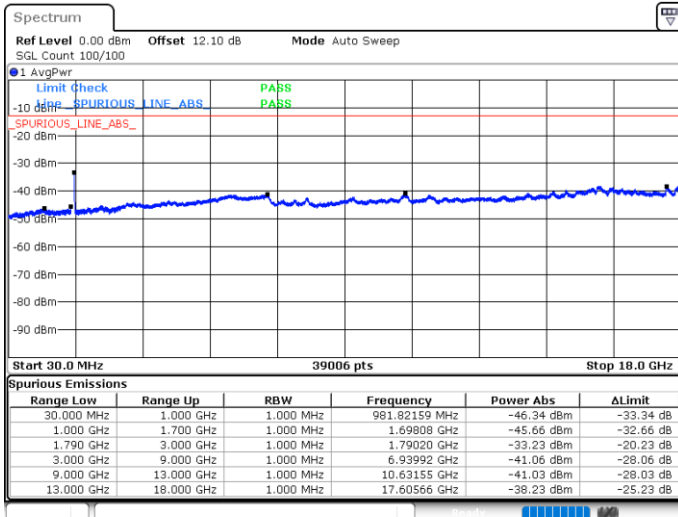

Highest Channel / 1RB0 and 1RB74

Highest Channel / 1RB49 and 1RB0

Date: 5 JUN.2020 06:24:16

Date: 5 JUN.2020 06:19:34

Highest Channel / FullIRB

N/A

Date: 5 JUN.2020 06:27:08

LTE Band 66C / 10MHz+20MHz