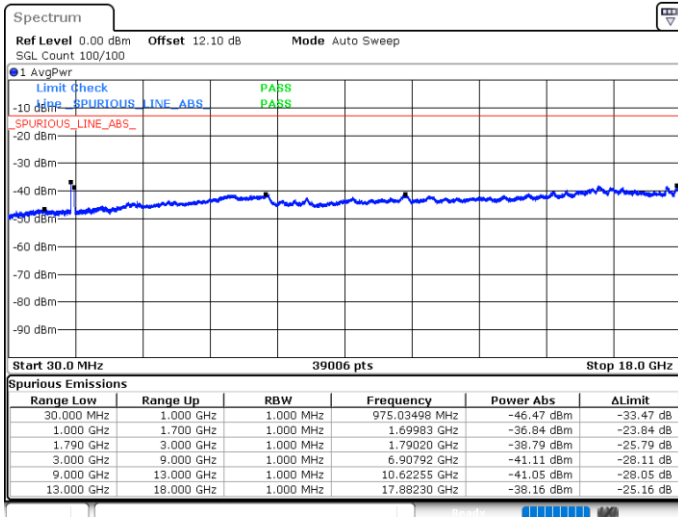

LTE Band 66C / 10MHz+20MHz

16QAM

Middle Channel / 1RB0 and 1RB9

Middle Channel / 1RB49 and 1RB0

Date: 5 JUN.2020 03:52:28

Date: 5 JUN.2020 03:55:19

Middle Channel / FullIRB

N/A

Date: 5 JUN.2020 03:49:36

LTE Band 66C / 10MHz+20MHz

16QAM

Highest Channel / 1RB0 and 1RB99

Highest Channel / 1RB49 and 1RB0

Date: 5 JUN.2020 04:16:27

Date: 5 JUN.2020 04:13:37

Highest Channel / FullIRB