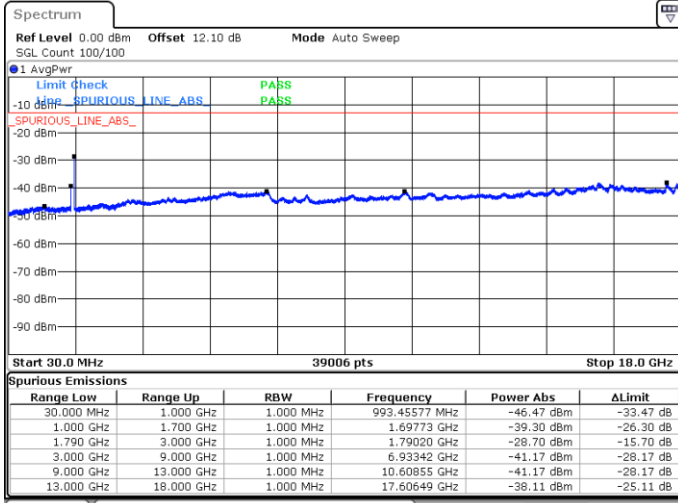

N/A

Date: 5 JUN.2020 04:19:19

LTE Band 66C / 15MHz+10MHz

16QAM

Lowest Channel / 1RB0 and 1RB49

Lowest Channel / 1RB74 and 1RB0

Date: 5 JUN.2020 04:37:22

Date: 5 JUN.2020 04:34:31

Lowest Channel / FullIRB

N/A

Date: 5 JUN.2020 04:40:14

LTE Band 66C / 15MHz+10MHz

16QAM

Middle Channel / 1RB0 and 1RB49

Middle Channel / 1RB74 and 1RB0

Date: 5 JUN.2020 04:50:02

Date: 5 JUN.2020 04:52:53

Middle Channel / FullIRB

N/A

Date: 5 JUN.2020 04:47:10

LTE Band 66C / 15MHz+10MHz

16QAM

Highest Channel / 1RB0 and 1RB49

Highest Channel / 1RB74 and 1RB0

Date: 5 JUN.2020 05:11:34

Date: 5 JUN.2020 05:08:43

Highest Channel / FullIRB

N/A

Date: 5 JUN.2020 05:14:26

LTE Band 66C / 15MHz+15MHz

16QAM

Lowest Channel / 1RB0 and 1RB74