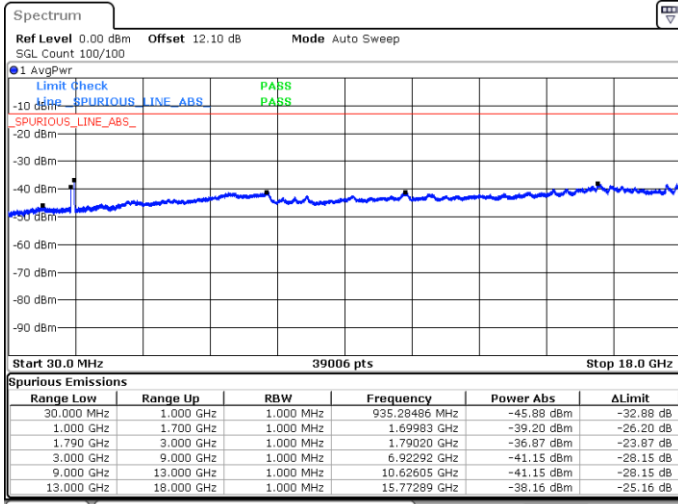

Lowest Channel / 1RB0 and 1RB49

Lowest Channel / 1RB99 and 1RB0

Date: 5 JUN.2020 02:01:00

Date: 5 JUN.2020 01:58:09

Lowest Channel / FullIRB

N/A

Date: 5 JUN.2020 02:03:52

LTE Band 66C / 20MHz+10MHz

16QAM

Middle Channel / 1RB0 and 1RB49

Middle Channel / 1RB99 and 1RB0

Date: 5 JUN.2020 02:13:38

Date: 5 JUN.2020 02:16:28

Middle Channel / FullIRB

N/A

Date: 5 JUN.2020 02:10:46

LTE Band 66C / 20MHz+10MHz

16QAM

Highest Channel / 1RB0 and 1RB49

Highest Channel / 1RB99 and 1RB0

Date: 5 JUN.2020 02:40:44

Date: 5 JUN.2020 02:37:53

Highest Channel / FullIRB

N/A

Date: 5 JUN.2020 02:43:35

LTE Band 66C / 20MHz+15MHz

16QAM

Lowest Channel / 1RB0 and 1RB74

Lowest Channel / 1RB99 and 1RB0

Date: 4 JUN.2020 07:53:30

Date: 4 JUN.2020 07:50:39

Lowest Channel / FullIRB