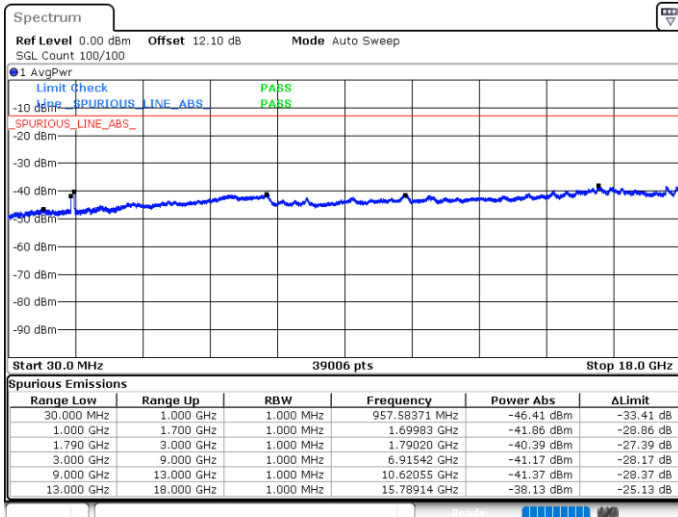

Date: 5 JUN.2020 05:32:56

Date: 5 JUN.2020 05:30:05

Lowest Channel / FullIRB

N/A

Date: 5 JUN.2020 05:35:47

LTE Band 66C / 10MHz+15MHz

16QAM

MiddleChannel / 1RB0 and 1RB74

Middle Channel / 1RB49 and 1RB0

Date: 5 JUN.2020 05:45:49

Date: 5 JUN.2020 05:48:40

Middle Channel / FullIRB

N/A

Date: 5 JUN.2020 05:42:58

LTE Band 66C / 10MHz+15MHz

16QAM

Highest Channel / 1RB0 and 1RB74

Highest Channel / 1RB49 and 1RB0

Date: 5 JUN.2020 06:24:16

Date: 5 JUN.2020 06:19:34

Highest Channel / FullIRB

N/A

Date: 5 JUN.2020 06:27:08

LTE Band 66C / 10MHz+20MHz