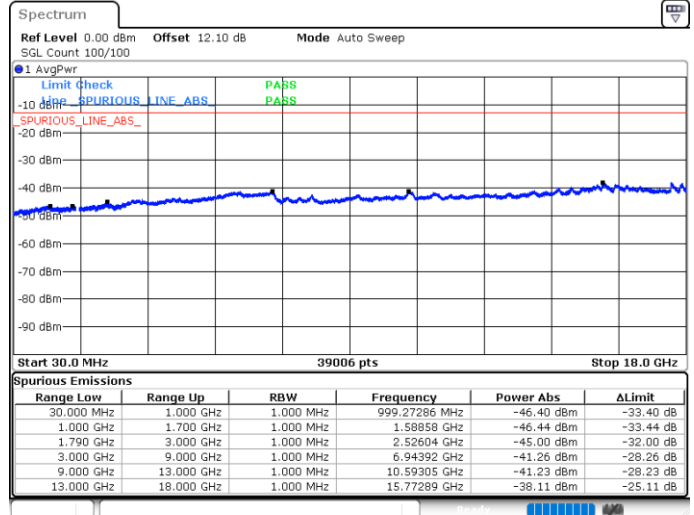

Date: 5 JUN.2020 04:52:53

Middle Channel / FullIRB

N/A

Date: 5 JUN.2020 04:47:10

LTE Band 66C / 15MHz+10MHz

16QAM

Highest Channel / 1RB0 and 1RB49

Highest Channel / 1RB74 and 1RB0

Date: 5 JUN.2020 05:11:34

Date: 5 JUN.2020 05:08:43

Highest Channel / FullIRB

N/A

Date: 5 JUN.2020 05:14:26

LTE Band 66C / 15MHz+15MHz

16QAM

Lowest Channel / 1RB0 and 1RB74

Lowest Channel / 1RB74 and 1RB0

Date: 5 JUN.2020 00:58:27

Date: 5 JUN.2020 00:55:37

Lowest Channel / FullIRB

N/A

Date: 5 JUN.2020 01:01:19

LTE Band 66C / 15MHz+15MHz

16QAM