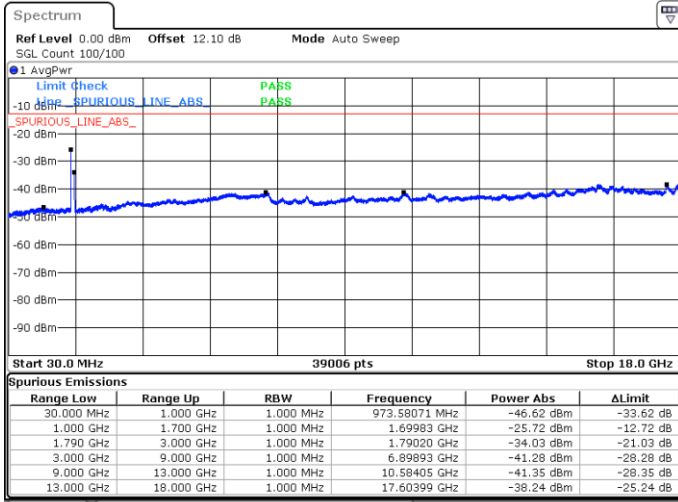

Middle Channel / FullIRB

N/A

Date: 4 JUN 2020 22:46:32

LTE Band 66C / 20MHz+15MHz

16QAM

Highest Channel / 1RB0 and 1RB74

Highest Channel / 1RB99 and 1RB0

Date: 4 JUN.2020 23:12:14

Date: 4 JUN.2020 23:09:23

Highest Channel / FullIRB

N/A

Date: 4 JUN.2020 23:15:05

LTE Band 66C / 20MHz+20MHz

16QAM

Lowest Channel / 1RB0 and 1RB99

Lowest Channel / 1RB99 and 1RB0

Date: 4 JUN.2020 03:45:09

Date: 4 JUN.2020 03:42:35

Lowest Channel / FullIRB

N/A

Date: 4 JUN.2020 03:47:42

LTE Band 66C / 20MHz+20MHz

16QAM

MiddleChannel / 1RB0 and 1RB99