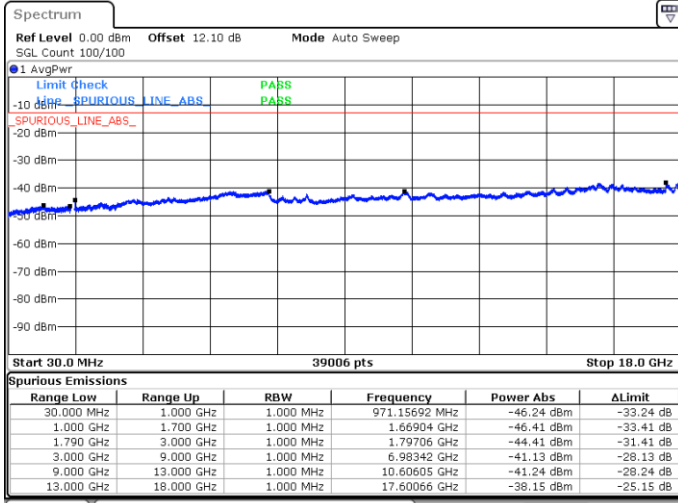

LTE Band 66C / 20MHz+10MHz

16QAM

Middle Channel / 1RB0 and 1RB49

Middle Channel / 1RB99 and 1RB0

Date: 5 JUN.2020 02:13:38