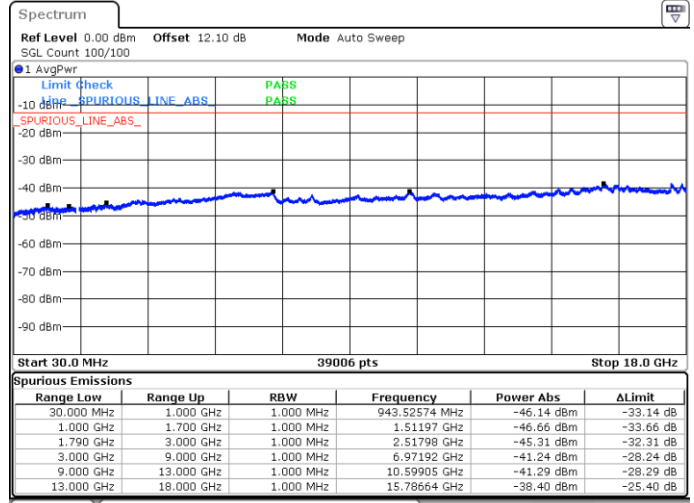

Date: 4 JUN.2020 06:31:42

Lowest Channel / FullIRB

N/A

Date: 4 JUN.2020 06:37:24

LTE Band 66C / 20MHz+5MHz

16QAM

Middle Channel / 1RB0 and 1RB24

Middle Channel / 1RB99 and 1RB0

Date: 4 JUN 2020 06:52:58

Date: 4 JUN 2020 06:57:37

Middle Channel / FullIRB

N/A

Date: 4 JUN 2020 06:50:07

LTE Band 66C / 20MHz+5MHz

16QAM

Highest Channel / 1RB0 and 1RB24

Highest Channel / 1RB99 and 1RB0

Date: 4 JUN.2020 07:21:16

Date: 4 JUN.2020 07:18:25

Highest Channel / FullIRB

N/A

Date: 4 JUN.2020 07:24:07

LTE Band 66C / 20MHz+10MHz

16QAM

Lowest Channel / 1RB0 and 1RB49

Lowest Channel / 1RB99 and 1RB0

Date: 5 JUN.2020 02:01:00

Date: 5 JUN.2020 01:58:09

Lowest Channel / FullIRB

N/A

Date: 5 JUN.2020 02:03:52

LTE Band 66C / 20MHz+10MHz