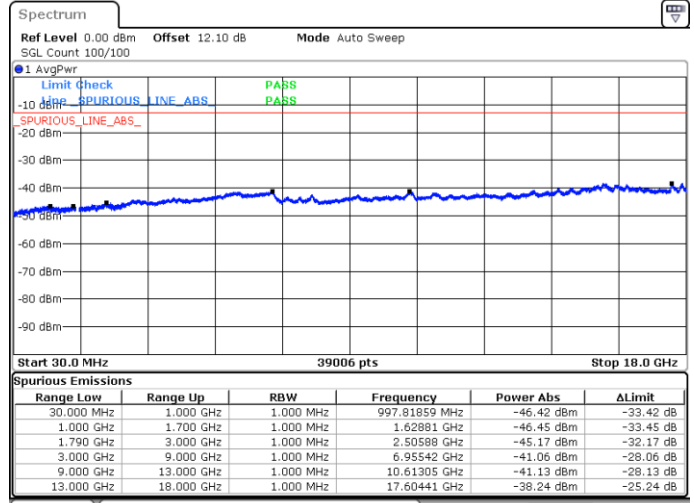

Middle Channel / FullIRB

N/A

Date: 4 JUN.2020 05:29:55

LTE Band 66C / 5MHz+20MHz

16QAM

Highest Channel / 1RB0 and 1RB99

Highest Channel / 1RB24 and 1RB0

Date: 4 JUN.2020 05:58:34

Date: 4 JUN.2020 05:55:43

Highest Channel / FullIRB

N/A

Date: 4 JUN.2020 06:01:26

LTE Band 66C / 10MHz+15MHz

16QAM

Lowest Channel / 1RB0 and 1RB74

Lowest Channel / 1RB49 and 1RB0

Date: 5 JUN.2020 05:32:56

Date: 5 JUN.2020 05:30:05

Lowest Channel / FullIRB

N/A

Date: 5 JUN.2020 05:35:47

LTE Band 66C / 10MHz+15MHz

16QAM

MiddleChannel / 1RB0 and 1RB74