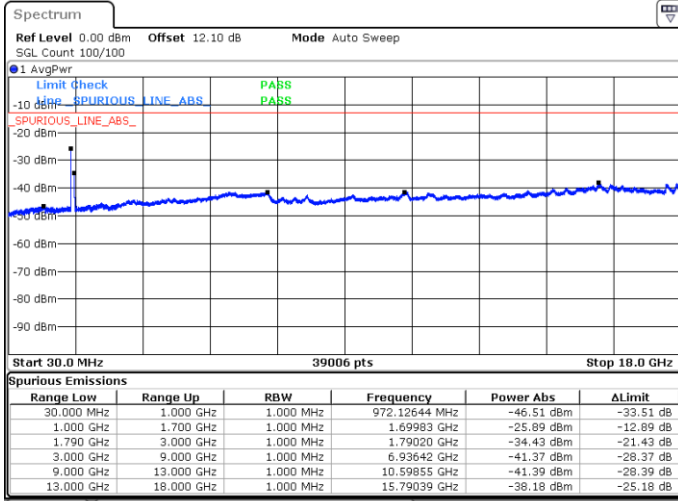

Middle Channel / FullIRB

N/A

Date: 4 JUN 2020 22:46:32

LTE Band 66C / 20MHz+15MHz

16QAM

Highest Channel / 1RB0 and 1RB74

Highest Channel / 1RB99 and 1RB0

Date: 4 JUN.2020 23:12:14

Date: 4 JUN.2020 23:09:23

Highest Channel / FullIRB

N/A

Date: 4 JUN.2020 23:15:05

LTE Band 66C / 20MHz+20MHz

16QAM

Lowest Channel / 1RB0 and 1RB99

Lowest Channel / 1RB99 and 1RB0

Date: 4 JUN.2020 03:45:09

Date: 4 JUN.2020 03:42:35

Lowest Channel / FullIRB

N/A

Date: 4 JUN.2020 03:47:42

LTE Band 66C / 20MHz+20MHz

16QAM

MiddleChannel / 1RB0 and 1RB99