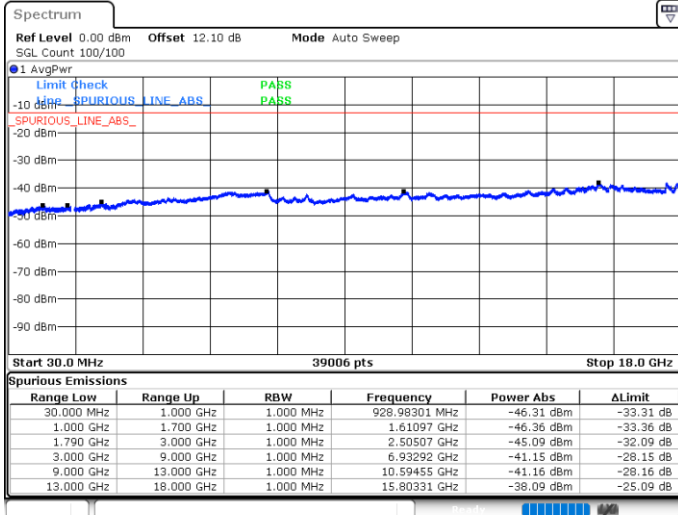

Date: 5 JUN.2020 04:52:53

Middle Channel / FullIRB

N/A

Date: 5 JUN.2020 04:47:10

LTE Band 66C / 15MHz+10MHz

16QAM

Highest Channel / 1RB0 and 1RB49

Highest Channel / 1RB74 and 1RB0

Date: 5 JUN.2020 05:11:34

Date: 5 JUN.2020 05:08:43

Highest Channel / FullIRB

N/A

Date: 5 JUN.2020 05:14:26

LTE Band 66C / 15MHz+15MHz

16QAM

Lowest Channel / 1RB0 and 1RB74

Lowest Channel / 1RB74 and 1RB0

Date: 5 JUN.2020 00:58:27

Date: 5 JUN.2020 00:55:37

Lowest Channel / FullIRB

N/A

Date: 5 JUN.2020 01:01:19

LTE Band 66C / 15MHz+15MHz

16QAM