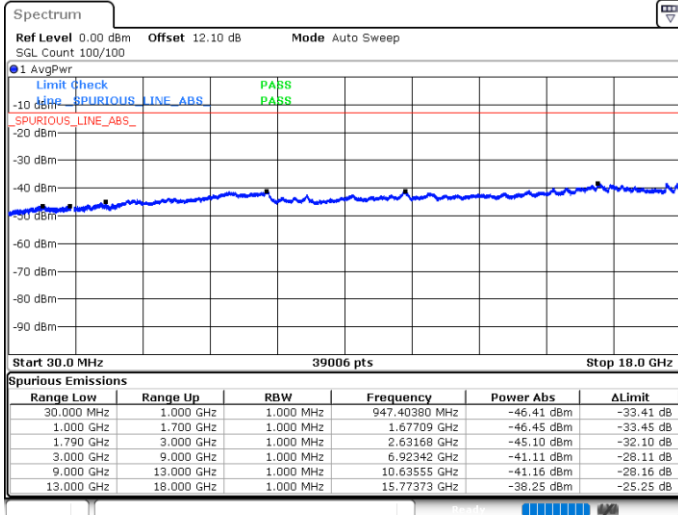

Date: 5 JUN.2020 03:49:36

LTE Band 66C / 10MHz+20MHz

16QAM

Highest Channel / 1RB0 and 1RB99

Highest Channel / 1RB49 and 1RB0

Date: 5 JUN.2020 04:16:27

Date: 5 JUN.2020 04:13:37

Highest Channel / FullIRB

N/A

Date: 5 JUN.2020 04:19:19

LTE Band 66C / 15MHz+10MHz

16QAM

Lowest Channel / 1RB0 and 1RB49

Lowest Channel / 1RB74 and 1RB0

Date: 5 JUN.2020 04:37:22

Date: 5 JUN.2020 04:34:31

Lowest Channel / FullIRB

N/A

Date: 5 JUN.2020 04:40:14

LTE Band 66C / 15MHz+10MHz

16QAM

Middle Channel / 1RB0 and 1RB49

Middle Channel / 1RB74 and 1RB0

Date: 5 JUN.2020 04:50:02

Date: 5 JUN.2020 04:52:53

Middle Channel / FullIRB

N/A

Date: 5 JUN.2020 04:47:10

LTE Band 66C / 15MHz+10MHz

16QAM

Highest Channel / 1RB0 and 1RB49

Highest Channel / 1RB74 and 1RB0