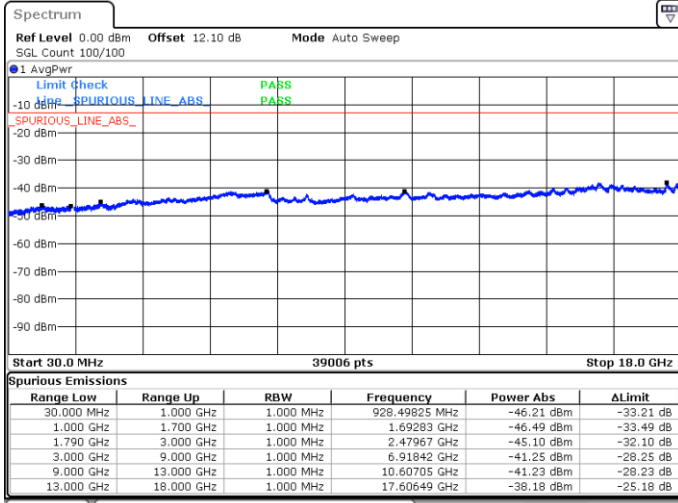

N/A

Date: 4 JUN.2020 07:56:21

LTE Band 66C / 20MHz+15MHz

16QAM

Middle Channel / 1RB0 and 1RB74

Middle Channel / 1RB99 and 1RB0

Date: 4 JUN 2020 22:49:23

Date: 4 JUN 2020 22:53:04

Middle Channel / FullIRB

N/A

Date: 4 JUN 2020 22:46:32

LTE Band 66C / 20MHz+15MHz

16QAM

Highest Channel / 1RB0 and 1RB74

Highest Channel / 1RB99 and 1RB0

Date: 4 JUN.2020 23:12:14

Date: 4 JUN.2020 23:09:23

Highest Channel / FullIRB

N/A

Date: 4 JUN.2020 23:15:05

LTE Band 66C / 20MHz+20MHz

16QAM

Lowest Channel / 1RB0 and 1RB99

Lowest Channel / 1RB99 and 1RB0

Date: 4 JUN.2020 03:45:09

Date: 4 JUN.2020 03:42:35

Lowest Channel / FullIRB

N/A

Date: 4 JUN.2020 03:47:42

LTE Band 66C / 20MHz+20MHz

16QAM

MiddleChannel / 1RB0 and 1RB99