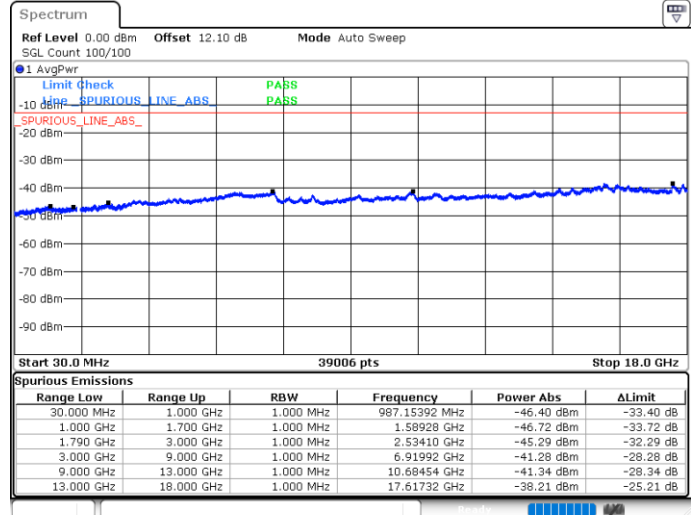

N/A

Date: 4 JUN.2020 23:48:44

LTE Band 66C / 15MHz+20MHz

16QAM

Highest Channel / 1RB0 and 1RB99

Highest Channel / 1RB74 and 1RB0

Date: 5 JUN.2020 00:23:13

Date: 5 JUN.2020 00:20:23

Highest Channel / FullIRB

N/A

Date: 5 JUN.2020 00:26:05

LTE Band 66C / 20MHz+5MHz

16QAM

Lowest Channel / 1RB0 and 1RB24

Lowest Channel / 1RB99 and 1RB0

Date: 4 JUN.2020 06:34:32

Date: 4 JUN.2020 06:31:42

Lowest Channel / FullIRB

N/A

Date: 4 JUN.2020 06:37:24

LTE Band 66C / 20MHz+5MHz

16QAM

Middle Channel / 1RB0 and 1RB24

Middle Channel / 1RB99 and 1RB0

Date: 4 JUN 2020 06:52:58

Date: 4 JUN 2020 06:57:37

Middle Channel / FullIRB

N/A

Date: 4 JUN 2020 06:50:07

LTE Band 66C / 20MHz+5MHz

16QAM

Highest Channel / 1RB0 and 1RB24