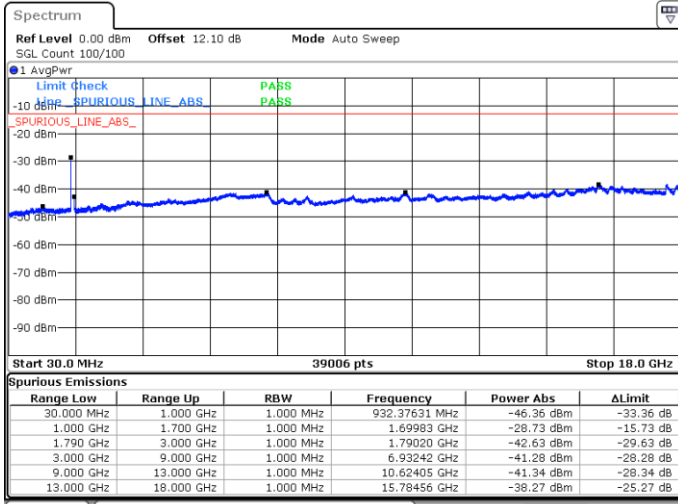

LTE Band 66C / 20MHz+10MHz

16QAM

Highest Channel / 1RB0 and 1RB49

Highest Channel / 1RB99 and 1RB0

Date: 5 JUN.2020 02:40:44

Date: 5 JUN.2020 02:37:53

Highest Channel / FullIRB

N/A

Date: 5 JUN.2020 02:43:35

LTE Band 66C / 20MHz+15MHz

16QAM

Lowest Channel / 1RB0 and 1RB74

Lowest Channel / 1RB99 and 1RB0

Date: 4 JUN.2020 07:53:30

Date: 4 JUN.2020 07:50:39

Lowest Channel / FullIRB

N/A

Date: 4 JUN.2020 07:56:21

LTE Band 66C / 20MHz+15MHz

16QAM

Middle Channel / 1RB0 and 1RB74

Middle Channel / 1RB99 and 1RB0

Date: 4 JUN 2020 22:49:23

Date: 4 JUN 2020 22:53:04

Middle Channel / FullIRB

N/A

Date: 4 JUN 2020 22:46:32

LTE Band 66C / 20MHz+15MHz

16QAM

Highest Channel / 1RB0 and 1RB74

Highest Channel / 1RB99 and 1RB0

Date: 4 JUN.2020 23:12:14