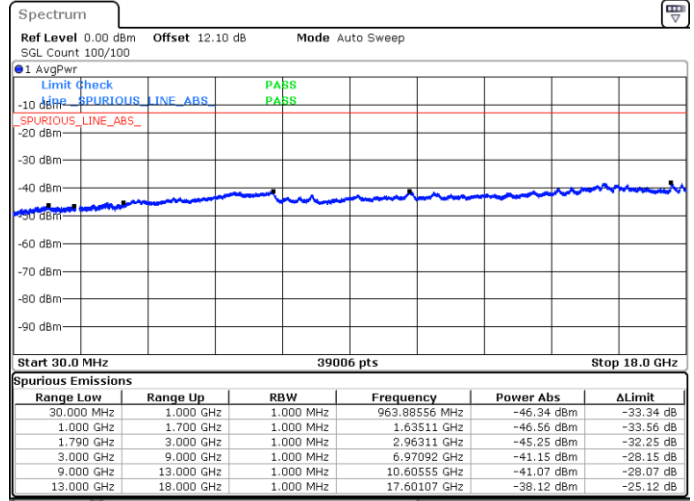

LTE Band 66C / 10MHz+20MHz

16QAM

Middle Channel / 1RB0 and 1RB9

Middle Channel / 1RB49 and 1RB0

Date: 5 JUN.2020 03:52:28

Date: 5 JUN.2020 03:55:19

Middle Channel / FullIRB

N/A

Date: 5 JUN.2020 03:49:36

LTE Band 66C / 10MHz+20MHz

16QAM

Highest Channel / 1RB0 and 1RB99

Highest Channel / 1RB49 and 1RB0

Date: 5 JUN.2020 04:16:27

Date: 5 JUN.2020 04:13:37

Highest Channel / FullIRB

N/A

Date: 5 JUN.2020 04:19:19

LTE Band 66C / 15MHz+10MHz

16QAM

Lowest Channel / 1RB0 and 1RB49

Lowest Channel / 1RB74 and 1RB0

Date: 5 JUN.2020 04:37:22

Date: 5 JUN.2020 04:34:31

Lowest Channel / FullIRB

N/A

Date: 5 JUN.2020 04:40:14

LTE Band 66C / 15MHz+10MHz

16QAM

Middle Channel / 1RB0 and 1RB49

Middle Channel / 1RB74 and 1RB0

Date: 5 JUN.2020 04:50:02