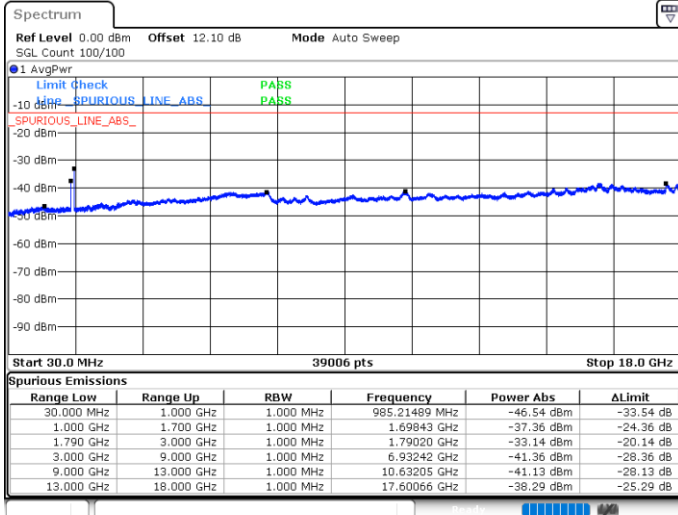

Date: 4 JUN 2020 04:38:54

LTE Band 66C / 5MHz+20MHz

16QAM

Lowest Channel / 1RB0 and 1RB9

Lowest Channel / 1RB24 and 1RB0

Date: 4 JUN.2020 05:12:18

Date: 4 JUN.2020 05:09:13

Lowest Channel / FullIRB

N/A

Date: 4 JUN.2020 05:16:58

LTE Band 66C / 5MHz+20MHz

16QAM

Middle Channel / 1RB0 and 1RB9

Middle Channel / 1RB24 and 1RB0

Date: 4 JUN.2020 05:32:46

Date: 4 JUN.2020 05:39:36

Middle Channel / FullIRB

N/A

Date: 4 JUN.2020 05:29:55

LTE Band 66C / 5MHz+20MHz

16QAM

Highest Channel / 1RB0 and 1RB99

Highest Channel / 1RB24 and 1RB0

Date: 4 JUN.2020 05:58:34

Date: 4 JUN.2020 05:55:43

Highest Channel / FullIRB

N/A

Date: 4 JUN.2020 06:01:26

LTE Band 66C / 10MHz+15MHz

16QAM

Lowest Channel / 1RB0 and 1RB74

Lowest Channel / 1RB49 and 1RB0