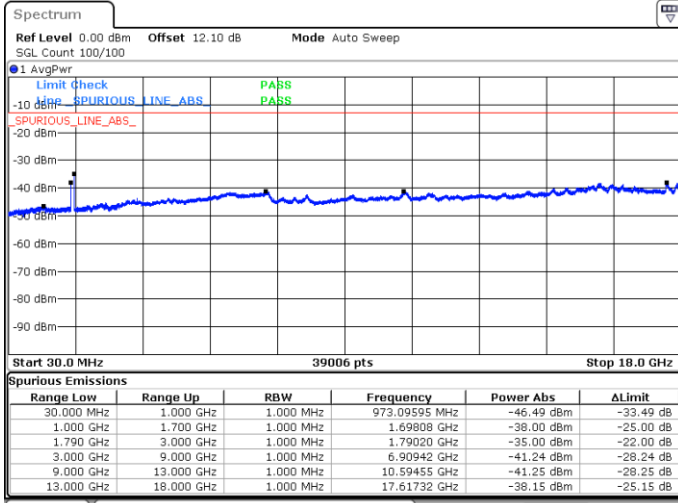

Highest Channel / FullIRB

N/A

Date: 5 JUN.2020 00:26:05

LTE Band 66C / 20MHz+5MHz

16QAM

Lowest Channel / 1RB0 and 1RB24

Lowest Channel / 1RB99 and 1RB0

Date: 4 JUN.2020 06:34:32

Date: 4 JUN.2020 06:31:42

Lowest Channel / FullIRB

N/A

Date: 4 JUN.2020 06:37:24

LTE Band 66C / 20MHz+5MHz

16QAM

Middle Channel / 1RB0 and 1RB24

Middle Channel / 1RB99 and 1RB0

Date: 4 JUN 2020 06:52:58

Date: 4 JUN 2020 06:57:37

Middle Channel / FullIRB

N/A

Date: 4 JUN 2020 06:50:07

LTE Band 66C / 20MHz+5MHz

16QAM

Highest Channel / 1RB0 and 1RB24

Highest Channel / 1RB99 and 1RB0

Date: 4 JUN.2020 07:21:16

Date: 4 JUN.2020 07:18:25

Highest Channel / FullIRB

N/A

Date: 4 JUN.2020 07:24:07

LTE Band 66C / 20MHz+10MHz

16QAM