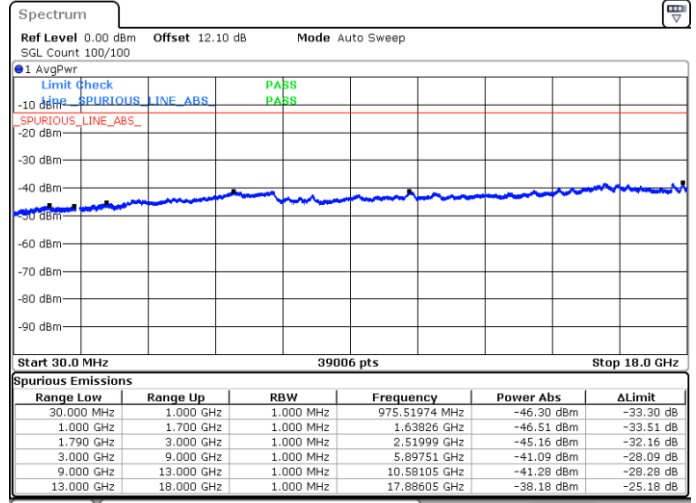

Date: 5 JUN.2020 05:11:34

Date: 5 JUN.2020 05:08:43

Highest Channel / FullIRB

N/A

Date: 5 JUN.2020 05:14:26

LTE Band 66C / 15MHz+15MHz

16QAM

Lowest Channel / 1RB0 and 1RB74

Lowest Channel / 1RB74 and 1RB0

Date: 5 JUN.2020 00:58:27

Date: 5 JUN.2020 00:55:37

Lowest Channel / FullIRB

N/A

Date: 5 JUN.2020 01:01:19

LTE Band 66C / 15MHz+15MHz

16QAM

Middle Channel / 1RB0 and 1RB74

Middle Channel / 1RB74 and 1RB0

Date: 5 JUN 2020 01:11:38

Date: 5 JUN 2020 01:14:28

Middle Channel / FullIRB

N/A

Date: 5 JUN 2020 01:08:46

LTE Band 66C / 15MHz+15MHz