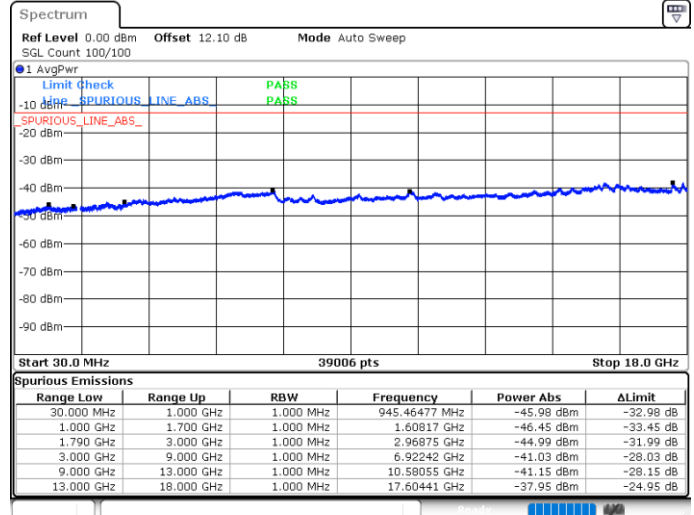

Middle Channel / 1RB0 and 1RB74

Middle Channel / 1RB74 and 1RB0

Date: 5 JUN 2020 01:11:38

Date: 5 JUN 2020 01:14:28

Middle Channel / FullIRB

N/A

Date: 5 JUN 2020 01:08:46

LTE Band 66C / 15MHz+15MHz

16QAM

Highest Channel / 1RB0 and 1RB74

Highest Channel / 1RB74 and 1RB0

Date: 5 JUN.2020 01:33:10

Date: 5 JUN.2020 01:30:20

Highest Channel / FullIRB

N/A

Date: 5 JUN.2020 01:36:03

LTE Band 66C / 15MHz+20MHz

16QAM

Lowest Channel / 1RB0 and 1RB99

Lowest Channel / 1RB74 and 1RB0

Date: 4 JUN.2020 23:35:32

Date: 4 JUN.2020 23:32:42

Lowest Channel / FullIRB

N/A