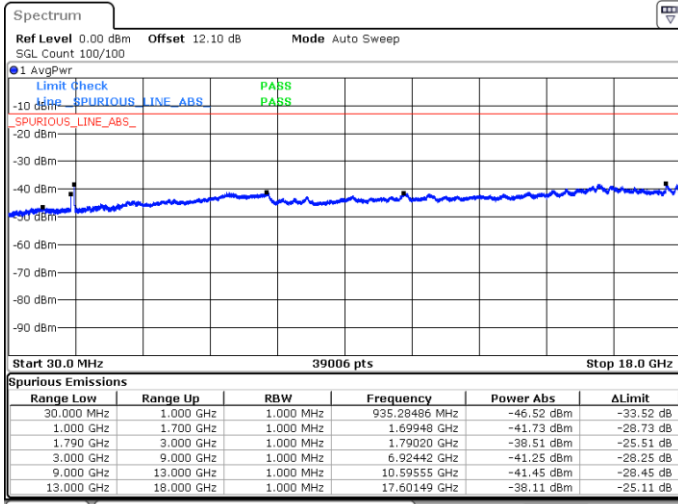

Highest Channel / FullIRB

N/A

Date: 5 JUN.2020 00:26:05

LTE Band 66C / 20MHz+5MHz

16QAM

Lowest Channel / 1RB0 and 1RB24

Lowest Channel / 1RB99 and 1RB0

Date: 4 JUN.2020 06:34:32

Date: 4 JUN.2020 06:31:42

Lowest Channel / FullIRB

N/A

Date: 4 JUN.2020 06:37:24

LTE Band 66C / 20MHz+5MHz

16QAM

Middle Channel / 1RB0 and 1RB24

Middle Channel / 1RB99 and 1RB0

Date: 4 JUN 2020 06:52:58

Date: 4 JUN 2020 06:57:37

Middle Channel / FullIRB

N/A

Date: 4 JUN 2020 06:50:07

LTE Band 66C / 20MHz+5MHz

16QAM

Highest Channel / 1RB0 and 1RB24

Highest Channel / 1RB99 and 1RB0

Date: 4 JUN.2020 07:21:16

Date: 4 JUN.2020 07:18:25

Highest Channel / FullIRB

N/A

Date: 4 JUN.2020 07:24:07

LTE Band 66C / 20MHz+10MHz

16QAM