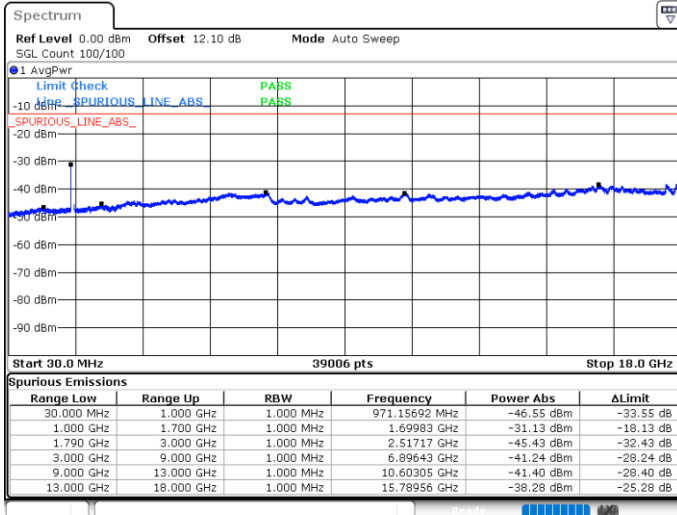

N/A

Date: 4 JUN.2020 23:48:44

LTE Band 66C / 15MHz+20MHz

16QAM

Highest Channel / 1RB0 and 1RB99

Highest Channel / 1RB74 and 1RB0

Date: 5 JUN.2020 00:23:13

Date: 5 JUN.2020 00:20:23

Highest Channel / FullIRB

N/A

Date: 5 JUN.2020 00:26:05

LTE Band 66C / 20MHz+5MHz

16QAM

Lowest Channel / 1RB0 and 1RB24

Lowest Channel / 1RB99 and 1RB0

Date: 4 JUN.2020 06:34:32

Date: 4 JUN.2020 06:31:42

Lowest Channel / FullIRB

N/A

Date: 4 JUN.2020 06:37:24

LTE Band 66C / 20MHz+5MHz

16QAM

Middle Channel / 1RB0 and 1RB24

Middle Channel / 1RB99 and 1RB0

Date: 4 JUN 2020 06:52:58

Date: 4 JUN 2020 06:57:37

Middle Channel / FullIRB

N/A

Date: 4 JUN 2020 06:50:07

LTE Band 66C / 20MHz+5MHz

16QAM

Highest Channel / 1RB0 and 1RB24