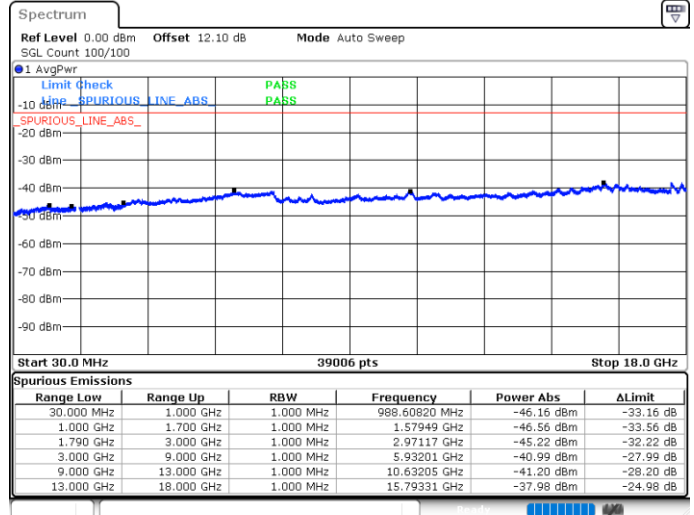

LTE Band 66C / 15MHz+20MHz

16QAM

Lowest Channel / 1RB0 and 1RB99

Lowest Channel / 1RB74 and 1RB0

Date: 4 JUN.2020 23:35:32

Date: 4 JUN.2020 23:32:42

Lowest Channel / FullIRB

N/A

Date: 4 JUN.2020 23:38:24

LTE Band 66C / 15MHz+20MHz

16QAM

Middle Channel / 1RB0 and 1RB9

Middle Channel / 1RB74 and 1RB0

Date: 4 JUN.2020 23:51:36

Date: 5 JUN.2020 00:02:11

Middle Channel / FullIRB

N/A

Date: 4 JUN.2020 23:48:44

LTE Band 66C / 15MHz+20MHz

16QAM

Highest Channel / 1RB0 and 1RB99

Highest Channel / 1RB74 and 1RB0

Date: 5 JUN.2020 00:23:13

Date: 5 JUN.2020 00:20:23

Highest Channel / FullIRB

N/A

Date: 5 JUN.2020 00:26:05

LTE Band 66C / 20MHz+5MHz

16QAM

Lowest Channel / 1RB0 and 1RB24

Lowest Channel / 1RB99 and 1RB0

Date: 4 JUN.2020 06:34:32