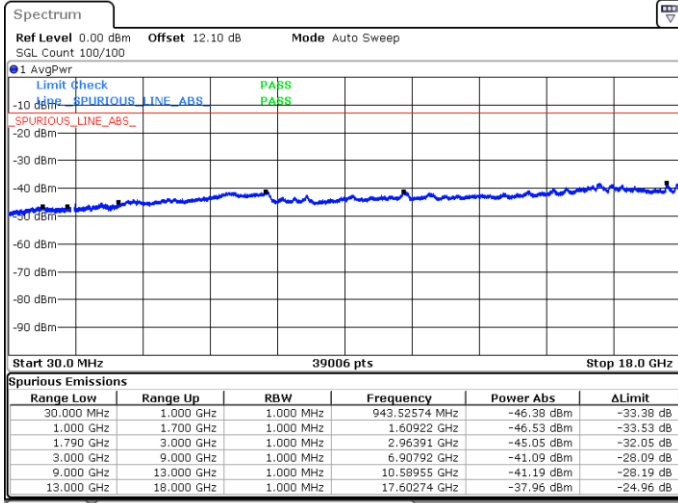

Date: 5 JUN.2020 05:11:34

Date: 5 JUN.2020 05:08:43

Highest Channel / FullIRB

N/A

Date: 5 JUN.2020 05:14:26

LTE Band 66C / 15MHz+15MHz

16QAM

Lowest Channel / 1RB0 and 1RB74

Lowest Channel / 1RB74 and 1RB0

Date: 5 JUN.2020 00:58:27

Date: 5 JUN.2020 00:55:37

Lowest Channel / FullIRB

N/A

Date: 5 JUN.2020 01:01:19

LTE Band 66C / 15MHz+15MHz

16QAM

Middle Channel / 1RB0 and 1RB74

Middle Channel / 1RB74 and 1RB0

Date: 5 JUN 2020 01:11:38

Date: 5 JUN 2020 01:14:28

Middle Channel / FullIRB

N/A

Date: 5 JUN 2020 01:08:46

LTE Band 66C / 15MHz+15MHz