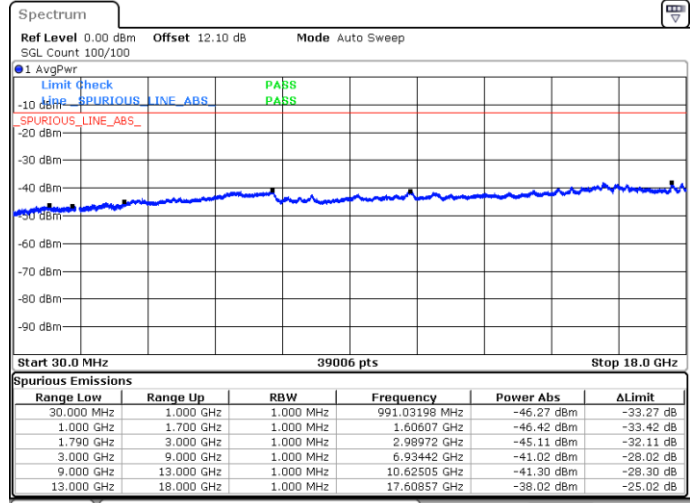

N/A

Date: 4 JUN.2020 07:56:21

LTE Band 66C / 20MHz+15MHz

16QAM

Middle Channel / 1RB0 and 1RB74

Middle Channel / 1RB99 and 1RB0

Date: 4 JUN 2020 22:49:23

Date: 4 JUN 2020 22:53:04

Middle Channel / FullIRB

N/A

Date: 4 JUN 2020 22:46:32

LTE Band 66C / 20MHz+15MHz

16QAM

Highest Channel / 1RB0 and 1RB74

Highest Channel / 1RB99 and 1RB0

Date: 4 JUN.2020 23:12:14

Date: 4 JUN.2020 23:09:23

Highest Channel / FullIRB

N/A

Date: 4 JUN.2020 23:15:05

LTE Band 66C / 20MHz+20MHz

16QAM

Lowest Channel / 1RB0 and 1RB99

Lowest Channel / 1RB99 and 1RB0

Date: 4 JUN.2020 03:45:09

Date: 4 JUN.2020 03:42:35

Lowest Channel / FullIRB

N/A

Date: 4 JUN.2020 03:47:42

LTE Band 66C / 20MHz+20MHz

16QAM

MiddleChannel / 1RB0 and 1RB99