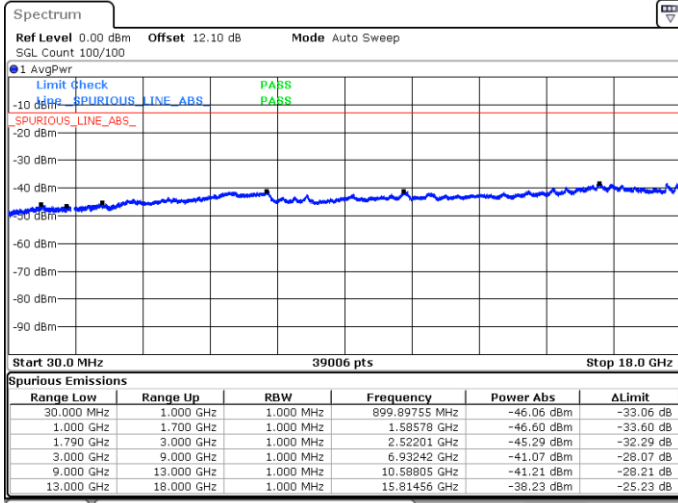

Middle Channel / FullIRB

N/A

Date: 4 JUN.2020 05:29:55

LTE Band 66C / 5MHz+20MHz

16QAM

Highest Channel / 1RB0 and 1RB99

Highest Channel / 1RB24 and 1RB0

Date: 4 JUN.2020 05:58:34

Date: 4 JUN.2020 05:55:43

Highest Channel / FullIRB

N/A

Date: 4 JUN.2020 06:01:26

LTE Band 66C / 10MHz+15MHz

16QAM

Lowest Channel / 1RB0 and 1RB74

Lowest Channel / 1RB49 and 1RB0

Date: 5 JUN.2020 05:32:56

Date: 5 JUN.2020 05:30:05

Lowest Channel / FullIRB

N/A

Date: 5 JUN.2020 05:35:47

LTE Band 66C / 10MHz+15MHz

16QAM

MiddleChannel / 1RB0 and 1RB74