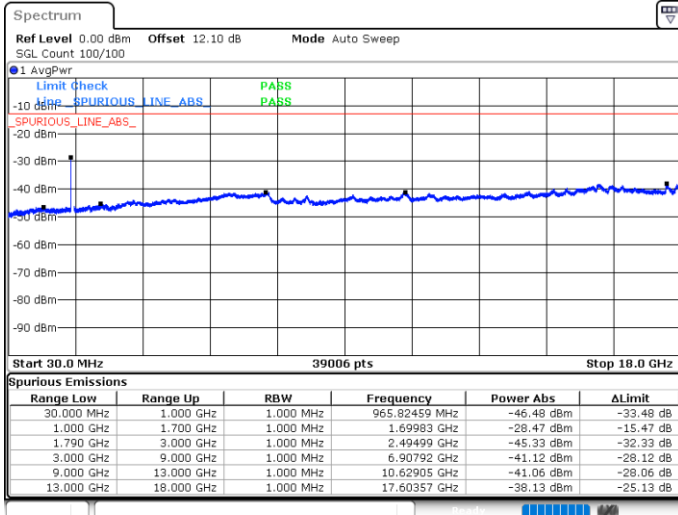

Date: 5 JUN.2020 03:49:36

LTE Band 66C / 10MHz+20MHz

16QAM

Highest Channel / 1RB0 and 1RB99

Highest Channel / 1RB49 and 1RB0

Date: 5 JUN.2020 04:16:27

Date: 5 JUN.2020 04:13:37

Highest Channel / FullIRB

N/A

Date: 5 JUN.2020 04:19:19

LTE Band 66C / 15MHz+10MHz

16QAM

Lowest Channel / 1RB0 and 1RB49

Lowest Channel / 1RB74 and 1RB0

Date: 5 JUN.2020 04:37:22

Date: 5 JUN.2020 04:34:31

Lowest Channel / FullIRB

N/A

Date: 5 JUN.2020 04:40:14

LTE Band 66C / 15MHz+10MHz

16QAM

Middle Channel / 1RB0 and 1RB49

Middle Channel / 1RB74 and 1RB0

Date: 5 JUN.2020 04:50:02

Date: 5 JUN.2020 04:52:53

Middle Channel / FullIRB

N/A

Date: 5 JUN.2020 04:47:10

LTE Band 66C / 15MHz+10MHz

16QAM

Highest Channel / 1RB0 and 1RB49

Highest Channel / 1RB74 and 1RB0