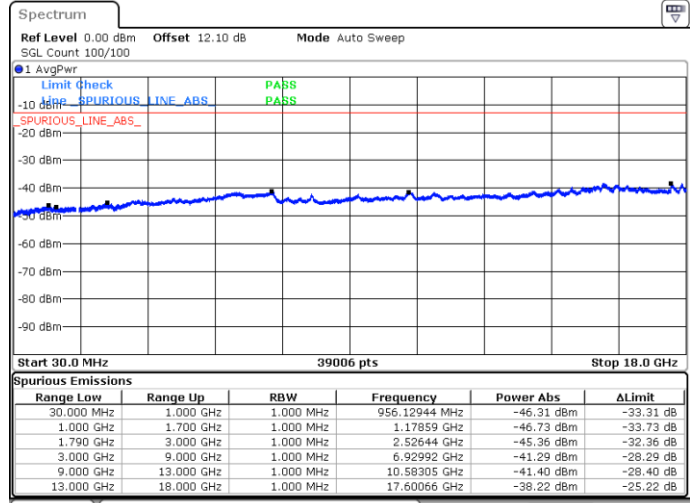

LTE Band 66C / 20MHz+10MHz

16QAM

Highest Channel / 1RB0 and 1RB49

Highest Channel / 1RB99 and 1RB0

Date: 5 JUN.2020 02:40:44

Date: 5 JUN.2020 02:37:53

Highest Channel / FullIRB

N/A

Date: 5 JUN.2020 02:43:35

LTE Band 66C / 20MHz+15MHz

16QAM

Lowest Channel / 1RB0 and 1RB74

Lowest Channel / 1RB99 and 1RB0

Date: 4 JUN.2020 07:53:30

Date: 4 JUN.2020 07:50:39

Lowest Channel / FullIRB

N/A

Date: 4 JUN.2020 07:56:21

LTE Band 66C / 20MHz+15MHz

16QAM

Middle Channel / 1RB0 and 1RB74

Middle Channel / 1RB99 and 1RB0

Date: 4 JUN 2020 22:49:23

Date: 4 JUN 2020 22:53:04

Middle Channel / FullIRB

N/A

Date: 4 JUN 2020 22:46:32

LTE Band 66C / 20MHz+15MHz

16QAM

Highest Channel / 1RB0 and 1RB74

Highest Channel / 1RB99 and 1RB0

Date: 4 JUN.2020 23:12:14