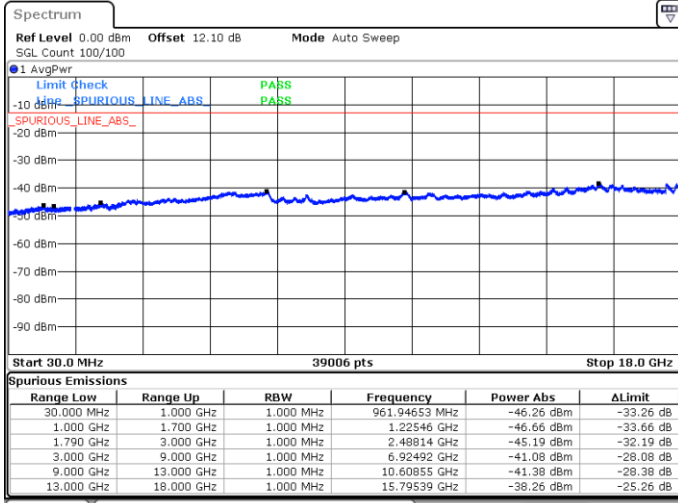

Lowest Channel / FullIRB

N/A

Date: 5 JUN.2020 04:40:14

LTE Band 66C / 15MHz+10MHz

16QAM

Middle Channel / 1RB0 and 1RB49

Middle Channel / 1RB74 and 1RB0

Date: 5 JUN.2020 04:50:02

Date: 5 JUN.2020 04:52:53

Middle Channel / FullIRB

N/A

Date: 5 JUN.2020 04:47:10

LTE Band 66C / 15MHz+10MHz

16QAM

Highest Channel / 1RB0 and 1RB49

Highest Channel / 1RB74 and 1RB0

Date: 5 JUN.2020 05:11:34

Date: 5 JUN.2020 05:08:43

Highest Channel / FullIRB

N/A

Date: 5 JUN.2020 05:14:26

LTE Band 66C / 15MHz+15MHz

16QAM

Lowest Channel / 1RB0 and 1RB74

Lowest Channel / 1RB74 and 1RB0

Date: 5 JUN.2020 00:58:27

Date: 5 JUN.2020 00:55:37

Lowest Channel / FullIRB

N/A

Date: 5 JUN.2020 01:01:19

LTE Band 66C / 15MHz+15MHz

16QAM