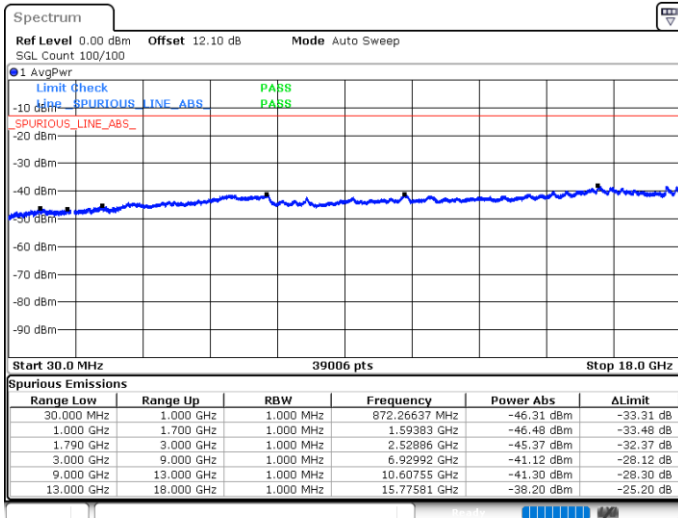

Date: 5 JUN.2020 05:32:56

Date: 5 JUN.2020 05:30:05

Lowest Channel / FullIRB

N/A

Date: 5 JUN.2020 05:35:47

LTE Band 66C / 10MHz+15MHz

16QAM

MiddleChannel / 1RB0 and 1RB74

Middle Channel / 1RB49 and 1RB0

Date: 5 JUN.2020 05:45:49

Date: 5 JUN.2020 05:48:40

Middle Channel / FullIRB

N/A

Date: 5 JUN.2020 05:42:58

LTE Band 66C / 10MHz+15MHz

16QAM

Highest Channel / 1RB0 and 1RB74

Highest Channel / 1RB49 and 1RB0

Date: 5 JUN.2020 06:24:16

Date: 5 JUN.2020 06:19:34

Highest Channel / FullIRB

N/A

Date: 5 JUN.2020 06:27:08

LTE Band 66C / 10MHz+20MHz