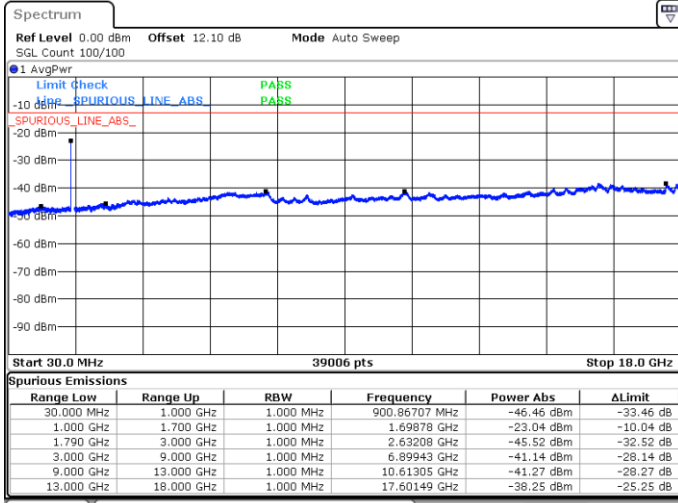

LTE Band 66C / 20MHz+20MHz

16QAM

MiddleChannel / 1RB0 and 1RB99

Middle Channel / 1RB99 and 1RB0

Date: 4 JUN.2020 04:13:14