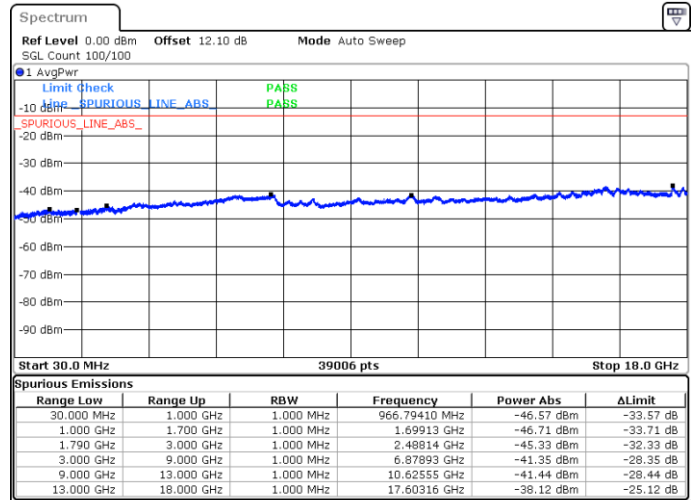

LTE Band 66C / 20MHz+20MHz

QPSK

Highest Channel / 1RB0 and 1RB99

Highest Channel / 1RB99 and 1RB0

Date: 4 JUN 2020 04:37:52

Date: 4 JUN 2020 04:32:42

Highest Channel / FullIRB

N/A

Date: 4 JUN 2020 04:38:54

LTE Band 66C / 5MHz+20MHz

16QAM

Lowest Channel / 1RB0 and 1RB9

Lowest Channel / 1RB24 and 1RB0

Date: 4 JUN.2020 05:12:18

Date: 4 JUN.2020 05:09:13

Lowest Channel / FullIRB

N/A

Date: 4 JUN.2020 05:16:58

LTE Band 66C / 5MHz+20MHz

16QAM

Middle Channel / 1RB0 and 1RB9

Middle Channel / 1RB24 and 1RB0

Date: 4 JUN.2020 05:32:46

Date: 4 JUN.2020 05:39:36

Middle Channel / FullIRB

N/A

Date: 4 JUN.2020 05:29:55

LTE Band 66C / 5MHz+20MHz

16QAM

Highest Channel / 1RB0 and 1RB99

Highest Channel / 1RB24 and 1RB0

Date: 4 JUN.2020 05:58:34