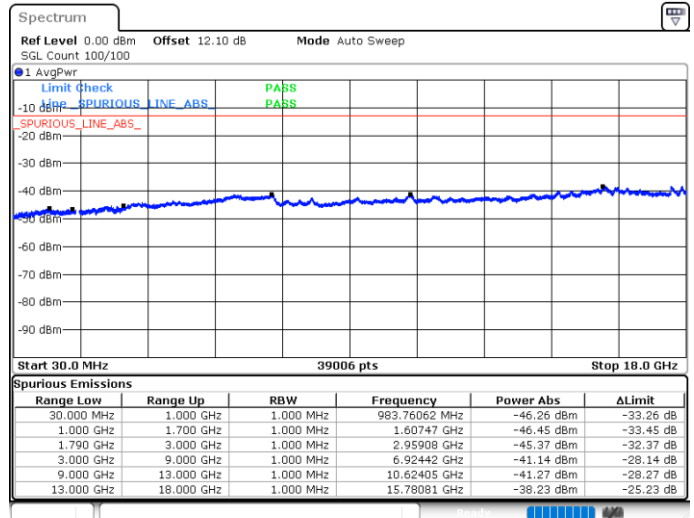

Date: 4 JUN.2020 05:55:43

Highest Channel / FullIRB

N/A

Date: 4 JUN.2020 06:01:26

LTE Band 66C / 10MHz+15MHz

16QAM

Lowest Channel / 1RB0 and 1RB74

Lowest Channel / 1RB49 and 1RB0

Date: 5 JUN.2020 05:32:56

Date: 5 JUN.2020 05:30:05

Lowest Channel / FullIRB

N/A

Date: 5 JUN.2020 05:35:47

LTE Band 66C / 10MHz+15MHz

16QAM

MiddleChannel / 1RB0 and 1RB74

Middle Channel / 1RB49 and 1RB0

Date: 5 JUN.2020 05:45:49

Date: 5 JUN.2020 05:48:40

Middle Channel / FullIRB

N/A

Date: 5 JUN.2020 05:42:58

LTE Band 66C / 10MHz+15MHz

16QAM

Highest Channel / 1RB0 and 1RB74

Highest Channel / 1RB49 and 1RB0

Date: 5 JUN.2020 06:24:16

Date: 5 JUN.2020 06:19:34

Highest Channel / FullIRB

N/A

Date: 5 JUN.2020 06:27:08

LTE Band 66C / 10MHz+20MHz