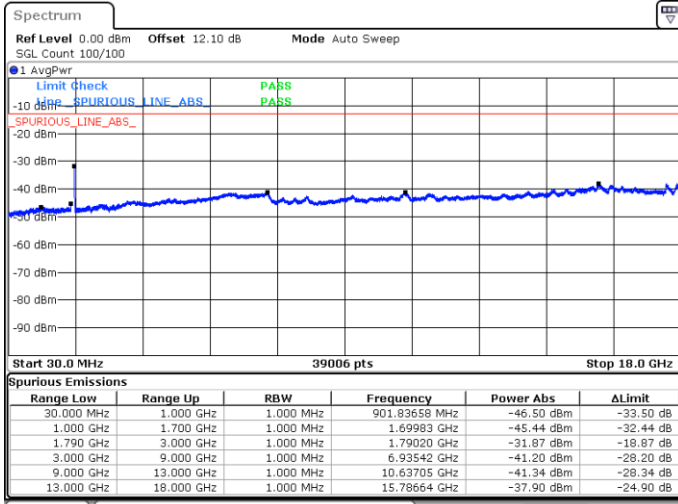

Lowest Channel / FullIRB

N/A

Date: 5 JUN.2020 04:40:14

LTE Band 66C / 15MHz+10MHz

16QAM

Middle Channel / 1RB0 and 1RB49

Middle Channel / 1RB74 and 1RB0

Date: 5 JUN.2020 04:50:02

Date: 5 JUN.2020 04:52:53

Middle Channel / FullIRB

N/A

Date: 5 JUN.2020 04:47:10

LTE Band 66C / 15MHz+10MHz

16QAM

Highest Channel / 1RB0 and 1RB49

Highest Channel / 1RB74 and 1RB0

Date: 5 JUN.2020 05:11:34

Date: 5 JUN.2020 05:08:43

Highest Channel / FullIRB

N/A

Date: 5 JUN.2020 05:14:26

LTE Band 66C / 15MHz+15MHz

16QAM

Lowest Channel / 1RB0 and 1RB74

Lowest Channel / 1RB74 and 1RB0

Date: 5 JUN.2020 00:58:27

Date: 5 JUN.2020 00:55:37

Lowest Channel / FullIRB

N/A

Date: 5 JUN.2020 01:01:19

LTE Band 66C / 15MHz+15MHz

16QAM