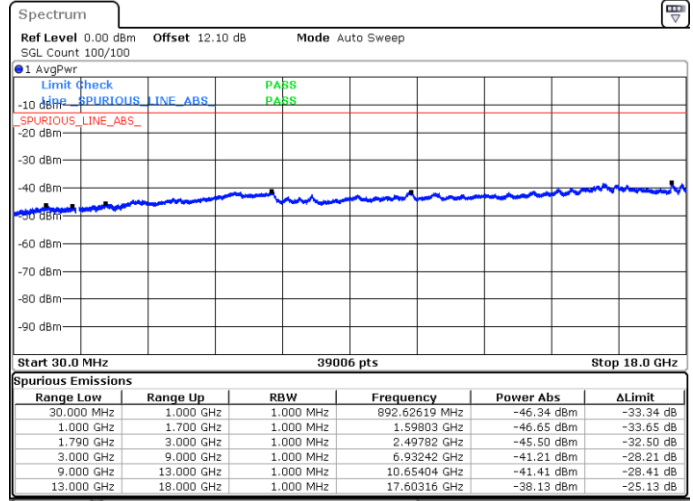

N/A

Date: 4 JUN.2020 05:16:58

LTE Band 66C / 5MHz+20MHz

16QAM

Middle Channel / 1RB0 and 1RB9

Middle Channel / 1RB24 and 1RB0

Date: 4 JUN.2020 05:32:46

Date: 4 JUN.2020 05:39:36

Middle Channel / FullIRB

N/A

Date: 4 JUN.2020 05:29:55

LTE Band 66C / 5MHz+20MHz

16QAM

Highest Channel / 1RB0 and 1RB99

Highest Channel / 1RB24 and 1RB0

Date: 4 JUN.2020 05:58:34

Date: 4 JUN.2020 05:55:43

Highest Channel / FullIRB

N/A

Date: 4 JUN.2020 06:01:26

LTE Band 66C / 10MHz+15MHz

16QAM

Lowest Channel / 1RB0 and 1RB74

Lowest Channel / 1RB49 and 1RB0

Date: 5 JUN.2020 05:32:56

Date: 5 JUN.2020 05:30:05

Lowest Channel / FullIRB

N/A

Date: 5 JUN.2020 05:35:47

LTE Band 66C / 10MHz+15MHz

16QAM

MiddleChannel / 1RB0 and 1RB74