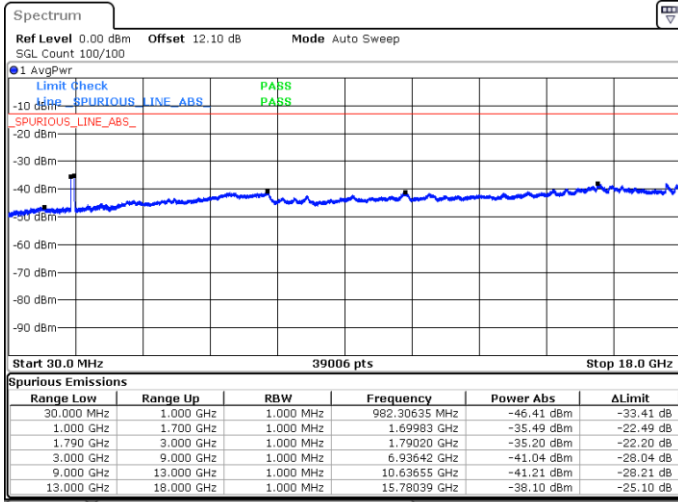

Date: 5 JUN.2020 02:43:35

LTE Band 66C / 20MHz+15MHz

16QAM

Lowest Channel / 1RB0 and 1RB74

Lowest Channel / 1RB99 and 1RB0

Date: 4 JUN.2020 07:53:30

Date: 4 JUN.2020 07:50:39

Lowest Channel / FullIRB

N/A

Date: 4 JUN.2020 07:56:21

LTE Band 66C / 20MHz+15MHz

16QAM

Middle Channel / 1RB0 and 1RB74

Middle Channel / 1RB99 and 1RB0

Date: 4 JUN 2020 22:49:23

Date: 4 JUN 2020 22:53:04

Middle Channel / FullIRB

N/A

Date: 4 JUN 2020 22:46:32

LTE Band 66C / 20MHz+15MHz

16QAM

Highest Channel / 1RB0 and 1RB74

Highest Channel / 1RB99 and 1RB0

Date: 4 JUN.2020 23:12:14

Date: 4 JUN.2020 23:09:23

Highest Channel / FullIRB

N/A

Date: 4 JUN.2020 23:15:05

LTE Band 66C / 20MHz+20MHz

16QAM

Lowest Channel / 1RB0 and 1RB99

Lowest Channel / 1RB99 and 1RB0