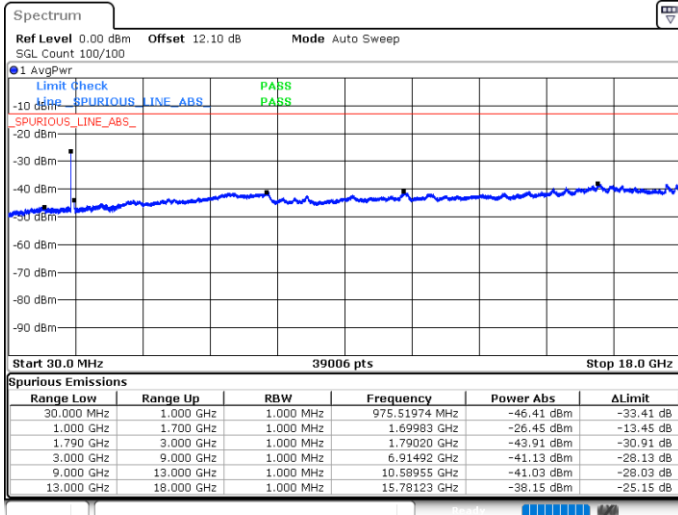

LTE Band 66C / 15MHz+20MHz

16QAM

Lowest Channel / 1RB0 and 1RB99

Lowest Channel / 1RB74 and 1RB0

Date: 4 JUN.2020 23:35:32

Date: 4 JUN.2020 23:32:42

Lowest Channel / FullIRB

N/A

Date: 4 JUN.2020 23:38:24

LTE Band 66C / 15MHz+20MHz

16QAM

Middle Channel / 1RB0 and 1RB9

Middle Channel / 1RB74 and 1RB0

Date: 4 JUN.2020 23:51:36

Date: 5 JUN.2020 00:02:11

Middle Channel / FullIRB