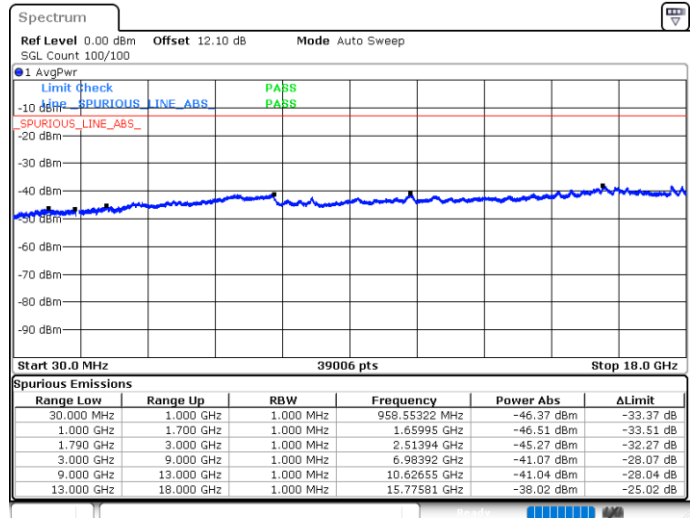

Lowest Channel / 1RB0 and 1RB49

Lowest Channel / 1RB99 and 1RB0

Date: 5 JUN.2020 02:01:00

Date: 5 JUN.2020 01:58:09

Lowest Channel / FullIRB

N/A

Date: 5 JUN.2020 02:03:52

LTE Band 66C / 20MHz+10MHz

LTE Band 66C / 20MHz+10MHz

16QAM

Highest Channel / 1RB0 and 1RB49

Highest Channel / 1RB99 and 1RB0

Date: 5 JUN.2020 02:40:44

Date: 5 JUN.2020 02:37:53

Highest Channel / FullIRB

N/A

Date: 5 JUN.2020 02:43:35

LTE Band 66C / 20MHz+15MHz

16QAM

Lowest Channel / 1RB0 and 1RB74

Lowest Channel / 1RB99 and 1RB0

Date: 4 JUN.2020 07:53:30

Date: 4 JUN.2020 07:50:39

Lowest Channel / FullIRB