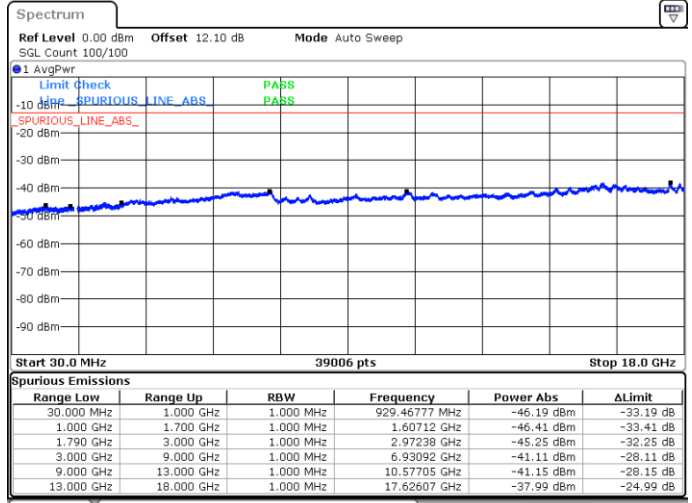

N/A

Date: 5 JUN.2020 04:19:19

LTE Band 66C / 15MHz+10MHz

16QAM

Lowest Channel / 1RB0 and 1RB49

Lowest Channel / 1RB74 and 1RB0

Date: 5 JUN.2020 04:37:22

Date: 5 JUN.2020 04:34:31

Lowest Channel / FullIRB

N/A

Date: 5 JUN.2020 04:40:14

LTE Band 66C / 15MHz+10MHz

16QAM

Middle Channel / 1RB0 and 1RB49

Middle Channel / 1RB74 and 1RB0

Date: 5 JUN.2020 04:50:02

Date: 5 JUN.2020 04:52:53

Middle Channel / FullIRB

N/A

Date: 5 JUN.2020 04:47:10

LTE Band 66C / 15MHz+10MHz

16QAM

Highest Channel / 1RB0 and 1RB49

Highest Channel / 1RB74 and 1RB0

Date: 5 JUN.2020 05:11:34

Date: 5 JUN.2020 05:08:43

Highest Channel / FullIRB

N/A

Date: 5 JUN.2020 05:14:26

LTE Band 66C / 15MHz+15MHz

16QAM

Lowest Channel / 1RB0 and 1RB74