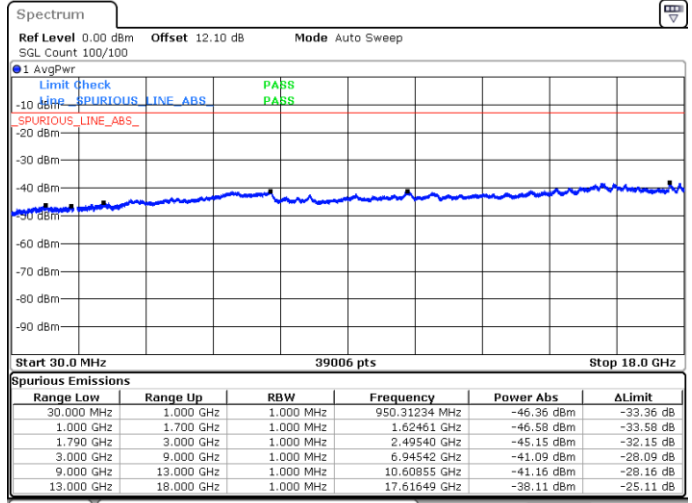

Date: 5 JUN.2020 02:43:35

LTE Band 66C / 20MHz+15MHz

16QAM

Lowest Channel / 1RB0 and 1RB74

Lowest Channel / 1RB99 and 1RB0

Date: 4 JUN.2020 07:53:30

Date: 4 JUN.2020 07:50:39

Lowest Channel / FullIRB

N/A

Date: 4 JUN.2020 07:56:21

LTE Band 66C / 20MHz+15MHz

16QAM

Middle Channel / 1RB0 and 1RB74

Middle Channel / 1RB99 and 1RB0

Date: 4 JUN 2020 22:49:23

Date: 4 JUN 2020 22:53:04

Middle Channel / FullIRB

N/A

Date: 4 JUN 2020 22:46:32

LTE Band 66C / 20MHz+15MHz

16QAM

Highest Channel / 1RB0 and 1RB74

Highest Channel / 1RB99 and 1RB0

Date: 4 JUN.2020 23:12:14

Date: 4 JUN.2020 23:09:23

Highest Channel / FullIRB

N/A

Date: 4 JUN.2020 23:15:05

LTE Band 66C / 20MHz+20MHz

16QAM

Lowest Channel / 1RB0 and 1RB99

Lowest Channel / 1RB99 and 1RB0