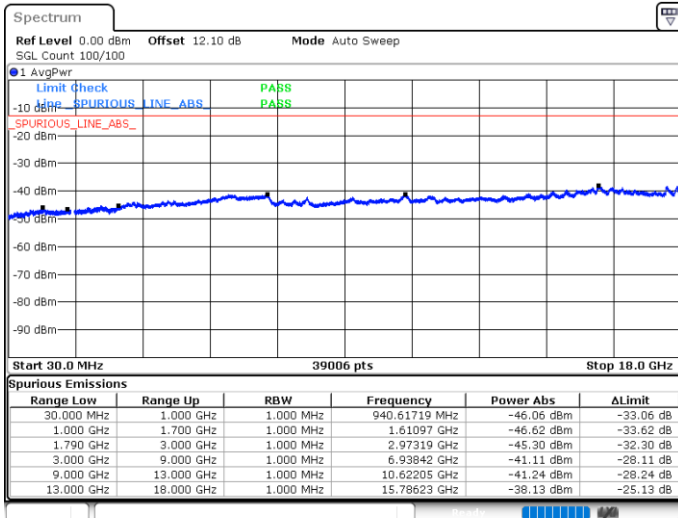

LTE Band 66C / 10MHz+20MHz

16QAM

Lowest Channel / 1RB0 and 1RB99

Lowest Channel / 1RB49 and 1RB0

Date: 5 JUN.2020 03:32:03