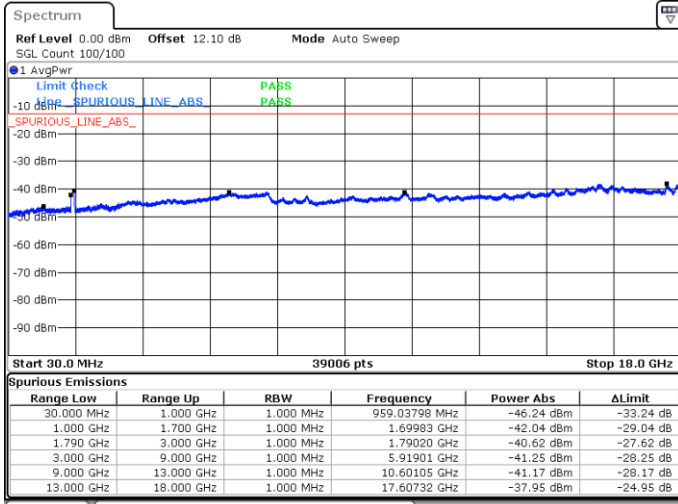

N/A

Date: 5 JUN.2020 04:19:19

LTE Band 66C / 15MHz+10MHz

16QAM

Lowest Channel / 1RB0 and 1RB49

Lowest Channel / 1RB74 and 1RB0

Date: 5 JUN.2020 04:37:22

Date: 5 JUN.2020 04:34:31

Lowest Channel / FullIRB

N/A

Date: 5 JUN.2020 04:40:14

LTE Band 66C / 15MHz+10MHz

16QAM

Middle Channel / 1RB0 and 1RB49

Middle Channel / 1RB74 and 1RB0

Date: 5 JUN.2020 04:50:02

Date: 5 JUN.2020 04:52:53

Middle Channel / FullIRB

N/A

Date: 5 JUN.2020 04:47:10

LTE Band 66C / 15MHz+10MHz

16QAM

Highest Channel / 1RB0 and 1RB49

Highest Channel / 1RB74 and 1RB0

Date: 5 JUN.2020 05:11:34

Date: 5 JUN.2020 05:08:43

Highest Channel / FullIRB

N/A

Date: 5 JUN.2020 05:14:26

LTE Band 66C / 15MHz+15MHz

16QAM

Lowest Channel / 1RB0 and 1RB74