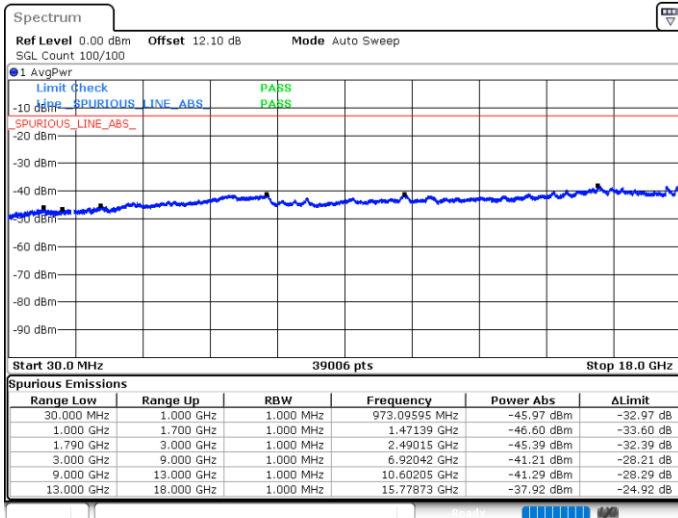

Date: 5 JUN.2020 03:48:39

LTE Band 66C / 10MHz+20MHz

QPSK

Highest Channel / 1RB0 and 1RB99

Highest Channel / 1RB49 and 1RB0

Date: 5 JUN.2020 04:17:25

Date: 5 JUN.2020 04:11:25

Highest Channel / FullIRB

N/A

Date: 5 JUN.2020 04:18:22

LTE Band 66C / 15MHz+10MHz

QPSK

Lowest Channel / 1RB0 and 1RB49

Lowest Channel / 1RB74 and 1RB0

Date: 5 JUN 2020 04:36:25

Date: 5 JUN 2020 04:35:28

Lowest Channel / FullIRB

N/A

Date: 5 JUN 2020 04:41:12

LTE Band 66C / 15MHz+10MHz

QPSK

Middle Channel / 1RB0 and 1RB49

Middle Channel / 1RB74 and 1RB0

Date: 5 JUN.2020 04:41:12

Date: 5 JUN.2020 04:51:56

Middle Channel / FullIRB

N/A

Date: 5 JUN.2020 04:46:13

LTE Band 66C / 15MHz+10MHz

QPSK

Highest Channel / 1RB0 and 1RB49

Highest Channel / 1RB74 and 1RB0