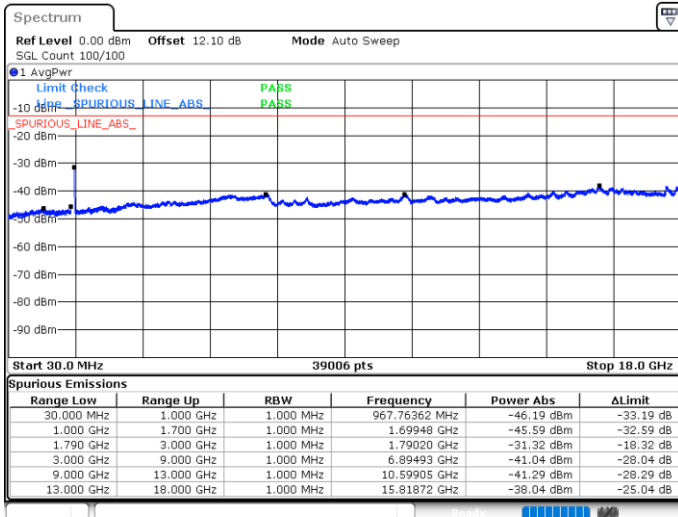

Middle Channel / 1RB49 and 1RB0

Date: 5 JUN.2020 05:46:46

Date: 5 JUN.2020 05:47:43

Middle Channel / FullIRB

N/A

Date: 5 JUN.2020 05:42:00

LTE Band 66C / 10MHz+15MHz

QPSK

Highest Channel / 1RB0 and 1RB74

Highest Channel / 1RB49 and 1RB0

Date: 5 JUN.2020 06:25:14

Date: 5 JUN.2020 06:01:37

Highest Channel / FullIRB

N/A

Date: 5 JUN.2020 06:26:11

LTE Band 66C / 10MHz+20MHz

QPSK

Lowest Channel / 1RB0 and 1RB99

Lowest Channel / 1RB49 and 1RB0

Date: 5 JUN.2020 03:31:06

Date: 5 JUN.2020 03:30:10

Lowest Channel / FullIRB

N/A

Date: 5 JUN.2020 03:41:22

LTE Band 66C / 10MHz+20MHz

QPSK

Middle Channel / 1RB0 and 1RB9

Middle Channel / 1RB49 and 1RB0

Date: 5 JUN.2020 03:53:26

Date: 5 JUN.2020 03:54:22

Middle Channel / FullIRB

N/A