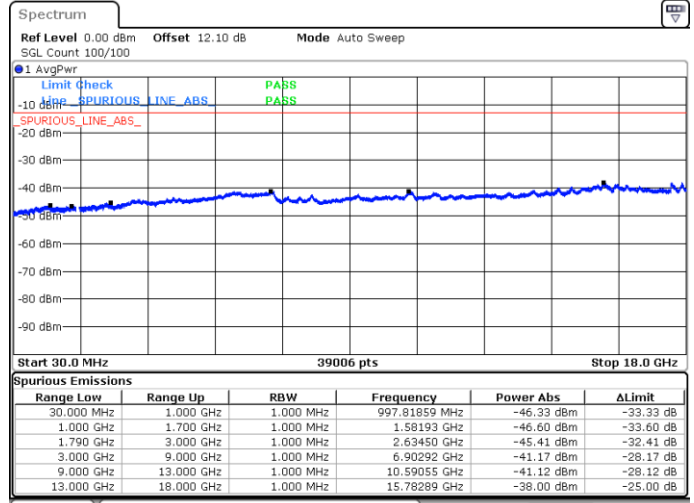

LTE Band 66C / 15MHz+20MHz

QPSK

Lowest Channel / 1RB0 and 1RB99

Lowest Channel / 1RB74 and 1RB0

Date: 4 JUN 2020 23:34:35

Date: 4 JUN 2020 23:33:39

Lowest Channel / FullIRB

N/A

Date: 4 JUN 2020 23:39:21

LTE Band 66C / 15MHz+20MHz

QPSK

Middle Channel / 1RB0 and 1RB9

Middle Channel / 1RB74 and 1RB0

Date: 4 JUN 2020 23:52:33

Date: 4 JUN 2020 23:53:30

Middle Channel / FullIRB

N/A

Date: 4 JUN 2020 23:47:47

LTE Band 66C / 15MHz+20MHz

QPSK

Highest Channel / 1RB0 and 1RB99

Highest Channel / 1RB74 and 1RB0

Date: 5 JUN.2020 00:24:11

Date: 5 JUN.2020 00:19:25

Highest Channel / FullIRB

N/A

Date: 5 JUN.2020 00:25:08

LTE Band 66C / 20MHz+5MHz

QPSK

Lowest Channel / 1RB0 and 1RB24

Lowest Channel / 1RB99 and 1RB0

Date: 4 JUN.2020 06:33:35