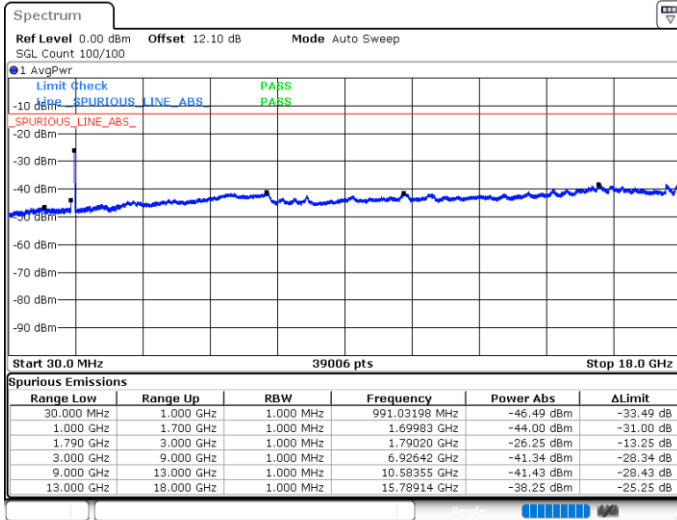

Date: 4 JUN.2020 06:32:39

Lowest Channel / FullIRB

N/A

Date: 4 JUN.2020 06:38:21

LTE Band 66C / 20MHz+5MHz

QPSK

Middle Channel / 1RB0 and 1RB24

Middle Channel / 1RB99 and 1RB0

Date: 4 JUN.2020 06:53:56

Date: 4 JUN.2020 06:56:39

Middle Channel / FullIRB

N/A

Date: 4 JUN.2020 06:49:10

LTE Band 66C / 20MHz+5MHz

QPSK

Highest Channel / 1RB0 and 1RB24

Highest Channel / 1RB99 and 1RB0

Date: 4 JUN.2020 07:22:13

Date: 4 JUN.2020 07:17:28

Highest Channel / FullIRB

N/A

Date: 4 JUN.2020 07:23:10

LTE Band 66C / 20MHz+10MHz

QPSK

Lowest Channel / 1RB0 and 1RB49

Lowest Channel / 1RB99 and 1RB0

Date: 5 JUN.2020 02:00:03

Date: 5 JUN.2020 01:59:06

Lowest Channel / FullIRB

N/A

Date: 5 JUN.2020 02:04:49

LTE Band 66C / 20MHz+10MHz