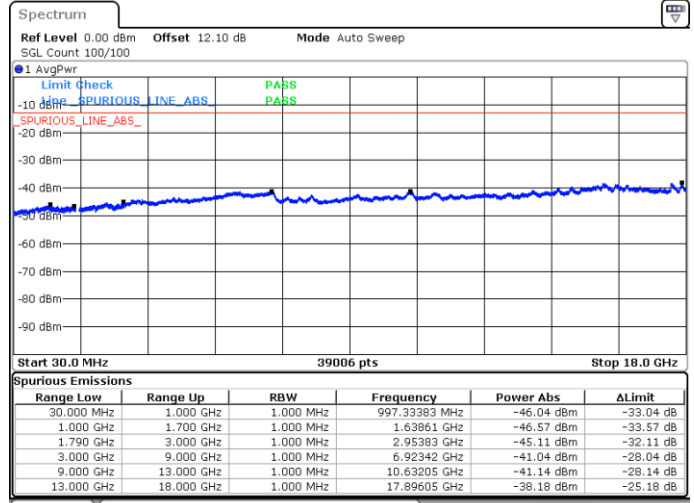

LTE Band 66C / 15MHz+20MHz

QPSK

Lowest Channel / 1RB0 and 1RB99

Lowest Channel / 1RB74 and 1RB0

Date: 4 JUN 2020 23:34:35

Date: 4 JUN 2020 23:33:39

Lowest Channel / FullIRB

N/A

Date: 4 JUN 2020 23:39:21

LTE Band 66C / 15MHz+20MHz

QPSK

Middle Channel / 1RB0 and 1RB9

Middle Channel / 1RB74 and 1RB0

Date: 4 JUN 2020 23:52:33

Date: 4 JUN 2020 23:53:30

Middle Channel / FullIRB

N/A

Date: 4 JUN 2020 23:47:47

LTE Band 66C / 15MHz+20MHz

QPSK

Highest Channel / 1RB0 and 1RB99

Highest Channel / 1RB74 and 1RB0

Date: 5 JUN.2020 00:24:11

Date: 5 JUN.2020 00:19:25

Highest Channel / FullIRB

N/A

Date: 5 JUN.2020 00:25:08

LTE Band 66C / 20MHz+5MHz

QPSK

Lowest Channel / 1RB0 and 1RB24

Lowest Channel / 1RB99 and 1RB0

Date: 4 JUN.2020 06:33:35