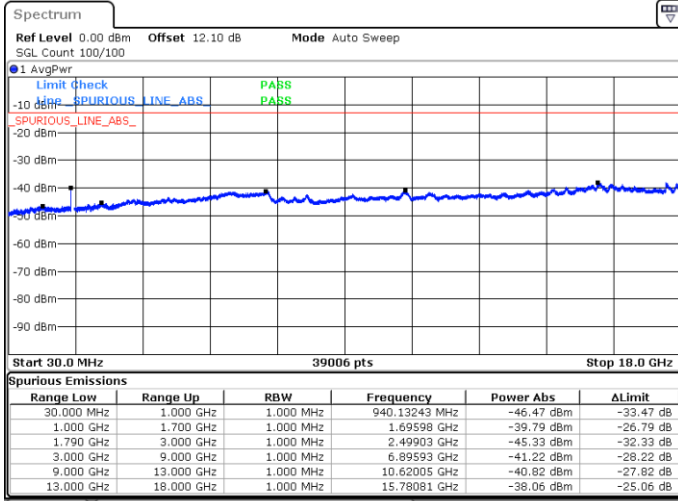

Lowest Channel / 1RB0 and 1RB49

Lowest Channel / 1RB99 and 1RB0

Date: 5 JUN.2020 02:00:03

Date: 5 JUN.2020 01:59:06

Lowest Channel / FullIRB

N/A

Date: 5 JUN.2020 02:04:49

LTE Band 66C / 20MHz+10MHz

QPSK

Middle Channel / 1RB0 and 1RB49

Middle Channel / 1RB99 and 1RB0

Date: 5 JUN.2020 02:14:35

Date: 5 JUN.2020 02:15:31

Middle Channel / FullIRB

N/A

Date: 5 JUN.2020 02:09:49

LTE Band 66C / 20MHz+10MHz

QPSK

Highest Channel / 1RB0 and 1RB49

Highest Channel / 1RB99 and 1RB0

Date: 5 JUN.2020 02:41:11

Date: 5 JUN.2020 02:35:09

Highest Channel / FullIRB

N/A

Date: 5 JUN.2020 02:42:38

LTE Band 66C / 20MHz+15MHz

QPSK

Lowest Channel / 1RB0 and 1RB74

Lowest Channel / 1RB99 and 1RB0

Date: 4 JUN 2020 07:52:33

Date: 4 JUN 2020 07:51:37

Lowest Channel / FullIRB