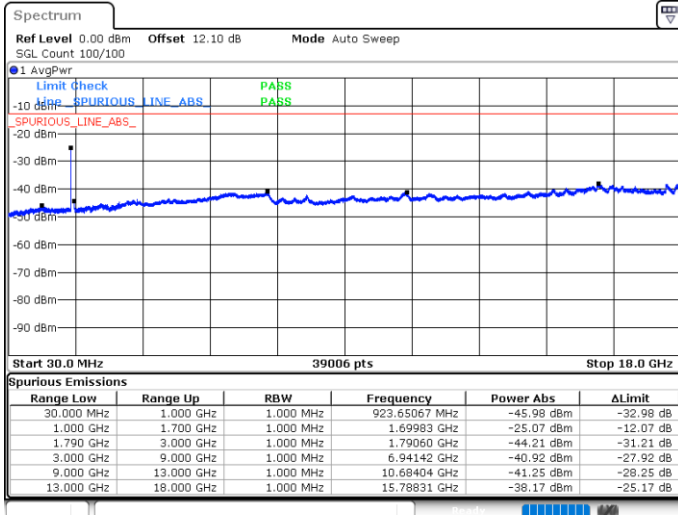

Date: 5 JUN.2020 05:12:31

Date: 5 JUN.2020 05:07:44

Highest Channel / FullIRB

N/A

Date: 5 JUN.2020 05:13:28

LTE Band 66C / 15MHz+15MHz

QPSK

Lowest Channel / 1RB0 and 1RB74

Lowest Channel / 1RB74 and 1RB0

Date: 5 JUN.2020 00:57:30

Date: 5 JUN.2020 00:56:34

Lowest Channel / FullIRB

N/A

Date: 5 JUN.2020 01:02:16

LTE Band 66C / 15MHz+15MHz

QPSK

Middle Channel / 1RB0 and 1RB74

Middle Channel / 1RB74 and 1RB0

Date: 5 JUN.2020 01:12:35

Date: 5 JUN.2020 01:13:31

Middle Channel / FullIRB

N/A

Date: 5 JUN.2020 01:07:49

LTE Band 66C / 15MHz+15MHz