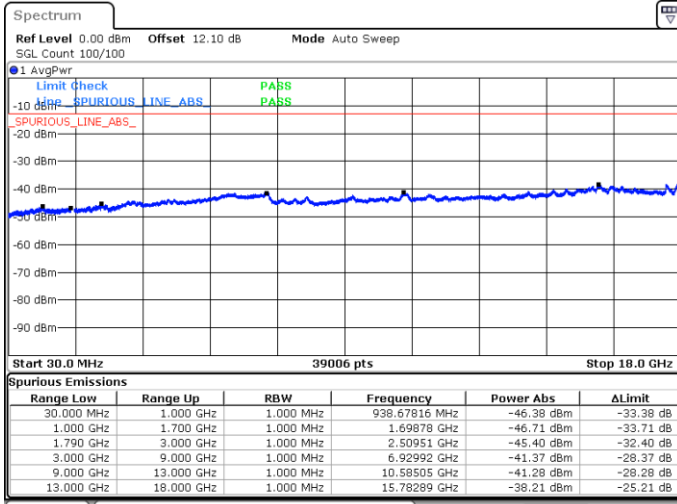

LTE Band 66C / 20MHz+20MHz

64QAM

Lowest Band Edge / 1RB0 and 1RB99

Highest Band Edge / 1RB0 and 1RB99

Lowest Band Edge / 1RB99 and 1RB0

Highest Band Edge / 1RB99 and 1RB0

Lowest Band Edge / Full RB

Highest Band Edge / Full RB

Conducted Spurious Emission

LTE Band 66C / 5MHz+20MHz

QPSK

Lowest Channel / 1RB0 and 1RB99

Lowest Channel / 1RB24 and 1RB0

Date: 4 JUN.2020 05:11:16

Date: 4 JUN.2020 05:10:15

Lowest Channel / FullIRB

Middle Channel / FullIRB

N/A

Date: 4 JUN.2020 05:28:58

LTE Band 66C / 5MHz+20MHz

QPSK

Highest Channel / 1RB0 and 1RB99

Highest Channel / 1RB24 and 1RB0

Date: 4 JUN.2020 05:59:31