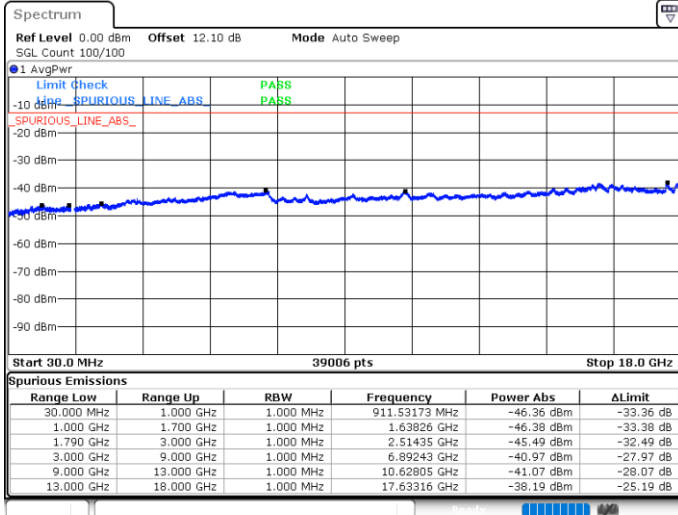

Date: 5 JUN.2020 02:42:38

LTE Band 66C / 20MHz+15MHz

QPSK

Lowest Channel / 1RB0 and 1RB74

Lowest Channel / 1RB99 and 1RB0

Date: 4 JUN 2020 07:52:33

Date: 4 JUN 2020 07:51:37

Lowest Channel / FullIRB

N/A

Date: 4 JUN 2020 07:57:19

LTE Band 66C / 20MHz+15MHz

QPSK

Middle Channel / 1RB0 and 1RB74

Middle Channel / 1RB99 and 1RB0

Date: 4 JUN.2020 22:50:20

Date: 4 JUN.2020 22:51:17

Middle Channel / FullIRB

N/A

Date: 4 JUN.2020 22:45:35

LTE Band 66C / 20MHz+15MHz

QPSK

Highest Channel / 1RB0 and 1RB74

Highest Channel / 1RB99 and 1RB0

Date: 4 JUN.2020 23:13:11

Date: 4 JUN.2020 23:07:07

Highest Channel / FullIRB

N/A

Date: 4 JUN.2020 23:14:08

LTE Band 66C / 20MHz+20MHz

QPSK

Lowest Channel / 1RB0 and 1RB99

Lowest Channel / 1RB99 and 1RB0