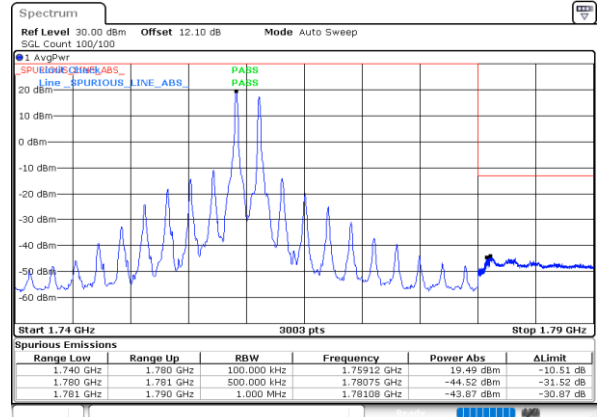

LTE Band 66C / 20MHz+20MHz

64QAM

Lowest Band Edge / 1RB0 and 1RB99

Highest Band Edge / 1RB0 and 1RB99

Lowest Band Edge / 1RB99 and 1RB0

Highest Band Edge / 1RB99 and 1RB0

Lowest Band Edge / Full RB

Highest Band Edge / Full RB

Conducted Spurious Emission

LTE Band 66C / 5MHz+20MHz

QPSK

Lowest Channel / 1RB0 and 1RB99

Lowest Channel / 1RB24 and 1RB0

Date: 4 JUN.2020 05:11:16

Date: 4 JUN.2020 05:10:15

Lowest Channel / FullIRB