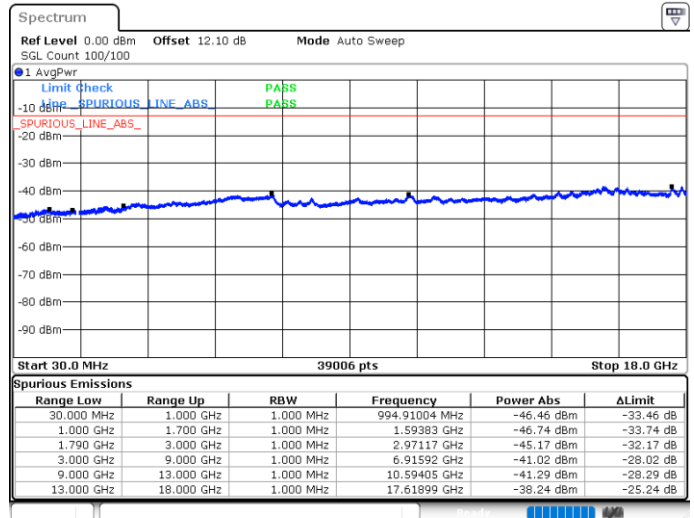

N/A

Date: 4 JUN 2020 23:47:47

LTE Band 66C / 15MHz+20MHz

QPSK

Highest Channel / 1RB0 and 1RB99

Highest Channel / 1RB74 and 1RB0

Date: 5 JUN.2020 00:24:11

Date: 5 JUN.2020 00:19:25

Highest Channel / FullIRB

N/A

Date: 5 JUN.2020 00:25:08

LTE Band 66C / 20MHz+5MHz

QPSK

Lowest Channel / 1RB0 and 1RB24

Lowest Channel / 1RB99 and 1RB0

Date: 4 JUN.2020 06:33:35

Date: 4 JUN.2020 06:32:39

Lowest Channel / FullIRB

N/A

Date: 4 JUN.2020 06:38:21

LTE Band 66C / 20MHz+5MHz

QPSK

Middle Channel / 1RB0 and 1RB24

Middle Channel / 1RB99 and 1RB0

Date: 4 JUN.2020 06:53:56

Date: 4 JUN.2020 06:56:39

Middle Channel / FullIRB

N/A

Date: 4 JUN.2020 06:49:10

LTE Band 66C / 20MHz+5MHz

QPSK

Highest Channel / 1RB0 and 1RB24