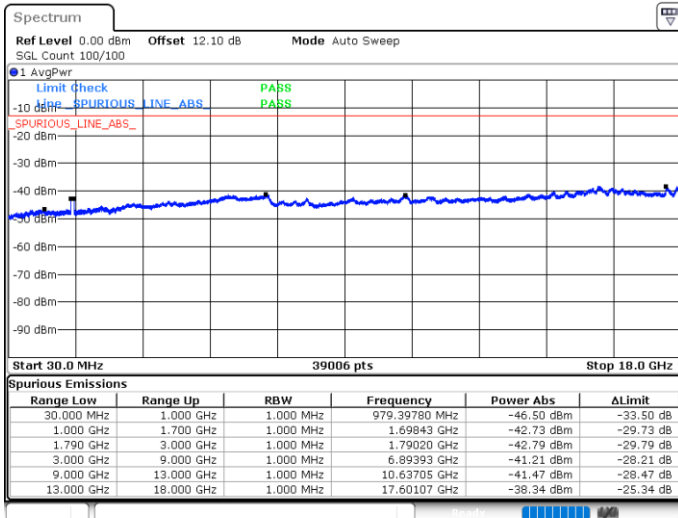

Highest Channel / FullIRB

N/A

Date: 5 JUN.2020 00:25:08

LTE Band 66C / 20MHz+5MHz

QPSK

Lowest Channel / 1RB0 and 1RB24

Lowest Channel / 1RB99 and 1RB0

Date: 4 JUN.2020 06:33:35

Date: 4 JUN.2020 06:32:39

Lowest Channel / FullIRB

N/A

Date: 4 JUN.2020 06:38:21

LTE Band 66C / 20MHz+5MHz

QPSK

Middle Channel / 1RB0 and 1RB24

Middle Channel / 1RB99 and 1RB0

Date: 4 JUN.2020 06:53:56

Date: 4 JUN.2020 06:56:39

Middle Channel / FullIRB

N/A

Date: 4 JUN.2020 06:49:10

LTE Band 66C / 20MHz+5MHz

QPSK

Highest Channel / 1RB0 and 1RB24

Highest Channel / 1RB99 and 1RB0

Date: 4 JUN.2020 07:22:13

Date: 4 JUN.2020 07:17:28

Highest Channel / FullIRB

N/A

Date: 4 JUN.2020 07:23:10

LTE Band 66C / 20MHz+10MHz

QPSK