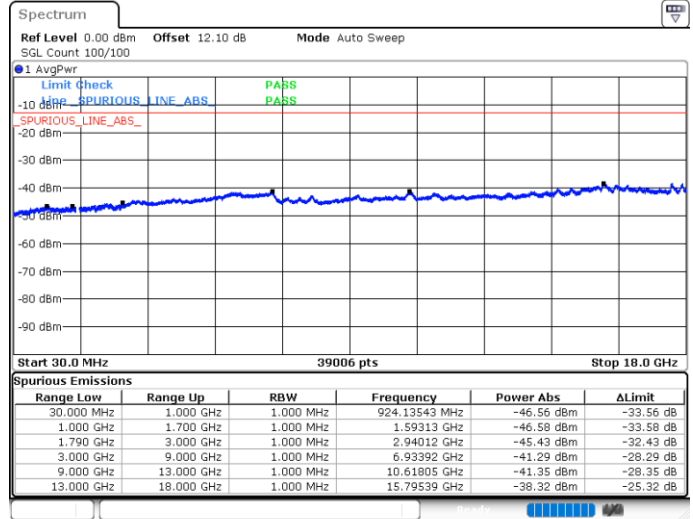

Date: 4 JUN.2020 06:32:39

Lowest Channel / FullIRB

N/A

Date: 4 JUN.2020 06:38:21

LTE Band 66C / 20MHz+5MHz

QPSK

Middle Channel / 1RB0 and 1RB24

Middle Channel / 1RB99 and 1RB0

Date: 4 JUN.2020 06:53:56

Date: 4 JUN.2020 06:56:39

Middle Channel / FullIRB

N/A

Date: 4 JUN.2020 06:49:10

LTE Band 66C / 20MHz+5MHz

QPSK

Highest Channel / 1RB0 and 1RB24

Highest Channel / 1RB99 and 1RB0

Date: 4 JUN.2020 07:22:13

Date: 4 JUN.2020 07:17:28

Highest Channel / FullIRB

N/A

Date: 4 JUN.2020 07:23:10

LTE Band 66C / 20MHz+10MHz

QPSK

Lowest Channel / 1RB0 and 1RB49

Lowest Channel / 1RB99 and 1RB0

Date: 5 JUN.2020 02:00:03

Date: 5 JUN.2020 01:59:06

Lowest Channel / FullIRB

N/A

Date: 5 JUN.2020 02:04:49

LTE Band 66C / 20MHz+10MHz