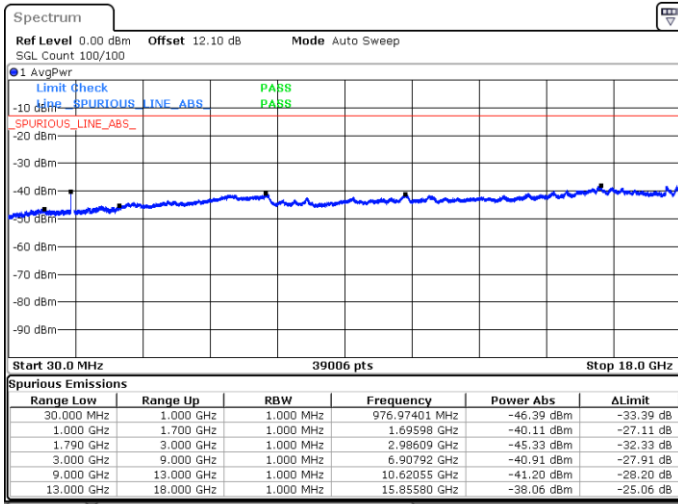

LTE Band 66C / 10MHz+20MHz

QPSK

Middle Channel / 1RB0 and 1RB9

Middle Channel / 1RB49 and 1RB0

Date: 5 JUN.2020 03:53:26

Date: 5 JUN.2020 03:54:22

Middle Channel / FullIRB

N/A

Date: 5 JUN.2020 03:48:39

LTE Band 66C / 10MHz+20MHz

QPSK

Highest Channel / 1RB0 and 1RB99

Highest Channel / 1RB49 and 1RB0

Date: 5 JUN.2020 04:17:25

Date: 5 JUN.2020 04:11:25

Highest Channel / FullIRB

N/A

Date: 5 JUN.2020 04:18:22

LTE Band 66C / 15MHz+10MHz

QPSK

Lowest Channel / 1RB0 and 1RB49

Lowest Channel / 1RB74 and 1RB0

Date: 5 JUN 2020 04:36:25

Date: 5 JUN 2020 04:35:28

Lowest Channel / FullIRB

N/A

Date: 5 JUN 2020 04:41:12

LTE Band 66C / 15MHz+10MHz

QPSK

Middle Channel / 1RB0 and 1RB49

Middle Channel / 1RB74 and 1RB0

Date: 5 JUN.2020 04:41:12