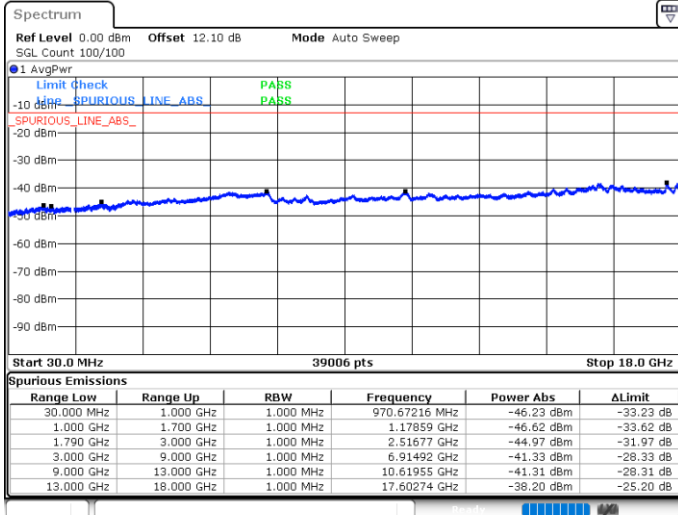

Middle Channel / FullIRB

N/A

Date: 4 JUN.2020 05:28:58

LTE Band 66C / 5MHz+20MHz

QPSK

Highest Channel / 1RB0 and 1RB99

Highest Channel / 1RB24 and 1RB0

Date: 4 JUN.2020 05:59:31

Date: 4 JUN.2020 05:54:46

Highest Channel / FullIRB

N/A

Date: 4 JUN.2020 06:00:28

LTE Band 66C / 10MHz+15MHz

QPSK

Lowest Channel / 1RB0 and 1RB74

Lowest Channel / 1RB49 and 1RB0

Date: 5 JUN.2020 05:31:58

Date: 5 JUN.2020 05:31:02

Lowest Channel / FullIRB

N/A

Date: 5 JUN.2020 05:36:44

LTE Band 66C / 10MHz+15MHz

QPSK

MiddleChannel / 1RB0 and 1RB74