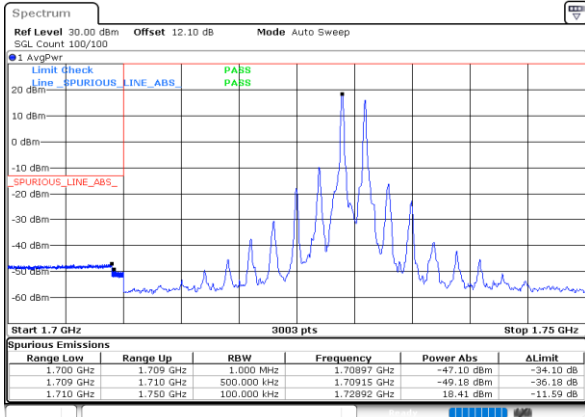

LTE Band 66C / 20MHz+20MHz

64QAM

Lowest Band Edge / 1RB0 and 1RB99

Highest Band Edge / 1RB0 and 1RB99

Lowest Band Edge / 1RB99 and 1RB0

Highest Band Edge / 1RB99 and 1RB0

Lowest Band Edge / Full RB

Highest Band Edge / Full RB

Conducted Spurious Emission

LTE Band 66C / 5MHz+20MHz

QPSK

Lowest Channel / 1RB0 and 1RB99

Lowest Channel / 1RB24 and 1RB0

Date: 4 JUN.2020 05:11:16

Date: 4 JUN.2020 05:10:15

Lowest Channel / FullIRB