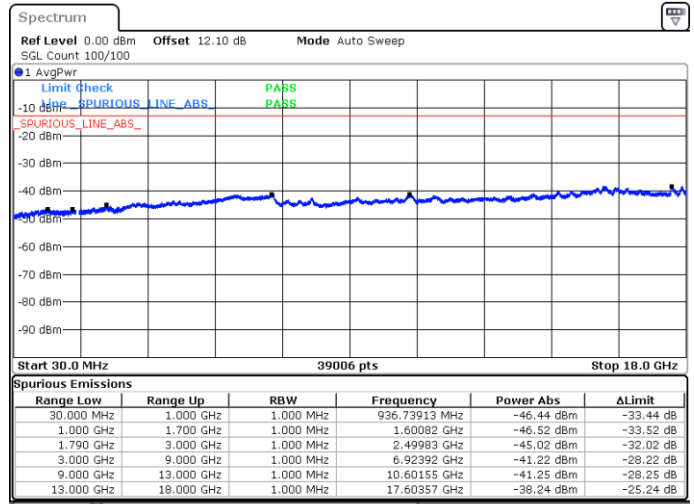

LTE Band 66C / 10MHz+20MHz

QPSK

Middle Channel / 1RB0 and 1RB9

Middle Channel / 1RB49 and 1RB0

Date: 5 JUN.2020 03:53:26

Date: 5 JUN.2020 03:54:22

Middle Channel / FullIRB

N/A

Date: 5 JUN.2020 03:48:39

LTE Band 66C / 10MHz+20MHz

QPSK

Highest Channel / 1RB0 and 1RB99

Highest Channel / 1RB49 and 1RB0

Date: 5 JUN.2020 04:17:25

Date: 5 JUN.2020 04:11:25

Highest Channel / FullIRB

N/A

Date: 5 JUN.2020 04:18:22

LTE Band 66C / 15MHz+10MHz

QPSK

Lowest Channel / 1RB0 and 1RB49

Lowest Channel / 1RB74 and 1RB0

Date: 5 JUN 2020 04:36:25

Date: 5 JUN 2020 04:35:28