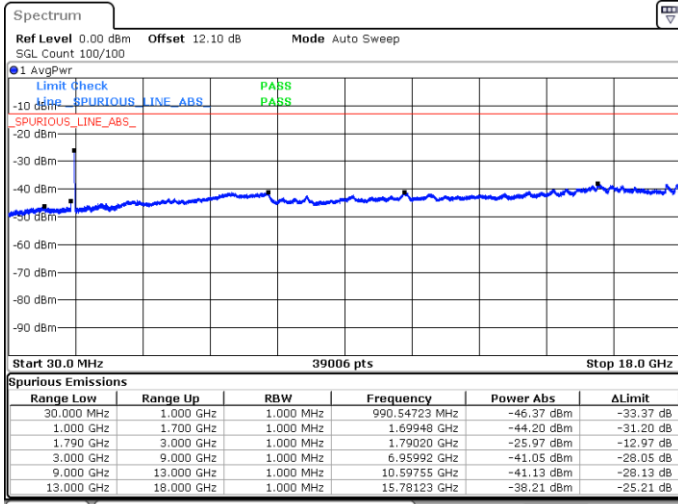

Lowest Channel / 1RB74 and 1RB0

Date: 5 JUN.2020 00:57:30

Date: 5 JUN.2020 00:56:34

Lowest Channel / FullIRB

N/A

Date: 5 JUN.2020 01:02:16

LTE Band 66C / 15MHz+15MHz

QPSK

Middle Channel / 1RB0 and 1RB74

Middle Channel / 1RB74 and 1RB0

Date: 5 JUN.2020 01:12:35

Date: 5 JUN.2020 01:13:31

Middle Channel / FullIRB

N/A

Date: 5 JUN.2020 01:07:49

LTE Band 66C / 15MHz+15MHz

QPSK

Highest Channel / 1RB0 and 1RB74

Highest Channel / 1RB74 and 1RB0

Date: 5 JUN.2020 01:34:08

Date: 5 JUN.2020 01:28:20

Highest Channel / FullIRB

N/A

Date: 5 JUN.2020 01:35:06

LTE Band 66C / 15MHz+20MHz

QPSK

Lowest Channel / 1RB0 and 1RB99

Lowest Channel / 1RB74 and 1RB0

Date: 4 JUN 2020 23:34:35

Date: 4 JUN 2020 23:33:39

Lowest Channel / FullIRB

N/A