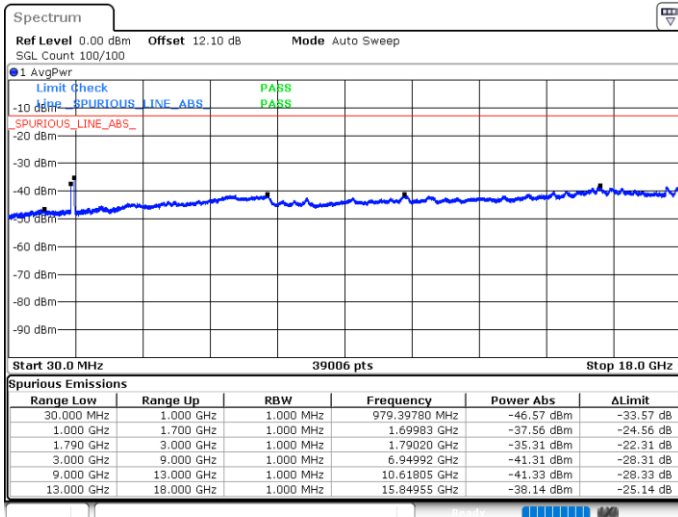

Highest Channel / FullIRB

N/A

Date: 5 JUN.2020 00:25:08

LTE Band 66C / 20MHz+5MHz

QPSK

Lowest Channel / 1RB0 and 1RB24

Lowest Channel / 1RB99 and 1RB0

Date: 4 JUN.2020 06:33:35

Date: 4 JUN.2020 06:32:39

Lowest Channel / FullIRB

N/A

Date: 4 JUN.2020 06:38:21

LTE Band 66C / 20MHz+5MHz

QPSK

Middle Channel / 1RB0 and 1RB24

Middle Channel / 1RB99 and 1RB0

Date: 4 JUN.2020 06:53:56

Date: 4 JUN.2020 06:56:39

Middle Channel / FullIRB

N/A

Date: 4 JUN.2020 06:49:10

LTE Band 66C / 20MHz+5MHz

QPSK

Highest Channel / 1RB0 and 1RB24

Highest Channel / 1RB99 and 1RB0

Date: 4 JUN.2020 07:22:13

Date: 4 JUN.2020 07:17:28

Highest Channel / FullIRB

N/A

Date: 4 JUN.2020 07:23:10

LTE Band 66C / 20MHz+10MHz

QPSK