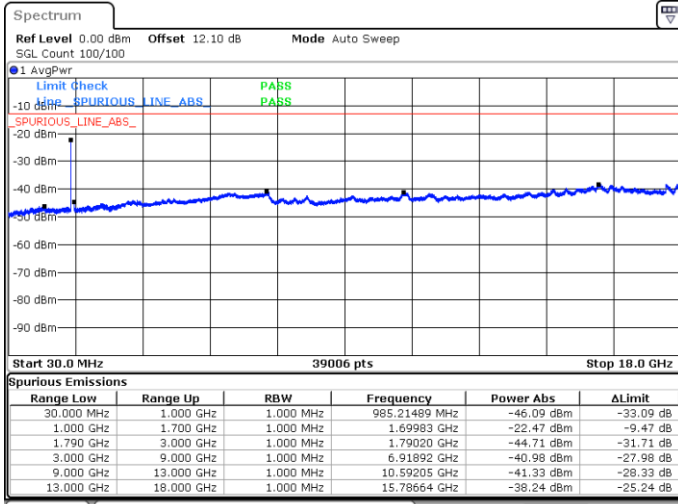

Highest Channel / 1RB0 and 1RB74

Highest Channel / 1RB49 and 1RB0

Date: 5 JUN.2020 06:25:14

Date: 5 JUN.2020 06:01:37

Highest Channel / FullIRB

N/A

Date: 5 JUN.2020 06:26:11

LTE Band 66C / 10MHz+20MHz

QPSK

Lowest Channel / 1RB0 and 1RB99

Lowest Channel / 1RB49 and 1RB0

Date: 5 JUN.2020 03:31:06

Date: 5 JUN.2020 03:30:10

Lowest Channel / FullIRB

N/A

Date: 5 JUN.2020 03:41:22

LTE Band 66C / 10MHz+20MHz

QPSK

Middle Channel / 1RB0 and 1RB9

Middle Channel / 1RB49 and 1RB0

Date: 5 JUN.2020 03:53:26

Date: 5 JUN.2020 03:54:22

Middle Channel / FullIRB

N/A

Date: 5 JUN.2020 03:48:39

LTE Band 66C / 10MHz+20MHz

QPSK

Highest Channel / 1RB0 and 1RB99

Highest Channel / 1RB49 and 1RB0

Date: 5 JUN.2020 04:17:25

Date: 5 JUN.2020 04:11:25

Highest Channel / FullIRB