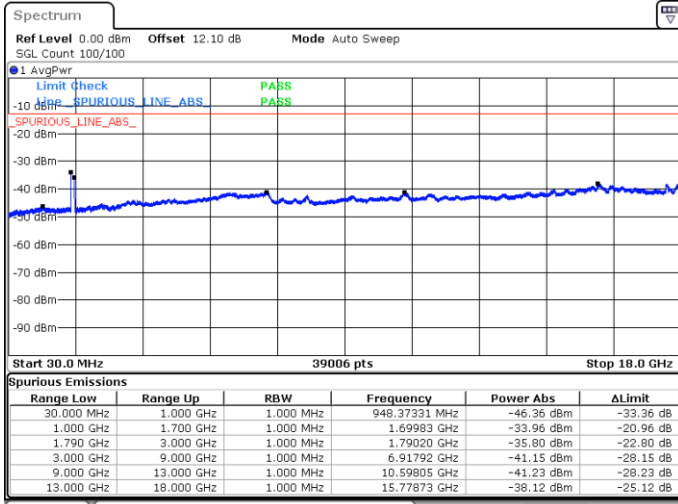

Lowest Channel / 1RB74 and 1RB0

Date: 5 JUN.2020 00:57:30

Date: 5 JUN.2020 00:56:34

Lowest Channel / FullIRB

N/A

Date: 5 JUN.2020 01:02:16

LTE Band 66C / 15MHz+15MHz

QPSK

Middle Channel / 1RB0 and 1RB74

Middle Channel / 1RB74 and 1RB0

Date: 5 JUN.2020 01:12:35

Date: 5 JUN.2020 01:13:31

Middle Channel / FullIRB

N/A

Date: 5 JUN.2020 01:07:49

LTE Band 66C / 15MHz+15MHz

QPSK

Highest Channel / 1RB0 and 1RB74

Highest Channel / 1RB74 and 1RB0

Date: 5 JUN.2020 01:34:08

Date: 5 JUN.2020 01:28:20

Highest Channel / FullIRB

N/A

Date: 5 JUN.2020 01:35:06

LTE Band 66C / 15MHz+20MHz

QPSK

Lowest Channel / 1RB0 and 1RB99

Lowest Channel / 1RB74 and 1RB0

Date: 4 JUN 2020 23:34:35

Date: 4 JUN 2020 23:33:39

Lowest Channel / FullIRB

N/A