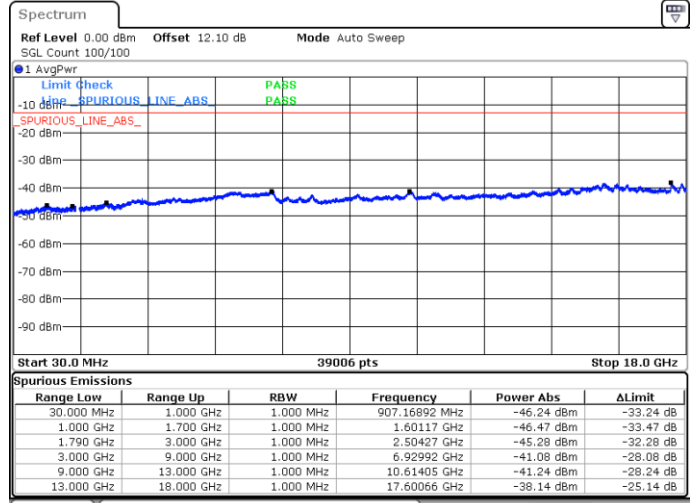

QPSK

Highest Channel / 1RB0 and 1RB74

Highest Channel / 1RB74 and 1RB0

Date: 5 JUN.2020 01:34:08

Date: 5 JUN.2020 01:28:20

Highest Channel / FullIRB

N/A

Date: 5 JUN.2020 01:35:06

LTE Band 66C / 15MHz+20MHz

QPSK

Lowest Channel / 1RB0 and 1RB99

Lowest Channel / 1RB74 and 1RB0

Date: 4 JUN 2020 23:34:35

Date: 4 JUN 2020 23:33:39

Lowest Channel / FullIRB

N/A

Date: 4 JUN 2020 23:39:21

LTE Band 66C / 15MHz+20MHz

QPSK

Middle Channel / 1RB0 and 1RB9

Middle Channel / 1RB74 and 1RB0

Date: 4 JUN 2020 23:52:33

Date: 4 JUN 2020 23:53:30

Middle Channel / FullIRB

N/A

Date: 4 JUN 2020 23:47:47

LTE Band 66C / 15MHz+20MHz

QPSK

Highest Channel / 1RB0 and 1RB99

Highest Channel / 1RB74 and 1RB0

Date: 5 JUN.2020 00:24:11

Date: 5 JUN.2020 00:19:25