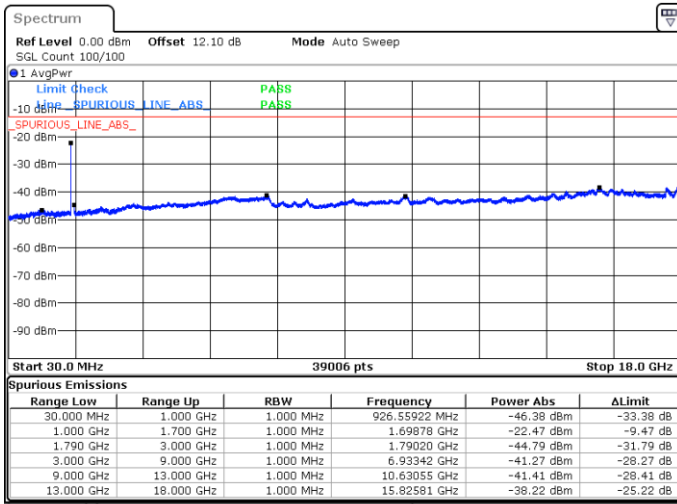

LTE Band 66C / 20MHz+20MHz

64QAM

Lowest Band Edge / 1RB0 and 1RB99

Highest Band Edge / 1RB0 and 1RB99

Lowest Band Edge / 1RB99 and 1RB0

Highest Band Edge / 1RB99 and 1RB0

Lowest Band Edge / Full RB

Highest Band Edge / Full RB

Conducted Spurious Emission

LTE Band 66C / 5MHz+20MHz

QPSK

Lowest Channel / 1RB0 and 1RB99

Lowest Channel / 1RB24 and 1RB0

Date: 4 JUN.2020 05:11:16

Date: 4 JUN.2020 05:10:15

Lowest Channel / FullIRB

N/A

Date: 4 JUN.2020 05:18:00

LTE Band 66C / 5MHz+20MHz

QPSK

Middle Channel / 1RB0 and 1RB9

Middle Channel / 1RB24 and 1RB0

Date: 4 JUN.2020 05:33:44

Date: 4 JUN.2020 05:34:40

Middle Channel / FullIRB

N/A

Date: 4 JUN.2020 05:28:58

LTE Band 66C / 5MHz+20MHz

QPSK

Highest Channel / 1RB0 and 1RB99

Highest Channel / 1RB24 and 1RB0

Date: 4 JUN.2020 05:59:31