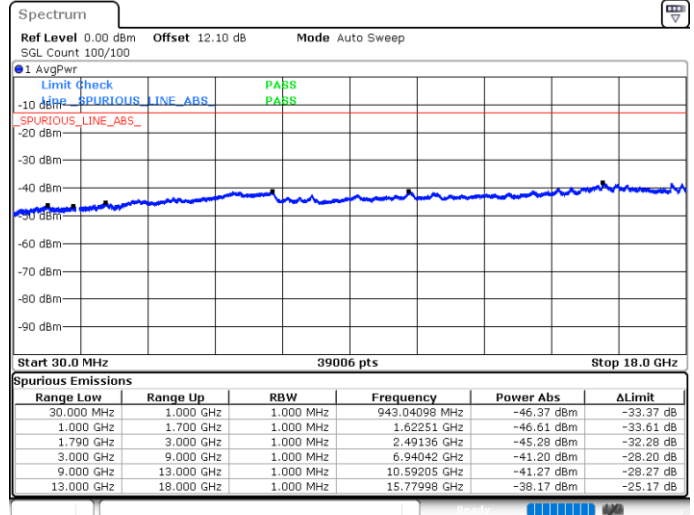

Middle Channel / FullIRB

N/A

Date: 4 JUN.2020 05:28:58

LTE Band 66C / 5MHz+20MHz

QPSK

Highest Channel / 1RB0 and 1RB99

Highest Channel / 1RB24 and 1RB0

Date: 4 JUN.2020 05:59:31

Date: 4 JUN.2020 05:54:46

Highest Channel / FullIRB

N/A

Date: 4 JUN.2020 06:00:28

LTE Band 66C / 10MHz+15MHz

QPSK

Lowest Channel / 1RB0 and 1RB74

Lowest Channel / 1RB49 and 1RB0

Date: 5 JUN.2020 05:31:58

Date: 5 JUN.2020 05:31:02

Lowest Channel / FullIRB

N/A

Date: 5 JUN.2020 05:36:44

LTE Band 66C / 10MHz+15MHz

QPSK

MiddleChannel / 1RB0 and 1RB74