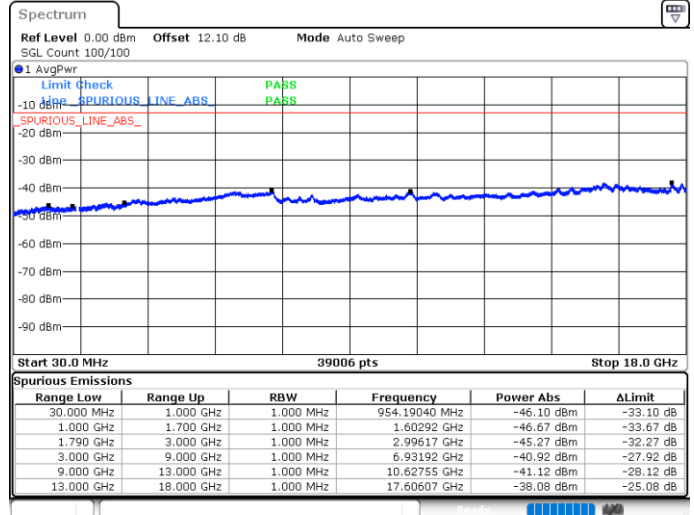

Date: 5 JUN.2020 04:51:56

Middle Channel / FullIRB

N/A

Date: 5 JUN.2020 04:46:13

LTE Band 66C / 15MHz+10MHz

QPSK

Highest Channel / 1RB0 and 1RB49

Highest Channel / 1RB74 and 1RB0

Date: 5 JUN.2020 05:12:31

Date: 5 JUN.2020 05:07:44

Highest Channel / FullIRB

N/A

Date: 5 JUN.2020 05:13:28

LTE Band 66C / 15MHz+15MHz

QPSK

Lowest Channel / 1RB0 and 1RB74

Lowest Channel / 1RB74 and 1RB0

Date: 5 JUN.2020 00:57:30

Date: 5 JUN.2020 00:56:34

Lowest Channel / FullIRB

N/A

Date: 5 JUN.2020 01:02:16

LTE Band 66C / 15MHz+15MHz

QPSK