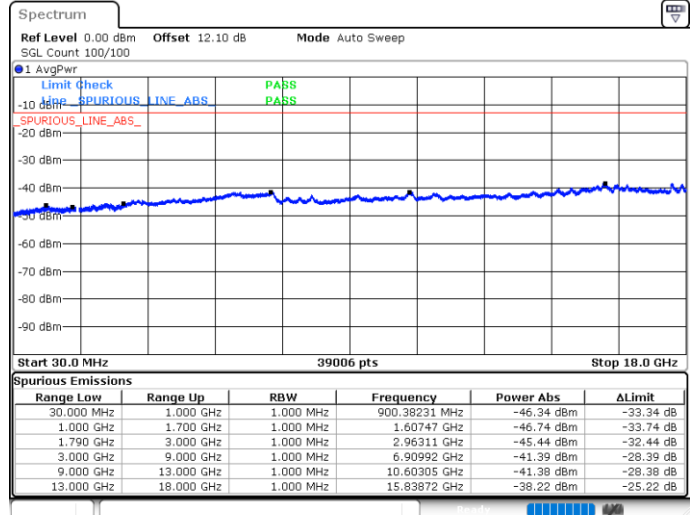

Date: 4 JUN.2020 04:15:17