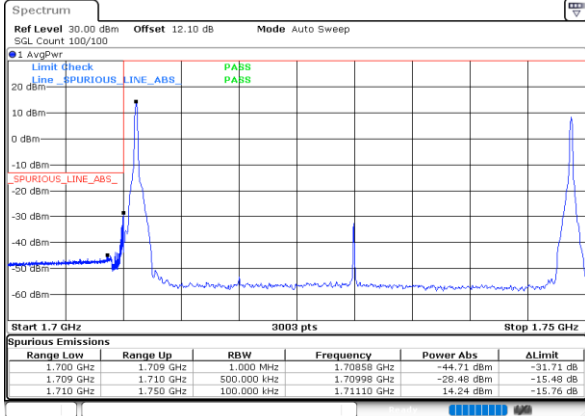

LTE Band 66C / 20MHz+20MHz

64QAM

Lowest Band Edge / 1RB0 and 1RB99

Highest Band Edge / 1RB0 and 1RB99

Lowest Band Edge / 1RB99 and 1RB0

Highest Band Edge / 1RB99 and 1RB0

Lowest Band Edge / Full RB

Highest Band Edge / Full RB

Conducted Spurious Emission

LTE Band 66C / 5MHz+20MHz

QPSK

Lowest Channel / 1RB0 and 1RB99

Lowest Channel / 1RB24 and 1RB0

Date: 4 JUN.2020 05:11:16

Date: 4 JUN.2020 05:10:15

Lowest Channel / FullIRB