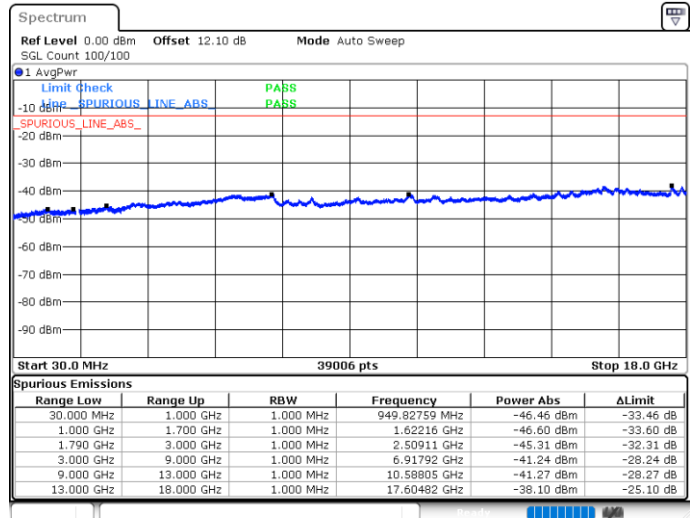

Lowest Channel / FullIRB

N/A

Date: 5 JUN 2020 04:41:12

LTE Band 66C / 15MHz+10MHz

QPSK

Middle Channel / 1RB0 and 1RB49

Middle Channel / 1RB74 and 1RB0

Date: 5 JUN.2020 04:41:12

Date: 5 JUN.2020 04:51:56

Middle Channel / FullIRB

N/A

Date: 5 JUN.2020 04:46:13

LTE Band 66C / 15MHz+10MHz

QPSK

Highest Channel / 1RB0 and 1RB49

Highest Channel / 1RB74 and 1RB0

Date: 5 JUN.2020 05:12:31

Date: 5 JUN.2020 05:07:44

Highest Channel / FullIRB

N/A

Date: 5 JUN.2020 05:13:28

LTE Band 66C / 15MHz+15MHz

QPSK

Lowest Channel / 1RB0 and 1RB74

Lowest Channel / 1RB74 and 1RB0

Date: 5 JUN.2020 00:57:30

Date: 5 JUN.2020 00:56:34

Lowest Channel / FullIRB

N/A

Date: 5 JUN.2020 01:02:16

LTE Band 66C / 15MHz+15MHz

QPSK