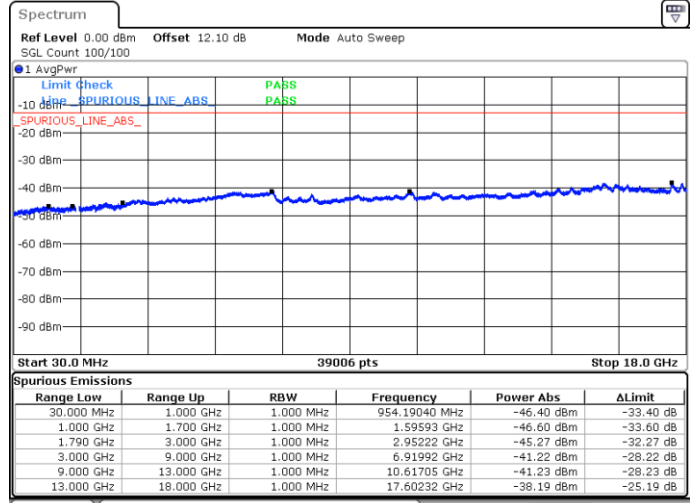

Date: 4 JUN.2020 06:32:39

Lowest Channel / FullIRB

N/A

Date: 4 JUN.2020 06:38:21

LTE Band 66C / 20MHz+5MHz

QPSK

Middle Channel / 1RB0 and 1RB24

Middle Channel / 1RB99 and 1RB0

Date: 4 JUN.2020 06:53:56

Date: 4 JUN.2020 06:56:39

Middle Channel / FullIRB

N/A

Date: 4 JUN.2020 06:49:10

LTE Band 66C / 20MHz+5MHz

QPSK

Highest Channel / 1RB0 and 1RB24

Highest Channel / 1RB99 and 1RB0

Date: 4 JUN.2020 07:22:13

Date: 4 JUN.2020 07:17:28

Highest Channel / FullIRB

N/A

Date: 4 JUN.2020 07:23:10

LTE Band 66C / 20MHz+10MHz

QPSK

Lowest Channel / 1RB0 and 1RB49

Lowest Channel / 1RB99 and 1RB0

Date: 5 JUN.2020 02:00:03

Date: 5 JUN.2020 01:59:06

Lowest Channel / FullIRB

N/A

Date: 5 JUN.2020 02:04:49

LTE Band 66C / 20MHz+10MHz