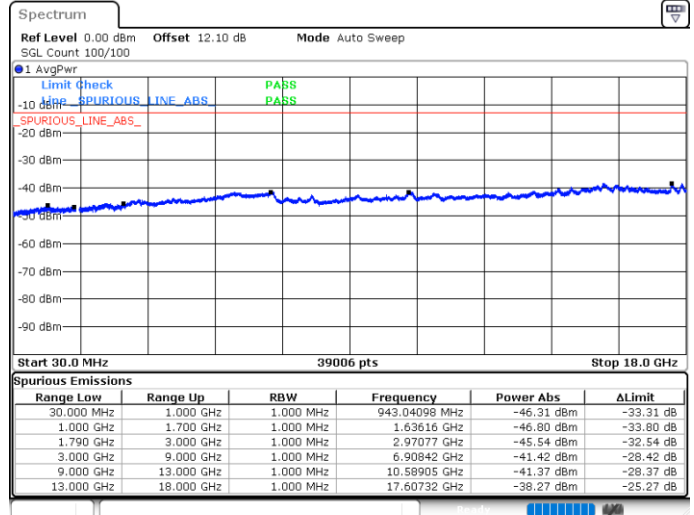

N/A

Date: 4 JUN.2020 05:18:00

LTE Band 66C / 5MHz+20MHz

QPSK

Middle Channel / 1RB0 and 1RB9

Middle Channel / 1RB24 and 1RB0

Date: 4 JUN.2020 05:33:44

Date: 4 JUN.2020 05:34:40

Middle Channel / FullIRB

N/A

Date: 4 JUN.2020 05:28:58

LTE Band 66C / 5MHz+20MHz

QPSK

Highest Channel / 1RB0 and 1RB99

Highest Channel / 1RB24 and 1RB0

Date: 4 JUN.2020 05:59:31

Date: 4 JUN.2020 05:54:46

Highest Channel / FullIRB

N/A

Date: 4 JUN.2020 06:00:28

LTE Band 66C / 10MHz+15MHz

QPSK

Lowest Channel / 1RB0 and 1RB74

Lowest Channel / 1RB49 and 1RB0

Date: 5 JUN.2020 05:31:58

Date: 5 JUN.2020 05:31:02

Lowest Channel / FullIRB

N/A

Date: 5 JUN.2020 05:36:44

LTE Band 66C / 10MHz+15MHz

QPSK

MiddleChannel / 1RB0 and 1RB74