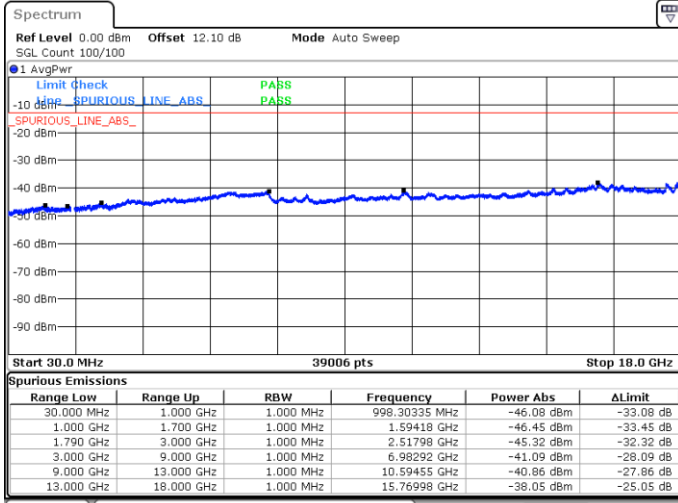

Date: 5 JUN.2020 05:12:31

Date: 5 JUN.2020 05:07:44

Highest Channel / FullIRB

N/A

Date: 5 JUN.2020 05:13:28

LTE Band 66C / 15MHz+15MHz

QPSK

Lowest Channel / 1RB0 and 1RB74

Lowest Channel / 1RB74 and 1RB0

Date: 5 JUN.2020 00:57:30

Date: 5 JUN.2020 00:56:34

Lowest Channel / FullIRB

N/A

Date: 5 JUN.2020 01:02:16

LTE Band 66C / 15MHz+15MHz

QPSK

Middle Channel / 1RB0 and 1RB74

Middle Channel / 1RB74 and 1RB0

Date: 5 JUN.2020 01:12:35

Date: 5 JUN.2020 01:13:31

Middle Channel / FullIRB

N/A

Date: 5 JUN.2020 01:07:49

LTE Band 66C / 15MHz+15MHz