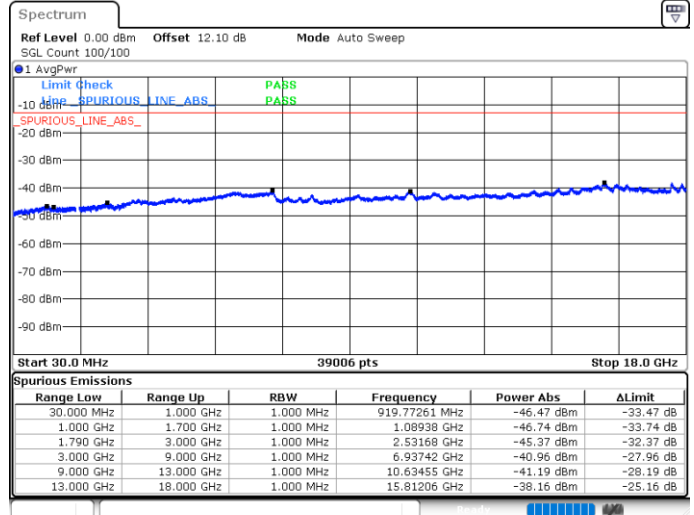

Date: 5 JUN.2020 02:42:38

LTE Band 66C / 20MHz+15MHz

QPSK

Lowest Channel / 1RB0 and 1RB74

Lowest Channel / 1RB99 and 1RB0

Date: 4 JUN 2020 07:52:33

Date: 4 JUN 2020 07:51:37

Lowest Channel / FullIRB

N/A

Date: 4 JUN 2020 07:57:19

LTE Band 66C / 20MHz+15MHz

QPSK

Middle Channel / 1RB0 and 1RB74

Middle Channel / 1RB99 and 1RB0

Date: 4 JUN.2020 22:50:20

Date: 4 JUN.2020 22:51:17

Middle Channel / FullIRB

N/A

Date: 4 JUN.2020 22:45:35

LTE Band 66C / 20MHz+15MHz

QPSK

Highest Channel / 1RB0 and 1RB74

Highest Channel / 1RB99 and 1RB0

Date: 4 JUN.2020 23:13:11

Date: 4 JUN.2020 23:07:07

Highest Channel / FullIRB

N/A

Date: 4 JUN.2020 23:14:08

LTE Band 66C / 20MHz+20MHz

QPSK

Lowest Channel / 1RB0 and 1RB99

Lowest Channel / 1RB99 and 1RB0