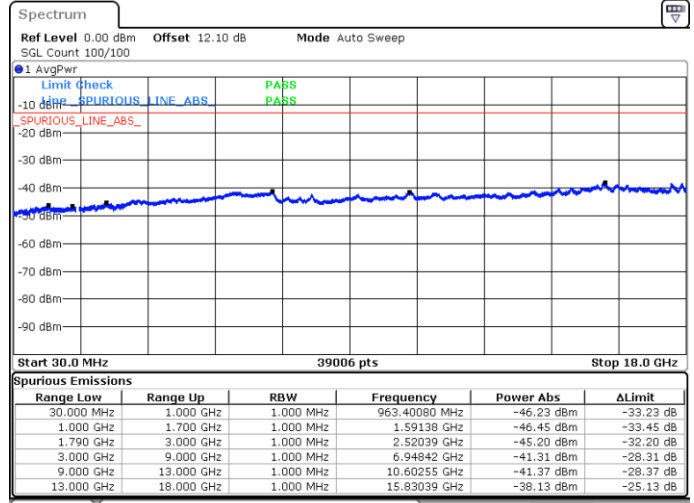

Middle Channel / 1RB49 and 1RB0

Date: 5 JUN.2020 05:46:46

Date: 5 JUN.2020 05:47:43

Middle Channel / FullIRB

N/A

Date: 5 JUN.2020 05:42:00

LTE Band 66C / 10MHz+15MHz

QPSK

Highest Channel / 1RB0 and 1RB74

Highest Channel / 1RB49 and 1RB0

Date: 5 JUN.2020 06:25:14

Date: 5 JUN.2020 06:01:37

Highest Channel / FullIRB

N/A

Date: 5 JUN.2020 06:26:11

LTE Band 66C / 10MHz+20MHz

QPSK

Lowest Channel / 1RB0 and 1RB99

Lowest Channel / 1RB49 and 1RB0

Date: 5 JUN.2020 03:31:06

Date: 5 JUN.2020 03:30:10

Lowest Channel / FullIRB

N/A

Date: 5 JUN.2020 03:41:22