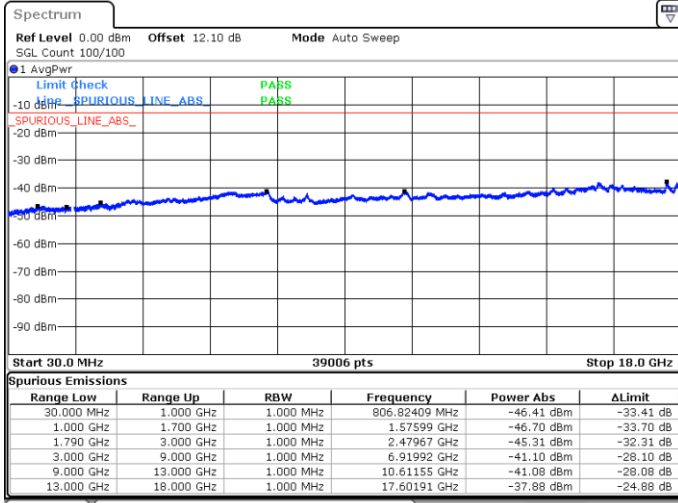

Date: 4 JUN 2020 23:39:21

LTE Band 66C / 15MHz+20MHz

QPSK

Middle Channel / 1RB0 and 1RB9

Middle Channel / 1RB74 and 1RB0

Date: 4 JUN 2020 23:52:33

Date: 4 JUN 2020 23:53:30

Middle Channel / FullIRB

N/A

Date: 4 JUN 2020 23:47:47

LTE Band 66C / 15MHz+20MHz

QPSK

Highest Channel / 1RB0 and 1RB99

Highest Channel / 1RB74 and 1RB0

Date: 5 JUN.2020 00:24:11

Date: 5 JUN.2020 00:19:25

Highest Channel / FullIRB

N/A

Date: 5 JUN.2020 00:25:08

LTE Band 66C / 20MHz+5MHz

QPSK

Lowest Channel / 1RB0 and 1RB24

Lowest Channel / 1RB99 and 1RB0

Date: 4 JUN.2020 06:33:35

Date: 4 JUN.2020 06:32:39

Lowest Channel / FullIRB

N/A

Date: 4 JUN.2020 06:38:21

LTE Band 66C / 20MHz+5MHz

QPSK

Middle Channel / 1RB0 and 1RB24

Middle Channel / 1RB99 and 1RB0