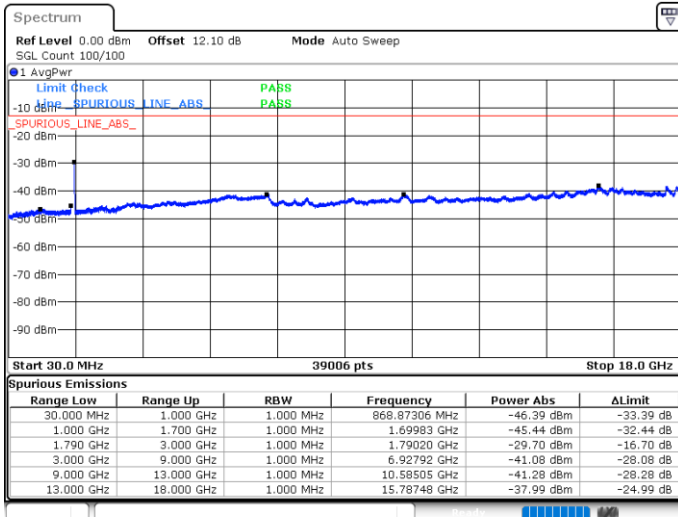

Lowest Channel / FullIRB

N/A

Date: 5 JUN 2020 04:41:12

LTE Band 66C / 15MHz+10MHz

QPSK

Middle Channel / 1RB0 and 1RB49

Middle Channel / 1RB74 and 1RB0

Date: 5 JUN.2020 04:41:12

Date: 5 JUN.2020 04:51:56

Middle Channel / FullIRB

N/A

Date: 5 JUN.2020 04:46:13

LTE Band 66C / 15MHz+10MHz

QPSK

Highest Channel / 1RB0 and 1RB49

Highest Channel / 1RB74 and 1RB0

Date: 5 JUN.2020 05:12:31

Date: 5 JUN.2020 05:07:44

Highest Channel / FullIRB

N/A

Date: 5 JUN.2020 05:13:28

LTE Band 66C / 15MHz+15MHz

QPSK

Lowest Channel / 1RB0 and 1RB74

Lowest Channel / 1RB74 and 1RB0

Date: 5 JUN.2020 00:57:30

Date: 5 JUN.2020 00:56:34

Lowest Channel / FullIRB

N/A

Date: 5 JUN.2020 01:02:16

LTE Band 66C / 15MHz+15MHz

QPSK