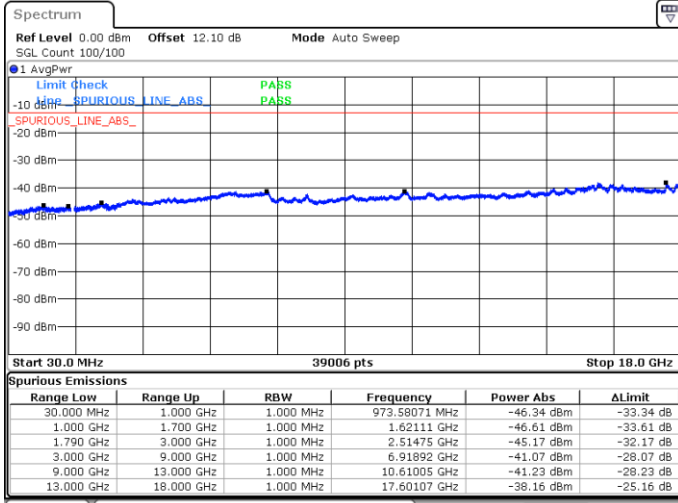

Highest Channel / 1RB0 and 1RB74

Highest Channel / 1RB49 and 1RB0

Date: 5 JUN.2020 06:25:14

Date: 5 JUN.2020 06:01:37

Highest Channel / FullIRB

N/A

Date: 5 JUN.2020 06:26:11

LTE Band 66C / 10MHz+20MHz

QPSK

Lowest Channel / 1RB0 and 1RB99

Lowest Channel / 1RB49 and 1RB0

Date: 5 JUN.2020 03:31:06

Date: 5 JUN.2020 03:30:10

Lowest Channel / FullIRB

N/A

Date: 5 JUN.2020 03:41:22

LTE Band 66C / 10MHz+20MHz

QPSK

Middle Channel / 1RB0 and 1RB9

Middle Channel / 1RB49 and 1RB0

Date: 5 JUN.2020 03:53:26

Date: 5 JUN.2020 03:54:22

Middle Channel / FullIRB

N/A

Date: 5 JUN.2020 03:48:39

LTE Band 66C / 10MHz+20MHz

QPSK

Highest Channel / 1RB0 and 1RB99

Highest Channel / 1RB49 and 1RB0

Date: 5 JUN.2020 04:17:25

Date: 5 JUN.2020 04:11:25

Highest Channel / FullIRB