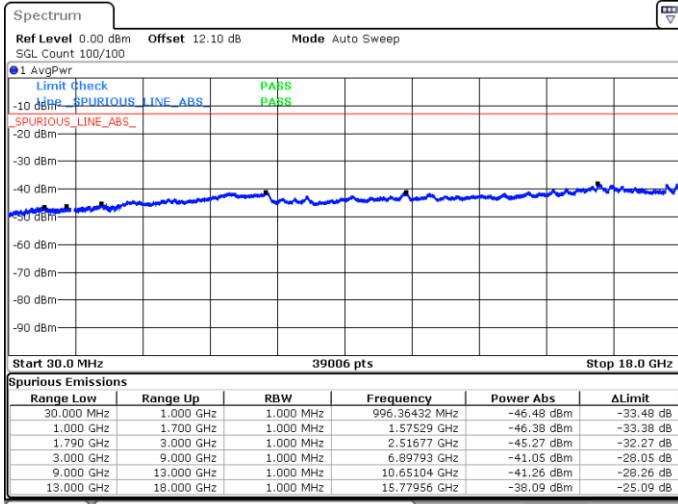

Date: 4 JUN 2020 23:39:21

LTE Band 66C / 15MHz+20MHz

QPSK

Middle Channel / 1RB0 and 1RB9

Middle Channel / 1RB74 and 1RB0

Date: 4 JUN 2020 23:52:33

Date: 4 JUN 2020 23:53:30

Middle Channel / FullIRB

N/A

Date: 4 JUN 2020 23:47:47

LTE Band 66C / 15MHz+20MHz

QPSK

Highest Channel / 1RB0 and 1RB99

Highest Channel / 1RB74 and 1RB0

Date: 5 JUN.2020 00:24:11

Date: 5 JUN.2020 00:19:25

Highest Channel / FullIRB

N/A

Date: 5 JUN.2020 00:25:08

LTE Band 66C / 20MHz+5MHz

QPSK

Lowest Channel / 1RB0 and 1RB24

Lowest Channel / 1RB99 and 1RB0

Date: 4 JUN.2020 06:33:35

Date: 4 JUN.2020 06:32:39

Lowest Channel / FullIRB

N/A

Date: 4 JUN.2020 06:38:21

LTE Band 66C / 20MHz+5MHz

QPSK

Middle Channel / 1RB0 and 1RB24

Middle Channel / 1RB99 and 1RB0