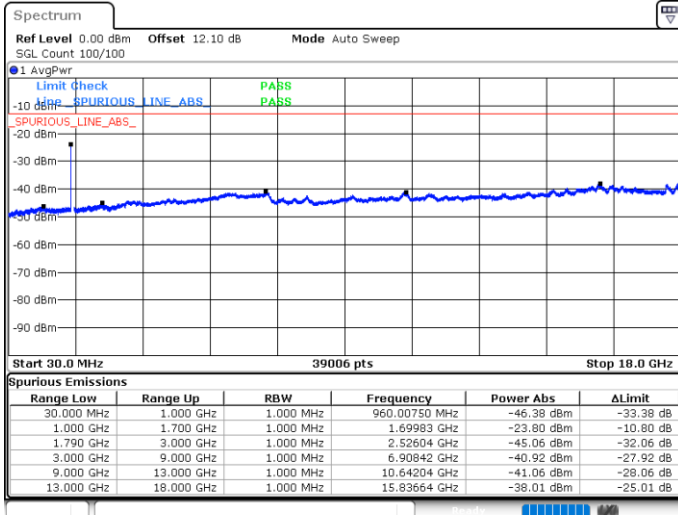

Middle Channel / FullIRB

N/A

Date: 4 JUN.2020 05:28:58

LTE Band 66C / 5MHz+20MHz

QPSK

Highest Channel / 1RB0 and 1RB99

Highest Channel / 1RB24 and 1RB0

Date: 4 JUN.2020 05:59:31

Date: 4 JUN.2020 05:54:46

Highest Channel / FullIRB

N/A

Date: 4 JUN.2020 06:00:28

LTE Band 66C / 10MHz+15MHz

QPSK

Lowest Channel / 1RB0 and 1RB74

Lowest Channel / 1RB49 and 1RB0

Date: 5 JUN.2020 05:31:58

Date: 5 JUN.2020 05:31:02

Lowest Channel / FullIRB

N/A

Date: 5 JUN.2020 05:36:44

LTE Band 66C / 10MHz+15MHz

QPSK

MiddleChannel / 1RB0 and 1RB74