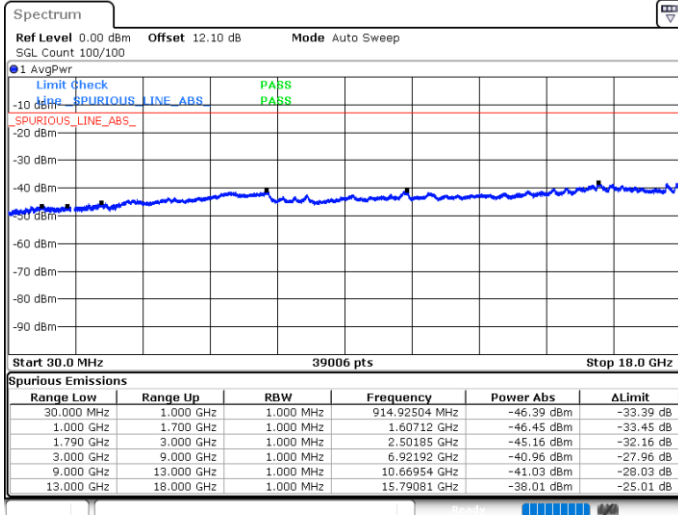

Middle Channel / FullIRB

N/A

Date: 4 JUN.2020 05:28:58

LTE Band 66C / 5MHz+20MHz

QPSK

Highest Channel / 1RB0 and 1RB99

Highest Channel / 1RB24 and 1RB0

Date: 4 JUN.2020 05:59:31

Date: 4 JUN.2020 05:54:46

Highest Channel / FullIRB

N/A

Date: 4 JUN.2020 06:00:28

LTE Band 66C / 10MHz+15MHz

QPSK

Lowest Channel / 1RB0 and 1RB74

Lowest Channel / 1RB49 and 1RB0

Date: 5 JUN.2020 05:31:58

Date: 5 JUN.2020 05:31:02

Lowest Channel / FullIRB

N/A

Date: 5 JUN.2020 05:36:44

LTE Band 66C / 10MHz+15MHz

QPSK

MiddleChannel / 1RB0 and 1RB74