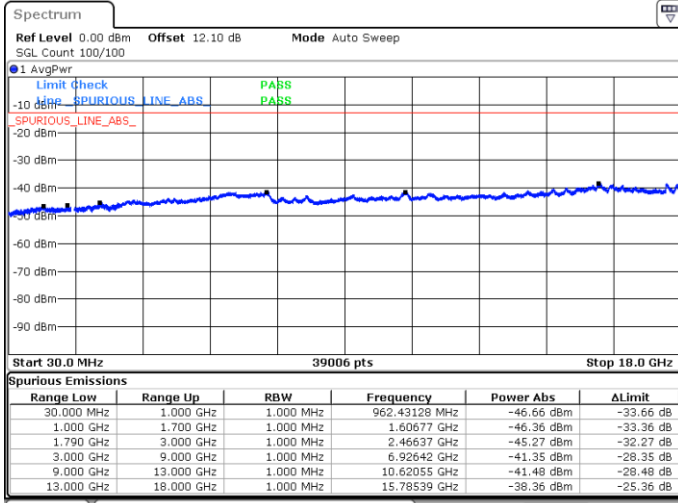

LTE Band 66C / 20MHz+10MHz

QPSK

Highest Channel / 1RB0 and 1RB49

Highest Channel / 1RB99 and 1RB0

Date: 5 JUN.2020 02:41:11

Date: 5 JUN.2020 02:35:09

Highest Channel / FullIRB

N/A

Date: 5 JUN.2020 02:42:38

LTE Band 66C / 20MHz+15MHz

QPSK

Lowest Channel / 1RB0 and 1RB74

Lowest Channel / 1RB99 and 1RB0

Date: 4 JUN 2020 07:52:33

Date: 4 JUN 2020 07:51:37

Lowest Channel / FullIRB

N/A

Date: 4 JUN 2020 07:57:19

LTE Band 66C / 20MHz+15MHz

QPSK

Middle Channel / 1RB0 and 1RB74

Middle Channel / 1RB99 and 1RB0

Date: 4 JUN.2020 22:50:20

Date: 4 JUN.2020 22:51:17

Middle Channel / FullIRB

N/A

Date: 4 JUN.2020 22:45:35

LTE Band 66C / 20MHz+15MHz

QPSK

Highest Channel / 1RB0 and 1RB74

Highest Channel / 1RB99 and 1RB0

Date: 4 JUN.2020 23:13:11