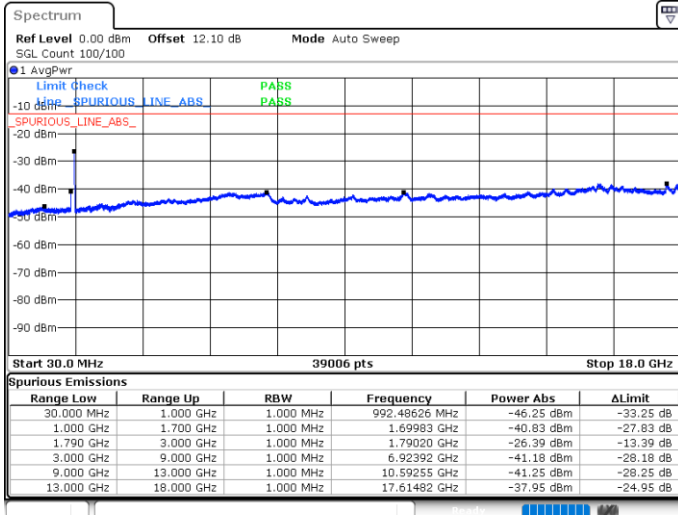

Date: 5 JUN.2020 02:42:38

LTE Band 66C / 20MHz+15MHz

QPSK

Lowest Channel / 1RB0 and 1RB74

Lowest Channel / 1RB99 and 1RB0

Date: 4 JUN 2020 07:52:33

Date: 4 JUN 2020 07:51:37

Lowest Channel / FullIRB

N/A

Date: 4 JUN 2020 07:57:19

LTE Band 66C / 20MHz+15MHz

QPSK

Middle Channel / 1RB0 and 1RB74

Middle Channel / 1RB99 and 1RB0

Date: 4 JUN.2020 22:50:20

Date: 4 JUN.2020 22:51:17

Middle Channel / FullIRB

N/A

Date: 4 JUN.2020 22:45:35

LTE Band 66C / 20MHz+15MHz

QPSK

Highest Channel / 1RB0 and 1RB74

Highest Channel / 1RB99 and 1RB0

Date: 4 JUN.2020 23:13:11

Date: 4 JUN.2020 23:07:07

Highest Channel / FullIRB

N/A

Date: 4 JUN.2020 23:14:08

LTE Band 66C / 20MHz+20MHz

QPSK

Lowest Channel / 1RB0 and 1RB99

Lowest Channel / 1RB99 and 1RB0