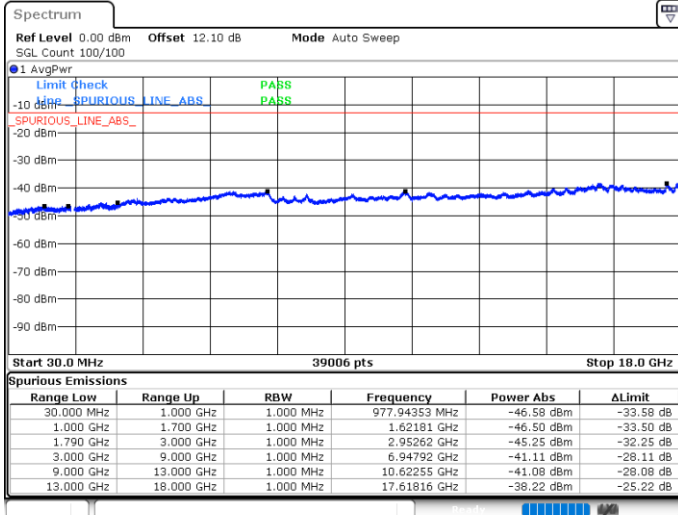

Date: 5 JUN.2020 02:42:38

LTE Band 66C / 20MHz+15MHz

QPSK

Lowest Channel / 1RB0 and 1RB74

Lowest Channel / 1RB99 and 1RB0

Date: 4 JUN 2020 07:52:33

Date: 4 JUN 2020 07:51:37

Lowest Channel / FullIRB

N/A

Date: 4 JUN 2020 07:57:19

LTE Band 66C / 20MHz+15MHz

QPSK

Middle Channel / 1RB0 and 1RB74

Middle Channel / 1RB99 and 1RB0

Date: 4 JUN.2020 22:50:20

Date: 4 JUN.2020 22:51:17

Middle Channel / FullIRB

N/A

Date: 4 JUN.2020 22:45:35

LTE Band 66C / 20MHz+15MHz

QPSK

Highest Channel / 1RB0 and 1RB74

Highest Channel / 1RB99 and 1RB0

Date: 4 JUN.2020 23:13:11

Date: 4 JUN.2020 23:07:07

Highest Channel / FullIRB

N/A

Date: 4 JUN.2020 23:14:08

LTE Band 66C / 20MHz+20MHz

QPSK

Lowest Channel / 1RB0 and 1RB99

Lowest Channel / 1RB99 and 1RB0