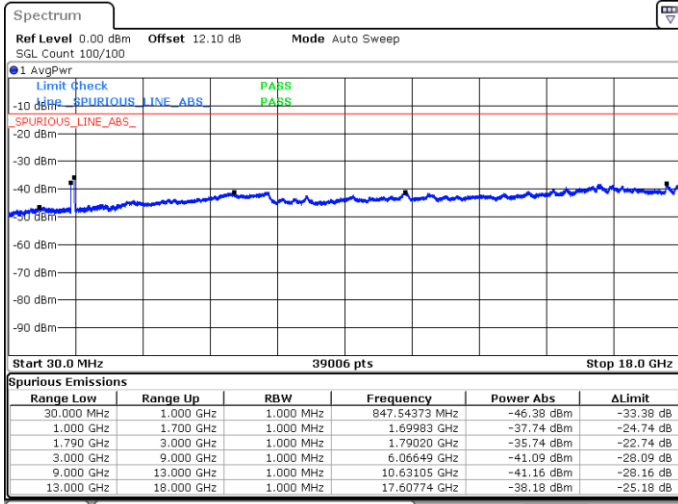

Lowest Channel / 1RB0 and 1RB49

Lowest Channel / 1RB99 and 1RB0

Date: 5 JUN.2020 02:00:03

Date: 5 JUN.2020 01:59:06

Lowest Channel / FullIRB

N/A

Date: 5 JUN.2020 02:04:49

LTE Band 66C / 20MHz+10MHz

QPSK

Middle Channel / 1RB0 and 1RB49

Middle Channel / 1RB99 and 1RB0

Date: 5 JUN.2020 02:14:35

Date: 5 JUN.2020 02:15:31

Middle Channel / FullIRB

N/A

Date: 5 JUN.2020 02:09:49

LTE Band 66C / 20MHz+10MHz

QPSK

Highest Channel / 1RB0 and 1RB49

Highest Channel / 1RB99 and 1RB0

Date: 5 JUN.2020 02:41:11

Date: 5 JUN.2020 02:35:09

Highest Channel / FullIRB

N/A

Date: 5 JUN.2020 02:42:38

LTE Band 66C / 20MHz+15MHz

QPSK

Lowest Channel / 1RB0 and 1RB74

Lowest Channel / 1RB99 and 1RB0

Date: 4 JUN 2020 07:52:33

Date: 4 JUN 2020 07:51:37

Lowest Channel / FullIRB