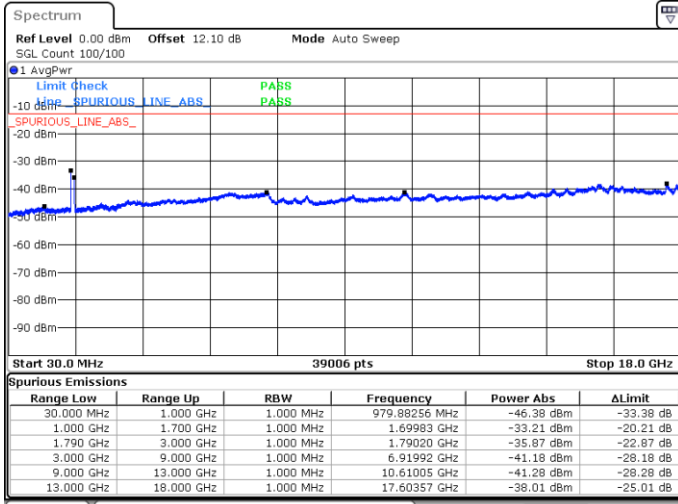

Highest Channel / 1RB0 and 1RB74

Highest Channel / 1RB49 and 1RB0

Date: 5 JUN.2020 06:25:14

Date: 5 JUN.2020 06:01:37

Highest Channel / FullIRB

N/A

Date: 5 JUN.2020 06:26:11

LTE Band 66C / 10MHz+20MHz

QPSK

Lowest Channel / 1RB0 and 1RB99

Lowest Channel / 1RB49 and 1RB0

Date: 5 JUN.2020 03:31:06

Date: 5 JUN.2020 03:30:10

Lowest Channel / FullIRB

N/A

Date: 5 JUN.2020 03:41:22

LTE Band 66C / 10MHz+20MHz

QPSK

Middle Channel / 1RB0 and 1RB9

Middle Channel / 1RB49 and 1RB0

Date: 5 JUN.2020 03:53:26

Date: 5 JUN.2020 03:54:22

Middle Channel / FullIRB

N/A

Date: 5 JUN.2020 03:48:39

LTE Band 66C / 10MHz+20MHz

QPSK

Highest Channel / 1RB0 and 1RB99

Highest Channel / 1RB49 and 1RB0

Date: 5 JUN.2020 04:17:25

Date: 5 JUN.2020 04:11:25

Highest Channel / FullIRB