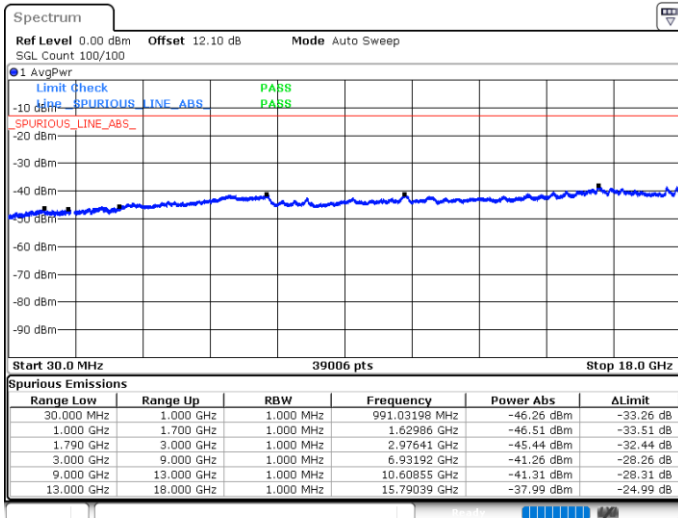

N/A

Date: 4 JUN 2020 23:47:47

LTE Band 66C / 15MHz+20MHz

QPSK

Highest Channel / 1RB0 and 1RB99

Highest Channel / 1RB74 and 1RB0

Date: 5 JUN.2020 00:24:11

Date: 5 JUN.2020 00:19:25

Highest Channel / FullIRB

N/A

Date: 5 JUN.2020 00:25:08

LTE Band 66C / 20MHz+5MHz

QPSK

Lowest Channel / 1RB0 and 1RB24

Lowest Channel / 1RB99 and 1RB0

Date: 4 JUN.2020 06:33:35

Date: 4 JUN.2020 06:32:39

Lowest Channel / FullIRB

N/A

Date: 4 JUN.2020 06:38:21

LTE Band 66C / 20MHz+5MHz

QPSK

Middle Channel / 1RB0 and 1RB24

Middle Channel / 1RB99 and 1RB0

Date: 4 JUN.2020 06:53:56

Date: 4 JUN.2020 06:56:39

Middle Channel / FullIRB

N/A

Date: 4 JUN.2020 06:49:10

LTE Band 66C / 20MHz+5MHz

QPSK

Highest Channel / 1RB0 and 1RB24