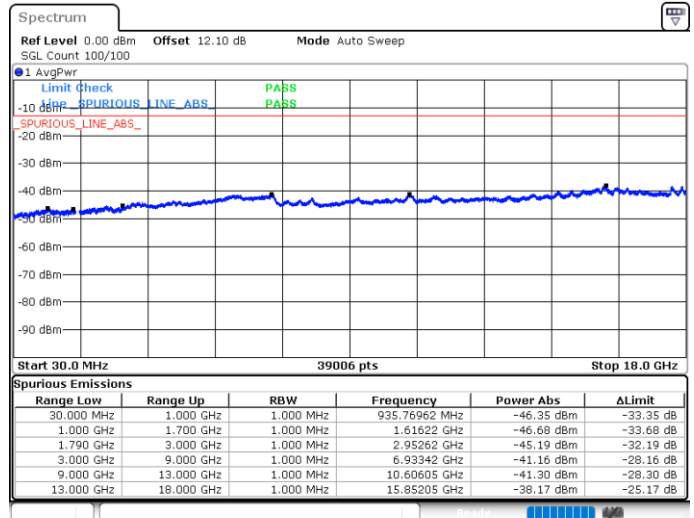

N/A

Date: 5 JUN.2020 04:18:22

LTE Band 66C / 15MHz+10MHz

QPSK

Lowest Channel / 1RB0 and 1RB49

Lowest Channel / 1RB74 and 1RB0

Date: 5 JUN 2020 04:36:25

Date: 5 JUN 2020 04:35:28

Lowest Channel / FullIRB

N/A

Date: 5 JUN 2020 04:41:12

LTE Band 66C / 15MHz+10MHz

QPSK

Middle Channel / 1RB0 and 1RB49

Middle Channel / 1RB74 and 1RB0

Date: 5 JUN.2020 04:41:12

Date: 5 JUN.2020 04:51:56

Middle Channel / FullIRB

N/A

Date: 5 JUN.2020 04:46:13

LTE Band 66C / 15MHz+10MHz

QPSK

Highest Channel / 1RB0 and 1RB49

Highest Channel / 1RB74 and 1RB0

Date: 5 JUN.2020 05:12:31

Date: 5 JUN.2020 05:07:44

Highest Channel / FullIRB

N/A

Date: 5 JUN.2020 05:13:28

LTE Band 66C / 15MHz+15MHz

QPSK

Lowest Channel / 1RB0 and 1RB74