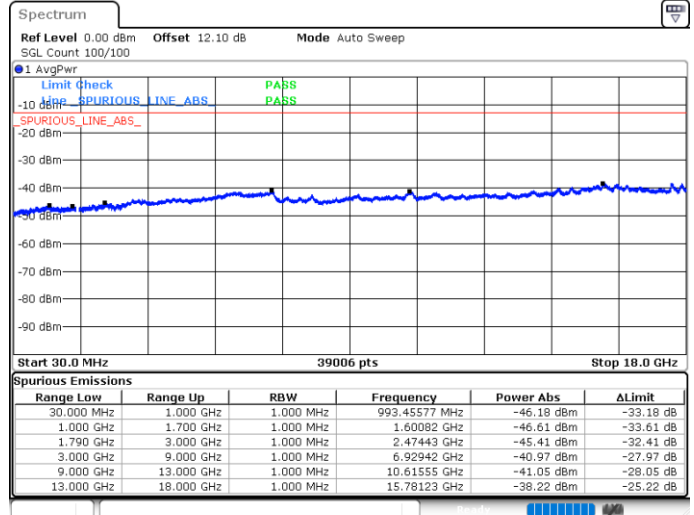

Date: 5 JUN.2020 02:42:38

LTE Band 66C / 20MHz+15MHz

QPSK

Lowest Channel / 1RB0 and 1RB74

Lowest Channel / 1RB99 and 1RB0

Date: 4 JUN 2020 07:52:33

Date: 4 JUN 2020 07:51:37

Lowest Channel / FullIRB

N/A

Date: 4 JUN 2020 07:57:19

LTE Band 66C / 20MHz+15MHz

QPSK

Middle Channel / 1RB0 and 1RB74

Middle Channel / 1RB99 and 1RB0

Date: 4 JUN.2020 22:50:20

Date: 4 JUN.2020 22:51:17

Middle Channel / FullIRB

N/A

Date: 4 JUN.2020 22:45:35

LTE Band 66C / 20MHz+15MHz

QPSK

Highest Channel / 1RB0 and 1RB74

Highest Channel / 1RB99 and 1RB0

Date: 4 JUN.2020 23:13:11

Date: 4 JUN.2020 23:07:07

Highest Channel / FullIRB

N/A

Date: 4 JUN.2020 23:14:08

LTE Band 66C / 20MHz+20MHz

QPSK

Lowest Channel / 1RB0 and 1RB99

Lowest Channel / 1RB99 and 1RB0