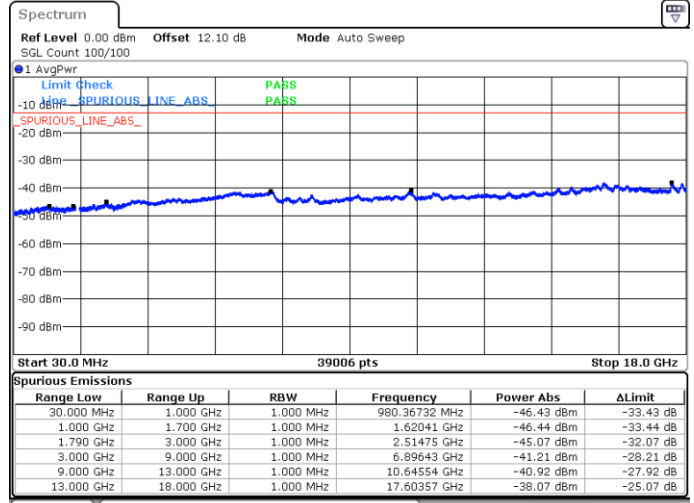

Highest Channel / 1RB0 and 1RB74

Highest Channel / 1RB49 and 1RB0

Date: 5 JUN.2020 06:25:14

Date: 5 JUN.2020 06:01:37

Highest Channel / FullIRB

N/A

Date: 5 JUN.2020 06:26:11

LTE Band 66C / 10MHz+20MHz

QPSK

Lowest Channel / 1RB0 and 1RB99

Lowest Channel / 1RB49 and 1RB0

Date: 5 JUN.2020 03:31:06

Date: 5 JUN.2020 03:30:10

Lowest Channel / FullIRB

N/A

Date: 5 JUN.2020 03:41:22

LTE Band 66C / 10MHz+20MHz

QPSK

Middle Channel / 1RB0 and 1RB9

Middle Channel / 1RB49 and 1RB0

Date: 5 JUN.2020 03:53:26

Date: 5 JUN.2020 03:54:22

Middle Channel / FullIRB

N/A

Date: 5 JUN.2020 03:48:39

LTE Band 66C / 10MHz+20MHz

QPSK

Highest Channel / 1RB0 and 1RB99

Highest Channel / 1RB49 and 1RB0

Date: 5 JUN.2020 04:17:25

Date: 5 JUN.2020 04:11:25

Highest Channel / FullIRB