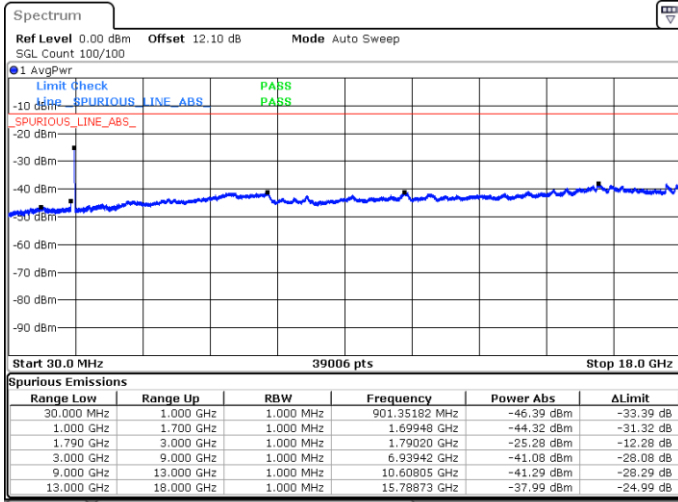

Lowest Channel / 1RB0 and 1RB49

Lowest Channel / 1RB99 and 1RB0

Date: 5 JUN.2020 02:00:03

Date: 5 JUN.2020 01:59:06

Lowest Channel / FullIRB

N/A

Date: 5 JUN.2020 02:04:49

LTE Band 66C / 20MHz+10MHz

QPSK

Middle Channel / 1RB0 and 1RB49

Middle Channel / 1RB99 and 1RB0

Date: 5 JUN.2020 02:14:35

Date: 5 JUN.2020 02:15:31

Middle Channel / FullIRB

N/A

Date: 5 JUN.2020 02:09:49

LTE Band 66C / 20MHz+10MHz

QPSK

Highest Channel / 1RB0 and 1RB49

Highest Channel / 1RB99 and 1RB0

Date: 5 JUN.2020 02:41:11

Date: 5 JUN.2020 02:35:09

Highest Channel / FullIRB

N/A

Date: 5 JUN.2020 02:42:38

LTE Band 66C / 20MHz+15MHz

QPSK

Lowest Channel / 1RB0 and 1RB74

Lowest Channel / 1RB99 and 1RB0

Date: 4 JUN 2020 07:52:33

Date: 4 JUN 2020 07:51:37

Lowest Channel / FullIRB