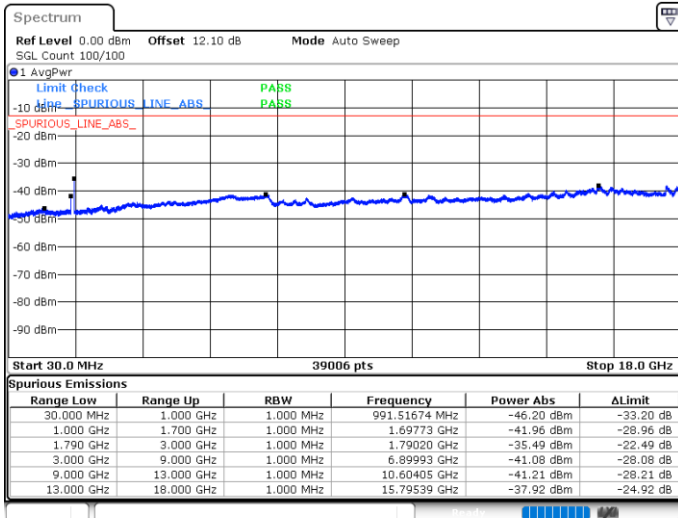

Date: 4 JUN.2020 05:54:46

Highest Channel / FullIRB

N/A

Date: 4 JUN.2020 06:00:28

LTE Band 66C / 10MHz+15MHz

QPSK

Lowest Channel / 1RB0 and 1RB74

Lowest Channel / 1RB49 and 1RB0

Date: 5 JUN.2020 05:31:58

Date: 5 JUN.2020 05:31:02

Lowest Channel / FullIRB

N/A

Date: 5 JUN.2020 05:36:44

LTE Band 66C / 10MHz+15MHz

QPSK

MiddleChannel / 1RB0 and 1RB74

Middle Channel / 1RB49 and 1RB0

Date: 5 JUN.2020 05:46:46

Date: 5 JUN.2020 05:47:43

Middle Channel / FullIRB

N/A

Date: 5 JUN.2020 05:42:00

LTE Band 66C / 10MHz+15MHz

QPSK

Highest Channel / 1RB0 and 1RB74

Highest Channel / 1RB49 and 1RB0

Date: 5 JUN.2020 06:25:14

Date: 5 JUN.2020 06:01:37

Highest Channel / FullIRB

N/A

Date: 5 JUN.2020 06:26:11

LTE Band 66C / 10MHz+20MHz