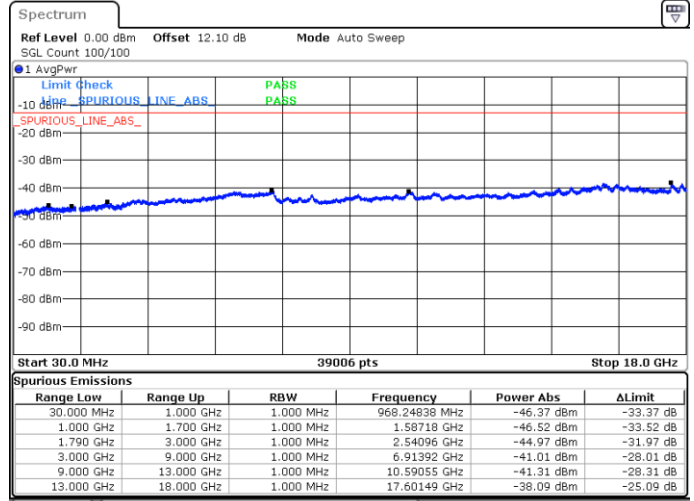

Highest Channel / 1RB99 and 1RB0

Date: 4 JUN.2020 07:22:13

Date: 4 JUN.2020 07:17:28

Highest Channel / FullIRB

N/A

Date: 4 JUN.2020 07:23:10

LTE Band 66C / 20MHz+10MHz

QPSK

Lowest Channel / 1RB0 and 1RB49

Lowest Channel / 1RB99 and 1RB0

Date: 5 JUN.2020 02:00:03

Date: 5 JUN.2020 01:59:06

Lowest Channel / FullIRB

N/A

Date: 5 JUN.2020 02:04:49

LTE Band 66C / 20MHz+10MHz

QPSK

Middle Channel / 1RB0 and 1RB49

Middle Channel / 1RB99 and 1RB0

Date: 5 JUN.2020 02:14:35

Date: 5 JUN.2020 02:15:31

Middle Channel / FullIRB

N/A

Date: 5 JUN.2020 02:09:49

LTE Band 66C / 20MHz+10MHz

QPSK

Highest Channel / 1RB0 and 1RB49

Highest Channel / 1RB99 and 1RB0

Date: 5 JUN.2020 02:41:11

Date: 5 JUN.2020 02:35:09

Highest Channel / FullIRB

N/A