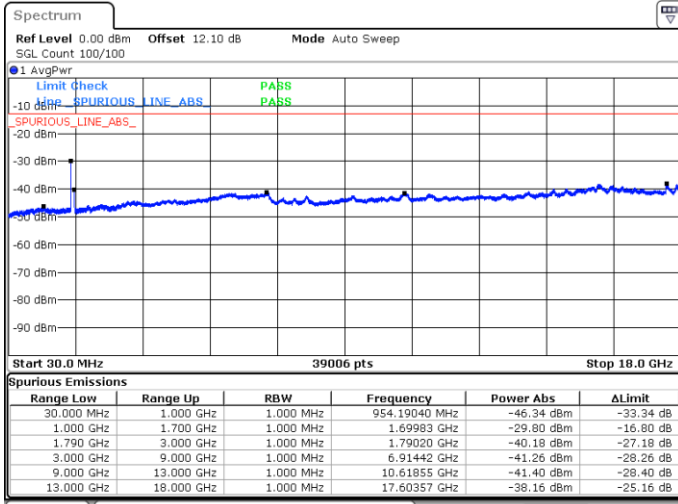

LTE Band 66C / 20MHz+10MHz

QPSK

Highest Channel / 1RB0 and 1RB49

Highest Channel / 1RB99 and 1RB0

Date: 5 JUN.2020 02:41:11

Date: 5 JUN.2020 02:35:09

Highest Channel / FullIRB

N/A

Date: 5 JUN.2020 02:42:38

LTE Band 66C / 20MHz+15MHz

QPSK

Lowest Channel / 1RB0 and 1RB74

Lowest Channel / 1RB99 and 1RB0

Date: 4 JUN 2020 07:52:33

Date: 4 JUN 2020 07:51:37

Lowest Channel / FullIRB

N/A

Date: 4 JUN 2020 07:57:19

LTE Band 66C / 20MHz+15MHz

QPSK

Middle Channel / 1RB0 and 1RB74

Middle Channel / 1RB99 and 1RB0

Date: 4 JUN.2020 22:50:20

Date: 4 JUN.2020 22:51:17

Middle Channel / FullIRB

N/A

Date: 4 JUN.2020 22:45:35

LTE Band 66C / 20MHz+15MHz

QPSK

Highest Channel / 1RB0 and 1RB74

Highest Channel / 1RB99 and 1RB0

Date: 4 JUN.2020 23:13:11