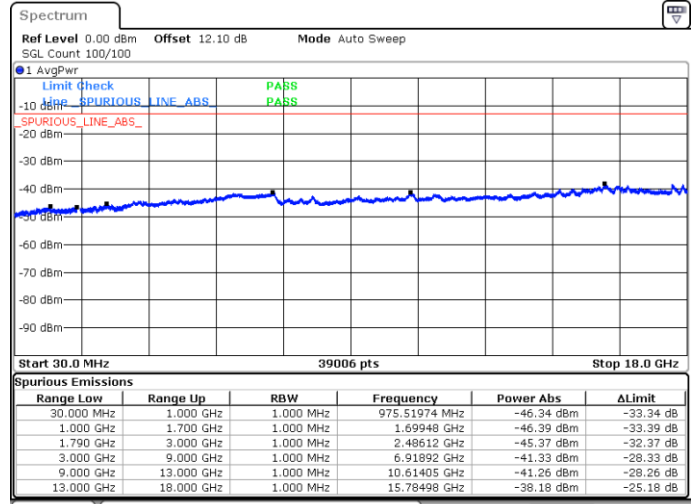

LTE Band 66C / 20MHz+20MHz

64QAM

Lowest Band Edge / 1RB0 and 1RB99

Highest Band Edge / 1RB0 and 1RB99

Lowest Band Edge / 1RB99 and 1RB0

Highest Band Edge / 1RB99 and 1RB0

Lowest Band Edge / Full RB

Highest Band Edge / Full RB

Conducted Spurious Emission

LTE Band 66C / 5MHz+20MHz

QPSK

Lowest Channel / 1RB0 and 1RB99

Lowest Channel / 1RB24 and 1RB0

Date: 4 JUN.2020 05:11:16

Date: 4 JUN.2020 05:10:15

Lowest Channel / FullIRB

Middle Channel / FullIRB

N/A

Date: 4 JUN.2020 05:28:58

LTE Band 66C / 5MHz+20MHz

QPSK

Highest Channel / 1RB0 and 1RB99

Highest Channel / 1RB24 and 1RB0

Date: 4 JUN.2020 05:59:31