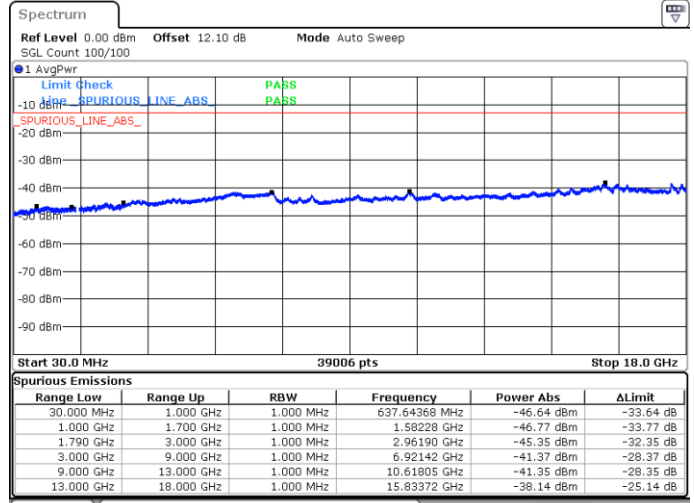

LTE Band 66C / 20MHz+10MHz

QPSK

Highest Channel / 1RB0 and 1RB49

Highest Channel / 1RB99 and 1RB0

Date: 5 JUN.2020 02:41:11

Date: 5 JUN.2020 02:35:09

Highest Channel / FullIRB

N/A

Date: 5 JUN.2020 02:42:38

LTE Band 66C / 20MHz+15MHz

QPSK

Lowest Channel / 1RB0 and 1RB74

Lowest Channel / 1RB99 and 1RB0

Date: 4 JUN 2020 07:52:33

Date: 4 JUN 2020 07:51:37

Lowest Channel / FullIRB

N/A

Date: 4 JUN 2020 07:57:19

LTE Band 66C / 20MHz+15MHz

QPSK

Middle Channel / 1RB0 and 1RB74

Middle Channel / 1RB99 and 1RB0

Date: 4 JUN.2020 22:50:20

Date: 4 JUN.2020 22:51:17

Middle Channel / FullIRB

N/A

Date: 4 JUN.2020 22:45:35

LTE Band 66C / 20MHz+15MHz

QPSK

Highest Channel / 1RB0 and 1RB74

Highest Channel / 1RB99 and 1RB0

Date: 4 JUN.2020 23:13:11