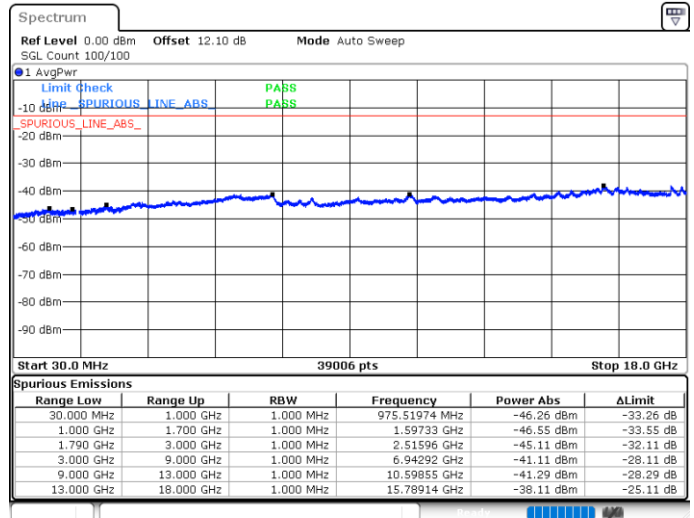

Date: 4 JUN.2020 05:54:46

Highest Channel / FullIRB

N/A

Date: 4 JUN.2020 06:00:28

LTE Band 66C / 10MHz+15MHz

QPSK

Lowest Channel / 1RB0 and 1RB74

Lowest Channel / 1RB49 and 1RB0

Date: 5 JUN.2020 05:31:58

Date: 5 JUN.2020 05:31:02

Lowest Channel / FullIRB

N/A

Date: 5 JUN.2020 05:36:44

LTE Band 66C / 10MHz+15MHz

QPSK

MiddleChannel / 1RB0 and 1RB74

Middle Channel / 1RB49 and 1RB0

Date: 5 JUN.2020 05:46:46

Date: 5 JUN.2020 05:47:43

Middle Channel / FullIRB

N/A

Date: 5 JUN.2020 05:42:00

LTE Band 66C / 10MHz+15MHz

QPSK

Highest Channel / 1RB0 and 1RB74

Highest Channel / 1RB49 and 1RB0

Date: 5 JUN.2020 06:25:14

Date: 5 JUN.2020 06:01:37

Highest Channel / FullIRB

N/A

Date: 5 JUN.2020 06:26:11

LTE Band 66C / 10MHz+20MHz