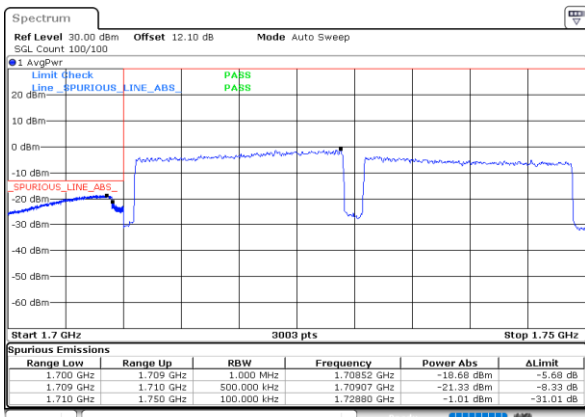

LTE Band 66C / 20MHz+20MHz

64QAM

Lowest Band Edge / 1RB0 and 1RB99

Highest Band Edge / 1RB0 and 1RB99

Lowest Band Edge / 1RB99 and 1RB0

Highest Band Edge / 1RB99 and 1RB0

Lowest Band Edge / Full RB

Highest Band Edge / Full RB

Conducted Spurious Emission

LTE Band 66C / 5MHz+20MHz

QPSK

Lowest Channel / 1RB0 and 1RB99

Lowest Channel / 1RB24 and 1RB0

Date: 4 JUN.2020 05:11:16

Date: 4 JUN.2020 05:10:15

Lowest Channel / FullIRB