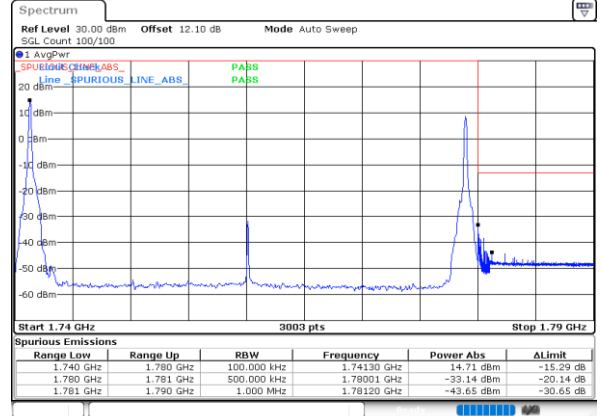

LTE Band 66C / 20MHz+20MHz

64QAM

Lowest Band Edge / 1RB0 and 1RB99

Highest Band Edge / 1RB0 and 1RB99

Lowest Band Edge / 1RB99 and 1RB0

Highest Band Edge / 1RB99 and 1RB0

Lowest Band Edge / Full RB

Highest Band Edge / Full RB

Conducted Spurious Emission

LTE Band 66C / 5MHz+20MHz

QPSK

Lowest Channel / 1RB0 and 1RB99

Lowest Channel / 1RB24 and 1RB0

Date: 4 JUN.2020 05:11:16

Date: 4 JUN.2020 05:10:15

Lowest Channel / FullIRB