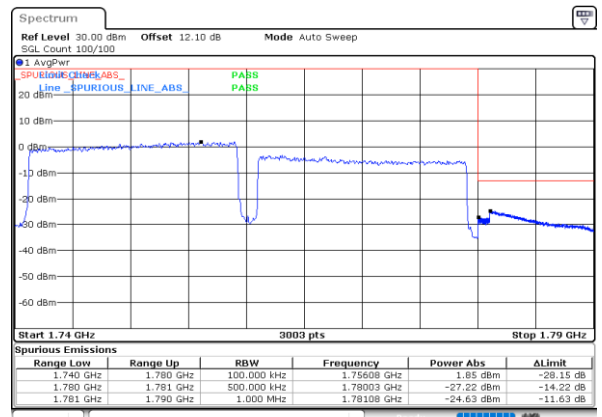

LTE Band 66C / 20MHz+20MHz

64QAM

Lowest Band Edge / 1RB0 and 1RB99

Highest Band Edge / 1RB0 and 1RB99

Lowest Band Edge / 1RB99 and 1RB0

Highest Band Edge / 1RB99 and 1RB0

Lowest Band Edge / Full RB

Highest Band Edge / Full RB

Conducted Spurious Emission

LTE Band 66C / 5MHz+20MHz

QPSK

Lowest Channel / 1RB0 and 1RB99

Lowest Channel / 1RB24 and 1RB0

Date: 4 JUN.2020 05:11:16

Date: 4 JUN.2020 05:10:15

Lowest Channel / FullIRB