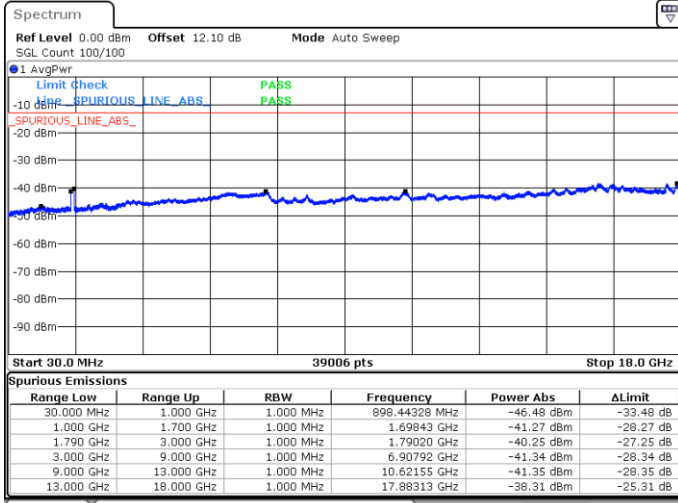

Conducted Spurious Emission

LTE Band 66C / 5MHz+20MHz

QPSK

Lowest Channel / 1RB0 and 1RB99

Lowest Channel / 1RB24 and 1RB0

Date: 4 JUN.2020 05:11:16

Date: 4 JUN.2020 05:10:15

Lowest Channel / FullIRB

N/A

Date: 4 JUN.2020 05:18:00

LTE Band 66C / 5MHz+20MHz

QPSK

Middle Channel / 1RB0 and 1RB9

Middle Channel / 1RB24 and 1RB0

Date: 4 JUN.2020 05:33:44

Date: 4 JUN.2020 05:34:40

Middle Channel / FullIRB

N/A

Date: 4 JUN.2020 05:28:58

LTE Band 66C / 5MHz+20MHz

QPSK

Highest Channel / 1RB0 and 1RB99

Highest Channel / 1RB24 and 1RB0

Date: 4 JUN.2020 05:59:31

Date: 4 JUN.2020 05:54:46

Highest Channel / FullIRB

N/A

Date: 4 JUN.2020 06:00:28

LTE Band 66C / 10MHz+15MHz

QPSK

Lowest Channel / 1RB0 and 1RB74

Lowest Channel / 1RB49 and 1RB0