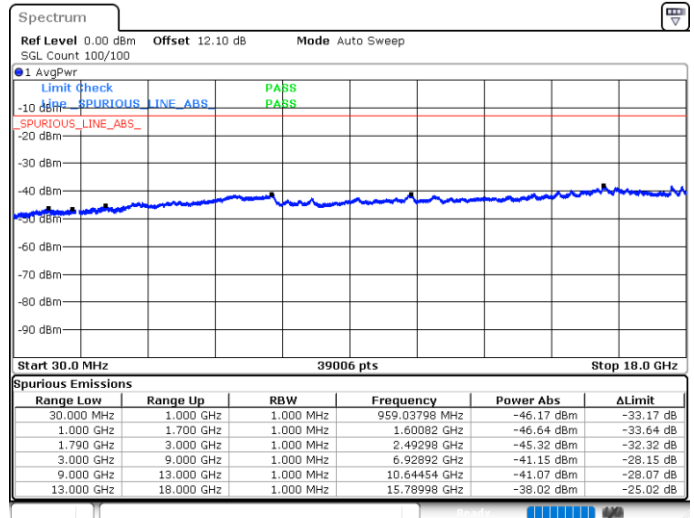

Date: 5 JUN.2020 03:48:39

LTE Band 66C / 10MHz+20MHz

QPSK

Highest Channel / 1RB0 and 1RB99

Highest Channel / 1RB49 and 1RB0

Date: 5 JUN.2020 04:17:25

Date: 5 JUN.2020 04:11:25

Highest Channel / FullIRB

N/A

Date: 5 JUN.2020 04:18:22

LTE Band 66C / 15MHz+10MHz

QPSK

Lowest Channel / 1RB0 and 1RB49

Lowest Channel / 1RB74 and 1RB0

Date: 5 JUN 2020 04:36:25

Date: 5 JUN 2020 04:35:28

Lowest Channel / FullIRB

N/A

Date: 5 JUN 2020 04:41:12

LTE Band 66C / 15MHz+10MHz

QPSK

Middle Channel / 1RB0 and 1RB49

Middle Channel / 1RB74 and 1RB0

Date: 5 JUN.2020 04:41:12

Date: 5 JUN.2020 04:51:56

Middle Channel / FullIRB

N/A

Date: 5 JUN.2020 04:46:13

LTE Band 66C / 15MHz+10MHz

QPSK

Highest Channel / 1RB0 and 1RB49

Highest Channel / 1RB74 and 1RB0