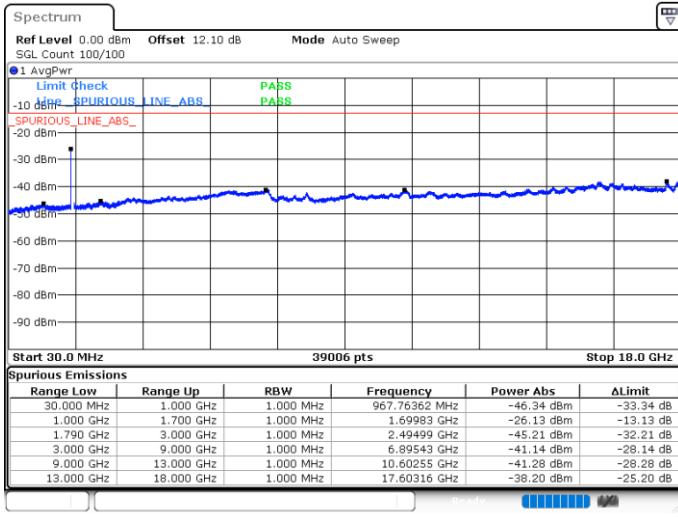

Date: 5 JUN.2020 03:48:39

LTE Band 66C / 10MHz+20MHz

QPSK

Highest Channel / 1RB0 and 1RB99

Highest Channel / 1RB49 and 1RB0

Date: 5 JUN.2020 04:17:25

Date: 5 JUN.2020 04:11:25

Highest Channel / FullIRB

N/A

Date: 5 JUN.2020 04:18:22

LTE Band 66C / 15MHz+10MHz

QPSK

Lowest Channel / 1RB0 and 1RB49

Lowest Channel / 1RB74 and 1RB0

Date: 5 JUN 2020 04:36:25

Date: 5 JUN 2020 04:35:28

Lowest Channel / FullIRB

N/A

Date: 5 JUN 2020 04:41:12

LTE Band 66C / 15MHz+10MHz

QPSK

Middle Channel / 1RB0 and 1RB49

Middle Channel / 1RB74 and 1RB0

Date: 5 JUN.2020 04:41:12

Date: 5 JUN.2020 04:51:56

Middle Channel / FullIRB

N/A

Date: 5 JUN.2020 04:46:13

LTE Band 66C / 15MHz+10MHz

QPSK

Highest Channel / 1RB0 and 1RB49

Highest Channel / 1RB74 and 1RB0