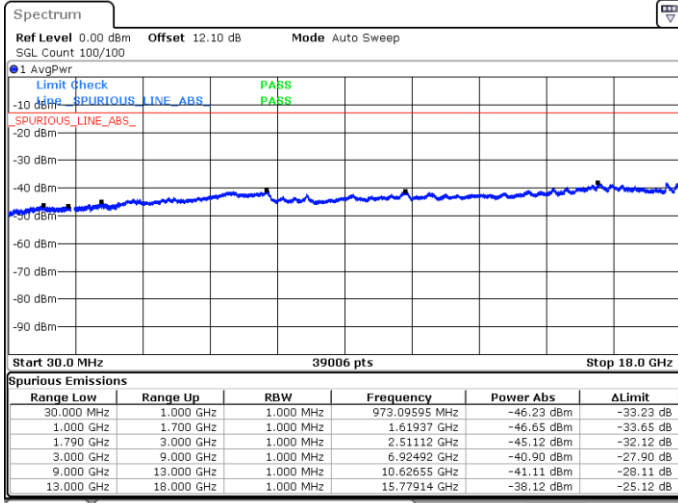

LTE Band 66C / 15MHz+20MHz

QPSK

Lowest Channel / 1RB0 and 1RB99

Lowest Channel / 1RB74 and 1RB0

Date: 4 JUN 2020 23:34:35

Date: 4 JUN 2020 23:33:39

Lowest Channel / FullIRB

N/A

Date: 4 JUN 2020 23:39:21

LTE Band 66C / 15MHz+20MHz

QPSK

Middle Channel / 1RB0 and 1RB9

Middle Channel / 1RB74 and 1RB0

Date: 4 JUN 2020 23:52:33

Date: 4 JUN 2020 23:53:30

Middle Channel / FullIRB

N/A

Date: 4 JUN 2020 23:47:47

LTE Band 66C / 15MHz+20MHz

QPSK

Highest Channel / 1RB0 and 1RB99

Highest Channel / 1RB74 and 1RB0

Date: 5 JUN.2020 00:24:11

Date: 5 JUN.2020 00:19:25

Highest Channel / FullIRB

N/A

Date: 5 JUN.2020 00:25:08

LTE Band 66C / 20MHz+5MHz

QPSK

Lowest Channel / 1RB0 and 1RB24

Lowest Channel / 1RB99 and 1RB0

Date: 4 JUN.2020 06:33:35