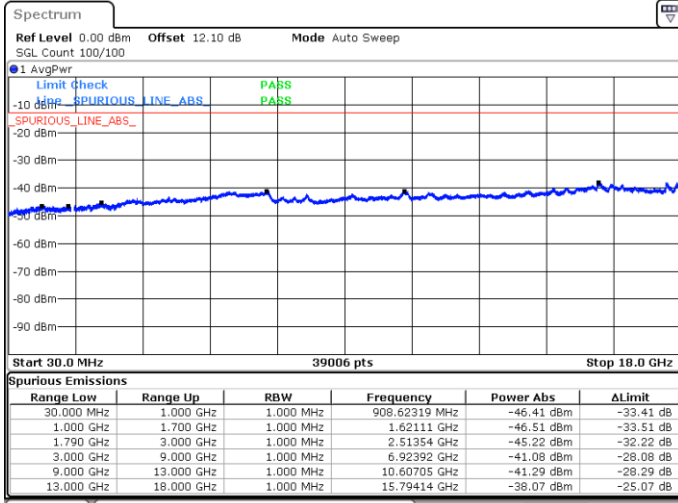

Middle Channel / 1RB0 and 1RB74

Middle Channel / 1RB74 and 1RB0

Date: 5 JUN.2020 01:12:35

Date: 5 JUN.2020 01:13:31

Middle Channel / FullIRB

N/A

Date: 5 JUN.2020 01:07:49

LTE Band 66C / 15MHz+15MHz

QPSK

Highest Channel / 1RB0 and 1RB74

Highest Channel / 1RB74 and 1RB0

Date: 5 JUN.2020 01:34:08

Date: 5 JUN.2020 01:28:20

Highest Channel / FullIRB

N/A

Date: 5 JUN.2020 01:35:06

LTE Band 66C / 15MHz+20MHz

QPSK

Lowest Channel / 1RB0 and 1RB99

Lowest Channel / 1RB74 and 1RB0

Date: 4 JUN 2020 23:34:35

Date: 4 JUN 2020 23:33:39

Lowest Channel / FullIRB

N/A