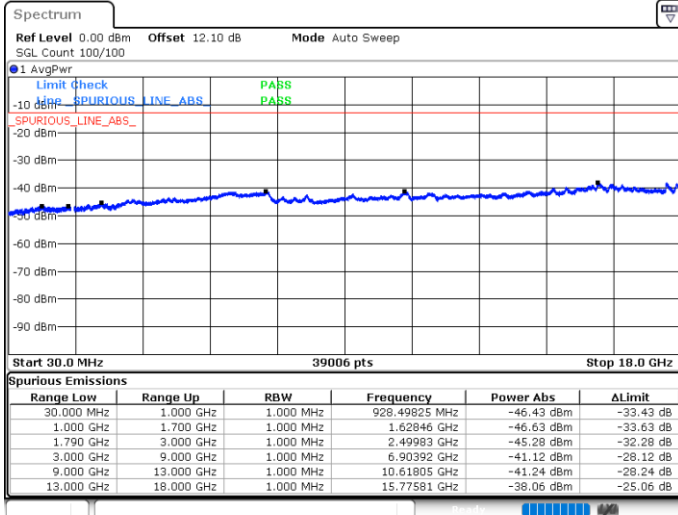

Date: 5 JUN.2020 04:51:56

Middle Channel / FullIRB

N/A

Date: 5 JUN.2020 04:46:13

LTE Band 66C / 15MHz+10MHz

QPSK

Highest Channel / 1RB0 and 1RB49

Highest Channel / 1RB74 and 1RB0

Date: 5 JUN.2020 05:12:31

Date: 5 JUN.2020 05:07:44

Highest Channel / FullIRB

N/A

Date: 5 JUN.2020 05:13:28

LTE Band 66C / 15MHz+15MHz

QPSK

Lowest Channel / 1RB0 and 1RB74

Lowest Channel / 1RB74 and 1RB0

Date: 5 JUN.2020 00:57:30

Date: 5 JUN.2020 00:56:34

Lowest Channel / FullIRB

N/A

Date: 5 JUN.2020 01:02:16

LTE Band 66C / 15MHz+15MHz

QPSK