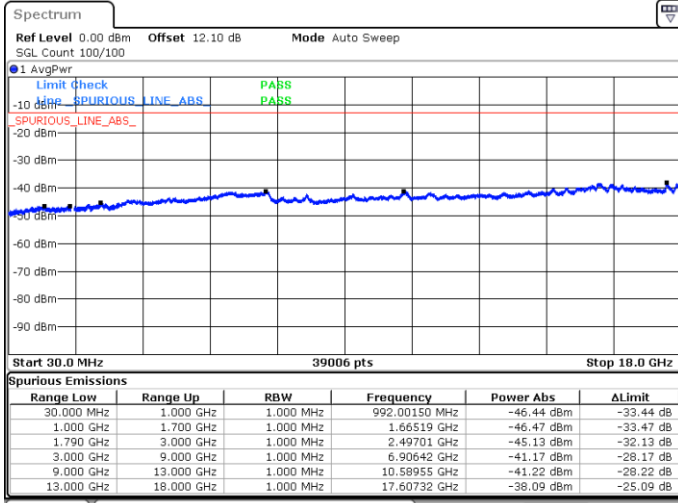

Date: 4 JUN.2020 06:53:56

Date: 4 JUN.2020 06:56:39

Middle Channel / FullIRB

N/A

Date: 4 JUN.2020 06:49:10

LTE Band 66C / 20MHz+5MHz

QPSK

Highest Channel / 1RB0 and 1RB24

Highest Channel / 1RB99 and 1RB0

Date: 4 JUN.2020 07:22:13

Date: 4 JUN.2020 07:17:28

Highest Channel / FullIRB

N/A

Date: 4 JUN.2020 07:23:10

LTE Band 66C / 20MHz+10MHz

QPSK

Lowest Channel / 1RB0 and 1RB49

Lowest Channel / 1RB99 and 1RB0

Date: 5 JUN.2020 02:00:03

Date: 5 JUN.2020 01:59:06

Lowest Channel / FullIRB

N/A

Date: 5 JUN.2020 02:04:49

LTE Band 66C / 20MHz+10MHz