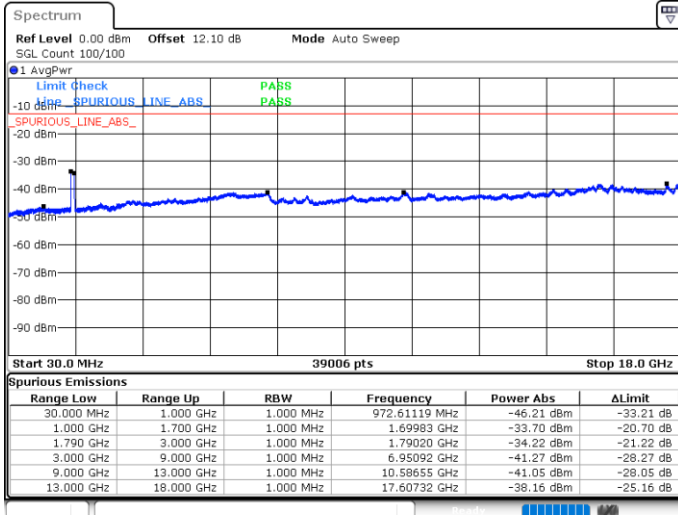

Date: 5 JUN.2020 02:42:38

LTE Band 66C / 20MHz+15MHz

QPSK

Lowest Channel / 1RB0 and 1RB74

Lowest Channel / 1RB99 and 1RB0

Date: 4 JUN 2020 07:52:33

Date: 4 JUN 2020 07:51:37

Lowest Channel / FullIRB

N/A

Date: 4 JUN 2020 07:57:19

LTE Band 66C / 20MHz+15MHz

QPSK

Middle Channel / 1RB0 and 1RB74

Middle Channel / 1RB99 and 1RB0

Date: 4 JUN.2020 22:50:20

Date: 4 JUN.2020 22:51:17

Middle Channel / FullIRB

N/A

Date: 4 JUN.2020 22:45:35

LTE Band 66C / 20MHz+15MHz

QPSK

Highest Channel / 1RB0 and 1RB74

Highest Channel / 1RB99 and 1RB0

Date: 4 JUN.2020 23:13:11

Date: 4 JUN.2020 23:07:07

Highest Channel / FullIRB

N/A

Date: 4 JUN.2020 23:14:08

LTE Band 66C / 20MHz+20MHz

QPSK

Lowest Channel / 1RB0 and 1RB99

Lowest Channel / 1RB99 and 1RB0