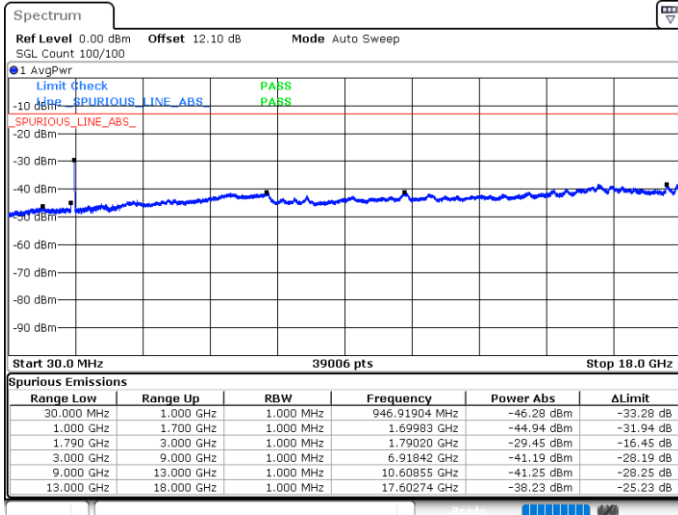

Middle Channel / FullIRB

N/A

Date: 4 JUN.2020 05:28:58

LTE Band 66C / 5MHz+20MHz

QPSK

Highest Channel / 1RB0 and 1RB99

Highest Channel / 1RB24 and 1RB0

Date: 4 JUN.2020 05:59:31

Date: 4 JUN.2020 05:54:46

Highest Channel / FullIRB

N/A

Date: 4 JUN.2020 06:00:28

LTE Band 66C / 10MHz+15MHz

QPSK

Lowest Channel / 1RB0 and 1RB74

Lowest Channel / 1RB49 and 1RB0

Date: 5 JUN.2020 05:31:58

Date: 5 JUN.2020 05:31:02

Lowest Channel / FullIRB

N/A

Date: 5 JUN.2020 05:36:44

LTE Band 66C / 10MHz+15MHz

QPSK

MiddleChannel / 1RB0 and 1RB74