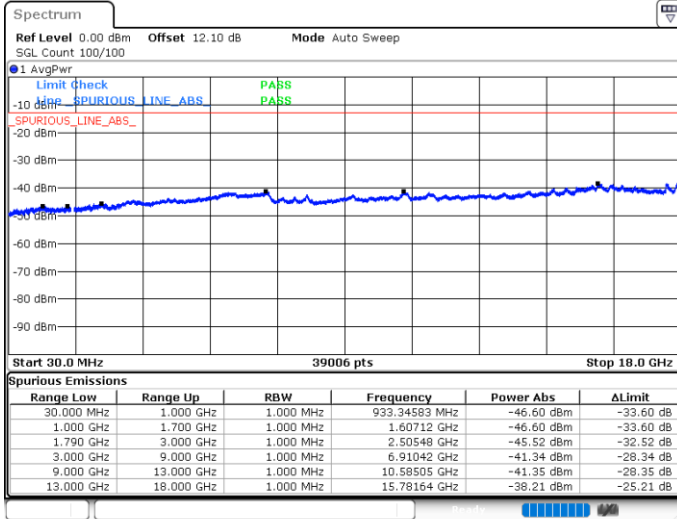

Date: 4 JUN.2020 06:32:39

Lowest Channel / FullIRB

N/A

Date: 4 JUN.2020 06:38:21

LTE Band 66C / 20MHz+5MHz

QPSK

Middle Channel / 1RB0 and 1RB24

Middle Channel / 1RB99 and 1RB0

Date: 4 JUN.2020 06:53:56

Date: 4 JUN.2020 06:56:39

Middle Channel / FullIRB

N/A

Date: 4 JUN.2020 06:49:10

LTE Band 66C / 20MHz+5MHz

QPSK

Highest Channel / 1RB0 and 1RB24

Highest Channel / 1RB99 and 1RB0

Date: 4 JUN.2020 07:22:13

Date: 4 JUN.2020 07:17:28

Highest Channel / FullIRB

N/A

Date: 4 JUN.2020 07:23:10

LTE Band 66C / 20MHz+10MHz

QPSK

Lowest Channel / 1RB0 and 1RB49

Lowest Channel / 1RB99 and 1RB0

Date: 5 JUN.2020 02:00:03

Date: 5 JUN.2020 01:59:06

Lowest Channel / FullIRB

N/A

Date: 5 JUN.2020 02:04:49

LTE Band 66C / 20MHz+10MHz