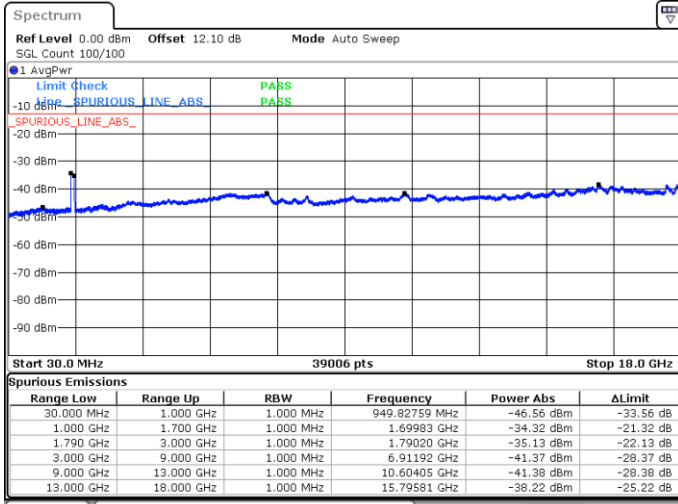

Conducted Spurious Emission

LTE Band 66C / 5MHz+20MHz

QPSK

Lowest Channel / 1RB0 and 1RB99

Lowest Channel / 1RB24 and 1RB0

Date: 4 JUN.2020 05:11:16

Date: 4 JUN.2020 05:10:15

Lowest Channel / FullIRB

N/A

Date: 4 JUN.2020 05:18:00

LTE Band 66C / 5MHz+20MHz

QPSK

Middle Channel / 1RB0 and 1RB9

Middle Channel / 1RB24 and 1RB0

Date: 4 JUN.2020 05:33:44

Date: 4 JUN.2020 05:34:40

Middle Channel / FullIRB

N/A

Date: 4 JUN.2020 05:28:58

LTE Band 66C / 5MHz+20MHz

QPSK

Highest Channel / 1RB0 and 1RB99

Highest Channel / 1RB24 and 1RB0

Date: 4 JUN.2020 05:59:31

Date: 4 JUN.2020 05:54:46

Highest Channel / FullIRB

N/A

Date: 4 JUN.2020 06:00:28

LTE Band 66C / 10MHz+15MHz

QPSK

Lowest Channel / 1RB0 and 1RB74

Lowest Channel / 1RB49 and 1RB0