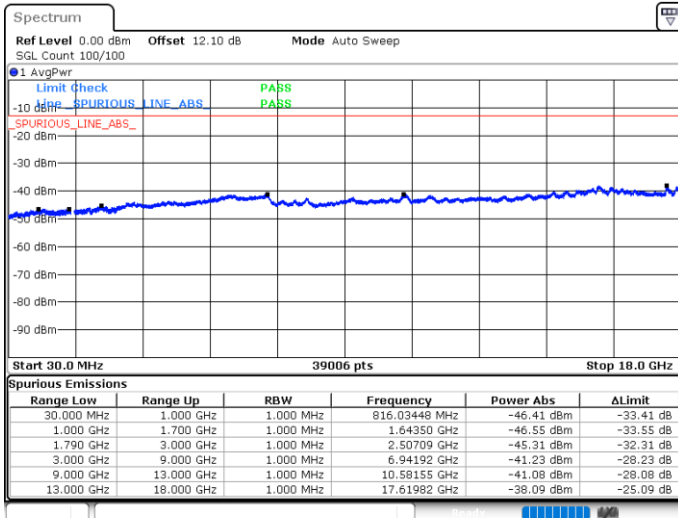

Lowest Channel / FullIRB

N/A

Date: 5 JUN 2020 04:41:12

LTE Band 66C / 15MHz+10MHz

QPSK

Middle Channel / 1RB0 and 1RB49

Middle Channel / 1RB74 and 1RB0

Date: 5 JUN.2020 04:41:12

Date: 5 JUN.2020 04:51:56

Middle Channel / FullIRB

N/A

Date: 5 JUN.2020 04:46:13

LTE Band 66C / 15MHz+10MHz

QPSK

Highest Channel / 1RB0 and 1RB49

Highest Channel / 1RB74 and 1RB0

Date: 5 JUN.2020 05:12:31

Date: 5 JUN.2020 05:07:44

Highest Channel / FullIRB

N/A

Date: 5 JUN.2020 05:13:28

LTE Band 66C / 15MHz+15MHz

QPSK

Lowest Channel / 1RB0 and 1RB74

Lowest Channel / 1RB74 and 1RB0

Date: 5 JUN.2020 00:57:30

Date: 5 JUN.2020 00:56:34

Lowest Channel / FullIRB

N/A

Date: 5 JUN.2020 01:02:16

LTE Band 66C / 15MHz+15MHz

QPSK