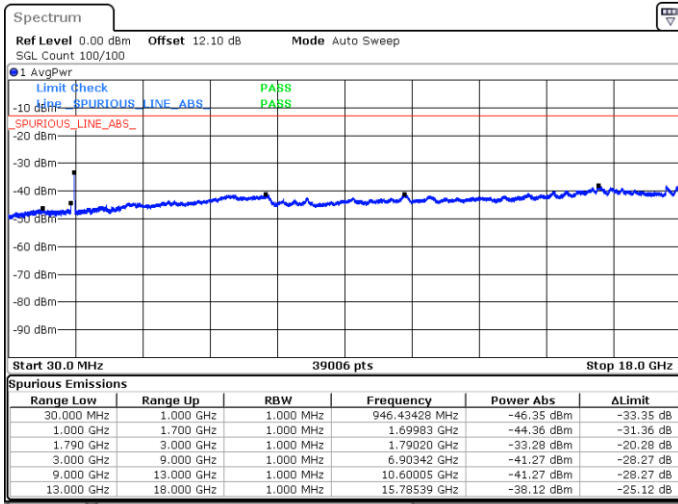

LTE Band 66C / 10MHz+20MHz

QPSK

Middle Channel / 1RB0 and 1RB9

Middle Channel / 1RB49 and 1RB0

Date: 5 JUN.2020 03:53:26

Date: 5 JUN.2020 03:54:22

Middle Channel / FullIRB

N/A

Date: 5 JUN.2020 03:48:39

LTE Band 66C / 10MHz+20MHz

QPSK

Highest Channel / 1RB0 and 1RB99

Highest Channel / 1RB49 and 1RB0

Date: 5 JUN.2020 04:17:25

Date: 5 JUN.2020 04:11:25

Highest Channel / FullIRB

N/A

Date: 5 JUN.2020 04:18:22

LTE Band 66C / 15MHz+10MHz

QPSK

Lowest Channel / 1RB0 and 1RB49

Lowest Channel / 1RB74 and 1RB0

Date: 5 JUN 2020 04:36:25

Date: 5 JUN 2020 04:35:28

Lowest Channel / FullIRB

N/A

Date: 5 JUN 2020 04:41:12

LTE Band 66C / 15MHz+10MHz

QPSK

Middle Channel / 1RB0 and 1RB49

Middle Channel / 1RB74 and 1RB0

Date: 5 JUN.2020 04:41:12