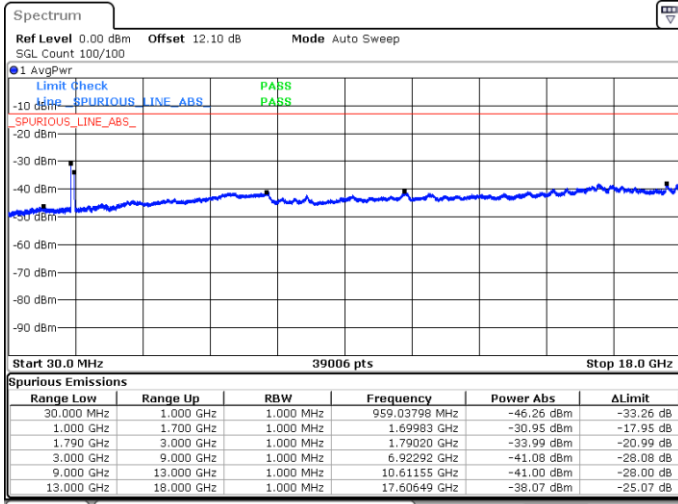

LTE Band 66C / 15MHz+20MHz

QPSK

Lowest Channel / 1RB0 and 1RB99

Lowest Channel / 1RB74 and 1RB0

Date: 4 JUN 2020 23:34:35

Date: 4 JUN 2020 23:33:39

Lowest Channel / FullIRB

N/A

Date: 4 JUN 2020 23:39:21

LTE Band 66C / 15MHz+20MHz

QPSK

Middle Channel / 1RB0 and 1RB9

Middle Channel / 1RB74 and 1RB0

Date: 4 JUN 2020 23:52:33

Date: 4 JUN 2020 23:53:30

Middle Channel / FullIRB

N/A

Date: 4 JUN 2020 23:47:47

LTE Band 66C / 15MHz+20MHz

QPSK

Highest Channel / 1RB0 and 1RB99

Highest Channel / 1RB74 and 1RB0

Date: 5 JUN.2020 00:24:11

Date: 5 JUN.2020 00:19:25

Highest Channel / FullIRB

N/A

Date: 5 JUN.2020 00:25:08

LTE Band 66C / 20MHz+5MHz

QPSK

Lowest Channel / 1RB0 and 1RB24

Lowest Channel / 1RB99 and 1RB0

Date: 4 JUN.2020 06:33:35