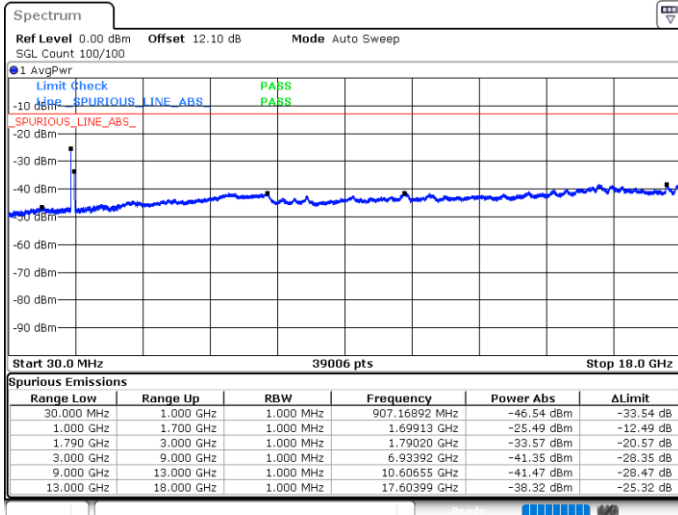

Middle Channel / FullIRB

N/A

Date: 4 JUN.2020 22:45:35

LTE Band 66C / 20MHz+15MHz

QPSK

Highest Channel / 1RB0 and 1RB74

Highest Channel / 1RB99 and 1RB0

Date: 4 JUN.2020 23:13:11

Date: 4 JUN.2020 23:07:07

Highest Channel / FullIRB

N/A

Date: 4 JUN.2020 23:14:08

LTE Band 66C / 20MHz+20MHz

QPSK

Lowest Channel / 1RB0 and 1RB99

Lowest Channel / 1RB99 and 1RB0

Date: 4 JUN.2020 03:44:17

Date: 4 JUN.2020 03:43:26

Lowest Channel / FullRB

N/A

Date: 4 JUN.2020 03:48:34

LTE Band 66C / 20MHz+20MHz

QPSK

MiddleChannel / 1RB0 and 1RB99