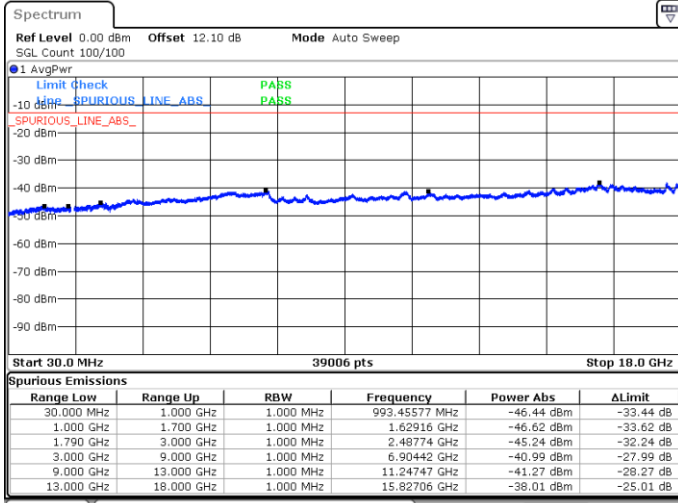

Highest Channel / 1RB99 and 1RB0

Date: 4 JUN.2020 07:22:13

Date: 4 JUN.2020 07:17:28

Highest Channel / FullIRB

N/A

Date: 4 JUN.2020 07:23:10

LTE Band 66C / 20MHz+10MHz

QPSK

Lowest Channel / 1RB0 and 1RB49

Lowest Channel / 1RB99 and 1RB0

Date: 5 JUN.2020 02:00:03

Date: 5 JUN.2020 01:59:06

Lowest Channel / FullIRB

N/A

Date: 5 JUN.2020 02:04:49

LTE Band 66C / 20MHz+10MHz

QPSK

Middle Channel / 1RB0 and 1RB49

Middle Channel / 1RB99 and 1RB0

Date: 5 JUN.2020 02:14:35

Date: 5 JUN.2020 02:15:31

Middle Channel / FullIRB

N/A

Date: 5 JUN.2020 02:09:49

LTE Band 66C / 20MHz+10MHz

QPSK

Highest Channel / 1RB0 and 1RB49

Highest Channel / 1RB99 and 1RB0

Date: 5 JUN.2020 02:41:11

Date: 5 JUN.2020 02:35:09

Highest Channel / FullIRB

N/A