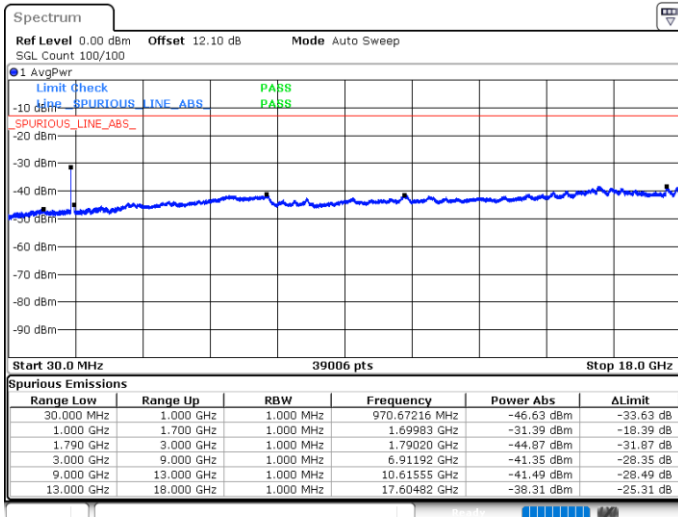

N/A

Date: 4 JUN 2020 23:47:47

LTE Band 66C / 15MHz+20MHz

QPSK

Highest Channel / 1RB0 and 1RB99

Highest Channel / 1RB74 and 1RB0

Date: 5 JUN.2020 00:24:11

Date: 5 JUN.2020 00:19:25

Highest Channel / FullIRB

N/A

Date: 5 JUN.2020 00:25:08

LTE Band 66C / 20MHz+5MHz

QPSK

Lowest Channel / 1RB0 and 1RB24

Lowest Channel / 1RB99 and 1RB0

Date: 4 JUN.2020 06:33:35

Date: 4 JUN.2020 06:32:39

Lowest Channel / FullIRB

N/A

Date: 4 JUN.2020 06:38:21

LTE Band 66C / 20MHz+5MHz

QPSK

Middle Channel / 1RB0 and 1RB24

Middle Channel / 1RB99 and 1RB0

Date: 4 JUN.2020 06:53:56

Date: 4 JUN.2020 06:56:39

Middle Channel / FullIRB

N/A

Date: 4 JUN.2020 06:49:10

LTE Band 66C / 20MHz+5MHz

QPSK

Highest Channel / 1RB0 and 1RB24