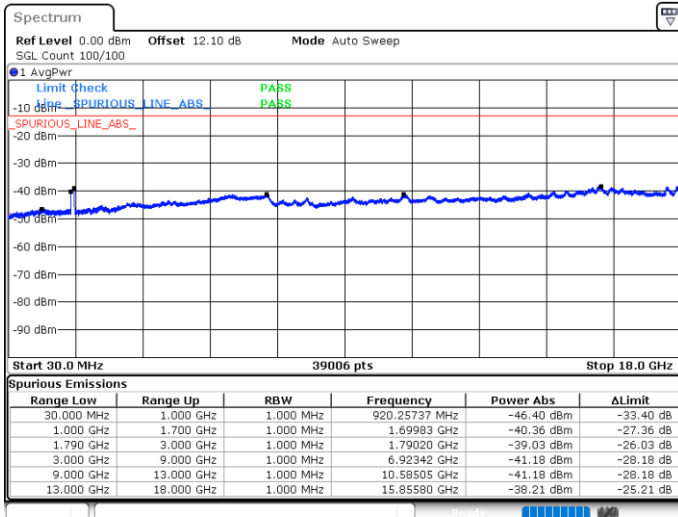

N/A

Date: 5 JUN.2020 04:18:22

LTE Band 66C / 15MHz+10MHz

QPSK

Lowest Channel / 1RB0 and 1RB49

Lowest Channel / 1RB74 and 1RB0

Date: 5 JUN 2020 04:36:25

Date: 5 JUN 2020 04:35:28

Lowest Channel / FullIRB

N/A

Date: 5 JUN 2020 04:41:12

LTE Band 66C / 15MHz+10MHz

QPSK

Middle Channel / 1RB0 and 1RB49

Middle Channel / 1RB74 and 1RB0

Date: 5 JUN.2020 04:41:12

Date: 5 JUN.2020 04:51:56

Middle Channel / FullIRB

N/A

Date: 5 JUN.2020 04:46:13

LTE Band 66C / 15MHz+10MHz

QPSK

Highest Channel / 1RB0 and 1RB49

Highest Channel / 1RB74 and 1RB0

Date: 5 JUN.2020 05:12:31

Date: 5 JUN.2020 05:07:44

Highest Channel / FullIRB

N/A

Date: 5 JUN.2020 05:13:28

LTE Band 66C / 15MHz+15MHz

QPSK

Lowest Channel / 1RB0 and 1RB74