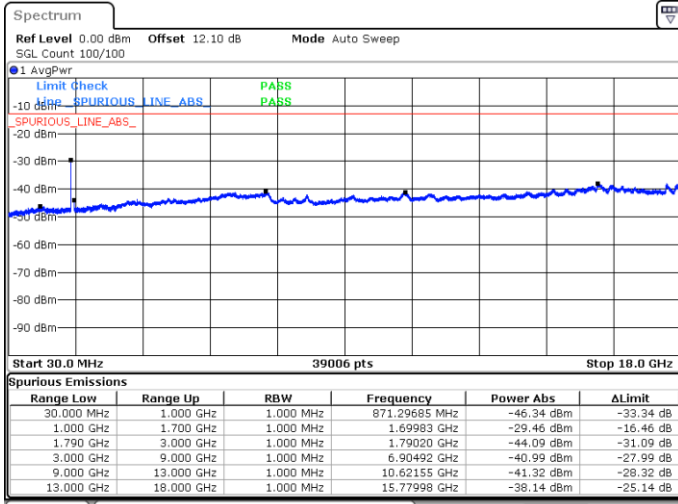

Highest Channel / 1RB99 and 1RB0

Date: 4 JUN.2020 07:22:13

Date: 4 JUN.2020 07:17:28

Highest Channel / FullIRB

N/A

Date: 4 JUN.2020 07:23:10

LTE Band 66C / 20MHz+10MHz

QPSK

Lowest Channel / 1RB0 and 1RB49

Lowest Channel / 1RB99 and 1RB0

Date: 5 JUN.2020 02:00:03

Date: 5 JUN.2020 01:59:06

Lowest Channel / FullIRB

N/A

Date: 5 JUN.2020 02:04:49

LTE Band 66C / 20MHz+10MHz

QPSK

Middle Channel / 1RB0 and 1RB49

Middle Channel / 1RB99 and 1RB0

Date: 5 JUN.2020 02:14:35

Date: 5 JUN.2020 02:15:31

Middle Channel / FullIRB

N/A

Date: 5 JUN.2020 02:09:49

LTE Band 66C / 20MHz+10MHz

QPSK

Highest Channel / 1RB0 and 1RB49

Highest Channel / 1RB99 and 1RB0

Date: 5 JUN.2020 02:41:11

Date: 5 JUN.2020 02:35:09

Highest Channel / FullIRB

N/A