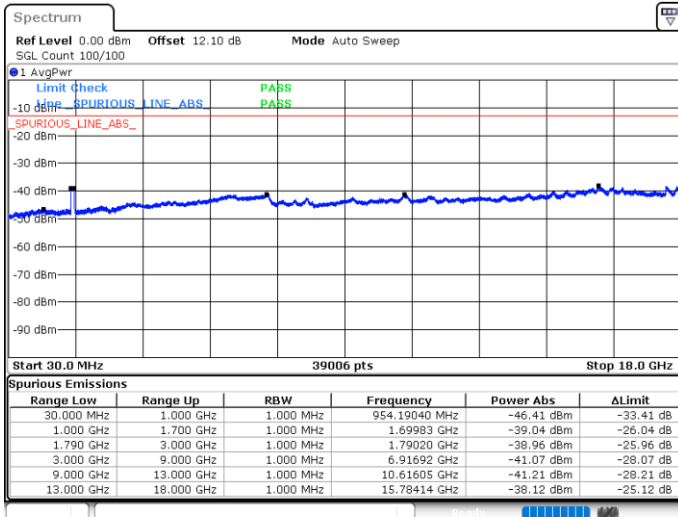

Date: 4 JUN.2020 05:54:46

Highest Channel / FullIRB

N/A

Date: 4 JUN.2020 06:00:28

LTE Band 66C / 10MHz+15MHz

QPSK

Lowest Channel / 1RB0 and 1RB74

Lowest Channel / 1RB49 and 1RB0

Date: 5 JUN.2020 05:31:58

Date: 5 JUN.2020 05:31:02

Lowest Channel / FullIRB

N/A

Date: 5 JUN.2020 05:36:44

LTE Band 66C / 10MHz+15MHz

QPSK

MiddleChannel / 1RB0 and 1RB74

Middle Channel / 1RB49 and 1RB0

Date: 5 JUN.2020 05:46:46

Date: 5 JUN.2020 05:47:43

Middle Channel / FullIRB

N/A

Date: 5 JUN.2020 05:42:00

LTE Band 66C / 10MHz+15MHz

QPSK

Highest Channel / 1RB0 and 1RB74

Highest Channel / 1RB49 and 1RB0

Date: 5 JUN.2020 06:25:14

Date: 5 JUN.2020 06:01:37

Highest Channel / FullIRB

N/A

Date: 5 JUN.2020 06:26:11

LTE Band 66C / 10MHz+20MHz