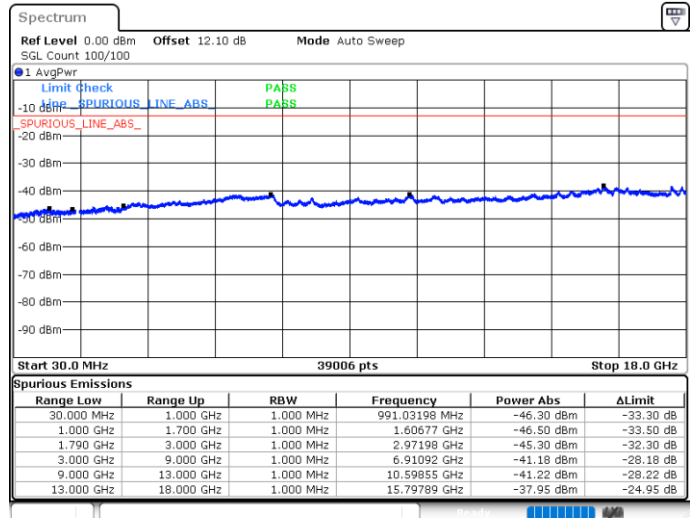

Date: 5 JUN.2020 05:31:58

Date: 5 JUN.2020 05:31:02

Lowest Channel / FullIRB

N/A

Date: 5 JUN.2020 05:36:44

LTE Band 66C / 10MHz+15MHz

QPSK

MiddleChannel / 1RB0 and 1RB74

Middle Channel / 1RB49 and 1RB0

Date: 5 JUN.2020 05:46:46

Date: 5 JUN.2020 05:47:43

Middle Channel / FullIRB

N/A

Date: 5 JUN.2020 05:42:00

LTE Band 66C / 10MHz+15MHz

QPSK

Highest Channel / 1RB0 and 1RB74

Highest Channel / 1RB49 and 1RB0

Date: 5 JUN.2020 06:25:14

Date: 5 JUN.2020 06:01:37

Highest Channel / FullIRB

N/A

Date: 5 JUN.2020 06:26:11

LTE Band 66C / 10MHz+20MHz