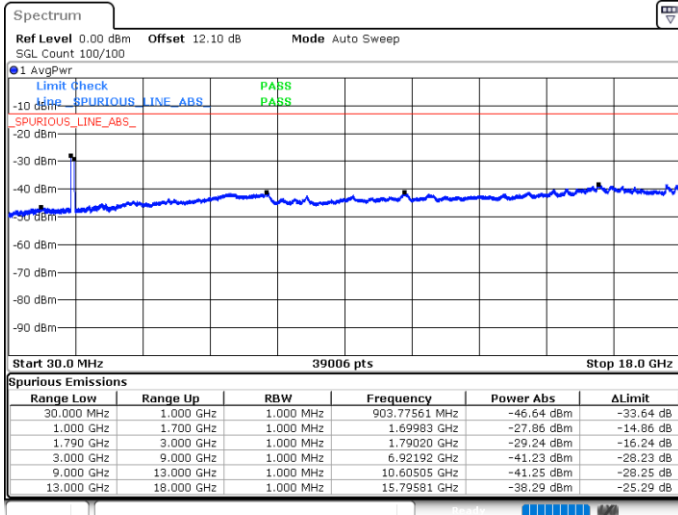

Date: 4 JUN.2020 23:07:07

Highest Channel / FullIRB

N/A

Date: 4 JUN.2020 23:14:08

LTE Band 66C / 20MHz+20MHz

QPSK

Lowest Channel / 1RB0 and 1RB99

Lowest Channel / 1RB99 and 1RB0

Date: 4 JUN.2020 03:44:17

Date: 4 JUN.2020 03:43:26

Lowest Channel / FullRB

N/A

Date: 4 JUN.2020 03:48:34

LTE Band 66C / 20MHz+20MHz

QPSK

MiddleChannel / 1RB0 and 1RB99

Middle Channel / 1RB99 and 1RB0

Date: 4 JUN.2020 04:14:16

Date: 4 JUN.2020 04:15:17

Middle Channel / FullIRB

N/A

Date: 4 JUN.2020 04:09:04