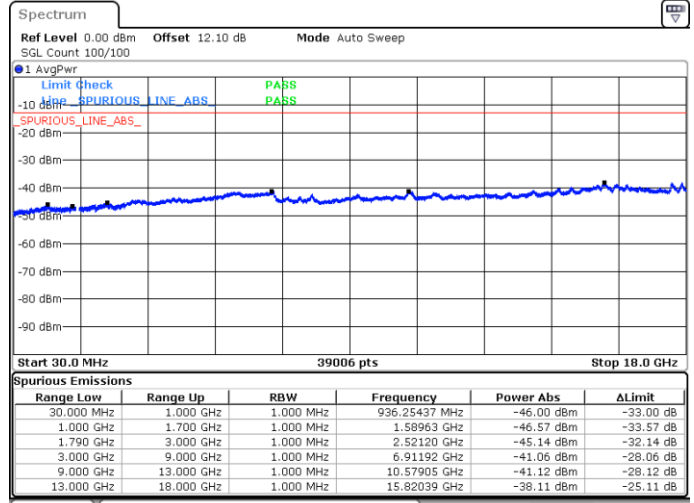

Date: 5 JUN.2020 05:12:31

Date: 5 JUN.2020 05:07:44

Highest Channel / FullIRB

N/A

Date: 5 JUN.2020 05:13:28

LTE Band 66C / 15MHz+15MHz

QPSK

Lowest Channel / 1RB0 and 1RB74

Lowest Channel / 1RB74 and 1RB0

Date: 5 JUN.2020 00:57:30

Date: 5 JUN.2020 00:56:34

Lowest Channel / FullIRB

N/A

Date: 5 JUN.2020 01:02:16

LTE Band 66C / 15MHz+15MHz

QPSK

Middle Channel / 1RB0 and 1RB74

Middle Channel / 1RB74 and 1RB0

Date: 5 JUN.2020 01:12:35

Date: 5 JUN.2020 01:13:31

Middle Channel / FullIRB

N/A

Date: 5 JUN.2020 01:07:49

LTE Band 66C / 15MHz+15MHz

QPSK

Highest Channel / 1RB0 and 1RB74

Highest Channel / 1RB74 and 1RB0

Date: 5 JUN.2020 01:34:08

Date: 5 JUN.2020 01:28:20

Highest Channel / FullIRB

N/A

Date: 5 JUN.2020 01:35:06