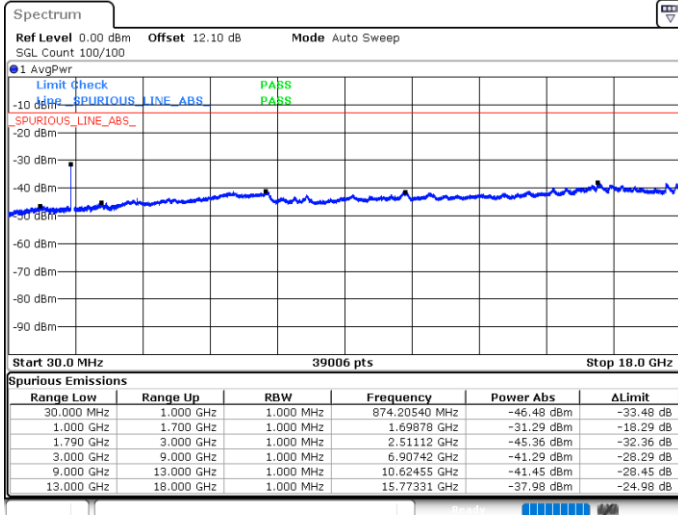

LTE Band 66C / 20MHz+20MHz

QPSK

MiddleChannel / 1RB0 and 1RB99

Middle Channel / 1RB99 and 1RB0

Date: 4 JUN.2020 04:14:16