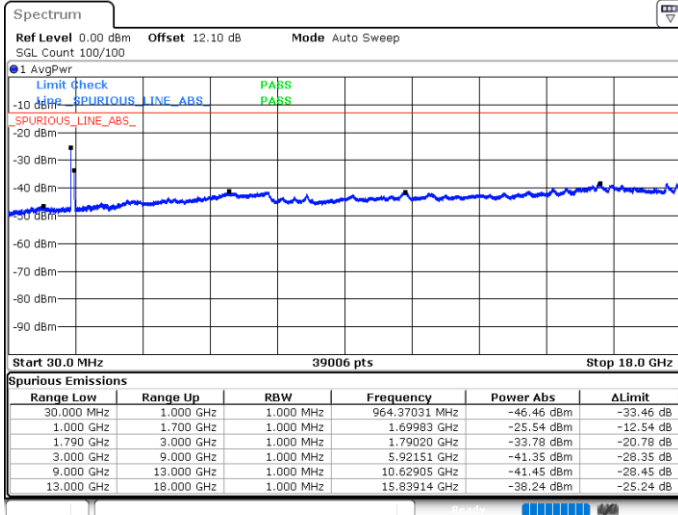

Middle Channel / FullIRB

N/A

Date: 4 JUN.2020 22:45:35

LTE Band 66C / 20MHz+15MHz

QPSK

Highest Channel / 1RB0 and 1RB74

Highest Channel / 1RB99 and 1RB0

Date: 4 JUN.2020 23:13:11

Date: 4 JUN.2020 23:07:07

Highest Channel / FullIRB

N/A

Date: 4 JUN.2020 23:14:08

LTE Band 66C / 20MHz+20MHz

QPSK

Lowest Channel / 1RB0 and 1RB99

Lowest Channel / 1RB99 and 1RB0

Date: 4 JUN.2020 03:44:17

Date: 4 JUN.2020 03:43:26

Lowest Channel / FullRB

N/A

Date: 4 JUN.2020 03:48:34

LTE Band 66C / 20MHz+20MHz

QPSK

MiddleChannel / 1RB0 and 1RB99