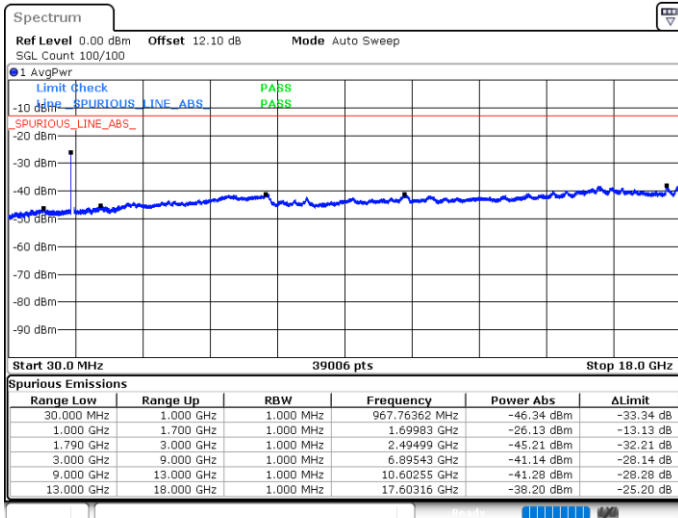

N/A

Date: 5 JUN.2020 04:18:22

LTE Band 66C / 15MHz+10MHz

QPSK

Lowest Channel / 1RB0 and 1RB49

Lowest Channel / 1RB74 and 1RB0

Date: 5 JUN 2020 04:36:25

Date: 5 JUN 2020 04:35:28

Lowest Channel / FullIRB

N/A

Date: 5 JUN 2020 04:41:12

LTE Band 66C / 15MHz+10MHz

QPSK

Middle Channel / 1RB0 and 1RB49

Middle Channel / 1RB74 and 1RB0

Date: 5 JUN.2020 04:41:12

Date: 5 JUN.2020 04:51:56

Middle Channel / FullIRB

N/A

Date: 5 JUN.2020 04:46:13

LTE Band 66C / 15MHz+10MHz

QPSK

Highest Channel / 1RB0 and 1RB49

Highest Channel / 1RB74 and 1RB0

Date: 5 JUN.2020 05:12:31

Date: 5 JUN.2020 05:07:44

Highest Channel / FullIRB

N/A

Date: 5 JUN.2020 05:13:28

LTE Band 66C / 15MHz+15MHz

QPSK

Lowest Channel / 1RB0 and 1RB74