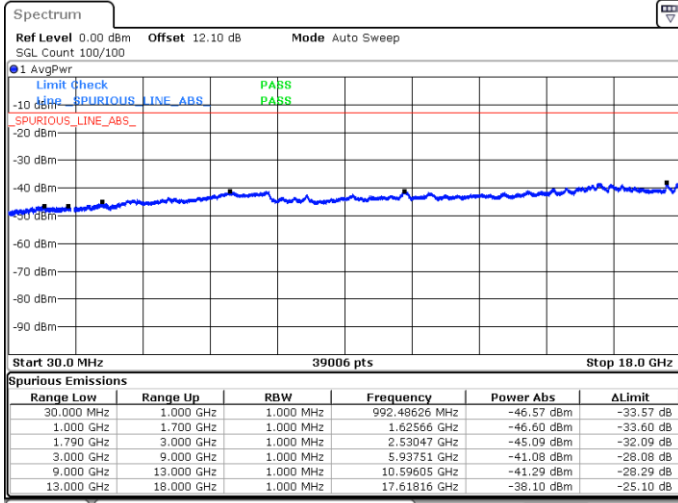

Middle Channel / 1RB49 and 1RB0

Date: 5 JUN.2020 05:46:46

Date: 5 JUN.2020 05:47:43

Middle Channel / FullIRB

N/A

Date: 5 JUN.2020 05:42:00

LTE Band 66C / 10MHz+15MHz

QPSK

Highest Channel / 1RB0 and 1RB74

Highest Channel / 1RB49 and 1RB0

Date: 5 JUN.2020 06:25:14

Date: 5 JUN.2020 06:01:37

Highest Channel / FullIRB

N/A

Date: 5 JUN.2020 06:26:11

LTE Band 66C / 10MHz+20MHz

QPSK

Lowest Channel / 1RB0 and 1RB99

Lowest Channel / 1RB49 and 1RB0

Date: 5 JUN.2020 03:31:06

Date: 5 JUN.2020 03:30:10

Lowest Channel / FullIRB

N/A

Date: 5 JUN.2020 03:41:22