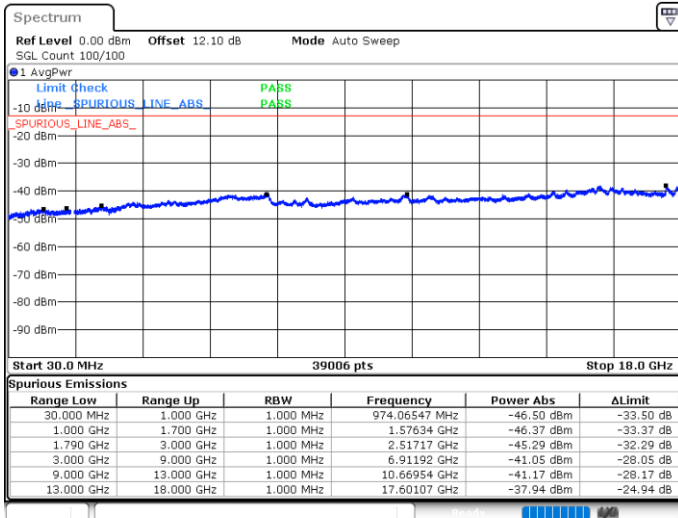

Date: 4 JUN.2020 05:54:46

Highest Channel / FullIRB

N/A

Date: 4 JUN.2020 06:00:28

LTE Band 66C / 10MHz+15MHz

QPSK

Lowest Channel / 1RB0 and 1RB74

Lowest Channel / 1RB49 and 1RB0

Date: 5 JUN.2020 05:31:58

Date: 5 JUN.2020 05:31:02

Lowest Channel / FullIRB

N/A

Date: 5 JUN.2020 05:36:44

LTE Band 66C / 10MHz+15MHz

QPSK

MiddleChannel / 1RB0 and 1RB74

Middle Channel / 1RB49 and 1RB0

Date: 5 JUN.2020 05:46:46

Date: 5 JUN.2020 05:47:43

Middle Channel / FullIRB

N/A

Date: 5 JUN.2020 05:42:00

LTE Band 66C / 10MHz+15MHz

QPSK

Highest Channel / 1RB0 and 1RB74

Highest Channel / 1RB49 and 1RB0

Date: 5 JUN.2020 06:25:14

Date: 5 JUN.2020 06:01:37

Highest Channel / FullIRB

N/A

Date: 5 JUN.2020 06:26:11

LTE Band 66C / 10MHz+20MHz