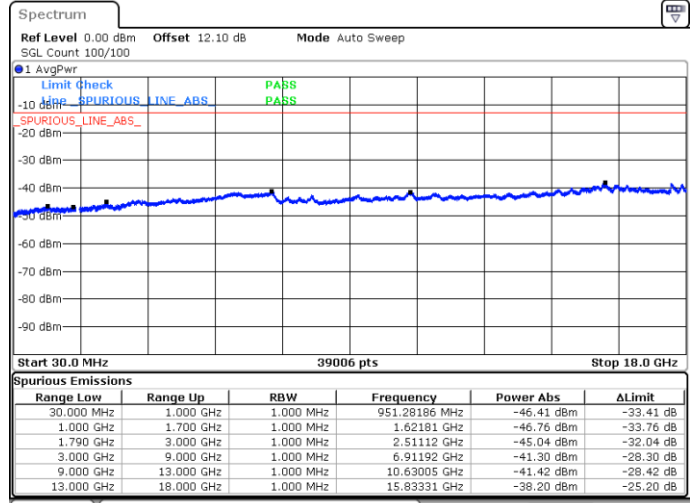

Conducted Spurious Emission

LTE Band 66C / 5MHz+20MHz

QPSK

Lowest Channel / 1RB0 and 1RB99

Lowest Channel / 1RB24 and 1RB0

Date: 4 JUN.2020 05:11:16

Date: 4 JUN.2020 05:10:15

Lowest Channel / FullIRB

N/A

Date: 4 JUN.2020 05:18:00

LTE Band 66C / 5MHz+20MHz

QPSK

Middle Channel / 1RB0 and 1RB9

Middle Channel / 1RB24 and 1RB0

Date: 4 JUN.2020 05:33:44

Date: 4 JUN.2020 05:34:40

Middle Channel / FullIRB

N/A

Date: 4 JUN.2020 05:28:58

LTE Band 66C / 5MHz+20MHz

QPSK

Highest Channel / 1RB0 and 1RB99

Highest Channel / 1RB24 and 1RB0

Date: 4 JUN.2020 05:59:31

Date: 4 JUN.2020 05:54:46

Highest Channel / FullIRB

N/A

Date: 4 JUN.2020 06:00:28

LTE Band 66C / 10MHz+15MHz

QPSK

Lowest Channel / 1RB0 and 1RB74

Lowest Channel / 1RB49 and 1RB0