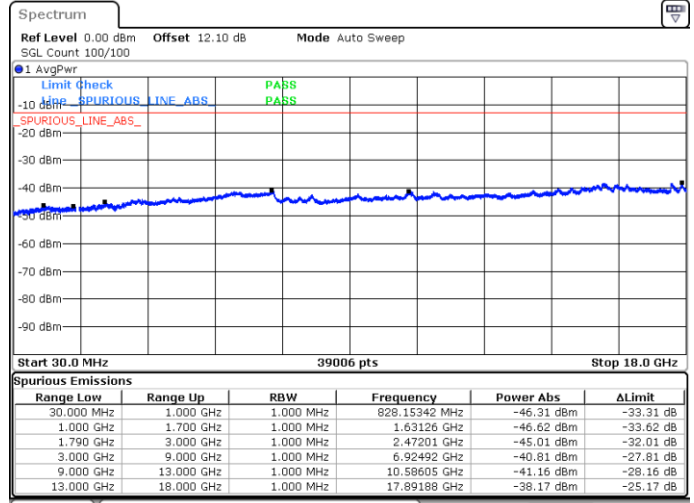

Highest Channel / 1RB99 and 1RB0

Date: 4 JUN.2020 07:22:13

Date: 4 JUN.2020 07:17:28

Highest Channel / FullIRB

N/A

Date: 4 JUN.2020 07:23:10

LTE Band 66C / 20MHz+10MHz

QPSK

Lowest Channel / 1RB0 and 1RB49

Lowest Channel / 1RB99 and 1RB0

Date: 5 JUN.2020 02:00:03

Date: 5 JUN.2020 01:59:06

Lowest Channel / FullIRB

N/A

Date: 5 JUN.2020 02:04:49

LTE Band 66C / 20MHz+10MHz

QPSK

Middle Channel / 1RB0 and 1RB49

Middle Channel / 1RB99 and 1RB0

Date: 5 JUN.2020 02:14:35

Date: 5 JUN.2020 02:15:31

Middle Channel / FullIRB

N/A

Date: 5 JUN.2020 02:09:49

LTE Band 66C / 20MHz+10MHz

QPSK

Highest Channel / 1RB0 and 1RB49

Highest Channel / 1RB99 and 1RB0

Date: 5 JUN.2020 02:41:11

Date: 5 JUN.2020 02:35:09

Highest Channel / FullIRB

N/A