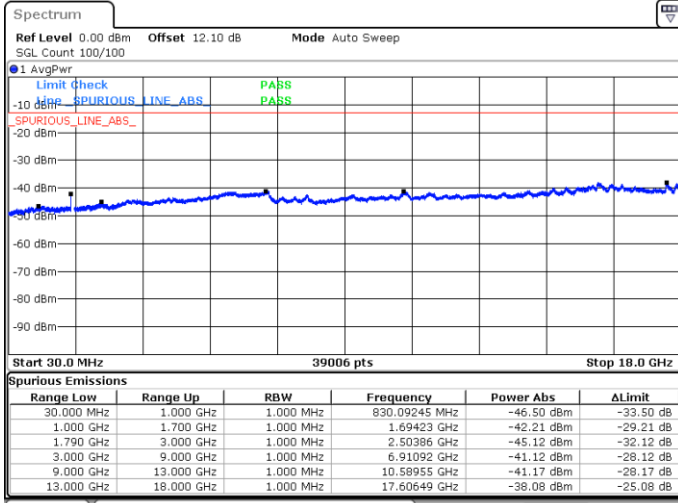

Lowest Channel / 1RB74 and 1RB0

Date: 5 JUN.2020 00:57:30

Date: 5 JUN.2020 00:56:34

Lowest Channel / FullIRB

N/A

Date: 5 JUN.2020 01:02:16

LTE Band 66C / 15MHz+15MHz

QPSK

Middle Channel / 1RB0 and 1RB74

Middle Channel / 1RB74 and 1RB0

Date: 5 JUN.2020 01:12:35

Date: 5 JUN.2020 01:13:31

Middle Channel / FullIRB

N/A

Date: 5 JUN.2020 01:07:49

LTE Band 66C / 15MHz+15MHz

QPSK

Highest Channel / 1RB0 and 1RB74

Highest Channel / 1RB74 and 1RB0

Date: 5 JUN.2020 01:34:08

Date: 5 JUN.2020 01:28:20

Highest Channel / FullIRB

N/A

Date: 5 JUN.2020 01:35:06

LTE Band 66C / 15MHz+20MHz

QPSK

Lowest Channel / 1RB0 and 1RB99

Lowest Channel / 1RB74 and 1RB0

Date: 4 JUN 2020 23:34:35

Date: 4 JUN 2020 23:33:39

Lowest Channel / FullIRB

N/A