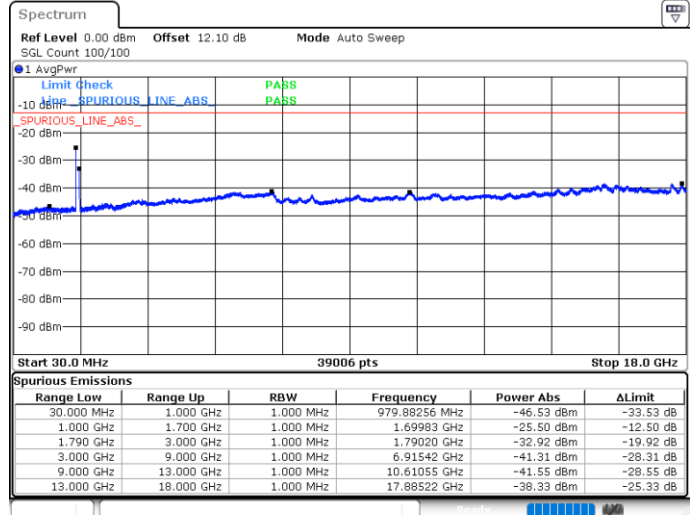

Middle Channel / FullIRB

N/A

Date: 4 JUN.2020 22:45:35

LTE Band 66C / 20MHz+15MHz

QPSK

Highest Channel / 1RB0 and 1RB74

Highest Channel / 1RB99 and 1RB0

Date: 4 JUN.2020 23:13:11

Date: 4 JUN.2020 23:07:07

Highest Channel / FullIRB

N/A

Date: 4 JUN.2020 23:14:08

LTE Band 66C / 20MHz+20MHz

QPSK

Lowest Channel / 1RB0 and 1RB99

Lowest Channel / 1RB99 and 1RB0

Date: 4 JUN.2020 03:44:17

Date: 4 JUN.2020 03:43:26

Lowest Channel / FullRB

N/A

Date: 4 JUN.2020 03:48:34

LTE Band 66C / 20MHz+20MHz

QPSK

MiddleChannel / 1RB0 and 1RB99