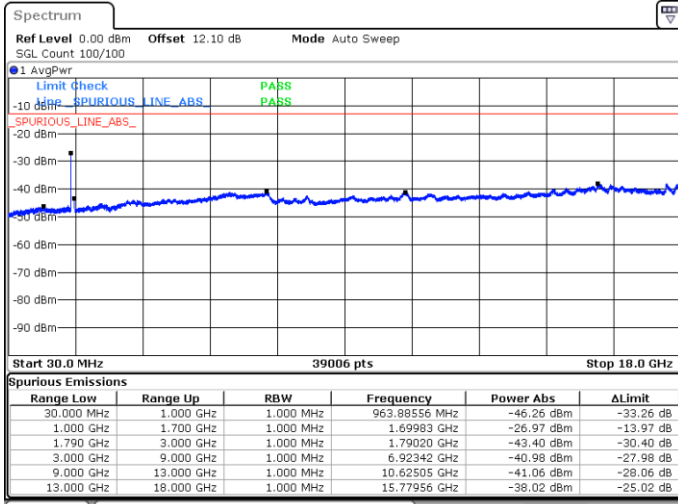

QPSK

Highest Channel / 1RB0 and 1RB74

Highest Channel / 1RB74 and 1RB0

Date: 5 JUN.2020 01:34:08

Date: 5 JUN.2020 01:28:20

Highest Channel / FullIRB

N/A

Date: 5 JUN.2020 01:35:06

LTE Band 66C / 15MHz+20MHz

QPSK

Lowest Channel / 1RB0 and 1RB99

Lowest Channel / 1RB74 and 1RB0

Date: 4 JUN 2020 23:34:35

Date: 4 JUN 2020 23:33:39

Lowest Channel / FullIRB

N/A

Date: 4 JUN 2020 23:39:21

LTE Band 66C / 15MHz+20MHz

QPSK

Middle Channel / 1RB0 and 1RB9

Middle Channel / 1RB74 and 1RB0

Date: 4 JUN 2020 23:52:33

Date: 4 JUN 2020 23:53:30

Middle Channel / FullIRB

N/A

Date: 4 JUN 2020 23:47:47

LTE Band 66C / 15MHz+20MHz

QPSK

Highest Channel / 1RB0 and 1RB99

Highest Channel / 1RB74 and 1RB0

Date: 5 JUN.2020 00:24:11

Date: 5 JUN.2020 00:19:25