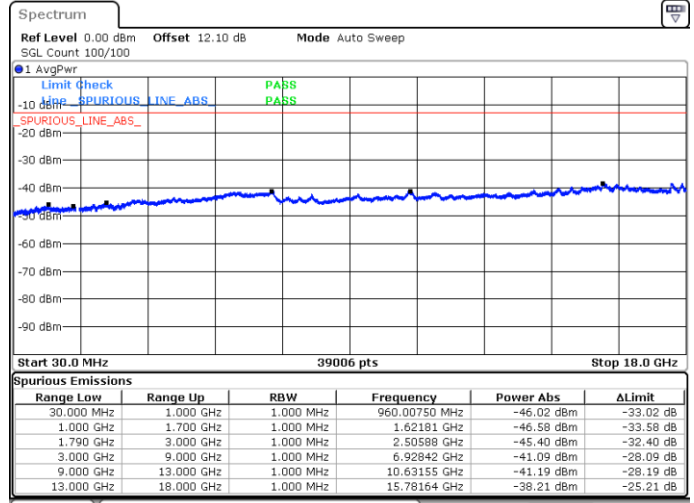

Lowest Channel / 1RB74 and 1RB0

Date: 5 JUN.2020 00:57:30

Date: 5 JUN.2020 00:56:34

Lowest Channel / FullIRB

N/A

Date: 5 JUN.2020 01:02:16

LTE Band 66C / 15MHz+15MHz

QPSK

Middle Channel / 1RB0 and 1RB74

Middle Channel / 1RB74 and 1RB0

Date: 5 JUN.2020 01:12:35

Date: 5 JUN.2020 01:13:31

Middle Channel / FullIRB

N/A

Date: 5 JUN.2020 01:07:49

LTE Band 66C / 15MHz+15MHz

QPSK

Highest Channel / 1RB0 and 1RB74

Highest Channel / 1RB74 and 1RB0

Date: 5 JUN.2020 01:34:08

Date: 5 JUN.2020 01:28:20

Highest Channel / FullIRB

N/A

Date: 5 JUN.2020 01:35:06

LTE Band 66C / 15MHz+20MHz

QPSK

Lowest Channel / 1RB0 and 1RB99

Lowest Channel / 1RB74 and 1RB0

Date: 4 JUN 2020 23:34:35

Date: 4 JUN 2020 23:33:39

Lowest Channel / FullIRB

N/A