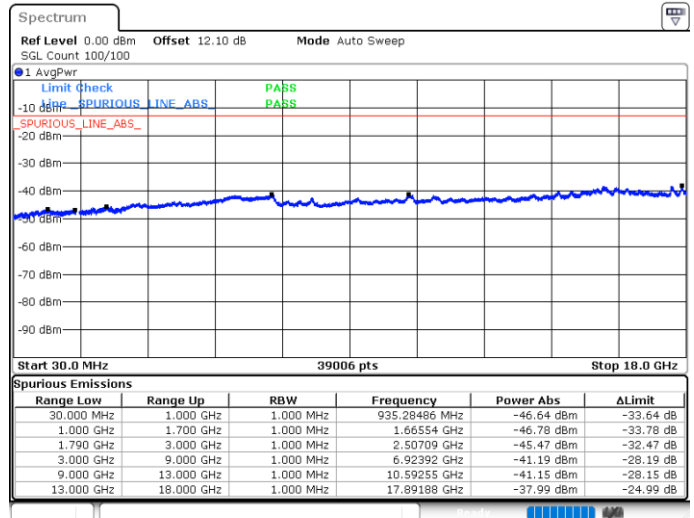

Highest Channel / FullIRB

N/A

Date: 5 JUN.2020 00:25:08

LTE Band 66C / 20MHz+5MHz

QPSK

Lowest Channel / 1RB0 and 1RB24

Lowest Channel / 1RB99 and 1RB0

Date: 4 JUN.2020 06:33:35

Date: 4 JUN.2020 06:32:39

Lowest Channel / FullIRB

N/A

Date: 4 JUN.2020 06:38:21

LTE Band 66C / 20MHz+5MHz

QPSK

Middle Channel / 1RB0 and 1RB24

Middle Channel / 1RB99 and 1RB0

Date: 4 JUN.2020 06:53:56

Date: 4 JUN.2020 06:56:39

Middle Channel / FullIRB

N/A

Date: 4 JUN.2020 06:49:10

LTE Band 66C / 20MHz+5MHz

QPSK

Highest Channel / 1RB0 and 1RB24

Highest Channel / 1RB99 and 1RB0

Date: 4 JUN.2020 07:22:13

Date: 4 JUN.2020 07:17:28

Highest Channel / FullIRB

N/A

Date: 4 JUN.2020 07:23:10

LTE Band 66C / 20MHz+10MHz

QPSK