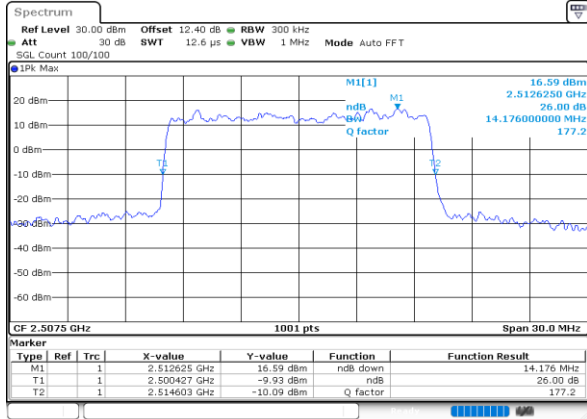

Highest Channel / 20MHz / QPSK

Date: 24.MAY.2020 23:51:59

Highest Channel / 20MHz / 16QAM

Date: 24.MAY.2020 23:52:11

LTE Band 7

Lowest Channel / 5MHz / 64QAM

Date: 24.MAY.2020 22:59:45

Lowest Channel / 10MHz / 64QAM

Date: 24.MAY.2020 23:18:47

Middle Channel / 5MHz / 64QAM

Date: 24.MAY.2020 23:02:19

Middle Channel / 10MHz / 64QAM

Date: 24.MAY.2020 23:12:11

Highest Channel / 5MHz / 64QAM

Date: 24.MAY.2020 23:03:13

Highest Channel / 10MHz / 64QAM

Date: 24.MAY.2020 23:12:13

LTE Band 7

Lowest Channel / 15MHz / 64QAM

Date: 24.MAY.2020 23:37:51

Lowest Channel / 20MHz / 64QAM

Date: 24.MAY.2020 23:15:55

Middle Channel / 15MHz / 64QAM

Date: 24.MAY.2020 23:40:25