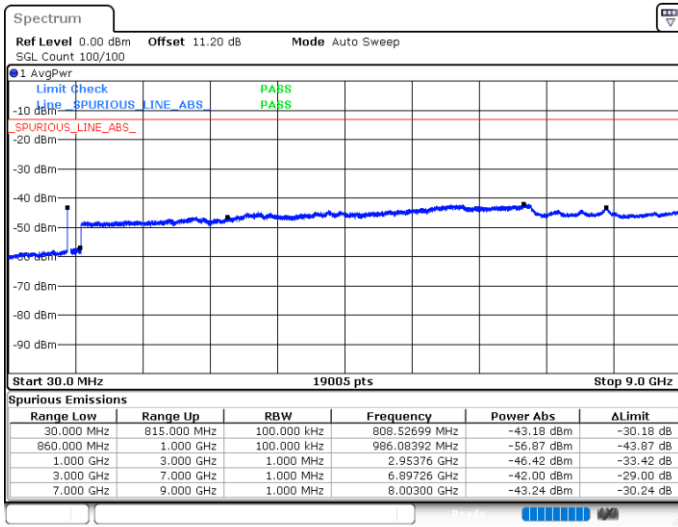

LTE Band 5B / 10MHz+5MHz

64QAM

Highest Channel / 1RB0 and 1RB24

Highest Channel / 1RB49 and 1RB0

Date: 10.JUN.2020 23:57:14

Date: 10.JUN.2020 23:56:19

Highest Channel / FullIRB

N/A

Date: 11.JUN.2020 00:01:57

LTE Band 5B / 10MHz+10MHz

64QAM

Lowest Channel / 1RB0 and 1RB49

Lowest Channel / 1RB49 and 1RB0

Date: 11.JUN.2020 00:48:54

Date: 11.JUN.2020 00:44:12

Lowest Channel / FullIRB

N/A

Date: 11.JUN.2020 00:49:50

LTE Band 5B / 10MHz+10MHz

64QAM

Middle Channel / 1RB0 and 1RB49

Middle Channel / 1RB49 and 1RB0

Date: 11.JUN.2020 01:01:29

Date: 11.JUN.2020 01:06:11

Middle Channel / FullIRB

N/A

Date: 11.JUN.2020 01:00:31

LTE Band 5B / 10MHz+10MHz

64QAM

Highest Channel / 1RB0 and 1RB49

Highest Channel / 1RB49 and 1RB0

Date: 11.JUN.2020 01:34:32