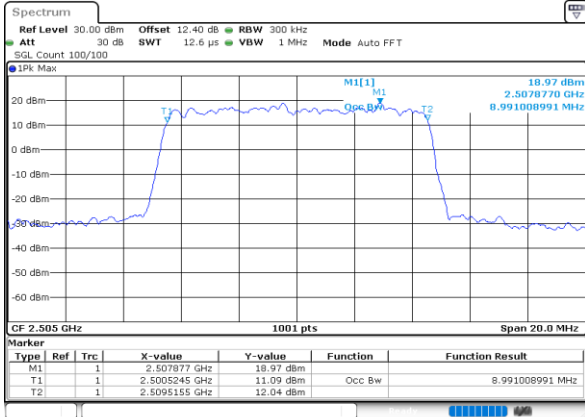

LTE Band 7

Lowest Channel / 5MHz / QPSK

Date: 24.MAY.2020 22:46:50

Lowest Channel / 5MHz / 16QAM

Date: 24.MAY.2020 22:47:02

Middle Channel / 5MHz / QPSK

Date: 24.MAY.2020 22:52:00

Middle Channel / 5MHz / 16QAM

Date: 24.MAY.2020 22:52:11

Highest Channel / 5MHz / QPSK

Date: 24.MAY.2020 22:54:24

Highest Channel / 5MHz / 16QAM

Date: 24.MAY.2020 22:54:36

LTE Band 7

Lowest Channel / 10MHz / QPSK

Date: 24.MAY.2020 23:05:54