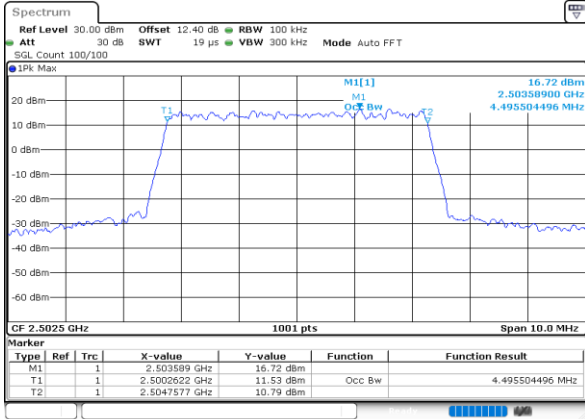

LTE Band 7

Lowest Channel / 5MHz / QPSK

Date: 24.MAY.2020 22:46:50