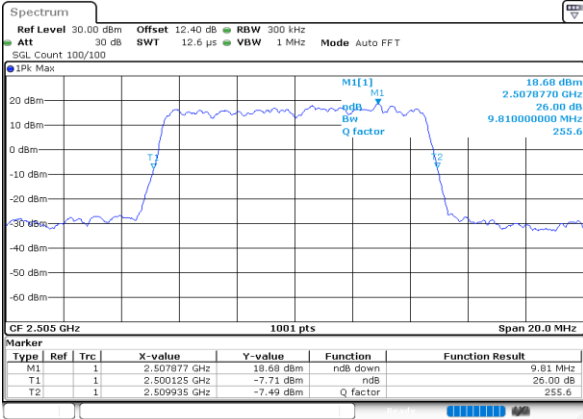

Date: 24.MAY.2020 22:52:34

Highest Channel / 5MHz / QPSK

Date: 24.MAY.2020 22:54:48

Highest Channel / 5MHz / 16QAM

Date: 24.MAY.2020 22:55:00

LTE Band 7

Lowest Channel / 10MHz / QPSK

Date: 24.MAY.2020 23:06:18