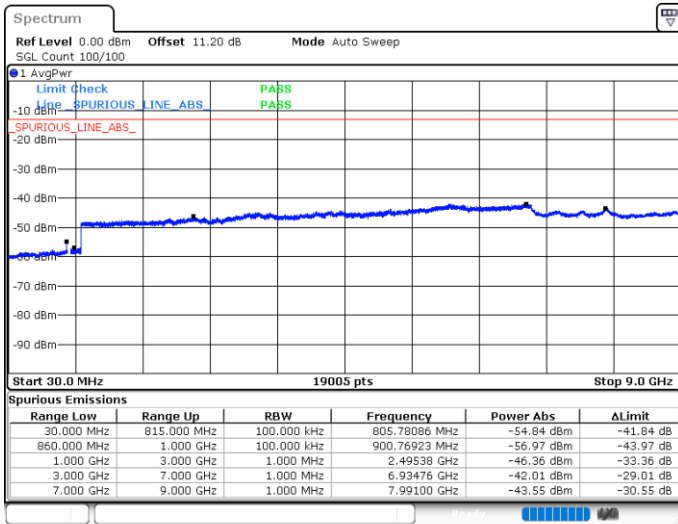

LTE Band 5B / 10MHz+5MHz

64QAM

Highest Channel / 1RB0 and 1RB24

Highest Channel / 1RB49 and 1RB0

Date: 10.JUN.2020 23:57:14

Date: 10.JUN.2020 23:56:19

Highest Channel / FullIRB

N/A

Date: 11.JUN.2020 00:01:57

LTE Band 5B / 10MHz+10MHz

64QAM

Lowest Channel / 1RB0 and 1RB49

Lowest Channel / 1RB49 and 1RB0

Date: 11.JUN.2020 00:48:54

Date: 11.JUN.2020 00:44:12

Lowest Channel / FullIRB

N/A

Date: 11.JUN.2020 00:49:50

LTE Band 5B / 10MHz+10MHz

64QAM

Middle Channel / 1RB0 and 1RB49

Middle Channel / 1RB49 and 1RB0

Date: 11.JUN.2020 01:01:29

Date: 11.JUN.2020 01:06:11

Middle Channel / FullIRB

N/A

Date: 11.JUN.2020 01:00:31

LTE Band 5B / 10MHz+10MHz

64QAM

Highest Channel / 1RB0 and 1RB49

Highest Channel / 1RB49 and 1RB0

Date: 11.JUN.2020 01:34:32