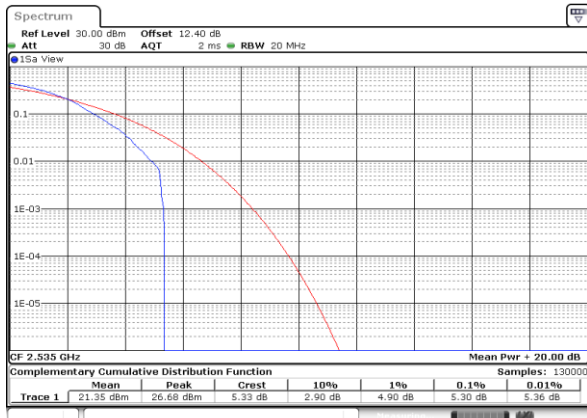

Highest Channel / Full RB

Date: 25.MAY.2020 00:08:40

LTE Band 7 / 20MHz / 64QAM

Lowest Channel / 1RB

Date: 25.MAY.2020 00:09:49

Lowest Channel / Full RB

Date: 25.MAY.2020 00:09:59

Middle Channel / 1RB

Date: 25.MAY.2020 00:10:09

Middle Channel / Full RB

Date: 25.MAY.2020 00:10:18

Highest Channel / 1RB

Date: 25.MAY.2020 00:10:28

Highest Channel / Full RB

Date: 25.MAY.2020 00:10:38

**26dB Bandwidth**

Mode	LTE Band 7 : 26dB BW(MHz)											
BW	1.4MHz		3MHz		5MHz		10MHz		15MHz		20MHz	
Mod.	QPSK	16QAM	QPSK	16QAM	QPSK	16QAM	QPSK	16QAM	QPSK	16QAM	QPSK	16QAM
Lowest CH	-	-	-	-	4.89	4.90	9.81	9.69	14.45	14.48	18.98	18.94
Middle CH	-	-	-	-	4.89	4.88	9.77	9.87	14.30	14.51	18.86	18.66
Highest CH	-	-	-	-	4.98	4.87	9.79	9.77	14.42	14.54	19.06	18.74
Mode	LTE Band 7 : 26dB BW(MHz)											
BW	1.4MHz		3MHz		5MHz		10MHz		15MHz		20MHz	
Mod.	64QAM		64QAM		64QAM		64QAM		64QAM		64QAM	
Lowest CH	-	-	-	-	4.91	-	9.73	-	14.18	-	19.06	-
Middle CH	-	-	-	-	4.88	-	9.83	-	14.60	-	19.02	-
Highest CH	-	-	-	-	4.81	-	9.85	-	14.33	-	19.14	-