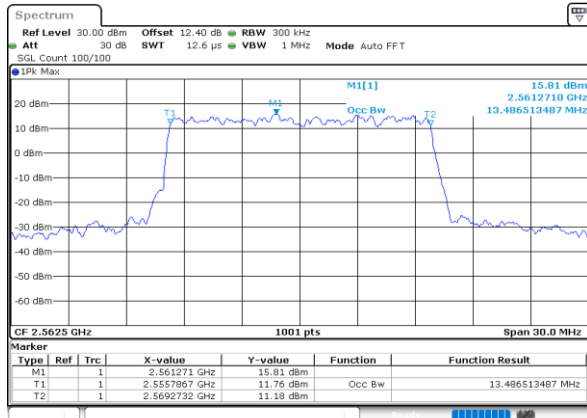

Highest Channel / 10MHz / 16QAM

Date: 24.MAY.2020 23:13:39

LTE Band 7

Lowest Channel / 15MHz / QPSK

Date: 24.MAY.2020 23:24:56

Lowest Channel / 15MHz / 16QAM

Date: 24.MAY.2020 23:25:08

Middle Channel / 15MHz / QPSK

Date: 24.MAY.2020 23:30:06

Middle Channel / 15MHz / 16QAM

Date: 24.MAY.2020 23:30:17

Highest Channel / 15MHz / QPSK

Date: 24.MAY.2020 23:32:30

Highest Channel / 15MHz / 16QAM

Date: 24.MAY.2020 23:32:42

LTE Band 7

Lowest Channel / 20MHz / QPSK

Date: 24.MAY.2020 23:44:00

Lowest Channel / 20MHz / 16QAM

Date: 24.MAY.2020 23:44:12

Middle Channel / 20MHz / QPSK

Date: 24.MAY.2020 23:49:10

Middle Channel / 20MHz / 16QAM

Date: 24.MAY.2020 23:49:22

Highest Channel / 20MHz / QPSK

Date: 24.MAY.2020 23:51:35

Highest Channel / 20MHz / 16QAM

Date: 24.MAY.2020 23:51:47

LTE Band 7

Lowest Channel / 5MHz / 64QAM

Date: 24.MAY.2020 22:59:33

Lowest Channel / 10MHz / 64QAM