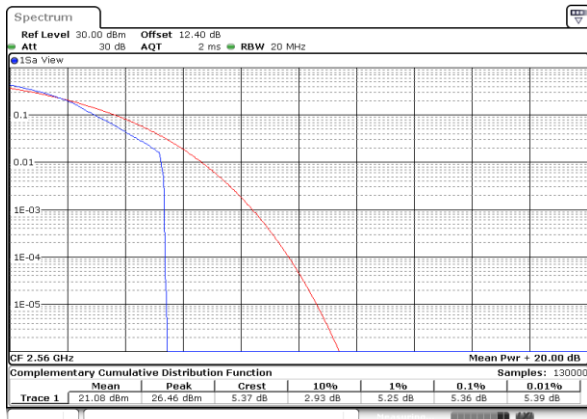

Date: 25.MAY.2020 00:09:19

Highest Channel / 1RB

Date: 25.MAY.2020 00:09:29

Highest Channel / Full RB

Date: 25.MAY.2020 00:09:39

LTE Band 7 / 20MHz / 16QAM

Lowest Channel / 1RB

Date: 25.MAY.2020 00:07:51

Lowest Channel / Full RB

Date: 25.MAY.2020 00:08:01

Middle Channel / 1RB

Date: 25.MAY.2020 00:08:11

Middle Channel / Full RB

Date: 25.MAY.2020 00:08:20

Highest Channel / 1RB

Date: 25.MAY.2020 00:08:30

Highest Channel / Full RB

Date: 25.MAY.2020 00:08:40

LTE Band 7 / 20MHz / 64QAM

Lowest Channel / 1RB

Date: 25.MAY.2020 00:09:49

Lowest Channel / Full RB

Date: 25.MAY.2020 00:09:59

Middle Channel / 1RB