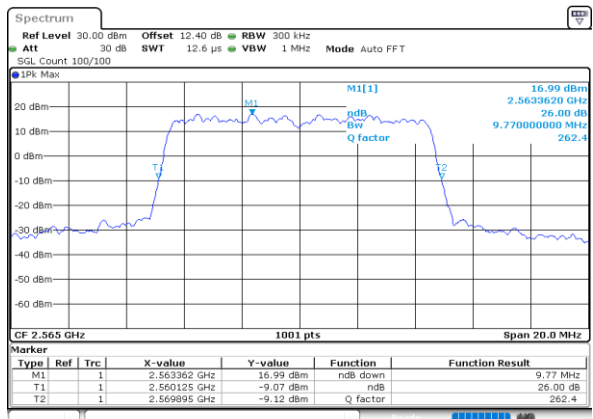

Date: 24.MAY.2020 22:52:34

Highest Channel / 5MHz / QPSK

Date: 24.MAY.2020 22:54:48

Highest Channel / 5MHz / 16QAM

Date: 24.MAY.2020 22:55:00

LTE Band 7

Lowest Channel / 10MHz / QPSK

Date: 24.MAY.2020 23:06:18

Lowest Channel / 10MHz / 16QAM

Date: 24.MAY.2020 23:06:30

Middle Channel / 10MHz / QPSK

Date: 24.MAY.2020 23:11:25

Middle Channel / 10MHz / 16QAM

Date: 24.MAY.2020 23:11:37

Highest Channel / 10MHz / QPSK

Date: 24.MAY.2020 23:13:51

Highest Channel / 10MHz / 16QAM

Date: 24.MAY.2020 23:14:03

LTE Band 7

Lowest Channel / 15MHz / QPSK

Date: 24.MAY.2020 23:25:20

Lowest Channel / 15MHz / 16QAM

Date: 24.MAY.2020 23:25:32

Middle Channel / 15MHz / QPSK