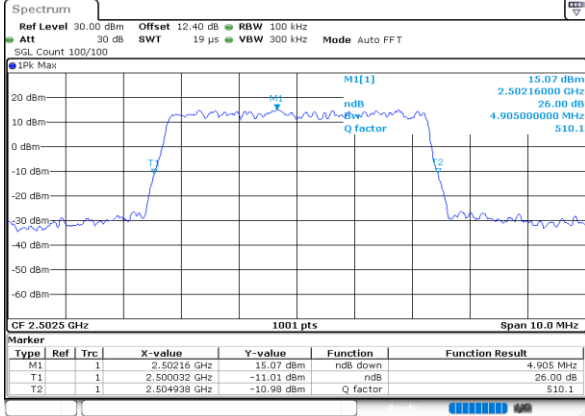

Highest Channel / 20MHz / QPSK

Date: 24.MAY.2020 23:51:59

Highest Channel / 20MHz / 16QAM

Date: 24.MAY.2020 23:52:11

LTE Band 7

Lowest Channel / 5MHz / 64QAM

Date: 24.MAY.2020 22:59:45

Lowest Channel / 10MHz / 64QAM

Date: 24.MAY.2020 23:18:47

Middle Channel / 5MHz / 64QAM

Date: 24.MAY.2020 23:02:19

Middle Channel / 10MHz / 64QAM

Date: 24.MAY.2020 23:12:11

Highest Channel / 5MHz / 64QAM

Date: 24.MAY.2020 23:03:13

Highest Channel / 10MHz / 64QAM