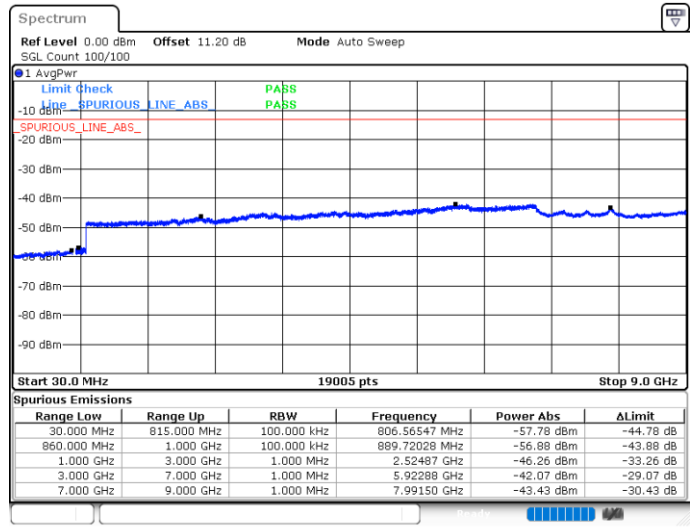

LTE Band 5B / 10MHz+5MHz

64QAM

Highest Channel / 1RB0 and 1RB24

Highest Channel / 1RB49 and 1RB0

Date: 10.JUN.2020 23:57:14

Date: 10.JUN.2020 23:56:19

Highest Channel / FullIRB

N/A

Date: 11.JUN.2020 00:01:57

LTE Band 5B / 10MHz+10MHz

64QAM

Lowest Channel / 1RB0 and 1RB49

Lowest Channel / 1RB49 and 1RB0

Date: 11.JUN.2020 00:48:54

Date: 11.JUN.2020 00:44:12

Lowest Channel / FullIRB

N/A

Date: 11.JUN.2020 00:49:50

LTE Band 5B / 10MHz+10MHz

64QAM

Middle Channel / 1RB0 and 1RB49

Middle Channel / 1RB49 and 1RB0

Date: 11.JUN.2020 01:01:29

Date: 11.JUN.2020 01:06:11

Middle Channel / FullIRB

N/A

Date: 11.JUN.2020 01:00:31

LTE Band 5B / 10MHz+10MHz

64QAM

Highest Channel / 1RB0 and 1RB49

Highest Channel / 1RB49 and 1RB0

Date: 11.JUN.2020 01:34:32