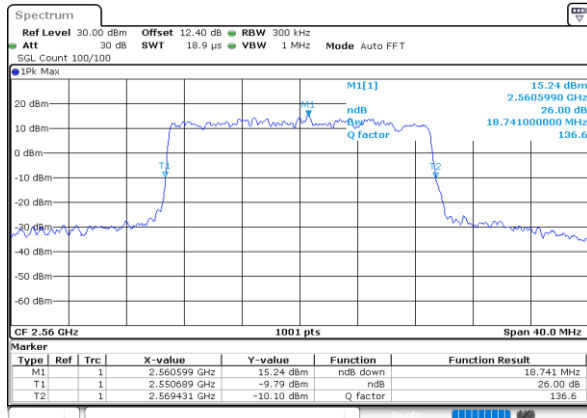

Date: 24.MAY.2020 23:30:29

Middle Channel / 15MHz / 16QAM

Date: 24.MAY.2020 23:30:40

Highest Channel / 15MHz / QPSK

Date: 24.MAY.2020 23:32:54

Highest Channel / 15MHz / 16QAM

Date: 24.MAY.2020 23:33:06

LTE Band 7

Lowest Channel / 20MHz / QPSK

Date: 24.MAY.2020 23:44:24

Lowest Channel / 20MHz / 16QAM

Date: 24.MAY.2020 23:44:36

Middle Channel / 20MHz / QPSK

Date: 24.MAY.2020 23:49:33

Middle Channel / 20MHz / 16QAM

Date: 24.MAY.2020 23:49:45

Highest Channel / 20MHz / QPSK

Date: 24.MAY.2020 23:51:59

Highest Channel / 20MHz / 16QAM

Date: 24.MAY.2020 23:52:11

LTE Band 7

Lowest Channel / 5MHz / 64QAM

Date: 24.MAY.2020 22:59:45

Lowest Channel / 10MHz / 64QAM