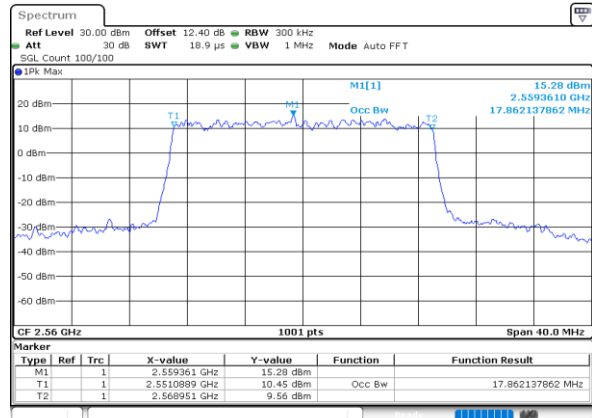

Date: 24.MAY.2020 23:22:21

LTE Band 7

Lowest Channel / 15MHz / 64QAM

Date: 24.MAY.2020 23:37:39

Lowest Channel / 20MHz / 64QAM

Date: 24.MAY.2020 23:15:43

Middle Channel / 15MHz / 64QAM

Date: 24.MAY.2020 23:40:13

Middle Channel / 20MHz / 64QAM

Date: 24.MAY.2020 23:15:18

Highest Channel / 15MHz / 64QAM

Date: 24.MAY.2020 23:41:25

Highest Channel / 20MHz / 64QAM

Date: 25.MAY.2020 00:00:30