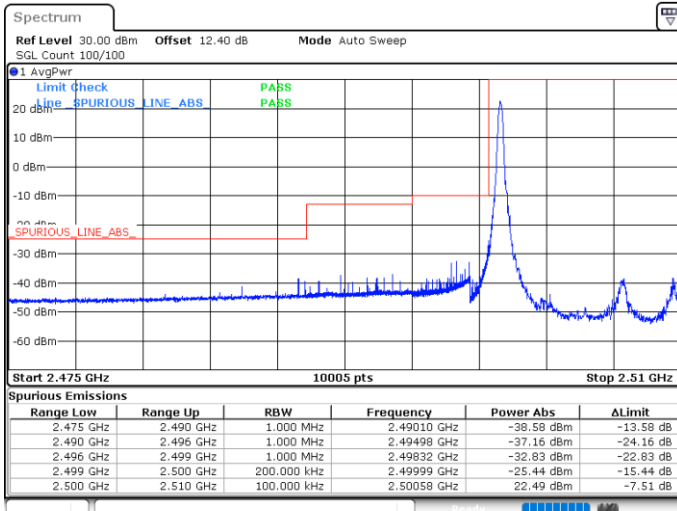

Date: 24.MAY.2020 22:50:08

Date: 24.MAY.2020 22:57:41

LTE Band 7 / 5MHz / 64QAM

Lowest Band Edge / 1RB

Date: 24.MAY.2020 23:00:25

Highest Band Edge / 1 RB

Date: 24.MAY.2020 23:04:12

Lowest Band Edge / Full RB

Date: 24.MAY.2020 23:01:06

Highest Band Edge / Full RB

Date: 24.MAY.2020 23:04:52

LTE Band 7 / 10MHz / QPSK

Lowest Band Edge / 1 RB

Highest Band Edge / 1 RB

Lowest Band Edge / Full RB

Highest Band Edge / Full RB