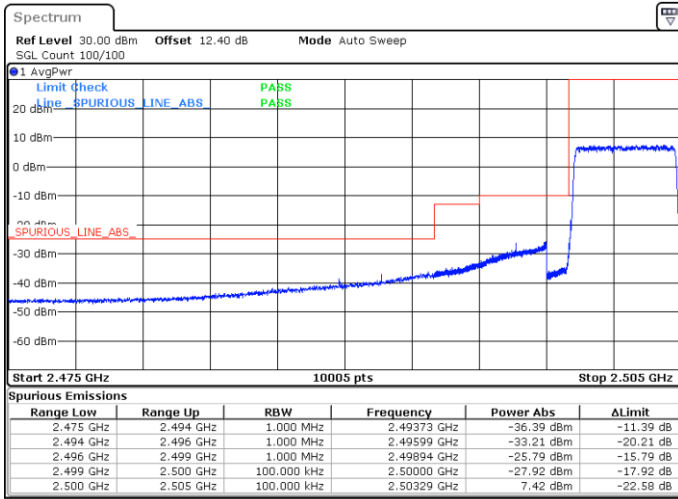

### Highest Band Edge / Full RB

LTE Band 7 / 5MHz / 16QAM

Lowest Band Edge / 1 RB

Highest Band Edge / 1 RB

Date: 24.MAY.2020 22:48:47

Date: 24.MAY.2020 22:56:20

Lowest Band Edge / Full RB

Highest Band Edge / Full RB

Date: 24.MAY.2020 22:50:08

Date: 24.MAY.2020 22:57:41

LTE Band 7 / 5MHz / 64QAM

Lowest Band Edge / 1RB

Date: 24.MAY.2020 23:00:25

Highest Band Edge / 1 RB

Date: 24.MAY.2020 23:04:12

Lowest Band Edge / Full RB

Date: 24.MAY.2020 23:01:06

Highest Band Edge / Full RB

Date: 24.MAY.2020 23:04:52

LTE Band 7 / 10MHz / QPSK

Lowest Band Edge / 1 RB

Highest Band Edge / 1 RB

Lowest Band Edge / Full RB

Highest Band Edge / Full RB