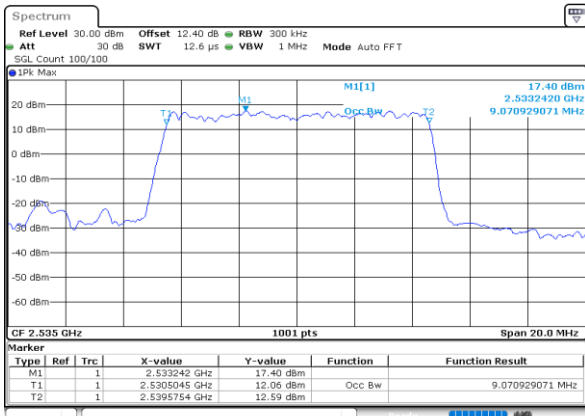

Middle Channel / 10MHz / QPSK

Date: 24.MAY.2020 23:11:02