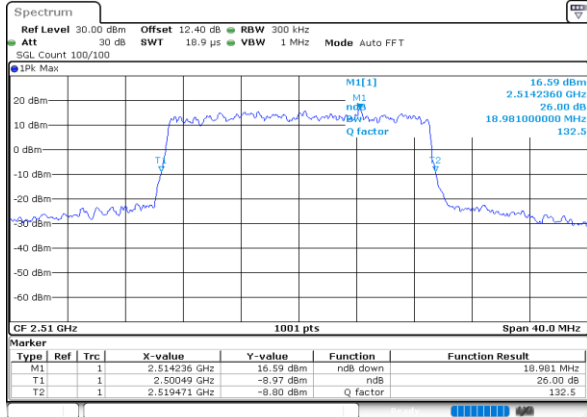

LTE Band 7

Lowest Channel / 20MHz / QPSK

Date: 24.MAY.2020 23:44:24