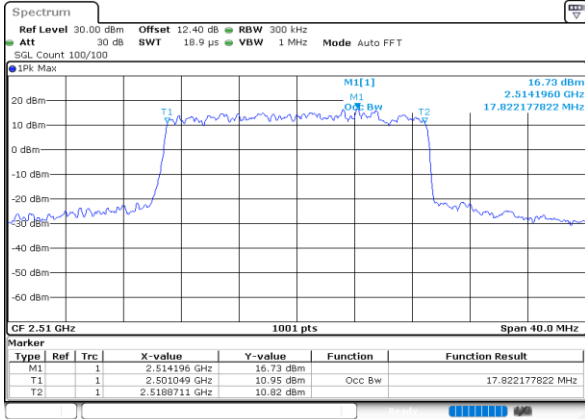

LTE Band 7

Lowest Channel / 20MHz / QPSK

Date: 24.MAY.2020 23:44:00