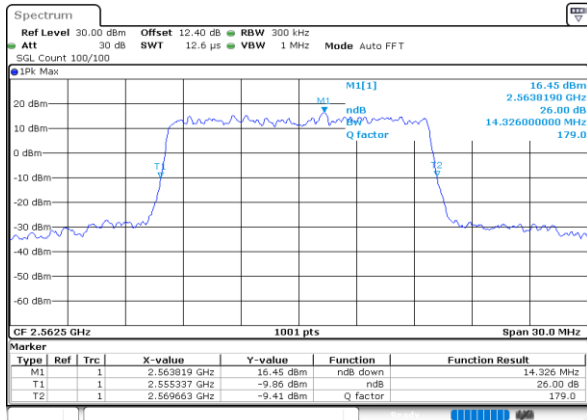

Date: 24.MAY.2020 23:12:13

LTE Band 7

Lowest Channel / 15MHz / 64QAM

Date: 24.MAY.2020 23:37:51

Lowest Channel / 20MHz / 64QAM

Date: 24.MAY.2020 23:15:55

Middle Channel / 15MHz / 64QAM

Date: 24.MAY.2020 23:40:25

Middle Channel / 20MHz / 64QAM

Date: 24.MAY.2020 23:15:29

Highest Channel / 15MHz / 64QAM

Date: 24.MAY.2020 23:41:37

Highest Channel / 20MHz / 64QAM

Date: 25.MAY.2020 00:00:42

**Occupied Bandwidth**

Mode	LTE Band 7 : 99%OBW(MHz)											
BW	1.4MHz		3MHz		5MHz		10MHz		15MHz		20MHz	
Mod.	QPSK	16QAM	QPSK	16QAM	QPSK	16QAM	QPSK	16QAM	QPSK	16QAM	QPSK	16QAM
Lowest CH	-	-	-	-	4.50	4.50	8.99	8.97	13.40	13.46	17.82	17.82
Middle CH	-	-	-	-	4.49	4.48	9.07	8.99	13.40	13.43	17.82	17.90
Highest CH	-	-	-	-	4.48	4.50	9.07	8.99	13.37	13.49	17.94	17.90
Mode	LTE Band 7 : 99%OBW(MHz)											
BW	1.4MHz		3MHz		5MHz		10MHz		15MHz		20MHz	
Mod.	64QAM		64QAM		64QAM		64QAM		64QAM		64QAM	
Lowest CH	-	-	-	-	4.48	-	9.01	-	13.46	-	17.86	-
Middle CH	-	-	-	-	4.49	-	9.01	-	13.43	-	17.94	-
Highest CH	-	-	-	-	4.48	-	9.05	-	13.46	-	17.86	-