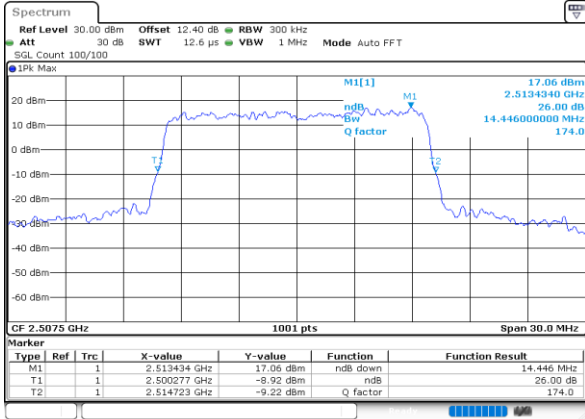

Highest Channel / 10MHz / 16QAM

Date: 24.MAY.2020 23:14:03

LTE Band 7

Lowest Channel / 15MHz / QPSK

Date: 24.MAY.2020 23:25:20

Lowest Channel / 15MHz / 16QAM

Date: 24.MAY.2020 23:25:32

Middle Channel / 15MHz / QPSK

Date: 24.MAY.2020 23:30:29

Middle Channel / 15MHz / 16QAM

Date: 24.MAY.2020 23:30:40

Highest Channel / 15MHz / QPSK

Date: 24.MAY.2020 23:32:54

Highest Channel / 15MHz / 16QAM

Date: 24.MAY.2020 23:33:06

LTE Band 7