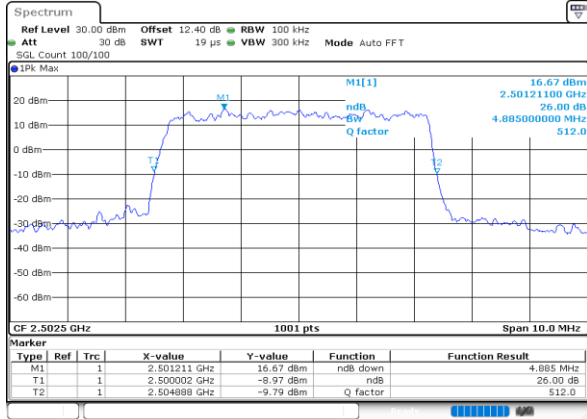

LTE Band 7

Lowest Channel / 5MHz / QPSK

Date: 24.MAY.2020 22:47:14