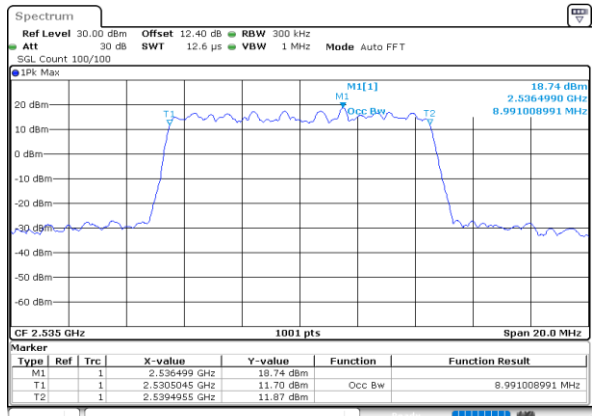

Date: 24.MAY.2020 22:52:11

Highest Channel / 5MHz / QPSK

Date: 24.MAY.2020 22:54:24

Highest Channel / 5MHz / 16QAM

Date: 24.MAY.2020 22:54:36

LTE Band 7

Lowest Channel / 10MHz / QPSK

Date: 24.MAY.2020 23:05:54

Lowest Channel / 10MHz / 16QAM

Date: 24.MAY.2020 23:06:06

Middle Channel / 10MHz / QPSK

Date: 24.MAY.2020 23:11:02

Middle Channel / 10MHz / 16QAM

Date: 24.MAY.2020 23:11:14

Highest Channel / 10MHz / QPSK

Date: 24.MAY.2020 23:13:27

Highest Channel / 10MHz / 16QAM

Date: 24.MAY.2020 23:13:39

LTE Band 7

Lowest Channel / 15MHz / QPSK

Date: 24.MAY.2020 23:24:56

Lowest Channel / 15MHz / 16QAM

Date: 24.MAY.2020 23:25:08

Middle Channel / 15MHz / QPSK