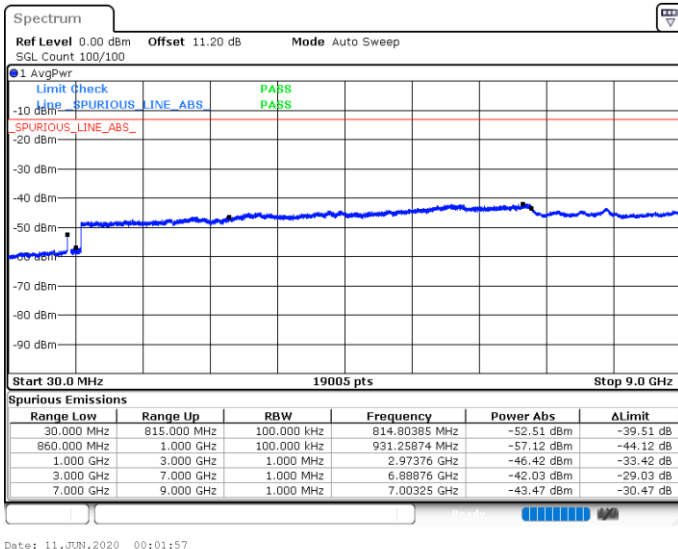

LTE Band 5B / 10MHz+5MHz

64QAM

Highest Channel / 1RB0 and 1RB24

Highest Channel / 1RB49 and 1RB0

Date: 10.JUN.2020 23:57:14

Date: 10.JUN.2020 23:56:19

Highest Channel / FullIRB

N/A

Date: 11.JUN.2020 00:01:57

LTE Band 5B / 10MHz+10MHz

64QAM

Lowest Channel / 1RB0 and 1RB49

Lowest Channel / 1RB49 and 1RB0

Date: 11.JUN.2020 00:48:54

Date: 11.JUN.2020 00:44:12

Lowest Channel / FullIRB

N/A

Date: 11.JUN.2020 00:49:50

LTE Band 5B / 10MHz+10MHz

64QAM

Middle Channel / 1RB0 and 1RB49

Middle Channel / 1RB49 and 1RB0

Date: 11.JUN.2020 01:01:29

Date: 11.JUN.2020 01:06:11

Middle Channel / FullIRB

N/A

Date: 11.JUN.2020 01:00:31

LTE Band 5B / 10MHz+10MHz

64QAM

Highest Channel / 1RB0 and 1RB49

Highest Channel / 1RB49 and 1RB0

Date: 11.JUN.2020 01:34:32