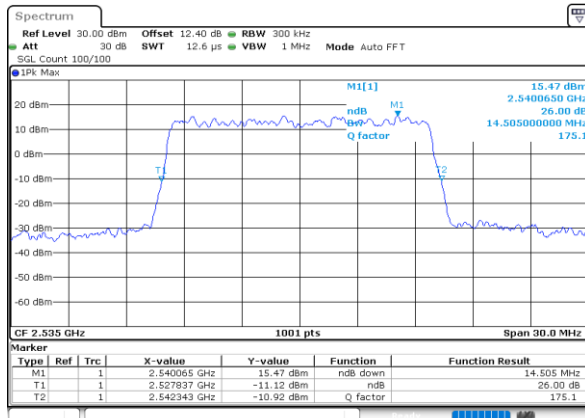

Highest Channel / 10MHz / 16QAM

Date: 24.MAY.2020 23:14:03

LTE Band 7

Lowest Channel / 15MHz / QPSK

Date: 24.MAY.2020 23:25:20

Lowest Channel / 15MHz / 16QAM

Date: 24.MAY.2020 23:25:32

Middle Channel / 15MHz / QPSK

Date: 24.MAY.2020 23:30:29

Middle Channel / 15MHz / 16QAM

Date: 24.MAY.2020 23:30:40

Highest Channel / 15MHz / QPSK

Date: 24.MAY.2020 23:32:54

Highest Channel / 15MHz / 16QAM

Date: 24.MAY.2020 23:33:06

LTE Band 7