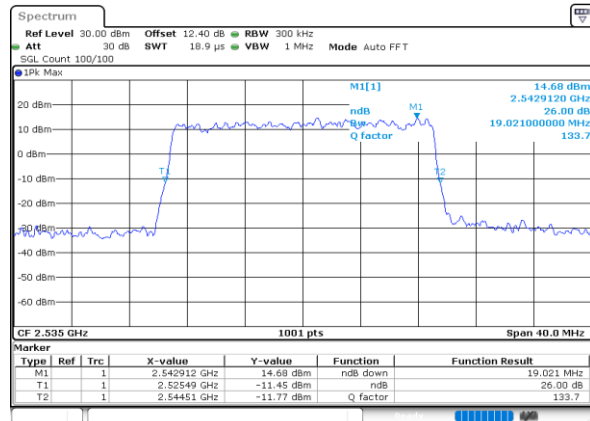

Date: 24.MAY.2020 23:12:13

LTE Band 7

Lowest Channel / 15MHz / 64QAM

Date: 24.MAY.2020 23:37:51

Lowest Channel / 20MHz / 64QAM

Date: 24.MAY.2020 23:15:55

Middle Channel / 15MHz / 64QAM

Date: 24.MAY.2020 23:40:25

Middle Channel / 20MHz / 64QAM

Date: 24.MAY.2020 23:15:29

Highest Channel / 15MHz / 64QAM

Date: 24.MAY.2020 23:41:37

Highest Channel / 20MHz / 64QAM

Date: 25.MAY.2020 00:00:42

**Occupied Bandwidth**

Mode	LTE Band 7 : 99%OBW(MHz)											
BW	1.4MHz		3MHz		5MHz		10MHz		15MHz		20MHz	
Mod.	QPSK	16QAM	QPSK	16QAM	QPSK	16QAM	QPSK	16QAM	QPSK	16QAM	QPSK	16QAM
Lowest CH	-	-	-	-	4.50	4.50	8.99	8.97	13.40	13.46	17.82	17.82
Middle CH	-	-	-	-	4.49	4.48	9.07	8.99	13.40	13.43	17.82	17.90
Highest CH	-	-	-	-	4.48	4.50	9.07	8.99	13.37	13.49	17.94	17.90
Mode	LTE Band 7 : 99%OBW(MHz)											
BW	1.4MHz		3MHz		5MHz		10MHz		15MHz		20MHz	
Mod.	64QAM		64QAM		64QAM		64QAM		64QAM		64QAM	
Lowest CH	-	-	-	-	4.48	-	9.01	-	13.46	-	17.86	-
Middle CH	-	-	-	-	4.49	-	9.01	-	13.43	-	17.94	-
Highest CH	-	-	-	-	4.48	-	9.05	-	13.46	-	17.86	-