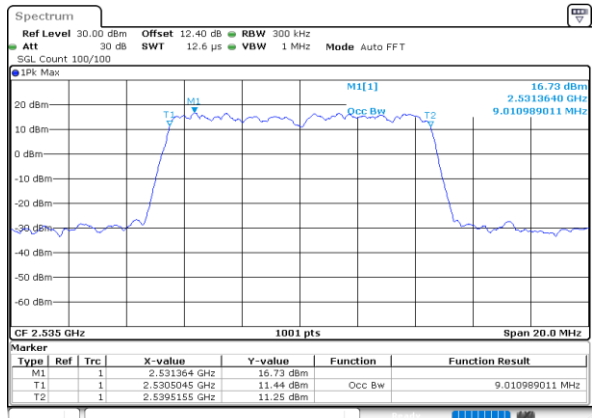

Highest Channel / 20MHz / QPSK

Date: 24.MAY.2020 23:51:35

Highest Channel / 20MHz / 16QAM

Date: 24.MAY.2020 23:51:47

LTE Band 7

Lowest Channel / 5MHz / 64QAM

Date: 24.MAY.2020 22:59:33

Lowest Channel / 10MHz / 64QAM

Date: 24.MAY.2020 23:18:35

Middle Channel / 5MHz / 64QAM

Date: 24.MAY.2020 23:02:07

Middle Channel / 10MHz / 64QAM

Date: 24.MAY.2020 23:21:09

Highest Channel / 5MHz / 64QAM

Date: 24.MAY.2020 23:03:19

Highest Channel / 10MHz / 64QAM