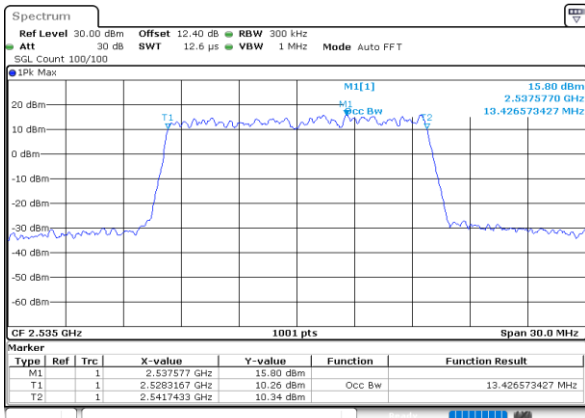

Date: 24.MAY.2020 23:22:21

LTE Band 7

Lowest Channel / 15MHz / 64QAM

Date: 24.MAY.2020 23:37:39

Lowest Channel / 20MHz / 64QAM

Date: 24.MAY.2020 23:15:43

Middle Channel / 15MHz / 64QAM

Date: 24.MAY.2020 23:40:13

Middle Channel / 20MHz / 64QAM

Date: 24.MAY.2020 23:15:18

Highest Channel / 15MHz / 64QAM

Date: 24.MAY.2020 23:41:25

Highest Channel / 20MHz / 64QAM

Date: 25.MAY.2020 00:00:30