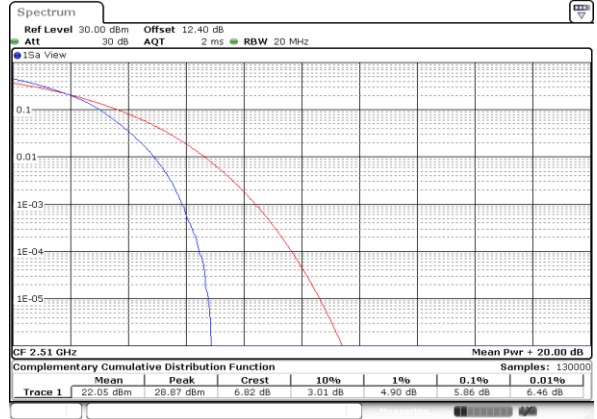

Date: 25.MAY.2020 00:09:19

Highest Channel / 1RB

Date: 25.MAY.2020 00:09:29

Highest Channel / Full RB

Date: 25.MAY.2020 00:09:39

LTE Band 7 / 20MHz / 16QAM

Lowest Channel / 1RB

Date: 25.MAY.2020 00:07:51

Lowest Channel / Full RB

Date: 25.MAY.2020 00:08:01

Middle Channel / 1RB

Date: 25.MAY.2020 00:08:11

Middle Channel / Full RB

Date: 25.MAY.2020 00:08:20

Highest Channel / 1RB

Date: 25.MAY.2020 00:08:30