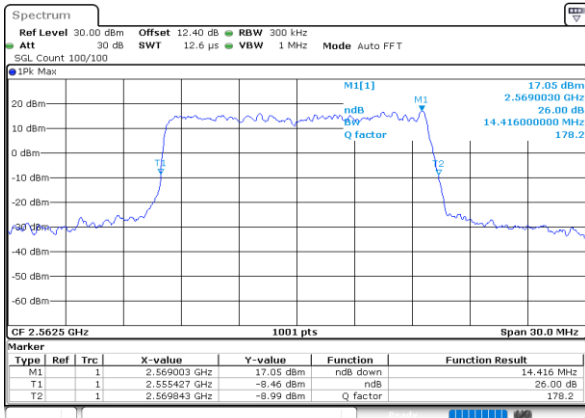

Highest Channel / 10MHz / 16QAM

Date: 24.MAY.2020 23:14:03

LTE Band 7

Lowest Channel / 15MHz / QPSK

Date: 24.MAY.2020 23:25:20

Lowest Channel / 15MHz / 16QAM

Date: 24.MAY.2020 23:25:32

Middle Channel / 15MHz / QPSK

Date: 24.MAY.2020 23:30:29

Middle Channel / 15MHz / 16QAM

Date: 24.MAY.2020 23:30:40

Highest Channel / 15MHz / QPSK

Date: 24.MAY.2020 23:32:54

Highest Channel / 15MHz / 16QAM

Date: 24.MAY.2020 23:33:06

LTE Band 7