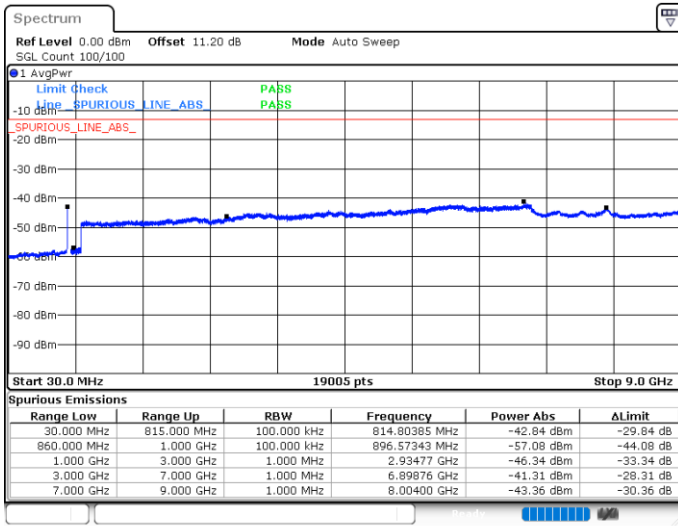

Highest Channel / FullIRB

N/A

Date: 11.JUN.2020 01:39:14