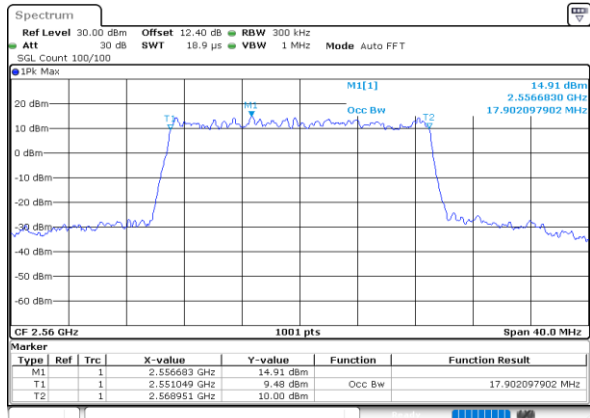

Date: 24.MAY.2020 23:30:06

Middle Channel / 15MHz / 16QAM

Date: 24.MAY.2020 23:30:17

Highest Channel / 15MHz / QPSK

Date: 24.MAY.2020 23:32:30

Highest Channel / 15MHz / 16QAM

Date: 24.MAY.2020 23:32:42

LTE Band 7

Lowest Channel / 20MHz / QPSK

Date: 24.MAY.2020 23:44:00

Lowest Channel / 20MHz / 16QAM

Date: 24.MAY.2020 23:44:12

Middle Channel / 20MHz / QPSK

Date: 24.MAY.2020 23:49:10

Middle Channel / 20MHz / 16QAM

Date: 24.MAY.2020 23:49:22

Highest Channel / 20MHz / QPSK

Date: 24.MAY.2020 23:51:35

Highest Channel / 20MHz / 16QAM

Date: 24.MAY.2020 23:51:47

LTE Band 7

Lowest Channel / 5MHz / 64QAM

Date: 24.MAY.2020 22:59:33

Lowest Channel / 10MHz / 64QAM