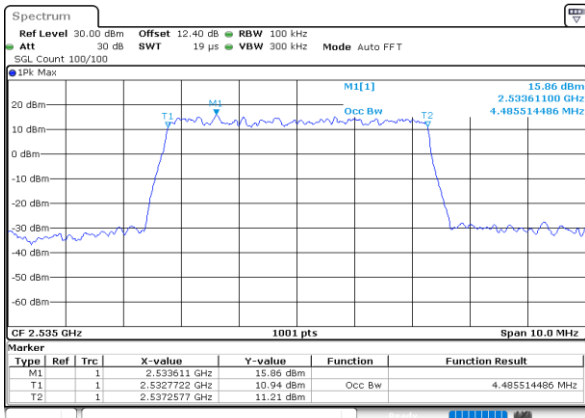

Highest Channel / 20MHz / QPSK

Date: 24.MAY.2020 23:51:35

Highest Channel / 20MHz / 16QAM

Date: 24.MAY.2020 23:51:47

LTE Band 7

Lowest Channel / 5MHz / 64QAM

Date: 24.MAY.2020 22:59:33

Lowest Channel / 10MHz / 64QAM

Date: 24.MAY.2020 23:18:35

Middle Channel / 5MHz / 64QAM

Date: 24.MAY.2020 23:02:07

Middle Channel / 10MHz / 64QAM

Date: 24.MAY.2020 23:21:09

Highest Channel / 5MHz / 64QAM

Date: 24.MAY.2020 23:03:19

Highest Channel / 10MHz / 64QAM