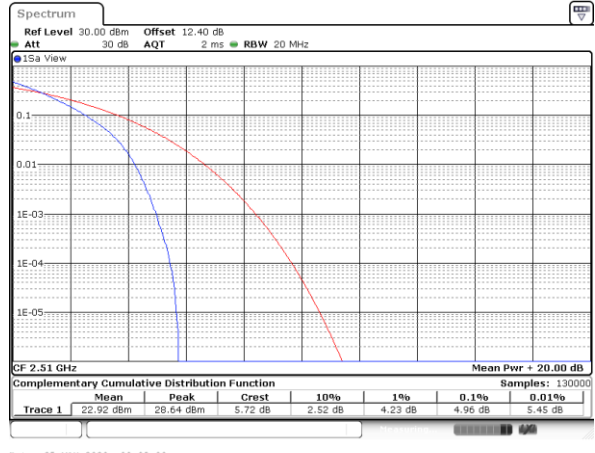

## LTE Band 7

### Peak-to-Average Ratio

Mode	LTE Band 7 / 20MHz				
Mod.	QPSK		16QAM		Limit: 13dB
RB Size	1RB	Full RB	1RB	Full RB	Result
Lowest CH	3.62	4.96	5.59	5.86	PASS
Middle CH	3.57	5.07	5.57	6.00	
Highest CH	3.59	5.04	5.36	6.03	
Mode	LTE Band 7 / 20MHz				
Mod.	64QAM				Limit: 13dB
RB Size	1RB	Full RB			Result
Lowest CH	5.33	5.88	-	-	PASS
Middle CH	5.30	5.94	-	-	
Highest CH	5.59	5.97	-	-	

LTE Band 7 / 20MHz / QPSK

Lowest Channel / 1RB

Date: 25.MAY.2020 00:08:50

Lowest Channel / Full RB

Date: 25.MAY.2020 00:09:00

Middle Channel / 1RB

Date: 25.MAY.2020 00:09:10

Middle Channel / Full RB