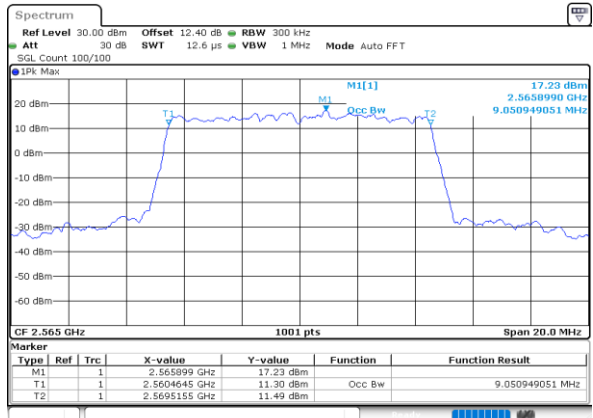

Highest Channel / 20MHz / QPSK

Date: 24.MAY.2020 23:51:35

Highest Channel / 20MHz / 16QAM

Date: 24.MAY.2020 23:51:47

LTE Band 7

Lowest Channel / 5MHz / 64QAM

Date: 24.MAY.2020 22:59:33

Lowest Channel / 10MHz / 64QAM

Date: 24.MAY.2020 23:18:35

Middle Channel / 5MHz / 64QAM

Date: 24.MAY.2020 23:02:07

Middle Channel / 10MHz / 64QAM

Date: 24.MAY.2020 23:21:09

Highest Channel / 5MHz / 64QAM

Date: 24.MAY.2020 23:03:19

Highest Channel / 10MHz / 64QAM

Date: 24.MAY.2020 23:22:21

LTE Band 7

Lowest Channel / 15MHz / 64QAM

Date: 24.MAY.2020 23:37:39

Lowest Channel / 20MHz / 64QAM

Date: 24.MAY.2020 23:15:43

Middle Channel / 15MHz / 64QAM

Date: 24.MAY.2020 23:40:13