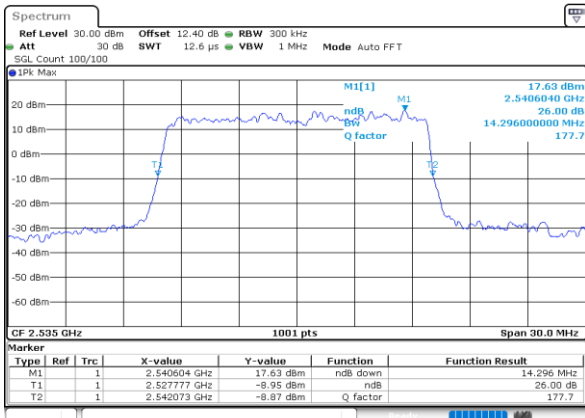

Highest Channel / 10MHz / 16QAM

Date: 24.MAY.2020 23:14:03

LTE Band 7

Lowest Channel / 15MHz / QPSK

Date: 24.MAY.2020 23:25:20

Lowest Channel / 15MHz / 16QAM

Date: 24.MAY.2020 23:25:32

Middle Channel / 15MHz / QPSK

Date: 24.MAY.2020 23:30:29

Middle Channel / 15MHz / 16QAM

Date: 24.MAY.2020 23:30:40

Highest Channel / 15MHz / QPSK

Date: 24.MAY.2020 23:32:54

Highest Channel / 15MHz / 16QAM

Date: 24.MAY.2020 23:33:06

LTE Band 7