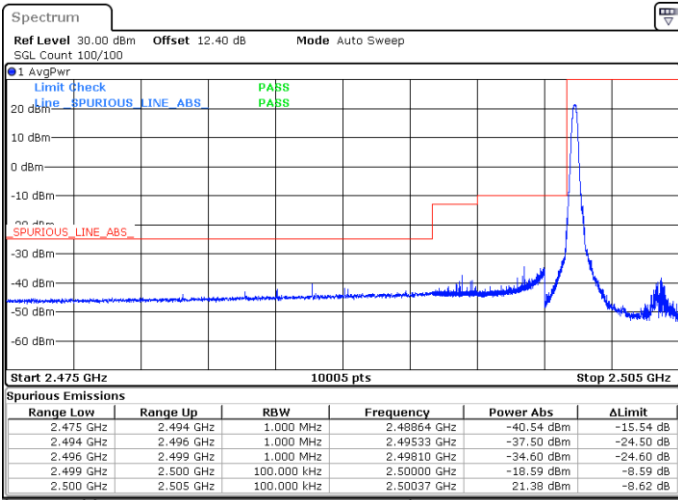

### Lowest Band Edge / Full RB

### Highest Band Edge / Full RB

LTE Band 7 / 5MHz / 16QAM

Lowest Band Edge / 1 RB

Highest Band Edge / 1 RB

Date: 24.MAY.2020 22:48:47

Date: 24.MAY.2020 22:56:20

Lowest Band Edge / Full RB

Highest Band Edge / Full RB

Date: 24.MAY.2020 22:50:08

Date: 24.MAY.2020 22:57:41

LTE Band 7 / 5MHz / 64QAM

Lowest Band Edge / 1RB

Date: 24.MAY.2020 23:00:25

Highest Band Edge / 1 RB

Date: 24.MAY.2020 23:04:12

Lowest Band Edge / Full RB

Date: 24.MAY.2020 23:01:06

Highest Band Edge / Full RB

Date: 24.MAY.2020 23:04:52

LTE Band 7 / 10MHz / QPSK

Lowest Band Edge / 1 RB

Highest Band Edge / 1 RB

Lowest Band Edge / Full RB

Highest Band Edge / Full RB