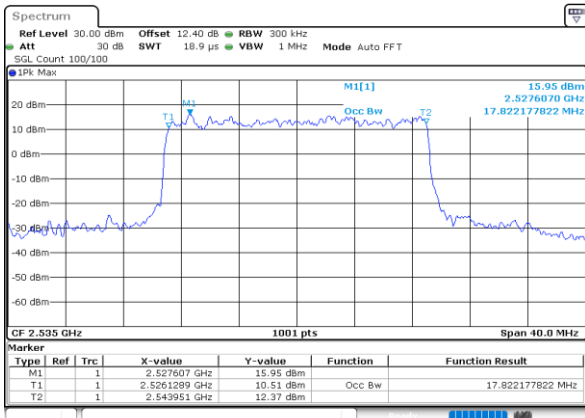

Date: 24.MAY.2020 23:30:06

Middle Channel / 15MHz / 16QAM

Date: 24.MAY.2020 23:30:17

Highest Channel / 15MHz / QPSK

Date: 24.MAY.2020 23:32:30

Highest Channel / 15MHz / 16QAM

Date: 24.MAY.2020 23:32:42

LTE Band 7

Lowest Channel / 20MHz / QPSK

Date: 24.MAY.2020 23:44:00

Lowest Channel / 20MHz / 16QAM

Date: 24.MAY.2020 23:44:12

Middle Channel / 20MHz / QPSK

Date: 24.MAY.2020 23:49:10

Middle Channel / 20MHz / 16QAM

Date: 24.MAY.2020 23:49:22

Highest Channel / 20MHz / QPSK

Date: 24.MAY.2020 23:51:35

Highest Channel / 20MHz / 16QAM

Date: 24.MAY.2020 23:51:47

LTE Band 7

Lowest Channel / 5MHz / 64QAM

Date: 24.MAY.2020 22:59:33

Lowest Channel / 10MHz / 64QAM