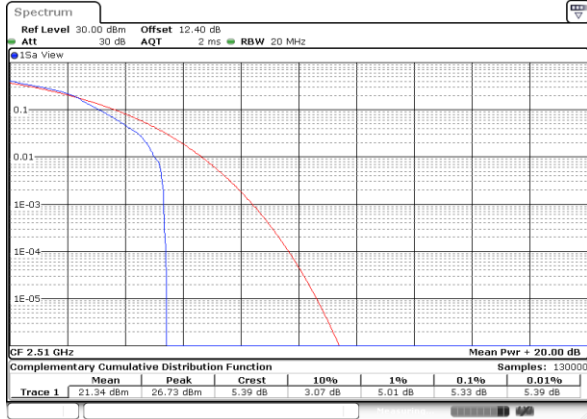

Highest Channel / Full RB

Date: 25.MAY.2020 00:08:40

LTE Band 7 / 20MHz / 64QAM

Lowest Channel / 1RB

Date: 25.MAY.2020 00:09:49

Lowest Channel / Full RB

Date: 25.MAY.2020 00:09:59

Middle Channel / 1RB

Date: 25.MAY.2020 00:10:09

Middle Channel / Full RB

Date: 25.MAY.2020 00:10:18

Highest Channel / 1RB

Date: 25.MAY.2020 00:10:28

Highest Channel / Full RB

Date: 25.MAY.2020 00:10:38

**26dB Bandwidth**