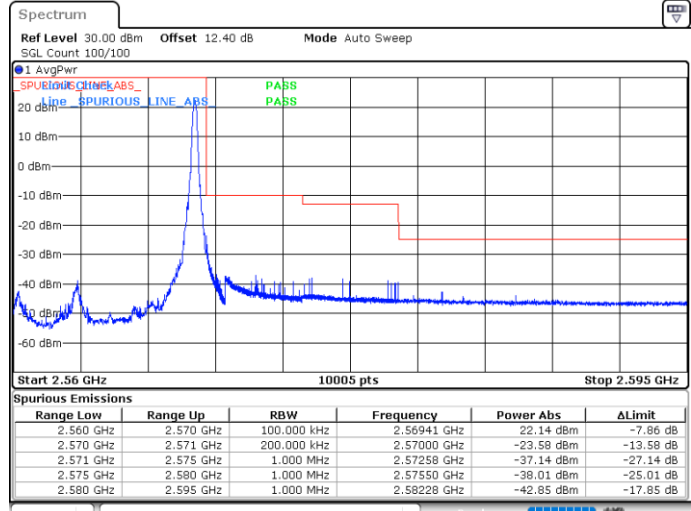

### Highest Band Edge / Full RB

LTE Band 7 / 5MHz / 16QAM

Lowest Band Edge / 1 RB

Highest Band Edge / 1 RB

Date: 24.MAY.2020 22:48:47

Date: 24.MAY.2020 22:56:20

Lowest Band Edge / Full RB

Highest Band Edge / Full RB

Date: 24.MAY.2020 22:50:08

Date: 24.MAY.2020 22:57:41

LTE Band 7 / 5MHz / 64QAM

Lowest Band Edge / 1RB

Date: 24.MAY.2020 23:00:25

Highest Band Edge / 1 RB

Date: 24.MAY.2020 23:04:12

Lowest Band Edge / Full RB

Date: 24.MAY.2020 23:01:06

Highest Band Edge / Full RB

Date: 24.MAY.2020 23:04:52

LTE Band 7 / 10MHz / QPSK

Lowest Band Edge / 1 RB

Highest Band Edge / 1 RB

Lowest Band Edge / Full RB

Highest Band Edge / Full RB