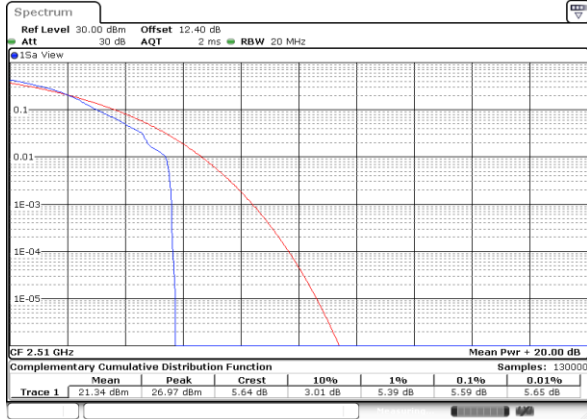

Date: 25.MAY.2020 00:09:19

Highest Channel / 1RB

Date: 25.MAY.2020 00:09:29

Highest Channel / Full RB

Date: 25.MAY.2020 00:09:39

LTE Band 7 / 20MHz / 16QAM

Lowest Channel / 1RB

Date: 25.MAY.2020 00:07:51

Lowest Channel / Full RB

Date: 25.MAY.2020 00:08:01

Middle Channel / 1RB

Date: 25.MAY.2020 00:08:11

Middle Channel / Full RB

Date: 25.MAY.2020 00:08:20

Highest Channel / 1RB

Date: 25.MAY.2020 00:08:30