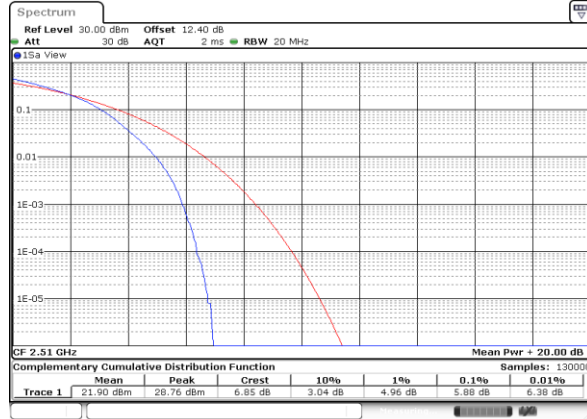

Highest Channel / Full RB

Date: 25.MAY.2020 00:08:40

LTE Band 7 / 20MHz / 64QAM

Lowest Channel / 1RB

Date: 25.MAY.2020 00:09:49

Lowest Channel / Full RB

Date: 25.MAY.2020 00:09:59

Middle Channel / 1RB

Date: 25.MAY.2020 00:10:09

Middle Channel / Full RB

Date: 25.MAY.2020 00:10:18

Highest Channel / 1RB

Date: 25.MAY.2020 00:10:28

Highest Channel / Full RB

Date: 25.MAY.2020 00:10:38

**26dB Bandwidth**