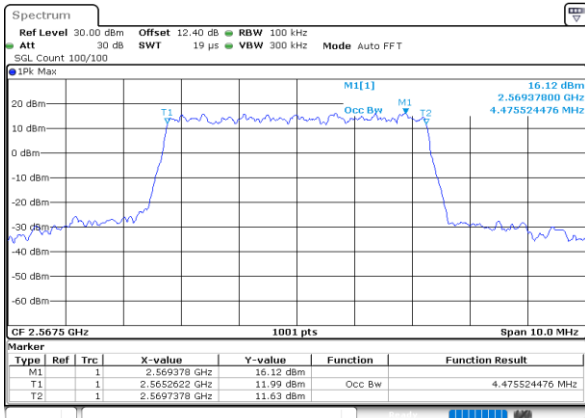

Middle Channel / 20MHz / 64QAM

Date: 24.MAY.2020 23:15:29

Highest Channel / 15MHz / 64QAM

Date: 24.MAY.2020 23:41:37

Highest Channel / 20MHz / 64QAM

Date: 25.MAY.2020 00:00:42

**Occupied Bandwidth**

Mode	LTE Band 7 : 99%OBW(MHz)											
BW	1.4MHz		3MHz		5MHz		10MHz		15MHz		20MHz	
Mod.	QPSK	16QAM	QPSK	16QAM	QPSK	16QAM	QPSK	16QAM	QPSK	16QAM	QPSK	16QAM
Lowest CH	-	-	-	-	4.50	4.50	8.99	8.97	13.40	13.46	17.82	17.82
Middle CH	-	-	-	-	4.49	4.48	9.07	8.99	13.40	13.43	17.82	17.90
Highest CH	-	-	-	-	4.48	4.50	9.07	8.99	13.37	13.49	17.94	17.90
Mode	LTE Band 7 : 99%OBW(MHz)											
BW	1.4MHz		3MHz		5MHz		10MHz		15MHz		20MHz	
Mod.	64QAM		64QAM		64QAM		64QAM		64QAM		64QAM	
Lowest CH	-	-	-	-	4.48	-	9.01	-	13.46	-	17.86	-
Middle CH	-	-	-	-	4.49	-	9.01	-	13.43	-	17.94	-
Highest CH	-	-	-	-	4.48	-	9.05	-	13.46	-	17.86	-

LTE Band 7

Lowest Channel / 5MHz / QPSK

Date: 24.MAY.2020 22:46:50

Lowest Channel / 5MHz / 16QAM

Date: 24.MAY.2020 22:47:02

Middle Channel / 5MHz / QPSK

Date: 24.MAY.2020 22:52:00

Middle Channel / 5MHz / 16QAM

Date: 24.MAY.2020 22:52:11

Highest Channel / 5MHz / QPSK

Date: 24.MAY.2020 22:54:24

Highest Channel / 5MHz / 16QAM

Date: 24.MAY.2020 22:54:36

LTE Band 7

Lowest Channel / 10MHz / QPSK

Date: 24.MAY.2020 23:05:54