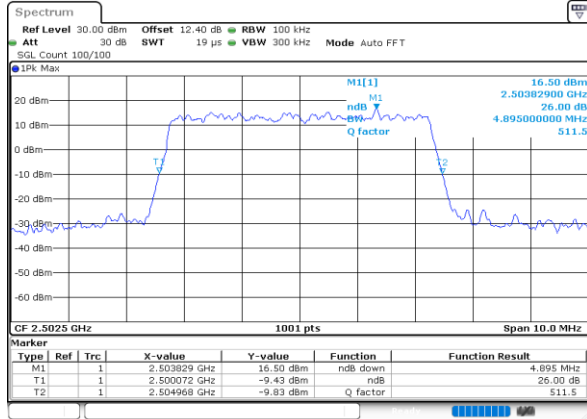

Date: 25.MAY.2020 00:10:09

Middle Channel / Full RB

Date: 25.MAY.2020 00:10:18

Highest Channel / 1RB

Date: 25.MAY.2020 00:10:28

Highest Channel / Full RB

Date: 25.MAY.2020 00:10:38

**26dB Bandwidth**

Mode	LTE Band 7 : 26dB BW(MHz)											
BW	1.4MHz		3MHz		5MHz		10MHz		15MHz		20MHz	
Mod.	QPSK	16QAM	QPSK	16QAM	QPSK	16QAM	QPSK	16QAM	QPSK	16QAM	QPSK	16QAM
Lowest CH	-	-	-	-	4.89	4.90	9.81	9.69	14.45	14.48	18.98	18.94
Middle CH	-	-	-	-	4.89	4.88	9.77	9.87	14.30	14.51	18.86	18.66
Highest CH	-	-	-	-	4.98	4.87	9.79	9.77	14.42	14.54	19.06	18.74
Mode	LTE Band 7 : 26dB BW(MHz)											
BW	1.4MHz		3MHz		5MHz		10MHz		15MHz		20MHz	
Mod.	64QAM		64QAM		64QAM		64QAM		64QAM		64QAM	
Lowest CH	-	-	-	-	4.91	-	9.73	-	14.18	-	19.06	-
Middle CH	-	-	-	-	4.88	-	9.83	-	14.60	-	19.02	-
Highest CH	-	-	-	-	4.81	-	9.85	-	14.33	-	19.14	-

LTE Band 7

Lowest Channel / 5MHz / QPSK

Date: 24.MAY.2020 22:47:14

Lowest Channel / 5MHz / 16QAM

Date: 24.MAY.2020 22:47:26

Middle Channel / 5MHz / QPSK

Date: 24.MAY.2020 22:52:22

Middle Channel / 5MHz / 16QAM

Date: 24.MAY.2020 22:52:34

Highest Channel / 5MHz / QPSK

Date: 24.MAY.2020 22:54:48

Highest Channel / 5MHz / 16QAM

Date: 24.MAY.2020 22:55:00

LTE Band 7

Lowest Channel / 10MHz / QPSK

Date: 24.MAY.2020 23:06:18