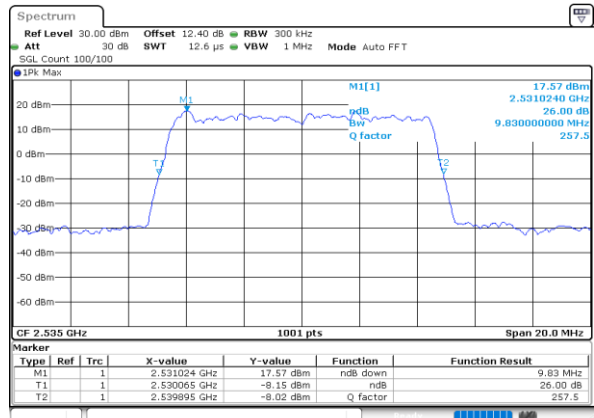

Middle Channel / 10MHz / 64QAM

Date: 24.MAY.2020 23:12:11