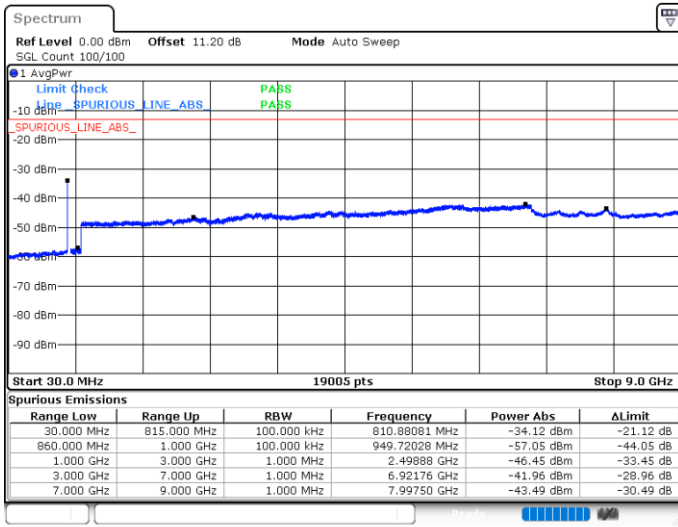

N/A

Date: 11.JUN.2020 00:49:50

LTE Band 5B / 10MHz+10MHz

64QAM

Middle Channel / 1RB0 and 1RB49

Middle Channel / 1RB49 and 1RB0

Date: 11.JUN.2020 01:01:29

Date: 11.JUN.2020 01:06:11

Middle Channel / FullIRB

N/A

Date: 11.JUN.2020 01:00:31

LTE Band 5B / 10MHz+10MHz

64QAM

Highest Channel / 1RB0 and 1RB49

Highest Channel / 1RB49 and 1RB0

Date: 11.JUN.2020 01:34:32

## LTE Band 7

### Peak-to-Average Ratio

Mode	LTE Band 7 / 20MHz				
Mod.	QPSK		16QAM		Limit: 13dB
RB Size	1RB	Full RB	1RB	Full RB	Result
Lowest CH	3.62	4.96	5.59	5.86	PASS
Middle CH	3.57	5.07	5.57	6.00	
Highest CH	3.59	5.04	5.36	6.03	
Mode	LTE Band 7 / 20MHz				
Mod.	64QAM				Limit: 13dB
RB Size	1RB	Full RB			Result
Lowest CH	5.33	5.88	-	-	PASS
Middle CH	5.30	5.94	-	-	
Highest CH	5.59	5.97	-	-	