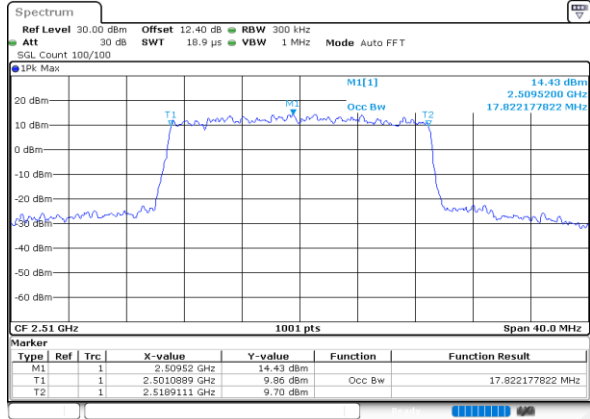

Lowest Channel / 20MHz / 16QAM

Date: 24.MAY.2020 23:44:12