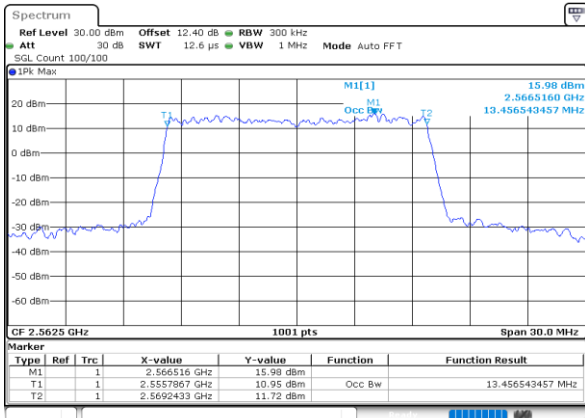

Date: 24.MAY.2020 23:18:35

Middle Channel / 5MHz / 64QAM

Date: 24.MAY.2020 23:02:07

Middle Channel / 10MHz / 64QAM

Date: 24.MAY.2020 23:21:09

Highest Channel / 5MHz / 64QAM

Date: 24.MAY.2020 23:03:19

Highest Channel / 10MHz / 64QAM

Date: 24.MAY.2020 23:22:21

LTE Band 7

Lowest Channel / 15MHz / 64QAM

Date: 24.MAY.2020 23:37:39

Lowest Channel / 20MHz / 64QAM

Date: 24.MAY.2020 23:15:43

Middle Channel / 15MHz / 64QAM

Date: 24.MAY.2020 23:40:13

Middle Channel / 20MHz / 64QAM

Date: 24.MAY.2020 23:15:18

Highest Channel / 15MHz / 64QAM

Date: 24.MAY.2020 23:41:25

Highest Channel / 20MHz / 64QAM

Date: 25.MAY.2020 00:00:30