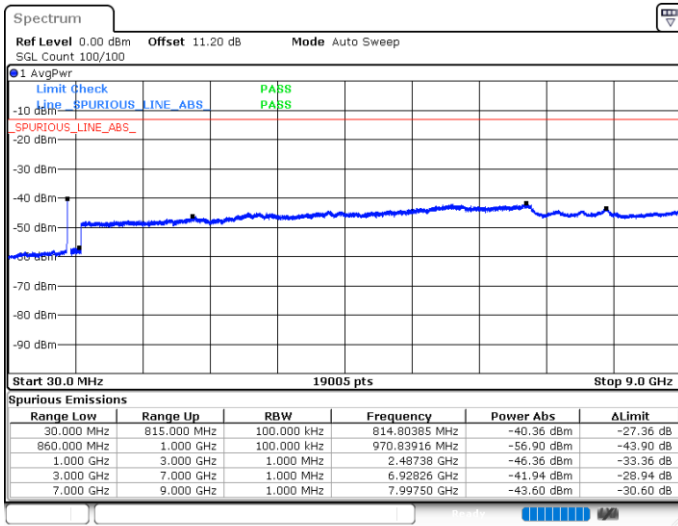

LTE Band 5B / 10MHz+5MHz

64QAM

Highest Channel / 1RB0 and 1RB24

Highest Channel / 1RB49 and 1RB0

Date: 10.JUN.2020 23:57:14

Date: 10.JUN.2020 23:56:19

Highest Channel / FullIRB

N/A

Date: 11.JUN.2020 00:01:57

LTE Band 5B / 10MHz+10MHz

64QAM

Lowest Channel / 1RB0 and 1RB49

Lowest Channel / 1RB49 and 1RB0

Date: 11.JUN.2020 00:48:54

Date: 11.JUN.2020 00:44:12

Lowest Channel / FullIRB

N/A

Date: 11.JUN.2020 00:49:50

LTE Band 5B / 10MHz+10MHz

64QAM

Middle Channel / 1RB0 and 1RB49

Middle Channel / 1RB49 and 1RB0

Date: 11.JUN.2020 01:01:29

Date: 11.JUN.2020 01:06:11

Middle Channel / FullIRB

N/A

Date: 11.JUN.2020 01:00:31

LTE Band 5B / 10MHz+10MHz

64QAM

Highest Channel / 1RB0 and 1RB49

Highest Channel / 1RB49 and 1RB0

Date: 11.JUN.2020 01:34:32