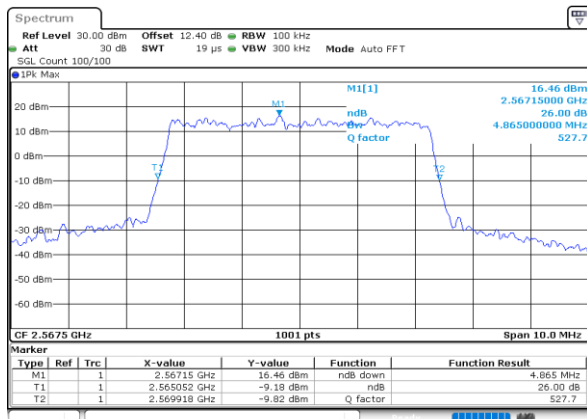

Mode	LTE Band 7 : 26dB BW(MHz)											
BW	1.4MHz		3MHz		5MHz		10MHz		15MHz		20MHz	
Mod.	QPSK	16QAM	QPSK	16QAM	QPSK	16QAM	QPSK	16QAM	QPSK	16QAM	QPSK	16QAM
Lowest CH	-	-	-	-	4.89	4.90	9.81	9.69	14.45	14.48	18.98	18.94
Middle CH	-	-	-	-	4.89	4.88	9.77	9.87	14.30	14.51	18.86	18.66
Highest CH	-	-	-	-	4.98	4.87	9.79	9.77	14.42	14.54	19.06	18.74
Mode	LTE Band 7 : 26dB BW(MHz)											
BW	1.4MHz		3MHz		5MHz		10MHz		15MHz		20MHz	
Mod.	64QAM		64QAM		64QAM		64QAM		64QAM		64QAM	
Lowest CH	-	-	-	-	4.91	-	9.73	-	14.18	-	19.06	-
Middle CH	-	-	-	-	4.88	-	9.83	-	14.60	-	19.02	-
Highest CH	-	-	-	-	4.81	-	9.85	-	14.33	-	19.14	-

LTE Band 7

Lowest Channel / 5MHz / QPSK

Date: 24.MAY.2020 22:47:14

Lowest Channel / 5MHz / 16QAM

Date: 24.MAY.2020 22:47:26

Middle Channel / 5MHz / QPSK

Date: 24.MAY.2020 22:52:22

Middle Channel / 5MHz / 16QAM

Date: 24.MAY.2020 22:52:34

Highest Channel / 5MHz / QPSK

Date: 24.MAY.2020 22:54:48

Highest Channel / 5MHz / 16QAM

Date: 24.MAY.2020 22:55:00

LTE Band 7

Lowest Channel / 10MHz / QPSK

Date: 24.MAY.2020 23:06:18