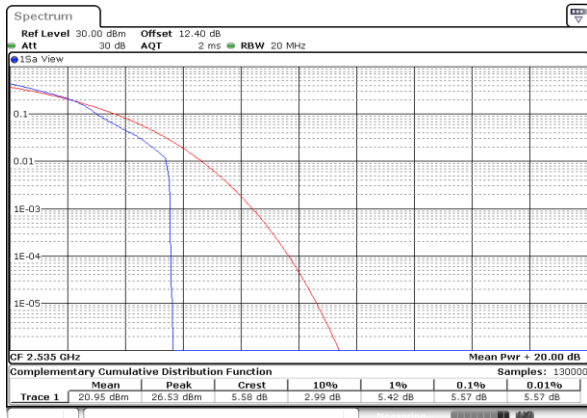

Date: 25.MAY.2020 00:09:19

Highest Channel / 1RB

Date: 25.MAY.2020 00:09:29

Highest Channel / Full RB

Date: 25.MAY.2020 00:09:39

LTE Band 7 / 20MHz / 16QAM

Lowest Channel / 1RB

Date: 25.MAY.2020 00:07:51

Lowest Channel / Full RB

Date: 25.MAY.2020 00:08:01

Middle Channel / 1RB

Date: 25.MAY.2020 00:08:11

Middle Channel / Full RB

Date: 25.MAY.2020 00:08:20

Highest Channel / 1RB

Date: 25.MAY.2020 00:08:30