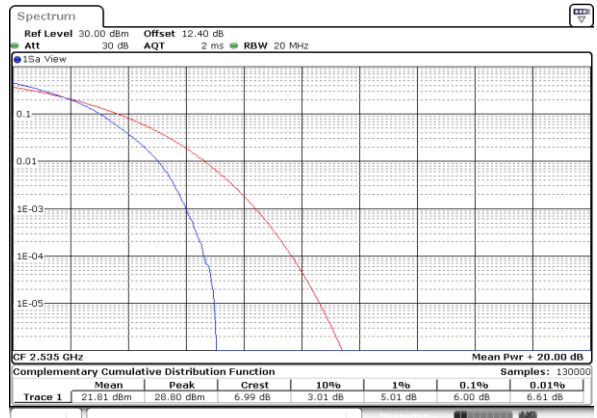

Date: 25.MAY.2020 00:09:19

Highest Channel / 1RB

Date: 25.MAY.2020 00:09:29

Highest Channel / Full RB

Date: 25.MAY.2020 00:09:39

LTE Band 7 / 20MHz / 16QAM

Lowest Channel / 1RB

Date: 25.MAY.2020 00:07:51

Lowest Channel / Full RB

Date: 25.MAY.2020 00:08:01

Middle Channel / 1RB

Date: 25.MAY.2020 00:08:11

Middle Channel / Full RB

Date: 25.MAY.2020 00:08:20

Highest Channel / 1RB

Date: 25.MAY.2020 00:08:30

Highest Channel / Full RB

Date: 25.MAY.2020 00:08:40

LTE Band 7 / 20MHz / 64QAM

Lowest Channel / 1RB

Date: 25.MAY.2020 00:09:49

Lowest Channel / Full RB

Date: 25.MAY.2020 00:09:59

Middle Channel / 1RB