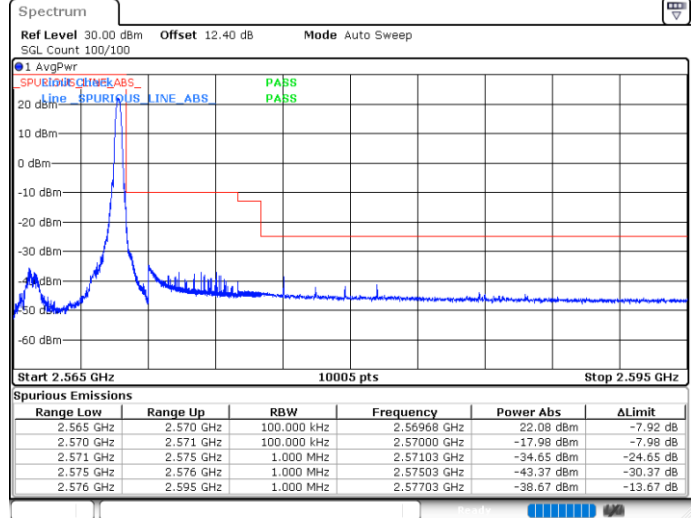

Highest Band Edge / 1 RB