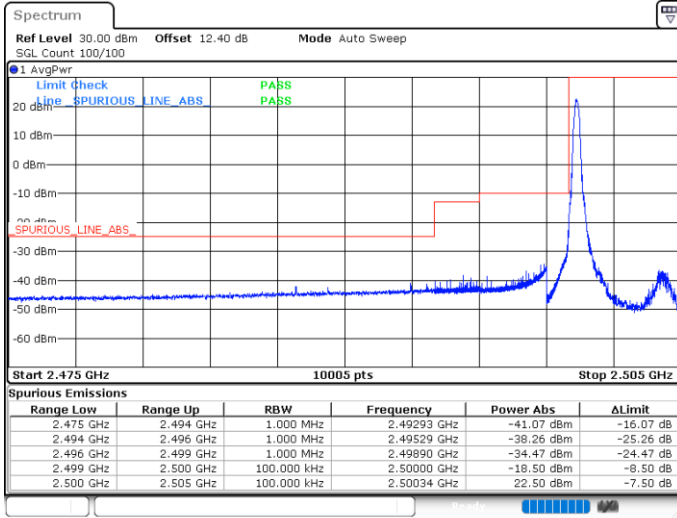

Conducted Band Edge

LTE Band 7 / 5MHz / QPSK

Lowest Band Edge / 1 RB