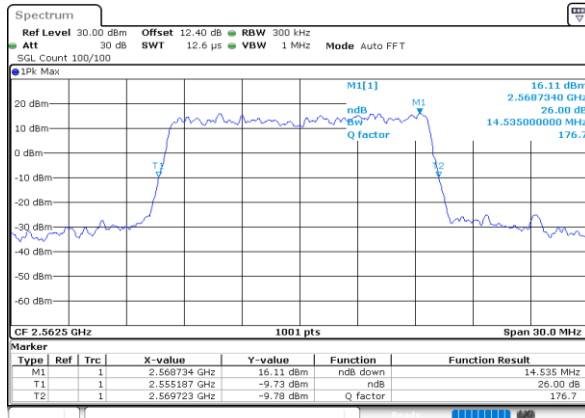

Highest Channel / 10MHz / 16QAM

Date: 24.MAY.2020 23:14:03

LTE Band 7

Lowest Channel / 15MHz / QPSK

Date: 24.MAY.2020 23:25:20

Lowest Channel / 15MHz / 16QAM

Date: 24.MAY.2020 23:25:32

Middle Channel / 15MHz / QPSK

Date: 24.MAY.2020 23:30:29

Middle Channel / 15MHz / 16QAM

Date: 24.MAY.2020 23:30:40

Highest Channel / 15MHz / QPSK

Date: 24.MAY.2020 23:32:54

Highest Channel / 15MHz / 16QAM

Date: 24.MAY.2020 23:33:06

LTE Band 7

Highest Channel / 20MHz / QPSK

Date: 24.MAY.2020 23:51:59

Highest Channel / 20MHz / 16QAM

Date: 24.MAY.2020 23:52:11

LTE Band 7

Lowest Channel / 5MHz / 64QAM

Date: 24.MAY.2020 22:59:45

Lowest Channel / 10MHz / 64QAM