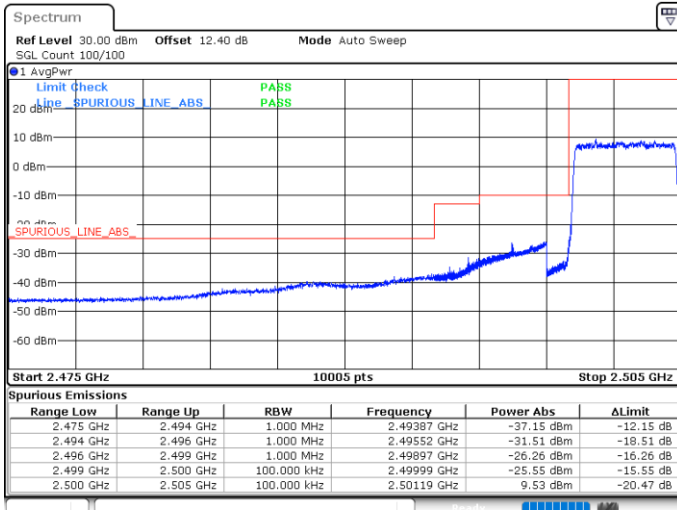

Lowest Band Edge / Full RB