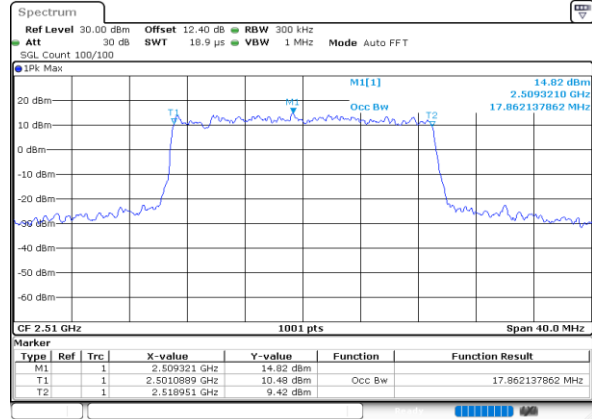

Date: 24.MAY.2020 23:18:35

Middle Channel / 5MHz / 64QAM

Date: 24.MAY.2020 23:02:07

Middle Channel / 10MHz / 64QAM

Date: 24.MAY.2020 23:21:09

Highest Channel / 5MHz / 64QAM

Date: 24.MAY.2020 23:03:19

Highest Channel / 10MHz / 64QAM

Date: 24.MAY.2020 23:22:21

LTE Band 7

Lowest Channel / 15MHz / 64QAM

Date: 24.MAY.2020 23:37:39

Lowest Channel / 20MHz / 64QAM

Date: 24.MAY.2020 23:15:43

Middle Channel / 15MHz / 64QAM

Date: 24.MAY.2020 23:40:13

Middle Channel / 20MHz / 64QAM

Date: 24.MAY.2020 23:15:18

Highest Channel / 15MHz / 64QAM

Date: 24.MAY.2020 23:41:25

Highest Channel / 20MHz / 64QAM

Date: 25.MAY.2020 00:00:30