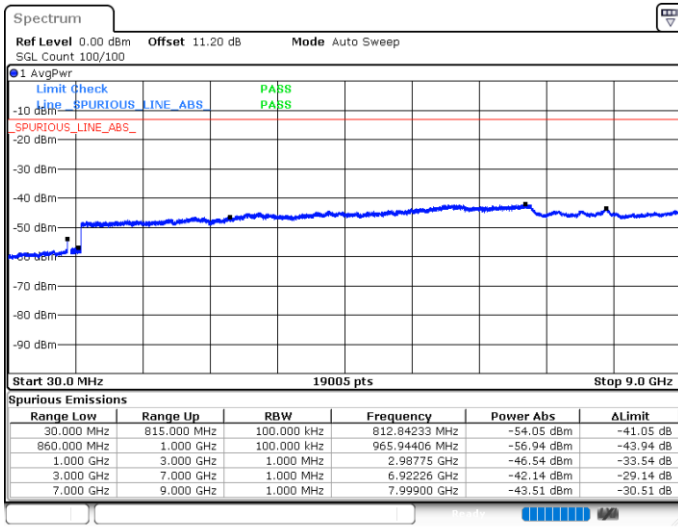

LTE Band 5B / 10MHz+5MHz

64QAM

Highest Channel / 1RB0 and 1RB24

Highest Channel / 1RB49 and 1RB0

Date: 10.JUN.2020 23:57:14

Date: 10.JUN.2020 23:56:19

Highest Channel / FullIRB

N/A

Date: 11.JUN.2020 00:01:57

LTE Band 5B / 10MHz+10MHz

64QAM

Lowest Channel / 1RB0 and 1RB49

Lowest Channel / 1RB49 and 1RB0

Date: 11.JUN.2020 00:48:54

Date: 11.JUN.2020 00:44:12

Lowest Channel / FullIRB

N/A

Date: 11.JUN.2020 00:49:50

LTE Band 5B / 10MHz+10MHz

64QAM

Middle Channel / 1RB0 and 1RB49

Middle Channel / 1RB49 and 1RB0

Date: 11.JUN.2020 01:01:29

Date: 11.JUN.2020 01:06:11

Middle Channel / FullIRB

N/A

Date: 11.JUN.2020 01:00:31

LTE Band 5B / 10MHz+10MHz

64QAM

Highest Channel / 1RB0 and 1RB49

Highest Channel / 1RB49 and 1RB0

Date: 11.JUN.2020 01:34:32