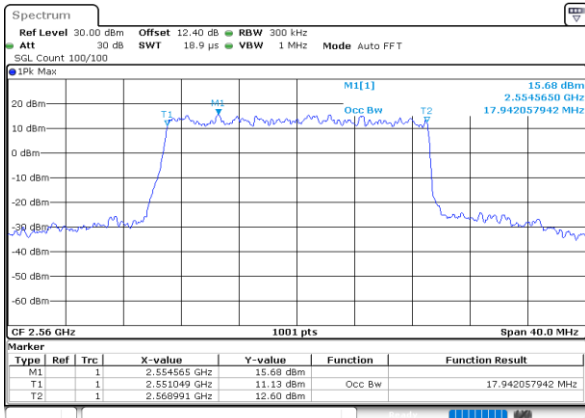

Date: 24.MAY.2020 23:30:06

Middle Channel / 15MHz / 16QAM

Date: 24.MAY.2020 23:30:17

Highest Channel / 15MHz / QPSK

Date: 24.MAY.2020 23:32:30

Highest Channel / 15MHz / 16QAM

Date: 24.MAY.2020 23:32:42

LTE Band 7

Lowest Channel / 20MHz / QPSK

Date: 24.MAY.2020 23:44:00

Lowest Channel / 20MHz / 16QAM

Date: 24.MAY.2020 23:44:12

Middle Channel / 20MHz / QPSK

Date: 24.MAY.2020 23:49:10

Middle Channel / 20MHz / 16QAM

Date: 24.MAY.2020 23:49:22

Highest Channel / 20MHz / QPSK

Date: 24.MAY.2020 23:51:35

Highest Channel / 20MHz / 16QAM

Date: 24.MAY.2020 23:51:47

LTE Band 7

Lowest Channel / 5MHz / 64QAM

Date: 24.MAY.2020 22:59:33

Lowest Channel / 10MHz / 64QAM