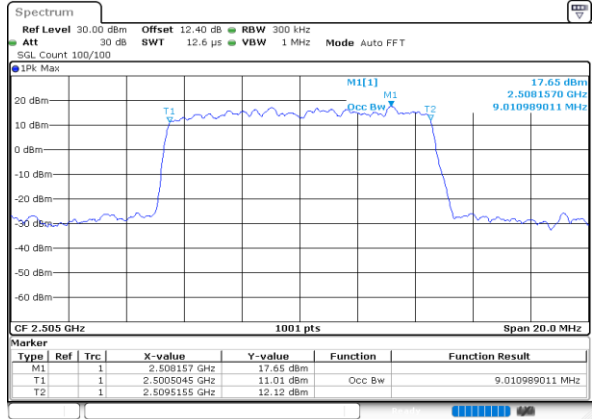

Highest Channel / 20MHz / QPSK

Date: 24.MAY.2020 23:51:35

Highest Channel / 20MHz / 16QAM

Date: 24.MAY.2020 23:51:47

LTE Band 7

Lowest Channel / 5MHz / 64QAM

Date: 24.MAY.2020 22:59:33

Lowest Channel / 10MHz / 64QAM

Date: 24.MAY.2020 23:18:35

Middle Channel / 5MHz / 64QAM

Date: 24.MAY.2020 23:02:07

Middle Channel / 10MHz / 64QAM

Date: 24.MAY.2020 23:21:09

Highest Channel / 5MHz / 64QAM

Date: 24.MAY.2020 23:03:19

Highest Channel / 10MHz / 64QAM