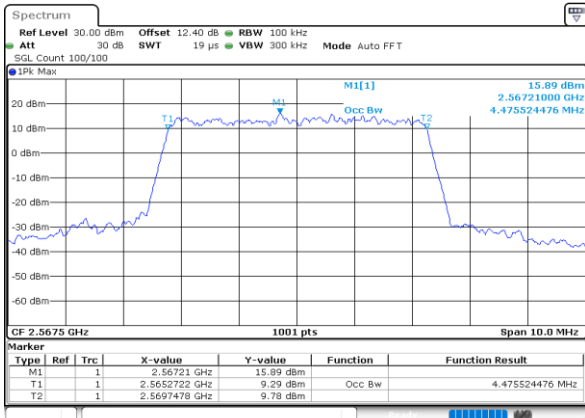

Highest Channel / 20MHz / QPSK

Date: 24.MAY.2020 23:51:35

Highest Channel / 20MHz / 16QAM

Date: 24.MAY.2020 23:51:47

LTE Band 7

Lowest Channel / 5MHz / 64QAM

Date: 24.MAY.2020 22:59:33

Lowest Channel / 10MHz / 64QAM

Date: 24.MAY.2020 23:18:35

Middle Channel / 5MHz / 64QAM

Date: 24.MAY.2020 23:02:07

Middle Channel / 10MHz / 64QAM

Date: 24.MAY.2020 23:21:09

Highest Channel / 5MHz / 64QAM

Date: 24.MAY.2020 23:03:19

Highest Channel / 10MHz / 64QAM

Date: 24.MAY.2020 23:22:21

LTE Band 7

Lowest Channel / 15MHz / 64QAM

Date: 24.MAY.2020 23:37:39

Lowest Channel / 20MHz / 64QAM

Date: 24.MAY.2020 23:15:43

Middle Channel / 15MHz / 64QAM

Date: 24.MAY.2020 23:40:13