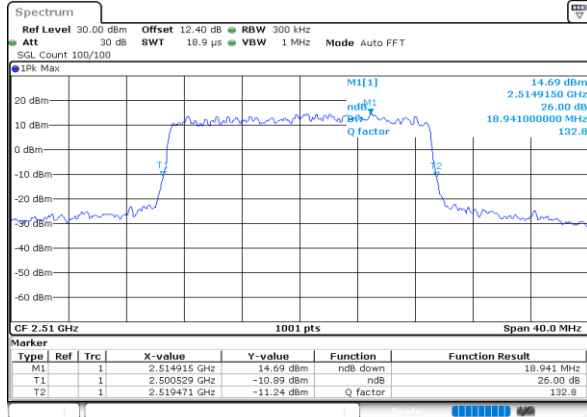

Lowest Channel / 20MHz / 16QAM

Date: 24.MAY.2020 23:44:36