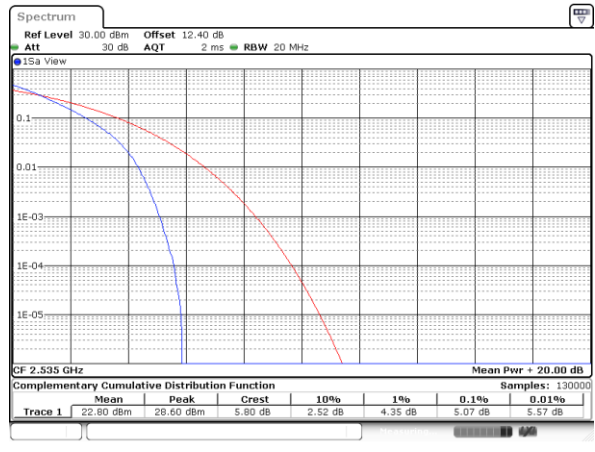

### Peak-to-Average Ratio

Mode	LTE Band 7 / 20MHz				
Mod.	QPSK		16QAM		Limit: 13dB
RB Size	1RB	Full RB	1RB	Full RB	Result
Lowest CH	3.62	4.96	5.59	5.86	PASS
Middle CH	3.57	5.07	5.57	6.00	
Highest CH	3.59	5.04	5.36	6.03	
Mode	LTE Band 7 / 20MHz				
Mod.	64QAM				Limit: 13dB
RB Size	1RB	Full RB			Result
Lowest CH	5.33	5.88	-	-	PASS
Middle CH	5.30	5.94	-	-	
Highest CH	5.59	5.97	-	-	

LTE Band 7 / 20MHz / QPSK

Lowest Channel / 1RB

Date: 25.MAY.2020 00:08:50

Lowest Channel / Full RB

Date: 25.MAY.2020 00:09:00

Middle Channel / 1RB

Date: 25.MAY.2020 00:09:10

Middle Channel / Full RB

Date: 25.MAY.2020 00:09:19

Highest Channel / 1RB

Date: 25.MAY.2020 00:09:29

Highest Channel / Full RB

Date: 25.MAY.2020 00:09:39

LTE Band 7 / 20MHz / 16QAM

Lowest Channel / 1RB

Date: 25.MAY.2020 00:07:51