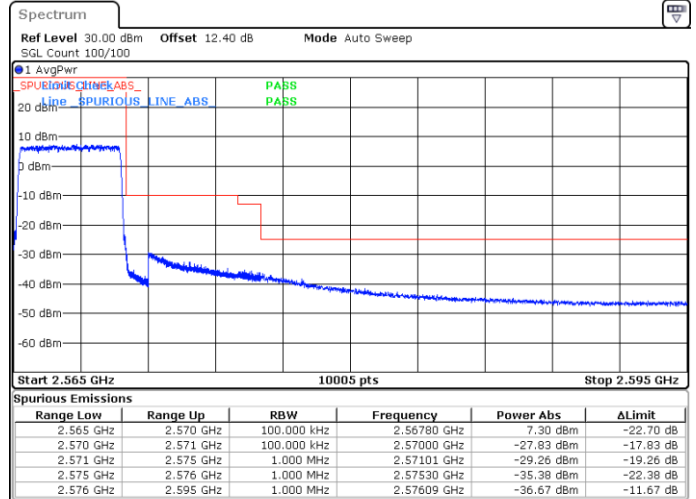

### Lowest Band Edge / Full RB

### Highest Band Edge / Full RB

LTE Band 7 / 5MHz / 16QAM

Lowest Band Edge / 1 RB

Highest Band Edge / 1 RB

Date: 24.MAY.2020 22:48:47

Date: 24.MAY.2020 22:56:20

Lowest Band Edge / Full RB

Highest Band Edge / Full RB

Date: 24.MAY.2020 22:50:08

Date: 24.MAY.2020 22:57:41

LTE Band 7 / 5MHz / 64QAM

Lowest Band Edge / 1RB

Date: 24.MAY.2020 23:00:25

Highest Band Edge / 1 RB

Date: 24.MAY.2020 23:04:12

Lowest Band Edge / Full RB

Date: 24.MAY.2020 23:01:06

Highest Band Edge / Full RB

Date: 24.MAY.2020 23:04:52

LTE Band 7 / 10MHz / QPSK

Lowest Band Edge / 1 RB

Highest Band Edge / 1 RB

Lowest Band Edge / Full RB

Highest Band Edge / Full RB