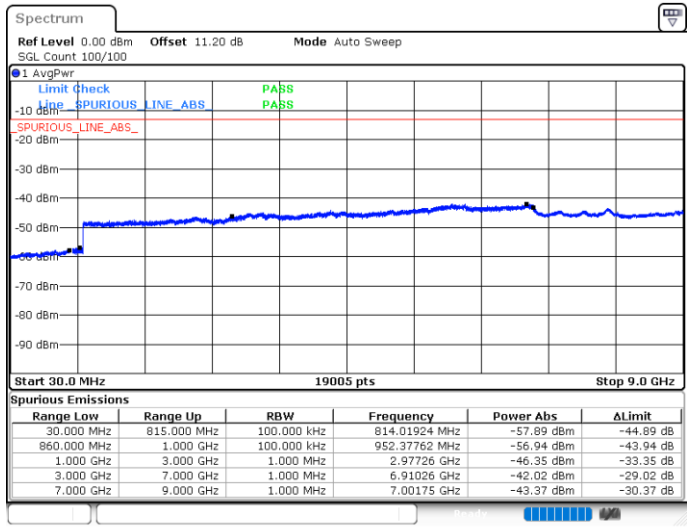

N/A

Date: 11.JUN.2020 00:49:50

LTE Band 5B / 10MHz+10MHz

64QAM

Middle Channel / 1RB0 and 1RB49

Middle Channel / 1RB49 and 1RB0

Date: 11.JUN.2020 01:01:29

Date: 11.JUN.2020 01:06:11

Middle Channel / FullIRB

N/A

Date: 11.JUN.2020 01:00:31

LTE Band 5B / 10MHz+10MHz

64QAM

Highest Channel / 1RB0 and 1RB49

Highest Channel / 1RB49 and 1RB0

Date: 11.JUN.2020 01:34:32

## LTE Band 7

### Peak-to-Average Ratio

Mode	LTE Band 7 / 20MHz				
Mod.	QPSK		16QAM		Limit: 13dB
RB Size	1RB	Full RB	1RB	Full RB	Result
Lowest CH	3.62	4.96	5.59	5.86	PASS
Middle CH	3.57	5.07	5.57	6.00	
Highest CH	3.59	5.04	5.36	6.03	
Mode	LTE Band 7 / 20MHz				
Mod.	64QAM				Limit: 13dB
RB Size	1RB	Full RB			Result
Lowest CH	5.33	5.88	-	-	PASS
Middle CH	5.30	5.94	-	-	
Highest CH	5.59	5.97	-	-	