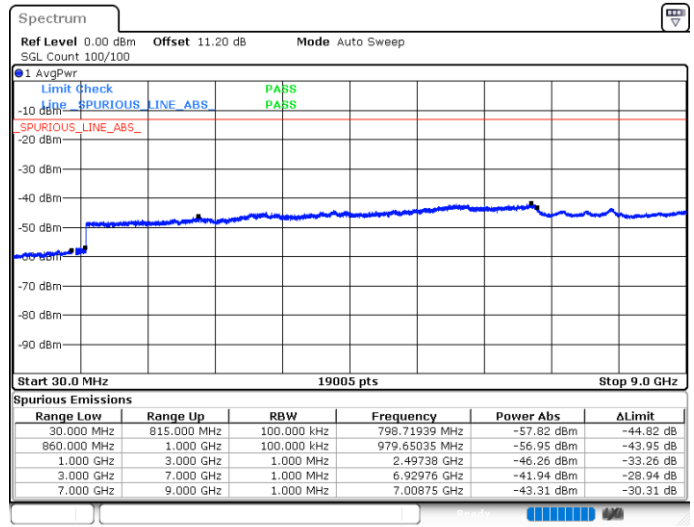

LTE Band 5B / 10MHz+5MHz

64QAM

Highest Channel / 1RB0 and 1RB24

Highest Channel / 1RB49 and 1RB0

Date: 10.JUN.2020 23:57:14

Date: 10.JUN.2020 23:56:19

Highest Channel / FullIRB

N/A

Date: 11.JUN.2020 00:01:57

LTE Band 5B / 10MHz+10MHz

64QAM

Lowest Channel / 1RB0 and 1RB49

Lowest Channel / 1RB49 and 1RB0

Date: 11.JUN.2020 00:48:54

Date: 11.JUN.2020 00:44:12

Lowest Channel / FullIRB

Middle Channel / FullIRB

N/A

Date: 11.JUN.2020 01:00:31

LTE Band 5B / 10MHz+10MHz

64QAM

Highest Channel / 1RB0 and 1RB49

Highest Channel / 1RB49 and 1RB0

Date: 11.JUN.2020 01:34:32