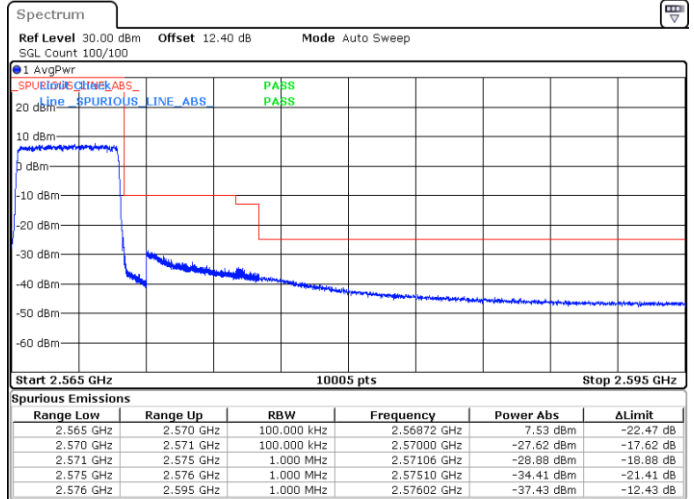

### Highest Band Edge / Full RB

LTE Band 7 / 5MHz / 16QAM

Lowest Band Edge / 1 RB

Highest Band Edge / 1 RB

Date: 24.MAY.2020 22:48:47

Date: 24.MAY.2020 22:56:20

Lowest Band Edge / Full RB

Highest Band Edge / Full RB

Date: 24.MAY.2020 22:50:08

Date: 24.MAY.2020 22:57:41

LTE Band 7 / 5MHz / 64QAM

Lowest Band Edge / 1RB

Date: 24.MAY.2020 23:00:25

Highest Band Edge / 1 RB

Date: 24.MAY.2020 23:04:12

Lowest Band Edge / Full RB

Date: 24.MAY.2020 23:01:06

Highest Band Edge / Full RB

Date: 24.MAY.2020 23:04:52

LTE Band 7 / 10MHz / QPSK

Lowest Band Edge / 1 RB

Highest Band Edge / 1 RB

Lowest Band Edge / Full RB

Highest Band Edge / Full RB