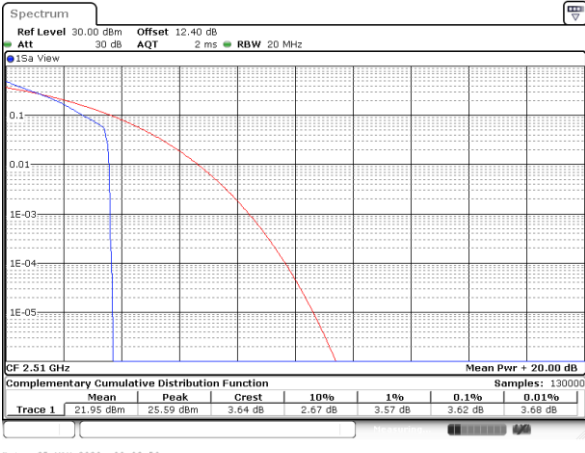

LTE Band 7 / 20MHz / QPSK

Lowest Channel / 1RB

Date: 25.MAY.2020 00:08:50