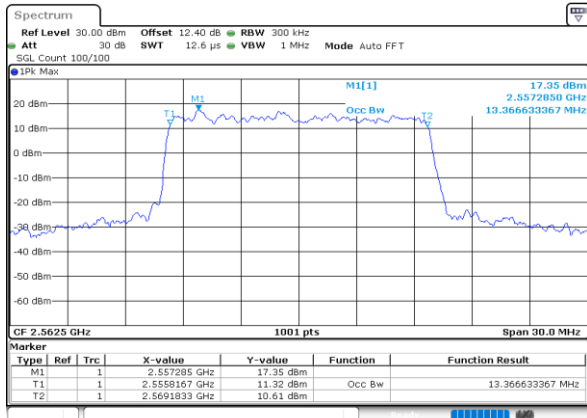

Date: 24.MAY.2020 22:52:11

Highest Channel / 5MHz / QPSK

Date: 24.MAY.2020 22:54:24

Highest Channel / 5MHz / 16QAM

Date: 24.MAY.2020 22:54:36

LTE Band 7

Lowest Channel / 10MHz / QPSK

Date: 24.MAY.2020 23:05:54

Lowest Channel / 10MHz / 16QAM

Date: 24.MAY.2020 23:06:06

Middle Channel / 10MHz / QPSK

Date: 24.MAY.2020 23:11:02

Middle Channel / 10MHz / 16QAM

Date: 24.MAY.2020 23:11:14

Highest Channel / 10MHz / QPSK

Date: 24.MAY.2020 23:13:27

Highest Channel / 10MHz / 16QAM

Date: 24.MAY.2020 23:13:39

LTE Band 7

Lowest Channel / 15MHz / QPSK

Date: 24.MAY.2020 23:24:56

Lowest Channel / 15MHz / 16QAM

Date: 24.MAY.2020 23:25:08

Middle Channel / 15MHz / QPSK

Date: 24.MAY.2020 23:30:06

Middle Channel / 15MHz / 16QAM

Date: 24.MAY.2020 23:30:17

Highest Channel / 15MHz / QPSK

Date: 24.MAY.2020 23:32:30

Highest Channel / 15MHz / 16QAM

Date: 24.MAY.2020 23:32:42

LTE Band 7