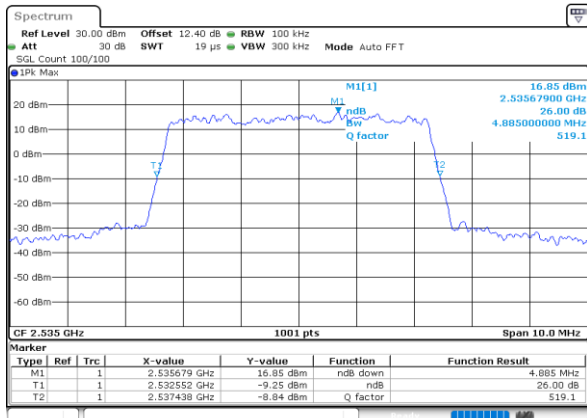

Mode	LTE Band 7 : 26dB BW(MHz)											
BW	1.4MHz		3MHz		5MHz		10MHz		15MHz		20MHz	
Mod.	QPSK	16QAM	QPSK	16QAM	QPSK	16QAM	QPSK	16QAM	QPSK	16QAM	QPSK	16QAM
Lowest CH	-	-	-	-	4.89	4.90	9.81	9.69	14.45	14.48	18.98	18.94
Middle CH	-	-	-	-	4.89	4.88	9.77	9.87	14.30	14.51	18.86	18.66
Highest CH	-	-	-	-	4.98	4.87	9.79	9.77	14.42	14.54	19.06	18.74
Mode	LTE Band 7 : 26dB BW(MHz)											
BW	1.4MHz		3MHz		5MHz		10MHz		15MHz		20MHz	
Mod.	64QAM		64QAM		64QAM		64QAM		64QAM		64QAM	
Lowest CH	-	-	-	-	4.91	-	9.73	-	14.18	-	19.06	-
Middle CH	-	-	-	-	4.88	-	9.83	-	14.60	-	19.02	-
Highest CH	-	-	-	-	4.81	-	9.85	-	14.33	-	19.14	-

LTE Band 7

Lowest Channel / 5MHz / QPSK

Date: 24.MAY.2020 22:47:14

Lowest Channel / 5MHz / 16QAM

Date: 24.MAY.2020 22:47:26

Middle Channel / 5MHz / QPSK

Date: 24.MAY.2020 22:52:22

Middle Channel / 5MHz / 16QAM

Date: 24.MAY.2020 22:52:34

Highest Channel / 5MHz / QPSK

Date: 24.MAY.2020 22:54:48

Highest Channel / 5MHz / 16QAM

Date: 24.MAY.2020 22:55:00

LTE Band 7

Lowest Channel / 10MHz / QPSK

Date: 24.MAY.2020 23:06:18