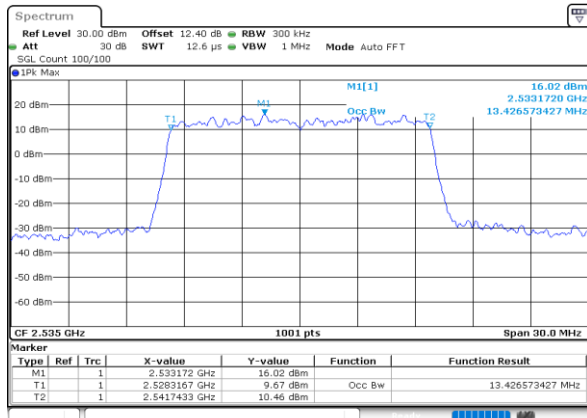

Highest Channel / 10MHz / 16QAM

Date: 24.MAY.2020 23:13:39

LTE Band 7

Lowest Channel / 15MHz / QPSK

Date: 24.MAY.2020 23:24:56

Lowest Channel / 15MHz / 16QAM

Date: 24.MAY.2020 23:25:08

Middle Channel / 15MHz / QPSK

Date: 24.MAY.2020 23:30:06

Middle Channel / 15MHz / 16QAM

Date: 24.MAY.2020 23:30:17

Highest Channel / 15MHz / QPSK

Date: 24.MAY.2020 23:32:30

Highest Channel / 15MHz / 16QAM

Date: 24.MAY.2020 23:32:42

LTE Band 7