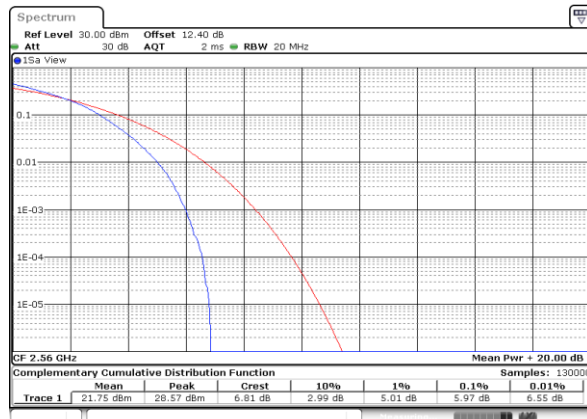

Highest Channel / Full RB

Date: 25.MAY.2020 00:08:40

LTE Band 7 / 20MHz / 64QAM

Lowest Channel / 1RB

Date: 25.MAY.2020 00:09:49

Lowest Channel / Full RB

Date: 25.MAY.2020 00:09:59

Middle Channel / 1RB

Date: 25.MAY.2020 00:10:09

Middle Channel / Full RB

Date: 25.MAY.2020 00:10:18

Highest Channel / 1RB

Date: 25.MAY.2020 00:10:28

Highest Channel / Full RB

Date: 25.MAY.2020 00:10:38

**26dB Bandwidth**

Mode	LTE Band 7 : 26dB BW(MHz)											
BW	1.4MHz		3MHz		5MHz		10MHz		15MHz		20MHz	
Mod.	QPSK	16QAM	QPSK	16QAM	QPSK	16QAM	QPSK	16QAM	QPSK	16QAM	QPSK	16QAM
Lowest CH	-	-	-	-	4.89	4.90	9.81	9.69	14.45	14.48	18.98	18.94
Middle CH	-	-	-	-	4.89	4.88	9.77	9.87	14.30	14.51	18.86	18.66
Highest CH	-	-	-	-	4.98	4.87	9.79	9.77	14.42	14.54	19.06	18.74
Mode	LTE Band 7 : 26dB BW(MHz)											
BW	1.4MHz		3MHz		5MHz		10MHz		15MHz		20MHz	
Mod.	64QAM		64QAM		64QAM		64QAM		64QAM		64QAM	
Lowest CH	-	-	-	-	4.91	-	9.73	-	14.18	-	19.06	-
Middle CH	-	-	-	-	4.88	-	9.83	-	14.60	-	19.02	-
Highest CH	-	-	-	-	4.81	-	9.85	-	14.33	-	19.14	-