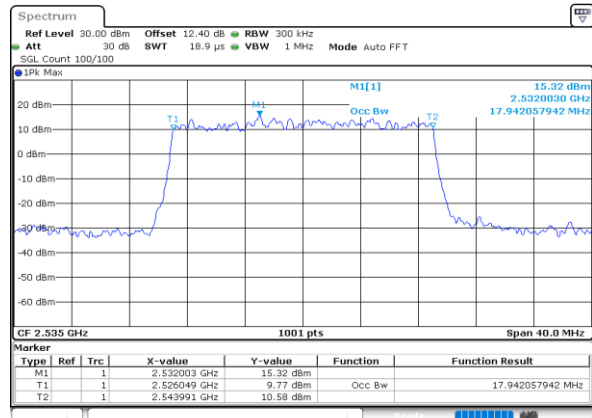

Date: 24.MAY.2020 23:22:21

LTE Band 7

Lowest Channel / 15MHz / 64QAM

Date: 24.MAY.2020 23:37:39

Lowest Channel / 20MHz / 64QAM

Date: 24.MAY.2020 23:15:43

Middle Channel / 15MHz / 64QAM

Date: 24.MAY.2020 23:40:13

Middle Channel / 20MHz / 64QAM

Date: 24.MAY.2020 23:15:18

Highest Channel / 15MHz / 64QAM

Date: 24.MAY.2020 23:41:25

Highest Channel / 20MHz / 64QAM

Date: 25.MAY.2020 00:00:30