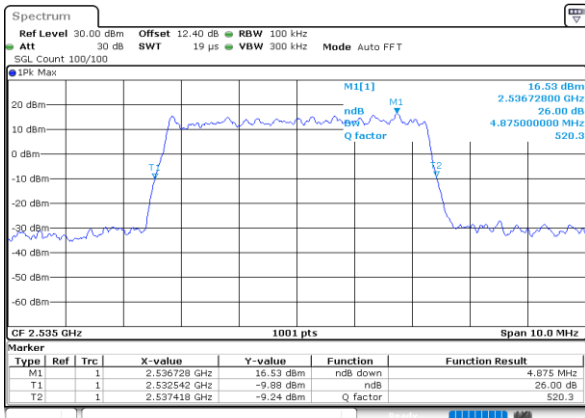

Highest Channel / 20MHz / QPSK

Date: 24.MAY.2020 23:51:59

Highest Channel / 20MHz / 16QAM

Date: 24.MAY.2020 23:52:11

LTE Band 7

Lowest Channel / 5MHz / 64QAM

Date: 24.MAY.2020 22:59:45

Lowest Channel / 10MHz / 64QAM

Date: 24.MAY.2020 23:18:47

Middle Channel / 5MHz / 64QAM

Date: 24.MAY.2020 23:02:19

Middle Channel / 10MHz / 64QAM

Date: 24.MAY.2020 23:12:11

Highest Channel / 5MHz / 64QAM

Date: 24.MAY.2020 23:03:13

Highest Channel / 10MHz / 64QAM