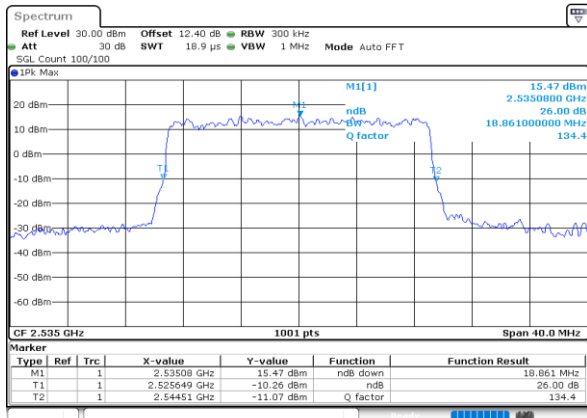

Date: 24.MAY.2020 23:30:29

Middle Channel / 15MHz / 16QAM

Date: 24.MAY.2020 23:30:40

Highest Channel / 15MHz / QPSK

Date: 24.MAY.2020 23:32:54

Highest Channel / 15MHz / 16QAM

Date: 24.MAY.2020 23:33:06

LTE Band 7

Lowest Channel / 20MHz / QPSK

Date: 24.MAY.2020 23:44:24

Lowest Channel / 20MHz / 16QAM

Date: 24.MAY.2020 23:44:36

Middle Channel / 20MHz / QPSK

Date: 24.MAY.2020 23:49:33

Middle Channel / 20MHz / 16QAM

Date: 24.MAY.2020 23:49:45

Highest Channel / 20MHz / QPSK

Date: 24.MAY.2020 23:51:59

Highest Channel / 20MHz / 16QAM

Date: 24.MAY.2020 23:52:11

LTE Band 7

Lowest Channel / 5MHz / 64QAM

Date: 24.MAY.2020 22:59:45

Lowest Channel / 10MHz / 64QAM