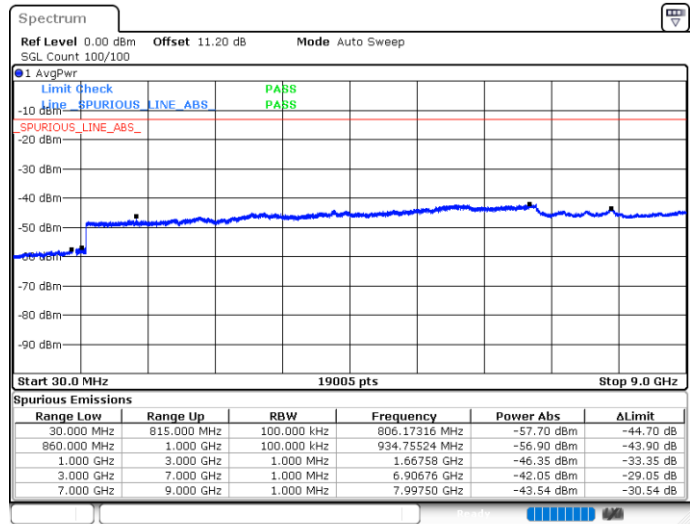

LTE Band 5B / 10MHz+5MHz

64QAM

Highest Channel / 1RB0 and 1RB24

Highest Channel / 1RB49 and 1RB0

Date: 10.JUN.2020 23:57:14

Date: 10.JUN.2020 23:56:19

Highest Channel / FullIRB

N/A

Date: 11.JUN.2020 00:01:57

LTE Band 5B / 10MHz+10MHz

64QAM

Lowest Channel / 1RB0 and 1RB49

Lowest Channel / 1RB49 and 1RB0

Date: 11.JUN.2020 00:48:54

Date: 11.JUN.2020 00:44:12

Lowest Channel / FullIRB

N/A

Date: 11.JUN.2020 00:49:50

LTE Band 5B / 10MHz+10MHz

64QAM

Middle Channel / 1RB0 and 1RB49

Middle Channel / 1RB49 and 1RB0

Date: 11.JUN.2020 01:01:29

Date: 11.JUN.2020 01:06:11

Middle Channel / FullIRB

N/A

Date: 11.JUN.2020 01:00:31

LTE Band 5B / 10MHz+10MHz

64QAM

Highest Channel / 1RB0 and 1RB49

Highest Channel / 1RB49 and 1RB0

Date: 11.JUN.2020 01:34:32