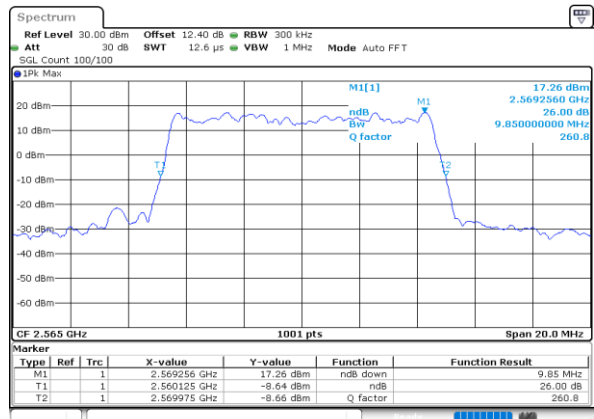

Highest Channel / 20MHz / QPSK

Date: 24.MAY.2020 23:51:59

Highest Channel / 20MHz / 16QAM

Date: 24.MAY.2020 23:52:11

LTE Band 7

Lowest Channel / 5MHz / 64QAM

Date: 24.MAY.2020 22:59:45

Lowest Channel / 10MHz / 64QAM

Date: 24.MAY.2020 23:18:47

Middle Channel / 5MHz / 64QAM

Date: 24.MAY.2020 23:02:19

Middle Channel / 10MHz / 64QAM

Date: 24.MAY.2020 23:12:11

Highest Channel / 5MHz / 64QAM

Date: 24.MAY.2020 23:03:13

Highest Channel / 10MHz / 64QAM

Date: 24.MAY.2020 23:12:13

LTE Band 7

Lowest Channel / 15MHz / 64QAM

Date: 24.MAY.2020 23:37:51

Lowest Channel / 20MHz / 64QAM

Date: 24.MAY.2020 23:15:55

Middle Channel / 15MHz / 64QAM

Date: 24.MAY.2020 23:40:25