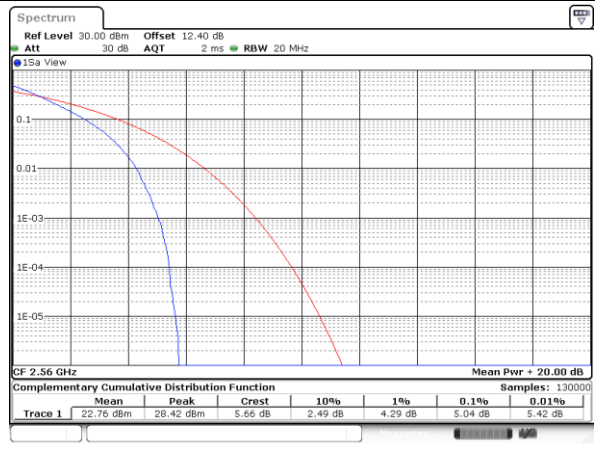

### Peak-to-Average Ratio

Mode	LTE Band 7 / 20MHz				
Mod.	QPSK		16QAM		Limit: 13dB
RB Size	1RB	Full RB	1RB	Full RB	Result
Lowest CH	3.62	4.96	5.59	5.86	PASS
Middle CH	3.57	5.07	5.57	6.00	
Highest CH	3.59	5.04	5.36	6.03	
Mode	LTE Band 7 / 20MHz				
Mod.	64QAM				Limit: 13dB
RB Size	1RB	Full RB			Result
Lowest CH	5.33	5.88	-	-	PASS
Middle CH	5.30	5.94	-	-	
Highest CH	5.59	5.97	-	-	

LTE Band 7 / 20MHz / QPSK

Lowest Channel / 1RB

Date: 25.MAY.2020 00:08:50

Lowest Channel / Full RB

Date: 25.MAY.2020 00:09:00

Middle Channel / 1RB

Date: 25.MAY.2020 00:09:10

Middle Channel / Full RB

Date: 25.MAY.2020 00:09:19

Highest Channel / 1RB

Date: 25.MAY.2020 00:09:29

Highest Channel / Full RB

Date: 25.MAY.2020 00:09:39

LTE Band 7 / 20MHz / 16QAM

Lowest Channel / 1RB

Date: 25.MAY.2020 00:07:51