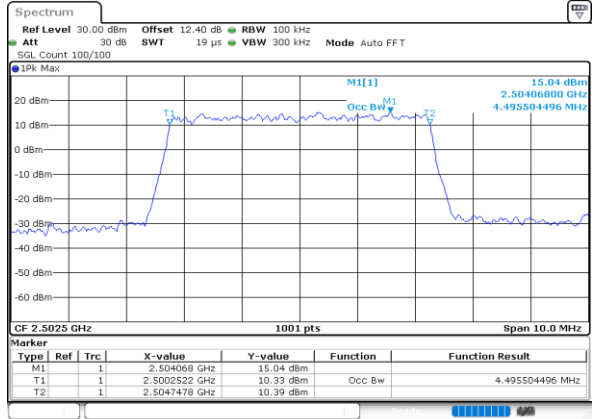

Lowest Channel / 5MHz / 16QAM

Date: 24.MAY.2020 22:47:02