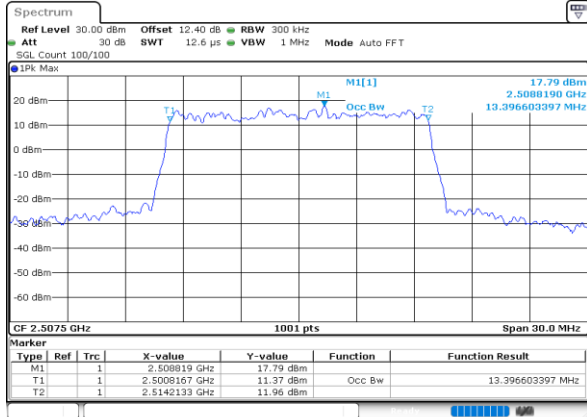

Highest Channel / 10MHz / 16QAM

Date: 24.MAY.2020 23:13:39

LTE Band 7

Lowest Channel / 15MHz / QPSK

Date: 24.MAY.2020 23:24:56

Lowest Channel / 15MHz / 16QAM

Date: 24.MAY.2020 23:25:08

Middle Channel / 15MHz / QPSK

Date: 24.MAY.2020 23:30:06

Middle Channel / 15MHz / 16QAM

Date: 24.MAY.2020 23:30:17

Highest Channel / 15MHz / QPSK

Date: 24.MAY.2020 23:32:30

Highest Channel / 15MHz / 16QAM

Date: 24.MAY.2020 23:32:42

LTE Band 7