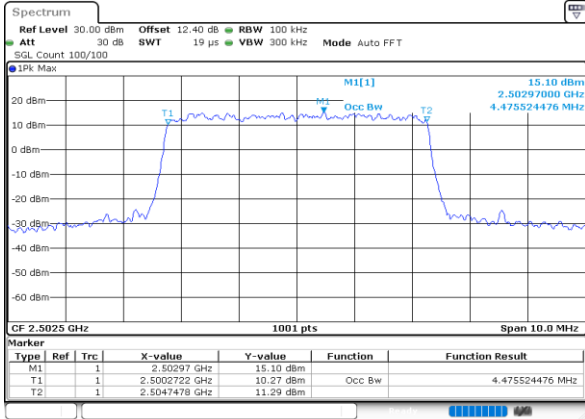

Highest Channel / 20MHz / QPSK

Date: 24.MAY.2020 23:51:35

Highest Channel / 20MHz / 16QAM

Date: 24.MAY.2020 23:51:47

LTE Band 7

Lowest Channel / 5MHz / 64QAM

Date: 24.MAY.2020 22:59:33

Lowest Channel / 10MHz / 64QAM

Date: 24.MAY.2020 23:18:35

Middle Channel / 5MHz / 64QAM

Date: 24.MAY.2020 23:02:07

Middle Channel / 10MHz / 64QAM

Date: 24.MAY.2020 23:21:09

Highest Channel / 5MHz / 64QAM

Date: 24.MAY.2020 23:03:19

Highest Channel / 10MHz / 64QAM