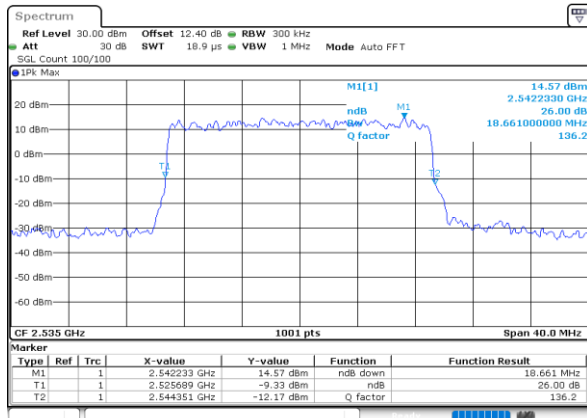

Date: 24.MAY.2020 23:30:29

Middle Channel / 15MHz / 16QAM

Date: 24.MAY.2020 23:30:40

Highest Channel / 15MHz / QPSK

Date: 24.MAY.2020 23:32:54

Highest Channel / 15MHz / 16QAM

Date: 24.MAY.2020 23:33:06

LTE Band 7

Lowest Channel / 20MHz / QPSK

Date: 24.MAY.2020 23:44:24

Lowest Channel / 20MHz / 16QAM

Date: 24.MAY.2020 23:44:36

Middle Channel / 20MHz / QPSK

Date: 24.MAY.2020 23:49:33

Middle Channel / 20MHz / 16QAM

Date: 24.MAY.2020 23:49:45

Highest Channel / 20MHz / QPSK

Date: 24.MAY.2020 23:51:59

Highest Channel / 20MHz / 16QAM

Date: 24.MAY.2020 23:52:11

LTE Band 7

Lowest Channel / 5MHz / 64QAM

Date: 24.MAY.2020 22:59:45

Lowest Channel / 10MHz / 64QAM