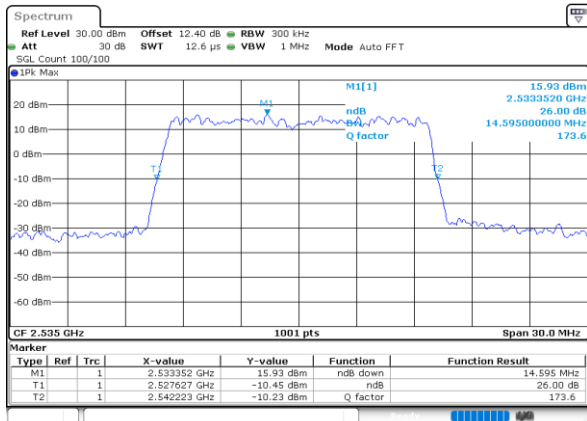

Date: 24.MAY.2020 23:12:13

LTE Band 7

Lowest Channel / 15MHz / 64QAM

Date: 24.MAY.2020 23:37:51

Lowest Channel / 20MHz / 64QAM

Date: 24.MAY.2020 23:15:55

Middle Channel / 15MHz / 64QAM

Date: 24.MAY.2020 23:40:25

Middle Channel / 20MHz / 64QAM

Date: 24.MAY.2020 23:15:29

Highest Channel / 15MHz / 64QAM

Date: 24.MAY.2020 23:41:37

Highest Channel / 20MHz / 64QAM

Date: 25.MAY.2020 00:00:42

**Occupied Bandwidth**

Mode	LTE Band 7 : 99%OBW(MHz)											
BW	1.4MHz		3MHz		5MHz		10MHz		15MHz		20MHz	
Mod.	QPSK	16QAM	QPSK	16QAM	QPSK	16QAM	QPSK	16QAM	QPSK	16QAM	QPSK	16QAM
Lowest CH	-	-	-	-	4.50	4.50	8.99	8.97	13.40	13.46	17.82	17.82
Middle CH	-	-	-	-	4.49	4.48	9.07	8.99	13.40	13.43	17.82	17.90
Highest CH	-	-	-	-	4.48	4.50	9.07	8.99	13.37	13.49	17.94	17.90
Mode	LTE Band 7 : 99%OBW(MHz)											
BW	1.4MHz		3MHz		5MHz		10MHz		15MHz		20MHz	
Mod.	64QAM		64QAM		64QAM		64QAM		64QAM		64QAM	
Lowest CH	-	-	-	-	4.48	-	9.01	-	13.46	-	17.86	-
Middle CH	-	-	-	-	4.49	-	9.01	-	13.43	-	17.94	-
Highest CH	-	-	-	-	4.48	-	9.05	-	13.46	-	17.86	-