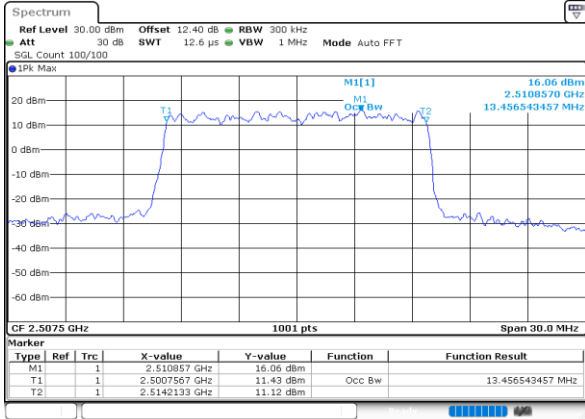

Highest Channel / 20MHz / QPSK

Date: 24.MAY.2020 23:51:35

Highest Channel / 20MHz / 16QAM

Date: 24.MAY.2020 23:51:47

LTE Band 7

Lowest Channel / 5MHz / 64QAM

Date: 24.MAY.2020 22:59:33

Lowest Channel / 10MHz / 64QAM

Date: 24.MAY.2020 23:18:35

Middle Channel / 5MHz / 64QAM

Date: 24.MAY.2020 23:02:07

Middle Channel / 10MHz / 64QAM

Date: 24.MAY.2020 23:21:09

Highest Channel / 5MHz / 64QAM

Date: 24.MAY.2020 23:03:19

Highest Channel / 10MHz / 64QAM

Date: 24.MAY.2020 23:22:21

LTE Band 7

Lowest Channel / 15MHz / 64QAM

Date: 24.MAY.2020 23:37:39

Lowest Channel / 20MHz / 64QAM

Date: 24.MAY.2020 23:15:43

Middle Channel / 15MHz / 64QAM

Date: 24.MAY.2020 23:40:13