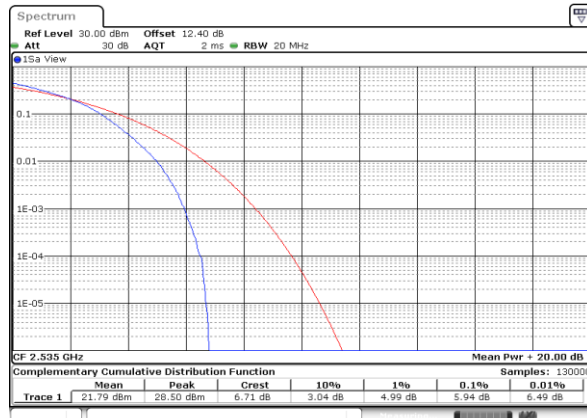

Lowest Channel / Full RB

Date: 25.MAY.2020 00:08:01

Middle Channel / 1RB

Date: 25.MAY.2020 00:08:11

Middle Channel / Full RB

Date: 25.MAY.2020 00:08:20

Highest Channel / 1RB

Date: 25.MAY.2020 00:08:30

Highest Channel / Full RB

Date: 25.MAY.2020 00:08:40

LTE Band 7 / 20MHz / 64QAM

Lowest Channel / 1RB

Date: 25.MAY.2020 00:09:49

Lowest Channel / Full RB

Date: 25.MAY.2020 00:09:59

Middle Channel / 1RB

Date: 25.MAY.2020 00:10:09

Middle Channel / Full RB

Date: 25.MAY.2020 00:10:18

Highest Channel / 1RB

Date: 25.MAY.2020 00:10:28

Highest Channel / Full RB

Date: 25.MAY.2020 00:10:38

**26dB Bandwidth**

Mode	LTE Band 7 : 26dB BW(MHz)											
BW	1.4MHz		3MHz		5MHz		10MHz		15MHz		20MHz	
Mod.	QPSK	16QAM	QPSK	16QAM	QPSK	16QAM	QPSK	16QAM	QPSK	16QAM	QPSK	16QAM
Lowest CH	-	-	-	-	4.89	4.90	9.81	9.69	14.45	14.48	18.98	18.94
Middle CH	-	-	-	-	4.89	4.88	9.77	9.87	14.30	14.51	18.86	18.66
Highest CH	-	-	-	-	4.98	4.87	9.79	9.77	14.42	14.54	19.06	18.74
Mode	LTE Band 7 : 26dB BW(MHz)											
BW	1.4MHz		3MHz		5MHz		10MHz		15MHz		20MHz	
Mod.	64QAM		64QAM		64QAM		64QAM		64QAM		64QAM	
Lowest CH	-	-	-	-	4.91	-	9.73	-	14.18	-	19.06	-
Middle CH	-	-	-	-	4.88	-	9.83	-	14.60	-	19.02	-
Highest CH	-	-	-	-	4.81	-	9.85	-	14.33	-	19.14	-