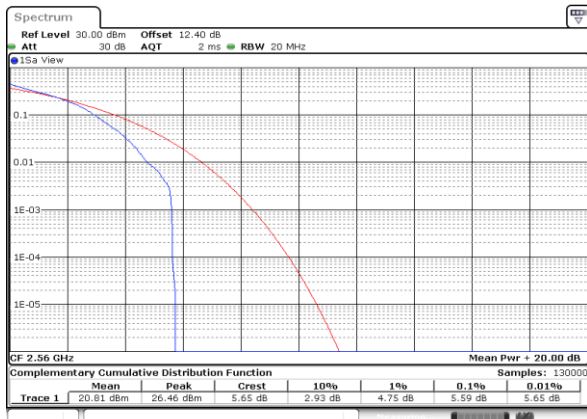

Highest Channel / Full RB

Date: 25.MAY.2020 00:08:40

LTE Band 7 / 20MHz / 64QAM

Lowest Channel / 1RB

Date: 25.MAY.2020 00:09:49

Lowest Channel / Full RB

Date: 25.MAY.2020 00:09:59

Middle Channel / 1RB

Date: 25.MAY.2020 00:10:09

Middle Channel / Full RB

Date: 25.MAY.2020 00:10:18

Highest Channel / 1RB

Date: 25.MAY.2020 00:10:28

Highest Channel / Full RB

Date: 25.MAY.2020 00:10:38

**26dB Bandwidth**

Mode	LTE Band 7 : 26dB BW(MHz)											
BW	1.4MHz		3MHz		5MHz		10MHz		15MHz		20MHz	
Mod.	QPSK	16QAM	QPSK	16QAM	QPSK	16QAM	QPSK	16QAM	QPSK	16QAM	QPSK	16QAM
Lowest CH	-	-	-	-	4.89	4.90	9.81	9.69	14.45	14.48	18.98	18.94
Middle CH	-	-	-	-	4.89	4.88	9.77	9.87	14.30	14.51	18.86	18.66
Highest CH	-	-	-	-	4.98	4.87	9.79	9.77	14.42	14.54	19.06	18.74
Mode	LTE Band 7 : 26dB BW(MHz)											
BW	1.4MHz		3MHz		5MHz		10MHz		15MHz		20MHz	
Mod.	64QAM		64QAM		64QAM		64QAM		64QAM		64QAM	
Lowest CH	-	-	-	-	4.91	-	9.73	-	14.18	-	19.06	-
Middle CH	-	-	-	-	4.88	-	9.83	-	14.60	-	19.02	-
Highest CH	-	-	-	-	4.81	-	9.85	-	14.33	-	19.14	-