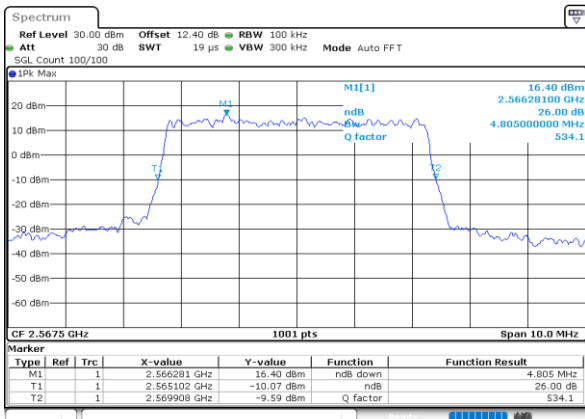

Highest Channel / 20MHz / QPSK

Date: 24.MAY.2020 23:51:59

Highest Channel / 20MHz / 16QAM

Date: 24.MAY.2020 23:52:11

LTE Band 7

Lowest Channel / 5MHz / 64QAM

Date: 24.MAY.2020 22:59:45

Lowest Channel / 10MHz / 64QAM

Date: 24.MAY.2020 23:18:47

Middle Channel / 5MHz / 64QAM

Date: 24.MAY.2020 23:02:19

Middle Channel / 10MHz / 64QAM

Date: 24.MAY.2020 23:12:11

Highest Channel / 5MHz / 64QAM

Date: 24.MAY.2020 23:03:13

Highest Channel / 10MHz / 64QAM

Date: 24.MAY.2020 23:12:13

LTE Band 7

Lowest Channel / 15MHz / 64QAM

Date: 24.MAY.2020 23:37:51

Lowest Channel / 20MHz / 64QAM

Date: 24.MAY.2020 23:15:55

Middle Channel / 15MHz / 64QAM

Date: 24.MAY.2020 23:40:25