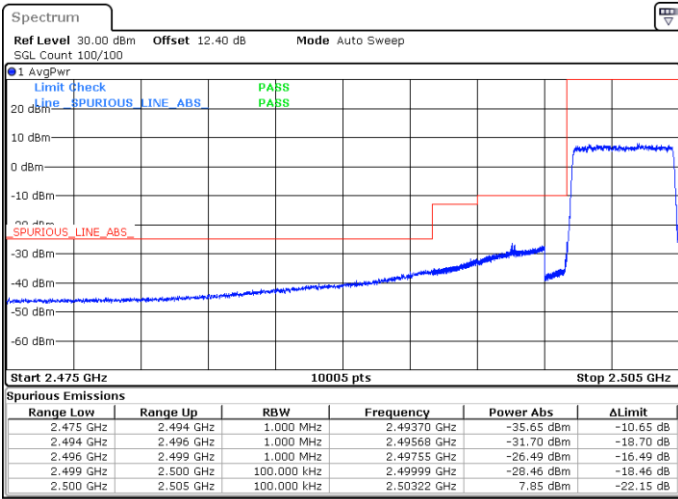

### Lowest Band Edge / Full RB

### Highest Band Edge / Full RB

LTE Band 7 / 5MHz / 16QAM

Lowest Band Edge / 1 RB

Highest Band Edge / 1 RB

Date: 24.MAY.2020 22:48:47

Date: 24.MAY.2020 22:56:20

Lowest Band Edge / Full RB

Highest Band Edge / Full RB

Date: 24.MAY.2020 22:50:08

Date: 24.MAY.2020 22:57:41

LTE Band 7 / 5MHz / 64QAM

Lowest Band Edge / 1RB

Date: 24.MAY.2020 23:00:25

Highest Band Edge / 1 RB

Date: 24.MAY.2020 23:04:12

Lowest Band Edge / Full RB

Date: 24.MAY.2020 23:01:06

Highest Band Edge / Full RB

Date: 24.MAY.2020 23:04:52

LTE Band 7 / 10MHz / QPSK

Lowest Band Edge / 1 RB

Highest Band Edge / 1 RB

Lowest Band Edge / Full RB

Highest Band Edge / Full RB