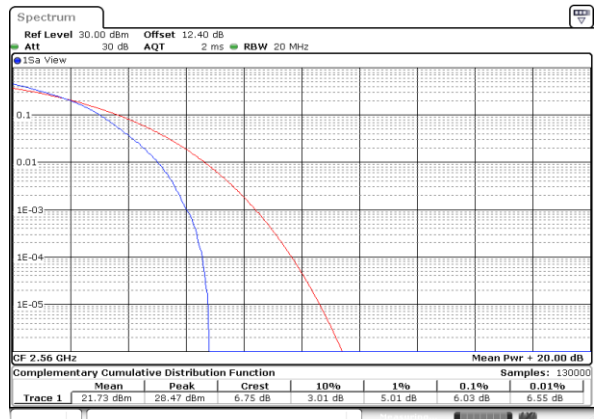

Date: 25.MAY.2020 00:09:19

Highest Channel / 1RB

Date: 25.MAY.2020 00:09:29

Highest Channel / Full RB

Date: 25.MAY.2020 00:09:39

LTE Band 7 / 20MHz / 16QAM

Lowest Channel / 1RB

Date: 25.MAY.2020 00:07:51

Lowest Channel / Full RB

Date: 25.MAY.2020 00:08:01

Middle Channel / 1RB

Date: 25.MAY.2020 00:08:11

Middle Channel / Full RB

Date: 25.MAY.2020 00:08:20

Highest Channel / 1RB

Date: 25.MAY.2020 00:08:30

Highest Channel / Full RB

Date: 25.MAY.2020 00:08:40

LTE Band 7 / 20MHz / 64QAM

Lowest Channel / 1RB

Date: 25.MAY.2020 00:09:49

Lowest Channel / Full RB

Date: 25.MAY.2020 00:09:59

Middle Channel / 1RB