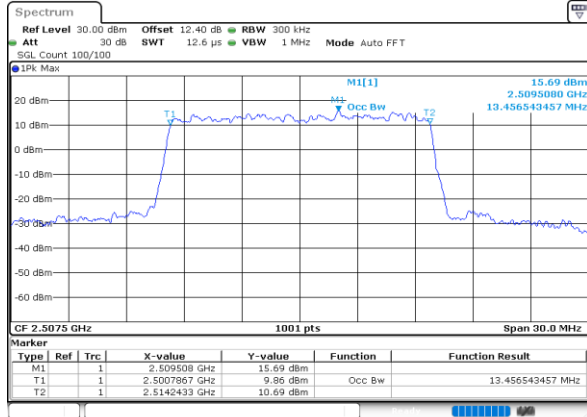

Highest Channel / 10MHz / 16QAM

Date: 24.MAY.2020 23:13:39

LTE Band 7

Lowest Channel / 15MHz / QPSK

Date: 24.MAY.2020 23:24:56

Lowest Channel / 15MHz / 16QAM

Date: 24.MAY.2020 23:25:08

Middle Channel / 15MHz / QPSK

Date: 24.MAY.2020 23:30:06

Middle Channel / 15MHz / 16QAM

Date: 24.MAY.2020 23:30:17

Highest Channel / 15MHz / QPSK

Date: 24.MAY.2020 23:32:30

Highest Channel / 15MHz / 16QAM

Date: 24.MAY.2020 23:32:42

LTE Band 7