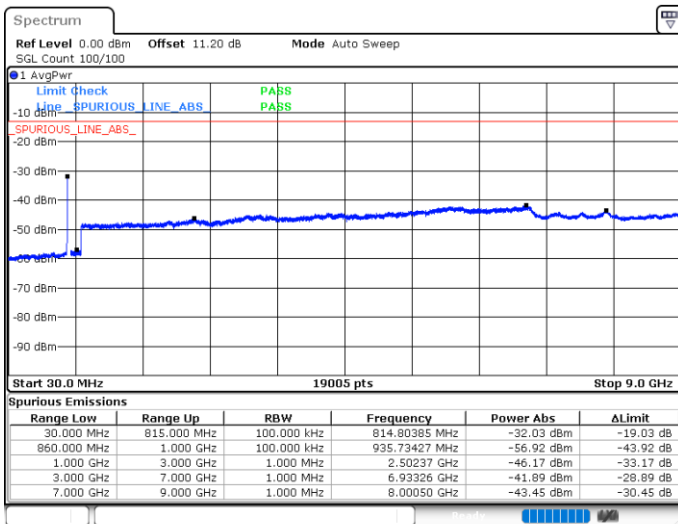

LTE Band 5B / 10MHz+5MHz

64QAM

Highest Channel / 1RB0 and 1RB24

Highest Channel / 1RB49 and 1RB0

Date: 10.JUN.2020 23:57:14

Date: 10.JUN.2020 23:56:19

Highest Channel / FullIRB

N/A

Date: 11.JUN.2020 00:01:57

LTE Band 5B / 10MHz+10MHz

64QAM

Lowest Channel / 1RB0 and 1RB49

Lowest Channel / 1RB49 and 1RB0

Date: 11.JUN.2020 00:48:54

Date: 11.JUN.2020 00:44:12

Lowest Channel / FullIRB

N/A

Date: 11.JUN.2020 00:49:50

LTE Band 5B / 10MHz+10MHz

64QAM

Middle Channel / 1RB0 and 1RB49

Middle Channel / 1RB49 and 1RB0

Date: 11.JUN.2020 01:01:29

Date: 11.JUN.2020 01:06:11

Middle Channel / FullIRB

N/A

Date: 11.JUN.2020 01:00:31

LTE Band 5B / 10MHz+10MHz

64QAM

Highest Channel / 1RB0 and 1RB49

Highest Channel / 1RB49 and 1RB0

Date: 11.JUN.2020 01:34:32