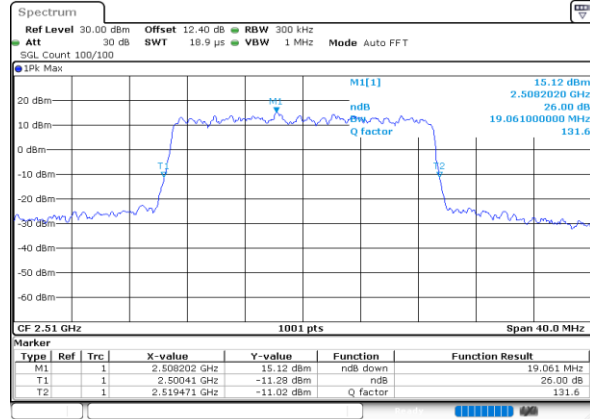

Date: 24.MAY.2020 23:12:13

LTE Band 7

Lowest Channel / 15MHz / 64QAM

Date: 24.MAY.2020 23:37:51

Lowest Channel / 20MHz / 64QAM

Date: 24.MAY.2020 23:15:55

Middle Channel / 15MHz / 64QAM

Date: 24.MAY.2020 23:40:25

Middle Channel / 20MHz / 64QAM

Date: 24.MAY.2020 23:15:29

Highest Channel / 15MHz / 64QAM

Date: 24.MAY.2020 23:41:37

Highest Channel / 20MHz / 64QAM

Date: 25.MAY.2020 00:00:42

**Occupied Bandwidth**

Mode	LTE Band 7 : 99%OBW(MHz)											
BW	1.4MHz		3MHz		5MHz		10MHz		15MHz		20MHz	
Mod.	QPSK	16QAM	QPSK	16QAM	QPSK	16QAM	QPSK	16QAM	QPSK	16QAM	QPSK	16QAM
Lowest CH	-	-	-	-	4.50	4.50	8.99	8.97	13.40	13.46	17.82	17.82
Middle CH	-	-	-	-	4.49	4.48	9.07	8.99	13.40	13.43	17.82	17.90
Highest CH	-	-	-	-	4.48	4.50	9.07	8.99	13.37	13.49	17.94	17.90
Mode	LTE Band 7 : 99%OBW(MHz)											
BW	1.4MHz		3MHz		5MHz		10MHz		15MHz		20MHz	
Mod.	64QAM		64QAM		64QAM		64QAM		64QAM		64QAM	
Lowest CH	-	-	-	-	4.48	-	9.01	-	13.46	-	17.86	-
Middle CH	-	-	-	-	4.49	-	9.01	-	13.43	-	17.94	-
Highest CH	-	-	-	-	4.48	-	9.05	-	13.46	-	17.86	-