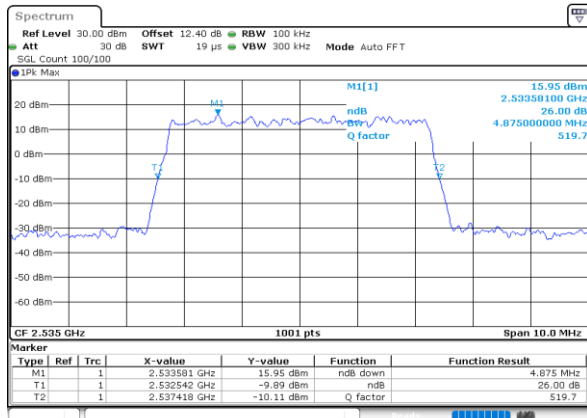

Mode	LTE Band 7 : 26dB BW(MHz)											
BW	1.4MHz		3MHz		5MHz		10MHz		15MHz		20MHz	
Mod.	QPSK	16QAM	QPSK	16QAM	QPSK	16QAM	QPSK	16QAM	QPSK	16QAM	QPSK	16QAM
Lowest CH	-	-	-	-	4.89	4.90	9.81	9.69	14.45	14.48	18.98	18.94
Middle CH	-	-	-	-	4.89	4.88	9.77	9.87	14.30	14.51	18.86	18.66
Highest CH	-	-	-	-	4.98	4.87	9.79	9.77	14.42	14.54	19.06	18.74
Mode	LTE Band 7 : 26dB BW(MHz)											
BW	1.4MHz		3MHz		5MHz		10MHz		15MHz		20MHz	
Mod.	64QAM		64QAM		64QAM		64QAM		64QAM		64QAM	
Lowest CH	-	-	-	-	4.91	-	9.73	-	14.18	-	19.06	-
Middle CH	-	-	-	-	4.88	-	9.83	-	14.60	-	19.02	-
Highest CH	-	-	-	-	4.81	-	9.85	-	14.33	-	19.14	-

LTE Band 7

Lowest Channel / 5MHz / QPSK

Date: 24.MAY.2020 22:47:14

Lowest Channel / 5MHz / 16QAM

Date: 24.MAY.2020 22:47:26

Middle Channel / 5MHz / QPSK

Date: 24.MAY.2020 22:52:22

Middle Channel / 5MHz / 16QAM

Date: 24.MAY.2020 22:52:34

Highest Channel / 5MHz / QPSK

Date: 24.MAY.2020 22:54:48

Highest Channel / 5MHz / 16QAM

Date: 24.MAY.2020 22:55:00

LTE Band 7

Lowest Channel / 10MHz / QPSK

Date: 24.MAY.2020 23:06:18