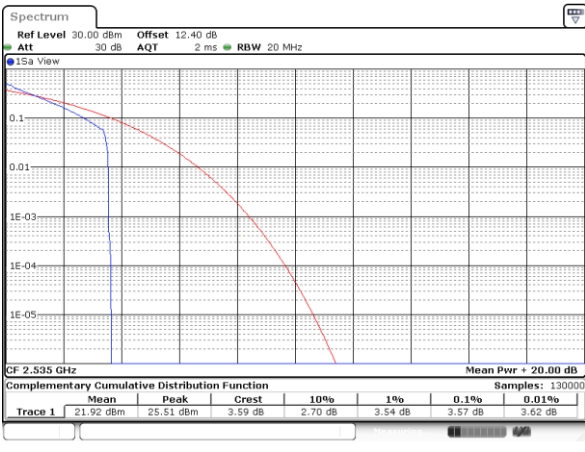

### Peak-to-Average Ratio

Mode	LTE Band 7 / 20MHz				
Mod.	QPSK		16QAM		Limit: 13dB
RB Size	1RB	Full RB	1RB	Full RB	Result
Lowest CH	3.62	4.96	5.59	5.86	PASS
Middle CH	3.57	5.07	5.57	6.00	
Highest CH	3.59	5.04	5.36	6.03	
Mode	LTE Band 7 / 20MHz				
Mod.	64QAM				Limit: 13dB
RB Size	1RB	Full RB			Result
Lowest CH	5.33	5.88	-	-	PASS
Middle CH	5.30	5.94	-	-	
Highest CH	5.59	5.97	-	-	

LTE Band 7 / 20MHz / QPSK

Lowest Channel / 1RB

Date: 25.MAY.2020 00:08:50

Lowest Channel / Full RB

Date: 25.MAY.2020 00:09:00

Middle Channel / 1RB

Date: 25.MAY.2020 00:09:10

Middle Channel / Full RB

Date: 25.MAY.2020 00:09:19

Highest Channel / 1RB

Date: 25.MAY.2020 00:09:29

Highest Channel / Full RB

Date: 25.MAY.2020 00:09:39

LTE Band 7 / 20MHz / 16QAM

Lowest Channel / 1RB

Date: 25.MAY.2020 00:07:51