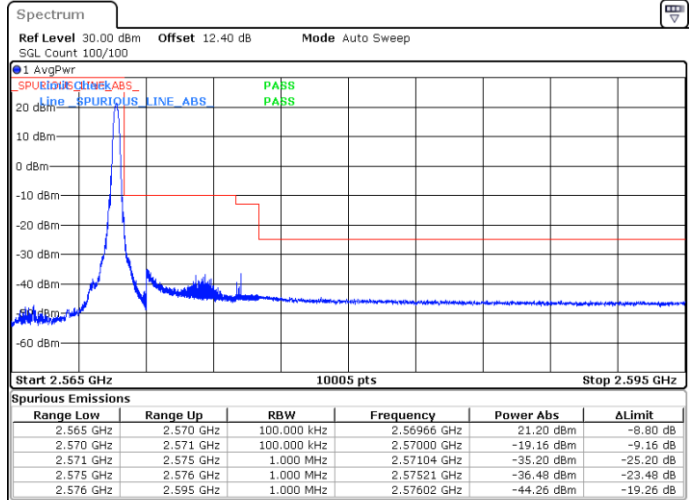

### Highest Band Edge / Full RB

LTE Band 7 / 5MHz / 16QAM

Lowest Band Edge / 1 RB

Highest Band Edge / 1 RB

Date: 24.MAY.2020 22:48:47

Date: 24.MAY.2020 22:56:20

Lowest Band Edge / Full RB

Highest Band Edge / Full RB

Date: 24.MAY.2020 22:50:08

Date: 24.MAY.2020 22:57:41

LTE Band 7 / 5MHz / 64QAM

Lowest Band Edge / 1RB

Date: 24.MAY.2020 23:00:25

Highest Band Edge / 1 RB

Date: 24.MAY.2020 23:04:12

Lowest Band Edge / Full RB

Date: 24.MAY.2020 23:01:06

Highest Band Edge / Full RB

Date: 24.MAY.2020 23:04:52

LTE Band 7 / 10MHz / QPSK

Lowest Band Edge / 1 RB

Highest Band Edge / 1 RB

Lowest Band Edge / Full RB

Highest Band Edge / Full RB