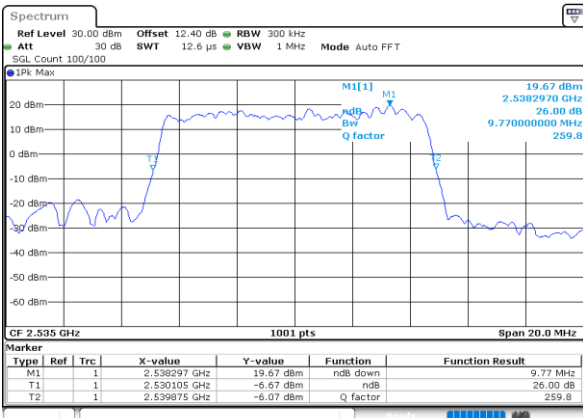

Middle Channel / 10MHz / QPSK

Date: 24.MAY.2020 23:11:25