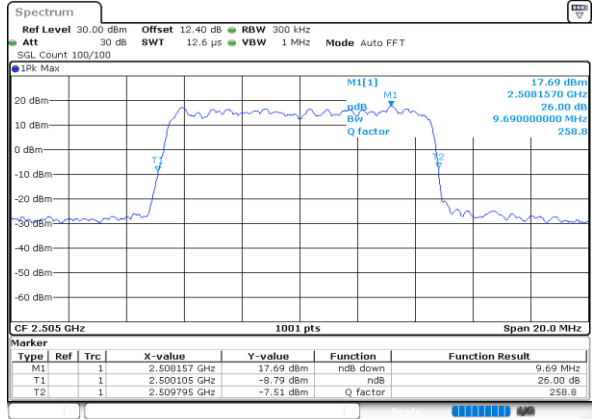

Lowest Channel / 10MHz / 16QAM

Date: 24.MAY.2020 23:06:30