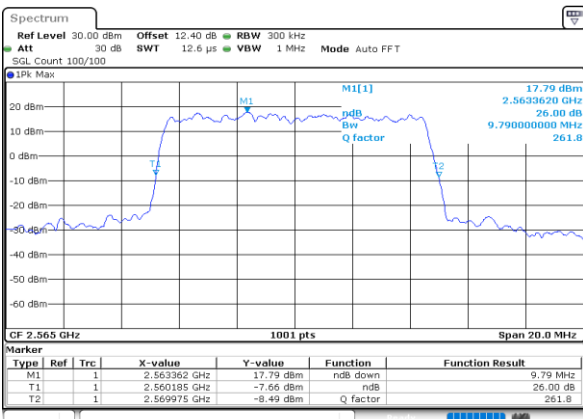

Date: 24.MAY.2020 22:52:34

Highest Channel / 5MHz / QPSK

Date: 24.MAY.2020 22:54:48

Highest Channel / 5MHz / 16QAM

Date: 24.MAY.2020 22:55:00

LTE Band 7

Lowest Channel / 10MHz / QPSK

Date: 24.MAY.2020 23:06:18

Lowest Channel / 10MHz / 16QAM

Date: 24.MAY.2020 23:06:30

Middle Channel / 10MHz / QPSK

Date: 24.MAY.2020 23:11:25

Middle Channel / 10MHz / 16QAM

Date: 24.MAY.2020 23:11:37

Highest Channel / 10MHz / QPSK

Date: 24.MAY.2020 23:13:51

Highest Channel / 10MHz / 16QAM

Date: 24.MAY.2020 23:14:03

LTE Band 7

Lowest Channel / 15MHz / QPSK

Date: 24.MAY.2020 23:25:20

Lowest Channel / 15MHz / 16QAM

Date: 24.MAY.2020 23:25:32

Middle Channel / 15MHz / QPSK