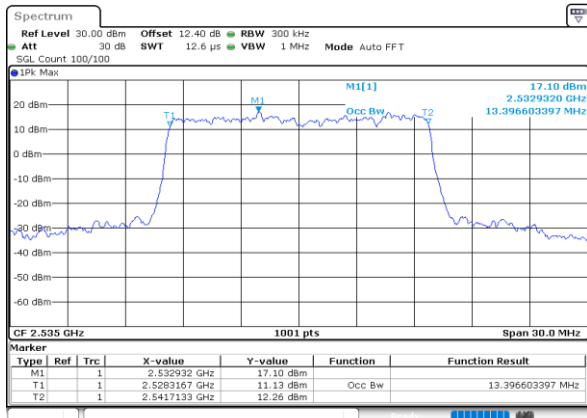

Highest Channel / 10MHz / 16QAM

Date: 24.MAY.2020 23:13:39

LTE Band 7

Lowest Channel / 15MHz / QPSK

Date: 24.MAY.2020 23:24:56

Lowest Channel / 15MHz / 16QAM

Date: 24.MAY.2020 23:25:08

Middle Channel / 15MHz / QPSK

Date: 24.MAY.2020 23:30:06

Middle Channel / 15MHz / 16QAM

Date: 24.MAY.2020 23:30:17

Highest Channel / 15MHz / QPSK

Date: 24.MAY.2020 23:32:30

Highest Channel / 15MHz / 16QAM

Date: 24.MAY.2020 23:32:42

LTE Band 7