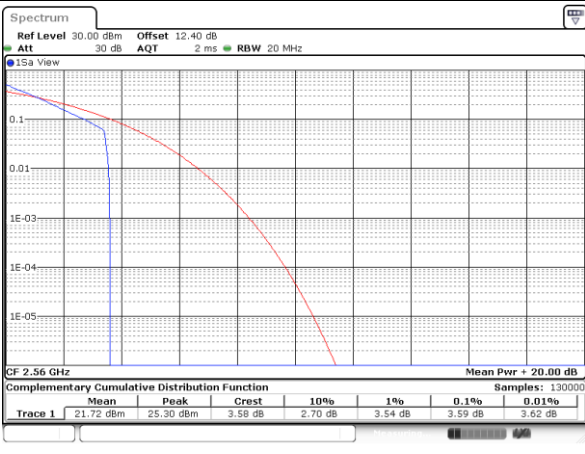

### Peak-to-Average Ratio

Mode	LTE Band 7 / 20MHz				
Mod.	QPSK		16QAM		Limit: 13dB
RB Size	1RB	Full RB	1RB	Full RB	Result
Lowest CH	3.62	4.96	5.59	5.86	PASS
Middle CH	3.57	5.07	5.57	6.00	
Highest CH	3.59	5.04	5.36	6.03	
Mode	LTE Band 7 / 20MHz				
Mod.	64QAM				Limit: 13dB
RB Size	1RB	Full RB			Result
Lowest CH	5.33	5.88	-	-	PASS
Middle CH	5.30	5.94	-	-	
Highest CH	5.59	5.97	-	-	

LTE Band 7 / 20MHz / QPSK

Lowest Channel / 1RB

Date: 25.MAY.2020 00:08:50

Lowest Channel / Full RB

Date: 25.MAY.2020 00:09:00

Middle Channel / 1RB

Date: 25.MAY.2020 00:09:10

Middle Channel / Full RB

Date: 25.MAY.2020 00:09:19

Highest Channel / 1RB

Date: 25.MAY.2020 00:09:29

Highest Channel / Full RB

Date: 25.MAY.2020 00:09:39

LTE Band 7 / 20MHz / 16QAM

Lowest Channel / 1RB

Date: 25.MAY.2020 00:07:51