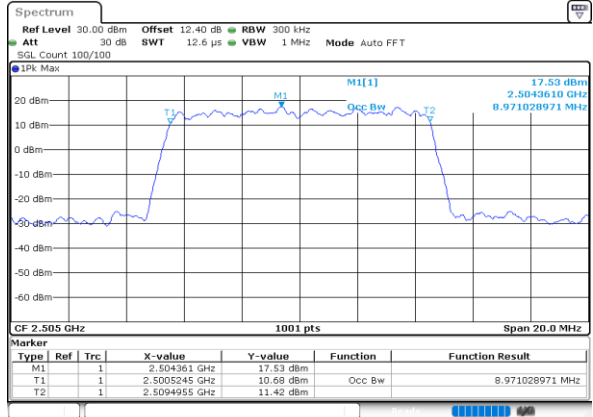

Lowest Channel / 10MHz / 16QAM

Date: 24.MAY.2020 23:06:06