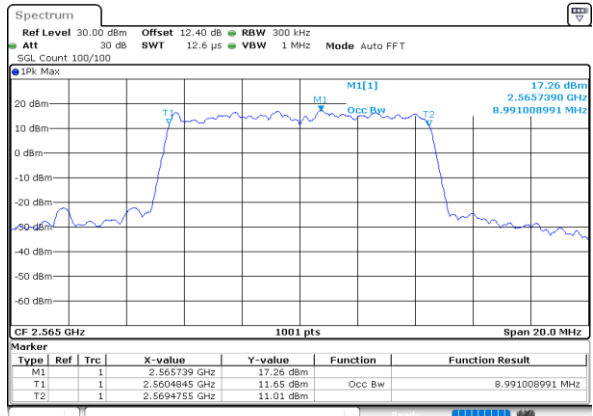

Date: 24.MAY.2020 22:52:11

Highest Channel / 5MHz / QPSK

Date: 24.MAY.2020 22:54:24

Highest Channel / 5MHz / 16QAM

Date: 24.MAY.2020 22:54:36

LTE Band 7

Lowest Channel / 10MHz / QPSK

Date: 24.MAY.2020 23:05:54

Lowest Channel / 10MHz / 16QAM

Date: 24.MAY.2020 23:06:06

Middle Channel / 10MHz / QPSK

Date: 24.MAY.2020 23:11:02

Middle Channel / 10MHz / 16QAM

Date: 24.MAY.2020 23:11:14

Highest Channel / 10MHz / QPSK

Date: 24.MAY.2020 23:13:27

Highest Channel / 10MHz / 16QAM

Date: 24.MAY.2020 23:13:39

LTE Band 7

Lowest Channel / 15MHz / QPSK

Date: 24.MAY.2020 23:24:56

Lowest Channel / 15MHz / 16QAM

Date: 24.MAY.2020 23:25:08

Middle Channel / 15MHz / QPSK