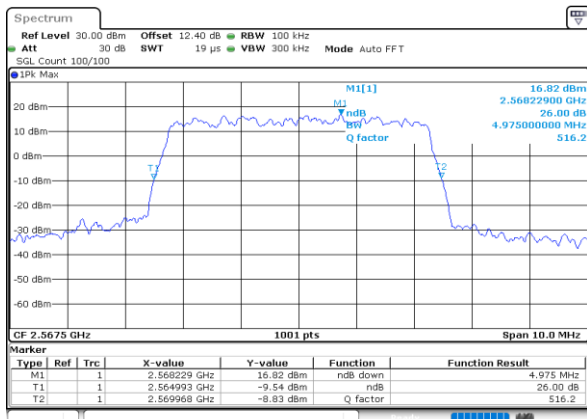

Mode	LTE Band 7 : 26dB BW(MHz)											
BW	1.4MHz		3MHz		5MHz		10MHz		15MHz		20MHz	
Mod.	QPSK	16QAM	QPSK	16QAM	QPSK	16QAM	QPSK	16QAM	QPSK	16QAM	QPSK	16QAM
Lowest CH	-	-	-	-	4.89	4.90	9.81	9.69	14.45	14.48	18.98	18.94
Middle CH	-	-	-	-	4.89	4.88	9.77	9.87	14.30	14.51	18.86	18.66
Highest CH	-	-	-	-	4.98	4.87	9.79	9.77	14.42	14.54	19.06	18.74
Mode	LTE Band 7 : 26dB BW(MHz)											
BW	1.4MHz		3MHz		5MHz		10MHz		15MHz		20MHz	
Mod.	64QAM		64QAM		64QAM		64QAM		64QAM		64QAM	
Lowest CH	-	-	-	-	4.91	-	9.73	-	14.18	-	19.06	-
Middle CH	-	-	-	-	4.88	-	9.83	-	14.60	-	19.02	-
Highest CH	-	-	-	-	4.81	-	9.85	-	14.33	-	19.14	-

LTE Band 7

Lowest Channel / 5MHz / QPSK

Date: 24.MAY.2020 22:47:14

Lowest Channel / 5MHz / 16QAM

Date: 24.MAY.2020 22:47:26

Middle Channel / 5MHz / QPSK

Date: 24.MAY.2020 22:52:22

Middle Channel / 5MHz / 16QAM

Date: 24.MAY.2020 22:52:34

Highest Channel / 5MHz / QPSK

Date: 24.MAY.2020 22:54:48

Highest Channel / 5MHz / 16QAM

Date: 24.MAY.2020 22:55:00

LTE Band 7

Lowest Channel / 10MHz / QPSK

Date: 24.MAY.2020 23:06:18