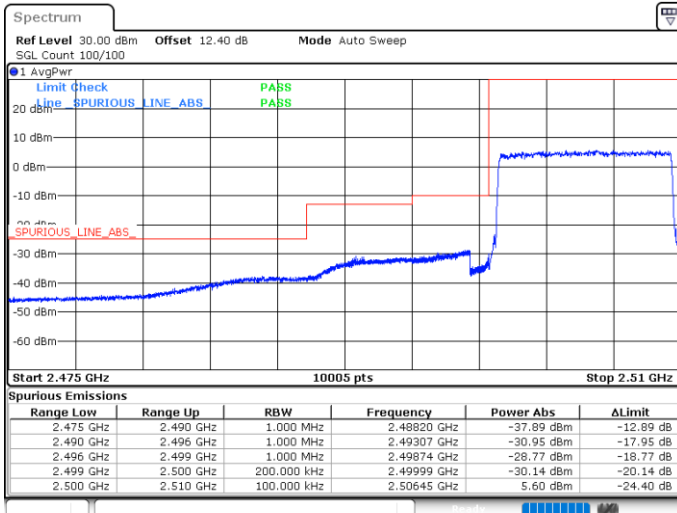

Date: 24.MAY.2020 22:50:08

Date: 24.MAY.2020 22:57:41

LTE Band 7 / 5MHz / 64QAM

Lowest Band Edge / 1RB

Date: 24.MAY.2020 23:00:25

Highest Band Edge / 1 RB

Date: 24.MAY.2020 23:04:12

Lowest Band Edge / Full RB

Date: 24.MAY.2020 23:01:06

Highest Band Edge / Full RB

Date: 24.MAY.2020 23:04:52

LTE Band 7 / 10MHz / QPSK

Lowest Band Edge / 1 RB

Highest Band Edge / 1 RB

Lowest Band Edge / Full RB

Highest Band Edge / Full RB