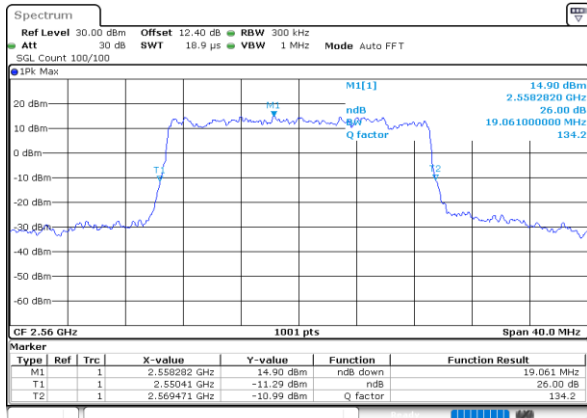

Date: 24.MAY.2020 23:30:29

Middle Channel / 15MHz / 16QAM

Date: 24.MAY.2020 23:30:40

Highest Channel / 15MHz / QPSK

Date: 24.MAY.2020 23:32:54

Highest Channel / 15MHz / 16QAM

Date: 24.MAY.2020 23:33:06

LTE Band 7

Lowest Channel / 20MHz / QPSK

Date: 24.MAY.2020 23:44:24

Lowest Channel / 20MHz / 16QAM

Date: 24.MAY.2020 23:44:36

Middle Channel / 20MHz / QPSK

Date: 24.MAY.2020 23:49:33

Middle Channel / 20MHz / 16QAM

Date: 24.MAY.2020 23:49:45

Highest Channel / 20MHz / QPSK

Date: 24.MAY.2020 23:51:59

Highest Channel / 20MHz / 16QAM

Date: 24.MAY.2020 23:52:11

LTE Band 7

Lowest Channel / 5MHz / 64QAM

Date: 24.MAY.2020 22:59:45

Lowest Channel / 10MHz / 64QAM