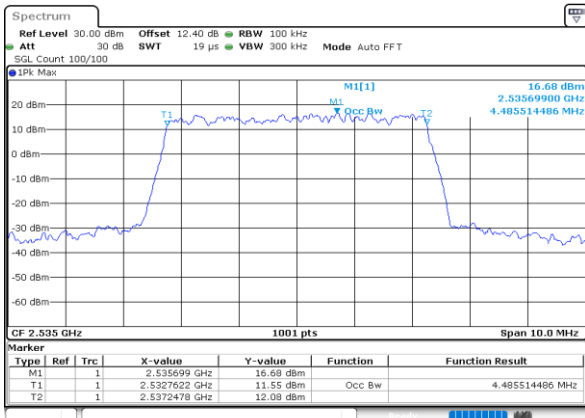

Middle Channel / 20MHz / 64QAM

Date: 24.MAY.2020 23:15:29

Highest Channel / 15MHz / 64QAM

Date: 24.MAY.2020 23:41:37

Highest Channel / 20MHz / 64QAM

Date: 25.MAY.2020 00:00:42

**Occupied Bandwidth**

Mode	LTE Band 7 : 99%OBW(MHz)											
BW	1.4MHz		3MHz		5MHz		10MHz		15MHz		20MHz	
Mod.	QPSK	16QAM	QPSK	16QAM	QPSK	16QAM	QPSK	16QAM	QPSK	16QAM	QPSK	16QAM
Lowest CH	-	-	-	-	4.50	4.50	8.99	8.97	13.40	13.46	17.82	17.82
Middle CH	-	-	-	-	4.49	4.48	9.07	8.99	13.40	13.43	17.82	17.90
Highest CH	-	-	-	-	4.48	4.50	9.07	8.99	13.37	13.49	17.94	17.90
Mode	LTE Band 7 : 99%OBW(MHz)											
BW	1.4MHz		3MHz		5MHz		10MHz		15MHz		20MHz	
Mod.	64QAM		64QAM		64QAM		64QAM		64QAM		64QAM	
Lowest CH	-	-	-	-	4.48	-	9.01	-	13.46	-	17.86	-
Middle CH	-	-	-	-	4.49	-	9.01	-	13.43	-	17.94	-
Highest CH	-	-	-	-	4.48	-	9.05	-	13.46	-	17.86	-

LTE Band 7

Lowest Channel / 5MHz / QPSK

Date: 24.MAY.2020 22:46:50

Lowest Channel / 5MHz / 16QAM

Date: 24.MAY.2020 22:47:02

Middle Channel / 5MHz / QPSK

Date: 24.MAY.2020 22:52:00

Middle Channel / 5MHz / 16QAM

Date: 24.MAY.2020 22:52:11

Highest Channel / 5MHz / QPSK

Date: 24.MAY.2020 22:54:24

Highest Channel / 5MHz / 16QAM

Date: 24.MAY.2020 22:54:36

LTE Band 7

Lowest Channel / 10MHz / QPSK

Date: 24.MAY.2020 23:05:54