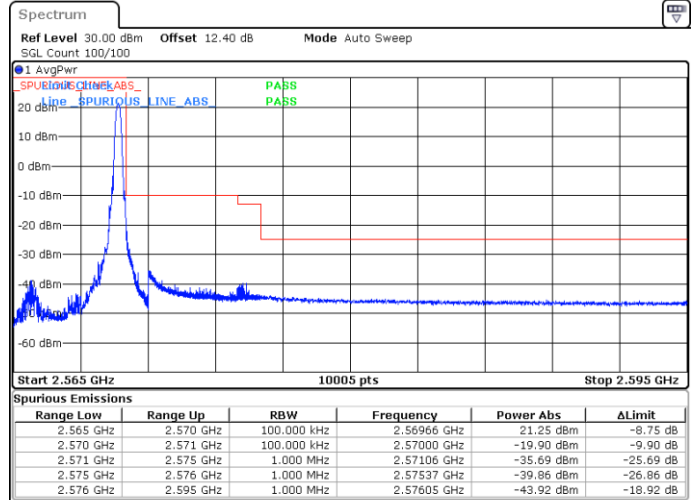

### Lowest Band Edge / Full RB

### Highest Band Edge / Full RB

LTE Band 7 / 5MHz / 16QAM

Lowest Band Edge / 1 RB

Highest Band Edge / 1 RB

Date: 24.MAY.2020 22:48:47

Date: 24.MAY.2020 22:56:20

Lowest Band Edge / Full RB

Highest Band Edge / Full RB

Date: 24.MAY.2020 22:50:08

Date: 24.MAY.2020 22:57:41

LTE Band 7 / 5MHz / 64QAM

Lowest Band Edge / 1RB

Date: 24.MAY.2020 23:00:25

Highest Band Edge / 1 RB

Date: 24.MAY.2020 23:04:12

Lowest Band Edge / Full RB

Date: 24.MAY.2020 23:01:06

Highest Band Edge / Full RB

Date: 24.MAY.2020 23:04:52

LTE Band 7 / 10MHz / QPSK

Lowest Band Edge / 1 RB

Highest Band Edge / 1 RB

Lowest Band Edge / Full RB

Highest Band Edge / Full RB