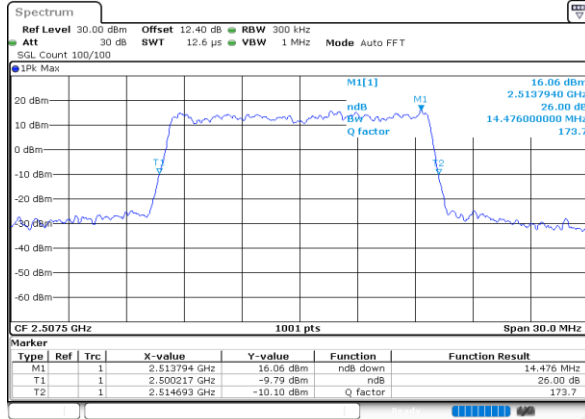

Highest Channel / 10MHz / 16QAM

Date: 24.MAY.2020 23:14:03

LTE Band 7

Lowest Channel / 15MHz / QPSK

Date: 24.MAY.2020 23:25:20

Lowest Channel / 15MHz / 16QAM

Date: 24.MAY.2020 23:25:32

Middle Channel / 15MHz / QPSK

Date: 24.MAY.2020 23:30:29

Middle Channel / 15MHz / 16QAM

Date: 24.MAY.2020 23:30:40

Highest Channel / 15MHz / QPSK

Date: 24.MAY.2020 23:32:54

Highest Channel / 15MHz / 16QAM

Date: 24.MAY.2020 23:33:06

LTE Band 7