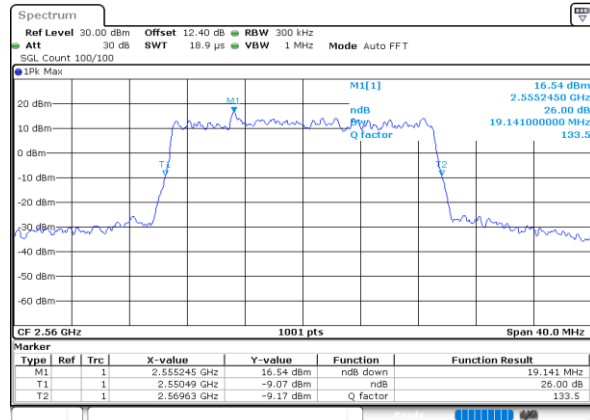

Date: 24.MAY.2020 23:12:13

LTE Band 7

Lowest Channel / 15MHz / 64QAM

Date: 24.MAY.2020 23:37:51

Lowest Channel / 20MHz / 64QAM

Date: 24.MAY.2020 23:15:55

Middle Channel / 15MHz / 64QAM

Date: 24.MAY.2020 23:40:25

Middle Channel / 20MHz / 64QAM

Date: 24.MAY.2020 23:15:29

Highest Channel / 15MHz / 64QAM

Date: 24.MAY.2020 23:41:37

Highest Channel / 20MHz / 64QAM

Date: 25.MAY.2020 00:00:42

**Occupied Bandwidth**

Mode	LTE Band 7 : 99%OBW(MHz)											
BW	1.4MHz		3MHz		5MHz		10MHz		15MHz		20MHz	
Mod.	QPSK	16QAM	QPSK	16QAM	QPSK	16QAM	QPSK	16QAM	QPSK	16QAM	QPSK	16QAM
Lowest CH	-	-	-	-	4.50	4.50	8.99	8.97	13.40	13.46	17.82	17.82
Middle CH	-	-	-	-	4.49	4.48	9.07	8.99	13.40	13.43	17.82	17.90
Highest CH	-	-	-	-	4.48	4.50	9.07	8.99	13.37	13.49	17.94	17.90
Mode	LTE Band 7 : 99%OBW(MHz)											
BW	1.4MHz		3MHz		5MHz		10MHz		15MHz		20MHz	
Mod.	64QAM		64QAM		64QAM		64QAM		64QAM		64QAM	
Lowest CH	-	-	-	-	4.48	-	9.01	-	13.46	-	17.86	-
Middle CH	-	-	-	-	4.49	-	9.01	-	13.43	-	17.94	-
Highest CH	-	-	-	-	4.48	-	9.05	-	13.46	-	17.86	-

LTE Band 7

Lowest Channel / 5MHz / QPSK

Date: 24.MAY.2020 22:46:50

Lowest Channel / 5MHz / 16QAM

Date: 24.MAY.2020 22:47:02

Middle Channel / 5MHz / QPSK

Date: 24.MAY.2020 22:52:00

Middle Channel / 5MHz / 16QAM

Date: 24.MAY.2020 22:52:11

Highest Channel / 5MHz / QPSK

Date: 24.MAY.2020 22:54:24

Highest Channel / 5MHz / 16QAM

Date: 24.MAY.2020 22:54:36

LTE Band 7

Lowest Channel / 10MHz / QPSK

Date: 24.MAY.2020 23:05:54