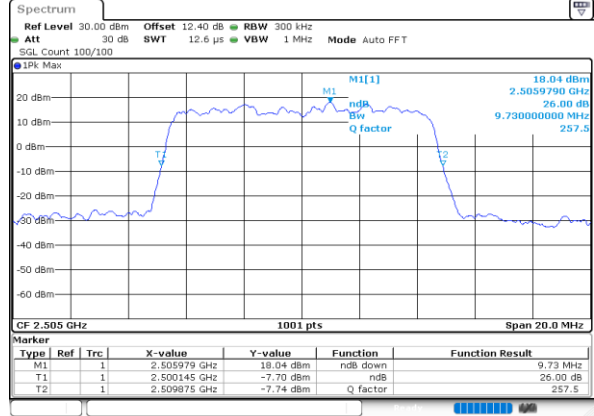

Highest Channel / 20MHz / QPSK

Date: 24.MAY.2020 23:51:59

Highest Channel / 20MHz / 16QAM

Date: 24.MAY.2020 23:52:11

LTE Band 7

Lowest Channel / 5MHz / 64QAM

Date: 24.MAY.2020 22:59:45

Lowest Channel / 10MHz / 64QAM