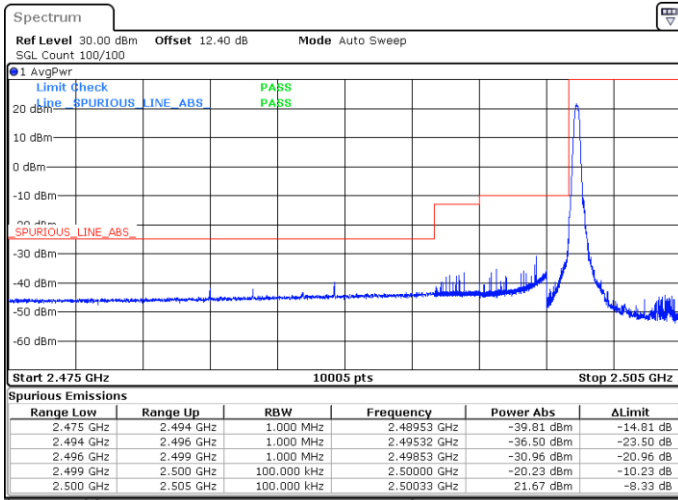

### Highest Band Edge / Full RB

LTE Band 7 / 5MHz / 16QAM

Lowest Band Edge / 1 RB

Highest Band Edge / 1 RB

Date: 24.MAY.2020 22:48:47

Date: 24.MAY.2020 22:56:20

Lowest Band Edge / Full RB

Highest Band Edge / Full RB

Date: 24.MAY.2020 22:50:08

Date: 24.MAY.2020 22:57:41

LTE Band 7 / 5MHz / 64QAM

Lowest Band Edge / 1RB

Date: 24.MAY.2020 23:00:25

Highest Band Edge / 1 RB

Date: 24.MAY.2020 23:04:12

Lowest Band Edge / Full RB

Date: 24.MAY.2020 23:01:06

Highest Band Edge / Full RB

Date: 24.MAY.2020 23:04:52

LTE Band 7 / 10MHz / QPSK

Lowest Band Edge / 1 RB

Highest Band Edge / 1 RB

Lowest Band Edge / Full RB

Highest Band Edge / Full RB