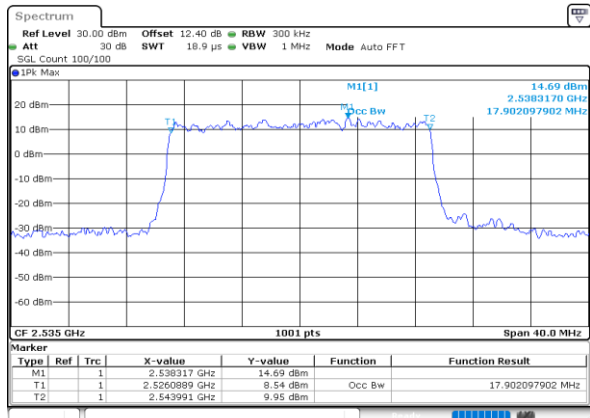

Lowest Channel / 20MHz / QPSK

Date: 24.MAY.2020 23:44:00

Lowest Channel / 20MHz / 16QAM

Date: 24.MAY.2020 23:44:12

Middle Channel / 20MHz / QPSK

Date: 24.MAY.2020 23:49:10

Middle Channel / 20MHz / 16QAM

Date: 24.MAY.2020 23:49:22

Highest Channel / 20MHz / QPSK

Date: 24.MAY.2020 23:51:35

Highest Channel / 20MHz / 16QAM

Date: 24.MAY.2020 23:51:47

LTE Band 7

Lowest Channel / 5MHz / 64QAM

Date: 24.MAY.2020 22:59:33

Lowest Channel / 10MHz / 64QAM