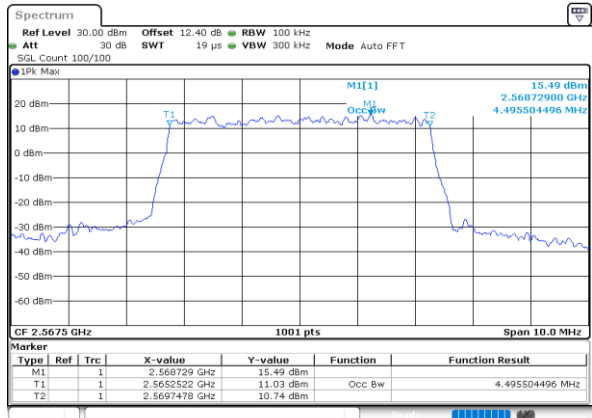

Middle Channel / 20MHz / 64QAM

Date: 24.MAY.2020 23:15:29

Highest Channel / 15MHz / 64QAM

Date: 24.MAY.2020 23:41:37

Highest Channel / 20MHz / 64QAM

Date: 25.MAY.2020 00:00:42

**Occupied Bandwidth**

Mode	LTE Band 7 : 99%OBW(MHz)											
BW	1.4MHz		3MHz		5MHz		10MHz		15MHz		20MHz	
Mod.	QPSK	16QAM	QPSK	16QAM	QPSK	16QAM	QPSK	16QAM	QPSK	16QAM	QPSK	16QAM
Lowest CH	-	-	-	-	4.50	4.50	8.99	8.97	13.40	13.46	17.82	17.82
Middle CH	-	-	-	-	4.49	4.48	9.07	8.99	13.40	13.43	17.82	17.90
Highest CH	-	-	-	-	4.48	4.50	9.07	8.99	13.37	13.49	17.94	17.90
Mode	LTE Band 7 : 99%OBW(MHz)											
BW	1.4MHz		3MHz		5MHz		10MHz		15MHz		20MHz	
Mod.	64QAM		64QAM		64QAM		64QAM		64QAM		64QAM	
Lowest CH	-	-	-	-	4.48	-	9.01	-	13.46	-	17.86	-
Middle CH	-	-	-	-	4.49	-	9.01	-	13.43	-	17.94	-
Highest CH	-	-	-	-	4.48	-	9.05	-	13.46	-	17.86	-

LTE Band 7

Lowest Channel / 5MHz / QPSK

Date: 24.MAY.2020 22:46:50

Lowest Channel / 5MHz / 16QAM

Date: 24.MAY.2020 22:47:02

Middle Channel / 5MHz / QPSK

Date: 24.MAY.2020 22:52:00

Middle Channel / 5MHz / 16QAM

Date: 24.MAY.2020 22:52:11

Highest Channel / 5MHz / QPSK

Date: 24.MAY.2020 22:54:24

Highest Channel / 5MHz / 16QAM

Date: 24.MAY.2020 22:54:36

LTE Band 7

Lowest Channel / 10MHz / QPSK

Date: 24.MAY.2020 23:05:54