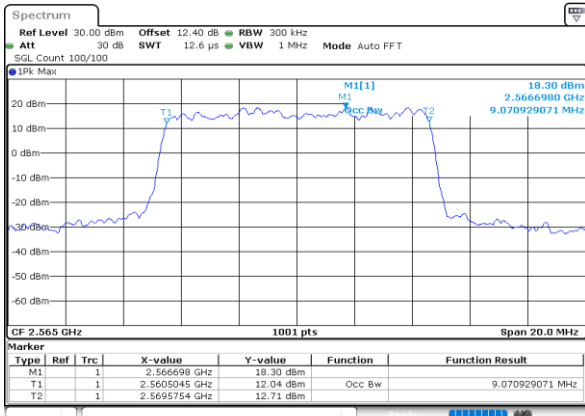

Date: 24.MAY.2020 22:52:11

Highest Channel / 5MHz / QPSK

Date: 24.MAY.2020 22:54:24

Highest Channel / 5MHz / 16QAM

Date: 24.MAY.2020 22:54:36

LTE Band 7

Lowest Channel / 10MHz / QPSK

Date: 24.MAY.2020 23:05:54

Lowest Channel / 10MHz / 16QAM

Date: 24.MAY.2020 23:06:06

Middle Channel / 10MHz / QPSK

Date: 24.MAY.2020 23:11:02

Middle Channel / 10MHz / 16QAM

Date: 24.MAY.2020 23:11:14

Highest Channel / 10MHz / QPSK

Date: 24.MAY.2020 23:13:27

Highest Channel / 10MHz / 16QAM

Date: 24.MAY.2020 23:13:39

LTE Band 7

Lowest Channel / 15MHz / QPSK

Date: 24.MAY.2020 23:24:56

Lowest Channel / 15MHz / 16QAM

Date: 24.MAY.2020 23:25:08

Middle Channel / 15MHz / QPSK