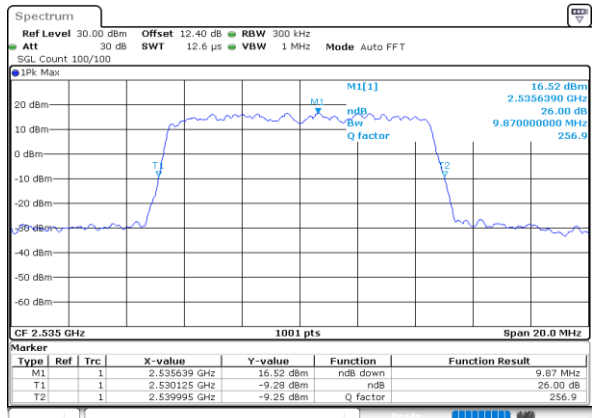

Date: 24.MAY.2020 22:52:34

Highest Channel / 5MHz / QPSK

Date: 24.MAY.2020 22:54:48

Highest Channel / 5MHz / 16QAM

Date: 24.MAY.2020 22:55:00

LTE Band 7

Lowest Channel / 10MHz / QPSK

Date: 24.MAY.2020 23:06:18

Lowest Channel / 10MHz / 16QAM

Date: 24.MAY.2020 23:06:30

Middle Channel / 10MHz / QPSK

Date: 24.MAY.2020 23:11:25

Middle Channel / 10MHz / 16QAM

Date: 24.MAY.2020 23:11:37

Highest Channel / 10MHz / QPSK

Date: 24.MAY.2020 23:13:51

Highest Channel / 10MHz / 16QAM

Date: 24.MAY.2020 23:14:03

LTE Band 7

Lowest Channel / 15MHz / QPSK

Date: 24.MAY.2020 23:25:20

Lowest Channel / 15MHz / 16QAM

Date: 24.MAY.2020 23:25:32

Middle Channel / 15MHz / QPSK