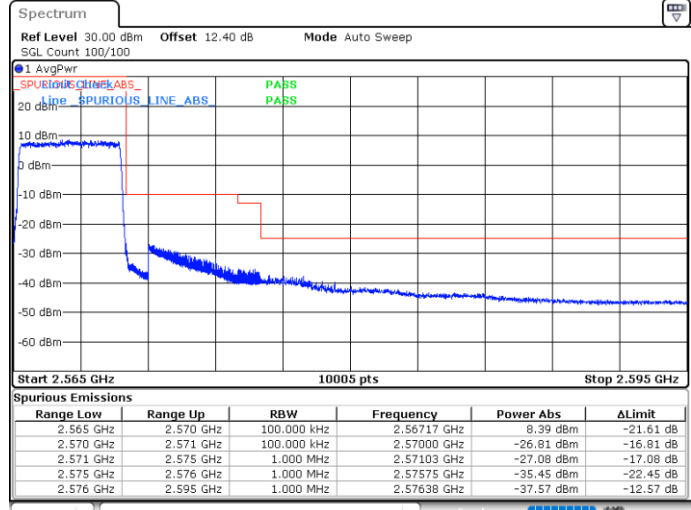

Highest Band Edge / Full RB