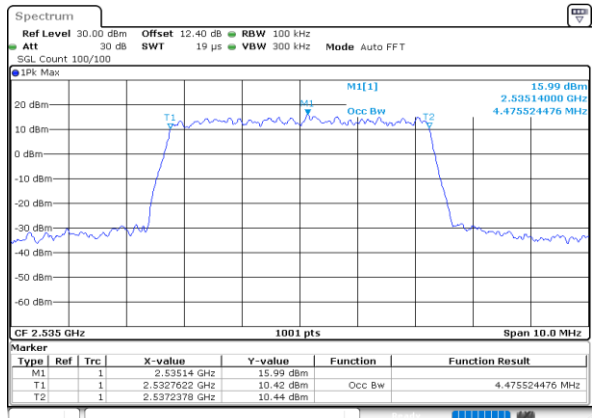

Middle Channel / 20MHz / 64QAM

Date: 24.MAY.2020 23:15:29

Highest Channel / 15MHz / 64QAM

Date: 24.MAY.2020 23:41:37

Highest Channel / 20MHz / 64QAM

Date: 25.MAY.2020 00:00:42

**Occupied Bandwidth**

Mode	LTE Band 7 : 99%OBW(MHz)											
BW	1.4MHz		3MHz		5MHz		10MHz		15MHz		20MHz	
Mod.	QPSK	16QAM	QPSK	16QAM	QPSK	16QAM	QPSK	16QAM	QPSK	16QAM	QPSK	16QAM
Lowest CH	-	-	-	-	4.50	4.50	8.99	8.97	13.40	13.46	17.82	17.82
Middle CH	-	-	-	-	4.49	4.48	9.07	8.99	13.40	13.43	17.82	17.90
Highest CH	-	-	-	-	4.48	4.50	9.07	8.99	13.37	13.49	17.94	17.90
Mode	LTE Band 7 : 99%OBW(MHz)											
BW	1.4MHz		3MHz		5MHz		10MHz		15MHz		20MHz	
Mod.	64QAM		64QAM		64QAM		64QAM		64QAM		64QAM	
Lowest CH	-	-	-	-	4.48	-	9.01	-	13.46	-	17.86	-
Middle CH	-	-	-	-	4.49	-	9.01	-	13.43	-	17.94	-
Highest CH	-	-	-	-	4.48	-	9.05	-	13.46	-	17.86	-

LTE Band 7

Lowest Channel / 5MHz / QPSK

Date: 24.MAY.2020 22:46:50

Lowest Channel / 5MHz / 16QAM

Date: 24.MAY.2020 22:47:02

Middle Channel / 5MHz / QPSK

Date: 24.MAY.2020 22:52:00

Middle Channel / 5MHz / 16QAM

Date: 24.MAY.2020 22:52:11

Highest Channel / 5MHz / QPSK

Date: 24.MAY.2020 22:54:24

Highest Channel / 5MHz / 16QAM

Date: 24.MAY.2020 22:54:36

LTE Band 7

Lowest Channel / 10MHz / QPSK

Date: 24.MAY.2020 23:05:54