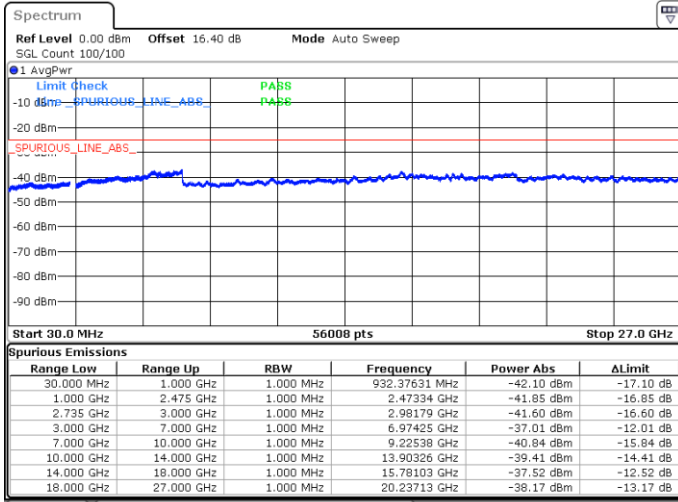

Highest Channel / 1RB99 and 1RB0

Date: 17.MAY.2020 23:29:13

Date: 17.MAY.2020 23:26:21

Highest Channel / FullIRB

N/A

Date: 17.MAY.2020 23:32:54

LTE Band 41C / 20MHz+20MHz

16QAM

Lowest Channel / 1RB0 and 1RB99

Lowest Channel / 1RB99 and 1RB0

Date: 13.MAY.2020 03:47:01

Date: 13.MAY.2020 03:43:54

Lowest Channel / FullIRB

N/A

Date: 13.MAY.2020 03:50:08

LTE Band 41C / 20MHz+20MHz

LTE Band 41C / 20MHz+20MHz

16QAM

Highest Channel / 1RB0 and 1RB99

Highest Channel / 1RB99 and 1RB0

Date: 13.MAY.2020 04:08:39

Date: 13.MAY.2020 04:05:33

Highest Channel / FullIRB

N/A