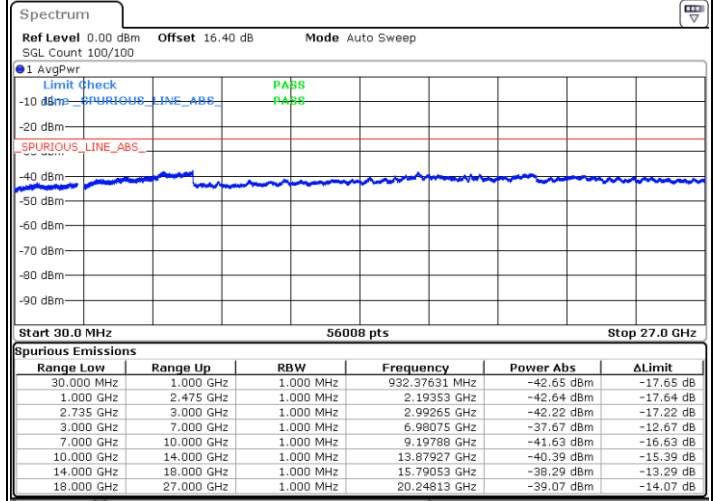

N/A

Date: 18.MAY.2020 01:48:07

LTE Band 41C / 15MHz+20MHz

16QAM

Lowest Channel / 1RB0 and 1RB99

Lowest Channel / 1RB74 and 1RB0

Date: 17.MAY.2020 23:59:30

Date: 17.MAY.2020 23:56:39

Lowest Channel / FullIRB

N/A

Date: 18.MAY.2020 00:02:23

LTE Band 41C / 15MHz+20MHz

16QAM

Middle Channel / 1RB0 and 1RB9

Middle Channel / 1RB74 and 1RB0

Date: 18.MAY.2020 00:13:02

Date: 18.MAY.2020 00:15:53

Middle Channel / FullIRB

N/A

Date: 18.MAY.2020 00:10:09

LTE Band 41C / 15MHz+20MHz

16QAM

Highest Channel / 1RB0 and 1RB99

Highest Channel / 1RB74 and 1RB0

Date: 18.MAY.2020 00:31:17

Date: 18.MAY.2020 00:28:25

Highest Channel / FullIRB

N/A

Date: 18.MAY.2020 00:34:10

LTE Band 41C / 20MHz+5MHz

16QAM

Lowest Channel / 1RB0 and 1RB24