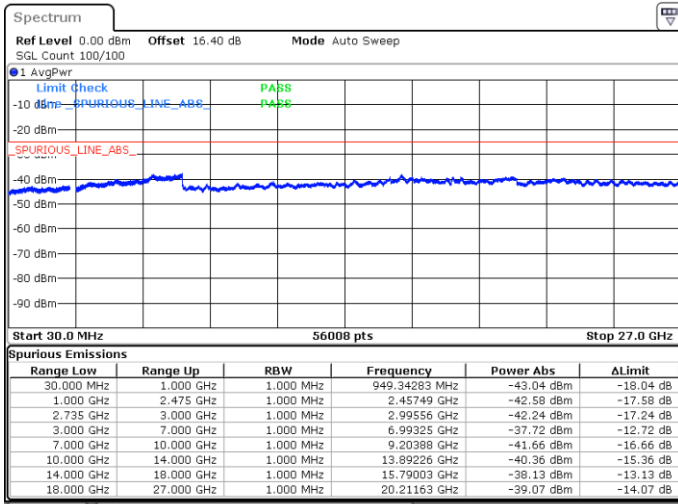

Date: 19.MAY.2020 05:08:16

Highest Channel / FullIRB

N/A

Date: 18.MAY.2020 05:32:12

LTE Band 41C / 10MHz+15MHz

64QAM

Lowest Channel / 1RB0 and 1RB74

Lowest Channel / 1RB49 and 1RB0

Date: 19.MAY.2020 05:26:09

Date: 19.MAY.2020 05:21:22

Lowest Channel / FullIRB

N/A

Date: 18.MAY.2020 04:37:01

LTE Band 41C / 10MHz+15MHz

64QAM

MiddleChannel / 1RB0 and 1RB74

Middle Channel / 1RB49 and 1RB0

Date: 19.MAY.2020 05:32:44

Date: 19.MAY.2020 05:40:35

Middle Channel / FullIRB

N/A

Date: 18.MAY.2020 04:50:26

LTE Band 41C / 10MHz+15MHz

64QAM

Highest Channel / 1RB0 and 1RB74

Highest Channel / 1RB49 and 1RB0

Date: 19.MAY.2020 05:50:35

Date: 19.MAY.2020 05:49:39

Highest Channel / FullIRB

N/A

Date: 18.MAY.2020 04:56:30

LTE Band 41C / 10MHz+20MHz