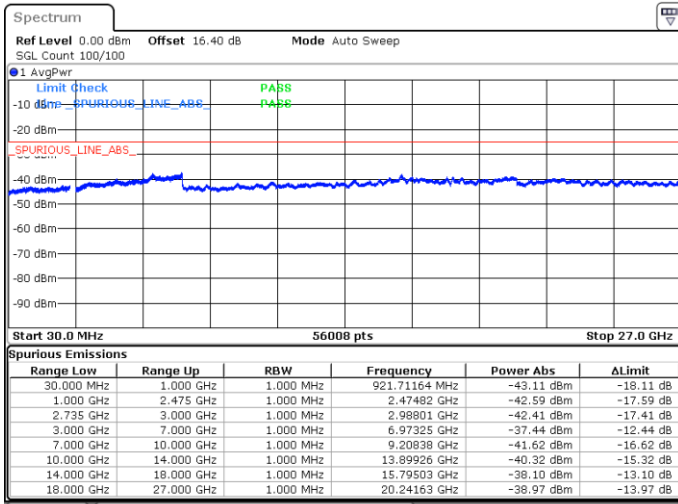

Highest Channel / 1RB0 and 1RB74

Highest Channel / 1RB49 and 1RB0

Date: 19.MAY.2020 05:50:35

Date: 19.MAY.2020 05:49:39

Highest Channel / FullIRB

N/A

Date: 18.MAY.2020 04:56:30

LTE Band 41C / 10MHz+20MHz

64QAM

Lowest Channel / 1RB0 and 1RB99

Lowest Channel / 1RB49 and 1RB0

Date: 18.MAY.2020 03:03:36

Date: 18.MAY.2020 02:58:48

Lowest Channel / FullIRB

N/A

Date: 18.MAY.2020 03:04:34

LTE Band 41C / 10MHz+20MHz

64QAM

Middle Channel / 1RB0 and 1RB9

Middle Channel / 1RB49 and 1RB0

Date: 18.MAY.2020 03:17:52

Date: 18.MAY.2020 03:22:39

Middle Channel / FullIRB

N/A

Date: 18.MAY.2020 03:16:54

LTE Band 41C / 10MHz+20MHz

64QAM

Highest Channel / 1RB0 and 1RB99

Highest Channel / 1RB49 and 1RB0

Date: 18.MAY.2020 03:34:58

Date: 18.MAY.2020 03:34:02

Highest Channel / FullIRB