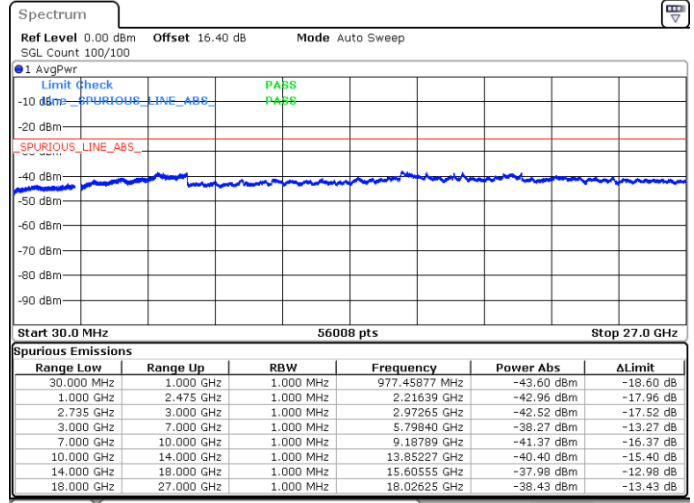

Date: 13.MAY.2020 04:11:46

LTE Band 41C / 5MHz+20MHz

64QAM

Lowest Channel / 1RB0 and 1RB99

Lowest Channel / 1RB24 and 1RB0

Date: 19.MAY.2020 04:58:02

Date: 19.MAY.2020 04:53:15

Lowest Channel / FullIRB

N/A

Date: 18.MAY.2020 05:14:46

LTE Band 41C / 5MHz+20MHz

64QAM

Middle Channel / 1RB0 and 1RB9

Middle Channel / 1RB24 and 1RB0

Date: 19.MAY.2020 04:40:08

Date: 19.MAY.2020 04:44:55

Middle Channel / FullIRB

N/A

Date: 18.MAY.2020 05:39:35

LTE Band 41C / 5MHz+20MHz

64QAM

Highest Channel / 1RB0 and 1RB99

Highest Channel / 1RB24 and 1RB0

Date: 19.MAY.2020 05:09:12

Date: 19.MAY.2020 05:08:16

Highest Channel / FullIRB

N/A

Date: 18.MAY.2020 05:32:12

LTE Band 41C / 10MHz+15MHz

64QAM

Lowest Channel / 1RB0 and 1RB74

Lowest Channel / 1RB49 and 1RB0