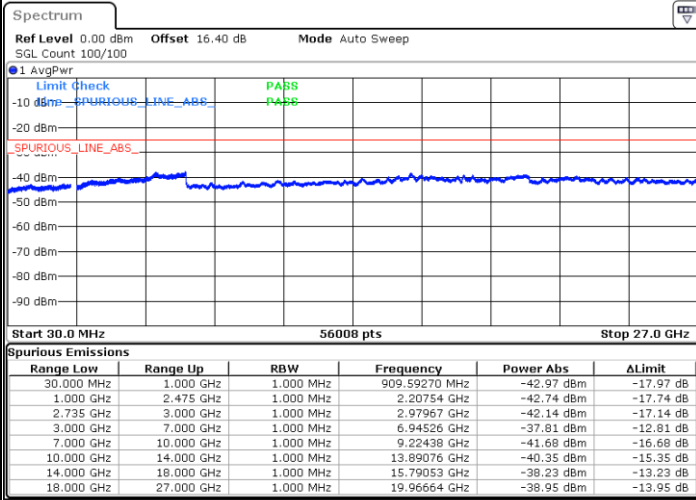

LTE Band 41C / 20MHz+10MHz

16QAM

Lowest Channel / 1RB0 and 1RB49

Lowest Channel / 1RB99 and 1RB0

Date: 18.MAY.2020 02:06:44

Date: 18.MAY.2020 02:03:52

Lowest Channel / FullIRB

N/A

Date: 18.MAY.2020 02:09:37

LTE Band 41C / 20MHz+10MHz

16QAM

Middle Channel / 1RB0 and 1RB49

Middle Channel / 1RB99 and 1RB0

Date: 18.MAY.2020 02:17:02

Date: 18.MAY.2020 02:21:20

Middle Channel / FullIRB

N/A

Date: 18.MAY.2020 02:14:09

LTE Band 41C / 20MHz+10MHz

16QAM

Highest Channel / 1RB0 and 1RB49

Highest Channel / 1RB99 and 1RB0

Date: 18.MAY.2020 02:35:06

Date: 18.MAY.2020 02:32:14

Highest Channel / FullIRB

N/A

Date: 18.MAY.2020 02:37:59

LTE Band 41C / 20MHz+15MHz

16QAM

Lowest Channel / 1RB0 and 1RB74

Lowest Channel / 1RB99 and 1RB0

Date: 17.MAY.2020 22:55:45