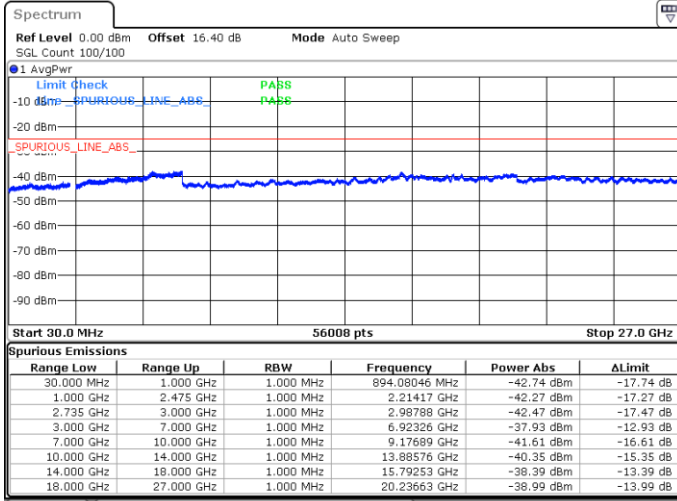

Lowest Channel / FullIRB

N/A

Date: 18.MAY.2020 00:02:23

LTE Band 41C / 15MHz+20MHz

16QAM

Middle Channel / 1RB0 and 1RB9

Middle Channel / 1RB74 and 1RB0

Date: 18.MAY.2020 00:13:02

Date: 18.MAY.2020 00:15:53

Middle Channel / FullIRB

N/A

Date: 18.MAY.2020 00:10:09

LTE Band 41C / 15MHz+20MHz

16QAM

Highest Channel / 1RB0 and 1RB99

Highest Channel / 1RB74 and 1RB0

Date: 18.MAY.2020 00:31:17

Date: 18.MAY.2020 00:28:25

Highest Channel / FullIRB

N/A

Date: 18.MAY.2020 00:34:10

LTE Band 41C / 20MHz+5MHz

16QAM

Lowest Channel / 1RB0 and 1RB24

Lowest Channel / 1RB99 and 1RB0

Date: 19.MAY.2020 06:05:12

Date: 19.MAY.2020 06:02:21

Lowest Channel / FullIRB

N/A

Date: 18.MAY.2020 05:02:36

LTE Band 41C / 20MHz+5MHz

16QAM