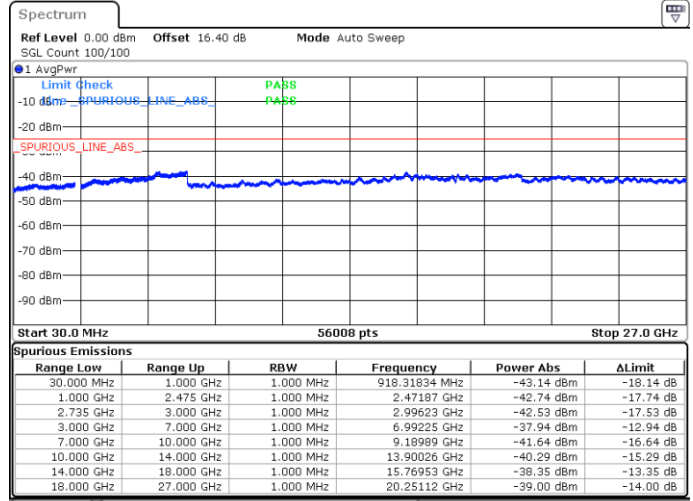

LTE Band 41C / 10MHz+20MHz

64QAM

Middle Channel / 1RB0 and 1RB9

Middle Channel / 1RB49 and 1RB0

Date: 18.MAY.2020 03:17:52

Date: 18.MAY.2020 03:22:39

Middle Channel / FullIRB

N/A

Date: 18.MAY.2020 03:16:54

LTE Band 41C / 10MHz+20MHz

64QAM

Highest Channel / 1RB0 and 1RB99

Highest Channel / 1RB49 and 1RB0

Date: 18.MAY.2020 03:34:58

Date: 18.MAY.2020 03:34:02

Highest Channel / FullIRB

N/A

Date: 18.MAY.2020 03:39:46

LTE Band 41C / 15MHz+10MHz

64QAM

Lowest Channel / 1RB0 and 1RB49

Lowest Channel / 1RB74 and 1RB0

Date: 18.MAY.2020 03:55:10

Date: 18.MAY.2020 03:50:24