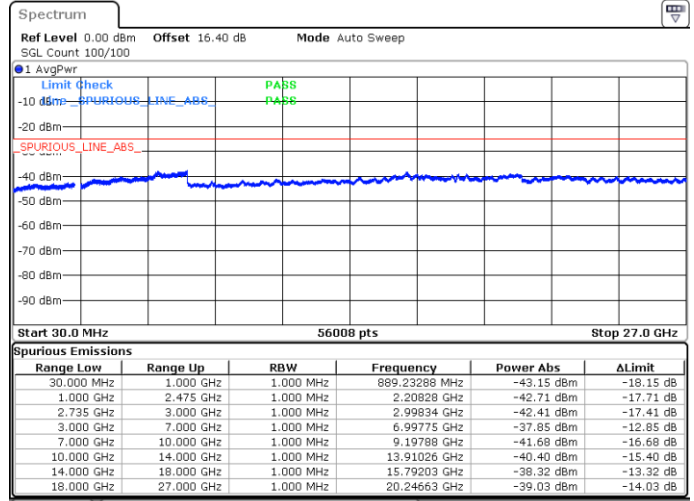

Date: 18.MAY.2020 03:16:54

LTE Band 41C / 10MHz+20MHz

64QAM

Highest Channel / 1RB0 and 1RB99

Highest Channel / 1RB49 and 1RB0

Date: 18.MAY.2020 03:34:58

Date: 18.MAY.2020 03:34:02

Highest Channel / FullIRB

N/A

Date: 18.MAY.2020 03:39:46

LTE Band 41C / 15MHz+10MHz

64QAM

Lowest Channel / 1RB0 and 1RB49

Lowest Channel / 1RB74 and 1RB0

Date: 18.MAY.2020 03:55:10

Date: 18.MAY.2020 03:50:24

Lowest Channel / FullIRB

N/A

Date: 18.MAY.2020 03:56:08

LTE Band 41C / 15MHz+10MHz

64QAM

Middle Channel / 1RB0 and 1RB49

Middle Channel / 1RB74 and 1RB0

Date: 18.MAY.2020 04:02:41