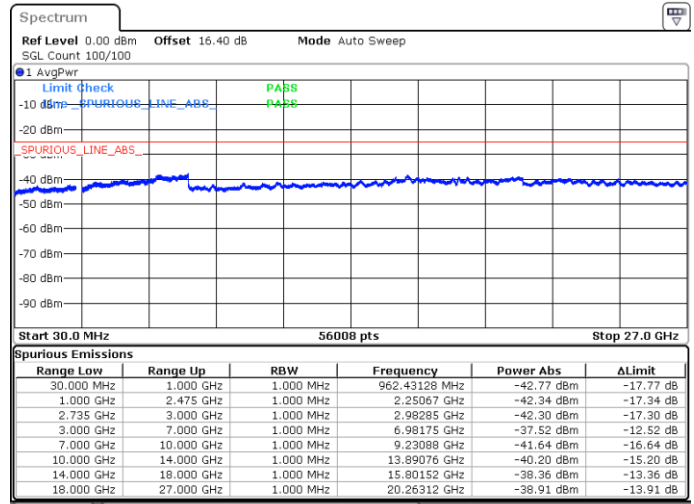

Middle Channel / 1RB49 and 1RB0

Date: 19.MAY.2020 05:32:44

Date: 19.MAY.2020 05:40:35

Middle Channel / FullIRB

N/A

Date: 18.MAY.2020 04:50:26

LTE Band 41C / 10MHz+15MHz

64QAM

Highest Channel / 1RB0 and 1RB74

Highest Channel / 1RB49 and 1RB0

Date: 19.MAY.2020 05:50:35

Date: 19.MAY.2020 05:49:39

Highest Channel / FullIRB

N/A

Date: 18.MAY.2020 04:56:30

LTE Band 41C / 10MHz+20MHz

64QAM

Lowest Channel / 1RB0 and 1RB99

Lowest Channel / 1RB49 and 1RB0

Date: 18.MAY.2020 03:03:36

Date: 18.MAY.2020 02:58:48

Lowest Channel / FullIRB

N/A

Date: 18.MAY.2020 03:04:34