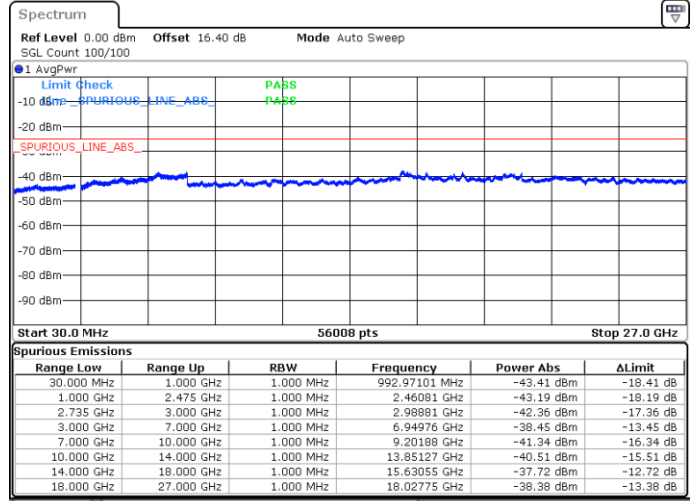

Middle Channel / FullIRB

N/A

Date: 18.MAY.2020 05:39:35

LTE Band 41C / 5MHz+20MHz

64QAM

Highest Channel / 1RB0 and 1RB99

Highest Channel / 1RB24 and 1RB0

Date: 19.MAY.2020 05:09:12

Date: 19.MAY.2020 05:08:16

Highest Channel / FullIRB

N/A

Date: 18.MAY.2020 05:32:12

LTE Band 41C / 10MHz+15MHz

64QAM

Lowest Channel / 1RB0 and 1RB74

Lowest Channel / 1RB49 and 1RB0