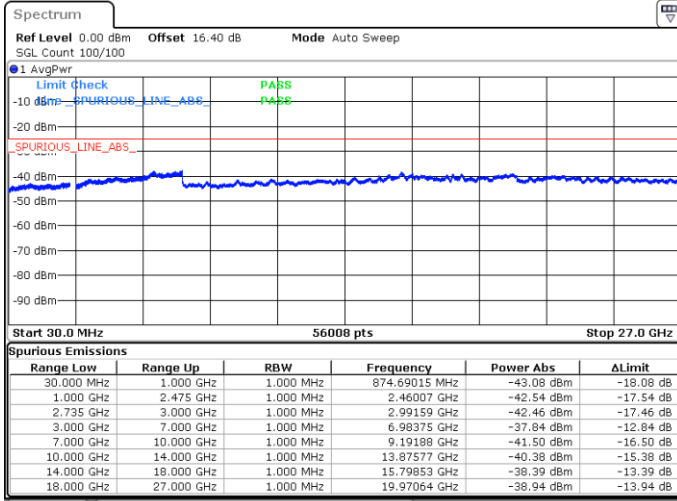

LTE Band 41C / 15MHz+15MHz

16QAM

Middle Channel / 1RB0 and 1RB74

Middle Channel / 1RB74 and 1RB0

Date: 18.MAY.2020 01:14:21

Date: 18.MAY.2020 01:17:13

Middle Channel / FullIRB

N/A

Date: 18.MAY.2020 01:11:28

LTE Band 41C / 15MHz+15MHz

16QAM

Highest Channel / 1RB0 and 1RB74

Highest Channel / 1RB74 and 1RB0

Date: 18.MAY.2020 01:45:14

Date: 18.MAY.2020 01:30:51

Highest Channel / FullIRB