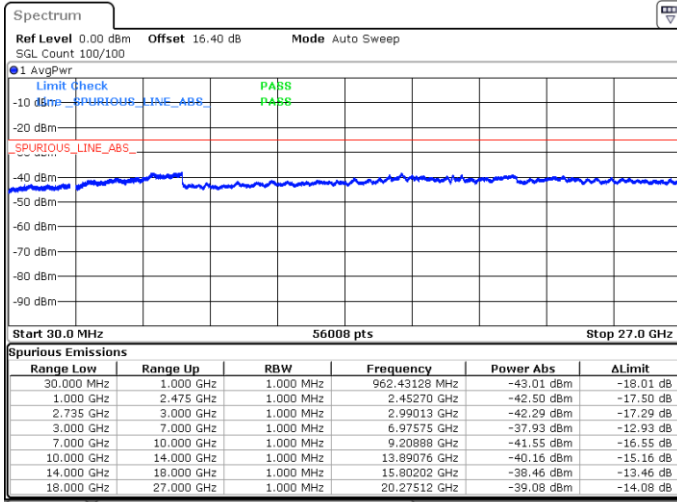

Middle Channel / FullIRB

N/A

Date: 18.MAY.2020 05:39:35

LTE Band 41C / 5MHz+20MHz

64QAM

Highest Channel / 1RB0 and 1RB99

Highest Channel / 1RB24 and 1RB0

Date: 19.MAY.2020 05:09:12

Date: 19.MAY.2020 05:08:16

Highest Channel / FullIRB

N/A

Date: 18.MAY.2020 05:32:12

LTE Band 41C / 10MHz+15MHz

64QAM

Lowest Channel / 1RB0 and 1RB74

Lowest Channel / 1RB49 and 1RB0

Date: 19.MAY.2020 05:26:09

Date: 19.MAY.2020 05:21:22

Lowest Channel / FullIRB

N/A

Date: 18.MAY.2020 04:37:01

LTE Band 41C / 10MHz+15MHz

64QAM

MiddleChannel / 1RB0 and 1RB74