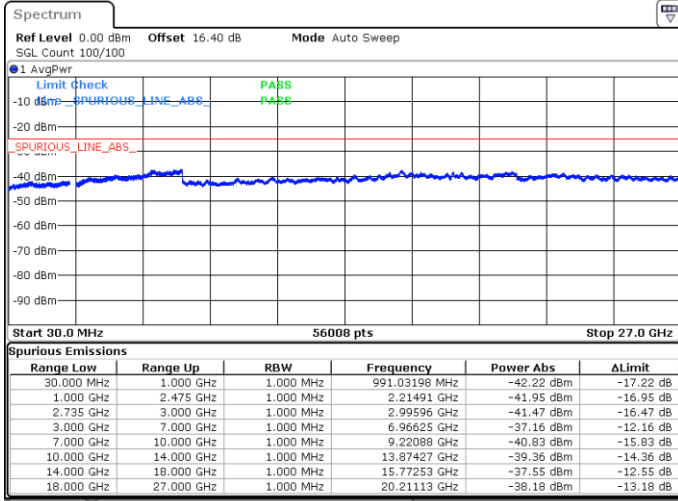

Date: 17.MAY.2020 23:10:41

Date: 17.MAY.2020 23:13:33

Middle Channel / FullIRB

N/A

Date: 17.MAY.2020 23:07:49

LTE Band 41C / 20MHz+15MHz

16QAM

Highest Channel / 1RB0 and 1RB74

Highest Channel / 1RB99 and 1RB0

Date: 17.MAY.2020 23:29:13

Date: 17.MAY.2020 23:26:21

Highest Channel / FullIRB

N/A

Date: 17.MAY.2020 23:32:54

LTE Band 41C / 20MHz+20MHz

16QAM

Lowest Channel / 1RB0 and 1RB99

Lowest Channel / 1RB99 and 1RB0

Date: 13.MAY.2020 03:47:01

Date: 13.MAY.2020 03:43:54

Lowest Channel / FullIRB

N/A

Date: 13.MAY.2020 03:50:08

LTE Band 41C / 20MHz+20MHz