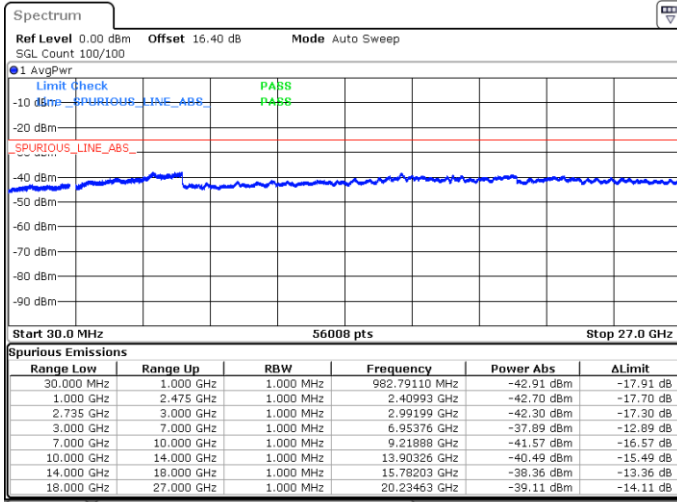

Lowest Channel / FullIRB

N/A

Date: 18.MAY.2020 00:02:23

LTE Band 41C / 15MHz+20MHz

16QAM

Middle Channel / 1RB0 and 1RB9

Middle Channel / 1RB74 and 1RB0

Date: 18.MAY.2020 00:13:02

Date: 18.MAY.2020 00:15:53

Middle Channel / FullIRB

N/A

Date: 18.MAY.2020 00:10:09

LTE Band 41C / 15MHz+20MHz

16QAM

Highest Channel / 1RB0 and 1RB99

Highest Channel / 1RB74 and 1RB0

Date: 18.MAY.2020 00:31:17

Date: 18.MAY.2020 00:28:25

Highest Channel / FullIRB

N/A

Date: 18.MAY.2020 00:34:10

LTE Band 41C / 20MHz+5MHz

16QAM

Lowest Channel / 1RB0 and 1RB24

Lowest Channel / 1RB99 and 1RB0

Date: 19.MAY.2020 06:05:12

Date: 19.MAY.2020 06:02:21

Lowest Channel / FullIRB

N/A

Date: 18.MAY.2020 05:02:36

LTE Band 41C / 20MHz+5MHz

16QAM