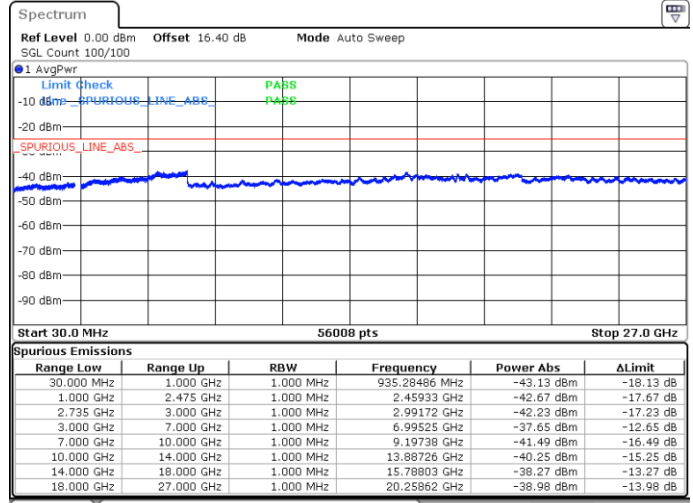

Highest Channel / 1RB0 and 1RB74

Highest Channel / 1RB49 and 1RB0

Date: 19.MAY.2020 05:50:35

Date: 19.MAY.2020 05:49:39

Highest Channel / FullIRB

N/A

Date: 18.MAY.2020 04:56:30

LTE Band 41C / 10MHz+20MHz

64QAM

Lowest Channel / 1RB0 and 1RB99

Lowest Channel / 1RB49 and 1RB0

Date: 18.MAY.2020 03:03:36

Date: 18.MAY.2020 02:58:48

Lowest Channel / FullIRB

N/A

Date: 18.MAY.2020 03:04:34

LTE Band 41C / 10MHz+20MHz

64QAM

Middle Channel / 1RB0 and 1RB9

Middle Channel / 1RB49 and 1RB0

Date: 18.MAY.2020 03:17:52

Date: 18.MAY.2020 03:22:39

Middle Channel / FullIRB

N/A

Date: 18.MAY.2020 03:16:54

LTE Band 41C / 10MHz+20MHz

64QAM

Highest Channel / 1RB0 and 1RB99

Highest Channel / 1RB49 and 1RB0

Date: 18.MAY.2020 03:34:58

Date: 18.MAY.2020 03:34:02

Highest Channel / FullIRB