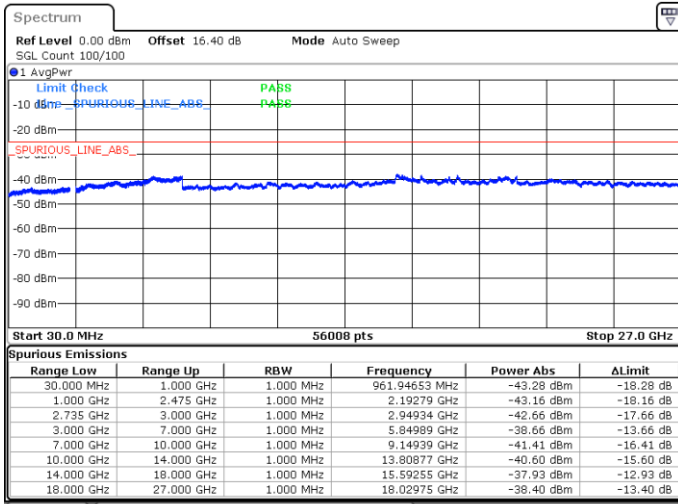

Date: 19.MAY.2020 05:08:16

Highest Channel / FullIRB

N/A

Date: 18.MAY.2020 05:32:12

LTE Band 41C / 10MHz+15MHz

64QAM

Lowest Channel / 1RB0 and 1RB74

Lowest Channel / 1RB49 and 1RB0

Date: 19.MAY.2020 05:26:09

Date: 19.MAY.2020 05:21:22

Lowest Channel / FullIRB

N/A

Date: 18.MAY.2020 04:37:01

LTE Band 41C / 10MHz+15MHz

64QAM

MiddleChannel / 1RB0 and 1RB74

Middle Channel / 1RB49 and 1RB0

Date: 19.MAY.2020 05:32:44

Date: 19.MAY.2020 05:40:35

Middle Channel / FullIRB

N/A

Date: 18.MAY.2020 04:50:26

LTE Band 41C / 10MHz+15MHz

64QAM

Highest Channel / 1RB0 and 1RB74

Highest Channel / 1RB49 and 1RB0

Date: 19.MAY.2020 05:50:35

Date: 19.MAY.2020 05:49:39

Highest Channel / FullIRB

N/A

Date: 18.MAY.2020 04:56:30

LTE Band 41C / 10MHz+20MHz