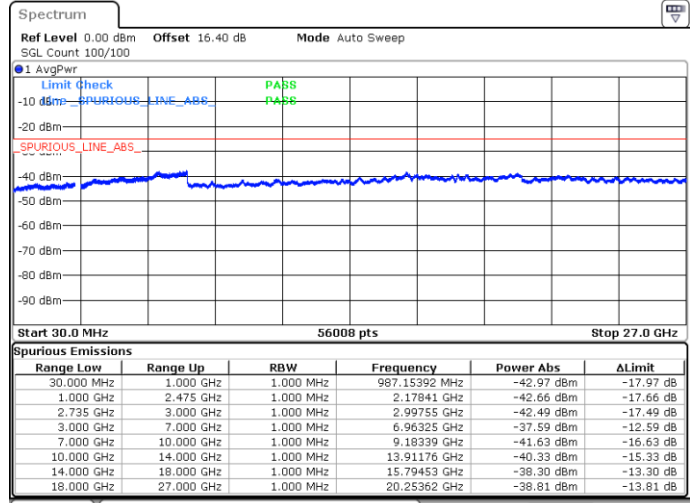

Date: 18.MAY.2020 01:11:28

LTE Band 41C / 15MHz+15MHz

16QAM

Highest Channel / 1RB0 and 1RB74

Highest Channel / 1RB74 and 1RB0

Date: 18.MAY.2020 01:45:14

Date: 18.MAY.2020 01:30:51

Highest Channel / FullIRB

N/A

Date: 18.MAY.2020 01:48:07

LTE Band 41C / 15MHz+20MHz

16QAM

Lowest Channel / 1RB0 and 1RB99

Lowest Channel / 1RB74 and 1RB0

Date: 17.MAY.2020 23:59:30

Date: 17.MAY.2020 23:56:39

Lowest Channel / FullIRB

N/A

Date: 18.MAY.2020 00:02:23

LTE Band 41C / 15MHz+20MHz

16QAM

Middle Channel / 1RB0 and 1RB9

Middle Channel / 1RB74 and 1RB0

Date: 18.MAY.2020 00:13:02