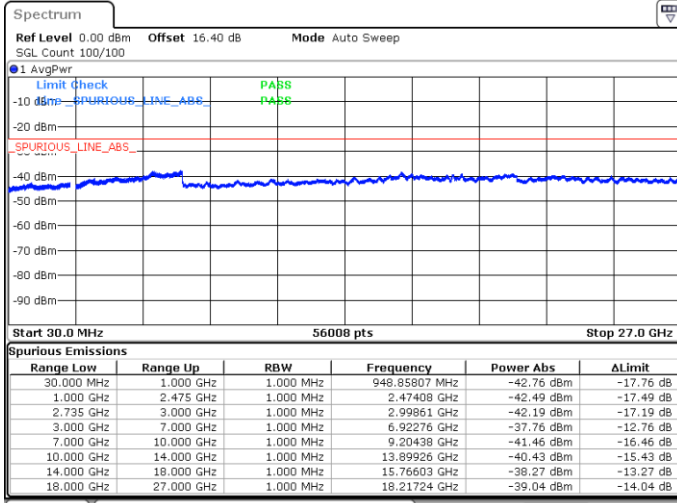

Date: 18.MAY.2020 01:11:28

LTE Band 41C / 15MHz+15MHz

16QAM

Highest Channel / 1RB0 and 1RB74

Highest Channel / 1RB74 and 1RB0

Date: 18.MAY.2020 01:45:14

Date: 18.MAY.2020 01:30:51

Highest Channel / FullIRB

N/A

Date: 18.MAY.2020 01:48:07

LTE Band 41C / 15MHz+20MHz

16QAM

Lowest Channel / 1RB0 and 1RB99

Lowest Channel / 1RB74 and 1RB0

Date: 17.MAY.2020 23:59:30

Date: 17.MAY.2020 23:56:39

Lowest Channel / FullIRB

N/A

Date: 18.MAY.2020 00:02:23

LTE Band 41C / 15MHz+20MHz

16QAM

Middle Channel / 1RB0 and 1RB9

Middle Channel / 1RB74 and 1RB0

Date: 18.MAY.2020 00:13:02

Date: 18.MAY.2020 00:15:53

Middle Channel / FullIRB

N/A

Date: 18.MAY.2020 00:10:09

LTE Band 41C / 15MHz+20MHz

16QAM

Highest Channel / 1RB0 and 1RB99

Highest Channel / 1RB74 and 1RB0