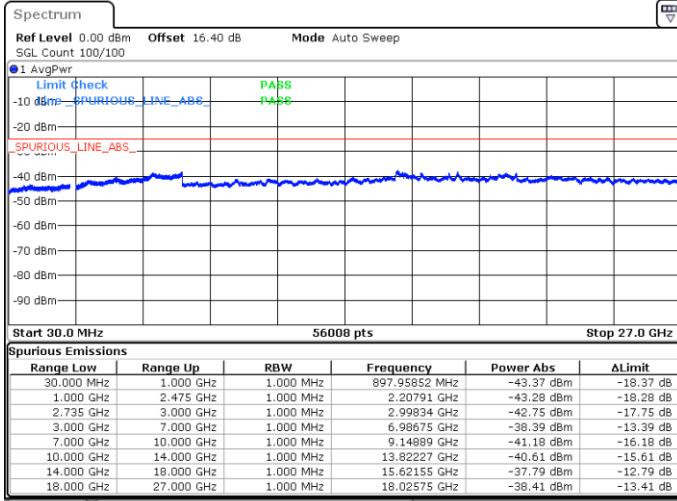

Middle Channel / FullIRB

N/A

Date: 18.MAY.2020 05:39:35

LTE Band 41C / 5MHz+20MHz

64QAM

Highest Channel / 1RB0 and 1RB99

Highest Channel / 1RB24 and 1RB0

Date: 19.MAY.2020 05:09:12

Date: 19.MAY.2020 05:08:16

Highest Channel / FullIRB

N/A

Date: 18.MAY.2020 05:32:12

LTE Band 41C / 10MHz+15MHz

64QAM

Lowest Channel / 1RB0 and 1RB74

Lowest Channel / 1RB49 and 1RB0

Date: 19.MAY.2020 05:26:09

Date: 19.MAY.2020 05:21:22

Lowest Channel / FullIRB

N/A

Date: 18.MAY.2020 04:37:01

LTE Band 41C / 10MHz+15MHz

64QAM

MiddleChannel / 1RB0 and 1RB74