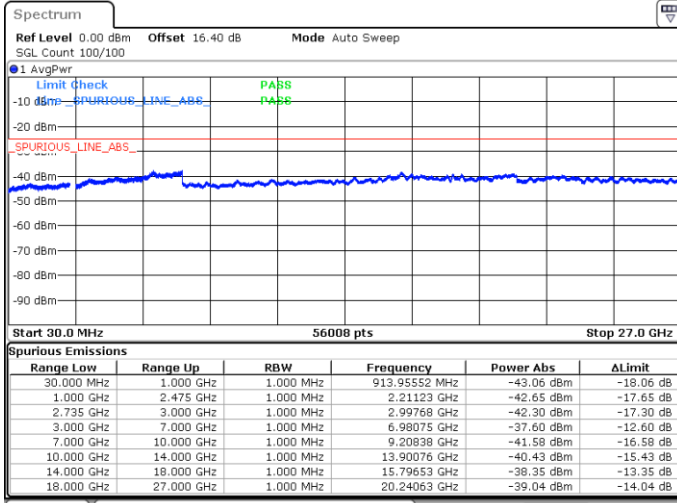

Highest Channel / 1RB0 and 1RB74

Highest Channel / 1RB49 and 1RB0

Date: 19.MAY.2020 05:50:35

Date: 19.MAY.2020 05:49:39

Highest Channel / FullIRB

N/A

Date: 18.MAY.2020 04:56:30

LTE Band 41C / 10MHz+20MHz

64QAM

Lowest Channel / 1RB0 and 1RB99

Lowest Channel / 1RB49 and 1RB0

Date: 18.MAY.2020 03:03:36

Date: 18.MAY.2020 02:58:48

Lowest Channel / FullIRB

N/A

Date: 18.MAY.2020 03:04:34

LTE Band 41C / 10MHz+20MHz

64QAM

Middle Channel / 1RB0 and 1RB9

Middle Channel / 1RB49 and 1RB0

Date: 18.MAY.2020 03:17:52

Date: 18.MAY.2020 03:22:39

Middle Channel / FullIRB

N/A

Date: 18.MAY.2020 03:16:54

LTE Band 41C / 10MHz+20MHz

64QAM

Highest Channel / 1RB0 and 1RB99

Highest Channel / 1RB49 and 1RB0

Date: 18.MAY.2020 03:34:58

Date: 18.MAY.2020 03:34:02

Highest Channel / FullIRB