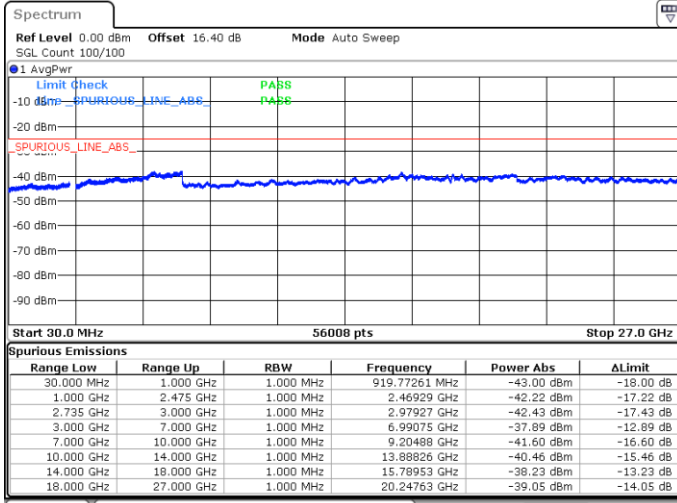

Middle Channel / 1RB0 and 1RB24

Middle Channel / 1RB99 and 1RB0

Date: 19.MAY.2020 06:22:21

Date: 19.MAY.2020 06:25:13

Middle Channel / FullIRB

N/A

Date: 18.MAY.2020 05:44:05

LTE Band 41C / 20MHz+5MHz

16QAM

Highest Channel / 1RB0 and 1RB24

Highest Channel / 1RB99 and 1RB0

Date: 19.MAY.2020 06:42:07

Date: 19.MAY.2020 06:39:15

Highest Channel / FullIRB

N/A

Date: 18.MAY.2020 05:50:06

LTE Band 41C / 20MHz+10MHz

16QAM

Lowest Channel / 1RB0 and 1RB49

Lowest Channel / 1RB99 and 1RB0

Date: 18.MAY.2020 02:06:44

Date: 18.MAY.2020 02:03:52

Lowest Channel / FullIRB

N/A