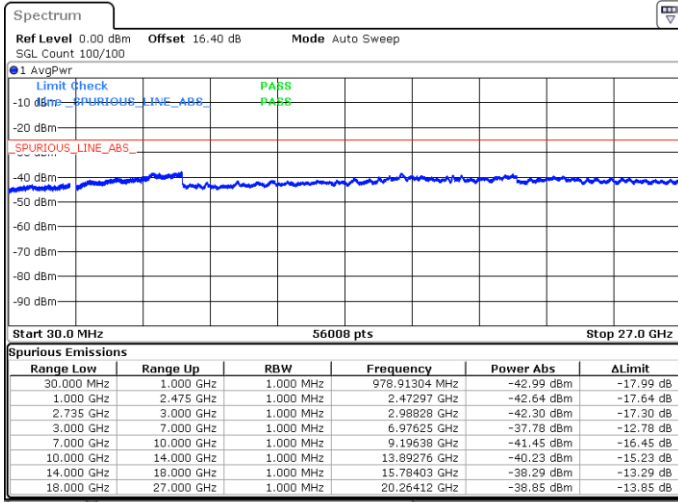

Lowest Channel / 1RB99 and 1RB0

Date: 19.MAY.2020 06:05:12

Date: 19.MAY.2020 06:02:21

Lowest Channel / FullIRB

N/A

Date: 18.MAY.2020 05:02:36

LTE Band 41C / 20MHz+5MHz

16QAM

Middle Channel / 1RB0 and 1RB24

Middle Channel / 1RB99 and 1RB0

Date: 19.MAY.2020 06:22:21

Date: 19.MAY.2020 06:25:13

Middle Channel / FullIRB

N/A

Date: 18.MAY.2020 05:44:05

LTE Band 41C / 20MHz+5MHz

16QAM

Highest Channel / 1RB0 and 1RB24

Highest Channel / 1RB99 and 1RB0

Date: 19.MAY.2020 06:42:07

Date: 19.MAY.2020 06:39:15

Highest Channel / FullIRB

N/A

Date: 18.MAY.2020 05:50:06

LTE Band 41C / 20MHz+10MHz

16QAM

Lowest Channel / 1RB0 and 1RB49

Lowest Channel / 1RB99 and 1RB0

Date: 18.MAY.2020 02:06:44

Date: 18.MAY.2020 02:03:52

Lowest Channel / FullIRB

N/A