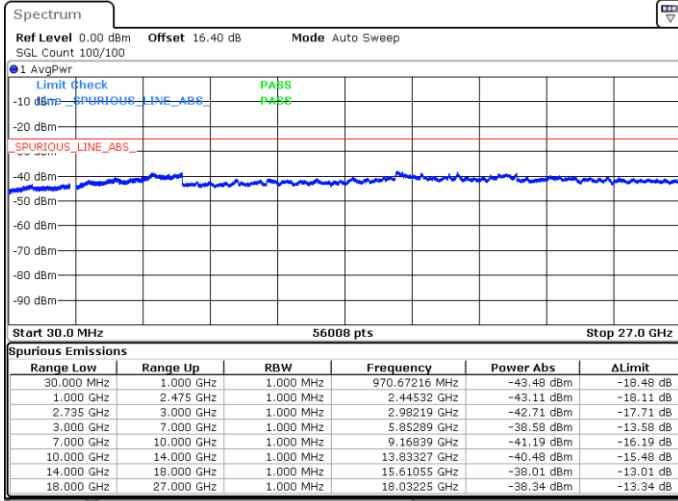

Date: 18.MAY.2020 00:31:17

Date: 18.MAY.2020 00:28:25

Highest Channel / FullIRB

N/A

Date: 18.MAY.2020 00:34:10

LTE Band 41C / 20MHz+5MHz

16QAM

Lowest Channel / 1RB0 and 1RB24

Lowest Channel / 1RB99 and 1RB0

Date: 19.MAY.2020 06:05:12

Date: 19.MAY.2020 06:02:21

Lowest Channel / FullIRB

N/A

Date: 18.MAY.2020 05:02:36

LTE Band 41C / 20MHz+5MHz

16QAM

Middle Channel / 1RB0 and 1RB24

Middle Channel / 1RB99 and 1RB0

Date: 19.MAY.2020 06:22:21

Date: 19.MAY.2020 06:25:13

Middle Channel / FullIRB

N/A

Date: 18.MAY.2020 05:44:05

LTE Band 41C / 20MHz+5MHz