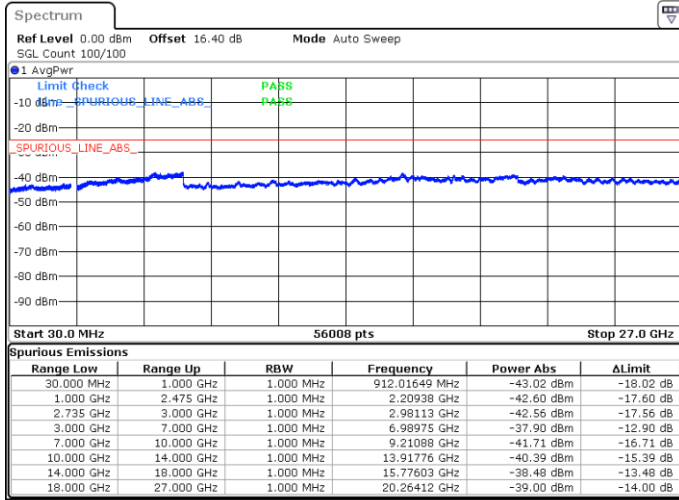

Date: 17.MAY.2020 23:10:41

Date: 17.MAY.2020 23:13:33

Middle Channel / FullIRB

N/A

Date: 17.MAY.2020 23:07:49

LTE Band 41C / 20MHz+15MHz

16QAM

Highest Channel / 1RB0 and 1RB74

Highest Channel / 1RB99 and 1RB0

Date: 17.MAY.2020 23:29:13

Date: 17.MAY.2020 23:26:21

Highest Channel / FullIRB

N/A

Date: 17.MAY.2020 23:32:54

LTE Band 41C / 20MHz+20MHz

16QAM

Lowest Channel / 1RB0 and 1RB99

Lowest Channel / 1RB99 and 1RB0

Date: 13.MAY.2020 03:47:01

Date: 13.MAY.2020 03:43:54

Lowest Channel / FullIRB

N/A

Date: 13.MAY.2020 03:50:08

LTE Band 41C / 20MHz+20MHz