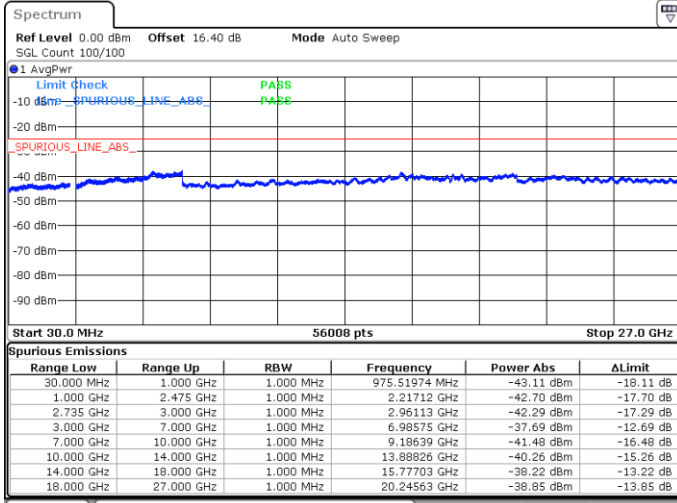

Date: 18.MAY.2020 01:11:28

LTE Band 41C / 15MHz+15MHz

16QAM

Highest Channel / 1RB0 and 1RB74

Highest Channel / 1RB74 and 1RB0

Date: 18.MAY.2020 01:45:14

Date: 18.MAY.2020 01:30:51

Highest Channel / FullIRB

N/A

Date: 18.MAY.2020 01:48:07

LTE Band 41C / 15MHz+20MHz

16QAM

Lowest Channel / 1RB0 and 1RB99

Lowest Channel / 1RB74 and 1RB0

Date: 17.MAY.2020 23:59:30

Date: 17.MAY.2020 23:56:39

Lowest Channel / FullIRB

N/A

Date: 18.MAY.2020 00:02:23

LTE Band 41C / 15MHz+20MHz

16QAM

Middle Channel / 1RB0 and 1RB9

Middle Channel / 1RB74 and 1RB0

Date: 18.MAY.2020 00:13:02