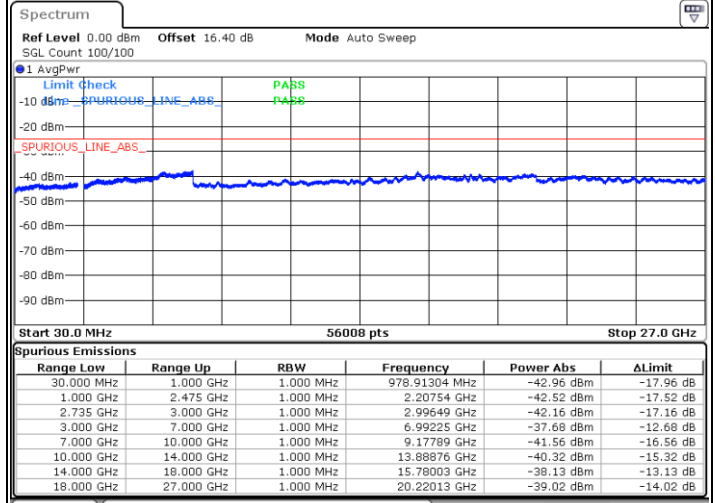

Highest Channel / FullIRB

N/A

Date: 18.MAY.2020 02:37:59

LTE Band 41C / 20MHz+15MHz

16QAM

Lowest Channel / 1RB0 and 1RB74

Lowest Channel / 1RB99 and 1RB0

Date: 17.MAY.2020 22:55:45

Date: 17.MAY.2020 22:52:53

Lowest Channel / FullRB

N/A

Date: 17.MAY.2020 22:58:38

LTE Band 41C / 20MHz+15MHz

16QAM

Middle Channel / 1RB0 and 1RB74

Middle Channel / 1RB99 and 1RB0

Date: 17.MAY.2020 23:10:41

Date: 17.MAY.2020 23:13:33

Middle Channel / FullIRB

N/A

Date: 17.MAY.2020 23:07:49

LTE Band 41C / 20MHz+15MHz

16QAM

Highest Channel / 1RB0 and 1RB74

Highest Channel / 1RB99 and 1RB0

Date: 17.MAY.2020 23:29:13

Date: 17.MAY.2020 23:26:21

Highest Channel / FullIRB

N/A

Date: 17.MAY.2020 23:32:54

LTE Band 41C / 20MHz+20MHz

16QAM