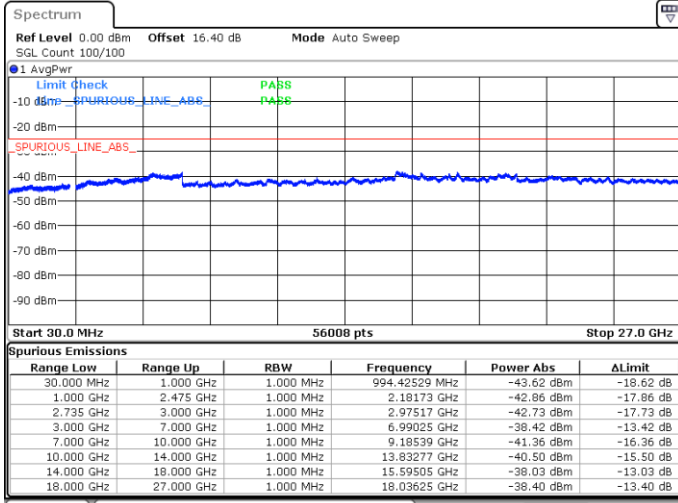

Date: 13.MAY.2020 04:11:46

LTE Band 41C / 5MHz+20MHz

64QAM

Lowest Channel / 1RB0 and 1RB99

Lowest Channel / 1RB24 and 1RB0

Date: 19.MAY.2020 04:58:02

Date: 19.MAY.2020 04:53:15

Lowest Channel / FullIRB

N/A

Date: 18.MAY.2020 05:14:46

LTE Band 41C / 5MHz+20MHz

64QAM

Middle Channel / 1RB0 and 1RB9

Middle Channel / 1RB24 and 1RB0

Date: 19.MAY.2020 04:40:08

Date: 19.MAY.2020 04:44:55

Middle Channel / FullIRB

N/A

Date: 18.MAY.2020 05:39:35

LTE Band 41C / 5MHz+20MHz

64QAM

Highest Channel / 1RB0 and 1RB99

Highest Channel / 1RB24 and 1RB0

Date: 19.MAY.2020 05:09:12

Date: 19.MAY.2020 05:08:16

Highest Channel / FullIRB

N/A

Date: 18.MAY.2020 05:32:12

LTE Band 41C / 10MHz+15MHz

64QAM

Lowest Channel / 1RB0 and 1RB74

Lowest Channel / 1RB49 and 1RB0