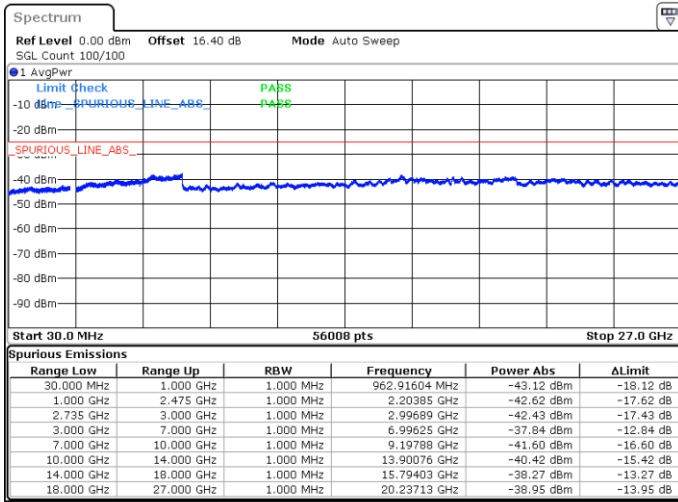

N/A

Date: 18.MAY.2020 02:14:09

LTE Band 41C / 20MHz+10MHz

16QAM

Highest Channel / 1RB0 and 1RB49

Highest Channel / 1RB99 and 1RB0

Date: 18.MAY.2020 02:35:06

Date: 18.MAY.2020 02:32:14

Highest Channel / FullIRB

N/A

Date: 18.MAY.2020 02:37:59

LTE Band 41C / 20MHz+15MHz

16QAM

Lowest Channel / 1RB0 and 1RB74

Lowest Channel / 1RB99 and 1RB0

Date: 17.MAY.2020 22:55:45

Date: 17.MAY.2020 22:52:53

Lowest Channel / FullRB

N/A

Date: 17.MAY.2020 22:58:38

LTE Band 41C / 20MHz+15MHz

16QAM

Middle Channel / 1RB0 and 1RB74

Middle Channel / 1RB99 and 1RB0

Date: 17.MAY.2020 23:10:41

Date: 17.MAY.2020 23:13:33

Middle Channel / FullIRB

N/A

Date: 17.MAY.2020 23:07:49

LTE Band 41C / 20MHz+15MHz

16QAM

Highest Channel / 1RB0 and 1RB74