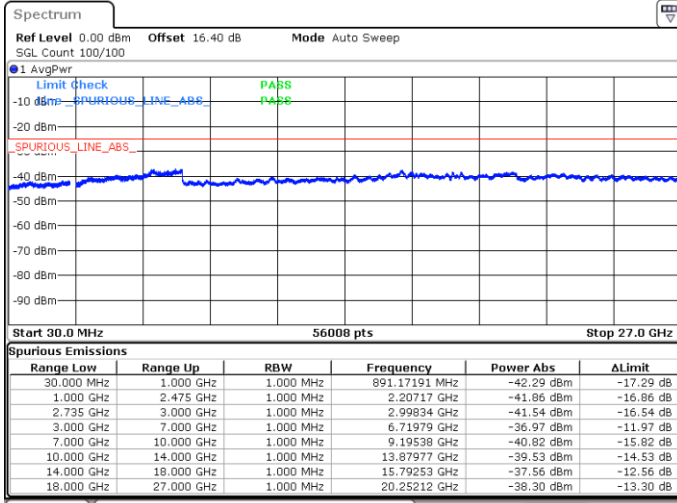

Lowest Channel / 1RB0 and 1RB99

Lowest Channel / 1RB99 and 1RB0

Date: 13.MAY.2020 03:47:01

Date: 13.MAY.2020 03:43:54

Lowest Channel / FullIRB

N/A

Date: 13.MAY.2020 03:50:08

LTE Band 41C / 20MHz+20MHz

16QAM

MiddleChannel / 1RB0 and 1RB99

Middle Channel / 1RB99 and 1RB0

Date: 13.MAY.2020 03:24:27

Date: 13.MAY.2020 03:27:33

Middle Channel / FullIRB

N/A

Date: 13.MAY.2020 03:21:20

LTE Band 41C / 20MHz+20MHz

16QAM

Highest Channel / 1RB0 and 1RB99

Highest Channel / 1RB99 and 1RB0

Date: 13.MAY.2020 04:08:39

Date: 13.MAY.2020 04:05:33

Highest Channel / FullIRB

N/A