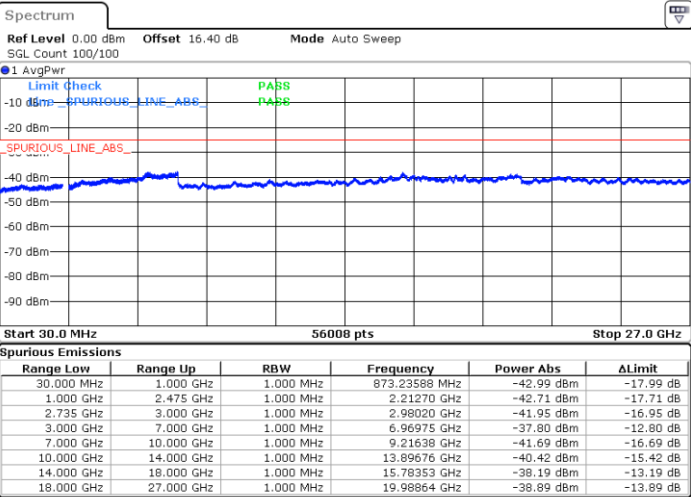

Date: 18.MAY.2020 00:31:17

Date: 18.MAY.2020 00:28:25

Highest Channel / FullIRB

N/A

Date: 18.MAY.2020 00:34:10

LTE Band 41C / 20MHz+5MHz

16QAM

Lowest Channel / 1RB0 and 1RB24

Lowest Channel / 1RB99 and 1RB0

Date: 19.MAY.2020 06:05:12

Date: 19.MAY.2020 06:02:21

Lowest Channel / FullIRB

N/A

Date: 18.MAY.2020 05:02:36

LTE Band 41C / 20MHz+5MHz

16QAM

Middle Channel / 1RB0 and 1RB24

Middle Channel / 1RB99 and 1RB0

Date: 19.MAY.2020 06:22:21

Date: 19.MAY.2020 06:25:13

Middle Channel / FullIRB

N/A

Date: 18.MAY.2020 05:44:05

LTE Band 41C / 20MHz+5MHz