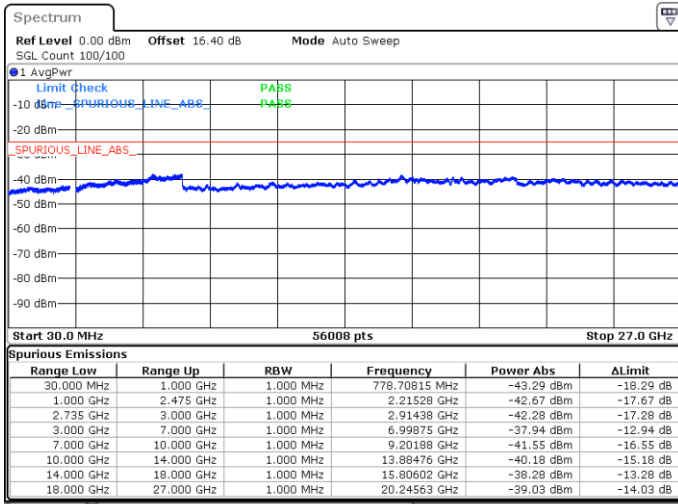

Middle Channel / 1RB49 and 1RB0

Date: 19.MAY.2020 05:32:44

Date: 19.MAY.2020 05:40:35

Middle Channel / FullIRB

N/A

Date: 18.MAY.2020 04:50:26

LTE Band 41C / 10MHz+15MHz

64QAM

Highest Channel / 1RB0 and 1RB74

Highest Channel / 1RB49 and 1RB0

Date: 19.MAY.2020 05:50:35

Date: 19.MAY.2020 05:49:39

Highest Channel / FullIRB

N/A

Date: 18.MAY.2020 04:56:30

LTE Band 41C / 10MHz+20MHz

64QAM

Lowest Channel / 1RB0 and 1RB99

Lowest Channel / 1RB49 and 1RB0

Date: 18.MAY.2020 03:03:36

Date: 18.MAY.2020 02:58:48

Lowest Channel / FullIRB

N/A

Date: 18.MAY.2020 03:04:34