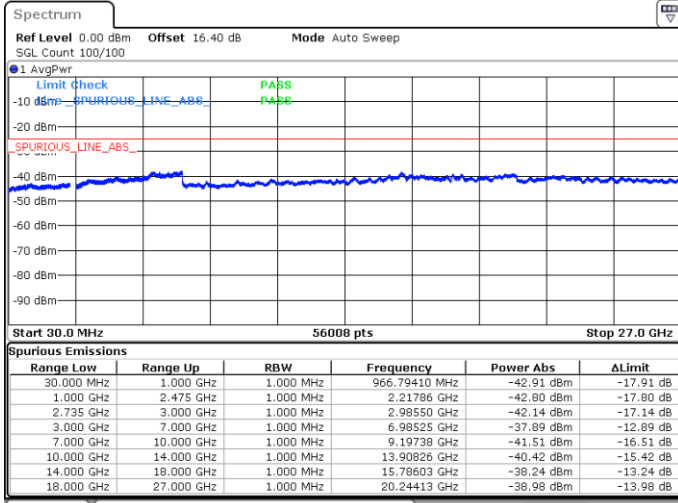

Highest Channel / FullIRB

N/A

Date: 18.MAY.2020 02:37:59

LTE Band 41C / 20MHz+15MHz

16QAM

Lowest Channel / 1RB0 and 1RB74

Lowest Channel / 1RB99 and 1RB0

Date: 17.MAY.2020 22:55:45

Date: 17.MAY.2020 22:52:53

Lowest Channel / FullRB

N/A

Date: 17.MAY.2020 22:58:38

LTE Band 41C / 20MHz+15MHz

16QAM

Middle Channel / 1RB0 and 1RB74

Middle Channel / 1RB99 and 1RB0

Date: 17.MAY.2020 23:10:41

Date: 17.MAY.2020 23:13:33

Middle Channel / FullIRB

N/A

Date: 17.MAY.2020 23:07:49

LTE Band 41C / 20MHz+15MHz

16QAM

Highest Channel / 1RB0 and 1RB74

Highest Channel / 1RB99 and 1RB0

Date: 17.MAY.2020 23:29:13

Date: 17.MAY.2020 23:26:21

Highest Channel / FullIRB

N/A

Date: 17.MAY.2020 23:32:54

LTE Band 41C / 20MHz+20MHz

16QAM