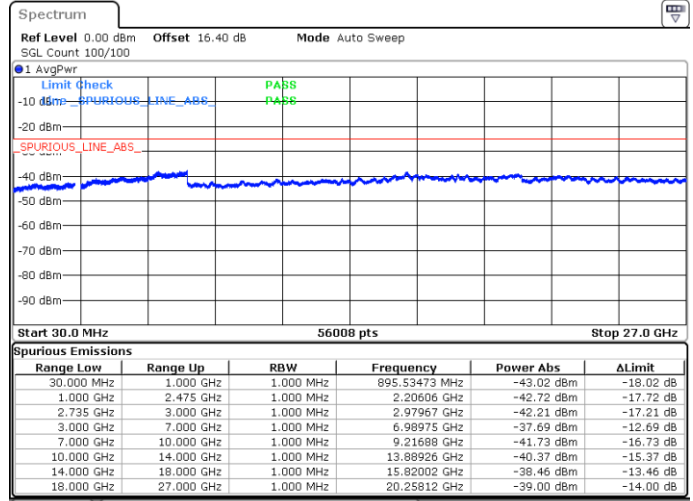

Lowest Channel / FullIRB

N/A

Date: 18.MAY.2020 00:02:23

LTE Band 41C / 15MHz+20MHz

16QAM

Middle Channel / 1RB0 and 1RB9

Middle Channel / 1RB74 and 1RB0

Date: 18.MAY.2020 00:13:02

Date: 18.MAY.2020 00:15:53

Middle Channel / FullIRB

N/A

Date: 18.MAY.2020 00:10:09

LTE Band 41C / 15MHz+20MHz

16QAM

Highest Channel / 1RB0 and 1RB99

Highest Channel / 1RB74 and 1RB0

Date: 18.MAY.2020 00:31:17

Date: 18.MAY.2020 00:28:25

Highest Channel / FullIRB

N/A

Date: 18.MAY.2020 00:34:10

LTE Band 41C / 20MHz+5MHz

16QAM

Lowest Channel / 1RB0 and 1RB24