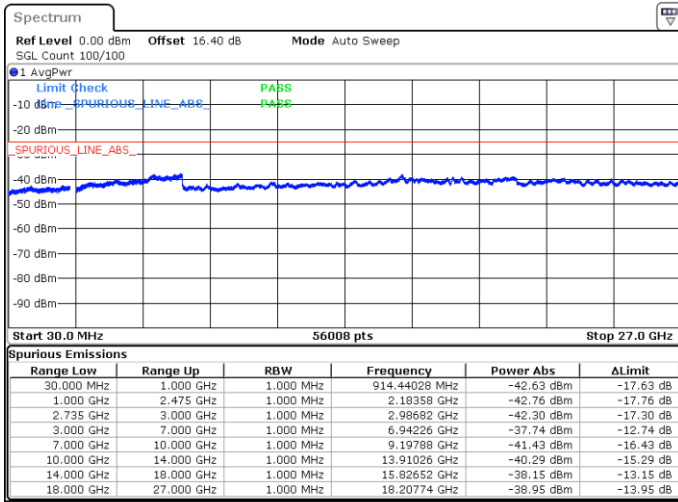

Middle Channel / FullIRB

N/A

Date: 18.MAY.2020 05:39:35

LTE Band 41C / 5MHz+20MHz

64QAM

Highest Channel / 1RB0 and 1RB99

Highest Channel / 1RB24 and 1RB0

Date: 19.MAY.2020 05:09:12

Date: 19.MAY.2020 05:08:16

Highest Channel / FullIRB

N/A

Date: 18.MAY.2020 05:32:12

LTE Band 41C / 10MHz+15MHz

64QAM

Lowest Channel / 1RB0 and 1RB74

Lowest Channel / 1RB49 and 1RB0