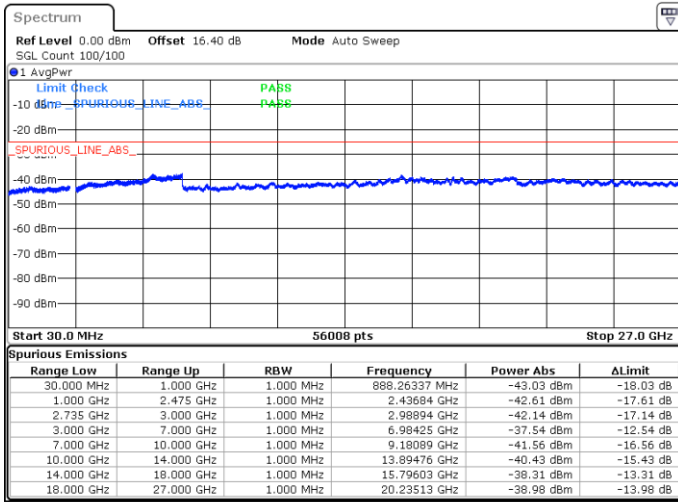

Middle Channel / 1RB49 and 1RB0

Date: 19.MAY.2020 05:32:44

Date: 19.MAY.2020 05:40:35

Middle Channel / FullIRB

N/A

Date: 18.MAY.2020 04:50:26

LTE Band 41C / 10MHz+15MHz

64QAM

Highest Channel / 1RB0 and 1RB74

Highest Channel / 1RB49 and 1RB0

Date: 19.MAY.2020 05:50:35

Date: 19.MAY.2020 05:49:39

Highest Channel / FullIRB

N/A

Date: 18.MAY.2020 04:56:30

LTE Band 41C / 10MHz+20MHz

64QAM

Lowest Channel / 1RB0 and 1RB99

Lowest Channel / 1RB49 and 1RB0

Date: 18.MAY.2020 03:03:36

Date: 18.MAY.2020 02:58:48

Lowest Channel / FullIRB

N/A

Date: 18.MAY.2020 03:04:34