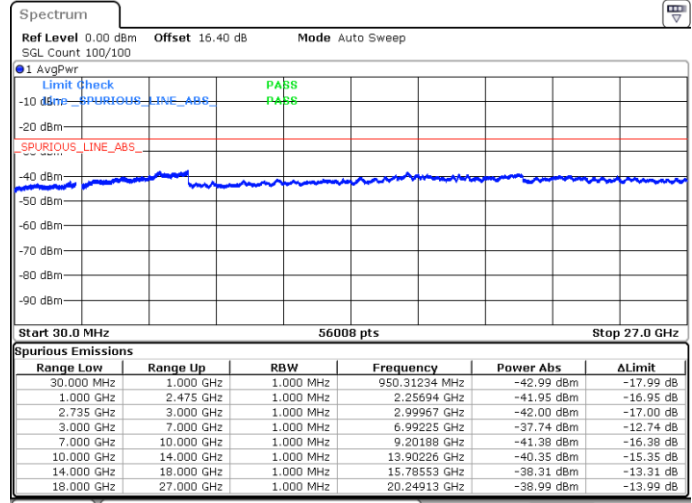

16QAM

Highest Channel / 1RB0 and 1RB24

Highest Channel / 1RB99 and 1RB0

Date: 19.MAY.2020 06:42:07

Date: 19.MAY.2020 06:39:15

Highest Channel / FullIRB

N/A

Date: 18.MAY.2020 05:50:06

LTE Band 41C / 20MHz+10MHz

16QAM

Lowest Channel / 1RB0 and 1RB49

Lowest Channel / 1RB99 and 1RB0

Date: 18.MAY.2020 02:06:44

Date: 18.MAY.2020 02:03:52

Lowest Channel / FullIRB

N/A