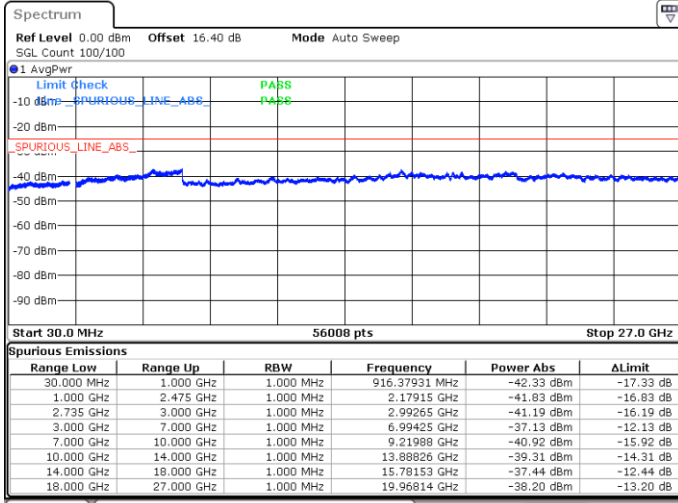

LTE Band 41C / 20MHz+20MHz

16QAM

MiddleChannel / 1RB0 and 1RB99

Middle Channel / 1RB99 and 1RB0

Date: 13.MAY.2020 03:24:27

Date: 13.MAY.2020 03:27:33