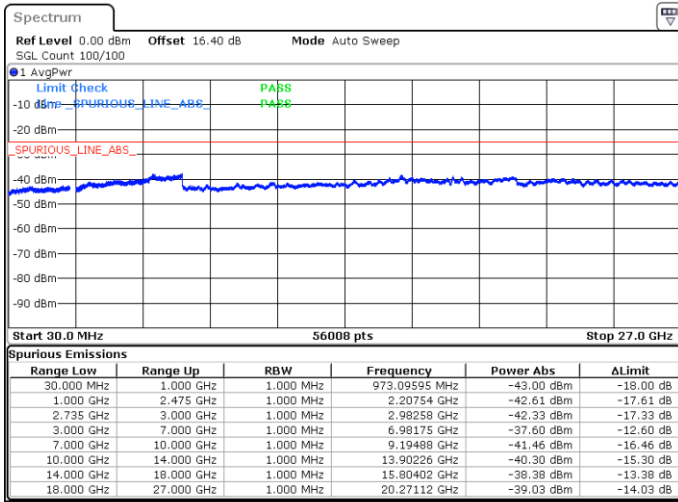

N/A

Date: 18.MAY.2020 01:48:07

LTE Band 41C / 15MHz+20MHz

16QAM

Lowest Channel / 1RB0 and 1RB99

Lowest Channel / 1RB74 and 1RB0

Date: 17.MAY.2020 23:59:30

Date: 17.MAY.2020 23:56:39

Lowest Channel / FullIRB

N/A

Date: 18.MAY.2020 00:02:23

LTE Band 41C / 15MHz+20MHz

16QAM

Middle Channel / 1RB0 and 1RB9

Middle Channel / 1RB74 and 1RB0

Date: 18.MAY.2020 00:13:02

Date: 18.MAY.2020 00:15:53

Middle Channel / FullIRB

N/A

Date: 18.MAY.2020 00:10:09

LTE Band 41C / 15MHz+20MHz

16QAM

Highest Channel / 1RB0 and 1RB99

Highest Channel / 1RB74 and 1RB0

Date: 18.MAY.2020 00:31:17

Date: 18.MAY.2020 00:28:25

Highest Channel / FullIRB

N/A

Date: 18.MAY.2020 00:34:10

LTE Band 41C / 20MHz+5MHz

16QAM

Lowest Channel / 1RB0 and 1RB24