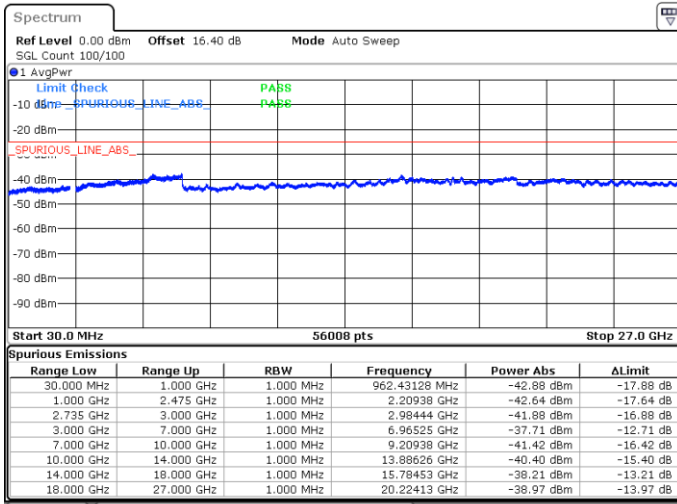

Highest Channel / 1RB0 and 1RB74

Highest Channel / 1RB49 and 1RB0

Date: 19.MAY.2020 05:50:35

Date: 19.MAY.2020 05:49:39

Highest Channel / FullIRB

N/A

Date: 18.MAY.2020 04:56:30

LTE Band 41C / 10MHz+20MHz

64QAM

Lowest Channel / 1RB0 and 1RB99

Lowest Channel / 1RB49 and 1RB0

Date: 18.MAY.2020 03:03:36

Date: 18.MAY.2020 02:58:48

Lowest Channel / FullIRB

N/A

Date: 18.MAY.2020 03:04:34

LTE Band 41C / 10MHz+20MHz

64QAM

Middle Channel / 1RB0 and 1RB9

Middle Channel / 1RB49 and 1RB0

Date: 18.MAY.2020 03:17:52

Date: 18.MAY.2020 03:22:39

Middle Channel / FullIRB

N/A

Date: 18.MAY.2020 03:16:54

LTE Band 41C / 10MHz+20MHz

64QAM

Highest Channel / 1RB0 and 1RB99

Highest Channel / 1RB49 and 1RB0

Date: 18.MAY.2020 03:34:58

Date: 18.MAY.2020 03:34:02

Highest Channel / FullIRB