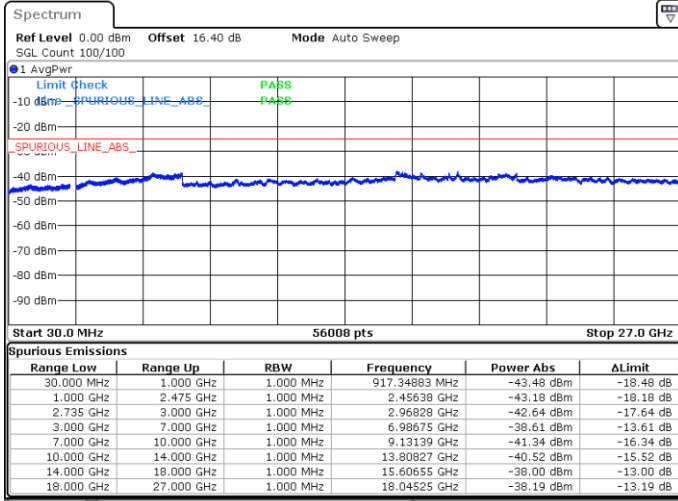

N/A

Date: 18.MAY.2020 05:14:46

LTE Band 41C / 5MHz+20MHz

64QAM

Middle Channel / 1RB0 and 1RB9

Middle Channel / 1RB24 and 1RB0

Date: 19.MAY.2020 04:40:08

Date: 19.MAY.2020 04:44:55

Middle Channel / FullIRB

N/A

Date: 18.MAY.2020 05:39:35

LTE Band 41C / 5MHz+20MHz

64QAM

Highest Channel / 1RB0 and 1RB99

Highest Channel / 1RB24 and 1RB0

Date: 19.MAY.2020 05:09:12

Date: 19.MAY.2020 05:08:16

Highest Channel / FullIRB

N/A

Date: 18.MAY.2020 05:32:12

LTE Band 41C / 10MHz+15MHz

64QAM

Lowest Channel / 1RB0 and 1RB74

Lowest Channel / 1RB49 and 1RB0