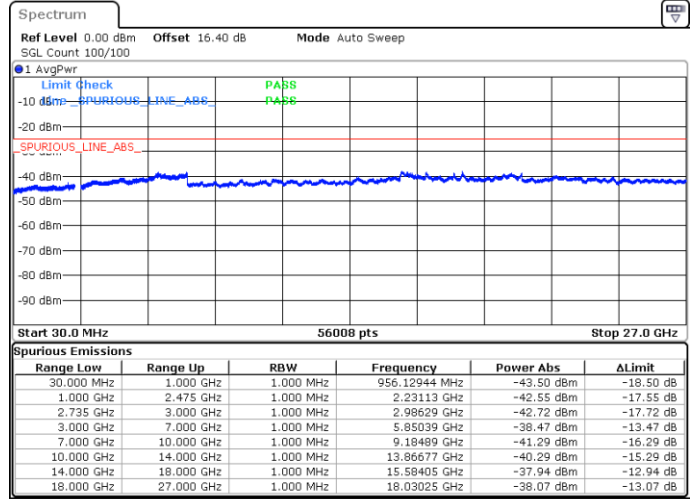

LTE Band 41C / 20MHz+20MHz

16QAM

Highest Channel / 1RB0 and 1RB99

Highest Channel / 1RB99 and 1RB0

Date: 13.MAY.2020 04:08:39

Date: 13.MAY.2020 04:05:33

Highest Channel / FullIRB

N/A

Date: 13.MAY.2020 04:11:46

LTE Band 41C / 5MHz+20MHz

64QAM

Lowest Channel / 1RB0 and 1RB99

Lowest Channel / 1RB24 and 1RB0

Date: 19.MAY.2020 04:58:02

Date: 19.MAY.2020 04:53:15

Lowest Channel / FullIRB

N/A

Date: 18.MAY.2020 05:14:46

LTE Band 41C / 5MHz+20MHz

64QAM

Middle Channel / 1RB0 and 1RB9

Middle Channel / 1RB24 and 1RB0

Date: 19.MAY.2020 04:40:08

Date: 19.MAY.2020 04:44:55

Middle Channel / FullIRB

N/A

Date: 18.MAY.2020 05:39:35

LTE Band 41C / 5MHz+20MHz

64QAM

Highest Channel / 1RB0 and 1RB99

Highest Channel / 1RB24 and 1RB0

Date: 19.MAY.2020 05:09:12