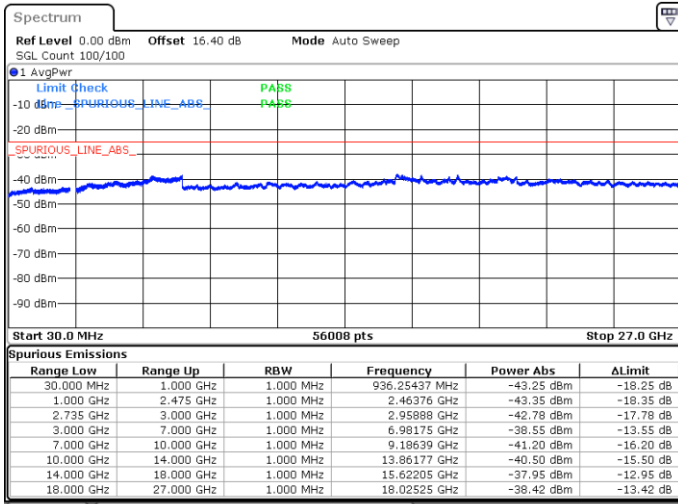

Date: 19.MAY.2020 05:08:16

Highest Channel / FullIRB

N/A

Date: 18.MAY.2020 05:32:12

LTE Band 41C / 10MHz+15MHz

64QAM

Lowest Channel / 1RB0 and 1RB74

Lowest Channel / 1RB49 and 1RB0

Date: 19.MAY.2020 05:26:09

Date: 19.MAY.2020 05:21:22

Lowest Channel / FullIRB

N/A

Date: 18.MAY.2020 04:37:01

LTE Band 41C / 10MHz+15MHz

64QAM

MiddleChannel / 1RB0 and 1RB74

Middle Channel / 1RB49 and 1RB0

Date: 19.MAY.2020 05:32:44

Date: 19.MAY.2020 05:40:35

Middle Channel / FullIRB

N/A

Date: 18.MAY.2020 04:50:26

LTE Band 41C / 10MHz+15MHz

64QAM

Highest Channel / 1RB0 and 1RB74

Highest Channel / 1RB49 and 1RB0

Date: 19.MAY.2020 05:50:35

Date: 19.MAY.2020 05:49:39

Highest Channel / FullIRB

N/A

Date: 18.MAY.2020 04:56:30

LTE Band 41C / 10MHz+20MHz