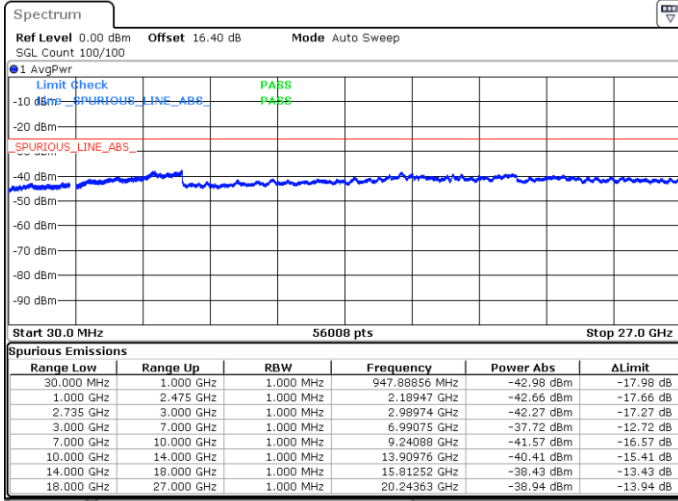

Date: 18.MAY.2020 03:16:54

LTE Band 41C / 10MHz+20MHz

64QAM

Highest Channel / 1RB0 and 1RB99

Highest Channel / 1RB49 and 1RB0

Date: 18.MAY.2020 03:34:58

Date: 18.MAY.2020 03:34:02

Highest Channel / FullIRB

N/A

Date: 18.MAY.2020 03:39:46

LTE Band 41C / 15MHz+10MHz

64QAM

Lowest Channel / 1RB0 and 1RB49

Lowest Channel / 1RB74 and 1RB0

Date: 18.MAY.2020 03:55:10

Date: 18.MAY.2020 03:50:24

Lowest Channel / FullIRB

N/A

Date: 18.MAY.2020 03:56:08

LTE Band 41C / 15MHz+10MHz

64QAM

Middle Channel / 1RB0 and 1RB49

Middle Channel / 1RB74 and 1RB0

Date: 18.MAY.2020 04:02:41