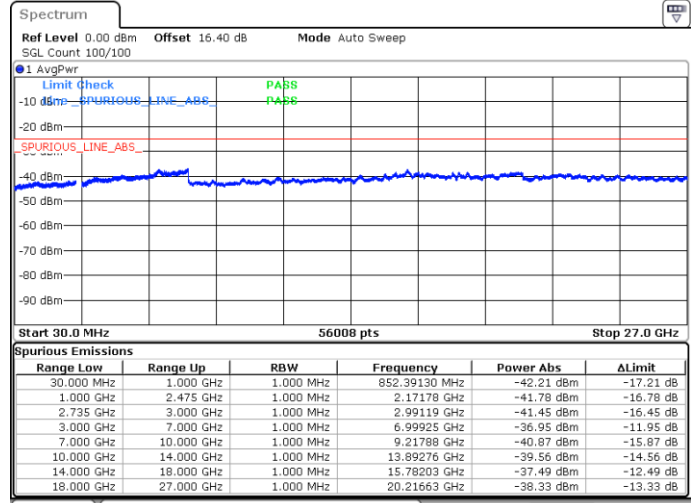

LTE Band 41C / 20MHz+20MHz

16QAM

MiddleChannel / 1RB0 and 1RB99

Middle Channel / 1RB99 and 1RB0

Date: 13.MAY.2020 03:24:27

Date: 13.MAY.2020 03:27:33