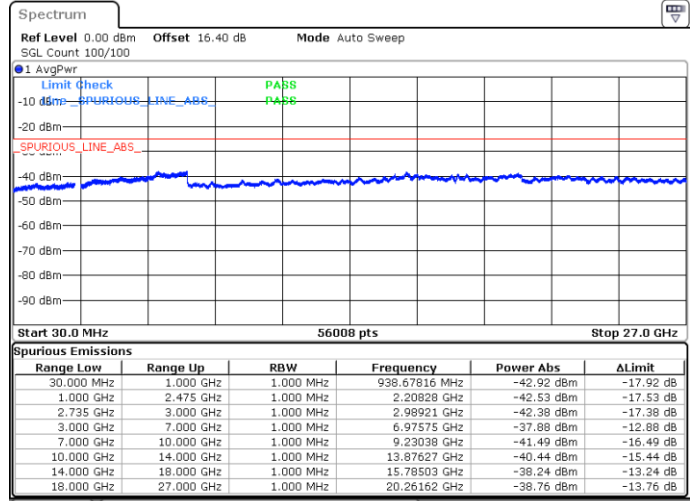

LTE Band 41C / 20MHz+10MHz

16QAM

Lowest Channel / 1RB0 and 1RB49

Lowest Channel / 1RB99 and 1RB0

Date: 18.MAY.2020 02:06:44

Date: 18.MAY.2020 02:03:52

Lowest Channel / FullIRB

N/A

Date: 18.MAY.2020 02:09:37

LTE Band 41C / 20MHz+10MHz

16QAM

Middle Channel / 1RB0 and 1RB49

Middle Channel / 1RB99 and 1RB0

Date: 18.MAY.2020 02:17:02

Date: 18.MAY.2020 02:21:20

Middle Channel / FullIRB

N/A

Date: 18.MAY.2020 02:14:09

LTE Band 41C / 20MHz+10MHz

16QAM

Highest Channel / 1RB0 and 1RB49

Highest Channel / 1RB99 and 1RB0

Date: 18.MAY.2020 02:35:06

Date: 18.MAY.2020 02:32:14