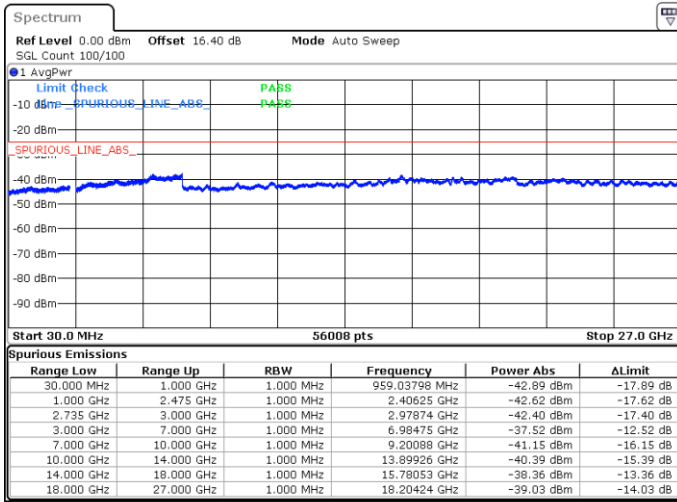

LTE Band 41C / 10MHz+20MHz

64QAM

Middle Channel / 1RB0 and 1RB9

Middle Channel / 1RB49 and 1RB0

Date: 18.MAY.2020 03:17:52

Date: 18.MAY.2020 03:22:39

Middle Channel / FullIRB

N/A

Date: 18.MAY.2020 03:16:54

LTE Band 41C / 10MHz+20MHz

64QAM

Highest Channel / 1RB0 and 1RB99

Highest Channel / 1RB49 and 1RB0

Date: 18.MAY.2020 03:34:58

Date: 18.MAY.2020 03:34:02

Highest Channel / FullIRB

N/A

Date: 18.MAY.2020 03:39:46

LTE Band 41C / 15MHz+10MHz

64QAM

Lowest Channel / 1RB0 and 1RB49

Lowest Channel / 1RB74 and 1RB0

Date: 18.MAY.2020 03:55:10

Date: 18.MAY.2020 03:50:24