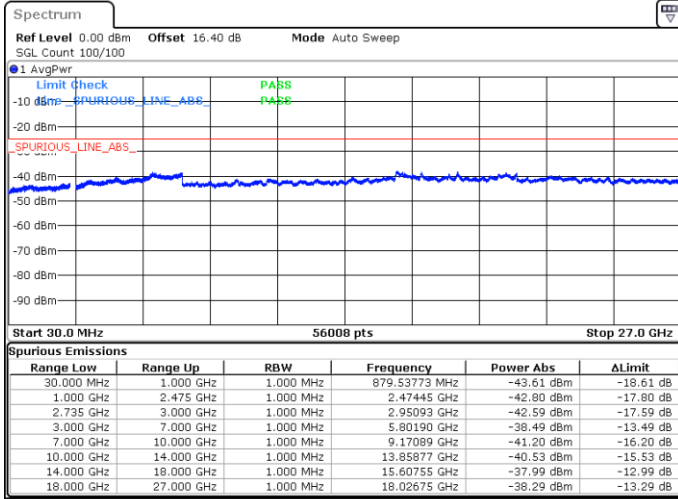

Date: 18.MAY.2020 00:15:53

Middle Channel / FullIRB

N/A

Date: 18.MAY.2020 00:10:09

LTE Band 41C / 15MHz+20MHz

16QAM

Highest Channel / 1RB0 and 1RB99

Highest Channel / 1RB74 and 1RB0

Date: 18.MAY.2020 00:31:17

Date: 18.MAY.2020 00:28:25

Highest Channel / FullIRB

N/A

Date: 18.MAY.2020 00:34:10

LTE Band 41C / 20MHz+5MHz

16QAM

Lowest Channel / 1RB0 and 1RB24

Lowest Channel / 1RB99 and 1RB0

Date: 19.MAY.2020 06:05:12

Date: 19.MAY.2020 06:02:21

Lowest Channel / FullIRB

N/A

Date: 18.MAY.2020 05:02:36

LTE Band 41C / 20MHz+5MHz

16QAM