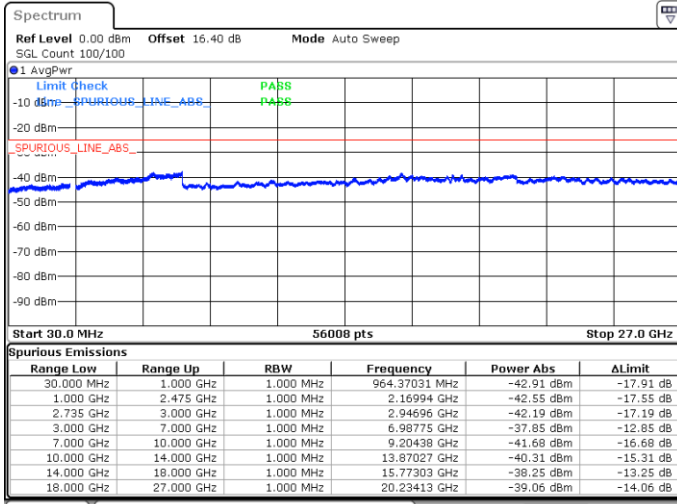

Date: 18.MAY.2020 01:11:28

LTE Band 41C / 15MHz+15MHz

16QAM

Highest Channel / 1RB0 and 1RB74

Highest Channel / 1RB74 and 1RB0

Date: 18.MAY.2020 01:45:14

Date: 18.MAY.2020 01:30:51

Highest Channel / FullIRB

N/A

Date: 18.MAY.2020 01:48:07

LTE Band 41C / 15MHz+20MHz

16QAM

Lowest Channel / 1RB0 and 1RB99

Lowest Channel / 1RB74 and 1RB0

Date: 17.MAY.2020 23:59:30

Date: 17.MAY.2020 23:56:39

Lowest Channel / FullIRB

N/A

Date: 18.MAY.2020 00:02:23

LTE Band 41C / 15MHz+20MHz

16QAM

Middle Channel / 1RB0 and 1RB9

Middle Channel / 1RB74 and 1RB0

Date: 18.MAY.2020 00:13:02

Date: 18.MAY.2020 00:15:53

Middle Channel / FullIRB

N/A

Date: 18.MAY.2020 00:10:09

LTE Band 41C / 15MHz+20MHz

16QAM

Highest Channel / 1RB0 and 1RB99

Highest Channel / 1RB74 and 1RB0