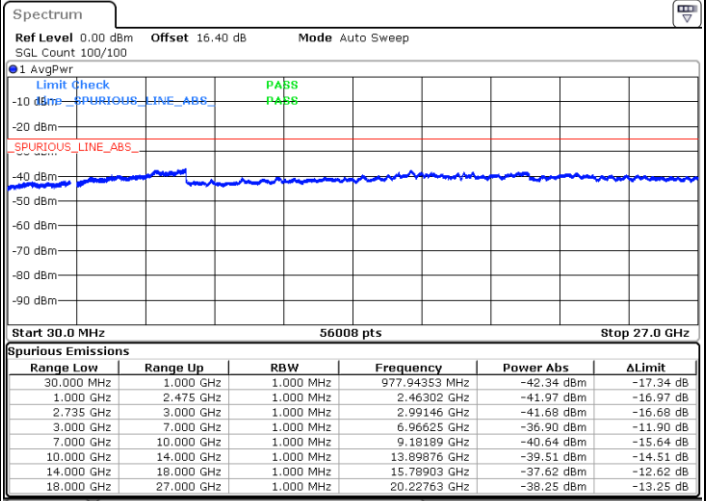

Date: 17.MAY.2020 23:10:41

Date: 17.MAY.2020 23:13:33

Middle Channel / FullIRB

N/A

Date: 17.MAY.2020 23:07:49

LTE Band 41C / 20MHz+15MHz

16QAM

Highest Channel / 1RB0 and 1RB74

Highest Channel / 1RB99 and 1RB0

Date: 17.MAY.2020 23:29:13

Date: 17.MAY.2020 23:26:21

Highest Channel / FullIRB

N/A

Date: 17.MAY.2020 23:32:54

LTE Band 41C / 20MHz+20MHz

16QAM

Lowest Channel / 1RB0 and 1RB99

Lowest Channel / 1RB99 and 1RB0

Date: 13.MAY.2020 03:47:01

Date: 13.MAY.2020 03:43:54

Lowest Channel / FullIRB

N/A

Date: 13.MAY.2020 03:50:08

LTE Band 41C / 20MHz+20MHz