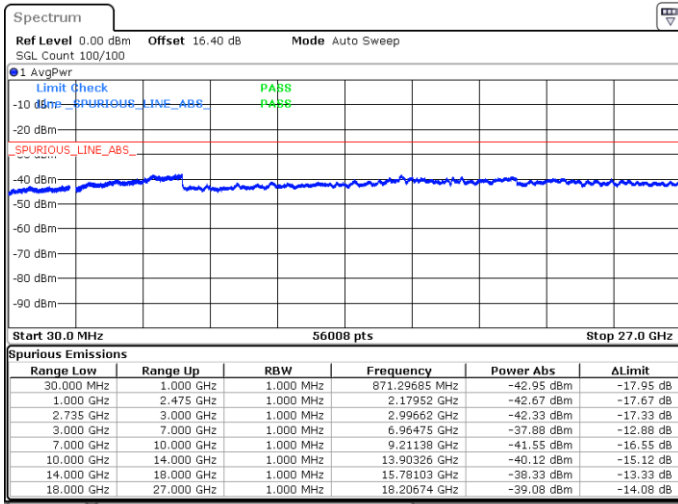

Date: 18.MAY.2020 02:09:37

LTE Band 41C / 20MHz+10MHz

16QAM

Middle Channel / 1RB0 and 1RB49

Middle Channel / 1RB99 and 1RB0

Date: 18.MAY.2020 02:17:02

Date: 18.MAY.2020 02:21:20

Middle Channel / FullIRB

N/A

Date: 18.MAY.2020 02:14:09

LTE Band 41C / 20MHz+10MHz

16QAM

Highest Channel / 1RB0 and 1RB49

Highest Channel / 1RB99 and 1RB0

Date: 18.MAY.2020 02:35:06

Date: 18.MAY.2020 02:32:14

Highest Channel / FullIRB

N/A

Date: 18.MAY.2020 02:37:59

LTE Band 41C / 20MHz+15MHz

16QAM

Lowest Channel / 1RB0 and 1RB74

Lowest Channel / 1RB99 and 1RB0

Date: 17.MAY.2020 22:55:45