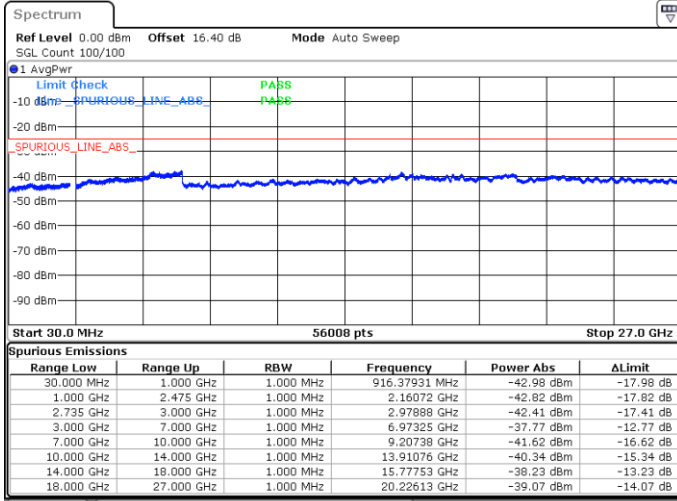

LTE Band 41C / 10MHz+20MHz

64QAM

Middle Channel / 1RB0 and 1RB9

Middle Channel / 1RB49 and 1RB0

Date: 18.MAY.2020 03:17:52

Date: 18.MAY.2020 03:22:39

Middle Channel / FullIRB

N/A

Date: 18.MAY.2020 03:16:54

LTE Band 41C / 10MHz+20MHz

64QAM

Highest Channel / 1RB0 and 1RB99

Highest Channel / 1RB49 and 1RB0

Date: 18.MAY.2020 03:34:58

Date: 18.MAY.2020 03:34:02

Highest Channel / FullIRB

N/A

Date: 18.MAY.2020 03:39:46

LTE Band 41C / 15MHz+10MHz

64QAM

Lowest Channel / 1RB0 and 1RB49

Lowest Channel / 1RB74 and 1RB0

Date: 18.MAY.2020 03:55:10

Date: 18.MAY.2020 03:50:24