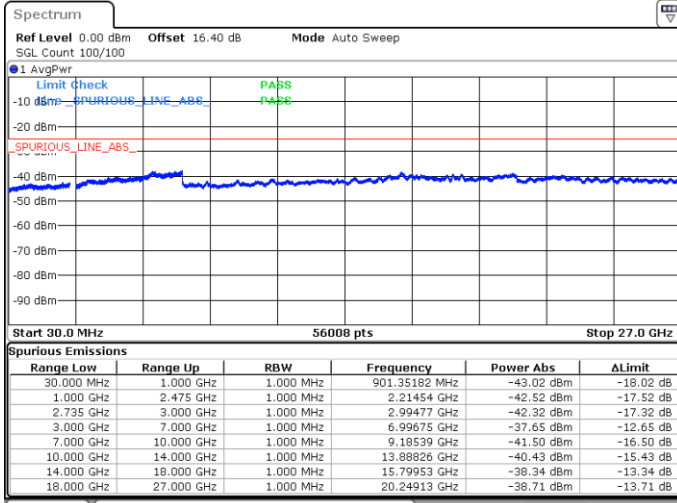

Date: 18.MAY.2020 03:16:54

LTE Band 41C / 10MHz+20MHz

64QAM

Highest Channel / 1RB0 and 1RB99

Highest Channel / 1RB49 and 1RB0

Date: 18.MAY.2020 03:34:58

Date: 18.MAY.2020 03:34:02

Highest Channel / FullIRB

N/A

Date: 18.MAY.2020 03:39:46

LTE Band 41C / 15MHz+10MHz

64QAM

Lowest Channel / 1RB0 and 1RB49

Lowest Channel / 1RB74 and 1RB0

Date: 18.MAY.2020 03:55:10

Date: 18.MAY.2020 03:50:24

Lowest Channel / FullIRB

N/A

Date: 18.MAY.2020 03:56:08

LTE Band 41C / 15MHz+10MHz

64QAM

Middle Channel / 1RB0 and 1RB49

Middle Channel / 1RB74 and 1RB0

Date: 18.MAY.2020 04:02:41