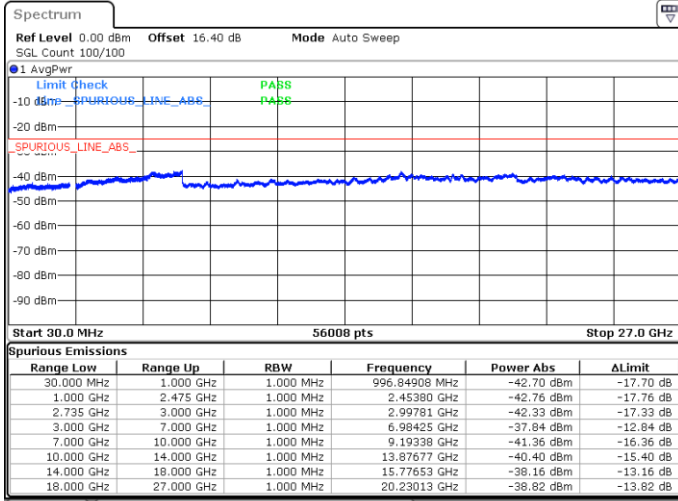

N/A

Date: 18.MAY.2020 01:48:07

LTE Band 41C / 15MHz+20MHz

16QAM

Lowest Channel / 1RB0 and 1RB99

Lowest Channel / 1RB74 and 1RB0

Date: 17.MAY.2020 23:59:30

Date: 17.MAY.2020 23:56:39

Lowest Channel / FullIRB

N/A

Date: 18.MAY.2020 00:02:23

LTE Band 41C / 15MHz+20MHz

16QAM

Middle Channel / 1RB0 and 1RB9

Middle Channel / 1RB74 and 1RB0

Date: 18.MAY.2020 00:13:02

Date: 18.MAY.2020 00:15:53

Middle Channel / FullIRB

N/A

Date: 18.MAY.2020 00:10:09

LTE Band 41C / 15MHz+20MHz

16QAM

Highest Channel / 1RB0 and 1RB99

Highest Channel / 1RB74 and 1RB0

Date: 18.MAY.2020 00:31:17

Date: 18.MAY.2020 00:28:25

Highest Channel / FullIRB

N/A

Date: 18.MAY.2020 00:34:10

LTE Band 41C / 20MHz+5MHz

16QAM

Lowest Channel / 1RB0 and 1RB24