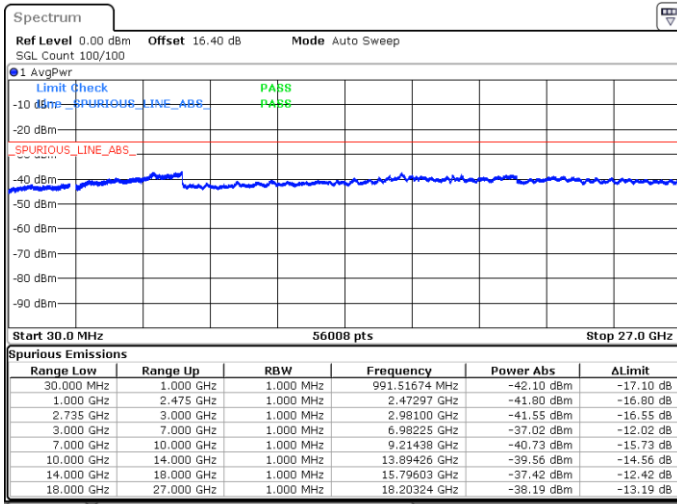

LTE Band 41C / 20MHz+20MHz

16QAM

Highest Channel / 1RB0 and 1RB99

Highest Channel / 1RB99 and 1RB0

Date: 13.MAY.2020 04:08:39

Date: 13.MAY.2020 04:05:33

Highest Channel / FullIRB

N/A

Date: 13.MAY.2020 04:11:46

LTE Band 41C / 5MHz+20MHz

64QAM

Lowest Channel / 1RB0 and 1RB99

Lowest Channel / 1RB24 and 1RB0

Date: 19.MAY.2020 04:58:02

Date: 19.MAY.2020 04:53:15

Lowest Channel / FullIRB