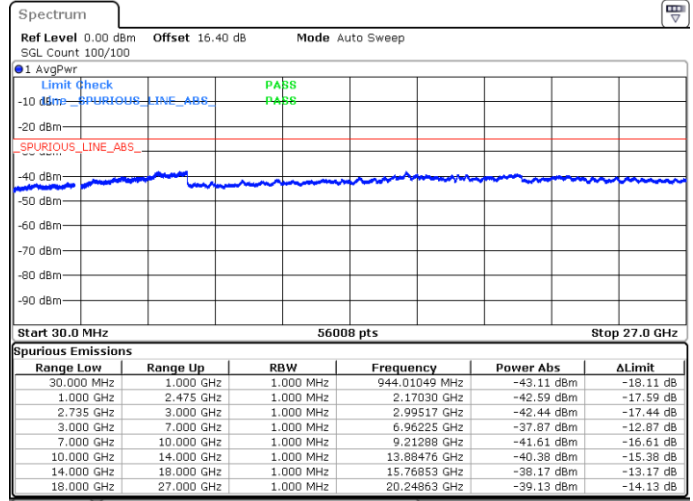

LTE Band 41C / 15MHz+15MHz

16QAM

Middle Channel / 1RB0 and 1RB74

Middle Channel / 1RB74 and 1RB0

Date: 18.MAY.2020 01:14:21

Date: 18.MAY.2020 01:17:13

Middle Channel / FullIRB

N/A

Date: 18.MAY.2020 01:11:28

LTE Band 41C / 15MHz+15MHz

16QAM

Highest Channel / 1RB0 and 1RB74

Highest Channel / 1RB74 and 1RB0

Date: 18.MAY.2020 01:45:14

Date: 18.MAY.2020 01:30:51

Highest Channel / FullIRB