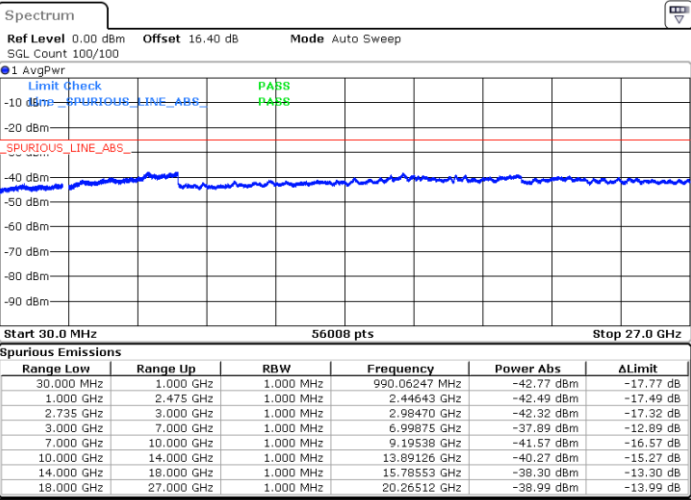

Lowest Channel / FullIRB

N/A

Date: 18.MAY.2020 05:14:46