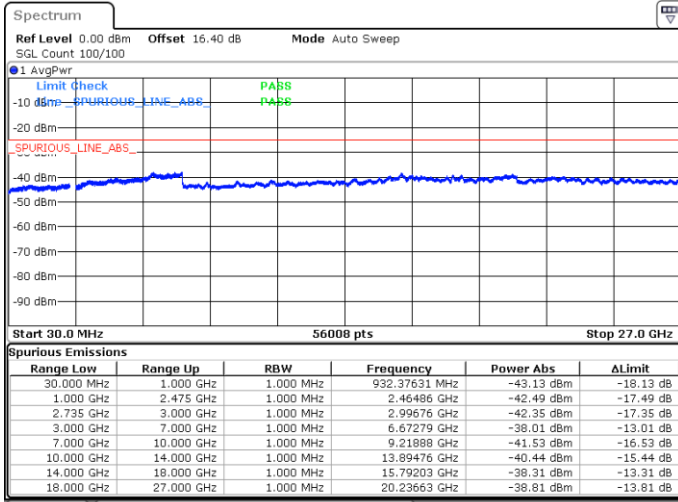

Highest Channel / FullIRB

N/A

Date: 18.MAY.2020 02:37:59

LTE Band 41C / 20MHz+15MHz

16QAM

Lowest Channel / 1RB0 and 1RB74

Lowest Channel / 1RB99 and 1RB0

Date: 17.MAY.2020 22:55:45

Date: 17.MAY.2020 22:52:53

Lowest Channel / FullRB

N/A

Date: 17.MAY.2020 22:58:38

LTE Band 41C / 20MHz+15MHz

16QAM

Middle Channel / 1RB0 and 1RB74

Middle Channel / 1RB99 and 1RB0

Date: 17.MAY.2020 23:10:41

Date: 17.MAY.2020 23:13:33

Middle Channel / FullIRB

N/A

Date: 17.MAY.2020 23:07:49

LTE Band 41C / 20MHz+15MHz

16QAM

Highest Channel / 1RB0 and 1RB74

Highest Channel / 1RB99 and 1RB0

Date: 17.MAY.2020 23:29:13

Date: 17.MAY.2020 23:26:21

Highest Channel / FullIRB

N/A

Date: 17.MAY.2020 23:32:54

LTE Band 41C / 20MHz+20MHz

16QAM