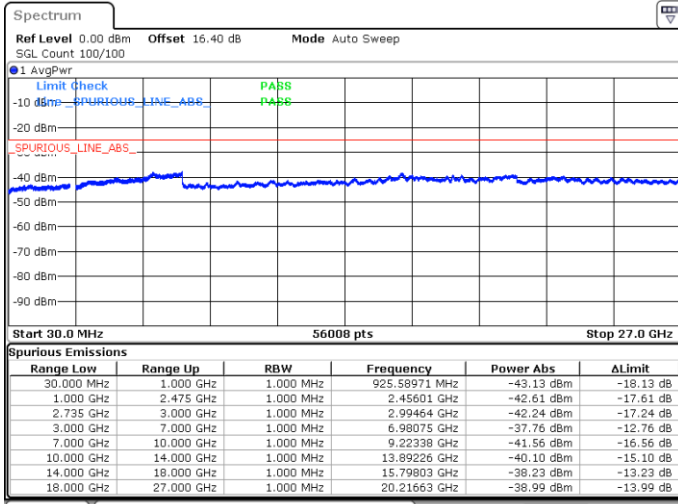

Date: 13.MAY.2020 04:11:46

LTE Band 41C / 5MHz+20MHz

64QAM

Lowest Channel / 1RB0 and 1RB99

Lowest Channel / 1RB24 and 1RB0

Date: 19.MAY.2020 04:58:02

Date: 19.MAY.2020 04:53:15

Lowest Channel / FullIRB

N/A

Date: 18.MAY.2020 05:14:46

LTE Band 41C / 5MHz+20MHz

64QAM

Middle Channel / 1RB0 and 1RB9

Middle Channel / 1RB24 and 1RB0

Date: 19.MAY.2020 04:40:08

Date: 19.MAY.2020 04:44:55

Middle Channel / FullIRB

N/A

Date: 18.MAY.2020 05:39:35

LTE Band 41C / 5MHz+20MHz

64QAM

Highest Channel / 1RB0 and 1RB99

Highest Channel / 1RB24 and 1RB0

Date: 19.MAY.2020 05:09:12

Date: 19.MAY.2020 05:08:16

Highest Channel / FullIRB

N/A

Date: 18.MAY.2020 05:32:12

LTE Band 41C / 10MHz+15MHz

64QAM

Lowest Channel / 1RB0 and 1RB74

Lowest Channel / 1RB49 and 1RB0