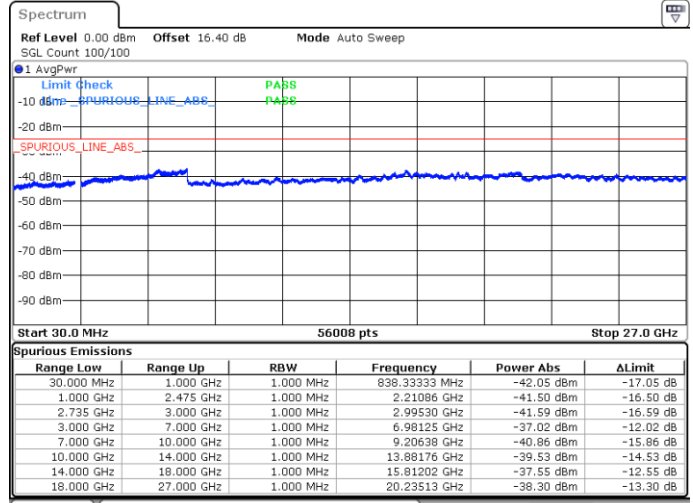

LTE Band 41C / 20MHz+20MHz

16QAM

Highest Channel / 1RB0 and 1RB99

Highest Channel / 1RB99 and 1RB0

Date: 13.MAY.2020 04:08:39

Date: 13.MAY.2020 04:05:33

Highest Channel / FullIRB

N/A

Date: 13.MAY.2020 04:11:46

LTE Band 41C / 5MHz+20MHz

64QAM

Lowest Channel / 1RB0 and 1RB99

Lowest Channel / 1RB24 and 1RB0

Date: 19.MAY.2020 04:58:02

Date: 19.MAY.2020 04:53:15

Lowest Channel / FullIRB