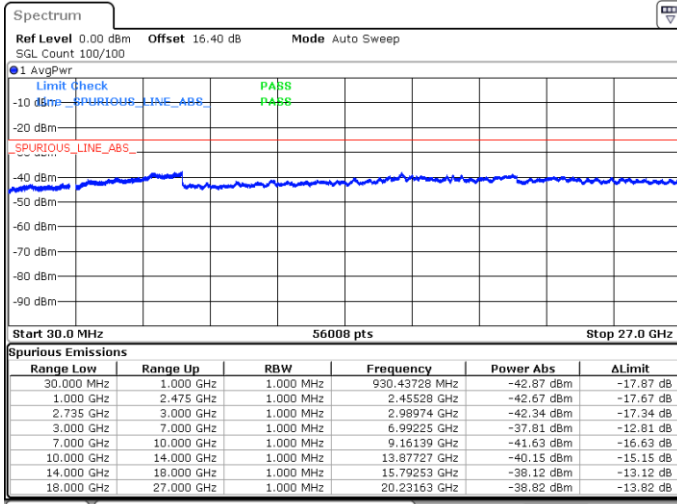

Date: 18.MAY.2020 03:16:54

LTE Band 41C / 10MHz+20MHz

64QAM

Highest Channel / 1RB0 and 1RB99

Highest Channel / 1RB49 and 1RB0

Date: 18.MAY.2020 03:34:58

Date: 18.MAY.2020 03:34:02

Highest Channel / FullIRB

N/A

Date: 18.MAY.2020 03:39:46

LTE Band 41C / 15MHz+10MHz

64QAM

Lowest Channel / 1RB0 and 1RB49

Lowest Channel / 1RB74 and 1RB0

Date: 18.MAY.2020 03:55:10

Date: 18.MAY.2020 03:50:24

Lowest Channel / FullIRB

N/A

Date: 18.MAY.2020 03:56:08

LTE Band 41C / 15MHz+10MHz

64QAM

Middle Channel / 1RB0 and 1RB49

Middle Channel / 1RB74 and 1RB0

Date: 18.MAY.2020 04:02:41