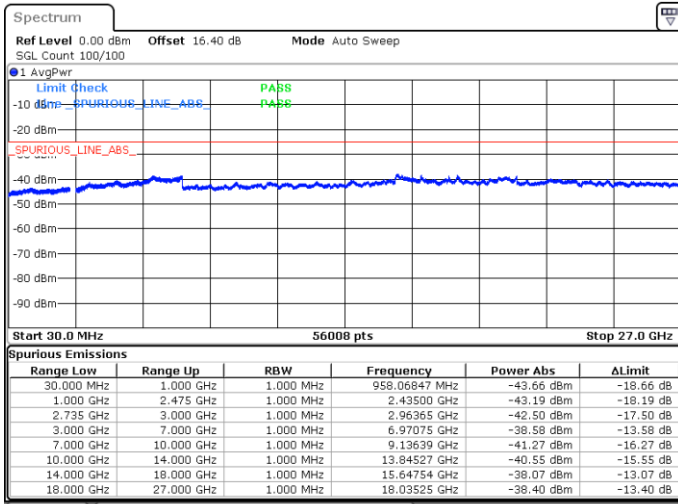

Lowest Channel / 1RB99 and 1RB0

Date: 19.MAY.2020 06:05:12

Date: 19.MAY.2020 06:02:21

Lowest Channel / FullIRB

N/A

Date: 18.MAY.2020 05:02:36

LTE Band 41C / 20MHz+5MHz

16QAM

Middle Channel / 1RB0 and 1RB24

Middle Channel / 1RB99 and 1RB0

Date: 19.MAY.2020 06:22:21

Date: 19.MAY.2020 06:25:13

Middle Channel / FullIRB

N/A

Date: 18.MAY.2020 05:44:05

LTE Band 41C / 20MHz+5MHz

16QAM

Highest Channel / 1RB0 and 1RB24

Highest Channel / 1RB99 and 1RB0

Date: 19.MAY.2020 06:42:07

Date: 19.MAY.2020 06:39:15

Highest Channel / FullIRB

N/A

Date: 18.MAY.2020 05:50:06

LTE Band 41C / 20MHz+10MHz

16QAM

Lowest Channel / 1RB0 and 1RB49

Lowest Channel / 1RB99 and 1RB0

Date: 18.MAY.2020 02:06:44

Date: 18.MAY.2020 02:03:52

Lowest Channel / FullIRB

N/A