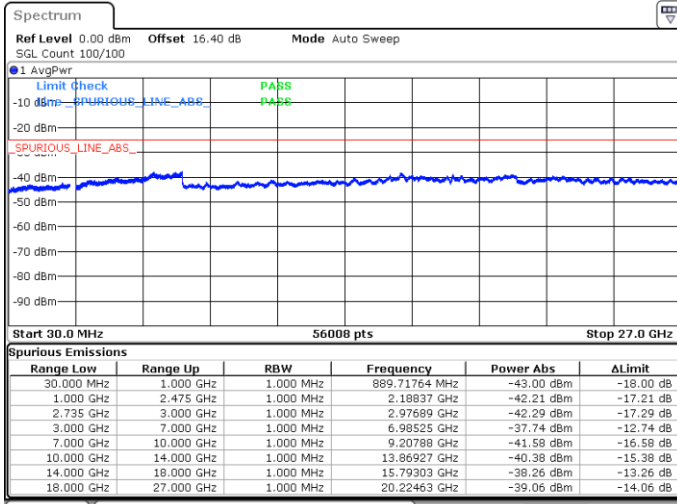

Date: 18.MAY.2020 01:11:28

LTE Band 41C / 15MHz+15MHz

16QAM

Highest Channel / 1RB0 and 1RB74

Highest Channel / 1RB74 and 1RB0

Date: 18.MAY.2020 01:45:14

Date: 18.MAY.2020 01:30:51

Highest Channel / FullIRB

N/A

Date: 18.MAY.2020 01:48:07

LTE Band 41C / 15MHz+20MHz

16QAM

Lowest Channel / 1RB0 and 1RB99

Lowest Channel / 1RB74 and 1RB0

Date: 17.MAY.2020 23:59:30

Date: 17.MAY.2020 23:56:39