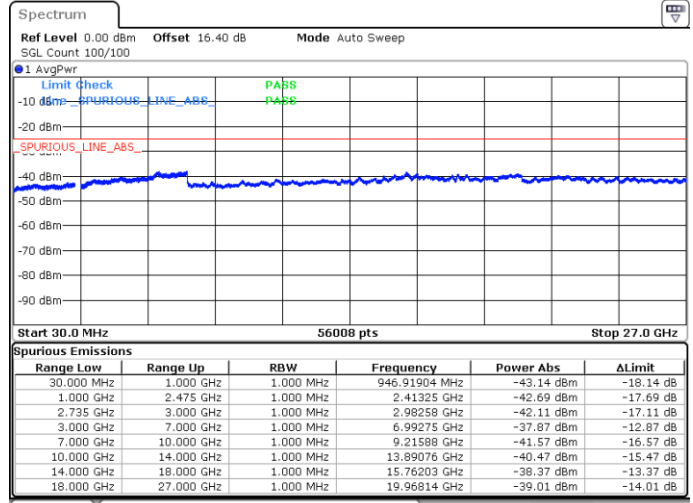

Date: 18.MAY.2020 01:11:28

LTE Band 41C / 15MHz+15MHz

16QAM

Highest Channel / 1RB0 and 1RB74

Highest Channel / 1RB74 and 1RB0

Date: 18.MAY.2020 01:45:14

Date: 18.MAY.2020 01:30:51

Highest Channel / FullIRB

N/A

Date: 18.MAY.2020 01:48:07

LTE Band 41C / 15MHz+20MHz

16QAM

Lowest Channel / 1RB0 and 1RB99

Lowest Channel / 1RB74 and 1RB0

Date: 17.MAY.2020 23:59:30

Date: 17.MAY.2020 23:56:39