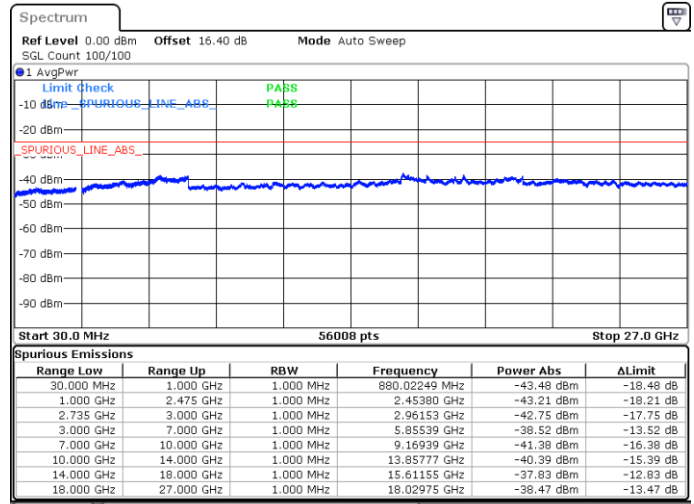

Date: 19.MAY.2020 05:08:16

Highest Channel / FullIRB

N/A

Date: 18.MAY.2020 05:32:12

LTE Band 41C / 10MHz+15MHz

64QAM

Lowest Channel / 1RB0 and 1RB74

Lowest Channel / 1RB49 and 1RB0

Date: 19.MAY.2020 05:26:09

Date: 19.MAY.2020 05:21:22

Lowest Channel / FullIRB

N/A

Date: 18.MAY.2020 04:37:01

LTE Band 41C / 10MHz+15MHz

64QAM

MiddleChannel / 1RB0 and 1RB74

Middle Channel / 1RB49 and 1RB0

Date: 19.MAY.2020 05:32:44

Date: 19.MAY.2020 05:40:35

Middle Channel / FullIRB

N/A

Date: 18.MAY.2020 04:50:26

LTE Band 41C / 10MHz+15MHz

64QAM

Highest Channel / 1RB0 and 1RB74

Highest Channel / 1RB49 and 1RB0

Date: 19.MAY.2020 05:50:35

Date: 19.MAY.2020 05:49:39

Highest Channel / FullIRB

N/A

Date: 18.MAY.2020 04:56:30

LTE Band 41C / 10MHz+20MHz