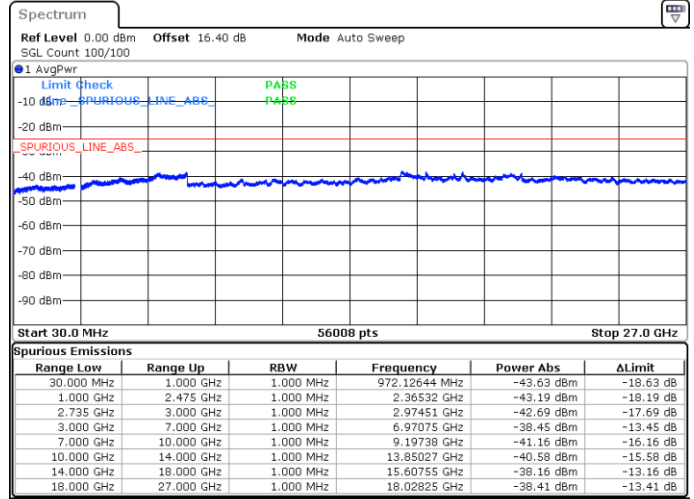

Date: 18.MAY.2020 00:15:53

Middle Channel / FullIRB

N/A

Date: 18.MAY.2020 00:10:09

LTE Band 41C / 15MHz+20MHz

16QAM

Highest Channel / 1RB0 and 1RB99

Highest Channel / 1RB74 and 1RB0

Date: 18.MAY.2020 00:31:17

Date: 18.MAY.2020 00:28:25

Highest Channel / FullIRB

N/A

Date: 18.MAY.2020 00:34:10

LTE Band 41C / 20MHz+5MHz

16QAM

Lowest Channel / 1RB0 and 1RB24

Lowest Channel / 1RB99 and 1RB0

Date: 19.MAY.2020 06:05:12

Date: 19.MAY.2020 06:02:21

Lowest Channel / FullIRB

N/A

Date: 18.MAY.2020 05:02:36

LTE Band 41C / 20MHz+5MHz

16QAM