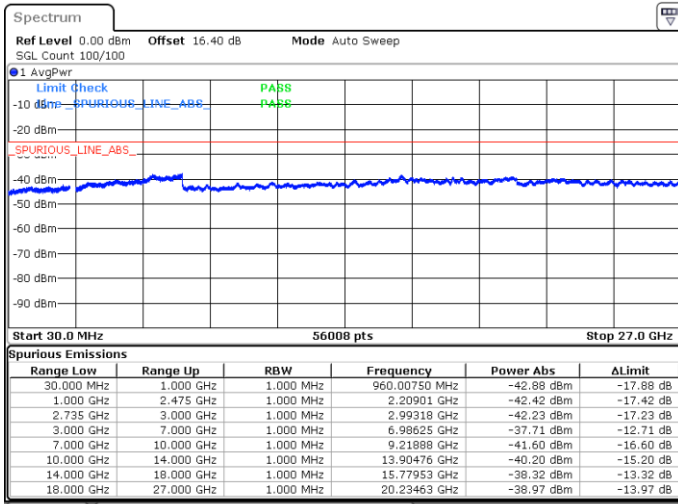

Middle Channel / 1RB0 and 1RB24

Middle Channel / 1RB99 and 1RB0

Date: 19.MAY.2020 06:22:21

Date: 19.MAY.2020 06:25:13

Middle Channel / FullIRB

N/A

Date: 18.MAY.2020 05:44:05

LTE Band 41C / 20MHz+5MHz

16QAM

Highest Channel / 1RB0 and 1RB24

Highest Channel / 1RB99 and 1RB0

Date: 19.MAY.2020 06:42:07

Date: 19.MAY.2020 06:39:15

Highest Channel / FullIRB

N/A

Date: 18.MAY.2020 05:50:06

LTE Band 41C / 20MHz+10MHz

16QAM

Lowest Channel / 1RB0 and 1RB49

Lowest Channel / 1RB99 and 1RB0

Date: 18.MAY.2020 02:06:44

Date: 18.MAY.2020 02:03:52

Lowest Channel / FullIRB

N/A