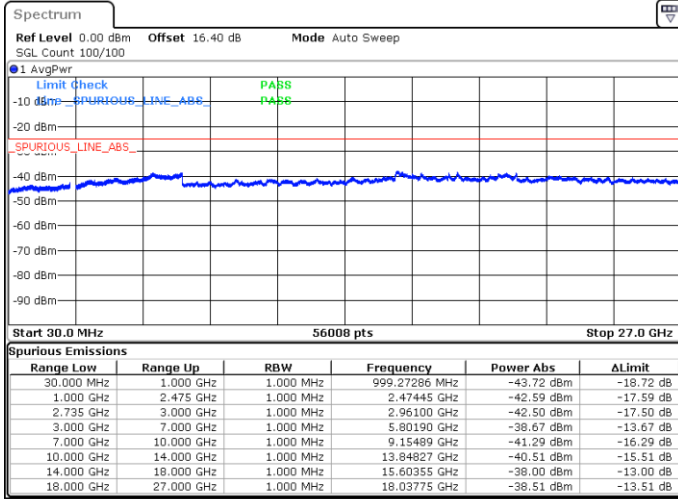

LTE Band 41C / 20MHz+20MHz

16QAM

Highest Channel / 1RB0 and 1RB99

Highest Channel / 1RB99 and 1RB0

Date: 13.MAY.2020 04:08:39

Date: 13.MAY.2020 04:05:33

Highest Channel / FullIRB

N/A

Date: 13.MAY.2020 04:11:46

LTE Band 41C / 5MHz+20MHz

64QAM

Lowest Channel / 1RB0 and 1RB99

Lowest Channel / 1RB24 and 1RB0

Date: 19.MAY.2020 04:58:02

Date: 19.MAY.2020 04:53:15

Lowest Channel / FullIRB