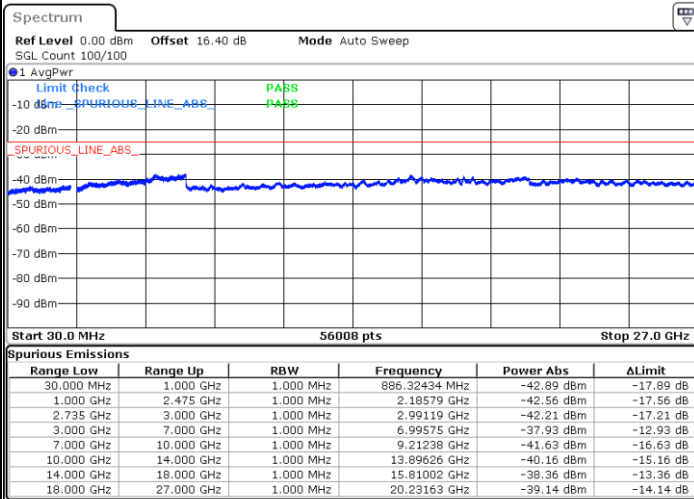

N/A

Date: 18.MAY.2020 02:14:09

LTE Band 41C / 20MHz+10MHz

16QAM

Highest Channel / 1RB0 and 1RB49

Highest Channel / 1RB99 and 1RB0

Date: 18.MAY.2020 02:35:06

Date: 18.MAY.2020 02:32:14

Highest Channel / FullIRB

N/A

Date: 18.MAY.2020 02:37:59

LTE Band 41C / 20MHz+15MHz

16QAM

Lowest Channel / 1RB0 and 1RB74

Lowest Channel / 1RB99 and 1RB0

Date: 17.MAY.2020 22:55:45

Date: 17.MAY.2020 22:52:53

Lowest Channel / FullRB

N/A

Date: 17.MAY.2020 22:58:38

LTE Band 41C / 20MHz+15MHz

16QAM

Middle Channel / 1RB0 and 1RB74

Middle Channel / 1RB99 and 1RB0

Date: 17.MAY.2020 23:10:41

Date: 17.MAY.2020 23:13:33

Middle Channel / FullIRB

N/A

Date: 17.MAY.2020 23:07:49

LTE Band 41C / 20MHz+15MHz

16QAM

Highest Channel / 1RB0 and 1RB74