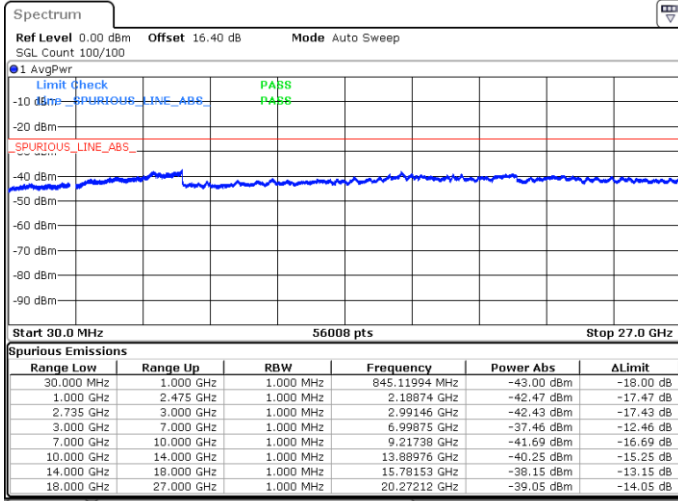

LTE Band 41C / 20MHz+10MHz

16QAM

Lowest Channel / 1RB0 and 1RB49

Lowest Channel / 1RB99 and 1RB0

Date: 18.MAY.2020 02:06:44

Date: 18.MAY.2020 02:03:52

Lowest Channel / FullIRB

N/A

Date: 18.MAY.2020 02:09:37

LTE Band 41C / 20MHz+10MHz

16QAM

Middle Channel / 1RB0 and 1RB49

Middle Channel / 1RB99 and 1RB0

Date: 18.MAY.2020 02:17:02

Date: 18.MAY.2020 02:21:20

Middle Channel / FullIRB

N/A

Date: 18.MAY.2020 02:14:09

LTE Band 41C / 20MHz+10MHz

16QAM

Highest Channel / 1RB0 and 1RB49

Highest Channel / 1RB99 and 1RB0

Date: 18.MAY.2020 02:35:06

Date: 18.MAY.2020 02:32:14

Highest Channel / FullIRB

N/A

Date: 18.MAY.2020 02:37:59

LTE Band 41C / 20MHz+15MHz

16QAM

Lowest Channel / 1RB0 and 1RB74

Lowest Channel / 1RB99 and 1RB0

Date: 17.MAY.2020 22:55:45