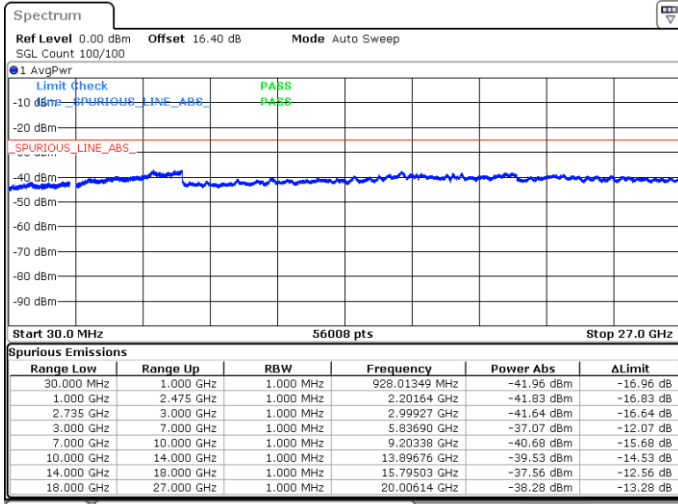

Lowest Channel / 1RB0 and 1RB99

Lowest Channel / 1RB99 and 1RB0

Date: 13.MAY.2020 03:47:01

Date: 13.MAY.2020 03:43:54

Lowest Channel / FullIRB

N/A

Date: 13.MAY.2020 03:50:08

LTE Band 41C / 20MHz+20MHz

16QAM

MiddleChannel / 1RB0 and 1RB99

Middle Channel / 1RB99 and 1RB0

Date: 13.MAY.2020 03:24:27

Date: 13.MAY.2020 03:27:33

Middle Channel / FullIRB

N/A

Date: 13.MAY.2020 03:21:20

LTE Band 41C / 20MHz+20MHz

16QAM

Highest Channel / 1RB0 and 1RB99

Highest Channel / 1RB99 and 1RB0

Date: 13.MAY.2020 04:08:39

Date: 13.MAY.2020 04:05:33

Highest Channel / FullIRB

N/A