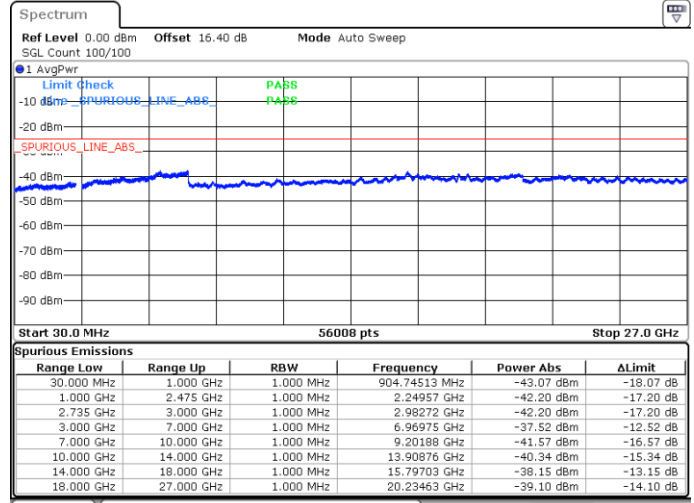

Date: 18.MAY.2020 03:16:54

LTE Band 41C / 10MHz+20MHz

64QAM

Highest Channel / 1RB0 and 1RB99

Highest Channel / 1RB49 and 1RB0

Date: 18.MAY.2020 03:34:58

Date: 18.MAY.2020 03:34:02

Highest Channel / FullIRB

N/A

Date: 18.MAY.2020 03:39:46

LTE Band 41C / 15MHz+10MHz

64QAM

Lowest Channel / 1RB0 and 1RB49

Lowest Channel / 1RB74 and 1RB0

Date: 18.MAY.2020 03:55:10

Date: 18.MAY.2020 03:50:24

Lowest Channel / FullIRB

N/A

Date: 18.MAY.2020 03:56:08

LTE Band 41C / 15MHz+10MHz

64QAM

Middle Channel / 1RB0 and 1RB49

Middle Channel / 1RB74 and 1RB0

Date: 18.MAY.2020 04:02:41