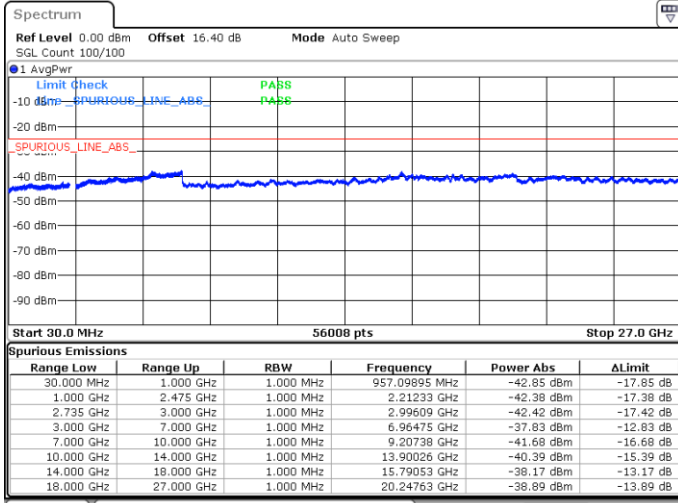

Date: 18.MAY.2020 02:09:37

LTE Band 41C / 20MHz+10MHz

16QAM

Middle Channel / 1RB0 and 1RB49

Middle Channel / 1RB99 and 1RB0

Date: 18.MAY.2020 02:17:02

Date: 18.MAY.2020 02:21:20

Middle Channel / FullIRB

N/A

Date: 18.MAY.2020 02:14:09

LTE Band 41C / 20MHz+10MHz

16QAM

Highest Channel / 1RB0 and 1RB49

Highest Channel / 1RB99 and 1RB0

Date: 18.MAY.2020 02:35:06

Date: 18.MAY.2020 02:32:14

Highest Channel / FullIRB

N/A

Date: 18.MAY.2020 02:37:59

LTE Band 41C / 20MHz+15MHz

16QAM

Lowest Channel / 1RB0 and 1RB74

Lowest Channel / 1RB99 and 1RB0

Date: 17.MAY.2020 22:55:45