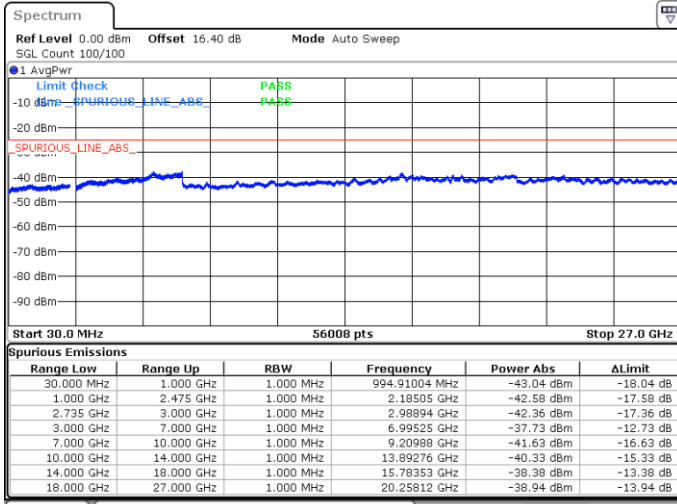

LTE Band 41C / 20MHz+10MHz

16QAM

Lowest Channel / 1RB0 and 1RB49

Lowest Channel / 1RB99 and 1RB0

Date: 18.MAY.2020 02:06:44

Date: 18.MAY.2020 02:03:52

Lowest Channel / FullIRB

N/A

Date: 18.MAY.2020 02:09:37

LTE Band 41C / 20MHz+10MHz

16QAM

Middle Channel / 1RB0 and 1RB49

Middle Channel / 1RB99 and 1RB0

Date: 18.MAY.2020 02:17:02

Date: 18.MAY.2020 02:21:20

Middle Channel / FullIRB