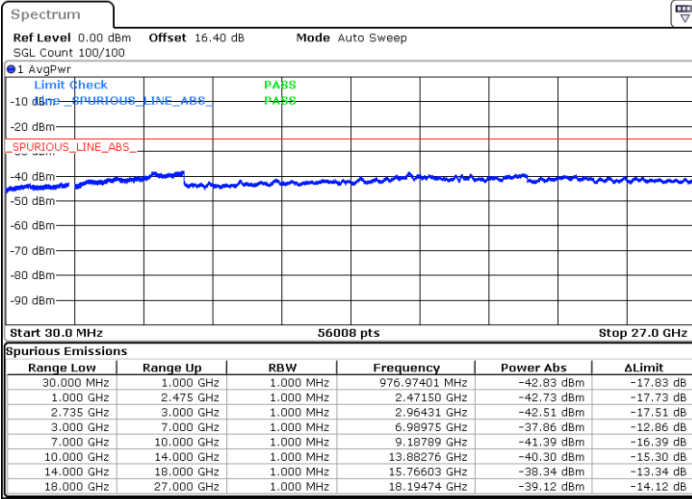

Date: 17.MAY.2020 22:52:53

Lowest Channel / FullRB

N/A

Date: 17.MAY.2020 22:58:38

LTE Band 41C / 20MHz+15MHz

16QAM

Middle Channel / 1RB0 and 1RB74

Middle Channel / 1RB99 and 1RB0

Date: 17.MAY.2020 23:10:41

Date: 17.MAY.2020 23:13:33

Middle Channel / FullIRB

N/A

Date: 17.MAY.2020 23:07:49

LTE Band 41C / 20MHz+15MHz

16QAM

Highest Channel / 1RB0 and 1RB74

Highest Channel / 1RB99 and 1RB0

Date: 17.MAY.2020 23:29:13

Date: 17.MAY.2020 23:26:21

Highest Channel / FullIRB

N/A

Date: 17.MAY.2020 23:32:54

LTE Band 41C / 20MHz+20MHz

16QAM

Lowest Channel / 1RB0 and 1RB99

Lowest Channel / 1RB99 and 1RB0

Date: 13.MAY.2020 03:47:01

Date: 13.MAY.2020 03:43:54

Lowest Channel / FullIRB

N/A

Date: 13.MAY.2020 03:50:08

LTE Band 41C / 20MHz+20MHz