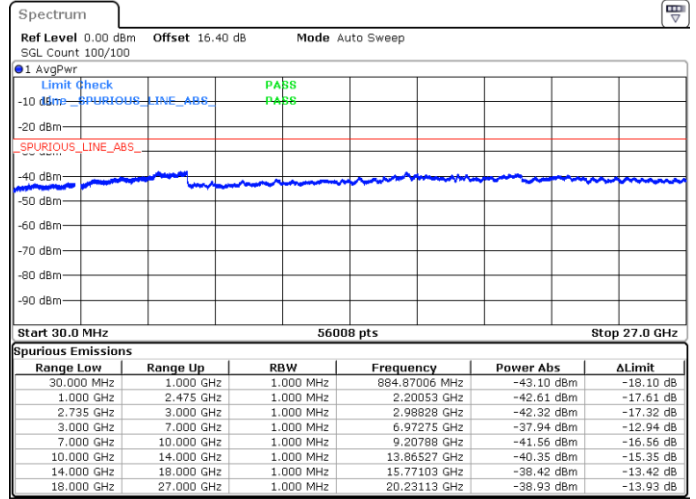

Date: 17.MAY.2020 22:52:53

Lowest Channel / FullRB

N/A

Date: 17.MAY.2020 22:58:38

LTE Band 41C / 20MHz+15MHz

16QAM

Middle Channel / 1RB0 and 1RB74

Middle Channel / 1RB99 and 1RB0

Date: 17.MAY.2020 23:10:41

Date: 17.MAY.2020 23:13:33

Middle Channel / FullIRB

N/A

Date: 17.MAY.2020 23:07:49

LTE Band 41C / 20MHz+15MHz

16QAM

Highest Channel / 1RB0 and 1RB74

Highest Channel / 1RB99 and 1RB0

Date: 17.MAY.2020 23:29:13

Date: 17.MAY.2020 23:26:21

Highest Channel / FullIRB

N/A

Date: 17.MAY.2020 23:32:54

LTE Band 41C / 20MHz+20MHz

16QAM

Lowest Channel / 1RB0 and 1RB99

Lowest Channel / 1RB99 and 1RB0

Date: 13.MAY.2020 03:47:01

Date: 13.MAY.2020 03:43:54

Lowest Channel / FullIRB

N/A

Date: 13.MAY.2020 03:50:08

LTE Band 41C / 20MHz+20MHz