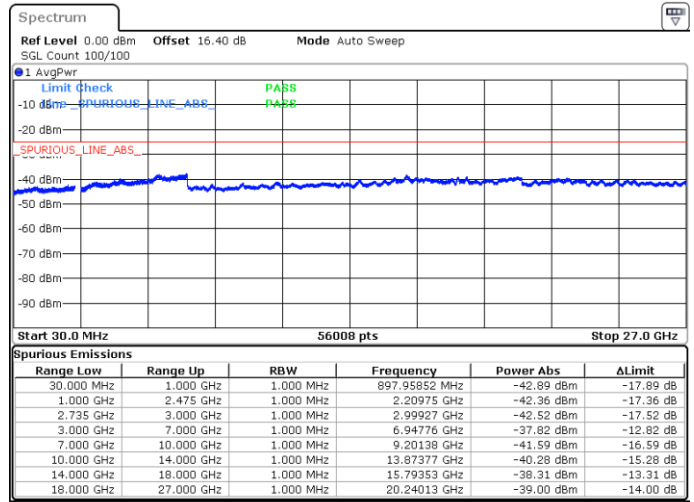

N/A

Date: 18.MAY.2020 02:14:09

LTE Band 41C / 20MHz+10MHz

16QAM

Highest Channel / 1RB0 and 1RB49

Highest Channel / 1RB99 and 1RB0

Date: 18.MAY.2020 02:35:06

Date: 18.MAY.2020 02:32:14

Highest Channel / FullIRB

N/A

Date: 18.MAY.2020 02:37:59

LTE Band 41C / 20MHz+15MHz

16QAM

Lowest Channel / 1RB0 and 1RB74

Lowest Channel / 1RB99 and 1RB0

Date: 17.MAY.2020 22:55:45

Date: 17.MAY.2020 22:52:53

Lowest Channel / FullRB

N/A

Date: 17.MAY.2020 22:58:38

LTE Band 41C / 20MHz+15MHz

16QAM

Middle Channel / 1RB0 and 1RB74

Middle Channel / 1RB99 and 1RB0