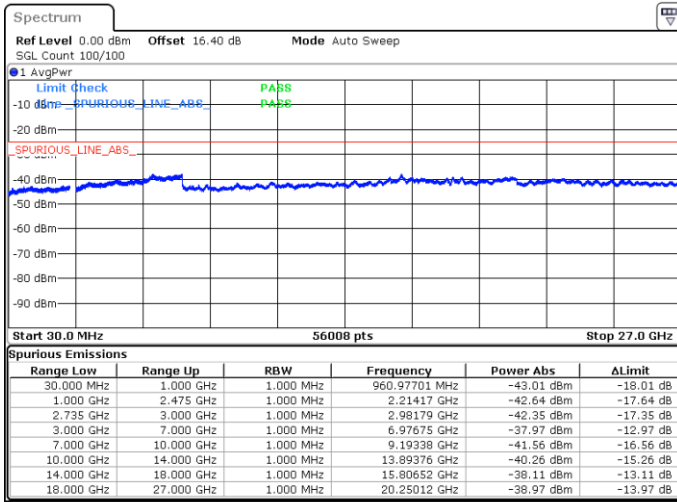

LTE Band 41C / 15MHz+15MHz

16QAM

Middle Channel / 1RB0 and 1RB74

Middle Channel / 1RB74 and 1RB0

Date: 18.MAY.2020 01:14:21

Date: 18.MAY.2020 01:17:13

Middle Channel / FullIRB

N/A

Date: 18.MAY.2020 01:11:28

LTE Band 41C / 15MHz+15MHz

16QAM

Highest Channel / 1RB0 and 1RB74

Highest Channel / 1RB74 and 1RB0

Date: 18.MAY.2020 01:45:14

Date: 18.MAY.2020 01:30:51

Highest Channel / FullIRB