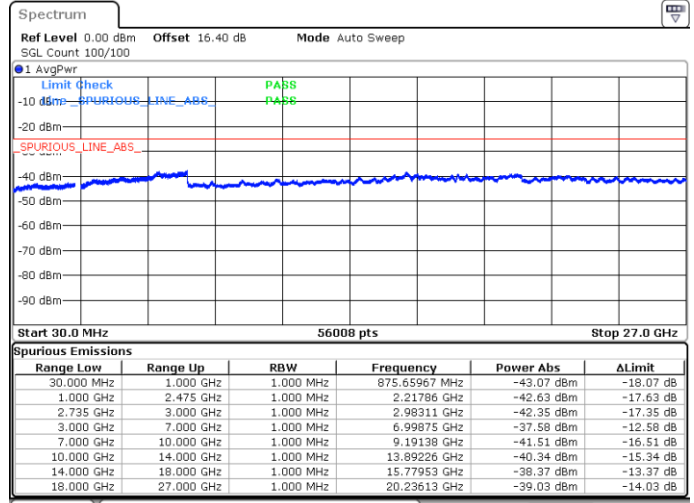

N/A

Date: 18.MAY.2020 02:14:09

LTE Band 41C / 20MHz+10MHz

16QAM

Highest Channel / 1RB0 and 1RB49

Highest Channel / 1RB99 and 1RB0

Date: 18.MAY.2020 02:35:06

Date: 18.MAY.2020 02:32:14

Highest Channel / FullIRB

N/A

Date: 18.MAY.2020 02:37:59

LTE Band 41C / 20MHz+15MHz

16QAM

Lowest Channel / 1RB0 and 1RB74

Lowest Channel / 1RB99 and 1RB0

Date: 17.MAY.2020 22:55:45