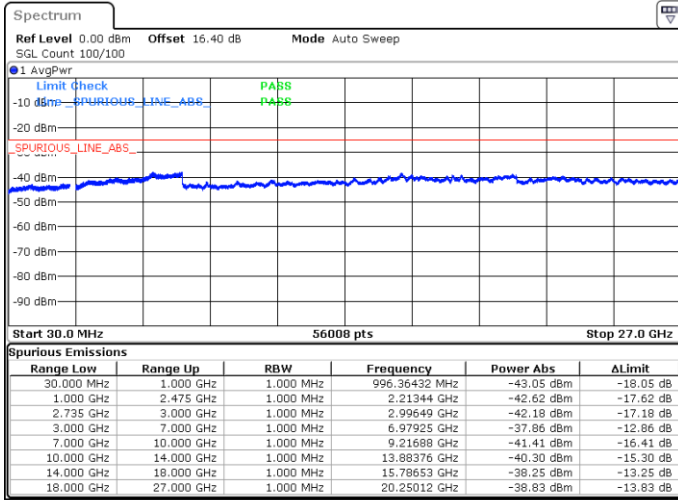

Middle Channel / FullIRB

N/A

Date: 18.MAY.2020 04:01:43