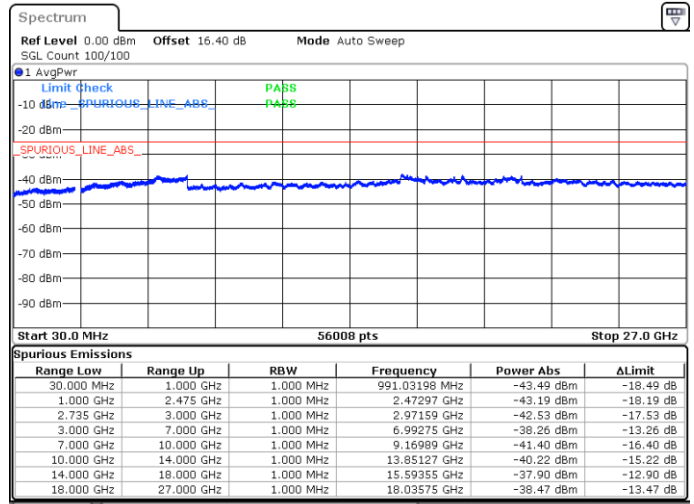

Lowest Channel / 1RB99 and 1RB0

Date: 19.MAY.2020 06:05:12

Date: 19.MAY.2020 06:02:21

Lowest Channel / FullIRB

N/A

Date: 18.MAY.2020 05:02:36

LTE Band 41C / 20MHz+5MHz

16QAM

Middle Channel / 1RB0 and 1RB24

Middle Channel / 1RB99 and 1RB0

Date: 19.MAY.2020 06:22:21

Date: 19.MAY.2020 06:25:13

Middle Channel / FullIRB

N/A

Date: 18.MAY.2020 05:44:05

LTE Band 41C / 20MHz+5MHz

16QAM

Highest Channel / 1RB0 and 1RB24

Highest Channel / 1RB99 and 1RB0

Date: 19.MAY.2020 06:42:07

Date: 19.MAY.2020 06:39:15

Highest Channel / FullIRB

N/A

Date: 18.MAY.2020 05:50:06