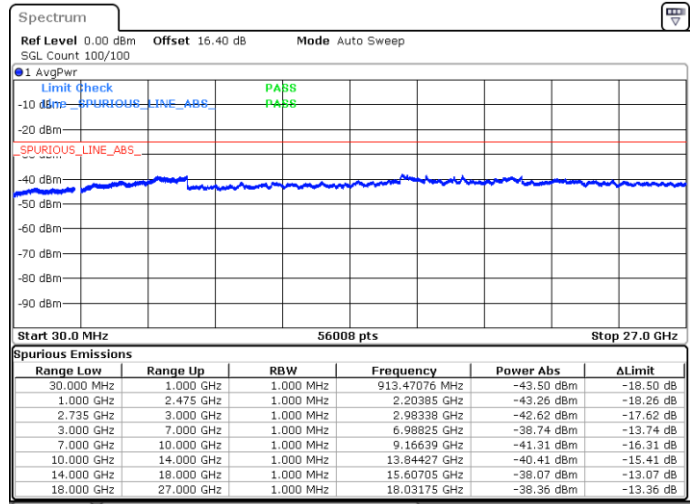

Date: 19.MAY.2020 05:26:09

Date: 19.MAY.2020 05:21:22

Lowest Channel / FullIRB

N/A

Date: 18.MAY.2020 04:37:01

LTE Band 41C / 10MHz+15MHz

64QAM

MiddleChannel / 1RB0 and 1RB74

Middle Channel / 1RB49 and 1RB0

Date: 19.MAY.2020 05:32:44

Date: 19.MAY.2020 05:40:35

Middle Channel / FullIRB

N/A

Date: 18.MAY.2020 04:50:26

LTE Band 41C / 10MHz+15MHz

64QAM

Highest Channel / 1RB0 and 1RB74

Highest Channel / 1RB49 and 1RB0

Date: 19.MAY.2020 05:50:35

Date: 19.MAY.2020 05:49:39

Highest Channel / FullIRB

N/A

Date: 18.MAY.2020 04:56:30

LTE Band 41C / 10MHz+20MHz