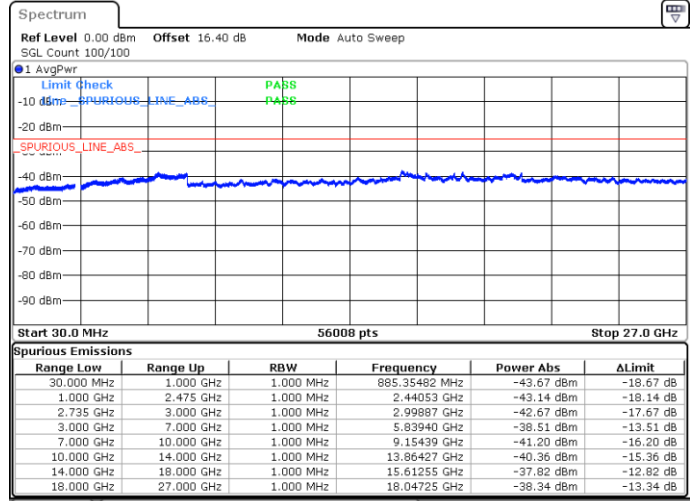

Date: 18.MAY.2020 00:31:17

Date: 18.MAY.2020 00:28:25

Highest Channel / FullIRB

N/A

Date: 18.MAY.2020 00:34:10

LTE Band 41C / 20MHz+5MHz

16QAM

Lowest Channel / 1RB0 and 1RB24

Lowest Channel / 1RB99 and 1RB0

Date: 19.MAY.2020 06:05:12

Date: 19.MAY.2020 06:02:21

Lowest Channel / FullIRB

N/A

Date: 18.MAY.2020 05:02:36

LTE Band 41C / 20MHz+5MHz

16QAM

Middle Channel / 1RB0 and 1RB24

Middle Channel / 1RB99 and 1RB0

Date: 19.MAY.2020 06:22:21

Date: 19.MAY.2020 06:25:13

Middle Channel / FullIRB

N/A

Date: 18.MAY.2020 05:44:05

LTE Band 41C / 20MHz+5MHz