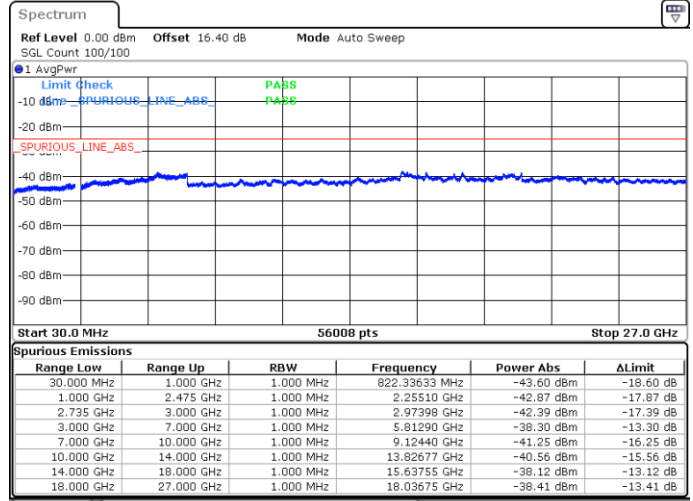

Middle Channel / FullIRB

N/A

Date: 18.MAY.2020 05:39:35

LTE Band 41C / 5MHz+20MHz

64QAM

Highest Channel / 1RB0 and 1RB99

Highest Channel / 1RB24 and 1RB0

Date: 19.MAY.2020 05:09:12

Date: 19.MAY.2020 05:08:16

Highest Channel / FullIRB

N/A

Date: 18.MAY.2020 05:32:12

LTE Band 41C / 10MHz+15MHz

64QAM

Lowest Channel / 1RB0 and 1RB74

Lowest Channel / 1RB49 and 1RB0

Date: 19.MAY.2020 05:26:09

Date: 19.MAY.2020 05:21:22

Lowest Channel / FullIRB

N/A

Date: 18.MAY.2020 04:37:01

LTE Band 41C / 10MHz+15MHz

64QAM

MiddleChannel / 1RB0 and 1RB74