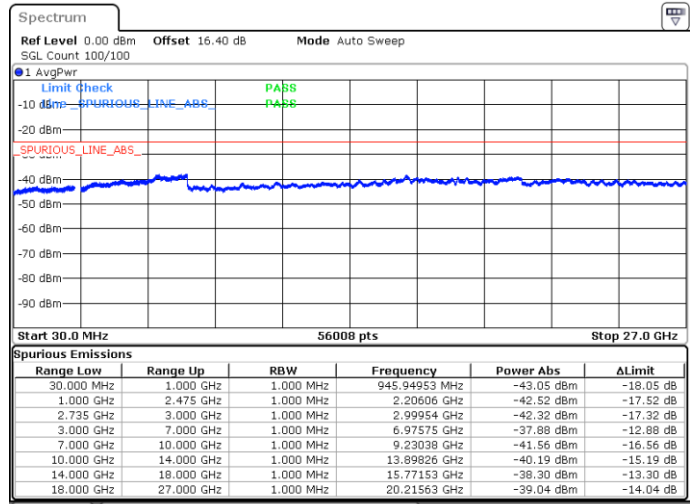

LTE Band 41C / 15MHz+10MHz

16QAM

Lowest Channel / 1RB0 and 1RB49

Lowest Channel / 1RB74 and 1RB0

Date: 18.MAY.2020 03:54:13

Date: 18.MAY.2020 03:51:21

Lowest Channel / FullIRB

N/A

Date: 18.MAY.2020 03:57:05

LTE Band 41C / 15MHz+10MHz

16QAM

Middle Channel / 1RB0 and 1RB49

Middle Channel / 1RB74 and 1RB0

Date: 18.MAY.2020 04:03:38

Date: 18.MAY.2020 04:06:30

Middle Channel / FullIRB

N/A

Date: 18.MAY.2020 04:00:46

LTE Band 41C / 15MHz+10MHz

16QAM

Highest Channel / 1RB0 and 1RB49

Highest Channel / 1RB74 and 1RB0

Date: 18.MAY.2020 04:21:56

Date: 18.MAY.2020 04:19:05

Highest Channel / FullIRB

N/A

Date: 18.MAY.2020 04:24:49

LTE Band 41C / 15MHz+15MHz

16QAM

Lowest Channel / 1RB0 and 1RB74

Lowest Channel / 1RB74 and 1RB0

Date: 18.MAY.2020 00:57:54