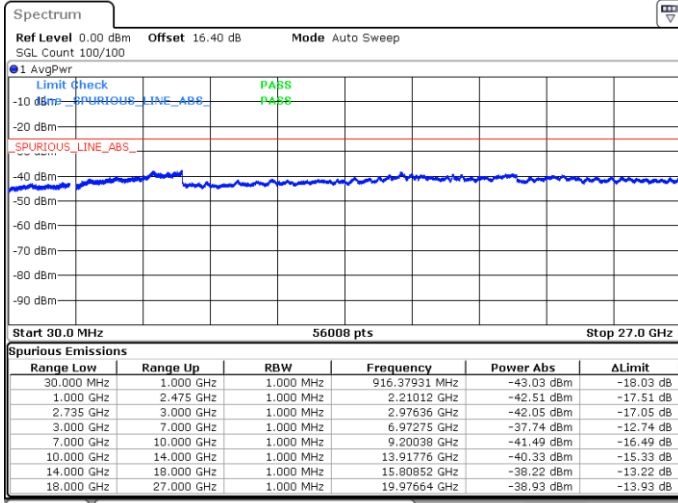

Date: 19.MAY.2020 05:51:32

Date: 19.MAY.2020 05:48:41

Highest Channel / FullIRB

N/A

Date: 18.MAY.2020 04:55:33

LTE Band 41C / 10MHz+20MHz

16QAM

Lowest Channel / 1RB0 and 1RB99

Lowest Channel / 1RB49 and 1RB0

Date: 18.MAY.2020 03:02:37

Date: 18.MAY.2020 02:59:46

Lowest Channel / FullIRB

N/A

Date: 18.MAY.2020 03:05:31

LTE Band 41C / 10MHz+20MHz

16QAM

Middle Channel / 1RB0 and 1RB9

Middle Channel / 1RB49 and 1RB0

Date: 18.MAY.2020 03:18:50

Date: 18.MAY.2020 03:21:41

Middle Channel / FullIRB

N/A

Date: 18.MAY.2020 03:15:57

LTE Band 41C / 10MHz+20MHz