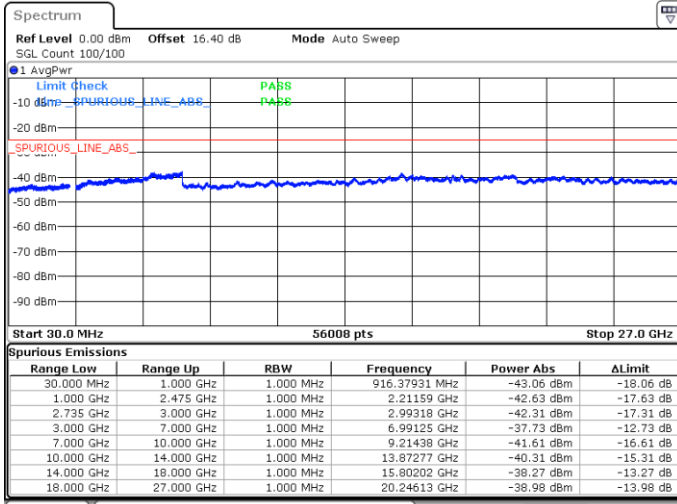

N/A

Date: 18.MAY.2020 05:31:15

LTE Band 41C / 10MHz+15MHz

16QAM

Lowest Channel / 1RB0 and 1RB74

Lowest Channel / 1RB49 and 1RB0

Date: 19.MAY.2020 05:25:12

Date: 19.MAY.2020 05:22:20

Lowest Channel / FullIRB

N/A

Date: 18.MAY.2020 04:37:59

LTE Band 41C / 10MHz+15MHz

16QAM

MiddleChannel / 1RB0 and 1RB74

Middle Channel / 1RB49 and 1RB0

Date: 19.MAY.2020 05:33:42

Date: 19.MAY.2020 05:36:33

Middle Channel / FullIRB

N/A

Date: 18.MAY.2020 04:49:28

LTE Band 41C / 10MHz+15MHz

16QAM

Highest Channel / 1RB0 and 1RB74

Highest Channel / 1RB49 and 1RB0

Date: 19.MAY.2020 05:51:32

Date: 19.MAY.2020 05:48:41

Highest Channel / FullIRB

N/A

Date: 18.MAY.2020 04:55:33

LTE Band 41C / 10MHz+20MHz

16QAM

Lowest Channel / 1RB0 and 1RB99