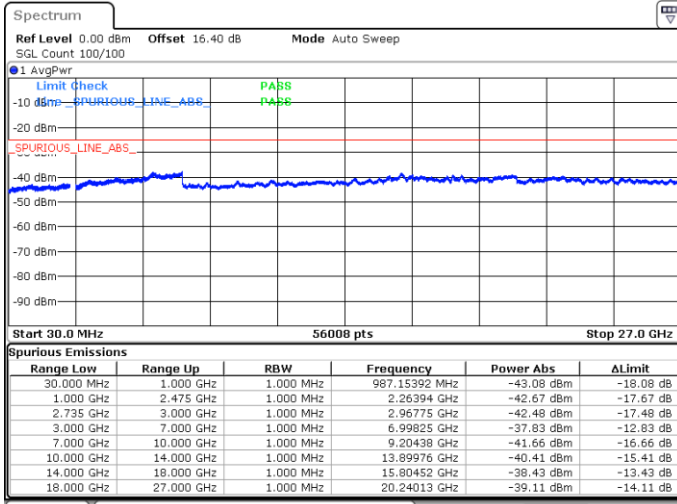

LTE Band 41C / 20MHz+10MHz

QPSK

Highest Channel / 1RB0 and 1RB49

Highest Channel / 1RB99 and 1RB0

Date: 18.MAY.2020 02:36:03

Date: 18.MAY.2020 02:31:17

Highest Channel / FullIRB

N/A

Date: 18.MAY.2020 02:37:01

LTE Band 41C / 20MHz+15MHz

QPSK

Lowest Channel / 1RB0 and 1RB74

Lowest Channel / 1RB99 and 1RB0

Date: 17.MAY.2020 22:54:47

Date: 17.MAY.2020 22:53:51

Lowest Channel / FullIRB

N/A

Date: 17.MAY.2020 22:59:36

LTE Band 41C / 20MHz+15MHz

QPSK

Middle Channel / 1RB0 and 1RB74

Middle Channel / 1RB99 and 1RB0

Date: 17.MAY.2020 23:11:39

Date: 17.MAY.2020 23:12:36

Middle Channel / FullRB

N/A

Date: 17.MAY.2020 23:06:51

LTE Band 41C / 20MHz+15MHz

QPSK

Highest Channel / 1RB0 and 1RB74

Highest Channel / 1RB99 and 1RB0

Date: 17.MAY.2020 23:30:58