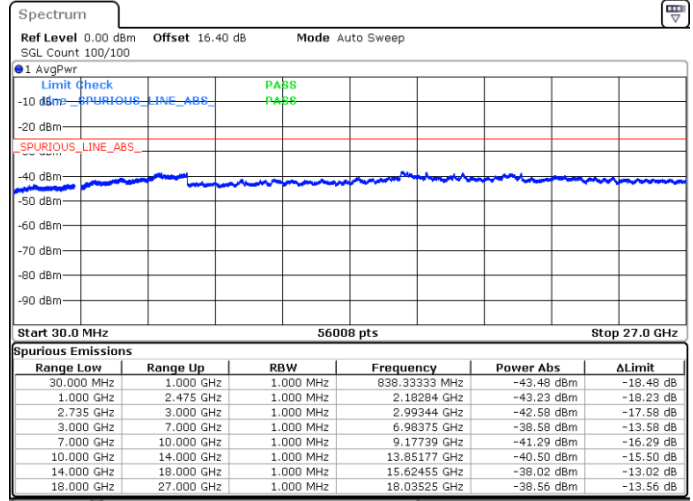

Lowest Channel / FullIRB

N/A

Date: 18.MAY.2020 04:37:59

LTE Band 41C / 10MHz+15MHz

16QAM

MiddleChannel / 1RB0 and 1RB74

Middle Channel / 1RB49 and 1RB0

Date: 19.MAY.2020 05:33:42

Date: 19.MAY.2020 05:36:33

Middle Channel / FullIRB

N/A

Date: 18.MAY.2020 04:49:28

LTE Band 41C / 10MHz+15MHz

16QAM

Highest Channel / 1RB0 and 1RB74

Highest Channel / 1RB49 and 1RB0

Date: 19.MAY.2020 05:51:32

Date: 19.MAY.2020 05:48:41

Highest Channel / FullIRB

N/A

Date: 18.MAY.2020 04:55:33

LTE Band 41C / 10MHz+20MHz

16QAM

Lowest Channel / 1RB0 and 1RB99

Lowest Channel / 1RB49 and 1RB0

Date: 18.MAY.2020 03:02:37

Date: 18.MAY.2020 02:59:46

Lowest Channel / FullIRB

N/A

Date: 18.MAY.2020 03:05:31

LTE Band 41C / 10MHz+20MHz

16QAM