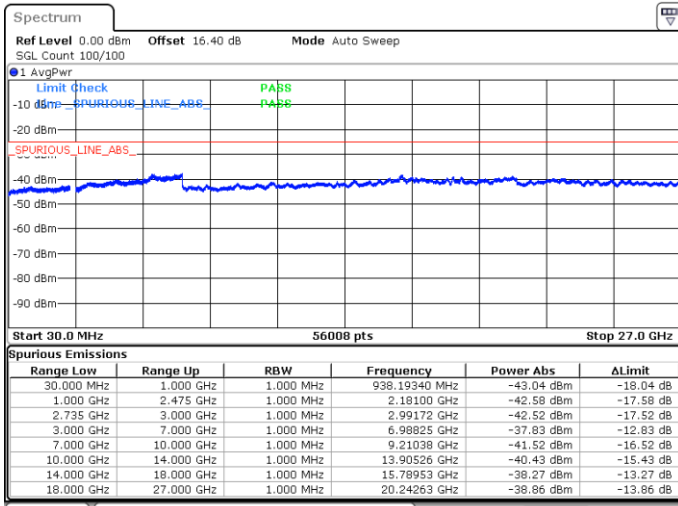

Lowest Channel / 1RB49 and 1RB0

Date: 18.MAY.2020 03:02:37

Date: 18.MAY.2020 02:59:46

Lowest Channel / FullIRB

N/A

Date: 18.MAY.2020 03:05:31

LTE Band 41C / 10MHz+20MHz

16QAM

Middle Channel / 1RB0 and 1RB9

Middle Channel / 1RB49 and 1RB0

Date: 18.MAY.2020 03:18:50

Date: 18.MAY.2020 03:21:41

Middle Channel / FullIRB

N/A

Date: 18.MAY.2020 03:15:57

LTE Band 41C / 10MHz+20MHz

16QAM

Highest Channel / 1RB0 and 1RB99

Highest Channel / 1RB49 and 1RB0

Date: 18.MAY.2020 03:35:56

Date: 18.MAY.2020 03:33:04

Highest Channel / FullIRB

N/A

Date: 18.MAY.2020 03:38:49