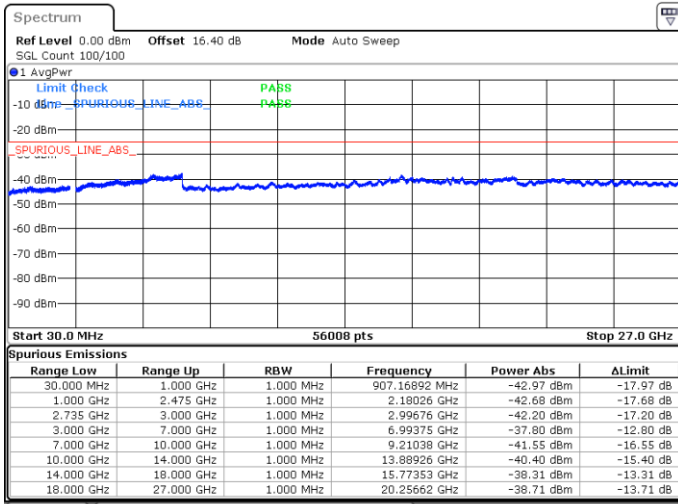

Highest Channel / 1RB99 and 1RB0

Date: 19.MAY.2020 06:43:05

Date: 19.MAY.2020 06:38:18

Highest Channel / FullIRB

N/A

Date: 18.MAY.2020 05:49:08

LTE Band 41C / 20MHz+10MHz

QPSK

Lowest Channel / 1RB0 and 1RB49

Lowest Channel / 1RB99 and 1RB0

Date: 18.MAY.2020 02:05:46

Date: 18.MAY.2020 02:04:50

Lowest Channel / FullIRB

N/A

Date: 18.MAY.2020 02:10:35

LTE Band 41C / 20MHz+10MHz

LTE Band 41C / 20MHz+10MHz

QPSK

Highest Channel / 1RB0 and 1RB49

Highest Channel / 1RB99 and 1RB0

Date: 18.MAY.2020 02:36:03

Date: 18.MAY.2020 02:31:17

Highest Channel / FullIRB

N/A