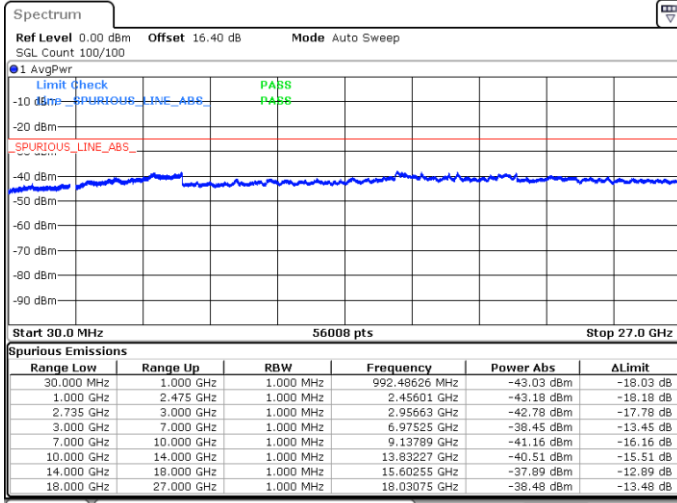

N/A

Date: 18.MAY.2020 05:31:15

LTE Band 41C / 10MHz+15MHz

16QAM

Lowest Channel / 1RB0 and 1RB74

Lowest Channel / 1RB49 and 1RB0

Date: 19.MAY.2020 05:25:12

Date: 19.MAY.2020 05:22:20

Lowest Channel / FullIRB

N/A

Date: 18.MAY.2020 04:37:59

LTE Band 41C / 10MHz+15MHz

16QAM

MiddleChannel / 1RB0 and 1RB74

Middle Channel / 1RB49 and 1RB0

Date: 19.MAY.2020 05:33:42

Date: 19.MAY.2020 05:36:33

Middle Channel / FullIRB

N/A

Date: 18.MAY.2020 04:49:28

LTE Band 41C / 10MHz+15MHz

16QAM

Highest Channel / 1RB0 and 1RB74

Highest Channel / 1RB49 and 1RB0

Date: 19.MAY.2020 05:51:32

Date: 19.MAY.2020 05:48:41

Highest Channel / FullIRB

N/A

Date: 18.MAY.2020 04:55:33

LTE Band 41C / 10MHz+20MHz

16QAM

Lowest Channel / 1RB0 and 1RB99