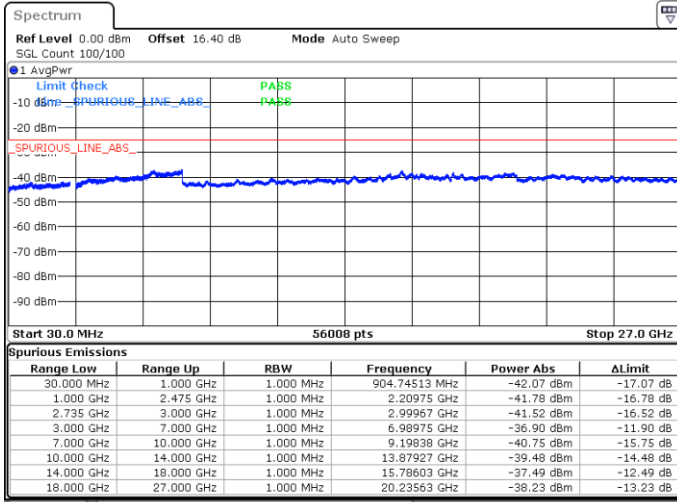

Date: 13.MAY.2020 03:45:58

Date: 13.MAY.2020 03:44:57

Lowest Channel / FullIRB

N/A

Date: 13.MAY.2020 03:51:10

LTE Band 41C / 20MHz+20MHz

QPSK

MiddleChannel / 1RB0 and 1RB99

Middle Channel / 1RB99 and 1RB0

Date: 13.MAY.2020 03:25:30

Date: 13.MAY.2020 03:26:31

Middle Channel / FullIRB

N/A

Date: 13.MAY.2020 03:20:18

LTE Band 41C / 20MHz+20MHz

QPSK

Highest Channel / 1RB0 and 1RB99

Highest Channel / 1RB99 and 1RB0

Date: 13.MAY.2020 04:09:41

Date: 13.MAY.2020 04:04:30

Highest Channel / FullIRB

N/A

Date: 13.MAY.2020 04:10:44

LTE Band 41C / 5MHz+20MHz