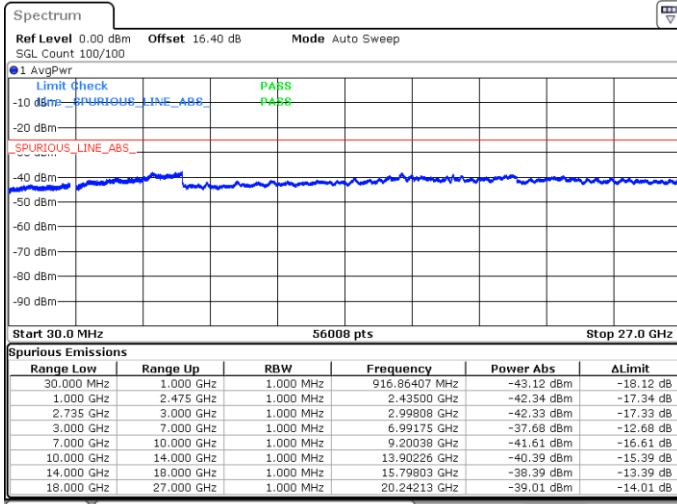

Date: 19.MAY.2020 06:23:19

Date: 19.MAY.2020 06:24:16

Middle Channel / FullIRB

N/A

Date: 18.MAY.2020 05:43:07

LTE Band 41C / 20MHz+5MHz

QPSK

Highest Channel / 1RB0 and 1RB24

Highest Channel / 1RB99 and 1RB0

Date: 19.MAY.2020 06:43:05

Date: 19.MAY.2020 06:38:18

Highest Channel / FullIRB

N/A

Date: 18.MAY.2020 05:49:08

LTE Band 41C / 20MHz+10MHz

QPSK

Lowest Channel / 1RB0 and 1RB49

Lowest Channel / 1RB99 and 1RB0

Date: 18.MAY.2020 02:05:46

Date: 18.MAY.2020 02:04:50

Lowest Channel / FullIRB

N/A

Date: 18.MAY.2020 02:10:35

LTE Band 41C / 20MHz+10MHz