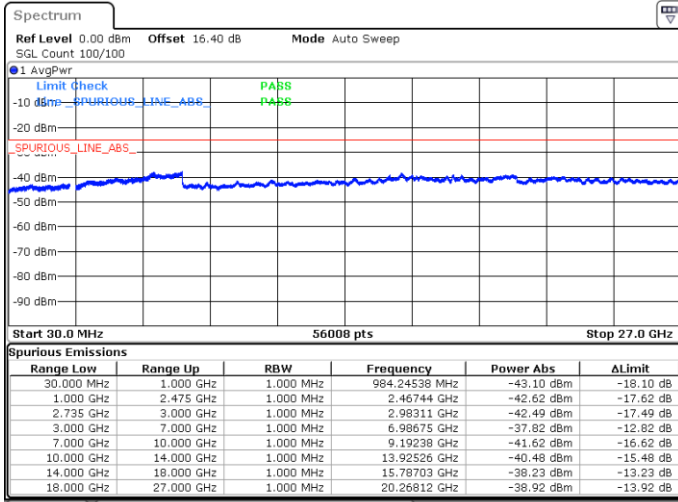

Date: 19.MAY.2020 05:51:32

Date: 19.MAY.2020 05:48:41

Highest Channel / FullIRB

N/A

Date: 18.MAY.2020 04:55:33

LTE Band 41C / 10MHz+20MHz

16QAM

Lowest Channel / 1RB0 and 1RB99

Lowest Channel / 1RB49 and 1RB0

Date: 18.MAY.2020 03:02:37

Date: 18.MAY.2020 02:59:46

Lowest Channel / FullIRB

N/A

Date: 18.MAY.2020 03:05:31

LTE Band 41C / 10MHz+20MHz

16QAM

Middle Channel / 1RB0 and 1RB9

Middle Channel / 1RB49 and 1RB0

Date: 18.MAY.2020 03:18:50

Date: 18.MAY.2020 03:21:41

Middle Channel / FullIRB

N/A

Date: 18.MAY.2020 03:15:57

LTE Band 41C / 10MHz+20MHz

16QAM

Highest Channel / 1RB0 and 1RB99

Highest Channel / 1RB49 and 1RB0

Date: 18.MAY.2020 03:35:56

Date: 18.MAY.2020 03:33:04

Highest Channel / FullIRB

N/A

Date: 18.MAY.2020 03:38:49