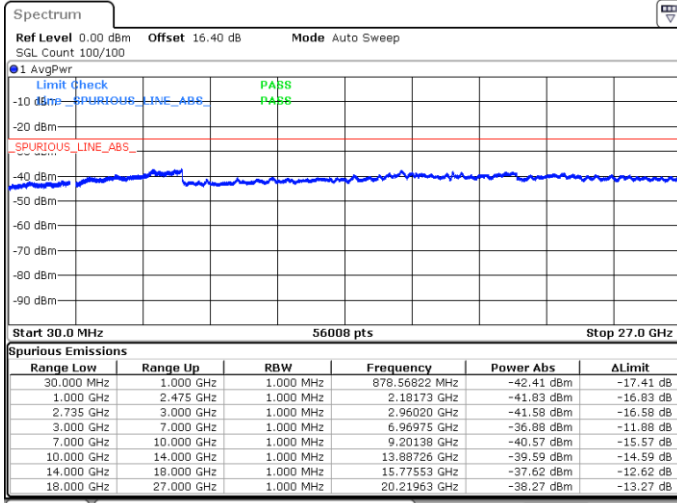

Date: 17.MAY.2020 23:25:23

Highest Channel / FullIRB

N/A

Date: 17.MAY.2020 23:31:56

LTE Band 41C / 20MHz+20MHz

QPSK

Lowest Channel / 1RB0 and 1RB99

Lowest Channel / 1RB99 and 1RB0

Date: 13.MAY.2020 03:45:58

Date: 13.MAY.2020 03:44:57

Lowest Channel / FullIRB

N/A

Date: 13.MAY.2020 03:51:10

LTE Band 41C / 20MHz+20MHz

QPSK

MiddleChannel / 1RB0 and 1RB99

Middle Channel / 1RB99 and 1RB0

Date: 13.MAY.2020 03:25:30

Date: 13.MAY.2020 03:26:31

Middle Channel / FullIRB

N/A

Date: 13.MAY.2020 03:20:18

LTE Band 41C / 20MHz+20MHz

QPSK

Highest Channel / 1RB0 and 1RB99

Highest Channel / 1RB99 and 1RB0

Date: 13.MAY.2020 04:09:41

Date: 13.MAY.2020 04:04:30

Highest Channel / FullIRB

N/A

Date: 13.MAY.2020 04:10:44

LTE Band 41C / 5MHz+20MHz