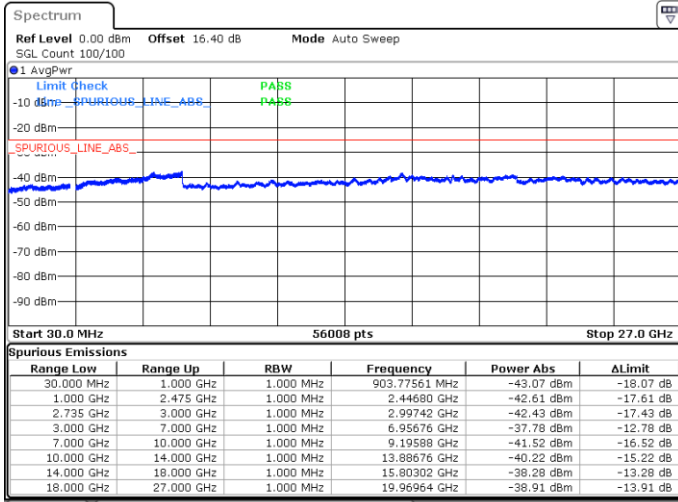

Highest Channel / 1RB0 and 1RB99

Highest Channel / 1RB99 and 1RB0

Date: 13.MAY.2020 04:09:41

Date: 13.MAY.2020 04:04:30

Highest Channel / FullIRB

N/A

Date: 13.MAY.2020 04:10:44

LTE Band 41C / 5MHz+20MHz

16QAM

Lowest Channel / 1RB0 and 1RB99

Lowest Channel / 1RB24 and 1RB0

Date: 19.MAY.2020 04:57:04

Date: 19.MAY.2020 04:54:12

Lowest Channel / FullIRB

N/A

Date: 18.MAY.2020 05:15:43

LTE Band 41C / 5MHz+20MHz

16QAM

Middle Channel / 1RB0 and 1RB9

Middle Channel / 1RB24 and 1RB0

Date: 19.MAY.2020 04:41:06

Date: 19.MAY.2020 04:43:58

Middle Channel / FullRB

N/A

Date: 18.MAY.2020 05:38:37

LTE Band 41C / 5MHz+20MHz

16QAM

Highest Channel / 1RB0 and 1RB99

Highest Channel / 1RB24 and 1RB0

Date: 19.MAY.2020 05:10:10

Date: 19.MAY.2020 05:07:18

Highest Channel / FullIRB