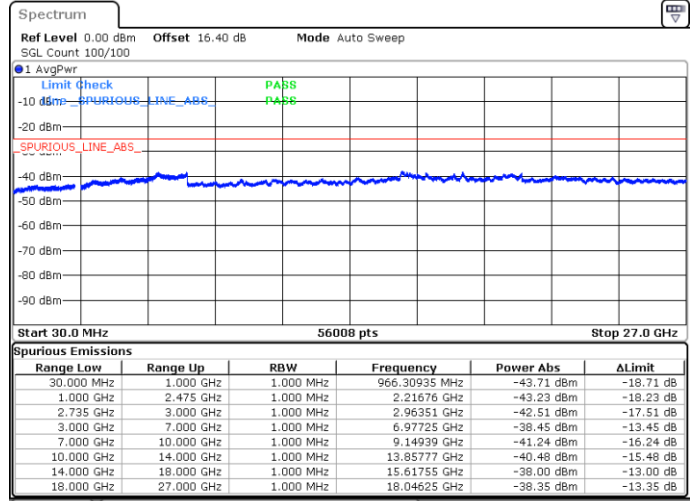

Date: 18.MAY.2020 05:38:37

LTE Band 41C / 5MHz+20MHz

16QAM

Highest Channel / 1RB0 and 1RB99

Highest Channel / 1RB24 and 1RB0

Date: 19.MAY.2020 05:10:10

Date: 19.MAY.2020 05:07:18

Highest Channel / FullIRB

N/A

Date: 18.MAY.2020 05:31:15

LTE Band 41C / 10MHz+15MHz

16QAM

Lowest Channel / 1RB0 and 1RB74

Lowest Channel / 1RB49 and 1RB0

Date: 19.MAY.2020 05:25:12

Date: 19.MAY.2020 05:22:20