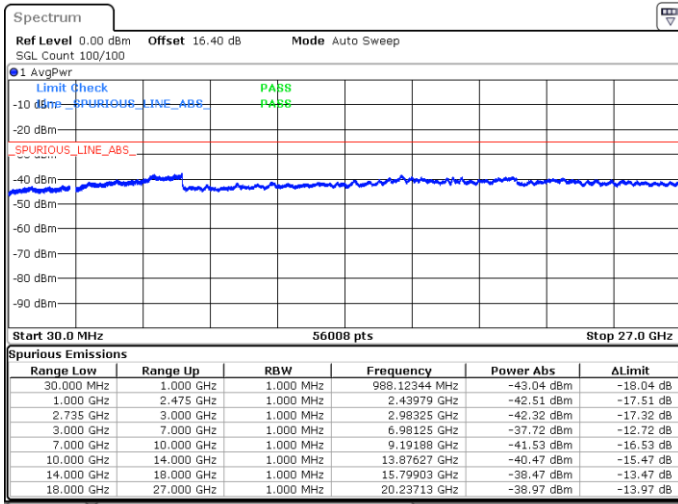

LTE Band 41C / 15MHz+20MHz

QPSK

Lowest Channel / 1RB0 and 1RB99

Lowest Channel / 1RB74 and 1RB0

Date: 17.MAY.2020 23:58:33

Date: 17.MAY.2020 23:57:36

Lowest Channel / FullIRB

N/A

Date: 18.MAY.2020 00:03:21

LTE Band 41C / 15MHz+20MHz

QPSK

Middle Channel / 1RB0 and 1RB9

Middle Channel / 1RB74 and 1RB0

Date: 18.MAY.2020 00:13:59

Date: 18.MAY.2020 00:14:56

Middle Channel / FullRB

N/A

Date: 18.MAY.2020 00:09:11

LTE Band 41C / 15MHz+20MHz

QPSK

Highest Channel / 1RB0 and 1RB99

Highest Channel / 1RB74 and 1RB0

Date: 18.MAY.2020 00:32:14

Date: 18.MAY.2020 00:27:27

Highest Channel / FullIRB

N/A

Date: 18.MAY.2020 00:33:12

LTE Band 41C / 20MHz+5MHz

QPSK

Lowest Channel / 1RB0 and 1RB24

Lowest Channel / 1RB99 and 1RB0

Date: 19.MAY.2020 06:04:15