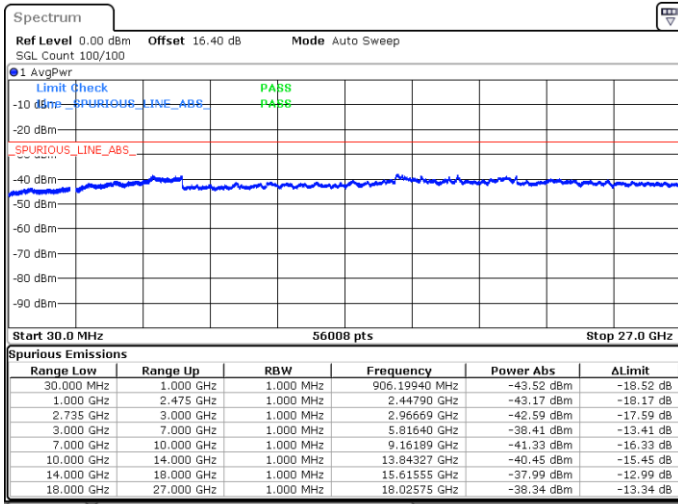

Highest Channel / FullIRB

N/A

Date: 18.MAY.2020 00:33:12

LTE Band 41C / 20MHz+5MHz

QPSK

Lowest Channel / 1RB0 and 1RB24

Lowest Channel / 1RB99 and 1RB0

Date: 19.MAY.2020 06:04:15

Date: 19.MAY.2020 06:03:18

Lowest Channel / FullIRB

N/A

Date: 18.MAY.2020 05:03:33

LTE Band 41C / 20MHz+5MHz

QPSK

Middle Channel / 1RB0 and 1RB24

Middle Channel / 1RB99 and 1RB0

Date: 19.MAY.2020 06:23:19

Date: 19.MAY.2020 06:24:16

Middle Channel / FullIRB

N/A

Date: 18.MAY.2020 05:43:07

LTE Band 41C / 20MHz+5MHz

QPSK

Highest Channel / 1RB0 and 1RB24

Highest Channel / 1RB99 and 1RB0

Date: 19.MAY.2020 06:43:05

Date: 19.MAY.2020 06:38:18

Highest Channel / FullIRB

N/A

Date: 18.MAY.2020 05:49:08

LTE Band 41C / 20MHz+10MHz

QPSK