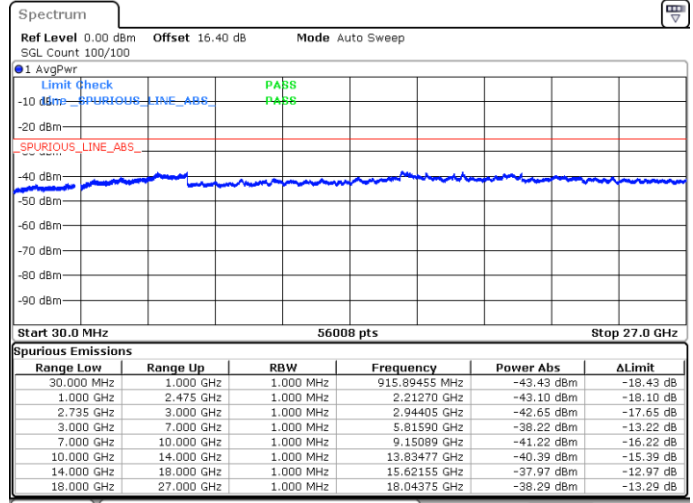

Date: 19.MAY.2020 06:03:18

Lowest Channel / FullIRB

N/A

Date: 18.MAY.2020 05:03:33

LTE Band 41C / 20MHz+5MHz

QPSK

Middle Channel / 1RB0 and 1RB24

Middle Channel / 1RB99 and 1RB0

Date: 19.MAY.2020 06:23:19

Date: 19.MAY.2020 06:24:16

Middle Channel / FullIRB

N/A

Date: 18.MAY.2020 05:43:07

LTE Band 41C / 20MHz+5MHz

QPSK

Highest Channel / 1RB0 and 1RB24

Highest Channel / 1RB99 and 1RB0

Date: 19.MAY.2020 06:43:05

Date: 19.MAY.2020 06:38:18

Highest Channel / FullIRB

N/A

Date: 18.MAY.2020 05:49:08

LTE Band 41C / 20MHz+10MHz

QPSK

Lowest Channel / 1RB0 and 1RB49

Lowest Channel / 1RB99 and 1RB0

Date: 18.MAY.2020 02:05:46

Date: 18.MAY.2020 02:04:50

Lowest Channel / FullIRB

N/A

Date: 18.MAY.2020 02:10:35

LTE Band 41C / 20MHz+10MHz