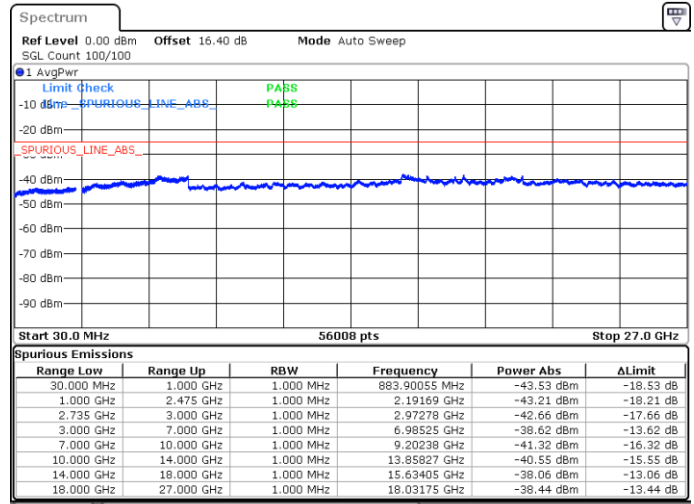

Highest Channel / FullIRB

N/A

Date: 18.MAY.2020 00:33:12

LTE Band 41C / 20MHz+5MHz

QPSK

Lowest Channel / 1RB0 and 1RB24

Lowest Channel / 1RB99 and 1RB0

Date: 19.MAY.2020 06:04:15

Date: 19.MAY.2020 06:03:18

Lowest Channel / FullIRB

N/A

Date: 18.MAY.2020 05:03:33

LTE Band 41C / 20MHz+5MHz

QPSK

Middle Channel / 1RB0 and 1RB24

Middle Channel / 1RB99 and 1RB0

Date: 19.MAY.2020 06:23:19

Date: 19.MAY.2020 06:24:16

Middle Channel / FullIRB

N/A

Date: 18.MAY.2020 05:43:07

LTE Band 41C / 20MHz+5MHz

QPSK

Highest Channel / 1RB0 and 1RB24

Highest Channel / 1RB99 and 1RB0

Date: 19.MAY.2020 06:43:05

Date: 19.MAY.2020 06:38:18

Highest Channel / FullIRB

N/A

Date: 18.MAY.2020 05:49:08

LTE Band 41C / 20MHz+10MHz

QPSK