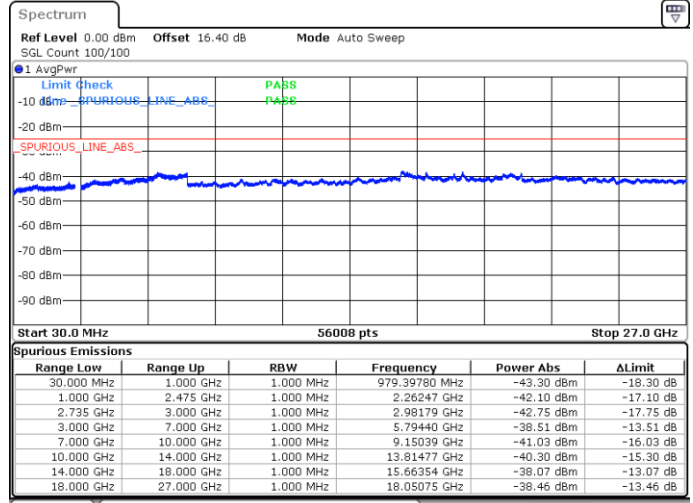

Date: 18.MAY.2020 05:38:37

LTE Band 41C / 5MHz+20MHz

16QAM

Highest Channel / 1RB0 and 1RB99

Highest Channel / 1RB24 and 1RB0

Date: 19.MAY.2020 05:10:10

Date: 19.MAY.2020 05:07:18

Highest Channel / FullIRB

N/A

Date: 18.MAY.2020 05:31:15

LTE Band 41C / 10MHz+15MHz

16QAM

Lowest Channel / 1RB0 and 1RB74

Lowest Channel / 1RB49 and 1RB0

Date: 19.MAY.2020 05:25:12

Date: 19.MAY.2020 05:22:20

Lowest Channel / FullIRB

N/A

Date: 18.MAY.2020 04:37:59

LTE Band 41C / 10MHz+15MHz

16QAM

MiddleChannel / 1RB0 and 1RB74

Middle Channel / 1RB49 and 1RB0

Date: 19.MAY.2020 05:33:42