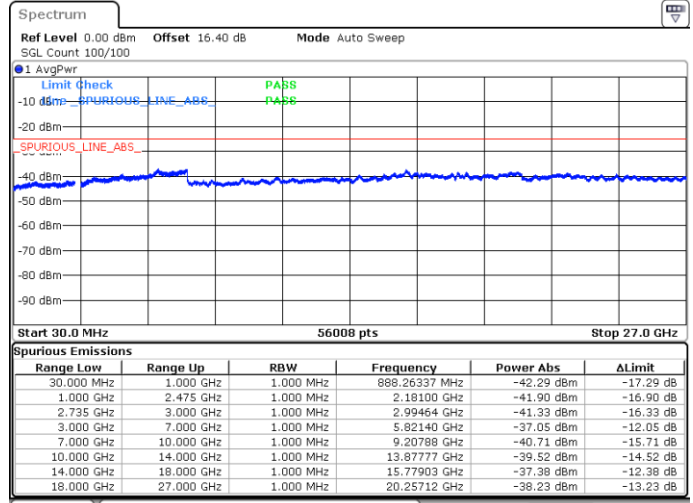

Date: 17.MAY.2020 23:25:23

Highest Channel / FullIRB

N/A

Date: 17.MAY.2020 23:31:56

LTE Band 41C / 20MHz+20MHz

QPSK

Lowest Channel / 1RB0 and 1RB99

Lowest Channel / 1RB99 and 1RB0

Date: 13.MAY.2020 03:45:58

Date: 13.MAY.2020 03:44:57

Lowest Channel / FullIRB

N/A

Date: 13.MAY.2020 03:51:10

LTE Band 41C / 20MHz+20MHz

QPSK

MiddleChannel / 1RB0 and 1RB99

Middle Channel / 1RB99 and 1RB0

Date: 13.MAY.2020 03:25:30

Date: 13.MAY.2020 03:26:31

Middle Channel / FullIRB

N/A

Date: 13.MAY.2020 03:20:18

LTE Band 41C / 20MHz+20MHz

QPSK

Highest Channel / 1RB0 and 1RB99

Highest Channel / 1RB99 and 1RB0

Date: 13.MAY.2020 04:09:41

Date: 13.MAY.2020 04:04:30

Highest Channel / FullIRB

N/A

Date: 13.MAY.2020 04:10:44

LTE Band 41C / 5MHz+20MHz