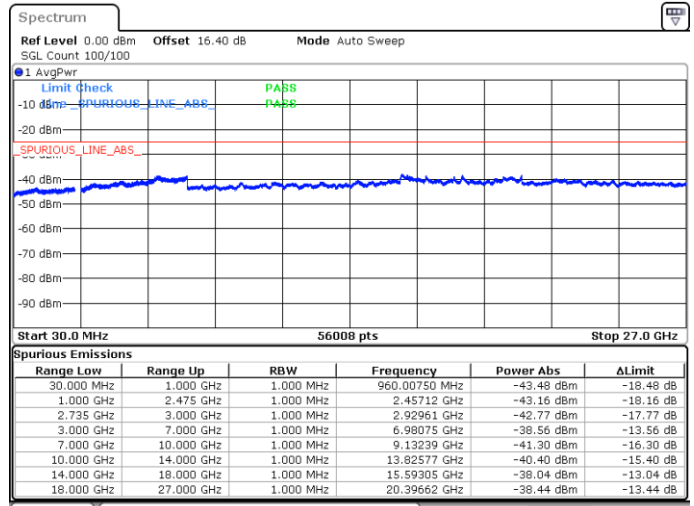

N/A

Date: 18.MAY.2020 00:09:11

LTE Band 41C / 15MHz+20MHz

QPSK

Highest Channel / 1RB0 and 1RB99

Highest Channel / 1RB74 and 1RB0

Date: 18.MAY.2020 00:32:14

Date: 18.MAY.2020 00:27:27

Highest Channel / FullIRB

N/A

Date: 18.MAY.2020 00:33:12

LTE Band 41C / 20MHz+5MHz

QPSK

Lowest Channel / 1RB0 and 1RB24

Lowest Channel / 1RB99 and 1RB0

Date: 19.MAY.2020 06:04:15

Date: 19.MAY.2020 06:03:18

Lowest Channel / FullIRB

N/A

Date: 18.MAY.2020 05:03:33

LTE Band 41C / 20MHz+5MHz

QPSK

Middle Channel / 1RB0 and 1RB24

Middle Channel / 1RB99 and 1RB0