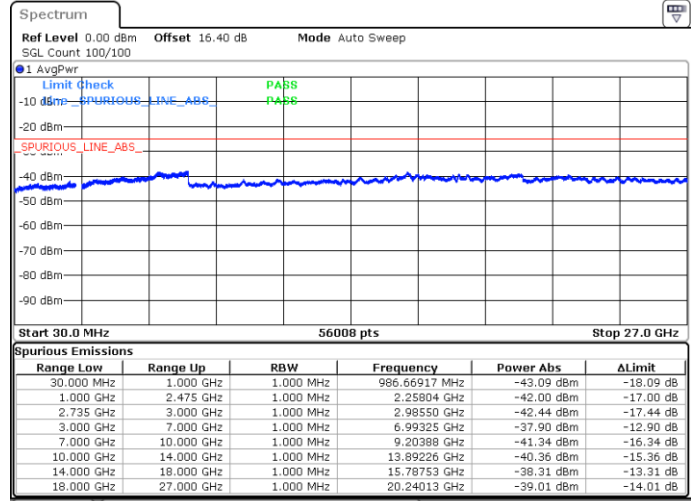

Date: 19.MAY.2020 05:36:33

Middle Channel / FullIRB

N/A

Date: 18.MAY.2020 04:49:28

LTE Band 41C / 10MHz+15MHz

16QAM

Highest Channel / 1RB0 and 1RB74

Highest Channel / 1RB49 and 1RB0

Date: 19.MAY.2020 05:51:32

Date: 19.MAY.2020 05:48:41

Highest Channel / FullIRB

N/A

Date: 18.MAY.2020 04:55:33

LTE Band 41C / 10MHz+20MHz

16QAM

Lowest Channel / 1RB0 and 1RB99

Lowest Channel / 1RB49 and 1RB0

Date: 18.MAY.2020 03:02:37

Date: 18.MAY.2020 02:59:46

Lowest Channel / FullIRB

N/A

Date: 18.MAY.2020 03:05:31

LTE Band 41C / 10MHz+20MHz

16QAM