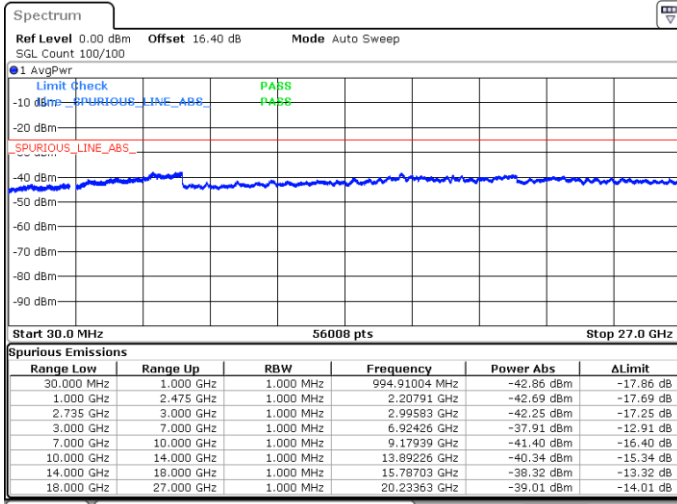

Lowest Channel / 1RB0 and 1RB49

Lowest Channel / 1RB99 and 1RB0

Date: 18.MAY.2020 02:05:46

Date: 18.MAY.2020 02:04:50

Lowest Channel / FullIRB

N/A

Date: 18.MAY.2020 02:10:35

LTE Band 41C / 20MHz+10MHz

QPSK

Middle Channel / 1RB0 and 1RB49

Middle Channel / 1RB99 and 1RB0

Date: 18.MAY.2020 02:17:59

Date: 18.MAY.2020 02:20:22

Middle Channel / FullIRB

N/A

Date: 18.MAY.2020 02:13:12

LTE Band 41C / 20MHz+10MHz

QPSK

Highest Channel / 1RB0 and 1RB49

Highest Channel / 1RB99 and 1RB0

Date: 18.MAY.2020 02:36:03

Date: 18.MAY.2020 02:31:17

Highest Channel / FullIRB

N/A