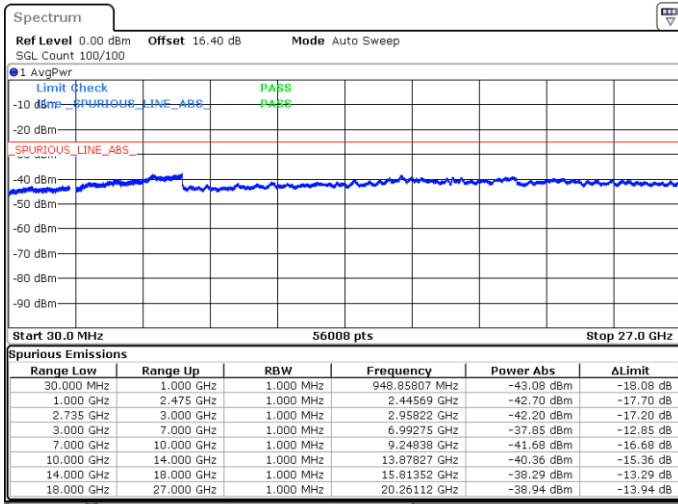

Date: 18.MAY.2020 00:03:21

LTE Band 41C / 15MHz+20MHz

QPSK

Middle Channel / 1RB0 and 1RB9

Middle Channel / 1RB74 and 1RB0

Date: 18.MAY.2020 00:13:59

Date: 18.MAY.2020 00:14:56

Middle Channel / FullRB

N/A

Date: 18.MAY.2020 00:09:11

LTE Band 41C / 15MHz+20MHz

QPSK

Highest Channel / 1RB0 and 1RB99

Highest Channel / 1RB74 and 1RB0

Date: 18.MAY.2020 00:32:14

Date: 18.MAY.2020 00:27:27

Highest Channel / FullIRB

N/A

Date: 18.MAY.2020 00:33:12

LTE Band 41C / 20MHz+5MHz

QPSK

Lowest Channel / 1RB0 and 1RB24

Lowest Channel / 1RB99 and 1RB0

Date: 19.MAY.2020 06:04:15

Date: 19.MAY.2020 06:03:18

Lowest Channel / FullIRB

N/A

Date: 18.MAY.2020 05:03:33

LTE Band 41C / 20MHz+5MHz

QPSK

Middle Channel / 1RB0 and 1RB24

Middle Channel / 1RB99 and 1RB0