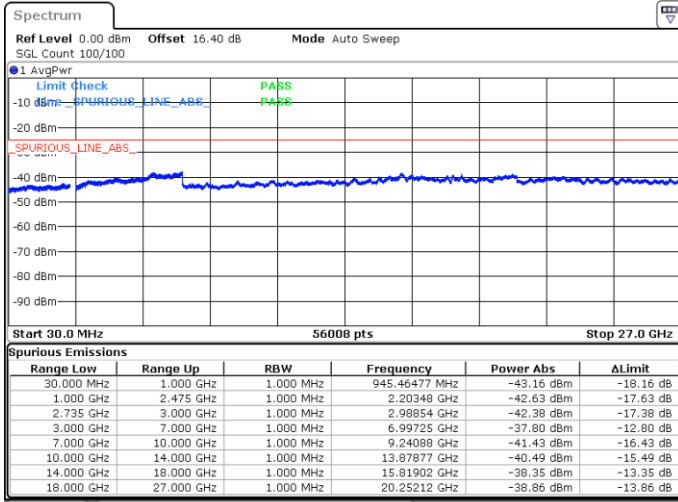

Date: 19.MAY.2020 05:51:32

Date: 19.MAY.2020 05:48:41

Highest Channel / FullIRB

N/A

Date: 18.MAY.2020 04:55:33

LTE Band 41C / 10MHz+20MHz

16QAM

Lowest Channel / 1RB0 and 1RB99

Lowest Channel / 1RB49 and 1RB0

Date: 18.MAY.2020 03:02:37

Date: 18.MAY.2020 02:59:46

Lowest Channel / FullIRB

N/A

Date: 18.MAY.2020 03:05:31

LTE Band 41C / 10MHz+20MHz

16QAM

Middle Channel / 1RB0 and 1RB9

Middle Channel / 1RB49 and 1RB0

Date: 18.MAY.2020 03:18:50

Date: 18.MAY.2020 03:21:41

Middle Channel / FullIRB

N/A

Date: 18.MAY.2020 03:15:57

LTE Band 41C / 10MHz+20MHz