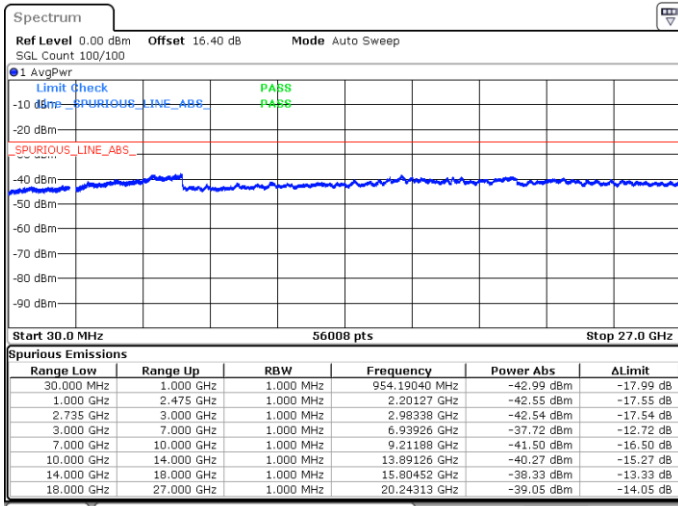

N/A

Date: 18.MAY.2020 04:00:46

LTE Band 41C / 15MHz+10MHz

16QAM

Highest Channel / 1RB0 and 1RB49

Highest Channel / 1RB74 and 1RB0

Date: 18.MAY.2020 04:21:56

Date: 18.MAY.2020 04:19:05

Highest Channel / FullIRB

N/A

Date: 18.MAY.2020 04:24:49

LTE Band 41C / 15MHz+15MHz

16QAM

Lowest Channel / 1RB0 and 1RB74

Lowest Channel / 1RB74 and 1RB0

Date: 18.MAY.2020 00:57:54