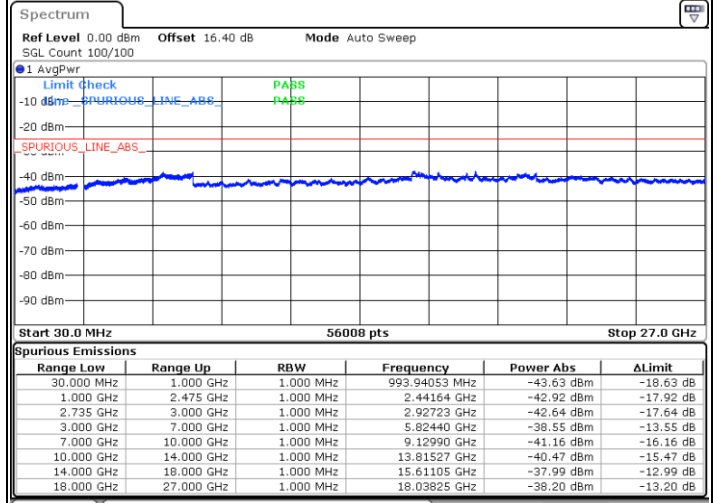

Highest Channel / 1RB0 and 1RB99

Highest Channel / 1RB99 and 1RB0

Date: 13.MAY.2020 04:09:41

Date: 13.MAY.2020 04:04:30

Highest Channel / FullIRB

N/A

Date: 13.MAY.2020 04:10:44

LTE Band 41C / 5MHz+20MHz

LTE Band 41C / 5MHz+20MHz

16QAM

Middle Channel / 1RB0 and 1RB9

Middle Channel / 1RB24 and 1RB0

Date: 19.MAY.2020 04:41:06

Date: 19.MAY.2020 04:43:58

Middle Channel / FullRB

N/A

Date: 18.MAY.2020 05:38:37

LTE Band 41C / 5MHz+20MHz

16QAM

Highest Channel / 1RB0 and 1RB99

Highest Channel / 1RB24 and 1RB0

Date: 19.MAY.2020 05:10:10

Date: 19.MAY.2020 05:07:18

Highest Channel / FullIRB