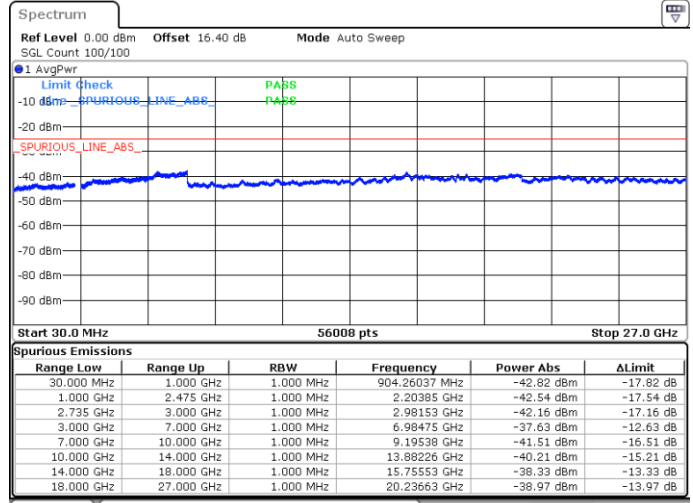

LTE Band 41C / 20MHz+10MHz

QPSK

Highest Channel / 1RB0 and 1RB49

Highest Channel / 1RB99 and 1RB0

Date: 18.MAY.2020 02:36:03

Date: 18.MAY.2020 02:31:17

Highest Channel / FullIRB

N/A

Date: 18.MAY.2020 02:37:01

LTE Band 41C / 20MHz+15MHz

QPSK

Lowest Channel / 1RB0 and 1RB74

Lowest Channel / 1RB99 and 1RB0

Date: 17.MAY.2020 22:54:47

Date: 17.MAY.2020 22:53:51

Lowest Channel / FullIRB

N/A

Date: 17.MAY.2020 22:59:36

LTE Band 41C / 20MHz+15MHz

QPSK

Middle Channel / 1RB0 and 1RB74

Middle Channel / 1RB99 and 1RB0

Date: 17.MAY.2020 23:11:39

Date: 17.MAY.2020 23:12:36