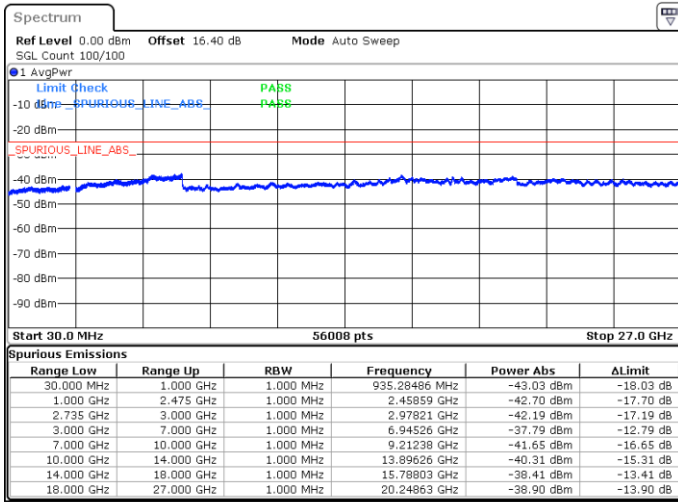

Date: 18.MAY.2020 03:57:05

LTE Band 41C / 15MHz+10MHz

16QAM

Middle Channel / 1RB0 and 1RB49

Middle Channel / 1RB74 and 1RB0

Date: 18.MAY.2020 04:03:38

Date: 18.MAY.2020 04:06:30

Middle Channel / FullIRB

N/A

Date: 18.MAY.2020 04:00:46

LTE Band 41C / 15MHz+10MHz

16QAM

Highest Channel / 1RB0 and 1RB49

Highest Channel / 1RB74 and 1RB0

Date: 18.MAY.2020 04:21:56

Date: 18.MAY.2020 04:19:05

Highest Channel / FullIRB

N/A

Date: 18.MAY.2020 04:24:49

LTE Band 41C / 15MHz+15MHz

16QAM

Lowest Channel / 1RB0 and 1RB74

Lowest Channel / 1RB74 and 1RB0

Date: 18.MAY.2020 00:57:54