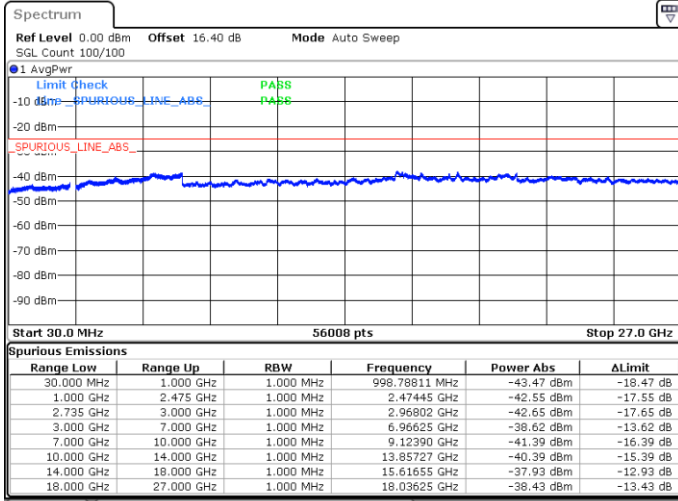

Middle Channel / 1RB99 and 1RB0

Date: 13.MAY.2020 03:25:30

Date: 13.MAY.2020 03:26:31

Middle Channel / FullIRB

N/A

Date: 13.MAY.2020 03:20:18

LTE Band 41C / 20MHz+20MHz

QPSK

Highest Channel / 1RB0 and 1RB99

Highest Channel / 1RB99 and 1RB0

Date: 13.MAY.2020 04:09:41

Date: 13.MAY.2020 04:04:30

Highest Channel / FullIRB

N/A

Date: 13.MAY.2020 04:10:44

LTE Band 41C / 5MHz+20MHz

16QAM

Lowest Channel / 1RB0 and 1RB99

Lowest Channel / 1RB24 and 1RB0

Date: 19.MAY.2020 04:57:04

Date: 19.MAY.2020 04:54:12

Lowest Channel / FullIRB

N/A

Date: 18.MAY.2020 05:15:43