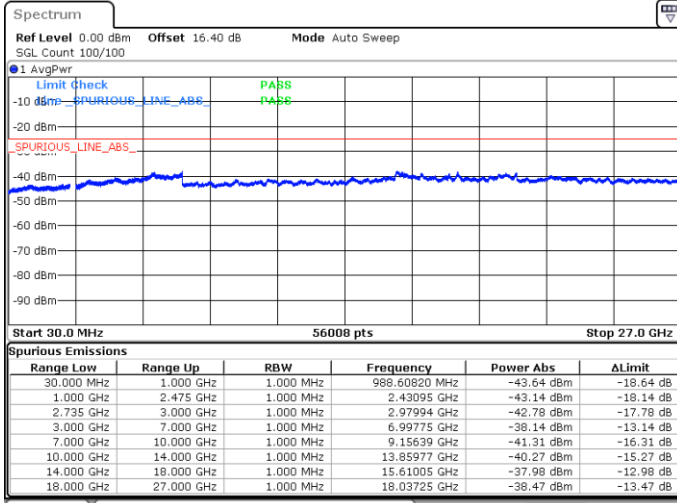

Date: 18.MAY.2020 05:38:37

LTE Band 41C / 5MHz+20MHz

16QAM

Highest Channel / 1RB0 and 1RB99

Highest Channel / 1RB24 and 1RB0

Date: 19.MAY.2020 05:10:10

Date: 19.MAY.2020 05:07:18

Highest Channel / FullIRB

N/A

Date: 18.MAY.2020 05:31:15

LTE Band 41C / 10MHz+15MHz

16QAM

Lowest Channel / 1RB0 and 1RB74

Lowest Channel / 1RB49 and 1RB0

Date: 19.MAY.2020 05:25:12

Date: 19.MAY.2020 05:22:20

Lowest Channel / FullIRB

N/A

Date: 18.MAY.2020 04:37:59

LTE Band 41C / 10MHz+15MHz

16QAM

MiddleChannel / 1RB0 and 1RB74

Middle Channel / 1RB49 and 1RB0

Date: 19.MAY.2020 05:33:42

Date: 19.MAY.2020 05:36:33

Middle Channel / FullIRB

N/A

Date: 18.MAY.2020 04:49:28

LTE Band 41C / 10MHz+15MHz

16QAM

Highest Channel / 1RB0 and 1RB74

Highest Channel / 1RB49 and 1RB0