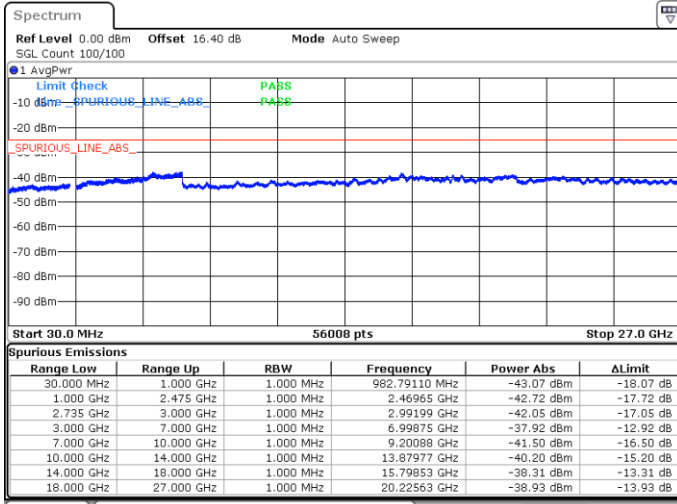

16QAM

Highest Channel / 1RB0 and 1RB99

Highest Channel / 1RB49 and 1RB0

Date: 18.MAY.2020 03:35:56

Date: 18.MAY.2020 03:33:04

Highest Channel / FullIRB

N/A

Date: 18.MAY.2020 03:38:49

LTE Band 41C / 15MHz+10MHz

16QAM

Lowest Channel / 1RB0 and 1RB49

Lowest Channel / 1RB74 and 1RB0

Date: 18.MAY.2020 03:54:13

Date: 18.MAY.2020 03:51:21

Lowest Channel / FullIRB

N/A

Date: 18.MAY.2020 03:57:05

LTE Band 41C / 15MHz+10MHz

16QAM

Middle Channel / 1RB0 and 1RB49

Middle Channel / 1RB74 and 1RB0

Date: 18.MAY.2020 04:03:38

Date: 18.MAY.2020 04:06:30

Middle Channel / FullIRB