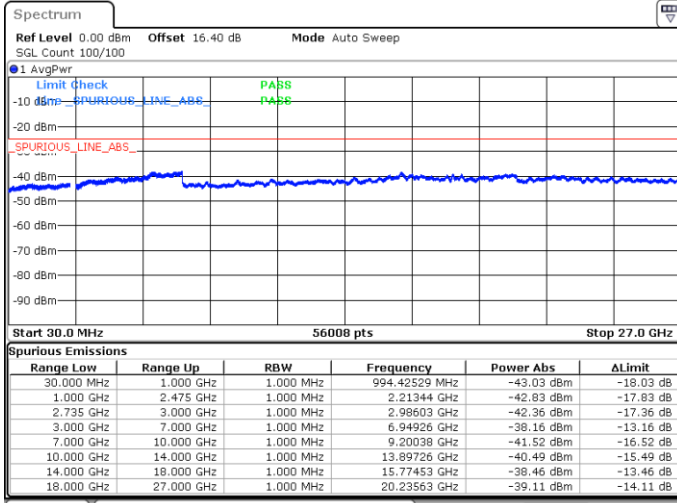

LTE Band 41C / 20MHz+10MHz

QPSK

Middle Channel / 1RB0 and 1RB49

Middle Channel / 1RB99 and 1RB0

Date: 18.MAY.2020 02:17:59