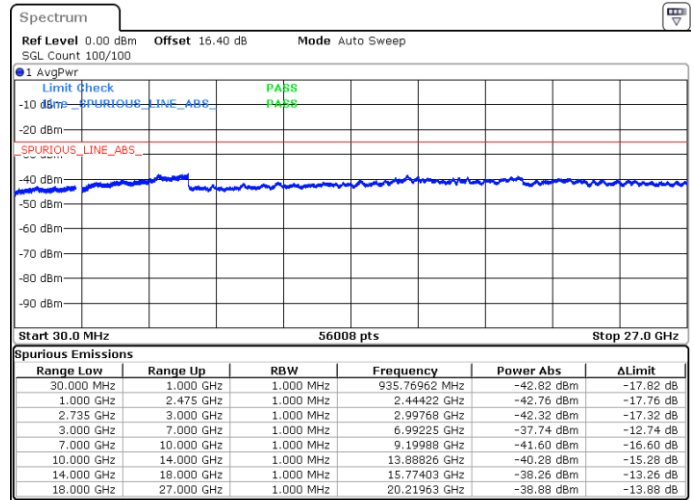

Date: 18.MAY.2020 02:37:01

LTE Band 41C / 20MHz+15MHz

QPSK

Lowest Channel / 1RB0 and 1RB74

Lowest Channel / 1RB99 and 1RB0

Date: 17.MAY.2020 22:54:47

Date: 17.MAY.2020 22:53:51

Lowest Channel / FullIRB

N/A

Date: 17.MAY.2020 22:59:36

LTE Band 41C / 20MHz+15MHz

QPSK

Middle Channel / 1RB0 and 1RB74

Middle Channel / 1RB99 and 1RB0

Date: 17.MAY.2020 23:11:39

Date: 17.MAY.2020 23:12:36

Middle Channel / FullRB

N/A

Date: 17.MAY.2020 23:06:51

LTE Band 41C / 20MHz+15MHz

QPSK

Highest Channel / 1RB0 and 1RB74

Highest Channel / 1RB99 and 1RB0

Date: 17.MAY.2020 23:30:58

Date: 17.MAY.2020 23:25:23

Highest Channel / FullIRB

N/A

Date: 17.MAY.2020 23:31:56

LTE Band 41C / 20MHz+20MHz

QPSK

Lowest Channel / 1RB0 and 1RB99

Lowest Channel / 1RB99 and 1RB0