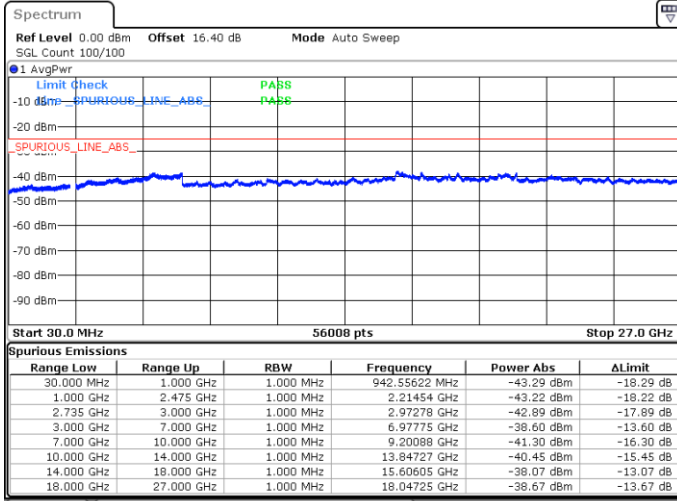

Lowest Channel / FullIRB

N/A

Date: 18.MAY.2020 04:37:59

LTE Band 41C / 10MHz+15MHz

16QAM

MiddleChannel / 1RB0 and 1RB74

Middle Channel / 1RB49 and 1RB0

Date: 19.MAY.2020 05:33:42

Date: 19.MAY.2020 05:36:33

Middle Channel / FullIRB

N/A

Date: 18.MAY.2020 04:49:28

LTE Band 41C / 10MHz+15MHz

16QAM

Highest Channel / 1RB0 and 1RB74

Highest Channel / 1RB49 and 1RB0

Date: 19.MAY.2020 05:51:32

Date: 19.MAY.2020 05:48:41

Highest Channel / FullIRB

N/A

Date: 18.MAY.2020 04:55:33

LTE Band 41C / 10MHz+20MHz

16QAM

Lowest Channel / 1RB0 and 1RB99

Lowest Channel / 1RB49 and 1RB0

Date: 18.MAY.2020 03:02:37

Date: 18.MAY.2020 02:59:46

Lowest Channel / FullIRB

N/A

Date: 18.MAY.2020 03:05:31

LTE Band 41C / 10MHz+20MHz

16QAM