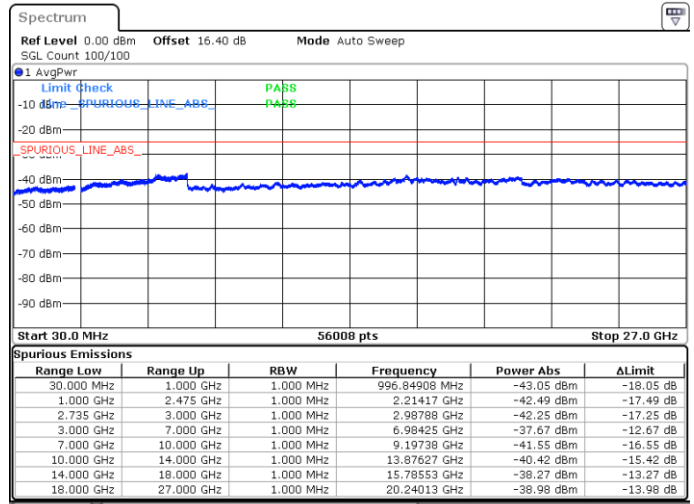

Date: 18.MAY.2020 03:57:05

LTE Band 41C / 15MHz+10MHz

16QAM

Middle Channel / 1RB0 and 1RB49

Middle Channel / 1RB74 and 1RB0

Date: 18.MAY.2020 04:03:38

Date: 18.MAY.2020 04:06:30

Middle Channel / FullIRB

N/A

Date: 18.MAY.2020 04:00:46

LTE Band 41C / 15MHz+10MHz

16QAM

Highest Channel / 1RB0 and 1RB49

Highest Channel / 1RB74 and 1RB0

Date: 18.MAY.2020 04:21:56

Date: 18.MAY.2020 04:19:05

Highest Channel / FullIRB

N/A

Date: 18.MAY.2020 04:24:49

LTE Band 41C / 15MHz+15MHz

16QAM

Lowest Channel / 1RB0 and 1RB74

Lowest Channel / 1RB74 and 1RB0

Date: 18.MAY.2020 00:57:54