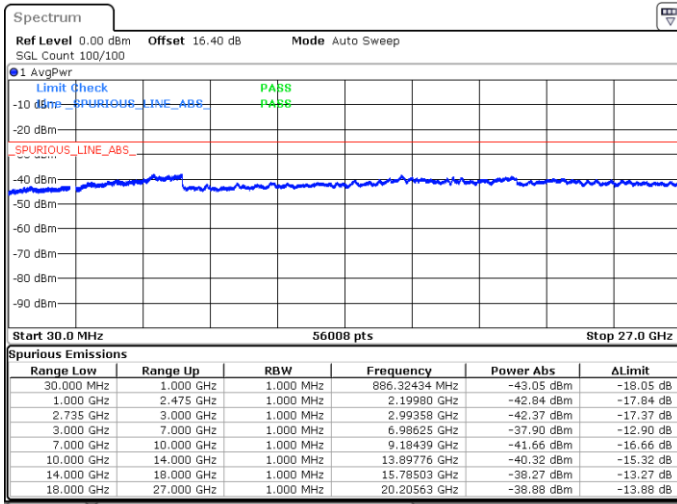

LTE Band 41C / 20MHz+10MHz

QPSK

Highest Channel / 1RB0 and 1RB49

Highest Channel / 1RB99 and 1RB0

Date: 18.MAY.2020 02:36:03

Date: 18.MAY.2020 02:31:17

Highest Channel / FullIRB

N/A

Date: 18.MAY.2020 02:37:01

LTE Band 41C / 20MHz+15MHz

QPSK

Lowest Channel / 1RB0 and 1RB74

Lowest Channel / 1RB99 and 1RB0

Date: 17.MAY.2020 22:54:47

Date: 17.MAY.2020 22:53:51

Lowest Channel / FullIRB