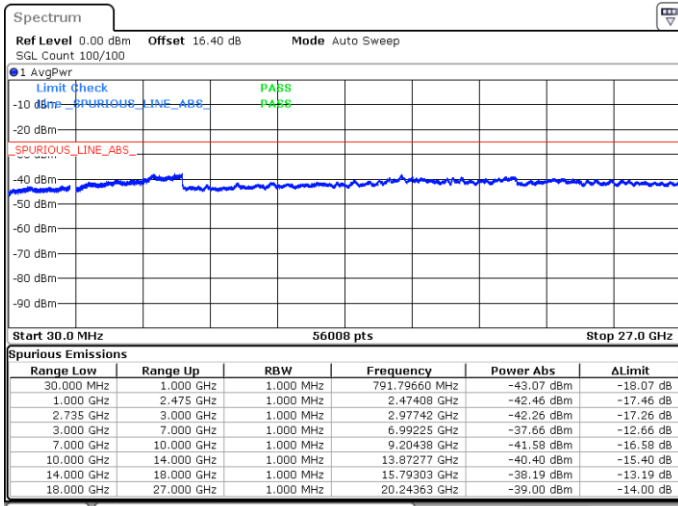

N/A

Date: 18.MAY.2020 00:09:11

LTE Band 41C / 15MHz+20MHz

QPSK

Highest Channel / 1RB0 and 1RB99

Highest Channel / 1RB74 and 1RB0

Date: 18.MAY.2020 00:32:14

Date: 18.MAY.2020 00:27:27

Highest Channel / FullIRB

N/A

Date: 18.MAY.2020 00:33:12

LTE Band 41C / 20MHz+5MHz

QPSK

Lowest Channel / 1RB0 and 1RB24

Lowest Channel / 1RB99 and 1RB0

Date: 19.MAY.2020 06:04:15

Date: 19.MAY.2020 06:03:18

Lowest Channel / FullIRB

N/A

Date: 18.MAY.2020 05:03:33

LTE Band 41C / 20MHz+5MHz

QPSK

Middle Channel / 1RB0 and 1RB24

Middle Channel / 1RB99 and 1RB0

Date: 19.MAY.2020 06:23:19

Date: 19.MAY.2020 06:24:16

Middle Channel / FullIRB

N/A

Date: 18.MAY.2020 05:43:07

LTE Band 41C / 20MHz+5MHz

QPSK

Highest Channel / 1RB0 and 1RB24