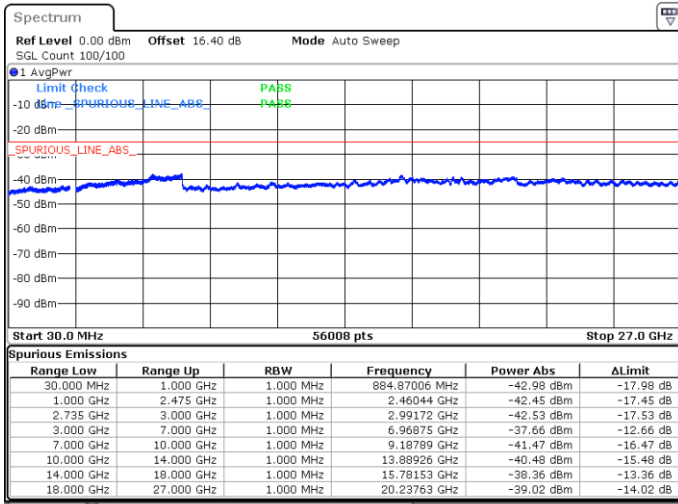

N/A

Date: 18.MAY.2020 00:09:11

LTE Band 41C / 15MHz+20MHz

QPSK

Highest Channel / 1RB0 and 1RB99

Highest Channel / 1RB74 and 1RB0

Date: 18.MAY.2020 00:32:14

Date: 18.MAY.2020 00:27:27

Highest Channel / FullIRB

N/A

Date: 18.MAY.2020 00:33:12

LTE Band 41C / 20MHz+5MHz

QPSK

Lowest Channel / 1RB0 and 1RB24

Lowest Channel / 1RB99 and 1RB0

Date: 19.MAY.2020 06:04:15

Date: 19.MAY.2020 06:03:18

Lowest Channel / FullIRB

N/A

Date: 18.MAY.2020 05:03:33

LTE Band 41C / 20MHz+5MHz

QPSK

Middle Channel / 1RB0 and 1RB24

Middle Channel / 1RB99 and 1RB0