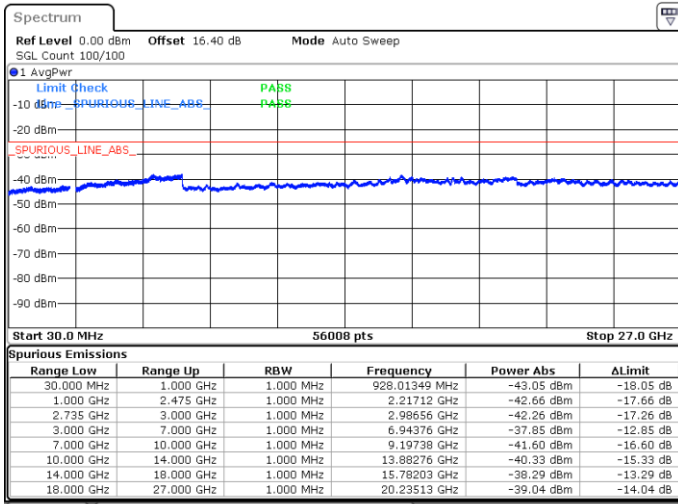

Date: 19.MAY.2020 06:23:19

Date: 19.MAY.2020 06:24:16

Middle Channel / FullIRB

N/A

Date: 18.MAY.2020 05:43:07

LTE Band 41C / 20MHz+5MHz

QPSK

Highest Channel / 1RB0 and 1RB24

Highest Channel / 1RB99 and 1RB0

Date: 19.MAY.2020 06:43:05

Date: 19.MAY.2020 06:38:18

Highest Channel / FullIRB

N/A

Date: 18.MAY.2020 05:49:08

LTE Band 41C / 20MHz+10MHz

QPSK

Lowest Channel / 1RB0 and 1RB49

Lowest Channel / 1RB99 and 1RB0

Date: 18.MAY.2020 02:05:46

Date: 18.MAY.2020 02:04:50

Lowest Channel / FullIRB

N/A

Date: 18.MAY.2020 02:10:35

LTE Band 41C / 20MHz+10MHz