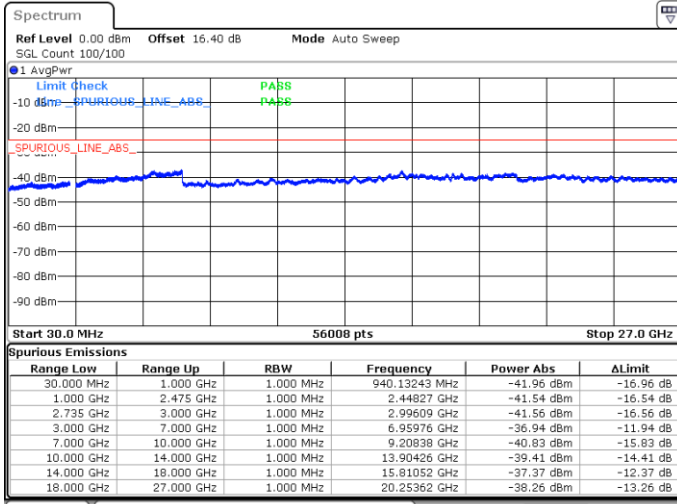

Middle Channel / FullRB

N/A

Date: 17.MAY.2020 23:06:51

LTE Band 41C / 20MHz+15MHz

QPSK

Highest Channel / 1RB0 and 1RB74

Highest Channel / 1RB99 and 1RB0

Date: 17.MAY.2020 23:30:58

Date: 17.MAY.2020 23:25:23

Highest Channel / FullIRB

N/A

Date: 17.MAY.2020 23:31:56

LTE Band 41C / 20MHz+20MHz

QPSK

Lowest Channel / 1RB0 and 1RB99

Lowest Channel / 1RB99 and 1RB0

Date: 13.MAY.2020 03:45:58

Date: 13.MAY.2020 03:44:57

Lowest Channel / FullIRB

N/A

Date: 13.MAY.2020 03:51:10

LTE Band 41C / 20MHz+20MHz

QPSK

MiddleChannel / 1RB0 and 1RB99