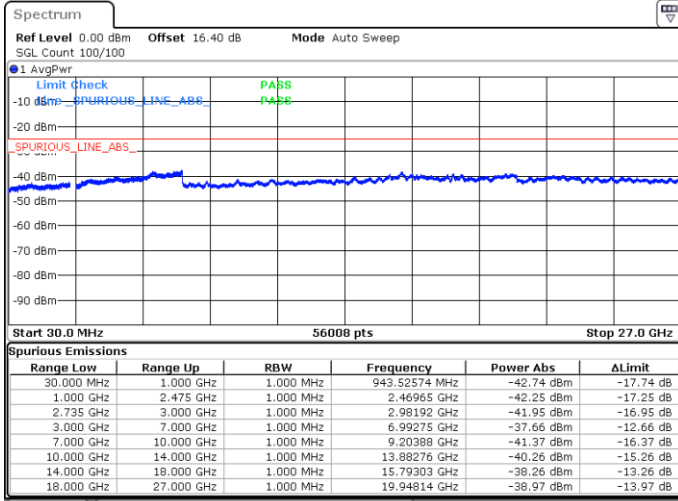

Date: 19.MAY.2020 05:36:33

Middle Channel / FullIRB

N/A

Date: 18.MAY.2020 04:49:28

LTE Band 41C / 10MHz+15MHz

16QAM

Highest Channel / 1RB0 and 1RB74

Highest Channel / 1RB49 and 1RB0

Date: 19.MAY.2020 05:51:32

Date: 19.MAY.2020 05:48:41

Highest Channel / FullIRB

N/A

Date: 18.MAY.2020 04:55:33

LTE Band 41C / 10MHz+20MHz

16QAM

Lowest Channel / 1RB0 and 1RB99

Lowest Channel / 1RB49 and 1RB0

Date: 18.MAY.2020 03:02:37

Date: 18.MAY.2020 02:59:46

Lowest Channel / FullIRB

N/A

Date: 18.MAY.2020 03:05:31

LTE Band 41C / 10MHz+20MHz

16QAM