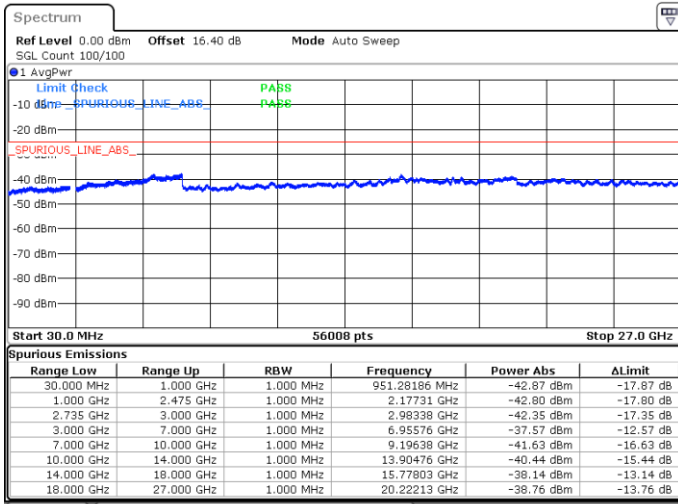

Highest Channel / FullIRB

N/A

Date: 18.MAY.2020 00:33:12

LTE Band 41C / 20MHz+5MHz

QPSK

Lowest Channel / 1RB0 and 1RB24

Lowest Channel / 1RB99 and 1RB0

Date: 19.MAY.2020 06:04:15

Date: 19.MAY.2020 06:03:18

Lowest Channel / FullIRB

N/A

Date: 18.MAY.2020 05:03:33

LTE Band 41C / 20MHz+5MHz

QPSK

Middle Channel / 1RB0 and 1RB24

Middle Channel / 1RB99 and 1RB0

Date: 19.MAY.2020 06:23:19

Date: 19.MAY.2020 06:24:16

Middle Channel / FullIRB

N/A

Date: 18.MAY.2020 05:43:07

LTE Band 41C / 20MHz+5MHz

QPSK

Highest Channel / 1RB0 and 1RB24

Highest Channel / 1RB99 and 1RB0

Date: 19.MAY.2020 06:43:05

Date: 19.MAY.2020 06:38:18

Highest Channel / FullIRB

N/A

Date: 18.MAY.2020 05:49:08

LTE Band 41C / 20MHz+10MHz

QPSK