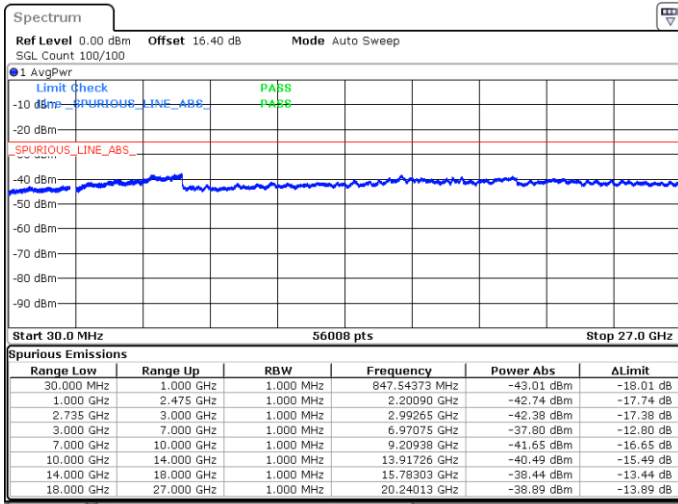

LTE Band 41C / 15MHz+20MHz

QPSK

Lowest Channel / 1RB0 and 1RB99

Lowest Channel / 1RB74 and 1RB0

Date: 17.MAY.2020 23:58:33

Date: 17.MAY.2020 23:57:36

Lowest Channel / FullIRB

N/A

Date: 18.MAY.2020 00:03:21

LTE Band 41C / 15MHz+20MHz

QPSK

Middle Channel / 1RB0 and 1RB9

Middle Channel / 1RB74 and 1RB0

Date: 18.MAY.2020 00:13:59

Date: 18.MAY.2020 00:14:56

Middle Channel / FullRB

N/A

Date: 18.MAY.2020 00:09:11

LTE Band 41C / 15MHz+20MHz

QPSK

Highest Channel / 1RB0 and 1RB99

Highest Channel / 1RB74 and 1RB0

Date: 18.MAY.2020 00:32:14

Date: 18.MAY.2020 00:27:27

Highest Channel / FullIRB

N/A

Date: 18.MAY.2020 00:33:12

LTE Band 41C / 20MHz+5MHz

QPSK

Lowest Channel / 1RB0 and 1RB24

Lowest Channel / 1RB99 and 1RB0

Date: 19.MAY.2020 06:04:15