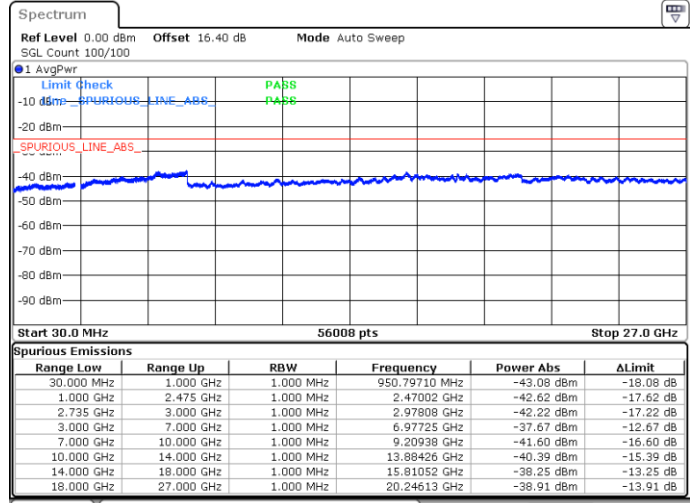

LTE Band 41C / 15MHz+20MHz

QPSK

Lowest Channel / 1RB0 and 1RB99

Lowest Channel / 1RB74 and 1RB0

Date: 17.MAY.2020 23:58:33

Date: 17.MAY.2020 23:57:36

Lowest Channel / FullIRB

N/A

Date: 18.MAY.2020 00:03:21

LTE Band 41C / 15MHz+20MHz

QPSK

Middle Channel / 1RB0 and 1RB9

Middle Channel / 1RB74 and 1RB0

Date: 18.MAY.2020 00:13:59

Date: 18.MAY.2020 00:14:56

Middle Channel / FullRB

N/A

Date: 18.MAY.2020 00:09:11

LTE Band 41C / 15MHz+20MHz

QPSK

Highest Channel / 1RB0 and 1RB99

Highest Channel / 1RB74 and 1RB0

Date: 18.MAY.2020 00:32:14

Date: 18.MAY.2020 00:27:27