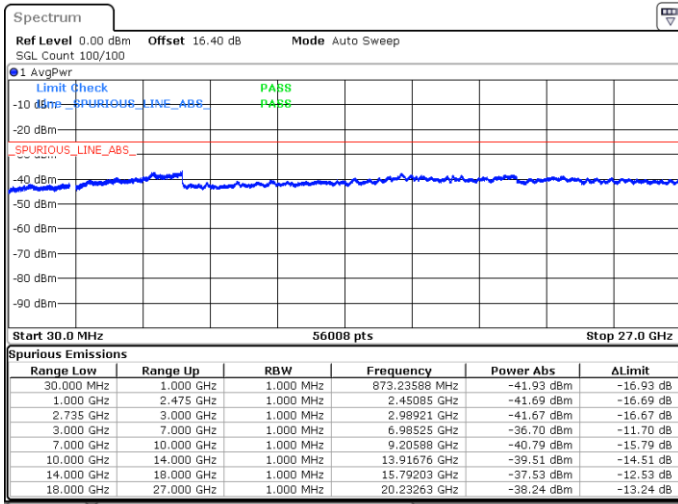

Date: 13.MAY.2020 03:45:58

Date: 13.MAY.2020 03:44:57

Lowest Channel / FullIRB

N/A

Date: 13.MAY.2020 03:51:10

LTE Band 41C / 20MHz+20MHz

QPSK

MiddleChannel / 1RB0 and 1RB99

Middle Channel / 1RB99 and 1RB0

Date: 13.MAY.2020 03:25:30

Date: 13.MAY.2020 03:26:31

Middle Channel / FullIRB

N/A

Date: 13.MAY.2020 03:20:18

LTE Band 41C / 20MHz+20MHz

QPSK

Highest Channel / 1RB0 and 1RB99

Highest Channel / 1RB99 and 1RB0

Date: 13.MAY.2020 04:09:41

Date: 13.MAY.2020 04:04:30

Highest Channel / FullIRB

N/A

Date: 13.MAY.2020 04:10:44

LTE Band 41C / 5MHz+20MHz