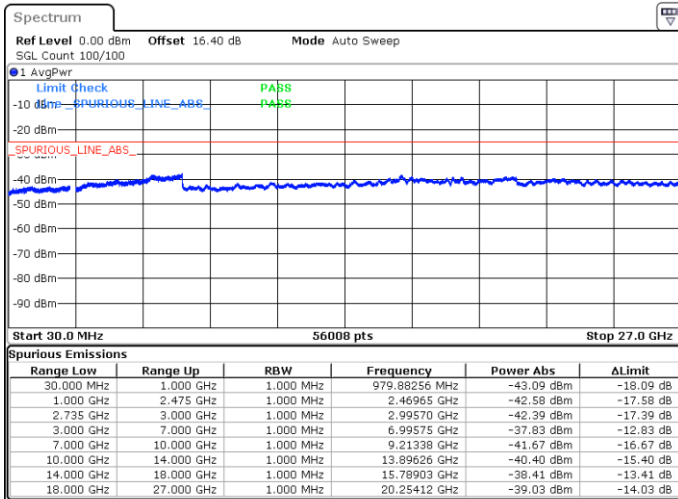

Date: 18.MAY.2020 02:37:01

LTE Band 41C / 20MHz+15MHz

QPSK

Lowest Channel / 1RB0 and 1RB74

Lowest Channel / 1RB99 and 1RB0

Date: 17.MAY.2020 22:54:47

Date: 17.MAY.2020 22:53:51

Lowest Channel / FullIRB

N/A

Date: 17.MAY.2020 22:59:36

LTE Band 41C / 20MHz+15MHz

QPSK

Middle Channel / 1RB0 and 1RB74

Middle Channel / 1RB99 and 1RB0

Date: 17.MAY.2020 23:11:39

Date: 17.MAY.2020 23:12:36

Middle Channel / FullRB

N/A

Date: 17.MAY.2020 23:06:51

LTE Band 41C / 20MHz+15MHz

QPSK

Highest Channel / 1RB0 and 1RB74

Highest Channel / 1RB99 and 1RB0

Date: 17.MAY.2020 23:30:58

Date: 17.MAY.2020 23:25:23

Highest Channel / FullIRB

N/A

Date: 17.MAY.2020 23:31:56

LTE Band 41C / 20MHz+20MHz

QPSK

Lowest Channel / 1RB0 and 1RB99

Lowest Channel / 1RB99 and 1RB0