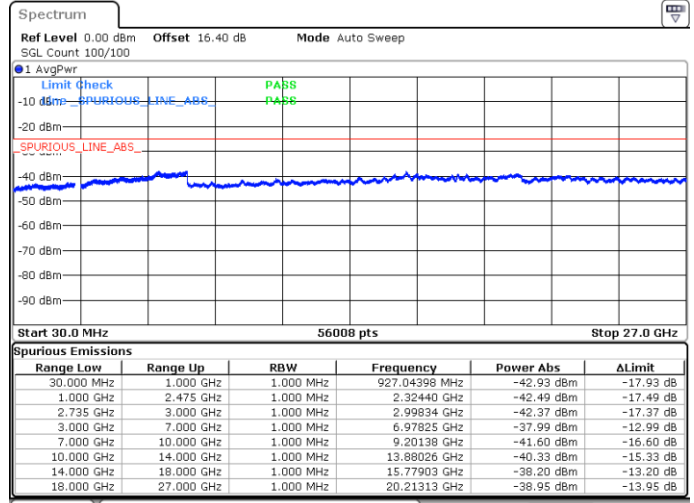

Date: 19.MAY.2020 05:51:32

Date: 19.MAY.2020 05:48:41

Highest Channel / FullIRB

N/A

Date: 18.MAY.2020 04:55:33

LTE Band 41C / 10MHz+20MHz

16QAM

Lowest Channel / 1RB0 and 1RB99

Lowest Channel / 1RB49 and 1RB0

Date: 18.MAY.2020 03:02:37

Date: 18.MAY.2020 02:59:46

Lowest Channel / FullIRB

N/A

Date: 18.MAY.2020 03:05:31

LTE Band 41C / 10MHz+20MHz

16QAM

Middle Channel / 1RB0 and 1RB9

Middle Channel / 1RB49 and 1RB0

Date: 18.MAY.2020 03:18:50

Date: 18.MAY.2020 03:21:41

Middle Channel / FullIRB

N/A

Date: 18.MAY.2020 03:15:57

LTE Band 41C / 10MHz+20MHz