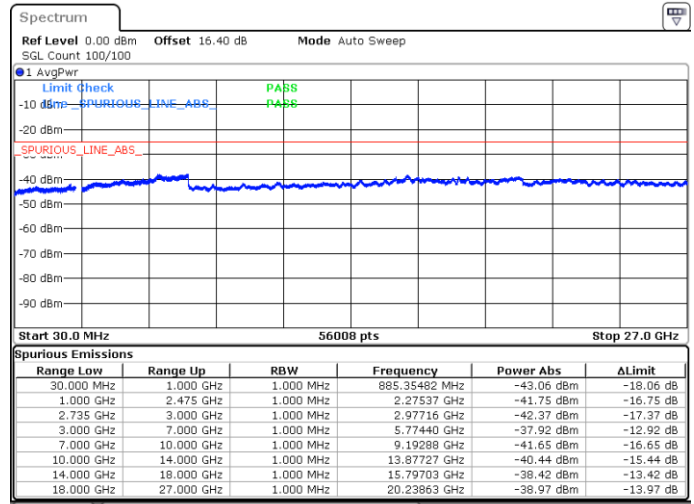

Date: 19.MAY.2020 06:23:19

Date: 19.MAY.2020 06:24:16

Middle Channel / FullIRB

N/A

Date: 18.MAY.2020 05:43:07

LTE Band 41C / 20MHz+5MHz

QPSK

Highest Channel / 1RB0 and 1RB24

Highest Channel / 1RB99 and 1RB0

Date: 19.MAY.2020 06:43:05

Date: 19.MAY.2020 06:38:18

Highest Channel / FullIRB

N/A

Date: 18.MAY.2020 05:49:08

LTE Band 41C / 20MHz+10MHz

QPSK

Lowest Channel / 1RB0 and 1RB49

Lowest Channel / 1RB99 and 1RB0

Date: 18.MAY.2020 02:05:46

Date: 18.MAY.2020 02:04:50

Lowest Channel / FullIRB

N/A

Date: 18.MAY.2020 02:10:35

LTE Band 41C / 20MHz+10MHz