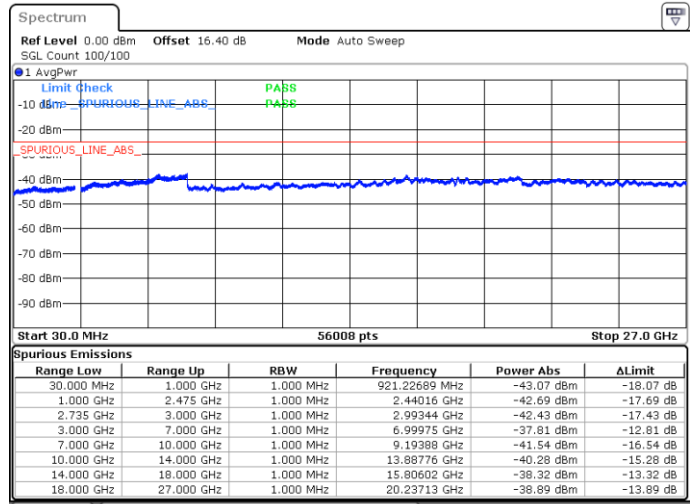

N/A

Date: 18.MAY.2020 00:09:11

LTE Band 41C / 15MHz+20MHz

QPSK

Highest Channel / 1RB0 and 1RB99

Highest Channel / 1RB74 and 1RB0

Date: 18.MAY.2020 00:32:14

Date: 18.MAY.2020 00:27:27

Highest Channel / FullIRB

N/A

Date: 18.MAY.2020 00:33:12

LTE Band 41C / 20MHz+5MHz

QPSK

Lowest Channel / 1RB0 and 1RB24

Lowest Channel / 1RB99 and 1RB0

Date: 19.MAY.2020 06:04:15