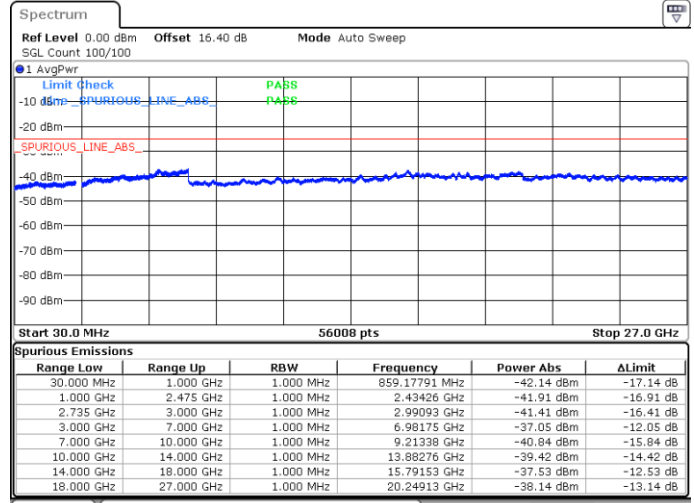

Middle Channel / FullRB

N/A

Date: 17.MAY.2020 23:06:51

LTE Band 41C / 20MHz+15MHz

QPSK

Highest Channel / 1RB0 and 1RB74

Highest Channel / 1RB99 and 1RB0

Date: 17.MAY.2020 23:30:58

Date: 17.MAY.2020 23:25:23

Highest Channel / FullIRB

N/A

Date: 17.MAY.2020 23:31:56

LTE Band 41C / 20MHz+20MHz

QPSK

Lowest Channel / 1RB0 and 1RB99

Lowest Channel / 1RB99 and 1RB0

Date: 13.MAY.2020 03:45:58

Date: 13.MAY.2020 03:44:57

Lowest Channel / FullIRB

N/A

Date: 13.MAY.2020 03:51:10

LTE Band 41C / 20MHz+20MHz

QPSK

MiddleChannel / 1RB0 and 1RB99