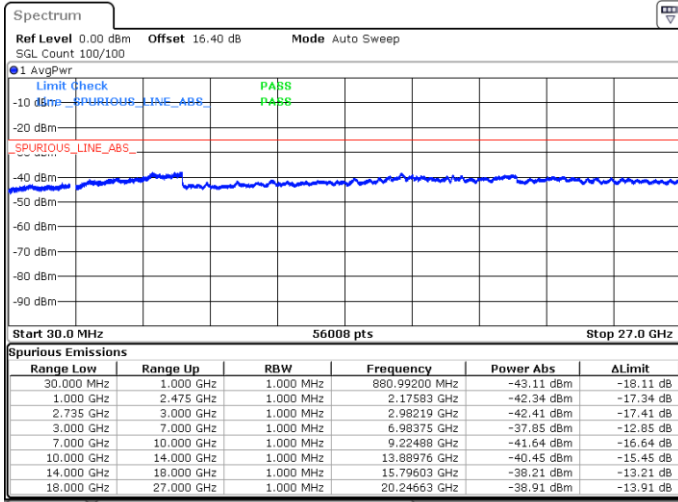

Highest Channel / 1RB0 and 1RB99

Highest Channel / 1RB99 and 1RB0

Date: 13.MAY.2020 04:09:41

Date: 13.MAY.2020 04:04:30

Highest Channel / FullIRB

N/A

Date: 13.MAY.2020 04:10:44

LTE Band 41C / 5MHz+20MHz

16QAM

Lowest Channel / 1RB0 and 1RB99

Lowest Channel / 1RB24 and 1RB0

Date: 19.MAY.2020 04:57:04

Date: 19.MAY.2020 04:54:12

Lowest Channel / FullIRB

N/A

Date: 18.MAY.2020 05:15:43

LTE Band 41C / 5MHz+20MHz

16QAM

Middle Channel / 1RB0 and 1RB9

Middle Channel / 1RB24 and 1RB0

Date: 19.MAY.2020 04:41:06

Date: 19.MAY.2020 04:43:58

Middle Channel / FullRB

N/A

Date: 18.MAY.2020 05:38:37

LTE Band 41C / 5MHz+20MHz

16QAM

Highest Channel / 1RB0 and 1RB99

Highest Channel / 1RB24 and 1RB0

Date: 19.MAY.2020 05:10:10

Date: 19.MAY.2020 05:07:18

Highest Channel / FullIRB