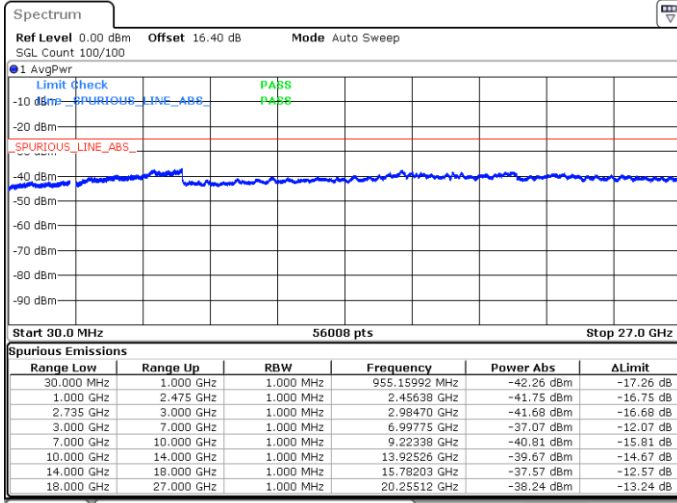

Middle Channel / FullRB

N/A

Date: 17.MAY.2020 23:06:51

LTE Band 41C / 20MHz+15MHz

QPSK

Highest Channel / 1RB0 and 1RB74

Highest Channel / 1RB99 and 1RB0

Date: 17.MAY.2020 23:30:58

Date: 17.MAY.2020 23:25:23

Highest Channel / FullIRB

N/A

Date: 17.MAY.2020 23:31:56

LTE Band 41C / 20MHz+20MHz

QPSK

Lowest Channel / 1RB0 and 1RB99

Lowest Channel / 1RB99 and 1RB0

Date: 13.MAY.2020 03:45:58

Date: 13.MAY.2020 03:44:57

Lowest Channel / FullIRB

N/A

Date: 13.MAY.2020 03:51:10

LTE Band 41C / 20MHz+20MHz

QPSK

MiddleChannel / 1RB0 and 1RB99