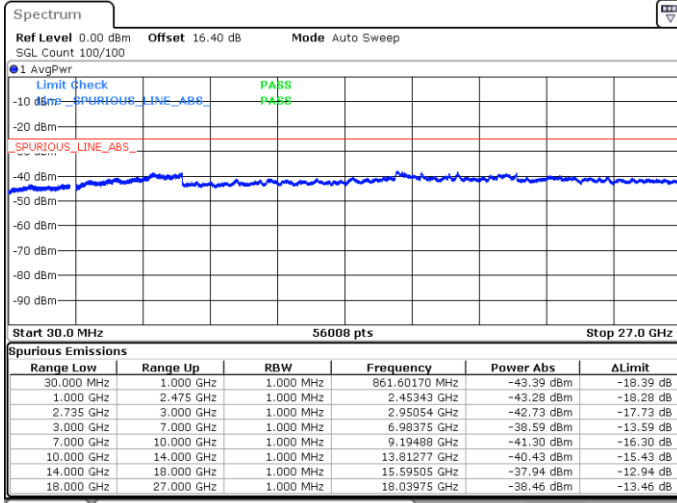

Date: 19.MAY.2020 06:03:18

Lowest Channel / FullIRB

N/A

Date: 18.MAY.2020 05:03:33

LTE Band 41C / 20MHz+5MHz

QPSK

Middle Channel / 1RB0 and 1RB24

Middle Channel / 1RB99 and 1RB0

Date: 19.MAY.2020 06:23:19

Date: 19.MAY.2020 06:24:16

Middle Channel / FullIRB

N/A

Date: 18.MAY.2020 05:43:07

LTE Band 41C / 20MHz+5MHz

QPSK

Highest Channel / 1RB0 and 1RB24

Highest Channel / 1RB99 and 1RB0

Date: 19.MAY.2020 06:43:05

Date: 19.MAY.2020 06:38:18

Highest Channel / FullIRB

N/A

Date: 18.MAY.2020 05:49:08

LTE Band 41C / 20MHz+10MHz

QPSK

Lowest Channel / 1RB0 and 1RB49

Lowest Channel / 1RB99 and 1RB0

Date: 18.MAY.2020 02:05:46

Date: 18.MAY.2020 02:04:50

Lowest Channel / FullIRB

N/A

Date: 18.MAY.2020 02:10:35

LTE Band 41C / 20MHz+10MHz