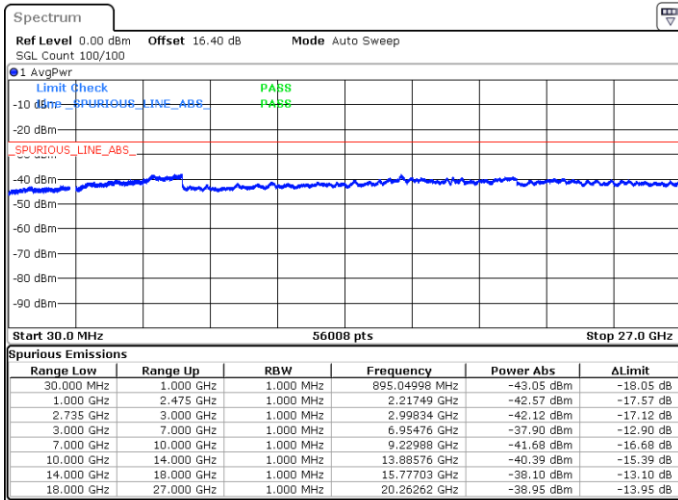

Date: 18.MAY.2020 02:37:01

LTE Band 41C / 20MHz+15MHz

QPSK

Lowest Channel / 1RB0 and 1RB74

Lowest Channel / 1RB99 and 1RB0

Date: 17.MAY.2020 22:54:47

Date: 17.MAY.2020 22:53:51

Lowest Channel / FullIRB

N/A

Date: 17.MAY.2020 22:59:36

LTE Band 41C / 20MHz+15MHz

QPSK

Middle Channel / 1RB0 and 1RB74

Middle Channel / 1RB99 and 1RB0

Date: 17.MAY.2020 23:11:39

Date: 17.MAY.2020 23:12:36

Middle Channel / FullRB

N/A

Date: 17.MAY.2020 23:06:51

LTE Band 41C / 20MHz+15MHz

QPSK

Highest Channel / 1RB0 and 1RB74

Highest Channel / 1RB99 and 1RB0

Date: 17.MAY.2020 23:30:58

Date: 17.MAY.2020 23:25:23

Highest Channel / FullIRB

N/A

Date: 17.MAY.2020 23:31:56

LTE Band 41C / 20MHz+20MHz

QPSK

Lowest Channel / 1RB0 and 1RB99

Lowest Channel / 1RB99 and 1RB0