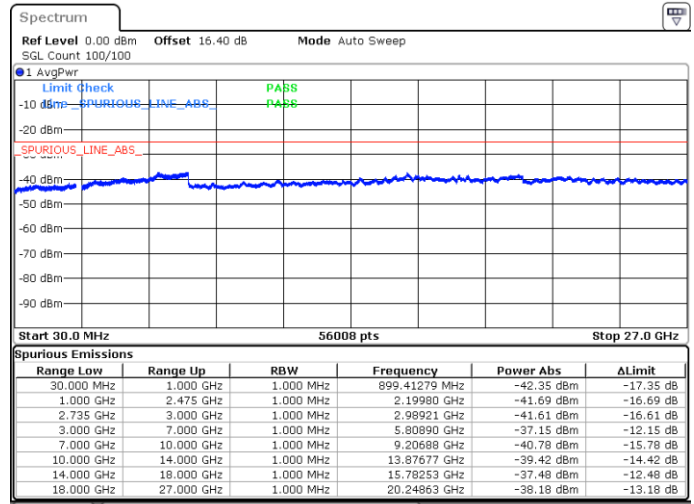

Date: 13.MAY.2020 03:45:58

Date: 13.MAY.2020 03:44:57

Lowest Channel / FullIRB

N/A

Date: 13.MAY.2020 03:51:10

LTE Band 41C / 20MHz+20MHz

QPSK

MiddleChannel / 1RB0 and 1RB99

Middle Channel / 1RB99 and 1RB0

Date: 13.MAY.2020 03:25:30

Date: 13.MAY.2020 03:26:31

Middle Channel / FullIRB

N/A

Date: 13.MAY.2020 03:20:18

LTE Band 41C / 20MHz+20MHz

QPSK

Highest Channel / 1RB0 and 1RB99

Highest Channel / 1RB99 and 1RB0

Date: 13.MAY.2020 04:09:41

Date: 13.MAY.2020 04:04:30

Highest Channel / FullIRB

N/A

Date: 13.MAY.2020 04:10:44

LTE Band 41C / 5MHz+20MHz