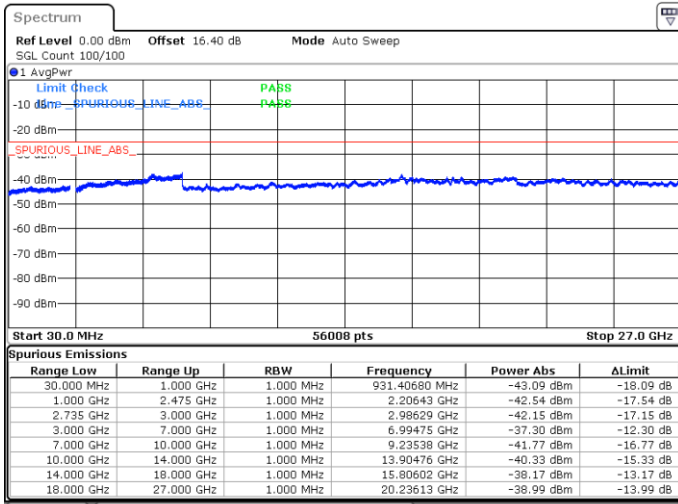

Date: 18.MAY.2020 03:57:05

LTE Band 41C / 15MHz+10MHz

16QAM

Middle Channel / 1RB0 and 1RB49

Middle Channel / 1RB74 and 1RB0

Date: 18.MAY.2020 04:03:38

Date: 18.MAY.2020 04:06:30

Middle Channel / FullIRB

N/A

Date: 18.MAY.2020 04:00:46

LTE Band 41C / 15MHz+10MHz

16QAM

Highest Channel / 1RB0 and 1RB49

Highest Channel / 1RB74 and 1RB0

Date: 18.MAY.2020 04:21:56

Date: 18.MAY.2020 04:19:05

Highest Channel / FullIRB

N/A

Date: 18.MAY.2020 04:24:49

LTE Band 41C / 15MHz+15MHz

16QAM

Lowest Channel / 1RB0 and 1RB74

Lowest Channel / 1RB74 and 1RB0

Date: 18.MAY.2020 00:57:54