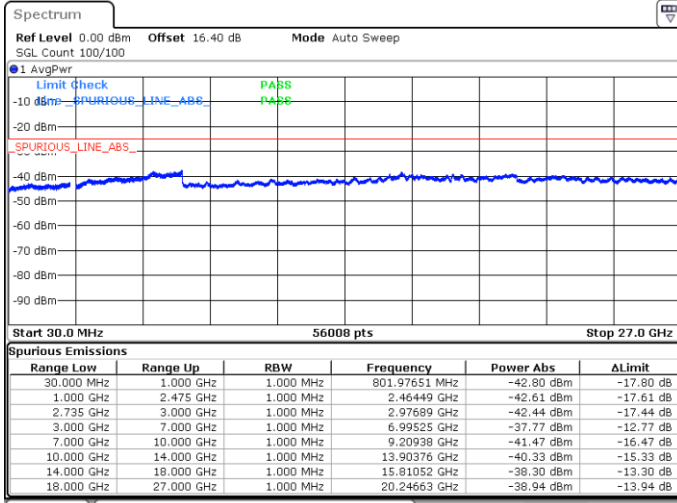

LTE Band 41C / 15MHz+20MHz

QPSK

Lowest Channel / 1RB0 and 1RB99

Lowest Channel / 1RB74 and 1RB0

Date: 17.MAY.2020 23:58:33

Date: 17.MAY.2020 23:57:36

Lowest Channel / FullIRB

N/A

Date: 18.MAY.2020 00:03:21

LTE Band 41C / 15MHz+20MHz

QPSK

Middle Channel / 1RB0 and 1RB9

Middle Channel / 1RB74 and 1RB0

Date: 18.MAY.2020 00:13:59

Date: 18.MAY.2020 00:14:56

Middle Channel / FullRB

N/A

Date: 18.MAY.2020 00:09:11

LTE Band 41C / 15MHz+20MHz

QPSK

Highest Channel / 1RB0 and 1RB99

Highest Channel / 1RB74 and 1RB0

Date: 18.MAY.2020 00:32:14

Date: 18.MAY.2020 00:27:27