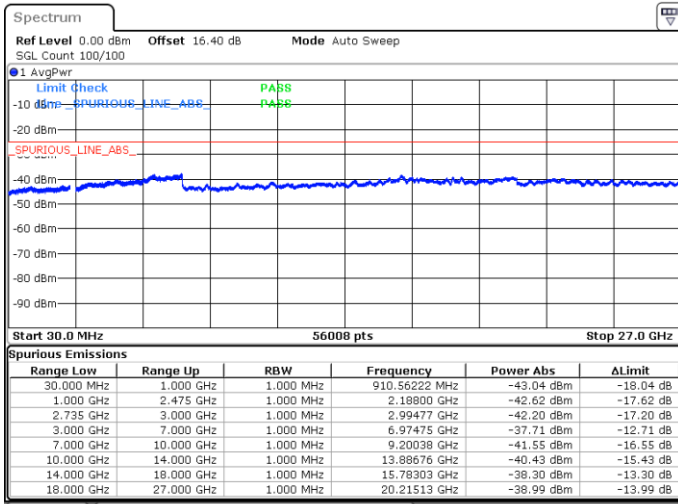

LTE Band 41C / 15MHz+10MHz

16QAM

Lowest Channel / 1RB0 and 1RB49

Lowest Channel / 1RB74 and 1RB0

Date: 18.MAY.2020 03:54:13

Date: 18.MAY.2020 03:51:21

Lowest Channel / FullIRB

N/A

Date: 18.MAY.2020 03:57:05

LTE Band 41C / 15MHz+10MHz

16QAM

Middle Channel / 1RB0 and 1RB49

Middle Channel / 1RB74 and 1RB0

Date: 18.MAY.2020 04:03:38

Date: 18.MAY.2020 04:06:30

Middle Channel / FullIRB

N/A

Date: 18.MAY.2020 04:00:46

LTE Band 41C / 15MHz+10MHz

16QAM

Highest Channel / 1RB0 and 1RB49

Highest Channel / 1RB74 and 1RB0

Date: 18.MAY.2020 04:21:56

Date: 18.MAY.2020 04:19:05

Highest Channel / FullIRB

N/A

Date: 18.MAY.2020 04:24:49

LTE Band 41C / 15MHz+15MHz

16QAM

Lowest Channel / 1RB0 and 1RB74

Lowest Channel / 1RB74 and 1RB0

Date: 18.MAY.2020 00:57:54