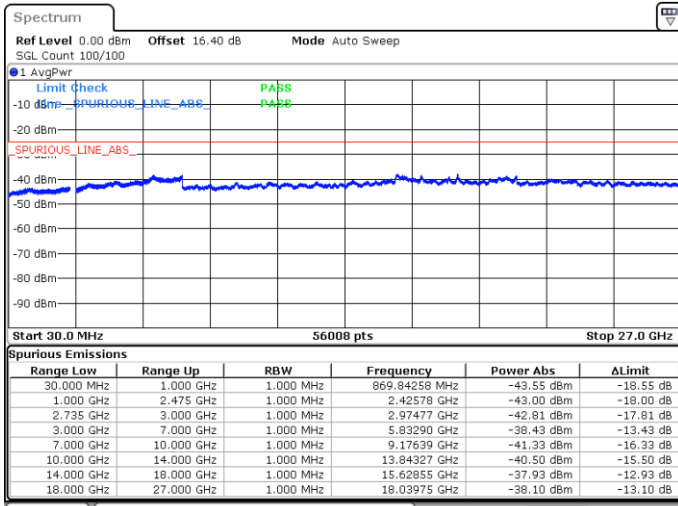

N/A

Date: 18.MAY.2020 00:09:11

LTE Band 41C / 15MHz+20MHz

QPSK

Highest Channel / 1RB0 and 1RB99

Highest Channel / 1RB74 and 1RB0

Date: 18.MAY.2020 00:32:14

Date: 18.MAY.2020 00:27:27

Highest Channel / FullIRB

N/A

Date: 18.MAY.2020 00:33:12

LTE Band 41C / 20MHz+5MHz

QPSK

Lowest Channel / 1RB0 and 1RB24

Lowest Channel / 1RB99 and 1RB0

Date: 19.MAY.2020 06:04:15

Date: 19.MAY.2020 06:03:18

Lowest Channel / FullIRB

N/A

Date: 18.MAY.2020 05:03:33

LTE Band 41C / 20MHz+5MHz

QPSK

Middle Channel / 1RB0 and 1RB24

Middle Channel / 1RB99 and 1RB0

Date: 19.MAY.2020 06:23:19

Date: 19.MAY.2020 06:24:16

Middle Channel / FullIRB

N/A

Date: 18.MAY.2020 05:43:07

LTE Band 41C / 20MHz+5MHz

QPSK

Highest Channel / 1RB0 and 1RB24