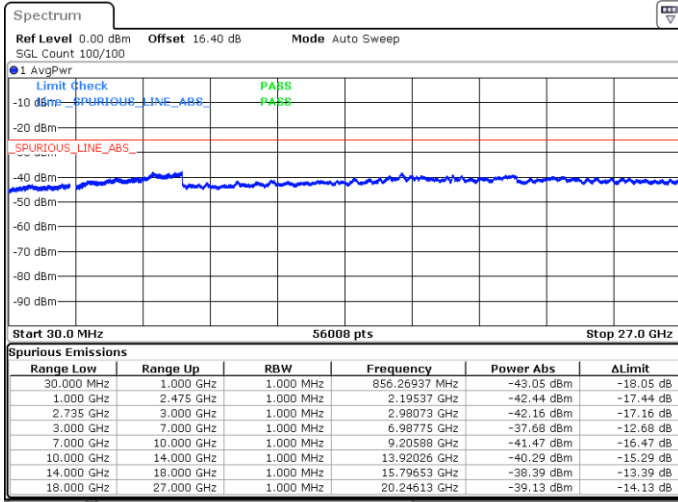

Date: 18.MAY.2020 05:38:37

LTE Band 41C / 5MHz+20MHz

16QAM

Highest Channel / 1RB0 and 1RB99

Highest Channel / 1RB24 and 1RB0

Date: 19.MAY.2020 05:10:10

Date: 19.MAY.2020 05:07:18

Highest Channel / FullIRB

N/A

Date: 18.MAY.2020 05:31:15

LTE Band 41C / 10MHz+15MHz

16QAM

Lowest Channel / 1RB0 and 1RB74

Lowest Channel / 1RB49 and 1RB0

Date: 19.MAY.2020 05:25:12

Date: 19.MAY.2020 05:22:20