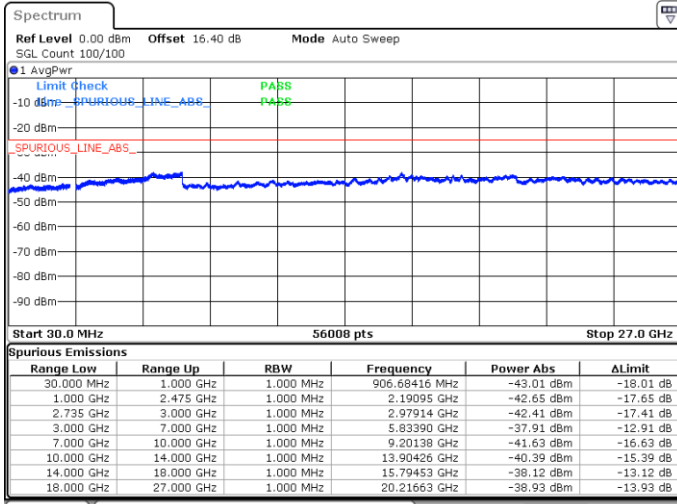

Date: 18.MAY.2020 05:38:37

LTE Band 41C / 5MHz+20MHz

16QAM

Highest Channel / 1RB0 and 1RB99

Highest Channel / 1RB24 and 1RB0

Date: 19.MAY.2020 05:10:10

Date: 19.MAY.2020 05:07:18

Highest Channel / FullIRB

N/A

Date: 18.MAY.2020 05:31:15

LTE Band 41C / 10MHz+15MHz

16QAM

Lowest Channel / 1RB0 and 1RB74

Lowest Channel / 1RB49 and 1RB0

Date: 19.MAY.2020 05:25:12

Date: 19.MAY.2020 05:22:20

Lowest Channel / FullIRB

N/A

Date: 18.MAY.2020 04:37:59

LTE Band 41C / 10MHz+15MHz

16QAM

MiddleChannel / 1RB0 and 1RB74

Middle Channel / 1RB49 and 1RB0

Date: 19.MAY.2020 05:33:42