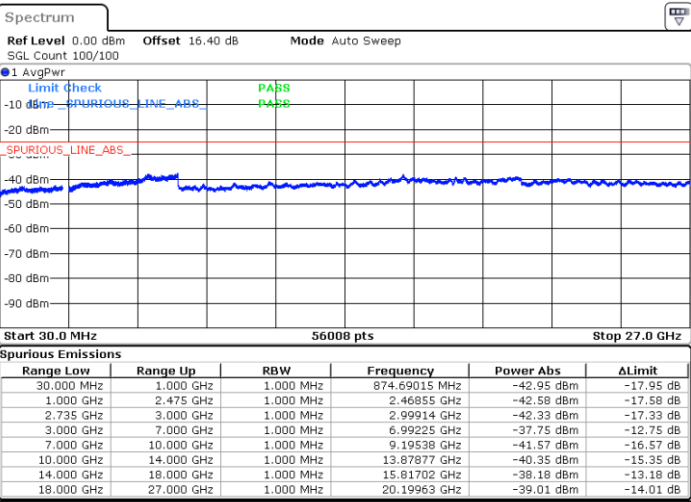

LTE Band 41C / 15MHz+10MHz

16QAM

Lowest Channel / 1RB0 and 1RB49

Lowest Channel / 1RB74 and 1RB0

Date: 18.MAY.2020 03:54:13

Date: 18.MAY.2020 03:51:21

Lowest Channel / FullIRB

N/A

Date: 18.MAY.2020 03:57:05

LTE Band 41C / 15MHz+10MHz

16QAM

Middle Channel / 1RB0 and 1RB49

Middle Channel / 1RB74 and 1RB0

Date: 18.MAY.2020 04:03:38

Date: 18.MAY.2020 04:06:30

Middle Channel / FullIRB

N/A

Date: 18.MAY.2020 04:00:46

LTE Band 41C / 15MHz+10MHz

16QAM

Highest Channel / 1RB0 and 1RB49

Highest Channel / 1RB74 and 1RB0

Date: 18.MAY.2020 04:21:56

Date: 18.MAY.2020 04:19:05

Highest Channel / FullIRB

N/A

Date: 18.MAY.2020 04:24:49

LTE Band 41C / 15MHz+15MHz

16QAM

Lowest Channel / 1RB0 and 1RB74

Lowest Channel / 1RB74 and 1RB0

Date: 18.MAY.2020 00:57:54