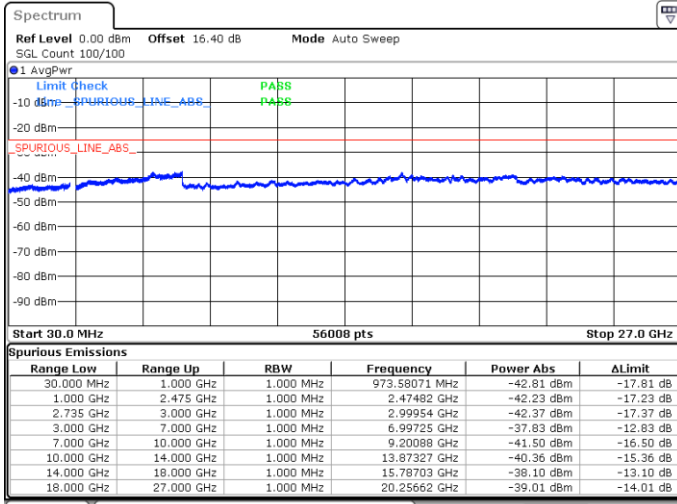

LTE Band 41C / 15MHz+20MHz

QPSK

Lowest Channel / 1RB0 and 1RB99

Lowest Channel / 1RB74 and 1RB0

Date: 17.MAY.2020 23:58:33

Date: 17.MAY.2020 23:57:36

Lowest Channel / FullIRB

N/A

Date: 18.MAY.2020 00:03:21

LTE Band 41C / 15MHz+20MHz

QPSK

Middle Channel / 1RB0 and 1RB9

Middle Channel / 1RB74 and 1RB0

Date: 18.MAY.2020 00:13:59

Date: 18.MAY.2020 00:14:56

Middle Channel / FullRB

N/A

Date: 18.MAY.2020 00:09:11

LTE Band 41C / 15MHz+20MHz

QPSK

Highest Channel / 1RB0 and 1RB99

Highest Channel / 1RB74 and 1RB0

Date: 18.MAY.2020 00:32:14

Date: 18.MAY.2020 00:27:27