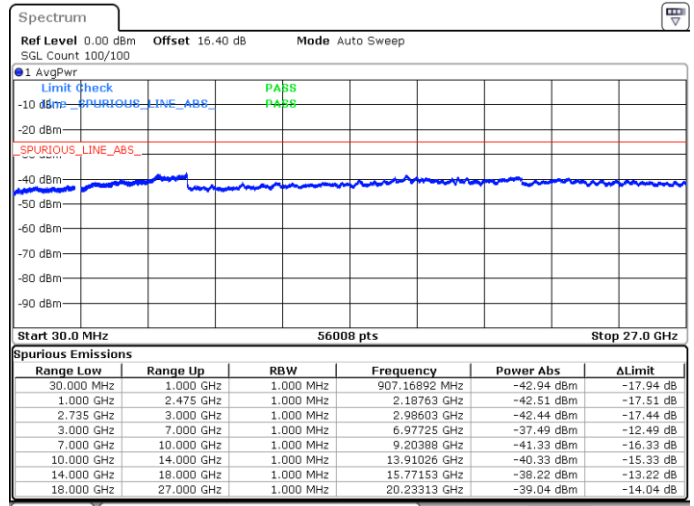

Lowest Channel / 1RB49 and 1RB0

Date: 18.MAY.2020 03:02:37

Date: 18.MAY.2020 02:59:46

Lowest Channel / FullIRB

N/A

Date: 18.MAY.2020 03:05:31

LTE Band 41C / 10MHz+20MHz

16QAM

Middle Channel / 1RB0 and 1RB9

Middle Channel / 1RB49 and 1RB0

Date: 18.MAY.2020 03:18:50

Date: 18.MAY.2020 03:21:41

Middle Channel / FullIRB

N/A

Date: 18.MAY.2020 03:15:57

LTE Band 41C / 10MHz+20MHz

16QAM

Highest Channel / 1RB0 and 1RB99

Highest Channel / 1RB49 and 1RB0

Date: 18.MAY.2020 03:35:56

Date: 18.MAY.2020 03:33:04

Highest Channel / FullIRB

N/A

Date: 18.MAY.2020 03:38:49