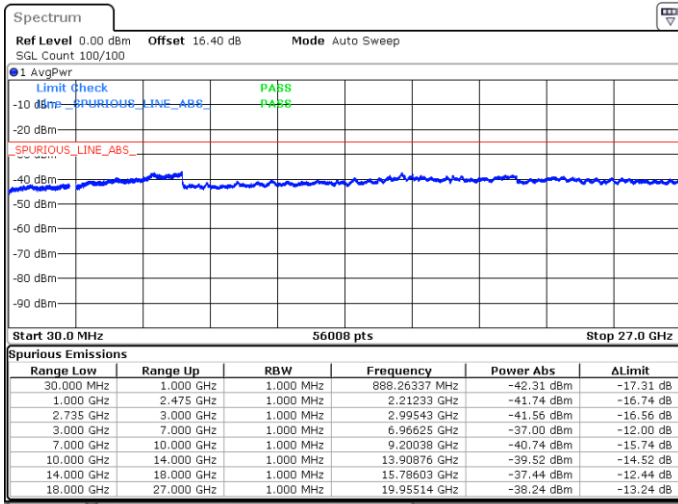

Middle Channel / 1RB99 and 1RB0

Date: 13.MAY.2020 03:25:30

Date: 13.MAY.2020 03:26:31

Middle Channel / FullIRB

N/A

Date: 13.MAY.2020 03:20:18

LTE Band 41C / 20MHz+20MHz

QPSK

Highest Channel / 1RB0 and 1RB99

Highest Channel / 1RB99 and 1RB0

Date: 13.MAY.2020 04:09:41

Date: 13.MAY.2020 04:04:30

Highest Channel / FullIRB

N/A

Date: 13.MAY.2020 04:10:44

LTE Band 41C / 5MHz+20MHz

16QAM

Lowest Channel / 1RB0 and 1RB99

Lowest Channel / 1RB24 and 1RB0

Date: 19.MAY.2020 04:57:04

Date: 19.MAY.2020 04:54:12

Lowest Channel / FullIRB

N/A

Date: 18.MAY.2020 05:15:43