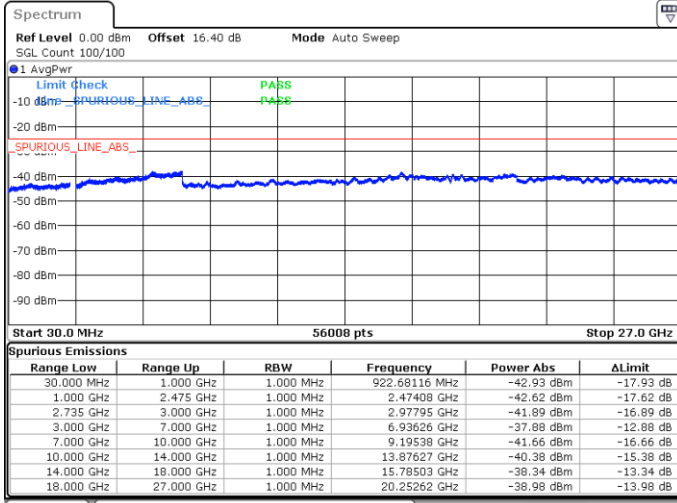

Lowest Channel / 1RB49 and 1RB0

Date: 18.MAY.2020 03:02:37

Date: 18.MAY.2020 02:59:46

Lowest Channel / FullIRB

N/A

Date: 18.MAY.2020 03:05:31

LTE Band 41C / 10MHz+20MHz

16QAM

Middle Channel / 1RB0 and 1RB9

Middle Channel / 1RB49 and 1RB0

Date: 18.MAY.2020 03:18:50

Date: 18.MAY.2020 03:21:41

Middle Channel / FullIRB

N/A

Date: 18.MAY.2020 03:15:57

LTE Band 41C / 10MHz+20MHz

16QAM

Highest Channel / 1RB0 and 1RB99

Highest Channel / 1RB49 and 1RB0

Date: 18.MAY.2020 03:35:56

Date: 18.MAY.2020 03:33:04

Highest Channel / FullIRB

N/A

Date: 18.MAY.2020 03:38:49

LTE Band 41C / 15MHz+10MHz

16QAM

Lowest Channel / 1RB0 and 1RB49

Lowest Channel / 1RB74 and 1RB0

Date: 18.MAY.2020 03:54:13

Date: 18.MAY.2020 03:51:21

Lowest Channel / FullIRB

N/A