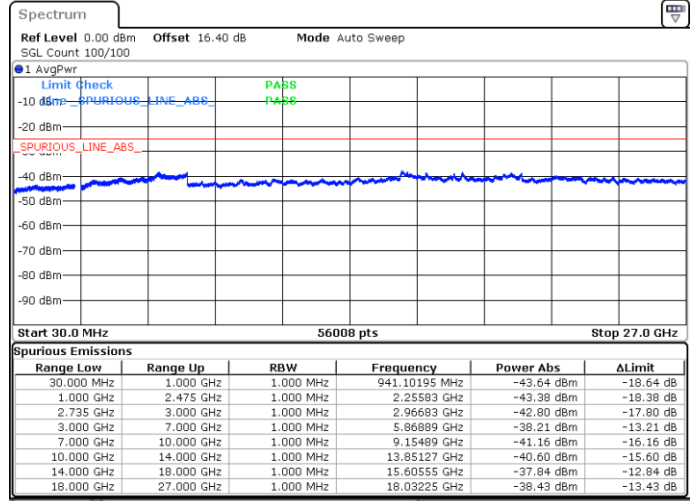

Highest Channel / 1RB0 and 1RB99

Highest Channel / 1RB99 and 1RB0

Date: 13.MAY.2020 04:09:41

Date: 13.MAY.2020 04:04:30

Highest Channel / FullIRB

N/A

Date: 13.MAY.2020 04:10:44

LTE Band 41C / 5MHz+20MHz

16QAM

Lowest Channel / 1RB0 and 1RB99

Lowest Channel / 1RB24 and 1RB0

Date: 19.MAY.2020 04:57:04

Date: 19.MAY.2020 04:54:12

Lowest Channel / FullIRB

N/A

Date: 18.MAY.2020 05:15:43