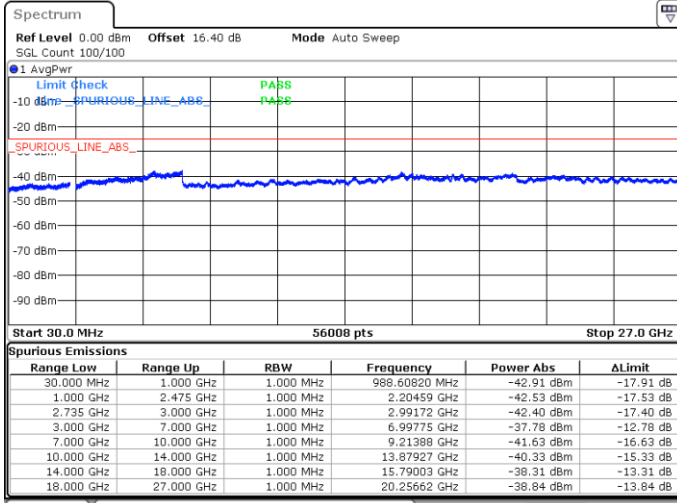

LTE Band 41C / 20MHz+10MHz

QPSK

Highest Channel / 1RB0 and 1RB49

Highest Channel / 1RB99 and 1RB0

Date: 18.MAY.2020 02:36:03

Date: 18.MAY.2020 02:31:17

Highest Channel / FullIRB

N/A

Date: 18.MAY.2020 02:37:01

LTE Band 41C / 20MHz+15MHz

QPSK

Lowest Channel / 1RB0 and 1RB74

Lowest Channel / 1RB99 and 1RB0

Date: 17.MAY.2020 22:54:47

Date: 17.MAY.2020 22:53:51

Lowest Channel / FullIRB

N/A

Date: 17.MAY.2020 22:59:36

LTE Band 41C / 20MHz+15MHz

QPSK

Middle Channel / 1RB0 and 1RB74

Middle Channel / 1RB99 and 1RB0

Date: 17.MAY.2020 23:11:39

Date: 17.MAY.2020 23:12:36

Middle Channel / FullRB

N/A

Date: 17.MAY.2020 23:06:51

LTE Band 41C / 20MHz+15MHz

QPSK

Highest Channel / 1RB0 and 1RB74

Highest Channel / 1RB99 and 1RB0

Date: 17.MAY.2020 23:30:58