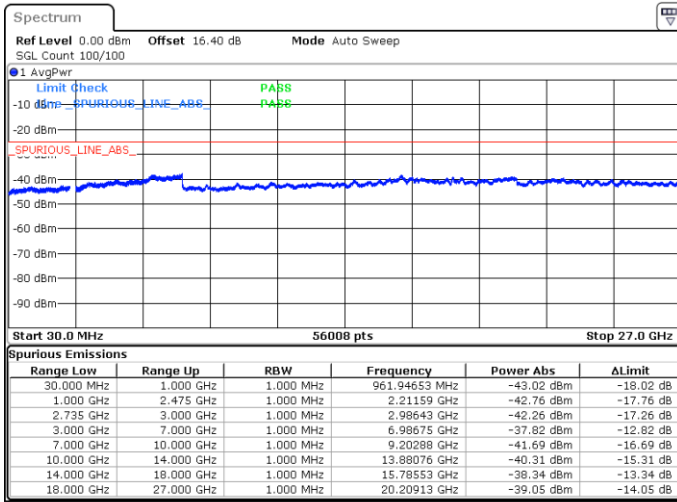

N/A

Date: 17.MAY.2020 22:59:36

LTE Band 41C / 20MHz+15MHz

QPSK

Middle Channel / 1RB0 and 1RB74

Middle Channel / 1RB99 and 1RB0

Date: 17.MAY.2020 23:11:39

Date: 17.MAY.2020 23:12:36

Middle Channel / FullRB

N/A

Date: 17.MAY.2020 23:06:51

LTE Band 41C / 20MHz+15MHz

QPSK

Highest Channel / 1RB0 and 1RB74

Highest Channel / 1RB99 and 1RB0

Date: 17.MAY.2020 23:30:58

Date: 17.MAY.2020 23:25:23

Highest Channel / FullIRB

N/A

Date: 17.MAY.2020 23:31:56

LTE Band 41C / 20MHz+20MHz

QPSK

Lowest Channel / 1RB0 and 1RB99

Lowest Channel / 1RB99 and 1RB0