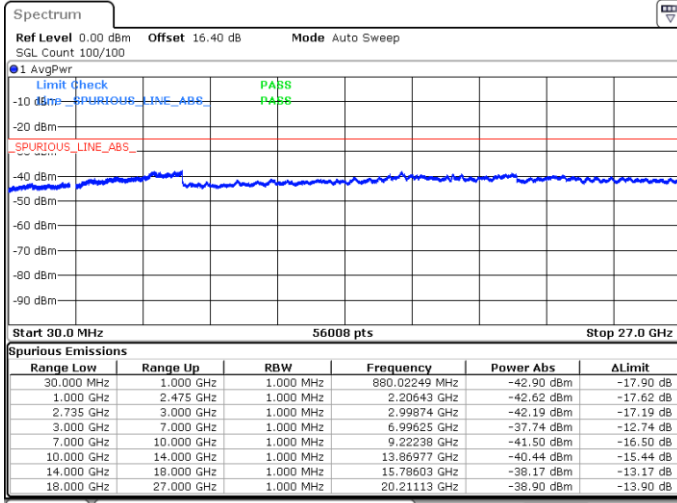

Lowest Channel / 1RB0 and 1RB49

Lowest Channel / 1RB99 and 1RB0

Date: 18.MAY.2020 02:05:46

Date: 18.MAY.2020 02:04:50

Lowest Channel / FullIRB

N/A

Date: 18.MAY.2020 02:10:35

LTE Band 41C / 20MHz+10MHz

QPSK

Middle Channel / 1RB0 and 1RB49

Middle Channel / 1RB99 and 1RB0

Date: 18.MAY.2020 02:17:59

Date: 18.MAY.2020 02:20:22

Middle Channel / FullIRB

N/A

Date: 18.MAY.2020 02:13:12

LTE Band 41C / 20MHz+10MHz

QPSK

Highest Channel / 1RB0 and 1RB49

Highest Channel / 1RB99 and 1RB0

Date: 18.MAY.2020 02:36:03

Date: 18.MAY.2020 02:31:17

Highest Channel / FullIRB

N/A