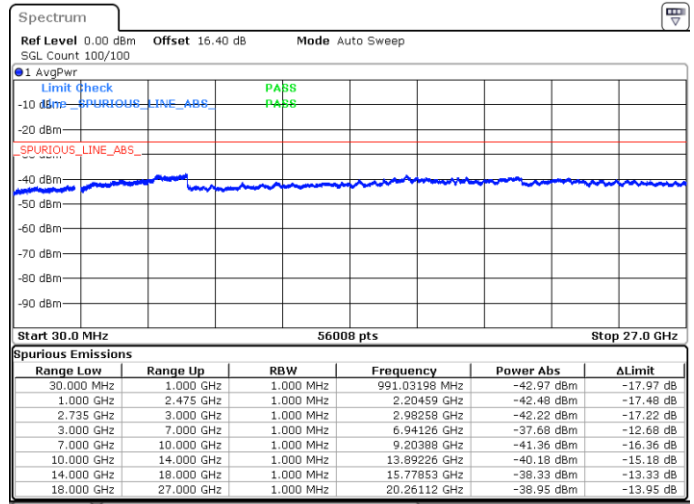

LTE Band 41C / 15MHz+20MHz

QPSK

Lowest Channel / 1RB0 and 1RB99

Lowest Channel / 1RB74 and 1RB0

Date: 17.MAY.2020 23:58:33

Date: 17.MAY.2020 23:57:36

Lowest Channel / FullIRB

N/A

Date: 18.MAY.2020 00:03:21

LTE Band 41C / 15MHz+20MHz

QPSK

Middle Channel / 1RB0 and 1RB9

Middle Channel / 1RB74 and 1RB0

Date: 18.MAY.2020 00:13:59

Date: 18.MAY.2020 00:14:56

Middle Channel / FullRB

N/A

Date: 18.MAY.2020 00:09:11

LTE Band 41C / 15MHz+20MHz

QPSK

Highest Channel / 1RB0 and 1RB99

Highest Channel / 1RB74 and 1RB0

Date: 18.MAY.2020 00:32:14

Date: 18.MAY.2020 00:27:27

Highest Channel / FullIRB

N/A

Date: 18.MAY.2020 00:33:12

LTE Band 41C / 20MHz+5MHz

QPSK

Lowest Channel / 1RB0 and 1RB24

Lowest Channel / 1RB99 and 1RB0

Date: 19.MAY.2020 06:04:15