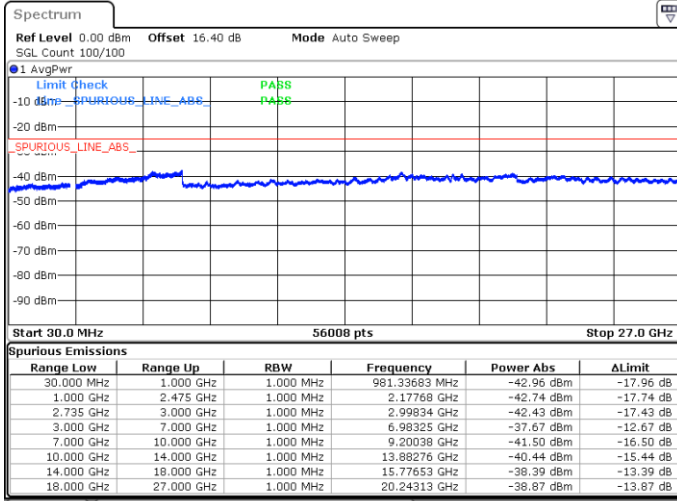

Middle Channel / FullRB

N/A

Date: 17.MAY.2020 23:06:51

LTE Band 41C / 20MHz+15MHz

QPSK

Highest Channel / 1RB0 and 1RB74

Highest Channel / 1RB99 and 1RB0

Date: 17.MAY.2020 23:30:58

Date: 17.MAY.2020 23:25:23

Highest Channel / FullIRB

N/A

Date: 17.MAY.2020 23:31:56

LTE Band 41C / 20MHz+20MHz

QPSK

Lowest Channel / 1RB0 and 1RB99

Lowest Channel / 1RB99 and 1RB0