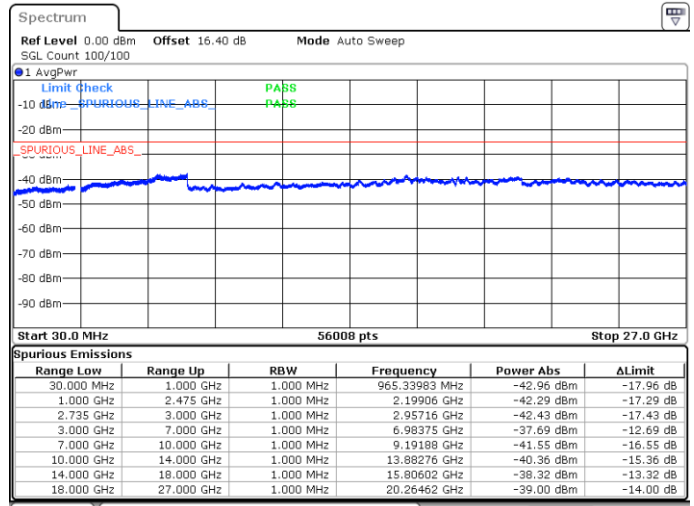

N/A

Date: 18.MAY.2020 04:00:46

LTE Band 41C / 15MHz+10MHz

16QAM

Highest Channel / 1RB0 and 1RB49

Highest Channel / 1RB74 and 1RB0

Date: 18.MAY.2020 04:21:56

Date: 18.MAY.2020 04:19:05

Highest Channel / FullIRB

N/A

Date: 18.MAY.2020 04:24:49

LTE Band 41C / 15MHz+15MHz

16QAM

Lowest Channel / 1RB0 and 1RB74

Lowest Channel / 1RB74 and 1RB0

Date: 18.MAY.2020 00:57:54