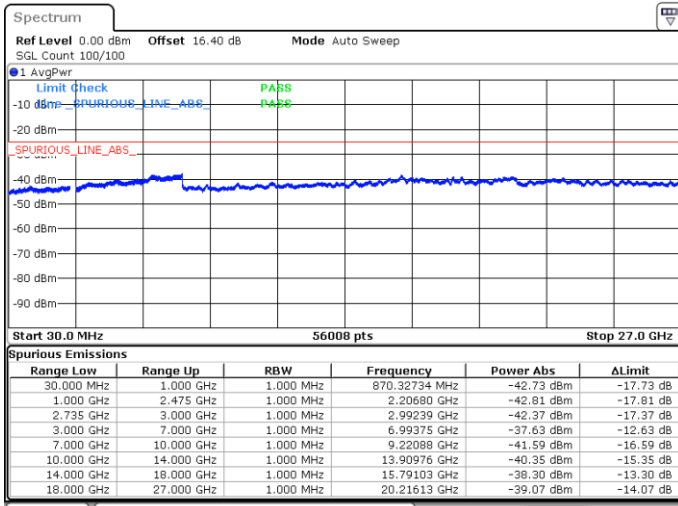

Middle Channel / 1RB0 and 1RB9

Middle Channel / 1RB49 and 1RB0

Date: 18.MAY.2020 03:18:50

Date: 18.MAY.2020 03:21:41

Middle Channel / FullIRB

N/A

Date: 18.MAY.2020 03:15:57

LTE Band 41C / 10MHz+20MHz

16QAM

Highest Channel / 1RB0 and 1RB99

Highest Channel / 1RB49 and 1RB0

Date: 18.MAY.2020 03:35:56

Date: 18.MAY.2020 03:33:04

Highest Channel / FullIRB

N/A

Date: 18.MAY.2020 03:38:49

LTE Band 41C / 15MHz+10MHz

16QAM

Lowest Channel / 1RB0 and 1RB49

Lowest Channel / 1RB74 and 1RB0

Date: 18.MAY.2020 03:54:13

Date: 18.MAY.2020 03:51:21

Lowest Channel / FullIRB

N/A