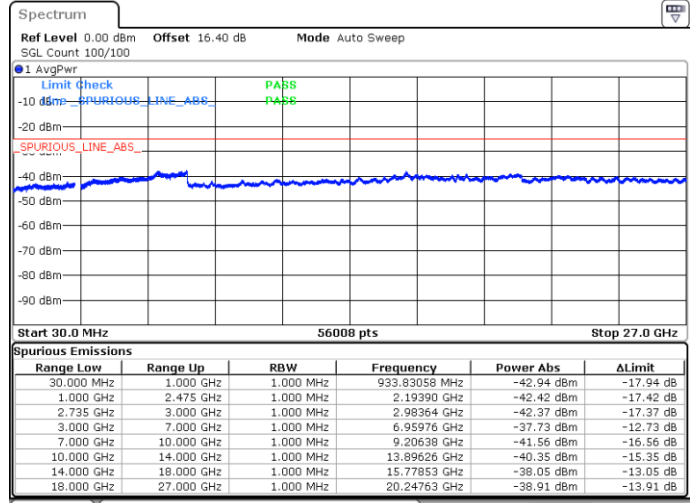

Date: 18.MAY.2020 02:20:22