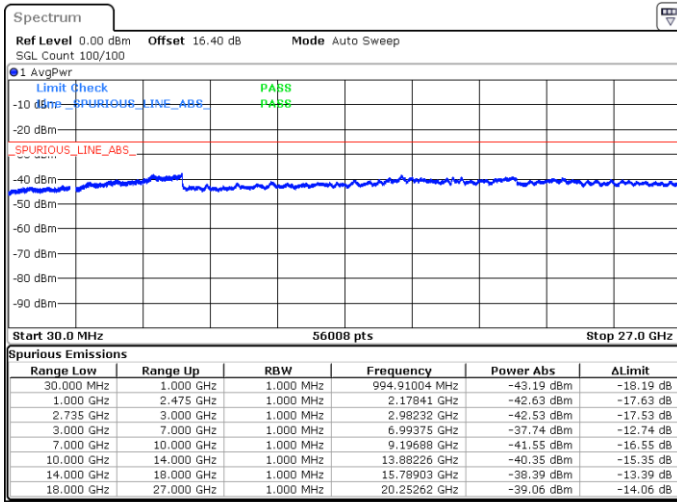

Lowest Channel / FullIRB

N/A

Date: 18.MAY.2020 04:37:59

LTE Band 41C / 10MHz+15MHz

16QAM

MiddleChannel / 1RB0 and 1RB74

Middle Channel / 1RB49 and 1RB0

Date: 19.MAY.2020 05:33:42

Date: 19.MAY.2020 05:36:33

Middle Channel / FullIRB

N/A

Date: 18.MAY.2020 04:49:28

LTE Band 41C / 10MHz+15MHz

16QAM

Highest Channel / 1RB0 and 1RB74

Highest Channel / 1RB49 and 1RB0

Date: 19.MAY.2020 05:51:32

Date: 19.MAY.2020 05:48:41

Highest Channel / FullIRB

N/A

Date: 18.MAY.2020 04:55:33

LTE Band 41C / 10MHz+20MHz

16QAM

Lowest Channel / 1RB0 and 1RB99

Lowest Channel / 1RB49 and 1RB0

Date: 18.MAY.2020 03:02:37

Date: 18.MAY.2020 02:59:46

Lowest Channel / FullIRB

N/A

Date: 18.MAY.2020 03:05:31

LTE Band 41C / 10MHz+20MHz

16QAM