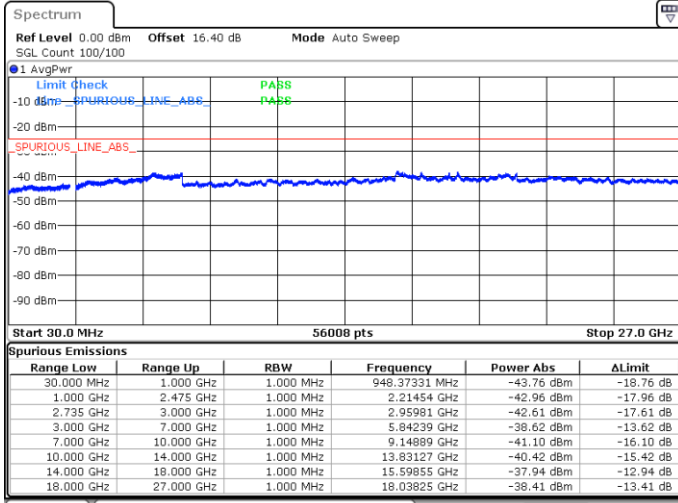

Highest Channel / 1RB0 and 1RB99

Highest Channel / 1RB99 and 1RB0

Date: 13.MAY.2020 04:09:41

Date: 13.MAY.2020 04:04:30

Highest Channel / FullIRB

N/A

Date: 13.MAY.2020 04:10:44

LTE Band 41C / 5MHz+20MHz

16QAM

Lowest Channel / 1RB0 and 1RB99

Lowest Channel / 1RB24 and 1RB0

Date: 19.MAY.2020 04:57:04

Date: 19.MAY.2020 04:54:12

Lowest Channel / FullIRB

N/A

Date: 18.MAY.2020 05:15:43

LTE Band 41C / 5MHz+20MHz

16QAM

Middle Channel / 1RB0 and 1RB9

Middle Channel / 1RB24 and 1RB0

Date: 19.MAY.2020 04:41:06

Date: 19.MAY.2020 04:43:58

Middle Channel / FullRB

N/A

Date: 18.MAY.2020 05:38:37

LTE Band 41C / 5MHz+20MHz

16QAM

Highest Channel / 1RB0 and 1RB99

Highest Channel / 1RB24 and 1RB0

Date: 19.MAY.2020 05:10:10

Date: 19.MAY.2020 05:07:18

Highest Channel / FullIRB