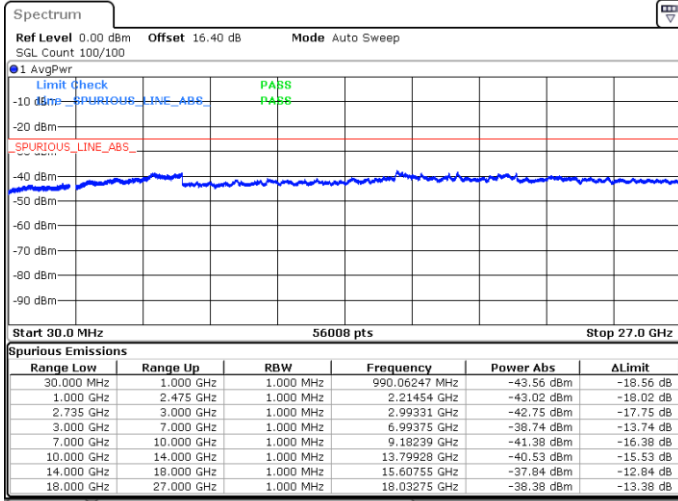

Date: 18.MAY.2020 05:38:37

LTE Band 41C / 5MHz+20MHz

16QAM

Highest Channel / 1RB0 and 1RB99

Highest Channel / 1RB24 and 1RB0

Date: 19.MAY.2020 05:10:10

Date: 19.MAY.2020 05:07:18

Highest Channel / FullIRB

N/A

Date: 18.MAY.2020 05:31:15

LTE Band 41C / 10MHz+15MHz

16QAM

Lowest Channel / 1RB0 and 1RB74

Lowest Channel / 1RB49 and 1RB0

Date: 19.MAY.2020 05:25:12

Date: 19.MAY.2020 05:22:20