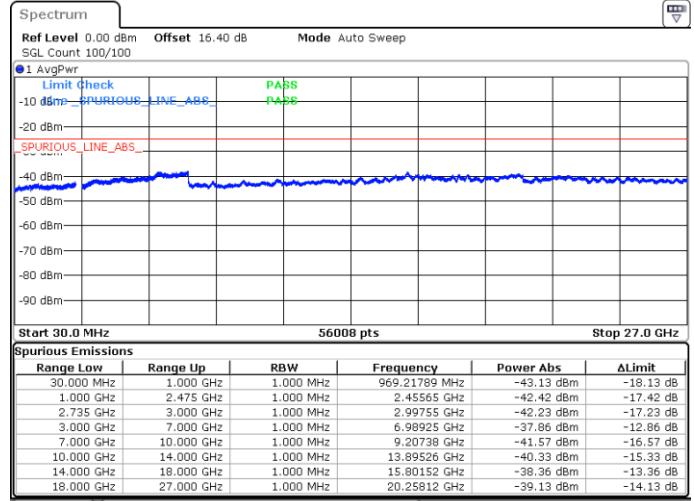

Middle Channel / FullRB

N/A

Date: 17.MAY.2020 23:06:51

LTE Band 41C / 20MHz+15MHz

QPSK

Highest Channel / 1RB0 and 1RB74

Highest Channel / 1RB99 and 1RB0

Date: 17.MAY.2020 23:30:58

Date: 17.MAY.2020 23:25:23

Highest Channel / FullIRB

N/A

Date: 17.MAY.2020 23:31:56

LTE Band 41C / 20MHz+20MHz

QPSK

Lowest Channel / 1RB0 and 1RB99

Lowest Channel / 1RB99 and 1RB0