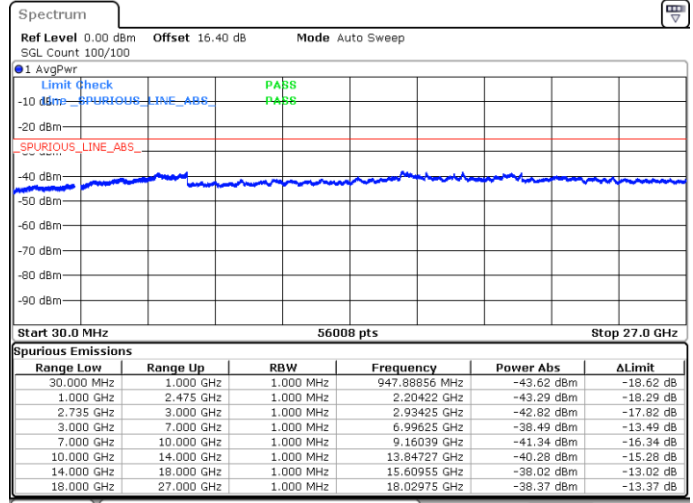

N/A

Date: 18.MAY.2020 05:31:15

LTE Band 41C / 10MHz+15MHz

16QAM

Lowest Channel / 1RB0 and 1RB74

Lowest Channel / 1RB49 and 1RB0

Date: 19.MAY.2020 05:25:12

Date: 19.MAY.2020 05:22:20

Lowest Channel / FullIRB

N/A

Date: 18.MAY.2020 04:37:59

LTE Band 41C / 10MHz+15MHz

16QAM

MiddleChannel / 1RB0 and 1RB74

Middle Channel / 1RB49 and 1RB0

Date: 19.MAY.2020 05:33:42

Date: 19.MAY.2020 05:36:33

Middle Channel / FullIRB

N/A

Date: 18.MAY.2020 04:49:28

LTE Band 41C / 10MHz+15MHz

16QAM

Highest Channel / 1RB0 and 1RB74

Highest Channel / 1RB49 and 1RB0

Date: 19.MAY.2020 05:51:32

Date: 19.MAY.2020 05:48:41

Highest Channel / FullIRB

N/A

Date: 18.MAY.2020 04:55:33

LTE Band 41C / 10MHz+20MHz

16QAM

Lowest Channel / 1RB0 and 1RB99