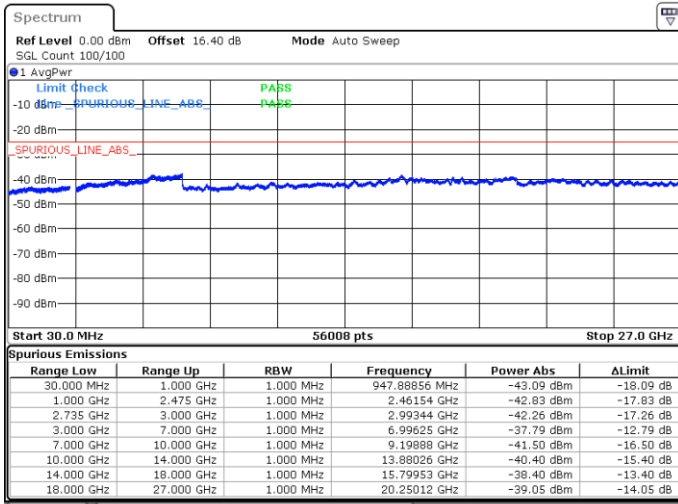

Lowest Channel / FullIRB

N/A

Date: 18.MAY.2020 01:00:49