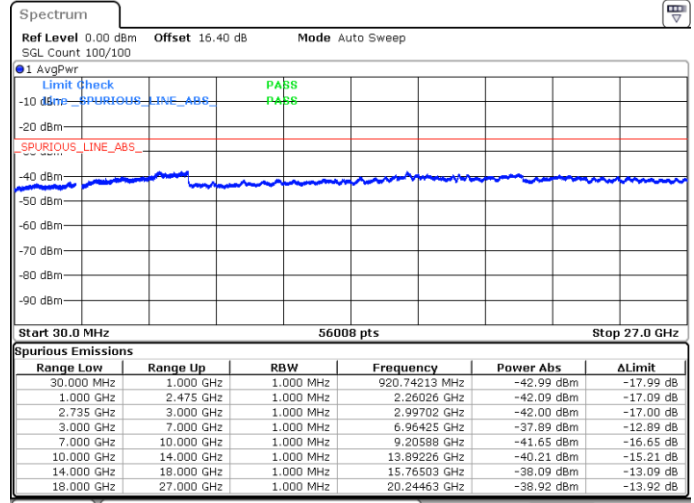

Middle Channel / 1RB0 and 1RB9

Middle Channel / 1RB49 and 1RB0

Date: 18.MAY.2020 03:18:50

Date: 18.MAY.2020 03:21:41

Middle Channel / FullIRB

N/A

Date: 18.MAY.2020 03:15:57

LTE Band 41C / 10MHz+20MHz

16QAM

Highest Channel / 1RB0 and 1RB99

Highest Channel / 1RB49 and 1RB0

Date: 18.MAY.2020 03:35:56

Date: 18.MAY.2020 03:33:04

Highest Channel / FullIRB

N/A

Date: 18.MAY.2020 03:38:49

LTE Band 41C / 15MHz+10MHz

16QAM

Lowest Channel / 1RB0 and 1RB49

Lowest Channel / 1RB74 and 1RB0

Date: 18.MAY.2020 03:54:13

Date: 18.MAY.2020 03:51:21

Lowest Channel / FullIRB

N/A