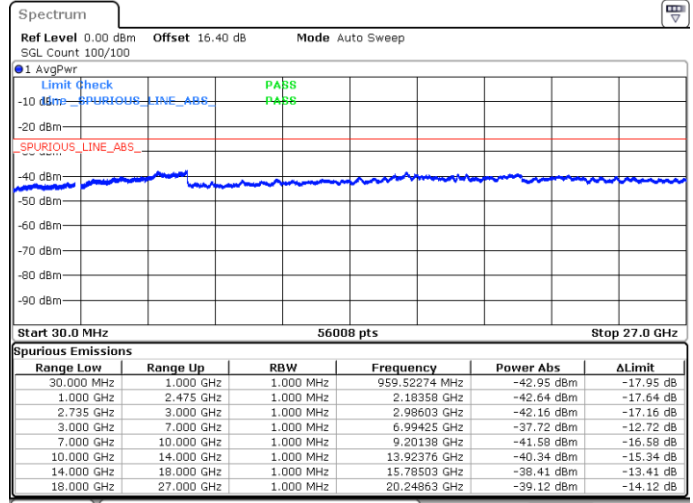

LTE Band 41C / 20MHz+10MHz

QPSK

Highest Channel / 1RB0 and 1RB49

Highest Channel / 1RB99 and 1RB0

Date: 18.MAY.2020 02:36:03

Date: 18.MAY.2020 02:31:17

Highest Channel / FullIRB

N/A

Date: 18.MAY.2020 02:37:01

LTE Band 41C / 20MHz+15MHz

QPSK

Lowest Channel / 1RB0 and 1RB74

Lowest Channel / 1RB99 and 1RB0

Date: 17.MAY.2020 22:54:47

Date: 17.MAY.2020 22:53:51

Lowest Channel / FullIRB