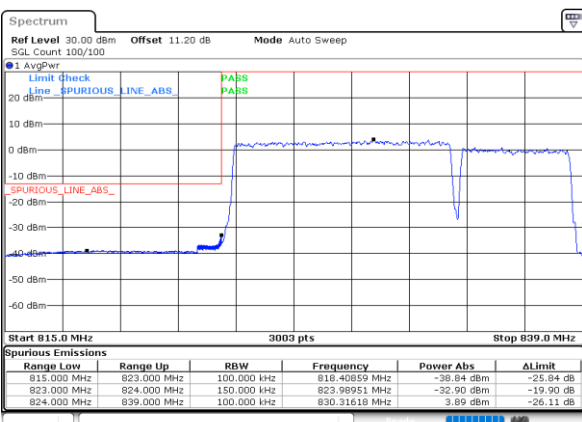

LTE Band 5B / 5MHz+10MHz

64QAM

Lowest Band Edge / 1RB0 and 1RB49

Highest Band Edge / 1RB0 and 1RB49

Lowest Band Edge / 1RB24 and 1RB0

Highest Band Edge / 1RB24 and 1RB0

Lowest Band Edge / Full RB

Highest Band Edge / Full RB

LTE Band 5B / 10MHz+5MHz

64QAM

Lowest Band Edge / 1RB0 and 1RB24

Date: 10 JUN 2020 23:10:18

Highest Band Edge / 1RB0 and 1RB24

Date: 10 JUN 2020 23:14:11

Lowest Band Edge / 1RB49 and 1RB0

Date: 10 JUN 2020 23:20:46

Highest Band Edge / 1RB49 and 1RB0

Date: 10 JUN 2020 23:14:01

Lowest Band Edge / Full RB

Date: 10 JUN 2020 22:59:48

Highest Band Edge / Full RB

Date: 10 JUN 2020 23:31:14

LTE Band 5B / 10MHz+10MHz

64QAM