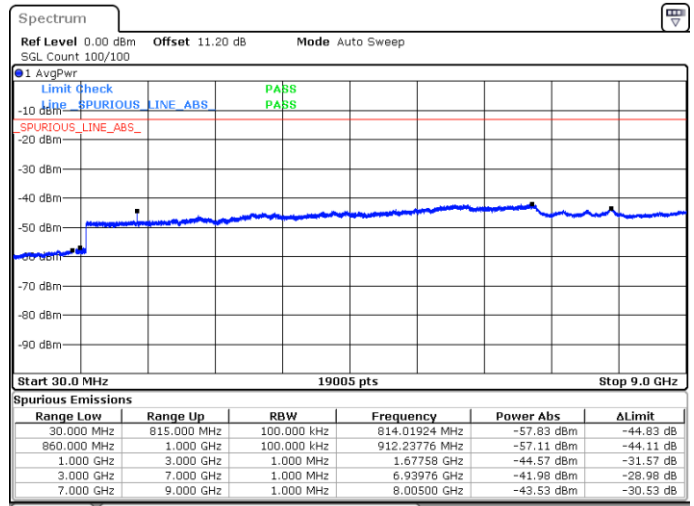

LTE Band 5B / 10MHz+10MHz

16QAM

Middle Channel / 1RB0 and 1RB49

Middle Channel / 1RB49 and 1RB0

Date: 11.JUN.2020 01:02:25

Date: 11.JUN.2020 01:05:14

Middle Channel / FullIRB

N/A

Date: 11.JUN.2020 00:59:35

LTE Band 5B / 10MHz+10MHz

16QAM

Highest Channel / 1RB0 and 1RB49

Highest Channel / 1RB49 and 1RB0

Date: 11.JUN.2020 01:35:28

Date: 11.JUN.2020 01:32:40

Highest Channel / FullIRB

N/A

Date: 11.JUN.2020 01:38:18

LTE Band 5B / 5MHz+10MHz

64QAM

Lowest Channel / 1RB0 and 1RB49

Lowest Channel / 1RB24 and 1RB0

Date: 10 JUN.2020 06:05:46

Date: 10 JUN.2020 06:00:02

Lowest Channel / FullIRB

N/A

Date: 10 JUN.2020 06:06:42

LTE Band 5B / 5MHz+10MHz

64QAM

Middle Channel / 1RB0 and 1RB49

Middle Channel / 1RB24 and 1RB0

Date: 10.JUN.2020 06:16:48