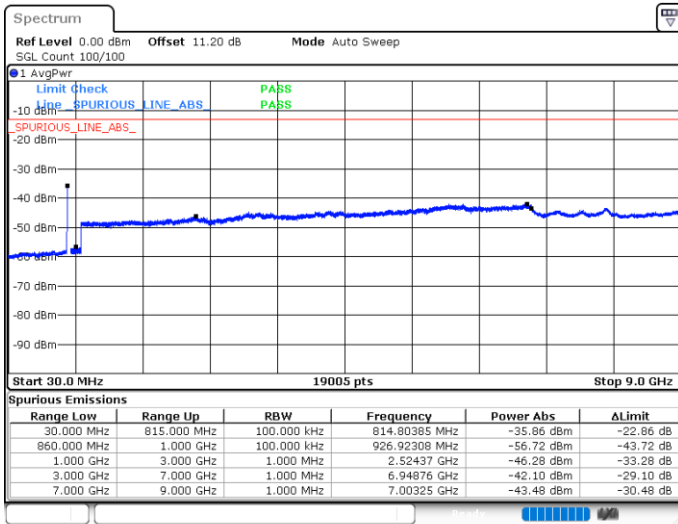

Highest Channel / 1RB49 and 1RB0

Date: 10.JUN.2020 23:59:07

Date: 10.JUN.2020 23:53:39

Highest Channel / FullIRB

N/A

Date: 11.JUN.2020 00:00:04

LTE Band 5B / 10MHz+10MHz

QPSK

Lowest Channel / 1RB0 and 1RB49

Lowest Channel / 1RB49 and 1RB0

Date: 11.JUN.2020 00:47:01

Date: 11.JUN.2020 00:46:05

Lowest Channel / FullIRB

N/A

Date: 11.JUN.2020 00:51:42

LTE Band 5B / 10MHz+10MHz

QPSK

Middle Channel / 1RB0 and 1RB49

Middle Channel / 1RB49 and 1RB0

Date: 11.JUN.2020 01:03:21

Date: 11.JUN.2020 01:04:18

Middle Channel / FullIRB

N/A

Date: 11.JUN.2020 00:58:39

LTE Band 5B / 10MHz+10MHz

QPSK

Highest Channel / 1RB0 and 1RB49

Highest Channel / 1RB49 and 1RB0

Date: 11.JUN.2020 01:36:24

Date: 11.JUN.2020 01:28:47

Highest Channel / FullIRB

N/A