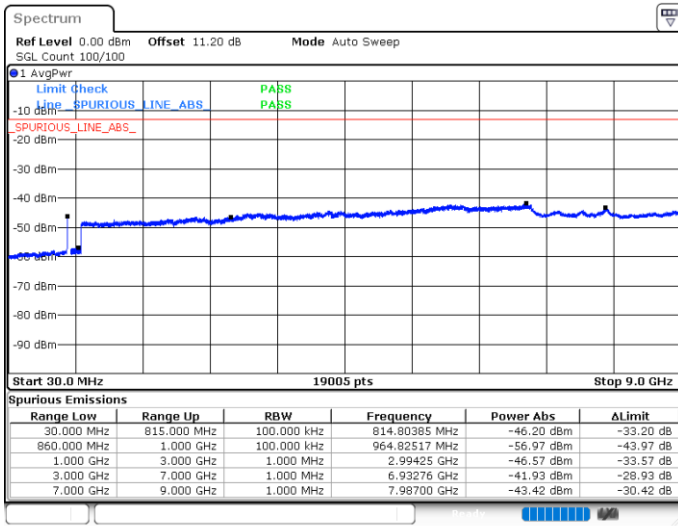

Date: 10.JUN.2020 06:51:24

Highest Channel / FullIRB

N/A

Date: 10.JUN.2020 06:57:52

LTE Band 5B / 10MHz+5MHz

16QAM

Lowest Channel / 1RB0 and 1RB24

Lowest Channel / 1RB49 and 1RB0

Date: 10.JUN.2020 07:36:47

Date: 10.JUN.2020 07:33:59

Lowest Channel / FullIRB

N/A

Date: 10.JUN.2020 07:39:37

LTE Band 5B / 10MHz+5MHz

16QAM

Middle Channel / 1RB0 and 1RB24

Middle Channel / 1RB49 and 1RB0

Date: 10 JUN 2020 07:51:02

Date: 10 JUN 2020 07:53:49

Middle Channel / FullIRB

N/A

Date: 10 JUN 2020 07:48:13

LTE Band 5B / 10MHz+5MHz

16QAM

Highest Channel / 1RB0 and 1RB24

Highest Channel / 1RB49 and 1RB0

Date: 10.JUN.2020 23:58:11

Date: 10.JUN.2020 23:54:36

Highest Channel / FullIRB

N/A

Date: 11.JUN.2020 00:01:00

LTE Band 5B / 10MHz+10MHz