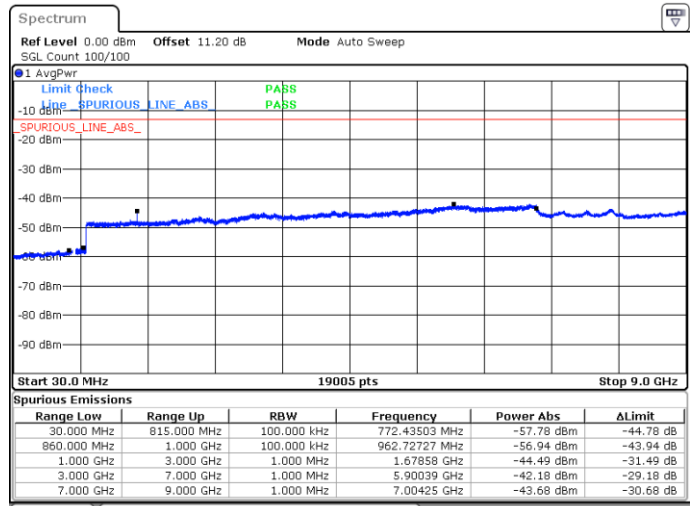

Date: 10.JUN.2020 06:08:35

LTE Band 5B / 5MHz+10MHz

QPSK

Middle Channel / 1RB0 and 1RB49

Middle Channel / 1RB24 and 1RB0

Date: 10 JUN.2020 06:18:40

Date: 10 JUN.2020 06:19:36

Middle Channel / FullIRB

N/A

Date: 10 JUN.2020 06:13:58

LTE Band 5B / 5MHz+10MHz

QPSK

Highest Channel / 1RB0 and 1RB49

Highest Channel / 1RB24 and 1RB0

Date: 10 JUN 2020 06:55:08

Date: 10 JUN 2020 06:50:28

Highest Channel / FullIRB

N/A

Date: 10 JUN 2020 06:56:55

LTE Band 5B / 10MHz+5MHz

QPSK

Lowest Channel / 1RB0 and 1RB24

Lowest Channel / 1RB49 and 1RB0

Date: 10 JUN 2020 07:35:51

Date: 10 JUN 2020 07:34:56

Lowest Channel / FullIRB

N/A

Date: 10 JUN 2020 07:40:33

LTE Band 5B / 10MHz+5MHz

QPSK

Middle Channel / 1RB0 and 1RB24

Middle Channel / 1RB49 and 1RB0