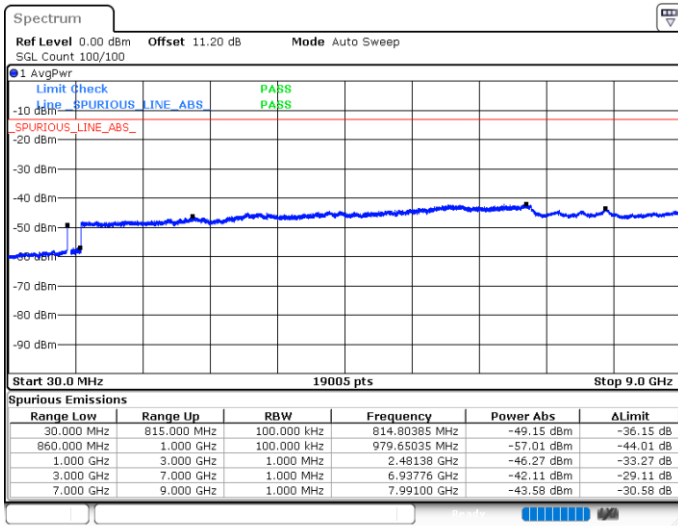

Date: 10.JUN.2020 06:53:16

Date: 10.JUN.2020 06:52:20

Highest Channel / FullIRB

N/A

Date: 10.JUN.2020 06:58:48

LTE Band 5B / 10MHz+5MHz

64QAM

Lowest Channel / 1RB0 and 1RB24

Lowest Channel / 1RB49 and 1RB0

Date: 10.JUN.2020 07:37:44

Date: 10.JUN.2020 07:33:03

Lowest Channel / FullIRB

N/A

Date: 10.JUN.2020 07:38:41

LTE Band 5B / 10MHz+5MHz

64QAM

Middle Channel / 1RB0 and 1RB24

Middle Channel / 1RB49 and 1RB0

Date: 10.JUN.2020 07:50:06

Date: 10.JUN.2020 07:55:58

Middle Channel / FullIRB

N/A

Date: 10.JUN.2020 07:49:09