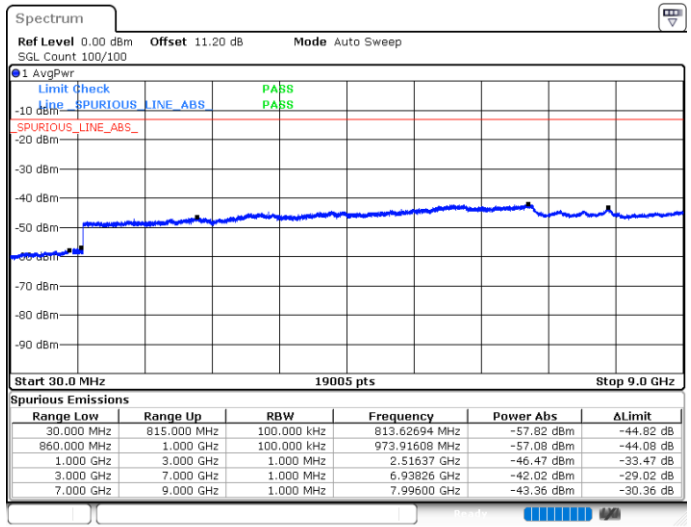

Date: 10.JUN.2020 06:51:24

Highest Channel / FullIRB

N/A

Date: 10.JUN.2020 06:57:52

LTE Band 5B / 10MHz+5MHz

16QAM

Lowest Channel / 1RB0 and 1RB24

Lowest Channel / 1RB49 and 1RB0

Date: 10.JUN.2020 07:36:47

Date: 10.JUN.2020 07:33:59

Lowest Channel / FullIRB

N/A

Date: 10.JUN.2020 07:39:37

LTE Band 5B / 10MHz+5MHz

16QAM

Middle Channel / 1RB0 and 1RB24

Middle Channel / 1RB49 and 1RB0

Date: 10 JUN 2020 07:51:02

Date: 10 JUN 2020 07:53:49

Middle Channel / FullIRB

N/A

Date: 10 JUN 2020 07:48:13

LTE Band 5B / 10MHz+5MHz

16QAM

Highest Channel / 1RB0 and 1RB24

Highest Channel / 1RB49 and 1RB0

Date: 10.JUN.2020 23:58:11

Date: 10.JUN.2020 23:54:36

Highest Channel / FullIRB

N/A

Date: 11.JUN.2020 00:01:00

LTE Band 5B / 10MHz+10MHz