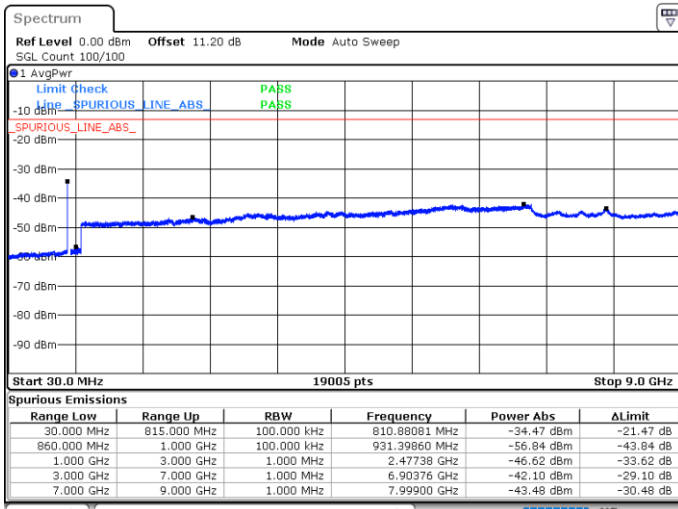

LTE Band 5B / 10MHz+10MHz

QPSK

Highest Channel / 1RB0 and 1RB49

Highest Channel / 1RB49 and 1RB0

Date: 11.JUN.2020 01:36:24

Date: 11.JUN.2020 01:28:47

Highest Channel / FullIRB

N/A

Date: 11.JUN.2020 01:37:21

LTE Band 5B / 5MHz+10MHz

16QAM

Lowest Channel / 1RB0 and 1RB49

Lowest Channel / 1RB24 and 1RB0

Date: 10.JUN.2020 06:04:50

Date: 10.JUN.2020 06:00:59

Lowest Channel / FullIRB

N/A

Date: 10.JUN.2020 06:07:39

LTE Band 5B / 5MHz+10MHz

16QAM

Middle Channel / 1RB0 and 1RB49

Middle Channel / 1RB24 and 1RB0

Date: 10.JUN.2020 06:17:44

Date: 10.JUN.2020 06:20:32

Middle Channel / FullIRB

N/A

Date: 10.JUN.2020 06:14:55

LTE Band 5B / 5MHz+10MHz

16QAM

Highest Channel / 1RB0 and 1RB49

Highest Channel / 1RB24 and 1RB0

Date: 10.JUN.2020 06:54:12