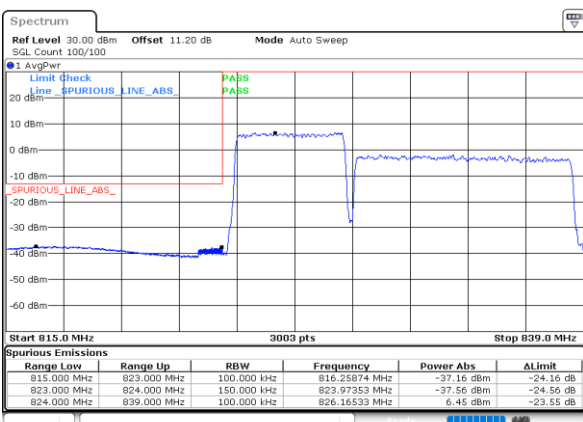

LTE Band 5B / 5MHz+10MHz

16QAM

Lowest Band Edge / 1RB0 and 1RB49

Highest Band Edge / 1RB0 and 1RB49

Lowest Band Edge / 1RB24 and 1RB0

Highest Band Edge / 1RB24 and 1RB0

Lowest Band Edge / Full RB

Highest Band Edge / Full RB

LTE Band 5B / 10MHz+5MHz

16QAM

Lowest Band Edge / 1RB0 and 1RB24

Highest Band Edge / 1RB0 and 1RB24

Lowest Band Edge / 1RB49 and 1RB0

Highest Band Edge / 1RB49 and 1RB0

Lowest Band Edge / Full RB

Highest Band Edge / Full RB

LTE Band 5B / 10MHz+10MHz

16QAM

Lowest Band Edge / 1RB0 and 1RB49

Highest Band Edge / 1RB0 and 1RB49

Lowest Band Edge / 1RB49 and 1RB0

Highest Band Edge / 1RB49 and 1RB0

Lowest Band Edge / Full RB

Highest Band Edge / Full RB