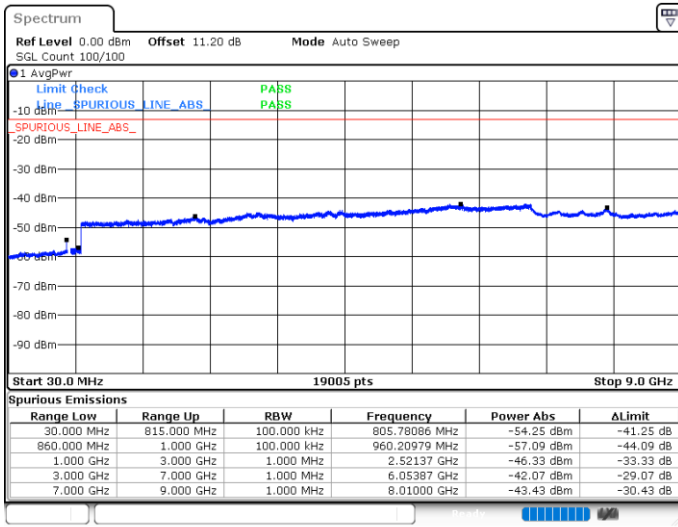

Date: 10.JUN.2020 07:36:47

Date: 10.JUN.2020 07:33:59

Lowest Channel / FullIRB

N/A

Date: 10.JUN.2020 07:39:37

LTE Band 5B / 10MHz+5MHz

16QAM

Middle Channel / 1RB0 and 1RB24

Middle Channel / 1RB49 and 1RB0

Date: 10 JUN 2020 07:51:02

Date: 10 JUN 2020 07:53:49

Middle Channel / FullIRB

N/A

Date: 10 JUN 2020 07:48:13

LTE Band 5B / 10MHz+5MHz

16QAM

Highest Channel / 1RB0 and 1RB24

Highest Channel / 1RB49 and 1RB0

Date: 10.JUN.2020 23:58:11

Date: 10.JUN.2020 23:54:36

Highest Channel / FullIRB

N/A

Date: 11.JUN.2020 00:01:00

LTE Band 5B / 10MHz+10MHz

16QAM

Lowest Channel / 1RB0 and 1RB49

Lowest Channel / 1RB49 and 1RB0

Date: 11.JUN.2020 00:47:57

Date: 11.JUN.2020 00:45:09

Lowest Channel / FullIRB

N/A

Date: 11.JUN.2020 00:50:46