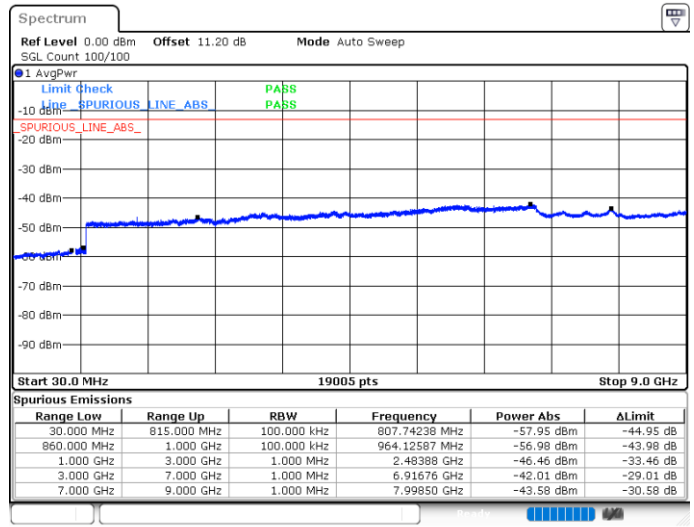

Lowest Channel / FullIRB

N/A

Date: 10 JUN.2020 06:06:42

LTE Band 5B / 5MHz+10MHz

64QAM

Middle Channel / 1RB0 and 1RB49

Middle Channel / 1RB24 and 1RB0

Date: 10.JUN.2020 06:16:48

Date: 10.JUN.2020 06:23:31

Middle Channel / FullIRB

N/A

Date: 10.JUN.2020 06:15:51

LTE Band 5B / 5MHz+10MHz

64QAM

Highest Channel / 1RB0 and 1RB49

Highest Channel / 1RB24 and 1RB0

Date: 10.JUN.2020 06:53:16

Date: 10.JUN.2020 06:52:20

Highest Channel / FullIRB

N/A

Date: 10.JUN.2020 06:58:48

LTE Band 5B / 10MHz+5MHz

64QAM

Lowest Channel / 1RB0 and 1RB24

Lowest Channel / 1RB49 and 1RB0

Date: 10.JUN.2020 07:37:44

Date: 10.JUN.2020 07:33:03

Lowest Channel / FullIRB

N/A

Date: 10.JUN.2020 07:38:41

LTE Band 5B / 10MHz+5MHz

64QAM