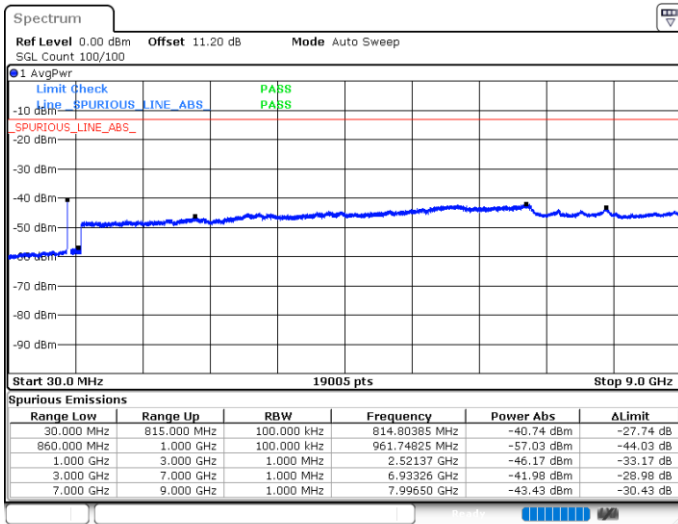

Date: 10.JUN.2020 06:23:31

Middle Channel / FullIRB

N/A

Date: 10.JUN.2020 06:15:51

LTE Band 5B / 5MHz+10MHz

64QAM

Highest Channel / 1RB0 and 1RB49

Highest Channel / 1RB24 and 1RB0

Date: 10.JUN.2020 06:53:16

Date: 10.JUN.2020 06:52:20

Highest Channel / FullIRB

N/A

Date: 10.JUN.2020 06:58:48

LTE Band 5B / 10MHz+5MHz

64QAM

Lowest Channel / 1RB0 and 1RB24

Lowest Channel / 1RB49 and 1RB0

Date: 10.JUN.2020 07:37:44

Date: 10.JUN.2020 07:33:03

Lowest Channel / FullIRB

N/A

Date: 10.JUN.2020 07:38:41

LTE Band 5B / 10MHz+5MHz

64QAM

Middle Channel / 1RB0 and 1RB24

Middle Channel / 1RB49 and 1RB0

Date: 10.JUN.2020 07:50:06

Date: 10.JUN.2020 07:55:58

Middle Channel / FullIRB

N/A

Date: 10.JUN.2020 07:49:09