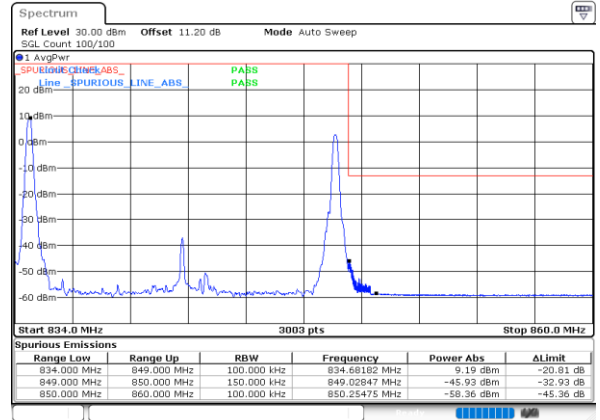

LTE Band 5B / 10MHz+5MHz

16QAM

Lowest Band Edge / 1RB0 and 1RB24

Highest Band Edge / 1RB0 and 1RB24

Lowest Band Edge / 1RB49 and 1RB0

Highest Band Edge / 1RB49 and 1RB0

Lowest Band Edge / Full RB

Highest Band Edge / Full RB

LTE Band 5B / 10MHz+10MHz

16QAM

Lowest Band Edge / 1RB0 and 1RB49

Highest Band Edge / 1RB0 and 1RB49

Lowest Band Edge / 1RB49 and 1RB0

Highest Band Edge / 1RB49 and 1RB0

Lowest Band Edge / Full RB

Highest Band Edge / Full RB

LTE Band 5B / 5MHz+10MHz

64QAM

Lowest Band Edge / 1RB0 and 1RB49

Highest Band Edge / 1RB0 and 1RB49

Lowest Band Edge / 1RB24 and 1RB0

Highest Band Edge / 1RB24 and 1RB0

Lowest Band Edge / Full RB

Highest Band Edge / Full RB