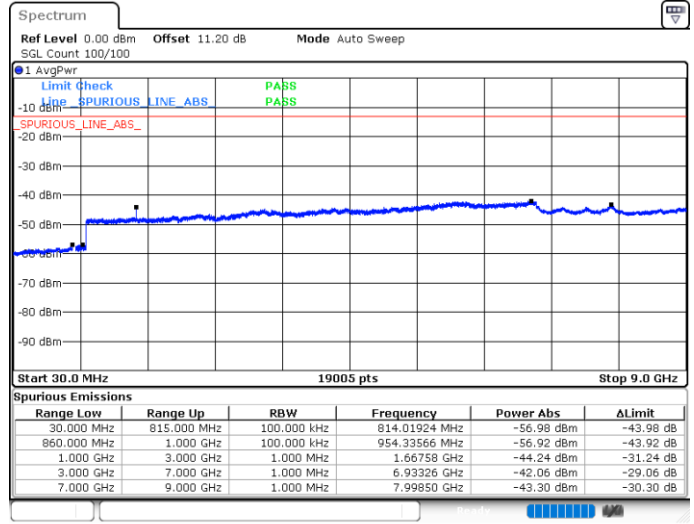

Date: 10.JUN.2020 07:51:58

Date: 10.JUN.2020 07:52:53

Middle Channel / FullIRB

N/A

Date: 10.JUN.2020 07:47:17

LTE Band 5B / 10MHz+5MHz

QPSK

Highest Channel / 1RB0 and 1RB24

Highest Channel / 1RB49 and 1RB0

Date: 10.JUN.2020 23:59:07

Date: 10.JUN.2020 23:53:39

Highest Channel / FullIRB

N/A

Date: 11.JUN.2020 00:00:04

LTE Band 5B / 10MHz+10MHz

QPSK

Lowest Channel / 1RB0 and 1RB49

Lowest Channel / 1RB49 and 1RB0

Date: 11.JUN.2020 00:47:01

Date: 11.JUN.2020 00:46:05

Lowest Channel / FullIRB

N/A

Date: 11.JUN.2020 00:51:42

LTE Band 5B / 10MHz+10MHz