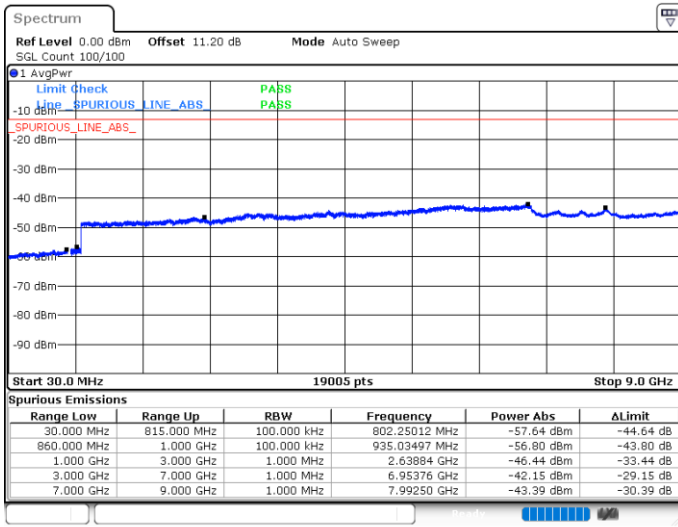

Date: 10.JUN.2020 06:51:24

Highest Channel / FullIRB

N/A

Date: 10.JUN.2020 06:57:52

LTE Band 5B / 10MHz+5MHz

16QAM

Lowest Channel / 1RB0 and 1RB24

Lowest Channel / 1RB49 and 1RB0

Date: 10.JUN.2020 07:36:47

Date: 10.JUN.2020 07:33:59

Lowest Channel / FullIRB

N/A

Date: 10.JUN.2020 07:39:37

LTE Band 5B / 10MHz+5MHz

16QAM

Middle Channel / 1RB0 and 1RB24

Middle Channel / 1RB49 and 1RB0

Date: 10 JUN 2020 07:51:02

Date: 10 JUN 2020 07:53:49

Middle Channel / FullIRB

N/A

Date: 10 JUN 2020 07:48:13

LTE Band 5B / 10MHz+5MHz

16QAM

Highest Channel / 1RB0 and 1RB24

Highest Channel / 1RB49 and 1RB0

Date: 10.JUN.2020 23:58:11

Date: 10.JUN.2020 23:54:36

Highest Channel / FullIRB

N/A

Date: 11.JUN.2020 00:01:00

LTE Band 5B / 10MHz+10MHz