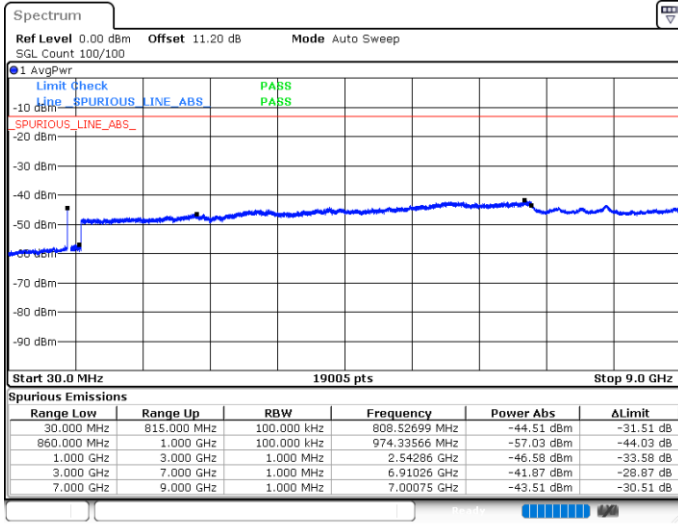

Highest Channel / 1RB49 and 1RB0

Date: 10.JUN.2020 23:59:07

Date: 10.JUN.2020 23:53:39

Highest Channel / FullIRB

N/A

Date: 11.JUN.2020 00:00:04

LTE Band 5B / 10MHz+10MHz

QPSK

Lowest Channel / 1RB0 and 1RB49

Lowest Channel / 1RB49 and 1RB0

Date: 11.JUN.2020 00:47:01

Date: 11.JUN.2020 00:46:05

Lowest Channel / FullIRB

N/A

Date: 11.JUN.2020 00:51:42

LTE Band 5B / 10MHz+10MHz

QPSK

Middle Channel / 1RB0 and 1RB49

Middle Channel / 1RB49 and 1RB0

Date: 11.JUN.2020 01:03:21

Date: 11.JUN.2020 01:04:18

Middle Channel / FullIRB

N/A

Date: 11.JUN.2020 00:58:39

LTE Band 5B / 10MHz+10MHz

QPSK

Highest Channel / 1RB0 and 1RB49

Highest Channel / 1RB49 and 1RB0

Date: 11.JUN.2020 01:36:24

Date: 11.JUN.2020 01:28:47

Highest Channel / FullIRB

N/A