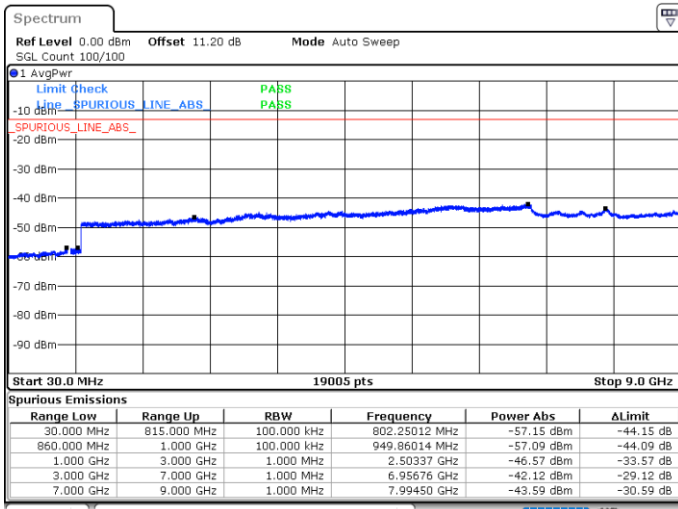

Date: 11.JUN.2020 01:37:21

LTE Band 5B / 5MHz+10MHz

16QAM

Lowest Channel / 1RB0 and 1RB49

Lowest Channel / 1RB24 and 1RB0

Date: 10.JUN.2020 06:04:50

Date: 10.JUN.2020 06:00:59

Lowest Channel / FullIRB

N/A

Date: 10.JUN.2020 06:07:39

LTE Band 5B / 5MHz+10MHz

16QAM

Middle Channel / 1RB0 and 1RB49

Middle Channel / 1RB24 and 1RB0

Date: 10.JUN.2020 06:17:44

Date: 10.JUN.2020 06:20:32

Middle Channel / FullIRB

N/A

Date: 10.JUN.2020 06:14:55

LTE Band 5B / 5MHz+10MHz

16QAM

Highest Channel / 1RB0 and 1RB49

Highest Channel / 1RB24 and 1RB0

Date: 10.JUN.2020 06:54:12

Date: 10.JUN.2020 06:51:24

Highest Channel / FullIRB

N/A

Date: 10.JUN.2020 06:57:52

LTE Band 5B / 10MHz+5MHz

16QAM

Lowest Channel / 1RB0 and 1RB24

Lowest Channel / 1RB49 and 1RB0