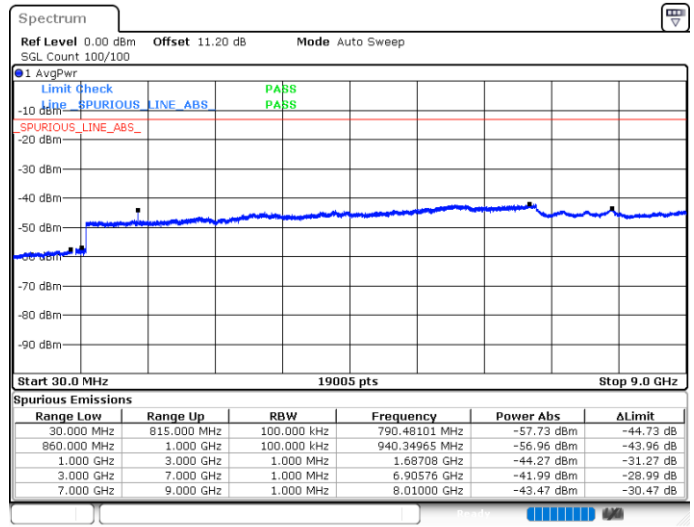

Date: 10 JUN 2020 07:34:56

Lowest Channel / FullIRB

N/A

Date: 10 JUN 2020 07:40:33

LTE Band 5B / 10MHz+5MHz

QPSK

Middle Channel / 1RB0 and 1RB24

Middle Channel / 1RB49 and 1RB0

Date: 10.JUN.2020 07:51:58

Date: 10.JUN.2020 07:52:53

Middle Channel / FullIRB

N/A

Date: 10.JUN.2020 07:47:17

LTE Band 5B / 10MHz+5MHz

QPSK

Highest Channel / 1RB0 and 1RB24

Highest Channel / 1RB49 and 1RB0

Date: 10.JUN.2020 23:59:07

Date: 10.JUN.2020 23:53:39

Highest Channel / FullIRB

N/A

Date: 11.JUN.2020 00:00:04

LTE Band 5B / 10MHz+10MHz

QPSK

Lowest Channel / 1RB0 and 1RB49

Lowest Channel / 1RB49 and 1RB0

Date: 11.JUN.2020 00:47:01

Date: 11.JUN.2020 00:46:05

Lowest Channel / FullIRB

N/A

Date: 11.JUN.2020 00:51:42

LTE Band 5B / 10MHz+10MHz