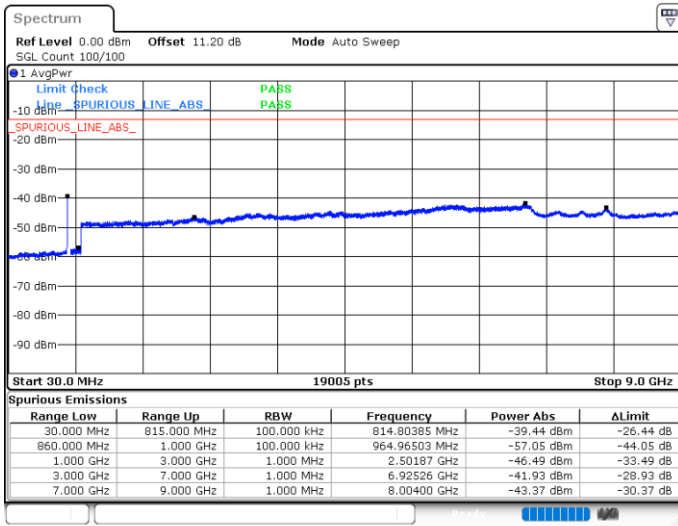

Date: 11.JUN.2020 00:59:35

LTE Band 5B / 10MHz+10MHz

16QAM

Highest Channel / 1RB0 and 1RB49

Highest Channel / 1RB49 and 1RB0

Date: 11.JUN.2020 01:35:28

Date: 11.JUN.2020 01:32:40

Highest Channel / FullIRB

N/A

Date: 11.JUN.2020 01:38:18

LTE Band 5B / 5MHz+10MHz

64QAM

Lowest Channel / 1RB0 and 1RB49

Lowest Channel / 1RB24 and 1RB0

Date: 10 JUN.2020 06:05:46

Date: 10 JUN.2020 06:00:02

Lowest Channel / FullIRB

N/A

Date: 10 JUN.2020 06:06:42

LTE Band 5B / 5MHz+10MHz

64QAM

Middle Channel / 1RB0 and 1RB49

Middle Channel / 1RB24 and 1RB0

Date: 10.JUN.2020 06:16:48

Date: 10.JUN.2020 06:23:31

Middle Channel / FullIRB

N/A

Date: 10.JUN.2020 06:15:51

LTE Band 5B / 5MHz+10MHz

64QAM

Highest Channel / 1RB0 and 1RB49

Highest Channel / 1RB24 and 1RB0