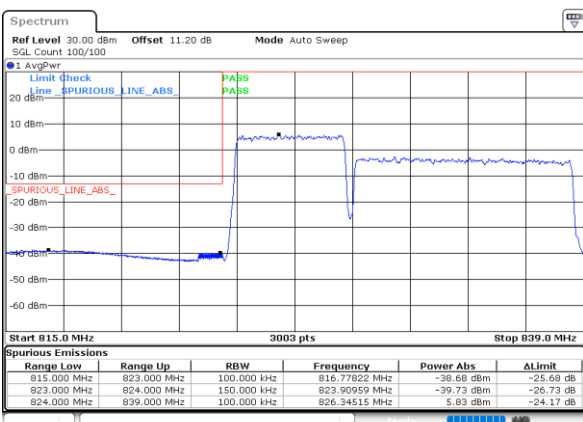

LTE Band 5B / 10MHz+10MHz

16QAM

Lowest Band Edge / 1RB0 and 1RB49

Highest Band Edge / 1RB0 and 1RB49

Lowest Band Edge / 1RB49 and 1RB0

Highest Band Edge / 1RB49 and 1RB0

Lowest Band Edge / Full RB

Highest Band Edge / Full RB

LTE Band 5B / 5MHz+10MHz

64QAM

Lowest Band Edge / 1RB0 and 1RB49

Highest Band Edge / 1RB0 and 1RB49

Lowest Band Edge / 1RB24 and 1RB0

Highest Band Edge / 1RB24 and 1RB0

Lowest Band Edge / Full RB

Highest Band Edge / Full RB

LTE Band 5B / 10MHz+5MHz

64QAM

Lowest Band Edge / 1RB0 and 1RB24

Date: 10 JUN 2020 23:10:18

Highest Band Edge / 1RB0 and 1RB24

Date: 10 JUN 2020 23:14:11

Lowest Band Edge / 1RB49 and 1RB0

Date: 10 JUN 2020 23:20:46