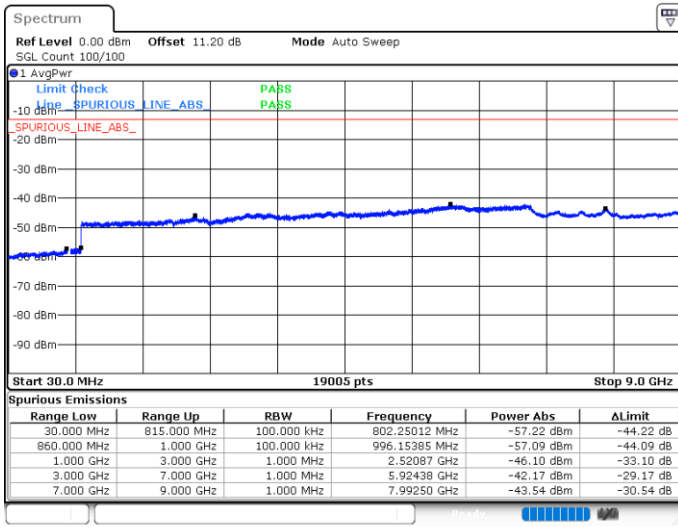

N/A

Date: 11.JUN.2020 01:38:18

LTE Band 5B / 5MHz+10MHz

64QAM

Lowest Channel / 1RB0 and 1RB49

Lowest Channel / 1RB24 and 1RB0

Date: 10 JUN.2020 06:05:46

Date: 10 JUN.2020 06:00:02

Lowest Channel / FullIRB

N/A

Date: 10 JUN.2020 06:06:42

LTE Band 5B / 5MHz+10MHz

64QAM

Middle Channel / 1RB0 and 1RB49

Middle Channel / 1RB24 and 1RB0

Date: 10.JUN.2020 06:16:48

Date: 10.JUN.2020 06:23:31

Middle Channel / FullIRB

N/A

Date: 10.JUN.2020 06:15:51

LTE Band 5B / 5MHz+10MHz

64QAM

Highest Channel / 1RB0 and 1RB49

Highest Channel / 1RB24 and 1RB0

Date: 10.JUN.2020 06:53:16

Date: 10.JUN.2020 06:52:20

Highest Channel / FullIRB

N/A

Date: 10.JUN.2020 06:58:48

LTE Band 5B / 10MHz+5MHz

64QAM

Lowest Channel / 1RB0 and 1RB24