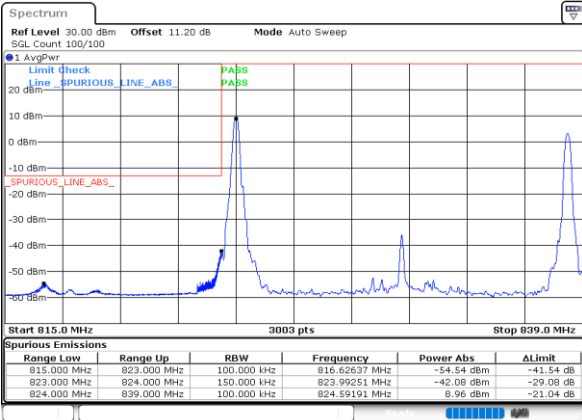

LTE Band 5B / 10MHz+10MHz

16QAM

Lowest Band Edge / 1RB0 and 1RB49

Highest Band Edge / 1RB0 and 1RB49

Lowest Band Edge / 1RB49 and 1RB0

Highest Band Edge / 1RB49 and 1RB0

Lowest Band Edge / Full RB

Highest Band Edge / Full RB

LTE Band 5B / 5MHz+10MHz

64QAM

Lowest Band Edge / 1RB0 and 1RB49

Highest Band Edge / 1RB0 and 1RB49

Lowest Band Edge / 1RB24 and 1RB0

Highest Band Edge / 1RB24 and 1RB0

Lowest Band Edge / Full RB

Highest Band Edge / Full RB

LTE Band 5B / 10MHz+5MHz

64QAM

Lowest Band Edge / 1RB0 and 1RB24

Date: 10 JUN 2020 23:10:18

Highest Band Edge / 1RB0 and 1RB24

Date: 10 JUN 2020 23:14:11

Lowest Band Edge / 1RB49 and 1RB0

Date: 10 JUN 2020 23:20:46