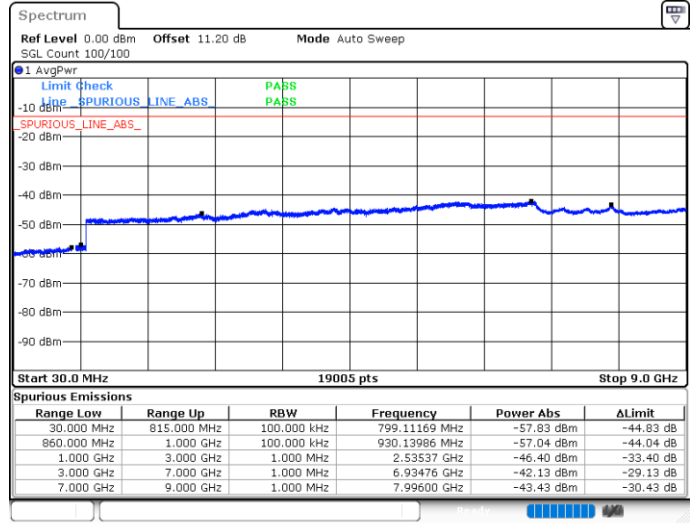

Highest Channel / 1RB49 and 1RB0

Date: 10.JUN.2020 23:59:07

Date: 10.JUN.2020 23:53:39

Highest Channel / FullIRB

N/A

Date: 11.JUN.2020 00:00:04

LTE Band 5B / 10MHz+10MHz

QPSK

Lowest Channel / 1RB0 and 1RB49

Lowest Channel / 1RB49 and 1RB0

Date: 11.JUN.2020 00:47:01

Date: 11.JUN.2020 00:46:05

Lowest Channel / FullIRB

N/A

Date: 11.JUN.2020 00:51:42

LTE Band 5B / 10MHz+10MHz

QPSK

Middle Channel / 1RB0 and 1RB49

Middle Channel / 1RB49 and 1RB0

Date: 11.JUN.2020 01:03:21

Date: 11.JUN.2020 01:04:18

Middle Channel / FullIRB

N/A

Date: 11.JUN.2020 00:58:39

LTE Band 5B / 10MHz+10MHz

QPSK

Highest Channel / 1RB0 and 1RB49

Highest Channel / 1RB49 and 1RB0

Date: 11.JUN.2020 01:36:24

Date: 11.JUN.2020 01:28:47

Highest Channel / FullIRB

N/A