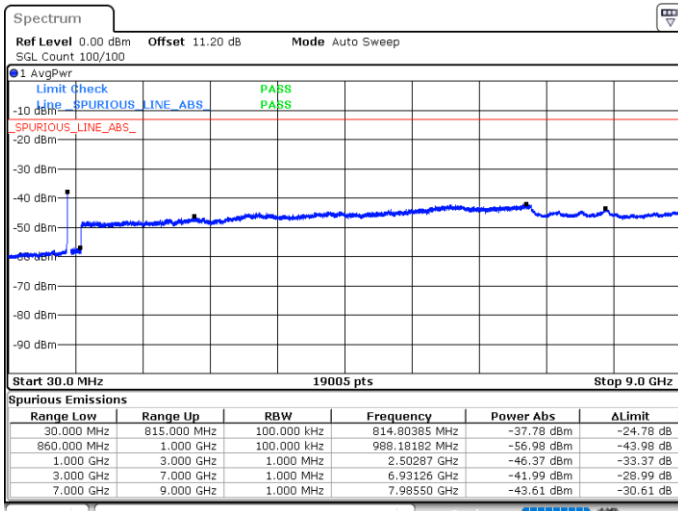

LTE Band 5B / 10MHz+10MHz

QPSK

Highest Channel / 1RB0 and 1RB49

Highest Channel / 1RB49 and 1RB0

Date: 11.JUN.2020 01:36:24

Date: 11.JUN.2020 01:28:47

Highest Channel / FullIRB

N/A

Date: 11.JUN.2020 01:37:21

LTE Band 5B / 5MHz+10MHz

16QAM

Lowest Channel / 1RB0 and 1RB49

Lowest Channel / 1RB24 and 1RB0

Date: 10.JUN.2020 06:04:50

Date: 10.JUN.2020 06:00:59

Lowest Channel / FullIRB

N/A

Date: 10.JUN.2020 06:07:39

LTE Band 5B / 5MHz+10MHz

16QAM

Middle Channel / 1RB0 and 1RB49

Middle Channel / 1RB24 and 1RB0

Date: 10.JUN.2020 06:17:44

Date: 10.JUN.2020 06:20:32

Middle Channel / FullIRB

N/A

Date: 10.JUN.2020 06:14:55

LTE Band 5B / 5MHz+10MHz

16QAM

Highest Channel / 1RB0 and 1RB49

Highest Channel / 1RB24 and 1RB0

Date: 10.JUN.2020 06:54:12