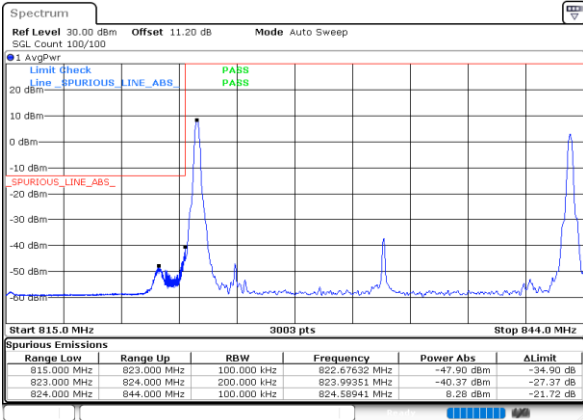

LTE Band 5B / 10MHz+5MHz

64QAM

Lowest Band Edge / 1RB0 and 1RB24

Date: 10 JUN 2020 23:10:18

Highest Band Edge / 1RB0 and 1RB24

Date: 10 JUN 2020 23:14:11

Lowest Band Edge / 1RB49 and 1RB0

Date: 10 JUN 2020 23:20:46

Highest Band Edge / 1RB49 and 1RB0

Date: 10 JUN 2020 23:14:01

Lowest Band Edge / Full RB

Date: 10 JUN 2020 22:59:48

Highest Band Edge / Full RB

Date: 10 JUN 2020 23:31:14

LTE Band 5B / 10MHz+10MHz

64QAM

Lowest Band Edge / 1RB0 and 1RB49

Highest Band Edge / 1RB0 and 1RB49

Lowest Band Edge / 1RB49 and 1RB0

Highest Band Edge / 1RB49 and 1RB0

Lowest Band Edge / Full RB

Highest Band Edge / Full RB

Conducted Spurious Emission