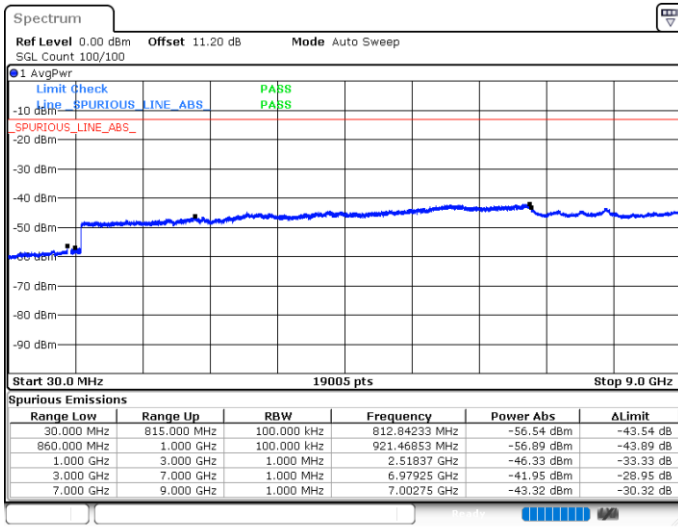

Date: 10 JUN 2020 07:34:56

Lowest Channel / FullIRB

N/A

Date: 10 JUN 2020 07:40:33

LTE Band 5B / 10MHz+5MHz

QPSK

Middle Channel / 1RB0 and 1RB24

Middle Channel / 1RB49 and 1RB0

Date: 10.JUN.2020 07:51:58

Date: 10.JUN.2020 07:52:53

Middle Channel / FullIRB

N/A

Date: 10.JUN.2020 07:47:17

LTE Band 5B / 10MHz+5MHz

QPSK

Highest Channel / 1RB0 and 1RB24

Highest Channel / 1RB49 and 1RB0

Date: 10.JUN.2020 23:59:07

Date: 10.JUN.2020 23:53:39

Highest Channel / FullIRB

N/A

Date: 11.JUN.2020 00:00:04

LTE Band 5B / 10MHz+10MHz

QPSK

Lowest Channel / 1RB0 and 1RB49

Lowest Channel / 1RB49 and 1RB0

Date: 11.JUN.2020 00:47:01

Date: 11.JUN.2020 00:46:05

Lowest Channel / FullIRB

N/A

Date: 11.JUN.2020 00:51:42

LTE Band 5B / 10MHz+10MHz