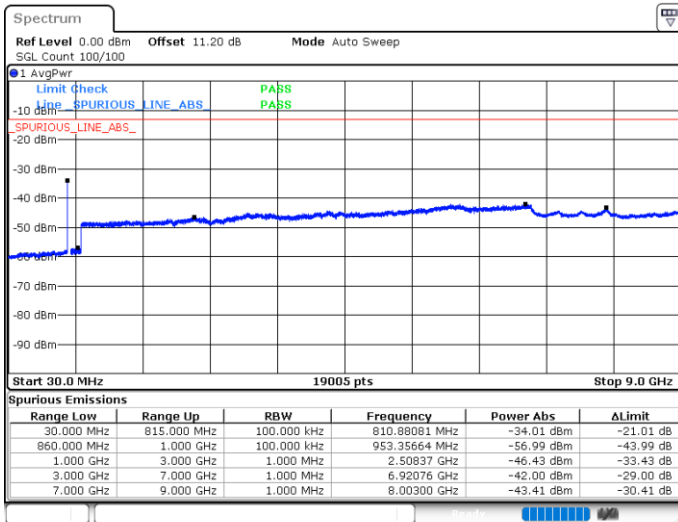

Middle Channel / FullIRB

N/A

Date: 10.JUN.2020 06:14:55

LTE Band 5B / 5MHz+10MHz

16QAM

Highest Channel / 1RB0 and 1RB49

Highest Channel / 1RB24 and 1RB0

Date: 10.JUN.2020 06:54:12

Date: 10.JUN.2020 06:51:24

Highest Channel / FullIRB

N/A

Date: 10.JUN.2020 06:57:52

LTE Band 5B / 10MHz+5MHz

16QAM

Lowest Channel / 1RB0 and 1RB24

Lowest Channel / 1RB49 and 1RB0

Date: 10.JUN.2020 07:36:47

Date: 10.JUN.2020 07:33:59

Lowest Channel / FullIRB

N/A

Date: 10.JUN.2020 07:39:37

LTE Band 5B / 10MHz+5MHz

16QAM

Middle Channel / 1RB0 and 1RB24