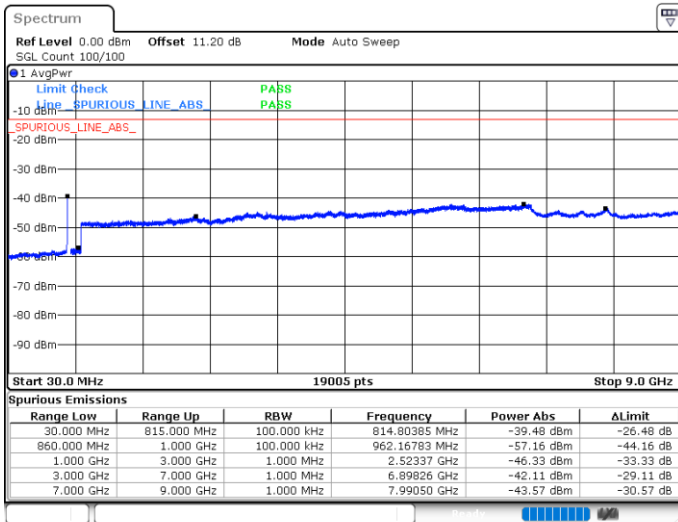

Middle Channel / FullIRB

N/A

Date: 10.JUN.2020 06:14:55

LTE Band 5B / 5MHz+10MHz

16QAM

Highest Channel / 1RB0 and 1RB49

Highest Channel / 1RB24 and 1RB0

Date: 10.JUN.2020 06:54:12

Date: 10.JUN.2020 06:51:24

Highest Channel / FullIRB

N/A

Date: 10.JUN.2020 06:57:52

LTE Band 5B / 10MHz+5MHz

16QAM

Lowest Channel / 1RB0 and 1RB24

Lowest Channel / 1RB49 and 1RB0

Date: 10.JUN.2020 07:36:47

Date: 10.JUN.2020 07:33:59

Lowest Channel / FullIRB

N/A

Date: 10.JUN.2020 07:39:37

LTE Band 5B / 10MHz+5MHz

16QAM

Middle Channel / 1RB0 and 1RB24