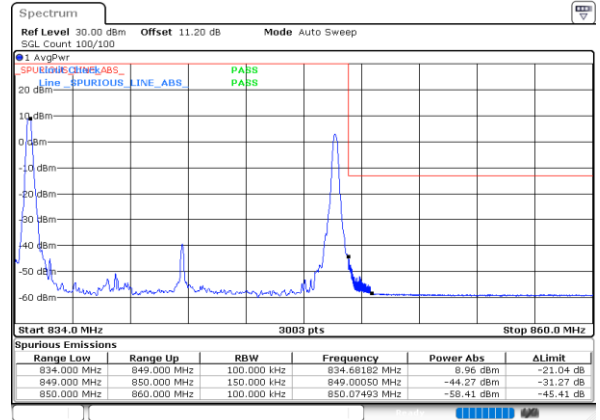

LTE Band 5B / 5MHz+10MHz

16QAM

Lowest Band Edge / 1RB0 and 1RB49

Highest Band Edge / 1RB0 and 1RB49

Lowest Band Edge / 1RB24 and 1RB0

Highest Band Edge / 1RB24 and 1RB0

Lowest Band Edge / Full RB

Highest Band Edge / Full RB

LTE Band 5B / 10MHz+5MHz

16QAM

Lowest Band Edge / 1RB0 and 1RB24

Highest Band Edge / 1RB0 and 1RB24

Lowest Band Edge / 1RB49 and 1RB0

Highest Band Edge / 1RB49 and 1RB0

Lowest Band Edge / Full RB

Highest Band Edge / Full RB

LTE Band 5B / 10MHz+10MHz

16QAM

Lowest Band Edge / 1RB0 and 1RB49

Highest Band Edge / 1RB0 and 1RB49

Lowest Band Edge / 1RB49 and 1RB0

Highest Band Edge / 1RB49 and 1RB0

Lowest Band Edge / Full RB

Highest Band Edge / Full RB