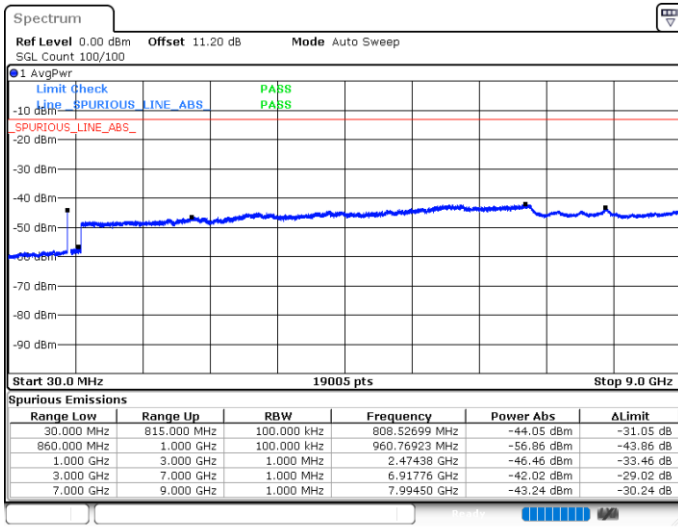

Highest Channel / 1RB0 and 1RB24

Highest Channel / 1RB49 and 1RB0

Date: 10.JUN.2020 23:58:11

Date: 10.JUN.2020 23:54:36

Highest Channel / FullIRB

N/A

Date: 11.JUN.2020 00:01:00

LTE Band 5B / 10MHz+10MHz

16QAM

Lowest Channel / 1RB0 and 1RB49

Lowest Channel / 1RB49 and 1RB0

Date: 11.JUN.2020 00:47:57

Date: 11.JUN.2020 00:45:09

Lowest Channel / FullIRB

N/A

Date: 11.JUN.2020 00:50:46

LTE Band 5B / 10MHz+10MHz

16QAM

Middle Channel / 1RB0 and 1RB49

Middle Channel / 1RB49 and 1RB0

Date: 11.JUN.2020 01:02:25

Date: 11.JUN.2020 01:05:14

Middle Channel / FullIRB

N/A

Date: 11.JUN.2020 00:59:35

LTE Band 5B / 10MHz+10MHz

16QAM

Highest Channel / 1RB0 and 1RB49

Highest Channel / 1RB49 and 1RB0

Date: 11.JUN.2020 01:35:28

Date: 11.JUN.2020 01:32:40

Highest Channel / FullIRB