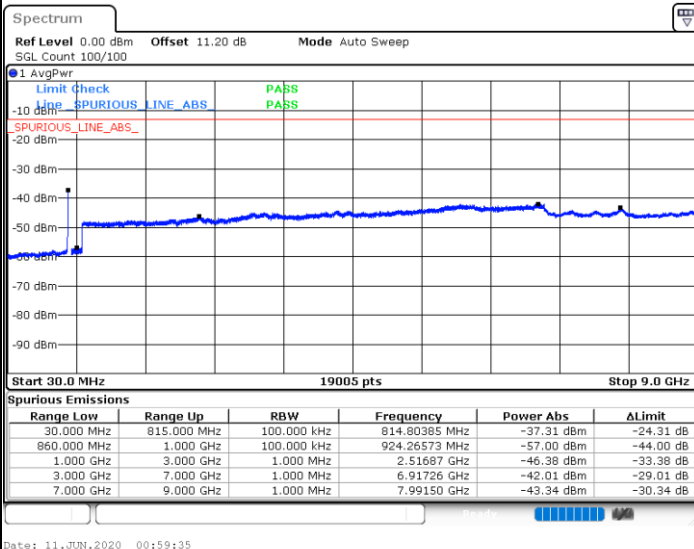

Highest Channel / 1RB0 and 1RB24

Highest Channel / 1RB49 and 1RB0

Date: 10.JUN.2020 23:58:11

Date: 10.JUN.2020 23:54:36

Highest Channel / FullIRB

N/A

Date: 11.JUN.2020 00:01:00

LTE Band 5B / 10MHz+10MHz

16QAM

Lowest Channel / 1RB0 and 1RB49

Lowest Channel / 1RB49 and 1RB0

Date: 11.JUN.2020 00:47:57

Date: 11.JUN.2020 00:45:09

Lowest Channel / FullIRB

N/A

Date: 11.JUN.2020 00:50:46

LTE Band 5B / 10MHz+10MHz

16QAM

Middle Channel / 1RB0 and 1RB49

Middle Channel / 1RB49 and 1RB0

Date: 11.JUN.2020 01:02:25

Date: 11.JUN.2020 01:05:14

Middle Channel / FullIRB

N/A

Date: 11.JUN.2020 00:59:35

LTE Band 5B / 10MHz+10MHz

16QAM

Highest Channel / 1RB0 and 1RB49

Highest Channel / 1RB49 and 1RB0

Date: 11.JUN.2020 01:35:28

Date: 11.JUN.2020 01:32:40

Highest Channel / FullIRB