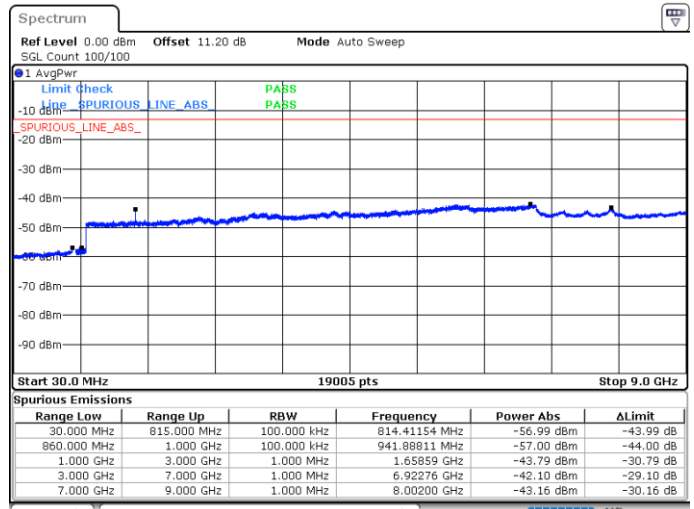

LTE Band 5B / 10MHz+10MHz

QPSK

Highest Channel / 1RB0 and 1RB49

Highest Channel / 1RB49 and 1RB0

Date: 11.JUN.2020 01:36:24

Date: 11.JUN.2020 01:28:47

Highest Channel / FullIRB

N/A

Date: 11.JUN.2020 01:37:21

LTE Band 5B / 5MHz+10MHz

16QAM

Lowest Channel / 1RB0 and 1RB49

Lowest Channel / 1RB24 and 1RB0

Date: 10.JUN.2020 06:04:50

Date: 10.JUN.2020 06:00:59

Lowest Channel / FullIRB

N/A

Date: 10.JUN.2020 06:07:39

LTE Band 5B / 5MHz+10MHz

16QAM

Middle Channel / 1RB0 and 1RB49

Middle Channel / 1RB24 and 1RB0

Date: 10.JUN.2020 06:17:44

Date: 10.JUN.2020 06:20:32

Middle Channel / FullIRB

N/A

Date: 10.JUN.2020 06:14:55

LTE Band 5B / 5MHz+10MHz

16QAM

Highest Channel / 1RB0 and 1RB49

Highest Channel / 1RB24 and 1RB0

Date: 10.JUN.2020 06:54:12