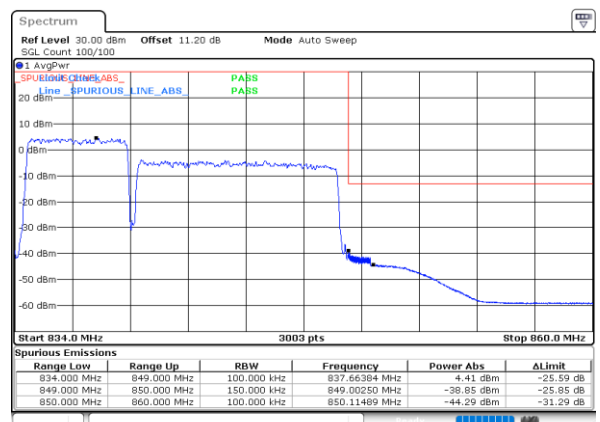

LTE Band 5B / 5MHz+10MHz

16QAM

Lowest Band Edge / 1RB0 and 1RB49

Highest Band Edge / 1RB0 and 1RB49

Lowest Band Edge / 1RB24 and 1RB0

Highest Band Edge / 1RB24 and 1RB0

Lowest Band Edge / Full RB

Highest Band Edge / Full RB

LTE Band 5B / 10MHz+5MHz

16QAM

Lowest Band Edge / 1RB0 and 1RB24

Highest Band Edge / 1RB0 and 1RB24

Lowest Band Edge / 1RB49 and 1RB0

Highest Band Edge / 1RB49 and 1RB0

Lowest Band Edge / Full RB

Highest Band Edge / Full RB

LTE Band 5B / 10MHz+10MHz

16QAM

Lowest Band Edge / 1RB0 and 1RB49

Highest Band Edge / 1RB0 and 1RB49

Lowest Band Edge / 1RB49 and 1RB0

Highest Band Edge / 1RB49 and 1RB0

Lowest Band Edge / Full RB

Highest Band Edge / Full RB