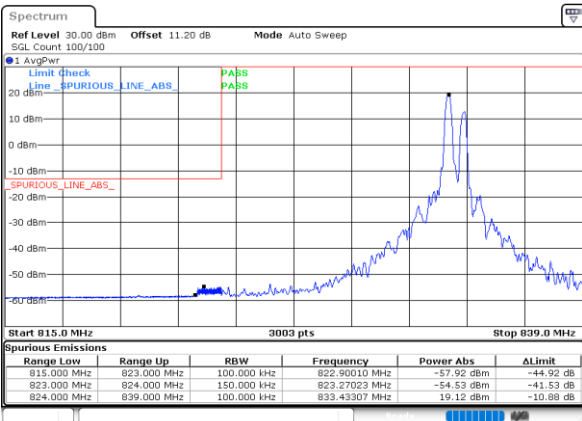

LTE Band 5B / 5MHz+10MHz

64QAM

Lowest Band Edge / 1RB0 and 1RB49

Highest Band Edge / 1RB0 and 1RB49

Lowest Band Edge / 1RB24 and 1RB0

Highest Band Edge / 1RB24 and 1RB0

Lowest Band Edge / Full RB

Highest Band Edge / Full RB

LTE Band 5B / 10MHz+5MHz

64QAM

Lowest Band Edge / 1RB0 and 1RB24

Date: 10 JUN 2020 23:10:18

Highest Band Edge / 1RB0 and 1RB24

Date: 10 JUN 2020 23:14:11

Lowest Band Edge / 1RB49 and 1RB0

Date: 10 JUN 2020 23:20:46

Highest Band Edge / 1RB49 and 1RB0

Date: 10 JUN 2020 23:14:01

Lowest Band Edge / Full RB

Date: 10 JUN 2020 22:59:48

Highest Band Edge / Full RB

Date: 10 JUN 2020 23:31:14

LTE Band 5B / 10MHz+10MHz

64QAM