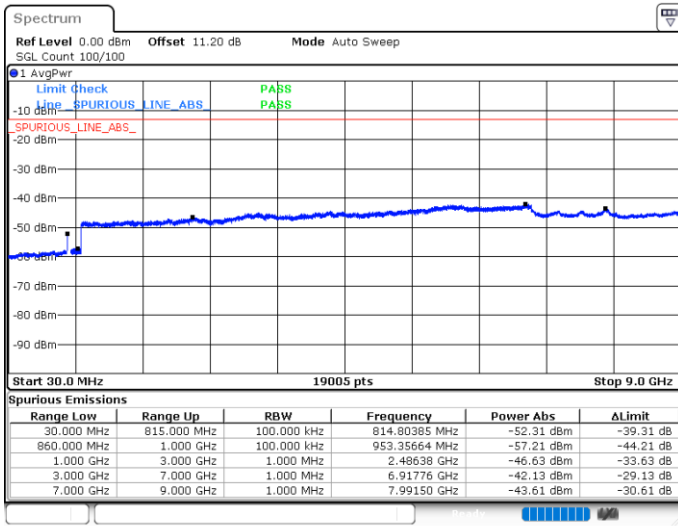

Lowest Channel / FullIRB

N/A

Date: 10 JUN.2020 06:06:42

LTE Band 5B / 5MHz+10MHz

64QAM

Middle Channel / 1RB0 and 1RB49

Middle Channel / 1RB24 and 1RB0

Date: 10.JUN.2020 06:16:48

Date: 10.JUN.2020 06:23:31

Middle Channel / FullIRB

N/A

Date: 10.JUN.2020 06:15:51

LTE Band 5B / 5MHz+10MHz

64QAM

Highest Channel / 1RB0 and 1RB49

Highest Channel / 1RB24 and 1RB0

Date: 10.JUN.2020 06:53:16

Date: 10.JUN.2020 06:52:20

Highest Channel / FullIRB

N/A

Date: 10.JUN.2020 06:58:48

LTE Band 5B / 10MHz+5MHz

64QAM

Lowest Channel / 1RB0 and 1RB24

Lowest Channel / 1RB49 and 1RB0

Date: 10.JUN.2020 07:37:44

Date: 10.JUN.2020 07:33:03

Lowest Channel / FullIRB

N/A

Date: 10.JUN.2020 07:38:41

LTE Band 5B / 10MHz+5MHz

64QAM