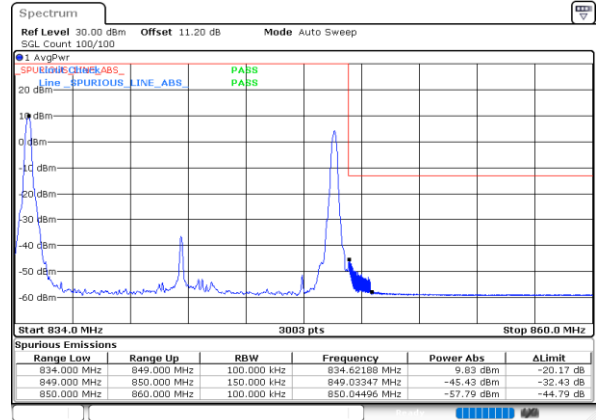

LTE Band 5B / 5MHz+10MHz

64QAM

Lowest Band Edge / 1RB0 and 1RB49

Highest Band Edge / 1RB0 and 1RB49

Lowest Band Edge / 1RB24 and 1RB0

Highest Band Edge / 1RB24 and 1RB0

Lowest Band Edge / Full RB

Highest Band Edge / Full RB

LTE Band 5B / 10MHz+5MHz

64QAM

Lowest Band Edge / 1RB0 and 1RB24

Date: 10 JUN 2020 23:10:18

Highest Band Edge / 1RB0 and 1RB24

Date: 10 JUN 2020 23:14:11

Lowest Band Edge / 1RB49 and 1RB0

Date: 10 JUN 2020 23:20:46

Highest Band Edge / 1RB49 and 1RB0

Date: 10 JUN 2020 23:14:01

Lowest Band Edge / Full RB

Date: 10 JUN 2020 22:59:48

Highest Band Edge / Full RB

Date: 10 JUN 2020 23:31:14

LTE Band 5B / 10MHz+10MHz

64QAM