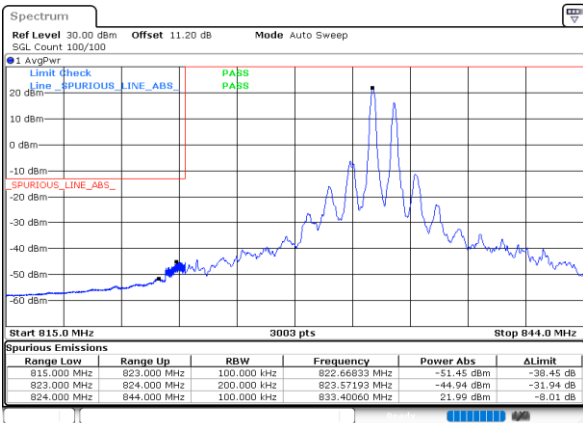

LTE Band 5B / 10MHz+5MHz

16QAM

Lowest Band Edge / 1RB0 and 1RB24

Highest Band Edge / 1RB0 and 1RB24

Lowest Band Edge / 1RB49 and 1RB0

Highest Band Edge / 1RB49 and 1RB0

Lowest Band Edge / Full RB

Highest Band Edge / Full RB

LTE Band 5B / 10MHz+10MHz

16QAM

Lowest Band Edge / 1RB0 and 1RB49

Highest Band Edge / 1RB0 and 1RB49

Lowest Band Edge / 1RB49 and 1RB0

Highest Band Edge / 1RB49 and 1RB0

Lowest Band Edge / Full RB

Highest Band Edge / Full RB

LTE Band 5B / 5MHz+10MHz

64QAM

Lowest Band Edge / 1RB0 and 1RB49

Highest Band Edge / 1RB0 and 1RB49

Lowest Band Edge / 1RB24 and 1RB0

Highest Band Edge / 1RB24 and 1RB0

Lowest Band Edge / Full RB

Highest Band Edge / Full RB

LTE Band 5B / 10MHz+5MHz

64QAM

Lowest Band Edge / 1RB0 and 1RB24

Date: 10 JUN 2020 23:10:18

Highest Band Edge / 1RB0 and 1RB24

Date: 10 JUN 2020 23:14:11

Lowest Band Edge / 1RB49 and 1RB0

Date: 10 JUN 2020 23:20:46