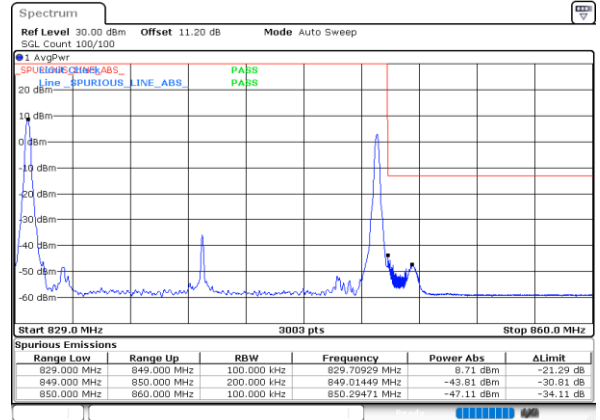

LTE Band 5B / 10MHz+5MHz

64QAM

Lowest Band Edge / 1RB0 and 1RB24

Date: 10 JUN 2020 23:10:18

Highest Band Edge / 1RB0 and 1RB24

Date: 10 JUN 2020 23:14:11

Lowest Band Edge / 1RB49 and 1RB0

Date: 10 JUN 2020 23:20:46

Highest Band Edge / 1RB49 and 1RB0

Date: 10 JUN 2020 23:14:01

Lowest Band Edge / Full RB

Date: 10 JUN 2020 22:59:48

Highest Band Edge / Full RB

Date: 10 JUN 2020 23:31:14

LTE Band 5B / 10MHz+10MHz

64QAM

Lowest Band Edge / 1RB0 and 1RB49

Highest Band Edge / 1RB0 and 1RB49

Lowest Band Edge / 1RB49 and 1RB0

Highest Band Edge / 1RB49 and 1RB0

Lowest Band Edge / Full RB

Highest Band Edge / Full RB

Conducted Spurious Emission

LTE Band 5B / 5MHz+10MHz

QPSK

Lowest Channel / 1RB0 and 1RB49

Lowest Channel / 1RB24 and 1RB0

Date: 10.JUN.2020 06:02:50

Date: 10.JUN.2020 06:01:55

Lowest Channel / FullIRB

N/A