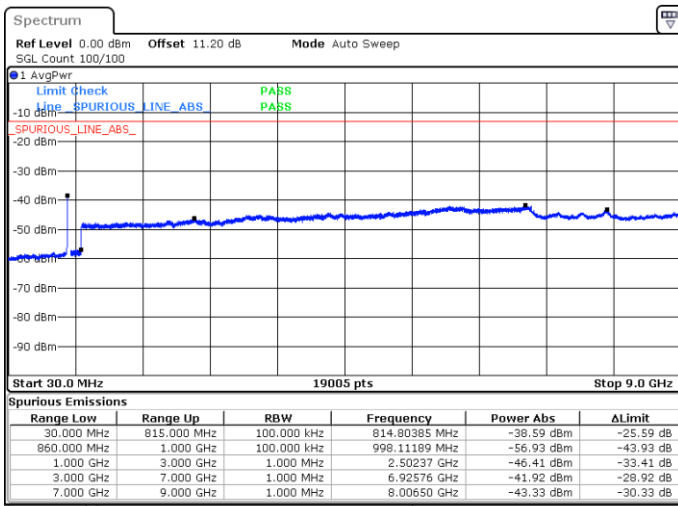

LTE Band 5B / 10MHz+10MHz

16QAM

Middle Channel / 1RB0 and 1RB49

Middle Channel / 1RB49 and 1RB0

Date: 11.JUN.2020 01:02:25

Date: 11.JUN.2020 01:05:14

Middle Channel / FullIRB

N/A

Date: 11.JUN.2020 00:59:35

LTE Band 5B / 10MHz+10MHz

16QAM

Highest Channel / 1RB0 and 1RB49

Highest Channel / 1RB49 and 1RB0

Date: 11.JUN.2020 01:35:28

Date: 11.JUN.2020 01:32:40

Highest Channel / FullIRB

N/A

Date: 11.JUN.2020 01:38:18

LTE Band 5B / 5MHz+10MHz

64QAM

Lowest Channel / 1RB0 and 1RB49

Lowest Channel / 1RB24 and 1RB0

Date: 10 JUN.2020 06:05:46

Date: 10 JUN.2020 06:00:02

Lowest Channel / FullIRB

N/A

Date: 10 JUN.2020 06:06:42

LTE Band 5B / 5MHz+10MHz

64QAM

Middle Channel / 1RB0 and 1RB49

Middle Channel / 1RB24 and 1RB0

Date: 10.JUN.2020 06:16:48