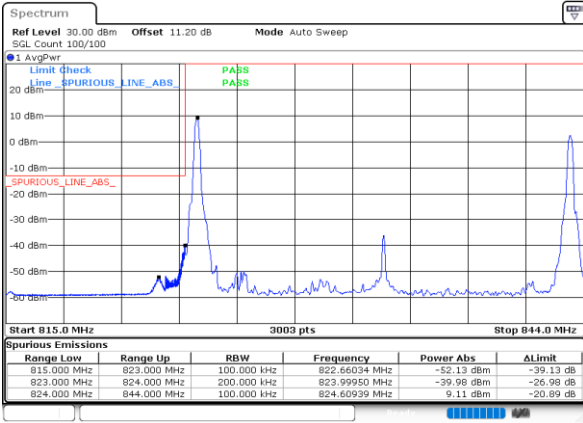

LTE Band 5B / 5MHz+10MHz

16QAM

Lowest Band Edge / 1RB0 and 1RB49

Highest Band Edge / 1RB0 and 1RB49

Lowest Band Edge / 1RB24 and 1RB0

Highest Band Edge / 1RB24 and 1RB0

Lowest Band Edge / Full RB

Highest Band Edge / Full RB

LTE Band 5B / 10MHz+5MHz

16QAM

Lowest Band Edge / 1RB0 and 1RB24

Highest Band Edge / 1RB0 and 1RB24

Lowest Band Edge / 1RB49 and 1RB0

Highest Band Edge / 1RB49 and 1RB0

Lowest Band Edge / Full RB

Highest Band Edge / Full RB

LTE Band 5B / 10MHz+10MHz

16QAM

Lowest Band Edge / 1RB0 and 1RB49

Highest Band Edge / 1RB0 and 1RB49

Lowest Band Edge / 1RB49 and 1RB0

Highest Band Edge / 1RB49 and 1RB0

Lowest Band Edge / Full RB

Highest Band Edge / Full RB

LTE Band 5B / 5MHz+10MHz

64QAM

Lowest Band Edge / 1RB0 and 1RB49

Highest Band Edge / 1RB0 and 1RB49

Lowest Band Edge / 1RB24 and 1RB0

Highest Band Edge / 1RB24 and 1RB0

Lowest Band Edge / Full RB

Highest Band Edge / Full RB