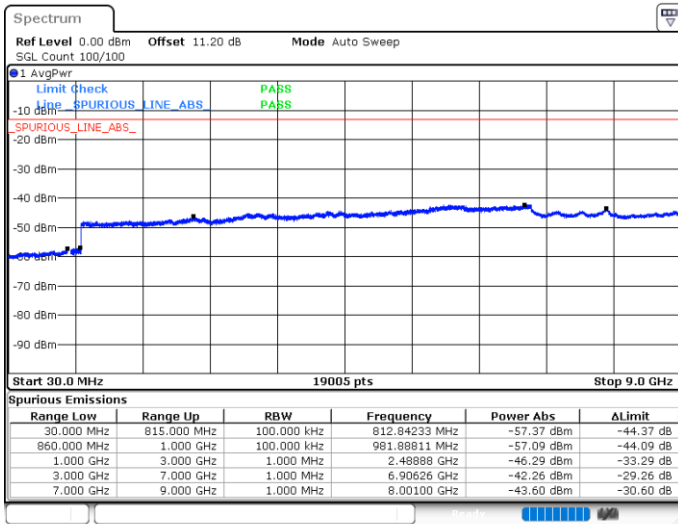

N/A

Date: 10.JUN.2020 06:07:39

LTE Band 5B / 5MHz+10MHz

16QAM

Middle Channel / 1RB0 and 1RB49

Middle Channel / 1RB24 and 1RB0

Date: 10.JUN.2020 06:17:44

Date: 10.JUN.2020 06:20:32

Middle Channel / FullIRB

N/A

Date: 10.JUN.2020 06:14:55

LTE Band 5B / 5MHz+10MHz

16QAM

Highest Channel / 1RB0 and 1RB49

Highest Channel / 1RB24 and 1RB0

Date: 10.JUN.2020 06:54:12

Date: 10.JUN.2020 06:51:24

Highest Channel / FullIRB

N/A

Date: 10.JUN.2020 06:57:52

LTE Band 5B / 10MHz+5MHz

16QAM

Lowest Channel / 1RB0 and 1RB24

Lowest Channel / 1RB49 and 1RB0

Date: 10.JUN.2020 07:36:47

Date: 10.JUN.2020 07:33:59

Lowest Channel / FullIRB

N/A

Date: 10.JUN.2020 07:39:37

LTE Band 5B / 10MHz+5MHz

16QAM

Middle Channel / 1RB0 and 1RB24