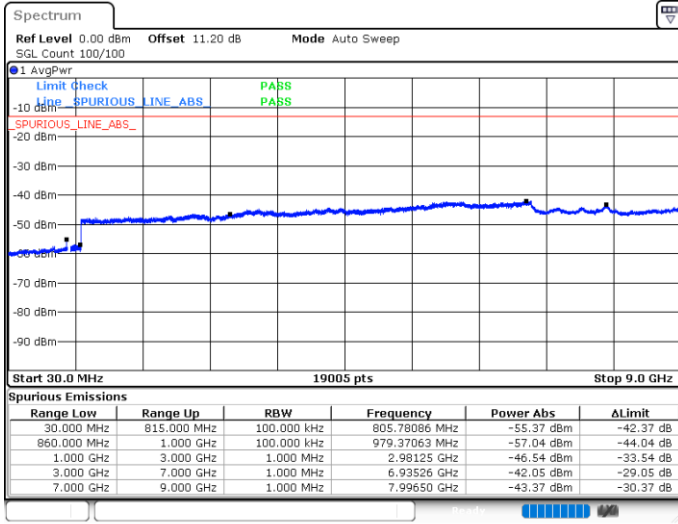

Date: 10 JUN 2020 07:34:56

Lowest Channel / FullIRB

N/A

Date: 10 JUN 2020 07:40:33

LTE Band 5B / 10MHz+5MHz

QPSK

Middle Channel / 1RB0 and 1RB24

Middle Channel / 1RB49 and 1RB0

Date: 10.JUN.2020 07:51:58

Date: 10.JUN.2020 07:52:53

Middle Channel / FullIRB

N/A

Date: 10.JUN.2020 07:47:17

LTE Band 5B / 10MHz+5MHz

QPSK

Highest Channel / 1RB0 and 1RB24

Highest Channel / 1RB49 and 1RB0

Date: 10.JUN.2020 23:59:07

Date: 10.JUN.2020 23:53:39

Highest Channel / FullIRB

N/A

Date: 11.JUN.2020 00:00:04

LTE Band 5B / 10MHz+10MHz

QPSK

Lowest Channel / 1RB0 and 1RB49

Lowest Channel / 1RB49 and 1RB0

Date: 11.JUN.2020 00:47:01

Date: 11.JUN.2020 00:46:05

Lowest Channel / FullIRB

N/A

Date: 11.JUN.2020 00:51:42

LTE Band 5B / 10MHz+10MHz