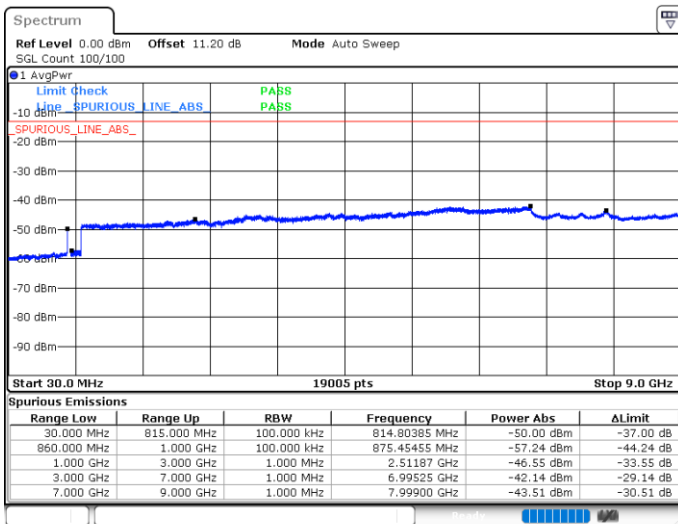

N/A

Date: 10.JUN.2020 06:07:39

LTE Band 5B / 5MHz+10MHz

16QAM

Middle Channel / 1RB0 and 1RB49

Middle Channel / 1RB24 and 1RB0

Date: 10.JUN.2020 06:17:44

Date: 10.JUN.2020 06:20:32

Middle Channel / FullIRB

N/A

Date: 10.JUN.2020 06:14:55

LTE Band 5B / 5MHz+10MHz

16QAM

Highest Channel / 1RB0 and 1RB49

Highest Channel / 1RB24 and 1RB0

Date: 10.JUN.2020 06:54:12

Date: 10.JUN.2020 06:51:24

Highest Channel / FullIRB

N/A

Date: 10.JUN.2020 06:57:52

LTE Band 5B / 10MHz+5MHz

16QAM

Lowest Channel / 1RB0 and 1RB24

Lowest Channel / 1RB49 and 1RB0

Date: 10.JUN.2020 07:36:47

Date: 10.JUN.2020 07:33:59

Lowest Channel / FullIRB

N/A

Date: 10.JUN.2020 07:39:37

LTE Band 5B / 10MHz+5MHz

16QAM

Middle Channel / 1RB0 and 1RB24