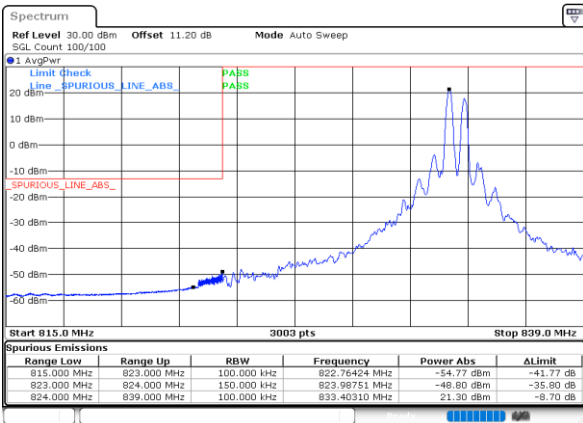

LTE Band 5B / 5MHz+10MHz

16QAM

Lowest Band Edge / 1RB0 and 1RB49

Highest Band Edge / 1RB0 and 1RB49

Lowest Band Edge / 1RB24 and 1RB0

Highest Band Edge / 1RB24 and 1RB0

Lowest Band Edge / Full RB

Highest Band Edge / Full RB

LTE Band 5B / 10MHz+5MHz

16QAM

Lowest Band Edge / 1RB0 and 1RB24

Highest Band Edge / 1RB0 and 1RB24

Lowest Band Edge / 1RB49 and 1RB0

Highest Band Edge / 1RB49 and 1RB0

Lowest Band Edge / Full RB

Highest Band Edge / Full RB

LTE Band 5B / 10MHz+10MHz

16QAM

Lowest Band Edge / 1RB0 and 1RB49

Highest Band Edge / 1RB0 and 1RB49

Lowest Band Edge / 1RB49 and 1RB0

Highest Band Edge / 1RB49 and 1RB0

Lowest Band Edge / Full RB

Highest Band Edge / Full RB

LTE Band 5B / 5MHz+10MHz

64QAM

Lowest Band Edge / 1RB0 and 1RB49

Highest Band Edge / 1RB0 and 1RB49

Lowest Band Edge / 1RB24 and 1RB0

Highest Band Edge / 1RB24 and 1RB0

Lowest Band Edge / Full RB

Highest Band Edge / Full RB