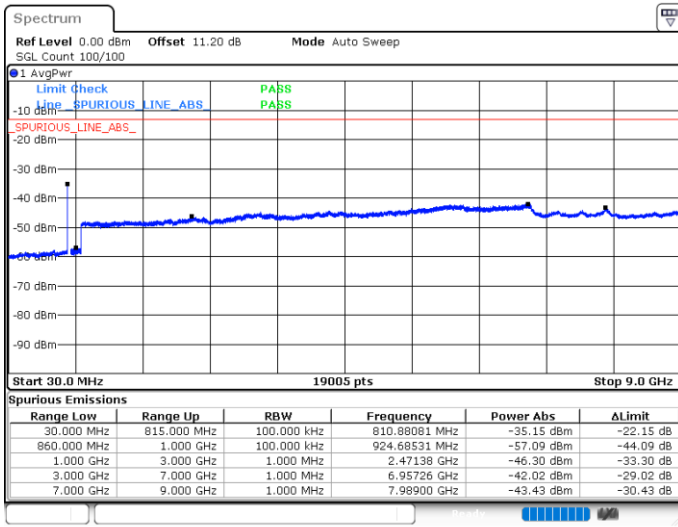

N/A

Date: 10 JUN.2020 06:13:58

LTE Band 5B / 5MHz+10MHz

QPSK

Highest Channel / 1RB0 and 1RB49

Highest Channel / 1RB24 and 1RB0

Date: 10 JUN 2020 06:55:08

Date: 10 JUN 2020 06:50:28

Highest Channel / FullIRB

N/A

Date: 10 JUN 2020 06:56:55

LTE Band 5B / 10MHz+5MHz

QPSK

Lowest Channel / 1RB0 and 1RB24

Lowest Channel / 1RB49 and 1RB0

Date: 10 JUN 2020 07:35:51

Date: 10 JUN 2020 07:34:56

Lowest Channel / FullIRB

N/A

Date: 10 JUN 2020 07:40:33

LTE Band 5B / 10MHz+5MHz

QPSK

Middle Channel / 1RB0 and 1RB24

Middle Channel / 1RB49 and 1RB0

Date: 10.JUN.2020 07:51:58

Date: 10.JUN.2020 07:52:53

Middle Channel / FullIRB

N/A

Date: 10.JUN.2020 07:47:17

LTE Band 5B / 10MHz+5MHz

QPSK

Highest Channel / 1RB0 and 1RB24