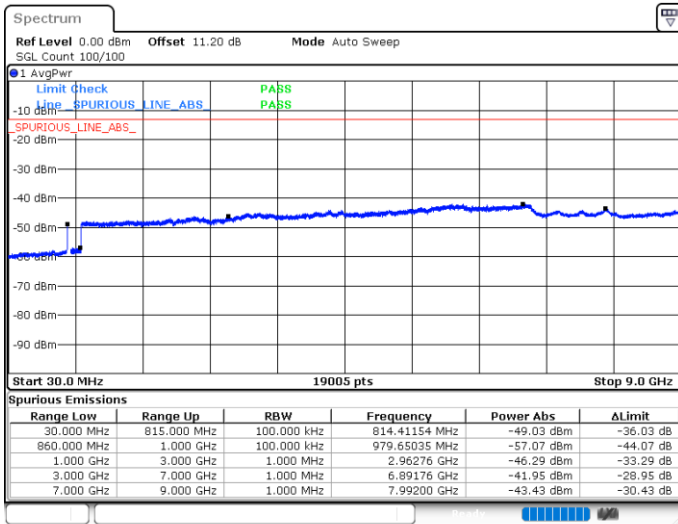

Date: 10.JUN.2020 07:36:47

Date: 10.JUN.2020 07:33:59

Lowest Channel / FullIRB

N/A

Date: 10.JUN.2020 07:39:37

LTE Band 5B / 10MHz+5MHz

16QAM

Middle Channel / 1RB0 and 1RB24

Middle Channel / 1RB49 and 1RB0

Date: 10 JUN 2020 07:51:02

Date: 10 JUN 2020 07:53:49

Middle Channel / FullIRB

N/A

Date: 10 JUN 2020 07:48:13

LTE Band 5B / 10MHz+5MHz

16QAM

Highest Channel / 1RB0 and 1RB24

Highest Channel / 1RB49 and 1RB0

Date: 10.JUN.2020 23:58:11

Date: 10.JUN.2020 23:54:36

Highest Channel / FullIRB

N/A

Date: 11.JUN.2020 00:01:00

LTE Band 5B / 10MHz+10MHz

16QAM

Lowest Channel / 1RB0 and 1RB49

Lowest Channel / 1RB49 and 1RB0

Date: 11.JUN.2020 00:47:57

Date: 11.JUN.2020 00:45:09

Lowest Channel / FullIRB

N/A

Date: 11.JUN.2020 00:50:46