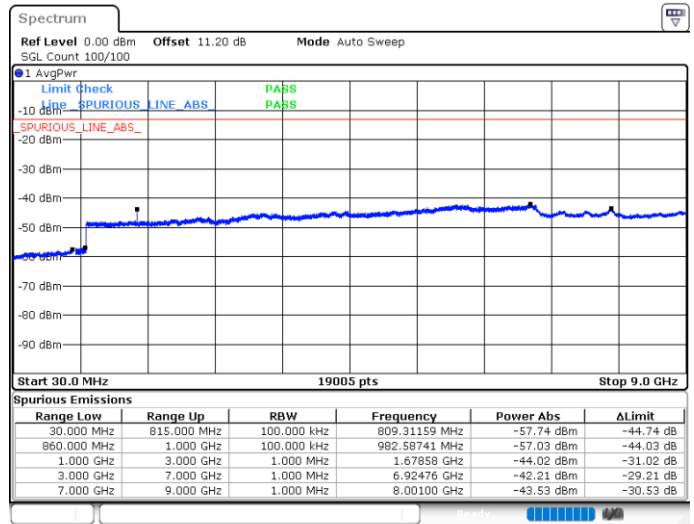

N/A

Date: 10.JUN.2020 06:07:39

LTE Band 5B / 5MHz+10MHz

16QAM

Middle Channel / 1RB0 and 1RB49

Middle Channel / 1RB24 and 1RB0

Date: 10.JUN.2020 06:17:44

Date: 10.JUN.2020 06:20:32

Middle Channel / FullIRB

N/A

Date: 10.JUN.2020 06:14:55

LTE Band 5B / 5MHz+10MHz

16QAM

Highest Channel / 1RB0 and 1RB49

Highest Channel / 1RB24 and 1RB0

Date: 10.JUN.2020 06:54:12

Date: 10.JUN.2020 06:51:24

Highest Channel / FullIRB

N/A

Date: 10.JUN.2020 06:57:52

LTE Band 5B / 10MHz+5MHz

16QAM

Lowest Channel / 1RB0 and 1RB24

Lowest Channel / 1RB49 and 1RB0