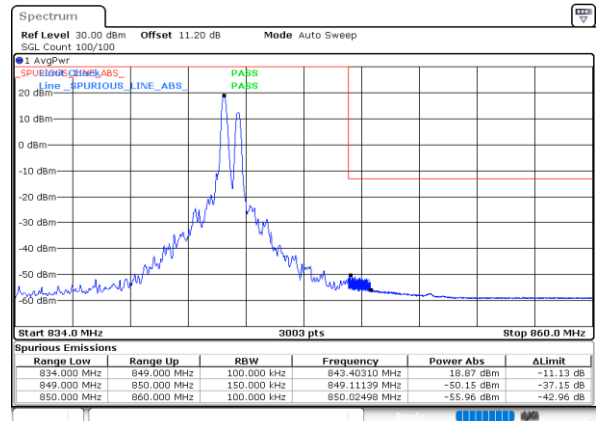

LTE Band 5B / 10MHz+10MHz

16QAM

Lowest Band Edge / 1RB0 and 1RB49

Highest Band Edge / 1RB0 and 1RB49

Lowest Band Edge / 1RB49 and 1RB0

Highest Band Edge / 1RB49 and 1RB0

Lowest Band Edge / Full RB

Highest Band Edge / Full RB

LTE Band 5B / 5MHz+10MHz

64QAM

Lowest Band Edge / 1RB0 and 1RB49

Highest Band Edge / 1RB0 and 1RB49

Lowest Band Edge / 1RB24 and 1RB0

Highest Band Edge / 1RB24 and 1RB0

Lowest Band Edge / Full RB

Highest Band Edge / Full RB

LTE Band 5B / 10MHz+5MHz

64QAM

Lowest Band Edge / 1RB0 and 1RB24

Date: 10 JUN 2020 23:10:18

Highest Band Edge / 1RB0 and 1RB24

Date: 10 JUN 2020 23:14:11

Lowest Band Edge / 1RB49 and 1RB0

Date: 10 JUN 2020 23:20:46

Highest Band Edge / 1RB49 and 1RB0

Date: 10 JUN 2020 23:14:01

Lowest Band Edge / Full RB

Date: 10 JUN 2020 22:59:48

Highest Band Edge / Full RB

Date: 10 JUN 2020 23:31:14

LTE Band 5B / 10MHz+10MHz

64QAM