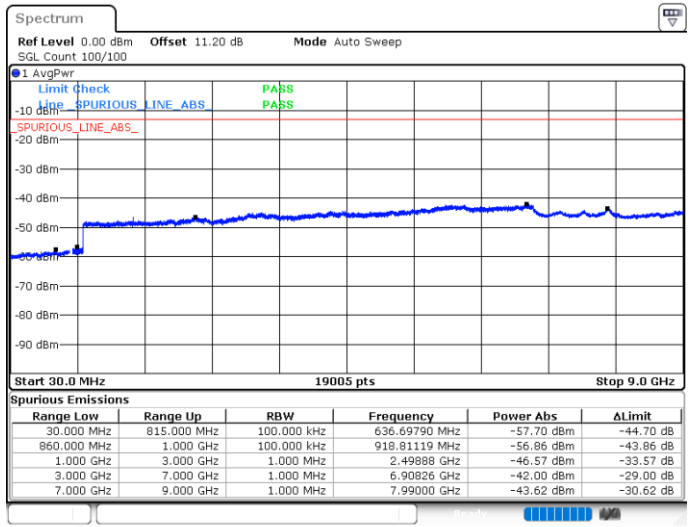

N/A

Date: 11.JUN.2020 01:38:18

LTE Band 5B / 5MHz+10MHz

64QAM

Lowest Channel / 1RB0 and 1RB49

Lowest Channel / 1RB24 and 1RB0

Date: 10 JUN.2020 06:05:46

Date: 10 JUN.2020 06:00:02

Lowest Channel / FullIRB

N/A

Date: 10 JUN.2020 06:06:42

LTE Band 5B / 5MHz+10MHz

64QAM

Middle Channel / 1RB0 and 1RB49

Middle Channel / 1RB24 and 1RB0

Date: 10.JUN.2020 06:16:48

Date: 10.JUN.2020 06:23:31

Middle Channel / FullIRB

N/A

Date: 10.JUN.2020 06:15:51

LTE Band 5B / 5MHz+10MHz

64QAM

Highest Channel / 1RB0 and 1RB49

Highest Channel / 1RB24 and 1RB0

Date: 10.JUN.2020 06:53:16

Date: 10.JUN.2020 06:52:20

Highest Channel / FullIRB

N/A

Date: 10.JUN.2020 06:58:48

LTE Band 5B / 10MHz+5MHz

64QAM

Lowest Channel / 1RB0 and 1RB24