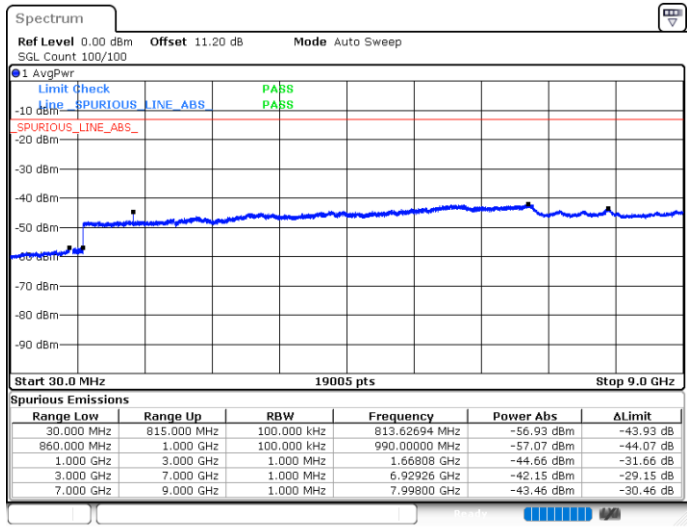

Date: 10.JUN.2020 07:36:47

Date: 10.JUN.2020 07:33:59

Lowest Channel / FullIRB

N/A

Date: 10.JUN.2020 07:39:37

LTE Band 5B / 10MHz+5MHz

16QAM

Middle Channel / 1RB0 and 1RB24

Middle Channel / 1RB49 and 1RB0

Date: 10 JUN 2020 07:51:02

Date: 10 JUN 2020 07:53:49

Middle Channel / FullIRB

N/A

Date: 10 JUN 2020 07:48:13

LTE Band 5B / 10MHz+5MHz

16QAM

Highest Channel / 1RB0 and 1RB24

Highest Channel / 1RB49 and 1RB0

Date: 10.JUN.2020 23:58:11

Date: 10.JUN.2020 23:54:36

Highest Channel / FullIRB

N/A

Date: 11.JUN.2020 00:01:00

LTE Band 5B / 10MHz+10MHz

16QAM

Lowest Channel / 1RB0 and 1RB49

Lowest Channel / 1RB49 and 1RB0

Date: 11.JUN.2020 00:47:57

Date: 11.JUN.2020 00:45:09

Lowest Channel / FullIRB

N/A

Date: 11.JUN.2020 00:50:46