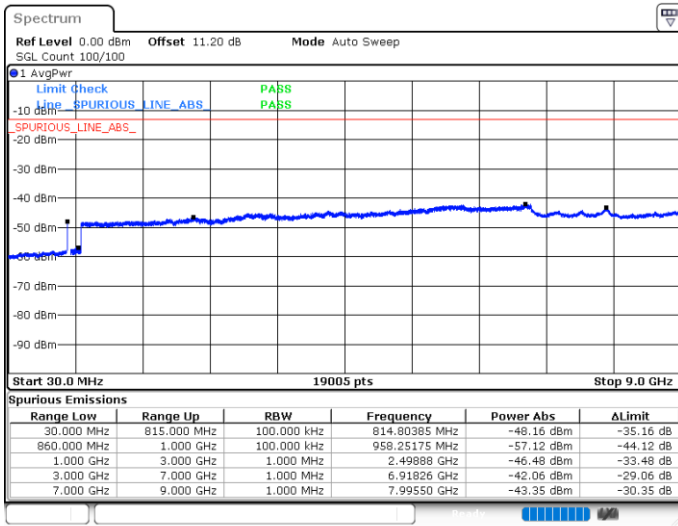

N/A

Date: 11.JUN.2020 01:38:18

LTE Band 5B / 5MHz+10MHz

64QAM

Lowest Channel / 1RB0 and 1RB49

Lowest Channel / 1RB24 and 1RB0

Date: 10 JUN.2020 06:05:46

Date: 10 JUN.2020 06:00:02

Lowest Channel / FullIRB

N/A

Date: 10 JUN.2020 06:06:42

LTE Band 5B / 5MHz+10MHz

64QAM

Middle Channel / 1RB0 and 1RB49

Middle Channel / 1RB24 and 1RB0

Date: 10.JUN.2020 06:16:48

Date: 10.JUN.2020 06:23:31

Middle Channel / FullIRB

N/A

Date: 10.JUN.2020 06:15:51

LTE Band 5B / 5MHz+10MHz

64QAM

Highest Channel / 1RB0 and 1RB49

Highest Channel / 1RB24 and 1RB0

Date: 10.JUN.2020 06:53:16

Date: 10.JUN.2020 06:52:20

Highest Channel / FullIRB

N/A

Date: 10.JUN.2020 06:58:48

LTE Band 5B / 10MHz+5MHz

64QAM

Lowest Channel / 1RB0 and 1RB24