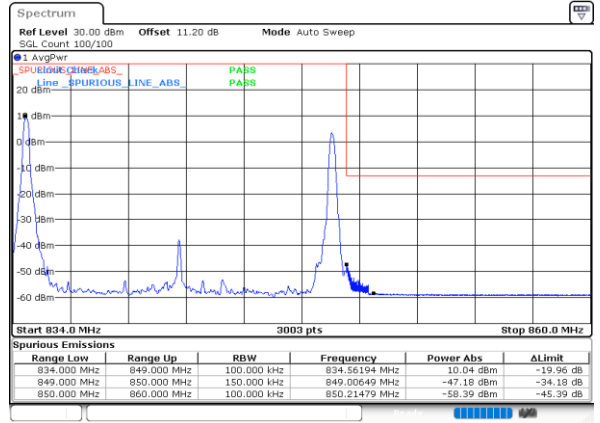

LTE Band 5B / 5MHz+10MHz

16QAM

Lowest Band Edge / 1RB0 and 1RB49

Highest Band Edge / 1RB0 and 1RB49

Lowest Band Edge / 1RB24 and 1RB0

Highest Band Edge / 1RB24 and 1RB0

Lowest Band Edge / Full RB

Highest Band Edge / Full RB

LTE Band 5B / 10MHz+5MHz

16QAM

Lowest Band Edge / 1RB0 and 1RB24

Highest Band Edge / 1RB0 and 1RB24

Lowest Band Edge / 1RB49 and 1RB0

Highest Band Edge / 1RB49 and 1RB0

Lowest Band Edge / Full RB

Highest Band Edge / Full RB

LTE Band 5B / 10MHz+10MHz

16QAM

Lowest Band Edge / 1RB0 and 1RB49

Highest Band Edge / 1RB0 and 1RB49

Lowest Band Edge / 1RB49 and 1RB0

Highest Band Edge / 1RB49 and 1RB0

Lowest Band Edge / Full RB

Highest Band Edge / Full RB