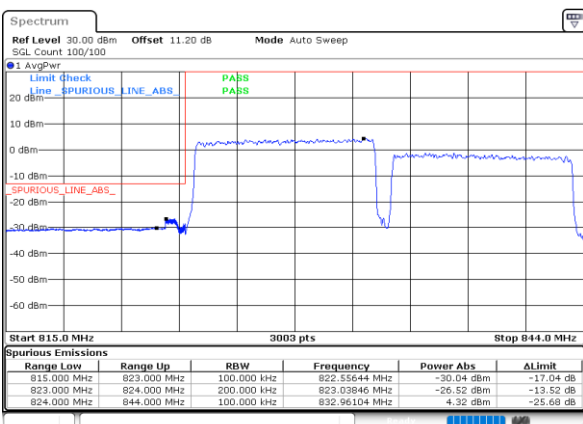

LTE Band 5B / 10MHz+5MHz

16QAM

Lowest Band Edge / 1RB0 and 1RB24

Highest Band Edge / 1RB0 and 1RB24

Lowest Band Edge / 1RB49 and 1RB0

Highest Band Edge / 1RB49 and 1RB0

Lowest Band Edge / Full RB

Highest Band Edge / Full RB

LTE Band 5B / 10MHz+10MHz

16QAM

Lowest Band Edge / 1RB0 and 1RB49

Highest Band Edge / 1RB0 and 1RB49

Lowest Band Edge / 1RB49 and 1RB0

Highest Band Edge / 1RB49 and 1RB0

Lowest Band Edge / Full RB

Highest Band Edge / Full RB

LTE Band 5B / 5MHz+10MHz

64QAM

Lowest Band Edge / 1RB0 and 1RB49

Highest Band Edge / 1RB0 and 1RB49

Lowest Band Edge / 1RB24 and 1RB0

Highest Band Edge / 1RB24 and 1RB0

Lowest Band Edge / Full RB

Highest Band Edge / Full RB