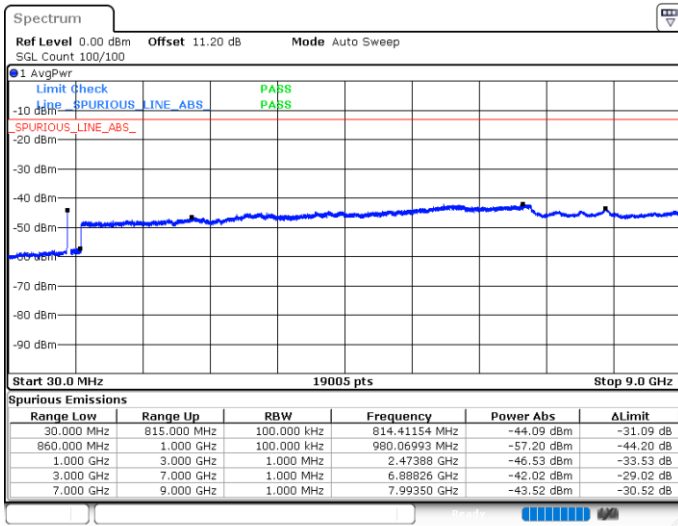

Highest Channel / FullIRB

N/A

Date: 10 JUN 2020 06:56:55

LTE Band 5B / 10MHz+5MHz

QPSK

Lowest Channel / 1RB0 and 1RB24

Lowest Channel / 1RB49 and 1RB0

Date: 10 JUN 2020 07:35:51

Date: 10 JUN 2020 07:34:56

Lowest Channel / FullIRB

N/A

Date: 10 JUN 2020 07:40:33

LTE Band 5B / 10MHz+5MHz

QPSK

Middle Channel / 1RB0 and 1RB24

Middle Channel / 1RB49 and 1RB0

Date: 10.JUN.2020 07:51:58

Date: 10.JUN.2020 07:52:53

Middle Channel / FullIRB

N/A

Date: 10.JUN.2020 07:47:17

LTE Band 5B / 10MHz+5MHz

QPSK

Highest Channel / 1RB0 and 1RB24

Highest Channel / 1RB49 and 1RB0

Date: 10.JUN.2020 23:59:07

Date: 10.JUN.2020 23:53:39

Highest Channel / FullIRB

N/A

Date: 11.JUN.2020 00:00:04

LTE Band 5B / 10MHz+10MHz

QPSK