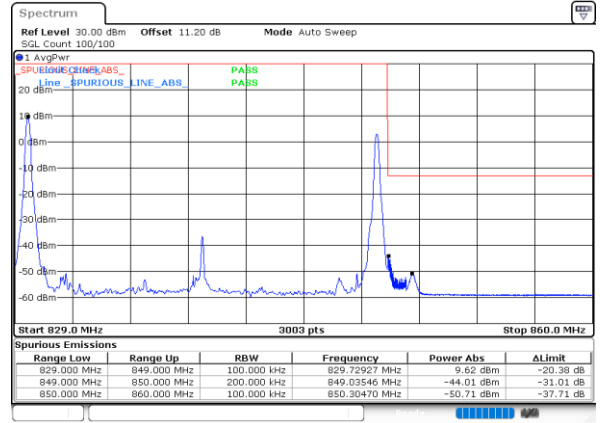

LTE Band 5B / 5MHz+10MHz

16QAM

Lowest Band Edge / 1RB0 and 1RB49

Highest Band Edge / 1RB0 and 1RB49

Lowest Band Edge / 1RB24 and 1RB0

Highest Band Edge / 1RB24 and 1RB0

Lowest Band Edge / Full RB

Highest Band Edge / Full RB

LTE Band 5B / 10MHz+5MHz

16QAM

Lowest Band Edge / 1RB0 and 1RB24

Highest Band Edge / 1RB0 and 1RB24

Lowest Band Edge / 1RB49 and 1RB0

Highest Band Edge / 1RB49 and 1RB0

Lowest Band Edge / Full RB

Highest Band Edge / Full RB

LTE Band 5B / 10MHz+10MHz

16QAM

Lowest Band Edge / 1RB0 and 1RB49

Highest Band Edge / 1RB0 and 1RB49

Lowest Band Edge / 1RB49 and 1RB0

Highest Band Edge / 1RB49 and 1RB0

Lowest Band Edge / Full RB

Highest Band Edge / Full RB

LTE Band 5B / 5MHz+10MHz

64QAM

Lowest Band Edge / 1RB0 and 1RB49

Highest Band Edge / 1RB0 and 1RB49

Lowest Band Edge / 1RB24 and 1RB0

Highest Band Edge / 1RB24 and 1RB0

Lowest Band Edge / Full RB

Highest Band Edge / Full RB