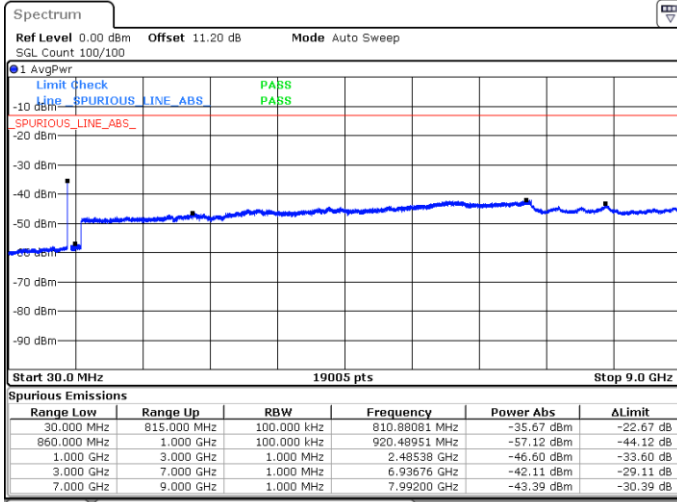

Highest Band Edge / 1RB49 and 1RB0

Date: 10 JUN 2020 23:14:01

Lowest Band Edge / Full RB

Date: 10 JUN 2020 22:59:48

Highest Band Edge / Full RB

Date: 10 JUN 2020 23:31:14

LTE Band 5B / 10MHz+10MHz

64QAM

Lowest Band Edge / 1RB0 and 1RB49

Highest Band Edge / 1RB0 and 1RB49

Lowest Band Edge / 1RB49 and 1RB0

Highest Band Edge / 1RB49 and 1RB0

Lowest Band Edge / Full RB

Highest Band Edge / Full RB

Conducted Spurious Emission

LTE Band 5B / 5MHz+10MHz

QPSK

Lowest Channel / 1RB0 and 1RB49

Lowest Channel / 1RB24 and 1RB0

Date: 10.JUN.2020 06:02:50

Date: 10.JUN.2020 06:01:55

Lowest Channel / FullIRB

N/A