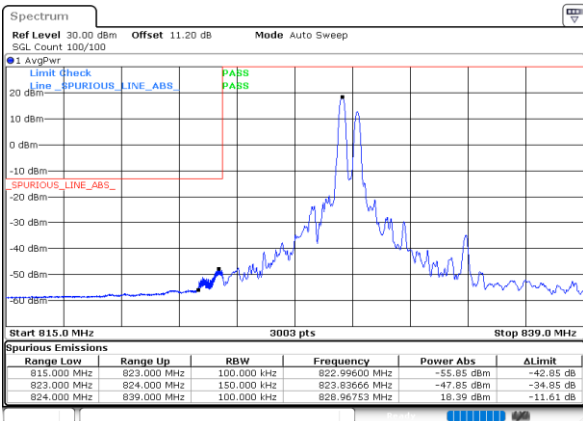

LTE Band 5B / 10MHz+10MHz

16QAM

Lowest Band Edge / 1RB0 and 1RB49

Highest Band Edge / 1RB0 and 1RB49

Lowest Band Edge / 1RB49 and 1RB0

Highest Band Edge / 1RB49 and 1RB0

Lowest Band Edge / Full RB

Highest Band Edge / Full RB

LTE Band 5B / 5MHz+10MHz

64QAM

Lowest Band Edge / 1RB0 and 1RB49

Highest Band Edge / 1RB0 and 1RB49

Lowest Band Edge / 1RB24 and 1RB0

Highest Band Edge / 1RB24 and 1RB0

Lowest Band Edge / Full RB

Highest Band Edge / Full RB

LTE Band 5B / 10MHz+5MHz

64QAM

Lowest Band Edge / 1RB0 and 1RB24

Date: 10 JUN 2020 23:10:18

Highest Band Edge / 1RB0 and 1RB24

Date: 10 JUN 2020 23:14:11

Lowest Band Edge / 1RB49 and 1RB0

Date: 10 JUN 2020 23:20:46

Highest Band Edge / 1RB49 and 1RB0

Date: 10 JUN 2020 23:14:01

Lowest Band Edge / Full RB

Date: 10 JUN 2020 22:59:48

Highest Band Edge / Full RB

Date: 10 JUN 2020 23:31:14

LTE Band 5B / 10MHz+10MHz

64QAM