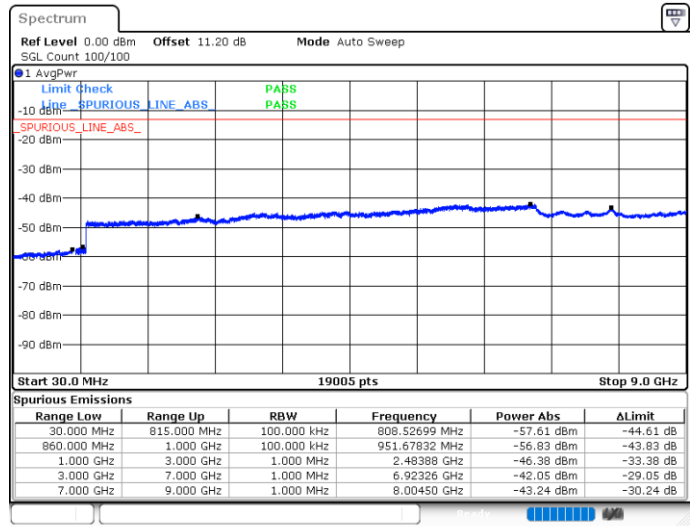

Highest Channel / 1RB0 and 1RB24

Highest Channel / 1RB49 and 1RB0

Date: 10.JUN.2020 23:58:11

Date: 10.JUN.2020 23:54:36

Highest Channel / FullIRB

N/A

Date: 11.JUN.2020 00:01:00

LTE Band 5B / 10MHz+10MHz

16QAM

Lowest Channel / 1RB0 and 1RB49

Lowest Channel / 1RB49 and 1RB0

Date: 11.JUN.2020 00:47:57

Date: 11.JUN.2020 00:45:09

Lowest Channel / FullIRB

N/A

Date: 11.JUN.2020 00:50:46

LTE Band 5B / 10MHz+10MHz

16QAM

Middle Channel / 1RB0 and 1RB49

Middle Channel / 1RB49 and 1RB0

Date: 11.JUN.2020 01:02:25

Date: 11.JUN.2020 01:05:14

Middle Channel / FullIRB

N/A

Date: 11.JUN.2020 00:59:35

LTE Band 5B / 10MHz+10MHz

16QAM

Highest Channel / 1RB0 and 1RB49

Highest Channel / 1RB49 and 1RB0

Date: 11.JUN.2020 01:35:28

Date: 11.JUN.2020 01:32:40

Highest Channel / FullIRB