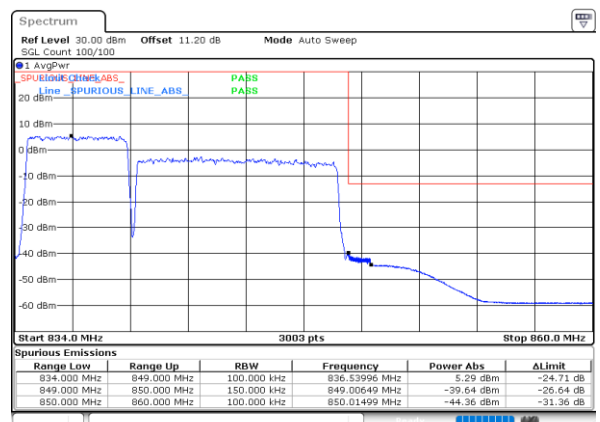

LTE Band 5B / 10MHz+10MHz

16QAM

Lowest Band Edge / 1RB0 and 1RB49

Highest Band Edge / 1RB0 and 1RB49

Lowest Band Edge / 1RB49 and 1RB0

Highest Band Edge / 1RB49 and 1RB0

Lowest Band Edge / Full RB

Highest Band Edge / Full RB

LTE Band 5B / 5MHz+10MHz

64QAM

Lowest Band Edge / 1RB0 and 1RB49

Highest Band Edge / 1RB0 and 1RB49

Lowest Band Edge / 1RB24 and 1RB0

Highest Band Edge / 1RB24 and 1RB0

Lowest Band Edge / Full RB

Highest Band Edge / Full RB

LTE Band 5B / 10MHz+5MHz

64QAM

Lowest Band Edge / 1RB0 and 1RB24

Date: 10 JUN 2020 23:10:18

Highest Band Edge / 1RB0 and 1RB24

Date: 10 JUN 2020 23:14:11

Lowest Band Edge / 1RB49 and 1RB0

Date: 10 JUN 2020 23:20:46

Highest Band Edge / 1RB49 and 1RB0

Date: 10 JUN 2020 23:14:01

Lowest Band Edge / Full RB

Date: 10 JUN 2020 22:59:48

Highest Band Edge / Full RB

Date: 10 JUN 2020 23:31:14

LTE Band 5B / 10MHz+10MHz

64QAM