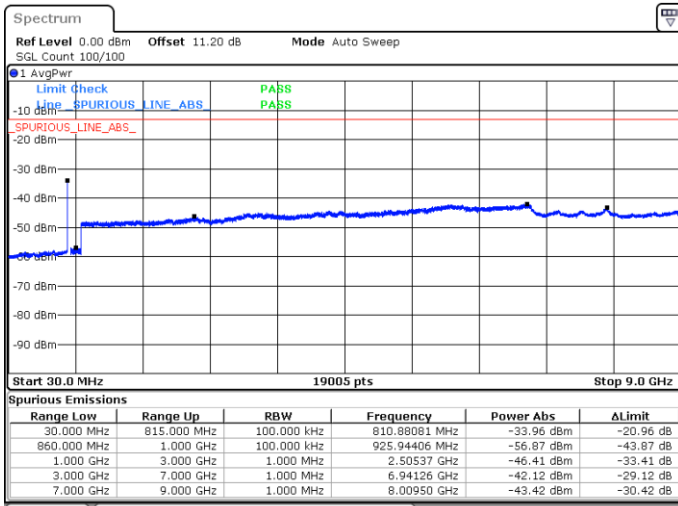

LTE Band 5B / 10MHz+10MHz

16QAM

Middle Channel / 1RB0 and 1RB49

Middle Channel / 1RB49 and 1RB0

Date: 11.JUN.2020 01:02:25

Date: 11.JUN.2020 01:05:14

Middle Channel / FullIRB

N/A

Date: 11.JUN.2020 00:59:35

LTE Band 5B / 10MHz+10MHz

16QAM

Highest Channel / 1RB0 and 1RB49

Highest Channel / 1RB49 and 1RB0

Date: 11.JUN.2020 01:35:28

Date: 11.JUN.2020 01:32:40

Highest Channel / FullIRB

N/A

Date: 11.JUN.2020 01:38:18

LTE Band 5B / 5MHz+10MHz

64QAM

Lowest Channel / 1RB0 and 1RB49

Lowest Channel / 1RB24 and 1RB0

Date: 10 JUN.2020 06:05:46

Date: 10 JUN.2020 06:00:02

Lowest Channel / FullIRB

N/A

Date: 10 JUN.2020 06:06:42

LTE Band 5B / 5MHz+10MHz

64QAM

Middle Channel / 1RB0 and 1RB49

Middle Channel / 1RB24 and 1RB0

Date: 10.JUN.2020 06:16:48