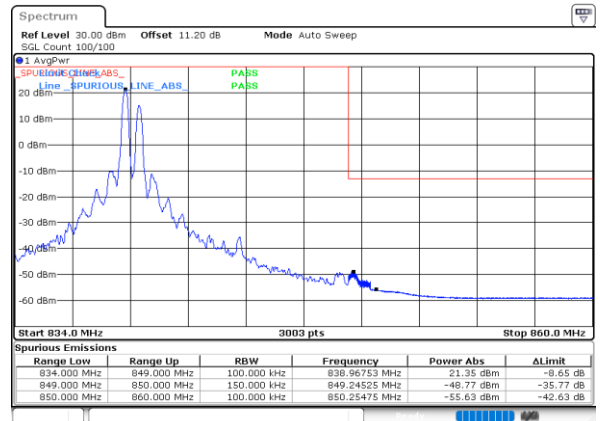

LTE Band 5B / 5MHz+10MHz

16QAM

Lowest Band Edge / 1RB0 and 1RB49

Highest Band Edge / 1RB0 and 1RB49

Lowest Band Edge / 1RB24 and 1RB0

Highest Band Edge / 1RB24 and 1RB0

Lowest Band Edge / Full RB

Highest Band Edge / Full RB

LTE Band 5B / 10MHz+5MHz

16QAM

Lowest Band Edge / 1RB0 and 1RB24

Highest Band Edge / 1RB0 and 1RB24

Lowest Band Edge / 1RB49 and 1RB0

Highest Band Edge / 1RB49 and 1RB0

Lowest Band Edge / Full RB

Highest Band Edge / Full RB

LTE Band 5B / 10MHz+10MHz

16QAM

Lowest Band Edge / 1RB0 and 1RB49

Highest Band Edge / 1RB0 and 1RB49

Lowest Band Edge / 1RB49 and 1RB0

Highest Band Edge / 1RB49 and 1RB0

Lowest Band Edge / Full RB

Highest Band Edge / Full RB