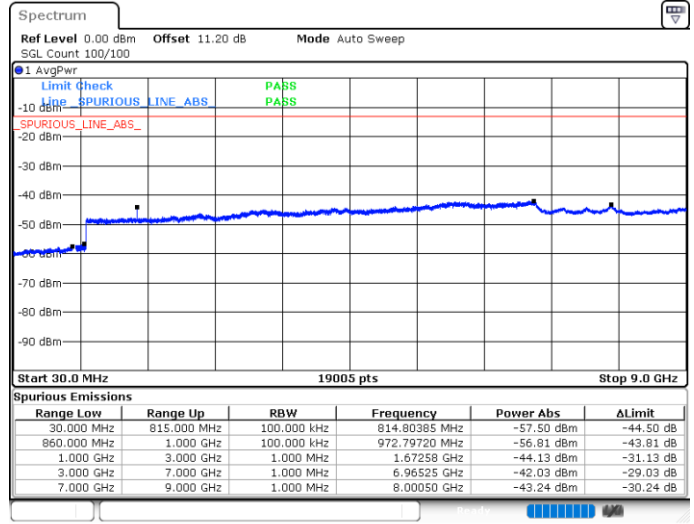

Highest Channel / 1RB49 and 1RB0

Date: 10.JUN.2020 23:59:07

Date: 10.JUN.2020 23:53:39

Highest Channel / FullIRB

N/A

Date: 11.JUN.2020 00:00:04

LTE Band 5B / 10MHz+10MHz

QPSK

Lowest Channel / 1RB0 and 1RB49

Lowest Channel / 1RB49 and 1RB0

Date: 11.JUN.2020 00:47:01

Date: 11.JUN.2020 00:46:05

Lowest Channel / FullIRB

N/A

Date: 11.JUN.2020 00:51:42

LTE Band 5B / 10MHz+10MHz

QPSK

Middle Channel / 1RB0 and 1RB49

Middle Channel / 1RB49 and 1RB0

Date: 11.JUN.2020 01:03:21

Date: 11.JUN.2020 01:04:18

Middle Channel / FullIRB

N/A

Date: 11.JUN.2020 00:58:39

LTE Band 5B / 10MHz+10MHz

QPSK

Highest Channel / 1RB0 and 1RB49

Highest Channel / 1RB49 and 1RB0

Date: 11.JUN.2020 01:36:24

Date: 11.JUN.2020 01:28:47

Highest Channel / FullIRB

N/A