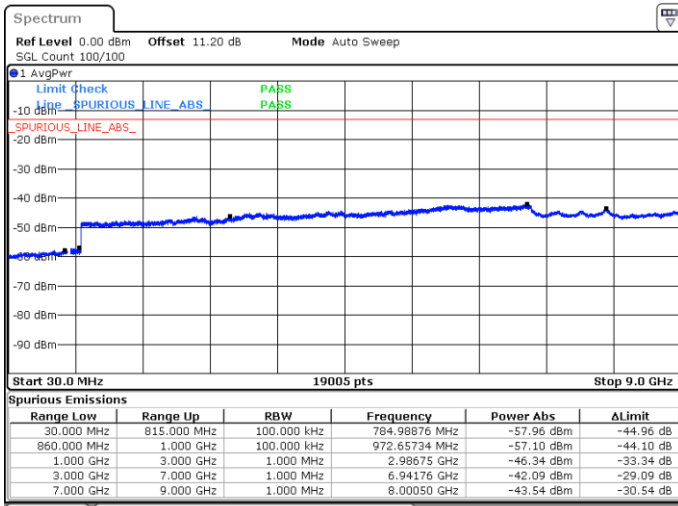

Date: 10.JUN.2020 06:08:35

LTE Band 5B / 5MHz+10MHz

QPSK

Middle Channel / 1RB0 and 1RB49

Middle Channel / 1RB24 and 1RB0

Date: 10 JUN.2020 06:18:40

Date: 10 JUN.2020 06:19:36

Middle Channel / FullIRB

N/A

Date: 10 JUN.2020 06:13:58

LTE Band 5B / 5MHz+10MHz

QPSK

Highest Channel / 1RB0 and 1RB49

Highest Channel / 1RB24 and 1RB0

Date: 10 JUN 2020 06:55:08

Date: 10 JUN 2020 06:50:28

Highest Channel / FullIRB

N/A

Date: 10 JUN 2020 06:56:55

LTE Band 5B / 10MHz+5MHz

QPSK

Lowest Channel / 1RB0 and 1RB24

Lowest Channel / 1RB49 and 1RB0

Date: 10 JUN 2020 07:35:51

Date: 10 JUN 2020 07:34:56

Lowest Channel / FullIRB

N/A

Date: 10 JUN 2020 07:40:33

LTE Band 5B / 10MHz+5MHz

QPSK

Middle Channel / 1RB0 and 1RB24

Middle Channel / 1RB49 and 1RB0