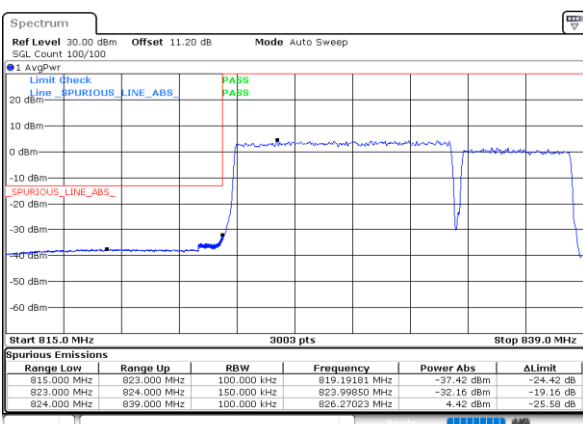

LTE Band 5B / 5MHz+10MHz

16QAM

Lowest Band Edge / 1RB0 and 1RB49

Highest Band Edge / 1RB0 and 1RB49

Lowest Band Edge / 1RB24 and 1RB0

Highest Band Edge / 1RB24 and 1RB0

Lowest Band Edge / Full RB

Highest Band Edge / Full RB

LTE Band 5B / 10MHz+5MHz

16QAM

Lowest Band Edge / 1RB0 and 1RB24

Highest Band Edge / 1RB0 and 1RB24

Lowest Band Edge / 1RB49 and 1RB0

Highest Band Edge / 1RB49 and 1RB0

Lowest Band Edge / Full RB

Highest Band Edge / Full RB

LTE Band 5B / 10MHz+10MHz

16QAM

Lowest Band Edge / 1RB0 and 1RB49

Highest Band Edge / 1RB0 and 1RB49

Lowest Band Edge / 1RB49 and 1RB0

Highest Band Edge / 1RB49 and 1RB0

Lowest Band Edge / Full RB

Highest Band Edge / Full RB

LTE Band 5B / 5MHz+10MHz

64QAM

Lowest Band Edge / 1RB0 and 1RB49

Highest Band Edge / 1RB0 and 1RB49

Lowest Band Edge / 1RB24 and 1RB0

Highest Band Edge / 1RB24 and 1RB0

Lowest Band Edge / Full RB

Highest Band Edge / Full RB