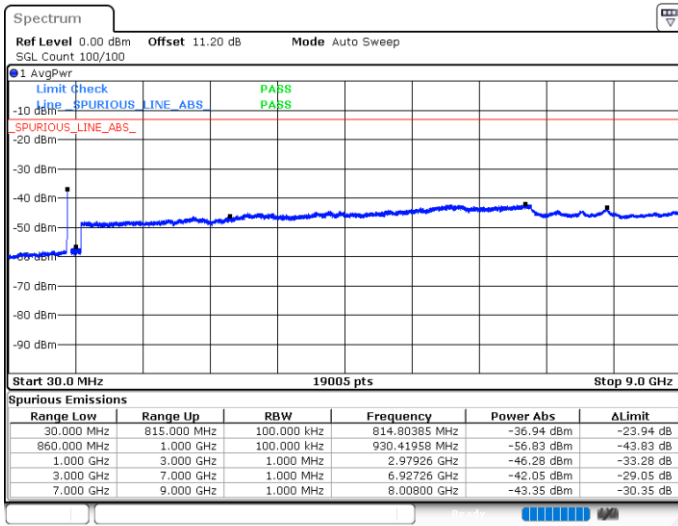

N/A

Date: 10 JUN.2020 06:13:58

LTE Band 5B / 5MHz+10MHz

QPSK

Highest Channel / 1RB0 and 1RB49

Highest Channel / 1RB24 and 1RB0

Date: 10 JUN 2020 06:55:08

Date: 10 JUN 2020 06:50:28

Highest Channel / FullIRB

N/A

Date: 10 JUN 2020 06:56:55

LTE Band 5B / 10MHz+5MHz

QPSK

Lowest Channel / 1RB0 and 1RB24

Lowest Channel / 1RB49 and 1RB0

Date: 10 JUN 2020 07:35:51

Date: 10 JUN 2020 07:34:56

Lowest Channel / FullIRB

N/A

Date: 10 JUN 2020 07:40:33

LTE Band 5B / 10MHz+5MHz

QPSK

Middle Channel / 1RB0 and 1RB24

Middle Channel / 1RB49 and 1RB0

Date: 10.JUN.2020 07:51:58

Date: 10.JUN.2020 07:52:53

Middle Channel / FullIRB

N/A

Date: 10.JUN.2020 07:47:17

LTE Band 5B / 10MHz+5MHz

QPSK

Highest Channel / 1RB0 and 1RB24