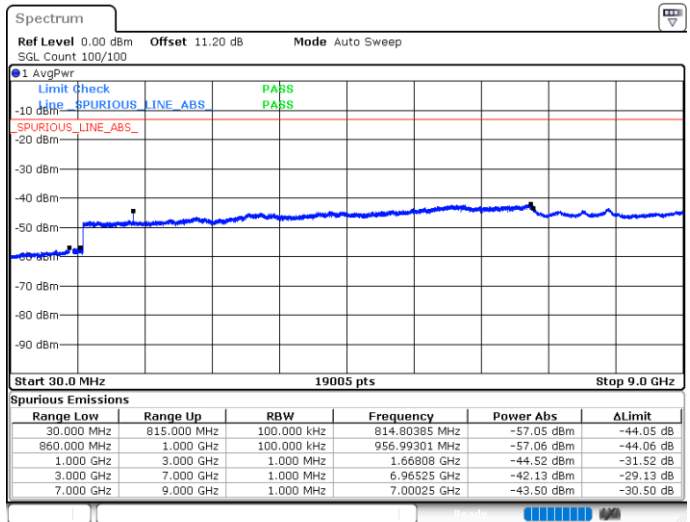

Middle Channel / FullIRB

N/A

Date: 10.JUN.2020 06:14:55

LTE Band 5B / 5MHz+10MHz

16QAM

Highest Channel / 1RB0 and 1RB49

Highest Channel / 1RB24 and 1RB0

Date: 10.JUN.2020 06:54:12

Date: 10.JUN.2020 06:51:24

Highest Channel / FullIRB

N/A

Date: 10.JUN.2020 06:57:52

LTE Band 5B / 10MHz+5MHz

16QAM

Lowest Channel / 1RB0 and 1RB24

Lowest Channel / 1RB49 and 1RB0

Date: 10.JUN.2020 07:36:47

Date: 10.JUN.2020 07:33:59

Lowest Channel / FullIRB

N/A

Date: 10.JUN.2020 07:39:37

LTE Band 5B / 10MHz+5MHz

16QAM

Middle Channel / 1RB0 and 1RB24