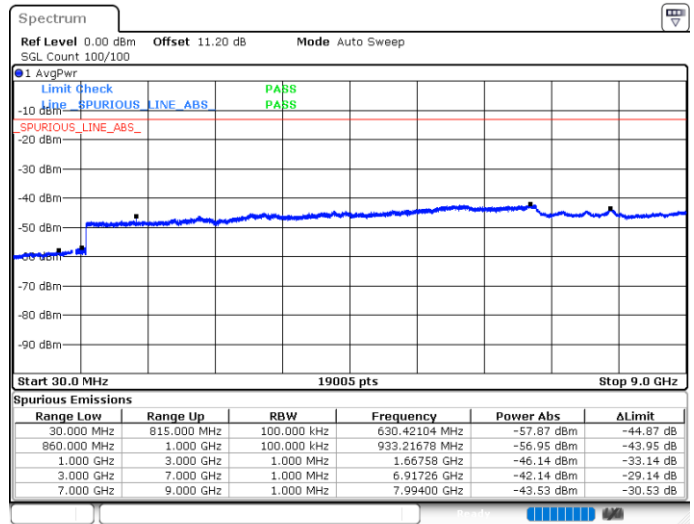

Lowest Channel / FullIRB

N/A

Date: 10 JUN.2020 06:06:42

LTE Band 5B / 5MHz+10MHz

64QAM

Middle Channel / 1RB0 and 1RB49

Middle Channel / 1RB24 and 1RB0

Date: 10.JUN.2020 06:16:48

Date: 10.JUN.2020 06:23:31

Middle Channel / FullIRB

N/A

Date: 10.JUN.2020 06:15:51

LTE Band 5B / 5MHz+10MHz

64QAM

Highest Channel / 1RB0 and 1RB49

Highest Channel / 1RB24 and 1RB0

Date: 10.JUN.2020 06:53:16

Date: 10.JUN.2020 06:52:20

Highest Channel / FullIRB

N/A

Date: 10.JUN.2020 06:58:48

LTE Band 5B / 10MHz+5MHz

64QAM

Lowest Channel / 1RB0 and 1RB24

Lowest Channel / 1RB49 and 1RB0

Date: 10.JUN.2020 07:37:44

Date: 10.JUN.2020 07:33:03

Lowest Channel / FullIRB

N/A

Date: 10.JUN.2020 07:38:41

LTE Band 5B / 10MHz+5MHz

64QAM