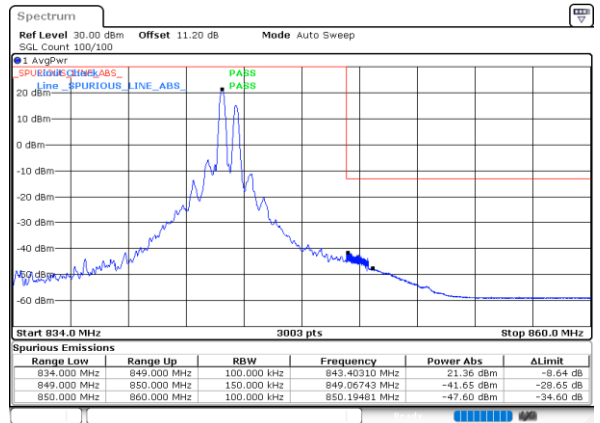

LTE Band 5B / 5MHz+10MHz

16QAM

Lowest Band Edge / 1RB0 and 1RB49

Highest Band Edge / 1RB0 and 1RB49

Lowest Band Edge / 1RB24 and 1RB0

Highest Band Edge / 1RB24 and 1RB0

Lowest Band Edge / Full RB

Highest Band Edge / Full RB

LTE Band 5B / 10MHz+5MHz

16QAM

Lowest Band Edge / 1RB0 and 1RB24

Highest Band Edge / 1RB0 and 1RB24

Lowest Band Edge / 1RB49 and 1RB0

Highest Band Edge / 1RB49 and 1RB0

Lowest Band Edge / Full RB

Highest Band Edge / Full RB

LTE Band 5B / 10MHz+10MHz

16QAM

Lowest Band Edge / 1RB0 and 1RB49

Highest Band Edge / 1RB0 and 1RB49

Lowest Band Edge / 1RB49 and 1RB0

Highest Band Edge / 1RB49 and 1RB0

Lowest Band Edge / Full RB

Highest Band Edge / Full RB

LTE Band 5B / 5MHz+10MHz

64QAM

Lowest Band Edge / 1RB0 and 1RB49

Highest Band Edge / 1RB0 and 1RB49

Lowest Band Edge / 1RB24 and 1RB0

Highest Band Edge / 1RB24 and 1RB0

Lowest Band Edge / Full RB

Highest Band Edge / Full RB