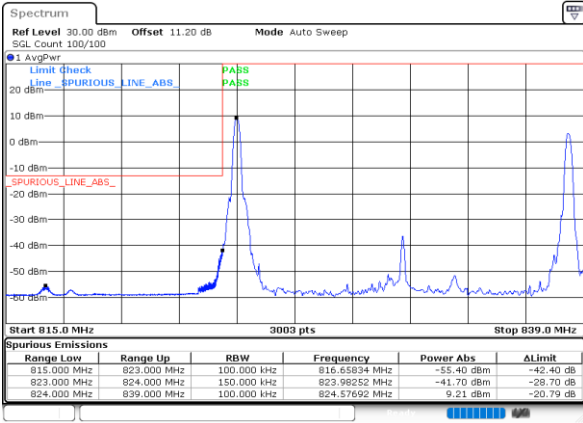

LTE Band 5B / 5MHz+10MHz

16QAM

Lowest Band Edge / 1RB0 and 1RB49

Highest Band Edge / 1RB0 and 1RB49

Lowest Band Edge / 1RB24 and 1RB0

Highest Band Edge / 1RB24 and 1RB0

Lowest Band Edge / Full RB

Highest Band Edge / Full RB

LTE Band 5B / 10MHz+5MHz

16QAM

Lowest Band Edge / 1RB0 and 1RB24

Highest Band Edge / 1RB0 and 1RB24

Lowest Band Edge / 1RB49 and 1RB0

Highest Band Edge / 1RB49 and 1RB0

Lowest Band Edge / Full RB

Highest Band Edge / Full RB

LTE Band 5B / 10MHz+10MHz

16QAM

Lowest Band Edge / 1RB0 and 1RB49

Highest Band Edge / 1RB0 and 1RB49

Lowest Band Edge / 1RB49 and 1RB0

Highest Band Edge / 1RB49 and 1RB0

Lowest Band Edge / Full RB

Highest Band Edge / Full RB