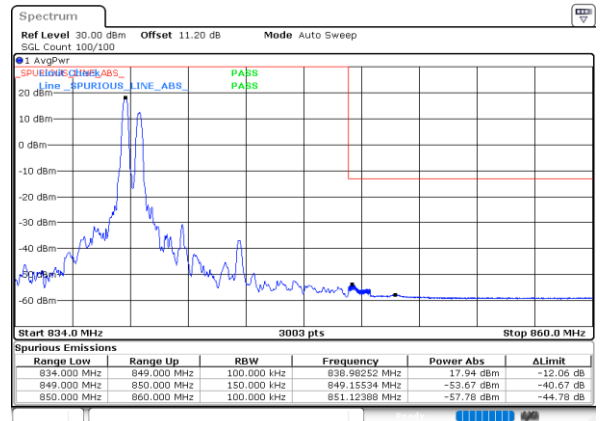

LTE Band 5B / 10MHz+10MHz

16QAM

Lowest Band Edge / 1RB0 and 1RB49

Highest Band Edge / 1RB0 and 1RB49

Lowest Band Edge / 1RB49 and 1RB0

Highest Band Edge / 1RB49 and 1RB0

Lowest Band Edge / Full RB

Highest Band Edge / Full RB

LTE Band 5B / 5MHz+10MHz

64QAM

Lowest Band Edge / 1RB0 and 1RB49

Highest Band Edge / 1RB0 and 1RB49

Lowest Band Edge / 1RB24 and 1RB0

Highest Band Edge / 1RB24 and 1RB0

Lowest Band Edge / Full RB

Highest Band Edge / Full RB

LTE Band 5B / 10MHz+5MHz

64QAM

Lowest Band Edge / 1RB0 and 1RB24

Date: 10 JUN 2020 23:10:18

Highest Band Edge / 1RB0 and 1RB24

Date: 10 JUN 2020 23:14:11

Lowest Band Edge / 1RB49 and 1RB0

Date: 10 JUN 2020 23:20:46

Highest Band Edge / 1RB49 and 1RB0

Date: 10 JUN 2020 23:14:01

Lowest Band Edge / Full RB

Date: 10 JUN 2020 22:59:48

Highest Band Edge / Full RB

Date: 10 JUN 2020 23:31:14

LTE Band 5B / 10MHz+10MHz

64QAM