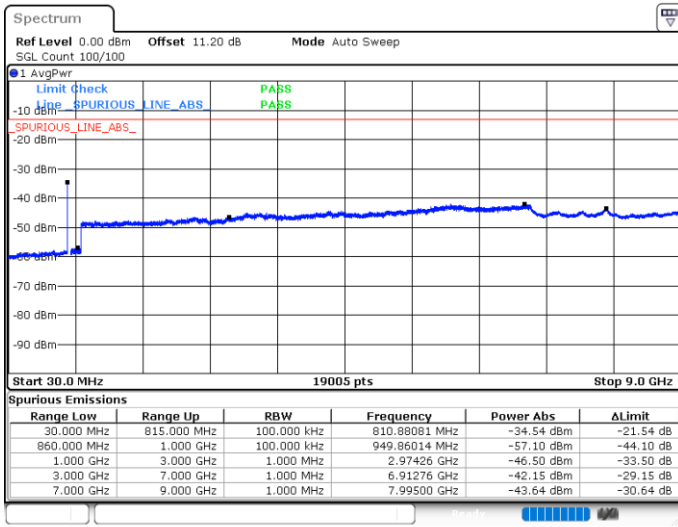

Date: 11.JUN.2020 00:59:35

LTE Band 5B / 10MHz+10MHz

16QAM

Highest Channel / 1RB0 and 1RB49

Highest Channel / 1RB49 and 1RB0

Date: 11.JUN.2020 01:35:28

Date: 11.JUN.2020 01:32:40

Highest Channel / FullIRB

N/A

Date: 11.JUN.2020 01:38:18

LTE Band 5B / 5MHz+10MHz

64QAM

Lowest Channel / 1RB0 and 1RB49

Lowest Channel / 1RB24 and 1RB0

Date: 10 JUN.2020 06:05:46

Date: 10 JUN.2020 06:00:02

Lowest Channel / FullIRB

N/A

Date: 10 JUN.2020 06:06:42

LTE Band 5B / 5MHz+10MHz

64QAM

Middle Channel / 1RB0 and 1RB49

Middle Channel / 1RB24 and 1RB0

Date: 10.JUN.2020 06:16:48

Date: 10.JUN.2020 06:23:31

Middle Channel / FullIRB

N/A

Date: 10.JUN.2020 06:15:51

LTE Band 5B / 5MHz+10MHz

64QAM

Highest Channel / 1RB0 and 1RB49

Highest Channel / 1RB24 and 1RB0