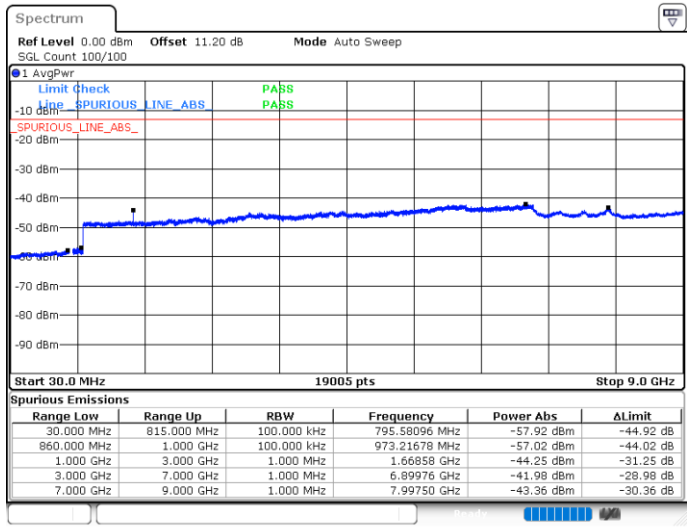

LTE Band 5B / 5MHz+10MHz

QPSK

Lowest Channel / 1RB0 and 1RB49

Lowest Channel / 1RB24 and 1RB0

Date: 10.JUN.2020 06:02:50

Date: 10.JUN.2020 06:01:55

Lowest Channel / FullIRB

N/A

Date: 10.JUN.2020 06:08:35

LTE Band 5B / 5MHz+10MHz

QPSK

Middle Channel / 1RB0 and 1RB49

Middle Channel / 1RB24 and 1RB0

Date: 10 JUN.2020 06:18:40

Date: 10 JUN.2020 06:19:36

Middle Channel / FullIRB

N/A

Date: 10 JUN.2020 06:13:58

LTE Band 5B / 5MHz+10MHz

QPSK

Highest Channel / 1RB0 and 1RB49

Highest Channel / 1RB24 and 1RB0

Date: 10 JUN 2020 06:55:08

Date: 10 JUN 2020 06:50:28

Highest Channel / FullIRB

N/A

Date: 10 JUN 2020 06:56:55

LTE Band 5B / 10MHz+5MHz

QPSK

Lowest Channel / 1RB0 and 1RB24

Lowest Channel / 1RB49 and 1RB0

Date: 10 JUN 2020 07:35:51