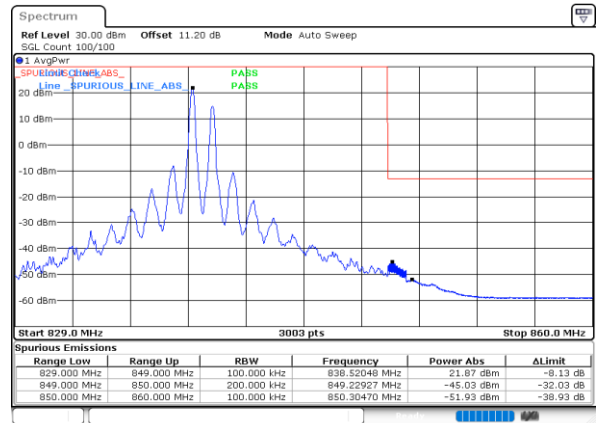

LTE Band 5B / 10MHz+5MHz

16QAM

Lowest Band Edge / 1RB0 and 1RB24

Highest Band Edge / 1RB0 and 1RB24

Lowest Band Edge / 1RB49 and 1RB0

Highest Band Edge / 1RB49 and 1RB0

Lowest Band Edge / Full RB

Highest Band Edge / Full RB

LTE Band 5B / 10MHz+10MHz

16QAM

Lowest Band Edge / 1RB0 and 1RB49

Highest Band Edge / 1RB0 and 1RB49

Lowest Band Edge / 1RB49 and 1RB0

Highest Band Edge / 1RB49 and 1RB0

Lowest Band Edge / Full RB

Highest Band Edge / Full RB

LTE Band 5B / 5MHz+10MHz

64QAM

Lowest Band Edge / 1RB0 and 1RB49

Highest Band Edge / 1RB0 and 1RB49

Lowest Band Edge / 1RB24 and 1RB0

Highest Band Edge / 1RB24 and 1RB0

Lowest Band Edge / Full RB

Highest Band Edge / Full RB