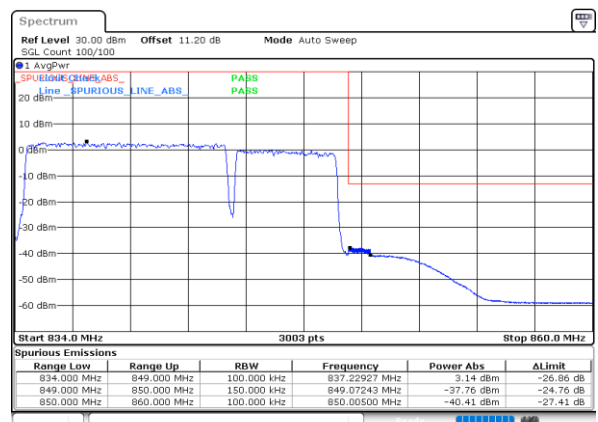

LTE Band 5B / 10MHz+5MHz

64QAM

Lowest Band Edge / 1RB0 and 1RB24

Date: 10 JUN 2020 23:10:18

Highest Band Edge / 1RB0 and 1RB24

Date: 10 JUN 2020 23:14:11

Lowest Band Edge / 1RB49 and 1RB0

Date: 10 JUN 2020 23:20:46

Highest Band Edge / 1RB49 and 1RB0

Date: 10 JUN 2020 23:14:01

Lowest Band Edge / Full RB

Date: 10 JUN 2020 22:59:48

Highest Band Edge / Full RB

Date: 10 JUN 2020 23:31:14

LTE Band 5B / 10MHz+10MHz

64QAM

Lowest Band Edge / 1RB0 and 1RB49

Highest Band Edge / 1RB0 and 1RB49

Lowest Band Edge / 1RB49 and 1RB0

Highest Band Edge / 1RB49 and 1RB0

Lowest Band Edge / Full RB

Highest Band Edge / Full RB

Conducted Spurious Emission

LTE Band 5B / 5MHz+10MHz

QPSK

Lowest Channel / 1RB0 and 1RB49

Lowest Channel / 1RB24 and 1RB0

Date: 10.JUN.2020 06:02:50

Date: 10.JUN.2020 06:01:55

Lowest Channel / FullIRB

N/A