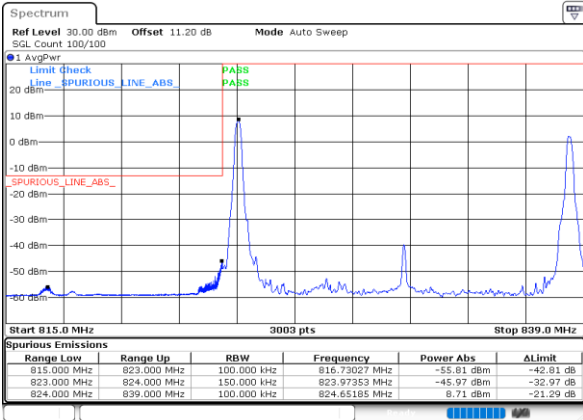

LTE Band 5B / 5MHz+10MHz

16QAM

Lowest Band Edge / 1RB0 and 1RB49

Highest Band Edge / 1RB0 and 1RB49

Lowest Band Edge / 1RB24 and 1RB0

Highest Band Edge / 1RB24 and 1RB0

Lowest Band Edge / Full RB

Highest Band Edge / Full RB

LTE Band 5B / 10MHz+5MHz

16QAM

Lowest Band Edge / 1RB0 and 1RB24

Highest Band Edge / 1RB0 and 1RB24

Lowest Band Edge / 1RB49 and 1RB0

Highest Band Edge / 1RB49 and 1RB0

Lowest Band Edge / Full RB

Highest Band Edge / Full RB

LTE Band 5B / 10MHz+10MHz

16QAM

Lowest Band Edge / 1RB0 and 1RB49

Highest Band Edge / 1RB0 and 1RB49

Lowest Band Edge / 1RB49 and 1RB0

Highest Band Edge / 1RB49 and 1RB0

Lowest Band Edge / Full RB

Highest Band Edge / Full RB