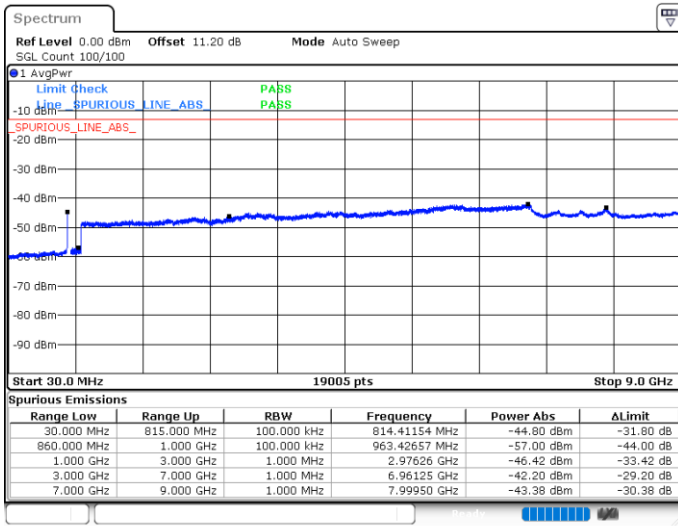

LTE Band 5B / 5MHz+10MHz

QPSK

Lowest Channel / 1RB0 and 1RB49

Lowest Channel / 1RB24 and 1RB0

Date: 10.JUN.2020 06:02:50

Date: 10.JUN.2020 06:01:55

Lowest Channel / FullIRB

N/A

Date: 10.JUN.2020 06:08:35

LTE Band 5B / 5MHz+10MHz

QPSK

Middle Channel / 1RB0 and 1RB49

Middle Channel / 1RB24 and 1RB0

Date: 10 JUN.2020 06:18:40

Date: 10 JUN.2020 06:19:36

Middle Channel / FullIRB

N/A

Date: 10 JUN.2020 06:13:58

LTE Band 5B / 5MHz+10MHz

QPSK

Highest Channel / 1RB0 and 1RB49

Highest Channel / 1RB24 and 1RB0

Date: 10 JUN 2020 06:55:08

Date: 10 JUN 2020 06:50:28

Highest Channel / FullIRB

N/A

Date: 10 JUN 2020 06:56:55

LTE Band 5B / 10MHz+5MHz

QPSK

Lowest Channel / 1RB0 and 1RB24

Lowest Channel / 1RB49 and 1RB0

Date: 10 JUN 2020 07:35:51