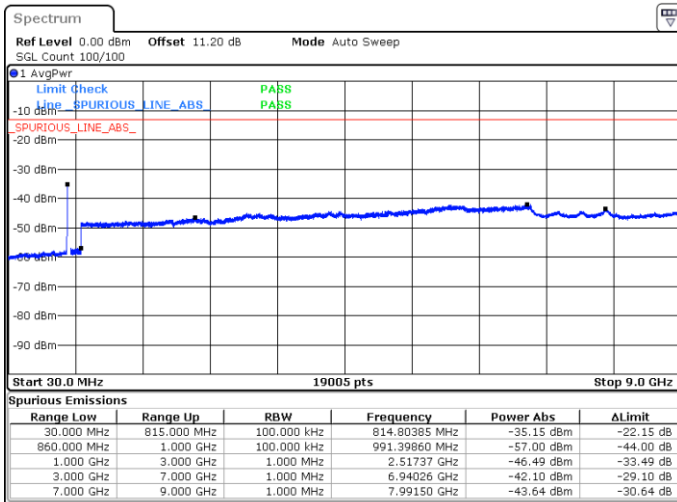

Lowest Band Edge / 1RB0 and 1RB49

Highest Band Edge / 1RB0 and 1RB49

Lowest Band Edge / 1RB49 and 1RB0

Highest Band Edge / 1RB49 and 1RB0

Lowest Band Edge / Full RB

Highest Band Edge / Full RB

Conducted Spurious Emission

LTE Band 5B / 5MHz+10MHz

QPSK

Lowest Channel / 1RB0 and 1RB49

Lowest Channel / 1RB24 and 1RB0

Date: 10.JUN.2020 06:02:50

Date: 10.JUN.2020 06:01:55

Lowest Channel / FullIRB

N/A

Date: 10.JUN.2020 06:08:35

LTE Band 5B / 5MHz+10MHz

QPSK

Middle Channel / 1RB0 and 1RB49

Middle Channel / 1RB24 and 1RB0

Date: 10 JUN.2020 06:18:40

Date: 10 JUN.2020 06:19:36

Middle Channel / FullIRB

N/A

Date: 10 JUN.2020 06:13:58

LTE Band 5B / 5MHz+10MHz

QPSK

Highest Channel / 1RB0 and 1RB49

Highest Channel / 1RB24 and 1RB0

Date: 10 JUN 2020 06:55:08

Date: 10 JUN 2020 06:50:28