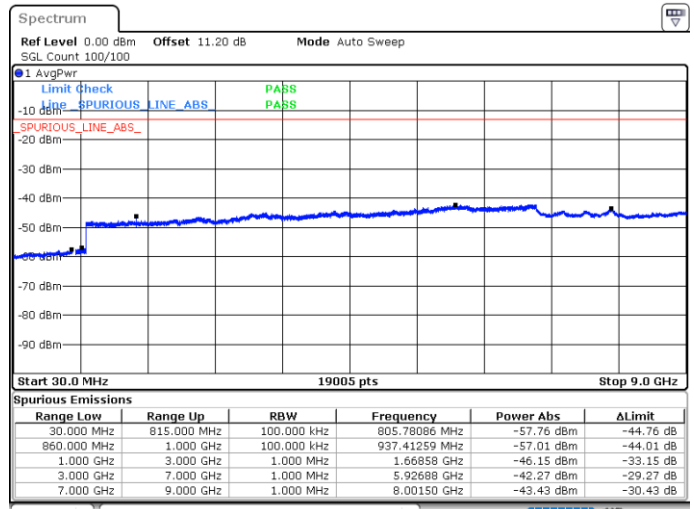

Date: 11.JUN.2020 01:37:21

LTE Band 5B / 5MHz+10MHz

16QAM

Lowest Channel / 1RB0 and 1RB49

Lowest Channel / 1RB24 and 1RB0

Date: 10.JUN.2020 06:04:50

Date: 10.JUN.2020 06:00:59

Lowest Channel / FullIRB

N/A

Date: 10.JUN.2020 06:07:39

LTE Band 5B / 5MHz+10MHz

16QAM

Middle Channel / 1RB0 and 1RB49

Middle Channel / 1RB24 and 1RB0

Date: 10.JUN.2020 06:17:44

Date: 10.JUN.2020 06:20:32

Middle Channel / FullIRB

N/A

Date: 10.JUN.2020 06:14:55

LTE Band 5B / 5MHz+10MHz

16QAM

Highest Channel / 1RB0 and 1RB49

Highest Channel / 1RB24 and 1RB0

Date: 10.JUN.2020 06:54:12

Date: 10.JUN.2020 06:51:24

Highest Channel / FullIRB

N/A

Date: 10.JUN.2020 06:57:52

LTE Band 5B / 10MHz+5MHz

16QAM

Lowest Channel / 1RB0 and 1RB24

Lowest Channel / 1RB49 and 1RB0