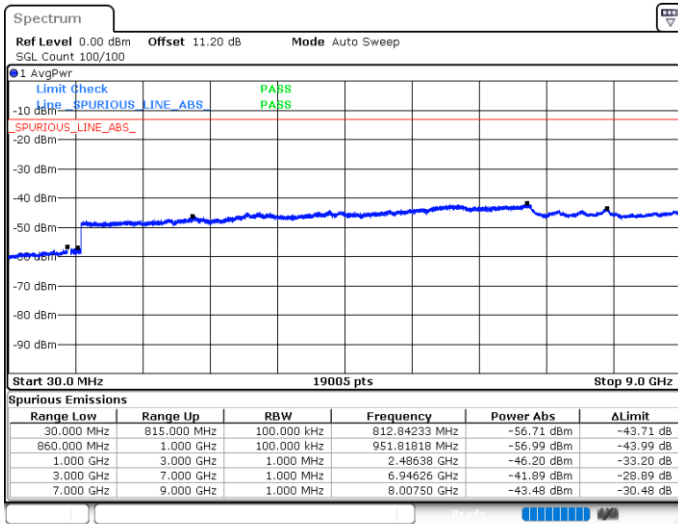

Date: 10.JUN.2020 06:51:24

Highest Channel / FullIRB

N/A

Date: 10.JUN.2020 06:57:52

LTE Band 5B / 10MHz+5MHz

16QAM

Lowest Channel / 1RB0 and 1RB24

Lowest Channel / 1RB49 and 1RB0

Date: 10.JUN.2020 07:36:47

Date: 10.JUN.2020 07:33:59

Lowest Channel / FullIRB

N/A

Date: 10.JUN.2020 07:39:37

LTE Band 5B / 10MHz+5MHz

16QAM

Middle Channel / 1RB0 and 1RB24

Middle Channel / 1RB49 and 1RB0

Date: 10 JUN 2020 07:51:02

Date: 10 JUN 2020 07:53:49

Middle Channel / FullIRB

N/A

Date: 10 JUN 2020 07:48:13

LTE Band 5B / 10MHz+5MHz

16QAM

Highest Channel / 1RB0 and 1RB24

Highest Channel / 1RB49 and 1RB0

Date: 10.JUN.2020 23:58:11

Date: 10.JUN.2020 23:54:36

Highest Channel / FullIRB

N/A

Date: 11.JUN.2020 00:01:00

LTE Band 5B / 10MHz+10MHz