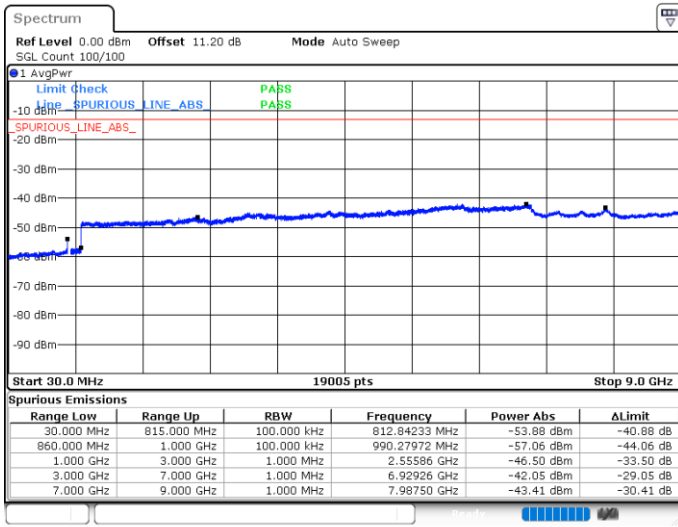

Lowest Channel / FullIRB

N/A

Date: 10 JUN.2020 06:06:42

LTE Band 5B / 5MHz+10MHz

64QAM

Middle Channel / 1RB0 and 1RB49

Middle Channel / 1RB24 and 1RB0

Date: 10.JUN.2020 06:16:48

Date: 10.JUN.2020 06:23:31

Middle Channel / FullIRB

N/A

Date: 10.JUN.2020 06:15:51

LTE Band 5B / 5MHz+10MHz

64QAM

Highest Channel / 1RB0 and 1RB49

Highest Channel / 1RB24 and 1RB0

Date: 10.JUN.2020 06:53:16

Date: 10.JUN.2020 06:52:20

Highest Channel / FullIRB

N/A

Date: 10.JUN.2020 06:58:48

LTE Band 5B / 10MHz+5MHz

64QAM

Lowest Channel / 1RB0 and 1RB24

Lowest Channel / 1RB49 and 1RB0

Date: 10.JUN.2020 07:37:44

Date: 10.JUN.2020 07:33:03

Lowest Channel / FullIRB

N/A

Date: 10.JUN.2020 07:38:41

LTE Band 5B / 10MHz+5MHz

64QAM