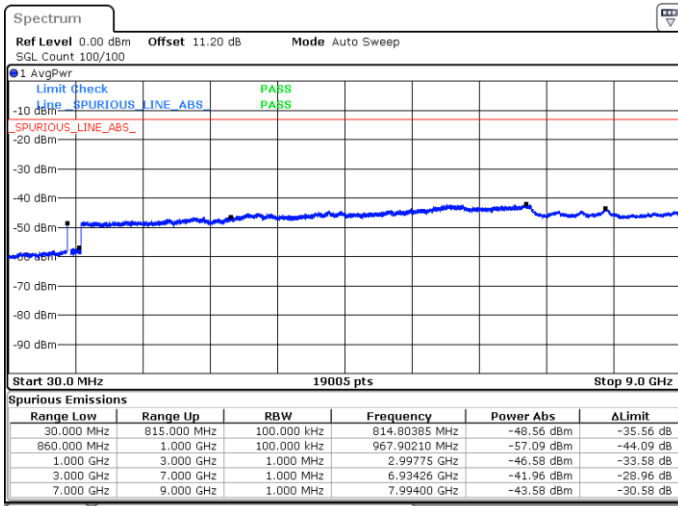

Date: 10.JUN.2020 06:08:35

LTE Band 5B / 5MHz+10MHz

QPSK

Middle Channel / 1RB0 and 1RB49

Middle Channel / 1RB24 and 1RB0

Date: 10 JUN.2020 06:18:40

Date: 10 JUN.2020 06:19:36

Middle Channel / FullIRB

N/A

Date: 10 JUN.2020 06:13:58

LTE Band 5B / 5MHz+10MHz

QPSK

Highest Channel / 1RB0 and 1RB49

Highest Channel / 1RB24 and 1RB0

Date: 10 JUN 2020 06:55:08

Date: 10 JUN 2020 06:50:28

Highest Channel / FullIRB

N/A

Date: 10 JUN 2020 06:56:55

LTE Band 5B / 10MHz+5MHz

QPSK

Lowest Channel / 1RB0 and 1RB24

Lowest Channel / 1RB49 and 1RB0

Date: 10 JUN 2020 07:35:51

Date: 10 JUN 2020 07:34:56

Lowest Channel / FullIRB

N/A

Date: 10 JUN 2020 07:40:33

LTE Band 5B / 10MHz+5MHz

QPSK

Middle Channel / 1RB0 and 1RB24

Middle Channel / 1RB49 and 1RB0