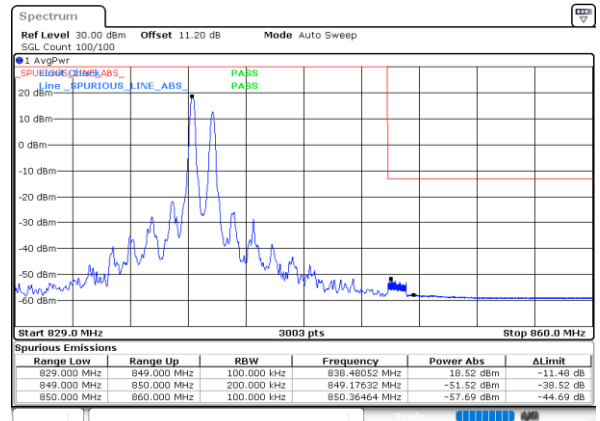

LTE Band 5B / 10MHz+5MHz

64QAM

Lowest Band Edge / 1RB0 and 1RB24

Date: 10 JUN 2020 23:10:18

Highest Band Edge / 1RB0 and 1RB24

Date: 10 JUN 2020 23:14:11

Lowest Band Edge / 1RB49 and 1RB0

Date: 10 JUN 2020 23:20:46

Highest Band Edge / 1RB49 and 1RB0

Date: 10 JUN 2020 23:14:01

Lowest Band Edge / Full RB

Date: 10 JUN 2020 22:59:48

Highest Band Edge / Full RB

Date: 10 JUN 2020 23:31:14

LTE Band 5B / 10MHz+10MHz

64QAM

Lowest Band Edge / 1RB0 and 1RB49

Highest Band Edge / 1RB0 and 1RB49

Lowest Band Edge / 1RB49 and 1RB0

Highest Band Edge / 1RB49 and 1RB0

Lowest Band Edge / Full RB

Highest Band Edge / Full RB

Conducted Spurious Emission

LTE Band 5B / 5MHz+10MHz

QPSK

Lowest Channel / 1RB0 and 1RB49

Lowest Channel / 1RB24 and 1RB0

Date: 10.JUN.2020 06:02:50

Date: 10.JUN.2020 06:01:55

Lowest Channel / FullIRB

N/A