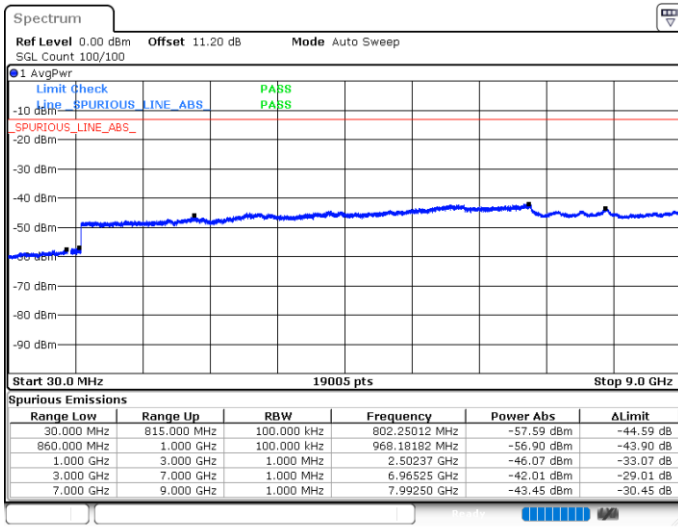

Date: 10.JUN.2020 06:23:31

Middle Channel / FullIRB

N/A

Date: 10.JUN.2020 06:15:51

LTE Band 5B / 5MHz+10MHz

64QAM

Highest Channel / 1RB0 and 1RB49

Highest Channel / 1RB24 and 1RB0

Date: 10.JUN.2020 06:53:16

Date: 10.JUN.2020 06:52:20

Highest Channel / FullIRB

N/A

Date: 10.JUN.2020 06:58:48

LTE Band 5B / 10MHz+5MHz

64QAM

Lowest Channel / 1RB0 and 1RB24

Lowest Channel / 1RB49 and 1RB0

Date: 10.JUN.2020 07:37:44

Date: 10.JUN.2020 07:33:03

Lowest Channel / FullIRB

N/A

Date: 10.JUN.2020 07:38:41

LTE Band 5B / 10MHz+5MHz

64QAM

Middle Channel / 1RB0 and 1RB24

Middle Channel / 1RB49 and 1RB0

Date: 10.JUN.2020 07:50:06

Date: 10.JUN.2020 07:55:58

Middle Channel / FullIRB

N/A

Date: 10.JUN.2020 07:49:09