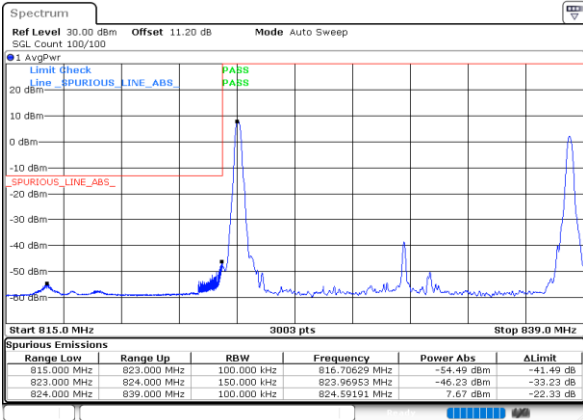

LTE Band 5B / 10MHz+5MHz

16QAM

Lowest Band Edge / 1RB0 and 1RB24

Highest Band Edge / 1RB0 and 1RB24

Lowest Band Edge / 1RB49 and 1RB0

Highest Band Edge / 1RB49 and 1RB0

Lowest Band Edge / Full RB

Highest Band Edge / Full RB

LTE Band 5B / 10MHz+10MHz

16QAM

Lowest Band Edge / 1RB0 and 1RB49

Highest Band Edge / 1RB0 and 1RB49

Lowest Band Edge / 1RB49 and 1RB0

Highest Band Edge / 1RB49 and 1RB0

Lowest Band Edge / Full RB

Highest Band Edge / Full RB

LTE Band 5B / 5MHz+10MHz

64QAM

Lowest Band Edge / 1RB0 and 1RB49

Highest Band Edge / 1RB0 and 1RB49

Lowest Band Edge / 1RB24 and 1RB0

Highest Band Edge / 1RB24 and 1RB0

Lowest Band Edge / Full RB

Highest Band Edge / Full RB