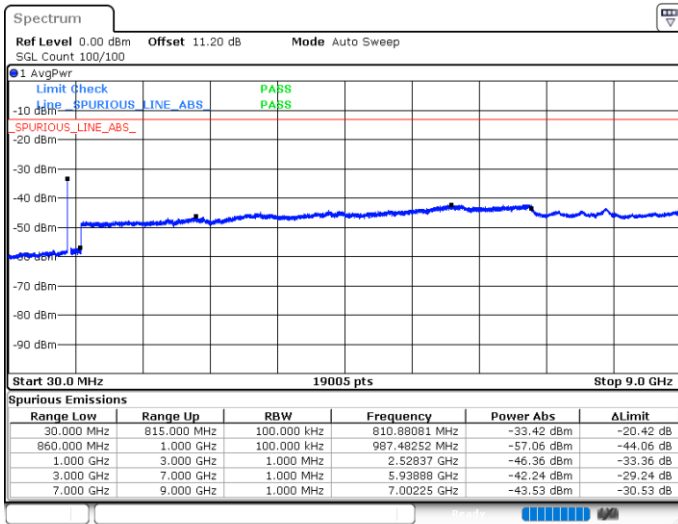

Lowest Channel / FullIRB

N/A

Date: 10 JUN.2020 06:06:42

LTE Band 5B / 5MHz+10MHz

64QAM

Middle Channel / 1RB0 and 1RB49

Middle Channel / 1RB24 and 1RB0

Date: 10.JUN.2020 06:16:48

Date: 10.JUN.2020 06:23:31

Middle Channel / FullIRB

N/A

Date: 10.JUN.2020 06:15:51

LTE Band 5B / 5MHz+10MHz

64QAM

Highest Channel / 1RB0 and 1RB49

Highest Channel / 1RB24 and 1RB0

Date: 10.JUN.2020 06:53:16

Date: 10.JUN.2020 06:52:20

Highest Channel / FullIRB

N/A

Date: 10.JUN.2020 06:58:48

LTE Band 5B / 10MHz+5MHz

64QAM

Lowest Channel / 1RB0 and 1RB24

Lowest Channel / 1RB49 and 1RB0

Date: 10.JUN.2020 07:37:44

Date: 10.JUN.2020 07:33:03

Lowest Channel / FullIRB

N/A

Date: 10.JUN.2020 07:38:41

LTE Band 5B / 10MHz+5MHz

64QAM