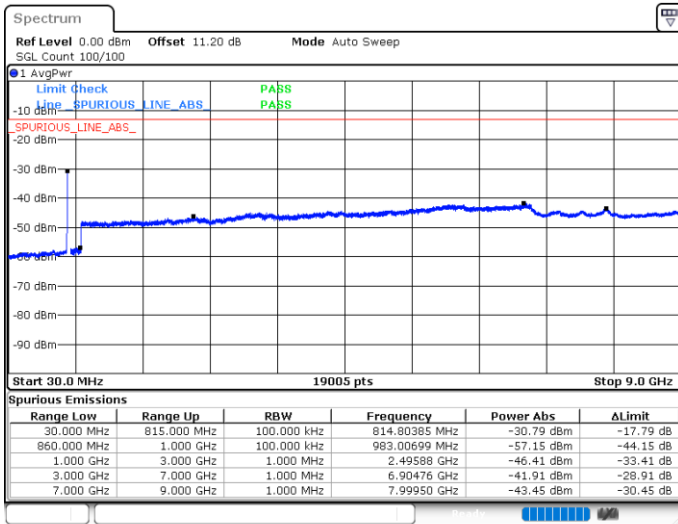

Date: 10.JUN.2020 07:51:58

Date: 10.JUN.2020 07:52:53

Middle Channel / FullIRB

N/A

Date: 10.JUN.2020 07:47:17

LTE Band 5B / 10MHz+5MHz

QPSK

Highest Channel / 1RB0 and 1RB24

Highest Channel / 1RB49 and 1RB0

Date: 10.JUN.2020 23:59:07

Date: 10.JUN.2020 23:53:39

Highest Channel / FullIRB

N/A

Date: 11.JUN.2020 00:00:04

LTE Band 5B / 10MHz+10MHz

QPSK

Lowest Channel / 1RB0 and 1RB49

Lowest Channel / 1RB49 and 1RB0

Date: 11.JUN.2020 00:47:01

Date: 11.JUN.2020 00:46:05

Lowest Channel / FullIRB

N/A

Date: 11.JUN.2020 00:51:42

LTE Band 5B / 10MHz+10MHz

LTE Band 5B / 10MHz+10MHz

QPSK

Highest Channel / 1RB0 and 1RB49

Highest Channel / 1RB49 and 1RB0

Date: 11.JUN.2020 01:36:24

Date: 11.JUN.2020 01:28:47

Highest Channel / FullIRB

N/A