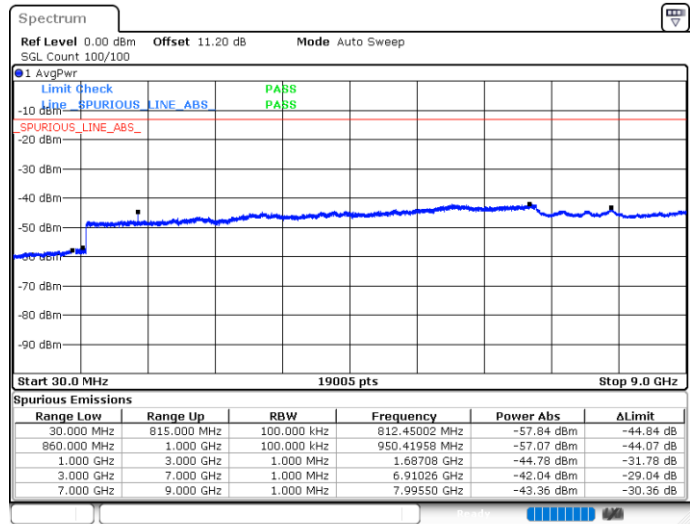

Date: 10.JUN.2020 06:51:24

Highest Channel / FullIRB

N/A

Date: 10.JUN.2020 06:57:52

LTE Band 5B / 10MHz+5MHz

16QAM

Lowest Channel / 1RB0 and 1RB24

Lowest Channel / 1RB49 and 1RB0

Date: 10.JUN.2020 07:36:47

Date: 10.JUN.2020 07:33:59

Lowest Channel / FullIRB

N/A

Date: 10.JUN.2020 07:39:37

LTE Band 5B / 10MHz+5MHz

16QAM

Middle Channel / 1RB0 and 1RB24

Middle Channel / 1RB49 and 1RB0

Date: 10 JUN 2020 07:51:02

Date: 10 JUN 2020 07:53:49

Middle Channel / FullIRB

N/A

Date: 10 JUN 2020 07:48:13

LTE Band 5B / 10MHz+5MHz

16QAM

Highest Channel / 1RB0 and 1RB24

Highest Channel / 1RB49 and 1RB0

Date: 10.JUN.2020 23:58:11

Date: 10.JUN.2020 23:54:36

Highest Channel / FullIRB

N/A

Date: 11.JUN.2020 00:01:00

LTE Band 5B / 10MHz+10MHz