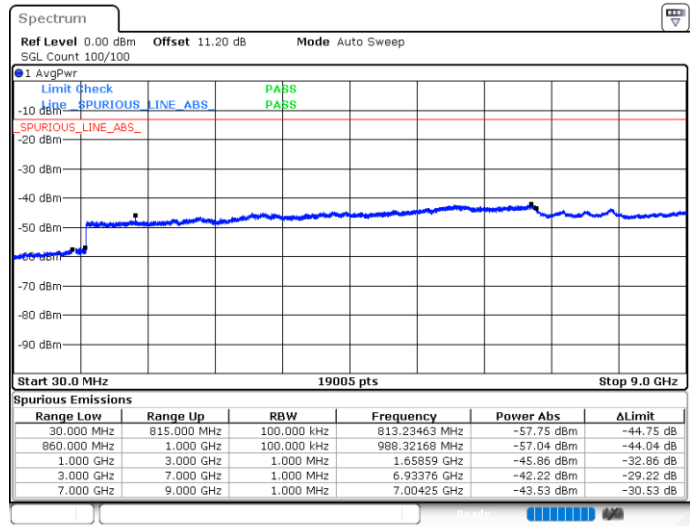

Date: 11.JUN.2020 00:59:35

LTE Band 5B / 10MHz+10MHz

16QAM

Highest Channel / 1RB0 and 1RB49

Highest Channel / 1RB49 and 1RB0

Date: 11.JUN.2020 01:35:28

Date: 11.JUN.2020 01:32:40

Highest Channel / FullIRB

N/A

Date: 11.JUN.2020 01:38:18

LTE Band 5B / 5MHz+10MHz

64QAM

Lowest Channel / 1RB0 and 1RB49

Lowest Channel / 1RB24 and 1RB0

Date: 10 JUN.2020 06:05:46

Date: 10 JUN.2020 06:00:02

Lowest Channel / FullIRB

N/A

Date: 10 JUN.2020 06:06:42

LTE Band 5B / 5MHz+10MHz

64QAM

Middle Channel / 1RB0 and 1RB49

Middle Channel / 1RB24 and 1RB0

Date: 10.JUN.2020 06:16:48

Date: 10.JUN.2020 06:23:31

Middle Channel / FullIRB

N/A

Date: 10.JUN.2020 06:15:51

LTE Band 5B / 5MHz+10MHz

64QAM

Highest Channel / 1RB0 and 1RB49

Highest Channel / 1RB24 and 1RB0