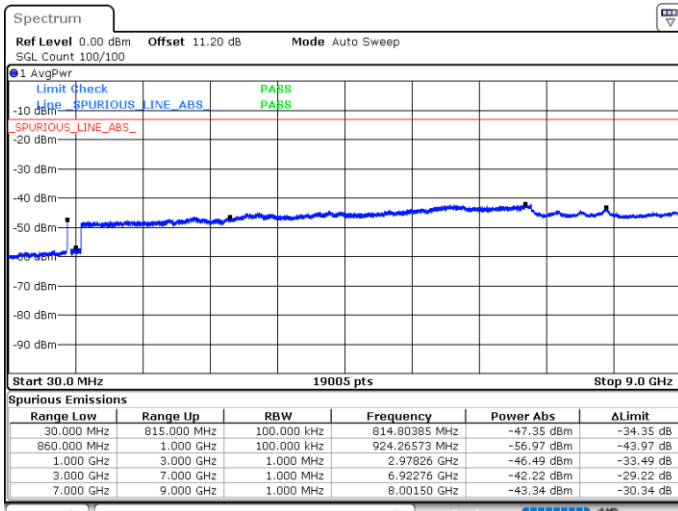

Date: 11.JUN.2020 01:37:21

LTE Band 5B / 5MHz+10MHz

16QAM

Lowest Channel / 1RB0 and 1RB49

Lowest Channel / 1RB24 and 1RB0

Date: 10.JUN.2020 06:04:50

Date: 10.JUN.2020 06:00:59

Lowest Channel / FullIRB

N/A

Date: 10.JUN.2020 06:07:39

LTE Band 5B / 5MHz+10MHz

16QAM

Middle Channel / 1RB0 and 1RB49

Middle Channel / 1RB24 and 1RB0

Date: 10.JUN.2020 06:17:44

Date: 10.JUN.2020 06:20:32

Middle Channel / FullIRB

N/A

Date: 10.JUN.2020 06:14:55

LTE Band 5B / 5MHz+10MHz

16QAM

Highest Channel / 1RB0 and 1RB49

Highest Channel / 1RB24 and 1RB0

Date: 10.JUN.2020 06:54:12

Date: 10.JUN.2020 06:51:24

Highest Channel / FullIRB

N/A

Date: 10.JUN.2020 06:57:52

LTE Band 5B / 10MHz+5MHz

16QAM

Lowest Channel / 1RB0 and 1RB24

Lowest Channel / 1RB49 and 1RB0