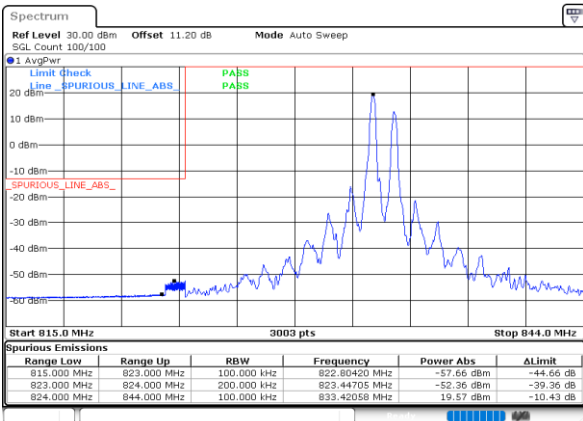

LTE Band 5B / 10MHz+5MHz

64QAM

Lowest Band Edge / 1RB0 and 1RB24

Date: 10 JUN 2020 23:10:18

Highest Band Edge / 1RB0 and 1RB24

Date: 10 JUN 2020 23:14:11

Lowest Band Edge / 1RB49 and 1RB0

Date: 10 JUN 2020 23:20:46

Highest Band Edge / 1RB49 and 1RB0

Date: 10 JUN 2020 23:14:01

Lowest Band Edge / Full RB

Date: 10 JUN 2020 22:59:48

Highest Band Edge / Full RB

Date: 10 JUN 2020 23:31:14

LTE Band 5B / 10MHz+10MHz

64QAM

Lowest Band Edge / 1RB0 and 1RB49

Highest Band Edge / 1RB0 and 1RB49

Lowest Band Edge / 1RB49 and 1RB0

Highest Band Edge / 1RB49 and 1RB0

Lowest Band Edge / Full RB

Highest Band Edge / Full RB

Conducted Spurious Emission

LTE Band 5B / 5MHz+10MHz

QPSK

Lowest Channel / 1RB0 and 1RB49

Lowest Channel / 1RB24 and 1RB0

Date: 10.JUN.2020 06:02:50

Date: 10.JUN.2020 06:01:55

Lowest Channel / FullIRB

N/A