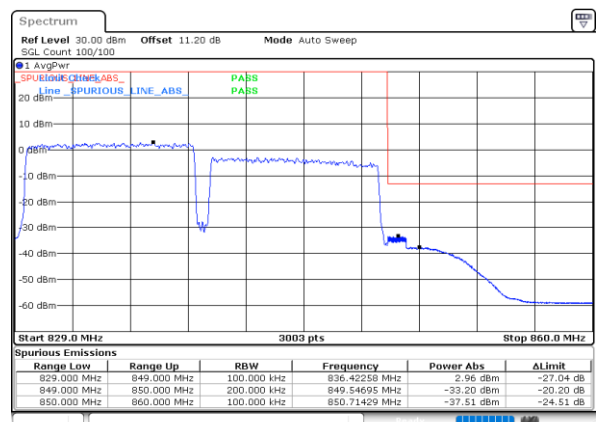

Highest Band Edge / 1RB49 and 1RB0

Date: 10 JUN 2020 23:14:01

Lowest Band Edge / Full RB

Date: 10 JUN 2020 22:59:48

Highest Band Edge / Full RB

Date: 10 JUN 2020 23:31:14

LTE Band 5B / 10MHz+10MHz

64QAM

Lowest Band Edge / 1RB0 and 1RB49

Highest Band Edge / 1RB0 and 1RB49

Lowest Band Edge / 1RB49 and 1RB0

Highest Band Edge / 1RB49 and 1RB0

Lowest Band Edge / Full RB

Highest Band Edge / Full RB

Conducted Spurious Emission

LTE Band 5B / 5MHz+10MHz

QPSK

Lowest Channel / 1RB0 and 1RB49

Lowest Channel / 1RB24 and 1RB0

Date: 10.JUN.2020 06:02:50

Date: 10.JUN.2020 06:01:55

Lowest Channel / FullIRB

N/A