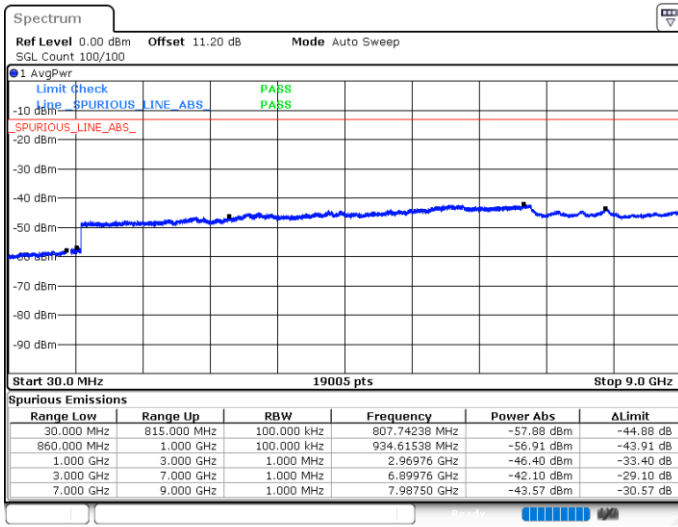

Highest Channel / FullIRB

N/A

Date: 10 JUN 2020 06:56:55

LTE Band 5B / 10MHz+5MHz

QPSK

Lowest Channel / 1RB0 and 1RB24

Lowest Channel / 1RB49 and 1RB0

Date: 10 JUN 2020 07:35:51

Date: 10 JUN 2020 07:34:56

Lowest Channel / FullIRB

N/A

Date: 10 JUN 2020 07:40:33

LTE Band 5B / 10MHz+5MHz

QPSK

Middle Channel / 1RB0 and 1RB24

Middle Channel / 1RB49 and 1RB0

Date: 10.JUN.2020 07:51:58

Date: 10.JUN.2020 07:52:53

Middle Channel / FullIRB

N/A

Date: 10.JUN.2020 07:47:17

LTE Band 5B / 10MHz+5MHz

QPSK

Highest Channel / 1RB0 and 1RB24

Highest Channel / 1RB49 and 1RB0

Date: 10.JUN.2020 23:59:07

Date: 10.JUN.2020 23:53:39

Highest Channel / FullIRB

N/A

Date: 11.JUN.2020 00:00:04

LTE Band 5B / 10MHz+10MHz

QPSK