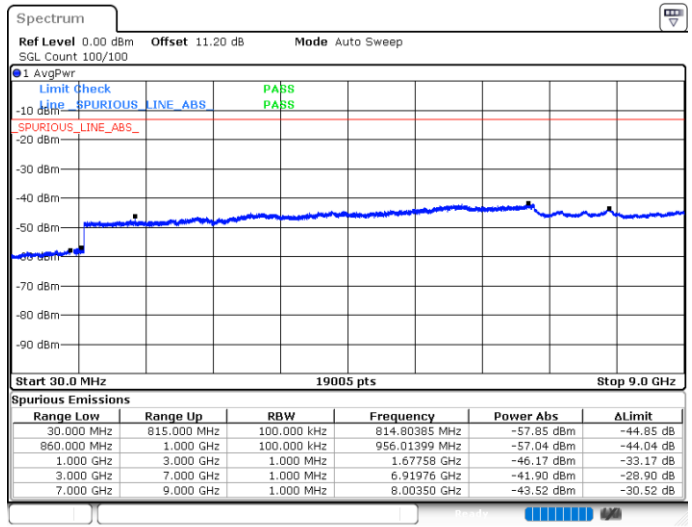

Date: 10.JUN.2020 06:23:31

Middle Channel / FullIRB

N/A

Date: 10.JUN.2020 06:15:51

LTE Band 5B / 5MHz+10MHz

64QAM

Highest Channel / 1RB0 and 1RB49

Highest Channel / 1RB24 and 1RB0

Date: 10.JUN.2020 06:53:16

Date: 10.JUN.2020 06:52:20

Highest Channel / FullIRB

N/A

Date: 10.JUN.2020 06:58:48

LTE Band 5B / 10MHz+5MHz

64QAM

Lowest Channel / 1RB0 and 1RB24

Lowest Channel / 1RB49 and 1RB0

Date: 10.JUN.2020 07:37:44

Date: 10.JUN.2020 07:33:03

Lowest Channel / FullIRB

N/A

Date: 10.JUN.2020 07:38:41

LTE Band 5B / 10MHz+5MHz

64QAM

Middle Channel / 1RB0 and 1RB24

Middle Channel / 1RB49 and 1RB0

Date: 10.JUN.2020 07:50:06

Date: 10.JUN.2020 07:55:58

Middle Channel / FullIRB

N/A

Date: 10.JUN.2020 07:49:09