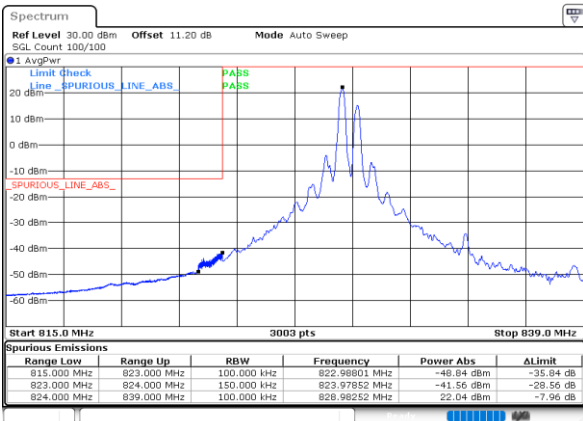

LTE Band 5B / 5MHz+10MHz

16QAM

Lowest Band Edge / 1RB0 and 1RB49

Highest Band Edge / 1RB0 and 1RB49

Lowest Band Edge / 1RB24 and 1RB0

Highest Band Edge / 1RB24 and 1RB0

Lowest Band Edge / Full RB

Highest Band Edge / Full RB

LTE Band 5B / 10MHz+5MHz

16QAM

Lowest Band Edge / 1RB0 and 1RB24

Highest Band Edge / 1RB0 and 1RB24

Lowest Band Edge / 1RB49 and 1RB0

Highest Band Edge / 1RB49 and 1RB0

Lowest Band Edge / Full RB

Highest Band Edge / Full RB

LTE Band 5B / 10MHz+10MHz

16QAM

Lowest Band Edge / 1RB0 and 1RB49

Highest Band Edge / 1RB0 and 1RB49

Lowest Band Edge / 1RB49 and 1RB0

Highest Band Edge / 1RB49 and 1RB0

Lowest Band Edge / Full RB

Highest Band Edge / Full RB