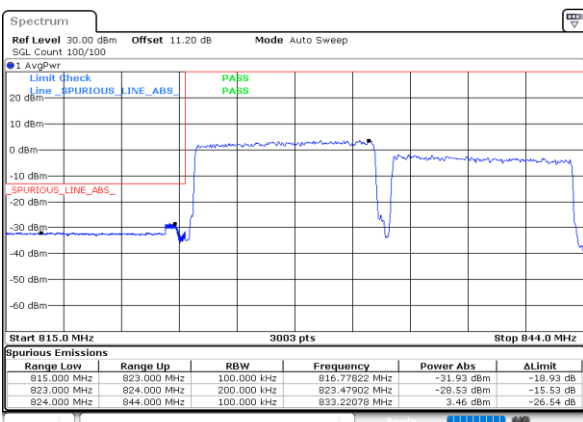

Highest Band Edge / 1RB49 and 1RB0

Date: 10 JUN 2020 23:14:01

Lowest Band Edge / Full RB

Date: 10 JUN 2020 22:59:48

Highest Band Edge / Full RB

Date: 10 JUN 2020 23:31:14

LTE Band 5B / 10MHz+10MHz

64QAM

Lowest Band Edge / 1RB0 and 1RB49

Highest Band Edge / 1RB0 and 1RB49

Lowest Band Edge / 1RB49 and 1RB0

Highest Band Edge / 1RB49 and 1RB0

Lowest Band Edge / Full RB

Highest Band Edge / Full RB

Conducted Spurious Emission

LTE Band 5B / 5MHz+10MHz

QPSK

Lowest Channel / 1RB0 and 1RB49

Lowest Channel / 1RB24 and 1RB0

Date: 10.JUN.2020 06:02:50

Date: 10.JUN.2020 06:01:55

Lowest Channel / FullIRB

N/A