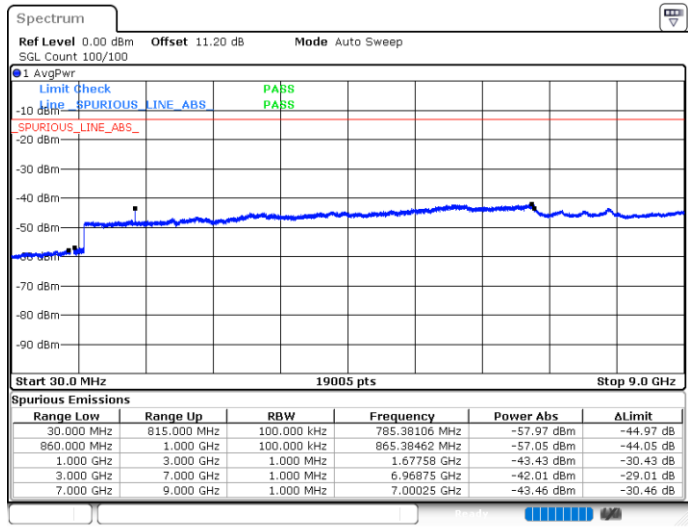

Highest Channel / FullIRB

N/A

Date: 10 JUN 2020 06:56:55

LTE Band 5B / 10MHz+5MHz

QPSK

Lowest Channel / 1RB0 and 1RB24

Lowest Channel / 1RB49 and 1RB0

Date: 10 JUN 2020 07:35:51

Date: 10 JUN 2020 07:34:56

Lowest Channel / FullIRB

N/A

Date: 10 JUN 2020 07:40:33

LTE Band 5B / 10MHz+5MHz

QPSK

Middle Channel / 1RB0 and 1RB24

Middle Channel / 1RB49 and 1RB0

Date: 10.JUN.2020 07:51:58

Date: 10.JUN.2020 07:52:53

Middle Channel / FullIRB

N/A

Date: 10.JUN.2020 07:47:17

LTE Band 5B / 10MHz+5MHz

QPSK

Highest Channel / 1RB0 and 1RB24

Highest Channel / 1RB49 and 1RB0

Date: 10.JUN.2020 23:59:07

Date: 10.JUN.2020 23:53:39

Highest Channel / FullIRB

N/A

Date: 11.JUN.2020 00:00:04

LTE Band 5B / 10MHz+10MHz

QPSK