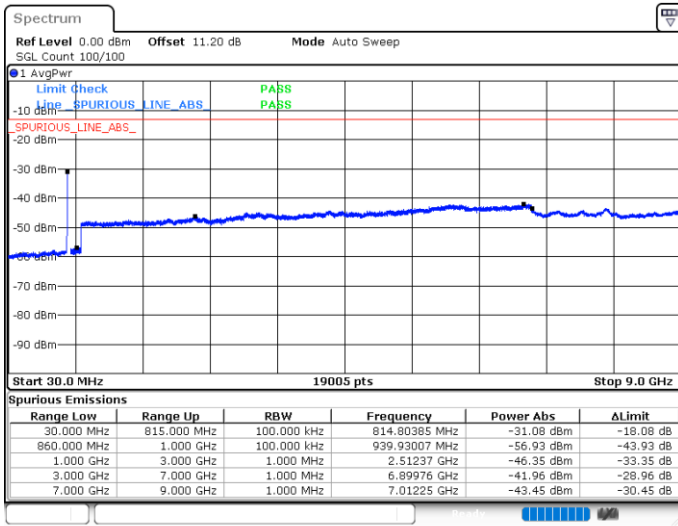

Highest Channel / 1RB0 and 1RB24

Highest Channel / 1RB49 and 1RB0

Date: 10.JUN.2020 23:58:11

Date: 10.JUN.2020 23:54:36

Highest Channel / FullIRB

N/A

Date: 11.JUN.2020 00:01:00

LTE Band 5B / 10MHz+10MHz

16QAM

Lowest Channel / 1RB0 and 1RB49

Lowest Channel / 1RB49 and 1RB0

Date: 11.JUN.2020 00:47:57

Date: 11.JUN.2020 00:45:09

Lowest Channel / FullIRB

N/A

Date: 11.JUN.2020 00:50:46

LTE Band 5B / 10MHz+10MHz

16QAM

Middle Channel / 1RB0 and 1RB49

Middle Channel / 1RB49 and 1RB0

Date: 11.JUN.2020 01:02:25

Date: 11.JUN.2020 01:05:14

Middle Channel / FullIRB

N/A

Date: 11.JUN.2020 00:59:35

LTE Band 5B / 10MHz+10MHz

16QAM

Highest Channel / 1RB0 and 1RB49

Highest Channel / 1RB49 and 1RB0

Date: 11.JUN.2020 01:35:28

Date: 11.JUN.2020 01:32:40

Highest Channel / FullIRB