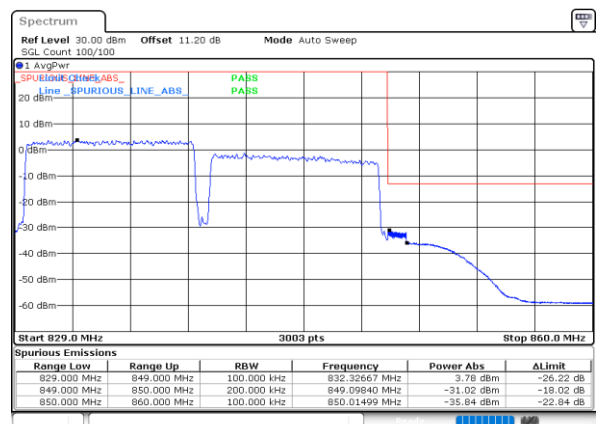

LTE Band 5B / 10MHz+5MHz

16QAM

Lowest Band Edge / 1RB0 and 1RB24

Highest Band Edge / 1RB0 and 1RB24

Lowest Band Edge / 1RB49 and 1RB0

Highest Band Edge / 1RB49 and 1RB0

Lowest Band Edge / Full RB

Highest Band Edge / Full RB

LTE Band 5B / 10MHz+10MHz

16QAM

Lowest Band Edge / 1RB0 and 1RB49

Highest Band Edge / 1RB0 and 1RB49

Lowest Band Edge / 1RB49 and 1RB0

Highest Band Edge / 1RB49 and 1RB0

Lowest Band Edge / Full RB

Highest Band Edge / Full RB

LTE Band 5B / 5MHz+10MHz

64QAM

Lowest Band Edge / 1RB0 and 1RB49

Highest Band Edge / 1RB0 and 1RB49

Lowest Band Edge / 1RB24 and 1RB0

Highest Band Edge / 1RB24 and 1RB0

Lowest Band Edge / Full RB

Highest Band Edge / Full RB