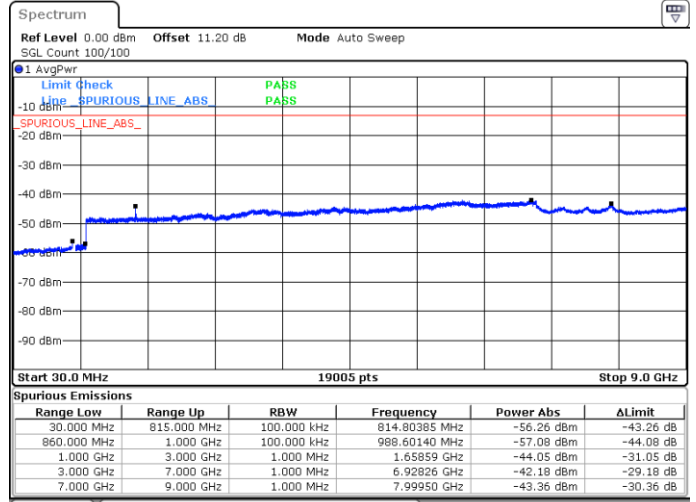

Lowest Band Edge / 1RB0 and 1RB49

Highest Band Edge / 1RB0 and 1RB49

Lowest Band Edge / 1RB49 and 1RB0

Highest Band Edge / 1RB49 and 1RB0

Lowest Band Edge / Full RB

Highest Band Edge / Full RB

Conducted Spurious Emission

LTE Band 5B / 5MHz+10MHz

QPSK

Lowest Channel / 1RB0 and 1RB49

Lowest Channel / 1RB24 and 1RB0

Date: 10.JUN.2020 06:02:50

Date: 10.JUN.2020 06:01:55

Lowest Channel / FullIRB

N/A

Date: 10.JUN.2020 06:08:35

LTE Band 5B / 5MHz+10MHz

QPSK

Middle Channel / 1RB0 and 1RB49

Middle Channel / 1RB24 and 1RB0

Date: 10 JUN.2020 06:18:40

Date: 10 JUN.2020 06:19:36

Middle Channel / FullIRB

N/A

Date: 10 JUN.2020 06:13:58

LTE Band 5B / 5MHz+10MHz

QPSK

Highest Channel / 1RB0 and 1RB49

Highest Channel / 1RB24 and 1RB0

Date: 10 JUN 2020 06:55:08

Date: 10 JUN 2020 06:50:28