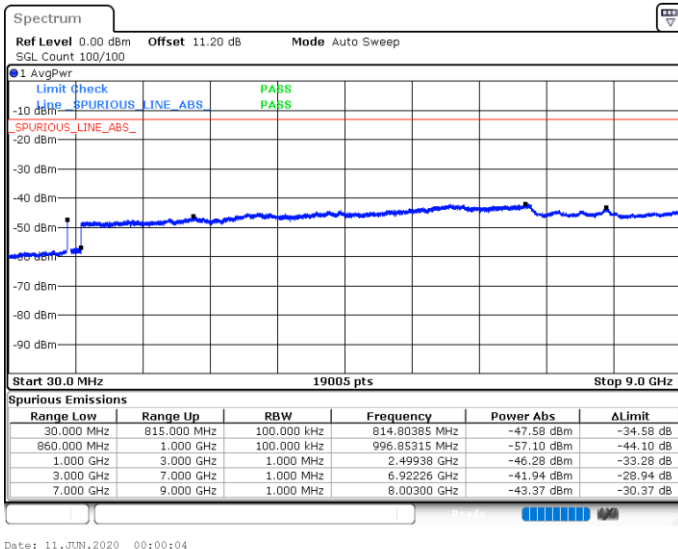

Date: 10 JUN 2020 07:34:56

Lowest Channel / FullIRB

N/A

Date: 10 JUN 2020 07:40:33

LTE Band 5B / 10MHz+5MHz

QPSK

Middle Channel / 1RB0 and 1RB24

Middle Channel / 1RB49 and 1RB0

Date: 10.JUN.2020 07:51:58

Date: 10.JUN.2020 07:52:53

Middle Channel / FullIRB

N/A

Date: 10.JUN.2020 07:47:17

LTE Band 5B / 10MHz+5MHz

QPSK

Highest Channel / 1RB0 and 1RB24

Highest Channel / 1RB49 and 1RB0

Date: 10.JUN.2020 23:59:07

Date: 10.JUN.2020 23:53:39

Highest Channel / FullIRB

N/A

Date: 11.JUN.2020 00:00:04

LTE Band 5B / 10MHz+10MHz

QPSK

Lowest Channel / 1RB0 and 1RB49

Lowest Channel / 1RB49 and 1RB0

Date: 11.JUN.2020 00:47:01

Date: 11.JUN.2020 00:46:05

Lowest Channel / FullIRB

N/A

Date: 11.JUN.2020 00:51:42

LTE Band 5B / 10MHz+10MHz