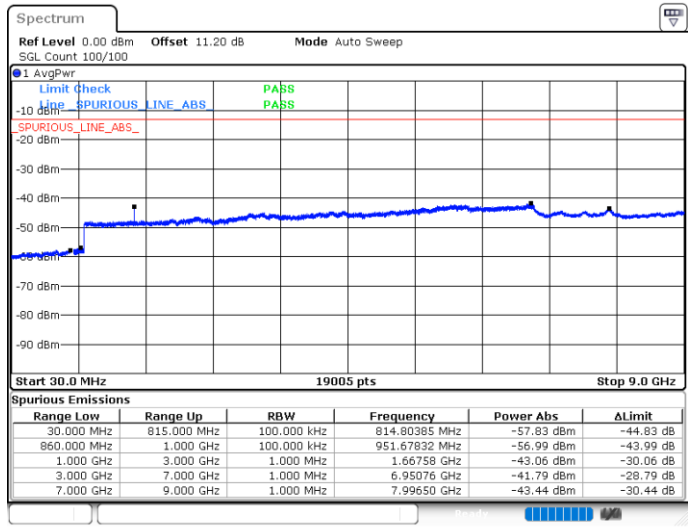

N/A

Date: 10 JUN.2020 06:13:58

LTE Band 5B / 5MHz+10MHz

QPSK

Highest Channel / 1RB0 and 1RB49

Highest Channel / 1RB24 and 1RB0

Date: 10 JUN 2020 06:55:08

Date: 10 JUN 2020 06:50:28

Highest Channel / FullIRB

N/A

Date: 10 JUN 2020 06:56:55

LTE Band 5B / 10MHz+5MHz

QPSK

Lowest Channel / 1RB0 and 1RB24

Lowest Channel / 1RB49 and 1RB0

Date: 10 JUN 2020 07:35:51

Date: 10 JUN 2020 07:34:56

Lowest Channel / FullIRB

N/A

Date: 10 JUN 2020 07:40:33

LTE Band 5B / 10MHz+5MHz

QPSK

Middle Channel / 1RB0 and 1RB24

Middle Channel / 1RB49 and 1RB0

Date: 10.JUN.2020 07:51:58

Date: 10.JUN.2020 07:52:53

Middle Channel / FullIRB

N/A

Date: 10.JUN.2020 07:47:17

LTE Band 5B / 10MHz+5MHz

QPSK

Highest Channel / 1RB0 and 1RB24