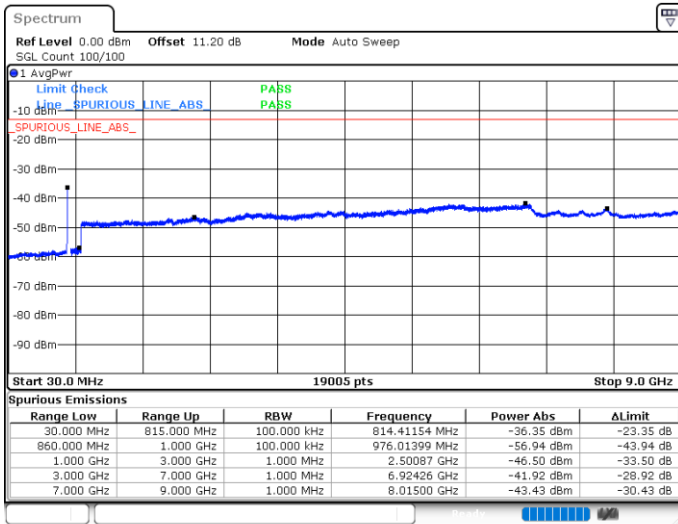

Lowest Channel / 1RB0 and 1RB49

Lowest Channel / 1RB49 and 1RB0

Date: 11.JUN.2020 00:47:01

Date: 11.JUN.2020 00:46:05

Lowest Channel / FullIRB

N/A

Date: 11.JUN.2020 00:51:42

LTE Band 5B / 10MHz+10MHz

LTE Band 5B / 10MHz+10MHz

QPSK

Highest Channel / 1RB0 and 1RB49

Highest Channel / 1RB49 and 1RB0

Date: 11.JUN.2020 01:36:24

Date: 11.JUN.2020 01:28:47

Highest Channel / FullIRB

N/A

Date: 11.JUN.2020 01:37:21

LTE Band 5B / 5MHz+10MHz

16QAM

Lowest Channel / 1RB0 and 1RB49

Lowest Channel / 1RB24 and 1RB0

Date: 10.JUN.2020 06:04:50

Date: 10.JUN.2020 06:00:59

Lowest Channel / FullIRB