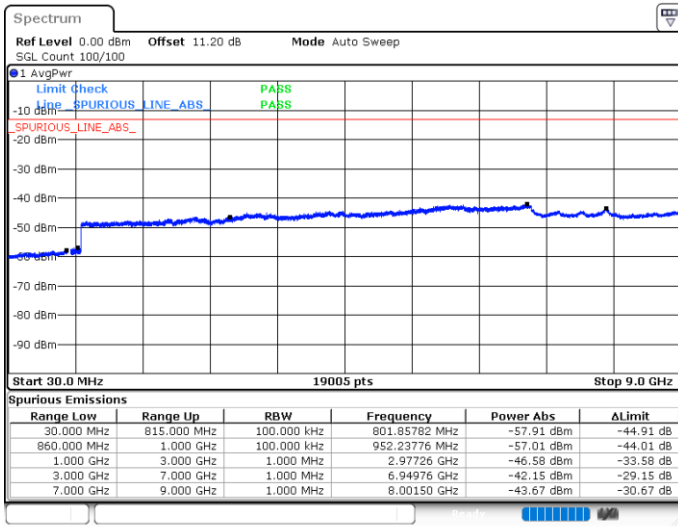

LTE Band 5B / 5MHz+10MHz

QPSK

Lowest Channel / 1RB0 and 1RB49

Lowest Channel / 1RB24 and 1RB0

Date: 10.JUN.2020 06:02:50

Date: 10.JUN.2020 06:01:55

Lowest Channel / FullIRB

N/A

Date: 10.JUN.2020 06:08:35

LTE Band 5B / 5MHz+10MHz

QPSK

Middle Channel / 1RB0 and 1RB49

Middle Channel / 1RB24 and 1RB0

Date: 10 JUN.2020 06:18:40

Date: 10 JUN.2020 06:19:36

Middle Channel / FullIRB

N/A

Date: 10 JUN.2020 06:13:58

LTE Band 5B / 5MHz+10MHz

QPSK

Highest Channel / 1RB0 and 1RB49

Highest Channel / 1RB24 and 1RB0

Date: 10 JUN 2020 06:55:08

Date: 10 JUN 2020 06:50:28

Highest Channel / FullIRB

N/A

Date: 10 JUN 2020 06:56:55

LTE Band 5B / 10MHz+5MHz

QPSK

Lowest Channel / 1RB0 and 1RB24

Lowest Channel / 1RB49 and 1RB0

Date: 10 JUN 2020 07:35:51