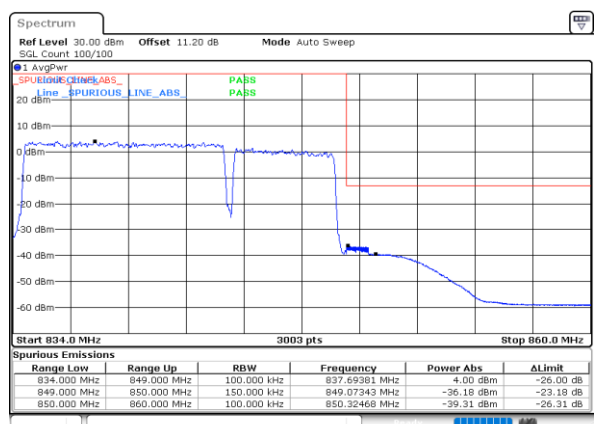

LTE Band 5B / 5MHz+10MHz

16QAM

Lowest Band Edge / 1RB0 and 1RB49

Highest Band Edge / 1RB0 and 1RB49

Lowest Band Edge / 1RB24 and 1RB0

Highest Band Edge / 1RB24 and 1RB0

Lowest Band Edge / Full RB

Highest Band Edge / Full RB

LTE Band 5B / 10MHz+5MHz

16QAM

Lowest Band Edge / 1RB0 and 1RB24

Highest Band Edge / 1RB0 and 1RB24

Lowest Band Edge / 1RB49 and 1RB0

Highest Band Edge / 1RB49 and 1RB0

Lowest Band Edge / Full RB

Highest Band Edge / Full RB

LTE Band 5B / 10MHz+10MHz

16QAM

Lowest Band Edge / 1RB0 and 1RB49

Highest Band Edge / 1RB0 and 1RB49

Lowest Band Edge / 1RB49 and 1RB0

Highest Band Edge / 1RB49 and 1RB0

Lowest Band Edge / Full RB

Highest Band Edge / Full RB

LTE Band 5B / 5MHz+10MHz

64QAM

Lowest Band Edge / 1RB0 and 1RB49

Highest Band Edge / 1RB0 and 1RB49

Lowest Band Edge / 1RB24 and 1RB0

Highest Band Edge / 1RB24 and 1RB0

Lowest Band Edge / Full RB

Highest Band Edge / Full RB