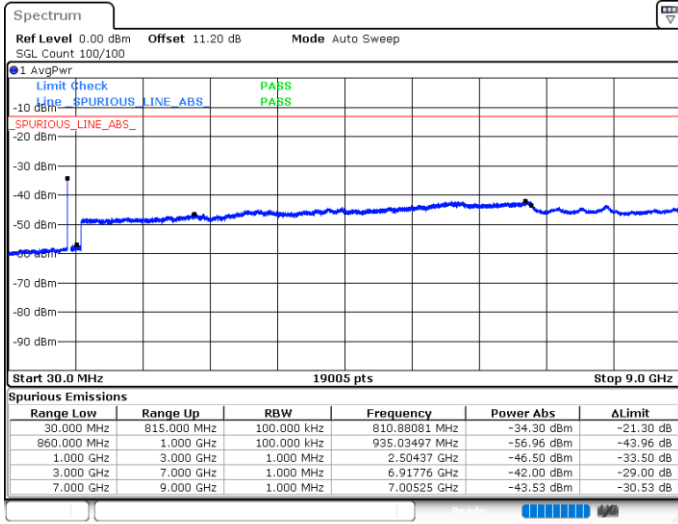

Highest Channel / 1RB49 and 1RB0

Date: 10.JUN.2020 23:59:07

Date: 10.JUN.2020 23:53:39

Highest Channel / FullIRB

N/A

Date: 11.JUN.2020 00:00:04

LTE Band 5B / 10MHz+10MHz

QPSK

Lowest Channel / 1RB0 and 1RB49

Lowest Channel / 1RB49 and 1RB0

Date: 11.JUN.2020 00:47:01

Date: 11.JUN.2020 00:46:05

Lowest Channel / FullIRB

N/A

Date: 11.JUN.2020 00:51:42

LTE Band 5B / 10MHz+10MHz

QPSK

Middle Channel / 1RB0 and 1RB49

Middle Channel / 1RB49 and 1RB0

Date: 11.JUN.2020 01:03:21

Date: 11.JUN.2020 01:04:18

Middle Channel / FullIRB

N/A

Date: 11.JUN.2020 00:58:39

LTE Band 5B / 10MHz+10MHz

QPSK

Highest Channel / 1RB0 and 1RB49

Highest Channel / 1RB49 and 1RB0

Date: 11.JUN.2020 01:36:24

Date: 11.JUN.2020 01:28:47

Highest Channel / FullIRB

N/A