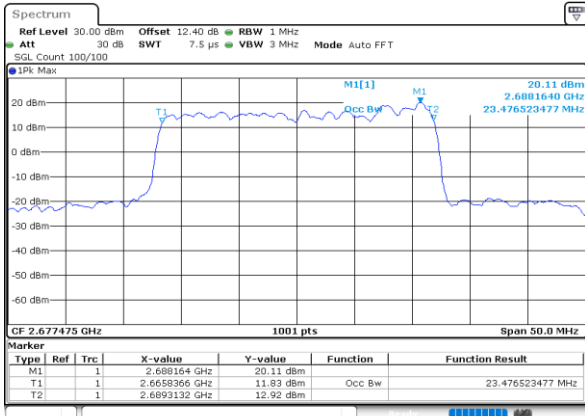

Middle Channel / 15MHz+20MHz

Date: 28.MAY.2020 03:10:15

Highest Channel / 15MHz+15MHz

Date: 28.MAY.2020 03:16:10

Highest Channel / 15MHz+20MHz

Date: 28.MAY.2020 03:03:26

LTE Band 41C

64QAM

Lowest Channel / 20MHz+5MHz

Date: 28.MAY.2020 04:17:09

Lowest Channel / 20MHz+10MHz

Date: 28.MAY.2020 03:20:38

Middle Channel / 20MHz+5MHz

Date: 28.MAY.2020 04:20:03

Middle Channel / 20MHz+10MHz

Date: 28.MAY.2020 03:25:20

Highest Channel / 20MHz+5MHz

Date: 28.MAY.2020 04:22:55

Highest Channel / 20MHz+10MHz

Date: 28.MAY.2020 03:31:44

LTE Band 41C

64QAM

Lowest Channel / 20MHz+15MHz

Lowest Channel / 20MHz+20MHz