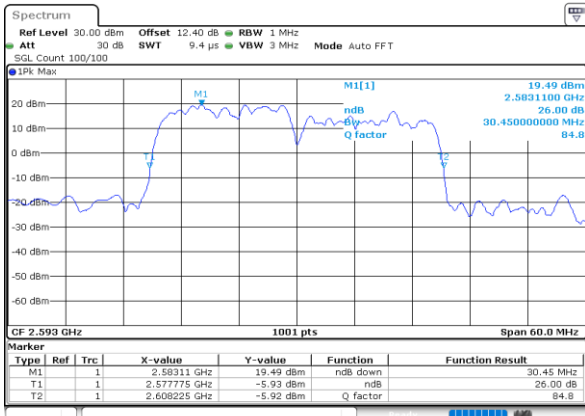

Middle Channel / 10MHz+20MHz

Date: 28.MAY.2020 03:40:09

Middle Channel / 15MHz+10MHz

Date: 28.MAY.2020 03:53:28

Highest Channel / 10MHz+20MHz

Date: 28.MAY.2020 03:47:59

Highest Channel / 15MHz+10MHz

Date: 28.MAY.2020 03:57:26

LTE Band 41C

64QAM

Lowest Channel / 15MHz+15MHz

Date: 28.MAY.2020 03:08:30

Lowest Channel / 15MHz+20MHz

Date: 28.MAY.2020 02:57:44

Middle Channel / 15MHz+15MHz

Date: 28.MAY.2020 03:12:52

Middle Channel / 15MHz+20MHz

Date: 28.MAY.2020 03:10:27

Highest Channel / 15MHz+15MHz

Date: 28.MAY.2020 03:18:06

Highest Channel / 15MHz+20MHz

Date: 28.MAY.2020 03:05:21

LTE Band 41C

64QAM

Lowest Channel / 20MHz+5MHz

Lowest Channel / 20MHz+10MHz

Middle Channel / 20MHz+5MHz

Middle Channel / 20MHz+10MHz

Highest Channel / 20MHz+5MHz

Highest Channel / 20MHz+10MHz

LTE Band 41C

64QAM