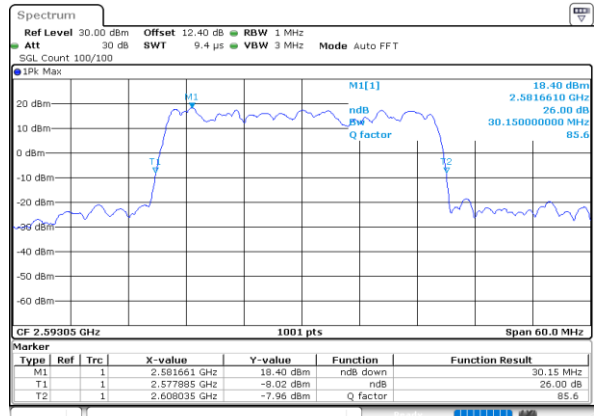

LTE Band 41C

16QAM

Lowest Channel / 20MHz+5MHz

Date: 28.MAY.2020 04:17:54

Lowest Channel / 20MHz+10MHz

Date: 28.MAY.2020 03:21:23

Middle Channel / 20MHz+5MHz

Date: 28.MAY.2020 04:20:49

Middle Channel / 20MHz+10MHz

Date: 28.MAY.2020 03:26:05

Highest Channel / 20MHz+5MHz

Date: 28.MAY.2020 04:24:27

Highest Channel / 20MHz+10MHz

Date: 28.MAY.2020 03:33:16

LTE Band 41C

16QAM