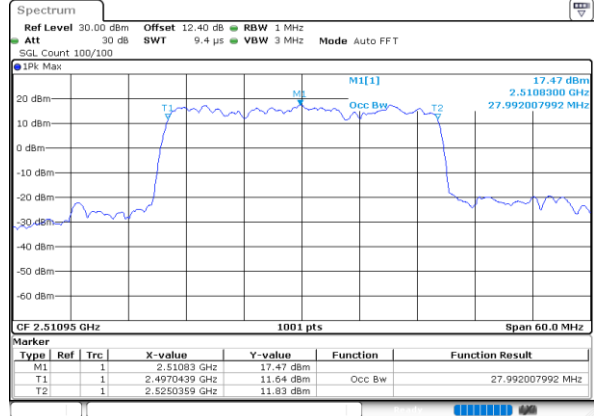

Middle Channel / 15MHz+15MHz

Date: 28.MAY.2020 03:12:07

Middle Channel / 15MHz+20MHz

Date: 28.MAY.2020 03:10:41

Highest Channel / 15MHz+15MHz

Date: 28.MAY.2020 03:16:33

Highest Channel / 15MHz+20MHz

Date: 28.MAY.2020 03:10:49

LTE Band 41C

16QAM

Lowest Channel / 20MHz+5MHz

Date: 28.MAY.2020 04:16:46

Lowest Channel / 20MHz+10MHz

Date: 28.MAY.2020 03:20:14

Middle Channel / 20MHz+5MHz

Date: 28.MAY.2020 04:19:40

Middle Channel / 20MHz+10MHz

Date: 28.MAY.2020 03:24:56

Highest Channel / 20MHz+5MHz

Date: 28.MAY.2020 04:23:19

Highest Channel / 20MHz+10MHz

Date: 28.MAY.2020 03:32:08

LTE Band 41C

16QAM

Lowest Channel / 20MHz+15MHz

Date: 28.MAY.2020 02:38:55

Lowest Channel / 20MHz+20MHz

Date: 28.MAY.2020 02:28:21

Middle Channel / 20MHz+15MHz

Date: 28.MAY.2020 02:49:05

Middle Channel / 20MHz+20MHz

Date: 28.MAY.2020 02:31:49