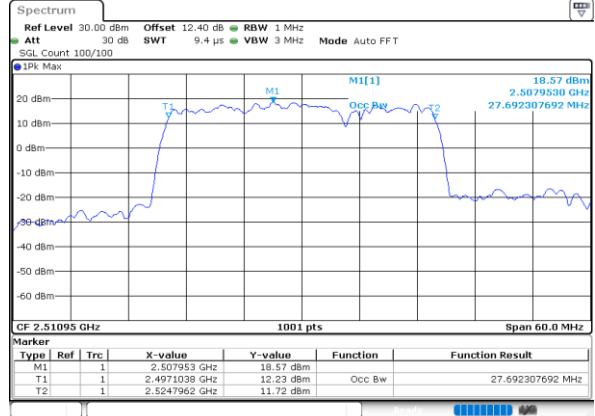

Lowest Channel / 15MHz+20MHz

Date: 28.MAY.2020 02:15:35

Middle Channel / 15MHz+15MHz

Date: 28.MAY.2020 03:11:44

Middle Channel / 15MHz+20MHz

Date: 28.MAY.2020 03:10:18

Highest Channel / 15MHz+15MHz

Date: 28.MAY.2020 03:16:57

Highest Channel / 15MHz+20MHz

Date: 28.MAY.2020 03:10:413

LTE Band 41C

QPSK

Lowest Channel / 20MHz+5MHz

Date: 28.MAY.2020 04:16:22

Lowest Channel / 20MHz+10MHz

Date: 28.MAY.2020 03:19:51

Middle Channel / 20MHz+5MHz

Date: 28.MAY.2020 04:19:17

Middle Channel / 20MHz+10MHz

Date: 28.MAY.2020 03:24:33

Highest Channel / 20MHz+5MHz

Date: 28.MAY.2020 04:23:42

Highest Channel / 20MHz+10MHz

Date: 28.MAY.2020 03:32:31