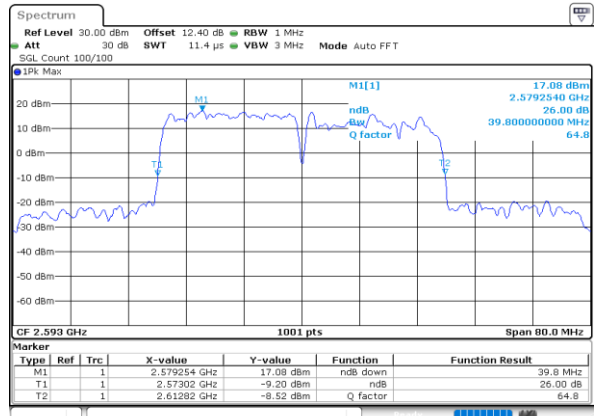

Middle Channel / 20MHz+10MHz

Date: 28.MAY.2020 03:26:05

Highest Channel / 20MHz+5MHz

Date: 28.MAY.2020 04:24:27

Highest Channel / 20MHz+10MHz

Date: 28.MAY.2020 03:33:16

LTE Band 41C

16QAM

Lowest Channel / 20MHz+15MHz

Date: 28.MAY.2020 02:40:04

Lowest Channel / 20MHz+20MHz

Date: 28.MAY.2020 02:12:30

Middle Channel / 20MHz+15MHz

Date: 28.MAY.2020 02:50:14

Middle Channel / 20MHz+20MHz

Date: 28.MAY.2020 02:13:57

Highest Channel / 20MHz+15MHz

Date: 28.MAY.2020 02:53:49

Highest Channel / 20MHz+20MHz

Date: 28.MAY.2020 02:16:25

LTE Band 41C

64QAM

Lowest Channel / 5MHz+20MHz

Date: 28.MAY.2020 04:27:37