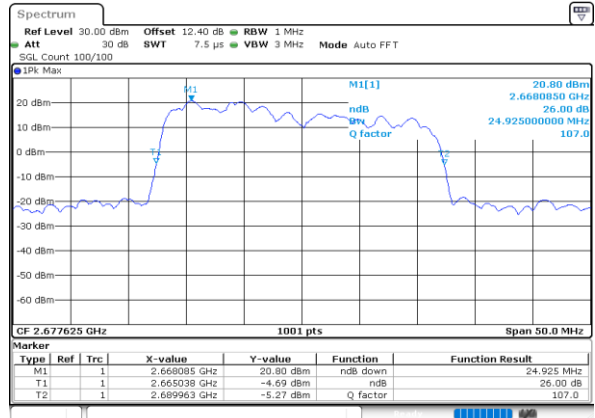

Highest Channel / 20MHz+15MHz

Date: 28.MAY.2020 02:53:49

Highest Channel / 20MHz+20MHz

Date: 28.MAY.2020 02:16:25

LTE Band 41C

64QAM

Lowest Channel / 5MHz+20MHz

Date: 28.MAY.2020 04:27:37

Lowest Channel / 10MHz+15MHz

Date: 28.MAY.2020 04:10:26

Middle Channel / 5MHz+20MHz

Date: 28.MAY.2020 04:30:43

Middle Channel / 10MHz+15MHz

Date: 28.MAY.2020 04:10:23

Highest Channel / 5MHz+20MHz

Date: 28.MAY.2020 04:35:42

Highest Channel / 10MHz+15MHz

Date: 28.MAY.2020 04:13:48

LTE Band 41C

64QAM

Lowest Channel / 10MHz+20MHz

Date: 28.MAY.2020 03:36:36

Lowest Channel / 15MHz+10MHz

Date: 28.MAY.2020 03:50:28