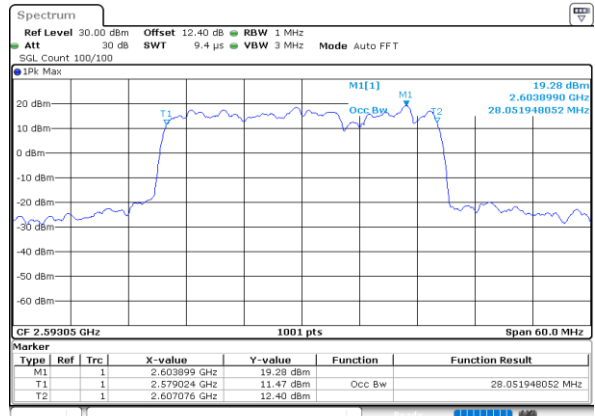

Middle Channel / 15MHz+15MHz

Date: 28.MAY.2020 03:12:07

Middle Channel / 15MHz+20MHz

Date: 28.MAY.2020 03:10:41

Highest Channel / 15MHz+15MHz

Date: 28.MAY.2020 03:16:33

Highest Channel / 15MHz+20MHz

Date: 28.MAY.2020 03:10:49

LTE Band 41C

16QAM

Lowest Channel / 20MHz+5MHz

Date: 28.MAY.2020 04:16:46

Lowest Channel / 20MHz+10MHz

Date: 28.MAY.2020 03:20:14

Middle Channel / 20MHz+5MHz

Date: 28.MAY.2020 04:19:40

Middle Channel / 20MHz+10MHz

Date: 28.MAY.2020 03:24:56

Highest Channel / 20MHz+5MHz

Date: 28.MAY.2020 04:23:19

Highest Channel / 20MHz+10MHz

Date: 28.MAY.2020 03:32:08

LTE Band 41C

16QAM