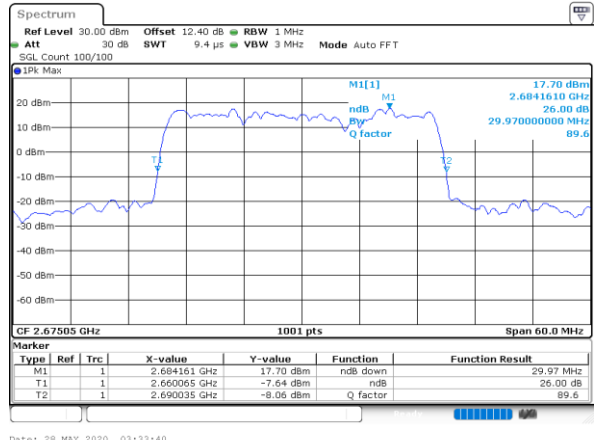

Lowest Channel / 20MHz+5MHz

Lowest Channel / 20MHz+10MHz

Middle Channel / 20MHz+5MHz

Middle Channel / 20MHz+10MHz

Highest Channel / 20MHz+5MHz

Highest Channel / 20MHz+10MHz

LTE Band 41C

64QAM