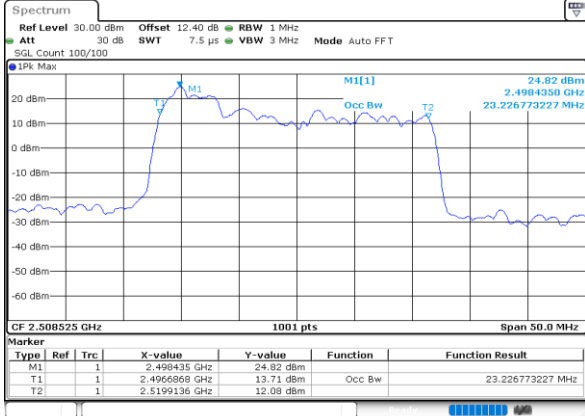

Lowest Channel / 20MHz+15MHz

Date: 28.MAY.2020 02:38:55

Lowest Channel / 20MHz+20MHz

Date: 28.MAY.2020 02:28:21

Middle Channel / 20MHz+15MHz

Date: 28.MAY.2020 02:49:05

Middle Channel / 20MHz+20MHz

Date: 28.MAY.2020 02:31:49

Highest Channel / 20MHz+15MHz

Date: 28.MAY.2020 02:52:40

Highest Channel / 20MHz+20MHz

Date: 28.MAY.2020 02:35:16

LTE Band 41C

64QAM

Lowest Channel / 5MHz+20MHz

Date: 28.MAY.2020 04:27:15

Lowest Channel / 10MHz+15MHz

Date: 28.MAY.2020 04:10:14

Middle Channel / 5MHz+20MHz

Date: 28.MAY.2020 04:30:21

Middle Channel / 10MHz+15MHz

Date: 28.MAY.2020 04:10:01

Highest Channel / 5MHz+20MHz

Date: 28.MAY.2020 04:33:47

Highest Channel / 10MHz+15MHz

Date: 28.MAY.2020 04:11:31

LTE Band 41C

64QAM

Lowest Channel / 10MHz+20MHz

Date: 28.MAY.2020 03:36:14

Lowest Channel / 15MHz+10MHz

Date: 28.MAY.2020 03:50:06