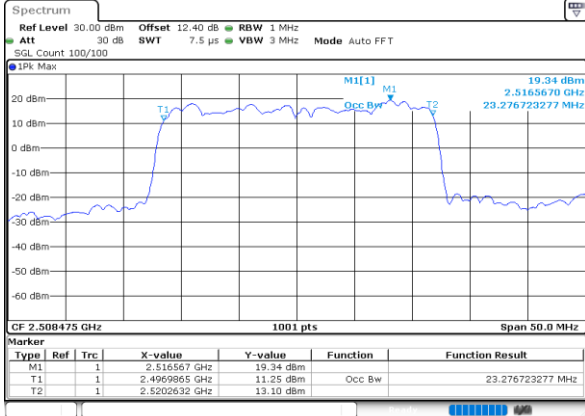

Highest Channel / 15MHz+10MHz

Date: 28.MAY.2020 03:55:54

LTE Band 41C

16QAM

Lowest Channel / 15MHz+15MHz

Date: 28.MAY.2020 03:07:45

Lowest Channel / 15MHz+20MHz

Date: 28.MAY.2020 02:15:58

Middle Channel / 15MHz+15MHz

Date: 28.MAY.2020 03:12:07

Middle Channel / 15MHz+20MHz

Date: 28.MAY.2020 03:10:41

Highest Channel / 15MHz+15MHz

Date: 28.MAY.2020 03:16:33

Highest Channel / 15MHz+20MHz

Date: 28.MAY.2020 03:10:49

LTE Band 41C

16QAM

Lowest Channel / 20MHz+5MHz

Date: 28.MAY.2020 04:16:46

Lowest Channel / 20MHz+10MHz

Date: 28.MAY.2020 03:20:14

Middle Channel / 20MHz+5MHz

Date: 28.MAY.2020 04:19:40

Middle Channel / 20MHz+10MHz

Date: 28.MAY.2020 03:24:56

Highest Channel / 20MHz+5MHz

Date: 28.MAY.2020 04:23:19

Highest Channel / 20MHz+10MHz

Date: 28.MAY.2020 03:32:08

LTE Band 41C

16QAM