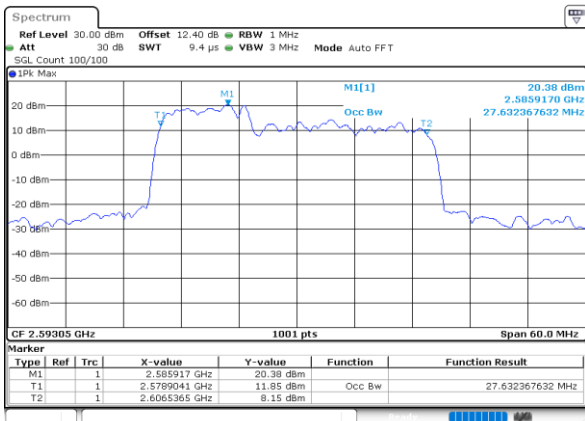

Lowest Channel / 5MHz+20MHz

Date: 28.MAY.2020 04:26:52

Lowest Channel / 10MHz+15MHz

Date: 28.MAY.2020 04:03:40

Middle Channel / 5MHz+20MHz

Date: 28.MAY.2020 04:29:50

Middle Channel / 10MHz+15MHz

Date: 28.MAY.2020 04:07:38

Highest Channel / 5MHz+20MHz

Date: 28.MAY.2020 04:34:10

Highest Channel / 10MHz+15MHz

Date: 28.MAY.2020 04:10:55

LTE Band 41C

16QAM

Lowest Channel / 10MHz+20MHz

Date: 28.MAY.2020 03:35:51

Lowest Channel / 15MHz+10MHz

Date: 28.MAY.2020 03:49:43

Middle Channel / 10MHz+20MHz

Date: 28.MAY.2020 03:39:23

Middle Channel / 15MHz+10MHz

Date: 28.MAY.2020 03:52:43

Highest Channel / 10MHz+20MHz

Date: 28.MAY.2020 03:46:27