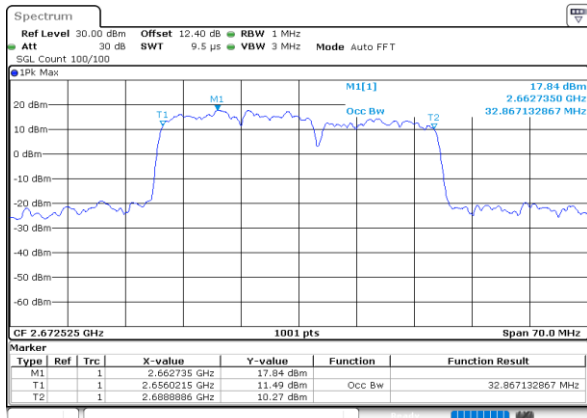

Middle Channel / 20MHz+10MHz

Date: 28.MAY.2020 03:24:56

Highest Channel / 20MHz+5MHz

Date: 28.MAY.2020 04:23:19

Highest Channel / 20MHz+10MHz

Date: 28.MAY.2020 03:32:08

LTE Band 41C

16QAM

Lowest Channel / 20MHz+15MHz

Date: 28.MAY.2020 02:38:55

Lowest Channel / 20MHz+20MHz

Date: 28.MAY.2020 02:28:21

Middle Channel / 20MHz+15MHz

Date: 28.MAY.2020 02:49:05

Middle Channel / 20MHz+20MHz

Date: 28.MAY.2020 02:31:49

Highest Channel / 20MHz+15MHz

Date: 28.MAY.2020 02:52:40

Highest Channel / 20MHz+20MHz

Date: 28.MAY.2020 02:35:16

LTE Band 41C

64QAM

Lowest Channel / 5MHz+20MHz

Date: 28.MAY.2020 04:27:15