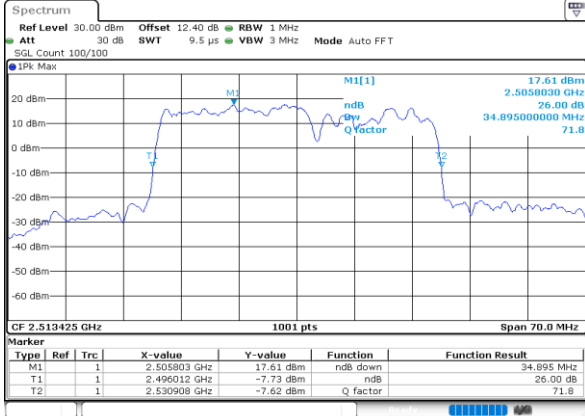

Middle Channel / 20MHz+10MHz

Date: 28.MAY.2020 03:26:05

Highest Channel / 20MHz+5MHz

Date: 28.MAY.2020 04:24:27

Highest Channel / 20MHz+10MHz

Date: 28.MAY.2020 03:33:16

LTE Band 41C

16QAM

Lowest Channel / 20MHz+15MHz

Date: 28.MAY.2020 02:40:04

Lowest Channel / 20MHz+20MHz

Date: 28.MAY.2020 02:12:30

Middle Channel / 20MHz+15MHz

Date: 28.MAY.2020 02:50:14

Middle Channel / 20MHz+20MHz

Date: 28.MAY.2020 02:13:57

Highest Channel / 20MHz+15MHz

Date: 28.MAY.2020 02:53:49

Highest Channel / 20MHz+20MHz

Date: 28.MAY.2020 02:16:25

LTE Band 41C

64QAM

Lowest Channel / 5MHz+20MHz

Date: 28.MAY.2020 04:27:37