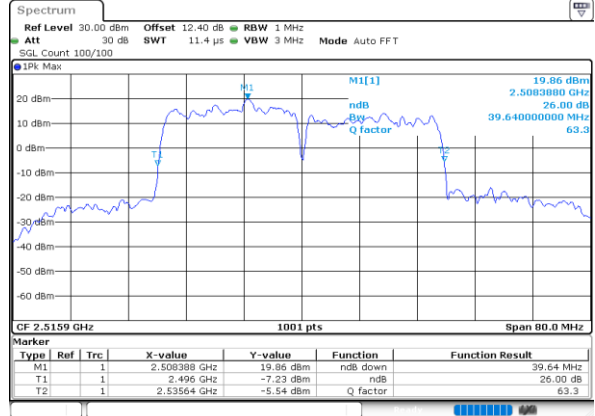

Middle Channel / 20MHz+10MHz

Date: 28.MAY.2020 03:26:05

Highest Channel / 20MHz+5MHz

Date: 28.MAY.2020 04:24:27

Highest Channel / 20MHz+10MHz

Date: 28.MAY.2020 03:33:16

LTE Band 41C

16QAM

Lowest Channel / 20MHz+15MHz

Date: 28.MAY.2020 02:40:04

Lowest Channel / 20MHz+20MHz

Date: 28.MAY.2020 02:12:30

Middle Channel / 20MHz+15MHz

Date: 28.MAY.2020 02:50:14

Middle Channel / 20MHz+20MHz

Date: 28.MAY.2020 02:13:57

Highest Channel / 20MHz+15MHz

Date: 28.MAY.2020 02:53:49

Highest Channel / 20MHz+20MHz

Date: 28.MAY.2020 02:16:25

LTE Band 41C

64QAM

Lowest Channel / 5MHz+20MHz

Date: 28.MAY.2020 04:27:37