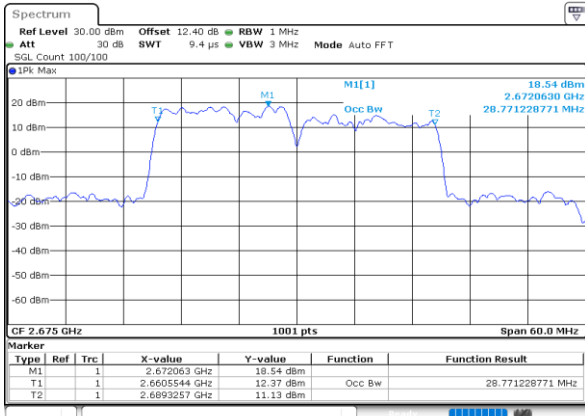

Highest Channel / 10MHz+15MHz

Date: 28.MAY.2020 04:11:31

LTE Band 41C

64QAM

Lowest Channel / 10MHz+20MHz

Date: 28.MAY.2020 03:36:14

Lowest Channel / 15MHz+10MHz

Date: 28.MAY.2020 03:50:06

Middle Channel / 10MHz+20MHz

Date: 28.MAY.2020 03:39:47

Middle Channel / 15MHz+10MHz

Date: 28.MAY.2020 03:53:06

Highest Channel / 10MHz+20MHz

Date: 28.MAY.2020 03:46:04

Highest Channel / 15MHz+10MHz

Date: 28.MAY.2020 03:55:31

LTE Band 41C

64QAM

Lowest Channel / 15MHz+15MHz

Date: 28.MAY.2020 03:08:08

Lowest Channel / 15MHz+20MHz

Date: 28.MAY.2020 02:57:22

Middle Channel / 15MHz+15MHz

Date: 28.MAY.2020 03:12:30

Middle Channel / 15MHz+20MHz

Date: 28.MAY.2020 03:10:15

Highest Channel / 15MHz+15MHz

Date: 28.MAY.2020 03:16:10

Highest Channel / 15MHz+20MHz

Date: 28.MAY.2020 03:03:26

LTE Band 41C

64QAM