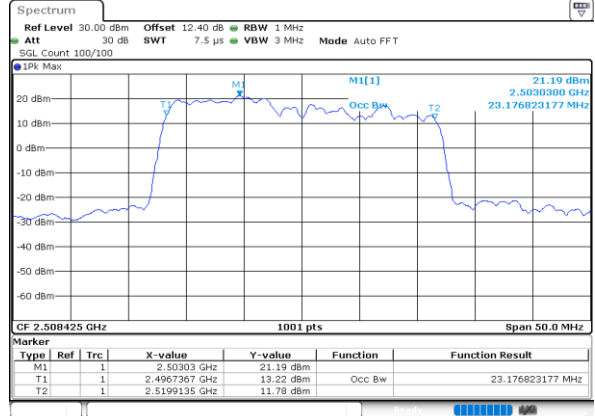

Mode	LTE Band 41C : 99%OBW(MHz)				
64QAM					
BW	5MHz+20MHz	10MHz+15MHz	10MHz+20MHz	15MHz+10MHz	15MHz+15MHz
Lowest CH	23.23	23.28	27.51	23.33	28.53
Middle CH	23.38	23.28	27.69	23.38	28.29
Highest CH	23.23	23.38	27.75	23.38	28.77
BW	15MHz+20MHz	20MHz+5MHz	20MHz+10MHz	20MHz+15MHz	20MHz+20MHz
Lowest CH	32.59	23.08	27.99	32.45	37.48
Middle CH	32.52	23.23	27.93	32.73	37.80
Highest CH	32.73	23.48	27.99	32.80	37.72

LTE Band 41C

QPSK

Lowest Channel / 5MHz+20MHz

Date: 28.MAY.2020 04:26:28

Lowest Channel / 10MHz+15MHz

Date: 28.MAY.2020 04:03:17

Middle Channel / 5MHz+20MHz

Date: 28.MAY.2020 04:29:35

Middle Channel / 10MHz+15MHz

Date: 28.MAY.2020 04:07:15

Highest Channel / 5MHz+20MHz

Date: 28.MAY.2020 04:34:34

Highest Channel / 10MHz+15MHz

Date: 28.MAY.2020 04:14:42

LTE Band 41C

QPSK