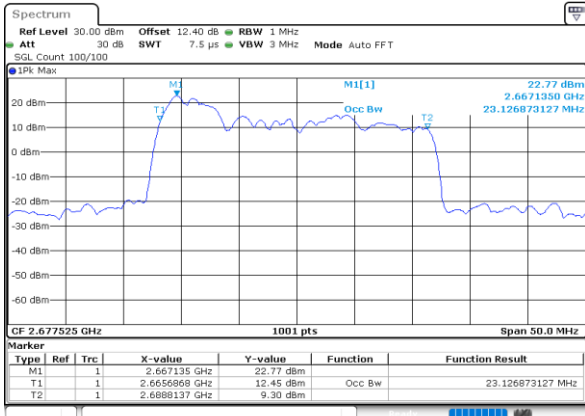

Middle Channel / 20MHz+20MHz

Date: 28.MAY.2020 02:31:26

Highest Channel / 20MHz+15MHz

Date: 28.MAY.2020 02:53:04

Highest Channel / 20MHz+20MHz

Date: 28.MAY.2020 02:35:40

LTE Band 41C

16QAM

Lowest Channel / 5MHz+20MHz

Date: 28.MAY.2020 04:26:52

Lowest Channel / 10MHz+15MHz

Date: 28.MAY.2020 04:03:40

Middle Channel / 5MHz+20MHz

Date: 28.MAY.2020 04:29:50

Middle Channel / 10MHz+15MHz

Date: 28.MAY.2020 04:07:38

Highest Channel / 5MHz+20MHz

Date: 28.MAY.2020 04:34:10

Highest Channel / 10MHz+15MHz

Date: 28.MAY.2020 04:10:55

LTE Band 41C

16QAM

Lowest Channel / 10MHz+20MHz

Date: 28.MAY.2020 03:35:51