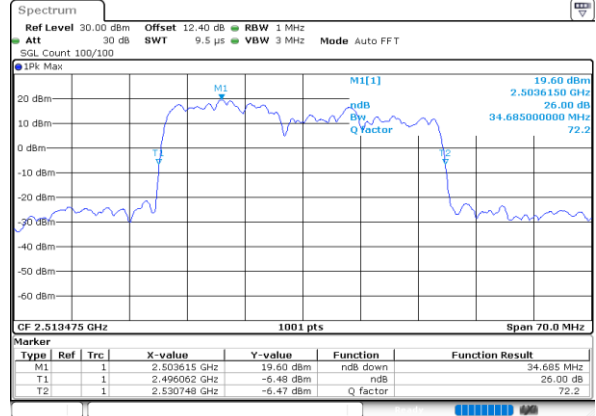

Middle Channel / 10MHz+20MHz

Date: 28.MAY.2020 03:40:09

Middle Channel / 15MHz+10MHz

Date: 28.MAY.2020 03:53:28

Highest Channel / 10MHz+20MHz

Date: 28.MAY.2020 03:47:59

Highest Channel / 15MHz+10MHz

Date: 28.MAY.2020 03:57:26

LTE Band 41C

64QAM

Lowest Channel / 15MHz+15MHz

Date: 28.MAY.2020 03:08:30

Lowest Channel / 15MHz+20MHz

Date: 28.MAY.2020 02:57:44

Middle Channel / 15MHz+15MHz

Date: 28.MAY.2020 03:12:52

Middle Channel / 15MHz+20MHz

Date: 28.MAY.2020 03:10:27

Highest Channel / 15MHz+15MHz

Date: 28.MAY.2020 03:18:06

Highest Channel / 15MHz+20MHz

Date: 28.MAY.2020 03:05:21

LTE Band 41C

64QAM

Lowest Channel / 20MHz+5MHz

Lowest Channel / 20MHz+10MHz

Middle Channel / 20MHz+5MHz

Middle Channel / 20MHz+10MHz

Highest Channel / 20MHz+5MHz

Highest Channel / 20MHz+10MHz

LTE Band 41C

64QAM