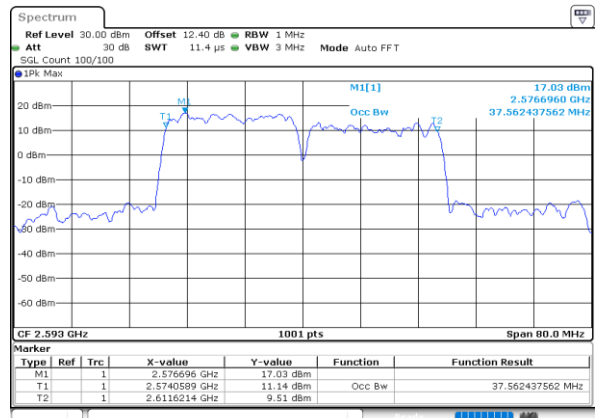

Middle Channel / 20MHz+10MHz

Date: 28.MAY.2020 03:24:56

Highest Channel / 20MHz+5MHz

Date: 28.MAY.2020 04:23:19

Highest Channel / 20MHz+10MHz

Date: 28.MAY.2020 03:32:08

LTE Band 41C

16QAM

Lowest Channel / 20MHz+15MHz

Date: 28.MAY.2020 02:38:55

Lowest Channel / 20MHz+20MHz

Date: 28.MAY.2020 02:28:21

Middle Channel / 20MHz+15MHz

Date: 28.MAY.2020 02:49:05

Middle Channel / 20MHz+20MHz

Date: 28.MAY.2020 02:31:49

Highest Channel / 20MHz+15MHz

Date: 28.MAY.2020 02:52:40

Highest Channel / 20MHz+20MHz

Date: 28.MAY.2020 02:35:16

LTE Band 41C

64QAM

Lowest Channel / 5MHz+20MHz

Date: 28.MAY.2020 04:27:15