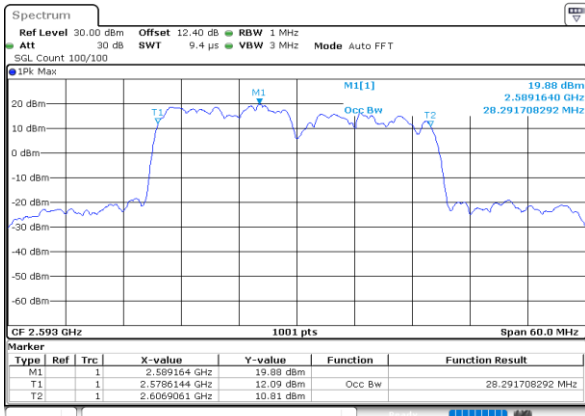

Highest Channel / 10MHz+15MHz

Date: 28.MAY.2020 04:11:31

LTE Band 41C

64QAM

Lowest Channel / 10MHz+20MHz

Date: 28.MAY.2020 03:36:14

Lowest Channel / 15MHz+10MHz

Date: 28.MAY.2020 03:50:06

Middle Channel / 10MHz+20MHz

Date: 28.MAY.2020 03:39:47

Middle Channel / 15MHz+10MHz

Date: 28.MAY.2020 03:53:06

Highest Channel / 10MHz+20MHz

Date: 28.MAY.2020 03:46:04

Highest Channel / 15MHz+10MHz

Date: 28.MAY.2020 03:55:31

LTE Band 41C

64QAM

Lowest Channel / 15MHz+15MHz

Date: 28.MAY.2020 03:08:08

Lowest Channel / 15MHz+20MHz

Date: 28.MAY.2020 02:57:22

Middle Channel / 15MHz+15MHz

Date: 28.MAY.2020 03:12:30

Middle Channel / 15MHz+20MHz

Date: 28.MAY.2020 03:10:15

Highest Channel / 15MHz+15MHz

Date: 28.MAY.2020 03:16:10

Highest Channel / 15MHz+20MHz

Date: 28.MAY.2020 03:03:26

LTE Band 41C

64QAM