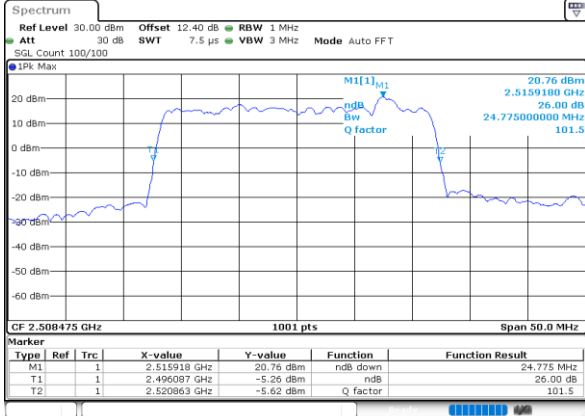

LTE Band 41C

16QAM

Lowest Channel / 20MHz+5MHz

Date: 28.MAY.2020 04:17:54

Lowest Channel / 20MHz+10MHz

Date: 28.MAY.2020 03:21:23

Middle Channel / 20MHz+5MHz

Date: 28.MAY.2020 04:20:49

Middle Channel / 20MHz+10MHz

Date: 28.MAY.2020 03:26:05

Highest Channel / 20MHz+5MHz

Date: 28.MAY.2020 04:24:27

Highest Channel / 20MHz+10MHz

Date: 28.MAY.2020 03:33:16

LTE Band 41C

16QAM