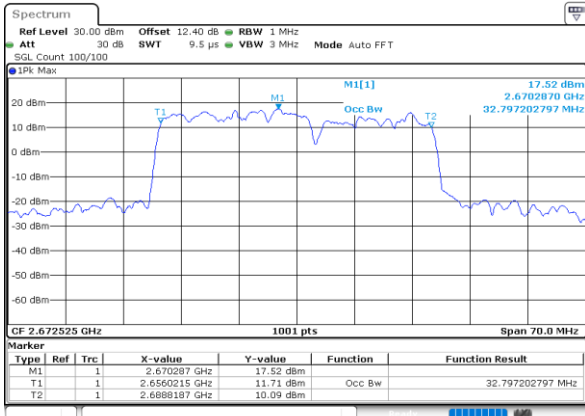

Lowest Channel / 20MHz+5MHz

Date: 28.MAY.2020 04:17:09

Lowest Channel / 20MHz+10MHz

Date: 28.MAY.2020 03:20:38

Middle Channel / 20MHz+5MHz

Date: 28.MAY.2020 04:20:03

Middle Channel / 20MHz+10MHz

Date: 28.MAY.2020 03:25:20

Highest Channel / 20MHz+5MHz

Date: 28.MAY.2020 04:22:55

Highest Channel / 20MHz+10MHz

Date: 28.MAY.2020 03:31:44

LTE Band 41C

64QAM

Lowest Channel / 20MHz+15MHz

Lowest Channel / 20MHz+20MHz

Middle Channel / 20MHz+15MHz

Middle Channel / 20MHz+20MHz

Highest Channel / 20MHz+15MHz

Highest Channel / 20MHz+20MHz

Conducted Band Edge

LTE Band 41C / 5MHz+20MHz

QPSK

Lowest Band Edge / 1RB0 and 1RB9