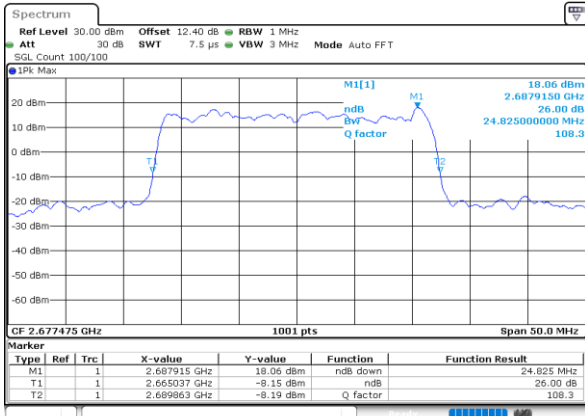

LTE Band 41C

16QAM

Lowest Channel / 20MHz+5MHz

Date: 28.MAY.2020 04:17:54

Lowest Channel / 20MHz+10MHz

Date: 28.MAY.2020 03:21:23

Middle Channel / 20MHz+5MHz

Date: 28.MAY.2020 04:20:49

Middle Channel / 20MHz+10MHz

Date: 28.MAY.2020 03:26:05

Highest Channel / 20MHz+5MHz

Date: 28.MAY.2020 04:24:27

Highest Channel / 20MHz+10MHz

Date: 28.MAY.2020 03:33:16

LTE Band 41C

16QAM