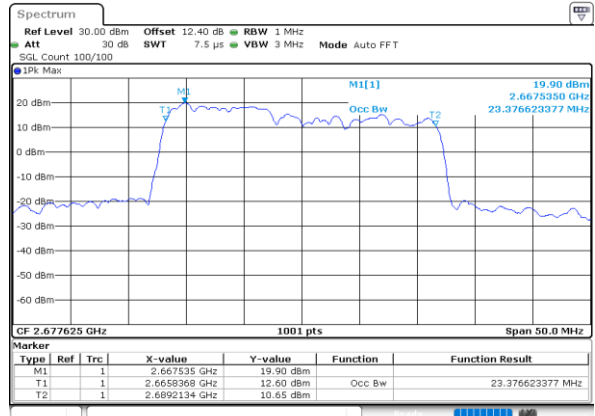

Highest Channel / 20MHz+15MHz

Date: 28.MAY.2020 02:52:40

Highest Channel / 20MHz+20MHz

Date: 28.MAY.2020 02:35:16

LTE Band 41C

64QAM

Lowest Channel / 5MHz+20MHz

Date: 28.MAY.2020 04:27:15

Lowest Channel / 10MHz+15MHz

Date: 28.MAY.2020 04:10:14

Middle Channel / 5MHz+20MHz

Date: 28.MAY.2020 04:30:21

Middle Channel / 10MHz+15MHz

Date: 28.MAY.2020 04:10:01

Highest Channel / 5MHz+20MHz

Date: 28.MAY.2020 04:33:47

Highest Channel / 10MHz+15MHz

Date: 28.MAY.2020 04:11:31

LTE Band 41C

64QAM

Lowest Channel / 10MHz+20MHz

Date: 28.MAY.2020 03:36:14

Lowest Channel / 15MHz+10MHz

Date: 28.MAY.2020 03:50:06