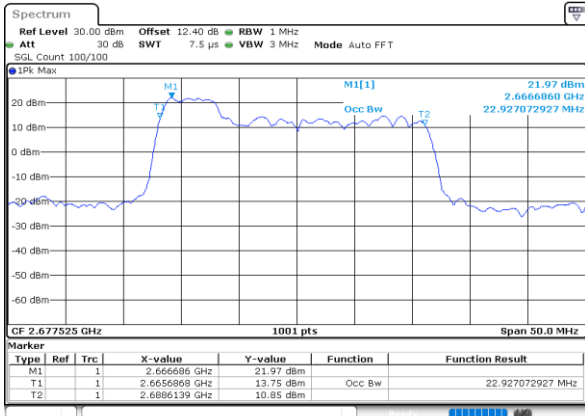

Mode	LTE Band 41C : 99%OBW(MHz)				
64QAM					
BW	5MHz+20MHz	10MHz+15MHz	10MHz+20MHz	15MHz+10MHz	15MHz+15MHz
Lowest CH	23.23	23.28	27.51	23.33	28.53
Middle CH	23.38	23.28	27.69	23.38	28.29
Highest CH	23.23	23.38	27.75	23.38	28.77
BW	15MHz+20MHz	20MHz+5MHz	20MHz+10MHz	20MHz+15MHz	20MHz+20MHz
Lowest CH	32.59	23.08	27.99	32.45	37.48
Middle CH	32.52	23.23	27.93	32.73	37.80
Highest CH	32.73	23.48	27.99	32.80	37.72

LTE Band 41C

QPSK

Lowest Channel / 5MHz+20MHz

Date: 28.MAY.2020 04:26:28

Lowest Channel / 10MHz+15MHz

Date: 28.MAY.2020 04:03:17

Middle Channel / 5MHz+20MHz

Date: 28.MAY.2020 04:29:35

Middle Channel / 10MHz+15MHz

Date: 28.MAY.2020 04:07:15

Highest Channel / 5MHz+20MHz

Date: 28.MAY.2020 04:34:34

Highest Channel / 10MHz+15MHz

Date: 28.MAY.2020 04:14:42

LTE Band 41C

QPSK