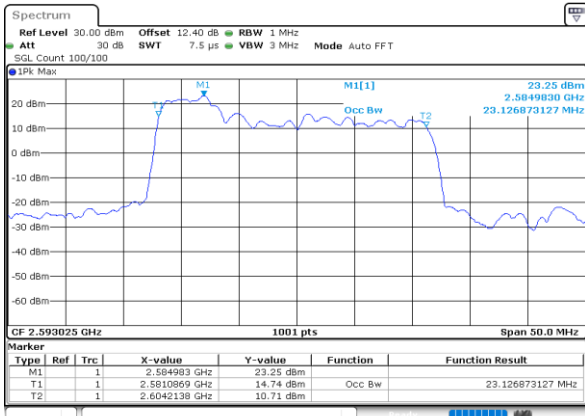

Mode	LTE Band 41C : 99%OBW(MHz)				
64QAM					
BW	5MHz+20MHz	10MHz+15MHz	10MHz+20MHz	15MHz+10MHz	15MHz+15MHz
Lowest CH	23.23	23.28	27.51	23.33	28.53
Middle CH	23.38	23.28	27.69	23.38	28.29
Highest CH	23.23	23.38	27.75	23.38	28.77
BW	15MHz+20MHz	20MHz+5MHz	20MHz+10MHz	20MHz+15MHz	20MHz+20MHz
Lowest CH	32.59	23.08	27.99	32.45	37.48
Middle CH	32.52	23.23	27.93	32.73	37.80
Highest CH	32.73	23.48	27.99	32.80	37.72

LTE Band 41C

QPSK

Lowest Channel / 5MHz+20MHz

Date: 28.MAY.2020 04:26:28

Lowest Channel / 10MHz+15MHz

Date: 28.MAY.2020 04:03:17

Middle Channel / 5MHz+20MHz

Date: 28.MAY.2020 04:29:35

Middle Channel / 10MHz+15MHz

Date: 28.MAY.2020 04:07:15

Highest Channel / 5MHz+20MHz

Date: 28.MAY.2020 04:34:34

Highest Channel / 10MHz+15MHz

Date: 28.MAY.2020 04:14:42

LTE Band 41C

QPSK