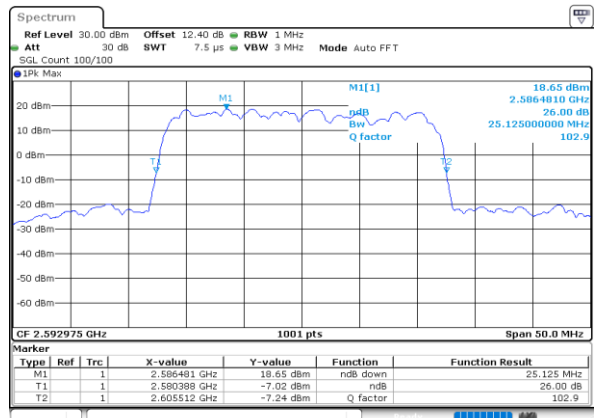

Lowest Channel / 10MHz+15MHz

Date: 28.MAY.2020 04:10:26

Middle Channel / 5MHz+20MHz

Date: 28.MAY.2020 04:30:43

Middle Channel / 10MHz+15MHz

Date: 28.MAY.2020 04:10:23

Highest Channel / 5MHz+20MHz

Date: 28.MAY.2020 04:35:42

Highest Channel / 10MHz+15MHz

Date: 28.MAY.2020 04:13:48

LTE Band 41C

64QAM

Lowest Channel / 10MHz+20MHz

Date: 28.MAY.2020 03:36:36

Lowest Channel / 15MHz+10MHz

Date: 28.MAY.2020 03:50:28

Middle Channel / 10MHz+20MHz

Date: 28.MAY.2020 03:40:09

Middle Channel / 15MHz+10MHz

Date: 28.MAY.2020 03:53:28

Highest Channel / 10MHz+20MHz

Date: 28.MAY.2020 03:47:59

Highest Channel / 15MHz+10MHz

Date: 28.MAY.2020 03:57:26