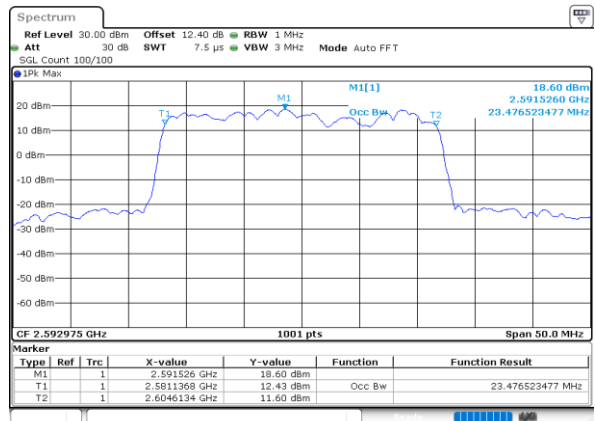

Highest Channel / 5MHz+20MHz

Date: 28.MAY.2020 04:34:10

Highest Channel / 10MHz+15MHz

Date: 28.MAY.2020 04:10:55

LTE Band 41C

16QAM

Lowest Channel / 10MHz+20MHz

Date: 28.MAY.2020 03:35:51

Lowest Channel / 15MHz+10MHz

Date: 28.MAY.2020 03:49:43

Middle Channel / 10MHz+20MHz

Date: 28.MAY.2020 03:39:23

Middle Channel / 15MHz+10MHz

Date: 28.MAY.2020 03:52:43

Highest Channel / 10MHz+20MHz

Date: 28.MAY.2020 03:46:27

Highest Channel / 15MHz+10MHz

Date: 28.MAY.2020 03:55:54

LTE Band 41C

16QAM

Lowest Channel / 15MHz+15MHz

Date: 28.MAY.2020 03:07:45

Lowest Channel / 15MHz+20MHz

Date: 28.MAY.2020 02:15:58