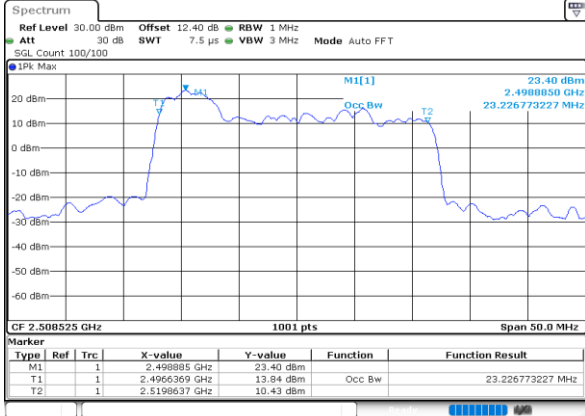

LTE Band 41C

QPSK

Lowest Channel / 20MHz+15MHz

Date: 28.MAY.2020 02:38:32

Lowest Channel / 20MHz+20MHz

Date: 28.MAY.2020 02:27:59

Middle Channel / 20MHz+15MHz

Date: 28.MAY.2020 02:48:42

Middle Channel / 20MHz+20MHz

Date: 28.MAY.2020 02:31:26

Highest Channel / 20MHz+15MHz

Date: 28.MAY.2020 02:53:04

Highest Channel / 20MHz+20MHz

Date: 28.MAY.2020 02:35:40

LTE Band 41C

16QAM

Lowest Channel / 5MHz+20MHz

Date: 28.MAY.2020 04:26:52

Lowest Channel / 10MHz+15MHz

Date: 28.MAY.2020 04:03:40

Middle Channel / 5MHz+20MHz

Date: 28.MAY.2020 04:29:50

Middle Channel / 10MHz+15MHz

Date: 28.MAY.2020 04:07:38

Highest Channel / 5MHz+20MHz

Date: 28.MAY.2020 04:34:10

Highest Channel / 10MHz+15MHz

Date: 28.MAY.2020 04:10:55

LTE Band 41C

16QAM

Lowest Channel / 10MHz+20MHz

Date: 28.MAY.2020 03:35:51