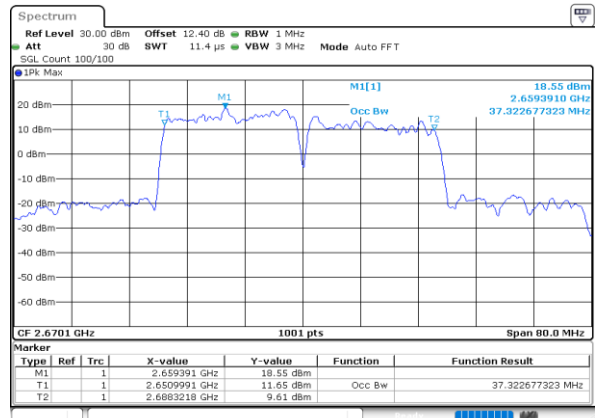

Middle Channel / 20MHz+10MHz

Date: 28.MAY.2020 03:24:56

Highest Channel / 20MHz+5MHz

Date: 28.MAY.2020 04:23:19

Highest Channel / 20MHz+10MHz

Date: 28.MAY.2020 03:32:08

LTE Band 41C

16QAM

Lowest Channel / 20MHz+15MHz

Date: 28.MAY.2020 02:38:55

Lowest Channel / 20MHz+20MHz

Date: 28.MAY.2020 02:28:21

Middle Channel / 20MHz+15MHz

Date: 28.MAY.2020 02:49:05

Middle Channel / 20MHz+20MHz

Date: 28.MAY.2020 02:31:49

Highest Channel / 20MHz+15MHz

Date: 28.MAY.2020 02:52:40

Highest Channel / 20MHz+20MHz

Date: 28.MAY.2020 02:35:16

LTE Band 41C

64QAM

Lowest Channel / 5MHz+20MHz

Date: 28.MAY.2020 04:27:15