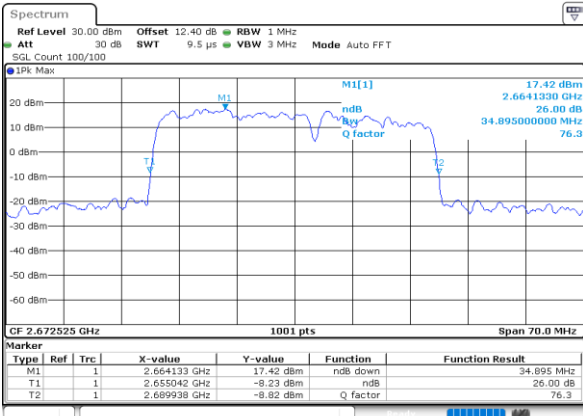

Lowest Channel / 20MHz+5MHz

Lowest Channel / 20MHz+10MHz

Middle Channel / 20MHz+5MHz

Middle Channel / 20MHz+10MHz

Highest Channel / 20MHz+5MHz

Highest Channel / 20MHz+10MHz

LTE Band 41C

64QAM

Lowest Channel / 20MHz+15MHz

Date: 28.MAY.2020 02:39:40

Lowest Channel / 20MHz+20MHz

Date: 28.MAY.2020 02:12:07

Middle Channel / 20MHz+15MHz

Date: 28.MAY.2020 02:49:51

Middle Channel / 20MHz+20MHz

Date: 28.MAY.2020 02:13:14

Highest Channel / 20MHz+15MHz

Date: 28.MAY.2020 02:54:12

Highest Channel / 20MHz+20MHz

Date: 28.MAY.2020 02:16:48

Occupied Bandwidth

Mode	LTE Band 41C : 99%OBW(MHz)				
QPSK					
BW	5MHz+20MHz	10MHz+15MHz	10MHz+20MHz	15MHz+10MHz	15MHz+15MHz
Lowest CH	23.03	23.18	27.99	23.38	28.47
Middle CH	23.13	23.23	28.11	23.43	28.35
Highest CH	22.93	23.18	27.81	23.33	28.29
BW	15MHz+20MHz	20MHz+5MHz	20MHz+10MHz	20MHz+15MHz	20MHz+20MHz
Lowest CH	32.73	23.13	27.69	32.87	37.48
Middle CH	33.01	23.13	27.69	32.52	37.72
Highest CH	33.01	23.23	28.05	32.66	37.32