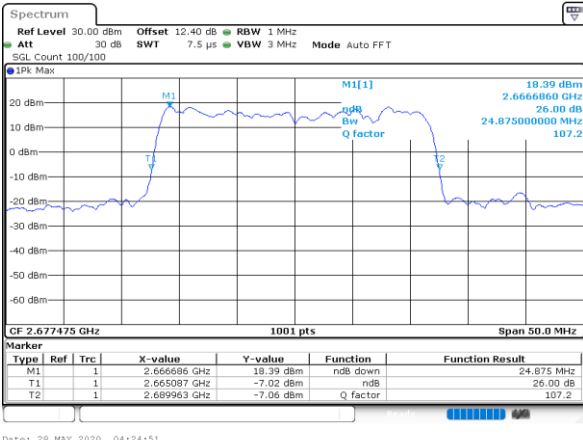

Lowest Channel / 20MHz+5MHz

Lowest Channel / 20MHz+10MHz

Middle Channel / 20MHz+5MHz

Middle Channel / 20MHz+10MHz

Highest Channel / 20MHz+5MHz

Highest Channel / 20MHz+10MHz

LTE Band 41C

64QAM

Lowest Channel / 20MHz+15MHz

Date: 28.MAY.2020 02:39:40

Lowest Channel / 20MHz+20MHz

Date: 28.MAY.2020 02:12:07

Middle Channel / 20MHz+15MHz

Date: 28.MAY.2020 02:49:51

Middle Channel / 20MHz+20MHz

Date: 28.MAY.2020 02:13:14