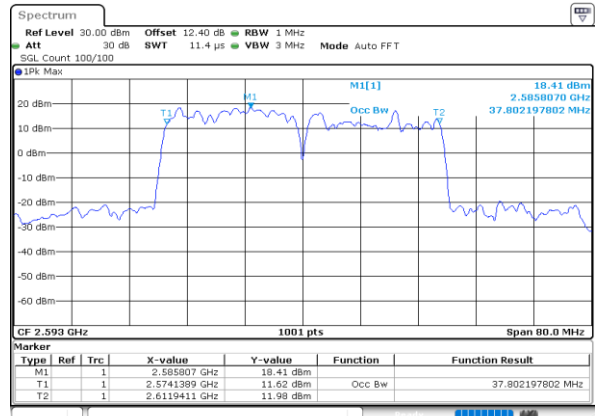

Lowest Channel / 20MHz+5MHz

Date: 28.MAY.2020 04:17:09

Lowest Channel / 20MHz+10MHz

Date: 28.MAY.2020 03:20:38

Middle Channel / 20MHz+5MHz

Date: 28.MAY.2020 04:20:03

Middle Channel / 20MHz+10MHz

Date: 28.MAY.2020 03:25:20

Highest Channel / 20MHz+5MHz

Date: 28.MAY.2020 04:22:55

Highest Channel / 20MHz+10MHz

Date: 28.MAY.2020 03:31:44

LTE Band 41C

64QAM

Lowest Channel / 20MHz+15MHz

Lowest Channel / 20MHz+20MHz

Middle Channel / 20MHz+15MHz

Middle Channel / 20MHz+20MHz

Highest Channel / 20MHz+15MHz

Highest Channel / 20MHz+20MHz

Conducted Band Edge

LTE Band 41C / 5MHz+20MHz

QPSK

Lowest Band Edge / 1RB0 and 1RB9