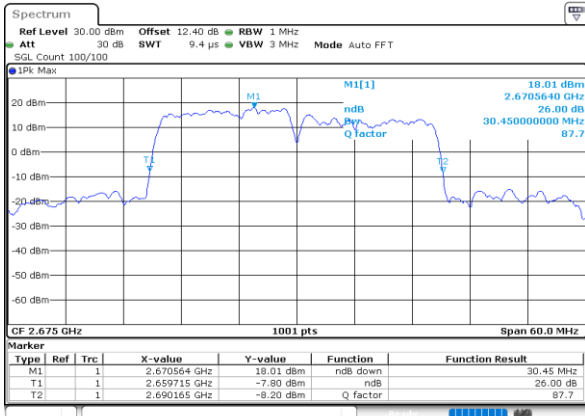

LTE Band 41C

64QAM

Lowest Channel / 15MHz+15MHz

Date: 28.MAY.2020 03:08:30

Lowest Channel / 15MHz+20MHz

Date: 28.MAY.2020 02:57:44

Middle Channel / 15MHz+15MHz

Date: 28.MAY.2020 03:12:52

Middle Channel / 15MHz+20MHz

Date: 28.MAY.2020 03:10:27

Highest Channel / 15MHz+15MHz

Date: 28.MAY.2020 03:18:06

Highest Channel / 15MHz+20MHz

Date: 28.MAY.2020 03:05:21

LTE Band 41C

64QAM