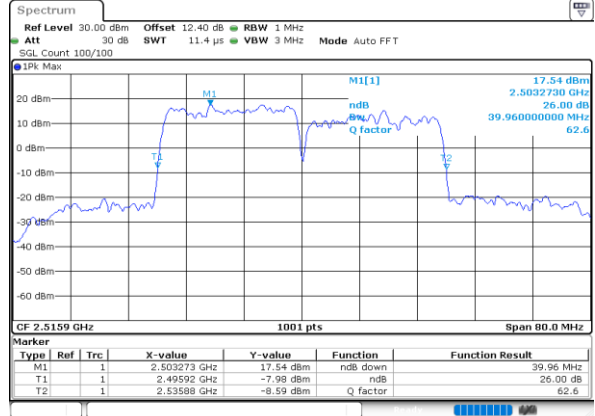

Middle Channel / 15MHz+20MHz

Date: 28.MAY.2020 03:10:27

Highest Channel / 15MHz+15MHz

Date: 28.MAY.2020 03:18:06

Highest Channel / 15MHz+20MHz

Date: 28.MAY.2020 03:05:21

LTE Band 41C

64QAM

Lowest Channel / 20MHz+5MHz

Lowest Channel / 20MHz+10MHz

Middle Channel / 20MHz+5MHz

Middle Channel / 20MHz+10MHz

Highest Channel / 20MHz+5MHz

Highest Channel / 20MHz+10MHz

LTE Band 41C

64QAM

Lowest Channel / 20MHz+15MHz

Date: 28.MAY.2020 02:39:40

Lowest Channel / 20MHz+20MHz

Date: 28.MAY.2020 02:12:07

Middle Channel / 20MHz+15MHz

Date: 28.MAY.2020 02:49:51

Middle Channel / 20MHz+20MHz

Date: 28.MAY.2020 02:13:14

Highest Channel / 20MHz+15MHz

Date: 28.MAY.2020 02:54:12

Highest Channel / 20MHz+20MHz

Date: 28.MAY.2020 02:16:48

Occupied Bandwidth

Mode	LTE Band 41C : 99%OBW(MHz)				
QPSK					
BW	5MHz+20MHz	10MHz+15MHz	10MHz+20MHz	15MHz+10MHz	15MHz+15MHz
Lowest CH	23.03	23.18	27.99	23.38	28.47
Middle CH	23.13	23.23	28.11	23.43	28.35
Highest CH	22.93	23.18	27.81	23.33	28.29
BW	15MHz+20MHz	20MHz+5MHz	20MHz+10MHz	20MHz+15MHz	20MHz+20MHz
Lowest CH	32.73	23.13	27.69	32.87	37.48
Middle CH	33.01	23.13	27.69	32.52	37.72
Highest CH	33.01	23.23	28.05	32.66	37.32