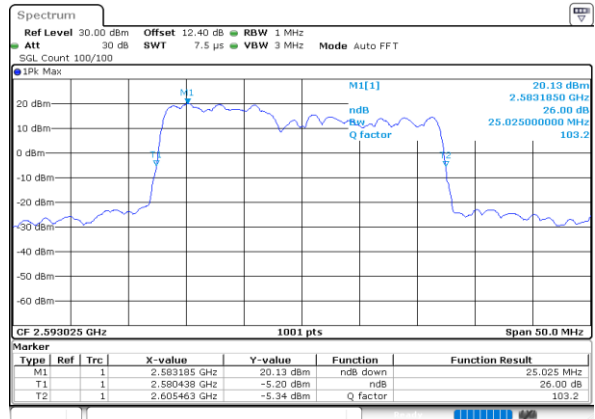

Highest Channel / 20MHz+15MHz

Date: 28.MAY.2020 02:53:49

Highest Channel / 20MHz+20MHz

Date: 28.MAY.2020 02:16:25

LTE Band 41C

64QAM

Lowest Channel / 5MHz+20MHz

Date: 28.MAY.2020 04:27:37

Lowest Channel / 10MHz+15MHz

Date: 28.MAY.2020 04:10:26

Middle Channel / 5MHz+20MHz

Date: 28.MAY.2020 04:30:43

Middle Channel / 10MHz+15MHz

Date: 28.MAY.2020 04:10:23

Highest Channel / 5MHz+20MHz

Date: 28.MAY.2020 04:35:42

Highest Channel / 10MHz+15MHz

Date: 28.MAY.2020 04:13:48

LTE Band 41C

64QAM

Lowest Channel / 10MHz+20MHz

Date: 28.MAY.2020 03:36:36

Lowest Channel / 15MHz+10MHz

Date: 28.MAY.2020 03:50:28