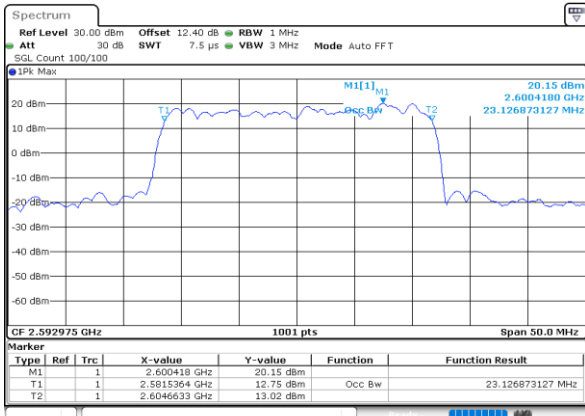

Lowest Channel / 15MHz+20MHz

Date: 28.MAY.2020 02:15:35

Middle Channel / 15MHz+15MHz

Date: 28.MAY.2020 03:11:44

Middle Channel / 15MHz+20MHz

Date: 28.MAY.2020 03:10:18

Highest Channel / 15MHz+15MHz

Date: 28.MAY.2020 03:16:57

Highest Channel / 15MHz+20MHz

Date: 28.MAY.2020 03:10:413

LTE Band 41C

QPSK

Lowest Channel / 20MHz+5MHz

Date: 28.MAY.2020 04:16:22

Lowest Channel / 20MHz+10MHz

Date: 28.MAY.2020 03:19:51

Middle Channel / 20MHz+5MHz

Date: 28.MAY.2020 04:19:17

Middle Channel / 20MHz+10MHz

Date: 28.MAY.2020 03:24:33

Highest Channel / 20MHz+5MHz

Date: 28.MAY.2020 04:23:42

Highest Channel / 20MHz+10MHz

Date: 28.MAY.2020 03:32:31