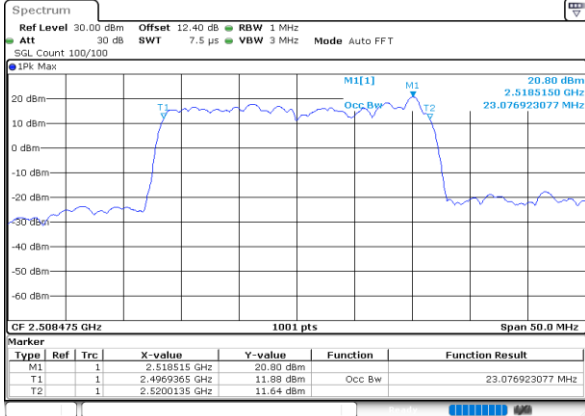

LTE Band 41C

64QAM

Lowest Channel / 15MHz+15MHz

Date: 28.MAY.2020 03:08:08

Lowest Channel / 15MHz+20MHz

Date: 28.MAY.2020 02:57:22

Middle Channel / 15MHz+15MHz

Date: 28.MAY.2020 03:12:30

Middle Channel / 15MHz+20MHz

Date: 28.MAY.2020 03:10:15

Highest Channel / 15MHz+15MHz

Date: 28.MAY.2020 03:16:10

Highest Channel / 15MHz+20MHz

Date: 28.MAY.2020 03:03:26

LTE Band 41C

64QAM

Lowest Channel / 20MHz+5MHz

Date: 28.MAY.2020 04:17:09

Lowest Channel / 20MHz+10MHz

Date: 28.MAY.2020 03:20:38

Middle Channel / 20MHz+5MHz

Date: 28.MAY.2020 04:20:03

Middle Channel / 20MHz+10MHz

Date: 28.MAY.2020 03:25:20

Highest Channel / 20MHz+5MHz

Date: 28.MAY.2020 04:22:55

Highest Channel / 20MHz+10MHz

Date: 28.MAY.2020 03:31:44

LTE Band 41C

64QAM

Lowest Channel / 20MHz+15MHz

Lowest Channel / 20MHz+20MHz