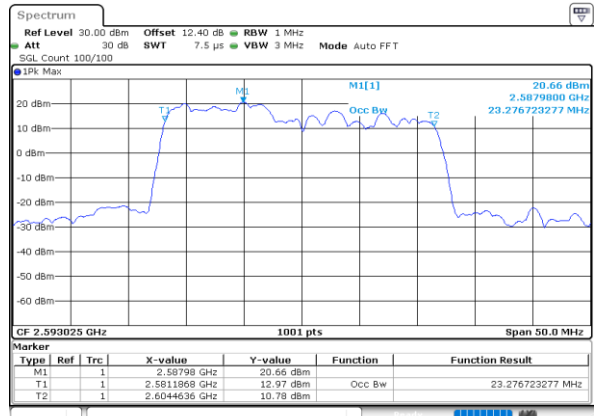

Middle Channel / 20MHz+20MHz

Date: 28.MAY.2020 02:31:26

Highest Channel / 20MHz+15MHz

Date: 28.MAY.2020 02:53:04

Highest Channel / 20MHz+20MHz

Date: 28.MAY.2020 02:35:40

LTE Band 41C

16QAM

Lowest Channel / 5MHz+20MHz

Date: 28.MAY.2020 04:26:52

Lowest Channel / 10MHz+15MHz

Date: 28.MAY.2020 04:03:40

Middle Channel / 5MHz+20MHz

Date: 28.MAY.2020 04:29:50

Middle Channel / 10MHz+15MHz

Date: 28.MAY.2020 04:07:38

Highest Channel / 5MHz+20MHz

Date: 28.MAY.2020 04:34:10

Highest Channel / 10MHz+15MHz

Date: 28.MAY.2020 04:10:55

LTE Band 41C

16QAM

Lowest Channel / 10MHz+20MHz

Date: 28.MAY.2020 03:35:51