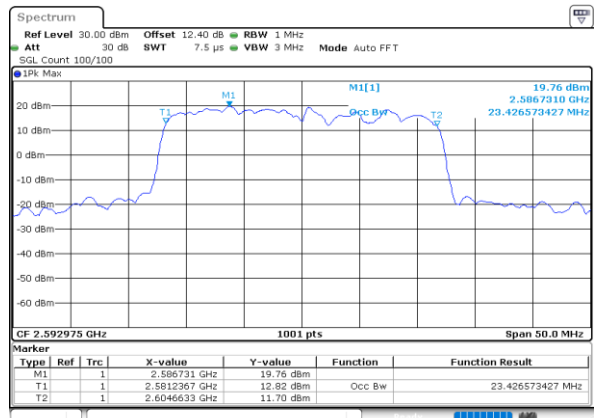

Middle Channel / 10MHz+15MHz

Date: 28.MAY.2020 04:07:15

Highest Channel / 5MHz+20MHz

Date: 28.MAY.2020 04:34:34

Highest Channel / 10MHz+15MHz

Date: 28.MAY.2020 04:14:42

LTE Band 41C

QPSK

Lowest Channel / 10MHz+20MHz

Date: 28.MAY.2020 03:35:27

Lowest Channel / 15MHz+10MHz

Date: 28.MAY.2020 03:49:19

Middle Channel / 10MHz+20MHz

Date: 28.MAY.2020 03:39:00

Middle Channel / 15MHz+10MHz

Date: 28.MAY.2020 03:52:19

Highest Channel / 10MHz+20MHz

Date: 28.MAY.2020 03:46:51

Highest Channel / 15MHz+10MHz

Date: 28.MAY.2020 03:56:17

LTE Band 41C

QPSK

Lowest Channel / 15MHz+15MHz

Date: 28.MAY.2020 03:07:22