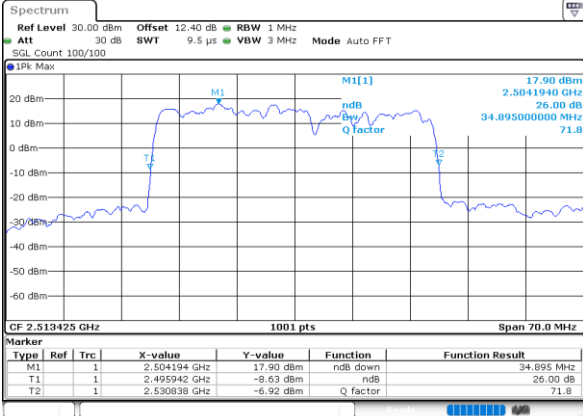

Middle Channel / 15MHz+20MHz

Date: 28.MAY.2020 03:10:27

Highest Channel / 15MHz+15MHz

Date: 28.MAY.2020 03:18:06

Highest Channel / 15MHz+20MHz

Date: 28.MAY.2020 03:05:21

LTE Band 41C

64QAM

Lowest Channel / 20MHz+5MHz

Lowest Channel / 20MHz+10MHz

Middle Channel / 20MHz+5MHz

Middle Channel / 20MHz+10MHz

Highest Channel / 20MHz+5MHz

Highest Channel / 20MHz+10MHz

LTE Band 41C

64QAM

Lowest Channel / 20MHz+15MHz

Date: 28.MAY.2020 02:39:40

Lowest Channel / 20MHz+20MHz

Date: 28.MAY.2020 02:12:07

Middle Channel / 20MHz+15MHz

Date: 28.MAY.2020 02:49:51

Middle Channel / 20MHz+20MHz

Date: 28.MAY.2020 02:13:14

Highest Channel / 20MHz+15MHz

Date: 28.MAY.2020 02:54:12

Highest Channel / 20MHz+20MHz

Date: 28.MAY.2020 02:16:48

Occupied Bandwidth

Mode	LTE Band 41C : 99%OBW(MHz)				
QPSK					
BW	5MHz+20MHz	10MHz+15MHz	10MHz+20MHz	15MHz+10MHz	15MHz+15MHz
Lowest CH	23.03	23.18	27.99	23.38	28.47
Middle CH	23.13	23.23	28.11	23.43	28.35
Highest CH	22.93	23.18	27.81	23.33	28.29
BW	15MHz+20MHz	20MHz+5MHz	20MHz+10MHz	20MHz+15MHz	20MHz+20MHz
Lowest CH	32.73	23.13	27.69	32.87	37.48
Middle CH	33.01	23.13	27.69	32.52	37.72
Highest CH	33.01	23.23	28.05	32.66	37.32