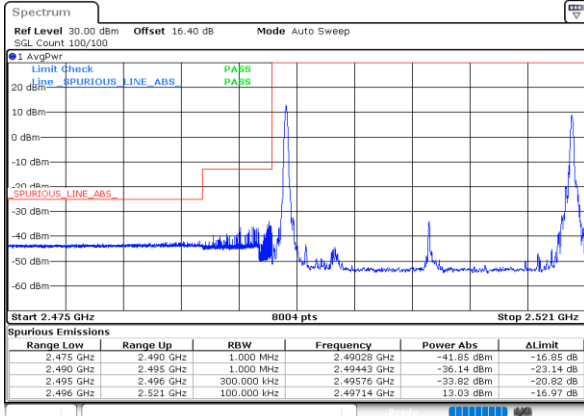

Highest Channel / 20MHz+5MHz

Date: 28.MAY.2020 04:22:55

Highest Channel / 20MHz+10MHz

Date: 28.MAY.2020 03:31:44

LTE Band 41C

64QAM

Lowest Channel / 20MHz+15MHz

Lowest Channel / 20MHz+20MHz

Middle Channel / 20MHz+15MHz

Middle Channel / 20MHz+20MHz

Highest Channel / 20MHz+15MHz

Highest Channel / 20MHz+20MHz

Conducted Band Edge

LTE Band 41C / 5MHz+20MHz

QPSK

Lowest Band Edge / 1RB0 and 1RB9