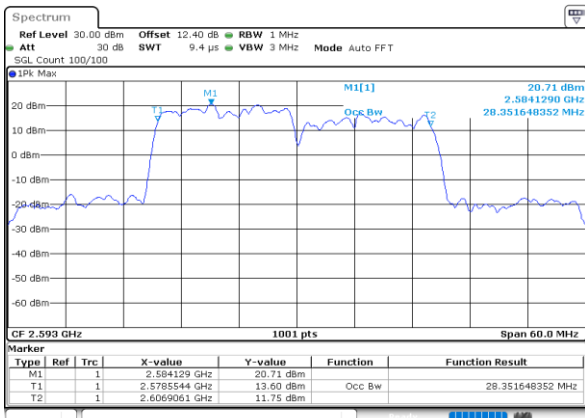

Highest Channel / 10MHz+20MHz

Date: 28.MAY.2020 03:46:51

Highest Channel / 15MHz+10MHz

Date: 28.MAY.2020 03:56:17

LTE Band 41C

QPSK

Lowest Channel / 15MHz+15MHz

Date: 28.MAY.2020 03:07:22

Lowest Channel / 15MHz+20MHz

Date: 28.MAY.2020 02:15:35

Middle Channel / 15MHz+15MHz

Date: 28.MAY.2020 03:11:44

Middle Channel / 15MHz+20MHz

Date: 28.MAY.2020 03:10:18

Highest Channel / 15MHz+15MHz

Date: 28.MAY.2020 03:16:57

Highest Channel / 15MHz+20MHz

Date: 28.MAY.2020 03:10:413

LTE Band 41C

QPSK

Lowest Channel / 20MHz+5MHz

Date: 28.MAY.2020 04:16:22

Lowest Channel / 20MHz+10MHz

Date: 28.MAY.2020 03:19:51