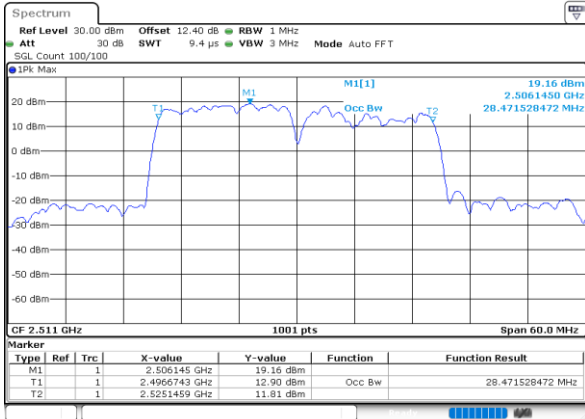

Lowest Channel / 10MHz+20MHz

Date: 28.MAY.2020 03:35:27

Lowest Channel / 15MHz+10MHz

Date: 28.MAY.2020 03:49:19

Middle Channel / 10MHz+20MHz

Date: 28.MAY.2020 03:39:00

Middle Channel / 15MHz+10MHz

Date: 28.MAY.2020 03:52:19

Highest Channel / 10MHz+20MHz

Date: 28.MAY.2020 03:46:51

Highest Channel / 15MHz+10MHz

Date: 28.MAY.2020 03:56:17

LTE Band 41C

QPSK

Lowest Channel / 15MHz+15MHz

Date: 28.MAY.2020 03:07:22

Lowest Channel / 15MHz+20MHz

Date: 28.MAY.2020 02:15:35

Middle Channel / 15MHz+15MHz

Date: 28.MAY.2020 03:11:44

Middle Channel / 15MHz+20MHz

Date: 28.MAY.2020 03:10:18

Highest Channel / 15MHz+15MHz

Date: 28.MAY.2020 03:16:57

Highest Channel / 15MHz+20MHz

Date: 28.MAY.2020 03:10:413

LTE Band 41C

QPSK

Lowest Channel / 20MHz+5MHz

Date: 28.MAY.2020 04:16:22

Lowest Channel / 20MHz+10MHz

Date: 28.MAY.2020 03:19:51