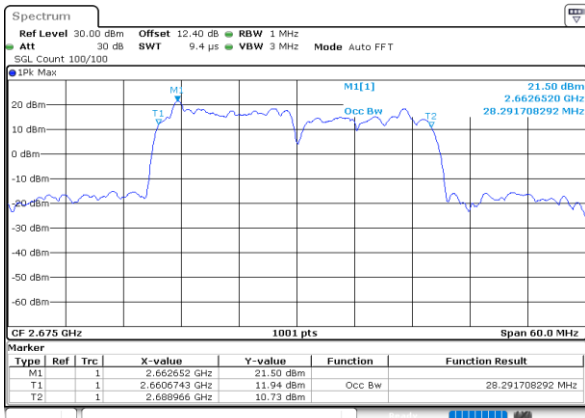

Highest Channel / 10MHz+20MHz

Date: 28.MAY.2020 03:46:51

Highest Channel / 15MHz+10MHz

Date: 28.MAY.2020 03:56:17

LTE Band 41C

QPSK

Lowest Channel / 15MHz+15MHz

Date: 28.MAY.2020 03:07:22

Lowest Channel / 15MHz+20MHz

Date: 28.MAY.2020 02:15:35

Middle Channel / 15MHz+15MHz

Date: 28.MAY.2020 03:11:44

Middle Channel / 15MHz+20MHz

Date: 28.MAY.2020 03:10:18

Highest Channel / 15MHz+15MHz

Date: 28.MAY.2020 03:16:57

Highest Channel / 15MHz+20MHz

Date: 28.MAY.2020 03:10:413

LTE Band 41C

QPSK

Lowest Channel / 20MHz+5MHz

Date: 28.MAY.2020 04:16:22

Lowest Channel / 20MHz+10MHz

Date: 28.MAY.2020 03:19:51