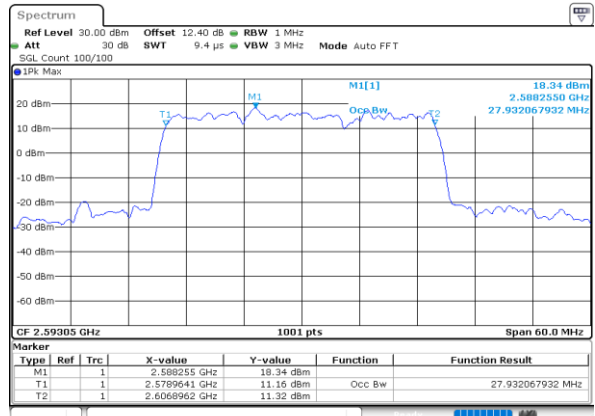

Middle Channel / 15MHz+20MHz

Date: 28.MAY.2020 03:10:15

Highest Channel / 15MHz+15MHz

Date: 28.MAY.2020 03:16:10

Highest Channel / 15MHz+20MHz

Date: 28.MAY.2020 03:03:26

LTE Band 41C

64QAM

Lowest Channel / 20MHz+5MHz

Date: 28.MAY.2020 04:17:09

Lowest Channel / 20MHz+10MHz

Date: 28.MAY.2020 03:20:38

Middle Channel / 20MHz+5MHz

Date: 28.MAY.2020 04:20:03

Middle Channel / 20MHz+10MHz

Date: 28.MAY.2020 03:25:20

Highest Channel / 20MHz+5MHz

Date: 28.MAY.2020 04:22:55

Highest Channel / 20MHz+10MHz

Date: 28.MAY.2020 03:31:44

LTE Band 41C

64QAM

Lowest Channel / 20MHz+15MHz

Lowest Channel / 20MHz+20MHz