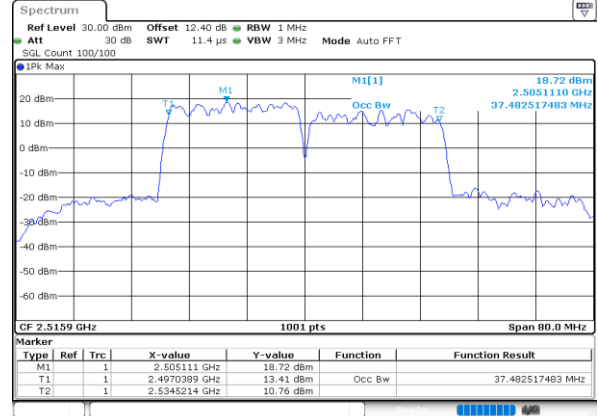

Middle Channel / 20MHz+5MHz

Date: 28.MAY.2020 04:19:17

Middle Channel / 20MHz+10MHz

Date: 28.MAY.2020 03:24:33

Highest Channel / 20MHz+5MHz

Date: 28.MAY.2020 04:23:42

Highest Channel / 20MHz+10MHz

Date: 28.MAY.2020 03:32:31

LTE Band 41C

QPSK

Lowest Channel / 20MHz+15MHz

Date: 28.MAY.2020 02:38:32

Lowest Channel / 20MHz+20MHz

Date: 28.MAY.2020 02:27:59

Middle Channel / 20MHz+15MHz

Date: 28.MAY.2020 02:48:42

Middle Channel / 20MHz+20MHz

Date: 28.MAY.2020 02:31:26

Highest Channel / 20MHz+15MHz

Date: 28.MAY.2020 02:53:04

Highest Channel / 20MHz+20MHz

Date: 28.MAY.2020 02:35:40

LTE Band 41C

16QAM