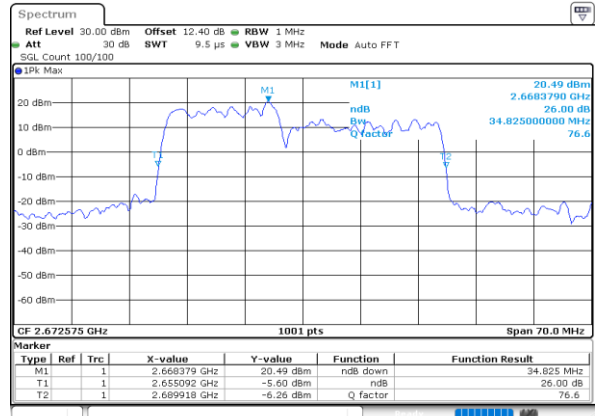

LTE Band 41C

64QAM

Lowest Channel / 15MHz+15MHz

Date: 28.MAY.2020 03:08:30

Lowest Channel / 15MHz+20MHz

Date: 28.MAY.2020 02:57:44

Middle Channel / 15MHz+15MHz

Date: 28.MAY.2020 03:12:52

Middle Channel / 15MHz+20MHz

Date: 28.MAY.2020 03:10:27

Highest Channel / 15MHz+15MHz

Date: 28.MAY.2020 03:18:06

Highest Channel / 15MHz+20MHz

Date: 28.MAY.2020 03:05:21

LTE Band 41C

64QAM

Lowest Channel / 20MHz+5MHz

Lowest Channel / 20MHz+10MHz

Middle Channel / 20MHz+5MHz

Middle Channel / 20MHz+10MHz

Highest Channel / 20MHz+5MHz

Highest Channel / 20MHz+10MHz

LTE Band 41C

64QAM