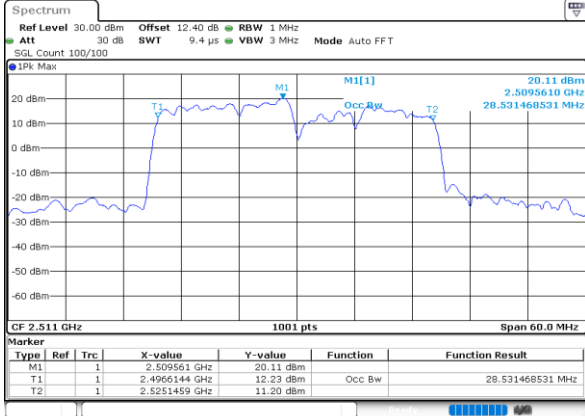

Highest Channel / 10MHz+15MHz

Date: 28.MAY.2020 04:11:31

LTE Band 41C

64QAM

Lowest Channel / 10MHz+20MHz

Date: 28.MAY.2020 03:36:14

Lowest Channel / 15MHz+10MHz

Date: 28.MAY.2020 03:50:06

Middle Channel / 10MHz+20MHz

Date: 28.MAY.2020 03:39:47

Middle Channel / 15MHz+10MHz

Date: 28.MAY.2020 03:53:06

Highest Channel / 10MHz+20MHz

Date: 28.MAY.2020 03:46:04

Highest Channel / 15MHz+10MHz

Date: 28.MAY.2020 03:55:31

LTE Band 41C

64QAM

Lowest Channel / 15MHz+15MHz

Date: 28.MAY.2020 03:08:08

Lowest Channel / 15MHz+20MHz

Date: 28.MAY.2020 02:57:22

Middle Channel / 15MHz+15MHz

Date: 28.MAY.2020 03:12:30

Middle Channel / 15MHz+20MHz

Date: 28.MAY.2020 03:10:15

Highest Channel / 15MHz+15MHz

Date: 28.MAY.2020 03:16:10

Highest Channel / 15MHz+20MHz

Date: 28.MAY.2020 03:03:26

LTE Band 41C

64QAM