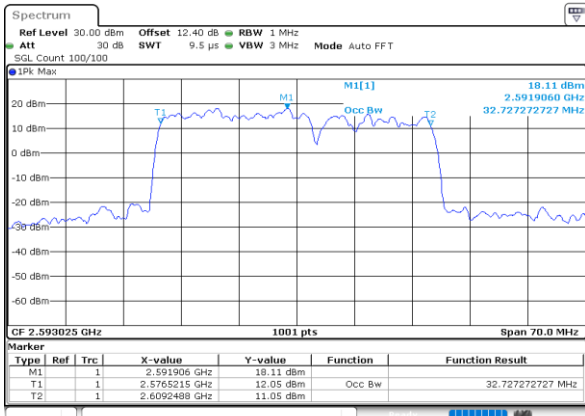

Lowest Channel / 20MHz+5MHz

Date: 28.MAY.2020 04:17:09

Lowest Channel / 20MHz+10MHz

Date: 28.MAY.2020 03:20:38

Middle Channel / 20MHz+5MHz

Date: 28.MAY.2020 04:20:03

Middle Channel / 20MHz+10MHz

Date: 28.MAY.2020 03:25:20

Highest Channel / 20MHz+5MHz

Date: 28.MAY.2020 04:22:55

Highest Channel / 20MHz+10MHz

Date: 28.MAY.2020 03:31:44

LTE Band 41C

64QAM

Lowest Channel / 20MHz+15MHz

Lowest Channel / 20MHz+20MHz

Middle Channel / 20MHz+15MHz

Middle Channel / 20MHz+20MHz

Highest Channel / 20MHz+15MHz

Highest Channel / 20MHz+20MHz

Conducted Band Edge

LTE Band 41C / 5MHz+20MHz

QPSK

Lowest Band Edge / 1RB0 and 1RB9