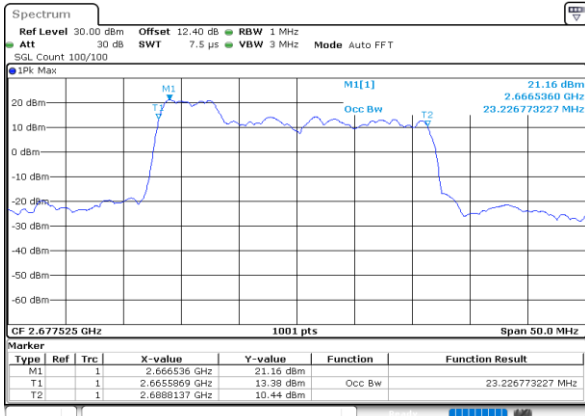

Highest Channel / 20MHz+15MHz

Date: 28.MAY.2020 02:52:40

Highest Channel / 20MHz+20MHz

Date: 28.MAY.2020 02:35:16

LTE Band 41C

64QAM

Lowest Channel / 5MHz+20MHz

Date: 28.MAY.2020 04:27:15

Lowest Channel / 10MHz+15MHz

Date: 28.MAY.2020 04:10:14

Middle Channel / 5MHz+20MHz

Date: 28.MAY.2020 04:30:21

Middle Channel / 10MHz+15MHz

Date: 28.MAY.2020 04:10:01

Highest Channel / 5MHz+20MHz

Date: 28.MAY.2020 04:33:47

Highest Channel / 10MHz+15MHz

Date: 28.MAY.2020 04:11:31

LTE Band 41C

64QAM

Lowest Channel / 10MHz+20MHz

Date: 28.MAY.2020 03:36:14

Lowest Channel / 15MHz+10MHz

Date: 28.MAY.2020 03:50:06