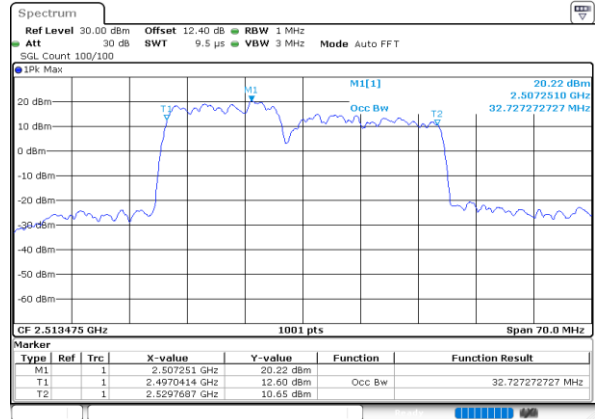

Lowest Channel / 10MHz+20MHz

Date: 28.MAY.2020 03:35:27

Lowest Channel / 15MHz+10MHz

Date: 28.MAY.2020 03:49:19

Middle Channel / 10MHz+20MHz

Date: 28.MAY.2020 03:39:00

Middle Channel / 15MHz+10MHz

Date: 28.MAY.2020 03:52:19

Highest Channel / 10MHz+20MHz

Date: 28.MAY.2020 03:46:51

Highest Channel / 15MHz+10MHz

Date: 28.MAY.2020 03:56:17

LTE Band 41C

QPSK

Lowest Channel / 15MHz+15MHz

Date: 28.MAY.2020 03:07:22

Lowest Channel / 15MHz+20MHz

Date: 28.MAY.2020 02:15:35

Middle Channel / 15MHz+15MHz

Date: 28.MAY.2020 03:11:44

Middle Channel / 15MHz+20MHz

Date: 28.MAY.2020 03:10:18

Highest Channel / 15MHz+15MHz

Date: 28.MAY.2020 03:16:57

Highest Channel / 15MHz+20MHz

Date: 28.MAY.2020 03:10:413

LTE Band 41C

QPSK

Lowest Channel / 20MHz+5MHz

Date: 28.MAY.2020 04:16:22

Lowest Channel / 20MHz+10MHz

Date: 28.MAY.2020 03:19:51