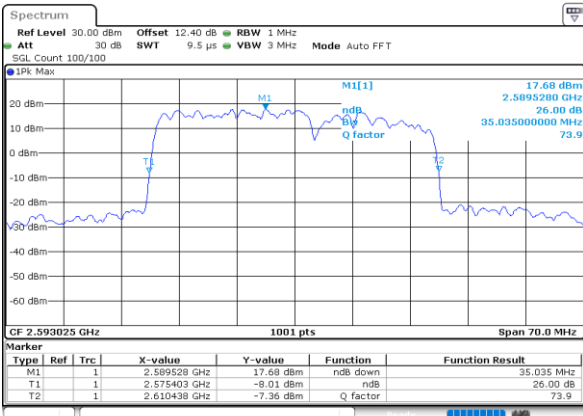

Lowest Channel / 20MHz+5MHz

Lowest Channel / 20MHz+10MHz

Middle Channel / 20MHz+5MHz

Middle Channel / 20MHz+10MHz

Highest Channel / 20MHz+5MHz

Highest Channel / 20MHz+10MHz

LTE Band 41C

64QAM

Lowest Channel / 20MHz+15MHz

Date: 28.MAY.2020 02:39:40

Lowest Channel / 20MHz+20MHz

Date: 28.MAY.2020 02:12:07

Middle Channel / 20MHz+15MHz

Date: 28.MAY.2020 02:49:51

Middle Channel / 20MHz+20MHz

Date: 28.MAY.2020 02:13:14

Highest Channel / 20MHz+15MHz

Date: 28.MAY.2020 02:54:12

Highest Channel / 20MHz+20MHz

Date: 28.MAY.2020 02:16:48

Occupied Bandwidth

Mode	LTE Band 41C : 99%OBW(MHz)				
QPSK					
BW	5MHz+20MHz	10MHz+15MHz	10MHz+20MHz	15MHz+10MHz	15MHz+15MHz
Lowest CH	23.03	23.18	27.99	23.38	28.47
Middle CH	23.13	23.23	28.11	23.43	28.35
Highest CH	22.93	23.18	27.81	23.33	28.29
BW	15MHz+20MHz	20MHz+5MHz	20MHz+10MHz	20MHz+15MHz	20MHz+20MHz
Lowest CH	32.73	23.13	27.69	32.87	37.48
Middle CH	33.01	23.13	27.69	32.52	37.72
Highest CH	33.01	23.23	28.05	32.66	37.32

Mode	LTE Band 41C : 99%OBW(MHz)				
16QAM					
BW	5MHz+20MHz	10MHz+15MHz	10MHz+20MHz	15MHz+10MHz	15MHz+15MHz
Lowest CH	23.23	23.38	27.81	23.58	28.29
Middle CH	23.23	23.28	27.63	23.48	28.17
Highest CH	23.13	23.13	27.87	23.28	28.41
BW	15MHz+20MHz	20MHz+5MHz	20MHz+10MHz	20MHz+15MHz	20MHz+20MHz
Lowest CH	32.87	23.28	27.99	32.80	37.32
Middle CH	32.80	23.28	28.05	32.87	37.56
Highest CH	32.87	23.28	27.81	32.87	37.32