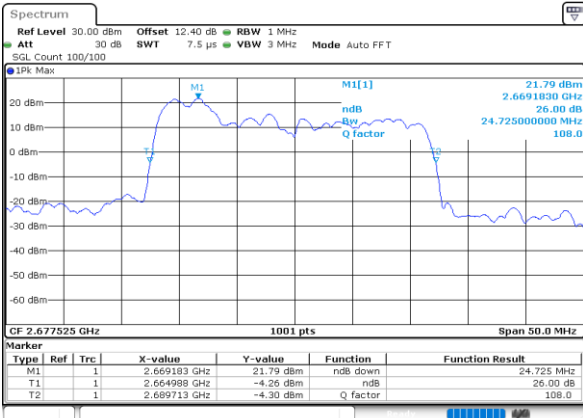

Lowest Channel / 10MHz+15MHz

Date: 28.MAY.2020 04:10:26

Middle Channel / 5MHz+20MHz

Date: 28.MAY.2020 04:30:43

Middle Channel / 10MHz+15MHz

Date: 28.MAY.2020 04:10:23

Highest Channel / 5MHz+20MHz

Date: 28.MAY.2020 04:35:42

Highest Channel / 10MHz+15MHz

Date: 28.MAY.2020 04:13:48

LTE Band 41C

64QAM

Lowest Channel / 10MHz+20MHz

Date: 28.MAY.2020 03:36:36

Lowest Channel / 15MHz+10MHz

Date: 28.MAY.2020 03:50:28