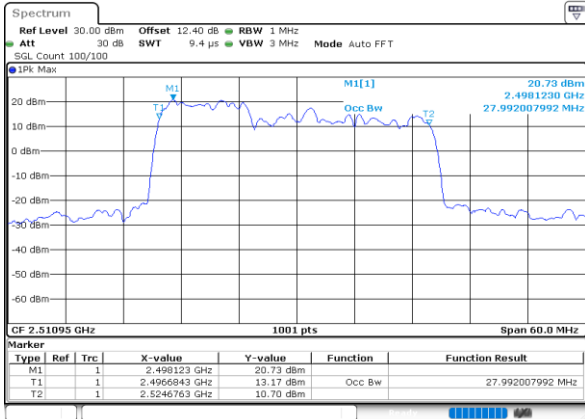

LTE Band 41C

QPSK

Lowest Channel / 5MHz+20MHz

Date: 28.MAY.2020 04:26:28

Lowest Channel / 10MHz+15MHz

Date: 28.MAY.2020 04:03:17

Middle Channel / 5MHz+20MHz

Date: 28.MAY.2020 04:29:35

Middle Channel / 10MHz+15MHz

Date: 28.MAY.2020 04:07:15

Highest Channel / 5MHz+20MHz

Date: 28.MAY.2020 04:34:34

Highest Channel / 10MHz+15MHz

Date: 28.MAY.2020 04:14:42

LTE Band 41C

QPSK

Lowest Channel / 10MHz+20MHz

Date: 28.MAY.2020 03:35:27

Lowest Channel / 15MHz+10MHz

Date: 28.MAY.2020 03:49:19

Middle Channel / 10MHz+20MHz

Date: 28.MAY.2020 03:39:00

Middle Channel / 15MHz+10MHz

Date: 28.MAY.2020 03:52:19

Highest Channel / 10MHz+20MHz

Date: 28.MAY.2020 03:46:51

Highest Channel / 15MHz+10MHz

Date: 28.MAY.2020 03:56:17

LTE Band 41C

QPSK

Lowest Channel / 15MHz+15MHz

Date: 28.MAY.2020 03:07:22