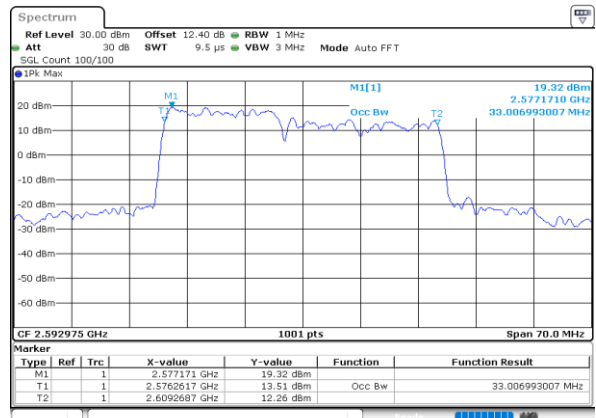

Highest Channel / 10MHz+20MHz

Date: 28.MAY.2020 03:46:51

Highest Channel / 15MHz+10MHz

Date: 28.MAY.2020 03:56:17

LTE Band 41C

QPSK

Lowest Channel / 15MHz+15MHz

Date: 28.MAY.2020 03:07:22

Lowest Channel / 15MHz+20MHz

Date: 28.MAY.2020 02:15:35

Middle Channel / 15MHz+15MHz

Date: 28.MAY.2020 03:11:44

Middle Channel / 15MHz+20MHz

Date: 28.MAY.2020 03:10:18

Highest Channel / 15MHz+15MHz

Date: 28.MAY.2020 03:16:57

Highest Channel / 15MHz+20MHz

Date: 28.MAY.2020 03:10:413

LTE Band 41C

QPSK

Lowest Channel / 20MHz+5MHz

Date: 28.MAY.2020 04:16:22

Lowest Channel / 20MHz+10MHz

Date: 28.MAY.2020 03:19:51