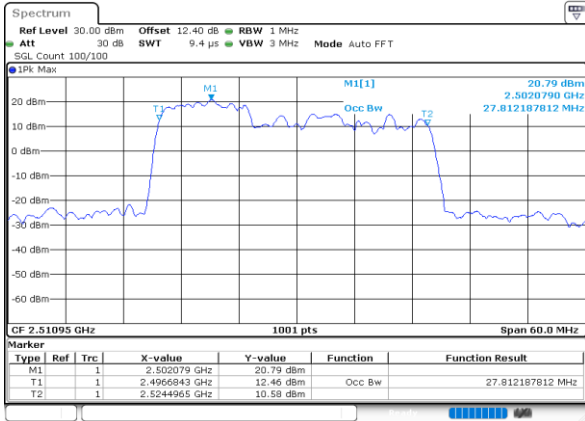

Lowest Channel / 5MHz+20MHz

Date: 28.MAY.2020 04:26:52

Lowest Channel / 10MHz+15MHz

Date: 28.MAY.2020 04:03:40

Middle Channel / 5MHz+20MHz

Date: 28.MAY.2020 04:29:50

Middle Channel / 10MHz+15MHz

Date: 28.MAY.2020 04:07:38

Highest Channel / 5MHz+20MHz

Date: 28.MAY.2020 04:34:10

Highest Channel / 10MHz+15MHz

Date: 28.MAY.2020 04:10:55

LTE Band 41C

16QAM

Lowest Channel / 10MHz+20MHz

Date: 28.MAY.2020 03:35:51

Lowest Channel / 15MHz+10MHz

Date: 28.MAY.2020 03:49:43

Middle Channel / 10MHz+20MHz

Date: 28.MAY.2020 03:39:23

Middle Channel / 15MHz+10MHz

Date: 28.MAY.2020 03:52:43

Highest Channel / 10MHz+20MHz

Date: 28.MAY.2020 03:46:27