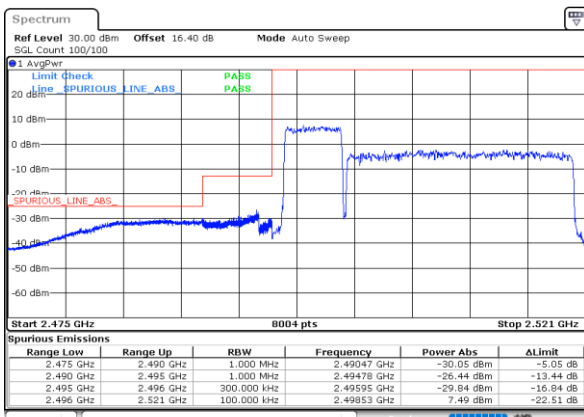

Highest Channel / 20MHz+5MHz

Date: 28.MAY.2020 04:22:55

Highest Channel / 20MHz+10MHz

Date: 28.MAY.2020 03:31:44

LTE Band 41C

64QAM

Lowest Channel / 20MHz+15MHz

Lowest Channel / 20MHz+20MHz

Middle Channel / 20MHz+15MHz

Middle Channel / 20MHz+20MHz

Highest Channel / 20MHz+15MHz

Highest Channel / 20MHz+20MHz

Conducted Band Edge

LTE Band 41C / 5MHz+20MHz

QPSK

Lowest Band Edge / 1RB0 and 1RB9

Date: 19.MAY.2020 04:49:46

Highest Band Edge / 1RB0 and 1RB9

Date: 19.MAY.2020 05:01:02

Lowest Band Edge / 1RB24 and 1RB0

Date: 19.MAY.2020 04:50:36

Highest Band Edge / 1RB24 and 1RB0

Date: 19.MAY.2020 05:05:24

Lowest Band Edge / Full RB

Date: 28.MAY.2020 01:33:42

Highest Band Edge / Full RB

Date: 18.MAY.2020 05:12:21