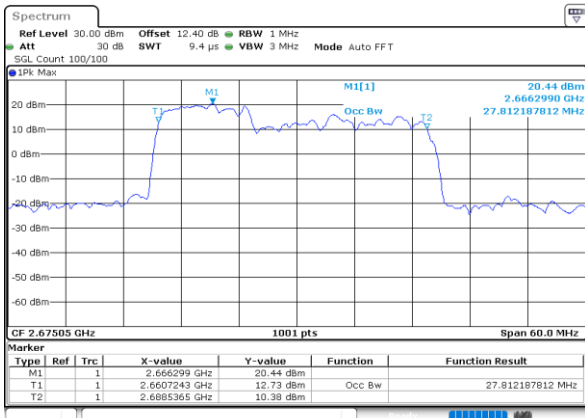

Middle Channel / 10MHz+15MHz

Date: 28.MAY.2020 04:07:15

Highest Channel / 5MHz+20MHz

Date: 28.MAY.2020 04:34:34

Highest Channel / 10MHz+15MHz

Date: 28.MAY.2020 04:14:42

LTE Band 41C

QPSK

Lowest Channel / 10MHz+20MHz

Date: 28.MAY.2020 03:35:27

Lowest Channel / 15MHz+10MHz

Date: 28.MAY.2020 03:49:19

Middle Channel / 10MHz+20MHz

Date: 28.MAY.2020 03:39:00

Middle Channel / 15MHz+10MHz

Date: 28.MAY.2020 03:52:19

Highest Channel / 10MHz+20MHz

Date: 28.MAY.2020 03:46:51

Highest Channel / 15MHz+10MHz

Date: 28.MAY.2020 03:56:17

LTE Band 41C

QPSK

Lowest Channel / 15MHz+15MHz

Date: 28.MAY.2020 03:07:22