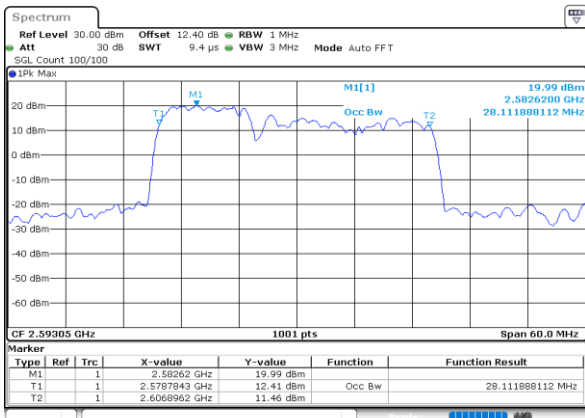

Middle Channel / 10MHz+15MHz

Date: 28.MAY.2020 04:07:15

Highest Channel / 5MHz+20MHz

Date: 28.MAY.2020 04:34:34

Highest Channel / 10MHz+15MHz

Date: 28.MAY.2020 04:14:42

LTE Band 41C

QPSK

Lowest Channel / 10MHz+20MHz

Date: 28.MAY.2020 03:35:27

Lowest Channel / 15MHz+10MHz

Date: 28.MAY.2020 03:49:19

Middle Channel / 10MHz+20MHz

Date: 28.MAY.2020 03:39:00

Middle Channel / 15MHz+10MHz

Date: 28.MAY.2020 03:52:19

Highest Channel / 10MHz+20MHz

Date: 28.MAY.2020 03:46:51

Highest Channel / 15MHz+10MHz

Date: 28.MAY.2020 03:56:17

LTE Band 41C

QPSK

Lowest Channel / 15MHz+15MHz

Date: 28.MAY.2020 03:07:22