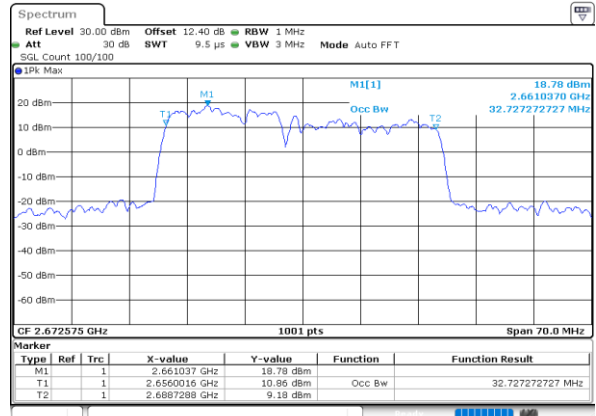

LTE Band 41C

64QAM

Lowest Channel / 15MHz+15MHz

Date: 28.MAY.2020 03:08:08

Lowest Channel / 15MHz+20MHz

Date: 28.MAY.2020 02:57:22

Middle Channel / 15MHz+15MHz

Date: 28.MAY.2020 03:12:30

Middle Channel / 15MHz+20MHz

Date: 28.MAY.2020 03:10:15

Highest Channel / 15MHz+15MHz

Date: 28.MAY.2020 03:16:10

Highest Channel / 15MHz+20MHz

Date: 28.MAY.2020 03:03:26

LTE Band 41C

64QAM

Lowest Channel / 20MHz+5MHz

Date: 28.MAY.2020 04:17:09

Lowest Channel / 20MHz+10MHz

Date: 28.MAY.2020 03:20:38

Middle Channel / 20MHz+5MHz

Date: 28.MAY.2020 04:20:03

Middle Channel / 20MHz+10MHz

Date: 28.MAY.2020 03:25:20

Highest Channel / 20MHz+5MHz

Date: 28.MAY.2020 04:22:55

Highest Channel / 20MHz+10MHz

Date: 28.MAY.2020 03:31:44

LTE Band 41C

64QAM

Lowest Channel / 20MHz+15MHz

Lowest Channel / 20MHz+20MHz