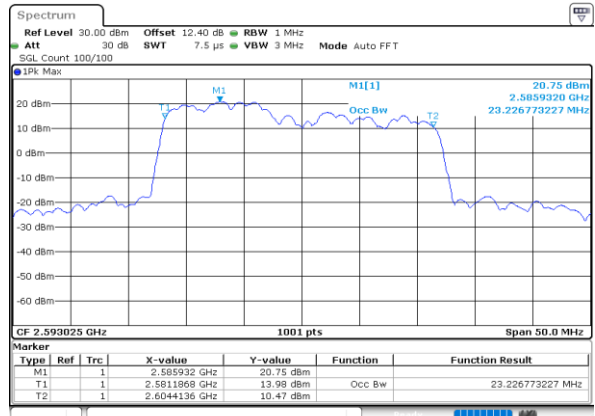

Mode	LTE Band 41C : 99%OBW(MHz)				
64QAM					
BW	5MHz+20MHz	10MHz+15MHz	10MHz+20MHz	15MHz+10MHz	15MHz+15MHz
Lowest CH	23.23	23.28	27.51	23.33	28.53
Middle CH	23.38	23.28	27.69	23.38	28.29
Highest CH	23.23	23.38	27.75	23.38	28.77
BW	15MHz+20MHz	20MHz+5MHz	20MHz+10MHz	20MHz+15MHz	20MHz+20MHz
Lowest CH	32.59	23.08	27.99	32.45	37.48
Middle CH	32.52	23.23	27.93	32.73	37.80
Highest CH	32.73	23.48	27.99	32.80	37.72

LTE Band 41C

QPSK

Lowest Channel / 5MHz+20MHz

Date: 28.MAY.2020 04:26:28

Lowest Channel / 10MHz+15MHz

Date: 28.MAY.2020 04:03:17

Middle Channel / 5MHz+20MHz

Date: 28.MAY.2020 04:29:35

Middle Channel / 10MHz+15MHz

Date: 28.MAY.2020 04:07:15

Highest Channel / 5MHz+20MHz

Date: 28.MAY.2020 04:34:34

Highest Channel / 10MHz+15MHz

Date: 28.MAY.2020 04:14:42

LTE Band 41C

QPSK