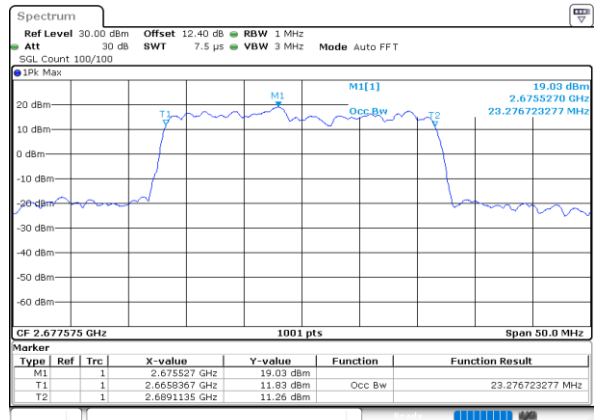

Highest Channel / 5MHz+20MHz

Date: 28.MAY.2020 04:34:10

Highest Channel / 10MHz+15MHz

Date: 28.MAY.2020 04:10:55

LTE Band 41C

16QAM

Lowest Channel / 10MHz+20MHz

Date: 28.MAY.2020 03:35:51

Lowest Channel / 15MHz+10MHz

Date: 28.MAY.2020 03:49:43

Middle Channel / 10MHz+20MHz

Date: 28.MAY.2020 03:39:23

Middle Channel / 15MHz+10MHz

Date: 28.MAY.2020 03:52:43

Highest Channel / 10MHz+20MHz

Date: 28.MAY.2020 03:46:27

Highest Channel / 15MHz+10MHz

Date: 28.MAY.2020 03:55:54

LTE Band 41C

16QAM

Lowest Channel / 15MHz+15MHz

Date: 28.MAY.2020 03:07:45

Lowest Channel / 15MHz+20MHz

Date: 28.MAY.2020 02:15:58