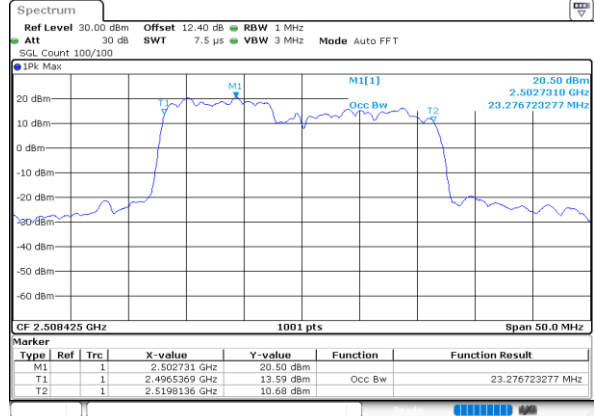

Lowest Channel / 20MHz+15MHz

Date: 28.MAY.2020 02:38:55

Lowest Channel / 20MHz+20MHz

Date: 28.MAY.2020 02:28:21

Middle Channel / 20MHz+15MHz

Date: 28.MAY.2020 02:49:05

Middle Channel / 20MHz+20MHz

Date: 28.MAY.2020 02:31:49

Highest Channel / 20MHz+15MHz

Date: 28.MAY.2020 02:52:40

Highest Channel / 20MHz+20MHz

Date: 28.MAY.2020 02:35:16

LTE Band 41C

64QAM

Lowest Channel / 5MHz+20MHz

Date: 28.MAY.2020 04:27:15

Lowest Channel / 10MHz+15MHz

Date: 28.MAY.2020 04:10:14

Middle Channel / 5MHz+20MHz

Date: 28.MAY.2020 04:30:21

Middle Channel / 10MHz+15MHz

Date: 28.MAY.2020 04:10:01

Highest Channel / 5MHz+20MHz

Date: 28.MAY.2020 04:33:47

Highest Channel / 10MHz+15MHz

Date: 28.MAY.2020 04:11:31

LTE Band 41C

64QAM

Lowest Channel / 10MHz+20MHz

Date: 28.MAY.2020 03:36:14

Lowest Channel / 15MHz+10MHz

Date: 28.MAY.2020 03:50:06