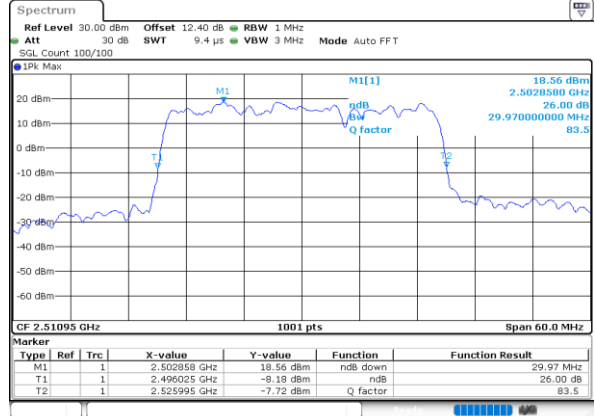

LTE Band 41C

16QAM

Lowest Channel / 20MHz+5MHz

Date: 28.MAY.2020 04:17:54

Lowest Channel / 20MHz+10MHz

Date: 28.MAY.2020 03:21:23

Middle Channel / 20MHz+5MHz

Date: 28.MAY.2020 04:20:49

Middle Channel / 20MHz+10MHz

Date: 28.MAY.2020 03:26:05

Highest Channel / 20MHz+5MHz

Date: 28.MAY.2020 04:24:27

Highest Channel / 20MHz+10MHz

Date: 28.MAY.2020 03:33:16

LTE Band 41C

16QAM