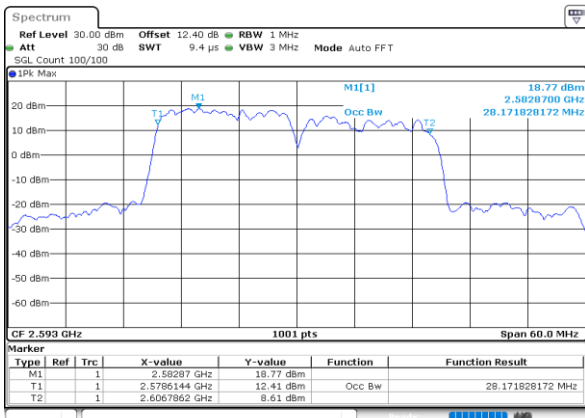

Lowest Channel / 15MHz+10MHz

Date: 28.MAY.2020 03:49:43

Middle Channel / 10MHz+20MHz

Date: 28.MAY.2020 03:39:23

Middle Channel / 15MHz+10MHz

Date: 28.MAY.2020 03:52:43

Highest Channel / 10MHz+20MHz

Date: 28.MAY.2020 03:46:27

Highest Channel / 15MHz+10MHz

Date: 28.MAY.2020 03:55:54

LTE Band 41C

16QAM

Lowest Channel / 15MHz+15MHz

Date: 28.MAY.2020 03:07:45

Lowest Channel / 15MHz+20MHz

Date: 28.MAY.2020 02:15:58

Middle Channel / 15MHz+15MHz

Date: 28.MAY.2020 03:12:07

Middle Channel / 15MHz+20MHz

Date: 28.MAY.2020 03:10:41

Highest Channel / 15MHz+15MHz

Date: 28.MAY.2020 03:16:33

Highest Channel / 15MHz+20MHz

Date: 28.MAY.2020 03:10:49