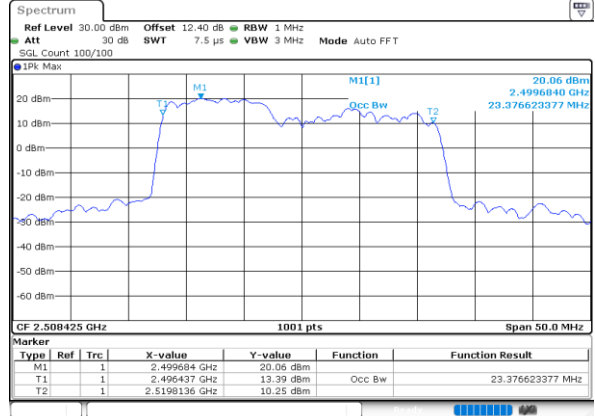

LTE Band 41C

QPSK

Lowest Channel / 20MHz+15MHz

Date: 28.MAY.2020 02:38:32

Lowest Channel / 20MHz+20MHz

Date: 28.MAY.2020 02:27:59

Middle Channel / 20MHz+15MHz

Date: 28.MAY.2020 02:48:42

Middle Channel / 20MHz+20MHz

Date: 28.MAY.2020 02:31:26

Highest Channel / 20MHz+15MHz

Date: 28.MAY.2020 02:53:04

Highest Channel / 20MHz+20MHz

Date: 28.MAY.2020 02:35:40

LTE Band 41C

16QAM

Lowest Channel / 5MHz+20MHz

Date: 28.MAY.2020 04:26:52

Lowest Channel / 10MHz+15MHz

Date: 28.MAY.2020 04:03:40

Middle Channel / 5MHz+20MHz

Date: 28.MAY.2020 04:29:50

Middle Channel / 10MHz+15MHz

Date: 28.MAY.2020 04:07:38

Highest Channel / 5MHz+20MHz

Date: 28.MAY.2020 04:34:10

Highest Channel / 10MHz+15MHz

Date: 28.MAY.2020 04:10:55

LTE Band 41C

16QAM

Lowest Channel / 10MHz+20MHz

Date: 28.MAY.2020 03:35:51