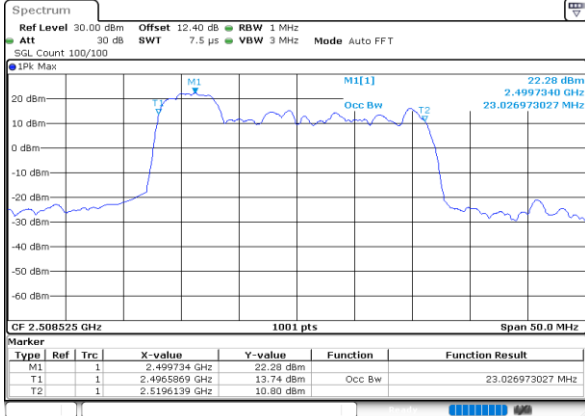

LTE Band 41C

QPSK

Lowest Channel / 5MHz+20MHz

Date: 28.MAY.2020 04:26:28