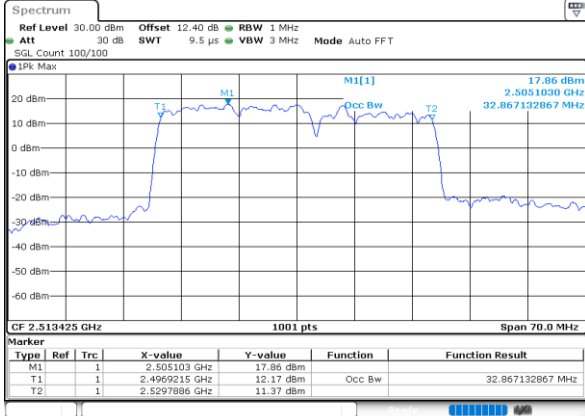

Highest Channel / 15MHz+20MHz

Date: 28.MAY.2020 03:10:413

LTE Band 41C

QPSK

Lowest Channel / 20MHz+5MHz

Date: 28.MAY.2020 04:16:22

Lowest Channel / 20MHz+10MHz

Date: 28.MAY.2020 03:19:51

Middle Channel / 20MHz+5MHz

Date: 28.MAY.2020 04:19:17

Middle Channel / 20MHz+10MHz

Date: 28.MAY.2020 03:24:33

Highest Channel / 20MHz+5MHz

Date: 28.MAY.2020 04:23:42

Highest Channel / 20MHz+10MHz

Date: 28.MAY.2020 03:32:31

LTE Band 41C

QPSK

Lowest Channel / 20MHz+15MHz

Date: 28.MAY.2020 02:38:32

Lowest Channel / 20MHz+20MHz

Date: 28.MAY.2020 02:27:59

Middle Channel / 20MHz+15MHz

Date: 28.MAY.2020 02:48:42