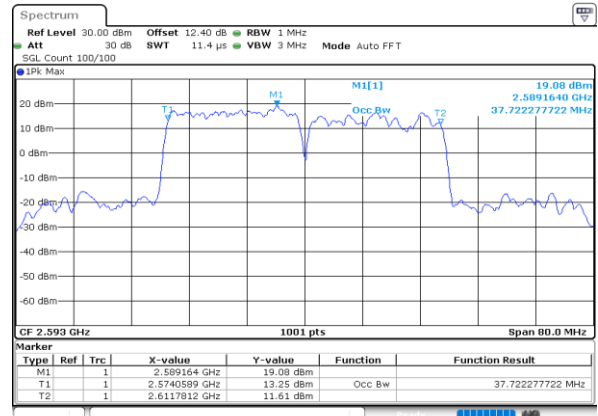

Middle Channel / 20MHz+5MHz

Date: 28.MAY.2020 04:19:17

Middle Channel / 20MHz+10MHz

Date: 28.MAY.2020 03:24:33

Highest Channel / 20MHz+5MHz

Date: 28.MAY.2020 04:23:42

Highest Channel / 20MHz+10MHz

Date: 28.MAY.2020 03:32:31

LTE Band 41C

QPSK

Lowest Channel / 20MHz+15MHz

Date: 28.MAY.2020 02:38:32

Lowest Channel / 20MHz+20MHz

Date: 28.MAY.2020 02:27:59

Middle Channel / 20MHz+15MHz

Date: 28.MAY.2020 02:48:42

Middle Channel / 20MHz+20MHz

Date: 28.MAY.2020 02:31:26

Highest Channel / 20MHz+15MHz

Date: 28.MAY.2020 02:53:04

Highest Channel / 20MHz+20MHz

Date: 28.MAY.2020 02:35:40

LTE Band 41C

16QAM