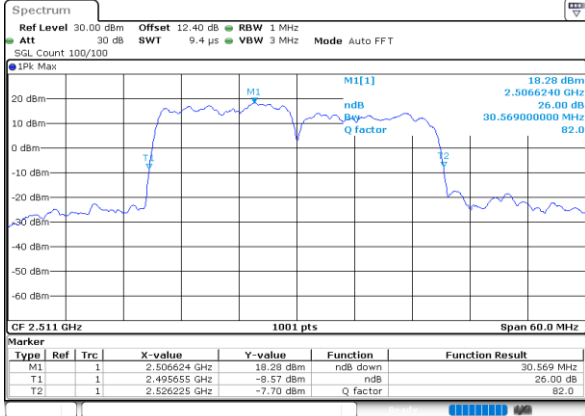

Highest Channel / 10MHz+15MHz

Date: 28.MAY.2020 04:13:48

LTE Band 41C

64QAM

Lowest Channel / 10MHz+20MHz

Date: 28.MAY.2020 03:36:36

Lowest Channel / 15MHz+10MHz

Date: 28.MAY.2020 03:50:28

Middle Channel / 10MHz+20MHz

Date: 28.MAY.2020 03:40:09

Middle Channel / 15MHz+10MHz

Date: 28.MAY.2020 03:53:28

Highest Channel / 10MHz+20MHz

Date: 28.MAY.2020 03:47:59

Highest Channel / 15MHz+10MHz

Date: 28.MAY.2020 03:57:26

LTE Band 41C

64QAM

Lowest Channel / 15MHz+15MHz

Date: 28.MAY.2020 03:08:30

Lowest Channel / 15MHz+20MHz

Date: 28.MAY.2020 02:57:44

Middle Channel / 15MHz+15MHz

Date: 28.MAY.2020 03:12:52

Middle Channel / 15MHz+20MHz

Date: 28.MAY.2020 03:10:27

Highest Channel / 15MHz+15MHz

Date: 28.MAY.2020 03:18:06

Highest Channel / 15MHz+20MHz

Date: 28.MAY.2020 03:05:21

LTE Band 41C

64QAM