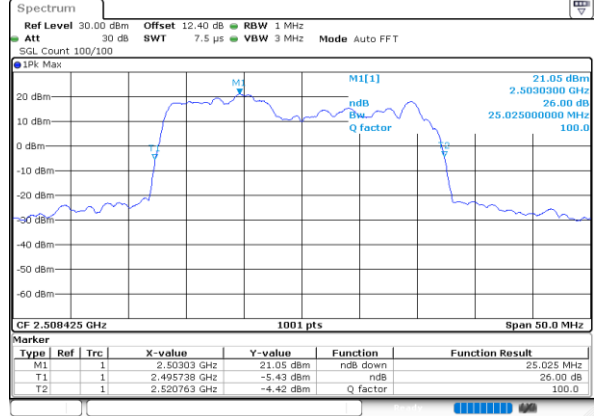

Highest Channel / 20MHz+15MHz

Date: 28.MAY.2020 02:53:49

Highest Channel / 20MHz+20MHz

Date: 28.MAY.2020 02:16:25

LTE Band 41C

64QAM

Lowest Channel / 5MHz+20MHz

Date: 28.MAY.2020 04:27:37

Lowest Channel / 10MHz+15MHz

Date: 28.MAY.2020 04:10:26

Middle Channel / 5MHz+20MHz

Date: 28.MAY.2020 04:30:43

Middle Channel / 10MHz+15MHz

Date: 28.MAY.2020 04:10:23

Highest Channel / 5MHz+20MHz

Date: 28.MAY.2020 04:35:42

Highest Channel / 10MHz+15MHz

Date: 28.MAY.2020 04:13:48

LTE Band 41C

64QAM

Lowest Channel / 10MHz+20MHz

Date: 28.MAY.2020 03:36:36

Lowest Channel / 15MHz+10MHz

Date: 28.MAY.2020 03:50:28