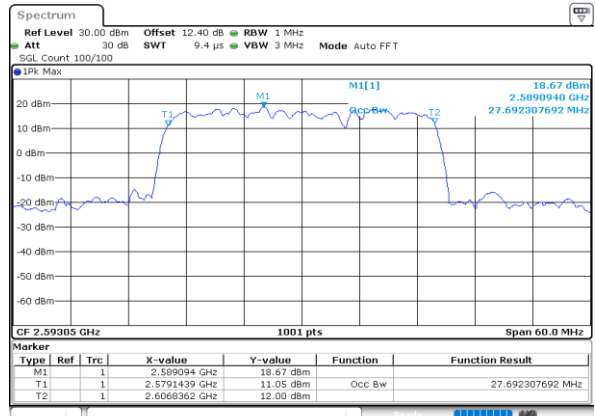

Highest Channel / 10MHz+20MHz

Date: 28.MAY.2020 03:46:51

Highest Channel / 15MHz+10MHz

Date: 28.MAY.2020 03:56:17

LTE Band 41C

QPSK

Lowest Channel / 15MHz+15MHz

Date: 28.MAY.2020 03:07:22

Lowest Channel / 15MHz+20MHz

Date: 28.MAY.2020 02:15:35

Middle Channel / 15MHz+15MHz

Date: 28.MAY.2020 03:11:44

Middle Channel / 15MHz+20MHz

Date: 28.MAY.2020 03:10:18

Highest Channel / 15MHz+15MHz

Date: 28.MAY.2020 03:16:57

Highest Channel / 15MHz+20MHz

Date: 28.MAY.2020 03:10:413

LTE Band 41C

QPSK

Lowest Channel / 20MHz+5MHz

Date: 28.MAY.2020 04:16:22

Lowest Channel / 20MHz+10MHz

Date: 28.MAY.2020 03:19:51

Middle Channel / 20MHz+5MHz

Date: 28.MAY.2020 04:19:17

Middle Channel / 20MHz+10MHz

Date: 28.MAY.2020 03:24:33

Highest Channel / 20MHz+5MHz

Date: 28.MAY.2020 04:23:42

Highest Channel / 20MHz+10MHz

Date: 28.MAY.2020 03:32:31