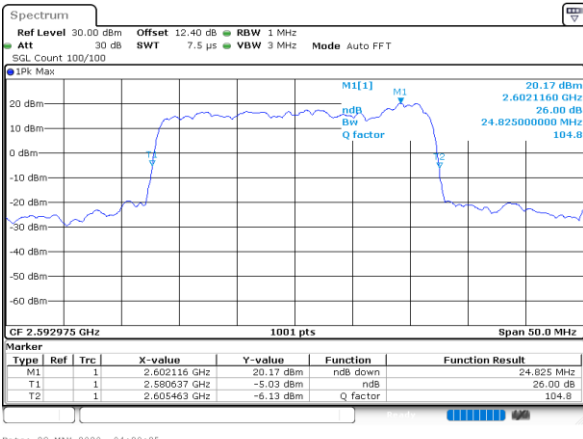

Middle Channel / 15MHz+20MHz

Date: 28.MAY.2020 03:10:27

Highest Channel / 15MHz+15MHz

Date: 28.MAY.2020 03:18:06

Highest Channel / 15MHz+20MHz

Date: 28.MAY.2020 03:05:21

LTE Band 41C

64QAM

Lowest Channel / 20MHz+5MHz

Lowest Channel / 20MHz+10MHz

Middle Channel / 20MHz+5MHz

Middle Channel / 20MHz+10MHz

Highest Channel / 20MHz+5MHz

Highest Channel / 20MHz+10MHz

LTE Band 41C

64QAM