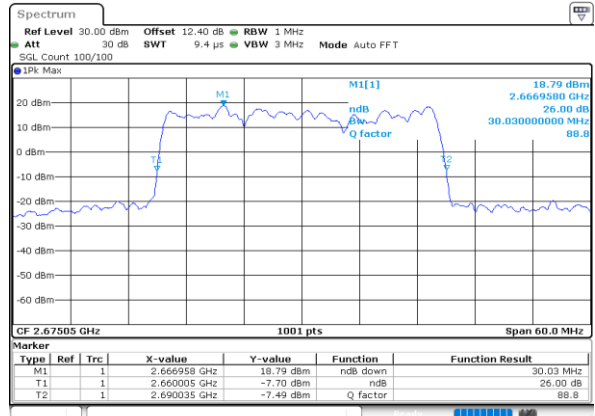

Middle Channel / 20MHz+10MHz

Date: 28.MAY.2020 03:26:05

Highest Channel / 20MHz+5MHz

Date: 28.MAY.2020 04:24:27

Highest Channel / 20MHz+10MHz

Date: 28.MAY.2020 03:33:16

LTE Band 41C

16QAM

Lowest Channel / 20MHz+15MHz

Date: 28.MAY.2020 02:40:04

Lowest Channel / 20MHz+20MHz

Date: 28.MAY.2020 02:12:30

Middle Channel / 20MHz+15MHz

Date: 28.MAY.2020 02:50:14

Middle Channel / 20MHz+20MHz

Date: 28.MAY.2020 02:13:57

Highest Channel / 20MHz+15MHz

Date: 28.MAY.2020 02:53:49

Highest Channel / 20MHz+20MHz

Date: 28.MAY.2020 02:16:25

LTE Band 41C

64QAM

Lowest Channel / 5MHz+20MHz

Date: 28.MAY.2020 04:27:37