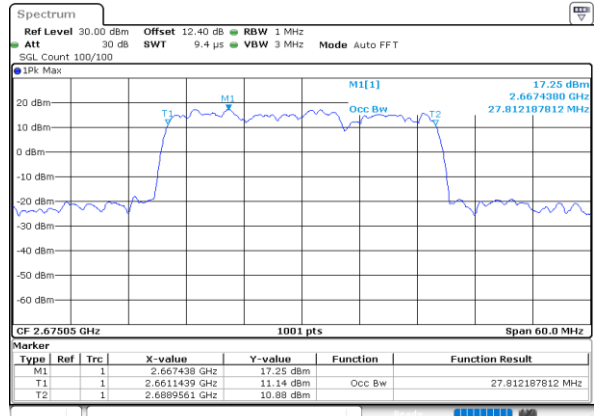

LTE Band 41C

16QAM

Lowest Channel / 20MHz+5MHz

Date: 28.MAY.2020 04:16:46

Lowest Channel / 20MHz+10MHz

Date: 28.MAY.2020 03:20:14

Middle Channel / 20MHz+5MHz

Date: 28.MAY.2020 04:19:40

Middle Channel / 20MHz+10MHz

Date: 28.MAY.2020 03:24:56

Highest Channel / 20MHz+5MHz

Date: 28.MAY.2020 04:23:19

Highest Channel / 20MHz+10MHz

Date: 28.MAY.2020 03:32:08

LTE Band 41C

16QAM

Lowest Channel / 20MHz+15MHz

Date: 28.MAY.2020 02:38:55

Lowest Channel / 20MHz+20MHz

Date: 28.MAY.2020 02:28:21

Middle Channel / 20MHz+15MHz

Date: 28.MAY.2020 02:49:05

Middle Channel / 20MHz+20MHz

Date: 28.MAY.2020 02:31:49

Highest Channel / 20MHz+15MHz

Date: 28.MAY.2020 02:52:40

Highest Channel / 20MHz+20MHz

Date: 28.MAY.2020 02:35:16

LTE Band 41C

64QAM

Lowest Channel / 5MHz+20MHz

Date: 28.MAY.2020 04:27:15