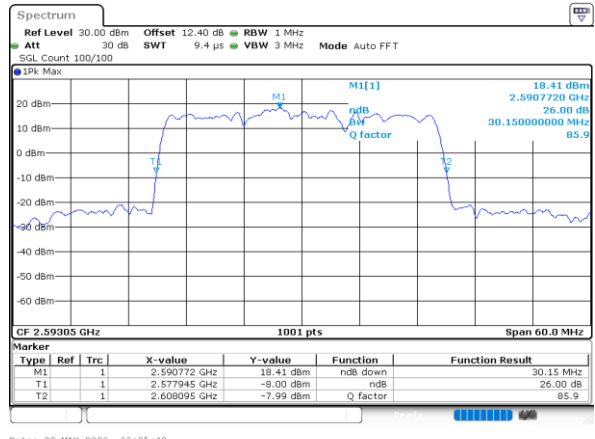

Lowest Channel / 20MHz+5MHz

Lowest Channel / 20MHz+10MHz

Middle Channel / 20MHz+5MHz

Middle Channel / 20MHz+10MHz

Highest Channel / 20MHz+5MHz

Highest Channel / 20MHz+10MHz

LTE Band 41C

64QAM