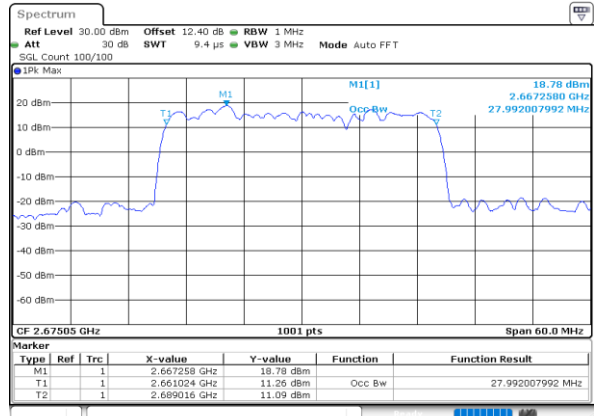

Middle Channel / 15MHz+20MHz

Date: 28.MAY.2020 03:10:15

Highest Channel / 15MHz+15MHz

Date: 28.MAY.2020 03:16:10

Highest Channel / 15MHz+20MHz

Date: 28.MAY.2020 03:03:26

LTE Band 41C

64QAM

Lowest Channel / 20MHz+5MHz

Date: 28.MAY.2020 04:17:09

Lowest Channel / 20MHz+10MHz

Date: 28.MAY.2020 03:20:38

Middle Channel / 20MHz+5MHz

Date: 28.MAY.2020 04:20:03

Middle Channel / 20MHz+10MHz

Date: 28.MAY.2020 03:25:20

Highest Channel / 20MHz+5MHz

Date: 28.MAY.2020 04:22:55

Highest Channel / 20MHz+10MHz

Date: 28.MAY.2020 03:31:44

LTE Band 41C

64QAM

Lowest Channel / 20MHz+15MHz

Lowest Channel / 20MHz+20MHz