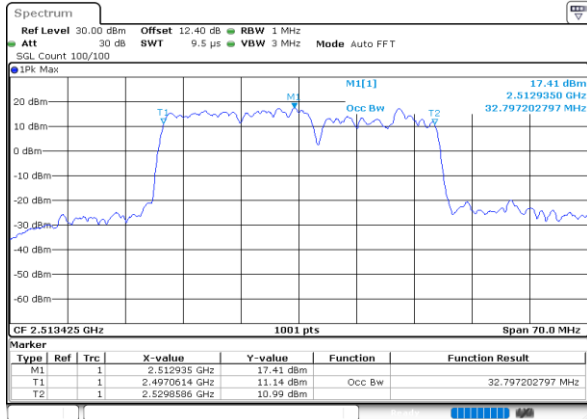

LTE Band 41C

16QAM

Lowest Channel / 20MHz+5MHz

Date: 28.MAY.2020 04:16:46

Lowest Channel / 20MHz+10MHz

Date: 28.MAY.2020 03:20:14

Middle Channel / 20MHz+5MHz

Date: 28.MAY.2020 04:19:40

Middle Channel / 20MHz+10MHz

Date: 28.MAY.2020 03:24:56

Highest Channel / 20MHz+5MHz

Date: 28.MAY.2020 04:23:19

Highest Channel / 20MHz+10MHz

Date: 28.MAY.2020 03:32:08

LTE Band 41C

16QAM

Lowest Channel / 20MHz+15MHz

Date: 28.MAY.2020 02:38:55

Lowest Channel / 20MHz+20MHz

Date: 28.MAY.2020 02:28:21

Middle Channel / 20MHz+15MHz

Date: 28.MAY.2020 02:49:05

Middle Channel / 20MHz+20MHz

Date: 28.MAY.2020 02:31:49

Highest Channel / 20MHz+15MHz

Date: 28.MAY.2020 02:52:40

Highest Channel / 20MHz+20MHz

Date: 28.MAY.2020 02:35:16

LTE Band 41C

64QAM

Lowest Channel / 5MHz+20MHz

Date: 28.MAY.2020 04:27:15