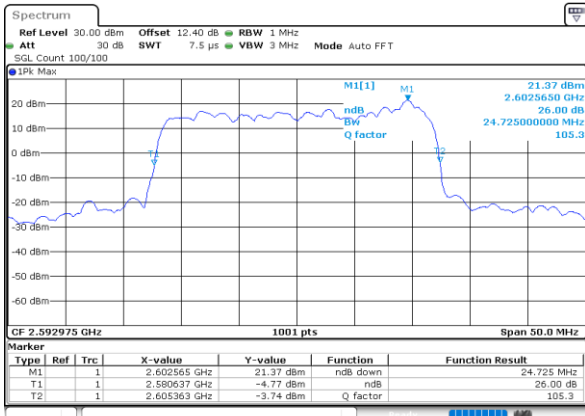

LTE Band 41C

16QAM

Lowest Channel / 20MHz+5MHz

Date: 28.MAY.2020 04:17:54

Lowest Channel / 20MHz+10MHz

Date: 28.MAY.2020 03:21:23

Middle Channel / 20MHz+5MHz

Date: 28.MAY.2020 04:20:49

Middle Channel / 20MHz+10MHz

Date: 28.MAY.2020 03:26:05

Highest Channel / 20MHz+5MHz

Date: 28.MAY.2020 04:24:27

Highest Channel / 20MHz+10MHz

Date: 28.MAY.2020 03:33:16

LTE Band 41C

16QAM