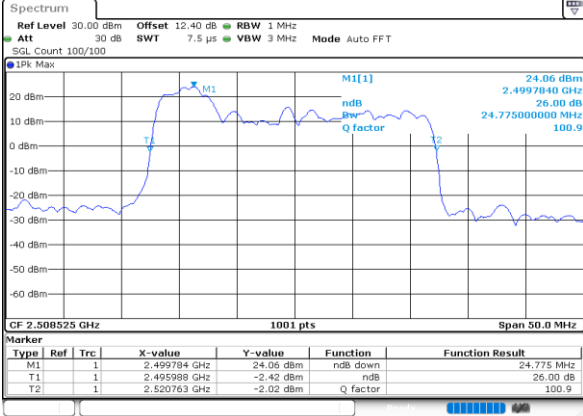

Lowest Channel / 20MHz+15MHz

Date: 28.MAY.2020 02:40:04

Lowest Channel / 20MHz+20MHz

Date: 28.MAY.2020 02:12:30

Middle Channel / 20MHz+15MHz

Date: 28.MAY.2020 02:50:14

Middle Channel / 20MHz+20MHz

Date: 28.MAY.2020 02:13:57

Highest Channel / 20MHz+15MHz

Date: 28.MAY.2020 02:53:49

Highest Channel / 20MHz+20MHz

Date: 28.MAY.2020 02:16:25

LTE Band 41C

64QAM

Lowest Channel / 5MHz+20MHz

Date: 28.MAY.2020 04:27:37

Lowest Channel / 10MHz+15MHz

Date: 28.MAY.2020 04:10:26

Middle Channel / 5MHz+20MHz

Date: 28.MAY.2020 04:30:43

Middle Channel / 10MHz+15MHz

Date: 28.MAY.2020 04:10:23

Highest Channel / 5MHz+20MHz

Date: 28.MAY.2020 04:35:42

Highest Channel / 10MHz+15MHz

Date: 28.MAY.2020 04:13:48

LTE Band 41C

64QAM

Lowest Channel / 10MHz+20MHz

Date: 28.MAY.2020 03:36:36

Lowest Channel / 15MHz+10MHz

Date: 28.MAY.2020 03:50:28