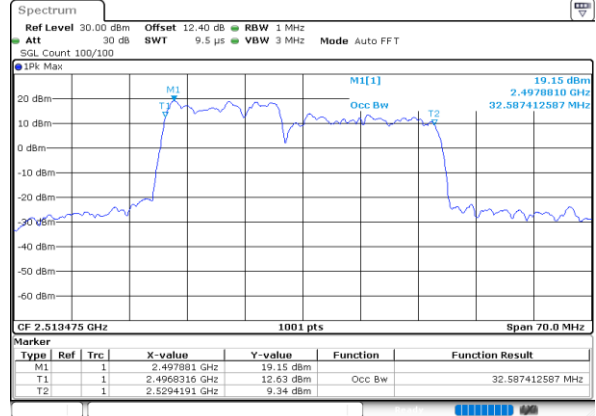

Highest Channel / 10MHz+15MHz

Date: 28.MAY.2020 04:11:31

LTE Band 41C

64QAM

Lowest Channel / 10MHz+20MHz

Date: 28.MAY.2020 03:36:14

Lowest Channel / 15MHz+10MHz

Date: 28.MAY.2020 03:50:06

Middle Channel / 10MHz+20MHz

Date: 28.MAY.2020 03:39:47

Middle Channel / 15MHz+10MHz

Date: 28.MAY.2020 03:53:06

Highest Channel / 10MHz+20MHz

Date: 28.MAY.2020 03:46:04

Highest Channel / 15MHz+10MHz

Date: 28.MAY.2020 03:55:31

LTE Band 41C

64QAM

Lowest Channel / 15MHz+15MHz

Date: 28.MAY.2020 03:08:08

Lowest Channel / 15MHz+20MHz

Date: 28.MAY.2020 02:57:22

Middle Channel / 15MHz+15MHz

Date: 28.MAY.2020 03:12:30

Middle Channel / 15MHz+20MHz

Date: 28.MAY.2020 03:10:15

Highest Channel / 15MHz+15MHz

Date: 28.MAY.2020 03:16:10

Highest Channel / 15MHz+20MHz

Date: 28.MAY.2020 03:03:26

LTE Band 41C

64QAM