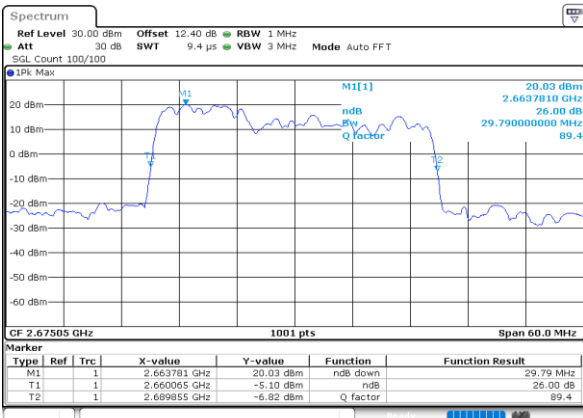

Highest Channel / 10MHz+15MHz

Date: 28.MAY.2020 04:13:48

LTE Band 41C

64QAM

Lowest Channel / 10MHz+20MHz

Date: 28.MAY.2020 03:36:36

Lowest Channel / 15MHz+10MHz

Date: 28.MAY.2020 03:50:28

Middle Channel / 10MHz+20MHz

Date: 28.MAY.2020 03:40:09

Middle Channel / 15MHz+10MHz

Date: 28.MAY.2020 03:53:28

Highest Channel / 10MHz+20MHz

Date: 28.MAY.2020 03:47:59

Highest Channel / 15MHz+10MHz

Date: 28.MAY.2020 03:57:26

LTE Band 41C

64QAM

Lowest Channel / 15MHz+15MHz

Date: 28.MAY.2020 03:08:30

Lowest Channel / 15MHz+20MHz

Date: 28.MAY.2020 02:57:44

Middle Channel / 15MHz+15MHz

Date: 28.MAY.2020 03:12:52