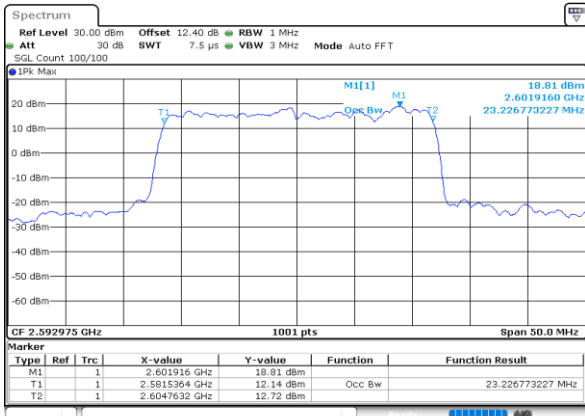

Middle Channel / 15MHz+20MHz

Date: 28.MAY.2020 03:10:15

Highest Channel / 15MHz+15MHz

Date: 28.MAY.2020 03:16:10

Highest Channel / 15MHz+20MHz

Date: 28.MAY.2020 03:03:26

LTE Band 41C

64QAM

Lowest Channel / 20MHz+5MHz

Date: 28.MAY.2020 04:17:09

Lowest Channel / 20MHz+10MHz

Date: 28.MAY.2020 03:20:38

Middle Channel / 20MHz+5MHz

Date: 28.MAY.2020 04:20:03

Middle Channel / 20MHz+10MHz

Date: 28.MAY.2020 03:25:20

Highest Channel / 20MHz+5MHz

Date: 28.MAY.2020 04:22:55

Highest Channel / 20MHz+10MHz

Date: 28.MAY.2020 03:31:44

LTE Band 41C

64QAM

Lowest Channel / 20MHz+15MHz

Lowest Channel / 20MHz+20MHz