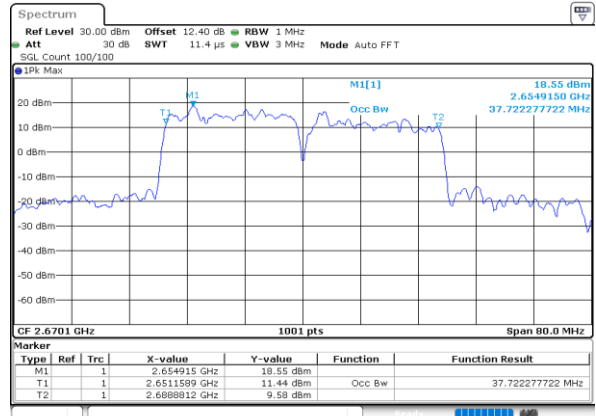

Highest Channel / 20MHz+5MHz

Date: 28.MAY.2020 04:22:55

Highest Channel / 20MHz+10MHz

Date: 28.MAY.2020 03:31:44

LTE Band 41C

64QAM

Lowest Channel / 20MHz+15MHz

Lowest Channel / 20MHz+20MHz

Middle Channel / 20MHz+15MHz

Middle Channel / 20MHz+20MHz

Highest Channel / 20MHz+15MHz

Highest Channel / 20MHz+20MHz

Conducted Band Edge

LTE Band 41C / 5MHz+20MHz

QPSK

Lowest Band Edge / 1RB0 and 1RB9

Date: 19.MAY.2020 04:49:46

Highest Band Edge / 1RB0 and 1RB9

Date: 19.MAY.2020 05:01:02

Lowest Band Edge / 1RB24 and 1RB0

Date: 19.MAY.2020 04:50:36

Highest Band Edge / 1RB24 and 1RB0

Date: 19.MAY.2020 05:05:24