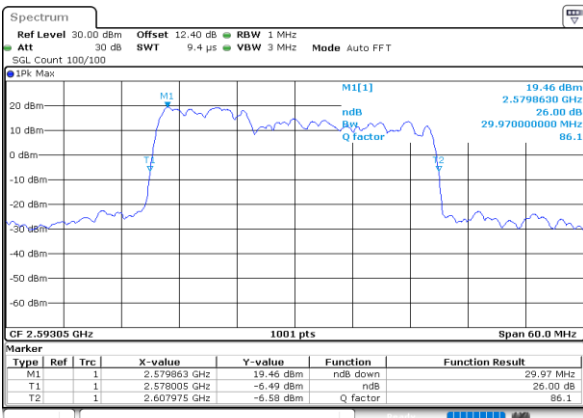

Highest Channel / 10MHz+15MHz

Date: 28.MAY.2020 04:13:48

LTE Band 41C

64QAM

Lowest Channel / 10MHz+20MHz

Date: 28.MAY.2020 03:36:36

Lowest Channel / 15MHz+10MHz

Date: 28.MAY.2020 03:50:28

Middle Channel / 10MHz+20MHz

Date: 28.MAY.2020 03:40:09

Middle Channel / 15MHz+10MHz

Date: 28.MAY.2020 03:53:28

Highest Channel / 10MHz+20MHz

Date: 28.MAY.2020 03:47:59

Highest Channel / 15MHz+10MHz

Date: 28.MAY.2020 03:57:26