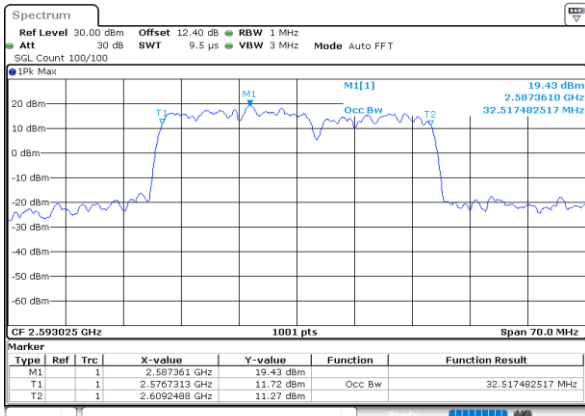

Highest Channel / 15MHz+20MHz

Date: 28.MAY.2020 03:10:413

LTE Band 41C

QPSK

Lowest Channel / 20MHz+5MHz

Date: 28.MAY.2020 04:16:22

Lowest Channel / 20MHz+10MHz

Date: 28.MAY.2020 03:19:51

Middle Channel / 20MHz+5MHz

Date: 28.MAY.2020 04:19:17

Middle Channel / 20MHz+10MHz

Date: 28.MAY.2020 03:24:33

Highest Channel / 20MHz+5MHz

Date: 28.MAY.2020 04:23:42

Highest Channel / 20MHz+10MHz

Date: 28.MAY.2020 03:32:31

LTE Band 41C

QPSK

Lowest Channel / 20MHz+15MHz

Date: 28.MAY.2020 02:38:32

Lowest Channel / 20MHz+20MHz

Date: 28.MAY.2020 02:27:59

Middle Channel / 20MHz+15MHz

Date: 28.MAY.2020 02:48:42

Middle Channel / 20MHz+20MHz

Date: 28.MAY.2020 02:31:26

Highest Channel / 20MHz+15MHz

Date: 28.MAY.2020 02:53:04

Highest Channel / 20MHz+20MHz

Date: 28.MAY.2020 02:35:40

LTE Band 41C

16QAM