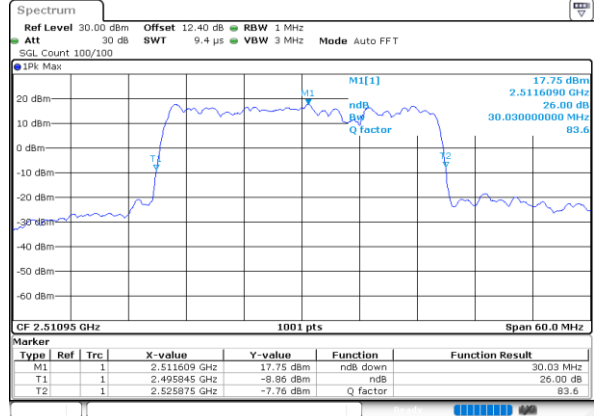

Middle Channel / 15MHz+20MHz

Date: 28.MAY.2020 03:10:27

Highest Channel / 15MHz+15MHz

Date: 28.MAY.2020 03:18:06

Highest Channel / 15MHz+20MHz

Date: 28.MAY.2020 03:05:21

LTE Band 41C

64QAM

Lowest Channel / 20MHz+5MHz

Lowest Channel / 20MHz+10MHz

Middle Channel / 20MHz+5MHz

Middle Channel / 20MHz+10MHz

Highest Channel / 20MHz+5MHz

Highest Channel / 20MHz+10MHz

LTE Band 41C

64QAM