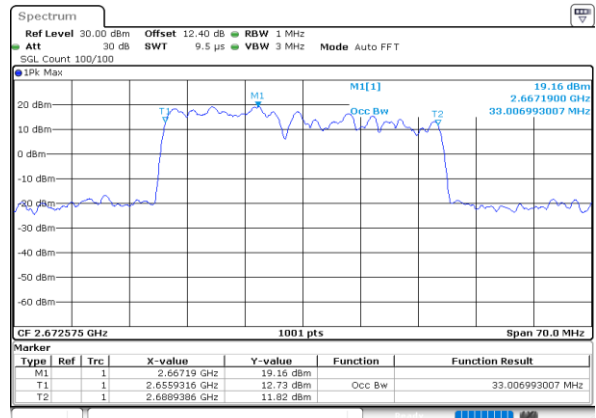

Highest Channel / 10MHz+20MHz

Date: 28.MAY.2020 03:46:51

Highest Channel / 15MHz+10MHz

Date: 28.MAY.2020 03:56:17

LTE Band 41C

QPSK

Lowest Channel / 15MHz+15MHz

Date: 28.MAY.2020 03:07:22

Lowest Channel / 15MHz+20MHz

Date: 28.MAY.2020 02:15:35

Middle Channel / 15MHz+15MHz

Date: 28.MAY.2020 03:11:44

Middle Channel / 15MHz+20MHz

Date: 28.MAY.2020 03:10:18

Highest Channel / 15MHz+15MHz

Date: 28.MAY.2020 03:16:57

Highest Channel / 15MHz+20MHz

Date: 28.MAY.2020 03:10:413

LTE Band 41C

QPSK

Lowest Channel / 20MHz+5MHz

Date: 28.MAY.2020 04:16:22

Lowest Channel / 20MHz+10MHz

Date: 28.MAY.2020 03:19:51