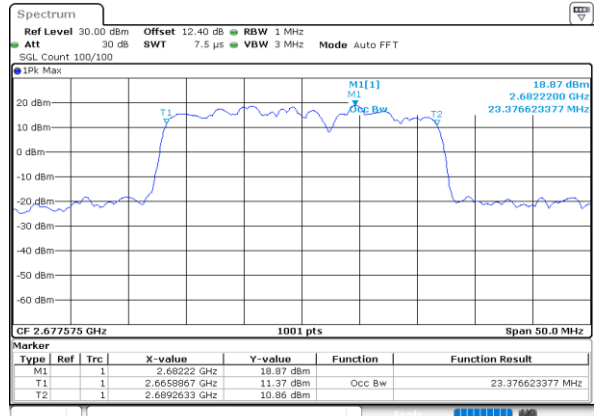

Highest Channel / 10MHz+15MHz

Date: 28.MAY.2020 04:11:31

LTE Band 41C

64QAM

Lowest Channel / 10MHz+20MHz

Date: 28.MAY.2020 03:36:14

Lowest Channel / 15MHz+10MHz

Date: 28.MAY.2020 03:50:06

Middle Channel / 10MHz+20MHz

Date: 28.MAY.2020 03:39:47

Middle Channel / 15MHz+10MHz

Date: 28.MAY.2020 03:53:06

Highest Channel / 10MHz+20MHz

Date: 28.MAY.2020 03:46:04

Highest Channel / 15MHz+10MHz

Date: 28.MAY.2020 03:55:31

LTE Band 41C

64QAM

Lowest Channel / 15MHz+15MHz

Date: 28.MAY.2020 03:08:08

Lowest Channel / 15MHz+20MHz

Date: 28.MAY.2020 02:57:22

Middle Channel / 15MHz+15MHz

Date: 28.MAY.2020 03:12:30

Middle Channel / 15MHz+20MHz

Date: 28.MAY.2020 03:10:15

Highest Channel / 15MHz+15MHz

Date: 28.MAY.2020 03:16:10

Highest Channel / 15MHz+20MHz

Date: 28.MAY.2020 03:03:26

LTE Band 41C

64QAM