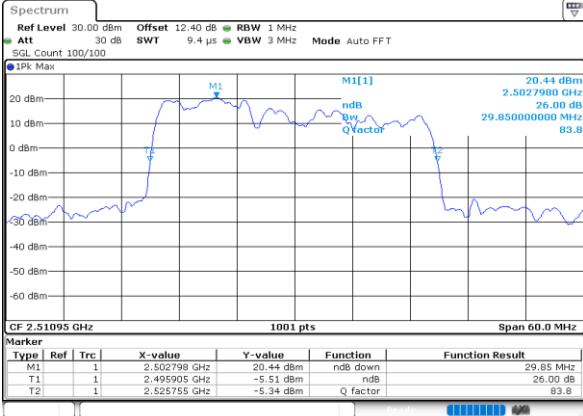

Lowest Channel / 10MHz+15MHz

Date: 28.MAY.2020 04:10:26

Middle Channel / 5MHz+20MHz

Date: 28.MAY.2020 04:30:43

Middle Channel / 10MHz+15MHz

Date: 28.MAY.2020 04:10:23

Highest Channel / 5MHz+20MHz

Date: 28.MAY.2020 04:35:42

Highest Channel / 10MHz+15MHz

Date: 28.MAY.2020 04:13:48

LTE Band 41C

64QAM

Lowest Channel / 10MHz+20MHz

Date: 28.MAY.2020 03:36:36

Lowest Channel / 15MHz+10MHz

Date: 28.MAY.2020 03:50:28

Middle Channel / 10MHz+20MHz

Date: 28.MAY.2020 03:40:09

Middle Channel / 15MHz+10MHz

Date: 28.MAY.2020 03:53:28

Highest Channel / 10MHz+20MHz

Date: 28.MAY.2020 03:47:59

Highest Channel / 15MHz+10MHz

Date: 28.MAY.2020 03:57:26