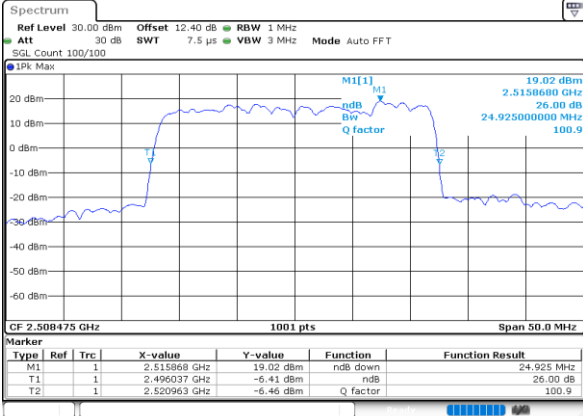

Middle Channel / 15MHz+20MHz

Date: 28.MAY.2020 03:10:27

Highest Channel / 15MHz+15MHz

Date: 28.MAY.2020 03:18:06

Highest Channel / 15MHz+20MHz

Date: 28.MAY.2020 03:05:21

LTE Band 41C

64QAM

Lowest Channel / 20MHz+5MHz

Lowest Channel / 20MHz+10MHz

Middle Channel / 20MHz+5MHz

Middle Channel / 20MHz+10MHz

Highest Channel / 20MHz+5MHz

Highest Channel / 20MHz+10MHz

LTE Band 41C

64QAM