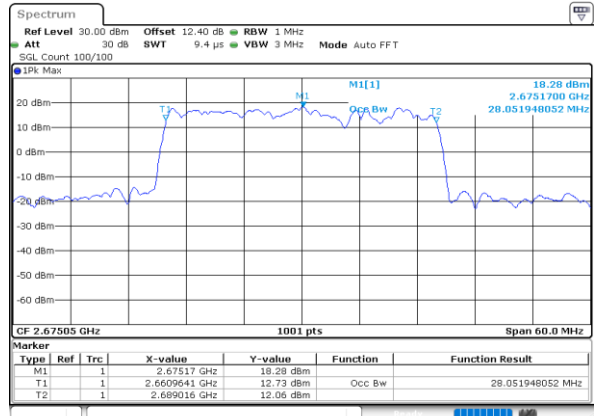

Highest Channel / 15MHz+20MHz

Date: 28.MAY.2020 03:10:413

LTE Band 41C

QPSK

Lowest Channel / 20MHz+5MHz

Date: 28.MAY.2020 04:16:22

Lowest Channel / 20MHz+10MHz

Date: 28.MAY.2020 03:19:51

Middle Channel / 20MHz+5MHz

Date: 28.MAY.2020 04:19:17

Middle Channel / 20MHz+10MHz

Date: 28.MAY.2020 03:24:33

Highest Channel / 20MHz+5MHz

Date: 28.MAY.2020 04:23:42

Highest Channel / 20MHz+10MHz

Date: 28.MAY.2020 03:32:31

LTE Band 41C

QPSK

Lowest Channel / 20MHz+15MHz

Date: 28.MAY.2020 02:38:32

Lowest Channel / 20MHz+20MHz

Date: 28.MAY.2020 02:27:59

Middle Channel / 20MHz+15MHz

Date: 28.MAY.2020 02:48:42