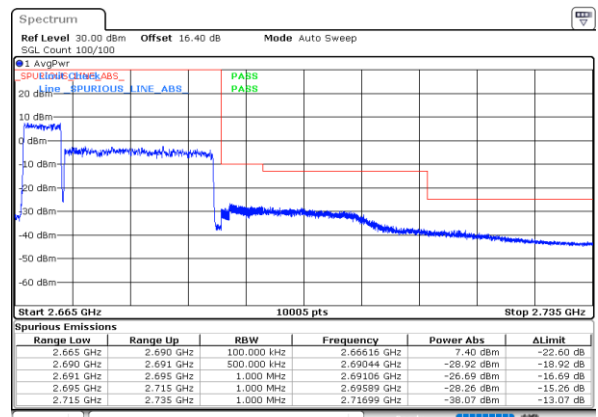

Highest Channel / 20MHz+5MHz

Date: 28.MAY.2020 04:22:55

Highest Channel / 20MHz+10MHz

Date: 28.MAY.2020 03:31:44

LTE Band 41C

64QAM

Lowest Channel / 20MHz+15MHz

Lowest Channel / 20MHz+20MHz

Middle Channel / 20MHz+15MHz

Middle Channel / 20MHz+20MHz

Highest Channel / 20MHz+15MHz

Highest Channel / 20MHz+20MHz

Conducted Band Edge

LTE Band 41C / 5MHz+20MHz

QPSK

Lowest Band Edge / 1RB0 and 1RB9

Date: 19.MAY.2020 04:49:46

Highest Band Edge / 1RB0 and 1RB9

Date: 19.MAY.2020 05:01:02

Lowest Band Edge / 1RB24 and 1RB0

Date: 19.MAY.2020 04:50:36

Highest Band Edge / 1RB24 and 1RB0

Date: 19.MAY.2020 05:05:24

Lowest Band Edge / Full RB

Date: 28.MAY.2020 01:33:42

Highest Band Edge / Full RB

Date: 18.MAY.2020 05:12:21