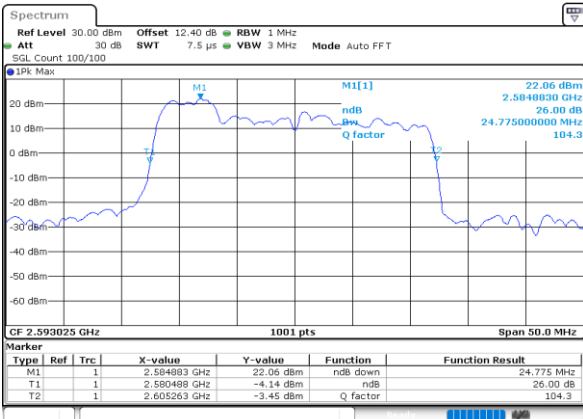

Highest Channel / 20MHz+15MHz

Date: 28.MAY.2020 02:53:49

Highest Channel / 20MHz+20MHz

Date: 28.MAY.2020 02:16:25

LTE Band 41C

64QAM

Lowest Channel / 5MHz+20MHz

Date: 28.MAY.2020 04:27:37

Lowest Channel / 10MHz+15MHz

Date: 28.MAY.2020 04:10:26

Middle Channel / 5MHz+20MHz

Date: 28.MAY.2020 04:30:43

Middle Channel / 10MHz+15MHz

Date: 28.MAY.2020 04:10:23

Highest Channel / 5MHz+20MHz

Date: 28.MAY.2020 04:35:42