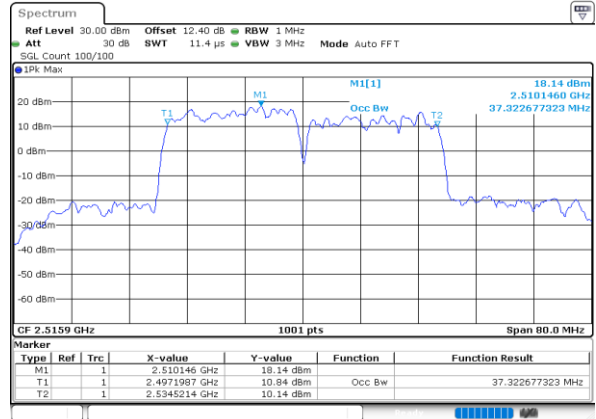

LTE Band 41C

16QAM

Lowest Channel / 20MHz+5MHz

Date: 28.MAY.2020 04:16:46

Lowest Channel / 20MHz+10MHz

Date: 28.MAY.2020 03:20:14

Middle Channel / 20MHz+5MHz

Date: 28.MAY.2020 04:19:40

Middle Channel / 20MHz+10MHz

Date: 28.MAY.2020 03:24:56

Highest Channel / 20MHz+5MHz

Date: 28.MAY.2020 04:23:19

Highest Channel / 20MHz+10MHz

Date: 28.MAY.2020 03:32:08

LTE Band 41C

16QAM

Lowest Channel / 20MHz+15MHz

Date: 28.MAY.2020 02:38:55

Lowest Channel / 20MHz+20MHz

Date: 28.MAY.2020 02:28:21

Middle Channel / 20MHz+15MHz

Date: 28.MAY.2020 02:49:05

Middle Channel / 20MHz+20MHz

Date: 28.MAY.2020 02:31:49

Highest Channel / 20MHz+15MHz

Date: 28.MAY.2020 02:52:40

Highest Channel / 20MHz+20MHz

Date: 28.MAY.2020 02:35:16

LTE Band 41C

64QAM

Lowest Channel / 5MHz+20MHz

Date: 28.MAY.2020 04:27:15