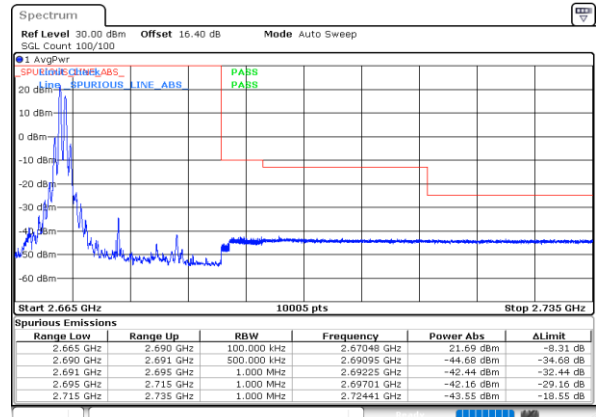

Highest Channel / 20MHz+5MHz

Date: 28.MAY.2020 04:22:55

Highest Channel / 20MHz+10MHz

Date: 28.MAY.2020 03:31:44

LTE Band 41C

64QAM

Lowest Channel / 20MHz+15MHz

Lowest Channel / 20MHz+20MHz

Middle Channel / 20MHz+15MHz

Middle Channel / 20MHz+20MHz

Highest Channel / 20MHz+15MHz

Highest Channel / 20MHz+20MHz

Conducted Band Edge

LTE Band 41C / 5MHz+20MHz

QPSK

Lowest Band Edge / 1RB0 and 1RB9

Date: 19.MAY.2020 04:49:46

Highest Band Edge / 1RB0 and 1RB9

Date: 19.MAY.2020 05:01:02

Lowest Band Edge / 1RB24 and 1RB0

Date: 19.MAY.2020 04:50:36

Highest Band Edge / 1RB24 and 1RB0

Date: 19.MAY.2020 05:05:24

Lowest Band Edge / Full RB

Date: 28.MAY.2020 01:33:42

Highest Band Edge / Full RB

Date: 18.MAY.2020 05:12:21