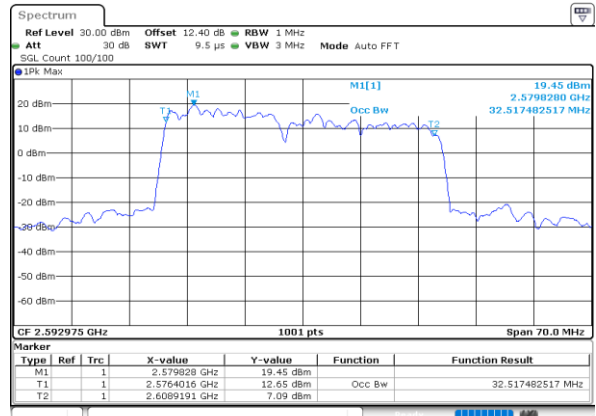

Middle Channel / 10MHz+20MHz

Date: 28.MAY.2020 03:39:47

Middle Channel / 15MHz+10MHz

Date: 28.MAY.2020 03:53:06

Highest Channel / 10MHz+20MHz

Date: 28.MAY.2020 03:46:04

Highest Channel / 15MHz+10MHz

Date: 28.MAY.2020 03:55:31

LTE Band 41C

64QAM

Lowest Channel / 15MHz+15MHz

Date: 28.MAY.2020 03:08:08

Lowest Channel / 15MHz+20MHz

Date: 28.MAY.2020 02:57:22

Middle Channel / 15MHz+15MHz

Date: 28.MAY.2020 03:12:30

Middle Channel / 15MHz+20MHz

Date: 28.MAY.2020 03:10:15

Highest Channel / 15MHz+15MHz

Date: 28.MAY.2020 03:16:10

Highest Channel / 15MHz+20MHz

Date: 28.MAY.2020 03:03:26

LTE Band 41C

64QAM