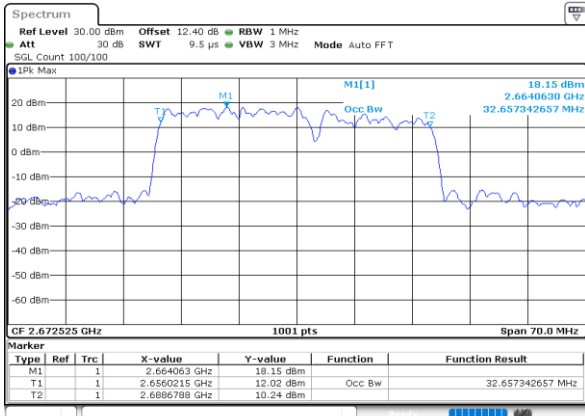

LTE Band 41C

QPSK

Lowest Channel / 20MHz+15MHz

Date: 28.MAY.2020 02:38:32

Lowest Channel / 20MHz+20MHz

Date: 28.MAY.2020 02:27:59

Middle Channel / 20MHz+15MHz

Date: 28.MAY.2020 02:48:42

Middle Channel / 20MHz+20MHz

Date: 28.MAY.2020 02:31:26

Highest Channel / 20MHz+15MHz

Date: 28.MAY.2020 02:53:04

Highest Channel / 20MHz+20MHz

Date: 28.MAY.2020 02:35:40

LTE Band 41C

16QAM