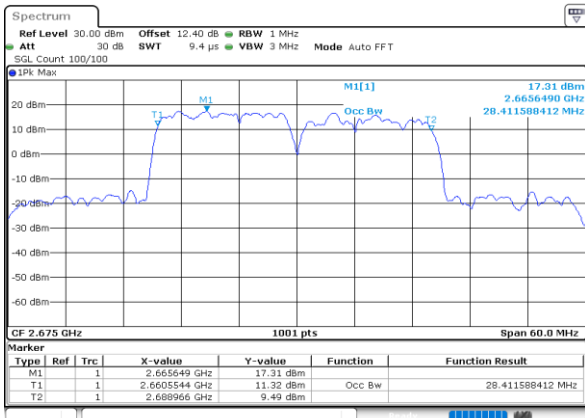

Highest Channel / 15MHz+10MHz

Date: 28.MAY.2020 03:55:54

LTE Band 41C

16QAM

Lowest Channel / 15MHz+15MHz

Date: 28.MAY.2020 03:07:45

Lowest Channel / 15MHz+20MHz

Date: 28.MAY.2020 02:15:58

Middle Channel / 15MHz+15MHz

Date: 28.MAY.2020 03:12:07

Middle Channel / 15MHz+20MHz

Date: 28.MAY.2020 03:10:41

Highest Channel / 15MHz+15MHz

Date: 28.MAY.2020 03:16:33

Highest Channel / 15MHz+20MHz

Date: 28.MAY.2020 03:10:49

LTE Band 41C

16QAM

Lowest Channel / 20MHz+5MHz

Date: 28.MAY.2020 04:16:46

Lowest Channel / 20MHz+10MHz

Date: 28.MAY.2020 03:20:14

Middle Channel / 20MHz+5MHz

Date: 28.MAY.2020 04:19:40