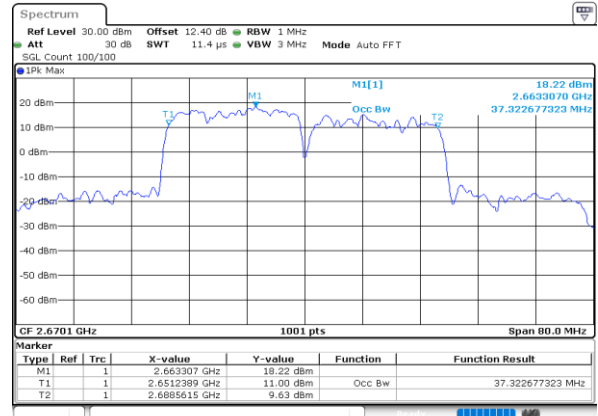

LTE Band 41C

QPSK

Lowest Channel / 20MHz+15MHz

Date: 28.MAY.2020 02:38:32

Lowest Channel / 20MHz+20MHz

Date: 28.MAY.2020 02:27:59

Middle Channel / 20MHz+15MHz

Date: 28.MAY.2020 02:48:42

Middle Channel / 20MHz+20MHz

Date: 28.MAY.2020 02:31:26

Highest Channel / 20MHz+15MHz

Date: 28.MAY.2020 02:53:04

Highest Channel / 20MHz+20MHz

Date: 28.MAY.2020 02:35:40

LTE Band 41C

16QAM

Lowest Channel / 5MHz+20MHz

Date: 28.MAY.2020 04:26:52

Lowest Channel / 10MHz+15MHz

Date: 28.MAY.2020 04:03:40

Middle Channel / 5MHz+20MHz

Date: 28.MAY.2020 04:29:50

Middle Channel / 10MHz+15MHz

Date: 28.MAY.2020 04:07:38

Highest Channel / 5MHz+20MHz

Date: 28.MAY.2020 04:34:10

Highest Channel / 10MHz+15MHz

Date: 28.MAY.2020 04:10:55

LTE Band 41C

16QAM

Lowest Channel / 10MHz+20MHz

Date: 28.MAY.2020 03:35:51