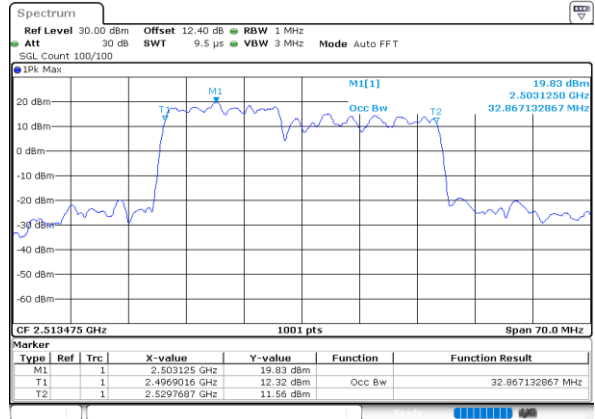

Highest Channel / 5MHz+20MHz

Date: 28.MAY.2020 04:34:10

Highest Channel / 10MHz+15MHz

Date: 28.MAY.2020 04:10:55

LTE Band 41C

16QAM

Lowest Channel / 10MHz+20MHz

Date: 28.MAY.2020 03:35:51

Lowest Channel / 15MHz+10MHz

Date: 28.MAY.2020 03:49:43

Middle Channel / 10MHz+20MHz

Date: 28.MAY.2020 03:39:23

Middle Channel / 15MHz+10MHz

Date: 28.MAY.2020 03:52:43

Highest Channel / 10MHz+20MHz

Date: 28.MAY.2020 03:46:27

Highest Channel / 15MHz+10MHz

Date: 28.MAY.2020 03:55:54

LTE Band 41C

16QAM

Lowest Channel / 15MHz+15MHz

Date: 28.MAY.2020 03:07:45

Lowest Channel / 15MHz+20MHz

Date: 28.MAY.2020 02:15:58

Middle Channel / 15MHz+15MHz

Date: 28.MAY.2020 03:12:07

Middle Channel / 15MHz+20MHz

Date: 28.MAY.2020 03:10:41

Highest Channel / 15MHz+15MHz

Date: 28.MAY.2020 03:16:33

Highest Channel / 15MHz+20MHz

Date: 28.MAY.2020 03:10:49