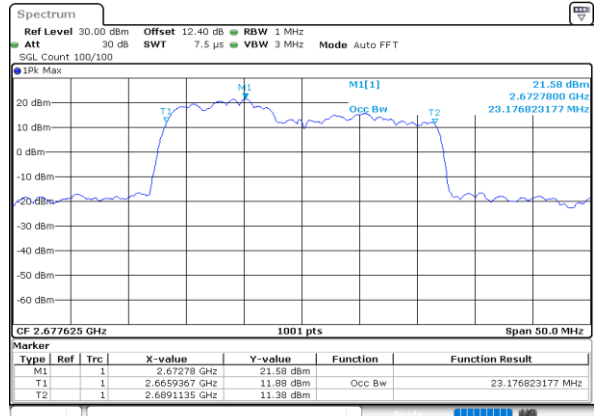

LTE Band 41C

QPSK

Lowest Channel / 5MHz+20MHz

Date: 28.MAY.2020 04:26:28

Lowest Channel / 10MHz+15MHz

Date: 28.MAY.2020 04:03:17

Middle Channel / 5MHz+20MHz

Date: 28.MAY.2020 04:29:35

Middle Channel / 10MHz+15MHz

Date: 28.MAY.2020 04:07:15

Highest Channel / 5MHz+20MHz

Date: 28.MAY.2020 04:34:34

Highest Channel / 10MHz+15MHz

Date: 28.MAY.2020 04:14:42

LTE Band 41C

QPSK

Lowest Channel / 10MHz+20MHz

Date: 28.MAY.2020 03:35:27

Lowest Channel / 15MHz+10MHz

Date: 28.MAY.2020 03:49:19

Middle Channel / 10MHz+20MHz

Date: 28.MAY.2020 03:39:00

Middle Channel / 15MHz+10MHz

Date: 28.MAY.2020 03:52:19

Highest Channel / 10MHz+20MHz

Date: 28.MAY.2020 03:46:51

Highest Channel / 15MHz+10MHz

Date: 28.MAY.2020 03:56:17

LTE Band 41C

QPSK

Lowest Channel / 15MHz+15MHz

Date: 28.MAY.2020 03:07:22