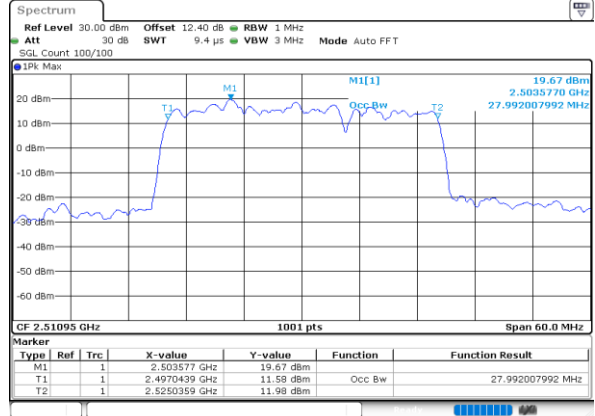

LTE Band 41C

64QAM

Lowest Channel / 15MHz+15MHz

Date: 28.MAY.2020 03:08:08

Lowest Channel / 15MHz+20MHz

Date: 28.MAY.2020 02:57:22

Middle Channel / 15MHz+15MHz

Date: 28.MAY.2020 03:12:30

Middle Channel / 15MHz+20MHz

Date: 28.MAY.2020 03:10:15

Highest Channel / 15MHz+15MHz

Date: 28.MAY.2020 03:16:10

Highest Channel / 15MHz+20MHz

Date: 28.MAY.2020 03:03:26

LTE Band 41C

64QAM

Lowest Channel / 20MHz+5MHz

Date: 28.MAY.2020 04:17:09

Lowest Channel / 20MHz+10MHz

Date: 28.MAY.2020 03:20:38

Middle Channel / 20MHz+5MHz

Date: 28.MAY.2020 04:20:03

Middle Channel / 20MHz+10MHz

Date: 28.MAY.2020 03:25:20

Highest Channel / 20MHz+5MHz

Date: 28.MAY.2020 04:22:55

Highest Channel / 20MHz+10MHz

Date: 28.MAY.2020 03:31:44

LTE Band 41C

64QAM

Lowest Channel / 20MHz+15MHz

Lowest Channel / 20MHz+20MHz