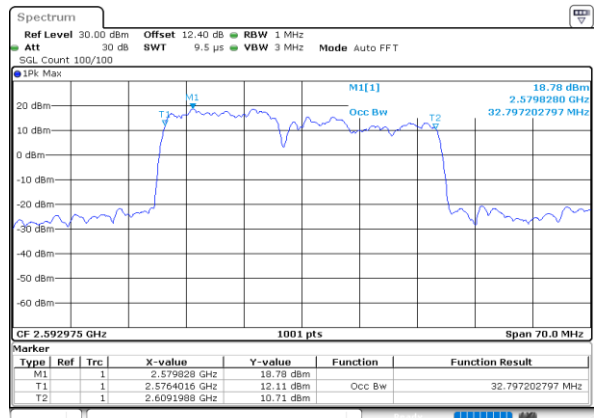

Highest Channel / 5MHz+20MHz

Date: 28.MAY.2020 04:34:10

Highest Channel / 10MHz+15MHz

Date: 28.MAY.2020 04:10:55

LTE Band 41C

16QAM

Lowest Channel / 10MHz+20MHz

Date: 28.MAY.2020 03:35:51

Lowest Channel / 15MHz+10MHz

Date: 28.MAY.2020 03:49:43

Middle Channel / 10MHz+20MHz

Date: 28.MAY.2020 03:39:23

Middle Channel / 15MHz+10MHz

Date: 28.MAY.2020 03:52:43

Highest Channel / 10MHz+20MHz

Date: 28.MAY.2020 03:46:27

Highest Channel / 15MHz+10MHz

Date: 28.MAY.2020 03:55:54

LTE Band 41C

16QAM

Lowest Channel / 15MHz+15MHz

Date: 28.MAY.2020 03:07:45

Lowest Channel / 15MHz+20MHz

Date: 28.MAY.2020 02:15:58

Middle Channel / 15MHz+15MHz

Date: 28.MAY.2020 03:12:07

Middle Channel / 15MHz+20MHz

Date: 28.MAY.2020 03:10:41

Highest Channel / 15MHz+15MHz

Date: 28.MAY.2020 03:16:33

Highest Channel / 15MHz+20MHz

Date: 28.MAY.2020 03:10:49