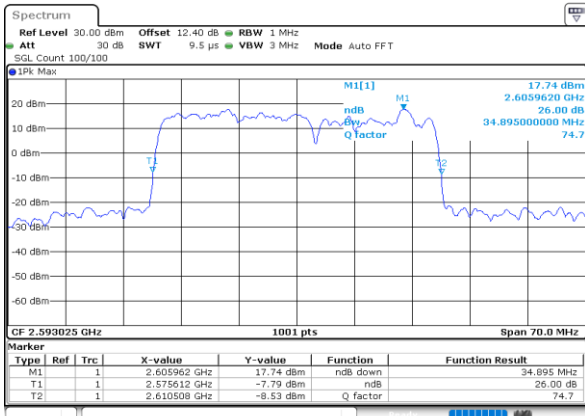

Middle Channel / 20MHz+10MHz

Date: 28.MAY.2020 03:26:05

Highest Channel / 20MHz+5MHz

Date: 28.MAY.2020 04:24:27

Highest Channel / 20MHz+10MHz

Date: 28.MAY.2020 03:33:16

LTE Band 41C

16QAM

Lowest Channel / 20MHz+15MHz

Date: 28.MAY.2020 02:40:04

Lowest Channel / 20MHz+20MHz

Date: 28.MAY.2020 02:12:30

Middle Channel / 20MHz+15MHz

Date: 28.MAY.2020 02:50:14

Middle Channel / 20MHz+20MHz

Date: 28.MAY.2020 02:13:57

Highest Channel / 20MHz+15MHz

Date: 28.MAY.2020 02:53:49

Highest Channel / 20MHz+20MHz

Date: 28.MAY.2020 02:16:25

LTE Band 41C

64QAM

Lowest Channel / 5MHz+20MHz

Date: 28.MAY.2020 04:27:37