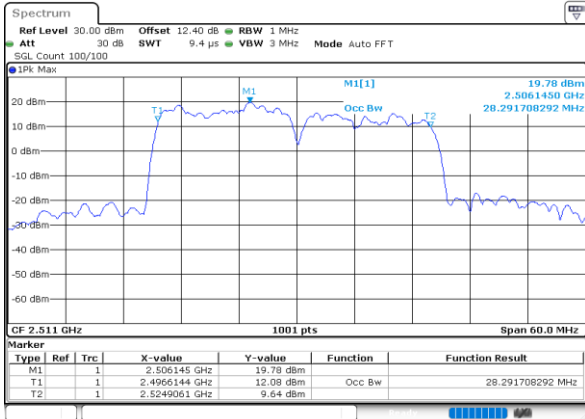

Lowest Channel / 15MHz+10MHz

Date: 28.MAY.2020 03:49:43

Middle Channel / 10MHz+20MHz

Date: 28.MAY.2020 03:39:23

Middle Channel / 15MHz+10MHz

Date: 28.MAY.2020 03:52:43

Highest Channel / 10MHz+20MHz

Date: 28.MAY.2020 03:46:27

Highest Channel / 15MHz+10MHz

Date: 28.MAY.2020 03:55:54

LTE Band 41C

16QAM

Lowest Channel / 15MHz+15MHz

Date: 28.MAY.2020 03:07:45

Lowest Channel / 15MHz+20MHz

Date: 28.MAY.2020 02:15:58

Middle Channel / 15MHz+15MHz

Date: 28.MAY.2020 03:12:07

Middle Channel / 15MHz+20MHz

Date: 28.MAY.2020 03:10:41

Highest Channel / 15MHz+15MHz

Date: 28.MAY.2020 03:16:33

Highest Channel / 15MHz+20MHz

Date: 28.MAY.2020 03:10:49