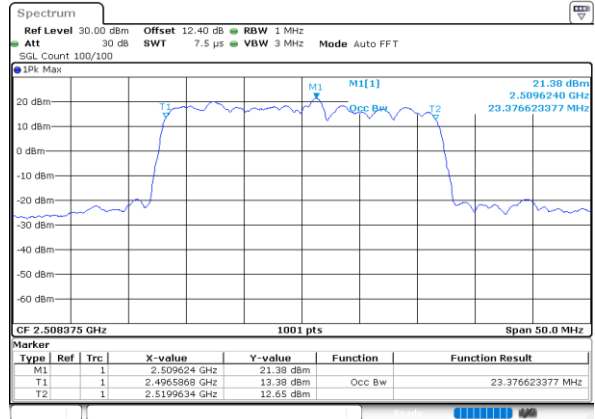

LTE Band 41C

QPSK

Lowest Channel / 5MHz+20MHz

Date: 28.MAY.2020 04:26:28

Lowest Channel / 10MHz+15MHz

Date: 28.MAY.2020 04:03:17

Middle Channel / 5MHz+20MHz

Date: 28.MAY.2020 04:29:35

Middle Channel / 10MHz+15MHz

Date: 28.MAY.2020 04:07:15

Highest Channel / 5MHz+20MHz

Date: 28.MAY.2020 04:34:34

Highest Channel / 10MHz+15MHz

Date: 28.MAY.2020 04:14:42

LTE Band 41C

QPSK

Lowest Channel / 10MHz+20MHz

Date: 28.MAY.2020 03:35:27

Lowest Channel / 15MHz+10MHz

Date: 28.MAY.2020 03:49:19

Middle Channel / 10MHz+20MHz

Date: 28.MAY.2020 03:39:00

Middle Channel / 15MHz+10MHz

Date: 28.MAY.2020 03:52:19

Highest Channel / 10MHz+20MHz

Date: 28.MAY.2020 03:46:51

Highest Channel / 15MHz+10MHz

Date: 28.MAY.2020 03:56:17

LTE Band 41C

QPSK

Lowest Channel / 15MHz+15MHz

Date: 28.MAY.2020 03:07:22