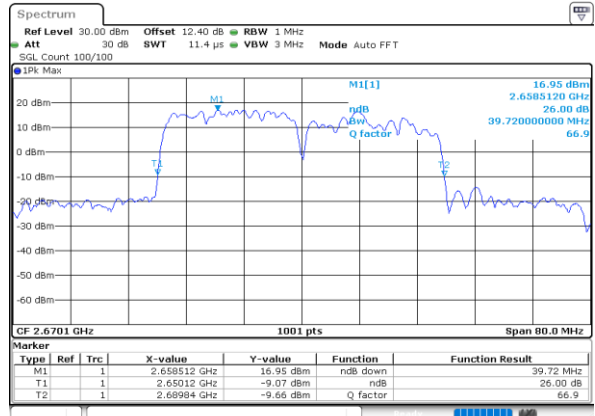

Lowest Channel / 20MHz+5MHz

Lowest Channel / 20MHz+10MHz

Middle Channel / 20MHz+5MHz

Middle Channel / 20MHz+10MHz

Highest Channel / 20MHz+5MHz

Highest Channel / 20MHz+10MHz

LTE Band 41C

64QAM

Lowest Channel / 20MHz+15MHz

Date: 28.MAY.2020 02:39:40

Lowest Channel / 20MHz+20MHz

Date: 28.MAY.2020 02:12:07

Middle Channel / 20MHz+15MHz

Date: 28.MAY.2020 02:49:51

Middle Channel / 20MHz+20MHz

Date: 28.MAY.2020 02:13:14

Highest Channel / 20MHz+15MHz

Date: 28.MAY.2020 02:54:12

Highest Channel / 20MHz+20MHz

Date: 28.MAY.2020 02:16:48

Occupied Bandwidth

Mode	LTE Band 41C : 99%OBW(MHz)				
QPSK					
BW	5MHz+20MHz	10MHz+15MHz	10MHz+20MHz	15MHz+10MHz	15MHz+15MHz
Lowest CH	23.03	23.18	27.99	23.38	28.47
Middle CH	23.13	23.23	28.11	23.43	28.35
Highest CH	22.93	23.18	27.81	23.33	28.29
BW	15MHz+20MHz	20MHz+5MHz	20MHz+10MHz	20MHz+15MHz	20MHz+20MHz
Lowest CH	32.73	23.13	27.69	32.87	37.48
Middle CH	33.01	23.13	27.69	32.52	37.72
Highest CH	33.01	23.23	28.05	32.66	37.32