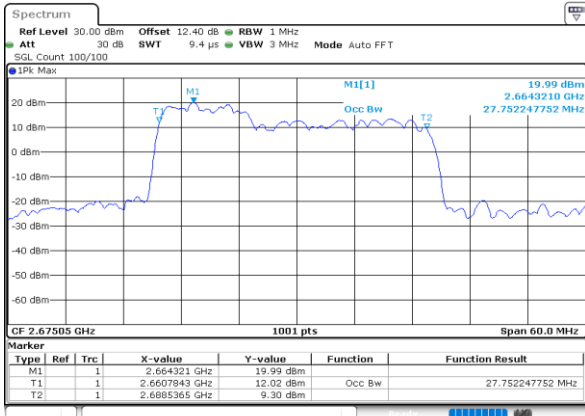

Highest Channel / 10MHz+15MHz

Date: 28.MAY.2020 04:11:31

LTE Band 41C

64QAM

Lowest Channel / 10MHz+20MHz

Date: 28.MAY.2020 03:36:14

Lowest Channel / 15MHz+10MHz

Date: 28.MAY.2020 03:50:06

Middle Channel / 10MHz+20MHz

Date: 28.MAY.2020 03:39:47

Middle Channel / 15MHz+10MHz

Date: 28.MAY.2020 03:53:06

Highest Channel / 10MHz+20MHz

Date: 28.MAY.2020 03:46:04

Highest Channel / 15MHz+10MHz

Date: 28.MAY.2020 03:55:31

LTE Band 41C

64QAM

Lowest Channel / 15MHz+15MHz

Date: 28.MAY.2020 03:08:08

Lowest Channel / 15MHz+20MHz

Date: 28.MAY.2020 02:57:22

Middle Channel / 15MHz+15MHz

Date: 28.MAY.2020 03:12:30

Middle Channel / 15MHz+20MHz

Date: 28.MAY.2020 03:10:15

Highest Channel / 15MHz+15MHz

Date: 28.MAY.2020 03:16:10

Highest Channel / 15MHz+20MHz

Date: 28.MAY.2020 03:03:26

LTE Band 41C

64QAM