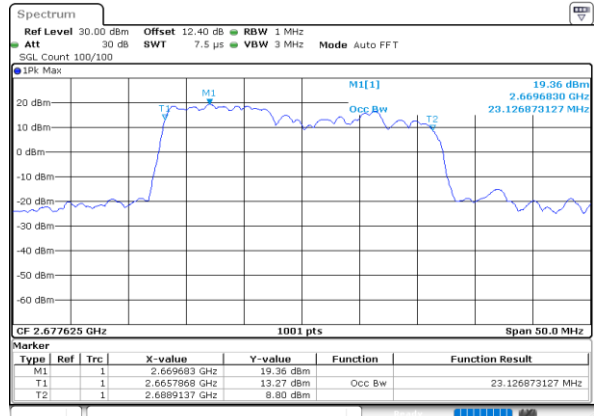

Middle Channel / 20MHz+20MHz

Date: 28.MAY.2020 02:31:26

Highest Channel / 20MHz+15MHz

Date: 28.MAY.2020 02:53:04

Highest Channel / 20MHz+20MHz

Date: 28.MAY.2020 02:35:40

LTE Band 41C

16QAM

Lowest Channel / 5MHz+20MHz

Date: 28.MAY.2020 04:26:52

Lowest Channel / 10MHz+15MHz

Date: 28.MAY.2020 04:03:40

Middle Channel / 5MHz+20MHz

Date: 28.MAY.2020 04:29:50

Middle Channel / 10MHz+15MHz

Date: 28.MAY.2020 04:07:38

Highest Channel / 5MHz+20MHz

Date: 28.MAY.2020 04:34:10

Highest Channel / 10MHz+15MHz

Date: 28.MAY.2020 04:10:55

LTE Band 41C

16QAM

Lowest Channel / 10MHz+20MHz

Date: 28.MAY.2020 03:35:51