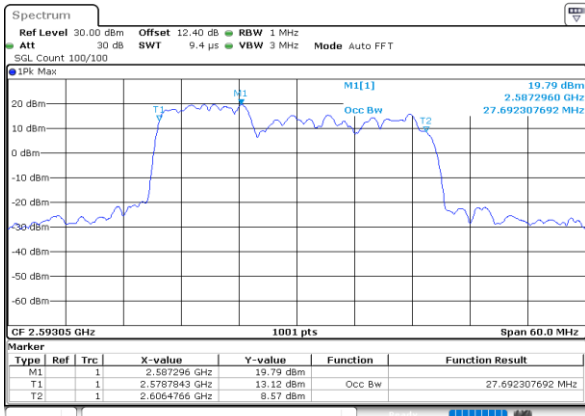

Highest Channel / 20MHz+15MHz

Date: 28.MAY.2020 02:52:40

Highest Channel / 20MHz+20MHz

Date: 28.MAY.2020 02:35:16

LTE Band 41C

64QAM

Lowest Channel / 5MHz+20MHz

Date: 28.MAY.2020 04:27:15

Lowest Channel / 10MHz+15MHz

Date: 28.MAY.2020 04:10:14

Middle Channel / 5MHz+20MHz

Date: 28.MAY.2020 04:30:21

Middle Channel / 10MHz+15MHz

Date: 28.MAY.2020 04:10:01

Highest Channel / 5MHz+20MHz

Date: 28.MAY.2020 04:33:47

Highest Channel / 10MHz+15MHz

Date: 28.MAY.2020 04:11:31

LTE Band 41C

64QAM

Lowest Channel / 10MHz+20MHz

Date: 28.MAY.2020 03:36:14

Lowest Channel / 15MHz+10MHz

Date: 28.MAY.2020 03:50:06

Middle Channel / 10MHz+20MHz

Date: 28.MAY.2020 03:39:47

Middle Channel / 15MHz+10MHz

Date: 28.MAY.2020 03:53:06

Highest Channel / 10MHz+20MHz

Date: 28.MAY.2020 03:46:04

Highest Channel / 15MHz+10MHz

Date: 28.MAY.2020 03:55:31