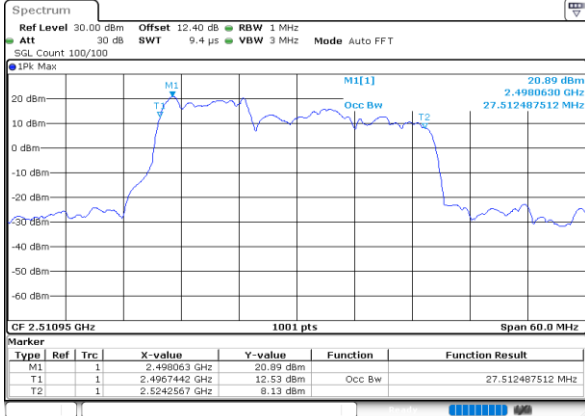

Highest Channel / 20MHz+15MHz

Date: 28.MAY.2020 02:52:40

Highest Channel / 20MHz+20MHz

Date: 28.MAY.2020 02:35:16

LTE Band 41C

64QAM

Lowest Channel / 5MHz+20MHz

Date: 28.MAY.2020 04:27:15

Lowest Channel / 10MHz+15MHz

Date: 28.MAY.2020 04:10:14

Middle Channel / 5MHz+20MHz

Date: 28.MAY.2020 04:30:21

Middle Channel / 10MHz+15MHz

Date: 28.MAY.2020 04:10:01

Highest Channel / 5MHz+20MHz

Date: 28.MAY.2020 04:33:47

Highest Channel / 10MHz+15MHz

Date: 28.MAY.2020 04:11:31

LTE Band 41C

64QAM

Lowest Channel / 10MHz+20MHz

Date: 28.MAY.2020 03:36:14

Lowest Channel / 15MHz+10MHz

Date: 28.MAY.2020 03:50:06

Middle Channel / 10MHz+20MHz

Date: 28.MAY.2020 03:39:47

Middle Channel / 15MHz+10MHz

Date: 28.MAY.2020 03:53:06

Highest Channel / 10MHz+20MHz

Date: 28.MAY.2020 03:46:04

Highest Channel / 15MHz+10MHz

Date: 28.MAY.2020 03:55:31