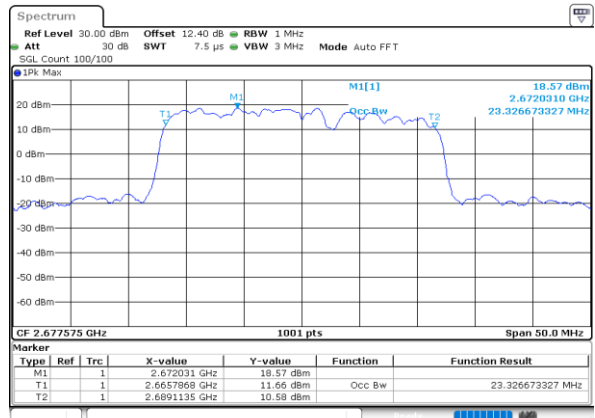

Middle Channel / 10MHz+15MHz

Date: 28.MAY.2020 04:07:15

Highest Channel / 5MHz+20MHz

Date: 28.MAY.2020 04:34:34

Highest Channel / 10MHz+15MHz

Date: 28.MAY.2020 04:14:42

LTE Band 41C

QPSK

Lowest Channel / 10MHz+20MHz

Date: 28.MAY.2020 03:35:27

Lowest Channel / 15MHz+10MHz

Date: 28.MAY.2020 03:49:19

Middle Channel / 10MHz+20MHz

Date: 28.MAY.2020 03:39:00

Middle Channel / 15MHz+10MHz

Date: 28.MAY.2020 03:52:19

Highest Channel / 10MHz+20MHz

Date: 28.MAY.2020 03:46:51

Highest Channel / 15MHz+10MHz

Date: 28.MAY.2020 03:56:17

LTE Band 41C

QPSK

Lowest Channel / 15MHz+15MHz

Date: 28.MAY.2020 03:07:22