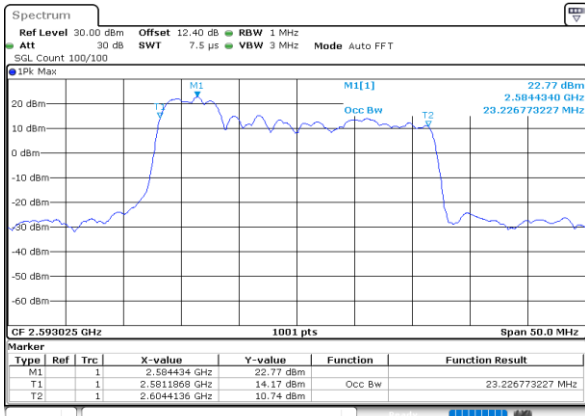

Middle Channel / 20MHz+20MHz

Date: 28.MAY.2020 02:31:26

Highest Channel / 20MHz+15MHz

Date: 28.MAY.2020 02:53:04

Highest Channel / 20MHz+20MHz

Date: 28.MAY.2020 02:35:40

LTE Band 41C

16QAM

Lowest Channel / 5MHz+20MHz

Date: 28.MAY.2020 04:26:52

Lowest Channel / 10MHz+15MHz

Date: 28.MAY.2020 04:03:40

Middle Channel / 5MHz+20MHz

Date: 28.MAY.2020 04:29:50

Middle Channel / 10MHz+15MHz

Date: 28.MAY.2020 04:07:38

Highest Channel / 5MHz+20MHz

Date: 28.MAY.2020 04:34:10

Highest Channel / 10MHz+15MHz

Date: 28.MAY.2020 04:10:55

LTE Band 41C

16QAM

Lowest Channel / 10MHz+20MHz

Date: 28.MAY.2020 03:35:51

Lowest Channel / 15MHz+10MHz

Date: 28.MAY.2020 03:49:43

Middle Channel / 10MHz+20MHz

Date: 28.MAY.2020 03:39:23

Middle Channel / 15MHz+10MHz

Date: 28.MAY.2020 03:52:43

Highest Channel / 10MHz+20MHz

Date: 28.MAY.2020 03:46:27