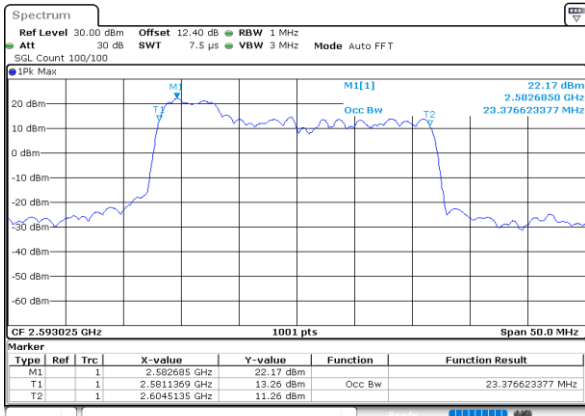

Lowest Channel / 20MHz+15MHz

Date: 28.MAY.2020 02:38:55

Lowest Channel / 20MHz+20MHz

Date: 28.MAY.2020 02:28:21

Middle Channel / 20MHz+15MHz

Date: 28.MAY.2020 02:49:05

Middle Channel / 20MHz+20MHz

Date: 28.MAY.2020 02:31:49

Highest Channel / 20MHz+15MHz

Date: 28.MAY.2020 02:52:40

Highest Channel / 20MHz+20MHz

Date: 28.MAY.2020 02:35:16

LTE Band 41C

64QAM

Lowest Channel / 5MHz+20MHz

Date: 28.MAY.2020 04:27:15

Lowest Channel / 10MHz+15MHz

Date: 28.MAY.2020 04:10:14

Middle Channel / 5MHz+20MHz

Date: 28.MAY.2020 04:30:21

Middle Channel / 10MHz+15MHz

Date: 28.MAY.2020 04:10:01

Highest Channel / 5MHz+20MHz

Date: 28.MAY.2020 04:33:47

Highest Channel / 10MHz+15MHz

Date: 28.MAY.2020 04:11:31

LTE Band 41C

64QAM

Lowest Channel / 10MHz+20MHz

Date: 28.MAY.2020 03:36:14

Lowest Channel / 15MHz+10MHz

Date: 28.MAY.2020 03:50:06