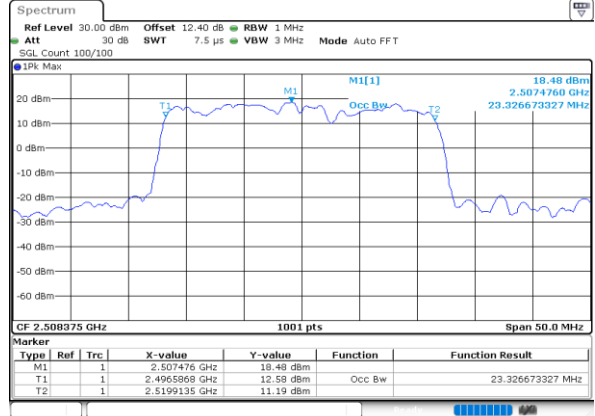

Highest Channel / 20MHz+15MHz

Date: 28.MAY.2020 02:52:40

Highest Channel / 20MHz+20MHz

Date: 28.MAY.2020 02:35:16

LTE Band 41C

64QAM

Lowest Channel / 5MHz+20MHz

Date: 28.MAY.2020 04:27:15

Lowest Channel / 10MHz+15MHz

Date: 28.MAY.2020 04:10:14

Middle Channel / 5MHz+20MHz

Date: 28.MAY.2020 04:30:21

Middle Channel / 10MHz+15MHz

Date: 28.MAY.2020 04:10:01

Highest Channel / 5MHz+20MHz

Date: 28.MAY.2020 04:33:47

Highest Channel / 10MHz+15MHz

Date: 28.MAY.2020 04:11:31

LTE Band 41C

64QAM

Lowest Channel / 10MHz+20MHz

Date: 28.MAY.2020 03:36:14

Lowest Channel / 15MHz+10MHz

Date: 28.MAY.2020 03:50:06

Middle Channel / 10MHz+20MHz

Date: 28.MAY.2020 03:39:47

Middle Channel / 15MHz+10MHz

Date: 28.MAY.2020 03:53:06

Highest Channel / 10MHz+20MHz

Date: 28.MAY.2020 03:46:04

Highest Channel / 15MHz+10MHz

Date: 28.MAY.2020 03:55:31