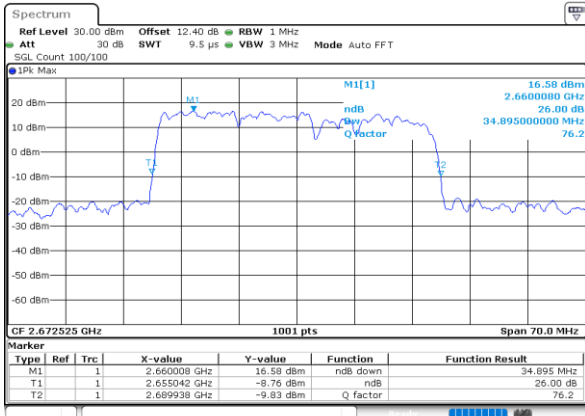

Middle Channel / 20MHz+10MHz

Date: 28.MAY.2020 03:26:05

Highest Channel / 20MHz+5MHz

Date: 28.MAY.2020 04:24:27

Highest Channel / 20MHz+10MHz

Date: 28.MAY.2020 03:33:16

LTE Band 41C

16QAM

Lowest Channel / 20MHz+15MHz

Date: 28.MAY.2020 02:40:04

Lowest Channel / 20MHz+20MHz

Date: 28.MAY.2020 02:12:30

Middle Channel / 20MHz+15MHz

Date: 28.MAY.2020 02:50:14

Middle Channel / 20MHz+20MHz

Date: 28.MAY.2020 02:13:57

Highest Channel / 20MHz+15MHz

Date: 28.MAY.2020 02:53:49

Highest Channel / 20MHz+20MHz

Date: 28.MAY.2020 02:16:25

LTE Band 41C

64QAM

Lowest Channel / 5MHz+20MHz

Date: 28.MAY.2020 04:27:37