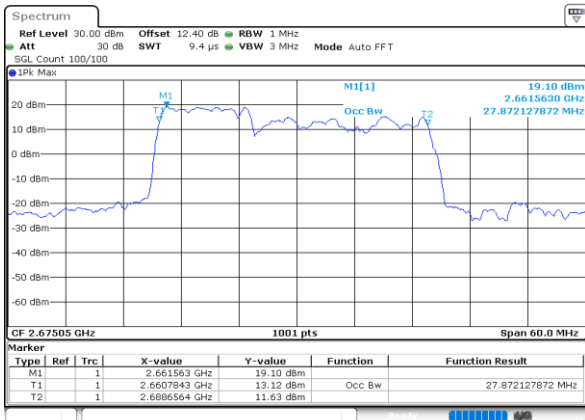

Highest Channel / 5MHz+20MHz

Date: 28.MAY.2020 04:34:10

Highest Channel / 10MHz+15MHz

Date: 28.MAY.2020 04:10:55

LTE Band 41C

16QAM

Lowest Channel / 10MHz+20MHz

Date: 28.MAY.2020 03:35:51

Lowest Channel / 15MHz+10MHz

Date: 28.MAY.2020 03:49:43

Middle Channel / 10MHz+20MHz

Date: 28.MAY.2020 03:39:23

Middle Channel / 15MHz+10MHz

Date: 28.MAY.2020 03:52:43

Highest Channel / 10MHz+20MHz

Date: 28.MAY.2020 03:46:27

Highest Channel / 15MHz+10MHz

Date: 28.MAY.2020 03:55:54

LTE Band 41C

16QAM

Lowest Channel / 15MHz+15MHz

Date: 28.MAY.2020 03:07:45

Lowest Channel / 15MHz+20MHz

Date: 28.MAY.2020 02:15:58