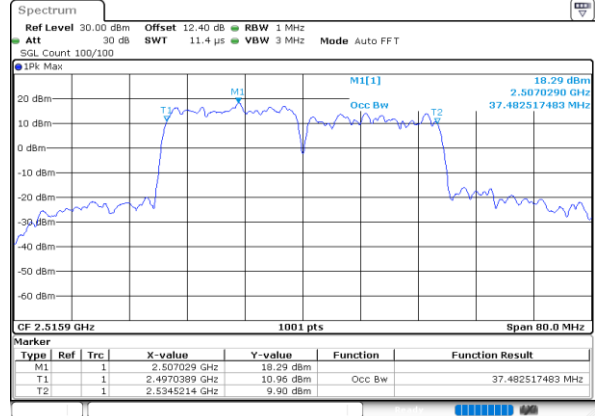

Middle Channel / 15MHz+20MHz

Date: 28.MAY.2020 03:10:15

Highest Channel / 15MHz+15MHz

Date: 28.MAY.2020 03:16:10

Highest Channel / 15MHz+20MHz

Date: 28.MAY.2020 03:03:26

LTE Band 41C

64QAM

Lowest Channel / 20MHz+5MHz

Date: 28.MAY.2020 04:17:09

Lowest Channel / 20MHz+10MHz

Date: 28.MAY.2020 03:20:38

Middle Channel / 20MHz+5MHz

Date: 28.MAY.2020 04:20:03

Middle Channel / 20MHz+10MHz

Date: 28.MAY.2020 03:25:20

Highest Channel / 20MHz+5MHz

Date: 28.MAY.2020 04:22:55

Highest Channel / 20MHz+10MHz

Date: 28.MAY.2020 03:31:44

LTE Band 41C

64QAM

Lowest Channel / 20MHz+15MHz

Lowest Channel / 20MHz+20MHz

Middle Channel / 20MHz+15MHz

Middle Channel / 20MHz+20MHz

Highest Channel / 20MHz+15MHz

Highest Channel / 20MHz+20MHz

Conducted Band Edge

LTE Band 41C / 5MHz+20MHz

QPSK

Lowest Band Edge / 1RB0 and 1RB9