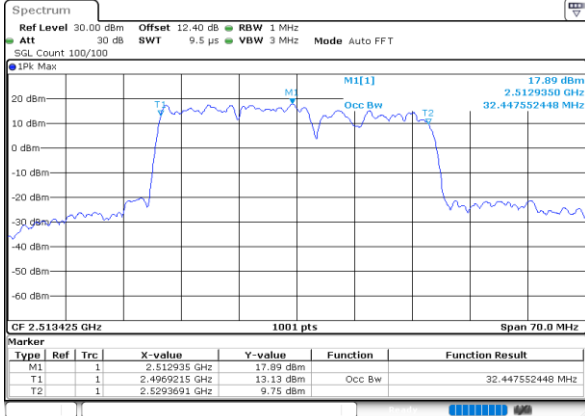

Lowest Channel / 20MHz+5MHz

Date: 28.MAY.2020 04:17:09

Lowest Channel / 20MHz+10MHz

Date: 28.MAY.2020 03:20:38

Middle Channel / 20MHz+5MHz

Date: 28.MAY.2020 04:20:03

Middle Channel / 20MHz+10MHz

Date: 28.MAY.2020 03:25:20

Highest Channel / 20MHz+5MHz

Date: 28.MAY.2020 04:22:55

Highest Channel / 20MHz+10MHz

Date: 28.MAY.2020 03:31:44

LTE Band 41C

64QAM

Lowest Channel / 20MHz+15MHz

Lowest Channel / 20MHz+20MHz

Middle Channel / 20MHz+15MHz

Middle Channel / 20MHz+20MHz

Highest Channel / 20MHz+15MHz

Highest Channel / 20MHz+20MHz

Conducted Band Edge

LTE Band 41C / 5MHz+20MHz

QPSK

Lowest Band Edge / 1RB0 and 1RB9