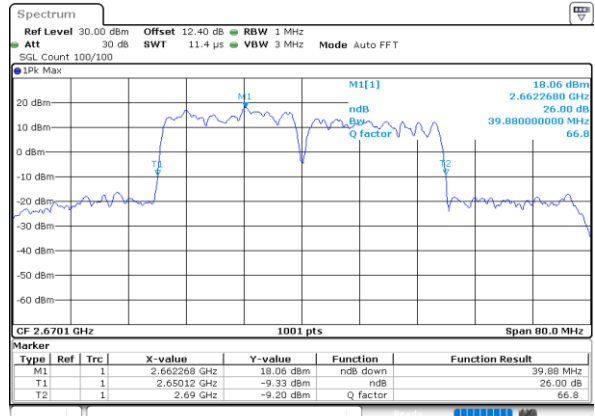

Middle Channel / 20MHz+10MHz

Date: 28.MAY.2020 03:26:05

Highest Channel / 20MHz+5MHz

Date: 28.MAY.2020 04:24:27

Highest Channel / 20MHz+10MHz

Date: 28.MAY.2020 03:33:16

LTE Band 41C

16QAM

Lowest Channel / 20MHz+15MHz

Date: 28.MAY.2020 02:40:04

Lowest Channel / 20MHz+20MHz

Date: 28.MAY.2020 02:12:30

Middle Channel / 20MHz+15MHz

Date: 28.MAY.2020 02:50:14

Middle Channel / 20MHz+20MHz

Date: 28.MAY.2020 02:13:57

Highest Channel / 20MHz+15MHz

Date: 28.MAY.2020 02:53:49

Highest Channel / 20MHz+20MHz

Date: 28.MAY.2020 02:16:25

LTE Band 41C

64QAM

Lowest Channel / 5MHz+20MHz

Date: 28.MAY.2020 04:27:37