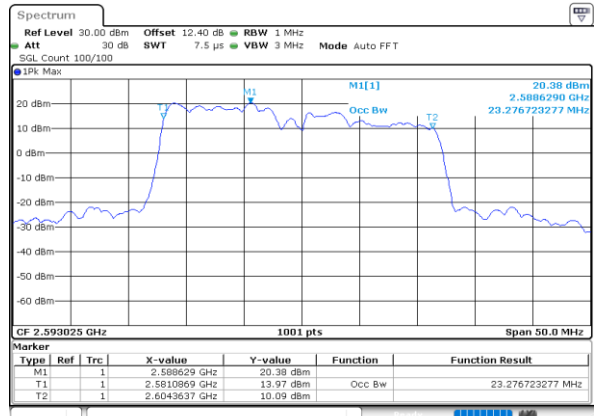

Highest Channel / 20MHz+15MHz

Date: 28.MAY.2020 02:52:40

Highest Channel / 20MHz+20MHz

Date: 28.MAY.2020 02:35:16

LTE Band 41C

64QAM

Lowest Channel / 5MHz+20MHz

Date: 28.MAY.2020 04:27:15

Lowest Channel / 10MHz+15MHz

Date: 28.MAY.2020 04:10:14

Middle Channel / 5MHz+20MHz

Date: 28.MAY.2020 04:30:21

Middle Channel / 10MHz+15MHz

Date: 28.MAY.2020 04:10:01

Highest Channel / 5MHz+20MHz

Date: 28.MAY.2020 04:33:47

Highest Channel / 10MHz+15MHz

Date: 28.MAY.2020 04:11:31

LTE Band 41C

64QAM

Lowest Channel / 10MHz+20MHz

Date: 28.MAY.2020 03:36:14

Lowest Channel / 15MHz+10MHz

Date: 28.MAY.2020 03:50:06

Middle Channel / 10MHz+20MHz

Date: 28.MAY.2020 03:39:47

Middle Channel / 15MHz+10MHz

Date: 28.MAY.2020 03:53:06

Highest Channel / 10MHz+20MHz

Date: 28.MAY.2020 03:46:04

Highest Channel / 15MHz+10MHz

Date: 28.MAY.2020 03:55:31