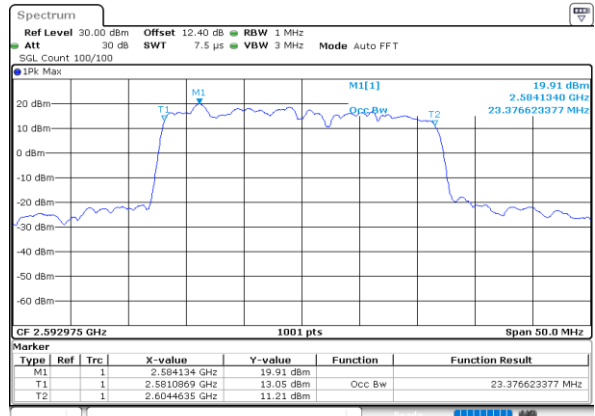

Highest Channel / 20MHz+15MHz

Date: 28.MAY.2020 02:52:40

Highest Channel / 20MHz+20MHz

Date: 28.MAY.2020 02:35:16

LTE Band 41C

64QAM

Lowest Channel / 5MHz+20MHz

Date: 28.MAY.2020 04:27:15

Lowest Channel / 10MHz+15MHz

Date: 28.MAY.2020 04:10:14

Middle Channel / 5MHz+20MHz

Date: 28.MAY.2020 04:30:21

Middle Channel / 10MHz+15MHz

Date: 28.MAY.2020 04:10:01

Highest Channel / 5MHz+20MHz

Date: 28.MAY.2020 04:33:47

Highest Channel / 10MHz+15MHz

Date: 28.MAY.2020 04:11:31

LTE Band 41C

64QAM

Lowest Channel / 10MHz+20MHz

Date: 28.MAY.2020 03:36:14

Lowest Channel / 15MHz+10MHz

Date: 28.MAY.2020 03:50:06

Middle Channel / 10MHz+20MHz

Date: 28.MAY.2020 03:39:47

Middle Channel / 15MHz+10MHz

Date: 28.MAY.2020 03:53:06

Highest Channel / 10MHz+20MHz

Date: 28.MAY.2020 03:46:04

Highest Channel / 15MHz+10MHz

Date: 28.MAY.2020 03:55:31