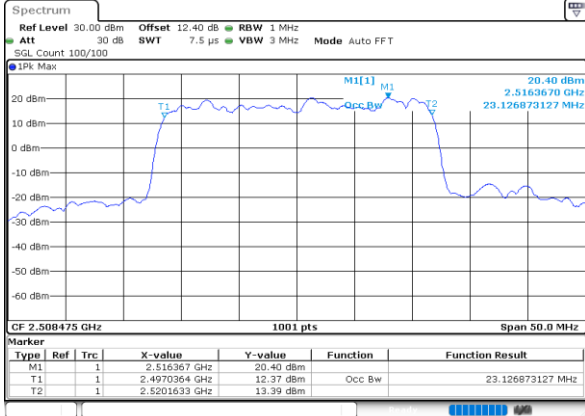

Lowest Channel / 15MHz+20MHz

Date: 28.MAY.2020 02:15:35

Middle Channel / 15MHz+15MHz

Date: 28.MAY.2020 03:11:44

Middle Channel / 15MHz+20MHz

Date: 28.MAY.2020 03:10:18

Highest Channel / 15MHz+15MHz

Date: 28.MAY.2020 03:16:57

Highest Channel / 15MHz+20MHz

Date: 28.MAY.2020 03:10:413

LTE Band 41C

QPSK

Lowest Channel / 20MHz+5MHz

Date: 28.MAY.2020 04:16:22

Lowest Channel / 20MHz+10MHz

Date: 28.MAY.2020 03:19:51

Middle Channel / 20MHz+5MHz

Date: 28.MAY.2020 04:19:17

Middle Channel / 20MHz+10MHz

Date: 28.MAY.2020 03:24:33

Highest Channel / 20MHz+5MHz

Date: 28.MAY.2020 04:23:42

Highest Channel / 20MHz+10MHz

Date: 28.MAY.2020 03:32:31