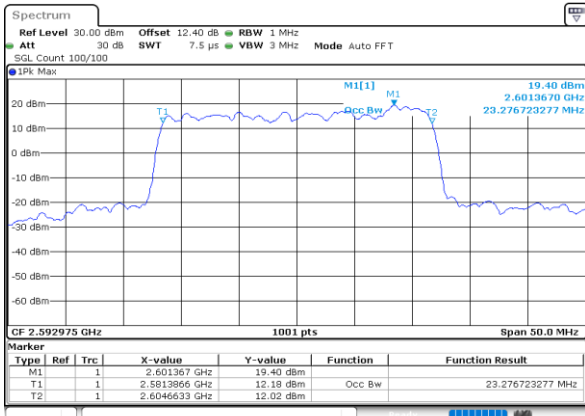

Middle Channel / 15MHz+15MHz

Date: 28.MAY.2020 03:12:07

Middle Channel / 15MHz+20MHz

Date: 28.MAY.2020 03:10:41

Highest Channel / 15MHz+15MHz

Date: 28.MAY.2020 03:16:33

Highest Channel / 15MHz+20MHz

Date: 28.MAY.2020 03:10:49

LTE Band 41C

16QAM

Lowest Channel / 20MHz+5MHz

Date: 28.MAY.2020 04:16:46

Lowest Channel / 20MHz+10MHz

Date: 28.MAY.2020 03:20:14

Middle Channel / 20MHz+5MHz

Date: 28.MAY.2020 04:19:40

Middle Channel / 20MHz+10MHz

Date: 28.MAY.2020 03:24:56

Highest Channel / 20MHz+5MHz

Date: 28.MAY.2020 04:23:19

Highest Channel / 20MHz+10MHz

Date: 28.MAY.2020 03:32:08

LTE Band 41C

16QAM

Lowest Channel / 20MHz+15MHz

Date: 28.MAY.2020 02:38:55

Lowest Channel / 20MHz+20MHz

Date: 28.MAY.2020 02:28:21

Middle Channel / 20MHz+15MHz

Date: 28.MAY.2020 02:49:05

Middle Channel / 20MHz+20MHz

Date: 28.MAY.2020 02:31:49