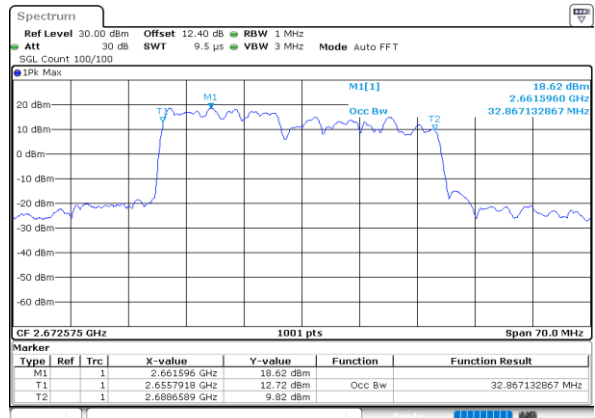

Highest Channel / 15MHz+10MHz

Date: 28.MAY.2020 03:55:54

LTE Band 41C

16QAM

Lowest Channel / 15MHz+15MHz

Date: 28.MAY.2020 03:07:45

Lowest Channel / 15MHz+20MHz

Date: 28.MAY.2020 02:15:58

Middle Channel / 15MHz+15MHz

Date: 28.MAY.2020 03:12:07

Middle Channel / 15MHz+20MHz

Date: 28.MAY.2020 03:10:41

Highest Channel / 15MHz+15MHz

Date: 28.MAY.2020 03:16:33

Highest Channel / 15MHz+20MHz

Date: 28.MAY.2020 03:10:49

LTE Band 41C

16QAM

Lowest Channel / 20MHz+5MHz

Date: 28.MAY.2020 04:16:46

Lowest Channel / 20MHz+10MHz

Date: 28.MAY.2020 03:20:14

Middle Channel / 20MHz+5MHz

Date: 28.MAY.2020 04:19:40

Middle Channel / 20MHz+10MHz

Date: 28.MAY.2020 03:24:56

Highest Channel / 20MHz+5MHz

Date: 28.MAY.2020 04:23:19

Highest Channel / 20MHz+10MHz

Date: 28.MAY.2020 03:32:08

LTE Band 41C

16QAM