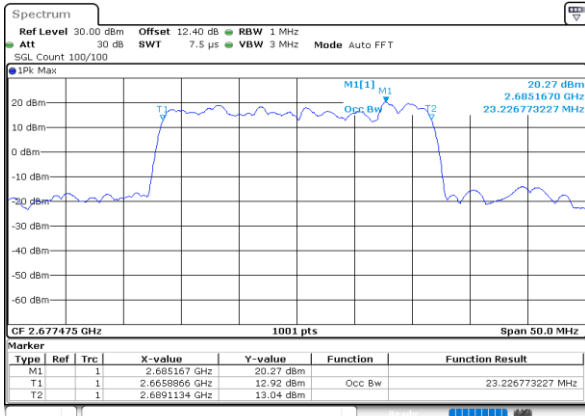

Highest Channel / 15MHz+20MHz

Date: 28.MAY.2020 03:10:413

LTE Band 41C

QPSK

Lowest Channel / 20MHz+5MHz

Date: 28.MAY.2020 04:16:22

Lowest Channel / 20MHz+10MHz

Date: 28.MAY.2020 03:19:51

Middle Channel / 20MHz+5MHz

Date: 28.MAY.2020 04:19:17

Middle Channel / 20MHz+10MHz

Date: 28.MAY.2020 03:24:33

Highest Channel / 20MHz+5MHz

Date: 28.MAY.2020 04:23:42

Highest Channel / 20MHz+10MHz

Date: 28.MAY.2020 03:32:31

LTE Band 41C

QPSK

Lowest Channel / 20MHz+15MHz

Date: 28.MAY.2020 02:38:32

Lowest Channel / 20MHz+20MHz

Date: 28.MAY.2020 02:27:59

Middle Channel / 20MHz+15MHz

Date: 28.MAY.2020 02:48:42

Middle Channel / 20MHz+20MHz

Date: 28.MAY.2020 02:31:26

Highest Channel / 20MHz+15MHz

Date: 28.MAY.2020 02:53:04

Highest Channel / 20MHz+20MHz

Date: 28.MAY.2020 02:35:40

LTE Band 41C

16QAM