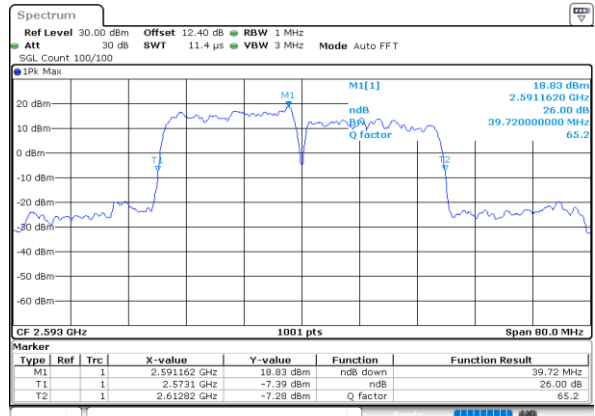

Lowest Channel / 20MHz+5MHz

Lowest Channel / 20MHz+10MHz

Middle Channel / 20MHz+5MHz

Middle Channel / 20MHz+10MHz

Highest Channel / 20MHz+5MHz

Highest Channel / 20MHz+10MHz

LTE Band 41C

64QAM

Lowest Channel / 20MHz+15MHz

Date: 28.MAY.2020 02:39:40

Lowest Channel / 20MHz+20MHz

Date: 28.MAY.2020 02:12:07

Middle Channel / 20MHz+15MHz

Date: 28.MAY.2020 02:49:51

Middle Channel / 20MHz+20MHz

Date: 28.MAY.2020 02:13:14

Highest Channel / 20MHz+15MHz

Date: 28.MAY.2020 02:54:12

Highest Channel / 20MHz+20MHz

Date: 28.MAY.2020 02:16:48

Occupied Bandwidth

Mode	LTE Band 41C : 99%OBW(MHz)				
QPSK					
BW	5MHz+20MHz	10MHz+15MHz	10MHz+20MHz	15MHz+10MHz	15MHz+15MHz
Lowest CH	23.03	23.18	27.99	23.38	28.47
Middle CH	23.13	23.23	28.11	23.43	28.35
Highest CH	22.93	23.18	27.81	23.33	28.29
BW	15MHz+20MHz	20MHz+5MHz	20MHz+10MHz	20MHz+15MHz	20MHz+20MHz
Lowest CH	32.73	23.13	27.69	32.87	37.48
Middle CH	33.01	23.13	27.69	32.52	37.72
Highest CH	33.01	23.23	28.05	32.66	37.32

Mode	LTE Band 41C : 99%OBW(MHz)				
16QAM					
BW	5MHz+20MHz	10MHz+15MHz	10MHz+20MHz	15MHz+10MHz	15MHz+15MHz
Lowest CH	23.23	23.38	27.81	23.58	28.29
Middle CH	23.23	23.28	27.63	23.48	28.17
Highest CH	23.13	23.13	27.87	23.28	28.41
BW	15MHz+20MHz	20MHz+5MHz	20MHz+10MHz	20MHz+15MHz	20MHz+20MHz
Lowest CH	32.87	23.28	27.99	32.80	37.32
Middle CH	32.80	23.28	28.05	32.87	37.56
Highest CH	32.87	23.28	27.81	32.87	37.32