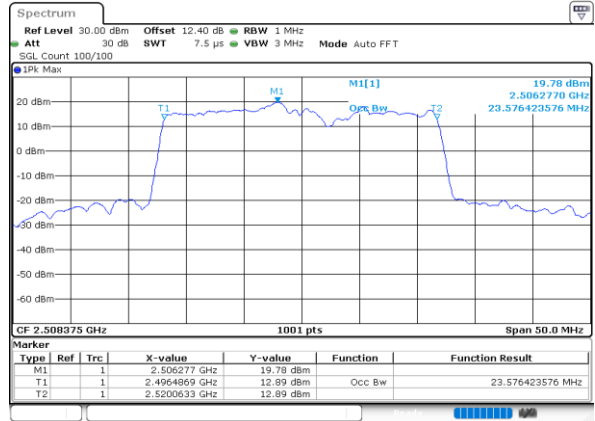

Lowest Channel / 5MHz+20MHz

Date: 28.MAY.2020 04:26:52

Lowest Channel / 10MHz+15MHz

Date: 28.MAY.2020 04:03:40

Middle Channel / 5MHz+20MHz

Date: 28.MAY.2020 04:29:50

Middle Channel / 10MHz+15MHz

Date: 28.MAY.2020 04:07:38

Highest Channel / 5MHz+20MHz

Date: 28.MAY.2020 04:34:10

Highest Channel / 10MHz+15MHz

Date: 28.MAY.2020 04:10:55

LTE Band 41C

16QAM

Lowest Channel / 10MHz+20MHz

Date: 28.MAY.2020 03:35:51

Lowest Channel / 15MHz+10MHz

Date: 28.MAY.2020 03:49:43

Middle Channel / 10MHz+20MHz

Date: 28.MAY.2020 03:39:23

Middle Channel / 15MHz+10MHz

Date: 28.MAY.2020 03:52:43

Highest Channel / 10MHz+20MHz

Date: 28.MAY.2020 03:46:27

Highest Channel / 15MHz+10MHz

Date: 28.MAY.2020 03:55:54

LTE Band 41C

16QAM

Lowest Channel / 15MHz+15MHz

Date: 28.MAY.2020 03:07:45

Lowest Channel / 15MHz+20MHz

Date: 28.MAY.2020 02:15:58