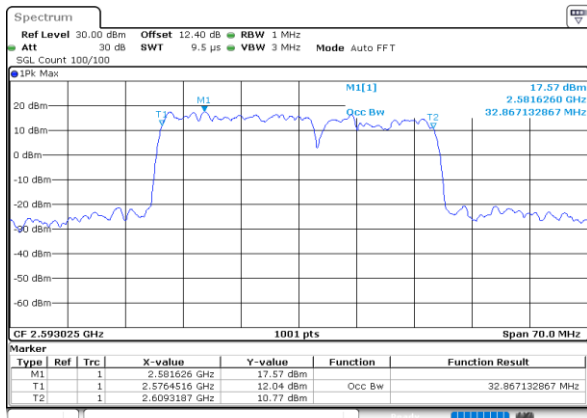

Middle Channel / 20MHz+10MHz

Date: 28.MAY.2020 03:24:56

Highest Channel / 20MHz+5MHz

Date: 28.MAY.2020 04:23:19

Highest Channel / 20MHz+10MHz

Date: 28.MAY.2020 03:32:08

LTE Band 41C

16QAM

Lowest Channel / 20MHz+15MHz

Date: 28.MAY.2020 02:38:55

Lowest Channel / 20MHz+20MHz

Date: 28.MAY.2020 02:28:21

Middle Channel / 20MHz+15MHz

Date: 28.MAY.2020 02:49:05

Middle Channel / 20MHz+20MHz

Date: 28.MAY.2020 02:31:49

Highest Channel / 20MHz+15MHz

Date: 28.MAY.2020 02:52:40

Highest Channel / 20MHz+20MHz

Date: 28.MAY.2020 02:35:16

LTE Band 41C

64QAM

Lowest Channel / 5MHz+20MHz

Date: 28.MAY.2020 04:27:15