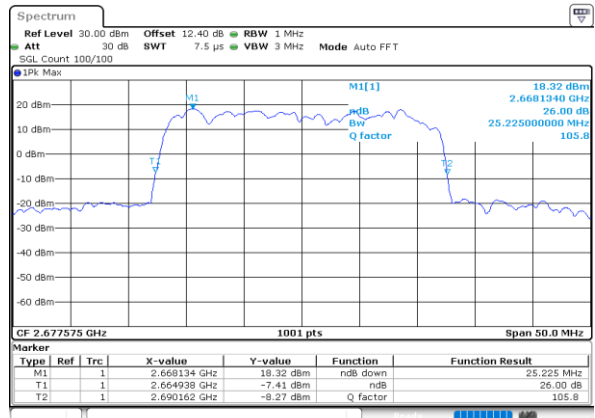

Highest Channel / 10MHz+15MHz

Date: 28.MAY.2020 04:13:48

LTE Band 41C

64QAM

Lowest Channel / 10MHz+20MHz

Date: 28.MAY.2020 03:36:36

Lowest Channel / 15MHz+10MHz

Date: 28.MAY.2020 03:50:28

Middle Channel / 10MHz+20MHz

Date: 28.MAY.2020 03:40:09

Middle Channel / 15MHz+10MHz

Date: 28.MAY.2020 03:53:28

Highest Channel / 10MHz+20MHz

Date: 28.MAY.2020 03:47:59

Highest Channel / 15MHz+10MHz

Date: 28.MAY.2020 03:57:26

LTE Band 41C

64QAM

Lowest Channel / 15MHz+15MHz

Date: 28.MAY.2020 03:08:30

Lowest Channel / 15MHz+20MHz

Date: 28.MAY.2020 02:57:44

Middle Channel / 15MHz+15MHz

Date: 28.MAY.2020 03:12:52

Middle Channel / 15MHz+20MHz

Date: 28.MAY.2020 03:10:27

Highest Channel / 15MHz+15MHz

Date: 28.MAY.2020 03:18:06

Highest Channel / 15MHz+20MHz

Date: 28.MAY.2020 03:05:21

LTE Band 41C

64QAM