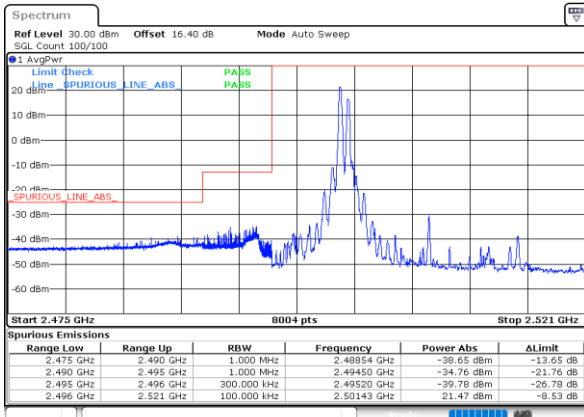

Lowest Band Edge / 1RB24 and 1RB0

Date: 19.MAY.2020 04:50:36