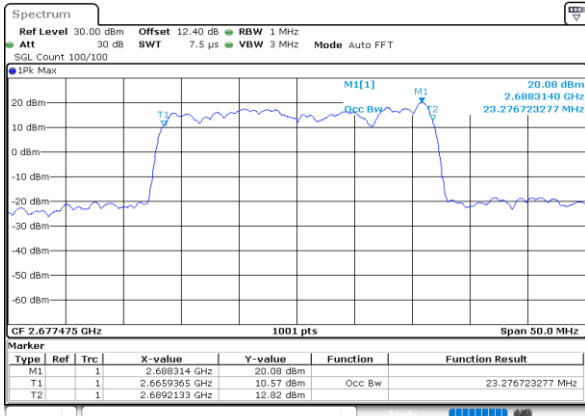

Middle Channel / 15MHz+15MHz

Date: 28.MAY.2020 03:12:07

Middle Channel / 15MHz+20MHz

Date: 28.MAY.2020 03:10:41

Highest Channel / 15MHz+15MHz

Date: 28.MAY.2020 03:16:33

Highest Channel / 15MHz+20MHz

Date: 28.MAY.2020 03:10:49

LTE Band 41C

16QAM

Lowest Channel / 20MHz+5MHz

Date: 28.MAY.2020 04:16:46

Lowest Channel / 20MHz+10MHz

Date: 28.MAY.2020 03:20:14

Middle Channel / 20MHz+5MHz

Date: 28.MAY.2020 04:19:40

Middle Channel / 20MHz+10MHz

Date: 28.MAY.2020 03:24:56

Highest Channel / 20MHz+5MHz

Date: 28.MAY.2020 04:23:19

Highest Channel / 20MHz+10MHz

Date: 28.MAY.2020 03:32:08

LTE Band 41C

16QAM

Lowest Channel / 20MHz+15MHz

Date: 28.MAY.2020 02:38:55

Lowest Channel / 20MHz+20MHz

Date: 28.MAY.2020 02:28:21

Middle Channel / 20MHz+15MHz

Date: 28.MAY.2020 02:49:05

Middle Channel / 20MHz+20MHz

Date: 28.MAY.2020 02:31:49