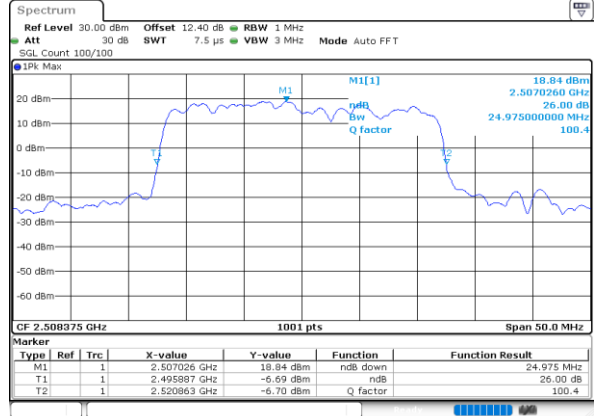

Lowest Channel / 10MHz+15MHz

Date: 28.MAY.2020 04:10:26

Middle Channel / 5MHz+20MHz

Date: 28.MAY.2020 04:30:43

Middle Channel / 10MHz+15MHz

Date: 28.MAY.2020 04:10:23

Highest Channel / 5MHz+20MHz

Date: 28.MAY.2020 04:35:42

Highest Channel / 10MHz+15MHz

Date: 28.MAY.2020 04:13:48

LTE Band 41C

64QAM

Lowest Channel / 10MHz+20MHz

Date: 28.MAY.2020 03:36:36

Lowest Channel / 15MHz+10MHz

Date: 28.MAY.2020 03:50:28

Middle Channel / 10MHz+20MHz

Date: 28.MAY.2020 03:40:09

Middle Channel / 15MHz+10MHz

Date: 28.MAY.2020 03:53:28

Highest Channel / 10MHz+20MHz

Date: 28.MAY.2020 03:47:59

Highest Channel / 15MHz+10MHz

Date: 28.MAY.2020 03:57:26