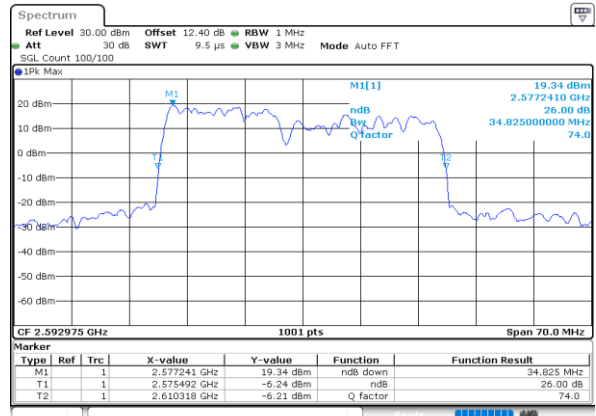

Middle Channel / 10MHz+20MHz

Date: 28.MAY.2020 03:40:09

Middle Channel / 15MHz+10MHz

Date: 28.MAY.2020 03:53:28

Highest Channel / 10MHz+20MHz

Date: 28.MAY.2020 03:47:59

Highest Channel / 15MHz+10MHz

Date: 28.MAY.2020 03:57:26

LTE Band 41C

64QAM

Lowest Channel / 15MHz+15MHz

Date: 28.MAY.2020 03:08:30

Lowest Channel / 15MHz+20MHz

Date: 28.MAY.2020 02:57:44

Middle Channel / 15MHz+15MHz

Date: 28.MAY.2020 03:12:52

Middle Channel / 15MHz+20MHz

Date: 28.MAY.2020 03:10:27

Highest Channel / 15MHz+15MHz

Date: 28.MAY.2020 03:18:06

Highest Channel / 15MHz+20MHz

Date: 28.MAY.2020 03:05:21

LTE Band 41C

64QAM

Lowest Channel / 20MHz+5MHz

Lowest Channel / 20MHz+10MHz

Middle Channel / 20MHz+5MHz

Middle Channel / 20MHz+10MHz

Highest Channel / 20MHz+5MHz

Highest Channel / 20MHz+10MHz

LTE Band 41C

64QAM