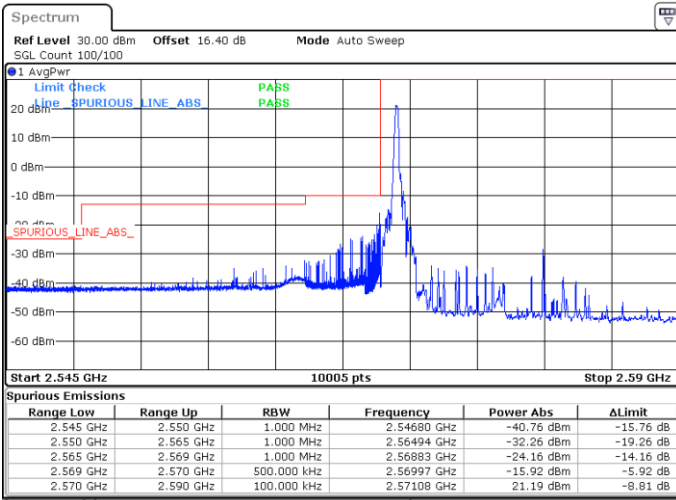

Highest Band Edge / 1 RB

Date: 29.MAY.2020 06:56:59

Date: 29.MAY.2020 06:59:00

Lowest Band Edge / Full RB

Highest Band Edge / Full RB

Date: 29.MAY.2020 06:57:40

Date: 29.MAY.2020 06:58:20

LTE Band 38 / 20MHz / QPSK

Lowest Band Edge / 1 RB

Highest Band Edge / 1 RB

Date: 29.MAY.2020 06:59:41

Date: 29.MAY.2020 07:03:42

Lowest Band Edge / Full RB

Highest Band Edge / Full RB

Date: 29.MAY.2020 07:01:01

Date: 29.MAY.2020 07:02:22

LTE Band 38 / 20MHz / 16QAM

Lowest Band Edge / 1 RB

Highest Band Edge / 1 RB

Date: 29.MAY.2020 07:00:21

Date: 29.MAY.2020 07:04:22

Lowest Band Edge / Full RB

Highest Band Edge / Full RB

Date: 29.MAY.2020 07:01:42

Date: 29.MAY.2020 07:03:02

LTE Band 38 / 20MHz / 64QAM

Lowest Band Edge / 1 RB

Highest Band Edge / 1 RB

Date: 29.MAY.2020 07:05:03

Date: 29.MAY.2020 07:07:03

Lowest Band Edge / Full RB

Highest Band Edge / Full RB