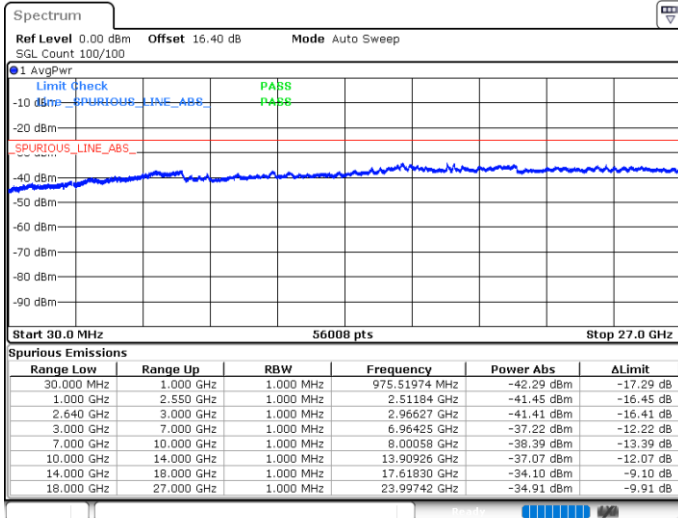

Middle Channel / QPSK

Date: 29.MAY.2020 07:15:04

Middle Channel / 16QAM

Date: 29.MAY.2020 07:16:24

LTE Band 38 / 5MHz

Highest Channel / QPSK

Date: 29.MAY.2020 07:17:44

Highest Channel / 16QAM

Date: 29.MAY.2020 07:19:04

LTE Band 38 / 10MHz

Lowest Channel / QPSK

Date: 29.MAY.2020 07:24:25

Lowest Channel / 16QAM

Date: 29.MAY.2020 07:25:45

LTE Band 38 / 10MHz

Middle Channel / QPSK

Middle Channel / 16QAM

Date: 29.MAY.2020 07:27:05

Date: 29.MAY.2020 07:28:25

Highest Channel / QPSK

Highest Channel / 16QAM

Date: 29.MAY.2020 07:29:45

Date: 29.MAY.2020 07:31:05

LTE Band 38 / 15MHz