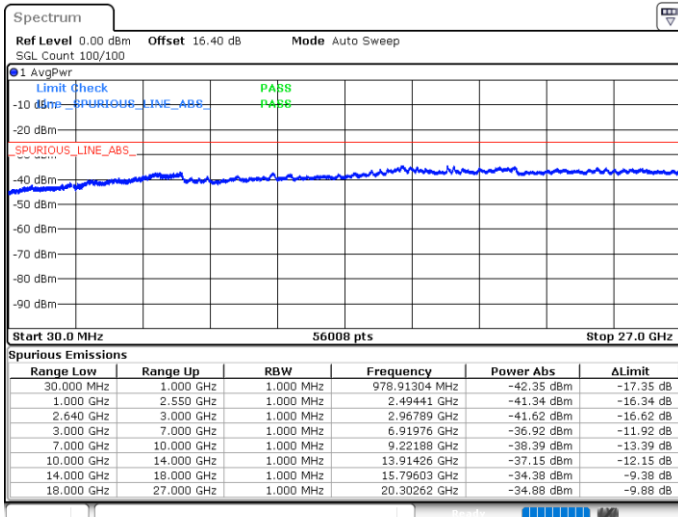

Lowest Channel / 16QAM

Date: 29.MAY.2020 07:45:47

LTE Band 38 / 20MHz

Middle Channel / QPSK

Middle Channel / 16QAM

Date: 29.MAY.2020 07:47:06

Date: 29.MAY.2020 07:48:26

Highest Channel / QPSK

Highest Channel / 16QAM

Date: 29.MAY.2020 07:49:46

Date: 29.MAY.2020 07:51:06

LTE Band 38 / 5MHz

Lowest Channel / 64QAM

Middle Channel / 64QAM

Date: 29.MAY.2020 07:08:24

Date: 29.MAY.2020 07:09:44

Highest Channel / 64QAM

Date: 29.MAY.2020 07:11:04

LTE Band 38 / 10MHz

Lowest Channel / 64QAM

Middle Channel / 64QAM

Date: 29.MAY.2020 07:20:25

Date: 29.MAY.2020 07:21:45

Highest Channel / 64QAM

Date: 29.MAY.2020 07:23:05

LTE Band 38 / 15MHz

Lowest Channel / 64QAM

Middle Channel / 64QAM

Date: 29.MAY.2020 07:40:26

Date: 29.MAY.2020 07:41:46

Highest Channel / 64QAM

Date: 29.MAY.2020 07:43:06