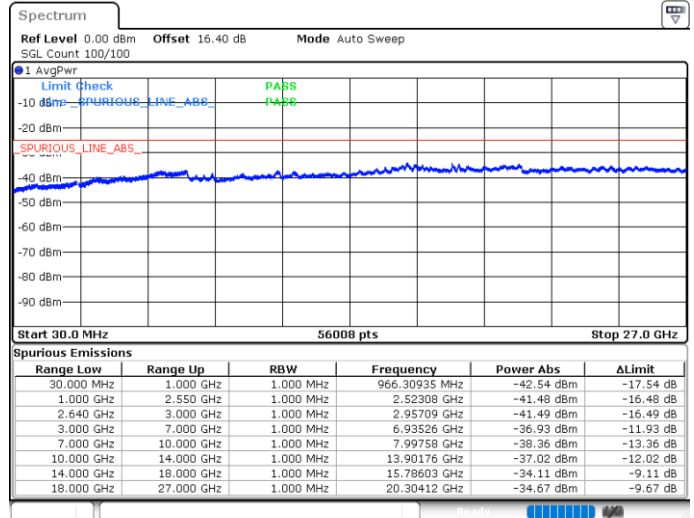

Middle Channel / QPSK

Date: 29.MAY.2020 07:15:04

Middle Channel / 16QAM

Date: 29.MAY.2020 07:16:24

LTE Band 38 / 5MHz

Highest Channel / QPSK

Date: 29.MAY.2020 07:17:44

Highest Channel / 16QAM

Date: 29.MAY.2020 07:19:04

LTE Band 38 / 10MHz

Lowest Channel / QPSK

Date: 29.MAY.2020 07:24:25

Lowest Channel / 16QAM

Date: 29.MAY.2020 07:25:45

LTE Band 38 / 10MHz

Middle Channel / QPSK

Middle Channel / 16QAM

Date: 29.MAY.2020 07:27:05

Date: 29.MAY.2020 07:28:25

Highest Channel / QPSK

Highest Channel / 16QAM

Date: 29.MAY.2020 07:29:45

Date: 29.MAY.2020 07:31:05

LTE Band 38 / 15MHz