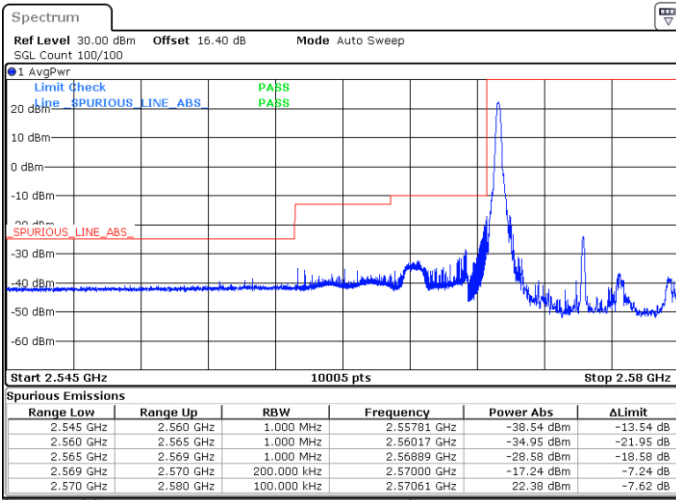

Highest Band Edge / 1 RB

Lowest Band Edge / Full RB

Highest Band Edge / Full RB

LTE Band 38 / 5MHz / 16QAM

Lowest Band Edge / 1RB

Highest Band Edge / 1 RB

Lowest Band Edge / Full RB

Highest Band Edge / Full RB

LTE Band 38 / 5MHz / 64QAM

Lowest Band Edge / 1RB

Date: 29.MAY.2020 06:40:53

Highest Band Edge / 1 RB

Date: 29.MAY.2020 06:42:53

Lowest Band Edge / Full RB

Date: 29.MAY.2020 06:41:33

Highest Band Edge / Full RB

Date: 29.MAY.2020 06:42:13

LTE Band 38 / 10MHz / QPSK

Lowest Band Edge / 1 RB

Highest Band Edge / 1 RB

Date: 29.MAY.2020 06:46:15

Date: 29.MAY.2020 06:50:17

Lowest Band Edge / Full RB

Highest Band Edge / Full RB