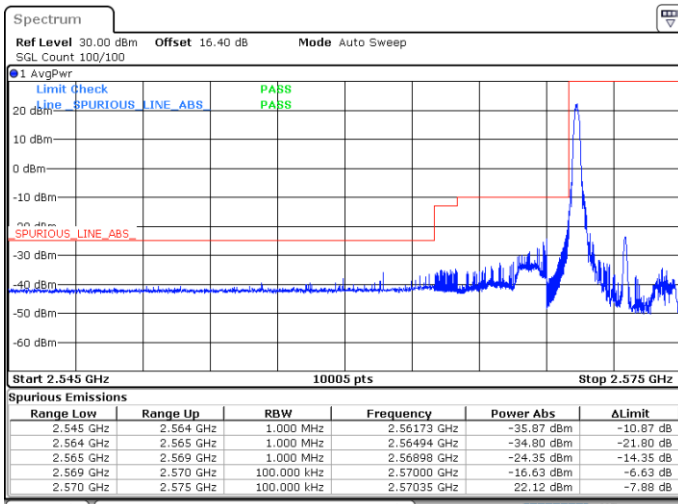

Date: 29.MAY.2020 08:12:41

Highest Channel / 15MHz / 64QAM

Date: 29.MAY.2020 08:11:53

Highest Channel / 20MHz / 64QAM

Date: 29.MAY.2020 08:13:03

Conducted Band Edge

LTE Band 38 / 5MHz / QPSK

Lowest Band Edge / 1 RB

Highest Band Edge / 1 RB

Lowest Band Edge / Full RB

Highest Band Edge / Full RB

LTE Band 38 / 5MHz / 16QAM

Lowest Band Edge / 1RB

Highest Band Edge / 1 RB

Lowest Band Edge / Full RB

Highest Band Edge / Full RB