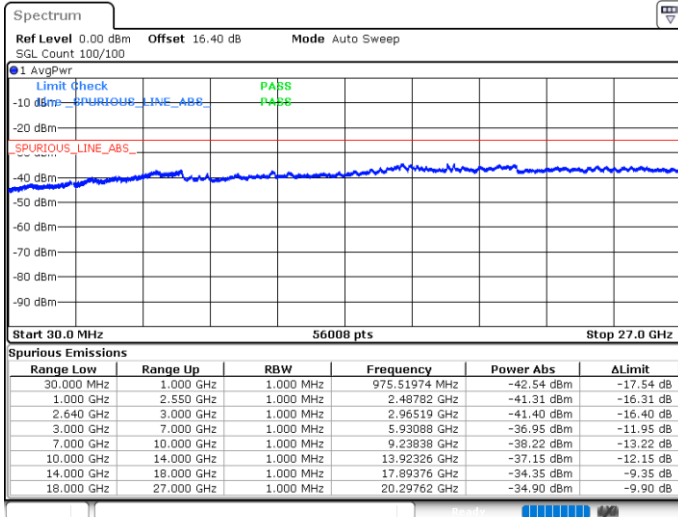

Middle Channel / 16QAM

Date: 29.MAY.2020 07:27:05

Date: 29.MAY.2020 07:28:25

Highest Channel / QPSK

Highest Channel / 16QAM

Date: 29.MAY.2020 07:29:45

Date: 29.MAY.2020 07:31:05

LTE Band 38 / 15MHz

Lowest Channel / QPSK

Lowest Channel / 16QAM

Date: 29.MAY.2020 07:32:26

Date: 29.MAY.2020 07:33:46

Middle Channel / QPSK

Middle Channel / 16QAM

Date: 29.MAY.2020 07:35:06

Date: 29.MAY.2020 07:36:26

LTE Band 38 / 15MHz

Highest Channel / QPSK

Date: 29.MAY.2020 07:37:46

Highest Channel / 16QAM

Date: 29.MAY.2020 07:39:06

LTE Band 38 / 20MHz

Lowest Channel / QPSK

Date: 29.MAY.2020 07:44:26