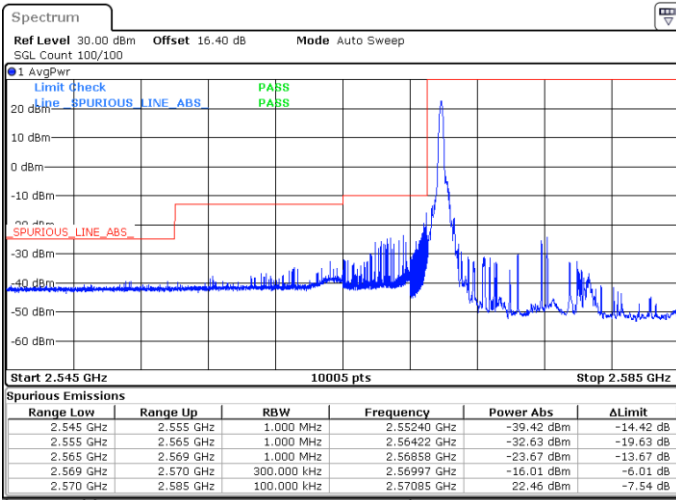

Date: 29.MAY.2020 06:48:16

Highest Band Edge / Full RB

Date: 29.MAY.2020 06:49:36

LTE Band 38 / 10MHz / 64QAM

Lowest Band Edge / 1 RB

Highest Band Edge / 1 RB

Date: 29.MAY.2020 06:43:34

Date: 29.MAY.2020 06:45:35

Lowest Band Edge / Full RB

Highest Band Edge / Full RB

Date: 29.MAY.2020 06:44:14

Date: 29.MAY.2020 06:44:55

LTE Band 38 / 15MHz / QPSK

Lowest Band Edge / 1 RB

Highest Band Edge / 1 RB

Date: 29.MAY.2020 06:51:38

Date: 29.MAY.2020 06:55:39

Lowest Band Edge / Full RB

Highest Band Edge / Full RB

Date: 29.MAY.2020 06:52:58

Date: 29.MAY.2020 06:54:19

LTE Band 38 / 15MHz / 16QAM

Lowest Band Edge / 1 RB

Highest Band Edge / 1 RB