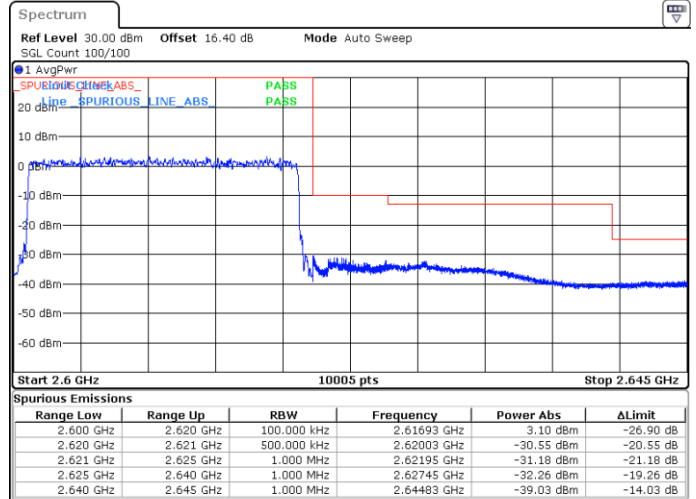

Highest Band Edge / 1 RB

Date: 29.MAY.2020 06:56:59

Date: 29.MAY.2020 06:59:00

Lowest Band Edge / Full RB

Highest Band Edge / Full RB

Date: 29.MAY.2020 06:57:40

Date: 29.MAY.2020 06:58:20

LTE Band 38 / 20MHz / QPSK

Lowest Band Edge / 1 RB

Highest Band Edge / 1 RB

Date: 29.MAY.2020 06:59:41

Date: 29.MAY.2020 07:03:42

Lowest Band Edge / Full RB

Highest Band Edge / Full RB

Date: 29.MAY.2020 07:01:01

Date: 29.MAY.2020 07:02:22

LTE Band 38 / 20MHz / 16QAM

Lowest Band Edge / 1 RB

Highest Band Edge / 1 RB

Date: 29.MAY.2020 07:00:21

Date: 29.MAY.2020 07:04:22

Lowest Band Edge / Full RB

Highest Band Edge / Full RB

Date: 29.MAY.2020 07:01:42

Date: 29.MAY.2020 07:03:02

LTE Band 38 / 20MHz / 64QAM

Lowest Band Edge / 1 RB

Highest Band Edge / 1 RB

Date: 29.MAY.2020 07:05:03

Date: 29.MAY.2020 07:07:03

Lowest Band Edge / Full RB

Highest Band Edge / Full RB