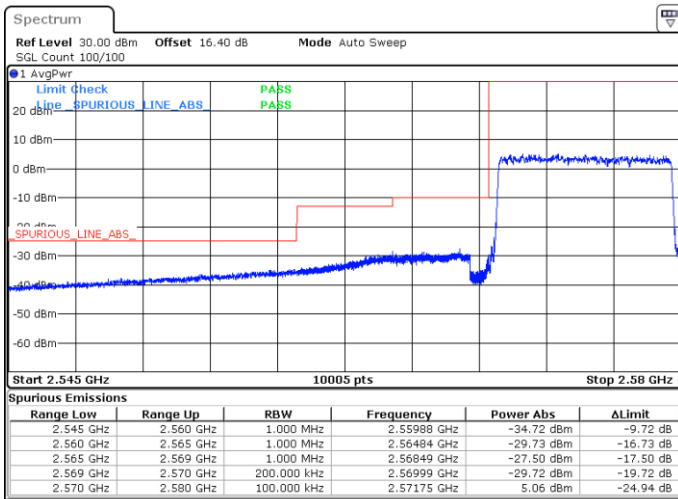

Date: 29.MAY.2020 06:42:13

LTE Band 38 / 10MHz / QPSK

Lowest Band Edge / 1 RB

Highest Band Edge / 1 RB

Date: 29.MAY.2020 06:46:15

Date: 29.MAY.2020 06:50:17

Lowest Band Edge / Full RB

Highest Band Edge / Full RB

Date: 29.MAY.2020 06:47:36

Date: 29.MAY.2020 06:48:56

LTE Band 38 / 10MHz / 16QAM

Lowest Band Edge / 1 RB

Date: 29.MAY.2020 06:46:55

Highest Band Edge / 1 RB

Date: 29.MAY.2020 06:50:57

Lowest Band Edge / Full RB

Date: 29.MAY.2020 06:48:16

Highest Band Edge / Full RB

Date: 29.MAY.2020 06:49:36

LTE Band 38 / 10MHz / 64QAM

Lowest Band Edge / 1 RB

Highest Band Edge / 1 RB

Date: 29.MAY.2020 06:43:34

Date: 29.MAY.2020 06:45:35

Lowest Band Edge / Full RB

Highest Band Edge / Full RB

Date: 29.MAY.2020 06:44:14

Date: 29.MAY.2020 06:44:55

LTE Band 38 / 15MHz / QPSK

Lowest Band Edge / 1 RB

Highest Band Edge / 1 RB

Date: 29.MAY.2020 06:51:38