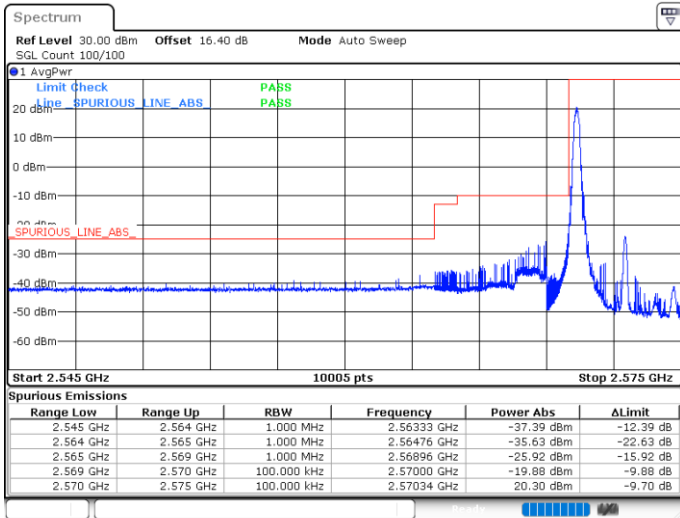

Date: 29.MAY.2020 08:12:41

Highest Channel / 15MHz / 64QAM

Date: 29.MAY.2020 08:11:53

Highest Channel / 20MHz / 64QAM

Date: 29.MAY.2020 08:13:03

Conducted Band Edge

LTE Band 38 / 5MHz / QPSK

Lowest Band Edge / 1 RB

Highest Band Edge / 1 RB

Lowest Band Edge / Full RB

Highest Band Edge / Full RB

LTE Band 38 / 5MHz / 16QAM

Lowest Band Edge / 1RB

Highest Band Edge / 1 RB

Lowest Band Edge / Full RB

Highest Band Edge / Full RB

LTE Band 38 / 5MHz / 64QAM

Lowest Band Edge / 1RB

Date: 29.MAY.2020 06:40:53

Highest Band Edge / 1 RB

Date: 29.MAY.2020 06:42:53

Lowest Band Edge / Full RB

Date: 29.MAY.2020 06:41:33

Highest Band Edge / Full RB

Date: 29.MAY.2020 06:42:13

LTE Band 38 / 10MHz / QPSK

Lowest Band Edge / 1 RB

Highest Band Edge / 1 RB

Date: 29.MAY.2020 06:46:15

Date: 29.MAY.2020 06:50:17

Lowest Band Edge / Full RB

Highest Band Edge / Full RB