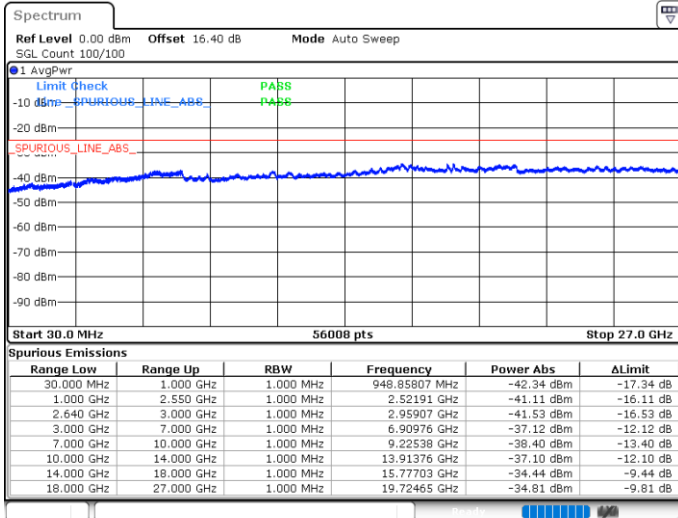

LTE Band 38 / 15MHz

Highest Channel / QPSK

Date: 29.MAY.2020 07:37:46

Highest Channel / 16QAM

Date: 29.MAY.2020 07:39:06

LTE Band 38 / 20MHz

Lowest Channel / QPSK

Date: 29.MAY.2020 07:44:26

Lowest Channel / 16QAM

Date: 29.MAY.2020 07:45:47

LTE Band 38 / 20MHz

Middle Channel / QPSK

Middle Channel / 16QAM

Date: 29.MAY.2020 07:47:06

Date: 29.MAY.2020 07:48:26

Highest Channel / QPSK

Highest Channel / 16QAM

Date: 29.MAY.2020 07:49:46

Date: 29.MAY.2020 07:51:06

LTE Band 38 / 5MHz

Lowest Channel / 64QAM

Middle Channel / 64QAM

Date: 29.MAY.2020 07:08:24

Date: 29.MAY.2020 07:09:44

Highest Channel / 64QAM

Date: 29.MAY.2020 07:11:04

LTE Band 38 / 10MHz

Lowest Channel / 64QAM

Middle Channel / 64QAM

Date: 29.MAY.2020 07:20:25

Date: 29.MAY.2020 07:21:45

Highest Channel / 64QAM