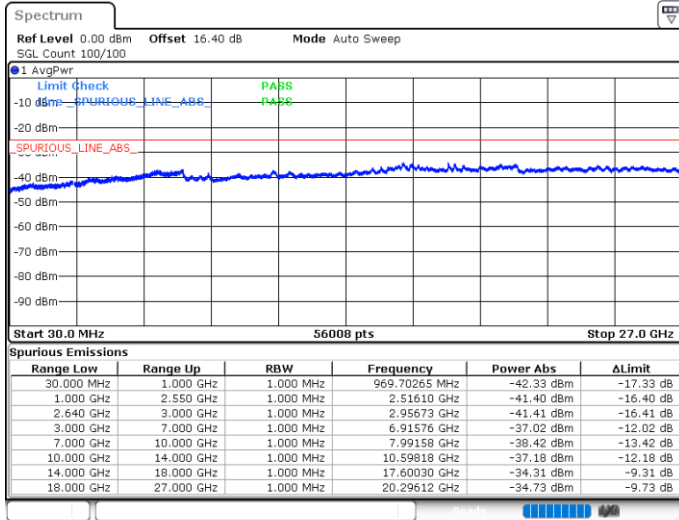

Date: 29.MAY.2020 07:03:02

LTE Band 38 / 20MHz / 64QAM

Lowest Band Edge / 1 RB

Highest Band Edge / 1 RB

Date: 29.MAY.2020 07:05:03

Date: 29.MAY.2020 07:07:03

Lowest Band Edge / Full RB

Highest Band Edge / Full RB

Date: 29.MAY.2020 07:05:43

Date: 29.MAY.2020 07:06:23

Conducted Spurious Emission

LTE Band 38 / 5MHz

Lowest Channel / QPSK

Date: 29.MAY.2020 07:12:24

Lowest Channel / 16QAM

Date: 29.MAY.2020 07:13:45

Middle Channel / QPSK

Date: 29.MAY.2020 07:15:04

Middle Channel / 16QAM

Date: 29.MAY.2020 07:16:24

LTE Band 38 / 5MHz

Highest Channel / QPSK

Date: 29.MAY.2020 07:17:44

Highest Channel / 16QAM