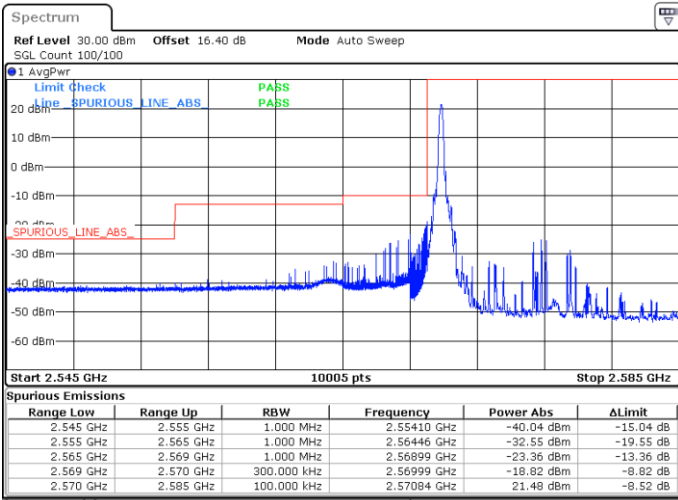

Lowest Band Edge / Full RB

Highest Band Edge / Full RB

Date: 29.MAY.2020 06:44:14

Date: 29.MAY.2020 06:44:55

LTE Band 38 / 15MHz / QPSK

Lowest Band Edge / 1 RB

Highest Band Edge / 1 RB

Date: 29.MAY.2020 06:51:38

Date: 29.MAY.2020 06:55:39

Lowest Band Edge / Full RB

Highest Band Edge / Full RB

Date: 29.MAY.2020 06:52:58

Date: 29.MAY.2020 06:54:19

LTE Band 38 / 15MHz / 16QAM

Lowest Band Edge / 1 RB

Highest Band Edge / 1 RB

Date: 29.MAY.2020 06:52:18

Date: 29.MAY.2020 06:56:19

Lowest Band Edge / Full RB

Highest Band Edge / Full RB

Date: 29.MAY.2020 06:53:38

Date: 29.MAY.2020 06:54:59

LTE Band 38 / 15MHz / 64QAM

Lowest Band Edge / 1 RB

Highest Band Edge / 1 RB

Date: 29.MAY.2020 06:56:59

Date: 29.MAY.2020 06:59:00

Lowest Band Edge / Full RB

Highest Band Edge / Full RB

Date: 29.MAY.2020 06:57:40

Date: 29.MAY.2020 06:58:20

LTE Band 38 / 20MHz / QPSK