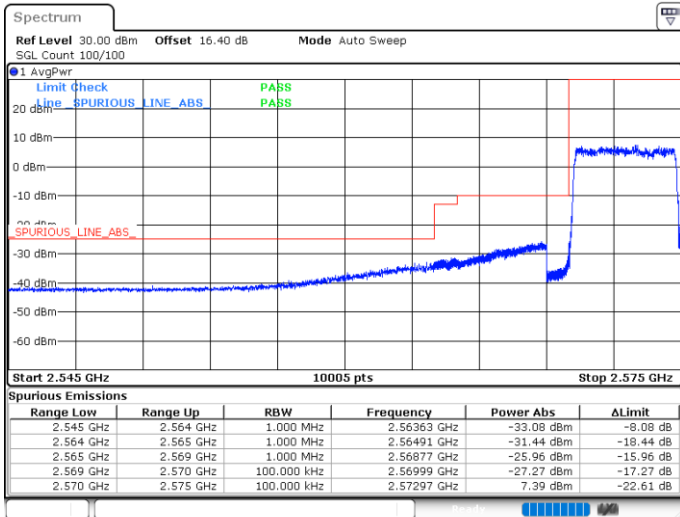

Highest Band Edge / 1 RB

Lowest Band Edge / Full RB

Highest Band Edge / Full RB

LTE Band 38 / 5MHz / 16QAM

Lowest Band Edge / 1RB

Highest Band Edge / 1 RB

Lowest Band Edge / Full RB

Highest Band Edge / Full RB

LTE Band 38 / 5MHz / 64QAM

Lowest Band Edge / 1RB

Date: 29.MAY.2020 06:40:53

Highest Band Edge / 1 RB

Date: 29.MAY.2020 06:42:53

Lowest Band Edge / Full RB

Date: 29.MAY.2020 06:41:33

Highest Band Edge / Full RB

Date: 29.MAY.2020 06:42:13

LTE Band 38 / 10MHz / QPSK

Lowest Band Edge / 1 RB

Highest Band Edge / 1 RB

Date: 29.MAY.2020 06:46:15

Date: 29.MAY.2020 06:50:17

Lowest Band Edge / Full RB

Highest Band Edge / Full RB

Date: 29.MAY.2020 06:47:36

Date: 29.MAY.2020 06:48:56

LTE Band 38 / 10MHz / 16QAM

Lowest Band Edge / 1 RB

Date: 29.MAY.2020 06:46:55

Highest Band Edge / 1 RB

Date: 29.MAY.2020 06:50:57

Lowest Band Edge / Full RB