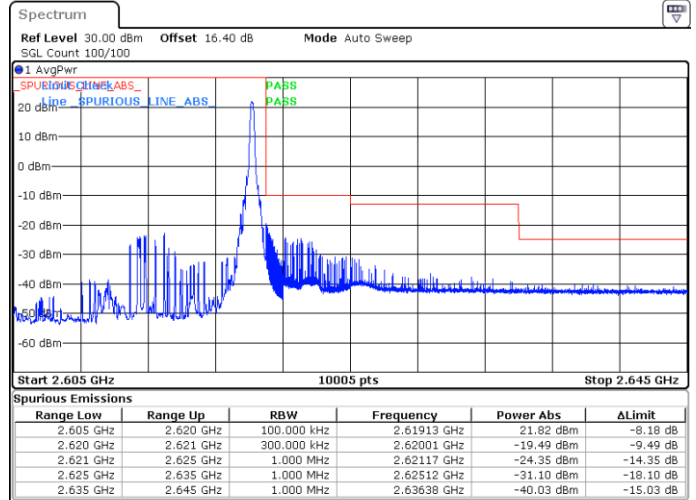

Date: 29.MAY.2020 06:48:16

Highest Band Edge / Full RB

Date: 29.MAY.2020 06:49:36

LTE Band 38 / 10MHz / 64QAM

Lowest Band Edge / 1 RB

Highest Band Edge / 1 RB

Date: 29.MAY.2020 06:43:34

Date: 29.MAY.2020 06:45:35

Lowest Band Edge / Full RB

Highest Band Edge / Full RB

Date: 29.MAY.2020 06:44:14

Date: 29.MAY.2020 06:44:55

LTE Band 38 / 15MHz / QPSK

Lowest Band Edge / 1 RB

Highest Band Edge / 1 RB

Date: 29.MAY.2020 06:51:38

Date: 29.MAY.2020 06:55:39

Lowest Band Edge / Full RB

Highest Band Edge / Full RB

Date: 29.MAY.2020 06:52:58

Date: 29.MAY.2020 06:54:19

LTE Band 38 / 15MHz / 16QAM

Lowest Band Edge / 1 RB

Highest Band Edge / 1 RB

Date: 29.MAY.2020 06:52:18

Date: 29.MAY.2020 06:56:19

Lowest Band Edge / Full RB

Highest Band Edge / Full RB

Date: 29.MAY.2020 06:53:38

Date: 29.MAY.2020 06:54:59

LTE Band 38 / 15MHz / 64QAM

Lowest Band Edge / 1 RB