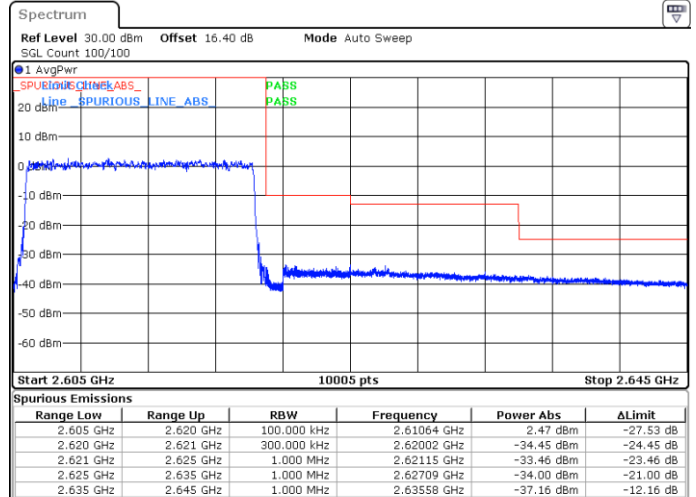

Date: 29.MAY.2020 06:52:18

Date: 29.MAY.2020 06:56:19

Lowest Band Edge / Full RB

Highest Band Edge / Full RB

Date: 29.MAY.2020 06:53:38

Date: 29.MAY.2020 06:54:59

LTE Band 38 / 15MHz / 64QAM

Lowest Band Edge / 1 RB

Highest Band Edge / 1 RB

Date: 29.MAY.2020 06:56:59

Date: 29.MAY.2020 06:59:00

Lowest Band Edge / Full RB

Highest Band Edge / Full RB

Date: 29.MAY.2020 06:57:40

Date: 29.MAY.2020 06:58:20

LTE Band 38 / 20MHz / QPSK

Lowest Band Edge / 1 RB

Highest Band Edge / 1 RB

Date: 29.MAY.2020 06:59:41

Date: 29.MAY.2020 07:03:42

Lowest Band Edge / Full RB

Highest Band Edge / Full RB

Date: 29.MAY.2020 07:01:01

Date: 29.MAY.2020 07:02:22

LTE Band 38 / 20MHz / 16QAM

Lowest Band Edge / 1 RB

Highest Band Edge / 1 RB

Date: 29.MAY.2020 07:00:21

Date: 29.MAY.2020 07:04:22

Lowest Band Edge / Full RB

Highest Band Edge / Full RB

Date: 29.MAY.2020 07:01:42