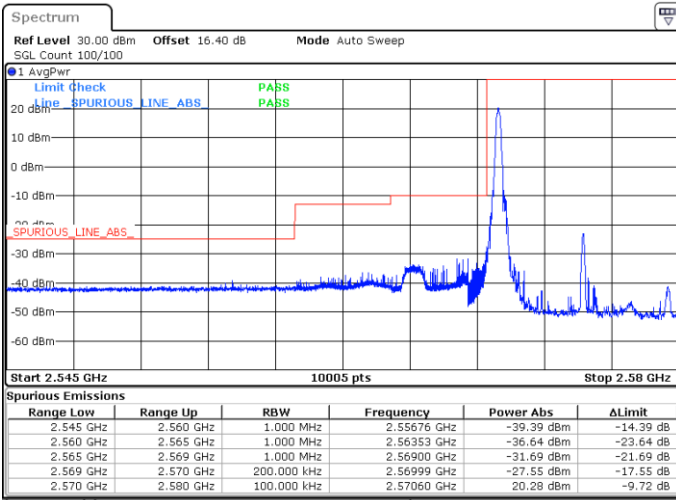

Date: 29.MAY.2020 06:47:36

Date: 29.MAY.2020 06:48:56

LTE Band 38 / 10MHz / 16QAM

Lowest Band Edge / 1 RB

Date: 29.MAY.2020 06:46:55

Highest Band Edge / 1 RB

Date: 29.MAY.2020 06:50:57

Lowest Band Edge / Full RB

Date: 29.MAY.2020 06:48:16

Highest Band Edge / Full RB

Date: 29.MAY.2020 06:49:36

LTE Band 38 / 10MHz / 64QAM

Lowest Band Edge / 1 RB

Highest Band Edge / 1 RB

Date: 29.MAY.2020 06:43:34

Date: 29.MAY.2020 06:45:35

Lowest Band Edge / Full RB

Highest Band Edge / Full RB

Date: 29.MAY.2020 06:44:14

Date: 29.MAY.2020 06:44:55

LTE Band 38 / 15MHz / QPSK

Lowest Band Edge / 1 RB

Highest Band Edge / 1 RB

Date: 29.MAY.2020 06:51:38