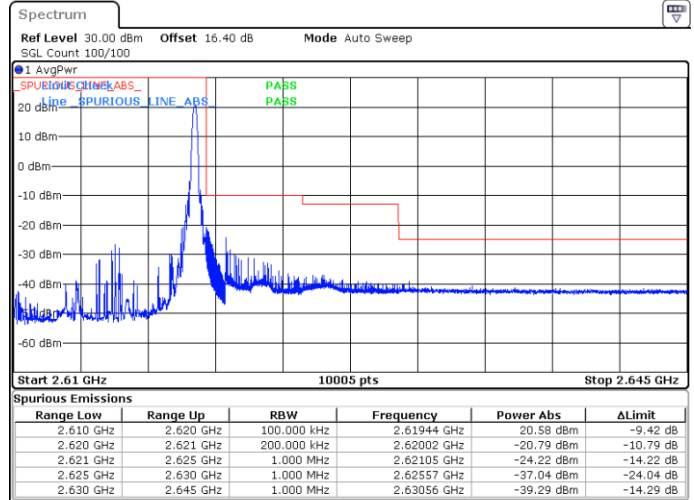

Date: 29.MAY.2020 06:42:13

LTE Band 38 / 10MHz / QPSK

Lowest Band Edge / 1 RB

Highest Band Edge / 1 RB

Date: 29.MAY.2020 06:46:15

Date: 29.MAY.2020 06:50:17

Lowest Band Edge / Full RB

Highest Band Edge / Full RB

Date: 29.MAY.2020 06:47:36

Date: 29.MAY.2020 06:48:56

LTE Band 38 / 10MHz / 16QAM

Lowest Band Edge / 1 RB

Date: 29.MAY.2020 06:46:55

Highest Band Edge / 1 RB

Date: 29.MAY.2020 06:50:57

Lowest Band Edge / Full RB

Date: 29.MAY.2020 06:48:16

Highest Band Edge / Full RB

Date: 29.MAY.2020 06:49:36

LTE Band 38 / 10MHz / 64QAM

Lowest Band Edge / 1 RB

Highest Band Edge / 1 RB

Date: 29.MAY.2020 06:43:34

Date: 29.MAY.2020 06:45:35

Lowest Band Edge / Full RB

Highest Band Edge / Full RB

Date: 29.MAY.2020 06:44:14

Date: 29.MAY.2020 06:44:55

LTE Band 38 / 15MHz / QPSK

Lowest Band Edge / 1 RB

Highest Band Edge / 1 RB

Date: 29.MAY.2020 06:51:38