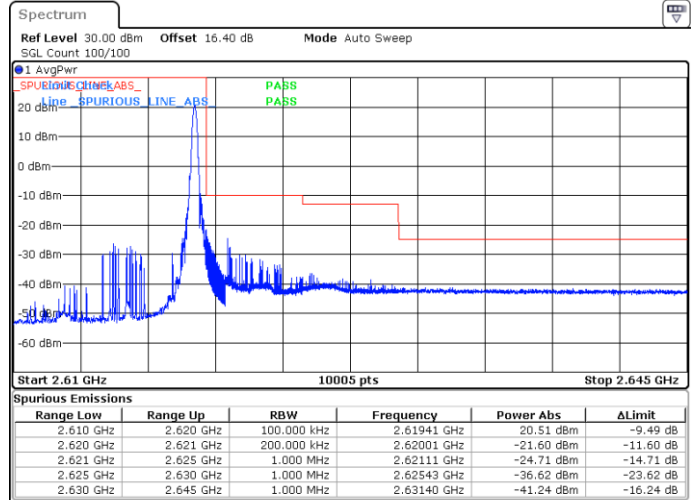

Date: 29.MAY.2020 06:47:36

Date: 29.MAY.2020 06:48:56

LTE Band 38 / 10MHz / 16QAM

Lowest Band Edge / 1 RB

Date: 29.MAY.2020 06:46:55

Highest Band Edge / 1 RB

Date: 29.MAY.2020 06:50:57

Lowest Band Edge / Full RB

Date: 29.MAY.2020 06:48:16

Highest Band Edge / Full RB

Date: 29.MAY.2020 06:49:36

LTE Band 38 / 10MHz / 64QAM

Lowest Band Edge / 1 RB

Highest Band Edge / 1 RB

Date: 29.MAY.2020 06:43:34

Date: 29.MAY.2020 06:45:35

Lowest Band Edge / Full RB

Highest Band Edge / Full RB

Date: 29.MAY.2020 06:44:14

Date: 29.MAY.2020 06:44:55

LTE Band 38 / 15MHz / QPSK

Lowest Band Edge / 1 RB

Highest Band Edge / 1 RB

Date: 29.MAY.2020 06:51:38

Date: 29.MAY.2020 06:55:39

Lowest Band Edge / Full RB

Highest Band Edge / Full RB

Date: 29.MAY.2020 06:52:58

Date: 29.MAY.2020 06:54:19

LTE Band 38 / 15MHz / 16QAM

Lowest Band Edge / 1 RB

Highest Band Edge / 1 RB