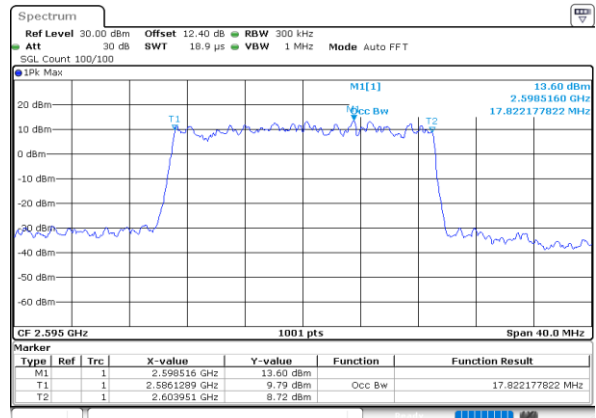

LTE Band 38

Lowest Channel / 15MHz / 64QAM

Date: 29.MAY.2020 08:11:08

Lowest Channel / 20MHz / 64QAM

Date: 29.MAY.2020 08:12:17

Middle Channel / 15MHz / 64QAM

Date: 29.MAY.2020 08:11:31

Middle Channel / 20MHz / 64QAM

Date: 29.MAY.2020 08:12:41

Highest Channel / 15MHz / 64QAM

Date: 29.MAY.2020 08:11:53

Highest Channel / 20MHz / 64QAM

Date: 29.MAY.2020 08:13:03

Conducted Band Edge

LTE Band 38 / 5MHz / QPSK

Lowest Band Edge / 1 RB

Highest Band Edge / 1 RB

Lowest Band Edge / Full RB

Highest Band Edge / Full RB

LTE Band 38 / 5MHz / 16QAM

Lowest Band Edge / 1RB

Highest Band Edge / 1 RB

Lowest Band Edge / Full RB

Highest Band Edge / Full RB