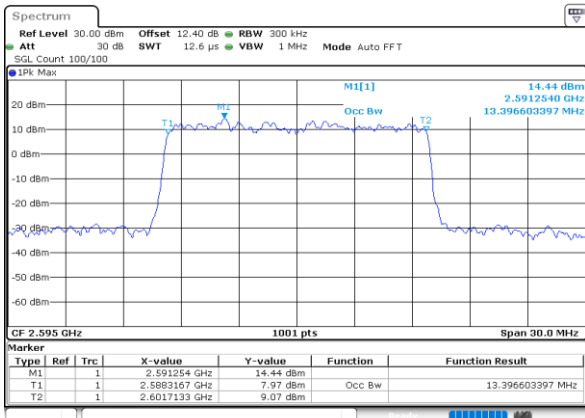

LTE Band 38

Lowest Channel / 15MHz / 64QAM

Date: 29.MAY.2020 08:11:08

Lowest Channel / 20MHz / 64QAM

Date: 29.MAY.2020 08:12:17

Middle Channel / 15MHz / 64QAM

Date: 29.MAY.2020 08:11:31

Middle Channel / 20MHz / 64QAM

Date: 29.MAY.2020 08:12:41

Highest Channel / 15MHz / 64QAM

Date: 29.MAY.2020 08:11:53

Highest Channel / 20MHz / 64QAM

Date: 29.MAY.2020 08:13:03

Conducted Band Edge

LTE Band 38 / 5MHz / QPSK

Lowest Band Edge / 1 RB

Highest Band Edge / 1 RB

Lowest Band Edge / Full RB

Highest Band Edge / Full RB

LTE Band 38 / 5MHz / 16QAM

Lowest Band Edge / 1RB

Highest Band Edge / 1 RB

Lowest Band Edge / Full RB

Highest Band Edge / Full RB