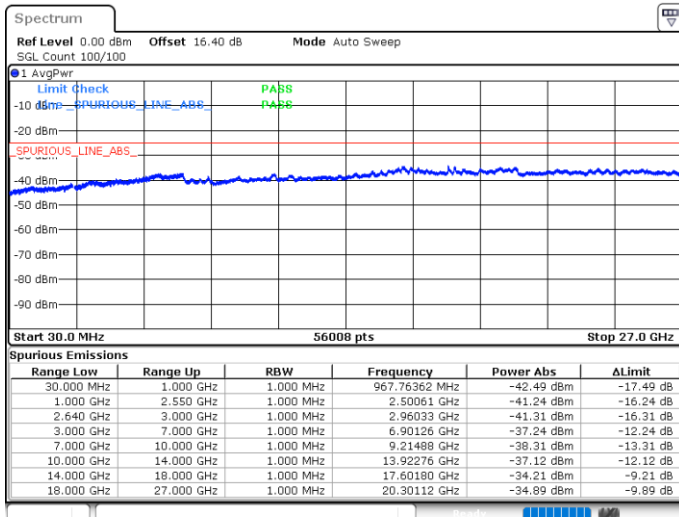

Date: 29.MAY.2020 07:05:43

Date: 29.MAY.2020 07:06:23

Conducted Spurious Emission

LTE Band 38 / 5MHz

Lowest Channel / QPSK

Date: 29.MAY.2020 07:12:24

Lowest Channel / 16QAM

Date: 29.MAY.2020 07:13:45

Middle Channel / QPSK

Date: 29.MAY.2020 07:15:04

Middle Channel / 16QAM

Date: 29.MAY.2020 07:16:24

LTE Band 38 / 5MHz

Highest Channel / QPSK

Date: 29.MAY.2020 07:17:44

Highest Channel / 16QAM

Date: 29.MAY.2020 07:19:04

LTE Band 38 / 10MHz

Lowest Channel / QPSK

Date: 29.MAY.2020 07:24:25

Lowest Channel / 16QAM

Date: 29.MAY.2020 07:25:45

LTE Band 38 / 10MHz

Middle Channel / QPSK