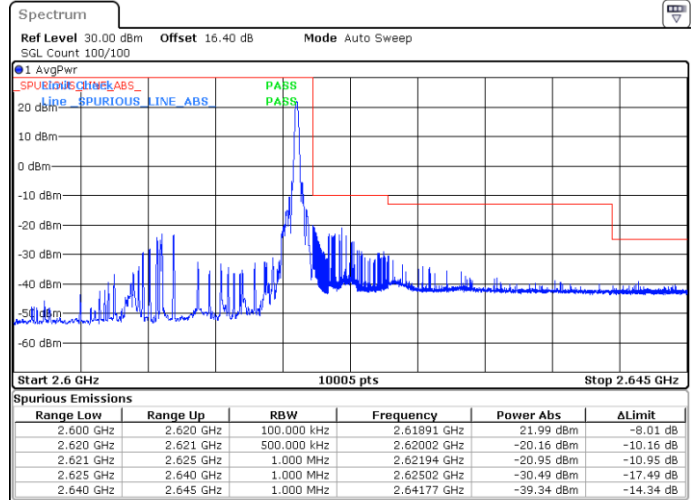

Date: 29.MAY.2020 06:52:18

Date: 29.MAY.2020 06:56:19

Lowest Band Edge / Full RB

Highest Band Edge / Full RB

Date: 29.MAY.2020 06:53:38

Date: 29.MAY.2020 06:54:59

LTE Band 38 / 15MHz / 64QAM

Lowest Band Edge / 1 RB

Highest Band Edge / 1 RB

Date: 29.MAY.2020 06:56:59

Date: 29.MAY.2020 06:59:00

Lowest Band Edge / Full RB

Highest Band Edge / Full RB

Date: 29.MAY.2020 06:57:40

Date: 29.MAY.2020 06:58:20

LTE Band 38 / 20MHz / QPSK

Lowest Band Edge / 1 RB

Highest Band Edge / 1 RB

Date: 29.MAY.2020 06:59:41

Date: 29.MAY.2020 07:03:42

Lowest Band Edge / Full RB

Highest Band Edge / Full RB

Date: 29.MAY.2020 07:01:01

Date: 29.MAY.2020 07:02:22

LTE Band 38 / 20MHz / 16QAM

Lowest Band Edge / 1 RB

Highest Band Edge / 1 RB

Date: 29.MAY.2020 07:00:21

Date: 29.MAY.2020 07:04:22

Lowest Band Edge / Full RB

Highest Band Edge / Full RB

Date: 29.MAY.2020 07:01:42