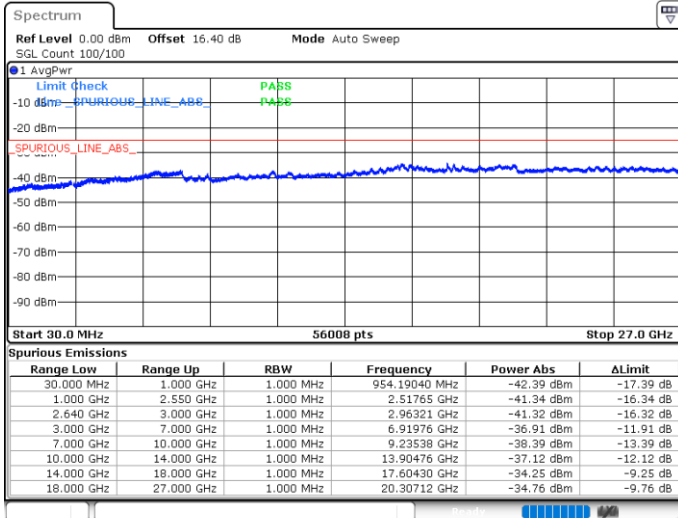

Highest Channel / 16QAM

Date: 29.MAY.2020 07:49:46

Date: 29.MAY.2020 07:51:06

LTE Band 38 / 5MHz

Lowest Channel / 64QAM

Middle Channel / 64QAM

Date: 29.MAY.2020 07:08:24

Date: 29.MAY.2020 07:09:44

Highest Channel / 64QAM

Date: 29.MAY.2020 07:11:04

LTE Band 38 / 10MHz

Lowest Channel / 64QAM

Middle Channel / 64QAM

Date: 29.MAY.2020 07:20:25

Date: 29.MAY.2020 07:21:45

Highest Channel / 64QAM

Date: 29.MAY.2020 07:23:05

LTE Band 38 / 15MHz

Lowest Channel / 64QAM

Middle Channel / 64QAM

Date: 29.MAY.2020 07:40:26

Date: 29.MAY.2020 07:41:46

Highest Channel / 64QAM

Date: 29.MAY.2020 07:43:06

LTE Band 38 / 20MHz

Lowest Channel / 64QAM

Middle Channel / 64QAM

Date: 29.MAY.2020 07:52:27

Date: 29.MAY.2020 07:53:46

Highest Channel / 64QAM

Date: 29.MAY.2020 07:55:06