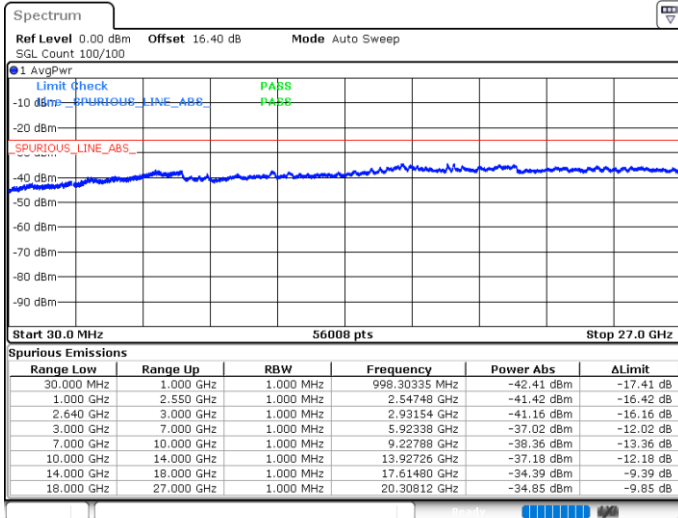

Highest Channel / 16QAM

Date: 29.MAY.2020 07:49:46

Date: 29.MAY.2020 07:51:06

LTE Band 38 / 5MHz

Lowest Channel / 64QAM

Middle Channel / 64QAM

Date: 29.MAY.2020 07:08:24

Date: 29.MAY.2020 07:09:44

Highest Channel / 64QAM

Date: 29.MAY.2020 07:11:04

LTE Band 38 / 10MHz

Lowest Channel / 64QAM

Middle Channel / 64QAM

Date: 29.MAY.2020 07:20:25

Date: 29.MAY.2020 07:21:45

Highest Channel / 64QAM

Date: 29.MAY.2020 07:23:05

LTE Band 38 / 15MHz

Lowest Channel / 64QAM

Middle Channel / 64QAM

Date: 29.MAY.2020 07:40:26

Date: 29.MAY.2020 07:41:46

Highest Channel / 64QAM

Date: 29.MAY.2020 07:43:06

LTE Band 38 / 20MHz

Lowest Channel / 64QAM

Middle Channel / 64QAM

Date: 29.MAY.2020 07:52:27

Date: 29.MAY.2020 07:53:46

Highest Channel / 64QAM

Date: 29.MAY.2020 07:55:06