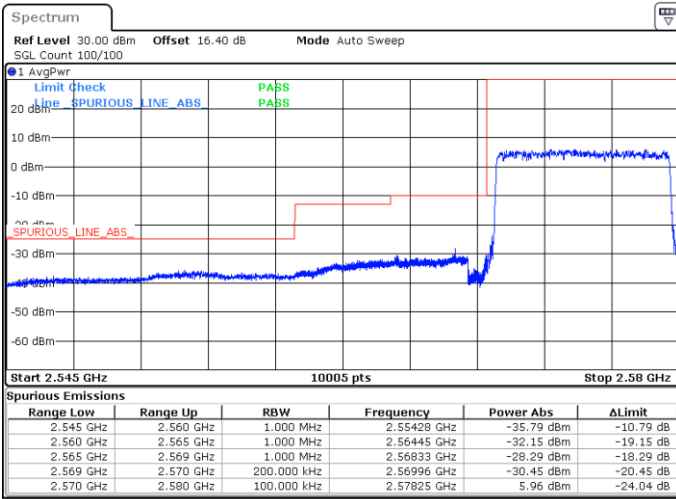

LTE Band 38 / 5MHz / 64QAM

Lowest Band Edge / 1RB

Date: 29.MAY.2020 06:40:53

Highest Band Edge / 1 RB

Date: 29.MAY.2020 06:42:53

Lowest Band Edge / Full RB

Date: 29.MAY.2020 06:41:33

Highest Band Edge / Full RB

Date: 29.MAY.2020 06:42:13

LTE Band 38 / 10MHz / QPSK

Lowest Band Edge / 1 RB

Highest Band Edge / 1 RB

Date: 29.MAY.2020 06:46:15

Date: 29.MAY.2020 06:50:17

Lowest Band Edge / Full RB

Highest Band Edge / Full RB

Date: 29.MAY.2020 06:47:36

Date: 29.MAY.2020 06:48:56

LTE Band 38 / 10MHz / 16QAM

Lowest Band Edge / 1 RB

Date: 29.MAY.2020 06:46:55

Highest Band Edge / 1 RB

Date: 29.MAY.2020 06:50:57

Lowest Band Edge / Full RB

Date: 29.MAY.2020 06:48:16

Highest Band Edge / Full RB

Date: 29.MAY.2020 06:49:36

LTE Band 38 / 10MHz / 64QAM

Lowest Band Edge / 1 RB

Highest Band Edge / 1 RB

Date: 29.MAY.2020 06:43:34

Date: 29.MAY.2020 06:45:35