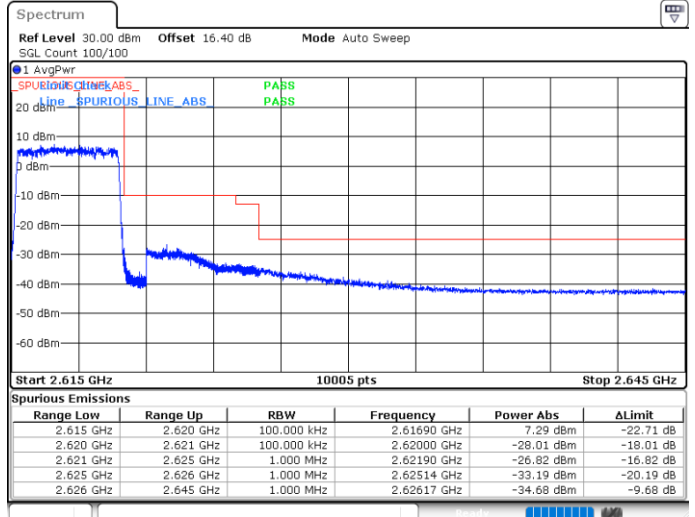

Highest Band Edge / 1 RB

Lowest Band Edge / Full RB

Highest Band Edge / Full RB

LTE Band 38 / 5MHz / 16QAM

Lowest Band Edge / 1RB

Highest Band Edge / 1 RB

Lowest Band Edge / Full RB

Highest Band Edge / Full RB

LTE Band 38 / 5MHz / 64QAM

Lowest Band Edge / 1RB

Date: 29.MAY.2020 06:40:53

Highest Band Edge / 1 RB

Date: 29.MAY.2020 06:42:53

Lowest Band Edge / Full RB

Date: 29.MAY.2020 06:41:33

Highest Band Edge / Full RB

Date: 29.MAY.2020 06:42:13

LTE Band 38 / 10MHz / QPSK

Lowest Band Edge / 1 RB

Highest Band Edge / 1 RB

Date: 29.MAY.2020 06:46:15

Date: 29.MAY.2020 06:50:17

Lowest Band Edge / Full RB

Highest Band Edge / Full RB

Date: 29.MAY.2020 06:47:36

Date: 29.MAY.2020 06:48:56

LTE Band 38 / 10MHz / 16QAM

Lowest Band Edge / 1 RB

Date: 29.MAY.2020 06:46:55

Highest Band Edge / 1 RB

Date: 29.MAY.2020 06:50:57

Lowest Band Edge / Full RB