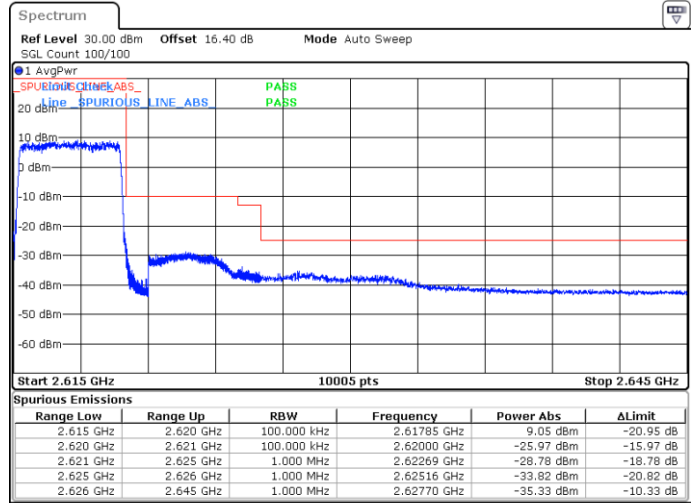

Date: 29.MAY.2020 08:12:41

Highest Channel / 15MHz / 64QAM

Date: 29.MAY.2020 08:11:53

Highest Channel / 20MHz / 64QAM

Date: 29.MAY.2020 08:13:03

Conducted Band Edge

LTE Band 38 / 5MHz / QPSK

Lowest Band Edge / 1 RB

Highest Band Edge / 1 RB

Lowest Band Edge / Full RB

Highest Band Edge / Full RB

LTE Band 38 / 5MHz / 16QAM

Lowest Band Edge / 1RB

Highest Band Edge / 1 RB

Lowest Band Edge / Full RB

Highest Band Edge / Full RB