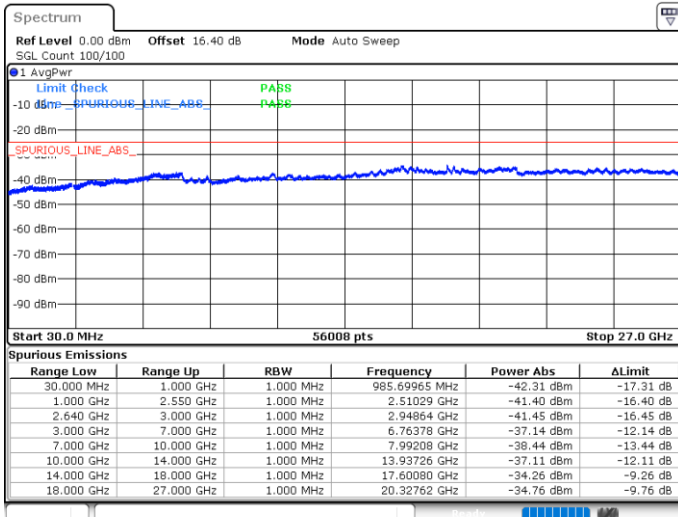

Highest Channel / 64QAM

Date: 29.MAY.2020 07:11:04

LTE Band 38 / 10MHz

Lowest Channel / 64QAM

Middle Channel / 64QAM

Date: 29.MAY.2020 07:20:25

Date: 29.MAY.2020 07:21:45

Highest Channel / 64QAM

Date: 29.MAY.2020 07:23:05

LTE Band 38 / 15MHz

Lowest Channel / 64QAM

Middle Channel / 64QAM

Date: 29.MAY.2020 07:40:26

Date: 29.MAY.2020 07:41:46

Highest Channel / 64QAM

Date: 29.MAY.2020 07:43:06

LTE Band 38 / 20MHz

Lowest Channel / 64QAM

Middle Channel / 64QAM

Date: 29.MAY.2020 07:52:27

Date: 29.MAY.2020 07:53:46

Highest Channel / 64QAM

Date: 29.MAY.2020 07:55:06