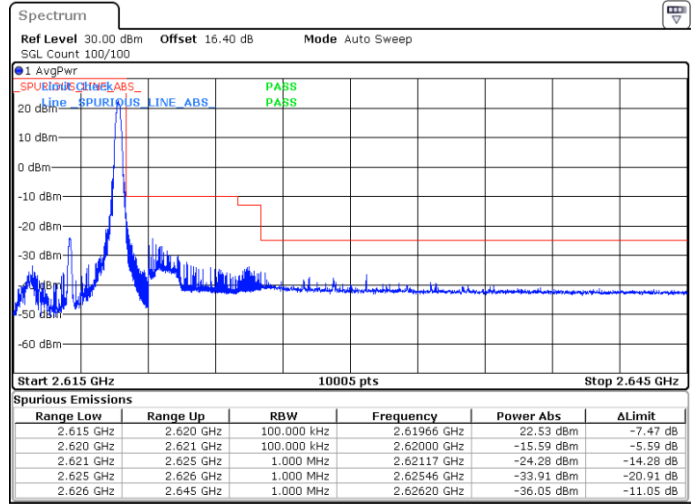

Date: 29.MAY.2020 08:12:41

Highest Channel / 15MHz / 64QAM

Date: 29.MAY.2020 08:11:53

Highest Channel / 20MHz / 64QAM

Date: 29.MAY.2020 08:13:03

Conducted Band Edge

LTE Band 38 / 5MHz / QPSK

Lowest Band Edge / 1 RB

Highest Band Edge / 1 RB

Lowest Band Edge / Full RB

Highest Band Edge / Full RB

LTE Band 38 / 5MHz / 16QAM

Lowest Band Edge / 1RB

Highest Band Edge / 1 RB

Lowest Band Edge / Full RB

Highest Band Edge / Full RB