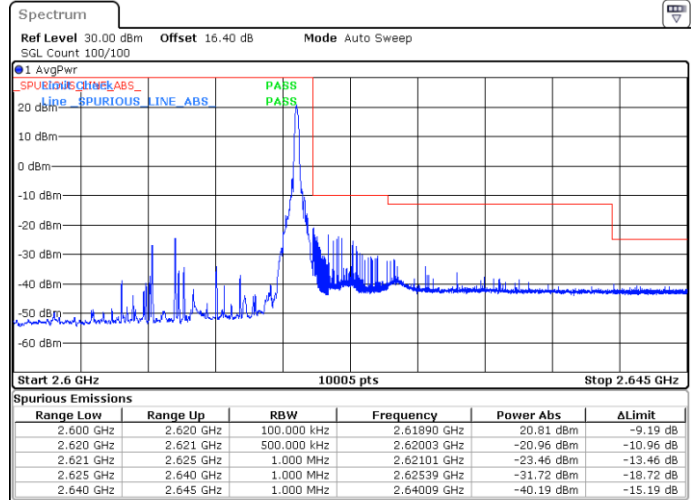

Highest Band Edge / 1 RB

Date: 29.MAY.2020 06:56:59

Date: 29.MAY.2020 06:59:00

Lowest Band Edge / Full RB

Highest Band Edge / Full RB

Date: 29.MAY.2020 06:57:40

Date: 29.MAY.2020 06:58:20

LTE Band 38 / 20MHz / QPSK

Lowest Band Edge / 1 RB

Highest Band Edge / 1 RB

Date: 29.MAY.2020 06:59:41

Date: 29.MAY.2020 07:03:42

Lowest Band Edge / Full RB

Highest Band Edge / Full RB

Date: 29.MAY.2020 07:01:01

Date: 29.MAY.2020 07:02:22

LTE Band 38 / 20MHz / 16QAM

Lowest Band Edge / 1 RB

Highest Band Edge / 1 RB

Date: 29.MAY.2020 07:00:21

Date: 29.MAY.2020 07:04:22

Lowest Band Edge / Full RB

Highest Band Edge / Full RB

Date: 29.MAY.2020 07:01:42

Date: 29.MAY.2020 07:03:02

LTE Band 38 / 20MHz / 64QAM

Lowest Band Edge / 1 RB

Highest Band Edge / 1 RB

Date: 29.MAY.2020 07:05:03

Date: 29.MAY.2020 07:07:03

Lowest Band Edge / Full RB

Highest Band Edge / Full RB