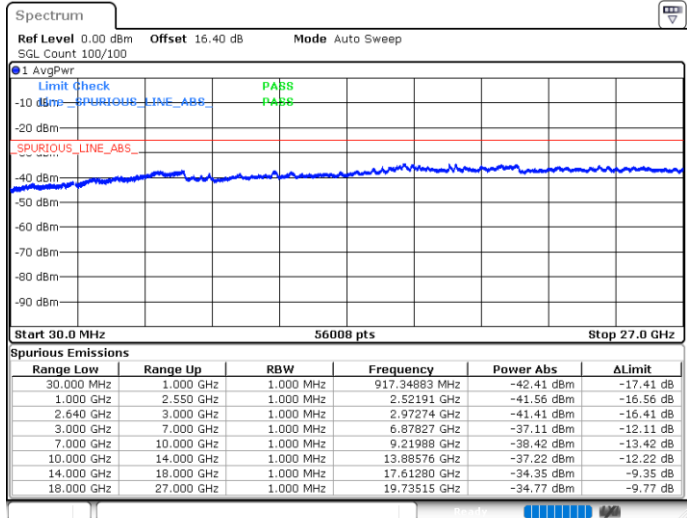

Highest Channel / 16QAM

Date: 29.MAY.2020 07:49:46

Date: 29.MAY.2020 07:51:06

LTE Band 38 / 5MHz

Lowest Channel / 64QAM

Middle Channel / 64QAM

Date: 29.MAY.2020 07:08:24

Date: 29.MAY.2020 07:09:44

Highest Channel / 64QAM

Date: 29.MAY.2020 07:11:04

LTE Band 38 / 10MHz

Lowest Channel / 64QAM

Middle Channel / 64QAM

Date: 29.MAY.2020 07:20:25

Date: 29.MAY.2020 07:21:45

Highest Channel / 64QAM

Date: 29.MAY.2020 07:23:05

LTE Band 38 / 15MHz

Lowest Channel / 64QAM

Middle Channel / 64QAM

Date: 29.MAY.2020 07:40:26

Date: 29.MAY.2020 07:41:46

Highest Channel / 64QAM

Date: 29.MAY.2020 07:43:06

LTE Band 38 / 20MHz

Lowest Channel / 64QAM

Middle Channel / 64QAM

Date: 29.MAY.2020 07:52:27

Date: 29.MAY.2020 07:53:46

Highest Channel / 64QAM

Date: 29.MAY.2020 07:55:06