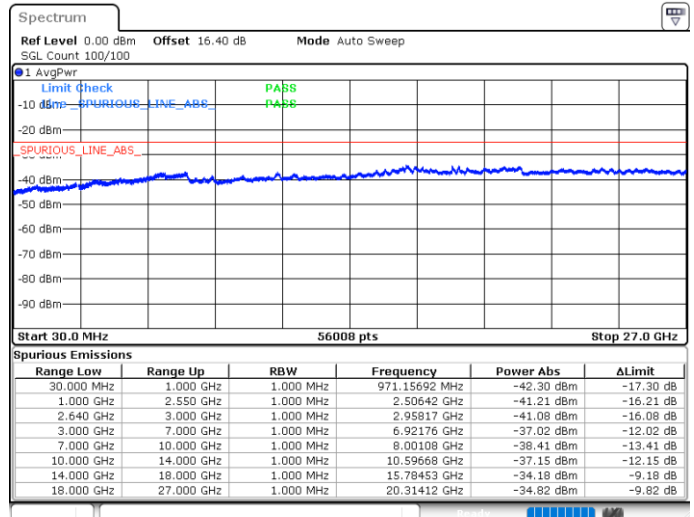

LTE Band 38 / 15MHz

Highest Channel / QPSK

Date: 29.MAY.2020 07:37:46

Highest Channel / 16QAM

Date: 29.MAY.2020 07:39:06

LTE Band 38 / 20MHz

Lowest Channel / QPSK

Date: 29.MAY.2020 07:44:26

Lowest Channel / 16QAM

Date: 29.MAY.2020 07:45:47

LTE Band 38 / 20MHz

Middle Channel / QPSK

Middle Channel / 16QAM

Date: 29.MAY.2020 07:47:06

Date: 29.MAY.2020 07:48:26

Highest Channel / QPSK

Highest Channel / 16QAM

Date: 29.MAY.2020 07:49:46

Date: 29.MAY.2020 07:51:06

LTE Band 38 / 5MHz

Lowest Channel / 64QAM

Middle Channel / 64QAM

Date: 29.MAY.2020 07:08:24

Date: 29.MAY.2020 07:09:44

Highest Channel / 64QAM

Date: 29.MAY.2020 07:11:04

LTE Band 38 / 10MHz

Lowest Channel / 64QAM

Middle Channel / 64QAM

Date: 29.MAY.2020 07:20:25

Date: 29.MAY.2020 07:21:45

Highest Channel / 64QAM