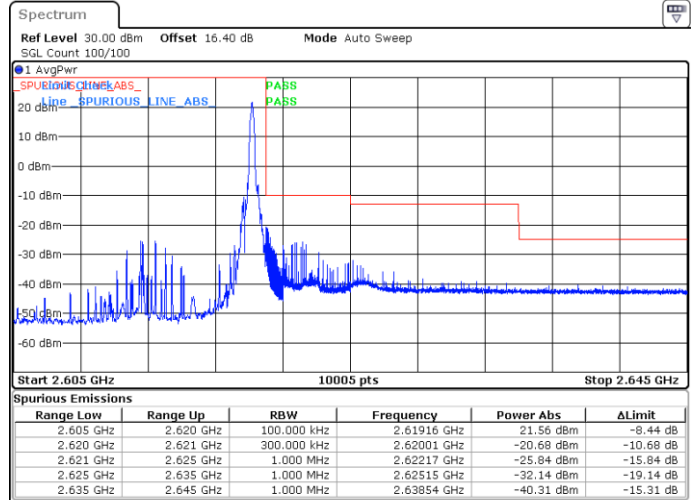

Lowest Band Edge / Full RB

Highest Band Edge / Full RB

Date: 29.MAY.2020 06:44:14

Date: 29.MAY.2020 06:44:55

LTE Band 38 / 15MHz / QPSK

Lowest Band Edge / 1 RB

Highest Band Edge / 1 RB

Date: 29.MAY.2020 06:51:38

Date: 29.MAY.2020 06:55:39

Lowest Band Edge / Full RB

Highest Band Edge / Full RB

Date: 29.MAY.2020 06:52:58

Date: 29.MAY.2020 06:54:19

LTE Band 38 / 15MHz / 16QAM

Lowest Band Edge / 1 RB

Highest Band Edge / 1 RB

Date: 29.MAY.2020 06:52:18

Date: 29.MAY.2020 06:56:19

Lowest Band Edge / Full RB

Highest Band Edge / Full RB

Date: 29.MAY.2020 06:53:38

Date: 29.MAY.2020 06:54:59

LTE Band 38 / 15MHz / 64QAM

Lowest Band Edge / 1 RB

Highest Band Edge / 1 RB

Date: 29.MAY.2020 06:56:59

Date: 29.MAY.2020 06:59:00

Lowest Band Edge / Full RB

Highest Band Edge / Full RB

Date: 29.MAY.2020 06:57:40

Date: 29.MAY.2020 06:58:20

LTE Band 38 / 20MHz / QPSK