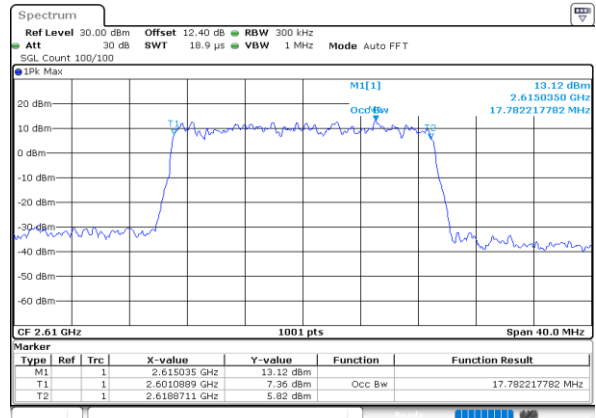

LTE Band 38

Lowest Channel / 15MHz / 64QAM

Date: 29.MAY.2020 08:11:08

Lowest Channel / 20MHz / 64QAM

Date: 29.MAY.2020 08:12:17

Middle Channel / 15MHz / 64QAM

Date: 29.MAY.2020 08:11:31

Middle Channel / 20MHz / 64QAM

Date: 29.MAY.2020 08:12:41

Highest Channel / 15MHz / 64QAM

Date: 29.MAY.2020 08:11:53

Highest Channel / 20MHz / 64QAM

Date: 29.MAY.2020 08:13:03

Conducted Band Edge

LTE Band 38 / 5MHz / QPSK

Lowest Band Edge / 1 RB

Highest Band Edge / 1 RB

Lowest Band Edge / Full RB

Highest Band Edge / Full RB

LTE Band 38 / 5MHz / 16QAM

Lowest Band Edge / 1RB

Highest Band Edge / 1 RB

Lowest Band Edge / Full RB

Highest Band Edge / Full RB