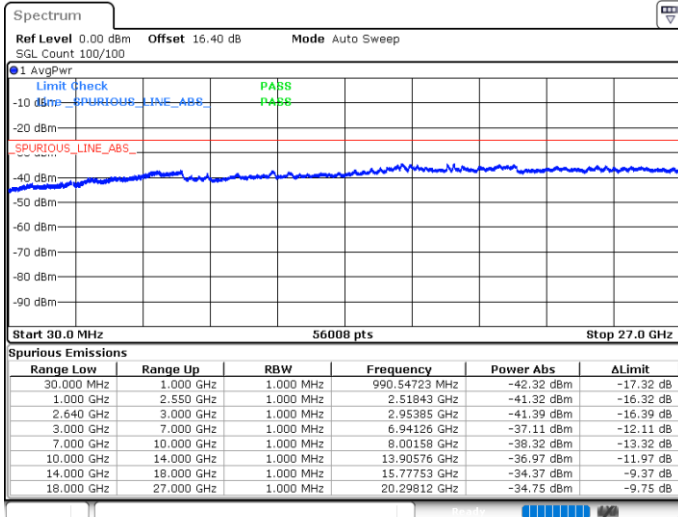

Highest Channel / 16QAM

Date: 29.MAY.2020 07:49:46

Date: 29.MAY.2020 07:51:06

LTE Band 38 / 5MHz

Lowest Channel / 64QAM

Middle Channel / 64QAM

Date: 29.MAY.2020 07:08:24

Date: 29.MAY.2020 07:09:44

Highest Channel / 64QAM

Date: 29.MAY.2020 07:11:04

LTE Band 38 / 10MHz

Lowest Channel / 64QAM

Middle Channel / 64QAM

Date: 29.MAY.2020 07:20:25

Date: 29.MAY.2020 07:21:45

Highest Channel / 64QAM

Date: 29.MAY.2020 07:23:05

LTE Band 38 / 15MHz

Lowest Channel / 64QAM

Middle Channel / 64QAM

Date: 29.MAY.2020 07:40:26

Date: 29.MAY.2020 07:41:46

Highest Channel / 64QAM

Date: 29.MAY.2020 07:43:06

LTE Band 38 / 20MHz

Lowest Channel / 64QAM

Middle Channel / 64QAM

Date: 29.MAY.2020 07:52:27

Date: 29.MAY.2020 07:53:46

Highest Channel / 64QAM

Date: 29.MAY.2020 07:55:06