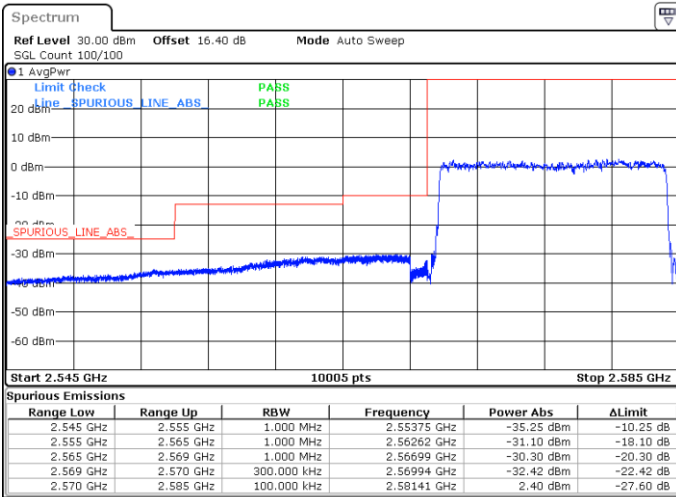

Date: 29.MAY.2020 06:52:18

Date: 29.MAY.2020 06:56:19

Lowest Band Edge / Full RB

Highest Band Edge / Full RB

Date: 29.MAY.2020 06:53:38

Date: 29.MAY.2020 06:54:59

LTE Band 38 / 15MHz / 64QAM

Lowest Band Edge / 1 RB

Highest Band Edge / 1 RB

Date: 29.MAY.2020 06:56:59

Date: 29.MAY.2020 06:59:00

Lowest Band Edge / Full RB

Highest Band Edge / Full RB

Date: 29.MAY.2020 06:57:40

Date: 29.MAY.2020 06:58:20

LTE Band 38 / 20MHz / QPSK

Lowest Band Edge / 1 RB

Highest Band Edge / 1 RB

Date: 29.MAY.2020 06:59:41

Date: 29.MAY.2020 07:03:42

Lowest Band Edge / Full RB

Highest Band Edge / Full RB

Date: 29.MAY.2020 07:01:01

Date: 29.MAY.2020 07:02:22

LTE Band 38 / 20MHz / 16QAM

Lowest Band Edge / 1 RB

Highest Band Edge / 1 RB

Date: 29.MAY.2020 07:00:21

Date: 29.MAY.2020 07:04:22

Lowest Band Edge / Full RB

Highest Band Edge / Full RB

Date: 29.MAY.2020 07:01:42