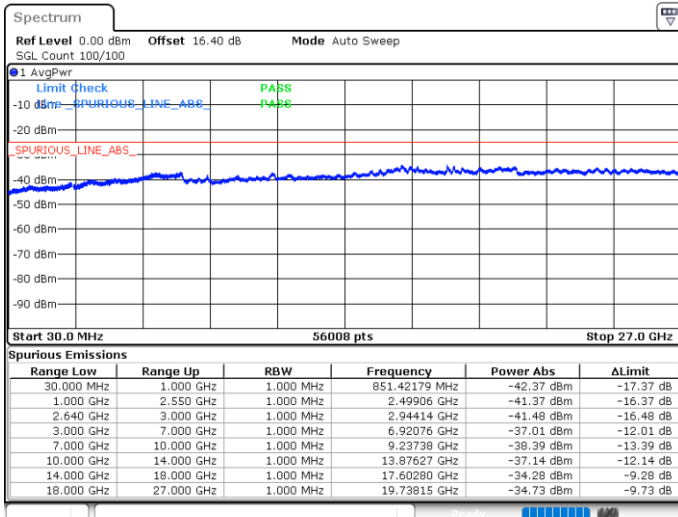

LTE Band 38 / 15MHz

Highest Channel / QPSK

Date: 29.MAY.2020 07:37:46

Highest Channel / 16QAM

Date: 29.MAY.2020 07:39:06

LTE Band 38 / 20MHz

Lowest Channel / QPSK

Date: 29.MAY.2020 07:44:26

Lowest Channel / 16QAM

Date: 29.MAY.2020 07:45:47

LTE Band 38 / 20MHz

Middle Channel / QPSK

Middle Channel / 16QAM

Date: 29.MAY.2020 07:47:06

Date: 29.MAY.2020 07:48:26

Highest Channel / QPSK

Highest Channel / 16QAM

Date: 29.MAY.2020 07:49:46

Date: 29.MAY.2020 07:51:06

LTE Band 38 / 5MHz

Lowest Channel / 64QAM

Middle Channel / 64QAM

Date: 29.MAY.2020 07:08:24

Date: 29.MAY.2020 07:09:44

Highest Channel / 64QAM

Date: 29.MAY.2020 07:11:04

LTE Band 38 / 10MHz

Lowest Channel / 64QAM

Middle Channel / 64QAM

Date: 29.MAY.2020 07:20:25

Date: 29.MAY.2020 07:21:45

Highest Channel / 64QAM