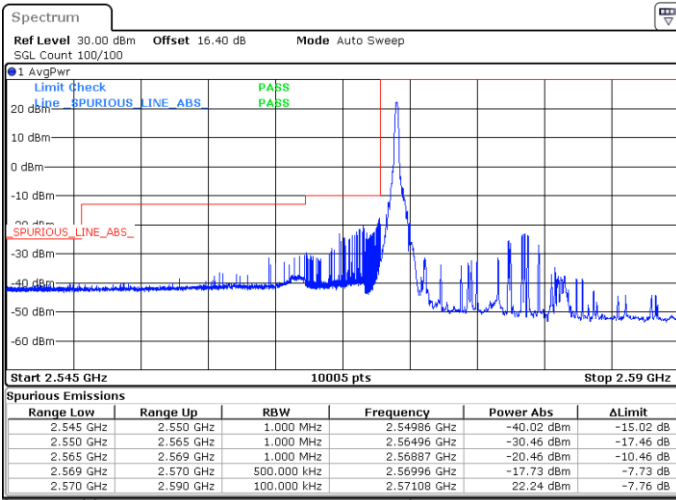

Date: 29.MAY.2020 06:52:18

Date: 29.MAY.2020 06:56:19

Lowest Band Edge / Full RB

Highest Band Edge / Full RB

Date: 29.MAY.2020 06:53:38

Date: 29.MAY.2020 06:54:59

LTE Band 38 / 15MHz / 64QAM

Lowest Band Edge / 1 RB

Highest Band Edge / 1 RB

Date: 29.MAY.2020 06:56:59

Date: 29.MAY.2020 06:59:00

Lowest Band Edge / Full RB

Highest Band Edge / Full RB

Date: 29.MAY.2020 06:57:40

Date: 29.MAY.2020 06:58:20

LTE Band 38 / 20MHz / QPSK

Lowest Band Edge / 1 RB

Highest Band Edge / 1 RB

Date: 29.MAY.2020 06:59:41

Date: 29.MAY.2020 07:03:42

Lowest Band Edge / Full RB

Highest Band Edge / Full RB

Date: 29.MAY.2020 07:01:01

Date: 29.MAY.2020 07:02:22

LTE Band 38 / 20MHz / 16QAM

Lowest Band Edge / 1 RB

Highest Band Edge / 1 RB

Date: 29.MAY.2020 07:00:21

Date: 29.MAY.2020 07:04:22

Lowest Band Edge / Full RB

Highest Band Edge / Full RB

Date: 29.MAY.2020 07:01:42