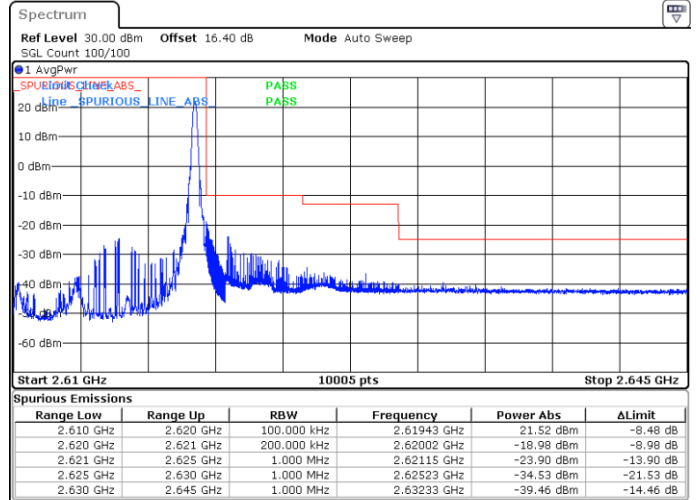

Highest Band Edge / 1 RB

Lowest Band Edge / Full RB

Highest Band Edge / Full RB

LTE Band 38 / 5MHz / 16QAM

Lowest Band Edge / 1RB

Highest Band Edge / 1 RB

Lowest Band Edge / Full RB

Highest Band Edge / Full RB

LTE Band 38 / 5MHz / 64QAM

Lowest Band Edge / 1RB

Date: 29.MAY.2020 06:40:53

Highest Band Edge / 1 RB

Date: 29.MAY.2020 06:42:53

Lowest Band Edge / Full RB

Date: 29.MAY.2020 06:41:33

Highest Band Edge / Full RB

Date: 29.MAY.2020 06:42:13

LTE Band 38 / 10MHz / QPSK

Lowest Band Edge / 1 RB

Highest Band Edge / 1 RB

Date: 29.MAY.2020 06:46:15

Date: 29.MAY.2020 06:50:17

Lowest Band Edge / Full RB

Highest Band Edge / Full RB

Date: 29.MAY.2020 06:47:36

Date: 29.MAY.2020 06:48:56

LTE Band 38 / 10MHz / 16QAM

Lowest Band Edge / 1 RB

Date: 29.MAY.2020 06:46:55

Highest Band Edge / 1 RB

Date: 29.MAY.2020 06:50:57

Lowest Band Edge / Full RB