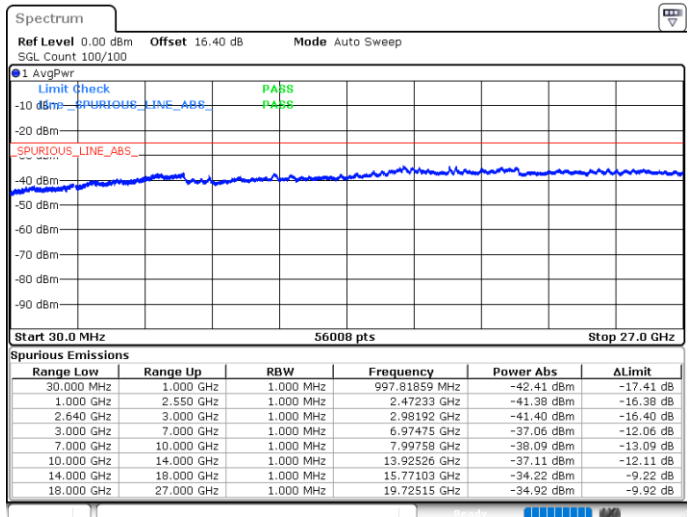

Lowest Channel / QPSK

Lowest Channel / 16QAM

Date: 29.MAY.2020 07:32:26

Date: 29.MAY.2020 07:33:46

Middle Channel / QPSK

Middle Channel / 16QAM

Date: 29.MAY.2020 07:35:06

Date: 29.MAY.2020 07:36:26

LTE Band 38 / 15MHz

Highest Channel / QPSK

Date: 29.MAY.2020 07:37:46

Highest Channel / 16QAM

Date: 29.MAY.2020 07:39:06

LTE Band 38 / 20MHz

Lowest Channel / QPSK

Date: 29.MAY.2020 07:44:26

Lowest Channel / 16QAM

Date: 29.MAY.2020 07:45:47

LTE Band 38 / 20MHz

Middle Channel / QPSK

Middle Channel / 16QAM

Date: 29.MAY.2020 07:47:06

Date: 29.MAY.2020 07:48:26

Highest Channel / QPSK

Highest Channel / 16QAM

Date: 29.MAY.2020 07:49:46

Date: 29.MAY.2020 07:51:06

LTE Band 38 / 5MHz

Lowest Channel / 64QAM

Middle Channel / 64QAM

Date: 29.MAY.2020 07:08:24

Date: 29.MAY.2020 07:09:44