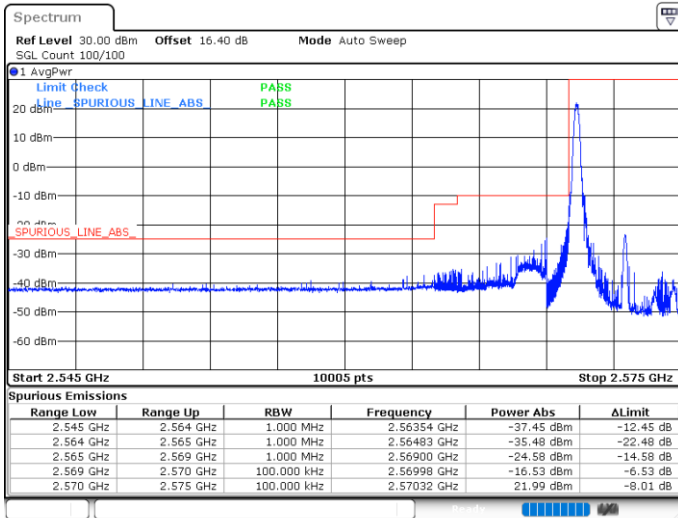

Date: 29.MAY.2020 08:12:41

Highest Channel / 15MHz / 64QAM

Date: 29.MAY.2020 08:11:53

Highest Channel / 20MHz / 64QAM

Date: 29.MAY.2020 08:13:03

Conducted Band Edge

LTE Band 38 / 5MHz / QPSK

Lowest Band Edge / 1 RB

Highest Band Edge / 1 RB

Lowest Band Edge / Full RB

Highest Band Edge / Full RB

LTE Band 38 / 5MHz / 16QAM

Lowest Band Edge / 1RB

Highest Band Edge / 1 RB

Lowest Band Edge / Full RB

Highest Band Edge / Full RB

LTE Band 38 / 5MHz / 64QAM

Lowest Band Edge / 1RB

Date: 29.MAY.2020 06:40:53

Highest Band Edge / 1 RB

Date: 29.MAY.2020 06:42:53

Lowest Band Edge / Full RB

Date: 29.MAY.2020 06:41:33

Highest Band Edge / Full RB

Date: 29.MAY.2020 06:42:13

LTE Band 38 / 10MHz / QPSK

Lowest Band Edge / 1 RB

Highest Band Edge / 1 RB

Date: 29.MAY.2020 06:46:15

Date: 29.MAY.2020 06:50:17

Lowest Band Edge / Full RB

Highest Band Edge / Full RB