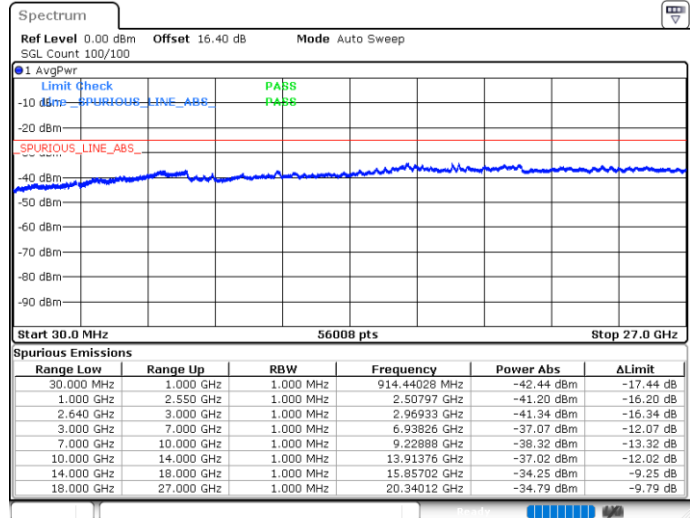

Highest Channel / 16QAM

Date: 29.MAY.2020 07:49:46

Date: 29.MAY.2020 07:51:06

LTE Band 38 / 5MHz

Lowest Channel / 64QAM

Middle Channel / 64QAM

Date: 29.MAY.2020 07:08:24

Date: 29.MAY.2020 07:09:44

Highest Channel / 64QAM

Date: 29.MAY.2020 07:11:04

LTE Band 38 / 10MHz

Lowest Channel / 64QAM

Middle Channel / 64QAM

Date: 29.MAY.2020 07:20:25

Date: 29.MAY.2020 07:21:45

Highest Channel / 64QAM

Date: 29.MAY.2020 07:23:05

LTE Band 38 / 15MHz

Lowest Channel / 64QAM

Middle Channel / 64QAM

Date: 29.MAY.2020 07:40:26

Date: 29.MAY.2020 07:41:46

Highest Channel / 64QAM

Date: 29.MAY.2020 07:43:06

LTE Band 38 / 20MHz

Lowest Channel / 64QAM

Middle Channel / 64QAM

Date: 29.MAY.2020 07:52:27

Date: 29.MAY.2020 07:53:46

Highest Channel / 64QAM

Date: 29.MAY.2020 07:55:06