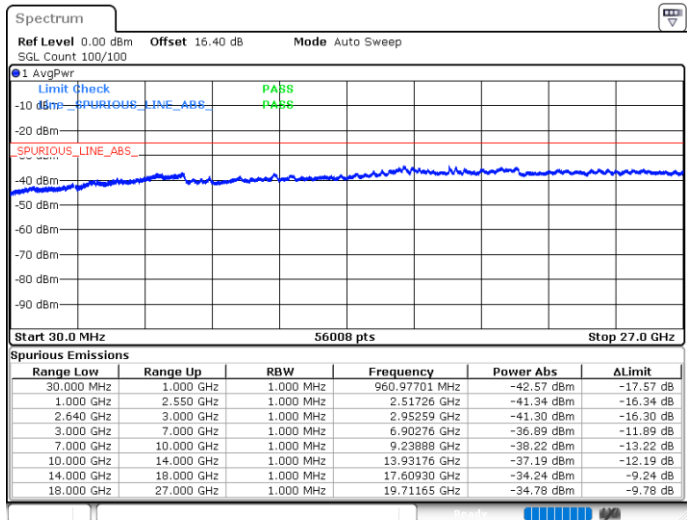

Date: 29.MAY.2020 07:03:02

LTE Band 38 / 20MHz / 64QAM

Lowest Band Edge / 1 RB

Highest Band Edge / 1 RB

Date: 29.MAY.2020 07:05:03

Date: 29.MAY.2020 07:07:03

Lowest Band Edge / Full RB

Highest Band Edge / Full RB

Date: 29.MAY.2020 07:05:43

Date: 29.MAY.2020 07:06:23

Conducted Spurious Emission

LTE Band 38 / 5MHz

Lowest Channel / QPSK

Date: 29.MAY.2020 07:12:24

Lowest Channel / 16QAM

Date: 29.MAY.2020 07:13:45

Middle Channel / QPSK

Date: 29.MAY.2020 07:15:04

Middle Channel / 16QAM

Date: 29.MAY.2020 07:16:24

LTE Band 38 / 5MHz

Highest Channel / QPSK

Date: 29.MAY.2020 07:17:44

Highest Channel / 16QAM