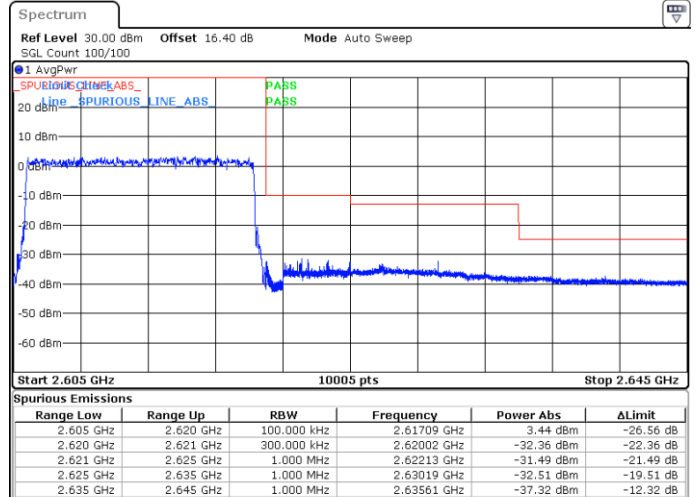

Lowest Band Edge / Full RB

Highest Band Edge / Full RB

Date: 29.MAY.2020 06:44:14

Date: 29.MAY.2020 06:44:55

LTE Band 38 / 15MHz / QPSK

Lowest Band Edge / 1 RB

Highest Band Edge / 1 RB

Date: 29.MAY.2020 06:51:38

Date: 29.MAY.2020 06:55:39

Lowest Band Edge / Full RB

Highest Band Edge / Full RB

Date: 29.MAY.2020 06:52:58

Date: 29.MAY.2020 06:54:19

LTE Band 38 / 15MHz / 16QAM

Lowest Band Edge / 1 RB

Highest Band Edge / 1 RB

Date: 29.MAY.2020 06:52:18

Date: 29.MAY.2020 06:56:19

Lowest Band Edge / Full RB

Highest Band Edge / Full RB

Date: 29.MAY.2020 06:53:38

Date: 29.MAY.2020 06:54:59

LTE Band 38 / 15MHz / 64QAM

Lowest Band Edge / 1 RB

Highest Band Edge / 1 RB

Date: 29.MAY.2020 06:56:59

Date: 29.MAY.2020 06:59:00

Lowest Band Edge / Full RB

Highest Band Edge / Full RB

Date: 29.MAY.2020 06:57:40

Date: 29.MAY.2020 06:58:20

LTE Band 38 / 20MHz / QPSK