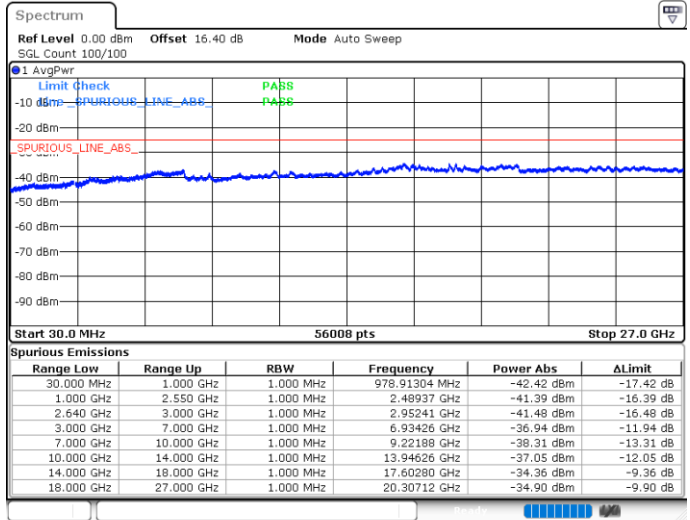

Date: 29.MAY.2020 07:03:02

LTE Band 38 / 20MHz / 64QAM

Lowest Band Edge / 1 RB

Highest Band Edge / 1 RB

Date: 29.MAY.2020 07:05:03

Date: 29.MAY.2020 07:07:03

Lowest Band Edge / Full RB

Highest Band Edge / Full RB

Date: 29.MAY.2020 07:05:43

Date: 29.MAY.2020 07:06:23

Conducted Spurious Emission

LTE Band 38 / 5MHz

Lowest Channel / QPSK

Date: 29.MAY.2020 07:12:24

Lowest Channel / 16QAM

Date: 29.MAY.2020 07:13:45

Middle Channel / QPSK

Date: 29.MAY.2020 07:15:04

Middle Channel / 16QAM

Date: 29.MAY.2020 07:16:24

LTE Band 38 / 5MHz

Highest Channel / QPSK

Date: 29.MAY.2020 07:17:44

Highest Channel / 16QAM