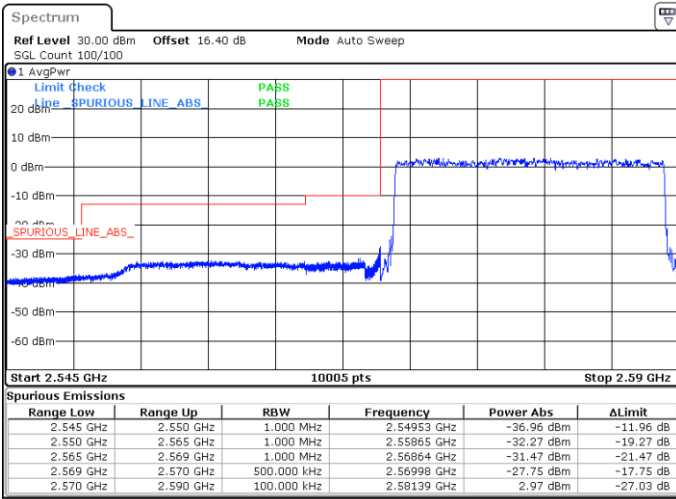

Highest Band Edge / 1 RB

Date: 29.MAY.2020 06:56:59

Date: 29.MAY.2020 06:59:00

Lowest Band Edge / Full RB

Highest Band Edge / Full RB

Date: 29.MAY.2020 06:57:40

Date: 29.MAY.2020 06:58:20

LTE Band 38 / 20MHz / QPSK

Lowest Band Edge / 1 RB

Highest Band Edge / 1 RB

Date: 29.MAY.2020 06:59:41

Date: 29.MAY.2020 07:03:42

Lowest Band Edge / Full RB

Highest Band Edge / Full RB

Date: 29.MAY.2020 07:01:01

Date: 29.MAY.2020 07:02:22

LTE Band 38 / 20MHz / 16QAM

Lowest Band Edge / 1 RB

Highest Band Edge / 1 RB

Date: 29.MAY.2020 07:00:21

Date: 29.MAY.2020 07:04:22

Lowest Band Edge / Full RB

Highest Band Edge / Full RB

Date: 29.MAY.2020 07:01:42