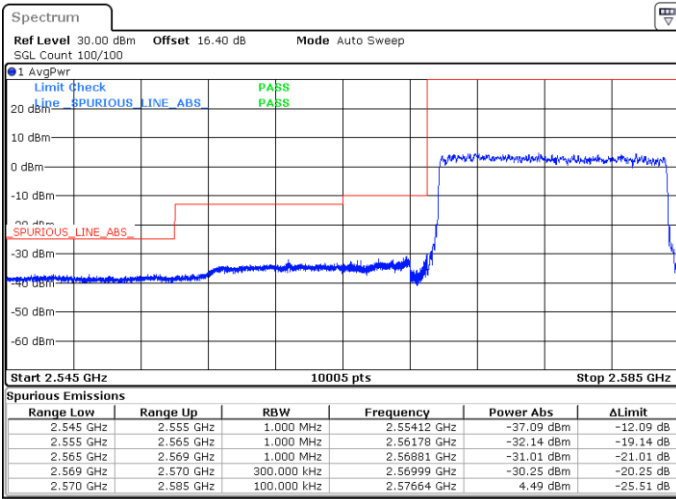

Date: 29.MAY.2020 06:48:16

Highest Band Edge / Full RB

Date: 29.MAY.2020 06:49:36

LTE Band 38 / 10MHz / 64QAM

Lowest Band Edge / 1 RB

Highest Band Edge / 1 RB

Date: 29.MAY.2020 06:43:34

Date: 29.MAY.2020 06:45:35

Lowest Band Edge / Full RB

Highest Band Edge / Full RB

Date: 29.MAY.2020 06:44:14

Date: 29.MAY.2020 06:44:55

LTE Band 38 / 15MHz / QPSK

Lowest Band Edge / 1 RB

Highest Band Edge / 1 RB

Date: 29.MAY.2020 06:51:38

Date: 29.MAY.2020 06:55:39

Lowest Band Edge / Full RB

Highest Band Edge / Full RB

Date: 29.MAY.2020 06:52:58

Date: 29.MAY.2020 06:54:19

LTE Band 38 / 15MHz / 16QAM

Lowest Band Edge / 1 RB

Highest Band Edge / 1 RB