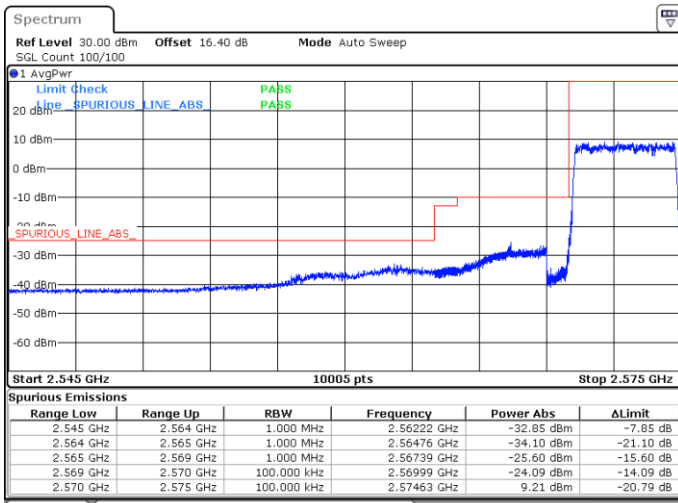

Date: 29.MAY.2020 08:12:41

Highest Channel / 15MHz / 64QAM

Date: 29.MAY.2020 08:11:53

Highest Channel / 20MHz / 64QAM

Date: 29.MAY.2020 08:13:03

Conducted Band Edge

LTE Band 38 / 5MHz / QPSK

Lowest Band Edge / 1 RB

Highest Band Edge / 1 RB

Lowest Band Edge / Full RB

Highest Band Edge / Full RB

LTE Band 38 / 5MHz / 16QAM

Lowest Band Edge / 1RB

Highest Band Edge / 1 RB

Lowest Band Edge / Full RB

Highest Band Edge / Full RB

LTE Band 38 / 5MHz / 64QAM

Lowest Band Edge / 1RB

Date: 29.MAY.2020 06:40:53

Highest Band Edge / 1 RB

Date: 29.MAY.2020 06:42:53

Lowest Band Edge / Full RB

Date: 29.MAY.2020 06:41:33

Highest Band Edge / Full RB