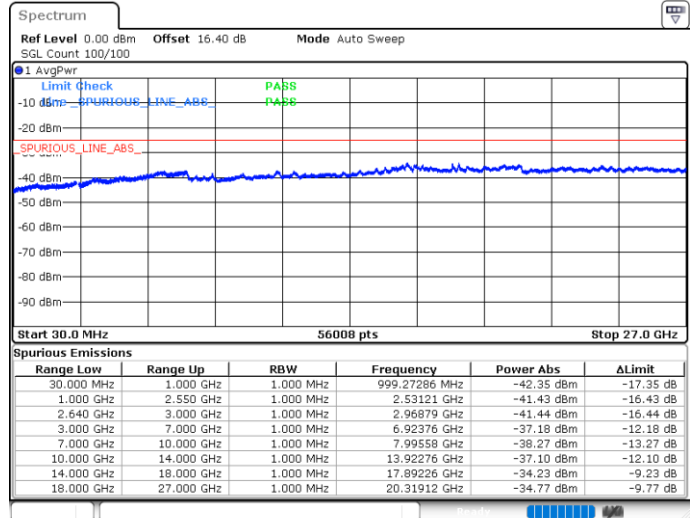

Highest Channel / 64QAM

Date: 29.MAY.2020 07:11:04

LTE Band 38 / 10MHz

Lowest Channel / 64QAM

Middle Channel / 64QAM

Date: 29.MAY.2020 07:20:25

Date: 29.MAY.2020 07:21:45

Highest Channel / 64QAM

Date: 29.MAY.2020 07:23:05

LTE Band 38 / 15MHz

Lowest Channel / 64QAM

Middle Channel / 64QAM

Date: 29.MAY.2020 07:40:26

Date: 29.MAY.2020 07:41:46

Highest Channel / 64QAM

Date: 29.MAY.2020 07:43:06

LTE Band 38 / 20MHz

Lowest Channel / 64QAM

Middle Channel / 64QAM

Date: 29.MAY.2020 07:52:27

Date: 29.MAY.2020 07:53:46

Highest Channel / 64QAM

Date: 29.MAY.2020 07:55:06