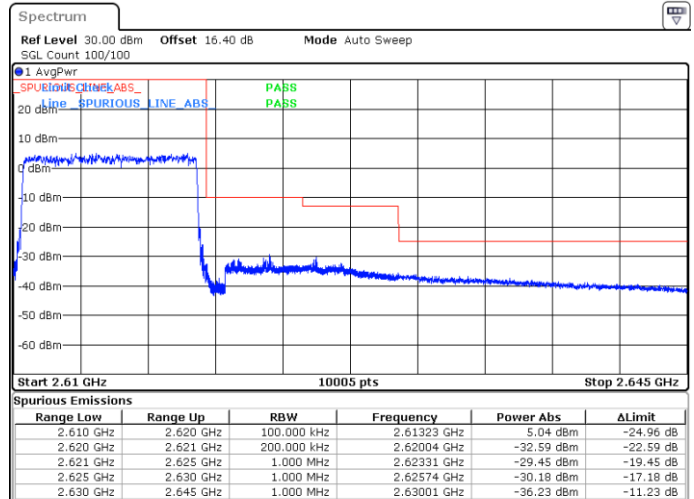

Date: 29.MAY.2020 06:42:13

LTE Band 38 / 10MHz / QPSK

Lowest Band Edge / 1 RB

Highest Band Edge / 1 RB

Date: 29.MAY.2020 06:46:15

Date: 29.MAY.2020 06:50:17

Lowest Band Edge / Full RB

Highest Band Edge / Full RB

Date: 29.MAY.2020 06:47:36

Date: 29.MAY.2020 06:48:56

LTE Band 38 / 10MHz / 16QAM

Lowest Band Edge / 1 RB

Date: 29.MAY.2020 06:46:55

Highest Band Edge / 1 RB

Date: 29.MAY.2020 06:50:57

Lowest Band Edge / Full RB

Date: 29.MAY.2020 06:48:16

Highest Band Edge / Full RB

Date: 29.MAY.2020 06:49:36

LTE Band 38 / 10MHz / 64QAM

Lowest Band Edge / 1 RB

Highest Band Edge / 1 RB

Date: 29.MAY.2020 06:43:34

Date: 29.MAY.2020 06:45:35

Lowest Band Edge / Full RB

Highest Band Edge / Full RB

Date: 29.MAY.2020 06:44:14

Date: 29.MAY.2020 06:44:55

LTE Band 38 / 15MHz / QPSK

Lowest Band Edge / 1 RB

Highest Band Edge / 1 RB

Date: 29.MAY.2020 06:51:38