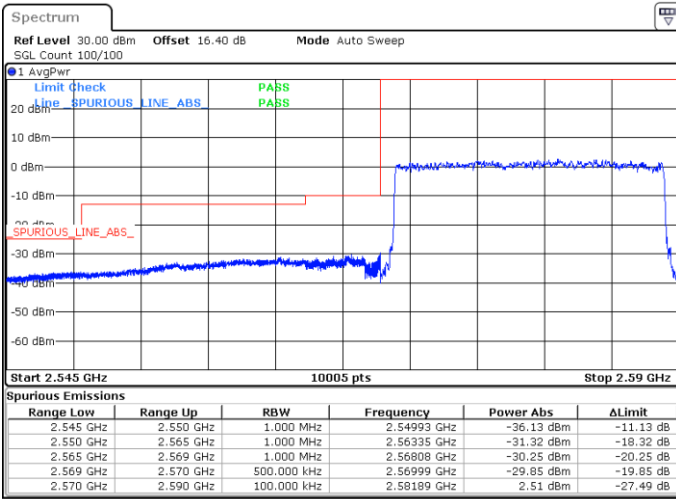

Lowest Band Edge / 1 RB

Highest Band Edge / 1 RB

Date: 29.MAY.2020 06:59:41

Date: 29.MAY.2020 07:03:42

Lowest Band Edge / Full RB

Highest Band Edge / Full RB

Date: 29.MAY.2020 07:01:01

Date: 29.MAY.2020 07:02:22

LTE Band 38 / 20MHz / 16QAM

Lowest Band Edge / 1 RB

Highest Band Edge / 1 RB

Date: 29.MAY.2020 07:00:21

Date: 29.MAY.2020 07:04:22

Lowest Band Edge / Full RB

Highest Band Edge / Full RB

Date: 29.MAY.2020 07:01:42

Date: 29.MAY.2020 07:03:02

LTE Band 38 / 20MHz / 64QAM

Lowest Band Edge / 1 RB

Highest Band Edge / 1 RB

Date: 29.MAY.2020 07:05:03

Date: 29.MAY.2020 07:07:03

Lowest Band Edge / Full RB

Highest Band Edge / Full RB