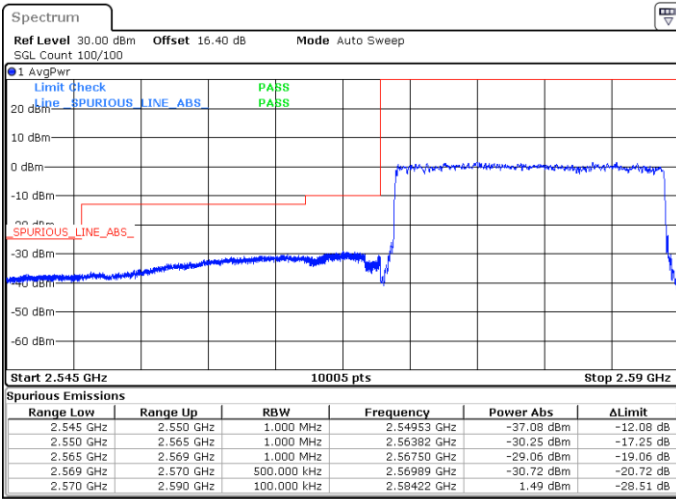

LTE Band 38 / 20MHz / 16QAM

Lowest Band Edge / 1 RB

Highest Band Edge / 1 RB

Date: 29.MAY.2020 07:00:21

Date: 29.MAY.2020 07:04:22

Lowest Band Edge / Full RB

Highest Band Edge / Full RB

Date: 29.MAY.2020 07:01:42

Date: 29.MAY.2020 07:03:02

LTE Band 38 / 20MHz / 64QAM

Lowest Band Edge / 1 RB

Highest Band Edge / 1 RB

Date: 29.MAY.2020 07:05:03

Date: 29.MAY.2020 07:07:03

Lowest Band Edge / Full RB

Highest Band Edge / Full RB

Date: 29.MAY.2020 07:05:43

Date: 29.MAY.2020 07:06:23

Conducted Spurious Emission

LTE Band 38 / 5MHz

Lowest Channel / QPSK

Date: 29.MAY.2020 07:12:24

Lowest Channel / 16QAM

Date: 29.MAY.2020 07:13:45