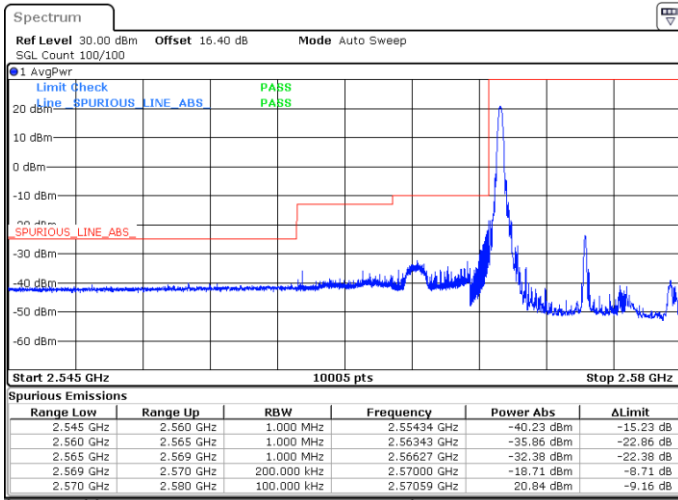

LTE Band 38 / 5MHz / 64QAM

Lowest Band Edge / 1RB

Date: 29.MAY.2020 06:40:53

Highest Band Edge / 1 RB

Date: 29.MAY.2020 06:42:53

Lowest Band Edge / Full RB

Date: 29.MAY.2020 06:41:33

Highest Band Edge / Full RB

Date: 29.MAY.2020 06:42:13

LTE Band 38 / 10MHz / QPSK

Lowest Band Edge / 1 RB

Highest Band Edge / 1 RB

Date: 29.MAY.2020 06:46:15

Date: 29.MAY.2020 06:50:17

Lowest Band Edge / Full RB

Highest Band Edge / Full RB

Date: 29.MAY.2020 06:47:36

Date: 29.MAY.2020 06:48:56

LTE Band 38 / 10MHz / 16QAM

Lowest Band Edge / 1 RB

Date: 29.MAY.2020 06:46:55

Highest Band Edge / 1 RB

Date: 29.MAY.2020 06:50:57

Lowest Band Edge / Full RB

Date: 29.MAY.2020 06:48:16

Highest Band Edge / Full RB

Date: 29.MAY.2020 06:49:36

LTE Band 38 / 10MHz / 64QAM

Lowest Band Edge / 1 RB

Highest Band Edge / 1 RB

Date: 29.MAY.2020 06:43:34

Date: 29.MAY.2020 06:45:35