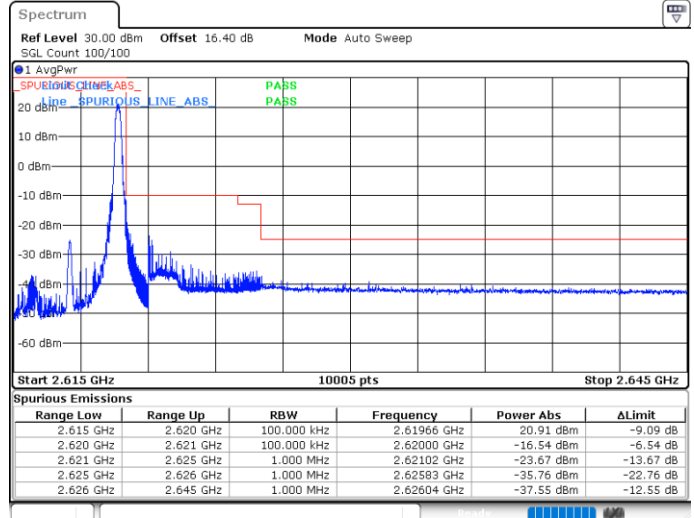

Date: 29.MAY.2020 08:12:41

Highest Channel / 15MHz / 64QAM

Date: 29.MAY.2020 08:11:53

Highest Channel / 20MHz / 64QAM

Date: 29.MAY.2020 08:13:03

Conducted Band Edge

LTE Band 38 / 5MHz / QPSK

Lowest Band Edge / 1 RB

Highest Band Edge / 1 RB

Lowest Band Edge / Full RB

Highest Band Edge / Full RB

LTE Band 38 / 5MHz / 16QAM

Lowest Band Edge / 1RB

Highest Band Edge / 1 RB

Lowest Band Edge / Full RB

Highest Band Edge / Full RB

LTE Band 38 / 5MHz / 64QAM

Lowest Band Edge / 1RB

Date: 29.MAY.2020 06:40:53

Highest Band Edge / 1 RB

Date: 29.MAY.2020 06:42:53

Lowest Band Edge / Full RB

Date: 29.MAY.2020 06:41:33

Highest Band Edge / Full RB

Date: 29.MAY.2020 06:42:13

LTE Band 38 / 10MHz / QPSK

Lowest Band Edge / 1 RB

Highest Band Edge / 1 RB

Date: 29.MAY.2020 06:46:15

Date: 29.MAY.2020 06:50:17

Lowest Band Edge / Full RB

Highest Band Edge / Full RB