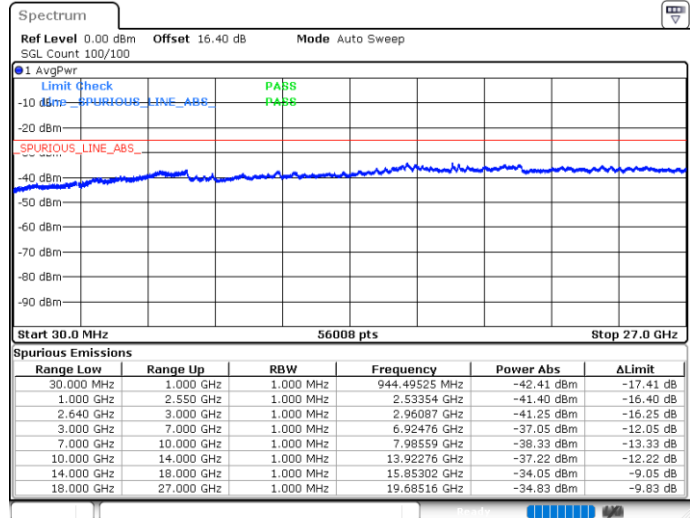

Date: 29.MAY.2020 07:19:04

LTE Band 38 / 10MHz

Lowest Channel / QPSK

Date: 29.MAY.2020 07:24:25

Lowest Channel / 16QAM

Date: 29.MAY.2020 07:25:45

LTE Band 38 / 10MHz

Middle Channel / QPSK

Middle Channel / 16QAM

Date: 29.MAY.2020 07:27:05

Date: 29.MAY.2020 07:28:25

Highest Channel / QPSK

Highest Channel / 16QAM

Date: 29.MAY.2020 07:29:45

Date: 29.MAY.2020 07:31:05

LTE Band 38 / 15MHz

Lowest Channel / QPSK

Lowest Channel / 16QAM

Date: 29.MAY.2020 07:32:26

Date: 29.MAY.2020 07:33:46

Middle Channel / QPSK

Middle Channel / 16QAM

Date: 29.MAY.2020 07:35:06

Date: 29.MAY.2020 07:36:26