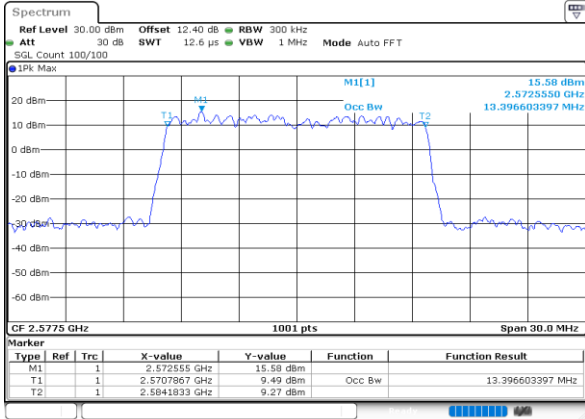

LTE Band 38

Lowest Channel / 15MHz / 64QAM

Date: 29.MAY.2020 08:11:08

Lowest Channel / 20MHz / 64QAM

Date: 29.MAY.2020 08:12:17

Middle Channel / 15MHz / 64QAM

Date: 29.MAY.2020 08:11:31

Middle Channel / 20MHz / 64QAM

Date: 29.MAY.2020 08:12:41

Highest Channel / 15MHz / 64QAM

Date: 29.MAY.2020 08:11:53

Highest Channel / 20MHz / 64QAM

Date: 29.MAY.2020 08:13:03

Conducted Band Edge

LTE Band 38 / 5MHz / QPSK

Lowest Band Edge / 1 RB