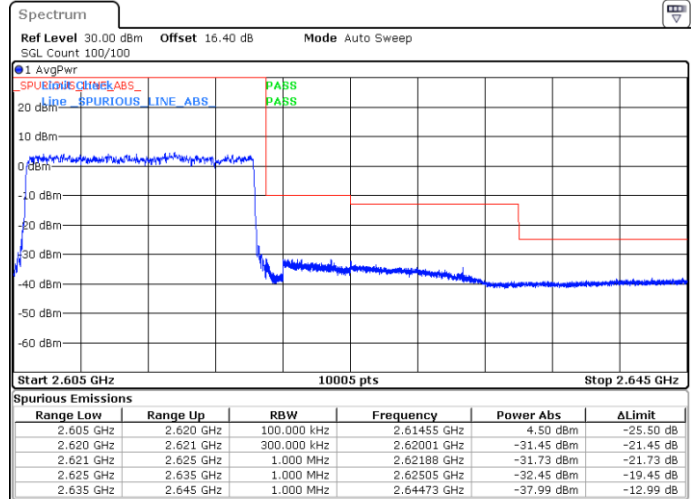

Date: 29.MAY.2020 06:48:16

Highest Band Edge / Full RB

Date: 29.MAY.2020 06:49:36

LTE Band 38 / 10MHz / 64QAM

Lowest Band Edge / 1 RB

Highest Band Edge / 1 RB

Date: 29.MAY.2020 06:43:34

Date: 29.MAY.2020 06:45:35

Lowest Band Edge / Full RB

Highest Band Edge / Full RB

Date: 29.MAY.2020 06:44:14

Date: 29.MAY.2020 06:44:55

LTE Band 38 / 15MHz / QPSK

Lowest Band Edge / 1 RB

Highest Band Edge / 1 RB

Date: 29.MAY.2020 06:51:38

Date: 29.MAY.2020 06:55:39

Lowest Band Edge / Full RB

Highest Band Edge / Full RB

Date: 29.MAY.2020 06:52:58

Date: 29.MAY.2020 06:54:19

LTE Band 38 / 15MHz / 16QAM

Lowest Band Edge / 1 RB

Highest Band Edge / 1 RB

Date: 29.MAY.2020 06:52:18

Date: 29.MAY.2020 06:56:19

Lowest Band Edge / Full RB

Highest Band Edge / Full RB

Date: 29.MAY.2020 06:53:38

Date: 29.MAY.2020 06:54:59

LTE Band 38 / 15MHz / 64QAM

Lowest Band Edge / 1 RB