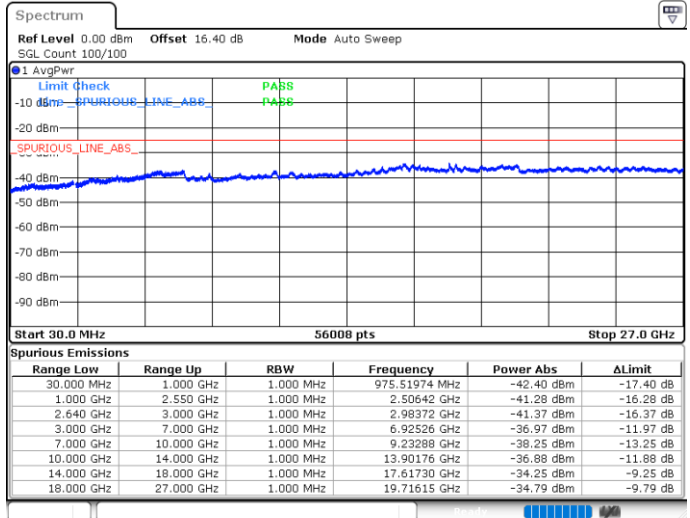

Middle Channel / 16QAM

Date: 29.MAY.2020 07:27:05

Date: 29.MAY.2020 07:28:25

Highest Channel / QPSK

Highest Channel / 16QAM

Date: 29.MAY.2020 07:29:45

Date: 29.MAY.2020 07:31:05

LTE Band 38 / 15MHz

Lowest Channel / QPSK

Lowest Channel / 16QAM

Date: 29.MAY.2020 07:32:26

Date: 29.MAY.2020 07:33:46

Middle Channel / QPSK

Middle Channel / 16QAM

Date: 29.MAY.2020 07:35:06

Date: 29.MAY.2020 07:36:26

LTE Band 38 / 15MHz

Highest Channel / QPSK

Date: 29.MAY.2020 07:37:46

Highest Channel / 16QAM

Date: 29.MAY.2020 07:39:06

LTE Band 38 / 20MHz

Lowest Channel / QPSK

Date: 29.MAY.2020 07:44:26