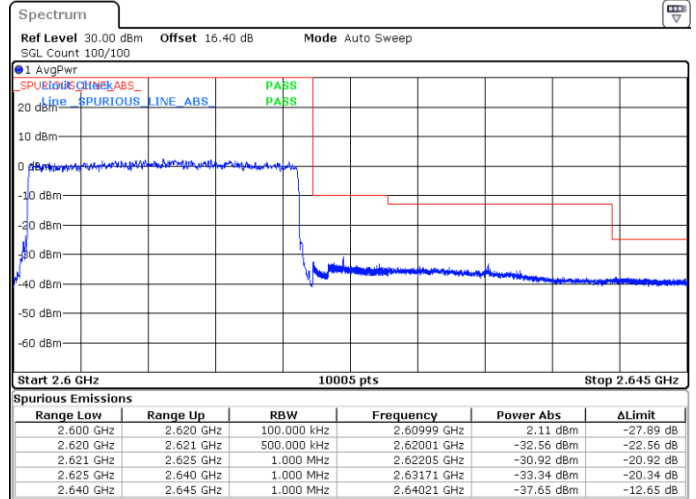

Lowest Band Edge / 1 RB

Highest Band Edge / 1 RB

Date: 29.MAY.2020 06:59:41

Date: 29.MAY.2020 07:03:42

Lowest Band Edge / Full RB

Highest Band Edge / Full RB

Date: 29.MAY.2020 07:01:01

Date: 29.MAY.2020 07:02:22

LTE Band 38 / 20MHz / 16QAM

Lowest Band Edge / 1 RB

Highest Band Edge / 1 RB

Date: 29.MAY.2020 07:00:21

Date: 29.MAY.2020 07:04:22

Lowest Band Edge / Full RB

Highest Band Edge / Full RB

Date: 29.MAY.2020 07:01:42

Date: 29.MAY.2020 07:03:02

LTE Band 38 / 20MHz / 64QAM

Lowest Band Edge / 1 RB

Highest Band Edge / 1 RB

Date: 29.MAY.2020 07:05:03

Date: 29.MAY.2020 07:07:03

Lowest Band Edge / Full RB

Highest Band Edge / Full RB