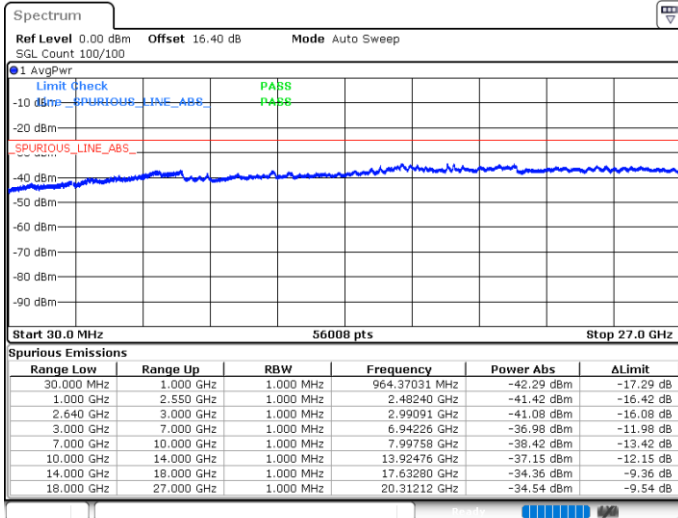

Lowest Channel / 16QAM

Date: 29.MAY.2020 07:45:47

LTE Band 38 / 20MHz

Middle Channel / QPSK

Middle Channel / 16QAM

Date: 29.MAY.2020 07:47:06

Date: 29.MAY.2020 07:48:26

Highest Channel / QPSK

Highest Channel / 16QAM

Date: 29.MAY.2020 07:49:46

Date: 29.MAY.2020 07:51:06

LTE Band 38 / 5MHz

Lowest Channel / 64QAM

Middle Channel / 64QAM

Date: 29.MAY.2020 07:08:24

Date: 29.MAY.2020 07:09:44

Highest Channel / 64QAM

Date: 29.MAY.2020 07:11:04

LTE Band 38 / 10MHz

Lowest Channel / 64QAM

Middle Channel / 64QAM

Date: 29.MAY.2020 07:20:25

Date: 29.MAY.2020 07:21:45

Highest Channel / 64QAM

Date: 29.MAY.2020 07:23:05

LTE Band 38 / 15MHz

Lowest Channel / 64QAM

Middle Channel / 64QAM

Date: 29.MAY.2020 07:40:26

Date: 29.MAY.2020 07:41:46

Highest Channel / 64QAM

Date: 29.MAY.2020 07:43:06