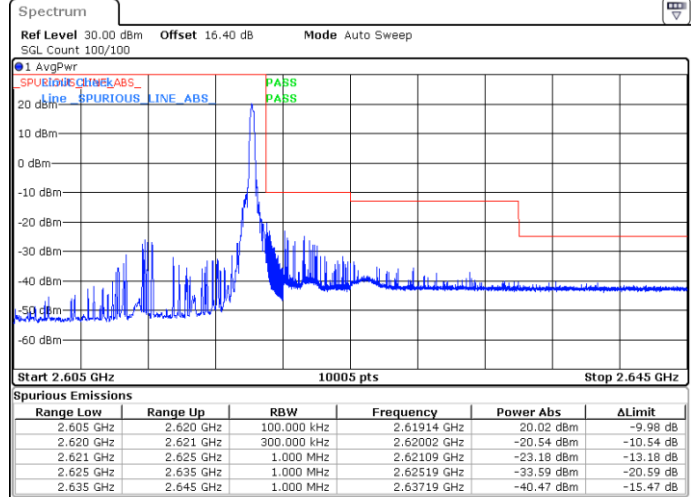

Date: 29.MAY.2020 06:55:39

Lowest Band Edge / Full RB

Highest Band Edge / Full RB

Date: 29.MAY.2020 06:52:58

Date: 29.MAY.2020 06:54:19

LTE Band 38 / 15MHz / 16QAM

Lowest Band Edge / 1 RB

Highest Band Edge / 1 RB

Date: 29.MAY.2020 06:52:18

Date: 29.MAY.2020 06:56:19

Lowest Band Edge / Full RB

Highest Band Edge / Full RB

Date: 29.MAY.2020 06:53:38

Date: 29.MAY.2020 06:54:59

LTE Band 38 / 15MHz / 64QAM

Lowest Band Edge / 1 RB

Highest Band Edge / 1 RB

Date: 29.MAY.2020 06:56:59

Date: 29.MAY.2020 06:59:00

Lowest Band Edge / Full RB

Highest Band Edge / Full RB

Date: 29.MAY.2020 06:57:40

Date: 29.MAY.2020 06:58:20

LTE Band 38 / 20MHz / QPSK

Lowest Band Edge / 1 RB

Highest Band Edge / 1 RB

Date: 29.MAY.2020 06:59:41

Date: 29.MAY.2020 07:03:42

Lowest Band Edge / Full RB

Highest Band Edge / Full RB

Date: 29.MAY.2020 07:01:01

Date: 29.MAY.2020 07:02:22