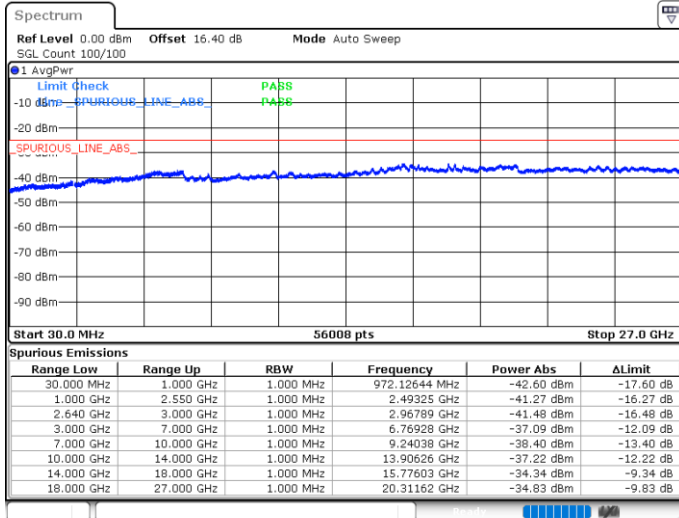

Middle Channel / 16QAM

Date: 29.MAY.2020 07:27:05

Date: 29.MAY.2020 07:28:25

Highest Channel / QPSK

Highest Channel / 16QAM

Date: 29.MAY.2020 07:29:45

Date: 29.MAY.2020 07:31:05

LTE Band 38 / 15MHz

Lowest Channel / QPSK

Lowest Channel / 16QAM

Date: 29.MAY.2020 07:32:26

Date: 29.MAY.2020 07:33:46

Middle Channel / QPSK

Middle Channel / 16QAM

Date: 29.MAY.2020 07:35:06

Date: 29.MAY.2020 07:36:26

LTE Band 38 / 15MHz

Highest Channel / QPSK

Date: 29.MAY.2020 07:37:46

Highest Channel / 16QAM

Date: 29.MAY.2020 07:39:06

LTE Band 38 / 20MHz

Lowest Channel / QPSK

Date: 29.MAY.2020 07:44:26

Lowest Channel / 16QAM

Date: 29.MAY.2020 07:45:47

LTE Band 38 / 20MHz

Middle Channel / QPSK

Middle Channel / 16QAM

Date: 29.MAY.2020 07:47:06

Date: 29.MAY.2020 07:48:26

Highest Channel / QPSK