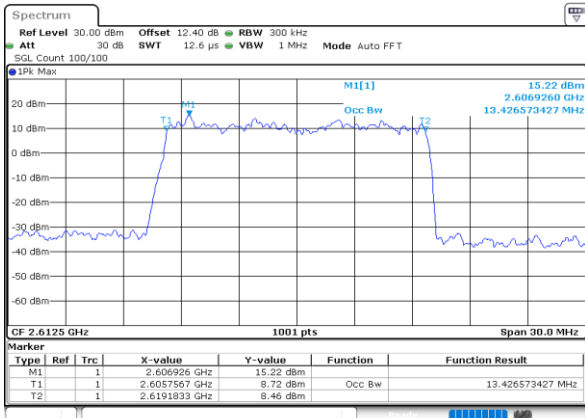

LTE Band 38

Lowest Channel / 15MHz / 64QAM

Date: 29.MAY.2020 08:11:08

Lowest Channel / 20MHz / 64QAM

Date: 29.MAY.2020 08:12:17

Middle Channel / 15MHz / 64QAM

Date: 29.MAY.2020 08:11:31

Middle Channel / 20MHz / 64QAM

Date: 29.MAY.2020 08:12:41

Highest Channel / 15MHz / 64QAM

Date: 29.MAY.2020 08:11:53

Highest Channel / 20MHz / 64QAM

Date: 29.MAY.2020 08:13:03

Conducted Band Edge

LTE Band 38 / 5MHz / QPSK

Lowest Band Edge / 1 RB

Highest Band Edge / 1 RB

Lowest Band Edge / Full RB

Highest Band Edge / Full RB

LTE Band 38 / 5MHz / 16QAM

Lowest Band Edge / 1RB

Highest Band Edge / 1 RB

Lowest Band Edge / Full RB

Highest Band Edge / Full RB