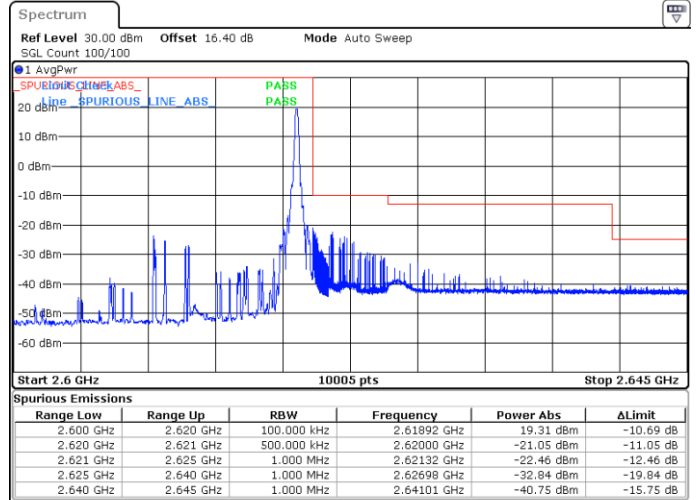

Lowest Band Edge / 1 RB

Highest Band Edge / 1 RB

Date: 29.MAY.2020 06:59:41

Date: 29.MAY.2020 07:03:42

Lowest Band Edge / Full RB

Highest Band Edge / Full RB

Date: 29.MAY.2020 07:01:01

Date: 29.MAY.2020 07:02:22

LTE Band 38 / 20MHz / 16QAM

Lowest Band Edge / 1 RB

Highest Band Edge / 1 RB

Date: 29.MAY.2020 07:00:21

Date: 29.MAY.2020 07:04:22

Lowest Band Edge / Full RB

Highest Band Edge / Full RB

Date: 29.MAY.2020 07:01:42

Date: 29.MAY.2020 07:03:02

LTE Band 38 / 20MHz / 64QAM

Lowest Band Edge / 1 RB

Highest Band Edge / 1 RB

Date: 29.MAY.2020 07:05:03

Date: 29.MAY.2020 07:07:03

Lowest Band Edge / Full RB

Highest Band Edge / Full RB