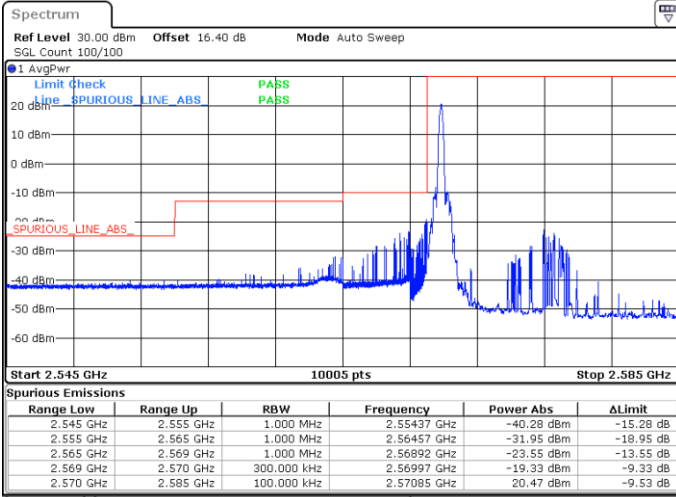

Date: 29.MAY.2020 06:52:18

Date: 29.MAY.2020 06:56:19

Lowest Band Edge / Full RB

Highest Band Edge / Full RB

Date: 29.MAY.2020 06:53:38

Date: 29.MAY.2020 06:54:59

LTE Band 38 / 15MHz / 64QAM

Lowest Band Edge / 1 RB

Highest Band Edge / 1 RB

Date: 29.MAY.2020 06:56:59

Date: 29.MAY.2020 06:59:00

Lowest Band Edge / Full RB

Highest Band Edge / Full RB

Date: 29.MAY.2020 06:57:40

Date: 29.MAY.2020 06:58:20

LTE Band 38 / 20MHz / QPSK