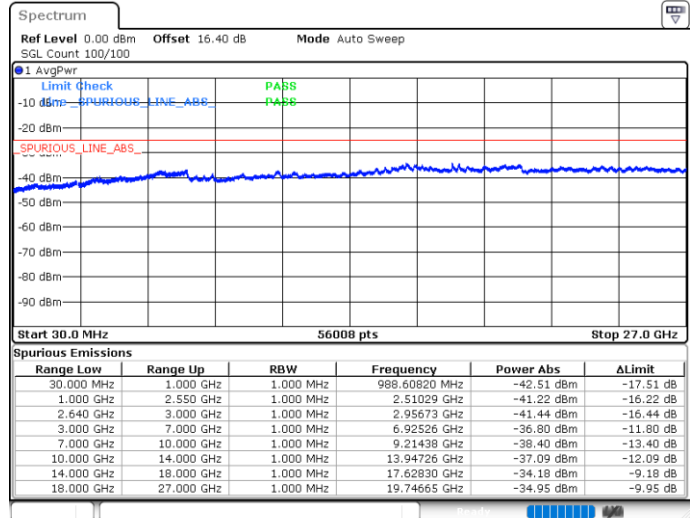

Middle Channel / QPSK

Date: 29.MAY.2020 07:15:04

Middle Channel / 16QAM

Date: 29.MAY.2020 07:16:24

LTE Band 38 / 5MHz

Highest Channel / QPSK

Date: 29.MAY.2020 07:17:44

Highest Channel / 16QAM

Date: 29.MAY.2020 07:19:04

LTE Band 38 / 10MHz

Lowest Channel / QPSK

Date: 29.MAY.2020 07:24:25

Lowest Channel / 16QAM

Date: 29.MAY.2020 07:25:45

LTE Band 38 / 10MHz

Middle Channel / QPSK