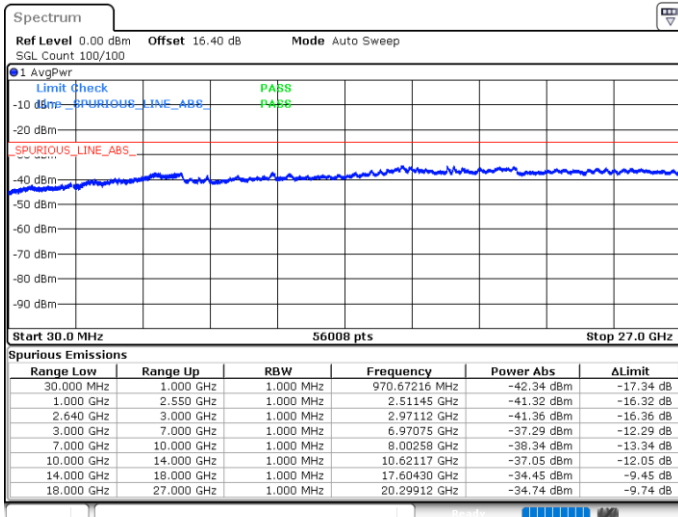

Date: 29.MAY.2020 07:19:04

LTE Band 38 / 10MHz

Lowest Channel / QPSK

Date: 29.MAY.2020 07:24:25

Lowest Channel / 16QAM

Date: 29.MAY.2020 07:25:45

LTE Band 38 / 10MHz

Middle Channel / QPSK

Middle Channel / 16QAM

Date: 29.MAY.2020 07:27:05

Date: 29.MAY.2020 07:28:25

Highest Channel / QPSK

Highest Channel / 16QAM

Date: 29.MAY.2020 07:29:45

Date: 29.MAY.2020 07:31:05

LTE Band 38 / 15MHz

Lowest Channel / QPSK

Lowest Channel / 16QAM

Date: 29.MAY.2020 07:32:26

Date: 29.MAY.2020 07:33:46

Middle Channel / QPSK

Middle Channel / 16QAM

Date: 29.MAY.2020 07:35:06

Date: 29.MAY.2020 07:36:26

LTE Band 38 / 15MHz

Highest Channel / QPSK

Date: 29.MAY.2020 07:37:46

Highest Channel / 16QAM

Date: 29.MAY.2020 07:39:06

LTE Band 38 / 20MHz

Lowest Channel / QPSK

Date: 29.MAY.2020 07:44:26