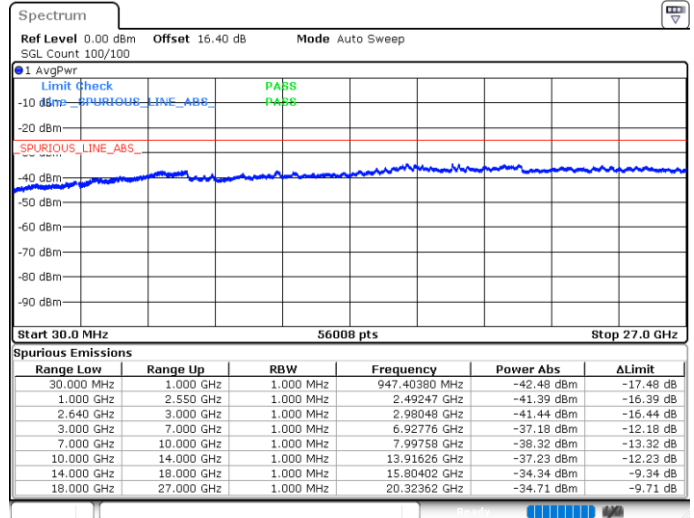

LTE Band 38 / 15MHz

Highest Channel / QPSK

Date: 29.MAY.2020 07:37:46

Highest Channel / 16QAM

Date: 29.MAY.2020 07:39:06

LTE Band 38 / 20MHz

Lowest Channel / QPSK

Date: 29.MAY.2020 07:44:26

Lowest Channel / 16QAM

Date: 29.MAY.2020 07:45:47

LTE Band 38 / 20MHz

Middle Channel / QPSK

Middle Channel / 16QAM

Date: 29.MAY.2020 07:47:06

Date: 29.MAY.2020 07:48:26

Highest Channel / QPSK

Highest Channel / 16QAM

Date: 29.MAY.2020 07:49:46

Date: 29.MAY.2020 07:51:06

LTE Band 38 / 5MHz

Lowest Channel / 64QAM

Middle Channel / 64QAM

Date: 29.MAY.2020 07:08:24

Date: 29.MAY.2020 07:09:44

Highest Channel / 64QAM

Date: 29.MAY.2020 07:11:04

LTE Band 38 / 10MHz

Lowest Channel / 64QAM

Middle Channel / 64QAM

Date: 29.MAY.2020 07:20:25

Date: 29.MAY.2020 07:21:45

Highest Channel / 64QAM