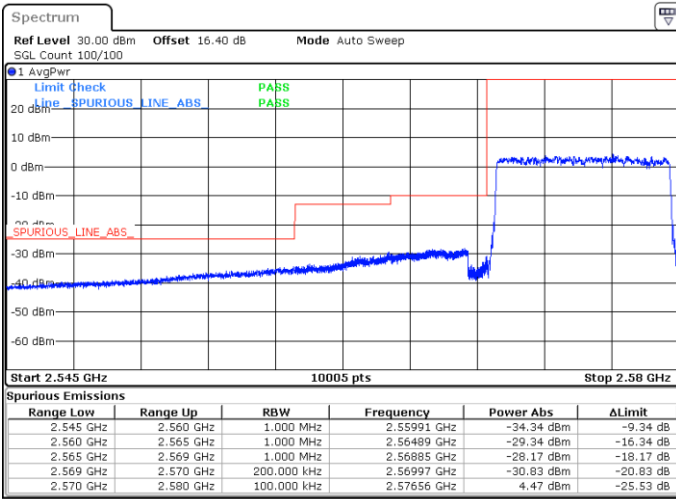

Date: 29.MAY.2020 06:48:16

Highest Band Edge / Full RB

Date: 29.MAY.2020 06:49:36

LTE Band 38 / 10MHz / 64QAM

Lowest Band Edge / 1 RB

Highest Band Edge / 1 RB

Date: 29.MAY.2020 06:43:34

Date: 29.MAY.2020 06:45:35

Lowest Band Edge / Full RB

Highest Band Edge / Full RB

Date: 29.MAY.2020 06:44:14

Date: 29.MAY.2020 06:44:55

LTE Band 38 / 15MHz / QPSK

Lowest Band Edge / 1 RB

Highest Band Edge / 1 RB

Date: 29.MAY.2020 06:51:38