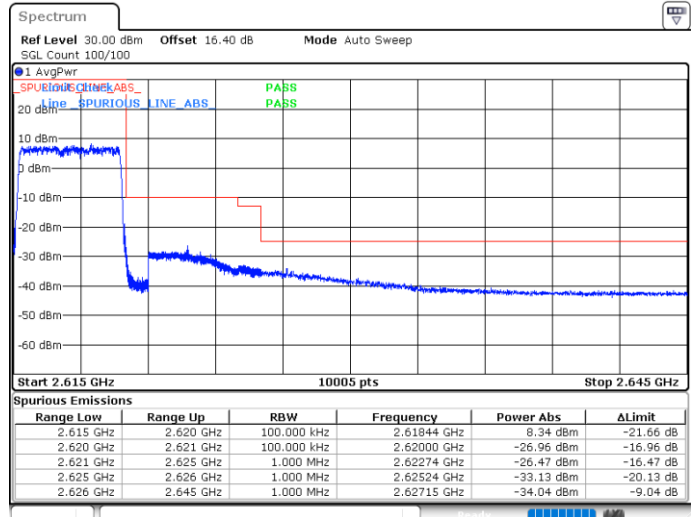

Date: 29.MAY.2020 08:12:41

Highest Channel / 15MHz / 64QAM

Date: 29.MAY.2020 08:11:53

Highest Channel / 20MHz / 64QAM

Date: 29.MAY.2020 08:13:03

Conducted Band Edge

LTE Band 38 / 5MHz / QPSK

Lowest Band Edge / 1 RB

Highest Band Edge / 1 RB

Lowest Band Edge / Full RB

Highest Band Edge / Full RB

LTE Band 38 / 5MHz / 16QAM

Lowest Band Edge / 1RB

Highest Band Edge / 1 RB

Lowest Band Edge / Full RB

Highest Band Edge / Full RB

LTE Band 38 / 5MHz / 64QAM

Lowest Band Edge / 1RB

Date: 29.MAY.2020 06:40:53

Highest Band Edge / 1 RB

Date: 29.MAY.2020 06:42:53

Lowest Band Edge / Full RB

Date: 29.MAY.2020 06:41:33

Highest Band Edge / Full RB

Date: 29.MAY.2020 06:42:13

LTE Band 38 / 10MHz / QPSK

Lowest Band Edge / 1 RB

Highest Band Edge / 1 RB

Date: 29.MAY.2020 06:46:15

Date: 29.MAY.2020 06:50:17

Lowest Band Edge / Full RB

Highest Band Edge / Full RB