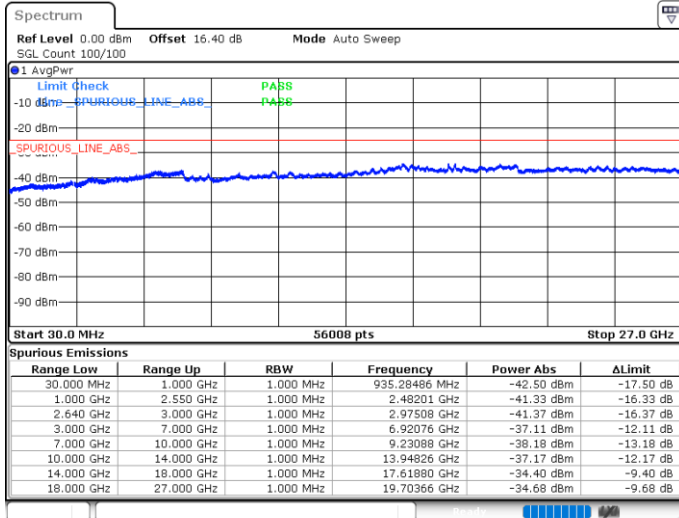

Date: 29.MAY.2020 07:05:43

Date: 29.MAY.2020 07:06:23

Conducted Spurious Emission

LTE Band 38 / 5MHz

Lowest Channel / QPSK

Date: 29.MAY.2020 07:12:24

Lowest Channel / 16QAM

Date: 29.MAY.2020 07:13:45

Middle Channel / QPSK

Date: 29.MAY.2020 07:15:04

Middle Channel / 16QAM

Date: 29.MAY.2020 07:16:24

LTE Band 38 / 5MHz

Highest Channel / QPSK

Date: 29.MAY.2020 07:17:44

Highest Channel / 16QAM

Date: 29.MAY.2020 07:19:04

LTE Band 38 / 10MHz

Lowest Channel / QPSK

Date: 29.MAY.2020 07:24:25

Lowest Channel / 16QAM

Date: 29.MAY.2020 07:25:45

LTE Band 38 / 10MHz

Middle Channel / QPSK