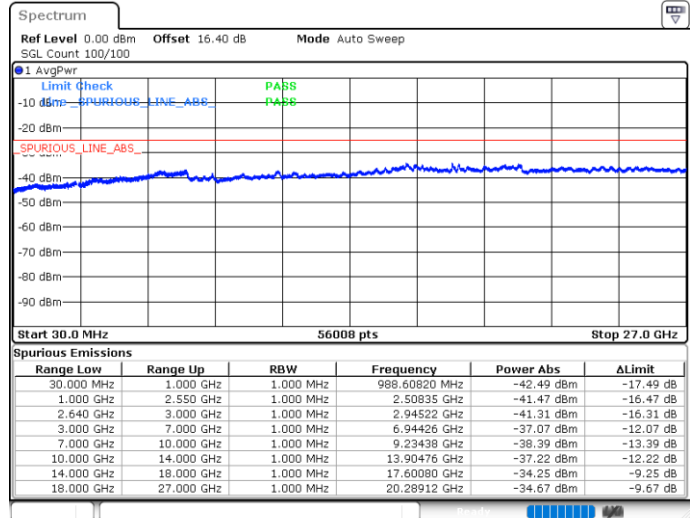

Lowest Channel / 16QAM

Date: 29.MAY.2020 07:45:47

LTE Band 38 / 20MHz

Middle Channel / QPSK

Middle Channel / 16QAM

Date: 29.MAY.2020 07:47:06

Date: 29.MAY.2020 07:48:26

Highest Channel / QPSK

Highest Channel / 16QAM

Date: 29.MAY.2020 07:49:46

Date: 29.MAY.2020 07:51:06

LTE Band 38 / 5MHz

Lowest Channel / 64QAM

Middle Channel / 64QAM

Date: 29.MAY.2020 07:08:24

Date: 29.MAY.2020 07:09:44

Highest Channel / 64QAM

Date: 29.MAY.2020 07:11:04

LTE Band 38 / 10MHz

Lowest Channel / 64QAM

Middle Channel / 64QAM

Date: 29.MAY.2020 07:20:25

Date: 29.MAY.2020 07:21:45

Highest Channel / 64QAM