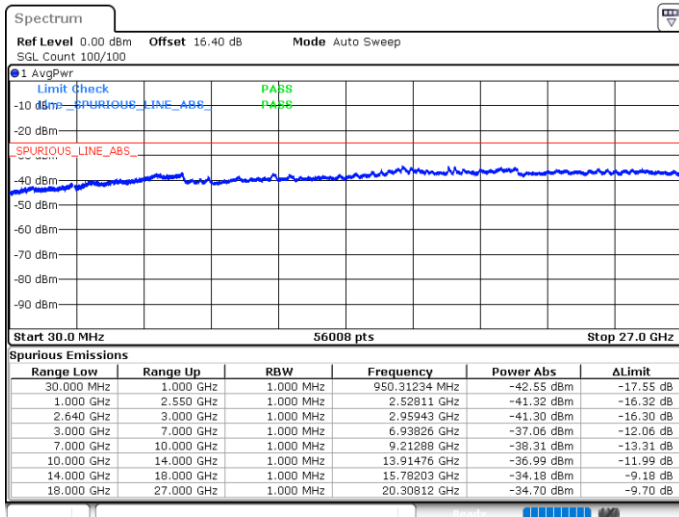

LTE Band 38 / 15MHz

Highest Channel / QPSK

Date: 29.MAY.2020 07:37:46

Highest Channel / 16QAM

Date: 29.MAY.2020 07:39:06

LTE Band 38 / 20MHz

Lowest Channel / QPSK

Date: 29.MAY.2020 07:44:26

Lowest Channel / 16QAM

Date: 29.MAY.2020 07:45:47

LTE Band 38 / 20MHz

Middle Channel / QPSK

Middle Channel / 16QAM

Date: 29.MAY.2020 07:47:06

Date: 29.MAY.2020 07:48:26

Highest Channel / QPSK

Highest Channel / 16QAM

Date: 29.MAY.2020 07:49:46

Date: 29.MAY.2020 07:51:06

LTE Band 38 / 5MHz

Lowest Channel / 64QAM

Middle Channel / 64QAM

Date: 29.MAY.2020 07:08:24

Date: 29.MAY.2020 07:09:44