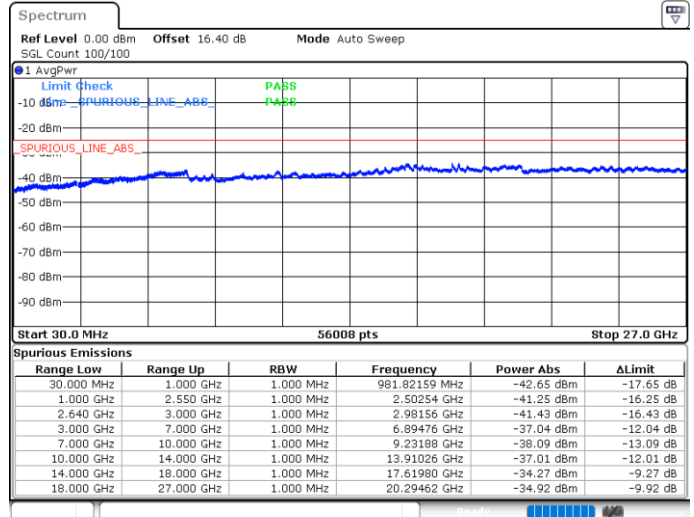

Middle Channel / 16QAM

Date: 29.MAY.2020 07:27:05

Date: 29.MAY.2020 07:28:25

Highest Channel / QPSK

Highest Channel / 16QAM

Date: 29.MAY.2020 07:29:45

Date: 29.MAY.2020 07:31:05

LTE Band 38 / 15MHz

Lowest Channel / QPSK

Lowest Channel / 16QAM

Date: 29.MAY.2020 07:32:26

Date: 29.MAY.2020 07:33:46

Middle Channel / QPSK

Middle Channel / 16QAM

Date: 29.MAY.2020 07:35:06

Date: 29.MAY.2020 07:36:26

LTE Band 38 / 15MHz

Highest Channel / QPSK

Date: 29.MAY.2020 07:37:46

Highest Channel / 16QAM

Date: 29.MAY.2020 07:39:06

LTE Band 38 / 20MHz

Lowest Channel / QPSK

Date: 29.MAY.2020 07:44:26