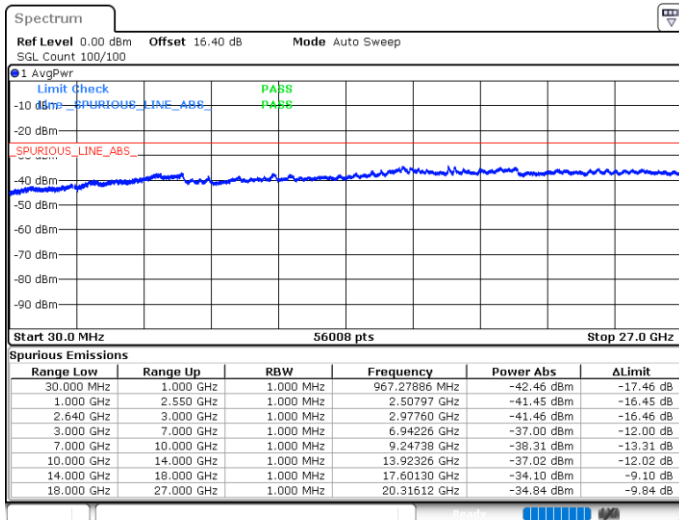

Date: 29.MAY.2020 07:03:02

LTE Band 38 / 20MHz / 64QAM

Lowest Band Edge / 1 RB

Highest Band Edge / 1 RB

Date: 29.MAY.2020 07:05:03

Date: 29.MAY.2020 07:07:03

Lowest Band Edge / Full RB

Highest Band Edge / Full RB

Date: 29.MAY.2020 07:05:43

Date: 29.MAY.2020 07:06:23

Conducted Spurious Emission

LTE Band 38 / 5MHz

Lowest Channel / QPSK

Date: 29.MAY.2020 07:12:24

Lowest Channel / 16QAM

Date: 29.MAY.2020 07:13:45

Middle Channel / QPSK

Date: 29.MAY.2020 07:15:04

Middle Channel / 16QAM

Date: 29.MAY.2020 07:16:24

LTE Band 38 / 5MHz

Highest Channel / QPSK

Date: 29.MAY.2020 07:17:44

Highest Channel / 16QAM