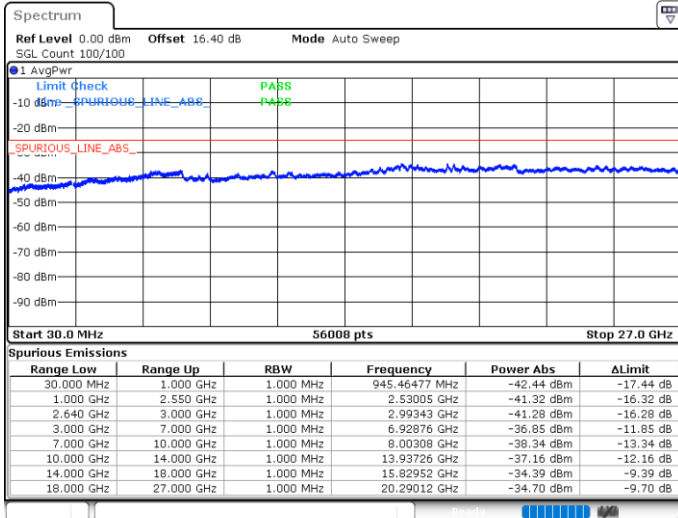

Date: 29.MAY.2020 07:19:04

LTE Band 38 / 10MHz

Lowest Channel / QPSK

Date: 29.MAY.2020 07:24:25

Lowest Channel / 16QAM

Date: 29.MAY.2020 07:25:45

LTE Band 38 / 10MHz

Middle Channel / QPSK

Middle Channel / 16QAM

Date: 29.MAY.2020 07:27:05

Date: 29.MAY.2020 07:28:25

Highest Channel / QPSK

Highest Channel / 16QAM

Date: 29.MAY.2020 07:29:45

Date: 29.MAY.2020 07:31:05

LTE Band 38 / 15MHz

Lowest Channel / QPSK

Lowest Channel / 16QAM

Date: 29.MAY.2020 07:32:26

Date: 29.MAY.2020 07:33:46

Middle Channel / QPSK

Middle Channel / 16QAM

Date: 29.MAY.2020 07:35:06

Date: 29.MAY.2020 07:36:26

LTE Band 38 / 15MHz

Highest Channel / QPSK

Date: 29.MAY.2020 07:37:46

Highest Channel / 16QAM

Date: 29.MAY.2020 07:39:06

LTE Band 38 / 20MHz

Lowest Channel / QPSK

Date: 29.MAY.2020 07:44:26