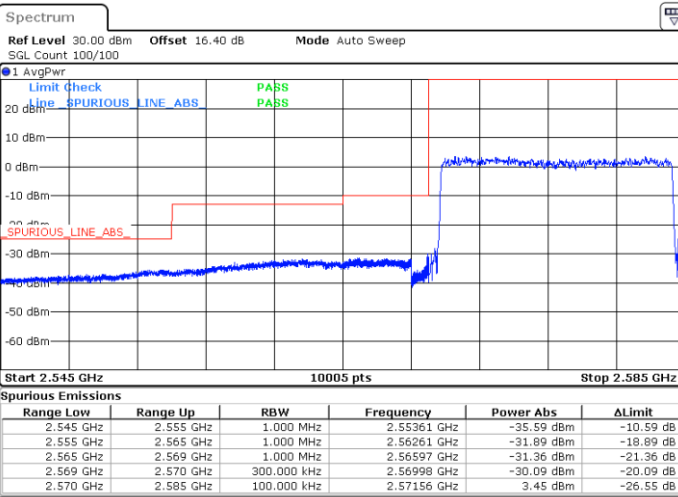

Lowest Band Edge / Full RB

Highest Band Edge / Full RB

Date: 29.MAY.2020 06:44:14

Date: 29.MAY.2020 06:44:55

LTE Band 38 / 15MHz / QPSK

Lowest Band Edge / 1 RB

Highest Band Edge / 1 RB

Date: 29.MAY.2020 06:51:38

Date: 29.MAY.2020 06:55:39

Lowest Band Edge / Full RB

Highest Band Edge / Full RB

Date: 29.MAY.2020 06:52:58

Date: 29.MAY.2020 06:54:19

LTE Band 38 / 15MHz / 16QAM

Lowest Band Edge / 1 RB

Highest Band Edge / 1 RB

Date: 29.MAY.2020 06:52:18

Date: 29.MAY.2020 06:56:19

Lowest Band Edge / Full RB

Highest Band Edge / Full RB

Date: 29.MAY.2020 06:53:38

Date: 29.MAY.2020 06:54:59

LTE Band 38 / 15MHz / 64QAM

Lowest Band Edge / 1 RB

Highest Band Edge / 1 RB

Date: 29.MAY.2020 06:56:59

Date: 29.MAY.2020 06:59:00

Lowest Band Edge / Full RB

Highest Band Edge / Full RB

Date: 29.MAY.2020 06:57:40

Date: 29.MAY.2020 06:58:20

LTE Band 38 / 20MHz / QPSK