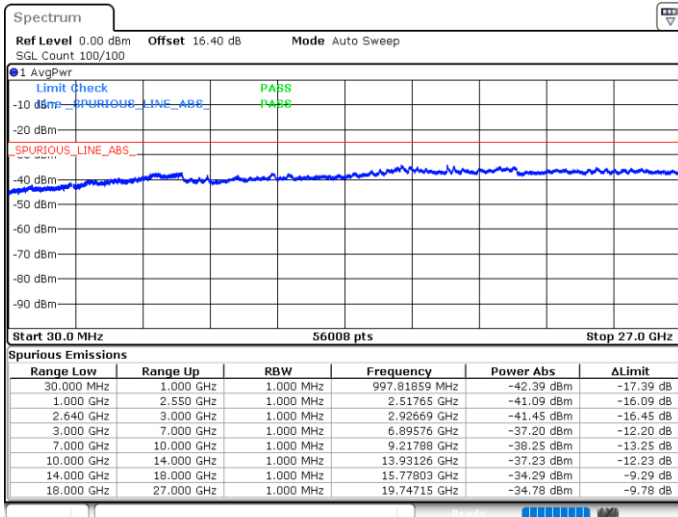

Highest Channel / 16QAM

Date: 29.MAY.2020 07:49:46

Date: 29.MAY.2020 07:51:06

LTE Band 38 / 5MHz

Lowest Channel / 64QAM

Middle Channel / 64QAM

Date: 29.MAY.2020 07:08:24

Date: 29.MAY.2020 07:09:44

Highest Channel / 64QAM

Date: 29.MAY.2020 07:11:04

LTE Band 38 / 10MHz

Lowest Channel / 64QAM

Middle Channel / 64QAM

Date: 29.MAY.2020 07:20:25

Date: 29.MAY.2020 07:21:45

Highest Channel / 64QAM

Date: 29.MAY.2020 07:23:05

LTE Band 38 / 15MHz

Lowest Channel / 64QAM

Middle Channel / 64QAM

Date: 29.MAY.2020 07:40:26

Date: 29.MAY.2020 07:41:46

Highest Channel / 64QAM

Date: 29.MAY.2020 07:43:06

LTE Band 38 / 20MHz

Lowest Channel / 64QAM

Middle Channel / 64QAM

Date: 29.MAY.2020 07:52:27

Date: 29.MAY.2020 07:53:46

Highest Channel / 64QAM

Date: 29.MAY.2020 07:55:06