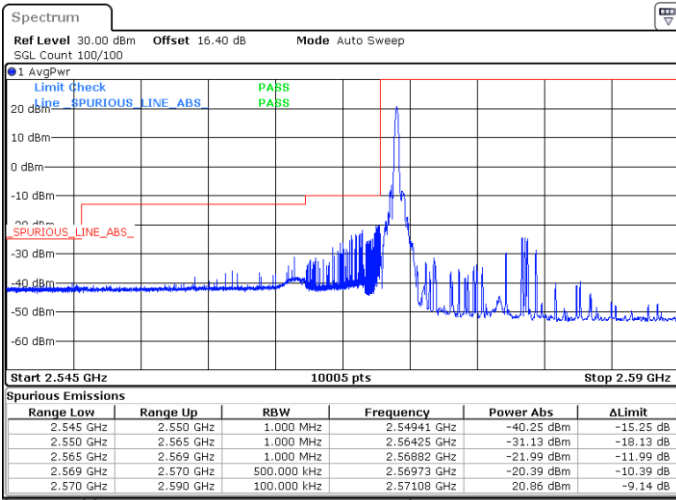

Lowest Band Edge / 1 RB

Highest Band Edge / 1 RB

Date: 29.MAY.2020 06:59:41

Date: 29.MAY.2020 07:03:42

Lowest Band Edge / Full RB

Highest Band Edge / Full RB

Date: 29.MAY.2020 07:01:01

Date: 29.MAY.2020 07:02:22

LTE Band 38 / 20MHz / 16QAM

Lowest Band Edge / 1 RB

Highest Band Edge / 1 RB

Date: 29.MAY.2020 07:00:21

Date: 29.MAY.2020 07:04:22

Lowest Band Edge / Full RB

Highest Band Edge / Full RB

Date: 29.MAY.2020 07:01:42

Date: 29.MAY.2020 07:03:02

LTE Band 38 / 20MHz / 64QAM

Lowest Band Edge / 1 RB

Highest Band Edge / 1 RB

Date: 29.MAY.2020 07:05:03

Date: 29.MAY.2020 07:07:03

Lowest Band Edge / Full RB

Highest Band Edge / Full RB