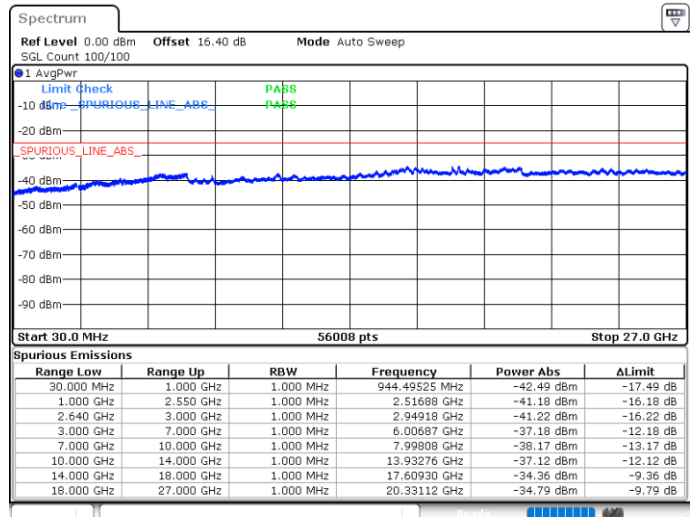

Middle Channel / QPSK

Date: 29.MAY.2020 07:15:04

Middle Channel / 16QAM

Date: 29.MAY.2020 07:16:24

LTE Band 38 / 5MHz

Highest Channel / QPSK

Date: 29.MAY.2020 07:17:44

Highest Channel / 16QAM

Date: 29.MAY.2020 07:19:04

LTE Band 38 / 10MHz

Lowest Channel / QPSK

Date: 29.MAY.2020 07:24:25

Lowest Channel / 16QAM

Date: 29.MAY.2020 07:25:45

LTE Band 38 / 10MHz

Middle Channel / QPSK

Middle Channel / 16QAM

Date: 29.MAY.2020 07:27:05

Date: 29.MAY.2020 07:28:25

Highest Channel / QPSK

Highest Channel / 16QAM

Date: 29.MAY.2020 07:29:45

Date: 29.MAY.2020 07:31:05

LTE Band 38 / 15MHz