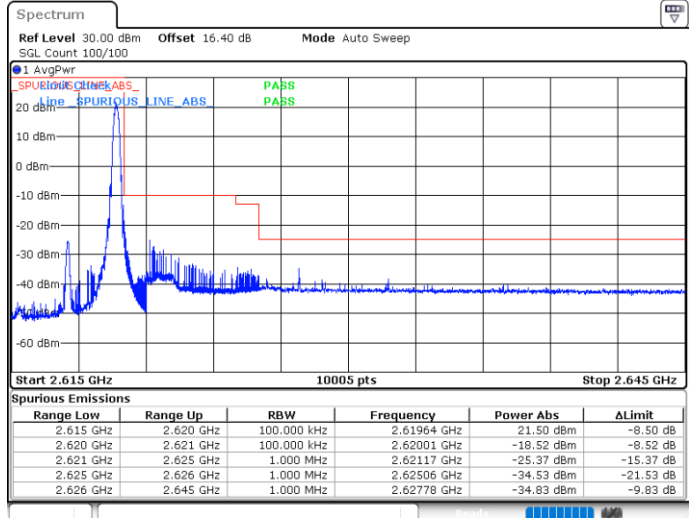

Date: 29.MAY.2020 08:12:41

Highest Channel / 15MHz / 64QAM

Date: 29.MAY.2020 08:11:53

Highest Channel / 20MHz / 64QAM

Date: 29.MAY.2020 08:13:03

Conducted Band Edge

LTE Band 38 / 5MHz / QPSK

Lowest Band Edge / 1 RB

Highest Band Edge / 1 RB

Lowest Band Edge / Full RB

Highest Band Edge / Full RB

LTE Band 38 / 5MHz / 16QAM

Lowest Band Edge / 1RB

Highest Band Edge / 1 RB

Lowest Band Edge / Full RB

Highest Band Edge / Full RB

LTE Band 38 / 5MHz / 64QAM

Lowest Band Edge / 1RB

Date: 29.MAY.2020 06:40:53

Highest Band Edge / 1 RB

Date: 29.MAY.2020 06:42:53

Lowest Band Edge / Full RB

Date: 29.MAY.2020 06:41:33

Highest Band Edge / Full RB

Date: 29.MAY.2020 06:42:13

LTE Band 38 / 10MHz / QPSK

Lowest Band Edge / 1 RB

Highest Band Edge / 1 RB

Date: 29.MAY.2020 06:46:15

Date: 29.MAY.2020 06:50:17

Lowest Band Edge / Full RB

Highest Band Edge / Full RB