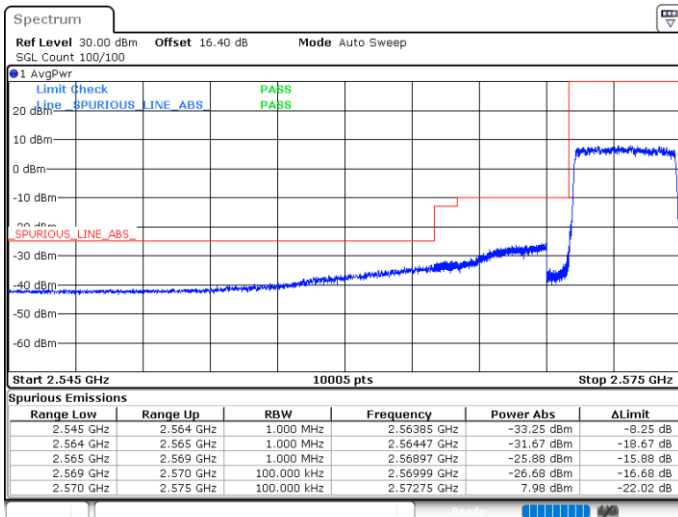

Date: 29.MAY.2020 08:12:41

Highest Channel / 15MHz / 64QAM

Date: 29.MAY.2020 08:11:53

Highest Channel / 20MHz / 64QAM

Date: 29.MAY.2020 08:13:03

Conducted Band Edge

LTE Band 38 / 5MHz / QPSK

Lowest Band Edge / 1 RB

Highest Band Edge / 1 RB

Lowest Band Edge / Full RB

Highest Band Edge / Full RB

LTE Band 38 / 5MHz / 16QAM

Lowest Band Edge / 1RB

Highest Band Edge / 1 RB

Lowest Band Edge / Full RB

Highest Band Edge / Full RB

LTE Band 38 / 5MHz / 64QAM

Lowest Band Edge / 1RB

Date: 29.MAY.2020 06:40:53

Highest Band Edge / 1 RB

Date: 29.MAY.2020 06:42:53

Lowest Band Edge / Full RB

Date: 29.MAY.2020 06:41:33

Highest Band Edge / Full RB

Date: 29.MAY.2020 06:42:13

LTE Band 38 / 10MHz / QPSK

Lowest Band Edge / 1 RB

Highest Band Edge / 1 RB

Date: 29.MAY.2020 06:46:15

Date: 29.MAY.2020 06:50:17

Lowest Band Edge / Full RB

Highest Band Edge / Full RB