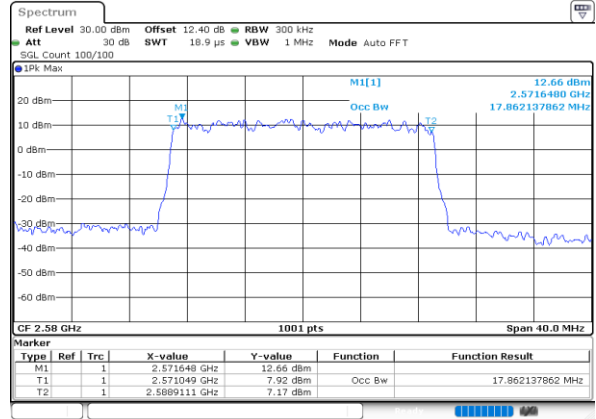

LTE Band 38

Lowest Channel / 15MHz / 64QAM

Date: 29.MAY.2020 08:11:08

Lowest Channel / 20MHz / 64QAM

Date: 29.MAY.2020 08:12:17

Middle Channel / 15MHz / 64QAM

Date: 29.MAY.2020 08:11:31

Middle Channel / 20MHz / 64QAM

Date: 29.MAY.2020 08:12:41

Highest Channel / 15MHz / 64QAM

Date: 29.MAY.2020 08:11:53

Highest Channel / 20MHz / 64QAM

Date: 29.MAY.2020 08:13:03

Conducted Band Edge

LTE Band 38 / 5MHz / QPSK

Lowest Band Edge / 1 RB

Highest Band Edge / 1 RB

Lowest Band Edge / Full RB

Highest Band Edge / Full RB

LTE Band 38 / 5MHz / 16QAM

Lowest Band Edge / 1RB

Highest Band Edge / 1 RB

Lowest Band Edge / Full RB

Highest Band Edge / Full RB