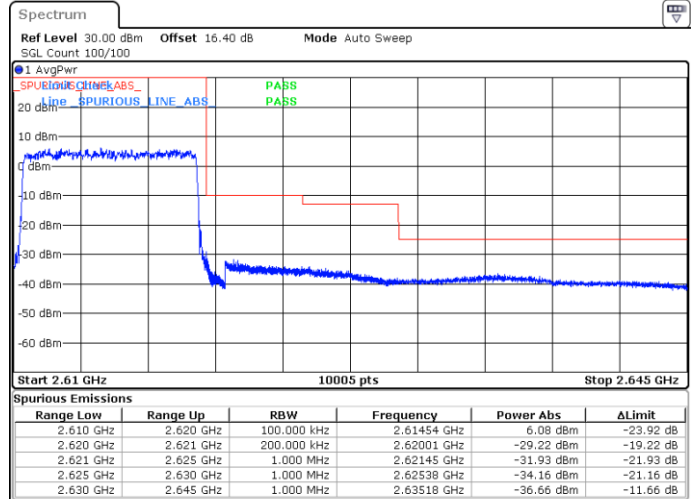

Date: 29.MAY.2020 06:42:13

LTE Band 38 / 10MHz / QPSK

Lowest Band Edge / 1 RB

Highest Band Edge / 1 RB

Date: 29.MAY.2020 06:46:15

Date: 29.MAY.2020 06:50:17

Lowest Band Edge / Full RB

Highest Band Edge / Full RB

Date: 29.MAY.2020 06:47:36

Date: 29.MAY.2020 06:48:56

LTE Band 38 / 10MHz / 16QAM

Lowest Band Edge / 1 RB

Date: 29.MAY.2020 06:46:55

Highest Band Edge / 1 RB

Date: 29.MAY.2020 06:50:57

Lowest Band Edge / Full RB