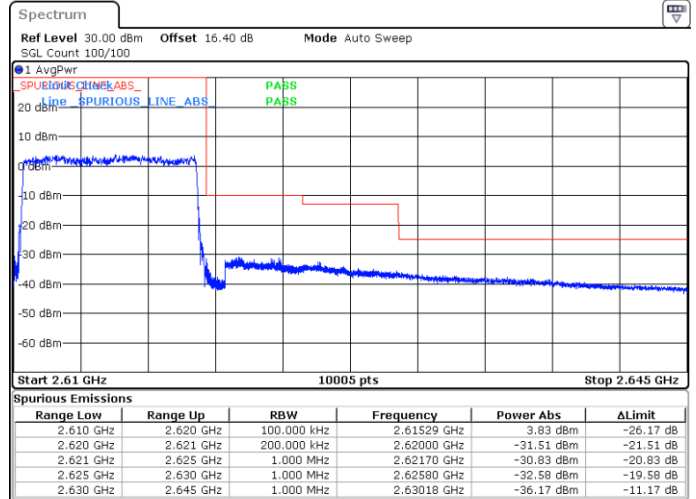

Date: 29.MAY.2020 06:47:36

Date: 29.MAY.2020 06:48:56

LTE Band 38 / 10MHz / 16QAM

Lowest Band Edge / 1 RB

Date: 29.MAY.2020 06:46:55

Highest Band Edge / 1 RB

Date: 29.MAY.2020 06:50:57

Lowest Band Edge / Full RB

Date: 29.MAY.2020 06:48:16

Highest Band Edge / Full RB

Date: 29.MAY.2020 06:49:36

LTE Band 38 / 10MHz / 64QAM

Lowest Band Edge / 1 RB

Highest Band Edge / 1 RB

Date: 29.MAY.2020 06:43:34

Date: 29.MAY.2020 06:45:35

Lowest Band Edge / Full RB

Highest Band Edge / Full RB

Date: 29.MAY.2020 06:44:14

Date: 29.MAY.2020 06:44:55

LTE Band 38 / 15MHz / QPSK

Lowest Band Edge / 1 RB

Highest Band Edge / 1 RB

Date: 29.MAY.2020 06:51:38