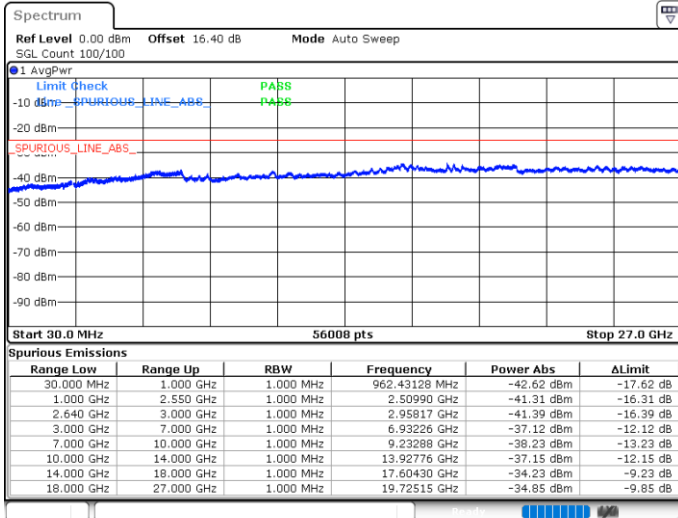

Highest Channel / 16QAM

Date: 29.MAY.2020 07:49:46

Date: 29.MAY.2020 07:51:06

LTE Band 38 / 5MHz

Lowest Channel / 64QAM

Middle Channel / 64QAM

Date: 29.MAY.2020 07:08:24

Date: 29.MAY.2020 07:09:44

Highest Channel / 64QAM

Date: 29.MAY.2020 07:11:04

LTE Band 38 / 10MHz

Lowest Channel / 64QAM

Middle Channel / 64QAM

Date: 29.MAY.2020 07:20:25

Date: 29.MAY.2020 07:21:45

Highest Channel / 64QAM

Date: 29.MAY.2020 07:23:05

LTE Band 38 / 15MHz

Lowest Channel / 64QAM

Middle Channel / 64QAM

Date: 29.MAY.2020 07:40:26

Date: 29.MAY.2020 07:41:46

Highest Channel / 64QAM

Date: 29.MAY.2020 07:43:06

LTE Band 38 / 20MHz

Lowest Channel / 64QAM

Middle Channel / 64QAM

Date: 29.MAY.2020 07:52:27

Date: 29.MAY.2020 07:53:46

Highest Channel / 64QAM

Date: 29.MAY.2020 07:55:06