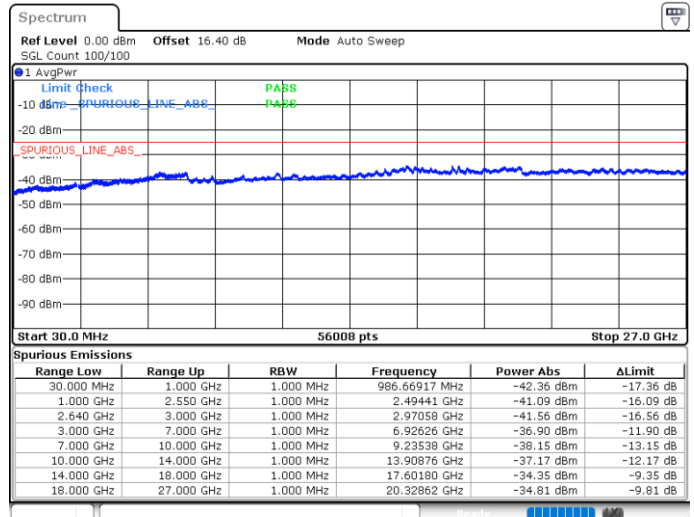

Date: 29.MAY.2020 07:19:04

LTE Band 38 / 10MHz

Lowest Channel / QPSK

Date: 29.MAY.2020 07:24:25

Lowest Channel / 16QAM

Date: 29.MAY.2020 07:25:45

LTE Band 38 / 10MHz

Middle Channel / QPSK

Middle Channel / 16QAM

Date: 29.MAY.2020 07:27:05

Date: 29.MAY.2020 07:28:25

Highest Channel / QPSK

Highest Channel / 16QAM

Date: 29.MAY.2020 07:29:45

Date: 29.MAY.2020 07:31:05

LTE Band 38 / 15MHz

Lowest Channel / QPSK

Lowest Channel / 16QAM

Date: 29.MAY.2020 07:32:26

Date: 29.MAY.2020 07:33:46

Middle Channel / QPSK

Middle Channel / 16QAM

Date: 29.MAY.2020 07:35:06

Date: 29.MAY.2020 07:36:26