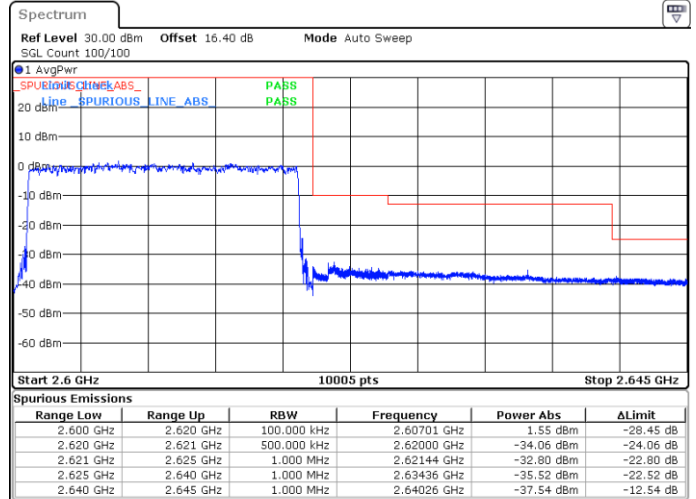

LTE Band 38 / 20MHz / 16QAM

Lowest Band Edge / 1 RB

Highest Band Edge / 1 RB

Date: 29.MAY.2020 07:00:21

Date: 29.MAY.2020 07:04:22

Lowest Band Edge / Full RB

Highest Band Edge / Full RB

Date: 29.MAY.2020 07:01:42

Date: 29.MAY.2020 07:03:02

LTE Band 38 / 20MHz / 64QAM

Lowest Band Edge / 1 RB

Highest Band Edge / 1 RB

Date: 29.MAY.2020 07:05:03

Date: 29.MAY.2020 07:07:03

Lowest Band Edge / Full RB

Highest Band Edge / Full RB

Date: 29.MAY.2020 07:05:43

Date: 29.MAY.2020 07:06:23

Conducted Spurious Emission

LTE Band 38 / 5MHz

Lowest Channel / QPSK

Date: 29.MAY.2020 07:12:24

Lowest Channel / 16QAM

Date: 29.MAY.2020 07:13:45