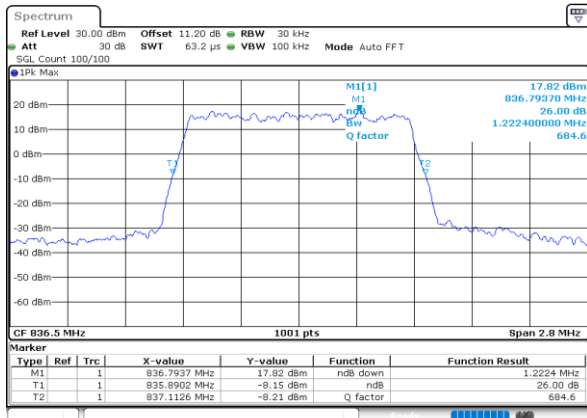

Date: 26.MAY.2020 04:52:40

**26dB Bandwidth**

Mode	LTE Band 26 : 26dB BW(MHz)											
BW	1.4MHz		3MHz		5MHz		10MHz		15MHz		20MHz	
Mod.	QPSK	16QAM	QPSK	16QAM	QPSK	16QAM	QPSK	16QAM	QPSK	16QAM	QPSK	16QAM
Lowest CH	1.21	1.22	3.02	3.05	4.92	4.89	9.79	9.63	14.45	14.21	-	-
Middle CH	1.22	1.23	3.02	3.07	4.87	4.88	9.85	9.91	14.24	14.30	-	-
Highest CH	1.23	1.23	2.97	2.99	4.88	4.88	9.63	9.61	14.30	14.36	-	-
Mode	LTE Band 26 : 26dB BW(MHz)											
BW	1.4MHz		3MHz		5MHz		10MHz		15MHz		20MHz	
Mod.	64QAM		64QAM		64QAM		64QAM		64QAM		64QAM	
Lowest CH	1.22	-	3.03	-	4.87	-	9.81	-	14.33	-	-	-
Middle CH	1.24	-	2.99	-	4.90	-	9.75	-	14.27	-	-	-
Highest CH	1.22	-	2.97	-	4.96	-	9.71	-	14.33	-	-	-

LTE Band 26

Lowest Channel / 1.4MHz / QPSK

Date: 26.MAY.2020 02:41:37

Lowest Channel / 1.4MHz / 16QAM

Date: 26.MAY.2020 02:41:25

Middle Channel / 1.4MHz / QPSK

Date: 26.MAY.2020 02:50:25

Middle Channel / 1.4MHz / 16QAM

Date: 26.MAY.2020 02:50:13

Highest Channel / 1.4MHz / QPSK

Date: 26.MAY.2020 02:52:34

Highest Channel / 1.4MHz / 16QAM

Date: 26.MAY.2020 02:52:22

LTE Band 26

Lowest Channel / 3MHz / QPSK

Date: 26.MAY.2020 03:21:06