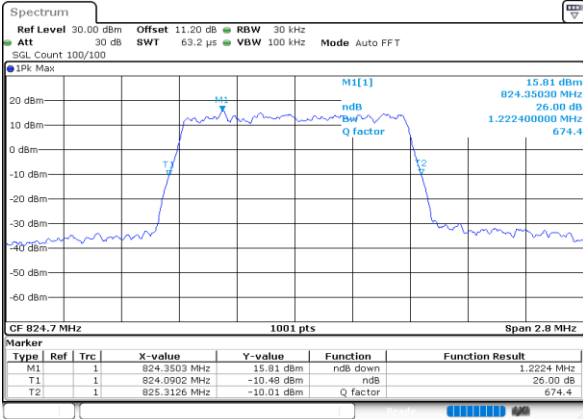

Highest Channel / 10MHz / QPSK

Date: 26.MAY.2020 04:20:49

Highest Channel / 10MHz / 16QAM

Date: 26.MAY.2020 04:20:37

LTE Band 26

Lowest Channel / 15MHz / QPSK

Date: 26.MAY.2020 04:38:19

Lowest Channel / 15MHz / 16QAM

Date: 26.MAY.2020 04:38:07

Middle Channel / 15MHz / QPSK

Date: 26.MAY.2020 04:43:23

Middle Channel / 15MHz / 16QAM

Date: 26.MAY.2020 04:43:11

Highest Channel / 15MHz / QPSK

Date: 26.MAY.2020 04:45:32

Highest Channel / 15MHz / 16QAM

Date: 26.MAY.2020 04:45:20

LTE Band 26

Lowest Channel / 1.4MHz / 64QAM

Date: 26.MAY.2020 03:00:58

Lowest Channel / 3MHz / 64QAM

Date: 26.MAY.2020 03:10:52

Middle Channel / 1.4MHz / 64QAM

Date: 26.MAY.2020 03:05:22

Middle Channel / 3MHz / 64QAM

Date: 26.MAY.2020 03:11:15

Highest Channel / 1.4MHz / 64QAM

Date: 26.MAY.2020 03:06:26

Highest Channel / 3MHz / 64QAM

Date: 26.MAY.2020 03:16:19

LTE Band 26

Lowest Channel / 5MHz / 64QAM