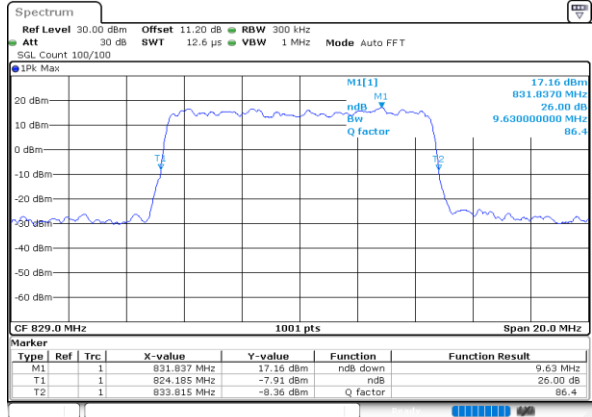

Lowest Channel / 10MHz / 16QAM

Date: 26.MAY.2020 04:13:21