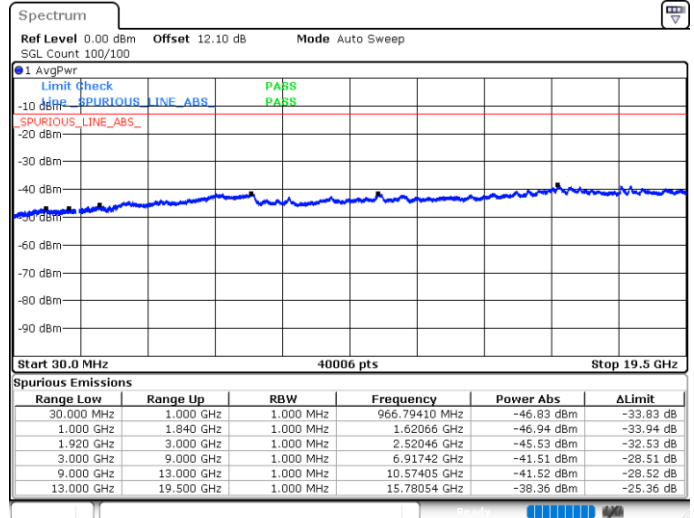

LTE Band 25 / 1.4MHz

Lowest Channel / 64QAM

Middle Channel / 64QAM

Date: 25.MAY.2020 05:14:22

Date: 25.MAY.2020 05:15:27

Highest Channel / 64QAM

Date: 25.MAY.2020 05:18:47

LTE Band 25 / 3MHz

Lowest Channel / 64QAM

Middle Channel / 64QAM

Date: 25.MAY.2020 05:21:52

Date: 25.MAY.2020 05:22:57

Highest Channel / 64QAM

Date: 25.MAY.2020 05:26:01

LTE Band 25 / 5MHz

Lowest Channel / 64QAM