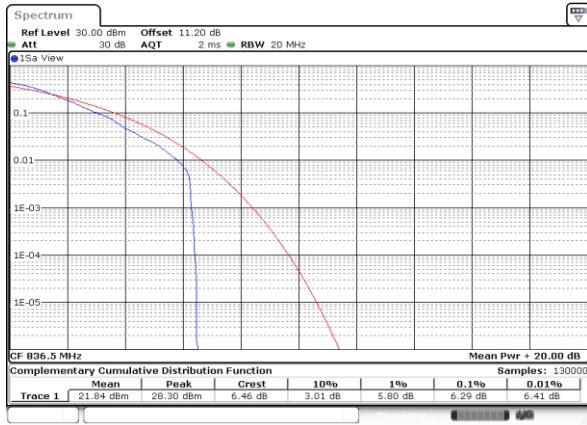

Lowest Channel / 1RB

Date: 26.MAY.2020 04:50:22

Lowest Channel / Full RB

Date: 26.MAY.2020 04:50:13

Middle Channel / 1RB

Date: 26.MAY.2020 04:50:51

Middle Channel / Full RB

Date: 26.MAY.2020 04:51:01

Highest Channel / 1RB

Date: 26.MAY.2020 04:51:42

Highest Channel / Full RB

Date: 26.MAY.2020 04:51:32

LTE Band 26 / 15MHz / 64QAM

Lowest Channel / 1RB

Date: 26.MAY.2020 04:52:11

Lowest Channel / Full RB

Date: 26.MAY.2020 04:52:01

Middle Channel / 1RB

Date: 26.MAY.2020 04:52:10

Middle Channel / Full RB

Date: 26.MAY.2020 04:52:10

Highest Channel / 1RB

Date: 26.MAY.2020 04:52:50

Highest Channel / Full RB