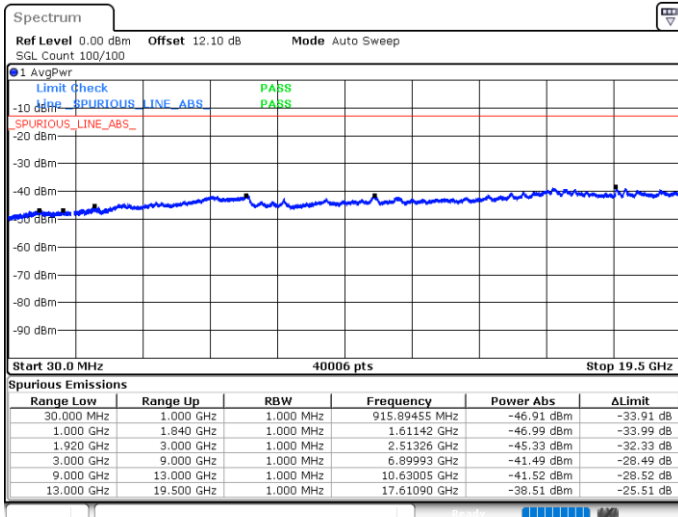

Lowest Channel / 64QAM

Middle Channel / 64QAM

Date: 25.MAY.2020 05:21:52

Date: 25.MAY.2020 05:22:57

Highest Channel / 64QAM

Date: 25.MAY.2020 05:26:01

LTE Band 25 / 5MHz

Lowest Channel / 64QAM

Middle Channel / 64QAM

Date: 25.MAY.2020 05:58:06

Date: 25.MAY.2020 05:59:11

Highest Channel / 64QAM

Date: 25.MAY.2020 06:02:16

LTE Band 25 / 10MHz

Lowest Channel / 64QAM

Middle Channel / 64QAM