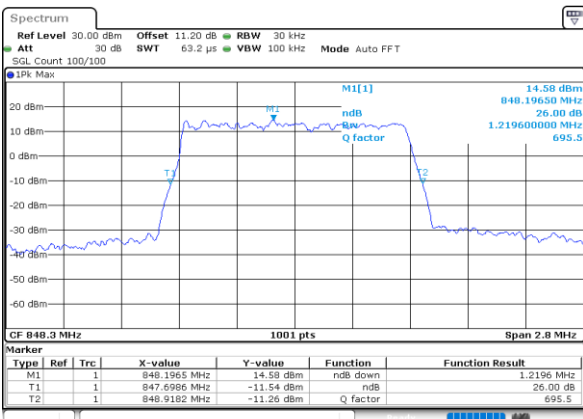

Date: 26.MAY.2020 04:45:20

LTE Band 26

Lowest Channel / 1.4MHz / 64QAM

Date: 26.MAY.2020 03:00:58

Lowest Channel / 3MHz / 64QAM

Date: 26.MAY.2020 03:10:52

Middle Channel / 1.4MHz / 64QAM

Date: 26.MAY.2020 03:05:22

Middle Channel / 3MHz / 64QAM

Date: 26.MAY.2020 03:11:15

Highest Channel / 1.4MHz / 64QAM

Date: 26.MAY.2020 03:06:26

Highest Channel / 3MHz / 64QAM

Date: 26.MAY.2020 03:16:19

LTE Band 26

Lowest Channel / 5MHz / 64QAM