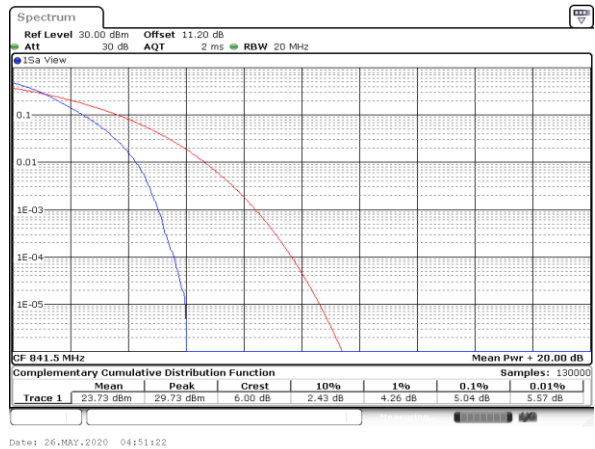

## Peak-to-Average Ratio

Mode	LTE Band 26 / 15MHz				
Mod.	QPSK		16QAM		Limit: 13dB
RB Size	1RB	Full RB	1RB	Full RB	Result
Lowest CH	3.54	4.93	5.42	5.83	PASS
Middle CH	3.68	5.19	5.36	5.94	
Highest CH	3.54	5.04	4.96	5.94	
Mode	LTE Band 26 / 15MHz				
Mod.	64QAM				Limit: 13dB
RB Size	1RB	Full RB			Result
Lowest CH	6.72	6.55	-	-	PASS
Middle CH	6.29	6.61	-	-	
Highest CH	6.32	6.55	-	-	

LTE Band 26 / 15MHz / QPSK

Lowest Channel / 1RB

Lowest Channel / Full RB

Middle Channel / 1RB

Middle Channel / Full RB

Highest Channel / 1RB

Highest Channel / Full RB

LTE Band 26 / 15MHz / 16QAM

Lowest Channel / 1RB

Date: 26.MAY.2020 04:50:22

Lowest Channel / Full RB

Date: 26.MAY.2020 04:50:13

Middle Channel / 1RB

Date: 26.MAY.2020 04:50:51

Middle Channel / Full RB

Date: 26.MAY.2020 04:51:01