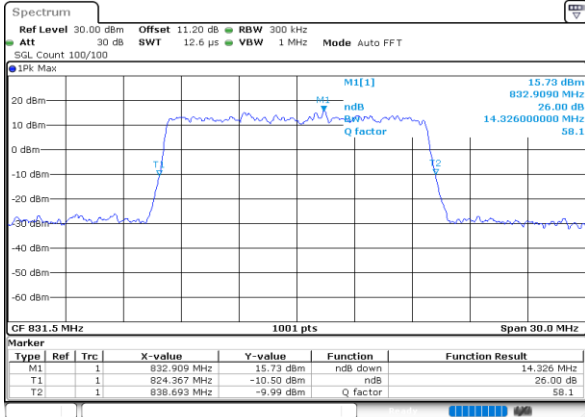

Date: 26.MAY.2020 04:00:08

Lowest Channel / 10MHz / 64QAM

Date: 26.MAY.2020 04:25:14

Middle Channel / 5MHz / 64QAM

Date: 26.MAY.2020 04:04:32

Middle Channel / 10MHz / 64QAM

Date: 26.MAY.2020 04:28:07

Highest Channel / 5MHz / 64QAM

Date: 26.MAY.2020 04:05:36

Highest Channel / 10MHz / 64QAM

Date: 26.MAY.2020 04:29:12

LTE Band 26

Lowest Channel / 15MHz / 64QAM

Middle Channel / 15MHz / 64QAM

Highest Channel / 15MHz / 64QAM

**Occupied Bandwidth**

Mode	LTE Band 26 : 99%OBW(MHz)											
BW	1.4MHz		3MHz		5MHz		10MHz		15MHz		20MHz	
Mod.	QPSK	16QAM	QPSK	16QAM	QPSK	16QAM	QPSK	16QAM	QPSK	16QAM	QPSK	16QAM
Lowest CH	1.09	1.09	2.72	2.70	4.48	4.49	9.03	9.01	13.40	13.46	-	-
Middle CH	1.08	1.09	2.70	2.72	4.48	4.48	8.97	8.95	13.43	13.40	-	-
Highest CH	1.09	1.09	2.72	2.72	4.48	4.51	9.07	9.03	13.40	13.46	-	-
Mode	LTE Band 26 : 99%OBW(MHz)											
BW	1.4MHz		3MHz		5MHz		10MHz		15MHz		20MHz	
Mod.	64QAM		64QAM		64QAM		64QAM		64QAM		64QAM	
Lowest CH	1.09	-	2.73	-	4.49	-	9.07	-	13.43	-	-	-
Middle CH	1.09	-	2.72	-	4.51	-	9.03	-	13.43	-	-	-
Highest CH	1.09	-	2.73	-	4.50	-	9.01	-	13.40	-	-	-