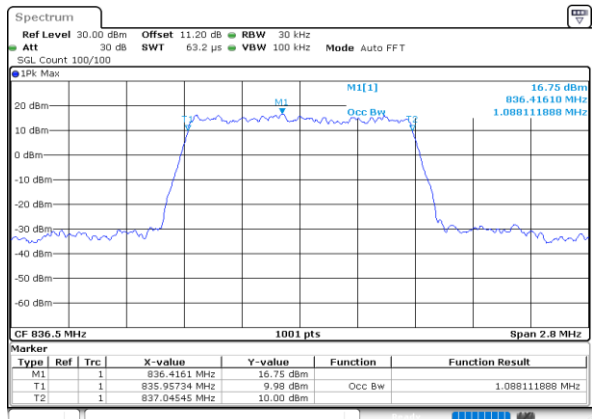

Mode	LTE Band 26 : 99%OBW(MHz)											
BW	1.4MHz		3MHz		5MHz		10MHz		15MHz		20MHz	
Mod.	QPSK	16QAM	QPSK	16QAM	QPSK	16QAM	QPSK	16QAM	QPSK	16QAM	QPSK	16QAM
Lowest CH	1.09	1.09	2.72	2.70	4.48	4.49	9.03	9.01	13.40	13.46	-	-
Middle CH	1.08	1.09	2.70	2.72	4.48	4.48	8.97	8.95	13.43	13.40	-	-
Highest CH	1.09	1.09	2.72	2.72	4.48	4.51	9.07	9.03	13.40	13.46	-	-
Mode	LTE Band 26 : 99%OBW(MHz)											
BW	1.4MHz		3MHz		5MHz		10MHz		15MHz		20MHz	
Mod.	64QAM		64QAM		64QAM		64QAM		64QAM		64QAM	
Lowest CH	1.09	-	2.73	-	4.49	-	9.07	-	13.43	-	-	-
Middle CH	1.09	-	2.72	-	4.51	-	9.03	-	13.43	-	-	-
Highest CH	1.09	-	2.73	-	4.50	-	9.01	-	13.40	-	-	-

LTE Band 26

Lowest Channel / 1.4MHz / QPSK

Date: 26.MAY.2020 02:41:02

Lowest Channel / 1.4MHz / 16QAM

Date: 26.MAY.2020 02:41:13

Middle Channel / 1.4MHz / QPSK

Date: 26.MAY.2020 02:49:49

Middle Channel / 1.4MHz / 16QAM

Date: 26.MAY.2020 02:50:01

Highest Channel / 1.4MHz / QPSK

Date: 26.MAY.2020 02:51:58

Highest Channel / 1.4MHz / 16QAM

Date: 26.MAY.2020 02:52:10