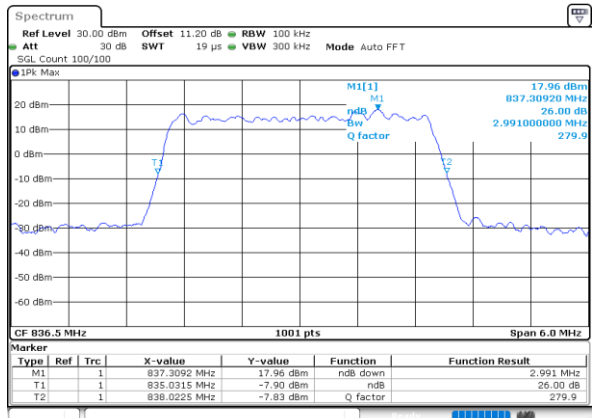

Date: 26.MAY.2020 04:45:20

LTE Band 26

Lowest Channel / 1.4MHz / 64QAM

Date: 26.MAY.2020 03:00:58

Lowest Channel / 3MHz / 64QAM

Date: 26.MAY.2020 03:10:52

Middle Channel / 1.4MHz / 64QAM

Date: 26.MAY.2020 03:05:22

Middle Channel / 3MHz / 64QAM

Date: 26.MAY.2020 03:11:15

Highest Channel / 1.4MHz / 64QAM

Date: 26.MAY.2020 03:06:26

Highest Channel / 3MHz / 64QAM

Date: 26.MAY.2020 03:16:19

LTE Band 26

Lowest Channel / 5MHz / 64QAM