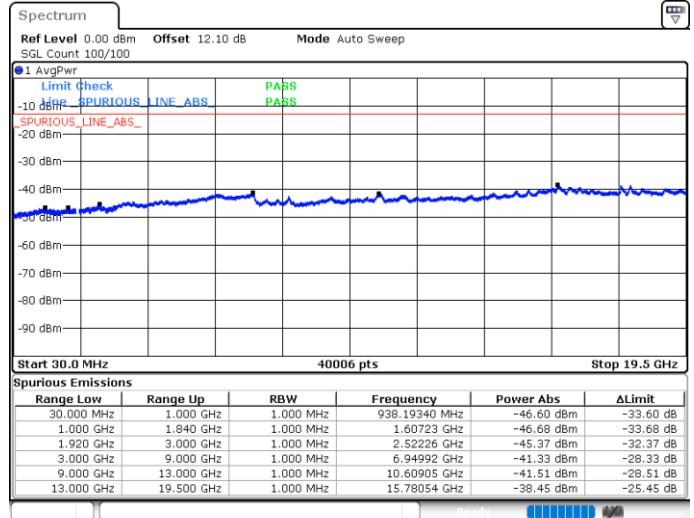

Lowest Channel / 64QAM

Middle Channel / 64QAM

Date: 25.MAY.2020 05:21:52

Date: 25.MAY.2020 05:22:57

Highest Channel / 64QAM

Date: 25.MAY.2020 05:26:01

LTE Band 25 / 5MHz

Lowest Channel / 64QAM

Middle Channel / 64QAM

Date: 25.MAY.2020 05:58:06

Date: 25.MAY.2020 05:59:11

Highest Channel / 64QAM

Date: 25.MAY.2020 06:02:16

LTE Band 25 / 10MHz

Lowest Channel / 64QAM

Middle Channel / 64QAM