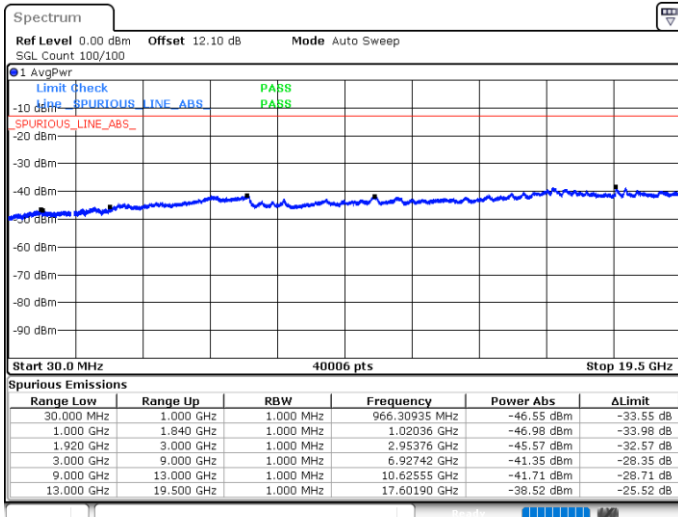

Date: 25.MAY.2020 06:19:51

Date: 25.MAY.2020 06:20:56

Highest Channel / 64QAM

Date: 25.MAY.2020 06:24:01

LTE Band 25 / 15MHz

Lowest Channel / 64QAM

Middle Channel / 64QAM

Date: 25.MAY.2020 06:27:06

Date: 25.MAY.2020 06:33:24

Highest Channel / 64QAM

Date: 25.MAY.2020 06:35:57

LTE Band 25 / 20MHz

Lowest Channel / 64QAM

Middle Channel / 64QAM

Date: 25.MAY.2020 07:03:13

Date: 25.MAY.2020 07:06:19