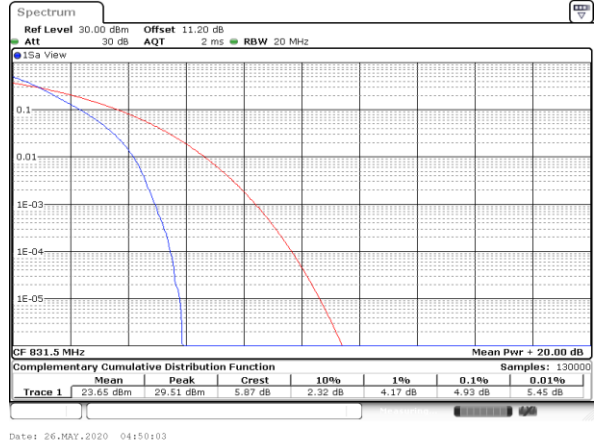

## Peak-to-Average Ratio

Mode	LTE Band 26 / 15MHz				
Mod.	QPSK		16QAM		Limit: 13dB
RB Size	1RB	Full RB	1RB	Full RB	Result
Lowest CH	3.54	4.93	5.42	5.83	PASS
Middle CH	3.68	5.19	5.36	5.94	
Highest CH	3.54	5.04	4.96	5.94	
Mode	LTE Band 26 / 15MHz				
Mod.	64QAM				Limit: 13dB
RB Size	1RB	Full RB			Result
Lowest CH	6.72	6.55	-	-	PASS
Middle CH	6.29	6.61	-	-	
Highest CH	6.32	6.55	-	-	

LTE Band 26 / 15MHz / QPSK

Lowest Channel / 1RB

Lowest Channel / Full RB

Middle Channel / 1RB

Middle Channel / Full RB

Highest Channel / 1RB

Highest Channel / Full RB

LTE Band 26 / 15MHz / 16QAM