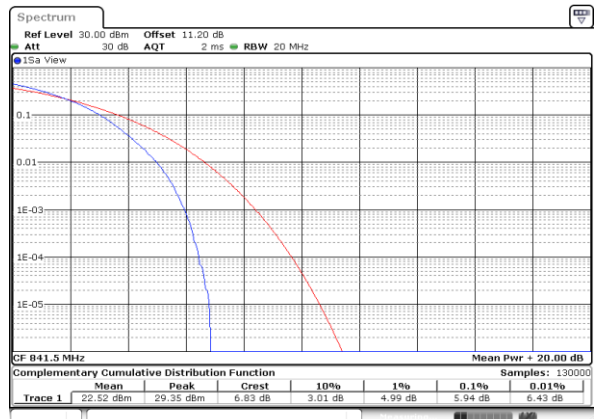

Lowest Channel / 1RB

Date: 26.MAY.2020 04:50:22

Lowest Channel / Full RB

Date: 26.MAY.2020 04:50:13

Middle Channel / 1RB

Date: 26.MAY.2020 04:50:51

Middle Channel / Full RB

Date: 26.MAY.2020 04:51:01

Highest Channel / 1RB

Date: 26.MAY.2020 04:51:42

Highest Channel / Full RB

Date: 26.MAY.2020 04:51:32

LTE Band 26 / 15MHz / 64QAM

Lowest Channel / 1RB

Date: 26.MAY.2020 04:52:11

Lowest Channel / Full RB