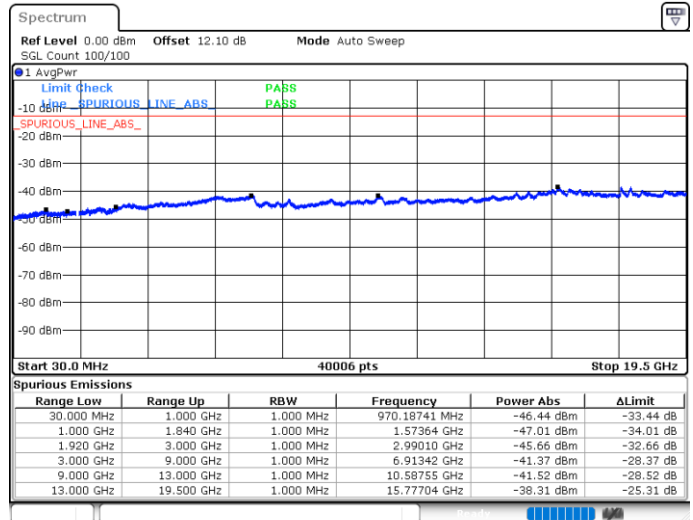

Highest Channel / 16QAM

Date: 25.MAY.2020 06:48:03

LTE Band 25 / 20MHz

Lowest Channel / QPSK

Date: 25.MAY.2020 06:52:13

Lowest Channel / 16QAM

Date: 25.MAY.2020 06:52:54

LTE Band 25 / 20MHz

LTE Band 25 / 1.4MHz

Lowest Channel / 64QAM

Middle Channel / 64QAM

Date: 25.MAY.2020 05:14:22

Date: 25.MAY.2020 05:15:27

Highest Channel / 64QAM

Date: 25.MAY.2020 05:18:47

LTE Band 25 / 3MHz