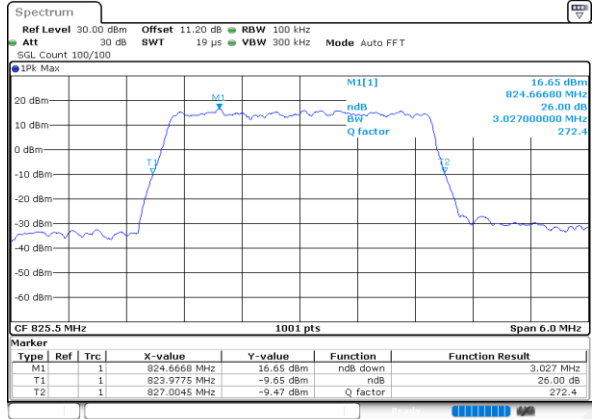

Date: 26.MAY.2020 04:45:20

LTE Band 26

Lowest Channel / 1.4MHz / 64QAM

Date: 26.MAY.2020 03:00:58

Lowest Channel / 3MHz / 64QAM

Date: 26.MAY.2020 03:10:52

Middle Channel / 1.4MHz / 64QAM

Date: 26.MAY.2020 03:05:22

Middle Channel / 3MHz / 64QAM

Date: 26.MAY.2020 03:11:15

Highest Channel / 1.4MHz / 64QAM

Date: 26.MAY.2020 03:06:26

Highest Channel / 3MHz / 64QAM

Date: 26.MAY.2020 03:16:19

LTE Band 26

Lowest Channel / 5MHz / 64QAM