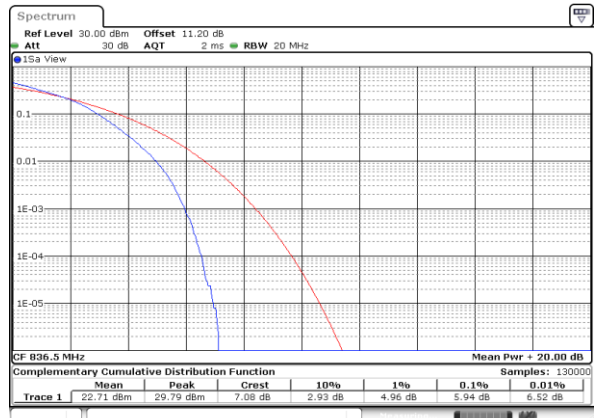

Lowest Channel / 1RB

Date: 26.MAY.2020 04:50:22

Lowest Channel / Full RB

Date: 26.MAY.2020 04:50:13

Middle Channel / 1RB

Date: 26.MAY.2020 04:50:51

Middle Channel / Full RB

Date: 26.MAY.2020 04:51:01

Highest Channel / 1RB

Date: 26.MAY.2020 04:51:42

Highest Channel / Full RB

Date: 26.MAY.2020 04:51:32

LTE Band 26 / 15MHz / 64QAM

Lowest Channel / 1RB

Date: 26.MAY.2020 04:52:11

Lowest Channel / Full RB