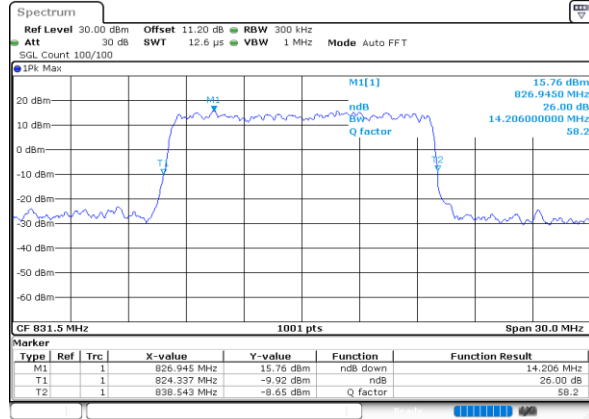

Highest Channel / 10MHz / QPSK

Date: 26.MAY.2020 04:20:49

Highest Channel / 10MHz / 16QAM

Date: 26.MAY.2020 04:20:37

LTE Band 26

Lowest Channel / 15MHz / QPSK

Date: 26.MAY.2020 04:38:19

Lowest Channel / 15MHz / 16QAM