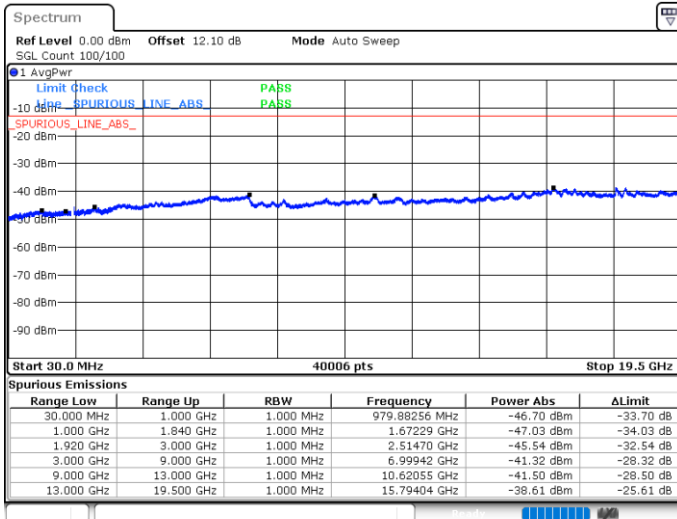

LTE Band 25 / 1.4MHz

Lowest Channel / 64QAM

Middle Channel / 64QAM

Date: 25.MAY.2020 05:14:22

Date: 25.MAY.2020 05:15:27

Highest Channel / 64QAM

Date: 25.MAY.2020 05:18:47

LTE Band 25 / 3MHz

Lowest Channel / 64QAM

Middle Channel / 64QAM

Date: 25.MAY.2020 05:21:52

Date: 25.MAY.2020 05:22:57

Highest Channel / 64QAM

Date: 25.MAY.2020 05:26:01

LTE Band 25 / 5MHz

Lowest Channel / 64QAM