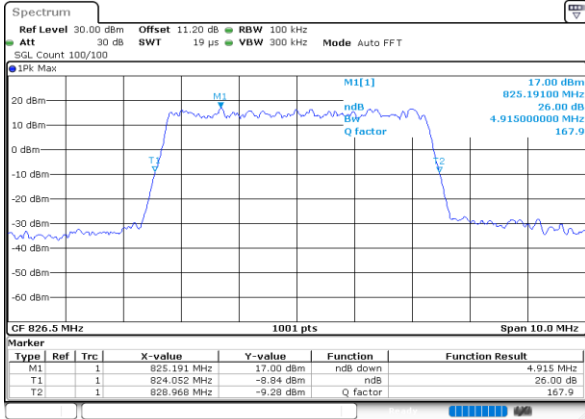

Highest Channel / 3MHz / 16QAM

Date: 26.MAY.2020 03:31:49

LTE Band 26

Lowest Channel / 5MHz / QPSK

Date: 26.MAY.2020 03:40:50

Lowest Channel / 5MHz / 16QAM

Date: 26.MAY.2020 03:40:38

Middle Channel / 5MHz / QPSK

Date: 26.MAY.2020 03:49:37

Middle Channel / 5MHz / 16QAM

Date: 26.MAY.2020 03:49:25

Highest Channel / 5MHz / QPSK

Date: 26.MAY.2020 03:51:44

Highest Channel / 5MHz / 16QAM

Date: 26.MAY.2020 03:51:33

LTE Band 26