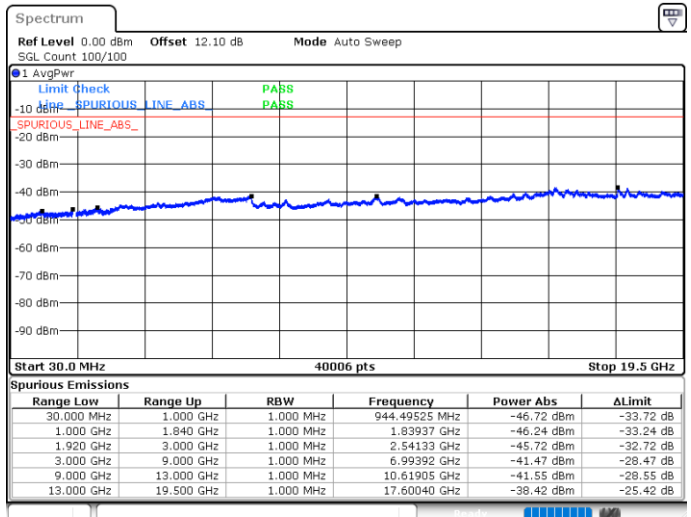

Lowest Channel / 16QAM

Date: 25.MAY.2020 06:08:26