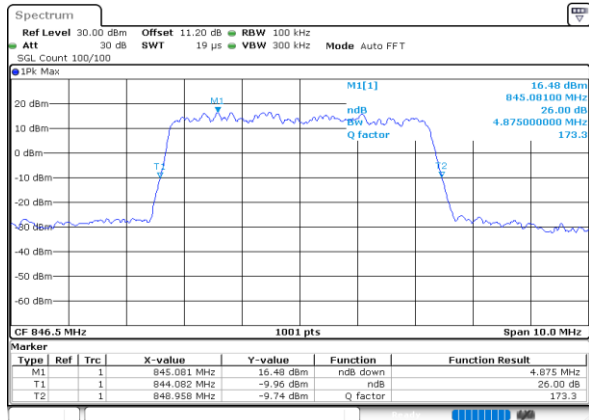

Highest Channel / 3MHz / 16QAM

Date: 26.MAY.2020 03:31:49

LTE Band 26

Lowest Channel / 5MHz / QPSK

Date: 26.MAY.2020 03:40:50

Lowest Channel / 5MHz / 16QAM

Date: 26.MAY.2020 03:40:38

Middle Channel / 5MHz / QPSK

Date: 26.MAY.2020 03:49:37

Middle Channel / 5MHz / 16QAM

Date: 26.MAY.2020 03:49:25

Highest Channel / 5MHz / QPSK

Date: 26.MAY.2020 03:51:44

Highest Channel / 5MHz / 16QAM

Date: 26.MAY.2020 03:51:33

LTE Band 26