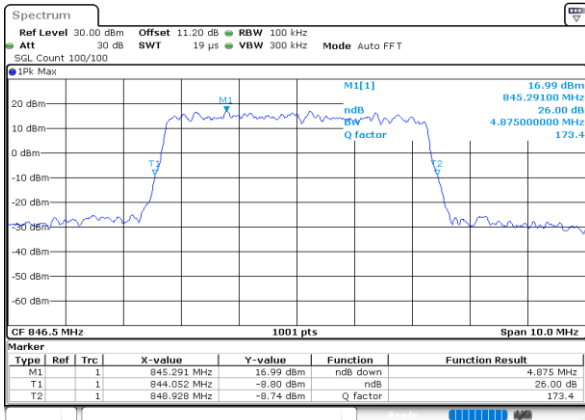

Highest Channel / 3MHz / 16QAM

Date: 26.MAY.2020 03:31:49

LTE Band 26

Lowest Channel / 5MHz / QPSK

Date: 26.MAY.2020 03:40:50

Lowest Channel / 5MHz / 16QAM

Date: 26.MAY.2020 03:40:38

Middle Channel / 5MHz / QPSK

Date: 26.MAY.2020 03:49:37

Middle Channel / 5MHz / 16QAM

Date: 26.MAY.2020 03:49:25

Highest Channel / 5MHz / QPSK

Date: 26.MAY.2020 03:51:44

Highest Channel / 5MHz / 16QAM

Date: 26.MAY.2020 03:51:33

LTE Band 26