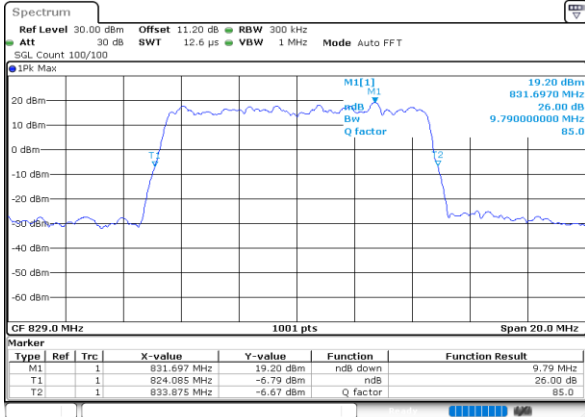

LTE Band 26

Lowest Channel / 10MHz / QPSK

Date: 26.MAY.2020 04:13:33