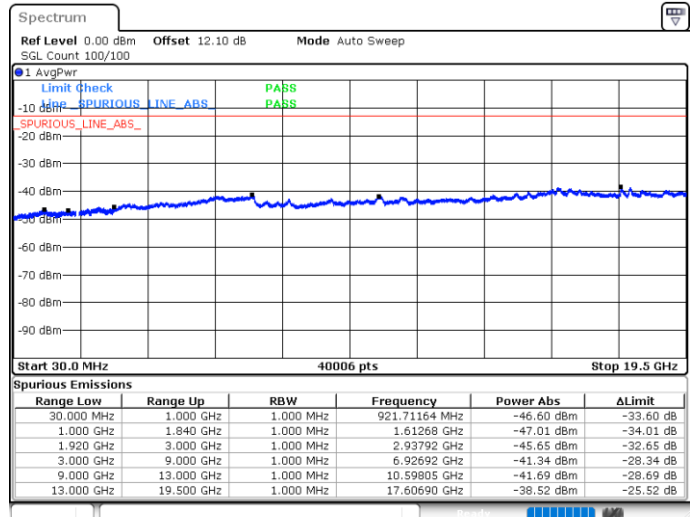

LTE Band 25 / 5MHz

Lowest Channel / QPSK

Lowest Channel / 16QAM

Date: 25.MAY.2020 05:46:00

Date: 25.MAY.2020 05:46:41

Middle Channel / QPSK

Middle Channel / 16QAM

Date: 25.MAY.2020 05:48:11

Date: 25.MAY.2020 05:48:52

LTE Band 25 / 5MHz

Highest Channel / QPSK

Date: 25.MAY.2020 05:54:20

Highest Channel / 16QAM

Date: 25.MAY.2020 05:55:01

LTE Band 25 / 10MHz

Lowest Channel / QPSK