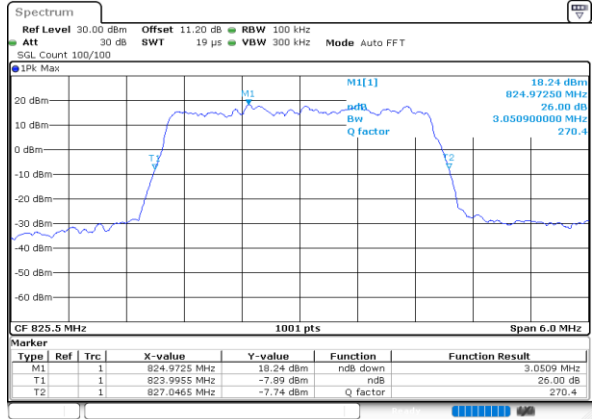

Lowest Channel / 3MHz / 16QAM

Date: 26.MAY.2020 03:20:54