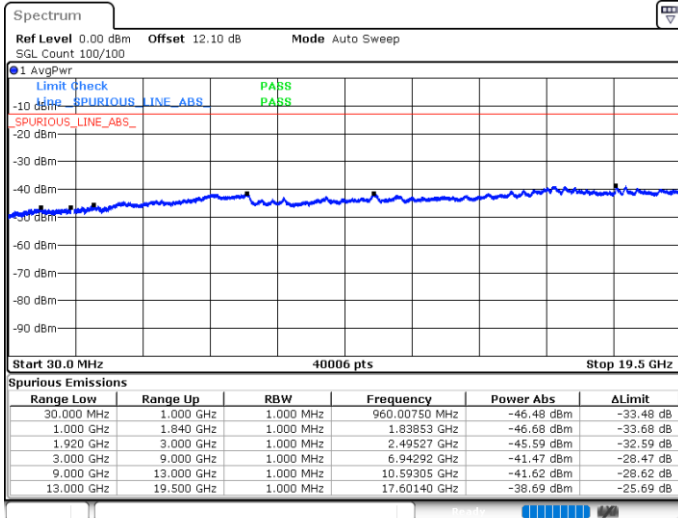

Middle Channel / 64QAM

Date: 25.MAY.2020 05:58:06

Date: 25.MAY.2020 05:59:11

Highest Channel / 64QAM

Date: 25.MAY.2020 06:02:16

LTE Band 25 / 10MHz

Lowest Channel / 64QAM

Middle Channel / 64QAM

Date: 25.MAY.2020 06:19:51

Date: 25.MAY.2020 06:20:56

Highest Channel / 64QAM

Date: 25.MAY.2020 06:24:01

LTE Band 25 / 15MHz

Lowest Channel / 64QAM

Middle Channel / 64QAM

Date: 25.MAY.2020 06:27:06