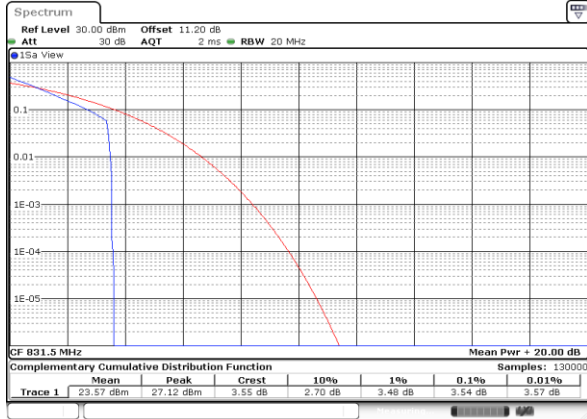

LTE Band 26 / 15MHz / QPSK

Lowest Channel / 1RB