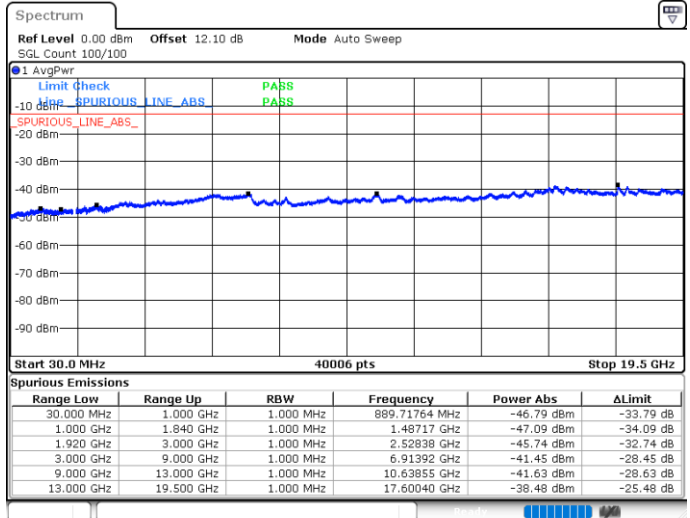

Date: 25.MAY.2020 06:19:51

Date: 25.MAY.2020 06:20:56

Highest Channel / 64QAM

Date: 25.MAY.2020 06:24:01

LTE Band 25 / 15MHz

Lowest Channel / 64QAM

Middle Channel / 64QAM

Date: 25.MAY.2020 06:27:06

Date: 25.MAY.2020 06:33:24

Highest Channel / 64QAM

Date: 25.MAY.2020 06:35:57

LTE Band 25 / 20MHz

Lowest Channel / 64QAM

Middle Channel / 64QAM

Date: 25.MAY.2020 07:03:13

Date: 25.MAY.2020 07:06:19

Highest Channel / 64QAM

Date: 25.MAY.2020 07:09:11

Frequency Stability

Test Conditions		LTE Band 25 (QPSK) / Middle Channel	Limit
Temperature (°C)	Voltage (Volt)	BW 10MHz	Note 2.
		Deviation (ppm)	Result
50	Normal Voltage	0.0029	PASS
40	Normal Voltage	0.0006	
30	Normal Voltage	0.0024	
20(Ref.)	Normal Voltage	0.0000	
10	Normal Voltage	0.0029	
0	Normal Voltage	0.0051	
-10	Normal Voltage	0.0037	
-20	Normal Voltage	0.0028	
-30	Normal Voltage	0.0012	
20	Maximum Voltage	0.0031	
20	Normal Voltage	0.0029	
20	Battery End Point	0.0030	