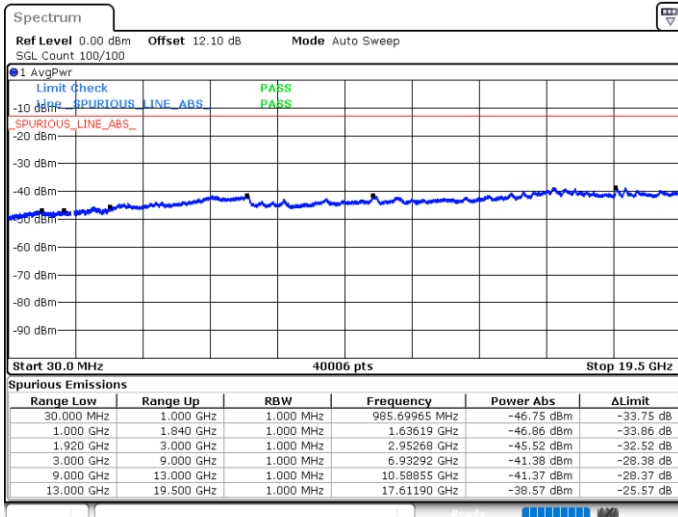

Lowest Channel / 64QAM

Middle Channel / 64QAM

Date: 25.MAY.2020 05:21:52

Date: 25.MAY.2020 05:22:57

Highest Channel / 64QAM

Date: 25.MAY.2020 05:26:01

LTE Band 25 / 5MHz

Lowest Channel / 64QAM

Middle Channel / 64QAM

Date: 25.MAY.2020 05:58:06

Date: 25.MAY.2020 05:59:11

Highest Channel / 64QAM

Date: 25.MAY.2020 06:02:16

LTE Band 25 / 10MHz

Lowest Channel / 64QAM

Middle Channel / 64QAM