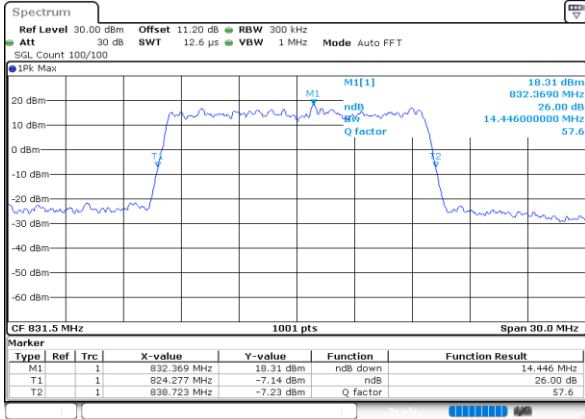

Highest Channel / 10MHz / QPSK

Date: 26.MAY.2020 04:20:49

Highest Channel / 10MHz / 16QAM

Date: 26.MAY.2020 04:20:37

LTE Band 26

Lowest Channel / 15MHz / QPSK

Date: 26.MAY.2020 04:38:19

Lowest Channel / 15MHz / 16QAM