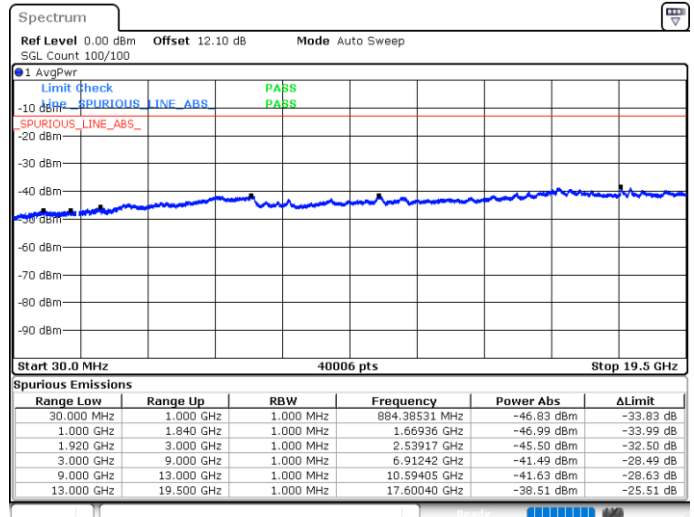

Date: 25.MAY.2020 06:07:45

Lowest Channel / 16QAM

Date: 25.MAY.2020 06:08:26

LTE Band 25 / 10MHz

Middle Channel / QPSK

Middle Channel / 16QAM

Date: 25.MAY.2020 06:09:56

Date: 25.MAY.2020 06:10:37

Highest Channel / QPSK

Highest Channel / 16QAM

Date: 25.MAY.2020 06:16:05

Date: 25.MAY.2020 06:16:46

LTE Band 25 / 15MHz

Lowest Channel / QPSK

Lowest Channel / 16QAM

Date: 25.MAY.2020 06:40:06