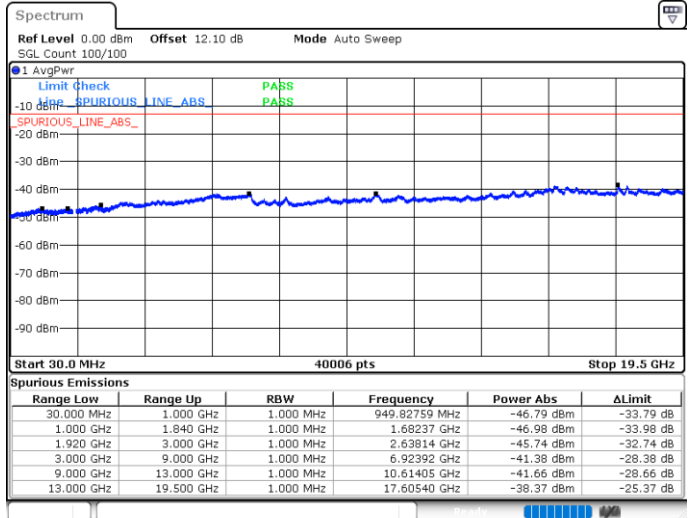

Highest Channel / QPSK

Highest Channel / 16QAM

Date: 25.MAY.2020 06:16:05

Date: 25.MAY.2020 06:16:46

LTE Band 25 / 15MHz

Lowest Channel / QPSK

Lowest Channel / 16QAM

Date: 25.MAY.2020 06:40:06

Date: 25.MAY.2020 06:40:47

Middle Channel / QPSK

Middle Channel / 16QAM

Date: 25.MAY.2020 06:42:17

Date: 25.MAY.2020 06:42:58

LTE Band 25 / 15MHz

Highest Channel / QPSK

Date: 25.MAY.2020 06:47:22

Highest Channel / 16QAM

Date: 25.MAY.2020 06:48:03

LTE Band 25 / 20MHz

Lowest Channel / QPSK

Date: 25.MAY.2020 06:52:13

Lowest Channel / 16QAM

Date: 25.MAY.2020 06:52:54

LTE Band 25 / 20MHz