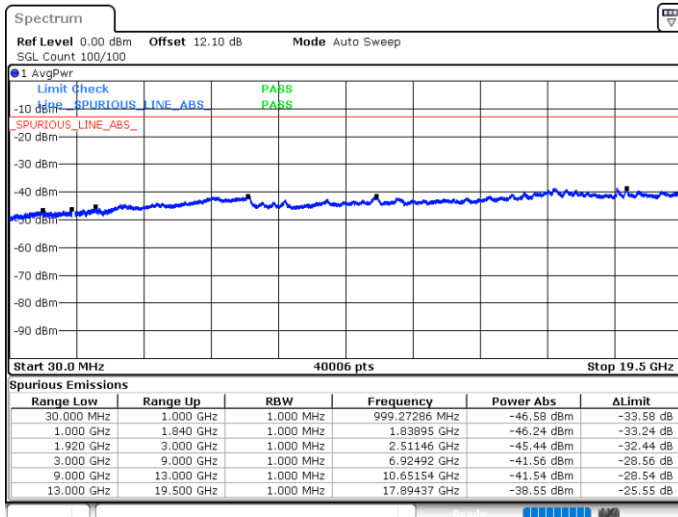

Date: 25.MAY.2020 05:48:52

LTE Band 25 / 5MHz

Highest Channel / QPSK

Date: 25.MAY.2020 05:54:20

Highest Channel / 16QAM

Date: 25.MAY.2020 05:55:01

LTE Band 25 / 10MHz

Lowest Channel / QPSK

Date: 25.MAY.2020 06:07:45

Lowest Channel / 16QAM

Date: 25.MAY.2020 06:08:26

LTE Band 25 / 10MHz

Middle Channel / QPSK

Middle Channel / 16QAM

Date: 25.MAY.2020 06:09:56

Date: 25.MAY.2020 06:10:37

Highest Channel / QPSK

Highest Channel / 16QAM

Date: 25.MAY.2020 06:16:05

Date: 25.MAY.2020 06:16:46

LTE Band 25 / 15MHz

Lowest Channel / QPSK

Lowest Channel / 16QAM

Date: 25.MAY.2020 06:40:06