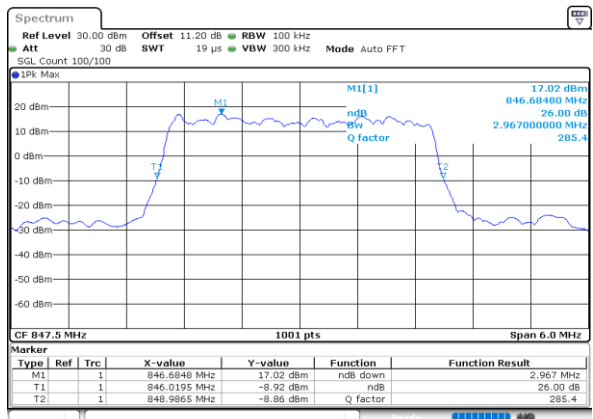

Date: 26.MAY.2020 04:45:20

LTE Band 26

Lowest Channel / 1.4MHz / 64QAM

Date: 26.MAY.2020 03:00:58

Lowest Channel / 3MHz / 64QAM

Date: 26.MAY.2020 03:10:52

Middle Channel / 1.4MHz / 64QAM

Date: 26.MAY.2020 03:05:22

Middle Channel / 3MHz / 64QAM

Date: 26.MAY.2020 03:11:15

Highest Channel / 1.4MHz / 64QAM

Date: 26.MAY.2020 03:06:26

Highest Channel / 3MHz / 64QAM

Date: 26.MAY.2020 03:16:19

LTE Band 26

Lowest Channel / 5MHz / 64QAM

Date: 26.MAY.2020 04:00:08

Lowest Channel / 10MHz / 64QAM

Date: 26.MAY.2020 04:25:14

Middle Channel / 5MHz / 64QAM

Date: 26.MAY.2020 04:04:32

Middle Channel / 10MHz / 64QAM

Date: 26.MAY.2020 04:28:07

Highest Channel / 5MHz / 64QAM