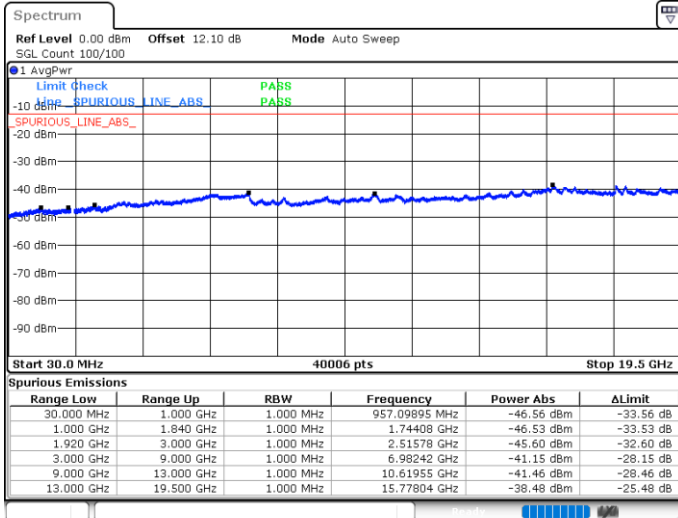

LTE Band 25 / 1.4MHz

Lowest Channel / 64QAM

Middle Channel / 64QAM

Date: 25.MAY.2020 05:14:22

Date: 25.MAY.2020 05:15:27

Highest Channel / 64QAM

Date: 25.MAY.2020 05:18:47

LTE Band 25 / 3MHz

Lowest Channel / 64QAM

Middle Channel / 64QAM

Date: 25.MAY.2020 05:21:52

Date: 25.MAY.2020 05:22:57

Highest Channel / 64QAM

Date: 25.MAY.2020 05:26:01

LTE Band 25 / 5MHz

Lowest Channel / 64QAM