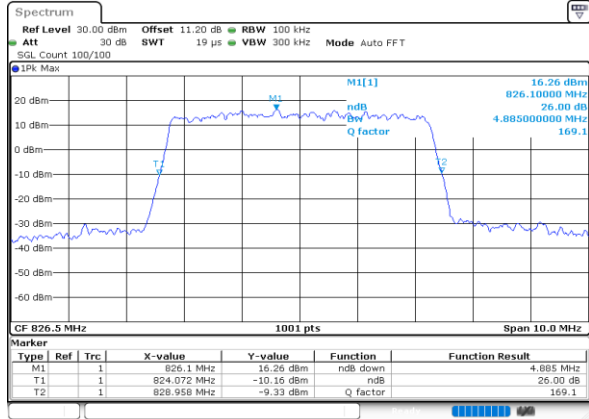

Highest Channel / 3MHz / 16QAM

Date: 26.MAY.2020 03:31:49

LTE Band 26

Lowest Channel / 5MHz / QPSK

Date: 26.MAY.2020 03:40:50

Lowest Channel / 5MHz / 16QAM

Date: 26.MAY.2020 03:40:38

Middle Channel / 5MHz / QPSK

Date: 26.MAY.2020 03:49:37

Middle Channel / 5MHz / 16QAM

Date: 26.MAY.2020 03:49:25

Highest Channel / 5MHz / QPSK

Date: 26.MAY.2020 03:51:44

Highest Channel / 5MHz / 16QAM

Date: 26.MAY.2020 03:51:33

LTE Band 26