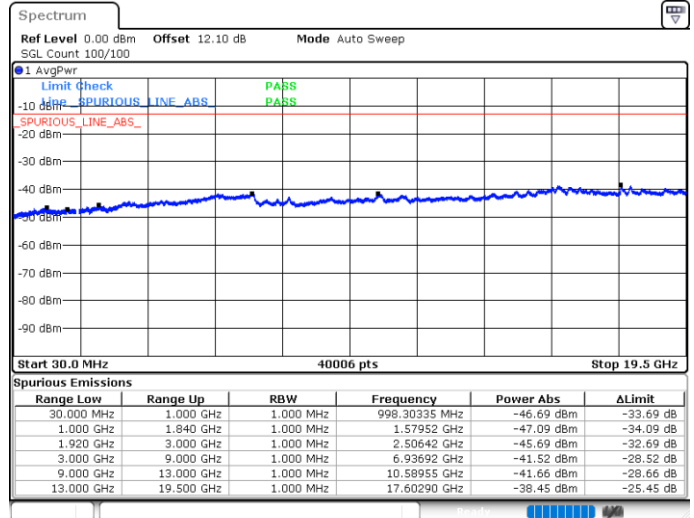

LTE Band 25 / 20MHz

Middle Channel / QPSK

Middle Channel / 16QAM

Date: 25.MAY.2020 06:54:23

Date: 25.MAY.2020 06:55:04