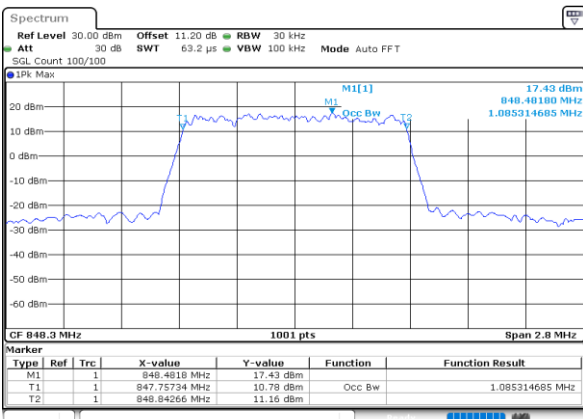

Highest Channel / 1.4MHz / QPSK

Date: 26.MAY.2020 02:51:58