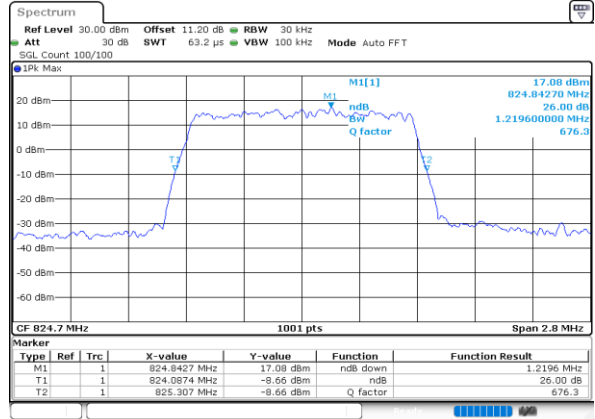

Date: 26.MAY.2020 04:52:01

Middle Channel / 1RB

Date: 26.MAY.2020 04:52:10

Middle Channel / Full RB

Date: 26.MAY.2020 04:52:10

Highest Channel / 1RB

Date: 26.MAY.2020 04:52:50

Highest Channel / Full RB

Date: 26.MAY.2020 04:52:40

**26dB Bandwidth**

Mode	LTE Band 26 : 26dB BW(MHz)											
BW	1.4MHz		3MHz		5MHz		10MHz		15MHz		20MHz	
Mod.	QPSK	16QAM	QPSK	16QAM	QPSK	16QAM	QPSK	16QAM	QPSK	16QAM	QPSK	16QAM
Lowest CH	1.21	1.22	3.02	3.05	4.92	4.89	9.79	9.63	14.45	14.21	-	-
Middle CH	1.22	1.23	3.02	3.07	4.87	4.88	9.85	9.91	14.24	14.30	-	-
Highest CH	1.23	1.23	2.97	2.99	4.88	4.88	9.63	9.61	14.30	14.36	-	-
Mode	LTE Band 26 : 26dB BW(MHz)											
BW	1.4MHz		3MHz		5MHz		10MHz		15MHz		20MHz	
Mod.	64QAM		64QAM		64QAM		64QAM		64QAM		64QAM	
Lowest CH	1.22	-	3.03	-	4.87	-	9.81	-	14.33	-	-	-
Middle CH	1.24	-	2.99	-	4.90	-	9.75	-	14.27	-	-	-
Highest CH	1.22	-	2.97	-	4.96	-	9.71	-	14.33	-	-	-

LTE Band 26

Lowest Channel / 1.4MHz / QPSK

Date: 26.MAY.2020 02:41:37

Lowest Channel / 1.4MHz / 16QAM

Date: 26.MAY.2020 02:41:25

Middle Channel / 1.4MHz / QPSK

Date: 26.MAY.2020 02:50:25

Middle Channel / 1.4MHz / 16QAM

Date: 26.MAY.2020 02:50:13

Highest Channel / 1.4MHz / QPSK

Date: 26.MAY.2020 02:52:34

Highest Channel / 1.4MHz / 16QAM

Date: 26.MAY.2020 02:52:22

LTE Band 26

Lowest Channel / 3MHz / QPSK

Date: 26.MAY.2020 03:21:06