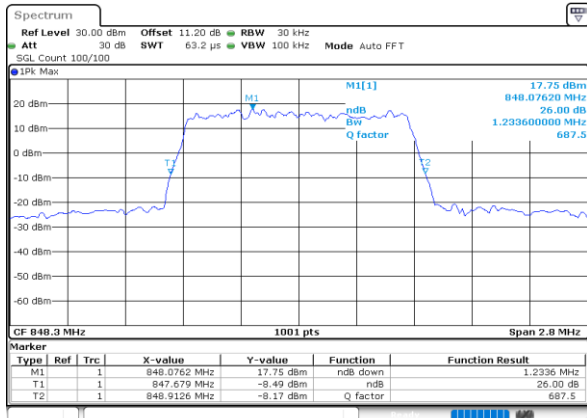

Date: 26.MAY.2020 04:52:40

**26dB Bandwidth**

Mode	LTE Band 26 : 26dB BW(MHz)											
BW	1.4MHz		3MHz		5MHz		10MHz		15MHz		20MHz	
Mod.	QPSK	16QAM	QPSK	16QAM	QPSK	16QAM	QPSK	16QAM	QPSK	16QAM	QPSK	16QAM
Lowest CH	1.21	1.22	3.02	3.05	4.92	4.89	9.79	9.63	14.45	14.21	-	-
Middle CH	1.22	1.23	3.02	3.07	4.87	4.88	9.85	9.91	14.24	14.30	-	-
Highest CH	1.23	1.23	2.97	2.99	4.88	4.88	9.63	9.61	14.30	14.36	-	-
Mode	LTE Band 26 : 26dB BW(MHz)											
BW	1.4MHz		3MHz		5MHz		10MHz		15MHz		20MHz	
Mod.	64QAM		64QAM		64QAM		64QAM		64QAM		64QAM	
Lowest CH	1.22	-	3.03	-	4.87	-	9.81	-	14.33	-	-	-
Middle CH	1.24	-	2.99	-	4.90	-	9.75	-	14.27	-	-	-
Highest CH	1.22	-	2.97	-	4.96	-	9.71	-	14.33	-	-	-

LTE Band 26

Lowest Channel / 1.4MHz / QPSK

Date: 26.MAY.2020 02:41:37

Lowest Channel / 1.4MHz / 16QAM

Date: 26.MAY.2020 02:41:25

Middle Channel / 1.4MHz / QPSK

Date: 26.MAY.2020 02:50:25

Middle Channel / 1.4MHz / 16QAM

Date: 26.MAY.2020 02:50:13

Highest Channel / 1.4MHz / QPSK

Date: 26.MAY.2020 02:52:34

Highest Channel / 1.4MHz / 16QAM

Date: 26.MAY.2020 02:52:22

LTE Band 26

Lowest Channel / 3MHz / QPSK

Date: 26.MAY.2020 03:21:06