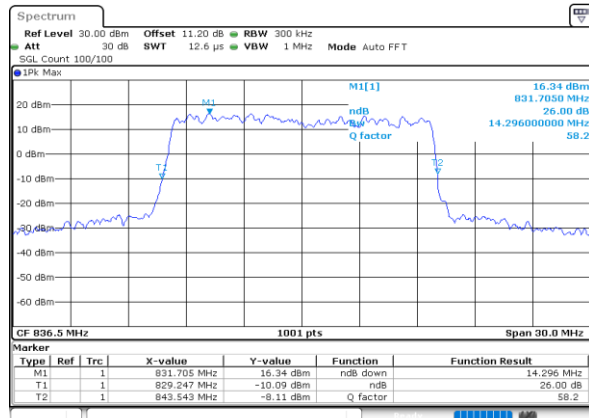

Middle Channel / 15MHz / 16QAM

Date: 26.MAY.2020 04:43:11