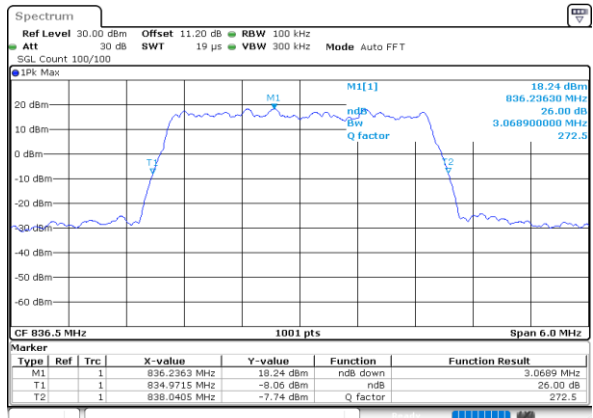

Date: 26.MAY.2020 02:50:13

Highest Channel / 1.4MHz / QPSK

Date: 26.MAY.2020 02:52:34

Highest Channel / 1.4MHz / 16QAM

Date: 26.MAY.2020 02:52:22

LTE Band 26

Lowest Channel / 3MHz / QPSK

Date: 26.MAY.2020 03:21:06

Lowest Channel / 3MHz / 16QAM

Date: 26.MAY.2020 03:20:54

Middle Channel / 3MHz / QPSK

Date: 26.MAY.2020 03:29:53

Middle Channel / 3MHz / 16QAM

Date: 26.MAY.2020 03:29:41

Highest Channel / 3MHz / QPSK

Date: 26.MAY.2020 03:32:01

Highest Channel / 3MHz / 16QAM

Date: 26.MAY.2020 03:31:49

LTE Band 26

Lowest Channel / 5MHz / QPSK

Date: 26.MAY.2020 03:40:50

Lowest Channel / 5MHz / 16QAM

Date: 26.MAY.2020 03:40:38

Middle Channel / 5MHz / QPSK