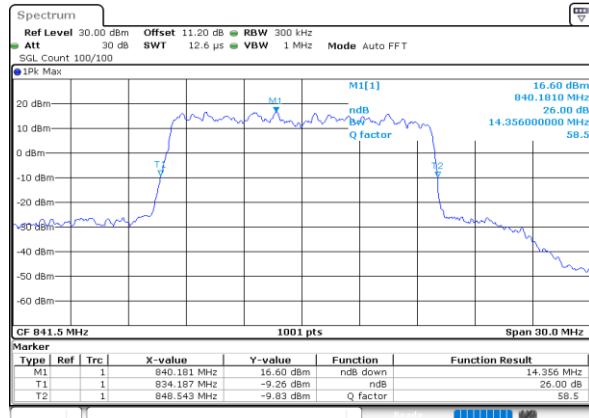

Highest Channel / 10MHz / QPSK

Date: 26.MAY.2020 04:20:49

Highest Channel / 10MHz / 16QAM

Date: 26.MAY.2020 04:20:37

LTE Band 26

Lowest Channel / 15MHz / QPSK

Date: 26.MAY.2020 04:38:19

Lowest Channel / 15MHz / 16QAM

Date: 26.MAY.2020 04:38:07

Middle Channel / 15MHz / QPSK

Date: 26.MAY.2020 04:43:23

Middle Channel / 15MHz / 16QAM

Date: 26.MAY.2020 04:43:11

Highest Channel / 15MHz / QPSK

Date: 26.MAY.2020 04:45:32

Highest Channel / 15MHz / 16QAM

Date: 26.MAY.2020 04:45:20

LTE Band 26

Lowest Channel / 1.4MHz / 64QAM

Date: 26.MAY.2020 03:00:58

Lowest Channel / 3MHz / 64QAM

Date: 26.MAY.2020 03:10:52

Middle Channel / 1.4MHz / 64QAM

Date: 26.MAY.2020 03:05:22

Middle Channel / 3MHz / 64QAM

Date: 26.MAY.2020 03:11:15

Highest Channel / 1.4MHz / 64QAM

Date: 26.MAY.2020 03:06:26

Highest Channel / 3MHz / 64QAM

Date: 26.MAY.2020 03:16:19

LTE Band 26

Lowest Channel / 5MHz / 64QAM