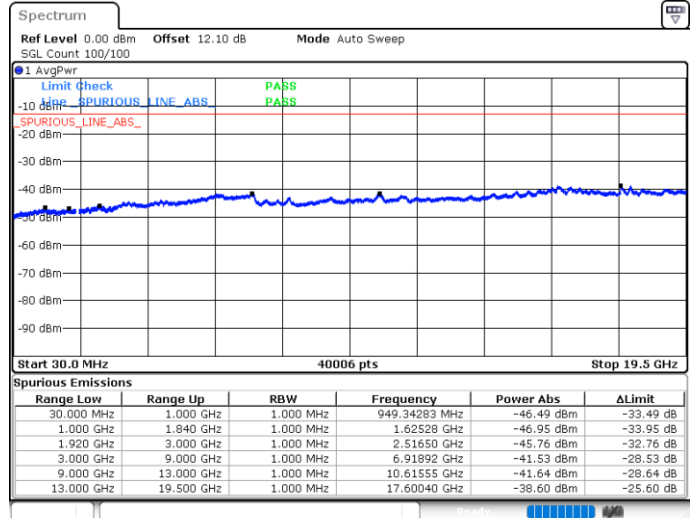

Middle Channel / 64QAM

Date: 25.MAY.2020 05:58:06

Date: 25.MAY.2020 05:59:11

Highest Channel / 64QAM

Date: 25.MAY.2020 06:02:16

LTE Band 25 / 10MHz

Lowest Channel / 64QAM

Middle Channel / 64QAM

Date: 25.MAY.2020 06:19:51

Date: 25.MAY.2020 06:20:56

Highest Channel / 64QAM

Date: 25.MAY.2020 06:24:01

LTE Band 25 / 15MHz

Lowest Channel / 64QAM

Middle Channel / 64QAM

Date: 25.MAY.2020 06:27:06

Date: 25.MAY.2020 06:33:24

Highest Channel / 64QAM

Date: 25.MAY.2020 06:35:57

LTE Band 25 / 20MHz

Lowest Channel / 64QAM

Middle Channel / 64QAM

Date: 25.MAY.2020 07:03:13

Date: 25.MAY.2020 07:06:19