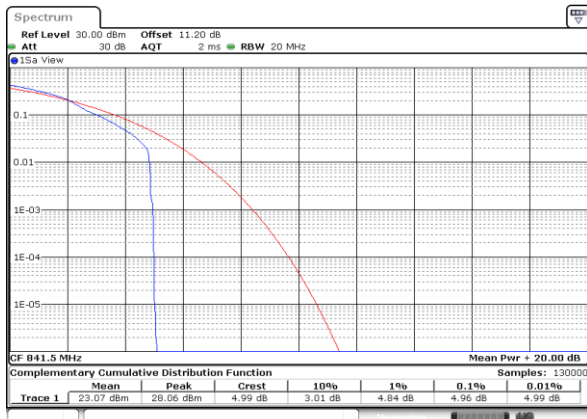

Lowest Channel / 1RB

Date: 26.MAY.2020 04:50:22

Lowest Channel / Full RB

Date: 26.MAY.2020 04:50:13

Middle Channel / 1RB

Date: 26.MAY.2020 04:50:51

Middle Channel / Full RB

Date: 26.MAY.2020 04:51:01

Highest Channel / 1RB

Date: 26.MAY.2020 04:51:42

Highest Channel / Full RB

Date: 26.MAY.2020 04:51:32

LTE Band 26 / 15MHz / 64QAM

Lowest Channel / 1RB

Date: 26.MAY.2020 04:52:11

Lowest Channel / Full RB