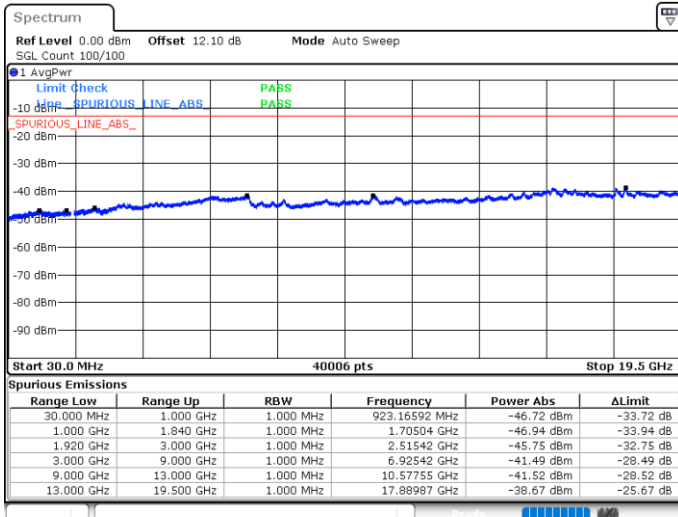

Date: 25.MAY.2020 06:07:45

Lowest Channel / 16QAM

Date: 25.MAY.2020 06:08:26

LTE Band 25 / 10MHz

Middle Channel / QPSK

Middle Channel / 16QAM

Date: 25.MAY.2020 06:09:56

Date: 25.MAY.2020 06:10:37

Highest Channel / QPSK

Highest Channel / 16QAM

Date: 25.MAY.2020 06:16:05

Date: 25.MAY.2020 06:16:46

LTE Band 25 / 15MHz

Lowest Channel / QPSK

Lowest Channel / 16QAM

Date: 25.MAY.2020 06:40:06