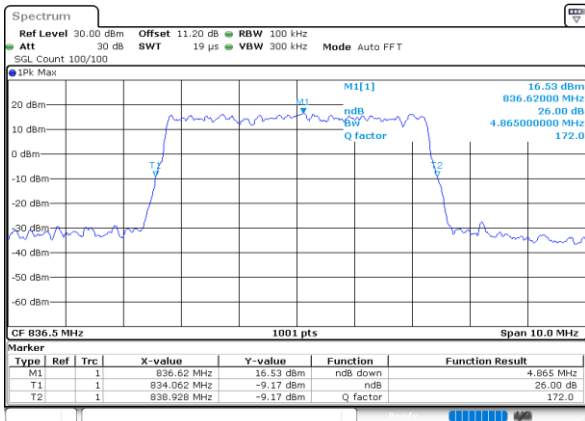

Highest Channel / 3MHz / 16QAM

Date: 26.MAY.2020 03:31:49

LTE Band 26

Lowest Channel / 5MHz / QPSK

Date: 26.MAY.2020 03:40:50

Lowest Channel / 5MHz / 16QAM

Date: 26.MAY.2020 03:40:38

Middle Channel / 5MHz / QPSK

Date: 26.MAY.2020 03:49:37

Middle Channel / 5MHz / 16QAM

Date: 26.MAY.2020 03:49:25

Highest Channel / 5MHz / QPSK

Date: 26.MAY.2020 03:51:44

Highest Channel / 5MHz / 16QAM

Date: 26.MAY.2020 03:51:33

LTE Band 26