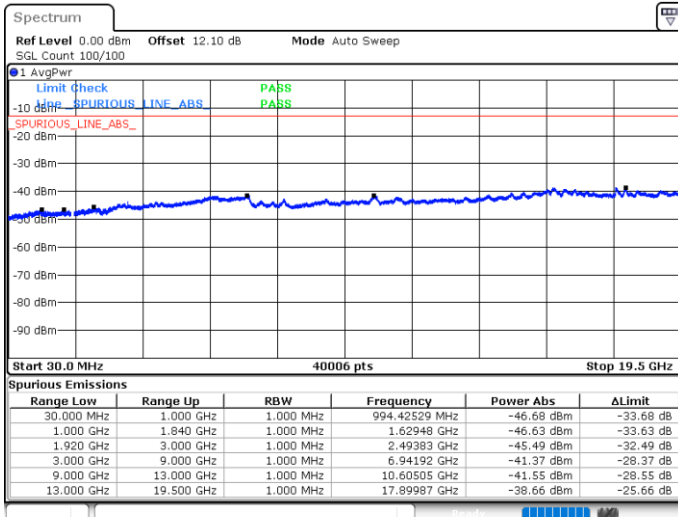

LTE Band 25 / 5MHz

Lowest Channel / QPSK

Lowest Channel / 16QAM

Date: 25.MAY.2020 05:46:00

Date: 25.MAY.2020 05:46:41

Middle Channel / QPSK

Middle Channel / 16QAM

Date: 25.MAY.2020 05:48:11

Date: 25.MAY.2020 05:48:52

LTE Band 25 / 5MHz

Highest Channel / QPSK

Date: 25.MAY.2020 05:54:20

Highest Channel / 16QAM

Date: 25.MAY.2020 05:55:01

LTE Band 25 / 10MHz

Lowest Channel / QPSK