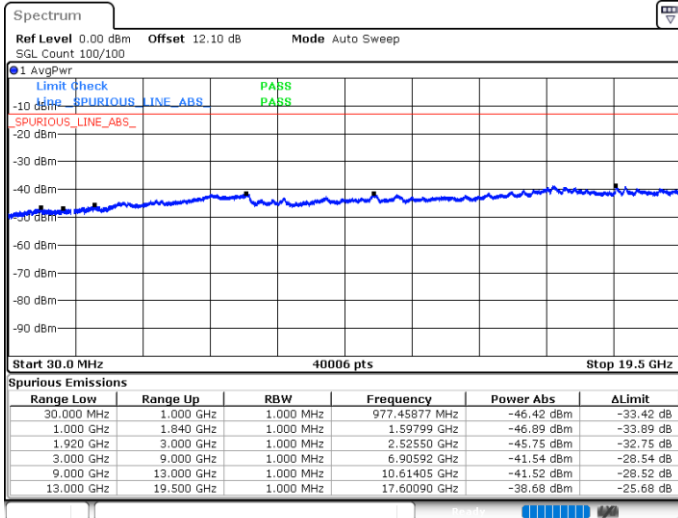

LTE Band 25 / 20MHz

Middle Channel / QPSK

Middle Channel / 16QAM

Date: 25.MAY.2020 06:54:23

Date: 25.MAY.2020 06:55:04