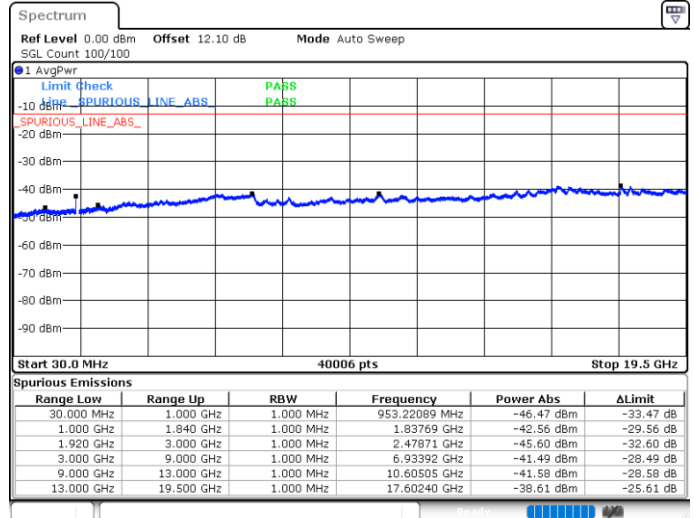

Highest Channel / QPSK

Highest Channel / 16QAM

Date: 25.MAY.2020 06:16:05

Date: 25.MAY.2020 06:16:46

LTE Band 25 / 15MHz

Lowest Channel / QPSK

Lowest Channel / 16QAM

Date: 25.MAY.2020 06:40:06

Date: 25.MAY.2020 06:40:47

Middle Channel / QPSK

Middle Channel / 16QAM

Date: 25.MAY.2020 06:42:17

Date: 25.MAY.2020 06:42:58

LTE Band 25 / 15MHz

Highest Channel / QPSK

Date: 25.MAY.2020 06:47:22