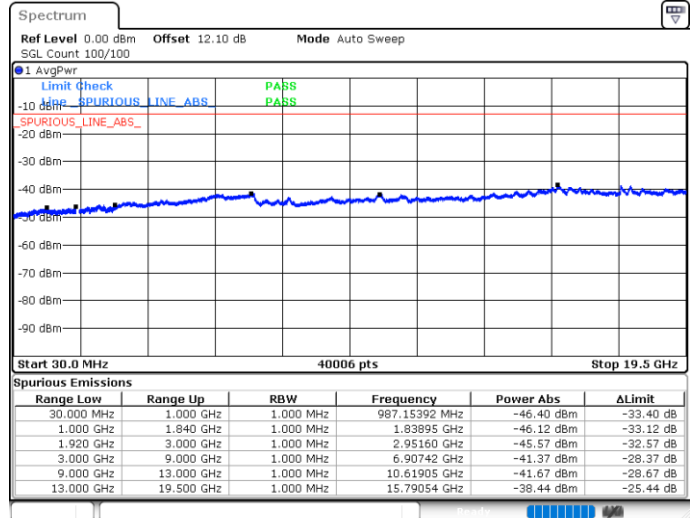

LTE Band 25 / 5MHz

Lowest Channel / QPSK

Lowest Channel / 16QAM

Date: 25.MAY.2020 05:46:00

Date: 25.MAY.2020 05:46:41

Middle Channel / QPSK

Middle Channel / 16QAM

Date: 25.MAY.2020 05:48:11

Date: 25.MAY.2020 05:48:52

LTE Band 25 / 5MHz

Highest Channel / QPSK

Date: 25.MAY.2020 05:54:20

Highest Channel / 16QAM

Date: 25.MAY.2020 05:55:01

LTE Band 25 / 10MHz

Lowest Channel / QPSK