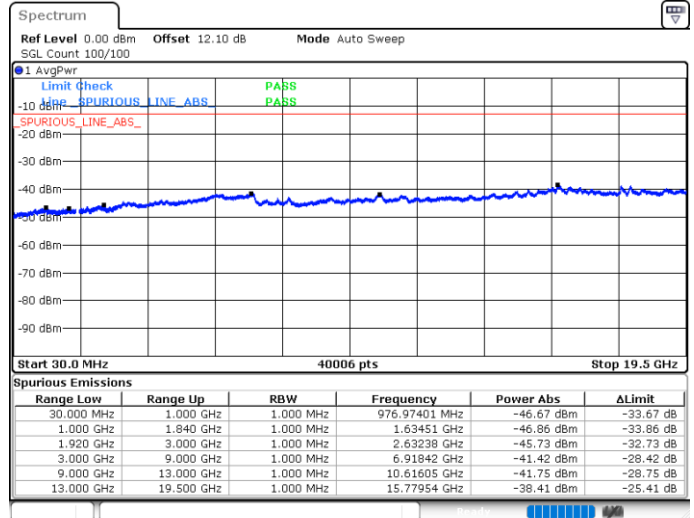

Date: 25.MAY.2020 05:48:52

LTE Band 25 / 5MHz

Highest Channel / QPSK

Date: 25.MAY.2020 05:54:20

Highest Channel / 16QAM

Date: 25.MAY.2020 05:55:01

LTE Band 25 / 10MHz

Lowest Channel / QPSK

Date: 25.MAY.2020 06:07:45

Lowest Channel / 16QAM

Date: 25.MAY.2020 06:08:26

LTE Band 25 / 10MHz

Middle Channel / QPSK

Middle Channel / 16QAM

Date: 25.MAY.2020 06:09:56

Date: 25.MAY.2020 06:10:37

Highest Channel / QPSK

Highest Channel / 16QAM

Date: 25.MAY.2020 06:16:05

Date: 25.MAY.2020 06:16:46

LTE Band 25 / 15MHz

Lowest Channel / QPSK

Lowest Channel / 16QAM

Date: 25.MAY.2020 06:40:06