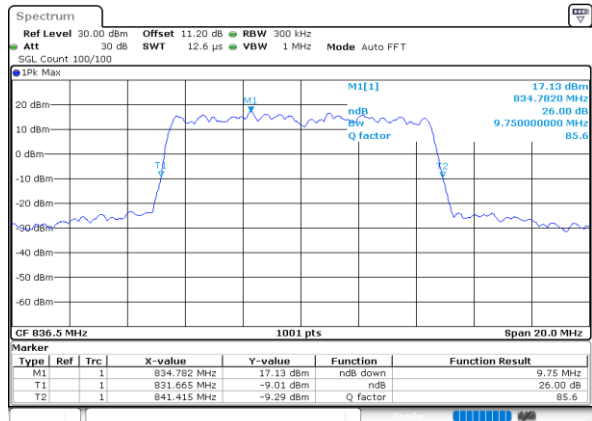

Middle Channel / 3MHz / 64QAM

Date: 26.MAY.2020 03:11:15

Highest Channel / 1.4MHz / 64QAM

Date: 26.MAY.2020 03:06:26

Highest Channel / 3MHz / 64QAM

Date: 26.MAY.2020 03:16:19

LTE Band 26

Lowest Channel / 5MHz / 64QAM

Date: 26.MAY.2020 04:00:08

Lowest Channel / 10MHz / 64QAM

Date: 26.MAY.2020 04:25:14

Middle Channel / 5MHz / 64QAM

Date: 26.MAY.2020 04:04:32

Middle Channel / 10MHz / 64QAM

Date: 26.MAY.2020 04:28:07

Highest Channel / 5MHz / 64QAM

Date: 26.MAY.2020 04:05:36

Highest Channel / 10MHz / 64QAM

Date: 26.MAY.2020 04:29:12

LTE Band 26

Lowest Channel / 15MHz / 64QAM

Middle Channel / 15MHz / 64QAM

Highest Channel / 15MHz / 64QAM

**Occupied Bandwidth**