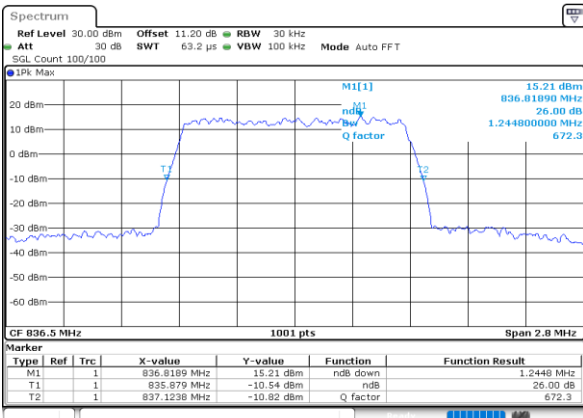

Date: 26.MAY.2020 04:45:20

LTE Band 26

Lowest Channel / 1.4MHz / 64QAM

Date: 26.MAY.2020 03:00:58

Lowest Channel / 3MHz / 64QAM

Date: 26.MAY.2020 03:10:52

Middle Channel / 1.4MHz / 64QAM

Date: 26.MAY.2020 03:05:22

Middle Channel / 3MHz / 64QAM

Date: 26.MAY.2020 03:11:15

Highest Channel / 1.4MHz / 64QAM

Date: 26.MAY.2020 03:06:26

Highest Channel / 3MHz / 64QAM

Date: 26.MAY.2020 03:16:19

LTE Band 26

Lowest Channel / 5MHz / 64QAM