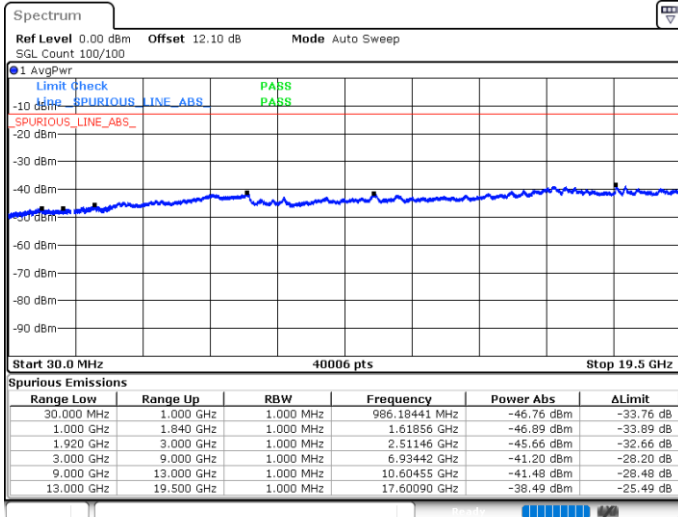

Date: 25.MAY.2020 06:33:24

Highest Channel / 64QAM

Date: 25.MAY.2020 06:35:57

LTE Band 25 / 20MHz

Lowest Channel / 64QAM

Middle Channel / 64QAM

Date: 25.MAY.2020 07:03:13

Date: 25.MAY.2020 07:06:19

Highest Channel / 64QAM

Date: 25.MAY.2020 07:09:11

Frequency Stability

Test Conditions		LTE Band 25 (QPSK) / Middle Channel	Limit
Temperature (°C)	Voltage (Volt)	BW 10MHz	Note 2.
		Deviation (ppm)	Result
50	Normal Voltage	0.0029	PASS
40	Normal Voltage	0.0006	
30	Normal Voltage	0.0024	
20(Ref.)	Normal Voltage	0.0000	
10	Normal Voltage	0.0029	
0	Normal Voltage	0.0051	
-10	Normal Voltage	0.0037	
-20	Normal Voltage	0.0028	
-30	Normal Voltage	0.0012	
20	Maximum Voltage	0.0031	
20	Normal Voltage	0.0029	
20	Battery End Point	0.0030	