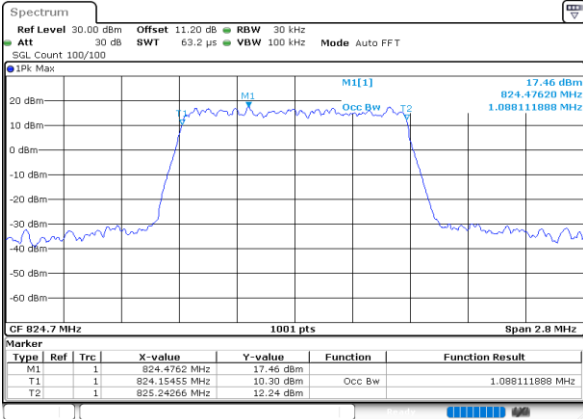

LTE Band 26

Lowest Channel / 1.4MHz / QPSK

Date: 26.MAY.2020 02:41:02