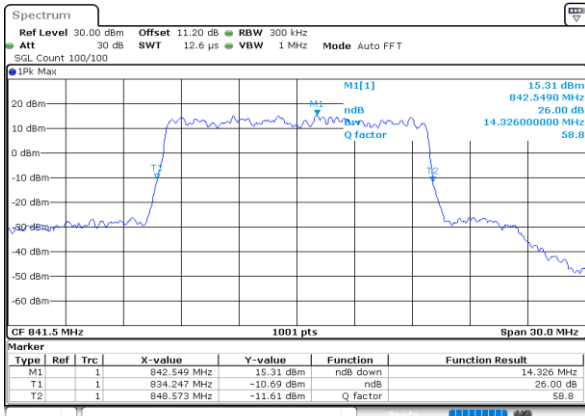

Date: 26.MAY.2020 04:00:08

Lowest Channel / 10MHz / 64QAM

Date: 26.MAY.2020 04:25:14

Middle Channel / 5MHz / 64QAM

Date: 26.MAY.2020 04:04:32

Middle Channel / 10MHz / 64QAM

Date: 26.MAY.2020 04:28:07

Highest Channel / 5MHz / 64QAM

Date: 26.MAY.2020 04:05:36

Highest Channel / 10MHz / 64QAM

Date: 26.MAY.2020 04:29:12

LTE Band 26

Lowest Channel / 15MHz / 64QAM

Middle Channel / 15MHz / 64QAM

Highest Channel / 15MHz / 64QAM

**Occupied Bandwidth**

Mode	LTE Band 26 : 99%OBW(MHz)											
BW	1.4MHz		3MHz		5MHz		10MHz		15MHz		20MHz	
Mod.	QPSK	16QAM	QPSK	16QAM	QPSK	16QAM	QPSK	16QAM	QPSK	16QAM	QPSK	16QAM
Lowest CH	1.09	1.09	2.72	2.70	4.48	4.49	9.03	9.01	13.40	13.46	-	-
Middle CH	1.08	1.09	2.70	2.72	4.48	4.48	8.97	8.95	13.43	13.40	-	-
Highest CH	1.09	1.09	2.72	2.72	4.48	4.51	9.07	9.03	13.40	13.46	-	-
Mode	LTE Band 26 : 99%OBW(MHz)											
BW	1.4MHz		3MHz		5MHz		10MHz		15MHz		20MHz	
Mod.	64QAM		64QAM		64QAM		64QAM		64QAM		64QAM	
Lowest CH	1.09	-	2.73	-	4.49	-	9.07	-	13.43	-	-	-
Middle CH	1.09	-	2.72	-	4.51	-	9.03	-	13.43	-	-	-
Highest CH	1.09	-	2.73	-	4.50	-	9.01	-	13.40	-	-	-