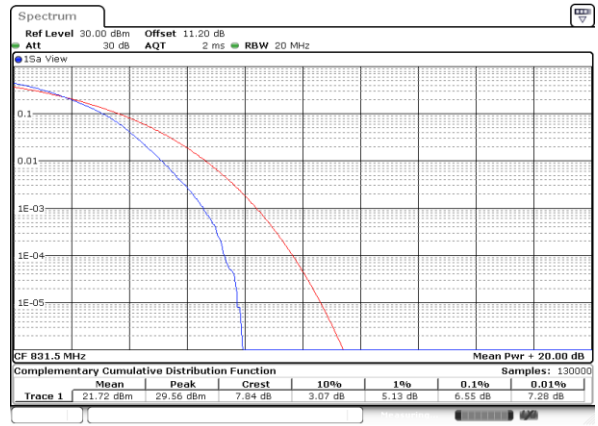

Lowest Channel / 1RB

Date: 26.MAY.2020 04:50:22

Lowest Channel / Full RB

Date: 26.MAY.2020 04:50:13

Middle Channel / 1RB

Date: 26.MAY.2020 04:50:51

Middle Channel / Full RB

Date: 26.MAY.2020 04:51:01

Highest Channel / 1RB

Date: 26.MAY.2020 04:51:42

Highest Channel / Full RB

Date: 26.MAY.2020 04:51:32

LTE Band 26 / 15MHz / 64QAM

Lowest Channel / 1RB

Date: 26.MAY.2020 04:52:11

Lowest Channel / Full RB

Date: 26.MAY.2020 04:52:01

Middle Channel / 1RB

Date: 26.MAY.2020 04:52:10

Middle Channel / Full RB

Date: 26.MAY.2020 04:52:10

Highest Channel / 1RB

Date: 26.MAY.2020 04:52:50

Highest Channel / Full RB