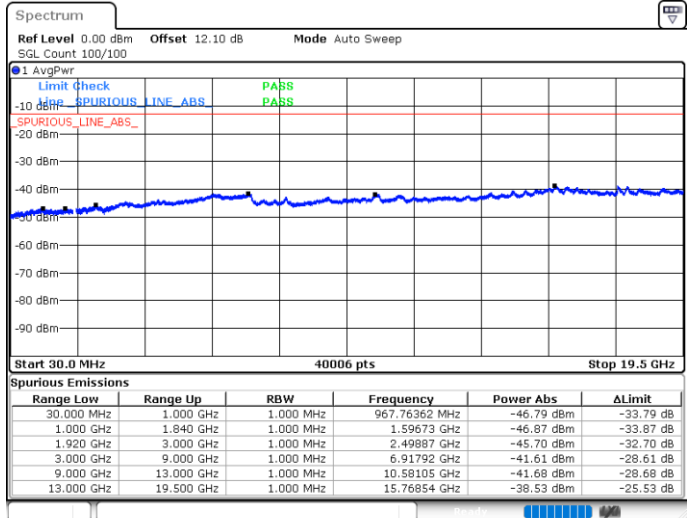

Date: 25.MAY.2020 05:48:52

LTE Band 25 / 5MHz

Highest Channel / QPSK

Date: 25.MAY.2020 05:54:20

Highest Channel / 16QAM

Date: 25.MAY.2020 05:55:01

LTE Band 25 / 10MHz

Lowest Channel / QPSK

Date: 25.MAY.2020 06:07:45

Lowest Channel / 16QAM

Date: 25.MAY.2020 06:08:26

LTE Band 25 / 10MHz

Middle Channel / QPSK

Middle Channel / 16QAM

Date: 25.MAY.2020 06:09:56

Date: 25.MAY.2020 06:10:37

Highest Channel / QPSK

Highest Channel / 16QAM

Date: 25.MAY.2020 06:16:05

Date: 25.MAY.2020 06:16:46

LTE Band 25 / 15MHz

Lowest Channel / QPSK

Lowest Channel / 16QAM

Date: 25.MAY.2020 06:40:06