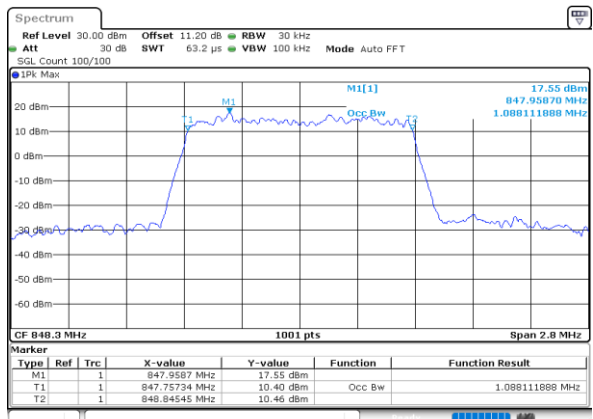

Highest Channel / 1.4MHz / 16QAM

Date: 26.MAY.2020 02:52:10