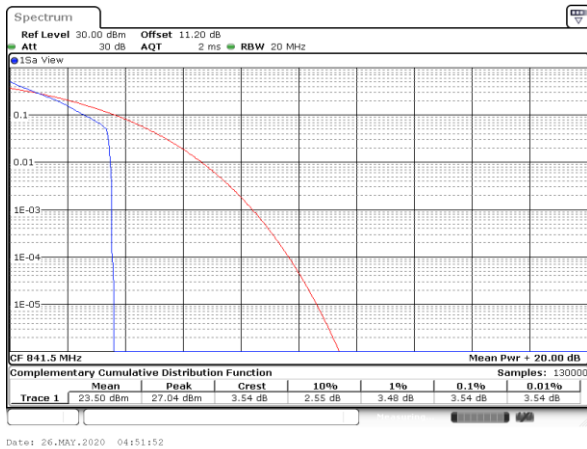

## Peak-to-Average Ratio

Mode	LTE Band 26 / 15MHz				
Mod.	QPSK		16QAM		Limit: 13dB
RB Size	1RB	Full RB	1RB	Full RB	Result
Lowest CH	3.54	4.93	5.42	5.83	PASS
Middle CH	3.68	5.19	5.36	5.94	
Highest CH	3.54	5.04	4.96	5.94	
Mode	LTE Band 26 / 15MHz				
Mod.	64QAM				Limit: 13dB
RB Size	1RB	Full RB			Result
Lowest CH	6.72	6.55	-	-	PASS
Middle CH	6.29	6.61	-	-	
Highest CH	6.32	6.55	-	-	

LTE Band 26 / 15MHz / QPSK

Lowest Channel / 1RB

Lowest Channel / Full RB

Middle Channel / 1RB

Middle Channel / Full RB

Highest Channel / 1RB

Highest Channel / Full RB

LTE Band 26 / 15MHz / 16QAM

Lowest Channel / 1RB

Date: 26.MAY.2020 04:50:22

Lowest Channel / Full RB

Date: 26.MAY.2020 04:50:13

Middle Channel / 1RB

Date: 26.MAY.2020 04:50:51

Middle Channel / Full RB

Date: 26.MAY.2020 04:51:01