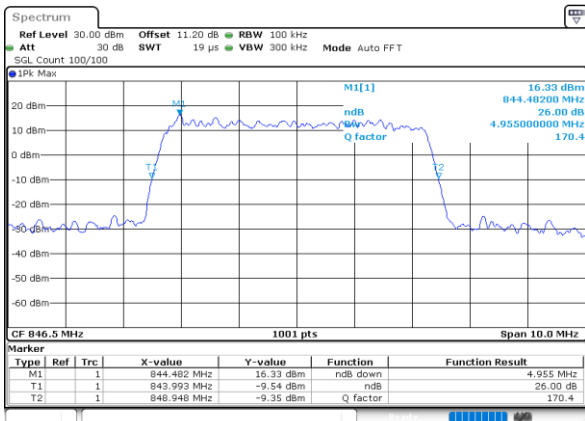

Middle Channel / 3MHz / 64QAM

Date: 26.MAY.2020 03:11:15

Highest Channel / 1.4MHz / 64QAM

Date: 26.MAY.2020 03:06:26

Highest Channel / 3MHz / 64QAM

Date: 26.MAY.2020 03:16:19

LTE Band 26

Lowest Channel / 5MHz / 64QAM

Date: 26.MAY.2020 04:00:08

Lowest Channel / 10MHz / 64QAM

Date: 26.MAY.2020 04:25:14

Middle Channel / 5MHz / 64QAM

Date: 26.MAY.2020 04:04:32

Middle Channel / 10MHz / 64QAM

Date: 26.MAY.2020 04:28:07

Highest Channel / 5MHz / 64QAM

Date: 26.MAY.2020 04:05:36

Highest Channel / 10MHz / 64QAM

Date: 26.MAY.2020 04:29:12

LTE Band 26

Lowest Channel / 15MHz / 64QAM

Middle Channel / 15MHz / 64QAM

Highest Channel / 15MHz / 64QAM

**Occupied Bandwidth**