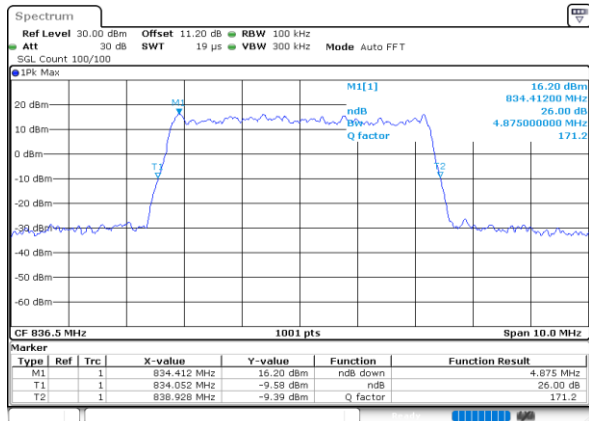

Highest Channel / 3MHz / 16QAM

Date: 26.MAY.2020 03:31:49

LTE Band 26

Lowest Channel / 5MHz / QPSK

Date: 26.MAY.2020 03:40:50

Lowest Channel / 5MHz / 16QAM

Date: 26.MAY.2020 03:40:38

Middle Channel / 5MHz / QPSK

Date: 26.MAY.2020 03:49:37

Middle Channel / 5MHz / 16QAM

Date: 26.MAY.2020 03:49:25

Highest Channel / 5MHz / QPSK

Date: 26.MAY.2020 03:51:44

Highest Channel / 5MHz / 16QAM

Date: 26.MAY.2020 03:51:33

LTE Band 26