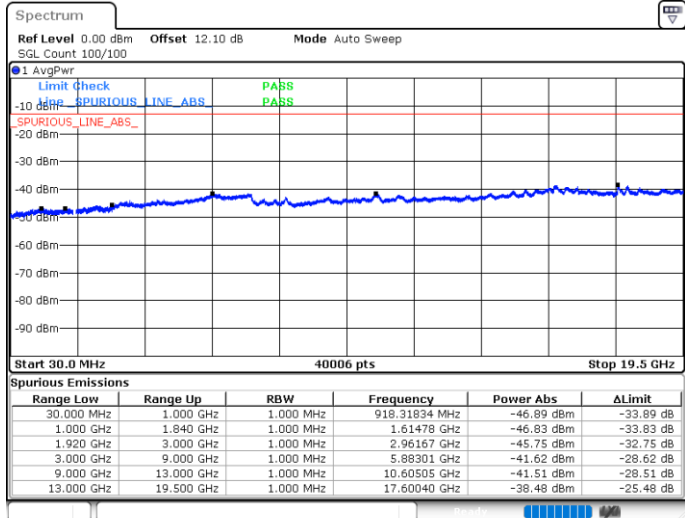

Middle Channel / 64QAM

Date: 25.MAY.2020 05:58:06

Date: 25.MAY.2020 05:59:11

Highest Channel / 64QAM

Date: 25.MAY.2020 06:02:16

LTE Band 25 / 10MHz

Lowest Channel / 64QAM

Middle Channel / 64QAM

Date: 25.MAY.2020 06:19:51

Date: 25.MAY.2020 06:20:56

Highest Channel / 64QAM

Date: 25.MAY.2020 06:24:01

LTE Band 25 / 15MHz

Lowest Channel / 64QAM

Middle Channel / 64QAM

Date: 25.MAY.2020 06:27:06