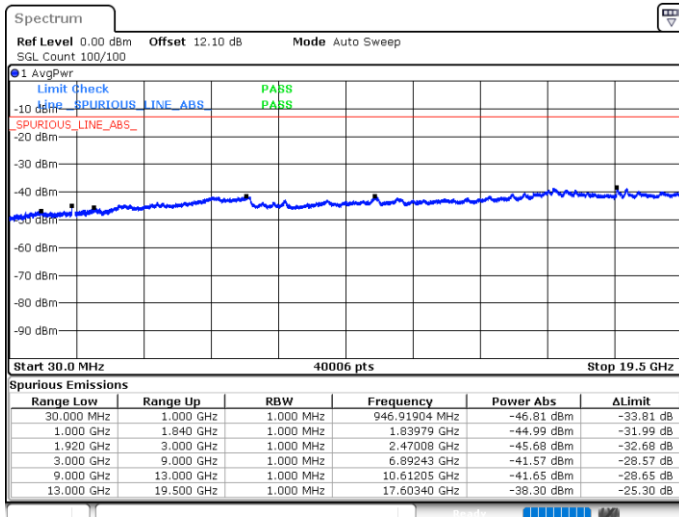

Highest Channel / QPSK

Highest Channel / 16QAM

Date: 25.MAY.2020 06:16:05

Date: 25.MAY.2020 06:16:46

LTE Band 25 / 15MHz

Lowest Channel / QPSK

Lowest Channel / 16QAM

Date: 25.MAY.2020 06:40:06

Date: 25.MAY.2020 06:40:47

Middle Channel / QPSK

Middle Channel / 16QAM

Date: 25.MAY.2020 06:42:17

Date: 25.MAY.2020 06:42:58

LTE Band 25 / 15MHz

Highest Channel / QPSK

Date: 25.MAY.2020 06:47:22

Highest Channel / 16QAM

Date: 25.MAY.2020 06:48:03

LTE Band 25 / 20MHz

Lowest Channel / QPSK

Date: 25.MAY.2020 06:52:13

Lowest Channel / 16QAM

Date: 25.MAY.2020 06:52:54

LTE Band 25 / 20MHz