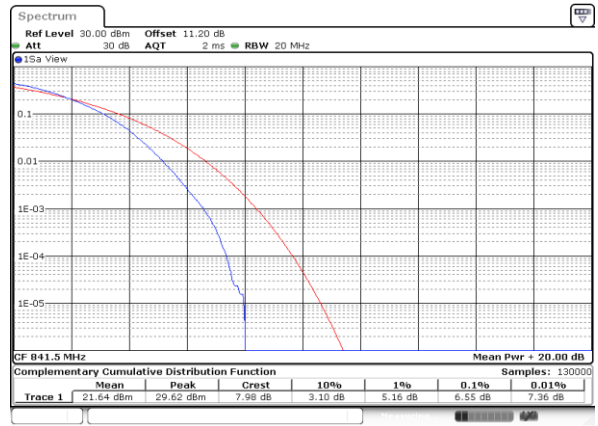

Highest Channel / 1RB

Date: 26.MAY.2020 04:51:42

Highest Channel / Full RB

Date: 26.MAY.2020 04:51:32

LTE Band 26 / 15MHz / 64QAM

Lowest Channel / 1RB

Date: 26.MAY.2020 04:52:11

Lowest Channel / Full RB

Date: 26.MAY.2020 04:52:01

Middle Channel / 1RB

Date: 26.MAY.2020 04:52:10

Middle Channel / Full RB

Date: 26.MAY.2020 04:52:10

Highest Channel / 1RB

Date: 26.MAY.2020 04:52:50

Highest Channel / Full RB

Date: 26.MAY.2020 04:52:40

**26dB Bandwidth**

Mode	LTE Band 26 : 26dB BW(MHz)											
BW	1.4MHz		3MHz		5MHz		10MHz		15MHz		20MHz	
Mod.	QPSK	16QAM	QPSK	16QAM	QPSK	16QAM	QPSK	16QAM	QPSK	16QAM	QPSK	16QAM
Lowest CH	1.21	1.22	3.02	3.05	4.92	4.89	9.79	9.63	14.45	14.21	-	-
Middle CH	1.22	1.23	3.02	3.07	4.87	4.88	9.85	9.91	14.24	14.30	-	-
Highest CH	1.23	1.23	2.97	2.99	4.88	4.88	9.63	9.61	14.30	14.36	-	-
Mode	LTE Band 26 : 26dB BW(MHz)											
BW	1.4MHz		3MHz		5MHz		10MHz		15MHz		20MHz	
Mod.	64QAM		64QAM		64QAM		64QAM		64QAM		64QAM	
Lowest CH	1.22	-	3.03	-	4.87	-	9.81	-	14.33	-	-	-
Middle CH	1.24	-	2.99	-	4.90	-	9.75	-	14.27	-	-	-
Highest CH	1.22	-	2.97	-	4.96	-	9.71	-	14.33	-	-	-