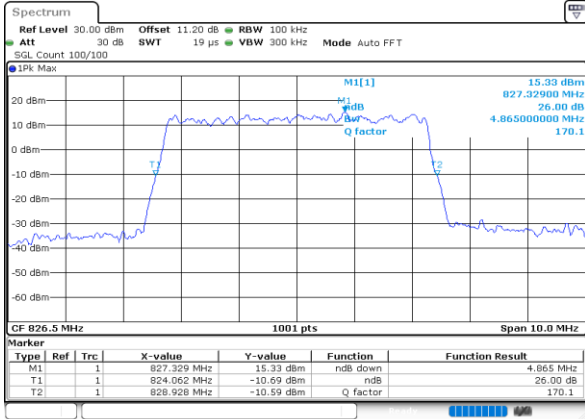

Date: 26.MAY.2020 04:45:20

LTE Band 26

Lowest Channel / 1.4MHz / 64QAM

Date: 26.MAY.2020 03:00:58

Lowest Channel / 3MHz / 64QAM

Date: 26.MAY.2020 03:10:52

Middle Channel / 1.4MHz / 64QAM

Date: 26.MAY.2020 03:05:22

Middle Channel / 3MHz / 64QAM

Date: 26.MAY.2020 03:11:15

Highest Channel / 1.4MHz / 64QAM

Date: 26.MAY.2020 03:06:26

Highest Channel / 3MHz / 64QAM

Date: 26.MAY.2020 03:16:19

LTE Band 26

Lowest Channel / 5MHz / 64QAM

Date: 26.MAY.2020 04:00:08

Lowest Channel / 10MHz / 64QAM

Date: 26.MAY.2020 04:25:14

Middle Channel / 5MHz / 64QAM

Date: 26.MAY.2020 04:04:32

Middle Channel / 10MHz / 64QAM

Date: 26.MAY.2020 04:28:07

Highest Channel / 5MHz / 64QAM

Date: 26.MAY.2020 04:05:36

Highest Channel / 10MHz / 64QAM

Date: 26.MAY.2020 04:29:12

LTE Band 26

Lowest Channel / 15MHz / 64QAM

Middle Channel / 15MHz / 64QAM

Highest Channel / 15MHz / 64QAM

**Occupied Bandwidth**