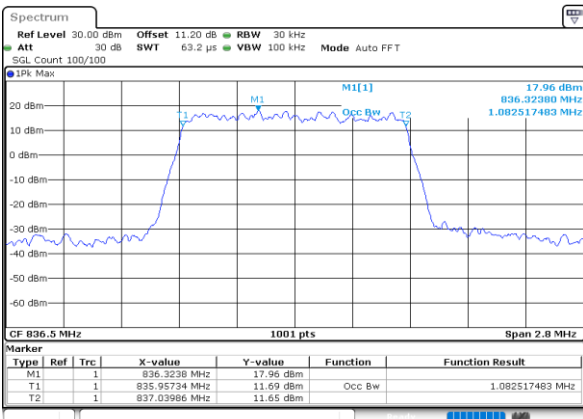

Mode	LTE Band 26 : 99%OBW(MHz)											
BW	1.4MHz		3MHz		5MHz		10MHz		15MHz		20MHz	
Mod.	QPSK	16QAM	QPSK	16QAM	QPSK	16QAM	QPSK	16QAM	QPSK	16QAM	QPSK	16QAM
Lowest CH	1.09	1.09	2.72	2.70	4.48	4.49	9.03	9.01	13.40	13.46	-	-
Middle CH	1.08	1.09	2.70	2.72	4.48	4.48	8.97	8.95	13.43	13.40	-	-
Highest CH	1.09	1.09	2.72	2.72	4.48	4.51	9.07	9.03	13.40	13.46	-	-
Mode	LTE Band 26 : 99%OBW(MHz)											
BW	1.4MHz		3MHz		5MHz		10MHz		15MHz		20MHz	
Mod.	64QAM		64QAM		64QAM		64QAM		64QAM		64QAM	
Lowest CH	1.09	-	2.73	-	4.49	-	9.07	-	13.43	-	-	-
Middle CH	1.09	-	2.72	-	4.51	-	9.03	-	13.43	-	-	-
Highest CH	1.09	-	2.73	-	4.50	-	9.01	-	13.40	-	-	-

LTE Band 26

Lowest Channel / 1.4MHz / QPSK

Date: 26.MAY.2020 02:41:02

Lowest Channel / 1.4MHz / 16QAM

Date: 26.MAY.2020 02:41:13

Middle Channel / 1.4MHz / QPSK

Date: 26.MAY.2020 02:49:49

Middle Channel / 1.4MHz / 16QAM

Date: 26.MAY.2020 02:50:01

Highest Channel / 1.4MHz / QPSK

Date: 26.MAY.2020 02:51:58

Highest Channel / 1.4MHz / 16QAM

Date: 26.MAY.2020 02:52:10