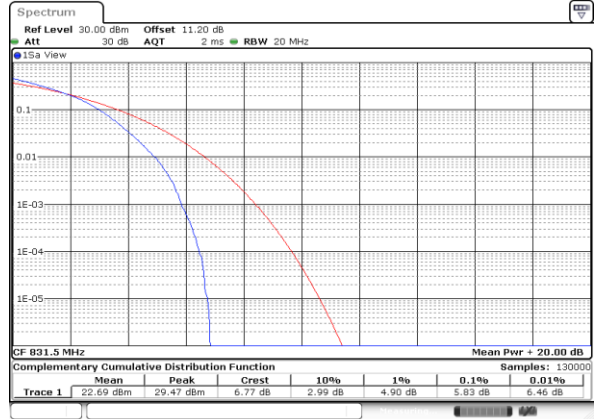

## Peak-to-Average Ratio

Mode	LTE Band 26 / 15MHz				
Mod.	QPSK		16QAM		Limit: 13dB
RB Size	1RB	Full RB	1RB	Full RB	Result
Lowest CH	3.54	4.93	5.42	5.83	PASS
Middle CH	3.68	5.19	5.36	5.94	
Highest CH	3.54	5.04	4.96	5.94	
Mode	LTE Band 26 / 15MHz				
Mod.	64QAM				Limit: 13dB
RB Size	1RB	Full RB			Result
Lowest CH	6.72	6.55	-	-	PASS
Middle CH	6.29	6.61	-	-	
Highest CH	6.32	6.55	-	-	

LTE Band 26 / 15MHz / QPSK

Lowest Channel / 1RB

Lowest Channel / Full RB

Middle Channel / 1RB

Middle Channel / Full RB

Highest Channel / 1RB

Highest Channel / Full RB

LTE Band 26 / 15MHz / 16QAM

Lowest Channel / 1RB

Date: 26.MAY.2020 04:50:22

Lowest Channel / Full RB

Date: 26.MAY.2020 04:50:13

Middle Channel / 1RB

Date: 26.MAY.2020 04:50:51

Middle Channel / Full RB

Date: 26.MAY.2020 04:51:01