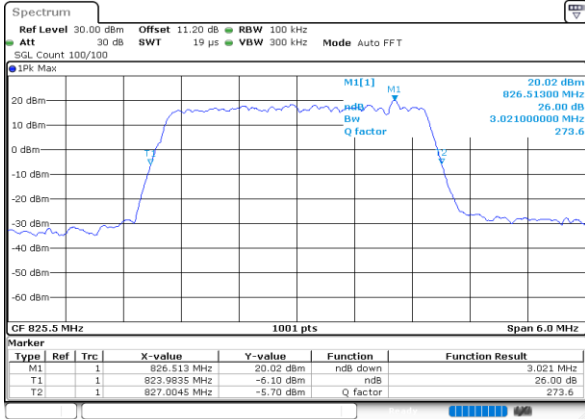

LTE Band 26

Lowest Channel / 1.4MHz / QPSK

Date: 26.MAY.2020 02:41:37

Lowest Channel / 1.4MHz / 16QAM

Date: 26.MAY.2020 02:41:25

Middle Channel / 1.4MHz / QPSK

Date: 26.MAY.2020 02:50:25

Middle Channel / 1.4MHz / 16QAM

Date: 26.MAY.2020 02:50:13

Highest Channel / 1.4MHz / QPSK

Date: 26.MAY.2020 02:52:34

Highest Channel / 1.4MHz / 16QAM

Date: 26.MAY.2020 02:52:22

LTE Band 26

Lowest Channel / 3MHz / QPSK

Date: 26.MAY.2020 03:21:06