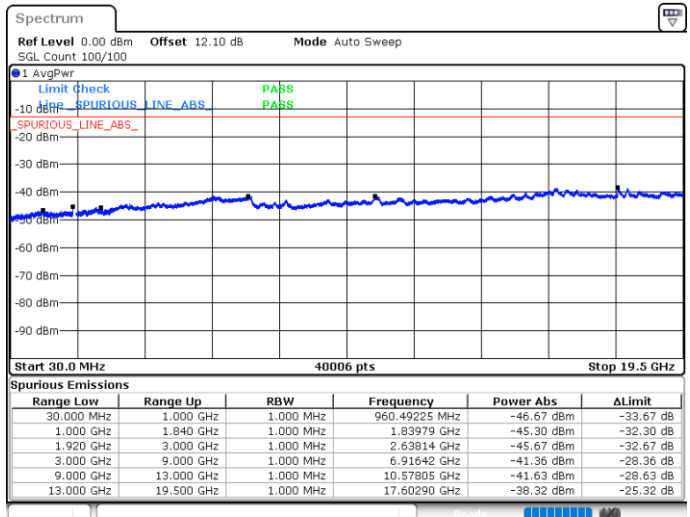

Highest Channel / 16QAM

Date: 25.MAY.2020 06:48:03

LTE Band 25 / 20MHz

Lowest Channel / QPSK

Date: 25.MAY.2020 06:52:13

Lowest Channel / 16QAM

Date: 25.MAY.2020 06:52:54

LTE Band 25 / 20MHz