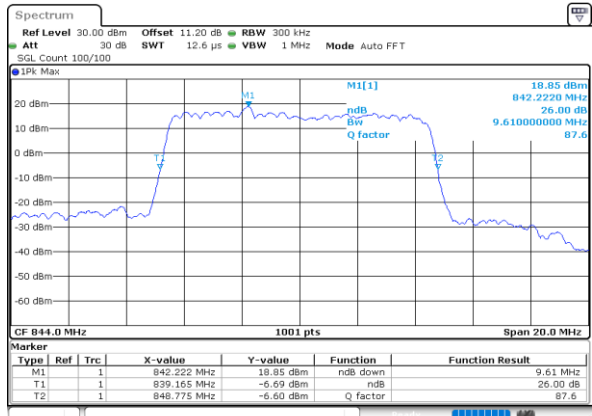

Date: 26.MAY.2020 03:49:37

Middle Channel / 5MHz / 16QAM

Date: 26.MAY.2020 03:49:25

Highest Channel / 5MHz / QPSK

Date: 26.MAY.2020 03:51:44

Highest Channel / 5MHz / 16QAM

Date: 26.MAY.2020 03:51:33

LTE Band 26

Lowest Channel / 10MHz / QPSK

Date: 26.MAY.2020 04:13:33

Lowest Channel / 10MHz / 16QAM

Date: 26.MAY.2020 04:13:21

Middle Channel / 10MHz / QPSK

Date: 26.MAY.2020 04:18:41

Middle Channel / 10MHz / 16QAM

Date: 26.MAY.2020 04:18:29

Highest Channel / 10MHz / QPSK

Date: 26.MAY.2020 04:20:49

Highest Channel / 10MHz / 16QAM

Date: 26.MAY.2020 04:20:37

LTE Band 26

Lowest Channel / 15MHz / QPSK

Date: 26.MAY.2020 04:38:19

Lowest Channel / 15MHz / 16QAM