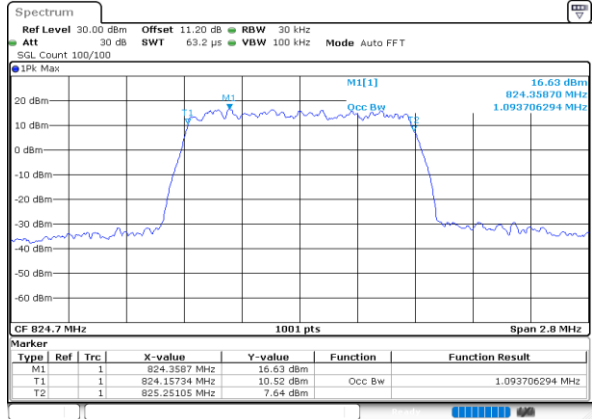

Date: 26.MAY.2020 04:05:36

Highest Channel / 10MHz / 64QAM

Date: 26.MAY.2020 04:29:12

LTE Band 26

Lowest Channel / 15MHz / 64QAM

Middle Channel / 15MHz / 64QAM

Highest Channel / 15MHz / 64QAM

**Occupied Bandwidth**

Mode	LTE Band 26 : 99%OBW(MHz)											
BW	1.4MHz		3MHz		5MHz		10MHz		15MHz		20MHz	
Mod.	QPSK	16QAM	QPSK	16QAM	QPSK	16QAM	QPSK	16QAM	QPSK	16QAM	QPSK	16QAM
Lowest CH	1.09	1.09	2.72	2.70	4.48	4.49	9.03	9.01	13.40	13.46	-	-
Middle CH	1.08	1.09	2.70	2.72	4.48	4.48	8.97	8.95	13.43	13.40	-	-
Highest CH	1.09	1.09	2.72	2.72	4.48	4.51	9.07	9.03	13.40	13.46	-	-
Mode	LTE Band 26 : 99%OBW(MHz)											
BW	1.4MHz		3MHz		5MHz		10MHz		15MHz		20MHz	
Mod.	64QAM		64QAM		64QAM		64QAM		64QAM		64QAM	
Lowest CH	1.09	-	2.73	-	4.49	-	9.07	-	13.43	-	-	-
Middle CH	1.09	-	2.72	-	4.51	-	9.03	-	13.43	-	-	-
Highest CH	1.09	-	2.73	-	4.50	-	9.01	-	13.40	-	-	-

LTE Band 26

Lowest Channel / 1.4MHz / QPSK

Date: 26.MAY.2020 02:41:02

Lowest Channel / 1.4MHz / 16QAM

Date: 26.MAY.2020 02:41:13

Middle Channel / 1.4MHz / QPSK

Date: 26.MAY.2020 02:49:49

Middle Channel / 1.4MHz / 16QAM