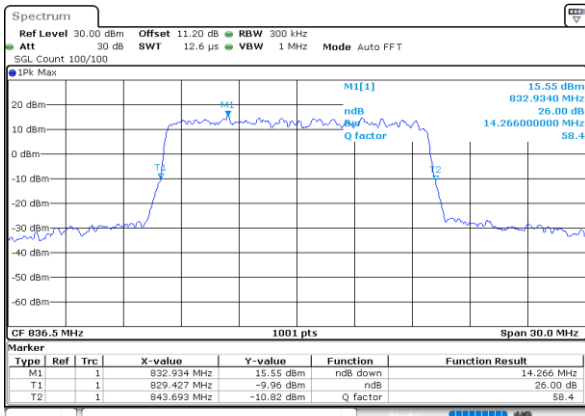

Date: 26.MAY.2020 04:00:08

Lowest Channel / 10MHz / 64QAM

Date: 26.MAY.2020 04:25:14

Middle Channel / 5MHz / 64QAM

Date: 26.MAY.2020 04:04:32

Middle Channel / 10MHz / 64QAM

Date: 26.MAY.2020 04:28:07

Highest Channel / 5MHz / 64QAM

Date: 26.MAY.2020 04:05:36

Highest Channel / 10MHz / 64QAM

Date: 26.MAY.2020 04:29:12

LTE Band 26

Lowest Channel / 15MHz / 64QAM

Middle Channel / 15MHz / 64QAM

Highest Channel / 15MHz / 64QAM

**Occupied Bandwidth**

Mode	LTE Band 26 : 99%OBW(MHz)											
BW	1.4MHz		3MHz		5MHz		10MHz		15MHz		20MHz	
Mod.	QPSK	16QAM	QPSK	16QAM	QPSK	16QAM	QPSK	16QAM	QPSK	16QAM	QPSK	16QAM
Lowest CH	1.09	1.09	2.72	2.70	4.48	4.49	9.03	9.01	13.40	13.46	-	-
Middle CH	1.08	1.09	2.70	2.72	4.48	4.48	8.97	8.95	13.43	13.40	-	-
Highest CH	1.09	1.09	2.72	2.72	4.48	4.51	9.07	9.03	13.40	13.46	-	-
Mode	LTE Band 26 : 99%OBW(MHz)											
BW	1.4MHz		3MHz		5MHz		10MHz		15MHz		20MHz	
Mod.	64QAM		64QAM		64QAM		64QAM		64QAM		64QAM	
Lowest CH	1.09	-	2.73	-	4.49	-	9.07	-	13.43	-	-	-
Middle CH	1.09	-	2.72	-	4.51	-	9.03	-	13.43	-	-	-
Highest CH	1.09	-	2.73	-	4.50	-	9.01	-	13.40	-	-	-