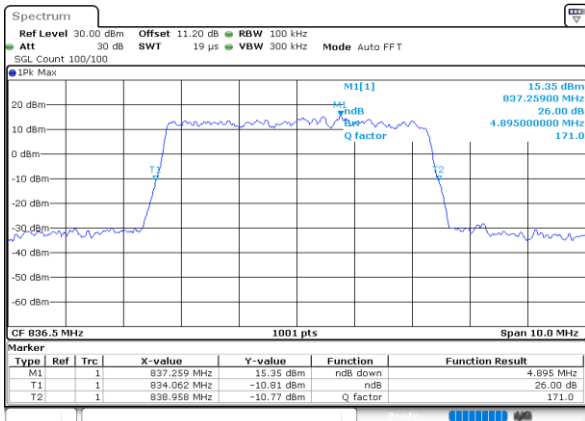

Date: 26.MAY.2020 04:45:20

LTE Band 26

Lowest Channel / 1.4MHz / 64QAM

Date: 26.MAY.2020 03:00:58

Lowest Channel / 3MHz / 64QAM

Date: 26.MAY.2020 03:10:52

Middle Channel / 1.4MHz / 64QAM

Date: 26.MAY.2020 03:05:22

Middle Channel / 3MHz / 64QAM

Date: 26.MAY.2020 03:11:15

Highest Channel / 1.4MHz / 64QAM

Date: 26.MAY.2020 03:06:26

Highest Channel / 3MHz / 64QAM

Date: 26.MAY.2020 03:16:19

LTE Band 26

Lowest Channel / 5MHz / 64QAM

Date: 26.MAY.2020 04:00:08

Lowest Channel / 10MHz / 64QAM

Date: 26.MAY.2020 04:25:14

Middle Channel / 5MHz / 64QAM

Date: 26.MAY.2020 04:04:32

Middle Channel / 10MHz / 64QAM

Date: 26.MAY.2020 04:28:07

Highest Channel / 5MHz / 64QAM