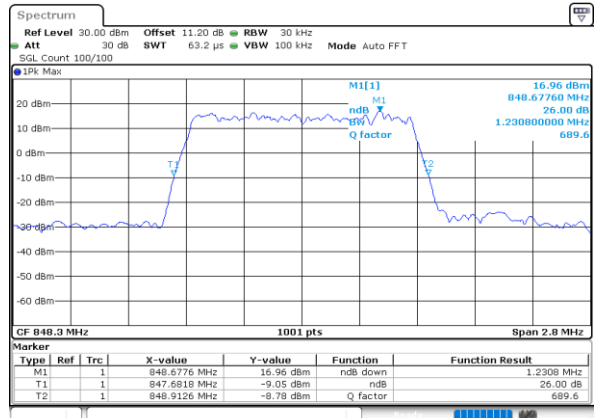

Date: 26.MAY.2020 04:52:40

**26dB Bandwidth**

Mode	LTE Band 26 : 26dB BW(MHz)											
BW	1.4MHz		3MHz		5MHz		10MHz		15MHz		20MHz	
Mod.	QPSK	16QAM	QPSK	16QAM	QPSK	16QAM	QPSK	16QAM	QPSK	16QAM	QPSK	16QAM
Lowest CH	1.21	1.22	3.02	3.05	4.92	4.89	9.79	9.63	14.45	14.21	-	-
Middle CH	1.22	1.23	3.02	3.07	4.87	4.88	9.85	9.91	14.24	14.30	-	-
Highest CH	1.23	1.23	2.97	2.99	4.88	4.88	9.63	9.61	14.30	14.36	-	-
Mode	LTE Band 26 : 26dB BW(MHz)											
BW	1.4MHz		3MHz		5MHz		10MHz		15MHz		20MHz	
Mod.	64QAM		64QAM		64QAM		64QAM		64QAM		64QAM	
Lowest CH	1.22	-	3.03	-	4.87	-	9.81	-	14.33	-	-	-
Middle CH	1.24	-	2.99	-	4.90	-	9.75	-	14.27	-	-	-
Highest CH	1.22	-	2.97	-	4.96	-	9.71	-	14.33	-	-	-

LTE Band 26

Lowest Channel / 1.4MHz / QPSK

Date: 26.MAY.2020 02:41:37

Lowest Channel / 1.4MHz / 16QAM

Date: 26.MAY.2020 02:41:25

Middle Channel / 1.4MHz / QPSK

Date: 26.MAY.2020 02:50:25

Middle Channel / 1.4MHz / 16QAM

Date: 26.MAY.2020 02:50:13

Highest Channel / 1.4MHz / QPSK

Date: 26.MAY.2020 02:52:34

Highest Channel / 1.4MHz / 16QAM

Date: 26.MAY.2020 02:52:22

LTE Band 26

Lowest Channel / 3MHz / QPSK

Date: 26.MAY.2020 03:21:06