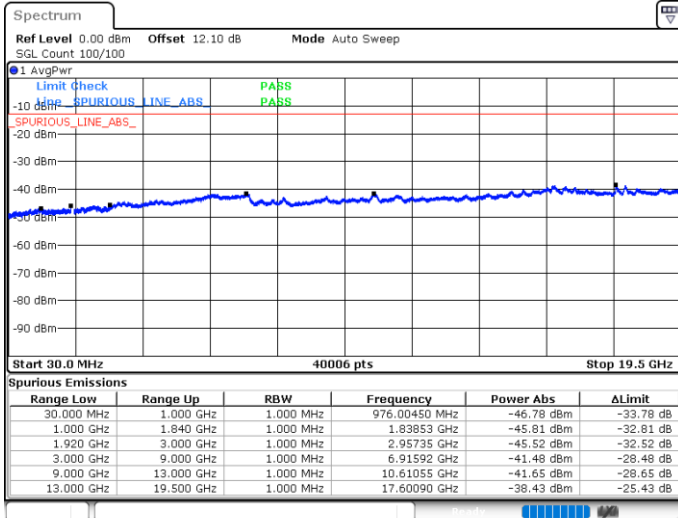

LTE Band 25 / 5MHz

Lowest Channel / QPSK

Lowest Channel / 16QAM

Date: 25.MAY.2020 05:46:00

Date: 25.MAY.2020 05:46:41

Middle Channel / QPSK

Middle Channel / 16QAM

Date: 25.MAY.2020 05:48:11

Date: 25.MAY.2020 05:48:52

LTE Band 25 / 5MHz

Highest Channel / QPSK

Date: 25.MAY.2020 05:54:20

Highest Channel / 16QAM

Date: 25.MAY.2020 05:55:01

LTE Band 25 / 10MHz

Lowest Channel / QPSK