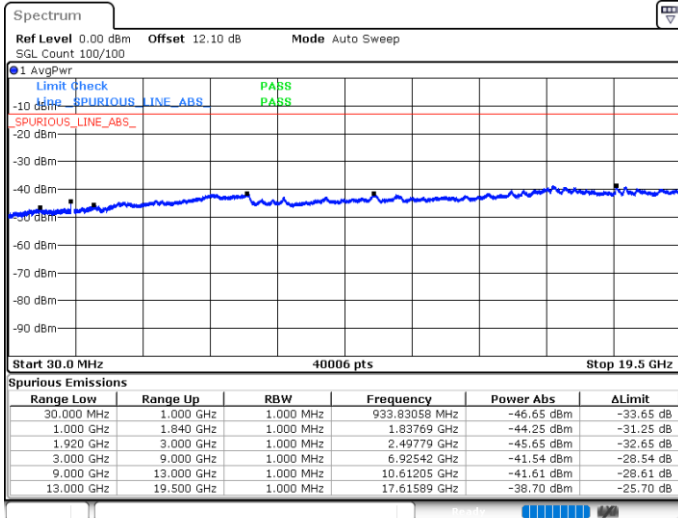

Middle Channel / 64QAM

Date: 25.MAY.2020 05:58:06

Date: 25.MAY.2020 05:59:11

Highest Channel / 64QAM

Date: 25.MAY.2020 06:02:16

LTE Band 25 / 10MHz

Lowest Channel / 64QAM

Middle Channel / 64QAM

Date: 25.MAY.2020 06:19:51

Date: 25.MAY.2020 06:20:56

Highest Channel / 64QAM

Date: 25.MAY.2020 06:24:01

LTE Band 25 / 15MHz

Lowest Channel / 64QAM

Middle Channel / 64QAM

Date: 25.MAY.2020 06:27:06

Date: 25.MAY.2020 06:33:24

Highest Channel / 64QAM

Date: 25.MAY.2020 06:35:57

LTE Band 25 / 20MHz

Lowest Channel / 64QAM

Middle Channel / 64QAM

Date: 25.MAY.2020 07:03:13

Date: 25.MAY.2020 07:06:19