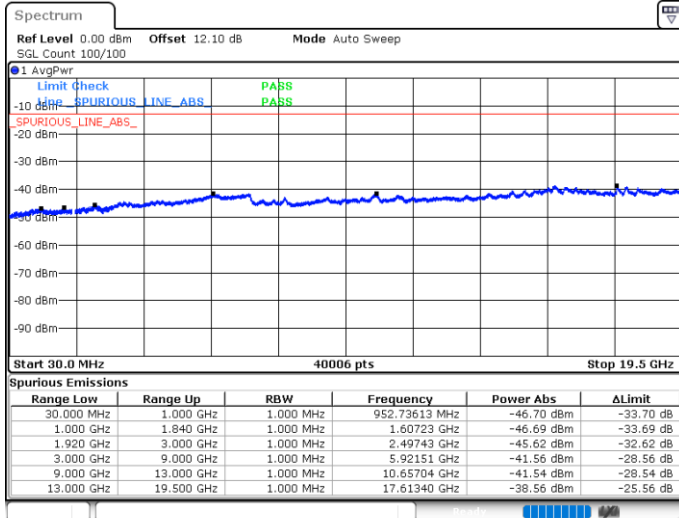

Highest Channel / QPSK

Highest Channel / 16QAM

Date: 25.MAY.2020 06:16:05

Date: 25.MAY.2020 06:16:46

LTE Band 25 / 15MHz

Lowest Channel / QPSK

Lowest Channel / 16QAM

Date: 25.MAY.2020 06:40:06

Date: 25.MAY.2020 06:40:47

Middle Channel / QPSK

Middle Channel / 16QAM

Date: 25.MAY.2020 06:42:17

Date: 25.MAY.2020 06:42:58

LTE Band 25 / 15MHz

Highest Channel / QPSK

Date: 25.MAY.2020 06:47:22

Highest Channel / 16QAM

Date: 25.MAY.2020 06:48:03

LTE Band 25 / 20MHz

Lowest Channel / QPSK

Date: 25.MAY.2020 06:52:13

Lowest Channel / 16QAM

Date: 25.MAY.2020 06:52:54

LTE Band 25 / 20MHz