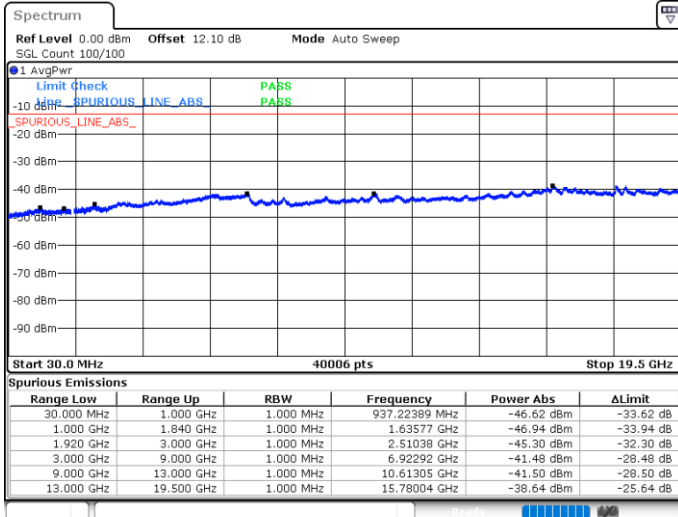

Middle Channel / 64QAM

Date: 25.MAY.2020 05:58:06

Date: 25.MAY.2020 05:59:11

Highest Channel / 64QAM

Date: 25.MAY.2020 06:02:16

LTE Band 25 / 10MHz

Lowest Channel / 64QAM

Middle Channel / 64QAM

Date: 25.MAY.2020 06:19:51

Date: 25.MAY.2020 06:20:56

Highest Channel / 64QAM

Date: 25.MAY.2020 06:24:01

LTE Band 25 / 15MHz

Lowest Channel / 64QAM

Middle Channel / 64QAM

Date: 25.MAY.2020 06:27:06