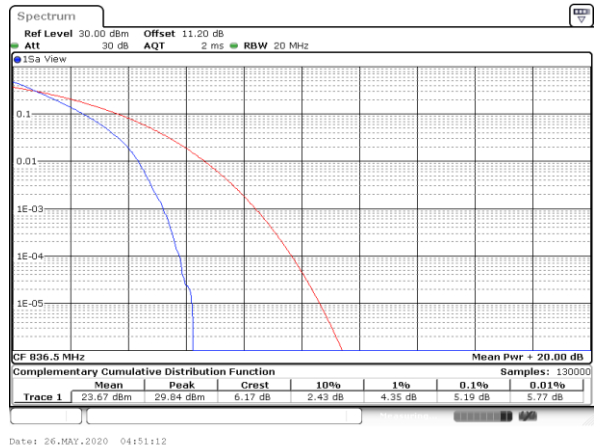

## Peak-to-Average Ratio

Mode	LTE Band 26 / 15MHz				
Mod.	QPSK		16QAM		Limit: 13dB
RB Size	1RB	Full RB	1RB	Full RB	Result
Lowest CH	3.54	4.93	5.42	5.83	PASS
Middle CH	3.68	5.19	5.36	5.94	
Highest CH	3.54	5.04	4.96	5.94	
Mode	LTE Band 26 / 15MHz				
Mod.	64QAM				Limit: 13dB
RB Size	1RB	Full RB			Result
Lowest CH	6.72	6.55	-	-	PASS
Middle CH	6.29	6.61	-	-	
Highest CH	6.32	6.55	-	-	

LTE Band 26 / 15MHz / QPSK

Lowest Channel / 1RB

Lowest Channel / Full RB

Middle Channel / 1RB

Middle Channel / Full RB

Highest Channel / 1RB

Highest Channel / Full RB

LTE Band 26 / 15MHz / 16QAM

Lowest Channel / 1RB

Date: 26.MAY.2020 04:50:22

Lowest Channel / Full RB

Date: 26.MAY.2020 04:50:13

Middle Channel / 1RB

Date: 26.MAY.2020 04:50:51

Middle Channel / Full RB

Date: 26.MAY.2020 04:51:01