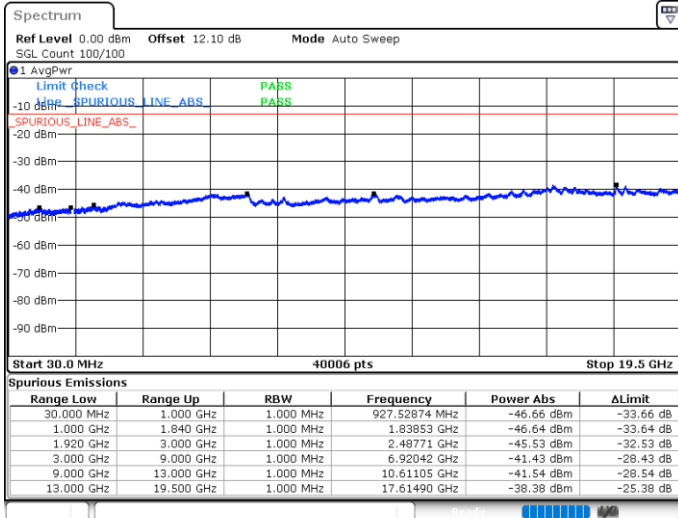

Lowest Channel / 64QAM

Middle Channel / 64QAM

Date: 25.MAY.2020 05:21:52

Date: 25.MAY.2020 05:22:57

Highest Channel / 64QAM

Date: 25.MAY.2020 05:26:01

LTE Band 25 / 5MHz

Lowest Channel / 64QAM

Middle Channel / 64QAM

Date: 25.MAY.2020 05:58:06

Date: 25.MAY.2020 05:59:11

Highest Channel / 64QAM

Date: 25.MAY.2020 06:02:16

LTE Band 25 / 10MHz

Lowest Channel / 64QAM

Middle Channel / 64QAM