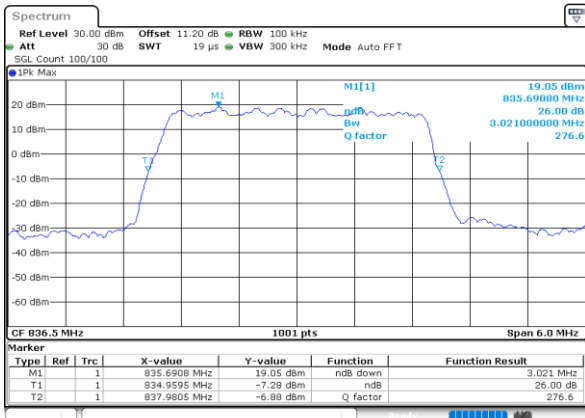

Middle Channel / 3MHz / QPSK

Date: 26.MAY.2020 03:29:53