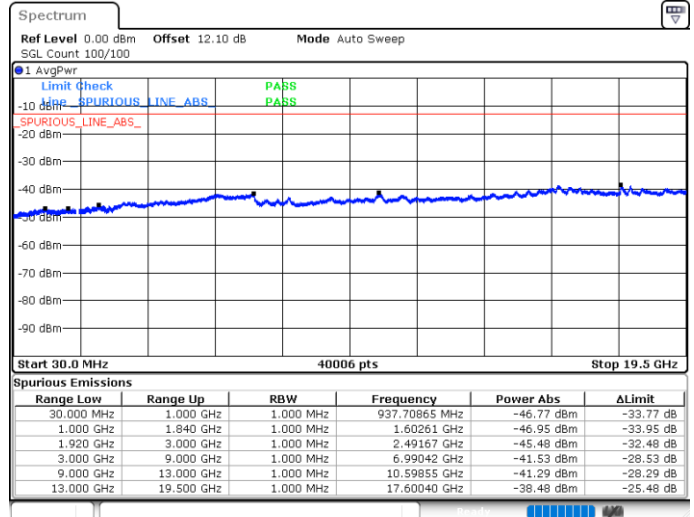

Highest Channel / 16QAM

Date: 25.MAY.2020 06:48:03

LTE Band 25 / 20MHz

Lowest Channel / QPSK

Date: 25.MAY.2020 06:52:13

Lowest Channel / 16QAM

Date: 25.MAY.2020 06:52:54

LTE Band 25 / 20MHz

Middle Channel / QPSK

Middle Channel / 16QAM

Date: 25.MAY.2020 06:54:23

Date: 25.MAY.2020 06:55:04

Highest Channel / QPSK

Highest Channel / 16QAM

Date: 25.MAY.2020 07:00:07

Date: 25.MAY.2020 07:00:48

LTE Band 25 / 1.4MHz

Lowest Channel / 64QAM

Middle Channel / 64QAM

Date: 25.MAY.2020 05:14:22

Date: 25.MAY.2020 05:15:27

Highest Channel / 64QAM

Date: 25.MAY.2020 05:18:47

LTE Band 25 / 3MHz