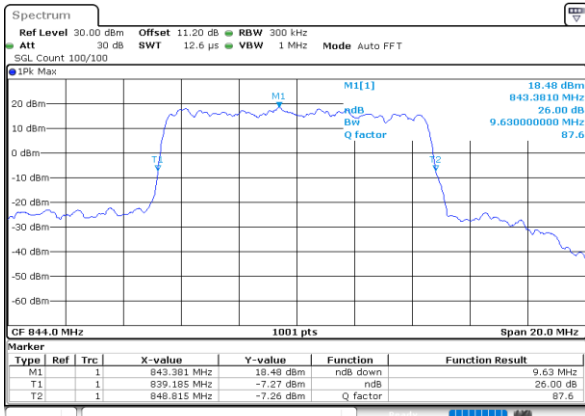

Date: 26.MAY.2020 03:49:37

Middle Channel / 5MHz / 16QAM

Date: 26.MAY.2020 03:49:25

Highest Channel / 5MHz / QPSK

Date: 26.MAY.2020 03:51:44

Highest Channel / 5MHz / 16QAM

Date: 26.MAY.2020 03:51:33

LTE Band 26

Lowest Channel / 10MHz / QPSK

Date: 26.MAY.2020 04:13:33

Lowest Channel / 10MHz / 16QAM

Date: 26.MAY.2020 04:13:21

Middle Channel / 10MHz / QPSK

Date: 26.MAY.2020 04:18:41

Middle Channel / 10MHz / 16QAM

Date: 26.MAY.2020 04:18:29

Highest Channel / 10MHz / QPSK

Date: 26.MAY.2020 04:20:49

Highest Channel / 10MHz / 16QAM

Date: 26.MAY.2020 04:20:37

LTE Band 26

Lowest Channel / 15MHz / QPSK

Date: 26.MAY.2020 04:38:19

Lowest Channel / 15MHz / 16QAM