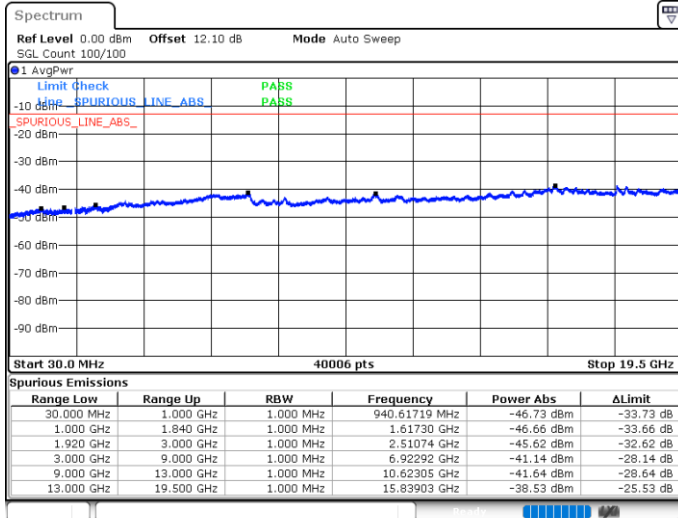

LTE Band 25 / 5MHz

Lowest Channel / QPSK

Lowest Channel / 16QAM

Date: 25.MAY.2020 05:46:00

Date: 25.MAY.2020 05:46:41

Middle Channel / QPSK

Middle Channel / 16QAM

Date: 25.MAY.2020 05:48:11

Date: 25.MAY.2020 05:48:52

LTE Band 25 / 5MHz

Highest Channel / QPSK

Date: 25.MAY.2020 05:54:20

Highest Channel / 16QAM

Date: 25.MAY.2020 05:55:01

LTE Band 25 / 10MHz

Lowest Channel / QPSK