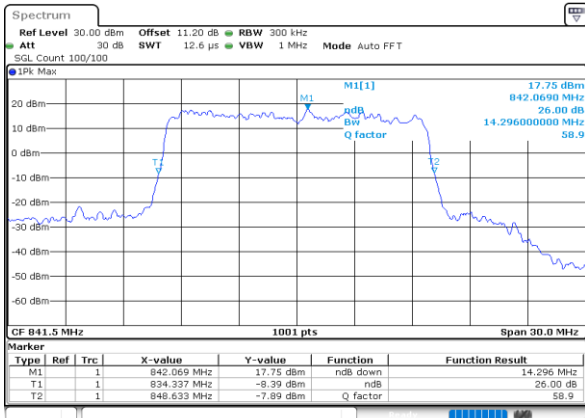

Highest Channel / 10MHz / QPSK

Date: 26.MAY.2020 04:20:49

Highest Channel / 10MHz / 16QAM

Date: 26.MAY.2020 04:20:37

LTE Band 26

Lowest Channel / 15MHz / QPSK

Date: 26.MAY.2020 04:38:19

Lowest Channel / 15MHz / 16QAM

Date: 26.MAY.2020 04:38:07

Middle Channel / 15MHz / QPSK

Date: 26.MAY.2020 04:43:23

Middle Channel / 15MHz / 16QAM

Date: 26.MAY.2020 04:43:11

Highest Channel / 15MHz / QPSK

Date: 26.MAY.2020 04:45:32

Highest Channel / 15MHz / 16QAM

Date: 26.MAY.2020 04:45:20

LTE Band 26

Lowest Channel / 1.4MHz / 64QAM

Date: 26.MAY.2020 03:00:58

Lowest Channel / 3MHz / 64QAM

Date: 26.MAY.2020 03:10:52

Middle Channel / 1.4MHz / 64QAM

Date: 26.MAY.2020 03:05:22

Middle Channel / 3MHz / 64QAM

Date: 26.MAY.2020 03:11:15

Highest Channel / 1.4MHz / 64QAM

Date: 26.MAY.2020 03:06:26

Highest Channel / 3MHz / 64QAM

Date: 26.MAY.2020 03:16:19

LTE Band 26

Lowest Channel / 5MHz / 64QAM