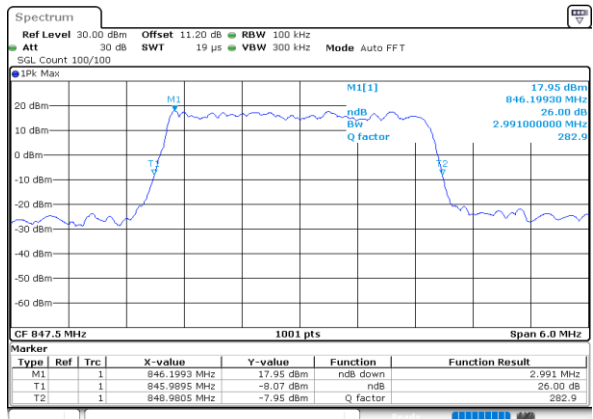

Date: 26.MAY.2020 02:50:13

Highest Channel / 1.4MHz / QPSK

Date: 26.MAY.2020 02:52:34

Highest Channel / 1.4MHz / 16QAM

Date: 26.MAY.2020 02:52:22

LTE Band 26

Lowest Channel / 3MHz / QPSK

Date: 26.MAY.2020 03:21:06

Lowest Channel / 3MHz / 16QAM

Date: 26.MAY.2020 03:20:54

Middle Channel / 3MHz / QPSK

Date: 26.MAY.2020 03:29:53

Middle Channel / 3MHz / 16QAM

Date: 26.MAY.2020 03:29:41

Highest Channel / 3MHz / QPSK

Date: 26.MAY.2020 03:32:01

Highest Channel / 3MHz / 16QAM

Date: 26.MAY.2020 03:31:49

LTE Band 26

Lowest Channel / 5MHz / QPSK

Date: 26.MAY.2020 03:40:50

Lowest Channel / 5MHz / 16QAM

Date: 26.MAY.2020 03:40:38

Middle Channel / 5MHz / QPSK

Date: 26.MAY.2020 03:49:37

Middle Channel / 5MHz / 16QAM

Date: 26.MAY.2020 03:49:25

Highest Channel / 5MHz / QPSK

Date: 26.MAY.2020 03:51:44

Highest Channel / 5MHz / 16QAM

Date: 26.MAY.2020 03:51:33

LTE Band 26