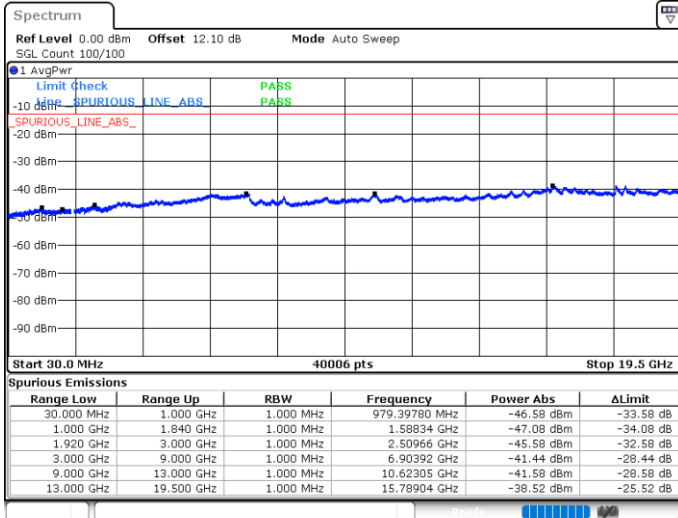

Date: 25.MAY.2020 06:07:45

Lowest Channel / 16QAM

Date: 25.MAY.2020 06:08:26

LTE Band 25 / 10MHz

Middle Channel / QPSK

Middle Channel / 16QAM

Date: 25.MAY.2020 06:09:56

Date: 25.MAY.2020 06:10:37

Highest Channel / QPSK

Highest Channel / 16QAM

Date: 25.MAY.2020 06:16:05

Date: 25.MAY.2020 06:16:46

LTE Band 25 / 15MHz

Lowest Channel / QPSK

Lowest Channel / 16QAM

Date: 25.MAY.2020 06:40:06