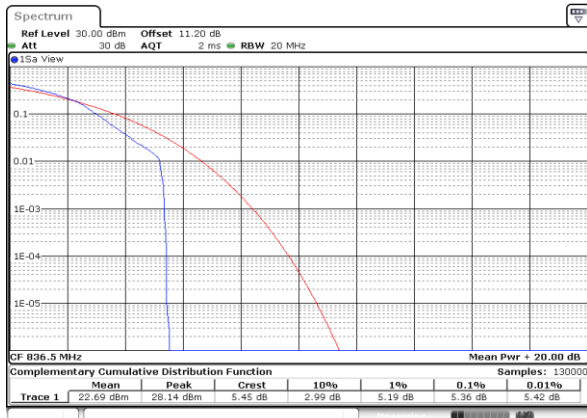

Lowest Channel / 1RB

Date: 26.MAY.2020 04:50:22

Lowest Channel / Full RB

Date: 26.MAY.2020 04:50:13

Middle Channel / 1RB

Date: 26.MAY.2020 04:50:51

Middle Channel / Full RB

Date: 26.MAY.2020 04:51:01

Highest Channel / 1RB

Date: 26.MAY.2020 04:51:42

Highest Channel / Full RB

Date: 26.MAY.2020 04:51:32

LTE Band 26 / 15MHz / 64QAM

Lowest Channel / 1RB

Date: 26.MAY.2020 04:52:11

Lowest Channel / Full RB