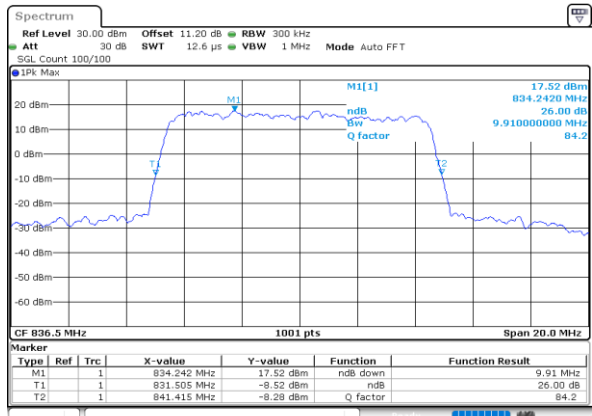

Date: 26.MAY.2020 03:49:37

Middle Channel / 5MHz / 16QAM

Date: 26.MAY.2020 03:49:25

Highest Channel / 5MHz / QPSK

Date: 26.MAY.2020 03:51:44

Highest Channel / 5MHz / 16QAM

Date: 26.MAY.2020 03:51:33

LTE Band 26

Lowest Channel / 10MHz / QPSK

Date: 26.MAY.2020 04:13:33

Lowest Channel / 10MHz / 16QAM

Date: 26.MAY.2020 04:13:21

Middle Channel / 10MHz / QPSK

Date: 26.MAY.2020 04:18:41

Middle Channel / 10MHz / 16QAM

Date: 26.MAY.2020 04:18:29

Highest Channel / 10MHz / QPSK

Date: 26.MAY.2020 04:20:49

Highest Channel / 10MHz / 16QAM

Date: 26.MAY.2020 04:20:37

LTE Band 26

Lowest Channel / 15MHz / QPSK

Date: 26.MAY.2020 04:38:19

Lowest Channel / 15MHz / 16QAM