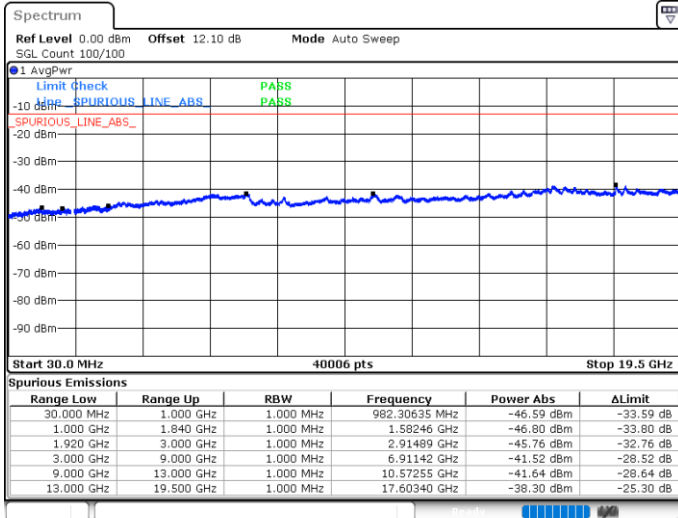

Date: 25.MAY.2020 06:33:24

Highest Channel / 64QAM

Date: 25.MAY.2020 06:35:57

LTE Band 25 / 20MHz

Lowest Channel / 64QAM

Middle Channel / 64QAM

Date: 25.MAY.2020 07:03:13

Date: 25.MAY.2020 07:06:19

Highest Channel / 64QAM

Date: 25.MAY.2020 07:09:11

Frequency Stability

Test Conditions		LTE Band 25 (QPSK) / Middle Channel	Limit
Temperature (°C)	Voltage (Volt)	BW 10MHz	Note 2.
		Deviation (ppm)	Result
50	Normal Voltage	0.0029	PASS
40	Normal Voltage	0.0006	
30	Normal Voltage	0.0024	
20(Ref.)	Normal Voltage	0.0000	
10	Normal Voltage	0.0029	
0	Normal Voltage	0.0051	
-10	Normal Voltage	0.0037	
-20	Normal Voltage	0.0028	
-30	Normal Voltage	0.0012	
20	Maximum Voltage	0.0031	
20	Normal Voltage	0.0029	
20	Battery End Point	0.0030	