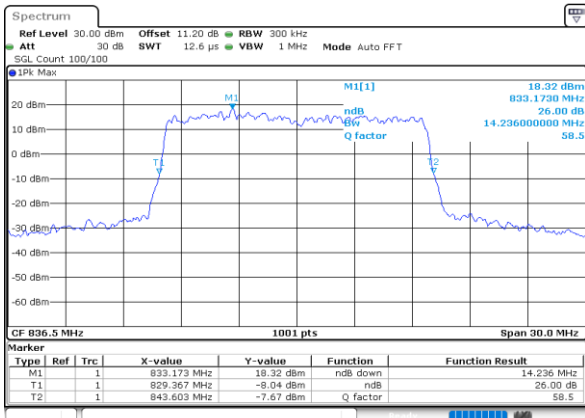

Highest Channel / 10MHz / QPSK

Date: 26.MAY.2020 04:20:49

Highest Channel / 10MHz / 16QAM

Date: 26.MAY.2020 04:20:37

LTE Band 26

Lowest Channel / 15MHz / QPSK

Date: 26.MAY.2020 04:38:19

Lowest Channel / 15MHz / 16QAM

Date: 26.MAY.2020 04:38:07

Middle Channel / 15MHz / QPSK

Date: 26.MAY.2020 04:43:23

Middle Channel / 15MHz / 16QAM

Date: 26.MAY.2020 04:43:11

Highest Channel / 15MHz / QPSK

Date: 26.MAY.2020 04:45:32

Highest Channel / 15MHz / 16QAM

Date: 26.MAY.2020 04:45:20

LTE Band 26

Lowest Channel / 1.4MHz / 64QAM

Date: 26.MAY.2020 03:00:58

Lowest Channel / 3MHz / 64QAM

Date: 26.MAY.2020 03:10:52

Middle Channel / 1.4MHz / 64QAM

Date: 26.MAY.2020 03:05:22