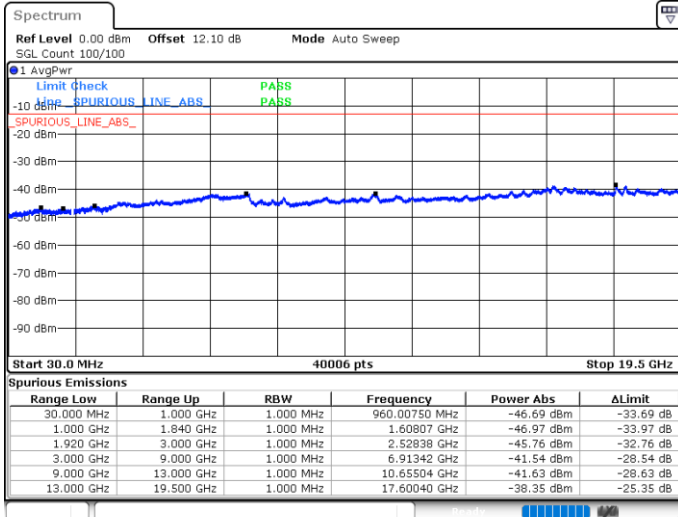

Highest Channel / QPSK

Highest Channel / 16QAM

Date: 25.MAY.2020 07:00:07

Date: 25.MAY.2020 07:00:48