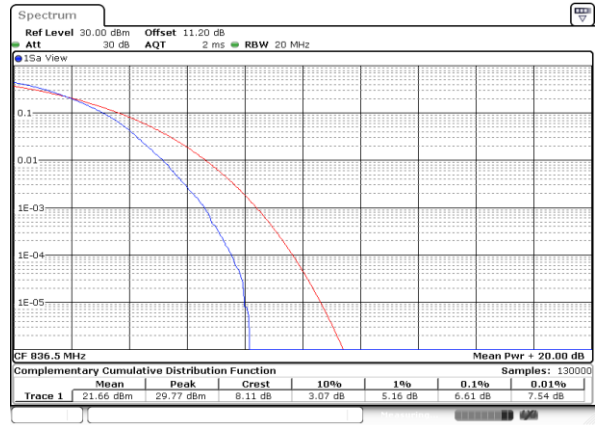

Lowest Channel / 1RB

Date: 26.MAY.2020 04:50:22

Lowest Channel / Full RB

Date: 26.MAY.2020 04:50:13

Middle Channel / 1RB

Date: 26.MAY.2020 04:50:51

Middle Channel / Full RB

Date: 26.MAY.2020 04:51:01

Highest Channel / 1RB

Date: 26.MAY.2020 04:51:42

Highest Channel / Full RB

Date: 26.MAY.2020 04:51:32

LTE Band 26 / 15MHz / 64QAM

Lowest Channel / 1RB

Date: 26.MAY.2020 04:52:11

Lowest Channel / Full RB

Date: 26.MAY.2020 04:52:01

Middle Channel / 1RB

Date: 26.MAY.2020 04:52:10

Middle Channel / Full RB

Date: 26.MAY.2020 04:52:10

Highest Channel / 1RB

Date: 26.MAY.2020 04:52:50

Highest Channel / Full RB