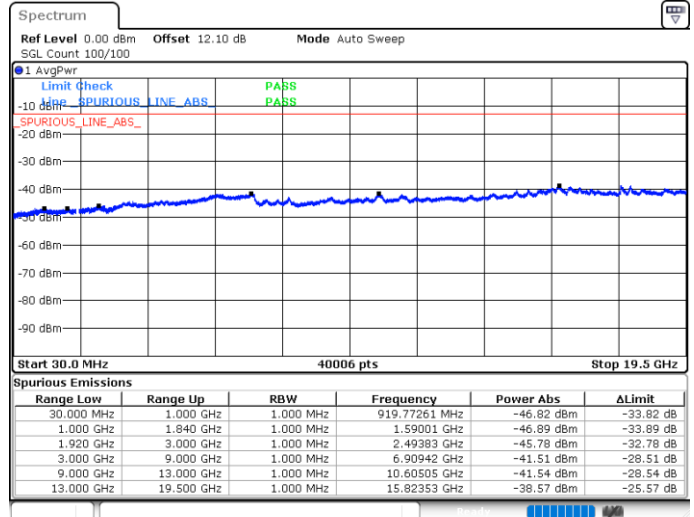

Highest Channel / QPSK

Highest Channel / 16QAM

Date: 25.MAY.2020 06:16:05

Date: 25.MAY.2020 06:16:46

LTE Band 25 / 15MHz

Lowest Channel / QPSK

Lowest Channel / 16QAM

Date: 25.MAY.2020 06:40:06

Date: 25.MAY.2020 06:40:47

Middle Channel / QPSK

Middle Channel / 16QAM

Date: 25.MAY.2020 06:42:17

Date: 25.MAY.2020 06:42:58

LTE Band 25 / 15MHz

Highest Channel / QPSK

Date: 25.MAY.2020 06:47:22