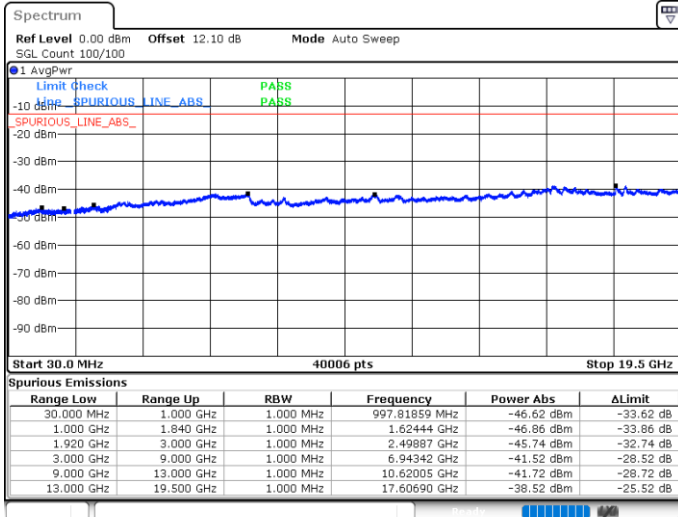

Highest Channel / QPSK

Highest Channel / 16QAM

Date: 25.MAY.2020 06:16:05

Date: 25.MAY.2020 06:16:46

LTE Band 25 / 15MHz

Lowest Channel / QPSK

Lowest Channel / 16QAM

Date: 25.MAY.2020 06:40:06

Date: 25.MAY.2020 06:40:47

Middle Channel / QPSK

Middle Channel / 16QAM

Date: 25.MAY.2020 06:42:17

Date: 25.MAY.2020 06:42:58

LTE Band 25 / 15MHz

Highest Channel / QPSK

Date: 25.MAY.2020 06:47:22