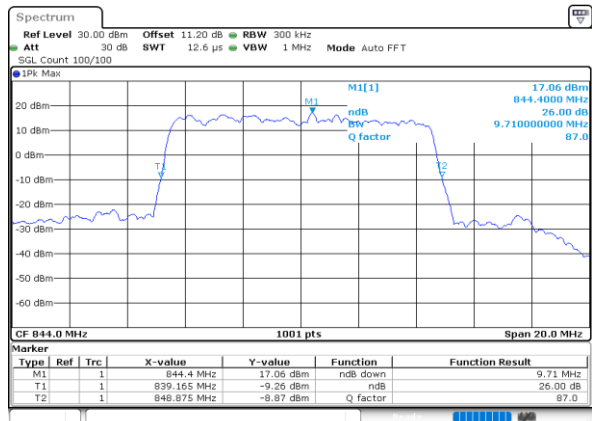

Middle Channel / 3MHz / 64QAM

Date: 26.MAY.2020 03:11:15

Highest Channel / 1.4MHz / 64QAM

Date: 26.MAY.2020 03:06:26

Highest Channel / 3MHz / 64QAM

Date: 26.MAY.2020 03:16:19

LTE Band 26

Lowest Channel / 5MHz / 64QAM

Date: 26.MAY.2020 04:00:08

Lowest Channel / 10MHz / 64QAM

Date: 26.MAY.2020 04:25:14

Middle Channel / 5MHz / 64QAM

Date: 26.MAY.2020 04:04:32

Middle Channel / 10MHz / 64QAM

Date: 26.MAY.2020 04:28:07

Highest Channel / 5MHz / 64QAM

Date: 26.MAY.2020 04:05:36

Highest Channel / 10MHz / 64QAM

Date: 26.MAY.2020 04:29:12

LTE Band 26

Lowest Channel / 15MHz / 64QAM

Middle Channel / 15MHz / 64QAM

Highest Channel / 15MHz / 64QAM

**Occupied Bandwidth**