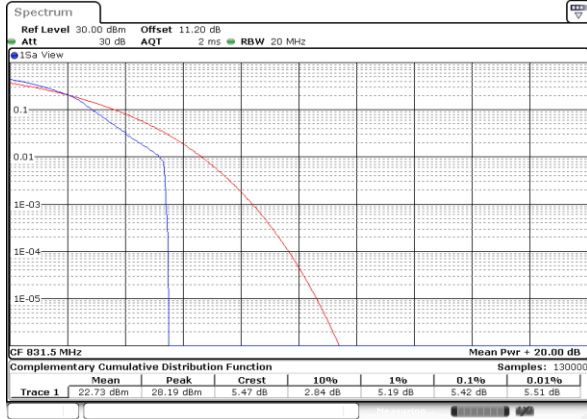

## Peak-to-Average Ratio

Mode	LTE Band 26 / 15MHz				
Mod.	QPSK		16QAM		Limit: 13dB
RB Size	1RB	Full RB	1RB	Full RB	Result
Lowest CH	3.54	4.93	5.42	5.83	PASS
Middle CH	3.68	5.19	5.36	5.94	
Highest CH	3.54	5.04	4.96	5.94	
Mode	LTE Band 26 / 15MHz				
Mod.	64QAM				Limit: 13dB
RB Size	1RB	Full RB			Result
Lowest CH	6.72	6.55	-	-	PASS
Middle CH	6.29	6.61	-	-	
Highest CH	6.32	6.55	-	-	

LTE Band 26 / 15MHz / QPSK

Lowest Channel / 1RB

Lowest Channel / Full RB

Middle Channel / 1RB

Middle Channel / Full RB

Highest Channel / 1RB

Highest Channel / Full RB

LTE Band 26 / 15MHz / 16QAM

Lowest Channel / 1RB

Date: 26.MAY.2020 04:50:22

Lowest Channel / Full RB

Date: 26.MAY.2020 04:50:13

Middle Channel / 1RB

Date: 26.MAY.2020 04:50:51

Middle Channel / Full RB

Date: 26.MAY.2020 04:51:01