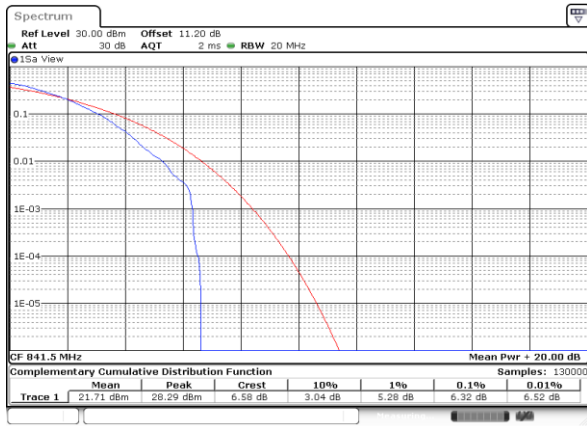

Highest Channel / 1RB

Date: 26.MAY.2020 04:51:42

Highest Channel / Full RB

Date: 26.MAY.2020 04:51:32

LTE Band 26 / 15MHz / 64QAM

Lowest Channel / 1RB

Date: 26.MAY.2020 04:52:11

Lowest Channel / Full RB

Date: 26.MAY.2020 04:52:01

Middle Channel / 1RB

Date: 26.MAY.2020 04:52:10

Middle Channel / Full RB

Date: 26.MAY.2020 04:52:10

Highest Channel / 1RB

Date: 26.MAY.2020 04:52:50

Highest Channel / Full RB

Date: 26.MAY.2020 04:52:40

**26dB Bandwidth**

Mode	LTE Band 26 : 26dB BW(MHz)											
BW	1.4MHz		3MHz		5MHz		10MHz		15MHz		20MHz	
Mod.	QPSK	16QAM	QPSK	16QAM	QPSK	16QAM	QPSK	16QAM	QPSK	16QAM	QPSK	16QAM
Lowest CH	1.21	1.22	3.02	3.05	4.92	4.89	9.79	9.63	14.45	14.21	-	-
Middle CH	1.22	1.23	3.02	3.07	4.87	4.88	9.85	9.91	14.24	14.30	-	-
Highest CH	1.23	1.23	2.97	2.99	4.88	4.88	9.63	9.61	14.30	14.36	-	-
Mode	LTE Band 26 : 26dB BW(MHz)											
BW	1.4MHz		3MHz		5MHz		10MHz		15MHz		20MHz	
Mod.	64QAM		64QAM		64QAM		64QAM		64QAM		64QAM	
Lowest CH	1.22	-	3.03	-	4.87	-	9.81	-	14.33	-	-	-
Middle CH	1.24	-	2.99	-	4.90	-	9.75	-	14.27	-	-	-
Highest CH	1.22	-	2.97	-	4.96	-	9.71	-	14.33	-	-	-