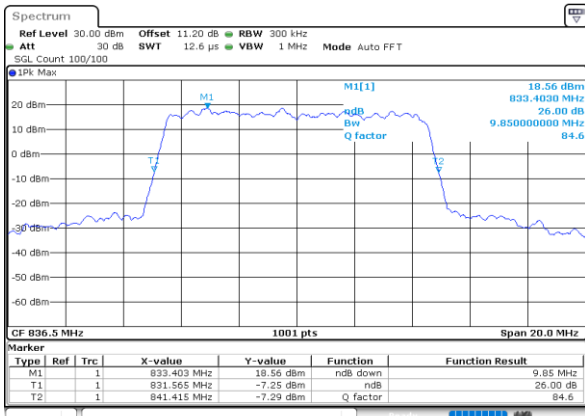

Date: 26.MAY.2020 03:49:37

Middle Channel / 5MHz / 16QAM

Date: 26.MAY.2020 03:49:25

Highest Channel / 5MHz / QPSK

Date: 26.MAY.2020 03:51:44

Highest Channel / 5MHz / 16QAM

Date: 26.MAY.2020 03:51:33

LTE Band 26

Lowest Channel / 10MHz / QPSK

Date: 26.MAY.2020 04:13:33

Lowest Channel / 10MHz / 16QAM

Date: 26.MAY.2020 04:13:21

Middle Channel / 10MHz / QPSK

Date: 26.MAY.2020 04:18:41

Middle Channel / 10MHz / 16QAM

Date: 26.MAY.2020 04:18:29

Highest Channel / 10MHz / QPSK

Date: 26.MAY.2020 04:20:49

Highest Channel / 10MHz / 16QAM

Date: 26.MAY.2020 04:20:37

LTE Band 26

Lowest Channel / 15MHz / QPSK

Date: 26.MAY.2020 04:38:19

Lowest Channel / 15MHz / 16QAM