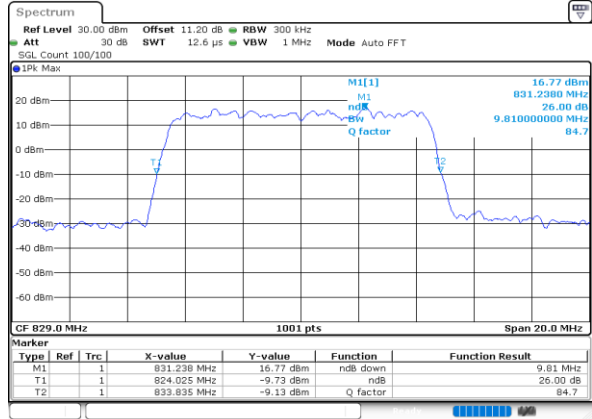

Date: 26.MAY.2020 04:45:20

LTE Band 26

Lowest Channel / 1.4MHz / 64QAM

Date: 26.MAY.2020 03:00:58

Lowest Channel / 3MHz / 64QAM

Date: 26.MAY.2020 03:10:52

Middle Channel / 1.4MHz / 64QAM

Date: 26.MAY.2020 03:05:22

Middle Channel / 3MHz / 64QAM

Date: 26.MAY.2020 03:11:15

Highest Channel / 1.4MHz / 64QAM

Date: 26.MAY.2020 03:06:26

Highest Channel / 3MHz / 64QAM

Date: 26.MAY.2020 03:16:19

LTE Band 26

Lowest Channel / 5MHz / 64QAM

Date: 26.MAY.2020 04:00:08

Lowest Channel / 10MHz / 64QAM

Date: 26.MAY.2020 04:25:14

Middle Channel / 5MHz / 64QAM

Date: 26.MAY.2020 04:04:32

Middle Channel / 10MHz / 64QAM

Date: 26.MAY.2020 04:28:07

Highest Channel / 5MHz / 64QAM

Date: 26.MAY.2020 04:05:36

Highest Channel / 10MHz / 64QAM

Date: 26.MAY.2020 04:29:12

LTE Band 26

Lowest Channel / 15MHz / 64QAM

Middle Channel / 15MHz / 64QAM

Highest Channel / 15MHz / 64QAM

**Occupied Bandwidth**