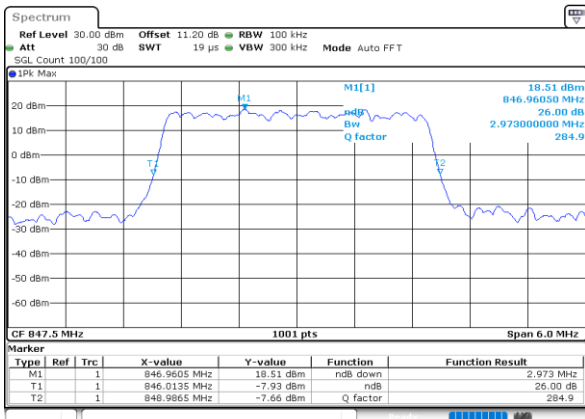

Date: 26.MAY.2020 02:50:13

Highest Channel / 1.4MHz / QPSK

Date: 26.MAY.2020 02:52:34

Highest Channel / 1.4MHz / 16QAM

Date: 26.MAY.2020 02:52:22

LTE Band 26

Lowest Channel / 3MHz / QPSK

Date: 26.MAY.2020 03:21:06

Lowest Channel / 3MHz / 16QAM

Date: 26.MAY.2020 03:20:54

Middle Channel / 3MHz / QPSK

Date: 26.MAY.2020 03:29:53

Middle Channel / 3MHz / 16QAM

Date: 26.MAY.2020 03:29:41

Highest Channel / 3MHz / QPSK

Date: 26.MAY.2020 03:32:01

Highest Channel / 3MHz / 16QAM

Date: 26.MAY.2020 03:31:49

LTE Band 26

Lowest Channel / 5MHz / QPSK

Date: 26.MAY.2020 03:40:50

Lowest Channel / 5MHz / 16QAM

Date: 26.MAY.2020 03:40:38

Middle Channel / 5MHz / QPSK