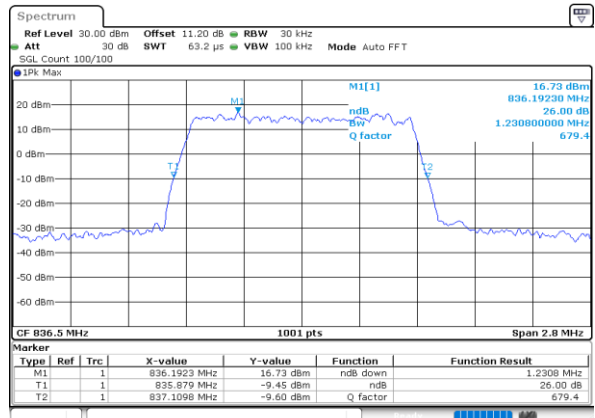

LTE Band 26

Lowest Channel / 1.4MHz / QPSK

Date: 26.MAY.2020 02:41:37

Lowest Channel / 1.4MHz / 16QAM

Date: 26.MAY.2020 02:41:25

Middle Channel / 1.4MHz / QPSK

Date: 26.MAY.2020 02:50:25

Middle Channel / 1.4MHz / 16QAM

Date: 26.MAY.2020 02:50:13

Highest Channel / 1.4MHz / QPSK

Date: 26.MAY.2020 02:52:34

Highest Channel / 1.4MHz / 16QAM

Date: 26.MAY.2020 02:52:22

LTE Band 26

Lowest Channel / 3MHz / QPSK

Date: 26.MAY.2020 03:21:06