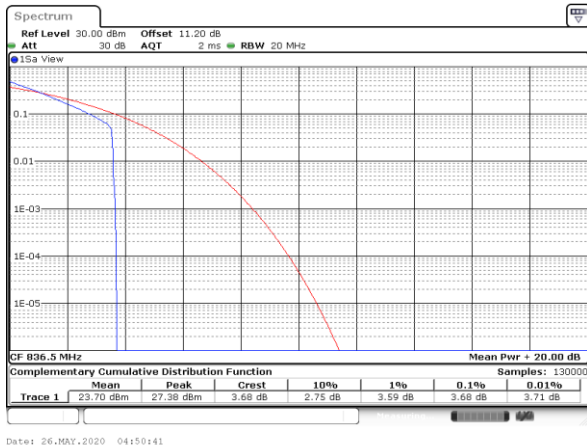

## Peak-to-Average Ratio

Mode	LTE Band 26 / 15MHz				
Mod.	QPSK		16QAM		Limit: 13dB
RB Size	1RB	Full RB	1RB	Full RB	Result
Lowest CH	3.54	4.93	5.42	5.83	PASS
Middle CH	3.68	5.19	5.36	5.94	
Highest CH	3.54	5.04	4.96	5.94	
Mode	LTE Band 26 / 15MHz				
Mod.	64QAM				Limit: 13dB
RB Size	1RB	Full RB			Result
Lowest CH	6.72	6.55	-	-	PASS
Middle CH	6.29	6.61	-	-	
Highest CH	6.32	6.55	-	-	

LTE Band 26 / 15MHz / QPSK

Lowest Channel / 1RB

Lowest Channel / Full RB

Middle Channel / 1RB

Middle Channel / Full RB

Highest Channel / 1RB

Highest Channel / Full RB

LTE Band 26 / 15MHz / 16QAM

Lowest Channel / 1RB

Date: 26.MAY.2020 04:50:22

Lowest Channel / Full RB

Date: 26.MAY.2020 04:50:13

Middle Channel / 1RB

Date: 26.MAY.2020 04:50:51

Middle Channel / Full RB

Date: 26.MAY.2020 04:51:01