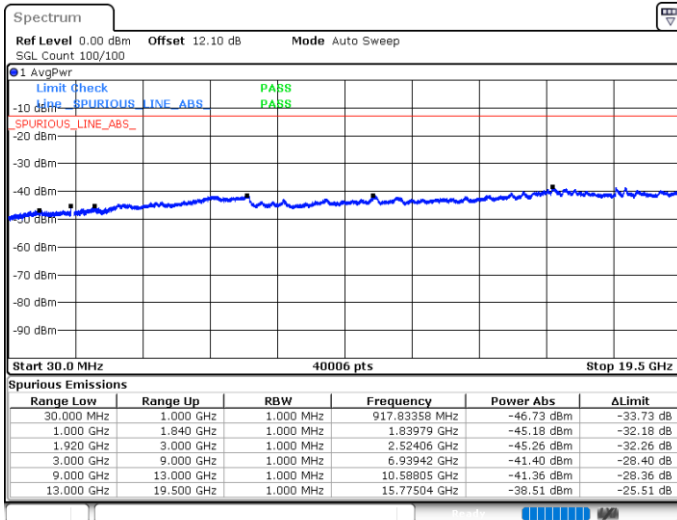

Highest Channel / 16QAM

Date: 25.MAY.2020 06:48:03

LTE Band 25 / 20MHz

Lowest Channel / QPSK

Date: 25.MAY.2020 06:52:13

Lowest Channel / 16QAM

Date: 25.MAY.2020 06:52:54

LTE Band 25 / 20MHz

Middle Channel / QPSK

Middle Channel / 16QAM

Date: 25.MAY.2020 06:54:23

Date: 25.MAY.2020 06:55:04

Highest Channel / QPSK

Highest Channel / 16QAM

Date: 25.MAY.2020 07:00:07

Date: 25.MAY.2020 07:00:48

LTE Band 25 / 1.4MHz

Lowest Channel / 64QAM

Middle Channel / 64QAM

Date: 25.MAY.2020 05:14:22

Date: 25.MAY.2020 05:15:27

Highest Channel / 64QAM

Date: 25.MAY.2020 05:18:47

LTE Band 25 / 3MHz