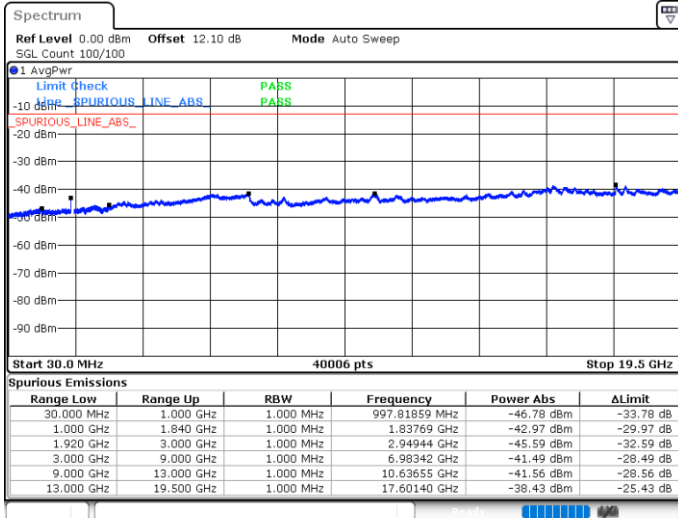

Highest Channel / QPSK

Highest Channel / 16QAM

Date: 25.MAY.2020 06:16:05

Date: 25.MAY.2020 06:16:46

LTE Band 25 / 15MHz

Lowest Channel / QPSK

Lowest Channel / 16QAM

Date: 25.MAY.2020 06:40:06

Date: 25.MAY.2020 06:40:47

Middle Channel / QPSK

Middle Channel / 16QAM

Date: 25.MAY.2020 06:42:17

Date: 25.MAY.2020 06:42:58

LTE Band 25 / 15MHz

Highest Channel / QPSK

Date: 25.MAY.2020 06:47:22