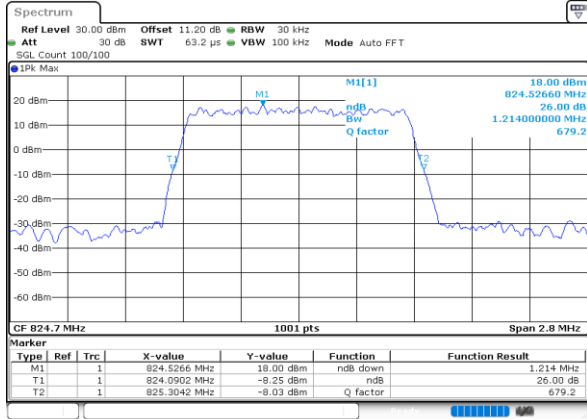

Date: 26.MAY.2020 04:52:01

Middle Channel / 1RB

Date: 26.MAY.2020 04:52:10

Middle Channel / Full RB

Date: 26.MAY.2020 04:52:10

Highest Channel / 1RB

Date: 26.MAY.2020 04:52:50

Highest Channel / Full RB

Date: 26.MAY.2020 04:52:40

**26dB Bandwidth**

Mode	LTE Band 26 : 26dB BW(MHz)											
BW	1.4MHz		3MHz		5MHz		10MHz		15MHz		20MHz	
Mod.	QPSK	16QAM	QPSK	16QAM	QPSK	16QAM	QPSK	16QAM	QPSK	16QAM	QPSK	16QAM
Lowest CH	1.21	1.22	3.02	3.05	4.92	4.89	9.79	9.63	14.45	14.21	-	-
Middle CH	1.22	1.23	3.02	3.07	4.87	4.88	9.85	9.91	14.24	14.30	-	-
Highest CH	1.23	1.23	2.97	2.99	4.88	4.88	9.63	9.61	14.30	14.36	-	-
Mode	LTE Band 26 : 26dB BW(MHz)											
BW	1.4MHz		3MHz		5MHz		10MHz		15MHz		20MHz	
Mod.	64QAM		64QAM		64QAM		64QAM		64QAM		64QAM	
Lowest CH	1.22	-	3.03	-	4.87	-	9.81	-	14.33	-	-	-
Middle CH	1.24	-	2.99	-	4.90	-	9.75	-	14.27	-	-	-
Highest CH	1.22	-	2.97	-	4.96	-	9.71	-	14.33	-	-	-

LTE Band 26

Lowest Channel / 1.4MHz / QPSK

Date: 26.MAY.2020 02:41:37

Lowest Channel / 1.4MHz / 16QAM

Date: 26.MAY.2020 02:41:25

Middle Channel / 1.4MHz / QPSK

Date: 26.MAY.2020 02:50:25

Middle Channel / 1.4MHz / 16QAM

Date: 26.MAY.2020 02:50:13

Highest Channel / 1.4MHz / QPSK

Date: 26.MAY.2020 02:52:34

Highest Channel / 1.4MHz / 16QAM

Date: 26.MAY.2020 02:52:22

LTE Band 26

Lowest Channel / 3MHz / QPSK

Date: 26.MAY.2020 03:21:06