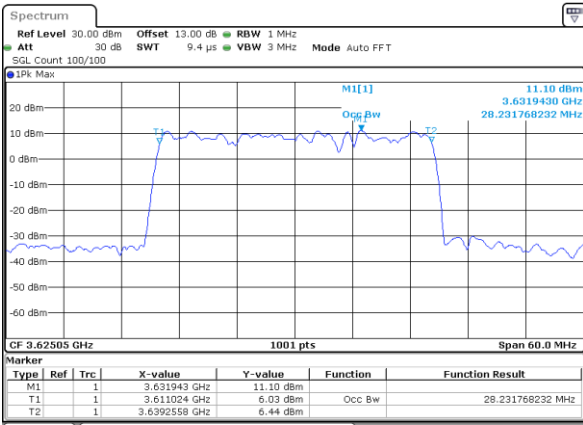

Middle Channel / 20MHz+5MHz

Date: 15 JUN 2020 23:16:15

Highest Channel / 15MHz+20MHz

Date: 15 JUN 2020 23:46:53

Highest Channel / 20MHz+5MHz

Date: 15 JUN 2020 23:25:05

LTE Band 48C

64QAM

Lowest Channel / 20MHz+10MHz

Date: 15 JUN 2020 22:52:55

Lowest Channel / 20MHz+15MHz

Date: 15 JUN 2020 22:37:29

Middle Channel / 20MHz+10MHz

Date: 15 JUN 2020 22:56:43

Middle Channel / 20MHz+15MHz

Date: 15 JUN 2020 22:41:22

Highest Channel / 20MHz+10MHz

Date: 15 JUN 2020 23:01:03

Highest Channel / 20MHz+15MHz

Date: 15 JUN 2020 22:44:26

LTE Band 48C

64QAM

Lowest Channel / 20MHz+20MHz

N/A