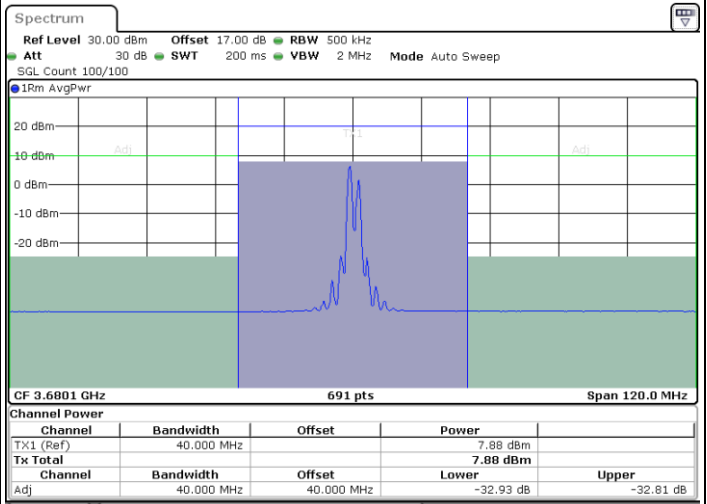

Middle Channel / FullIRB

N/A

Date: 7.JUL.2020 00:39:15

LTE Band 48C / 15MHz+20MHz

16QAM

Highest Channel / 1RB0 and 1RB99

Highest Channel / 1RB74 and 1RB0

Date: 7.JUL.2020 00:48:53

Date: 7.JUL.2020 00:50:57

Highest Channel / FullIRB

N/A

Date: 7.JUL.2020 00:46:48

LTE Band 48C / 20MHz+5MHz

16QAM

Lowest Channel / 1RB0 and 1RB24

Lowest Channel / 1RB99 and 1RB0