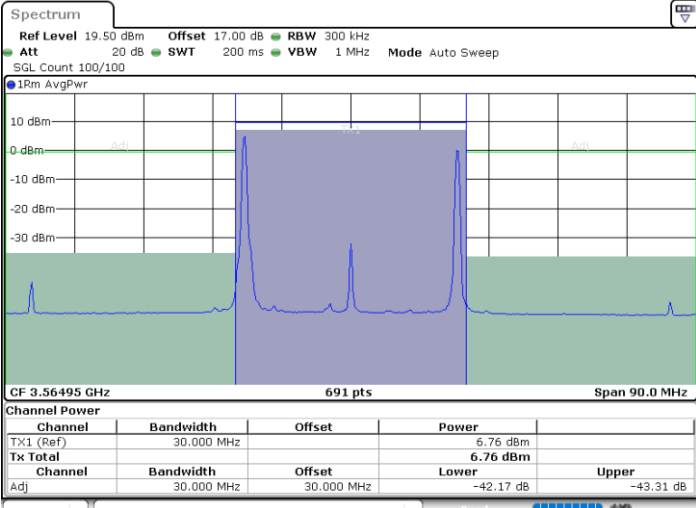

LTE Band 48C / 20MHz+10MHz

QPSK

Lowest Channel / 1RB0 and 1RB49

Lowest Channel / 1RB99 and 1RB0

Date: 13 JUN.2020 06:51:00