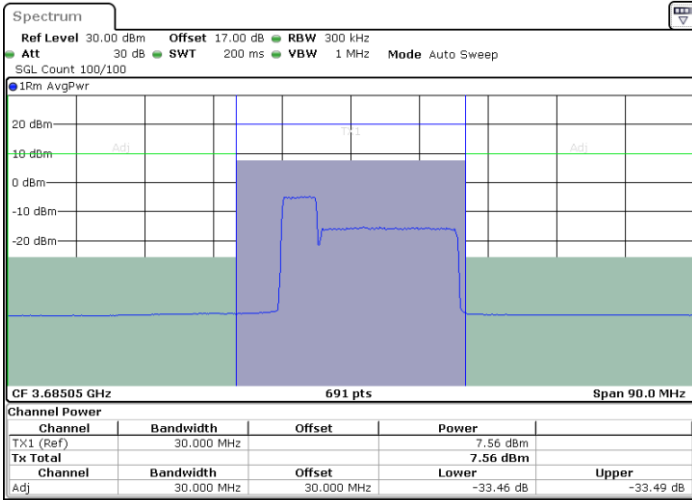

LTE Band 48C / 5MHz+20MHz

QPSK

Middle Channel / 1RB0 and 1RB99

Middle Channel / 1RB24 and 1RB0

Middle Channel / FullRB

N/A

LTE Band 48C / 5MHz+20MHz

QPSK

Highest Channel / 1RB0 and 1RB99

Highest Channel / 1RB24 and 1RB0

Date: 7.JUL.2020 15:18:07

Date: 7.JUL.2020 00:00:06

Highest Channel / FullIRB

N/A

Date: 6.JUL.2020 23:54:36

LTE Band 48C / 10MHz+20MHz