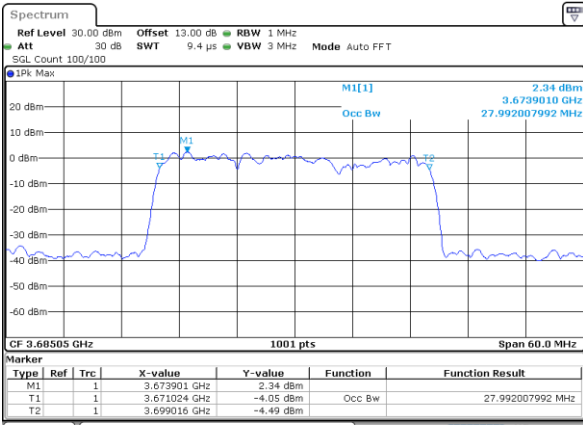

Middle Channel / 20MHz+5MHz

Date: 15 JUN 2020 23:16:15

Highest Channel / 15MHz+20MHz

Date: 15 JUN 2020 23:46:53

Highest Channel / 20MHz+5MHz

Date: 15 JUN 2020 23:25:05

LTE Band 48C

64QAM

Lowest Channel / 20MHz+10MHz

Date: 15 JUN 2020 22:52:55

Lowest Channel / 20MHz+15MHz

Date: 15 JUN 2020 22:37:29

Middle Channel / 20MHz+10MHz

Date: 15 JUN 2020 22:56:43

Middle Channel / 20MHz+15MHz

Date: 15 JUN 2020 22:41:22

Highest Channel / 20MHz+10MHz

Date: 15 JUN 2020 23:01:03

Highest Channel / 20MHz+15MHz

Date: 15 JUN 2020 22:44:26

LTE Band 48C

64QAM

Lowest Channel / 20MHz+20MHz

N/A