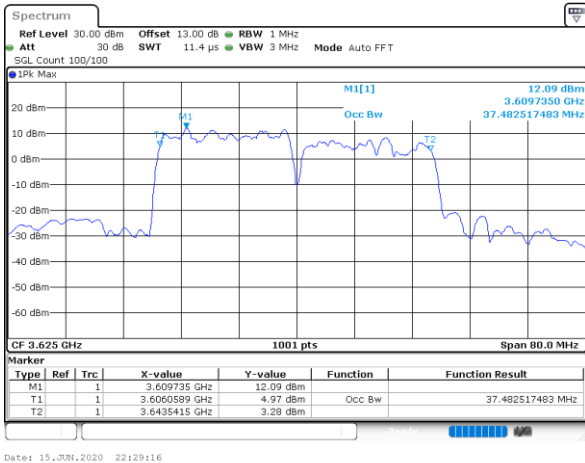

Middle Channel / 20MHz+20MHz

N/A

Date: 15 JUN 2020 22:29:16