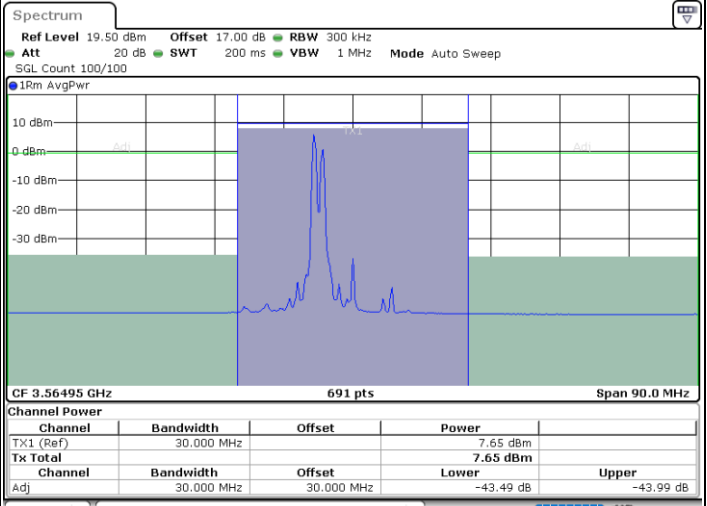

LTE Band 48C / 10MHz+20MHz

QPSK

Lowest Channel / 1RB0 and 1RB99

Lowest Channel / 1RB49 and 1RB0

Date: 13.JUN.2020 11:05:24

Date: 13.JUN.2020 11:06:04