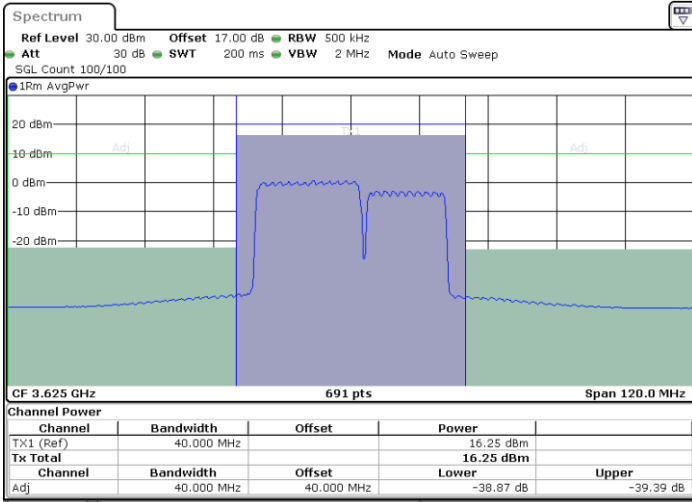

N/A

Date: 13 JUN.2020 08:24:48

LTE Band 48C / 20MHz+15MHz

16QAM

Lowest Channel / 1RB0 and 1RB74

Lowest Channel / 1RB99 and 1RB0

Date: 7.JUL.2020 00:58:39

Date: 7.JUL.2020 01:00:44

Lowest Channel / FullIRB

N/A

Date: 7.JUL.2020 00:56:33

LTE Band 48C / 20MHz+15MHz

16QAM

Middle Channel / 1RB0 and 1RB74

Middle Channel / 1RB99 and 1RB0

Date: 7.JUL.2020 01:07:54

Date: 7.JUL.2020 01:09:59

Middle Channel / FullRB

N/A

Date: 7.JUL.2020 01:05:48

LTE Band 48C / 20MHz+15MHz

16QAM

Highest Channel / 1RB0 and 1RB74

Highest Channel / 1RB99 and 1RB0

Date: 7.JUL.2020 01:15:06

Date: 7.JUL.2020 01:17:11

Highest Channel / FullIRB

N/A

Date: 7.JUL.2020 01:13:01

LTE Band 48C / 20MHz+20MHz

16QAM

Lowest Channel / 1RB0 and 1RB99