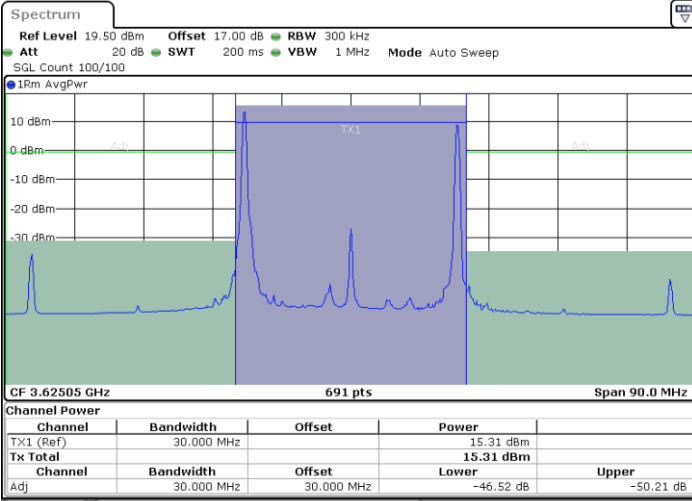

Date: 13 JUN.2020 06:47:31

LTE Band 48C / 20MHz+10MHz

QPSK

Middle Channel / 1RB0 and 1RB49

Middle Channel / 1RB99 and 1RB0

Date: 13.JUN.2020 07:41:36

Date: 13.JUN.2020 07:42:16

Middle Channel / FullRB

N/A

Date: 13.JUN.2020 07:38:07

LTE Band 48C / 20MHz+10MHz

QPSK

Highest Channel / 1RB0 and 1RB49

Highest Channel / 1RB99 and 1RB0

Date: 13.JUN.2020 08:26:11

Date: 13.JUN.2020 08:29:38