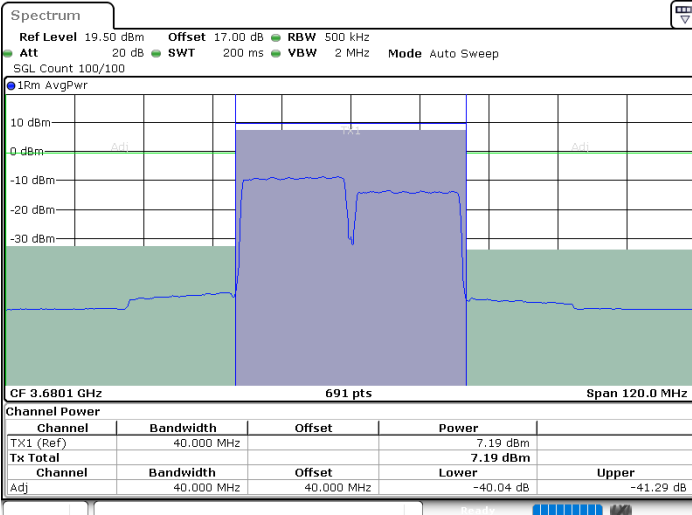

LTE Band 48C / 20MHz+20MHz

QPSK

Highest Channel / 1RB0 and 1RB99

Highest Channel / 1RB99 and 1RB0

Date: 13 JUN.2020 03:36:12

Date: 13 JUN.2020 03:39:40

Highest Channel / FullIRB

N/A

Date: 13 JUN.2020 03:35:30

LTE Band 48C / 5MHz+20MHz

16QAM

Lowest Channel / 1RB0 and 1RB99

Lowest Channel / 1RB24 and 1RB0

Date: 6.JUL.2020 23:34:58

Date: 6.JUL.2020 23:37:01

Lowest Channel / FullIRB