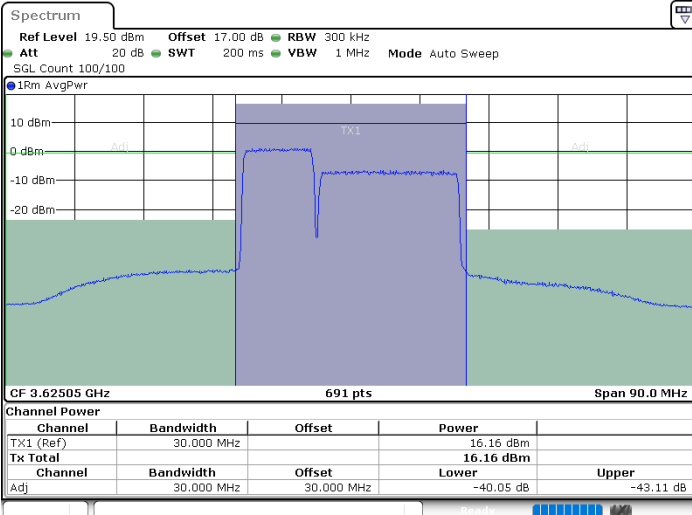

LTE Band 48C / 10MHz+20MHz

QPSK

Middle Channel / 1RB0 and 1RB99

Middle Channel / 1RB49 and 1RB0

Date: 13.JUN.2020 12:31:15

Date: 13.JUN.2020 12:31:56

Middle Channel / FullRB

N/A

Date: 13.JUN.2020 12:27:46

LTE Band 48C / 10MHz+20MHz

QPSK

Highest Channel / 1RB0 and 1RB99

Highest Channel / 1RB49 and 1RB0

Date: 13.JUN.2020 11:40:32

Date: 13.JUN.2020 11:44:00

Highest Channel / FullIRB