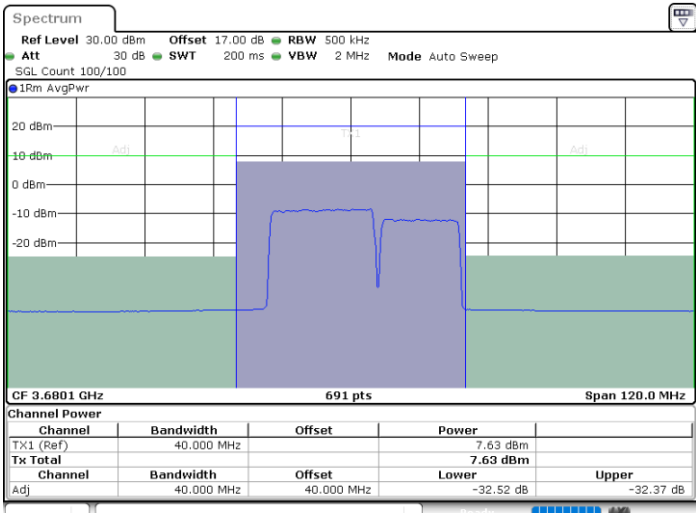

Lowest Channel / FullIRB

N/A

Date: 7.JUL.2020 00:56:33

LTE Band 48C / 20MHz+15MHz

16QAM

Middle Channel / 1RB0 and 1RB74

Middle Channel / 1RB99 and 1RB0

Date: 7.JUL.2020 01:07:54

Date: 7.JUL.2020 01:09:59

Middle Channel / FullRB

N/A

Date: 7.JUL.2020 01:05:48

LTE Band 48C / 20MHz+15MHz

16QAM

Highest Channel / 1RB0 and 1RB74

Highest Channel / 1RB99 and 1RB0

Date: 7.JUL.2020 01:15:06

Date: 7.JUL.2020 01:17:11

Highest Channel / FullIRB

N/A

Date: 7.JUL.2020 01:13:01

LTE Band 48C / 20MHz+20MHz

16QAM

Lowest Channel / 1RB0 and 1RB99