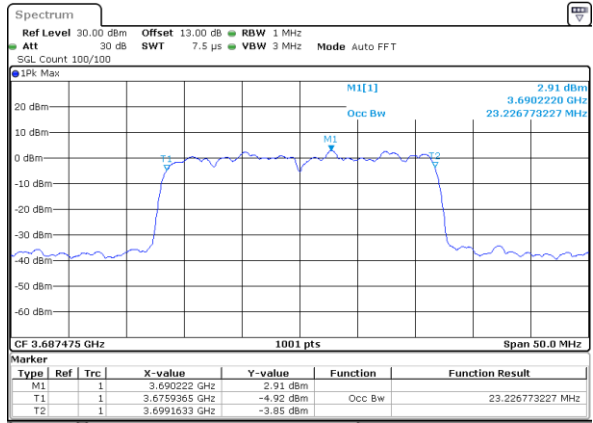

LTE Band 48C

64QAM

Lowest Channel / 15MHz+20MHz

Date: 15 JUN 2020 23:31:15

Lowest Channel / 20MHz+5MHz

Date: 15 JUN 2020 23:10:15

Middle Channel / 15MHz+20MHz

Date: 15 JUN 2020 23:43:16

Middle Channel / 20MHz+5MHz

Date: 15 JUN 2020 23:16:15

Highest Channel / 15MHz+20MHz

Date: 15 JUN 2020 23:46:53

Highest Channel / 20MHz+5MHz

Date: 15 JUN 2020 23:25:05

LTE Band 48C

64QAM

Lowest Channel / 20MHz+10MHz

Date: 15 JUN 2020 22:52:55

Lowest Channel / 20MHz+15MHz

Date: 15 JUN 2020 22:37:29

Middle Channel / 20MHz+10MHz

Date: 15 JUN 2020 22:56:43

Middle Channel / 20MHz+15MHz

Date: 15 JUN 2020 22:41:22

Highest Channel / 20MHz+10MHz

Date: 15 JUN 2020 23:01:03

Highest Channel / 20MHz+15MHz

Date: 15 JUN 2020 22:44:26

LTE Band 48C

64QAM

Lowest Channel / 20MHz+20MHz

N/A