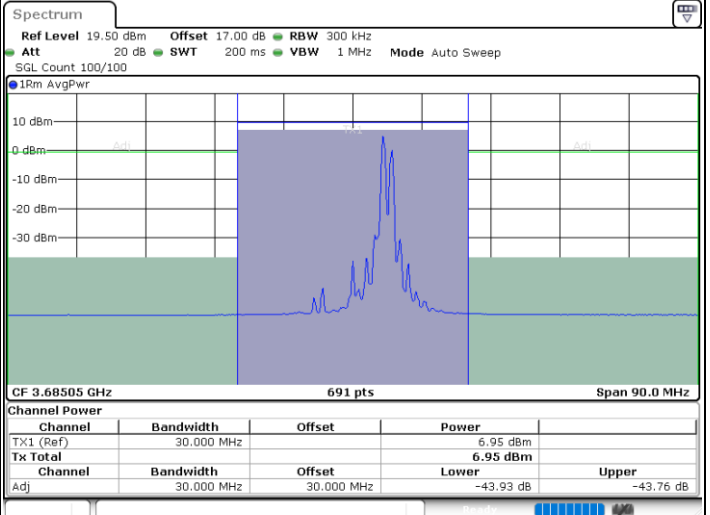

LTE Band 48C / 20MHz+10MHz

16QAM

Middle Channel / 1RB0 and 1RB49

Middle Channel / 1RB99 and 1RB0

Date: 13.JUN.2020 07:40:54

Date: 13.JUN.2020 07:42:58

Middle Channel / FullRB

N/A

Date: 13.JUN.2020 07:38:49

LTE Band 48C / 20MHz+10MHz

16QAM

Highest Channel / 1RB0 and 1RB49

Highest Channel / 1RB99 and 1RB0

Date: 13 JUN.2020 08:26:52

Date: 13 JUN.2020 08:28:56

Highest Channel / FullIRB

N/A

Date: 13 JUN.2020 08:24:48

LTE Band 48C / 20MHz+15MHz

16QAM

Lowest Channel / 1RB0 and 1RB74

Lowest Channel / 1RB99 and 1RB0

Date: 7.JUL.2020 00:58:39

Date: 7.JUL.2020 01:00:44