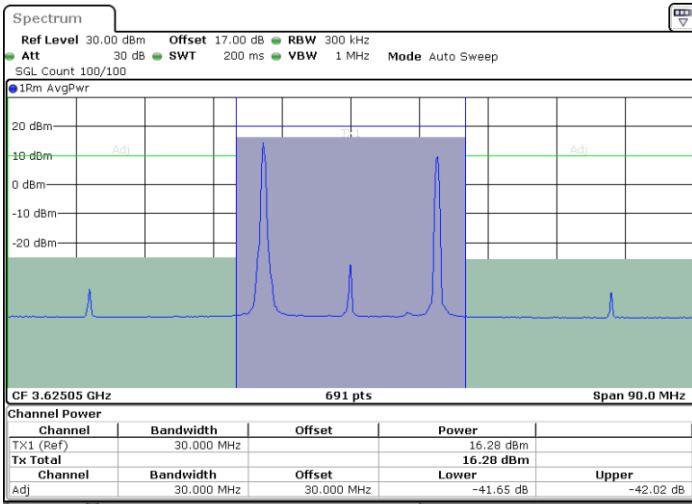

LTE Band 48C / 20MHz+5MHz

QPSK

Middle Channel / 1RB0 and 1RB24

Middle Channel / 1RB99 and 1RB0

Date: 7.JUL.2020 00:15:59