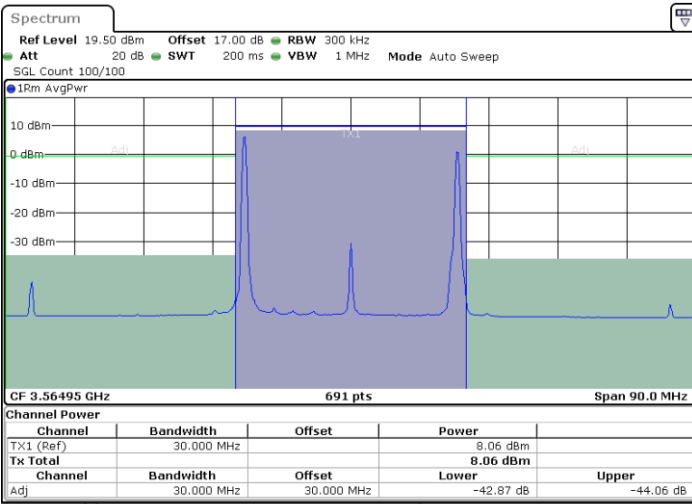

LTE Band 48C / 5MHz+20MHz

16QAM

Highest Channel / 1RB0 and 1RB99

Highest Channel / 1RB24 and 1RB0

Date: 6.JUL.2020 23:57:20

Date: 6.JUL.2020 23:59:24

Highest Channel / FullIRB

N/A

Date: 6.JUL.2020 23:53:54

LTE Band 48C / 10MHz+20MHz

16QAM

Lowest Channel / 1RB0 and 1RB99

Lowest Channel / 1RB49 and 1RB0

Date: 13.JUN.2020 11:04:42

Date: 13.JUN.2020 11:06:46

Lowest Channel / FullIRB