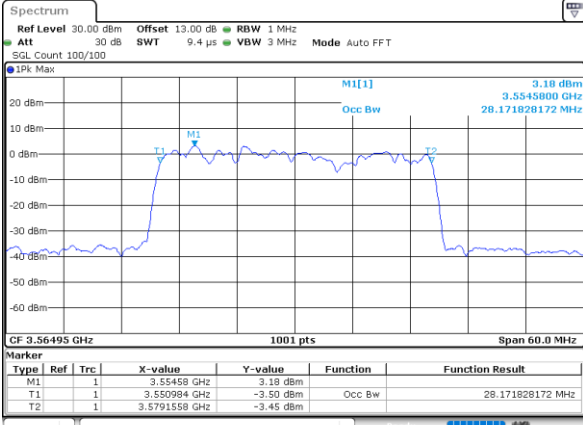

Middle Channel / 20MHz+5MHz

Date: 15 JUN 2020 23:16:15

Highest Channel / 15MHz+20MHz

Date: 15 JUN 2020 23:46:53

Highest Channel / 20MHz+5MHz

Date: 15 JUN 2020 23:25:05

LTE Band 48C

64QAM

Lowest Channel / 20MHz+10MHz

Date: 15 JUN 2020 22:52:55

Lowest Channel / 20MHz+15MHz

Date: 15 JUN 2020 22:37:29

Middle Channel / 20MHz+10MHz

Date: 15 JUN 2020 22:56:43

Middle Channel / 20MHz+15MHz

Date: 15 JUN 2020 22:41:22