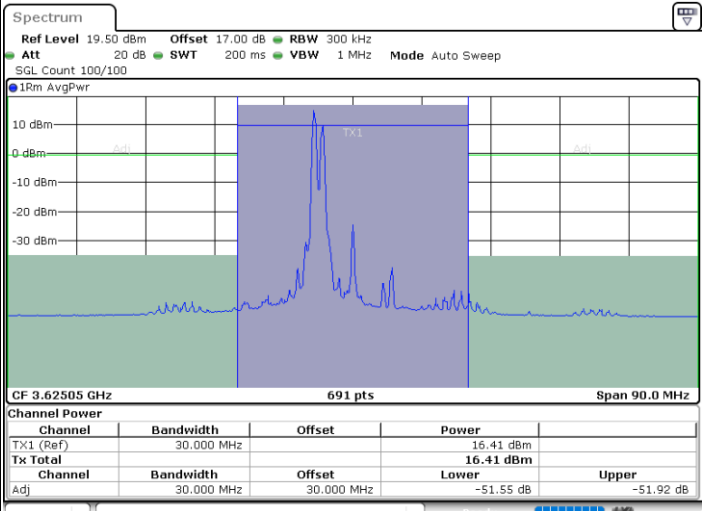

Date: 6.JUL.2020 23:53:54

LTE Band 48C / 10MHz+20MHz

16QAM

Lowest Channel / 1RB0 and 1RB99

Lowest Channel / 1RB49 and 1RB0

Date: 13.JUN.2020 11:04:42

Date: 13.JUN.2020 11:06:46

Lowest Channel / FullIRB

N/A

Date: 13.JUN.2020 11:02:37

LTE Band 48C / 10MHz+20MHz

16QAM

Middle Channel / 1RB0 and 1RB99

Middle Channel / 1RB49 and 1RB0

Date: 13.JUN.2020 12:30:34

Date: 13.JUN.2020 12:32:38

Middle Channel / FullIRB

N/A

Date: 13.JUN.2020 12:28:28

LTE Band 48C / 10MHz+20MHz

16QAM

Highest Channel / 1RB0 and 1RB99

Highest Channel / 1RB49 and 1RB0

Date: 13.JUN.2020 11:41:14