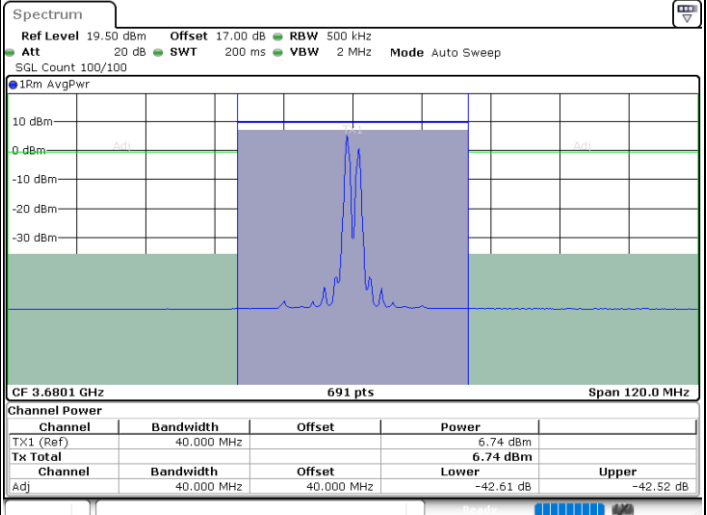

Lowest Channel / 1RB0 and 1RB99

Lowest Channel / 1RB99 and 1RB0

Date: 13 JUN.2020 03:19:22

Date: 13 JUN.2020 03:20:03

Lowest Channel / FullIRB

N/A

Date: 13 JUN.2020 03:15:52

LTE Band 48C / 20MHz+20MHz

LTE Band 48C / 20MHz+20MHz

QPSK

Highest Channel / 1RB0 and 1RB99

Highest Channel / 1RB99 and 1RB0

Date: 13 JUN.2020 03:36:12

Date: 13 JUN.2020 03:39:40

Highest Channel / FullIRB

N/A