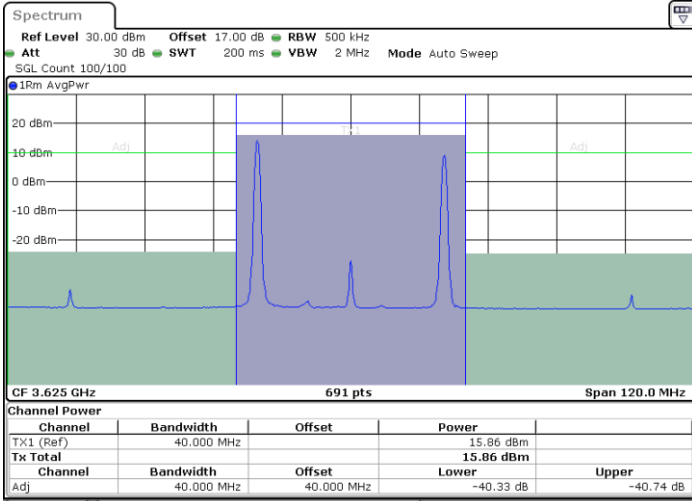

Lowest Channel / FullIRB

N/A

Date: 7.JUL.2020 00:30:49

LTE Band 48C / 15MHz+20MHz

QPSK

Middle Channel / 1RB0 and 1RB99

Middle Channel / 1RB74 and 1RB0

Date: 7.JUL.2020 00:42:03

Date: 7.JUL.2020 00:42:44

Middle Channel / FullIRB

N/A

Date: 7.JUL.2020 00:38:33

LTE Band 48C / 15MHz+20MHz

QPSK

Highest Channel / 1RB0 and 1RB99

Highest Channel / 1RB74 and 1RB0