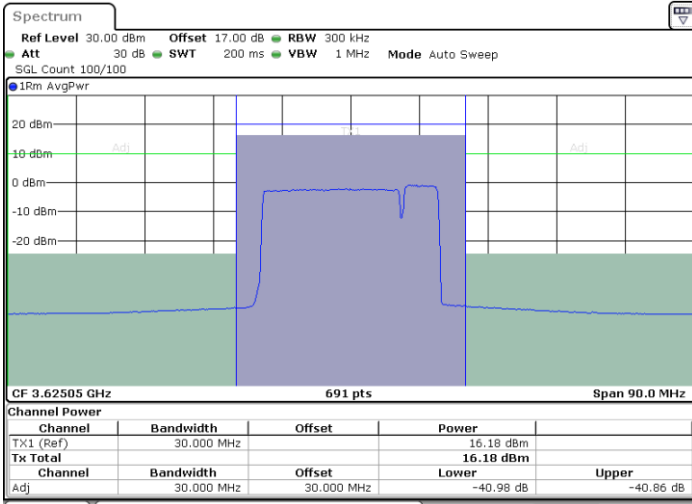

Date: 7.JUL.2020 00:07:03

Date: 7.JUL.2020 00:09:07

Lowest Channel / FullIRB

N/A

Date: 7.JUL.2020 00:04:58

LTE Band 48C / 20MHz+5MHz

16QAM

Middle Channel / 1RB0 and 1RB24

Middle Channel / 1RB99 and 1RB0

Date: 7.JUL.2020 00:15:17

Date: 7.JUL.2020 00:17:21

Middle Channel / FullRB

N/A

Date: 7.JUL.2020 00:13:12

LTE Band 48C / 20MHz+5MHz

16QAM

Highest Channel / 1RB0 and 1RB24

Highest Channel / 1RB99 and 1RB0

Date: 7.JUL.2020 00:23:02

Date: 7.JUL.2020 00:25:06

Highest Channel / FullIRB

N/A

Date: 7.JUL.2020 00:20:57

LTE Band 48C / 20MHz+10MHz