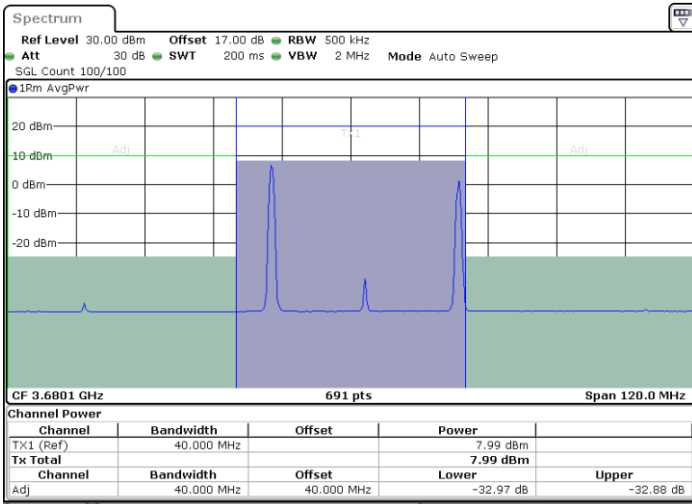

Middle Channel / FullIRB

N/A

Date: 7.JUL.2020 00:39:15

LTE Band 48C / 15MHz+20MHz

16QAM

Highest Channel / 1RB0 and 1RB99

Highest Channel / 1RB74 and 1RB0

Date: 7.JUL.2020 00:48:53

Date: 7.JUL.2020 00:50:57

Highest Channel / FullIRB

N/A

Date: 7.JUL.2020 00:46:48

LTE Band 48C / 20MHz+5MHz

16QAM

Lowest Channel / 1RB0 and 1RB24

Lowest Channel / 1RB99 and 1RB0