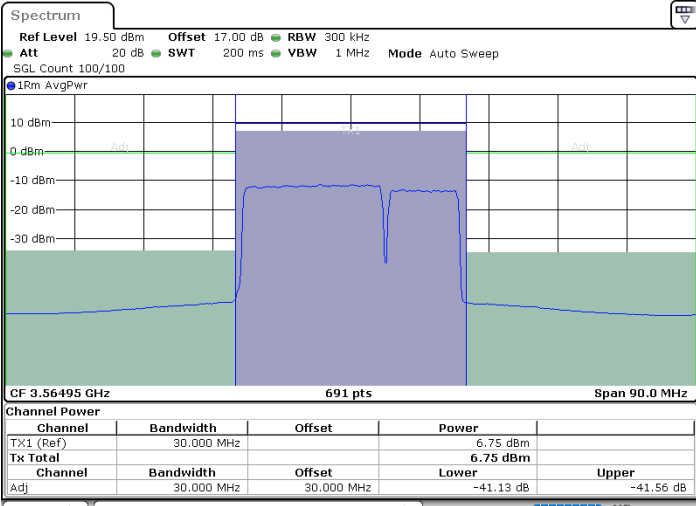

Highest Channel / 1RB0 and 1RB24

Highest Channel / 1RB99 and 1RB0

Date: 7.JUL.2020 00:23:02

Date: 7.JUL.2020 00:25:06

Highest Channel / FullIRB

N/A

Date: 7.JUL.2020 00:20:57

LTE Band 48C / 20MHz+10MHz

16QAM

Lowest Channel / 1RB0 and 1RB49

Lowest Channel / 1RB99 and 1RB0

Date: 13 JUN.2020 06:50:18

Date: 13 JUN.2020 06:52:23

Lowest Channel / FullIRB

N/A

Date: 13 JUN.2020 06:48:13