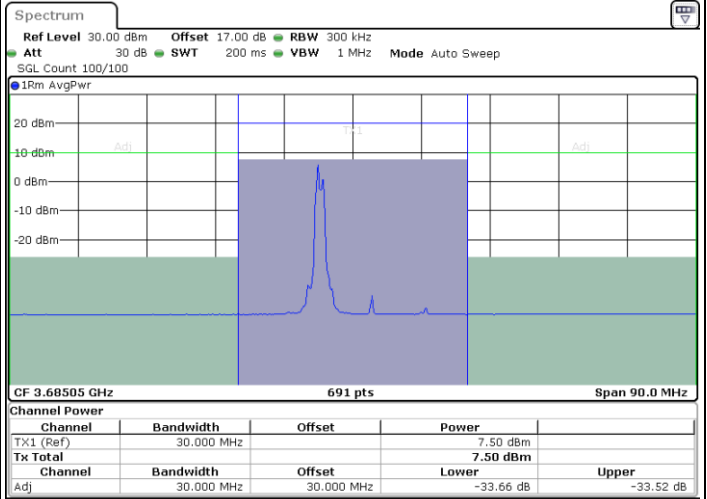

LTE Band 48C / 5MHz+20MHz

QPSK

Middle Channel / 1RB0 and 1RB99

Middle Channel / 1RB24 and 1RB0

Middle Channel / FullRB

N/A

LTE Band 48C / 5MHz+20MHz

QPSK

Highest Channel / 1RB0 and 1RB99

Highest Channel / 1RB24 and 1RB0

Date: 7.JUL.2020 15:18:07

Date: 7.JUL.2020 00:00:06

Highest Channel / FullIRB

N/A

Date: 6.JUL.2020 23:54:36

LTE Band 48C / 10MHz+20MHz