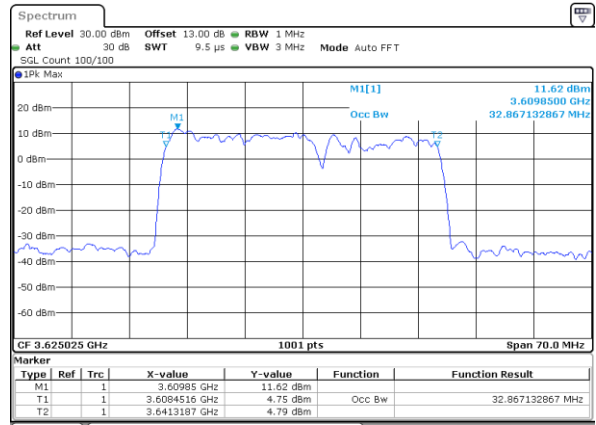

Middle Channel / 20MHz+5MHz

Date: 15 JUN 2020 23:16:15

Highest Channel / 15MHz+20MHz

Date: 15 JUN 2020 23:46:53

Highest Channel / 20MHz+5MHz

Date: 15 JUN 2020 23:25:05

LTE Band 48C

64QAM

Lowest Channel / 20MHz+10MHz

Date: 15 JUN 2020 22:52:55

Lowest Channel / 20MHz+15MHz

Date: 15 JUN 2020 22:37:29

Middle Channel / 20MHz+10MHz

Date: 15 JUN 2020 22:56:43

Middle Channel / 20MHz+15MHz

Date: 15 JUN 2020 22:41:22

Highest Channel / 20MHz+10MHz

Date: 15 JUN 2020 23:01:03

Highest Channel / 20MHz+15MHz

Date: 15 JUN 2020 22:44:26

LTE Band 48C

64QAM

Lowest Channel / 20MHz+20MHz

N/A