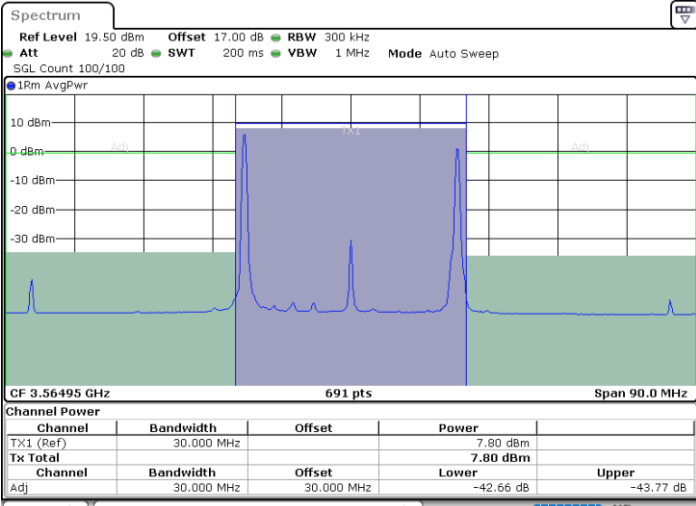

LTE Band 48C / 10MHz+20MHz

QPSK

Lowest Channel / 1RB0 and 1RB99

Lowest Channel / 1RB49 and 1RB0

Date: 13.JUN.2020 11:05:24

Date: 13.JUN.2020 11:06:04