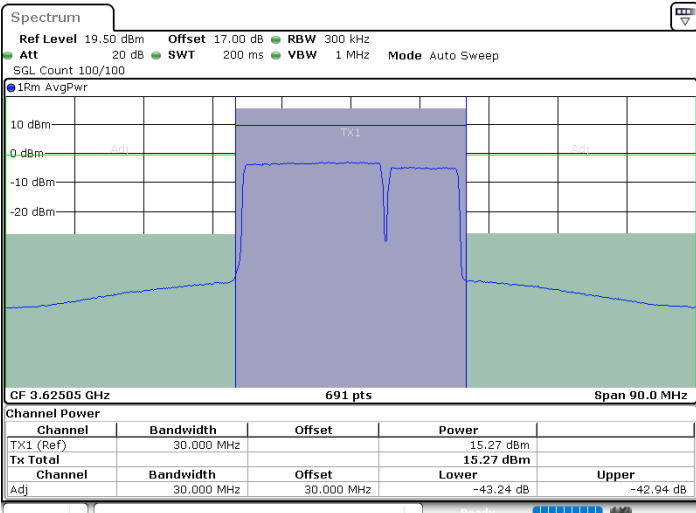

Highest Channel / 1RB0 and 1RB24

Highest Channel / 1RB99 and 1RB0

Date: 7.JUL.2020 00:23:02

Date: 7.JUL.2020 00:25:06

Highest Channel / FullIRB

N/A

Date: 7.JUL.2020 00:20:57

LTE Band 48C / 20MHz+10MHz

LTE Band 48C / 20MHz+10MHz

16QAM

Middle Channel / 1RB0 and 1RB49

Middle Channel / 1RB99 and 1RB0

Date: 13.JUN.2020 07:40:54

Date: 13.JUN.2020 07:42:58

Middle Channel / FullRB

N/A

Date: 13.JUN.2020 07:38:49

LTE Band 48C / 20MHz+10MHz

16QAM

Highest Channel / 1RB0 and 1RB49

Highest Channel / 1RB99 and 1RB0

Date: 13 JUN.2020 08:26:52

Date: 13 JUN.2020 08:28:56

Highest Channel / FullIRB