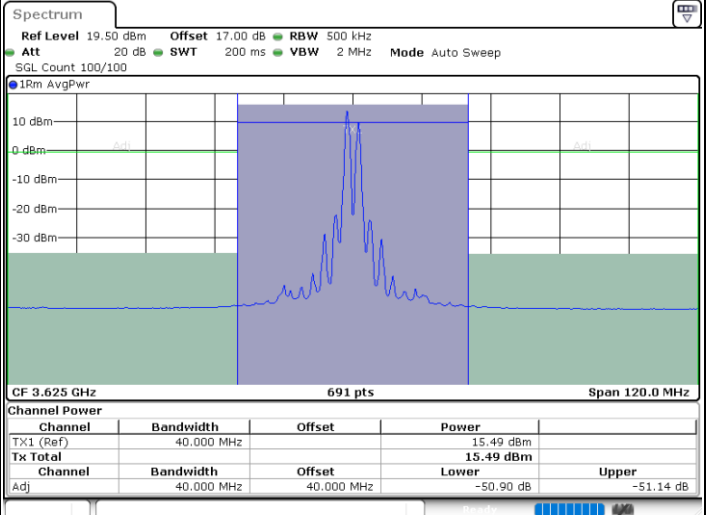

Date: 13.JUN.2020 03:28:16