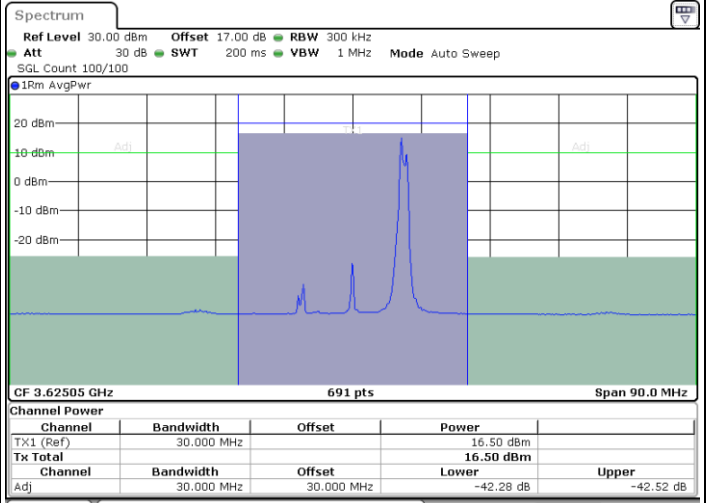

Date: 7.JUL.2020 00:17:21