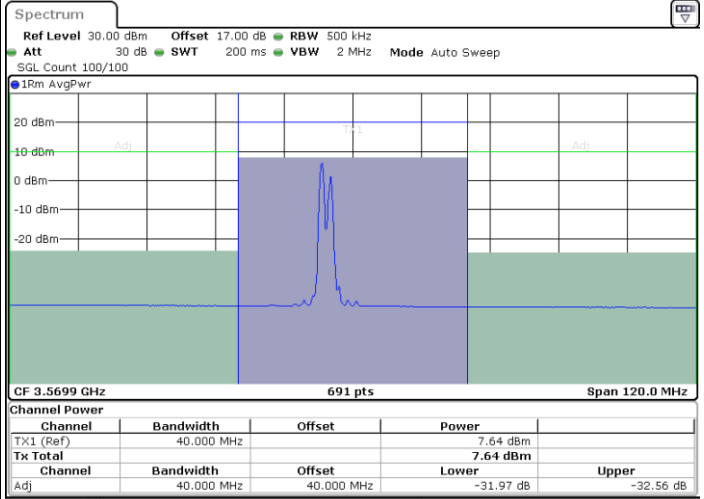

Date: 13.JUN.2020 12:27:46

LTE Band 48C / 10MHz+20MHz

QPSK

Highest Channel / 1RB0 and 1RB99

Highest Channel / 1RB49 and 1RB0

Date: 13.JUN.2020 11:40:32

Date: 13.JUN.2020 11:44:00

Highest Channel / FullIRB

N/A

Date: 13.JUN.2020 11:39:51

LTE Band 48C / 15MHz+20MHz

QPSK

Lowest Channel / 1RB0 and 1RB99

Lowest Channel / 1RB74 and 1RB0

Date: 7.JUL.2020 00:34:19

Date: 7.JUL.2020 00:35:00

Lowest Channel / FullIRB

N/A

Date: 7.JUL.2020 00:30:49

LTE Band 48C / 15MHz+20MHz

QPSK

Middle Channel / 1RB0 and 1RB99

Middle Channel / 1RB74 and 1RB0

Date: 7.JUL.2020 00:42:03