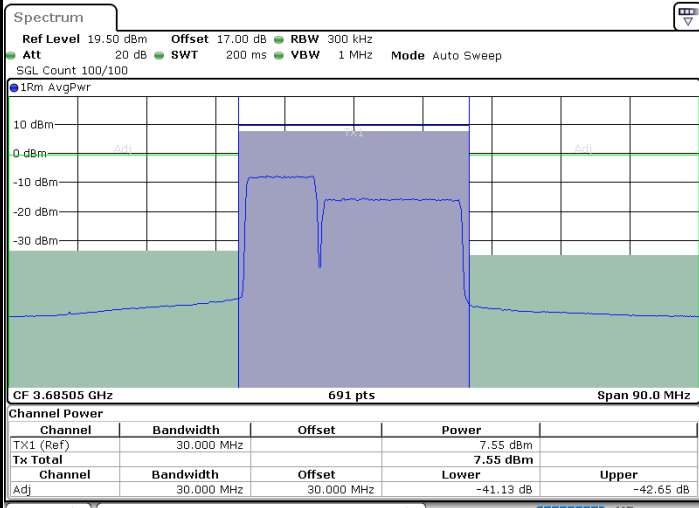

Middle Channel / FullIRB

N/A

Date: 13.JUN.2020 12:28:28

LTE Band 48C / 10MHz+20MHz

16QAM

Highest Channel / 1RB0 and 1RB99

Highest Channel / 1RB49 and 1RB0

Date: 13.JUN.2020 11:41:14

Date: 13.JUN.2020 11:43:18

Highest Channel / FullIRB

N/A

Date: 13.JUN.2020 11:39:09

LTE Band 48C / 15MHz+20MHz

16QAM

Lowest Channel / 1RB0 and 1RB99

Lowest Channel / 1RB74 and 1RB0