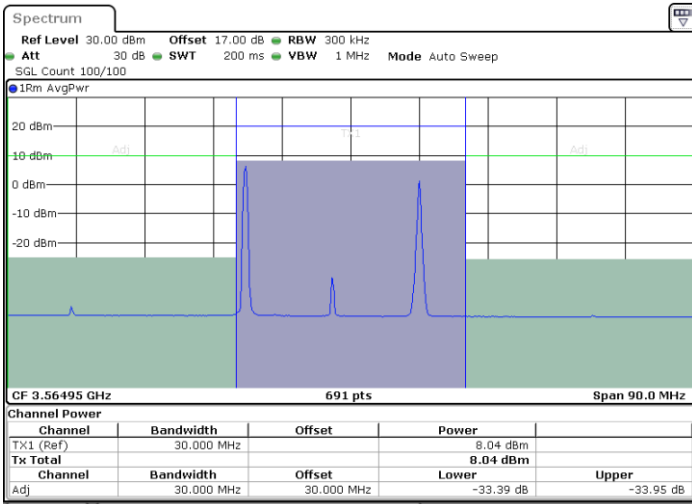

LTE Band 48C / 20MHz+20MHz

QPSK

Highest Channel / 1RB0 and 1RB99

Highest Channel / 1RB99 and 1RB0

Date: 13 JUN.2020 03:36:12

Date: 13 JUN.2020 03:39:40

Highest Channel / FullIRB

N/A

Date: 13 JUN.2020 03:35:30

LTE Band 48C / 5MHz+20MHz

16QAM

Lowest Channel / 1RB0 and 1RB99

Lowest Channel / 1RB24 and 1RB0

Date: 6.JUL.2020 23:34:58

Date: 6.JUL.2020 23:37:01

Lowest Channel / FullIRB