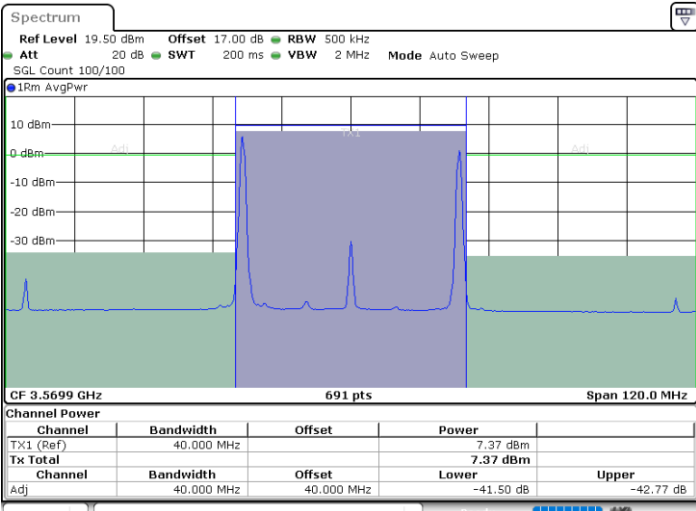

Date: 7.JUL.2020 01:08:36

Date: 7.JUL.2020 01:09:17

Middle Channel / FullRB

N/A

Date: 7.JUL.2020 01:05:05

LTE Band 48C / 20MHz+15MHz

QPSK

Highest Channel / 1RB0 and 1RB74

Highest Channel / 1RB99 and 1RB0

Date: 7.JUL.2020 01:14:25

Date: 7.JUL.2020 01:17:52

Highest Channel / FullIRB

N/A

Date: 7.JUL.2020 01:13:43

LTE Band 48C / 20MHz+20MHz

QPSK

Lowest Channel / 1RB0 and 1RB99

Lowest Channel / 1RB99 and 1RB0

Date: 13 JUN.2020 03:19:22

Date: 13 JUN.2020 03:20:03

Lowest Channel / FullIRB

N/A

Date: 13 JUN.2020 03:15:52

LTE Band 48C / 20MHz+20MHz