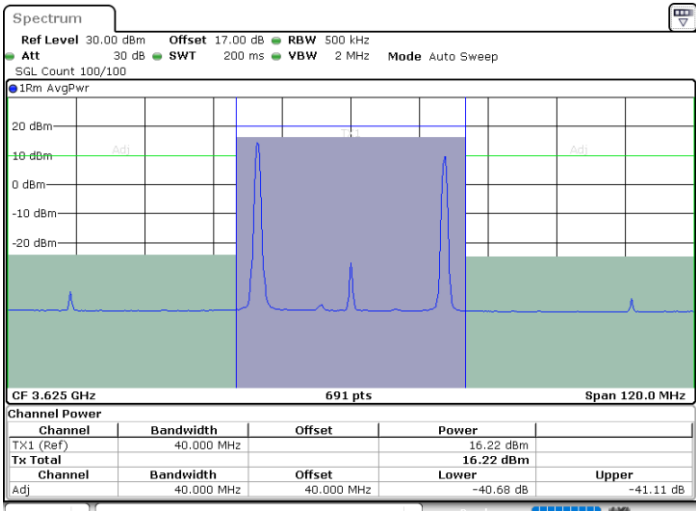

Highest Channel / FullIRB

N/A

Date: 13.JUN.2020 08:25:29

LTE Band 48C / 20MHz+15MHz

QPSK

Lowest Channel / 1RB0 and 1RB74

Lowest Channel / 1RB99 and 1RB0

Date: 7.JUL.2020 00:59:21

Date: 7.JUL.2020 01:00:02

Lowest Channel / FullIRB

N/A

Date: 7.JUL.2020 01:25:05

LTE Band 48C / 20MHz+15MHz

QPSK

Middle Channel / 1RB0 and 1RB74

Middle Channel / 1RB99 and 1RB0

Date: 7.JUL.2020 01:08:36

Date: 7.JUL.2020 01:09:17

Middle Channel / FullRB

N/A

Date: 7.JUL.2020 01:05:05

LTE Band 48C / 20MHz+15MHz

QPSK

Highest Channel / 1RB0 and 1RB74