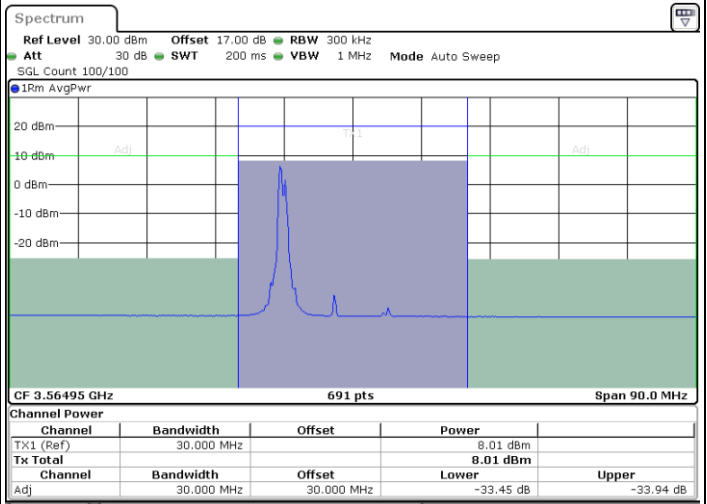

LTE Band 48C / 20MHz+20MHz

QPSK

Highest Channel / 1RB0 and 1RB99

Highest Channel / 1RB99 and 1RB0

Date: 13 JUN.2020 03:36:12

Date: 13 JUN.2020 03:39:40

Highest Channel / FullIRB

N/A

Date: 13 JUN.2020 03:35:30

LTE Band 48C / 5MHz+20MHz

16QAM

Lowest Channel / 1RB0 and 1RB99

Lowest Channel / 1RB24 and 1RB0

Date: 6.JUL.2020 23:34:58

Date: 6.JUL.2020 23:37:01

Lowest Channel / FullIRB