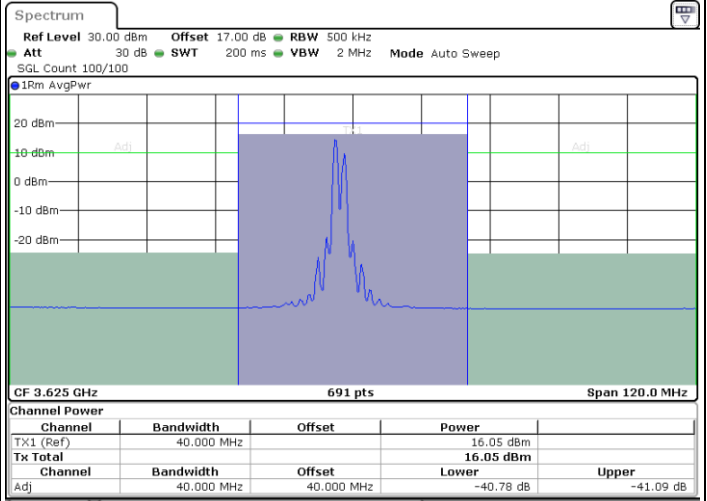

N/A

Date: 13.JUN.2020 11:39:51

LTE Band 48C / 15MHz+20MHz

QPSK

Lowest Channel / 1RB0 and 1RB99

Lowest Channel / 1RB74 and 1RB0

Date: 7.JUL.2020 00:34:19

Date: 7.JUL.2020 00:35:00

Lowest Channel / FullIRB

N/A

Date: 7.JUL.2020 00:30:49

LTE Band 48C / 15MHz+20MHz

QPSK

Middle Channel / 1RB0 and 1RB99

Middle Channel / 1RB74 and 1RB0

Date: 7.JUL.2020 00:42:03

Date: 7.JUL.2020 00:42:44

Middle Channel / FullIRB

N/A

Date: 7.JUL.2020 00:38:33

LTE Band 48C / 15MHz+20MHz

QPSK

Highest Channel / 1RB0 and 1RB99

Highest Channel / 1RB74 and 1RB0