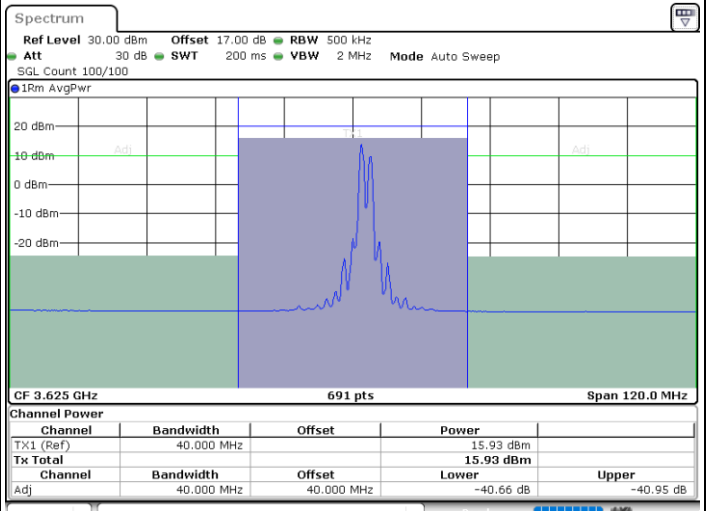

Highest Channel / FullIRB

N/A

Date: 13.JUN.2020 08:25:29

LTE Band 48C / 20MHz+15MHz

QPSK

Lowest Channel / 1RB0 and 1RB74

Lowest Channel / 1RB99 and 1RB0

Date: 7.JUL.2020 00:59:21

Date: 7.JUL.2020 01:00:02

Lowest Channel / FullIRB

N/A

Date: 7.JUL.2020 01:25:05

LTE Band 48C / 20MHz+15MHz

QPSK

Middle Channel / 1RB0 and 1RB74

Middle Channel / 1RB99 and 1RB0

Date: 7.JUL.2020 01:08:36

Date: 7.JUL.2020 01:09:17

Middle Channel / FullRB

N/A

Date: 7.JUL.2020 01:05:05

LTE Band 48C / 20MHz+15MHz

QPSK

Highest Channel / 1RB0 and 1RB74

Highest Channel / 1RB99 and 1RB0

Date: 7.JUL.2020 01:14:25

Date: 7.JUL.2020 01:17:52

Highest Channel / FullIRB

N/A

Date: 7.JUL.2020 01:13:43

LTE Band 48C / 20MHz+20MHz

QPSK