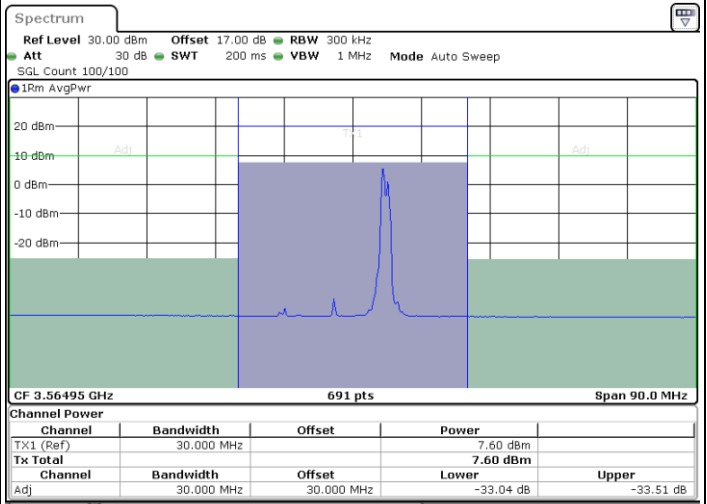

Date: 7.JUL.2020 00:42:44

Middle Channel / FullIRB

N/A

Date: 7.JUL.2020 00:38:33

LTE Band 48C / 15MHz+20MHz

QPSK

Highest Channel / 1RB0 and 1RB99

Highest Channel / 1RB74 and 1RB0

Date: 7.JUL.2020 00:48:11

Date: 7.JUL.2020 00:51:39

Highest Channel / FullIRB

N/A

Date: 7.JUL.2020 00:47:30

LTE Band 48C / 20MHz+5MHz

QPSK

Lowest Channel / 1RB0 and 1RB24

Lowest Channel / 1RB99 and 1RB0

Date: 7.JUL.2020 00:07:45

Date: 7.JUL.2020 00:08:25

Lowest Channel / FullIRB

N/A

Date: 7.JUL.2020 00:04:16

LTE Band 48C / 20MHz+5MHz

QPSK