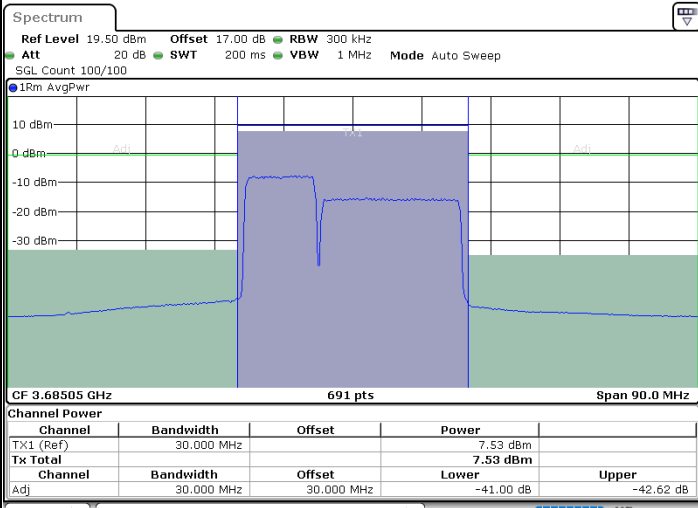

Date: 13.JUN.2020 12:27:46

LTE Band 48C / 10MHz+20MHz

QPSK

Highest Channel / 1RB0 and 1RB99

Highest Channel / 1RB49 and 1RB0

Date: 13.JUN.2020 11:40:32

Date: 13.JUN.2020 11:44:00

Highest Channel / FullIRB

N/A

Date: 13.JUN.2020 11:39:51

LTE Band 48C / 15MHz+20MHz

QPSK

Lowest Channel / 1RB0 and 1RB99

Lowest Channel / 1RB74 and 1RB0

Date: 7.JUL.2020 00:34:19

Date: 7.JUL.2020 00:35:00