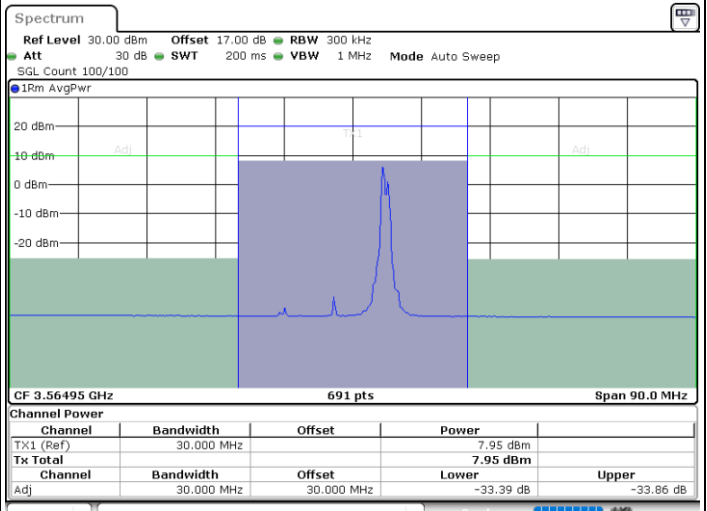

Middle Channel / FullIRB

N/A

Date: 7.JUL.2020 00:39:15

LTE Band 48C / 15MHz+20MHz

16QAM

Highest Channel / 1RB0 and 1RB99

Highest Channel / 1RB74 and 1RB0

Date: 7.JUL.2020 00:48:53

Date: 7.JUL.2020 00:50:57

Highest Channel / FullIRB

N/A

Date: 7.JUL.2020 00:46:48

LTE Band 48C / 20MHz+5MHz

16QAM

Lowest Channel / 1RB0 and 1RB24

Lowest Channel / 1RB99 and 1RB0

Date: 7.JUL.2020 00:07:03

Date: 7.JUL.2020 00:09:07

Lowest Channel / FullIRB

N/A

Date: 7.JUL.2020 00:04:58

LTE Band 48C / 20MHz+5MHz

16QAM

Middle Channel / 1RB0 and 1RB24