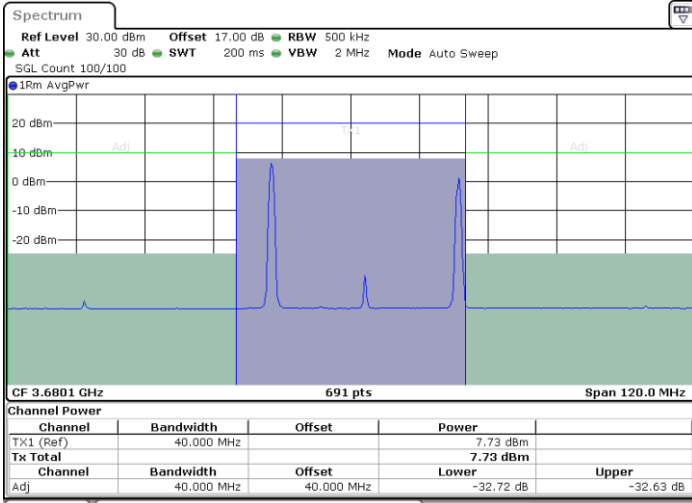

Date: 7.JUL.2020 00:42:44

Middle Channel / FullIRB

N/A

Date: 7.JUL.2020 00:38:33

LTE Band 48C / 15MHz+20MHz

QPSK

Highest Channel / 1RB0 and 1RB99

Highest Channel / 1RB74 and 1RB0

Date: 7.JUL.2020 00:48:11

Date: 7.JUL.2020 00:51:39

Highest Channel / FullIRB

N/A

Date: 7.JUL.2020 00:47:30

LTE Band 48C / 20MHz+5MHz

QPSK

Lowest Channel / 1RB0 and 1RB24