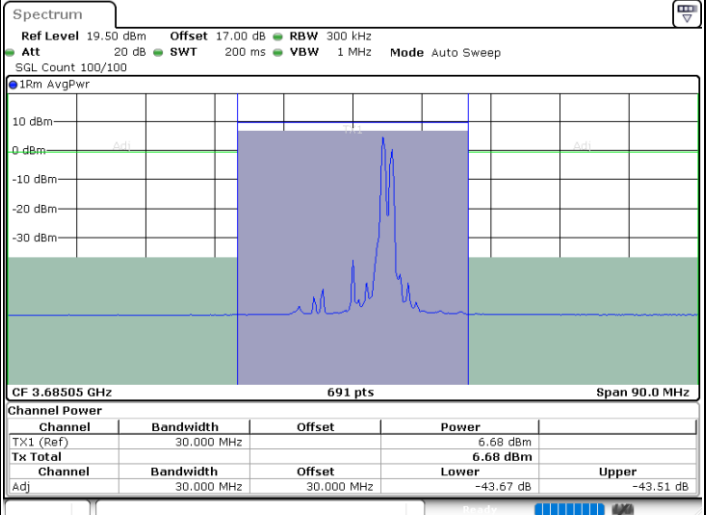

N/A

Date: 13.JUN.2020 07:38:07

LTE Band 48C / 20MHz+10MHz

QPSK

Highest Channel / 1RB0 and 1RB49

Highest Channel / 1RB99 and 1RB0

Date: 13.JUN.2020 08:26:11

Date: 13.JUN.2020 08:29:38

Highest Channel / FullIRB

N/A

Date: 13.JUN.2020 08:25:29

LTE Band 48C / 20MHz+15MHz

QPSK

Lowest Channel / 1RB0 and 1RB74

Lowest Channel / 1RB99 and 1RB0

Date: 7.JUL.2020 00:59:21