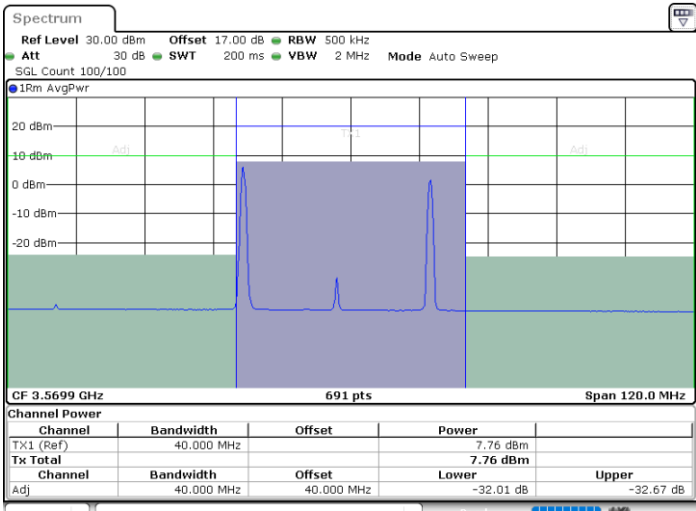

N/A

Date: 13.JUN.2020 07:38:07

LTE Band 48C / 20MHz+10MHz

QPSK

Highest Channel / 1RB0 and 1RB49

Highest Channel / 1RB99 and 1RB0

Date: 13.JUN.2020 08:26:11

Date: 13.JUN.2020 08:29:38

Highest Channel / FullIRB

N/A

Date: 13.JUN.2020 08:25:29

LTE Band 48C / 20MHz+15MHz

QPSK

Lowest Channel / 1RB0 and 1RB74

Lowest Channel / 1RB99 and 1RB0

Date: 7.JUL.2020 00:59:21

Date: 7.JUL.2020 01:00:02

Lowest Channel / FullIRB

N/A

Date: 7.JUL.2020 01:25:05

LTE Band 48C / 20MHz+15MHz

QPSK

Middle Channel / 1RB0 and 1RB74

Middle Channel / 1RB99 and 1RB0