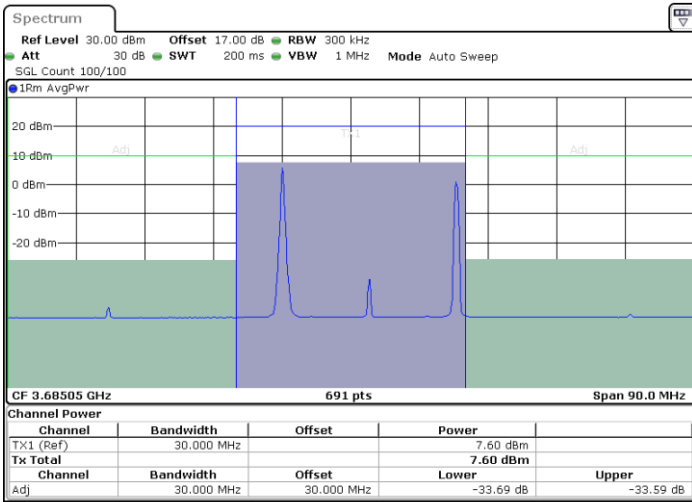

LTE Band 48C / 20MHz+5MHz

QPSK

Highest Channel / 1RB0 and 1RB24

Highest Channel / 1RB99 and 1RB0

Date: 7.JUL.2020 00:22:20