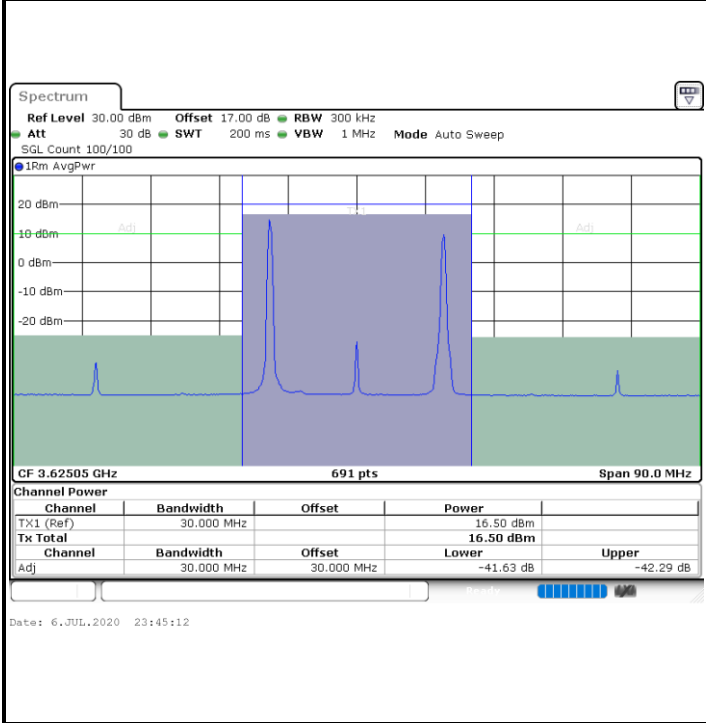

Date: 13 JUN.2020 03:35:30

LTE Band 48C / 5MHz+20MHz

16QAM

Lowest Channel / 1RB0 and 1RB99

Lowest Channel / 1RB24 and 1RB0

Date: 6.JUL.2020 23:34:58

Date: 6.JUL.2020 23:37:01

Lowest Channel / FullIRB

N/A

Date: 6.JUL.2020 23:32:53

LTE Band 48C / 5MHz+20MHz

16QAM

Middle Channel / 1RB0 and 1RB99

Middle Channel / 1RB24 and 1RB0

Middle Channel / FullRB

N/A

LTE Band 48C / 5MHz+20MHz

16QAM

Highest Channel / 1RB0 and 1RB99

Highest Channel / 1RB24 and 1RB0

Date: 6.JUL.2020 23:57:20

Date: 6.JUL.2020 23:59:24

Highest Channel / FullIRB

N/A