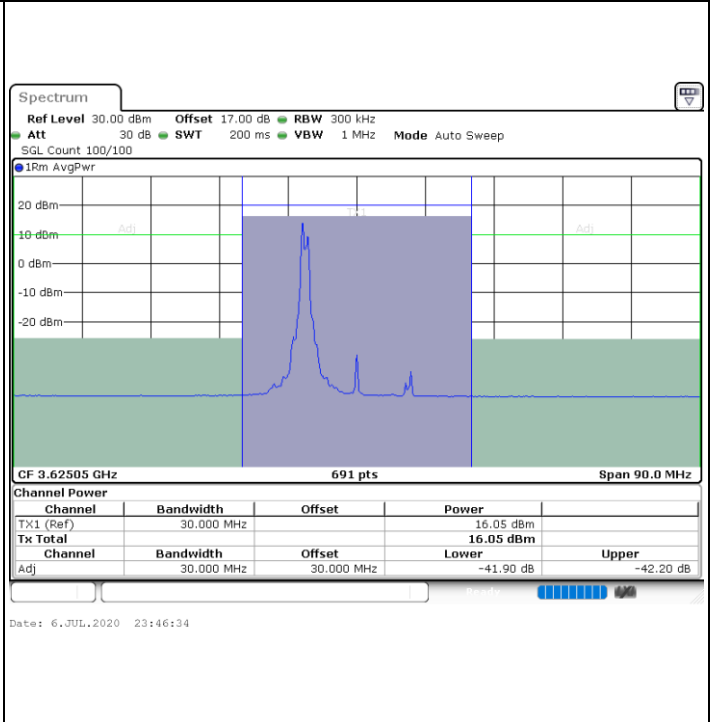

Date: 15 JUN 2020 22:25:30

Middle Channel / 20MHz+20MHz

N/A

Date: 15 JUN 2020 22:29:16

Highest Channel / 20MHz+20MHz

N/A

Date: 15 JUN 2020 22:32:49

ACLR

LTE Band 48C / 5MHz+20MHz

QPSK

Middle Channel / 1RB0 and 1RB99

Middle Channel / 1RB24 and 1RB0

Middle Channel / FullRB

N/A

LTE Band 48C / 5MHz+20MHz

QPSK