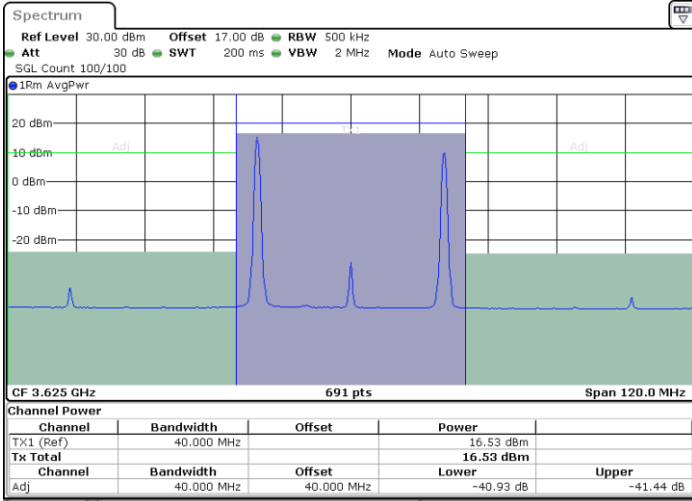

Date: 13.JUN.2020 11:43:18

Highest Channel / FullIRB

N/A

Date: 13.JUN.2020 11:39:09

LTE Band 48C / 15MHz+20MHz

16QAM

Lowest Channel / 1RB0 and 1RB99

Lowest Channel / 1RB74 and 1RB0

Lowest Channel / FullIRB

N/A

LTE Band 48C / 15MHz+20MHz

16QAM

Middle Channel / 1RB0 and 1RB99

Middle Channel / 1RB74 and 1RB0

Date: 7.JUL.2020 00:41:21

Date: 7.JUL.2020 00:43:26

Middle Channel / FullIRB

N/A

Date: 7.JUL.2020 00:39:15

LTE Band 48C / 15MHz+20MHz

16QAM

Highest Channel / 1RB0 and 1RB99

Highest Channel / 1RB74 and 1RB0

Date: 7.JUL.2020 00:48:53