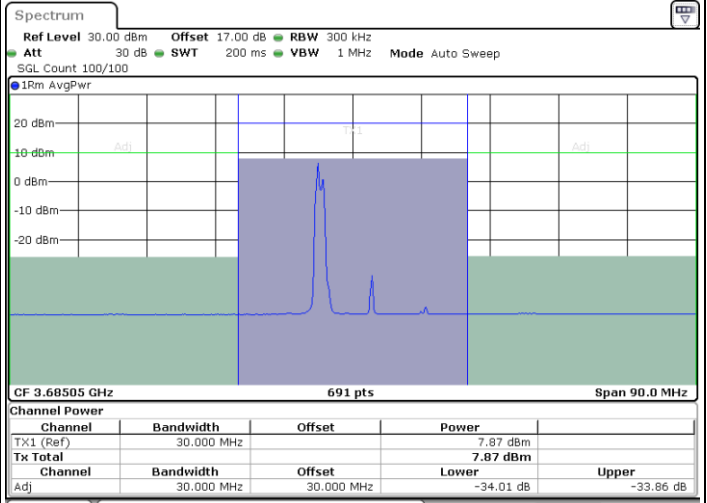

LTE Band 48C / 5MHz+20MHz

16QAM

Highest Channel / 1RB0 and 1RB99

Highest Channel / 1RB24 and 1RB0

Date: 6.JUL.2020 23:57:20

Date: 6.JUL.2020 23:59:24

Highest Channel / FullIRB

N/A

Date: 6.JUL.2020 23:53:54

LTE Band 48C / 10MHz+20MHz

16QAM

Lowest Channel / 1RB0 and 1RB99

Lowest Channel / 1RB49 and 1RB0

Date: 13.JUN.2020 11:04:42

Date: 13.JUN.2020 11:06:46

Lowest Channel / FullIRB