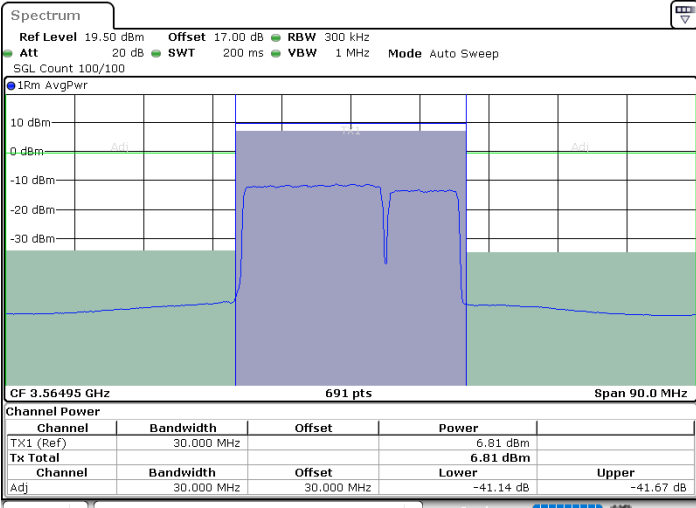

LTE Band 48C / 20MHz+10MHz

QPSK

Lowest Channel / 1RB0 and 1RB49

Lowest Channel / 1RB99 and 1RB0

Date: 13 JUN.2020 06:51:00

Date: 13 JUN.2020 06:51:41

Lowest Channel / FullIRB

N/A