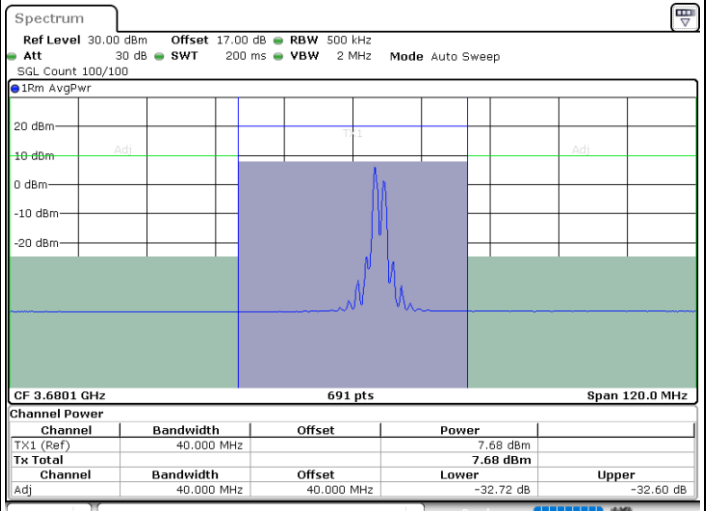

Lowest Channel / FullIRB

N/A

Date: 7.JUL.2020 00:56:33

LTE Band 48C / 20MHz+15MHz

16QAM

Middle Channel / 1RB0 and 1RB74

Middle Channel / 1RB99 and 1RB0

Date: 7.JUL.2020 01:07:54

Date: 7.JUL.2020 01:09:59

Middle Channel / FullRB

N/A

Date: 7.JUL.2020 01:05:48

LTE Band 48C / 20MHz+15MHz

16QAM

Highest Channel / 1RB0 and 1RB74

Highest Channel / 1RB99 and 1RB0

Date: 7.JUL.2020 01:15:06

Date: 7.JUL.2020 01:17:11

Highest Channel / FullIRB

N/A

Date: 7.JUL.2020 01:13:01

LTE Band 48C / 20MHz+20MHz

16QAM

Lowest Channel / 1RB0 and 1RB99