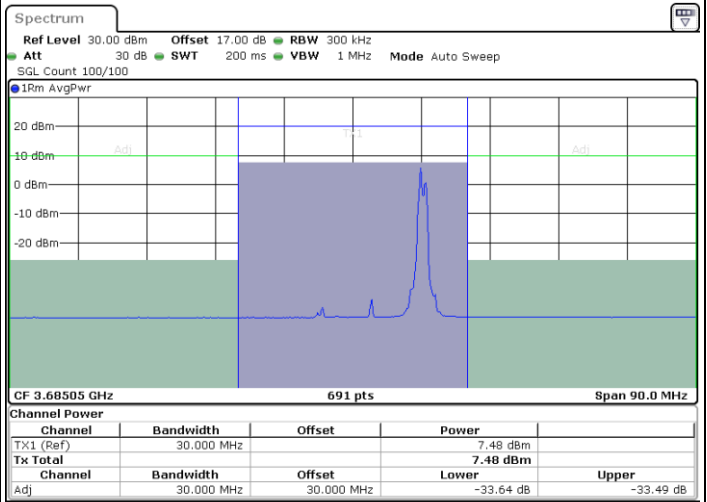

Date: 7.JUL.2020 00:25:47