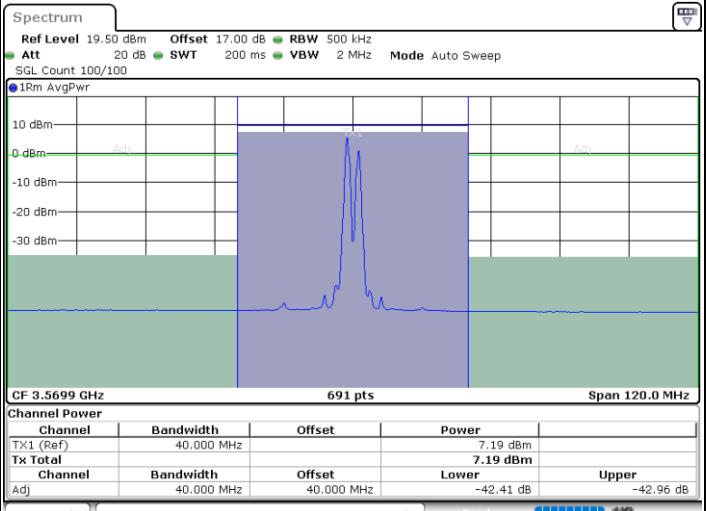

Date: 7.JUL.2020 01:08:36

Date: 7.JUL.2020 01:09:17

Middle Channel / FullRB

N/A

Date: 7.JUL.2020 01:05:05

LTE Band 48C / 20MHz+15MHz

QPSK

Highest Channel / 1RB0 and 1RB74

Highest Channel / 1RB99 and 1RB0

Date: 7.JUL.2020 01:14:25

Date: 7.JUL.2020 01:17:52

Highest Channel / FullIRB

N/A

Date: 7.JUL.2020 01:13:43

LTE Band 48C / 20MHz+20MHz

QPSK

Lowest Channel / 1RB0 and 1RB99

Lowest Channel / 1RB99 and 1RB0

Date: 13 JUN.2020 03:19:22

Date: 13 JUN.2020 03:20:03

Lowest Channel / FullIRB

N/A

Date: 13 JUN.2020 03:15:52

LTE Band 48C / 20MHz+20MHz