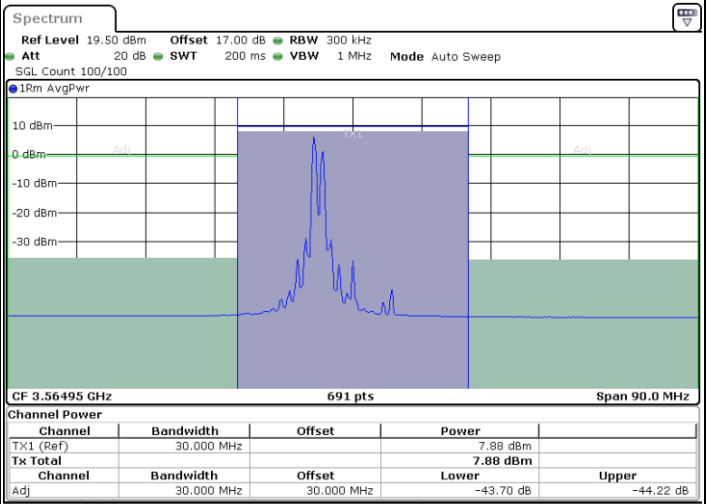

LTE Band 48C / 5MHz+20MHz

16QAM

Highest Channel / 1RB0 and 1RB99

Highest Channel / 1RB24 and 1RB0

Date: 6.JUL.2020 23:57:20

Date: 6.JUL.2020 23:59:24

Highest Channel / FullIRB

N/A

Date: 6.JUL.2020 23:53:54

LTE Band 48C / 10MHz+20MHz

16QAM

Lowest Channel / 1RB0 and 1RB99

Lowest Channel / 1RB49 and 1RB0

Date: 13.JUN.2020 11:04:42

Date: 13.JUN.2020 11:06:46

Lowest Channel / FullIRB