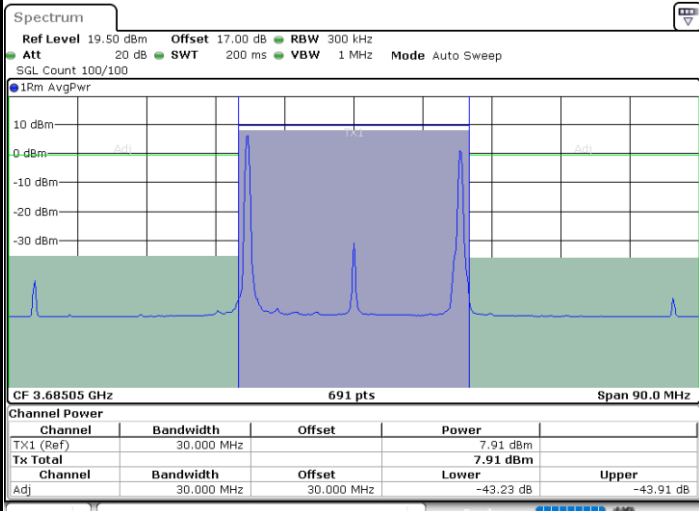

Middle Channel / FullIRB

N/A

Date: 13.JUN.2020 12:28:28

LTE Band 48C / 10MHz+20MHz

16QAM

Highest Channel / 1RB0 and 1RB99

Highest Channel / 1RB49 and 1RB0

Date: 13.JUN.2020 11:41:14

Date: 13.JUN.2020 11:43:18

Highest Channel / FullIRB

N/A

Date: 13.JUN.2020 11:39:09

LTE Band 48C / 15MHz+20MHz

16QAM

Lowest Channel / 1RB0 and 1RB99

Lowest Channel / 1RB74 and 1RB0