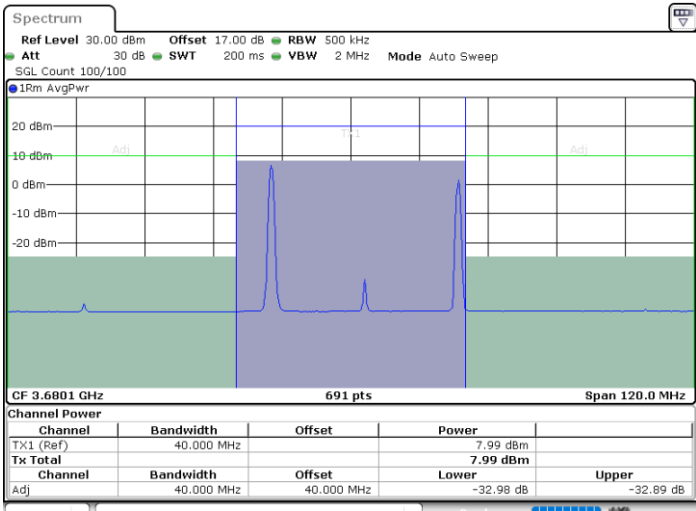

Lowest Channel / FullIRB

N/A

Date: 7.JUL.2020 00:56:33

LTE Band 48C / 20MHz+15MHz

16QAM

Middle Channel / 1RB0 and 1RB74

Middle Channel / 1RB99 and 1RB0

Date: 7.JUL.2020 01:07:54

Date: 7.JUL.2020 01:09:59

Middle Channel / FullRB

N/A

Date: 7.JUL.2020 01:05:48

LTE Band 48C / 20MHz+15MHz

16QAM

Highest Channel / 1RB0 and 1RB74

Highest Channel / 1RB99 and 1RB0

Date: 7.JUL.2020 01:15:06

Date: 7.JUL.2020 01:17:11

Highest Channel / FullIRB

N/A

Date: 7.JUL.2020 01:13:01

LTE Band 48C / 20MHz+20MHz

16QAM

Lowest Channel / 1RB0 and 1RB99