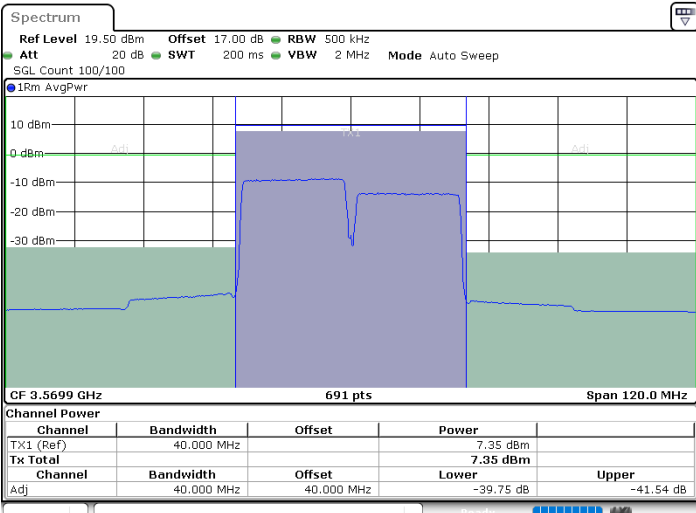

Highest Channel / 1RB99 and 1RB0

Date: 7.JUL.2020 01:14:25

Date: 7.JUL.2020 01:17:52

Highest Channel / FullIRB

N/A

Date: 7.JUL.2020 01:13:43

LTE Band 48C / 20MHz+20MHz

QPSK

Lowest Channel / 1RB0 and 1RB99

Lowest Channel / 1RB99 and 1RB0

Date: 13 JUN.2020 03:19:22

Date: 13 JUN.2020 03:20:03

Lowest Channel / FullIRB

N/A

Date: 13 JUN.2020 03:15:52

LTE Band 48C / 20MHz+20MHz