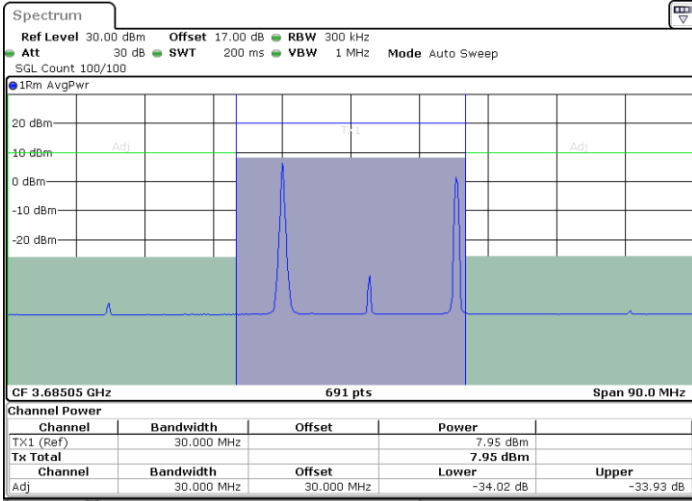

Date: 7.JUL.2020 00:07:03

Date: 7.JUL.2020 00:09:07

Lowest Channel / FullIRB

N/A

Date: 7.JUL.2020 00:04:58

LTE Band 48C / 20MHz+5MHz

16QAM

Middle Channel / 1RB0 and 1RB24

Middle Channel / 1RB99 and 1RB0

Date: 7.JUL.2020 00:15:17

Date: 7.JUL.2020 00:17:21

Middle Channel / FullRB

N/A

Date: 7.JUL.2020 00:13:12

LTE Band 48C / 20MHz+5MHz

16QAM

Highest Channel / 1RB0 and 1RB24

Highest Channel / 1RB99 and 1RB0

Date: 7.JUL.2020 00:23:02

Date: 7.JUL.2020 00:25:06

Highest Channel / FullIRB

N/A

Date: 7.JUL.2020 00:20:57

LTE Band 48C / 20MHz+10MHz