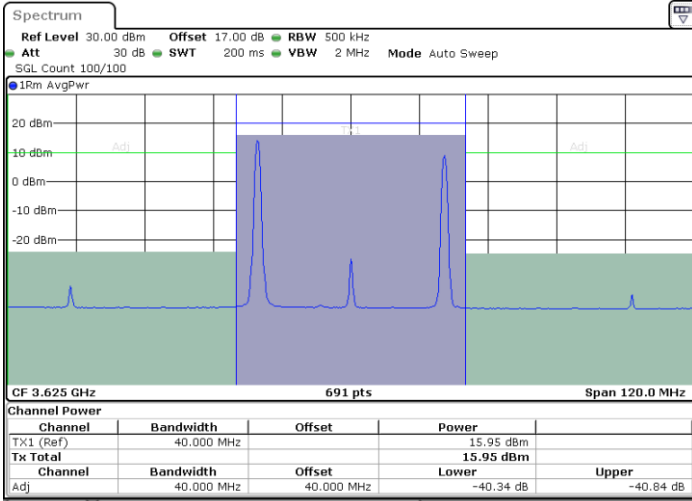

N/A

Date: 13 JUN.2020 08:24:48

LTE Band 48C / 20MHz+15MHz

16QAM

Lowest Channel / 1RB0 and 1RB74

Lowest Channel / 1RB99 and 1RB0

Date: 7.JUL.2020 00:58:39

Date: 7.JUL.2020 01:00:44

Lowest Channel / FullIRB

N/A

Date: 7.JUL.2020 00:56:33

LTE Band 48C / 20MHz+15MHz

16QAM

Middle Channel / 1RB0 and 1RB74

Middle Channel / 1RB99 and 1RB0

Date: 7.JUL.2020 01:07:54

Date: 7.JUL.2020 01:09:59

Middle Channel / FullRB

N/A

Date: 7.JUL.2020 01:05:48

LTE Band 48C / 20MHz+15MHz

16QAM

Highest Channel / 1RB0 and 1RB74

Highest Channel / 1RB99 and 1RB0