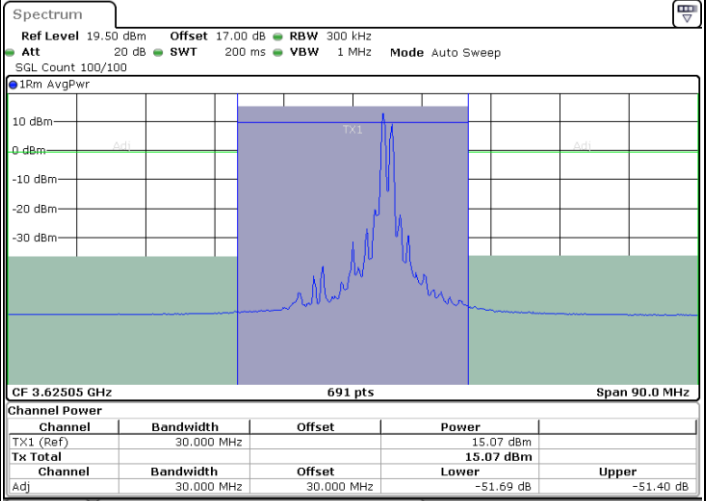

LTE Band 48C / 20MHz+10MHz

QPSK

Lowest Channel / 1RB0 and 1RB49

Lowest Channel / 1RB99 and 1RB0

Date: 13 JUN.2020 06:51:00

Date: 13 JUN.2020 06:51:41

Lowest Channel / FullIRB

N/A

Date: 13 JUN.2020 06:47:31

LTE Band 48C / 20MHz+10MHz

QPSK

Middle Channel / 1RB0 and 1RB49

Middle Channel / 1RB99 and 1RB0

Date: 13.JUN.2020 07:41:36

Date: 13.JUN.2020 07:42:16

Middle Channel / FullRB

N/A

Date: 13.JUN.2020 07:38:07

LTE Band 48C / 20MHz+10MHz

QPSK

Highest Channel / 1RB0 and 1RB49

Highest Channel / 1RB99 and 1RB0

Date: 13.JUN.2020 08:26:11

Date: 13.JUN.2020 08:29:38