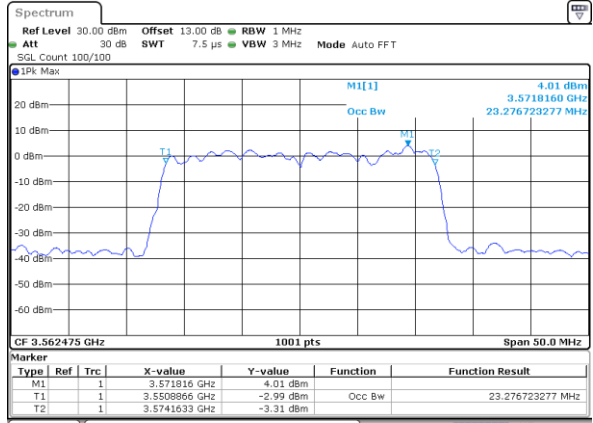

LTE Band 48C

64QAM

Lowest Channel / 15MHz+20MHz

Date: 15 JUN 2020 23:31:15

Lowest Channel / 20MHz+5MHz

Date: 15 JUN 2020 23:10:15

Middle Channel / 15MHz+20MHz

Date: 15 JUN 2020 23:43:16

Middle Channel / 20MHz+5MHz

Date: 15 JUN 2020 23:16:15

Highest Channel / 15MHz+20MHz

Date: 15 JUN 2020 23:46:53

Highest Channel / 20MHz+5MHz

Date: 15 JUN 2020 23:25:05

LTE Band 48C

64QAM