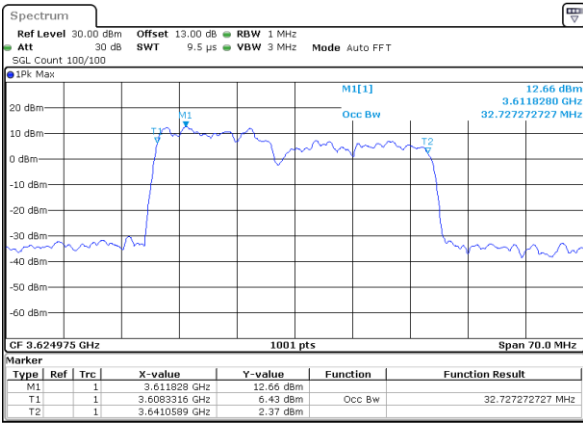

LTE Band 48C

64QAM

Lowest Channel / 15MHz+20MHz

Date: 15 JUN 2020 23:31:15

Lowest Channel / 20MHz+5MHz

Date: 15 JUN 2020 23:10:15

Middle Channel / 15MHz+20MHz

Date: 15 JUN 2020 23:43:16

Middle Channel / 20MHz+5MHz

Date: 15 JUN 2020 23:16:15

Highest Channel / 15MHz+20MHz

Date: 15 JUN 2020 23:46:53

Highest Channel / 20MHz+5MHz

Date: 15 JUN 2020 23:25:05

LTE Band 48C

64QAM