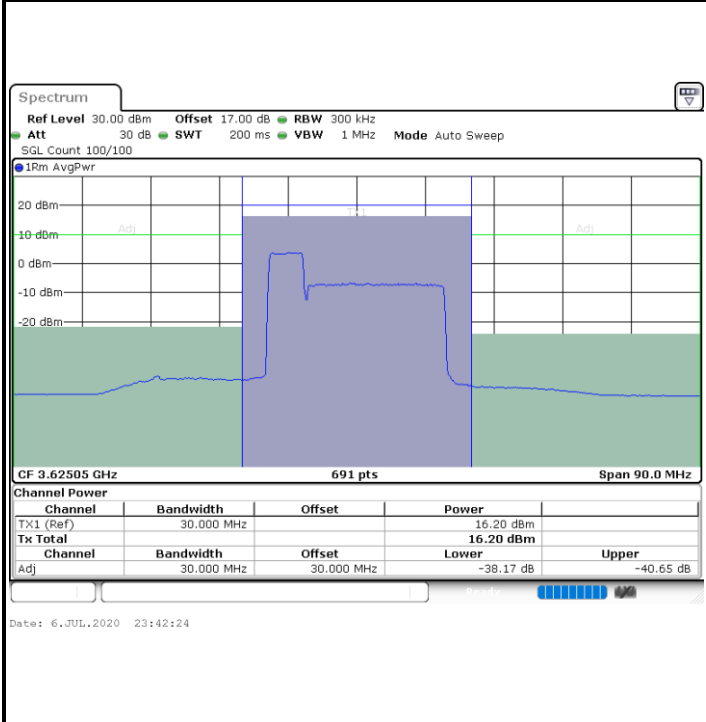

LTE Band 48C / 5MHz+20MHz

QPSK

Middle Channel / 1RB0 and 1RB99

Middle Channel / 1RB24 and 1RB0

Middle Channel / FullRB

N/A

LTE Band 48C / 5MHz+20MHz

QPSK

Highest Channel / 1RB0 and 1RB99

Highest Channel / 1RB24 and 1RB0

Date: 7.JUL.2020 15:18:07

Date: 7.JUL.2020 00:00:06

Highest Channel / FullIRB

N/A

Date: 6.JUL.2020 23:54:36

LTE Band 48C / 10MHz+20MHz