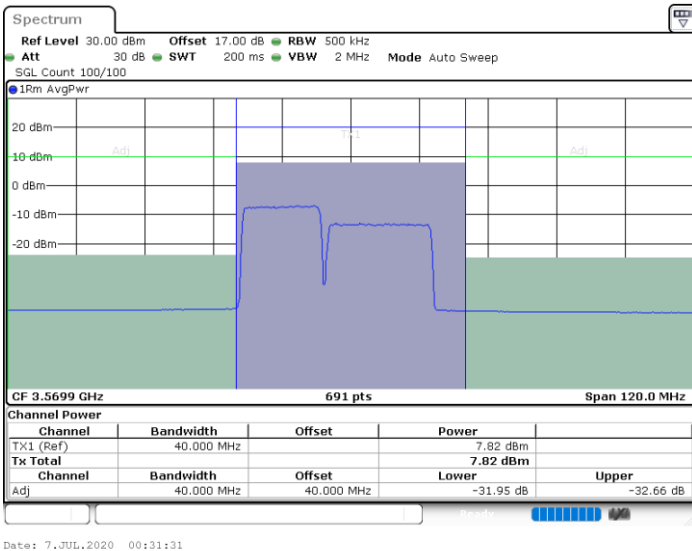

Middle Channel / FullIRB

N/A

Date: 13.JUN.2020 12:28:28

LTE Band 48C / 10MHz+20MHz

16QAM

Highest Channel / 1RB0 and 1RB99

Highest Channel / 1RB49 and 1RB0

Date: 13.JUN.2020 11:41:14

Date: 13.JUN.2020 11:43:18

Highest Channel / FullIRB

N/A

Date: 13.JUN.2020 11:39:09

LTE Band 48C / 15MHz+20MHz

16QAM

Lowest Channel / 1RB0 and 1RB99

Lowest Channel / 1RB74 and 1RB0

Lowest Channel / FullIRB

N/A

LTE Band 48C / 15MHz+20MHz

16QAM

Middle Channel / 1RB0 and 1RB99

Middle Channel / 1RB74 and 1RB0

Date: 7.JUL.2020 00:41:21

Date: 7.JUL.2020 00:43:26