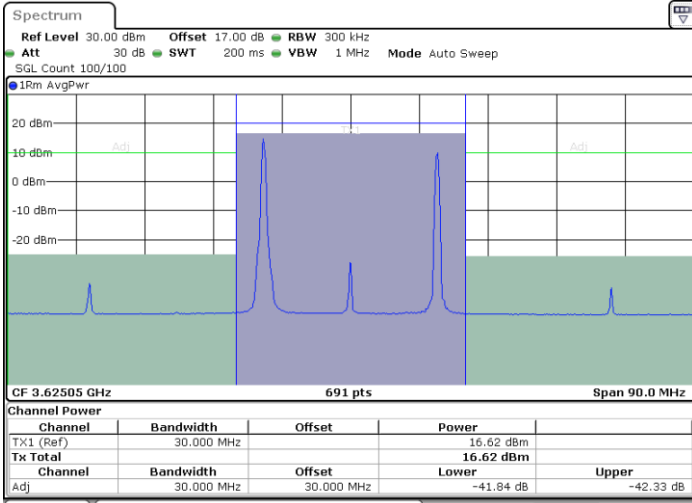

LTE Band 48C / 20MHz+5MHz

16QAM

Middle Channel / 1RB0 and 1RB24

Middle Channel / 1RB99 and 1RB0

Date: 7.JUL.2020 00:15:17