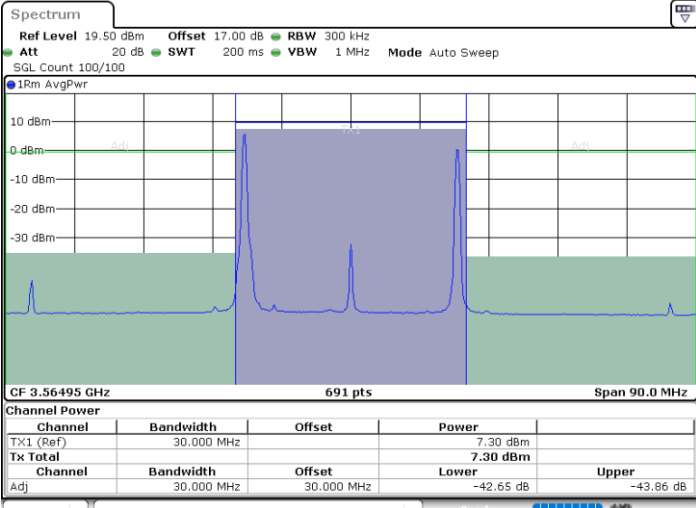

LTE Band 48C / 20MHz+10MHz

16QAM

Lowest Channel / 1RB0 and 1RB49

Lowest Channel / 1RB99 and 1RB0

Date: 13 JUN.2020 06:50:18