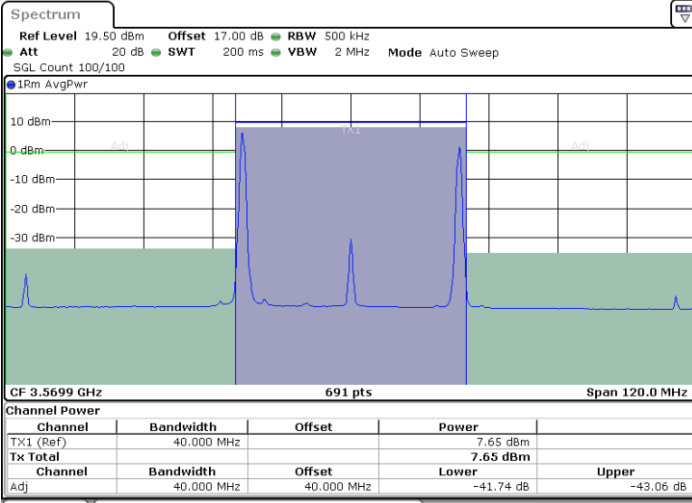

LTE Band 48C / 20MHz+20MHz

16QAM

Lowest Channel / 1RB0 and 1RB99

Lowest Channel / 1RB99 and 1RB0

Date: 13 JUN.2020 03:18:40

Date: 13 JUN.2020 03:20:45