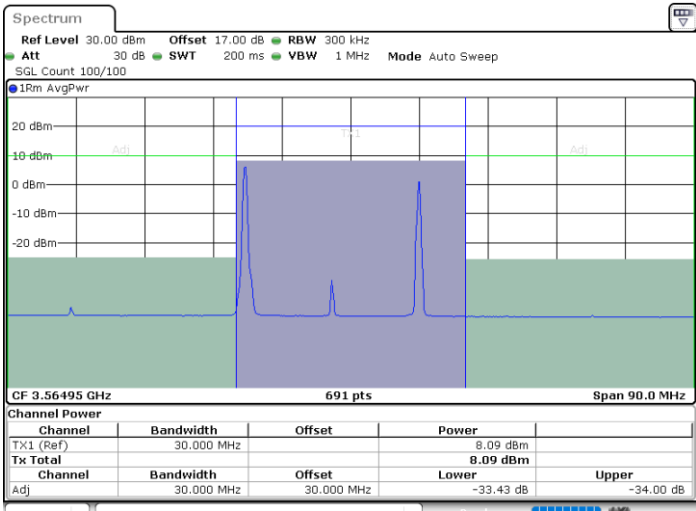

Middle Channel / FullIRB

N/A

Date: 7.JUL.2020 00:39:15

LTE Band 48C / 15MHz+20MHz

16QAM

Highest Channel / 1RB0 and 1RB99

Highest Channel / 1RB74 and 1RB0

Date: 7.JUL.2020 00:48:53

Date: 7.JUL.2020 00:50:57

Highest Channel / FullIRB

N/A

Date: 7.JUL.2020 00:46:48

LTE Band 48C / 20MHz+5MHz

16QAM

Lowest Channel / 1RB0 and 1RB24

Lowest Channel / 1RB99 and 1RB0

Date: 7.JUL.2020 00:07:03

Date: 7.JUL.2020 00:09:07

Lowest Channel / FullIRB

N/A

Date: 7.JUL.2020 00:04:58

LTE Band 48C / 20MHz+5MHz

16QAM

Middle Channel / 1RB0 and 1RB24