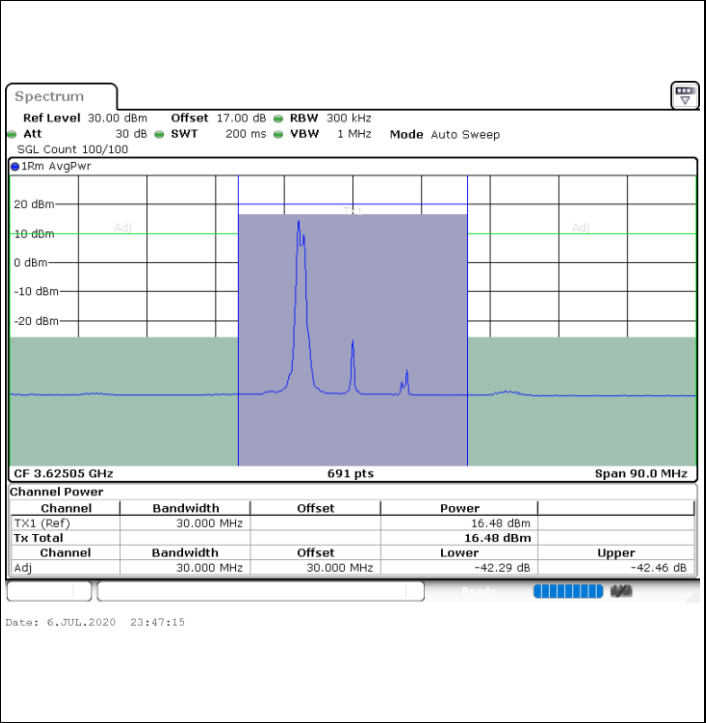

Date: 13 JUN.2020 03:35:30

LTE Band 48C / 5MHz+20MHz

16QAM

Lowest Channel / 1RB0 and 1RB99

Lowest Channel / 1RB24 and 1RB0

Date: 6.JUL.2020 23:34:58

Date: 6.JUL.2020 23:37:01

Lowest Channel / FullIRB

N/A

Date: 6.JUL.2020 23:32:53

LTE Band 48C / 5MHz+20MHz

16QAM

Middle Channel / 1RB0 and 1RB99

Middle Channel / 1RB24 and 1RB0

Middle Channel / FullRB

N/A

LTE Band 48C / 5MHz+20MHz

16QAM

Highest Channel / 1RB0 and 1RB99

Highest Channel / 1RB24 and 1RB0

Date: 6.JUL.2020 23:57:20

Date: 6.JUL.2020 23:59:24

Highest Channel / FullIRB

N/A