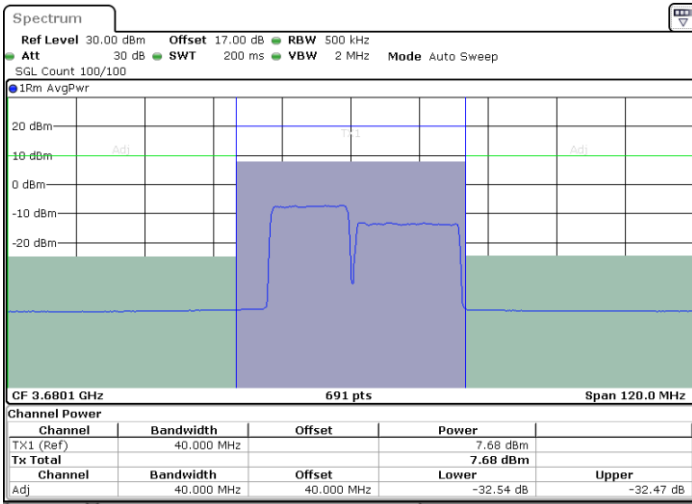

Middle Channel / FullIRB

N/A

Date: 7.JUL.2020 00:39:15

LTE Band 48C / 15MHz+20MHz

16QAM

Highest Channel / 1RB0 and 1RB99

Highest Channel / 1RB74 and 1RB0

Date: 7.JUL.2020 00:48:53

Date: 7.JUL.2020 00:50:57

Highest Channel / FullIRB

N/A

Date: 7.JUL.2020 00:46:48

LTE Band 48C / 20MHz+5MHz

16QAM

Lowest Channel / 1RB0 and 1RB24

Lowest Channel / 1RB99 and 1RB0