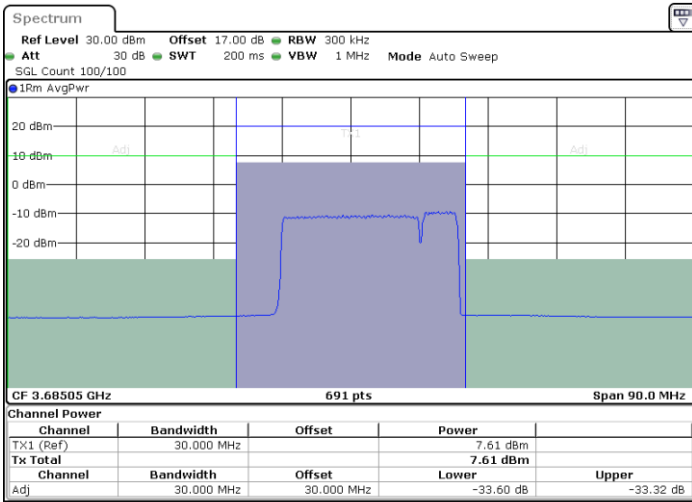

QPSK

Highest Channel / 1RB0 and 1RB24

Highest Channel / 1RB99 and 1RB0

Date: 7.JUL.2020 00:22:20

Date: 7.JUL.2020 00:25:47

Highest Channel / FullIRB

N/A

Date: 7.JUL.2020 00:21:38

LTE Band 48C / 20MHz+10MHz

QPSK

Lowest Channel / 1RB0 and 1RB49

Lowest Channel / 1RB99 and 1RB0

Date: 13 JUN.2020 06:51:00

Date: 13 JUN.2020 06:51:41

Lowest Channel / FullIRB

N/A