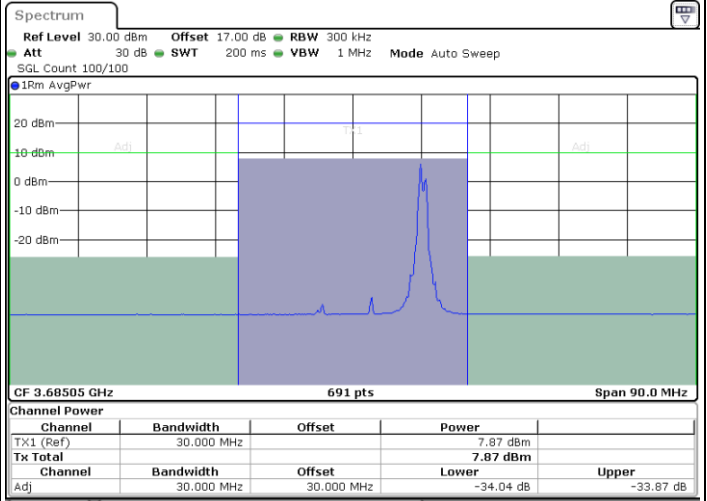

Date: 7.JUL.2020 00:07:03

Date: 7.JUL.2020 00:09:07

Lowest Channel / FullIRB

N/A

Date: 7.JUL.2020 00:04:58

LTE Band 48C / 20MHz+5MHz

16QAM

Middle Channel / 1RB0 and 1RB24

Middle Channel / 1RB99 and 1RB0

Date: 7.JUL.2020 00:15:17

Date: 7.JUL.2020 00:17:21

Middle Channel / FullRB

N/A

Date: 7.JUL.2020 00:13:12

LTE Band 48C / 20MHz+5MHz

16QAM

Highest Channel / 1RB0 and 1RB24

Highest Channel / 1RB99 and 1RB0

Date: 7.JUL.2020 00:23:02

Date: 7.JUL.2020 00:25:06

Highest Channel / FullIRB

N/A

Date: 7.JUL.2020 00:20:57

LTE Band 48C / 20MHz+10MHz