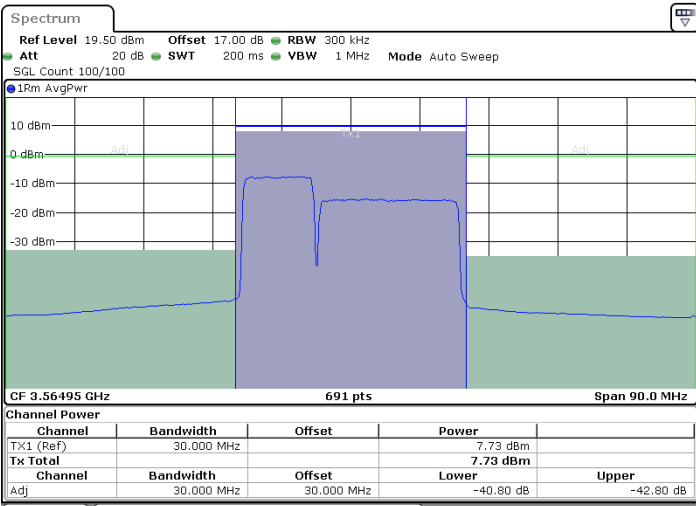

Highest Channel / 1RB0 and 1RB99

Highest Channel / 1RB24 and 1RB0

Date: 7.JUL.2020 15:18:07

Date: 7.JUL.2020 00:00:06

Highest Channel / FullIRB

N/A

Date: 6.JUL.2020 23:54:36

LTE Band 48C / 10MHz+20MHz

QPSK

Lowest Channel / 1RB0 and 1RB99

Lowest Channel / 1RB49 and 1RB0

Date: 13.JUN.2020 11:05:24

Date: 13.JUN.2020 11:06:04

Lowest Channel / FullIRB

N/A

Date: 13.JUN.2020 11:01:55