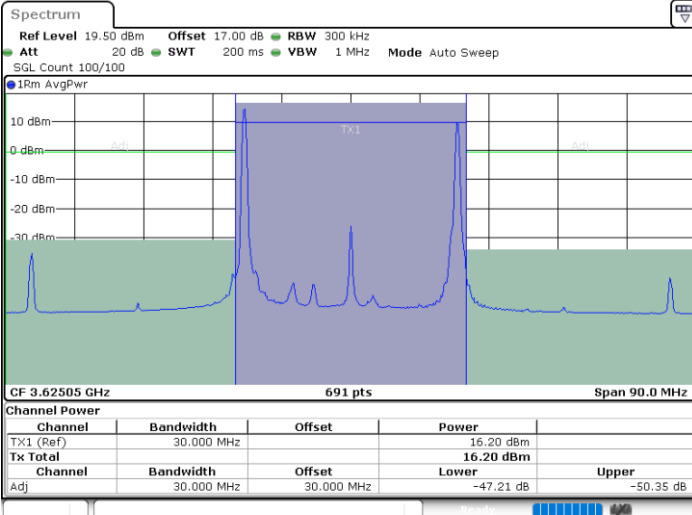

LTE Band 48C / 10MHz+20MHz

QPSK

Middle Channel / 1RB0 and 1RB99

Middle Channel / 1RB49 and 1RB0

Date: 13.JUN.2020 12:31:15