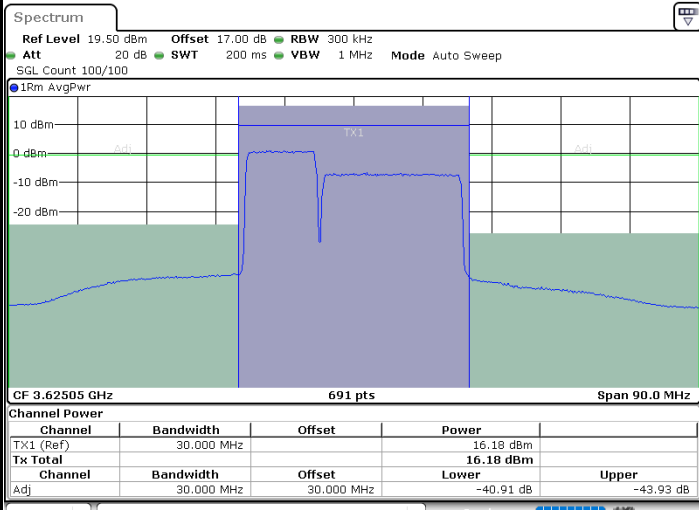

Date: 6.JUL.2020 23:53:54

LTE Band 48C / 10MHz+20MHz

16QAM

Lowest Channel / 1RB0 and 1RB99

Lowest Channel / 1RB49 and 1RB0

Date: 13.JUN.2020 11:04:42

Date: 13.JUN.2020 11:06:46

Lowest Channel / FullIRB

N/A

Date: 13.JUN.2020 11:02:37

LTE Band 48C / 10MHz+20MHz

16QAM

Middle Channel / 1RB0 and 1RB99

Middle Channel / 1RB49 and 1RB0

Date: 13.JUN.2020 12:30:34

Date: 13.JUN.2020 12:32:38

Middle Channel / FullIRB

N/A

Date: 13.JUN.2020 12:28:28

LTE Band 48C / 10MHz+20MHz

16QAM

Highest Channel / 1RB0 and 1RB99

Highest Channel / 1RB49 and 1RB0

Date: 13.JUN.2020 11:41:14