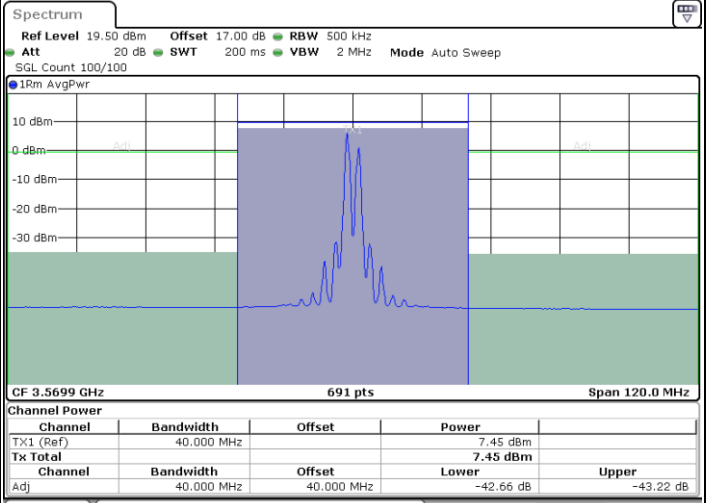

LTE Band 48C / 20MHz+20MHz

16QAM

Lowest Channel / 1RB0 and 1RB99

Lowest Channel / 1RB99 and 1RB0

Date: 13 JUN.2020 03:18:40

Date: 13 JUN.2020 03:20:45