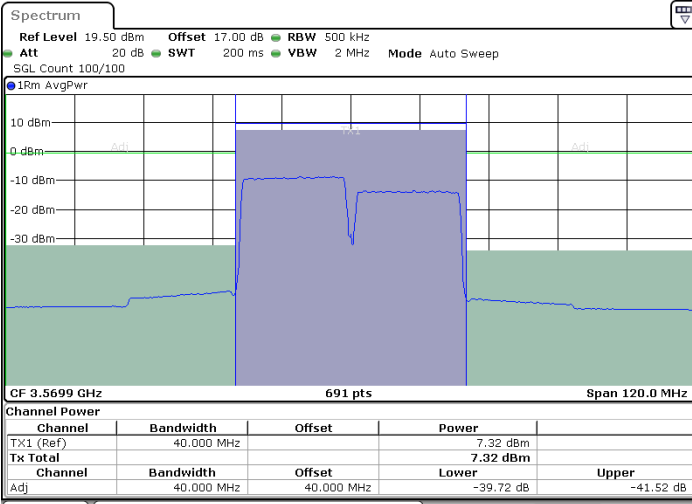

Date: 7.JUL.2020 01:15:06

Date: 7.JUL.2020 01:17:11

Highest Channel / FullIRB

N/A

Date: 7.JUL.2020 01:13:01

LTE Band 48C / 20MHz+20MHz

16QAM

Lowest Channel / 1RB0 and 1RB99

Lowest Channel / 1RB99 and 1RB0

Date: 13 JUN.2020 03:18:40

Date: 13 JUN.2020 03:20:45

Lowest Channel / FullIRB

N/A

Date: 13 JUN.2020 03:16:34