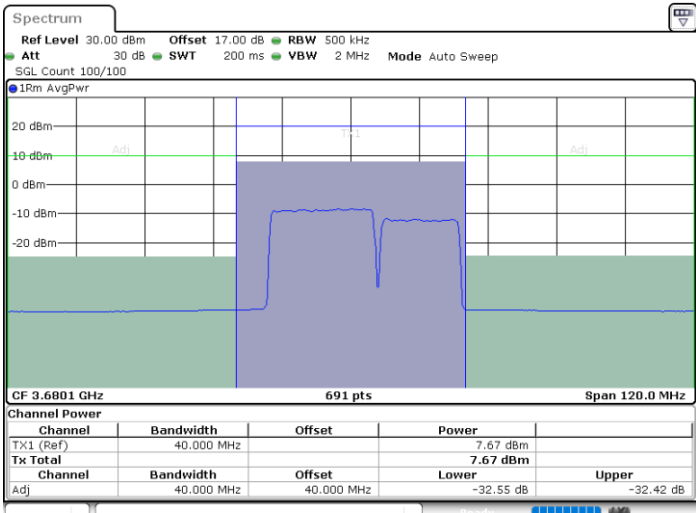

Date: 7.JUL.2020 01:08:36

Date: 7.JUL.2020 01:09:17

Middle Channel / FullRB

N/A

Date: 7.JUL.2020 01:05:05

LTE Band 48C / 20MHz+15MHz

QPSK

Highest Channel / 1RB0 and 1RB74

Highest Channel / 1RB99 and 1RB0

Date: 7.JUL.2020 01:14:25

Date: 7.JUL.2020 01:17:52

Highest Channel / FullIRB

N/A

Date: 7.JUL.2020 01:13:43

LTE Band 48C / 20MHz+20MHz

QPSK

Lowest Channel / 1RB0 and 1RB99

Lowest Channel / 1RB99 and 1RB0

Date: 13 JUN.2020 03:19:22

Date: 13 JUN.2020 03:20:03

Lowest Channel / FullIRB

N/A

Date: 13 JUN.2020 03:15:52

LTE Band 48C / 20MHz+20MHz