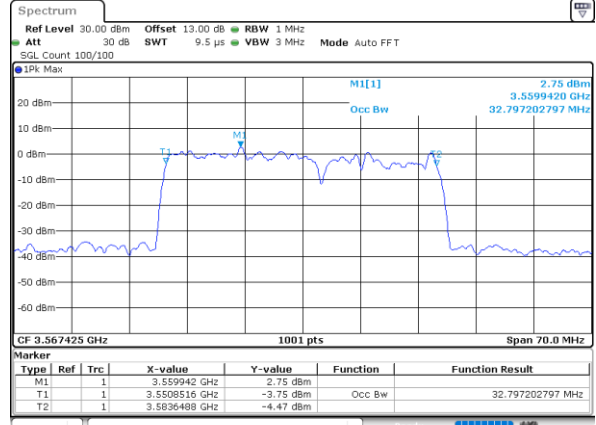

LTE Band 48C

64QAM

Lowest Channel / 15MHz+20MHz

Date: 15 JUN 2020 23:31:15

Lowest Channel / 20MHz+5MHz

Date: 15 JUN 2020 23:10:15

Middle Channel / 15MHz+20MHz

Date: 15 JUN 2020 23:43:16

Middle Channel / 20MHz+5MHz

Date: 15 JUN 2020 23:16:15

Highest Channel / 15MHz+20MHz

Date: 15 JUN 2020 23:46:53

Highest Channel / 20MHz+5MHz

Date: 15 JUN 2020 23:25:05

LTE Band 48C

64QAM

Lowest Channel / 20MHz+10MHz

Date: 15 JUN 2020 22:52:55

Lowest Channel / 20MHz+15MHz

Date: 15 JUN 2020 22:37:29

Middle Channel / 20MHz+10MHz

Date: 15 JUN 2020 22:56:43

Middle Channel / 20MHz+15MHz

Date: 15 JUN 2020 22:41:22

Highest Channel / 20MHz+10MHz

Date: 15 JUN 2020 23:01:03

Highest Channel / 20MHz+15MHz

Date: 15 JUN 2020 22:44:26

LTE Band 48C

64QAM

Lowest Channel / 20MHz+20MHz

N/A