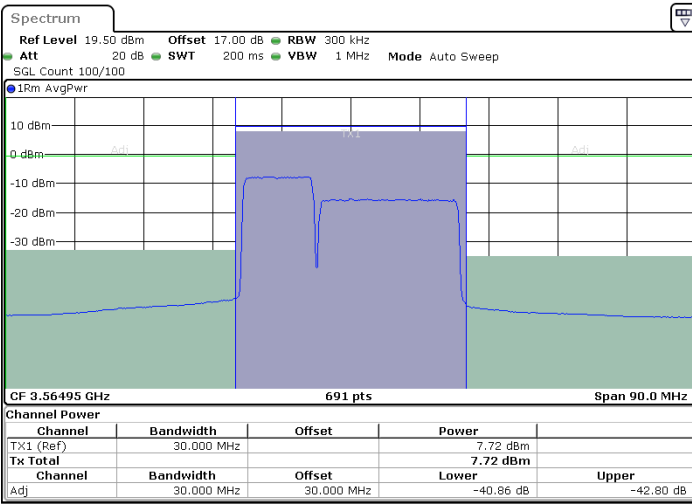

Lowest Channel / FullIRB

N/A

Date: 13.JUN.2020 11:02:37