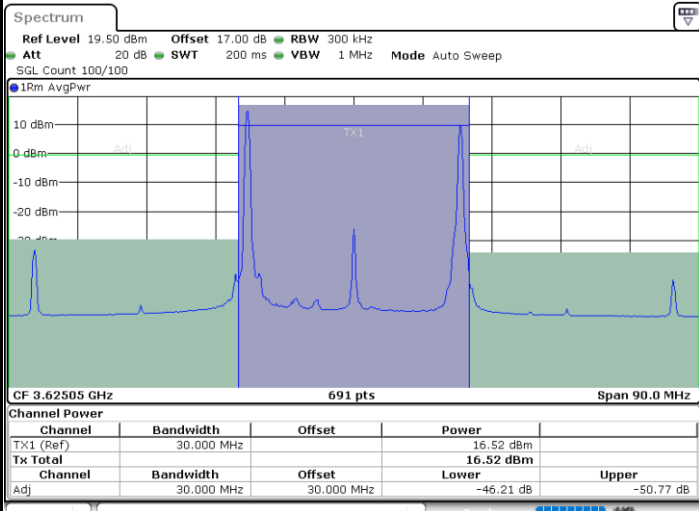

Date: 6.JUL.2020 23:53:54

LTE Band 48C / 10MHz+20MHz

16QAM

Lowest Channel / 1RB0 and 1RB99

Lowest Channel / 1RB49 and 1RB0

Date: 13.JUN.2020 11:04:42

Date: 13.JUN.2020 11:06:46

Lowest Channel / FullIRB

N/A

Date: 13.JUN.2020 11:02:37

LTE Band 48C / 10MHz+20MHz

16QAM

Middle Channel / 1RB0 and 1RB99

Middle Channel / 1RB49 and 1RB0

Date: 13.JUN.2020 12:30:34

Date: 13.JUN.2020 12:32:38

Middle Channel / FullIRB

N/A

Date: 13.JUN.2020 12:28:28

LTE Band 48C / 10MHz+20MHz

16QAM

Highest Channel / 1RB0 and 1RB99

Highest Channel / 1RB49 and 1RB0

Date: 13.JUN.2020 11:41:14