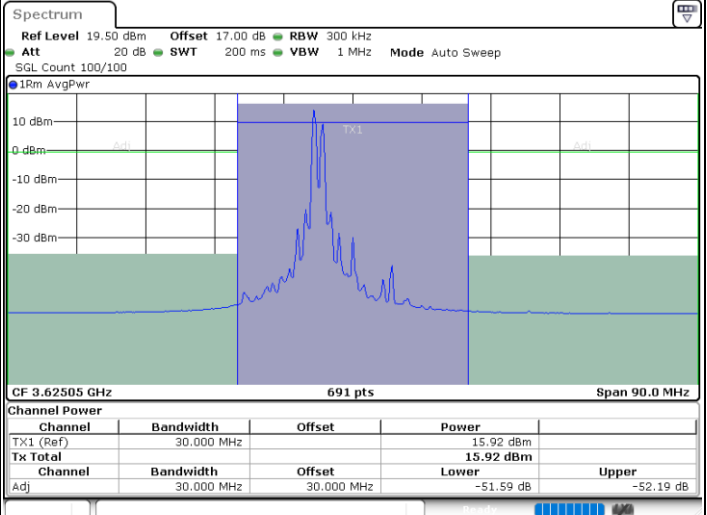

LTE Band 48C / 10MHz+20MHz

QPSK

Middle Channel / 1RB0 and 1RB99

Middle Channel / 1RB49 and 1RB0

Date: 13.JUN.2020 12:31:15

Date: 13.JUN.2020 12:31:56

Middle Channel / FullRB

N/A

Date: 13.JUN.2020 12:27:46

LTE Band 48C / 10MHz+20MHz

QPSK

Highest Channel / 1RB0 and 1RB99

Highest Channel / 1RB49 and 1RB0

Date: 13.JUN.2020 11:40:32

Date: 13.JUN.2020 11:44:00

Highest Channel / FullIRB