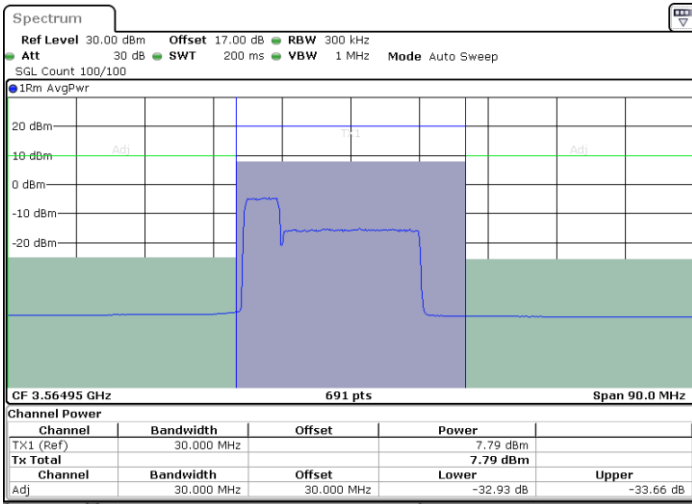

Lowest Channel / FullIRB

N/A

Date: 6.JUL.2020 23:32:53