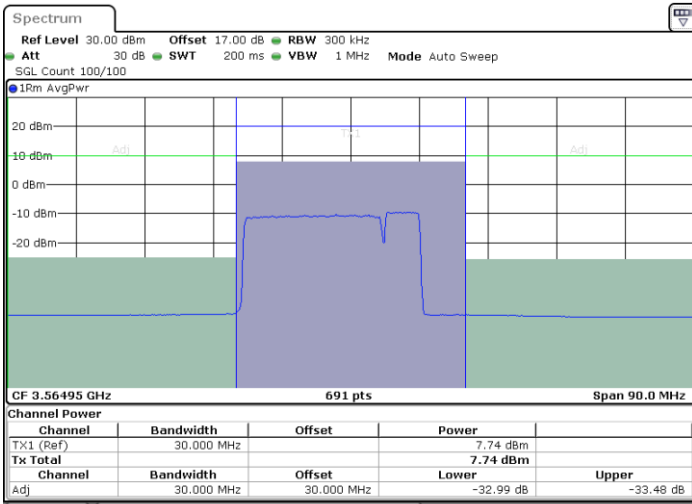

Date: 7.JUL.2020 00:48:11

Date: 7.JUL.2020 00:51:39

Highest Channel / FullIRB

N/A

Date: 7.JUL.2020 00:47:30

LTE Band 48C / 20MHz+5MHz

QPSK

Lowest Channel / 1RB0 and 1RB24

Lowest Channel / 1RB99 and 1RB0

Date: 7.JUL.2020 00:07:45

Date: 7.JUL.2020 00:08:25

Lowest Channel / FullIRB

N/A

Date: 7.JUL.2020 00:04:16

LTE Band 48C / 20MHz+5MHz

QPSK

Middle Channel / 1RB0 and 1RB24

Middle Channel / 1RB99 and 1RB0

Date: 7.JUL.2020 00:15:59

Date: 7.JUL.2020 00:16:40

Middle Channel / FullRB

N/A

Date: 7.JUL.2020 00:12:31

LTE Band 48C / 20MHz+5MHz