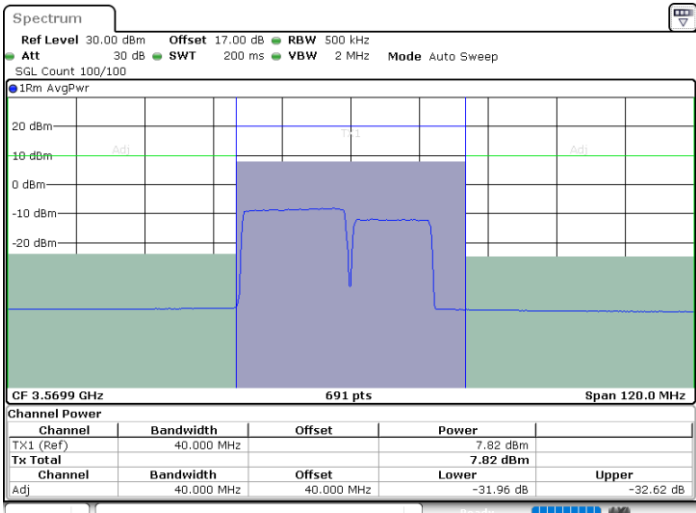

N/A

Date: 13.JUN.2020 07:38:07

LTE Band 48C / 20MHz+10MHz

QPSK

Highest Channel / 1RB0 and 1RB49

Highest Channel / 1RB99 and 1RB0

Date: 13.JUN.2020 08:26:11

Date: 13.JUN.2020 08:29:38

Highest Channel / FullIRB

N/A

Date: 13.JUN.2020 08:25:29

LTE Band 48C / 20MHz+15MHz

QPSK

Lowest Channel / 1RB0 and 1RB74

Lowest Channel / 1RB99 and 1RB0

Date: 7.JUL.2020 00:59:21

Date: 7.JUL.2020 01:00:02

Lowest Channel / FullIRB

N/A

Date: 7.JUL.2020 01:25:05

LTE Band 48C / 20MHz+15MHz

QPSK

Middle Channel / 1RB0 and 1RB74

Middle Channel / 1RB99 and 1RB0