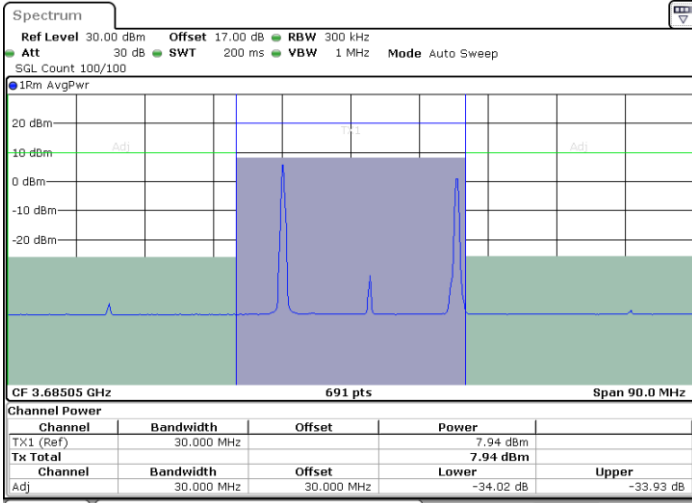

Date: 13 JUN.2020 03:35:30

LTE Band 48C / 5MHz+20MHz

16QAM

Lowest Channel / 1RB0 and 1RB99

Lowest Channel / 1RB24 and 1RB0

Date: 6.JUL.2020 23:34:58

Date: 6.JUL.2020 23:37:01

Lowest Channel / FullIRB

N/A

Date: 6.JUL.2020 23:32:53

LTE Band 48C / 5MHz+20MHz

16QAM

Middle Channel / 1RB0 and 1RB99

Middle Channel / 1RB24 and 1RB0

Middle Channel / FullRB

N/A

LTE Band 48C / 5MHz+20MHz

16QAM

Highest Channel / 1RB0 and 1RB99

Highest Channel / 1RB24 and 1RB0

Date: 6.JUL.2020 23:57:20

Date: 6.JUL.2020 23:59:24

Highest Channel / FullIRB

N/A