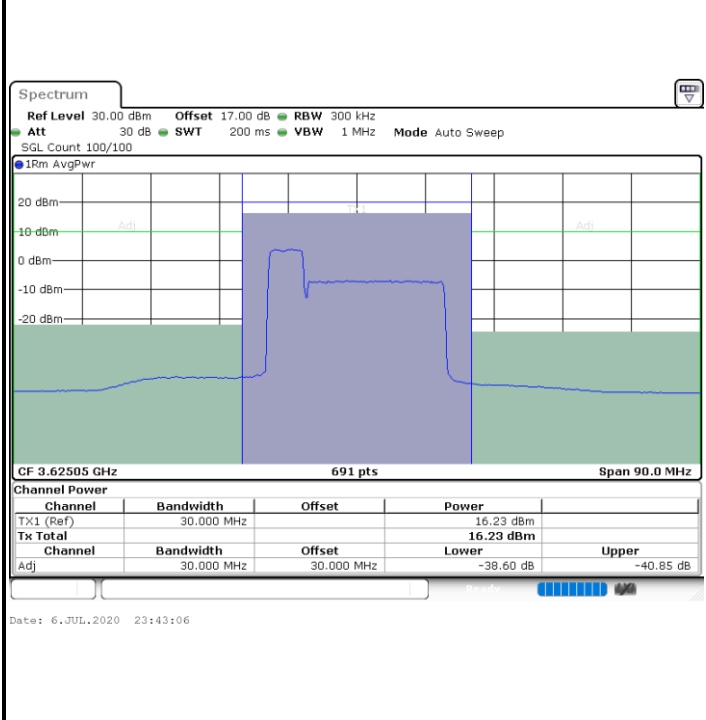

Date: 13 JUN.2020 03:35:30

LTE Band 48C / 5MHz+20MHz

16QAM

Lowest Channel / 1RB0 and 1RB99

Lowest Channel / 1RB24 and 1RB0

Date: 6.JUL.2020 23:34:58

Date: 6.JUL.2020 23:37:01

Lowest Channel / FullIRB

N/A

Date: 6.JUL.2020 23:32:53

LTE Band 48C / 5MHz+20MHz

16QAM

Middle Channel / 1RB0 and 1RB99

Middle Channel / 1RB24 and 1RB0

Middle Channel / FullRB

N/A

LTE Band 48C / 5MHz+20MHz

16QAM

Highest Channel / 1RB0 and 1RB99

Highest Channel / 1RB24 and 1RB0

Date: 6.JUL.2020 23:57:20

Date: 6.JUL.2020 23:59:24

Highest Channel / FullIRB

N/A

Date: 6.JUL.2020 23:53:54

LTE Band 48C / 10MHz+20MHz

16QAM

Lowest Channel / 1RB0 and 1RB99

Lowest Channel / 1RB49 and 1RB0

Date: 13.JUN.2020 11:04:42

Date: 13.JUN.2020 11:06:46

Lowest Channel / FullIRB