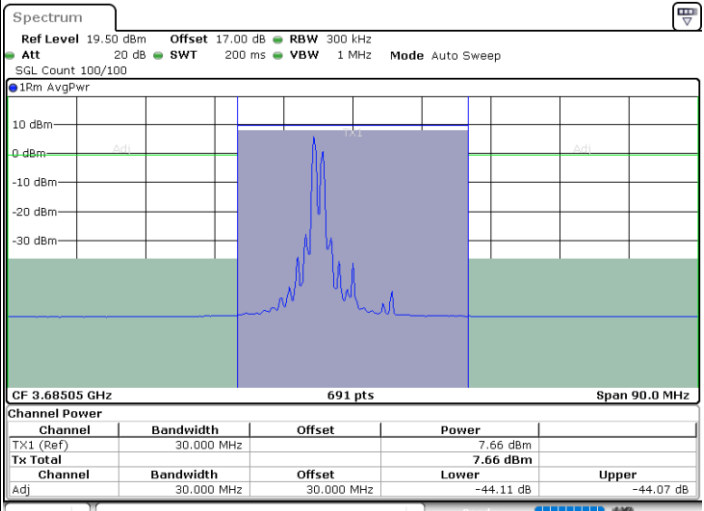

Middle Channel / FullIRB

N/A

Date: 13.JUN.2020 12:28:28

LTE Band 48C / 10MHz+20MHz

16QAM

Highest Channel / 1RB0 and 1RB99

Highest Channel / 1RB49 and 1RB0

Date: 13.JUN.2020 11:41:14

Date: 13.JUN.2020 11:43:18

Highest Channel / FullIRB

N/A

Date: 13.JUN.2020 11:39:09

LTE Band 48C / 15MHz+20MHz

16QAM

Lowest Channel / 1RB0 and 1RB99

Lowest Channel / 1RB74 and 1RB0