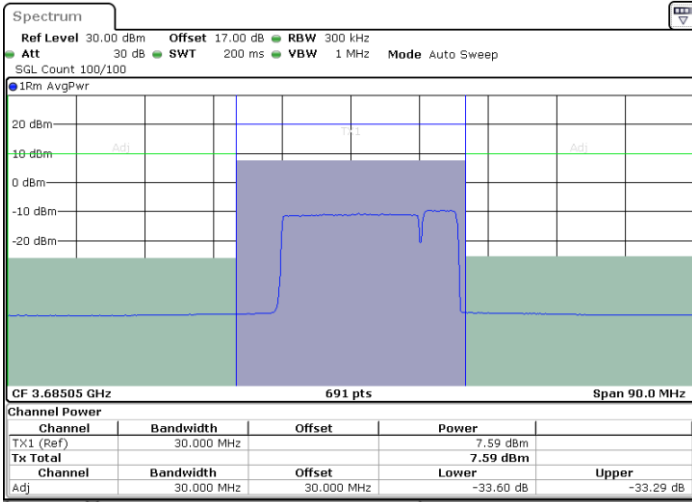

Middle Channel / 1RB99 and 1RB0

Date: 7.JUL.2020 00:15:17

Date: 7.JUL.2020 00:17:21

Middle Channel / FullRB

N/A

Date: 7.JUL.2020 00:13:12

LTE Band 48C / 20MHz+5MHz

16QAM

Highest Channel / 1RB0 and 1RB24

Highest Channel / 1RB99 and 1RB0

Date: 7.JUL.2020 00:23:02

Date: 7.JUL.2020 00:25:06

Highest Channel / FullIRB

N/A

Date: 7.JUL.2020 00:20:57

LTE Band 48C / 20MHz+10MHz