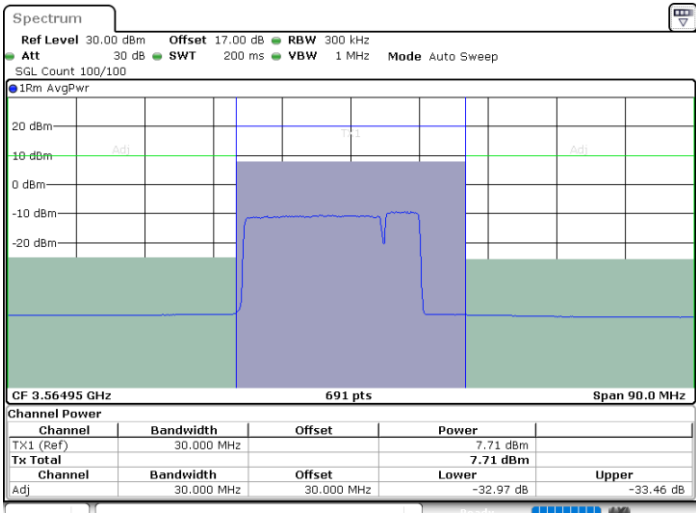

Middle Channel / FullIRB

N/A

Date: 7.JUL.2020 00:39:15

LTE Band 48C / 15MHz+20MHz

16QAM

Highest Channel / 1RB0 and 1RB99

Highest Channel / 1RB74 and 1RB0

Date: 7.JUL.2020 00:48:53

Date: 7.JUL.2020 00:50:57

Highest Channel / FullIRB

N/A

Date: 7.JUL.2020 00:46:48

LTE Band 48C / 20MHz+5MHz

16QAM

Lowest Channel / 1RB0 and 1RB24

Lowest Channel / 1RB99 and 1RB0

Date: 7.JUL.2020 00:07:03

Date: 7.JUL.2020 00:09:07

Lowest Channel / FullIRB

N/A

Date: 7.JUL.2020 00:04:58

LTE Band 48C / 20MHz+5MHz

16QAM

Middle Channel / 1RB0 and 1RB24