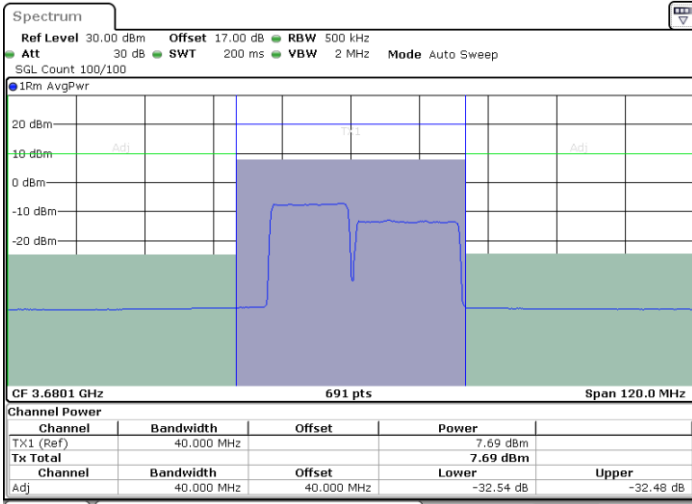

Date: 7.JUL.2020 00:42:44

Middle Channel / FullIRB

N/A

Date: 7.JUL.2020 00:38:33

LTE Band 48C / 15MHz+20MHz

QPSK

Highest Channel / 1RB0 and 1RB99

Highest Channel / 1RB74 and 1RB0

Date: 7.JUL.2020 00:48:11

Date: 7.JUL.2020 00:51:39

Highest Channel / FullIRB

N/A

Date: 7.JUL.2020 00:47:30

LTE Band 48C / 20MHz+5MHz

QPSK

Lowest Channel / 1RB0 and 1RB24