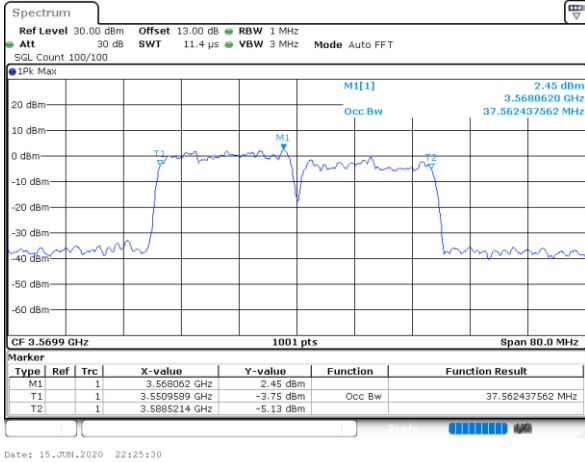

Highest Channel / 20MHz+10MHz

Date: 15 JUN 2020 23:01:03

Highest Channel / 20MHz+15MHz

Date: 15 JUN 2020 22:44:26

LTE Band 48C

64QAM

Lowest Channel / 20MHz+20MHz

N/A