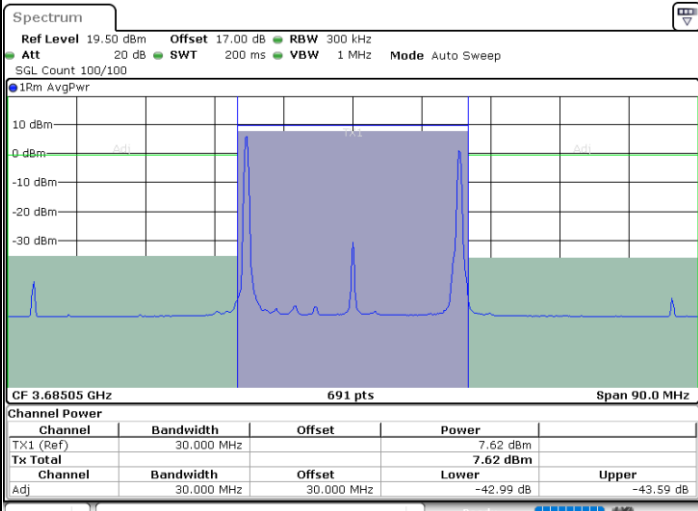

Date: 13.JUN.2020 12:27:46

LTE Band 48C / 10MHz+20MHz

QPSK

Highest Channel / 1RB0 and 1RB99

Highest Channel / 1RB49 and 1RB0

Date: 13.JUN.2020 11:40:32

Date: 13.JUN.2020 11:44:00

Highest Channel / FullIRB