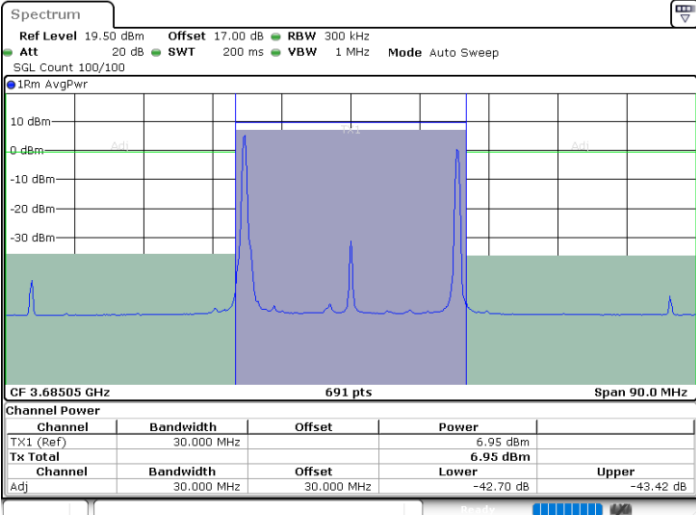

N/A

Date: 13.JUN.2020 07:38:07

LTE Band 48C / 20MHz+10MHz

QPSK

Highest Channel / 1RB0 and 1RB49

Highest Channel / 1RB99 and 1RB0

Date: 13.JUN.2020 08:26:11

Date: 13.JUN.2020 08:29:38

Highest Channel / FullIRB

N/A

Date: 13.JUN.2020 08:25:29

LTE Band 48C / 20MHz+15MHz

QPSK

Lowest Channel / 1RB0 and 1RB74

Lowest Channel / 1RB99 and 1RB0

Date: 7.JUL.2020 00:59:21