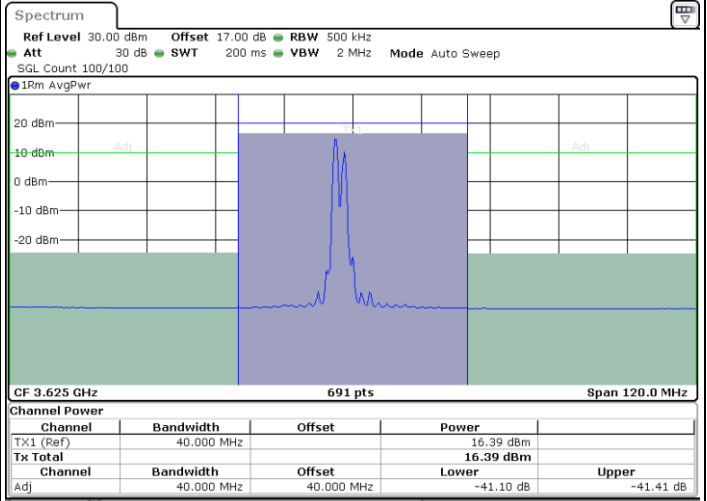

Date: 13.JUN.2020 11:43:18

Highest Channel / FullIRB

N/A

Date: 13.JUN.2020 11:39:09

LTE Band 48C / 15MHz+20MHz

16QAM

Lowest Channel / 1RB0 and 1RB99

Lowest Channel / 1RB74 and 1RB0

Lowest Channel / FullIRB

N/A

LTE Band 48C / 15MHz+20MHz

16QAM

Middle Channel / 1RB0 and 1RB99

Middle Channel / 1RB74 and 1RB0

Date: 7.JUL.2020 00:41:21

Date: 7.JUL.2020 00:43:26

Middle Channel / FullIRB

N/A

Date: 7.JUL.2020 00:39:15

LTE Band 48C / 15MHz+20MHz

16QAM

Highest Channel / 1RB0 and 1RB99

Highest Channel / 1RB74 and 1RB0

Date: 7.JUL.2020 00:48:53