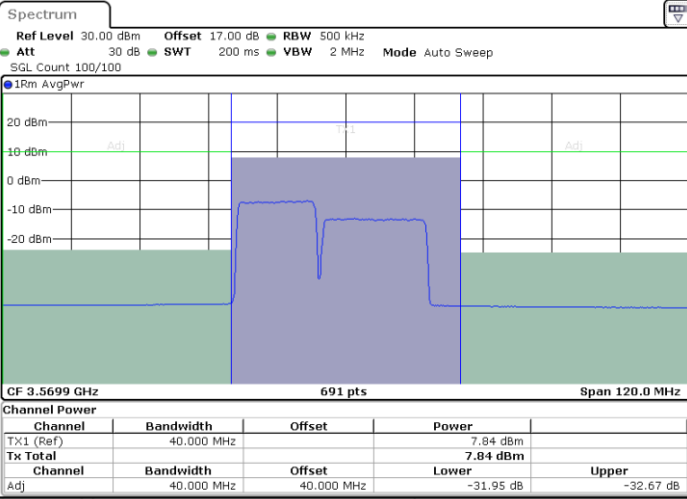

Date: 13.JUN.2020 12:27:46

LTE Band 48C / 10MHz+20MHz

QPSK

Highest Channel / 1RB0 and 1RB99

Highest Channel / 1RB49 and 1RB0

Date: 13.JUN.2020 11:40:32

Date: 13.JUN.2020 11:44:00

Highest Channel / FullIRB

N/A

Date: 13.JUN.2020 11:39:51

LTE Band 48C / 15MHz+20MHz

QPSK

Lowest Channel / 1RB0 and 1RB99

Lowest Channel / 1RB74 and 1RB0

Date: 7.JUL.2020 00:34:19

Date: 7.JUL.2020 00:35:00

Lowest Channel / FullIRB

N/A

Date: 7.JUL.2020 00:30:49

LTE Band 48C / 15MHz+20MHz

QPSK

Middle Channel / 1RB0 and 1RB99

Middle Channel / 1RB74 and 1RB0

Date: 7.JUL.2020 00:42:03