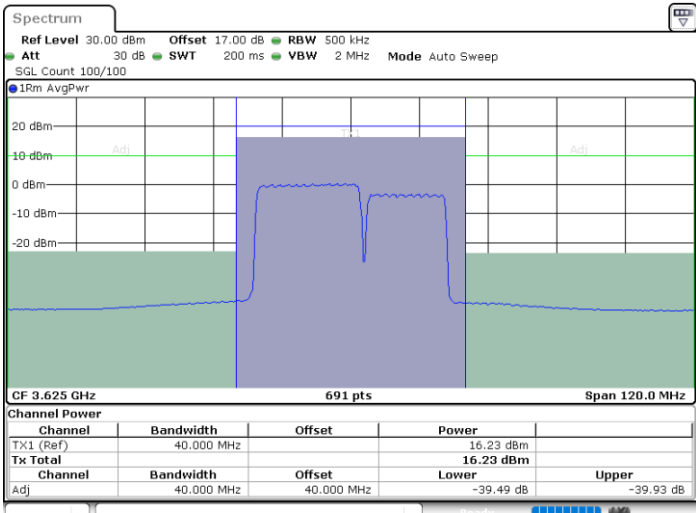

Highest Channel / FullIRB

N/A

Date: 13.JUN.2020 08:25:29

LTE Band 48C / 20MHz+15MHz

QPSK

Lowest Channel / 1RB0 and 1RB74

Lowest Channel / 1RB99 and 1RB0

Date: 7.JUL.2020 00:59:21

Date: 7.JUL.2020 01:00:02

Lowest Channel / FullIRB

N/A

Date: 7.JUL.2020 01:25:05

LTE Band 48C / 20MHz+15MHz

QPSK

Middle Channel / 1RB0 and 1RB74

Middle Channel / 1RB99 and 1RB0

Date: 7.JUL.2020 01:08:36

Date: 7.JUL.2020 01:09:17

Middle Channel / FullRB

N/A

Date: 7.JUL.2020 01:05:05

LTE Band 48C / 20MHz+15MHz

QPSK

Highest Channel / 1RB0 and 1RB74

Highest Channel / 1RB99 and 1RB0

Date: 7.JUL.2020 01:14:25

Date: 7.JUL.2020 01:17:52

Highest Channel / FullIRB

N/A

Date: 7.JUL.2020 01:13:43

LTE Band 48C / 20MHz+20MHz

QPSK