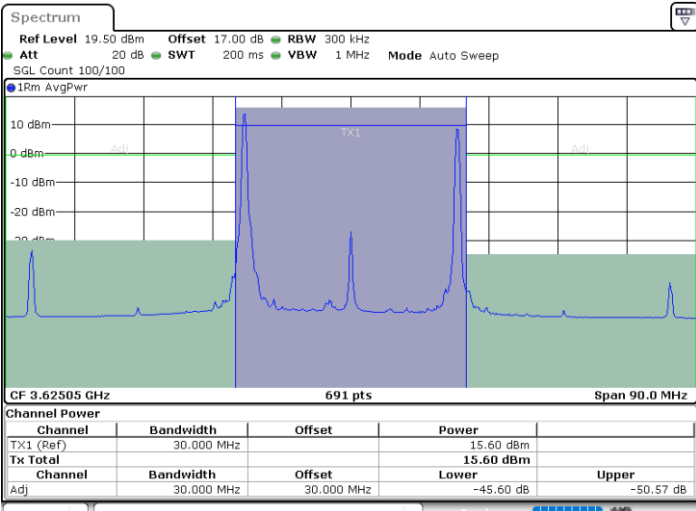

LTE Band 48C / 20MHz+10MHz

16QAM

Middle Channel / 1RB0 and 1RB49

Middle Channel / 1RB99 and 1RB0

Date: 13.JUN.2020 07:40:54

Date: 13.JUN.2020 07:42:58