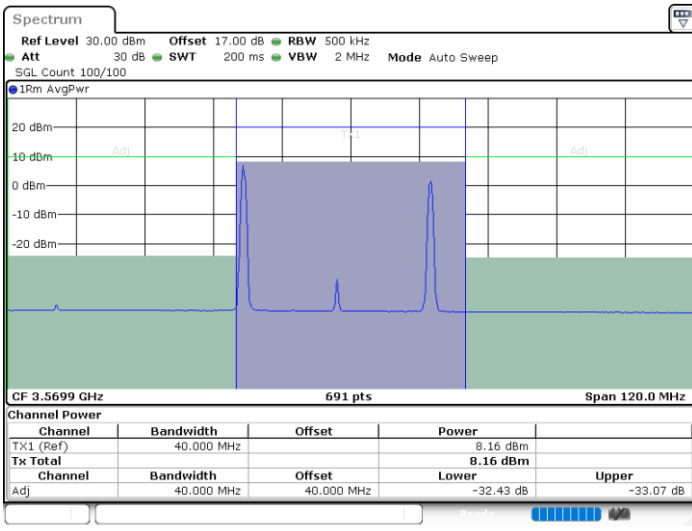

Middle Channel / FullIRB

N/A

Date: 13.JUN.2020 12:28:28

LTE Band 48C / 10MHz+20MHz

16QAM

Highest Channel / 1RB0 and 1RB99

Highest Channel / 1RB49 and 1RB0

Date: 13.JUN.2020 11:41:14

Date: 13.JUN.2020 11:43:18

Highest Channel / FullIRB

N/A

Date: 13.JUN.2020 11:39:09

LTE Band 48C / 15MHz+20MHz

16QAM

Lowest Channel / 1RB0 and 1RB99

Lowest Channel / 1RB74 and 1RB0

Lowest Channel / FullIRB

N/A

LTE Band 48C / 15MHz+20MHz

16QAM

Middle Channel / 1RB0 and 1RB99

Middle Channel / 1RB74 and 1RB0

Date: 7.JUL.2020 00:41:21

Date: 7.JUL.2020 00:43:26