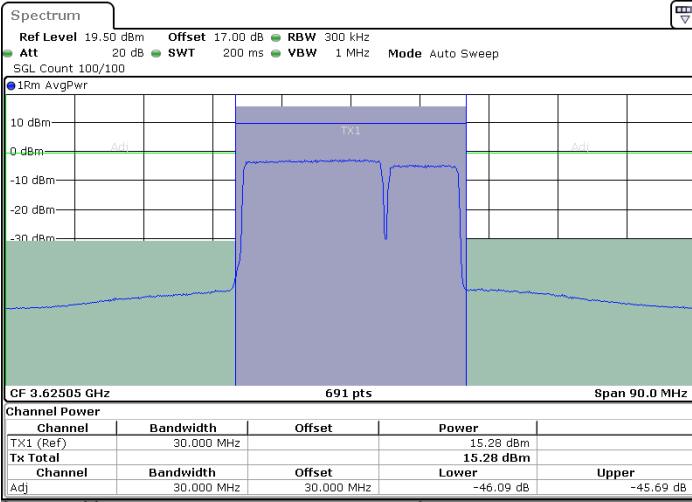

LTE Band 48C / 20MHz+10MHz

QPSK

Lowest Channel / 1RB0 and 1RB49

Lowest Channel / 1RB99 and 1RB0

Date: 13 JUN.2020 06:51:00

Date: 13 JUN.2020 06:51:41

Lowest Channel / FullIRB

N/A

Date: 13 JUN.2020 06:47:31

LTE Band 48C / 20MHz+10MHz

QPSK

Middle Channel / 1RB0 and 1RB49

Middle Channel / 1RB99 and 1RB0

Date: 13.JUN.2020 07:41:36

Date: 13.JUN.2020 07:42:16

Middle Channel / FullRB

N/A

Date: 13.JUN.2020 07:38:07

LTE Band 48C / 20MHz+10MHz

QPSK

Highest Channel / 1RB0 and 1RB49

Highest Channel / 1RB99 and 1RB0

Date: 13.JUN.2020 08:26:11

Date: 13.JUN.2020 08:29:38

Highest Channel / FullIRB

N/A

Date: 13.JUN.2020 08:25:29

LTE Band 48C / 20MHz+15MHz

QPSK

Lowest Channel / 1RB0 and 1RB74

Lowest Channel / 1RB99 and 1RB0

Date: 7.JUL.2020 00:59:21