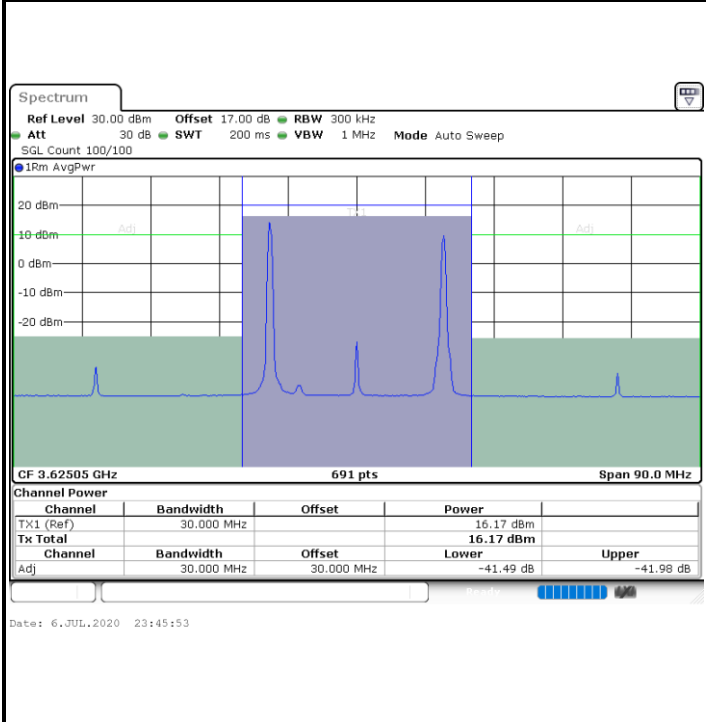

LTE Band 48C / 5MHz+20MHz

QPSK

Middle Channel / 1RB0 and 1RB99

Middle Channel / 1RB24 and 1RB0

Middle Channel / FullRB

N/A

LTE Band 48C / 5MHz+20MHz

QPSK