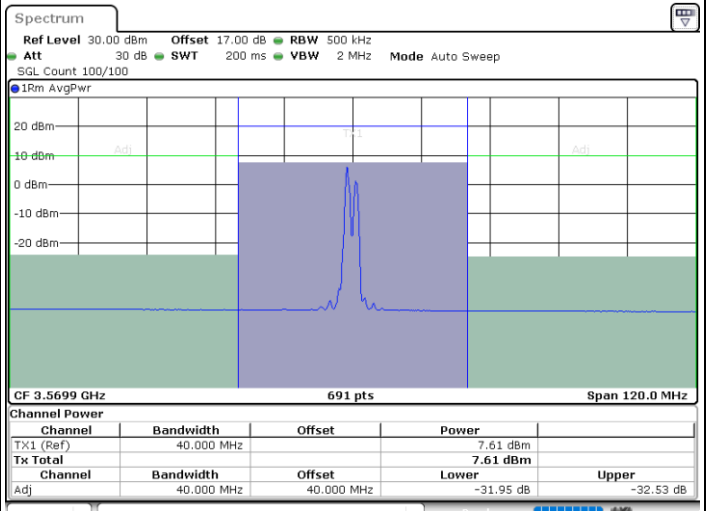

N/A

Date: 13.JUN.2020 07:38:07

LTE Band 48C / 20MHz+10MHz

QPSK

Highest Channel / 1RB0 and 1RB49

Highest Channel / 1RB99 and 1RB0

Date: 13.JUN.2020 08:26:11

Date: 13.JUN.2020 08:29:38

Highest Channel / FullIRB

N/A

Date: 13.JUN.2020 08:25:29

LTE Band 48C / 20MHz+15MHz

QPSK

Lowest Channel / 1RB0 and 1RB74

Lowest Channel / 1RB99 and 1RB0

Date: 7.JUL.2020 00:59:21

Date: 7.JUL.2020 01:00:02

Lowest Channel / FullIRB

N/A

Date: 7.JUL.2020 01:25:05

LTE Band 48C / 20MHz+15MHz

QPSK

Middle Channel / 1RB0 and 1RB74

Middle Channel / 1RB99 and 1RB0