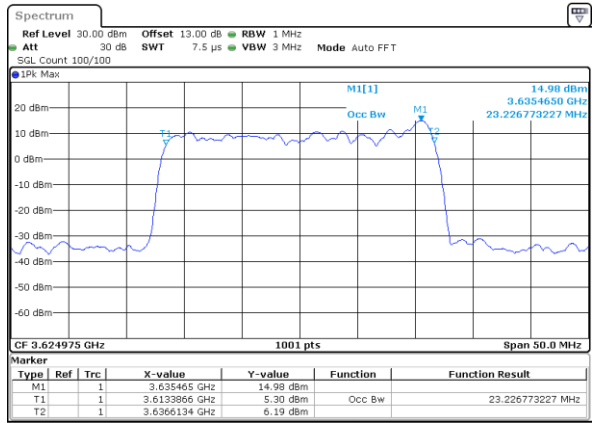

LTE Band 48C

64QAM

Lowest Channel / 15MHz+20MHz

Date: 15 JUN 2020 23:31:15

Lowest Channel / 20MHz+5MHz

Date: 15 JUN 2020 23:10:15

Middle Channel / 15MHz+20MHz

Date: 15 JUN 2020 23:43:16

Middle Channel / 20MHz+5MHz

Date: 15 JUN 2020 23:16:15

Highest Channel / 15MHz+20MHz

Date: 15 JUN 2020 23:46:53

Highest Channel / 20MHz+5MHz

Date: 15 JUN 2020 23:25:05

LTE Band 48C

64QAM