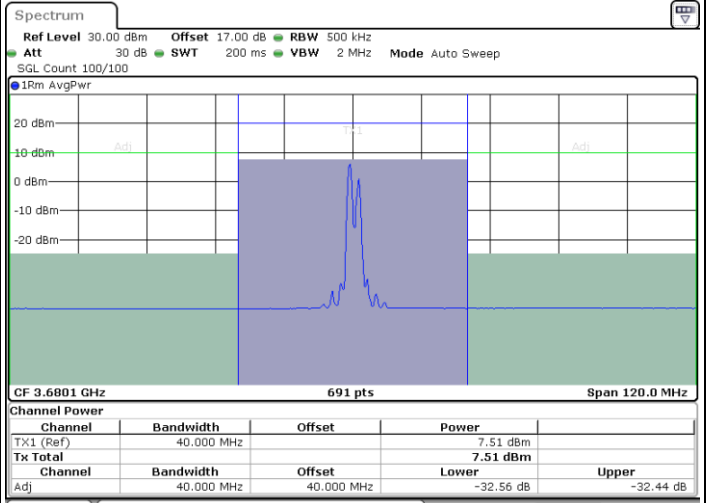

Date: 7.JUL.2020 00:42:44

Middle Channel / FullIRB

N/A

Date: 7.JUL.2020 00:38:33

LTE Band 48C / 15MHz+20MHz

QPSK

Highest Channel / 1RB0 and 1RB99

Highest Channel / 1RB74 and 1RB0

Date: 7.JUL.2020 00:48:11

Date: 7.JUL.2020 00:51:39

Highest Channel / FullIRB

N/A

Date: 7.JUL.2020 00:47:30

LTE Band 48C / 20MHz+5MHz

QPSK

Lowest Channel / 1RB0 and 1RB24