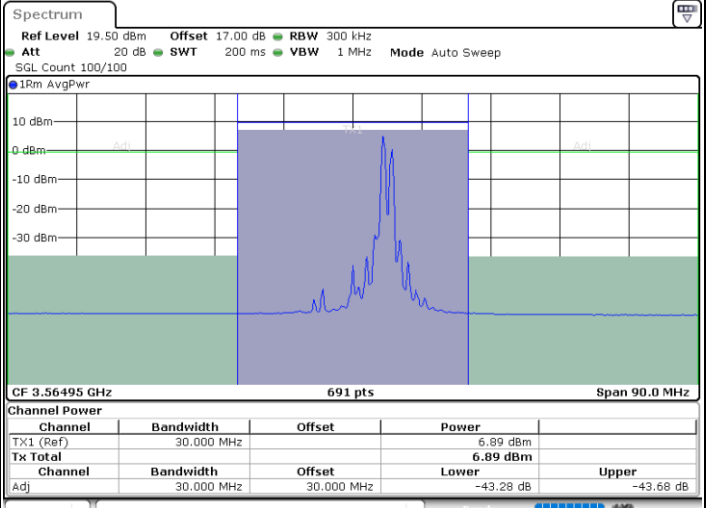

Date: 13 JUN.2020 06:52:23