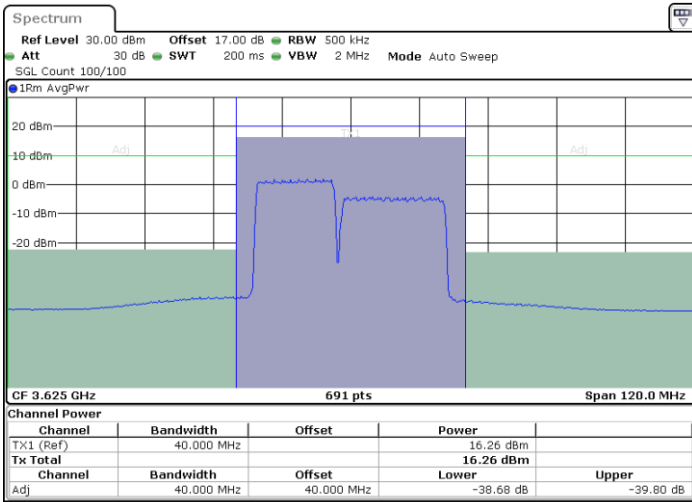

Lowest Channel / FullIRB

N/A

Date: 7.JUL.2020 00:30:49

LTE Band 48C / 15MHz+20MHz

QPSK

Middle Channel / 1RB0 and 1RB99

Middle Channel / 1RB74 and 1RB0

Date: 7.JUL.2020 00:42:03

Date: 7.JUL.2020 00:42:44

Middle Channel / FullIRB

N/A

Date: 7.JUL.2020 00:38:33

LTE Band 48C / 15MHz+20MHz

QPSK

Highest Channel / 1RB0 and 1RB99

Highest Channel / 1RB74 and 1RB0