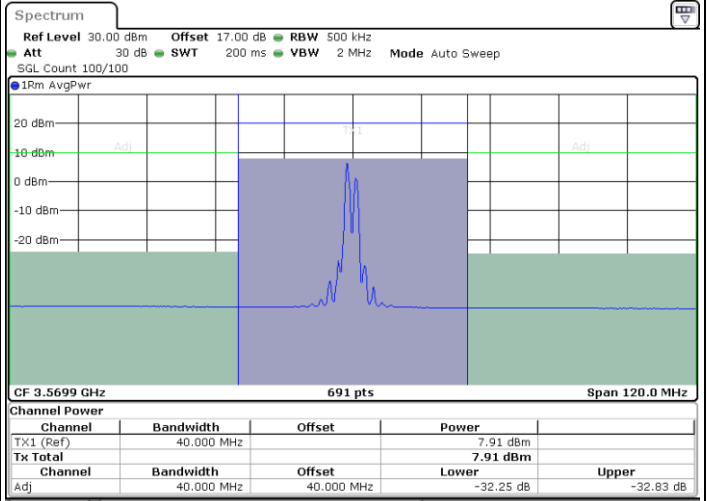

Date: 13.JUN.2020 07:38:49

LTE Band 48C / 20MHz+10MHz

16QAM

Highest Channel / 1RB0 and 1RB49

Highest Channel / 1RB99 and 1RB0

Date: 13 JUN.2020 08:26:52

Date: 13 JUN.2020 08:28:56

Highest Channel / FullIRB

N/A

Date: 13 JUN.2020 08:24:48

LTE Band 48C / 20MHz+15MHz

16QAM

Lowest Channel / 1RB0 and 1RB74

Lowest Channel / 1RB99 and 1RB0

Date: 7.JUL.2020 00:58:39

Date: 7.JUL.2020 01:00:44

Lowest Channel / FullIRB

N/A

Date: 7.JUL.2020 00:56:33

LTE Band 48C / 20MHz+15MHz

16QAM

Middle Channel / 1RB0 and 1RB74

Middle Channel / 1RB99 and 1RB0

Date: 7.JUL.2020 01:07:54