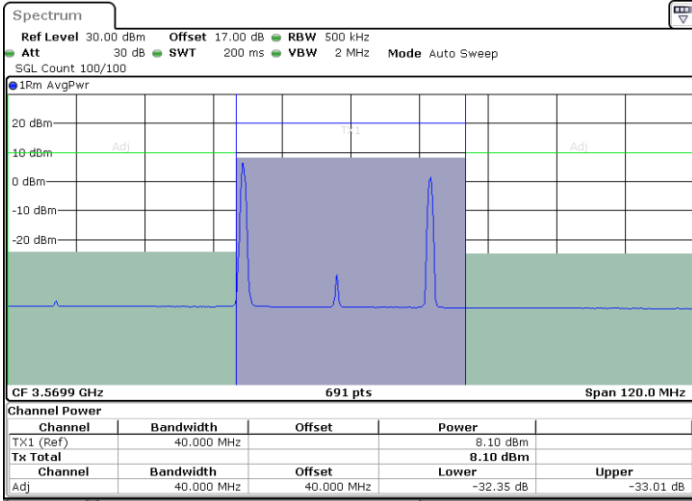

Date: 13.JUN.2020 07:38:49

LTE Band 48C / 20MHz+10MHz

16QAM

Highest Channel / 1RB0 and 1RB49

Highest Channel / 1RB99 and 1RB0

Date: 13 JUN.2020 08:26:52

Date: 13 JUN.2020 08:28:56

Highest Channel / FullIRB

N/A

Date: 13 JUN.2020 08:24:48

LTE Band 48C / 20MHz+15MHz

16QAM

Lowest Channel / 1RB0 and 1RB74

Lowest Channel / 1RB99 and 1RB0

Date: 7.JUL.2020 00:58:39

Date: 7.JUL.2020 01:00:44

Lowest Channel / FullIRB

N/A

Date: 7.JUL.2020 00:56:33

LTE Band 48C / 20MHz+15MHz

16QAM

Middle Channel / 1RB0 and 1RB74

Middle Channel / 1RB99 and 1RB0

Date: 7.JUL.2020 01:07:54