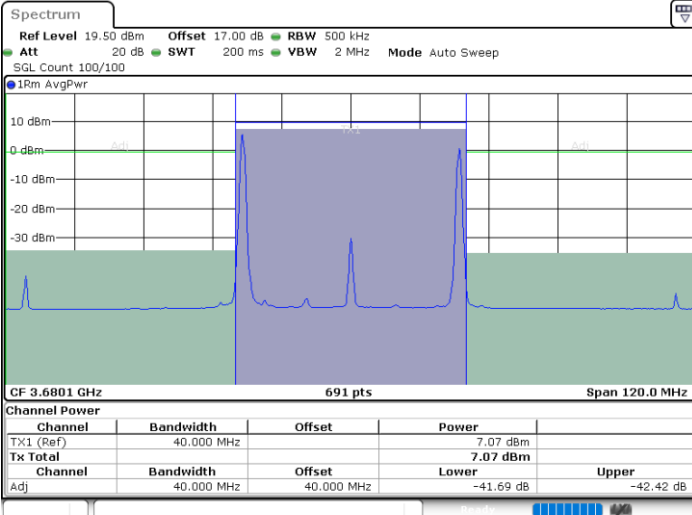

Lowest Channel / 1RB0 and 1RB99

Lowest Channel / 1RB99 and 1RB0

Date: 13 JUN.2020 03:19:22

Date: 13 JUN.2020 03:20:03

Lowest Channel / FullIRB

N/A

Date: 13 JUN.2020 03:15:52

LTE Band 48C / 20MHz+20MHz

LTE Band 48C / 20MHz+20MHz

QPSK

Highest Channel / 1RB0 and 1RB99

Highest Channel / 1RB99 and 1RB0

Date: 13 JUN.2020 03:36:12

Date: 13 JUN.2020 03:39:40

Highest Channel / FullIRB

N/A