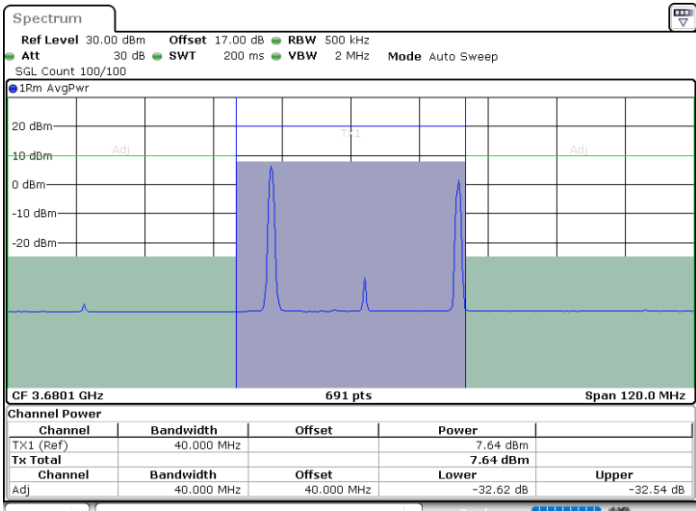

Date: 7.JUL.2020 01:00:02

Lowest Channel / FullIRB

N/A

Date: 7.JUL.2020 01:25:05

LTE Band 48C / 20MHz+15MHz

QPSK

Middle Channel / 1RB0 and 1RB74

Middle Channel / 1RB99 and 1RB0

Date: 7.JUL.2020 01:08:36

Date: 7.JUL.2020 01:09:17

Middle Channel / FullRB

N/A

Date: 7.JUL.2020 01:05:05

LTE Band 48C / 20MHz+15MHz

QPSK

Highest Channel / 1RB0 and 1RB74

Highest Channel / 1RB99 and 1RB0

Date: 7.JUL.2020 01:14:25

Date: 7.JUL.2020 01:17:52

Highest Channel / FullIRB

N/A

Date: 7.JUL.2020 01:13:43

LTE Band 48C / 20MHz+20MHz

QPSK