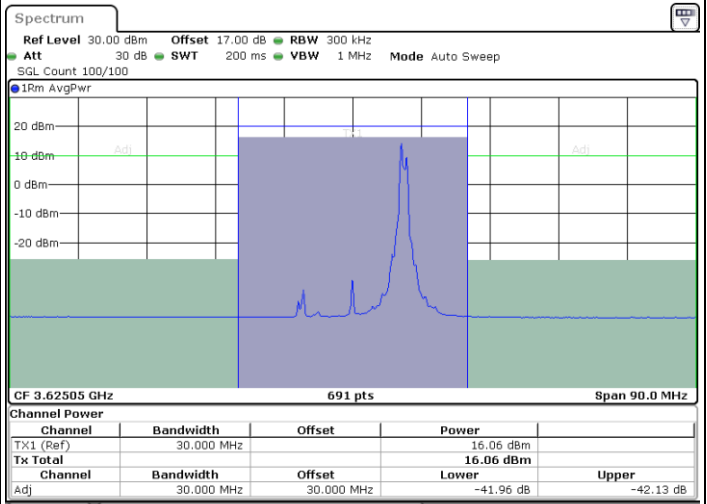

Date: 7.JUL.2020 00:16:40