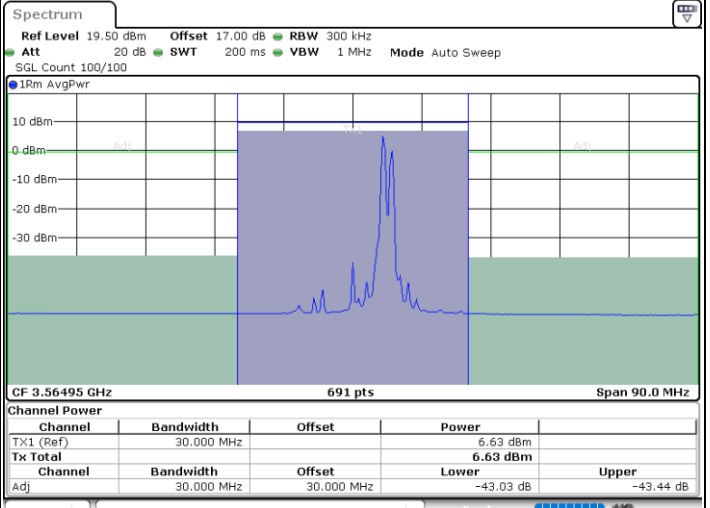

LTE Band 48C / 20MHz+10MHz

QPSK

Lowest Channel / 1RB0 and 1RB49

Lowest Channel / 1RB99 and 1RB0

Date: 13 JUN.2020 06:51:00

Date: 13 JUN.2020 06:51:41

Lowest Channel / FullIRB

N/A