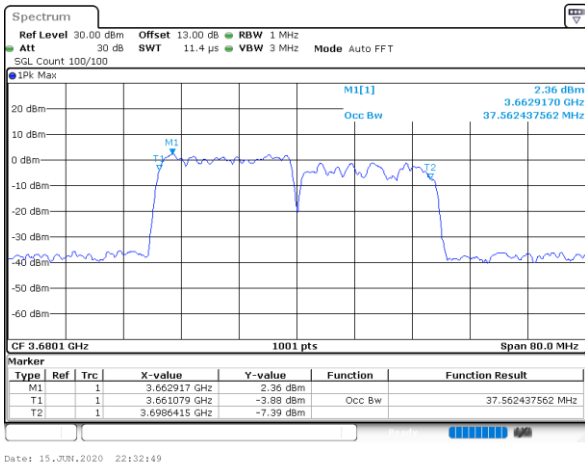

Date: 15 JUN 2020 22:25:30

Middle Channel / 20MHz+20MHz

N/A

Date: 15 JUN 2020 22:29:16

Highest Channel / 20MHz+20MHz

N/A

Date: 15 JUN 2020 22:32:49

ACLR

LTE Band 48C / 5MHz+20MHz

QPSK

Middle Channel / 1RB0 and 1RB99

Middle Channel / 1RB24 and 1RB0

Middle Channel / FullRB

N/A

LTE Band 48C / 5MHz+20MHz

QPSK