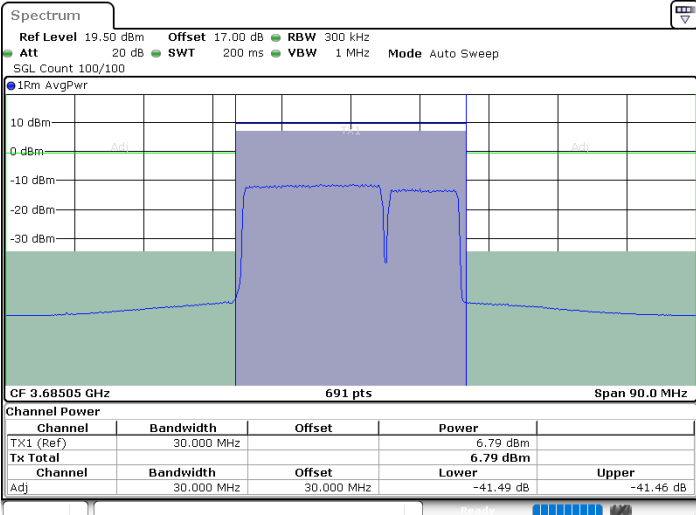

Date: 13.JUN.2020 07:38:49

LTE Band 48C / 20MHz+10MHz

16QAM

Highest Channel / 1RB0 and 1RB49

Highest Channel / 1RB99 and 1RB0

Date: 13 JUN.2020 08:26:52

Date: 13 JUN.2020 08:28:56

Highest Channel / FullIRB

N/A

Date: 13 JUN.2020 08:24:48

LTE Band 48C / 20MHz+15MHz

16QAM

Lowest Channel / 1RB0 and 1RB74

Lowest Channel / 1RB99 and 1RB0

Date: 7.JUL.2020 00:58:39

Date: 7.JUL.2020 01:00:44