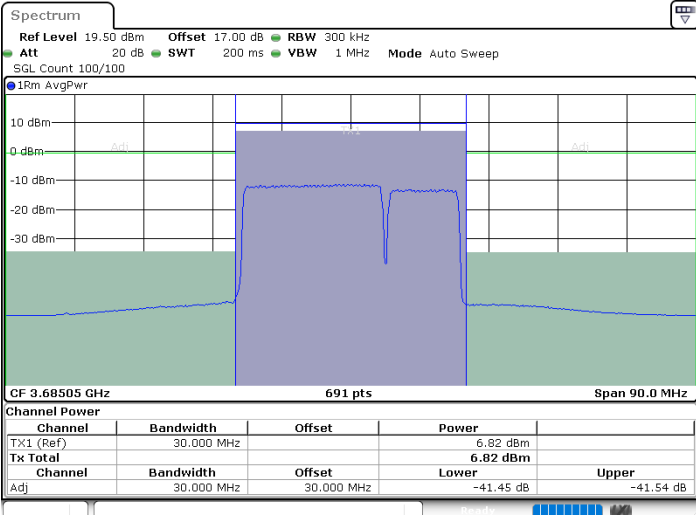

N/A

Date: 13.JUN.2020 07:38:07

LTE Band 48C / 20MHz+10MHz

QPSK

Highest Channel / 1RB0 and 1RB49

Highest Channel / 1RB99 and 1RB0

Date: 13.JUN.2020 08:26:11

Date: 13.JUN.2020 08:29:38

Highest Channel / FullIRB

N/A

Date: 13.JUN.2020 08:25:29

LTE Band 48C / 20MHz+15MHz

QPSK

Lowest Channel / 1RB0 and 1RB74

Lowest Channel / 1RB99 and 1RB0

Date: 7.JUL.2020 00:59:21