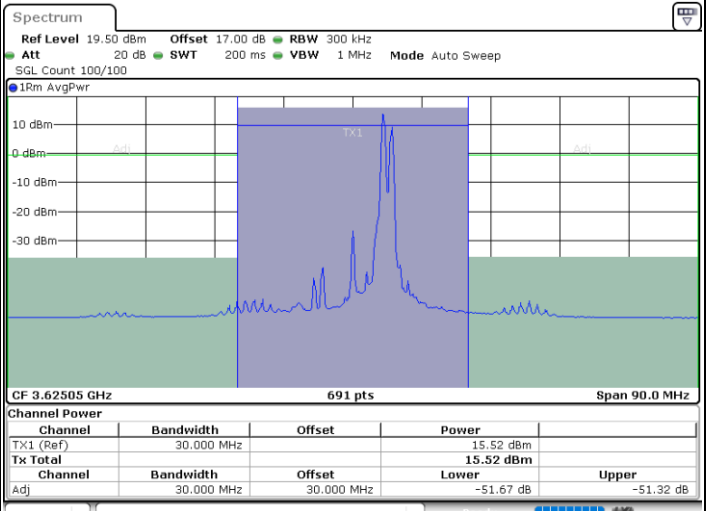

Highest Channel / 1RB0 and 1RB24

Highest Channel / 1RB99 and 1RB0

Date: 7.JUL.2020 00:23:02

Date: 7.JUL.2020 00:25:06

Highest Channel / FullIRB

N/A

Date: 7.JUL.2020 00:20:57

LTE Band 48C / 20MHz+10MHz

16QAM

Lowest Channel / 1RB0 and 1RB49

Lowest Channel / 1RB99 and 1RB0

Date: 13 JUN.2020 06:50:18

Date: 13 JUN.2020 06:52:23

Lowest Channel / FullIRB

N/A

Date: 13 JUN.2020 06:48:13

LTE Band 48C / 20MHz+10MHz

16QAM

Middle Channel / 1RB0 and 1RB49

Middle Channel / 1RB99 and 1RB0

Date: 13.JUN.2020 07:40:54

Date: 13.JUN.2020 07:42:58

Middle Channel / FullRB

N/A

Date: 13.JUN.2020 07:38:49

LTE Band 48C / 20MHz+10MHz

16QAM

Highest Channel / 1RB0 and 1RB49

Highest Channel / 1RB99 and 1RB0

Date: 13 JUN.2020 08:26:52

Date: 13 JUN.2020 08:28:56

Highest Channel / FullIRB