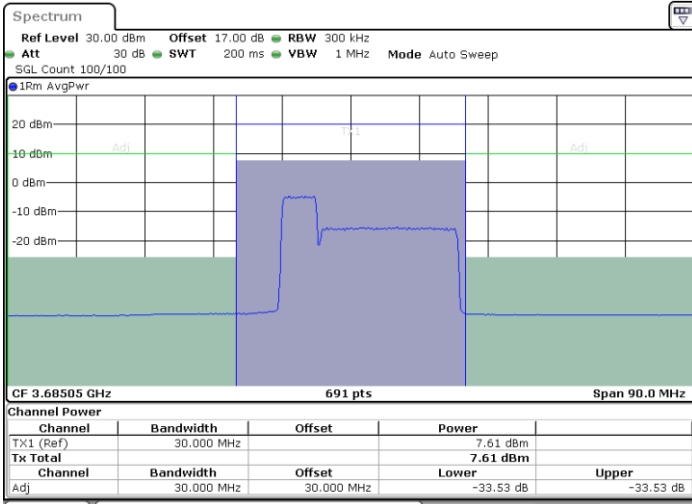

LTE Band 48C / 5MHz+20MHz

16QAM

Highest Channel / 1RB0 and 1RB99

Highest Channel / 1RB24 and 1RB0

Date: 6.JUL.2020 23:57:20

Date: 6.JUL.2020 23:59:24

Highest Channel / FullIRB

N/A

Date: 6.JUL.2020 23:53:54

LTE Band 48C / 10MHz+20MHz

16QAM

Lowest Channel / 1RB0 and 1RB99

Lowest Channel / 1RB49 and 1RB0

Date: 13.JUN.2020 11:04:42

Date: 13.JUN.2020 11:06:46

Lowest Channel / FullIRB