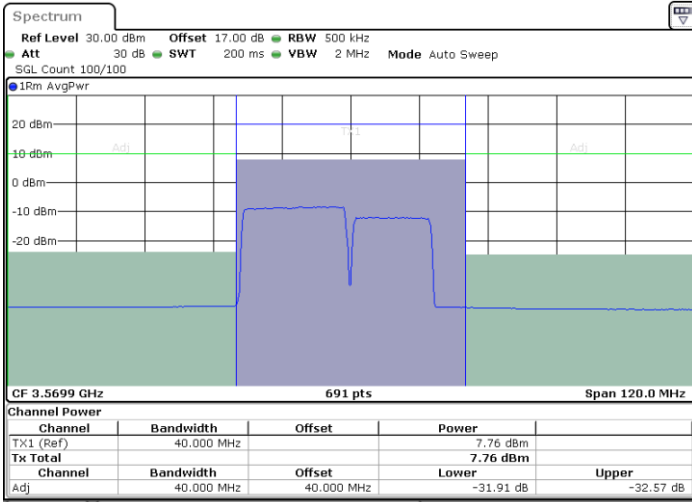

Date: 13.JUN.2020 07:38:49

LTE Band 48C / 20MHz+10MHz

16QAM

Highest Channel / 1RB0 and 1RB49

Highest Channel / 1RB99 and 1RB0

Date: 13 JUN.2020 08:26:52

Date: 13 JUN.2020 08:28:56

Highest Channel / FullIRB

N/A

Date: 13 JUN.2020 08:24:48

LTE Band 48C / 20MHz+15MHz

16QAM

Lowest Channel / 1RB0 and 1RB74

Lowest Channel / 1RB99 and 1RB0

Date: 7.JUL.2020 00:58:39

Date: 7.JUL.2020 01:00:44

Lowest Channel / FullIRB

N/A

Date: 7.JUL.2020 00:56:33

LTE Band 48C / 20MHz+15MHz

16QAM

Middle Channel / 1RB0 and 1RB74

Middle Channel / 1RB99 and 1RB0

Date: 7.JUL.2020 01:07:54