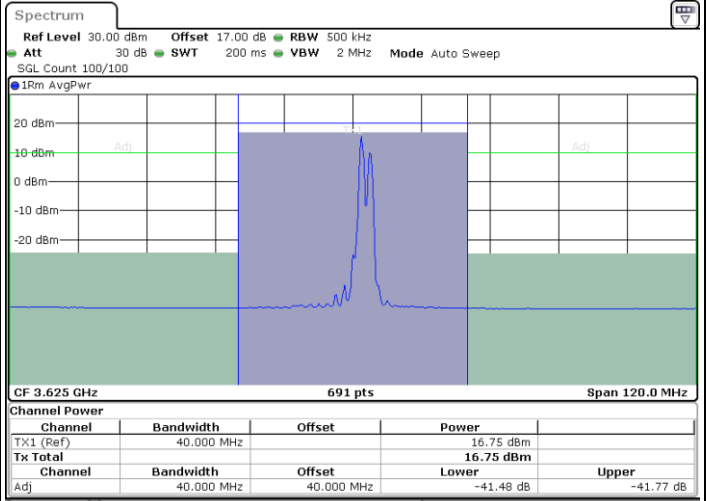

N/A

Date: 13 JUN.2020 08:24:48

LTE Band 48C / 20MHz+15MHz

16QAM

Lowest Channel / 1RB0 and 1RB74

Lowest Channel / 1RB99 and 1RB0

Date: 7.JUL.2020 00:58:39

Date: 7.JUL.2020 01:00:44

Lowest Channel / FullIRB

N/A

Date: 7.JUL.2020 00:56:33

LTE Band 48C / 20MHz+15MHz

16QAM

Middle Channel / 1RB0 and 1RB74

Middle Channel / 1RB99 and 1RB0

Date: 7.JUL.2020 01:07:54

Date: 7.JUL.2020 01:09:59

Middle Channel / FullRB

N/A

Date: 7.JUL.2020 01:05:48

LTE Band 48C / 20MHz+15MHz

16QAM

Highest Channel / 1RB0 and 1RB74

Highest Channel / 1RB99 and 1RB0