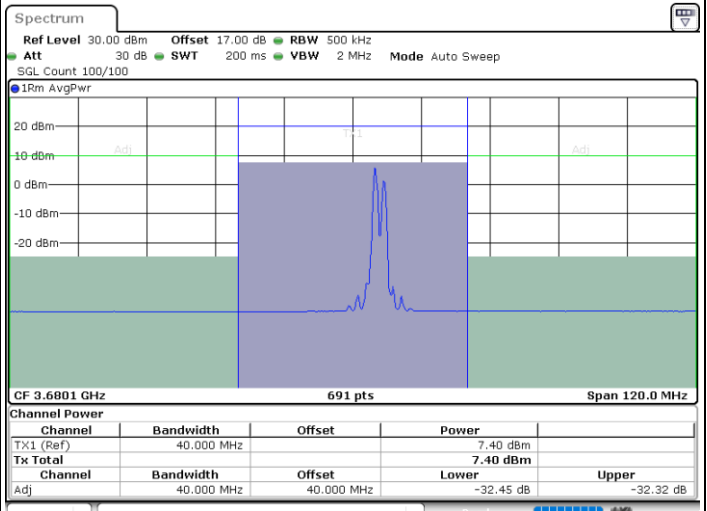

Date: 7.JUL.2020 01:00:02

Lowest Channel / FullIRB

N/A

Date: 7.JUL.2020 01:25:05

LTE Band 48C / 20MHz+15MHz

QPSK

Middle Channel / 1RB0 and 1RB74

Middle Channel / 1RB99 and 1RB0

Date: 7.JUL.2020 01:08:36

Date: 7.JUL.2020 01:09:17

Middle Channel / FullRB

N/A

Date: 7.JUL.2020 01:05:05

LTE Band 48C / 20MHz+15MHz

QPSK

Highest Channel / 1RB0 and 1RB74

Highest Channel / 1RB99 and 1RB0

Date: 7.JUL.2020 01:14:25

Date: 7.JUL.2020 01:17:52

Highest Channel / FullIRB

N/A

Date: 7.JUL.2020 01:13:43

LTE Band 48C / 20MHz+20MHz

QPSK