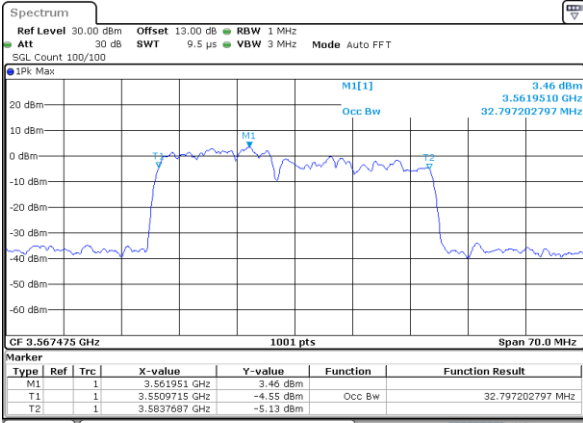

LTE Band 48C

64QAM

Lowest Channel / 15MHz+20MHz

Date: 15 JUN 2020 23:31:15

Lowest Channel / 20MHz+5MHz

Date: 15 JUN 2020 23:10:15

Middle Channel / 15MHz+20MHz

Date: 15 JUN 2020 23:43:16

Middle Channel / 20MHz+5MHz

Date: 15 JUN 2020 23:16:15

Highest Channel / 15MHz+20MHz

Date: 15 JUN 2020 23:46:53

Highest Channel / 20MHz+5MHz

Date: 15 JUN 2020 23:25:05

LTE Band 48C

64QAM