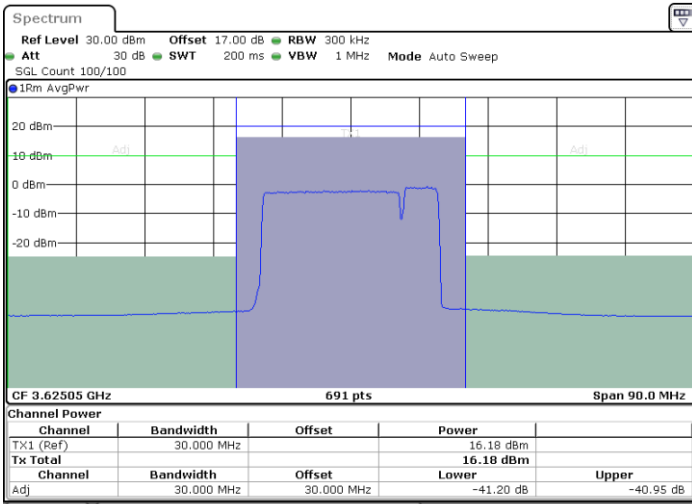

Lowest Channel / 1RB99 and 1RB0

Date: 7.JUL.2020 00:07:45

Date: 7.JUL.2020 00:08:25

Lowest Channel / FullIRB

N/A

Date: 7.JUL.2020 00:04:16

LTE Band 48C / 20MHz+5MHz

QPSK

Middle Channel / 1RB0 and 1RB24

Middle Channel / 1RB99 and 1RB0

Date: 7.JUL.2020 00:15:59

Date: 7.JUL.2020 00:16:40

Middle Channel / FullRB

N/A

Date: 7.JUL.2020 00:12:31

LTE Band 48C / 20MHz+5MHz