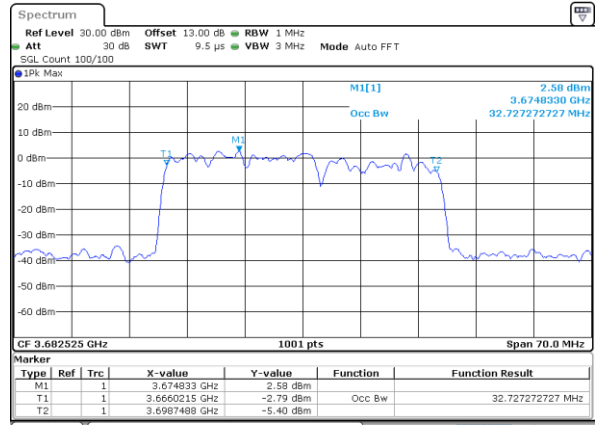

Middle Channel / 20MHz+5MHz

Date: 15 JUN 2020 23:16:15

Highest Channel / 15MHz+20MHz

Date: 15 JUN 2020 23:46:53

Highest Channel / 20MHz+5MHz

Date: 15 JUN 2020 23:25:05

LTE Band 48C

64QAM

Lowest Channel / 20MHz+10MHz

Date: 15 JUN 2020 22:52:55

Lowest Channel / 20MHz+15MHz

Date: 15 JUN 2020 22:37:29

Middle Channel / 20MHz+10MHz

Date: 15 JUN 2020 22:56:43

Middle Channel / 20MHz+15MHz

Date: 15 JUN 2020 22:41:22

Highest Channel / 20MHz+10MHz

Date: 15 JUN 2020 23:01:03

Highest Channel / 20MHz+15MHz

Date: 15 JUN 2020 22:44:26

LTE Band 48C

64QAM

Lowest Channel / 20MHz+20MHz

N/A