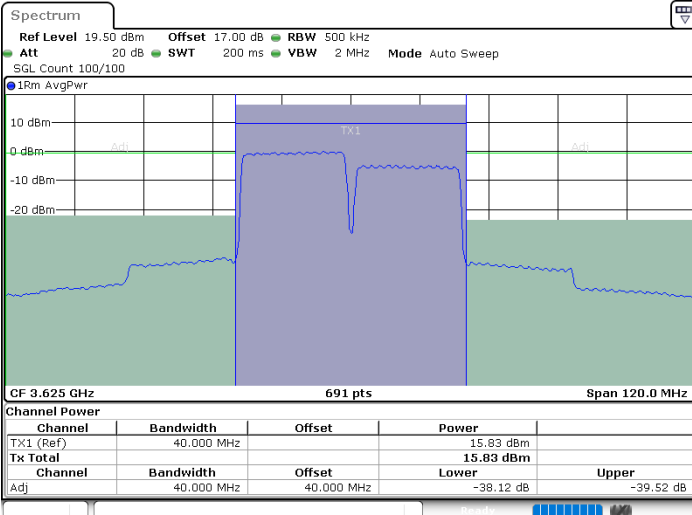

Middle Channel / FullIRB

N/A

Date: 13.JUN.2020 03:22:59