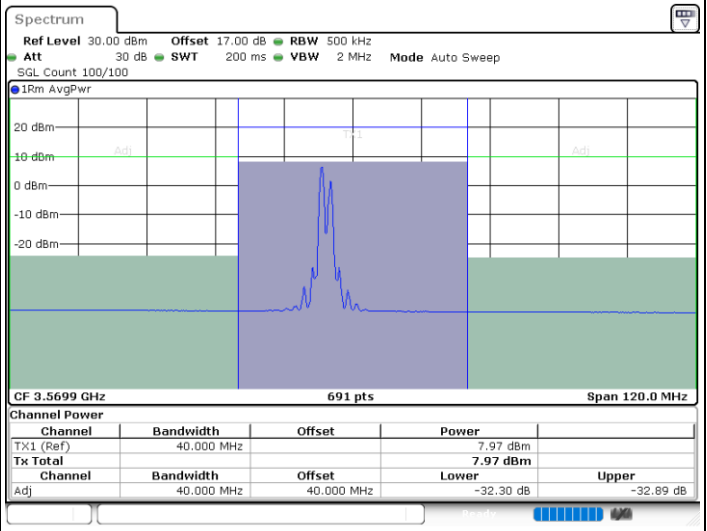

Middle Channel / FullIRB

N/A

Date: 13.JUN.2020 12:28:28

LTE Band 48C / 10MHz+20MHz

16QAM

Highest Channel / 1RB0 and 1RB99

Highest Channel / 1RB49 and 1RB0

Date: 13.JUN.2020 11:41:14

Date: 13.JUN.2020 11:43:18

Highest Channel / FullIRB

N/A

Date: 13.JUN.2020 11:39:09

LTE Band 48C / 15MHz+20MHz

16QAM

Lowest Channel / 1RB0 and 1RB99

Lowest Channel / 1RB74 and 1RB0

Lowest Channel / FullIRB

N/A

LTE Band 48C / 15MHz+20MHz

16QAM

Middle Channel / 1RB0 and 1RB99

Middle Channel / 1RB74 and 1RB0

Date: 7.JUL.2020 00:41:21

Date: 7.JUL.2020 00:43:26