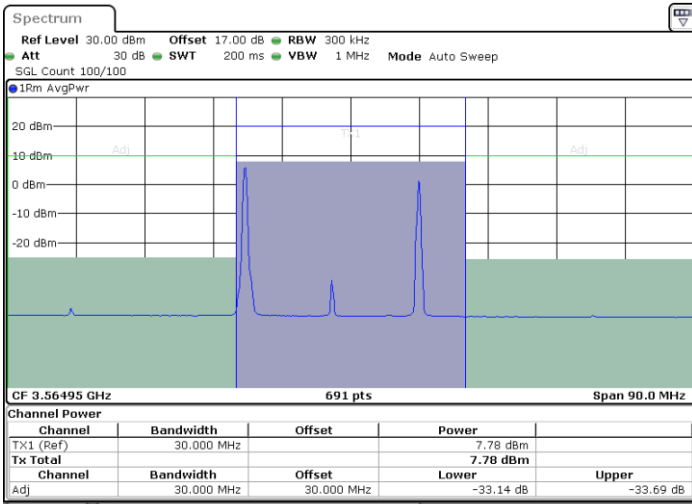

Date: 7.JUL.2020 00:42:44

Middle Channel / FullIRB

N/A

Date: 7.JUL.2020 00:38:33

LTE Band 48C / 15MHz+20MHz

QPSK

Highest Channel / 1RB0 and 1RB99

Highest Channel / 1RB74 and 1RB0

Date: 7.JUL.2020 00:48:11

Date: 7.JUL.2020 00:51:39

Highest Channel / FullIRB

N/A

Date: 7.JUL.2020 00:47:30

LTE Band 48C / 20MHz+5MHz

QPSK

Lowest Channel / 1RB0 and 1RB24

Lowest Channel / 1RB99 and 1RB0

Date: 7.JUL.2020 00:07:45

Date: 7.JUL.2020 00:08:25

Lowest Channel / FullIRB

N/A

Date: 7.JUL.2020 00:04:16

LTE Band 48C / 20MHz+5MHz

QPSK