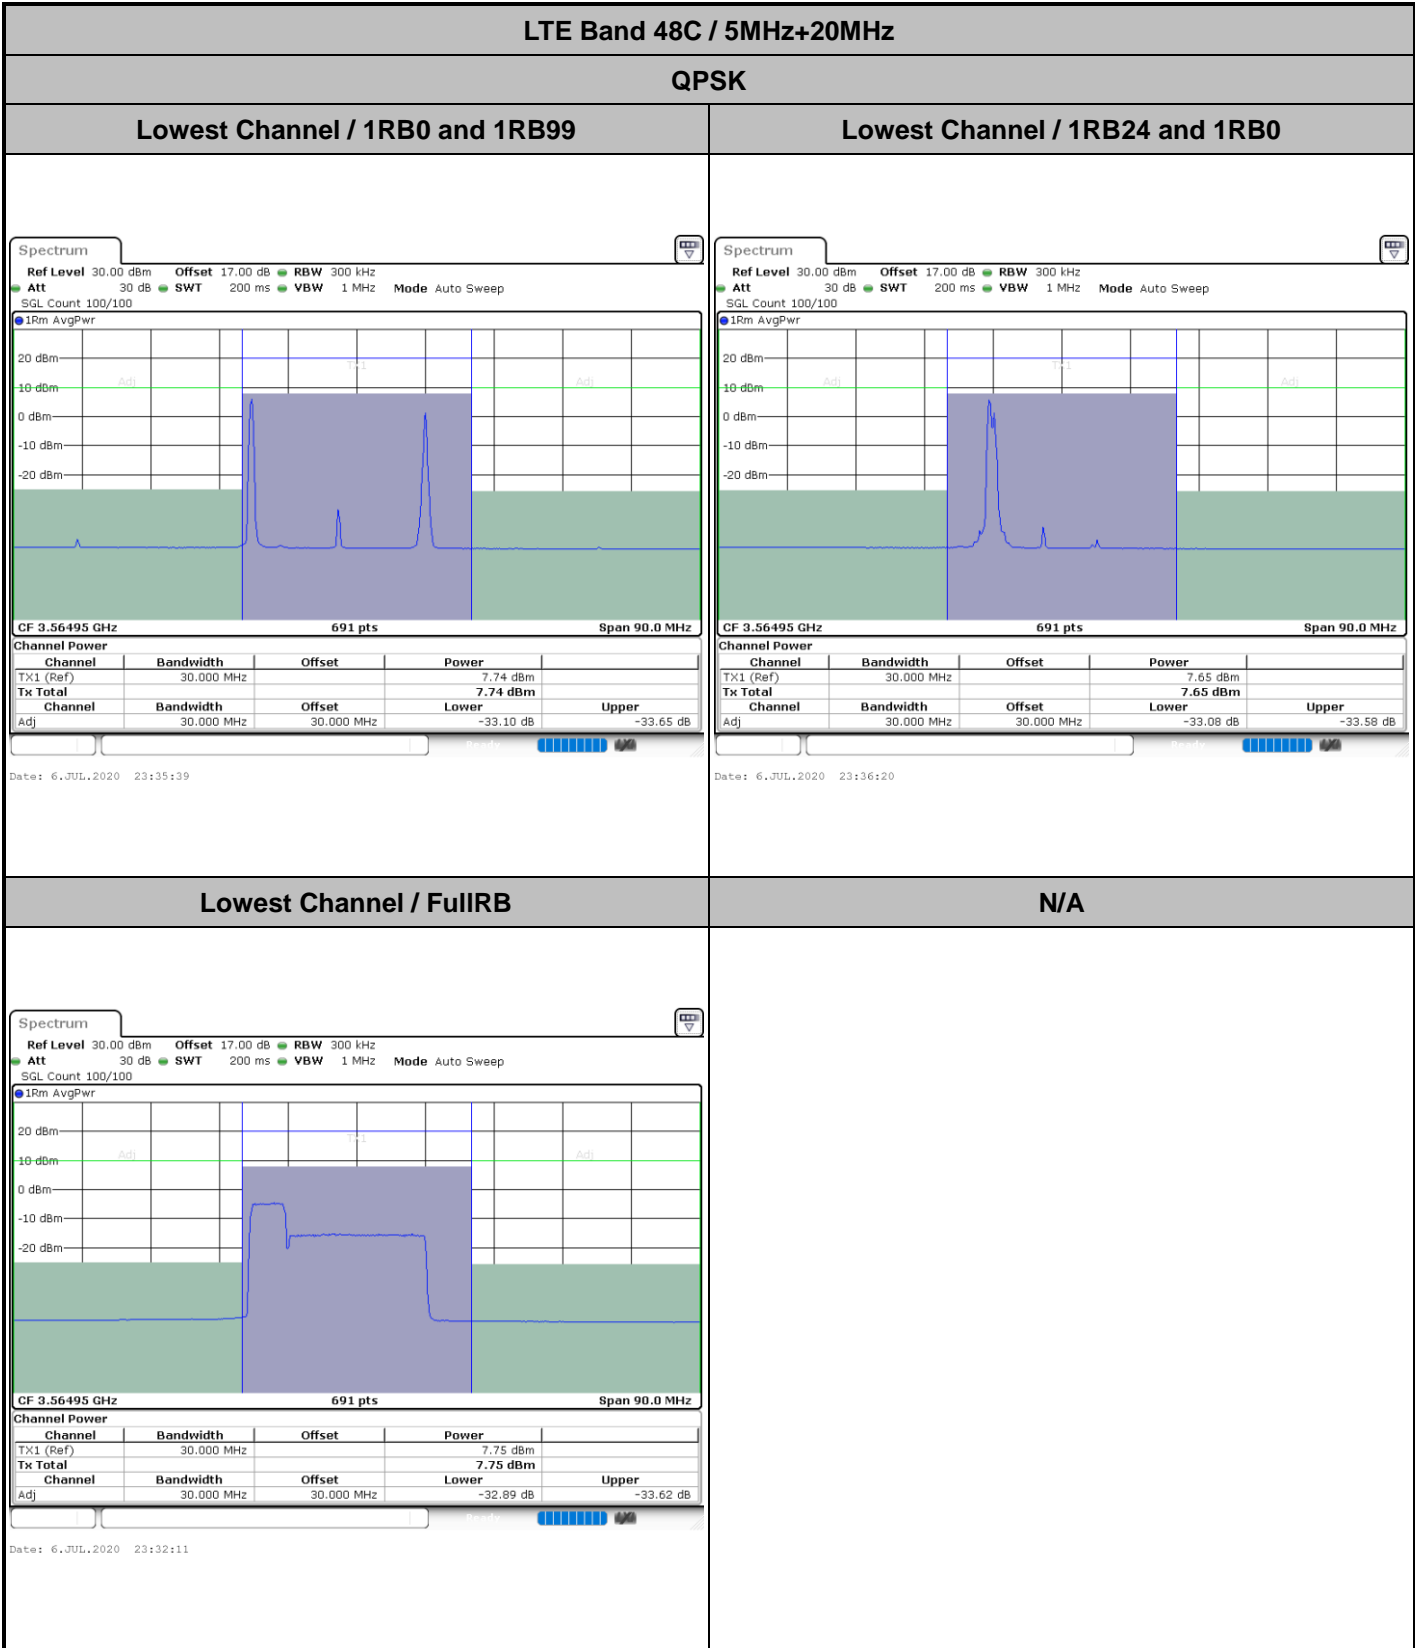

Highest Channel / 20MHz+10MHz

Date: 15 JUN 2020 23:01:03

Highest Channel / 20MHz+15MHz

Date: 15 JUN 2020 22:44:26

LTE Band 48C

64QAM

Lowest Channel / 20MHz+20MHz

N/A

Date: 15 JUN 2020 22:25:30

Middle Channel / 20MHz+20MHz

N/A

Date: 15 JUN 2020 22:29:16

Highest Channel / 20MHz+20MHz

N/A

Date: 15 JUN 2020 22:32:49

ACLR

LTE Band 48C / 5MHz+20MHz

QPSK

Middle Channel / 1RB0 and 1RB99

Middle Channel / 1RB24 and 1RB0

Middle Channel / FullRB

N/A

LTE Band 48C / 5MHz+20MHz

QPSK

Highest Channel / 1RB0 and 1RB99

Highest Channel / 1RB24 and 1RB0

Date: 7.JUL.2020 15:18:07

Date: 7.JUL.2020 00:00:06

Highest Channel / FullIRB

N/A

Date: 6.JUL.2020 23:54:36

LTE Band 48C / 10MHz+20MHz