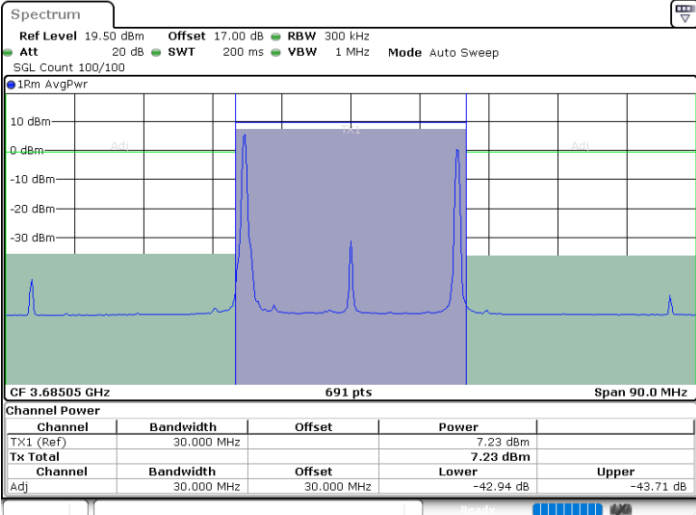

Date: 13.JUN.2020 07:38:49

LTE Band 48C / 20MHz+10MHz

16QAM

Highest Channel / 1RB0 and 1RB49

Highest Channel / 1RB99 and 1RB0

Date: 13 JUN.2020 08:26:52

Date: 13 JUN.2020 08:28:56

Highest Channel / FullIRB

N/A

Date: 13 JUN.2020 08:24:48

LTE Band 48C / 20MHz+15MHz

16QAM

Lowest Channel / 1RB0 and 1RB74

Lowest Channel / 1RB99 and 1RB0

Date: 7.JUL.2020 00:58:39

Date: 7.JUL.2020 01:00:44