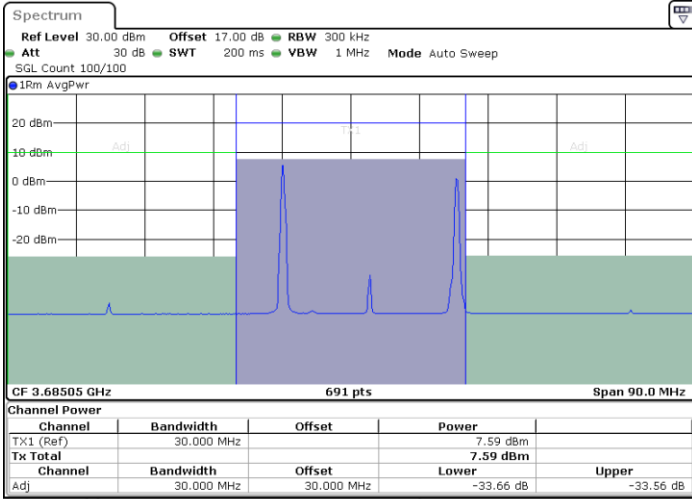

LTE Band 48C / 5MHz+20MHz

QPSK

Middle Channel / 1RB0 and 1RB99

Middle Channel / 1RB24 and 1RB0

Middle Channel / FullRB

N/A

LTE Band 48C / 5MHz+20MHz

QPSK

Highest Channel / 1RB0 and 1RB99

Highest Channel / 1RB24 and 1RB0

Date: 7.JUL.2020 15:18:07

Date: 7.JUL.2020 00:00:06

Highest Channel / FullIRB

N/A

Date: 6.JUL.2020 23:54:36

LTE Band 48C / 10MHz+20MHz