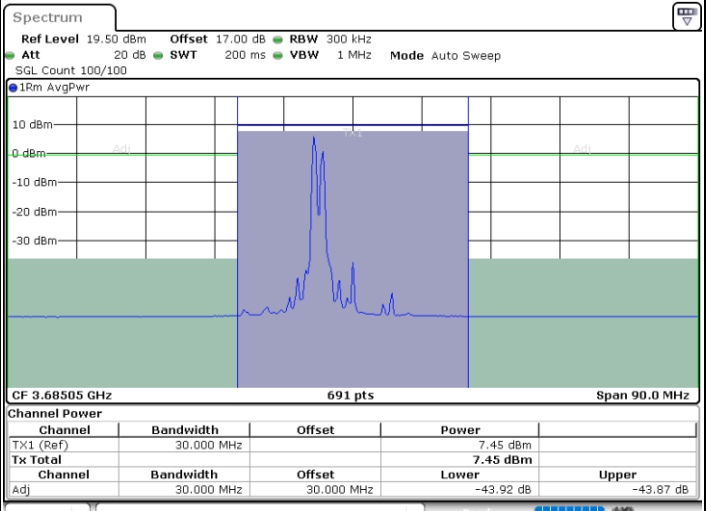

Date: 13.JUN.2020 12:27:46

LTE Band 48C / 10MHz+20MHz

QPSK

Highest Channel / 1RB0 and 1RB99

Highest Channel / 1RB49 and 1RB0

Date: 13.JUN.2020 11:40:32

Date: 13.JUN.2020 11:44:00

Highest Channel / FullIRB

N/A

Date: 13.JUN.2020 11:39:51

LTE Band 48C / 15MHz+20MHz

QPSK

Lowest Channel / 1RB0 and 1RB99

Lowest Channel / 1RB74 and 1RB0

Date: 7.JUL.2020 00:34:19

Date: 7.JUL.2020 00:35:00