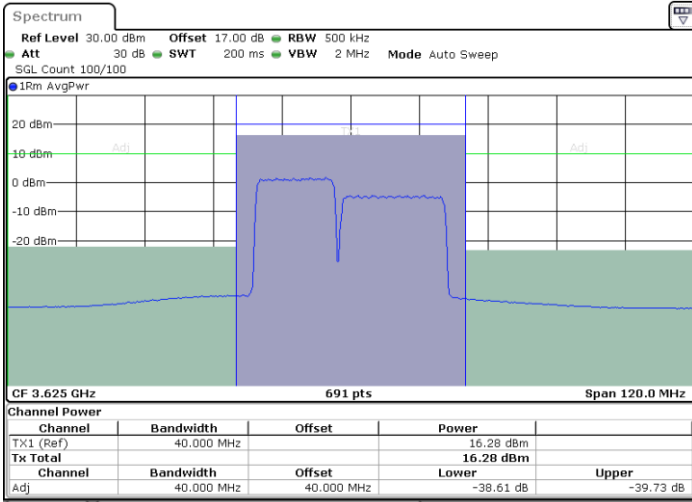

Date: 13.JUN.2020 11:43:18

Highest Channel / FullIRB

N/A

Date: 13.JUN.2020 11:39:09

LTE Band 48C / 15MHz+20MHz

16QAM

Lowest Channel / 1RB0 and 1RB99

Lowest Channel / 1RB74 and 1RB0

Lowest Channel / FullIRB

N/A

LTE Band 48C / 15MHz+20MHz

16QAM

Middle Channel / 1RB0 and 1RB99

Middle Channel / 1RB74 and 1RB0

Date: 7.JUL.2020 00:41:21

Date: 7.JUL.2020 00:43:26

Middle Channel / FullIRB

N/A

Date: 7.JUL.2020 00:39:15

LTE Band 48C / 15MHz+20MHz

16QAM

Highest Channel / 1RB0 and 1RB99

Highest Channel / 1RB74 and 1RB0

Date: 7.JUL.2020 00:48:53