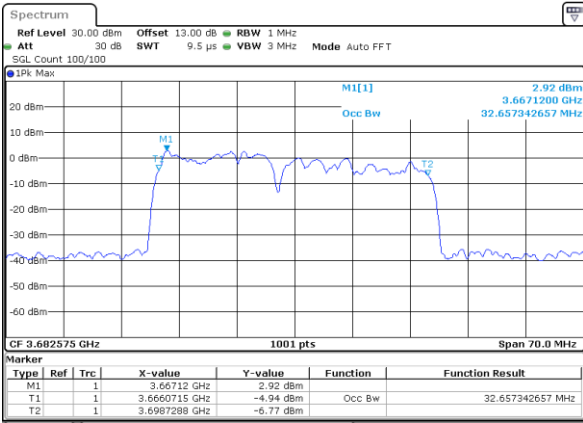

LTE Band 48C

64QAM

Lowest Channel / 15MHz+20MHz

Date: 15 JUN 2020 23:31:15

Lowest Channel / 20MHz+5MHz

Date: 15 JUN 2020 23:10:15

Middle Channel / 15MHz+20MHz

Date: 15 JUN 2020 23:43:16

Middle Channel / 20MHz+5MHz

Date: 15 JUN 2020 23:16:15

Highest Channel / 15MHz+20MHz

Date: 15 JUN 2020 23:46:53

Highest Channel / 20MHz+5MHz

Date: 15 JUN 2020 23:25:05

LTE Band 48C

64QAM