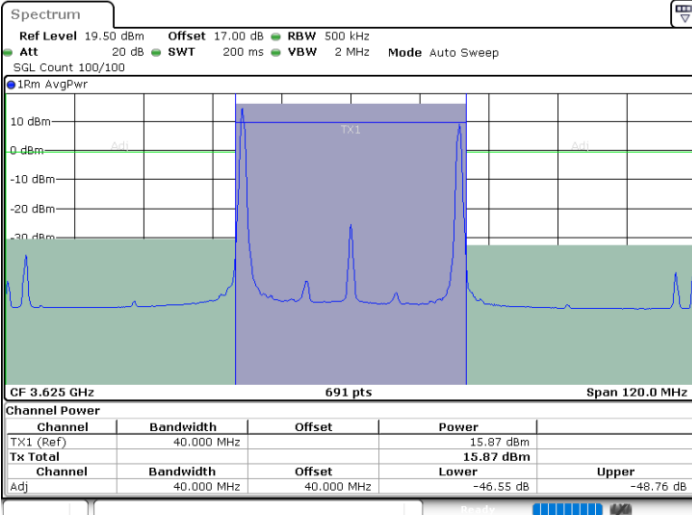

LTE Band 48C / 20MHz+20MHz

QPSK

MiddleChannel / 1RB0 and 1RB99

Middle Channel / 1RB99 and 1RB0

Date: 13.JUN.2020 03:27:35