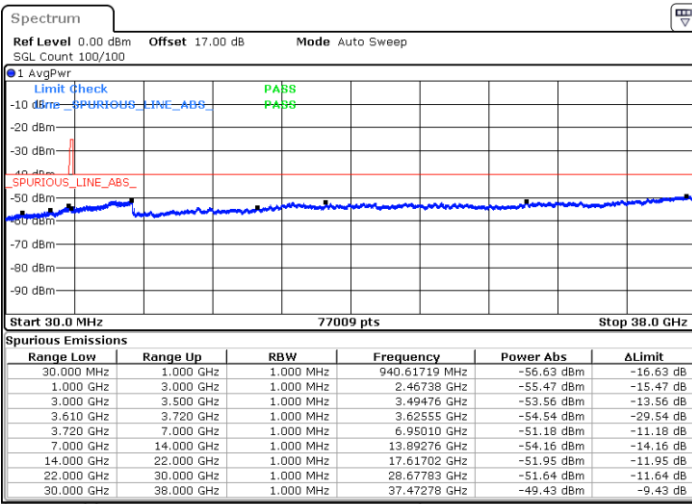

N/A

Date: 21.MAY.2020 23:55:45

LTE Band 48 / 20MHz

16QAM

Highest Channel / 1RB0

Highest Channel / 1RBmax

Date: 22.MAY.2020 00:08:41

Date: 22.MAY.2020 00:18:22

Highest Channel / FullIRB

N/A

Date: 21.MAY.2020 23:58:59

LTE Band 48 / 5MHz

64QAM

Lowest Channel / 1RB0

Lowest Channel / 1RBmax

Date: 21.MAY.2020 22:26:23

Date: 21.MAY.2020 22:45:45

Lowest Channel / FullIRB

N/A

Date: 21.MAY.2020 22:36:04

LTE Band 48 / 5MHz

64QAM

Middle Channel / 1RB0

Middle Channel / 1RBmax

Date: 21.MAY.2020 22:27:27

Date: 21.MAY.2020 22:46:49

Middle Channel / FullIRB

N/A

Date: 21.MAY.2020 22:37:09

LTE Band 48 / 5MHz

64QAM

Highest Channel / 1RB0