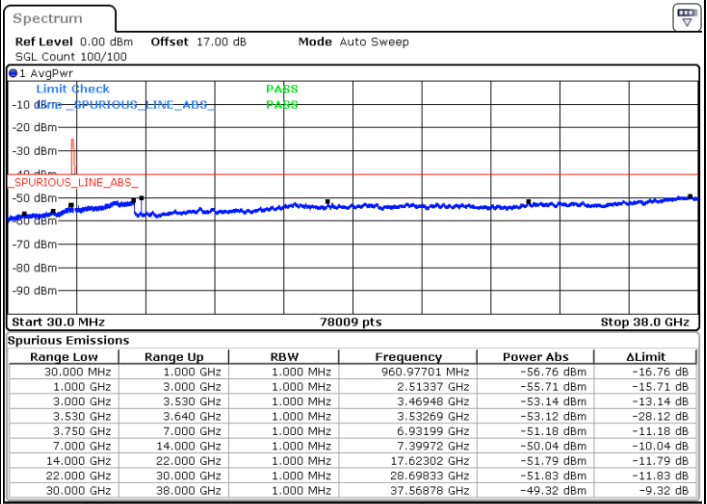

Date: 21.MAY.2020 22:45:45

Lowest Channel / FullIRB

N/A

Date: 21.MAY.2020 22:36:04

LTE Band 48 / 5MHz

64QAM

Middle Channel / 1RB0

Middle Channel / 1RBmax

Date: 21.MAY.2020 22:27:27

Date: 21.MAY.2020 22:46:49

Middle Channel / FullIRB

N/A

Date: 21.MAY.2020 22:37:09

LTE Band 48 / 5MHz

64QAM

Highest Channel / 1RB0

Highest Channel / 1RBmax

Date: 21.MAY.2020 22:32:50

Date: 21.MAY.2020 22:52:12

Highest Channel / FullRB

N/A

Date: 21.MAY.2020 22:42:31

LTE Band 48 / 10MHz

64QAM

Lowest Channel / 1RB0

Lowest Channel / 1RBmax

Date: 21.MAY.2020 22:53:17

Date: 21.MAY.2020 23:12:39

Lowest Channel / FullIRB

N/A

Date: 21.MAY.2020 23:02:58

LTE Band 48 / 10MHz