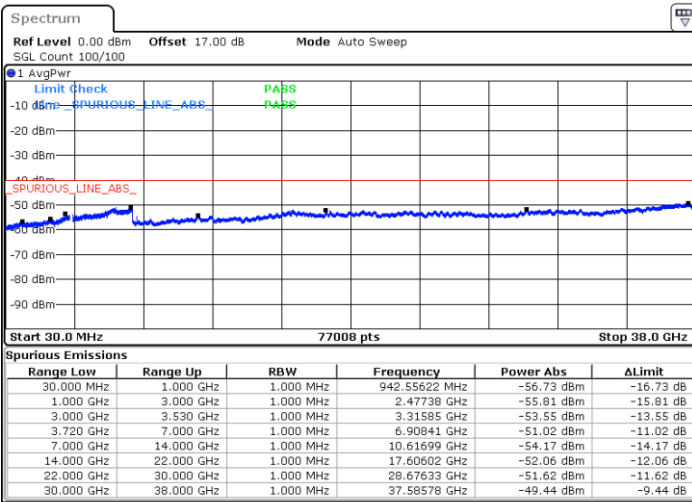

Highest Channel / FullIRB

N/A

Date: 21.MAY.2020 23:58:59

LTE Band 48 / 5MHz

64QAM

Lowest Channel / 1RB0

Lowest Channel / 1RBmax

Date: 21.MAY.2020 22:26:23

Date: 21.MAY.2020 22:45:45

Lowest Channel / FullIRB

N/A

Date: 21.MAY.2020 22:36:04

LTE Band 48 / 5MHz

64QAM

Middle Channel / 1RB0

Middle Channel / 1RBmax

Date: 21.MAY.2020 22:27:27

Date: 21.MAY.2020 22:46:49

Middle Channel / FullIRB

N/A

Date: 21.MAY.2020 22:37:09

LTE Band 48 / 5MHz

64QAM

Highest Channel / 1RB0

Highest Channel / 1RBmax

Date: 21.MAY.2020 22:32:50

Date: 21.MAY.2020 22:52:12

Highest Channel / FullRB

N/A

Date: 21.MAY.2020 22:42:31

LTE Band 48 / 10MHz

64QAM