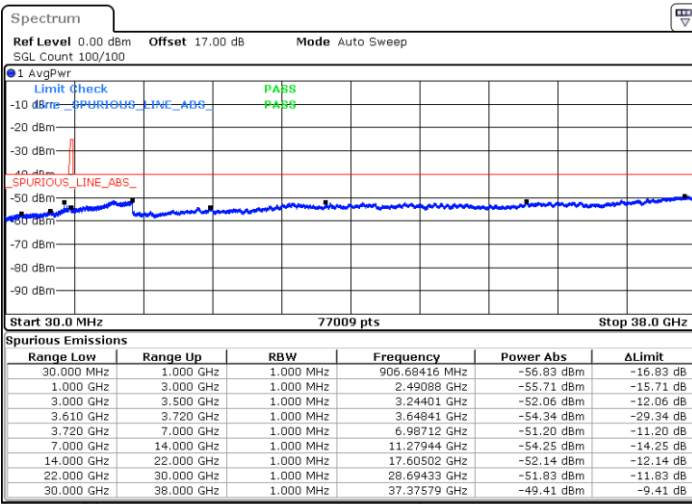

LTE Band 48 / 10MHz

64QAM

Highest Channel / 1RB0

Highest Channel / 1RBmax

Date: 21.MAY.2020 22:59:43

Date: 21.MAY.2020 23:19:06

Highest Channel / FullIRB

N/A

Date: 21.MAY.2020 23:09:25

LTE Band 48 / 15MHz

64QAM

Lowest Channel / 1RB0

Lowest Channel / 1RBmax

Date: 21.MAY.2020 23:24:31

Date: 21.MAY.2020 23:43:55

Lowest Channel / FullIRB