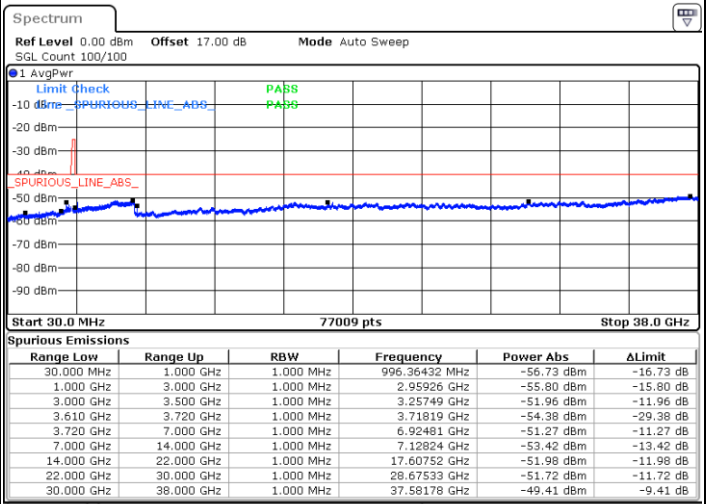

LTE Band 48 / 10MHz

64QAM

Highest Channel / 1RB0

Highest Channel / 1RBmax

Date: 21.MAY.2020 22:59:43

Date: 21.MAY.2020 23:19:06

Highest Channel / FullIRB

N/A

Date: 21.MAY.2020 23:09:25

LTE Band 48 / 15MHz

64QAM

Lowest Channel / 1RB0

Lowest Channel / 1RBmax

Date: 21.MAY.2020 23:24:31

Date: 21.MAY.2020 23:43:55

Lowest Channel / FullIRB