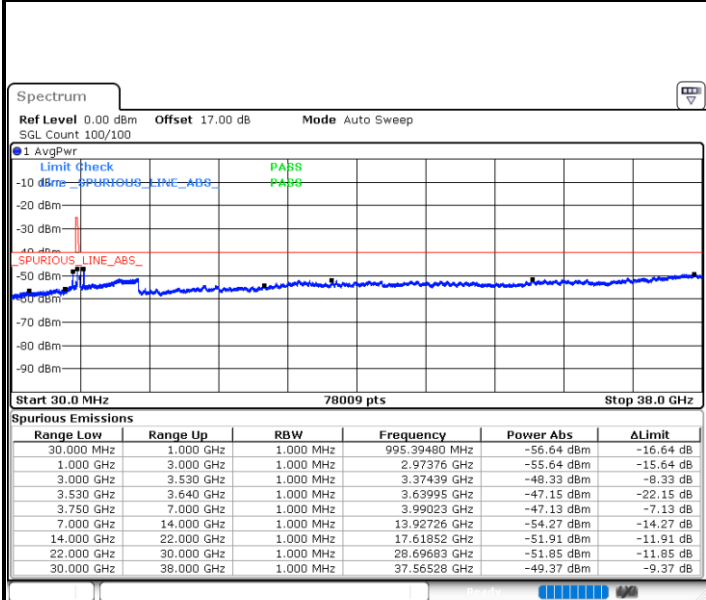

Middle Channel / 1RBmax

Date: 22.MAY.2020 00:04:23

Date: 22.MAY.2020 00:14:04

Middle Channel / FullIRB

N/A

Date: 21.MAY.2020 23:54:41

LTE Band 48 / 20MHz

QPSK

Highest Channel / 1RB0

Date: 22.MAY.2020 00:09:46

Highest Channel / 1RBmax

Date: 22.MAY.2020 00:19:27

Highest Channel / FullRB

Date: 22.MAY.2020 00:00:05

N/A

LTE Band 48 / 5MHz

16QAM

Lowest Channel / 1RB0

Lowest Channel / 1RBmax

Date: 21.MAY.2020 22:25:18

Date: 21.MAY.2020 22:44:41

Lowest Channel / FullIRB

N/A

Date: 21.MAY.2020 22:34:59