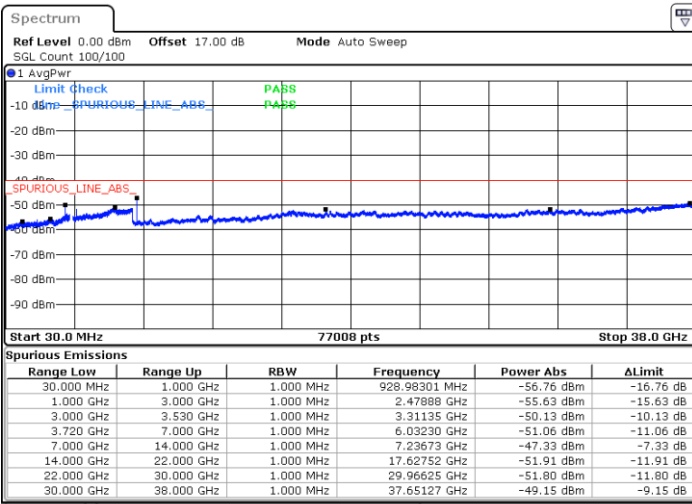

Date: 21.MAY.2020 23:00:49

Date: 21.MAY.2020 23:20:11

Highest Channel / FullIRB

N/A

Date: 21.MAY.2020 23:10:29

LTE Band 48 / 15MHz

16QAM

Lowest Channel / 1RB0

Lowest Channel / 1RBmax

Date: 21.MAY.2020 23:23:26

Date: 21.MAY.2020 23:42:50

Lowest Channel / FullIRB

N/A

Date: 21.MAY.2020 23:33:08

LTE Band 48 / 15MHz

16QAM

Middle Channel / 1RB0

Middle Channel / 1RBmax

Date: 21.MAY.2020 23:26:39

Date: 21.MAY.2020 23:46:03

Middle Channel / FullIRB

N/A

Date: 21.MAY.2020 23:36:21

LTE Band 48 / 15MHz