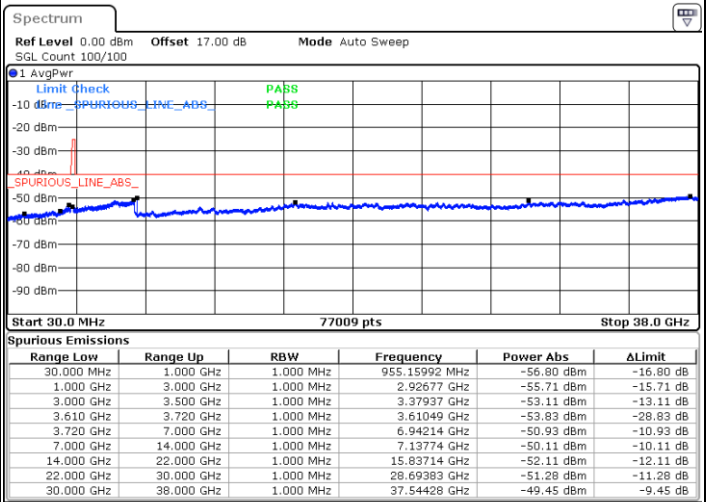

Middle Channel / FullIRB

N/A

Date: 21.MAY.2020 23:37:25

LTE Band 48 / 15MHz

QPSK

Highest Channel / 1RB0

Highest Channel / 1RBmax

Date: 21.MAY.2020 23:28:48

Date: 21.MAY.2020 23:48:12

Highest Channel / FullRB

N/A

Date: 21.MAY.2020 23:38:30

LTE Band 48 / 20MHz

QPSK

Lowest Channel / 1RB0

Lowest Channel / 1RBmax

Date: 22.MAY.2020 00:03:19

Date: 22.MAY.2020 00:13:00

Lowest Channel / FullIRB

N/A

Date: 21.MAY.2020 23:53:37

LTE Band 48 / 20MHz

QPSK

Middle Channel / 1RB0