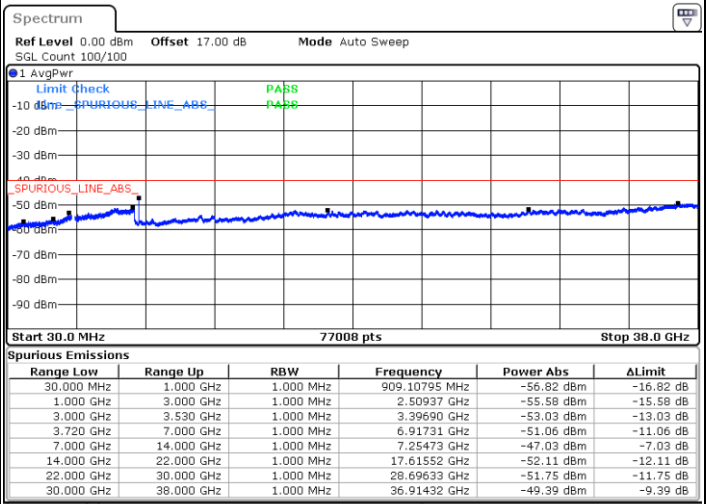

Highest Channel / 1RB0

Date: 22.MAY.2020 00:09:46

Highest Channel / 1RBmax

Date: 22.MAY.2020 00:19:27

Highest Channel / FullRB

Date: 22.MAY.2020 00:00:05

N/A

LTE Band 48 / 5MHz

16QAM

Lowest Channel / 1RB0

Lowest Channel / 1RBmax

Date: 21.MAY.2020 22:25:18

Date: 21.MAY.2020 22:44:41

Lowest Channel / FullIRB

N/A

Date: 21.MAY.2020 22:34:59

LTE Band 48 / 5MHz

16QAM

Middle Channel / 1RB0

Middle Channel / 1RBmax

Date: 21.MAY.2020 22:28:31

Date: 21.MAY.2020 22:47:53

Middle Channel / FullIRB

N/A

Date: 21.MAY.2020 22:38:13

LTE Band 48 / 5MHz

16QAM

Highest Channel / 1RB0

Highest Channel / 1RBmax

Date: 21.MAY.2020 22:31:45

Date: 21.MAY.2020 22:51:07

Highest Channel / FullIRB