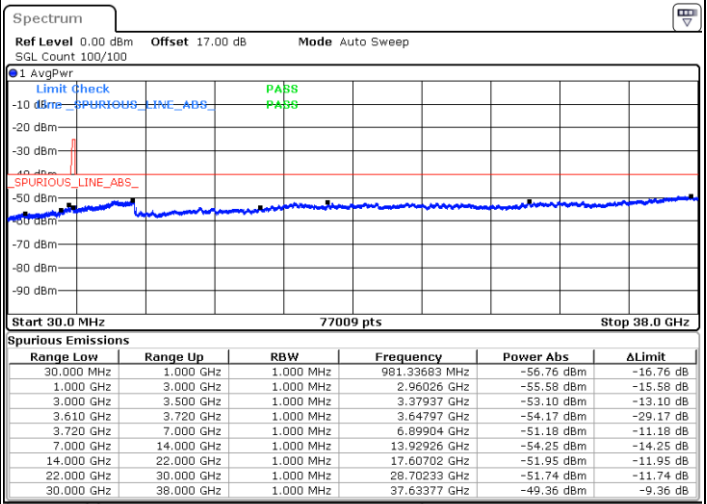

N/A

Date: 21.MAY.2020 23:55:45

LTE Band 48 / 20MHz

16QAM

Highest Channel / 1RB0

Highest Channel / 1RBmax

Date: 22.MAY.2020 00:08:41

Date: 22.MAY.2020 00:18:22

Highest Channel / FullIRB

N/A

Date: 21.MAY.2020 23:58:59

LTE Band 48 / 5MHz

64QAM

Lowest Channel / 1RB0

Lowest Channel / 1RBmax

Date: 21.MAY.2020 22:26:23

Date: 21.MAY.2020 22:45:45

Lowest Channel / FullIRB

N/A

Date: 21.MAY.2020 22:36:04

LTE Band 48 / 5MHz

64QAM

Middle Channel / 1RB0

Middle Channel / 1RBmax