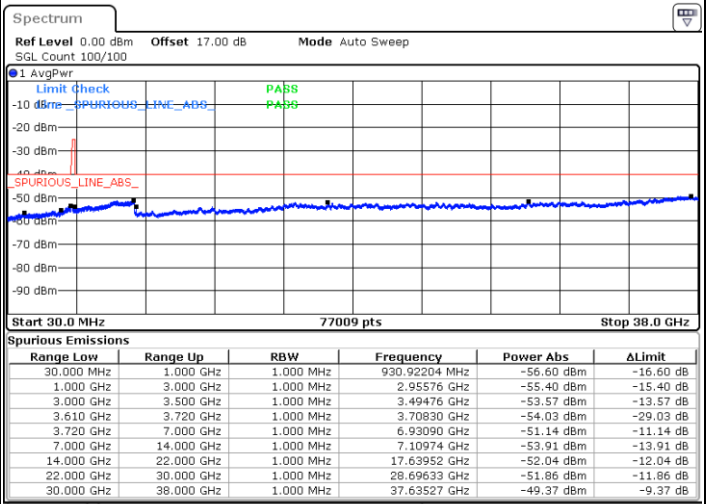

Highest Channel / 1RB0

Date: 22.MAY.2020 00:09:46

Highest Channel / 1RBmax

Date: 22.MAY.2020 00:19:27

Highest Channel / FullRB

Date: 22.MAY.2020 00:00:05

N/A

LTE Band 48 / 5MHz

16QAM

Lowest Channel / 1RB0

Lowest Channel / 1RBmax

Date: 21.MAY.2020 22:25:18

Date: 21.MAY.2020 22:44:41

Lowest Channel / FullIRB

N/A

Date: 21.MAY.2020 22:34:59