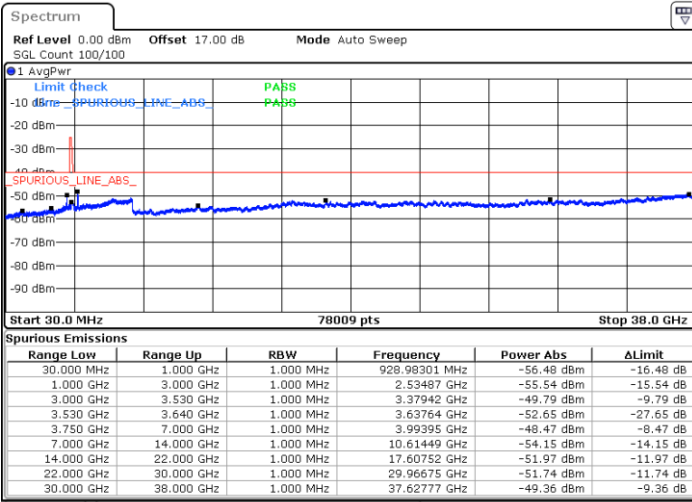

Middle Channel / 1RB0

Middle Channel / 1RBmax

Date: 21.MAY.2020 23:26:39

Date: 21.MAY.2020 23:46:03

Middle Channel / FullIRB

N/A

Date: 21.MAY.2020 23:36:21

LTE Band 48 / 15MHz

16QAM

Highest Channel / 1RB0

Highest Channel / 1RBmax

Date: 21.MAY.2020 23:29:52

Date: 21.MAY.2020 23:49:17

Highest Channel / FullIRB

N/A

Date: 21.MAY.2020 23:39:35

LTE Band 48 / 20MHz

16QAM

Lowest Channel / 1RB0

Lowest Channel / 1RBmax

Date: 22.MAY.2020 00:02:14

Date: 22.MAY.2020 00:11:55

Lowest Channel / FullIRB

N/A