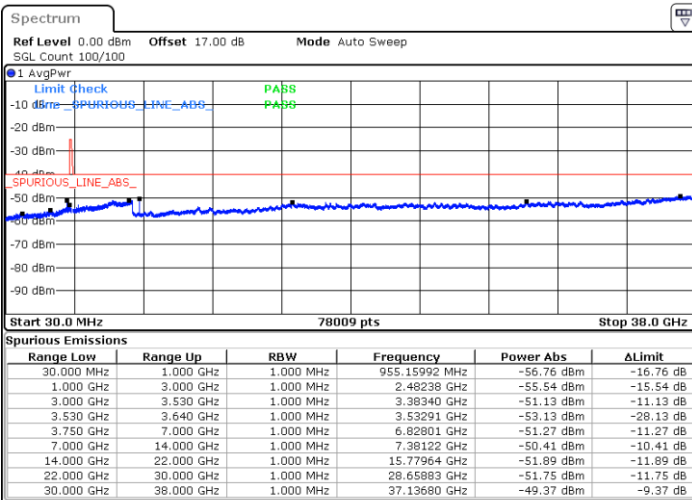

Lowest Channel / 1RB0

Lowest Channel / 1RBmax

Date: 21.MAY.2020 22:53:17

Date: 21.MAY.2020 23:12:39

Lowest Channel / FullIRB

N/A

Date: 21.MAY.2020 23:02:58

LTE Band 48 / 10MHz

64QAM

Middle Channel / 1RB0

Middle Channel / 1RBmax

Date: 21.MAY.2020 22:58:39

Date: 21.MAY.2020 23:18:01

Middle Channel / FullIRB

N/A

Date: 21.MAY.2020 23:08:20

LTE Band 48 / 10MHz

64QAM

Highest Channel / 1RB0

Highest Channel / 1RBmax

Date: 21.MAY.2020 22:59:43

Date: 21.MAY.2020 23:19:06

Highest Channel / FullIRB

N/A