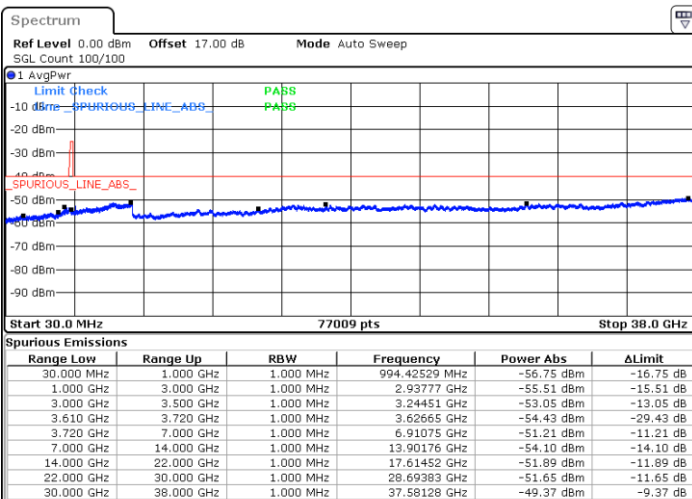

Highest Channel / 1RBmax

Date: 21.MAY.2020 22:32:50

Date: 21.MAY.2020 22:52:12

Highest Channel / FullRB

N/A

Date: 21.MAY.2020 22:42:31

LTE Band 48 / 10MHz

64QAM

Lowest Channel / 1RB0

Lowest Channel / 1RBmax

Date: 21.MAY.2020 22:53:17

Date: 21.MAY.2020 23:12:39

Lowest Channel / FullIRB

N/A

Date: 21.MAY.2020 23:02:58

LTE Band 48 / 10MHz

64QAM

Middle Channel / 1RB0

Middle Channel / 1RBmax

Date: 21.MAY.2020 22:58:39

Date: 21.MAY.2020 23:18:01

Middle Channel / FullIRB

N/A

Date: 21.MAY.2020 23:08:20

LTE Band 48 / 10MHz

64QAM

Highest Channel / 1RB0

Highest Channel / 1RBmax

Date: 21.MAY.2020 22:59:43

Date: 21.MAY.2020 23:19:06

Highest Channel / FullIRB

N/A