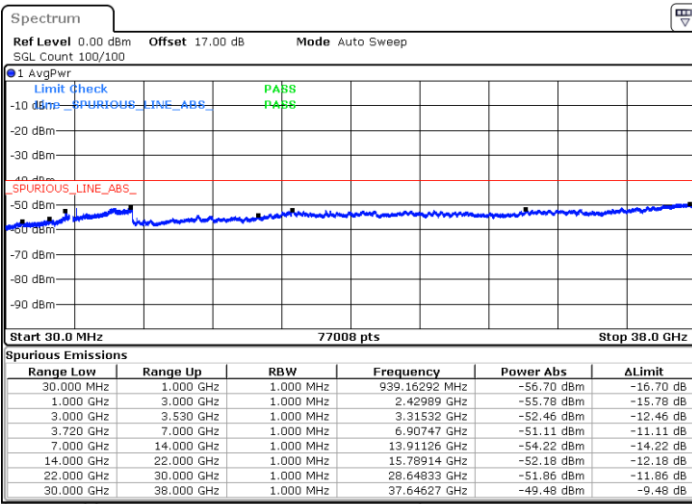

Lowest Channel / 1RB0

Lowest Channel / 1RBmax

Date: 21.MAY.2020 22:53:17

Date: 21.MAY.2020 23:12:39

Lowest Channel / FullIRB

N/A

Date: 21.MAY.2020 23:02:58

LTE Band 48 / 10MHz

64QAM

Middle Channel / 1RB0

Middle Channel / 1RBmax

Date: 21.MAY.2020 22:58:39

Date: 21.MAY.2020 23:18:01

Middle Channel / FullIRB

N/A

Date: 21.MAY.2020 23:08:20

LTE Band 48 / 10MHz

64QAM

Highest Channel / 1RB0

Highest Channel / 1RBmax

Date: 21.MAY.2020 22:59:43

Date: 21.MAY.2020 23:19:06

Highest Channel / FullIRB

N/A

Date: 21.MAY.2020 23:09:25

LTE Band 48 / 15MHz

64QAM

Lowest Channel / 1RB0

Lowest Channel / 1RBmax

Date: 21.MAY.2020 23:24:31

Date: 21.MAY.2020 23:43:55

Lowest Channel / FullIRB