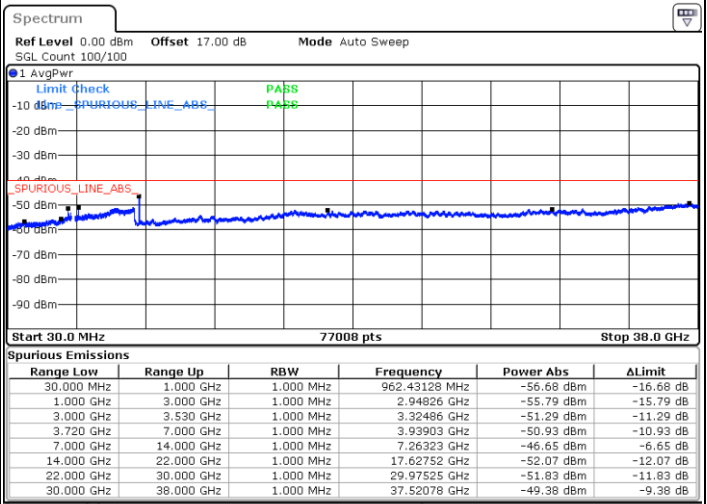

Date: 21.MAY.2020 23:11:34

LTE Band 48 / 15MHz

QPSK

Lowest Channel / 1RB0

Lowest Channel / 1RBmax

Date: 21.MAY.2020 23:22:21

Date: 21.MAY.2020 23:41:45

Lowest Channel / FullIRB

N/A

Date: 21.MAY.2020 23:32:03

LTE Band 48 / 15MHz

QPSK

Middle Channel / 1RB0

Middle Channel / 1RBmax

Date: 21.MAY.2020 23:27:43

Date: 21.MAY.2020 23:47:07

Middle Channel / FullIRB

N/A

Date: 21.MAY.2020 23:37:25

LTE Band 48 / 15MHz

QPSK

Highest Channel / 1RB0

Highest Channel / 1RBmax

Date: 21.MAY.2020 23:28:48

Date: 21.MAY.2020 23:48:12

Highest Channel / FullRB

N/A

Date: 21.MAY.2020 23:38:30

LTE Band 48 / 20MHz

QPSK

Lowest Channel / 1RB0

Lowest Channel / 1RBmax