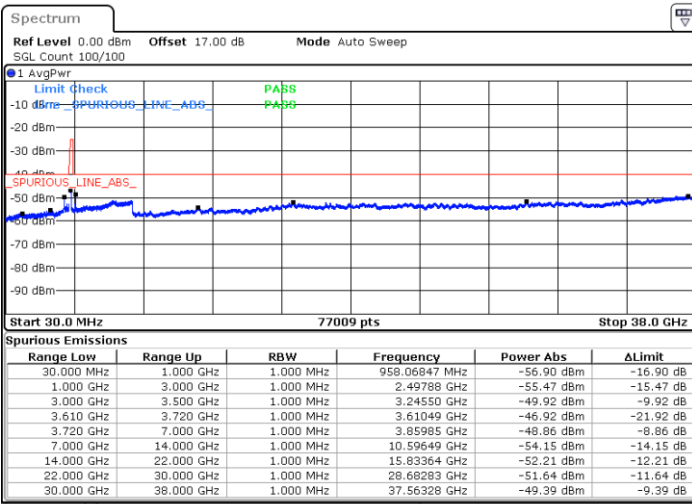

16QAM

Highest Channel / 1RB0

Highest Channel / 1RBmax

Date: 21.MAY.2020 23:29:52

Date: 21.MAY.2020 23:49:17

Highest Channel / FullIRB

N/A

Date: 21.MAY.2020 23:39:35

LTE Band 48 / 20MHz

16QAM

Lowest Channel / 1RB0

Lowest Channel / 1RBmax

Date: 22.MAY.2020 00:02:14

Date: 22.MAY.2020 00:11:55

Lowest Channel / FullIRB

N/A

Date: 21.MAY.2020 23:52:32

LTE Band 48 / 20MHz

16QAM

Middle Channel / 1RB0

Middle Channel / 1RBmax

Date: 22.MAY.2020 00:05:27

Date: 22.MAY.2020 00:15:08

Middle Channel / FullIRB

N/A

Date: 21.MAY.2020 23:55:45

LTE Band 48 / 20MHz

16QAM

Highest Channel / 1RB0

Highest Channel / 1RBmax

Date: 22.MAY.2020 00:08:41

Date: 22.MAY.2020 00:18:22