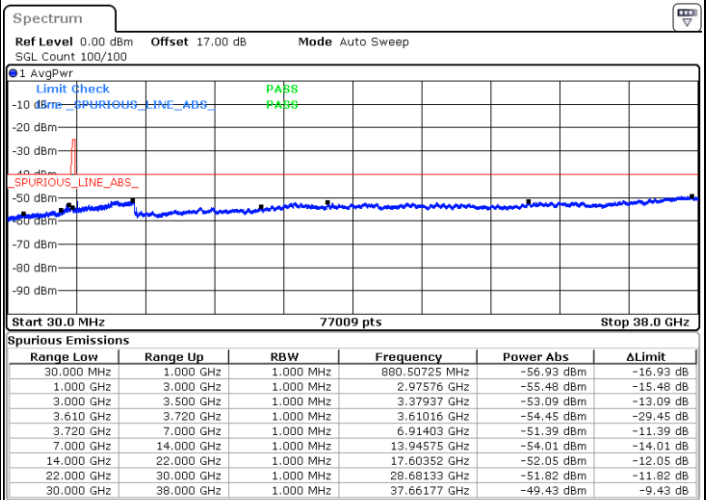

Date: 21.MAY.2020 22:27:27

Date: 21.MAY.2020 22:46:49

Middle Channel / FullIRB

N/A

Date: 21.MAY.2020 22:37:09

LTE Band 48 / 5MHz

64QAM

Highest Channel / 1RB0

Highest Channel / 1RBmax

Date: 21.MAY.2020 22:32:50

Date: 21.MAY.2020 22:52:12

Highest Channel / FullRB

N/A

Date: 21.MAY.2020 22:42:31

LTE Band 48 / 10MHz

64QAM

Lowest Channel / 1RB0

Lowest Channel / 1RBmax

Date: 21.MAY.2020 22:53:17

Date: 21.MAY.2020 23:12:39

Lowest Channel / FullIRB

N/A

Date: 21.MAY.2020 23:02:58

LTE Band 48 / 10MHz