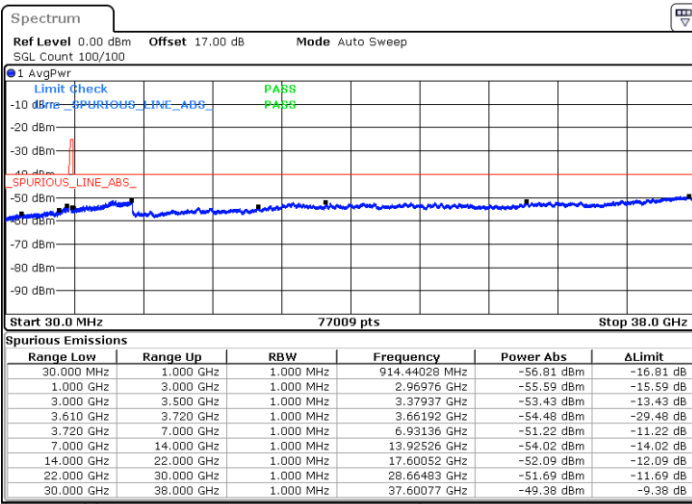

N/A

Date: 21.MAY.2020 23:55:45

LTE Band 48 / 20MHz

16QAM

Highest Channel / 1RB0

Highest Channel / 1RBmax

Date: 22.MAY.2020 00:08:41

Date: 22.MAY.2020 00:18:22

Highest Channel / FullIRB

N/A

Date: 21.MAY.2020 23:58:59

LTE Band 48 / 5MHz

64QAM

Lowest Channel / 1RB0

Lowest Channel / 1RBmax

Date: 21.MAY.2020 22:26:23

Date: 21.MAY.2020 22:45:45

Lowest Channel / FullIRB

N/A

Date: 21.MAY.2020 22:36:04

LTE Band 48 / 5MHz

64QAM

Middle Channel / 1RB0

Middle Channel / 1RBmax

Date: 21.MAY.2020 22:27:27

Date: 21.MAY.2020 22:46:49

Middle Channel / FullIRB

N/A

Date: 21.MAY.2020 22:37:09

LTE Band 48 / 5MHz

64QAM

Highest Channel / 1RB0