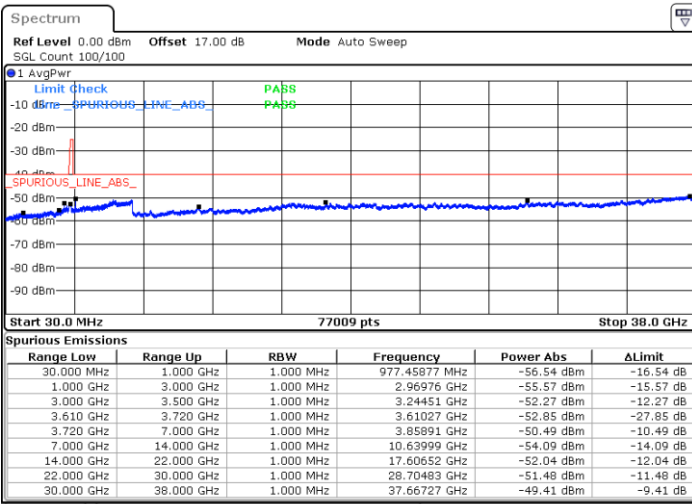

Lowest Channel / FullIRB

N/A

Date: 21.MAY.2020 23:34:12