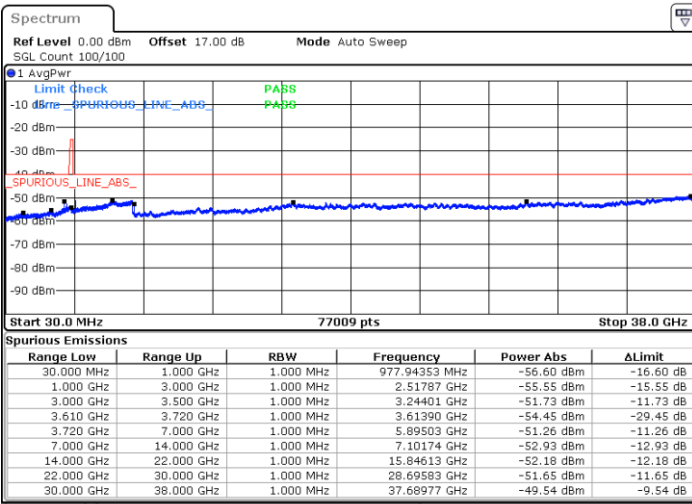

Date: 21.MAY.2020 23:16:57

Middle Channel / FullIRB

Date: 21.MAY.2020 23:07:16

N/A

LTE Band 48 / 10MHz

16QAM

Highest Channel / 1RB0

Highest Channel / 1RBmax

Date: 21.MAY.2020 23:00:49

Date: 21.MAY.2020 23:20:11

Highest Channel / FullIRB

N/A

Date: 21.MAY.2020 23:10:29

LTE Band 48 / 15MHz

16QAM

Lowest Channel / 1RB0

Lowest Channel / 1RBmax

Date: 21.MAY.2020 23:23:26

Date: 21.MAY.2020 23:42:50

Lowest Channel / FullIRB

N/A

Date: 21.MAY.2020 23:33:08

LTE Band 48 / 15MHz

16QAM

Middle Channel / 1RB0

Middle Channel / 1RBmax

Date: 21.MAY.2020 23:26:39

Date: 21.MAY.2020 23:46:03

Middle Channel / FullIRB

N/A

Date: 21.MAY.2020 23:36:21

LTE Band 48 / 15MHz