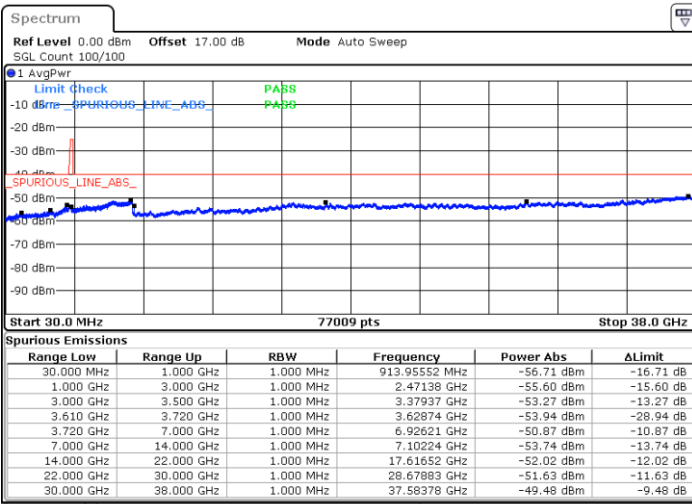

Lowest Channel / 1RBmax

Date: 21.MAY.2020 23:23:26

Date: 21.MAY.2020 23:42:50

Lowest Channel / FullIRB

N/A

Date: 21.MAY.2020 23:33:08

LTE Band 48 / 15MHz

16QAM

Middle Channel / 1RB0

Middle Channel / 1RBmax

Date: 21.MAY.2020 23:26:39

Date: 21.MAY.2020 23:46:03

Middle Channel / FullIRB

N/A

Date: 21.MAY.2020 23:36:21

LTE Band 48 / 15MHz

16QAM

Highest Channel / 1RB0

Highest Channel / 1RBmax

Date: 21.MAY.2020 23:29:52

Date: 21.MAY.2020 23:49:17

Highest Channel / FullIRB

N/A

Date: 21.MAY.2020 23:39:35

LTE Band 48 / 20MHz

16QAM

Lowest Channel / 1RB0

Lowest Channel / 1RBmax

Date: 22.MAY.2020 00:02:14

Date: 22.MAY.2020 00:11:55

Lowest Channel / FullIRB

N/A