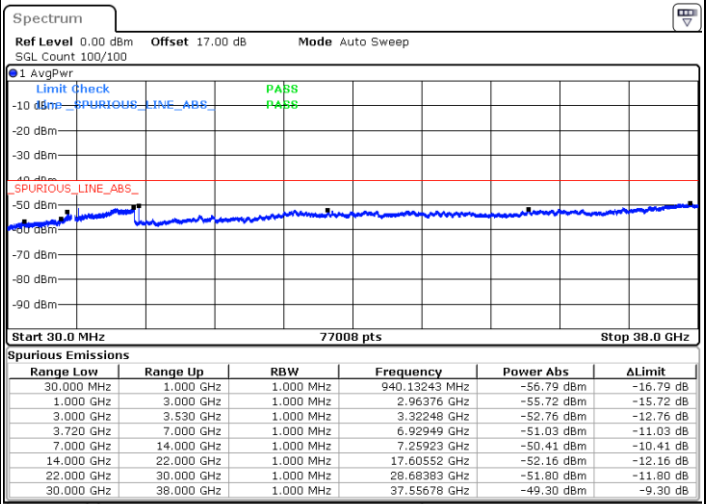

Highest Channel / 1RBmax

Date: 21.MAY.2020 22:32:50

Date: 21.MAY.2020 22:52:12

Highest Channel / FullRB

N/A

Date: 21.MAY.2020 22:42:31

LTE Band 48 / 10MHz

64QAM

Lowest Channel / 1RB0

Lowest Channel / 1RBmax

Date: 21.MAY.2020 22:53:17

Date: 21.MAY.2020 23:12:39

Lowest Channel / FullIRB

N/A

Date: 21.MAY.2020 23:02:58

LTE Band 48 / 10MHz

64QAM

Middle Channel / 1RB0

Middle Channel / 1RBmax

Date: 21.MAY.2020 22:58:39

Date: 21.MAY.2020 23:18:01

Middle Channel / FullIRB

N/A

Date: 21.MAY.2020 23:08:20

LTE Band 48 / 10MHz

64QAM

Highest Channel / 1RB0

Highest Channel / 1RBmax

Date: 21.MAY.2020 22:59:43

Date: 21.MAY.2020 23:19:06

Highest Channel / FullIRB

N/A