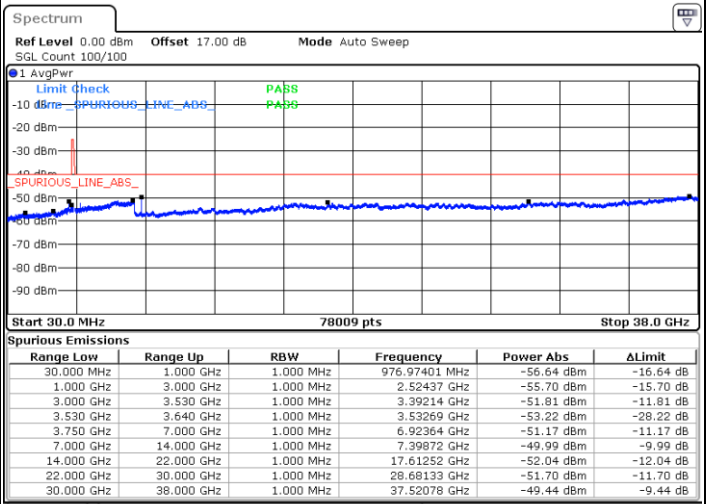

Lowest Channel / FullIRB

N/A

Date: 21.MAY.2020 23:04:03

LTE Band 48 / 10MHz

16QAM

Middle Channel / 1RB0

Date: 21.MAY.2020 22:57:35

Middle Channel / 1RBmax

Date: 21.MAY.2020 23:16:57

Middle Channel / FullIRB

Date: 21.MAY.2020 23:07:16

N/A

LTE Band 48 / 10MHz

16QAM

Highest Channel / 1RB0

Highest Channel / 1RBmax

Date: 21.MAY.2020 23:00:49

Date: 21.MAY.2020 23:20:11

Highest Channel / FullIRB

N/A

Date: 21.MAY.2020 23:10:29

LTE Band 48 / 15MHz

16QAM

Lowest Channel / 1RB0

Lowest Channel / 1RBmax

Date: 21.MAY.2020 23:23:26

Date: 21.MAY.2020 23:42:50

Lowest Channel / FullIRB

N/A

Date: 21.MAY.2020 23:33:08

LTE Band 48 / 15MHz

16QAM