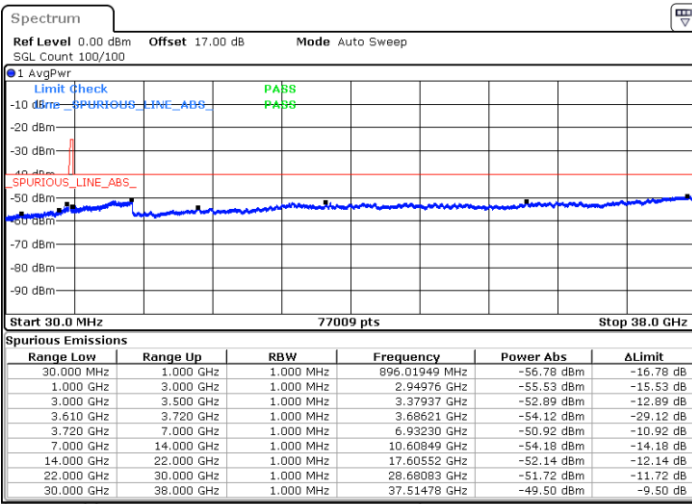

Highest Channel / 1RB0

Date: 22.MAY.2020 00:09:46

Highest Channel / 1RBmax

Date: 22.MAY.2020 00:19:27

Highest Channel / FullRB

Date: 22.MAY.2020 00:00:05

N/A

LTE Band 48 / 5MHz

16QAM

Lowest Channel / 1RB0

Lowest Channel / 1RBmax

Date: 21.MAY.2020 22:25:18

Date: 21.MAY.2020 22:44:41

Lowest Channel / FullIRB

N/A

Date: 21.MAY.2020 22:34:59

LTE Band 48 / 5MHz

16QAM

Middle Channel / 1RB0

Middle Channel / 1RBmax

Date: 21.MAY.2020 22:28:31

Date: 21.MAY.2020 22:47:53

Middle Channel / FullIRB

N/A

Date: 21.MAY.2020 22:38:13

LTE Band 48 / 5MHz

16QAM

Highest Channel / 1RB0

Highest Channel / 1RBmax

Date: 21.MAY.2020 22:31:45

Date: 21.MAY.2020 22:51:07

Highest Channel / FullIRB