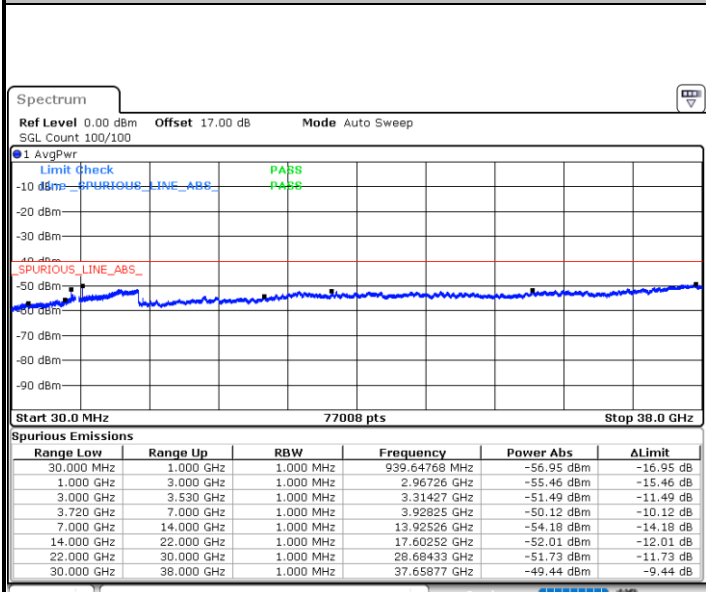

N/A

Date: 21.MAY.2020 22:41:26

LTE Band 48 / 10MHz

16QAM

Lowest Channel / 1RB0

Lowest Channel / 1RBmax

Date: 21.MAY.2020 22:54:22

Date: 21.MAY.2020 23:13:44

Lowest Channel / FullIRB

N/A

Date: 21.MAY.2020 23:04:03

LTE Band 48 / 10MHz

16QAM

Middle Channel / 1RB0

Date: 21.MAY.2020 22:57:35

Middle Channel / 1RBmax

Date: 21.MAY.2020 23:16:57

Middle Channel / FullIRB

Date: 21.MAY.2020 23:07:16

N/A

LTE Band 48 / 10MHz

16QAM

Highest Channel / 1RB0

Highest Channel / 1RBmax

Date: 21.MAY.2020 23:00:49

Date: 21.MAY.2020 23:20:11

Highest Channel / FullIRB

N/A

Date: 21.MAY.2020 23:10:29

LTE Band 48 / 15MHz

16QAM

Lowest Channel / 1RB0