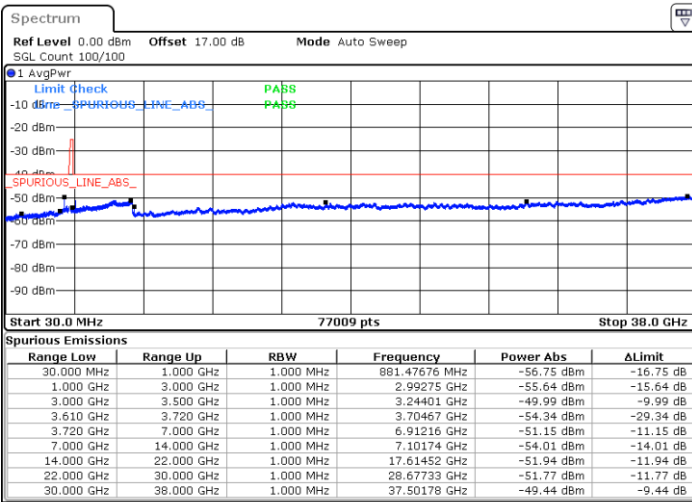

LTE Band 48 / 10MHz

QPSK

Highest Channel / 1RB0

Highest Channel / 1RBmax

Date: 21.MAY.2020 23:01:54

Date: 21.MAY.2020 23:21:16

Highest Channel / FullIRB

N/A

Date: 21.MAY.2020 23:11:34

LTE Band 48 / 15MHz

QPSK

Lowest Channel / 1RB0

Lowest Channel / 1RBmax

Date: 21.MAY.2020 23:22:21

Date: 21.MAY.2020 23:41:45

Lowest Channel / FullIRB

N/A

Date: 21.MAY.2020 23:32:03

LTE Band 48 / 15MHz

QPSK

Middle Channel / 1RB0

Middle Channel / 1RBmax

Date: 21.MAY.2020 23:27:43

Date: 21.MAY.2020 23:47:07

Middle Channel / FullIRB

N/A

Date: 21.MAY.2020 23:37:25

LTE Band 48 / 15MHz

QPSK

Highest Channel / 1RB0

Highest Channel / 1RBmax

Date: 21.MAY.2020 23:28:48