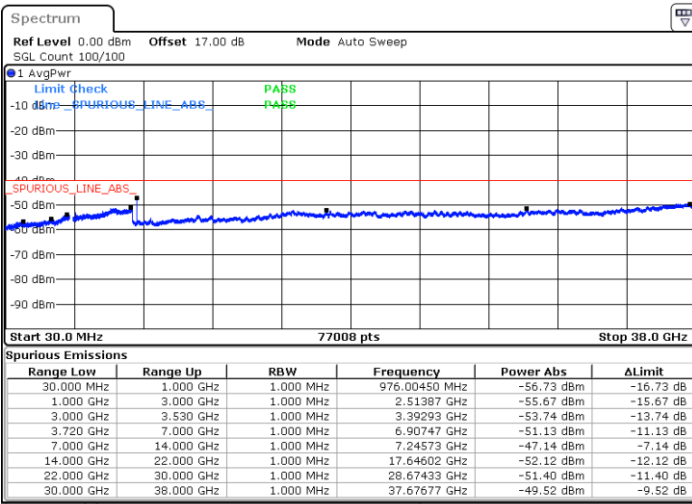

Highest Channel / 1RB0

Date: 22.MAY.2020 00:09:46

Highest Channel / 1RBmax

Date: 22.MAY.2020 00:19:27

Highest Channel / FullRB

Date: 22.MAY.2020 00:00:05

N/A

LTE Band 48 / 5MHz

16QAM

Lowest Channel / 1RB0

Lowest Channel / 1RBmax

Date: 21.MAY.2020 22:25:18

Date: 21.MAY.2020 22:44:41

Lowest Channel / FullIRB

N/A

Date: 21.MAY.2020 22:34:59

LTE Band 48 / 5MHz

16QAM

Middle Channel / 1RB0

Middle Channel / 1RBmax

Date: 21.MAY.2020 22:28:31

Date: 21.MAY.2020 22:47:53

Middle Channel / FullIRB

N/A

Date: 21.MAY.2020 22:38:13

LTE Band 48 / 5MHz

16QAM

Highest Channel / 1RB0

Highest Channel / 1RBmax

Date: 21.MAY.2020 22:31:45

Date: 21.MAY.2020 22:51:07

Highest Channel / FullIRB