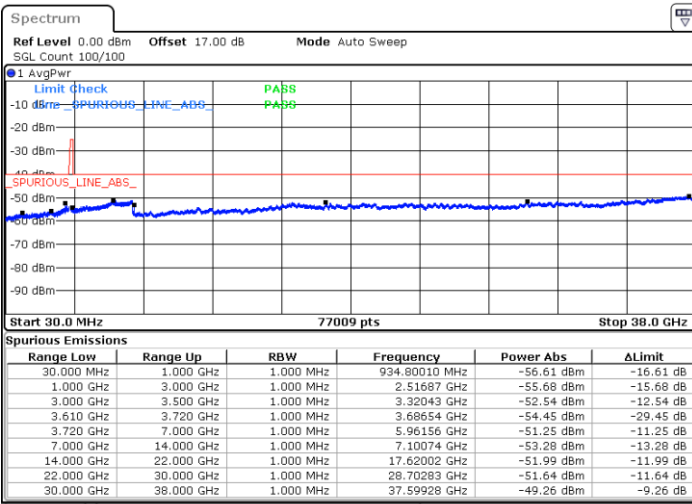

Middle Channel / 1RBmax

Date: 22.MAY.2020 00:04:23

Date: 22.MAY.2020 00:14:04

Middle Channel / FullIRB

N/A

Date: 21.MAY.2020 23:54:41

LTE Band 48 / 20MHz

QPSK

Highest Channel / 1RB0

Date: 22.MAY.2020 00:09:46

Highest Channel / 1RBmax

Date: 22.MAY.2020 00:19:27

Highest Channel / FullRB

Date: 22.MAY.2020 00:00:05

N/A

LTE Band 48 / 5MHz

16QAM

Lowest Channel / 1RB0

Lowest Channel / 1RBmax

Date: 21.MAY.2020 22:25:18

Date: 21.MAY.2020 22:44:41

Lowest Channel / FullIRB

N/A

Date: 21.MAY.2020 22:34:59