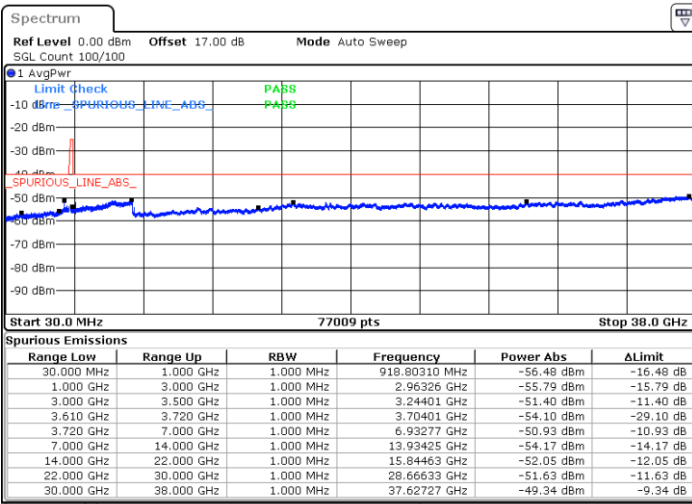

Date: 21.MAY.2020 22:38:13

LTE Band 48 / 5MHz

16QAM

Highest Channel / 1RB0

Highest Channel / 1RBmax

Date: 21.MAY.2020 22:31:45

Date: 21.MAY.2020 22:51:07

Highest Channel / FullIRB

N/A

Date: 21.MAY.2020 22:41:26

LTE Band 48 / 10MHz

16QAM

Lowest Channel / 1RB0

Lowest Channel / 1RBmax

Date: 21.MAY.2020 22:54:22

Date: 21.MAY.2020 23:13:44

Lowest Channel / FullIRB

N/A

Date: 21.MAY.2020 23:04:03

LTE Band 48 / 10MHz

16QAM

Middle Channel / 1RB0

Date: 21.MAY.2020 22:57:35

Middle Channel / 1RBmax

Date: 21.MAY.2020 23:16:57

Middle Channel / FullIRB

Date: 21.MAY.2020 23:07:16

N/A

LTE Band 48 / 10MHz

16QAM

Highest Channel / 1RB0

Highest Channel / 1RBmax