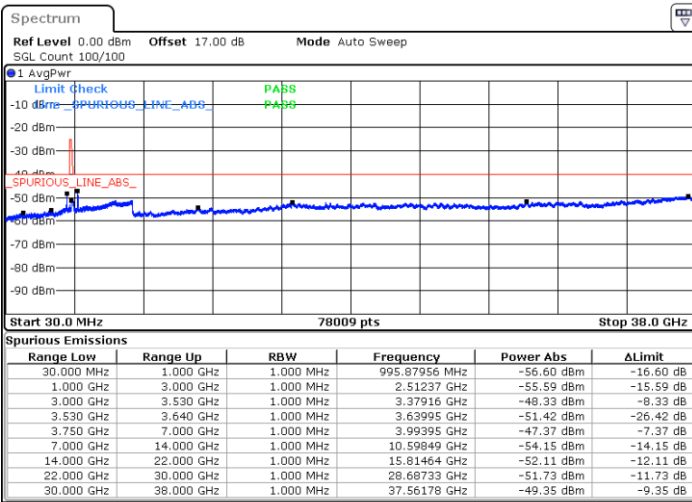

Middle Channel / FullIRB

N/A

Date: 21.MAY.2020 23:37:25

LTE Band 48 / 15MHz

QPSK

Highest Channel / 1RB0

Highest Channel / 1RBmax

Date: 21.MAY.2020 23:28:48

Date: 21.MAY.2020 23:48:12

Highest Channel / FullRB

N/A

Date: 21.MAY.2020 23:38:30

LTE Band 48 / 20MHz

QPSK

Lowest Channel / 1RB0

Lowest Channel / 1RBmax