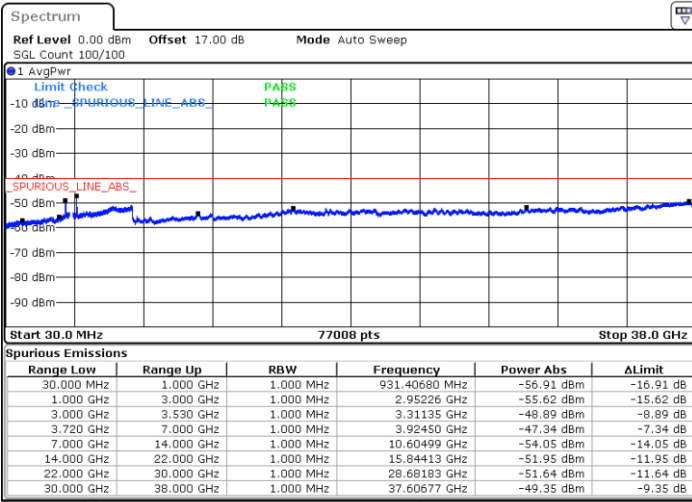

Date: 22.MAY.2020 00:03:19

Date: 22.MAY.2020 00:13:00

Lowest Channel / FullIRB

N/A

Date: 21.MAY.2020 23:53:37

LTE Band 48 / 20MHz

QPSK

Middle Channel / 1RB0

Middle Channel / 1RBmax

Date: 22.MAY.2020 00:04:23

Date: 22.MAY.2020 00:14:04

Middle Channel / FullIRB

N/A

Date: 21.MAY.2020 23:54:41

LTE Band 48 / 20MHz

QPSK

Highest Channel / 1RB0

Date: 22.MAY.2020 00:09:46

Highest Channel / 1RBmax

Date: 22.MAY.2020 00:19:27

Highest Channel / FullRB

Date: 22.MAY.2020 00:00:05

N/A

LTE Band 48 / 5MHz