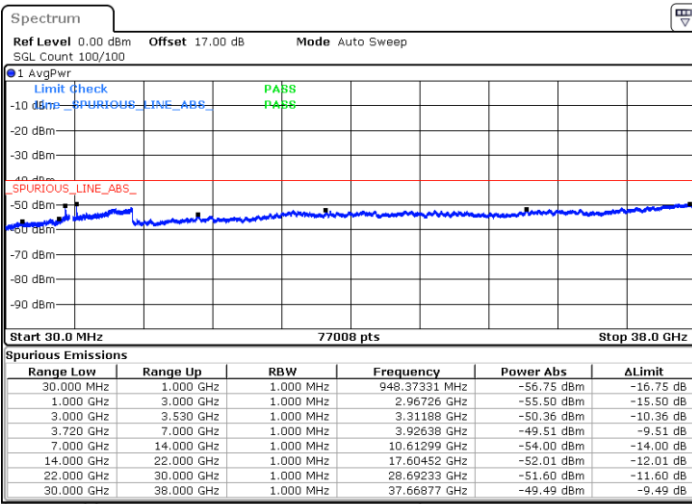

Lowest Channel / 1RBmax

Date: 21.MAY.2020 23:23:26

Date: 21.MAY.2020 23:42:50

Lowest Channel / FullIRB

N/A

Date: 21.MAY.2020 23:33:08

LTE Band 48 / 15MHz

16QAM

Middle Channel / 1RB0

Middle Channel / 1RBmax

Date: 21.MAY.2020 23:26:39

Date: 21.MAY.2020 23:46:03

Middle Channel / FullIRB

N/A

Date: 21.MAY.2020 23:36:21

LTE Band 48 / 15MHz

16QAM

Highest Channel / 1RB0

Highest Channel / 1RBmax

Date: 21.MAY.2020 23:29:52

Date: 21.MAY.2020 23:49:17

Highest Channel / FullIRB

N/A

Date: 21.MAY.2020 23:39:35

LTE Band 48 / 20MHz

16QAM

Lowest Channel / 1RB0

Lowest Channel / 1RBmax

Date: 22.MAY.2020 00:02:14

Date: 22.MAY.2020 00:11:55

Lowest Channel / FullIRB

N/A