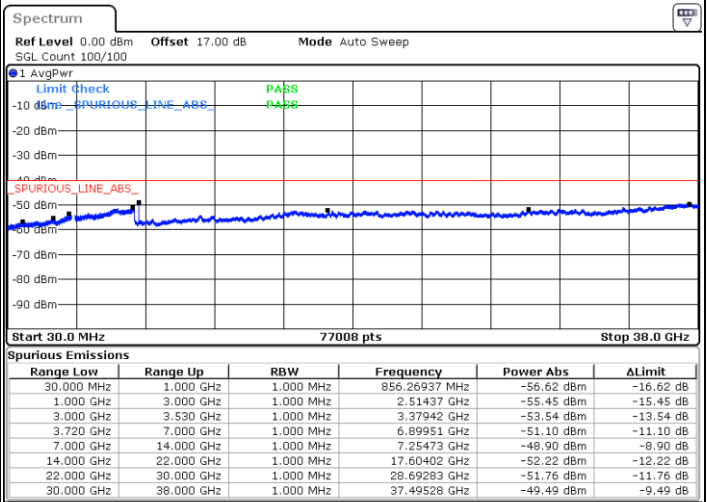

Highest Channel / FullIRB

N/A

Date: 21.MAY.2020 23:58:59

LTE Band 48 / 5MHz

64QAM

Lowest Channel / 1RB0

Lowest Channel / 1RBmax

Date: 21.MAY.2020 22:26:23

Date: 21.MAY.2020 22:45:45

Lowest Channel / FullIRB

N/A

Date: 21.MAY.2020 22:36:04

LTE Band 48 / 5MHz

64QAM

Middle Channel / 1RB0

Middle Channel / 1RBmax

Date: 21.MAY.2020 22:27:27

Date: 21.MAY.2020 22:46:49

Middle Channel / FullIRB

N/A

Date: 21.MAY.2020 22:37:09

LTE Band 48 / 5MHz

64QAM

Highest Channel / 1RB0

Highest Channel / 1RBmax

Date: 21.MAY.2020 22:32:50

Date: 21.MAY.2020 22:52:12

Highest Channel / FullRB

N/A

Date: 21.MAY.2020 22:42:31

LTE Band 48 / 10MHz

64QAM