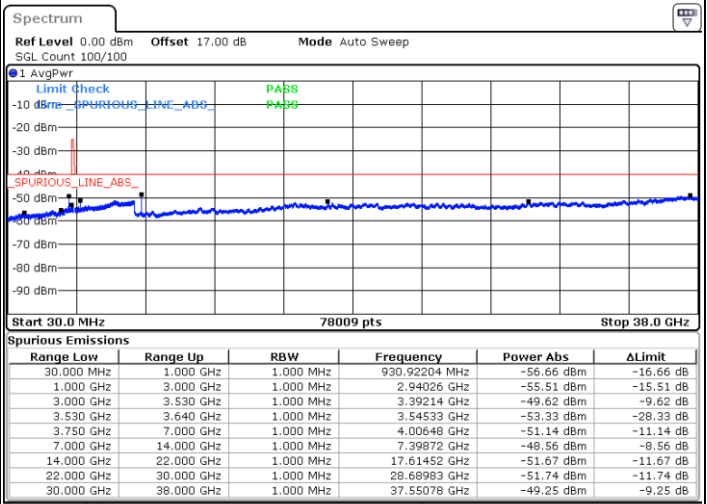

Middle Channel / FullIRB

N/A

Date: 21.MAY.2020 23:37:25

LTE Band 48 / 15MHz

QPSK

Highest Channel / 1RB0

Highest Channel / 1RBmax

Date: 21.MAY.2020 23:28:48

Date: 21.MAY.2020 23:48:12

Highest Channel / FullRB

N/A

Date: 21.MAY.2020 23:38:30

LTE Band 48 / 20MHz

QPSK

Lowest Channel / 1RB0

Lowest Channel / 1RBmax