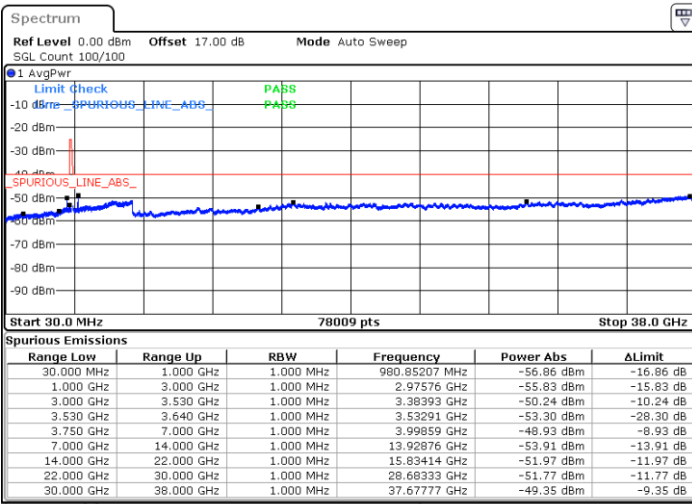

LTE Band 48 / 10MHz

QPSK

Highest Channel / 1RB0

Highest Channel / 1RBmax

Date: 21.MAY.2020 23:01:54

Date: 21.MAY.2020 23:21:16

Highest Channel / FullIRB

N/A

Date: 21.MAY.2020 23:11:34

LTE Band 48 / 15MHz

QPSK

Lowest Channel / 1RB0

Lowest Channel / 1RBmax

Date: 21.MAY.2020 23:22:21

Date: 21.MAY.2020 23:41:45

Lowest Channel / FullIRB