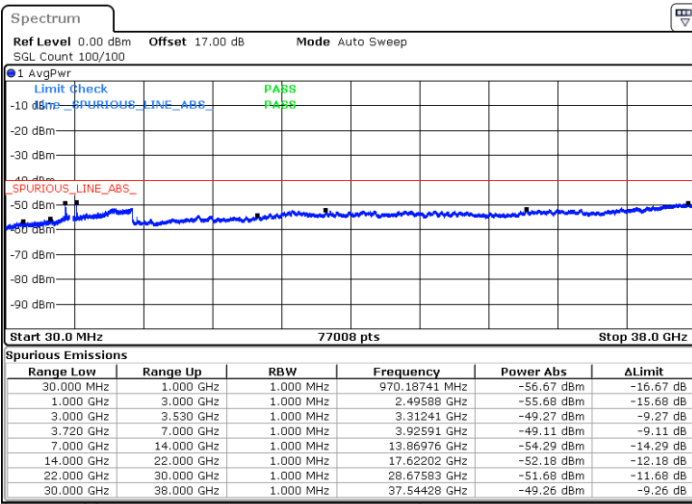

Date: 21.MAY.2020 23:11:34

LTE Band 48 / 15MHz

QPSK

Lowest Channel / 1RB0

Lowest Channel / 1RBmax

Date: 21.MAY.2020 23:22:21

Date: 21.MAY.2020 23:41:45

Lowest Channel / FullIRB

N/A

Date: 21.MAY.2020 23:32:03

LTE Band 48 / 15MHz

QPSK

Middle Channel / 1RB0

Middle Channel / 1RBmax

Date: 21.MAY.2020 23:27:43

Date: 21.MAY.2020 23:47:07

Middle Channel / FullIRB

N/A

Date: 21.MAY.2020 23:37:25

LTE Band 48 / 15MHz

QPSK

Highest Channel / 1RB0

Highest Channel / 1RBmax

Date: 21.MAY.2020 23:28:48

Date: 21.MAY.2020 23:48:12

Highest Channel / FullRB

N/A

Date: 21.MAY.2020 23:38:30

LTE Band 48 / 20MHz

QPSK

Lowest Channel / 1RB0

Lowest Channel / 1RBmax