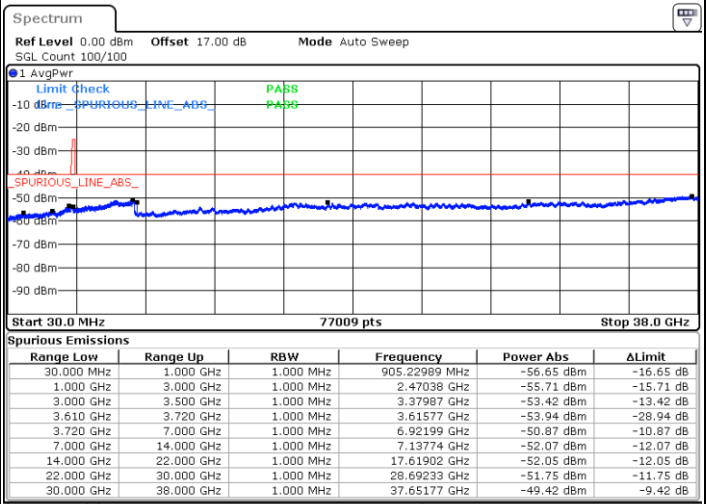

Middle Channel / 1RB0

Middle Channel / 1RBmax

Date: 21.MAY.2020 23:26:39

Date: 21.MAY.2020 23:46:03

Middle Channel / FullIRB

N/A

Date: 21.MAY.2020 23:36:21

LTE Band 48 / 15MHz

16QAM

Highest Channel / 1RB0

Highest Channel / 1RBmax

Date: 21.MAY.2020 23:29:52

Date: 21.MAY.2020 23:49:17

Highest Channel / FullIRB

N/A

Date: 21.MAY.2020 23:39:35

LTE Band 48 / 20MHz

16QAM

Lowest Channel / 1RB0

Lowest Channel / 1RBmax

Date: 22.MAY.2020 00:02:14

Date: 22.MAY.2020 00:11:55

Lowest Channel / FullIRB

N/A