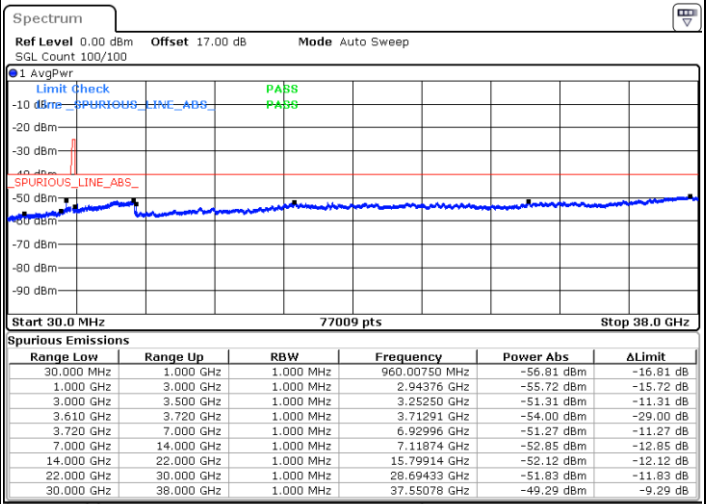

Date: 21.MAY.2020 22:38:13

LTE Band 48 / 5MHz

16QAM

Highest Channel / 1RB0

Highest Channel / 1RBmax

Date: 21.MAY.2020 22:31:45

Date: 21.MAY.2020 22:51:07

Highest Channel / FullIRB

N/A

Date: 21.MAY.2020 22:41:26

LTE Band 48 / 10MHz

16QAM

Lowest Channel / 1RB0

Lowest Channel / 1RBmax

Date: 21.MAY.2020 22:54:22

Date: 21.MAY.2020 23:13:44

Lowest Channel / FullIRB

N/A

Date: 21.MAY.2020 23:04:03

LTE Band 48 / 10MHz

16QAM

Middle Channel / 1RB0

Date: 21.MAY.2020 22:57:35

Middle Channel / 1RBmax

Date: 21.MAY.2020 23:16:57

Middle Channel / FullIRB

Date: 21.MAY.2020 23:07:16

N/A

LTE Band 48 / 10MHz

16QAM

Highest Channel / 1RB0

Highest Channel / 1RBmax