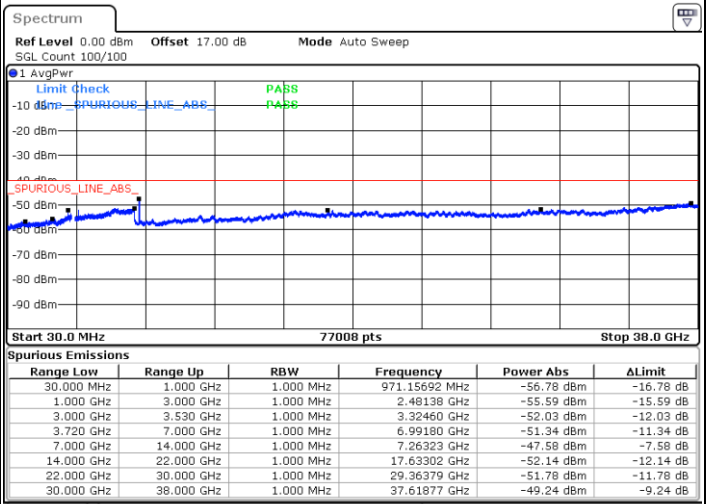

Date: 21.MAY.2020 23:00:49

Date: 21.MAY.2020 23:20:11

Highest Channel / FullIRB

N/A

Date: 21.MAY.2020 23:10:29

LTE Band 48 / 15MHz

16QAM

Lowest Channel / 1RB0

Lowest Channel / 1RBmax

Date: 21.MAY.2020 23:23:26

Date: 21.MAY.2020 23:42:50

Lowest Channel / FullIRB

N/A

Date: 21.MAY.2020 23:33:08

LTE Band 48 / 15MHz

16QAM

Middle Channel / 1RB0

Middle Channel / 1RBmax

Date: 21.MAY.2020 23:26:39

Date: 21.MAY.2020 23:46:03

Middle Channel / FullIRB

N/A

Date: 21.MAY.2020 23:36:21

LTE Band 48 / 15MHz