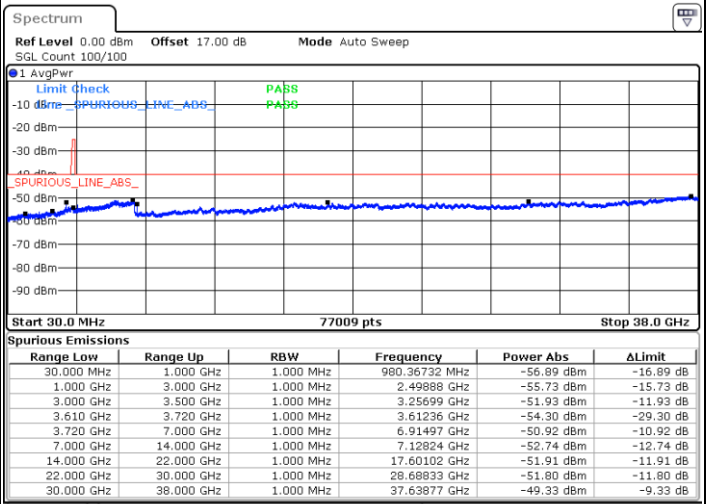

Date: 21.MAY.2020 23:16:57

Middle Channel / FullIRB

Date: 21.MAY.2020 23:07:16

N/A

LTE Band 48 / 10MHz

16QAM

Highest Channel / 1RB0

Highest Channel / 1RBmax

Date: 21.MAY.2020 23:00:49

Date: 21.MAY.2020 23:20:11

Highest Channel / FullIRB

N/A

Date: 21.MAY.2020 23:10:29

LTE Band 48 / 15MHz

16QAM

Lowest Channel / 1RB0

Lowest Channel / 1RBmax

Date: 21.MAY.2020 23:23:26

Date: 21.MAY.2020 23:42:50

Lowest Channel / FullIRB

N/A

Date: 21.MAY.2020 23:33:08

LTE Band 48 / 15MHz

16QAM