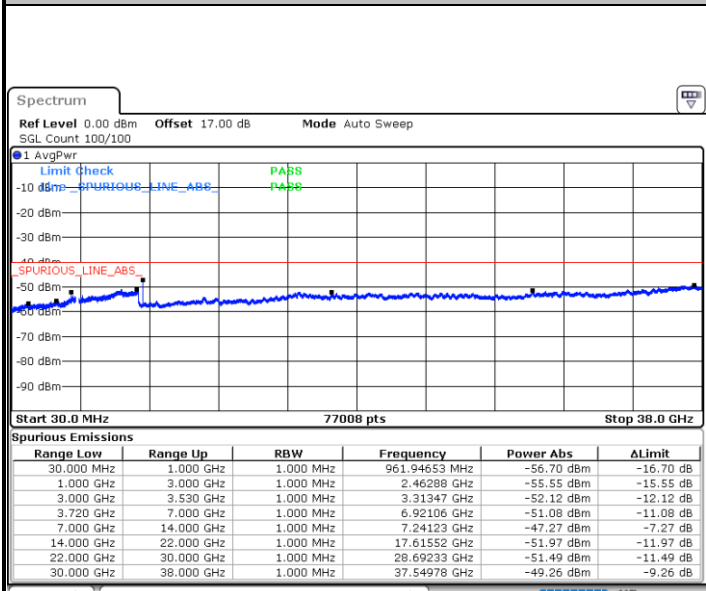

N/A

Date: 21.MAY.2020 22:41:26

LTE Band 48 / 10MHz

16QAM

Lowest Channel / 1RB0

Lowest Channel / 1RBmax

Date: 21.MAY.2020 22:54:22

Date: 21.MAY.2020 23:13:44

Lowest Channel / FullIRB

N/A

Date: 21.MAY.2020 23:04:03

LTE Band 48 / 10MHz

16QAM

Middle Channel / 1RB0

Date: 21.MAY.2020 22:57:35

Middle Channel / 1RBmax

Date: 21.MAY.2020 23:16:57

Middle Channel / FullIRB

Date: 21.MAY.2020 23:07:16

N/A

LTE Band 48 / 10MHz

16QAM

Highest Channel / 1RB0

Highest Channel / 1RBmax

Date: 21.MAY.2020 23:00:49

Date: 21.MAY.2020 23:20:11

Highest Channel / FullIRB

N/A

Date: 21.MAY.2020 23:10:29

LTE Band 48 / 15MHz

16QAM

Lowest Channel / 1RB0