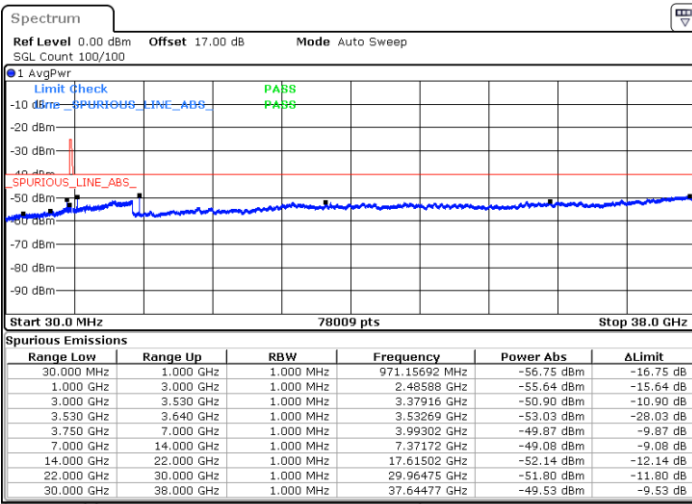

Lowest Channel / 1RBmax

Date: 21.MAY.2020 23:23:26

Date: 21.MAY.2020 23:42:50

Lowest Channel / FullIRB

N/A

Date: 21.MAY.2020 23:33:08

LTE Band 48 / 15MHz

16QAM

Middle Channel / 1RB0

Middle Channel / 1RBmax

Date: 21.MAY.2020 23:26:39

Date: 21.MAY.2020 23:46:03

Middle Channel / FullIRB

N/A

Date: 21.MAY.2020 23:36:21

LTE Band 48 / 15MHz

16QAM

Highest Channel / 1RB0

Highest Channel / 1RBmax

Date: 21.MAY.2020 23:29:52

Date: 21.MAY.2020 23:49:17

Highest Channel / FullIRB

N/A

Date: 21.MAY.2020 23:39:35

LTE Band 48 / 20MHz

16QAM

Lowest Channel / 1RB0

Lowest Channel / 1RBmax

Date: 22.MAY.2020 00:02:14

Date: 22.MAY.2020 00:11:55

Lowest Channel / FullIRB

N/A