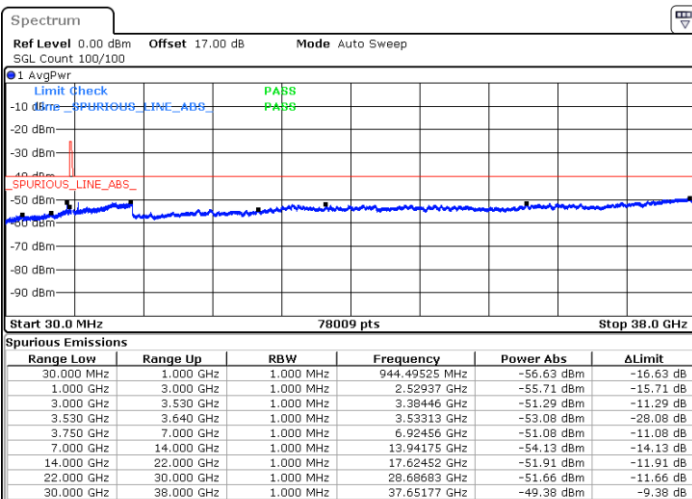

Lowest Channel / 1RB0

Lowest Channel / 1RBmax

Date: 21.MAY.2020 22:53:17

Date: 21.MAY.2020 23:12:39

Lowest Channel / FullIRB

N/A

Date: 21.MAY.2020 23:02:58

LTE Band 48 / 10MHz

LTE Band 48 / 10MHz

64QAM

Highest Channel / 1RB0

Highest Channel / 1RBmax

Date: 21.MAY.2020 22:59:43

Date: 21.MAY.2020 23:19:06

Highest Channel / FullIRB

N/A

Date: 21.MAY.2020 23:09:25

LTE Band 48 / 15MHz

64QAM

Lowest Channel / 1RB0

Lowest Channel / 1RBmax

Date: 21.MAY.2020 23:24:31

Date: 21.MAY.2020 23:43:55

Lowest Channel / FullIRB