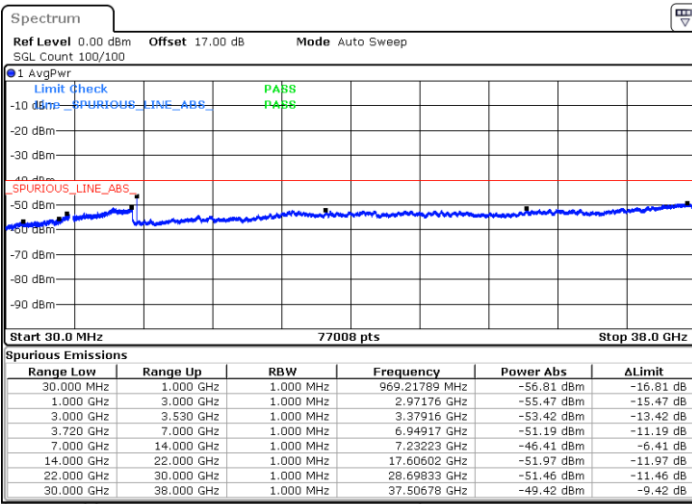

Date: 21.MAY.2020 23:48:12

Highest Channel / FullRB

N/A

Date: 21.MAY.2020 23:38:30

LTE Band 48 / 20MHz

QPSK

Lowest Channel / 1RB0

Lowest Channel / 1RBmax

Date: 22.MAY.2020 00:03:19

Date: 22.MAY.2020 00:13:00

Lowest Channel / FullIRB

N/A

Date: 21.MAY.2020 23:53:37

LTE Band 48 / 20MHz

QPSK

Middle Channel / 1RB0

Middle Channel / 1RBmax

Date: 22.MAY.2020 00:04:23

Date: 22.MAY.2020 00:14:04

Middle Channel / FullIRB

N/A

Date: 21.MAY.2020 23:54:41

LTE Band 48 / 20MHz

QPSK

Highest Channel / 1RB0

Date: 22.MAY.2020 00:09:46

Highest Channel / 1RBmax

Date: 22.MAY.2020 00:19:27

Highest Channel / FullRB

Date: 22.MAY.2020 00:00:05

N/A

LTE Band 48 / 5MHz