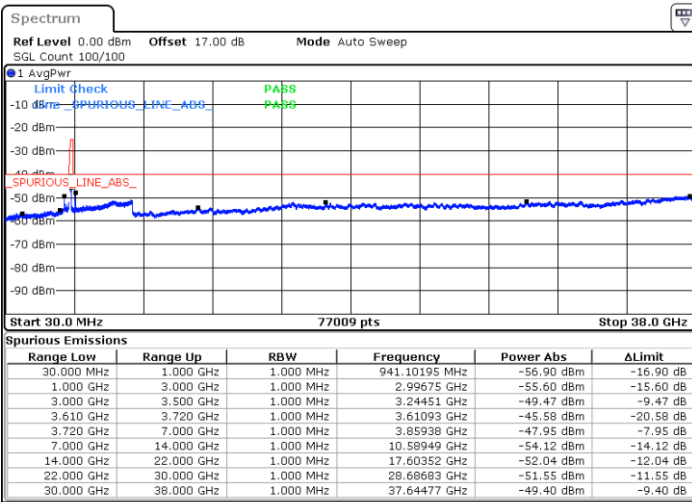

Middle Channel / FullIRB

N/A

Date: 21.MAY.2020 23:37:25

LTE Band 48 / 15MHz

QPSK

Highest Channel / 1RB0

Highest Channel / 1RBmax

Date: 21.MAY.2020 23:28:48

Date: 21.MAY.2020 23:48:12

Highest Channel / FullRB

N/A

Date: 21.MAY.2020 23:38:30

LTE Band 48 / 20MHz

QPSK

Lowest Channel / 1RB0

Lowest Channel / 1RBmax

Date: 22.MAY.2020 00:03:19

Date: 22.MAY.2020 00:13:00

Lowest Channel / FullIRB

N/A

Date: 21.MAY.2020 23:53:37

LTE Band 48 / 20MHz

QPSK

Middle Channel / 1RB0