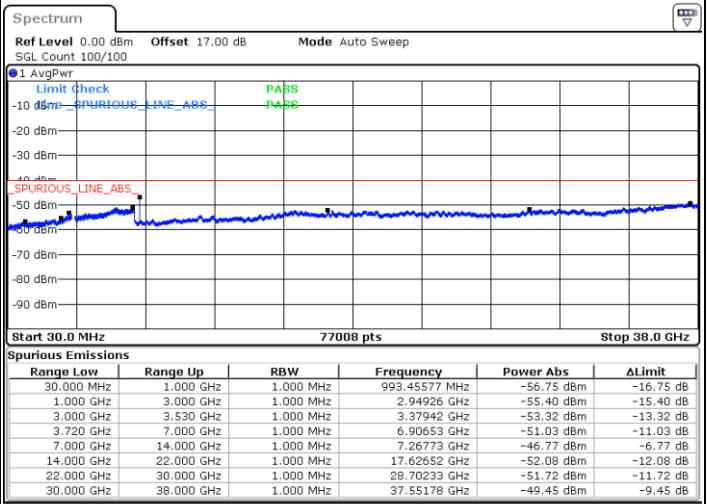

LTE Band 48 / 20MHz

16QAM

Lowest Channel / 1RB0

Lowest Channel / 1RBmax

Date: 22.MAY.2020 00:02:14

Date: 22.MAY.2020 00:11:55

Lowest Channel / FullIRB

N/A

Date: 21.MAY.2020 23:52:32

LTE Band 48 / 20MHz

16QAM

Middle Channel / 1RB0

Middle Channel / 1RBmax

Date: 22.MAY.2020 00:05:27

Date: 22.MAY.2020 00:15:08

Middle Channel / FullIRB

N/A

Date: 21.MAY.2020 23:55:45

LTE Band 48 / 20MHz

16QAM

Highest Channel / 1RB0

Highest Channel / 1RBmax

Date: 22.MAY.2020 00:08:41

Date: 22.MAY.2020 00:18:22

Highest Channel / FullIRB

N/A

Date: 21.MAY.2020 23:58:59

LTE Band 48 / 5MHz

64QAM

Lowest Channel / 1RB0

Lowest Channel / 1RBmax

Date: 21.MAY.2020 22:26:23