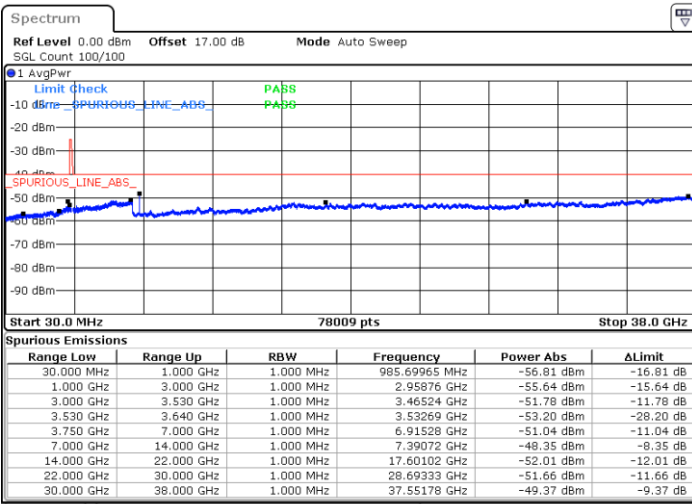

LTE Band 48 / 5MHz

16QAM

Middle Channel / 1RB0

Middle Channel / 1RBmax

Date: 21.MAY.2020 22:28:31

Date: 21.MAY.2020 22:47:53

Middle Channel / FullIRB

N/A

Date: 21.MAY.2020 22:38:13

LTE Band 48 / 5MHz

16QAM

Highest Channel / 1RB0

Highest Channel / 1RBmax

Date: 21.MAY.2020 22:31:45

Date: 21.MAY.2020 22:51:07

Highest Channel / FullIRB

N/A

Date: 21.MAY.2020 22:41:26

LTE Band 48 / 10MHz

16QAM

Lowest Channel / 1RB0

Lowest Channel / 1RBmax

Date: 21.MAY.2020 22:54:22

Date: 21.MAY.2020 23:13:44

Lowest Channel / FullIRB

N/A

Date: 21.MAY.2020 23:04:03

LTE Band 48 / 10MHz

16QAM

Middle Channel / 1RB0

Date: 21.MAY.2020 22:57:35

Middle Channel / 1RBmax