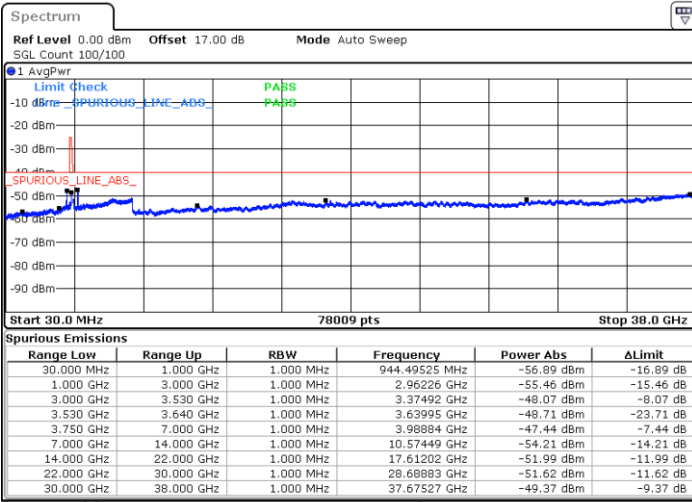

Date: 21.MAY.2020 23:52:32

LTE Band 48 / 20MHz

16QAM

Middle Channel / 1RB0

Middle Channel / 1RBmax

Date: 22.MAY.2020 00:05:27

Date: 22.MAY.2020 00:15:08

Middle Channel / FullIRB

N/A

Date: 21.MAY.2020 23:55:45

LTE Band 48 / 20MHz

16QAM

Highest Channel / 1RB0

Highest Channel / 1RBmax

Date: 22.MAY.2020 00:08:41

Date: 22.MAY.2020 00:18:22

Highest Channel / FullIRB

N/A

Date: 21.MAY.2020 23:58:59

LTE Band 48 / 5MHz

64QAM

Lowest Channel / 1RB0

Lowest Channel / 1RBmax

Date: 21.MAY.2020 22:26:23

Date: 21.MAY.2020 22:45:45

Lowest Channel / FullIRB

N/A

Date: 21.MAY.2020 22:36:04

LTE Band 48 / 5MHz

64QAM

Middle Channel / 1RB0

Middle Channel / 1RBmax