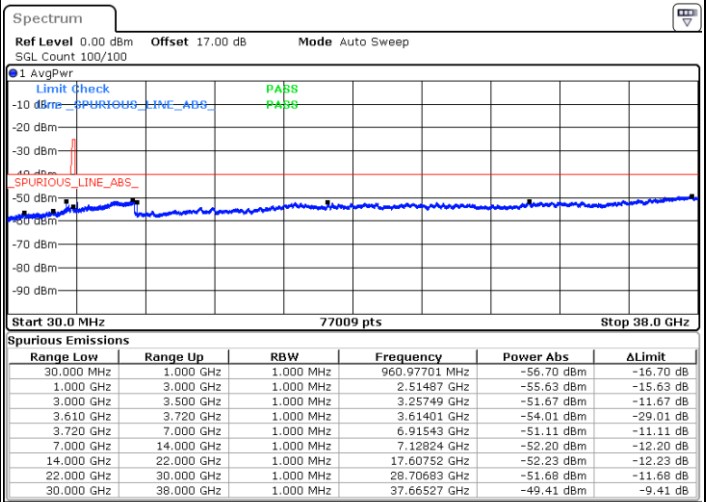

LTE Band 48 / 10MHz

QPSK

Highest Channel / 1RB0

Highest Channel / 1RBmax

Date: 21.MAY.2020 23:01:54

Date: 21.MAY.2020 23:21:16

Highest Channel / FullIRB

N/A

Date: 21.MAY.2020 23:11:34

LTE Band 48 / 15MHz

QPSK

Lowest Channel / 1RB0

Lowest Channel / 1RBmax

Date: 21.MAY.2020 23:22:21

Date: 21.MAY.2020 23:41:45

Lowest Channel / FullIRB

N/A

Date: 21.MAY.2020 23:32:03

LTE Band 48 / 15MHz

QPSK

Middle Channel / 1RB0

Middle Channel / 1RBmax

Date: 21.MAY.2020 23:27:43

Date: 21.MAY.2020 23:47:07

Middle Channel / FullIRB

N/A

Date: 21.MAY.2020 23:37:25

LTE Band 48 / 15MHz

QPSK

Highest Channel / 1RB0

Highest Channel / 1RBmax

Date: 21.MAY.2020 23:28:48