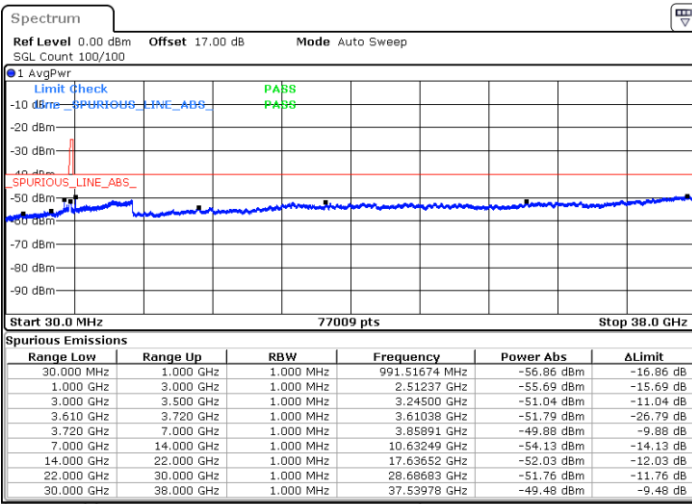

Date: 21.MAY.2020 23:00:49

Date: 21.MAY.2020 23:20:11

Highest Channel / FullIRB

N/A

Date: 21.MAY.2020 23:10:29

LTE Band 48 / 15MHz

16QAM

Lowest Channel / 1RB0

Lowest Channel / 1RBmax

Date: 21.MAY.2020 23:23:26

Date: 21.MAY.2020 23:42:50

Lowest Channel / FullIRB

N/A

Date: 21.MAY.2020 23:33:08

LTE Band 48 / 15MHz

16QAM

Middle Channel / 1RB0

Middle Channel / 1RBmax

Date: 21.MAY.2020 23:26:39

Date: 21.MAY.2020 23:46:03

Middle Channel / FullIRB

N/A

Date: 21.MAY.2020 23:36:21

LTE Band 48 / 15MHz