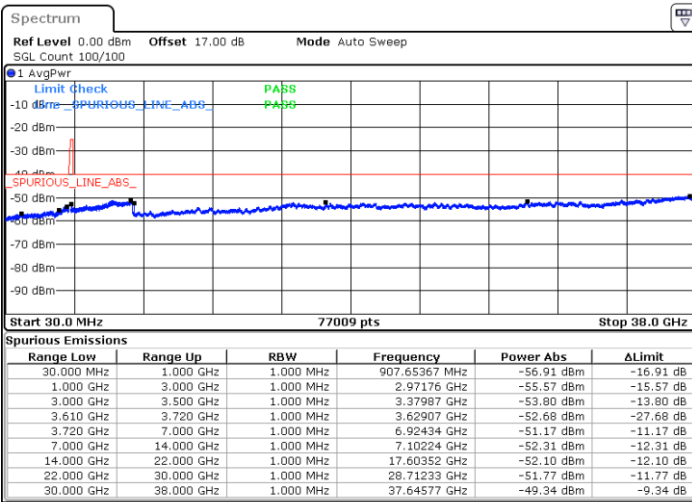

Middle Channel / FullIRB

N/A

Date: 21.MAY.2020 23:37:25

LTE Band 48 / 15MHz

QPSK

Highest Channel / 1RB0

Highest Channel / 1RBmax

Date: 21.MAY.2020 23:28:48

Date: 21.MAY.2020 23:48:12

Highest Channel / FullRB

N/A

Date: 21.MAY.2020 23:38:30

LTE Band 48 / 20MHz

QPSK

Lowest Channel / 1RB0

Lowest Channel / 1RBmax

Date: 22.MAY.2020 00:03:19

Date: 22.MAY.2020 00:13:00

Lowest Channel / FullIRB

N/A

Date: 21.MAY.2020 23:53:37

LTE Band 48 / 20MHz

QPSK

Middle Channel / 1RB0