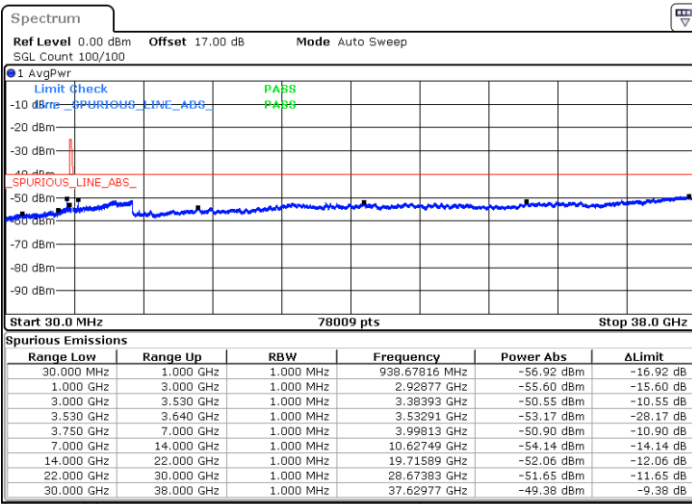

Lowest Channel / FullIRB

N/A

Date: 21.MAY.2020 23:04:03

LTE Band 48 / 10MHz

16QAM

Middle Channel / 1RB0

Date: 21.MAY.2020 22:57:35

Middle Channel / 1RBmax

Date: 21.MAY.2020 23:16:57

Middle Channel / FullIRB

Date: 21.MAY.2020 23:07:16

N/A

LTE Band 48 / 10MHz

16QAM

Highest Channel / 1RB0

Highest Channel / 1RBmax

Date: 21.MAY.2020 23:00:49

Date: 21.MAY.2020 23:20:11

Highest Channel / FullIRB

N/A

Date: 21.MAY.2020 23:10:29

LTE Band 48 / 15MHz

16QAM

Lowest Channel / 1RB0

Lowest Channel / 1RBmax

Date: 21.MAY.2020 23:23:26

Date: 21.MAY.2020 23:42:50

Lowest Channel / FullIRB

N/A

Date: 21.MAY.2020 23:33:08

LTE Band 48 / 15MHz

16QAM