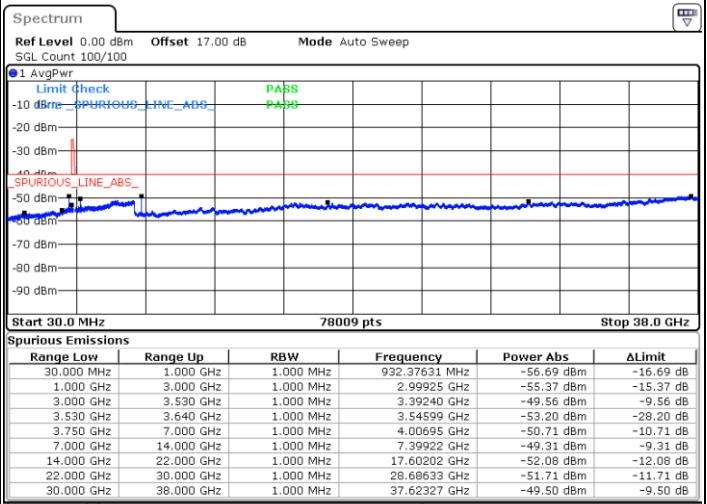

LTE Band 48 / 10MHz

QPSK

Highest Channel / 1RB0

Highest Channel / 1RBmax

Date: 21.MAY.2020 23:01:54

Date: 21.MAY.2020 23:21:16

Highest Channel / FullIRB

N/A

Date: 21.MAY.2020 23:11:34

LTE Band 48 / 15MHz

QPSK

Lowest Channel / 1RB0

Lowest Channel / 1RBmax

Date: 21.MAY.2020 23:22:21

Date: 21.MAY.2020 23:41:45

Lowest Channel / FullIRB