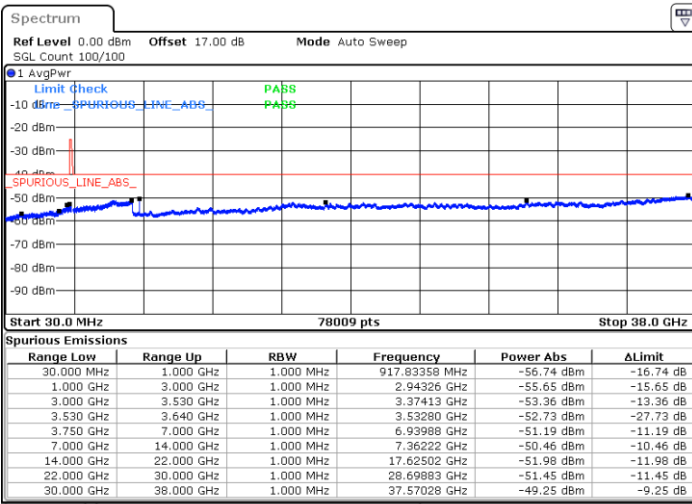

Date: 21.MAY.2020 23:52:32

LTE Band 48 / 20MHz

16QAM

Middle Channel / 1RB0

Middle Channel / 1RBmax

Date: 22.MAY.2020 00:05:27

Date: 22.MAY.2020 00:15:08

Middle Channel / FullIRB

N/A

Date: 21.MAY.2020 23:55:45

LTE Band 48 / 20MHz

16QAM

Highest Channel / 1RB0

Highest Channel / 1RBmax

Date: 22.MAY.2020 00:08:41

Date: 22.MAY.2020 00:18:22

Highest Channel / FullIRB

N/A

Date: 21.MAY.2020 23:58:59

LTE Band 48 / 5MHz

64QAM

Lowest Channel / 1RB0

Lowest Channel / 1RBmax

Date: 21.MAY.2020 22:26:23

Date: 21.MAY.2020 22:45:45

Lowest Channel / FullIRB

N/A

Date: 21.MAY.2020 22:36:04

LTE Band 48 / 5MHz

64QAM

Middle Channel / 1RB0

Middle Channel / 1RBmax