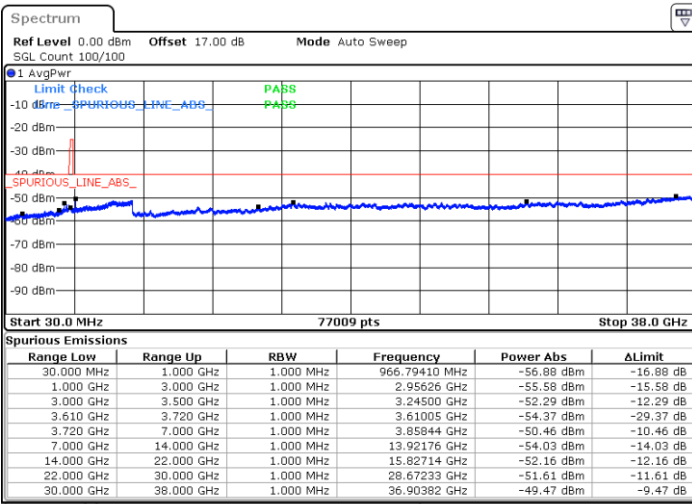

Date: 21.MAY.2020 22:38:13

LTE Band 48 / 5MHz

16QAM

Highest Channel / 1RB0

Highest Channel / 1RBmax

Date: 21.MAY.2020 22:31:45

Date: 21.MAY.2020 22:51:07

Highest Channel / FullIRB

N/A

Date: 21.MAY.2020 22:41:26

LTE Band 48 / 10MHz

16QAM

Lowest Channel / 1RB0

Lowest Channel / 1RBmax

Date: 21.MAY.2020 22:54:22

Date: 21.MAY.2020 23:13:44

Lowest Channel / FullIRB

N/A

Date: 21.MAY.2020 23:04:03

LTE Band 48 / 10MHz

16QAM

Middle Channel / 1RB0

Date: 21.MAY.2020 22:57:35

Middle Channel / 1RBmax

Date: 21.MAY.2020 23:16:57

Middle Channel / FullIRB

Date: 21.MAY.2020 23:07:16

N/A

LTE Band 48 / 10MHz

16QAM

Highest Channel / 1RB0

Highest Channel / 1RBmax