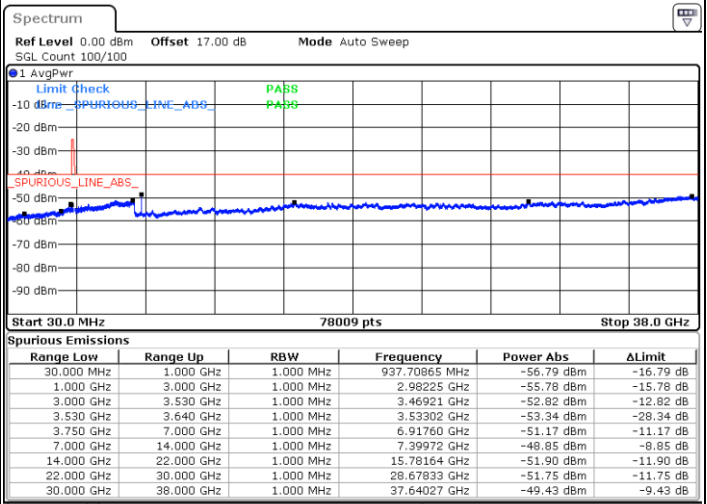

Date: 21.MAY.2020 22:38:13

LTE Band 48 / 5MHz

16QAM

Highest Channel / 1RB0

Highest Channel / 1RBmax

Date: 21.MAY.2020 22:31:45

Date: 21.MAY.2020 22:51:07

Highest Channel / FullIRB

N/A

Date: 21.MAY.2020 22:41:26

LTE Band 48 / 10MHz

16QAM

Lowest Channel / 1RB0

Lowest Channel / 1RBmax

Date: 21.MAY.2020 22:54:22

Date: 21.MAY.2020 23:13:44