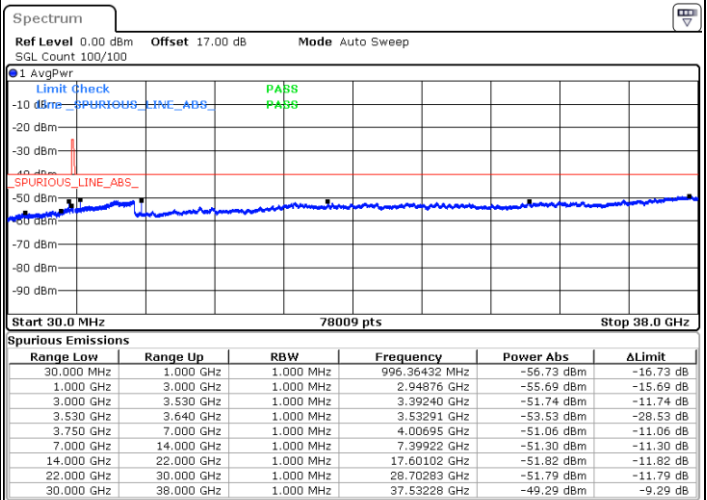

Lowest Channel / 1RB0

Lowest Channel / 1RBmax

Date: 21.MAY.2020 22:53:17

Date: 21.MAY.2020 23:12:39

Lowest Channel / FullIRB

N/A

Date: 21.MAY.2020 23:02:58

LTE Band 48 / 10MHz

64QAM

Middle Channel / 1RB0

Middle Channel / 1RBmax

Date: 21.MAY.2020 22:58:39

Date: 21.MAY.2020 23:18:01

Middle Channel / FullIRB

N/A

Date: 21.MAY.2020 23:08:20

LTE Band 48 / 10MHz

64QAM

Highest Channel / 1RB0

Highest Channel / 1RBmax

Date: 21.MAY.2020 22:59:43

Date: 21.MAY.2020 23:19:06

Highest Channel / FullIRB

N/A

Date: 21.MAY.2020 23:09:25

LTE Band 48 / 15MHz

64QAM

Lowest Channel / 1RB0

Lowest Channel / 1RBmax

Date: 21.MAY.2020 23:24:31

Date: 21.MAY.2020 23:43:55

Lowest Channel / FullIRB