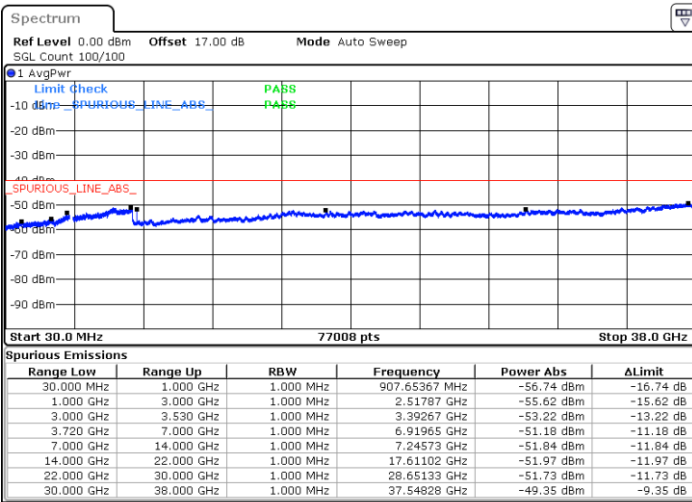

Highest Channel / FullIRB

N/A

Date: 21.MAY.2020 23:58:59

LTE Band 48 / 5MHz

64QAM

Lowest Channel / 1RB0

Lowest Channel / 1RBmax

Date: 21.MAY.2020 22:26:23

Date: 21.MAY.2020 22:45:45

Lowest Channel / FullIRB

N/A

Date: 21.MAY.2020 22:36:04

LTE Band 48 / 5MHz

64QAM

Middle Channel / 1RB0

Middle Channel / 1RBmax

Date: 21.MAY.2020 22:27:27

Date: 21.MAY.2020 22:46:49

Middle Channel / FullIRB

N/A

Date: 21.MAY.2020 22:37:09

LTE Band 48 / 5MHz

64QAM

Highest Channel / 1RB0

Highest Channel / 1RBmax

Date: 21.MAY.2020 22:32:50

Date: 21.MAY.2020 22:52:12

Highest Channel / FullRB

N/A

Date: 21.MAY.2020 22:42:31

LTE Band 48 / 10MHz

64QAM