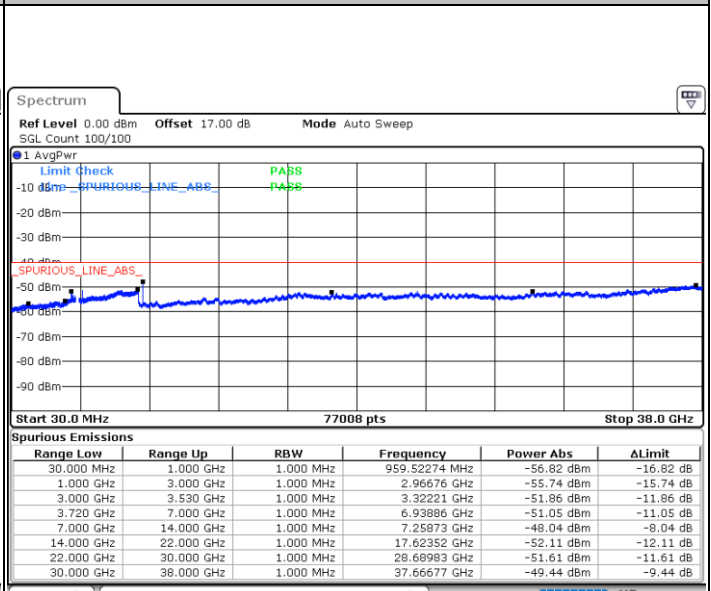

N/A

Date: 21.MAY.2020 22:41:26

LTE Band 48 / 10MHz

16QAM

Lowest Channel / 1RB0

Lowest Channel / 1RBmax

Date: 21.MAY.2020 22:54:22

Date: 21.MAY.2020 23:13:44

Lowest Channel / FullIRB

N/A

Date: 21.MAY.2020 23:04:03

LTE Band 48 / 10MHz

16QAM

Middle Channel / 1RB0

Date: 21.MAY.2020 22:57:35

Middle Channel / 1RBmax

Date: 21.MAY.2020 23:16:57

Middle Channel / FullIRB

Date: 21.MAY.2020 23:07:16

N/A

LTE Band 48 / 10MHz

16QAM

Highest Channel / 1RB0

Highest Channel / 1RBmax

Date: 21.MAY.2020 23:00:49

Date: 21.MAY.2020 23:20:11

Highest Channel / FullIRB

N/A

Date: 21.MAY.2020 23:10:29

LTE Band 48 / 15MHz

16QAM

Lowest Channel / 1RB0