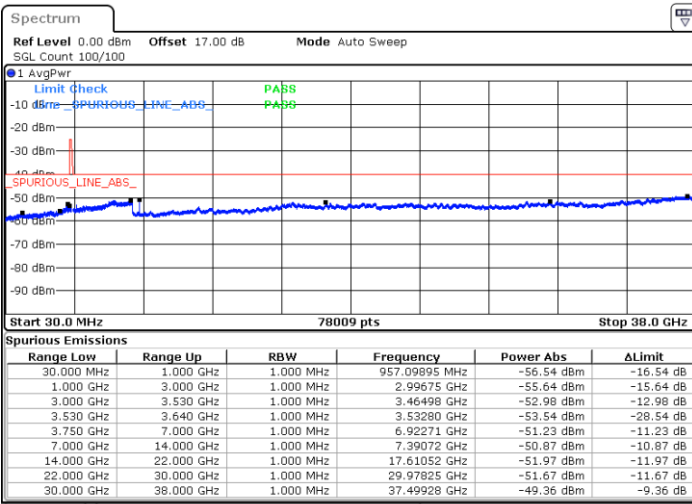

Date: 21.MAY.2020 22:45:45

Lowest Channel / FullIRB

N/A

Date: 21.MAY.2020 22:36:04

LTE Band 48 / 5MHz

64QAM

Middle Channel / 1RB0

Middle Channel / 1RBmax

Date: 21.MAY.2020 22:27:27

Date: 21.MAY.2020 22:46:49

Middle Channel / FullIRB

N/A

Date: 21.MAY.2020 22:37:09

LTE Band 48 / 5MHz

64QAM

Highest Channel / 1RB0

Highest Channel / 1RBmax

Date: 21.MAY.2020 22:32:50

Date: 21.MAY.2020 22:52:12

Highest Channel / FullRB

N/A

Date: 21.MAY.2020 22:42:31

LTE Band 48 / 10MHz

64QAM

Lowest Channel / 1RB0

Lowest Channel / 1RBmax

Date: 21.MAY.2020 22:53:17

Date: 21.MAY.2020 23:12:39

Lowest Channel / FullIRB

N/A

Date: 21.MAY.2020 23:02:58

LTE Band 48 / 10MHz