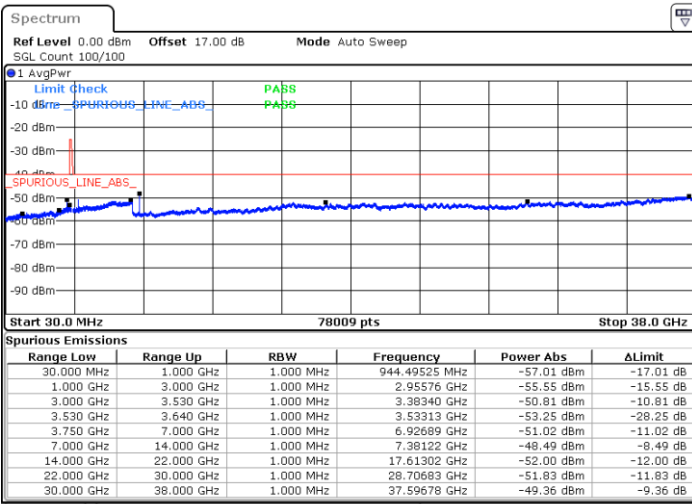

LTE Band 48 / 10MHz

QPSK

Highest Channel / 1RB0

Highest Channel / 1RBmax

Date: 21.MAY.2020 23:01:54

Date: 21.MAY.2020 23:21:16

Highest Channel / FullIRB

N/A

Date: 21.MAY.2020 23:11:34

LTE Band 48 / 15MHz

QPSK

Lowest Channel / 1RB0

Lowest Channel / 1RBmax

Date: 21.MAY.2020 23:22:21

Date: 21.MAY.2020 23:41:45

Lowest Channel / FullIRB