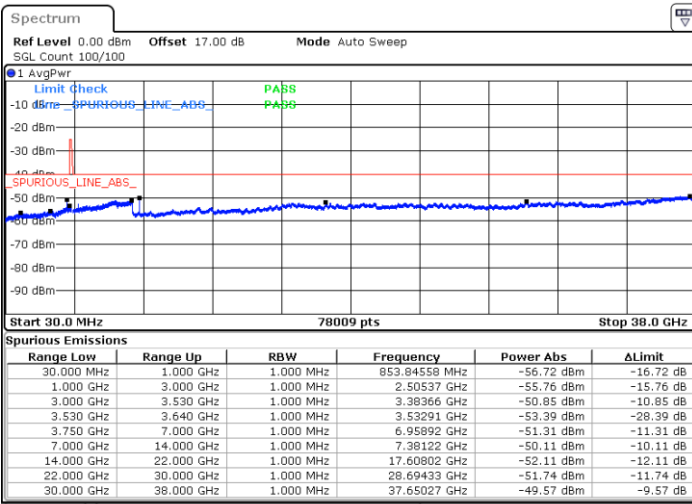

Lowest Channel / FullIRB

N/A

Date: 21.MAY.2020 23:04:03

LTE Band 48 / 10MHz

16QAM

Middle Channel / 1RB0

Date: 21.MAY.2020 22:57:35

Middle Channel / 1RBmax

Date: 21.MAY.2020 23:16:57

Middle Channel / FullIRB

Date: 21.MAY.2020 23:07:16

N/A

LTE Band 48 / 10MHz

16QAM

Highest Channel / 1RB0

Highest Channel / 1RBmax

Date: 21.MAY.2020 23:00:49

Date: 21.MAY.2020 23:20:11

Highest Channel / FullIRB

N/A

Date: 21.MAY.2020 23:10:29

LTE Band 48 / 15MHz

16QAM

Lowest Channel / 1RB0

Lowest Channel / 1RBmax

Date: 21.MAY.2020 23:23:26

Date: 21.MAY.2020 23:42:50

Lowest Channel / FullIRB

N/A

Date: 21.MAY.2020 23:33:08

LTE Band 48 / 15MHz

16QAM