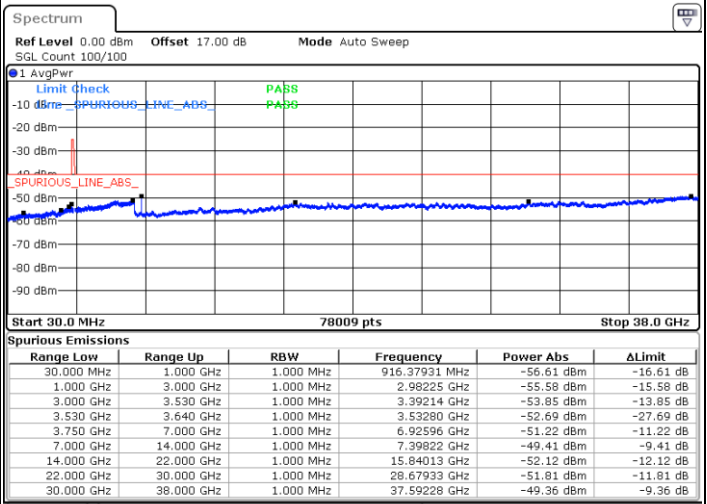

Date: 21.MAY.2020 23:52:32

LTE Band 48 / 20MHz

16QAM

Middle Channel / 1RB0

Middle Channel / 1RBmax

Date: 22.MAY.2020 00:05:27

Date: 22.MAY.2020 00:15:08

Middle Channel / FullIRB

N/A

Date: 21.MAY.2020 23:55:45

LTE Band 48 / 20MHz

16QAM

Highest Channel / 1RB0

Highest Channel / 1RBmax

Date: 22.MAY.2020 00:08:41

Date: 22.MAY.2020 00:18:22

Highest Channel / FullIRB

N/A

Date: 21.MAY.2020 23:58:59

LTE Band 48 / 5MHz

64QAM

Lowest Channel / 1RB0

Lowest Channel / 1RBmax

Date: 21.MAY.2020 22:26:23