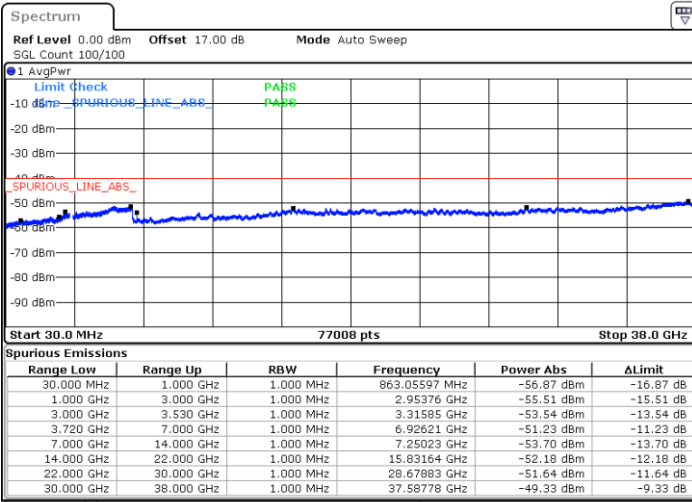

LTE Band 48 / 5MHz

16QAM

Middle Channel / 1RB0

Middle Channel / 1RBmax

Date: 21.MAY.2020 22:28:31

Date: 21.MAY.2020 22:47:53

Middle Channel / FullIRB

N/A

Date: 21.MAY.2020 22:38:13

LTE Band 48 / 5MHz

16QAM

Highest Channel / 1RB0

Highest Channel / 1RBmax

Date: 21.MAY.2020 22:31:45

Date: 21.MAY.2020 22:51:07

Highest Channel / FullIRB