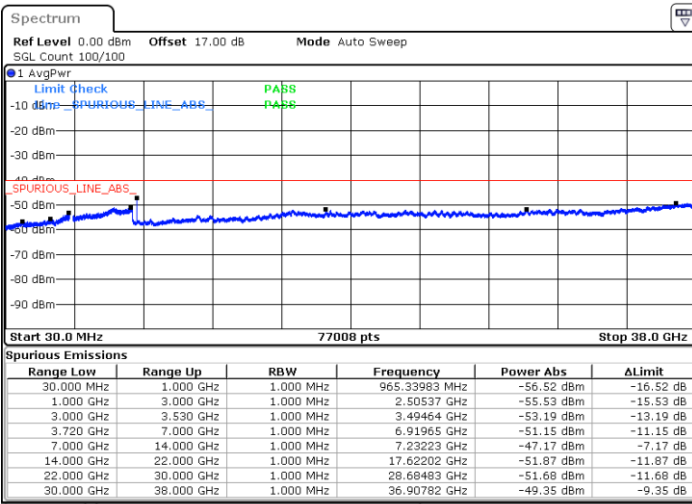

LTE Band 48 / 20MHz

16QAM

Lowest Channel / 1RB0

Lowest Channel / 1RBmax

Date: 22.MAY.2020 00:02:14

Date: 22.MAY.2020 00:11:55

Lowest Channel / FullIRB

N/A

Date: 21.MAY.2020 23:52:32

LTE Band 48 / 20MHz

16QAM

Middle Channel / 1RB0

Middle Channel / 1RBmax

Date: 22.MAY.2020 00:05:27

Date: 22.MAY.2020 00:15:08

Middle Channel / FullIRB

N/A

Date: 21.MAY.2020 23:55:45

LTE Band 48 / 20MHz

16QAM

Highest Channel / 1RB0

Highest Channel / 1RBmax

Date: 22.MAY.2020 00:08:41

Date: 22.MAY.2020 00:18:22

Highest Channel / FullIRB

N/A

Date: 21.MAY.2020 23:58:59

LTE Band 48 / 5MHz

64QAM

Lowest Channel / 1RB0

Lowest Channel / 1RBmax

Date: 21.MAY.2020 22:26:23