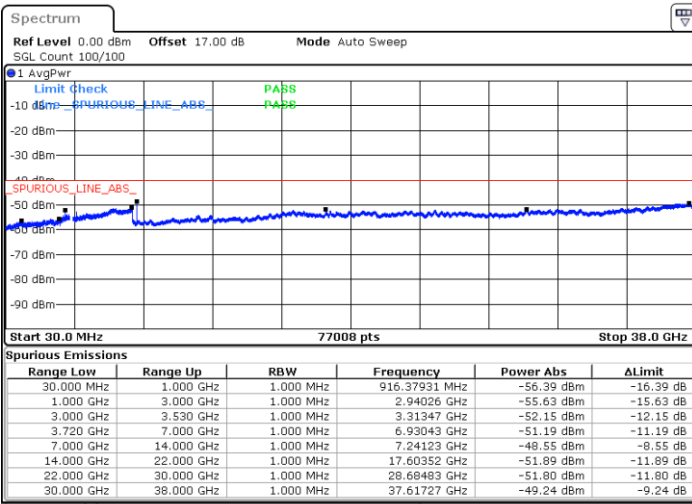

Highest Channel / 1RBmax

Date: 21.MAY.2020 22:32:50

Date: 21.MAY.2020 22:52:12

Highest Channel / FullRB

N/A

Date: 21.MAY.2020 22:42:31

LTE Band 48 / 10MHz

64QAM

Lowest Channel / 1RB0

Lowest Channel / 1RBmax

Date: 21.MAY.2020 22:53:17

Date: 21.MAY.2020 23:12:39

Lowest Channel / FullIRB

N/A

Date: 21.MAY.2020 23:02:58

LTE Band 48 / 10MHz

64QAM

Middle Channel / 1RB0

Middle Channel / 1RBmax

Date: 21.MAY.2020 22:58:39

Date: 21.MAY.2020 23:18:01

Middle Channel / FullIRB

N/A

Date: 21.MAY.2020 23:08:20

LTE Band 48 / 10MHz

64QAM

Highest Channel / 1RB0

Highest Channel / 1RBmax

Date: 21.MAY.2020 22:59:43

Date: 21.MAY.2020 23:19:06

Highest Channel / FullIRB

N/A