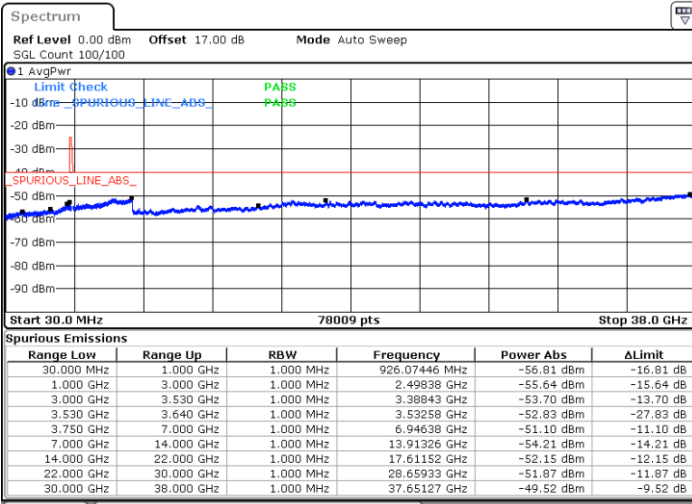

Date: 21.MAY.2020 22:27:27

Date: 21.MAY.2020 22:46:49

Middle Channel / FullIRB

N/A

Date: 21.MAY.2020 22:37:09

LTE Band 48 / 5MHz

64QAM

Highest Channel / 1RB0

Highest Channel / 1RBmax

Date: 21.MAY.2020 22:32:50

Date: 21.MAY.2020 22:52:12

Highest Channel / FullRB

N/A

Date: 21.MAY.2020 22:42:31

LTE Band 48 / 10MHz

64QAM

Lowest Channel / 1RB0

Lowest Channel / 1RBmax

Date: 21.MAY.2020 22:53:17

Date: 21.MAY.2020 23:12:39

Lowest Channel / FullIRB

N/A

Date: 21.MAY.2020 23:02:58

LTE Band 48 / 10MHz