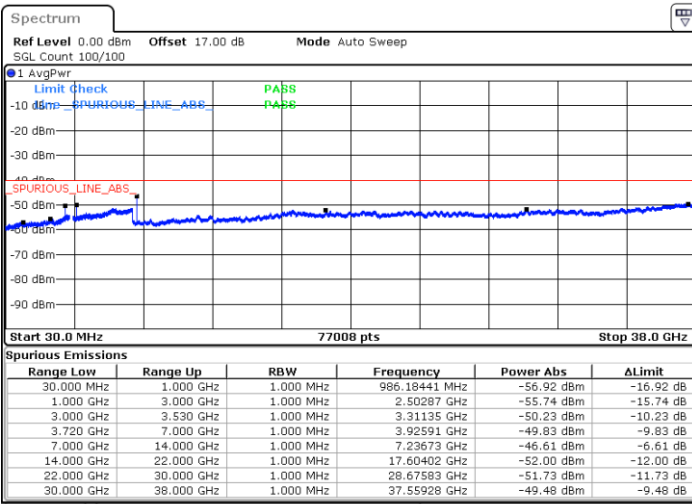

Date: 21.MAY.2020 23:11:34

LTE Band 48 / 15MHz

QPSK

Lowest Channel / 1RB0

Lowest Channel / 1RBmax

Date: 21.MAY.2020 23:22:21

Date: 21.MAY.2020 23:41:45

Lowest Channel / FullIRB

N/A

Date: 21.MAY.2020 23:32:03

LTE Band 48 / 15MHz

QPSK

Middle Channel / 1RB0

Middle Channel / 1RBmax

Date: 21.MAY.2020 23:27:43

Date: 21.MAY.2020 23:47:07

Middle Channel / FullIRB

N/A

Date: 21.MAY.2020 23:37:25

LTE Band 48 / 15MHz

QPSK

Highest Channel / 1RB0

Highest Channel / 1RBmax

Date: 21.MAY.2020 23:28:48

Date: 21.MAY.2020 23:48:12

Highest Channel / FullRB

N/A

Date: 21.MAY.2020 23:38:30

LTE Band 48 / 20MHz

QPSK

Lowest Channel / 1RB0

Lowest Channel / 1RBmax