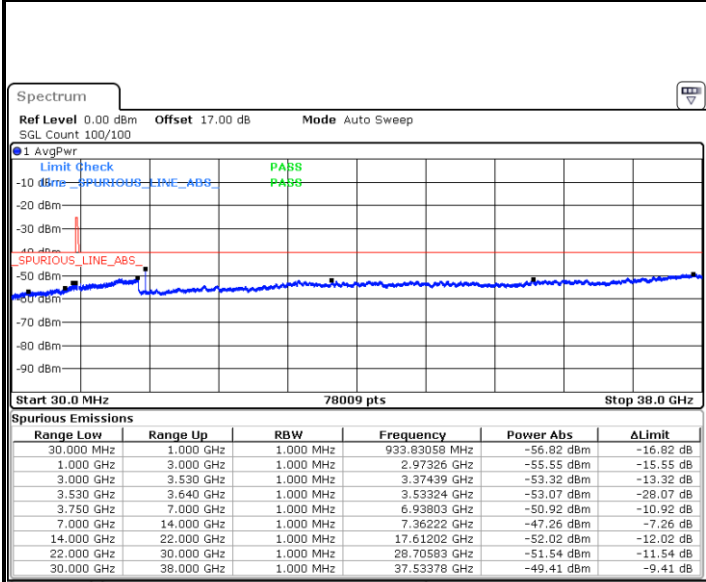

Date: 22.MAY.2020 00:03:19

Date: 22.MAY.2020 00:13:00

Lowest Channel / FullIRB

N/A

Date: 21.MAY.2020 23:53:37

LTE Band 48 / 20MHz

QPSK

Middle Channel / 1RB0

Middle Channel / 1RBmax

Date: 22.MAY.2020 00:04:23

Date: 22.MAY.2020 00:14:04

Middle Channel / FullIRB

N/A

Date: 21.MAY.2020 23:54:41

LTE Band 48 / 20MHz

QPSK

Highest Channel / 1RB0

Date: 22.MAY.2020 00:09:46

Highest Channel / 1RBmax

Date: 22.MAY.2020 00:19:27

Highest Channel / FullRB

Date: 22.MAY.2020 00:00:05

N/A

LTE Band 48 / 5MHz