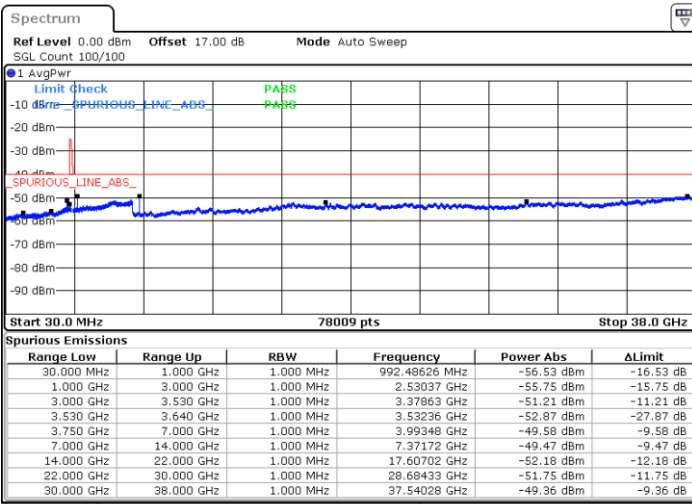

Middle Channel / FullIRB

N/A

Date: 21.MAY.2020 23:37:25

LTE Band 48 / 15MHz

QPSK

Highest Channel / 1RB0

Highest Channel / 1RBmax

Date: 21.MAY.2020 23:28:48

Date: 21.MAY.2020 23:48:12

Highest Channel / FullRB

N/A

Date: 21.MAY.2020 23:38:30

LTE Band 48 / 20MHz

QPSK

Lowest Channel / 1RB0

Lowest Channel / 1RBmax