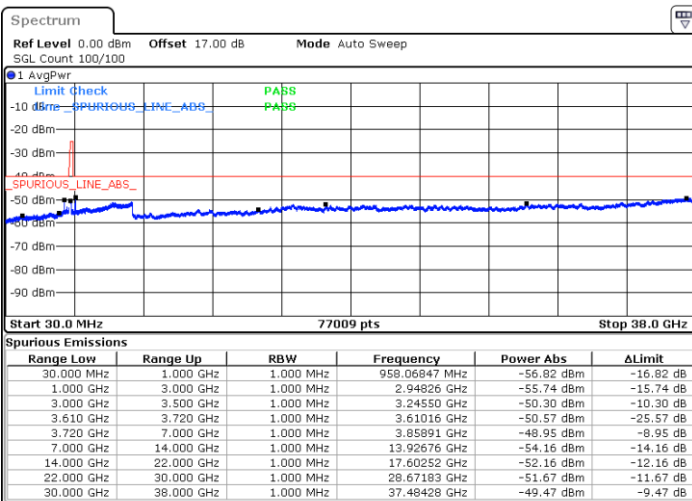

LTE Band 48 / 10MHz

QPSK

Highest Channel / 1RB0

Highest Channel / 1RBmax

Date: 21.MAY.2020 23:01:54

Date: 21.MAY.2020 23:21:16

Highest Channel / FullIRB

N/A

Date: 21.MAY.2020 23:11:34

LTE Band 48 / 15MHz

QPSK

Lowest Channel / 1RB0

Lowest Channel / 1RBmax

Date: 21.MAY.2020 23:22:21

Date: 21.MAY.2020 23:41:45

Lowest Channel / FullIRB

N/A

Date: 21.MAY.2020 23:32:03

LTE Band 48 / 15MHz

QPSK

Middle Channel / 1RB0

Middle Channel / 1RBmax

Date: 21.MAY.2020 23:27:43

Date: 21.MAY.2020 23:47:07

Middle Channel / FullIRB

N/A

Date: 21.MAY.2020 23:37:25

LTE Band 48 / 15MHz

QPSK

Highest Channel / 1RB0

Highest Channel / 1RBmax

Date: 21.MAY.2020 23:28:48