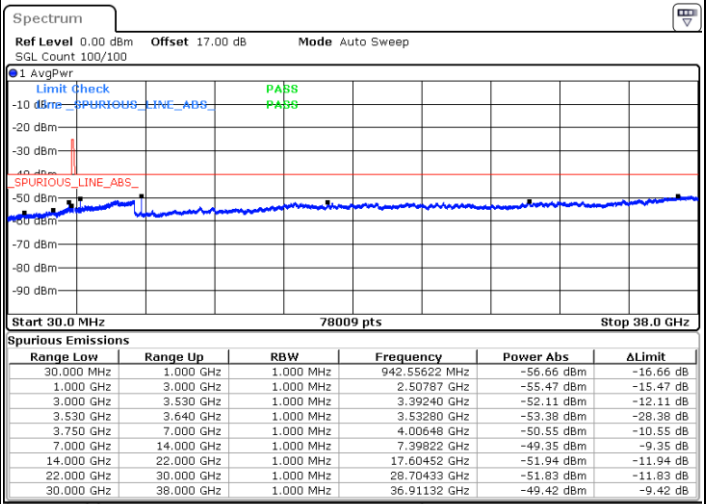

Lowest Channel / 1RBmax

Date: 21.MAY.2020 23:23:26

Date: 21.MAY.2020 23:42:50

Lowest Channel / FullIRB

N/A

Date: 21.MAY.2020 23:33:08

LTE Band 48 / 15MHz

16QAM

Middle Channel / 1RB0

Middle Channel / 1RBmax

Date: 21.MAY.2020 23:26:39

Date: 21.MAY.2020 23:46:03

Middle Channel / FullIRB

N/A

Date: 21.MAY.2020 23:36:21

LTE Band 48 / 15MHz

16QAM

Highest Channel / 1RB0

Highest Channel / 1RBmax

Date: 21.MAY.2020 23:29:52

Date: 21.MAY.2020 23:49:17

Highest Channel / FullIRB

N/A

Date: 21.MAY.2020 23:39:35