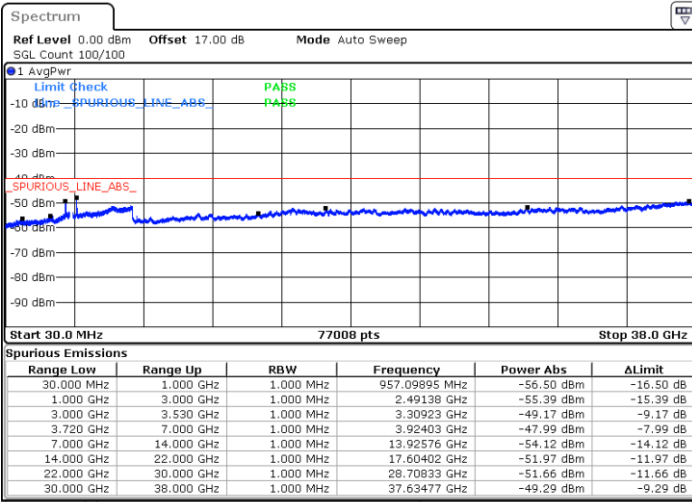

LTE Band 48 / 20MHz

16QAM

Lowest Channel / 1RB0

Lowest Channel / 1RBmax

Date: 22.MAY.2020 00:02:14

Date: 22.MAY.2020 00:11:55

Lowest Channel / FullIRB

N/A

Date: 21.MAY.2020 23:52:32

LTE Band 48 / 20MHz

16QAM

Middle Channel / 1RB0

Middle Channel / 1RBmax

Date: 22.MAY.2020 00:05:27

Date: 22.MAY.2020 00:15:08

Middle Channel / FullIRB

N/A

Date: 21.MAY.2020 23:55:45

LTE Band 48 / 20MHz

16QAM

Highest Channel / 1RB0

Highest Channel / 1RBmax

Date: 22.MAY.2020 00:08:41

Date: 22.MAY.2020 00:18:22

Highest Channel / FullIRB

N/A

Date: 21.MAY.2020 23:58:59

LTE Band 48 / 5MHz

64QAM

Lowest Channel / 1RB0

Lowest Channel / 1RBmax

Date: 21.MAY.2020 22:26:23