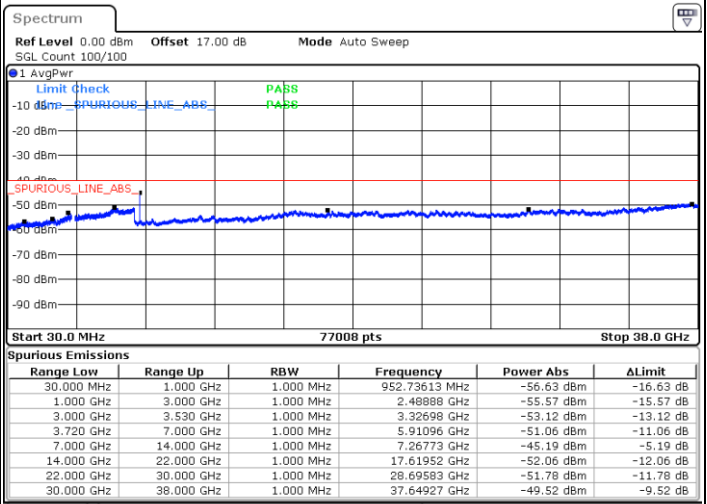

Date: 21.MAY.2020 23:48:12

Highest Channel / FullRB

N/A

Date: 21.MAY.2020 23:38:30

LTE Band 48 / 20MHz

QPSK

Lowest Channel / 1RB0

Lowest Channel / 1RBmax

Date: 22.MAY.2020 00:03:19

Date: 22.MAY.2020 00:13:00

Lowest Channel / FullIRB

N/A

Date: 21.MAY.2020 23:53:37

LTE Band 48 / 20MHz

QPSK

Middle Channel / 1RB0

Middle Channel / 1RBmax

Date: 22.MAY.2020 00:04:23

Date: 22.MAY.2020 00:14:04

Middle Channel / FullIRB

N/A

Date: 21.MAY.2020 23:54:41

LTE Band 48 / 20MHz

QPSK

Highest Channel / 1RB0

Date: 22.MAY.2020 00:09:46

Highest Channel / 1RBmax

Date: 22.MAY.2020 00:19:27

Highest Channel / FullRB

Date: 22.MAY.2020 00:00:05

N/A

LTE Band 48 / 5MHz