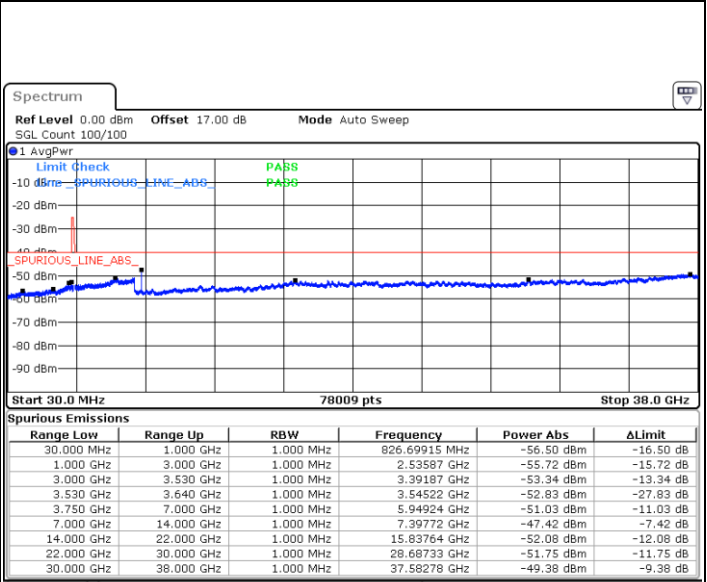

Date: 22.MAY.2020 00:03:19

Date: 22.MAY.2020 00:13:00

Lowest Channel / FullIRB

N/A

Date: 21.MAY.2020 23:53:37

LTE Band 48 / 20MHz

QPSK

Middle Channel / 1RB0

Middle Channel / 1RBmax

Date: 22.MAY.2020 00:04:23

Date: 22.MAY.2020 00:14:04

Middle Channel / FullIRB

N/A

Date: 21.MAY.2020 23:54:41

LTE Band 48 / 20MHz

QPSK

Highest Channel / 1RB0

Date: 22.MAY.2020 00:09:46

Highest Channel / 1RBmax

Date: 22.MAY.2020 00:19:27

Highest Channel / FullRB

Date: 22.MAY.2020 00:00:05

N/A

LTE Band 48 / 5MHz