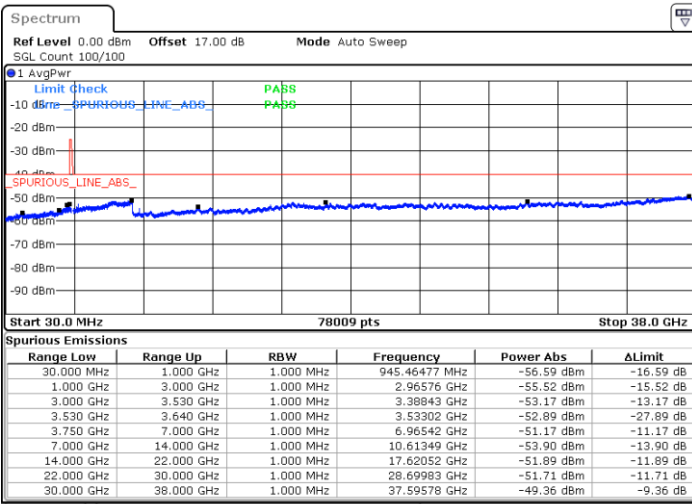

LTE Band 48 / 5MHz

16QAM

Middle Channel / 1RB0

Middle Channel / 1RBmax

Date: 21.MAY.2020 22:28:31

Date: 21.MAY.2020 22:47:53

Middle Channel / FullIRB

N/A

Date: 21.MAY.2020 22:38:13

LTE Band 48 / 5MHz

16QAM

Highest Channel / 1RB0

Highest Channel / 1RBmax

Date: 21.MAY.2020 22:31:45

Date: 21.MAY.2020 22:51:07

Highest Channel / FullIRB

N/A

Date: 21.MAY.2020 22:41:26

LTE Band 48 / 10MHz

16QAM

Lowest Channel / 1RB0

Lowest Channel / 1RBmax

Date: 21.MAY.2020 22:54:22

Date: 21.MAY.2020 23:13:44

Lowest Channel / FullIRB

N/A

Date: 21.MAY.2020 23:04:03

LTE Band 48 / 10MHz

16QAM

Middle Channel / 1RB0

Date: 21.MAY.2020 22:57:35

Middle Channel / 1RBmax