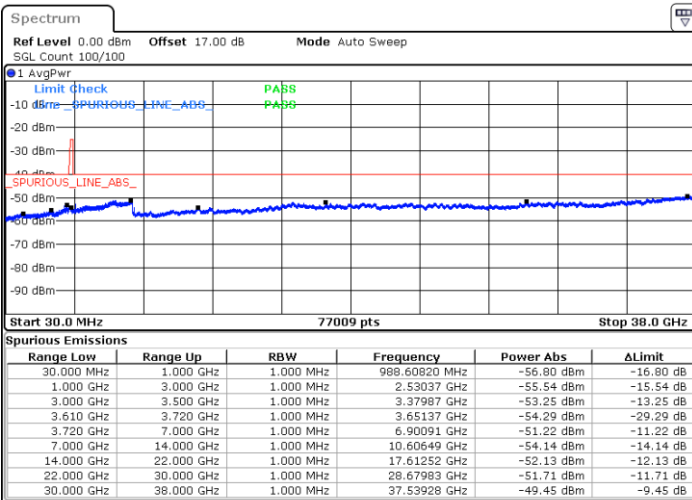

Date: 21.MAY.2020 22:27:27

Date: 21.MAY.2020 22:46:49

Middle Channel / FullIRB

N/A

Date: 21.MAY.2020 22:37:09

LTE Band 48 / 5MHz

64QAM

Highest Channel / 1RB0

Highest Channel / 1RBmax

Date: 21.MAY.2020 22:32:50

Date: 21.MAY.2020 22:52:12

Highest Channel / FullRB

N/A

Date: 21.MAY.2020 22:42:31

LTE Band 48 / 10MHz

64QAM

Lowest Channel / 1RB0

Lowest Channel / 1RBmax

Date: 21.MAY.2020 22:53:17

Date: 21.MAY.2020 23:12:39

Lowest Channel / FullIRB

N/A

Date: 21.MAY.2020 23:02:58

LTE Band 48 / 10MHz