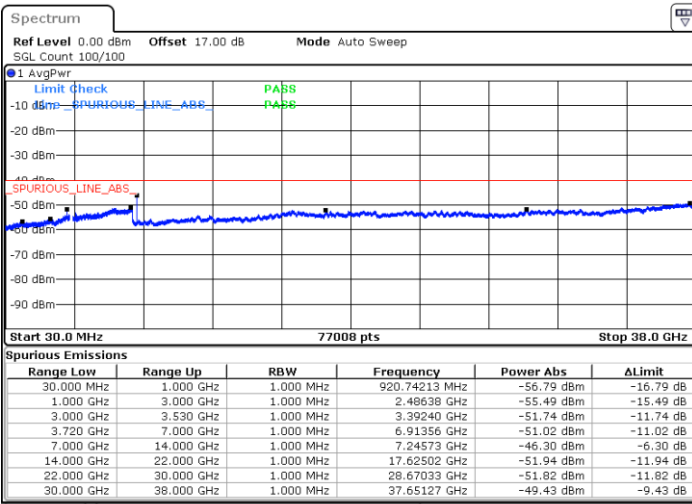

Middle Channel / 1RBmax

Date: 21.MAY.2020 22:07:17

Date: 21.MAY.2020 22:19:11

Middle Channel / FullIRB

N/A

Date: 21.MAY.2020 21:55:23

LTE Band 48 / 20MHz

64QAM

Highest Channel / 1RB0

Highest Channel / 1RBmax

Date: 21.MAY.2020 22:08:36

Date: 21.MAY.2020 22:20:30

Highest Channel / FullIRB

N/A

Date: 27.MAY.2020 06:41:08

Conducted Spurious Emission

LTE Band 48 / 5MHz

QPSK

Middle Channel / 1RB0

Middle Channel / 1RBmax

Date: 21.MAY.2020 22:29:35

Date: 21.MAY.2020 22:48:57

Middle Channel / FullIRB

N/A

Date: 21.MAY.2020 22:39:17

LTE Band 48 / 5MHz

QPSK

Highest Channel / 1RB0

Highest Channel / 1RBmax

Date: 21.MAY.2020 22:30:40

Date: 21.MAY.2020 22:50:02

Highest Channel / FullIRB