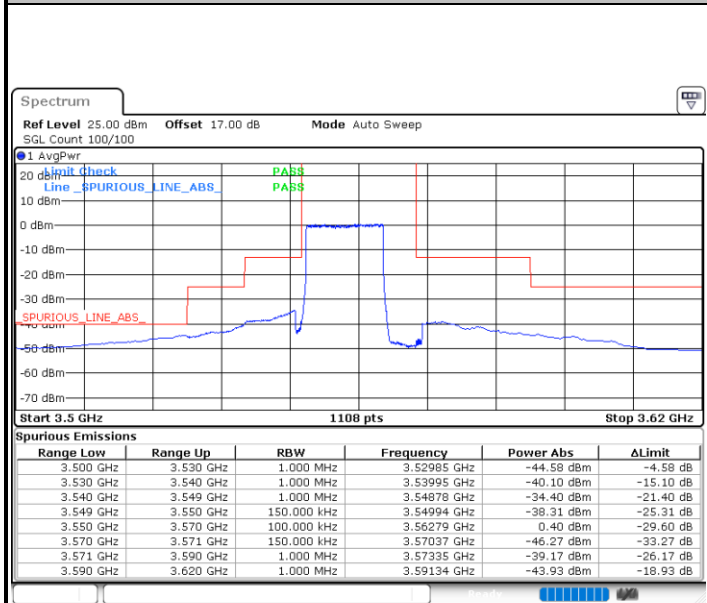

Date: 21.MAY.2020 21:06:33

Middle Channel / FullIRB

N/A

Date: 21.MAY.2020 20:54:40

LTE Band 48 / 10MHz

16QAM

Highest Channel / 1RB0

Highest Channel / 1RBmax

Date: 21.MAY.2020 20:46:44

Date: 21.MAY.2020 21:10:30

Highest Channel / FullIRB

N/A

Date: 21.MAY.2020 20:58:37

LTE Band 48 / 15MHz

16QAM

Lowest Channel / 1RB0

Date: 21.MAY.2020 21:14:29

Lowest Channel / 1RBmax

Date: 21.MAY.2020 21:38:13

Lowest Channel / FullRB

Date: 22.MAY.2020 00:45:45

N/A

LTE Band 48 / 15MHz

16QAM