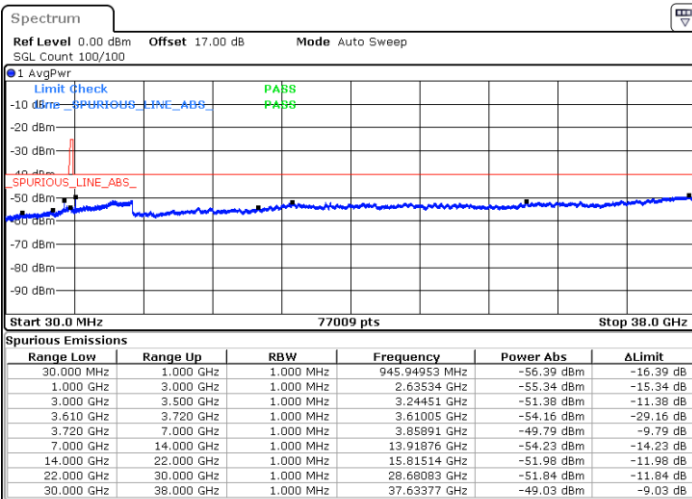

Date: 21.MAY.2020 22:39:17

LTE Band 48 / 5MHz

QPSK

Highest Channel / 1RB0

Highest Channel / 1RBmax

Date: 21.MAY.2020 22:30:40

Date: 21.MAY.2020 22:50:02

Highest Channel / FullIRB

N/A

Date: 21.MAY.2020 22:40:21

LTE Band 48 / 10MHz

QPSK

Lowest Channel / 1RB0

Lowest Channel / 1RBmax

Date: 21.MAY.2020 22:55:27

Date: 21.MAY.2020 23:14:49

Lowest Channel / FullIRB

N/A

Date: 21.MAY.2020 23:05:08

LTE Band 48 / 10MHz

QPSK

Middle Channel / 1RB0

Middle Channel / 1RBmax

Date: 21.MAY.2020 22:56:31