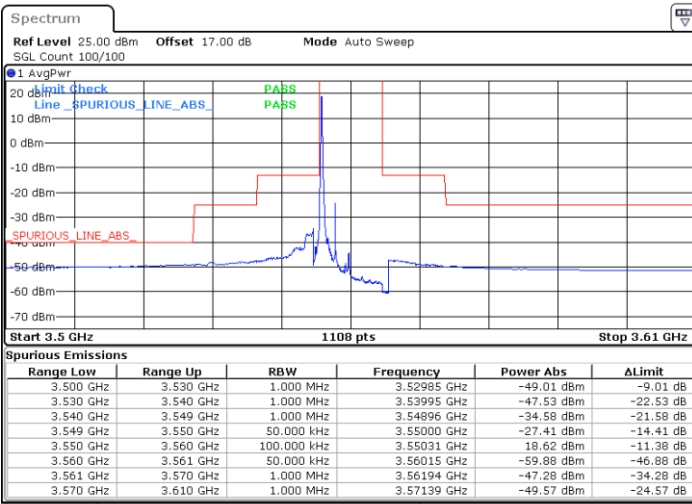

N/A

Date: 21.MAY.2020 21:54:04

LTE Band 48 / 20MHz

16QAM

Highest Channel / 1RB0

Highest Channel / 1RBmax

Date: 21.MAY.2020 22:09:55

Date: 21.MAY.2020 22:21:49

Highest Channel / FullIRB

N/A

Date: 28.MAY.2020 18:44:46

LTE Band 48 / 5MHz

64QAM

Lowest Channel / 1RB0

Lowest Channel / 1RBmax

Date: 21.MAY.2020 20:04:29

Date: 21.MAY.2020 20:28:15

Lowest Channel / FullIRB

N/A

Date: 21.MAY.2020 20:16:22

LTE Band 48 / 5MHz

64QAM

Middle Channel / 1RB0

Middle Channel / 1RBmax