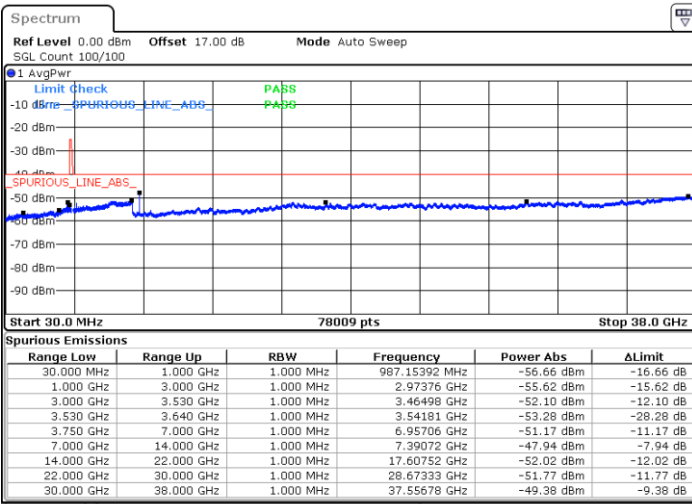

LTE Band 48 / 5MHz

QPSK

Middle Channel / 1RB0

Middle Channel / 1RBmax

Date: 21.MAY.2020 22:29:35

Date: 21.MAY.2020 22:48:57

Middle Channel / FullIRB

N/A

Date: 21.MAY.2020 22:39:17

LTE Band 48 / 5MHz

QPSK

Highest Channel / 1RB0

Highest Channel / 1RBmax

Date: 21.MAY.2020 22:30:40

Date: 21.MAY.2020 22:50:02

Highest Channel / FullIRB

N/A

Date: 21.MAY.2020 22:40:21

LTE Band 48 / 10MHz

QPSK

Lowest Channel / 1RB0

Lowest Channel / 1RBmax

Date: 21.MAY.2020 22:55:27

Date: 21.MAY.2020 23:14:49

Lowest Channel / FullIRB

N/A

Date: 21.MAY.2020 23:05:08

LTE Band 48 / 10MHz

QPSK

Middle Channel / 1RB0

Middle Channel / 1RBmax

Date: 21.MAY.2020 22:56:31