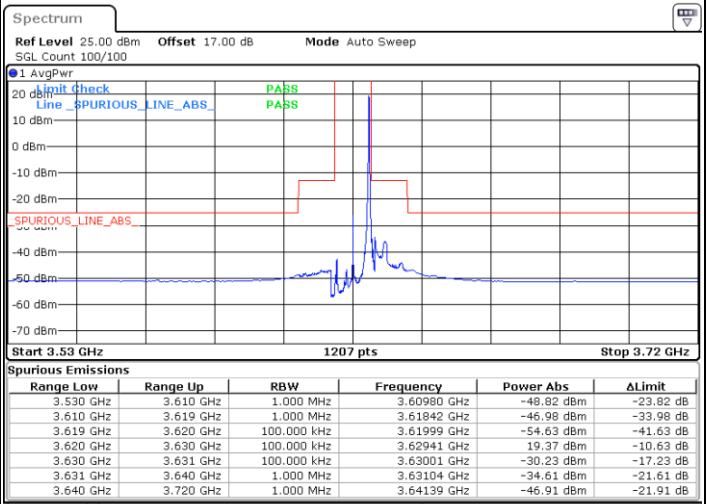

N/A

Date: 21.MAY.2020 20:22:58

LTE Band 48 / 10MHz

16QAM

Lowest Channel / 1RB0

Lowest Channel / 1RBmax

Date: 21.MAY.2020 20:38:49

Date: 21.MAY.2020 21:02:35

Lowest Channel / FullRB

N/A

Date: 21.MAY.2020 20:50:42

LTE Band 48 / 10MHz

16QAM

MiddleChannel / 1RB0

Middle Channel / 1RBmax

Date: 21.MAY.2020 20:42:47

Date: 21.MAY.2020 21:06:33

Middle Channel / FullIRB

N/A

Date: 21.MAY.2020 20:54:40

LTE Band 48 / 10MHz

16QAM

Highest Channel / 1RB0

Highest Channel / 1RBmax