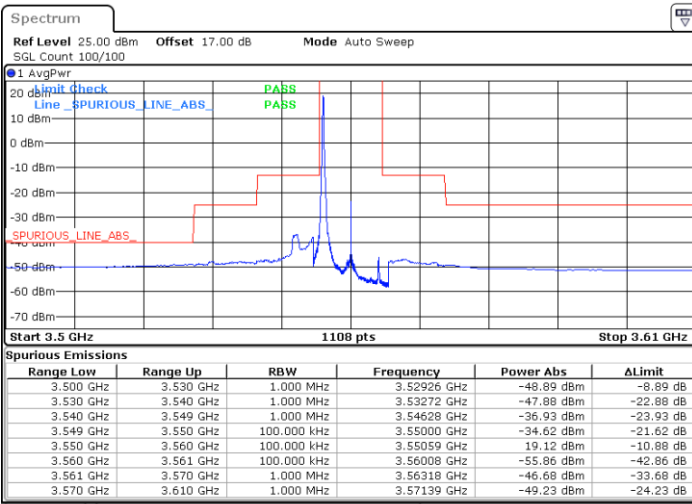

Date: 21.MAY.2020 20:05:48

Date: 21.MAY.2020 20:29:34

Middle Channel / FullIRB

N/A

Date: 22.MAY.2020 00:36:37

LTE Band 48 / 5MHz

64QAM

Highest Channel / 1RB0

Highest Channel / 1RBmax

Date: 21.MAY.2020 20:12:24

Date: 21.MAY.2020 20:36:10

Highest Channel / FullIRB

N/A

Date: 21.MAY.2020 20:24:17

LTE Band 48 / 10MHz

64QAM

Lowest Channel / 1RB0

Lowest Channel / 1RBmax

Date: 21.MAY.2020 20:37:30

Date: 21.MAY.2020 21:01:16

Lowest Channel / FullIRB

N/A

Date: 21.MAY.2020 20:49:23

LTE Band 48 / 10MHz