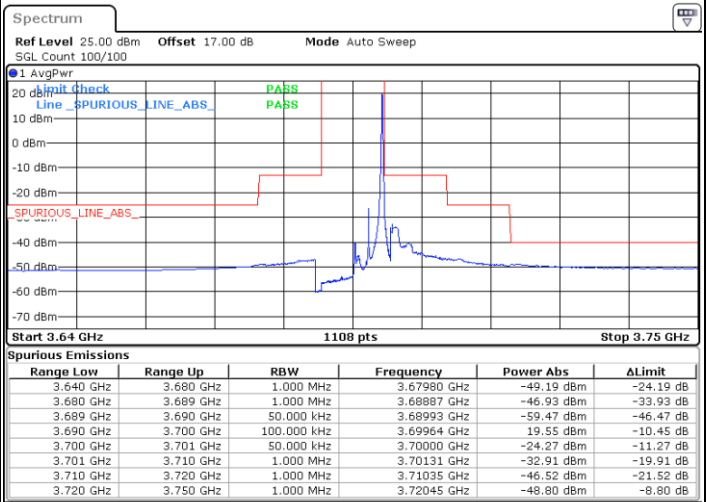

Date: 22.MAY.2020 00:33:22

LTE Band 48 / 5MHz

16QAM

Highest Channel / 1RB0

Highest Channel / 1RBmax

Date: 21.MAY.2020 20:11:05

Date: 21.MAY.2020 20:34:51

Highest Channel / FullIRB

N/A

Date: 21.MAY.2020 20:22:58

LTE Band 48 / 10MHz

16QAM

Lowest Channel / 1RB0

Lowest Channel / 1RBmax

Date: 21.MAY.2020 20:38:49

Date: 21.MAY.2020 21:02:35