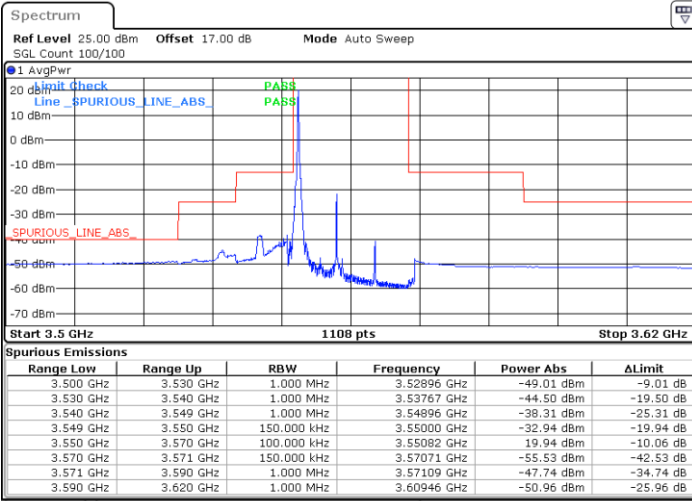

LTE Band 48 / 10MHz

64QAM

Highest Channel / 1RB0

Highest Channel / 1RBmax

Date: 21.MAY.2020 20:45:25

Date: 21.MAY.2020 21:09:11

Highest Channel / FullIRB

N/A

Date: 21.MAY.2020 20:57:18

LTE Band 48 / 15MHz

64QAM

Lowest Channel / 1RB0

Lowest Channel / 1RBmax

Date: 21.MAY.2020 21:15:48

Date: 21.MAY.2020 21:39:33

Lowest Channel / FullRB

N/A

Date: 22.MAY.2020 00:46:54

LTE Band 48 / 15MHz

64QAM

Middle Channel / 1RB0

Middle Channel / 1RBmax

Date: 21.MAY.2020 21:17:07

Date: 21.MAY.2020 21:40:52

Middle Channel / FullIRB

N/A

Date: 21.MAY.2020 21:28:59

LTE Band 48 / 15MHz

64QAM

Highest Channel / 1RB0

Highest Channel / 1RBmax

Date: 21.MAY.2020 21:23:42