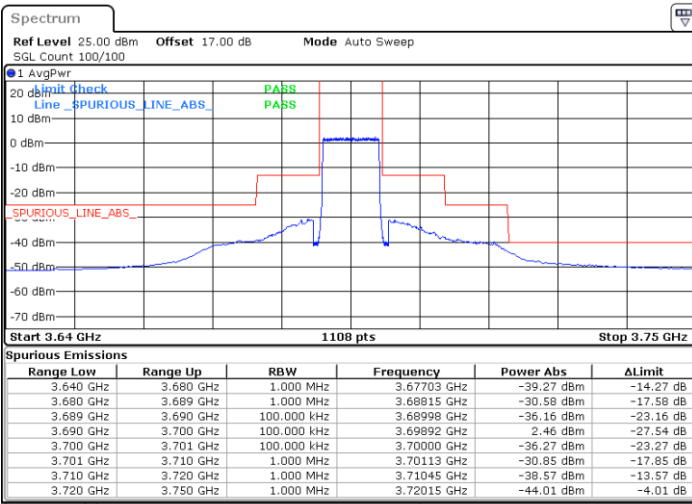

Date: 21.MAY.2020 21:06:33

Middle Channel / FullIRB

N/A

Date: 21.MAY.2020 20:54:40

LTE Band 48 / 10MHz

16QAM

Highest Channel / 1RB0

Highest Channel / 1RBmax

Date: 21.MAY.2020 20:46:44

Date: 21.MAY.2020 21:10:30

Highest Channel / FullIRB

N/A

Date: 21.MAY.2020 20:58:37

LTE Band 48 / 15MHz

16QAM

Lowest Channel / 1RB0