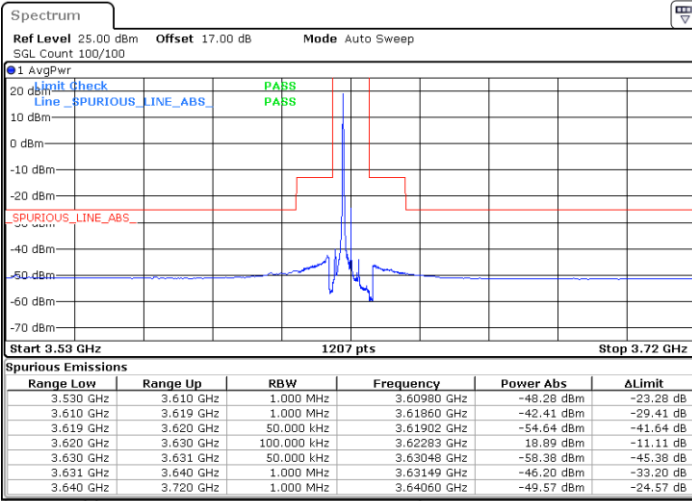

Highest Channel / FullIRB

N/A

Date: 28.MAY.2020 18:44:46

LTE Band 48 / 5MHz

64QAM

Lowest Channel / 1RB0

Lowest Channel / 1RBmax

Date: 21.MAY.2020 20:04:29

Date: 21.MAY.2020 20:28:15

Lowest Channel / FullIRB

N/A

Date: 21.MAY.2020 20:16:22

LTE Band 48 / 5MHz

64QAM

Middle Channel / 1RB0

Middle Channel / 1RBmax

Date: 21.MAY.2020 20:05:48

Date: 21.MAY.2020 20:29:34

Middle Channel / FullIRB

N/A

Date: 22.MAY.2020 00:36:37

LTE Band 48 / 5MHz

64QAM

Highest Channel / 1RB0

Highest Channel / 1RBmax

Date: 21.MAY.2020 20:12:24

Date: 21.MAY.2020 20:36:10

Highest Channel / FullIRB

N/A

Date: 21.MAY.2020 20:24:17

LTE Band 48 / 10MHz

64QAM