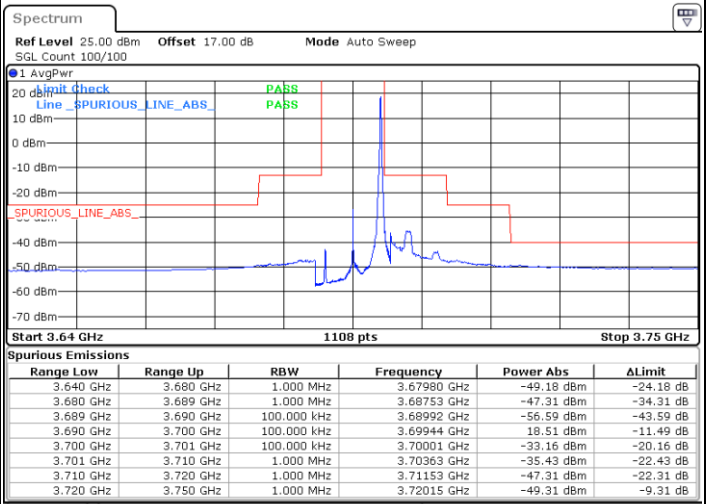

Lowest Channel / 1RB0

Lowest Channel / 1RBmax

Date: 21.MAY.2020 20:37:30

Date: 21.MAY.2020 21:01:16

Lowest Channel / FullIRB

N/A

Date: 21.MAY.2020 20:49:23

LTE Band 48 / 10MHz

64QAM

MiddleChannel / 1RB0

Middle Channel / 1RBmax

Date: 21.MAY.2020 20:44:06

Date: 21.MAY.2020 21:07:52

Middle Channel / FullIRB

N/A

Date: 21.MAY.2020 20:55:59

LTE Band 48 / 10MHz

64QAM

Highest Channel / 1RB0

Highest Channel / 1RBmax

Date: 21.MAY.2020 20:45:25

Date: 21.MAY.2020 21:09:11

Highest Channel / FullIRB

N/A

Date: 21.MAY.2020 20:57:18

LTE Band 48 / 15MHz

64QAM

Lowest Channel / 1RB0

Lowest Channel / 1RBmax

Date: 21.MAY.2020 21:15:48

Date: 21.MAY.2020 21:39:33

Lowest Channel / FullRB