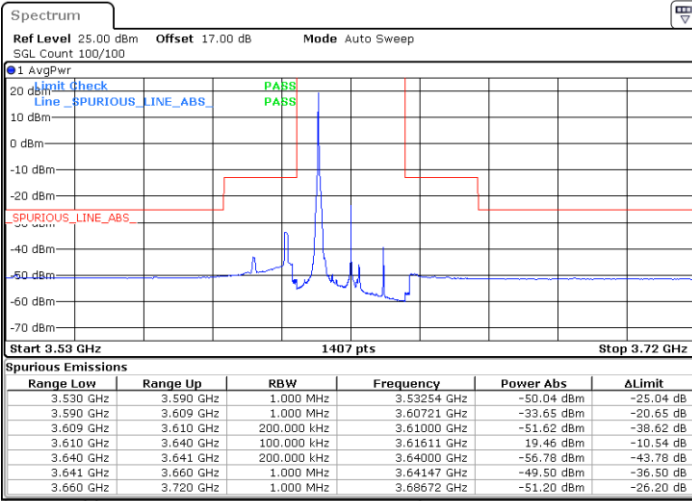

LTE Band 48 / 20MHz

16QAM

Lowest Channel / 1RB0

Lowest Channel / 1RBmax

Date: 21.MAY.2020 22:02:01

Date: 21.MAY.2020 22:13:55

Lowest Channel / FullIRB

N/A

Date: 21.MAY.2020 21:50:07

LTE Band 48 / 20MHz

16QAM

Middle Channel / 1RB0

Middle Channel / 1RBmax

Date: 21.MAY.2020 22:05:58

Date: 21.MAY.2020 22:17:52

Middle Channel / FullIRB

N/A

Date: 21.MAY.2020 21:54:04

LTE Band 48 / 20MHz

16QAM

Highest Channel / 1RB0

Highest Channel / 1RBmax

Date: 21.MAY.2020 22:09:55

Date: 21.MAY.2020 22:21:49

Highest Channel / FullIRB

N/A

Date: 28.MAY.2020 18:44:46

LTE Band 48 / 5MHz

64QAM

Lowest Channel / 1RB0

Lowest Channel / 1RBmax

Date: 21.MAY.2020 20:04:29