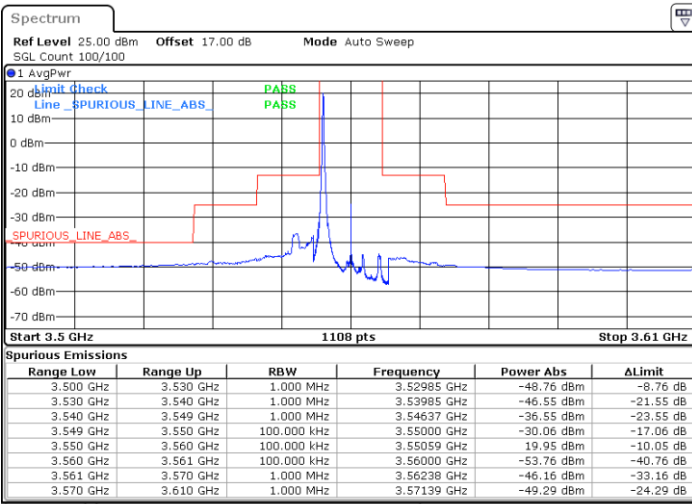

Date: 22.MAY.2020 00:33:22

LTE Band 48 / 5MHz

16QAM

Highest Channel / 1RB0

Highest Channel / 1RBmax

Date: 21.MAY.2020 20:11:05

Date: 21.MAY.2020 20:34:51

Highest Channel / FullIRB

N/A

Date: 21.MAY.2020 20:22:58

LTE Band 48 / 10MHz

16QAM

Lowest Channel / 1RB0

Lowest Channel / 1RBmax

Date: 21.MAY.2020 20:38:49

Date: 21.MAY.2020 21:02:35

Lowest Channel / FullRB

N/A

Date: 21.MAY.2020 20:50:42

LTE Band 48 / 10MHz

16QAM

MiddleChannel / 1RB0

Middle Channel / 1RBmax

Date: 21.MAY.2020 20:42:47