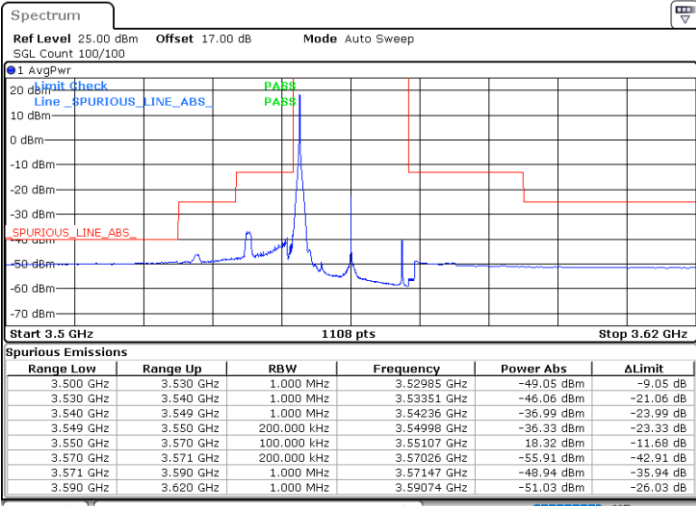

Middle Channel / FullIRB

N/A

Date: 21.MAY.2020 21:28:59

LTE Band 48 / 15MHz

64QAM

Highest Channel / 1RB0

Highest Channel / 1RBmax

Date: 21.MAY.2020 21:23:42

Date: 21.MAY.2020 21:47:26

Highest Channel / FullIRB

N/A

Date: 21.MAY.2020 21:35:35

LTE Band 48 / 20MHz

64QAM

Lowest Channel / 1RB0

Lowest Channel / 1RBmax

Date: 21.MAY.2020 22:00:41

Date: 21.MAY.2020 22:12:35

Lowest Channel / FullIRB

N/A

Date: 21.MAY.2020 21:48:47

LTE Band 48 / 20MHz

64QAM

Middle Channel / 1RB0