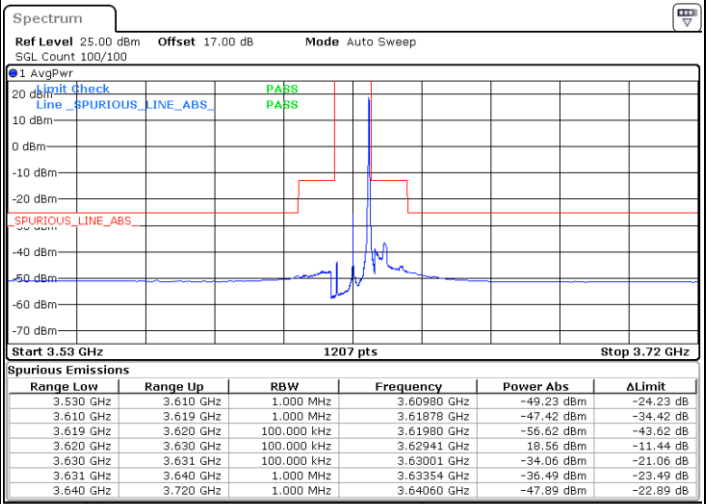

LTE Band 48 / 10MHz

64QAM

MiddleChannel / 1RB0

Middle Channel / 1RBmax

Date: 21.MAY.2020 20:44:06

Date: 21.MAY.2020 21:07:52