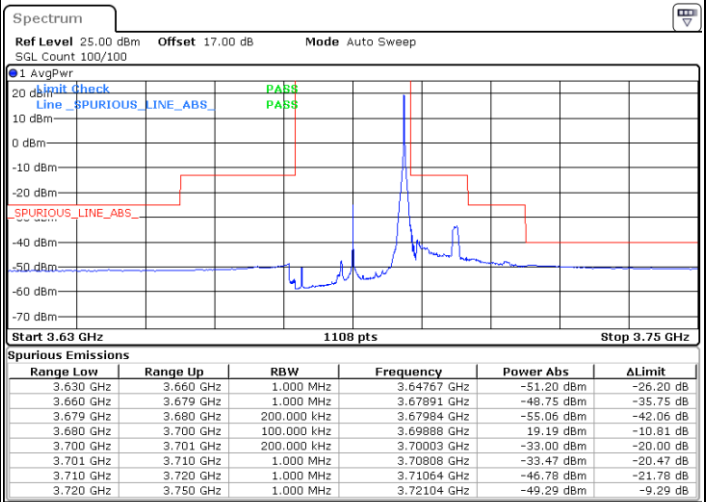

N/A

Date: 21.MAY.2020 21:54:04

LTE Band 48 / 20MHz

16QAM

Highest Channel / 1RB0

Highest Channel / 1RBmax

Date: 21.MAY.2020 22:09:55

Date: 21.MAY.2020 22:21:49

Highest Channel / FullIRB

N/A

Date: 28.MAY.2020 18:44:46

LTE Band 48 / 5MHz

64QAM

Lowest Channel / 1RB0

Lowest Channel / 1RBmax

Date: 21.MAY.2020 20:04:29