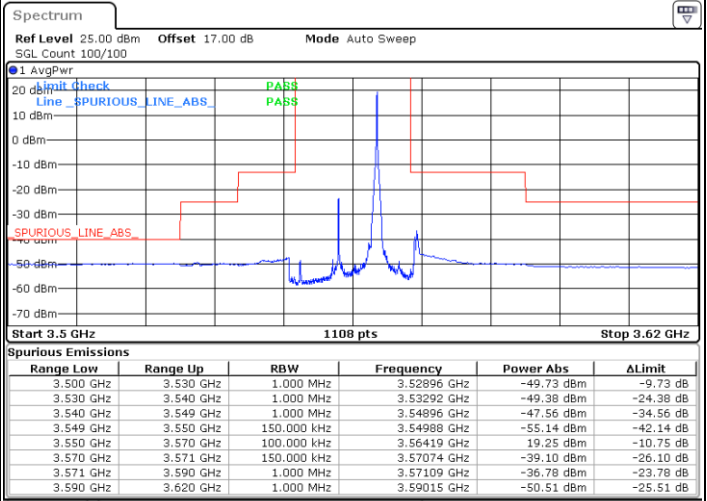

LTE Band 48 / 10MHz

64QAM

Highest Channel / 1RB0

Highest Channel / 1RBmax

Date: 21.MAY.2020 20:45:25

Date: 21.MAY.2020 21:09:11

Highest Channel / FullIRB

N/A

Date: 21.MAY.2020 20:57:18

LTE Band 48 / 15MHz

64QAM

Lowest Channel / 1RB0

Lowest Channel / 1RBmax

Date: 21.MAY.2020 21:15:48

Date: 21.MAY.2020 21:39:33

Lowest Channel / FullRB

Middle Channel / FullIRB

N/A

Date: 21.MAY.2020 21:28:59

LTE Band 48 / 15MHz

64QAM

Highest Channel / 1RB0

Highest Channel / 1RBmax

Date: 21.MAY.2020 21:23:42