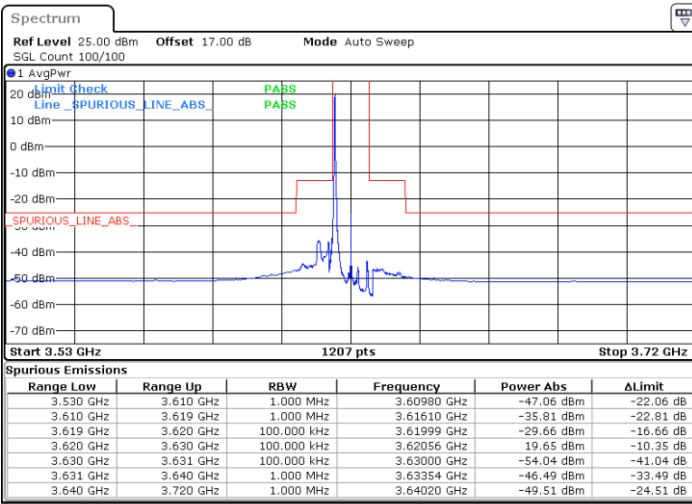

Lowest Channel / FullRB

N/A

Date: 21.MAY.2020 20:50:42

LTE Band 48 / 10MHz

16QAM

MiddleChannel / 1RB0

Middle Channel / 1RBmax

Date: 21.MAY.2020 20:42:47

Date: 21.MAY.2020 21:06:33

Middle Channel / FullIRB

N/A

Date: 21.MAY.2020 20:54:40

LTE Band 48 / 10MHz

16QAM

Highest Channel / 1RB0

Highest Channel / 1RBmax