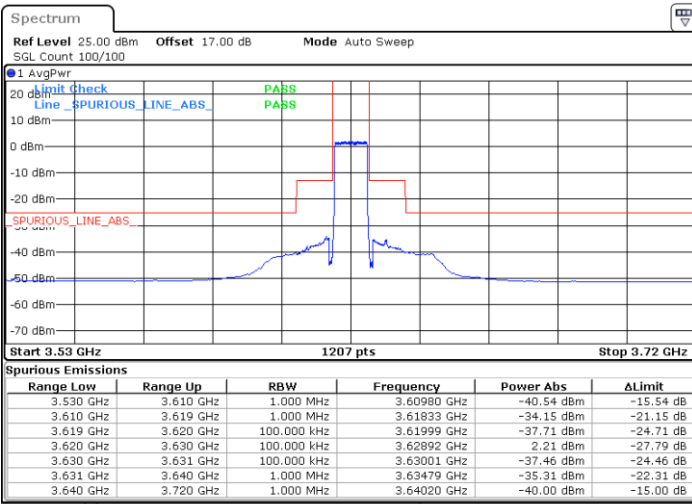

Lowest Channel / FullRB

N/A

Date: 21.MAY.2020 20:50:42

LTE Band 48 / 10MHz

16QAM

MiddleChannel / 1RB0

Middle Channel / 1RBmax

Date: 21.MAY.2020 20:42:47

Date: 21.MAY.2020 21:06:33

Middle Channel / FullIRB

N/A

Date: 21.MAY.2020 20:54:40

LTE Band 48 / 10MHz

16QAM

Highest Channel / 1RB0

Highest Channel / 1RBmax