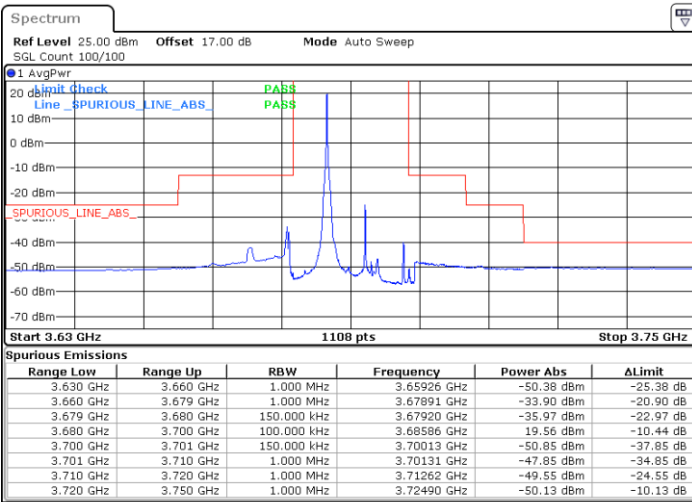

Middle Channel / 1RB0

Middle Channel / 1RBmax

Date: 21.MAY.2020 21:18:26

Date: 21.MAY.2020 21:42:10

Middle Channel / FullRB

N/A

Date: 21.MAY.2020 21:30:18

LTE Band 48 / 15MHz

16QAM

Highest Channel / 1RB0

Highest Channel / 1RBmax

Date: 21.MAY.2020 21:22:23

Date: 21.MAY.2020 21:46:07

Highest Channel / FullIRB

N/A

Date: 22.MAY.2020 00:56:03