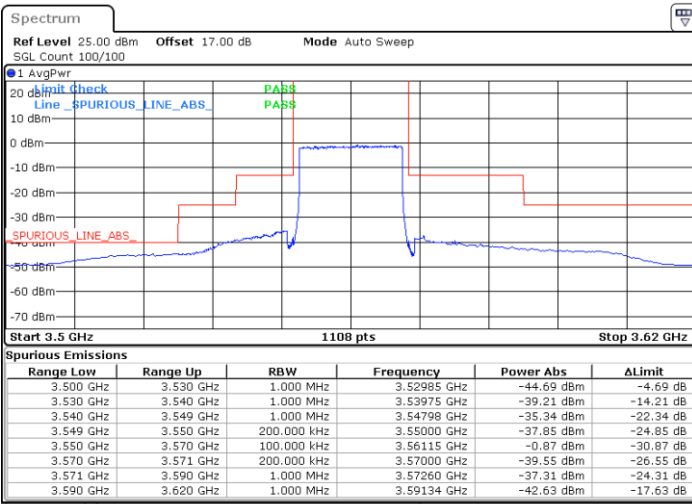

LTE Band 48 / 20MHz

16QAM

Lowest Channel / 1RB0

Lowest Channel / 1RBmax

Date: 21.MAY.2020 22:02:01

Date: 21.MAY.2020 22:13:55

Lowest Channel / FullIRB

N/A

Date: 21.MAY.2020 21:50:07

LTE Band 48 / 20MHz

16QAM

Middle Channel / 1RB0

Middle Channel / 1RBmax

Date: 21.MAY.2020 22:05:58

Date: 21.MAY.2020 22:17:52

Middle Channel / FullIRB