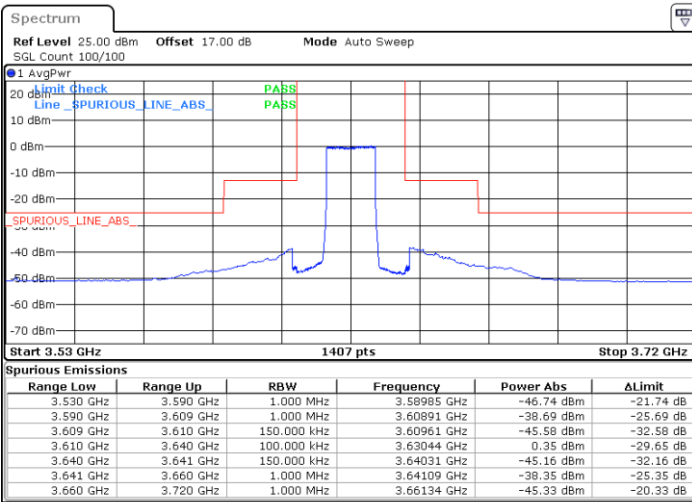

Middle Channel / 1RB0

Middle Channel / 1RBmax

Date: 21.MAY.2020 21:18:26

Date: 21.MAY.2020 21:42:10

Middle Channel / FullRB

N/A

Date: 21.MAY.2020 21:30:18

LTE Band 48 / 15MHz