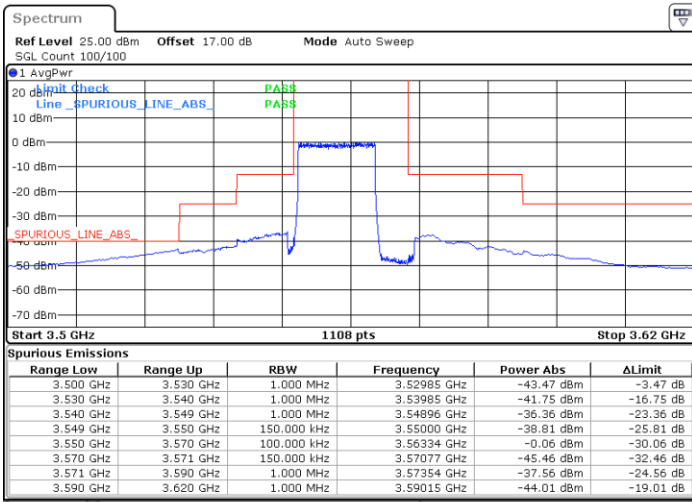

LTE Band 48 / 10MHz

64QAM

Highest Channel / 1RB0

Highest Channel / 1RBmax

Date: 21.MAY.2020 20:45:25

Date: 21.MAY.2020 21:09:11

Highest Channel / FullIRB

N/A

Date: 21.MAY.2020 20:57:18

LTE Band 48 / 15MHz

64QAM

Lowest Channel / 1RB0

Lowest Channel / 1RBmax

Date: 21.MAY.2020 21:15:48

Date: 21.MAY.2020 21:39:33

Lowest Channel / FullRB

N/A

Date: 22.MAY.2020 00:46:54

LTE Band 48 / 15MHz

64QAM

Middle Channel / 1RB0

Middle Channel / 1RBmax

Date: 21.MAY.2020 21:17:07

Date: 21.MAY.2020 21:40:52