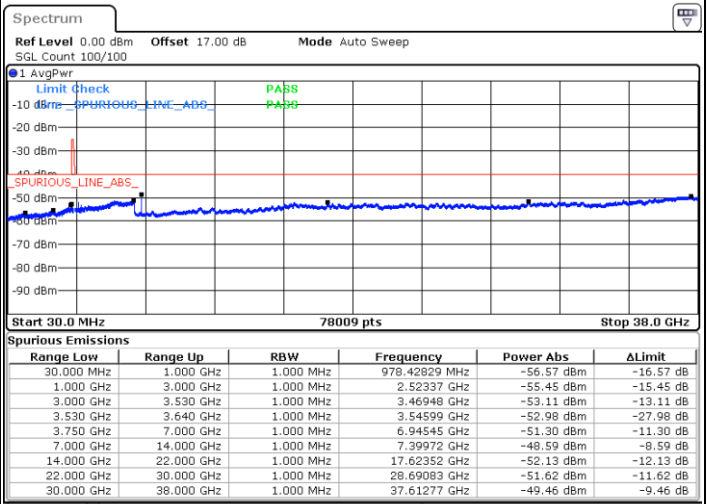

LTE Band 48 / 5MHz

QPSK

Middle Channel / 1RB0

Middle Channel / 1RBmax

Date: 21.MAY.2020 22:29:35

Date: 21.MAY.2020 22:48:57

Middle Channel / FullIRB

N/A

Date: 21.MAY.2020 22:39:17

LTE Band 48 / 5MHz

QPSK

Highest Channel / 1RB0

Highest Channel / 1RBmax

Date: 21.MAY.2020 22:30:40

Date: 21.MAY.2020 22:50:02

Highest Channel / FullIRB

N/A

Date: 21.MAY.2020 22:40:21

LTE Band 48 / 10MHz

QPSK

Lowest Channel / 1RB0

Lowest Channel / 1RBmax

Date: 21.MAY.2020 22:55:27

Date: 21.MAY.2020 23:14:49