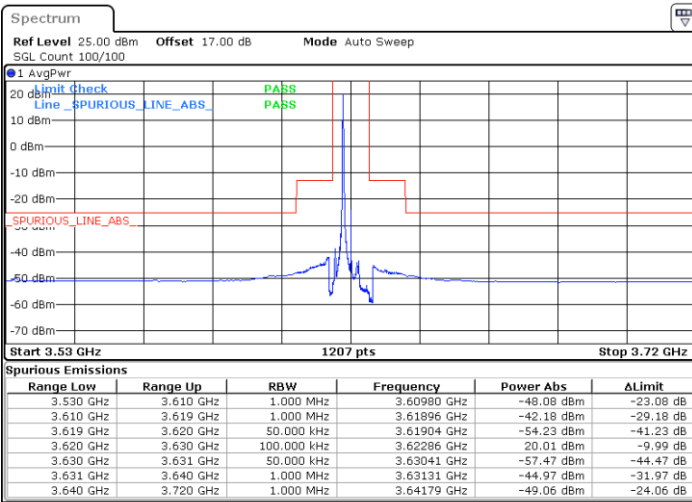

LTE Band 48 / 5MHz

16QAM

Middle Channel / 1RB0

Middle Channel / 1RBmax

Date: 21.MAY.2020 20:07:07

Date: 21.MAY.2020 20:30:53

Middle Channel / FullIRB

N/A

Date: 22.MAY.2020 00:33:22

LTE Band 48 / 5MHz

16QAM

Highest Channel / 1RB0

Highest Channel / 1RBmax

Date: 21.MAY.2020 20:11:05

Date: 21.MAY.2020 20:34:51

Highest Channel / FullIRB