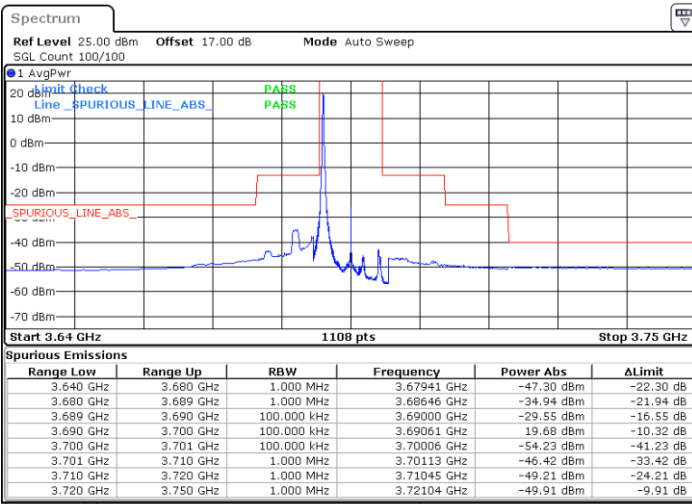

Date: 21.MAY.2020 21:06:33

Middle Channel / FullIRB

N/A

Date: 21.MAY.2020 20:54:40

LTE Band 48 / 10MHz

16QAM

Highest Channel / 1RB0

Highest Channel / 1RBmax

Date: 21.MAY.2020 20:46:44

Date: 21.MAY.2020 21:10:30

Highest Channel / FullIRB

N/A

Date: 21.MAY.2020 20:58:37

LTE Band 48 / 15MHz

16QAM

Lowest Channel / 1RB0