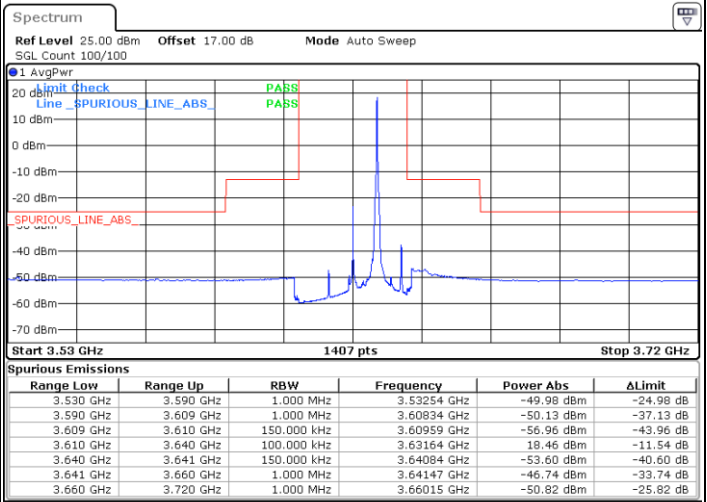

Date: 21.MAY.2020 20:57:18

LTE Band 48 / 15MHz

64QAM

Lowest Channel / 1RB0

Lowest Channel / 1RBmax

Date: 21.MAY.2020 21:15:48

Date: 21.MAY.2020 21:39:33

Lowest Channel / FullRB

N/A

Date: 22.MAY.2020 00:46:54

LTE Band 48 / 15MHz

64QAM

Middle Channel / 1RB0

Middle Channel / 1RBmax

Date: 21.MAY.2020 21:17:07

Date: 21.MAY.2020 21:40:52

Middle Channel / FullIRB

N/A

Date: 21.MAY.2020 21:28:59

LTE Band 48 / 15MHz

64QAM

Highest Channel / 1RB0

Highest Channel / 1RBmax

Date: 21.MAY.2020 21:23:42

Date: 21.MAY.2020 21:47:26

Highest Channel / FullIRB

N/A

Date: 21.MAY.2020 21:35:35

LTE Band 48 / 20MHz

64QAM

Lowest Channel / 1RB0

Lowest Channel / 1RBmax