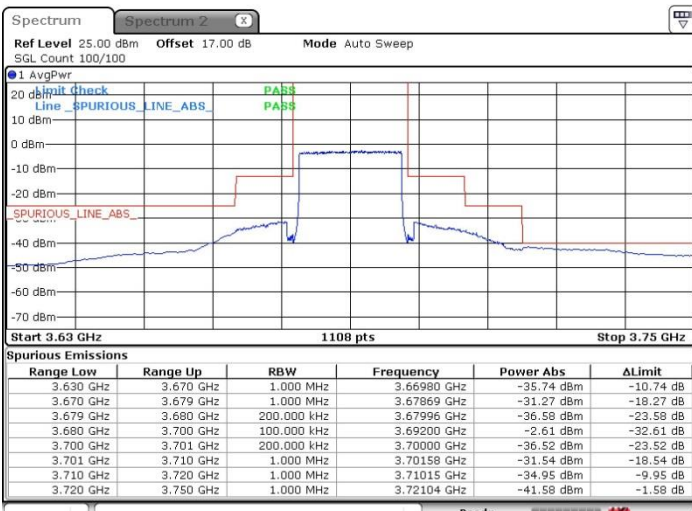

N/A

Date: 21.MAY.2020 21:54:04

LTE Band 48 / 20MHz

16QAM

Highest Channel / 1RB0

Highest Channel / 1RBmax

Date: 21.MAY.2020 22:09:55

Date: 21.MAY.2020 22:21:49

Highest Channel / FullIRB

N/A

Date: 28.MAY.2020 18:44:46

LTE Band 48 / 5MHz

64QAM

Lowest Channel / 1RB0

Lowest Channel / 1RBmax

Date: 21.MAY.2020 20:04:29