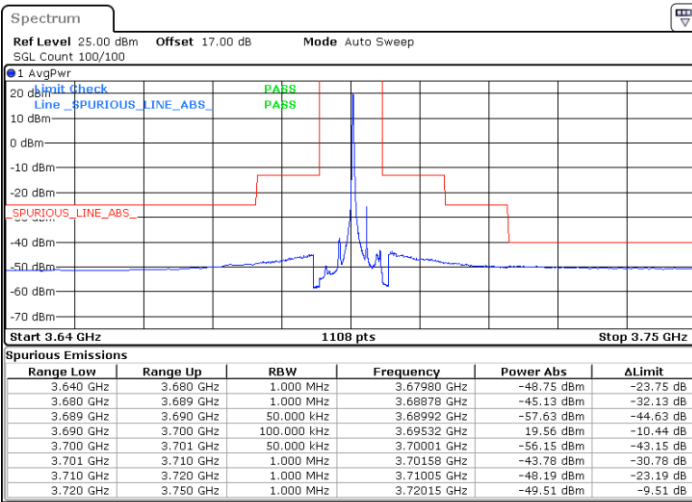

Date: 22.MAY.2020 00:33:22

LTE Band 48 / 5MHz

16QAM

Highest Channel / 1RB0

Highest Channel / 1RBmax

Date: 21.MAY.2020 20:11:05

Date: 21.MAY.2020 20:34:51

Highest Channel / FullIRB

N/A

Date: 21.MAY.2020 20:22:58

LTE Band 48 / 10MHz

16QAM

Lowest Channel / 1RB0

Lowest Channel / 1RBmax

Date: 21.MAY.2020 20:38:49

Date: 21.MAY.2020 21:02:35