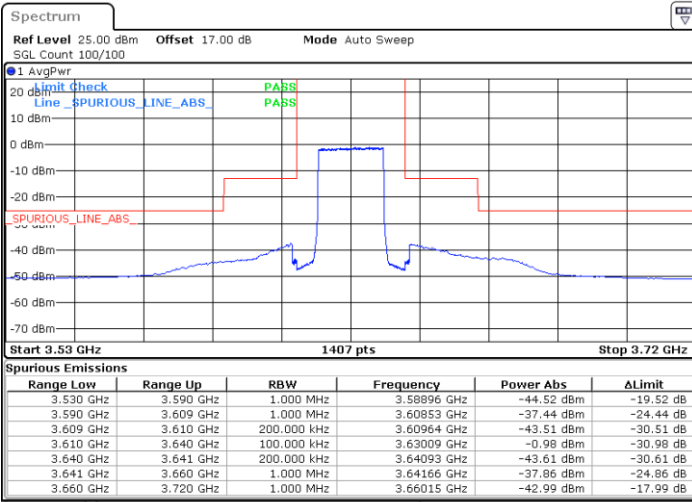

Date: 21.MAY.2020 21:50:07

LTE Band 48 / 20MHz

16QAM

Middle Channel / 1RB0

Middle Channel / 1RBmax

Date: 21.MAY.2020 22:05:58

Date: 21.MAY.2020 22:17:52

Middle Channel / FullIRB

N/A

Date: 21.MAY.2020 21:54:04

LTE Band 48 / 20MHz

16QAM

Highest Channel / 1RB0

Highest Channel / 1RBmax

Date: 21.MAY.2020 22:09:55

Date: 21.MAY.2020 22:21:49

Highest Channel / FullIRB

N/A

Date: 28.MAY.2020 18:44:46

LTE Band 48 / 5MHz

64QAM

Lowest Channel / 1RB0

Lowest Channel / 1RBmax

Date: 21.MAY.2020 20:04:29