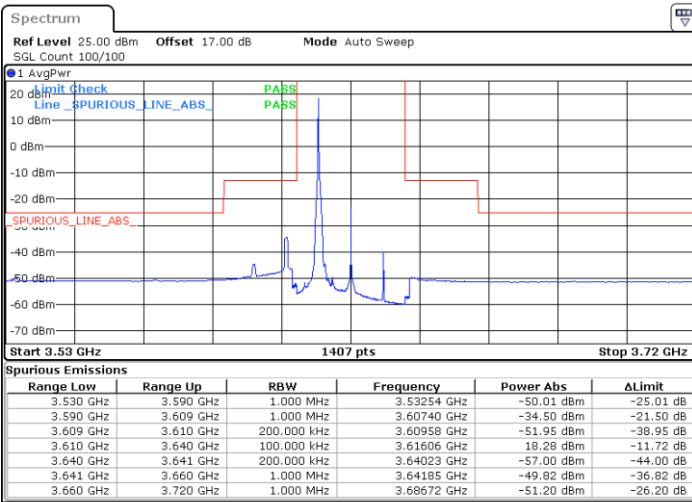

Date: 21.MAY.2020 21:47:26

Highest Channel / FullIRB

N/A

Date: 21.MAY.2020 21:35:35

LTE Band 48 / 20MHz

64QAM

Lowest Channel / 1RB0

Lowest Channel / 1RBmax

Date: 21.MAY.2020 22:00:41

Date: 21.MAY.2020 22:12:35

Lowest Channel / FullIRB

N/A

Date: 21.MAY.2020 21:48:47

LTE Band 48 / 20MHz

64QAM

Middle Channel / 1RB0

Middle Channel / 1RBmax

Date: 21.MAY.2020 22:07:17

Date: 21.MAY.2020 22:19:11

Middle Channel / FullIRB

N/A

Date: 21.MAY.2020 21:55:23

LTE Band 48 / 20MHz

64QAM