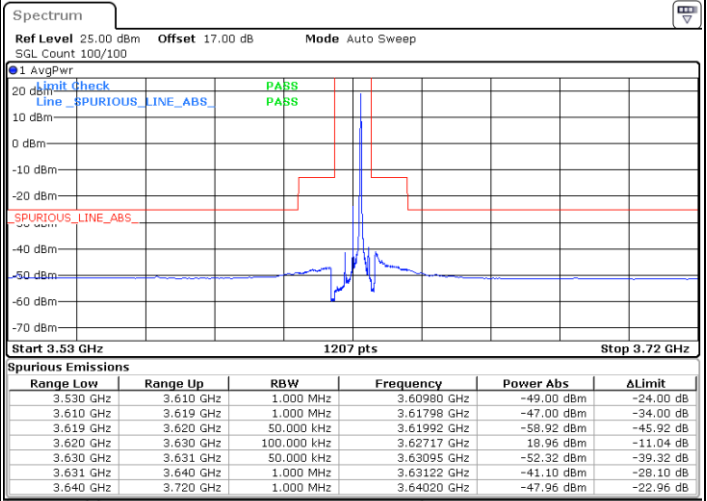

Highest Channel / FullIRB

N/A

Date: 28.MAY.2020 18:44:46

LTE Band 48 / 5MHz

64QAM

Lowest Channel / 1RB0

Lowest Channel / 1RBmax

Date: 21.MAY.2020 20:04:29

Date: 21.MAY.2020 20:28:15

Lowest Channel / FullIRB

N/A

Date: 21.MAY.2020 20:16:22

LTE Band 48 / 5MHz

64QAM

Middle Channel / 1RB0

Middle Channel / 1RBmax

Date: 21.MAY.2020 20:05:48

Date: 21.MAY.2020 20:29:34

Middle Channel / FullIRB

N/A

Date: 22.MAY.2020 00:36:37

LTE Band 48 / 5MHz

64QAM

Highest Channel / 1RB0

Highest Channel / 1RBmax

Date: 21.MAY.2020 20:12:24

Date: 21.MAY.2020 20:36:10

Highest Channel / FullIRB

N/A

Date: 21.MAY.2020 20:24:17

LTE Band 48 / 10MHz

64QAM