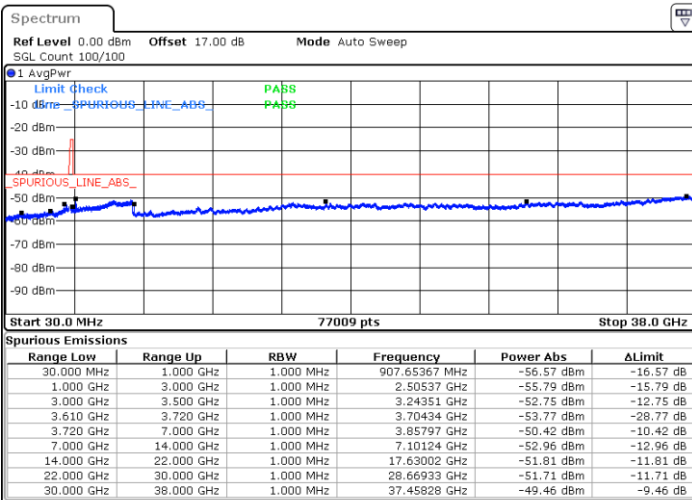

Date: 21.MAY.2020 22:39:17

LTE Band 48 / 5MHz

QPSK

Highest Channel / 1RB0

Highest Channel / 1RBmax

Date: 21.MAY.2020 22:30:40

Date: 21.MAY.2020 22:50:02

Highest Channel / FullIRB

N/A

Date: 21.MAY.2020 22:40:21

LTE Band 48 / 10MHz

QPSK

Lowest Channel / 1RB0

Lowest Channel / 1RBmax

Date: 21.MAY.2020 22:55:27

Date: 21.MAY.2020 23:14:49

Lowest Channel / FullIRB

N/A

Date: 21.MAY.2020 23:05:08

LTE Band 48 / 10MHz

QPSK

Middle Channel / 1RB0

Middle Channel / 1RBmax

Date: 21.MAY.2020 22:56:31