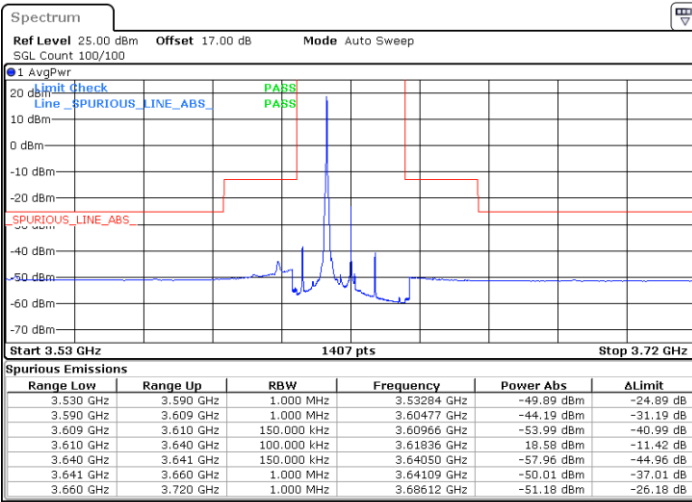

Date: 21.MAY.2020 20:57:18

LTE Band 48 / 15MHz

64QAM

Lowest Channel / 1RB0

Lowest Channel / 1RBmax

Date: 21.MAY.2020 21:15:48

Date: 21.MAY.2020 21:39:33

Lowest Channel / FullRB

N/A

Date: 22.MAY.2020 00:46:54

LTE Band 48 / 15MHz

64QAM

Middle Channel / 1RB0

Middle Channel / 1RBmax

Date: 21.MAY.2020 21:17:07

Date: 21.MAY.2020 21:40:52

Middle Channel / FullIRB

N/A

Date: 21.MAY.2020 21:28:59

LTE Band 48 / 15MHz

64QAM

Highest Channel / 1RB0

Highest Channel / 1RBmax

Date: 21.MAY.2020 21:23:42

Date: 21.MAY.2020 21:47:26

Highest Channel / FullIRB

N/A

Date: 21.MAY.2020 21:35:35

LTE Band 48 / 20MHz

64QAM

Lowest Channel / 1RB0

Lowest Channel / 1RBmax