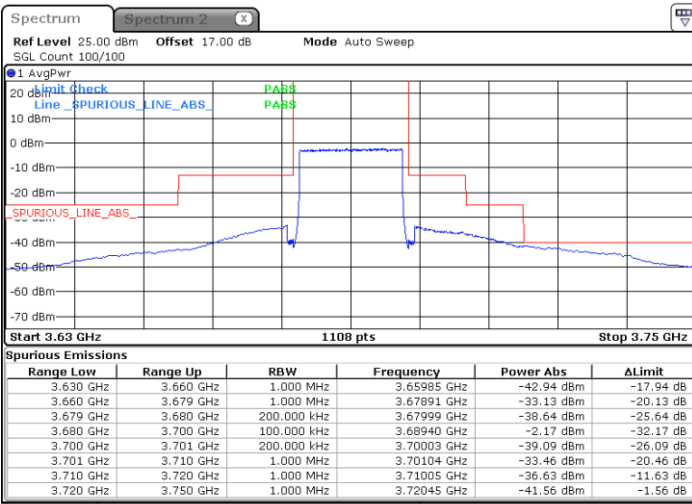

Middle Channel / 1RBmax

Date: 21.MAY.2020 22:07:17

Date: 21.MAY.2020 22:19:11

Middle Channel / FullIRB

N/A

Date: 21.MAY.2020 21:55:23

LTE Band 48 / 20MHz

64QAM

Highest Channel / 1RB0

Highest Channel / 1RBmax

Date: 21.MAY.2020 22:08:36

Date: 21.MAY.2020 22:20:30

Highest Channel / FullIRB

N/A

Date: 27.MAY.2020 06:41:08

Conducted Spurious Emission

LTE Band 48 / 5MHz

QPSK

Middle Channel / 1RB0

Middle Channel / 1RBmax

Date: 21.MAY.2020 22:29:35

Date: 21.MAY.2020 22:48:57

Middle Channel / FullIRB

N/A

Date: 21.MAY.2020 22:39:17

LTE Band 48 / 5MHz

QPSK

Highest Channel / 1RB0

Highest Channel / 1RBmax

Date: 21.MAY.2020 22:30:40

Date: 21.MAY.2020 22:50:02

Highest Channel / FullIRB