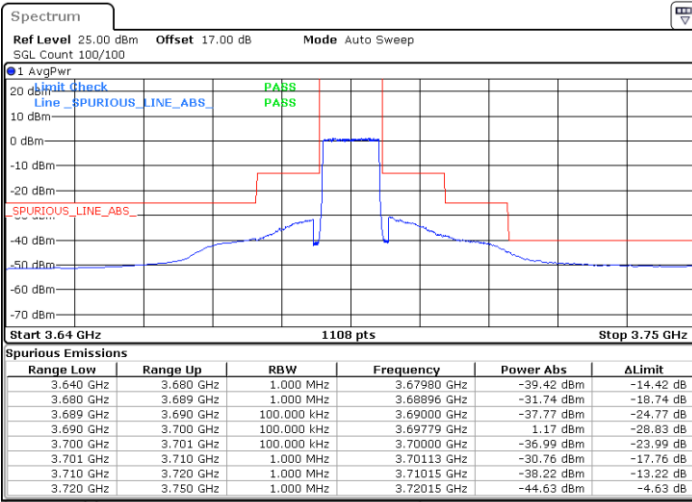

Lowest Channel / 1RB0

Lowest Channel / 1RBmax

Date: 21.MAY.2020 20:37:30

Date: 21.MAY.2020 21:01:16

Lowest Channel / FullIRB

N/A

Date: 21.MAY.2020 20:49:23

LTE Band 48 / 10MHz

LTE Band 48 / 10MHz

64QAM

Highest Channel / 1RB0

Highest Channel / 1RBmax

Date: 21.MAY.2020 20:45:25

Date: 21.MAY.2020 21:09:11

Highest Channel / FullIRB

N/A

Date: 21.MAY.2020 20:57:18

LTE Band 48 / 15MHz

64QAM

Lowest Channel / 1RB0

Lowest Channel / 1RBmax

Date: 21.MAY.2020 21:15:48

Date: 21.MAY.2020 21:39:33

Lowest Channel / FullRB