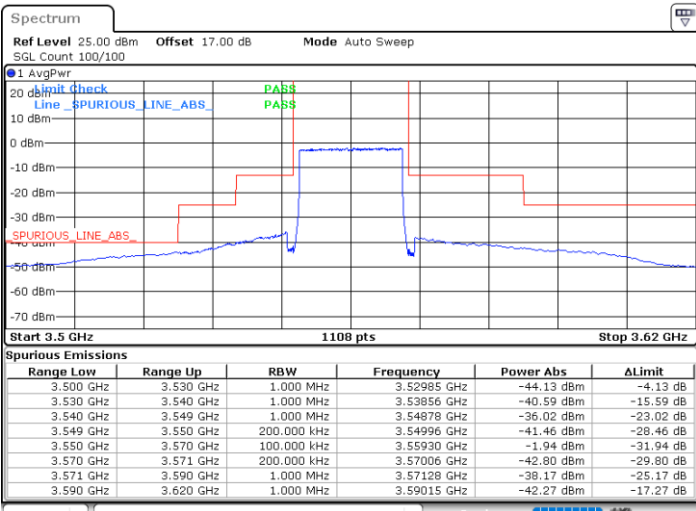

Middle Channel / FullIRB

N/A

Date: 21.MAY.2020 21:28:59

LTE Band 48 / 15MHz

64QAM

Highest Channel / 1RB0

Highest Channel / 1RBmax

Date: 21.MAY.2020 21:23:42

Date: 21.MAY.2020 21:47:26

Highest Channel / FullIRB

N/A

Date: 21.MAY.2020 21:35:35

LTE Band 48 / 20MHz

64QAM

Lowest Channel / 1RB0

Lowest Channel / 1RBmax

Date: 21.MAY.2020 22:00:41

Date: 21.MAY.2020 22:12:35

Lowest Channel / FullIRB

N/A

Date: 21.MAY.2020 21:48:47

LTE Band 48 / 20MHz

64QAM

Middle Channel / 1RB0