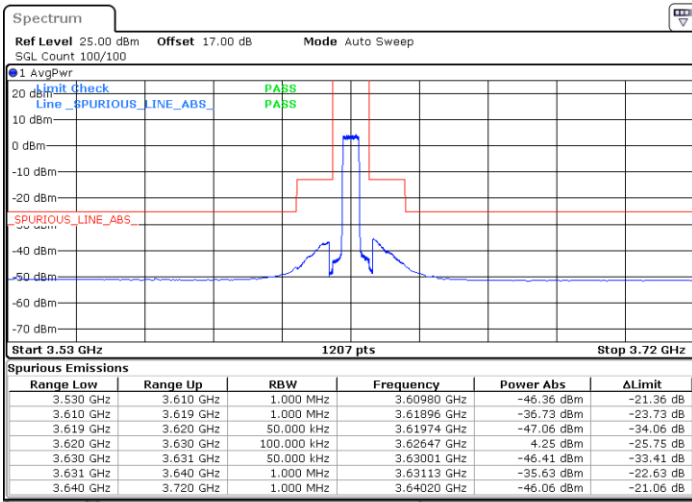

Highest Channel / FullIRB

N/A

Date: 28.MAY.2020 18:44:46

LTE Band 48 / 5MHz

64QAM

Lowest Channel / 1RB0

Lowest Channel / 1RBmax

Date: 21.MAY.2020 20:04:29

Date: 21.MAY.2020 20:28:15

Lowest Channel / FullIRB

N/A

Date: 21.MAY.2020 20:16:22

LTE Band 48 / 5MHz

64QAM

Middle Channel / 1RB0

Middle Channel / 1RBmax

Date: 21.MAY.2020 20:05:48

Date: 21.MAY.2020 20:29:34

Middle Channel / FullIRB

N/A

Date: 22.MAY.2020 00:36:37

LTE Band 48 / 5MHz

64QAM

Highest Channel / 1RB0

Highest Channel / 1RBmax

Date: 21.MAY.2020 20:12:24

Date: 21.MAY.2020 20:36:10

Highest Channel / FullIRB

N/A

Date: 21.MAY.2020 20:24:17

LTE Band 48 / 10MHz

64QAM