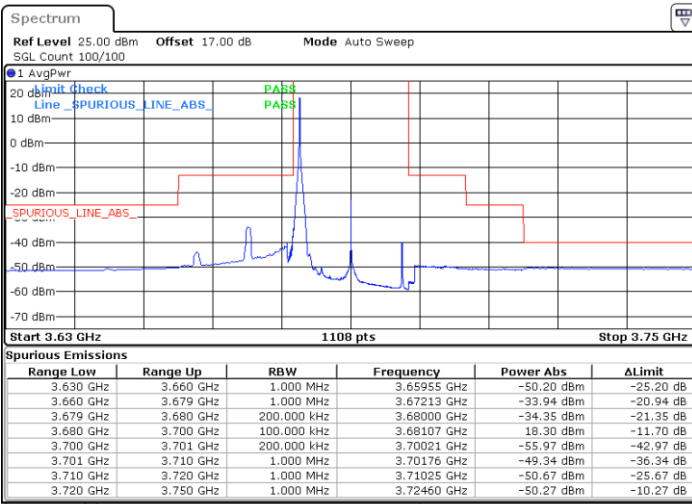

Date: 21.MAY.2020 21:47:26

Highest Channel / FullIRB

N/A

Date: 21.MAY.2020 21:35:35

LTE Band 48 / 20MHz

64QAM

Lowest Channel / 1RB0

Lowest Channel / 1RBmax

Date: 21.MAY.2020 22:00:41

Date: 21.MAY.2020 22:12:35

Lowest Channel / FullIRB

N/A

Date: 21.MAY.2020 21:48:47

LTE Band 48 / 20MHz

64QAM

Middle Channel / 1RB0

Middle Channel / 1RBmax

Date: 21.MAY.2020 22:07:17

Date: 21.MAY.2020 22:19:11

Middle Channel / FullIRB

N/A

Date: 21.MAY.2020 21:55:23

LTE Band 48 / 20MHz

64QAM

Highest Channel / 1RB0

Highest Channel / 1RBmax

Date: 21.MAY.2020 22:08:36

Date: 21.MAY.2020 22:20:30

Highest Channel / FullIRB

N/A

Date: 27.MAY.2020 06:41:08

Conducted Spurious Emission