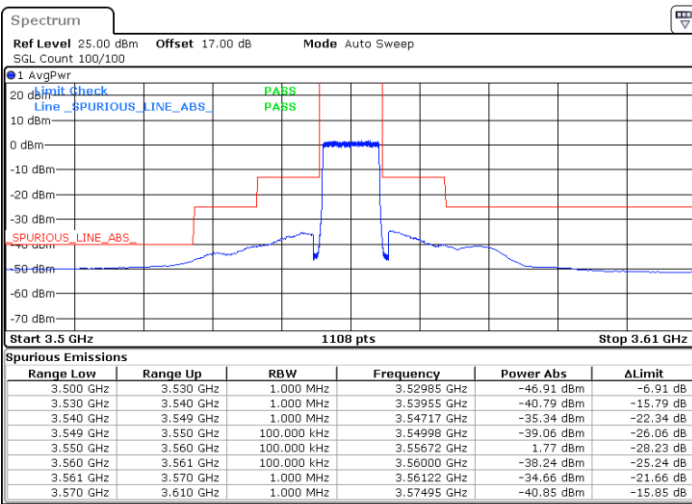

Highest Channel / 1RBmax

Date: 21.MAY.2020 20:12:24

Date: 21.MAY.2020 20:36:10

Highest Channel / FullIRB

N/A

Date: 21.MAY.2020 20:24:17

LTE Band 48 / 10MHz

64QAM

Lowest Channel / 1RB0

Lowest Channel / 1RBmax

Date: 21.MAY.2020 20:37:30

Date: 21.MAY.2020 21:01:16

Lowest Channel / FullIRB

N/A

Date: 21.MAY.2020 20:49:23

LTE Band 48 / 10MHz

LTE Band 48 / 10MHz

64QAM

Highest Channel / 1RB0

Highest Channel / 1RBmax

Date: 21.MAY.2020 20:45:25

Date: 21.MAY.2020 21:09:11

Highest Channel / FullIRB

N/A