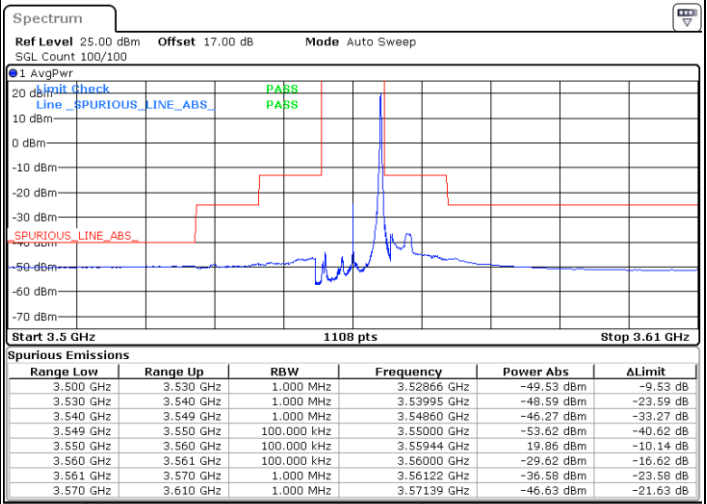

N/A

Date: 21.MAY.2020 20:22:58

LTE Band 48 / 10MHz

16QAM

Lowest Channel / 1RB0

Lowest Channel / 1RBmax

Date: 21.MAY.2020 20:38:49

Date: 21.MAY.2020 21:02:35

Lowest Channel / FullRB

N/A

Date: 21.MAY.2020 20:50:42

LTE Band 48 / 10MHz

16QAM

MiddleChannel / 1RB0

Middle Channel / 1RBmax

Date: 21.MAY.2020 20:42:47