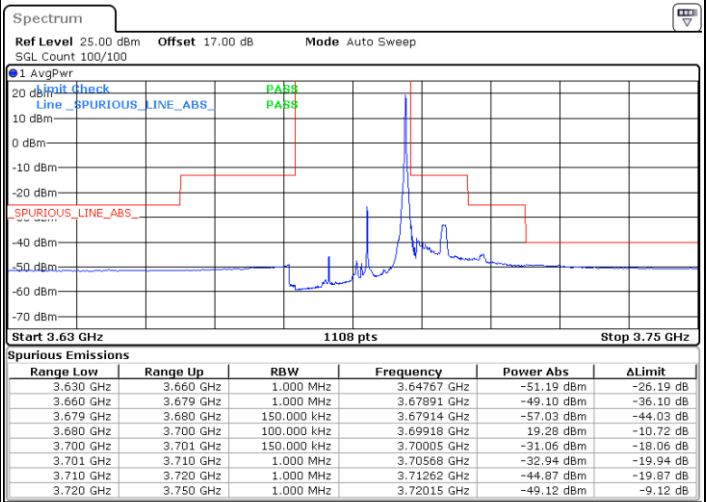

Date: 21.MAY.2020 21:14:29

Lowest Channel / 1RBmax

Date: 21.MAY.2020 21:38:13

Lowest Channel / FullRB

Date: 22.MAY.2020 00:45:45

N/A

LTE Band 48 / 15MHz

16QAM

Middle Channel / 1RB0

Middle Channel / 1RBmax

Date: 21.MAY.2020 21:18:26

Date: 21.MAY.2020 21:42:10

Middle Channel / FullRB

N/A

Date: 21.MAY.2020 21:30:18

LTE Band 48 / 15MHz

16QAM

Highest Channel / 1RB0

Highest Channel / 1RBmax

Date: 21.MAY.2020 21:22:23

Date: 21.MAY.2020 21:46:07

Highest Channel / FullIRB

N/A

Date: 22.MAY.2020 00:56:03