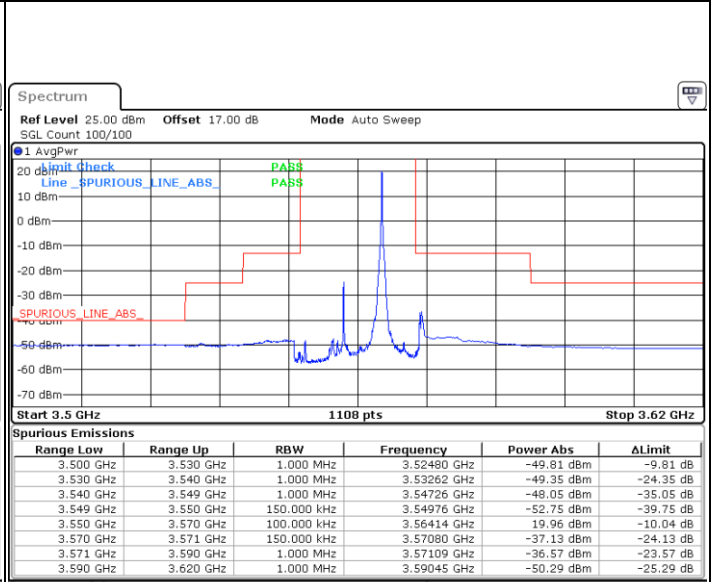

Date: 21.MAY.2020 20:46:44

Date: 21.MAY.2020 21:10:30

Highest Channel / FullIRB

N/A

Date: 21.MAY.2020 20:58:37

LTE Band 48 / 15MHz

16QAM

Lowest Channel / 1RB0

Date: 21.MAY.2020 21:14:29

Lowest Channel / 1RBmax

Date: 21.MAY.2020 21:38:13

Lowest Channel / FullRB

Date: 22.MAY.2020 00:45:45

N/A

LTE Band 48 / 15MHz

16QAM