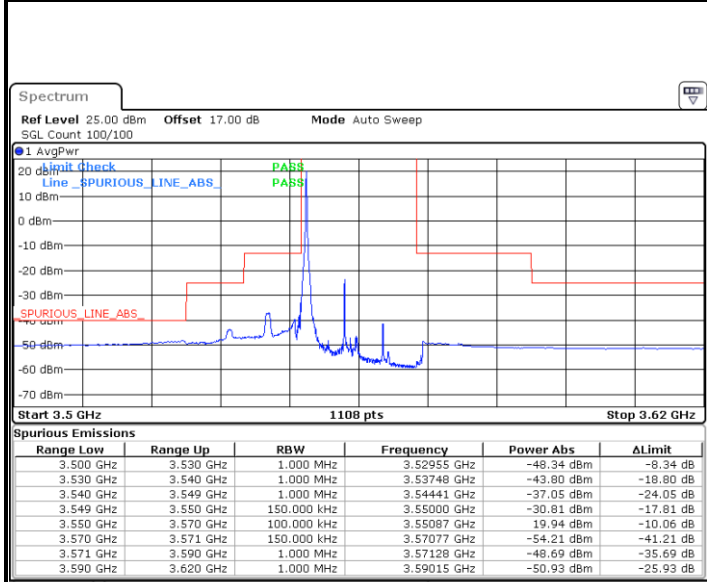

Date: 21.MAY.2020 20:46:44

Date: 21.MAY.2020 21:10:30

Highest Channel / FullIRB

N/A

Date: 21.MAY.2020 20:58:37

LTE Band 48 / 15MHz

16QAM

Lowest Channel / 1RB0

Date: 21.MAY.2020 21:14:29

Lowest Channel / 1RBmax

Date: 21.MAY.2020 21:38:13

Lowest Channel / FullRB

Date: 22.MAY.2020 00:45:45

N/A

LTE Band 48 / 15MHz

16QAM