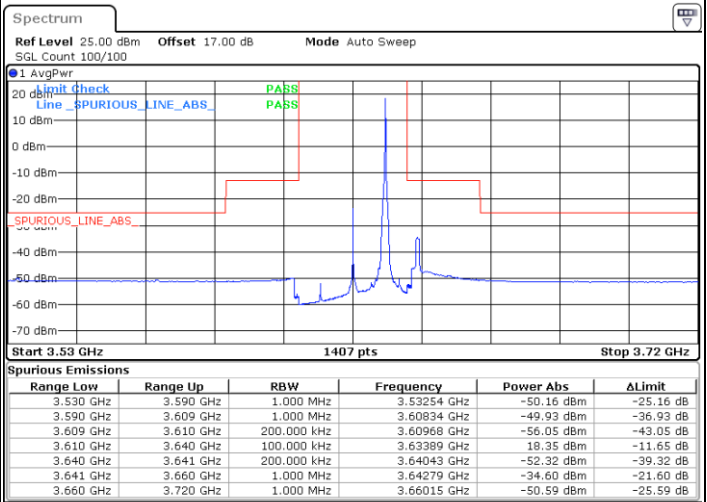

Date: 21.MAY.2020 21:47:26

Highest Channel / FullIRB

N/A

Date: 21.MAY.2020 21:35:35

LTE Band 48 / 20MHz

64QAM

Lowest Channel / 1RB0

Lowest Channel / 1RBmax

Date: 21.MAY.2020 22:00:41

Date: 21.MAY.2020 22:12:35

Lowest Channel / FullIRB

N/A

Date: 21.MAY.2020 21:48:47

LTE Band 48 / 20MHz

64QAM

Middle Channel / 1RB0

Middle Channel / 1RBmax

Date: 21.MAY.2020 22:07:17

Date: 21.MAY.2020 22:19:11

Middle Channel / FullIRB

N/A

Date: 21.MAY.2020 21:55:23

LTE Band 48 / 20MHz

64QAM