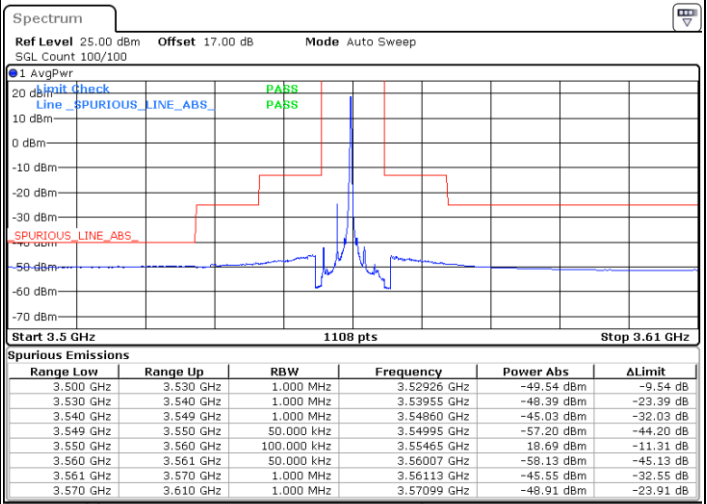

N/A

Date: 21.MAY.2020 21:54:04

LTE Band 48 / 20MHz

16QAM

Highest Channel / 1RB0

Highest Channel / 1RBmax

Date: 21.MAY.2020 22:09:55

Date: 21.MAY.2020 22:21:49

Highest Channel / FullIRB

N/A

Date: 28.MAY.2020 18:44:46

LTE Band 48 / 5MHz

64QAM

Lowest Channel / 1RB0

Lowest Channel / 1RBmax

Date: 21.MAY.2020 20:04:29

Date: 21.MAY.2020 20:28:15

Lowest Channel / FullIRB

N/A

Date: 21.MAY.2020 20:16:22

LTE Band 48 / 5MHz

64QAM

Middle Channel / 1RB0

Middle Channel / 1RBmax