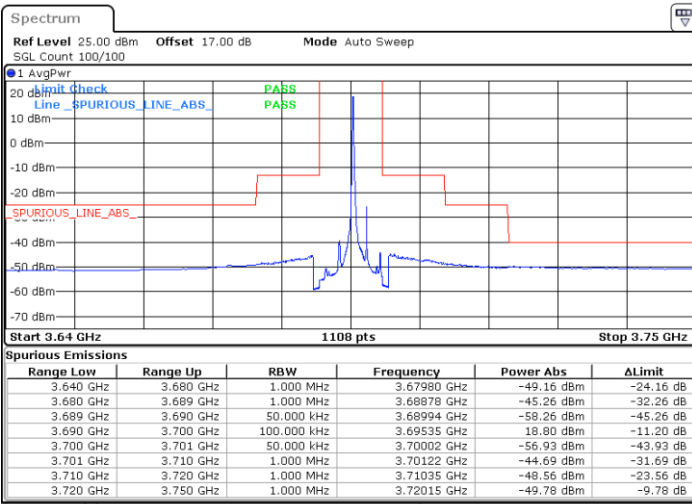

Date: 21.MAY.2020 20:28:15

Lowest Channel / FullIRB

N/A

Date: 21.MAY.2020 20:16:22

LTE Band 48 / 5MHz

64QAM

Middle Channel / 1RB0

Middle Channel / 1RBmax

Date: 21.MAY.2020 20:05:48

Date: 21.MAY.2020 20:29:34

Middle Channel / FullIRB

N/A

Date: 22.MAY.2020 00:36:37

LTE Band 48 / 5MHz

64QAM

Highest Channel / 1RB0

Highest Channel / 1RBmax

Date: 21.MAY.2020 20:12:24

Date: 21.MAY.2020 20:36:10

Highest Channel / FullIRB

N/A

Date: 21.MAY.2020 20:24:17

LTE Band 48 / 10MHz

64QAM

Lowest Channel / 1RB0

Lowest Channel / 1RBmax

Date: 21.MAY.2020 20:37:30

Date: 21.MAY.2020 21:01:16

Lowest Channel / FullIRB

N/A

Date: 21.MAY.2020 20:49:23

LTE Band 48 / 10MHz