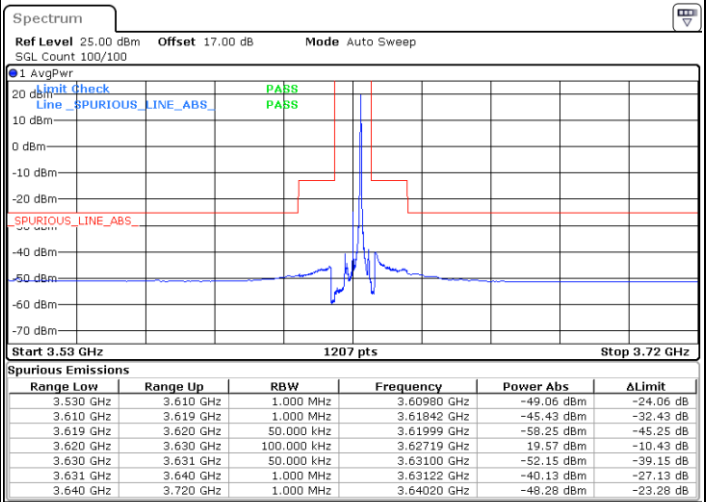

LTE Band 48 / 5MHz

16QAM

Middle Channel / 1RB0

Middle Channel / 1RBmax

Date: 21.MAY.2020 20:07:07

Date: 21.MAY.2020 20:30:53

Middle Channel / FullIRB

N/A

Date: 22.MAY.2020 00:33:22

LTE Band 48 / 5MHz

16QAM

Highest Channel / 1RB0

Highest Channel / 1RBmax

Date: 21.MAY.2020 20:11:05

Date: 21.MAY.2020 20:34:51

Highest Channel / FullIRB