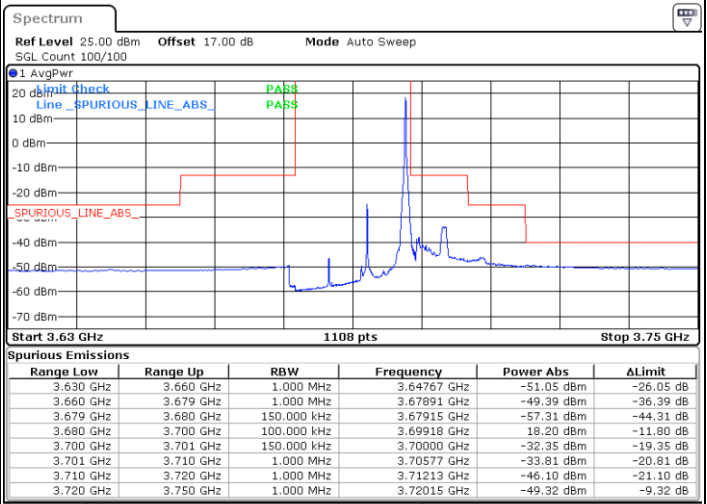

Middle Channel / FullIRB

N/A

Date: 21.MAY.2020 21:28:59

LTE Band 48 / 15MHz

64QAM

Highest Channel / 1RB0

Highest Channel / 1RBmax

Date: 21.MAY.2020 21:23:42

Date: 21.MAY.2020 21:47:26

Highest Channel / FullIRB

N/A

Date: 21.MAY.2020 21:35:35

LTE Band 48 / 20MHz

64QAM

Lowest Channel / 1RB0

Lowest Channel / 1RBmax

Date: 21.MAY.2020 22:00:41

Date: 21.MAY.2020 22:12:35

Lowest Channel / FullIRB

N/A

Date: 21.MAY.2020 21:48:47

LTE Band 48 / 20MHz

64QAM

Middle Channel / 1RB0