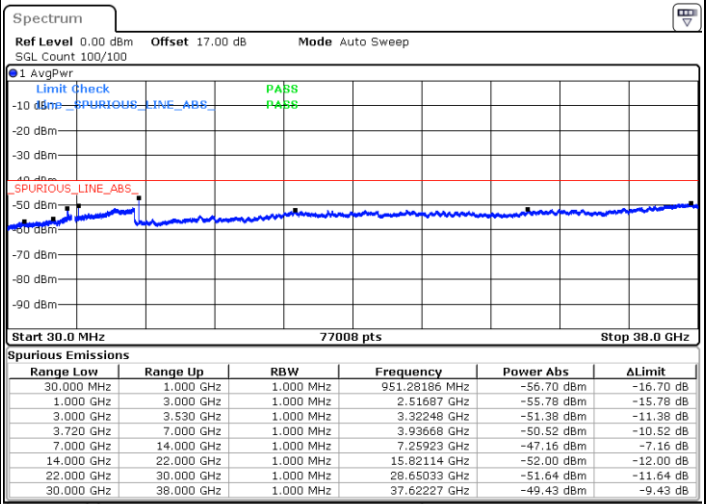

N/A

Date: 21.MAY.2020 22:40:21

LTE Band 48 / 10MHz

QPSK

Lowest Channel / 1RB0

Lowest Channel / 1RBmax

Date: 21.MAY.2020 22:55:27

Date: 21.MAY.2020 23:14:49

Lowest Channel / FullIRB

N/A

Date: 21.MAY.2020 23:05:08

LTE Band 48 / 10MHz

QPSK

Middle Channel / 1RB0

Middle Channel / 1RBmax

Date: 21.MAY.2020 22:56:31