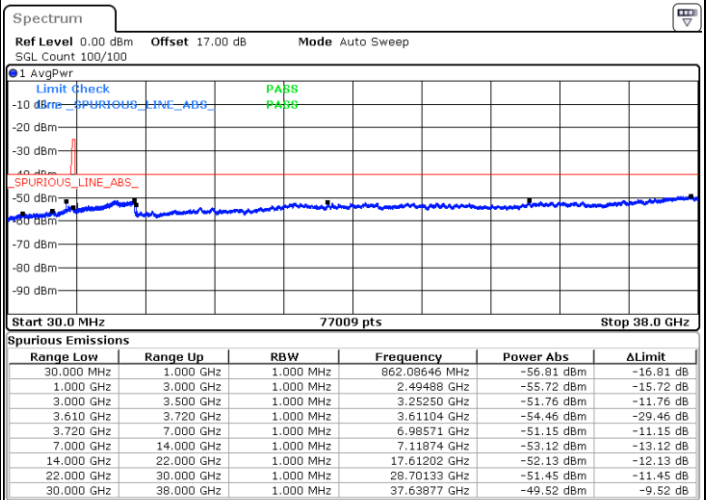

Date: 21.MAY.2020 22:39:17

LTE Band 48 / 5MHz

QPSK

Highest Channel / 1RB0

Highest Channel / 1RBmax

Date: 21.MAY.2020 22:30:40

Date: 21.MAY.2020 22:50:02

Highest Channel / FullIRB

N/A

Date: 21.MAY.2020 22:40:21

LTE Band 48 / 10MHz

QPSK

Lowest Channel / 1RB0

Lowest Channel / 1RBmax

Date: 21.MAY.2020 22:55:27

Date: 21.MAY.2020 23:14:49

Lowest Channel / FullIRB

N/A

Date: 21.MAY.2020 23:05:08

LTE Band 48 / 10MHz

QPSK

Middle Channel / 1RB0

Middle Channel / 1RBmax

Date: 21.MAY.2020 22:56:31