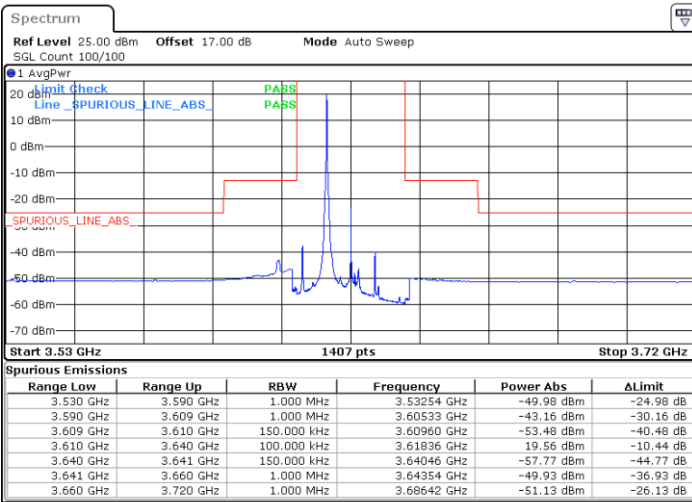

Date: 21.MAY.2020 21:14:29

Lowest Channel / 1RBmax

Date: 21.MAY.2020 21:38:13

Lowest Channel / FullRB

Date: 22.MAY.2020 00:45:45

N/A

LTE Band 48 / 15MHz

16QAM

Middle Channel / 1RB0

Middle Channel / 1RBmax

Date: 21.MAY.2020 21:18:26

Date: 21.MAY.2020 21:42:10

Middle Channel / FullRB

N/A

Date: 21.MAY.2020 21:30:18

LTE Band 48 / 15MHz