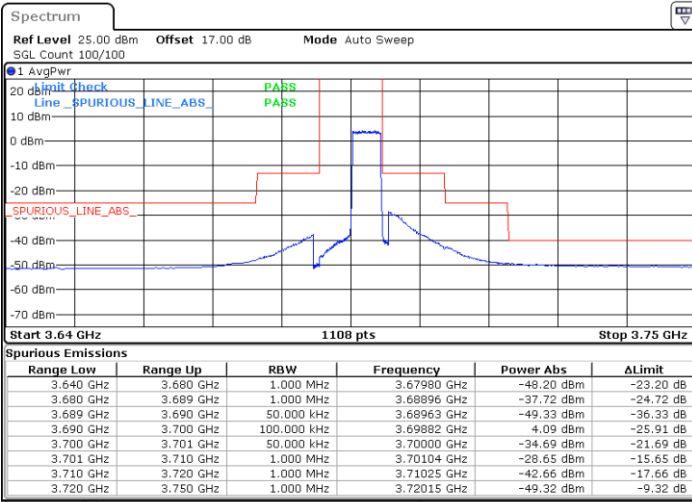

Date: 21.MAY.2020 20:05:48

Date: 21.MAY.2020 20:29:34

Middle Channel / FullIRB

N/A

Date: 22.MAY.2020 00:36:37

LTE Band 48 / 5MHz

64QAM

Highest Channel / 1RB0

Highest Channel / 1RBmax

Date: 21.MAY.2020 20:12:24

Date: 21.MAY.2020 20:36:10

Highest Channel / FullIRB

N/A

Date: 21.MAY.2020 20:24:17

LTE Band 48 / 10MHz

64QAM

Lowest Channel / 1RB0

Lowest Channel / 1RBmax

Date: 21.MAY.2020 20:37:30

Date: 21.MAY.2020 21:01:16

Lowest Channel / FullIRB

N/A

Date: 21.MAY.2020 20:49:23

LTE Band 48 / 10MHz