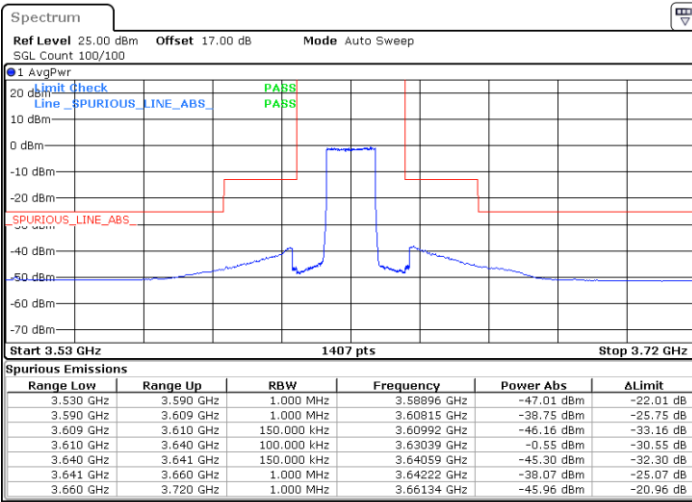

Date: 21.MAY.2020 20:57:18

LTE Band 48 / 15MHz

64QAM

Lowest Channel / 1RB0

Lowest Channel / 1RBmax

Date: 21.MAY.2020 21:15:48

Date: 21.MAY.2020 21:39:33

Lowest Channel / FullRB

N/A

Date: 22.MAY.2020 00:46:54

LTE Band 48 / 15MHz

64QAM

Middle Channel / 1RB0

Middle Channel / 1RBmax

Date: 21.MAY.2020 21:17:07

Date: 21.MAY.2020 21:40:52

Middle Channel / FullIRB

N/A

Date: 21.MAY.2020 21:28:59

LTE Band 48 / 15MHz

64QAM

Highest Channel / 1RB0

Highest Channel / 1RBmax

Date: 21.MAY.2020 21:23:42

Date: 21.MAY.2020 21:47:26

Highest Channel / FullIRB

N/A

Date: 21.MAY.2020 21:35:35

LTE Band 48 / 20MHz

64QAM

Lowest Channel / 1RB0

Lowest Channel / 1RBmax