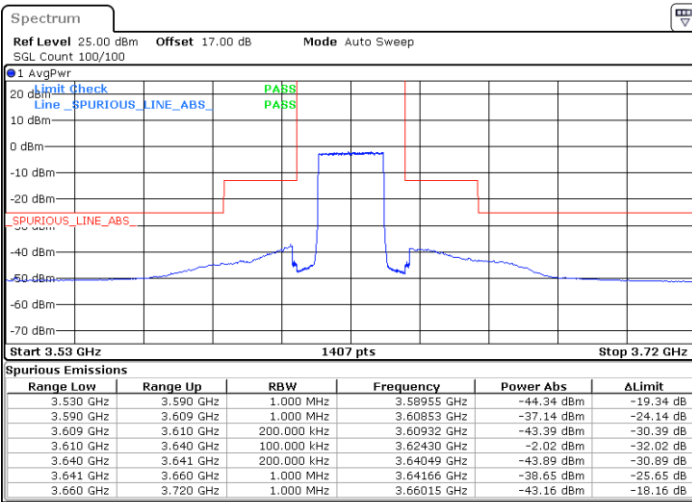

Date: 21.MAY.2020 21:47:26

Highest Channel / FullIRB

N/A

Date: 21.MAY.2020 21:35:35

LTE Band 48 / 20MHz

64QAM

Lowest Channel / 1RB0

Lowest Channel / 1RBmax

Date: 21.MAY.2020 22:00:41

Date: 21.MAY.2020 22:12:35

Lowest Channel / FullIRB

N/A

Date: 21.MAY.2020 21:48:47

LTE Band 48 / 20MHz

64QAM

Middle Channel / 1RB0

Middle Channel / 1RBmax

Date: 21.MAY.2020 22:07:17

Date: 21.MAY.2020 22:19:11

Middle Channel / FullIRB

N/A

Date: 21.MAY.2020 21:55:23

LTE Band 48 / 20MHz

64QAM

Highest Channel / 1RB0

Highest Channel / 1RBmax

Date: 21.MAY.2020 22:08:36

Date: 21.MAY.2020 22:20:30

Highest Channel / FullIRB

N/A

Date: 27.MAY.2020 06:41:08

Conducted Spurious Emission