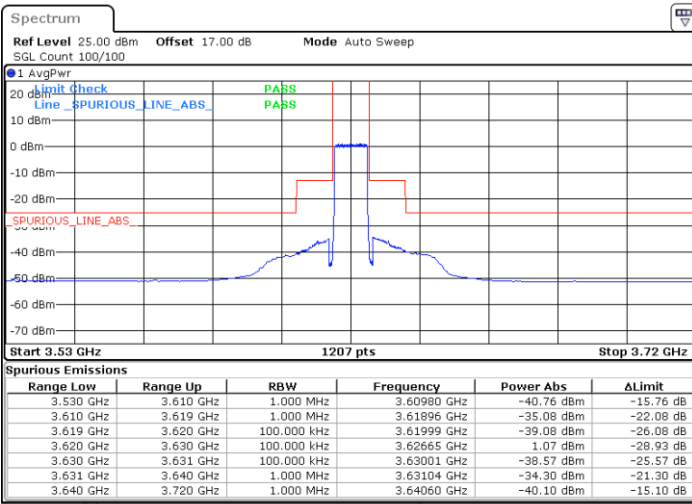

Lowest Channel / 1RB0

Lowest Channel / 1RBmax

Date: 21.MAY.2020 20:37:30

Date: 21.MAY.2020 21:01:16

Lowest Channel / FullIRB

N/A

Date: 21.MAY.2020 20:49:23

LTE Band 48 / 10MHz

64QAM

MiddleChannel / 1RB0

Middle Channel / 1RBmax

Date: 21.MAY.2020 20:44:06

Date: 21.MAY.2020 21:07:52

Middle Channel / FullIRB

N/A

Date: 21.MAY.2020 20:55:59

LTE Band 48 / 10MHz

64QAM

Highest Channel / 1RB0

Highest Channel / 1RBmax

Date: 21.MAY.2020 20:45:25

Date: 21.MAY.2020 21:09:11

Highest Channel / FullIRB

N/A