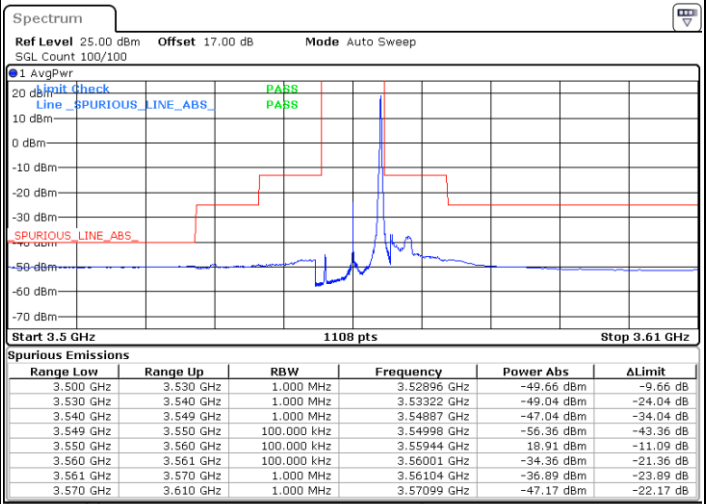

Date: 21.MAY.2020 20:05:48

Date: 21.MAY.2020 20:29:34

Middle Channel / FullIRB

N/A

Date: 22.MAY.2020 00:36:37

LTE Band 48 / 5MHz

64QAM

Highest Channel / 1RB0

Highest Channel / 1RBmax

Date: 21.MAY.2020 20:12:24

Date: 21.MAY.2020 20:36:10

Highest Channel / FullIRB

N/A

Date: 21.MAY.2020 20:24:17

LTE Band 48 / 10MHz

64QAM

Lowest Channel / 1RB0

Lowest Channel / 1RBmax

Date: 21.MAY.2020 20:37:30

Date: 21.MAY.2020 21:01:16

Lowest Channel / FullIRB

N/A

Date: 21.MAY.2020 20:49:23

LTE Band 48 / 10MHz