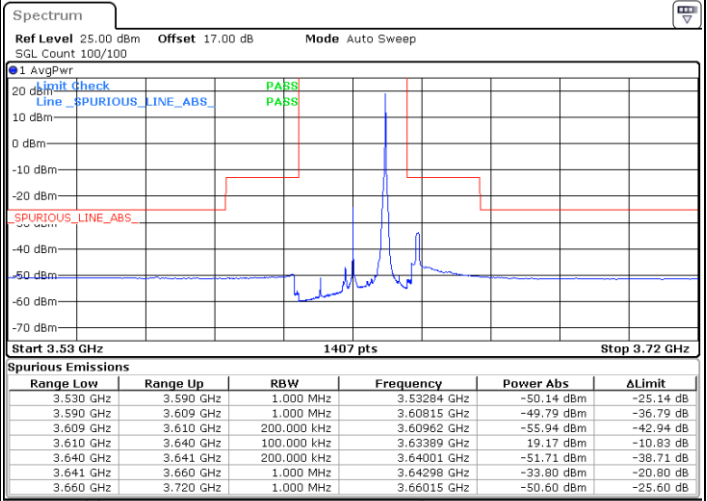

LTE Band 48 / 20MHz

16QAM

Lowest Channel / 1RB0

Lowest Channel / 1RBmax

Date: 21.MAY.2020 22:02:01

Date: 21.MAY.2020 22:13:55

Lowest Channel / FullIRB

N/A

Date: 21.MAY.2020 21:50:07

LTE Band 48 / 20MHz

16QAM

Middle Channel / 1RB0

Middle Channel / 1RBmax

Date: 21.MAY.2020 22:05:58

Date: 21.MAY.2020 22:17:52

Middle Channel / FullIRB

N/A

Date: 21.MAY.2020 21:54:04

LTE Band 48 / 20MHz

16QAM

Highest Channel / 1RB0

Highest Channel / 1RBmax

Date: 21.MAY.2020 22:09:55

Date: 21.MAY.2020 22:21:49

Highest Channel / FullIRB

N/A

Date: 28.MAY.2020 18:44:46

LTE Band 48 / 5MHz

64QAM

Lowest Channel / 1RB0

Lowest Channel / 1RBmax

Date: 21.MAY.2020 20:04:29