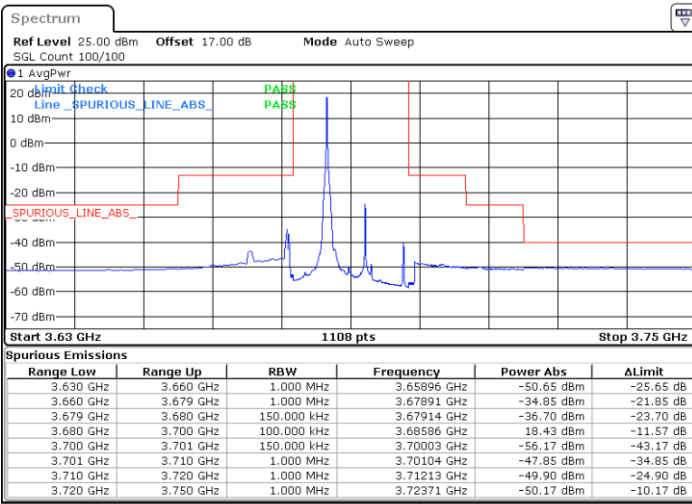

Middle Channel / FullIRB

N/A

Date: 21.MAY.2020 21:28:59

LTE Band 48 / 15MHz

64QAM

Highest Channel / 1RB0

Highest Channel / 1RBmax

Date: 21.MAY.2020 21:23:42

Date: 21.MAY.2020 21:47:26

Highest Channel / FullIRB

N/A

Date: 21.MAY.2020 21:35:35

LTE Band 48 / 20MHz

64QAM

Lowest Channel / 1RB0

Lowest Channel / 1RBmax

Date: 21.MAY.2020 22:00:41

Date: 21.MAY.2020 22:12:35

Lowest Channel / FullIRB

N/A

Date: 21.MAY.2020 21:48:47

LTE Band 48 / 20MHz

64QAM

Middle Channel / 1RB0