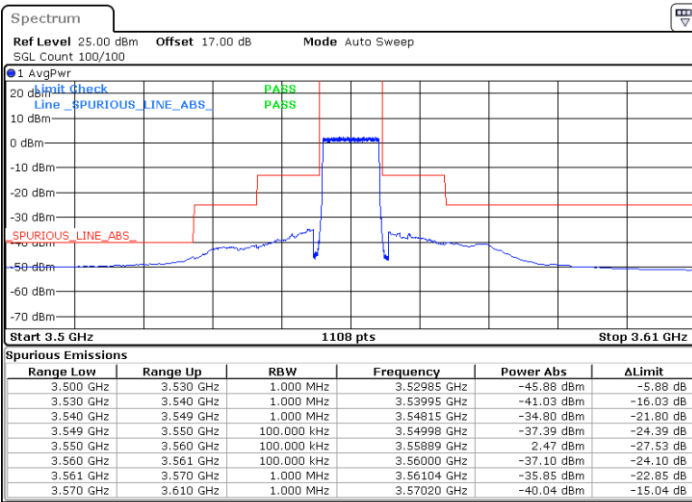

Date: 22.MAY.2020 00:33:22

LTE Band 48 / 5MHz

16QAM

Highest Channel / 1RB0

Highest Channel / 1RBmax

Date: 21.MAY.2020 20:11:05

Date: 21.MAY.2020 20:34:51

Highest Channel / FullIRB

N/A

Date: 21.MAY.2020 20:22:58

LTE Band 48 / 10MHz

16QAM

Lowest Channel / 1RB0

Lowest Channel / 1RBmax

Date: 21.MAY.2020 20:38:49

Date: 21.MAY.2020 21:02:35

Lowest Channel / FullRB

N/A

Date: 21.MAY.2020 20:50:42

LTE Band 48 / 10MHz

16QAM

MiddleChannel / 1RB0

Middle Channel / 1RBmax

Date: 21.MAY.2020 20:42:47