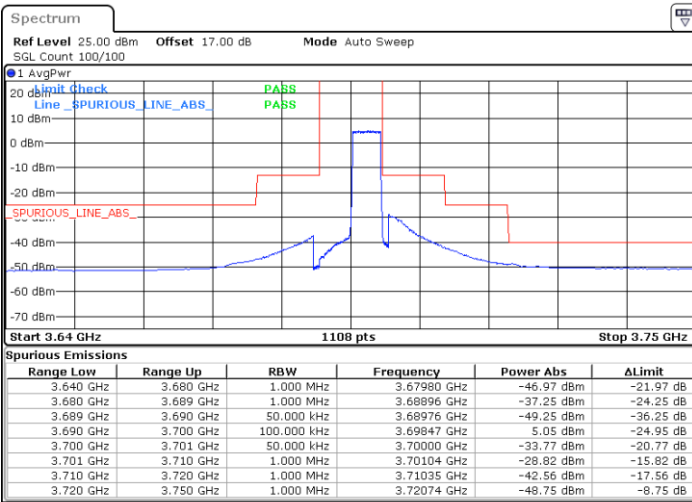

Date: 22.MAY.2020 00:33:22

LTE Band 48 / 5MHz

16QAM

Highest Channel / 1RB0

Highest Channel / 1RBmax

Date: 21.MAY.2020 20:11:05

Date: 21.MAY.2020 20:34:51

Highest Channel / FullIRB

N/A

Date: 21.MAY.2020 20:22:58

LTE Band 48 / 10MHz

16QAM

Lowest Channel / 1RB0

Lowest Channel / 1RBmax

Date: 21.MAY.2020 20:38:49

Date: 21.MAY.2020 21:02:35