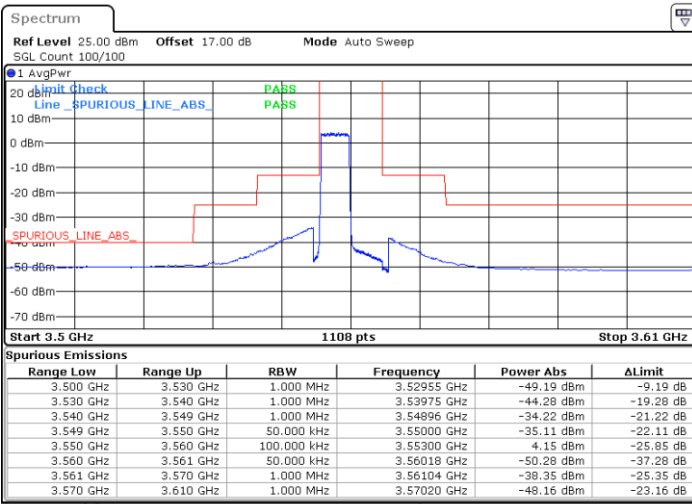

N/A

Date: 21.MAY.2020 21:54:04

LTE Band 48 / 20MHz

16QAM

Highest Channel / 1RB0

Highest Channel / 1RBmax

Date: 21.MAY.2020 22:09:55

Date: 21.MAY.2020 22:21:49

Highest Channel / FullIRB

N/A

Date: 28.MAY.2020 18:44:46

LTE Band 48 / 5MHz

64QAM

Lowest Channel / 1RB0

Lowest Channel / 1RBmax

Date: 21.MAY.2020 20:04:29

Date: 21.MAY.2020 20:28:15

Lowest Channel / FullIRB

N/A

Date: 21.MAY.2020 20:16:22

LTE Band 48 / 5MHz

64QAM

Middle Channel / 1RB0

Middle Channel / 1RBmax