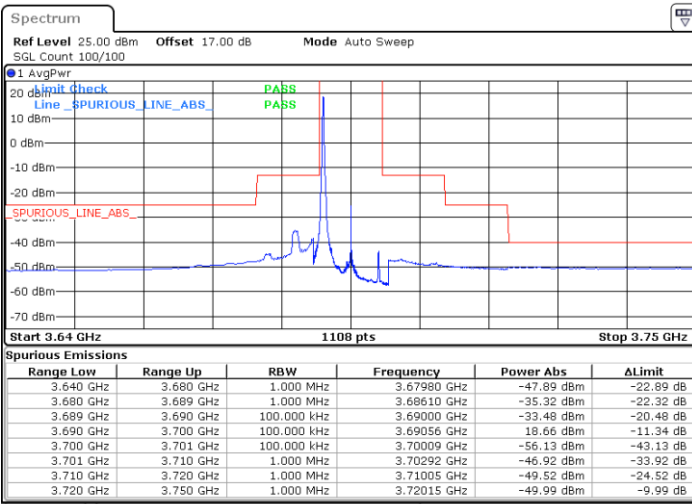

Lowest Channel / 1RB0

Lowest Channel / 1RBmax

Date: 21.MAY.2020 20:37:30

Date: 21.MAY.2020 21:01:16

Lowest Channel / FullIRB

N/A

Date: 21.MAY.2020 20:49:23

LTE Band 48 / 10MHz

64QAM

MiddleChannel / 1RB0

Middle Channel / 1RBmax

Date: 21.MAY.2020 20:44:06

Date: 21.MAY.2020 21:07:52

Middle Channel / FullIRB

N/A

Date: 21.MAY.2020 20:55:59

LTE Band 48 / 10MHz

64QAM

Highest Channel / 1RB0

Highest Channel / 1RBmax

Date: 21.MAY.2020 20:45:25

Date: 21.MAY.2020 21:09:11

Highest Channel / FullIRB

N/A