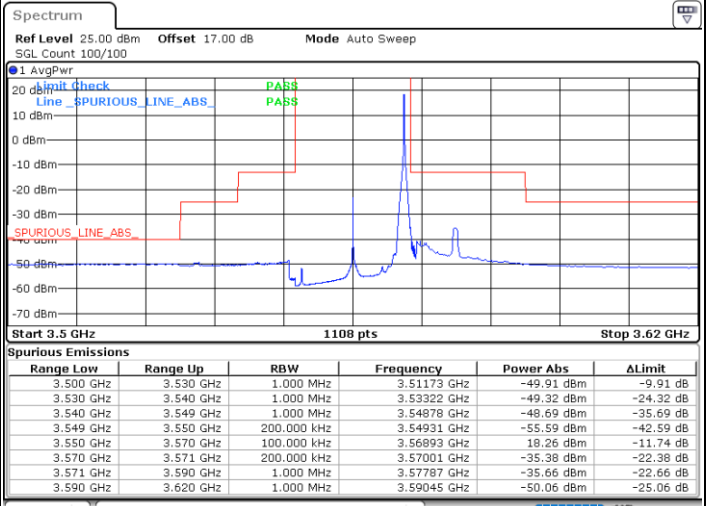

Middle Channel / FullIRB

N/A

Date: 21.MAY.2020 21:28:59

LTE Band 48 / 15MHz

64QAM

Highest Channel / 1RB0

Highest Channel / 1RBmax

Date: 21.MAY.2020 21:23:42

Date: 21.MAY.2020 21:47:26

Highest Channel / FullIRB

N/A

Date: 21.MAY.2020 21:35:35

LTE Band 48 / 20MHz

64QAM

Lowest Channel / 1RB0

Lowest Channel / 1RBmax

Date: 21.MAY.2020 22:00:41

Date: 21.MAY.2020 22:12:35

Lowest Channel / FullIRB

N/A

Date: 21.MAY.2020 21:48:47

LTE Band 48 / 20MHz

64QAM

Middle Channel / 1RB0