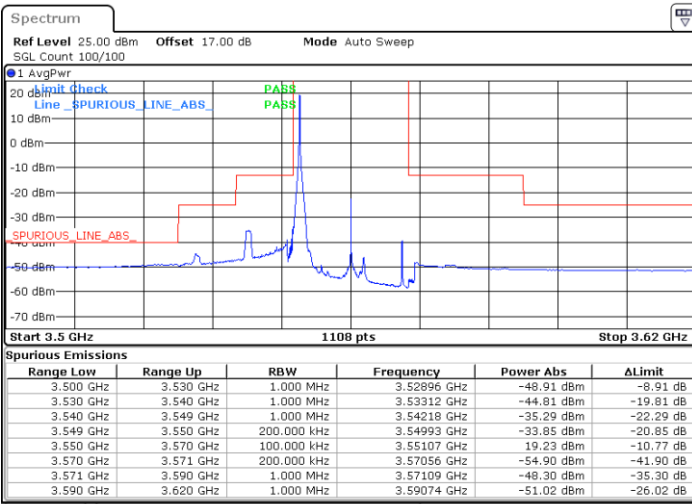

16QAM

Highest Channel / 1RB0

Highest Channel / 1RBmax

Date: 21.MAY.2020 21:22:23

Date: 21.MAY.2020 21:46:07

Highest Channel / FullIRB

N/A

Date: 22.MAY.2020 00:56:03

LTE Band 48 / 20MHz

16QAM

Lowest Channel / 1RB0

Lowest Channel / 1RBmax

Date: 21.MAY.2020 22:02:01

Date: 21.MAY.2020 22:13:55

Lowest Channel / FullIRB

N/A