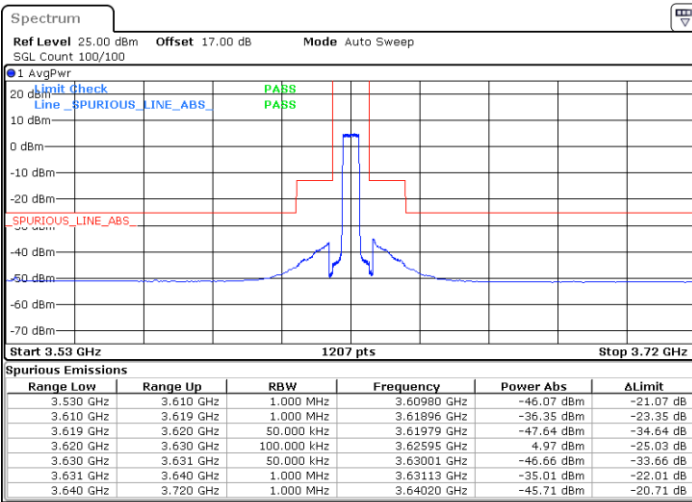

LTE Band 48 / 5MHz

16QAM

Middle Channel / 1RB0

Middle Channel / 1RBmax

Date: 21.MAY.2020 20:07:07

Date: 21.MAY.2020 20:30:53

Middle Channel / FullIRB

N/A

Date: 22.MAY.2020 00:33:22

LTE Band 48 / 5MHz

16QAM

Highest Channel / 1RB0

Highest Channel / 1RBmax

Date: 21.MAY.2020 20:11:05

Date: 21.MAY.2020 20:34:51

Highest Channel / FullIRB