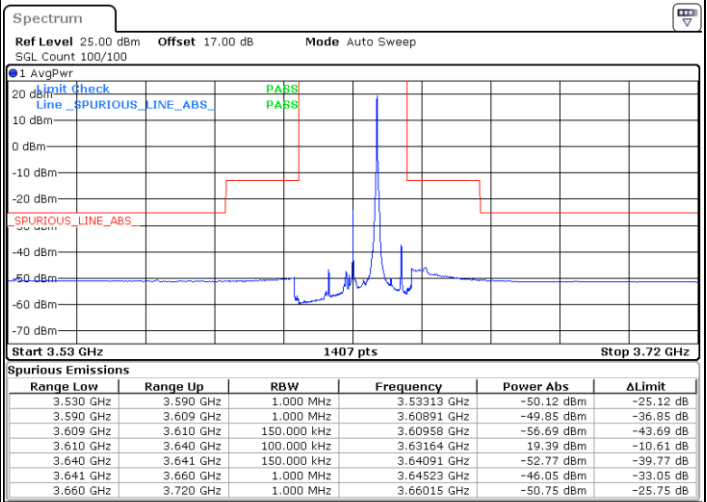

Date: 21.MAY.2020 20:46:44

Date: 21.MAY.2020 21:10:30

Highest Channel / FullIRB

N/A

Date: 21.MAY.2020 20:58:37

LTE Band 48 / 15MHz

16QAM

Lowest Channel / 1RB0

Date: 21.MAY.2020 21:14:29

Lowest Channel / 1RBmax

Date: 21.MAY.2020 21:38:13

Lowest Channel / FullRB

Date: 22.MAY.2020 00:45:45

N/A

LTE Band 48 / 15MHz

16QAM

Middle Channel / 1RB0

Middle Channel / 1RBmax

Date: 21.MAY.2020 21:18:26

Date: 21.MAY.2020 21:42:10

Middle Channel / FullRB

N/A

Date: 21.MAY.2020 21:30:18

LTE Band 48 / 15MHz