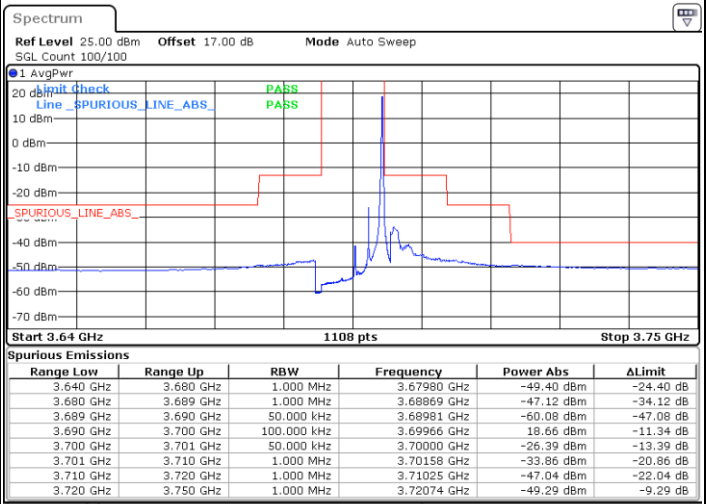

Date: 21.MAY.2020 20:28:15

Lowest Channel / FullIRB

N/A

Date: 21.MAY.2020 20:16:22

LTE Band 48 / 5MHz

64QAM

Middle Channel / 1RB0

Middle Channel / 1RBmax

Date: 21.MAY.2020 20:05:48

Date: 21.MAY.2020 20:29:34

Middle Channel / FullIRB

N/A

Date: 22.MAY.2020 00:36:37

LTE Band 48 / 5MHz

64QAM

Highest Channel / 1RB0

Highest Channel / 1RBmax

Date: 21.MAY.2020 20:12:24

Date: 21.MAY.2020 20:36:10

Highest Channel / FullIRB

N/A

Date: 21.MAY.2020 20:24:17

LTE Band 48 / 10MHz

64QAM

Lowest Channel / 1RB0

Lowest Channel / 1RBmax

Date: 21.MAY.2020 20:37:30

Date: 21.MAY.2020 21:01:16

Lowest Channel / FullIRB

N/A

Date: 21.MAY.2020 20:49:23

LTE Band 48 / 10MHz