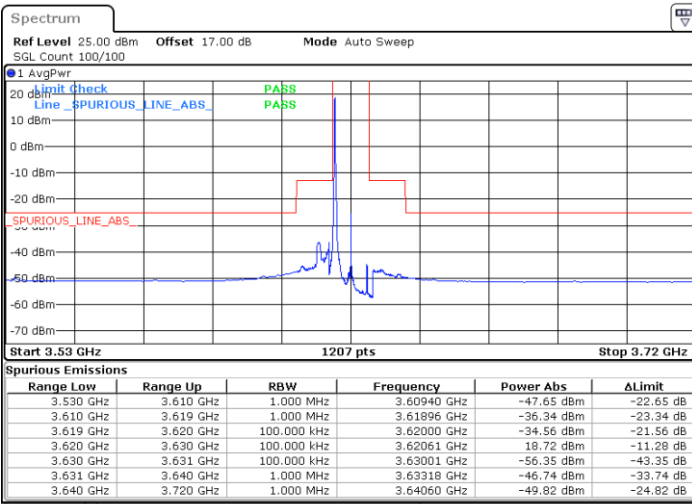

LTE Band 48 / 10MHz

64QAM

MiddleChannel / 1RB0

Middle Channel / 1RBmax

Date: 21.MAY.2020 20:44:06

Date: 21.MAY.2020 21:07:52