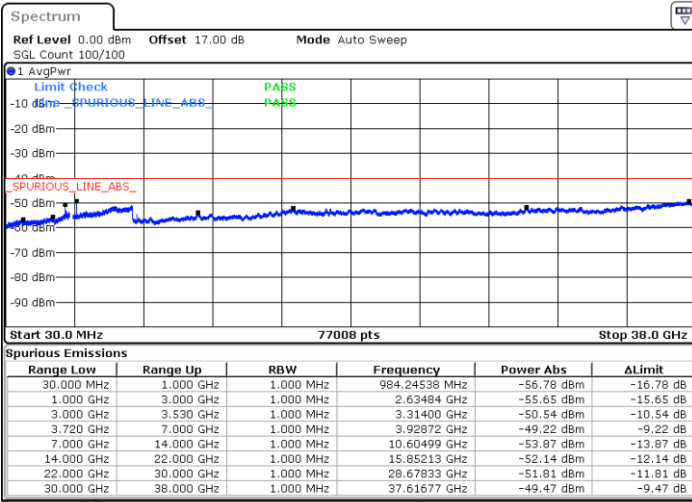

Middle Channel / FullIRB

N/A

Date: 21.MAY.2020 23:06:12