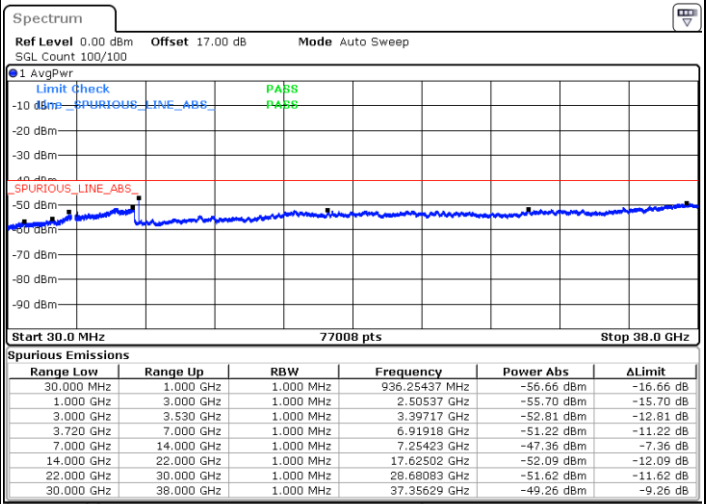

Middle Channel / 1RBmax

Date: 21.MAY.2020 22:07:17

Date: 21.MAY.2020 22:19:11

Middle Channel / FullIRB

N/A

Date: 21.MAY.2020 21:55:23

LTE Band 48 / 20MHz

64QAM

Highest Channel / 1RB0

Highest Channel / 1RBmax

Date: 21.MAY.2020 22:08:36

Date: 21.MAY.2020 22:20:30

Highest Channel / FullIRB

N/A

Date: 27.MAY.2020 06:41:08

Conducted Spurious Emission

LTE Band 48 / 5MHz

QPSK

Middle Channel / 1RB0

Middle Channel / 1RBmax

Date: 21.MAY.2020 22:29:35

Date: 21.MAY.2020 22:48:57

Middle Channel / FullIRB

N/A

Date: 21.MAY.2020 22:39:17

LTE Band 48 / 5MHz

QPSK

Highest Channel / 1RB0

Highest Channel / 1RBmax

Date: 21.MAY.2020 22:30:40

Date: 21.MAY.2020 22:50:02

Highest Channel / FullIRB