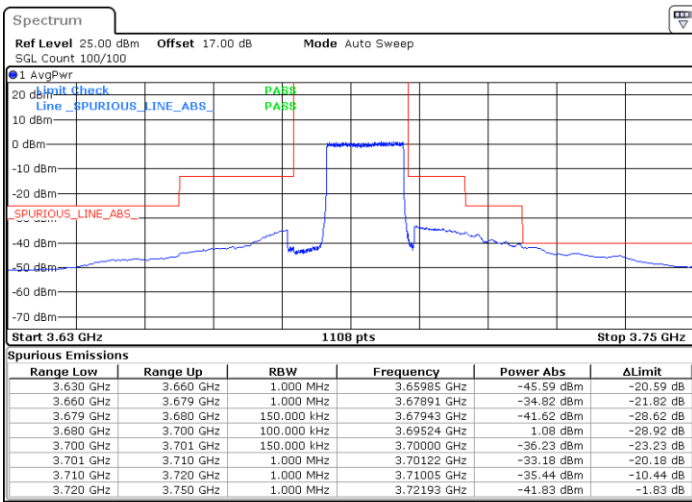

Middle Channel / 1RB0

Middle Channel / 1RBmax

Date: 21.MAY.2020 21:18:26

Date: 21.MAY.2020 21:42:10

Middle Channel / FullRB

N/A

Date: 21.MAY.2020 21:30:18

LTE Band 48 / 15MHz

16QAM

Highest Channel / 1RB0

Highest Channel / 1RBmax

Date: 21.MAY.2020 21:22:23

Date: 21.MAY.2020 21:46:07

Highest Channel / FullIRB

N/A

Date: 22.MAY.2020 00:56:03

LTE Band 48 / 20MHz

16QAM

Lowest Channel / 1RB0

Lowest Channel / 1RBmax

Date: 21.MAY.2020 22:02:01

Date: 21.MAY.2020 22:13:55

Lowest Channel / FullIRB

N/A