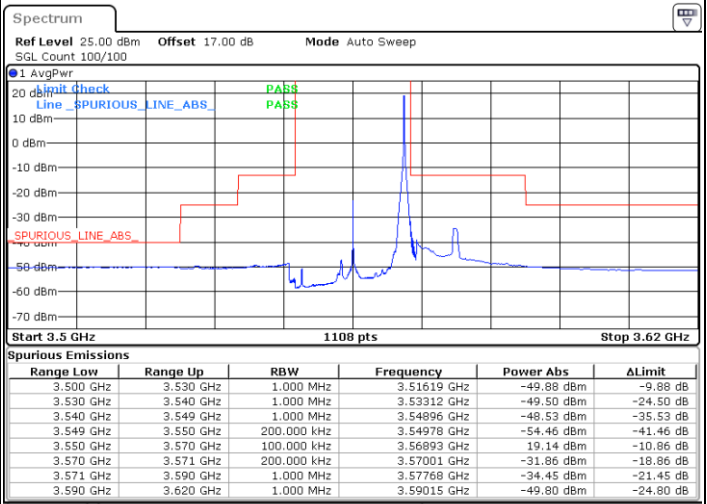

16QAM

Highest Channel / 1RB0

Highest Channel / 1RBmax

Date: 21.MAY.2020 21:22:23

Date: 21.MAY.2020 21:46:07

Highest Channel / FullIRB

N/A

Date: 22.MAY.2020 00:56:03

LTE Band 48 / 20MHz

16QAM

Lowest Channel / 1RB0

Lowest Channel / 1RBmax

Date: 21.MAY.2020 22:02:01

Date: 21.MAY.2020 22:13:55

Lowest Channel / FullIRB

N/A