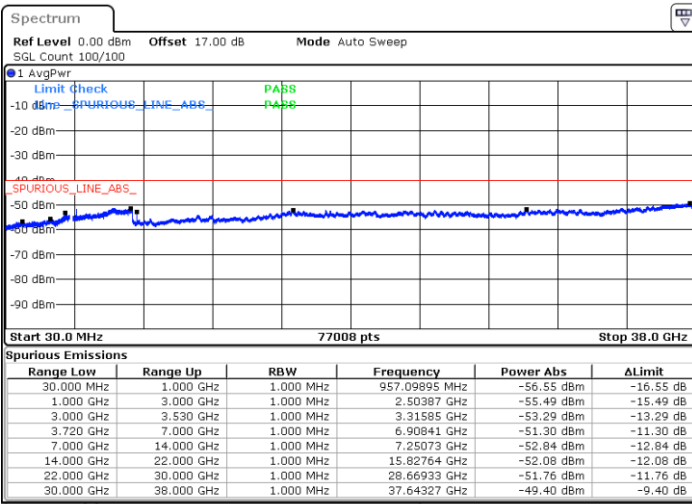

Highest Channel / 1RB0

Highest Channel / 1RBmax

Date: 21.MAY.2020 22:08:36

Date: 21.MAY.2020 22:20:30

Highest Channel / FullIRB

N/A

Date: 27.MAY.2020 06:41:08

Conducted Spurious Emission

LTE Band 48 / 5MHz

QPSK

Middle Channel / 1RB0

Middle Channel / 1RBmax

Date: 21.MAY.2020 22:29:35

Date: 21.MAY.2020 22:48:57

Middle Channel / FullIRB

N/A

Date: 21.MAY.2020 22:39:17

LTE Band 48 / 5MHz

QPSK

Highest Channel / 1RB0

Highest Channel / 1RBmax

Date: 21.MAY.2020 22:30:40

Date: 21.MAY.2020 22:50:02

Highest Channel / FullIRB