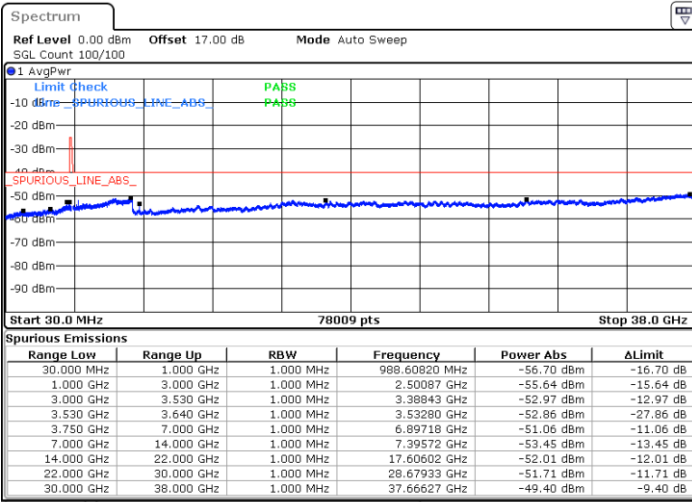

LTE Band 48 / 5MHz

QPSK

Middle Channel / 1RB0

Middle Channel / 1RBmax

Date: 21.MAY.2020 22:29:35

Date: 21.MAY.2020 22:48:57

Middle Channel / FullIRB

N/A

Date: 21.MAY.2020 22:39:17

LTE Band 48 / 5MHz

QPSK

Highest Channel / 1RB0

Highest Channel / 1RBmax

Date: 21.MAY.2020 22:30:40

Date: 21.MAY.2020 22:50:02

Highest Channel / FullIRB

N/A

Date: 21.MAY.2020 22:40:21

LTE Band 48 / 10MHz

QPSK

Lowest Channel / 1RB0

Lowest Channel / 1RBmax

Date: 21.MAY.2020 22:55:27

Date: 21.MAY.2020 23:14:49