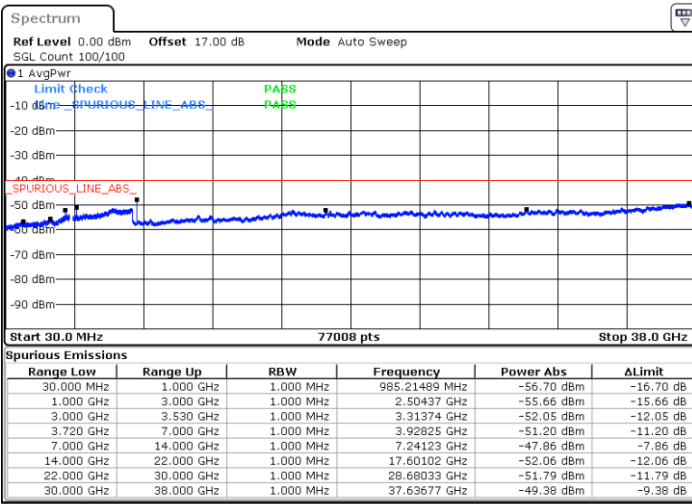

Date: 21.MAY.2020 22:39:17

LTE Band 48 / 5MHz

QPSK

Highest Channel / 1RB0

Highest Channel / 1RBmax

Date: 21.MAY.2020 22:30:40

Date: 21.MAY.2020 22:50:02

Highest Channel / FullIRB

N/A

Date: 21.MAY.2020 22:40:21

LTE Band 48 / 10MHz

QPSK

Lowest Channel / 1RB0

Lowest Channel / 1RBmax

Date: 21.MAY.2020 22:55:27

Date: 21.MAY.2020 23:14:49

Lowest Channel / FullIRB

N/A

Date: 21.MAY.2020 23:05:08

LTE Band 48 / 10MHz

QPSK

Middle Channel / 1RB0

Middle Channel / 1RBmax

Date: 21.MAY.2020 22:56:31