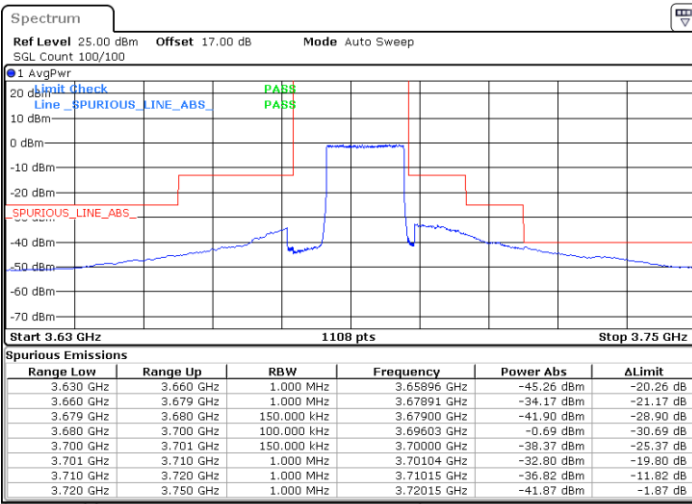

Middle Channel / FullIRB

N/A

Date: 21.MAY.2020 21:28:59

LTE Band 48 / 15MHz

64QAM

Highest Channel / 1RB0

Highest Channel / 1RBmax

Date: 21.MAY.2020 21:23:42

Date: 21.MAY.2020 21:47:26

Highest Channel / FullIRB

N/A

Date: 21.MAY.2020 21:35:35

LTE Band 48 / 20MHz

64QAM

Lowest Channel / 1RB0

Lowest Channel / 1RBmax

Date: 21.MAY.2020 22:00:41

Date: 21.MAY.2020 22:12:35

Lowest Channel / FullIRB

N/A

Date: 21.MAY.2020 21:48:47

LTE Band 48 / 20MHz

64QAM

Middle Channel / 1RB0