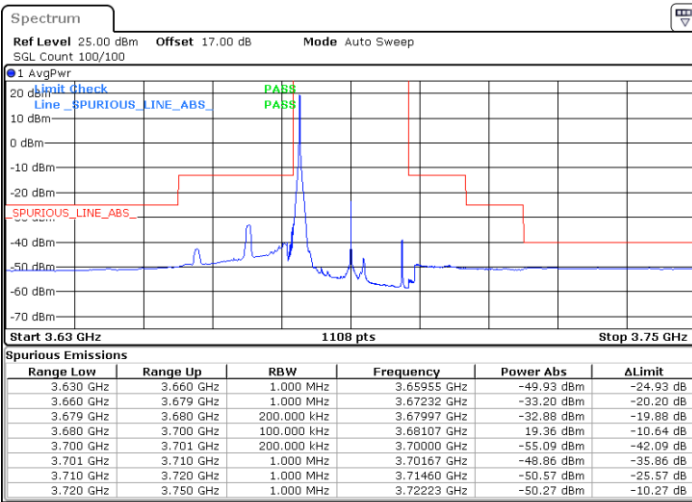

Date: 21.MAY.2020 21:50:07

LTE Band 48 / 20MHz

16QAM

Middle Channel / 1RB0

Middle Channel / 1RBmax

Date: 21.MAY.2020 22:05:58

Date: 21.MAY.2020 22:17:52

Middle Channel / FullIRB

N/A

Date: 21.MAY.2020 21:54:04

LTE Band 48 / 20MHz

16QAM

Highest Channel / 1RB0

Highest Channel / 1RBmax

Date: 21.MAY.2020 22:09:55

Date: 21.MAY.2020 22:21:49

Highest Channel / FullIRB

N/A

Date: 28.MAY.2020 18:44:46

LTE Band 48 / 5MHz

64QAM

Lowest Channel / 1RB0

Lowest Channel / 1RBmax

Date: 21.MAY.2020 20:04:29