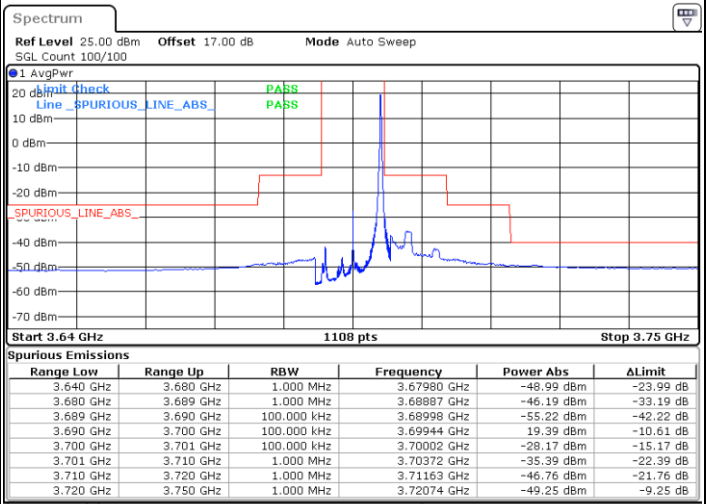

Lowest Channel / FullRB

N/A

Date: 21.MAY.2020 20:50:42

LTE Band 48 / 10MHz

16QAM

MiddleChannel / 1RB0

Middle Channel / 1RBmax

Date: 21.MAY.2020 20:42:47

Date: 21.MAY.2020 21:06:33

Middle Channel / FullIRB

N/A

Date: 21.MAY.2020 20:54:40

LTE Band 48 / 10MHz

16QAM

Highest Channel / 1RB0

Highest Channel / 1RBmax

Date: 21.MAY.2020 20:46:44

Date: 21.MAY.2020 21:10:30

Highest Channel / FullIRB

N/A

Date: 21.MAY.2020 20:58:37

LTE Band 48 / 15MHz

16QAM

Lowest Channel / 1RB0