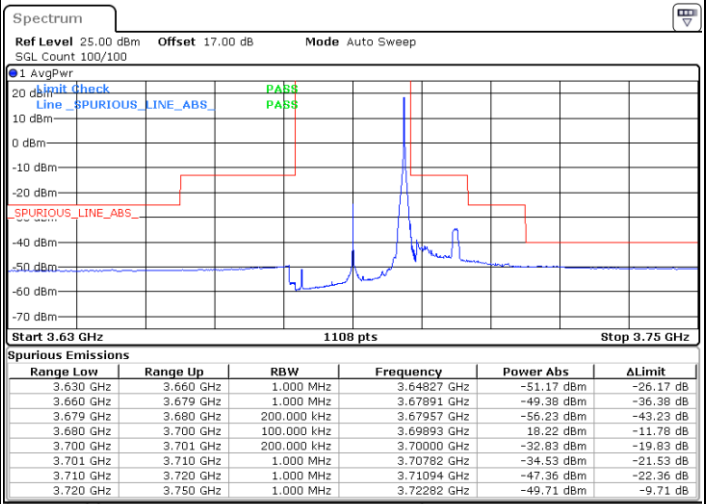

Date: 21.MAY.2020 21:47:26

Highest Channel / FullIRB

N/A

Date: 21.MAY.2020 21:35:35

LTE Band 48 / 20MHz

64QAM

Lowest Channel / 1RB0

Lowest Channel / 1RBmax

Date: 21.MAY.2020 22:00:41

Date: 21.MAY.2020 22:12:35

Lowest Channel / FullIRB

N/A

Date: 21.MAY.2020 21:48:47

LTE Band 48 / 20MHz

64QAM

Middle Channel / 1RB0

Middle Channel / 1RBmax

Date: 21.MAY.2020 22:07:17

Date: 21.MAY.2020 22:19:11

Middle Channel / FullIRB

N/A

Date: 21.MAY.2020 21:55:23

LTE Band 48 / 20MHz

64QAM

Highest Channel / 1RB0

Highest Channel / 1RBmax

Date: 21.MAY.2020 22:08:36

Date: 21.MAY.2020 22:20:30

Highest Channel / FullIRB

N/A

Date: 27.MAY.2020 06:41:08

Conducted Spurious Emission