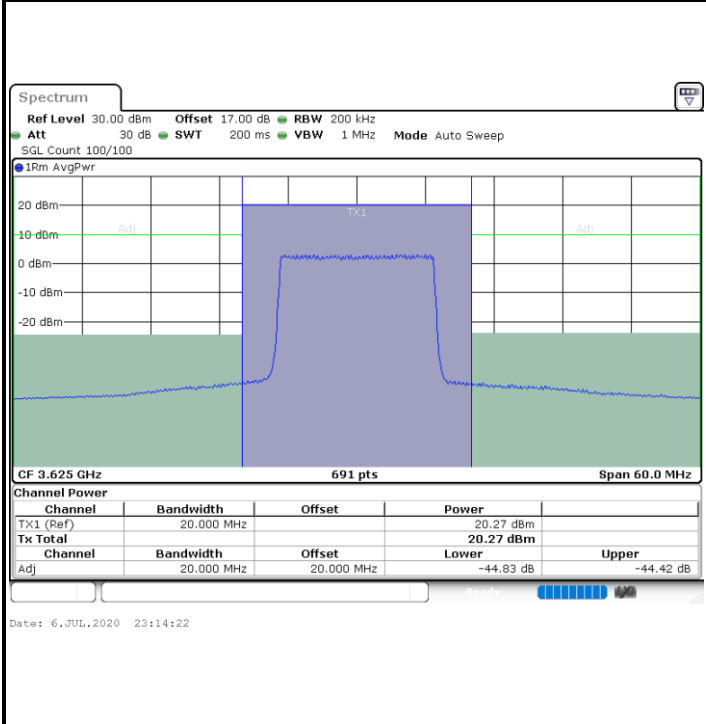

64QAM

Middle Channel / 1RB0

Middle Channel / 1RBmax

Middle Channel / FullRB

N/A

LTE Band 48 / 15MHz

64QAM

Highest Channel / 1RB0

Highest Channel / 1RBmax

Highest Channel / FullRB

N/A

LTE Band 48 / 20MHz

64QAM

Lowest Channel / 1RB0

Date: 23.MAY.2020 02:01:08

Lowest Channel / 1RBmax