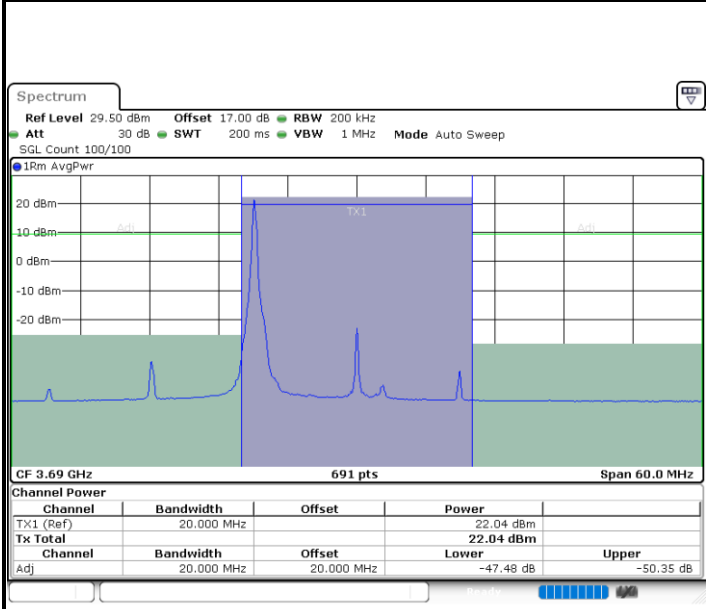

Lowest Channel / 1RB0

Date: 23.MAY.2020 02:01:38

Lowest Channel / 1RBmax

Date: 23.MAY.2020 02:06:04

Lowest Channel / FullIRB

Date: 22.MAY.2020 02:19:01

N/A

LTE Band 48 / 20MHz

LTE Band 48 / 20MHz

16QAM

Highest Channel / 1RB0

Date: 23.MAY.2020 02:04:35

Highest Channel / 1RBmax

Date: 23.MAY.2020 02:09:02

Highest Channel / FullIRB

Date: 23.MAY.2020 02:00:08