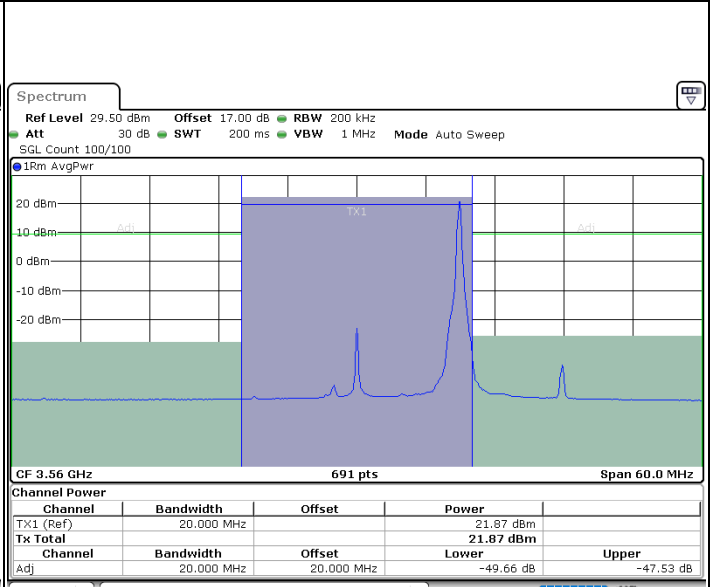

LTE Band 48 / 15MHz

16QAM

Highest Channel / 1RB0

Highest Channel / 1RBmax

Highest Channel / FullIRB

N/A

LTE Band 48 / 20MHz

16QAM

Lowest Channel / 1RB0

Date: 23.MAY.2020 02:01:38

Lowest Channel / 1RBmax

Date: 23.MAY.2020 02:06:04

Lowest Channel / FullIRB

Date: 22.MAY.2020 02:19:01

N/A

LTE Band 48 / 20MHz