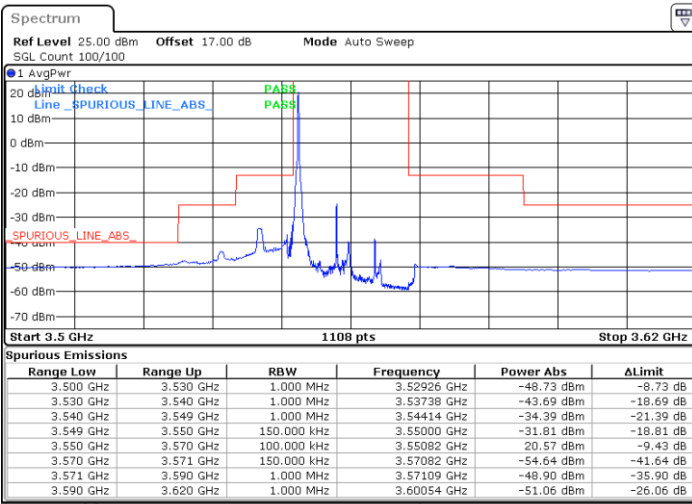

N/A

Date: 21.MAY.2020 20:53:21

LTE Band 48 / 10MHz

QPSK

Highest Channel / 1RB0

Highest Channel / 1RBmax

Date: 21.MAY.2020 20:48:03

Date: 21.MAY.2020 21:11:50

Highest Channel / FullRB

N/A

Date: 21.MAY.2020 20:59:56

LTE Band 48 / 15MHz

QPSK

Lowest Channel / 1RB0

Lowest Channel / 1RBmax

Date: 21.MAY.2020 21:13:10

Date: 21.MAY.2020 21:36:54

Lowest Channel / FullRB

N/A

Date: 22.MAY.2020 00:42:21

LTE Band 48 / 15MHz

QPSK

Middle Channel / 1RB0

Middle Channel / 1RBmax