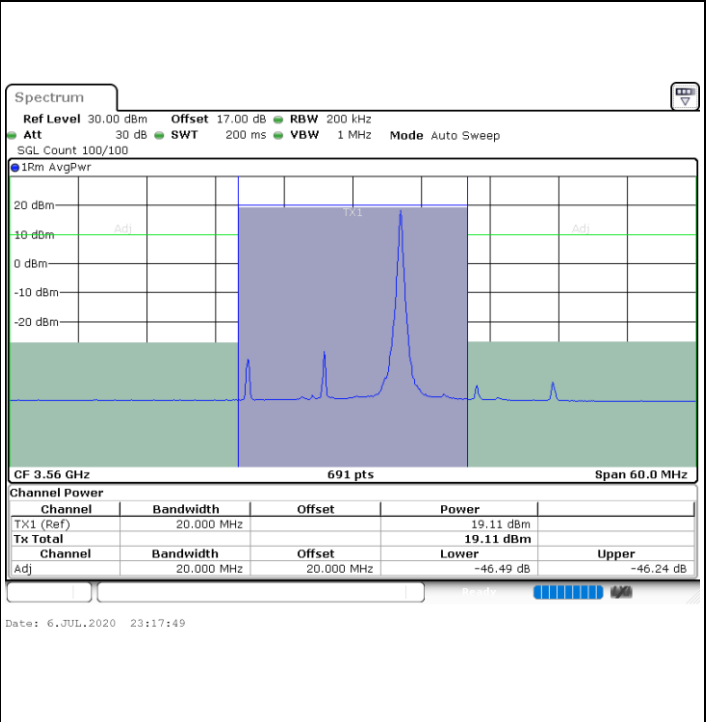

Highest Channel / 1RB0

Highest Channel / 1RBmax

Highest Channel / FullIRB

N/A

LTE Band 48 / 15MHz

16QAM

Lowest Channel / 1RB0

Lowest Channel / 1RBmax

Lowest Channel / FullIRB

N/A

LTE Band 48 / 15MHz

16QAM

Middle Channel / 1RB0

Middle Channel / 1RBmax

Middle Channel / FullRB

N/A

LTE Band 48 / 15MHz

16QAM

Highest Channel / 1RB0

Highest Channel / 1RBmax

Highest Channel / FullIRB

N/A

LTE Band 48 / 20MHz

16QAM