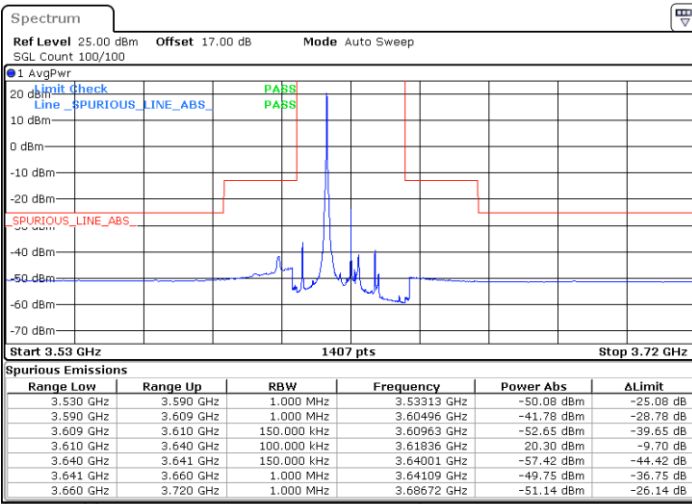

Highest Channel / FullRB

N/A

Date: 21.MAY.2020 20:59:56

LTE Band 48 / 15MHz

QPSK

Lowest Channel / 1RB0

Lowest Channel / 1RBmax

Date: 21.MAY.2020 21:13:10

Date: 21.MAY.2020 21:36:54

Lowest Channel / FullRB

N/A

Date: 22.MAY.2020 00:42:21

LTE Band 48 / 15MHz

QPSK

Middle Channel / 1RB0

Middle Channel / 1RBmax

Date: 21.MAY.2020 21:19:45

Date: 21.MAY.2020 21:43:29

Middle Channel / FullRB

N/A

Date: 21.MAY.2020 21:31:37

LTE Band 48 / 15MHz

QPSK

Highest Channel / 1RB0

Highest Channel / 1RBmax

Date: 21.MAY.2020 21:21:03

Date: 21.MAY.2020 21:44:48

Highest Channel / FullIRB

N/A

Date: 22.MAY.2020 00:57:58

LTE Band 48 / 20MHz

QPSK