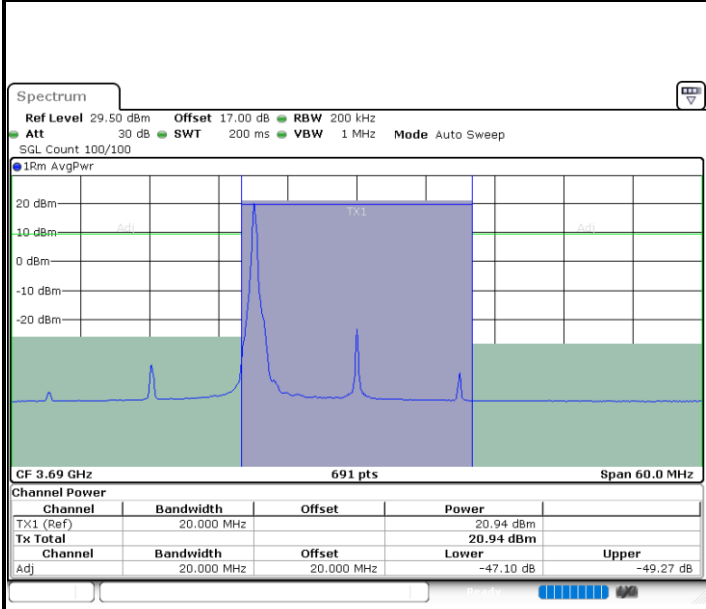

Highest Channel / 1RBmax

Highest Channel / FullRB

N/A

LTE Band 48 / 20MHz

64QAM

Lowest Channel / 1RB0

Date: 23.MAY.2020 02:01:08

Lowest Channel / 1RBmax

Date: 23.MAY.2020 02:05:34

Lowest Channel / FullIRB

Date: 22.MAY.2020 02:18:31

N/A

LTE Band 48 / 20MHz

64QAM

Highest Channel / 1RB0

Date: 23.MAY.2020 02:04:05

Highest Channel / 1RBmax

Date: 23.MAY.2020 02:08:32

Highest Channel / FullIRB

Date: 23.MAY.2020 01:59:38

N/A

Conducted Band Edge

LTE Band 48 / 5MHz

QPSK