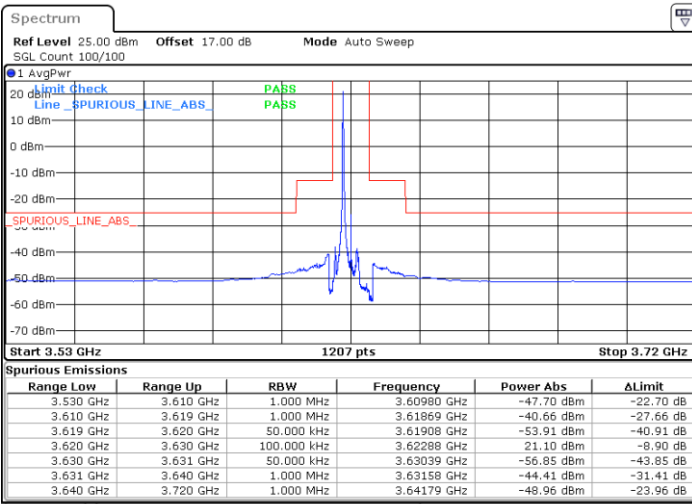

Date: 23.MAY.2020 02:05:34

Lowest Channel / FullIRB

Date: 22.MAY.2020 02:18:31

N/A

LTE Band 48 / 20MHz

64QAM

Highest Channel / 1RB0

Date: 23.MAY.2020 02:04:05

Highest Channel / 1RBmax

Date: 23.MAY.2020 02:08:32

Highest Channel / FullIRB

Date: 23.MAY.2020 01:59:38

N/A

Conducted Band Edge

LTE Band 48 / 5MHz

QPSK

Middle Channel / 1RB0

Middle Channel / 1RBmax

Date: 21.MAY.2020 20:08:27

Date: 21.MAY.2020 20:32:12

Middle Channel / FullIRB

N/A

Date: 21.MAY.2020 20:20:19

LTE Band 48 / 5MHz