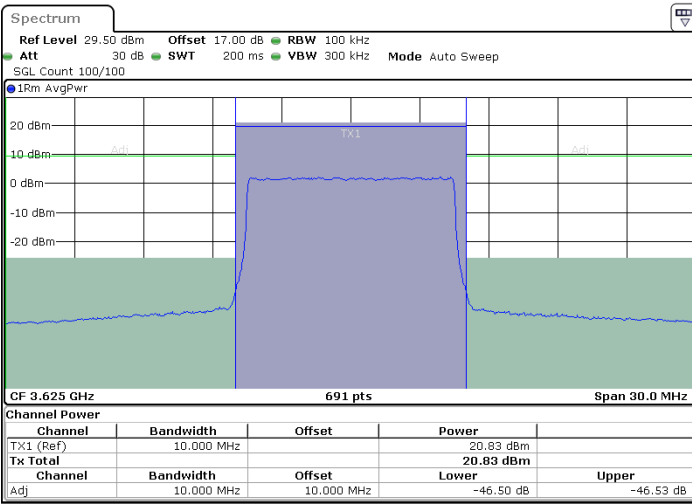

Middle Channel / 1RBmax

Date: 22.MAY.2020 01:52:49

Date: 22.MAY.2020 02:02:04

Middle Channel / FullRB

N/A

Date: 22.MAY.2020 01:57:27

LTE Band 48 / 10MHz

16QAM

Highest Channel / 1RB0

Highest Channel / 1RBmax

Highest Channel / FullIRB

N/A

LTE Band 48 / 15MHz

16QAM

Lowest Channel / 1RB0

Lowest Channel / 1RBmax