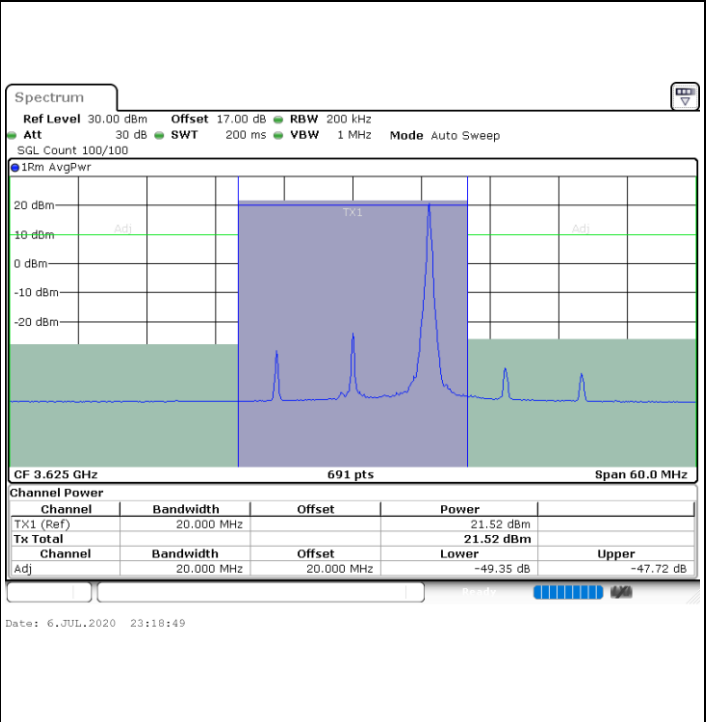

Highest Channel / 1RBmax

Highest Channel / FullIRB

N/A

LTE Band 48 / 10MHz

64QAM

Lowest Channel / 1RB0

Lowest Channel / 1RBmax

Lowest Channel / FullIRB

N/A

LTE Band 48 / 10MHz

64QAM

MiddleChannel / 1RB0

Middle Channel / 1RBmax

Middle Channel / FullRB

N/A

LTE Band 48 / 15MHz

64QAM

Middle Channel / 1RB0

Middle Channel / 1RBmax

Middle Channel / FullRB

N/A

LTE Band 48 / 15MHz

64QAM

Highest Channel / 1RB0