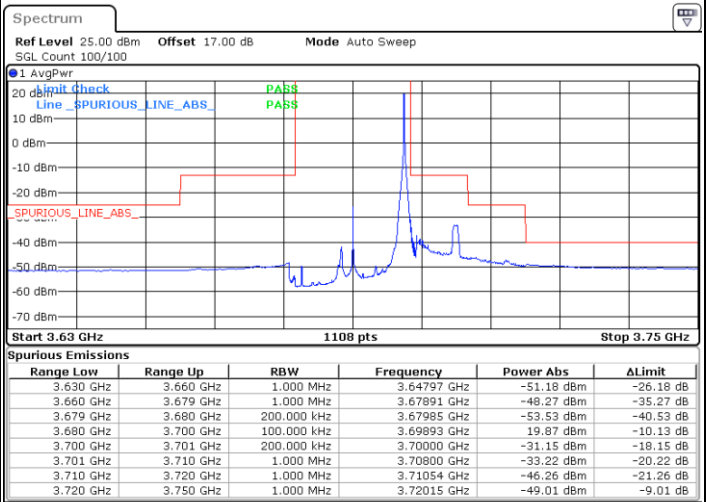

Highest Channel / 1RBmax

Date: 21.MAY.2020 21:21:03

Date: 21.MAY.2020 21:44:48

Highest Channel / FullIRB

N/A

Date: 22.MAY.2020 00:57:58

LTE Band 48 / 20MHz

QPSK

Lowest Channel / 1RB0

Lowest Channel / 1RBmax

Date: 21.MAY.2020 22:03:20

Date: 21.MAY.2020 22:15:15

Lowest Channel / FullIRB

N/A

Date: 21.MAY.2020 21:51:26

LTE Band 48 / 20MHz

QPSK

Middle Channel / 1RB0

Middle Channel / 1RBmax

Date: 21.MAY.2020 22:04:39

Date: 21.MAY.2020 22:16:33

Middle Channel / FullIRB

N/A

Date: 21.MAY.2020 21:52:45

LTE Band 48 / 20MHz

QPSK

Highest Channel / 1RB0

Highest Channel / 1RBmax

Date: 21.MAY.2020 22:11:14

Date: 21.MAY.2020 22:23:09

Highest Channel / FullIRB

N/A