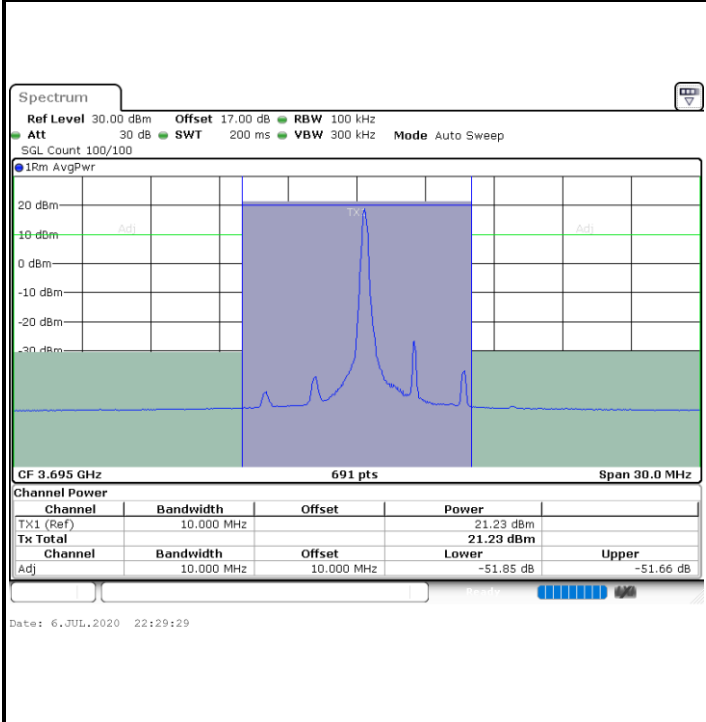

64QAM

Middle Channel / 1RB0

Middle Channel / 1RBmax

Middle Channel / FullRB

N/A

LTE Band 48 / 5MHz

64QAM

Highest Channel / 1RB0

Highest Channel / 1RBmax

Highest Channel / FullIRB

N/A

LTE Band 48 / 10MHz

64QAM

Lowest Channel / 1RB0

Lowest Channel / 1RBmax

Lowest Channel / FullIRB