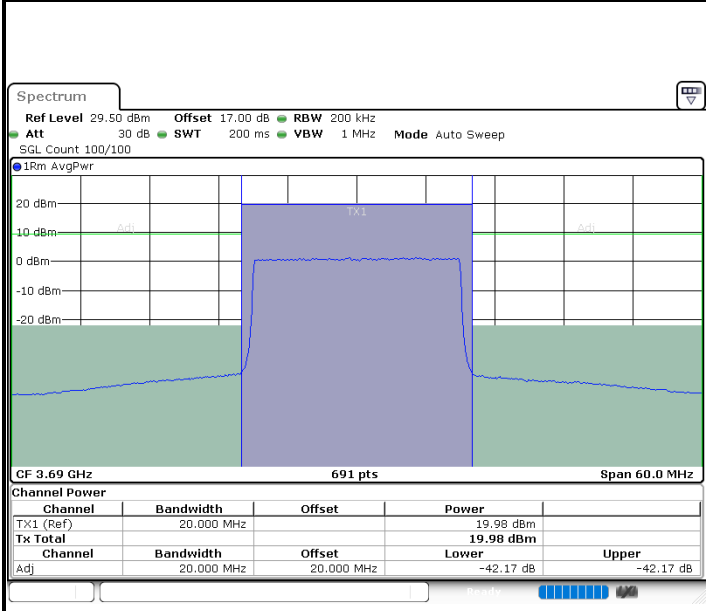

Highest Channel / 1RBmax

Highest Channel / FullRB

N/A

LTE Band 48 / 20MHz

64QAM

Lowest Channel / 1RB0

Date: 23.MAY.2020 02:01:08

Lowest Channel / 1RBmax

Date: 23.MAY.2020 02:05:34

Lowest Channel / FullIRB

Date: 22.MAY.2020 02:18:31

N/A

LTE Band 48 / 20MHz

64QAM

Highest Channel / 1RB0

Date: 23.MAY.2020 02:04:05

Highest Channel / 1RBmax

Date: 23.MAY.2020 02:08:32

Highest Channel / FullIRB

Date: 23.MAY.2020 01:59:38

N/A

Conducted Band Edge

LTE Band 48 / 5MHz

QPSK