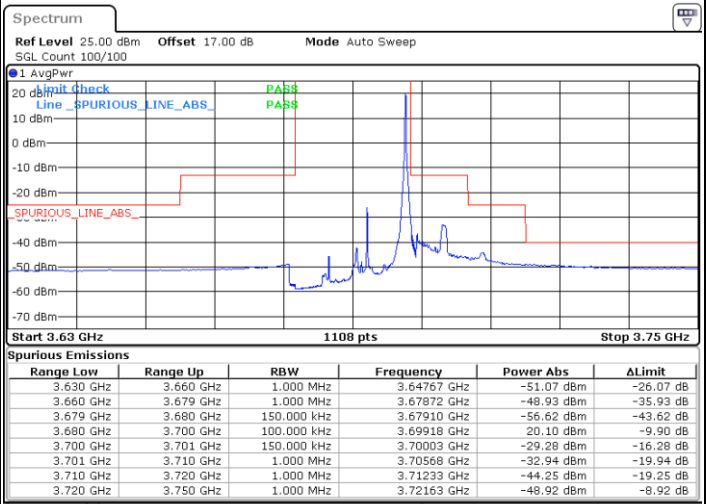

Date: 21.MAY.2020 21:36:54

Lowest Channel / FullRB

N/A

Date: 22.MAY.2020 00:42:21

LTE Band 48 / 15MHz

QPSK

Middle Channel / 1RB0

Middle Channel / 1RBmax

Date: 21.MAY.2020 21:19:45

Date: 21.MAY.2020 21:43:29

Middle Channel / FullRB

N/A

Date: 21.MAY.2020 21:31:37

LTE Band 48 / 15MHz

QPSK

Highest Channel / 1RB0

Highest Channel / 1RBmax

Date: 21.MAY.2020 21:21:03

Date: 21.MAY.2020 21:44:48

Highest Channel / FullIRB

N/A

Date: 22.MAY.2020 00:57:58

LTE Band 48 / 20MHz

QPSK

Lowest Channel / 1RB0

Lowest Channel / 1RBmax

Date: 21.MAY.2020 22:03:20

Date: 21.MAY.2020 22:15:15

Lowest Channel / FullIRB

N/A

Date: 21.MAY.2020 21:51:26

LTE Band 48 / 20MHz