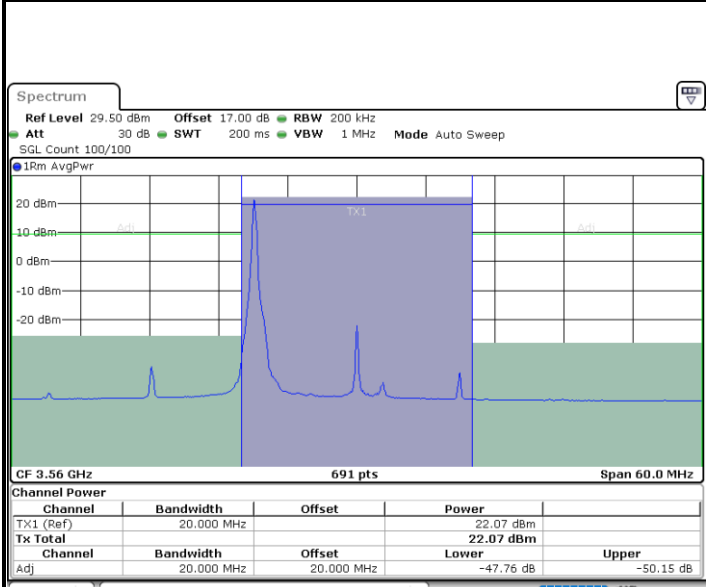

LTE Band 48 / 15MHz

16QAM

Highest Channel / 1RB0

Highest Channel / 1RBmax

Highest Channel / FullIRB

N/A

LTE Band 48 / 20MHz

16QAM

Lowest Channel / 1RB0

Date: 23.MAY.2020 02:01:38

Lowest Channel / 1RBmax

Date: 23.MAY.2020 02:06:04

Lowest Channel / FullIRB

Date: 22.MAY.2020 02:19:01

N/A

LTE Band 48 / 20MHz