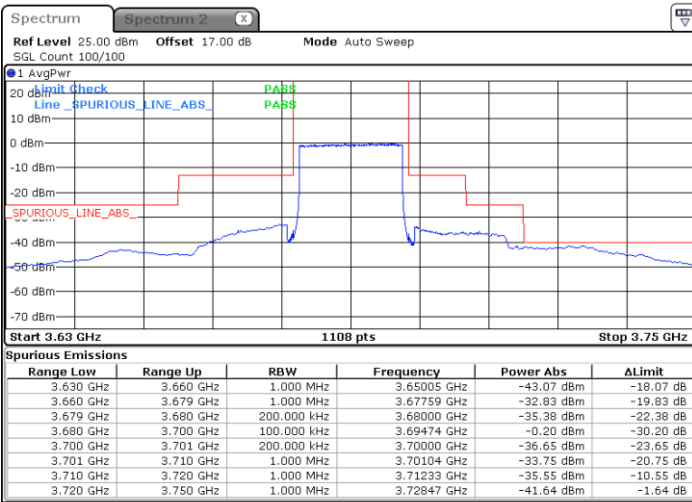

Lowest Channel / 1RB0

Lowest Channel / 1RBmax

Date: 21.MAY.2020 22:03:20

Date: 21.MAY.2020 22:15:15

Lowest Channel / FullIRB

N/A

Date: 21.MAY.2020 21:51:26

LTE Band 48 / 20MHz

LTE Band 48 / 20MHz

QPSK

Highest Channel / 1RB0

Highest Channel / 1RBmax

Date: 21.MAY.2020 22:11:14

Date: 21.MAY.2020 22:23:09

Highest Channel / FullIRB

N/A

Date: 27.MAY.2020 06:31:04

LTE Band 48 / 5MHz

16QAM

Lowest Channel / 1RB0

Lowest Channel / 1RBmax

Date: 21.MAY.2020 20:03:10

Date: 21.MAY.2020 20:26:55

Lowest Channel / FullIRB