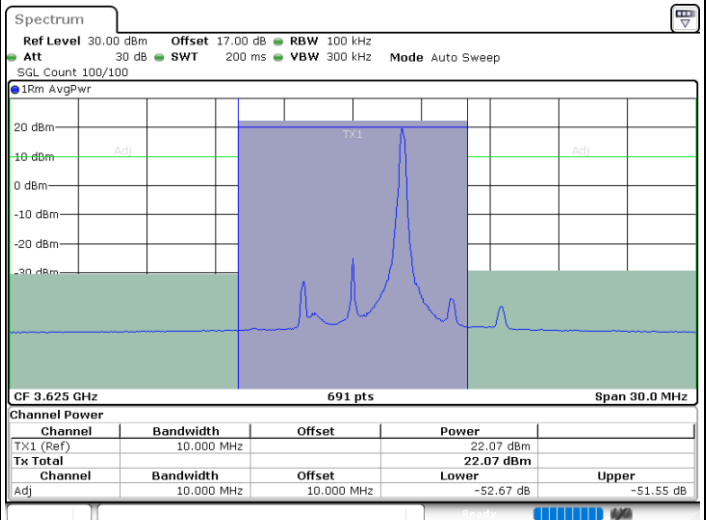

LTE Band 48 / 5MHz

16QAM

Middle Channel / 1RB0

Middle Channel / 1RBmax