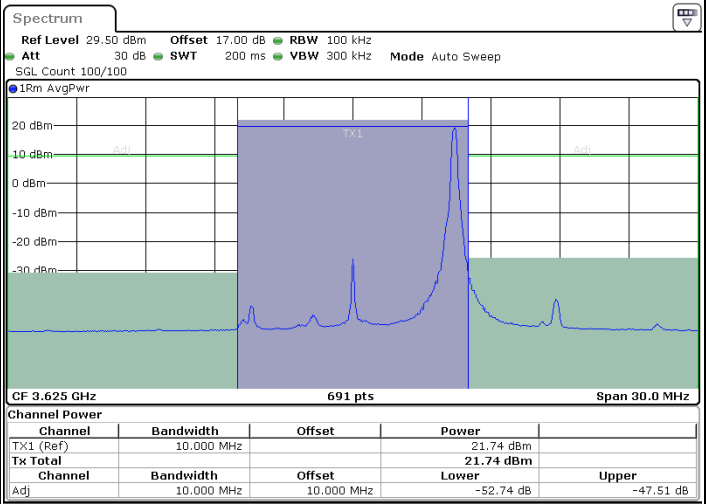

LTE Band 48 / 10MHz

16QAM

MiddleChannel / 1RB0

Middle Channel / 1RBmax

Date: 22.MAY.2020 01:52:49

Date: 22.MAY.2020 02:02:04