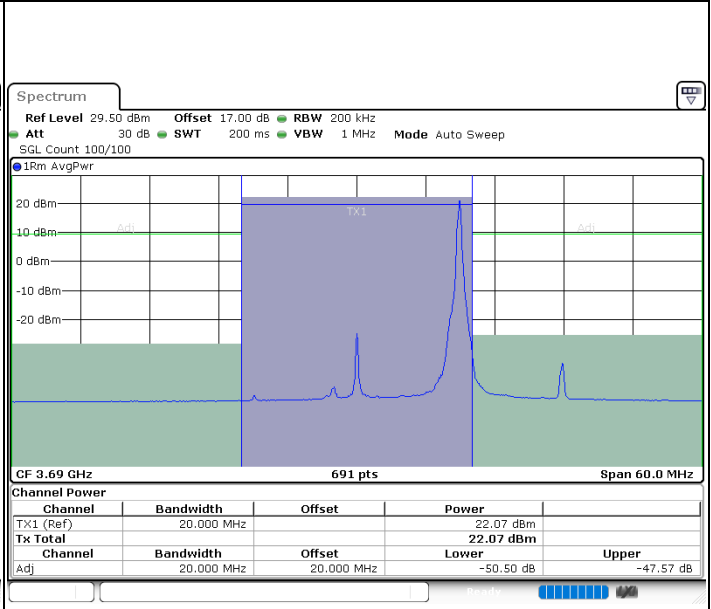

LTE Band 48 / 20MHz

16QAM

Highest Channel / 1RB0

Date: 23.MAY.2020 02:04:35

Highest Channel / 1RBmax

Date: 23.MAY.2020 02:09:02

Highest Channel / FullIRB

Date: 23.MAY.2020 02:00:08

N/A

LTE Band 48 / 5MHz

64QAM

Lowest Channel / 1RB0

Lowest Channel / 1RBmax

Lowest Channel / FullIRB

N/A

LTE Band 48 / 5MHz