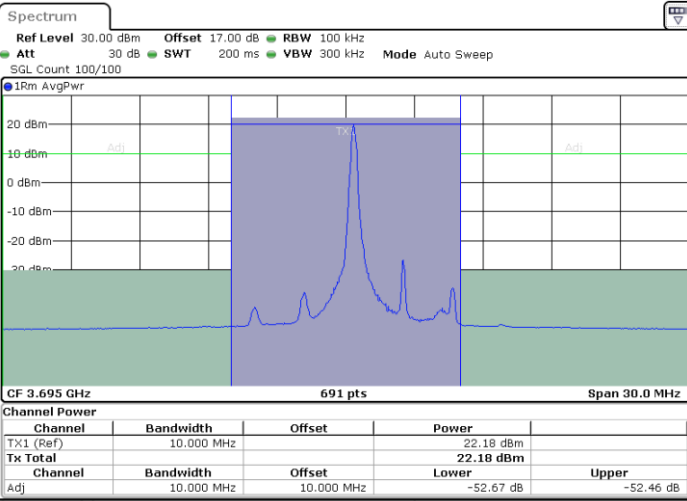

Middle Channel / 1RBmax

Middle Channel / FullRB

N/A

LTE Band 48 / 5MHz

16QAM

Highest Channel / 1RB0

Highest Channel / 1RBmax

Date: 6.JUL.2020 22:28:57

Date: 6.JUL.2020 22:38:11

Highest Channel / FullIRB

N/A

Date: 6.JUL.2020 22:33:34

LTE Band 48 / 10MHz

16QAM

Lowest Channel / 1RB0

Date: 22.MAY.2020 01:51:18