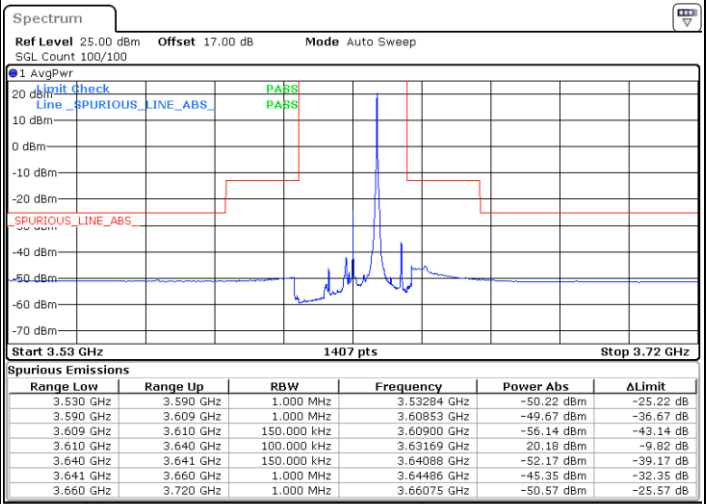

Highest Channel / FullRB

N/A

Date: 21.MAY.2020 20:59:56

LTE Band 48 / 15MHz

QPSK

Lowest Channel / 1RB0

Lowest Channel / 1RBmax

Date: 21.MAY.2020 21:13:10

Date: 21.MAY.2020 21:36:54

Lowest Channel / FullRB

N/A

Date: 22.MAY.2020 00:42:21

LTE Band 48 / 15MHz

QPSK

Middle Channel / 1RB0

Middle Channel / 1RBmax

Date: 21.MAY.2020 21:19:45

Date: 21.MAY.2020 21:43:29

Middle Channel / FullRB

N/A

Date: 21.MAY.2020 21:31:37

LTE Band 48 / 15MHz

QPSK

Highest Channel / 1RB0

Highest Channel / 1RBmax

Date: 21.MAY.2020 21:21:03

Date: 21.MAY.2020 21:44:48

Highest Channel / FullIRB

N/A

Date: 22.MAY.2020 00:57:58

LTE Band 48 / 20MHz

QPSK