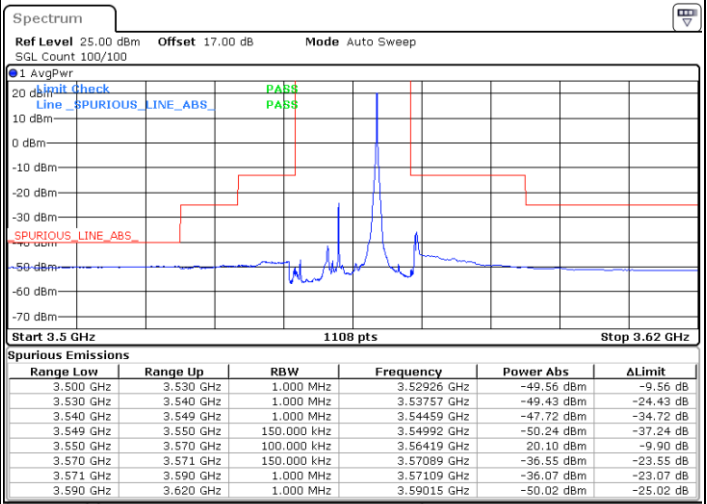

N/A

Date: 21.MAY.2020 20:53:21

LTE Band 48 / 10MHz

QPSK

Highest Channel / 1RB0

Highest Channel / 1RBmax

Date: 21.MAY.2020 20:48:03

Date: 21.MAY.2020 21:11:50

Highest Channel / FullRB

N/A

Date: 21.MAY.2020 20:59:56

LTE Band 48 / 15MHz

QPSK

Lowest Channel / 1RB0

Lowest Channel / 1RBmax

Date: 21.MAY.2020 21:13:10

Date: 21.MAY.2020 21:36:54

Lowest Channel / FullRB

N/A

Date: 22.MAY.2020 00:42:21

LTE Band 48 / 15MHz

QPSK

Middle Channel / 1RB0

Middle Channel / 1RBmax