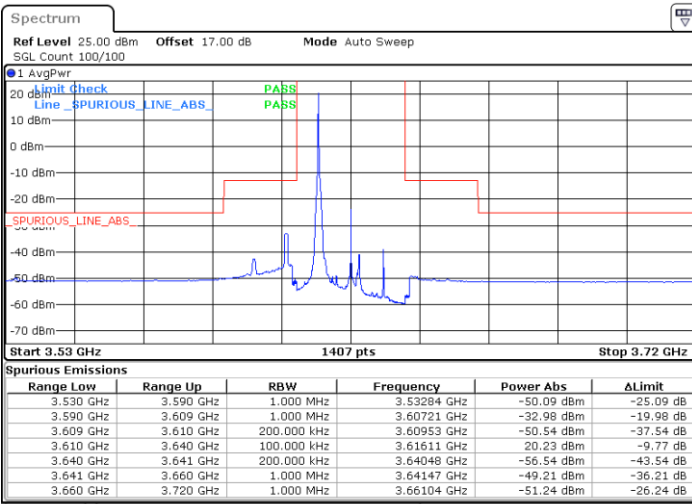

LTE Band 48 / 20MHz

QPSK

Middle Channel / 1RB0

Middle Channel / 1RBmax

Date: 21.MAY.2020 22:04:39

Date: 21.MAY.2020 22:16:33