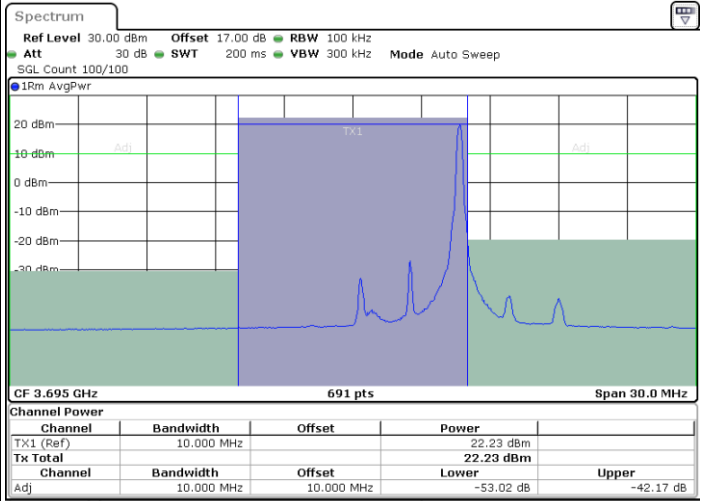

16QAM

Lowest Channel / 1RB0

Lowest Channel / 1RBmax

Lowest Channel / FullIRB

N/A

LTE Band 48 / 5MHz

16QAM

Middle Channel / 1RB0

Middle Channel / 1RBmax

Middle Channel / FullRB

N/A

LTE Band 48 / 5MHz

16QAM

Highest Channel / 1RB0

Highest Channel / 1RBmax

Date: 6.JUL.2020 22:28:57

Date: 6.JUL.2020 22:38:11

Highest Channel / FullIRB

N/A

Date: 6.JUL.2020 22:33:34

LTE Band 48 / 10MHz

16QAM

Lowest Channel / 1RB0

Date: 22.MAY.2020 01:51:18