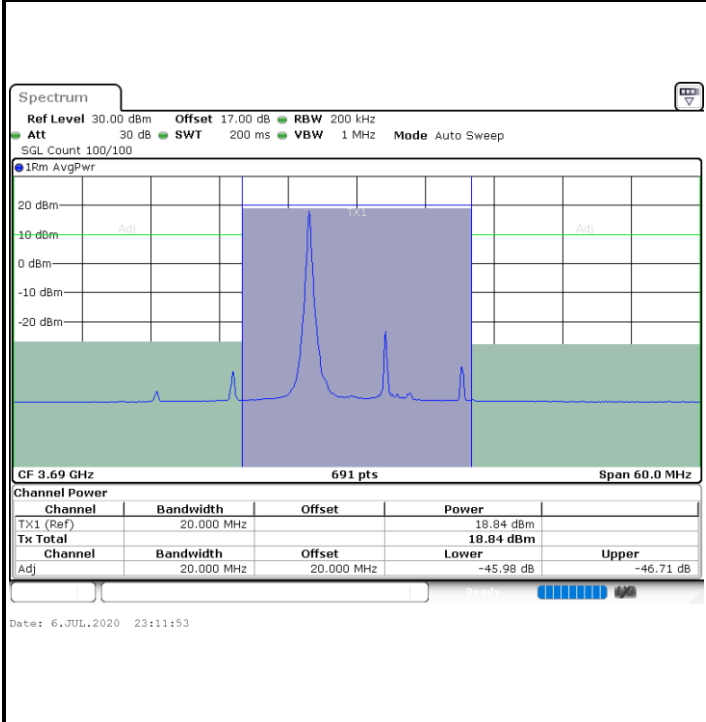

Highest Channel / 1RB0

Highest Channel / 1RBmax

Highest Channel / FullIRB

N/A

LTE Band 48 / 15MHz

16QAM

Lowest Channel / 1RB0

Lowest Channel / 1RBmax

Lowest Channel / FullIRB

N/A

LTE Band 48 / 15MHz

16QAM

Middle Channel / 1RB0

Middle Channel / 1RBmax

Middle Channel / FullRB

N/A

LTE Band 48 / 15MHz

16QAM

Highest Channel / 1RB0

Highest Channel / 1RBmax

Highest Channel / FullIRB

N/A

LTE Band 48 / 20MHz

16QAM