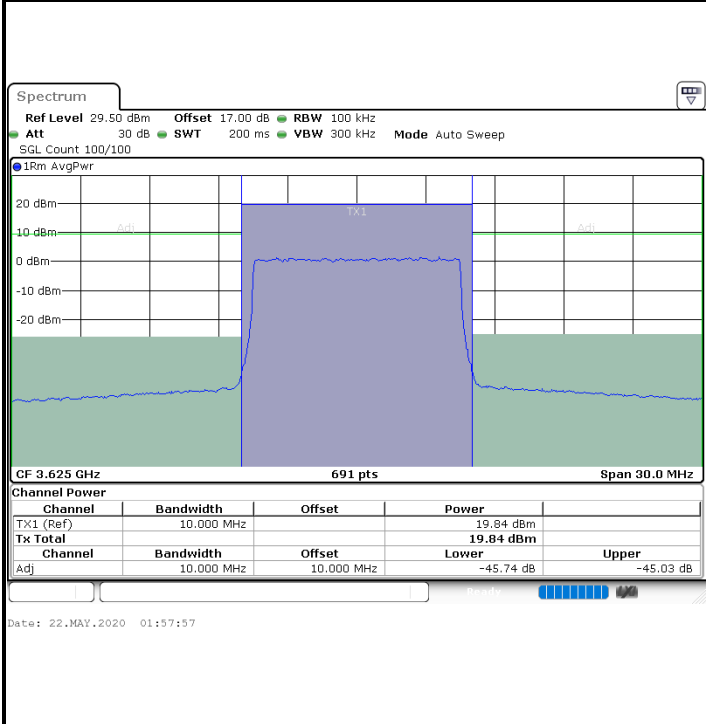

Highest Channel / 1RBmax

Highest Channel / FullIRB

N/A

LTE Band 48 / 10MHz

64QAM

Lowest Channel / 1RB0

Lowest Channel / 1RBmax

Lowest Channel / FullIRB

N/A

LTE Band 48 / 10MHz

64QAM

MiddleChannel / 1RB0

Middle Channel / 1RBmax

Middle Channel / FullRB

N/A

LTE Band 48 / 15MHz

64QAM

Middle Channel / 1RB0

Middle Channel / 1RBmax

Middle Channel / FullRB

N/A

LTE Band 48 / 15MHz

64QAM

Highest Channel / 1RB0

Highest Channel / 1RBmax

Highest Channel / FullRB

N/A

LTE Band 48 / 20MHz

64QAM

Lowest Channel / 1RB0

Date: 23.MAY.2020 02:01:08

Lowest Channel / 1RBmax