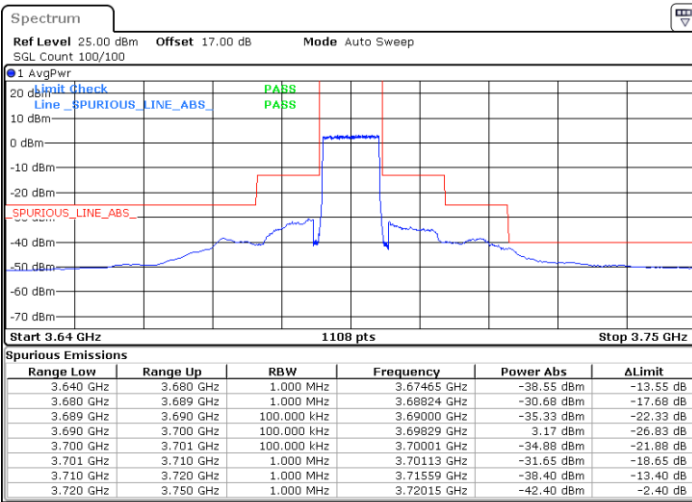

Date: 21.MAY.2020 20:52:01

LTE Band 48 / 10MHz

QPSK

MiddleChannel / 1RB0

Middle Channel / 1RBmax

Date: 21.MAY.2020 20:41:27

Date: 21.MAY.2020 21:05:14

Middle Channel / FullIRB

N/A

Date: 21.MAY.2020 20:53:21

LTE Band 48 / 10MHz

QPSK

Highest Channel / 1RB0

Highest Channel / 1RBmax

Date: 21.MAY.2020 20:48:03

Date: 21.MAY.2020 21:11:50

Highest Channel / FullRB

N/A

Date: 21.MAY.2020 20:59:56

LTE Band 48 / 15MHz

QPSK

Lowest Channel / 1RB0

Lowest Channel / 1RBmax

Date: 21.MAY.2020 21:13:10