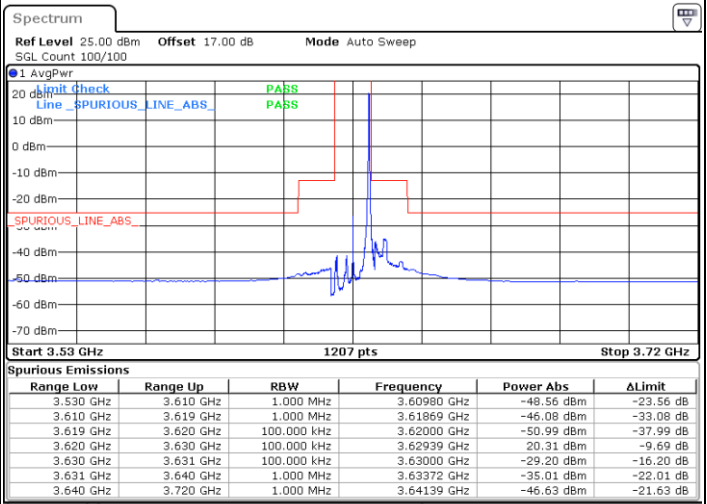

LTE Band 48 / 10MHz

QPSK

Lowest Channel / 1RB0

Lowest Channel / 1RBmax

Date: 21.MAY.2020 20:40:08

Date: 21.MAY.2020 21:03:55

Lowest Channel / FullIRB

N/A

Date: 21.MAY.2020 20:52:01

LTE Band 48 / 10MHz

QPSK

MiddleChannel / 1RB0

Middle Channel / 1RBmax

Date: 21.MAY.2020 20:41:27

Date: 21.MAY.2020 21:05:14

Middle Channel / FullIRB

N/A

Date: 21.MAY.2020 20:53:21

LTE Band 48 / 10MHz

QPSK

Highest Channel / 1RB0

Highest Channel / 1RBmax

Date: 21.MAY.2020 20:48:03

Date: 21.MAY.2020 21:11:50

Highest Channel / FullRB

N/A

Date: 21.MAY.2020 20:59:56

LTE Band 48 / 15MHz

QPSK

Lowest Channel / 1RB0

Lowest Channel / 1RBmax

Date: 21.MAY.2020 21:13:10