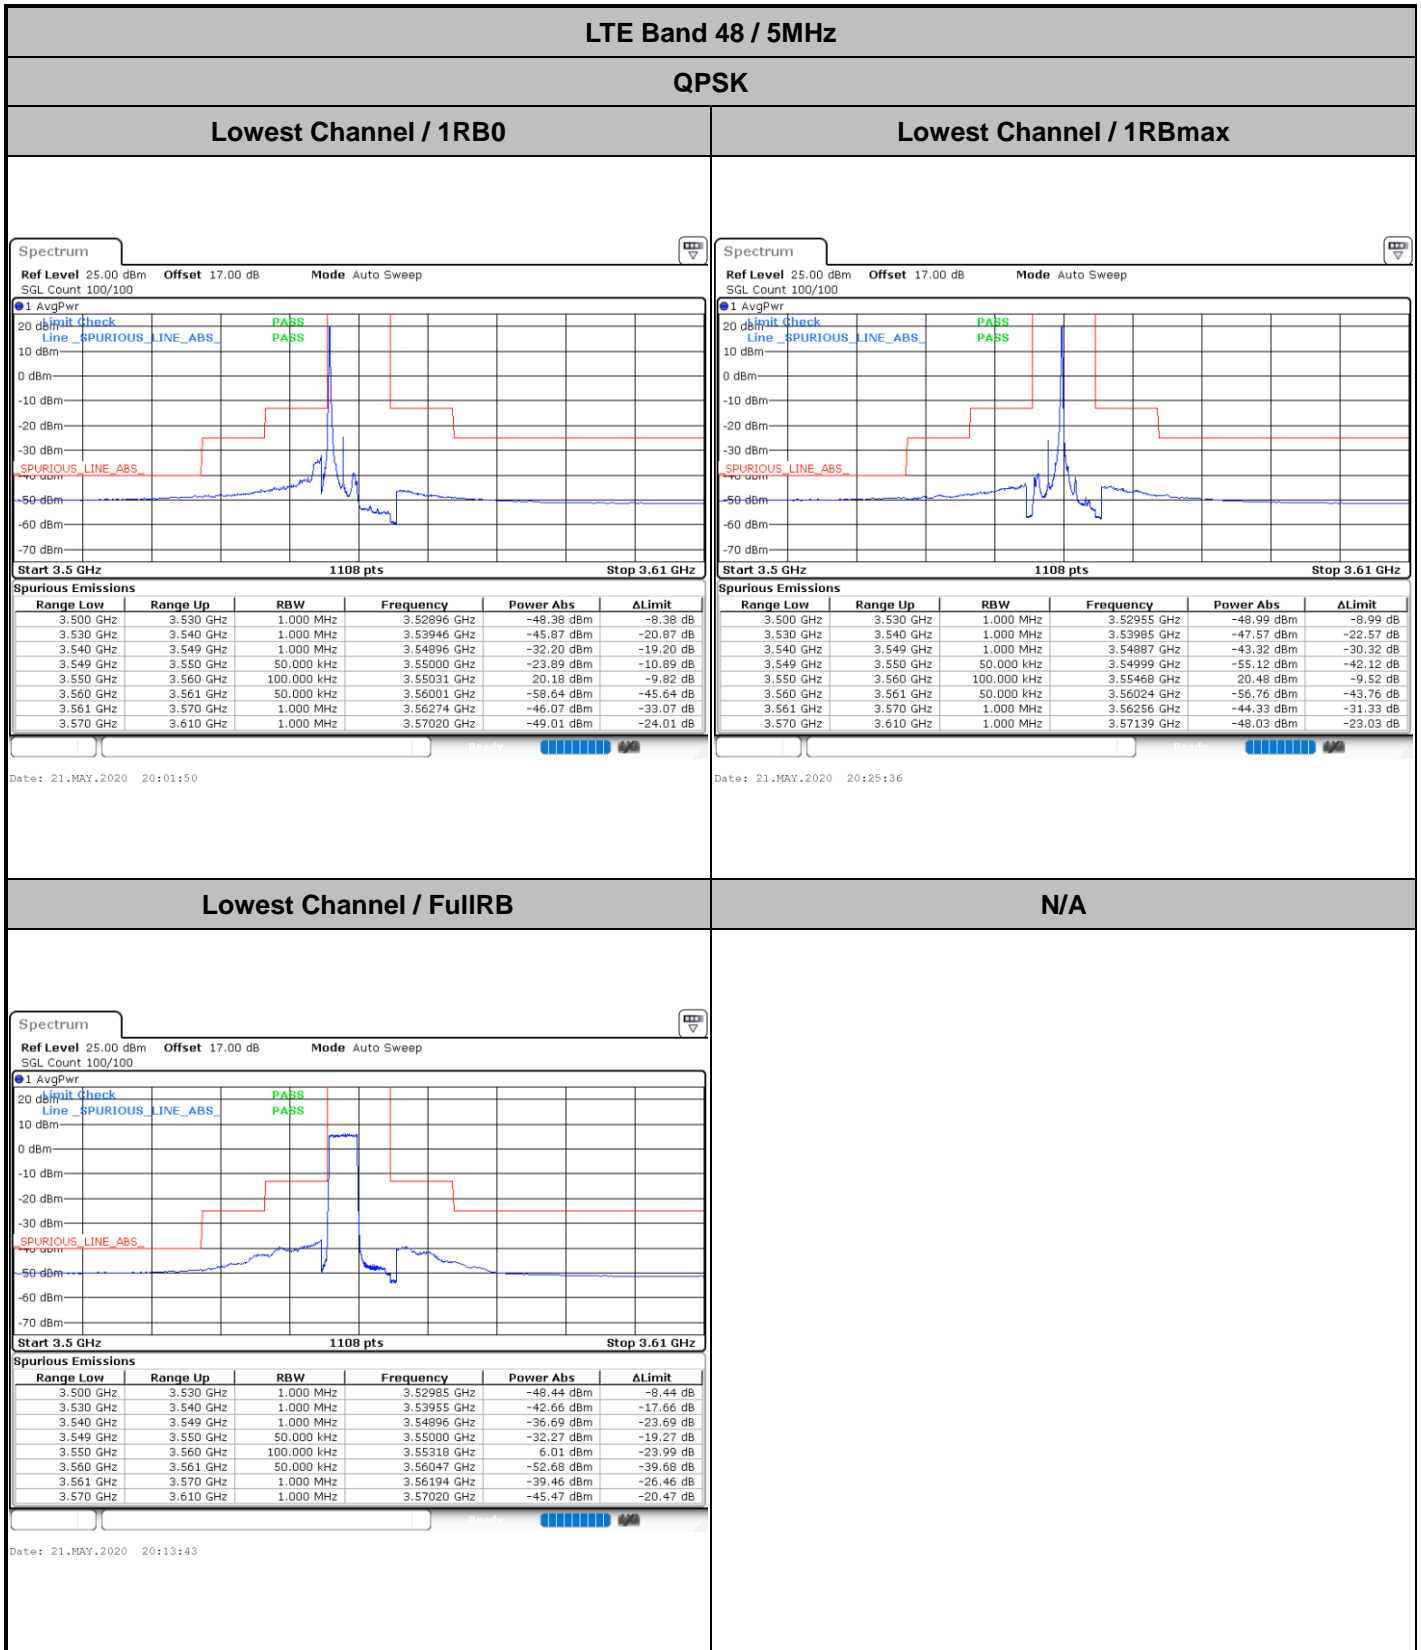

Date: 23.MAY.2020 02:05:34

Lowest Channel / FullIRB

Date: 22.MAY.2020 02:18:31

N/A

LTE Band 48 / 20MHz

64QAM

Highest Channel / 1RB0

Date: 23.MAY.2020 02:04:05

Highest Channel / 1RBmax

Date: 23.MAY.2020 02:08:32

Highest Channel / FullIRB

Date: 23.MAY.2020 01:59:38

N/A

Conducted Band Edge

LTE Band 48 / 5MHz

QPSK

Middle Channel / 1RB0

Middle Channel / 1RBmax

Date: 21.MAY.2020 20:08:27

Date: 21.MAY.2020 20:32:12

Middle Channel / FullIRB

N/A

Date: 21.MAY.2020 20:20:19

LTE Band 48 / 5MHz