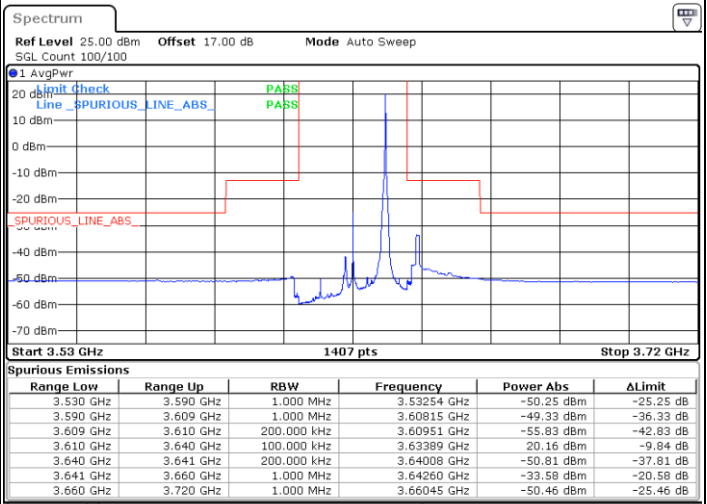

LTE Band 48 / 20MHz

QPSK

Middle Channel / 1RB0

Middle Channel / 1RBmax

Date: 21.MAY.2020 22:04:39

Date: 21.MAY.2020 22:16:33