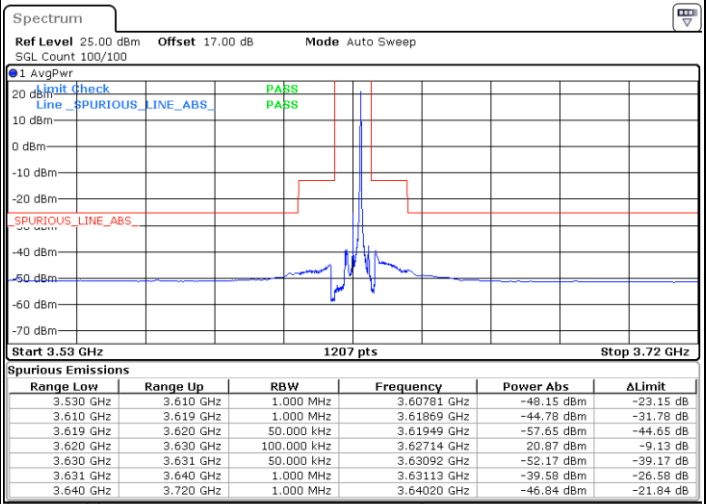

Date: 23.MAY.2020 02:05:34

Lowest Channel / FullIRB

Date: 22.MAY.2020 02:18:31

N/A

LTE Band 48 / 20MHz

64QAM

Highest Channel / 1RB0

Date: 23.MAY.2020 02:04:05

Highest Channel / 1RBmax

Date: 23.MAY.2020 02:08:32

Highest Channel / FullIRB

Date: 23.MAY.2020 01:59:38

N/A

Conducted Band Edge

LTE Band 48 / 5MHz

QPSK

Middle Channel / 1RB0

Middle Channel / 1RBmax

Date: 21.MAY.2020 20:08:27

Date: 21.MAY.2020 20:32:12

Middle Channel / FullIRB

N/A

Date: 21.MAY.2020 20:20:19

LTE Band 48 / 5MHz