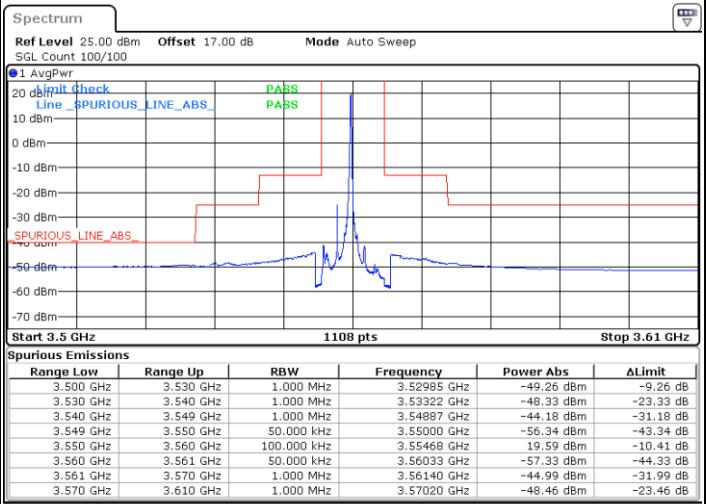

LTE Band 48 / 20MHz

QPSK

Highest Channel / 1RB0

Highest Channel / 1RBmax

Date: 21.MAY.2020 22:11:14

Date: 21.MAY.2020 22:23:09

Highest Channel / FullIRB

N/A

Date: 27.MAY.2020 06:31:04

LTE Band 48 / 5MHz

16QAM

Lowest Channel / 1RB0

Lowest Channel / 1RBmax

Date: 21.MAY.2020 20:03:10

Date: 21.MAY.2020 20:26:55

Lowest Channel / FullIRB