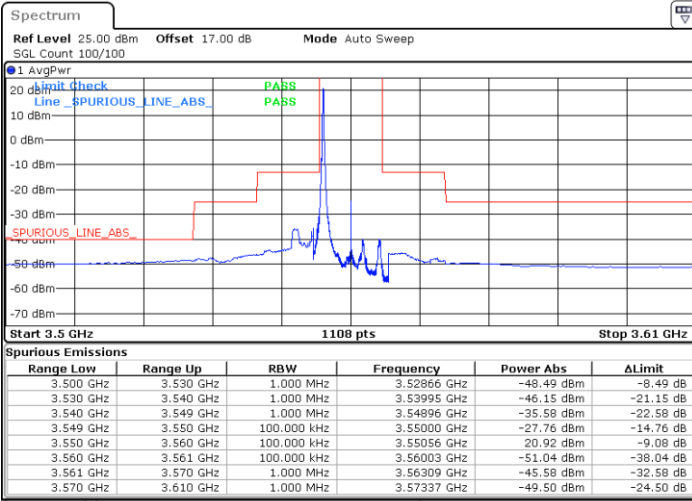

Highest Channel / 1RBmax

Date: 23.MAY.2020 02:08:32

Highest Channel / FullIRB

Date: 23.MAY.2020 01:59:38

N/A

Conducted Band Edge

LTE Band 48 / 5MHz

QPSK

Middle Channel / 1RB0

Middle Channel / 1RBmax

Date: 21.MAY.2020 20:08:27

Date: 21.MAY.2020 20:32:12

Middle Channel / FullIRB

N/A

Date: 21.MAY.2020 20:20:19

LTE Band 48 / 5MHz

QPSK

Highest Channel / 1RB0

Highest Channel / 1RBmax

Date: 21.MAY.2020 20:09:45

Date: 21.MAY.2020 20:33:31

Highest Channel / FullIRB

N/A

Date: 21.MAY.2020 20:21:38

LTE Band 48 / 10MHz

QPSK

Lowest Channel / 1RB0

Lowest Channel / 1RBmax

Date: 21.MAY.2020 20:40:08

Date: 21.MAY.2020 21:03:55

Lowest Channel / FullIRB

N/A