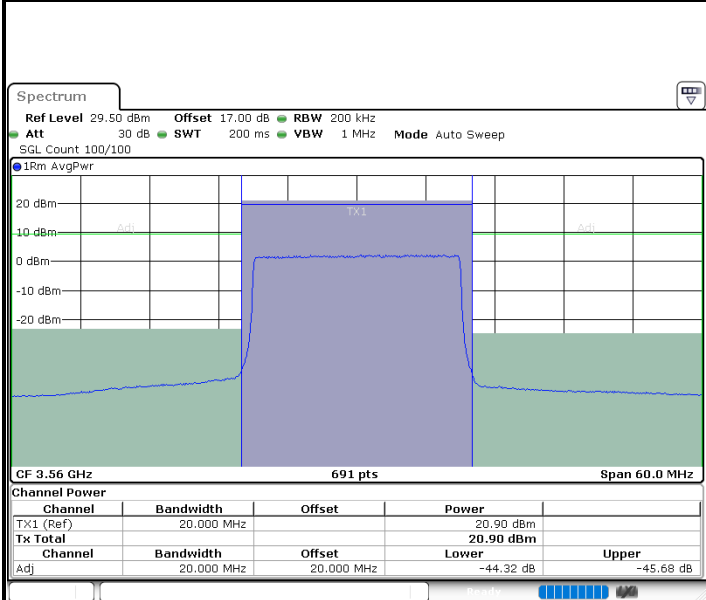

LTE Band 48 / 15MHz

16QAM

Highest Channel / 1RB0

Highest Channel / 1RBmax

Highest Channel / FullIRB

N/A

LTE Band 48 / 20MHz

16QAM

Lowest Channel / 1RB0

Date: 23.MAY.2020 02:01:38

Lowest Channel / 1RBmax

Date: 23.MAY.2020 02:06:04

Lowest Channel / FullIRB

Date: 22.MAY.2020 02:19:01

N/A

LTE Band 48 / 20MHz