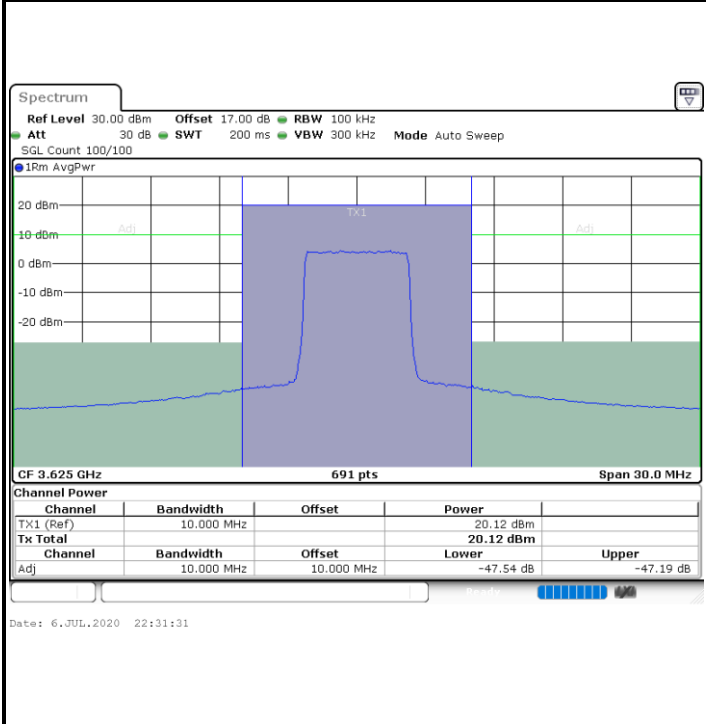

N/A

LTE Band 48 / 5MHz

64QAM

Lowest Channel / 1RB0

Lowest Channel / 1RBmax

Lowest Channel / FullIRB

N/A

LTE Band 48 / 5MHz

64QAM

Middle Channel / 1RB0

Middle Channel / 1RBmax

Middle Channel / FullRB

N/A

LTE Band 48 / 5MHz

64QAM

Highest Channel / 1RB0

Highest Channel / 1RBmax

Highest Channel / FullIRB

N/A

LTE Band 48 / 10MHz

64QAM

Lowest Channel / 1RB0

Lowest Channel / 1RBmax

Lowest Channel / FullIRB