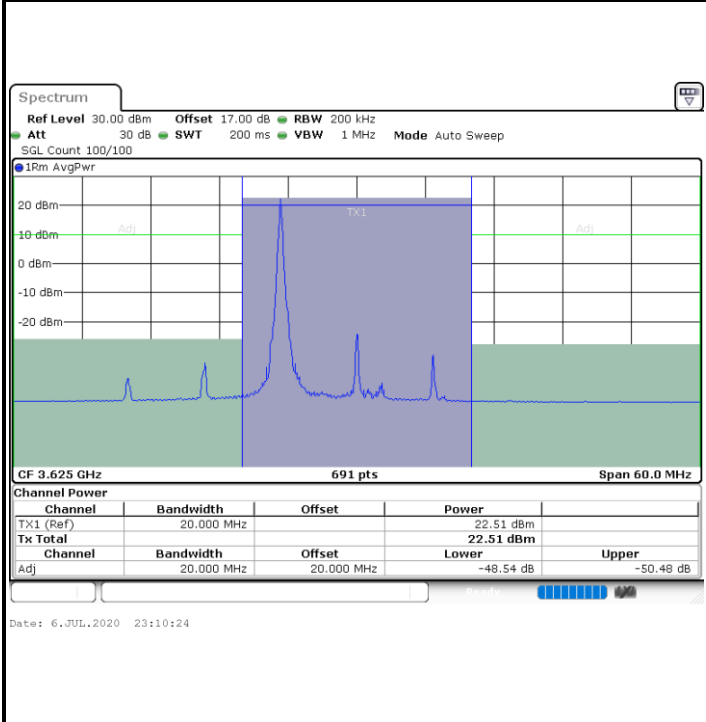

Highest Channel / 1RB0

Highest Channel / 1RBmax

Highest Channel / FullIRB

N/A

LTE Band 48 / 15MHz

16QAM

Lowest Channel / 1RB0

Lowest Channel / 1RBmax

Lowest Channel / FullIRB

N/A

LTE Band 48 / 15MHz

16QAM

Middle Channel / 1RB0

Middle Channel / 1RBmax

Middle Channel / FullRB

N/A

LTE Band 48 / 15MHz

16QAM

Highest Channel / 1RB0

Highest Channel / 1RBmax

Highest Channel / FullIRB

N/A

LTE Band 48 / 20MHz

16QAM