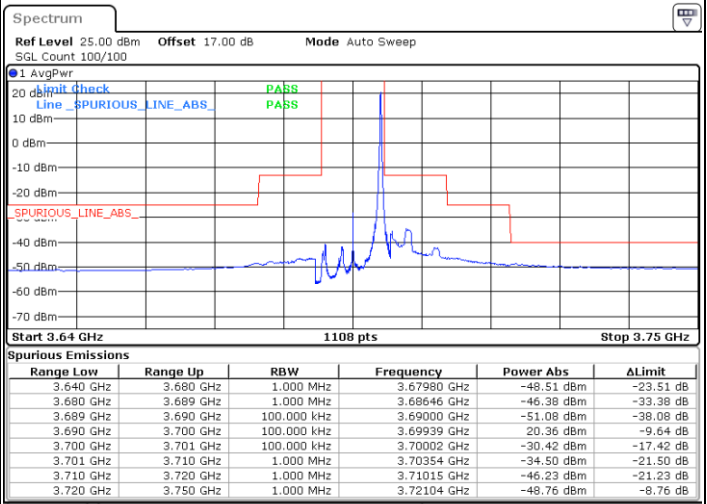

LTE Band 48 / 10MHz

QPSK

Lowest Channel / 1RB0

Lowest Channel / 1RBmax

Date: 21.MAY.2020 20:40:08

Date: 21.MAY.2020 21:03:55

Lowest Channel / FullIRB

N/A

Date: 21.MAY.2020 20:52:01

LTE Band 48 / 10MHz

QPSK

MiddleChannel / 1RB0

Middle Channel / 1RBmax

Date: 21.MAY.2020 20:41:27

Date: 21.MAY.2020 21:05:14

Middle Channel / FullIRB

N/A

Date: 21.MAY.2020 20:53:21

LTE Band 48 / 10MHz

QPSK

Highest Channel / 1RB0

Highest Channel / 1RBmax

Date: 21.MAY.2020 20:48:03

Date: 21.MAY.2020 21:11:50

Highest Channel / FullRB

N/A

Date: 21.MAY.2020 20:59:56

LTE Band 48 / 15MHz

QPSK

Lowest Channel / 1RB0

Lowest Channel / 1RBmax

Date: 21.MAY.2020 21:13:10