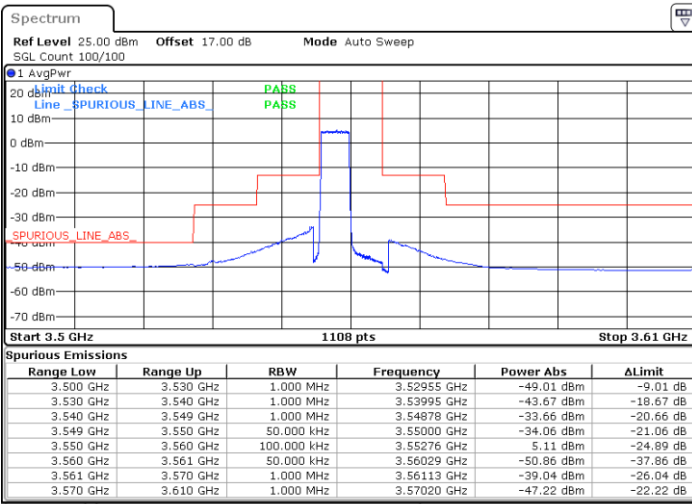

Lowest Channel / FullIRB

N/A

Date: 21.MAY.2020 20:15:03