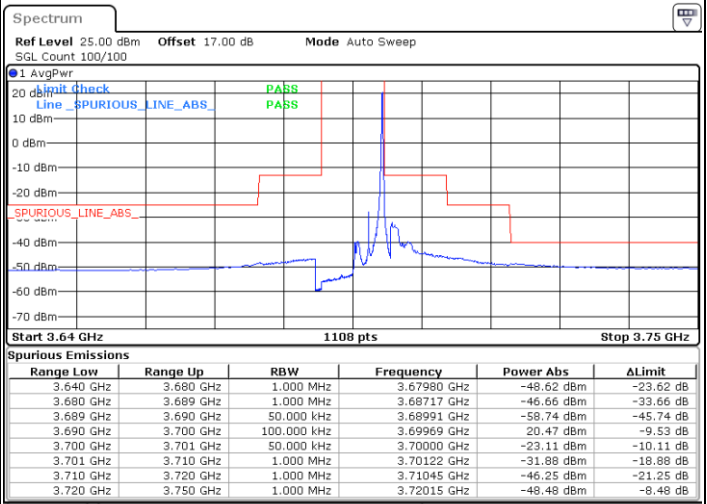

Highest Channel / 1RBmax

Date: 23.MAY.2020 02:08:32

Highest Channel / FullIRB

Date: 23.MAY.2020 01:59:38

N/A

Conducted Band Edge

LTE Band 48 / 5MHz

QPSK

Middle Channel / 1RB0

Middle Channel / 1RBmax

Date: 21.MAY.2020 20:08:27

Date: 21.MAY.2020 20:32:12

Middle Channel / FullIRB

N/A

Date: 21.MAY.2020 20:20:19

LTE Band 48 / 5MHz

QPSK

Highest Channel / 1RB0

Highest Channel / 1RBmax

Date: 21.MAY.2020 20:09:45

Date: 21.MAY.2020 20:33:31

Highest Channel / FullIRB

N/A

Date: 21.MAY.2020 20:21:38

LTE Band 48 / 10MHz

QPSK

Lowest Channel / 1RB0

Lowest Channel / 1RBmax

Date: 21.MAY.2020 20:40:08

Date: 21.MAY.2020 21:03:55

Lowest Channel / FullIRB

N/A