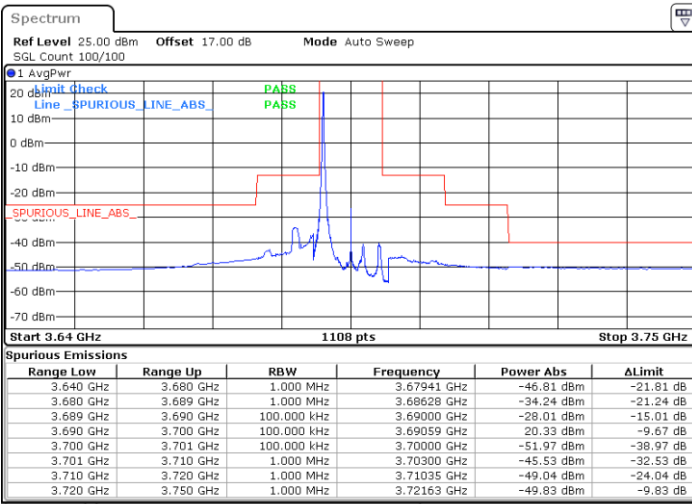

Date: 21.MAY.2020 20:52:01

LTE Band 48 / 10MHz

QPSK

MiddleChannel / 1RB0

Middle Channel / 1RBmax

Date: 21.MAY.2020 20:41:27

Date: 21.MAY.2020 21:05:14

Middle Channel / FullIRB

N/A

Date: 21.MAY.2020 20:53:21

LTE Band 48 / 10MHz

QPSK

Highest Channel / 1RB0

Highest Channel / 1RBmax

Date: 21.MAY.2020 20:48:03

Date: 21.MAY.2020 21:11:50

Highest Channel / FullRB

N/A

Date: 21.MAY.2020 20:59:56

LTE Band 48 / 15MHz

QPSK

Lowest Channel / 1RB0

Lowest Channel / 1RBmax

Date: 21.MAY.2020 21:13:10