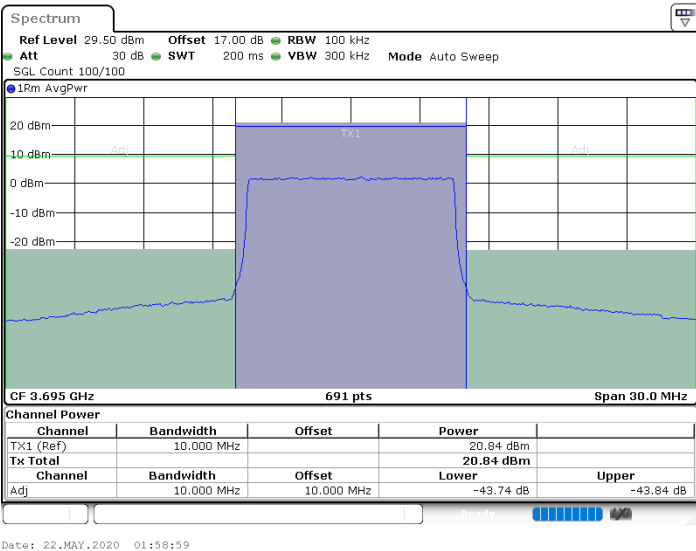

Middle Channel / 1RBmax

Date: 22.MAY.2020 01:52:49

Date: 22.MAY.2020 02:02:04

Middle Channel / FullRB

N/A

Date: 22.MAY.2020 01:57:27

LTE Band 48 / 10MHz

16QAM

Highest Channel / 1RB0

Highest Channel / 1RBmax

Highest Channel / FullIRB

N/A

LTE Band 48 / 15MHz

16QAM

Lowest Channel / 1RB0

Lowest Channel / 1RBmax