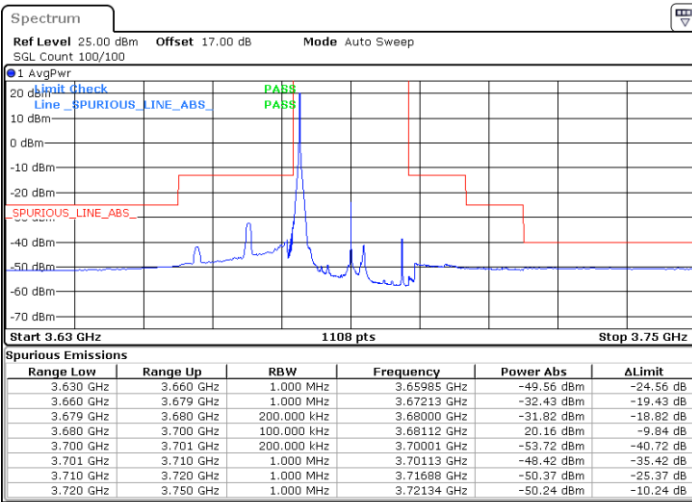

Highest Channel / 1RBmax

Date: 21.MAY.2020 21:21:03

Date: 21.MAY.2020 21:44:48

Highest Channel / FullIRB

N/A

Date: 22.MAY.2020 00:57:58

LTE Band 48 / 20MHz

QPSK

Lowest Channel / 1RB0

Lowest Channel / 1RBmax

Date: 21.MAY.2020 22:03:20

Date: 21.MAY.2020 22:15:15

Lowest Channel / FullIRB

N/A

Date: 21.MAY.2020 21:51:26

LTE Band 48 / 20MHz

QPSK

Middle Channel / 1RB0

Middle Channel / 1RBmax

Date: 21.MAY.2020 22:04:39

Date: 21.MAY.2020 22:16:33

Middle Channel / FullIRB

N/A

Date: 21.MAY.2020 21:52:45

LTE Band 48 / 20MHz

QPSK

Highest Channel / 1RB0

Highest Channel / 1RBmax

Date: 21.MAY.2020 22:11:14

Date: 21.MAY.2020 22:23:09

Highest Channel / FullIRB

N/A