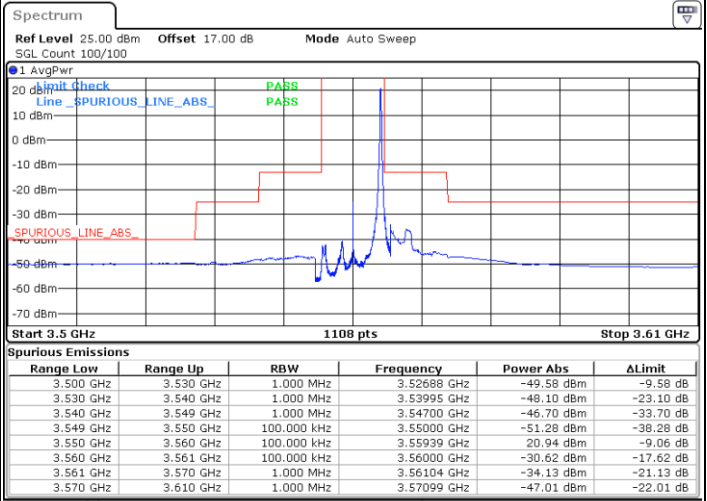

Highest Channel / 1RBmax

Date: 23.MAY.2020 02:08:32

Highest Channel / FullIRB

Date: 23.MAY.2020 01:59:38

N/A

Conducted Band Edge

LTE Band 48 / 5MHz

QPSK

Middle Channel / 1RB0

Middle Channel / 1RBmax

Date: 21.MAY.2020 20:08:27

Date: 21.MAY.2020 20:32:12

Middle Channel / FullIRB

N/A

Date: 21.MAY.2020 20:20:19

LTE Band 48 / 5MHz

QPSK

Highest Channel / 1RB0

Highest Channel / 1RBmax

Date: 21.MAY.2020 20:09:45

Date: 21.MAY.2020 20:33:31

Highest Channel / FullIRB

N/A

Date: 21.MAY.2020 20:21:38

LTE Band 48 / 10MHz

QPSK

Lowest Channel / 1RB0

Lowest Channel / 1RBmax

Date: 21.MAY.2020 20:40:08

Date: 21.MAY.2020 21:03:55

Lowest Channel / FullIRB

N/A