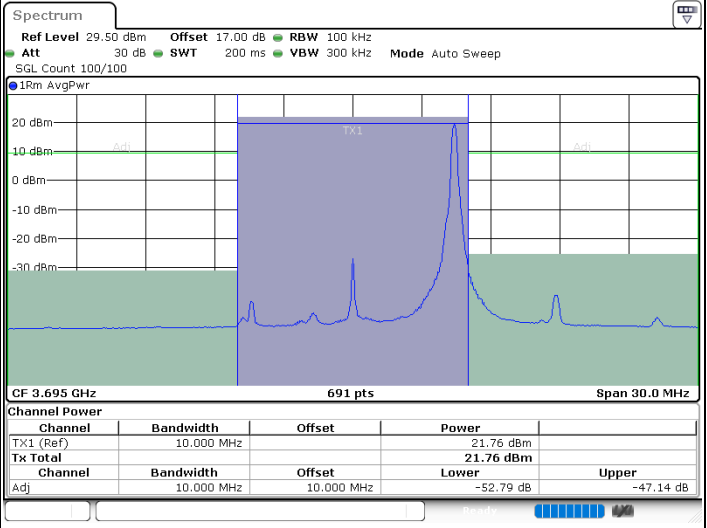

Middle Channel / 1RBmax

Date: 22.MAY.2020 01:52:49

Date: 22.MAY.2020 02:02:04

Middle Channel / FullRB

N/A

Date: 22.MAY.2020 01:57:27

LTE Band 48 / 10MHz

16QAM

Highest Channel / 1RB0

Highest Channel / 1RBmax

Highest Channel / FullIRB

N/A

LTE Band 48 / 15MHz

16QAM

Lowest Channel / 1RB0

Lowest Channel / 1RBmax