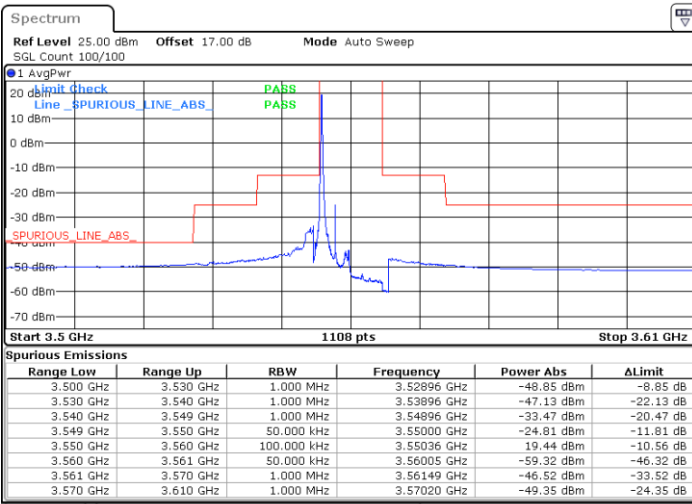

LTE Band 48 / 20MHz

QPSK

Highest Channel / 1RB0

Highest Channel / 1RBmax

Date: 21.MAY.2020 22:11:14

Date: 21.MAY.2020 22:23:09

Highest Channel / FullIRB

N/A

Date: 27.MAY.2020 06:31:04

LTE Band 48 / 5MHz

16QAM

Lowest Channel / 1RB0

Lowest Channel / 1RBmax

Date: 21.MAY.2020 20:03:10

Date: 21.MAY.2020 20:26:55

Lowest Channel / FullIRB