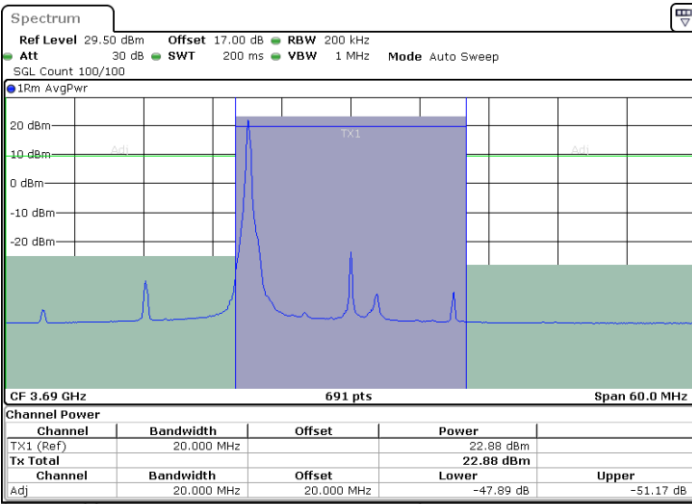

LTE Band 48 / 20MHz

QPSK

Middle Channel / 1RB0

Middle Channel / 1RBmax

Middle Channel / FullRB

N/A

LTE Band 48 / 20MHz

QPSK

Highest Channel / 1RB0

Highest Channel / 1RBmax

Date: 23.MAY.2020 02:05:05

Date: 23.MAY.2020 02:09:31

Highest Channel / FullIRB

N/A

Date: 23.MAY.2020 02:00:38

LTE Band 48 / 5MHz