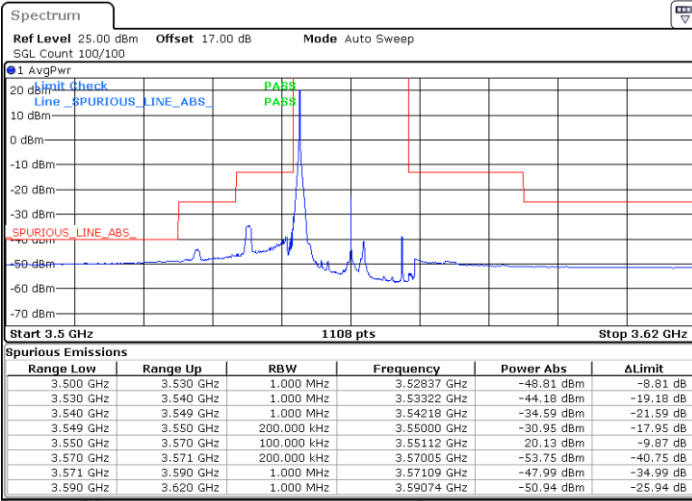

Date: 21.MAY.2020 21:19:45

Date: 21.MAY.2020 21:43:29

Middle Channel / FullRB

N/A

Date: 21.MAY.2020 21:31:37

LTE Band 48 / 15MHz

QPSK

Highest Channel / 1RB0

Highest Channel / 1RBmax

Date: 21.MAY.2020 21:21:03

Date: 21.MAY.2020 21:44:48

Highest Channel / FullIRB

N/A

Date: 22.MAY.2020 00:57:58

LTE Band 48 / 20MHz

QPSK

Lowest Channel / 1RB0

Lowest Channel / 1RBmax

Date: 21.MAY.2020 22:03:20

Date: 21.MAY.2020 22:15:15

Lowest Channel / FullIRB

N/A

Date: 21.MAY.2020 21:51:26

LTE Band 48 / 20MHz