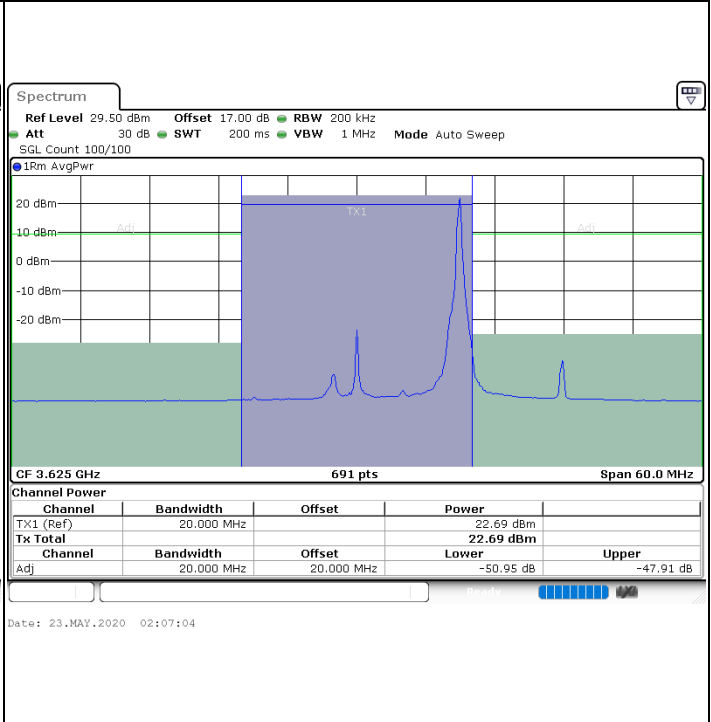

LTE Band 48 / 20MHz

QPSK

Middle Channel / 1RB0

Middle Channel / 1RBmax

Middle Channel / FullRB

N/A

LTE Band 48 / 20MHz

QPSK

Highest Channel / 1RB0

Highest Channel / 1RBmax

Date: 23.MAY.2020 02:05:05

Date: 23.MAY.2020 02:09:31

Highest Channel / FullIRB

N/A

Date: 23.MAY.2020 02:00:38

LTE Band 48 / 5MHz