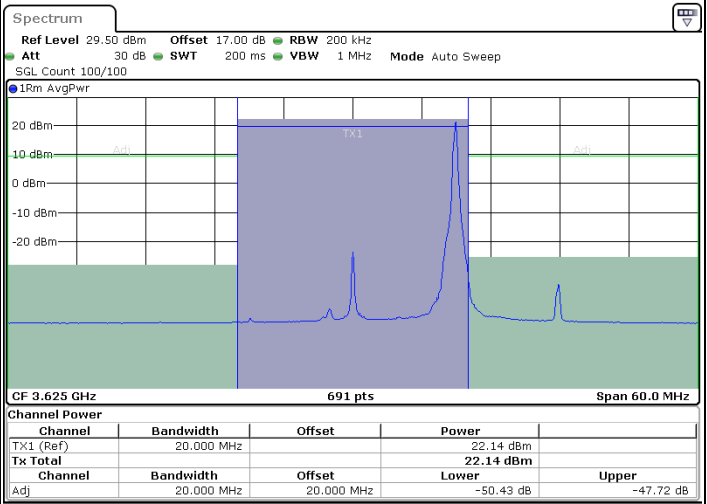

Date: 23.MAY.2020 02:07:33