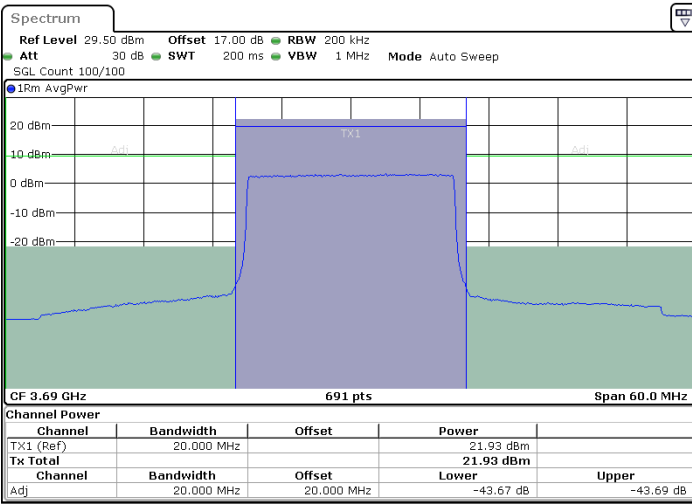

Highest Channel / 1RB0

Highest Channel / 1RBmax

Date: 23.MAY.2020 02:05:05

Date: 23.MAY.2020 02:09:31

Highest Channel / FullIRB

N/A

Date: 23.MAY.2020 02:00:38

LTE Band 48 / 5MHz

16QAM

Lowest Channel / 1RB0

Lowest Channel / 1RBmax

Lowest Channel / FullIRB

N/A

LTE Band 48 / 5MHz

16QAM

Middle Channel / 1RB0