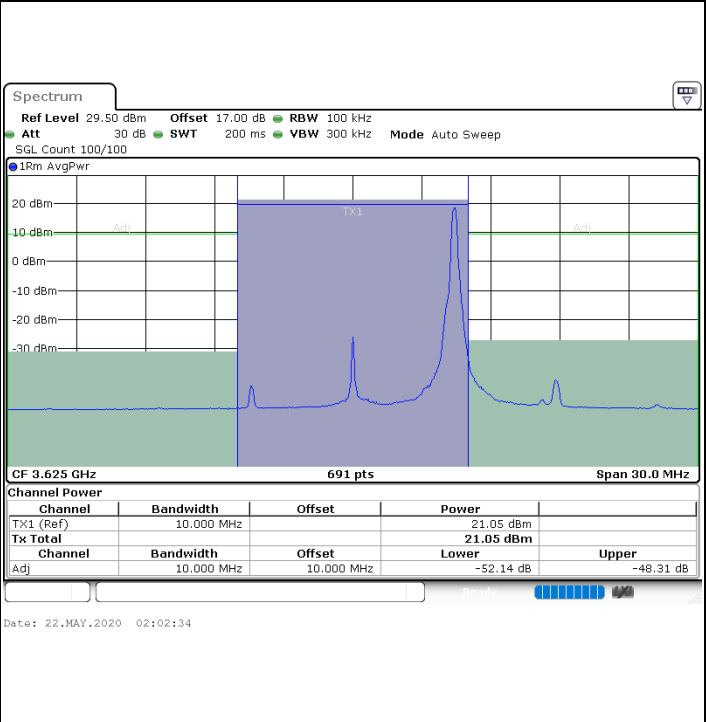

Highest Channel / 1RBmax

Highest Channel / FullIRB

N/A

LTE Band 48 / 10MHz

64QAM

Lowest Channel / 1RB0

Lowest Channel / 1RBmax

Lowest Channel / FullIRB

N/A

LTE Band 48 / 10MHz

64QAM

MiddleChannel / 1RB0

Middle Channel / 1RBmax

Middle Channel / FullRB

N/A

LTE Band 48 / 15MHz

64QAM

Middle Channel / 1RB0

Middle Channel / 1RBmax

Middle Channel / FullRB

N/A

LTE Band 48 / 15MHz

64QAM

Highest Channel / 1RB0