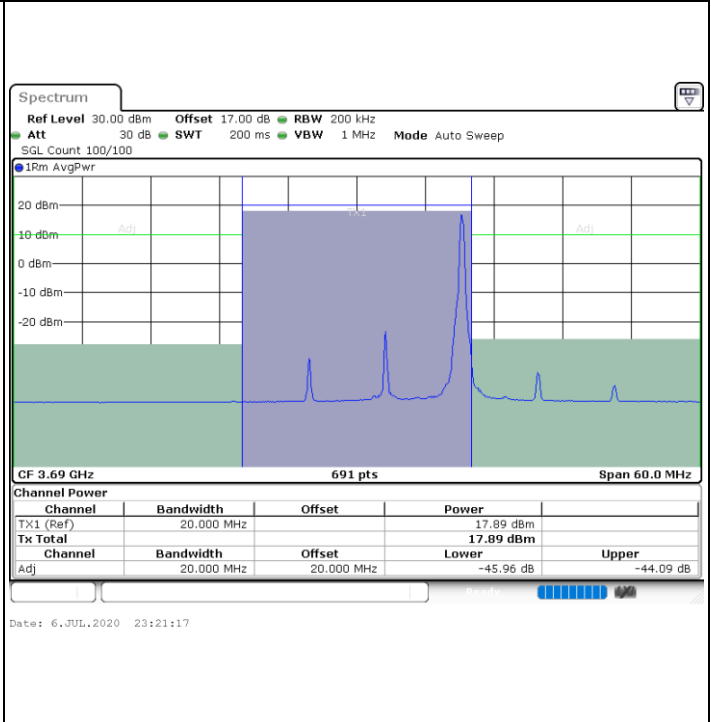

64QAM

Middle Channel / 1RB0

Middle Channel / 1RBmax

Middle Channel / FullRB

N/A

LTE Band 48 / 15MHz

64QAM

Highest Channel / 1RB0

Highest Channel / 1RBmax

Highest Channel / FullRB

N/A

LTE Band 48 / 20MHz

64QAM

Lowest Channel / 1RB0

Date: 23.MAY.2020 02:01:08

Lowest Channel / 1RBmax