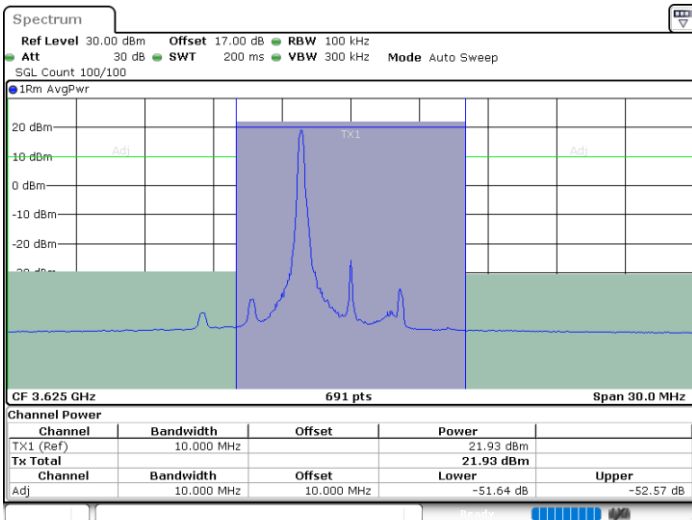

Highest Channel / 1RB0

Highest Channel / 1RBmax

Date: 23.MAY.2020 02:05:05

Date: 23.MAY.2020 02:09:31

Highest Channel / FullIRB

N/A

Date: 23.MAY.2020 02:00:38

LTE Band 48 / 5MHz

16QAM

Lowest Channel / 1RB0

Lowest Channel / 1RBmax

Lowest Channel / FullIRB

N/A

LTE Band 48 / 5MHz

16QAM

Middle Channel / 1RB0

Middle Channel / 1RBmax

Middle Channel / FullRB

N/A

LTE Band 48 / 5MHz

16QAM

Highest Channel / 1RB0

Highest Channel / 1RBmax

Date: 6.JUL.2020 22:28:57