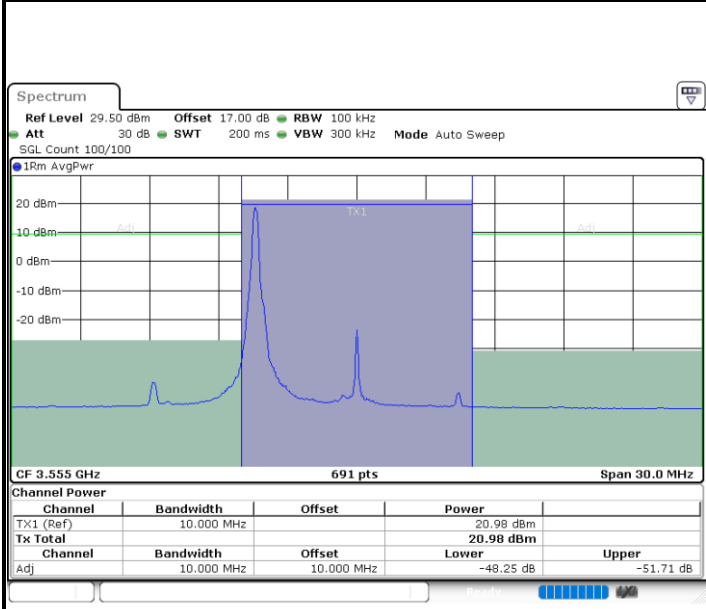

Highest Channel / 1RBmax

Highest Channel / FullIRB

N/A

LTE Band 48 / 10MHz

64QAM

Lowest Channel / 1RB0

Lowest Channel / 1RBmax

Lowest Channel / FullIRB