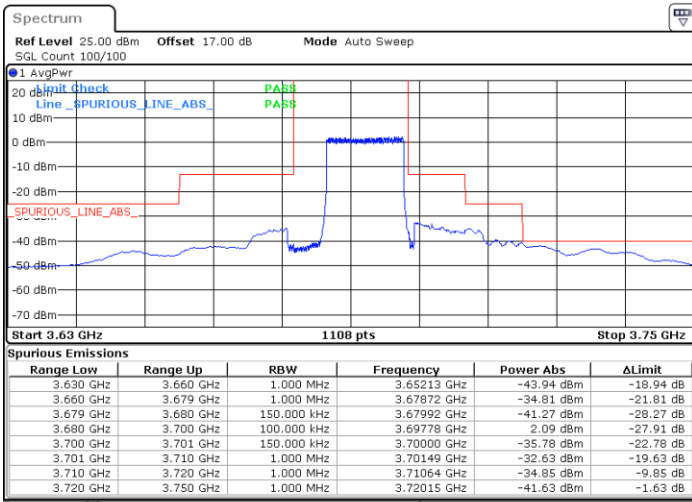

Date: 21.MAY.2020 21:19:45

Date: 21.MAY.2020 21:43:29

Middle Channel / FullRB

N/A

Date: 21.MAY.2020 21:31:37

LTE Band 48 / 15MHz

QPSK

Highest Channel / 1RB0

Highest Channel / 1RBmax

Date: 21.MAY.2020 21:21:03

Date: 21.MAY.2020 21:44:48

Highest Channel / FullIRB

N/A

Date: 22.MAY.2020 00:57:58

LTE Band 48 / 20MHz

QPSK

Lowest Channel / 1RB0

Lowest Channel / 1RBmax

Date: 21.MAY.2020 22:03:20

Date: 21.MAY.2020 22:15:15

Lowest Channel / FullIRB

N/A

Date: 21.MAY.2020 21:51:26

LTE Band 48 / 20MHz