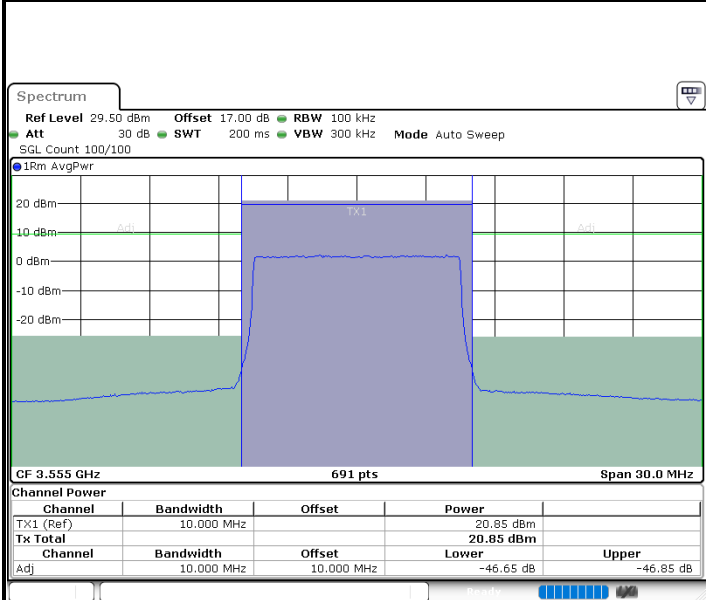

Lowest Channel / FullIRB

Date: 22.MAY.2020 01:55:55

N/A