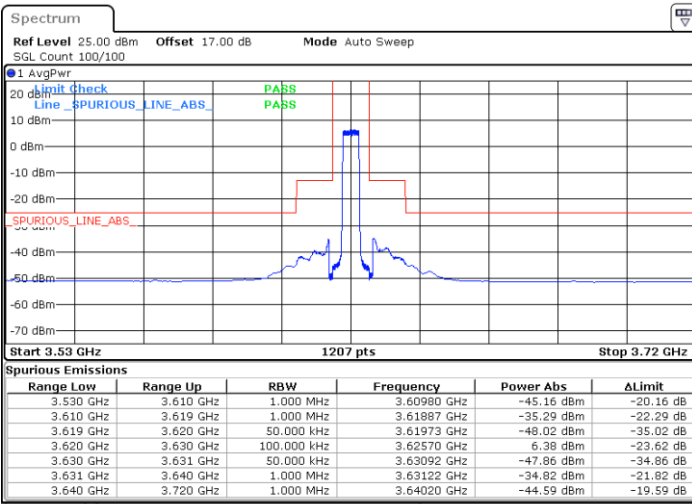

Highest Channel / 1RBmax

Date: 23.MAY.2020 02:08:32

Highest Channel / FullIRB

Date: 23.MAY.2020 01:59:38

N/A

Conducted Band Edge

LTE Band 48 / 5MHz

QPSK

Middle Channel / 1RB0

Middle Channel / 1RBmax

Date: 21.MAY.2020 20:08:27

Date: 21.MAY.2020 20:32:12

Middle Channel / FullIRB

N/A

Date: 21.MAY.2020 20:20:19

LTE Band 48 / 5MHz

QPSK

Highest Channel / 1RB0

Highest Channel / 1RBmax

Date: 21.MAY.2020 20:09:45

Date: 21.MAY.2020 20:33:31

Highest Channel / FullIRB

N/A

Date: 21.MAY.2020 20:21:38

LTE Band 48 / 10MHz

QPSK

Lowest Channel / 1RB0

Lowest Channel / 1RBmax

Date: 21.MAY.2020 20:40:08

Date: 21.MAY.2020 21:03:55

Lowest Channel / FullIRB

N/A