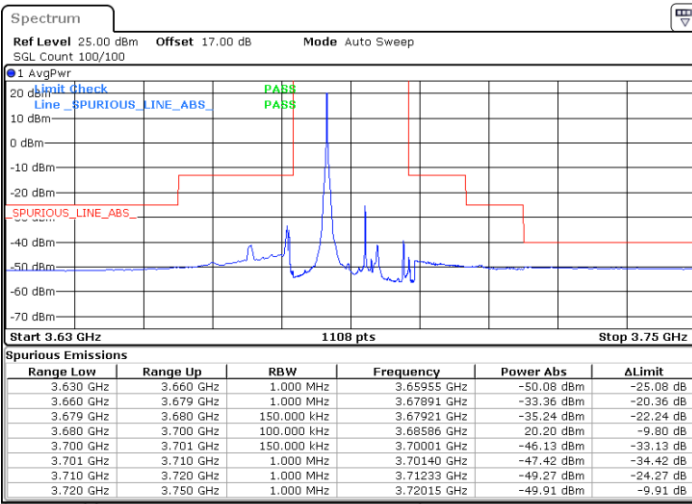

Date: 21.MAY.2020 21:36:54

Lowest Channel / FullRB

N/A

Date: 22.MAY.2020 00:42:21

LTE Band 48 / 15MHz

QPSK

Middle Channel / 1RB0

Middle Channel / 1RBmax

Date: 21.MAY.2020 21:19:45

Date: 21.MAY.2020 21:43:29

Middle Channel / FullRB

N/A

Date: 21.MAY.2020 21:31:37

LTE Band 48 / 15MHz

QPSK

Highest Channel / 1RB0

Highest Channel / 1RBmax

Date: 21.MAY.2020 21:21:03

Date: 21.MAY.2020 21:44:48

Highest Channel / FullIRB

N/A

Date: 22.MAY.2020 00:57:58

LTE Band 48 / 20MHz

QPSK

Lowest Channel / 1RB0

Lowest Channel / 1RBmax

Date: 21.MAY.2020 22:03:20

Date: 21.MAY.2020 22:15:15

Lowest Channel / FullIRB

N/A

Date: 21.MAY.2020 21:51:26

LTE Band 48 / 20MHz