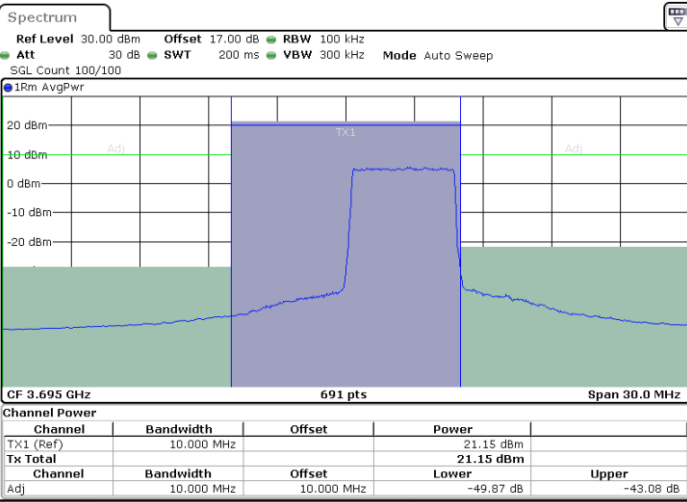

16QAM

Lowest Channel / 1RB0

Lowest Channel / 1RBmax

Lowest Channel / FullIRB

N/A

LTE Band 48 / 5MHz

16QAM

Middle Channel / 1RB0

Middle Channel / 1RBmax

Middle Channel / FullRB

N/A

LTE Band 48 / 5MHz

16QAM

Highest Channel / 1RB0

Highest Channel / 1RBmax

Date: 6.JUL.2020 22:28:57

Date: 6.JUL.2020 22:38:11

Highest Channel / FullIRB

N/A

Date: 6.JUL.2020 22:33:34

LTE Band 48 / 10MHz

16QAM

Lowest Channel / 1RB0

Date: 22.MAY.2020 01:51:18