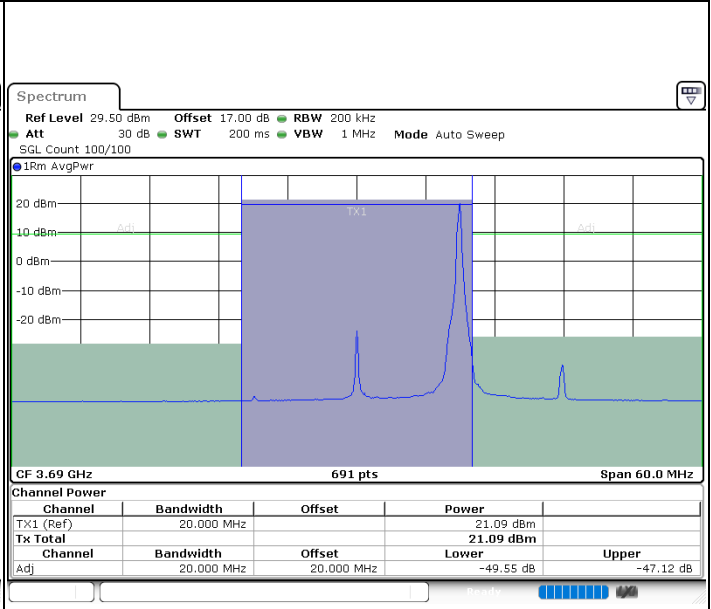

Highest Channel / 1RBmax

Highest Channel / FullRB

N/A

LTE Band 48 / 20MHz

64QAM

Lowest Channel / 1RB0

Date: 23.MAY.2020 02:01:08

Lowest Channel / 1RBmax

Date: 23.MAY.2020 02:05:34

Lowest Channel / FullIRB

Date: 22.MAY.2020 02:18:31

N/A

LTE Band 48 / 20MHz

64QAM

Highest Channel / 1RB0

Date: 23.MAY.2020 02:04:05

Highest Channel / 1RBmax

Date: 23.MAY.2020 02:08:32

Highest Channel / FullIRB

Date: 23.MAY.2020 01:59:38

N/A

Conducted Band Edge

LTE Band 48 / 5MHz

QPSK