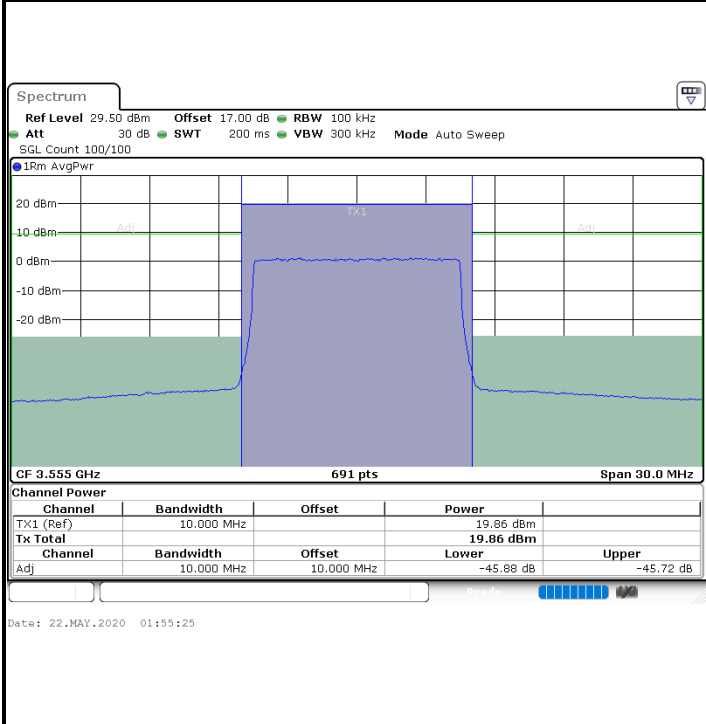

64QAM

Middle Channel / 1RB0

Middle Channel / 1RBmax

Middle Channel / FullRB

N/A

LTE Band 48 / 5MHz

64QAM

Highest Channel / 1RB0

Highest Channel / 1RBmax

Highest Channel / FullIRB

N/A

LTE Band 48 / 10MHz

64QAM

Lowest Channel / 1RB0

Lowest Channel / 1RBmax

Lowest Channel / FullIRB

N/A

LTE Band 48 / 10MHz

64QAM

MiddleChannel / 1RB0

Middle Channel / 1RBmax

Middle Channel / FullRB

N/A

LTE Band 48 / 15MHz