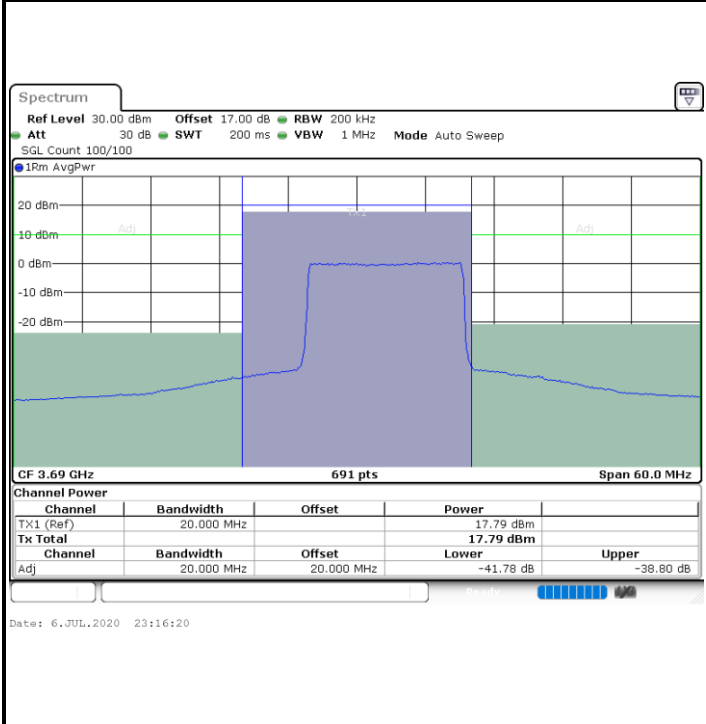

Lowest Channel / FullIRB

N/A

LTE Band 48 / 15MHz

16QAM

Middle Channel / 1RB0

Middle Channel / 1RBmax

Middle Channel / FullRB

N/A

LTE Band 48 / 15MHz

16QAM

Highest Channel / 1RB0

Highest Channel / 1RBmax

Highest Channel / FullIRB

N/A

LTE Band 48 / 20MHz

16QAM

Lowest Channel / 1RB0

Date: 23.MAY.2020 02:01:38

Lowest Channel / 1RBmax

Date: 23.MAY.2020 02:06:04

Lowest Channel / FullIRB

Date: 22.MAY.2020 02:19:01

N/A

LTE Band 48 / 20MHz