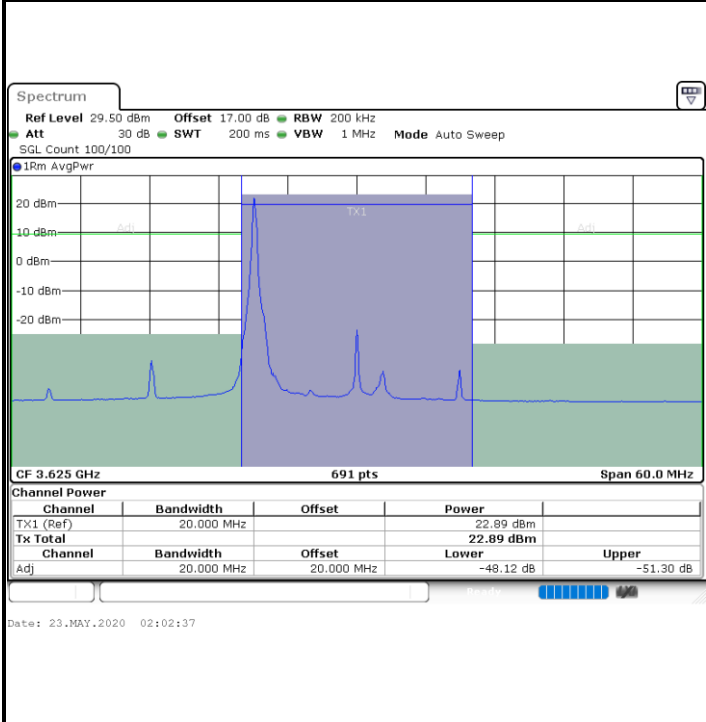

LTE Band 48 / 20MHz

QPSK

Middle Channel / 1RB0

Middle Channel / 1RBmax

Middle Channel / FullRB

N/A

LTE Band 48 / 20MHz

QPSK

Highest Channel / 1RB0

Highest Channel / 1RBmax

Date: 23.MAY.2020 02:05:05

Date: 23.MAY.2020 02:09:31

Highest Channel / FullIRB

N/A

Date: 23.MAY.2020 02:00:38

LTE Band 48 / 5MHz