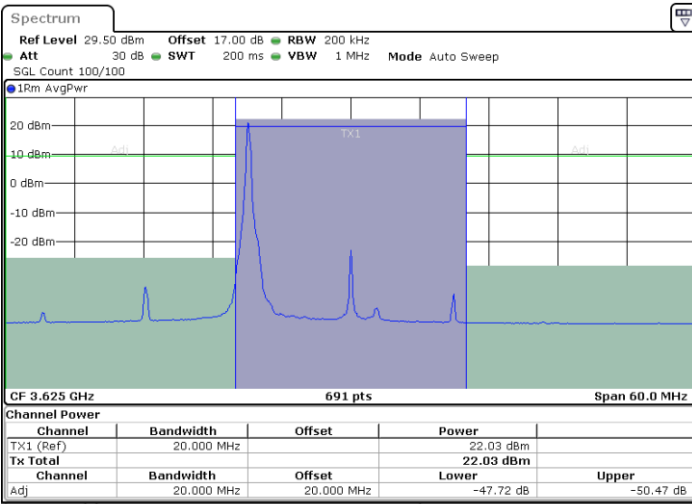

LTE Band 48 / 20MHz

16QAM

Middle Channel / 1RB0

Middle Channel / 1RBmax

Date: 23.MAY.2020 02:03:06