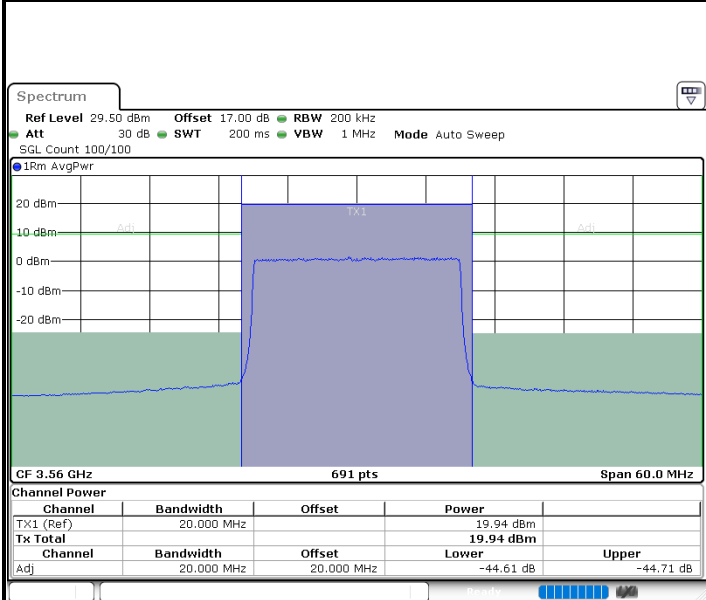

Highest Channel / 1RBmax

Highest Channel / FullRB

N/A

LTE Band 48 / 20MHz

64QAM

Lowest Channel / 1RB0

Date: 23.MAY.2020 02:01:08

Lowest Channel / 1RBmax

Date: 23.MAY.2020 02:05:34

Lowest Channel / FullIRB

Date: 22.MAY.2020 02:18:31

N/A

LTE Band 48 / 20MHz

64QAM

Highest Channel / 1RB0

Date: 23.MAY.2020 02:04:05