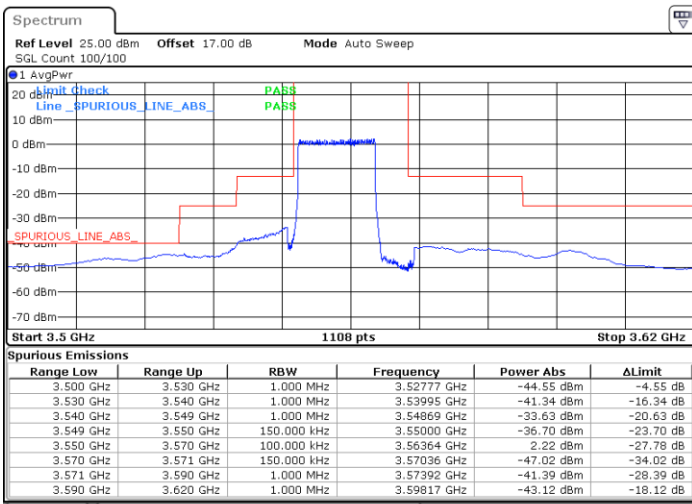

N/A

Date: 21.MAY.2020 20:53:21

LTE Band 48 / 10MHz

QPSK

Highest Channel / 1RB0

Highest Channel / 1RBmax

Date: 21.MAY.2020 20:48:03

Date: 21.MAY.2020 21:11:50

Highest Channel / FullRB

N/A

Date: 21.MAY.2020 20:59:56

LTE Band 48 / 15MHz

QPSK

Lowest Channel / 1RB0

Lowest Channel / 1RBmax

Date: 21.MAY.2020 21:13:10

Date: 21.MAY.2020 21:36:54

Lowest Channel / FullRB

N/A

Date: 22.MAY.2020 00:42:21

LTE Band 48 / 15MHz

QPSK

Middle Channel / 1RB0

Middle Channel / 1RBmax