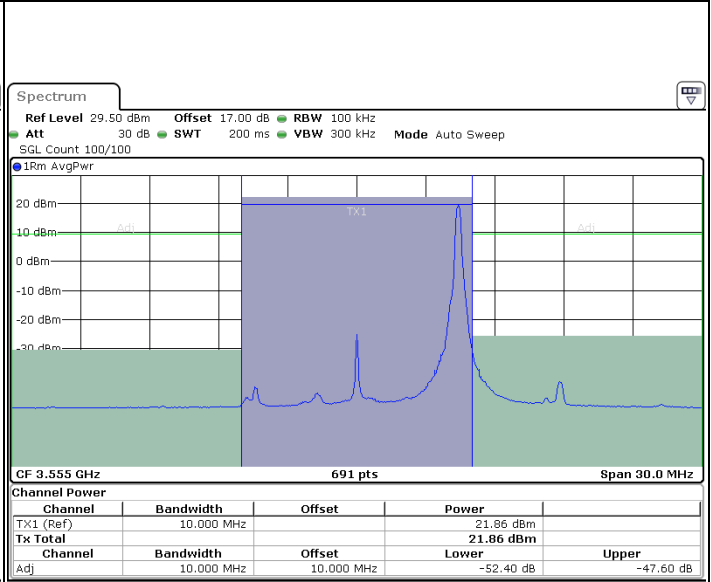

Date: 6.JUL.2020 22:38:11

Highest Channel / FullIRB

N/A

Date: 6.JUL.2020 22:33:34

LTE Band 48 / 10MHz

16QAM

Lowest Channel / 1RB0

Date: 22.MAY.2020 01:51:18

Lowest Channel / 1RBmax

Date: 22.MAY.2020 02:00:32

Lowest Channel / FullIRB

Date: 22.MAY.2020 01:55:55

N/A

LTE Band 48 / 10MHz

16QAM

MiddleChannel / 1RB0