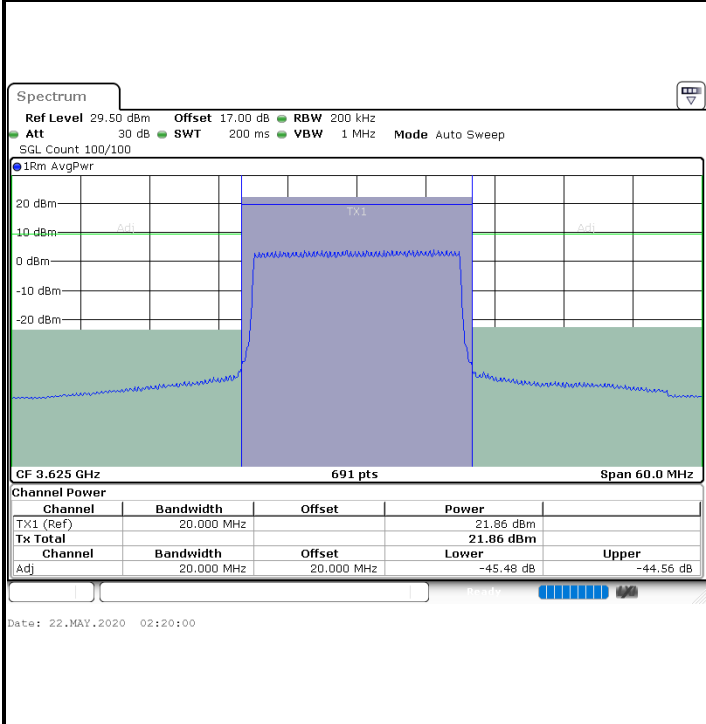

LTE Band 48 / 20MHz

QPSK

Middle Channel / 1RB0

Middle Channel / 1RBmax

Middle Channel / FullRB

N/A

LTE Band 48 / 20MHz

QPSK

Highest Channel / 1RB0

Highest Channel / 1RBmax

Date: 23.MAY.2020 02:05:05

Date: 23.MAY.2020 02:09:31

Highest Channel / FullIRB

N/A

Date: 23.MAY.2020 02:00:38

LTE Band 48 / 5MHz