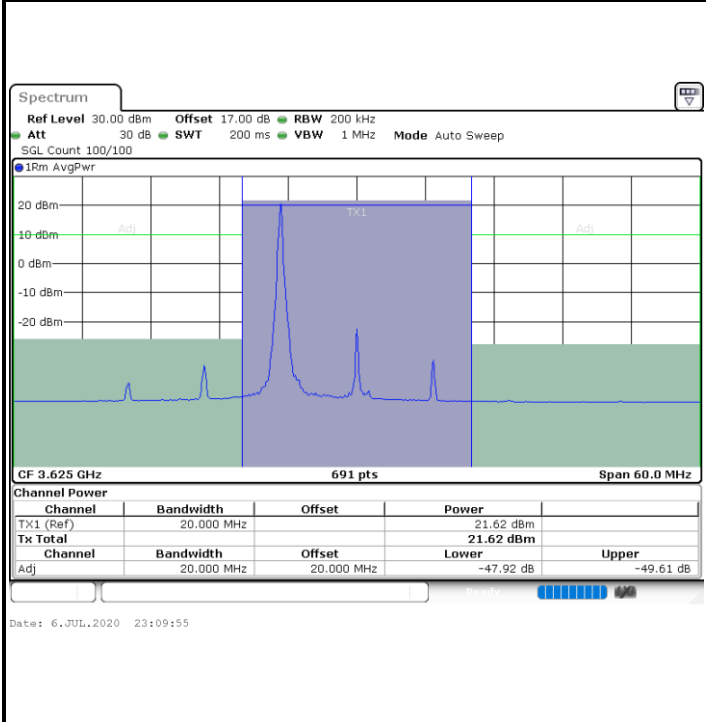

LTE Band 48 / 15MHz

64QAM

Middle Channel / 1RB0