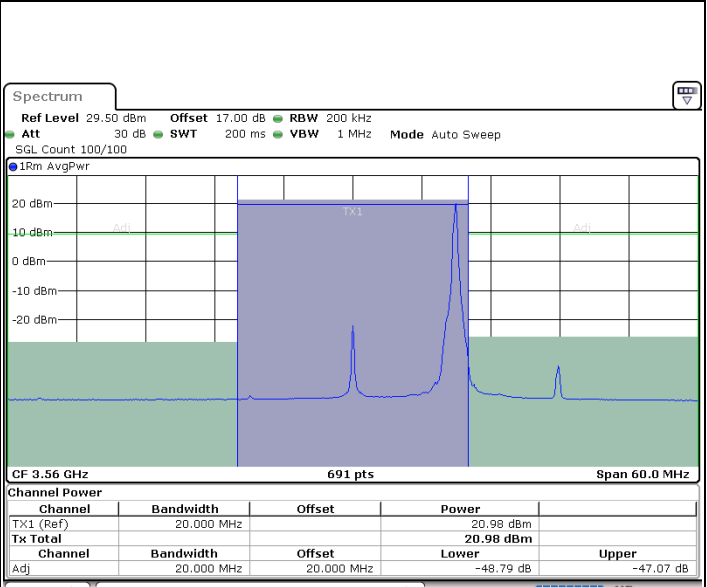

Highest Channel / 1RBmax

Highest Channel / FullRB

N/A

LTE Band 48 / 20MHz

64QAM

Lowest Channel / 1RB0

Date: 23.MAY.2020 02:01:08

Lowest Channel / 1RBmax

Date: 23.MAY.2020 02:05:34

Lowest Channel / FullIRB

Date: 22.MAY.2020 02:18:31

N/A

LTE Band 48 / 20MHz

64QAM

Highest Channel / 1RB0

Date: 23.MAY.2020 02:04:05