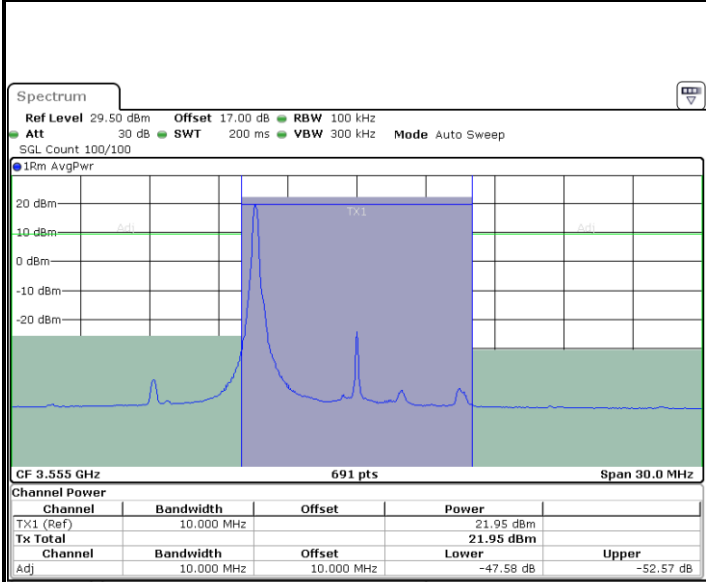

Date: 6.JUL.2020 22:38:11

Highest Channel / FullIRB

N/A

Date: 6.JUL.2020 22:33:34

LTE Band 48 / 10MHz

16QAM

Lowest Channel / 1RB0

Date: 22.MAY.2020 01:51:18

Lowest Channel / 1RBmax

Date: 22.MAY.2020 02:00:32

Lowest Channel / FullIRB

Date: 22.MAY.2020 01:55:55

N/A

LTE Band 48 / 10MHz

16QAM

MiddleChannel / 1RB0