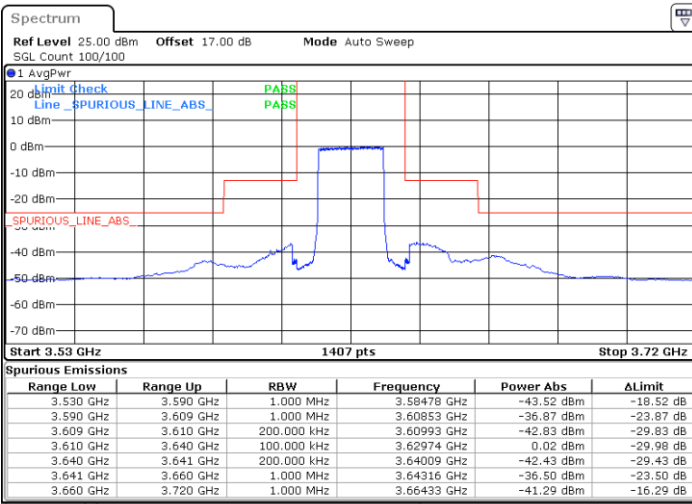

Lowest Channel / 1RB0

Lowest Channel / 1RBmax

Date: 21.MAY.2020 22:03:20

Date: 21.MAY.2020 22:15:15

Lowest Channel / FullIRB

N/A

Date: 21.MAY.2020 21:51:26

LTE Band 48 / 20MHz

QPSK

Middle Channel / 1RB0

Middle Channel / 1RBmax

Date: 21.MAY.2020 22:04:39

Date: 21.MAY.2020 22:16:33

Middle Channel / FullIRB

N/A

Date: 21.MAY.2020 21:52:45

LTE Band 48 / 20MHz

QPSK

Highest Channel / 1RB0

Highest Channel / 1RBmax

Date: 21.MAY.2020 22:11:14

Date: 21.MAY.2020 22:23:09

Highest Channel / FullIRB

N/A