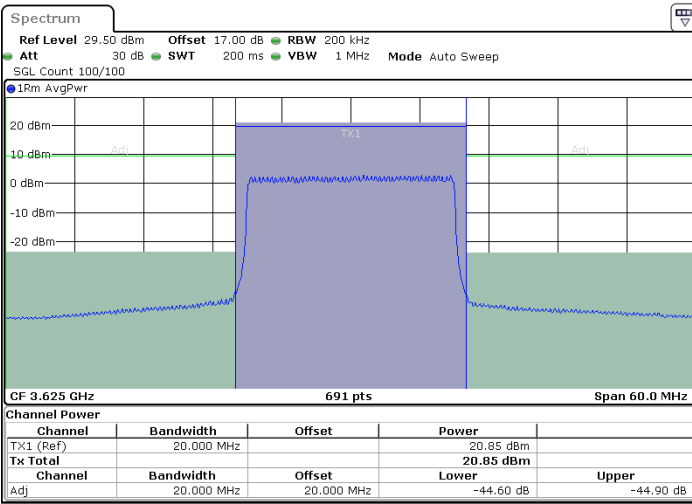

Middle Channel / FullRB

N/A

Date: 22.MAY.2020 02:20:30