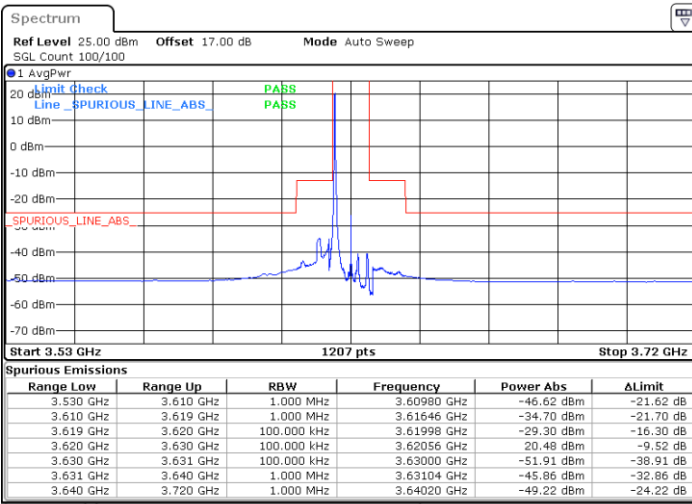

LTE Band 48 / 10MHz

QPSK

Lowest Channel / 1RB0

Lowest Channel / 1RBmax

Date: 21.MAY.2020 20:40:08

Date: 21.MAY.2020 21:03:55

Lowest Channel / FullIRB

N/A

Date: 21.MAY.2020 20:52:01

LTE Band 48 / 10MHz

QPSK

MiddleChannel / 1RB0

Middle Channel / 1RBmax

Date: 21.MAY.2020 20:41:27

Date: 21.MAY.2020 21:05:14

Middle Channel / FullIRB

N/A

Date: 21.MAY.2020 20:53:21

LTE Band 48 / 10MHz

QPSK

Highest Channel / 1RB0

Highest Channel / 1RBmax

Date: 21.MAY.2020 20:48:03

Date: 21.MAY.2020 21:11:50

Highest Channel / FullRB

N/A

Date: 21.MAY.2020 20:59:56

LTE Band 48 / 15MHz

QPSK

Lowest Channel / 1RB0

Lowest Channel / 1RBmax

Date: 21.MAY.2020 21:13:10