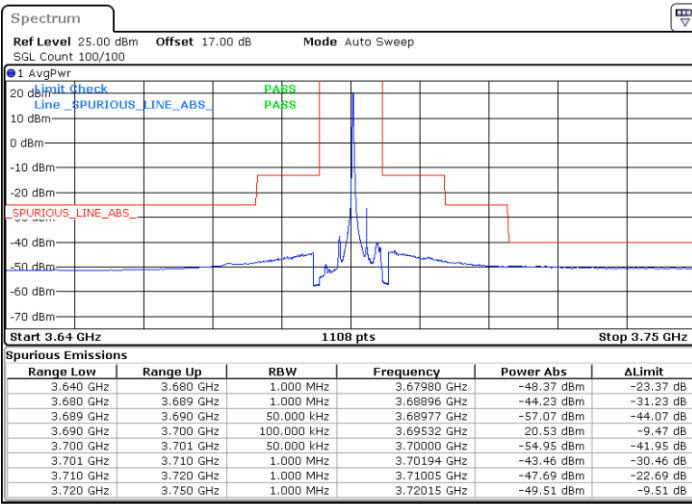

Highest Channel / 1RBmax

Date: 23.MAY.2020 02:08:32

Highest Channel / FullIRB

Date: 23.MAY.2020 01:59:38

N/A

Conducted Band Edge

LTE Band 48 / 5MHz

QPSK

Middle Channel / 1RB0

Middle Channel / 1RBmax

Date: 21.MAY.2020 20:08:27

Date: 21.MAY.2020 20:32:12

Middle Channel / FullIRB

N/A

Date: 21.MAY.2020 20:20:19

LTE Band 48 / 5MHz

QPSK

Highest Channel / 1RB0

Highest Channel / 1RBmax

Date: 21.MAY.2020 20:09:45

Date: 21.MAY.2020 20:33:31

Highest Channel / FullIRB

N/A

Date: 21.MAY.2020 20:21:38

LTE Band 48 / 10MHz

QPSK

Lowest Channel / 1RB0

Lowest Channel / 1RBmax

Date: 21.MAY.2020 20:40:08

Date: 21.MAY.2020 21:03:55

Lowest Channel / FullIRB

N/A