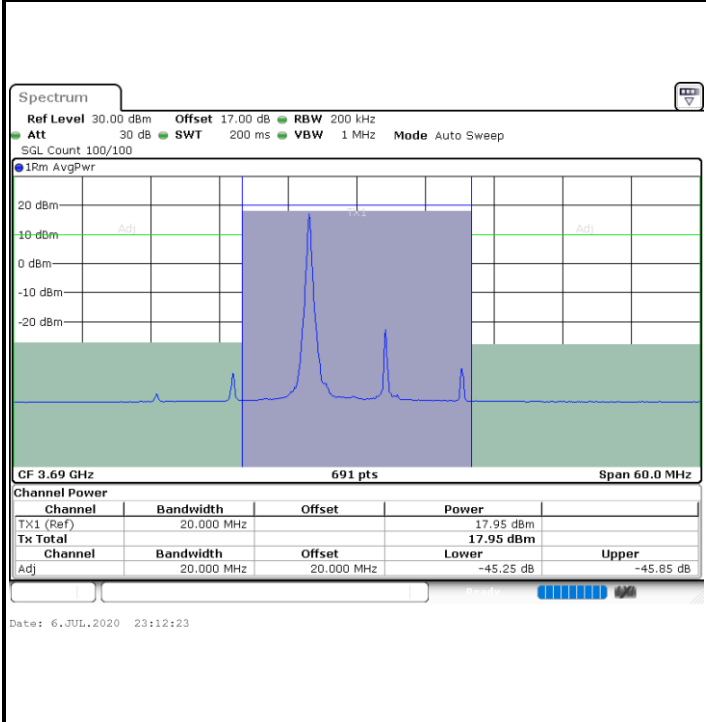

64QAM

Middle Channel / 1RB0

Middle Channel / 1RBmax

Middle Channel / FullRB

N/A

LTE Band 48 / 15MHz

64QAM

Highest Channel / 1RB0

Highest Channel / 1RBmax

Highest Channel / FullRB

N/A

LTE Band 48 / 20MHz

64QAM

Lowest Channel / 1RB0

Date: 23.MAY.2020 02:01:08

Lowest Channel / 1RBmax