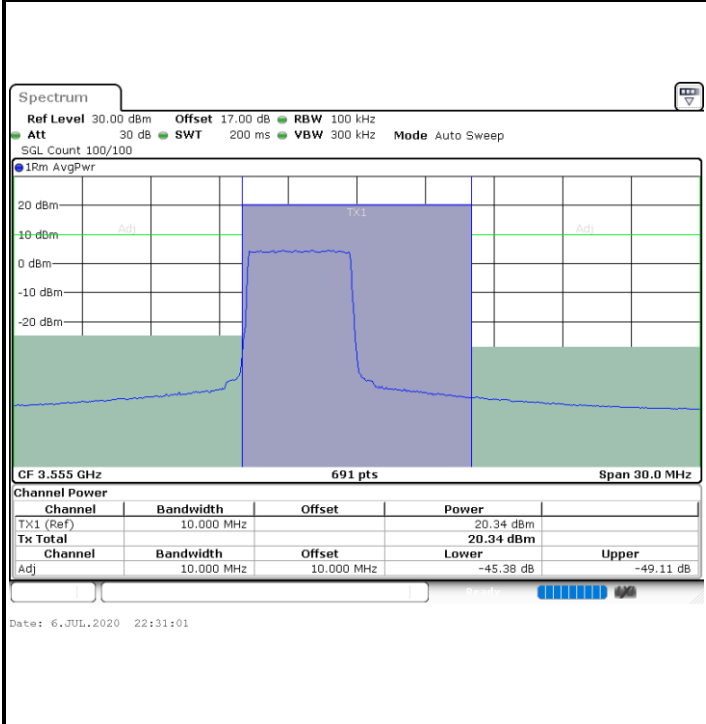

LTE Band 48 / 20MHz

16QAM

Highest Channel / 1RB0

Date: 23.MAY.2020 02:04:35

Highest Channel / 1RBmax

Date: 23.MAY.2020 02:09:02

Highest Channel / FullIRB

Date: 23.MAY.2020 02:00:08

N/A

LTE Band 48 / 5MHz

64QAM

Lowest Channel / 1RB0

Lowest Channel / 1RBmax

Lowest Channel / FullIRB

N/A

LTE Band 48 / 5MHz

64QAM

Middle Channel / 1RB0

Middle Channel / 1RBmax

Middle Channel / FullRB

N/A

LTE Band 48 / 5MHz

64QAM

Highest Channel / 1RB0

Highest Channel / 1RBmax

Highest Channel / FullIRB

N/A

LTE Band 48 / 10MHz

64QAM

Lowest Channel / 1RB0

Lowest Channel / 1RBmax

Lowest Channel / FullIRB