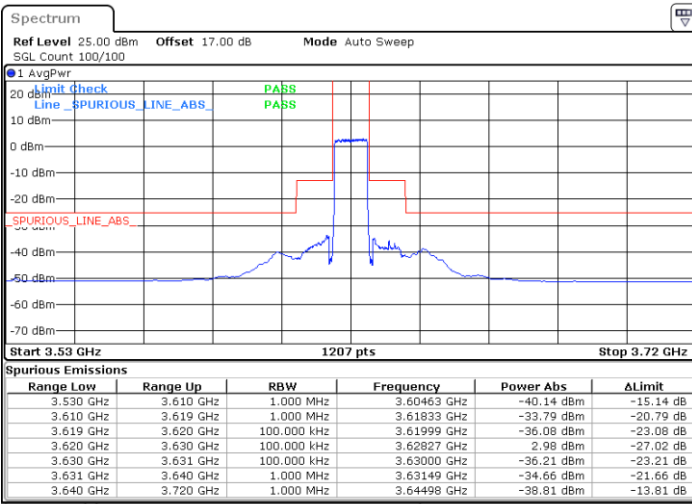

LTE Band 48 / 10MHz

QPSK

Lowest Channel / 1RB0

Lowest Channel / 1RBmax

Date: 21.MAY.2020 20:40:08

Date: 21.MAY.2020 21:03:55

Lowest Channel / FullIRB

N/A

Date: 21.MAY.2020 20:52:01

LTE Band 48 / 10MHz

QPSK

MiddleChannel / 1RB0

Middle Channel / 1RBmax

Date: 21.MAY.2020 20:41:27

Date: 21.MAY.2020 21:05:14

Middle Channel / FullIRB

N/A

Date: 21.MAY.2020 20:53:21

LTE Band 48 / 10MHz

QPSK

Highest Channel / 1RB0

Highest Channel / 1RBmax

Date: 21.MAY.2020 20:48:03

Date: 21.MAY.2020 21:11:50

Highest Channel / FullRB

N/A

Date: 21.MAY.2020 20:59:56

LTE Band 48 / 15MHz

QPSK

Lowest Channel / 1RB0

Lowest Channel / 1RBmax

Date: 21.MAY.2020 21:13:10