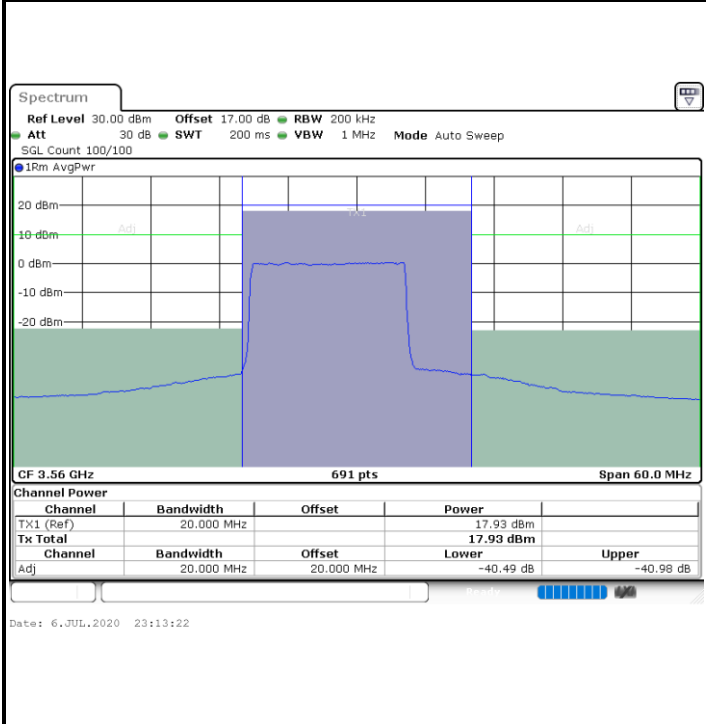

Highest Channel / 1RB0

Highest Channel / 1RBmax

Highest Channel / FullIRB

N/A

LTE Band 48 / 15MHz

16QAM

Lowest Channel / 1RB0

Lowest Channel / 1RBmax

Lowest Channel / FullIRB

N/A

LTE Band 48 / 15MHz

16QAM

Middle Channel / 1RB0

Middle Channel / 1RBmax

Middle Channel / FullRB

N/A

LTE Band 48 / 15MHz

16QAM

Highest Channel / 1RB0

Highest Channel / 1RBmax

Highest Channel / FullIRB

N/A

LTE Band 48 / 20MHz

16QAM