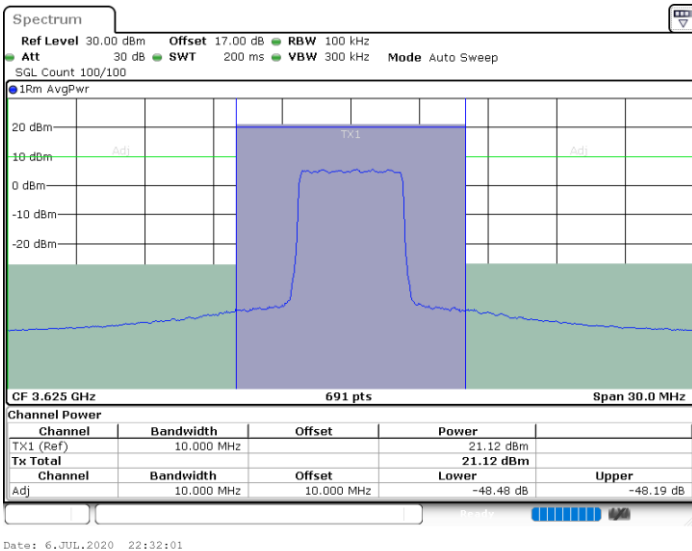

Middle Channel / FullRB

N/A