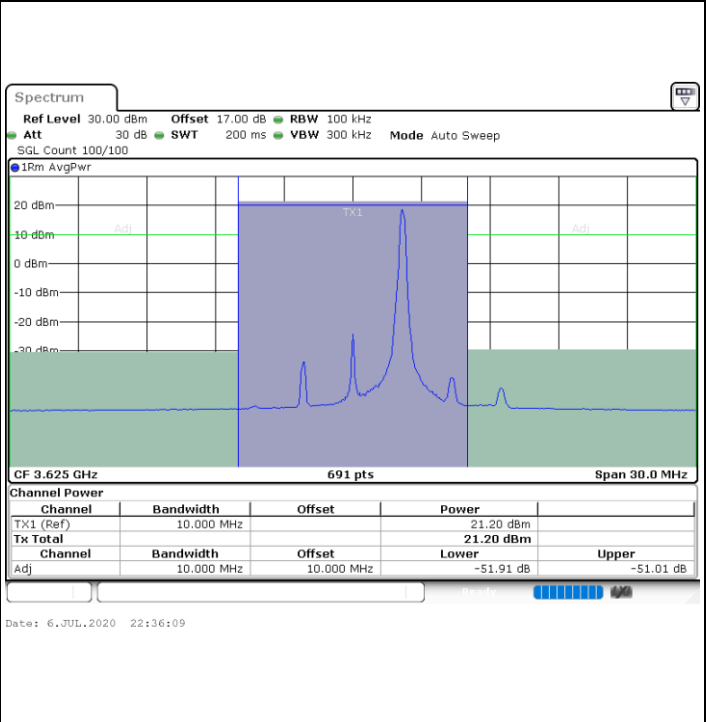

LTE Band 48 / 20MHz

16QAM

Highest Channel / 1RB0

Date: 23.MAY.2020 02:04:35

Highest Channel / 1RBmax

Date: 23.MAY.2020 02:09:02

Highest Channel / FullIRB

Date: 23.MAY.2020 02:00:08

N/A

LTE Band 48 / 5MHz

64QAM

Lowest Channel / 1RB0

Lowest Channel / 1RBmax

Lowest Channel / FullIRB

N/A

LTE Band 48 / 5MHz

64QAM

Middle Channel / 1RB0

Middle Channel / 1RBmax

Middle Channel / FullRB

N/A

LTE Band 48 / 5MHz

64QAM

Highest Channel / 1RB0

Highest Channel / 1RBmax

Highest Channel / FullIRB

N/A

LTE Band 48 / 10MHz

64QAM

Lowest Channel / 1RB0

Lowest Channel / 1RBmax

Lowest Channel / FullIRB