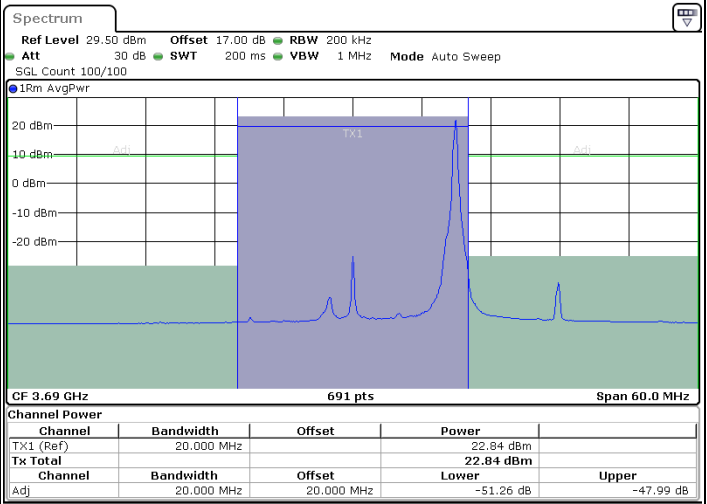

LTE Band 48 / 20MHz

QPSK

Middle Channel / 1RB0

Middle Channel / 1RBmax

Middle Channel / FullRB

N/A

LTE Band 48 / 20MHz

QPSK

Highest Channel / 1RB0

Highest Channel / 1RBmax

Date: 23.MAY.2020 02:05:05

Date: 23.MAY.2020 02:09:31

Highest Channel / FullIRB

N/A

Date: 23.MAY.2020 02:00:38

LTE Band 48 / 5MHz