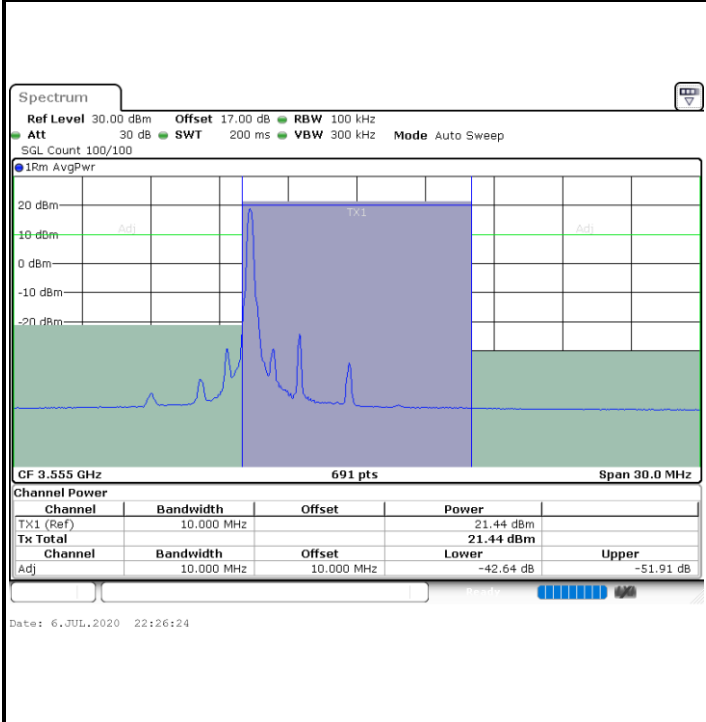

LTE Band 48 / 20MHz

16QAM

Highest Channel / 1RB0

Date: 23.MAY.2020 02:04:35

Highest Channel / 1RBmax

Date: 23.MAY.2020 02:09:02

Highest Channel / FullIRB

Date: 23.MAY.2020 02:00:08

N/A

LTE Band 48 / 5MHz

64QAM

Lowest Channel / 1RB0

Lowest Channel / 1RBmax

Lowest Channel / FullIRB

N/A

LTE Band 48 / 5MHz