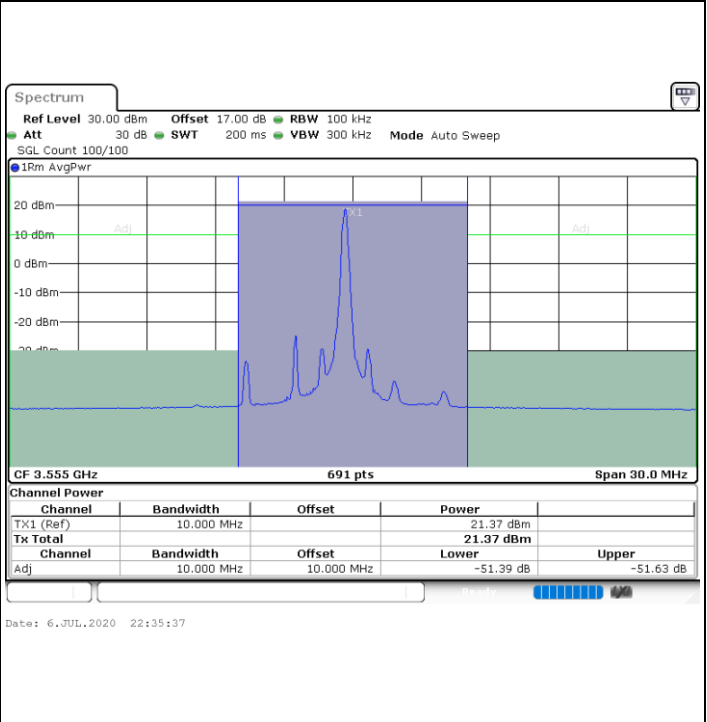

LTE Band 48 / 20MHz

16QAM

Highest Channel / 1RB0

Date: 23.MAY.2020 02:04:35

Highest Channel / 1RBmax

Date: 23.MAY.2020 02:09:02

Highest Channel / FullIRB

Date: 23.MAY.2020 02:00:08

N/A

LTE Band 48 / 5MHz

64QAM

Lowest Channel / 1RB0

Lowest Channel / 1RBmax

Lowest Channel / FullIRB

N/A

LTE Band 48 / 5MHz

64QAM

Middle Channel / 1RB0

Middle Channel / 1RBmax

Middle Channel / FullRB

N/A

LTE Band 48 / 5MHz

64QAM

Highest Channel / 1RB0

Highest Channel / 1RBmax

Highest Channel / FullIRB

N/A

LTE Band 48 / 10MHz

64QAM

Lowest Channel / 1RB0

Lowest Channel / 1RBmax

Lowest Channel / FullIRB