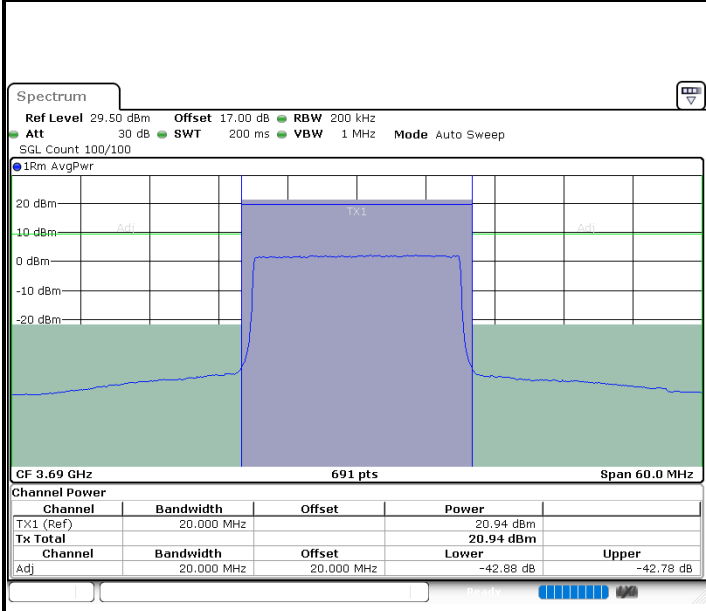

LTE Band 48 / 20MHz

16QAM

Highest Channel / 1RB0

Date: 23.MAY.2020 02:04:35

Highest Channel / 1RBmax

Date: 23.MAY.2020 02:09:02

Highest Channel / FullIRB

Date: 23.MAY.2020 02:00:08

N/A

LTE Band 48 / 5MHz

64QAM

Lowest Channel / 1RB0

Lowest Channel / 1RBmax

Lowest Channel / FullIRB

N/A

LTE Band 48 / 5MHz