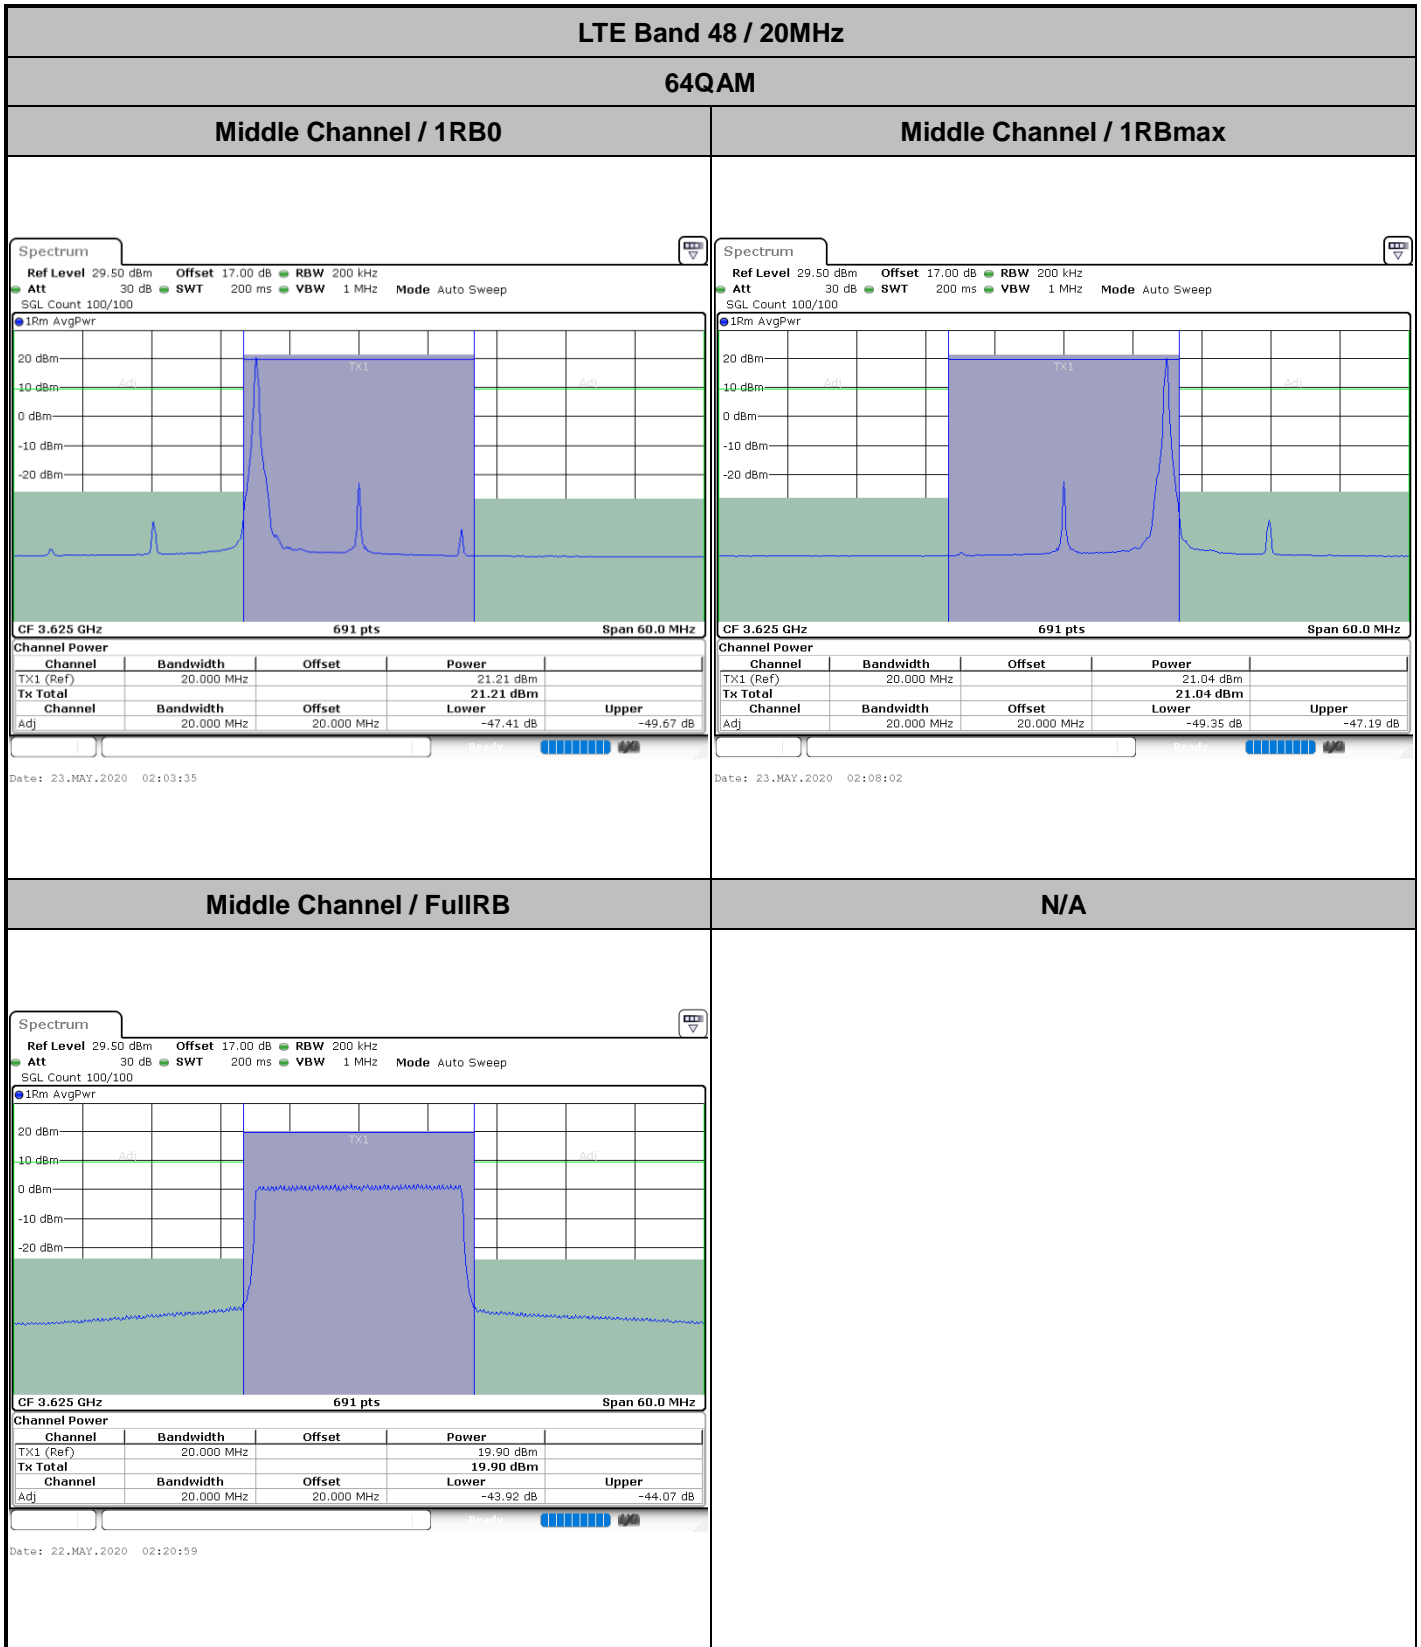

64QAM

Middle Channel / 1RB0

Middle Channel / 1RBmax

Middle Channel / FullRB

N/A

LTE Band 48 / 15MHz

64QAM

Highest Channel / 1RB0

Highest Channel / 1RBmax

Highest Channel / FullRB

N/A

LTE Band 48 / 20MHz

64QAM

Lowest Channel / 1RB0

Date: 23.MAY.2020 02:01:08

Lowest Channel / 1RBmax

Date: 23.MAY.2020 02:05:34

Lowest Channel / FullIRB

Date: 22.MAY.2020 02:18:31

N/A

LTE Band 48 / 20MHz

64QAM

Highest Channel / 1RB0

Date: 23.MAY.2020 02:04:05