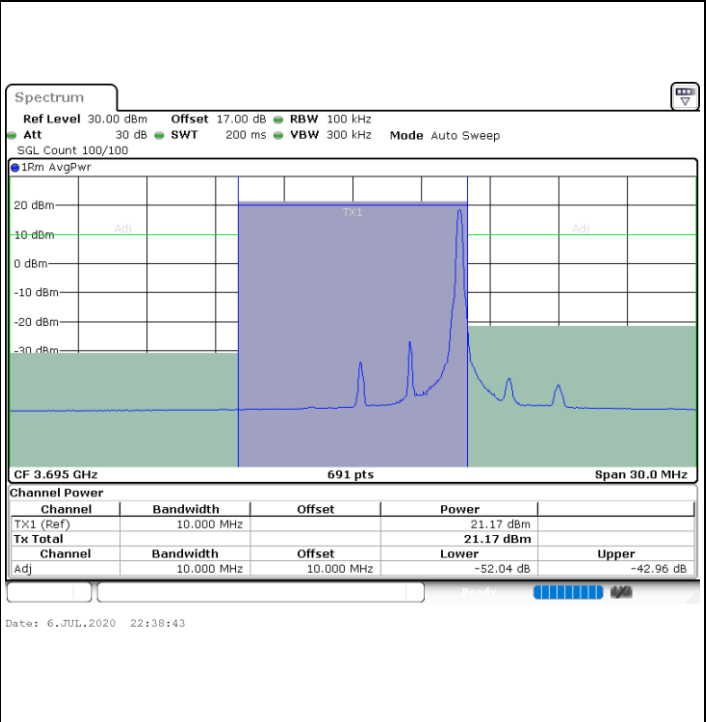

64QAM

Middle Channel / 1RB0

Middle Channel / 1RBmax

Middle Channel / FullRB

N/A

LTE Band 48 / 5MHz

64QAM

Highest Channel / 1RB0

Highest Channel / 1RBmax

Highest Channel / FullIRB

N/A

LTE Band 48 / 10MHz

64QAM

Lowest Channel / 1RB0

Lowest Channel / 1RBmax

Lowest Channel / FullIRB