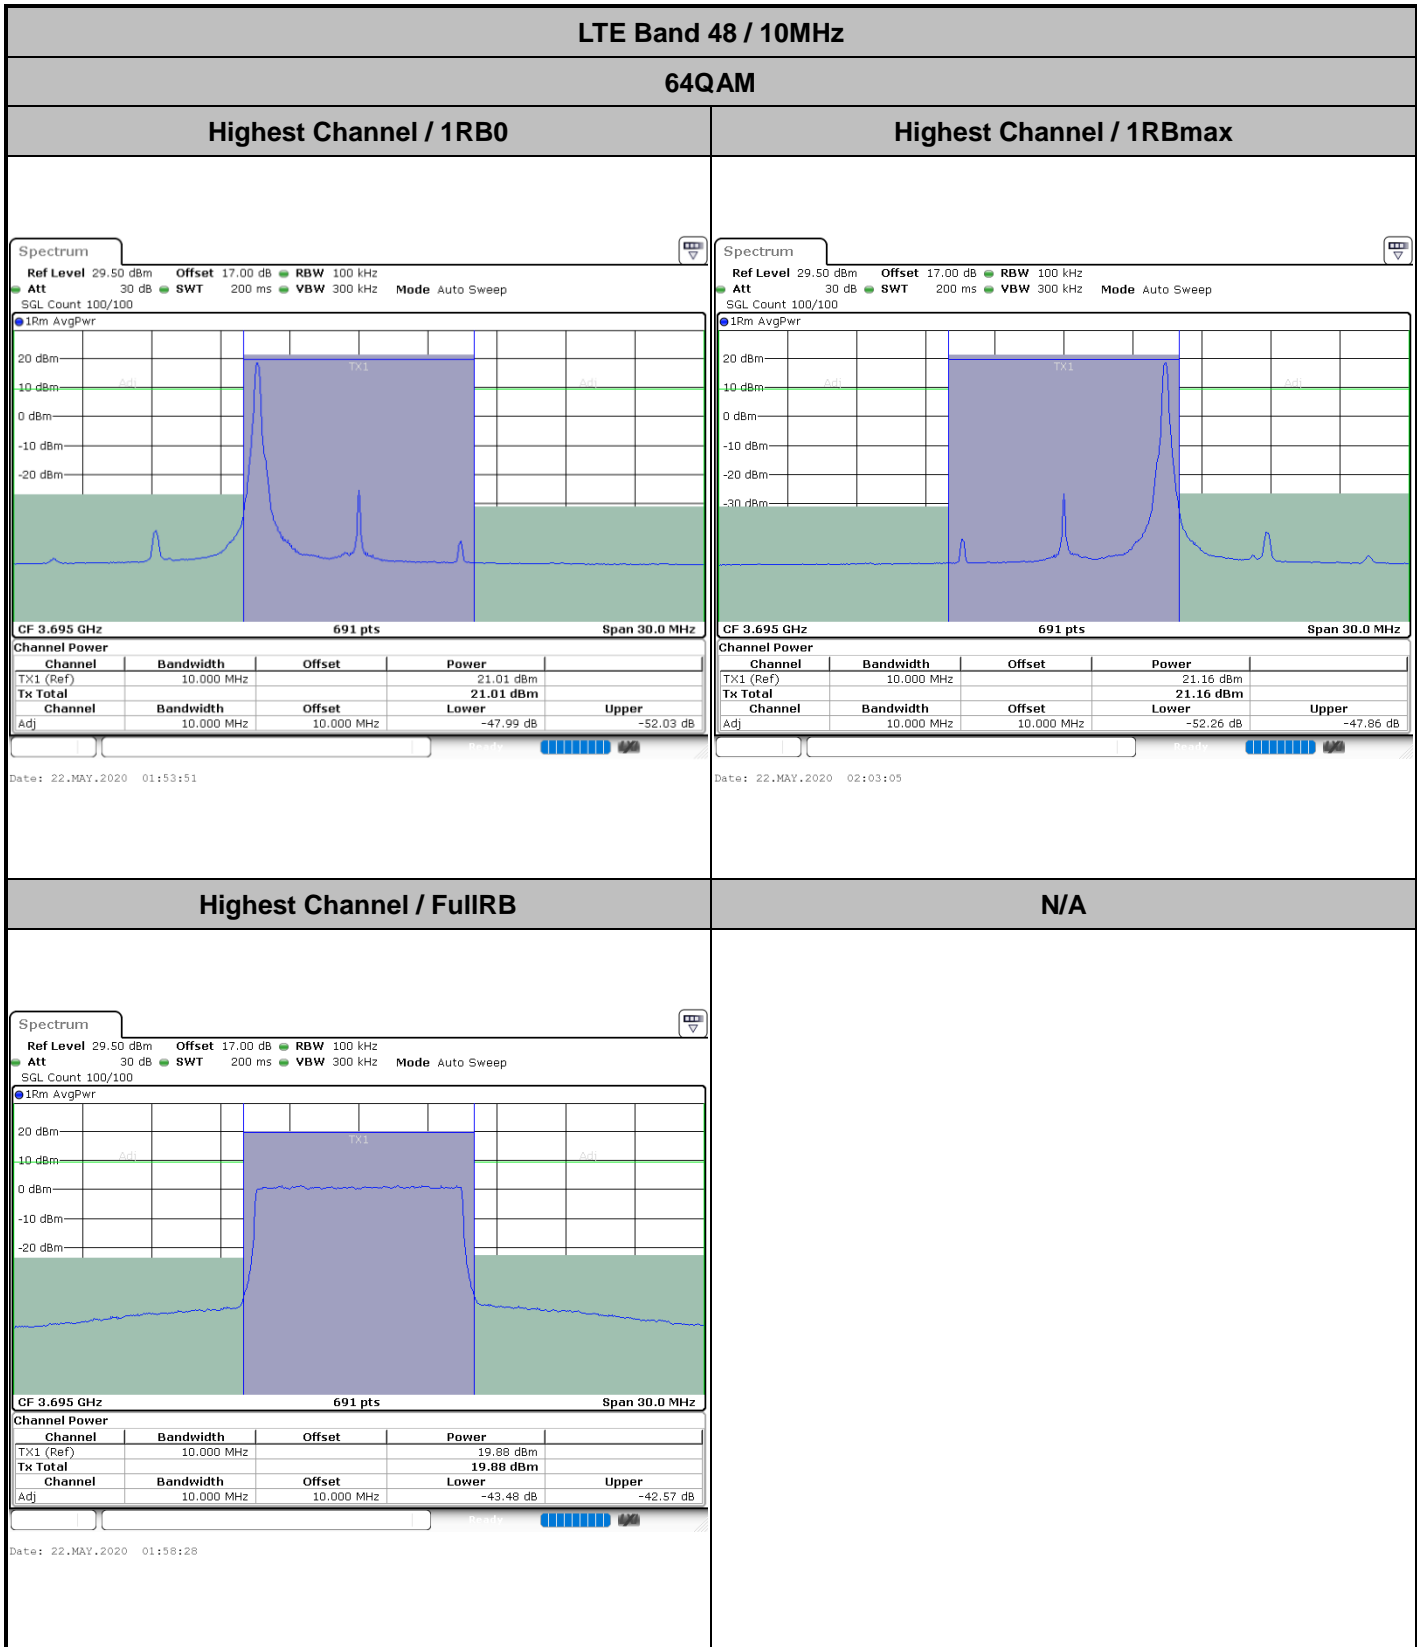

Highest Channel / 1RBmax

Highest Channel / FullIRB

N/A

LTE Band 48 / 10MHz

64QAM

Lowest Channel / 1RB0

Lowest Channel / 1RBmax

Lowest Channel / FullIRB

N/A

LTE Band 48 / 10MHz

64QAM

MiddleChannel / 1RB0

Middle Channel / 1RBmax

Middle Channel / FullRB

N/A

LTE Band 48 / 15MHz

64QAM

Middle Channel / 1RB0

Middle Channel / 1RBmax

Middle Channel / FullRB

N/A

LTE Band 48 / 15MHz

64QAM

Highest Channel / 1RB0

Highest Channel / 1RBmax

Highest Channel / FullRB

N/A

LTE Band 48 / 20MHz

64QAM

Lowest Channel / 1RB0

Date: 23.MAY.2020 02:01:08

Lowest Channel / 1RBmax