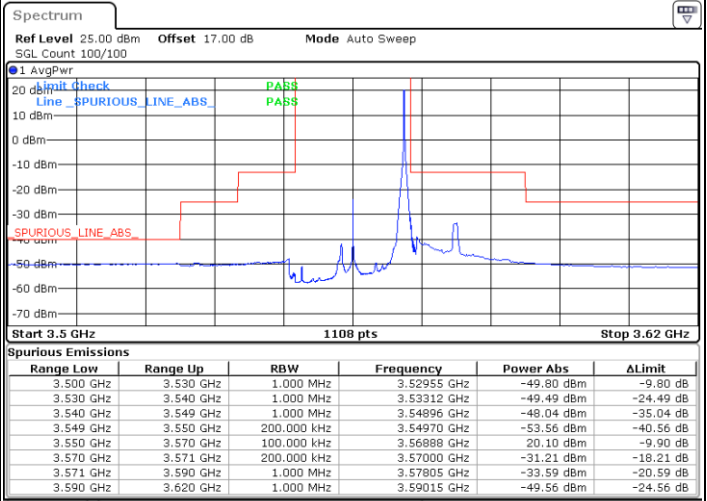

Date: 21.MAY.2020 21:19:45

Date: 21.MAY.2020 21:43:29

Middle Channel / FullRB

N/A

Date: 21.MAY.2020 21:31:37

LTE Band 48 / 15MHz

QPSK

Highest Channel / 1RB0

Highest Channel / 1RBmax

Date: 21.MAY.2020 21:21:03

Date: 21.MAY.2020 21:44:48

Highest Channel / FullIRB

N/A

Date: 22.MAY.2020 00:57:58

LTE Band 48 / 20MHz

QPSK

Lowest Channel / 1RB0

Lowest Channel / 1RBmax

Date: 21.MAY.2020 22:03:20

Date: 21.MAY.2020 22:15:15

Lowest Channel / FullIRB

N/A

Date: 21.MAY.2020 21:51:26

LTE Band 48 / 20MHz