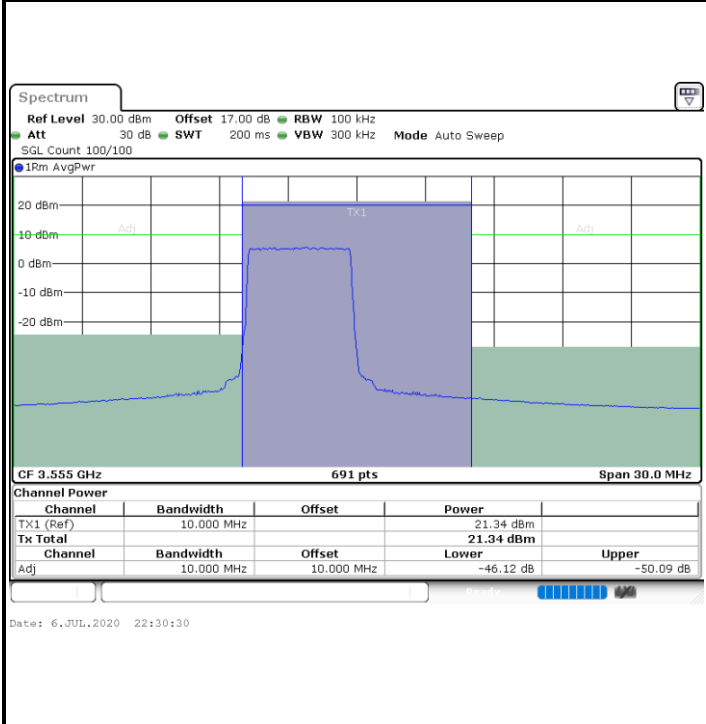

Highest Channel / 1RB0

Highest Channel / 1RBmax

Date: 23.MAY.2020 02:05:05

Date: 23.MAY.2020 02:09:31

Highest Channel / FullIRB

N/A

Date: 23.MAY.2020 02:00:38

LTE Band 48 / 5MHz

16QAM

Lowest Channel / 1RB0

Lowest Channel / 1RBmax

Lowest Channel / FullIRB

N/A

LTE Band 48 / 5MHz

16QAM

Middle Channel / 1RB0

Middle Channel / 1RBmax

Middle Channel / FullRB

N/A

LTE Band 48 / 5MHz

16QAM

Highest Channel / 1RB0

Highest Channel / 1RBmax

Date: 6.JUL.2020 22:28:57