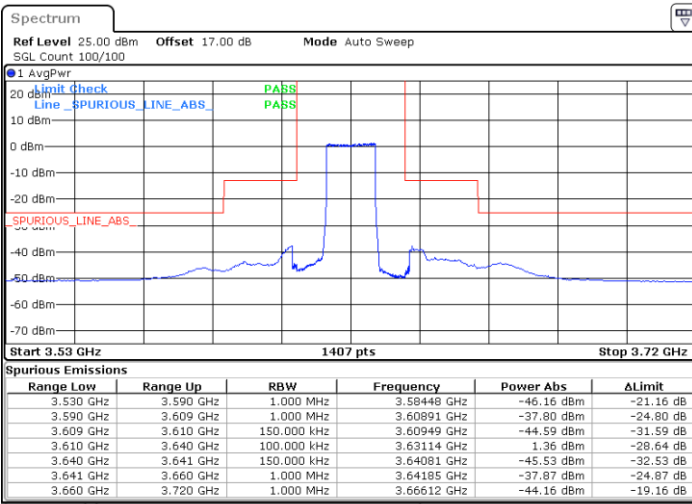

Highest Channel / FullRB

N/A

Date: 21.MAY.2020 20:59:56

LTE Band 48 / 15MHz

QPSK

Lowest Channel / 1RB0

Lowest Channel / 1RBmax

Date: 21.MAY.2020 21:13:10

Date: 21.MAY.2020 21:36:54

Lowest Channel / FullRB

N/A

Date: 22.MAY.2020 00:42:21

LTE Band 48 / 15MHz

QPSK

Middle Channel / 1RB0

Middle Channel / 1RBmax

Date: 21.MAY.2020 21:19:45

Date: 21.MAY.2020 21:43:29

Middle Channel / FullRB

N/A

Date: 21.MAY.2020 21:31:37

LTE Band 48 / 15MHz

QPSK

Highest Channel / 1RB0

Highest Channel / 1RBmax

Date: 21.MAY.2020 21:21:03

Date: 21.MAY.2020 21:44:48

Highest Channel / FullIRB

N/A

Date: 22.MAY.2020 00:57:58

LTE Band 48 / 20MHz

QPSK