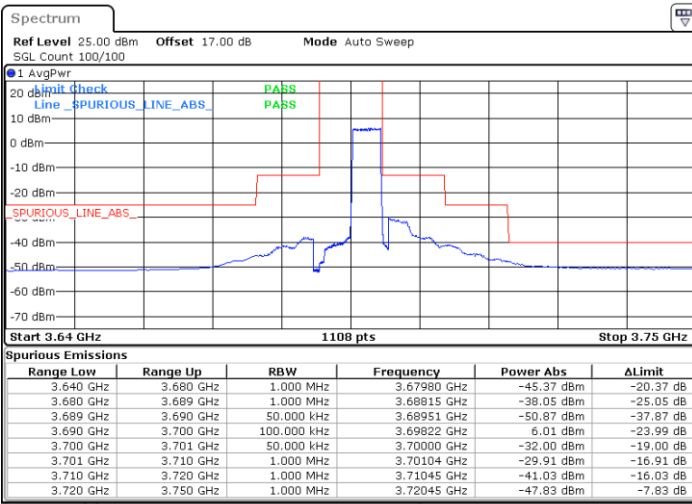

Highest Channel / 1RBmax

Date: 23.MAY.2020 02:08:32

Highest Channel / FullIRB

Date: 23.MAY.2020 01:59:38

N/A

Conducted Band Edge

LTE Band 48 / 5MHz

QPSK

Middle Channel / 1RB0

Middle Channel / 1RBmax

Date: 21.MAY.2020 20:08:27

Date: 21.MAY.2020 20:32:12

Middle Channel / FullIRB

N/A

Date: 21.MAY.2020 20:20:19

LTE Band 48 / 5MHz

QPSK

Highest Channel / 1RB0

Highest Channel / 1RBmax

Date: 21.MAY.2020 20:09:45

Date: 21.MAY.2020 20:33:31

Highest Channel / FullIRB

N/A

Date: 21.MAY.2020 20:21:38

LTE Band 48 / 10MHz

QPSK

Lowest Channel / 1RB0

Lowest Channel / 1RBmax

Date: 21.MAY.2020 20:40:08

Date: 21.MAY.2020 21:03:55

Lowest Channel / FullIRB

N/A