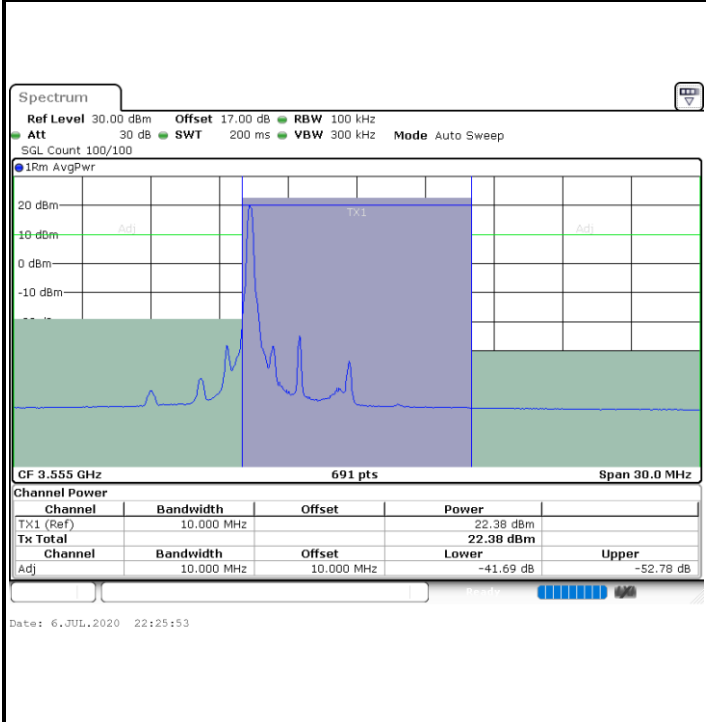

LTE Band 48 / 20MHz

QPSK

Middle Channel / 1RB0

Middle Channel / 1RBmax

Middle Channel / FullRB

N/A

LTE Band 48 / 20MHz

QPSK

Highest Channel / 1RB0

Highest Channel / 1RBmax

Date: 23.MAY.2020 02:05:05

Date: 23.MAY.2020 02:09:31

Highest Channel / FullIRB

N/A

Date: 23.MAY.2020 02:00:38

LTE Band 48 / 5MHz

16QAM

Lowest Channel / 1RB0

Lowest Channel / 1RBmax

Lowest Channel / FullIRB

N/A

LTE Band 48 / 5MHz

16QAM

Middle Channel / 1RB0