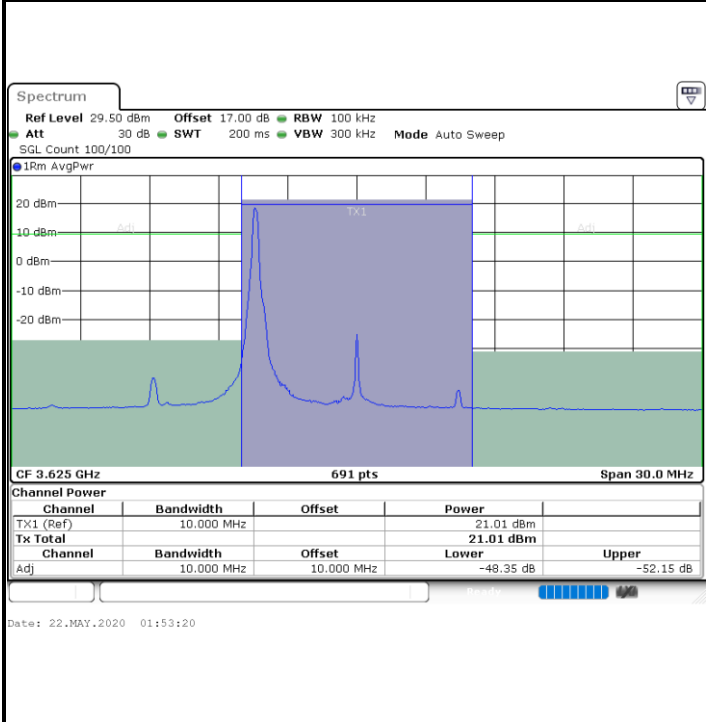

Highest Channel / 1RBmax

Highest Channel / FullIRB

N/A

LTE Band 48 / 10MHz

64QAM

Lowest Channel / 1RB0

Lowest Channel / 1RBmax

Lowest Channel / FullIRB

N/A

LTE Band 48 / 10MHz

64QAM

MiddleChannel / 1RB0

Middle Channel / 1RBmax

Middle Channel / FullRB

N/A

LTE Band 48 / 15MHz