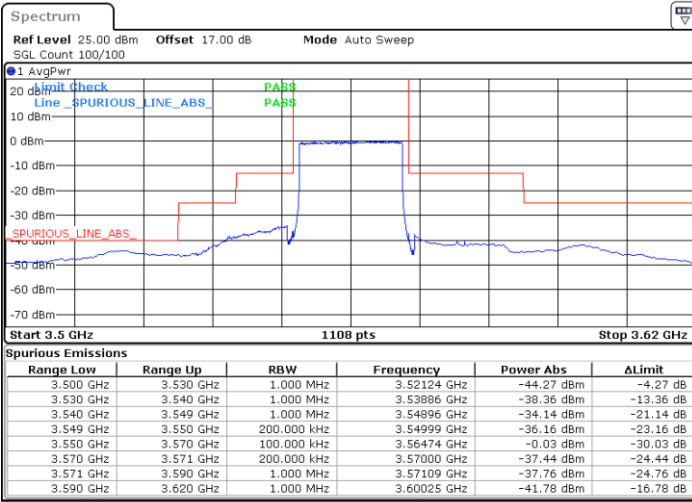

Highest Channel / 1RBmax

Date: 21.MAY.2020 21:21:03

Date: 21.MAY.2020 21:44:48

Highest Channel / FullIRB

N/A

Date: 22.MAY.2020 00:57:58

LTE Band 48 / 20MHz

QPSK

Lowest Channel / 1RB0

Lowest Channel / 1RBmax

Date: 21.MAY.2020 22:03:20

Date: 21.MAY.2020 22:15:15

Lowest Channel / FullIRB

N/A

Date: 21.MAY.2020 21:51:26

LTE Band 48 / 20MHz

LTE Band 48 / 20MHz

QPSK

Highest Channel / 1RB0

Highest Channel / 1RBmax

Date: 21.MAY.2020 22:11:14

Date: 21.MAY.2020 22:23:09

Highest Channel / FullIRB

N/A