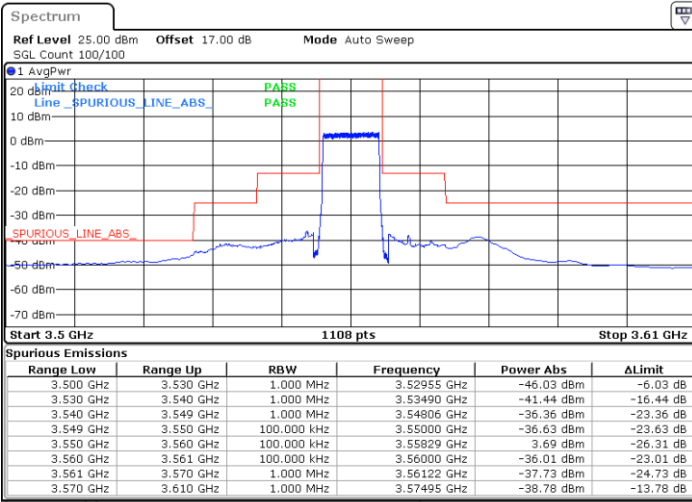

QPSK

Highest Channel / 1RB0

Highest Channel / 1RBmax

Date: 21.MAY.2020 20:09:45

Date: 21.MAY.2020 20:33:31

Highest Channel / FullIRB

N/A

Date: 21.MAY.2020 20:21:38

LTE Band 48 / 10MHz

QPSK

Lowest Channel / 1RB0

Lowest Channel / 1RBmax

Date: 21.MAY.2020 20:40:08

Date: 21.MAY.2020 21:03:55

Lowest Channel / FullIRB

N/A

Date: 21.MAY.2020 20:52:01

LTE Band 48 / 10MHz

QPSK

MiddleChannel / 1RB0

Middle Channel / 1RBmax

Date: 21.MAY.2020 20:41:27

Date: 21.MAY.2020 21:05:14

Middle Channel / FullIRB