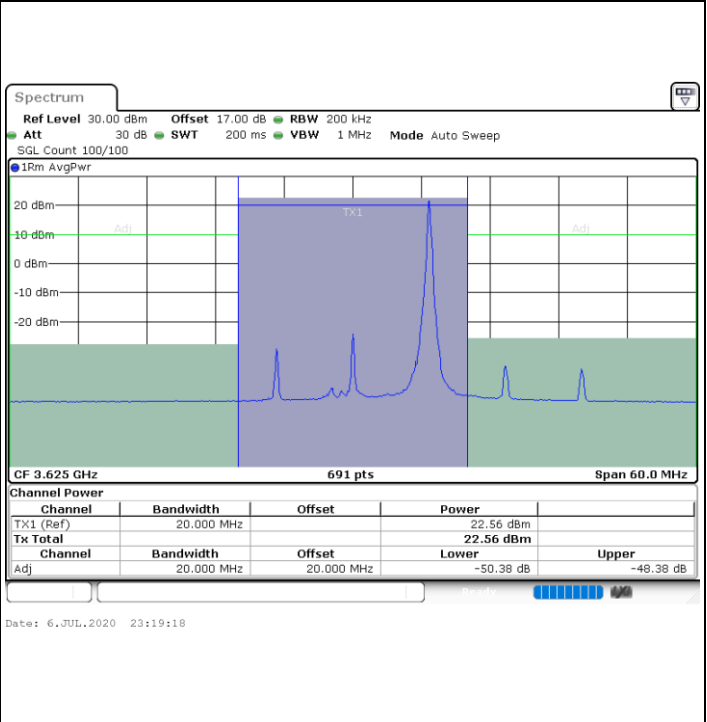

Highest Channel / 1RB0

Highest Channel / 1RBmax

Highest Channel / FullIRB

N/A

LTE Band 48 / 15MHz

16QAM

Lowest Channel / 1RB0

Lowest Channel / 1RBmax

Lowest Channel / FullIRB

N/A

LTE Band 48 / 15MHz

16QAM

Middle Channel / 1RB0

Middle Channel / 1RBmax

Middle Channel / FullRB

N/A

LTE Band 48 / 15MHz

16QAM

Highest Channel / 1RB0

Highest Channel / 1RBmax

Highest Channel / FullIRB

N/A

LTE Band 48 / 20MHz

16QAM