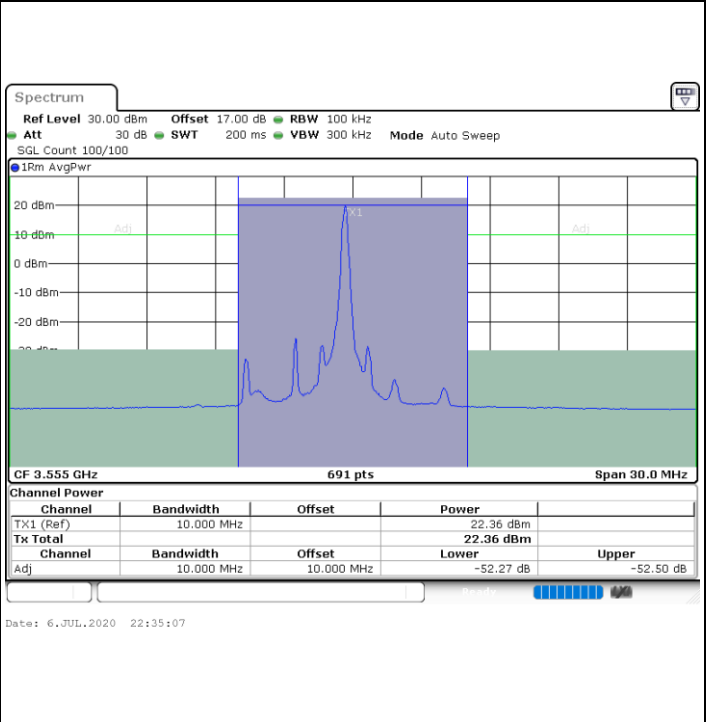

Highest Channel / 1RB0

Highest Channel / 1RBmax

Date: 23.MAY.2020 02:05:05

Date: 23.MAY.2020 02:09:31

Highest Channel / FullIRB

N/A

Date: 23.MAY.2020 02:00:38

LTE Band 48 / 5MHz

16QAM

Lowest Channel / 1RB0

Lowest Channel / 1RBmax

Lowest Channel / FullIRB

N/A

LTE Band 48 / 5MHz

16QAM

Middle Channel / 1RB0