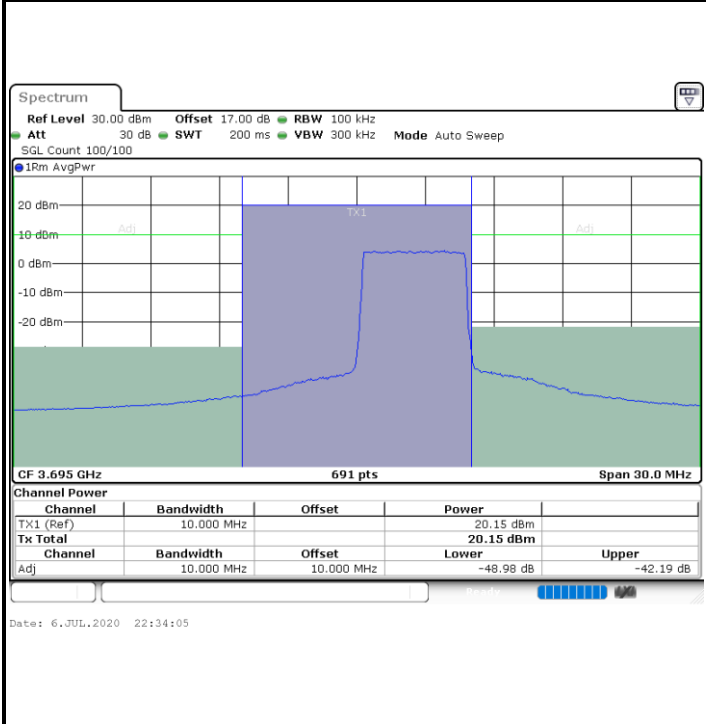

N/A

LTE Band 48 / 5MHz

64QAM

Lowest Channel / 1RB0

Lowest Channel / 1RBmax

Lowest Channel / FullIRB

N/A

LTE Band 48 / 5MHz

64QAM

Middle Channel / 1RB0

Middle Channel / 1RBmax

Middle Channel / FullRB

N/A

LTE Band 48 / 5MHz

64QAM

Highest Channel / 1RB0

Highest Channel / 1RBmax

Highest Channel / FullIRB

N/A

LTE Band 48 / 10MHz

64QAM

Lowest Channel / 1RB0

Lowest Channel / 1RBmax

Lowest Channel / FullIRB