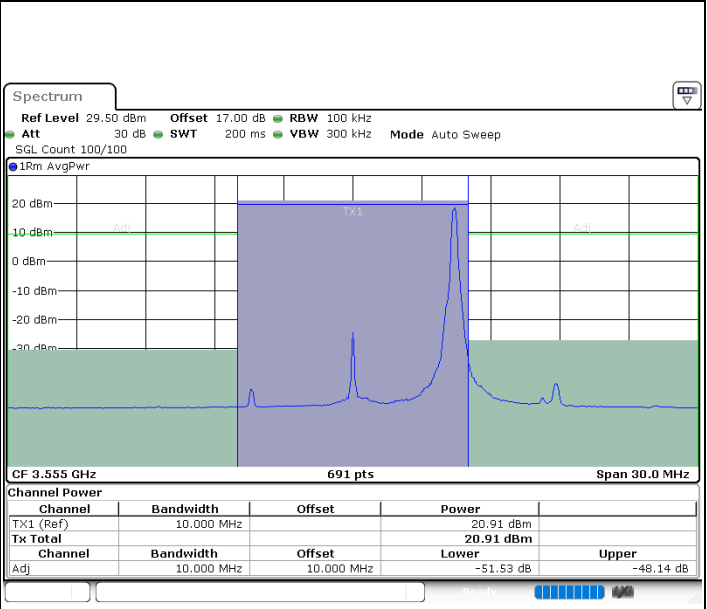

Highest Channel / 1RBmax

Highest Channel / FullIRB

N/A

LTE Band 48 / 10MHz

64QAM

Lowest Channel / 1RB0

Lowest Channel / 1RBmax

Lowest Channel / FullIRB

N/A

LTE Band 48 / 10MHz

64QAM

MiddleChannel / 1RB0

Middle Channel / 1RBmax

Middle Channel / FullRB

N/A

LTE Band 48 / 15MHz