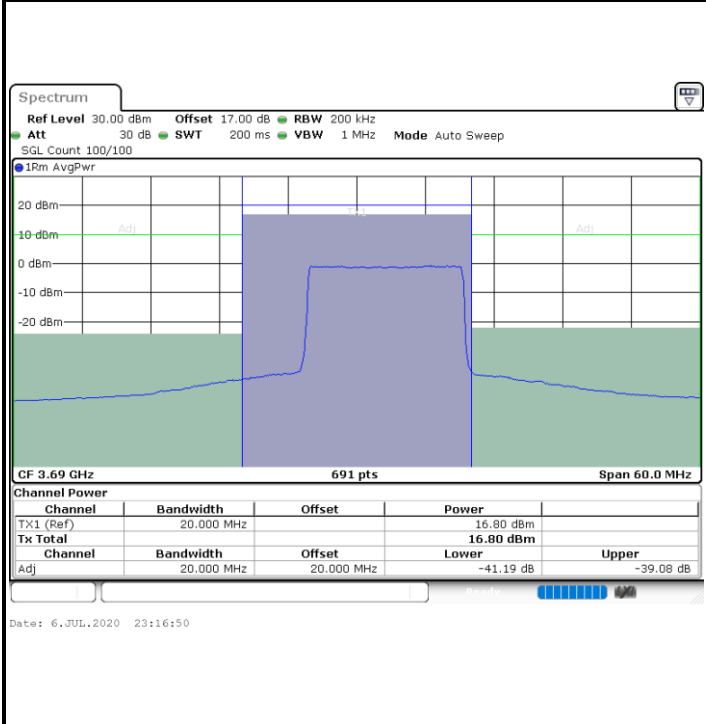

64QAM

Middle Channel / 1RB0

Middle Channel / 1RBmax

Middle Channel / FullRB

N/A

LTE Band 48 / 15MHz

64QAM

Highest Channel / 1RB0

Highest Channel / 1RBmax

Highest Channel / FullRB

N/A

LTE Band 48 / 20MHz

64QAM

Lowest Channel / 1RB0

Date: 23.MAY.2020 02:01:08

Lowest Channel / 1RBmax