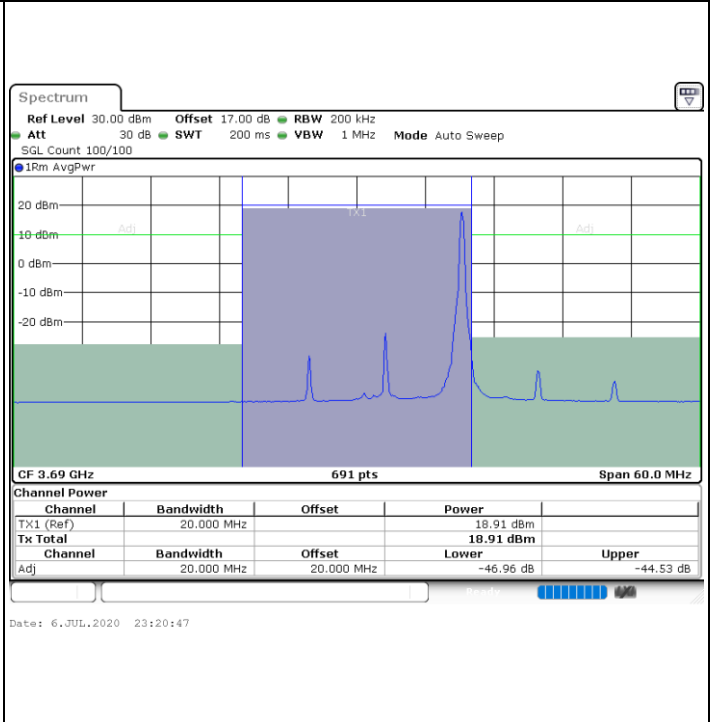

Highest Channel / 1RB0

Highest Channel / 1RBmax

Highest Channel / FullIRB

N/A

LTE Band 48 / 15MHz

16QAM

Lowest Channel / 1RB0

Lowest Channel / 1RBmax

Lowest Channel / FullIRB

N/A

LTE Band 48 / 15MHz

16QAM

Middle Channel / 1RB0

Middle Channel / 1RBmax

Middle Channel / FullRB

N/A

LTE Band 48 / 15MHz

16QAM

Highest Channel / 1RB0

Highest Channel / 1RBmax

Highest Channel / FullIRB

N/A

LTE Band 48 / 20MHz

16QAM