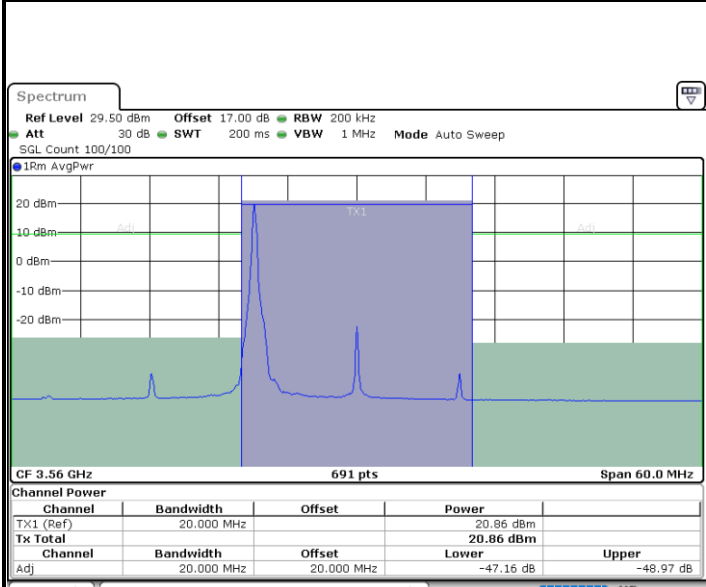

Highest Channel / 1RBmax

Highest Channel / FullRB

N/A

LTE Band 48 / 20MHz

64QAM

Lowest Channel / 1RB0

Date: 23.MAY.2020 02:01:08

Lowest Channel / 1RBmax

Date: 23.MAY.2020 02:05:34

Lowest Channel / FullIRB

Date: 22.MAY.2020 02:18:31

N/A

LTE Band 48 / 20MHz

64QAM

Highest Channel / 1RB0

Date: 23.MAY.2020 02:04:05