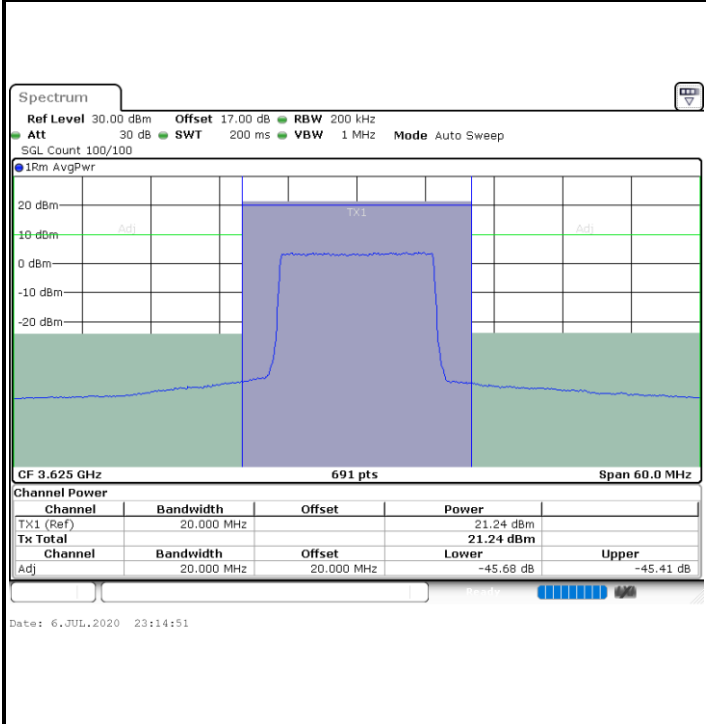

Highest Channel / 1RB0

Highest Channel / 1RBmax

Highest Channel / FullIRB

N/A

LTE Band 48 / 15MHz

16QAM

Lowest Channel / 1RB0

Lowest Channel / 1RBmax

Lowest Channel / FullIRB

N/A

LTE Band 48 / 15MHz

16QAM

Middle Channel / 1RB0

Middle Channel / 1RBmax

Middle Channel / FullRB

N/A

LTE Band 48 / 15MHz

16QAM

Highest Channel / 1RB0

Highest Channel / 1RBmax

Highest Channel / FullIRB

N/A

LTE Band 48 / 20MHz

16QAM