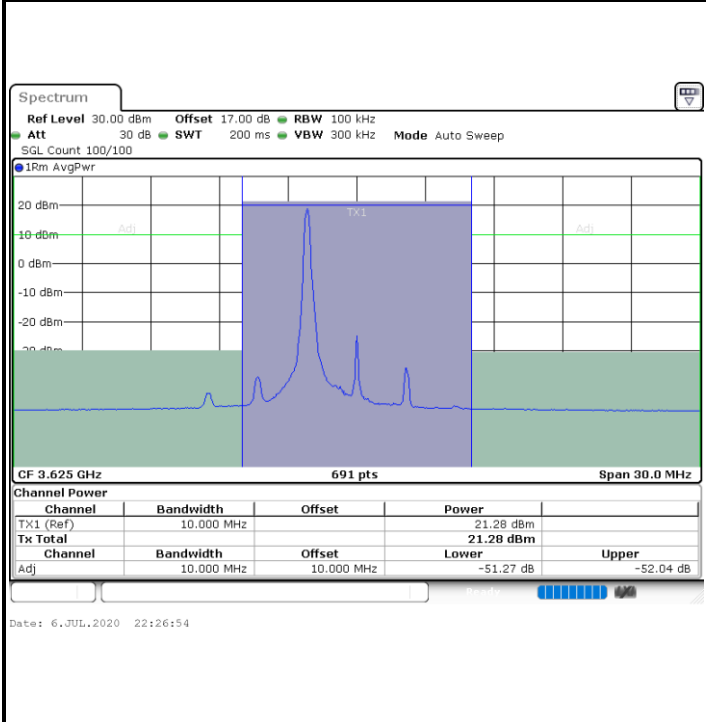

N/A

LTE Band 48 / 5MHz

64QAM

Lowest Channel / 1RB0

Lowest Channel / 1RBmax

Lowest Channel / FullIRB

N/A

LTE Band 48 / 5MHz

64QAM

Middle Channel / 1RB0

Middle Channel / 1RBmax

Middle Channel / FullRB

N/A

LTE Band 48 / 5MHz

64QAM

Highest Channel / 1RB0