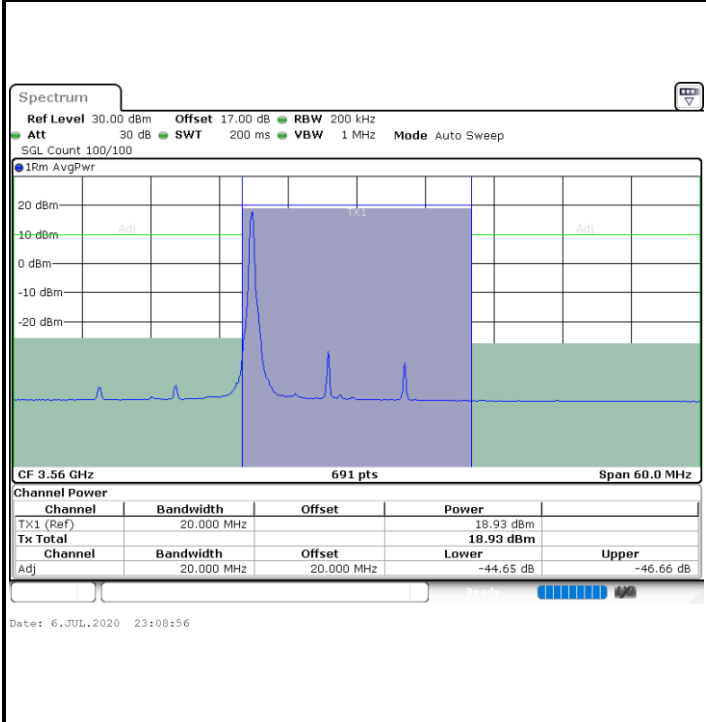

Highest Channel / 1RB0

Highest Channel / 1RBmax

Highest Channel / FullIRB

N/A

LTE Band 48 / 15MHz

16QAM

Lowest Channel / 1RB0

Lowest Channel / 1RBmax

Lowest Channel / FullIRB

N/A

LTE Band 48 / 15MHz

16QAM

Middle Channel / 1RB0

Middle Channel / 1RBmax

Middle Channel / FullRB

N/A