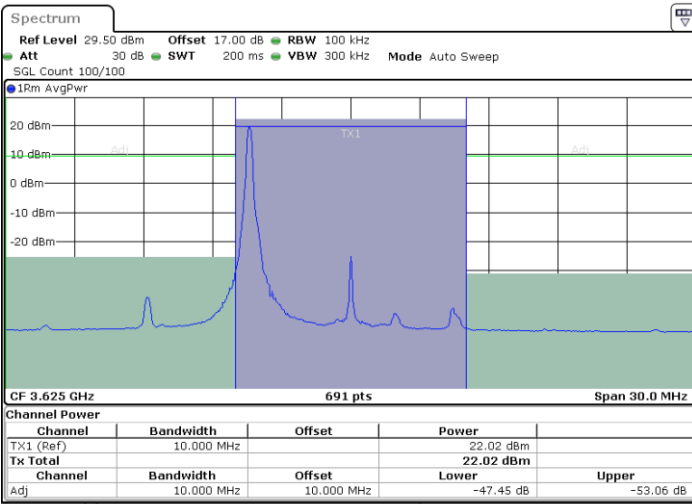

LTE Band 48 / 10MHz

16QAM

MiddleChannel / 1RB0

Middle Channel / 1RBmax

Date: 22.MAY.2020 01:52:49

Date: 22.MAY.2020 02:02:04