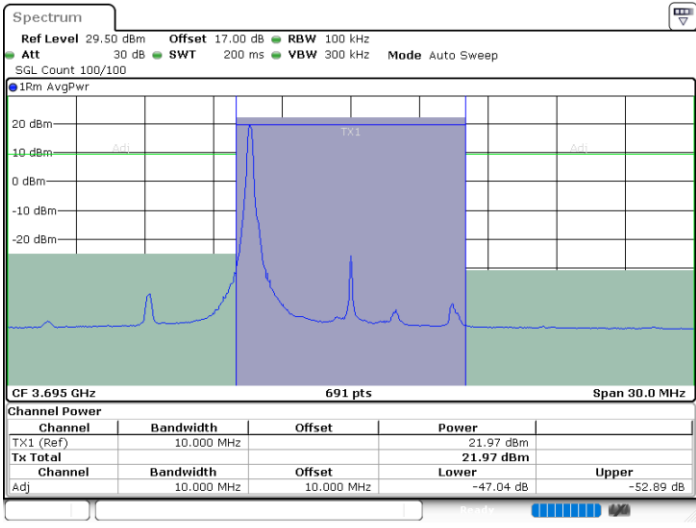

Highest Channel / 1RB0

Highest Channel / 1RBmax

Highest Channel / FullIRB

N/A

LTE Band 48 / 15MHz

16QAM

Lowest Channel / 1RB0

Lowest Channel / 1RBmax