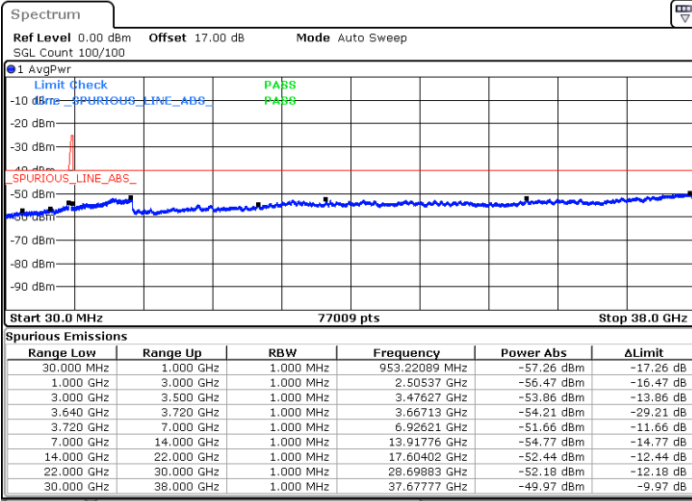

Date: 13.JUN.2020 01:55:40

LTE Band 48C / 20MHz+15MHz

16QAM

Highest Channel / 1RB0 and 1RB74

Highest Channel / 1RB99 and 1RB0

Date: 13.JUN.2020 03:02:34

Date: 13.JUN.2020 02:57:36

Highest Channel / FullIRB

N/A

Date: 13.JUN.2020 03:06:24

LTE Band 48C / 20MHz+20MHz

16QAM

Lowest Channel / 1RB0 and 1RB99

Lowest Channel / 1RB99 and 1RB0

Date: 12. JUN. 2020 23:24:17

Date: 12. JUN. 2020 23:20:28

Lowest Channel / FullIRB

N/A

Date: 12. JUN. 2020 23:28:06

LTE Band 48C / 20MHz+20MHz

16QAM

MiddleChannel / 1RB0 and 1RB99

Middle Channel / 1RB99 and 1RB0

Date: 12 JUN.2020 23:57:05

Date: 13 JUN.2020 00:00:52

Middle Channel / FullIRB

N/A

Date: 12 JUN.2020 23:53:16

LTE Band 48C / 20MHz+20MHz

16QAM

Highest Channel / 1RB0 and 1RB99

Highest Channel / 1RB99 and 1RB0