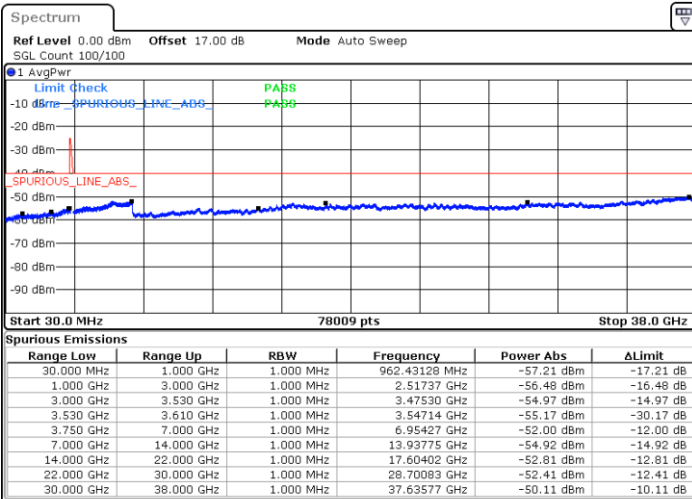

Middle Channel / 1RB99 and 1RB0

Date: 13.JUN.2020 07:28:15

Date: 13.JUN.2020 07:32:03

Middle Channel / FullIRB

N/A

Date: 13.JUN.2020 07:24:26

LTE Band 48C / 20MHz+10MHz

16QAM

Highest Channel / 1RB0 and 1RB49

Highest Channel / 1RB99 and 1RB0

Date: 13.JUN.2020 08:08:20

Date: 13.JUN.2020 08:04:31

Highest Channel / FullIRB

N/A

Date: 13.JUN.2020 08:12:10

LTE Band 48C / 20MHz+15MHz

16QAM

Lowest Channel / 1RB0 and 1RB74

Lowest Channel / 1RB99 and 1RB0

Date: 13.JUN.2020 01:09:51

Date: 13.JUN.2020 01:06:02

Lowest Channel / FullIRB

N/A

Date: 13.JUN.2020 01:13:40