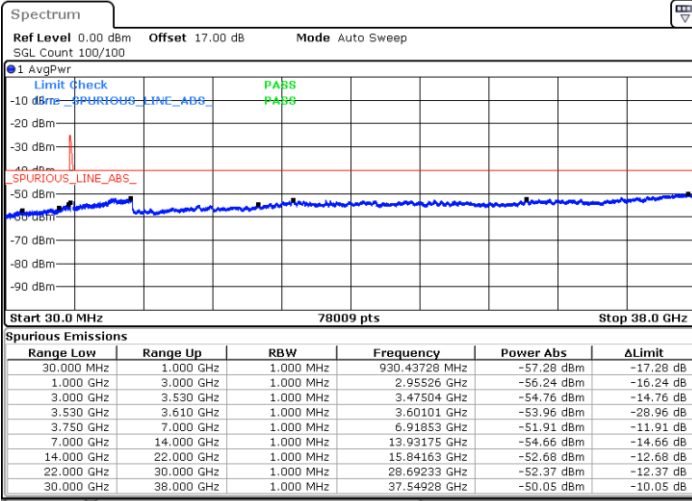

LTE Band 48C / 20MHz+15MHz

16QAM

Middle Channel / 1RB0 and 1RB74

Middle Channel / 1RB99 and 1RB0

Date: 13.JUN.2020 02:01:13

Date: 13.JUN.2020 02:05:01

Middle Channel / FullRB

N/A

Date: 13.JUN.2020 01:55:40

LTE Band 48C / 20MHz+15MHz

16QAM

Highest Channel / 1RB0 and 1RB74

Highest Channel / 1RB99 and 1RB0

Date: 13.JUN.2020 03:02:34

Date: 13.JUN.2020 02:57:36

Highest Channel / FullIRB

N/A

Date: 13.JUN.2020 03:06:24

LTE Band 48C / 20MHz+20MHz

16QAM

Lowest Channel / 1RB0 and 1RB99

Lowest Channel / 1RB99 and 1RB0

Date: 12. JUN. 2020 23:24:17

Date: 12. JUN. 2020 23:20:28

Lowest Channel / FullIRB

N/A

Date: 12. JUN. 2020 23:28:06

LTE Band 48C / 20MHz+20MHz

16QAM

MiddleChannel / 1RB0 and 1RB99

Middle Channel / 1RB99 and 1RB0

Date: 12 JUN.2020 23:57:05