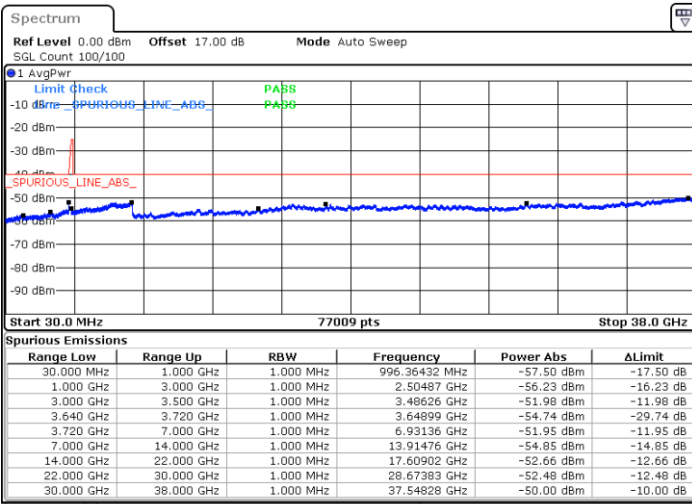

Date: 13.JUN.2020 12:20:30

Date: 13.JUN.2020 12:24:17

Middle Channel / FullRB

N/A

Date: 13.JUN.2020 12:16:41

LTE Band 48C / 10MHz+20MHz

16QAM

Highest Channel / 1RB0 and 1RB99

Highest Channel / 1RB49 and 1RB0

Date: 13.JUN.2020 11:32:39

Date: 13.JUN.2020 11:28:50

Highest Channel / FullIRB

N/A

Date: 13.JUN.2020 11:36:30

LTE Band 48C / 15MHz+20MHz

16QAM

Lowest Channel / 1RB0 and 1RB99

Lowest Channel / 1RB74 and 1RB0

Date: 13.JUN.2020 04:07:28

Date: 13.JUN.2020 04:03:40

Lowest Channel / FullIRB

N/A

Date: 13.JUN.2020 04:11:18

LTE Band 48C / 15MHz+20MHz