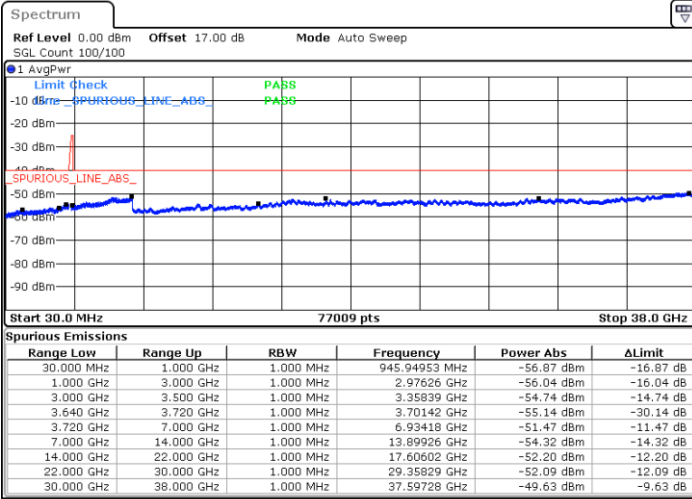

LTE Band 48C / 5MHz+20MHz

16QAM

Lowest Channel / 1RB0 and 1RB99

Lowest Channel / 1RB24 and 1RB0

Date: 13.JUN.2020 15:00:07

Date: 13.JUN.2020 14:56:19

Lowest Channel / FullIRB

N/A

Date: 13.JUN.2020 15:03:57

LTE Band 48C / 5MHz+20MHz

16QAM

Middle Channel / 1RB0 and 1RB9

Middle Channel / 1RB24 and 1RB0

Date: 13.JUN.2020 15:36:48

Date: 13.JUN.2020 15:40:36

Middle Channel / FullRB

N/A

Date: 13.JUN.2020 15:32:59

LTE Band 48C / 5MHz+20MHz

16QAM

Highest Channel / 1RB0 and 1RB99

Highest Channel / 1RB24 and 1RB0

Date: 13.JUN.2020 16:09:24

Date: 13.JUN.2020 16:05:35