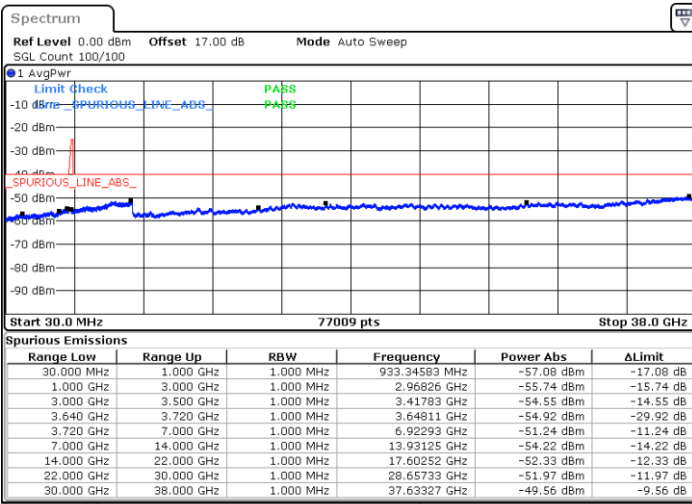

N/A

Date: 13.JUN.2020 15:32:59

LTE Band 48C / 5MHz+20MHz

16QAM

Highest Channel / 1RB0 and 1RB99

Highest Channel / 1RB24 and 1RB0

Date: 13.JUN.2020 16:09:24

Date: 13.JUN.2020 16:05:35

Highest Channel / FullIRB

N/A

Date: 13.JUN.2020 16:13:14

LTE Band 48C / 10MHz+20MHz

16QAM

Lowest Channel / 1RB0 and 1RB99

Lowest Channel / 1RB49 and 1RB0

Date: 13.JUN.2020 10:47:23

Date: 13.JUN.2020 10:43:35

Lowest Channel / FullRB

N/A

Date: 13.JUN.2020 10:59:57

LTE Band 48C / 10MHz+20MHz

16QAM

Middle Channel / 1RB0 and 1RB9

Middle Channel / 1RB49 and 1RB0

Date: 13.JUN.2020 12:20:30

Date: 13.JUN.2020 12:24:17

Middle Channel / FullRB

N/A

Date: 13.JUN.2020 12:16:41

LTE Band 48C / 10MHz+20MHz

16QAM

Highest Channel / 1RB0 and 1RB99