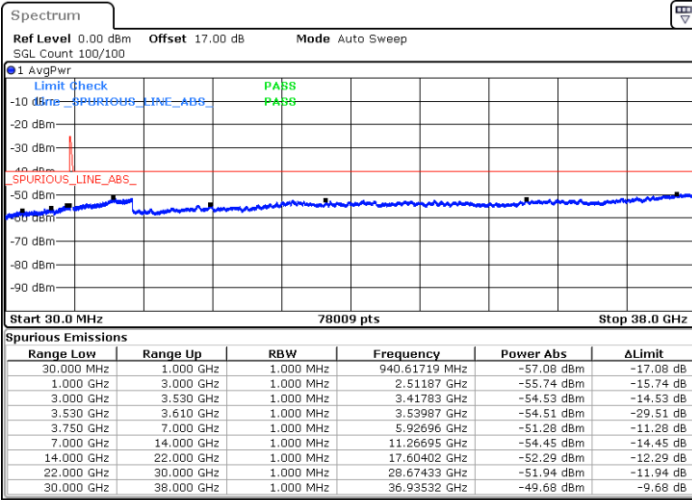

Lowest Channel / 1RB24 and 1RB0

Date: 13.JUN.2020 15:01:24

Date: 13.JUN.2020 14:55:03

Lowest Channel / FullIRB

N/A

Date: 13.JUN.2020 15:02:40

LTE Band 48C / 5MHz+20MHz

64QAM

Middle Channel / 1RB0 and 1RB9

Middle Channel / 1RB24 and 1RB0

Date: 13.JUN.2020 15:35:32

Date: 13.JUN.2020 15:41:52

Middle Channel / FullRB

N/A

Date: 13.JUN.2020 15:34:16

LTE Band 48C / 5MHz+20MHz

64QAM

Highest Channel / 1RB0 and 1RB99

Highest Channel / 1RB24 and 1RB0

Date: 13.JUN.2020 16:08:07

Date: 13.JUN.2020 16:06:51

Highest Channel / FullIRB

N/A

Date: 13.JUN.2020 16:14:31

LTE Band 48C / 10MHz+20MHz

64QAM

Lowest Channel / 1RB0 and 1RB99

Lowest Channel / 1RB49 and 1RB0

Date: 13.JUN.2020 10:48:39

Date: 13.JUN.2020 10:42:18

Lowest Channel / FullIRB

N/A