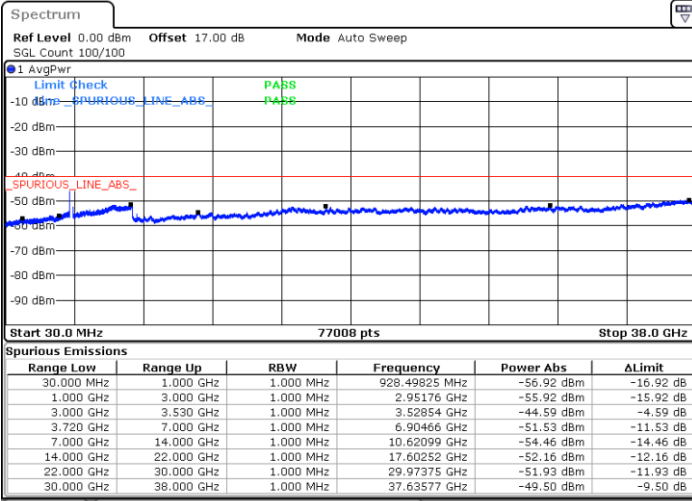

Highest Channel / FullIRB

N/A

Date: 13.JUN.2020 16:13:14

LTE Band 48C / 10MHz+20MHz

16QAM

Lowest Channel / 1RB0 and 1RB99

Lowest Channel / 1RB49 and 1RB0

Date: 13.JUN.2020 10:47:23

Date: 13.JUN.2020 10:43:35

Lowest Channel / FullRB

N/A

Date: 13.JUN.2020 10:59:57

LTE Band 48C / 10MHz+20MHz

16QAM

Middle Channel / 1RB0 and 1RB9

Middle Channel / 1RB49 and 1RB0

Date: 13.JUN.2020 12:20:30

Date: 13.JUN.2020 12:24:17

Middle Channel / FullRB

N/A

Date: 13.JUN.2020 12:16:41

LTE Band 48C / 10MHz+20MHz

16QAM

Highest Channel / 1RB0 and 1RB99

Highest Channel / 1RB49 and 1RB0

Date: 13.JUN.2020 11:32:39

Date: 13.JUN.2020 11:28:50

Highest Channel / FullIRB

N/A

Date: 13.JUN.2020 11:36:30

LTE Band 48C / 15MHz+20MHz

16QAM