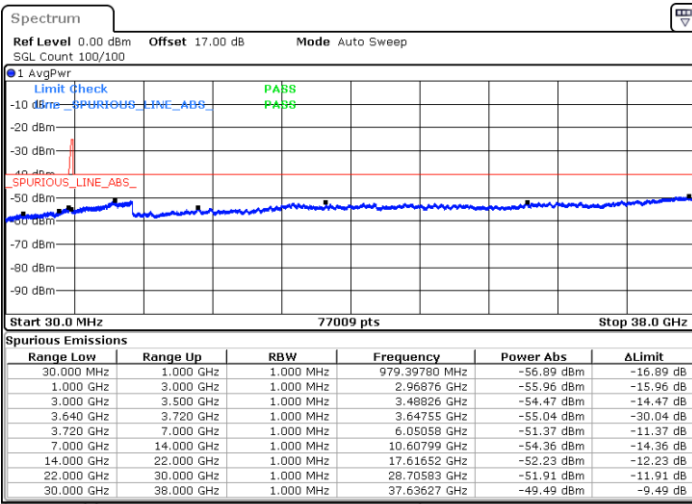

64QAM

Highest Channel / 1RB0 and 1RB99

Highest Channel / 1RB24 and 1RB0

Date: 13.JUN.2020 16:08:07

Date: 13.JUN.2020 16:06:51

Highest Channel / FullIRB

N/A

Date: 13.JUN.2020 16:14:31

LTE Band 48C / 10MHz+20MHz

64QAM

Lowest Channel / 1RB0 and 1RB99

Lowest Channel / 1RB49 and 1RB0

Date: 13.JUN.2020 10:48:39

Date: 13.JUN.2020 10:42:18

Lowest Channel / FullIRB

N/A

Date: 13.JUN.2020 10:58:41

LTE Band 48C / 10MHz+20MHz

64QAM

Middle Channel / 1RB0 and 1RB9

Middle Channel / 1RB49 and 1RB0

Date: 13.JUN.2020 12:19:13

Date: 13.JUN.2020 12:27:03

Middle Channel / FullRB