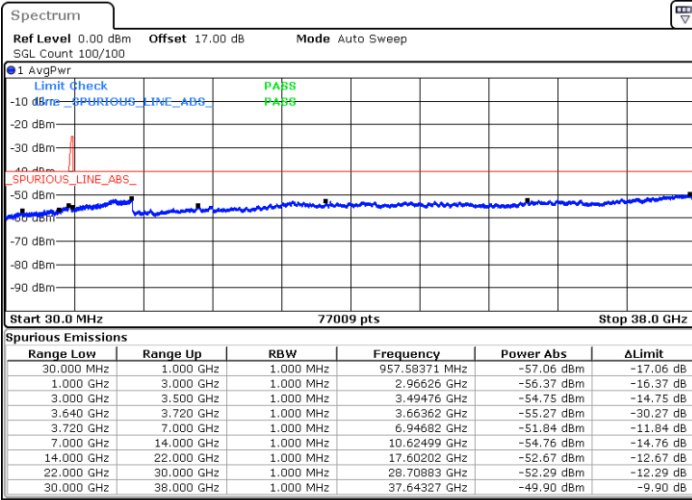

Date: 13.JUN.2020 01:55:40

LTE Band 48C / 20MHz+15MHz

16QAM

Highest Channel / 1RB0 and 1RB74

Highest Channel / 1RB99 and 1RB0

Date: 13.JUN.2020 03:02:34

Date: 13.JUN.2020 02:57:36

Highest Channel / FullIRB

N/A

Date: 13.JUN.2020 03:06:24

LTE Band 48C / 20MHz+20MHz

16QAM

Lowest Channel / 1RB0 and 1RB99

Lowest Channel / 1RB99 and 1RB0

Date: 12. JUN. 2020 23:24:17

Date: 12. JUN. 2020 23:20:28

Lowest Channel / FullIRB

N/A

Date: 12. JUN. 2020 23:28:06

LTE Band 48C / 20MHz+20MHz

16QAM

MiddleChannel / 1RB0 and 1RB99

Middle Channel / 1RB99 and 1RB0

Date: 12 JUN.2020 23:57:05

Date: 13 JUN.2020 00:00:52

Middle Channel / FullIRB

N/A

Date: 12 JUN.2020 23:53:16

LTE Band 48C / 20MHz+20MHz

16QAM

Highest Channel / 1RB0 and 1RB99

Highest Channel / 1RB99 and 1RB0