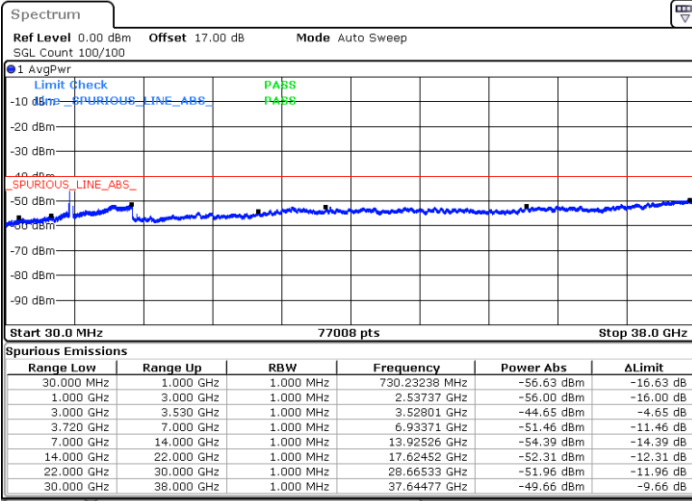

LTE Band 48C / 10MHz+20MHz

64QAM

Lowest Channel / 1RB0 and 1RB99

Lowest Channel / 1RB49 and 1RB0

Date: 13.JUN.2020 10:48:39

Date: 13.JUN.2020 10:42:18

Lowest Channel / FullIRB

N/A

Date: 13.JUN.2020 10:58:41

LTE Band 48C / 10MHz+20MHz

64QAM

Middle Channel / 1RB0 and 1RB9

Middle Channel / 1RB49 and 1RB0

Date: 13.JUN.2020 12:19:13

Date: 13.JUN.2020 12:27:03

Middle Channel / FullRB