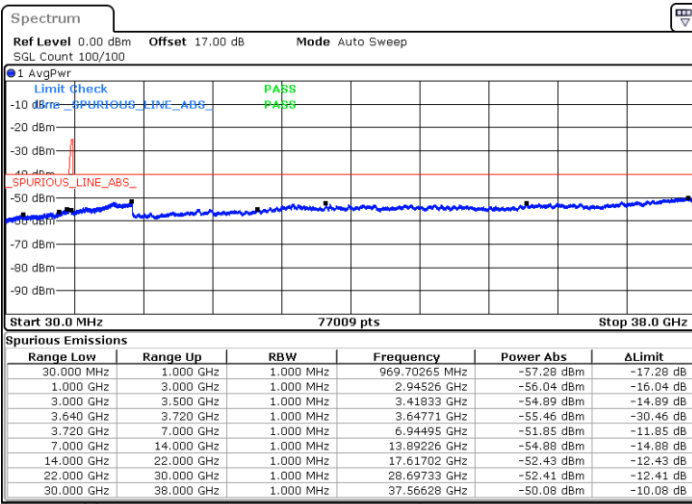

Highest Channel / 1RB49 and 1RB0

Date: 13.JUN.2020 11:32:39

Date: 13.JUN.2020 11:28:50

Highest Channel / FullIRB

N/A

Date: 13.JUN.2020 11:36:30

LTE Band 48C / 15MHz+20MHz

16QAM

Lowest Channel / 1RB0 and 1RB99

Lowest Channel / 1RB74 and 1RB0

Date: 13.JUN.2020 04:07:28

Date: 13.JUN.2020 04:03:40

Lowest Channel / FullIRB

N/A

Date: 13.JUN.2020 04:11:18

LTE Band 48C / 15MHz+20MHz

LTE Band 48C / 15MHz+20MHz

16QAM

Highest Channel / 1RB0 and 1RB99

Highest Channel / 1RB74 and 1RB0

Date: 13 JUN.2020 05:37:31

Date: 13 JUN.2020 05:29:48

Highest Channel / FullIRB

N/A