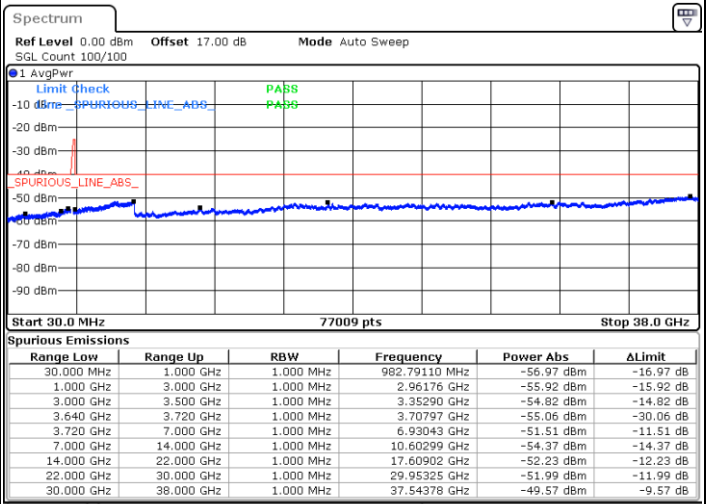

N/A

Date: 13.JUN.2020 15:32:59

LTE Band 48C / 5MHz+20MHz

16QAM

Highest Channel / 1RB0 and 1RB99

Highest Channel / 1RB24 and 1RB0

Date: 13.JUN.2020 16:09:24

Date: 13.JUN.2020 16:05:35

Highest Channel / FullIRB

N/A

Date: 13.JUN.2020 16:13:14

LTE Band 48C / 10MHz+20MHz

16QAM

Lowest Channel / 1RB0 and 1RB99

Lowest Channel / 1RB49 and 1RB0

Date: 13.JUN.2020 10:47:23

Date: 13.JUN.2020 10:43:35

Lowest Channel / FullRB

N/A

Date: 13.JUN.2020 10:59:57

LTE Band 48C / 10MHz+20MHz

16QAM

Middle Channel / 1RB0 and 1RB9

Middle Channel / 1RB49 and 1RB0