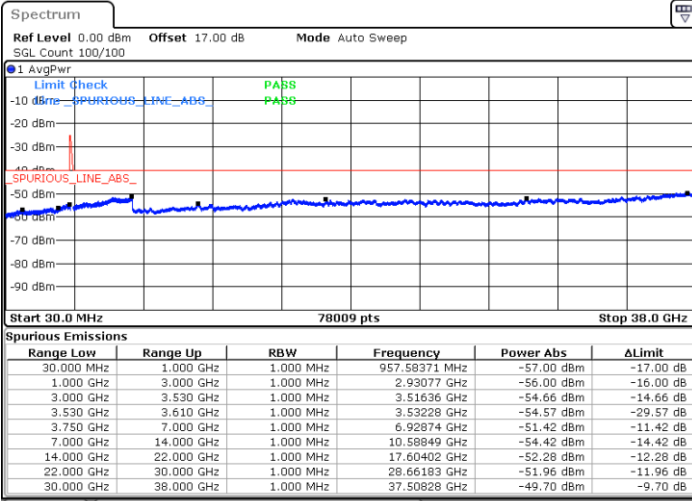

Lowest Channel / 1RB24 and 1RB0

Date: 13.JUN.2020 15:01:24

Date: 13.JUN.2020 14:55:03

Lowest Channel / FullIRB

N/A

Date: 13.JUN.2020 15:02:40

LTE Band 48C / 5MHz+20MHz

64QAM

Middle Channel / 1RB0 and 1RB9

Middle Channel / 1RB24 and 1RB0

Date: 13.JUN.2020 15:35:32

Date: 13.JUN.2020 15:41:52

Middle Channel / FullRB

N/A

Date: 13.JUN.2020 15:34:16

LTE Band 48C / 5MHz+20MHz

64QAM

Highest Channel / 1RB0 and 1RB99

Highest Channel / 1RB24 and 1RB0

Date: 13.JUN.2020 16:08:07

Date: 13.JUN.2020 16:06:51

Highest Channel / FullIRB

N/A

Date: 13.JUN.2020 16:14:31

LTE Band 48C / 10MHz+20MHz

64QAM

Lowest Channel / 1RB0 and 1RB99

Lowest Channel / 1RB49 and 1RB0

Date: 13.JUN.2020 10:48:39

Date: 13.JUN.2020 10:42:18

Lowest Channel / FullIRB

N/A