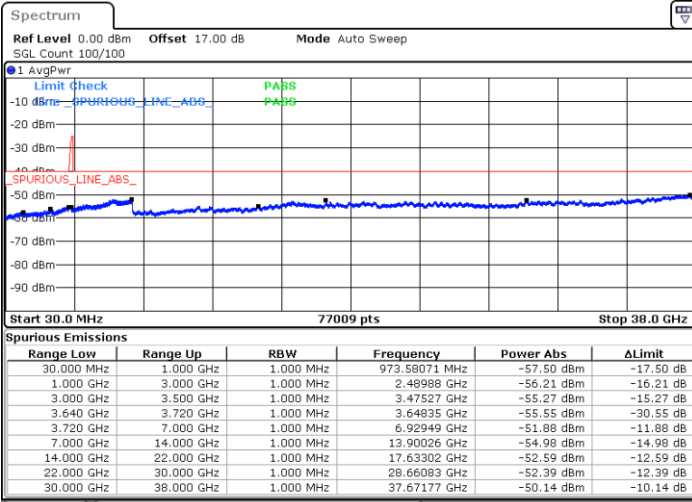

Middle Channel / FullIRB

N/A

Date: 13.JUN.2020 13:26:12

LTE Band 48C / 20MHz+5MHz

16QAM

Highest Channel / 1RB0 and 1RB24

Highest Channel / 1RB99 and 1RB0

Date: 13.JUN.2020 14:26:49

Date: 13.JUN.2020 14:23:00

Highest Channel / FullIRB

N/A

Date: 13.JUN.2020 14:30:40

LTE Band 48C / 20MHz+10MHz

16QAM

Lowest Channel / 1RB0 and 1RB49

Lowest Channel / 1RB99 and 1RB0

Date: 13.JUN.2020 06:24:08

Date: 13.JUN.2020 06:20:20

Lowest Channel / FullIRB

N/A

Date: 13.JUN.2020 06:45:32

LTE Band 48C / 20MHz+10MHz

16QAM

Middle Channel / 1RB0 and 1RB49

Highest Channel / 1RB0 and 1RB49

Highest Channel / 1RB99 and 1RB0

Date: 13.JUN.2020 08:08:20

Date: 13.JUN.2020 08:04:31

Highest Channel / FullIRB

N/A

Date: 13.JUN.2020 08:12:10

LTE Band 48C / 20MHz+15MHz