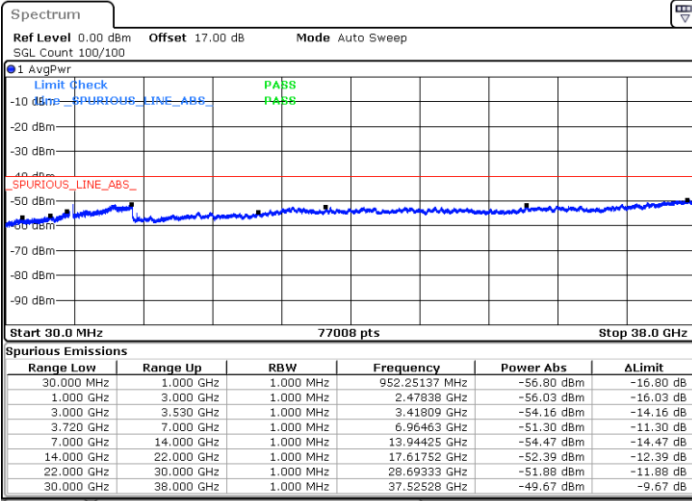

Date: 13 JUN.2020 00:33:30

Date: 13 JUN.2020 00:27:26

Highest Channel / FullIRB

N/A

Date: 13 JUN.2020 00:37:21

LTE Band 48C / 5MHz+20MHz

64QAM

Lowest Channel / 1RB0 and 1RB99

Lowest Channel / 1RB24 and 1RB0

Date: 13.JUN.2020 15:01:24

Date: 13.JUN.2020 14:55:03

Lowest Channel / FullIRB

N/A

Date: 13.JUN.2020 15:02:40

LTE Band 48C / 5MHz+20MHz

64QAM

Middle Channel / 1RB0 and 1RB9

Middle Channel / 1RB24 and 1RB0

Date: 13.JUN.2020 15:35:32

Date: 13.JUN.2020 15:41:52

Middle Channel / FullRB

N/A

Date: 13.JUN.2020 15:34:16

LTE Band 48C / 5MHz+20MHz

64QAM

Highest Channel / 1RB0 and 1RB99

Highest Channel / 1RB24 and 1RB0

Date: 13.JUN.2020 16:08:07

Date: 13.JUN.2020 16:06:51

Highest Channel / FullIRB

N/A

Date: 13.JUN.2020 16:14:31