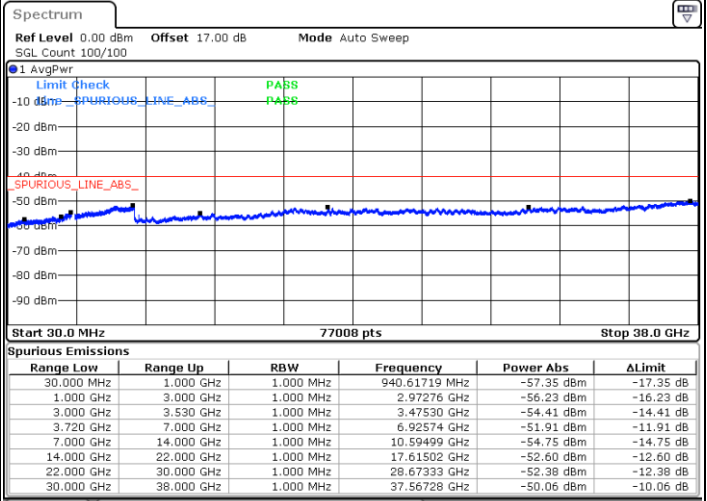

Highest Channel / 1RB0 and 1RB49

Highest Channel / 1RB99 and 1RB0

Date: 13.JUN.2020 08:08:20

Date: 13.JUN.2020 08:04:31

Highest Channel / FullIRB

N/A

Date: 13.JUN.2020 08:12:10

LTE Band 48C / 20MHz+15MHz

16QAM

Lowest Channel / 1RB0 and 1RB74

Lowest Channel / 1RB99 and 1RB0

Date: 13.JUN.2020 01:09:51

Date: 13.JUN.2020 01:06:02

Lowest Channel / FullIRB

N/A

Date: 13.JUN.2020 01:13:40

LTE Band 48C / 20MHz+15MHz

16QAM

Middle Channel / 1RB0 and 1RB74

Middle Channel / 1RB99 and 1RB0

Date: 13.JUN.2020 02:01:13

Date: 13.JUN.2020 02:05:01

Middle Channel / FullRB

N/A

Date: 13.JUN.2020 01:55:40

LTE Band 48C / 20MHz+15MHz

16QAM

Highest Channel / 1RB0 and 1RB74

Highest Channel / 1RB99 and 1RB0

Date: 13.JUN.2020 03:02:34

Date: 13.JUN.2020 02:57:36

Highest Channel / FullIRB