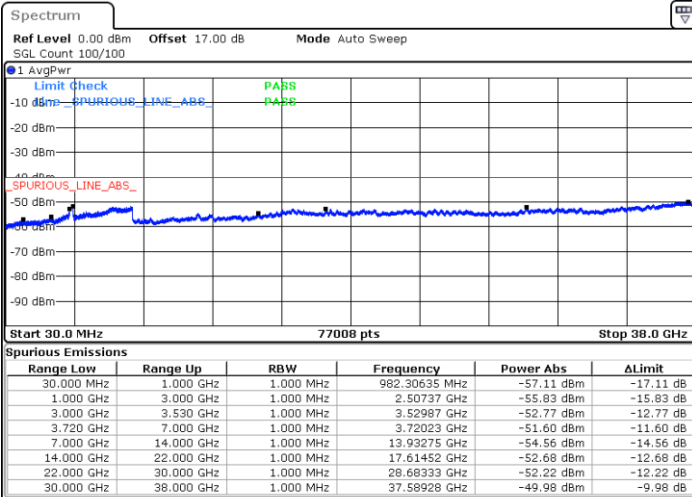

N/A

Date: 13.JUN.2020 03:06:24

LTE Band 48C / 20MHz+20MHz

16QAM

Lowest Channel / 1RB0 and 1RB99

Lowest Channel / 1RB99 and 1RB0

Date: 12. JUN. 2020 23:24:17

Date: 12. JUN. 2020 23:20:28

Lowest Channel / FullIRB

N/A

Date: 12. JUN. 2020 23:28:06

LTE Band 48C / 20MHz+20MHz

16QAM

MiddleChannel / 1RB0 and 1RB99

Middle Channel / 1RB99 and 1RB0

Date: 12 JUN.2020 23:57:05

Date: 13 JUN.2020 00:00:52

Middle Channel / FullIRB

N/A

Date: 12 JUN.2020 23:53:16

LTE Band 48C / 20MHz+20MHz

16QAM

Highest Channel / 1RB0 and 1RB99

Highest Channel / 1RB99 and 1RB0

Date: 13 JUN.2020 00:33:30

Date: 13 JUN.2020 00:27:26

Highest Channel / FullIRB

N/A

Date: 13 JUN.2020 00:37:21

LTE Band 48C / 5MHz+20MHz

64QAM

Lowest Channel / 1RB0 and 1RB99