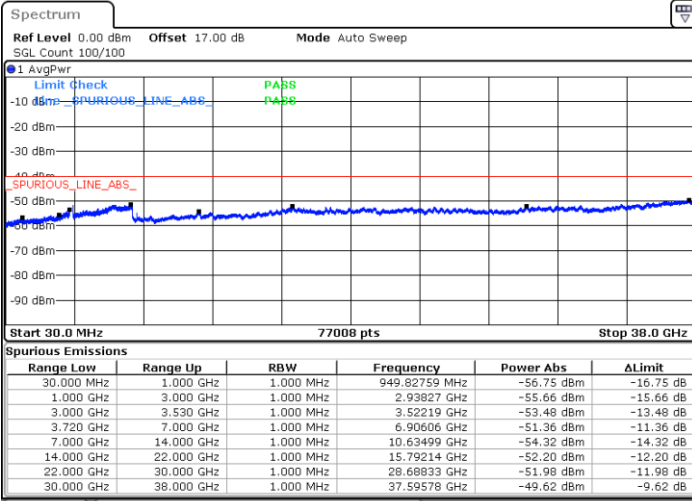

Date: 13 JUN.2020 05:41:21

LTE Band 48C / 20MHz+5MHz

16QAM

Lowest Channel / 1RB0 and 1RB24

Lowest Channel / 1RB99 and 1RB0

Date: 13.JUN.2020 12:57:20

Date: 13.JUN.2020 12:53:32

Lowest Channel / FullIRB

N/A

Date: 13.JUN.2020 13:01:10

LTE Band 48C / 20MHz+5MHz

16QAM

Middle Channel / 1RB0 and 1RB24

Middle Channel / 1RB99 and 1RB0

Date: 13.JUN.2020 13:30:01

Date: 13.JUN.2020 13:54:55

Middle Channel / FullIRB

N/A

Date: 13.JUN.2020 13:26:12

LTE Band 48C / 20MHz+5MHz

16QAM

Highest Channel / 1RB0 and 1RB24

Highest Channel / 1RB99 and 1RB0

Date: 13.JUN.2020 14:26:49

Date: 13.JUN.2020 14:23:00

Highest Channel / FullIRB

N/A

Date: 13.JUN.2020 14:30:40

LTE Band 48C / 20MHz+10MHz

16QAM

Lowest Channel / 1RB0 and 1RB49

Lowest Channel / 1RB99 and 1RB0