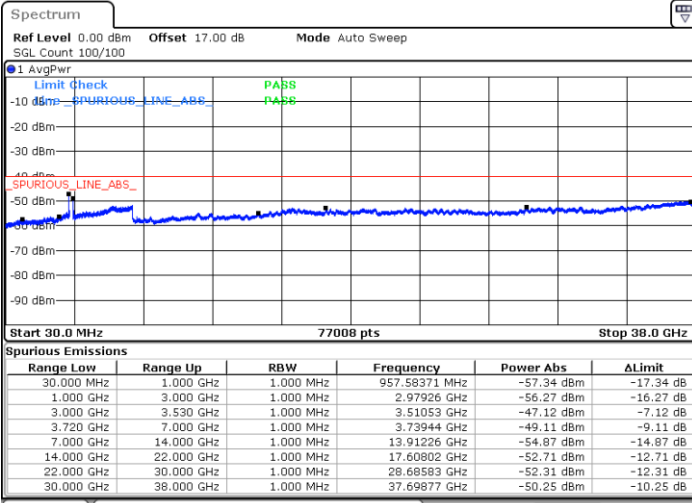

LTE Band 48C / 15MHz+20MHz

16QAM

Middle Channel / 1RB0 and 1RB9

Middle Channel / 1RB74 and 1RB0

Date: 13.JUN.2020 04:50:19

Date: 13.JUN.2020 04:54:07