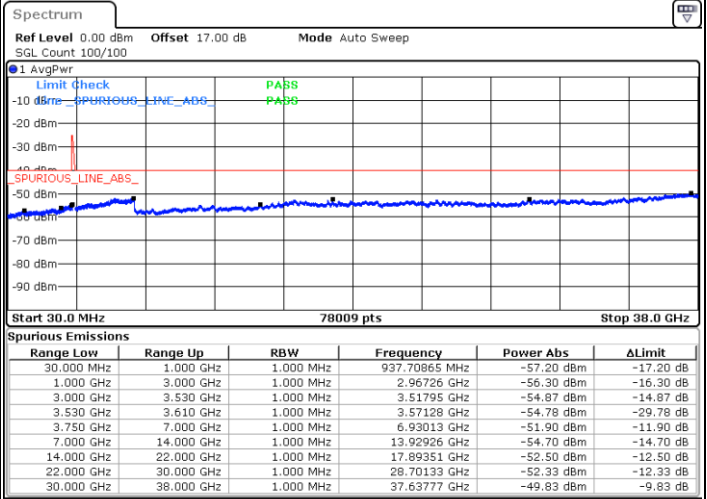

Lowest Channel / FullIRB

N/A

Date: 12. JUN. 2020 23:28:06

LTE Band 48C / 20MHz+20MHz

16QAM

MiddleChannel / 1RB0 and 1RB99

Middle Channel / 1RB99 and 1RB0

Date: 12 JUN.2020 23:57:05

Date: 13 JUN.2020 00:00:52

Middle Channel / FullIRB

N/A

Date: 12 JUN.2020 23:53:16

LTE Band 48C / 20MHz+20MHz

16QAM

Highest Channel / 1RB0 and 1RB99

Highest Channel / 1RB99 and 1RB0

Date: 13 JUN.2020 00:33:30

Date: 13 JUN.2020 00:27:26

Highest Channel / FullIRB

N/A

Date: 13 JUN.2020 00:37:21

LTE Band 48C / 5MHz+20MHz

64QAM

Lowest Channel / 1RB0 and 1RB99

Lowest Channel / 1RB24 and 1RB0

Date: 13.JUN.2020 15:01:24

Date: 13.JUN.2020 14:55:03

Lowest Channel / FullIRB

N/A

Date: 13.JUN.2020 15:02:40

LTE Band 48C / 5MHz+20MHz

64QAM