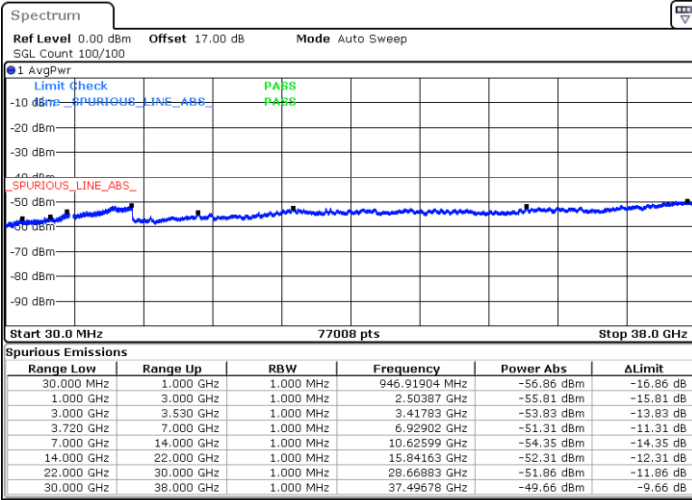

Middle Channel / FullRB

N/A

Date: 13.JUN.2020 12:17:57