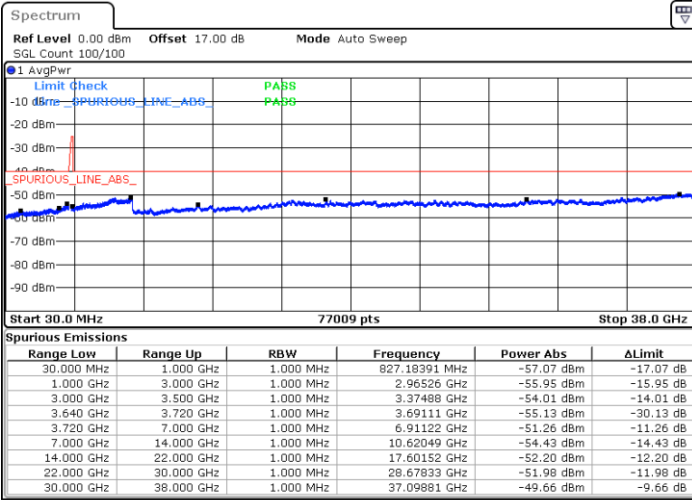

LTE Band 48C / 15MHz+20MHz

16QAM

Highest Channel / 1RB0 and 1RB99

Highest Channel / 1RB74 and 1RB0

Date: 13 JUN.2020 05:37:31

Date: 13 JUN.2020 05:29:48

Highest Channel / FullIRB

N/A

Date: 13 JUN.2020 05:41:21

LTE Band 48C / 20MHz+5MHz

16QAM

Lowest Channel / 1RB0 and 1RB24

Lowest Channel / 1RB99 and 1RB0

Date: 13.JUN.2020 12:57:20

Date: 13.JUN.2020 12:53:32

Lowest Channel / FullIRB

N/A

Date: 13.JUN.2020 13:01:10

LTE Band 48C / 20MHz+5MHz

16QAM

Middle Channel / 1RB0 and 1RB24

Middle Channel / 1RB99 and 1RB0

Date: 13.JUN.2020 13:30:01

Date: 13.JUN.2020 13:54:55

Middle Channel / FullIRB

N/A

Date: 13.JUN.2020 13:26:12

LTE Band 48C / 20MHz+5MHz

16QAM

Highest Channel / 1RB0 and 1RB24

Highest Channel / 1RB99 and 1RB0

Date: 13.JUN.2020 14:26:49