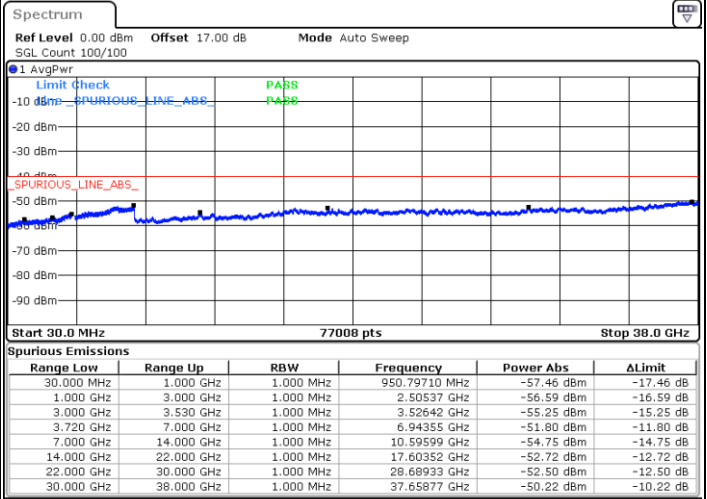

Date: 13.JUN.2020 14:23:00

Highest Channel / FullIRB

N/A

Date: 13.JUN.2020 14:30:40

LTE Band 48C / 20MHz+10MHz

16QAM

Lowest Channel / 1RB0 and 1RB49

Lowest Channel / 1RB99 and 1RB0

Date: 13.JUN.2020 06:24:08

Date: 13.JUN.2020 06:20:20

Lowest Channel / FullIRB

N/A

Date: 13.JUN.2020 06:45:32

LTE Band 48C / 20MHz+10MHz

16QAM

Middle Channel / 1RB0 and 1RB49

Middle Channel / 1RB99 and 1RB0

Date: 13.JUN.2020 07:28:15

Date: 13.JUN.2020 07:32:03

Middle Channel / FullIRB

N/A

Date: 13.JUN.2020 07:24:26

LTE Band 48C / 20MHz+10MHz

16QAM

Highest Channel / 1RB0 and 1RB49

Highest Channel / 1RB99 and 1RB0

Date: 13.JUN.2020 08:08:20

Date: 13.JUN.2020 08:04:31

Highest Channel / FullIRB

N/A

Date: 13.JUN.2020 08:12:10

LTE Band 48C / 20MHz+15MHz