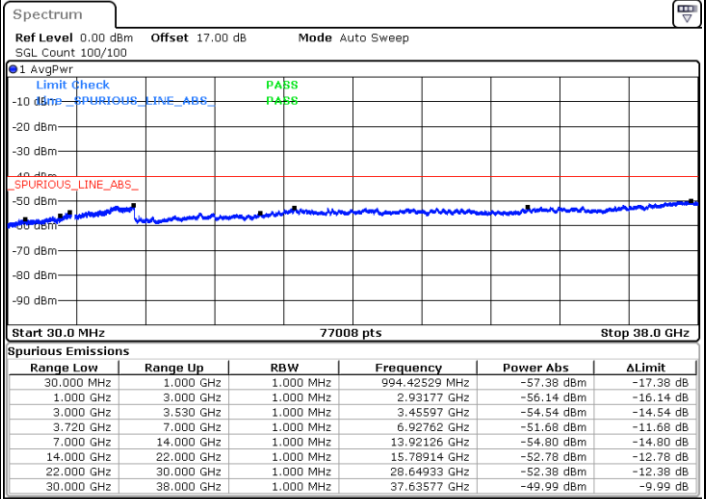

N/A

Date: 13.JUN.2020 03:06:24

LTE Band 48C / 20MHz+20MHz

16QAM

Lowest Channel / 1RB0 and 1RB99

Lowest Channel / 1RB99 and 1RB0

Date: 12. JUN. 2020 23:24:17

Date: 12. JUN. 2020 23:20:28

Lowest Channel / FullIRB

N/A

Date: 12. JUN. 2020 23:28:06

LTE Band 48C / 20MHz+20MHz

16QAM

MiddleChannel / 1RB0 and 1RB99

Middle Channel / 1RB99 and 1RB0

Date: 12 JUN.2020 23:57:05

Date: 13 JUN.2020 00:00:52

Middle Channel / FullIRB

N/A

Date: 12 JUN.2020 23:53:16

LTE Band 48C / 20MHz+20MHz

16QAM

Highest Channel / 1RB0 and 1RB99

Highest Channel / 1RB99 and 1RB0

Date: 13 JUN.2020 00:33:30

Date: 13 JUN.2020 00:27:26

Highest Channel / FullIRB

N/A

Date: 13 JUN.2020 00:37:21

LTE Band 48C / 5MHz+20MHz

64QAM

Lowest Channel / 1RB0 and 1RB99