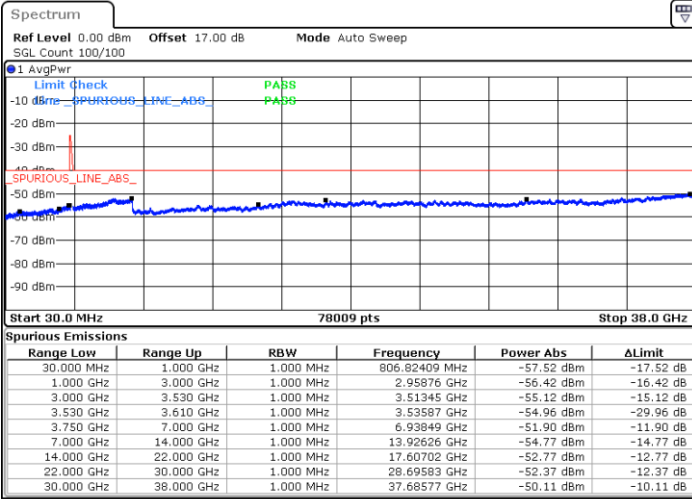

Date: 13.JUN.2020 06:24:08

Date: 13.JUN.2020 06:20:20

Lowest Channel / FullIRB

N/A

Date: 13.JUN.2020 06:45:32

LTE Band 48C / 20MHz+10MHz

16QAM

Middle Channel / 1RB0 and 1RB49

Middle Channel / 1RB99 and 1RB0

Date: 13.JUN.2020 07:28:15

Date: 13.JUN.2020 07:32:03

Middle Channel / FullIRB

N/A

Date: 13.JUN.2020 07:24:26

LTE Band 48C / 20MHz+10MHz

16QAM

Highest Channel / 1RB0 and 1RB49

Highest Channel / 1RB99 and 1RB0

Date: 13.JUN.2020 08:08:20

Date: 13.JUN.2020 08:04:31

Highest Channel / FullIRB

N/A

Date: 13.JUN.2020 08:12:10

LTE Band 48C / 20MHz+15MHz