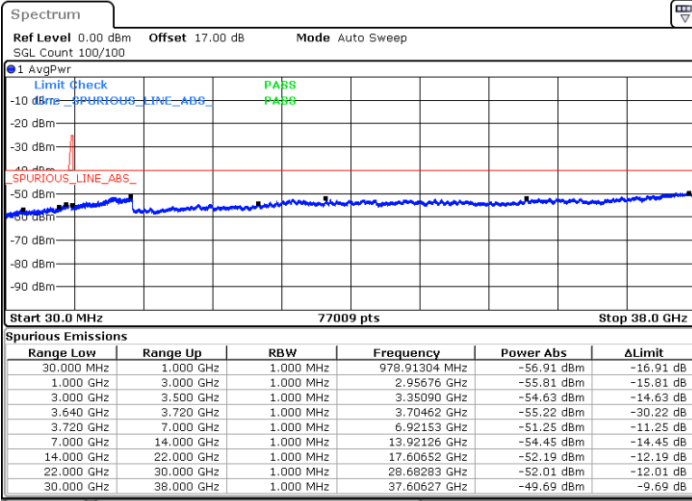

LTE Band 48C / 15MHz+20MHz

16QAM

Highest Channel / 1RB0 and 1RB99

Highest Channel / 1RB74 and 1RB0

Date: 13 JUN.2020 05:37:31

Date: 13 JUN.2020 05:29:48

Highest Channel / FullIRB

N/A

Date: 13 JUN.2020 05:41:21

LTE Band 48C / 20MHz+5MHz

16QAM

Lowest Channel / 1RB0 and 1RB24

Lowest Channel / 1RB99 and 1RB0

Date: 13.JUN.2020 12:57:20

Date: 13.JUN.2020 12:53:32

Lowest Channel / FullIRB

N/A

Date: 13.JUN.2020 13:01:10

LTE Band 48C / 20MHz+5MHz

16QAM

Middle Channel / 1RB0 and 1RB24

Middle Channel / 1RB99 and 1RB0

Date: 13.JUN.2020 13:30:01

Date: 13.JUN.2020 13:54:55

Middle Channel / FullIRB

N/A

Date: 13.JUN.2020 13:26:12

LTE Band 48C / 20MHz+5MHz

16QAM

Highest Channel / 1RB0 and 1RB24

Highest Channel / 1RB99 and 1RB0

Date: 13.JUN.2020 14:26:49