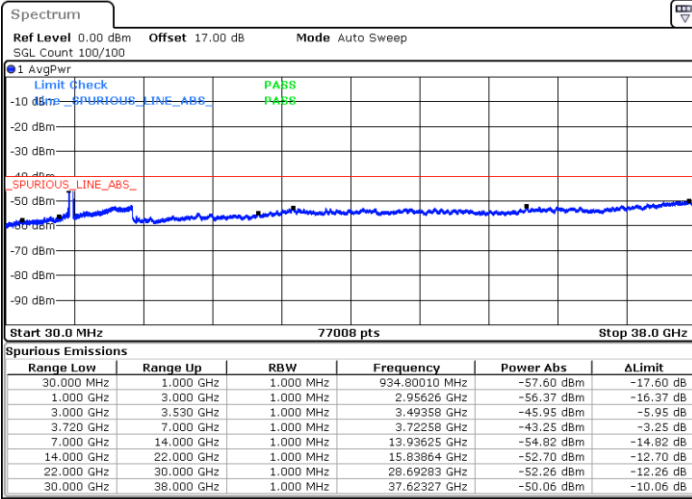

N/A

Date: 13.JUN.2020 03:06:24

LTE Band 48C / 20MHz+20MHz

16QAM

Lowest Channel / 1RB0 and 1RB99

Lowest Channel / 1RB99 and 1RB0

Date: 12. JUN. 2020 23:24:17

Date: 12. JUN. 2020 23:20:28

Lowest Channel / FullIRB

N/A

Date: 12. JUN. 2020 23:28:06

LTE Band 48C / 20MHz+20MHz

16QAM

MiddleChannel / 1RB0 and 1RB99

Middle Channel / 1RB99 and 1RB0

Date: 12 JUN.2020 23:57:05

Date: 13 JUN.2020 00:00:52

Middle Channel / FullIRB

N/A

Date: 12 JUN.2020 23:53:16

LTE Band 48C / 20MHz+20MHz

16QAM

Highest Channel / 1RB0 and 1RB99

Highest Channel / 1RB99 and 1RB0

Date: 13 JUN.2020 00:33:30

Date: 13 JUN.2020 00:27:26

Highest Channel / FullIRB

N/A

Date: 13 JUN.2020 00:37:21

LTE Band 48C / 5MHz+20MHz

64QAM

Lowest Channel / 1RB0 and 1RB99