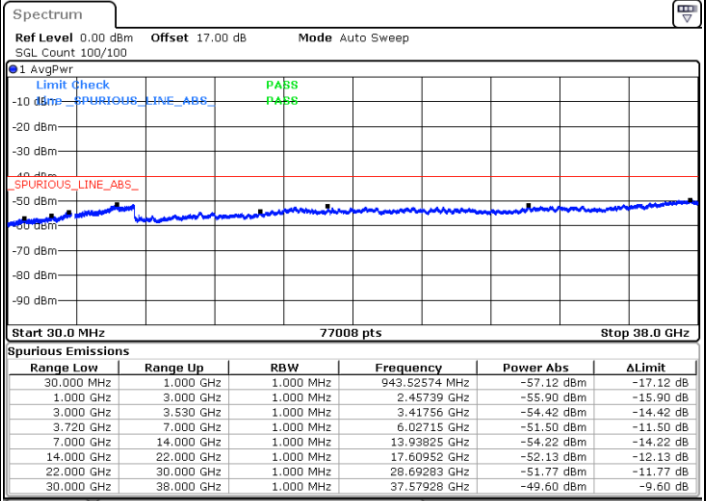

LTE Band 48C / 10MHz+20MHz

64QAM

Lowest Channel / 1RB0 and 1RB99

Lowest Channel / 1RB49 and 1RB0

Date: 13.JUN.2020 10:48:39

Date: 13.JUN.2020 10:42:18

Lowest Channel / FullIRB

N/A

Date: 13.JUN.2020 10:58:41

LTE Band 48C / 10MHz+20MHz

64QAM

Middle Channel / 1RB0 and 1RB9

Middle Channel / 1RB49 and 1RB0

Date: 13.JUN.2020 12:19:13

Date: 13.JUN.2020 12:27:03

Middle Channel / FullRB