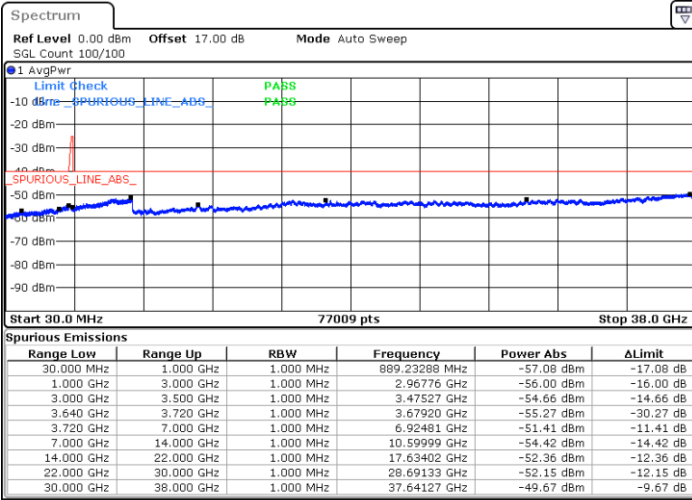

LTE Band 48C / 5MHz+20MHz

16QAM

Lowest Channel / 1RB0 and 1RB99

Lowest Channel / 1RB24 and 1RB0

Date: 13.JUN.2020 15:00:07

Date: 13.JUN.2020 14:56:19

Lowest Channel / FullIRB

N/A

Date: 13.JUN.2020 15:03:57

LTE Band 48C / 5MHz+20MHz

16QAM

Middle Channel / 1RB0 and 1RB9

Middle Channel / 1RB24 and 1RB0

Date: 13.JUN.2020 15:36:48

Date: 13.JUN.2020 15:40:36

Middle Channel / FullRB

N/A

Date: 13.JUN.2020 15:32:59

LTE Band 48C / 5MHz+20MHz

16QAM

Highest Channel / 1RB0 and 1RB99

Highest Channel / 1RB24 and 1RB0

Date: 13.JUN.2020 16:09:24

Date: 13.JUN.2020 16:05:35