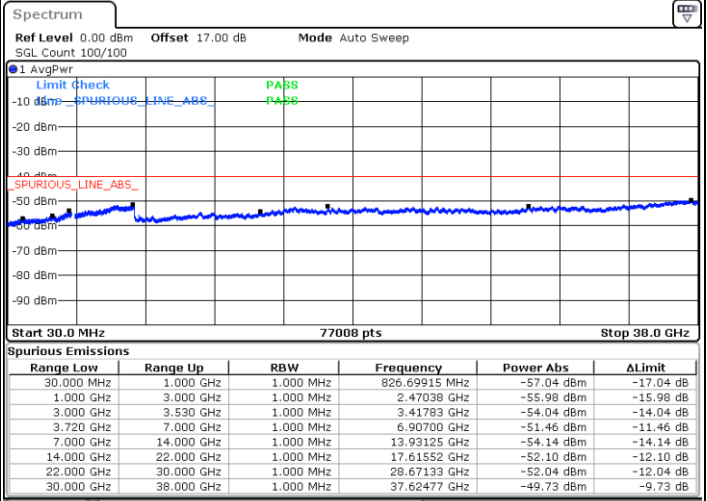

LTE Band 48C / 5MHz+20MHz

16QAM

Lowest Channel / 1RB0 and 1RB99

Lowest Channel / 1RB24 and 1RB0

Date: 13.JUN.2020 15:00:07

Date: 13.JUN.2020 14:56:19

Lowest Channel / FullIRB

N/A

Date: 13.JUN.2020 15:03:57

LTE Band 48C / 5MHz+20MHz

16QAM

Middle Channel / 1RB0 and 1RB9

Middle Channel / 1RB24 and 1RB0

Date: 13.JUN.2020 15:36:48

Date: 13.JUN.2020 15:40:36

Middle Channel / FullRB

N/A

Date: 13.JUN.2020 15:32:59

LTE Band 48C / 5MHz+20MHz

16QAM

Highest Channel / 1RB0 and 1RB99

Highest Channel / 1RB24 and 1RB0

Date: 13.JUN.2020 16:09:24

Date: 13.JUN.2020 16:05:35

Highest Channel / FullIRB

N/A

Date: 13.JUN.2020 16:13:14

LTE Band 48C / 10MHz+20MHz

16QAM

Lowest Channel / 1RB0 and 1RB99

Lowest Channel / 1RB49 and 1RB0

Date: 13.JUN.2020 10:47:23