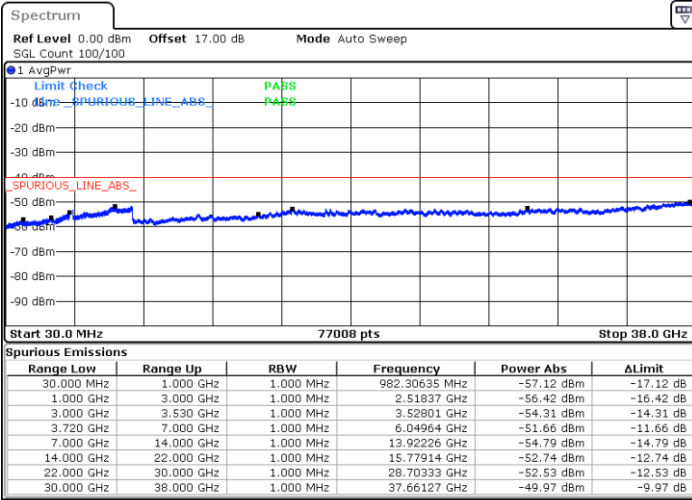

Highest Channel / 1RB0 and 1RB49

Highest Channel / 1RB99 and 1RB0

Date: 13.JUN.2020 08:08:20

Date: 13.JUN.2020 08:04:31

Highest Channel / FullIRB

N/A

Date: 13.JUN.2020 08:12:10

LTE Band 48C / 20MHz+15MHz

16QAM

Lowest Channel / 1RB0 and 1RB74

Lowest Channel / 1RB99 and 1RB0

Date: 13.JUN.2020 01:09:51

Date: 13.JUN.2020 01:06:02

Lowest Channel / FullIRB

N/A

Date: 13.JUN.2020 01:13:40

LTE Band 48C / 20MHz+15MHz

16QAM

Middle Channel / 1RB0 and 1RB74

Middle Channel / 1RB99 and 1RB0

Date: 13.JUN.2020 02:01:13

Date: 13.JUN.2020 02:05:01

Middle Channel / FullRB

N/A

Date: 13.JUN.2020 01:55:40

LTE Band 48C / 20MHz+15MHz

16QAM

Highest Channel / 1RB0 and 1RB74

Highest Channel / 1RB99 and 1RB0

Date: 13.JUN.2020 03:02:34

Date: 13.JUN.2020 02:57:36

Highest Channel / FullIRB