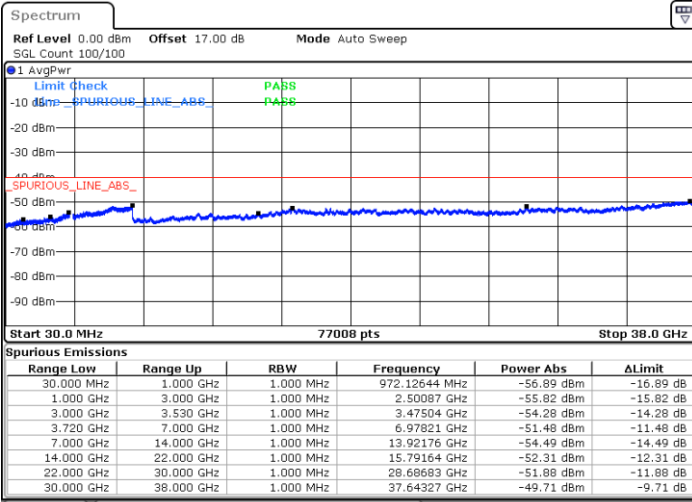

Lowest Channel / 1RB24 and 1RB0

Date: 13.JUN.2020 15:01:24

Date: 13.JUN.2020 14:55:03

Lowest Channel / FullIRB

N/A

Date: 13.JUN.2020 15:02:40

LTE Band 48C / 5MHz+20MHz

64QAM

Middle Channel / 1RB0 and 1RB9

Middle Channel / 1RB24 and 1RB0

Date: 13.JUN.2020 15:35:32

Date: 13.JUN.2020 15:41:52

Middle Channel / FullRB

N/A

Date: 13.JUN.2020 15:34:16

LTE Band 48C / 5MHz+20MHz

64QAM

Highest Channel / 1RB0 and 1RB99

Highest Channel / 1RB24 and 1RB0

Date: 13.JUN.2020 16:08:07

Date: 13.JUN.2020 16:06:51

Highest Channel / FullIRB

N/A

Date: 13.JUN.2020 16:14:31

LTE Band 48C / 10MHz+20MHz

64QAM

Lowest Channel / 1RB0 and 1RB99

Lowest Channel / 1RB49 and 1RB0

Date: 13.JUN.2020 10:48:39

Date: 13.JUN.2020 10:42:18

Lowest Channel / FullIRB

N/A