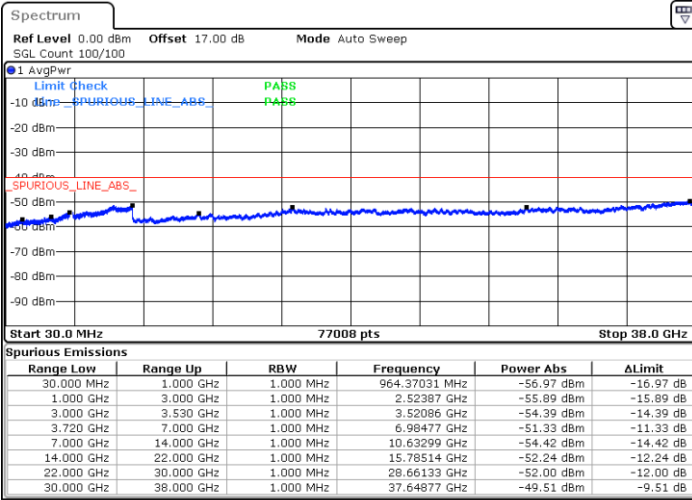

Highest Channel / FullIRB

N/A

Date: 13.JUN.2020 16:13:14

LTE Band 48C / 10MHz+20MHz

16QAM

Lowest Channel / 1RB0 and 1RB99

Lowest Channel / 1RB49 and 1RB0

Date: 13.JUN.2020 10:47:23

Date: 13.JUN.2020 10:43:35

Lowest Channel / FullRB

N/A

Date: 13.JUN.2020 10:59:57

LTE Band 48C / 10MHz+20MHz

16QAM

Middle Channel / 1RB0 and 1RB9

Middle Channel / 1RB49 and 1RB0

Date: 13.JUN.2020 12:20:30

Date: 13.JUN.2020 12:24:17

Middle Channel / FullRB

N/A

Date: 13.JUN.2020 12:16:41

LTE Band 48C / 10MHz+20MHz

16QAM

Highest Channel / 1RB0 and 1RB99

Highest Channel / 1RB49 and 1RB0

Date: 13.JUN.2020 11:32:39

Date: 13.JUN.2020 11:28:50

Highest Channel / FullIRB

N/A

Date: 13.JUN.2020 11:36:30

LTE Band 48C / 15MHz+20MHz

16QAM