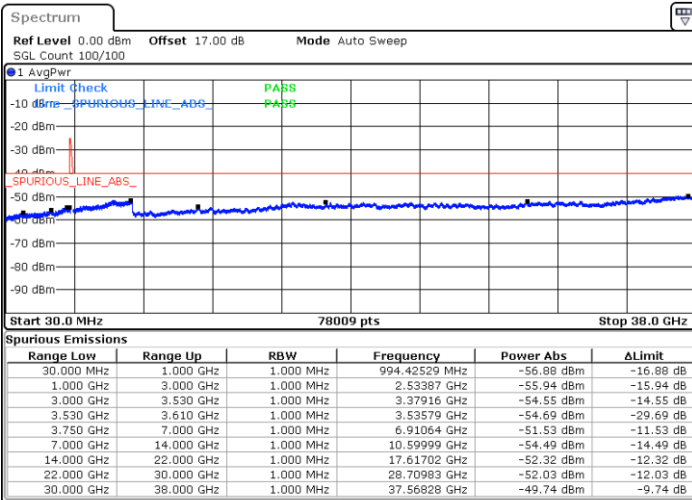

N/A

Date: 13.JUN.2020 13:01:10

LTE Band 48C / 20MHz+5MHz

16QAM

Middle Channel / 1RB0 and 1RB24

Middle Channel / 1RB99 and 1RB0

Date: 13.JUN.2020 13:30:01

Date: 13.JUN.2020 13:54:55

Middle Channel / FullIRB

N/A

Date: 13.JUN.2020 13:26:12

LTE Band 48C / 20MHz+5MHz

16QAM

Highest Channel / 1RB0 and 1RB24

Highest Channel / 1RB99 and 1RB0

Date: 13.JUN.2020 14:26:49

Date: 13.JUN.2020 14:23:00

Highest Channel / FullIRB

N/A

Date: 13.JUN.2020 14:30:40

LTE Band 48C / 20MHz+10MHz

16QAM

Lowest Channel / 1RB0 and 1RB49

Lowest Channel / 1RB99 and 1RB0

Date: 13.JUN.2020 06:24:08

Date: 13.JUN.2020 06:20:20

Lowest Channel / FullIRB

N/A

Date: 13.JUN.2020 06:45:32

LTE Band 48C / 20MHz+10MHz

16QAM

Middle Channel / 1RB0 and 1RB49