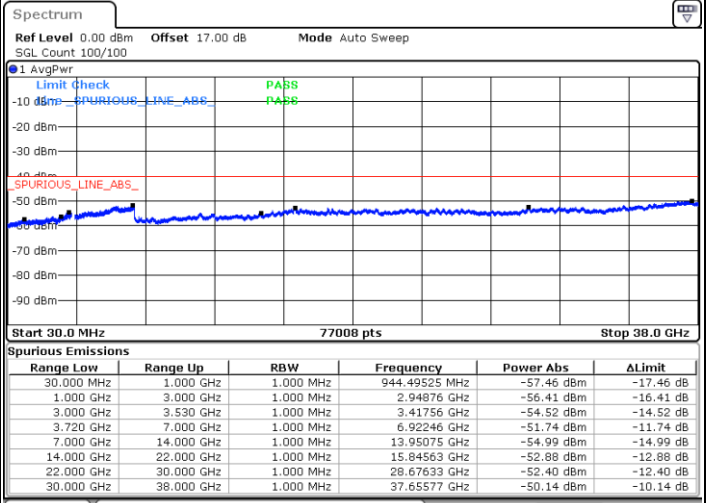

LTE Band 48C / 15MHz+20MHz

16QAM

Middle Channel / 1RB0 and 1RB9

Middle Channel / 1RB74 and 1RB0

Date: 13.JUN.2020 04:50:19

Date: 13.JUN.2020 04:54:07