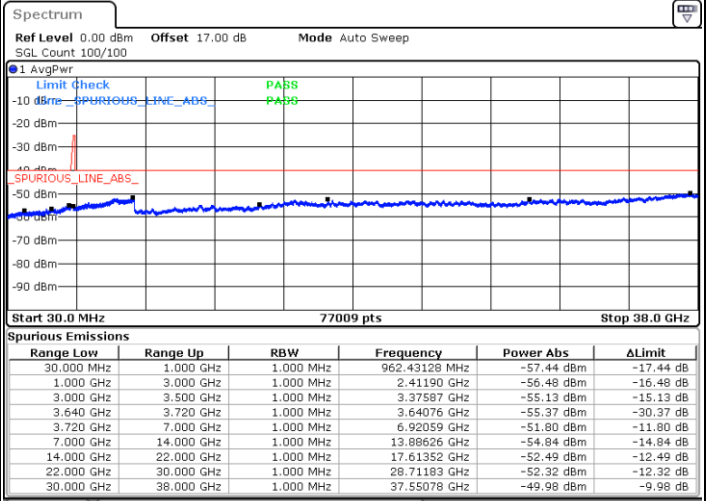

Date: 13.JUN.2020 01:55:40

LTE Band 48C / 20MHz+15MHz

16QAM

Highest Channel / 1RB0 and 1RB74

Highest Channel / 1RB99 and 1RB0

Date: 13.JUN.2020 03:02:34

Date: 13.JUN.2020 02:57:36

Highest Channel / FullIRB

N/A

Date: 13.JUN.2020 03:06:24

LTE Band 48C / 20MHz+20MHz

16QAM

Lowest Channel / 1RB0 and 1RB99

Lowest Channel / 1RB99 and 1RB0

Date: 12. JUN. 2020 23:24:17

Date: 12. JUN. 2020 23:20:28

Lowest Channel / FullIRB

N/A

Date: 12. JUN. 2020 23:28:06

LTE Band 48C / 20MHz+20MHz

16QAM

MiddleChannel / 1RB0 and 1RB99

Middle Channel / 1RB99 and 1RB0

Date: 12 JUN.2020 23:57:05

Date: 13 JUN.2020 00:00:52

Middle Channel / FullIRB

N/A

Date: 12 JUN.2020 23:53:16

LTE Band 48C / 20MHz+20MHz

16QAM

Highest Channel / 1RB0 and 1RB99

Highest Channel / 1RB99 and 1RB0