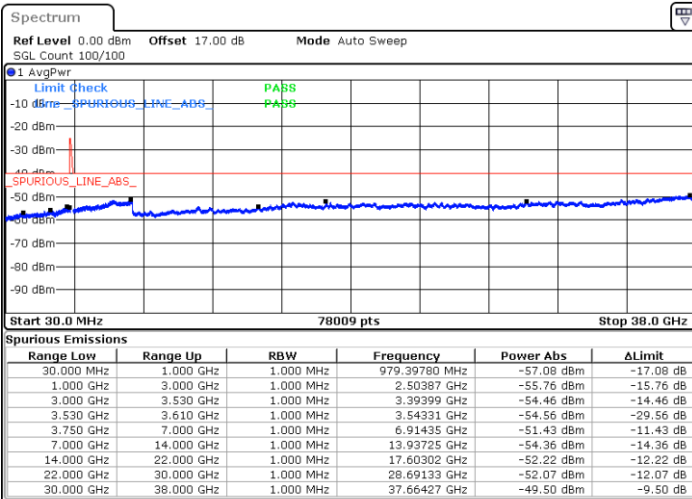

N/A

Date: 13.JUN.2020 13:01:10

LTE Band 48C / 20MHz+5MHz

16QAM

Middle Channel / 1RB0 and 1RB24

Middle Channel / 1RB99 and 1RB0

Date: 13.JUN.2020 13:30:01

Date: 13.JUN.2020 13:54:55

Middle Channel / FullIRB

N/A

Date: 13.JUN.2020 13:26:12

LTE Band 48C / 20MHz+5MHz

16QAM

Highest Channel / 1RB0 and 1RB24

Highest Channel / 1RB99 and 1RB0

Date: 13.JUN.2020 14:26:49

Date: 13.JUN.2020 14:23:00

Highest Channel / FullIRB

N/A

Date: 13.JUN.2020 14:30:40

LTE Band 48C / 20MHz+10MHz

16QAM

Lowest Channel / 1RB0 and 1RB49

Lowest Channel / 1RB99 and 1RB0

Date: 13.JUN.2020 06:24:08

Date: 13.JUN.2020 06:20:20

Lowest Channel / FullIRB

N/A

Date: 13.JUN.2020 06:45:32

LTE Band 48C / 20MHz+10MHz

16QAM

Middle Channel / 1RB0 and 1RB49