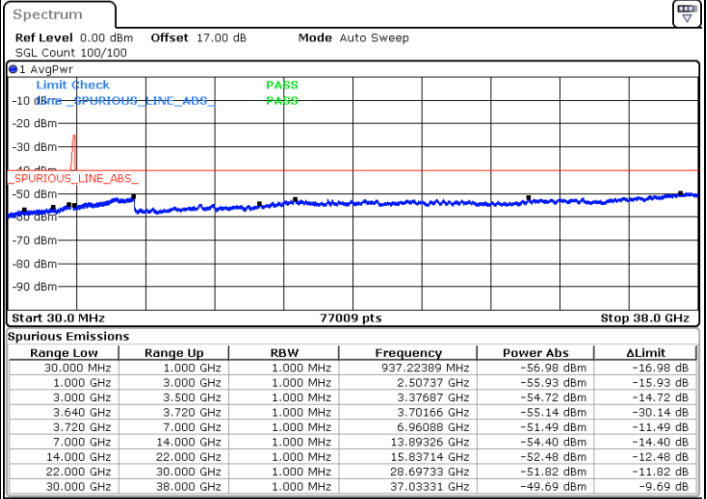

LTE Band 48C / 5MHz+20MHz

16QAM

Lowest Channel / 1RB0 and 1RB99

Lowest Channel / 1RB24 and 1RB0

Date: 13.JUN.2020 15:00:07

Date: 13.JUN.2020 14:56:19

Lowest Channel / FullIRB

N/A

Date: 13.JUN.2020 15:03:57

LTE Band 48C / 5MHz+20MHz

16QAM

Middle Channel / 1RB0 and 1RB9

Middle Channel / 1RB24 and 1RB0

Date: 13.JUN.2020 15:36:48

Date: 13.JUN.2020 15:40:36

Middle Channel / FullRB

N/A

Date: 13.JUN.2020 15:32:59

LTE Band 48C / 5MHz+20MHz

16QAM

Highest Channel / 1RB0 and 1RB99

Highest Channel / 1RB24 and 1RB0

Date: 13.JUN.2020 16:09:24

Date: 13.JUN.2020 16:05:35