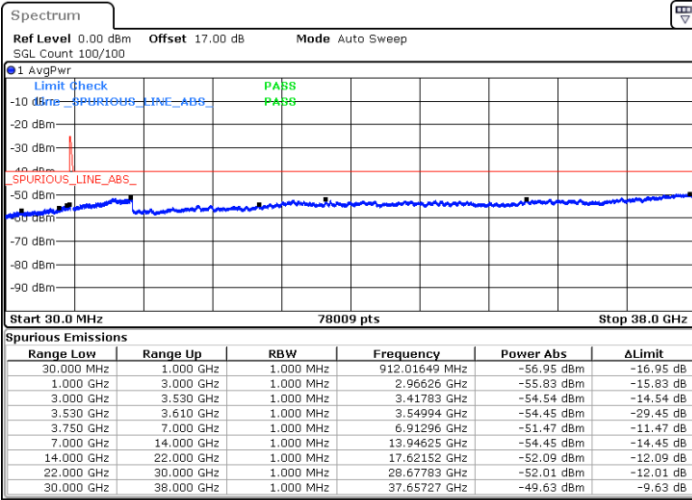

Date: 13.JUN.2020 12:20:30

Date: 13.JUN.2020 12:24:17

Middle Channel / FullRB

N/A

Date: 13.JUN.2020 12:16:41

LTE Band 48C / 10MHz+20MHz

16QAM

Highest Channel / 1RB0 and 1RB99

Highest Channel / 1RB49 and 1RB0

Date: 13.JUN.2020 11:32:39

Date: 13.JUN.2020 11:28:50

Highest Channel / FullIRB

N/A

Date: 13.JUN.2020 11:36:30

LTE Band 48C / 15MHz+20MHz

16QAM

Lowest Channel / 1RB0 and 1RB99

Lowest Channel / 1RB74 and 1RB0

Date: 13.JUN.2020 04:07:28

Date: 13.JUN.2020 04:03:40

Lowest Channel / FullIRB

N/A

Date: 13.JUN.2020 04:11:18

LTE Band 48C / 15MHz+20MHz