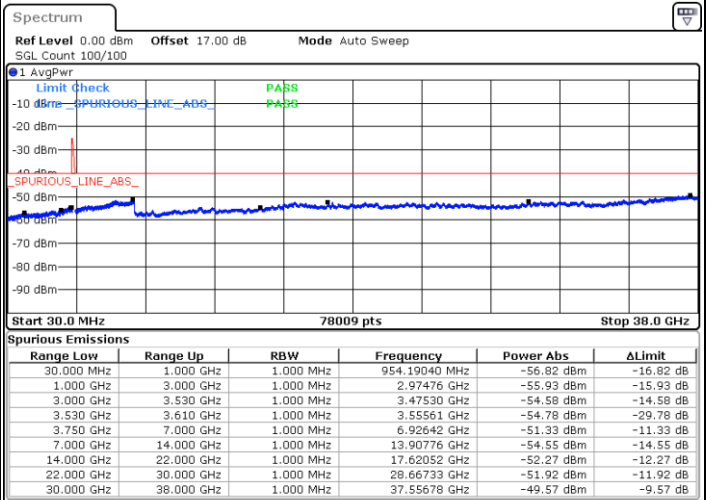

N/A

Date: 13.JUN.2020 13:01:10

LTE Band 48C / 20MHz+5MHz

16QAM

Middle Channel / 1RB0 and 1RB24

Middle Channel / 1RB99 and 1RB0

Date: 13.JUN.2020 13:30:01

Date: 13.JUN.2020 13:54:55

Middle Channel / FullIRB

N/A

Date: 13.JUN.2020 13:26:12

LTE Band 48C / 20MHz+5MHz

16QAM

Highest Channel / 1RB0 and 1RB24

Highest Channel / 1RB99 and 1RB0

Date: 13.JUN.2020 14:26:49

Date: 13.JUN.2020 14:23:00

Highest Channel / FullIRB

N/A

Date: 13.JUN.2020 14:30:40

LTE Band 48C / 20MHz+10MHz

16QAM

Lowest Channel / 1RB0 and 1RB49

Lowest Channel / 1RB99 and 1RB0

Date: 13.JUN.2020 06:24:08

Date: 13.JUN.2020 06:20:20

Lowest Channel / FullIRB

N/A

Date: 13.JUN.2020 06:45:32

LTE Band 48C / 20MHz+10MHz

16QAM

Middle Channel / 1RB0 and 1RB49