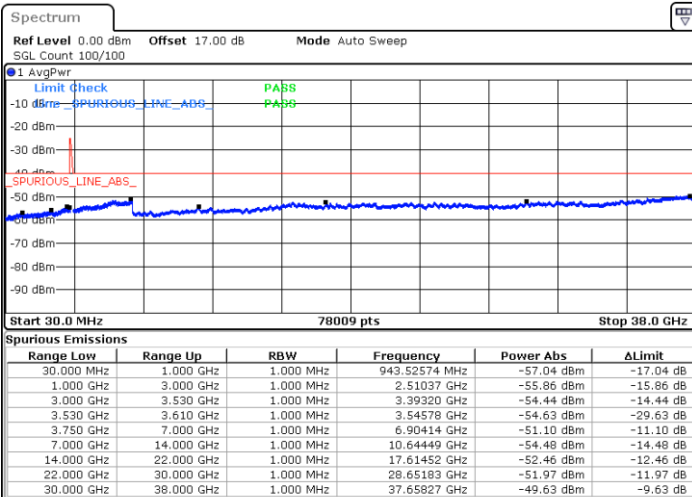

Date: 13.JUN.2020 15:03:57

LTE Band 48C / 5MHz+20MHz

16QAM

Middle Channel / 1RB0 and 1RB9

Middle Channel / 1RB24 and 1RB0

Date: 13.JUN.2020 15:36:48

Date: 13.JUN.2020 15:40:36

Middle Channel / FullRB

N/A

Date: 13.JUN.2020 15:32:59

LTE Band 48C / 5MHz+20MHz

16QAM

Highest Channel / 1RB0 and 1RB99

Highest Channel / 1RB24 and 1RB0

Date: 13.JUN.2020 16:09:24

Date: 13.JUN.2020 16:05:35

Highest Channel / FullIRB

N/A

Date: 13.JUN.2020 16:13:14

LTE Band 48C / 10MHz+20MHz

16QAM

Lowest Channel / 1RB0 and 1RB99

Lowest Channel / 1RB49 and 1RB0

Date: 13.JUN.2020 10:47:23

Date: 13.JUN.2020 10:43:35

Lowest Channel / FullRB

N/A

Date: 13.JUN.2020 10:59:57

LTE Band 48C / 10MHz+20MHz

16QAM

Middle Channel / 1RB0 and 1RB9

Middle Channel / 1RB49 and 1RB0