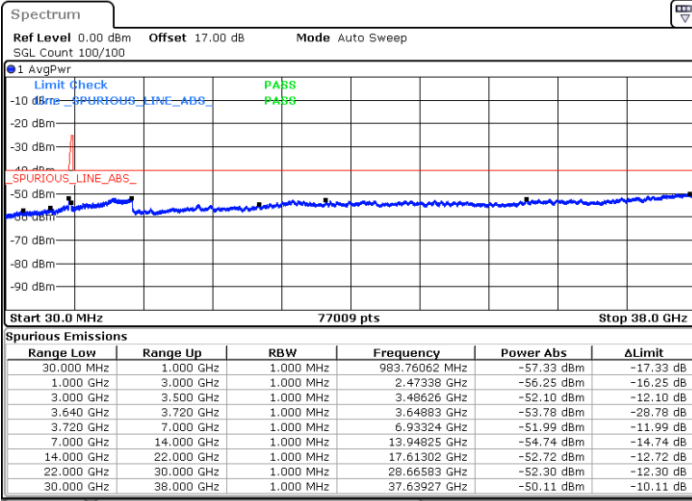

Middle Channel / 1RB99 and 1RB0

Date: 13.JUN.2020 07:28:15

Date: 13.JUN.2020 07:32:03

Middle Channel / FullIRB

N/A

Date: 13.JUN.2020 07:24:26

LTE Band 48C / 20MHz+10MHz

16QAM

Highest Channel / 1RB0 and 1RB49

Highest Channel / 1RB99 and 1RB0

Date: 13.JUN.2020 08:08:20

Date: 13.JUN.2020 08:04:31

Highest Channel / FullIRB

N/A

Date: 13.JUN.2020 08:12:10

LTE Band 48C / 20MHz+15MHz

16QAM

Lowest Channel / 1RB0 and 1RB74

Lowest Channel / 1RB99 and 1RB0

Date: 13.JUN.2020 01:09:51

Date: 13.JUN.2020 01:06:02

Lowest Channel / FullIRB

N/A

Date: 13.JUN.2020 01:13:40