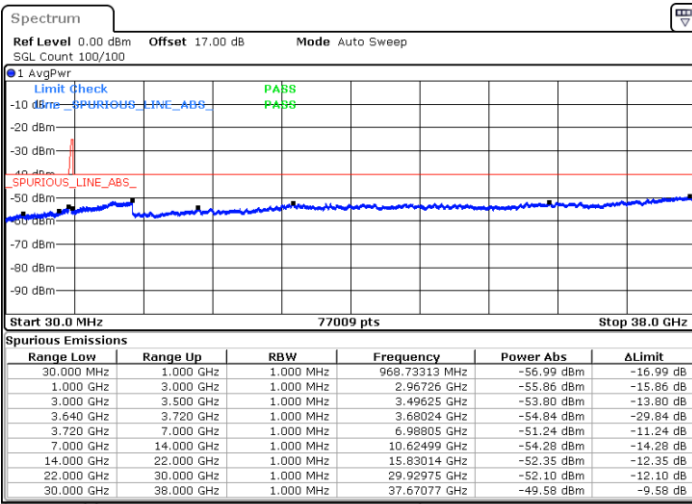

Lowest Channel / 1RB24 and 1RB0

Date: 13.JUN.2020 15:01:24

Date: 13.JUN.2020 14:55:03

Lowest Channel / FullIRB

N/A

Date: 13.JUN.2020 15:02:40

LTE Band 48C / 5MHz+20MHz

64QAM

Middle Channel / 1RB0 and 1RB9

Middle Channel / 1RB24 and 1RB0

Date: 13.JUN.2020 15:35:32

Date: 13.JUN.2020 15:41:52

Middle Channel / FullRB

N/A

Date: 13.JUN.2020 15:34:16

LTE Band 48C / 5MHz+20MHz

64QAM

Highest Channel / 1RB0 and 1RB99

Highest Channel / 1RB24 and 1RB0

Date: 13.JUN.2020 16:08:07

Date: 13.JUN.2020 16:06:51

Highest Channel / FullIRB

N/A

Date: 13.JUN.2020 16:14:31

LTE Band 48C / 10MHz+20MHz

64QAM

Lowest Channel / 1RB0 and 1RB99

Lowest Channel / 1RB49 and 1RB0

Date: 13.JUN.2020 10:48:39

Date: 13.JUN.2020 10:42:18

Lowest Channel / FullIRB

N/A