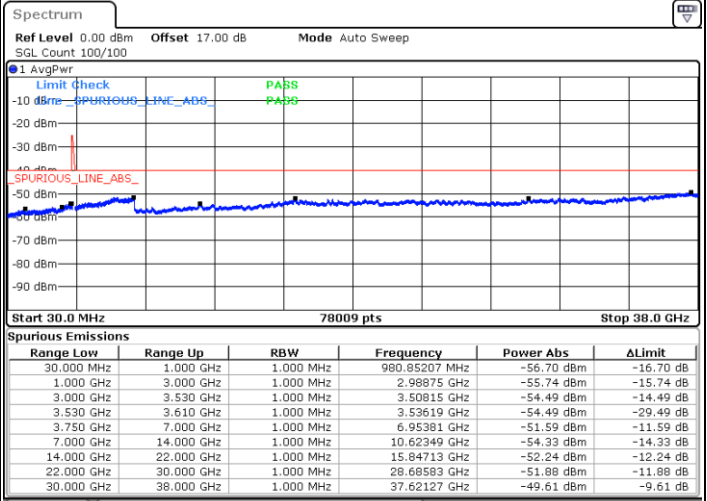

Date: 13.JUN.2020 10:43:35

Lowest Channel / FullRB

N/A

Date: 13.JUN.2020 10:59:57

LTE Band 48C / 10MHz+20MHz

16QAM

Middle Channel / 1RB0 and 1RB9

Middle Channel / 1RB49 and 1RB0

Date: 13.JUN.2020 12:20:30

Date: 13.JUN.2020 12:24:17

Middle Channel / FullRB

N/A

Date: 13.JUN.2020 12:16:41

LTE Band 48C / 10MHz+20MHz

16QAM

Highest Channel / 1RB0 and 1RB99

Highest Channel / 1RB49 and 1RB0

Date: 13.JUN.2020 11:32:39

Date: 13.JUN.2020 11:28:50

Highest Channel / FullIRB

N/A

Date: 13.JUN.2020 11:36:30

LTE Band 48C / 15MHz+20MHz

16QAM

Lowest Channel / 1RB0 and 1RB99

Lowest Channel / 1RB74 and 1RB0

Date: 13.JUN.2020 04:07:28

Date: 13.JUN.2020 04:03:40

Lowest Channel / FullIRB

N/A

Date: 13.JUN.2020 04:11:18

LTE Band 48C / 15MHz+20MHz