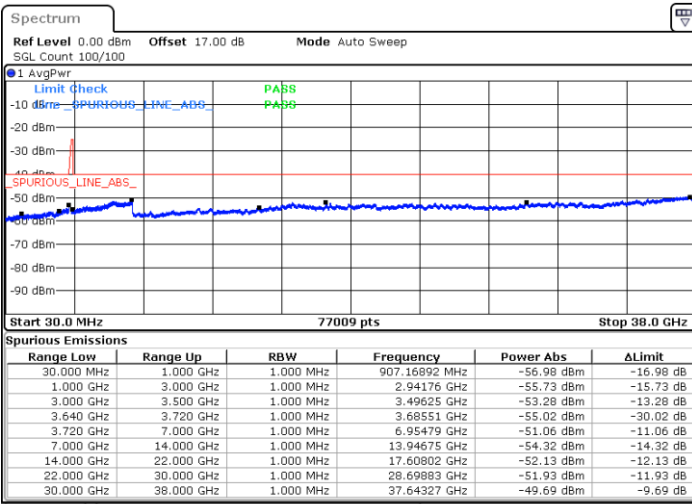

N/A

Date: 13.JUN.2020 15:32:59

LTE Band 48C / 5MHz+20MHz

16QAM

Highest Channel / 1RB0 and 1RB99

Highest Channel / 1RB24 and 1RB0

Date: 13.JUN.2020 16:09:24

Date: 13.JUN.2020 16:05:35

Highest Channel / FullIRB

N/A

Date: 13.JUN.2020 16:13:14

LTE Band 48C / 10MHz+20MHz

16QAM

Lowest Channel / 1RB0 and 1RB99

Lowest Channel / 1RB49 and 1RB0

Date: 13.JUN.2020 10:47:23

Date: 13.JUN.2020 10:43:35

Lowest Channel / FullRB

N/A

Date: 13.JUN.2020 10:59:57

LTE Band 48C / 10MHz+20MHz

16QAM

Middle Channel / 1RB0 and 1RB9

Middle Channel / 1RB49 and 1RB0

Date: 13.JUN.2020 12:20:30

Date: 13.JUN.2020 12:24:17

Middle Channel / FullRB

N/A

Date: 13.JUN.2020 12:16:41

LTE Band 48C / 10MHz+20MHz

16QAM

Highest Channel / 1RB0 and 1RB99