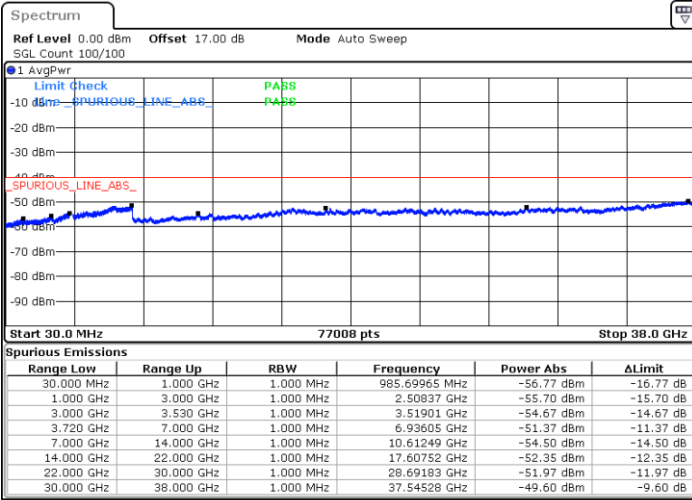

LTE Band 48C / 5MHz+20MHz

16QAM

Lowest Channel / 1RB0 and 1RB99

Lowest Channel / 1RB24 and 1RB0

Date: 13.JUN.2020 15:00:07

Date: 13.JUN.2020 14:56:19

Lowest Channel / FullIRB

N/A

Date: 13.JUN.2020 15:03:57

LTE Band 48C / 5MHz+20MHz

16QAM

Middle Channel / 1RB0 and 1RB9

Middle Channel / 1RB24 and 1RB0

Date: 13.JUN.2020 15:36:48

Date: 13.JUN.2020 15:40:36

Middle Channel / FullRB

N/A

Date: 13.JUN.2020 15:32:59

LTE Band 48C / 5MHz+20MHz

16QAM

Highest Channel / 1RB0 and 1RB99

Highest Channel / 1RB24 and 1RB0

Date: 13.JUN.2020 16:09:24

Date: 13.JUN.2020 16:05:35

Highest Channel / FullIRB

N/A

Date: 13.JUN.2020 16:13:14

LTE Band 48C / 10MHz+20MHz

16QAM

Lowest Channel / 1RB0 and 1RB99

Lowest Channel / 1RB49 and 1RB0

Date: 13.JUN.2020 10:47:23