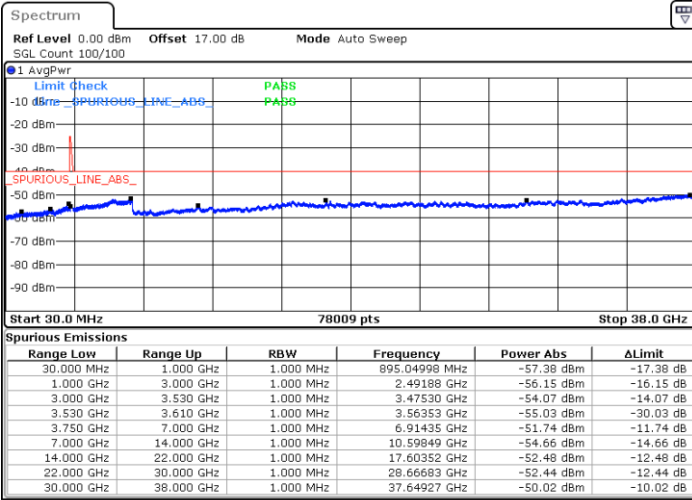

LTE Band 48C / 20MHz+15MHz

16QAM

Middle Channel / 1RB0 and 1RB74

Middle Channel / 1RB99 and 1RB0

Date: 13.JUN.2020 02:01:13

Date: 13.JUN.2020 02:05:01

Middle Channel / FullRB

N/A

Date: 13.JUN.2020 01:55:40

LTE Band 48C / 20MHz+15MHz

16QAM

Highest Channel / 1RB0 and 1RB74

Highest Channel / 1RB99 and 1RB0

Date: 13.JUN.2020 03:02:34

Date: 13.JUN.2020 02:57:36

Highest Channel / FullIRB

N/A

Date: 13.JUN.2020 03:06:24

LTE Band 48C / 20MHz+20MHz

16QAM

Lowest Channel / 1RB0 and 1RB99

Lowest Channel / 1RB99 and 1RB0

Date: 12. JUN. 2020 23:24:17

Date: 12. JUN. 2020 23:20:28