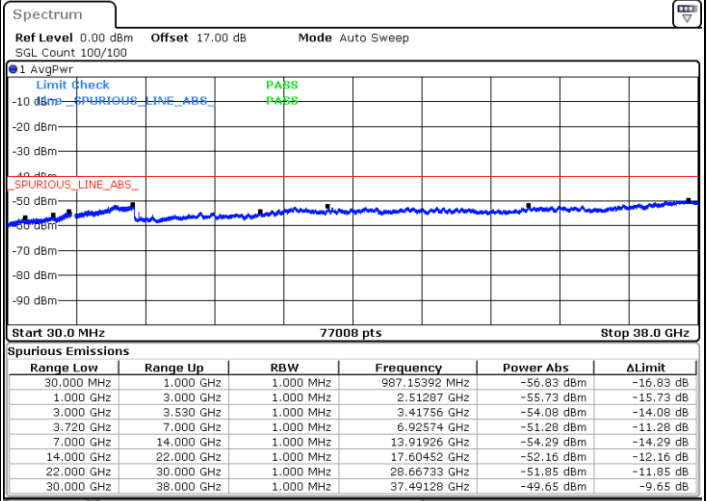

Date: 13 JUN.2020 00:33:30

Date: 13 JUN.2020 00:27:26

Highest Channel / FullIRB

N/A

Date: 13 JUN.2020 00:37:21

LTE Band 48C / 5MHz+20MHz

64QAM

Lowest Channel / 1RB0 and 1RB99

Lowest Channel / 1RB24 and 1RB0

Date: 13.JUN.2020 15:01:24

Date: 13.JUN.2020 14:55:03

Lowest Channel / FullIRB

N/A

Date: 13.JUN.2020 15:02:40

LTE Band 48C / 5MHz+20MHz

64QAM

Middle Channel / 1RB0 and 1RB9

Middle Channel / 1RB24 and 1RB0

Date: 13.JUN.2020 15:35:32

Date: 13.JUN.2020 15:41:52

Middle Channel / FullRB

N/A

Date: 13.JUN.2020 15:34:16

LTE Band 48C / 5MHz+20MHz

64QAM

Highest Channel / 1RB0 and 1RB99

Highest Channel / 1RB24 and 1RB0

Date: 13.JUN.2020 16:08:07

Date: 13.JUN.2020 16:06:51

Highest Channel / FullIRB

N/A

Date: 13.JUN.2020 16:14:31