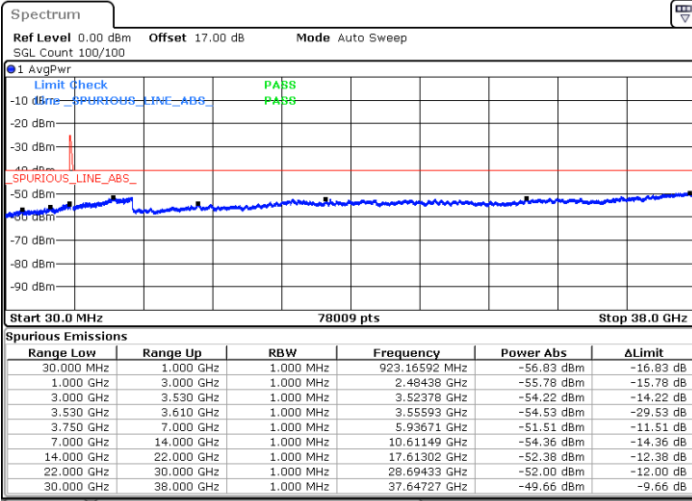

Date: 13.JUN.2020 10:43:35

Lowest Channel / FullRB

N/A

Date: 13.JUN.2020 10:59:57

LTE Band 48C / 10MHz+20MHz

16QAM

Middle Channel / 1RB0 and 1RB9

Middle Channel / 1RB49 and 1RB0

Date: 13.JUN.2020 12:20:30

Date: 13.JUN.2020 12:24:17

Middle Channel / FullRB

N/A

Date: 13.JUN.2020 12:16:41

LTE Band 48C / 10MHz+20MHz

16QAM

Highest Channel / 1RB0 and 1RB99

Highest Channel / 1RB49 and 1RB0

Date: 13.JUN.2020 11:32:39

Date: 13.JUN.2020 11:28:50

Highest Channel / FullIRB

N/A

Date: 13.JUN.2020 11:36:30

LTE Band 48C / 15MHz+20MHz

16QAM

Lowest Channel / 1RB0 and 1RB99

Lowest Channel / 1RB74 and 1RB0

Date: 13.JUN.2020 04:07:28

Date: 13.JUN.2020 04:03:40

Lowest Channel / FullIRB

N/A

Date: 13.JUN.2020 04:11:18

LTE Band 48C / 15MHz+20MHz