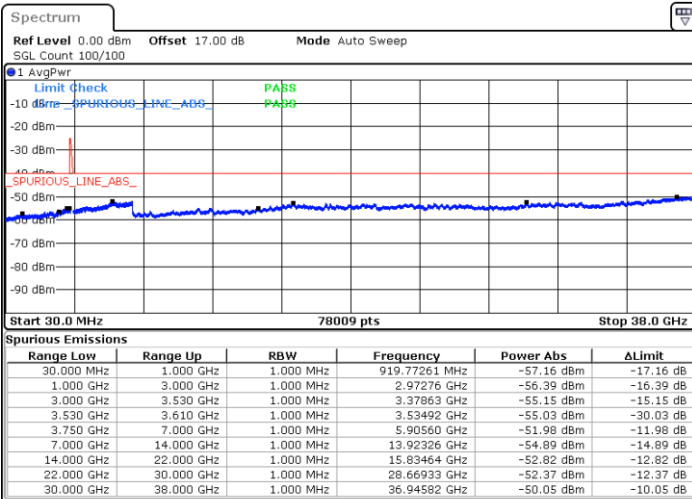

Lowest Channel / 1RB0 and 1RB99

Lowest Channel / 1RB74 and 1RB0

Date: 13.JUN.2020 04:07:28

Date: 13.JUN.2020 04:03:40

Lowest Channel / FullIRB

N/A

Date: 13.JUN.2020 04:11:18

LTE Band 48C / 15MHz+20MHz

LTE Band 48C / 15MHz+20MHz

16QAM

Highest Channel / 1RB0 and 1RB99

Highest Channel / 1RB74 and 1RB0

Date: 13 JUN.2020 05:37:31

Date: 13 JUN.2020 05:29:48

Highest Channel / FullIRB

N/A

Date: 13 JUN.2020 05:41:21

LTE Band 48C / 20MHz+5MHz

16QAM

Lowest Channel / 1RB0 and 1RB24

Lowest Channel / 1RB99 and 1RB0

Date: 13.JUN.2020 12:57:20

Date: 13.JUN.2020 12:53:32

Lowest Channel / FullIRB