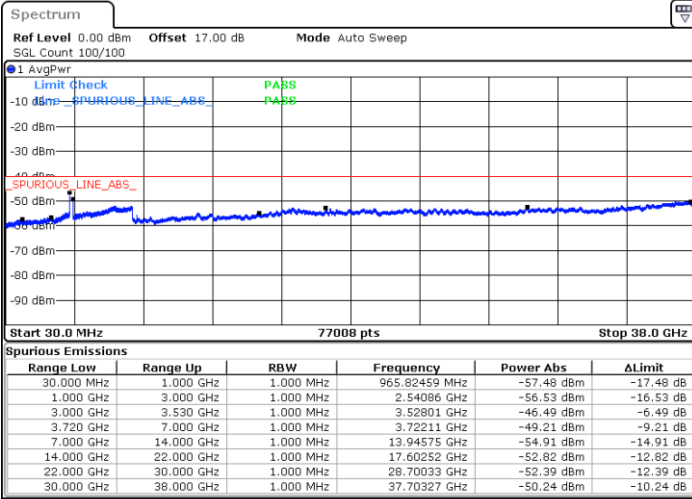

Date: 13.JUN.2020 14:23:00

Highest Channel / FullIRB

N/A

Date: 13.JUN.2020 14:30:40

LTE Band 48C / 20MHz+10MHz

16QAM

Lowest Channel / 1RB0 and 1RB49

Lowest Channel / 1RB99 and 1RB0

Date: 13.JUN.2020 06:24:08

Date: 13.JUN.2020 06:20:20

Lowest Channel / FullIRB

N/A

Date: 13.JUN.2020 06:45:32

LTE Band 48C / 20MHz+10MHz

16QAM

Middle Channel / 1RB0 and 1RB49

Middle Channel / 1RB99 and 1RB0

Date: 13.JUN.2020 07:28:15

Date: 13.JUN.2020 07:32:03

Middle Channel / FullIRB

N/A

Date: 13.JUN.2020 07:24:26

LTE Band 48C / 20MHz+10MHz

16QAM

Highest Channel / 1RB0 and 1RB49

Highest Channel / 1RB99 and 1RB0

Date: 13.JUN.2020 08:08:20

Date: 13.JUN.2020 08:04:31

Highest Channel / FullIRB

N/A

Date: 13.JUN.2020 08:12:10

LTE Band 48C / 20MHz+15MHz