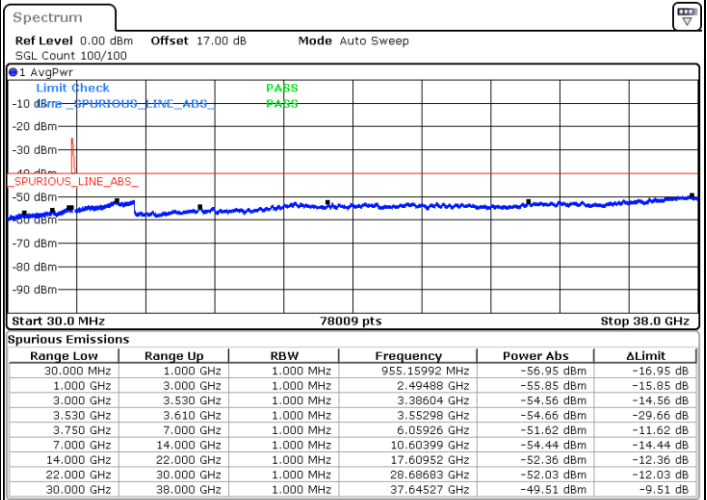

Date: 13.JUN.2020 15:03:57

LTE Band 48C / 5MHz+20MHz

16QAM

Middle Channel / 1RB0 and 1RB9

Middle Channel / 1RB24 and 1RB0

Date: 13.JUN.2020 15:36:48

Date: 13.JUN.2020 15:40:36

Middle Channel / FullRB

N/A

Date: 13.JUN.2020 15:32:59

LTE Band 48C / 5MHz+20MHz

16QAM

Highest Channel / 1RB0 and 1RB99

Highest Channel / 1RB24 and 1RB0

Date: 13.JUN.2020 16:09:24

Date: 13.JUN.2020 16:05:35

Highest Channel / FullIRB

N/A

Date: 13.JUN.2020 16:13:14

LTE Band 48C / 10MHz+20MHz

16QAM

Lowest Channel / 1RB0 and 1RB99

Lowest Channel / 1RB49 and 1RB0

Date: 13.JUN.2020 10:47:23

Date: 13.JUN.2020 10:43:35

Lowest Channel / FullRB

N/A

Date: 13.JUN.2020 10:59:57

LTE Band 48C / 10MHz+20MHz

16QAM

Middle Channel / 1RB0 and 1RB9

Middle Channel / 1RB49 and 1RB0