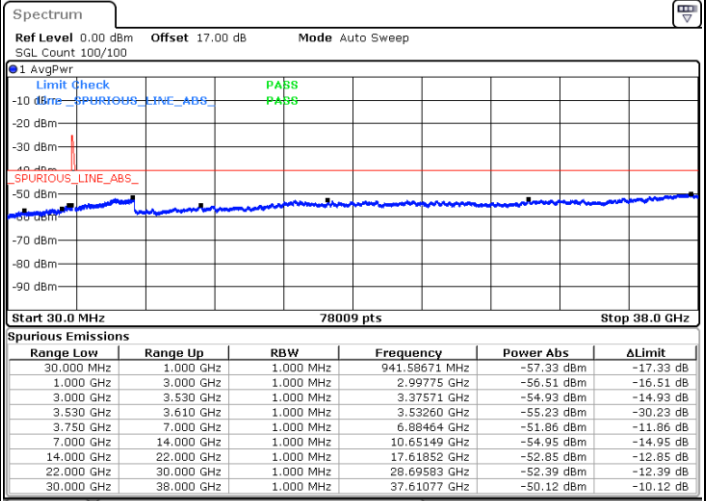

Lowest Channel / 1RB0 and 1RB99

Lowest Channel / 1RB74 and 1RB0

Date: 13.JUN.2020 04:07:28

Date: 13.JUN.2020 04:03:40

Lowest Channel / FullIRB

N/A

Date: 13.JUN.2020 04:11:18

LTE Band 48C / 15MHz+20MHz

LTE Band 48C / 15MHz+20MHz

16QAM

Highest Channel / 1RB0 and 1RB99

Highest Channel / 1RB74 and 1RB0

Date: 13 JUN.2020 05:37:31

Date: 13 JUN.2020 05:29:48

Highest Channel / FullIRB

N/A

Date: 13 JUN.2020 05:41:21

LTE Band 48C / 20MHz+5MHz

16QAM

Lowest Channel / 1RB0 and 1RB24

Lowest Channel / 1RB99 and 1RB0

Date: 13.JUN.2020 12:57:20

Date: 13.JUN.2020 12:53:32

Lowest Channel / FullIRB