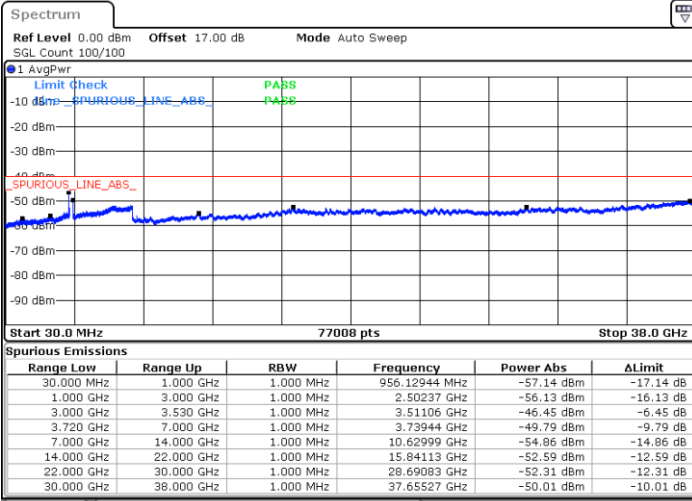

Highest Channel / 1RB0 and 1RB49

Highest Channel / 1RB99 and 1RB0

Date: 13.JUN.2020 08:08:20

Date: 13.JUN.2020 08:04:31

Highest Channel / FullIRB

N/A

Date: 13.JUN.2020 08:12:10

LTE Band 48C / 20MHz+15MHz

16QAM

Lowest Channel / 1RB0 and 1RB74

Lowest Channel / 1RB99 and 1RB0

Date: 13.JUN.2020 01:09:51

Date: 13.JUN.2020 01:06:02

Lowest Channel / FullIRB

N/A

Date: 13.JUN.2020 01:13:40

LTE Band 48C / 20MHz+15MHz

16QAM

Middle Channel / 1RB0 and 1RB74

Middle Channel / 1RB99 and 1RB0

Date: 13.JUN.2020 02:01:13

Date: 13.JUN.2020 02:05:01

Middle Channel / FullRB

N/A

Date: 13.JUN.2020 01:55:40

LTE Band 48C / 20MHz+15MHz

16QAM

Highest Channel / 1RB0 and 1RB74

Highest Channel / 1RB99 and 1RB0

Date: 13.JUN.2020 03:02:34

Date: 13.JUN.2020 02:57:36

Highest Channel / FullIRB