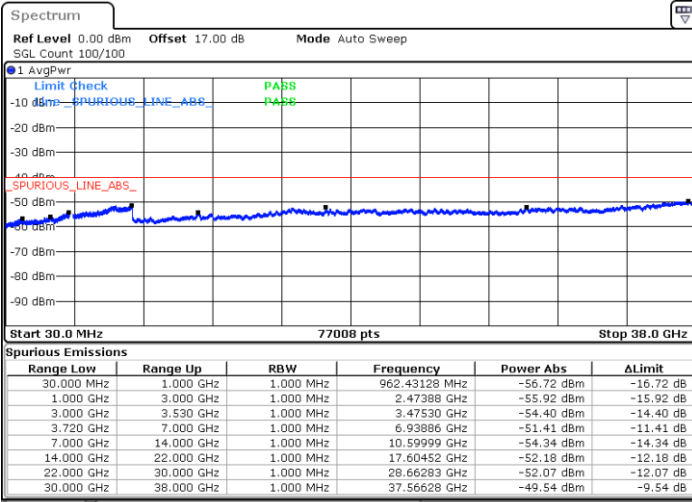

Date: 13 JUN.2020 05:41:21

LTE Band 48C / 20MHz+5MHz

16QAM

Lowest Channel / 1RB0 and 1RB24

Lowest Channel / 1RB99 and 1RB0

Date: 13.JUN.2020 12:57:20

Date: 13.JUN.2020 12:53:32

Lowest Channel / FullIRB

N/A

Date: 13.JUN.2020 13:01:10

LTE Band 48C / 20MHz+5MHz

16QAM

Middle Channel / 1RB0 and 1RB24

Middle Channel / 1RB99 and 1RB0

Date: 13.JUN.2020 13:30:01

Date: 13.JUN.2020 13:54:55

Middle Channel / FullIRB

N/A

Date: 13.JUN.2020 13:26:12

LTE Band 48C / 20MHz+5MHz

16QAM

Highest Channel / 1RB0 and 1RB24

Highest Channel / 1RB99 and 1RB0

Date: 13.JUN.2020 14:26:49

Date: 13.JUN.2020 14:23:00

Highest Channel / FullIRB

N/A

Date: 13.JUN.2020 14:30:40

LTE Band 48C / 20MHz+10MHz

16QAM

Lowest Channel / 1RB0 and 1RB49

Lowest Channel / 1RB99 and 1RB0