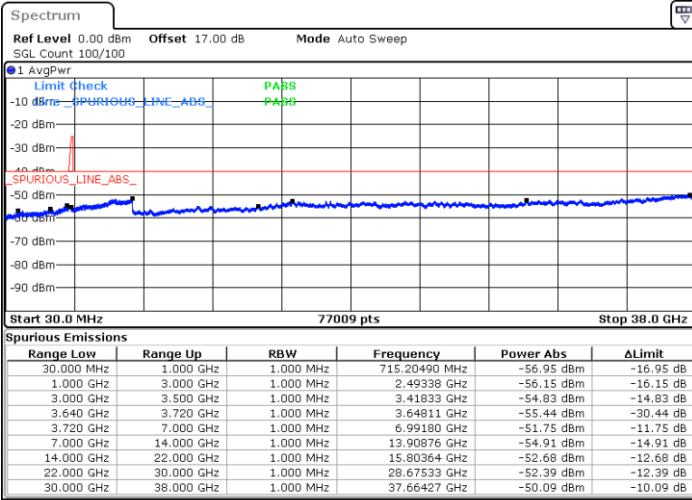

Highest Channel / 1RB0 and 1RB49

Highest Channel / 1RB99 and 1RB0

Date: 13.JUN.2020 08:08:20

Date: 13.JUN.2020 08:04:31

Highest Channel / FullIRB

N/A

Date: 13.JUN.2020 08:12:10

LTE Band 48C / 20MHz+15MHz

16QAM

Lowest Channel / 1RB0 and 1RB74

Lowest Channel / 1RB99 and 1RB0

Date: 13.JUN.2020 01:09:51

Date: 13.JUN.2020 01:06:02

Lowest Channel / FullIRB

N/A

Date: 13.JUN.2020 01:13:40

LTE Band 48C / 20MHz+15MHz

16QAM

Middle Channel / 1RB0 and 1RB74

Middle Channel / 1RB99 and 1RB0

Date: 13.JUN.2020 02:01:13

Date: 13.JUN.2020 02:05:01

Middle Channel / FullRB

N/A

Date: 13.JUN.2020 01:55:40

LTE Band 48C / 20MHz+15MHz

16QAM

Highest Channel / 1RB0 and 1RB74

Highest Channel / 1RB99 and 1RB0

Date: 13.JUN.2020 03:02:34

Date: 13.JUN.2020 02:57:36

Highest Channel / FullIRB