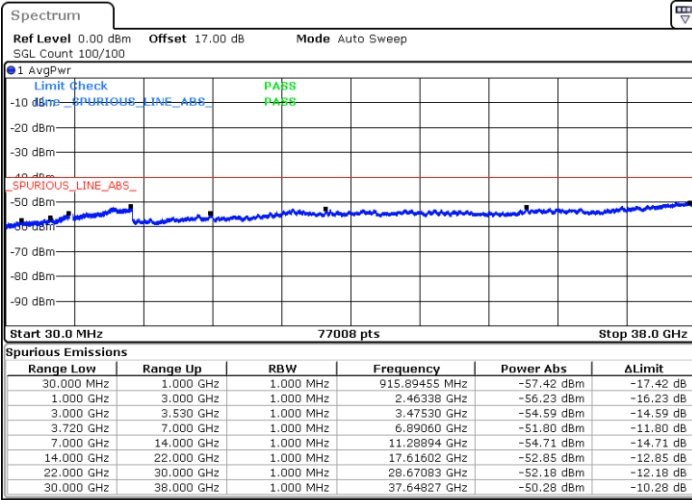

Date: 13.JUN.2020 14:23:00

Highest Channel / FullIRB

N/A

Date: 13.JUN.2020 14:30:40

LTE Band 48C / 20MHz+10MHz

16QAM

Lowest Channel / 1RB0 and 1RB49

Lowest Channel / 1RB99 and 1RB0

Date: 13.JUN.2020 06:24:08

Date: 13.JUN.2020 06:20:20

Lowest Channel / FullIRB

N/A

Date: 13.JUN.2020 06:45:32

LTE Band 48C / 20MHz+10MHz

16QAM

Middle Channel / 1RB0 and 1RB49

Middle Channel / 1RB99 and 1RB0

Date: 13.JUN.2020 07:28:15

Date: 13.JUN.2020 07:32:03

Middle Channel / FullIRB

N/A

Date: 13.JUN.2020 07:24:26

LTE Band 48C / 20MHz+10MHz

16QAM

Highest Channel / 1RB0 and 1RB49

Highest Channel / 1RB99 and 1RB0

Date: 13.JUN.2020 08:08:20

Date: 13.JUN.2020 08:04:31

Highest Channel / FullIRB

N/A

Date: 13.JUN.2020 08:12:10

LTE Band 48C / 20MHz+15MHz