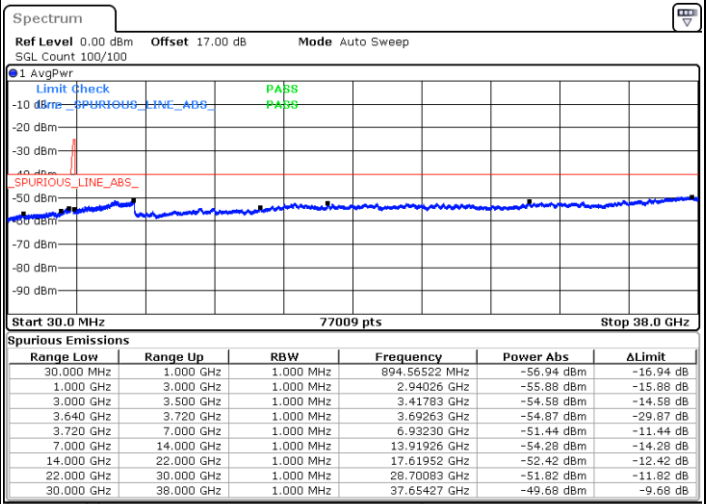

Lowest Channel / 1RB24 and 1RB0

Date: 13.JUN.2020 15:01:24

Date: 13.JUN.2020 14:55:03

Lowest Channel / FullIRB

N/A

Date: 13.JUN.2020 15:02:40

LTE Band 48C / 5MHz+20MHz

64QAM

Middle Channel / 1RB0 and 1RB9

Middle Channel / 1RB24 and 1RB0

Date: 13.JUN.2020 15:35:32

Date: 13.JUN.2020 15:41:52

Middle Channel / FullRB

N/A

Date: 13.JUN.2020 15:34:16

LTE Band 48C / 5MHz+20MHz

64QAM

Highest Channel / 1RB0 and 1RB99

Highest Channel / 1RB24 and 1RB0

Date: 13.JUN.2020 16:08:07

Date: 13.JUN.2020 16:06:51

Highest Channel / FullIRB

N/A

Date: 13.JUN.2020 16:14:31

LTE Band 48C / 10MHz+20MHz

64QAM

Lowest Channel / 1RB0 and 1RB99

Lowest Channel / 1RB49 and 1RB0

Date: 13.JUN.2020 10:48:39

Date: 13.JUN.2020 10:42:18

Lowest Channel / FullIRB

N/A