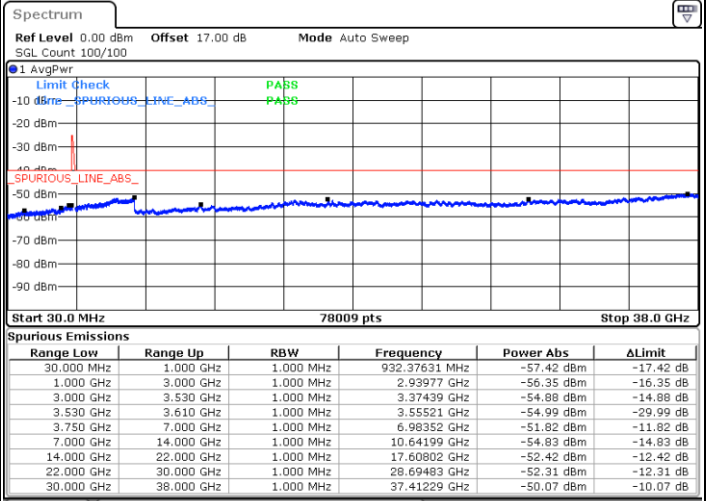

LTE Band 48C / 20MHz+15MHz

16QAM

Middle Channel / 1RB0 and 1RB74

Middle Channel / 1RB99 and 1RB0

Date: 13.JUN.2020 02:01:13

Date: 13.JUN.2020 02:05:01

Middle Channel / FullRB

N/A

Date: 13.JUN.2020 01:55:40

LTE Band 48C / 20MHz+15MHz

16QAM

Highest Channel / 1RB0 and 1RB74

Highest Channel / 1RB99 and 1RB0

Date: 13.JUN.2020 03:02:34

Date: 13.JUN.2020 02:57:36

Highest Channel / FullIRB

N/A

Date: 13.JUN.2020 03:06:24

LTE Band 48C / 20MHz+20MHz

16QAM

Lowest Channel / 1RB0 and 1RB99

Lowest Channel / 1RB99 and 1RB0

Date: 12. JUN. 2020 23:24:17

Date: 12. JUN. 2020 23:20:28

Lowest Channel / FullIRB

N/A

Date: 12. JUN. 2020 23:28:06

LTE Band 48C / 20MHz+20MHz

16QAM

MiddleChannel / 1RB0 and 1RB99

Middle Channel / 1RB99 and 1RB0

Date: 12 JUN.2020 23:57:05