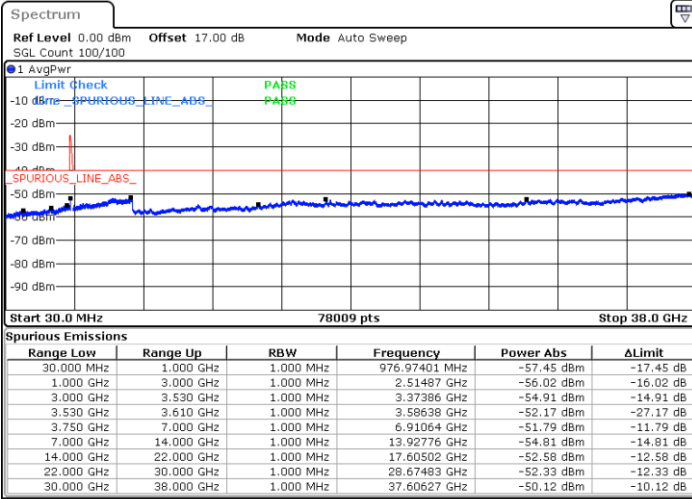

Lowest Channel / FullIRB

N/A

Date: 12. JUN. 2020 23:28:06

LTE Band 48C / 20MHz+20MHz

16QAM

MiddleChannel / 1RB0 and 1RB99

Middle Channel / 1RB99 and 1RB0

Date: 12 JUN.2020 23:57:05

Date: 13 JUN.2020 00:00:52

Middle Channel / FullIRB

N/A

Date: 12 JUN.2020 23:53:16

LTE Band 48C / 20MHz+20MHz

16QAM

Highest Channel / 1RB0 and 1RB99

Highest Channel / 1RB99 and 1RB0

Date: 13 JUN.2020 00:33:30

Date: 13 JUN.2020 00:27:26

Highest Channel / FullIRB

N/A

Date: 13 JUN.2020 00:37:21

LTE Band 48C / 5MHz+20MHz

64QAM

Lowest Channel / 1RB0 and 1RB99

Lowest Channel / 1RB24 and 1RB0

Date: 13.JUN.2020 15:01:24

Date: 13.JUN.2020 14:55:03

Lowest Channel / FullIRB

N/A

Date: 13.JUN.2020 15:02:40

LTE Band 48C / 5MHz+20MHz

64QAM