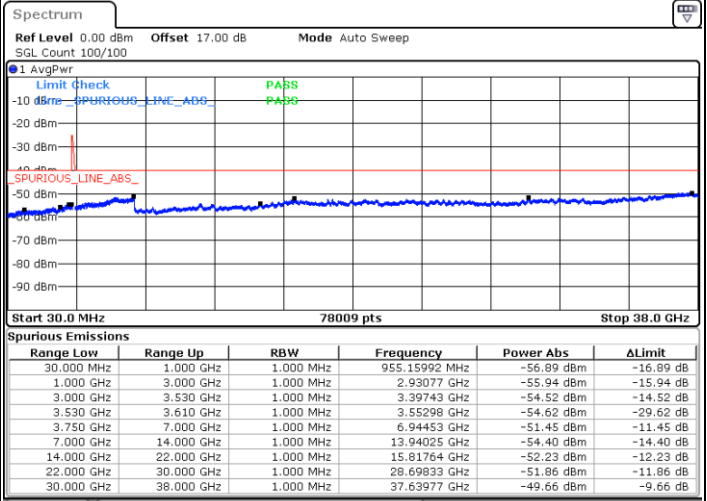

Lowest Channel / 1RB24 and 1RB0

Date: 13.JUN.2020 15:01:24

Date: 13.JUN.2020 14:55:03

Lowest Channel / FullIRB

N/A

Date: 13.JUN.2020 15:02:40

LTE Band 48C / 5MHz+20MHz

64QAM

Middle Channel / 1RB0 and 1RB9

Middle Channel / 1RB24 and 1RB0

Date: 13.JUN.2020 15:35:32

Date: 13.JUN.2020 15:41:52

Middle Channel / FullRB

N/A

Date: 13.JUN.2020 15:34:16

LTE Band 48C / 5MHz+20MHz

64QAM

Highest Channel / 1RB0 and 1RB99

Highest Channel / 1RB24 and 1RB0

Date: 13.JUN.2020 16:08:07

Date: 13.JUN.2020 16:06:51

Highest Channel / FullIRB

N/A

Date: 13.JUN.2020 16:14:31

LTE Band 48C / 10MHz+20MHz

64QAM

Lowest Channel / 1RB0 and 1RB99

Lowest Channel / 1RB49 and 1RB0

Date: 13.JUN.2020 10:48:39

Date: 13.JUN.2020 10:42:18

Lowest Channel / FullIRB

N/A