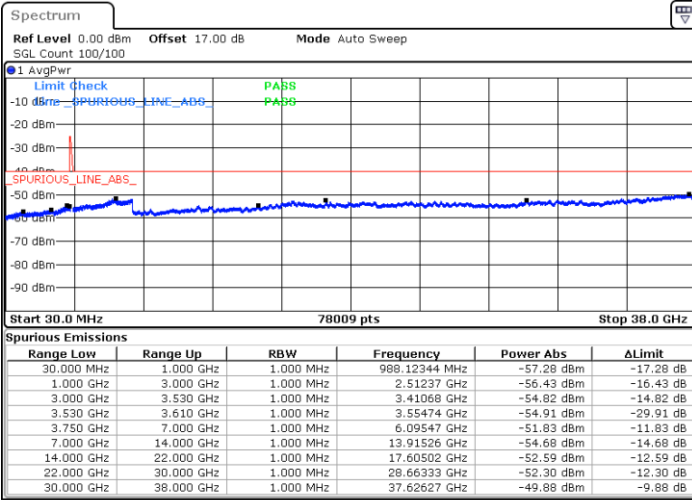

Lowest Channel / FullIRB

N/A

Date: 12. JUN. 2020 23:28:06

LTE Band 48C / 20MHz+20MHz

16QAM

MiddleChannel / 1RB0 and 1RB99

Middle Channel / 1RB99 and 1RB0

Date: 12 JUN.2020 23:57:05

Date: 13 JUN.2020 00:00:52

Middle Channel / FullIRB

N/A

Date: 12 JUN.2020 23:53:16

LTE Band 48C / 20MHz+20MHz

16QAM

Highest Channel / 1RB0 and 1RB99

Highest Channel / 1RB99 and 1RB0

Date: 13 JUN.2020 00:33:30

Date: 13 JUN.2020 00:27:26

Highest Channel / FullIRB

N/A

Date: 13 JUN.2020 00:37:21

LTE Band 48C / 5MHz+20MHz

64QAM

Lowest Channel / 1RB0 and 1RB99

Lowest Channel / 1RB24 and 1RB0

Date: 13.JUN.2020 15:01:24

Date: 13.JUN.2020 14:55:03

Lowest Channel / FullIRB

N/A

Date: 13.JUN.2020 15:02:40

LTE Band 48C / 5MHz+20MHz

64QAM