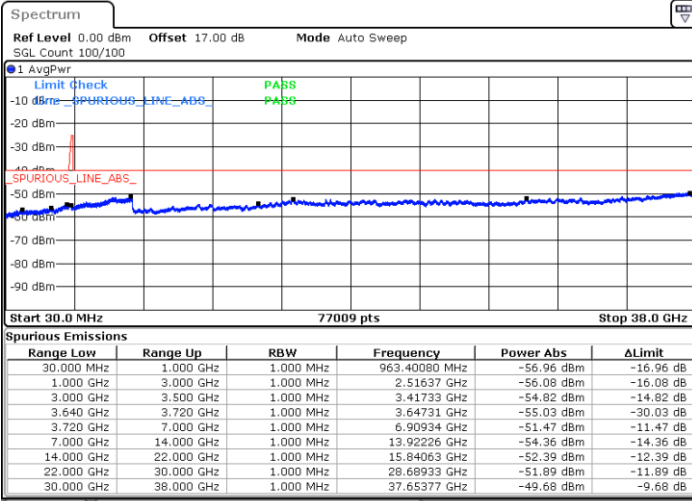

Date: 13 JUN.2020 00:00:52

Middle Channel / FullIRB

N/A

Date: 12 JUN.2020 23:53:16

LTE Band 48C / 20MHz+20MHz

16QAM

Highest Channel / 1RB0 and 1RB99

Highest Channel / 1RB99 and 1RB0

Date: 13 JUN.2020 00:33:30

Date: 13 JUN.2020 00:27:26

Highest Channel / FullIRB

N/A

Date: 13 JUN.2020 00:37:21

LTE Band 48C / 5MHz+20MHz

64QAM

Lowest Channel / 1RB0 and 1RB99

Lowest Channel / 1RB24 and 1RB0

Date: 13.JUN.2020 15:01:24

Date: 13.JUN.2020 14:55:03

Lowest Channel / FullIRB

N/A

Date: 13.JUN.2020 15:02:40

LTE Band 48C / 5MHz+20MHz

64QAM

Middle Channel / 1RB0 and 1RB9

Middle Channel / 1RB24 and 1RB0

Date: 13.JUN.2020 15:35:32

Date: 13.JUN.2020 15:41:52

Middle Channel / FullRB

N/A

Date: 13.JUN.2020 15:34:16

LTE Band 48C / 5MHz+20MHz