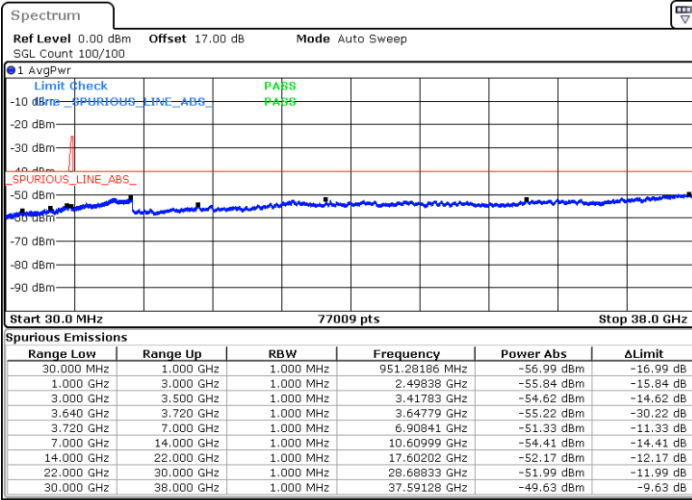

Date: 13 JUN.2020 00:33:30

Date: 13 JUN.2020 00:27:26

Highest Channel / FullIRB

N/A

Date: 13 JUN.2020 00:37:21

LTE Band 48C / 5MHz+20MHz

64QAM

Lowest Channel / 1RB0 and 1RB99

Lowest Channel / 1RB24 and 1RB0

Date: 13.JUN.2020 15:01:24

Date: 13.JUN.2020 14:55:03

Lowest Channel / FullIRB

N/A

Date: 13.JUN.2020 15:02:40

LTE Band 48C / 5MHz+20MHz

64QAM

Middle Channel / 1RB0 and 1RB9

Middle Channel / 1RB24 and 1RB0

Date: 13.JUN.2020 15:35:32

Date: 13.JUN.2020 15:41:52

Middle Channel / FullRB

N/A

Date: 13.JUN.2020 15:34:16

LTE Band 48C / 5MHz+20MHz