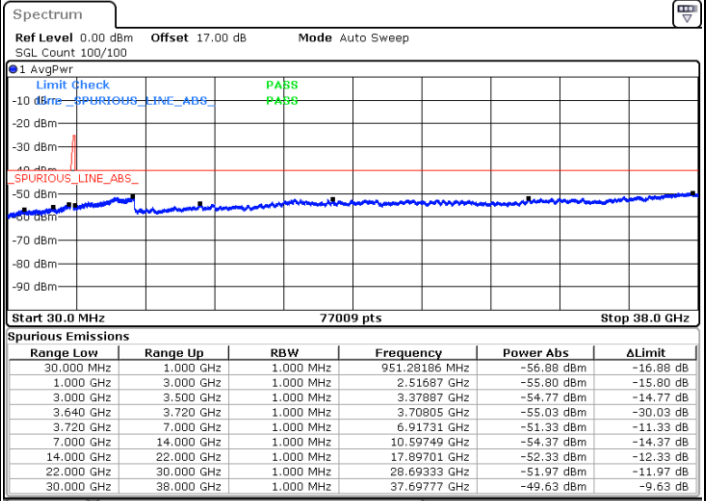

LTE Band 48C / 15MHz+20MHz

16QAM

Highest Channel / 1RB0 and 1RB99

Highest Channel / 1RB74 and 1RB0

Date: 13 JUN.2020 05:37:31

Date: 13 JUN.2020 05:29:48

Highest Channel / FullIRB

N/A

Date: 13 JUN.2020 05:41:21

LTE Band 48C / 20MHz+5MHz

16QAM

Lowest Channel / 1RB0 and 1RB24

Lowest Channel / 1RB99 and 1RB0

Date: 13.JUN.2020 12:57:20

Date: 13.JUN.2020 12:53:32

Lowest Channel / FullIRB

N/A

Date: 13.JUN.2020 13:01:10

LTE Band 48C / 20MHz+5MHz

16QAM

Middle Channel / 1RB0 and 1RB24

Middle Channel / 1RB99 and 1RB0

Date: 13.JUN.2020 13:30:01

Date: 13.JUN.2020 13:54:55

Middle Channel / FullIRB

N/A

Date: 13.JUN.2020 13:26:12

LTE Band 48C / 20MHz+5MHz

16QAM

Highest Channel / 1RB0 and 1RB24

Highest Channel / 1RB99 and 1RB0

Date: 13.JUN.2020 14:26:49