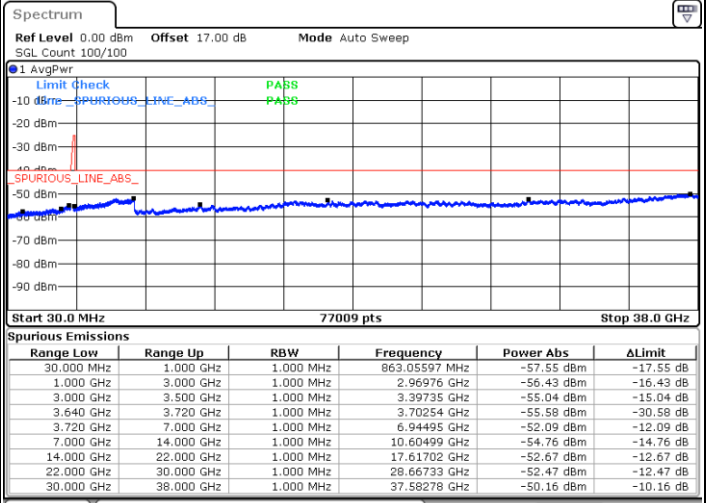

Middle Channel / FullIRB

N/A

Date: 13.JUN.2020 13:26:12

LTE Band 48C / 20MHz+5MHz

16QAM

Highest Channel / 1RB0 and 1RB24

Highest Channel / 1RB99 and 1RB0

Date: 13.JUN.2020 14:26:49

Date: 13.JUN.2020 14:23:00

Highest Channel / FullIRB

N/A

Date: 13.JUN.2020 14:30:40

LTE Band 48C / 20MHz+10MHz

16QAM

Lowest Channel / 1RB0 and 1RB49

Lowest Channel / 1RB99 and 1RB0

Date: 13.JUN.2020 06:24:08

Date: 13.JUN.2020 06:20:20

Lowest Channel / FullIRB

N/A

Date: 13.JUN.2020 06:45:32

LTE Band 48C / 20MHz+10MHz

16QAM

Middle Channel / 1RB0 and 1RB49

Highest Channel / 1RB0 and 1RB49

Highest Channel / 1RB99 and 1RB0

Date: 13.JUN.2020 08:08:20

Date: 13.JUN.2020 08:04:31

Highest Channel / FullIRB

N/A

Date: 13.JUN.2020 08:12:10

LTE Band 48C / 20MHz+15MHz