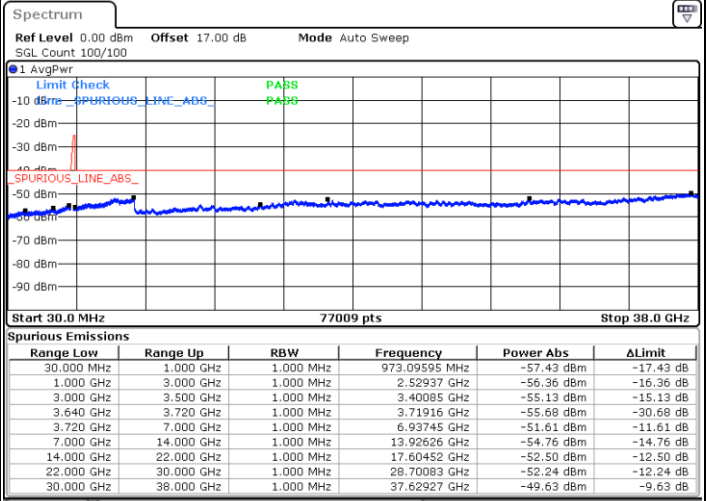

Middle Channel / 1RB99 and 1RB0

Date: 13.JUN.2020 07:28:15

Date: 13.JUN.2020 07:32:03

Middle Channel / FullIRB

N/A

Date: 13.JUN.2020 07:24:26

LTE Band 48C / 20MHz+10MHz

16QAM

Highest Channel / 1RB0 and 1RB49

Highest Channel / 1RB99 and 1RB0

Date: 13.JUN.2020 08:08:20

Date: 13.JUN.2020 08:04:31

Highest Channel / FullIRB

N/A

Date: 13.JUN.2020 08:12:10

LTE Band 48C / 20MHz+15MHz

16QAM

Lowest Channel / 1RB0 and 1RB74

Lowest Channel / 1RB99 and 1RB0

Date: 13.JUN.2020 01:09:51

Date: 13.JUN.2020 01:06:02

Lowest Channel / FullIRB

N/A

Date: 13.JUN.2020 01:13:40