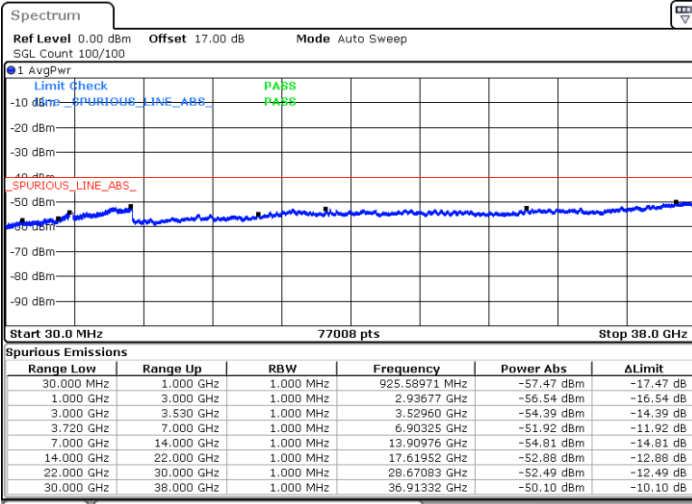

Middle Channel / FullRB

N/A

Date: 13.JUN.2020 04:43:20