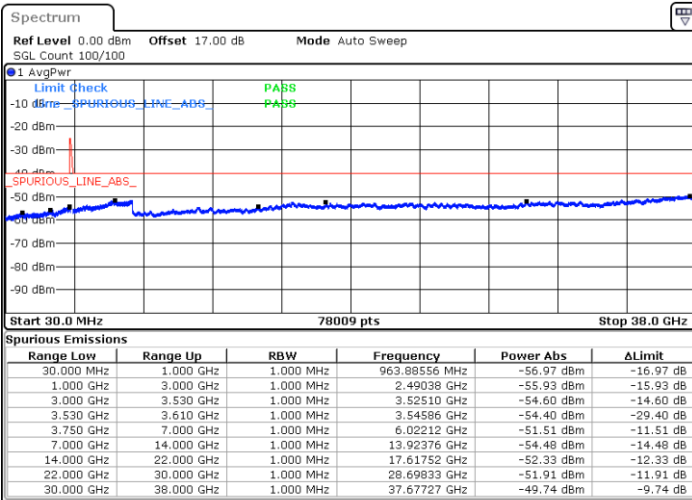

Date: 13.JUN.2020 15:03:57

LTE Band 48C / 5MHz+20MHz

16QAM

Middle Channel / 1RB0 and 1RB9

Middle Channel / 1RB24 and 1RB0

Date: 13.JUN.2020 15:36:48

Date: 13.JUN.2020 15:40:36

Middle Channel / FullRB

N/A

Date: 13.JUN.2020 15:32:59

LTE Band 48C / 5MHz+20MHz

16QAM

Highest Channel / 1RB0 and 1RB99

Highest Channel / 1RB24 and 1RB0

Date: 13.JUN.2020 16:09:24

Date: 13.JUN.2020 16:05:35

Highest Channel / FullIRB

N/A

Date: 13.JUN.2020 16:13:14

LTE Band 48C / 10MHz+20MHz

16QAM

Lowest Channel / 1RB0 and 1RB99

Lowest Channel / 1RB49 and 1RB0

Date: 13.JUN.2020 10:47:23

Date: 13.JUN.2020 10:43:35

Lowest Channel / FullRB

N/A

Date: 13.JUN.2020 10:59:57

LTE Band 48C / 10MHz+20MHz

16QAM

Middle Channel / 1RB0 and 1RB9

Middle Channel / 1RB49 and 1RB0