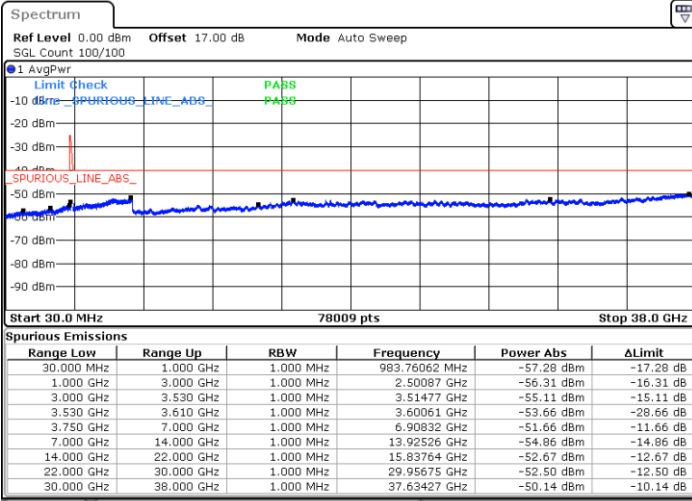

Lowest Channel / 1RB0 and 1RB99

Lowest Channel / 1RB74 and 1RB0

Date: 13.JUN.2020 04:07:28

Date: 13.JUN.2020 04:03:40

Lowest Channel / FullIRB

N/A

Date: 13.JUN.2020 04:11:18

LTE Band 48C / 15MHz+20MHz

LTE Band 48C / 15MHz+20MHz

16QAM

Highest Channel / 1RB0 and 1RB99

Highest Channel / 1RB74 and 1RB0

Date: 13 JUN.2020 05:37:31

Date: 13 JUN.2020 05:29:48

Highest Channel / FullIRB

N/A

Date: 13 JUN.2020 05:41:21

LTE Band 48C / 20MHz+5MHz

16QAM

Lowest Channel / 1RB0 and 1RB24

Lowest Channel / 1RB99 and 1RB0

Date: 13.JUN.2020 12:57:20

Date: 13.JUN.2020 12:53:32

Lowest Channel / FullIRB