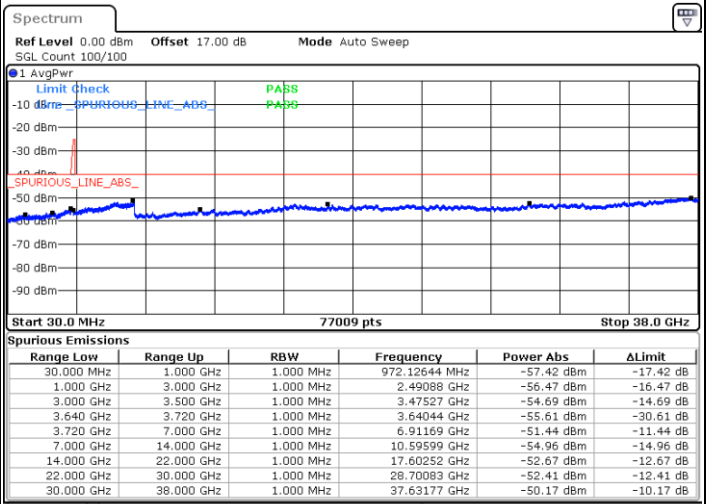

Date: 13.JUN.2020 12:20:30

Date: 13.JUN.2020 12:24:17

Middle Channel / FullRB

N/A

Date: 13.JUN.2020 12:16:41

LTE Band 48C / 10MHz+20MHz

16QAM

Highest Channel / 1RB0 and 1RB99

Highest Channel / 1RB49 and 1RB0

Date: 13.JUN.2020 11:32:39

Date: 13.JUN.2020 11:28:50

Highest Channel / FullIRB

N/A

Date: 13.JUN.2020 11:36:30

LTE Band 48C / 15MHz+20MHz

16QAM

Lowest Channel / 1RB0 and 1RB99

Lowest Channel / 1RB74 and 1RB0

Date: 13.JUN.2020 04:07:28

Date: 13.JUN.2020 04:03:40

Lowest Channel / FullIRB

N/A

Date: 13.JUN.2020 04:11:18

LTE Band 48C / 15MHz+20MHz