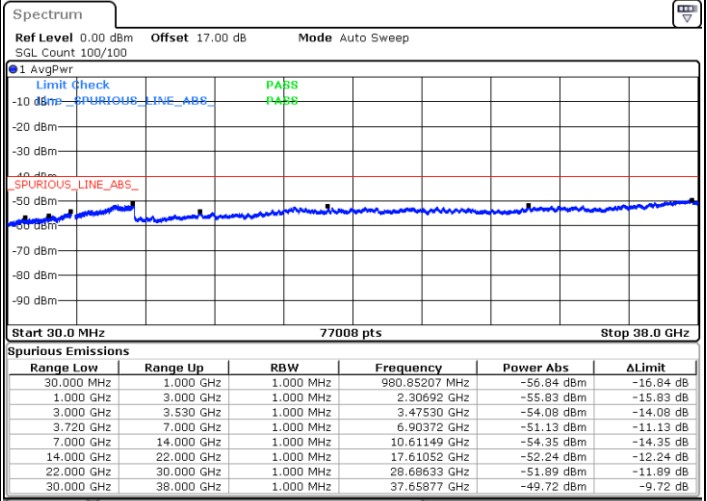

Highest Channel / FullIRB

N/A

Date: 13.JUN.2020 16:13:14

LTE Band 48C / 10MHz+20MHz

16QAM

Lowest Channel / 1RB0 and 1RB99

Lowest Channel / 1RB49 and 1RB0

Date: 13.JUN.2020 10:47:23

Date: 13.JUN.2020 10:43:35

Lowest Channel / FullRB

N/A

Date: 13.JUN.2020 10:59:57

LTE Band 48C / 10MHz+20MHz

16QAM

Middle Channel / 1RB0 and 1RB9

Middle Channel / 1RB49 and 1RB0

Date: 13.JUN.2020 12:20:30

Date: 13.JUN.2020 12:24:17

Middle Channel / FullRB

N/A

Date: 13.JUN.2020 12:16:41

LTE Band 48C / 10MHz+20MHz

16QAM

Highest Channel / 1RB0 and 1RB99

Highest Channel / 1RB49 and 1RB0

Date: 13.JUN.2020 11:32:39

Date: 13.JUN.2020 11:28:50

Highest Channel / FullIRB

N/A

Date: 13.JUN.2020 11:36:30

LTE Band 48C / 15MHz+20MHz

16QAM