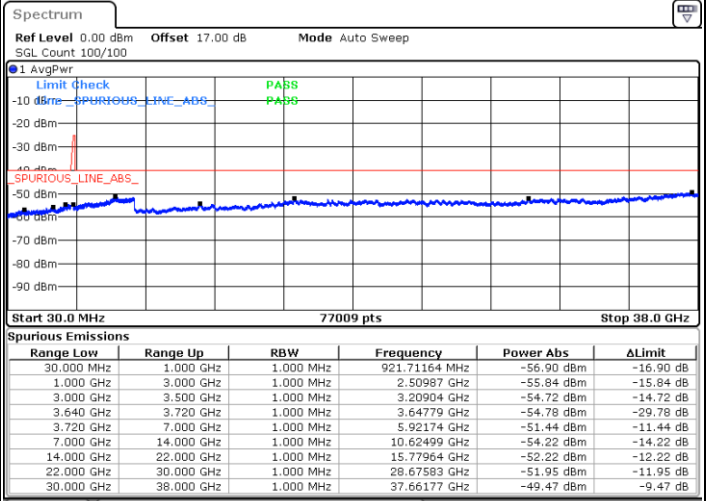

Date: 13 JUN.2020 00:00:52

Middle Channel / FullIRB

N/A

Date: 12 JUN.2020 23:53:16

LTE Band 48C / 20MHz+20MHz

16QAM

Highest Channel / 1RB0 and 1RB99

Highest Channel / 1RB99 and 1RB0

Date: 13 JUN.2020 00:33:30

Date: 13 JUN.2020 00:27:26

Highest Channel / FullIRB

N/A

Date: 13 JUN.2020 00:37:21

LTE Band 48C / 5MHz+20MHz

64QAM

Lowest Channel / 1RB0 and 1RB99

Lowest Channel / 1RB24 and 1RB0

Date: 13.JUN.2020 15:01:24

Date: 13.JUN.2020 14:55:03

Lowest Channel / FullIRB

N/A

Date: 13.JUN.2020 15:02:40

LTE Band 48C / 5MHz+20MHz

64QAM

Middle Channel / 1RB0 and 1RB9

Middle Channel / 1RB24 and 1RB0

Date: 13.JUN.2020 15:35:32

Date: 13.JUN.2020 15:41:52

Middle Channel / FullRB

N/A

Date: 13.JUN.2020 15:34:16

LTE Band 48C / 5MHz+20MHz