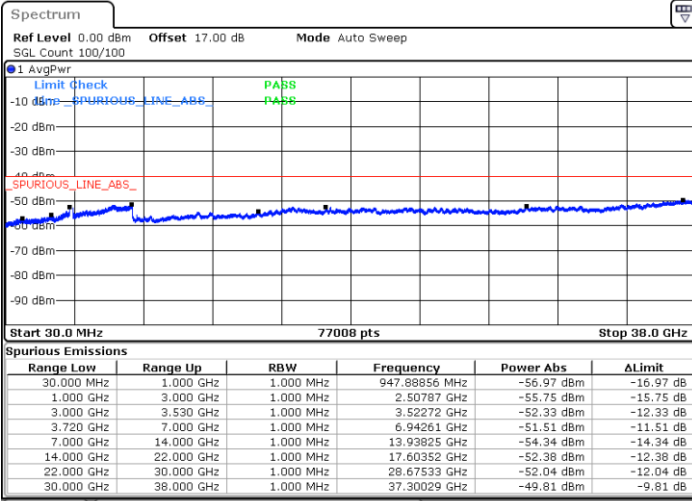

LTE Band 48C / 5MHz+20MHz

16QAM

Lowest Channel / 1RB0 and 1RB99

Lowest Channel / 1RB24 and 1RB0

Date: 13.JUN.2020 15:00:07

Date: 13.JUN.2020 14:56:19

Lowest Channel / FullIRB

N/A

Date: 13.JUN.2020 15:03:57

LTE Band 48C / 5MHz+20MHz

16QAM

Middle Channel / 1RB0 and 1RB9

Middle Channel / 1RB24 and 1RB0

Date: 13.JUN.2020 15:36:48

Date: 13.JUN.2020 15:40:36

Middle Channel / FullRB

N/A

Date: 13.JUN.2020 15:32:59

LTE Band 48C / 5MHz+20MHz

16QAM

Highest Channel / 1RB0 and 1RB99

Highest Channel / 1RB24 and 1RB0

Date: 13.JUN.2020 16:09:24

Date: 13.JUN.2020 16:05:35

Highest Channel / FullIRB

N/A

Date: 13.JUN.2020 16:13:14

LTE Band 48C / 10MHz+20MHz

16QAM

Lowest Channel / 1RB0 and 1RB99

Lowest Channel / 1RB49 and 1RB0

Date: 13.JUN.2020 10:47:23