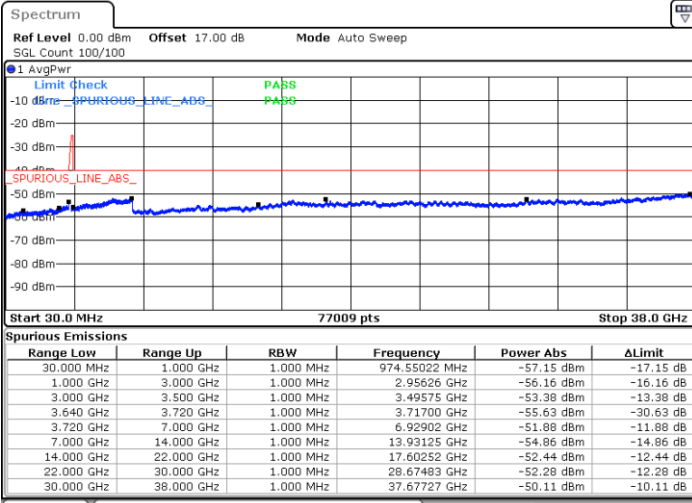

Middle Channel / FullIRB

N/A

Date: 13.JUN.2020 13:26:12

LTE Band 48C / 20MHz+5MHz

16QAM

Highest Channel / 1RB0 and 1RB24

Highest Channel / 1RB99 and 1RB0

Date: 13.JUN.2020 14:26:49

Date: 13.JUN.2020 14:23:00

Highest Channel / FullIRB

N/A

Date: 13.JUN.2020 14:30:40

LTE Band 48C / 20MHz+10MHz

16QAM

Lowest Channel / 1RB0 and 1RB49

Lowest Channel / 1RB99 and 1RB0

Date: 13.JUN.2020 06:24:08

Date: 13.JUN.2020 06:20:20

Lowest Channel / FullIRB

N/A

Date: 13.JUN.2020 06:45:32

LTE Band 48C / 20MHz+10MHz

16QAM

Middle Channel / 1RB0 and 1RB49

Highest Channel / 1RB0 and 1RB49

Highest Channel / 1RB99 and 1RB0

Date: 13.JUN.2020 08:08:20

Date: 13.JUN.2020 08:04:31

Highest Channel / FullIRB

N/A

Date: 13.JUN.2020 08:12:10

LTE Band 48C / 20MHz+15MHz