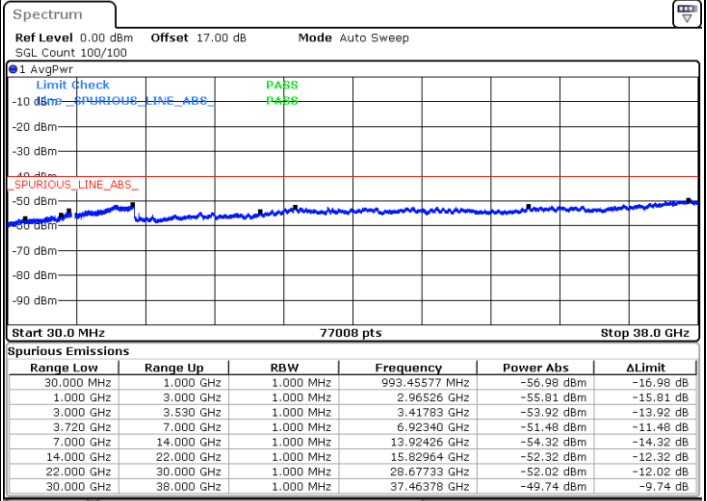

Date: 13 JUN.2020 05:41:21

LTE Band 48C / 20MHz+5MHz

16QAM

Lowest Channel / 1RB0 and 1RB24

Lowest Channel / 1RB99 and 1RB0

Date: 13.JUN.2020 12:57:20

Date: 13.JUN.2020 12:53:32

Lowest Channel / FullIRB

N/A

Date: 13.JUN.2020 13:01:10

LTE Band 48C / 20MHz+5MHz

16QAM

Middle Channel / 1RB0 and 1RB24

Middle Channel / 1RB99 and 1RB0

Date: 13.JUN.2020 13:30:01

Date: 13.JUN.2020 13:54:55

Middle Channel / FullIRB

N/A

Date: 13.JUN.2020 13:26:12

LTE Band 48C / 20MHz+5MHz

16QAM

Highest Channel / 1RB0 and 1RB24

Highest Channel / 1RB99 and 1RB0

Date: 13.JUN.2020 14:26:49

Date: 13.JUN.2020 14:23:00

Highest Channel / FullIRB

N/A

Date: 13.JUN.2020 14:30:40

LTE Band 48C / 20MHz+10MHz

16QAM

Lowest Channel / 1RB0 and 1RB49

Lowest Channel / 1RB99 and 1RB0