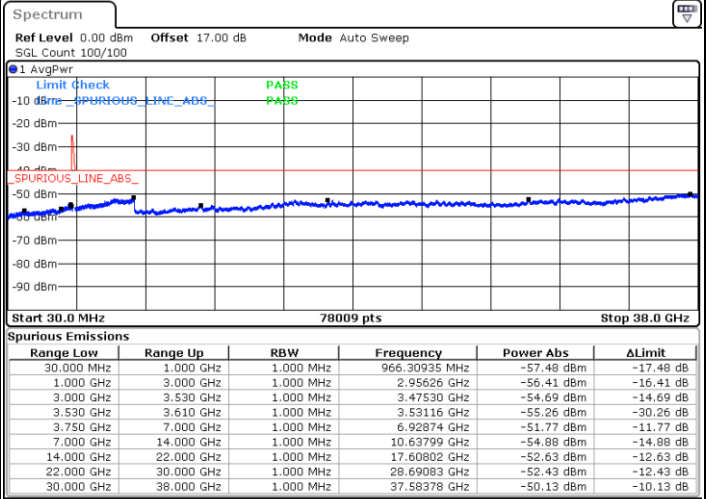

Date: 13.JUN.2020 06:24:08

Date: 13.JUN.2020 06:20:20

Lowest Channel / FullIRB

N/A

Date: 13.JUN.2020 06:45:32

LTE Band 48C / 20MHz+10MHz

16QAM

Middle Channel / 1RB0 and 1RB49

Middle Channel / 1RB99 and 1RB0

Date: 13.JUN.2020 07:28:15

Date: 13.JUN.2020 07:32:03

Middle Channel / FullIRB

N/A

Date: 13.JUN.2020 07:24:26

LTE Band 48C / 20MHz+10MHz

16QAM

Highest Channel / 1RB0 and 1RB49

Highest Channel / 1RB99 and 1RB0

Date: 13.JUN.2020 08:08:20

Date: 13.JUN.2020 08:04:31

Highest Channel / FullIRB

N/A

Date: 13.JUN.2020 08:12:10

LTE Band 48C / 20MHz+15MHz