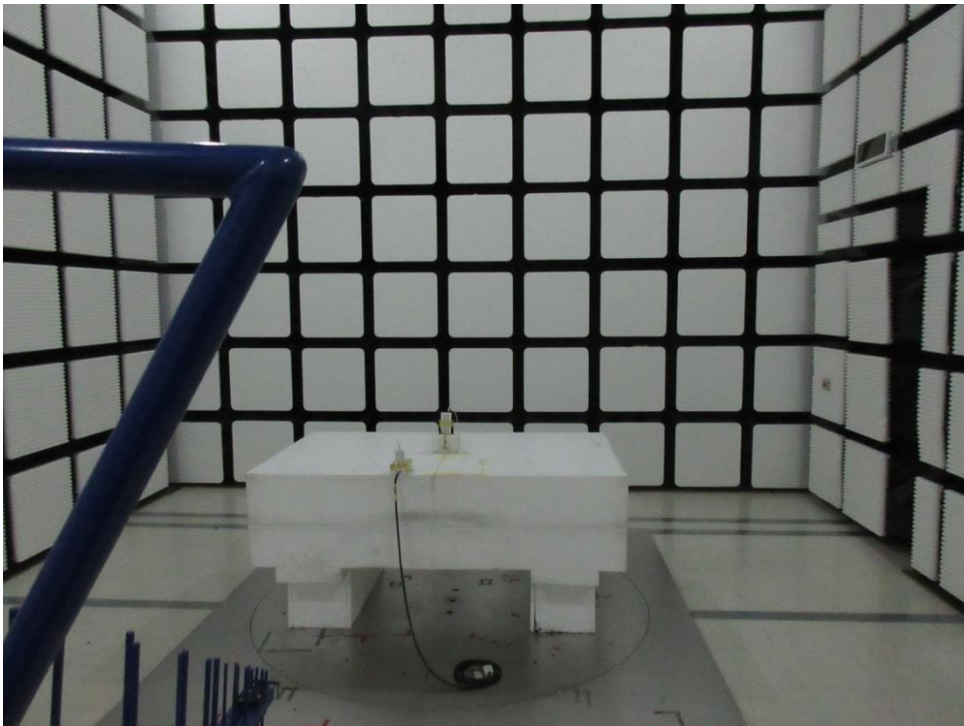

### <Conducted Emission>

Remote View

Rear View

<Radiated Emission>

Y Plane

From 9kHz~30MHz

From 30MHz~1GHz

————THE END————