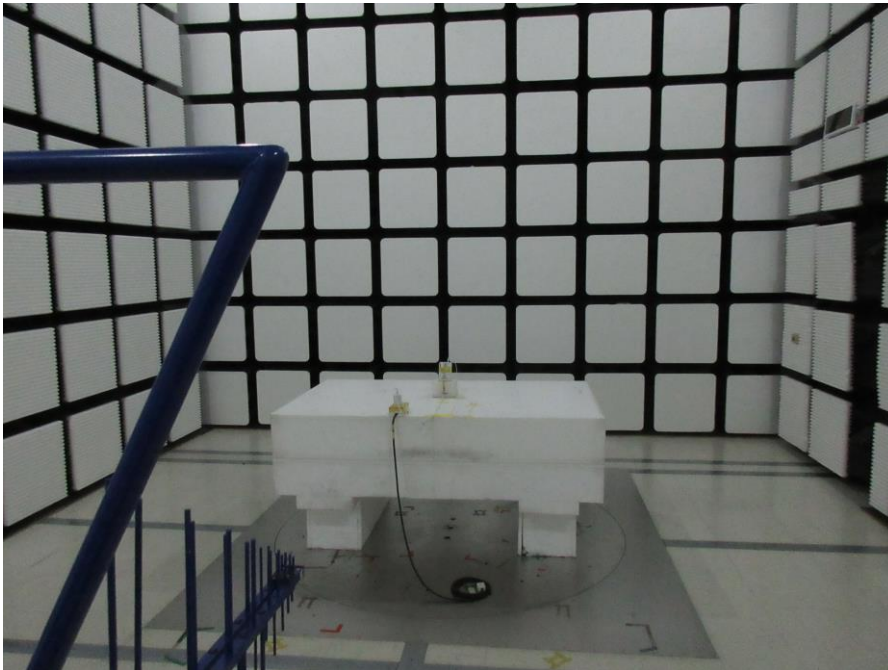

Setup Photographs

<Radiated Emission>

Y Plane

From 9kHz~30MHz

From 30MHz~1GHz

————THE END————