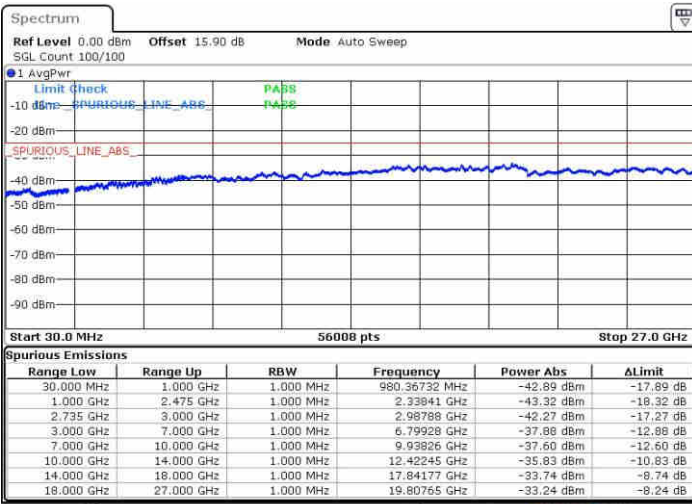

N/A

Date: 9 JUN 2019 23:05:09

LTE Band 41 / 20MHz+15MHz

QPSK

Highest Channel / 1RB0 and 1RB74

Highest Channel / 1RB99 and 1RB0

Date: 9 JUN 2019 23:26:59

Date: 9 JUN 2019 23:22:12

Highest Channel / FullIRB

N/A

Date: 9 JUN 2019 23:27:56

LTE Band 41 / 20MHz+20MHz

QPSK

Lowest Channel / 1RB0 and 1RB99

Lowest Channel / 1RB99 and 1RB0

Date: 10 JUN 2019 09:24:01