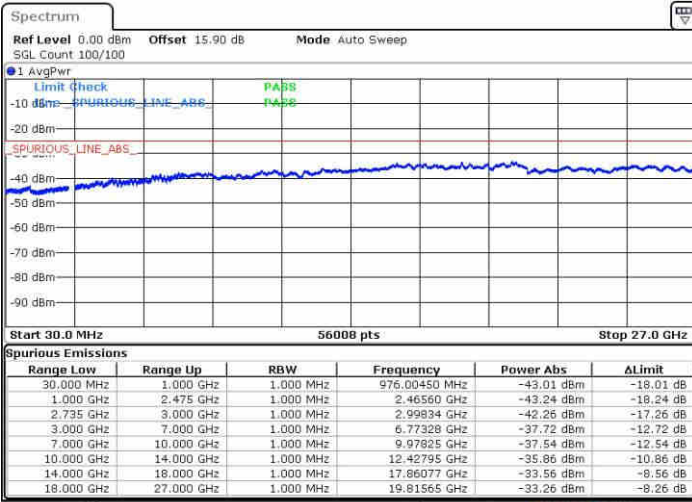

Highest Channel / 1RB0 and 1RB99

Highest Channel / 1RB49 and 1RB0

Date: 10 JUN 2019 15:00:22

Date: 10 JUN 2019 14:57:32

Highest Channel / FullIRB

N/A

Date: 10 JUN 2019 15:03:12

LTE Band 41 / 15MHz+10MHz