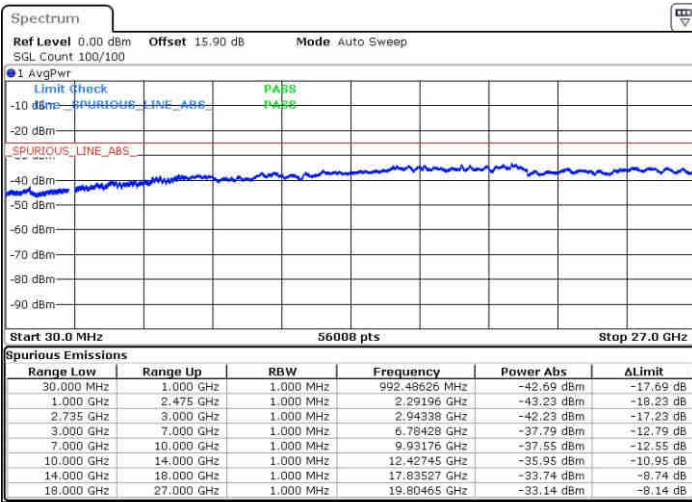

QPSK

Highest Channel / 1RB0 and 1RB49

Highest Channel / 1RB99 and 1RB0

Date: 9 JUN 2019 22:22:38

Date: 9 JUN 2019 22:17:51

Highest Channel / FullIRB

N/A

Date: 9 JUN 2019 22:23:36

LTE Band 41 / 20MHz+15MHz

QPSK

Lowest Channel / 1RB0 and 1RB74

Lowest Channel / 1RB99 and 1RB0

Date: 9 JUN 2019 22:38:02

Date: 9 JUN 2019 22:37:06

Lowest Channel / FullIRB

N/A