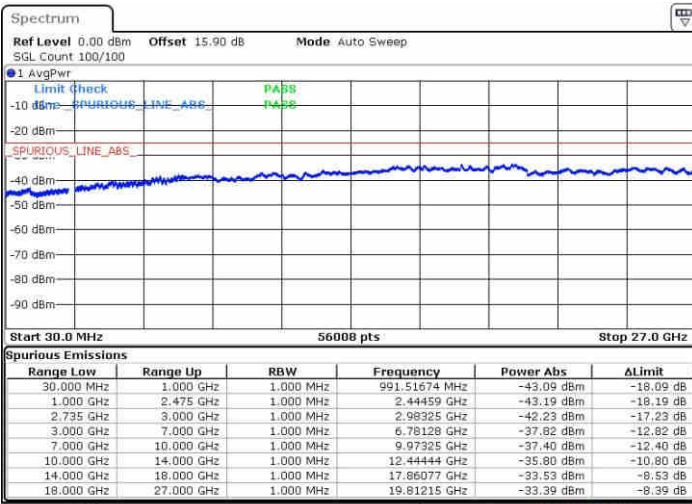

N/A

Date: 9 JUN 2019 20:48:49

LTE Band 41 / 20MHz+5MHz

16QAM

Highest Channel / 1RB0 and 1RB24

Highest Channel / 1RB99 and 1RB0

Date: 9 JUN 2019 21:12:11

Date: 9 JUN 2019 21:09:19

Highest Channel / FullIRB

N/A

Date: 9 JUN 2019 21:15:04

LTE Band 41 / 20MHz+10MHz

16QAM

Lowest Channel / 1RB0 and 1RB49

Lowest Channel / 1RB99 and 1RB0

Date: 9 JUN 2019 21:44:03