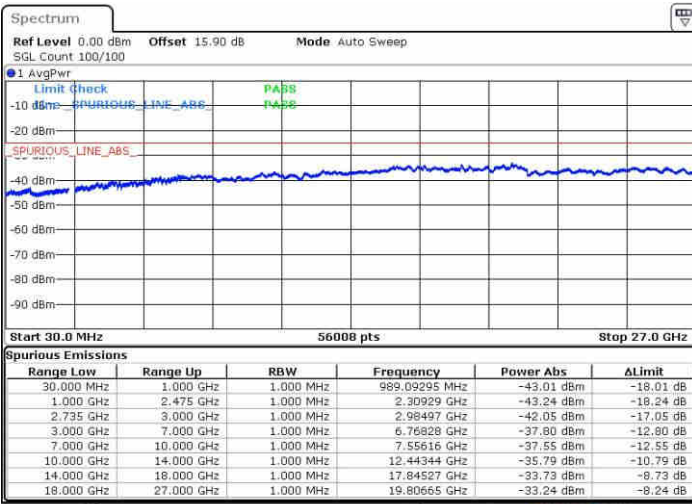

LTE Band 41 / 20MHz+15MHz

QPSK

Lowest Channel / 1RB0 and 1RB74

Lowest Channel / 1RB99 and 1RB0

Date: 9 JUN 2019 22:38:02

Date: 9 JUN 2019 22:37:06

Lowest Channel / FullIRB

N/A

Date: 9 JUN 2019 22:42:50

LTE Band 41 / 20MHz+15MHz

QPSK

Middle Channel / 1RB0 and 1RB74

Middle Channel / 1RB99 and 1RB0

Date: 9 JUN 2019 23:09:56

Date: 9 JUN 2019 23:10:52

Middle Channel / FullIRB

N/A

Date: 9 JUN 2019 23:05:09

LTE Band 41 / 20MHz+15MHz

QPSK

Highest Channel / 1RB0 and 1RB74

Highest Channel / 1RB99 and 1RB0

Date: 9 JUN 2019 23:26:59

Date: 9 JUN 2019 23:22:12