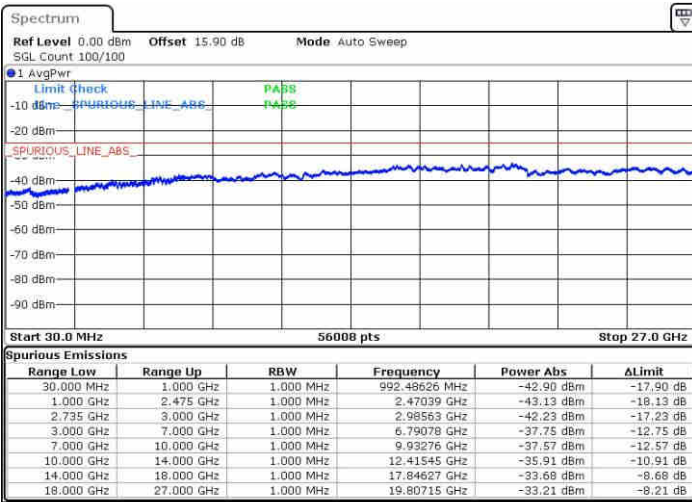

Date: 10 JUN 2019 09:53:05

Date: 10 JUN 2019 09:54:01

Middle Channel / FullIRB

N/A

Date: 10 JUN 2019 09:48:16

LTE Band 41 / 20MHz+20MHz

QPSK

Highest Channel / 1RB0 and 1RB99

Highest Channel / 1RB99 and 1RB0

Date: 10 JUN 2019 10:20:19

Date: 10 JUN 2019 10:15:32

Highest Channel / FullIRB

N/A

Date: 10 JUN 2019 10:21:17

LTE Band 41 / 5MHz+20MHz

16QAM

Lowest Channel / 1RB0 and 1RB99

Lowest Channel / 1RB24 and 1RB0

Date: 9 JUN 2019 19:02:24

Date: 9 JUN 2019 18:59:32

Lowest Channel / FullIRB

N/A

Date: 9 JUN 2019 19:05:17

LTE Band 41 / 5MHz+20MHz