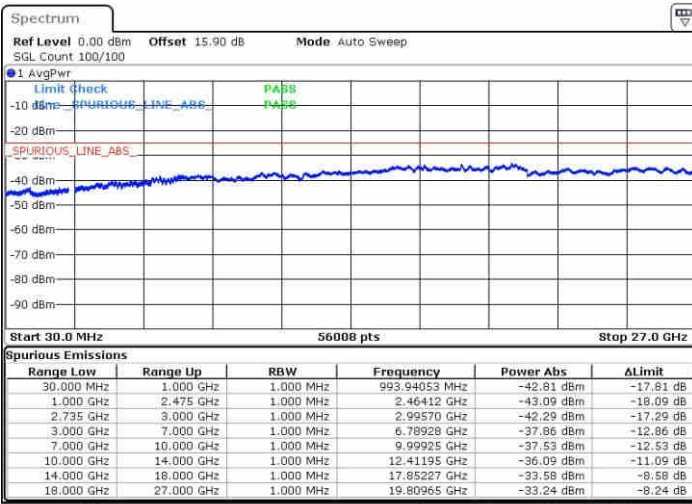

Lowest Channel / 1RB0 and 1RB99

Lowest Channel / 1RB24 and 1RB0

Date: 9 JUN 2019 19:02:24

Date: 9 JUN 2019 18:59:32

Lowest Channel / FullIRB

N/A

Date: 9 JUN 2019 19:05:17

LTE Band 41 / 5MHz+20MHz

LTE Band 41 / 5MHz+20MHz

16QAM

Highest Channel / 1RB0 and 1RB99

Highest Channel / 1RB24 and 1RB0

Date: 9 JUN 2019 20:01:44

Date: 9 JUN 2019 19:58:53

Highest Channel / FullIRB

N/A