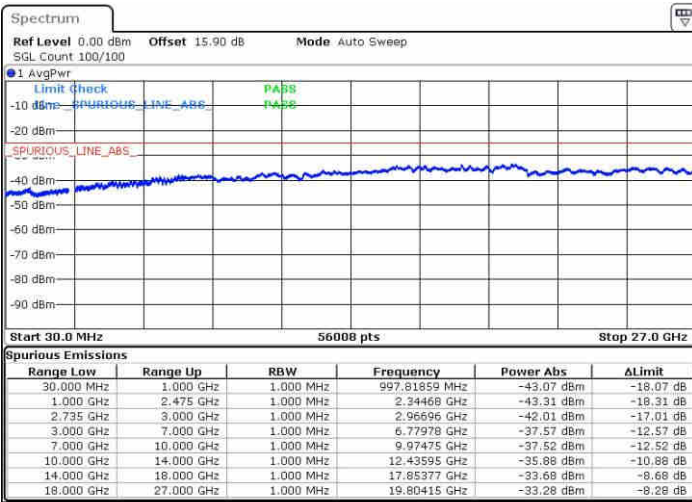

Date: 10 JUN 2019 19:13:37

LTE Band 41 / 15MHz+20MHz

QPSK

Highest Channel / 1RB0 and 1RB99

Highest Channel / 1RB74 and 1RB0

Date: 10 JUN 2019 20:03:19

Date: 10 JUN 2019 19:57:20

Highest Channel / FullIRB

N/A

Date: 10 JUN 2019 20:04:31

LTE Band 41 / 20MHz+5MHz

QPSK

Lowest Channel / 1RB0 and 1RB24

Lowest Channel / 1RB99 and 1RB0

Date: 9 JUN 2019 20:31:07

Date: 9 JUN 2019 20:30:10

Lowest Channel / FullIRB

N/A

Date: 9 JUN 2019 20:35:55

LTE Band 41 / 20MHz+5MHz

QPSK

Middle Channel / 1RB0 and 1RB24

Middle Channel / 1RB99 and 1RB0

Date: 9 JUN 2019 20:52:40