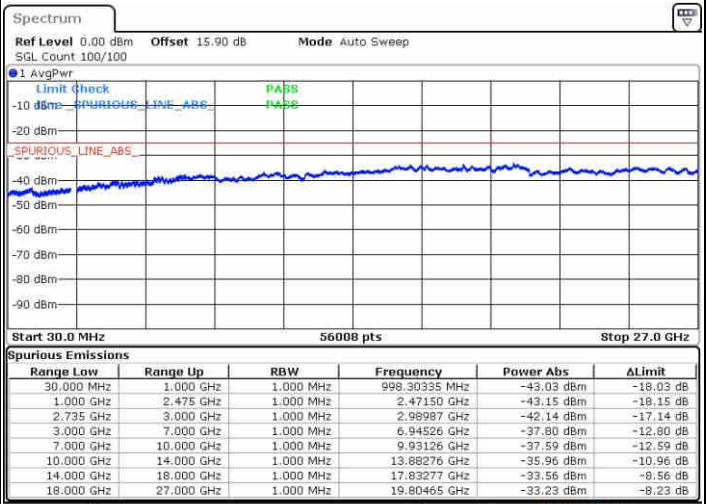

Date: 10 JUN 2019 19:13:37

LTE Band 41 / 15MHz+20MHz

QPSK

Highest Channel / 1RB0 and 1RB99

Highest Channel / 1RB74 and 1RB0

Date: 10 JUN 2019 20:03:19

Date: 10 JUN 2019 19:57:20

Highest Channel / FullIRB

N/A

Date: 10 JUN 2019 20:04:31

LTE Band 41 / 20MHz+5MHz

QPSK

Lowest Channel / 1RB0 and 1RB24

Lowest Channel / 1RB99 and 1RB0

Date: 9 JUN 2019 20:31:07

Date: 9 JUN 2019 20:30:10