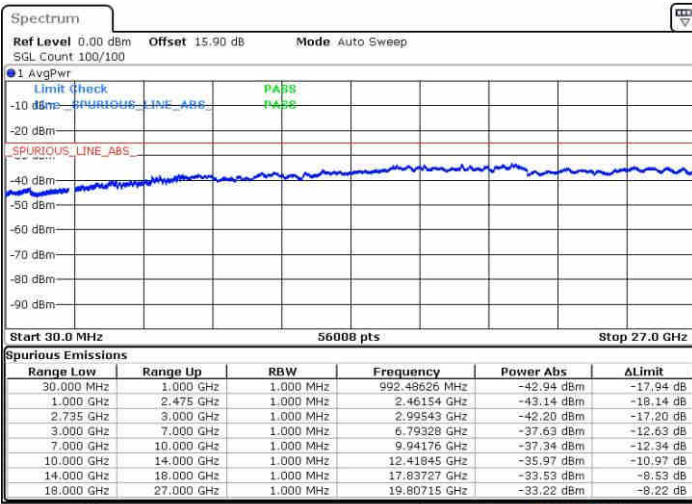

Middle Channel / FullIRB

N/A

Date: 10 JUN 2019 11:10:51

LTE Band 41 / 10MHz+15MHz

16QAM

Highest Channel / 1RB0 and 1RB74

Highest Channel / 1RB49 and 1RB0

Date: 10 JUN 2019 11:50:17

Date: 10 JUN 2019 11:47:26

Highest Channel / FullIRB

N/A

Date: 10 JUN 2019 11:53:11

LTE Band 41 / 10MHz+20MHz

16QAM

Lowest Channel / 1RB0 and 1RB99

Lowest Channel / 1RB49 and 1RB0

Date: 10 JUN 2019 14:25:40

Date: 10 JUN 2019 14:22:50

Lowest Channel / FullRB

N/A

Date: 10 JUN 2019 14:28:30

LTE Band 41 / 10MHz+20MHz

16QAM

Middle Channel / 1RB0 and 1RB99