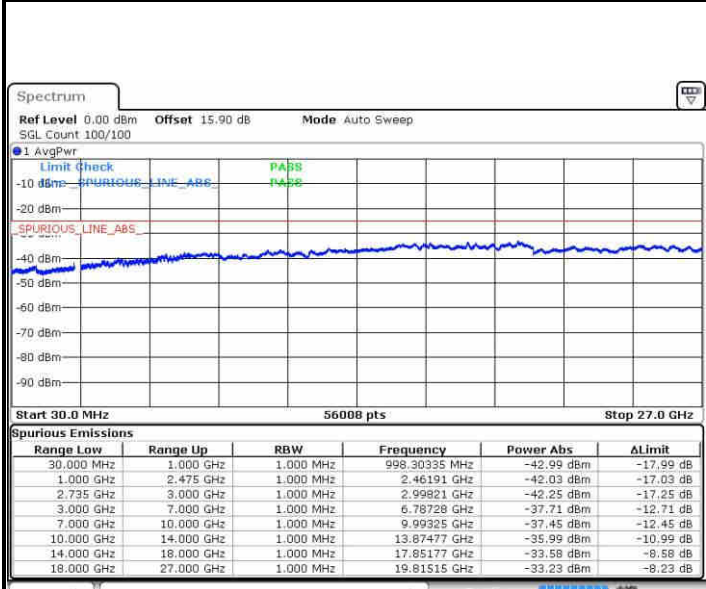

Date: 10 JUN 2019 15:59:11

**LTE Band 41 / 15MHz+10MHz**

**16QAM**

**Highest Channel / 1RB0 and 1RB49**

Date: 10 JUN 2019 16:21:58

**Highest Channel / 1RB74 and 1RB0**

Date: 10 JUN 2019 16:19:08

**Highest Channel / FullIRB**

Date: 10 JUN 2019 16:24:49

**N/A**

LTE Band 41 / 15MHz+15MHz

16QAM

Lowest Channel / 1RB0 and 1RB74

Lowest Channel / 1RB74 and 1RB0

Date: 10 JUN 2019 16:49:17

Date: 10 JUN 2019 16:48:28