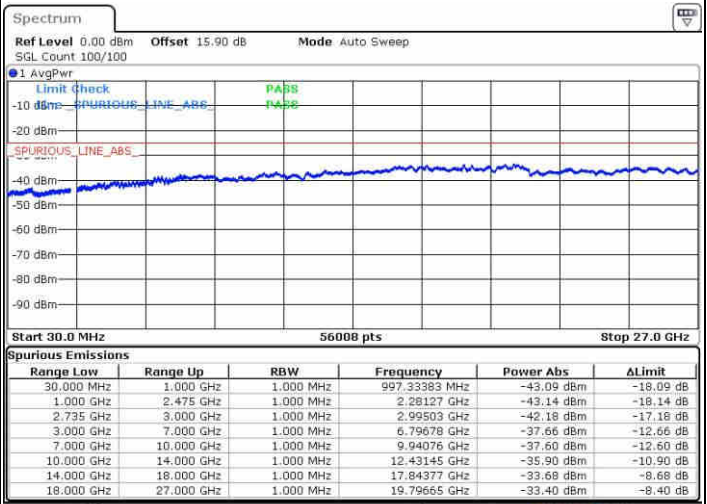

LTE Band 41 / 20MHz+15MHz

QPSK

Lowest Channel / 1RB0 and 1RB74

Lowest Channel / 1RB99 and 1RB0

Date: 9 JUN 2019 22:38:02

Date: 9 JUN 2019 22:37:06

Lowest Channel / FullIRB

N/A

Date: 9 JUN 2019 22:42:50

LTE Band 41 / 20MHz+15MHz

QPSK

Middle Channel / 1RB0 and 1RB74

Middle Channel / 1RB99 and 1RB0

Date: 9 JUN 2019 23:09:56

Date: 9 JUN 2019 23:10:52

Middle Channel / FullIRB

N/A

Date: 9 JUN 2019 23:05:09

LTE Band 41 / 20MHz+15MHz

QPSK

Highest Channel / 1RB0 and 1RB74

Highest Channel / 1RB99 and 1RB0

Date: 9 JUN 2019 23:26:59

Date: 9 JUN 2019 23:22:12