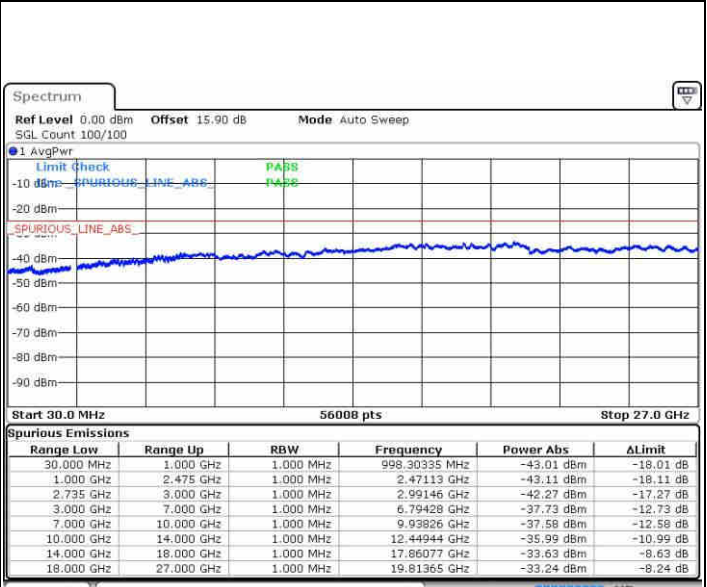

Date: 10 JUN 2019 15:59:11

**LTE Band 41 / 15MHz+10MHz**

**16QAM**

**Highest Channel / 1RB0 and 1RB49**

Date: 10 JUN 2019 16:21:58

**Highest Channel / 1RB74 and 1RB0**

Date: 10 JUN 2019 16:19:08

**Highest Channel / FullIRB**

Date: 10 JUN 2019 16:24:49

**N/A**

LTE Band 41 / 15MHz+15MHz

16QAM

Lowest Channel / 1RB0 and 1RB74

Lowest Channel / 1RB74 and 1RB0

Date: 10 JUN 2019 16:49:17

Date: 10 JUN 2019 16:48:28