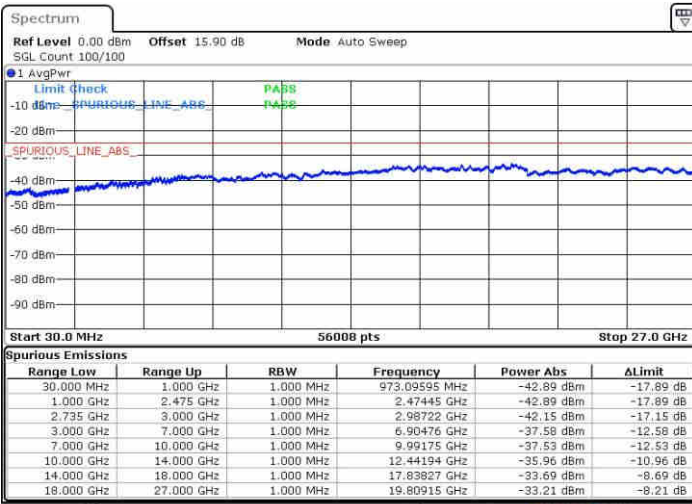

Date: 10 JUN 2019 17:19:54

Middle Channel / FullIRB

N/A

Date: 10 JUN 2019 17:14:14

LTE Band 41 / 15MHz+15MHz

16QAM

Highest Channel / 1RB0 and 1RB74

Highest Channel / 1RB74 and 1RB0

Date: 10 JUN 2019 17:08:32

Date: 10 JUN 2019 17:05:42

Highest Channel / FullIRB

N/A

Date: 10 JUN 2019 17:11:23

LTE Band 41 / 15MHz+20MHz

16QAM

Lowest Channel / 1RB0 and 1RB99

Lowest Channel / 1RB74 and 1RB0

Date: 10 JUN 2019 18:40:13

Date: 10 JUN 2019 18:37:22

Lowest Channel / FullRB

N/A

Date: 10 JUN 2019 18:43:04

LTE Band 41 / 15MHz+20MHz

16QAM