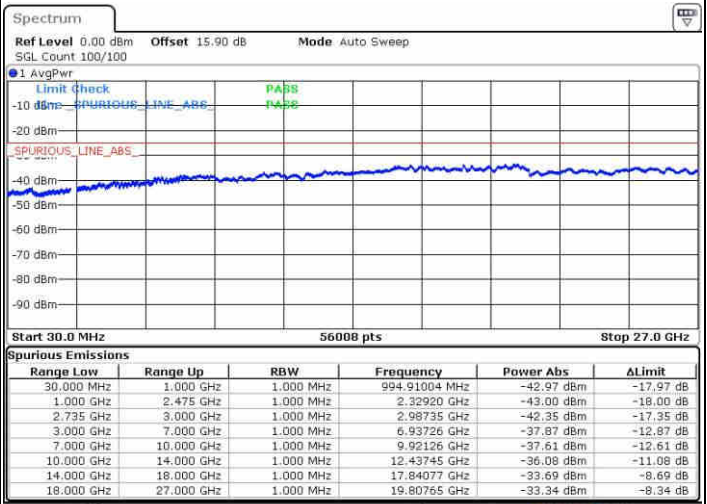

Highest Channel / FullIRB

N/A

Date: 9 JUN 2019 21:15:04

LTE Band 41 / 20MHz+10MHz

16QAM

Lowest Channel / 1RB0 and 1RB49

Lowest Channel / 1RB99 and 1RB0

Date: 9 JUN 2019 21:44:03

Date: 9 JUN 2019 21:41:11

Lowest Channel / FullIRB

N/A

Date: 9 JUN 2019 21:46:56

LTE Band 41 / 20MHz+10MHz

16QAM

Middle Channel / 1RB0 and 1RB49

Middle Channel / 1RB99 and 1RB0

Date: 9 JUN 2019 21:55:41

Date: 9 JUN 2019 21:58:32

Middle Channel / FullIRB

N/A

Date: 9 JUN 2019 21:52:48

LTE Band 41 / 20MHz+10MHz

16QAM

Highest Channel / 1RB0 and 1RB49