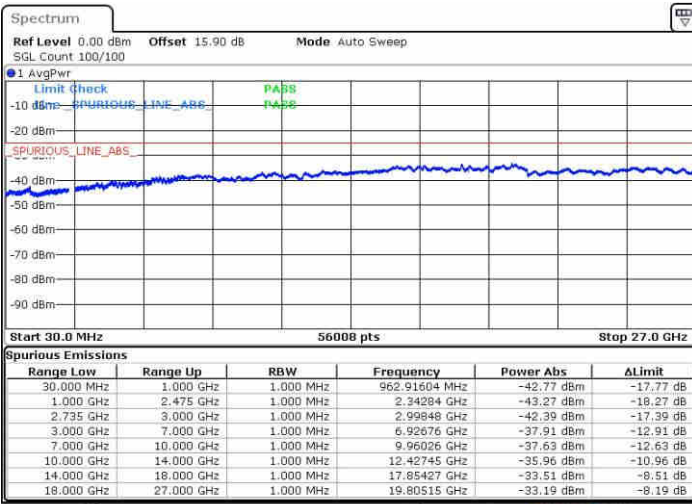

Middle Channel / 1RB49 and 1RB0

Date: 10 JUN 2019 14:35:28

Date: 10 JUN 2019 14:38:18

Middle Channel / FullIRB

N/A

Date: 10 JUN 2019 14:32:38

LTE Band 41 / 10MHz+20MHz

16QAM

Highest Channel / 1RB0 and 1RB99

Highest Channel / 1RB49 and 1RB0

Date: 10 JUN 2019 15:00:22

Date: 10 JUN 2019 14:57:32

Highest Channel / FullIRB

N/A

Date: 10 JUN 2019 15:03:12

LTE Band 41 / 15MHz+10MHz