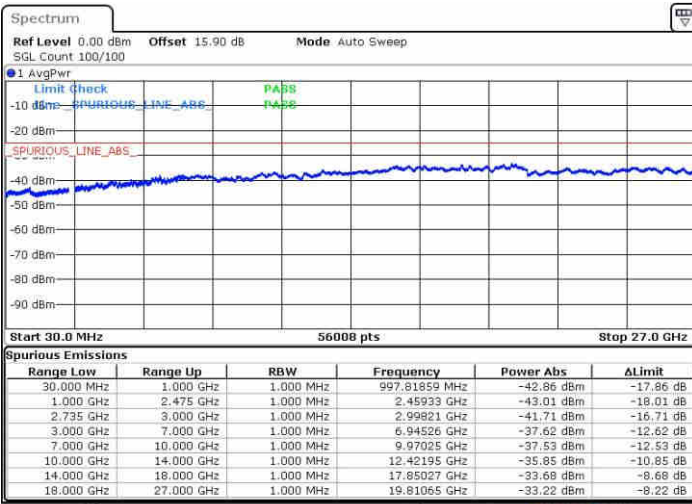

Lowest Channel / 1RB74 and 1RB0

Date: 10 JUN 2019 18:40:13

Date: 10 JUN 2019 18:37:22

Lowest Channel / FullRB

N/A

Date: 10 JUN 2019 18:43:04

LTE Band 41 / 15MHz+20MHz

16QAM

Middle Channel / 1RB0 and 1RB99

Date: 10 JUN 2019 19:17:25

Middle Channel / 1RB74 and 1RB0

Date: 10 JUN 2019 19:20:15

Middle Channel / FullIRB

Date: 10 JUN 2019 19:14:34

N/A

LTE Band 41 / 15MHz+20MHz

16QAM

Highest Channel / 1RB0 and 1RB99

Highest Channel / 1RB74 and 1RB0

Date: 10 JUN 2019 20:02:07

Date: 10 JUN 2019 19:58:32

Highest Channel / FullIRB

N/A

Date: 10 JUN 2019 20:05:42