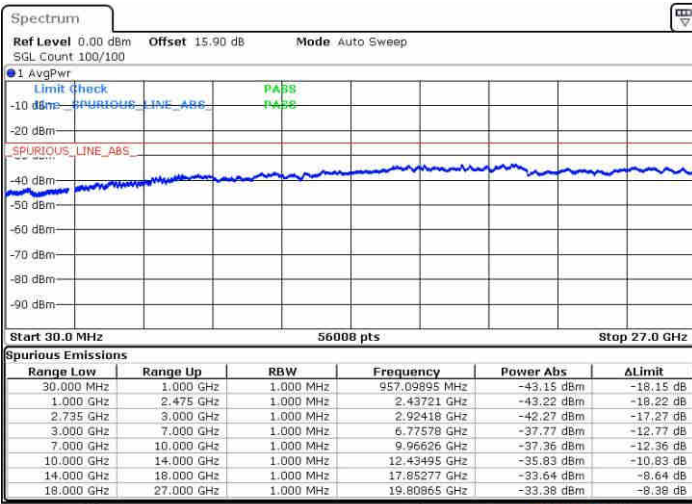

LTE Band 41 / 15MHz+10MHz

16QAM

Lowest Channel / 1RB0 and 1RB49

Lowest Channel / 1RB74 and 1RB0

Date: 10 JUN 2019 15:34:10