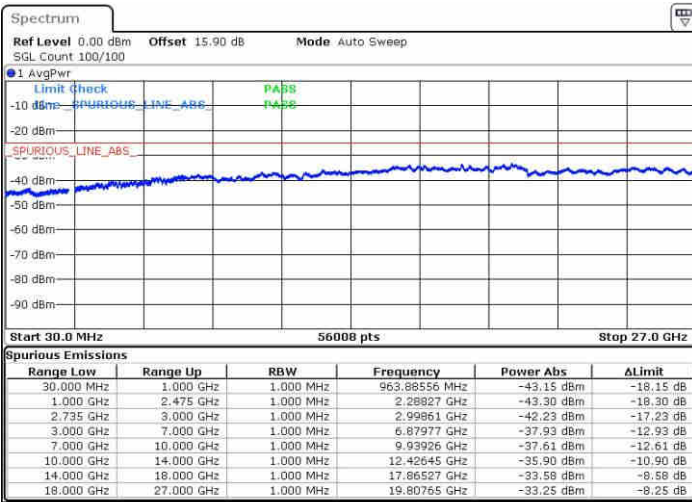

N/A

Date: 9 JUN 2019 20:48:49

LTE Band 41 / 20MHz+5MHz

16QAM

Highest Channel / 1RB0 and 1RB24

Highest Channel / 1RB99 and 1RB0

Date: 9 JUN 2019 21:12:11

Date: 9 JUN 2019 21:09:19

Highest Channel / FullIRB

N/A

Date: 9 JUN 2019 21:15:04

LTE Band 41 / 20MHz+10MHz

16QAM

Lowest Channel / 1RB0 and 1RB49

Lowest Channel / 1RB99 and 1RB0

Date: 9 JUN 2019 21:44:03