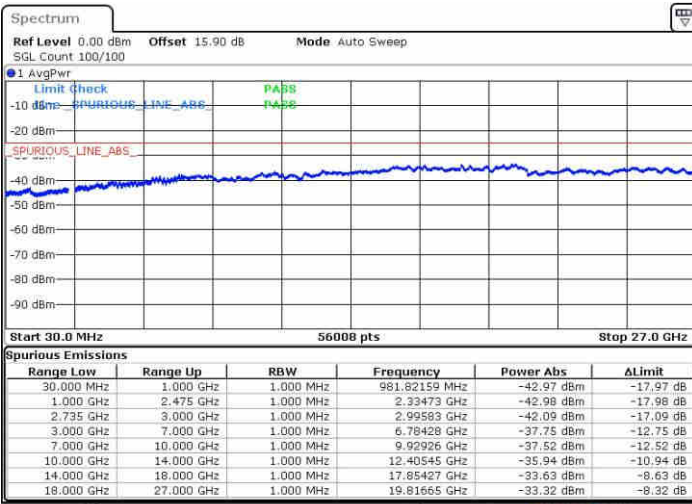

Date: 10 JUN 2019 15:59:11

**LTE Band 41 / 15MHz+10MHz**

**16QAM**

**Highest Channel / 1RB0 and 1RB49**

Date: 10 JUN 2019 16:21:58

**Highest Channel / 1RB74 and 1RB0**

Date: 10 JUN 2019 16:19:08

**Highest Channel / FullIRB**

Date: 10 JUN 2019 16:24:49

**N/A**

LTE Band 41 / 15MHz+15MHz

16QAM

Lowest Channel / 1RB0 and 1RB74

Lowest Channel / 1RB74 and 1RB0

Date: 10 JUN 2019 16:49:17

Date: 10 JUN 2019 16:48:28

Lowest Channel / FullIRB

N/A

Date: 10 JUN 2019 16:52:08

LTE Band 41 / 15MHz+15MHz

16QAM

Middle Channel / 1RB0 and 1RB74

Middle Channel / 1RB74 and 1RB0

Date: 10 JUN 2019 17:17:04