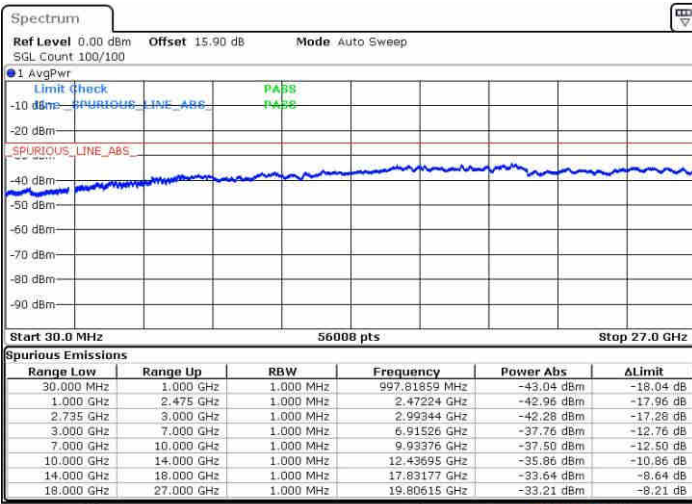

LTE Band 41 / 5MHz+20MHz

16QAM

Highest Channel / 1RB0 and 1RB99

Highest Channel / 1RB24 and 1RB0

Date: 9 JUN 2019 20:01:44

Date: 9 JUN 2019 19:58:53

Highest Channel / FullIRB

N/A

Date: 9 JUN 2019 20:04:37

LTE Band 41 / 10MHz+15MHz

16QAM

Lowest Channel / 1RB0 and 1RB74

Lowest Channel / 1RB49 and 1RB0

Date: 10 JUN 2019 10:46:07

Date: 10 JUN 2019 10:43:15

Lowest Channel / FullRB