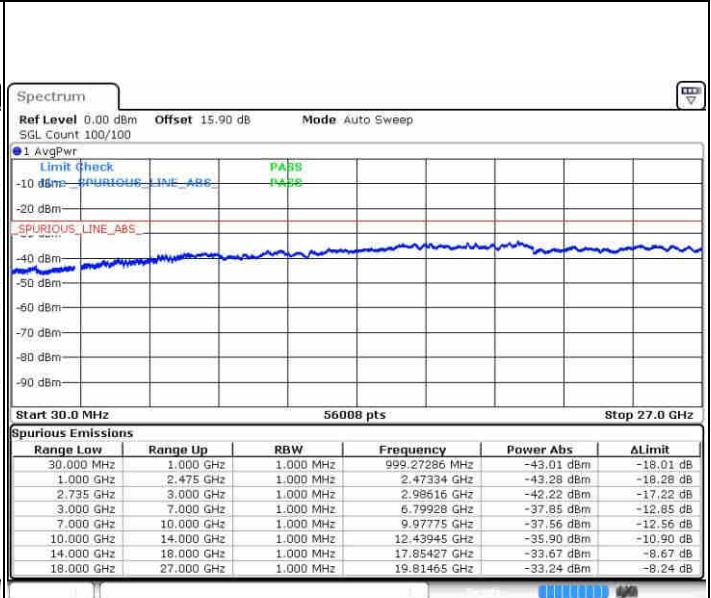

Date: 10 JUN 2019 17:08:32

Date: 10 JUN 2019 17:05:42

Highest Channel / FullIRB

N/A

Date: 10 JUN 2019 17:11:23

LTE Band 41 / 15MHz+20MHz

16QAM

Lowest Channel / 1RB0 and 1RB99

Lowest Channel / 1RB74 and 1RB0

Date: 10 JUN 2019 18:40:13

Date: 10 JUN 2019 18:37:22

Lowest Channel / FullRB

N/A

Date: 10 JUN 2019 18:43:04

LTE Band 41 / 15MHz+20MHz

16QAM

Middle Channel / 1RB0 and 1RB99

Date: 10 JUN 2019 19:17:25

Middle Channel / 1RB74 and 1RB0

Date: 10 JUN 2019 19:20:15

Middle Channel / FullIRB

Date: 10 JUN 2019 19:14:34

N/A

LTE Band 41 / 15MHz+20MHz