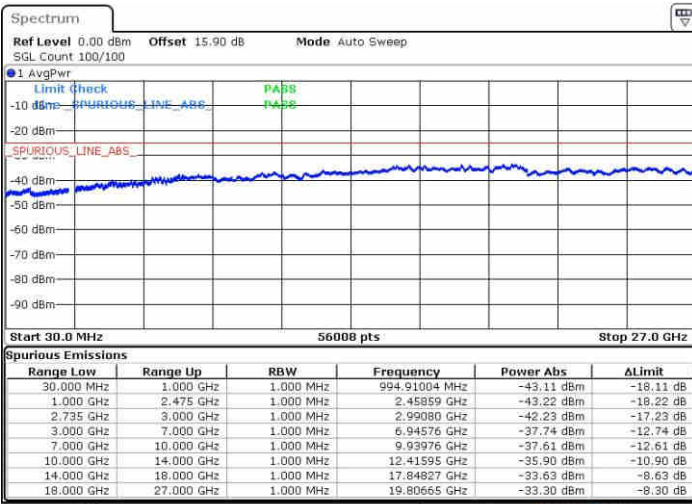

LTE Band 41 / 20MHz+5MHz

16QAM

Lowest Channel / 1RB0 and 1RB24

Lowest Channel / 1RB99 and 1RB0

Date: 9 JUN 2019 20:32:05

Date: 9 JUN 2019 20:29:13

Lowest Channel / FullRB

N/A

Date: 9 JUN 2019 20:34:57

LTE Band 41 / 20MHz+5MHz

16QAM

Middle Channel / 1RB0 and 1RB24

Middle Channel / 1RB99 and 1RB0

Date: 9 JUN 2019 20:51:42

Date: 9 JUN 2019 20:54:34

Middle Channel / FullIRB

N/A

Date: 9 JUN 2019 20:48:49

LTE Band 41 / 20MHz+5MHz

16QAM

Highest Channel / 1RB0 and 1RB24

Highest Channel / 1RB99 and 1RB0

Date: 9 JUN 2019 21:12:11

Date: 9 JUN 2019 21:09:19