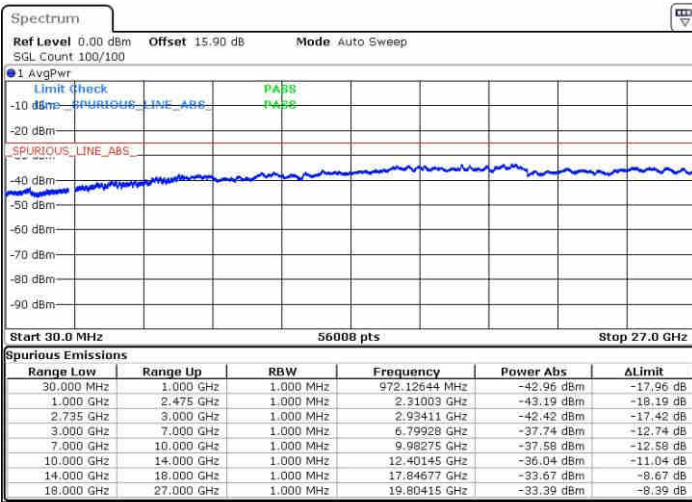

Lowest Channel / 1RB99 and 1RB0

Date: 9 JUN 2019 21:43:05

Date: 9 JUN 2019 21:42:09

Lowest Channel / FullIRB

N/A

Date: 9 JUN 2019 21:47:53

LTE Band 41 / 20MHz+10MHz

QPSK

Middle Channel / 1RB0 and 1RB49

Date: 9 JUN 2019 21:56:38

Middle Channel / 1RB99 and 1RB0

Date: 9 JUN 2019 21:57:35

Middle Channel / FullIRB

Date: 9 JUN 2019 21:51:51

N/A

LTE Band 41 / 20MHz+10MHz

QPSK

Highest Channel / 1RB0 and 1RB49

Highest Channel / 1RB99 and 1RB0

Date: 9 JUN 2019 22:22:38

Date: 9 JUN 2019 22:17:51

Highest Channel / FullIRB

N/A

Date: 9 JUN 2019 22:23:36