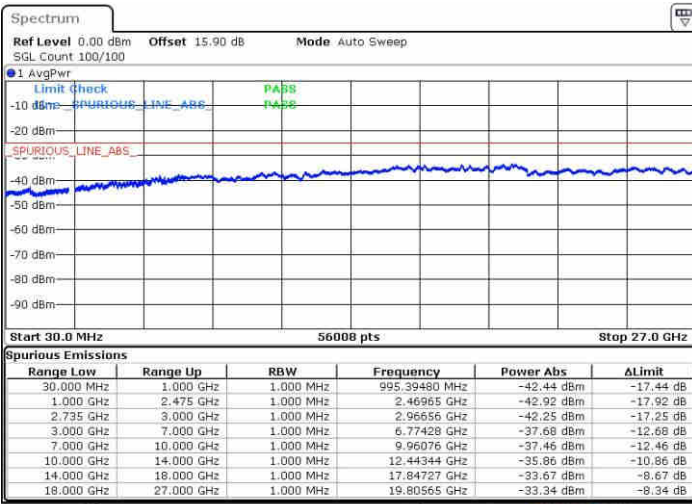

N/A

Date: 9 JUN 2019 23:05:09

LTE Band 41 / 20MHz+15MHz

QPSK

Highest Channel / 1RB0 and 1RB74

Highest Channel / 1RB99 and 1RB0

Date: 9 JUN 2019 23:26:59

Date: 9 JUN 2019 23:22:12

Highest Channel / FullIRB

N/A

Date: 9 JUN 2019 23:27:56

LTE Band 41 / 20MHz+20MHz

QPSK

Lowest Channel / 1RB0 and 1RB99

Lowest Channel / 1RB99 and 1RB0

Date: 10 JUN 2019 09:24:01

Date: 10 JUN 2019 09:23:04

Lowest Channel / FullRB

N/A

Date: 10 JUN 2019 09:28:50

LTE Band 41 / 20MHz+20MHz

QPSK

MiddleChannel / 1RB0 and 1RB99

Middle Channel / 1RB99 and 1RB0