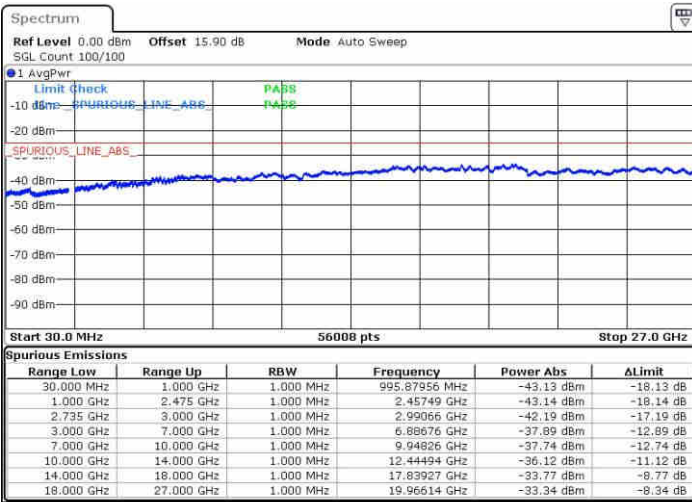

LTE Band 41 / 5MHz+20MHz

16QAM

Highest Channel / 1RB0 and 1RB99

Highest Channel / 1RB24 and 1RB0

Date: 9 JUN 2019 20:01:44

Date: 9 JUN 2019 19:58:53

Highest Channel / FullIRB

N/A

Date: 9 JUN 2019 20:04:37

LTE Band 41 / 10MHz+15MHz

16QAM

Lowest Channel / 1RB0 and 1RB74

Lowest Channel / 1RB49 and 1RB0

Date: 10 JUN 2019 10:46:07

Date: 10 JUN 2019 10:43:15

Lowest Channel / FullRB