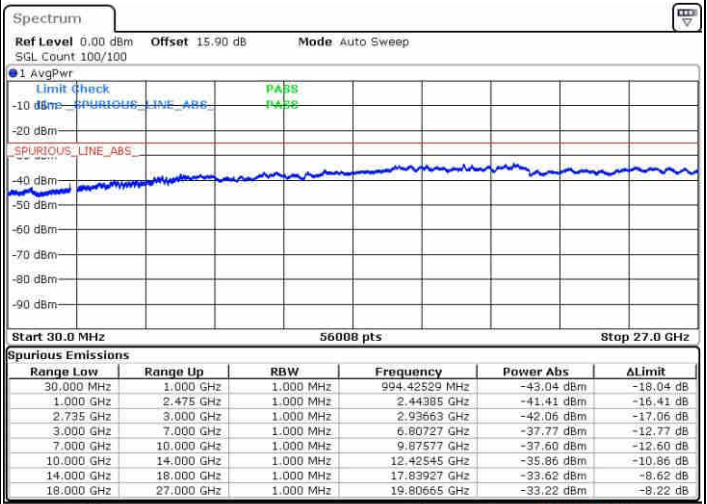

Date: 10 JUN 2019 17:19:54

Middle Channel / FullIRB

N/A

Date: 10 JUN 2019 17:14:14

LTE Band 41 / 15MHz+15MHz

16QAM

Highest Channel / 1RB0 and 1RB74

Highest Channel / 1RB74 and 1RB0

Date: 10 JUN 2019 17:08:32

Date: 10 JUN 2019 17:05:42

Highest Channel / FullIRB

N/A

Date: 10 JUN 2019 17:11:23

LTE Band 41 / 15MHz+20MHz

16QAM

Lowest Channel / 1RB0 and 1RB99