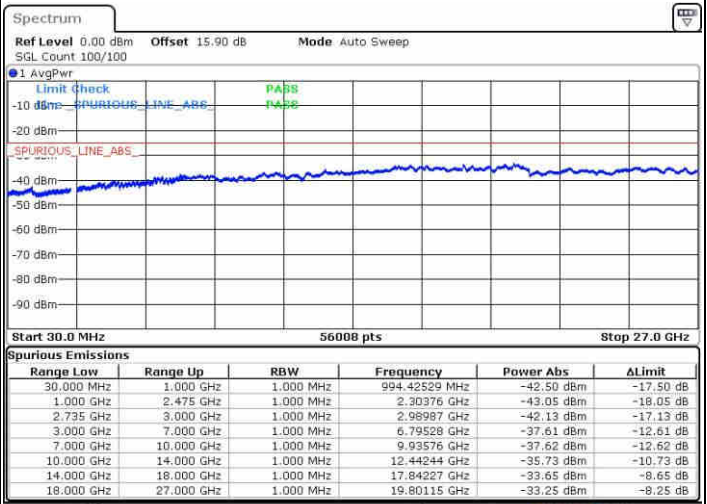

LTE Band 41 / 15MHz+10MHz

16QAM

Middle Channel / 1RB0 and 1RB49

Middle Channel / 1RB74 and 1RB0

Date: 10 JUN 2019 16:02:02

Date: 10 JUN 2019 16:04:51