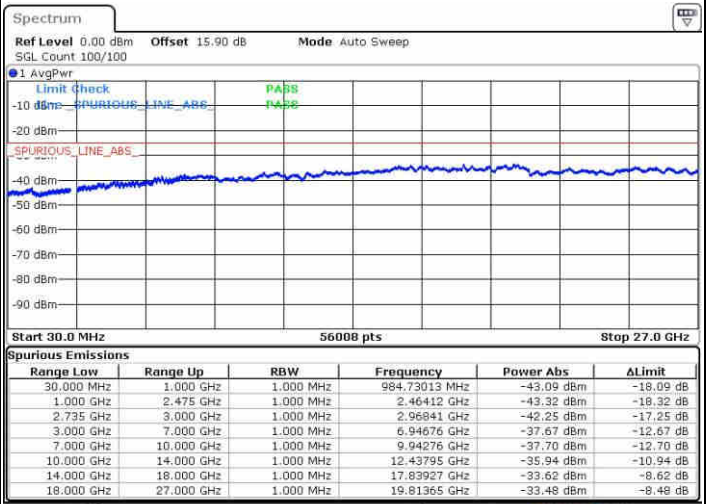

Lowest Channel / FullIRB

N/A

Date: 9 JUN 2019 20:35:55

LTE Band 41 / 20MHz+5MHz

QPSK

Middle Channel / 1RB0 and 1RB24

Middle Channel / 1RB99 and 1RB0

Date: 9 JUN 2019 20:52:40

Date: 9 JUN 2019 20:53:36

Middle Channel / FullIRB

N/A

Date: 9 JUN 2019 20:47:52

LTE Band 41 / 20MHz+5MHz

QPSK

Highest Channel / 1RB0 and 1RB24

Highest Channel / 1RB99 and 1RB0

Date: 9 JUN 2019 21:13:09

Date: 9 JUN 2019 21:08:22

Highest Channel / FullIRB

N/A

Date: 9 JUN 2019 21:14:06

LTE Band 41 / 20MHz+10MHz

QPSK

Lowest Channel / 1RB0 and 1RB49