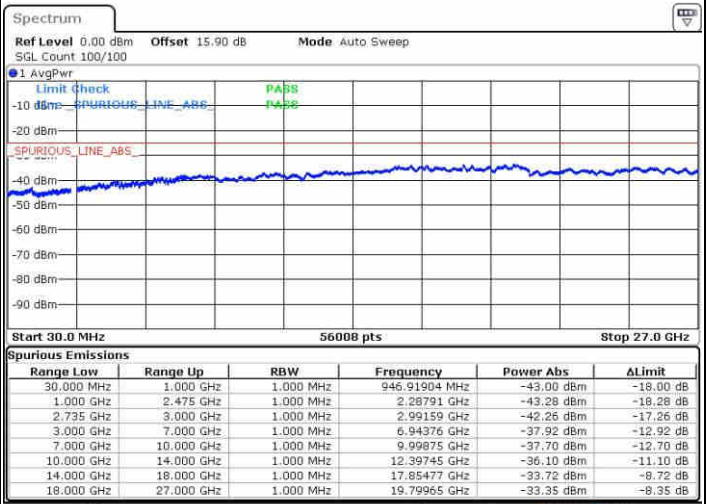

Date: 10 JUN 2019 09:53:05

Date: 10 JUN 2019 09:54:01

Middle Channel / FullIRB

N/A

Date: 10 JUN 2019 09:48:16

LTE Band 41 / 20MHz+20MHz

QPSK

Highest Channel / 1RB0 and 1RB99

Highest Channel / 1RB99 and 1RB0

Date: 10 JUN 2019 10:20:19

Date: 10 JUN 2019 10:15:32

Highest Channel / FullIRB

N/A

Date: 10 JUN 2019 10:21:17

LTE Band 41 / 5MHz+20MHz

16QAM

Lowest Channel / 1RB0 and 1RB99

Lowest Channel / 1RB24 and 1RB0

Date: 9 JUN 2019 19:02:24

Date: 9 JUN 2019 18:59:32

Lowest Channel / FullIRB

N/A

Date: 9 JUN 2019 19:05:17

LTE Band 41 / 5MHz+20MHz