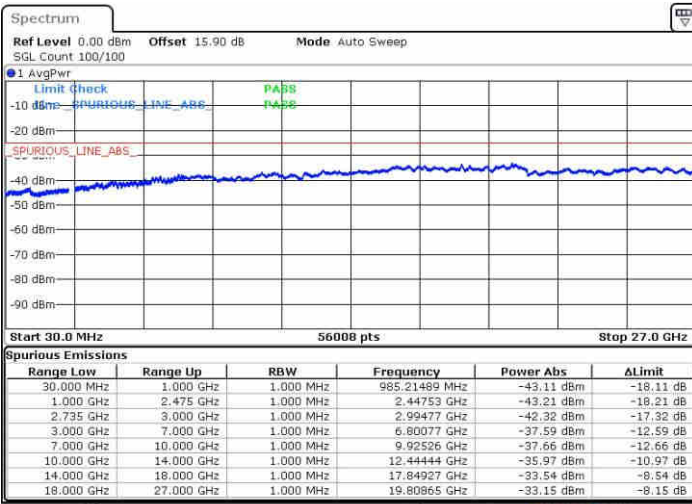

LTE Band 41 / 15MHz+20MHz

QPSK

Middle Channel / 1RB0 and 1RB99

Middle Channel / 1RB74 and 1RB0

Date: 10 JUN 2019 19:18:22

Date: 10 JUN 2019 19:19:18

Middle Channel / FullIRB

N/A

Date: 10 JUN 2019 19:13:37

LTE Band 41 / 15MHz+20MHz

QPSK

Highest Channel / 1RB0 and 1RB99

Highest Channel / 1RB74 and 1RB0

Date: 10 JUN 2019 20:03:19

Date: 10 JUN 2019 19:57:20

Highest Channel / FullIRB