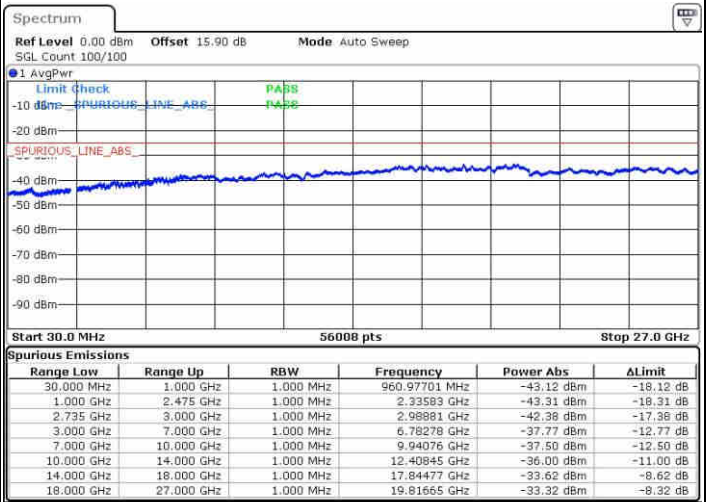

N/A

Date: 9 JUN 2019 20:48:49

LTE Band 41 / 20MHz+5MHz

16QAM

Highest Channel / 1RB0 and 1RB24

Highest Channel / 1RB99 and 1RB0

Date: 9 JUN 2019 21:12:11

Date: 9 JUN 2019 21:09:19

Highest Channel / FullIRB

N/A

Date: 9 JUN 2019 21:15:04

LTE Band 41 / 20MHz+10MHz

16QAM

Lowest Channel / 1RB0 and 1RB49

Lowest Channel / 1RB99 and 1RB0

Date: 9 JUN 2019 21:44:03

Date: 9 JUN 2019 21:41:11

Lowest Channel / FullIRB

N/A

Date: 9 JUN 2019 21:46:56

LTE Band 41 / 20MHz+10MHz

16QAM

Middle Channel / 1RB0 and 1RB49

Middle Channel / 1RB99 and 1RB0