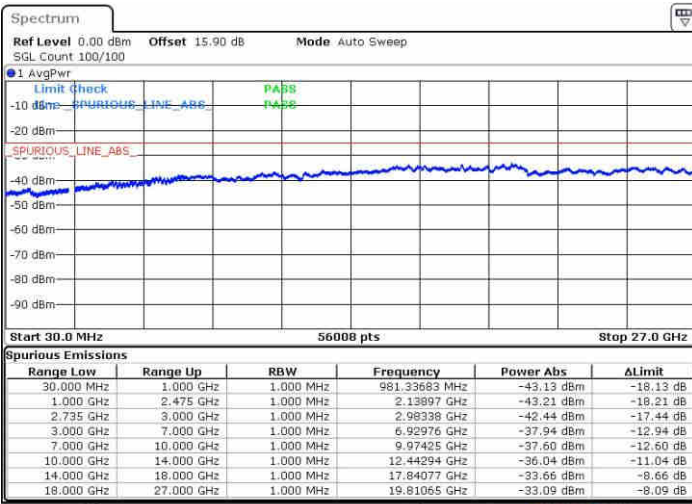

Highest Channel / FullIRB

N/A

Date: 9 JUN 2019 21:15:04

LTE Band 41 / 20MHz+10MHz

16QAM

Lowest Channel / 1RB0 and 1RB49

Lowest Channel / 1RB99 and 1RB0

Date: 9 JUN 2019 21:44:03

Date: 9 JUN 2019 21:41:11

Lowest Channel / FullIRB

N/A

Date: 9 JUN 2019 21:46:56

LTE Band 41 / 20MHz+10MHz

16QAM

Middle Channel / 1RB0 and 1RB49

Middle Channel / 1RB99 and 1RB0

Date: 9 JUN 2019 21:55:41

Date: 9 JUN 2019 21:58:32

Middle Channel / FullIRB

N/A

Date: 9 JUN 2019 21:52:48

LTE Band 41 / 20MHz+10MHz

16QAM

Highest Channel / 1RB0 and 1RB49