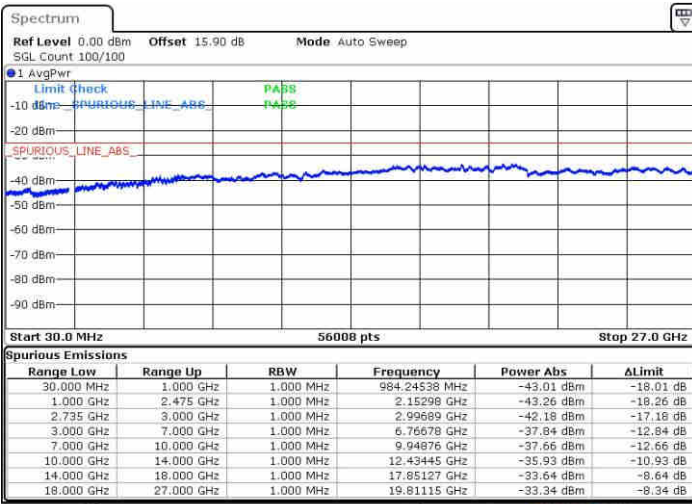

Highest Channel / FullIRB

N/A

Date: 9 JUN 2019 23:27:56

LTE Band 41 / 20MHz+20MHz

QPSK

Lowest Channel / 1RB0 and 1RB99

Lowest Channel / 1RB99 and 1RB0

Date: 10 JUN 2019 09:24:01

Date: 10 JUN 2019 09:23:04

Lowest Channel / FullRB

N/A

Date: 10 JUN 2019 09:28:50

LTE Band 41 / 20MHz+20MHz

QPSK

MiddleChannel / 1RB0 and 1RB99

Middle Channel / 1RB99 and 1RB0

Date: 10 JUN 2019 09:53:05

Date: 10 JUN 2019 09:54:01

Middle Channel / FullIRB

N/A

Date: 10 JUN 2019 09:48:16

LTE Band 41 / 20MHz+20MHz

QPSK

Highest Channel / 1RB0 and 1RB99

Highest Channel / 1RB99 and 1RB0

Date: 10 JUN 2019 10:20:19

Date: 10 JUN 2019 10:15:32

Highest Channel / FullIRB

N/A

Date: 10 JUN 2019 10:21:17

LTE Band 41 / 5MHz+20MHz

16QAM