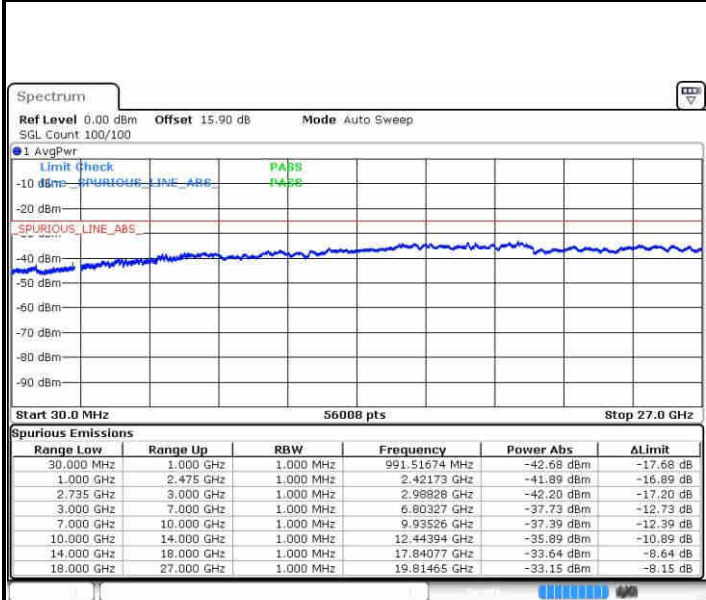

Lowest Channel / 1RB74 and 1RB0

Date: 10 JUN 2019 18:40:13

Date: 10 JUN 2019 18:37:22

Lowest Channel / FullRB

N/A

Date: 10 JUN 2019 18:43:04

LTE Band 41 / 15MHz+20MHz

16QAM

Middle Channel / 1RB0 and 1RB99

Date: 10 JUN 2019 19:17:25

Middle Channel / 1RB74 and 1RB0

Date: 10 JUN 2019 19:20:15

Middle Channel / FullIRB

Date: 10 JUN 2019 19:14:34

N/A

LTE Band 41 / 15MHz+20MHz

16QAM

Highest Channel / 1RB0 and 1RB99

Highest Channel / 1RB74 and 1RB0

Date: 10 JUN 2019 20:02:07

Date: 10 JUN 2019 19:58:32

Highest Channel / FullIRB

N/A

Date: 10 JUN 2019 20:05:42