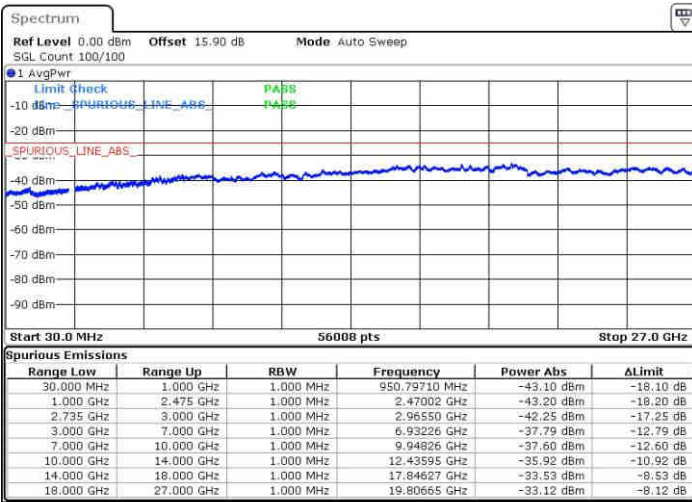

QPSK

Highest Channel / 1RB0 and 1RB49

Highest Channel / 1RB99 and 1RB0

Date: 9 JUN 2019 22:22:38

Date: 9 JUN 2019 22:17:51

Highest Channel / FullIRB

N/A

Date: 9 JUN 2019 22:23:36

LTE Band 41 / 20MHz+15MHz

QPSK

Lowest Channel / 1RB0 and 1RB74

Lowest Channel / 1RB99 and 1RB0

Date: 9 JUN 2019 22:38:02

Date: 9 JUN 2019 22:37:06

Lowest Channel / FullIRB

N/A