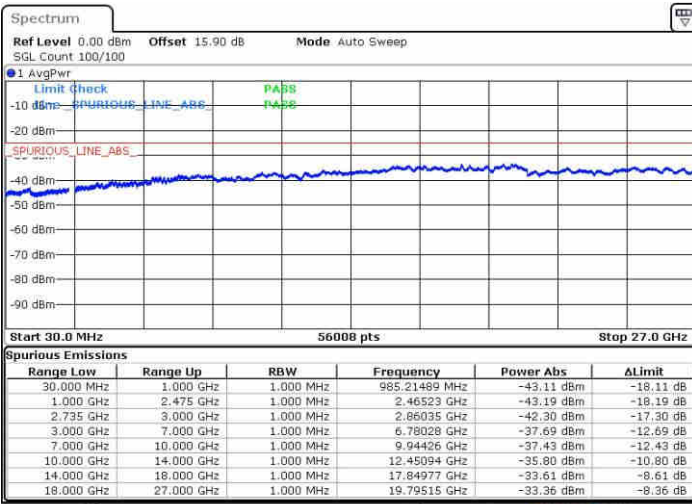

Date: 10 JUN 2019 17:19:54

Middle Channel / FullIRB

N/A

Date: 10 JUN 2019 17:14:14

LTE Band 41 / 15MHz+15MHz

16QAM

Highest Channel / 1RB0 and 1RB74

Highest Channel / 1RB74 and 1RB0

Date: 10 JUN 2019 17:08:32

Date: 10 JUN 2019 17:05:42

Highest Channel / FullIRB

N/A

Date: 10 JUN 2019 17:11:23

LTE Band 41 / 15MHz+20MHz

16QAM

Lowest Channel / 1RB0 and 1RB99