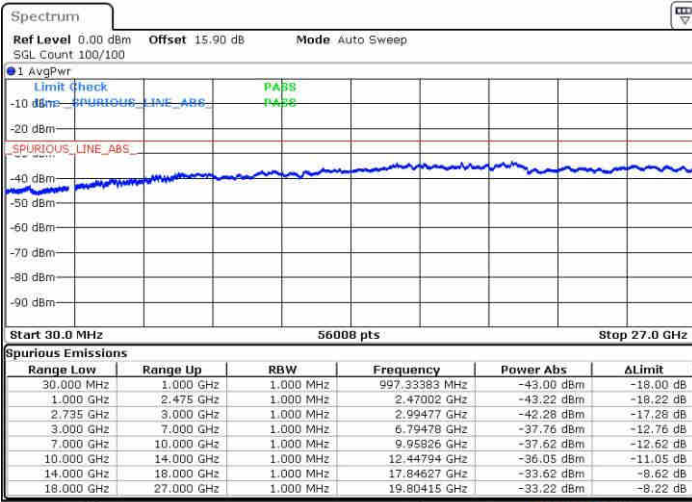

Lowest Channel / 1RB0 and 1RB99

Lowest Channel / 1RB24 and 1RB0

Date: 9 JUN 2019 19:02:24

Date: 9 JUN 2019 18:59:32

Lowest Channel / FullIRB

N/A

Date: 9 JUN 2019 19:05:17

LTE Band 41 / 5MHz+20MHz

16QAM

Middle Channel / 1RB0 and 1RB99

Middle Channel / 1RB24 and 1RB0

Date: 9 JUN 2019 19:13:44

Date: 9 JUN 2019 19:16:35

Middle Channel / FullIRB

N/A

Date: 9 JUN 2019 19:10:51

LTE Band 41 / 5MHz+20MHz

16QAM

Highest Channel / 1RB0 and 1RB99

Highest Channel / 1RB24 and 1RB0

Date: 9 JUN 2019 20:01:44

Date: 9 JUN 2019 19:58:53

Highest Channel / FullIRB

N/A