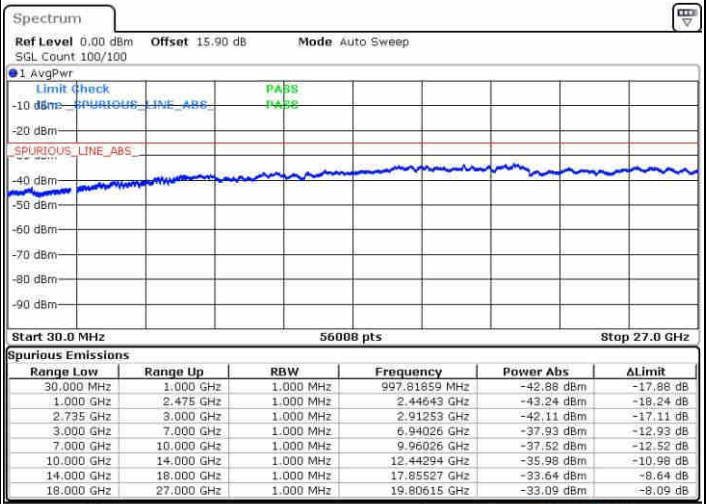

LTE Band 41 / 15MHz+20MHz

QPSK

Middle Channel / 1RB0 and 1RB99

Middle Channel / 1RB74 and 1RB0

Date: 10 JUN 2019 19:18:22

Date: 10 JUN 2019 19:19:18

Middle Channel / FullIRB

N/A

Date: 10 JUN 2019 19:13:37

LTE Band 41 / 15MHz+20MHz

QPSK

Highest Channel / 1RB0 and 1RB99

Highest Channel / 1RB74 and 1RB0

Date: 10 JUN 2019 20:03:19

Date: 10 JUN 2019 19:57:20

Highest Channel / FullIRB