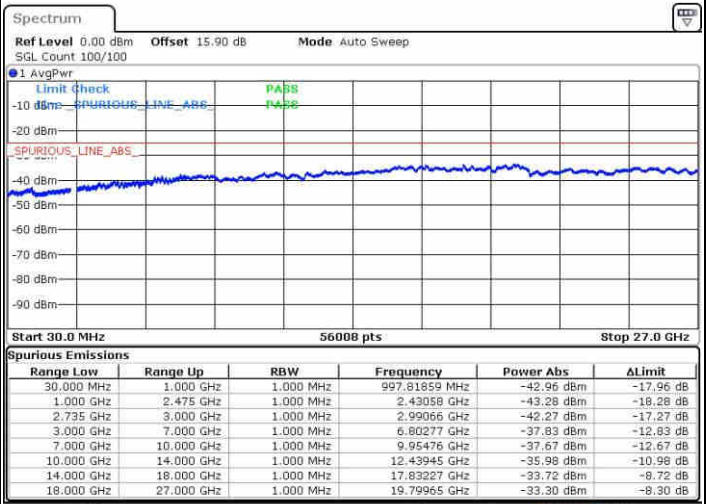

LTE Band 41 / 5MHz+20MHz

16QAM

Highest Channel / 1RB0 and 1RB99

Highest Channel / 1RB24 and 1RB0

Date: 9 JUN 2019 20:01:44

Date: 9 JUN 2019 19:58:53

Highest Channel / FullIRB

N/A

Date: 9 JUN 2019 20:04:37

LTE Band 41 / 10MHz+15MHz

16QAM

Lowest Channel / 1RB0 and 1RB74

Lowest Channel / 1RB49 and 1RB0

Date: 10 JUN 2019 10:46:07

Date: 10 JUN 2019 10:43:15

Lowest Channel / FullRB