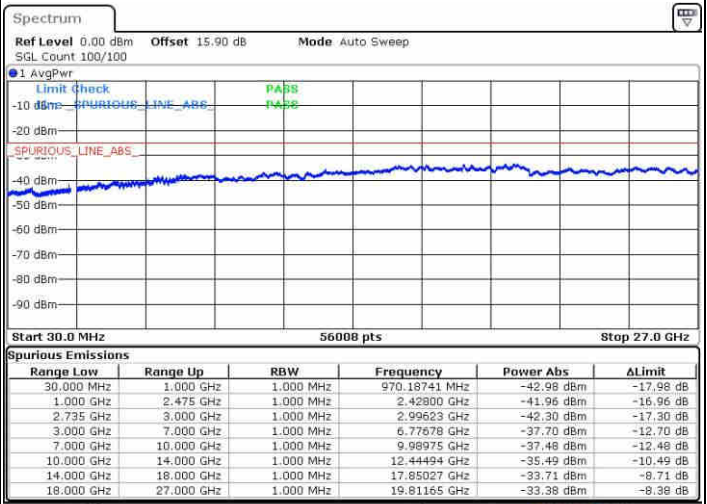

Date: 10 JUN 2019 17:19:54

Middle Channel / FullIRB

N/A

Date: 10 JUN 2019 17:14:14

LTE Band 41 / 15MHz+15MHz

16QAM

Highest Channel / 1RB0 and 1RB74

Highest Channel / 1RB74 and 1RB0

Date: 10 JUN 2019 17:08:32

Date: 10 JUN 2019 17:05:42

Highest Channel / FullIRB

N/A

Date: 10 JUN 2019 17:11:23

LTE Band 41 / 15MHz+20MHz

16QAM

Lowest Channel / 1RB0 and 1RB99

Lowest Channel / 1RB74 and 1RB0

Date: 10 JUN 2019 18:40:13

Date: 10 JUN 2019 18:37:22

Lowest Channel / FullRB

N/A

Date: 10 JUN 2019 18:43:04

LTE Band 41 / 15MHz+20MHz

16QAM