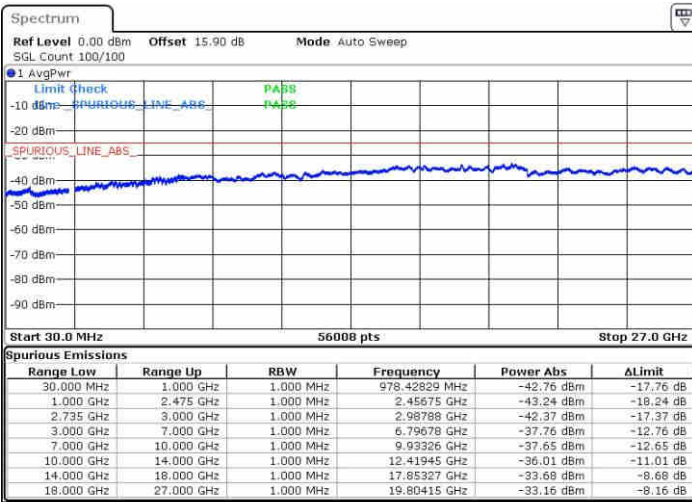

N/A

Date: 9 JUN 2019 20:48:49

LTE Band 41 / 20MHz+5MHz

16QAM

Highest Channel / 1RB0 and 1RB24

Highest Channel / 1RB99 and 1RB0

Date: 9 JUN 2019 21:12:11

Date: 9 JUN 2019 21:09:19

Highest Channel / FullIRB

N/A

Date: 9 JUN 2019 21:15:04

LTE Band 41 / 20MHz+10MHz

16QAM

Lowest Channel / 1RB0 and 1RB49

Lowest Channel / 1RB99 and 1RB0

Date: 9 JUN 2019 21:44:03

Date: 9 JUN 2019 21:41:11

Lowest Channel / FullIRB

N/A

Date: 9 JUN 2019 21:46:56

LTE Band 41 / 20MHz+10MHz

16QAM

Middle Channel / 1RB0 and 1RB49

Middle Channel / 1RB99 and 1RB0