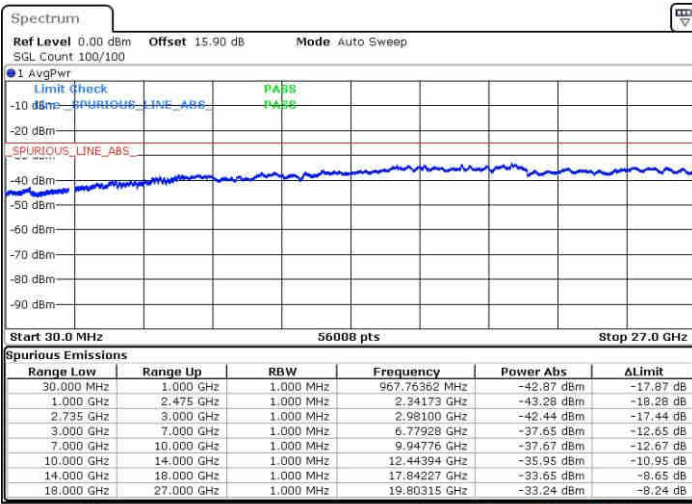

N/A

Date: 10 JUN 2019 10:49:00

LTE Band 41 / 10MHz+15MHz

16QAM

MiddleChannel / 1RB0 and 1RB74

Middle Channel / 1RB49 and 1RB0

Date: 10 JUN 2019 11:13:44

Date: 10 JUN 2019 11:16:38

Middle Channel / FullIRB

N/A

Date: 10 JUN 2019 11:10:51

LTE Band 41 / 10MHz+15MHz

16QAM

Highest Channel / 1RB0 and 1RB74

Highest Channel / 1RB49 and 1RB0

Date: 10 JUN 2019 11:50:17