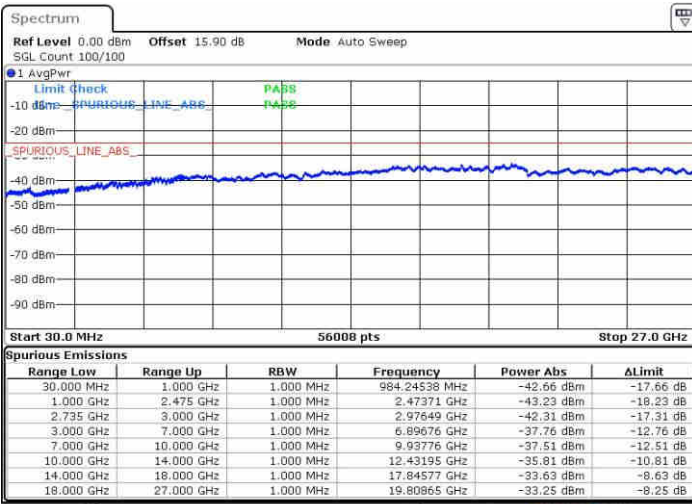

LTE Band 41 / 20MHz+15MHz

QPSK

Lowest Channel / 1RB0 and 1RB74

Lowest Channel / 1RB99 and 1RB0

Date: 9 JUN 2019 22:38:02

Date: 9 JUN 2019 22:37:06

Lowest Channel / FullIRB

N/A

Date: 9 JUN 2019 22:42:50

LTE Band 41 / 20MHz+15MHz

QPSK

Middle Channel / 1RB0 and 1RB74

Middle Channel / 1RB99 and 1RB0

Date: 9 JUN 2019 23:09:56

Date: 9 JUN 2019 23:10:52

Middle Channel / FullIRB

N/A

Date: 9 JUN 2019 23:05:09

LTE Band 41 / 20MHz+15MHz

QPSK

Highest Channel / 1RB0 and 1RB74

Highest Channel / 1RB99 and 1RB0

Date: 9 JUN 2019 23:26:59

Date: 9 JUN 2019 23:22:12