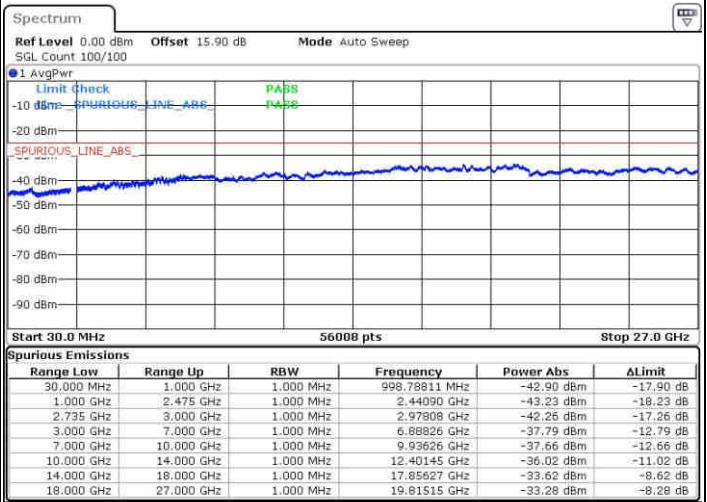

Lowest Channel / 1RB99 and 1RB0

Date: 9 JUN 2019 21:43:05

Date: 9 JUN 2019 21:42:09

Lowest Channel / FullIRB

N/A

Date: 9 JUN 2019 21:47:53

LTE Band 41 / 20MHz+10MHz

QPSK

Middle Channel / 1RB0 and 1RB49

Date: 9 JUN 2019 21:56:38

Middle Channel / 1RB99 and 1RB0

Date: 9 JUN 2019 21:57:35

Middle Channel / FullIRB

Date: 9 JUN 2019 21:51:51

N/A

LTE Band 41 / 20MHz+10MHz

QPSK

Highest Channel / 1RB0 and 1RB49

Highest Channel / 1RB99 and 1RB0

Date: 9 JUN 2019 22:22:38

Date: 9 JUN 2019 22:17:51

Highest Channel / FullIRB

N/A

Date: 9 JUN 2019 22:23:36