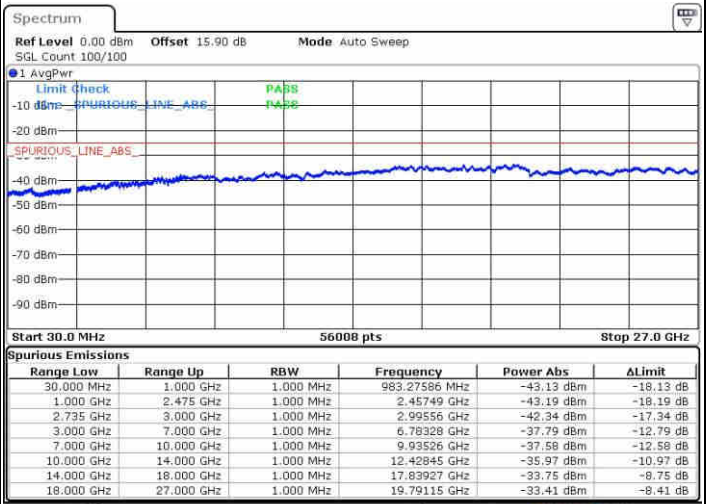

N/A

Date: 10 JUN 2019 20:04:31

LTE Band 41 / 20MHz+5MHz

QPSK

Lowest Channel / 1RB0 and 1RB24

Lowest Channel / 1RB99 and 1RB0

Date: 9 JUN 2019 20:31:07

Date: 9 JUN 2019 20:30:10

Lowest Channel / FullIRB

N/A

Date: 9 JUN 2019 20:35:55

LTE Band 41 / 20MHz+5MHz

QPSK

Middle Channel / 1RB0 and 1RB24

Middle Channel / 1RB99 and 1RB0

Date: 9 JUN 2019 20:52:40

Date: 9 JUN 2019 20:53:36

Middle Channel / FullIRB

N/A

Date: 9 JUN 2019 20:47:52

LTE Band 41 / 20MHz+5MHz

QPSK

Highest Channel / 1RB0 and 1RB24

Highest Channel / 1RB99 and 1RB0

Date: 9 JUN 2019 21:13:09

Date: 9 JUN 2019 21:08:22

Highest Channel / FullIRB

N/A

Date: 9 JUN 2019 21:14:06

LTE Band 41 / 20MHz+10MHz

QPSK

Lowest Channel / 1RB0 and 1RB49