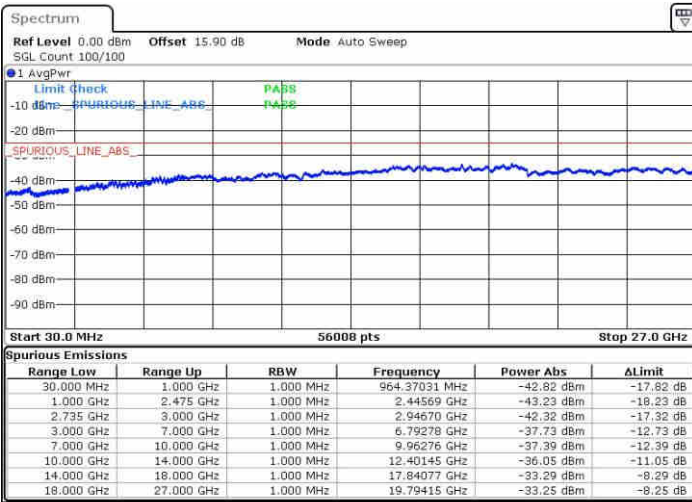

Lowest Channel / FullIRB

N/A

Date: 10 JUN 2019 16:52:08

LTE Band 41 / 15MHz+15MHz

16QAM

Middle Channel / 1RB0 and 1RB74

Middle Channel / 1RB74 and 1RB0

Date: 10 JUN 2019 17:17:04

Date: 10 JUN 2019 17:19:54

Middle Channel / FullIRB

N/A

Date: 10 JUN 2019 17:14:14

LTE Band 41 / 15MHz+15MHz

16QAM

Highest Channel / 1RB0 and 1RB74

Highest Channel / 1RB74 and 1RB0