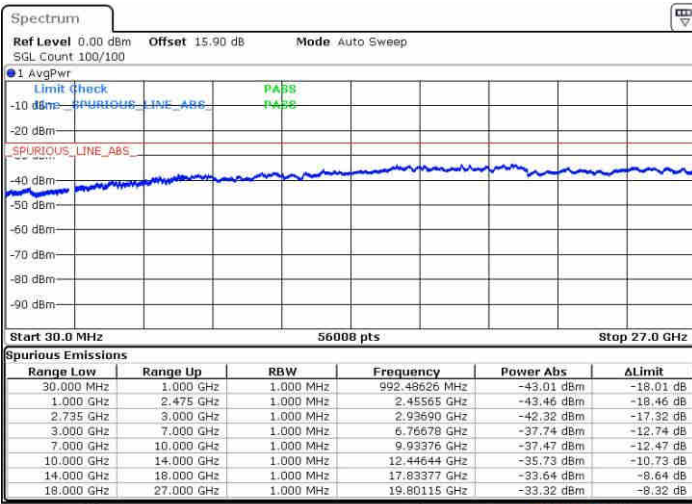

Date: 9 JUN 2019 20:53:36

Middle Channel / FullIRB

N/A

Date: 9 JUN 2019 20:47:52

LTE Band 41 / 20MHz+5MHz

QPSK

Highest Channel / 1RB0 and 1RB24

Highest Channel / 1RB99 and 1RB0

Date: 9 JUN 2019 21:13:09

Date: 9 JUN 2019 21:08:22

Highest Channel / FullIRB

N/A

Date: 9 JUN 2019 21:14:06

LTE Band 41 / 20MHz+10MHz

QPSK

Lowest Channel / 1RB0 and 1RB49

Lowest Channel / 1RB99 and 1RB0

Date: 9 JUN 2019 21:43:05

Date: 9 JUN 2019 21:42:09

Lowest Channel / FullIRB

N/A

Date: 9 JUN 2019 21:47:53

LTE Band 41 / 20MHz+10MHz

QPSK