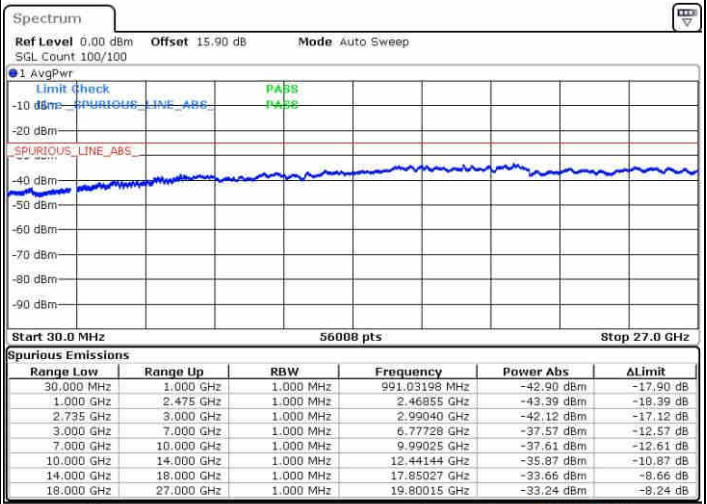

Lowest Channel / 1RB74 and 1RB0

Date: 10 JUN 2019 18:40:13

Date: 10 JUN 2019 18:37:22

Lowest Channel / FullRB

N/A

Date: 10 JUN 2019 18:43:04

LTE Band 41 / 15MHz+20MHz

16QAM

Middle Channel / 1RB0 and 1RB99

Date: 10 JUN 2019 19:17:25

Middle Channel / 1RB74 and 1RB0

Date: 10 JUN 2019 19:20:15

Middle Channel / FullIRB

Date: 10 JUN 2019 19:14:34

N/A

LTE Band 41 / 15MHz+20MHz

16QAM

Highest Channel / 1RB0 and 1RB99

Highest Channel / 1RB74 and 1RB0

Date: 10 JUN 2019 20:02:07

Date: 10 JUN 2019 19:58:32

Highest Channel / FullIRB

N/A

Date: 10 JUN 2019 20:05:42