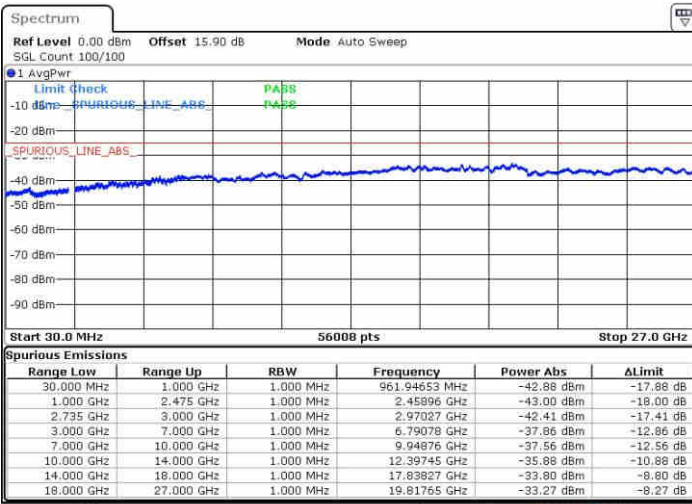

Date: 10 JUN 2019 09:53:05

Date: 10 JUN 2019 09:54:01

Middle Channel / FullIRB

N/A

Date: 10 JUN 2019 09:48:16

LTE Band 41 / 20MHz+20MHz

QPSK

Highest Channel / 1RB0 and 1RB99

Highest Channel / 1RB99 and 1RB0

Date: 10 JUN 2019 10:20:19

Date: 10 JUN 2019 10:15:32

Highest Channel / FullIRB

N/A

Date: 10 JUN 2019 10:21:17

LTE Band 41 / 5MHz+20MHz

16QAM

Lowest Channel / 1RB0 and 1RB99

Lowest Channel / 1RB24 and 1RB0

Date: 9 JUN 2019 19:02:24

Date: 9 JUN 2019 18:59:32

Lowest Channel / FullIRB

N/A

Date: 9 JUN 2019 19:05:17

LTE Band 41 / 5MHz+20MHz