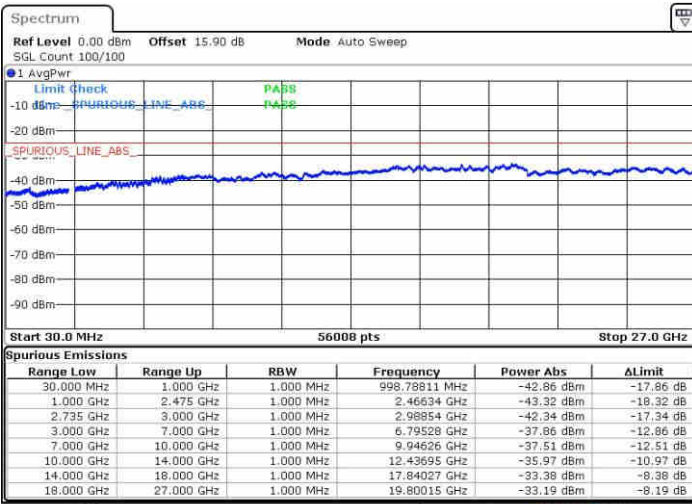

Date: 10 JUN 2019 17:08:32

Date: 10 JUN 2019 17:05:42

Highest Channel / FullIRB

N/A

Date: 10 JUN 2019 17:11:23

LTE Band 41 / 15MHz+20MHz

16QAM

Lowest Channel / 1RB0 and 1RB99

Lowest Channel / 1RB74 and 1RB0

Date: 10 JUN 2019 18:40:13

Date: 10 JUN 2019 18:37:22

Lowest Channel / FullRB

N/A

Date: 10 JUN 2019 18:43:04

LTE Band 41 / 15MHz+20MHz

16QAM

Middle Channel / 1RB0 and 1RB99

Date: 10 JUN 2019 19:17:25

Middle Channel / 1RB74 and 1RB0

Date: 10 JUN 2019 19:20:15

Middle Channel / FullIRB

Date: 10 JUN 2019 19:14:34

N/A

LTE Band 41 / 15MHz+20MHz