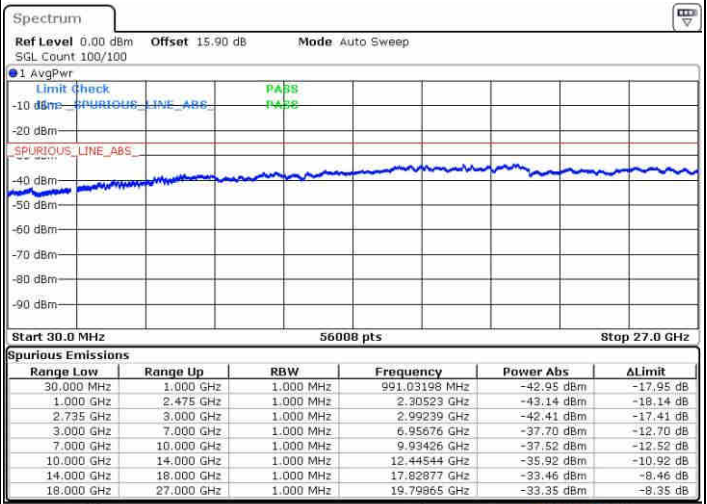

QPSK

Highest Channel / 1RB0 and 1RB49

Highest Channel / 1RB99 and 1RB0

Date: 9 JUN 2019 22:22:38

Date: 9 JUN 2019 22:17:51

Highest Channel / FullIRB

N/A

Date: 9 JUN 2019 22:23:36

LTE Band 41 / 20MHz+15MHz

QPSK

Lowest Channel / 1RB0 and 1RB74

Lowest Channel / 1RB99 and 1RB0

Date: 9 JUN 2019 22:38:02

Date: 9 JUN 2019 22:37:06

Lowest Channel / FullIRB

N/A