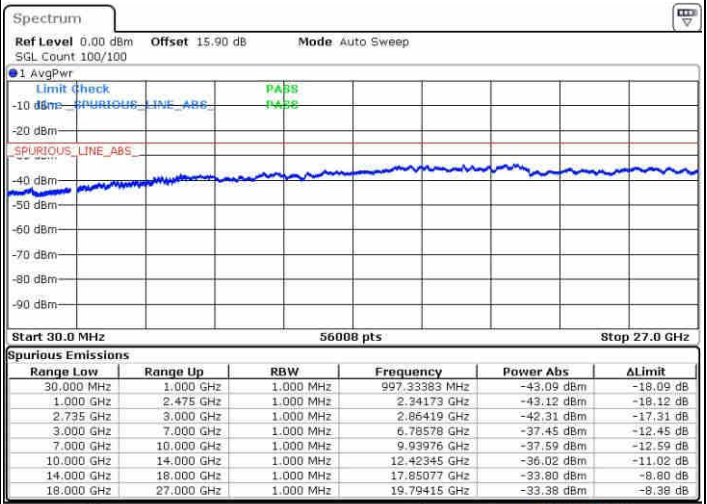

LTE Band 41 / 5MHz+20MHz

16QAM

Middle Channel / 1RB0 and 1RB99

Middle Channel / 1RB24 and 1RB0

Date: 9 JUN 2019 19:13:44

Date: 9 JUN 2019 19:16:35