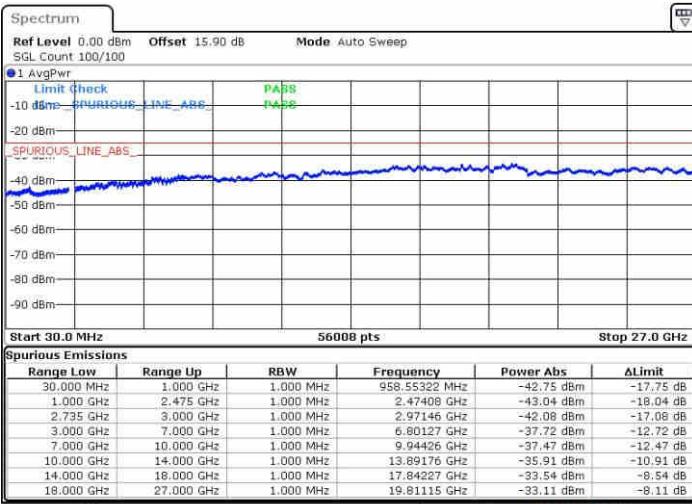

LTE Band 41 / 15MHz+10MHz

16QAM

Middle Channel / 1RB0 and 1RB49

Middle Channel / 1RB74 and 1RB0

Date: 10 JUN 2019 16:02:02

Date: 10 JUN 2019 16:04:51