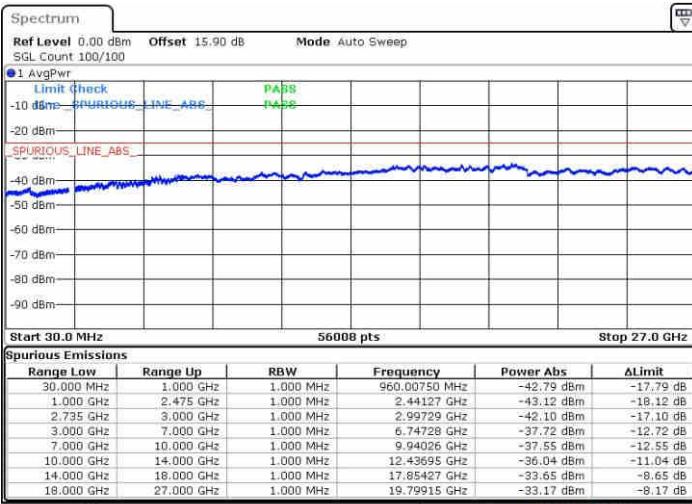

Middle Channel / 1RB0 and 1RB99

Date: 10 JUN 2019 19:17:25

Middle Channel / 1RB74 and 1RB0

Date: 10 JUN 2019 19:20:15

Middle Channel / FullIRB

Date: 10 JUN 2019 19:14:34

N/A

LTE Band 41 / 15MHz+20MHz

16QAM

Highest Channel / 1RB0 and 1RB99

Highest Channel / 1RB74 and 1RB0

Date: 10 JUN 2019 20:02:07

Date: 10 JUN 2019 19:58:32

Highest Channel / FullIRB

N/A

Date: 10 JUN 2019 20:05:42

LTE Band 41 / 20MHz+5MHz

16QAM

Lowest Channel / 1RB0 and 1RB24

Lowest Channel / 1RB99 and 1RB0

Date: 9 JUN 2019 20:32:05

Date: 9 JUN 2019 20:29:13

Lowest Channel / FullRB

N/A