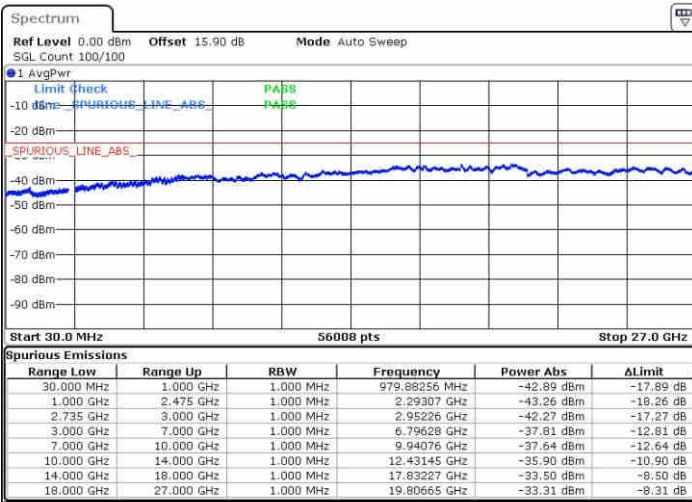

16QAM

Highest Channel / 1RB0 and 1RB99

Highest Channel / 1RB74 and 1RB0

Date: 10 JUN 2019 20:02:07

Date: 10 JUN 2019 19:58:32

Highest Channel / FullIRB

N/A

Date: 10 JUN 2019 20:05:42

LTE Band 41 / 20MHz+5MHz

16QAM

Lowest Channel / 1RB0 and 1RB24

Lowest Channel / 1RB99 and 1RB0

Date: 9 JUN 2019 20:32:05

Date: 9 JUN 2019 20:29:13

Lowest Channel / FullRB

N/A