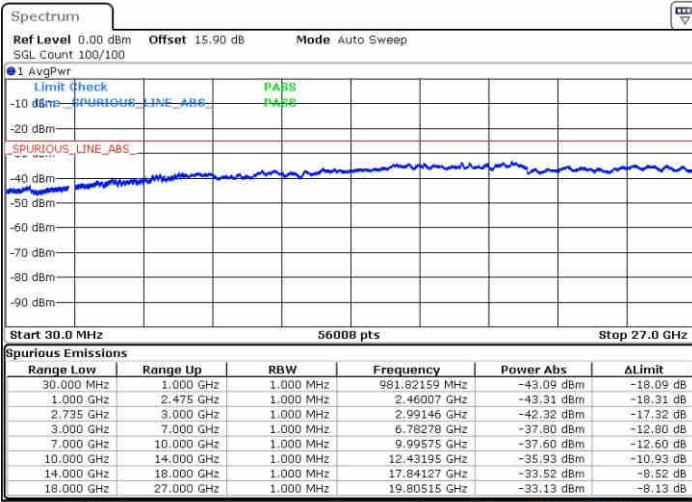

N/A

Date: 9 JUN 2019 23:05:09

LTE Band 41 / 20MHz+15MHz

QPSK

Highest Channel / 1RB0 and 1RB74

Highest Channel / 1RB99 and 1RB0

Date: 9 JUN 2019 23:26:59

Date: 9 JUN 2019 23:22:12

Highest Channel / FullIRB

N/A

Date: 9 JUN 2019 23:27:56

LTE Band 41 / 20MHz+20MHz

QPSK

Lowest Channel / 1RB0 and 1RB99

Lowest Channel / 1RB99 and 1RB0

Date: 10 JUN 2019 09:24:01

Date: 10 JUN 2019 09:23:04

Lowest Channel / FullRB

N/A

Date: 10 JUN 2019 09:28:50

LTE Band 41 / 20MHz+20MHz

QPSK

MiddleChannel / 1RB0 and 1RB99

Middle Channel / 1RB99 and 1RB0