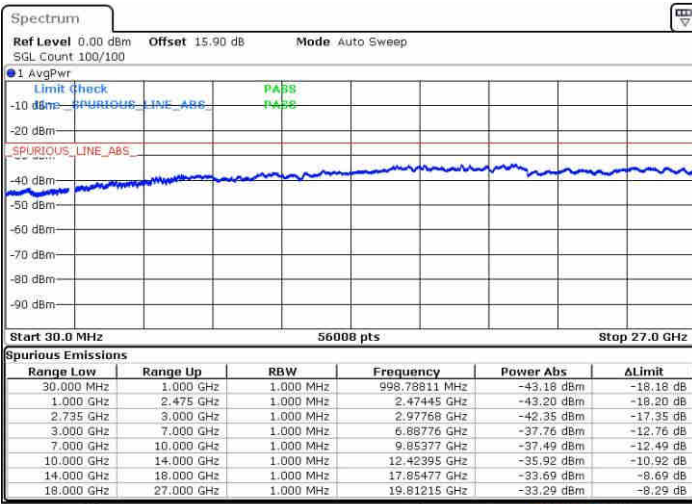

Date: 10 JUN 2019 09:23:04

Lowest Channel / FullRB

N/A

Date: 10 JUN 2019 09:28:50

LTE Band 41 / 20MHz+20MHz

QPSK

MiddleChannel / 1RB0 and 1RB99

Middle Channel / 1RB99 and 1RB0

Date: 10 JUN 2019 09:53:05

Date: 10 JUN 2019 09:54:01

Middle Channel / FullIRB

N/A

Date: 10 JUN 2019 09:48:16

LTE Band 41 / 20MHz+20MHz

QPSK

Highest Channel / 1RB0 and 1RB99

Highest Channel / 1RB99 and 1RB0

Date: 10 JUN 2019 10:20:19

Date: 10 JUN 2019 10:15:32

Highest Channel / FullIRB

N/A

Date: 10 JUN 2019 10:21:17

LTE Band 41 / 5MHz+20MHz

16QAM