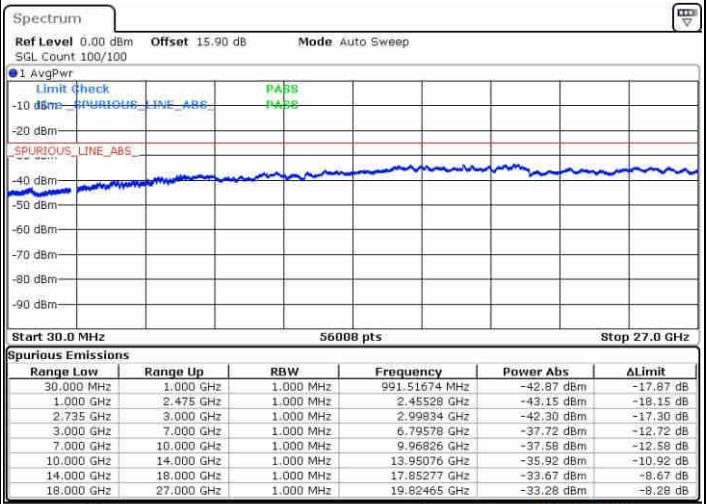

Date: 10 JUN 2019 09:53:05

Date: 10 JUN 2019 09:54:01

Middle Channel / FullIRB

N/A

Date: 10 JUN 2019 09:48:16

LTE Band 41 / 20MHz+20MHz

QPSK

Highest Channel / 1RB0 and 1RB99

Highest Channel / 1RB99 and 1RB0

Date: 10 JUN 2019 10:20:19

Date: 10 JUN 2019 10:15:32

Highest Channel / FullIRB

N/A

Date: 10 JUN 2019 10:21:17

LTE Band 41 / 5MHz+20MHz

16QAM