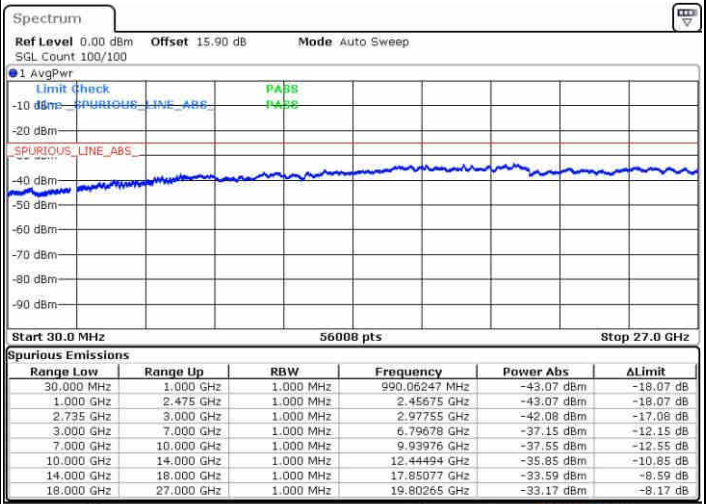

Middle Channel / FullIRB

N/A

Date: 10 JUN 2019 11:10:51

LTE Band 41 / 10MHz+15MHz

16QAM

Highest Channel / 1RB0 and 1RB74

Highest Channel / 1RB49 and 1RB0

Date: 10 JUN 2019 11:50:17

Date: 10 JUN 2019 11:47:26

Highest Channel / FullIRB

N/A

Date: 10 JUN 2019 11:53:11

LTE Band 41 / 10MHz+20MHz

16QAM

Lowest Channel / 1RB0 and 1RB99

Lowest Channel / 1RB49 and 1RB0

Date: 10 JUN 2019 14:25:40

Date: 10 JUN 2019 14:22:50

Lowest Channel / FullRB

N/A

Date: 10 JUN 2019 14:28:30

LTE Band 41 / 10MHz+20MHz

16QAM

Middle Channel / 1RB0 and 1RB99