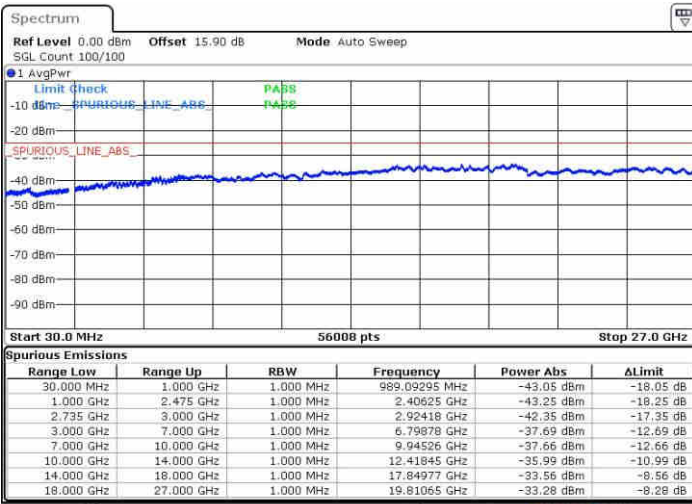

Lowest Channel / FullIRB

N/A

Date: 9 JUN 2019 20:35:55

LTE Band 41 / 20MHz+5MHz

QPSK

Middle Channel / 1RB0 and 1RB24

Middle Channel / 1RB99 and 1RB0

Date: 9 JUN 2019 20:52:40

Date: 9 JUN 2019 20:53:36

Middle Channel / FullIRB

N/A

Date: 9 JUN 2019 20:47:52

LTE Band 41 / 20MHz+5MHz

QPSK

Highest Channel / 1RB0 and 1RB24

Highest Channel / 1RB99 and 1RB0

Date: 9 JUN 2019 21:13:09

Date: 9 JUN 2019 21:08:22

Highest Channel / FullIRB

N/A

Date: 9 JUN 2019 21:14:06

LTE Band 41 / 20MHz+10MHz

QPSK

Lowest Channel / 1RB0 and 1RB49