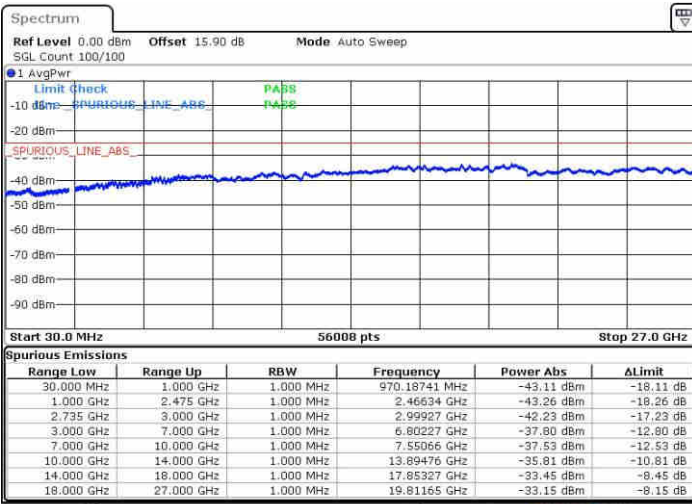

LTE Band 41 / 10MHz+20MHz

16QAM

Middle Channel / 1RB0 and 1RB99

Middle Channel / 1RB49 and 1RB0

Date: 10 JUN 2019 14:35:28

Date: 10 JUN 2019 14:38:18