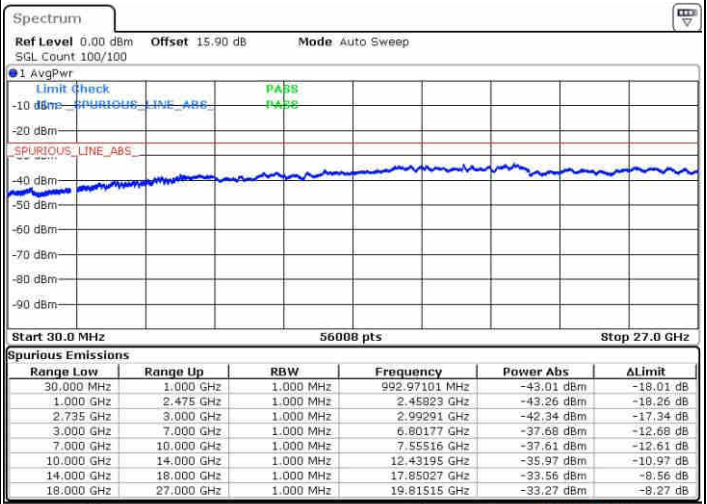

Date: 10 JUN 2019 19:13:37

LTE Band 41 / 15MHz+20MHz

QPSK

Highest Channel / 1RB0 and 1RB99

Highest Channel / 1RB74 and 1RB0

Date: 10 JUN 2019 20:03:19

Date: 10 JUN 2019 19:57:20

Highest Channel / FullIRB

N/A

Date: 10 JUN 2019 20:04:31

LTE Band 41 / 20MHz+5MHz

QPSK

Lowest Channel / 1RB0 and 1RB24

Lowest Channel / 1RB99 and 1RB0

Date: 9 JUN 2019 20:31:07

Date: 9 JUN 2019 20:30:10

Lowest Channel / FullIRB

N/A

Date: 9 JUN 2019 20:35:55

LTE Band 41 / 20MHz+5MHz

QPSK

Middle Channel / 1RB0 and 1RB24

Middle Channel / 1RB99 and 1RB0

Date: 9 JUN 2019 20:52:40