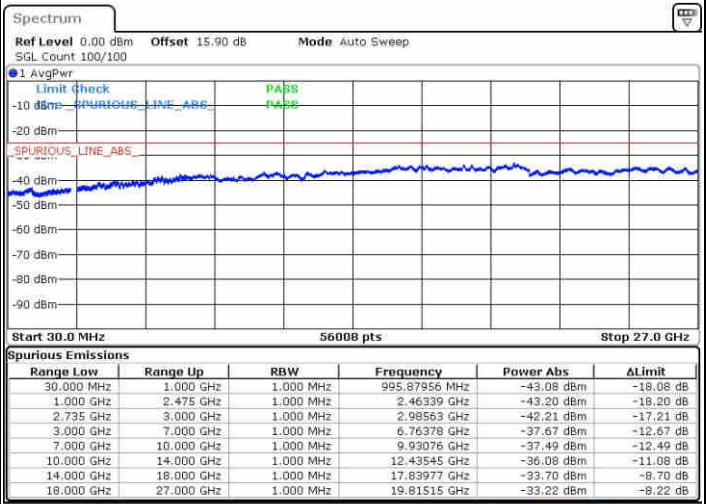

Date: 10 JUN 2019 15:31:19