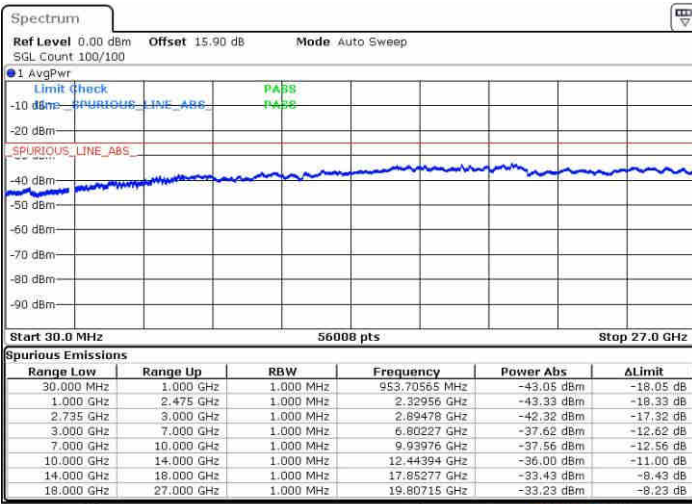

LTE Band 41 / 20MHz+10MHz

16QAM

Highest Channel / 1RB0 and 1RB49

Highest Channel / 1RB99 and 1RB0

Date: 9 JUN 2019 22:21:41

Date: 9 JUN 2019 22:18:49