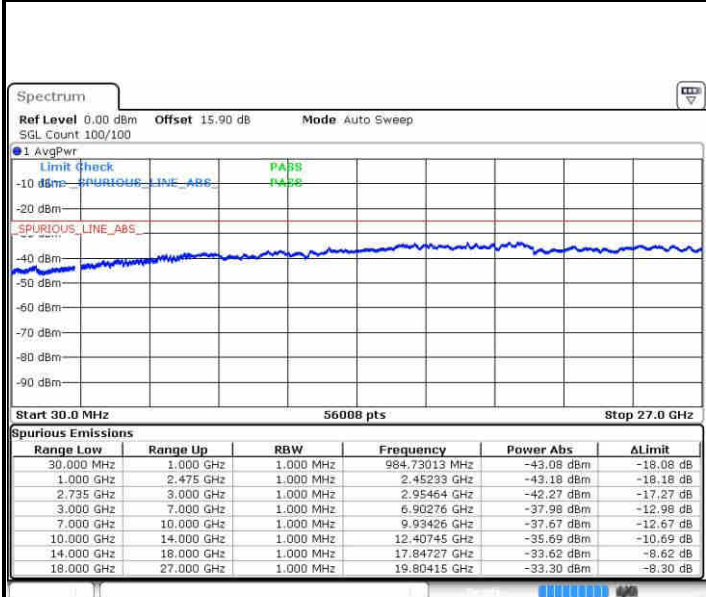

Lowest Channel / 1RB99 and 1RB0

Date: 9 JUN 2019 21:43:05

Date: 9 JUN 2019 21:42:09

Lowest Channel / FullIRB

N/A

Date: 9 JUN 2019 21:47:53

LTE Band 41 / 20MHz+10MHz

QPSK

Middle Channel / 1RB0 and 1RB49

Date: 9 JUN 2019 21:56:38

Middle Channel / 1RB99 and 1RB0

Date: 9 JUN 2019 21:57:35

Middle Channel / FullIRB

Date: 9 JUN 2019 21:51:51

N/A

LTE Band 41 / 20MHz+10MHz

QPSK

Highest Channel / 1RB0 and 1RB49

Highest Channel / 1RB99 and 1RB0

Date: 9 JUN 2019 22:22:38

Date: 9 JUN 2019 22:17:51

Highest Channel / FullIRB

N/A

Date: 9 JUN 2019 22:23:36

LTE Band 41 / 20MHz+15MHz

QPSK

Lowest Channel / 1RB0 and 1RB74

Lowest Channel / 1RB99 and 1RB0

Date: 9 JUN 2019 22:38:02

Date: 9 JUN 2019 22:37:06

Lowest Channel / FullIRB

N/A