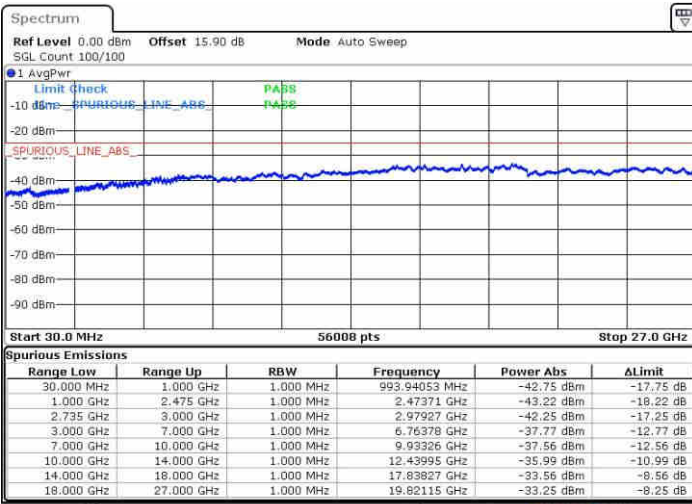

Lowest Channel / FullRB

N/A

Date: 10 JUN 2019 10:49:00