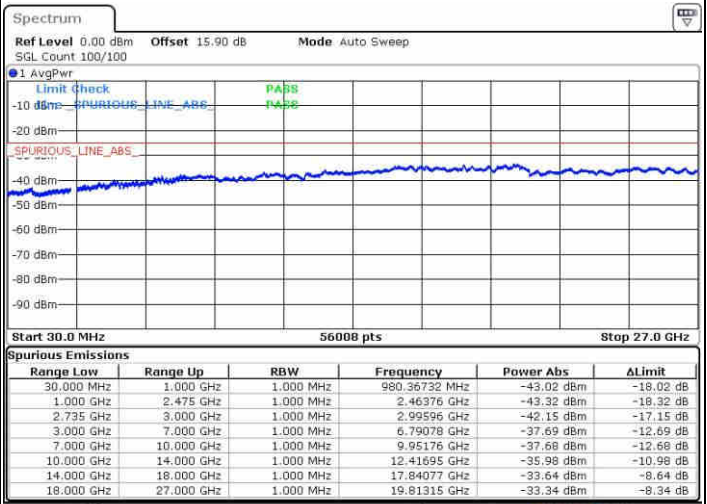

Middle Channel / 1RB0 and 1RB99

Date: 10 JUN 2019 19:17:25

Middle Channel / 1RB74 and 1RB0

Date: 10 JUN 2019 19:20:15

Middle Channel / FullIRB

Date: 10 JUN 2019 19:14:34

N/A

LTE Band 41 / 15MHz+20MHz

16QAM

Highest Channel / 1RB0 and 1RB99

Highest Channel / 1RB74 and 1RB0

Date: 10 JUN 2019 20:02:07

Date: 10 JUN 2019 19:58:32

Highest Channel / FullIRB

N/A

Date: 10 JUN 2019 20:05:42

LTE Band 41 / 20MHz+5MHz

16QAM

Lowest Channel / 1RB0 and 1RB24

Lowest Channel / 1RB99 and 1RB0

Date: 9 JUN 2019 20:32:05

Date: 9 JUN 2019 20:29:13

Lowest Channel / FullRB

N/A