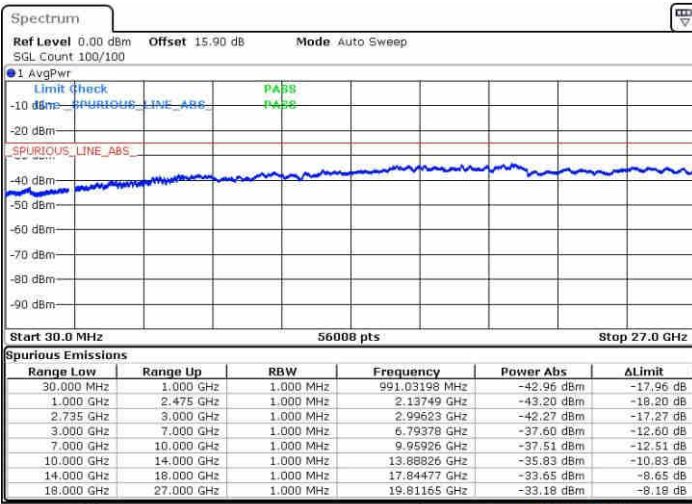

Highest Channel / 1RB0 and 1RB99

Highest Channel / 1RB49 and 1RB0

Date: 10 JUN 2019 15:00:22

Date: 10 JUN 2019 14:57:32

Highest Channel / FullIRB

N/A

Date: 10 JUN 2019 15:03:12

LTE Band 41 / 15MHz+10MHz

16QAM

Lowest Channel / 1RB0 and 1RB49

Lowest Channel / 1RB74 and 1RB0

Date: 10 JUN 2019 15:34:10

Date: 10 JUN 2019 15:31:19

Lowest Channel / FullRB

N/A

Date: 10 JUN 2019 15:37:01