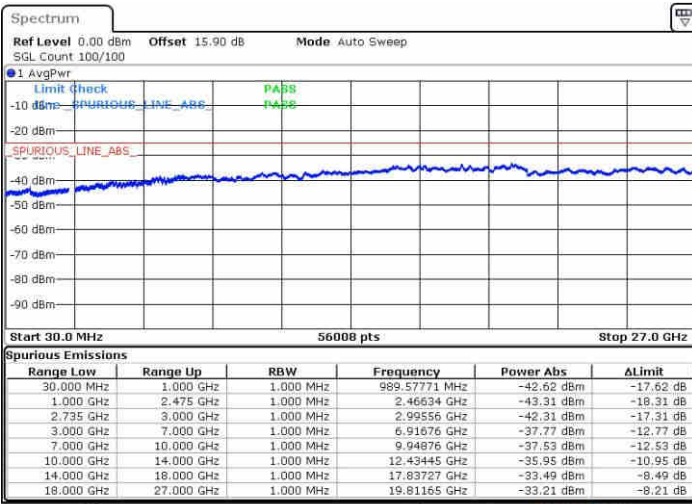

Date: 10 JUN 2019 19:13:37

LTE Band 41 / 15MHz+20MHz

QPSK

Highest Channel / 1RB0 and 1RB99

Highest Channel / 1RB74 and 1RB0

Date: 10 JUN 2019 20:03:19

Date: 10 JUN 2019 19:57:20

Highest Channel / FullIRB

N/A

Date: 10 JUN 2019 20:04:31

LTE Band 41 / 20MHz+5MHz

QPSK

Lowest Channel / 1RB0 and 1RB24

Lowest Channel / 1RB99 and 1RB0

Date: 9 JUN 2019 20:31:07

Date: 9 JUN 2019 20:30:10