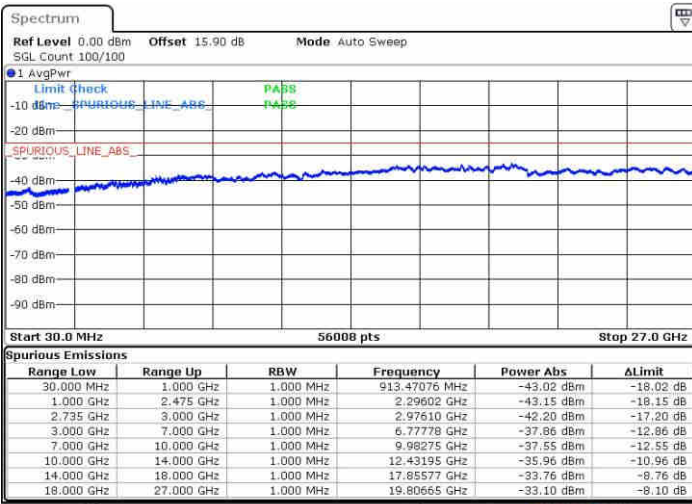

LTE Band 41 / 5MHz+20MHz

16QAM

Middle Channel / 1RB0 and 1RB99

Middle Channel / 1RB24 and 1RB0

Date: 9 JUN 2019 19:13:44

Date: 9 JUN 2019 19:16:35