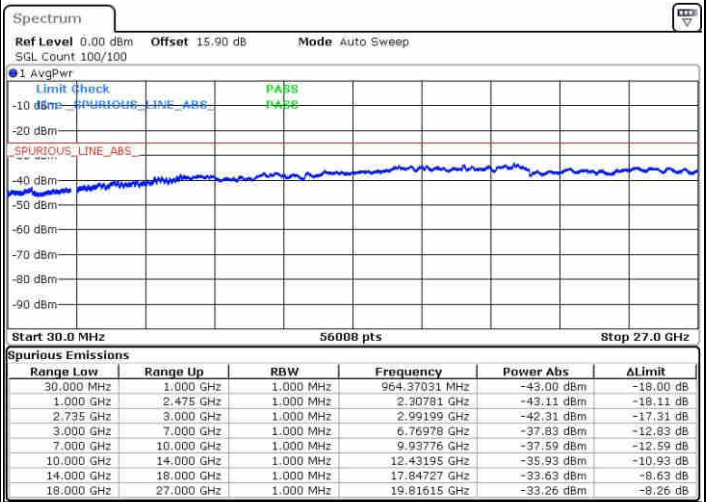

Lowest Channel / FullIRB

N/A

Date: 10 JUN 2019 16:52:08

LTE Band 41 / 15MHz+15MHz

16QAM

Middle Channel / 1RB0 and 1RB74

Middle Channel / 1RB74 and 1RB0

Date: 10 JUN 2019 17:17:04

Date: 10 JUN 2019 17:19:54

Middle Channel / FullIRB

N/A

Date: 10 JUN 2019 17:14:14

LTE Band 41 / 15MHz+15MHz

16QAM

Highest Channel / 1RB0 and 1RB74

Highest Channel / 1RB74 and 1RB0