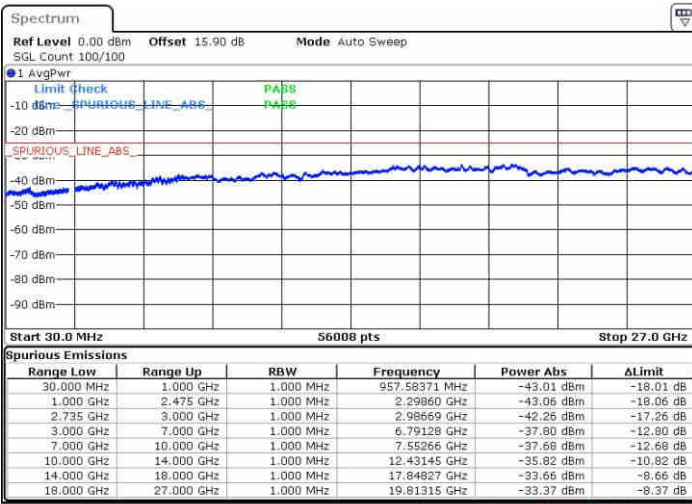

Middle Channel / 1RB0 and 1RB99

Date: 10 JUN 2019 19:17:25

Middle Channel / 1RB74 and 1RB0

Date: 10 JUN 2019 19:20:15

Middle Channel / FullIRB

Date: 10 JUN 2019 19:14:34

N/A

LTE Band 41 / 15MHz+20MHz

16QAM

Highest Channel / 1RB0 and 1RB99

Highest Channel / 1RB74 and 1RB0

Date: 10 JUN 2019 20:02:07

Date: 10 JUN 2019 19:58:32

Highest Channel / FullIRB

N/A

Date: 10 JUN 2019 20:05:42

LTE Band 41 / 20MHz+5MHz

16QAM

Lowest Channel / 1RB0 and 1RB24

Lowest Channel / 1RB99 and 1RB0

Date: 9 JUN 2019 20:32:05

Date: 9 JUN 2019 20:29:13

Lowest Channel / FullRB

N/A