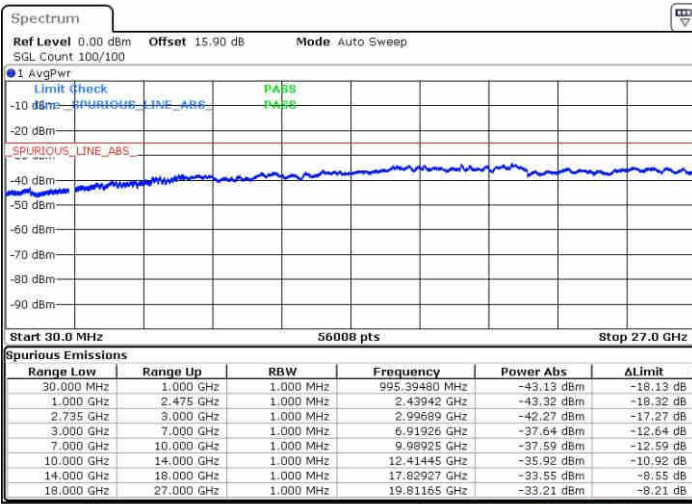

QPSK

Highest Channel / 1RB0 and 1RB49

Highest Channel / 1RB99 and 1RB0

Date: 9 JUN 2019 22:22:38

Date: 9 JUN 2019 22:17:51

Highest Channel / FullIRB

N/A

Date: 9 JUN 2019 22:23:36

LTE Band 41 / 20MHz+15MHz

QPSK

Lowest Channel / 1RB0 and 1RB74

Lowest Channel / 1RB99 and 1RB0

Date: 9 JUN 2019 22:38:02

Date: 9 JUN 2019 22:37:06

Lowest Channel / FullIRB

N/A