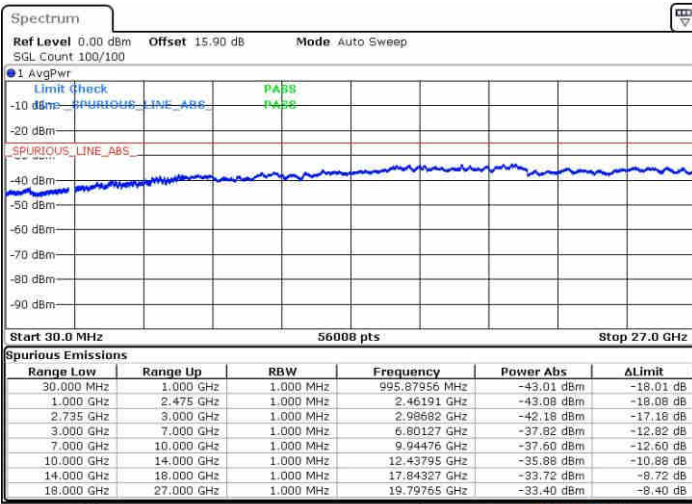

Date: 10 JUN 2019 15:59:11

**LTE Band 41 / 15MHz+10MHz**

**16QAM**

**Highest Channel / 1RB0 and 1RB49**

Date: 10 JUN 2019 16:21:58

**Highest Channel / 1RB74 and 1RB0**

Date: 10 JUN 2019 16:19:08

**Highest Channel / FullIRB**

Date: 10 JUN 2019 16:24:49

**N/A**

LTE Band 41 / 15MHz+15MHz

16QAM

Lowest Channel / 1RB0 and 1RB74

Lowest Channel / 1RB74 and 1RB0

Date: 10 JUN 2019 16:49:17

Date: 10 JUN 2019 16:48:28

Lowest Channel / FullIRB

N/A

Date: 10 JUN 2019 16:52:08

LTE Band 41 / 15MHz+15MHz

16QAM

Middle Channel / 1RB0 and 1RB74

Middle Channel / 1RB74 and 1RB0

Date: 10 JUN 2019 17:17:04