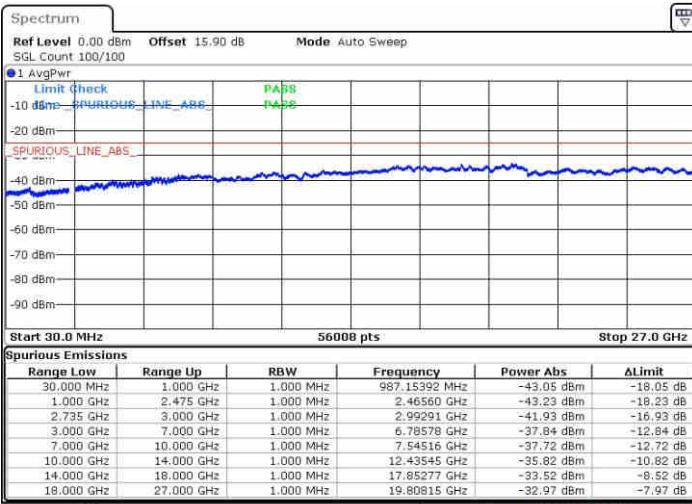

LTE Band 41 / 15MHz+20MHz

QPSK

Middle Channel / 1RB0 and 1RB99

Middle Channel / 1RB74 and 1RB0

Date: 10 JUN 2019 19:18:22

Date: 10 JUN 2019 19:19:18

Middle Channel / FullIRB

N/A

Date: 10 JUN 2019 19:13:37

LTE Band 41 / 15MHz+20MHz

QPSK

Highest Channel / 1RB0 and 1RB99

Highest Channel / 1RB74 and 1RB0

Date: 10 JUN 2019 20:03:19

Date: 10 JUN 2019 19:57:20

Highest Channel / FullIRB