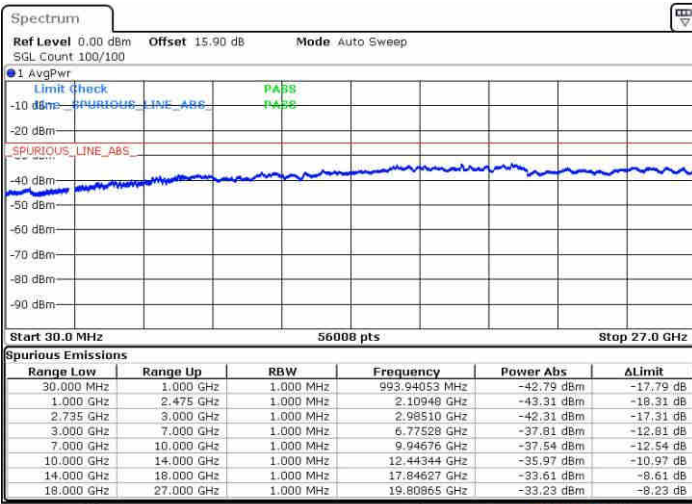

LTE Band 41 / 15MHz+10MHz

16QAM

Middle Channel / 1RB0 and 1RB49

Middle Channel / 1RB74 and 1RB0

Date: 10 JUN 2019 16:02:02

Date: 10 JUN 2019 16:04:51

Middle Channel / FullIRB

N/A

Date: 10 JUN 2019 15:59:11

**LTE Band 41 / 15MHz+10MHz**

**16QAM**

**Highest Channel / 1RB0 and 1RB49**

Date: 10 JUN 2019 16:21:58

**Highest Channel / 1RB74 and 1RB0**

Date: 10 JUN 2019 16:19:08

**Highest Channel / FullIRB**