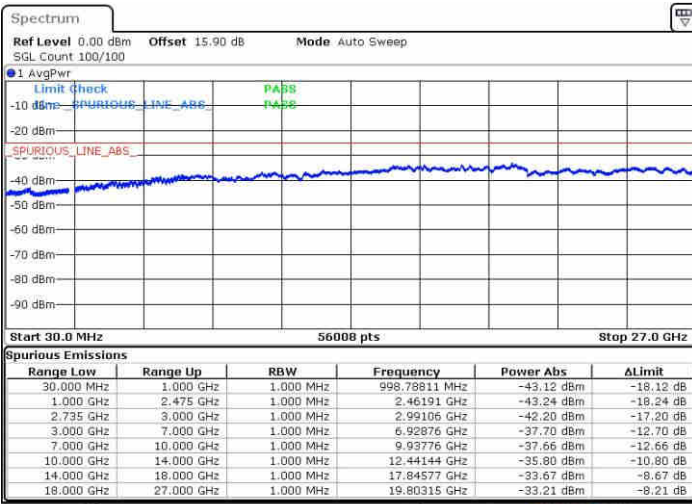

Middle Channel / 1RB49 and 1RB0

Date: 10 JUN 2019 14:35:28

Date: 10 JUN 2019 14:38:18

Middle Channel / FullIRB

N/A

Date: 10 JUN 2019 14:32:38

LTE Band 41 / 10MHz+20MHz

16QAM

Highest Channel / 1RB0 and 1RB99

Highest Channel / 1RB49 and 1RB0

Date: 10 JUN 2019 15:00:22

Date: 10 JUN 2019 14:57:32

Highest Channel / FullIRB

N/A

Date: 10 JUN 2019 15:03:12

LTE Band 41 / 15MHz+10MHz