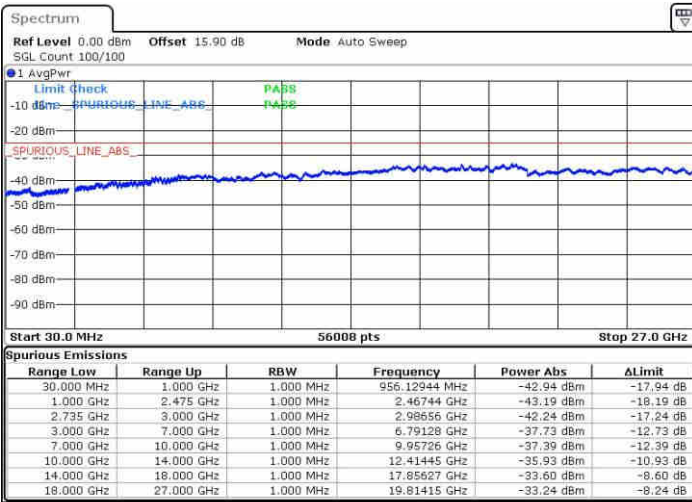

Date: 10 JUN 2019 19:13:37

LTE Band 41 / 15MHz+20MHz

QPSK

Highest Channel / 1RB0 and 1RB99

Highest Channel / 1RB74 and 1RB0

Date: 10 JUN 2019 20:03:19

Date: 10 JUN 2019 19:57:20

Highest Channel / FullIRB

N/A

Date: 10 JUN 2019 20:04:31

LTE Band 41 / 20MHz+5MHz

QPSK

Lowest Channel / 1RB0 and 1RB24

Lowest Channel / 1RB99 and 1RB0

Date: 9 JUN 2019 20:31:07

Date: 9 JUN 2019 20:30:10