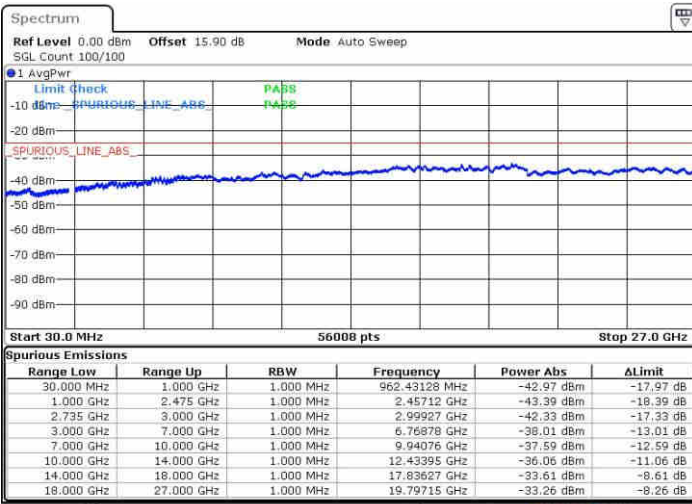

N/A

Date: 9 JUN 2019 23:05:09

LTE Band 41 / 20MHz+15MHz

QPSK

Highest Channel / 1RB0 and 1RB74

Highest Channel / 1RB99 and 1RB0

Date: 9 JUN 2019 23:26:59

Date: 9 JUN 2019 23:22:12

Highest Channel / FullIRB

N/A

Date: 9 JUN 2019 23:27:56

LTE Band 41 / 20MHz+20MHz

QPSK

Lowest Channel / 1RB0 and 1RB99

Lowest Channel / 1RB99 and 1RB0

Date: 10 JUN 2019 09:24:01