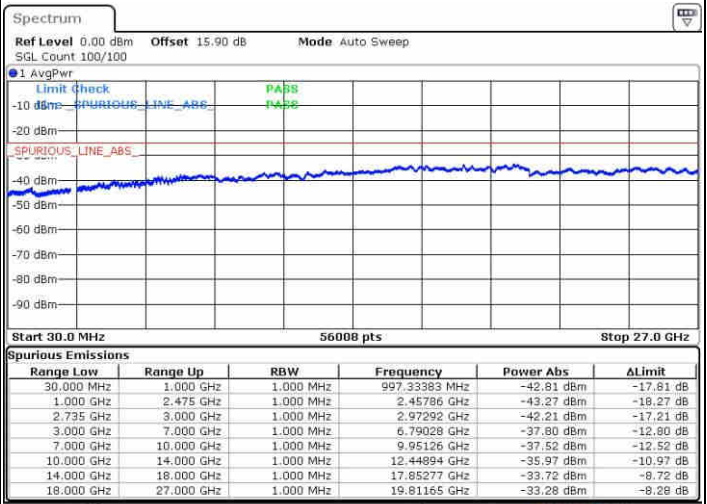

N/A

Date: 9 JUN 2019 23:05:09

LTE Band 41 / 20MHz+15MHz

QPSK

Highest Channel / 1RB0 and 1RB74

Highest Channel / 1RB99 and 1RB0

Date: 9 JUN 2019 23:26:59

Date: 9 JUN 2019 23:22:12

Highest Channel / FullIRB

N/A

Date: 9 JUN 2019 23:27:56

LTE Band 41 / 20MHz+20MHz

QPSK

Lowest Channel / 1RB0 and 1RB99

Lowest Channel / 1RB99 and 1RB0

Date: 10 JUN 2019 09:24:01