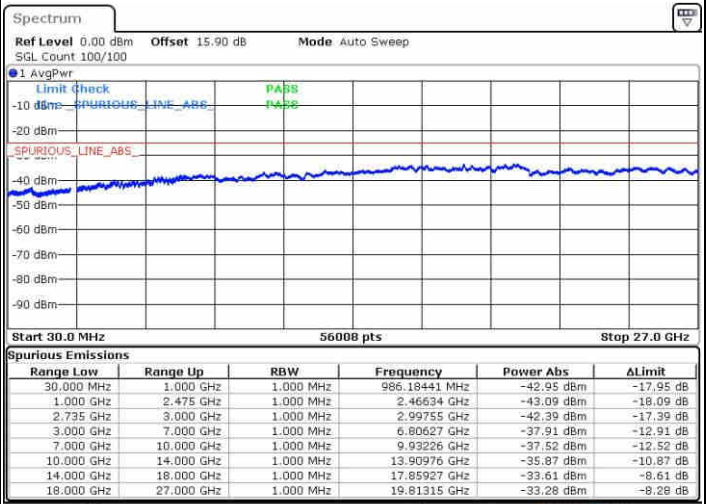

LTE Band 41 / 10MHz+20MHz

16QAM

Middle Channel / 1RB0 and 1RB99

Middle Channel / 1RB49 and 1RB0

Date: 10 JUN 2019 14:35:28

Date: 10 JUN 2019 14:38:18