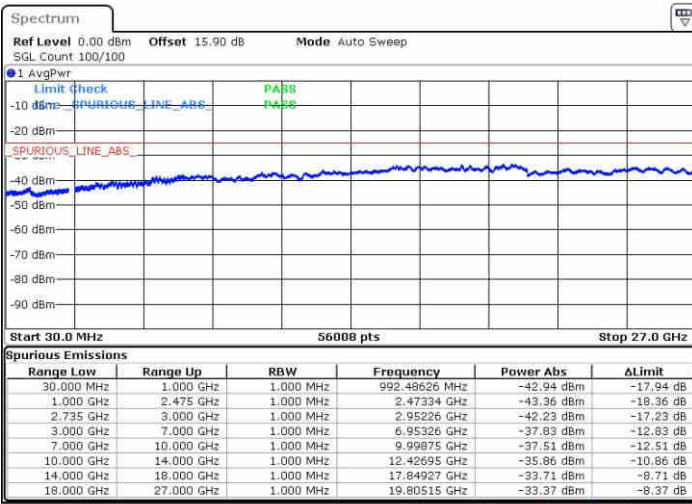

Date: 10 JUN 2019 19:13:37

LTE Band 41 / 15MHz+20MHz

QPSK

Highest Channel / 1RB0 and 1RB99

Highest Channel / 1RB74 and 1RB0

Date: 10 JUN 2019 20:03:19

Date: 10 JUN 2019 19:57:20

Highest Channel / FullIRB

N/A

Date: 10 JUN 2019 20:04:31

LTE Band 41 / 20MHz+5MHz

QPSK

Lowest Channel / 1RB0 and 1RB24

Lowest Channel / 1RB99 and 1RB0

Date: 9 JUN 2019 20:31:07

Date: 9 JUN 2019 20:30:10

Lowest Channel / FullIRB

N/A

Date: 9 JUN 2019 20:35:55

LTE Band 41 / 20MHz+5MHz

QPSK

Middle Channel / 1RB0 and 1RB24

Middle Channel / 1RB99 and 1RB0

Date: 9 JUN 2019 20:52:40