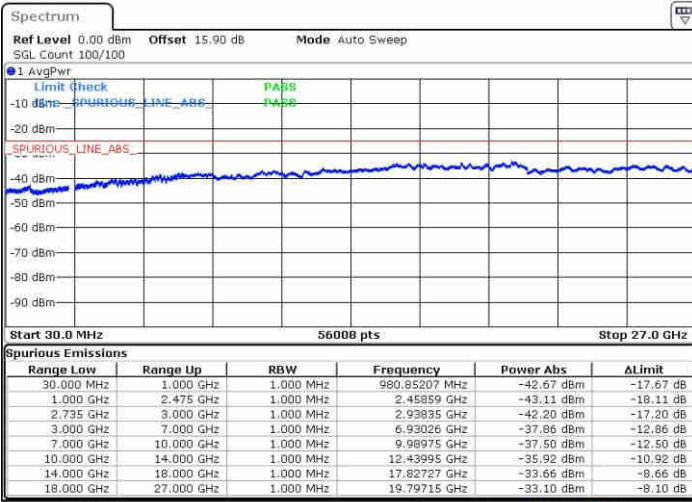

Highest Channel / 1RB99 and 1RB0

Date: 10 JUN 2019 10:20:19

Date: 10 JUN 2019 10:15:32

Highest Channel / FullIRB

N/A

Date: 10 JUN 2019 10:21:17

LTE Band 41 / 5MHz+20MHz

16QAM

Lowest Channel / 1RB0 and 1RB99

Lowest Channel / 1RB24 and 1RB0

Date: 9 JUN 2019 19:02:24

Date: 9 JUN 2019 18:59:32

Lowest Channel / FullIRB

N/A

Date: 9 JUN 2019 19:05:17

LTE Band 41 / 5MHz+20MHz