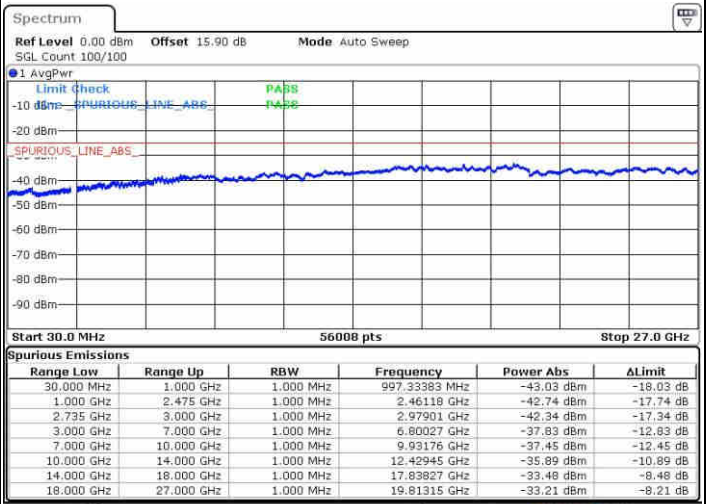

N/A

Date: 9 JUN 2019 23:05:09

LTE Band 41 / 20MHz+15MHz

QPSK

Highest Channel / 1RB0 and 1RB74

Highest Channel / 1RB99 and 1RB0

Date: 9 JUN 2019 23:26:59

Date: 9 JUN 2019 23:22:12

Highest Channel / FullIRB

N/A

Date: 9 JUN 2019 23:27:56

LTE Band 41 / 20MHz+20MHz

QPSK

Lowest Channel / 1RB0 and 1RB99

Lowest Channel / 1RB99 and 1RB0

Date: 10 JUN 2019 09:24:01

Date: 10 JUN 2019 09:23:04

Lowest Channel / FullRB

N/A

Date: 10 JUN 2019 09:28:50

LTE Band 41 / 20MHz+20MHz

QPSK

MiddleChannel / 1RB0 and 1RB99

Middle Channel / 1RB99 and 1RB0