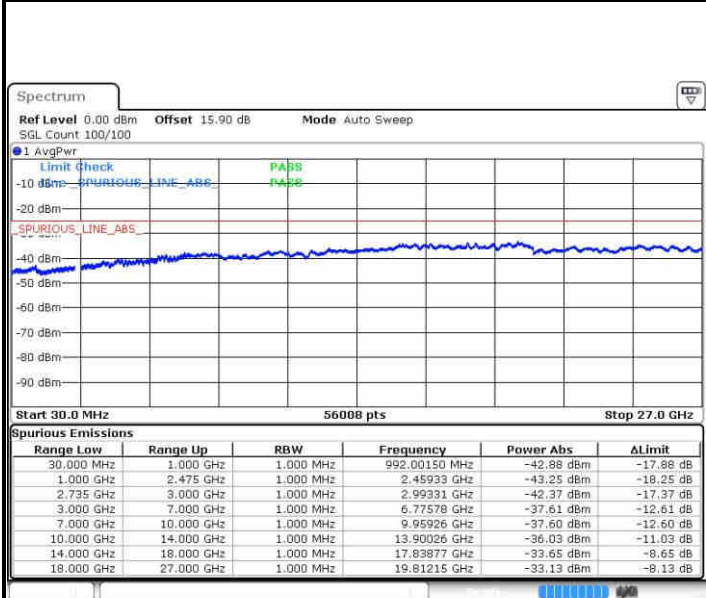

Date: 9 JUN 2019 21:13:09

Date: 9 JUN 2019 21:08:22

Highest Channel / FullIRB

N/A

Date: 9 JUN 2019 21:14:06

LTE Band 41 / 20MHz+10MHz

QPSK

Lowest Channel / 1RB0 and 1RB49

Lowest Channel / 1RB99 and 1RB0

Date: 9 JUN 2019 21:43:05

Date: 9 JUN 2019 21:42:09

Lowest Channel / FullIRB

N/A

Date: 9 JUN 2019 21:47:53

LTE Band 41 / 20MHz+10MHz

QPSK

Middle Channel / 1RB0 and 1RB49

Date: 9 JUN 2019 21:56:38

Middle Channel / 1RB99 and 1RB0

Date: 9 JUN 2019 21:57:35

Middle Channel / FullIRB

Date: 9 JUN 2019 21:51:51

N/A

LTE Band 41 / 20MHz+10MHz

QPSK

Highest Channel / 1RB0 and 1RB49

Highest Channel / 1RB99 and 1RB0

Date: 9 JUN 2019 22:22:38

Date: 9 JUN 2019 22:17:51

Highest Channel / FullIRB

N/A

Date: 9 JUN 2019 22:23:36