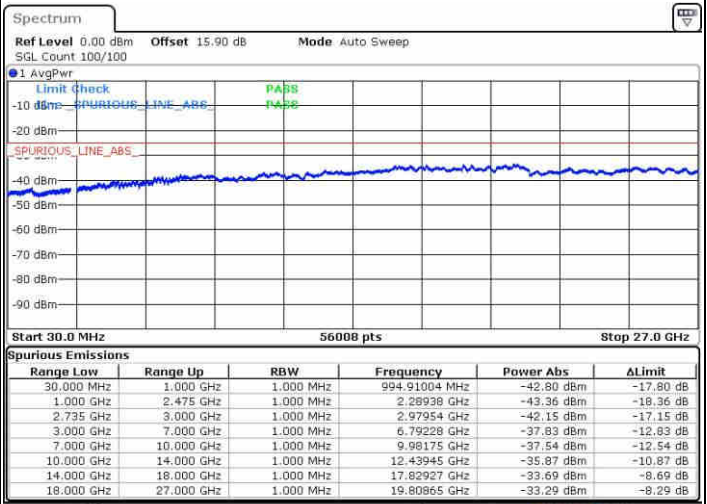

Middle Channel / FullIRB

N/A

Date: 10 JUN 2019 11:10:51

LTE Band 41 / 10MHz+15MHz

16QAM

Highest Channel / 1RB0 and 1RB74

Highest Channel / 1RB49 and 1RB0

Date: 10 JUN 2019 11:50:17

Date: 10 JUN 2019 11:47:26

Highest Channel / FullIRB

N/A

Date: 10 JUN 2019 11:53:11

LTE Band 41 / 10MHz+20MHz

16QAM

Lowest Channel / 1RB0 and 1RB99

Lowest Channel / 1RB49 and 1RB0