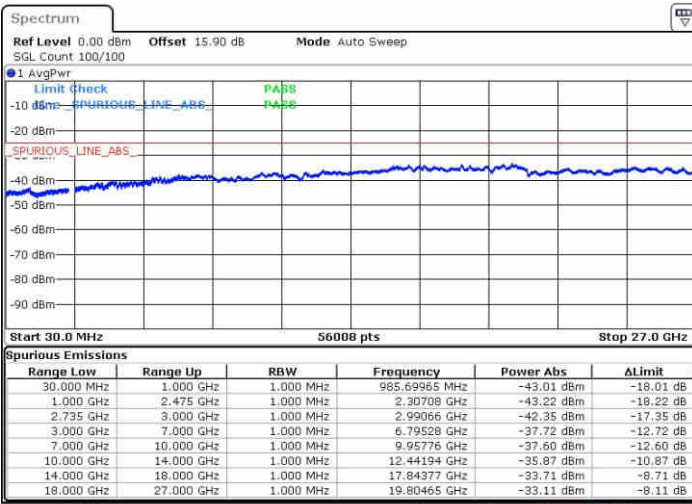

Date: 9 JUN 2019 21:13:09

Date: 9 JUN 2019 21:08:22

Highest Channel / FullIRB

N/A

Date: 9 JUN 2019 21:14:06

LTE Band 41 / 20MHz+10MHz

QPSK

Lowest Channel / 1RB0 and 1RB49

Lowest Channel / 1RB99 and 1RB0

Date: 9 JUN 2019 21:43:05

Date: 9 JUN 2019 21:42:09

Lowest Channel / FullIRB

N/A

Date: 9 JUN 2019 21:47:53

LTE Band 41 / 20MHz+10MHz

QPSK

Middle Channel / 1RB0 and 1RB49

Date: 9 JUN 2019 21:56:38

Middle Channel / 1RB99 and 1RB0

Date: 9 JUN 2019 21:57:35

Middle Channel / FullIRB

Date: 9 JUN 2019 21:51:51

N/A

LTE Band 41 / 20MHz+10MHz