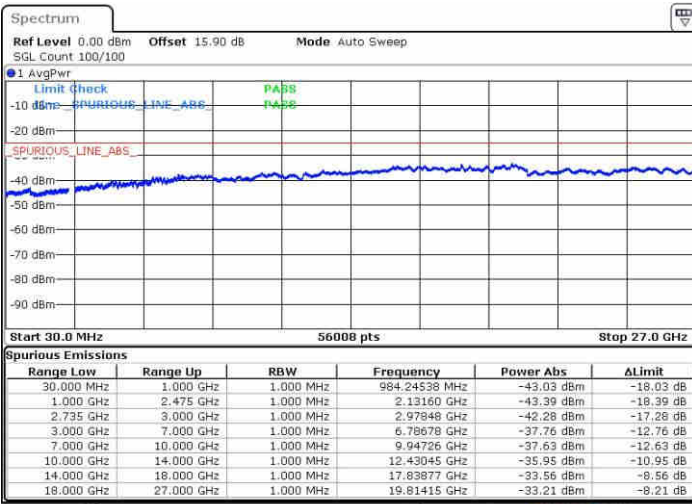

Lowest Channel / FullIRB

N/A

Date: 9 JUN 2019 20:35:55

LTE Band 41 / 20MHz+5MHz

QPSK

Middle Channel / 1RB0 and 1RB24

Middle Channel / 1RB99 and 1RB0

Date: 9 JUN 2019 20:52:40

Date: 9 JUN 2019 20:53:36

Middle Channel / FullIRB

N/A

Date: 9 JUN 2019 20:47:52

LTE Band 41 / 20MHz+5MHz

QPSK

Highest Channel / 1RB0 and 1RB24

Highest Channel / 1RB99 and 1RB0

Date: 9 JUN 2019 21:13:09

Date: 9 JUN 2019 21:08:22

Highest Channel / FullIRB

N/A

Date: 9 JUN 2019 21:14:06

LTE Band 41 / 20MHz+10MHz

QPSK

Lowest Channel / 1RB0 and 1RB49