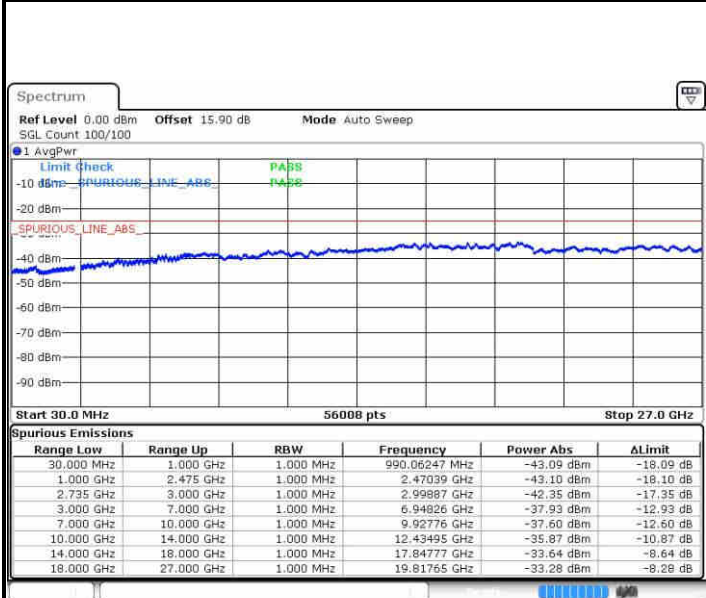

Date: 10 JUN 2019 17:08:32

Date: 10 JUN 2019 17:05:42

Highest Channel / FullIRB

N/A

Date: 10 JUN 2019 17:11:23

LTE Band 41 / 15MHz+20MHz

16QAM

Lowest Channel / 1RB0 and 1RB99

Lowest Channel / 1RB74 and 1RB0

Date: 10 JUN 2019 18:40:13

Date: 10 JUN 2019 18:37:22

Lowest Channel / FullRB

N/A

Date: 10 JUN 2019 18:43:04

LTE Band 41 / 15MHz+20MHz

16QAM

Middle Channel / 1RB0 and 1RB99

Date: 10 JUN 2019 19:17:25

Middle Channel / 1RB74 and 1RB0

Date: 10 JUN 2019 19:20:15

Middle Channel / FullIRB

Date: 10 JUN 2019 19:14:34

N/A

LTE Band 41 / 15MHz+20MHz