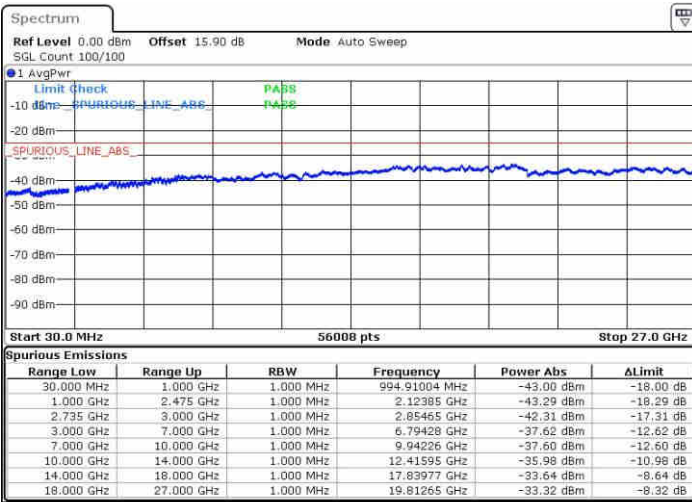

Highest Channel / FullIRB

N/A

Date: 9 JUN 2019 21:15:04

LTE Band 41 / 20MHz+10MHz

16QAM

Lowest Channel / 1RB0 and 1RB49

Lowest Channel / 1RB99 and 1RB0

Date: 9 JUN 2019 21:44:03

Date: 9 JUN 2019 21:41:11

Lowest Channel / FullIRB

N/A

Date: 9 JUN 2019 21:46:56

LTE Band 41 / 20MHz+10MHz

16QAM

Middle Channel / 1RB0 and 1RB49

Middle Channel / 1RB99 and 1RB0

Date: 9 JUN 2019 21:55:41

Date: 9 JUN 2019 21:58:32

Middle Channel / FullIRB

N/A

Date: 9 JUN 2019 21:52:48

LTE Band 41 / 20MHz+10MHz

16QAM

Highest Channel / 1RB0 and 1RB49