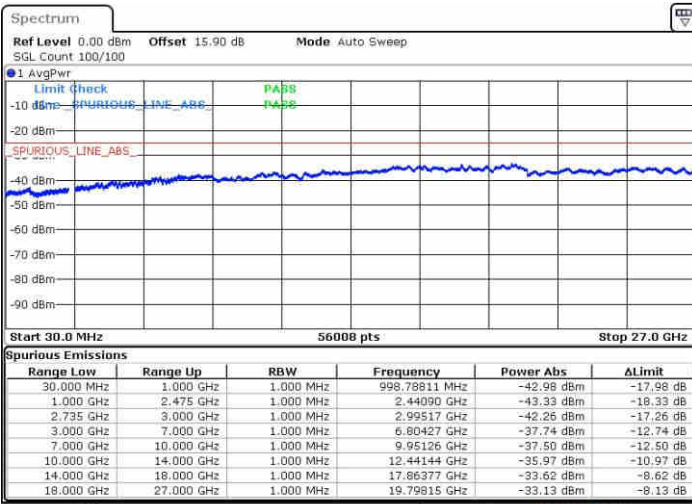

Date: 10 JUN 2019 17:19:54

Middle Channel / FullIRB

N/A

Date: 10 JUN 2019 17:14:14

LTE Band 41 / 15MHz+15MHz

16QAM

Highest Channel / 1RB0 and 1RB74

Highest Channel / 1RB74 and 1RB0

Date: 10 JUN 2019 17:08:32

Date: 10 JUN 2019 17:05:42

Highest Channel / FullIRB

N/A

Date: 10 JUN 2019 17:11:23

LTE Band 41 / 15MHz+20MHz

16QAM

Lowest Channel / 1RB0 and 1RB99