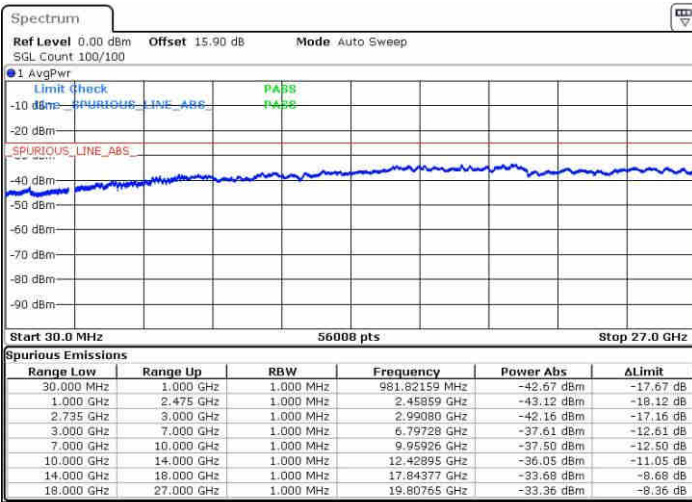

LTE Band 41 / 20MHz+5MHz

16QAM

Lowest Channel / 1RB0 and 1RB24

Lowest Channel / 1RB99 and 1RB0

Date: 9 JUN 2019 20:32:05

Date: 9 JUN 2019 20:29:13

Lowest Channel / FullRB

N/A

Date: 9 JUN 2019 20:34:57

LTE Band 41 / 20MHz+5MHz

16QAM

Middle Channel / 1RB0 and 1RB24

Middle Channel / 1RB99 and 1RB0

Date: 9 JUN 2019 20:51:42

Date: 9 JUN 2019 20:54:34

Middle Channel / FullIRB

N/A

Date: 9 JUN 2019 20:48:49

LTE Band 41 / 20MHz+5MHz

16QAM

Highest Channel / 1RB0 and 1RB24

Highest Channel / 1RB99 and 1RB0

Date: 9 JUN 2019 21:12:11

Date: 9 JUN 2019 21:09:19