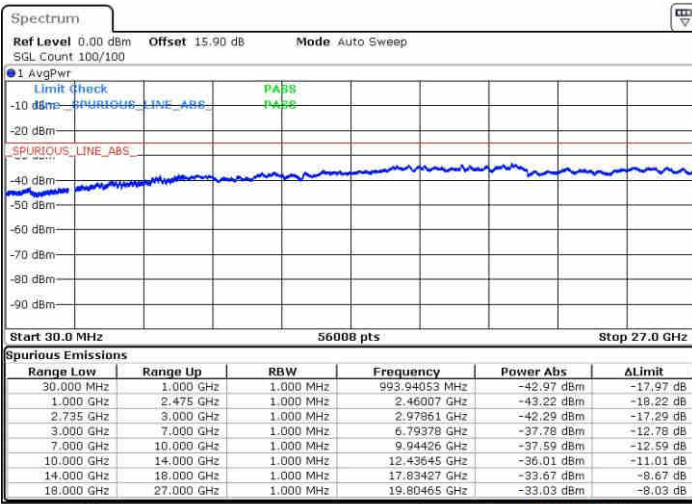

Lowest Channel / FullIRB

N/A

Date: 9 JUN 2019 20:35:55

LTE Band 41 / 20MHz+5MHz

QPSK

Middle Channel / 1RB0 and 1RB24

Middle Channel / 1RB99 and 1RB0

Date: 9 JUN 2019 20:52:40

Date: 9 JUN 2019 20:53:36

Middle Channel / FullIRB

N/A

Date: 9 JUN 2019 20:47:52

LTE Band 41 / 20MHz+5MHz

QPSK

Highest Channel / 1RB0 and 1RB24

Highest Channel / 1RB99 and 1RB0

Date: 9 JUN 2019 21:13:09

Date: 9 JUN 2019 21:08:22

Highest Channel / FullIRB

N/A

Date: 9 JUN 2019 21:14:06

LTE Band 41 / 20MHz+10MHz

QPSK

Lowest Channel / 1RB0 and 1RB49