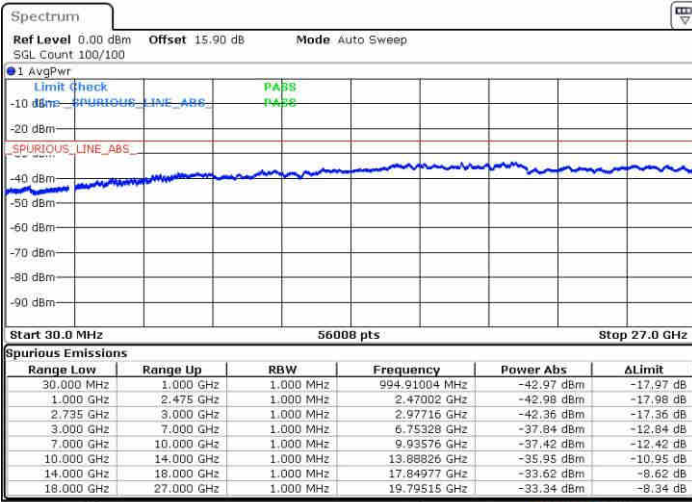

Lowest Channel / FullIRB

N/A

Date: 9 JUN 2019 20:35:55

LTE Band 41 / 20MHz+5MHz

QPSK

Middle Channel / 1RB0 and 1RB24

Middle Channel / 1RB99 and 1RB0

Date: 9 JUN 2019 20:52:40

Date: 9 JUN 2019 20:53:36

Middle Channel / FullIRB

N/A

Date: 9 JUN 2019 20:47:52

LTE Band 41 / 20MHz+5MHz

QPSK

Highest Channel / 1RB0 and 1RB24

Highest Channel / 1RB99 and 1RB0

Date: 9 JUN 2019 21:13:09

Date: 9 JUN 2019 21:08:22

Highest Channel / FullIRB

N/A

Date: 9 JUN 2019 21:14:06

LTE Band 41 / 20MHz+10MHz

QPSK

Lowest Channel / 1RB0 and 1RB49