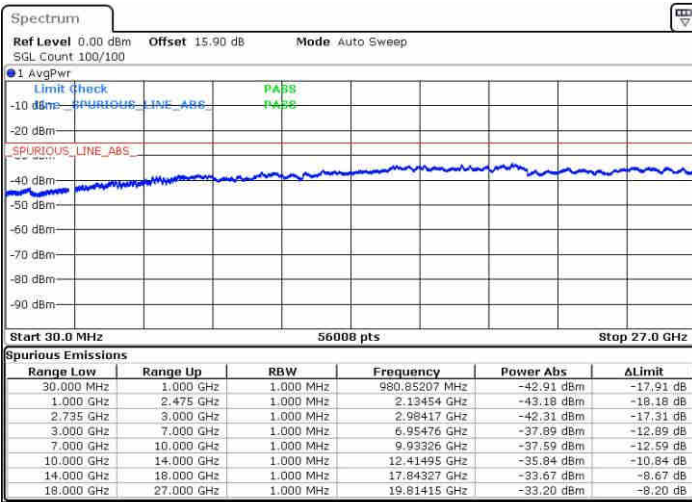

Lowest Channel / FullIRB

N/A

Date: 10 JUN 2019 16:52:08

LTE Band 41 / 15MHz+15MHz

16QAM

Middle Channel / 1RB0 and 1RB74

Middle Channel / 1RB74 and 1RB0

Date: 10 JUN 2019 17:17:04

Date: 10 JUN 2019 17:19:54

Middle Channel / FullIRB

N/A

Date: 10 JUN 2019 17:14:14

LTE Band 41 / 15MHz+15MHz

16QAM

Highest Channel / 1RB0 and 1RB74

Highest Channel / 1RB74 and 1RB0