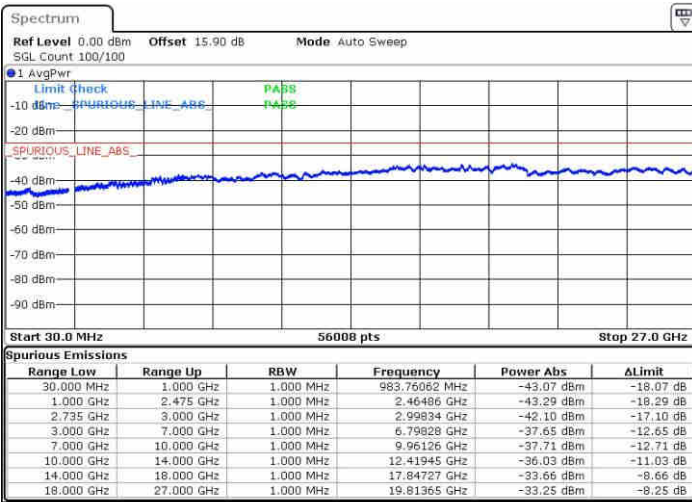

N/A

Date: 9 JUN 2019 20:48:49

LTE Band 41 / 20MHz+5MHz

16QAM

Highest Channel / 1RB0 and 1RB24

Highest Channel / 1RB99 and 1RB0

Date: 9 JUN 2019 21:12:11

Date: 9 JUN 2019 21:09:19

Highest Channel / FullIRB

N/A

Date: 9 JUN 2019 21:15:04

LTE Band 41 / 20MHz+10MHz

16QAM

Lowest Channel / 1RB0 and 1RB49

Lowest Channel / 1RB99 and 1RB0

Date: 9 JUN 2019 21:44:03

Date: 9 JUN 2019 21:41:11

Lowest Channel / FullIRB

N/A

Date: 9 JUN 2019 21:46:56

LTE Band 41 / 20MHz+10MHz

16QAM

Middle Channel / 1RB0 and 1RB49

Middle Channel / 1RB99 and 1RB0