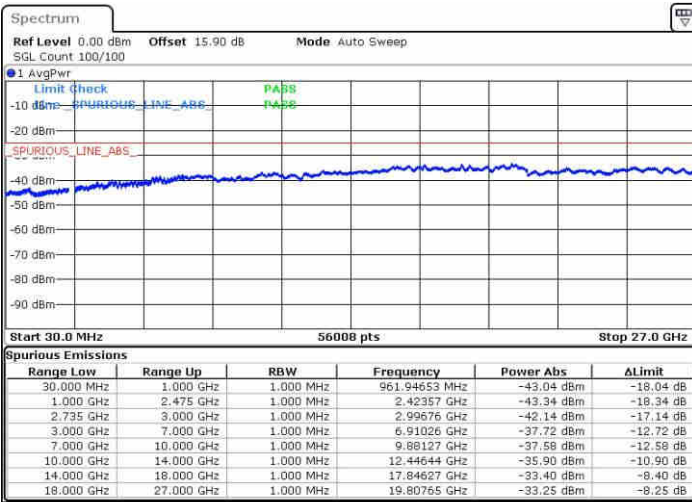

Middle Channel / FullIRB

N/A

Date: 10 JUN 2019 11:10:51

LTE Band 41 / 10MHz+15MHz

16QAM

Highest Channel / 1RB0 and 1RB74

Highest Channel / 1RB49 and 1RB0

Date: 10 JUN 2019 11:50:17

Date: 10 JUN 2019 11:47:26

Highest Channel / FullIRB

N/A

Date: 10 JUN 2019 11:53:11

LTE Band 41 / 10MHz+20MHz

16QAM

Lowest Channel / 1RB0 and 1RB99

Lowest Channel / 1RB49 and 1RB0

Date: 10 JUN 2019 14:25:40

Date: 10 JUN 2019 14:22:50

Lowest Channel / FullRB

N/A

Date: 10 JUN 2019 14:28:30

LTE Band 41 / 10MHz+20MHz

16QAM

Middle Channel / 1RB0 and 1RB99