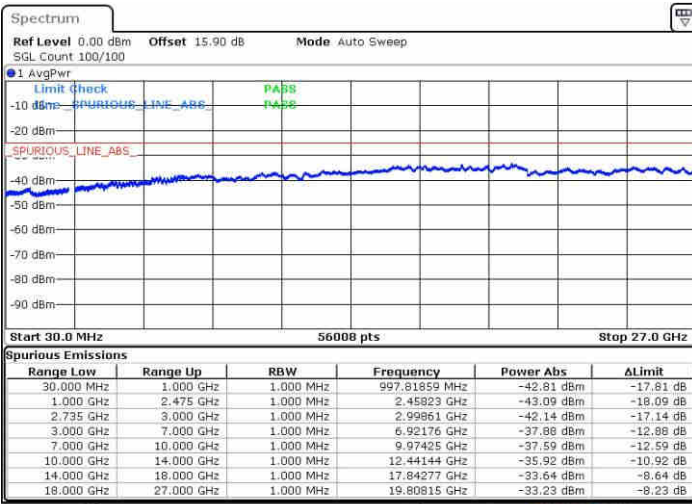

Middle Channel / FullIRB

N/A

Date: 10 JUN 2019 11:10:51

LTE Band 41 / 10MHz+15MHz

16QAM

Highest Channel / 1RB0 and 1RB74

Highest Channel / 1RB49 and 1RB0

Date: 10 JUN 2019 11:50:17

Date: 10 JUN 2019 11:47:26

Highest Channel / FullIRB

N/A

Date: 10 JUN 2019 11:53:11

LTE Band 41 / 10MHz+20MHz

16QAM

Lowest Channel / 1RB0 and 1RB99

Lowest Channel / 1RB49 and 1RB0