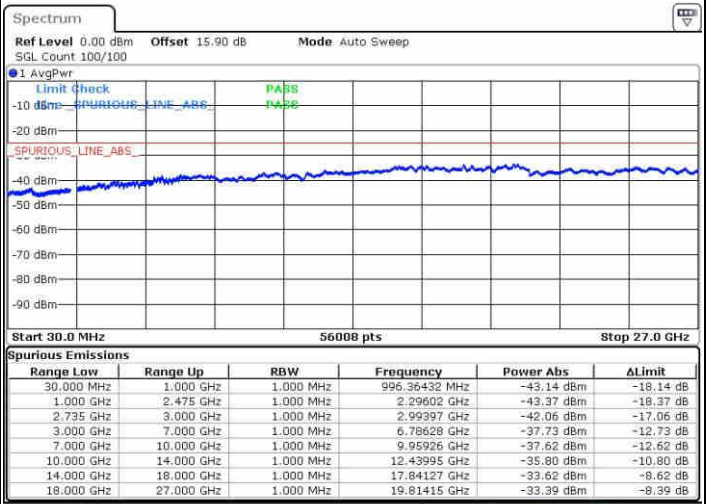

LTE Band 41 / 20MHz+10MHz

16QAM

Highest Channel / 1RB0 and 1RB49

Highest Channel / 1RB99 and 1RB0

Date: 9 JUN 2019 22:21:41

Date: 9 JUN 2019 22:18:49