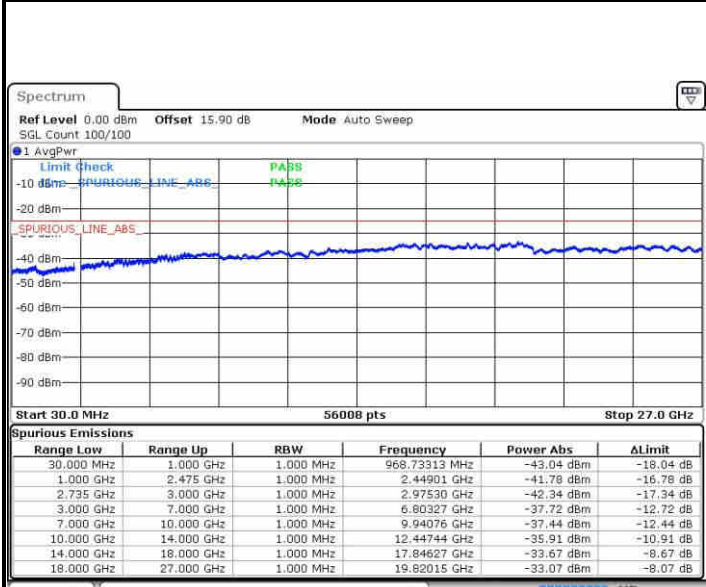

Highest Channel / 1RB0 and 1RB99

Highest Channel / 1RB49 and 1RB0

Date: 10 JUN 2019 15:00:22

Date: 10 JUN 2019 14:57:32

Highest Channel / FullIRB

N/A

Date: 10 JUN 2019 15:03:12

LTE Band 41 / 15MHz+10MHz

16QAM

Lowest Channel / 1RB0 and 1RB49

Lowest Channel / 1RB74 and 1RB0

Date: 10 JUN 2019 15:34:10

Date: 10 JUN 2019 15:31:19

Lowest Channel / FullRB

N/A

Date: 10 JUN 2019 15:37:01

LTE Band 41 / 15MHz+10MHz

16QAM

Middle Channel / 1RB0 and 1RB49

Middle Channel / 1RB74 and 1RB0

Date: 10 JUN 2019 16:02:02

Date: 10 JUN 2019 16:04:51

Middle Channel / FullIRB

N/A

Date: 10 JUN 2019 15:59:11

**LTE Band 41 / 15MHz+10MHz**

**16QAM**

**Highest Channel / 1RB0 and 1RB49**

Date: 10 JUN 2019 16:21:58

**Highest Channel / 1RB74 and 1RB0**

Date: 10 JUN 2019 16:19:08

**Highest Channel / FullIRB**