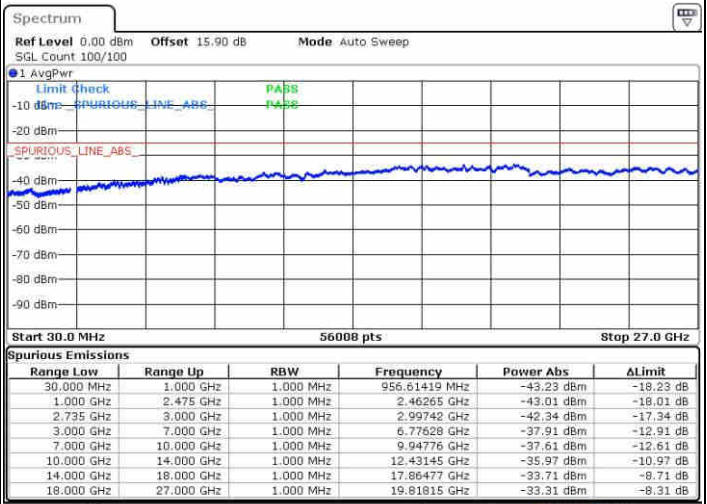

Date: 9 JUN 2019 20:53:36

Middle Channel / FullIRB

N/A

Date: 9 JUN 2019 20:47:52

LTE Band 41 / 20MHz+5MHz

QPSK

Highest Channel / 1RB0 and 1RB24

Highest Channel / 1RB99 and 1RB0

Date: 9 JUN 2019 21:13:09

Date: 9 JUN 2019 21:08:22

Highest Channel / FullIRB

N/A

Date: 9 JUN 2019 21:14:06

LTE Band 41 / 20MHz+10MHz

QPSK

Lowest Channel / 1RB0 and 1RB49

Lowest Channel / 1RB99 and 1RB0

Date: 9 JUN 2019 21:43:05

Date: 9 JUN 2019 21:42:09

Lowest Channel / FullIRB

N/A

Date: 9 JUN 2019 21:47:53

LTE Band 41 / 20MHz+10MHz

QPSK