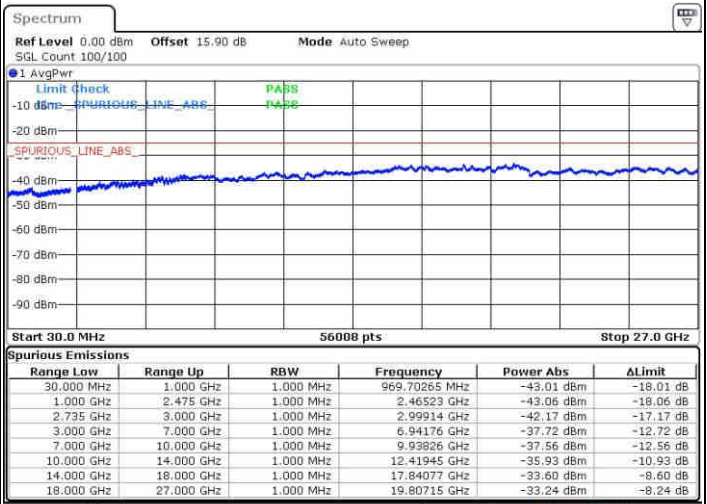

Lowest Channel / 1RB0 and 1RB99

Lowest Channel / 1RB24 and 1RB0

Date: 9 JUN 2019 19:02:24

Date: 9 JUN 2019 18:59:32

Lowest Channel / FullIRB

N/A

Date: 9 JUN 2019 19:05:17

LTE Band 41 / 5MHz+20MHz

LTE Band 41 / 5MHz+20MHz

16QAM

Highest Channel / 1RB0 and 1RB99

Highest Channel / 1RB24 and 1RB0

Date: 9 JUN 2019 20:01:44

Date: 9 JUN 2019 19:58:53

Highest Channel / FullIRB

N/A