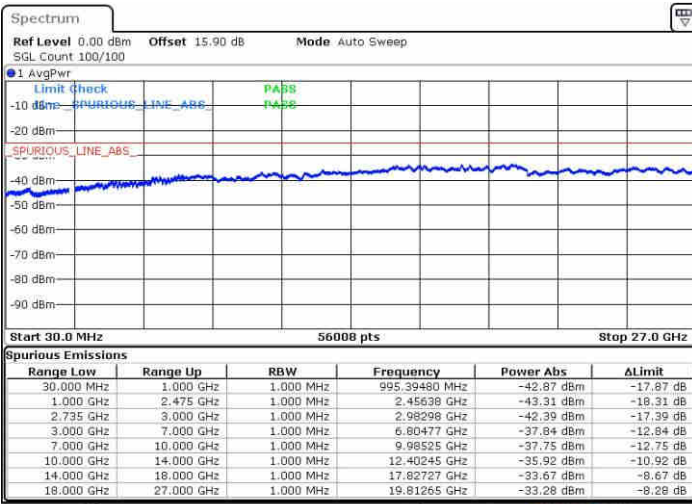

Middle Channel / FullIRB

N/A

Date: 10 JUN 2019 11:10:51

LTE Band 41 / 10MHz+15MHz

16QAM

Highest Channel / 1RB0 and 1RB74

Highest Channel / 1RB49 and 1RB0

Date: 10 JUN 2019 11:50:17

Date: 10 JUN 2019 11:47:26

Highest Channel / FullIRB

N/A

Date: 10 JUN 2019 11:53:11

LTE Band 41 / 10MHz+20MHz

16QAM

Lowest Channel / 1RB0 and 1RB99

Lowest Channel / 1RB49 and 1RB0