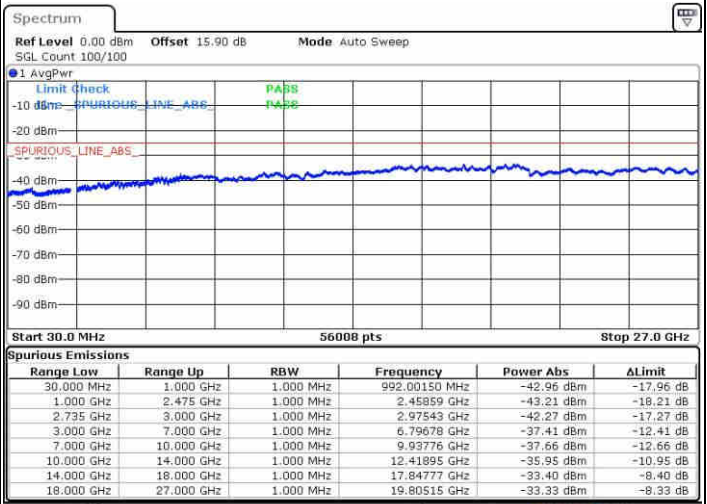

Middle Channel / 1RB49 and 1RB0

Date: 10 JUN 2019 14:35:28

Date: 10 JUN 2019 14:38:18

Middle Channel / FullIRB

N/A

Date: 10 JUN 2019 14:32:38

LTE Band 41 / 10MHz+20MHz

16QAM

Highest Channel / 1RB0 and 1RB99

Highest Channel / 1RB49 and 1RB0

Date: 10 JUN 2019 15:00:22

Date: 10 JUN 2019 14:57:32

Highest Channel / FullIRB

N/A

Date: 10 JUN 2019 15:03:12

LTE Band 41 / 15MHz+10MHz