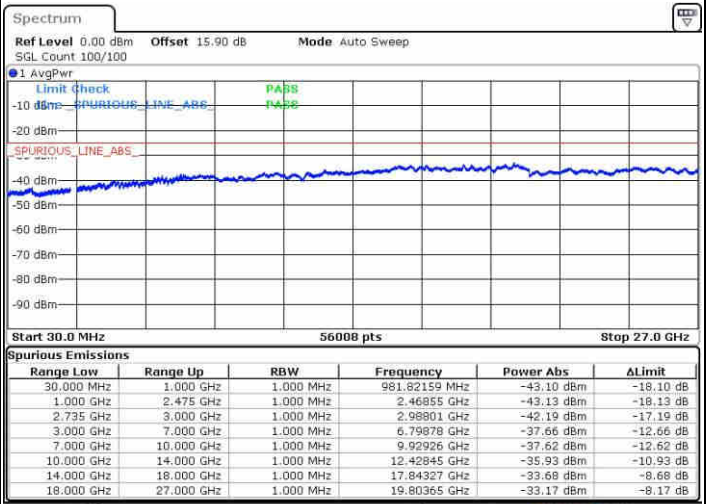

N/A

Date: 10 JUN 2019 10:49:00

LTE Band 41 / 10MHz+15MHz

16QAM

MiddleChannel / 1RB0 and 1RB74

Middle Channel / 1RB49 and 1RB0

Date: 10 JUN 2019 11:13:44

Date: 10 JUN 2019 11:16:38

Middle Channel / FullIRB

N/A

Date: 10 JUN 2019 11:10:51

LTE Band 41 / 10MHz+15MHz

16QAM

Highest Channel / 1RB0 and 1RB74

Highest Channel / 1RB49 and 1RB0

Date: 10 JUN 2019 11:50:17