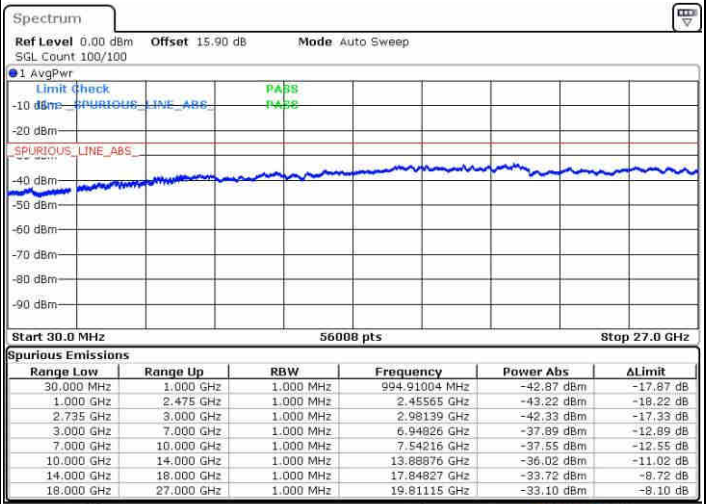

Highest Channel / FullIRB

N/A

Date: 9 JUN 2019 23:27:56

LTE Band 41 / 20MHz+20MHz

QPSK

Lowest Channel / 1RB0 and 1RB99

Lowest Channel / 1RB99 and 1RB0

Date: 10 JUN 2019 09:24:01

Date: 10 JUN 2019 09:23:04

Lowest Channel / FullRB

N/A

Date: 10 JUN 2019 09:28:50

LTE Band 41 / 20MHz+20MHz

QPSK

MiddleChannel / 1RB0 and 1RB99

Middle Channel / 1RB99 and 1RB0

Date: 10 JUN 2019 09:53:05

Date: 10 JUN 2019 09:54:01

Middle Channel / FullIRB

N/A

Date: 10 JUN 2019 09:48:16

LTE Band 41 / 20MHz+20MHz

QPSK

Highest Channel / 1RB0 and 1RB99

Highest Channel / 1RB99 and 1RB0

Date: 10 JUN 2019 10:20:19

Date: 10 JUN 2019 10:15:32

Highest Channel / FullIRB

N/A

Date: 10 JUN 2019 10:21:17

LTE Band 41 / 5MHz+20MHz

16QAM