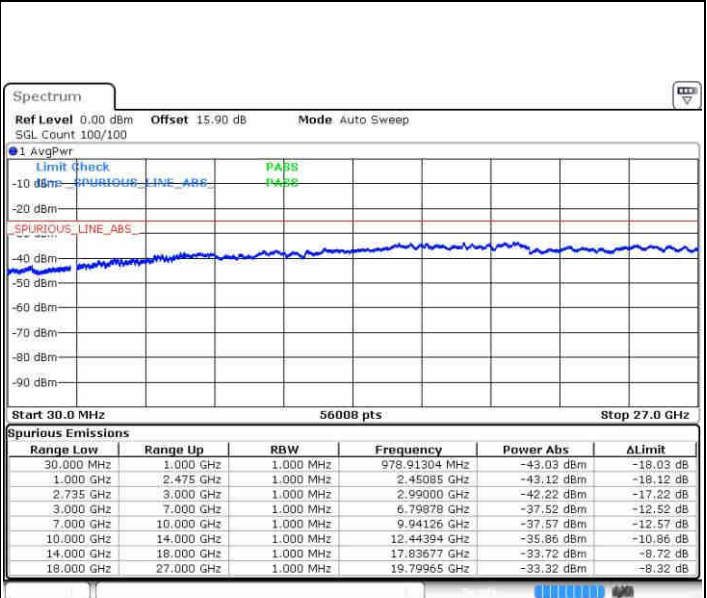

Date: 9 JUN 2019 21:13:09

Date: 9 JUN 2019 21:08:22

Highest Channel / FullIRB

N/A

Date: 9 JUN 2019 21:14:06

LTE Band 41 / 20MHz+10MHz

QPSK

Lowest Channel / 1RB0 and 1RB49

Lowest Channel / 1RB99 and 1RB0

Date: 9 JUN 2019 21:43:05

Date: 9 JUN 2019 21:42:09

Lowest Channel / FullIRB

N/A

Date: 9 JUN 2019 21:47:53

LTE Band 41 / 20MHz+10MHz

QPSK

Middle Channel / 1RB0 and 1RB49

Date: 9 JUN 2019 21:56:38

Middle Channel / 1RB99 and 1RB0

Date: 9 JUN 2019 21:57:35

Middle Channel / FullIRB

Date: 9 JUN 2019 21:51:51

N/A

LTE Band 41 / 20MHz+10MHz