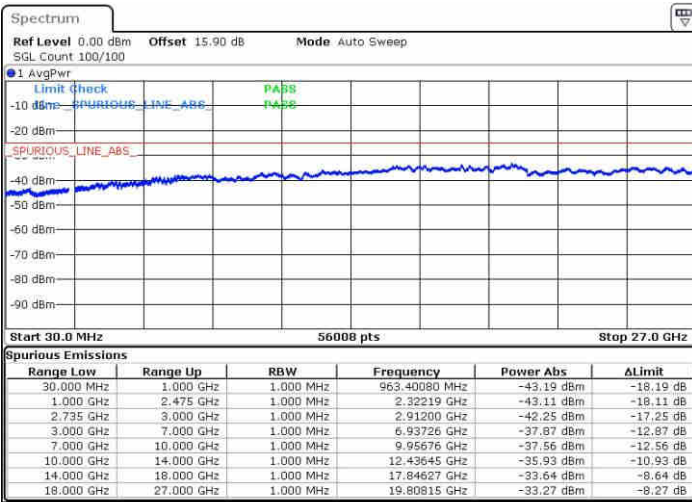

Date: 9 JUN 2019 21:55:41

Date: 9 JUN 2019 21:58:32

Middle Channel / FullIRB

N/A

Date: 9 JUN 2019 21:52:48

LTE Band 41 / 20MHz+10MHz

16QAM

Highest Channel / 1RB0 and 1RB49

Highest Channel / 1RB99 and 1RB0

Date: 9 JUN 2019 22:21:41

Date: 9 JUN 2019 22:18:49

Highest Channel / FullIRB

N/A

Date: 9 JUN 2019 22:24:33