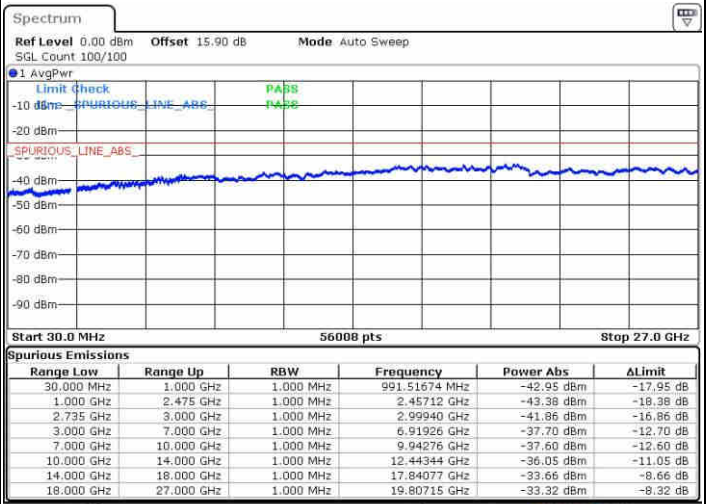

N/A

Date: 9 JUN 2019 20:48:49

LTE Band 41 / 20MHz+5MHz

16QAM

Highest Channel / 1RB0 and 1RB24

Highest Channel / 1RB99 and 1RB0

Date: 9 JUN 2019 21:12:11

Date: 9 JUN 2019 21:09:19

Highest Channel / FullIRB

N/A

Date: 9 JUN 2019 21:15:04

LTE Band 41 / 20MHz+10MHz

16QAM

Lowest Channel / 1RB0 and 1RB49

Lowest Channel / 1RB99 and 1RB0

Date: 9 JUN 2019 21:44:03