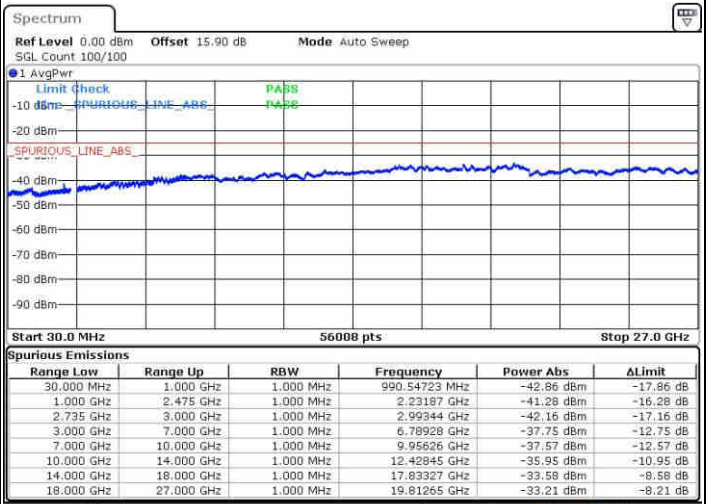

Date: 10 JUN 2019 15:59:11

**LTE Band 41 / 15MHz+10MHz**

**16QAM**

**Highest Channel / 1RB0 and 1RB49**

Date: 10 JUN 2019 16:21:58

**Highest Channel / 1RB74 and 1RB0**

Date: 10 JUN 2019 16:19:08

**Highest Channel / FullIRB**

Date: 10 JUN 2019 16:24:49

**N/A**

LTE Band 41 / 15MHz+15MHz

16QAM

Lowest Channel / 1RB0 and 1RB74

Lowest Channel / 1RB74 and 1RB0

Date: 10 JUN 2019 16:49:17

Date: 10 JUN 2019 16:48:28