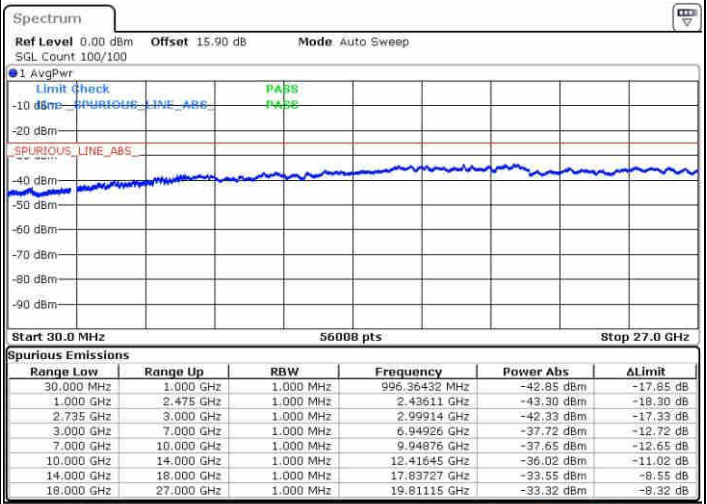

LTE Band 41 / 20MHz+5MHz

16QAM

Lowest Channel / 1RB0 and 1RB24

Lowest Channel / 1RB99 and 1RB0

Date: 9 JUN 2019 20:32:05

Date: 9 JUN 2019 20:29:13

Lowest Channel / FullRB

N/A

Date: 9 JUN 2019 20:34:57

LTE Band 41 / 20MHz+5MHz

16QAM

Middle Channel / 1RB0 and 1RB24

Middle Channel / 1RB99 and 1RB0

Date: 9 JUN 2019 20:51:42

Date: 9 JUN 2019 20:54:34

Middle Channel / FullIRB

N/A

Date: 9 JUN 2019 20:48:49

LTE Band 41 / 20MHz+5MHz

16QAM

Highest Channel / 1RB0 and 1RB24

Highest Channel / 1RB99 and 1RB0

Date: 9 JUN 2019 21:12:11

Date: 9 JUN 2019 21:09:19