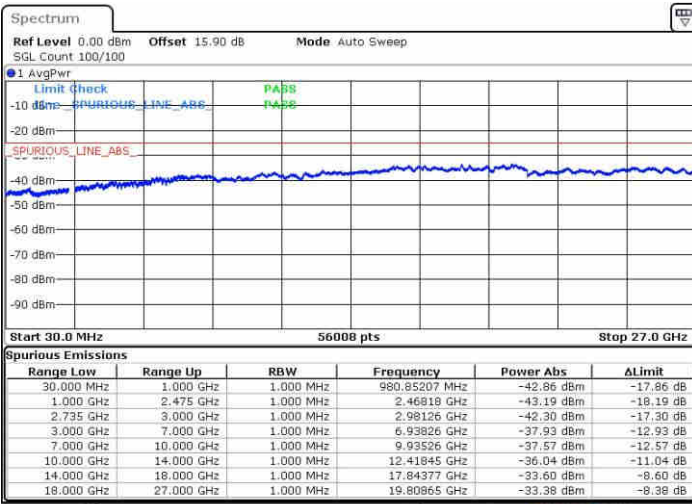

N/A

Date: 10 JUN 2019 10:49:00

LTE Band 41 / 10MHz+15MHz

16QAM

MiddleChannel / 1RB0 and 1RB74

Middle Channel / 1RB49 and 1RB0

Date: 10 JUN 2019 11:13:44

Date: 10 JUN 2019 11:16:38

Middle Channel / FullIRB

N/A

Date: 10 JUN 2019 11:10:51

LTE Band 41 / 10MHz+15MHz

16QAM

Highest Channel / 1RB0 and 1RB74

Highest Channel / 1RB49 and 1RB0

Date: 10 JUN 2019 11:50:17