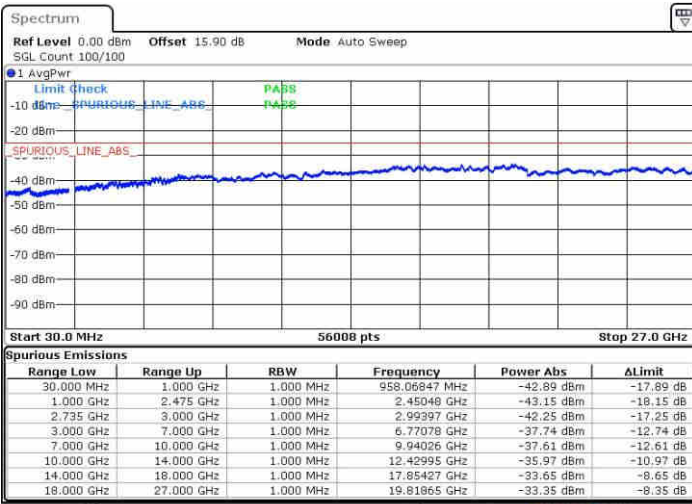

Highest Channel / FullIRB

N/A

Date: 9 JUN 2019 23:27:56

LTE Band 41 / 20MHz+20MHz

QPSK

Lowest Channel / 1RB0 and 1RB99

Lowest Channel / 1RB99 and 1RB0

Date: 10 JUN 2019 09:24:01

Date: 10 JUN 2019 09:23:04

Lowest Channel / FullRB

N/A

Date: 10 JUN 2019 09:28:50

LTE Band 41 / 20MHz+20MHz

QPSK

MiddleChannel / 1RB0 and 1RB99

Middle Channel / 1RB99 and 1RB0

Date: 10 JUN 2019 09:53:05

Date: 10 JUN 2019 09:54:01

Middle Channel / FullIRB

N/A

Date: 10 JUN 2019 09:48:16

LTE Band 41 / 20MHz+20MHz

QPSK

Highest Channel / 1RB0 and 1RB99