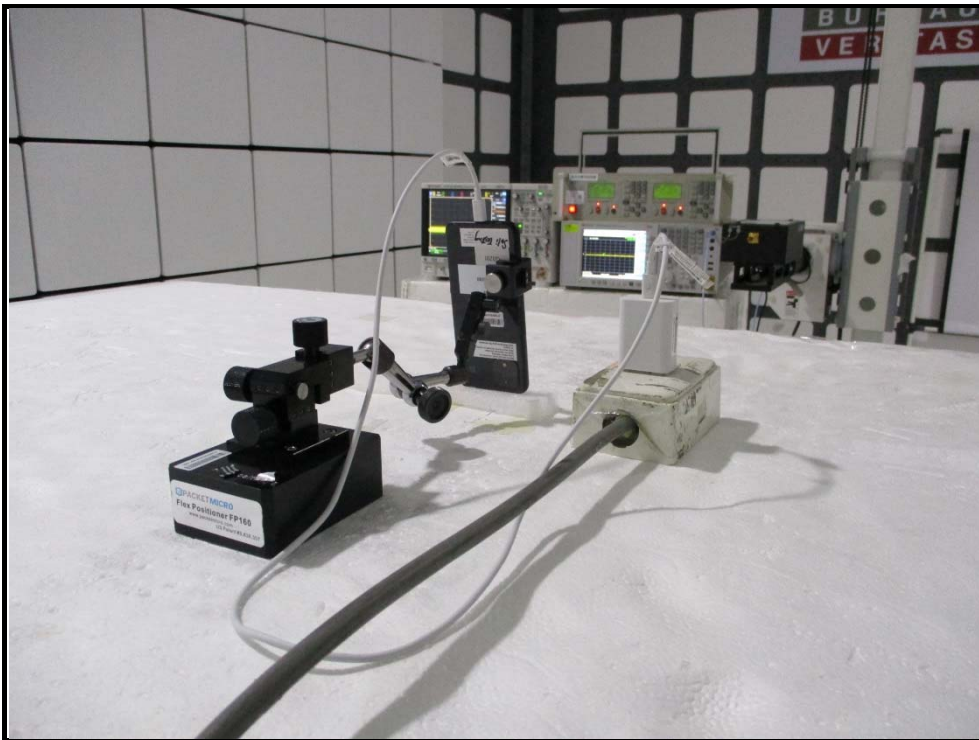

PHOTOGRAPHS OF THE TEST CONFIGURATION CONDUCTED EMISSION TEST

RADIATED EMISSION TEST (Below 1GHz)

RADIATED EMISSION TEST (1 ~ 40GHz)

RADIATED EMISSION TEST (Above 40GHz)

EIRP TEST

Rev 1.0