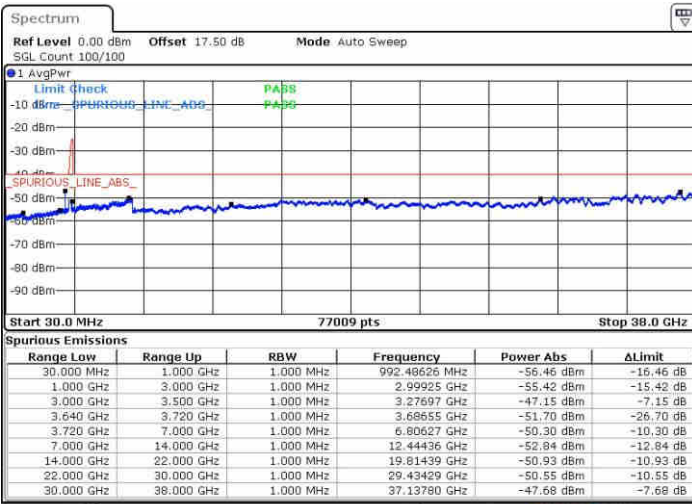

LTE Band 48 / 20MHz+10MHz

QPSK

Highest Channel / 1RB0 and 1RB49

Highest Channel / 1RB99 and 1RB0

Date: 15.MAY.2019 05:34:23

Date: 15.MAY.2019 05:28:17

Highest Channel / FullIRB

N/A

Date: 15.MAY.2019 05:35:37

LTE Band 48 / 20MHz+15MHz

QPSK

Lowest Channel / 1RB0 and 1RB74

Lowest Channel / 1RB99 and 1RB0

Date: 15.MAY.2019 16:10:45

Date: 15.MAY.2019 16:09:33

Lowest Channel / FullRB

N/A

Date: 15.MAY.2019 16:16:48

LTE Band 48 / 20MHz+15MHz

QPSK

Middle Channel / 1RB0 and 1RB74

Date: 15.MAY.2019 17:47:34

Middle Channel / 1RB99 and 1RB0

Date: 15.MAY.2019 17:48:46

Middle Channel / FullIRB

Date: 15.MAY.2019 17:41:32

N/A

LTE Band 48 / 20MHz+15MHz

QPSK

Highest Channel / 1RB0 and 1RB74

Highest Channel / 1RB99 and 1RB0

Date: 15.MAY.2019 18:27:56