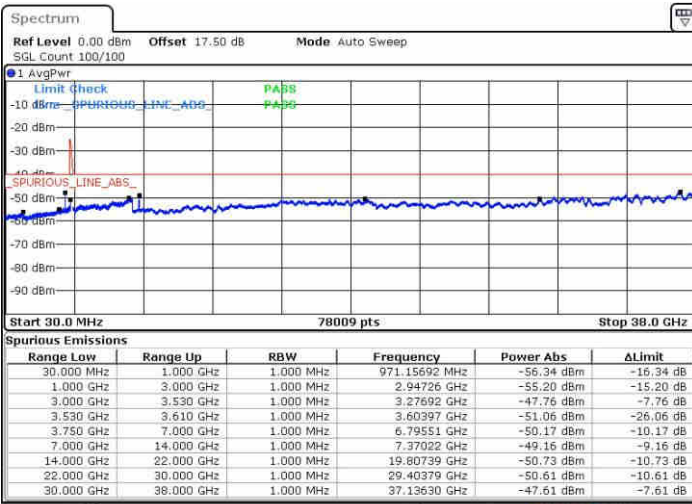

LTE Band 48 / 20MHz+10MHz

QPSK

Highest Channel / 1RB0 and 1RB49

Highest Channel / 1RB99 and 1RB0

Date: 15.MAY.2019 05:34:23

Date: 15.MAY.2019 05:28:17

Highest Channel / FullIRB

N/A

Date: 15.MAY.2019 05:35:37

LTE Band 48 / 20MHz+15MHz

QPSK

Lowest Channel / 1RB0 and 1RB74

Lowest Channel / 1RB99 and 1RB0

Date: 15.MAY.2019 16:10:45

Date: 15.MAY.2019 16:09:33

Lowest Channel / FullRB