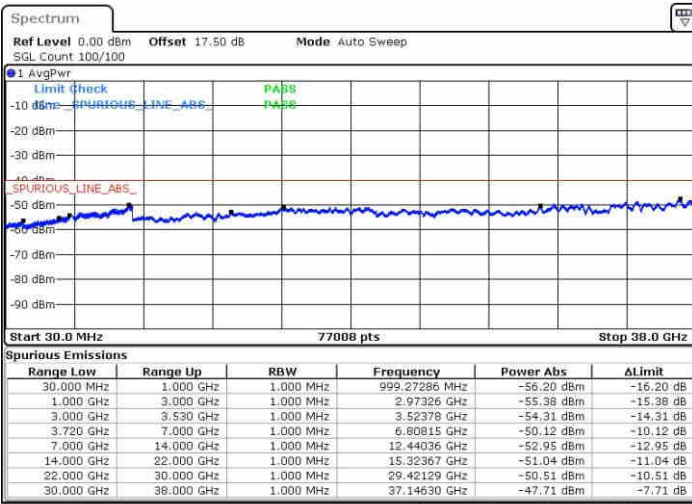

Date: 15.MAY.2019 21:33:49

Highest Channel / FullIRB

N/A

Date: 15.MAY.2019 21:54:37

LTE Band 48 / 5MHz+20MHz

64QAM

Lowest Channel / 1RB0 and 1RB99

Lowest Channel / 1RB24 and 1RB0

Date: 14.MAY.2019 22:22:01

Date: 14.MAY.2019 22:15:59

Lowest Channel / FullRB

N/A

Date: 14.MAY.2019 22:23:14

LTE Band 48 / 5MHz+20MHz

64QAM

Middle Channel / 1RB0 and 1RB99

Middle Channel / 1RB24 and 1RB0

Date: 14.MAY.2019 22:47:53

Date: 15.MAY.2019 01:45:52

Middle Channel / FullIRB

N/A

Date: 15.MAY.2019 01:47:57

LTE Band 48 / 5MHz+20MHz

64QAM

Highest Channel / 1RB0 and 1RB99

Highest Channel / 1RB24 and 1RB0

Date: 15.MAY.2019 01:24:07

Date: 15.MAY.2019 01:22:55

Highest Channel / FullIRB

N/A

Date: 15.MAY.2019 01:30:15

LTE Band 48 / 10MHz+20MHz