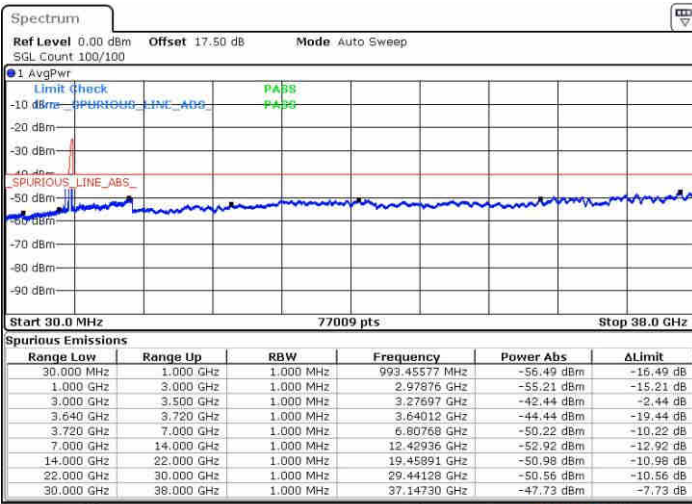

LTE Band 48 / 20MHz+10MHz

QPSK

Highest Channel / 1RB0 and 1RB49

Highest Channel / 1RB99 and 1RB0

Date: 15.MAY.2019 05:34:23

Date: 15.MAY.2019 05:28:17

Highest Channel / FullIRB

N/A

Date: 15.MAY.2019 05:35:37

LTE Band 48 / 20MHz+15MHz

QPSK

Lowest Channel / 1RB0 and 1RB74

Lowest Channel / 1RB99 and 1RB0

Date: 15.MAY.2019 16:10:45

Date: 15.MAY.2019 16:09:33

Lowest Channel / FullRB

N/A

Date: 15.MAY.2019 16:16:48

LTE Band 48 / 20MHz+15MHz

QPSK

Middle Channel / 1RB0 and 1RB74

Date: 15.MAY.2019 17:47:34

Middle Channel / 1RB99 and 1RB0

Date: 15.MAY.2019 17:48:46

Middle Channel / FullIRB

Date: 15.MAY.2019 17:41:32

N/A

LTE Band 48 / 20MHz+15MHz

QPSK

Highest Channel / 1RB0 and 1RB74

Highest Channel / 1RB99 and 1RB0

Date: 15.MAY.2019 18:27:56