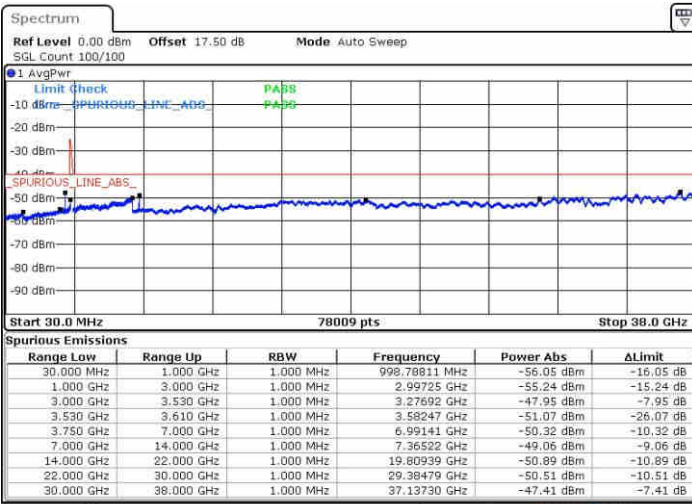

Middle Channel / FullIRB

Date: 15.MAY.2019 17:41:32

N/A

LTE Band 48 / 20MHz+15MHz

QPSK

Highest Channel / 1RB0 and 1RB74

Highest Channel / 1RB99 and 1RB0

Date: 15.MAY.2019 18:27:56

Date: 15.MAY.2019 18:21:53

Highest Channel / FullIRB

N/A

Date: 15.MAY.2019 18:29:09

LTE Band 48 / 20MHz+20MHz

QPSK

Lowest Channel / 1RB0 and 1RB99

Lowest Channel / 1RB99 and 1RB0