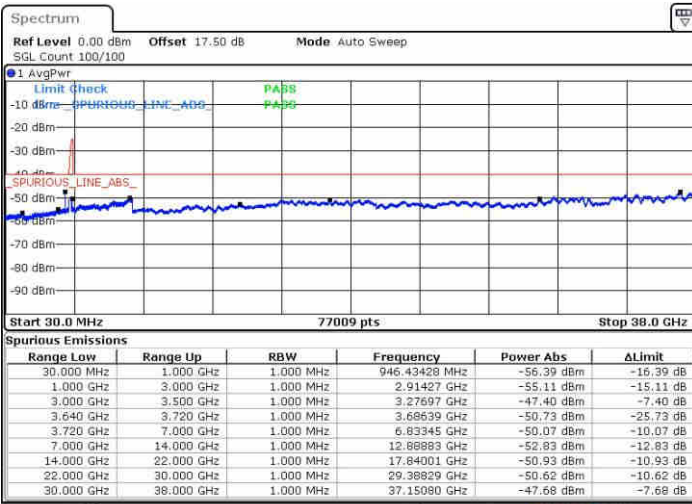

N/A

Date: 14.MAY.2019 19:16:30

LTE Band 48 / 20MHz+5MHz

16QAM

Highest Channel / 1RB0 and 1RB24

Date: 14.MAY.2019 18:43:24

Highest Channel / 1RB99 and 1RB0

Date: 14.MAY.2019 18:39:45

Highest Channel / FullIRB

Date: 14.MAY.2019 18:47:06

N/A

LTE Band 48 / 20MHz+10MHz

16QAM

Lowest Channel / 1RB0 and 1RB49

Lowest Channel / 1RB99 and 1RB0

Date: 15.MAY.2019 04:09:58

Date: 15.MAY.2019 04:06:19

Lowest Channel / FullRB

N/A

Date: 15.MAY.2019 04:13:39

LTE Band 48 / 20MHz+10MHz

16QAM

Middle Channel / 1RB0 and 1RB49

Middle Channel / 1RB99 and 1RB0