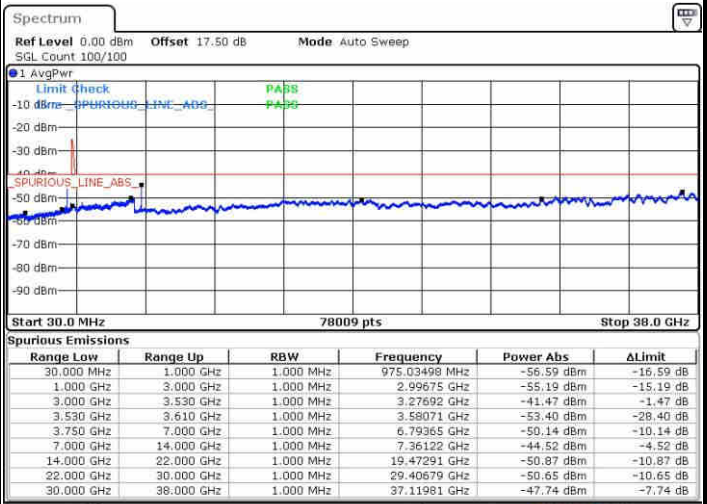

Middle Channel / 1RB24 and 1RB0

Date: 14.MAY.2019 22:47:53

Date: 15.MAY.2019 01:45:52

Middle Channel / FullIRB

N/A

Date: 15.MAY.2019 01:47:57

LTE Band 48 / 5MHz+20MHz

64QAM

Highest Channel / 1RB0 and 1RB99

Highest Channel / 1RB24 and 1RB0

Date: 15.MAY.2019 01:24:07

Date: 15.MAY.2019 01:22:55

Highest Channel / FullIRB

N/A

Date: 15.MAY.2019 01:30:15

LTE Band 48 / 10MHz+20MHz