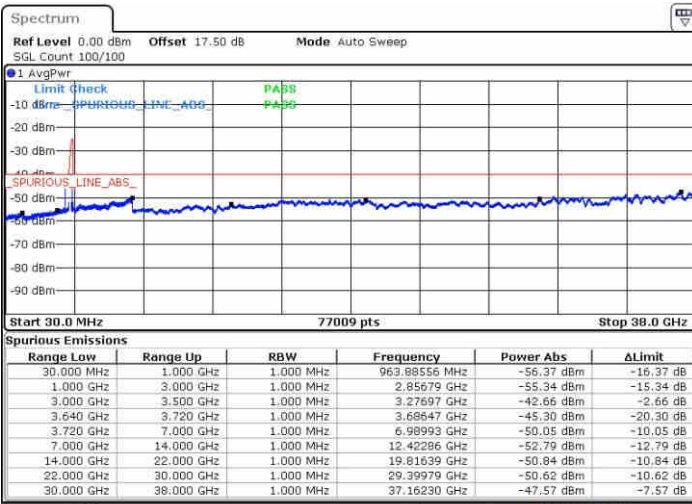

Highest Channel / 1RB99 and 1RB0

Date: 15.MAY.2019 05:33:10

Date: 15.MAY.2019 05:29:31

Highest Channel / FullIRB

N/A

Date: 15.MAY.2019 05:38:50

LTE Band 48 / 20MHz+15MHz

16QAM

Lowest Channel / 1RB0 and 1RB74

Lowest Channel / 1RB99 and 1RB0

Date: 15.MAY.2019 16:11:57

Date: 15.MAY.2019 16:08:20

Lowest Channel / FullRB

N/A

Date: 15.MAY.2019 16:15:35

LTE Band 48 / 20MHz+15MHz