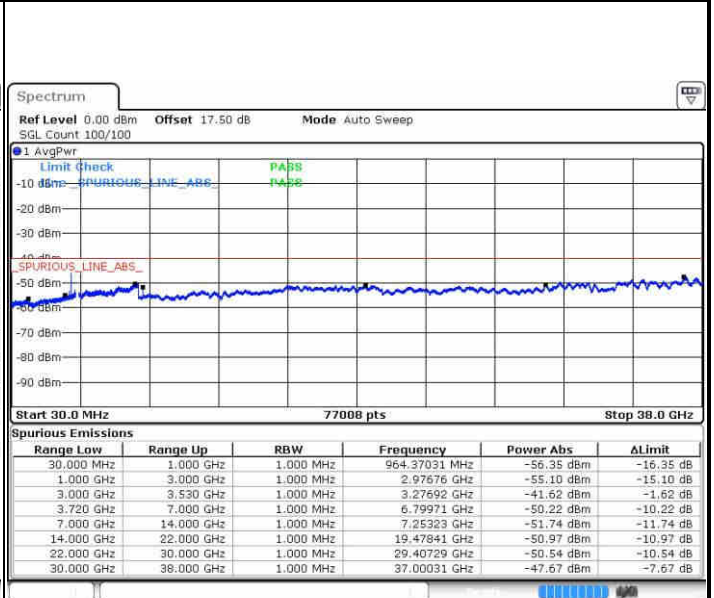

Date: 15.MAY.2019 05:35:37

LTE Band 48 / 20MHz+15MHz

QPSK

Lowest Channel / 1RB0 and 1RB74

Lowest Channel / 1RB99 and 1RB0

Date: 15.MAY.2019 16:10:45

Date: 15.MAY.2019 16:09:33

Lowest Channel / FullRB

N/A

Date: 15.MAY.2019 16:16:48

LTE Band 48 / 20MHz+15MHz

QPSK

Middle Channel / 1RB0 and 1RB74

Date: 15.MAY.2019 17:47:34

Middle Channel / 1RB99 and 1RB0

Date: 15.MAY.2019 17:48:46

Middle Channel / FullIRB

Date: 15.MAY.2019 17:41:32

N/A

LTE Band 48 / 20MHz+15MHz

QPSK

Highest Channel / 1RB0 and 1RB74

Highest Channel / 1RB99 and 1RB0

Date: 15.MAY.2019 18:27:56

Date: 15.MAY.2019 18:21:53

Highest Channel / FullIRB

N/A

Date: 15.MAY.2019 18:29:09

LTE Band 48 / 20MHz+20MHz

QPSK

Lowest Channel / 1RB0 and 1RB99

Lowest Channel / 1RB99 and 1RB0