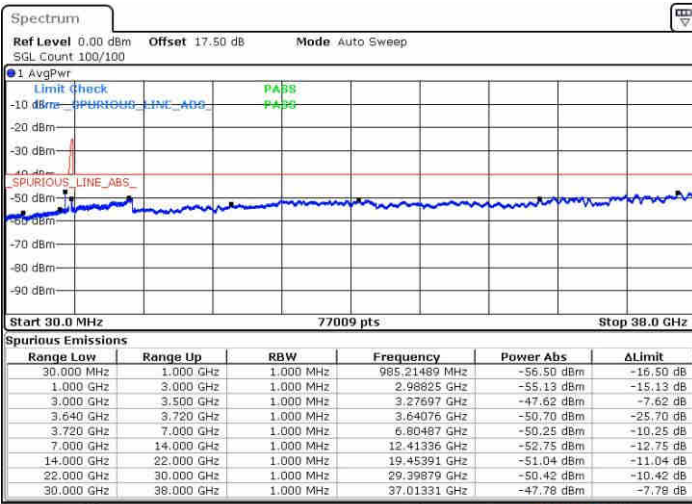

Date: 15.MAY.2019 02:52:18

Middle Channel / FullIRB

N/A

Date: 15.MAY.2019 02:44:59

LTE Band 48 / 10MHz+20MHz

16QAM

Highest Channel / 1RB0 and 1RB99

Highest Channel / 1RB49 and 1RB0

Date: 15.MAY.2019 03:23:59

Date: 15.MAY.2019 03:20:20

Highest Channel / FullIRB

N/A

Date: 15.MAY.2019 03:27:39

LTE Band 48 / 15MHz+20MHz

16QAM

Lowest Channel / 1RB0 and 1RB99

Lowest Channel / 1RB74 and 1RB0

Date: 15.MAY.2019 06:10:04

Date: 15.MAY.2019 06:06:25

Lowest Channel / FullRB

N/A

Date: 15.MAY.2019 06:13:44

LTE Band 48 / 15MHz+20MHz

16QAM