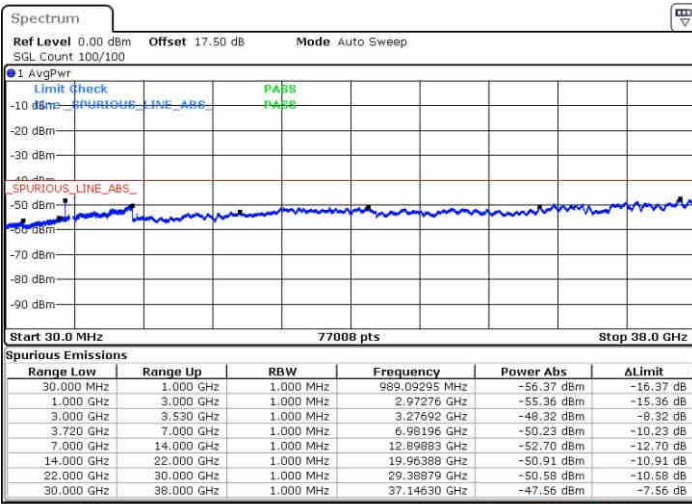

LTE Band 48 / 20MHz+5MHz

16QAM

Lowest Channel / 1RB0 and 1RB24

Lowest Channel / 1RB99 and 1RB0

Date: 14.MAY.2019 21:53:01

Date: 14.MAY.2019 21:49:20

Lowest Channel / FullRB

N/A

Date: 14.MAY.2019 21:56:41

LTE Band 48 / 20MHz+5MHz

16QAM

Middle Channel / 1RB0 and 1RB24

Middle Channel / 1RB99 and 1RB0

Date: 14.MAY.2019 21:24:57

Date: 14.MAY.2019 21:28:36

Middle Channel / FullIRB

N/A

Date: 14.MAY.2019 19:16:30

LTE Band 48 / 20MHz+5MHz

16QAM

Highest Channel / 1RB0 and 1RB24

Date: 14.MAY.2019 18:43:24

Highest Channel / 1RB99 and 1RB0

Date: 14.MAY.2019 18:39:45

Highest Channel / FullIRB

Date: 14.MAY.2019 18:47:06

N/A

LTE Band 48 / 20MHz+10MHz

16QAM

Lowest Channel / 1RB0 and 1RB49

Lowest Channel / 1RB99 and 1RB0

Date: 15.MAY.2019 04:09:58