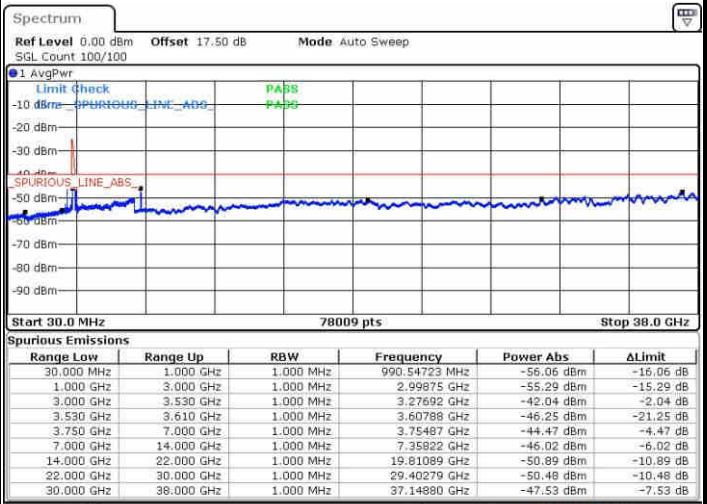

Middle Channel / 1RB99 and 1RB0

Date: 15.MAY.2019 20:29:23

Date: 15.MAY.2019 20:54:38

Middle Channel / FullIRB

N/A

Date: 15.MAY.2019 20:23:17

LTE Band 48 / 20MHz+20MHz

QPSK

Highest Channel / 1RB0 and 1RB99

Highest Channel / 1RB99 and 1RB0

Date: 15.MAY.2019 21:41:17

Date: 15.MAY.2019 21:32:36

Highest Channel / FullIRB

N/A

Date: 15.MAY.2019 21:42:30

LTE Band 48 / 5MHz+20MHz