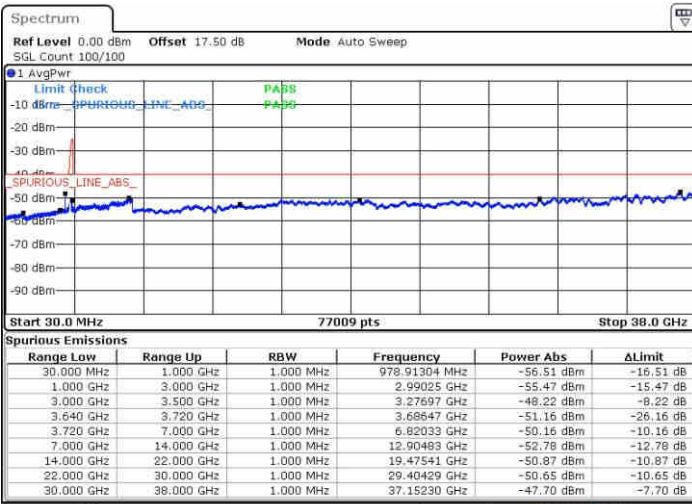

Date: 15.MAY.2019 04:54:37

Date: 15.MAY.2019 04:58:17

Middle Channel / FullIRB

N/A

Date: 15.MAY.2019 04:50:57

LTE Band 48 / 20MHz+10MHz

16QAM

Highest Channel / 1RB0 and 1RB49

Highest Channel / 1RB99 and 1RB0

Date: 15.MAY.2019 05:33:10

Date: 15.MAY.2019 05:29:31

Highest Channel / FullIRB

N/A

Date: 15.MAY.2019 05:38:50

LTE Band 48 / 20MHz+15MHz

16QAM

Lowest Channel / 1RB0 and 1RB74

Lowest Channel / 1RB99 and 1RB0

Date: 15.MAY.2019 16:11:57

Date: 15.MAY.2019 16:08:20

Lowest Channel / FullRB

N/A

Date: 15.MAY.2019 16:15:35

LTE Band 48 / 20MHz+15MHz