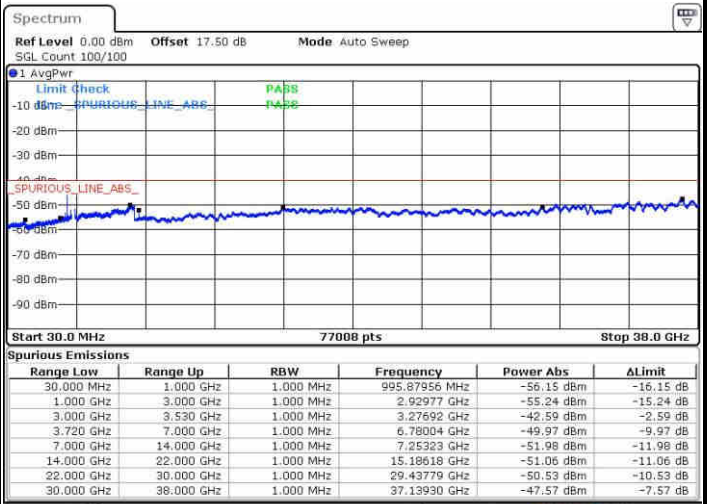

Date: 15.MAY.2019 17:48:59