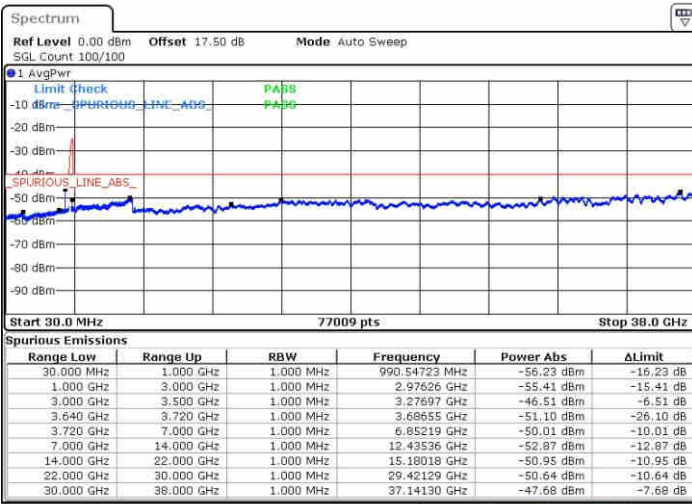

Middle Channel / FullIRB

N/A

Date: 15.MAY.2019 20:24:30

LTE Band 48 / 20MHz+20MHz

16QAM

Highest Channel / 1RB0 and 1RB99

Highest Channel / 1RB99 and 1RB0

Date: 15.MAY.2019 21:40:04

Date: 15.MAY.2019 21:33:49

Highest Channel / FullIRB

N/A

Date: 15.MAY.2019 21:54:37

LTE Band 48 / 5MHz+20MHz

64QAM

Lowest Channel / 1RB0 and 1RB99

Lowest Channel / 1RB24 and 1RB0

Date: 14.MAY.2019 22:22:01

Date: 14.MAY.2019 22:15:59

Lowest Channel / FullRB

N/A

Date: 14.MAY.2019 22:23:14

LTE Band 48 / 5MHz+20MHz

64QAM

Middle Channel / 1RB0 and 1RB99