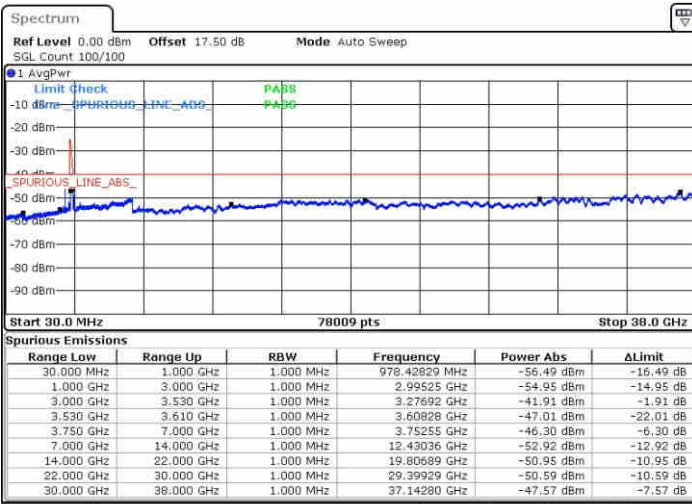

Middle Channel / FullIRB

Date: 15.MAY.2019 17:41:32

N/A

LTE Band 48 / 20MHz+15MHz

QPSK

Highest Channel / 1RB0 and 1RB74

Highest Channel / 1RB99 and 1RB0

Date: 15.MAY.2019 18:27:56

Date: 15.MAY.2019 18:21:53

Highest Channel / FullIRB

N/A

Date: 15.MAY.2019 18:29:09

LTE Band 48 / 20MHz+20MHz

QPSK

Lowest Channel / 1RB0 and 1RB99

Lowest Channel / 1RB99 and 1RB0