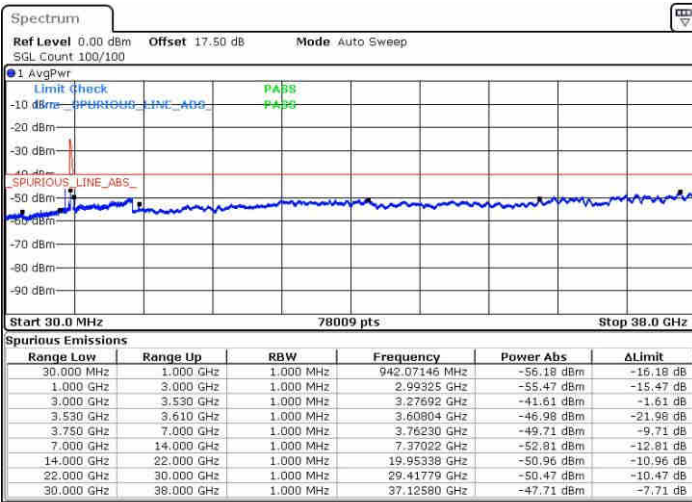

LTE Band 48 / 20MHz+10MHz

QPSK

Highest Channel / 1RB0 and 1RB49

Highest Channel / 1RB99 and 1RB0

Date: 15.MAY.2019 05:34:23

Date: 15.MAY.2019 05:28:17

Highest Channel / FullIRB

N/A

Date: 15.MAY.2019 05:35:37

LTE Band 48 / 20MHz+15MHz

QPSK

Lowest Channel / 1RB0 and 1RB74

Lowest Channel / 1RB99 and 1RB0

Date: 15.MAY.2019 16:10:45

Date: 15.MAY.2019 16:09:33

Lowest Channel / FullRB