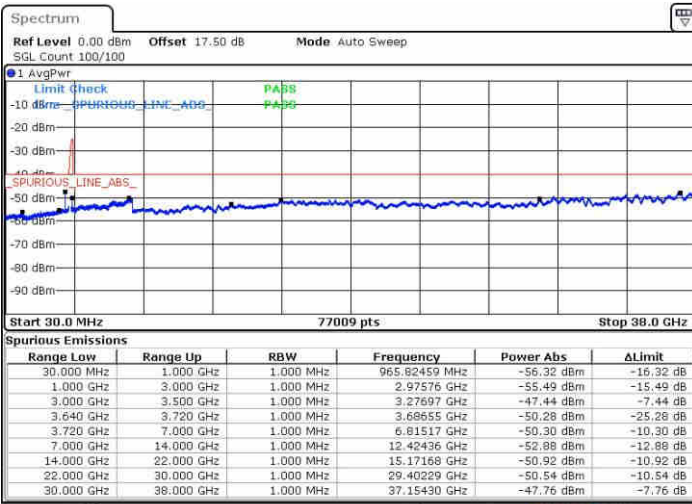

Middle Channel / 1RB24 and 1RB0

Date: 14.MAY.2019 22:47:53

Date: 15.MAY.2019 01:45:52

Middle Channel / FullIRB

N/A

Date: 15.MAY.2019 01:47:57

LTE Band 48 / 5MHz+20MHz

64QAM

Highest Channel / 1RB0 and 1RB99

Highest Channel / 1RB24 and 1RB0

Date: 15.MAY.2019 01:24:07

Date: 15.MAY.2019 01:22:55

Highest Channel / FullIRB

N/A

Date: 15.MAY.2019 01:30:15

LTE Band 48 / 10MHz+20MHz

64QAM

Lowest Channel / 1RB0 and 1RB99

Lowest Channel / 1RB49 and 1RB0

Date: 15.MAY.2019 02:12:43

Date: 15.MAY.2019 02:25:46

Lowest Channel / FullRB

N/A

Date: 15.MAY.2019 02:13:57