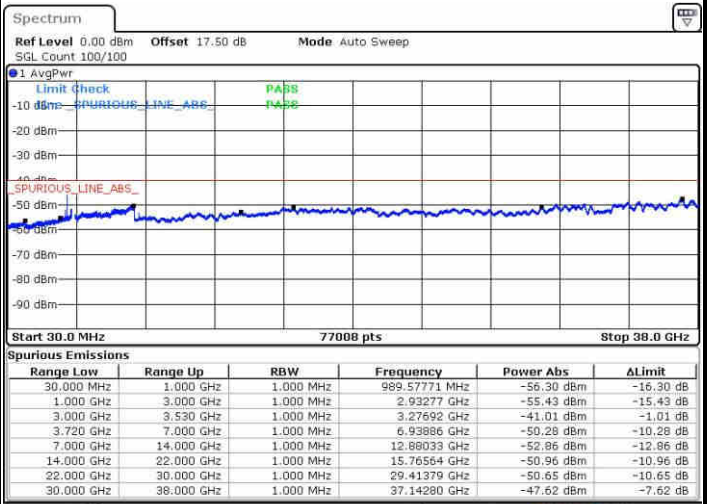

Date: 15.MAY.2019 03:23:59

Date: 15.MAY.2019 03:20:20

Highest Channel / FullIRB

N/A

Date: 15.MAY.2019 03:27:39

LTE Band 48 / 15MHz+20MHz

16QAM

Lowest Channel / 1RB0 and 1RB99

Lowest Channel / 1RB74 and 1RB0

Date: 15.MAY.2019 06:10:04

Date: 15.MAY.2019 06:06:25

Lowest Channel / FullRB

N/A

Date: 15.MAY.2019 06:13:44

LTE Band 48 / 15MHz+20MHz

16QAM

Middle Channel / 1RB0 and 1RB99

Middle Channel / 1RB74 and 1RB0

Date: 15.MAY.2019 07:24:04

Date: 15.MAY.2019 07:43:49

Middle Channel / FullIRB

N/A

Date: 15.MAY.2019 07:45:29

LTE Band 48 / 15MHz+20MHz