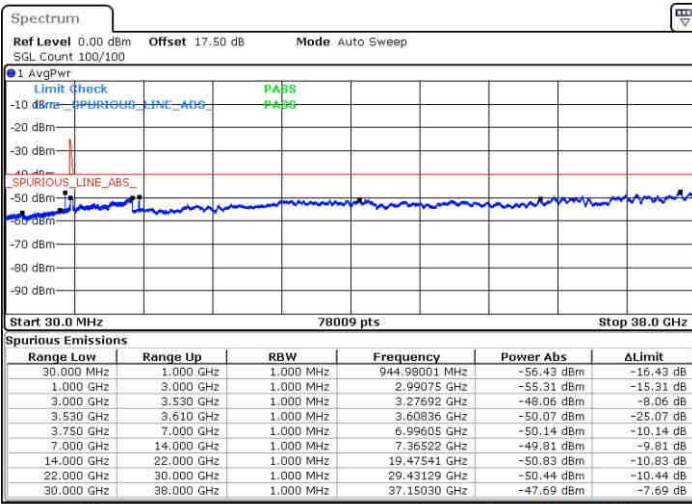

Lowest Channel / 1RB0 and 1RB74

Lowest Channel / 1RB99 and 1RB0

Date: 15.MAY.2019 16:11:57

Date: 15.MAY.2019 16:08:20

Lowest Channel / FullRB

N/A

Date: 15.MAY.2019 16:15:35

LTE Band 48 / 20MHz+15MHz

LTE Band 48 / 20MHz+15MHz

16QAM

Highest Channel / 1RB0 and 1RB74

Highest Channel / 1RB99 and 1RB0

Date: 15.MAY.2019 18:26:43

Date: 15.MAY.2019 18:23:06

Highest Channel / FullIRB

N/A