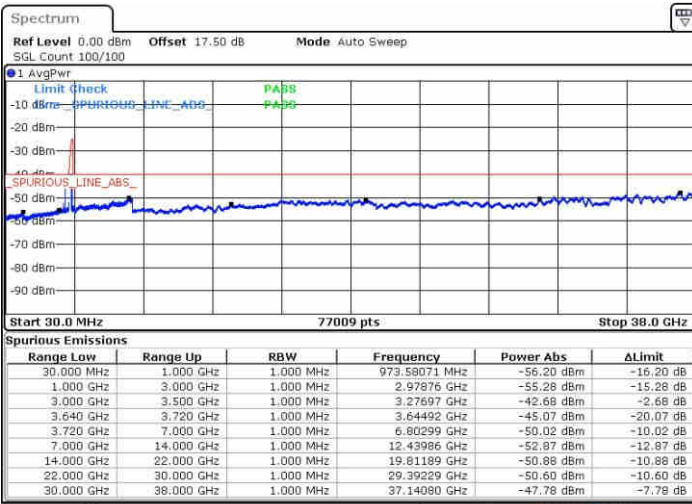

Date: 14.MAY.2019 22:45:26

LTE Band 48 / 5MHz+20MHz

16QAM

Highest Channel / 1RB0 and 1RB99

Highest Channel / 1RB24 and 1RB0

Date: 15.MAY.2019 01:25:21

Date: 15.MAY.2019 01:21:41

Highest Channel / FullIRB

N/A

Date: 15.MAY.2019 01:29:01

LTE Band 48 / 10MHz+20MHz

16QAM

Lowest Channel / 1RB0 and 1RB99

Lowest Channel / 1RB49 and 1RB0

Date: 15.MAY.2019 02:11:30

Date: 15.MAY.2019 02:07:51

Lowest Channel / FullRB

N/A

Date: 15.MAY.2019 02:15:10

LTE Band 48 / 10MHz+20MHz

16QAM

Middle Channel / 1RB0 and 1RB99

Middle Channel / 1RB49 and 1RB0

Date: 15.MAY.2019 02:48:39

Date: 15.MAY.2019 02:52:18

Middle Channel / FullIRB

N/A

Date: 15.MAY.2019 02:44:59

LTE Band 48 / 10MHz+20MHz

16QAM

Highest Channel / 1RB0 and 1RB99

Highest Channel / 1RB49 and 1RB0