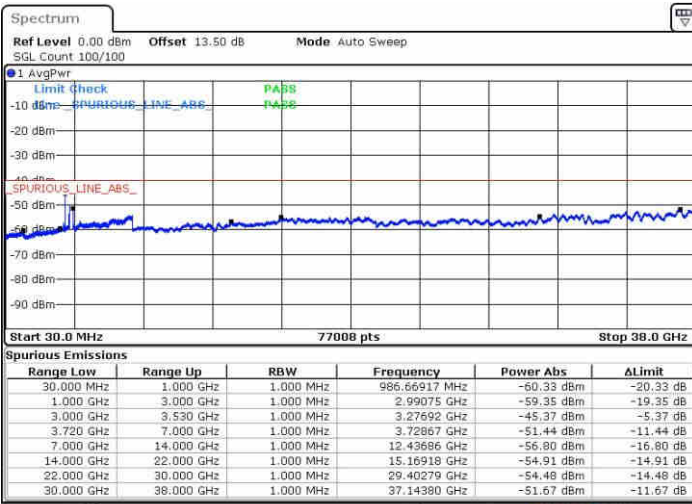

N/A

Date: 15.MAY.2019 03:41:04

LTE Band 48 / 15MHz+20MHz

64QAM

Lowest Channel / 1RB0 and 1RB99

Lowest Channel / 1RB74 and 1RB0

Date: 15.MAY.2019 06:11:17

Date: 15.MAY.2019 06:44:06

Lowest Channel / FullIRB

N/A

Date: 15.MAY.2019 06:12:30

LTE Band 48 / 15MHz+20MHz

64QAM

Middle Channel / 1RB0 and 1RB99

Middle Channel / 1RB74 and 1RB0

Date: 15.MAY.2019 07:22:36

Date: 15.MAY.2019 07:42:12

Middle Channel / FullIRB

N/A

Date: 15.MAY.2019 07:37:40

LTE Band 48 / 15MHz+20MHz

64QAM

Highest Channel / 1RB0 and 1RB99

Highest Channel / 1RB74 and 1RB0