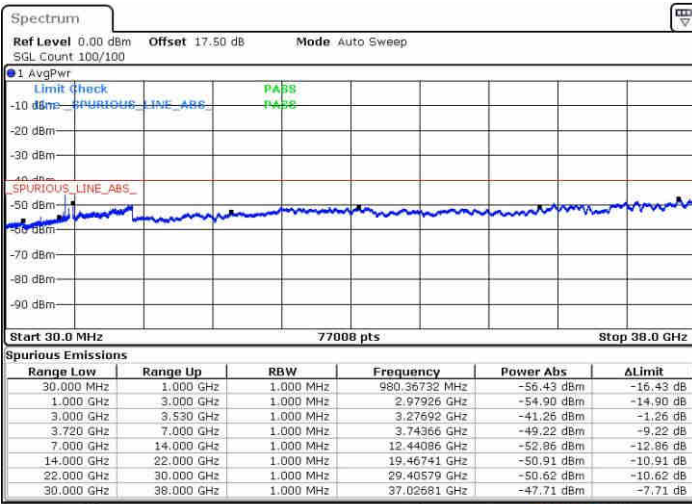

Highest Channel / 1RB0 and 1RB99

Highest Channel / 1RB24 and 1RB0

Date: 15.MAY.2019 01:24:07

Date: 15.MAY.2019 01:22:55

Highest Channel / FullIRB

N/A

Date: 15.MAY.2019 01:30:15

LTE Band 48 / 10MHz+20MHz

64QAM

Lowest Channel / 1RB0 and 1RB99

Lowest Channel / 1RB49 and 1RB0

Date: 15.MAY.2019 02:12:43

Date: 15.MAY.2019 02:25:46

Lowest Channel / FullRB

N/A

Date: 15.MAY.2019 02:13:57

LTE Band 48 / 10MHz+20MHz

64QAM

Middle Channel / 1RB0 and 1RB99

Middle Channel / 1RB49 and 1RB0

Date: 15.MAY.2019 02:47:26

Date: 15.MAY.2019 02:58:37

Middle Channel / FullIRB

N/A

Date: 15.MAY.2019 02:46:12

LTE Band 48 / 10MHz+20MHz

64QAM

Highest Channel / 1RB0 and 1RB99

Highest Channel / 1RB49 and 1RB0

Date: 15.MAY.2019 03:22:45

Date: 15.MAY.2019 03:39:46

Highest Channel / FullIRB