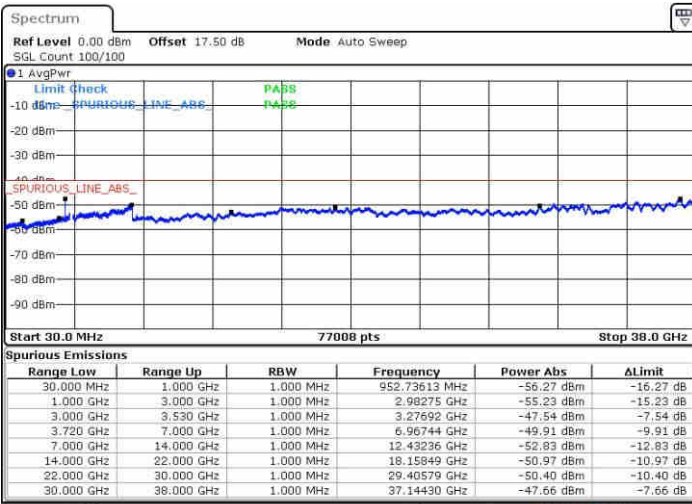

Date: 15.MAY.2019 18:30:21

LTE Band 48 / 20MHz+20MHz

16QAM

Lowest Channel / 1RB0 and 1RB99

Lowest Channel / 1RB99 and 1RB0

Date: 15.MAY.2019 19:14:50

Date: 15.MAY.2019 19:11:13

Lowest Channel / FullRB

N/A

Date: 15.MAY.2019 19:18:28

LTE Band 48 / 20MHz+20MHz

16QAM

MiddleChannel / 1RB0 and 1RB99

Middle Channel / 1RB99 and 1RB0

Date: 15.MAY.2019 20:28:10

Date: 15.MAY.2019 20:43:58

Middle Channel / FullIRB

N/A

Date: 15.MAY.2019 20:24:30

LTE Band 48 / 20MHz+20MHz

16QAM

Highest Channel / 1RB0 and 1RB99

Highest Channel / 1RB99 and 1RB0

Date: 15.MAY.2019 21:40:04

Date: 15.MAY.2019 21:33:49

Highest Channel / FullIRB

N/A

Date: 15.MAY.2019 21:54:37

LTE Band 48 / 5MHz+20MHz

64QAM

Lowest Channel / 1RB0 and 1RB99

Lowest Channel / 1RB24 and 1RB0