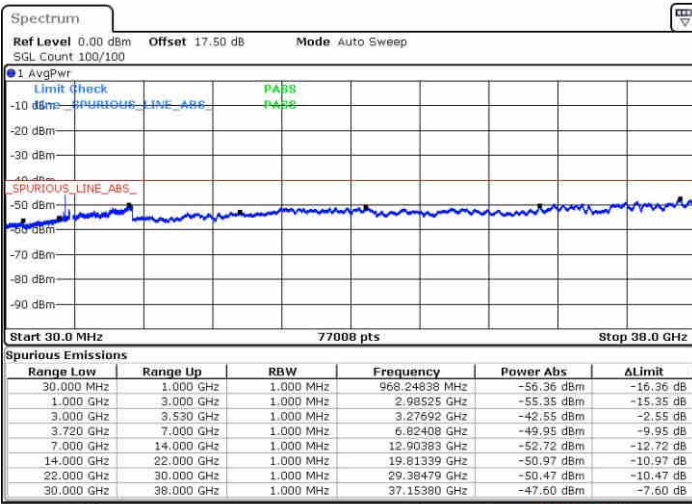

Date: 15.MAY.2019 19:13:38

Date: 15.MAY.2019 19:12:26

Lowest Channel / FullRB

N/A

Date: 15.MAY.2019 19:19:40

LTE Band 48 / 20MHz+20MHz

QPSK

MiddleChannel / 1RB0 and 1RB99

Middle Channel / 1RB99 and 1RB0

Date: 15.MAY.2019 20:29:23

Date: 15.MAY.2019 20:54:38

Middle Channel / FullIRB

N/A

Date: 15.MAY.2019 20:23:17

LTE Band 48 / 20MHz+20MHz

QPSK

Highest Channel / 1RB0 and 1RB99

Highest Channel / 1RB99 and 1RB0

Date: 15.MAY.2019 21:41:17

Date: 15.MAY.2019 21:32:36

Highest Channel / FullIRB

N/A

Date: 15.MAY.2019 21:42:30

LTE Band 48 / 5MHz+20MHz