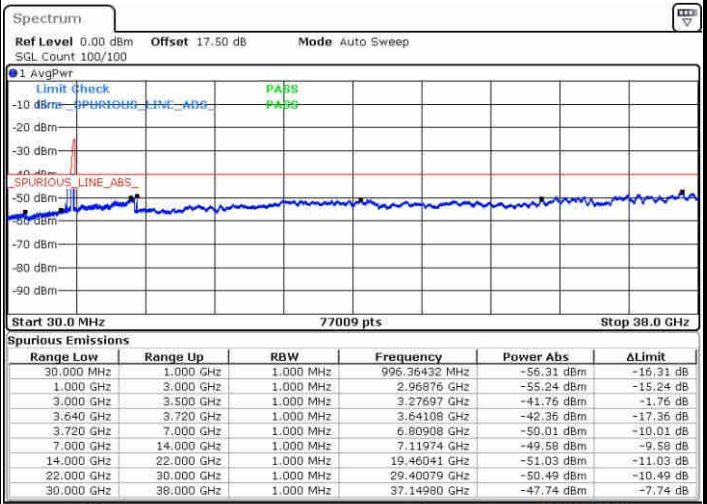

Date: 14.MAY.2019 22:45:26

LTE Band 48 / 5MHz+20MHz

16QAM

Highest Channel / 1RB0 and 1RB99

Highest Channel / 1RB24 and 1RB0

Date: 15.MAY.2019 01:25:21

Date: 15.MAY.2019 01:21:41

Highest Channel / FullIRB

N/A

Date: 15.MAY.2019 01:29:01

LTE Band 48 / 10MHz+20MHz

16QAM

Lowest Channel / 1RB0 and 1RB99

Lowest Channel / 1RB49 and 1RB0

Date: 15.MAY.2019 02:11:30

Date: 15.MAY.2019 02:07:51

Lowest Channel / FullRB

N/A

Date: 15.MAY.2019 02:15:10

LTE Band 48 / 10MHz+20MHz

16QAM

Middle Channel / 1RB0 and 1RB99

Middle Channel / 1RB49 and 1RB0

Date: 15.MAY.2019 02:48:39