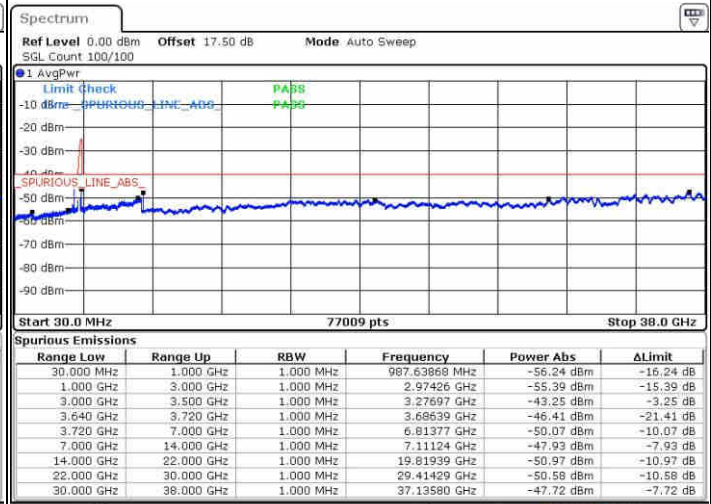

Date: 14.MAY.2019 22:17:12