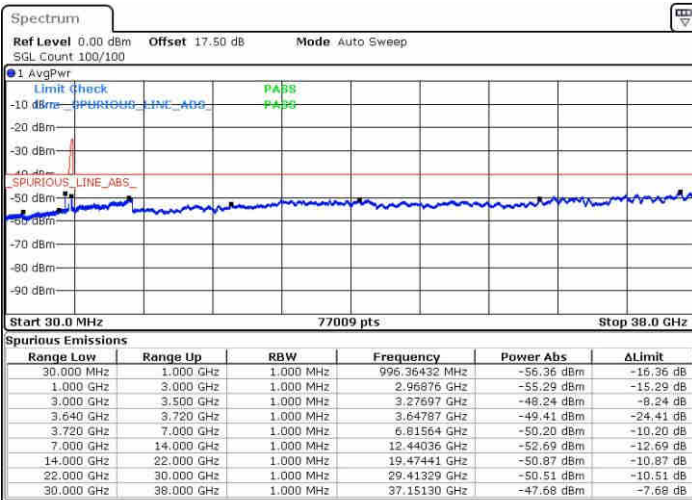

Middle Channel / FullIRB

Date: 15.MAY.2019 17:41:32

N/A

LTE Band 48 / 20MHz+15MHz

QPSK

Highest Channel / 1RB0 and 1RB74

Highest Channel / 1RB99 and 1RB0

Date: 15.MAY.2019 18:27:56

Date: 15.MAY.2019 18:21:53

Highest Channel / FullIRB

N/A

Date: 15.MAY.2019 18:29:09

LTE Band 48 / 20MHz+20MHz

QPSK

Lowest Channel / 1RB0 and 1RB99

Lowest Channel / 1RB99 and 1RB0

Date: 15.MAY.2019 19:13:38

Date: 15.MAY.2019 19:12:26

Lowest Channel / FullRB

N/A

Date: 15.MAY.2019 19:19:40

LTE Band 48 / 20MHz+20MHz

QPSK

MiddleChannel / 1RB0 and 1RB99