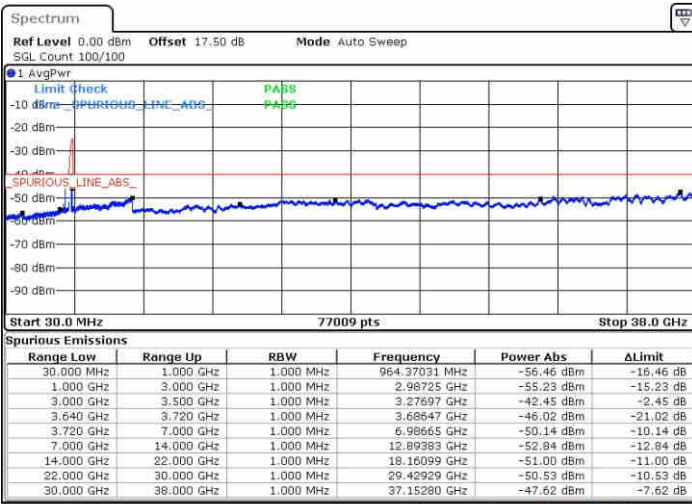

N/A

Date: 14.MAY.2019 19:16:30

LTE Band 48 / 20MHz+5MHz

16QAM

Highest Channel / 1RB0 and 1RB24

Date: 14.MAY.2019 18:43:24

Highest Channel / 1RB99 and 1RB0

Date: 14.MAY.2019 18:39:45

Highest Channel / FullIRB

Date: 14.MAY.2019 18:47:06

N/A

LTE Band 48 / 20MHz+10MHz

16QAM

Lowest Channel / 1RB0 and 1RB49

Lowest Channel / 1RB99 and 1RB0

Date: 15.MAY.2019 04:09:58

Date: 15.MAY.2019 04:06:19

Lowest Channel / FullRB

N/A

Date: 15.MAY.2019 04:13:39

LTE Band 48 / 20MHz+10MHz

16QAM

Middle Channel / 1RB0 and 1RB49

Middle Channel / 1RB99 and 1RB0