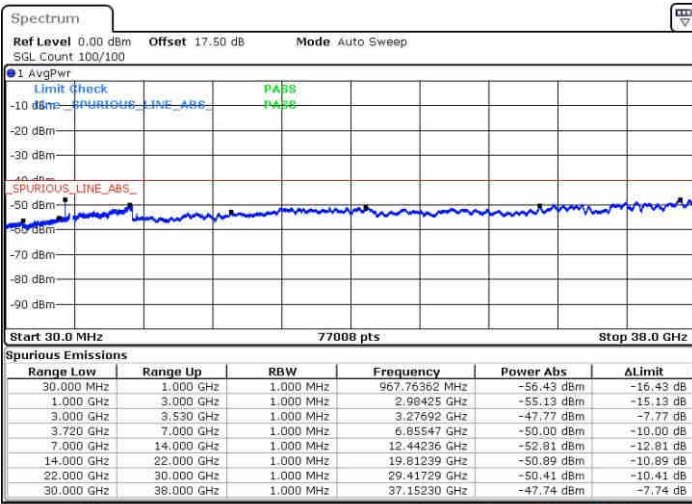

Date: 15.MAY.2019 18:21:53

Highest Channel / FullIRB

N/A

Date: 15.MAY.2019 18:29:09

LTE Band 48 / 20MHz+20MHz

QPSK

Lowest Channel / 1RB0 and 1RB99

Lowest Channel / 1RB99 and 1RB0

Date: 15.MAY.2019 19:13:38

Date: 15.MAY.2019 19:12:26

Lowest Channel / FullRB

N/A

Date: 15.MAY.2019 19:19:40

LTE Band 48 / 20MHz+20MHz

QPSK

MiddleChannel / 1RB0 and 1RB99

Middle Channel / 1RB99 and 1RB0

Date: 15.MAY.2019 20:29:23

Date: 15.MAY.2019 20:54:38

Middle Channel / FullIRB

N/A

Date: 15.MAY.2019 20:23:17

LTE Band 48 / 20MHz+20MHz

QPSK

Highest Channel / 1RB0 and 1RB99

Highest Channel / 1RB99 and 1RB0

Date: 15.MAY.2019 21:41:17

Date: 15.MAY.2019 21:32:36

Highest Channel / FullIRB

N/A

Date: 15.MAY.2019 21:42:30

LTE Band 48 / 5MHz+20MHz