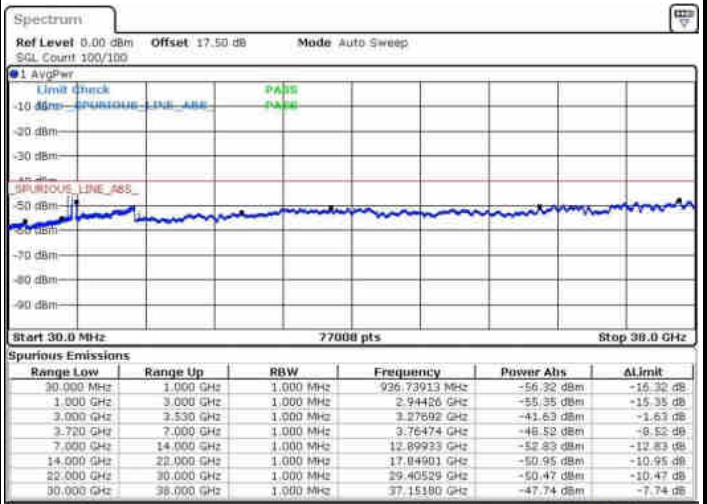

Date: 15.MAY.2019 18:21:53

Highest Channel / FullIRB

N/A

Date: 15.MAY.2019 18:29:09

LTE Band 48 / 20MHz+20MHz

QPSK

Lowest Channel / 1RB0 and 1RB99

Lowest Channel / 1RB99 and 1RB0

Date: 15.MAY.2019 19:13:38

Date: 15.MAY.2019 19:12:26

Lowest Channel / FullRB

N/A

Date: 15.MAY.2019 19:19:40

LTE Band 48 / 20MHz+20MHz

QPSK

MiddleChannel / 1RB0 and 1RB99

Middle Channel / 1RB99 and 1RB0

Date: 15.MAY.2019 20:29:23

Date: 15.MAY.2019 20:54:38

Middle Channel / FullIRB

N/A

Date: 15.MAY.2019 20:23:17

LTE Band 48 / 20MHz+20MHz

QPSK

Highest Channel / 1RB0 and 1RB99

Highest Channel / 1RB99 and 1RB0

Date: 15.MAY.2019 21:41:17

Date: 15.MAY.2019 21:32:36

Highest Channel / FullIRB

N/A

Date: 15.MAY.2019 21:42:30

LTE Band 48 / 5MHz+20MHz