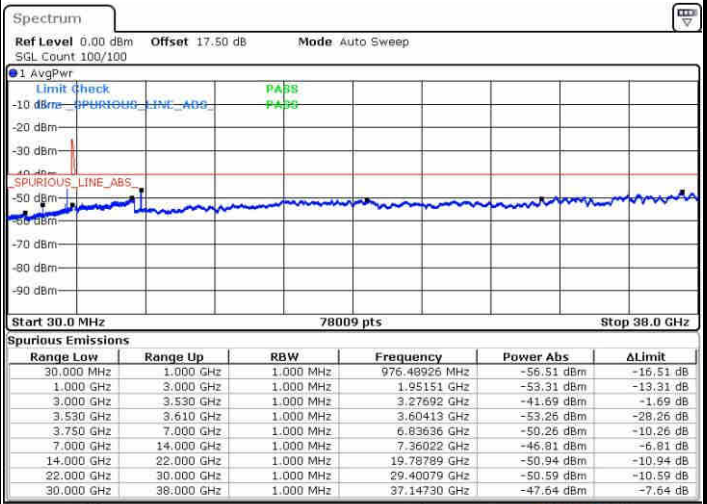

Date: 15.MAY.2019 02:46:12

LTE Band 48 / 10MHz+20MHz

64QAM

Highest Channel / 1RB0 and 1RB99

Highest Channel / 1RB49 and 1RB0

Date: 15.MAY.2019 03:22:45

Date: 15.MAY.2019 03:39:46

Highest Channel / FullIRB

N/A

Date: 15.MAY.2019 03:41:04

LTE Band 48 / 15MHz+20MHz

64QAM

Lowest Channel / 1RB0 and 1RB99

Lowest Channel / 1RB74 and 1RB0

Date: 15.MAY.2019 06:11:17

Date: 15.MAY.2019 06:44:06