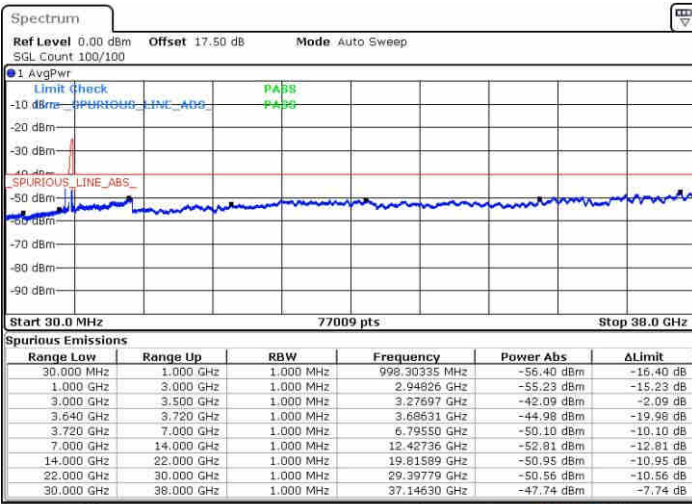

Date: 15.MAY.2019 02:46:12

LTE Band 48 / 10MHz+20MHz

64QAM

Highest Channel / 1RB0 and 1RB99

Highest Channel / 1RB49 and 1RB0

Date: 15.MAY.2019 03:22:45

Date: 15.MAY.2019 03:39:46

Highest Channel / FullIRB

N/A

Date: 15.MAY.2019 03:41:04

LTE Band 48 / 15MHz+20MHz

64QAM

Lowest Channel / 1RB0 and 1RB99

Lowest Channel / 1RB74 and 1RB0

Date: 15.MAY.2019 06:11:17

Date: 15.MAY.2019 06:44:06

Lowest Channel / FullIRB

N/A

Date: 15.MAY.2019 06:12:30

LTE Band 48 / 15MHz+20MHz

64QAM

Middle Channel / 1RB0 and 1RB99

Middle Channel / 1RB74 and 1RB0

Date: 15.MAY.2019 07:22:36