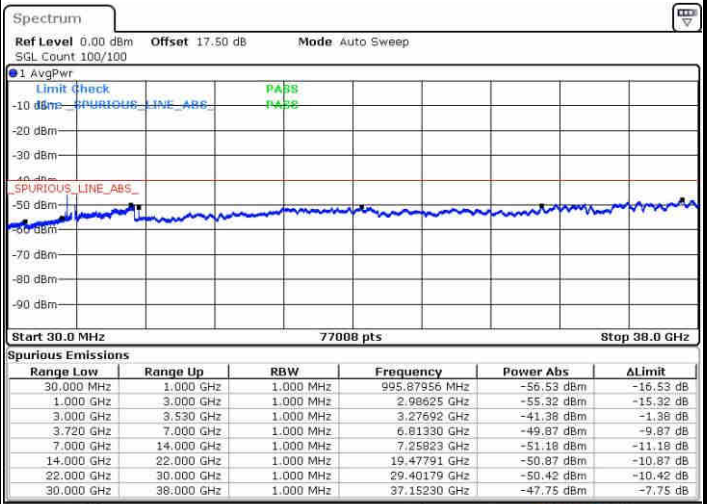

Highest Channel / FullIRB

Date: 14.MAY.2019 18:47:06

N/A

LTE Band 48 / 20MHz+10MHz

16QAM

Lowest Channel / 1RB0 and 1RB49

Lowest Channel / 1RB99 and 1RB0

Date: 15.MAY.2019 04:09:58

Date: 15.MAY.2019 04:06:19

Lowest Channel / FullRB

N/A

Date: 15.MAY.2019 04:13:39

LTE Band 48 / 20MHz+10MHz

16QAM

Middle Channel / 1RB0 and 1RB49

Middle Channel / 1RB99 and 1RB0

Date: 15.MAY.2019 04:54:37

Date: 15.MAY.2019 04:58:17

Middle Channel / FullIRB

N/A

Date: 15.MAY.2019 04:50:57

LTE Band 48 / 20MHz+10MHz

16QAM

Highest Channel / 1RB0 and 1RB49