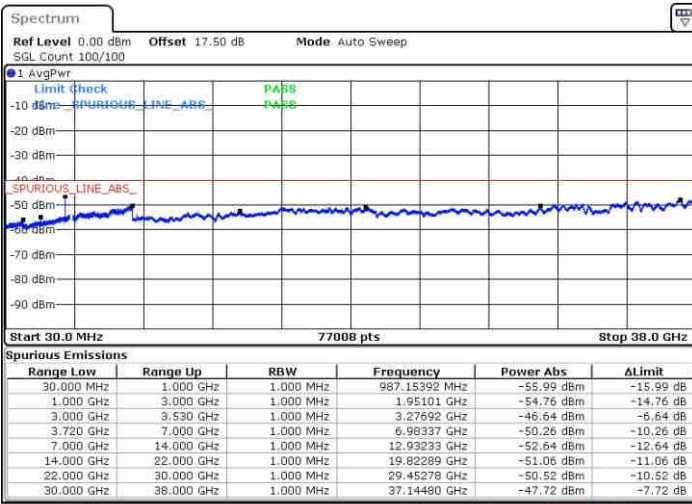

N/A

Date: 15.MAY.2019 01:29:01

LTE Band 48 / 10MHz+20MHz

16QAM

Lowest Channel / 1RB0 and 1RB99

Lowest Channel / 1RB49 and 1RB0

Date: 15.MAY.2019 02:11:30

Date: 15.MAY.2019 02:07:51

Lowest Channel / FullRB

N/A

Date: 15.MAY.2019 02:15:10

LTE Band 48 / 10MHz+20MHz

16QAM

Middle Channel / 1RB0 and 1RB99

Middle Channel / 1RB49 and 1RB0

Date: 15.MAY.2019 02:48:39

Date: 15.MAY.2019 02:52:18

Middle Channel / FullIRB

N/A

Date: 15.MAY.2019 02:44:59

LTE Band 48 / 10MHz+20MHz

16QAM

Highest Channel / 1RB0 and 1RB99

Highest Channel / 1RB49 and 1RB0