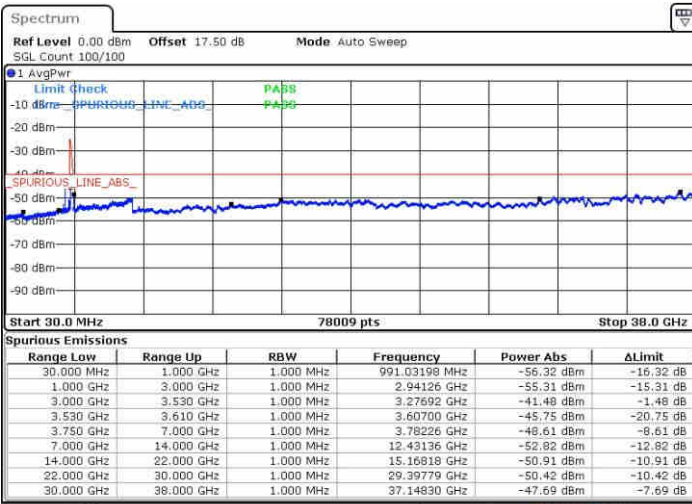

Lowest Channel / FullIRB

N/A

Date: 15.MAY.2019 06:12:30

LTE Band 48 / 15MHz+20MHz

64QAM

Middle Channel / 1RB0 and 1RB99

Middle Channel / 1RB74 and 1RB0

Date: 15.MAY.2019 07:22:36

Date: 15.MAY.2019 07:42:12

Middle Channel / FullIRB

N/A

Date: 15.MAY.2019 07:37:40

LTE Band 48 / 15MHz+20MHz

64QAM

Highest Channel / 1RB0 and 1RB99

Highest Channel / 1RB74 and 1RB0

Date: 15.MAY.2019 08:19:37

Date: 15.MAY.2019 08:18:10

Highest Channel / FullIRB

N/A

Date: 15.MAY.2019 08:27:00

LTE Band 48 / 20MHz+5MHz

64QAM

Lowest Channel / 1RB0 and 1RB24