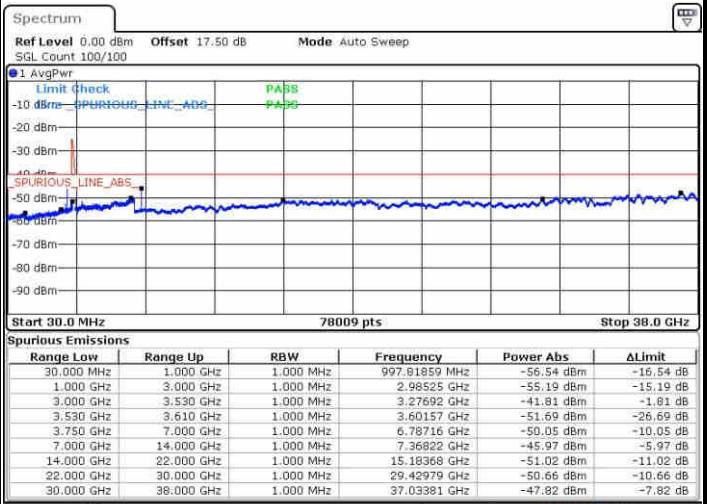

Lowest Channel / 1RB0 and 1RB74

Lowest Channel / 1RB99 and 1RB0

Date: 15.MAY.2019 16:11:57

Date: 15.MAY.2019 16:08:20

Lowest Channel / FullRB

N/A

Date: 15.MAY.2019 16:15:35

LTE Band 48 / 20MHz+15MHz

LTE Band 48 / 20MHz+15MHz

16QAM

Highest Channel / 1RB0 and 1RB74

Highest Channel / 1RB99 and 1RB0

Date: 15.MAY.2019 18:26:43

Date: 15.MAY.2019 18:23:06

Highest Channel / FullIRB

N/A