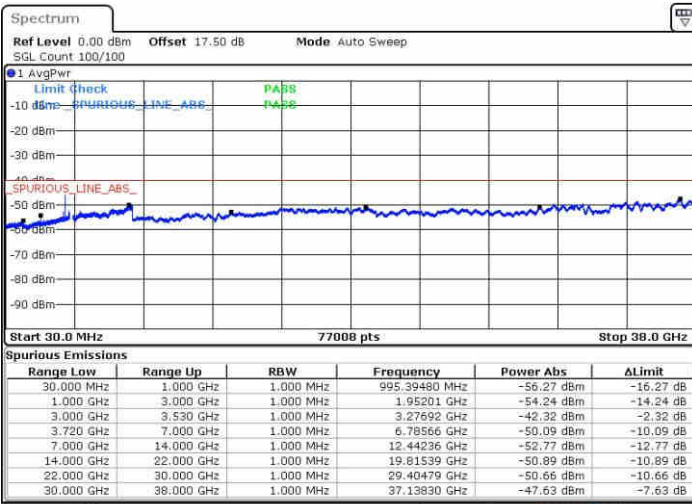

N/A

Date: 15.MAY.2019 01:29:01

LTE Band 48 / 10MHz+20MHz

16QAM

Lowest Channel / 1RB0 and 1RB99

Lowest Channel / 1RB49 and 1RB0

Date: 15.MAY.2019 02:11:30

Date: 15.MAY.2019 02:07:51

Lowest Channel / FullRB

N/A

Date: 15.MAY.2019 02:15:10

LTE Band 48 / 10MHz+20MHz

16QAM

Middle Channel / 1RB0 and 1RB99

Middle Channel / 1RB49 and 1RB0

Date: 15.MAY.2019 02:48:39

Date: 15.MAY.2019 02:52:18

Middle Channel / FullIRB

N/A

Date: 15.MAY.2019 02:44:59

LTE Band 48 / 10MHz+20MHz

16QAM

Highest Channel / 1RB0 and 1RB99

Highest Channel / 1RB49 and 1RB0