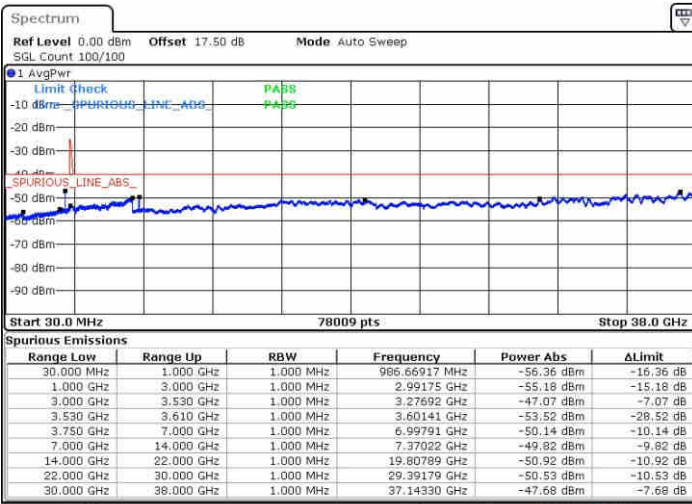

LTE Band 48 / 10MHz+20MHz

64QAM

Middle Channel / 1RB0 and 1RB99

Middle Channel / 1RB49 and 1RB0

Date: 15.MAY.2019 02:47:26

Date: 15.MAY.2019 02:58:37

Middle Channel / FullIRB

N/A

Date: 15.MAY.2019 02:46:12

LTE Band 48 / 10MHz+20MHz

64QAM

Highest Channel / 1RB0 and 1RB99

Highest Channel / 1RB49 and 1RB0

Date: 15.MAY.2019 03:22:45

Date: 15.MAY.2019 03:39:46

Highest Channel / FullIRB

N/A

Date: 15.MAY.2019 03:41:04

LTE Band 48 / 15MHz+20MHz

64QAM

Lowest Channel / 1RB0 and 1RB99

Lowest Channel / 1RB74 and 1RB0

Date: 15.MAY.2019 06:11:17

Date: 15.MAY.2019 06:44:06