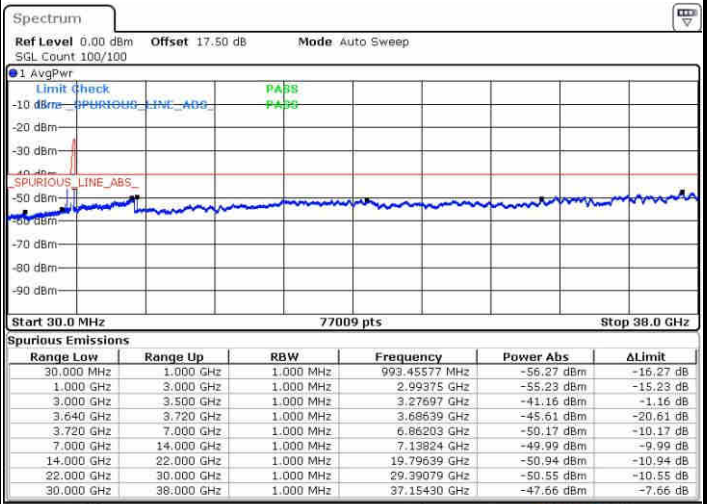

LTE Band 48 / 20MHz+5MHz

64QAM

Lowest Channel / 1RB0 and 1RB24

Lowest Channel / 1RB99 and 1RB0

Date: 14.MAY.2019 21:54.14

Date: 14.MAY.2019 21:48.07