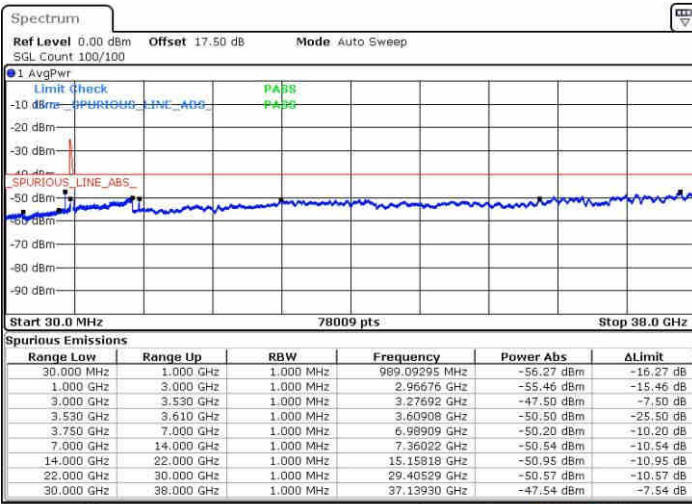

Middle Channel / FullIRB

N/A

Date: 15.MAY.2019 20:24:30

LTE Band 48 / 20MHz+20MHz

16QAM

Highest Channel / 1RB0 and 1RB99

Highest Channel / 1RB99 and 1RB0

Date: 15.MAY.2019 21:40:04

Date: 15.MAY.2019 21:33:49

Highest Channel / FullIRB

N/A

Date: 15.MAY.2019 21:54:37

LTE Band 48 / 5MHz+20MHz

64QAM

Lowest Channel / 1RB0 and 1RB99

Lowest Channel / 1RB24 and 1RB0