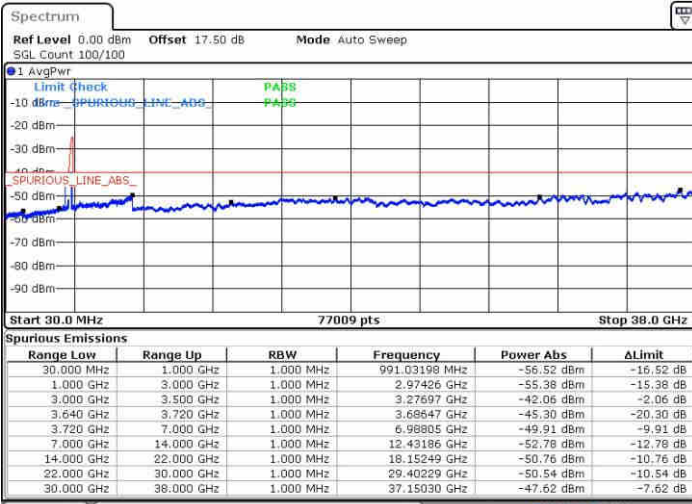

Highest Channel / 1RB0 and 1RB99

Highest Channel / 1RB24 and 1RB0

Date: 15.MAY.2019 01:24:07

Date: 15.MAY.2019 01:22:55

Highest Channel / FullIRB

N/A

Date: 15.MAY.2019 01:30:15

LTE Band 48 / 10MHz+20MHz

64QAM

Lowest Channel / 1RB0 and 1RB99

Lowest Channel / 1RB49 and 1RB0

Date: 15.MAY.2019 02:12:43

Date: 15.MAY.2019 02:25:46

Lowest Channel / FullRB

N/A

Date: 15.MAY.2019 02:13:57

LTE Band 48 / 10MHz+20MHz

64QAM

Middle Channel / 1RB0 and 1RB99

Middle Channel / 1RB49 and 1RB0

Date: 15.MAY.2019 02:47:26

Date: 15.MAY.2019 02:58:37

Middle Channel / FullIRB

N/A

Date: 15.MAY.2019 02:46:12

LTE Band 48 / 10MHz+20MHz

64QAM

Highest Channel / 1RB0 and 1RB99

Highest Channel / 1RB49 and 1RB0

Date: 15.MAY.2019 03:22:45

Date: 15.MAY.2019 03:39:46

Highest Channel / FullIRB