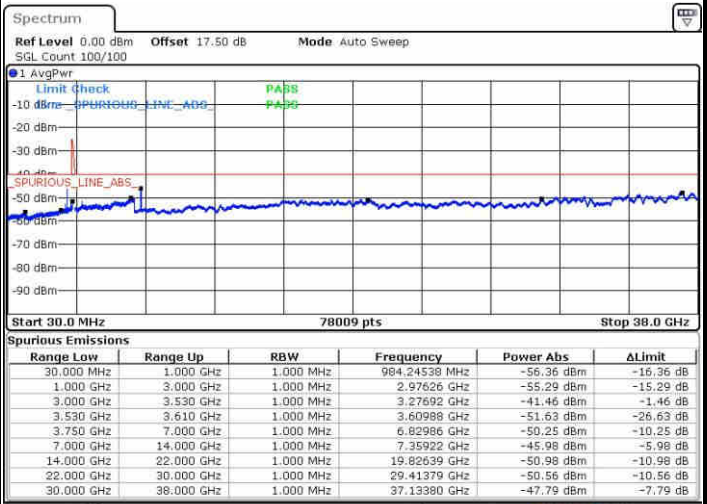

Date: 15.MAY.2019 08:16:41