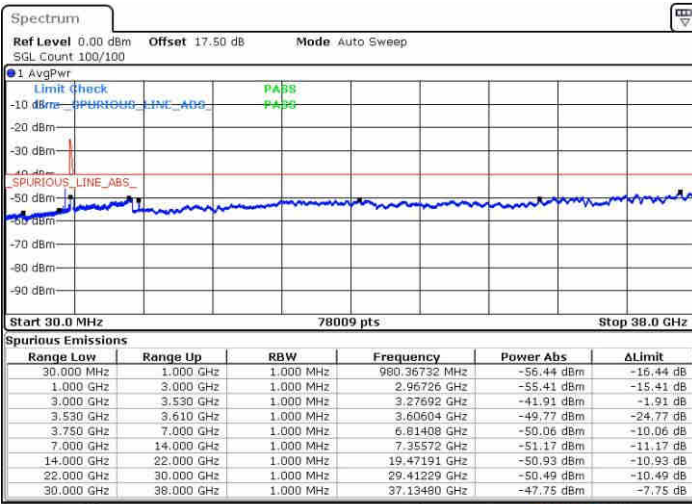

Date: 14.MAY.2019 22:45:26

LTE Band 48 / 5MHz+20MHz

16QAM

Highest Channel / 1RB0 and 1RB99

Highest Channel / 1RB24 and 1RB0

Date: 15.MAY.2019 01:25:21

Date: 15.MAY.2019 01:21:41

Highest Channel / FullIRB

N/A

Date: 15.MAY.2019 01:29:01

LTE Band 48 / 10MHz+20MHz

16QAM

Lowest Channel / 1RB0 and 1RB99

Lowest Channel / 1RB49 and 1RB0

Date: 15.MAY.2019 02:11:30

Date: 15.MAY.2019 02:07:51