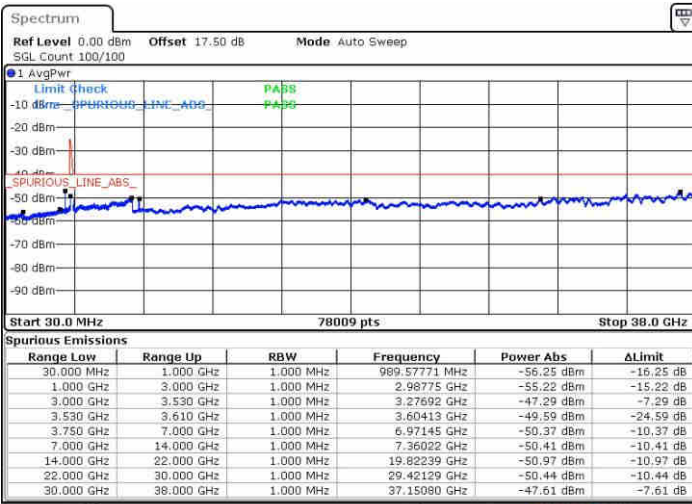

Date: 15.MAY.2019 19:13:38

Date: 15.MAY.2019 19:12:26

Lowest Channel / FullRB

N/A

Date: 15.MAY.2019 19:19:40

LTE Band 48 / 20MHz+20MHz

QPSK

MiddleChannel / 1RB0 and 1RB99

Middle Channel / 1RB99 and 1RB0

Date: 15.MAY.2019 20:29:23

Date: 15.MAY.2019 20:54:38

Middle Channel / FullIRB

N/A

Date: 15.MAY.2019 20:23:17

LTE Band 48 / 20MHz+20MHz

QPSK

Highest Channel / 1RB0 and 1RB99

Highest Channel / 1RB99 and 1RB0

Date: 15.MAY.2019 21:41:17

Date: 15.MAY.2019 21:32:36

Highest Channel / FullIRB

N/A

Date: 15.MAY.2019 21:42:30

LTE Band 48 / 5MHz+20MHz