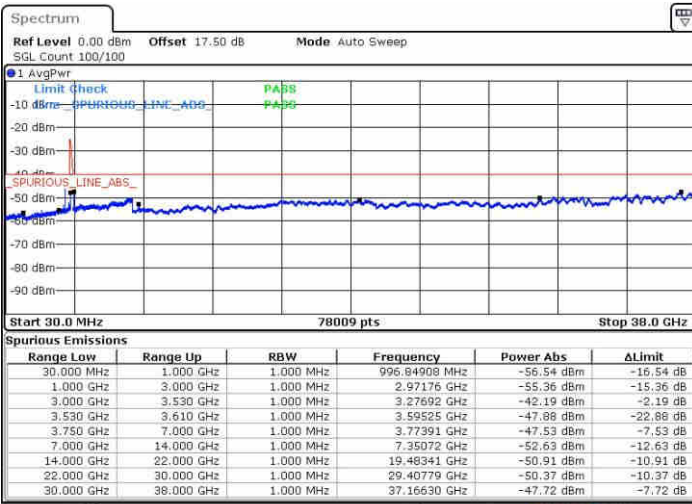

Lowest Channel / FullRB

N/A

Date: 15.MAY.2019 02:15:10

LTE Band 48 / 10MHz+20MHz

16QAM

Middle Channel / 1RB0 and 1RB99

Middle Channel / 1RB49 and 1RB0

Date: 15.MAY.2019 02:48:39

Date: 15.MAY.2019 02:52:18

Middle Channel / FullIRB

N/A

Date: 15.MAY.2019 02:44:59

LTE Band 48 / 10MHz+20MHz

16QAM

Highest Channel / 1RB0 and 1RB99

Highest Channel / 1RB49 and 1RB0

Date: 15.MAY.2019 03:23:59

Date: 15.MAY.2019 03:20:20

Highest Channel / FullIRB

N/A

Date: 15.MAY.2019 03:27:39

LTE Band 48 / 15MHz+20MHz

16QAM

Lowest Channel / 1RB0 and 1RB99