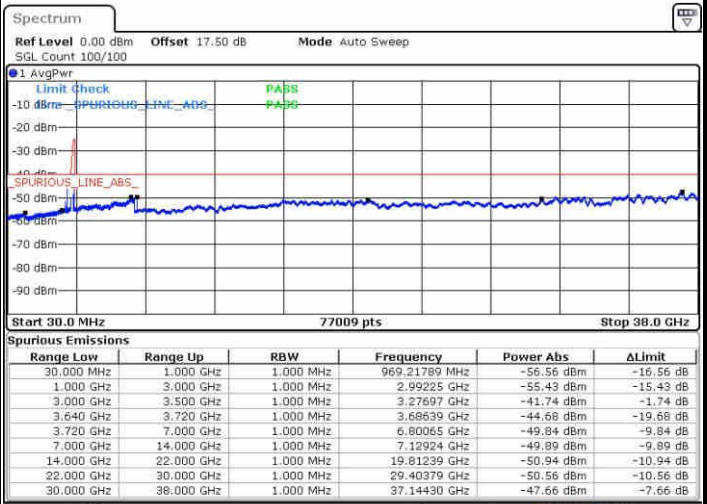

LTE Band 48 / 15MHz+20MHz

16QAM

Lowest Channel / 1RB0 and 1RB99

Lowest Channel / 1RB74 and 1RB0

Date: 15.MAY.2019 06:10:04

Date: 15.MAY.2019 06:06:25