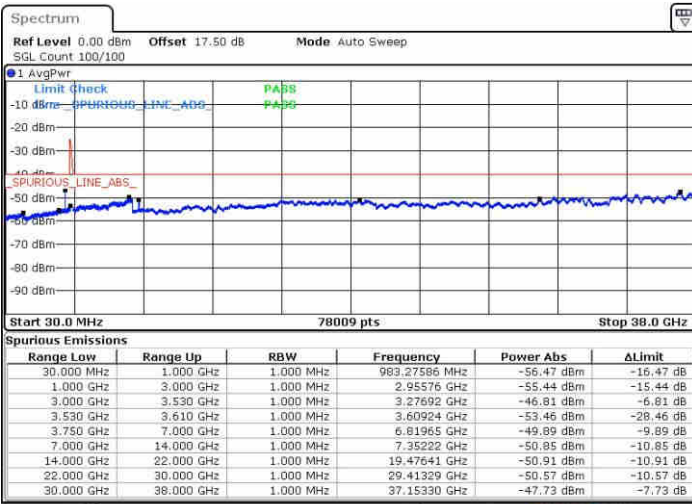

Date: 15.MAY.2019 21:33:49

Highest Channel / FullIRB

N/A

Date: 15.MAY.2019 21:54:37

LTE Band 48 / 5MHz+20MHz

64QAM

Lowest Channel / 1RB0 and 1RB99

Lowest Channel / 1RB24 and 1RB0

Date: 14.MAY.2019 22:22:01

Date: 14.MAY.2019 22:15:59

Lowest Channel / FullRB

N/A

Date: 14.MAY.2019 22:23:14

LTE Band 48 / 5MHz+20MHz

64QAM

Middle Channel / 1RB0 and 1RB99

Middle Channel / 1RB24 and 1RB0

Date: 14.MAY.2019 22:47:53

Date: 15.MAY.2019 01:45:52

Middle Channel / FullIRB

N/A

Date: 15.MAY.2019 01:47:57

LTE Band 48 / 5MHz+20MHz

64QAM

Highest Channel / 1RB0 and 1RB99

Highest Channel / 1RB24 and 1RB0

Date: 15.MAY.2019 01:24:07

Date: 15.MAY.2019 01:22:55

Highest Channel / FullIRB

N/A

Date: 15.MAY.2019 01:30:15

LTE Band 48 / 10MHz+20MHz