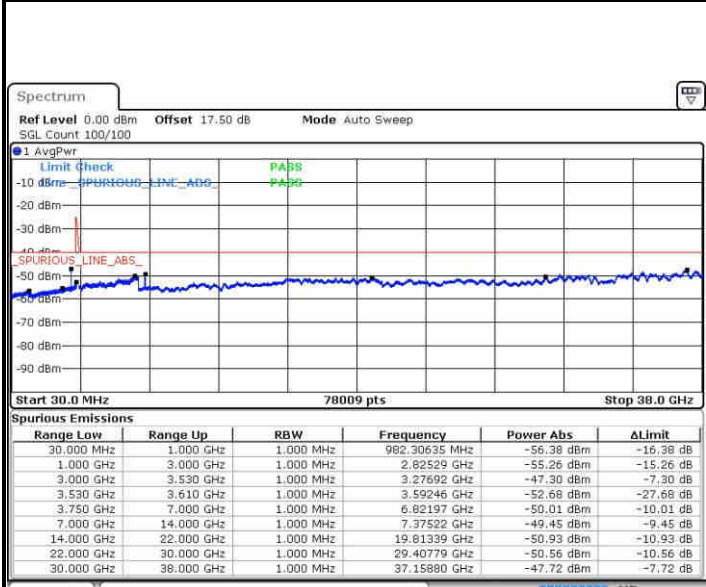

Date: 14.MAY.2019 21:56:41

LTE Band 48 / 20MHz+5MHz

16QAM

Middle Channel / 1RB0 and 1RB24

Middle Channel / 1RB99 and 1RB0

Date: 14.MAY.2019 21:24:57

Date: 14.MAY.2019 21:28:36

Middle Channel / FullIRB

N/A

Date: 14.MAY.2019 19:16:30

LTE Band 48 / 20MHz+5MHz

16QAM

Highest Channel / 1RB0 and 1RB24

Date: 14.MAY.2019 18:43:24

Highest Channel / 1RB99 and 1RB0

Date: 14.MAY.2019 18:39:45

Highest Channel / FullIRB

Date: 14.MAY.2019 18:47:06

N/A

LTE Band 48 / 20MHz+10MHz

16QAM

Lowest Channel / 1RB0 and 1RB49

Lowest Channel / 1RB99 and 1RB0

Date: 15.MAY.2019 04:09:58