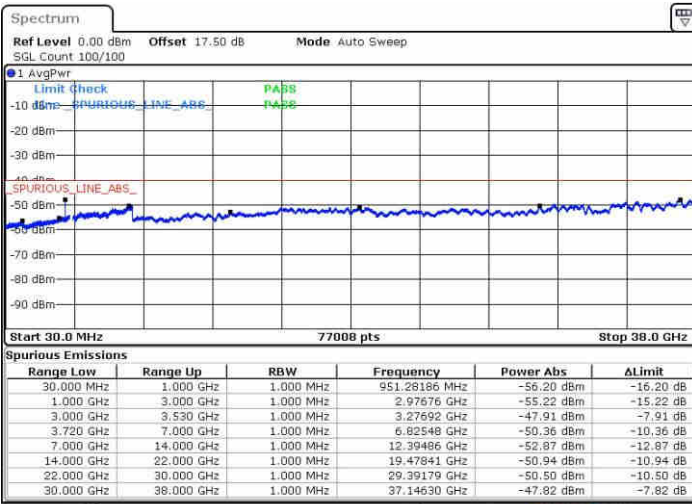

N/A

Date: 15.MAY.2019 03:41:04

LTE Band 48 / 15MHz+20MHz

64QAM

Lowest Channel / 1RB0 and 1RB99

Lowest Channel / 1RB74 and 1RB0

Date: 15.MAY.2019 06:11:17

Date: 15.MAY.2019 06:44:06

Lowest Channel / FullIRB

N/A

Date: 15.MAY.2019 06:12:30

LTE Band 48 / 15MHz+20MHz

64QAM

Middle Channel / 1RB0 and 1RB99

Middle Channel / 1RB74 and 1RB0

Date: 15.MAY.2019 07:22:36

Date: 15.MAY.2019 07:42:12

Middle Channel / FullIRB

N/A

Date: 15.MAY.2019 07:37:40

LTE Band 48 / 15MHz+20MHz

64QAM

Highest Channel / 1RB0 and 1RB99

Highest Channel / 1RB74 and 1RB0