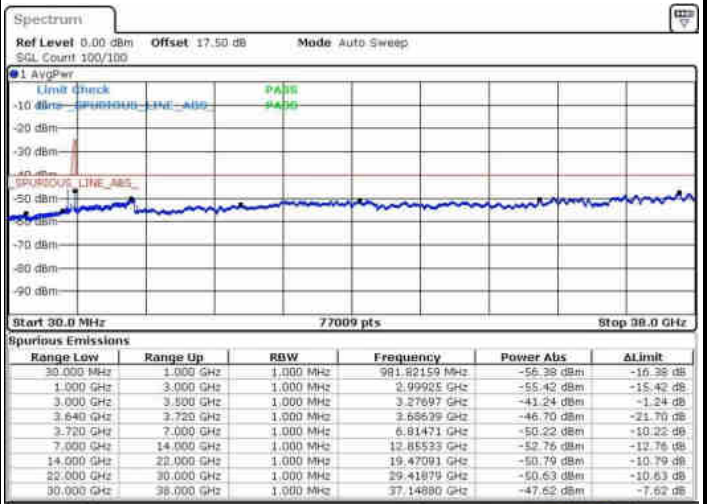

Date: 15.MAY.2019 02:46:12

LTE Band 48 / 10MHz+20MHz

64QAM

Highest Channel / 1RB0 and 1RB99

Highest Channel / 1RB49 and 1RB0

Date: 15.MAY.2019 03:22:45

Date: 15.MAY.2019 03:39:46

Highest Channel / FullIRB

N/A

Date: 15.MAY.2019 03:41:04

LTE Band 48 / 15MHz+20MHz

64QAM

Lowest Channel / 1RB0 and 1RB99

Lowest Channel / 1RB74 and 1RB0

Date: 15.MAY.2019 06:11:17

Date: 15.MAY.2019 06:44:06

Lowest Channel / FullIRB

N/A

Date: 15.MAY.2019 06:12:30

LTE Band 48 / 15MHz+20MHz

64QAM

Middle Channel / 1RB0 and 1RB99

Middle Channel / 1RB74 and 1RB0

Date: 15.MAY.2019 07:22:36