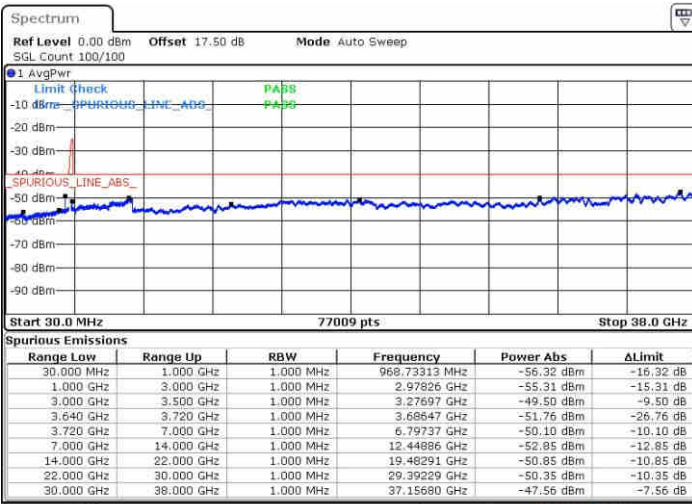

Middle Channel / 1RB0 and 1RB99

Middle Channel / 1RB74 and 1RB0

Date: 15.MAY.2019 07:24:04

Date: 15.MAY.2019 07:43:49

Middle Channel / FullIRB

N/A

Date: 15.MAY.2019 07:45:29

LTE Band 48 / 15MHz+20MHz

16QAM

Highest Channel / 1RB0 and 1RB99

Highest Channel / 1RB74 and 1RB0

Date: 15.MAY.2019 08:21:06

Date: 15.MAY.2019 08:16:41

Highest Channel / FullIRB

N/A

Date: 15.MAY.2019 08:25:31

LTE Band 48 / 20MHz+5MHz

16QAM

Lowest Channel / 1RB0 and 1RB24

Lowest Channel / 1RB99 and 1RB0

Date: 14.MAY.2019 21:53:01

Date: 14.MAY.2019 21:49:20

Lowest Channel / FullRB

N/A