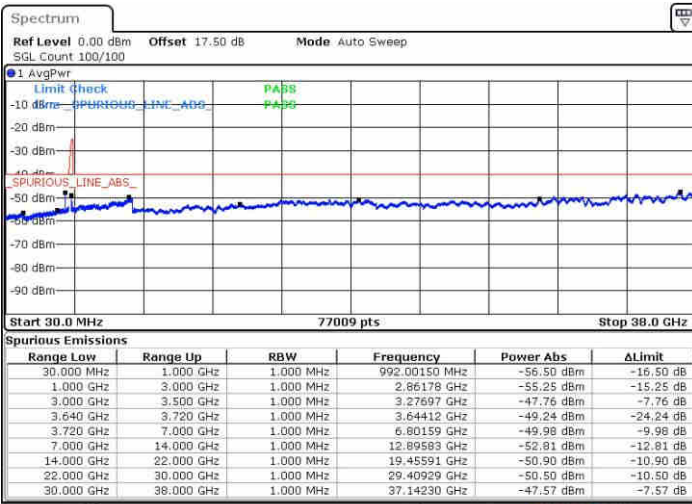

LTE Band 48 / 20MHz+15MHz

16QAM

Highest Channel / 1RB0 and 1RB74

Highest Channel / 1RB99 and 1RB0

Date: 15.MAY.2019 18:26:43

Date: 15.MAY.2019 18:23:06

Highest Channel / FullIRB

N/A

Date: 15.MAY.2019 18:30:21

LTE Band 48 / 20MHz+20MHz

16QAM

Lowest Channel / 1RB0 and 1RB99

Lowest Channel / 1RB99 and 1RB0

Date: 15.MAY.2019 19:14:50

Date: 15.MAY.2019 19:11:13

Lowest Channel / FullRB