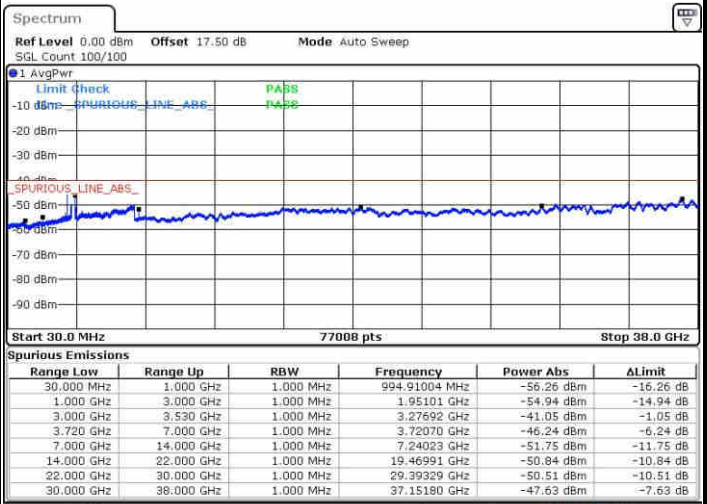

N/A

Date: 15.MAY.2019 01:29:01

LTE Band 48 / 10MHz+20MHz

16QAM

Lowest Channel / 1RB0 and 1RB99

Lowest Channel / 1RB49 and 1RB0

Date: 15.MAY.2019 02:11:30

Date: 15.MAY.2019 02:07:51

Lowest Channel / FullRB

N/A

Date: 15.MAY.2019 02:15:10

LTE Band 48 / 10MHz+20MHz

16QAM

Middle Channel / 1RB0 and 1RB99

Middle Channel / 1RB49 and 1RB0

Date: 15.MAY.2019 02:48:39

Date: 15.MAY.2019 02:52:18

Middle Channel / FullIRB

N/A

Date: 15.MAY.2019 02:44:59

LTE Band 48 / 10MHz+20MHz

16QAM

Highest Channel / 1RB0 and 1RB99

Highest Channel / 1RB49 and 1RB0