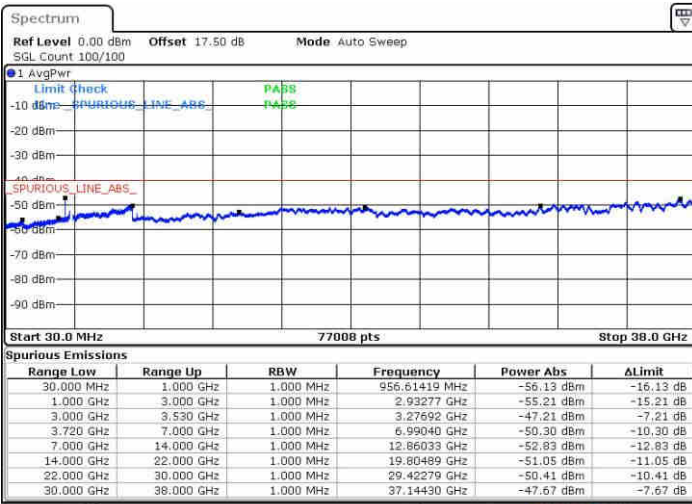

Highest Channel / FullIRB

Date: 14.MAY.2019 18:47:06

N/A

LTE Band 48 / 20MHz+10MHz

16QAM

Lowest Channel / 1RB0 and 1RB49

Lowest Channel / 1RB99 and 1RB0

Date: 15.MAY.2019 04:09:58

Date: 15.MAY.2019 04:06:19

Lowest Channel / FullRB

N/A

Date: 15.MAY.2019 04:13:39

LTE Band 48 / 20MHz+10MHz

16QAM

Middle Channel / 1RB0 and 1RB49

Middle Channel / 1RB99 and 1RB0

Date: 15.MAY.2019 04:54:37

Date: 15.MAY.2019 04:58:17

Middle Channel / FullIRB

N/A

Date: 15.MAY.2019 04:50:57

LTE Band 48 / 20MHz+10MHz

16QAM

Highest Channel / 1RB0 and 1RB49

Highest Channel / 1RB99 and 1RB0

Date: 15.MAY.2019 05:33:10

Date: 15.MAY.2019 05:29:31

Highest Channel / FullIRB

N/A

Date: 15.MAY.2019 05:38:50

LTE Band 48 / 20MHz+15MHz

16QAM