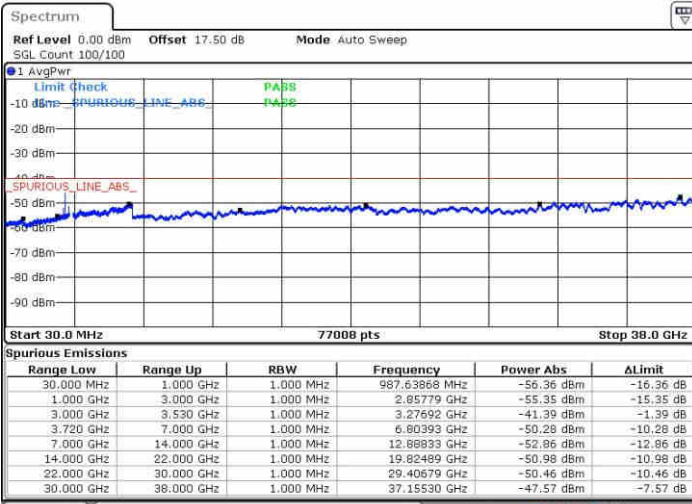

Lowest Channel / 1RB0 and 1RB74

Lowest Channel / 1RB99 and 1RB0

Date: 15.MAY.2019 16:11:57

Date: 15.MAY.2019 16:08:20

Lowest Channel / FullRB

N/A

Date: 15.MAY.2019 16:15:35

LTE Band 48 / 20MHz+15MHz

16QAM

Middle Channel / 1RB0 and 1RB74

Middle Channel / 1RB99 and 1RB0

Date: 15.MAY.2019 17:46:21

Date: 15.MAY.2019 17:48:59

Middle Channel / FullIRB

N/A

Date: 15.MAY.2019 17:42:44

LTE Band 48 / 20MHz+15MHz

16QAM

Highest Channel / 1RB0 and 1RB74

Highest Channel / 1RB99 and 1RB0

Date: 15.MAY.2019 18:26:43

Date: 15.MAY.2019 18:23:06

Highest Channel / FullIRB

N/A