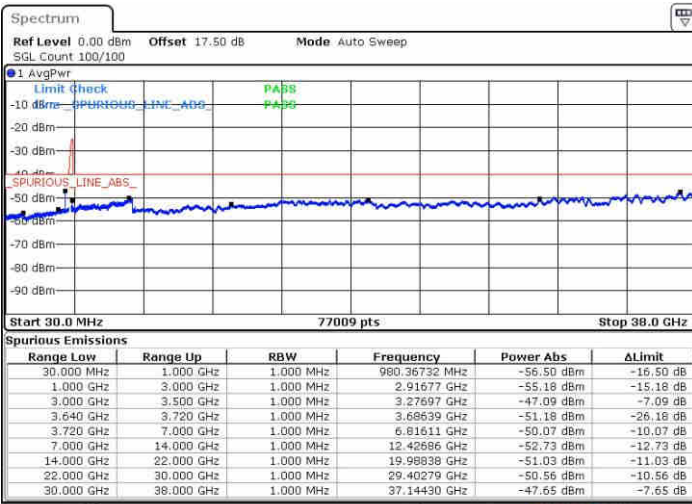

LTE Band 48 / 5MHz+20MHz

16QAM

Lowest Channel / 1RB0 and 1RB99

Lowest Channel / 1RB24 and 1RB0

Date: 14.MAY.2019 22:20:49