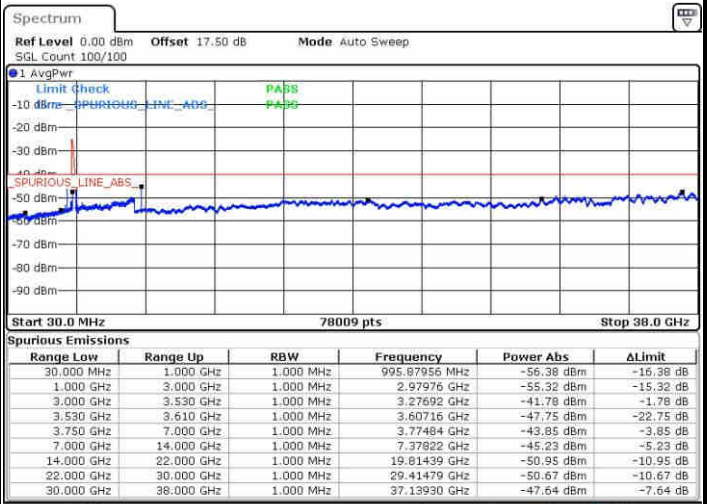

LTE Band 48 / 20MHz+10MHz

QPSK

Highest Channel / 1RB0 and 1RB49

Highest Channel / 1RB99 and 1RB0

Date: 15.MAY.2019 05:34:23

Date: 15.MAY.2019 05:28:17

Highest Channel / FullIRB

N/A

Date: 15.MAY.2019 05:35:37

LTE Band 48 / 20MHz+15MHz

QPSK

Lowest Channel / 1RB0 and 1RB74

Lowest Channel / 1RB99 and 1RB0

Date: 15.MAY.2019 16:10:45

Date: 15.MAY.2019 16:09:33

Lowest Channel / FullRB