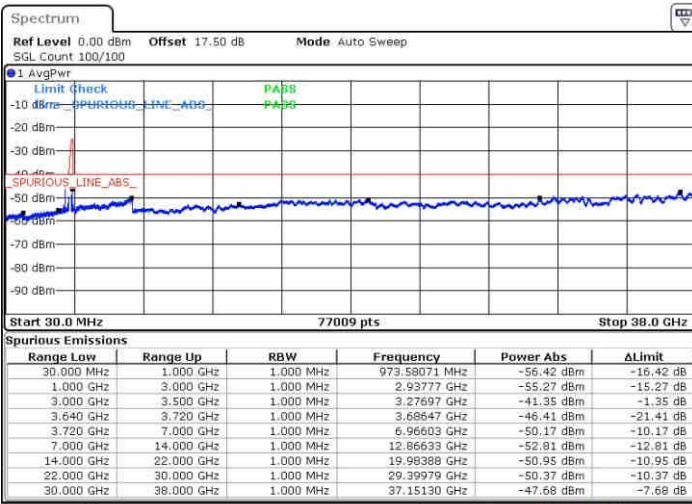

LTE Band 48 / 20MHz+5MHz

16QAM

Lowest Channel / 1RB0 and 1RB24

Lowest Channel / 1RB99 and 1RB0

Date: 14.MAY.2019 21:53:01

Date: 14.MAY.2019 21:49:20

Lowest Channel / FullRB

N/A

Date: 14.MAY.2019 21:56:41

LTE Band 48 / 20MHz+5MHz

16QAM

Middle Channel / 1RB0 and 1RB24

Middle Channel / 1RB99 and 1RB0

Date: 14.MAY.2019 21:24:57

Date: 14.MAY.2019 21:28:36

Middle Channel / FullIRB