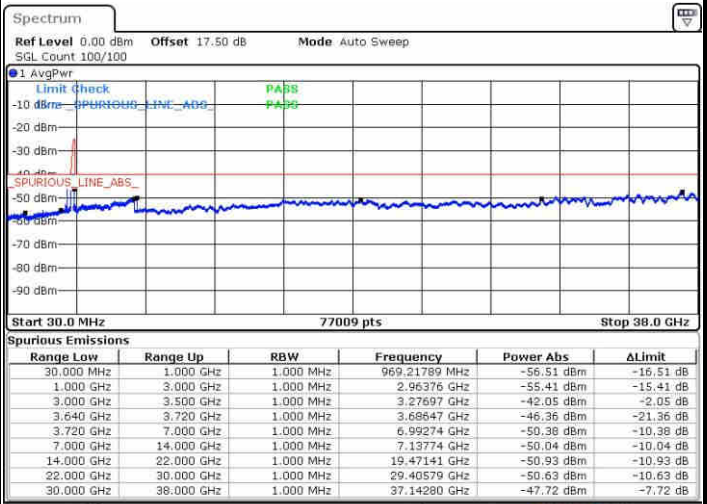

Highest Channel / FullIRB

Date: 14.MAY.2019 18:47:06

N/A

LTE Band 48 / 20MHz+10MHz

16QAM

Lowest Channel / 1RB0 and 1RB49

Lowest Channel / 1RB99 and 1RB0

Date: 15.MAY.2019 04:09:58