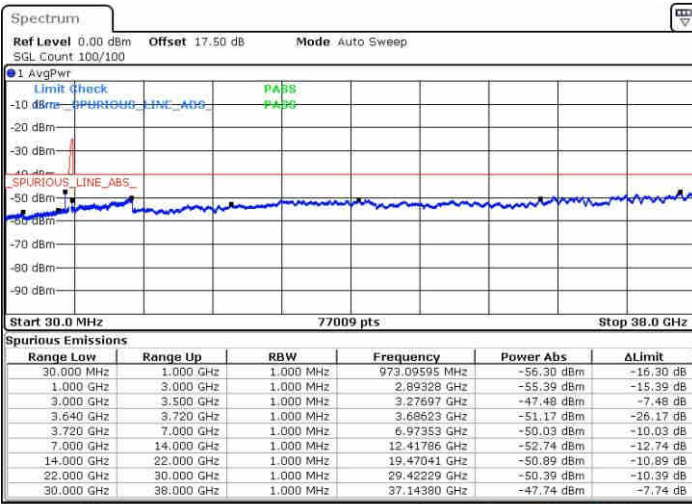

Date: 15.MAY.2019 02:46:12

LTE Band 48 / 10MHz+20MHz

64QAM

Highest Channel / 1RB0 and 1RB99

Highest Channel / 1RB49 and 1RB0

Date: 15.MAY.2019 03:22:45

Date: 15.MAY.2019 03:39:46

Highest Channel / FullIRB

N/A

Date: 15.MAY.2019 03:41:04

LTE Band 48 / 15MHz+20MHz

64QAM

Lowest Channel / 1RB0 and 1RB99

Lowest Channel / 1RB74 and 1RB0

Date: 15.MAY.2019 06:11:17

Date: 15.MAY.2019 06:44:06

Lowest Channel / FullIRB

N/A

Date: 15.MAY.2019 06:12:30

LTE Band 48 / 15MHz+20MHz

64QAM

Middle Channel / 1RB0 and 1RB99

Middle Channel / 1RB74 and 1RB0

Date: 15.MAY.2019 07:22:36