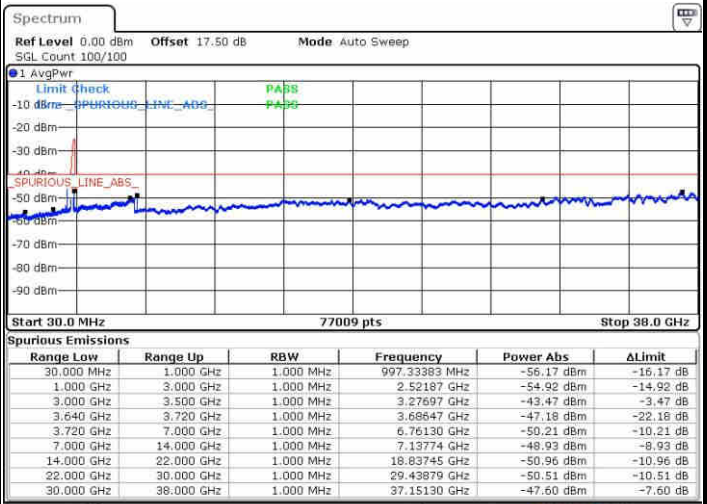

16QAM

Highest Channel / 1RB0 and 1RB99

Highest Channel / 1RB74 and 1RB0

Date: 15.MAY.2019 08:21:06

Date: 15.MAY.2019 08:16:41

Highest Channel / FullIRB

N/A

Date: 15.MAY.2019 08:25:31

LTE Band 48 / 20MHz+5MHz

16QAM

Lowest Channel / 1RB0 and 1RB24

Lowest Channel / 1RB99 and 1RB0

Date: 14.MAY.2019 21:53:01

Date: 14.MAY.2019 21:49:20

Lowest Channel / FullRB

N/A