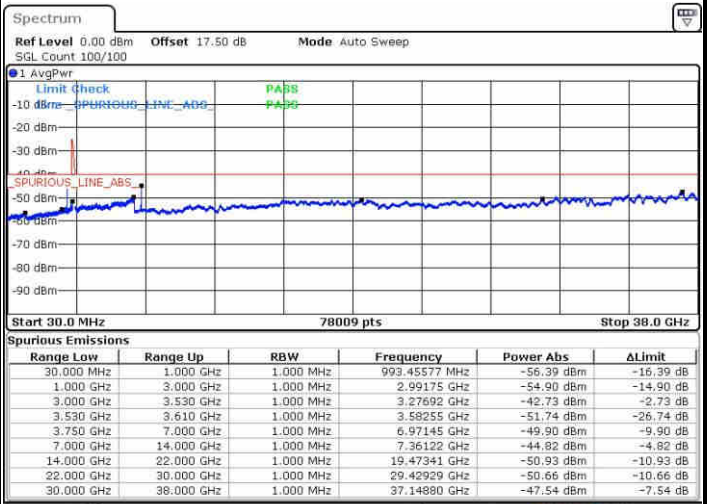

Date: 14.MAY.2019 22:45:26

LTE Band 48 / 5MHz+20MHz

16QAM

Highest Channel / 1RB0 and 1RB99

Highest Channel / 1RB24 and 1RB0

Date: 15.MAY.2019 01:25:21

Date: 15.MAY.2019 01:21:41

Highest Channel / FullIRB

N/A

Date: 15.MAY.2019 01:29:01

LTE Band 48 / 10MHz+20MHz

16QAM

Lowest Channel / 1RB0 and 1RB99

Lowest Channel / 1RB49 and 1RB0

Date: 15.MAY.2019 02:11:30

Date: 15.MAY.2019 02:07:51