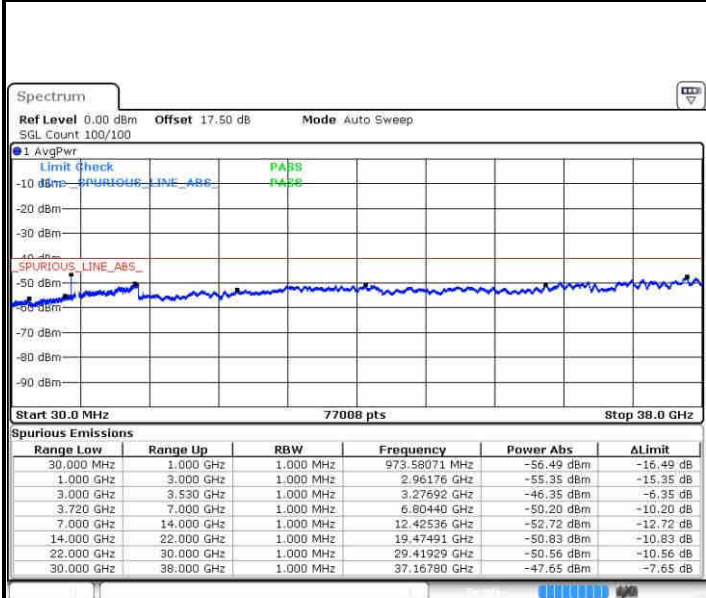

Date: 15.MAY.2019 05:35:37

LTE Band 48 / 20MHz+15MHz

QPSK

Lowest Channel / 1RB0 and 1RB74

Lowest Channel / 1RB99 and 1RB0

Date: 15.MAY.2019 16:10:45

Date: 15.MAY.2019 16:09:33

Lowest Channel / FullRB

N/A

Date: 15.MAY.2019 16:16:48

LTE Band 48 / 20MHz+15MHz

QPSK

Middle Channel / 1RB0 and 1RB74

Date: 15.MAY.2019 17:47:34

Middle Channel / 1RB99 and 1RB0

Date: 15.MAY.2019 17:48:46

Middle Channel / FullIRB

Date: 15.MAY.2019 17:41:32

N/A

LTE Band 48 / 20MHz+15MHz

QPSK

Highest Channel / 1RB0 and 1RB74

Highest Channel / 1RB99 and 1RB0

Date: 15.MAY.2019 18:27:56

Date: 15.MAY.2019 18:21:53

Highest Channel / FullIRB

N/A

Date: 15.MAY.2019 18:29:09

LTE Band 48 / 20MHz+20MHz

QPSK

Lowest Channel / 1RB0 and 1RB99

Lowest Channel / 1RB99 and 1RB0