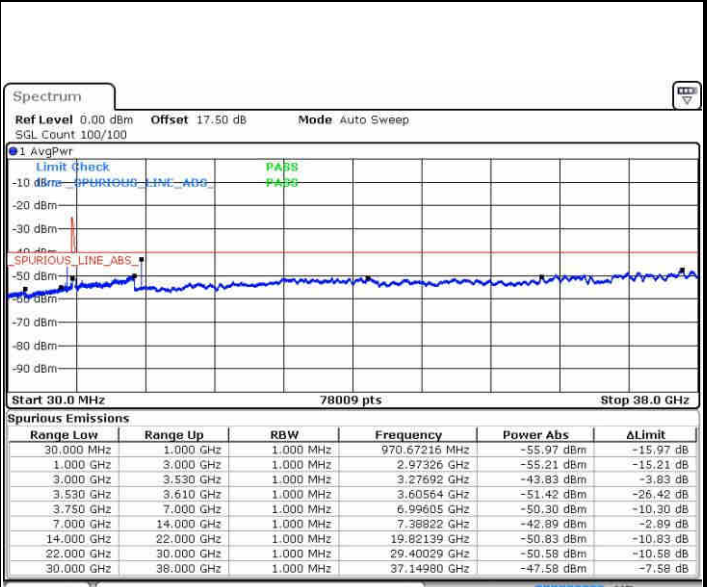

Date: 14.MAY.2019 21:56:41

LTE Band 48 / 20MHz+5MHz

16QAM

Middle Channel / 1RB0 and 1RB24

Middle Channel / 1RB99 and 1RB0

Date: 14.MAY.2019 21:24:57

Date: 14.MAY.2019 21:28:36

Middle Channel / FullIRB

N/A

Date: 14.MAY.2019 19:16:30

LTE Band 48 / 20MHz+5MHz

16QAM

Highest Channel / 1RB0 and 1RB24

Date: 14.MAY.2019 18:43:24

Highest Channel / 1RB99 and 1RB0

Date: 14.MAY.2019 18:39:45

Highest Channel / FullIRB

Date: 14.MAY.2019 18:47:06

N/A

LTE Band 48 / 20MHz+10MHz

16QAM

Lowest Channel / 1RB0 and 1RB49

Lowest Channel / 1RB99 and 1RB0

Date: 15.MAY.2019 04:09:58