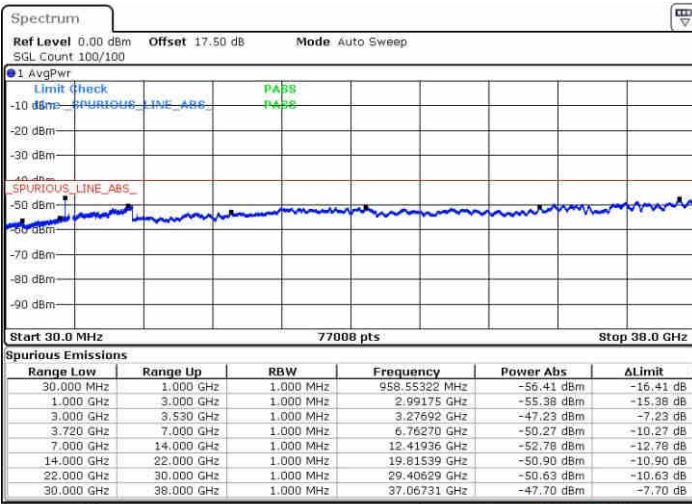

Date: 15.MAY.2019 21:33:49

Highest Channel / FullIRB

N/A

Date: 15.MAY.2019 21:54:37

LTE Band 48 / 5MHz+20MHz

64QAM

Lowest Channel / 1RB0 and 1RB99

Lowest Channel / 1RB24 and 1RB0

Date: 14.MAY.2019 22:22:01

Date: 14.MAY.2019 22:15:59

Lowest Channel / FullRB

N/A

Date: 14.MAY.2019 22:23:14

LTE Band 48 / 5MHz+20MHz

64QAM

Middle Channel / 1RB0 and 1RB99

Middle Channel / 1RB24 and 1RB0

Date: 14.MAY.2019 22:47:53

Date: 15.MAY.2019 01:45:52

Middle Channel / FullIRB

N/A

Date: 15.MAY.2019 01:47:57

LTE Band 48 / 5MHz+20MHz

64QAM

Highest Channel / 1RB0 and 1RB99

Highest Channel / 1RB24 and 1RB0

Date: 15.MAY.2019 01:24:07

Date: 15.MAY.2019 01:22:55

Highest Channel / FullIRB

N/A

Date: 15.MAY.2019 01:30:15

LTE Band 48 / 10MHz+20MHz