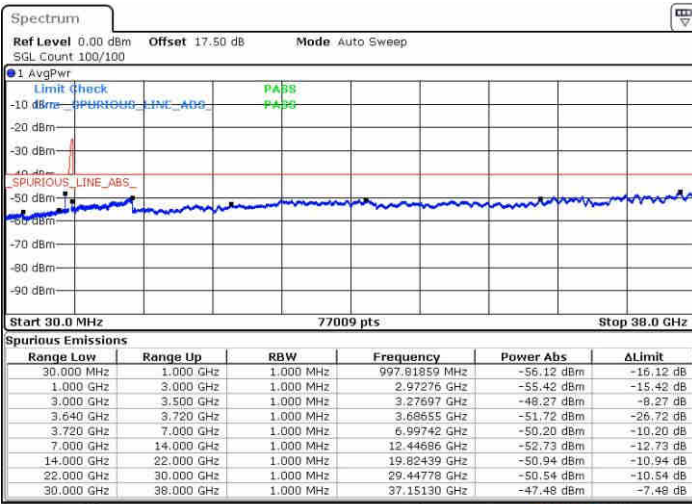

Date: 15.MAY.2019 07:42:12

Middle Channel / FullIRB

N/A

Date: 15.MAY.2019 07:37:40

LTE Band 48 / 15MHz+20MHz

64QAM

Highest Channel / 1RB0 and 1RB99

Highest Channel / 1RB74 and 1RB0

Date: 15.MAY.2019 08:19:37

Date: 15.MAY.2019 08:18:10

Highest Channel / FullIRB

N/A

Date: 15.MAY.2019 08:27:00

LTE Band 48 / 20MHz+5MHz

64QAM

Lowest Channel / 1RB0 and 1RB24

Lowest Channel / 1RB99 and 1RB0

Date: 14.MAY.2019 21:54.14

Date: 14.MAY.2019 21:48.07

Lowest Channel / FullRB

N/A

Date: 21.JUN.2019 00:38.16