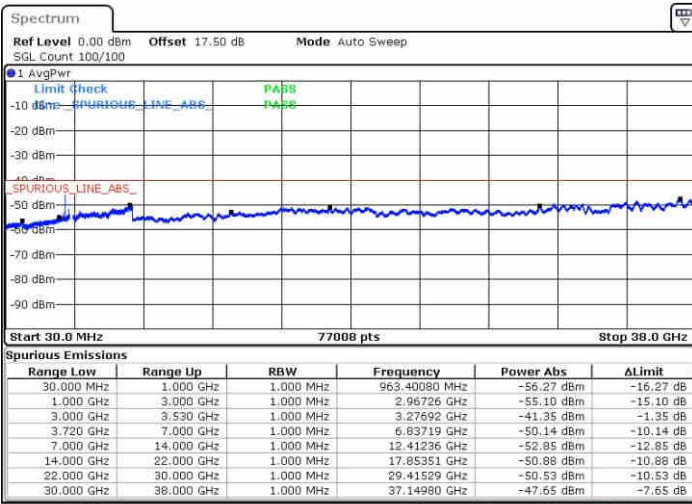

Date: 15.MAY.2019 18:30:21

LTE Band 48 / 20MHz+20MHz

16QAM

Lowest Channel / 1RB0 and 1RB99

Lowest Channel / 1RB99 and 1RB0

Date: 15.MAY.2019 19:14:50

Date: 15.MAY.2019 19:11:13

Lowest Channel / FullRB

N/A

Date: 15.MAY.2019 19:18:28

LTE Band 48 / 20MHz+20MHz

16QAM

MiddleChannel / 1RB0 and 1RB99

Middle Channel / 1RB99 and 1RB0

Date: 15.MAY.2019 20:28:10

Date: 15.MAY.2019 20:43:58

Middle Channel / FullIRB

N/A

Date: 15.MAY.2019 20:24:30

LTE Band 48 / 20MHz+20MHz

16QAM

Highest Channel / 1RB0 and 1RB99

Highest Channel / 1RB99 and 1RB0

Date: 15.MAY.2019 21:40:04

Date: 15.MAY.2019 21:33:49

Highest Channel / FullIRB

N/A

Date: 15.MAY.2019 21:54:37

LTE Band 48 / 5MHz+20MHz

64QAM

Lowest Channel / 1RB0 and 1RB99

Lowest Channel / 1RB24 and 1RB0