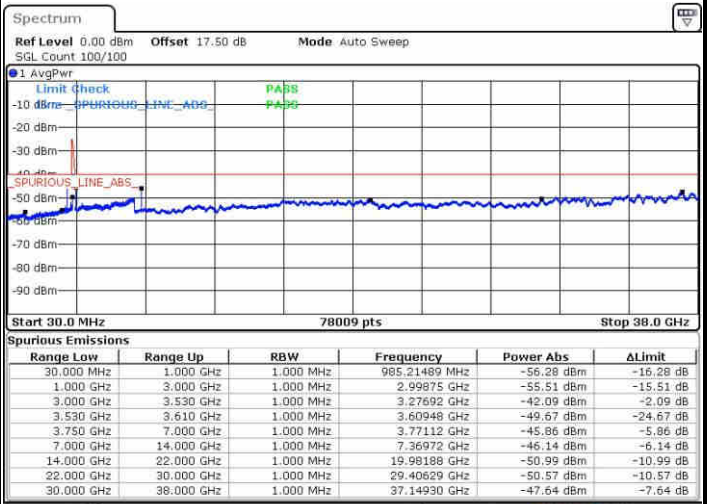

Middle Channel / FullIRB

Date: 15.MAY.2019 17:41:32

N/A

LTE Band 48 / 20MHz+15MHz

QPSK

Highest Channel / 1RB0 and 1RB74

Highest Channel / 1RB99 and 1RB0

Date: 15.MAY.2019 18:27:56

Date: 15.MAY.2019 18:21:53

Highest Channel / FullIRB

N/A

Date: 15.MAY.2019 18:29:09

LTE Band 48 / 20MHz+20MHz

QPSK

Lowest Channel / 1RB0 and 1RB99

Lowest Channel / 1RB99 and 1RB0