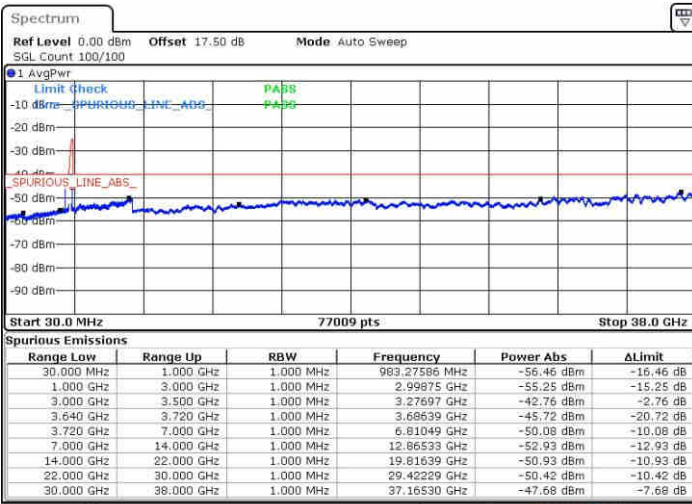

Lowest Channel / FullRB

N/A

Date: 15.MAY.2019 19:18:28