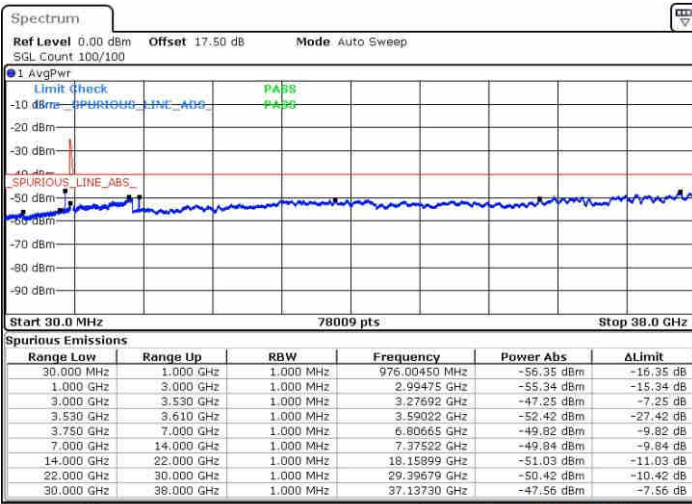

Date: 14.MAY.2019 22:45:26

LTE Band 48 / 5MHz+20MHz

16QAM

Highest Channel / 1RB0 and 1RB99

Highest Channel / 1RB24 and 1RB0

Date: 15.MAY.2019 01:25:21

Date: 15.MAY.2019 01:21:41

Highest Channel / FullIRB

N/A

Date: 15.MAY.2019 01:29:01

LTE Band 48 / 10MHz+20MHz

16QAM

Lowest Channel / 1RB0 and 1RB99

Lowest Channel / 1RB49 and 1RB0

Date: 15.MAY.2019 02:11:30

Date: 15.MAY.2019 02:07:51