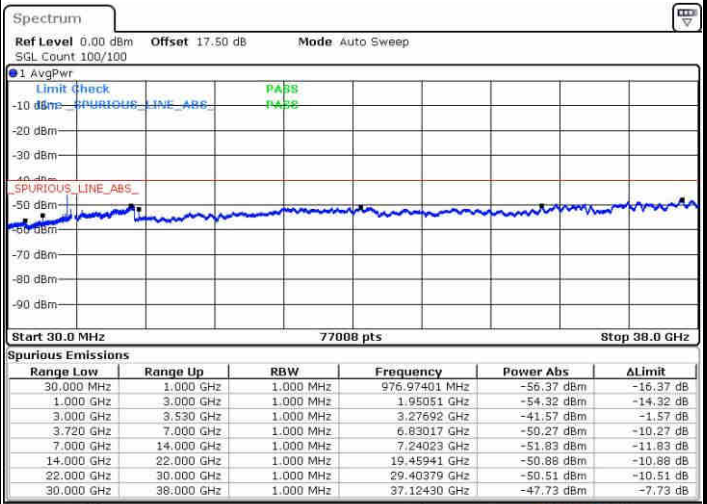

Highest Channel / 1RB0 and 1RB99

Highest Channel / 1RB24 and 1RB0

Date: 15.MAY.2019 01:24:07

Date: 15.MAY.2019 01:22:55

Highest Channel / FullIRB

N/A

Date: 15.MAY.2019 01:30:15

LTE Band 48 / 10MHz+20MHz

64QAM

Lowest Channel / 1RB0 and 1RB99

Lowest Channel / 1RB49 and 1RB0

Date: 15.MAY.2019 02:12:43

Date: 15.MAY.2019 02:25:46

Lowest Channel / FullRB

N/A

Date: 15.MAY.2019 02:13:57

LTE Band 48 / 10MHz+20MHz

64QAM

Middle Channel / 1RB0 and 1RB99

Middle Channel / 1RB49 and 1RB0

Date: 15.MAY.2019 02:47:26

Date: 15.MAY.2019 02:58:37

Middle Channel / FullIRB

N/A