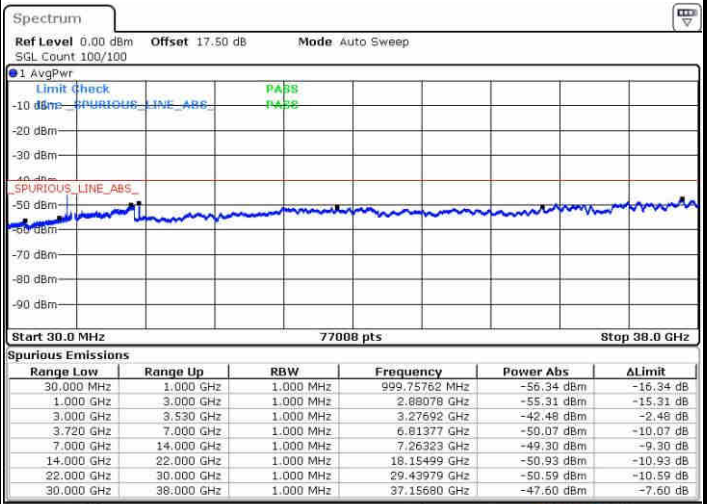

Date: 14.MAY.2019 21:56:41

LTE Band 48 / 20MHz+5MHz

16QAM

Middle Channel / 1RB0 and 1RB24

Middle Channel / 1RB99 and 1RB0

Date: 14.MAY.2019 21:24:57

Date: 14.MAY.2019 21:28:36

Middle Channel / FullIRB

N/A

Date: 14.MAY.2019 19:16:30

LTE Band 48 / 20MHz+5MHz

16QAM

Highest Channel / 1RB0 and 1RB24

Date: 14.MAY.2019 18:43:24

Highest Channel / 1RB99 and 1RB0

Date: 14.MAY.2019 18:39:45

Highest Channel / FullIRB

Date: 14.MAY.2019 18:47:06

N/A

LTE Band 48 / 20MHz+10MHz

16QAM

Lowest Channel / 1RB0 and 1RB49

Lowest Channel / 1RB99 and 1RB0

Date: 15.MAY.2019 04:09:58