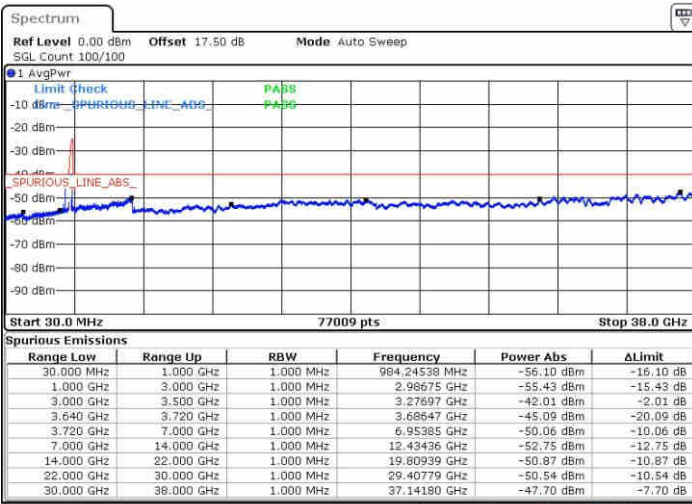

Highest Channel / 1RB0 and 1RB99

Highest Channel / 1RB99 and 1RB0

Date: 15.MAY.2019 21:41:17

Date: 15.MAY.2019 21:32:36

Highest Channel / FullIRB

N/A

Date: 15.MAY.2019 21:42:30

LTE Band 48 / 5MHz+20MHz

16QAM

Lowest Channel / 1RB0 and 1RB99

Lowest Channel / 1RB24 and 1RB0

Date: 14.MAY.2019 22:20:49

Date: 14.MAY.2019 22:17:12

Lowest Channel / FullRB

N/A

Date: 14.MAY.2019 22:24:26

LTE Band 48 / 5MHz+20MHz

16QAM

Middle Channel / 1RB0 and 1RB99

Middle Channel / 1RB24 and 1RB0

Date: 14.MAY.2019 22:48:06

Date: 14.MAY.2019 22:52:45

Middle Channel / FullIRB

N/A

Date: 14.MAY.2019 22:45:26

LTE Band 48 / 5MHz+20MHz

16QAM

Highest Channel / 1RB0 and 1RB99

Highest Channel / 1RB24 and 1RB0

Date: 15.MAY.2019 01:25:21

Date: 15.MAY.2019 01:21:41

Highest Channel / FullIRB