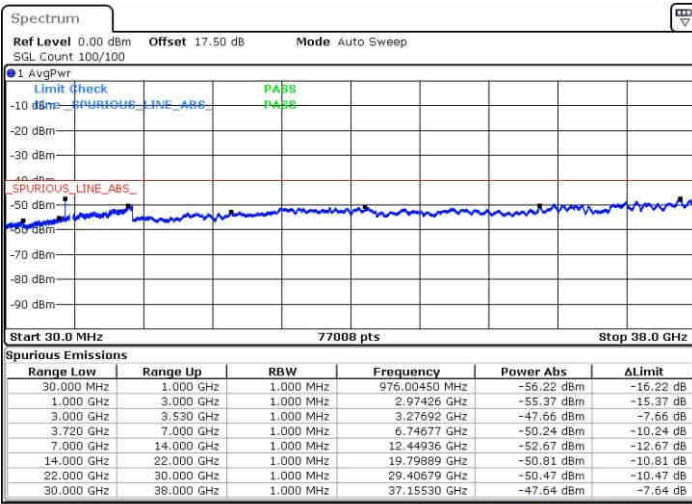

Date: 15.MAY.2019 03:23:59

Date: 15.MAY.2019 03:20:20

Highest Channel / FullIRB

N/A

Date: 15.MAY.2019 03:27:39

LTE Band 48 / 15MHz+20MHz

16QAM

Lowest Channel / 1RB0 and 1RB99

Lowest Channel / 1RB74 and 1RB0

Date: 15.MAY.2019 06:10:04

Date: 15.MAY.2019 06:06:25

Lowest Channel / FullRB

N/A

Date: 15.MAY.2019 06:13:44

LTE Band 48 / 15MHz+20MHz

16QAM

Middle Channel / 1RB0 and 1RB99

Middle Channel / 1RB74 and 1RB0

Date: 15.MAY.2019 07:24:04

Date: 15.MAY.2019 07:43:49

Middle Channel / FullIRB

N/A

Date: 15.MAY.2019 07:45:29

LTE Band 48 / 15MHz+20MHz