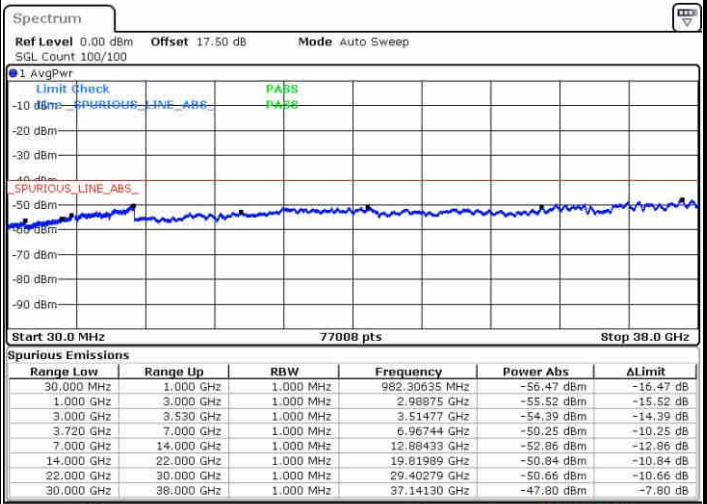

Date: 15.MAY.2019 21:33:49

Highest Channel / FullIRB

N/A

Date: 15.MAY.2019 21:54:37

LTE Band 48 / 5MHz+20MHz

64QAM

Lowest Channel / 1RB0 and 1RB99

Lowest Channel / 1RB24 and 1RB0

Date: 14.MAY.2019 22:22:01

Date: 14.MAY.2019 22:15:59

Lowest Channel / FullRB

N/A

Date: 14.MAY.2019 22:23:14

LTE Band 48 / 5MHz+20MHz

64QAM

Middle Channel / 1RB0 and 1RB99

Middle Channel / 1RB24 and 1RB0

Date: 14.MAY.2019 22:47:53

Date: 15.MAY.2019 01:45:52

Middle Channel / FullIRB

N/A

Date: 15.MAY.2019 01:47:57

LTE Band 48 / 5MHz+20MHz

64QAM

Highest Channel / 1RB0 and 1RB99

Highest Channel / 1RB24 and 1RB0

Date: 15.MAY.2019 01:24:07

Date: 15.MAY.2019 01:22:55

Highest Channel / FullIRB

N/A

Date: 15.MAY.2019 01:30:15

LTE Band 48 / 10MHz+20MHz