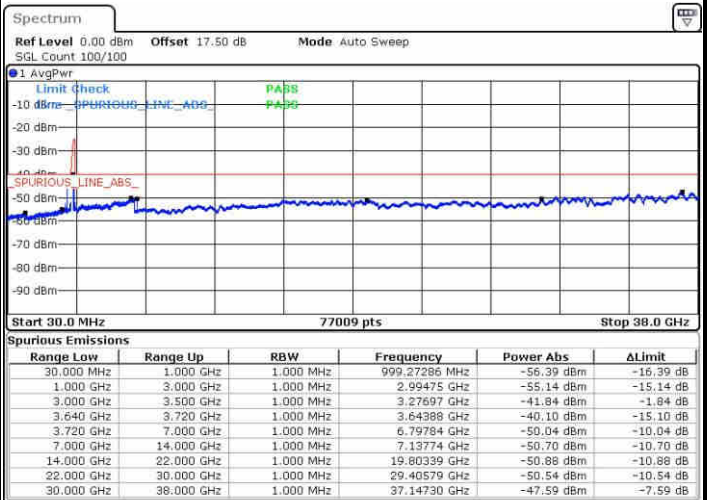

Middle Channel / FullIRB

Date: 15.MAY.2019 17:41:32

N/A

LTE Band 48 / 20MHz+15MHz

QPSK

Highest Channel / 1RB0 and 1RB74

Highest Channel / 1RB99 and 1RB0

Date: 15.MAY.2019 18:27:56

Date: 15.MAY.2019 18:21:53

Highest Channel / FullIRB

N/A

Date: 15.MAY.2019 18:29:09

LTE Band 48 / 20MHz+20MHz

QPSK

Lowest Channel / 1RB0 and 1RB99

Lowest Channel / 1RB99 and 1RB0

Date: 15.MAY.2019 19:13:38

Date: 15.MAY.2019 19:12:26

Lowest Channel / FullRB

N/A

Date: 15.MAY.2019 19:19:40

LTE Band 48 / 20MHz+20MHz

QPSK

MiddleChannel / 1RB0 and 1RB99