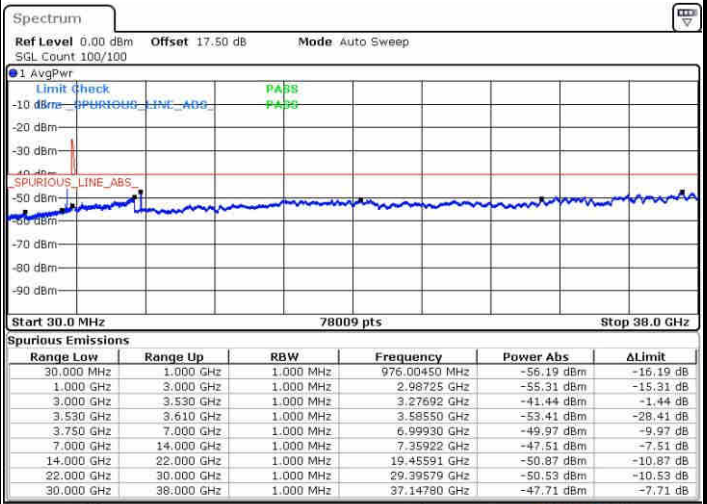

Lowest Channel / FullIRB

N/A

Date: 15.MAY.2019 06:12:30

LTE Band 48 / 15MHz+20MHz

64QAM

Middle Channel / 1RB0 and 1RB99

Middle Channel / 1RB74 and 1RB0

Date: 15.MAY.2019 07:22:36

Date: 15.MAY.2019 07:42:12

Middle Channel / FullIRB

N/A

Date: 15.MAY.2019 07:37:40

LTE Band 48 / 15MHz+20MHz

64QAM

Highest Channel / 1RB0 and 1RB99

Highest Channel / 1RB74 and 1RB0

Date: 15.MAY.2019 08:19:37

Date: 15.MAY.2019 08:18:10

Highest Channel / FullIRB

N/A

Date: 15.MAY.2019 08:27:00

LTE Band 48 / 20MHz+5MHz

64QAM

Lowest Channel / 1RB0 and 1RB24