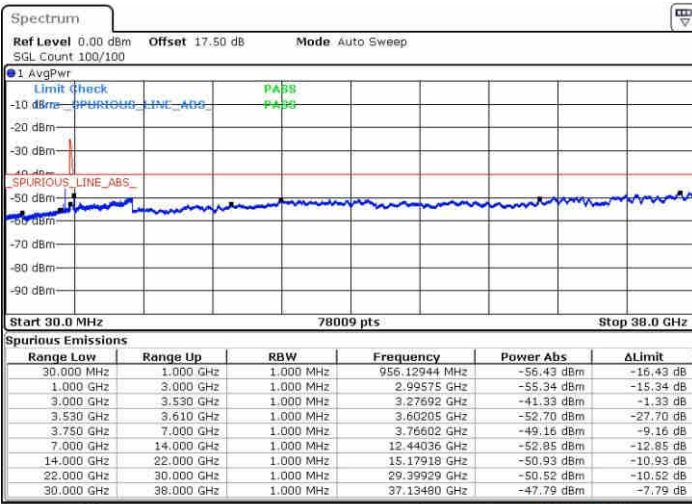

Middle Channel / FullIRB

N/A

Date: 15.MAY.2019 20:24:30

LTE Band 48 / 20MHz+20MHz

16QAM

Highest Channel / 1RB0 and 1RB99

Highest Channel / 1RB99 and 1RB0

Date: 15.MAY.2019 21:40:04

Date: 15.MAY.2019 21:33:49

Highest Channel / FullIRB

N/A

Date: 15.MAY.2019 21:54:37

LTE Band 48 / 5MHz+20MHz

64QAM

Lowest Channel / 1RB0 and 1RB99

Lowest Channel / 1RB24 and 1RB0