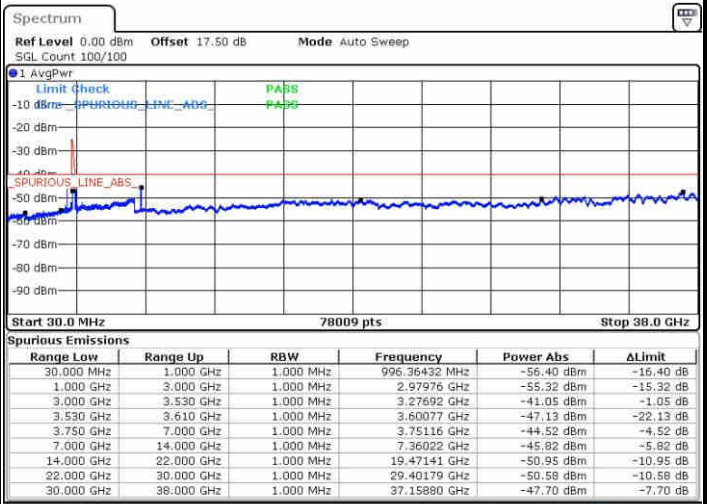

Date: 15.MAY.2019 02:52:18

Middle Channel / FullIRB

N/A

Date: 15.MAY.2019 02:44:59

LTE Band 48 / 10MHz+20MHz

16QAM

Highest Channel / 1RB0 and 1RB99

Highest Channel / 1RB49 and 1RB0

Date: 15.MAY.2019 03:23:59

Date: 15.MAY.2019 03:20:20

Highest Channel / FullIRB

N/A

Date: 15.MAY.2019 03:27:39

LTE Band 48 / 15MHz+20MHz

16QAM

Lowest Channel / 1RB0 and 1RB99