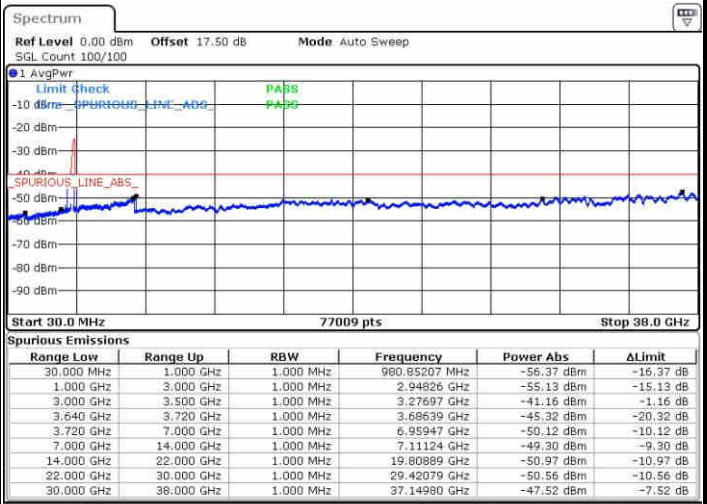

Date: 14.MAY.2019 22:15:59