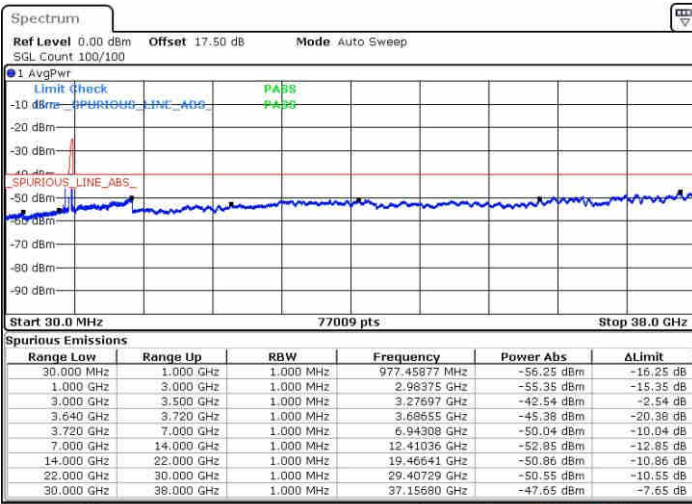

Date: 15.MAY.2019 03:23:59

Date: 15.MAY.2019 03:20:20

Highest Channel / FullIRB

N/A

Date: 15.MAY.2019 03:27:39

LTE Band 48 / 15MHz+20MHz

16QAM

Lowest Channel / 1RB0 and 1RB99

Lowest Channel / 1RB74 and 1RB0

Date: 15.MAY.2019 06:10:04

Date: 15.MAY.2019 06:06:25

Lowest Channel / FullRB

N/A

Date: 15.MAY.2019 06:13:44

LTE Band 48 / 15MHz+20MHz

16QAM

Middle Channel / 1RB0 and 1RB99

Middle Channel / 1RB74 and 1RB0

Date: 15.MAY.2019 07:24:04

Date: 15.MAY.2019 07:43:49

Middle Channel / FullIRB

N/A

Date: 15.MAY.2019 07:45:29

LTE Band 48 / 15MHz+20MHz