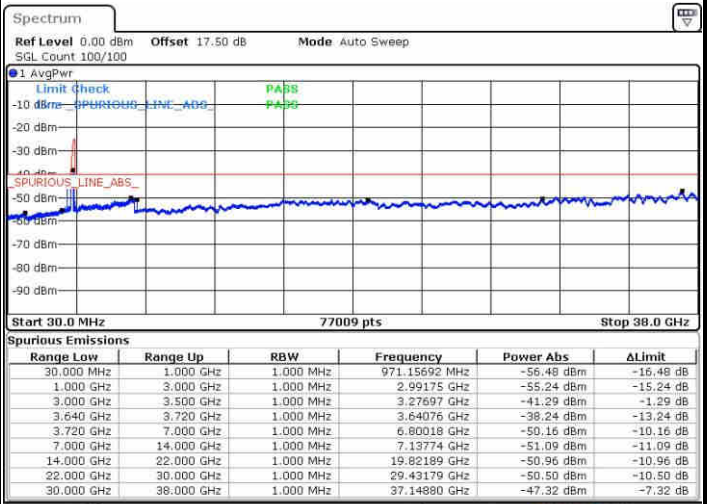

LTE Band 48 / 20MHz+15MHz

16QAM

Highest Channel / 1RB0 and 1RB74

Highest Channel / 1RB99 and 1RB0

Date: 15.MAY.2019 18:26:43

Date: 15.MAY.2019 18:23:06

Highest Channel / FullIRB

N/A

Date: 15.MAY.2019 18:30:21

LTE Band 48 / 20MHz+20MHz

16QAM

Lowest Channel / 1RB0 and 1RB99

Lowest Channel / 1RB99 and 1RB0

Date: 15.MAY.2019 19:14:50

Date: 15.MAY.2019 19:11:13

Lowest Channel / FullRB