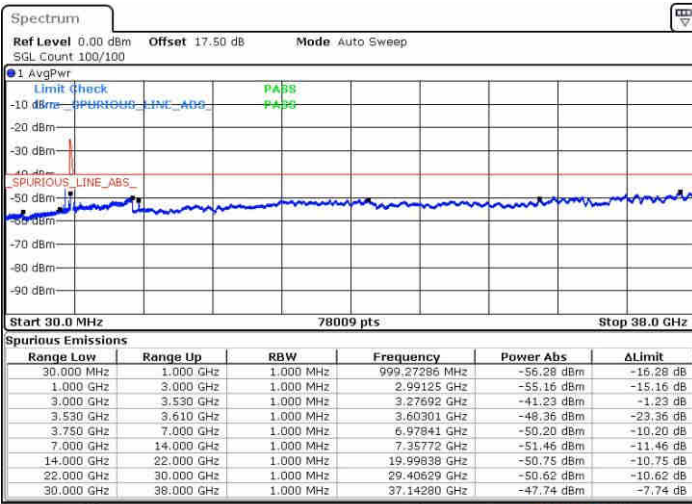

Middle Channel / 1RB24 and 1RB0

Date: 14.MAY.2019 22:47:53

Date: 15.MAY.2019 01:45:52

Middle Channel / FullIRB

N/A

Date: 15.MAY.2019 01:47:57

LTE Band 48 / 5MHz+20MHz

64QAM

Highest Channel / 1RB0 and 1RB99

Highest Channel / 1RB24 and 1RB0

Date: 15.MAY.2019 01:24:07

Date: 15.MAY.2019 01:22:55

Highest Channel / FullIRB

N/A

Date: 15.MAY.2019 01:30:15

LTE Band 48 / 10MHz+20MHz

64QAM

Lowest Channel / 1RB0 and 1RB99

Lowest Channel / 1RB49 and 1RB0

Date: 15.MAY.2019 02:12:43

Date: 15.MAY.2019 02:25:46

Lowest Channel / FullRB

N/A

Date: 15.MAY.2019 02:13:57