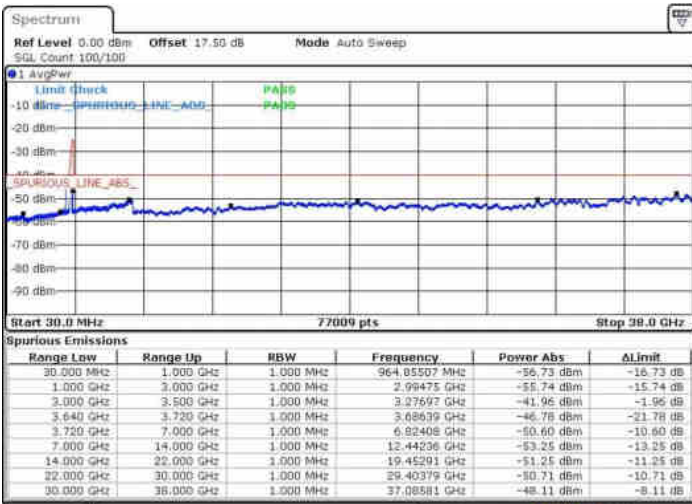

Date: 15.MAY.2019 08:19:37

Date: 15.MAY.2019 08:18:10

Highest Channel / FullIRB

N/A

Date: 15.MAY.2019 08:27:00

LTE Band 48 / 20MHz+5MHz

64QAM

Lowest Channel / 1RB0 and 1RB24

Lowest Channel / 1RB99 and 1RB0

Date: 14.MAY.2019 21:54.14

Date: 14.MAY.2019 21:48.07

Lowest Channel / FullRB

N/A

Date: 21.JUN.2019 00:38.16