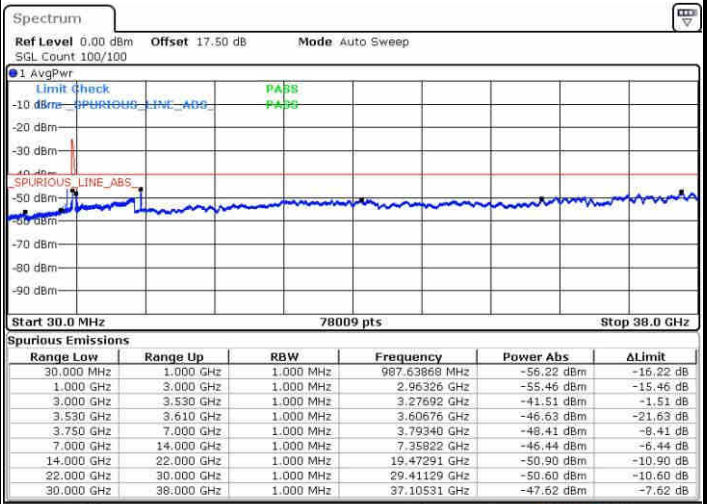

Middle Channel / FullIRB

N/A

Date: 15.MAY.2019 20:24:30

LTE Band 48 / 20MHz+20MHz

16QAM

Highest Channel / 1RB0 and 1RB99

Highest Channel / 1RB99 and 1RB0

Date: 15.MAY.2019 21:40:04

Date: 15.MAY.2019 21:33:49

Highest Channel / FullIRB

N/A

Date: 15.MAY.2019 21:54:37

LTE Band 48 / 5MHz+20MHz

64QAM

Lowest Channel / 1RB0 and 1RB99

Lowest Channel / 1RB24 and 1RB0