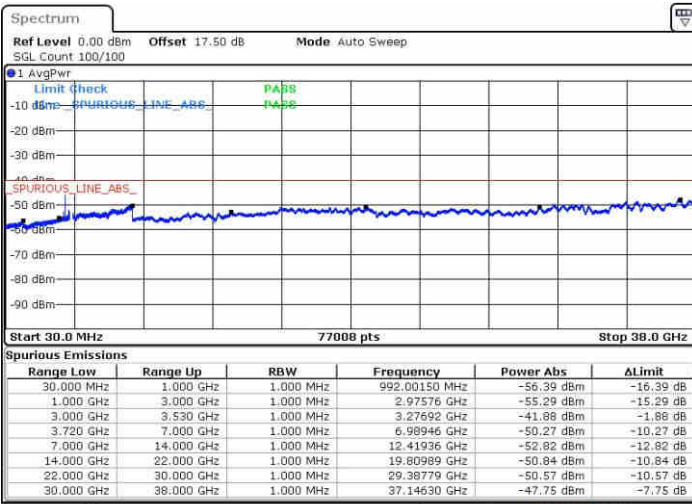

Lowest Channel / 1RB74 and 1RB0

Date: 15.MAY.2019 06:10:04

Date: 15.MAY.2019 06:06:25

Lowest Channel / FullRB

N/A

Date: 15.MAY.2019 06:13:44

LTE Band 48 / 15MHz+20MHz

16QAM

Middle Channel / 1RB0 and 1RB99

Middle Channel / 1RB74 and 1RB0

Date: 15.MAY.2019 07:24:04

Date: 15.MAY.2019 07:43:49

Middle Channel / FullIRB

N/A

Date: 15.MAY.2019 07:45:29

LTE Band 48 / 15MHz+20MHz