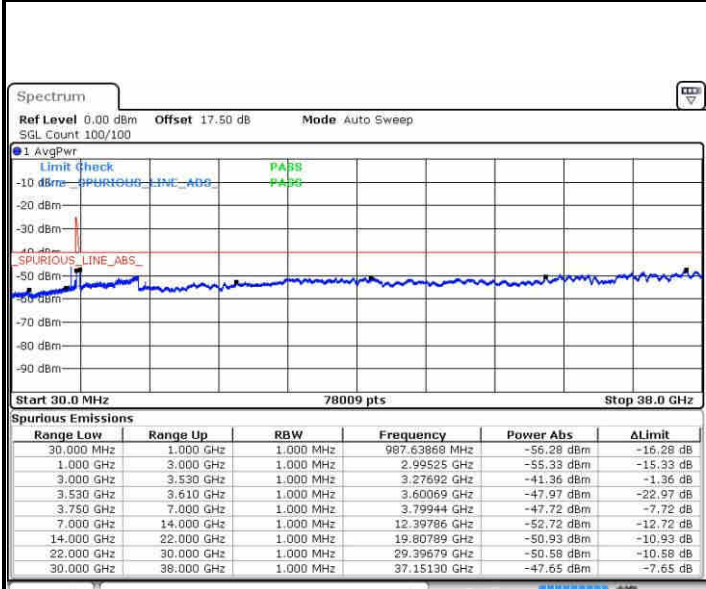

Date: 14.MAY.2019 21:56:41

LTE Band 48 / 20MHz+5MHz

16QAM

Middle Channel / 1RB0 and 1RB24

Middle Channel / 1RB99 and 1RB0

Date: 14.MAY.2019 21:24:57

Date: 14.MAY.2019 21:28:36

Middle Channel / FullIRB

N/A

Date: 14.MAY.2019 19:16:30

LTE Band 48 / 20MHz+5MHz

16QAM

Highest Channel / 1RB0 and 1RB24

Date: 14.MAY.2019 18:43:24

Highest Channel / 1RB99 and 1RB0

Date: 14.MAY.2019 18:39:45

Highest Channel / FullIRB

Date: 14.MAY.2019 18:47:06

N/A

LTE Band 48 / 20MHz+10MHz

16QAM

Lowest Channel / 1RB0 and 1RB49

Lowest Channel / 1RB99 and 1RB0

Date: 15.MAY.2019 04:09:58