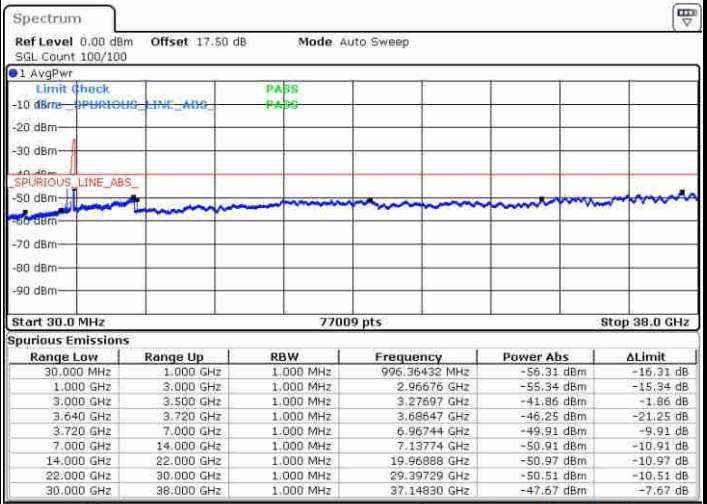

LTE Band 48 / 20MHz+10MHz

QPSK

Highest Channel / 1RB0 and 1RB49

Highest Channel / 1RB99 and 1RB0

Date: 15.MAY.2019 05:34:23

Date: 15.MAY.2019 05:28:17

Highest Channel / FullIRB

N/A

Date: 15.MAY.2019 05:35:37

LTE Band 48 / 20MHz+15MHz

QPSK

Lowest Channel / 1RB0 and 1RB74

Lowest Channel / 1RB99 and 1RB0

Date: 15.MAY.2019 16:10:45

Date: 15.MAY.2019 16:09:33

Lowest Channel / FullRB