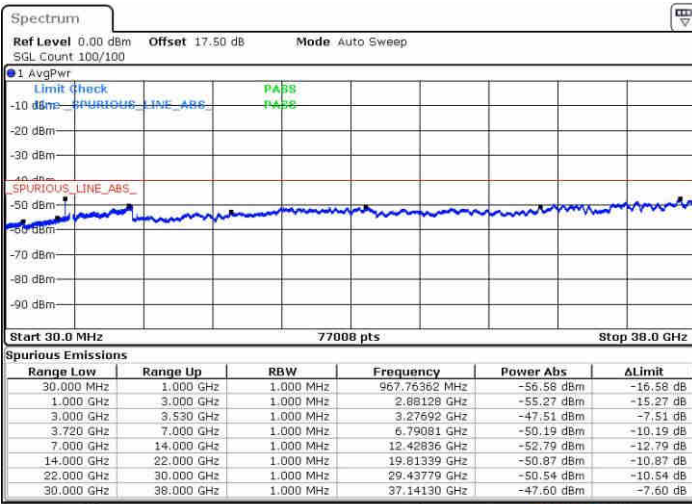

LTE Band 48 / 20MHz+15MHz

16QAM

Middle Channel / 1RB0 and 1RB74

Middle Channel / 1RB99 and 1RB0

Date: 15.MAY.2019 17:46:21