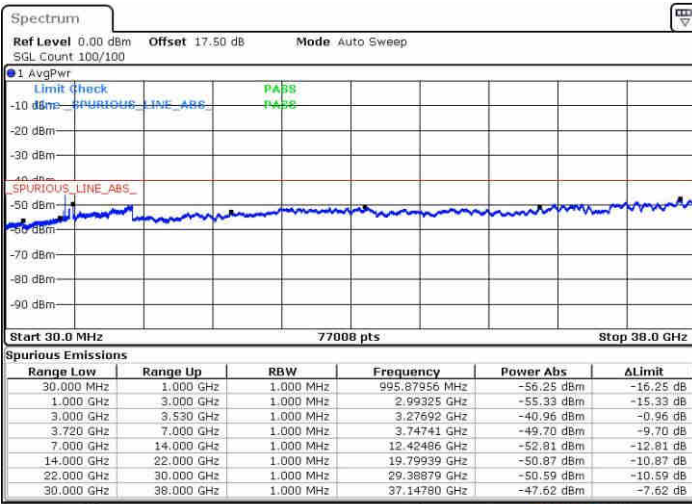

LTE Band 48 / 20MHz+5MHz

16QAM

Lowest Channel / 1RB0 and 1RB24

Lowest Channel / 1RB99 and 1RB0

Date: 14.MAY.2019 21:53:01

Date: 14.MAY.2019 21:49:20

Lowest Channel / FullRB

N/A

Date: 14.MAY.2019 21:56:41

LTE Band 48 / 20MHz+5MHz

16QAM

Middle Channel / 1RB0 and 1RB24

Middle Channel / 1RB99 and 1RB0

Date: 14.MAY.2019 21:24:57

Date: 14.MAY.2019 21:28:36

Middle Channel / FullIRB

N/A

Date: 14.MAY.2019 19:16:30

LTE Band 48 / 20MHz+5MHz

16QAM

Highest Channel / 1RB0 and 1RB24

Date: 14.MAY.2019 18:43:24

Highest Channel / 1RB99 and 1RB0

Date: 14.MAY.2019 18:39:45

Highest Channel / FullIRB

Date: 14.MAY.2019 18:47:06

N/A

LTE Band 48 / 20MHz+10MHz

16QAM

Lowest Channel / 1RB0 and 1RB49

Lowest Channel / 1RB99 and 1RB0

Date: 15.MAY.2019 04:09:58