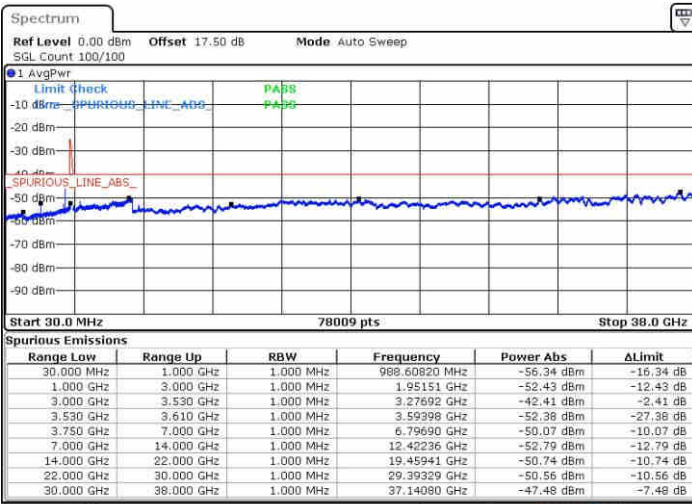

LTE Band 48 / 10MHz+20MHz

64QAM

Middle Channel / 1RB0 and 1RB99

Middle Channel / 1RB49 and 1RB0

Date: 15.MAY.2019 02:47:26

Date: 15.MAY.2019 02:58:37

Middle Channel / FullIRB

N/A

Date: 15.MAY.2019 02:46:12

LTE Band 48 / 10MHz+20MHz

64QAM

Highest Channel / 1RB0 and 1RB99

Highest Channel / 1RB49 and 1RB0

Date: 15.MAY.2019 03:22:45

Date: 15.MAY.2019 03:39:46

Highest Channel / FullIRB

N/A

Date: 15.MAY.2019 03:41:04

LTE Band 48 / 15MHz+20MHz

64QAM

Lowest Channel / 1RB0 and 1RB99

Lowest Channel / 1RB74 and 1RB0

Date: 15.MAY.2019 06:11:17

Date: 15.MAY.2019 06:44:06