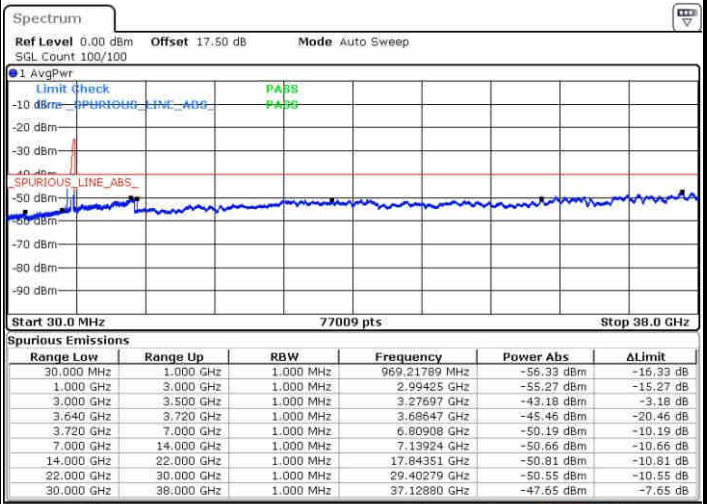

Highest Channel / 1RB99 and 1RB0

Date: 15.MAY.2019 05:33:10

Date: 15.MAY.2019 05:29:31

Highest Channel / FullIRB

N/A

Date: 15.MAY.2019 05:38:50

LTE Band 48 / 20MHz+15MHz

16QAM

Lowest Channel / 1RB0 and 1RB74

Lowest Channel / 1RB99 and 1RB0

Date: 15.MAY.2019 16:11:57

Date: 15.MAY.2019 16:08:20

Lowest Channel / FullRB

N/A

Date: 15.MAY.2019 16:15:35

LTE Band 48 / 20MHz+15MHz