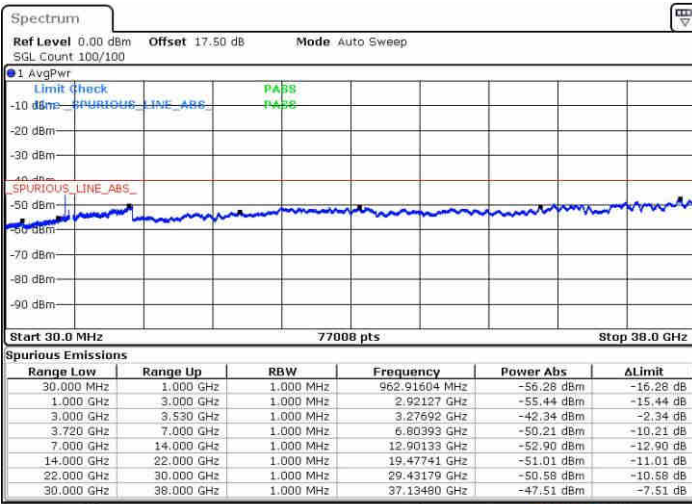

Highest Channel / FullIRB

Date: 14.MAY.2019 18:47:06

N/A

LTE Band 48 / 20MHz+10MHz

16QAM

Lowest Channel / 1RB0 and 1RB49

Lowest Channel / 1RB99 and 1RB0

Date: 15.MAY.2019 04:09:58

Date: 15.MAY.2019 04:06:19

Lowest Channel / FullRB

N/A

Date: 15.MAY.2019 04:13:39

LTE Band 48 / 20MHz+10MHz

16QAM

Middle Channel / 1RB0 and 1RB49

Middle Channel / 1RB99 and 1RB0

Date: 15.MAY.2019 04:54:37

Date: 15.MAY.2019 04:58:17

Middle Channel / FullIRB

N/A

Date: 15.MAY.2019 04:50:57

LTE Band 48 / 20MHz+10MHz

16QAM

Highest Channel / 1RB0 and 1RB49

Highest Channel / 1RB99 and 1RB0

Date: 15.MAY.2019 05:33:10

Date: 15.MAY.2019 05:29:31

Highest Channel / FullIRB

N/A

Date: 15.MAY.2019 05:38:50

LTE Band 48 / 20MHz+15MHz

16QAM