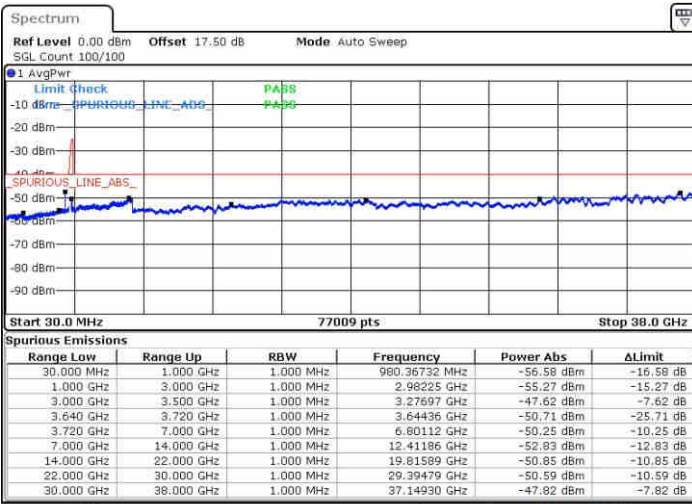

Date: 14.MAY.2019 22:45:26

LTE Band 48 / 5MHz+20MHz

16QAM

Highest Channel / 1RB0 and 1RB99

Highest Channel / 1RB24 and 1RB0

Date: 15.MAY.2019 01:25:21

Date: 15.MAY.2019 01:21:41

Highest Channel / FullIRB

N/A

Date: 15.MAY.2019 01:29:01

LTE Band 48 / 10MHz+20MHz

16QAM

Lowest Channel / 1RB0 and 1RB99

Lowest Channel / 1RB49 and 1RB0

Date: 15.MAY.2019 02:11:30

Date: 15.MAY.2019 02:07:51

Lowest Channel / FullRB

N/A

Date: 15.MAY.2019 02:15:10

LTE Band 48 / 10MHz+20MHz

16QAM

Middle Channel / 1RB0 and 1RB99

Middle Channel / 1RB49 and 1RB0

Date: 15.MAY.2019 02:48:39