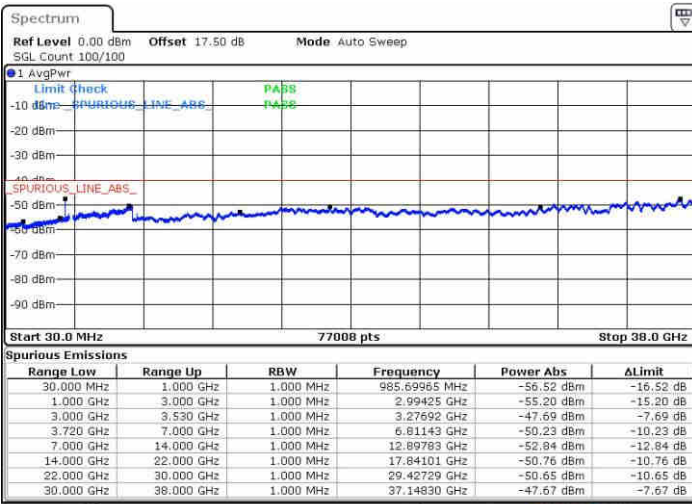

Highest Channel / 1RB0 and 1RB99

Highest Channel / 1RB99 and 1RB0

Date: 15.MAY.2019 21:41:17

Date: 15.MAY.2019 21:32:36

Highest Channel / FullIRB

N/A

Date: 15.MAY.2019 21:42:30

LTE Band 48 / 5MHz+20MHz

16QAM

Lowest Channel / 1RB0 and 1RB99

Lowest Channel / 1RB24 and 1RB0

Date: 14.MAY.2019 22:20:49

Date: 14.MAY.2019 22:17:12

Lowest Channel / FullRB

N/A

Date: 14.MAY.2019 22:24:26

LTE Band 48 / 5MHz+20MHz

16QAM

Middle Channel / 1RB0 and 1RB99

Middle Channel / 1RB24 and 1RB0

Date: 14.MAY.2019 22:48:06

Date: 14.MAY.2019 22:52:45

Middle Channel / FullIRB

N/A