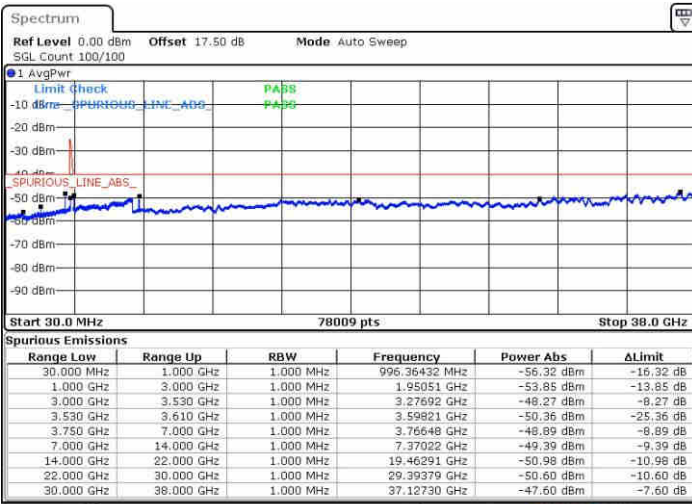

Lowest Channel / FullRB

N/A

Date: 15.MAY.2019 02:15:10

LTE Band 48 / 10MHz+20MHz

16QAM

Middle Channel / 1RB0 and 1RB99

Middle Channel / 1RB49 and 1RB0

Date: 15.MAY.2019 02:48:39

Date: 15.MAY.2019 02:52:18

Middle Channel / FullIRB

N/A

Date: 15.MAY.2019 02:44:59

LTE Band 48 / 10MHz+20MHz

16QAM

Highest Channel / 1RB0 and 1RB99

Highest Channel / 1RB49 and 1RB0

Date: 15.MAY.2019 03:23:59

Date: 15.MAY.2019 03:20:20

Highest Channel / FullIRB

N/A

Date: 15.MAY.2019 03:27:39

LTE Band 48 / 15MHz+20MHz

16QAM

Lowest Channel / 1RB0 and 1RB99