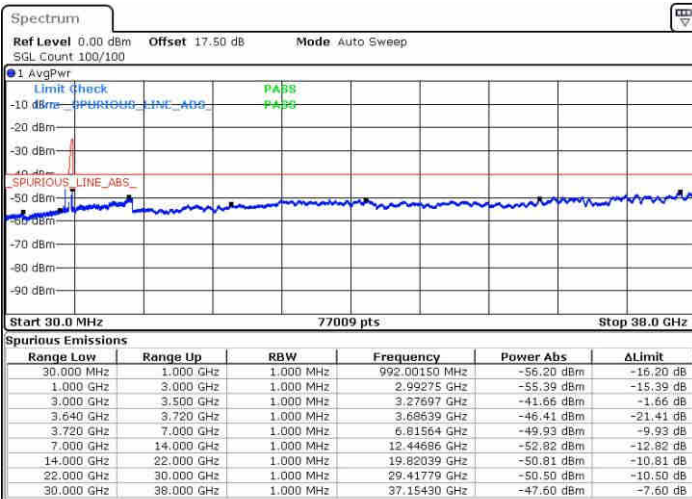

Middle Channel / FullIRB

Date: 15.MAY.2019 17:41:32

N/A

LTE Band 48 / 20MHz+15MHz

QPSK

Highest Channel / 1RB0 and 1RB74

Highest Channel / 1RB99 and 1RB0

Date: 15.MAY.2019 18:27:56

Date: 15.MAY.2019 18:21:53

Highest Channel / FullIRB

N/A

Date: 15.MAY.2019 18:29:09

LTE Band 48 / 20MHz+20MHz

QPSK

Lowest Channel / 1RB0 and 1RB99

Lowest Channel / 1RB99 and 1RB0

Date: 15.MAY.2019 19:13:38

Date: 15.MAY.2019 19:12:26

Lowest Channel / FullRB

N/A

Date: 15.MAY.2019 19:19:40

LTE Band 48 / 20MHz+20MHz

QPSK

MiddleChannel / 1RB0 and 1RB99