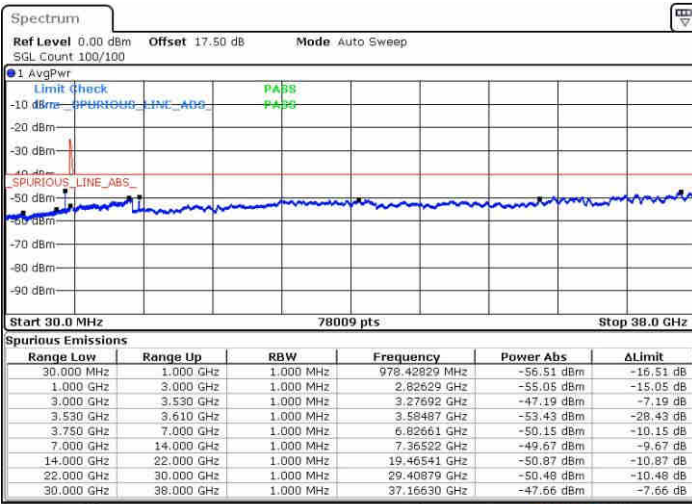

Lowest Channel / FullIRB

N/A

Date: 15.MAY.2019 06:12:30

LTE Band 48 / 15MHz+20MHz

64QAM

Middle Channel / 1RB0 and 1RB99

Middle Channel / 1RB74 and 1RB0

Date: 15.MAY.2019 07:22:36

Date: 15.MAY.2019 07:42:12

Middle Channel / FullIRB

N/A

Date: 15.MAY.2019 07:37:40

LTE Band 48 / 15MHz+20MHz

64QAM

Highest Channel / 1RB0 and 1RB99

Highest Channel / 1RB74 and 1RB0

Date: 15.MAY.2019 08:19:37

Date: 15.MAY.2019 08:18:10

Highest Channel / FullIRB

N/A

Date: 15.MAY.2019 08:27:00

LTE Band 48 / 20MHz+5MHz

64QAM

Lowest Channel / 1RB0 and 1RB24