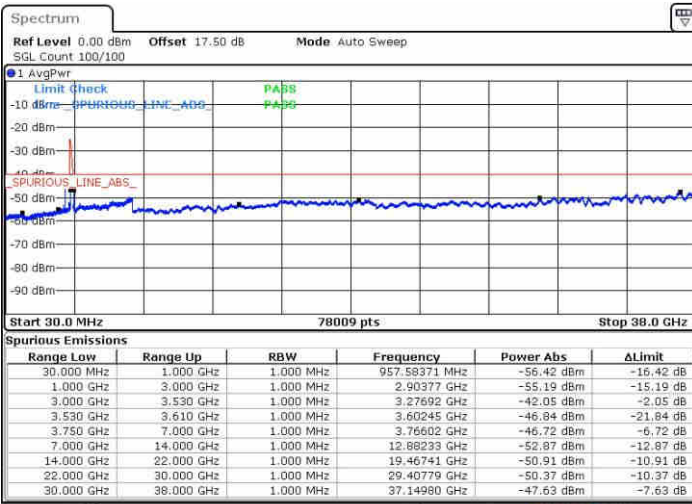

Highest Channel / 1RB0 and 1RB99

Highest Channel / 1RB99 and 1RB0

Date: 15.MAY.2019 21:41:17

Date: 15.MAY.2019 21:32:36

Highest Channel / FullIRB

N/A

Date: 15.MAY.2019 21:42:30

LTE Band 48 / 5MHz+20MHz