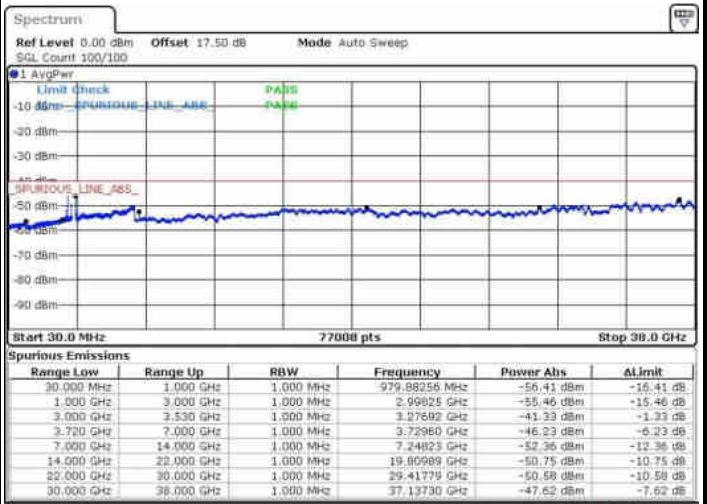

Date: 15.MAY.2019 18:30:21

LTE Band 48 / 20MHz+20MHz

16QAM

Lowest Channel / 1RB0 and 1RB99

Lowest Channel / 1RB99 and 1RB0

Date: 15.MAY.2019 19:14:50

Date: 15.MAY.2019 19:11:13

Lowest Channel / FullRB

N/A

Date: 15.MAY.2019 19:18:28

LTE Band 48 / 20MHz+20MHz

16QAM

MiddleChannel / 1RB0 and 1RB99

Middle Channel / 1RB99 and 1RB0

Date: 15.MAY.2019 20:28:10

Date: 15.MAY.2019 20:43:58

Middle Channel / FullIRB

N/A

Date: 15.MAY.2019 20:24:30

LTE Band 48 / 20MHz+20MHz

16QAM

Highest Channel / 1RB0 and 1RB99

Highest Channel / 1RB99 and 1RB0

Date: 15.MAY.2019 21:40:04

Date: 15.MAY.2019 21:33:49

Highest Channel / FullIRB

N/A

Date: 15.MAY.2019 21:54:37

LTE Band 48 / 5MHz+20MHz

64QAM

Lowest Channel / 1RB0 and 1RB99

Lowest Channel / 1RB24 and 1RB0