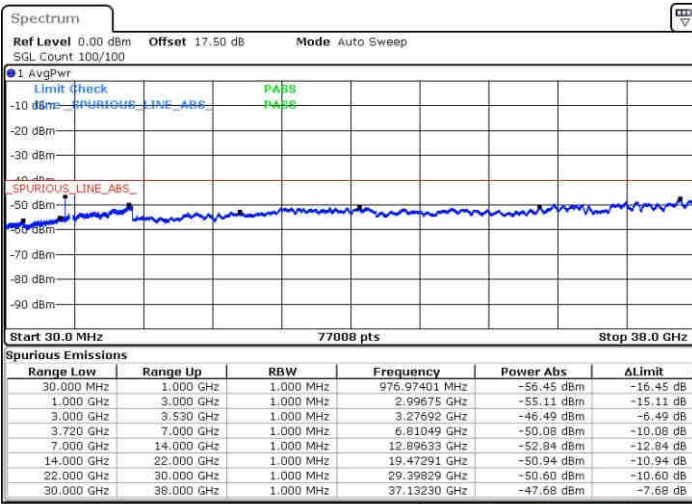

Highest Channel / 1RB0 and 1RB99

Highest Channel / 1RB24 and 1RB0

Date: 15.MAY.2019 01:24:07

Date: 15.MAY.2019 01:22:55

Highest Channel / FullIRB

N/A

Date: 15.MAY.2019 01:30:15

LTE Band 48 / 10MHz+20MHz

64QAM

Lowest Channel / 1RB0 and 1RB99

Lowest Channel / 1RB49 and 1RB0

Date: 15.MAY.2019 02:12:43

Date: 15.MAY.2019 02:25:46

Lowest Channel / FullRB

N/A

Date: 15.MAY.2019 02:13:57

LTE Band 48 / 10MHz+20MHz

64QAM

Middle Channel / 1RB0 and 1RB99

Middle Channel / 1RB49 and 1RB0

Date: 15.MAY.2019 02:47:26

Date: 15.MAY.2019 02:58:37

Middle Channel / FullIRB

N/A