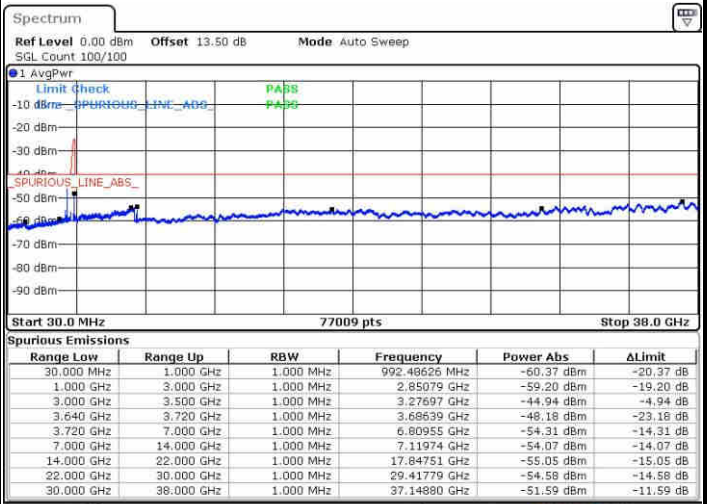

Highest Channel / 1RB0 and 1RB99

Highest Channel / 1RB24 and 1RB0

Date: 15.MAY.2019 01:24:07

Date: 15.MAY.2019 01:22:55

Highest Channel / FullIRB

N/A

Date: 15.MAY.2019 01:30:15

LTE Band 48 / 10MHz+20MHz

64QAM

Lowest Channel / 1RB0 and 1RB99

Lowest Channel / 1RB49 and 1RB0

Date: 15.MAY.2019 02:12:43

Date: 15.MAY.2019 02:25:46

Lowest Channel / FullRB

N/A

Date: 15.MAY.2019 02:13:57