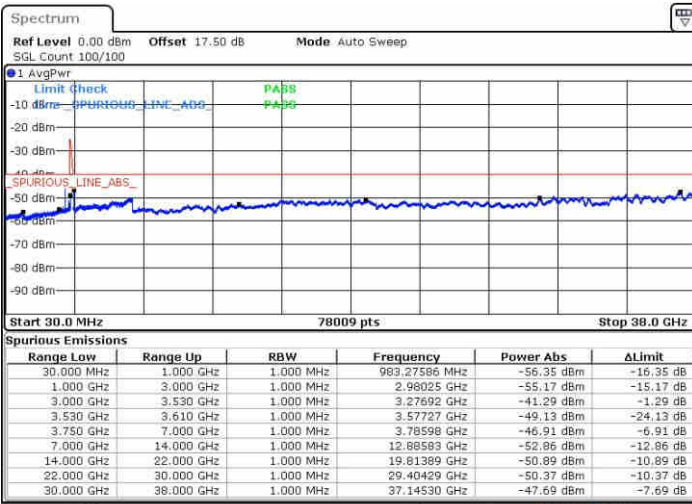

Middle Channel / 1RB0 and 1RB99

Middle Channel / 1RB74 and 1RB0

Date: 15.MAY.2019 07:24:04

Date: 15.MAY.2019 07:43:49

Middle Channel / FullIRB

N/A

Date: 15.MAY.2019 07:45:29

LTE Band 48 / 15MHz+20MHz

16QAM

Highest Channel / 1RB0 and 1RB99

Highest Channel / 1RB74 and 1RB0

Date: 15.MAY.2019 08:21:06

Date: 15.MAY.2019 08:16:41

Highest Channel / FullIRB

N/A

Date: 15.MAY.2019 08:25:31

LTE Band 48 / 20MHz+5MHz

16QAM

Lowest Channel / 1RB0 and 1RB24

Lowest Channel / 1RB99 and 1RB0

Date: 14.MAY.2019 21:53:01

Date: 14.MAY.2019 21:49:20

Lowest Channel / FullRB

N/A