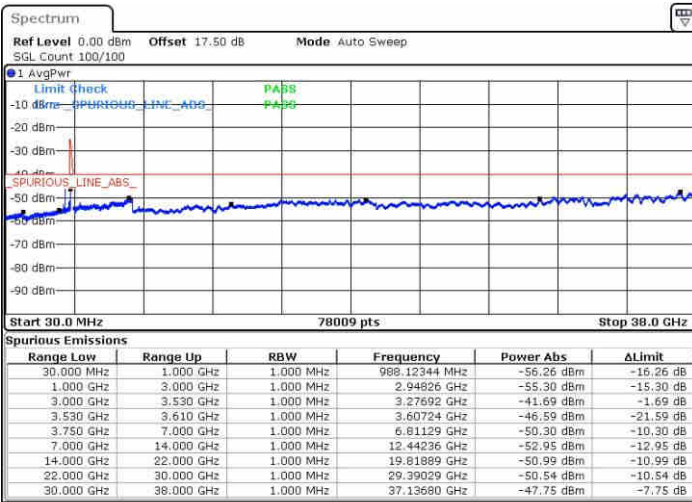

LTE Band 48 / 20MHz+15MHz

16QAM

Highest Channel / 1RB0 and 1RB74

Highest Channel / 1RB99 and 1RB0

Date: 15.MAY.2019 18:26:43

Date: 15.MAY.2019 18:23:06

Highest Channel / FullIRB

N/A

Date: 15.MAY.2019 18:30:21

LTE Band 48 / 20MHz+20MHz

16QAM

Lowest Channel / 1RB0 and 1RB99

Lowest Channel / 1RB99 and 1RB0

Date: 15.MAY.2019 19:14:50

Date: 15.MAY.2019 19:11:13

Lowest Channel / FullRB