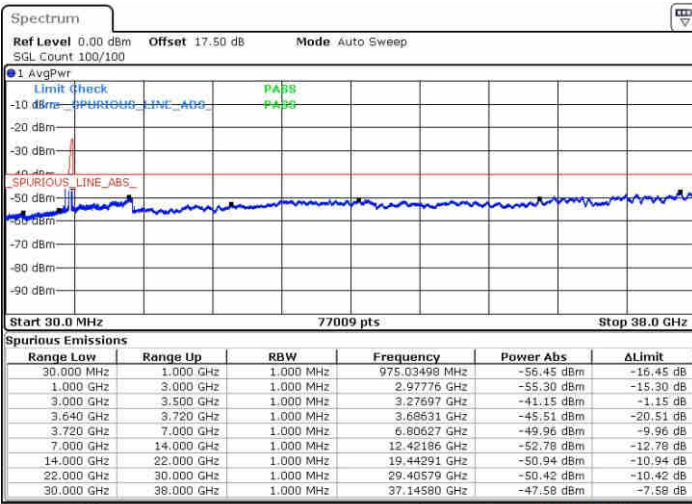

Middle Channel / FullIRB

N/A

Date: 15.MAY.2019 20:24:30

LTE Band 48 / 20MHz+20MHz

16QAM

Highest Channel / 1RB0 and 1RB99

Highest Channel / 1RB99 and 1RB0

Date: 15.MAY.2019 21:40:04

Date: 15.MAY.2019 21:33:49

Highest Channel / FullIRB

N/A

Date: 15.MAY.2019 21:54:37

LTE Band 48 / 5MHz+20MHz

64QAM

Lowest Channel / 1RB0 and 1RB99

Lowest Channel / 1RB24 and 1RB0

Date: 14.MAY.2019 22:22:01

Date: 14.MAY.2019 22:15:59

Lowest Channel / FullRB

N/A

Date: 14.MAY.2019 22:23:14

LTE Band 48 / 5MHz+20MHz

64QAM

Middle Channel / 1RB0 and 1RB99