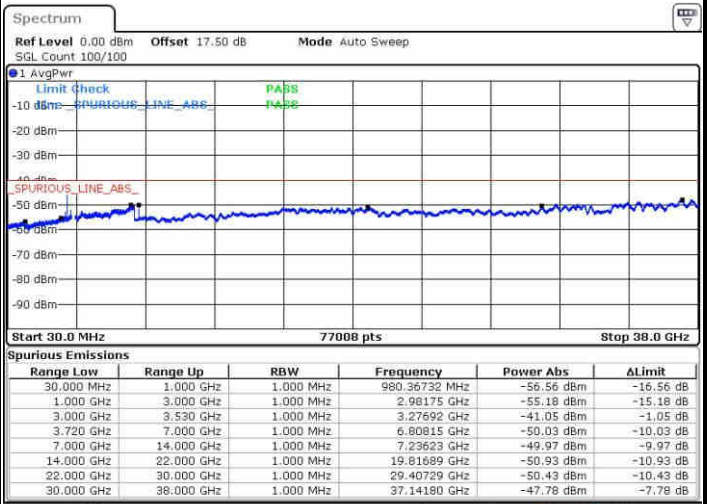

Highest Channel / 1RB0 and 1RB99

Highest Channel / 1RB99 and 1RB0

Date: 15.MAY.2019 21:41:17

Date: 15.MAY.2019 21:32:36

Highest Channel / FullIRB

N/A

Date: 15.MAY.2019 21:42:30

LTE Band 48 / 5MHz+20MHz

16QAM

Lowest Channel / 1RB0 and 1RB99

Lowest Channel / 1RB24 and 1RB0

Date: 14.MAY.2019 22:20:49

Date: 14.MAY.2019 22:17:12

Lowest Channel / FullRB

N/A

Date: 14.MAY.2019 22:24:26

LTE Band 48 / 5MHz+20MHz

16QAM

Middle Channel / 1RB0 and 1RB99

Middle Channel / 1RB24 and 1RB0

Date: 14.MAY.2019 22:48:06

Date: 14.MAY.2019 22:52:45

Middle Channel / FullIRB

N/A