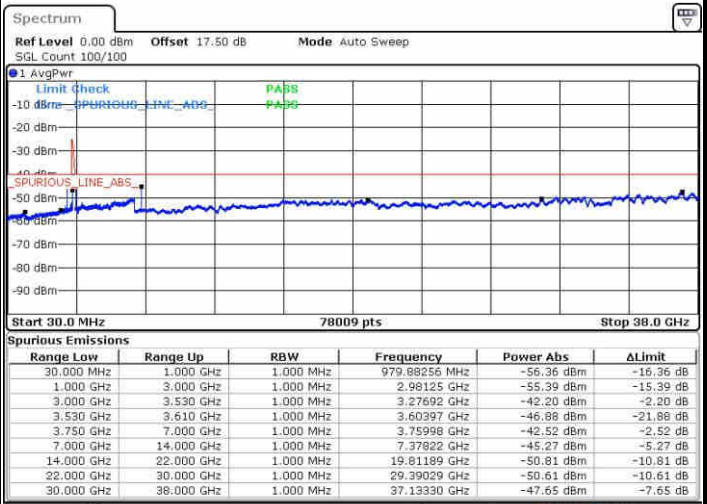

Date: 15.MAY.2019 04:54:37

Date: 15.MAY.2019 04:58:17

Middle Channel / FullIRB

N/A

Date: 15.MAY.2019 04:50:57

LTE Band 48 / 20MHz+10MHz

16QAM

Highest Channel / 1RB0 and 1RB49

Highest Channel / 1RB99 and 1RB0

Date: 15.MAY.2019 05:33:10

Date: 15.MAY.2019 05:29:31

Highest Channel / FullIRB

N/A

Date: 15.MAY.2019 05:38:50

LTE Band 48 / 20MHz+15MHz

16QAM