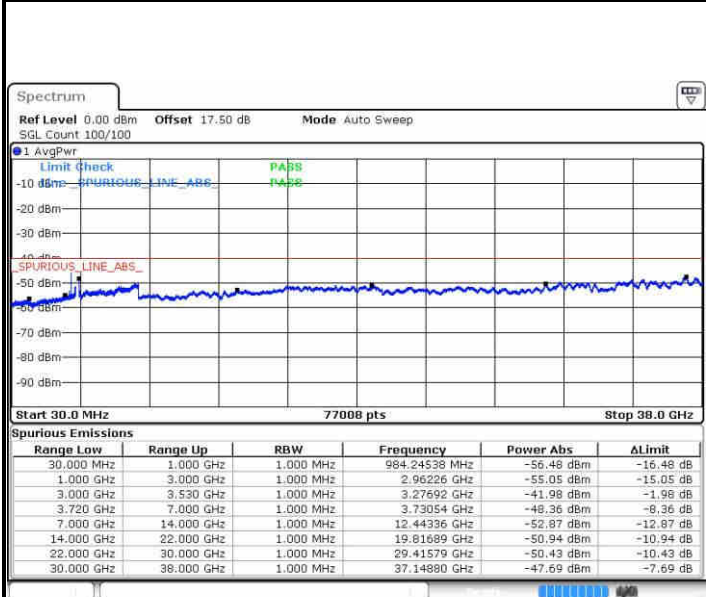

Date: 15.MAY.2019 05:35:37

LTE Band 48 / 20MHz+15MHz

QPSK

Lowest Channel / 1RB0 and 1RB74

Lowest Channel / 1RB99 and 1RB0

Date: 15.MAY.2019 16:10:45

Date: 15.MAY.2019 16:09:33

Lowest Channel / FullRB

N/A

Date: 15.MAY.2019 16:16:48

LTE Band 48 / 20MHz+15MHz

QPSK

Middle Channel / 1RB0 and 1RB74

Date: 15.MAY.2019 17:47:34

Middle Channel / 1RB99 and 1RB0

Date: 15.MAY.2019 17:48:46

Middle Channel / FullIRB

Date: 15.MAY.2019 17:41:32

N/A

LTE Band 48 / 20MHz+15MHz

QPSK

Highest Channel / 1RB0 and 1RB74

Highest Channel / 1RB99 and 1RB0

Date: 15.MAY.2019 18:27:56

Date: 15.MAY.2019 18:21:53

Highest Channel / FullIRB

N/A

Date: 15.MAY.2019 18:29:09

LTE Band 48 / 20MHz+20MHz

QPSK

Lowest Channel / 1RB0 and 1RB99

Lowest Channel / 1RB99 and 1RB0