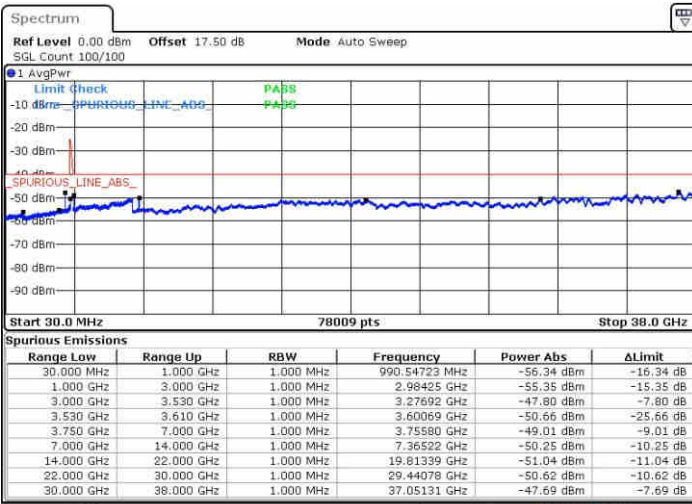

LTE Band 48 / 15MHz+20MHz

16QAM

Highest Channel / 1RB0 and 1RB99

Highest Channel / 1RB74 and 1RB0

Date: 15.MAY.2019 08:21:06