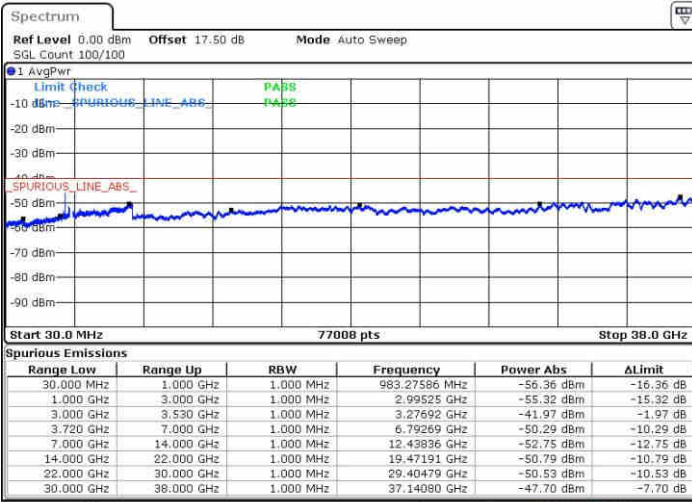

LTE Band 48 / 5MHz+20MHz

16QAM

Middle Channel / 1RB0 and 1RB99

Middle Channel / 1RB24 and 1RB0

Date: 14.MAY.2019 22:48:06

Date: 14.MAY.2019 22:52:45

Middle Channel / FullIRB

N/A

Date: 14.MAY.2019 22:45:26

LTE Band 48 / 5MHz+20MHz

16QAM

Highest Channel / 1RB0 and 1RB99

Highest Channel / 1RB24 and 1RB0

Date: 15.MAY.2019 01:25:21

Date: 15.MAY.2019 01:21:41

Highest Channel / FullIRB