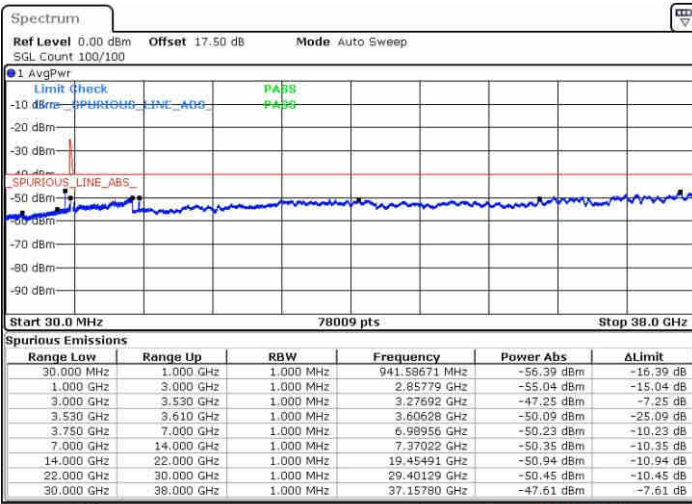

Date: 15.MAY.2019 04:06:19

Lowest Channel / FullRB

N/A

Date: 15.MAY.2019 04:13:39

LTE Band 48 / 20MHz+10MHz

16QAM

Middle Channel / 1RB0 and 1RB49

Middle Channel / 1RB99 and 1RB0

Date: 15.MAY.2019 04:54:37

Date: 15.MAY.2019 04:58:17

Middle Channel / FullIRB

N/A

Date: 15.MAY.2019 04:50:57

LTE Band 48 / 20MHz+10MHz

16QAM

Highest Channel / 1RB0 and 1RB49

Highest Channel / 1RB99 and 1RB0

Date: 15.MAY.2019 05:33:10

Date: 15.MAY.2019 05:29:31

Highest Channel / FullIRB

N/A

Date: 15.MAY.2019 05:38:50

LTE Band 48 / 20MHz+15MHz

16QAM