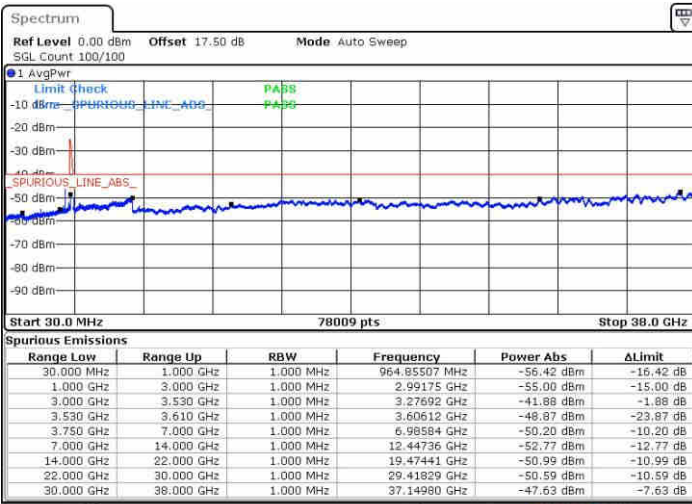

Date: 15.MAY.2019 04:54:37

Date: 15.MAY.2019 04:58:17

Middle Channel / FullIRB

N/A

Date: 15.MAY.2019 04:50:57

LTE Band 48 / 20MHz+10MHz

16QAM

Highest Channel / 1RB0 and 1RB49

Highest Channel / 1RB99 and 1RB0

Date: 15.MAY.2019 05:33:10

Date: 15.MAY.2019 05:29:31

Highest Channel / FullIRB

N/A

Date: 15.MAY.2019 05:38:50

LTE Band 48 / 20MHz+15MHz

16QAM

Lowest Channel / 1RB0 and 1RB74

Lowest Channel / 1RB99 and 1RB0

Date: 15.MAY.2019 16:11:57

Date: 15.MAY.2019 16:08:20

Lowest Channel / FullRB

N/A

Date: 15.MAY.2019 16:15:35

LTE Band 48 / 20MHz+15MHz