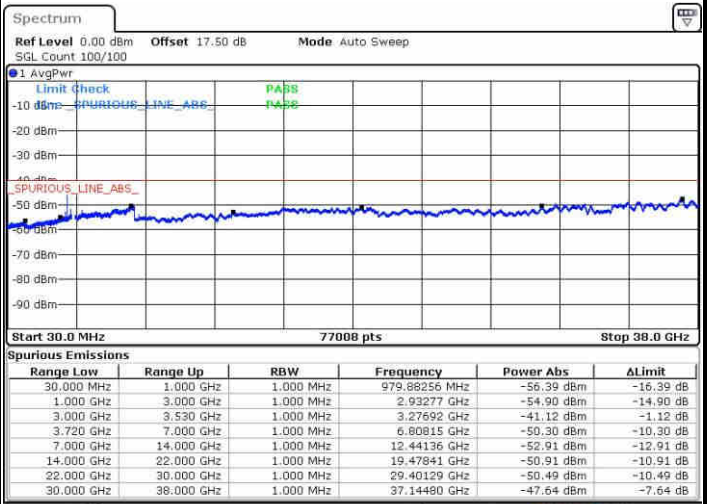

N/A

Date: 15.MAY.2019 03:41:04

LTE Band 48 / 15MHz+20MHz

64QAM

Lowest Channel / 1RB0 and 1RB99

Lowest Channel / 1RB74 and 1RB0

Date: 15.MAY.2019 06:11:17

Date: 15.MAY.2019 06:44:06

Lowest Channel / FullIRB

N/A

Date: 15.MAY.2019 06:12:30

LTE Band 48 / 15MHz+20MHz

64QAM

Middle Channel / 1RB0 and 1RB99

Middle Channel / 1RB74 and 1RB0

Date: 15.MAY.2019 07:22:36

Date: 15.MAY.2019 07:42:12

Middle Channel / FullIRB

N/A

Date: 15.MAY.2019 07:37:40

LTE Band 48 / 15MHz+20MHz

64QAM

Highest Channel / 1RB0 and 1RB99

Highest Channel / 1RB74 and 1RB0