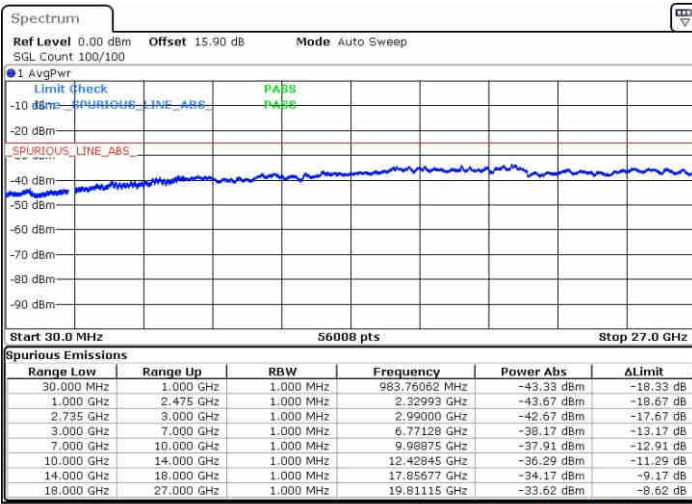

Lowest Channel / 1RB0 and 1RB74

Lowest Channel / 1RB49 and 1RB0

Date: 20 JUN 2019 01:16:22

Date: 20 JUN 2019 01:09:27

Lowest Channel / FullRB

N/A

Date: 20 JUN 2019 01:17:47

LTE Band 41 / 10MHz+15MHz

64QAM

MiddleChannel / 1RB0 and 1RB74

Middle Channel / 1RB49 and 1RB0

Date: 20 JUN 2019 01:29:01

Date: 20 JUN 2019 01:35:58

Middle Channel / FullIRB

N/A

Date: 20 JUN 2019 01:27:38

LTE Band 41 / 10MHz+15MHz

64QAM

Highest Channel / 1RB0 and 1RB74

Highest Channel / 1RB49 and 1RB0

Date: 20 JUN 2019 01:54:28

Date: 20 JUN 2019 01:53:06

Highest Channel / FullIRB

N/A