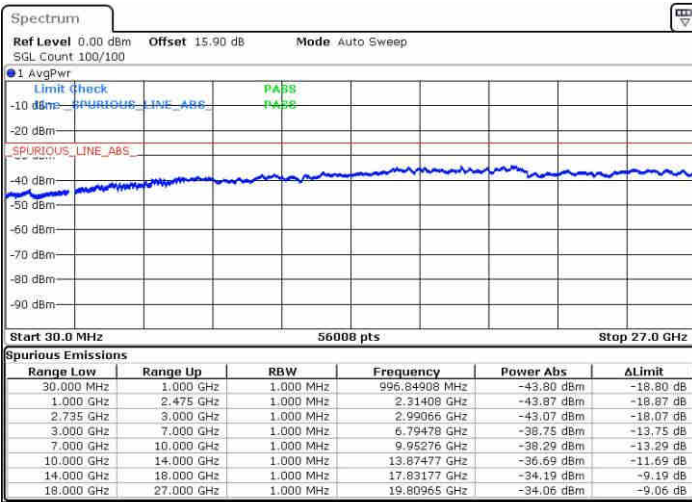

LTE Band 41 / 15MHz+10MHz

16QAM

Highest Channel / 1RB0 and 1RB49

Highest Channel / 1RB74 and 1RB0

Date: 20 JUN 2019 21:23:16

Date: 20 JUN 2019 21:19:07

Highest Channel / FullIRB

N/A

Date: 20 JUN 2019 21:27:25

LTE Band 41 / 15MHz+15MHz

16QAM

Lowest Channel / 1RB0 and 1RB74

Lowest Channel / 1RB74 and 1RB0

Date: 20 JUN 2019 21:39:59

Date: 20 JUN 2019 21:35:51

Lowest Channel / FullIRB