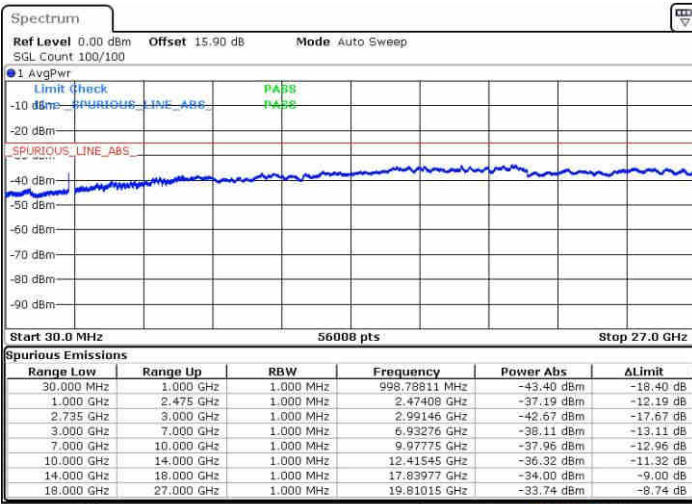

LTE Band 41 / 10MHz+15MHz

16QAM

Lowest Channel / 1RB0 and 1RB74

Lowest Channel / 1RB49 and 1RB0

Date: 20 JUN 2019 01:14:59

Date: 20 JUN 2019 01:10:51

Lowest Channel / FullRB

N/A