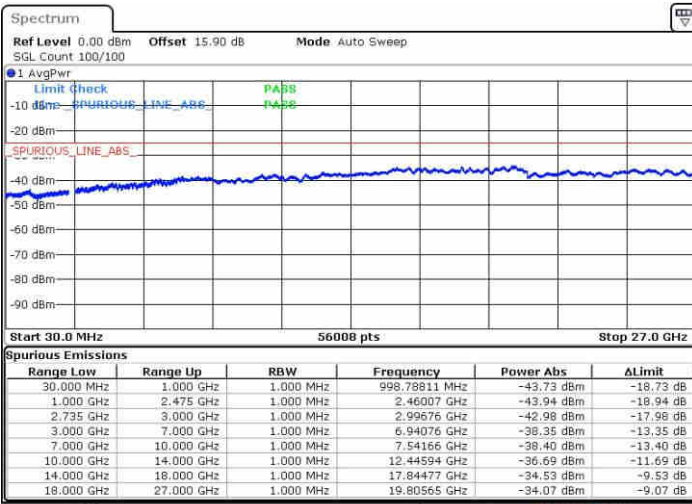

Middle Channel / FullIRB

N/A

Date: 20 JUN 2019 21:53:16

LTE Band 41 / 15MHz+15MHz

16QAM

Highest Channel / 1RB0 and 1RB74

Highest Channel / 1RB74 and 1RB0

Date: 20 JUN 2019 22:11:17

Date: 20 JUN 2019 22:07:08

Highest Channel / FullIRB

N/A

Date: 20 JUN 2019 22:15:27

LTE Band 41 / 15MHz+20MHz

16QAM

Lowest Channel / 1RB0 and 1RB99

Lowest Channel / 1RB74 and 1RB0