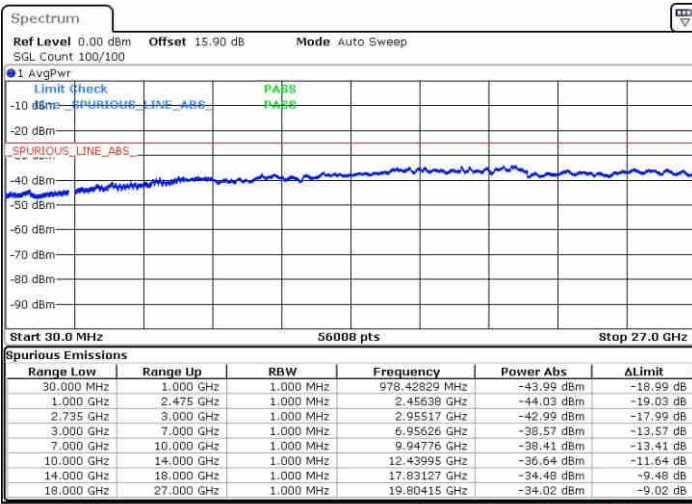

Date: 20 JUN 2019 20:45:57

Date: 20 JUN 2019 20:39:02

Lowest Channel / FullIRB

N/A

Date: 20 JUN 2019 20:47:21

LTE Band 41 / 15MHz+10MHz

64QAM

Middle Channel / 1RB0 and 1RB49

Middle Channel / 1RB74 and 1RB0

Date: 20 JUN 2019 20:57:57

Date: 20 JUN 2019 21:04:52

Middle Channel / FullIRB

N/A

Date: 20 JUN 2019 20:56:34

LTE Band 41 / 15MHz+10MHz

64QAM

Highest Channel / 1RB0 and 1RB49

Highest Channel / 1RB74 and 1RB0

Date: 20 JUN 2019 21:21:53

Date: 20 JUN 2019 21:20:31

Highest Channel / FullIRB

N/A

Date: 20 JUN 2019 21:28:49