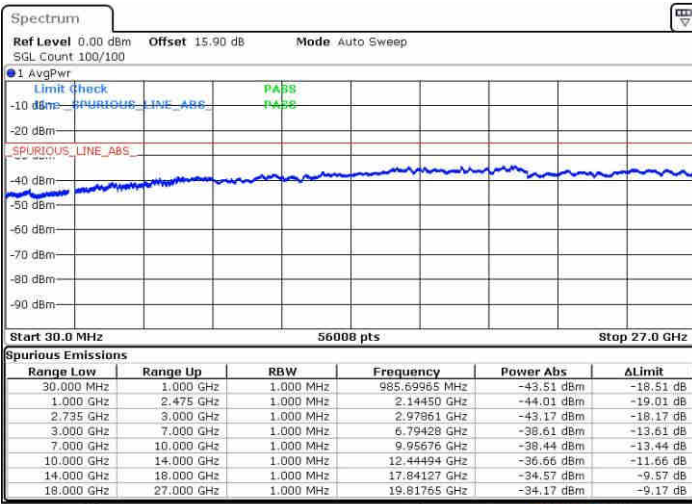

Date: 20 JUN 2019 20:45:57

Date: 20 JUN 2019 20:39:02

Lowest Channel / FullIRB

N/A

Date: 20 JUN 2019 20:47:21

LTE Band 41 / 15MHz+10MHz

64QAM

Middle Channel / 1RB0 and 1RB49

Middle Channel / 1RB74 and 1RB0

Date: 20 JUN 2019 20:57:57

Date: 20 JUN 2019 21:04:52

Middle Channel / FullIRB

N/A

Date: 20 JUN 2019 20:56:34

LTE Band 41 / 15MHz+10MHz

64QAM

Highest Channel / 1RB0 and 1RB49

Highest Channel / 1RB74 and 1RB0

Date: 20 JUN 2019 21:21:53

Date: 20 JUN 2019 21:20:31

Highest Channel / FullIRB

N/A

Date: 20 JUN 2019 21:28:49