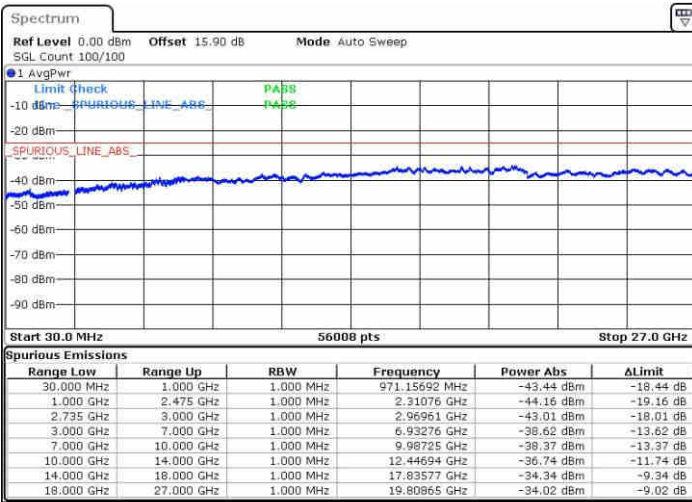

Highest Channel / 1RB0 and 1RB49

Highest Channel / 1RB74 and 1RB0

Date: 20 JUN 2019 21:21:53

Date: 20 JUN 2019 21:20:31

Highest Channel / FullIRB

N/A

Date: 20 JUN 2019 21:28:49