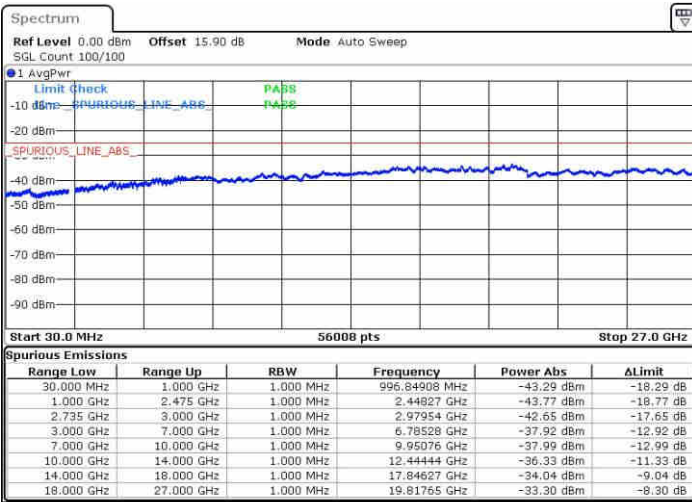

16QAM

Highest Channel / 1RB0 and 1RB74

Highest Channel / 1RB99 and 1RB0

Date: 19 APR 2019 04:48:26

Date: 19 APR 2019 04:44:40

Highest Channel / FullIRB

N/A

Date: 19 APR 2019 04:52:13

LTE Band 41 / 20MHz+20MHz

16QAM

Lowest Channel / 1RB0 and 1RB99

Lowest Channel / 1RB99 and 1RB0

Date: 19 APR 2019 05:18:56

Date: 19 APR 2019 05:15:54

Lowest Channel / FullIRB

N/A