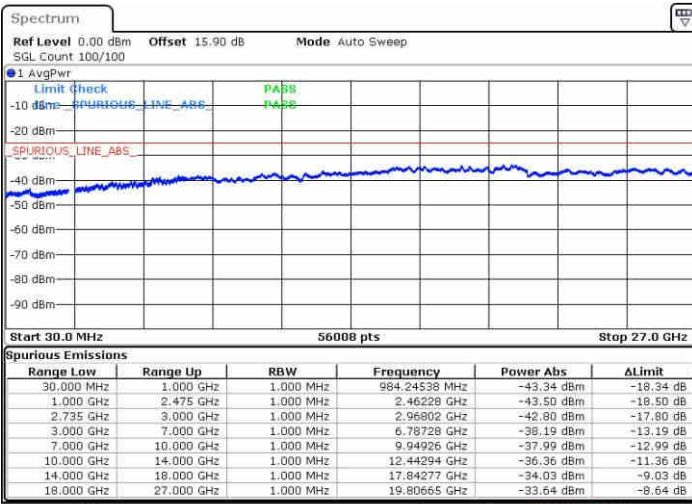

LTE Band 41 / 10MHz+15MHz

16QAM

Lowest Channel / 1RB0 and 1RB74

Lowest Channel / 1RB49 and 1RB0

Date: 20 JUN 2019 01:14:59

Date: 20 JUN 2019 01:10:51

Lowest Channel / FullRB

N/A