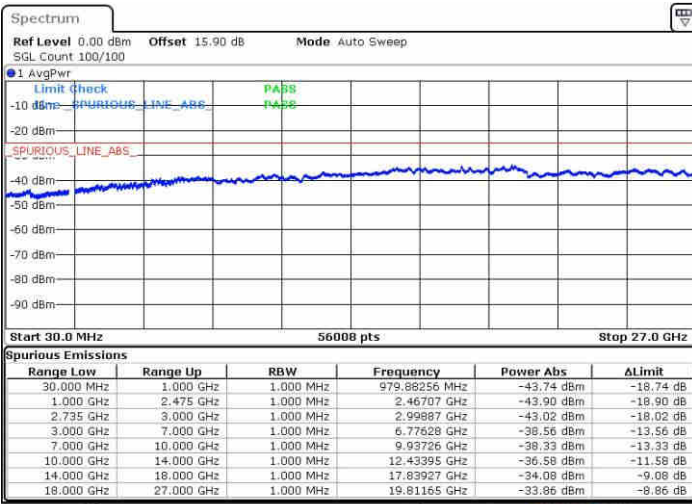

Date: 20 JUN 2019 22:28:10

Date: 20 JUN 2019 22:24:01

Lowest Channel / FullIRB

N/A

Date: 20 JUN 2019 22:32:20

LTE Band 41 / 15MHz+20MHz

16QAM

Middle Channel / 1RB0 and 1RB99

Middle Channel / 1RB74 and 1RB0

Date: 20 JUN 2019 22:42:20

Date: 20 JUN 2019 22:46:29

Middle Channel / FullIRB

N/A

Date: 20 JUN 2019 22:38:11

LTE Band 41 / 15MHz+20MHz

16QAM

Highest Channel / 1RB0 and 1RB99

Highest Channel / 1RB74 and 1RB0

Date: 20 JUN 2019 23:09:14

Date: 20 JUN 2019 23:05:06

Highest Channel / FullIRB

N/A

Date: 20 JUN 2019 23:13:24

LTE Band 41 / 20MHz+5MHz