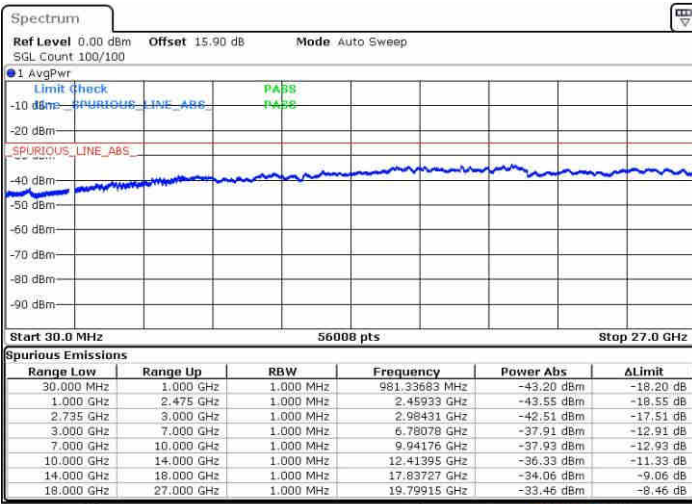

Date: 19 APR 2019 04:16:36

Lowest Channel / 1RB99 and 1RB0

Date: 19 APR 2019 04:12:50

Lowest Channel / FullIRB

Date: 19 APR 2019 04:20:23

N/A

LTE Band 41 / 20MHz+15MHz

16QAM

Middle Channel / 1RB0 and 1RB74

Middle Channel / 1RB99 and 1RB0

Date: 19 APR 2019 04:27:55

Date: 19 APR 2019 04:31:41

Middle Channel / FullIRB

N/A

Date: 19 APR 2019 04:24:09

LTE Band 41 / 20MHz+15MHz

16QAM

Highest Channel / 1RB0 and 1RB74

Highest Channel / 1RB99 and 1RB0

Date: 19 APR 2019 04:48:26

Date: 19 APR 2019 04:44:40

Highest Channel / FullIRB

N/A

Date: 19 APR 2019 04:52:13