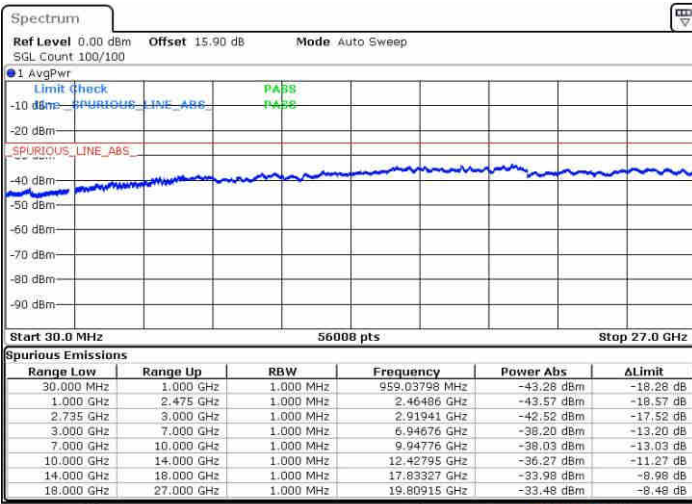

Date: 19 APR 2019 04:16:36

Lowest Channel / 1RB99 and 1RB0

Date: 19 APR 2019 04:12:50

Lowest Channel / FullIRB

Date: 19 APR 2019 04:20:23

N/A

LTE Band 41 / 20MHz+15MHz

16QAM

Middle Channel / 1RB0 and 1RB74

Middle Channel / 1RB99 and 1RB0

Date: 19 APR 2019 04:27:55

Date: 19 APR 2019 04:31:41

Middle Channel / FullIRB

N/A

Date: 19 APR 2019 04:24:09

LTE Band 41 / 20MHz+15MHz

16QAM

Highest Channel / 1RB0 and 1RB74

Highest Channel / 1RB99 and 1RB0

Date: 19 APR 2019 04:48:26

Date: 19 APR 2019 04:44:40

Highest Channel / FullIRB

N/A

Date: 19 APR 2019 04:52:13