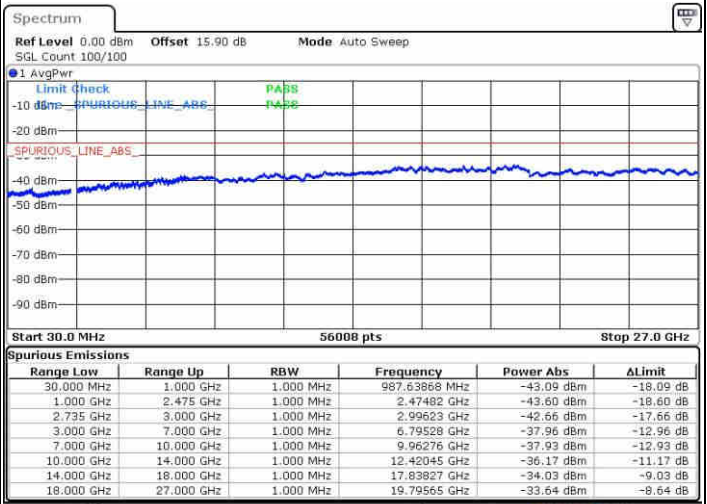

LTE Band 41 / 20MHz+5MHz

16QAM

Middle Channel / 1RB0 and 1RB24

Middle Channel / 1RB99 and 1RB0

Date: 20 JUN 2019 00:18:48

Date: 20 JUN 2019 00:22:57

Middle Channel / FullIRB

N/A

Date: 20 JUN 2019 00:14:38

LTE Band 41 / 20MHz+5MHz

16QAM

Highest Channel / 1RB0 and 1RB24

Highest Channel / 1RB99 and 1RB0

Date: 20 JUN 2019 00:49:15

Date: 20 JUN 2019 00:45:06

Highest Channel / FullIRB