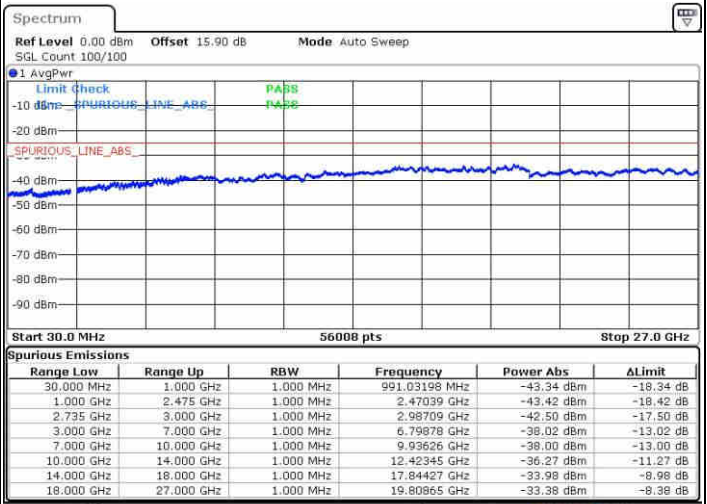

Lowest Channel / FullIRB

N/A

Date: 20 JUN 2019 23:33:39

LTE Band 41 / 20MHz+10MHz

16QAM

Middle Channel / 1RB0 and 1RB49

Middle Channel / 1RB99 and 1RB0

Date: 18 APR 2019 22:00:21

Date: 18 APR 2019 22:04:37

Middle Channel / FullIRB

N/A

Date: 18 APR 2019 21:56:05

LTE Band 41 / 20MHz+10MHz

16QAM

Highest Channel / 1RB0 and 1RB49

Highest Channel / 1RB99 and 1RB0

Date: 18 APR 2019 22:23:06

Date: 18 APR 2019 22:18:50

Highest Channel / FullIRB

N/A

Date: 18 APR 2019 22:27:23

LTE Band 41 / 20MHz+15MHz

16QAM

Lowest Channel / 1RB0 and 1RB74