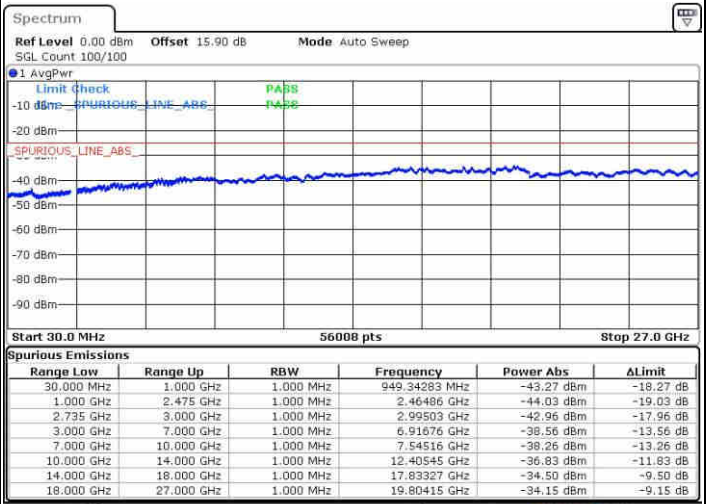

Date: 20 JUN 2019 22:28:10

Date: 20 JUN 2019 22:24:01

Lowest Channel / FullIRB

N/A

Date: 20 JUN 2019 22:32:20

LTE Band 41 / 15MHz+20MHz

16QAM

Middle Channel / 1RB0 and 1RB99

Middle Channel / 1RB74 and 1RB0

Date: 20 JUN 2019 22:42:20

Date: 20 JUN 2019 22:46:29

Middle Channel / FullIRB

N/A

Date: 20 JUN 2019 22:38:11

LTE Band 41 / 15MHz+20MHz

16QAM

Highest Channel / 1RB0 and 1RB99

Highest Channel / 1RB74 and 1RB0

Date: 20 JUN 2019 23:09:14

Date: 20 JUN 2019 23:05:06

Highest Channel / FullIRB

N/A

Date: 20 JUN 2019 23:13:24

LTE Band 41 / 20MHz+5MHz