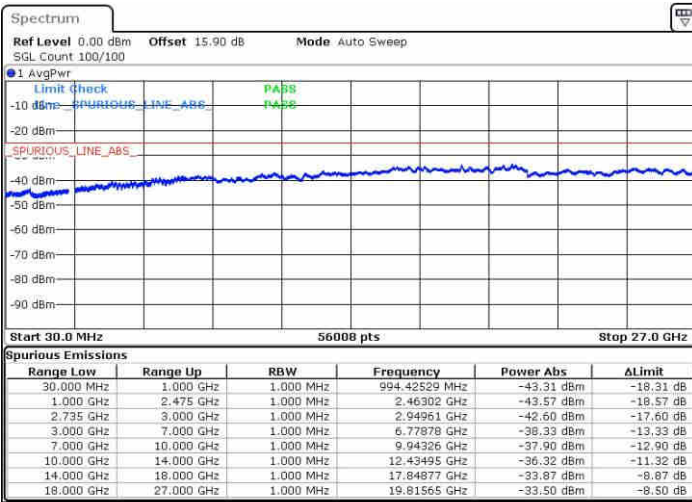

LTE Band 41 / 20MHz+20MHz

16QAM

Lowest Channel / 1RB0 and 1RB99

Lowest Channel / 1RB99 and 1RB0

Date: 19 APR 2019 05:18:56

Date: 19 APR 2019 05:15:54

Lowest Channel / FullIRB

N/A