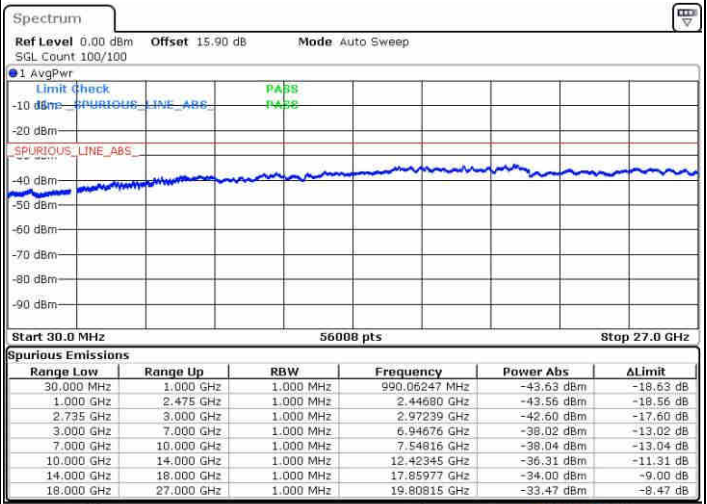

Date: 18 APR 2019 22:23:06

Date: 18 APR 2019 22:18:50

Highest Channel / FullIRB

N/A

Date: 18 APR 2019 22:27:23

LTE Band 41 / 20MHz+15MHz

16QAM

Lowest Channel / 1RB0 and 1RB74

Date: 19 APR 2019 04:16:36

Lowest Channel / 1RB99 and 1RB0

Date: 19 APR 2019 04:12:50

Lowest Channel / FullIRB

Date: 19 APR 2019 04:20:23

N/A

LTE Band 41 / 20MHz+15MHz

16QAM

Middle Channel / 1RB0 and 1RB74

Middle Channel / 1RB99 and 1RB0

Date: 19 APR 2019 04:27:55

Date: 19 APR 2019 04:31:41

Middle Channel / FullIRB

N/A

Date: 19 APR 2019 04:24:09

LTE Band 41 / 20MHz+15MHz