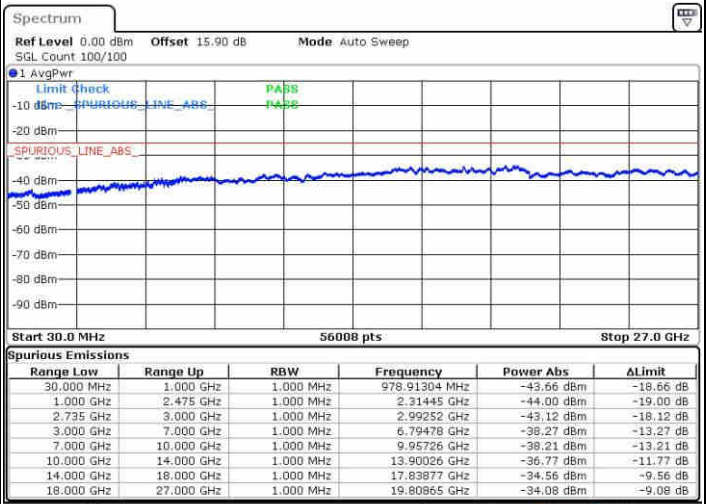

LTE Band 41 / 15MHz+20MHz

16QAM

Middle Channel / 1RB0 and 1RB99

Middle Channel / 1RB74 and 1RB0

Date: 20 JUN 2019 22:42:20

Date: 20 JUN 2019 22:46:29