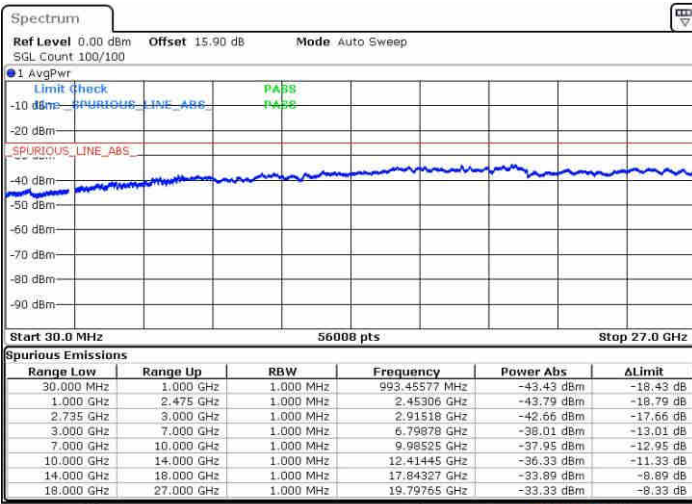

Highest Channel / 1RB24 and 1RB0

Date: 19 JUN 2019 23:36:26

Date: 19 JUN 2019 23:35:04

Highest Channel / FullIRB

N/A

Date: 19 JUN 2019 23:43:23

LTE Band 41 / 10MHz+15MHz

64QAM

Lowest Channel / 1RB0 and 1RB74

Lowest Channel / 1RB49 and 1RB0

Date: 20 JUN 2019 01:16:22

Date: 20 JUN 2019 01:09:27

Lowest Channel / FullRB

N/A

Date: 20 JUN 2019 01:17:47

LTE Band 41 / 10MHz+15MHz