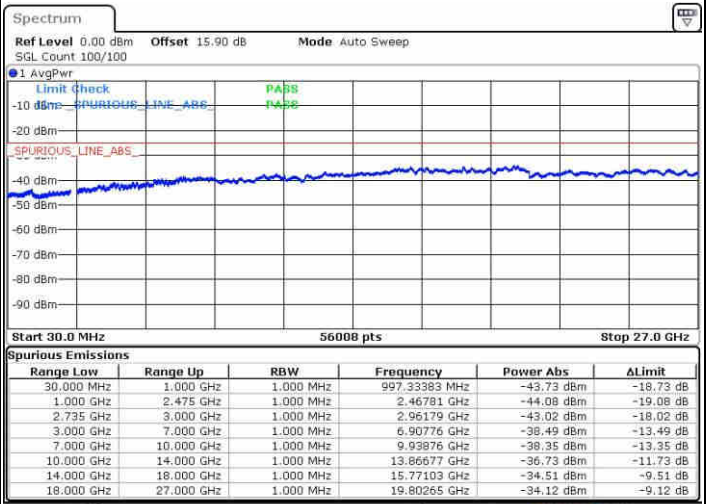

Highest Channel / FullIRB

N/A

Date: 20 JUN 2019 02:00:01

LTE Band 41 / 10MHz+20MHz

16QAM

Lowest Channel / 1RB0 and 1RB99

Lowest Channel / 1RB49 and 1RB0

Date: 20 JUN 2019 19:55:31

Date: 20 JUN 2019 19:51:23

Lowest Channel / FullIRB

N/A

Date: 20 JUN 2019 19:59:41

LTE Band 41 / 10MHz+20MHz

16QAM

Middle Channel / 1RB0 and 1RB99

Middle Channel / 1RB49 and 1RB0

Date: 20 JUN 2019 20:09:53

Date: 20 JUN 2019 20:14:02

Middle Channel / FullIRB

N/A

Date: 20 JUN 2019 20:05:43

LTE Band 41 / 10MHz+20MHz

16QAM

Highest Channel / 1RB0 and 1RB99