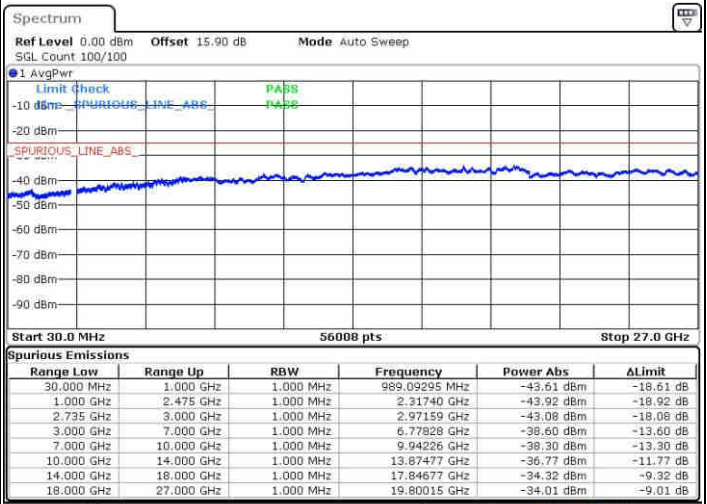

Lowest Channel / 1RB0 and 1RB49

Lowest Channel / 1RB74 and 1RB0

Date: 20 JUN 2019 20:44:34

Date: 20 JUN 2019 20:40:25

Lowest Channel / FullIRB

N/A

Date: 20 JUN 2019 20:48:44

LTE Band 41 / 15MHz+10MHz

LTE Band 41 / 15MHz+10MHz

16QAM

Highest Channel / 1RB0 and 1RB49

Highest Channel / 1RB74 and 1RB0

Date: 20 JUN 2019 21:23:16

Date: 20 JUN 2019 21:19:07

Highest Channel / FullIRB

N/A