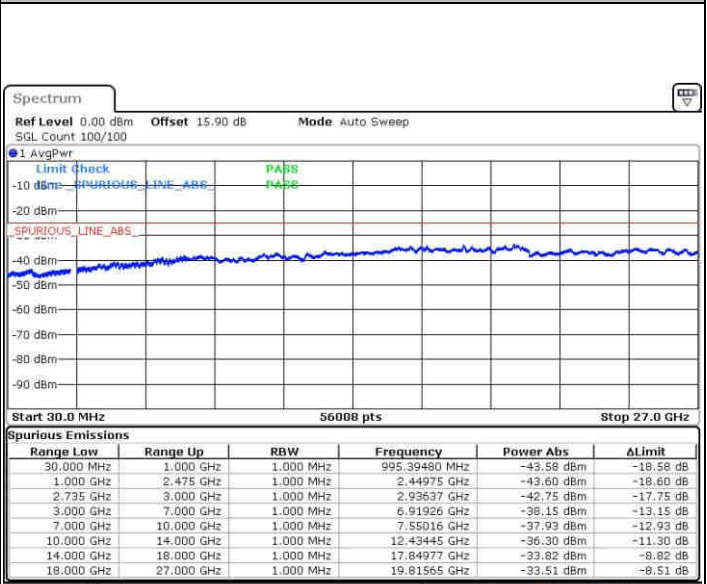

Date: 18 APR 2019 22:04:37

Middle Channel / FullIRB

N/A

Date: 18 APR 2019 21:56:05

LTE Band 41 / 20MHz+10MHz

16QAM

Highest Channel / 1RB0 and 1RB49

Highest Channel / 1RB99 and 1RB0

Date: 18 APR 2019 22:23:06

Date: 18 APR 2019 22:18:50

Highest Channel / FullIRB

N/A

Date: 18 APR 2019 22:27:23

LTE Band 41 / 20MHz+15MHz

16QAM

Lowest Channel / 1RB0 and 1RB74

Date: 19 APR 2019 04:16:36

Lowest Channel / 1RB99 and 1RB0

Date: 19 APR 2019 04:12:50

Lowest Channel / FullIRB

Date: 19 APR 2019 04:20:23

N/A

LTE Band 41 / 20MHz+15MHz

16QAM