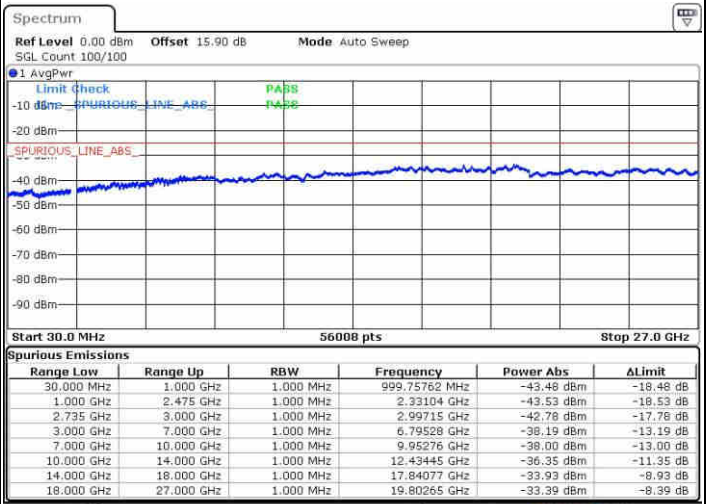

LTE Band 41 / 20MHz+5MHz

16QAM

Lowest Channel / 1RB0 and 1RB24

Lowest Channel / 1RB99 and 1RB0

Date: 20 JUN 2019 00:03:57

Date: 19 JUN 2019 23:59:49