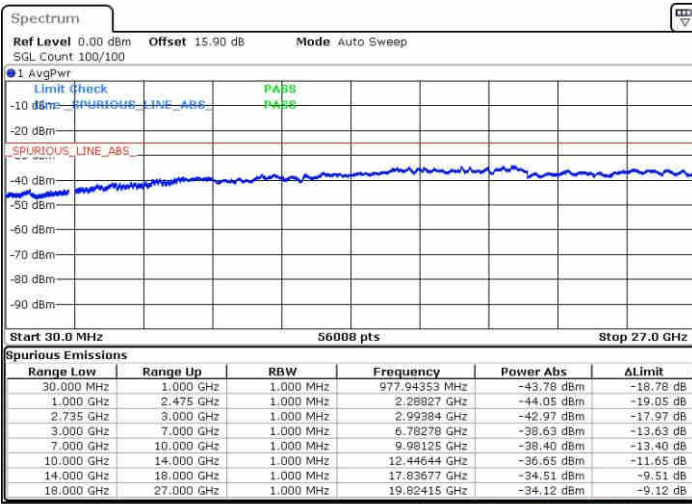

Highest Channel / FullIRB

N/A

Date: 20 JUN 2019 02:00:01

LTE Band 41 / 10MHz+20MHz

16QAM

Lowest Channel / 1RB0 and 1RB99

Lowest Channel / 1RB49 and 1RB0

Date: 20 JUN 2019 19:55:31

Date: 20 JUN 2019 19:51:23

Lowest Channel / FullIRB

N/A

Date: 20 JUN 2019 19:59:41

LTE Band 41 / 10MHz+20MHz

16QAM

Middle Channel / 1RB0 and 1RB99

Middle Channel / 1RB49 and 1RB0