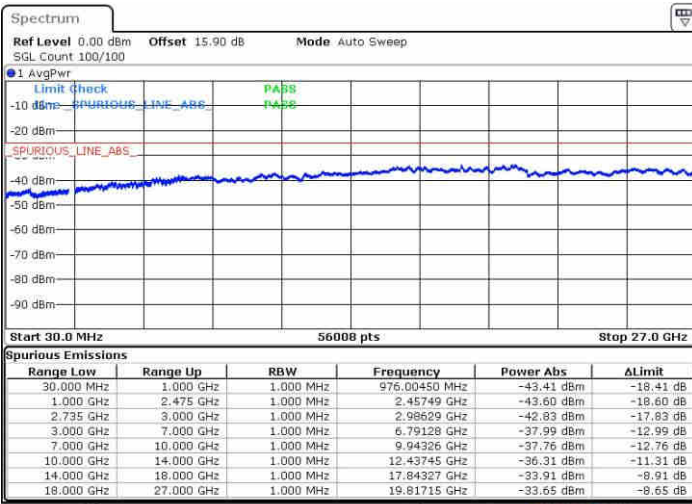

Highest Channel / FullIRB

N/A

Date: 19 APR 2019 05:47:04

LTE Band 41 / 5MHz+20MHz

64QAM

Lowest Channel / 1RB0 and 1RB99

Lowest Channel / 1RB24 and 1RB0

Date: 19 JUN 2019 22:56:27

Date: 19 JUN 2019 22:49:32

Lowest Channel / FullIRB

N/A

Date: 19 JUN 2019 22:57:50

LTE Band 41 / 5MHz+20MHz

64QAM

Middle Channel / 1RB0 and 1RB99

Middle Channel / 1RB24 and 1RB0