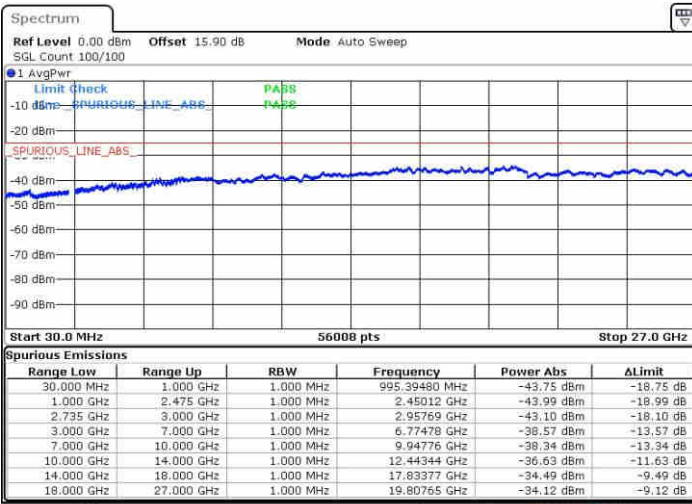

Highest Channel / 1RB49 and 1RB0

Date: 20 JUN 2019 20:26:33

Date: 20 JUN 2019 20:22:24

Highest Channel / FullIRB

N/A

Date: 20 JUN 2019 20:30:43

LTE Band 41 / 15MHz+10MHz

16QAM

Lowest Channel / 1RB0 and 1RB49

Lowest Channel / 1RB74 and 1RB0

Date: 20 JUN 2019 20:44:34

Date: 20 JUN 2019 20:40:25

Lowest Channel / FullIRB

N/A

Date: 20 JUN 2019 20:48:44

LTE Band 41 / 15MHz+10MHz