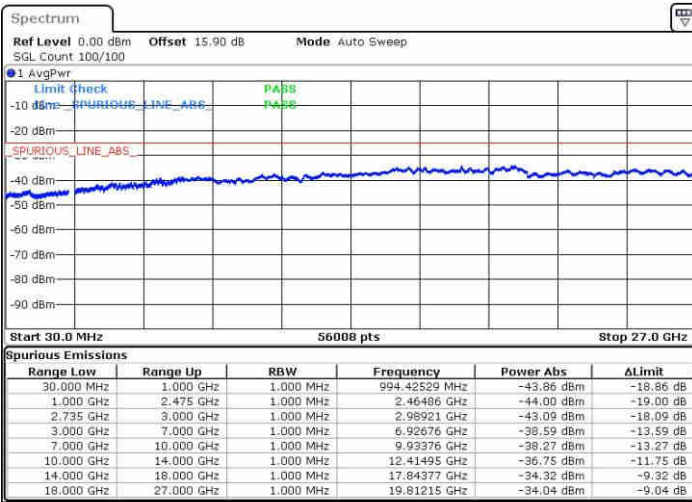

LTE Band 41 / 15MHz+10MHz

16QAM

Highest Channel / 1RB0 and 1RB49

Highest Channel / 1RB74 and 1RB0

Date: 20 JUN 2019 21:23:16

Date: 20 JUN 2019 21:19:07

Highest Channel / FullIRB

N/A

Date: 20 JUN 2019 21:27:25

LTE Band 41 / 15MHz+15MHz

16QAM

Lowest Channel / 1RB0 and 1RB74

Lowest Channel / 1RB74 and 1RB0

Date: 20 JUN 2019 21:39:59

Date: 20 JUN 2019 21:35:51

Lowest Channel / FullIRB