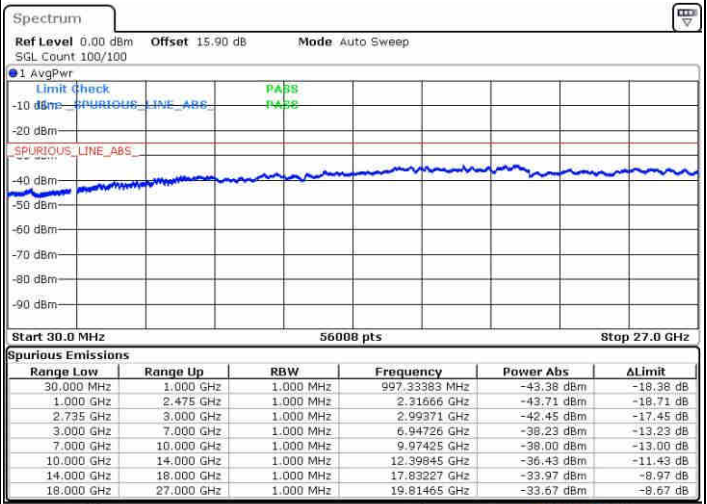

Date: 20 JUN 2019 01:19:10

LTE Band 41 / 10MHz+15MHz

16QAM

MiddleChannel / 1RB0 and 1RB74

Middle Channel / 1RB49 and 1RB0

Date: 20 JUN 2019 01:30:24

Date: 20 JUN 2019 01:34:33

Middle Channel / FullIRB

N/A

Date: 20 JUN 2019 01:26:15

LTE Band 41 / 10MHz+15MHz

16QAM

Highest Channel / 1RB0 and 1RB74

Highest Channel / 1RB49 and 1RB0

Date: 20 JUN 2019 01:55:51

Date: 20 JUN 2019 01:51:42

Highest Channel / FullIRB

N/A

Date: 20 JUN 2019 02:00:01

LTE Band 41 / 10MHz+20MHz

16QAM

Lowest Channel / 1RB0 and 1RB99

Lowest Channel / 1RB49 and 1RB0

Date: 20 JUN 2019 19:55:31