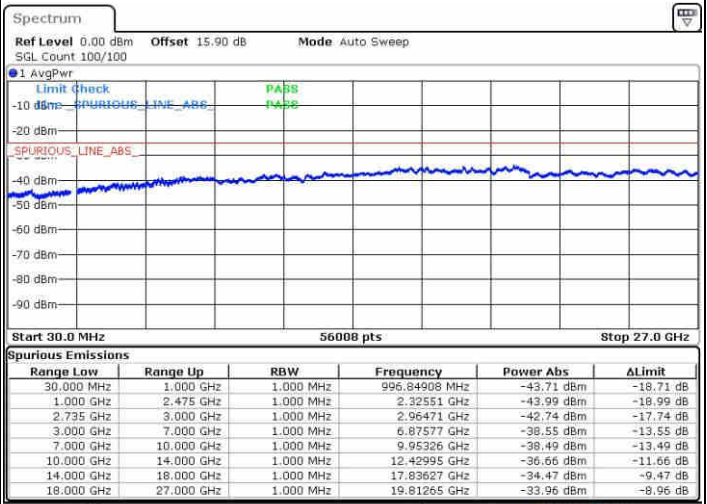

N/A

Date: 20 JUN 2019 01:26:15

LTE Band 41 / 10MHz+15MHz

16QAM

Highest Channel / 1RB0 and 1RB74

Highest Channel / 1RB49 and 1RB0

Date: 20 JUN 2019 01:55:51

Date: 20 JUN 2019 01:51:42

Highest Channel / FullIRB

N/A

Date: 20 JUN 2019 02:00:01

LTE Band 41 / 10MHz+20MHz

16QAM

Lowest Channel / 1RB0 and 1RB99

Lowest Channel / 1RB49 and 1RB0

Date: 20 JUN 2019 19:55:31

Date: 20 JUN 2019 19:51:23

Lowest Channel / FullIRB

N/A

Date: 20 JUN 2019 19:59:41

LTE Band 41 / 10MHz+20MHz

16QAM

Middle Channel / 1RB0 and 1RB99

Middle Channel / 1RB49 and 1RB0