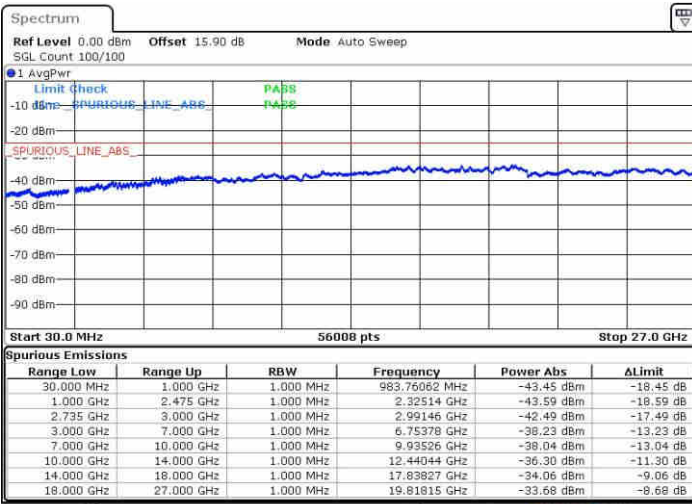

N/A

Date: 20 JUN 2019 01:26:15

LTE Band 41 / 10MHz+15MHz

16QAM

Highest Channel / 1RB0 and 1RB74

Highest Channel / 1RB49 and 1RB0

Date: 20 JUN 2019 01:55:51

Date: 20 JUN 2019 01:51:42

Highest Channel / FullIRB

N/A

Date: 20 JUN 2019 02:00:01

LTE Band 41 / 10MHz+20MHz

16QAM

Lowest Channel / 1RB0 and 1RB99

Lowest Channel / 1RB49 and 1RB0

Date: 20 JUN 2019 19:55:31