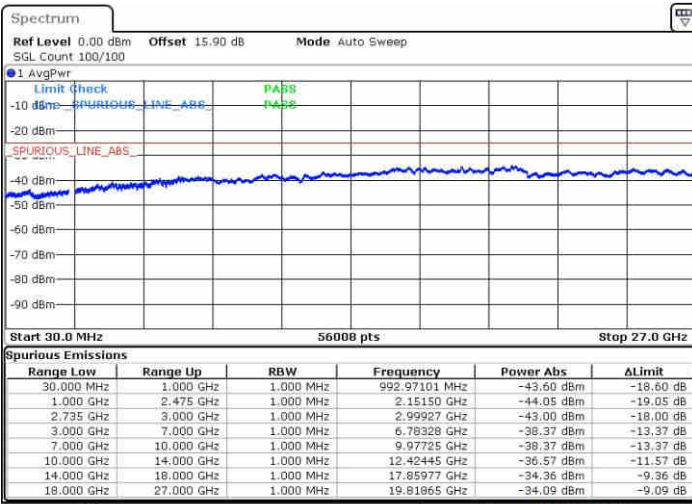

Date: 20 JUN 2019 00:14:38

LTE Band 41 / 20MHz+5MHz

16QAM

Highest Channel / 1RB0 and 1RB24

Highest Channel / 1RB99 and 1RB0

Date: 20 JUN 2019 00:49:15

Date: 20 JUN 2019 00:45:06

Highest Channel / FullIRB

N/A

Date: 20 JUN 2019 00:53:25

LTE Band 41 / 20MHz+10MHz

16QAM

Lowest Channel / 1RB0 and 1RB49

Lowest Channel / 1RB99 and 1RB0

Date: 20 JUN 2019 23:29:29

Date: 20 JUN 2019 23:25:21

Lowest Channel / FullIRB

N/A

Date: 20 JUN 2019 23:33:39

LTE Band 41 / 20MHz+10MHz

16QAM

Middle Channel / 1RB0 and 1RB49

Middle Channel / 1RB99 and 1RB0

Date: 18 APR 2019 22:00:21