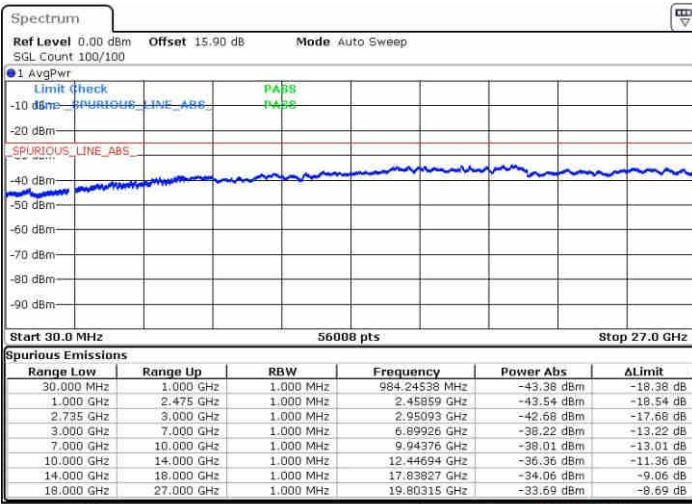

Date: 19 JUN 2019 23:10:51

Date: 19 JUN 2019 23:17:46

Middle Channel / FullIRB

N/A

Date: 19 JUN 2019 23:09:28

LTE Band 41 / 5MHz+20MHz

64QAM

Highest Channel / 1RB0 and 1RB99

Highest Channel / 1RB24 and 1RB0

Date: 19 JUN 2019 23:36:26

Date: 19 JUN 2019 23:35:04

Highest Channel / FullIRB

N/A

Date: 19 JUN 2019 23:43:23

LTE Band 41 / 10MHz+15MHz

64QAM

Lowest Channel / 1RB0 and 1RB74

Lowest Channel / 1RB49 and 1RB0

Date: 20 JUN 2019 01:16:22

Date: 20 JUN 2019 01:09:27

Lowest Channel / FullRB

N/A

Date: 20 JUN 2019 01:17:47

LTE Band 41 / 10MHz+15MHz