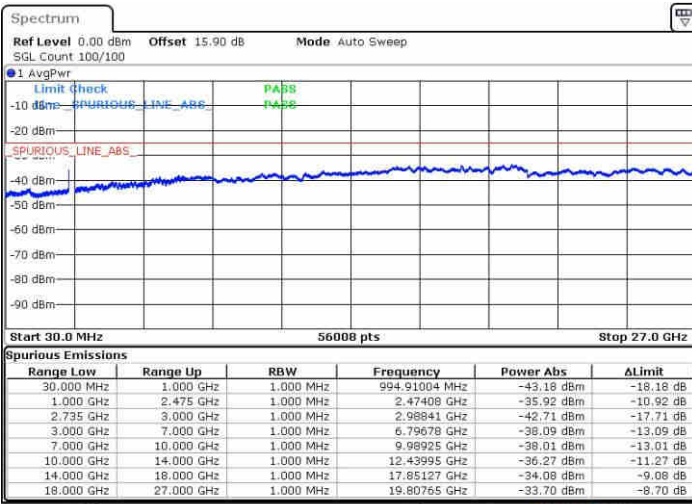

Date: 19 JUN 2019 23:10:51

Date: 19 JUN 2019 23:17:46

Middle Channel / FullIRB

N/A

Date: 19 JUN 2019 23:09:28

LTE Band 41 / 5MHz+20MHz

64QAM

Highest Channel / 1RB0 and 1RB99

Highest Channel / 1RB24 and 1RB0

Date: 19 JUN 2019 23:36:26

Date: 19 JUN 2019 23:35:04

Highest Channel / FullIRB

N/A

Date: 19 JUN 2019 23:43:23

LTE Band 41 / 10MHz+15MHz

64QAM

Lowest Channel / 1RB0 and 1RB74

Lowest Channel / 1RB49 and 1RB0

Date: 20 JUN 2019 01:16:22

Date: 20 JUN 2019 01:09:27

Lowest Channel / FullRB

N/A

Date: 20 JUN 2019 01:17:47

LTE Band 41 / 10MHz+15MHz