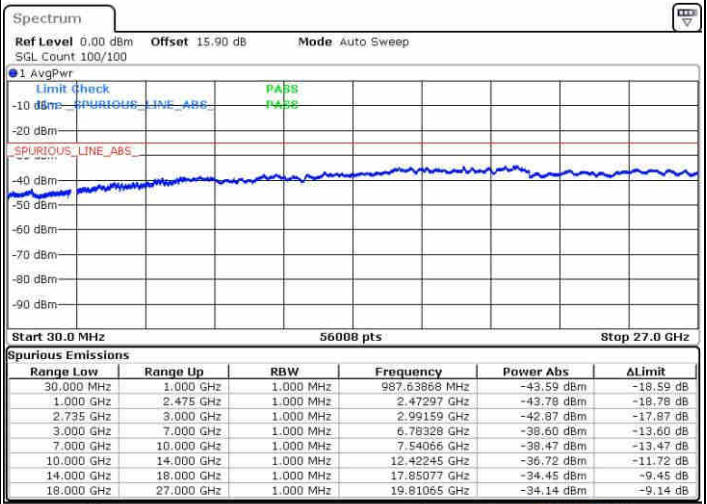

Date: 20 JUN 2019 20:23:47

Highest Channel / FullIRB

N/A

Date: 20 JUN 2019 20:32:06

LTE Band 41 / 15MHz+10MHz

64QAM

Lowest Channel / 1RB0 and 1RB49

Lowest Channel / 1RB74 and 1RB0

Date: 20 JUN 2019 20:45:57

Date: 20 JUN 2019 20:39:02

Lowest Channel / FullIRB

N/A

Date: 20 JUN 2019 20:47:21

LTE Band 41 / 15MHz+10MHz

64QAM

Middle Channel / 1RB0 and 1RB49

Middle Channel / 1RB74 and 1RB0

Date: 20 JUN 2019 20:57:57

Date: 20 JUN 2019 21:04:52

Middle Channel / FullIRB

N/A

Date: 20 JUN 2019 20:56:34

LTE Band 41 / 15MHz+10MHz

64QAM