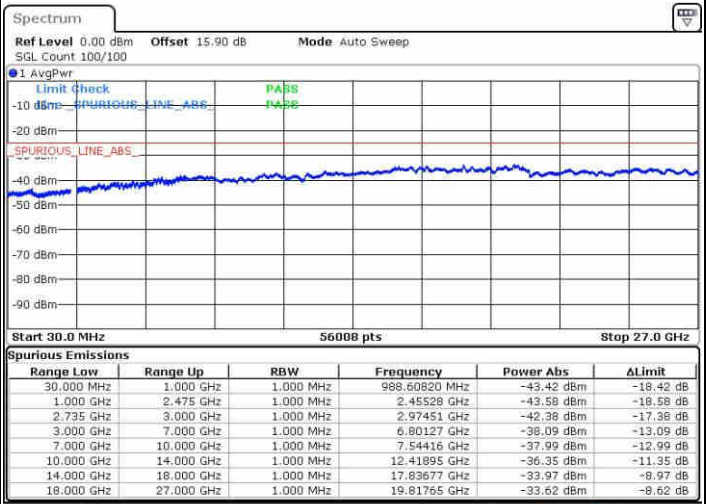

LTE Band 41 / 10MHz+15MHz

16QAM

Lowest Channel / 1RB0 and 1RB74

Lowest Channel / 1RB49 and 1RB0

Date: 20 JUN 2019 01:14:59

Date: 20 JUN 2019 01:10:51

Lowest Channel / FullRB

N/A