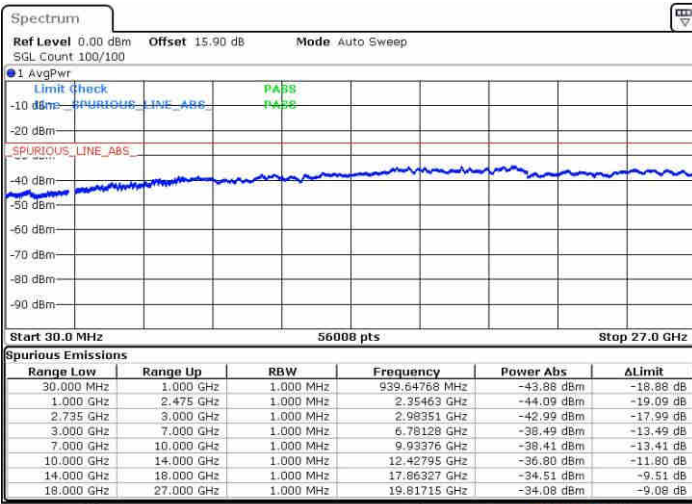

Middle Channel / FullIRB

N/A

Date: 20 JUN 2019 20:07:07

LTE Band 41 / 10MHz+20MHz

64QAM

Highest Channel / 1RB0 and 1RB99

Highest Channel / 1RB49 and 1RB0

Date: 20 JUN 2019 20:25:09

Date: 20 JUN 2019 20:23:47

Highest Channel / FullIRB

N/A

Date: 20 JUN 2019 20:32:06

LTE Band 41 / 15MHz+10MHz

64QAM

Lowest Channel / 1RB0 and 1RB49

Lowest Channel / 1RB74 and 1RB0