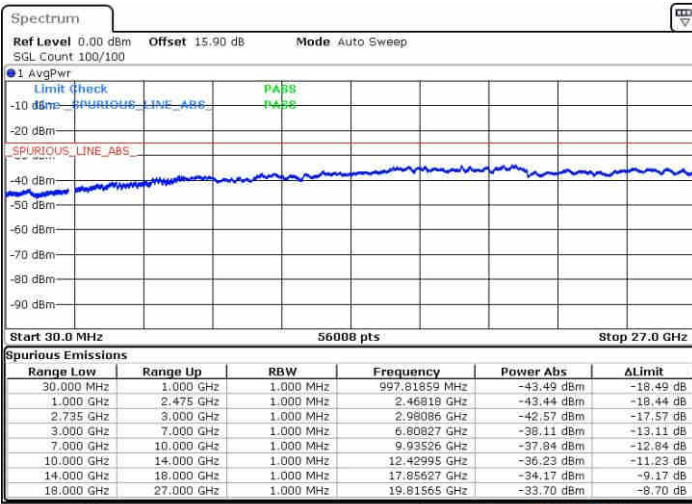

Date: 20 JUN 2019 00:14:38

LTE Band 41 / 20MHz+5MHz

16QAM

Highest Channel / 1RB0 and 1RB24

Highest Channel / 1RB99 and 1RB0

Date: 20 JUN 2019 00:49:15

Date: 20 JUN 2019 00:45:06

Highest Channel / FullIRB