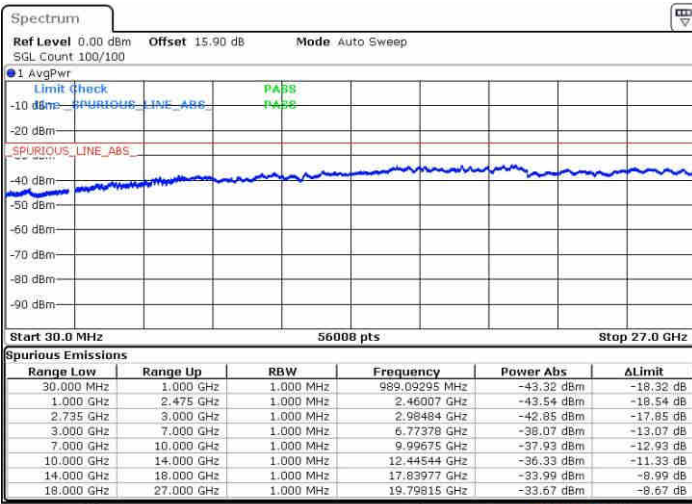

Date: 19 JUN 2019 22:49:32

Lowest Channel / FullIRB

N/A

Date: 19 JUN 2019 22:57:50

LTE Band 41 / 5MHz+20MHz

64QAM

Middle Channel / 1RB0 and 1RB99

Middle Channel / 1RB24 and 1RB0

Date: 19 JUN 2019 23:10:51

Date: 19 JUN 2019 23:17:46

Middle Channel / FullIRB

N/A

Date: 19 JUN 2019 23:09:28

LTE Band 41 / 5MHz+20MHz

64QAM

Highest Channel / 1RB0 and 1RB99

Highest Channel / 1RB24 and 1RB0

Date: 19 JUN 2019 23:36:26

Date: 19 JUN 2019 23:35:04

Highest Channel / FullIRB

N/A

Date: 19 JUN 2019 23:43:23

LTE Band 41 / 10MHz+15MHz

64QAM