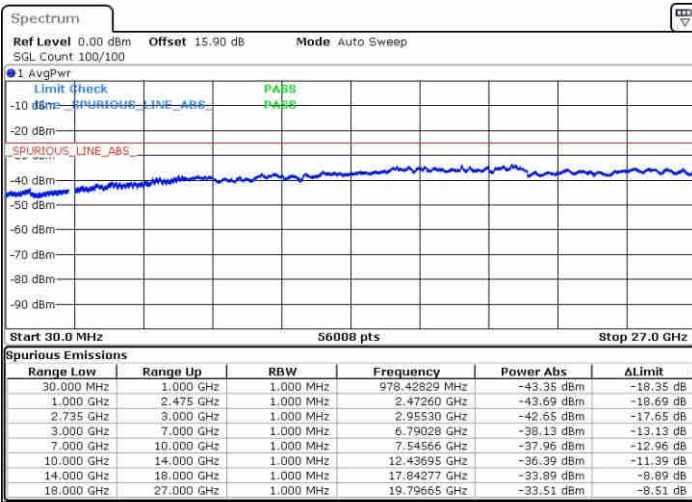

Date: 19 APR 2019 05:21:57

LTE Band 41 / 20MHz+20MHz

16QAM

MiddleChannel / 1RB0 and 1RB99

Middle Channel / 1RB99 and 1RB0

Date: 19 APR 2019 05:28:00

Date: 19 APR 2019 05:31:01

Middle Channel / FullIRB

N/A

Date: 19 APR 2019 05:24:59

LTE Band 41 / 20MHz+20MHz

16QAM

Highest Channel / 1RB0 and 1RB99

Highest Channel / 1RB99 and 1RB0

Date: 19 APR 2019 05:44:03

Date: 19 APR 2019 05:41:01