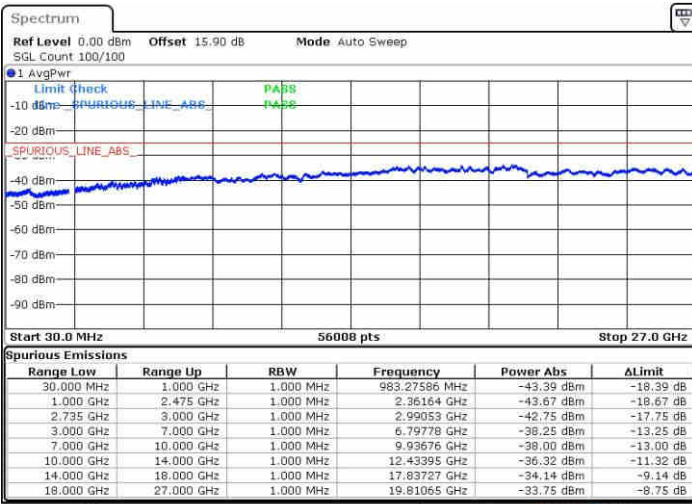

N/A

Date: 20 JUN 2019 01:26:15

LTE Band 41 / 10MHz+15MHz

16QAM

Highest Channel / 1RB0 and 1RB74

Highest Channel / 1RB49 and 1RB0

Date: 20 JUN 2019 01:55:51

Date: 20 JUN 2019 01:51:42

Highest Channel / FullIRB

N/A

Date: 20 JUN 2019 02:00:01

LTE Band 41 / 10MHz+20MHz

16QAM

Lowest Channel / 1RB0 and 1RB99

Lowest Channel / 1RB49 and 1RB0

Date: 20 JUN 2019 19:55:31