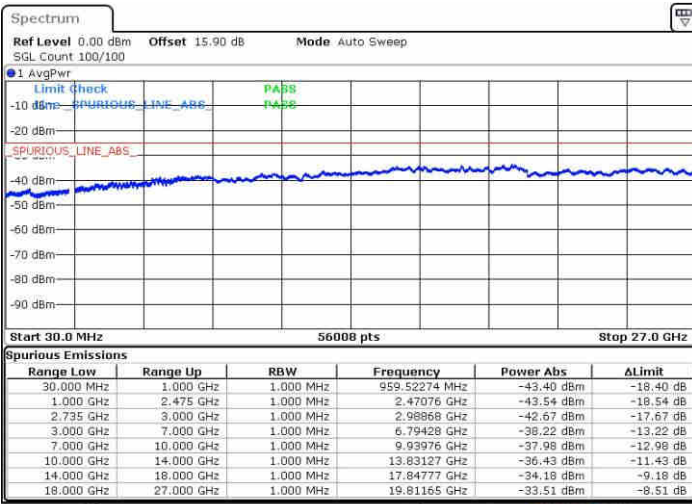

Lowest Channel / 1RB0 and 1RB74

Lowest Channel / 1RB49 and 1RB0

Date: 20 JUN 2019 01:16:22

Date: 20 JUN 2019 01:09:27

Lowest Channel / FullRB

N/A

Date: 20 JUN 2019 01:17:47

LTE Band 41 / 10MHz+15MHz

64QAM

MiddleChannel / 1RB0 and 1RB74

Middle Channel / 1RB49 and 1RB0

Date: 20 JUN 2019 01:29:01

Date: 20 JUN 2019 01:35:58

Middle Channel / FullIRB

N/A

Date: 20 JUN 2019 01:27:38

LTE Band 41 / 10MHz+15MHz

64QAM

Highest Channel / 1RB0 and 1RB74

Highest Channel / 1RB49 and 1RB0

Date: 20 JUN 2019 01:54:28

Date: 20 JUN 2019 01:53:06

Highest Channel / FullIRB

N/A