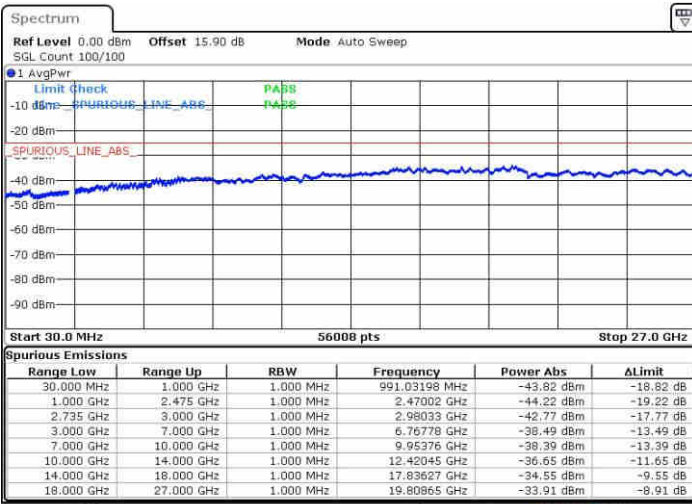

Date: 20 JUN 2019 02:01:24

LTE Band 41 / 10MHz+20MHz

64QAM

Lowest Channel / 1RB0 and 1RB99

Lowest Channel / 1RB49 and 1RB0

Date: 20 JUN 2019 19:56:55

Date: 20 JUN 2019 19:50:00

Lowest Channel / FullIRB

N/A

Date: 20 JUN 2019 19:58:18

LTE Band 41 / 10MHz+20MHz

64QAM

Middle Channel / 1RB0 and 1RB99

Middle Channel / 1RB49 and 1RB0

Date: 20 JUN 2019 20:08:30

Date: 20 JUN 2019 20:15:25

Middle Channel / FullIRB

N/A

Date: 20 JUN 2019 20:07:07

LTE Band 41 / 10MHz+20MHz

64QAM

Highest Channel / 1RB0 and 1RB99

Highest Channel / 1RB49 and 1RB0

Date: 20 JUN 2019 20:25:09