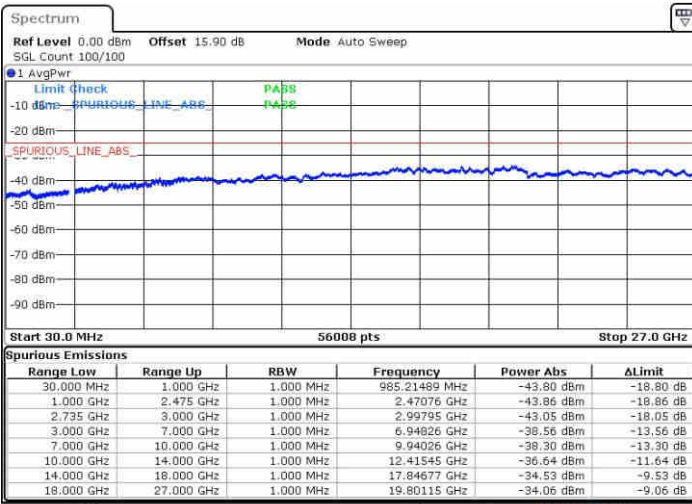

Lowest Channel / 1RB0 and 1RB49

Lowest Channel / 1RB74 and 1RB0

Date: 20 JUN 2019 20:44:34

Date: 20 JUN 2019 20:40:25

Lowest Channel / FullIRB

N/A

Date: 20 JUN 2019 20:48:44

LTE Band 41 / 15MHz+10MHz

LTE Band 41 / 15MHz+10MHz

16QAM

Highest Channel / 1RB0 and 1RB49

Highest Channel / 1RB74 and 1RB0

Date: 20 JUN 2019 21:23:16

Date: 20 JUN 2019 21:19:07

Highest Channel / FullIRB

N/A