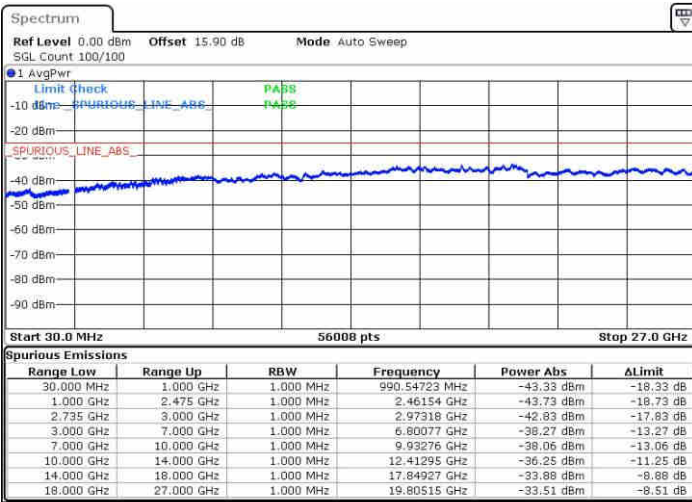

Date: 19 APR 2019 05:21:57

LTE Band 41 / 20MHz+20MHz

16QAM

MiddleChannel / 1RB0 and 1RB99

Middle Channel / 1RB99 and 1RB0

Date: 19 APR 2019 05:28:00

Date: 19 APR 2019 05:31:01

Middle Channel / FullIRB

N/A

Date: 19 APR 2019 05:24:59

LTE Band 41 / 20MHz+20MHz

16QAM

Highest Channel / 1RB0 and 1RB99

Highest Channel / 1RB99 and 1RB0

Date: 19 APR 2019 05:44:03

Date: 19 APR 2019 05:41:01