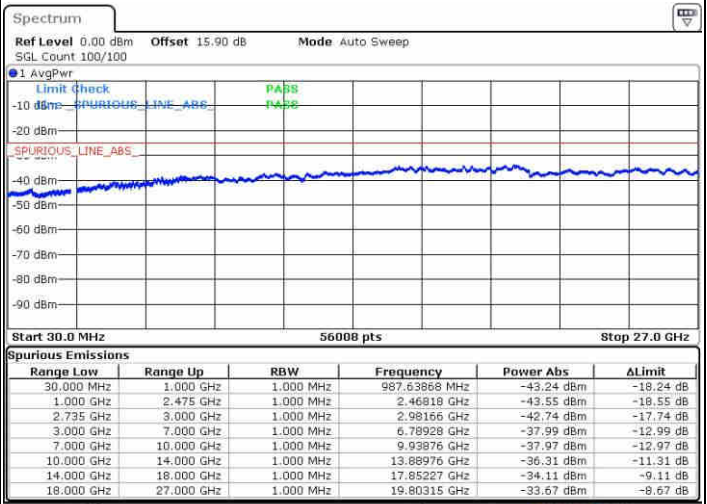

Highest Channel / FullIRB

N/A

Date: 19 APR 2019 05:47:04

LTE Band 41 / 5MHz+20MHz

64QAM

Lowest Channel / 1RB0 and 1RB99

Lowest Channel / 1RB24 and 1RB0

Date: 19 JUN 2019 22:56:27

Date: 19 JUN 2019 22:49:32

Lowest Channel / FullIRB

N/A

Date: 19 JUN 2019 22:57:50

LTE Band 41 / 5MHz+20MHz

64QAM

Middle Channel / 1RB0 and 1RB99

Middle Channel / 1RB24 and 1RB0

Date: 19 JUN 2019 23:10:51

Date: 19 JUN 2019 23:17:46

Middle Channel / FullIRB

N/A

Date: 19 JUN 2019 23:09:28

LTE Band 41 / 5MHz+20MHz

64QAM

Highest Channel / 1RB0 and 1RB99