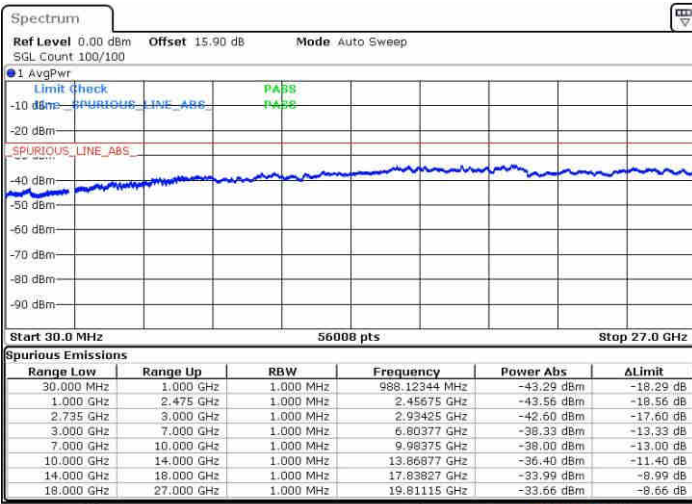

N/A

Date: 19 APR 2019 05:24:59

LTE Band 41 / 20MHz+20MHz

16QAM

Highest Channel / 1RB0 and 1RB99

Highest Channel / 1RB99 and 1RB0

Date: 19 APR 2019 05:44:03

Date: 19 APR 2019 05:41:01

Highest Channel / FullIRB

N/A

Date: 19 APR 2019 05:47:04

LTE Band 41 / 5MHz+20MHz

64QAM

Lowest Channel / 1RB0 and 1RB99

Lowest Channel / 1RB24 and 1RB0

Date: 19 JUN 2019 22:56:27