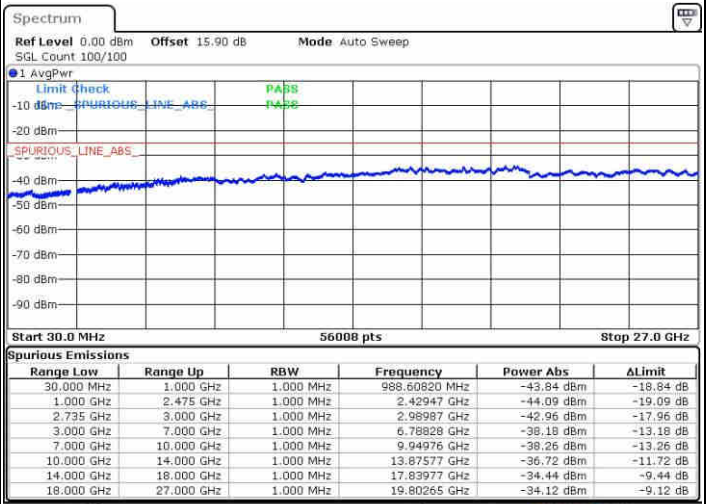

Middle Channel / FullIRB

N/A

Date: 20 JUN 2019 20:07:07

LTE Band 41 / 10MHz+20MHz

64QAM

Highest Channel / 1RB0 and 1RB99

Highest Channel / 1RB49 and 1RB0

Date: 20 JUN 2019 20:25:09

Date: 20 JUN 2019 20:23:47

Highest Channel / FullIRB

N/A

Date: 20 JUN 2019 20:32:06

LTE Band 41 / 15MHz+10MHz

64QAM

Lowest Channel / 1RB0 and 1RB49

Lowest Channel / 1RB74 and 1RB0

Date: 20 JUN 2019 20:45:57

Date: 20 JUN 2019 20:39:02

Lowest Channel / FullIRB

N/A

Date: 20 JUN 2019 20:47:21

LTE Band 41 / 15MHz+10MHz

64QAM

Middle Channel / 1RB0 and 1RB49