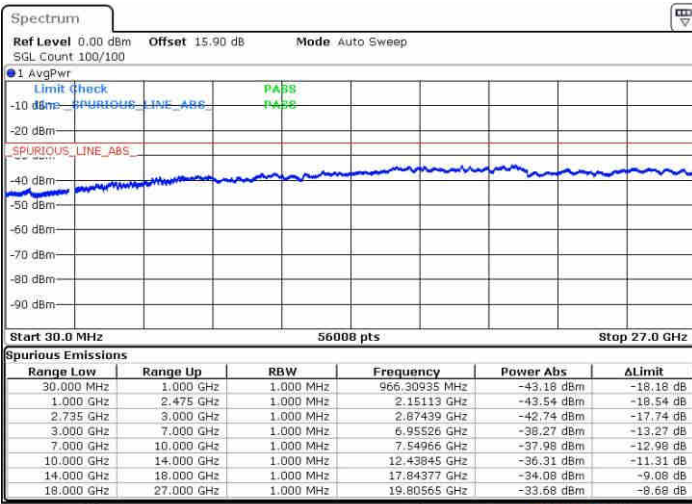

Highest Channel / FullIRB

N/A

Date: 19 APR 2019 05:47:04

LTE Band 41 / 5MHz+20MHz

64QAM

Lowest Channel / 1RB0 and 1RB99

Lowest Channel / 1RB24 and 1RB0

Date: 19 JUN 2019 22:56:27

Date: 19 JUN 2019 22:49:32

Lowest Channel / FullIRB

N/A

Date: 19 JUN 2019 22:57:50

LTE Band 41 / 5MHz+20MHz

64QAM

Middle Channel / 1RB0 and 1RB99

Middle Channel / 1RB24 and 1RB0

Date: 19 JUN 2019 23:10:51

Date: 19 JUN 2019 23:17:46

Middle Channel / FullIRB

N/A

Date: 19 JUN 2019 23:09:28

LTE Band 41 / 5MHz+20MHz

64QAM

Highest Channel / 1RB0 and 1RB99