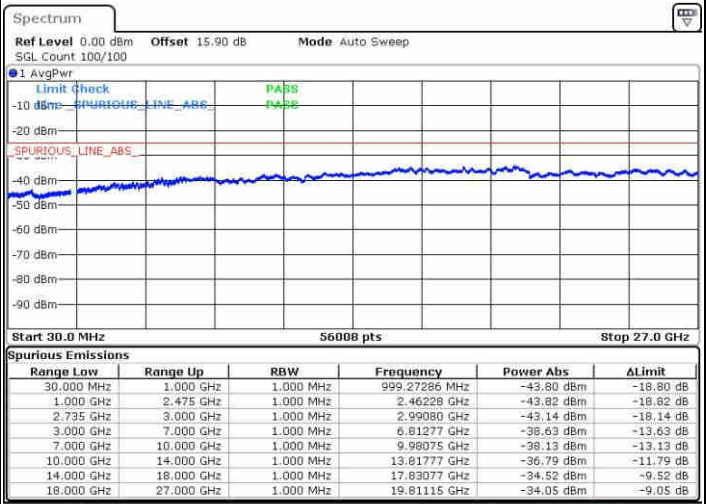

LTE Band 41 / 10MHz+15MHz

64QAM

Highest Channel / 1RB0 and 1RB74

Highest Channel / 1RB49 and 1RB0

Date: 20 JUN 2019 01:54:28

Date: 20 JUN 2019 01:53:06

Highest Channel / FullIRB

N/A

Date: 20 JUN 2019 02:01:24

LTE Band 41 / 10MHz+20MHz

64QAM

Lowest Channel / 1RB0 and 1RB99

Lowest Channel / 1RB49 and 1RB0

Date: 20 JUN 2019 19:56:55

Date: 20 JUN 2019 19:50:00

Lowest Channel / FullIRB