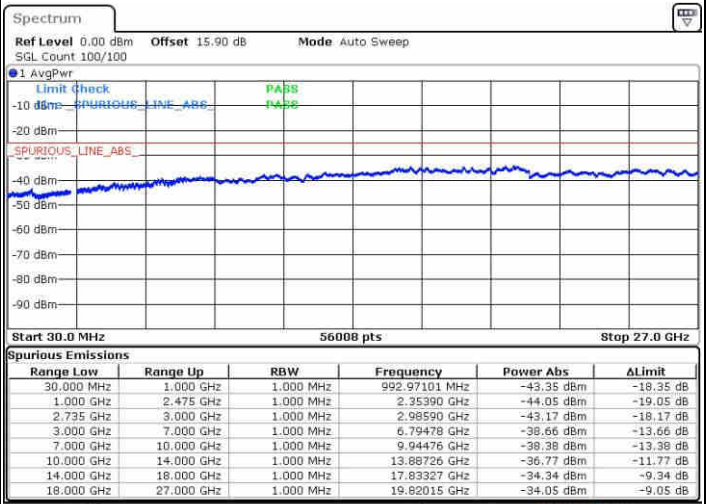

Middle Channel / FullIRB

N/A

Date: 20 JUN 2019 21:53:16

LTE Band 41 / 15MHz+15MHz

16QAM

Highest Channel / 1RB0 and 1RB74

Highest Channel / 1RB74 and 1RB0

Date: 20 JUN 2019 22:11:17

Date: 20 JUN 2019 22:07:08

Highest Channel / FullIRB

N/A

Date: 20 JUN 2019 22:15:27

LTE Band 41 / 15MHz+20MHz

16QAM

Lowest Channel / 1RB0 and 1RB99

Lowest Channel / 1RB74 and 1RB0