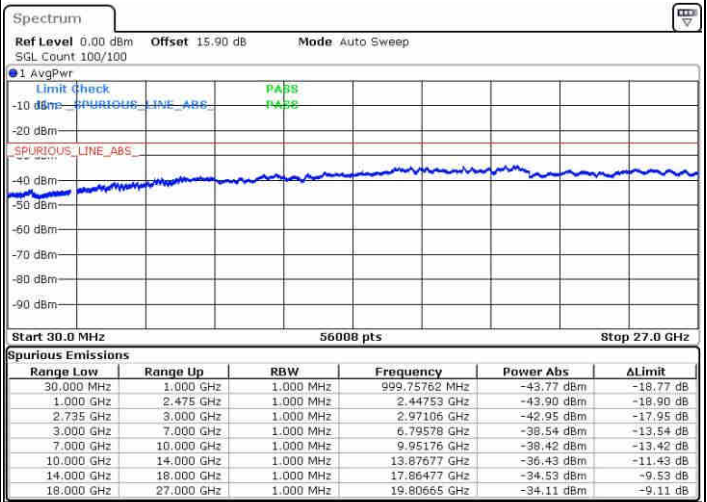

LTE Band 41 / 15MHz+10MHz

16QAM

Highest Channel / 1RB0 and 1RB49

Highest Channel / 1RB74 and 1RB0

Date: 20 JUN 2019 21:23:16

Date: 20 JUN 2019 21:19:07

Highest Channel / FullIRB

N/A

Date: 20 JUN 2019 21:27:25

LTE Band 41 / 15MHz+15MHz

16QAM

Lowest Channel / 1RB0 and 1RB74

Lowest Channel / 1RB74 and 1RB0

Date: 20 JUN 2019 21:39:59

Date: 20 JUN 2019 21:35:51

Lowest Channel / FullIRB