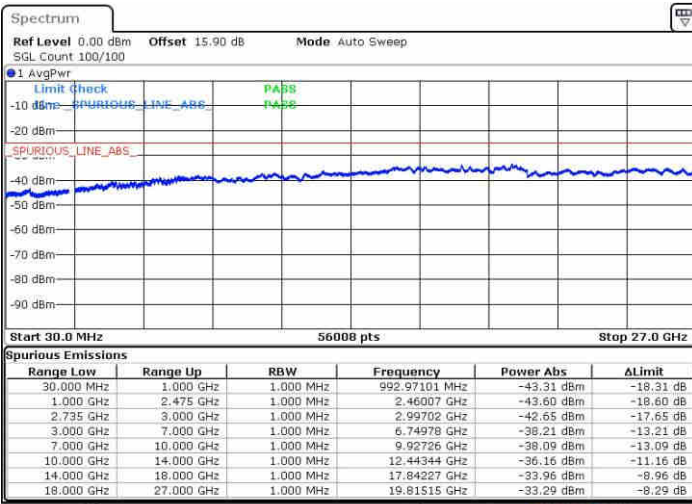

16QAM

Highest Channel / 1RB0 and 1RB74

Highest Channel / 1RB99 and 1RB0

Date: 19 APR 2019 04:48:26

Date: 19 APR 2019 04:44:40

Highest Channel / FullIRB

N/A

Date: 19 APR 2019 04:52:13

LTE Band 41 / 20MHz+20MHz

16QAM

Lowest Channel / 1RB0 and 1RB99

Lowest Channel / 1RB99 and 1RB0

Date: 19 APR 2019 05:18:56

Date: 19 APR 2019 05:15:54

Lowest Channel / FullIRB

N/A