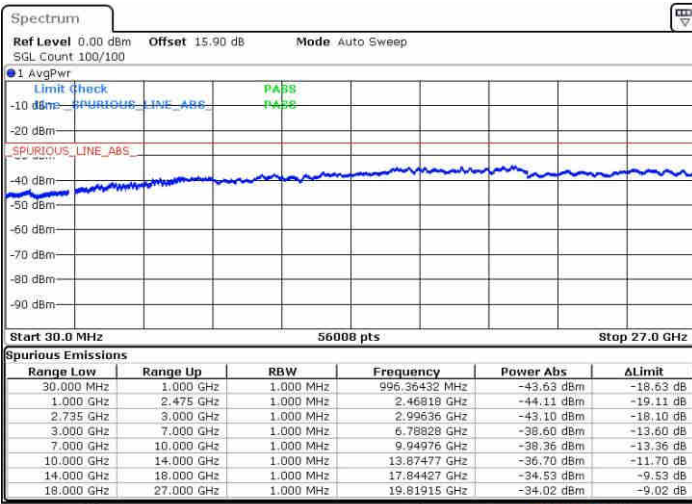

LTE Band 41 / 10MHz+15MHz

64QAM

Highest Channel / 1RB0 and 1RB74

Highest Channel / 1RB49 and 1RB0

Date: 20 JUN 2019 01:54:28

Date: 20 JUN 2019 01:53:06

Highest Channel / FullIRB

N/A

Date: 20 JUN 2019 02:01:24

LTE Band 41 / 10MHz+20MHz

64QAM

Lowest Channel / 1RB0 and 1RB99

Lowest Channel / 1RB49 and 1RB0

Date: 20 JUN 2019 19:56:55

Date: 20 JUN 2019 19:50:00

Lowest Channel / FullIRB