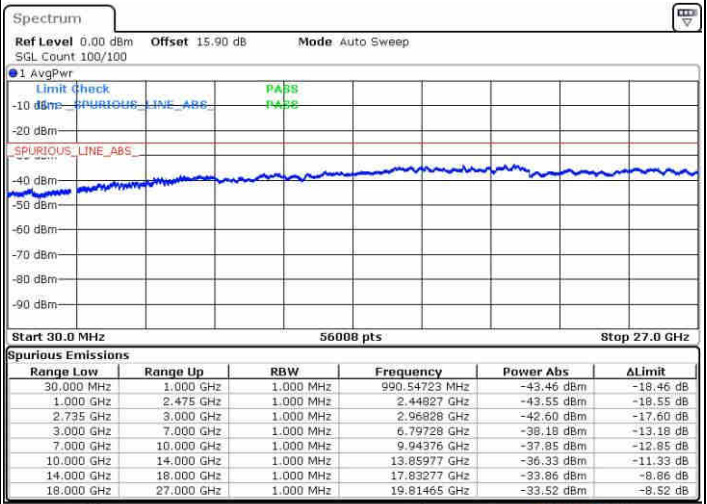

Date: 19 JUN 2019 23:10:51

Date: 19 JUN 2019 23:17:46

Middle Channel / FullIRB

N/A

Date: 19 JUN 2019 23:09:28

LTE Band 41 / 5MHz+20MHz

64QAM

Highest Channel / 1RB0 and 1RB99

Highest Channel / 1RB24 and 1RB0

Date: 19 JUN 2019 23:36:26

Date: 19 JUN 2019 23:35:04

Highest Channel / FullIRB

N/A

Date: 19 JUN 2019 23:43:23

LTE Band 41 / 10MHz+15MHz

64QAM

Lowest Channel / 1RB0 and 1RB74

Lowest Channel / 1RB49 and 1RB0

Date: 20 JUN 2019 01:16:22

Date: 20 JUN 2019 01:09:27

Lowest Channel / FullRB

N/A

Date: 20 JUN 2019 01:17:47

LTE Band 41 / 10MHz+15MHz