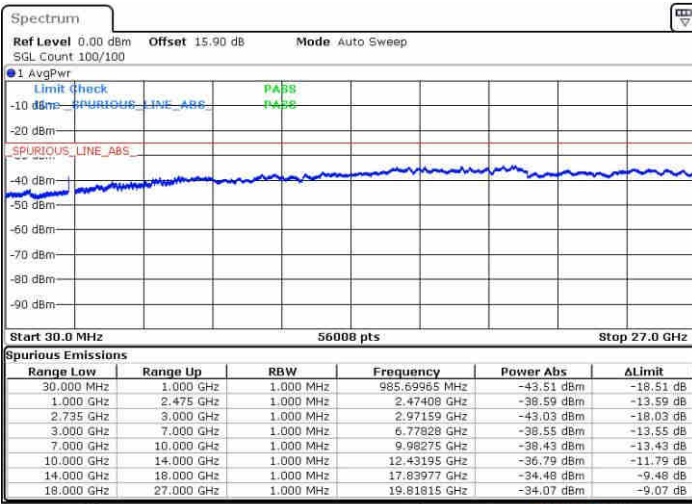

Middle Channel / FullIRB

N/A

Date: 20 JUN 2019 20:07:07

LTE Band 41 / 10MHz+20MHz

64QAM

Highest Channel / 1RB0 and 1RB99

Highest Channel / 1RB49 and 1RB0

Date: 20 JUN 2019 20:25:09

Date: 20 JUN 2019 20:23:47

Highest Channel / FullIRB

N/A

Date: 20 JUN 2019 20:32:06

LTE Band 41 / 15MHz+10MHz

64QAM

Lowest Channel / 1RB0 and 1RB49

Lowest Channel / 1RB74 and 1RB0

Date: 20 JUN 2019 20:45:57

Date: 20 JUN 2019 20:39:02

Lowest Channel / FullIRB

N/A

Date: 20 JUN 2019 20:47:21

LTE Band 41 / 15MHz+10MHz

64QAM

Middle Channel / 1RB0 and 1RB49