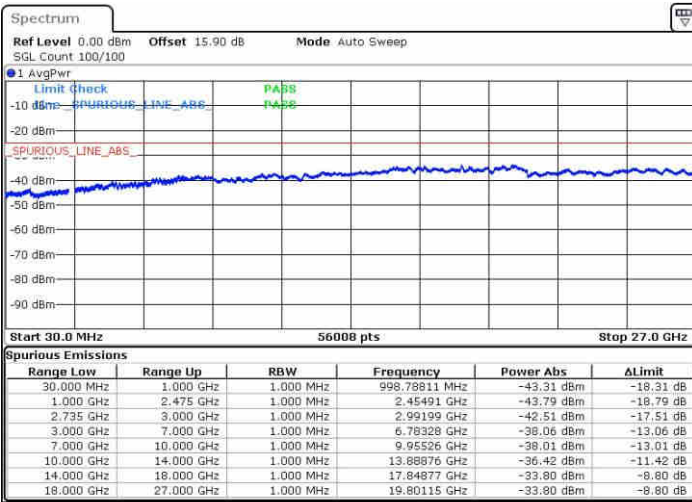

LTE Band 41 / 10MHz+15MHz

64QAM

Highest Channel / 1RB0 and 1RB74

Highest Channel / 1RB49 and 1RB0

Date: 20 JUN 2019 01:54:28

Date: 20 JUN 2019 01:53:06

Highest Channel / FullIRB

N/A

Date: 20 JUN 2019 02:01:24

LTE Band 41 / 10MHz+20MHz

64QAM

Lowest Channel / 1RB0 and 1RB99

Lowest Channel / 1RB49 and 1RB0

Date: 20 JUN 2019 19:56:55

Date: 20 JUN 2019 19:50:00

Lowest Channel / FullIRB