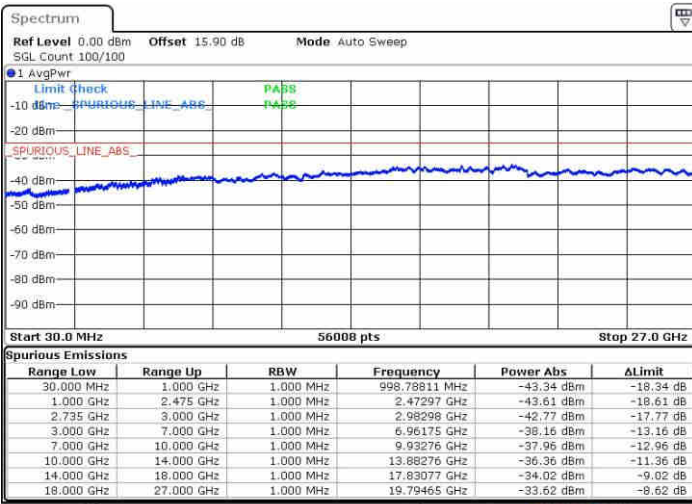

Highest Channel / FullIRB

N/A

Date: 19 APR 2019 05:47:04

LTE Band 41 / 5MHz+20MHz

64QAM

Lowest Channel / 1RB0 and 1RB99

Lowest Channel / 1RB24 and 1RB0

Date: 19 JUN 2019 22:56:27

Date: 19 JUN 2019 22:49:32

Lowest Channel / FullIRB

N/A

Date: 19 JUN 2019 22:57:50

LTE Band 41 / 5MHz+20MHz

64QAM

Middle Channel / 1RB0 and 1RB99

Middle Channel / 1RB24 and 1RB0