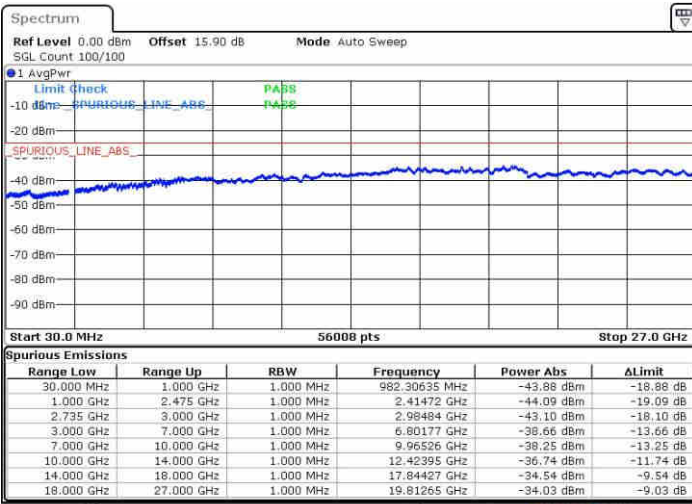

Date: 20 JUN 2019 20:23:47

Highest Channel / FullIRB

N/A

Date: 20 JUN 2019 20:32:06

LTE Band 41 / 15MHz+10MHz

64QAM

Lowest Channel / 1RB0 and 1RB49

Lowest Channel / 1RB74 and 1RB0

Date: 20 JUN 2019 20:45:57

Date: 20 JUN 2019 20:39:02

Lowest Channel / FullIRB

N/A

Date: 20 JUN 2019 20:47:21

LTE Band 41 / 15MHz+10MHz

64QAM

Middle Channel / 1RB0 and 1RB49

Middle Channel / 1RB74 and 1RB0

Date: 20 JUN 2019 20:57:57

Date: 20 JUN 2019 21:04:52

Middle Channel / FullIRB

N/A

Date: 20 JUN 2019 20:56:34

LTE Band 41 / 15MHz+10MHz

64QAM