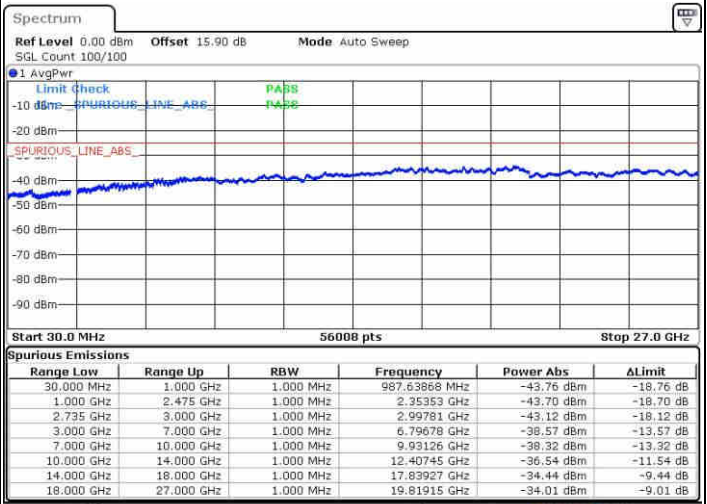

Date: 20 JUN 2019 20:09:53

Date: 20 JUN 2019 20:14:02

Middle Channel / FullIRB

N/A

Date: 20 JUN 2019 20:05:43

LTE Band 41 / 10MHz+20MHz

16QAM

Highest Channel / 1RB0 and 1RB99

Highest Channel / 1RB49 and 1RB0

Date: 20 JUN 2019 20:26:33

Date: 20 JUN 2019 20:22:24

Highest Channel / FullIRB

N/A

Date: 20 JUN 2019 20:30:43

LTE Band 41 / 15MHz+10MHz

16QAM

Lowest Channel / 1RB0 and 1RB49

Lowest Channel / 1RB74 and 1RB0

Date: 20 JUN 2019 20:44:34

Date: 20 JUN 2019 20:40:25

Lowest Channel / FullIRB

N/A

Date: 20 JUN 2019 20:48:44

LTE Band 41 / 15MHz+10MHz