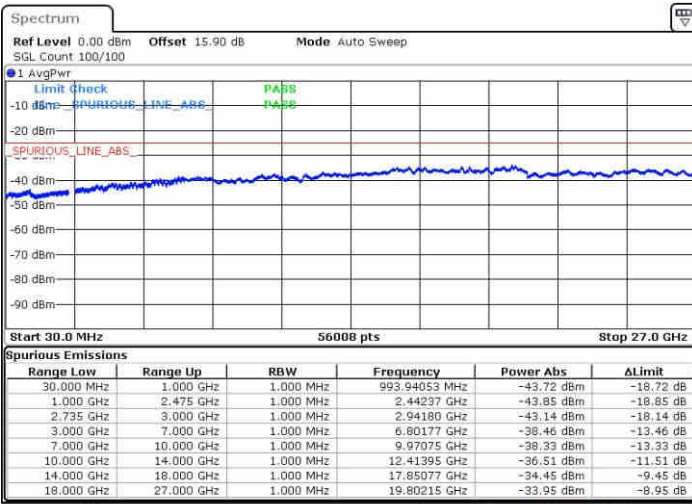

Middle Channel / FullIRB

N/A

Date: 20 JUN 2019 20:07:07

LTE Band 41 / 10MHz+20MHz

64QAM

Highest Channel / 1RB0 and 1RB99

Highest Channel / 1RB49 and 1RB0

Date: 20 JUN 2019 20:25:09

Date: 20 JUN 2019 20:23:47

Highest Channel / FullIRB

N/A

Date: 20 JUN 2019 20:32:06

LTE Band 41 / 15MHz+10MHz

64QAM

Lowest Channel / 1RB0 and 1RB49

Lowest Channel / 1RB74 and 1RB0