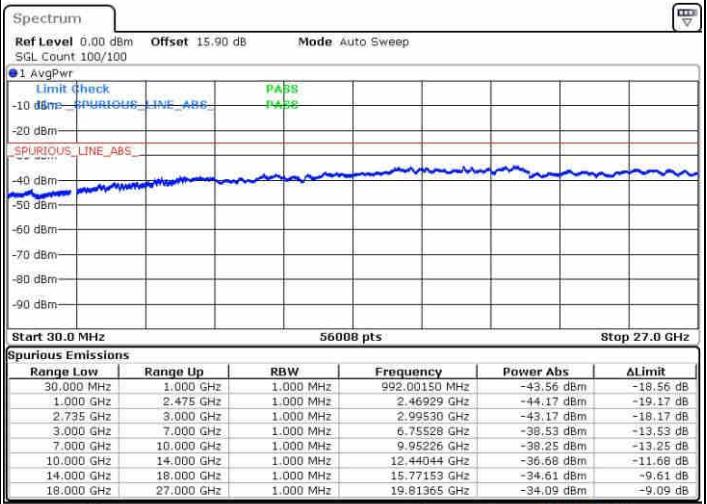

Date: 20 JUN 2019 00:14:38

LTE Band 41 / 20MHz+5MHz

16QAM

Highest Channel / 1RB0 and 1RB24

Highest Channel / 1RB99 and 1RB0

Date: 20 JUN 2019 00:49:15

Date: 20 JUN 2019 00:45:06

Highest Channel / FullIRB

N/A

Date: 20 JUN 2019 00:53:25

LTE Band 41 / 20MHz+10MHz

16QAM

Lowest Channel / 1RB0 and 1RB49

Lowest Channel / 1RB99 and 1RB0

Date: 20 JUN 2019 23:29:29

Date: 20 JUN 2019 23:25:21

Lowest Channel / FullIRB

N/A

Date: 20 JUN 2019 23:33:39

LTE Band 41 / 20MHz+10MHz

16QAM

Middle Channel / 1RB0 and 1RB49

Middle Channel / 1RB99 and 1RB0

Date: 18 APR 2019 22:00:21