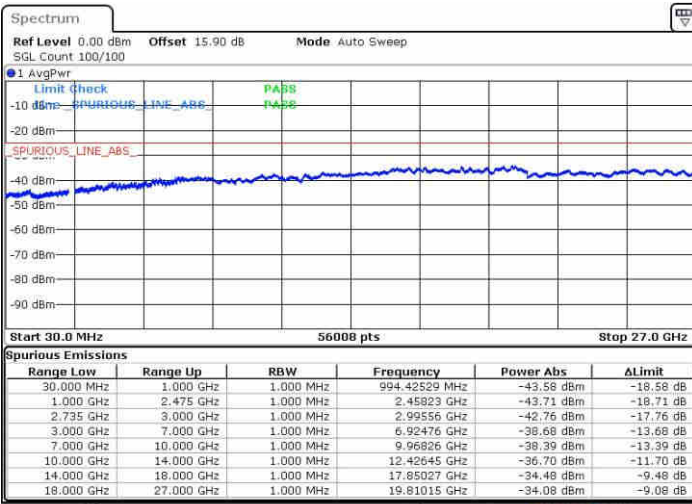

LTE Band 41 / 15MHz+10MHz

16QAM

Middle Channel / 1RB0 and 1RB49

Middle Channel / 1RB74 and 1RB0

Date: 20 JUN 2019 20:59:21

Date: 20 JUN 2019 21:03:29