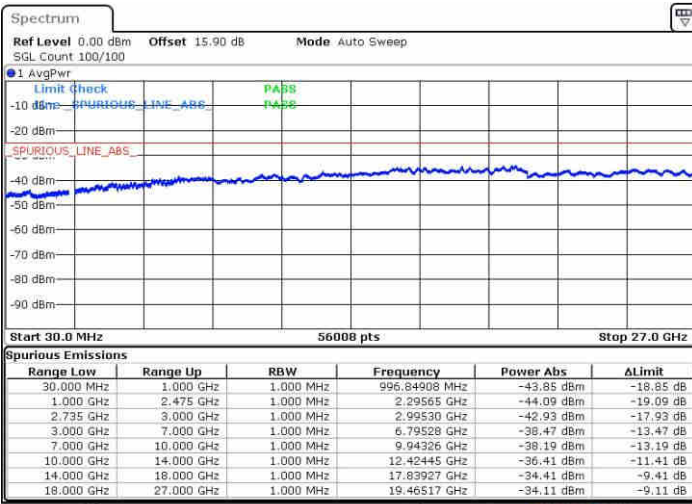

Date: 20 JUN 2019 02:01:24

LTE Band 41 / 10MHz+20MHz

64QAM

Lowest Channel / 1RB0 and 1RB99

Lowest Channel / 1RB49 and 1RB0

Date: 20 JUN 2019 19:56:55

Date: 20 JUN 2019 19:50:00

Lowest Channel / FullIRB

N/A

Date: 20 JUN 2019 19:58:18

LTE Band 41 / 10MHz+20MHz

64QAM

Middle Channel / 1RB0 and 1RB99

Middle Channel / 1RB49 and 1RB0

Date: 20 JUN 2019 20:08:30

Date: 20 JUN 2019 20:15:25

Middle Channel / FullIRB

N/A

Date: 20 JUN 2019 20:07:07

LTE Band 41 / 10MHz+20MHz

64QAM

Highest Channel / 1RB0 and 1RB99

Highest Channel / 1RB49 and 1RB0

Date: 20 JUN 2019 20:25:09