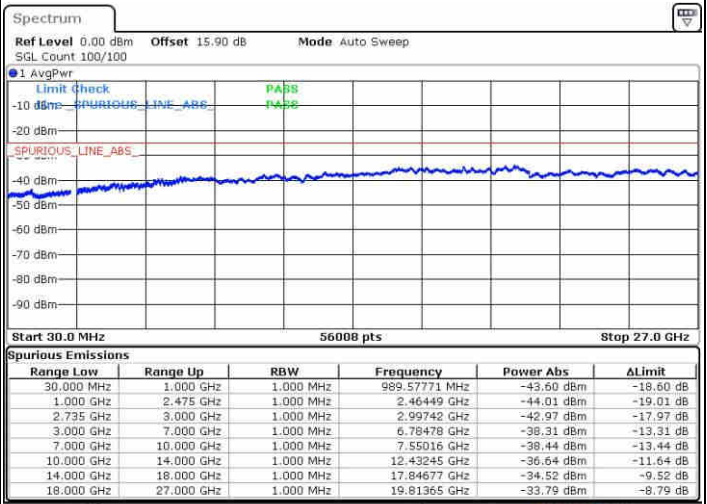

Date: 20 JUN 2019 19:51:23

Lowest Channel / FullIRB

N/A

Date: 20 JUN 2019 19:59:41

LTE Band 41 / 10MHz+20MHz

16QAM

Middle Channel / 1RB0 and 1RB99

Middle Channel / 1RB49 and 1RB0

Date: 20 JUN 2019 20:09:53

Date: 20 JUN 2019 20:14:02

Middle Channel / FullIRB

N/A

Date: 20 JUN 2019 20:05:43

LTE Band 41 / 10MHz+20MHz

16QAM

Highest Channel / 1RB0 and 1RB99

Highest Channel / 1RB49 and 1RB0

Date: 20 JUN 2019 20:26:33

Date: 20 JUN 2019 20:22:24

Highest Channel / FullIRB

N/A

Date: 20 JUN 2019 20:30:43

LTE Band 41 / 15MHz+10MHz

16QAM