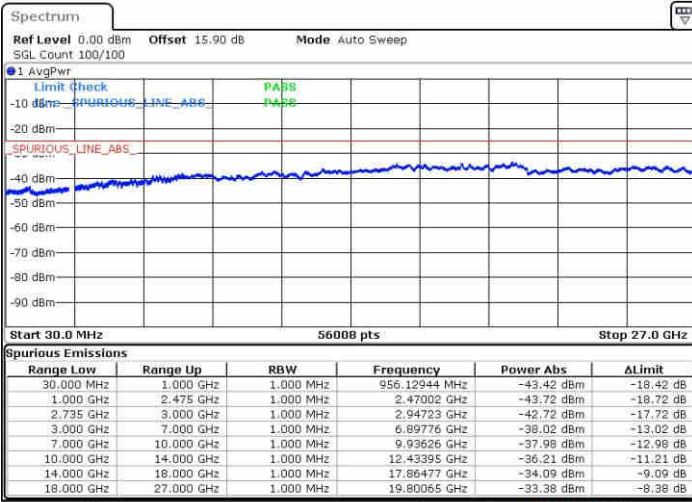

Lowest Channel / FullIRB

N/A

Date: 20 JUN 2019 23:33:39

LTE Band 41 / 20MHz+10MHz

16QAM

Middle Channel / 1RB0 and 1RB49

Middle Channel / 1RB99 and 1RB0

Date: 18 APR 2019 22:00:21

Date: 18 APR 2019 22:04:37

Middle Channel / FullIRB

N/A

Date: 18 APR 2019 21:56:05

LTE Band 41 / 20MHz+10MHz

16QAM

Highest Channel / 1RB0 and 1RB49

Highest Channel / 1RB99 and 1RB0

Date: 18 APR 2019 22:23:06

Date: 18 APR 2019 22:18:50

Highest Channel / FullIRB

N/A

Date: 18 APR 2019 22:27:23

LTE Band 41 / 20MHz+15MHz

16QAM

Lowest Channel / 1RB0 and 1RB74