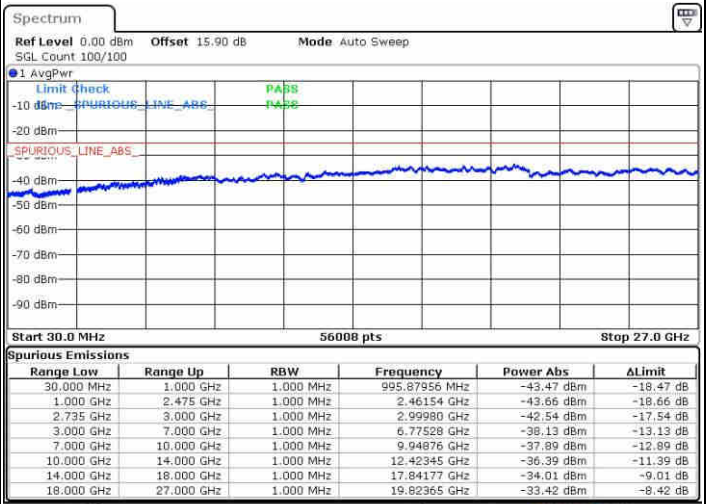

Lowest Channel / FullIRB

N/A

Date: 20 JUN 2019 23:33:39

LTE Band 41 / 20MHz+10MHz

16QAM

Middle Channel / 1RB0 and 1RB49

Middle Channel / 1RB99 and 1RB0

Date: 18 APR 2019 22:00:21

Date: 18 APR 2019 22:04:37

Middle Channel / FullIRB

N/A

Date: 18 APR 2019 21:56:05

LTE Band 41 / 20MHz+10MHz

16QAM

Highest Channel / 1RB0 and 1RB49

Highest Channel / 1RB99 and 1RB0