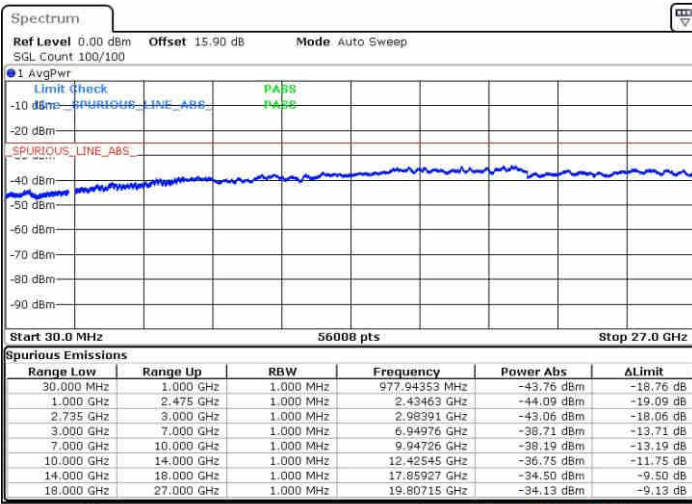

LTE Band 41 / 15MHz+20MHz

16QAM

Middle Channel / 1RB0 and 1RB99

Middle Channel / 1RB74 and 1RB0

Date: 20 JUN 2019 22:42:20

Date: 20 JUN 2019 22:46:29