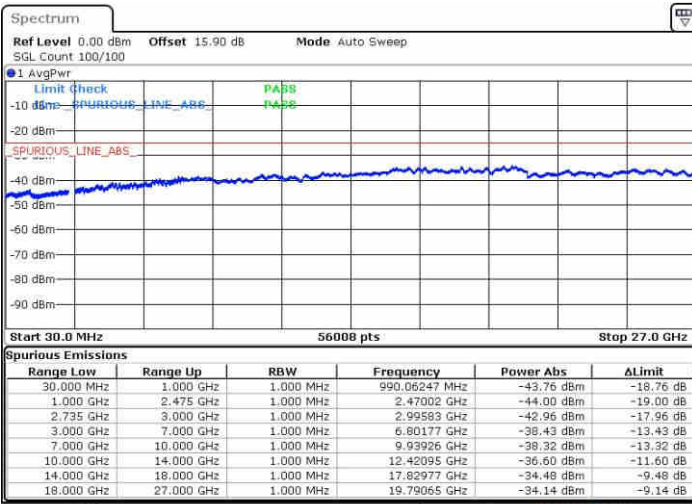

Date: 20 JUN 2019 19:51:23

Lowest Channel / FullIRB

N/A

Date: 20 JUN 2019 19:59:41

LTE Band 41 / 10MHz+20MHz

16QAM

Middle Channel / 1RB0 and 1RB99

Middle Channel / 1RB49 and 1RB0

Date: 20 JUN 2019 20:09:53

Date: 20 JUN 2019 20:14:02

Middle Channel / FullIRB

N/A

Date: 20 JUN 2019 20:05:43

LTE Band 41 / 10MHz+20MHz

16QAM

Highest Channel / 1RB0 and 1RB99

Highest Channel / 1RB49 and 1RB0

Date: 20 JUN 2019 20:26:33

Date: 20 JUN 2019 20:22:24

Highest Channel / FullIRB

N/A

Date: 20 JUN 2019 20:30:43

LTE Band 41 / 15MHz+10MHz

16QAM