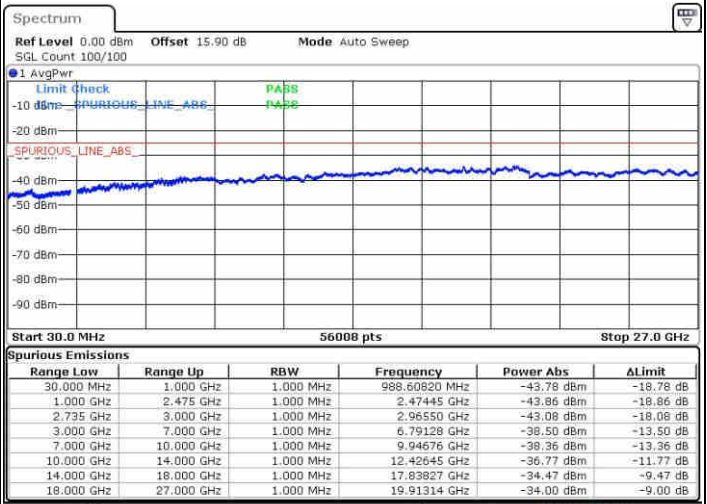

Date: 20 JUN 2019 20:45:57

Date: 20 JUN 2019 20:39:02

Lowest Channel / FullIRB

N/A

Date: 20 JUN 2019 20:47:21

LTE Band 41 / 15MHz+10MHz

64QAM

Middle Channel / 1RB0 and 1RB49

Middle Channel / 1RB74 and 1RB0

Date: 20 JUN 2019 20:57:57

Date: 20 JUN 2019 21:04:52

Middle Channel / FullIRB

N/A

Date: 20 JUN 2019 20:56:34

LTE Band 41 / 15MHz+10MHz

64QAM

Highest Channel / 1RB0 and 1RB49

Highest Channel / 1RB74 and 1RB0

Date: 20 JUN 2019 21:21:53

Date: 20 JUN 2019 21:20:31

Highest Channel / FullIRB

N/A

Date: 20 JUN 2019 21:28:49