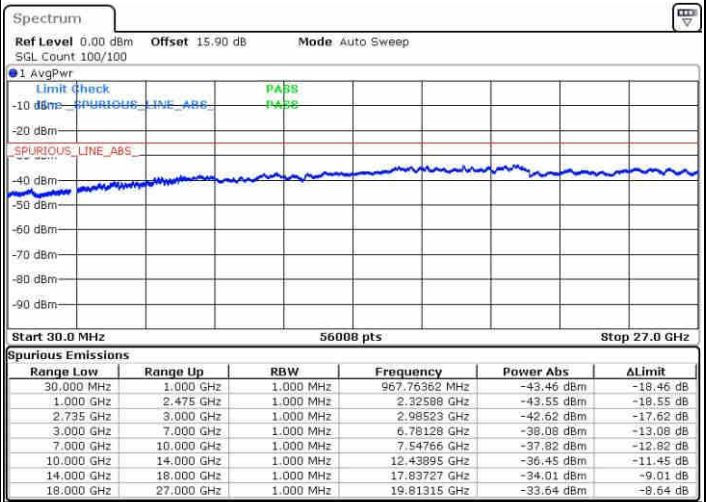

LTE Band 41 / 20MHz+20MHz

16QAM

Lowest Channel / 1RB0 and 1RB99

Lowest Channel / 1RB99 and 1RB0

Date: 19 APR 2019 05:18:56

Date: 19 APR 2019 05:15:54

Lowest Channel / FullIRB

N/A

Date: 19 APR 2019 05:21:57

LTE Band 41 / 20MHz+20MHz

16QAM

MiddleChannel / 1RB0 and 1RB99

Middle Channel / 1RB99 and 1RB0

Date: 19 APR 2019 05:28:00

Date: 19 APR 2019 05:31:01

Middle Channel / FullIRB

N/A

Date: 19 APR 2019 05:24:59

LTE Band 41 / 20MHz+20MHz

16QAM

Highest Channel / 1RB0 and 1RB99

Highest Channel / 1RB99 and 1RB0

Date: 19 APR 2019 05:44:03

Date: 19 APR 2019 05:41:01