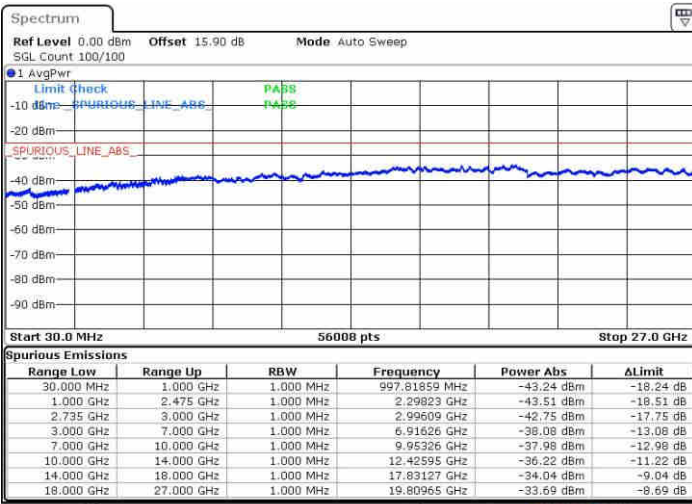

Highest Channel / 1RB0 and 1RB99

Highest Channel / 1RB74 and 1RB0

Date: 20 JUN 2019 23:09:14

Date: 20 JUN 2019 23:05:06

Highest Channel / FullIRB

N/A

Date: 20 JUN 2019 23:13:24

LTE Band 41 / 20MHz+5MHz

16QAM

Lowest Channel / 1RB0 and 1RB24

Lowest Channel / 1RB99 and 1RB0

Date: 20 JUN 2019 00:03:57

Date: 19 JUN 2019 23:59:49

Lowest Channel / FullRB

N/A

Date: 20 JUN 2019 00:08:07