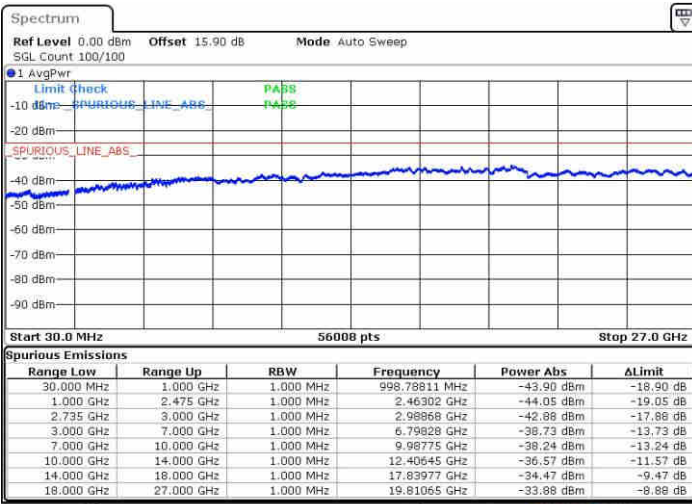

Middle Channel / FullIRB

N/A

Date: 20 JUN 2019 21:53:16

LTE Band 41 / 15MHz+15MHz

16QAM

Highest Channel / 1RB0 and 1RB74

Highest Channel / 1RB74 and 1RB0

Date: 20 JUN 2019 22:11:17

Date: 20 JUN 2019 22:07:08

Highest Channel / FullIRB

N/A

Date: 20 JUN 2019 22:15:27

LTE Band 41 / 15MHz+20MHz

16QAM

Lowest Channel / 1RB0 and 1RB99

Lowest Channel / 1RB74 and 1RB0