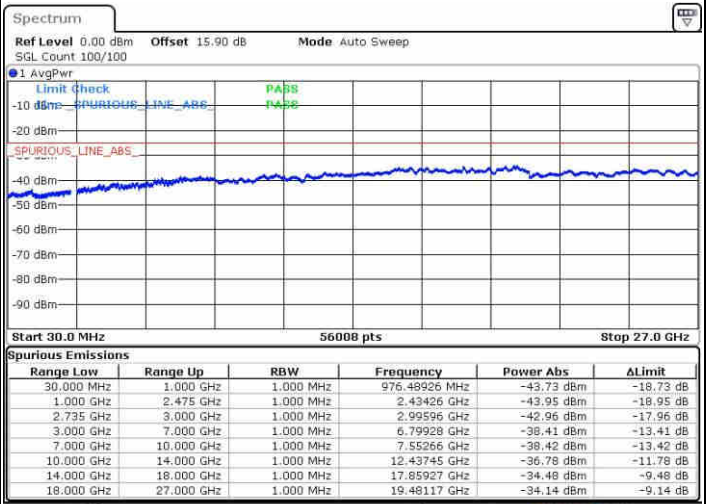

Middle Channel / FullIRB

N/A

Date: 20 JUN 2019 21:53:16

LTE Band 41 / 15MHz+15MHz

16QAM

Highest Channel / 1RB0 and 1RB74

Highest Channel / 1RB74 and 1RB0

Date: 20 JUN 2019 22:11:17

Date: 20 JUN 2019 22:07:08

Highest Channel / FullIRB

N/A

Date: 20 JUN 2019 22:15:27

LTE Band 41 / 15MHz+20MHz

16QAM

Lowest Channel / 1RB0 and 1RB99

Lowest Channel / 1RB74 and 1RB0

Date: 20 JUN 2019 22:28:10

Date: 20 JUN 2019 22:24:01

Lowest Channel / FullIRB

N/A

Date: 20 JUN 2019 22:32:20

LTE Band 41 / 15MHz+20MHz

16QAM

Middle Channel / 1RB0 and 1RB99