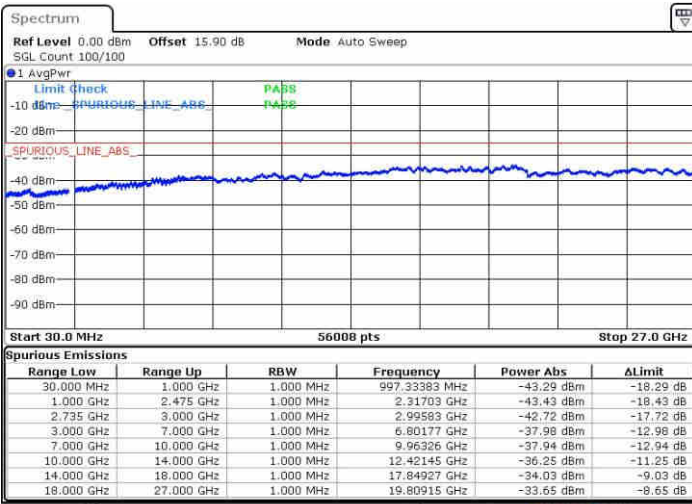

Date: 20 JUN 2019 00:14:38

LTE Band 41 / 20MHz+5MHz

16QAM

Highest Channel / 1RB0 and 1RB24

Highest Channel / 1RB99 and 1RB0

Date: 20 JUN 2019 00:49:15

Date: 20 JUN 2019 00:45:06

Highest Channel / FullIRB

N/A

Date: 20 JUN 2019 00:53:25

LTE Band 41 / 20MHz+10MHz

16QAM

Lowest Channel / 1RB0 and 1RB49

Lowest Channel / 1RB99 and 1RB0

Date: 20 JUN 2019 23:29:29

Date: 20 JUN 2019 23:25:21