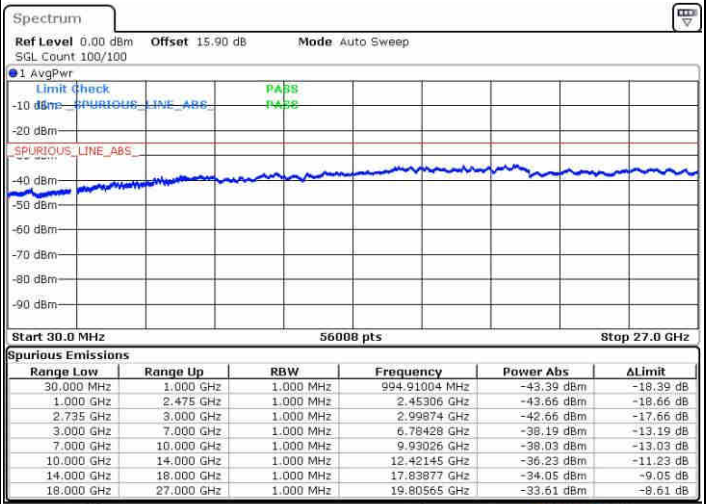

LTE Band 41 / 10MHz+15MHz

64QAM

MiddleChannel / 1RB0 and 1RB74

Middle Channel / 1RB49 and 1RB0

Date: 20 JUN 2019 01:29:01

Date: 20 JUN 2019 01:35:58