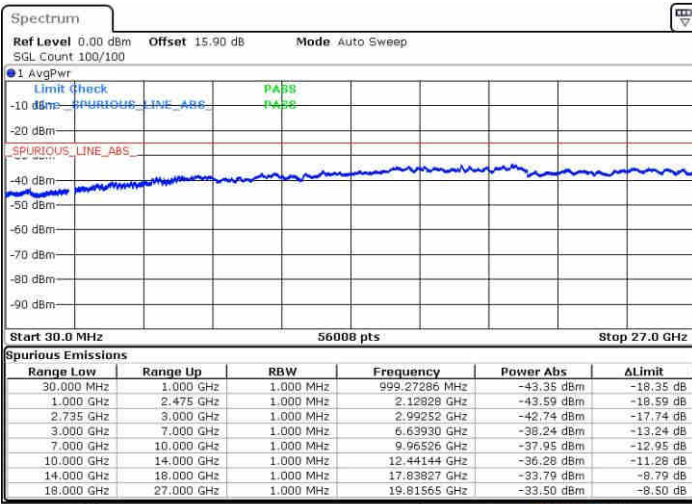

Lowest Channel / FullIRB

N/A

Date: 20 JUN 2019 23:33:39

LTE Band 41 / 20MHz+10MHz

16QAM

Middle Channel / 1RB0 and 1RB49

Middle Channel / 1RB99 and 1RB0

Date: 18 APR 2019 22:00:21

Date: 18 APR 2019 22:04:37

Middle Channel / FullIRB

N/A

Date: 18 APR 2019 21:56:05

LTE Band 41 / 20MHz+10MHz

16QAM

Highest Channel / 1RB0 and 1RB49

Highest Channel / 1RB99 and 1RB0