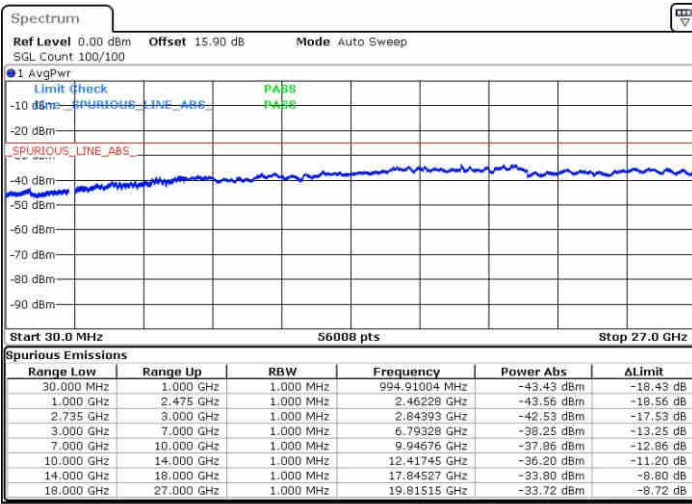

LTE Band 41 / 10MHz+15MHz

64QAM

MiddleChannel / 1RB0 and 1RB74

Middle Channel / 1RB49 and 1RB0

Date: 20 JUN 2019 01:29:01

Date: 20 JUN 2019 01:35:58