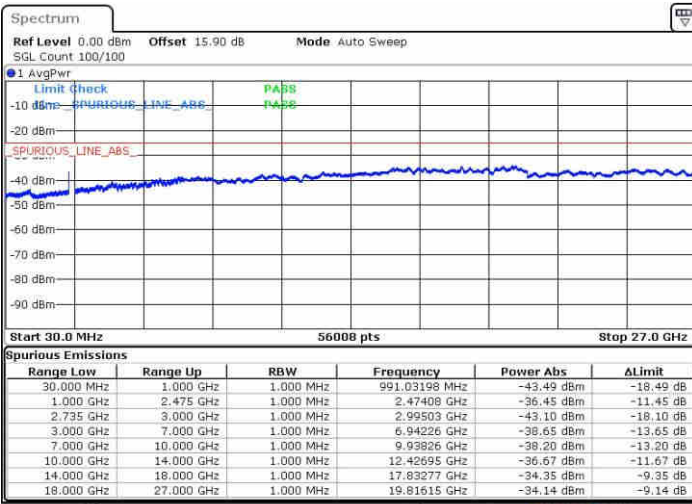

Date: 20 JUN 2019 20:09:53

Date: 20 JUN 2019 20:14:02

Middle Channel / FullIRB

N/A

Date: 20 JUN 2019 20:05:43

LTE Band 41 / 10MHz+20MHz

16QAM

Highest Channel / 1RB0 and 1RB99

Highest Channel / 1RB49 and 1RB0

Date: 20 JUN 2019 20:26:33

Date: 20 JUN 2019 20:22:24

Highest Channel / FullIRB

N/A

Date: 20 JUN 2019 20:30:43

LTE Band 41 / 15MHz+10MHz

16QAM

Lowest Channel / 1RB0 and 1RB49

Lowest Channel / 1RB74 and 1RB0

Date: 20 JUN 2019 20:44:34

Date: 20 JUN 2019 20:40:25

Lowest Channel / FullIRB

N/A

Date: 20 JUN 2019 20:48:44

LTE Band 41 / 15MHz+10MHz