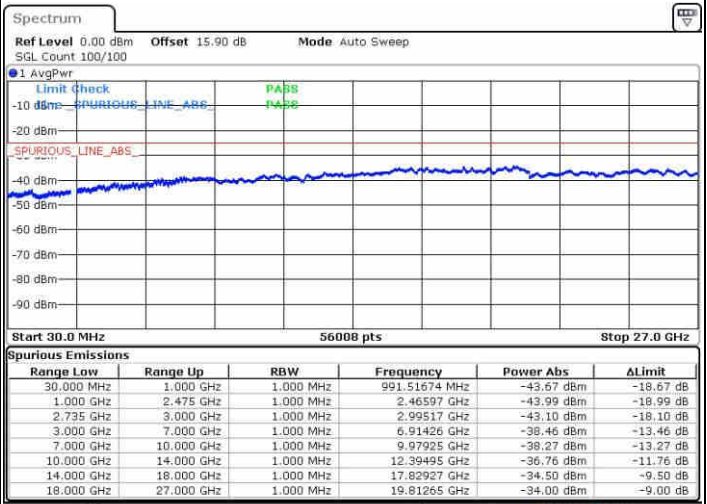

LTE Band 41 / 15MHz+10MHz

16QAM

Middle Channel / 1RB0 and 1RB49

Middle Channel / 1RB74 and 1RB0

Date: 20 JUN 2019 20:59:21

Date: 20 JUN 2019 21:03:29