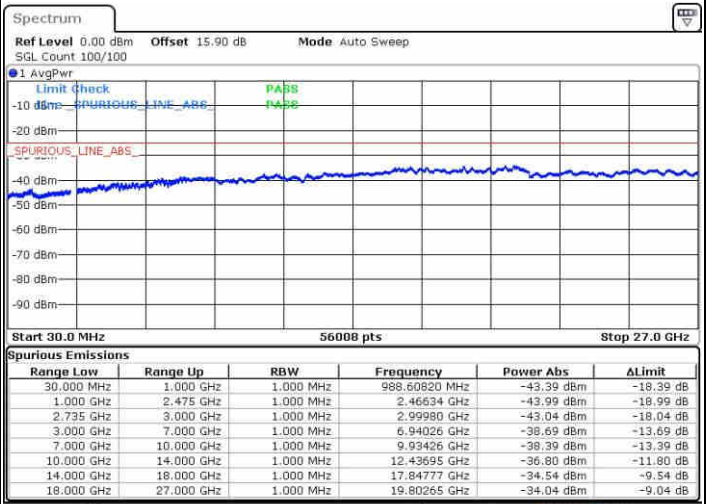

Middle Channel / FullIRB

N/A

Date: 20 JUN 2019 20:07:07

LTE Band 41 / 10MHz+20MHz

64QAM

Highest Channel / 1RB0 and 1RB99

Highest Channel / 1RB49 and 1RB0

Date: 20 JUN 2019 20:25:09

Date: 20 JUN 2019 20:23:47

Highest Channel / FullIRB

N/A

Date: 20 JUN 2019 20:32:06

LTE Band 41 / 15MHz+10MHz

64QAM

Lowest Channel / 1RB0 and 1RB49

Lowest Channel / 1RB74 and 1RB0