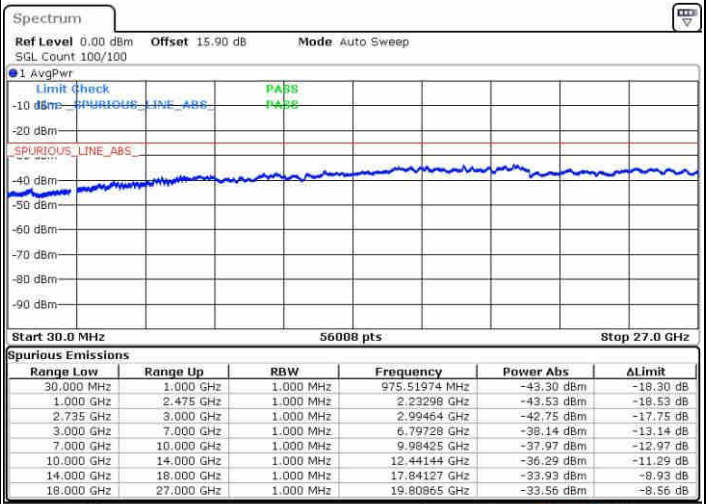

16QAM

Highest Channel / 1RB0 and 1RB74

Highest Channel / 1RB99 and 1RB0

Date: 19 APR 2019 04:48:26

Date: 19 APR 2019 04:44:40

Highest Channel / FullIRB

N/A

Date: 19 APR 2019 04:52:13

LTE Band 41 / 20MHz+20MHz

16QAM

Lowest Channel / 1RB0 and 1RB99

Lowest Channel / 1RB99 and 1RB0

Date: 19 APR 2019 05:18:56

Date: 19 APR 2019 05:15:54

Lowest Channel / FullIRB

N/A