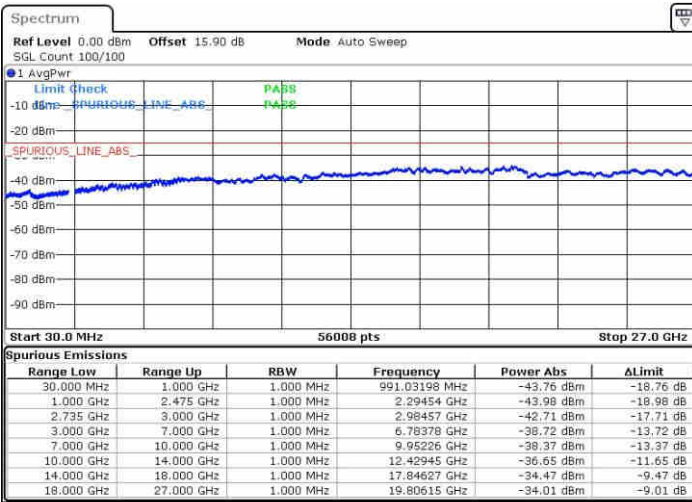

N/A

Date: 20 JUN 2019 21:44:09

LTE Band 41 / 15MHz+15MHz

16QAM

Middle Channel / 1RB0 and 1RB74

Middle Channel / 1RB74 and 1RB0

Date: 20 JUN 2019 21:57:26

Date: 20 JUN 2019 22:01:35

Middle Channel / FullIRB

N/A

Date: 20 JUN 2019 21:53:16

LTE Band 41 / 15MHz+15MHz

16QAM

Highest Channel / 1RB0 and 1RB74

Highest Channel / 1RB74 and 1RB0

Date: 20 JUN 2019 22:11:17