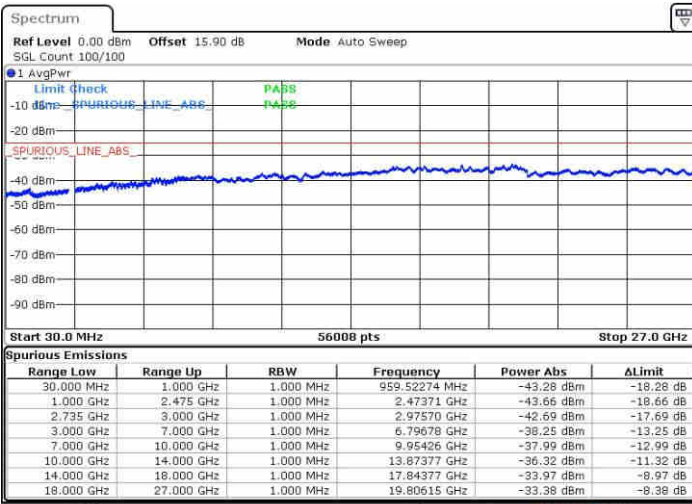

Lowest Channel / FullIRB

N/A

Date: 20 JUN 2019 23:33:39

LTE Band 41 / 20MHz+10MHz

16QAM

Middle Channel / 1RB0 and 1RB49

Middle Channel / 1RB99 and 1RB0

Date: 18 APR 2019 22:00:21

Date: 18 APR 2019 22:04:37

Middle Channel / FullIRB

N/A

Date: 18 APR 2019 21:56:05

LTE Band 41 / 20MHz+10MHz

16QAM

Highest Channel / 1RB0 and 1RB49

Highest Channel / 1RB99 and 1RB0