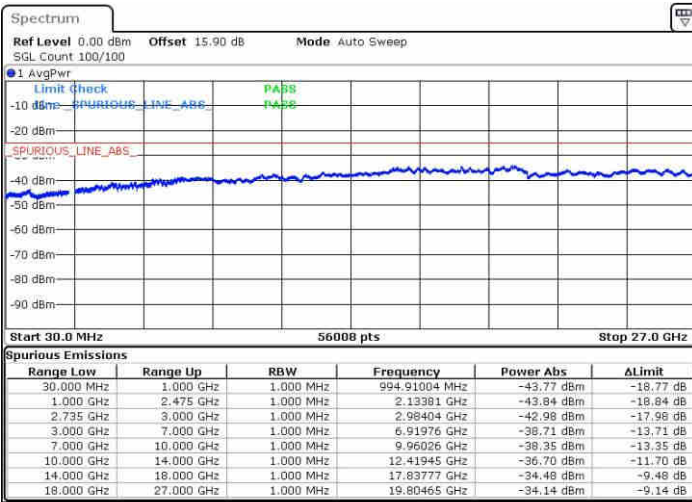

Date: 20 JUN 2019 20:09:53

Date: 20 JUN 2019 20:14:02

Middle Channel / FullIRB

N/A

Date: 20 JUN 2019 20:05:43

LTE Band 41 / 10MHz+20MHz

16QAM

Highest Channel / 1RB0 and 1RB99

Highest Channel / 1RB49 and 1RB0

Date: 20 JUN 2019 20:26:33

Date: 20 JUN 2019 20:22:24

Highest Channel / FullIRB

N/A

Date: 20 JUN 2019 20:30:43

LTE Band 41 / 15MHz+10MHz

16QAM

Lowest Channel / 1RB0 and 1RB49

Lowest Channel / 1RB74 and 1RB0

Date: 20 JUN 2019 20:44:34

Date: 20 JUN 2019 20:40:25

Lowest Channel / FullIRB

N/A

Date: 20 JUN 2019 20:48:44

LTE Band 41 / 15MHz+10MHz