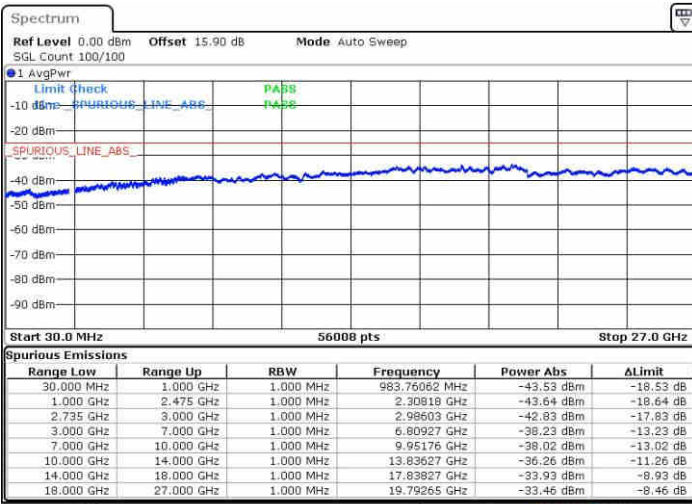

Date: 18 APR 2019 22:23:06

Date: 18 APR 2019 22:18:50

Highest Channel / FullIRB

N/A

Date: 18 APR 2019 22:27:23

LTE Band 41 / 20MHz+15MHz

16QAM

Lowest Channel / 1RB0 and 1RB74

Date: 19 APR 2019 04:16:36

Lowest Channel / 1RB99 and 1RB0

Date: 19 APR 2019 04:12:50

Lowest Channel / FullIRB

Date: 19 APR 2019 04:20:23

N/A

LTE Band 41 / 20MHz+15MHz

16QAM

Middle Channel / 1RB0 and 1RB74

Middle Channel / 1RB99 and 1RB0

Date: 19 APR 2019 04:27:55

Date: 19 APR 2019 04:31:41

Middle Channel / FullIRB

N/A

Date: 19 APR 2019 04:24:09

LTE Band 41 / 20MHz+15MHz