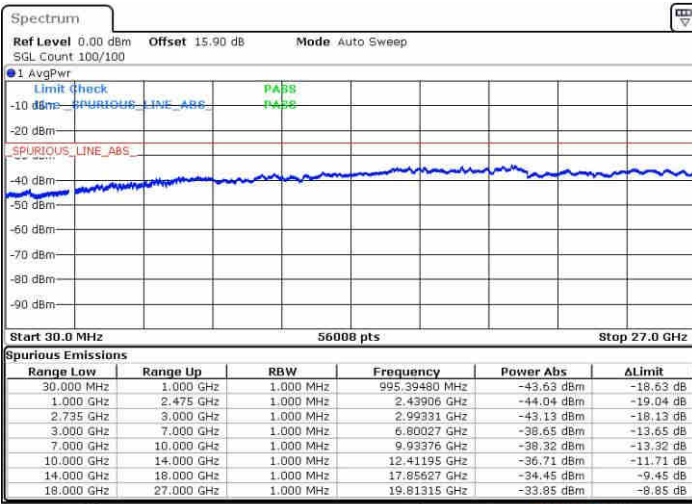

Middle Channel / FullIRB

N/A

Date: 20 JUN 2019 20:55:11