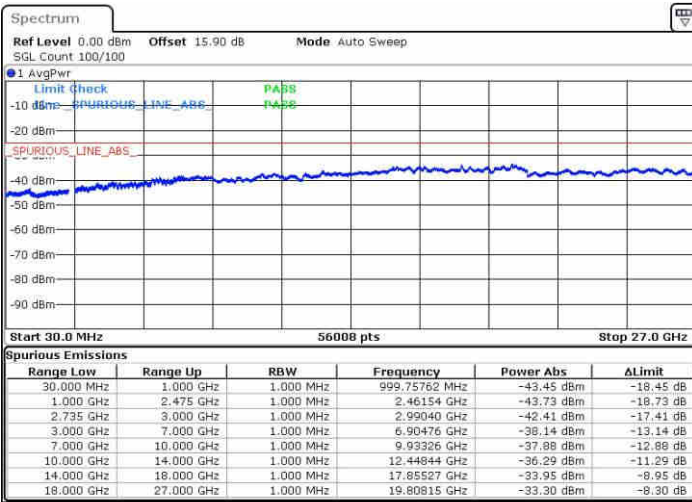

N/A

Date: 19 APR 2019 05:24:59

LTE Band 41 / 20MHz+20MHz

16QAM

Highest Channel / 1RB0 and 1RB99

Highest Channel / 1RB99 and 1RB0

Date: 19 APR 2019 05:44:03

Date: 19 APR 2019 05:41:01

Highest Channel / FullIRB

N/A

Date: 19 APR 2019 05:47:04

LTE Band 41 / 5MHz+20MHz

64QAM

Lowest Channel / 1RB0 and 1RB99

Lowest Channel / 1RB24 and 1RB0

Date: 19 JUN 2019 22:56:27