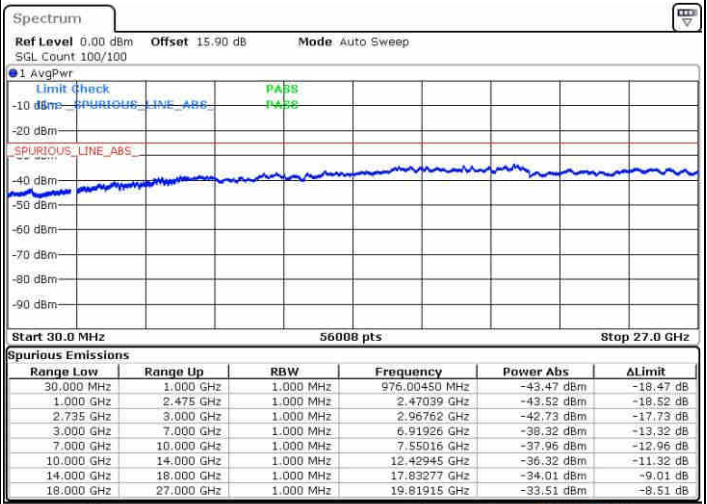

Date: 19 APR 2019 04:16:36

Lowest Channel / 1RB99 and 1RB0

Date: 19 APR 2019 04:12:50

Lowest Channel / FullIRB

Date: 19 APR 2019 04:20:23

N/A

LTE Band 41 / 20MHz+15MHz

16QAM

Middle Channel / 1RB0 and 1RB74

Middle Channel / 1RB99 and 1RB0

Date: 19 APR 2019 04:27:55

Date: 19 APR 2019 04:31:41

Middle Channel / FullIRB

N/A

Date: 19 APR 2019 04:24:09

LTE Band 41 / 20MHz+15MHz

16QAM

Highest Channel / 1RB0 and 1RB74

Highest Channel / 1RB99 and 1RB0

Date: 19 APR 2019 04:48:26

Date: 19 APR 2019 04:44:40

Highest Channel / FullIRB

N/A

Date: 19 APR 2019 04:52:13