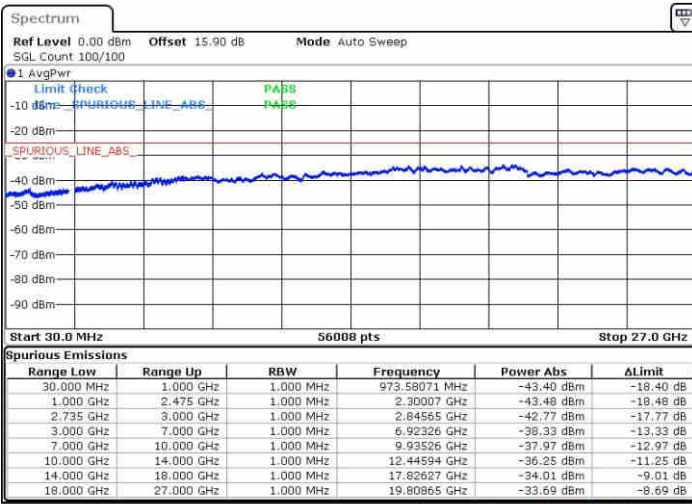

Date: 20 JUN 2019 01:19:10

LTE Band 41 / 10MHz+15MHz

16QAM

MiddleChannel / 1RB0 and 1RB74

Middle Channel / 1RB49 and 1RB0

Date: 20 JUN 2019 01:30:24

Date: 20 JUN 2019 01:34:33

Middle Channel / FullIRB

N/A

Date: 20 JUN 2019 01:26:15

LTE Band 41 / 10MHz+15MHz

16QAM

Highest Channel / 1RB0 and 1RB74

Highest Channel / 1RB49 and 1RB0

Date: 20 JUN 2019 01:55:51

Date: 20 JUN 2019 01:51:42