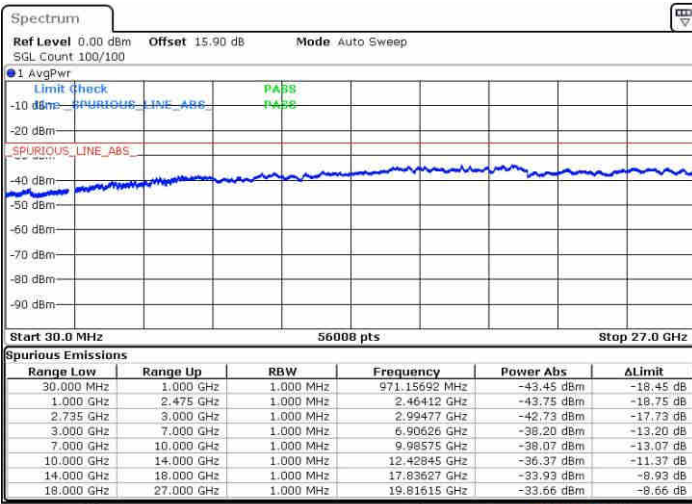

LTE Band 41 / 20MHz+5MHz

16QAM

Middle Channel / 1RB0 and 1RB24

Middle Channel / 1RB99 and 1RB0

Date: 20 JUN 2019 00:18:48