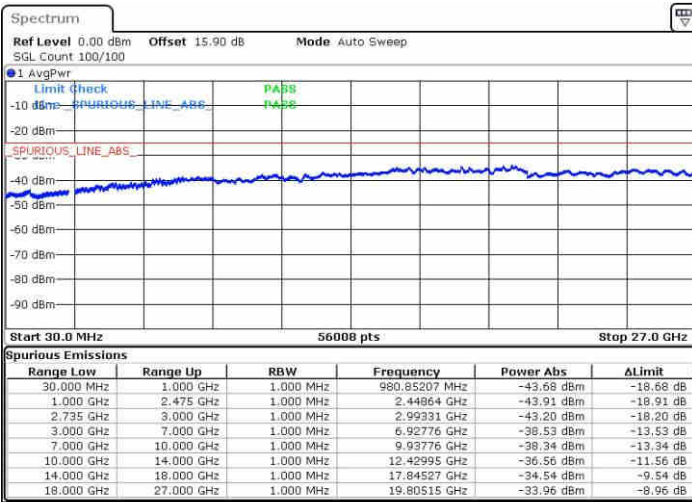

Highest Channel / 1RB0 and 1RB99

Highest Channel / 1RB74 and 1RB0

Date: 20 JUN 2019 23:09:14

Date: 20 JUN 2019 23:05:06

Highest Channel / FullIRB

N/A

Date: 20 JUN 2019 23:13:24

LTE Band 41 / 20MHz+5MHz