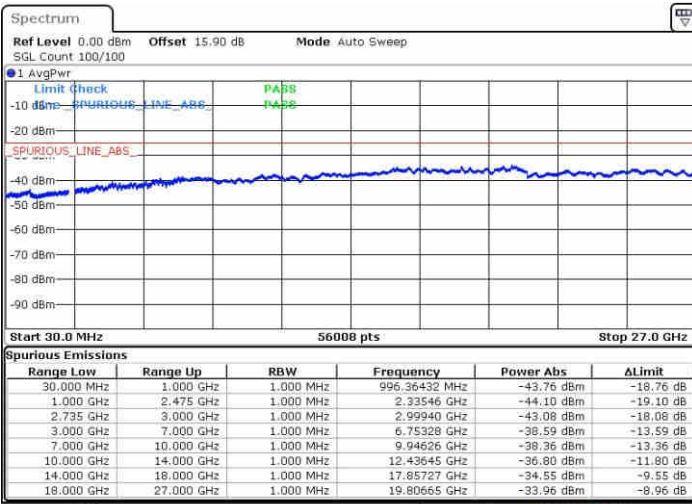

Highest Channel / FullIRB

N/A

Date: 20 JUN 2019 02:00:01

LTE Band 41 / 10MHz+20MHz

16QAM

Lowest Channel / 1RB0 and 1RB99

Lowest Channel / 1RB49 and 1RB0

Date: 20 JUN 2019 19:55:31

Date: 20 JUN 2019 19:51:23

Lowest Channel / FullIRB

N/A

Date: 20 JUN 2019 19:59:41

LTE Band 41 / 10MHz+20MHz

16QAM

Middle Channel / 1RB0 and 1RB99

Middle Channel / 1RB49 and 1RB0

Date: 20 JUN 2019 20:09:53

Date: 20 JUN 2019 20:14:02

Middle Channel / FullIRB

N/A

Date: 20 JUN 2019 20:05:43

LTE Band 41 / 10MHz+20MHz

16QAM

Highest Channel / 1RB0 and 1RB99