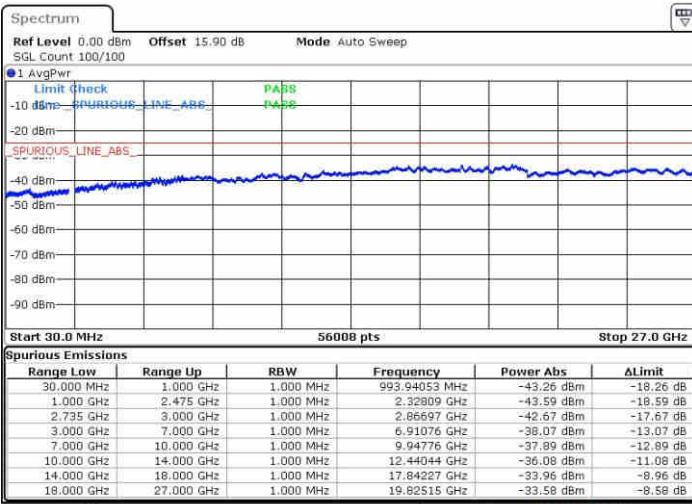

LTE Band 41 / 20MHz+5MHz

16QAM

Lowest Channel / 1RB0 and 1RB24

Lowest Channel / 1RB99 and 1RB0

Date: 20 JUN 2019 00:03:57

Date: 19 JUN 2019 23:59:49