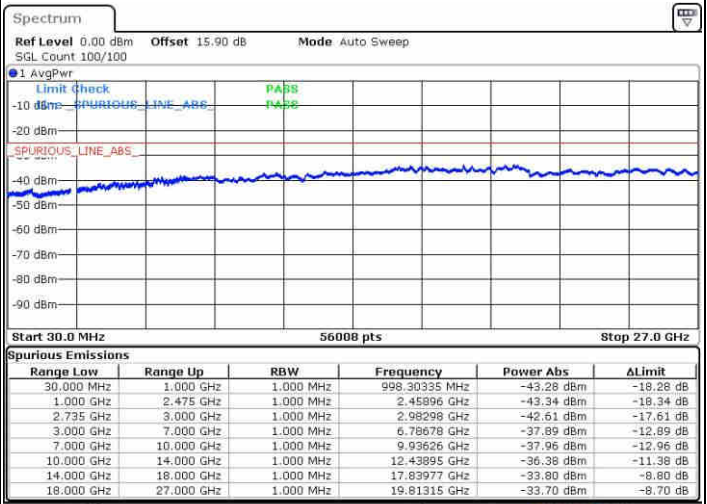

N/A

Date: 20 JUN 2019 01:26:15

LTE Band 41 / 10MHz+15MHz

16QAM

Highest Channel / 1RB0 and 1RB74

Highest Channel / 1RB49 and 1RB0

Date: 20 JUN 2019 01:55:51

Date: 20 JUN 2019 01:51:42

Highest Channel / FullIRB

N/A

Date: 20 JUN 2019 02:00:01

LTE Band 41 / 10MHz+20MHz

16QAM

Lowest Channel / 1RB0 and 1RB99

Lowest Channel / 1RB49 and 1RB0

Date: 20 JUN 2019 19:55:31