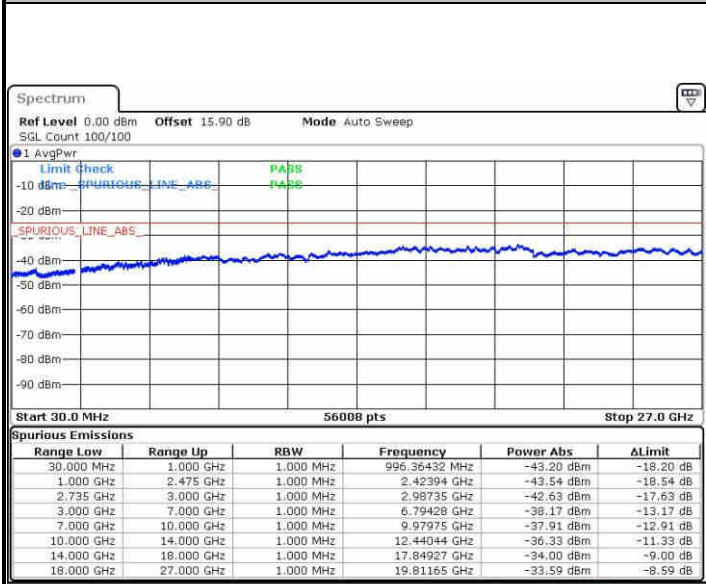

Date: 18 APR 2019 22:04:37

Middle Channel / FullIRB

N/A

Date: 18 APR 2019 21:56:05

LTE Band 41 / 20MHz+10MHz

16QAM

Highest Channel / 1RB0 and 1RB49

Highest Channel / 1RB99 and 1RB0

Date: 18 APR 2019 22:23:06

Date: 18 APR 2019 22:18:50

Highest Channel / FullIRB

N/A

Date: 18 APR 2019 22:27:23

LTE Band 41 / 20MHz+15MHz

16QAM

Lowest Channel / 1RB0 and 1RB74

Date: 19 APR 2019 04:16:36

Lowest Channel / 1RB99 and 1RB0

Date: 19 APR 2019 04:12:50

Lowest Channel / FullIRB

Date: 19 APR 2019 04:20:23

N/A

LTE Band 41 / 20MHz+15MHz

16QAM