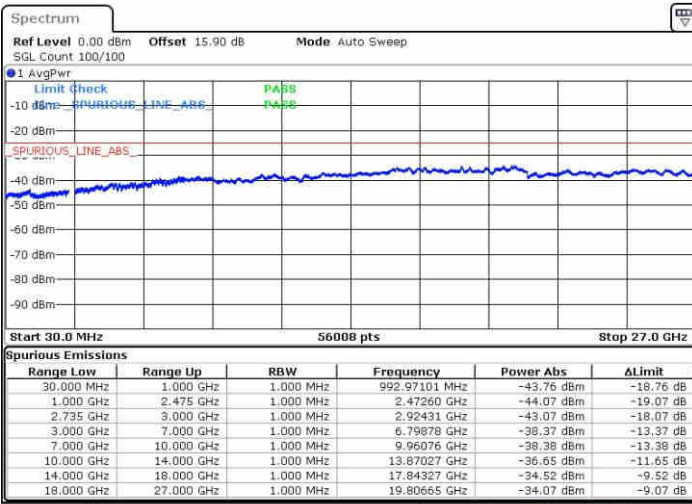

Middle Channel / FullIRB

N/A

Date: 20 JUN 2019 20:07:07

LTE Band 41 / 10MHz+20MHz

64QAM

Highest Channel / 1RB0 and 1RB99

Highest Channel / 1RB49 and 1RB0

Date: 20 JUN 2019 20:25:09

Date: 20 JUN 2019 20:23:47

Highest Channel / FullIRB

N/A

Date: 20 JUN 2019 20:32:06

LTE Band 41 / 15MHz+10MHz

64QAM

Lowest Channel / 1RB0 and 1RB49

Lowest Channel / 1RB74 and 1RB0

Date: 20 JUN 2019 20:45:57

Date: 20 JUN 2019 20:39:02

Lowest Channel / FullIRB

N/A

Date: 20 JUN 2019 20:47:21

LTE Band 41 / 15MHz+10MHz

64QAM

Middle Channel / 1RB0 and 1RB49