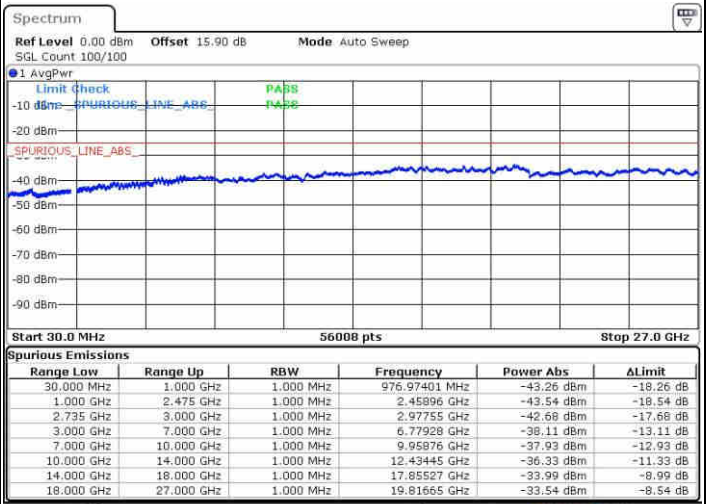

N/A

Date: 19 APR 2019 05:24:59

LTE Band 41 / 20MHz+20MHz

16QAM

Highest Channel / 1RB0 and 1RB99

Highest Channel / 1RB99 and 1RB0

Date: 19 APR 2019 05:44:03

Date: 19 APR 2019 05:41:01

Highest Channel / FullIRB

N/A

Date: 19 APR 2019 05:47:04

LTE Band 41 / 5MHz+20MHz

64QAM

Lowest Channel / 1RB0 and 1RB99

Lowest Channel / 1RB24 and 1RB0

Date: 19 JUN 2019 22:56:27

Date: 19 JUN 2019 22:49:32

Lowest Channel / FullIRB

N/A

Date: 19 JUN 2019 22:57:50

LTE Band 41 / 5MHz+20MHz

64QAM

Middle Channel / 1RB0 and 1RB99

Middle Channel / 1RB24 and 1RB0