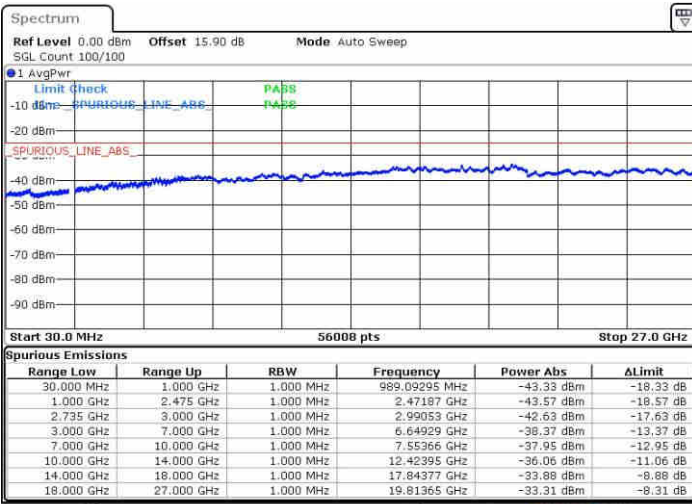

Lowest Channel / FullIRB

N/A

Date: 20 JUN 2019 23:33:39

LTE Band 41 / 20MHz+10MHz

16QAM

Middle Channel / 1RB0 and 1RB49

Middle Channel / 1RB99 and 1RB0

Date: 18 APR 2019 22:00:21

Date: 18 APR 2019 22:04:37

Middle Channel / FullIRB

N/A

Date: 18 APR 2019 21:56:05

LTE Band 41 / 20MHz+10MHz

16QAM

Highest Channel / 1RB0 and 1RB49

Highest Channel / 1RB99 and 1RB0

Date: 18 APR 2019 22:23:06

Date: 18 APR 2019 22:18:50

Highest Channel / FullIRB

N/A

Date: 18 APR 2019 22:27:23

LTE Band 41 / 20MHz+15MHz

16QAM

Lowest Channel / 1RB0 and 1RB74