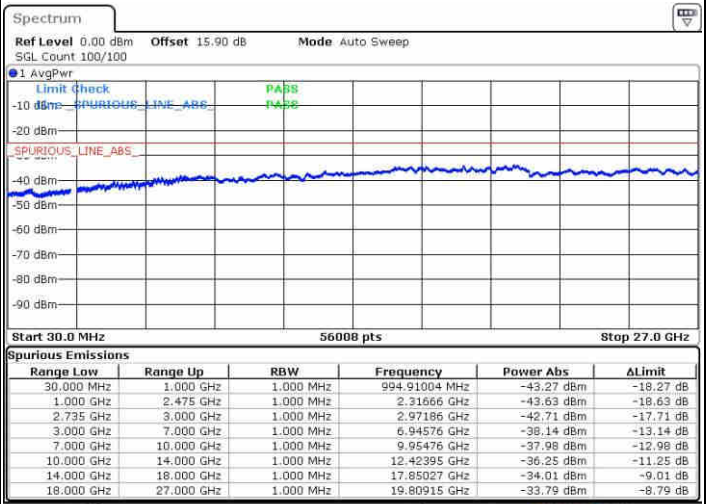

Date: 19 JUN 2019 22:49:32

Lowest Channel / FullIRB

N/A

Date: 19 JUN 2019 22:57:50

LTE Band 41 / 5MHz+20MHz

64QAM

Middle Channel / 1RB0 and 1RB99

Middle Channel / 1RB24 and 1RB0

Date: 19 JUN 2019 23:10:51

Date: 19 JUN 2019 23:17:46

Middle Channel / FullIRB

N/A

Date: 19 JUN 2019 23:09:28

LTE Band 41 / 5MHz+20MHz

64QAM

Highest Channel / 1RB0 and 1RB99

Highest Channel / 1RB24 and 1RB0

Date: 19 JUN 2019 23:36:26

Date: 19 JUN 2019 23:35:04

Highest Channel / FullIRB

N/A

Date: 19 JUN 2019 23:43:23

LTE Band 41 / 10MHz+15MHz

64QAM