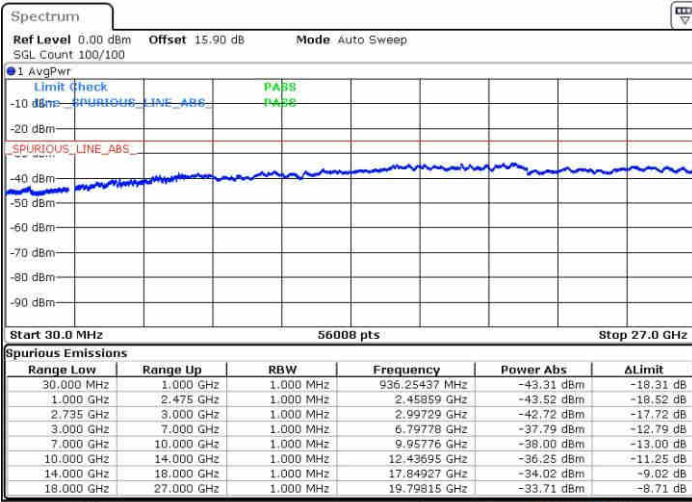

Highest Channel / FullIRB

N/A

Date: 19 APR 2019 05:47:04

LTE Band 41 / 5MHz+20MHz

64QAM

Lowest Channel / 1RB0 and 1RB99

Lowest Channel / 1RB24 and 1RB0

Date: 19 JUN 2019 22:56:27

Date: 19 JUN 2019 22:49:32

Lowest Channel / FullIRB

N/A

Date: 19 JUN 2019 22:57:50

LTE Band 41 / 5MHz+20MHz

64QAM

Middle Channel / 1RB0 and 1RB99

Middle Channel / 1RB24 and 1RB0

Date: 19 JUN 2019 23:10:51

Date: 19 JUN 2019 23:17:46

Middle Channel / FullIRB

N/A

Date: 19 JUN 2019 23:09:28

LTE Band 41 / 5MHz+20MHz

64QAM

Highest Channel / 1RB0 and 1RB99