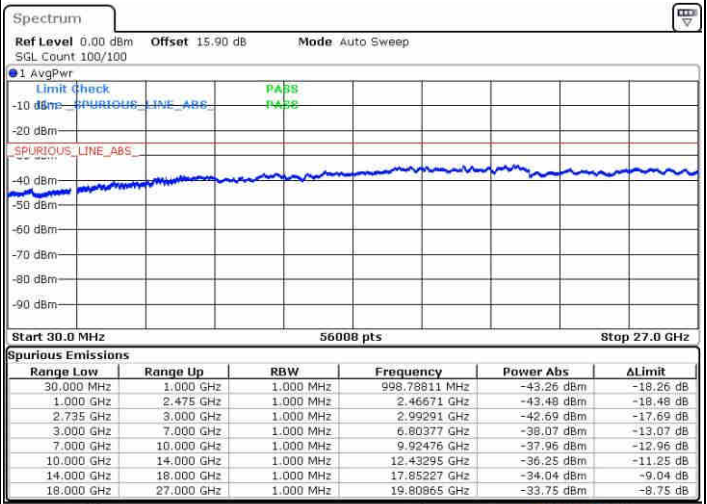

Date: 20 JUN 2019 00:14:38

LTE Band 41 / 20MHz+5MHz

16QAM

Highest Channel / 1RB0 and 1RB24

Highest Channel / 1RB99 and 1RB0

Date: 20 JUN 2019 00:49:15

Date: 20 JUN 2019 00:45:06

Highest Channel / FullIRB

N/A

Date: 20 JUN 2019 00:53:25

LTE Band 41 / 20MHz+10MHz

16QAM

Lowest Channel / 1RB0 and 1RB49

Lowest Channel / 1RB99 and 1RB0

Date: 20 JUN 2019 23:29:29

Date: 20 JUN 2019 23:25:21