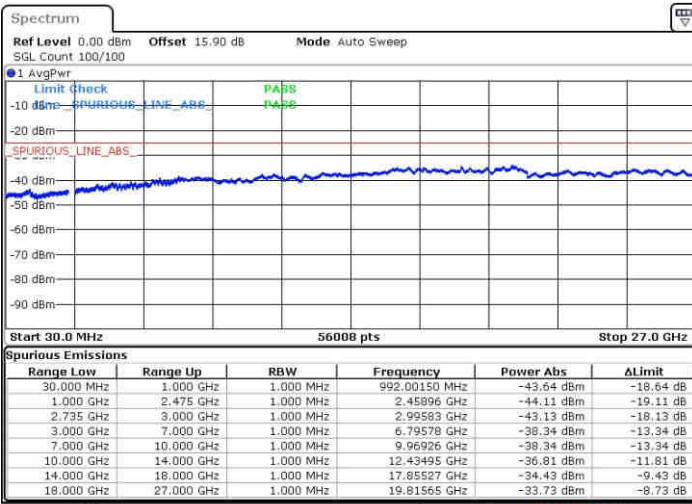

Middle Channel / FullIRB

N/A

Date: 20 JUN 2019 21:53:16

LTE Band 41 / 15MHz+15MHz

16QAM

Highest Channel / 1RB0 and 1RB74

Highest Channel / 1RB74 and 1RB0

Date: 20 JUN 2019 22:11:17

Date: 20 JUN 2019 22:07:08

Highest Channel / FullIRB

N/A

Date: 20 JUN 2019 22:15:27

LTE Band 41 / 15MHz+20MHz

16QAM

Lowest Channel / 1RB0 and 1RB99

Lowest Channel / 1RB74 and 1RB0

Date: 20 JUN 2019 22:28:10

Date: 20 JUN 2019 22:24:01

Lowest Channel / FullIRB

N/A

Date: 20 JUN 2019 22:32:20

LTE Band 41 / 15MHz+20MHz

16QAM

Middle Channel / 1RB0 and 1RB99