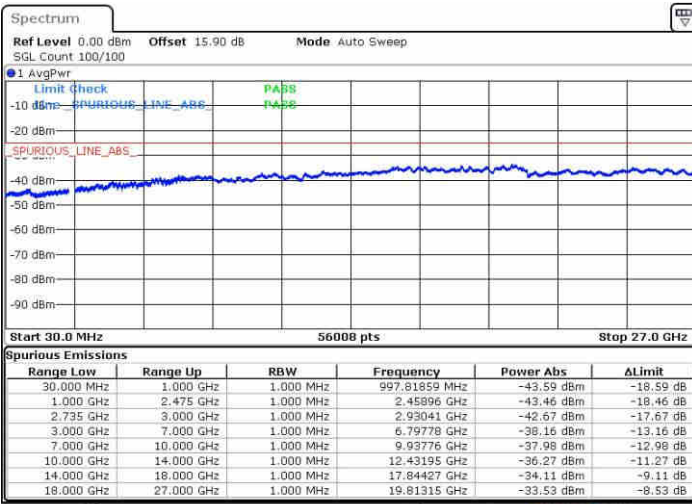

LTE Band 41 / 20MHz+5MHz

16QAM

Middle Channel / 1RB0 and 1RB24

Middle Channel / 1RB99 and 1RB0

Date: 20 JUN 2019 00:18:48

Date: 20 JUN 2019 00:22:57

Middle Channel / FullIRB

N/A

Date: 20 JUN 2019 00:14:38

LTE Band 41 / 20MHz+5MHz

16QAM

Highest Channel / 1RB0 and 1RB24

Highest Channel / 1RB99 and 1RB0

Date: 20 JUN 2019 00:49:15

Date: 20 JUN 2019 00:45:06

Highest Channel / FullIRB