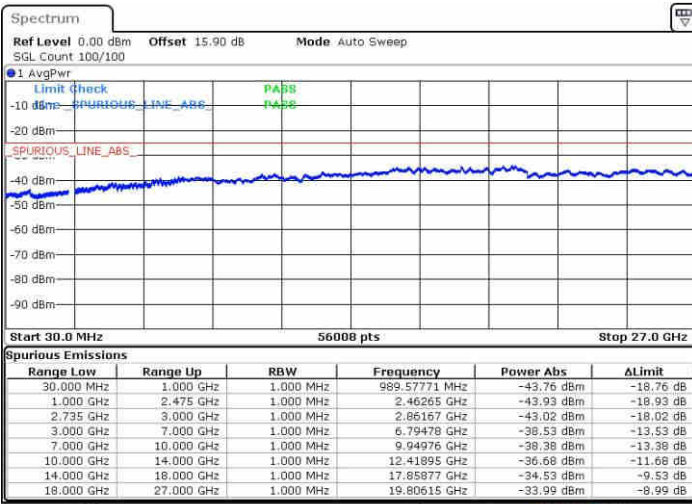

Highest Channel / FullIRB

N/A

Date: 20 JUN 2019 02:00:01

LTE Band 41 / 10MHz+20MHz

16QAM

Lowest Channel / 1RB0 and 1RB99

Lowest Channel / 1RB49 and 1RB0

Date: 20 JUN 2019 19:55:31

Date: 20 JUN 2019 19:51:23

Lowest Channel / FullIRB

N/A

Date: 20 JUN 2019 19:59:41

LTE Band 41 / 10MHz+20MHz

16QAM

Middle Channel / 1RB0 and 1RB99

Middle Channel / 1RB49 and 1RB0

Date: 20 JUN 2019 20:09:53

Date: 20 JUN 2019 20:14:02

Middle Channel / FullIRB

N/A

Date: 20 JUN 2019 20:05:43

LTE Band 41 / 10MHz+20MHz

16QAM

Highest Channel / 1RB0 and 1RB99