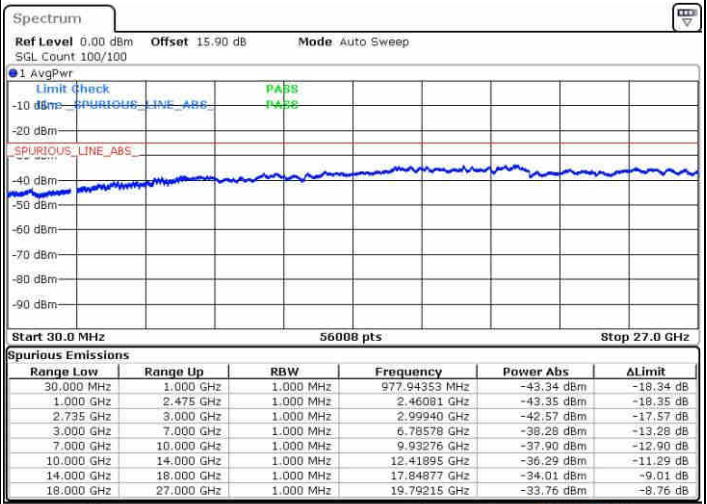

Lowest Channel / 1RB0 and 1RB74

Lowest Channel / 1RB49 and 1RB0

Date: 20 JUN 2019 01:16:22

Date: 20 JUN 2019 01:09:27

Lowest Channel / FullRB

N/A

Date: 20 JUN 2019 01:17:47

LTE Band 41 / 10MHz+15MHz

64QAM

MiddleChannel / 1RB0 and 1RB74

Middle Channel / 1RB49 and 1RB0

Date: 20 JUN 2019 01:29:01

Date: 20 JUN 2019 01:35:58

Middle Channel / FullIRB

N/A

Date: 20 JUN 2019 01:27:38

LTE Band 41 / 10MHz+15MHz

64QAM

Highest Channel / 1RB0 and 1RB74

Highest Channel / 1RB49 and 1RB0

Date: 20 JUN 2019 01:54:28

Date: 20 JUN 2019 01:53:06

Highest Channel / FullIRB

N/A