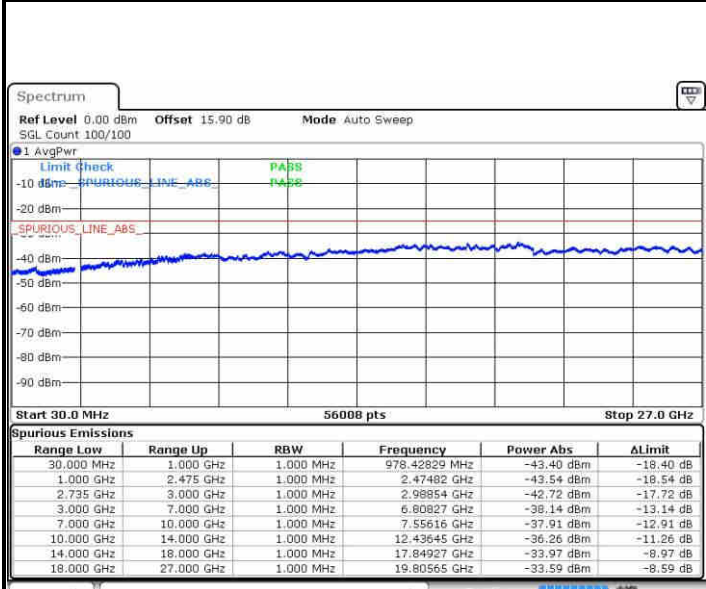

Date: 18 APR 2019 22:04:37

Middle Channel / FullIRB

N/A

Date: 18 APR 2019 21:56:05

LTE Band 41 / 20MHz+10MHz

16QAM

Highest Channel / 1RB0 and 1RB49

Highest Channel / 1RB99 and 1RB0

Date: 18 APR 2019 22:23:06

Date: 18 APR 2019 22:18:50

Highest Channel / FullIRB

N/A

Date: 18 APR 2019 22:27:23

LTE Band 41 / 20MHz+15MHz

16QAM

Lowest Channel / 1RB0 and 1RB74

Date: 19 APR 2019 04:16:36

Lowest Channel / 1RB99 and 1RB0

Date: 19 APR 2019 04:12:50

Lowest Channel / FullIRB

Date: 19 APR 2019 04:20:23

N/A

LTE Band 41 / 20MHz+15MHz

16QAM