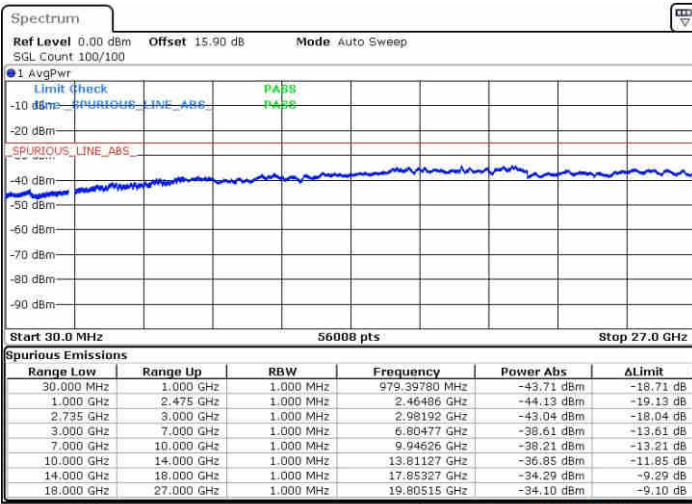

N/A

Date: 20 JUN 2019 21:44:09

LTE Band 41 / 15MHz+15MHz

16QAM

Middle Channel / 1RB0 and 1RB74

Middle Channel / 1RB74 and 1RB0

Date: 20 JUN 2019 21:57:26

Date: 20 JUN 2019 22:01:35

Middle Channel / FullIRB

N/A

Date: 20 JUN 2019 21:53:16

LTE Band 41 / 15MHz+15MHz

16QAM

Highest Channel / 1RB0 and 1RB74

Highest Channel / 1RB74 and 1RB0

Date: 20 JUN 2019 22:11:17