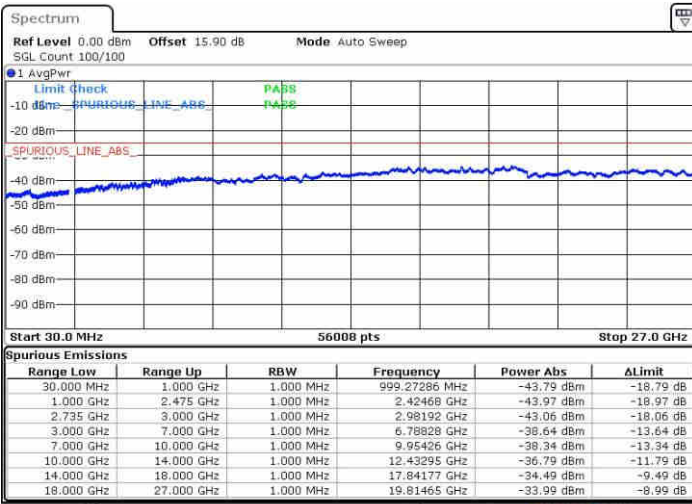

N/A

Date: 20 JUN 2019 01:26:15

LTE Band 41 / 10MHz+15MHz

16QAM

Highest Channel / 1RB0 and 1RB74

Highest Channel / 1RB49 and 1RB0

Date: 20 JUN 2019 01:55:51

Date: 20 JUN 2019 01:51:42

Highest Channel / FullIRB

N/A

Date: 20 JUN 2019 02:00:01

LTE Band 41 / 10MHz+20MHz

16QAM

Lowest Channel / 1RB0 and 1RB99

Lowest Channel / 1RB49 and 1RB0

Date: 20 JUN 2019 19:55:31

Date: 20 JUN 2019 19:51:23

Lowest Channel / FullIRB

N/A

Date: 20 JUN 2019 19:59:41

LTE Band 41 / 10MHz+20MHz

16QAM

Middle Channel / 1RB0 and 1RB99

Middle Channel / 1RB49 and 1RB0