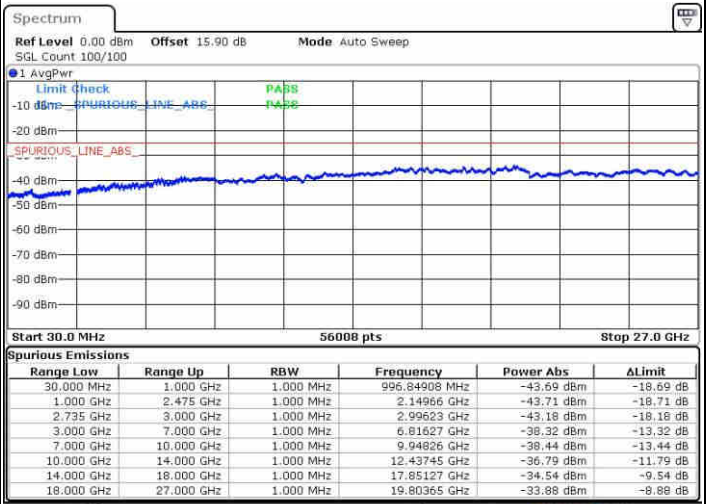

Date: 20 JUN 2019 21:27:25

LTE Band 41 / 15MHz+15MHz

16QAM

Lowest Channel / 1RB0 and 1RB74

Lowest Channel / 1RB74 and 1RB0

Date: 20 JUN 2019 21:39:59

Date: 20 JUN 2019 21:35:51

Lowest Channel / FullIRB

N/A

Date: 20 JUN 2019 21:44:09

LTE Band 41 / 15MHz+15MHz

16QAM

Middle Channel / 1RB0 and 1RB74

Middle Channel / 1RB74 and 1RB0

Date: 20 JUN 2019 21:57:26

Date: 20 JUN 2019 22:01:35

Middle Channel / FullIRB

N/A

Date: 20 JUN 2019 21:53:16

LTE Band 41 / 15MHz+15MHz

16QAM

Highest Channel / 1RB0 and 1RB74

Highest Channel / 1RB74 and 1RB0

Date: 20 JUN 2019 22:11:17