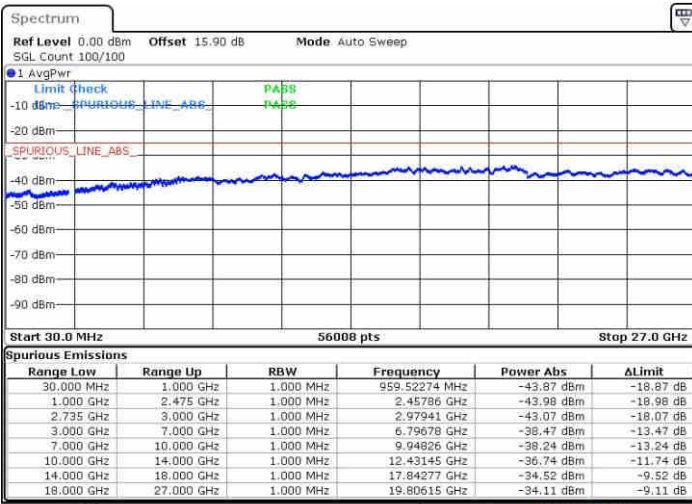

Middle Channel / FullIRB

N/A

Date: 20 JUN 2019 21:53:16

LTE Band 41 / 15MHz+15MHz

16QAM

Highest Channel / 1RB0 and 1RB74

Highest Channel / 1RB74 and 1RB0

Date: 20 JUN 2019 22:11:17

Date: 20 JUN 2019 22:07:08

Highest Channel / FullIRB

N/A

Date: 20 JUN 2019 22:15:27

LTE Band 41 / 15MHz+20MHz

16QAM

Lowest Channel / 1RB0 and 1RB99

Lowest Channel / 1RB74 and 1RB0

Date: 20 JUN 2019 22:28:10

Date: 20 JUN 2019 22:24:01

Lowest Channel / FullIRB

N/A

Date: 20 JUN 2019 22:32:20

LTE Band 41 / 15MHz+20MHz

16QAM

Middle Channel / 1RB0 and 1RB99