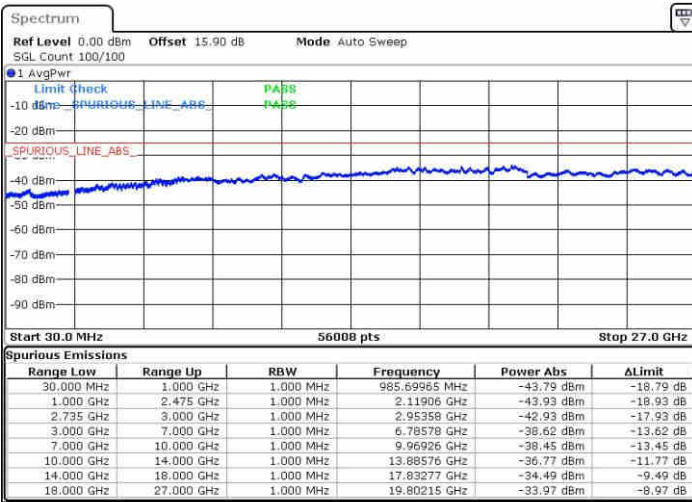

Lowest Channel / FullIRB

N/A

Date: 20 JUN 2019 21:44:09