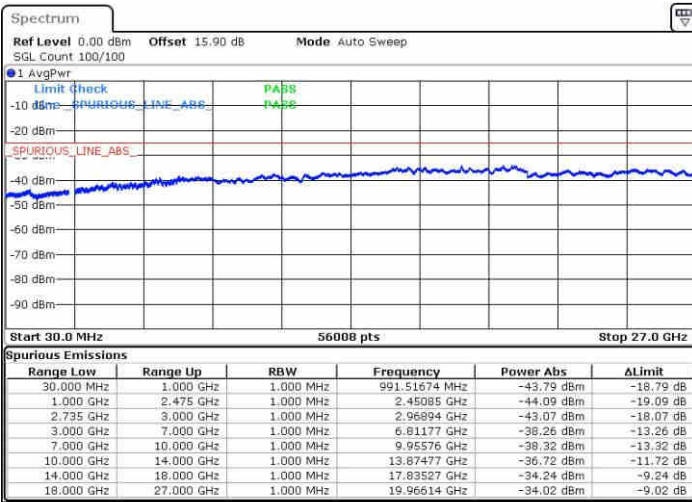

Date: 20 JUN 2019 00:14:38

LTE Band 41 / 20MHz+5MHz

16QAM

Highest Channel / 1RB0 and 1RB24

Highest Channel / 1RB99 and 1RB0

Date: 20 JUN 2019 00:49:15

Date: 20 JUN 2019 00:45:06

Highest Channel / FullIRB

N/A

Date: 20 JUN 2019 00:53:25

LTE Band 41 / 20MHz+10MHz

16QAM

Lowest Channel / 1RB0 and 1RB49

Lowest Channel / 1RB99 and 1RB0

Date: 20 JUN 2019 23:29:29

Date: 20 JUN 2019 23:25:21

Lowest Channel / FullIRB

N/A

Date: 20 JUN 2019 23:33:39

LTE Band 41 / 20MHz+10MHz

16QAM

Middle Channel / 1RB0 and 1RB49

Middle Channel / 1RB99 and 1RB0

Date: 18 APR 2019 22:00:21