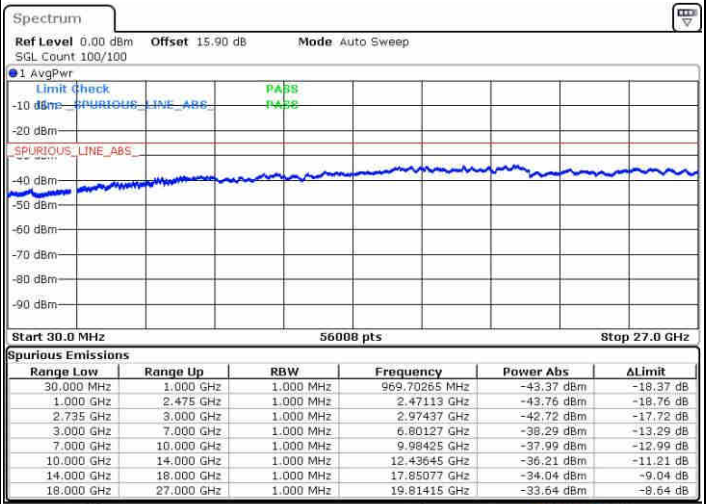

N/A

Date: 19 APR 2019 05:24:59

LTE Band 41 / 20MHz+20MHz

16QAM

Highest Channel / 1RB0 and 1RB99

Highest Channel / 1RB99 and 1RB0

Date: 19 APR 2019 05:44:03

Date: 19 APR 2019 05:41:01

Highest Channel / FullIRB

N/A

Date: 19 APR 2019 05:47:04

LTE Band 41 / 5MHz+20MHz

64QAM

Lowest Channel / 1RB0 and 1RB99

Lowest Channel / 1RB24 and 1RB0

Date: 19 JUN 2019 22:56:27