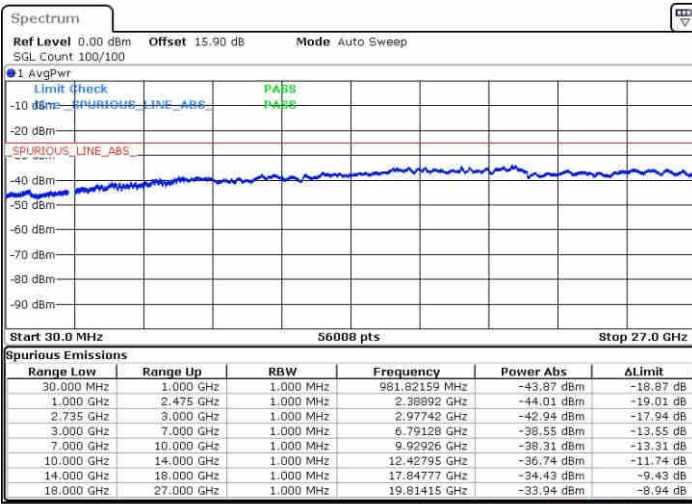

Lowest Channel / FullIRB

N/A

Date: 20 JUN 2019 19:58:18