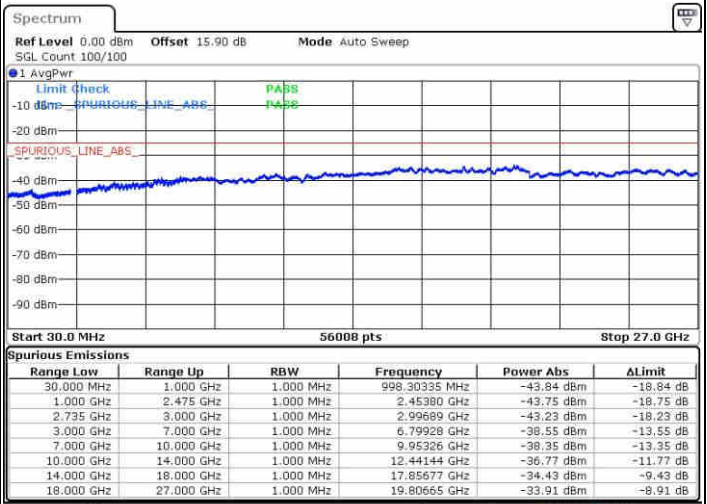

Date: 20 JUN 2019 02:01:24

LTE Band 41 / 10MHz+20MHz

64QAM

Lowest Channel / 1RB0 and 1RB99

Lowest Channel / 1RB49 and 1RB0

Date: 20 JUN 2019 19:56:55

Date: 20 JUN 2019 19:50:00

Lowest Channel / FullIRB

N/A

Date: 20 JUN 2019 19:58:18

LTE Band 41 / 10MHz+20MHz

64QAM

Middle Channel / 1RB0 and 1RB99

Middle Channel / 1RB49 and 1RB0

Date: 20 JUN 2019 20:08:30

Date: 20 JUN 2019 20:15:25

Middle Channel / FullIRB

N/A

Date: 20 JUN 2019 20:07:07

LTE Band 41 / 10MHz+20MHz

64QAM

Highest Channel / 1RB0 and 1RB99

Highest Channel / 1RB49 and 1RB0

Date: 20 JUN 2019 20:25:09