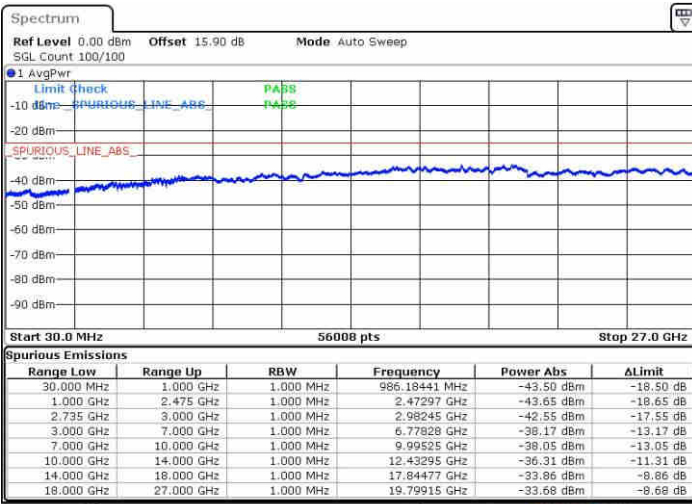

Date: 20 JUN 2019 01:19:10

LTE Band 41 / 10MHz+15MHz

16QAM

MiddleChannel / 1RB0 and 1RB74

Middle Channel / 1RB49 and 1RB0

Date: 20 JUN 2019 01:30:24

Date: 20 JUN 2019 01:34:33

Middle Channel / FullIRB

N/A

Date: 20 JUN 2019 01:26:15

LTE Band 41 / 10MHz+15MHz

16QAM

Highest Channel / 1RB0 and 1RB74

Highest Channel / 1RB49 and 1RB0

Date: 20 JUN 2019 01:55:51

Date: 20 JUN 2019 01:51:42