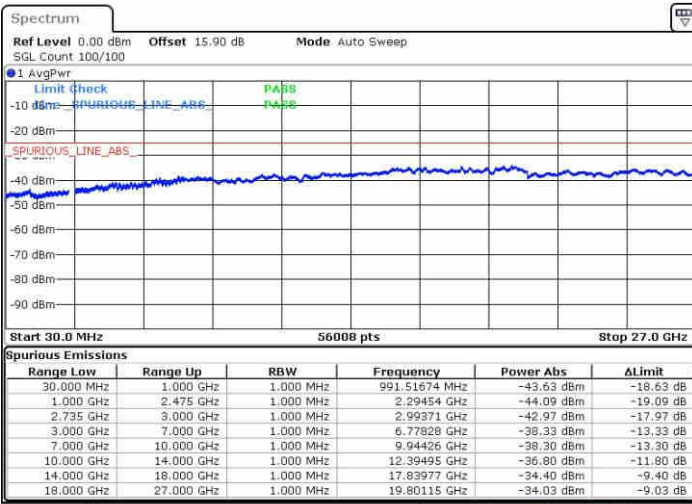

Date: 20 JUN 2019 22:28:10

Date: 20 JUN 2019 22:24:01

Lowest Channel / FullIRB

N/A

Date: 20 JUN 2019 22:32:20

LTE Band 41 / 15MHz+20MHz

16QAM

Middle Channel / 1RB0 and 1RB99

Middle Channel / 1RB74 and 1RB0

Date: 20 JUN 2019 22:42:20

Date: 20 JUN 2019 22:46:29

Middle Channel / FullIRB

N/A

Date: 20 JUN 2019 22:38:11

LTE Band 41 / 15MHz+20MHz

16QAM

Highest Channel / 1RB0 and 1RB99

Highest Channel / 1RB74 and 1RB0

Date: 20 JUN 2019 23:09:14

Date: 20 JUN 2019 23:05:06

Highest Channel / FullIRB

N/A

Date: 20 JUN 2019 23:13:24

LTE Band 41 / 20MHz+5MHz