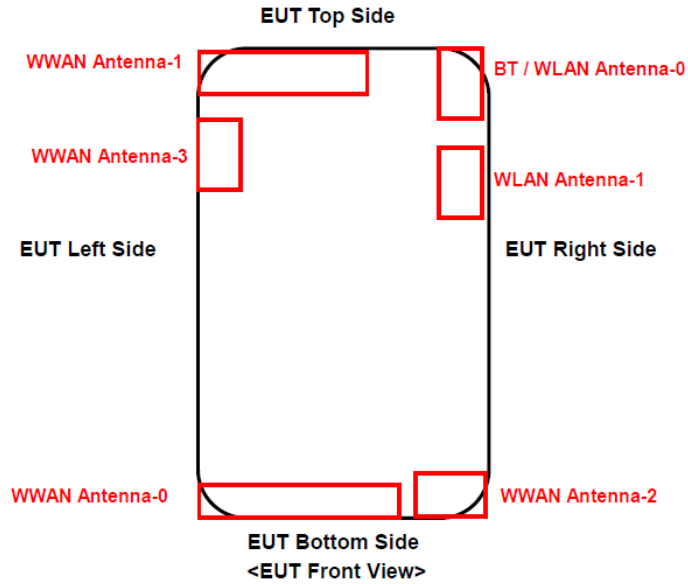

Appendix D. SAR Test Setup Photos

Right Cheek

Right Tilted

Left Cheek

Left Tilted

Front, Test Separation 0 mm

Back, Test Separation 0 mm

Top Side, Test Separation 0 mm

Right Side, Test Separation 0 mm

Front, Test Separation 10 mm

Back, Test Separation 10 mm

Left Side, Test Separation 10 mm

Right Side, Test Separation 10 mm

Top Side, Test Separation 10 mm

Bottom Side, Test Separation 10 mm

Appendix D. EUT antenna location

<Antenna Location>

DUT dimension	Length	Width	Overall diagonal dimension
	151.3 mm	70.1 mm	160 mm