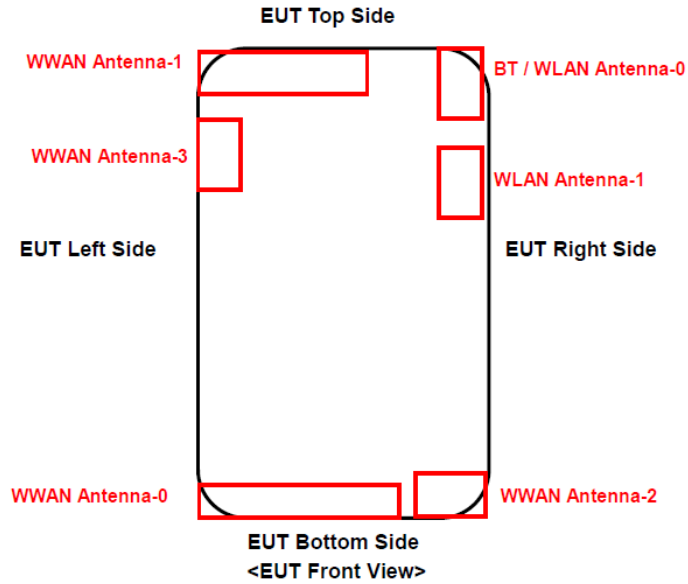

**Appendix D. SAR Test Setup Photos**

Right Cheek

Right Tilted

Left Cheek

Left Tilted

**Front, Test Separation 0 mm**

**Back, Test Separation 0 mm**

**Top Side, Test Separation 0 mm**

**Right Side, Test Separation 0 mm**

**Front, Test Separation 10 mm**

**Back, Test Separation 10 mm**

**Left Side, Test Separation 10 mm**

**Right Side, Test Separation 10 mm**

**Top Side, Test Separation 10 mm**

**Bottom Side, Test Separation 10 mm**

**Appendix D. EUT antenna location**

<Antenna Location>

DUT dimension	Length	Width	Overall diagonal dimension
	151.3 mm	70.1 mm	160 mm