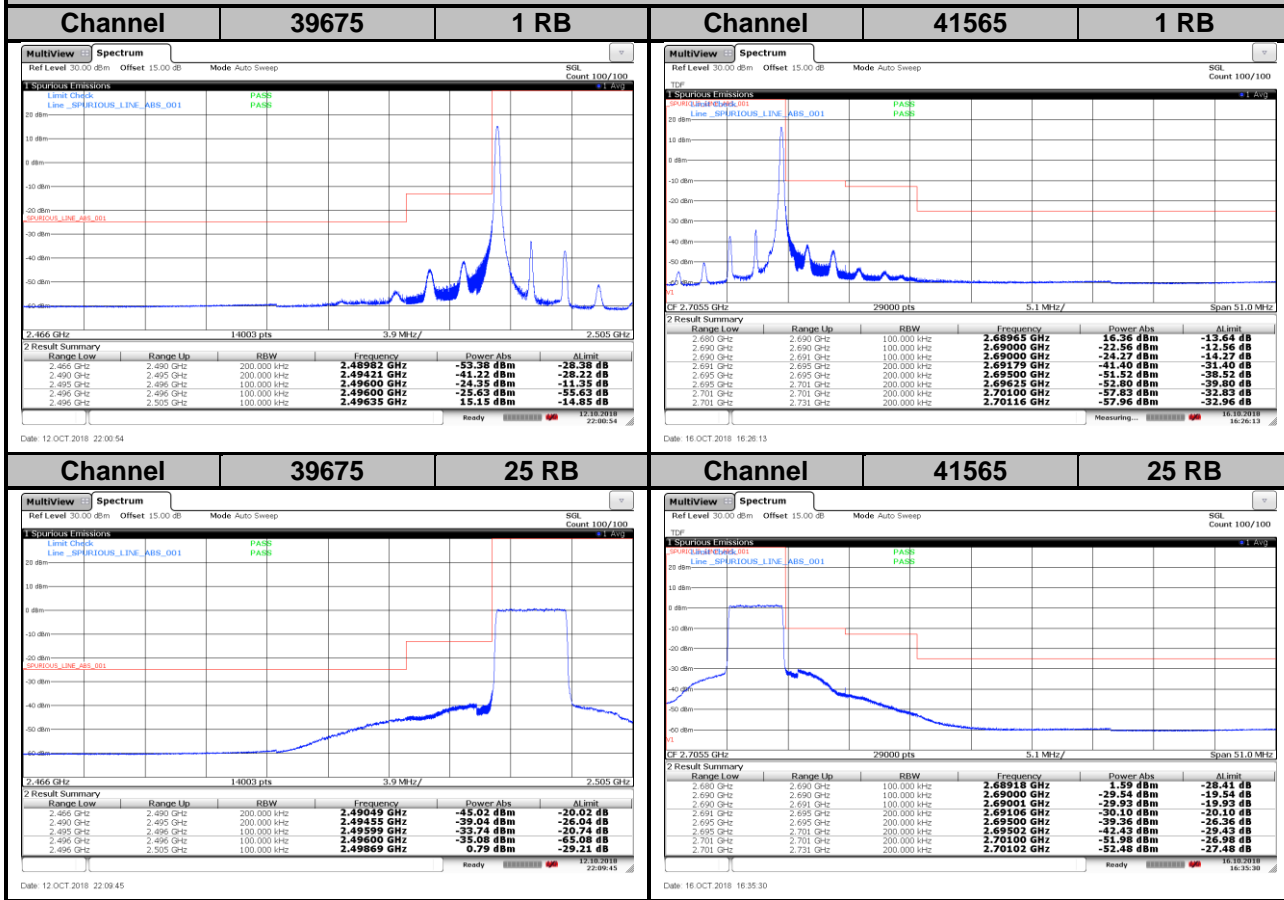

BUREAU
VERITAS

LTE Band 41

Channel Bandwidth: 15 MHz / 64QAM

<Out-of-Band Emissions>

LTE Band 41
Channel Bandwidth: 20 MHz / QPSK
<Out-of-Band Emissions>

LTE Band 41
Channel Bandwidth: 20 MHz / 16QAM
<Out-of-Band Emissions>

LTE Band 41
Channel Bandwidth: 20 MHz / 64QAM
<Out-of-Band Emissions>

<Power Class 3>

LTE Band 41

Channel Bandwidth: 5 MHz / QPSK

<Out-of-Band Emissions>

LTE Band 41

Channel Bandwidth: 5 MHz / 16QAM

<Out-of-Band Emissions>

LTE Band 41

Channel Bandwidth: 5 MHz / 64QAM

<Out-of-Band Emissions>

LTE Band 41

Channel Bandwidth: 10 MHz / QPSK

<Out-of-Band Emissions>

LTE Band 41

Channel Bandwidth: 10 MHz / 16QAM