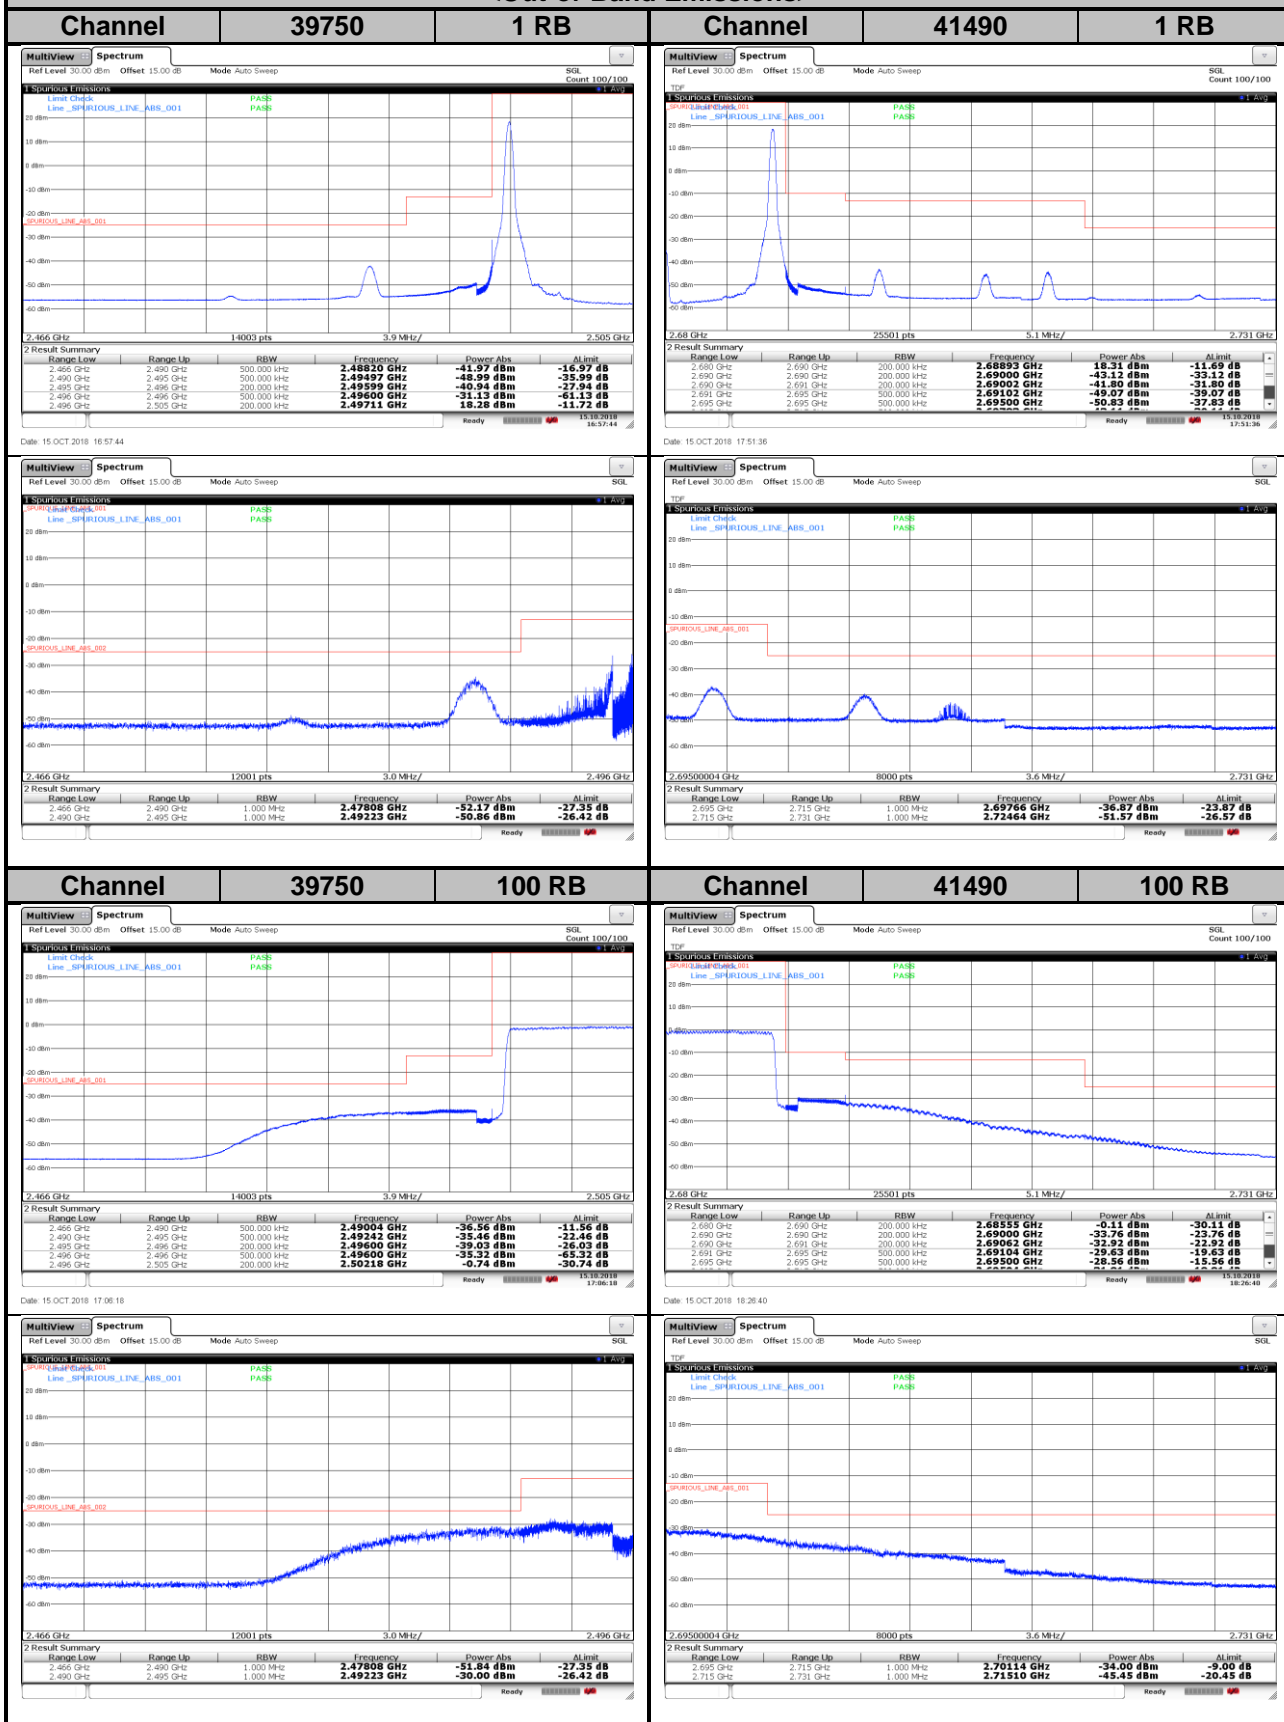

LTE Band 41
Channel Bandwidth: 10 MHz / 64QAM
<Out-of-Band Emissions>

LTE Band 41
Channel Bandwidth: 15 MHz / QPSK
<Out-of-Band Emissions>

LTE Band 41
Channel Bandwidth: 15 MHz / 16QAM
<Out-of-Band Emissions>

BUREAU
VERITAS

LTE Band 41

Channel Bandwidth: 15 MHz / 64QAM

<Out-of-Band Emissions>

LTE Band 41
Channel Bandwidth: 20 MHz / QPSK
<Out-of-Band Emissions>

LTE Band 41
Channel Bandwidth: 20 MHz / 16QAM
<Out-of-Band Emissions>

LTE Band 41
Channel Bandwidth: 20 MHz / 64QAM
<Out-of-Band Emissions>

<Power Class 3>

LTE Band 41

Channel Bandwidth: 5 MHz / QPSK

<Out-of-Band Emissions>

LTE Band 41

Channel Bandwidth: 5 MHz / 16QAM

<Out-of-Band Emissions>

LTE Band 41

Channel Bandwidth: 5 MHz / 64QAM

<Out-of-Band Emissions>

LTE Band 41

Channel Bandwidth: 10 MHz / QPSK

<Out-of-Band Emissions>

LTE Band 41

Channel Bandwidth: 10 MHz / 16QAM