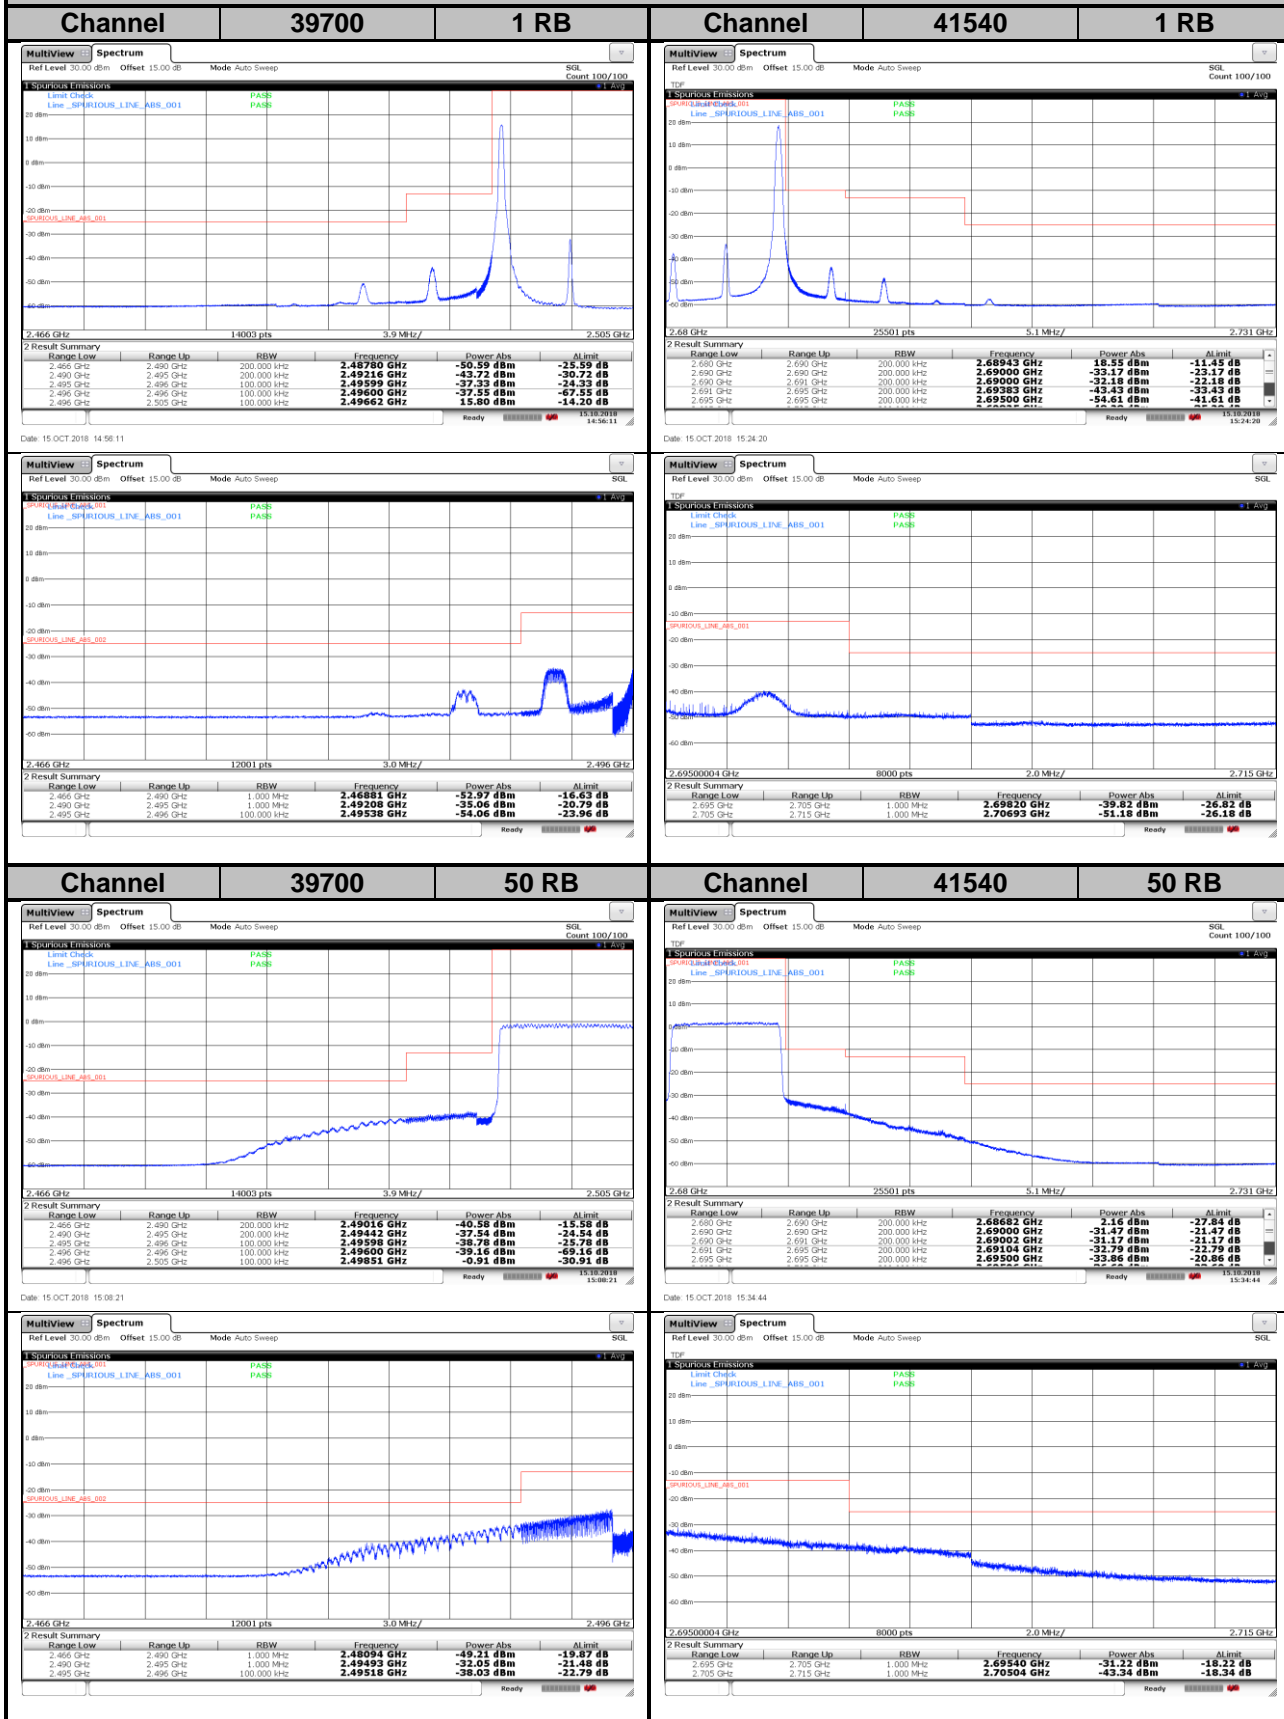

LTE Band 41
Channel Bandwidth: 10 MHz / 64QAM
<Out-of-Band Emissions>

LTE Band 41
Channel Bandwidth: 15 MHz / QPSK
<Out-of-Band Emissions>

LTE Band 41
Channel Bandwidth: 15 MHz / 16QAM
<Out-of-Band Emissions>

BUREAU
VERITAS

LTE Band 41

Channel Bandwidth: 15 MHz / 64QAM

<Out-of-Band Emissions>

LTE Band 41
Channel Bandwidth: 20 MHz / QPSK
<Out-of-Band Emissions>

LTE Band 41
Channel Bandwidth: 20 MHz / 16QAM
<Out-of-Band Emissions>

LTE Band 41
Channel Bandwidth: 20 MHz / 64QAM
<Out-of-Band Emissions>

<Power Class 3>

LTE Band 41

Channel Bandwidth: 5 MHz / QPSK

<Out-of-Band Emissions>

LTE Band 41

Channel Bandwidth: 5 MHz / 16QAM

<Out-of-Band Emissions>

LTE Band 41

Channel Bandwidth: 5 MHz / 64QAM

<Out-of-Band Emissions>

LTE Band 41

Channel Bandwidth: 10 MHz / QPSK

<Out-of-Band Emissions>

LTE Band 41

Channel Bandwidth: 10 MHz / 16QAM