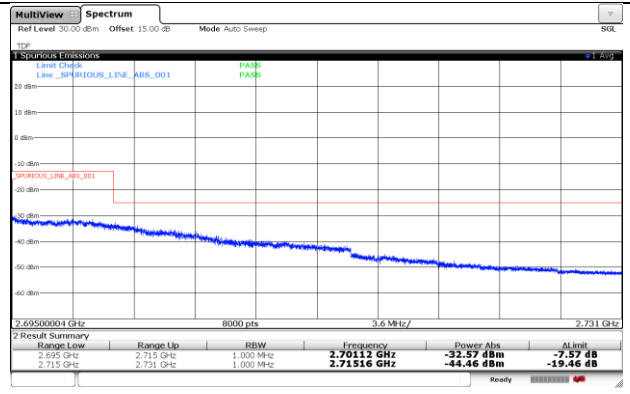

BUREAU
VERITAS

LTE Band 41

Channel Bandwidth: 15 MHz / 64QAM

<Out-of-Band Emissions>

LTE Band 41
Channel Bandwidth: 20 MHz / QPSK
<Out-of-Band Emissions>

LTE Band 41
Channel Bandwidth: 20 MHz / 16QAM
<Out-of-Band Emissions>

LTE Band 41
Channel Bandwidth: 20 MHz / 64QAM
<Out-of-Band Emissions>

<Power Class 3>

LTE Band 41

Channel Bandwidth: 5 MHz / QPSK

<Out-of-Band Emissions>

LTE Band 41

Channel Bandwidth: 5 MHz / 16QAM

<Out-of-Band Emissions>