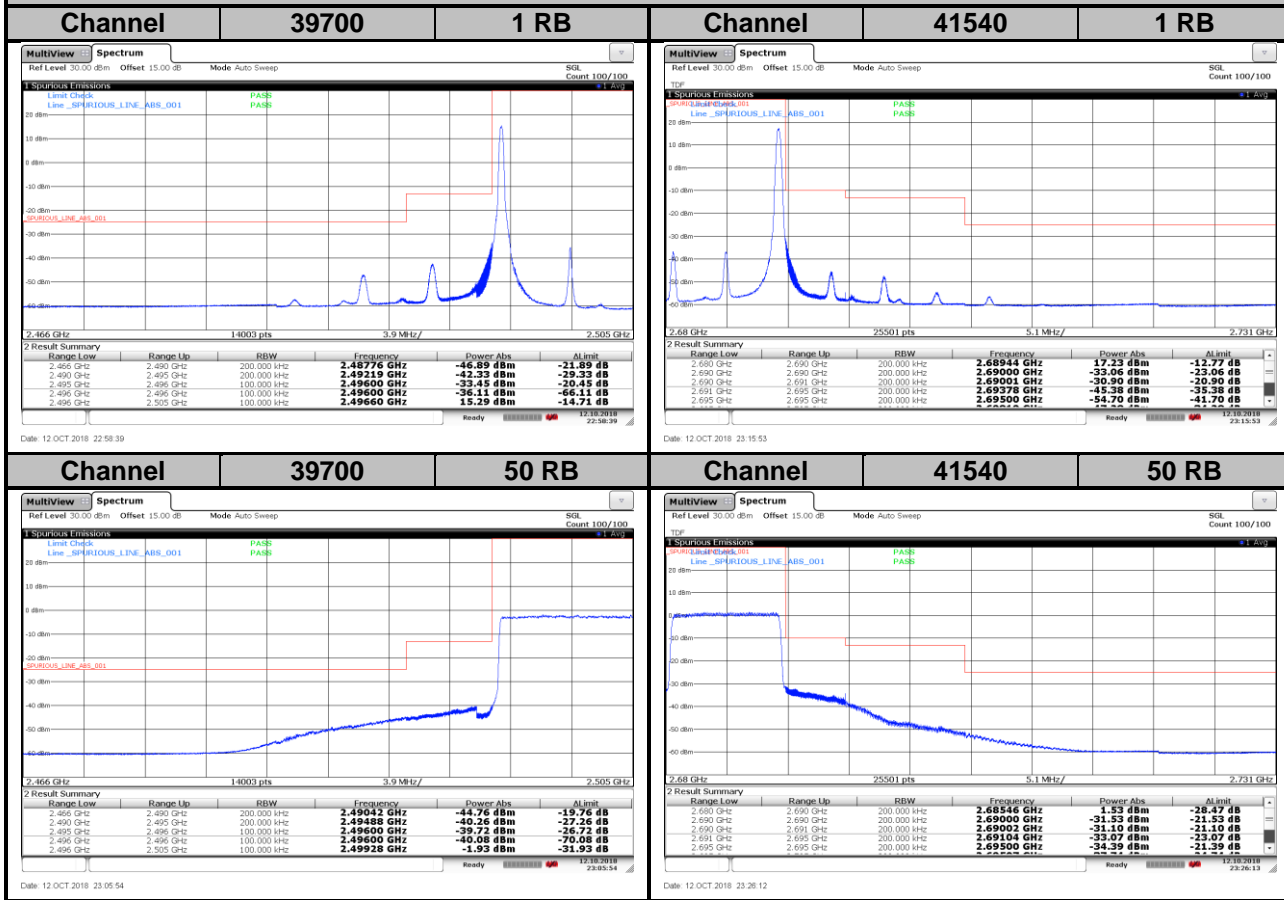

LTE Band 41

Channel Bandwidth: 5 MHz / 64QAM

<Out-of-Band Emissions>

LTE Band 41

Channel Bandwidth: 10 MHz / QPSK

<Out-of-Band Emissions>

LTE Band 41

Channel Bandwidth: 10 MHz / 16QAM

<Out-of-Band Emissions>

LTE Band 41

Channel Bandwidth: 10 MHz / 64QAM

<Out-of-Band Emissions>

LTE Band 41
Channel Bandwidth: 15 MHz / QPSK

<Out-of-Band Emissions>

LTE Band 41

Channel Bandwidth: 15 MHz / 16QAM