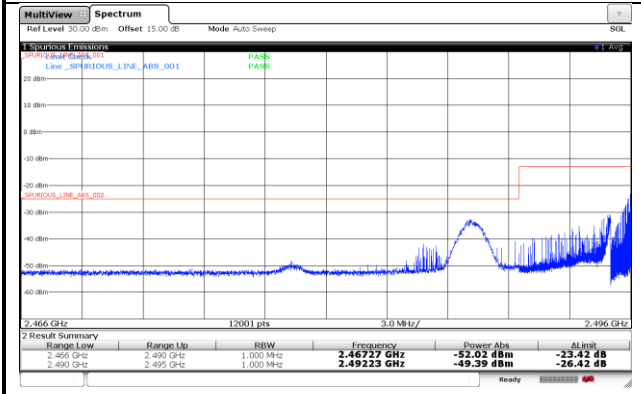

BUREAU
VERITAS

LTE Band 41

Channel Bandwidth: 15 MHz / 64QAM

<Out-of-Band Emissions>

LTE Band 41
Channel Bandwidth: 20 MHz / QPSK
<Out-of-Band Emissions>

LTE Band 41
Channel Bandwidth: 20 MHz / 16QAM
<Out-of-Band Emissions>

LTE Band 41
Channel Bandwidth: 20 MHz / 64QAM
<Out-of-Band Emissions>

<Power Class 3>

LTE Band 41

Channel Bandwidth: 5 MHz / QPSK

<Out-of-Band Emissions>

LTE Band 41

Channel Bandwidth: 5 MHz / 16QAM

<Out-of-Band Emissions>