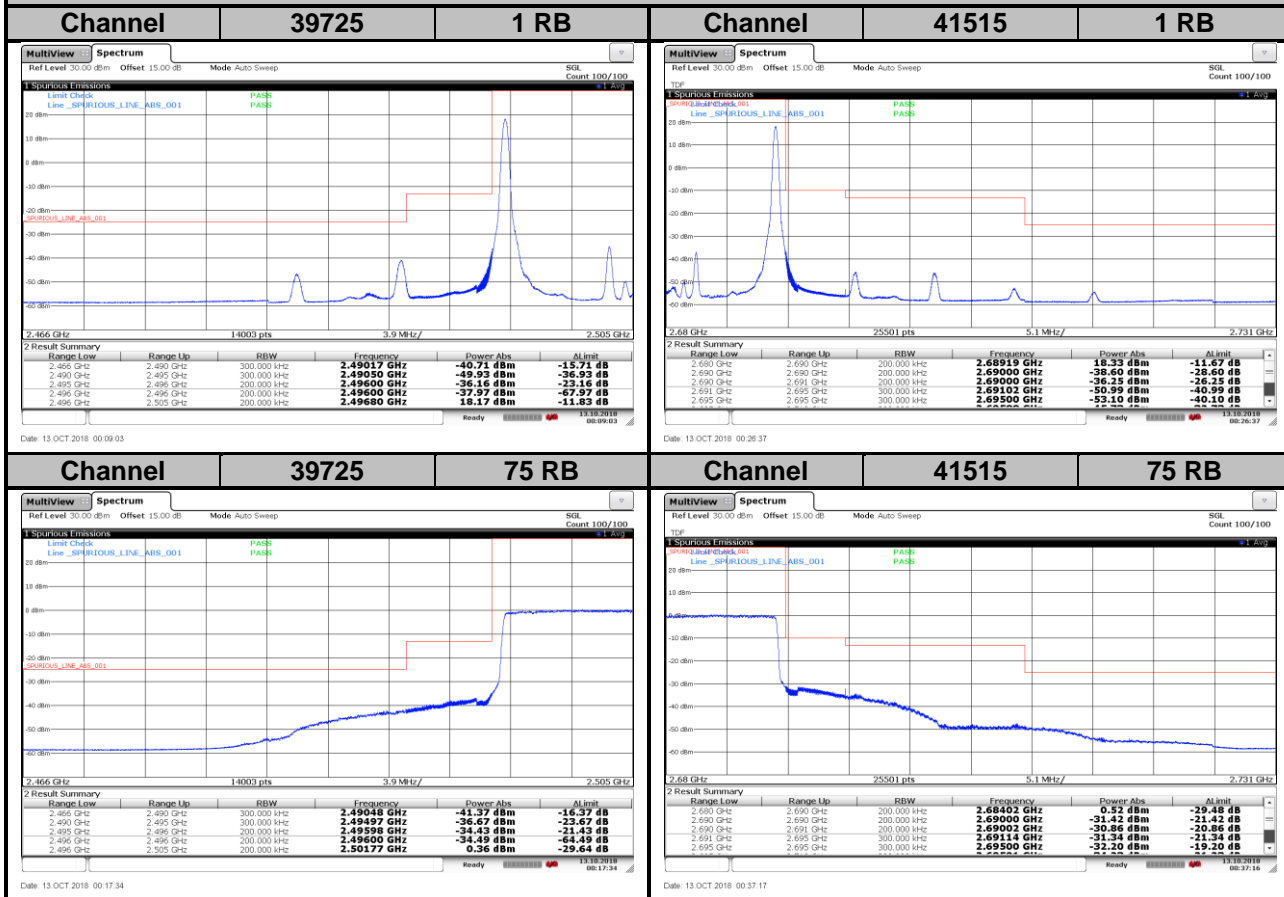

LTE Band 41

Channel Bandwidth: 5 MHz / 64QAM

<Out-of-Band Emissions>

LTE Band 41

Channel Bandwidth: 10 MHz / QPSK

<Out-of-Band Emissions>

LTE Band 41

Channel Bandwidth: 10 MHz / 16QAM

<Out-of-Band Emissions>

LTE Band 41

Channel Bandwidth: 10 MHz / 64QAM

<Out-of-Band Emissions>

LTE Band 41
Channel Bandwidth: 15 MHz / QPSK

<Out-of-Band Emissions>

LTE Band 41

Channel Bandwidth: 15 MHz / 16QAM

<Out-of-Band Emissions>