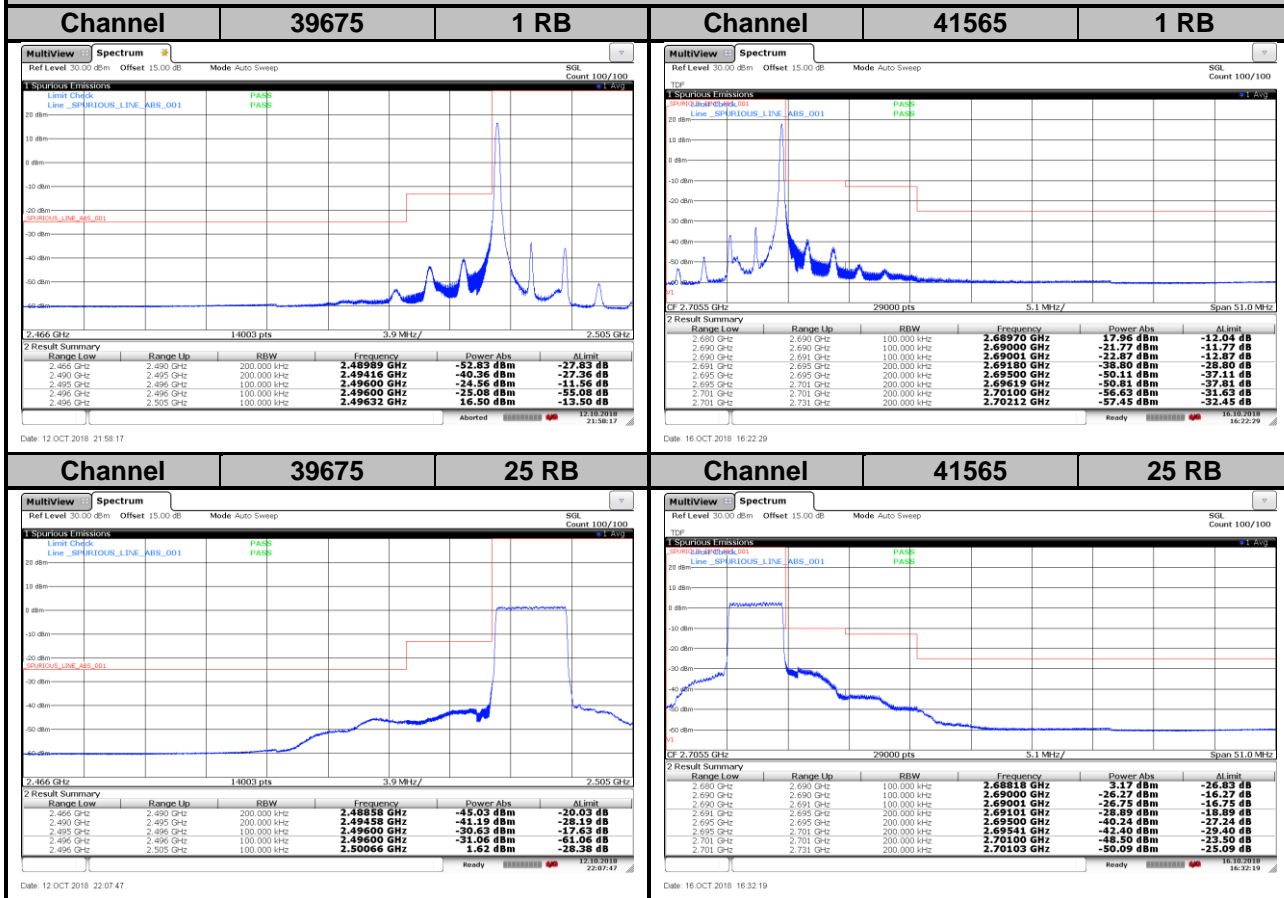

BUREAU
VERITAS

LTE Band 41

Channel Bandwidth: 15 MHz / 64QAM

<Out-of-Band Emissions>

LTE Band 41
Channel Bandwidth: 20 MHz / QPSK
<Out-of-Band Emissions>

LTE Band 41
Channel Bandwidth: 20 MHz / 16QAM
<Out-of-Band Emissions>

LTE Band 41
Channel Bandwidth: 20 MHz / 64QAM
<Out-of-Band Emissions>

<Power Class 3>

LTE Band 41

Channel Bandwidth: 5 MHz / QPSK

<Out-of-Band Emissions>

LTE Band 41

Channel Bandwidth: 5 MHz / 16QAM

<Out-of-Band Emissions>

LTE Band 41

Channel Bandwidth: 5 MHz / 64QAM

<Out-of-Band Emissions>

LTE Band 41

Channel Bandwidth: 10 MHz / QPSK

<Out-of-Band Emissions>

LTE Band 41

Channel Bandwidth: 10 MHz / 16QAM