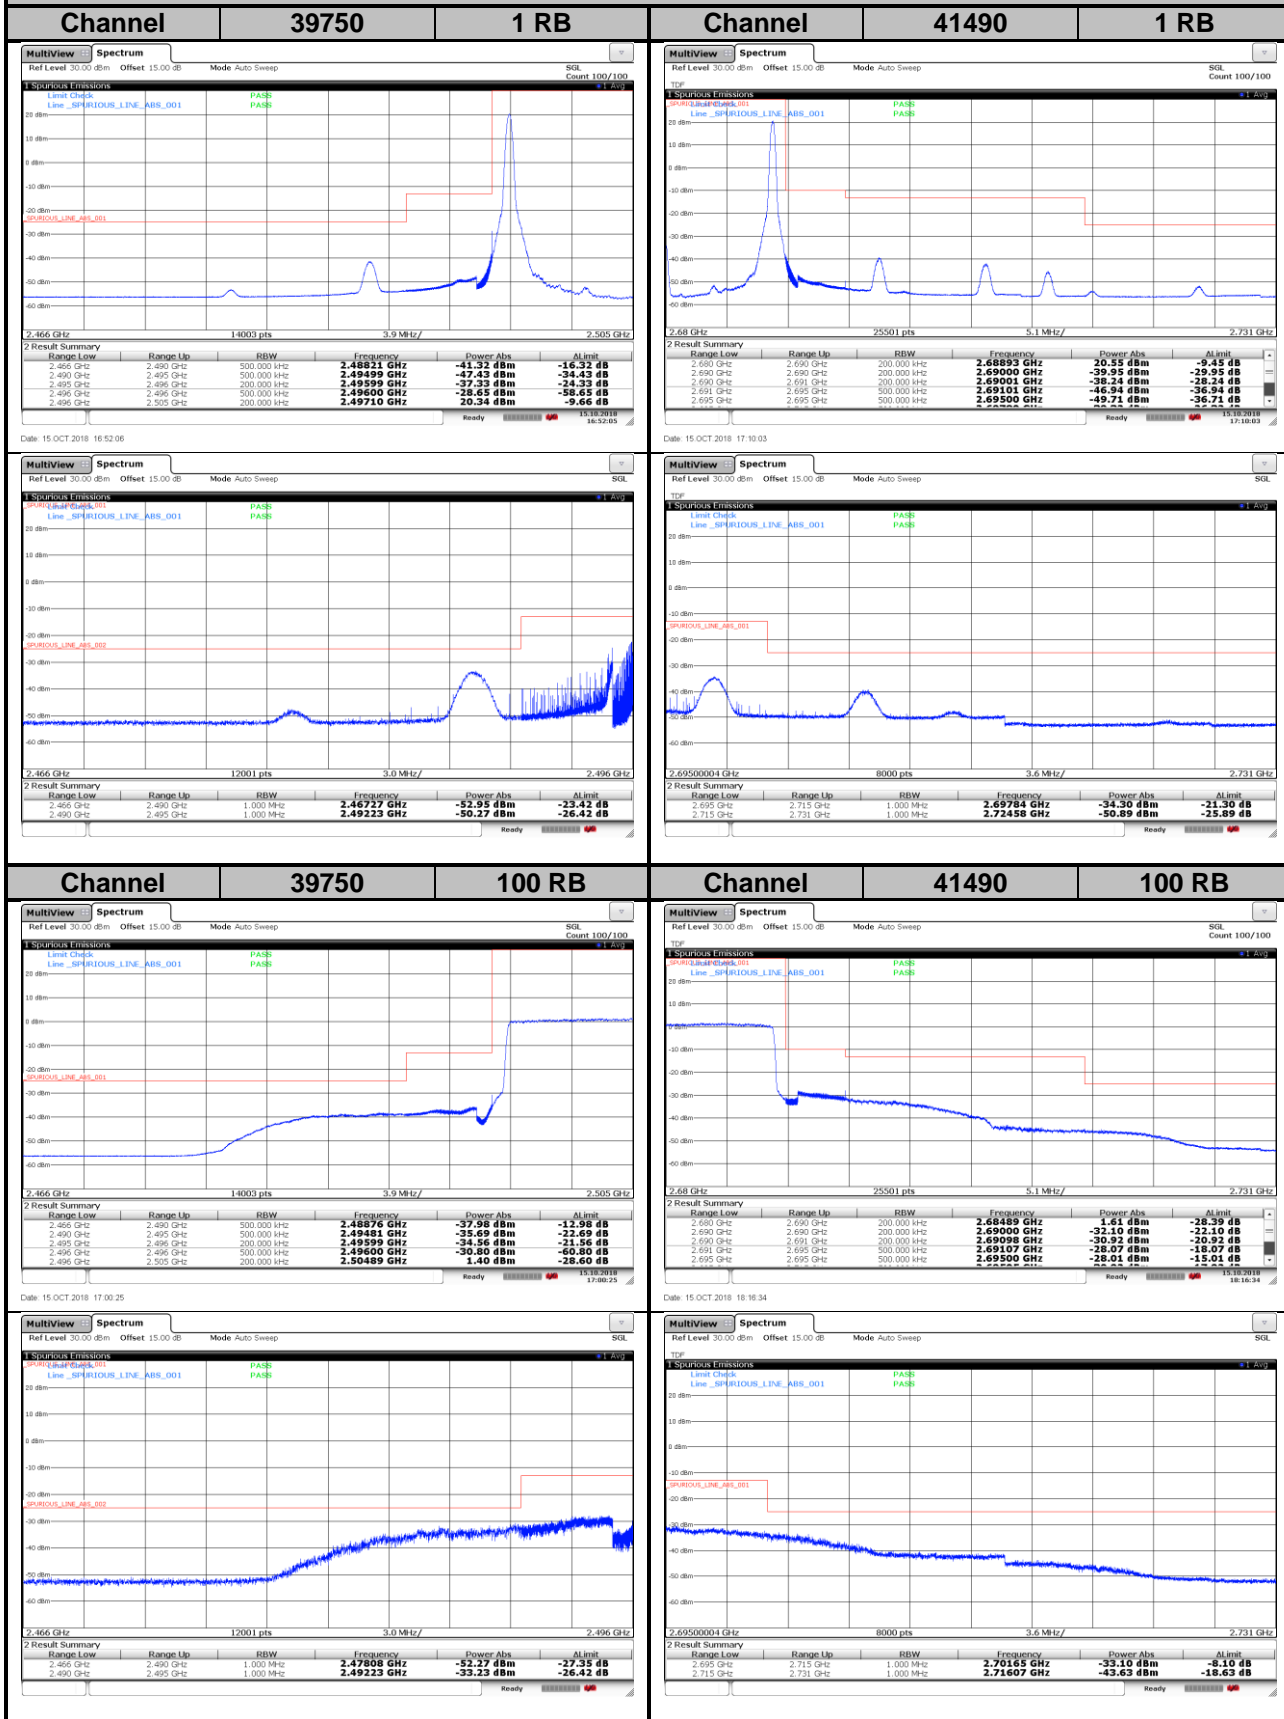

LTE Band 41
Channel Bandwidth: 10 MHz / 64QAM
<Out-of-Band Emissions>

LTE Band 41
Channel Bandwidth: 15 MHz / QPSK
<Out-of-Band Emissions>

LTE Band 41
Channel Bandwidth: 15 MHz / 16QAM
<Out-of-Band Emissions>

BUREAU
VERITAS

LTE Band 41

Channel Bandwidth: 15 MHz / 64QAM

<Out-of-Band Emissions>

LTE Band 41
Channel Bandwidth: 20 MHz / QPSK
<Out-of-Band Emissions>

LTE Band 41
Channel Bandwidth: 20 MHz / 16QAM
<Out-of-Band Emissions>

LTE Band 41
Channel Bandwidth: 20 MHz / 64QAM
<Out-of-Band Emissions>

<Power Class 3>

LTE Band 41

Channel Bandwidth: 5 MHz / QPSK

<Out-of-Band Emissions>

LTE Band 41

Channel Bandwidth: 5 MHz / 16QAM

<Out-of-Band Emissions>

LTE Band 41

Channel Bandwidth: 5 MHz / 64QAM

<Out-of-Band Emissions>

LTE Band 41

Channel Bandwidth: 10 MHz / QPSK

<Out-of-Band Emissions>

LTE Band 41

Channel Bandwidth: 10 MHz / 16QAM