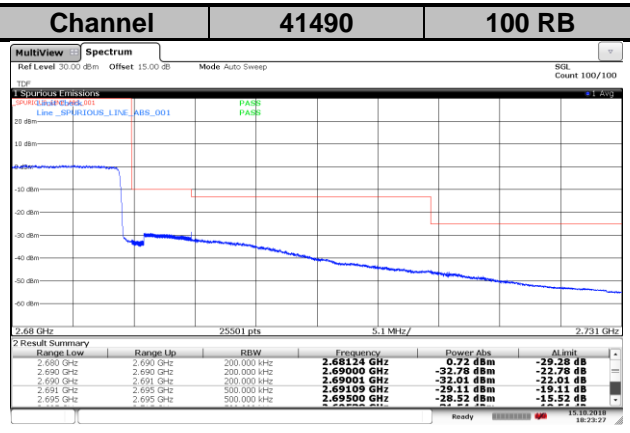

LTE Band 41
Channel Bandwidth: 10 MHz / 64QAM
<Out-of-Band Emissions>

LTE Band 41
Channel Bandwidth: 15 MHz / QPSK
<Out-of-Band Emissions>

LTE Band 41
Channel Bandwidth: 15 MHz / 16QAM
<Out-of-Band Emissions>

BUREAU
VERITAS

LTE Band 41

Channel Bandwidth: 15 MHz / 64QAM

<Out-of-Band Emissions>

LTE Band 41
Channel Bandwidth: 20 MHz / QPSK
<Out-of-Band Emissions>

LTE Band 41
Channel Bandwidth: 20 MHz / 16QAM
<Out-of-Band Emissions>

LTE Band 41
Channel Bandwidth: 20 MHz / 64QAM
<Out-of-Band Emissions>

<Power Class 3>

LTE Band 41

Channel Bandwidth: 5 MHz / QPSK

<Out-of-Band Emissions>

LTE Band 41

Channel Bandwidth: 5 MHz / 16QAM

<Out-of-Band Emissions>