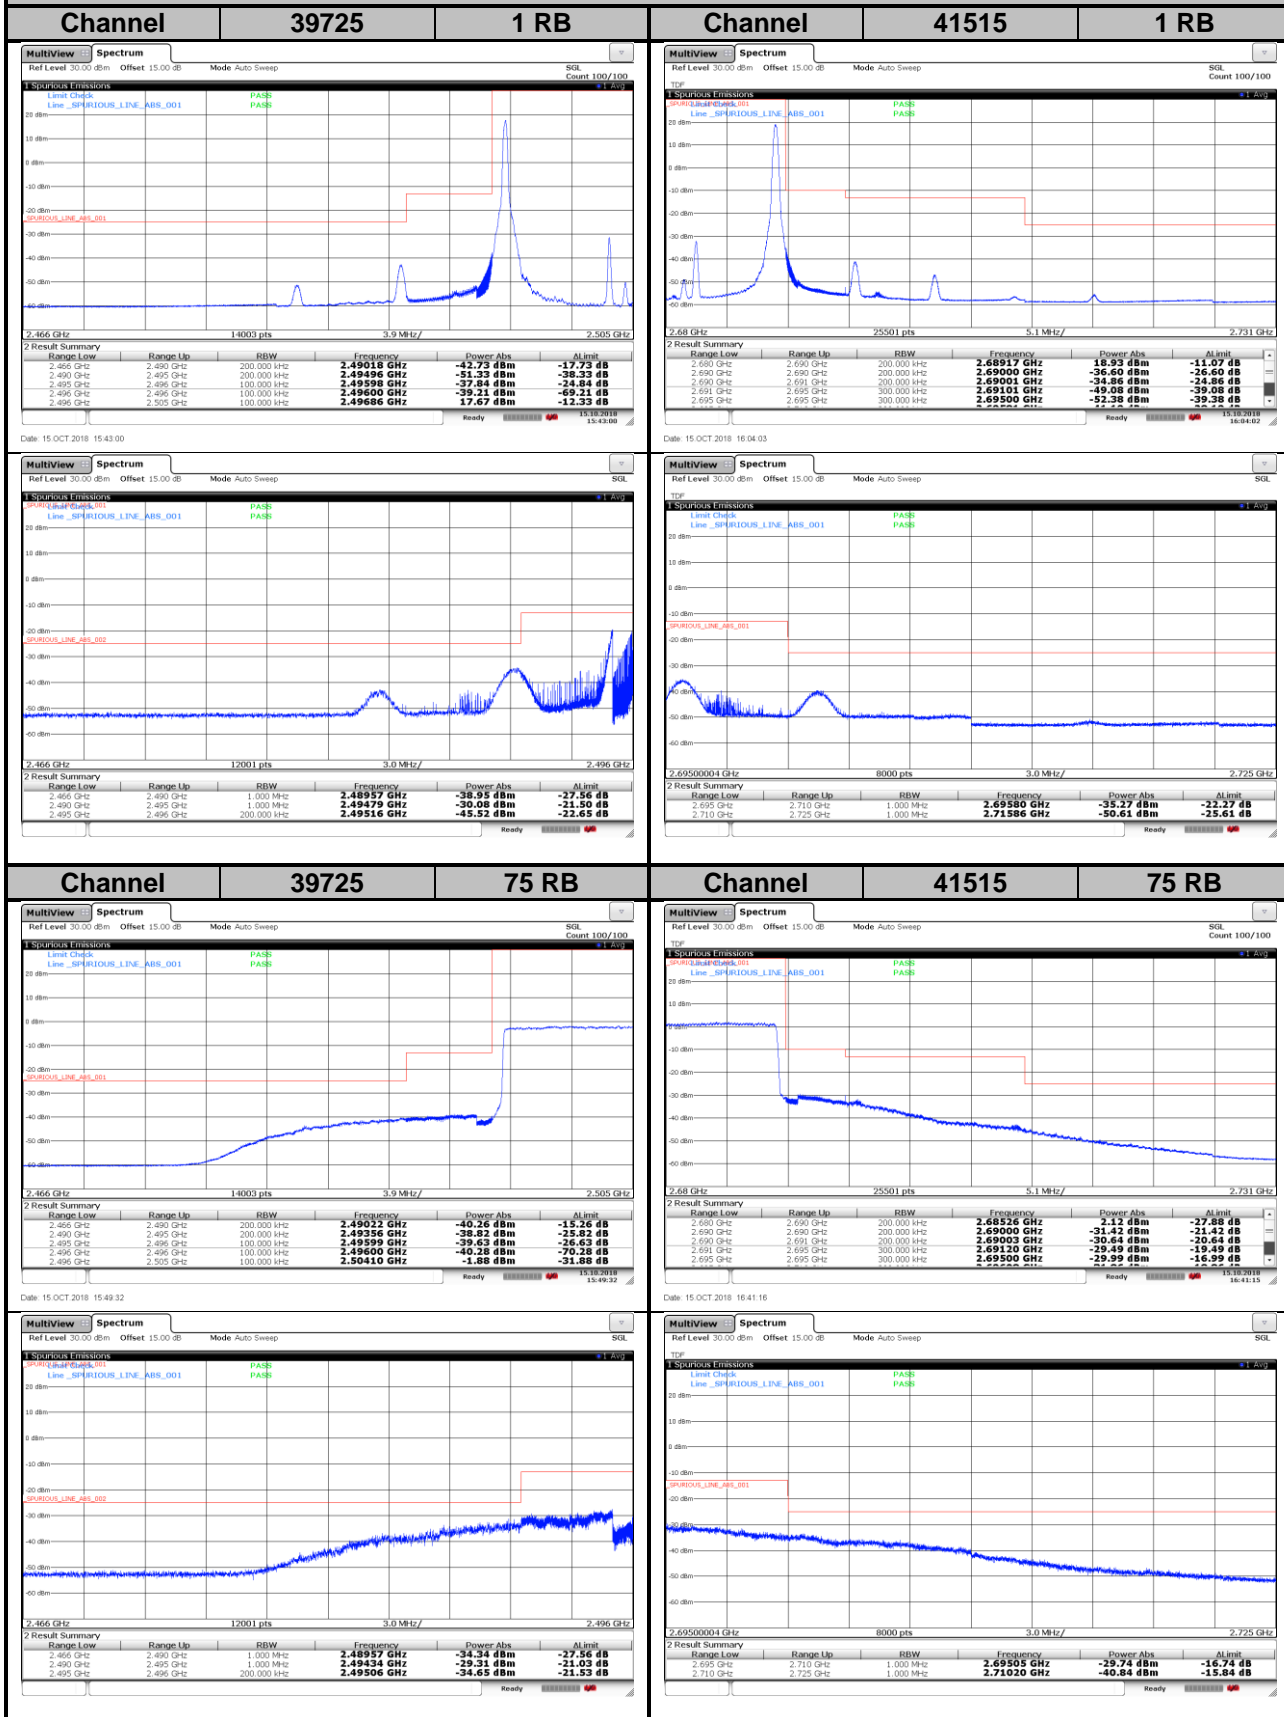

LTE Band 41
Channel Bandwidth: 10 MHz / 64QAM
<Out-of-Band Emissions>

LTE Band 41
Channel Bandwidth: 15 MHz / QPSK
<Out-of-Band Emissions>

LTE Band 41
Channel Bandwidth: 15 MHz / 16QAM
<Out-of-Band Emissions>

BUREAU
VERITAS

LTE Band 41

Channel Bandwidth: 15 MHz / 64QAM

<Out-of-Band Emissions>

LTE Band 41
Channel Bandwidth: 20 MHz / QPSK
<Out-of-Band Emissions>

LTE Band 41
Channel Bandwidth: 20 MHz / 16QAM
<Out-of-Band Emissions>

LTE Band 41
Channel Bandwidth: 20 MHz / 64QAM
<Out-of-Band Emissions>

<Power Class 3>

LTE Band 41

Channel Bandwidth: 5 MHz / QPSK

<Out-of-Band Emissions>

LTE Band 41

Channel Bandwidth: 5 MHz / 16QAM

<Out-of-Band Emissions>

LTE Band 41

Channel Bandwidth: 5 MHz / 64QAM

<Out-of-Band Emissions>

LTE Band 41

Channel Bandwidth: 10 MHz / QPSK

<Out-of-Band Emissions>

LTE Band 41

Channel Bandwidth: 10 MHz / 16QAM