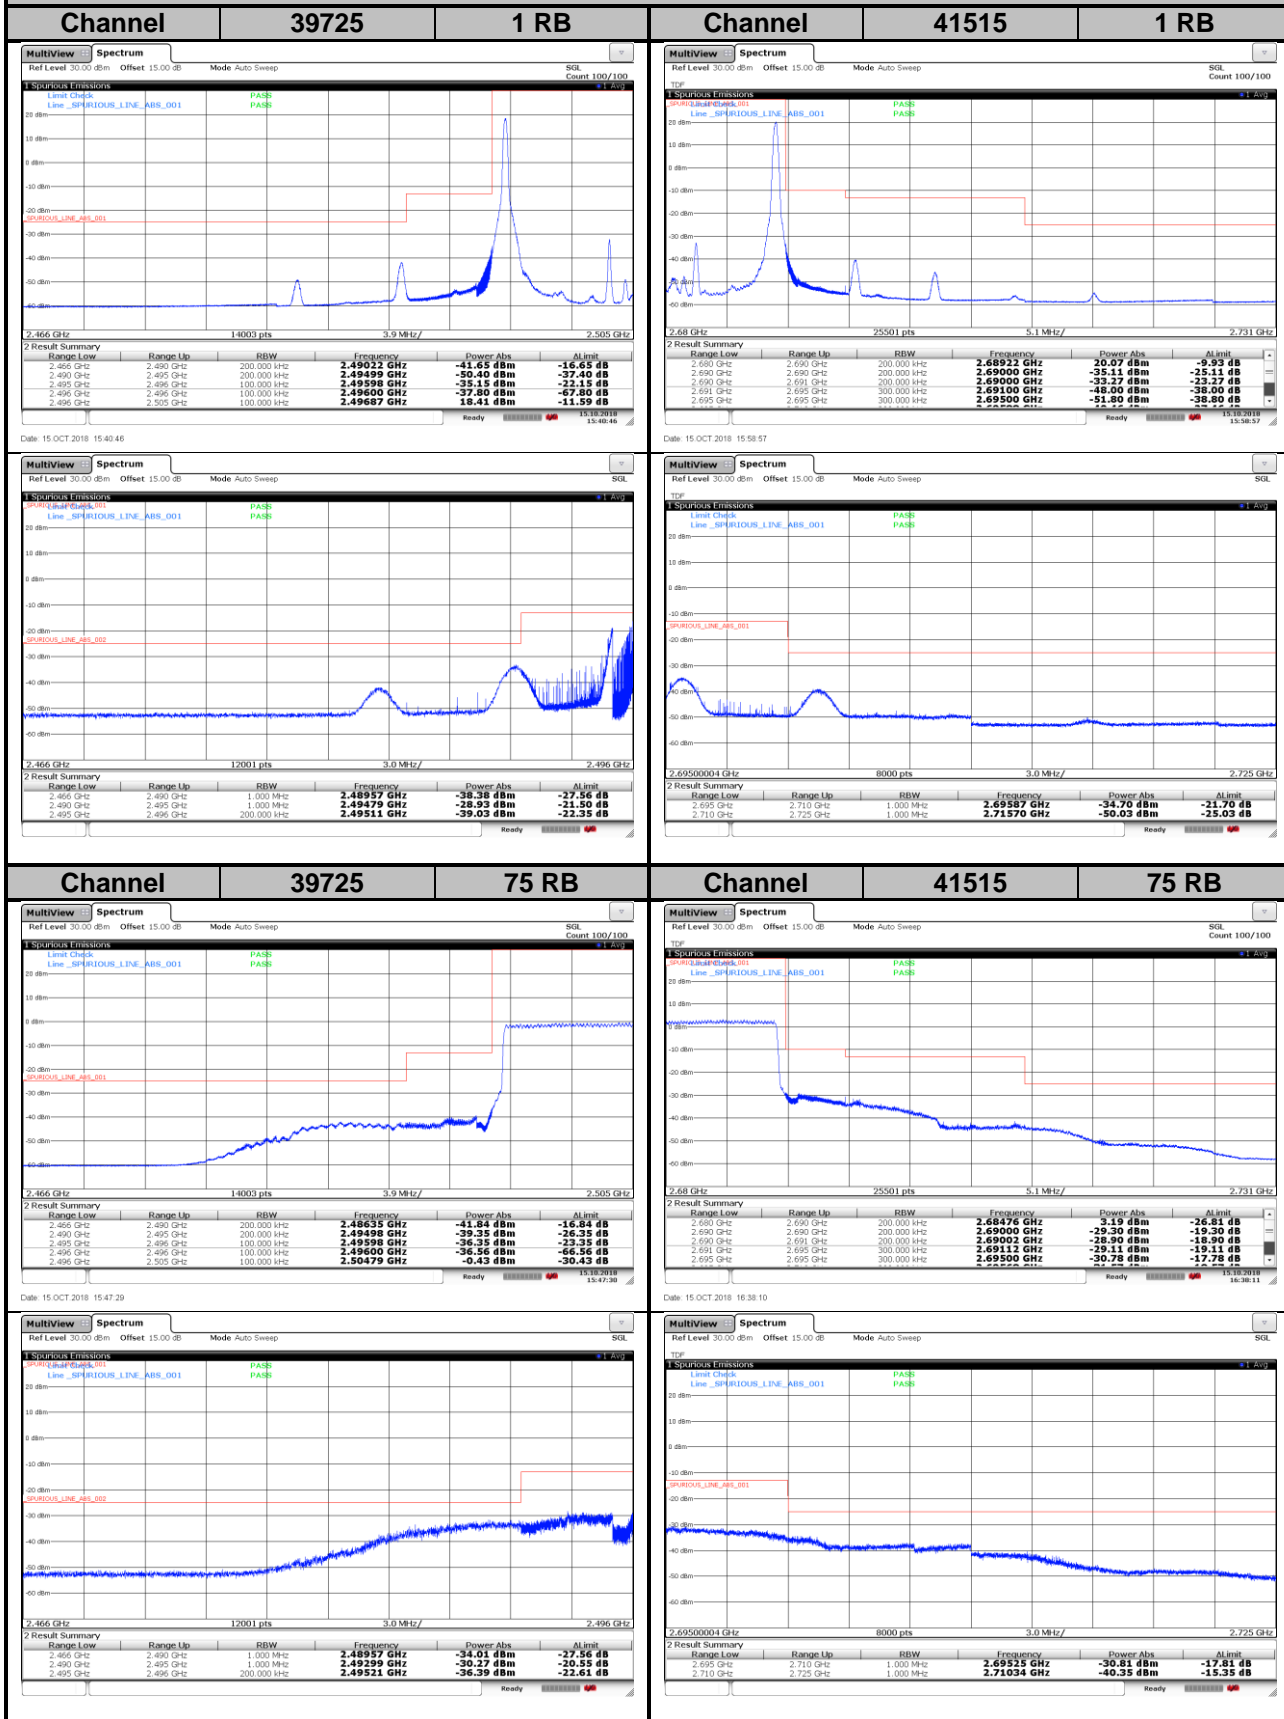

LTE Band 41
Channel Bandwidth: 10 MHz / 64QAM
<Out-of-Band Emissions>

LTE Band 41
Channel Bandwidth: 15 MHz / QPSK
<Out-of-Band Emissions>

LTE Band 41
Channel Bandwidth: 15 MHz / 16QAM
<Out-of-Band Emissions>

BUREAU
VERITAS

LTE Band 41

Channel Bandwidth: 15 MHz / 64QAM

<Out-of-Band Emissions>

LTE Band 41
Channel Bandwidth: 20 MHz / QPSK
<Out-of-Band Emissions>

LTE Band 41
Channel Bandwidth: 20 MHz / 16QAM
<Out-of-Band Emissions>

LTE Band 41
Channel Bandwidth: 20 MHz / 64QAM
<Out-of-Band Emissions>

<Power Class 3>

LTE Band 41

Channel Bandwidth: 5 MHz / QPSK

<Out-of-Band Emissions>

LTE Band 41

Channel Bandwidth: 5 MHz / 16QAM

<Out-of-Band Emissions>

LTE Band 41

Channel Bandwidth: 5 MHz / 64QAM

<Out-of-Band Emissions>

LTE Band 41

Channel Bandwidth: 10 MHz / QPSK

<Out-of-Band Emissions>

LTE Band 41

Channel Bandwidth: 10 MHz / 16QAM