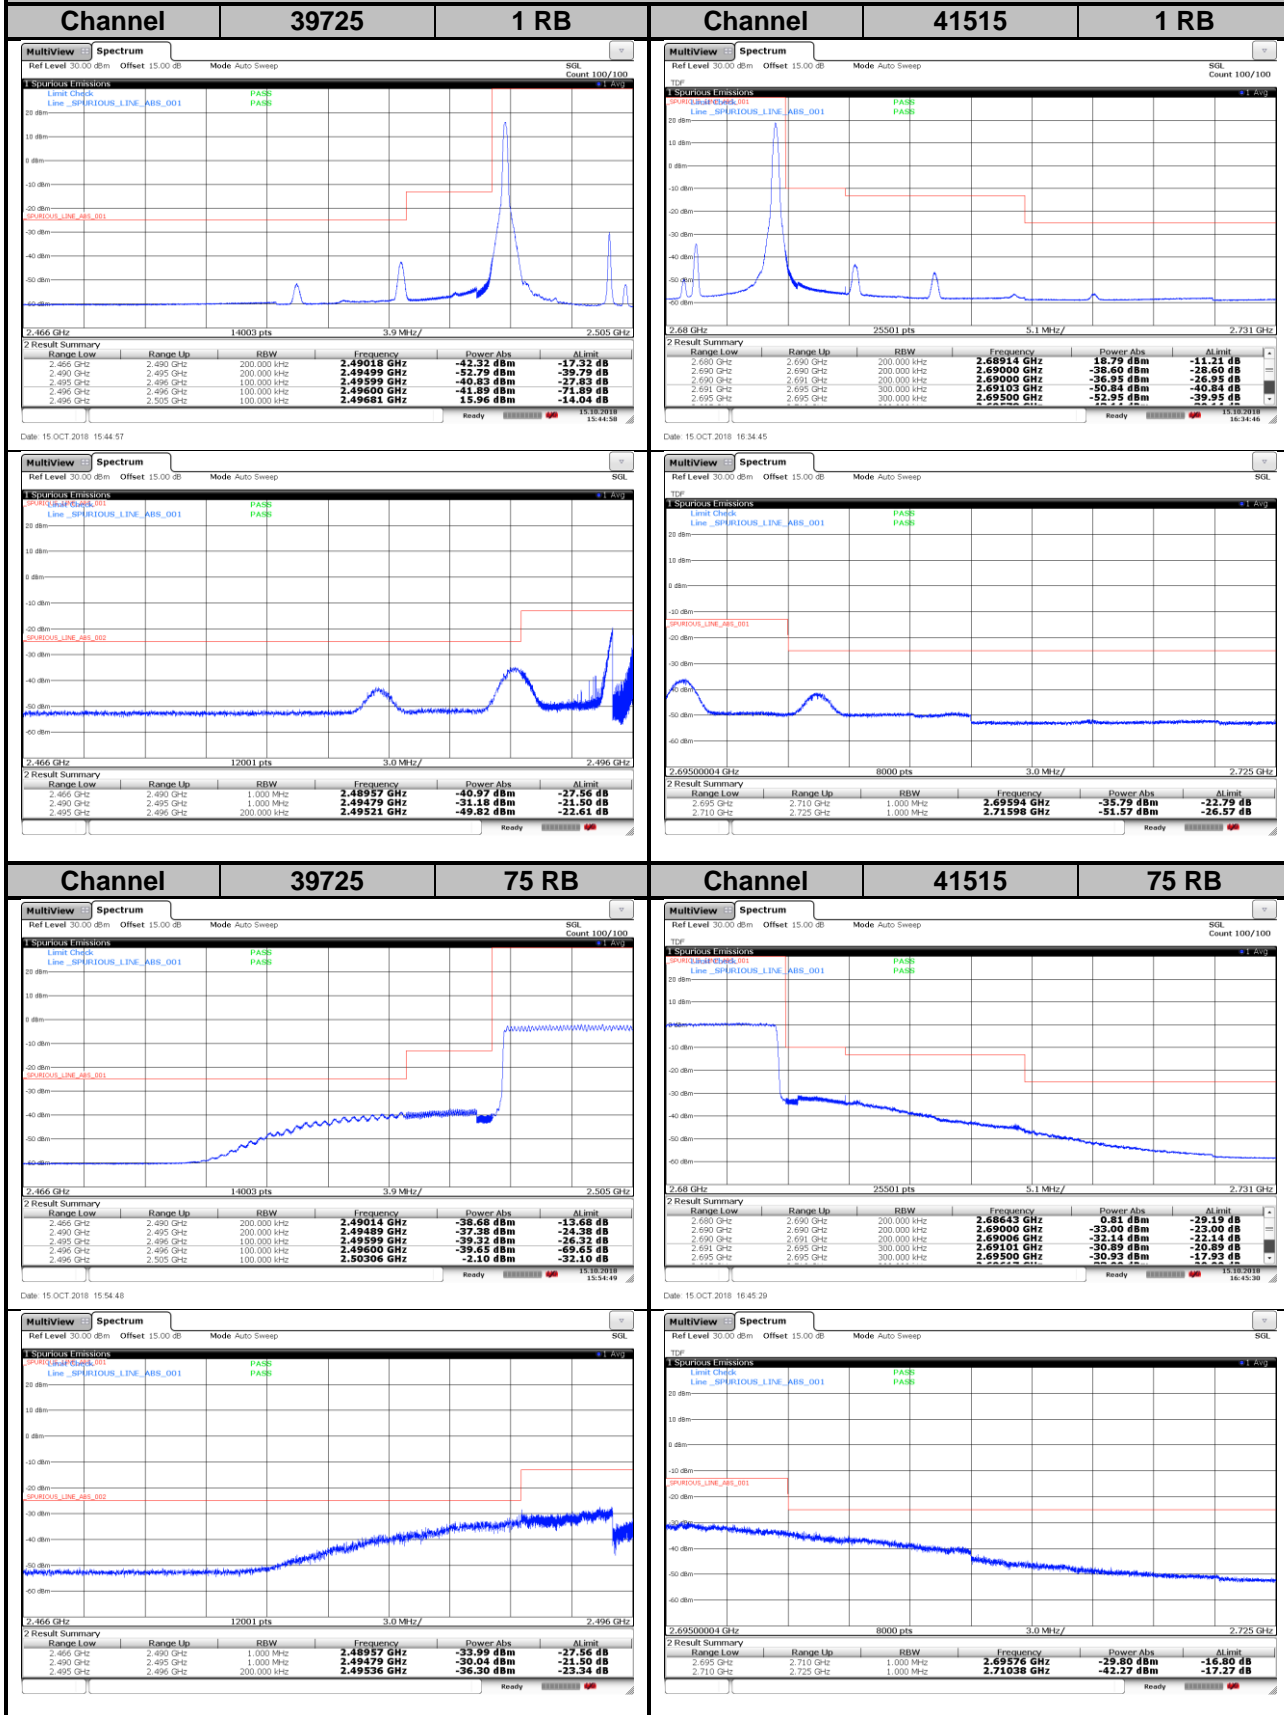

LTE Band 41
Channel Bandwidth: 10 MHz / 64QAM
<Out-of-Band Emissions>

LTE Band 41
Channel Bandwidth: 15 MHz / QPSK
<Out-of-Band Emissions>

LTE Band 41
Channel Bandwidth: 15 MHz / 16QAM
<Out-of-Band Emissions>

BUREAU
VERITAS

LTE Band 41

Channel Bandwidth: 15 MHz / 64QAM

<Out-of-Band Emissions>

LTE Band 41
Channel Bandwidth: 20 MHz / QPSK
<Out-of-Band Emissions>

LTE Band 41
Channel Bandwidth: 20 MHz / 16QAM
<Out-of-Band Emissions>

LTE Band 41
Channel Bandwidth: 20 MHz / 64QAM
<Out-of-Band Emissions>

<Power Class 3>

LTE Band 41

Channel Bandwidth: 5 MHz / QPSK

<Out-of-Band Emissions>

LTE Band 41

Channel Bandwidth: 5 MHz / 16QAM

<Out-of-Band Emissions>

LTE Band 41

Channel Bandwidth: 5 MHz / 64QAM

<Out-of-Band Emissions>

LTE Band 41

Channel Bandwidth: 10 MHz / QPSK

<Out-of-Band Emissions>

LTE Band 41

Channel Bandwidth: 10 MHz / 16QAM