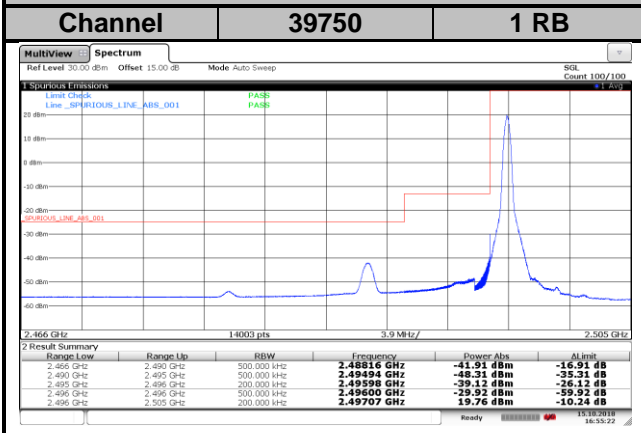

LTE Band 41
Channel Bandwidth: 10 MHz / 64QAM
<Out-of-Band Emissions>

LTE Band 41
Channel Bandwidth: 15 MHz / QPSK
<Out-of-Band Emissions>

LTE Band 41
Channel Bandwidth: 15 MHz / 16QAM
<Out-of-Band Emissions>

BUREAU
VERITAS

LTE Band 41

Channel Bandwidth: 15 MHz / 64QAM

<Out-of-Band Emissions>

LTE Band 41
Channel Bandwidth: 20 MHz / QPSK
<Out-of-Band Emissions>

LTE Band 41
Channel Bandwidth: 20 MHz / 16QAM
<Out-of-Band Emissions>

LTE Band 41
Channel Bandwidth: 20 MHz / 64QAM
<Out-of-Band Emissions>

<Power Class 3>

LTE Band 41

Channel Bandwidth: 5 MHz / QPSK

<Out-of-Band Emissions>

LTE Band 41

Channel Bandwidth: 5 MHz / 16QAM

<Out-of-Band Emissions>