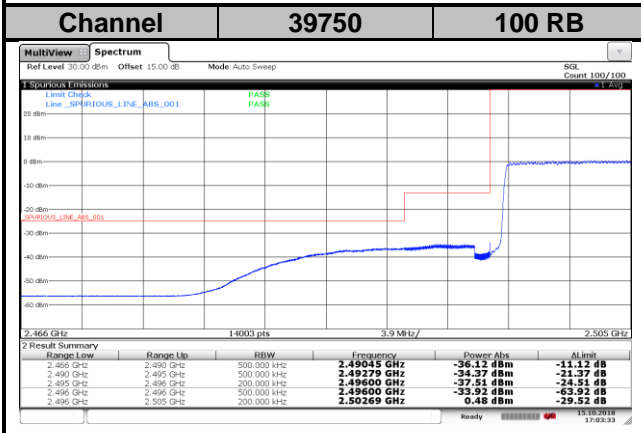

LTE Band 41
Channel Bandwidth: 10 MHz / 64QAM
<Out-of-Band Emissions>

LTE Band 41
Channel Bandwidth: 15 MHz / QPSK
<Out-of-Band Emissions>

LTE Band 41
Channel Bandwidth: 15 MHz / 16QAM
<Out-of-Band Emissions>

BUREAU
VERITAS

LTE Band 41

Channel Bandwidth: 15 MHz / 64QAM

<Out-of-Band Emissions>

LTE Band 41
Channel Bandwidth: 20 MHz / QPSK
<Out-of-Band Emissions>

LTE Band 41
Channel Bandwidth: 20 MHz / 16QAM
<Out-of-Band Emissions>

LTE Band 41
Channel Bandwidth: 20 MHz / 64QAM
<Out-of-Band Emissions>

<Power Class 3>

LTE Band 41

Channel Bandwidth: 5 MHz / QPSK

<Out-of-Band Emissions>

LTE Band 41

Channel Bandwidth: 5 MHz / 16QAM

<Out-of-Band Emissions>