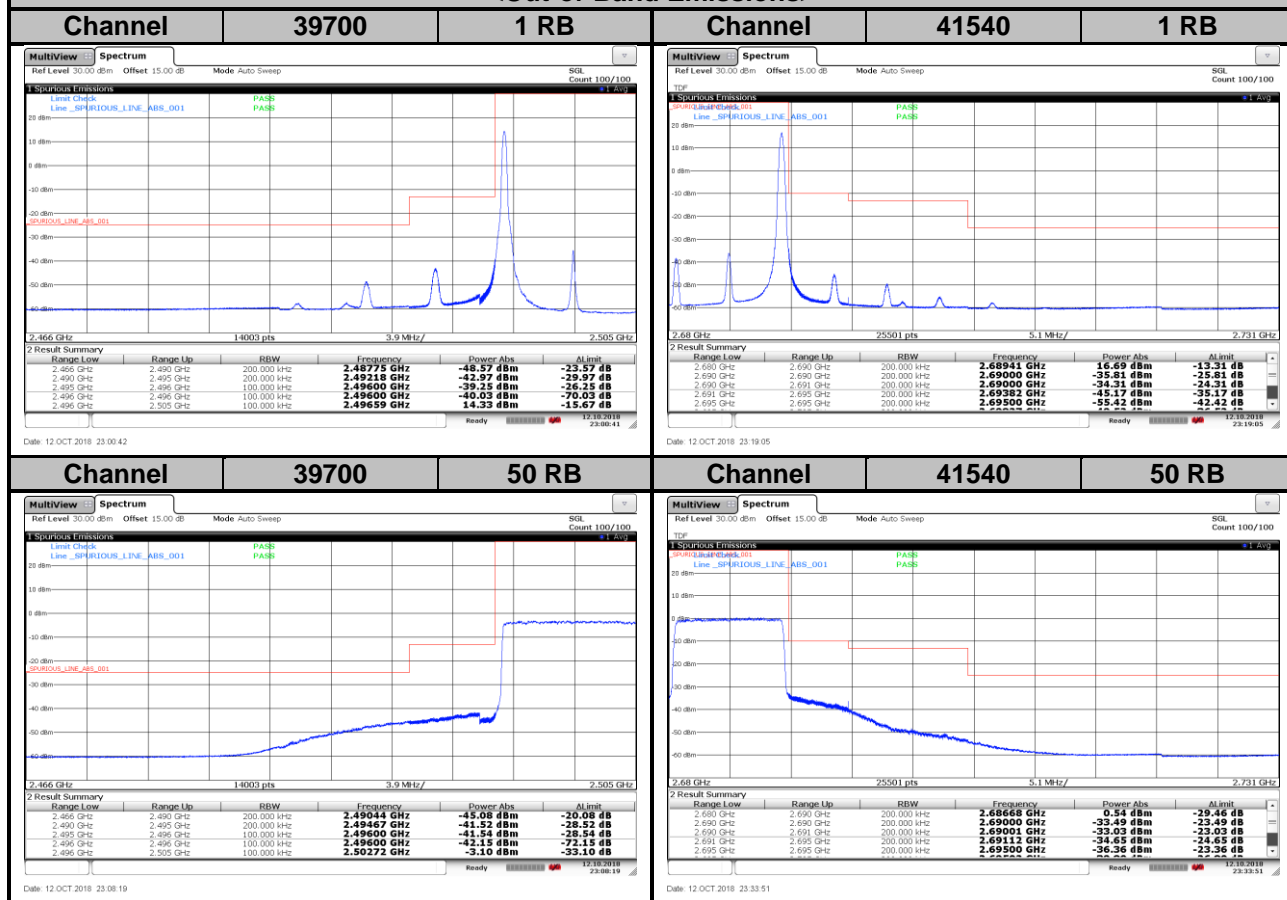

LTE Band 41

Channel Bandwidth: 5 MHz / 64QAM

<Out-of-Band Emissions>

LTE Band 41

Channel Bandwidth: 10 MHz / QPSK

<Out-of-Band Emissions>

LTE Band 41

Channel Bandwidth: 10 MHz / 16QAM

<Out-of-Band Emissions>

LTE Band 41

Channel Bandwidth: 10 MHz / 64QAM

<Out-of-Band Emissions>

LTE Band 41
Channel Bandwidth: 15 MHz / QPSK

<Out-of-Band Emissions>

LTE Band 41

Channel Bandwidth: 15 MHz / 16QAM