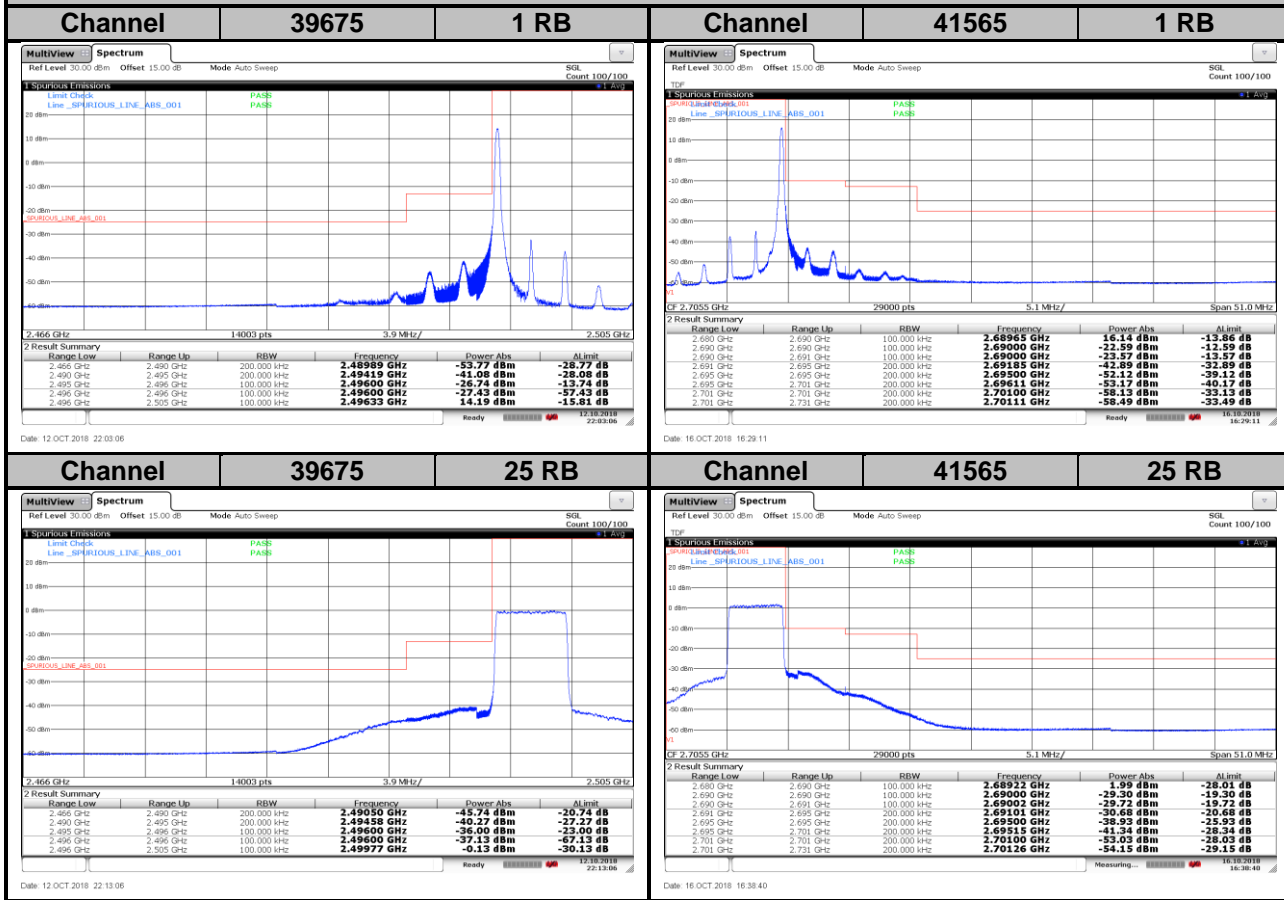

BUREAU
VERITAS

LTE Band 41

Channel Bandwidth: 15 MHz / 64QAM

<Out-of-Band Emissions>

LTE Band 41
Channel Bandwidth: 20 MHz / QPSK
<Out-of-Band Emissions>

LTE Band 41
Channel Bandwidth: 20 MHz / 16QAM
<Out-of-Band Emissions>

LTE Band 41
Channel Bandwidth: 20 MHz / 64QAM
<Out-of-Band Emissions>

<Power Class 3>

LTE Band 41

Channel Bandwidth: 5 MHz / QPSK

<Out-of-Band Emissions>

LTE Band 41

Channel Bandwidth: 5 MHz / 16QAM

<Out-of-Band Emissions>

LTE Band 41

Channel Bandwidth: 5 MHz / 64QAM

<Out-of-Band Emissions>

LTE Band 41

Channel Bandwidth: 10 MHz / QPSK

<Out-of-Band Emissions>

LTE Band 41

Channel Bandwidth: 10 MHz / 16QAM