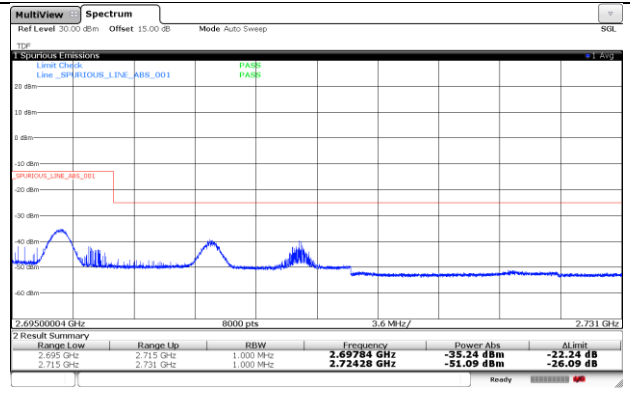

BUREAU
VERITAS

LTE Band 41

Channel Bandwidth: 15 MHz / 64QAM

<Out-of-Band Emissions>

LTE Band 41
Channel Bandwidth: 20 MHz / QPSK
<Out-of-Band Emissions>

LTE Band 41
Channel Bandwidth: 20 MHz / 16QAM
<Out-of-Band Emissions>

LTE Band 41
Channel Bandwidth: 20 MHz / 64QAM
<Out-of-Band Emissions>

<Power Class 3>

LTE Band 41

Channel Bandwidth: 5 MHz / QPSK

<Out-of-Band Emissions>

LTE Band 41

Channel Bandwidth: 5 MHz / 16QAM

<Out-of-Band Emissions>