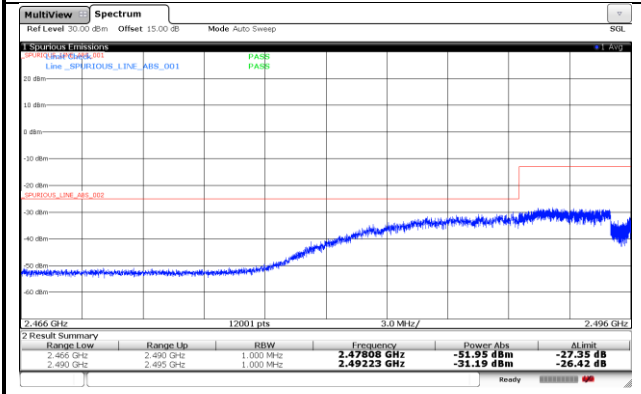

LTE Band 41
Channel Bandwidth: 10 MHz / 64QAM
<Out-of-Band Emissions>

LTE Band 41
Channel Bandwidth: 15 MHz / QPSK
<Out-of-Band Emissions>

LTE Band 41
Channel Bandwidth: 15 MHz / 16QAM
<Out-of-Band Emissions>

BUREAU
VERITAS

LTE Band 41

Channel Bandwidth: 15 MHz / 64QAM

<Out-of-Band Emissions>

LTE Band 41
Channel Bandwidth: 20 MHz / QPSK
<Out-of-Band Emissions>

LTE Band 41
Channel Bandwidth: 20 MHz / 16QAM
<Out-of-Band Emissions>

LTE Band 41
Channel Bandwidth: 20 MHz / 64QAM
<Out-of-Band Emissions>

<Power Class 3>

LTE Band 41

Channel Bandwidth: 5 MHz / QPSK

<Out-of-Band Emissions>

LTE Band 41

Channel Bandwidth: 5 MHz / 16QAM

<Out-of-Band Emissions>