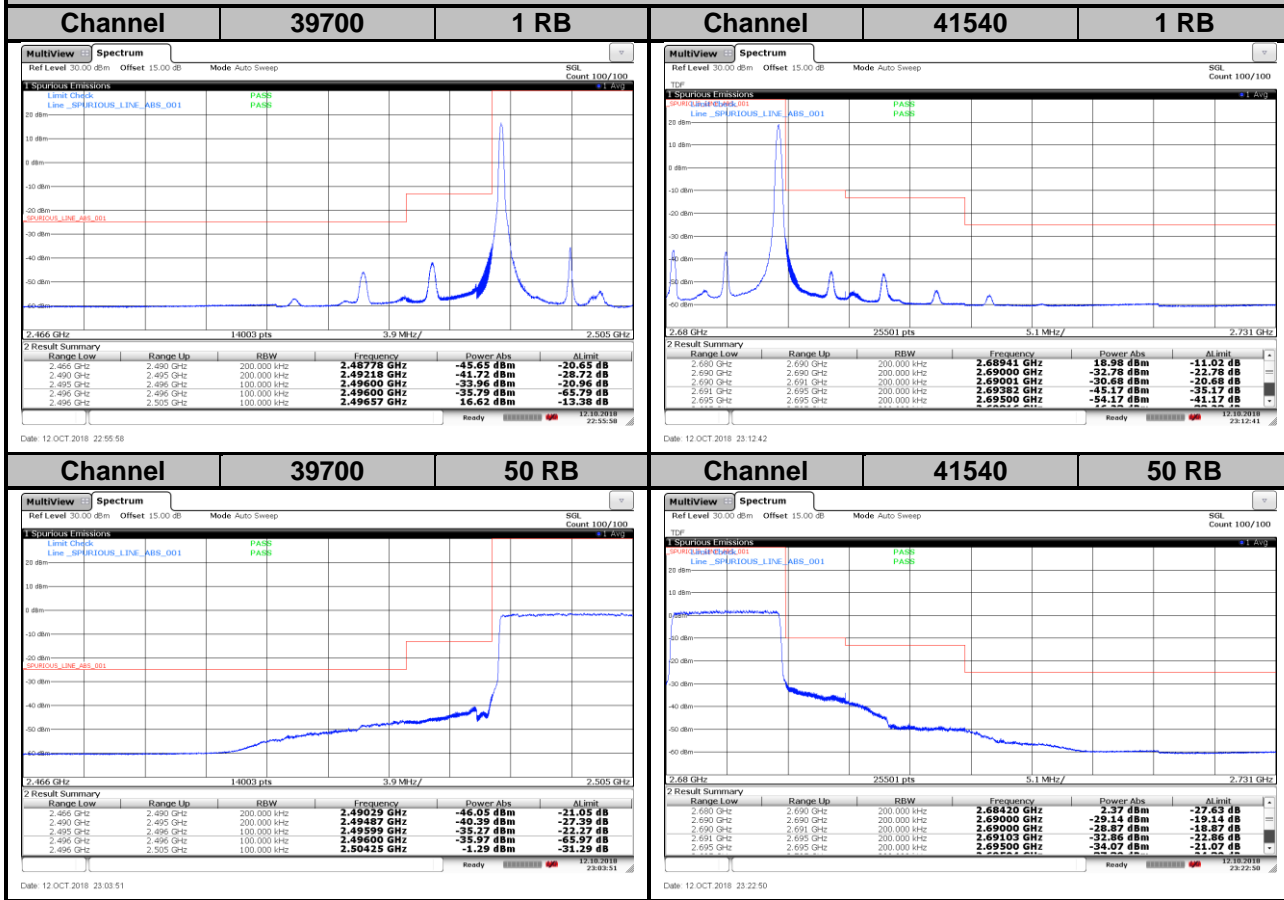

LTE Band 41

Channel Bandwidth: 5 MHz / 64QAM

<Out-of-Band Emissions>

LTE Band 41

Channel Bandwidth: 10 MHz / QPSK

<Out-of-Band Emissions>

LTE Band 41

Channel Bandwidth: 10 MHz / 16QAM

<Out-of-Band Emissions>

LTE Band 41

Channel Bandwidth: 10 MHz / 64QAM

<Out-of-Band Emissions>

LTE Band 41
Channel Bandwidth: 15 MHz / QPSK

<Out-of-Band Emissions>

LTE Band 41

Channel Bandwidth: 15 MHz / 16QAM