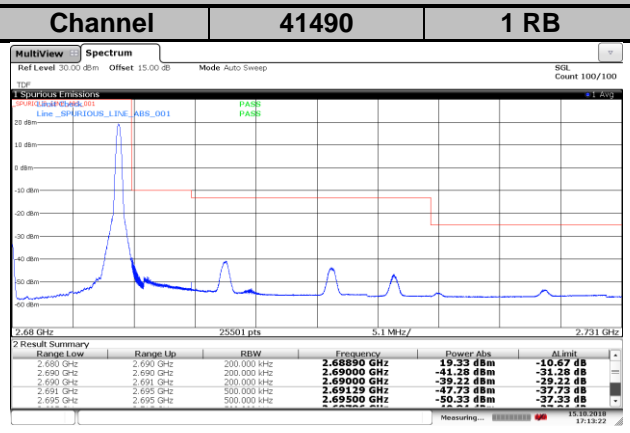

LTE Band 41
Channel Bandwidth: 10 MHz / 64QAM
<Out-of-Band Emissions>

LTE Band 41
Channel Bandwidth: 15 MHz / QPSK
<Out-of-Band Emissions>

LTE Band 41
Channel Bandwidth: 15 MHz / 16QAM
<Out-of-Band Emissions>

BUREAU
VERITAS

LTE Band 41

Channel Bandwidth: 15 MHz / 64QAM

<Out-of-Band Emissions>

LTE Band 41
Channel Bandwidth: 20 MHz / QPSK
<Out-of-Band Emissions>

LTE Band 41
Channel Bandwidth: 20 MHz / 16QAM
<Out-of-Band Emissions>

LTE Band 41
Channel Bandwidth: 20 MHz / 64QAM
<Out-of-Band Emissions>

<Power Class 3>

LTE Band 41

Channel Bandwidth: 5 MHz / QPSK

<Out-of-Band Emissions>

LTE Band 41

Channel Bandwidth: 5 MHz / 16QAM

<Out-of-Band Emissions>