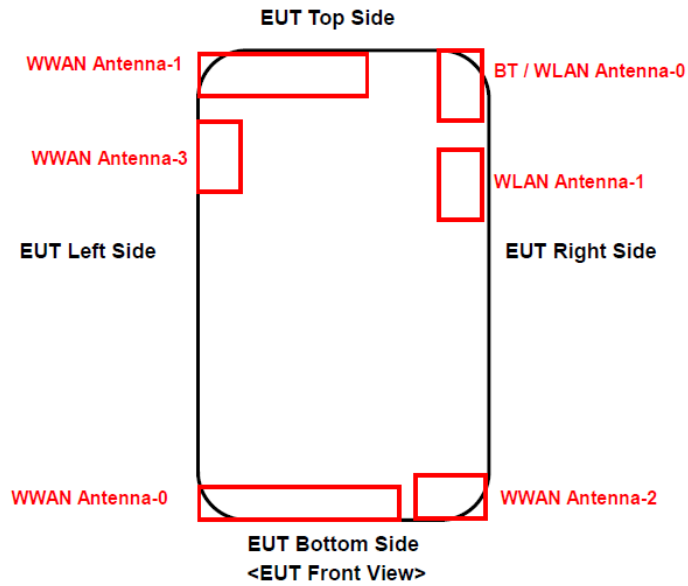

Appendix D. SAR Test Setup Photos**Right Cheek****Right Tilted****Left Cheek****Left Tilted**

Front, Test Separation 0 mm

Back, Test Separation 0 mm

Top Side, Test Separation 0 mm

Right Side, Test Separation 0 mm

Front, Test Separation 10 mm

Back, Test Separation 10 mm

Left Side, Test Separation 10 mm

Right Side, Test Separation 10 mm

Top Side, Test Separation 10 mm

Bottom Side, Test Separation 10 mm

Appendix D. EUT antenna location

<Antenna Location>

DUT dimension	Length	Width	Overall diagonal dimension
	160.1 mm	76.1 mm	170 mm