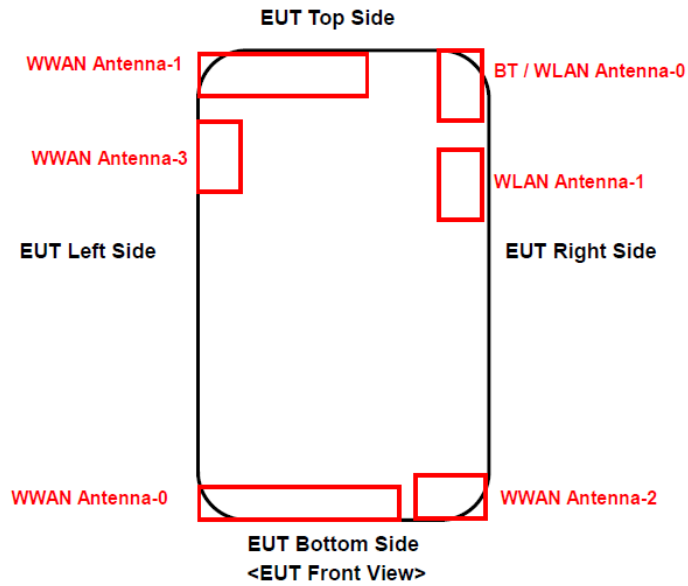

Appendix D. SAR Test Setup Photos

Right Cheek

Right Tilted

Left Cheek

Left Tilted

Front, Test Separation 0 mm

Back, Test Separation 0 mm

Top Side, Test Separation 0 mm

Right Side, Test Separation 0 mm

Front, Test Separation 10 mm

Back, Test Separation 10 mm

Left Side, Test Separation 10 mm

Right Side, Test Separation 10 mm

Top Side, Test Separation 10 mm

Bottom Side, Test Separation 10 mm

Appendix D. EUT antenna location

<Antenna Location>

DUT dimension	Length	Width	Overall diagonal dimension
	160.1 mm	76.1 mm	170 mm