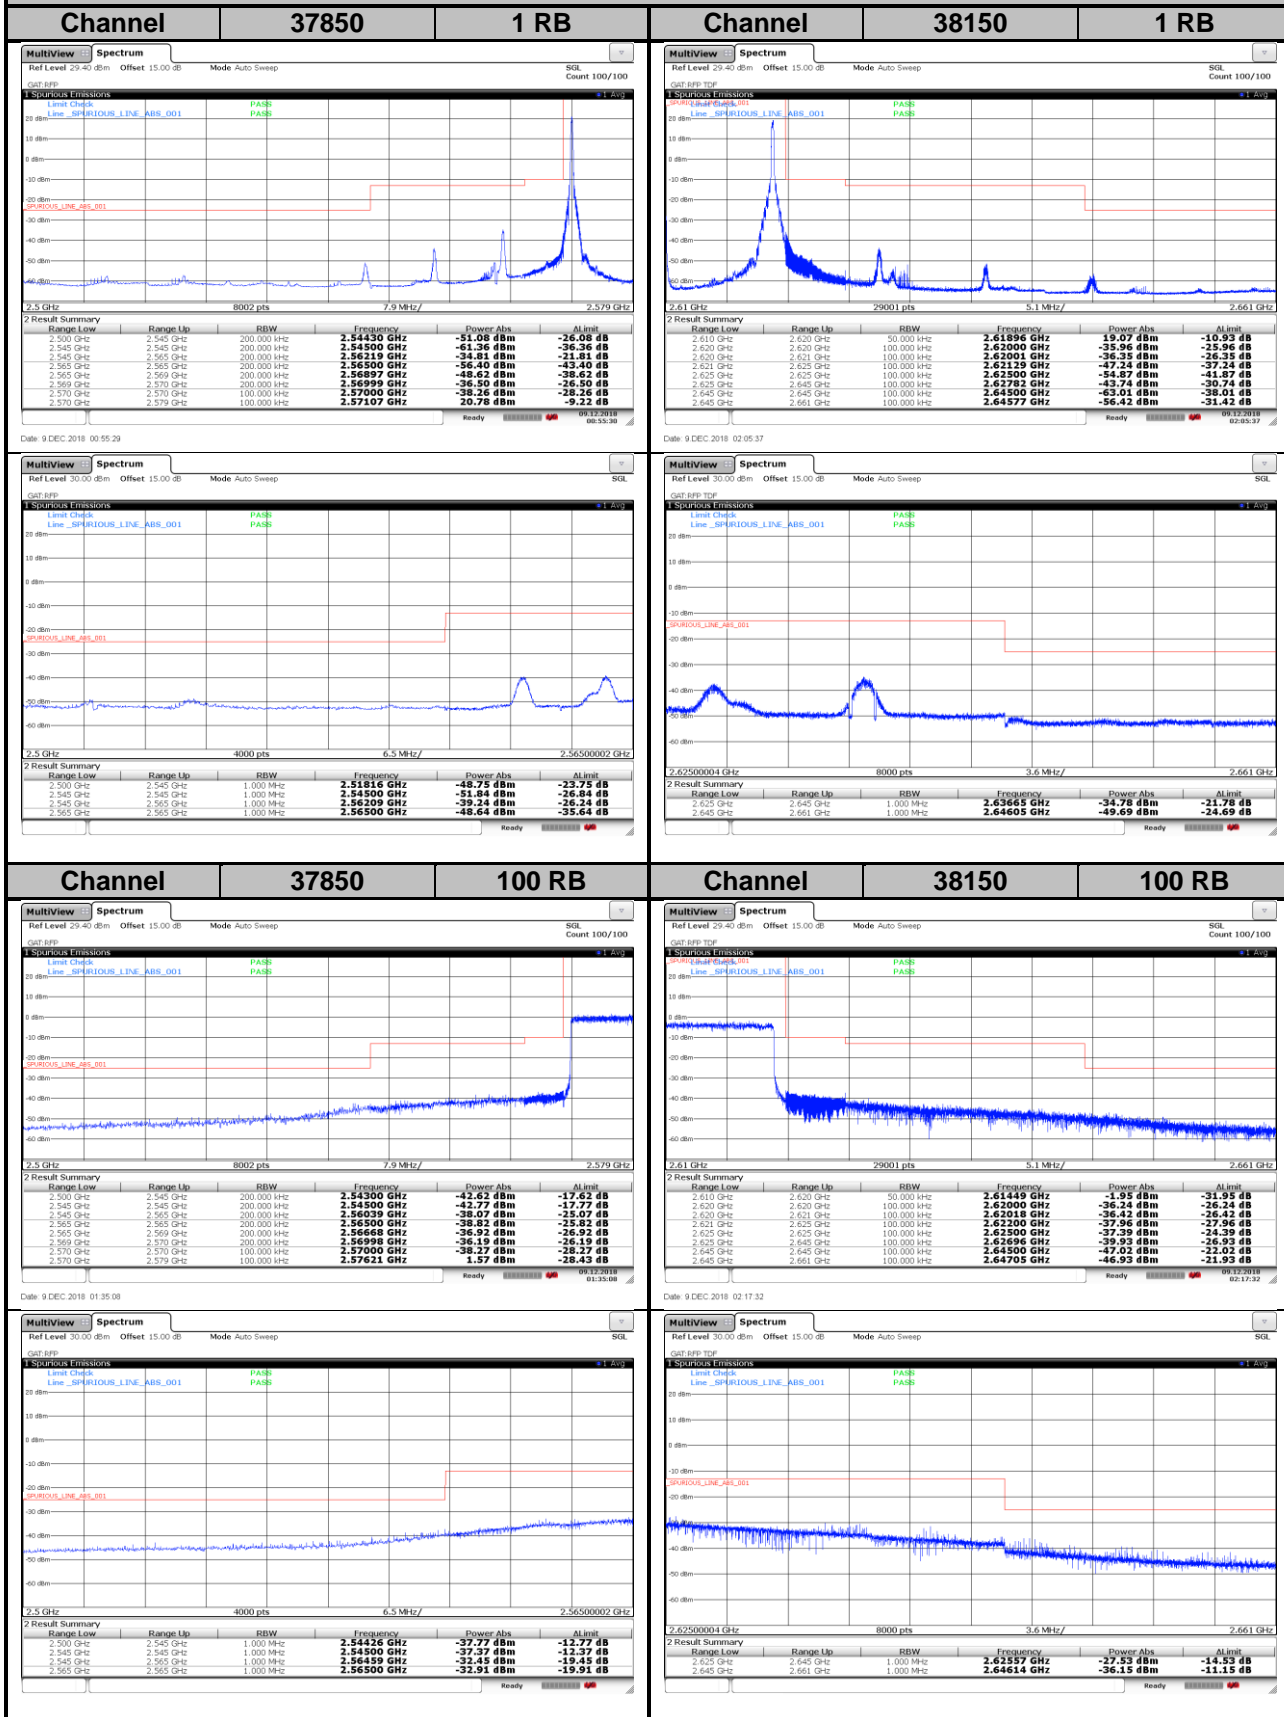

LTE Band 38
Channel Bandwidth: 10 MHz / QPSK
<Out-of-Band Emissions>

LTE Band 38

Channel Bandwidth: 10 MHz / 16QAM

<Out-of-Band Emissions>

LTE Band 38

Channel Bandwidth: 10 MHz / 64QAM

<Out-of-Band Emissions>

LTE Band 38

Channel Bandwidth: 15 MHz / QPSK

<Out-of-Band Emissions>

LTE Band 38
Channel Bandwidth: 15 MHz / 16QAM
<Out-of-Band Emissions>

LTE Band 38

Channel Bandwidth: 15 MHz / 64QAM

<Out-of-Band Emissions>

LTE Band 38

Channel Bandwidth: 20 MHz / QPSK

<Out-of-Band Emissions>

LTE Band 38

Channel Bandwidth: 20 MHz / 16QAM

<Out-of-Band Emissions>

LTE Band 38

Channel Bandwidth: 20 MHz / 64QAM

<Out-of-Band Emissions>

LTE Band 41
Channel Bandwidth: 5 MHz / QPSK
<Out-of-Band Emissions>

LTE Band 41

Channel Bandwidth: 5 MHz / 16QAM

<Out-of-Band Emissions>

LTE Band 41

Channel Bandwidth: 5 MHz / 64QAM

<Out-of-Band Emissions>