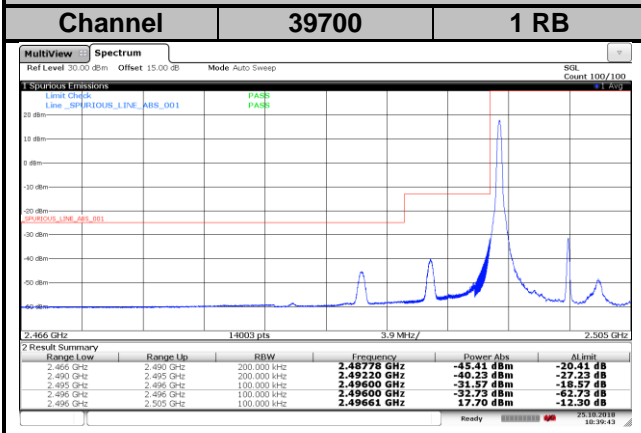

LTE Band 38

Channel Bandwidth: 20 MHz / QPSK

<Out-of-Band Emissions>

LTE Band 38

Channel Bandwidth: 20 MHz / 16QAM

<Out-of-Band Emissions>

LTE Band 38

Channel Bandwidth: 20 MHz / 64QAM

<Out-of-Band Emissions>

LTE Band 41
Channel Bandwidth: 5 MHz / QPSK
<Out-of-Band Emissions>

LTE Band 41

Channel Bandwidth: 5 MHz / 16QAM

<Out-of-Band Emissions>

LTE Band 41

Channel Bandwidth: 5 MHz / 64QAM

<Out-of-Band Emissions>

LTE Band 41
Channel Bandwidth: 10 MHz / QPSK
<Out-of-Band Emissions>

LTE Band 41
Channel Bandwidth: 10 MHz / 16QAM
<Out-of-Band Emissions>

LTE Band 41
Channel Bandwidth: 10 MHz / 64QAM
<Out-of-Band Emissions>