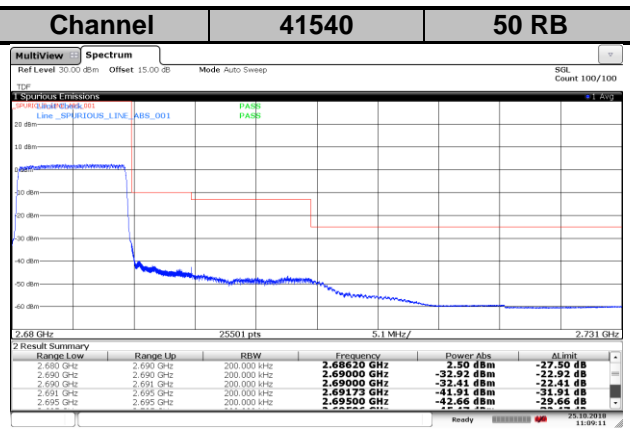

LTE Band 38

Channel Bandwidth: 15 MHz / QPSK

<Out-of-Band Emissions>

LTE Band 38
Channel Bandwidth: 15 MHz / 16QAM
<Out-of-Band Emissions>

LTE Band 38

Channel Bandwidth: 15 MHz / 64QAM

<Out-of-Band Emissions>

LTE Band 38

Channel Bandwidth: 20 MHz / QPSK

<Out-of-Band Emissions>

LTE Band 38

Channel Bandwidth: 20 MHz / 16QAM

<Out-of-Band Emissions>

LTE Band 38

Channel Bandwidth: 20 MHz / 64QAM

<Out-of-Band Emissions>

LTE Band 41
Channel Bandwidth: 5 MHz / QPSK
<Out-of-Band Emissions>

LTE Band 41

Channel Bandwidth: 5 MHz / 16QAM

<Out-of-Band Emissions>

LTE Band 41

Channel Bandwidth: 5 MHz / 64QAM

<Out-of-Band Emissions>

LTE Band 41
Channel Bandwidth: 10 MHz / QPSK
<Out-of-Band Emissions>

LTE Band 41
Channel Bandwidth: 10 MHz / 16QAM
<Out-of-Band Emissions>

LTE Band 41
Channel Bandwidth: 10 MHz / 64QAM
<Out-of-Band Emissions>