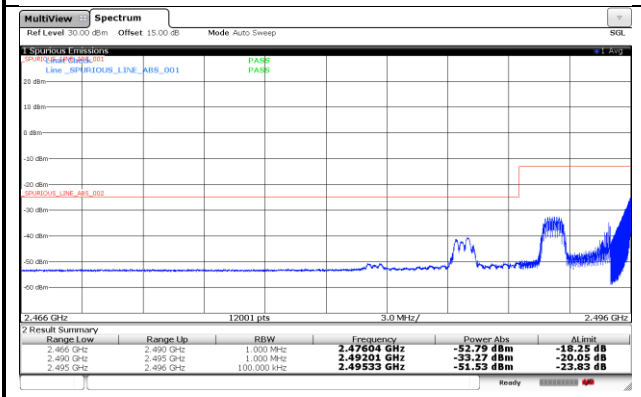

LTE Band 38

Channel Bandwidth: 20 MHz / QPSK

<Out-of-Band Emissions>

LTE Band 38

Channel Bandwidth: 20 MHz / 16QAM

<Out-of-Band Emissions>

LTE Band 38

Channel Bandwidth: 20 MHz / 64QAM

<Out-of-Band Emissions>

LTE Band 41
Channel Bandwidth: 5 MHz / QPSK
<Out-of-Band Emissions>

LTE Band 41

Channel Bandwidth: 5 MHz / 16QAM

<Out-of-Band Emissions>

LTE Band 41

Channel Bandwidth: 5 MHz / 64QAM

<Out-of-Band Emissions>

LTE Band 41
Channel Bandwidth: 10 MHz / QPSK
<Out-of-Band Emissions>

LTE Band 41
Channel Bandwidth: 10 MHz / 16QAM
<Out-of-Band Emissions>

LTE Band 41
Channel Bandwidth: 10 MHz / 64QAM
<Out-of-Band Emissions>