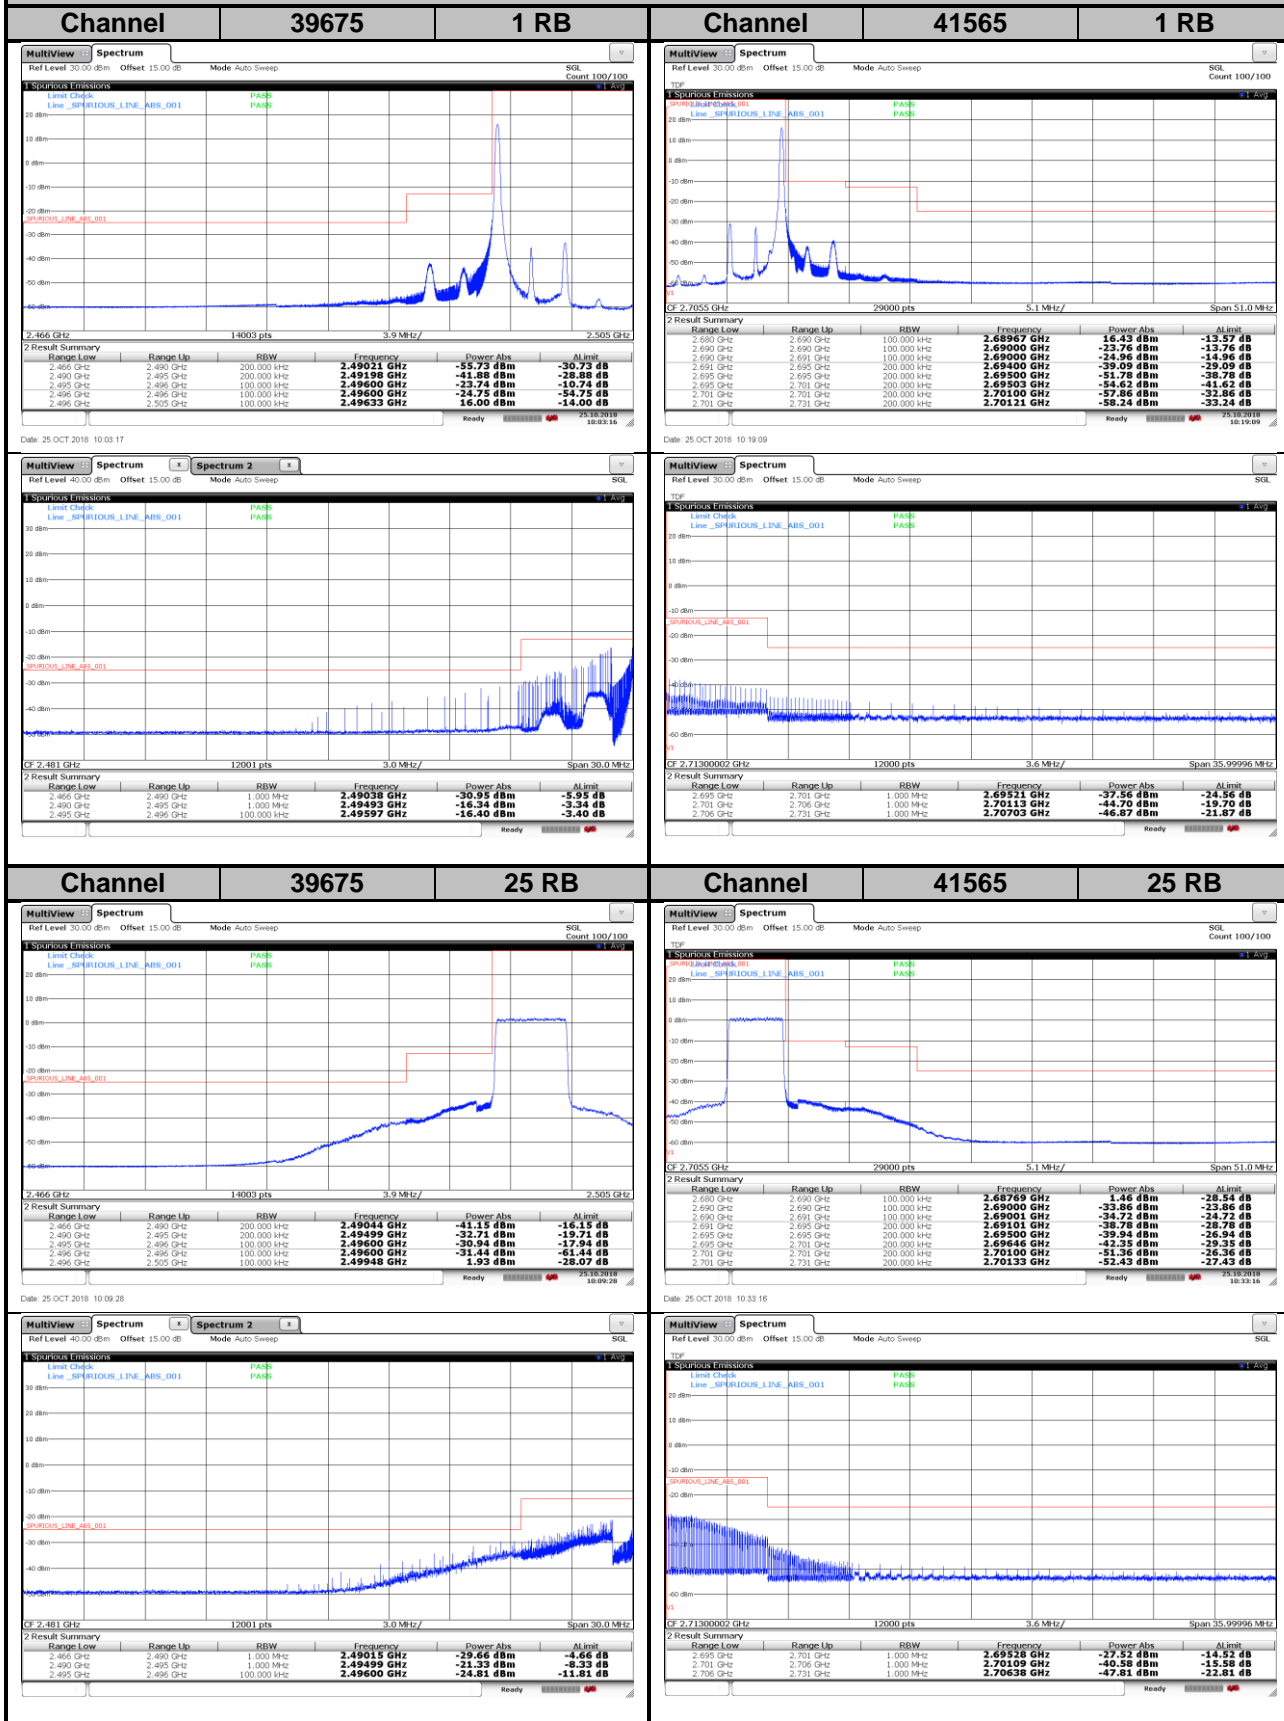

LTE Band 38
Channel Bandwidth: 10 MHz / QPSK
<Out-of-Band Emissions>

LTE Band 38

Channel Bandwidth: 10 MHz / 16QAM

<Out-of-Band Emissions>

LTE Band 38

Channel Bandwidth: 10 MHz / 64QAM

<Out-of-Band Emissions>

LTE Band 38

Channel Bandwidth: 20 MHz / QPSK

<Out-of-Band Emissions>

LTE Band 38

Channel Bandwidth: 20 MHz / 16QAM

<Out-of-Band Emissions>

LTE Band 38

Channel Bandwidth: 20 MHz / 64QAM

<Out-of-Band Emissions>

LTE Band 41
Channel Bandwidth: 5 MHz / QPSK
<Out-of-Band Emissions>

LTE Band 41

Channel Bandwidth: 5 MHz / 16QAM

<Out-of-Band Emissions>

LTE Band 41

Channel Bandwidth: 5 MHz / 64QAM

<Out-of-Band Emissions>

LTE Band 41
Channel Bandwidth: 10 MHz / QPSK
<Out-of-Band Emissions>

LTE Band 41
Channel Bandwidth: 10 MHz / 16QAM
<Out-of-Band Emissions>

LTE Band 41
Channel Bandwidth: 10 MHz / 64QAM
<Out-of-Band Emissions>