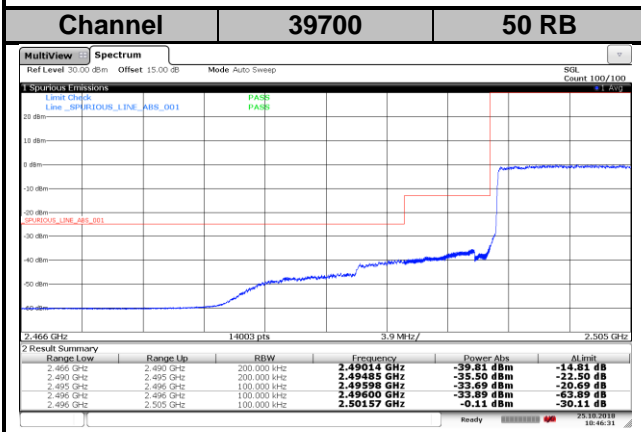

LTE Band 38

Channel Bandwidth: 20 MHz / QPSK

<Out-of-Band Emissions>

LTE Band 38

Channel Bandwidth: 20 MHz / 16QAM

<Out-of-Band Emissions>

LTE Band 38

Channel Bandwidth: 20 MHz / 64QAM

<Out-of-Band Emissions>

LTE Band 41
Channel Bandwidth: 5 MHz / QPSK
<Out-of-Band Emissions>

LTE Band 41

Channel Bandwidth: 5 MHz / 16QAM

<Out-of-Band Emissions>

LTE Band 41

Channel Bandwidth: 5 MHz / 64QAM

<Out-of-Band Emissions>

LTE Band 41
Channel Bandwidth: 10 MHz / QPSK
<Out-of-Band Emissions>

LTE Band 41
Channel Bandwidth: 10 MHz / 16QAM
<Out-of-Band Emissions>

LTE Band 41
Channel Bandwidth: 10 MHz / 64QAM
<Out-of-Band Emissions>