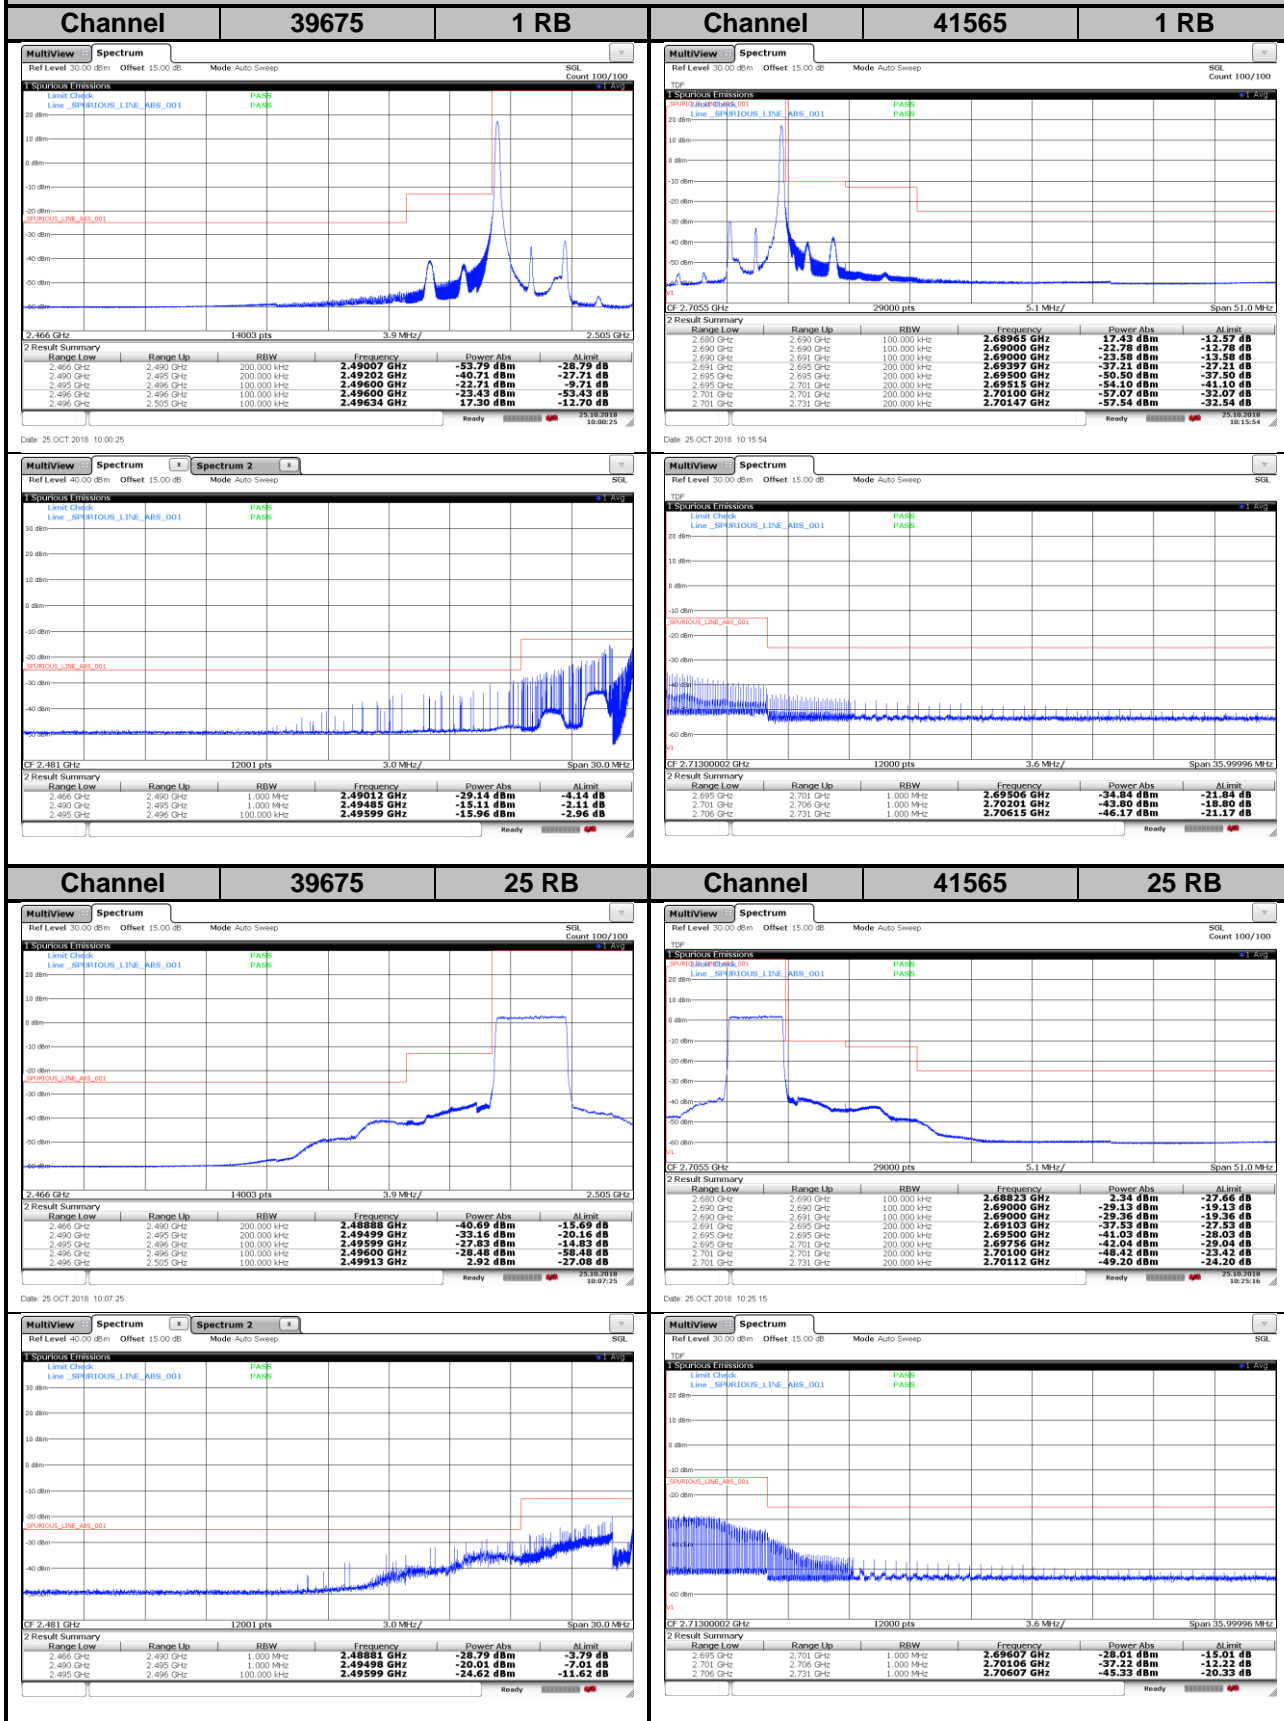

LTE Band 38
Channel Bandwidth: 10 MHz / QPSK
<Out-of-Band Emissions>

LTE Band 38

Channel Bandwidth: 10 MHz / 16QAM

<Out-of-Band Emissions>

LTE Band 38

Channel Bandwidth: 10 MHz / 64QAM

<Out-of-Band Emissions>

LTE Band 38

Channel Bandwidth: 15 MHz / QPSK

<Out-of-Band Emissions>

LTE Band 38
Channel Bandwidth: 15 MHz / 16QAM
<Out-of-Band Emissions>

LTE Band 38

Channel Bandwidth: 15 MHz / 64QAM

<Out-of-Band Emissions>

LTE Band 38

Channel Bandwidth: 20 MHz / QPSK

<Out-of-Band Emissions>

LTE Band 38

Channel Bandwidth: 20 MHz / 16QAM

<Out-of-Band Emissions>

LTE Band 38

Channel Bandwidth: 20 MHz / 64QAM

<Out-of-Band Emissions>

LTE Band 41
Channel Bandwidth: 5 MHz / QPSK
<Out-of-Band Emissions>

LTE Band 41

Channel Bandwidth: 5 MHz / 16QAM

<Out-of-Band Emissions>

LTE Band 41

Channel Bandwidth: 5 MHz / 64QAM

<Out-of-Band Emissions>