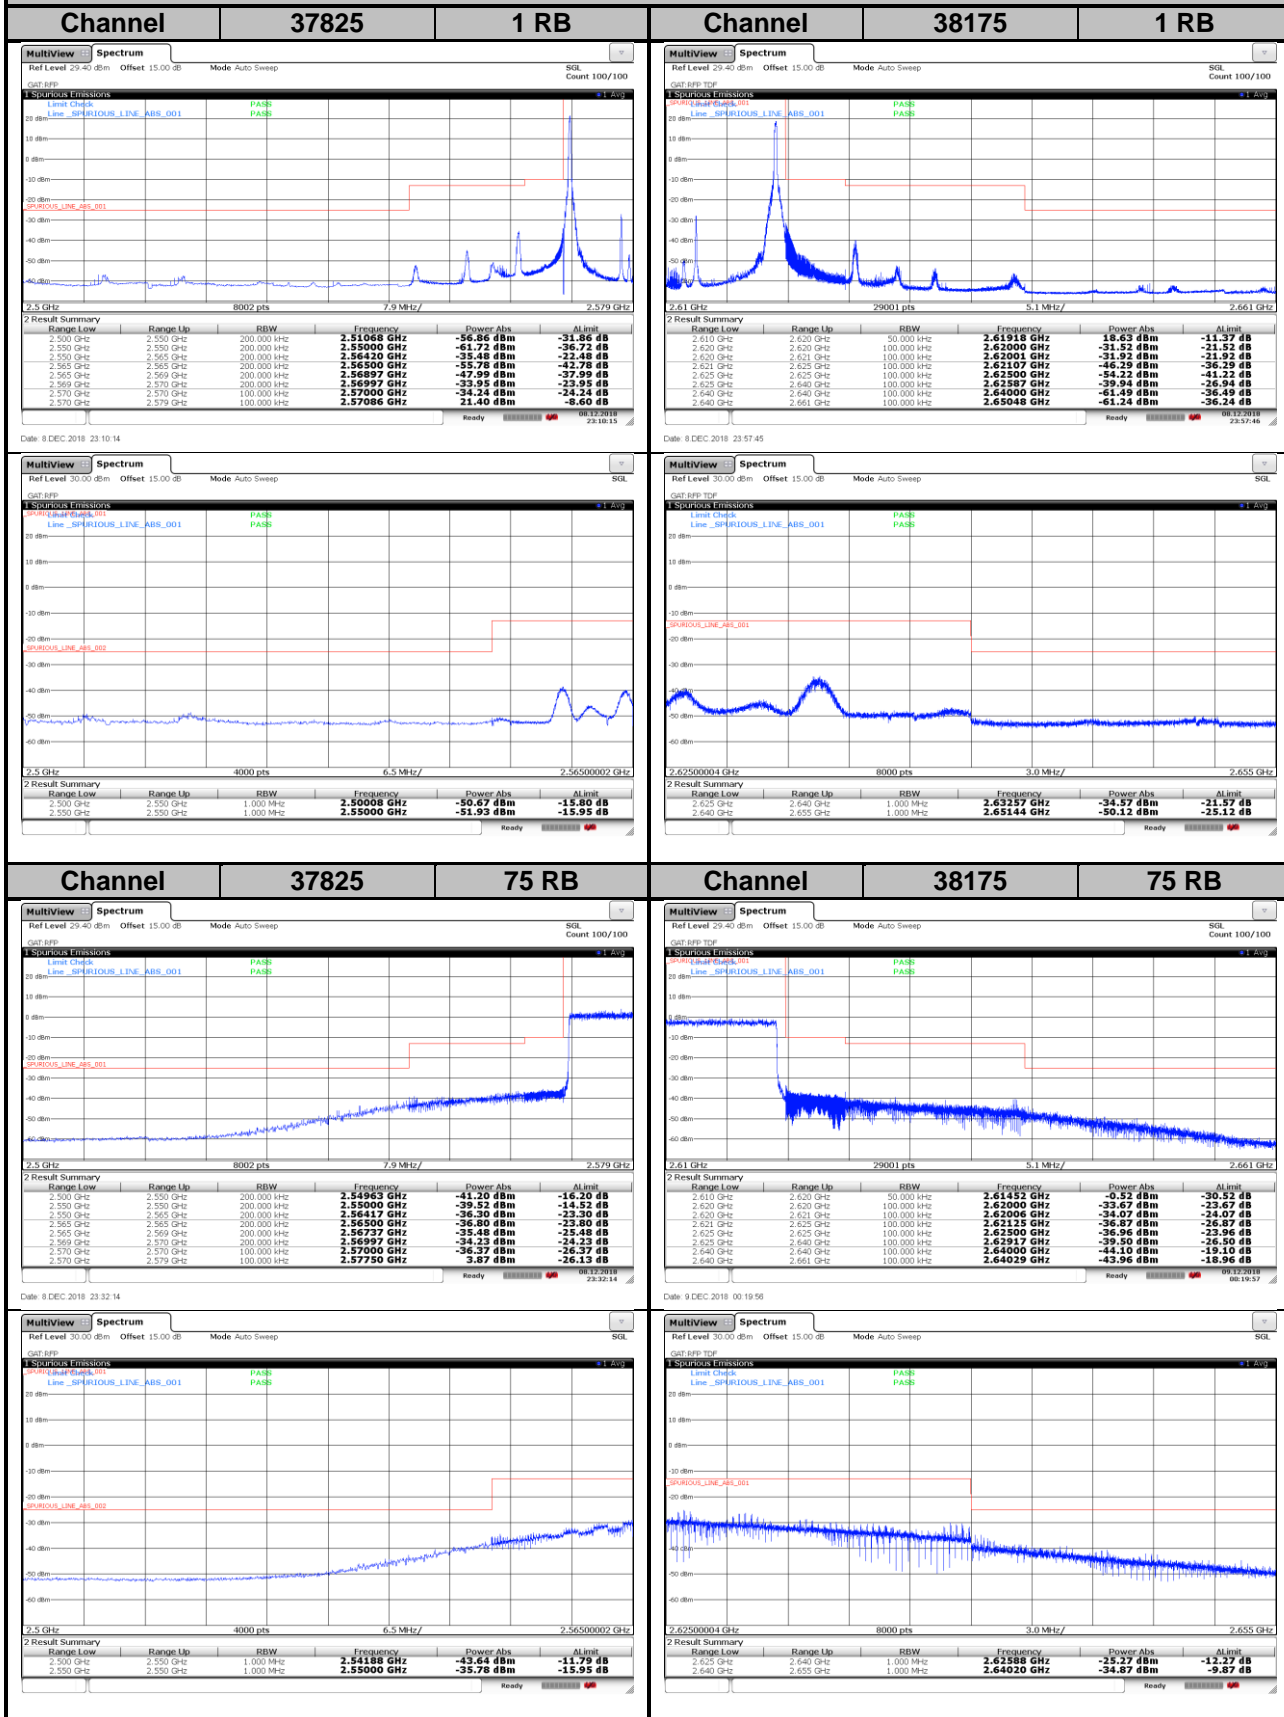

LTE Band 38
Channel Bandwidth: 10 MHz / QPSK
<Out-of-Band Emissions>

LTE Band 38

Channel Bandwidth: 10 MHz / 16QAM

<Out-of-Band Emissions>

LTE Band 38

Channel Bandwidth: 10 MHz / 64QAM

<Out-of-Band Emissions>

LTE Band 38

Channel Bandwidth: 15 MHz / QPSK

<Out-of-Band Emissions>

LTE Band 38
Channel Bandwidth: 15 MHz / 16QAM
<Out-of-Band Emissions>

LTE Band 38

Channel Bandwidth: 15 MHz / 64QAM

<Out-of-Band Emissions>

LTE Band 38

Channel Bandwidth: 20 MHz / QPSK

<Out-of-Band Emissions>

LTE Band 38

Channel Bandwidth: 20 MHz / 16QAM

<Out-of-Band Emissions>

LTE Band 38

Channel Bandwidth: 20 MHz / 64QAM

<Out-of-Band Emissions>

LTE Band 41
Channel Bandwidth: 5 MHz / QPSK
<Out-of-Band Emissions>

LTE Band 41

Channel Bandwidth: 5 MHz / 16QAM

<Out-of-Band Emissions>

LTE Band 41

Channel Bandwidth: 5 MHz / 64QAM

<Out-of-Band Emissions>