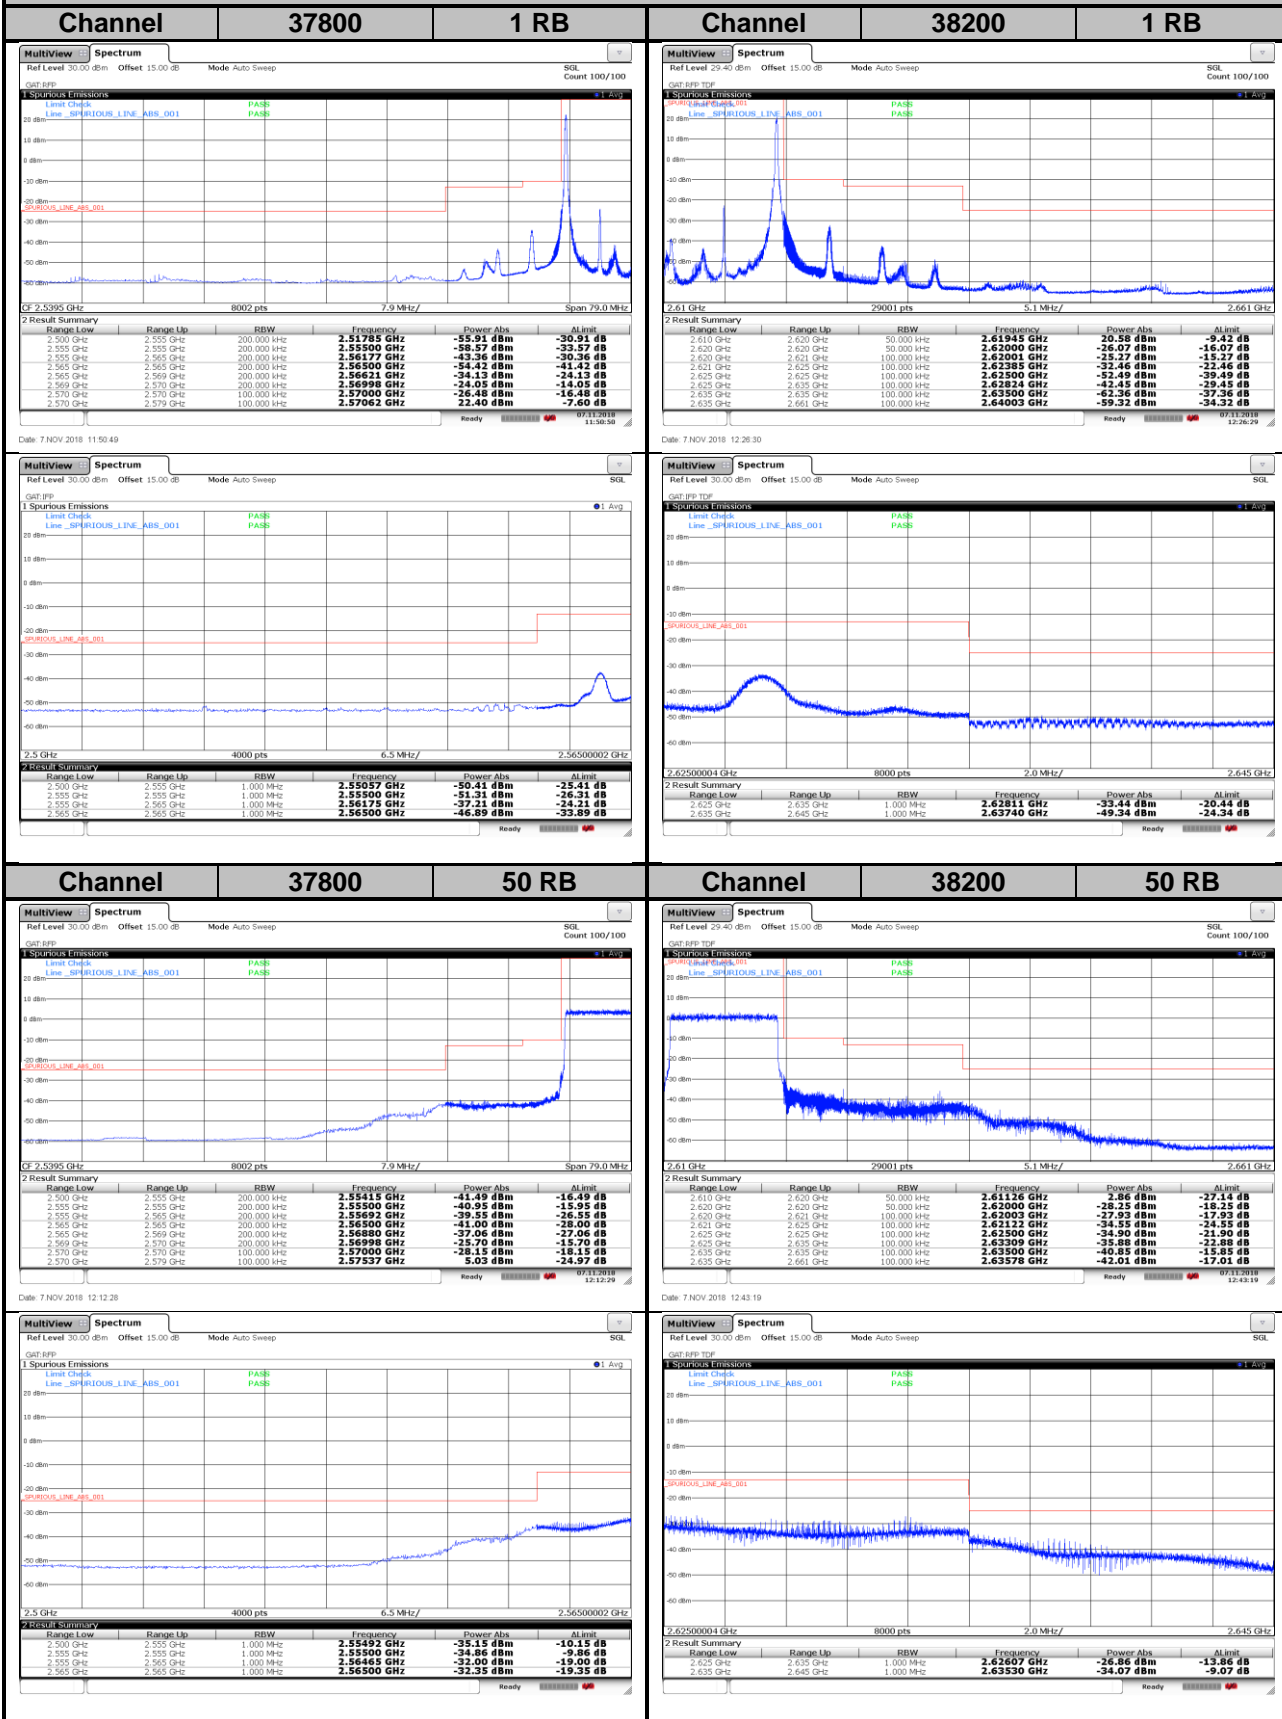

LTE Band 38
Channel Bandwidth: 10 MHz / QPSK
<Out-of-Band Emissions>

LTE Band 38

Channel Bandwidth: 10 MHz / 16QAM

<Out-of-Band Emissions>

LTE Band 38

Channel Bandwidth: 10 MHz / 64QAM

<Out-of-Band Emissions>

LTE Band 38

Channel Bandwidth: 15 MHz / QPSK

<Out-of-Band Emissions>

LTE Band 38
Channel Bandwidth: 15 MHz / 16QAM
<Out-of-Band Emissions>

LTE Band 38

Channel Bandwidth: 15 MHz / 64QAM

<Out-of-Band Emissions>

LTE Band 38

Channel Bandwidth: 20 MHz / QPSK

<Out-of-Band Emissions>

LTE Band 38

Channel Bandwidth: 20 MHz / 16QAM

<Out-of-Band Emissions>

LTE Band 38

Channel Bandwidth: 20 MHz / 64QAM

<Out-of-Band Emissions>

LTE Band 41
Channel Bandwidth: 5 MHz / QPSK
<Out-of-Band Emissions>

LTE Band 41

Channel Bandwidth: 5 MHz / 16QAM

<Out-of-Band Emissions>

LTE Band 41

Channel Bandwidth: 5 MHz / 64QAM

<Out-of-Band Emissions>