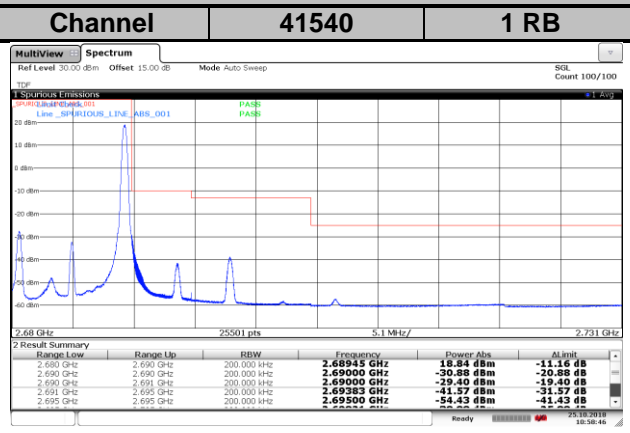

LTE Band 38

Channel Bandwidth: 20 MHz / QPSK

<Out-of-Band Emissions>

LTE Band 38

Channel Bandwidth: 20 MHz / 16QAM

<Out-of-Band Emissions>

LTE Band 38

Channel Bandwidth: 20 MHz / 64QAM

<Out-of-Band Emissions>

LTE Band 41
Channel Bandwidth: 5 MHz / QPSK
<Out-of-Band Emissions>

LTE Band 41

Channel Bandwidth: 5 MHz / 16QAM

<Out-of-Band Emissions>

LTE Band 41

Channel Bandwidth: 5 MHz / 64QAM

<Out-of-Band Emissions>

LTE Band 41
Channel Bandwidth: 10 MHz / QPSK
<Out-of-Band Emissions>

LTE Band 41
Channel Bandwidth: 10 MHz / 16QAM
<Out-of-Band Emissions>

LTE Band 41
Channel Bandwidth: 10 MHz / 64QAM
<Out-of-Band Emissions>