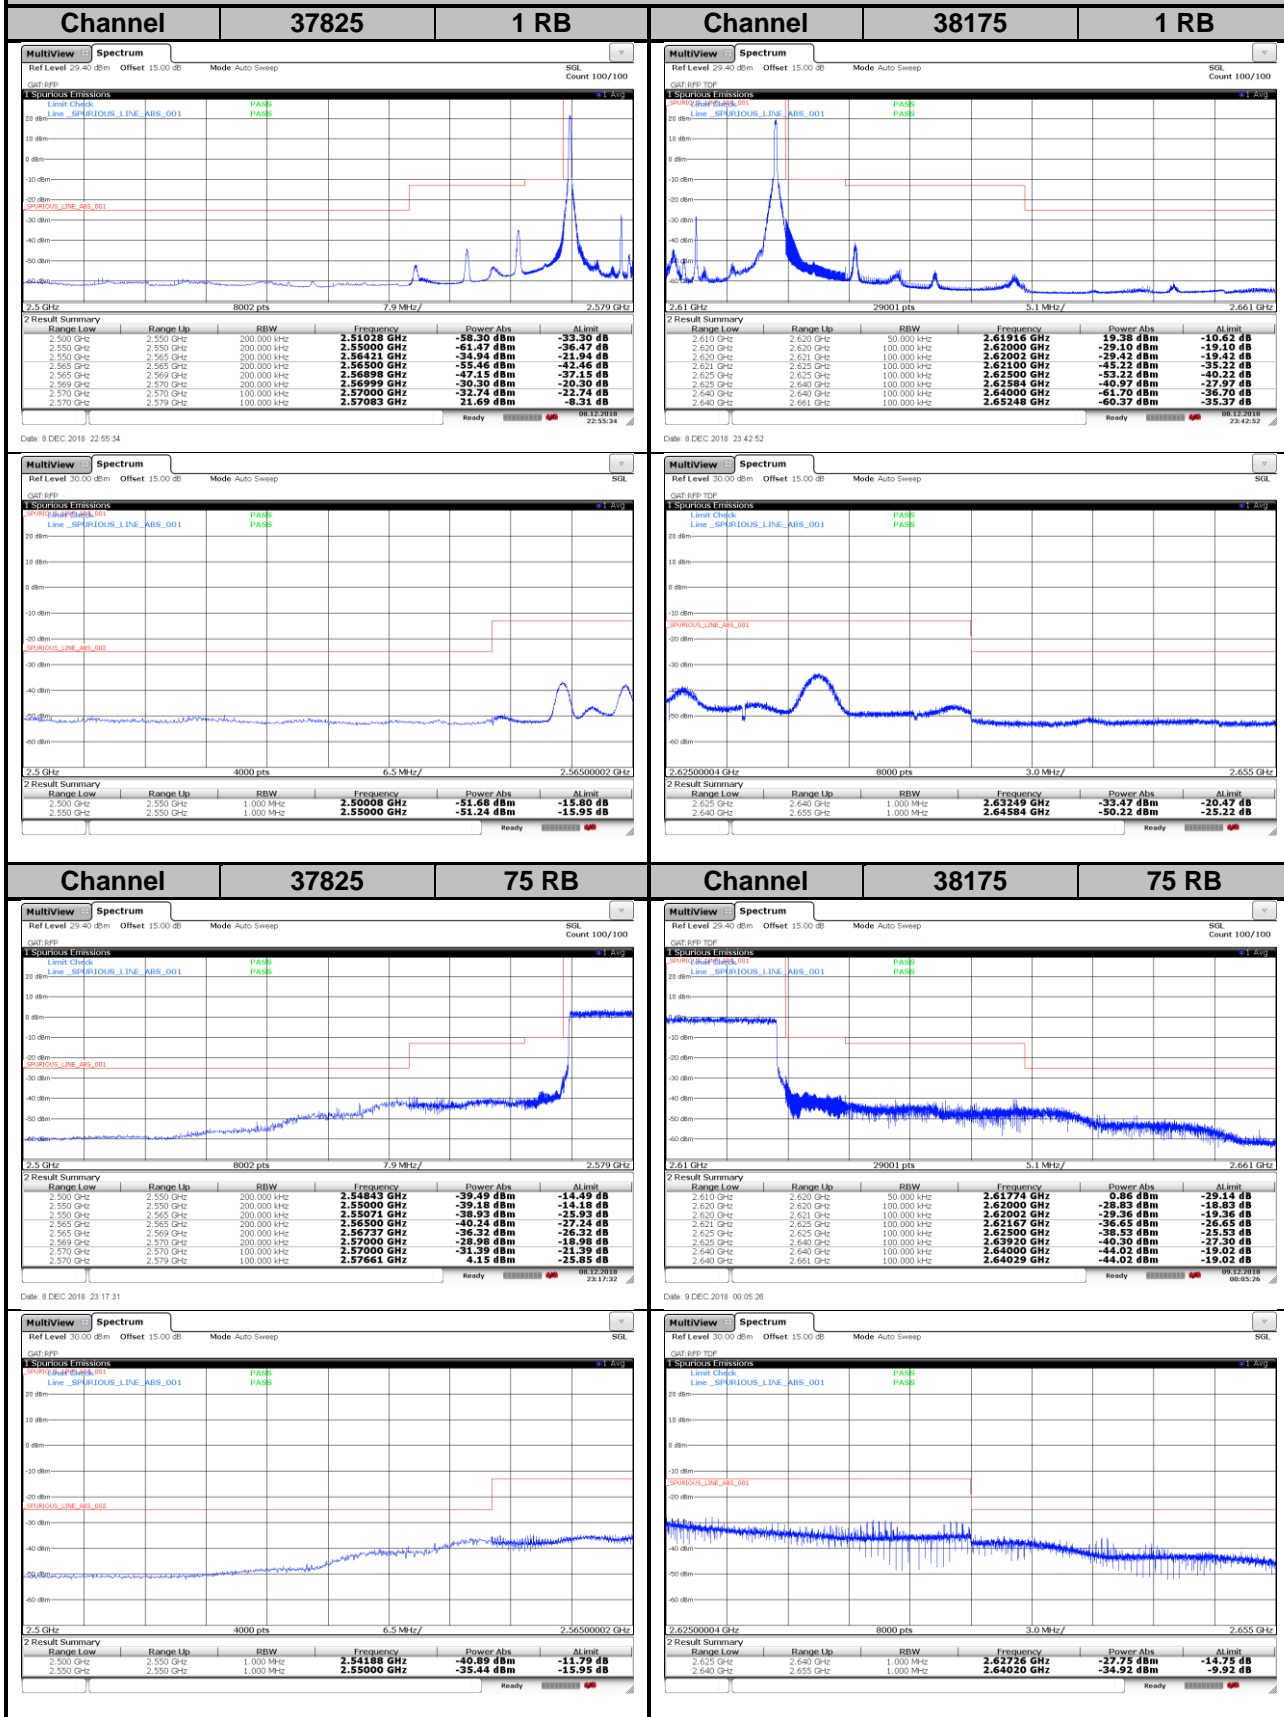

LTE Band 38
Channel Bandwidth: 10 MHz / QPSK
<Out-of-Band Emissions>

LTE Band 38

Channel Bandwidth: 10 MHz / 16QAM

<Out-of-Band Emissions>

LTE Band 38

Channel Bandwidth: 10 MHz / 64QAM

<Out-of-Band Emissions>

LTE Band 38

Channel Bandwidth: 15 MHz / QPSK

<Out-of-Band Emissions>

LTE Band 38
Channel Bandwidth: 15 MHz / 16QAM
<Out-of-Band Emissions>

LTE Band 38

Channel Bandwidth: 15 MHz / 64QAM

<Out-of-Band Emissions>

LTE Band 38

Channel Bandwidth: 20 MHz / QPSK

<Out-of-Band Emissions>

LTE Band 38

Channel Bandwidth: 20 MHz / 16QAM

<Out-of-Band Emissions>

LTE Band 38

Channel Bandwidth: 20 MHz / 64QAM

<Out-of-Band Emissions>

LTE Band 41
Channel Bandwidth: 5 MHz / QPSK
<Out-of-Band Emissions>

LTE Band 41

Channel Bandwidth: 5 MHz / 16QAM

<Out-of-Band Emissions>

LTE Band 41

Channel Bandwidth: 5 MHz / 64QAM

<Out-of-Band Emissions>