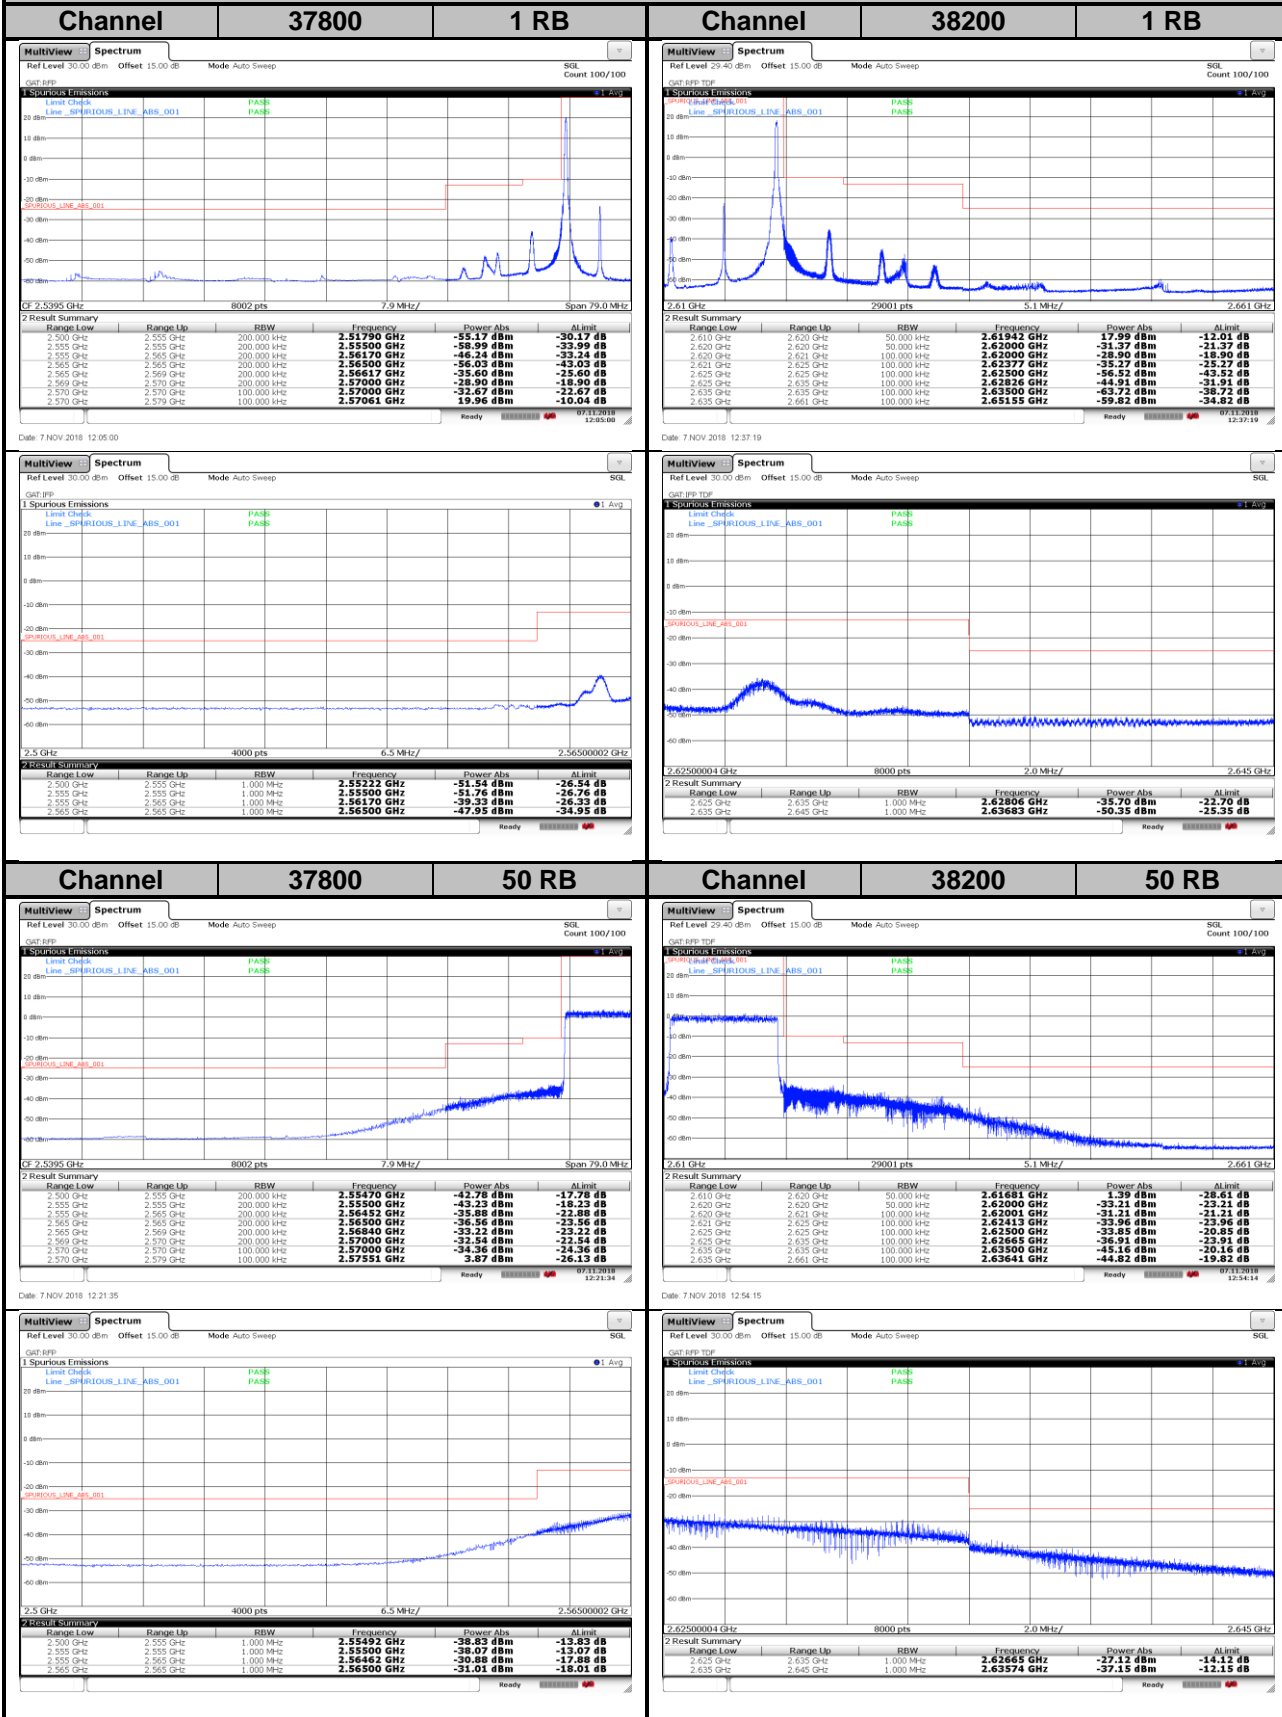

LTE Band 38
Channel Bandwidth: 10 MHz / QPSK
<Out-of-Band Emissions>

LTE Band 38

Channel Bandwidth: 10 MHz / 16QAM

<Out-of-Band Emissions>

LTE Band 38

Channel Bandwidth: 10 MHz / 64QAM

<Out-of-Band Emissions>

LTE Band 38

Channel Bandwidth: 15 MHz / QPSK

<Out-of-Band Emissions>

LTE Band 38
Channel Bandwidth: 15 MHz / 16QAM
<Out-of-Band Emissions>

LTE Band 38

Channel Bandwidth: 15 MHz / 64QAM

<Out-of-Band Emissions>

LTE Band 38

Channel Bandwidth: 20 MHz / QPSK

<Out-of-Band Emissions>

LTE Band 38

Channel Bandwidth: 20 MHz / 16QAM

<Out-of-Band Emissions>

LTE Band 38

Channel Bandwidth: 20 MHz / 64QAM

<Out-of-Band Emissions>

LTE Band 41
Channel Bandwidth: 5 MHz / QPSK
<Out-of-Band Emissions>

LTE Band 41

Channel Bandwidth: 5 MHz / 16QAM

<Out-of-Band Emissions>

LTE Band 41

Channel Bandwidth: 5 MHz / 64QAM

<Out-of-Band Emissions>