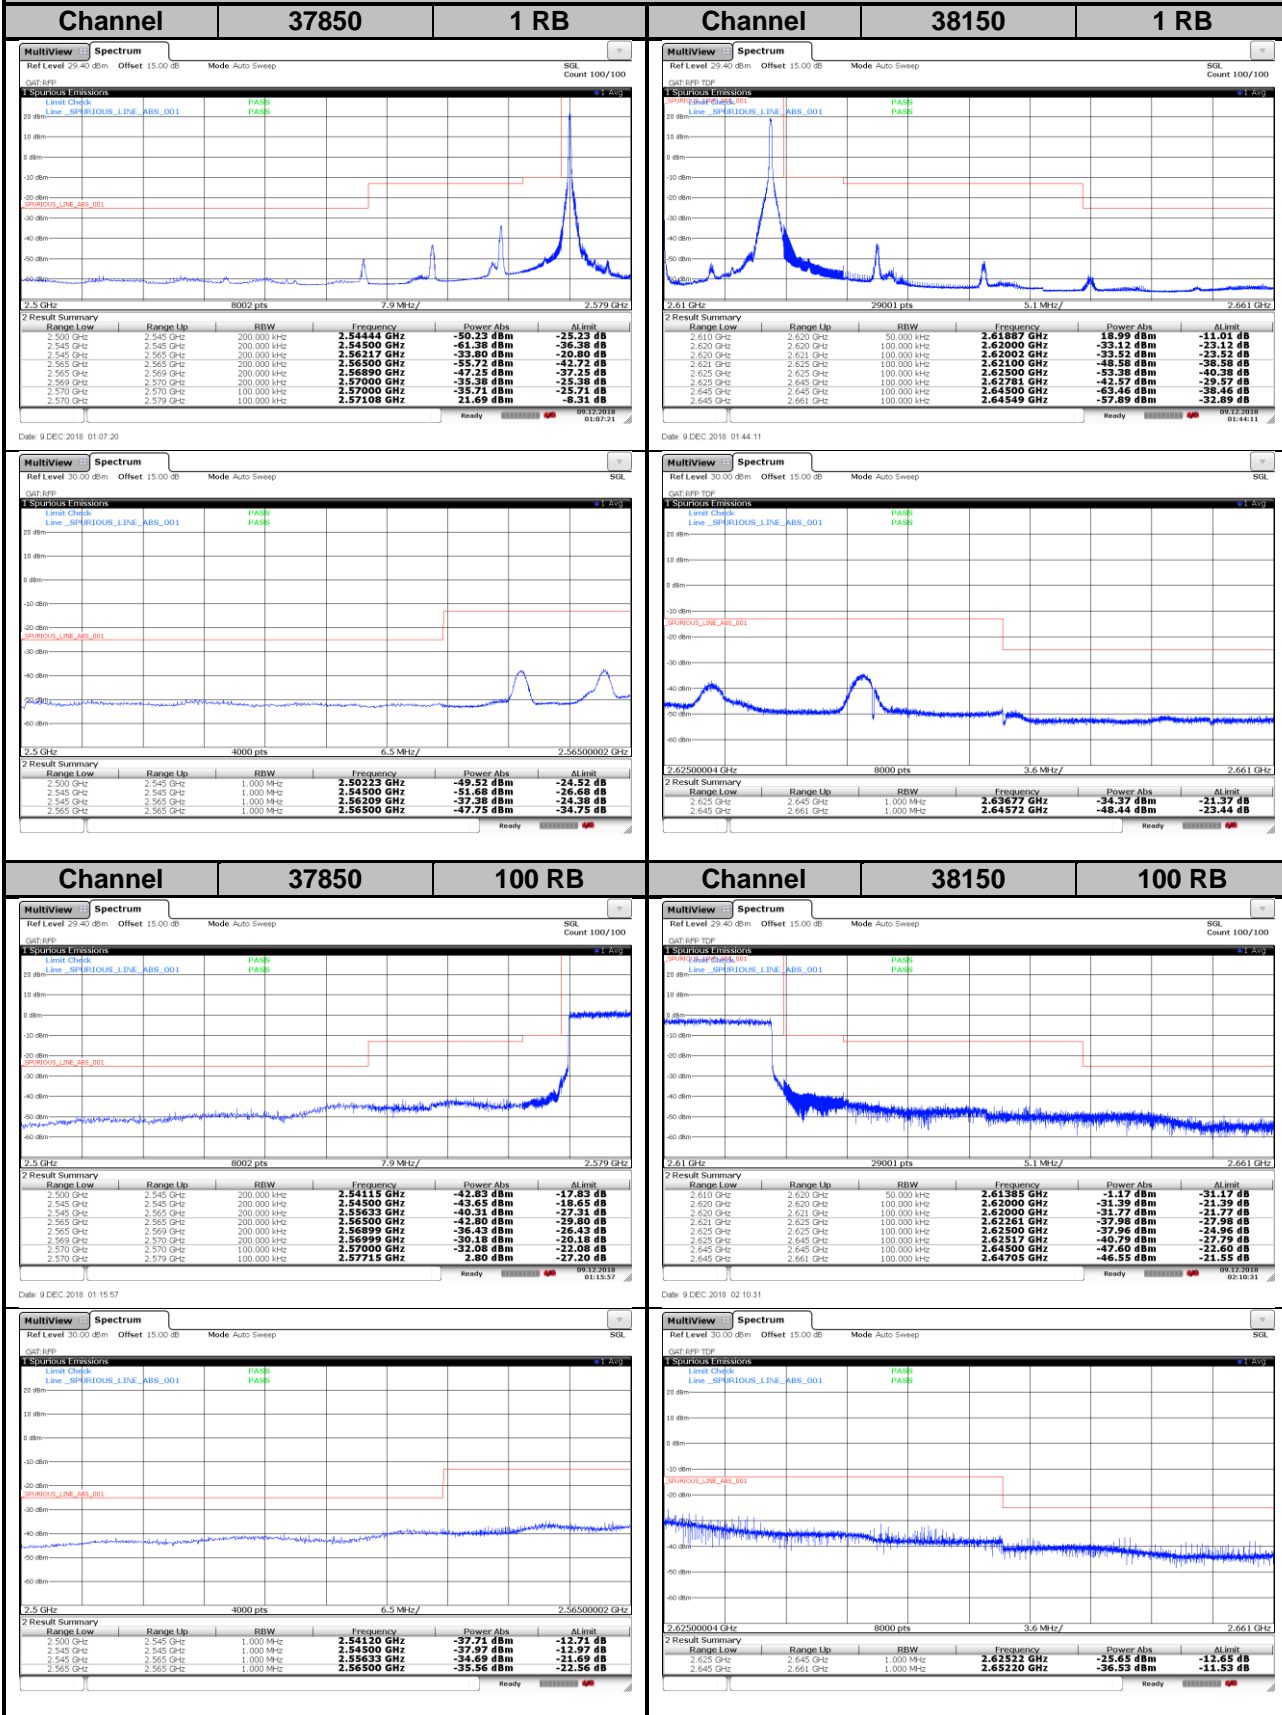

LTE Band 38
Channel Bandwidth: 10 MHz / QPSK
<Out-of-Band Emissions>

LTE Band 38

Channel Bandwidth: 10 MHz / 16QAM

<Out-of-Band Emissions>

LTE Band 38

Channel Bandwidth: 10 MHz / 64QAM

<Out-of-Band Emissions>

LTE Band 38

Channel Bandwidth: 15 MHz / QPSK

<Out-of-Band Emissions>

LTE Band 38
Channel Bandwidth: 15 MHz / 16QAM
<Out-of-Band Emissions>

LTE Band 38

Channel Bandwidth: 15 MHz / 64QAM

<Out-of-Band Emissions>

LTE Band 38

Channel Bandwidth: 20 MHz / QPSK

<Out-of-Band Emissions>

LTE Band 38

Channel Bandwidth: 20 MHz / 16QAM

<Out-of-Band Emissions>

LTE Band 38

Channel Bandwidth: 20 MHz / 64QAM

<Out-of-Band Emissions>

LTE Band 41
Channel Bandwidth: 5 MHz / QPSK
<Out-of-Band Emissions>

LTE Band 41

Channel Bandwidth: 5 MHz / 16QAM

<Out-of-Band Emissions>

LTE Band 41

Channel Bandwidth: 5 MHz / 64QAM

<Out-of-Band Emissions>