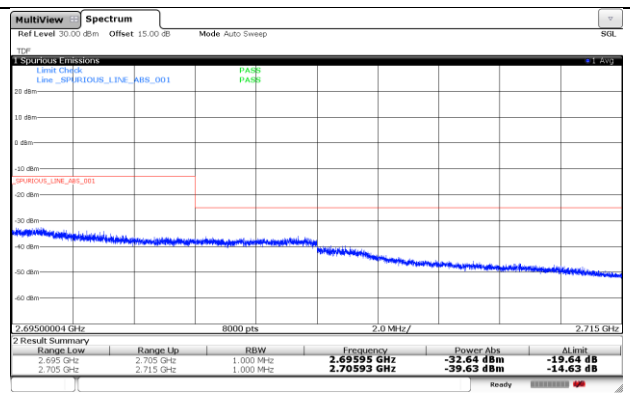

LTE Band 38

Channel Bandwidth: 20 MHz / QPSK

<Out-of-Band Emissions>

LTE Band 38

Channel Bandwidth: 20 MHz / 16QAM

<Out-of-Band Emissions>

LTE Band 38

Channel Bandwidth: 20 MHz / 64QAM

<Out-of-Band Emissions>

LTE Band 41
Channel Bandwidth: 5 MHz / QPSK
<Out-of-Band Emissions>

LTE Band 41

Channel Bandwidth: 5 MHz / 16QAM

<Out-of-Band Emissions>

LTE Band 41

Channel Bandwidth: 5 MHz / 64QAM

<Out-of-Band Emissions>

LTE Band 41
Channel Bandwidth: 10 MHz / QPSK
<Out-of-Band Emissions>

LTE Band 41
Channel Bandwidth: 10 MHz / 16QAM
<Out-of-Band Emissions>

LTE Band 41
Channel Bandwidth: 10 MHz / 64QAM
<Out-of-Band Emissions>