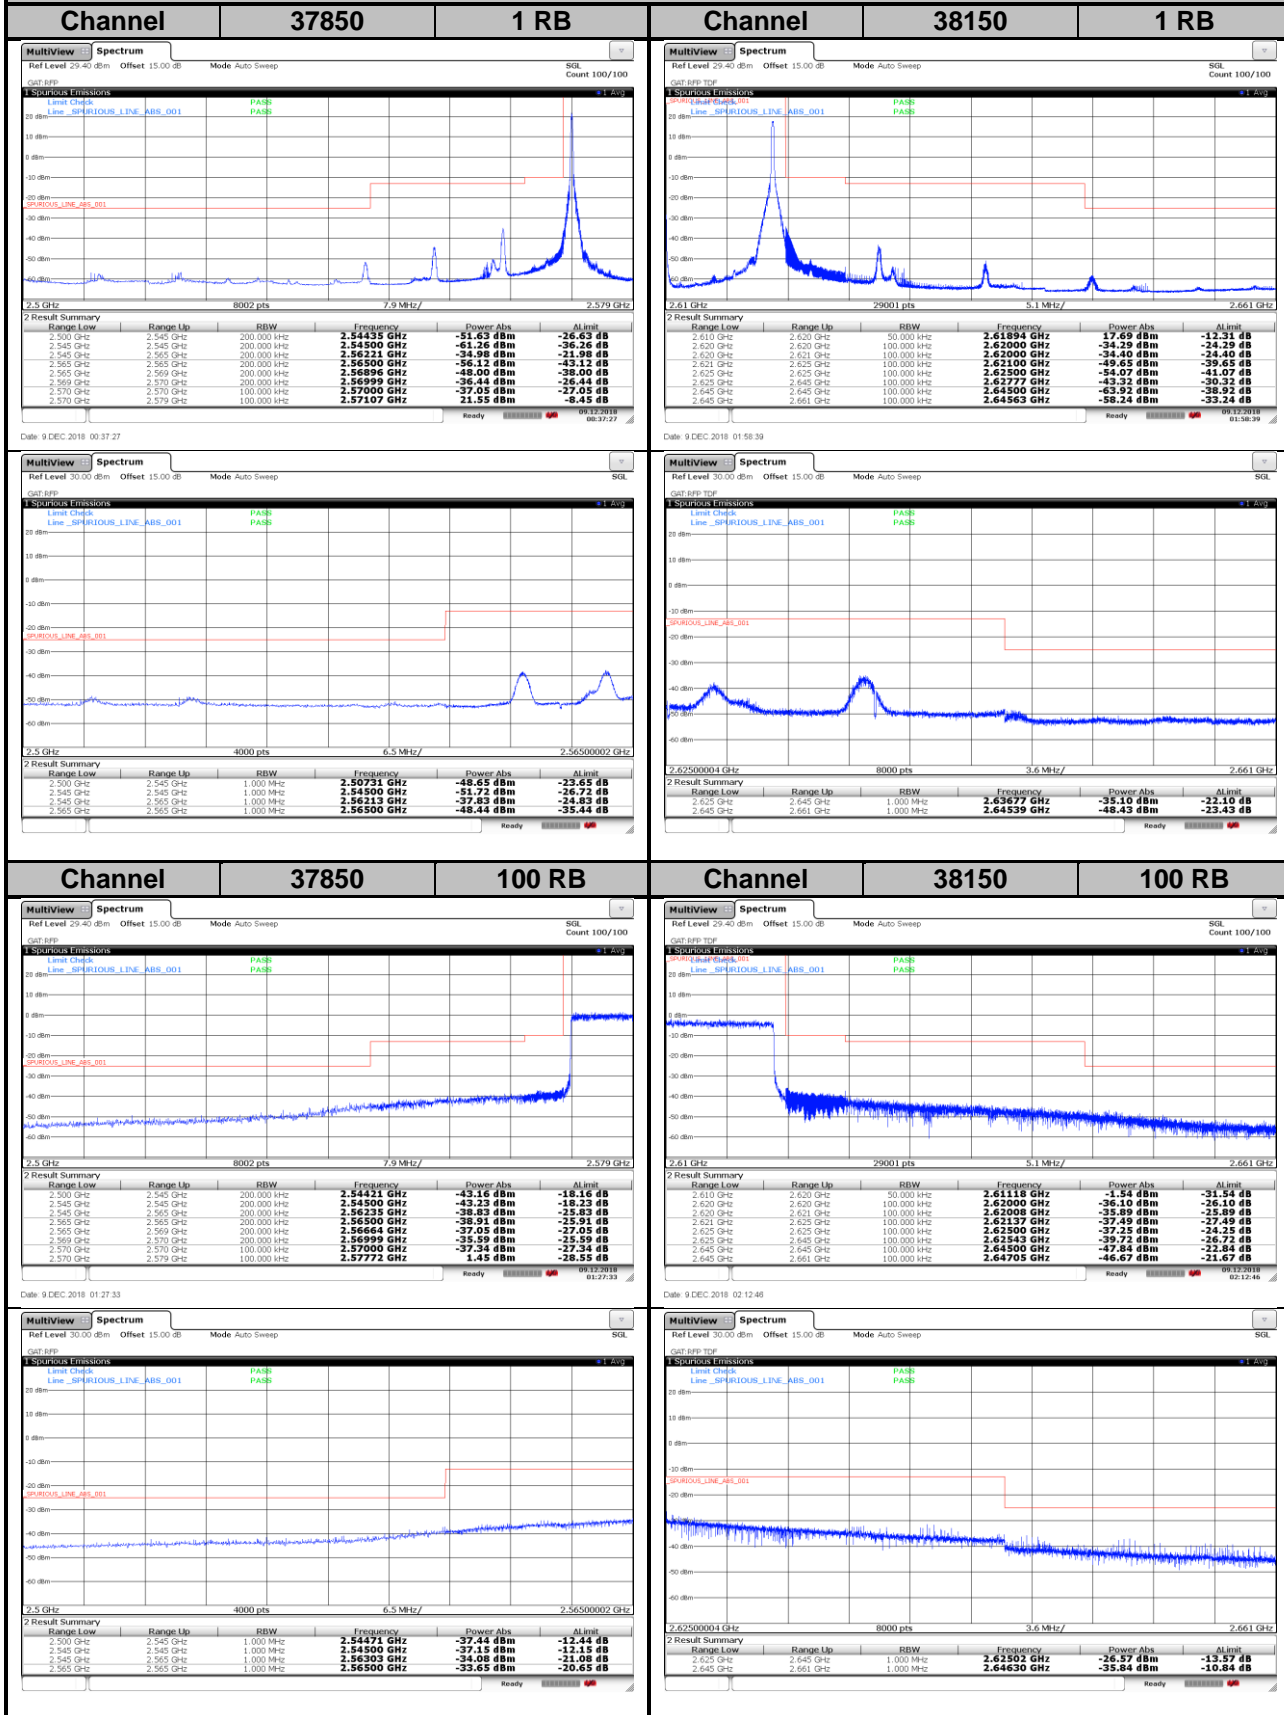

LTE Band 38
Channel Bandwidth: 10 MHz / QPSK
<Out-of-Band Emissions>

LTE Band 38

Channel Bandwidth: 10 MHz / 16QAM

<Out-of-Band Emissions>

LTE Band 38

Channel Bandwidth: 10 MHz / 64QAM

<Out-of-Band Emissions>

LTE Band 38

Channel Bandwidth: 15 MHz / QPSK

<Out-of-Band Emissions>

LTE Band 38
Channel Bandwidth: 15 MHz / 16QAM
<Out-of-Band Emissions>

LTE Band 38

Channel Bandwidth: 15 MHz / 64QAM

<Out-of-Band Emissions>

LTE Band 38

Channel Bandwidth: 20 MHz / QPSK

<Out-of-Band Emissions>

LTE Band 38

Channel Bandwidth: 20 MHz / 16QAM

<Out-of-Band Emissions>

LTE Band 38

Channel Bandwidth: 20 MHz / 64QAM

<Out-of-Band Emissions>

LTE Band 41
Channel Bandwidth: 5 MHz / QPSK
<Out-of-Band Emissions>

LTE Band 41

Channel Bandwidth: 5 MHz / 16QAM

<Out-of-Band Emissions>

LTE Band 41

Channel Bandwidth: 5 MHz / 64QAM

<Out-of-Band Emissions>