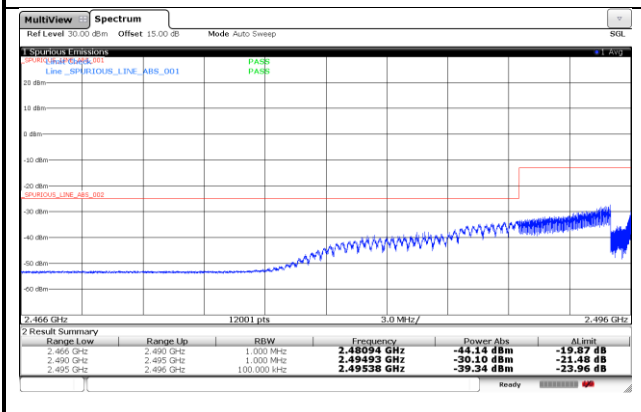

LTE Band 38

Channel Bandwidth: 20 MHz / QPSK

<Out-of-Band Emissions>

LTE Band 38

Channel Bandwidth: 20 MHz / 16QAM

<Out-of-Band Emissions>

LTE Band 38

Channel Bandwidth: 20 MHz / 64QAM

<Out-of-Band Emissions>

LTE Band 41
Channel Bandwidth: 5 MHz / QPSK
<Out-of-Band Emissions>

LTE Band 41

Channel Bandwidth: 5 MHz / 16QAM

<Out-of-Band Emissions>

LTE Band 41

Channel Bandwidth: 5 MHz / 64QAM

<Out-of-Band Emissions>

LTE Band 41
Channel Bandwidth: 10 MHz / QPSK
<Out-of-Band Emissions>

LTE Band 41
Channel Bandwidth: 10 MHz / 16QAM
<Out-of-Band Emissions>

LTE Band 41
Channel Bandwidth: 10 MHz / 64QAM
<Out-of-Band Emissions>