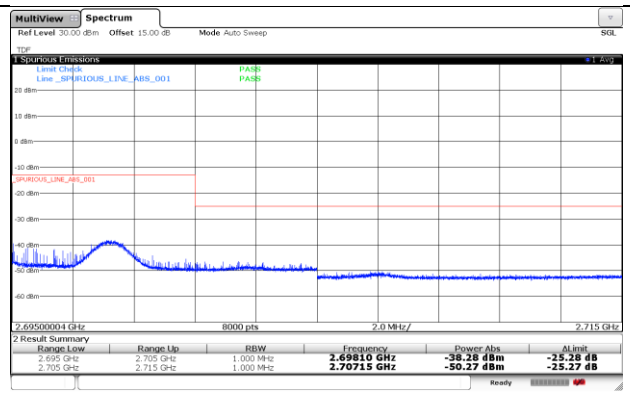

LTE Band 41
Channel Bandwidth: 10 MHz / QPSK
<Out-of-Band Emissions>