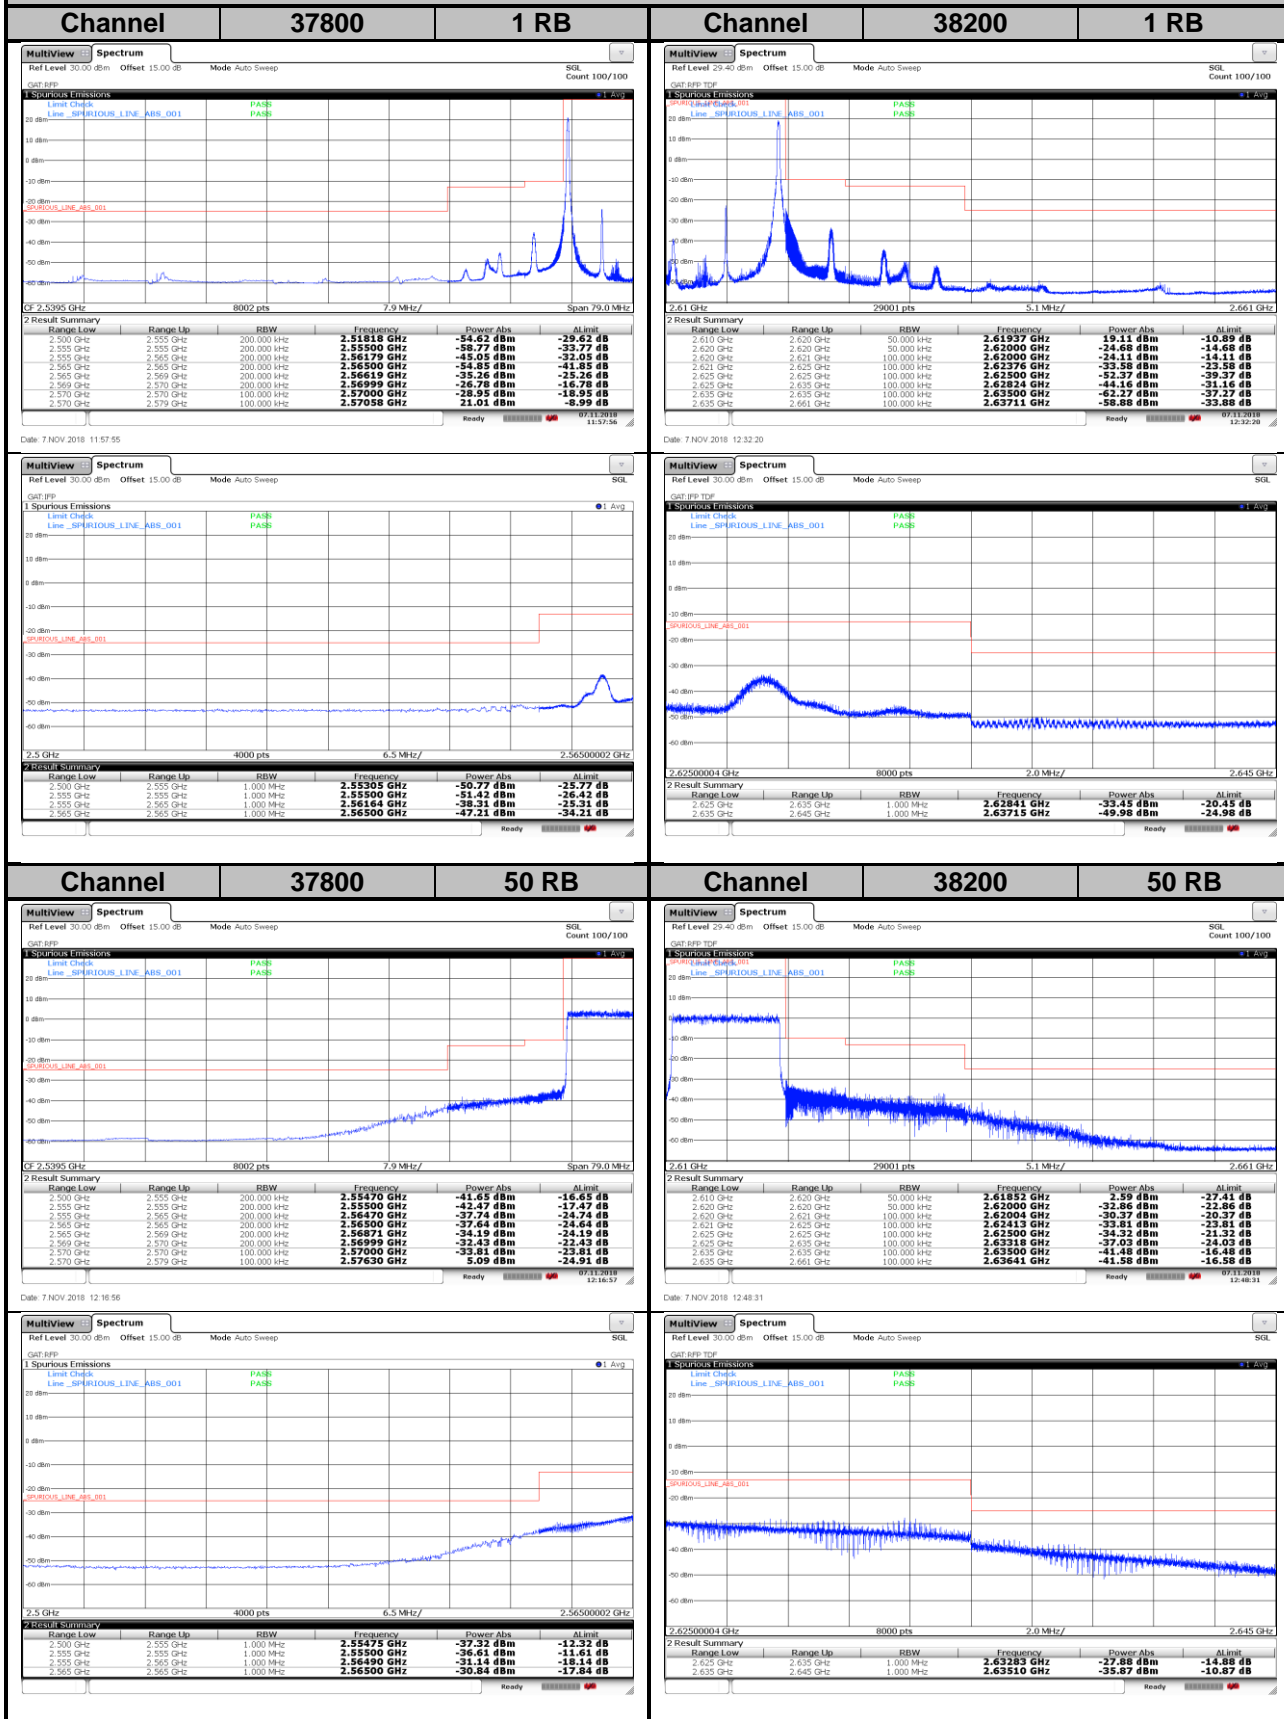

LTE Band 38
Channel Bandwidth: 10 MHz / QPSK
<Out-of-Band Emissions>

LTE Band 38

Channel Bandwidth: 10 MHz / 16QAM

<Out-of-Band Emissions>

LTE Band 38

Channel Bandwidth: 10 MHz / 64QAM

<Out-of-Band Emissions>

LTE Band 38

Channel Bandwidth: 15 MHz / QPSK

<Out-of-Band Emissions>

LTE Band 38
Channel Bandwidth: 15 MHz / 16QAM
<Out-of-Band Emissions>

LTE Band 38

Channel Bandwidth: 15 MHz / 64QAM

<Out-of-Band Emissions>

LTE Band 38

Channel Bandwidth: 20 MHz / QPSK

<Out-of-Band Emissions>

LTE Band 38

Channel Bandwidth: 20 MHz / 16QAM

<Out-of-Band Emissions>

LTE Band 38

Channel Bandwidth: 20 MHz / 64QAM

<Out-of-Band Emissions>

LTE Band 41
Channel Bandwidth: 5 MHz / QPSK
<Out-of-Band Emissions>

LTE Band 41

Channel Bandwidth: 5 MHz / 16QAM

<Out-of-Band Emissions>

LTE Band 41

Channel Bandwidth: 5 MHz / 64QAM

<Out-of-Band Emissions>