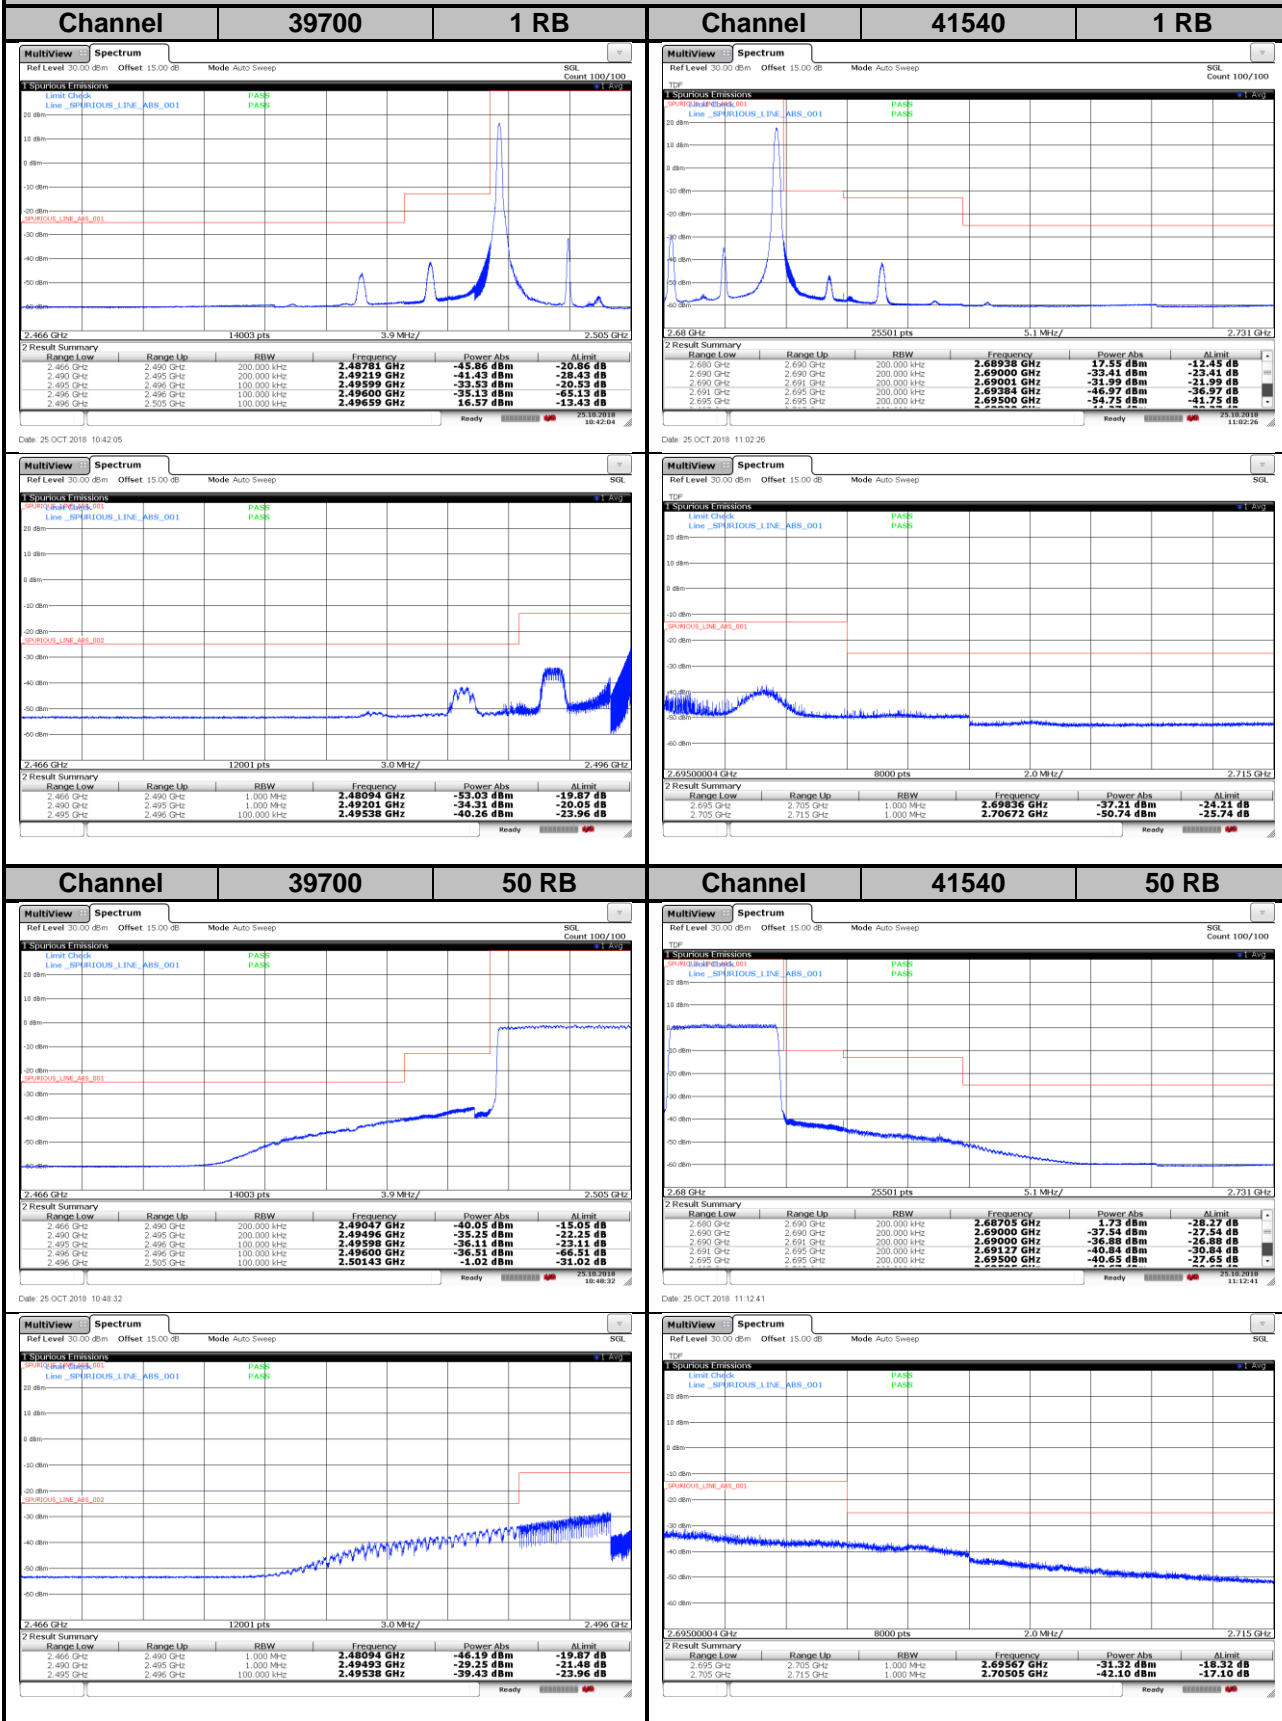

LTE Band 38
Channel Bandwidth: 10 MHz / QPSK
<Out-of-Band Emissions>

LTE Band 38

Channel Bandwidth: 10 MHz / 16QAM

<Out-of-Band Emissions>

LTE Band 38

Channel Bandwidth: 10 MHz / 64QAM

<Out-of-Band Emissions>

LTE Band 38

Channel Bandwidth: 20 MHz / QPSK

<Out-of-Band Emissions>

LTE Band 38

Channel Bandwidth: 20 MHz / 16QAM

<Out-of-Band Emissions>

LTE Band 38

Channel Bandwidth: 20 MHz / 64QAM

<Out-of-Band Emissions>

LTE Band 41
Channel Bandwidth: 5 MHz / QPSK
<Out-of-Band Emissions>

LTE Band 41

Channel Bandwidth: 5 MHz / 16QAM

<Out-of-Band Emissions>

LTE Band 41

Channel Bandwidth: 5 MHz / 64QAM

<Out-of-Band Emissions>

LTE Band 41
Channel Bandwidth: 10 MHz / QPSK
<Out-of-Band Emissions>

LTE Band 41
Channel Bandwidth: 10 MHz / 16QAM
<Out-of-Band Emissions>

LTE Band 41
Channel Bandwidth: 10 MHz / 64QAM
<Out-of-Band Emissions>