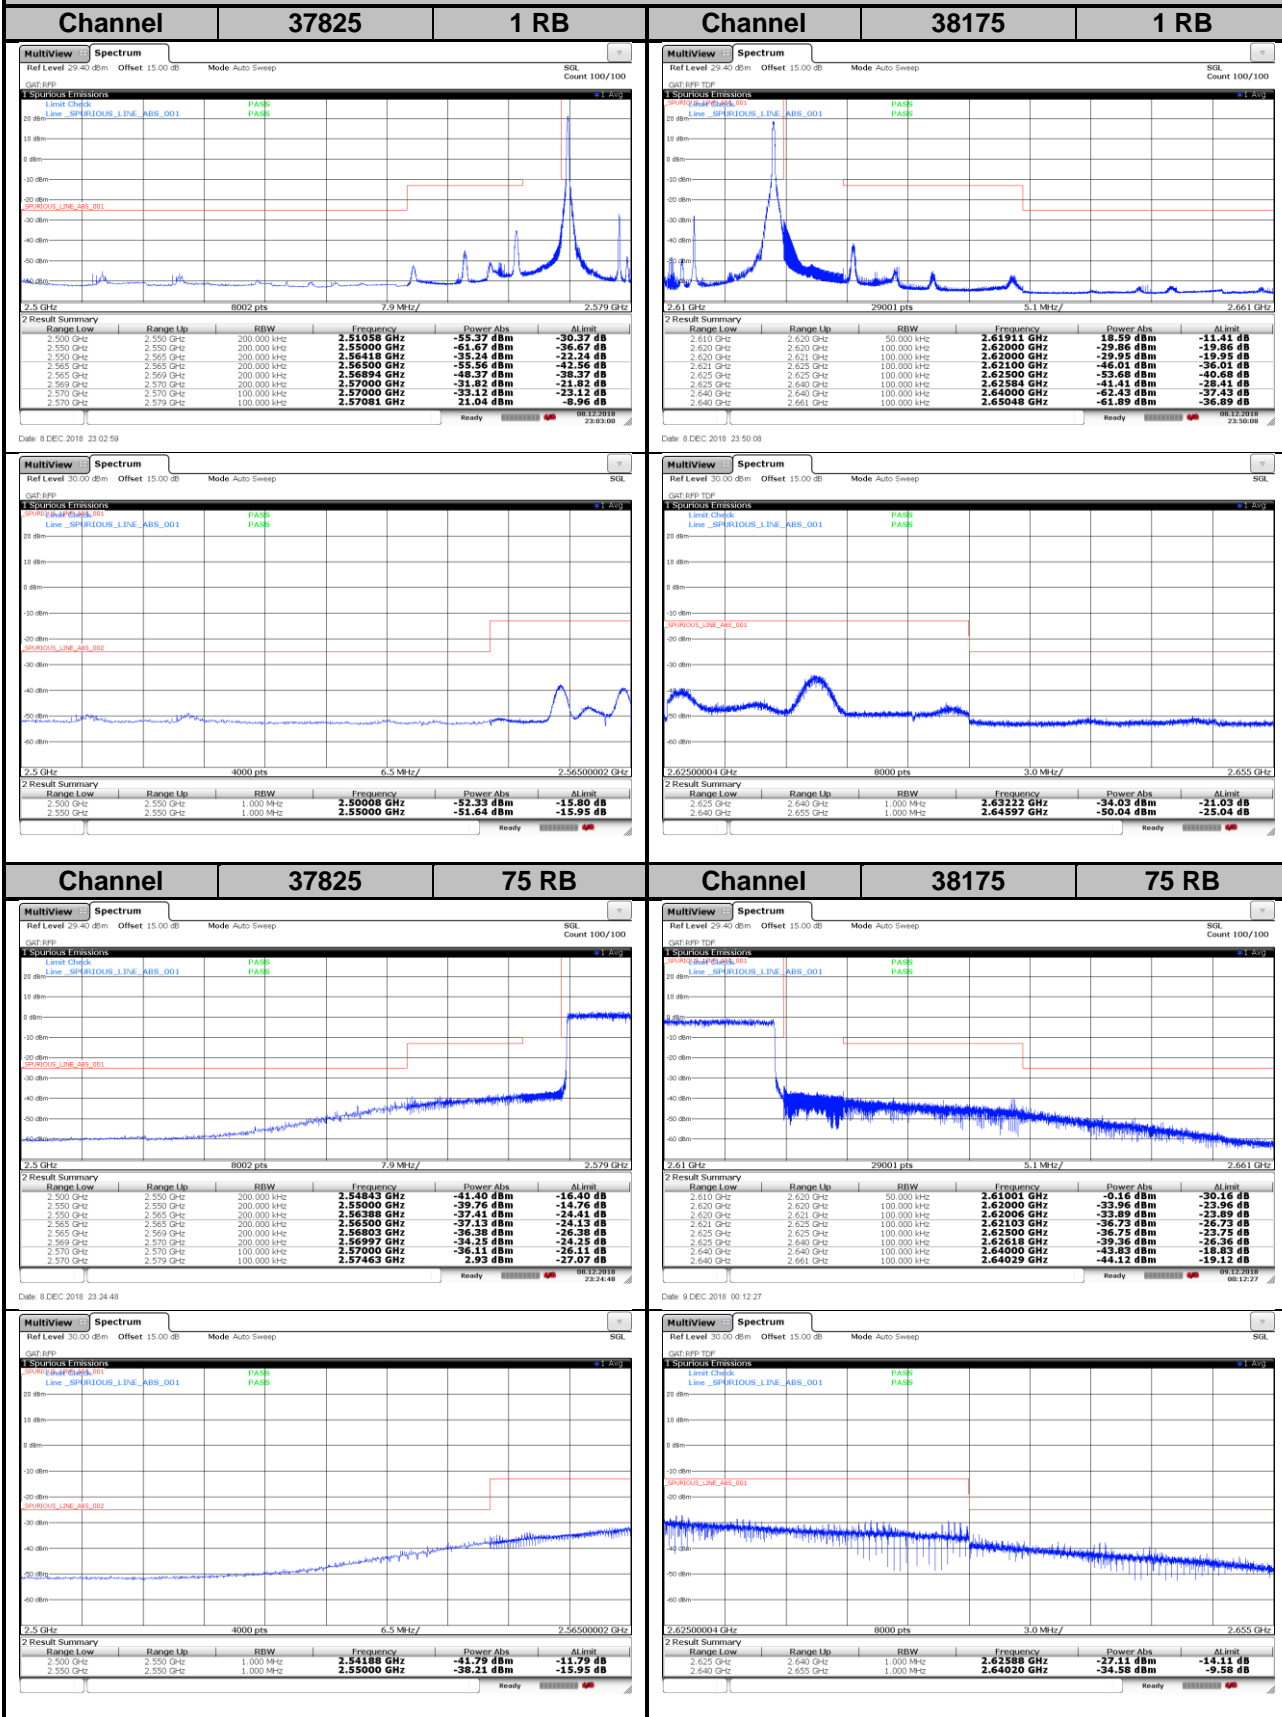

LTE Band 38
Channel Bandwidth: 10 MHz / QPSK
<Out-of-Band Emissions>

LTE Band 38

Channel Bandwidth: 10 MHz / 16QAM

<Out-of-Band Emissions>

LTE Band 38

Channel Bandwidth: 10 MHz / 64QAM

<Out-of-Band Emissions>

LTE Band 38

Channel Bandwidth: 15 MHz / QPSK

<Out-of-Band Emissions>

LTE Band 38
Channel Bandwidth: 15 MHz / 16QAM
<Out-of-Band Emissions>

LTE Band 38

Channel Bandwidth: 15 MHz / 64QAM

<Out-of-Band Emissions>

LTE Band 38

Channel Bandwidth: 20 MHz / QPSK

<Out-of-Band Emissions>

LTE Band 38

Channel Bandwidth: 20 MHz / 16QAM

<Out-of-Band Emissions>

LTE Band 38

Channel Bandwidth: 20 MHz / 64QAM

<Out-of-Band Emissions>

LTE Band 41
Channel Bandwidth: 5 MHz / QPSK
<Out-of-Band Emissions>

LTE Band 41

Channel Bandwidth: 5 MHz / 16QAM

<Out-of-Band Emissions>

LTE Band 41

Channel Bandwidth: 5 MHz / 64QAM

<Out-of-Band Emissions>