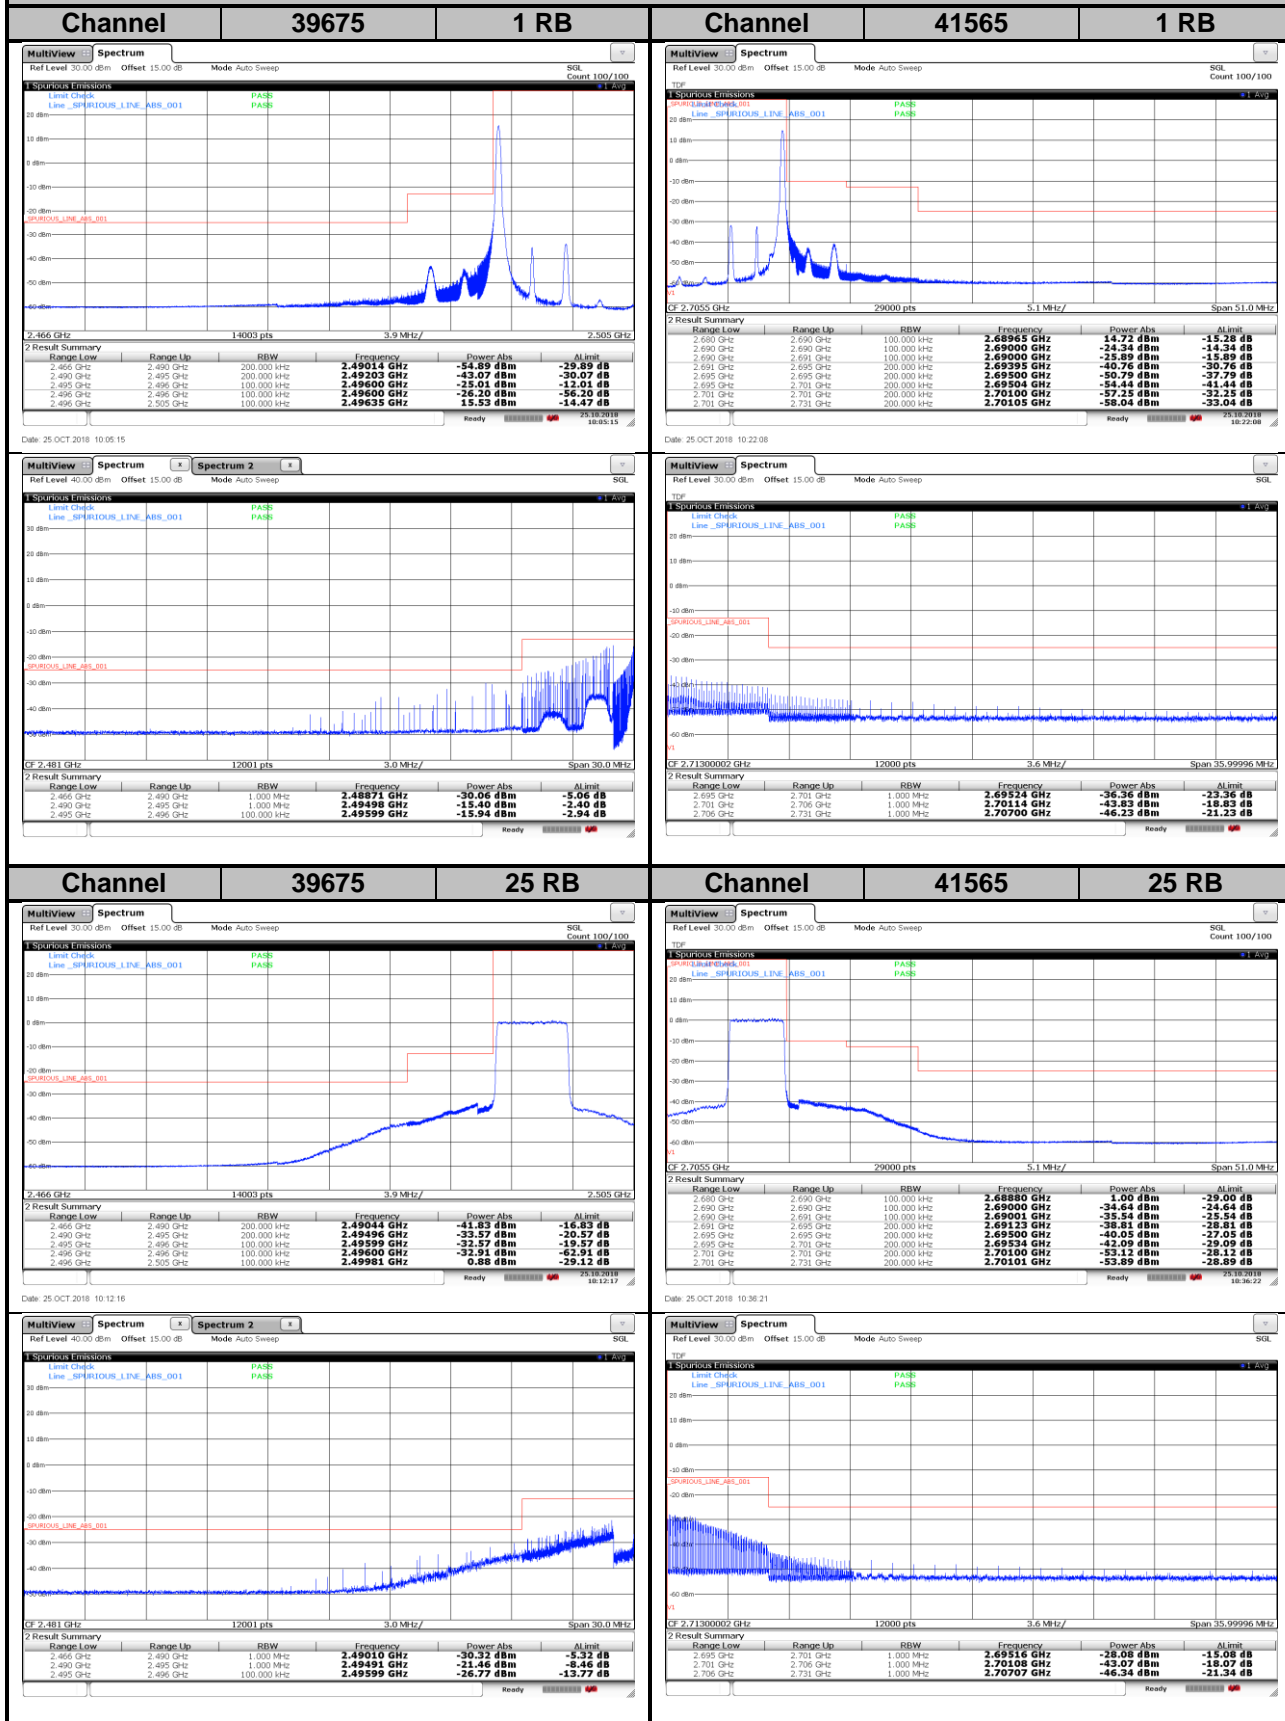

LTE Band 38
Channel Bandwidth: 10 MHz / QPSK
<Out-of-Band Emissions>

LTE Band 38

Channel Bandwidth: 10 MHz / 16QAM

<Out-of-Band Emissions>

LTE Band 38

Channel Bandwidth: 10 MHz / 64QAM

<Out-of-Band Emissions>

LTE Band 38

Channel Bandwidth: 20 MHz / QPSK

<Out-of-Band Emissions>

LTE Band 38

Channel Bandwidth: 20 MHz / 16QAM

<Out-of-Band Emissions>

LTE Band 38

Channel Bandwidth: 20 MHz / 64QAM

<Out-of-Band Emissions>

LTE Band 41
Channel Bandwidth: 5 MHz / QPSK
<Out-of-Band Emissions>

LTE Band 41

Channel Bandwidth: 5 MHz / 16QAM

<Out-of-Band Emissions>

LTE Band 41

Channel Bandwidth: 5 MHz / 64QAM

<Out-of-Band Emissions>

LTE Band 41
Channel Bandwidth: 10 MHz / QPSK
<Out-of-Band Emissions>

LTE Band 41
Channel Bandwidth: 10 MHz / 16QAM
<Out-of-Band Emissions>

LTE Band 41
Channel Bandwidth: 10 MHz / 64QAM
<Out-of-Band Emissions>