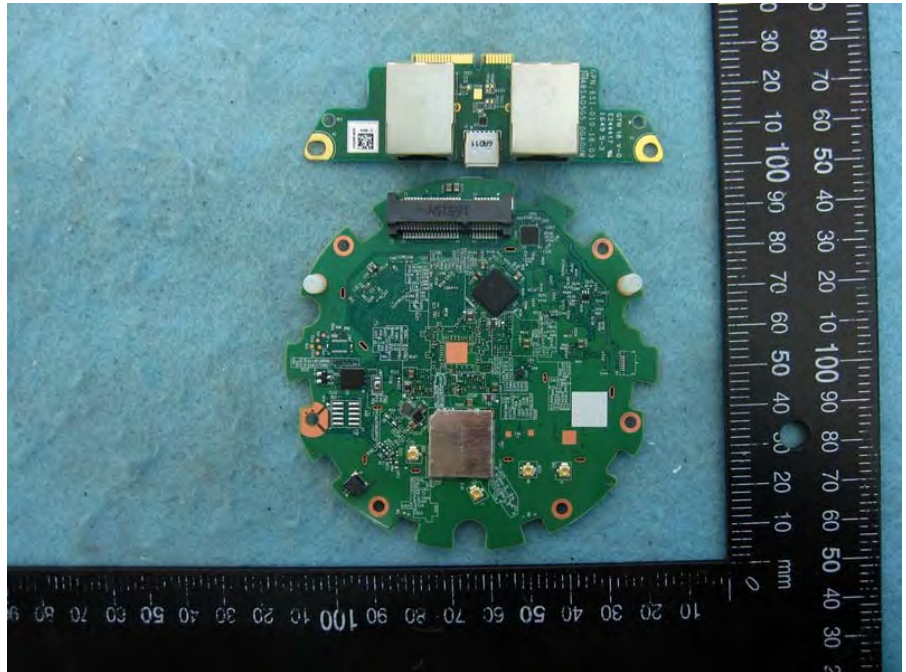

Brand Name: Google Model No.: AC-1304

EUT 1  
PHY Main source +  
U2 second source (samsung)

Source: PHY Main source  
Model Name: QCA8072

EUT 2  
PHY Second source +  
U2 second source (samsung)

Source: U2 second source  
Model Name: Samsung EMMC,  
KLM4G1FEPD-B031

Source: PHY Second source  
Model Name: QCA8075

EUT 3  
PHY Main source +  
U2 main source (toshiba)

Source: U2 main source  
 Model Name: Toshiba EMMC,  
 THGBMDG5D1LBAIT

Source: PHY Main source  
Model Name: QCA8072