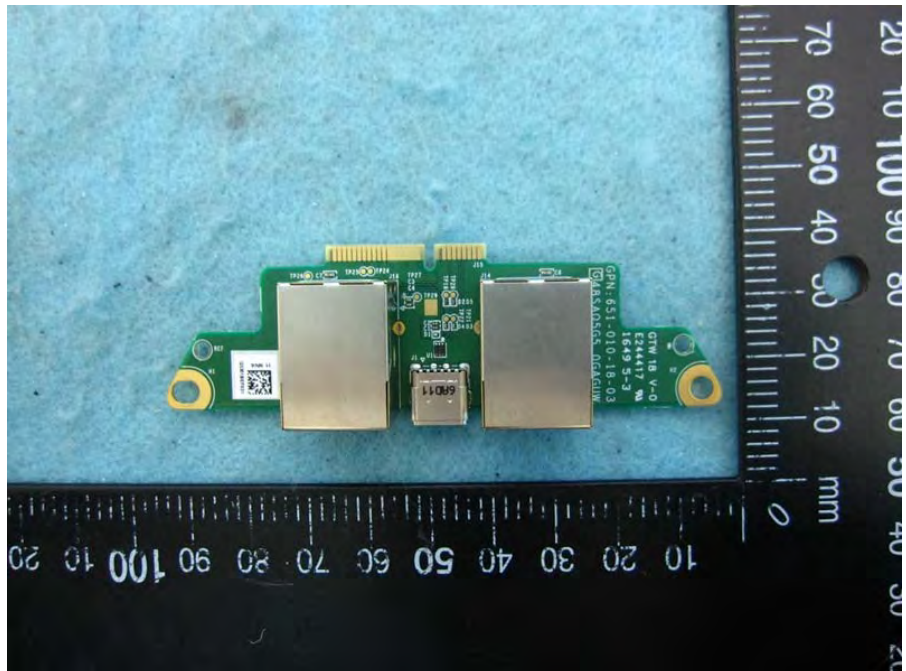

Brand Name: Google Model No.: AC-1304

EUT 1  
PHY Main source +  
U2 second source (samsung)

Source: PHY Main source  
Model Name: QCA8072

EUT 2  
PHY Second source +  
U2 second source (samsung)

Source: U2 second source  
Model Name: Samsung EMMC,  
KLM4G1FEPD-B031

Source: PHY Second source  
Model Name: QCA8075

EUT 3  
PHY Main source +  
U2 main source (toshiba)

Source: U2 main source  
 Model Name: Toshiba EMMC,  
 THGBMDG5D1LBAIT

Source: PHY Main source  
Model Name: QCA8072