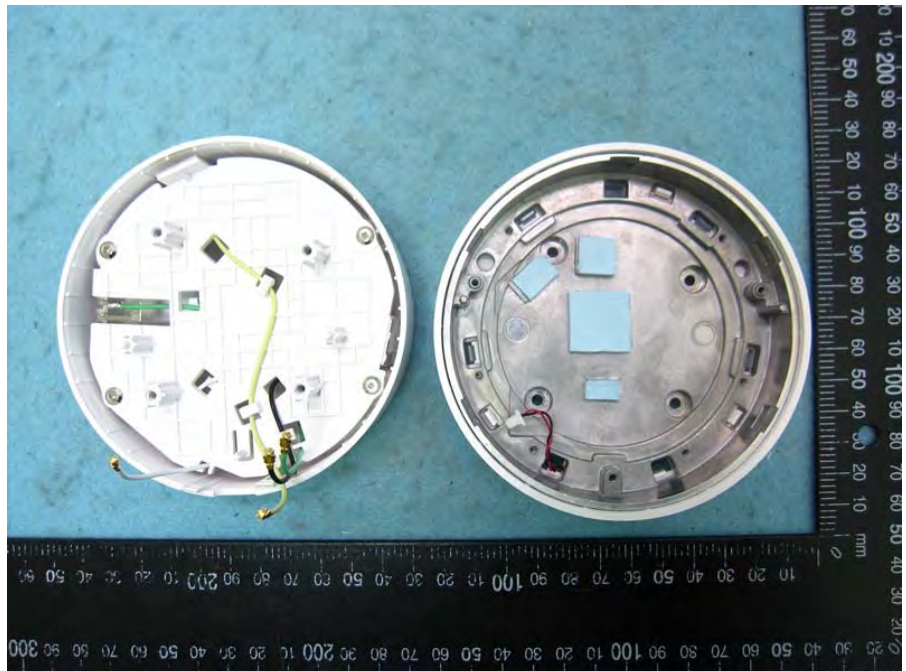

Brand Name: Google Model No.: AC-1304

EUT 1  
PHY Main source +  
U2 second source (samsung)

Source: PHY Main source  
Model Name: QCA8072

EUT 2  
PHY Second source +  
U2 second source (samsung)

Source: U2 second source  
Model Name: Samsung EMMC,  
KLM4G1FEPD-B031

Source: PHY Second source  
Model Name: QCA8075

EUT 3  
PHY Main source +  
U2 main source (toshiba)

Source: U2 main source  
 Model Name: Toshiba EMMC,  
 THGBMDG5D1LBAIT

Source: PHY Main source  
Model Name: QCA8072