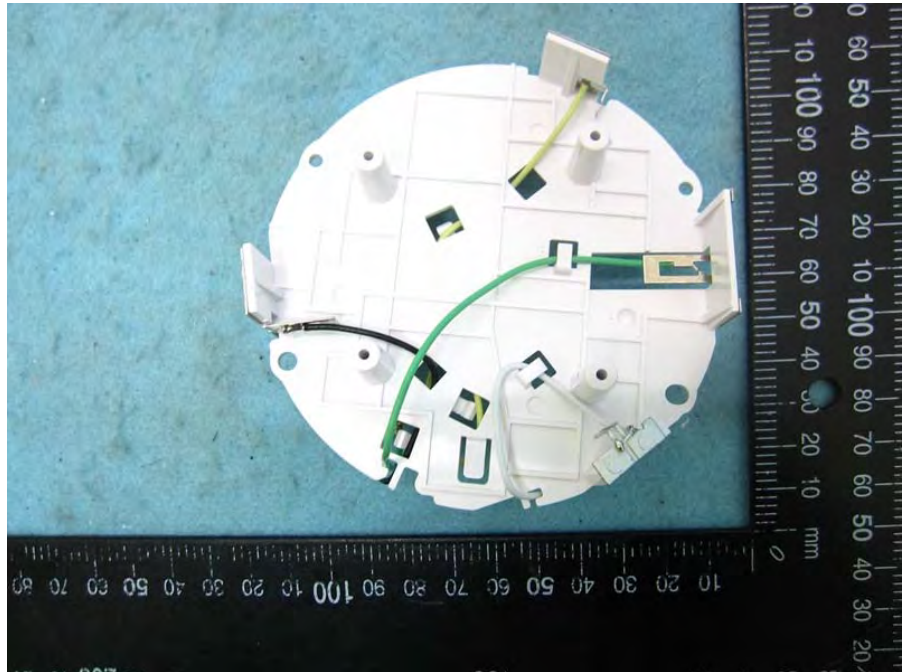

Brand Name: Google Model No.: AC-1304

EUT 1  
PHY Main source +  
U2 second source (samsung)

Source: PHY Main source  
Model Name: QCA8072

EUT 2  
PHY Second source +  
U2 second source (samsung)

Source: U2 second source  
Model Name: Samsung EMMC,  
KLM4G1FEPD-B031

Source: PHY Second source  
Model Name: QCA8075

EUT 3  
PHY Main source +  
U2 main source (toshiba)

Source: U2 main source  
 Model Name: Toshiba EMMC,  
 THGBMDG5D1LBAIT

Source: PHY Main source  
Model Name: QCA8072