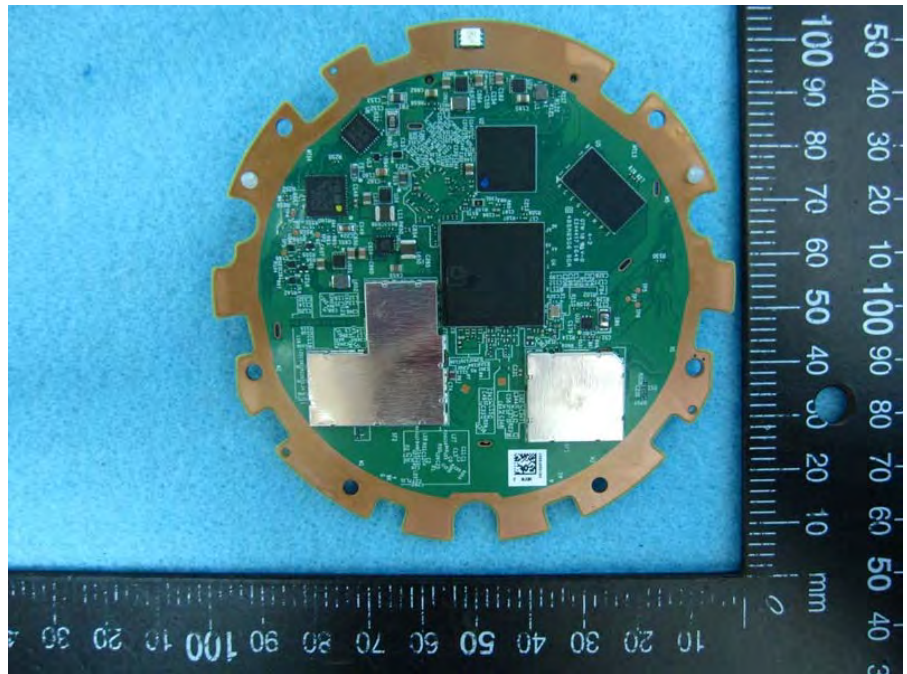

Brand Name: Google Model No.: AC-1304

EUT 1  
PHY Main source +  
U2 second source (samsung)

Source: PHY Main source  
Model Name: QCA8072

EUT 2  
PHY Second source +  
U2 second source (samsung)

Source: U2 second source  
Model Name: Samsung EMMC,  
KLM4G1FEPD-B031

Source: PHY Second source  
Model Name: QCA8075

EUT 3  
PHY Main source +  
U2 main source (toshiba)

Source: U2 main source  
 Model Name: Toshiba EMMC,  
 THGBMDG5D1LBAIT

Source: PHY Main source  
Model Name: QCA8072