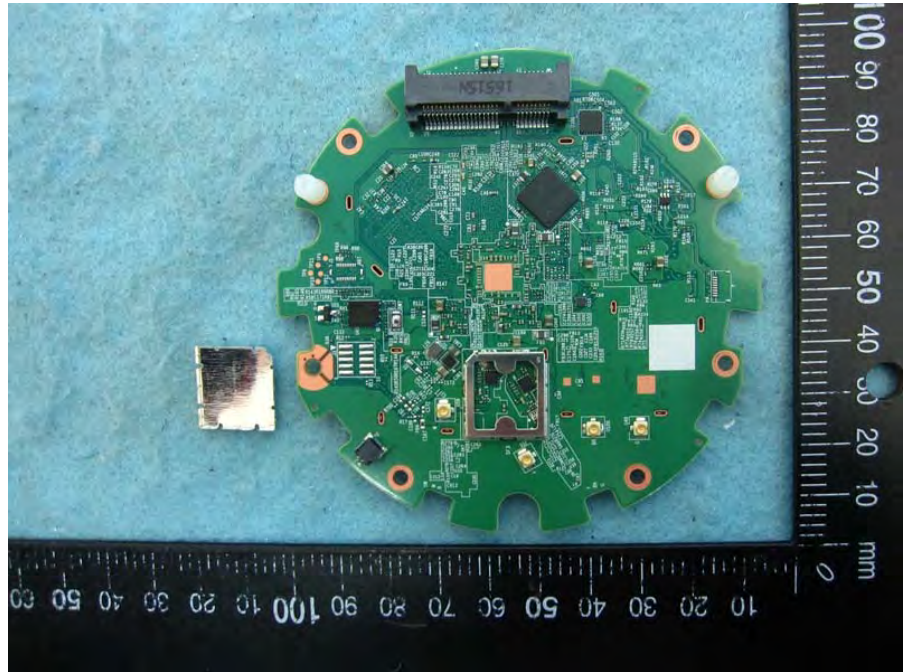

Brand Name: Google Model No.: AC-1304

EUT 1  
PHY Main source +  
U2 second source (samsung)

Source: PHY Main source  
Model Name: QCA8072

EUT 2  
PHY Second source +  
U2 second source (samsung)

Source: U2 second source  
Model Name: Samsung EMMC,  
KLM4G1FEPD-B031

Source: PHY Second source  
Model Name: QCA8075

EUT 3  
PHY Main source +  
U2 main source (toshiba)

Source: U2 main source  
 Model Name: Toshiba EMMC,  
 THGBMDG5D1LBAIT

Source: PHY Main source  
Model Name: QCA8072