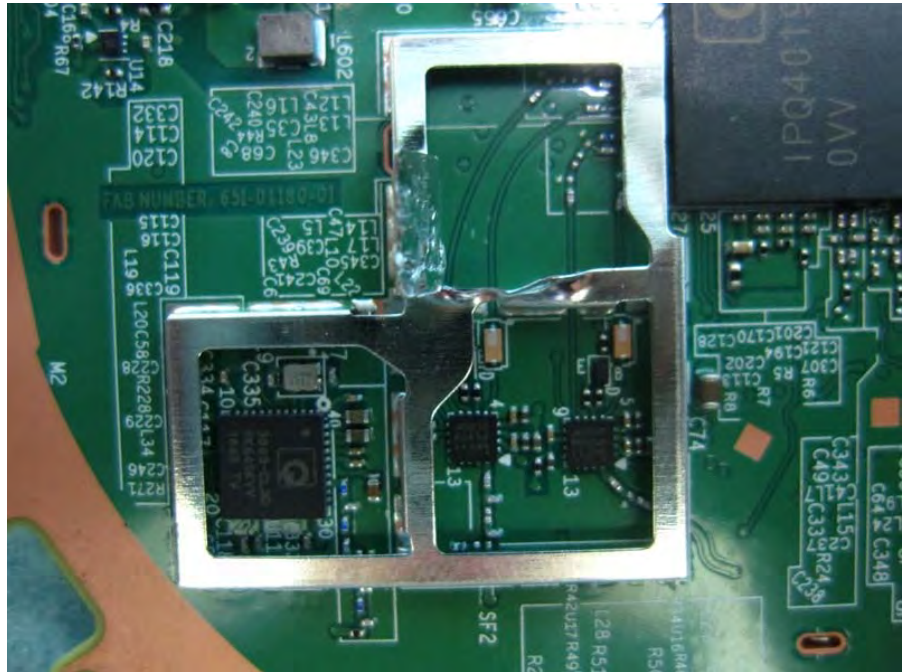

Brand Name: Google Model No.: AC-1304

EUT 1  
PHY Main source +  
U2 second source (samsung)

Source: PHY Main source  
Model Name: QCA8072

EUT 2  
PHY Second source +  
U2 second source (samsung)

Source: U2 second source  
Model Name: Samsung EMMC,  
KLM4G1FEPD-B031

Source: PHY Second source  
Model Name: QCA8075

EUT 3  
PHY Main source +  
U2 main source (toshiba)

Source: U2 main source  
 Model Name: Toshiba EMMC,  
 THGBMDG5D1LBAIT

Source: PHY Main source  
Model Name: QCA8072