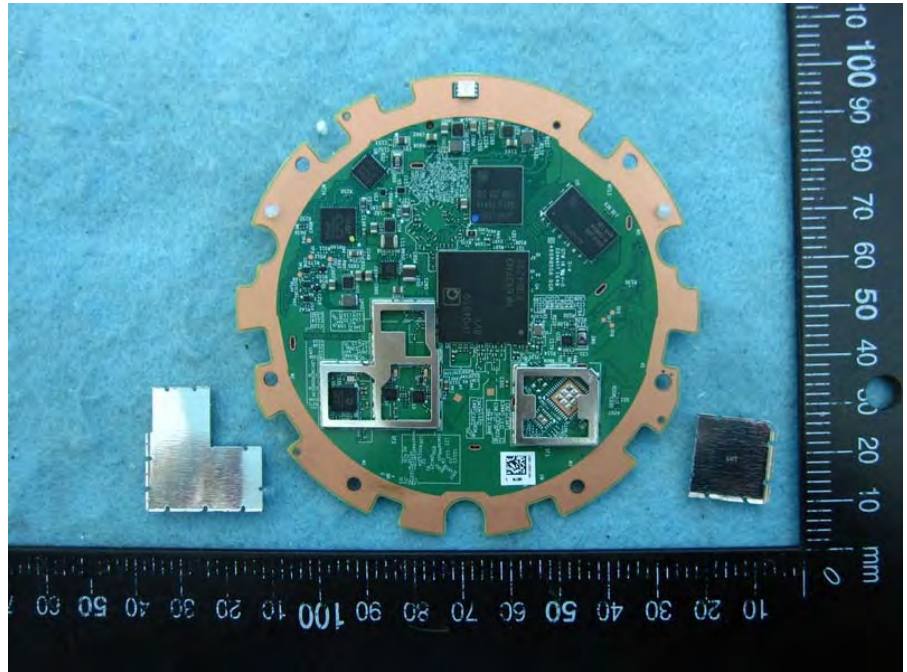

Brand Name: Google Model No.: AC-1304

EUT 1  
PHY Main source +  
U2 second source (samsung)

Source: PHY Main source  
Model Name: QCA8072

EUT 2  
PHY Second source +  
U2 second source (samsung)

Source: U2 second source  
Model Name: Samsung EMMC,  
KLM4G1FEPD-B031

Source: PHY Second source  
Model Name: QCA8075

EUT 3  
PHY Main source +  
U2 main source (toshiba)

Source: U2 main source  
 Model Name: Toshiba EMMC,  
 THGBMDG5D1LBAIT

Source: PHY Main source  
Model Name: QCA8072