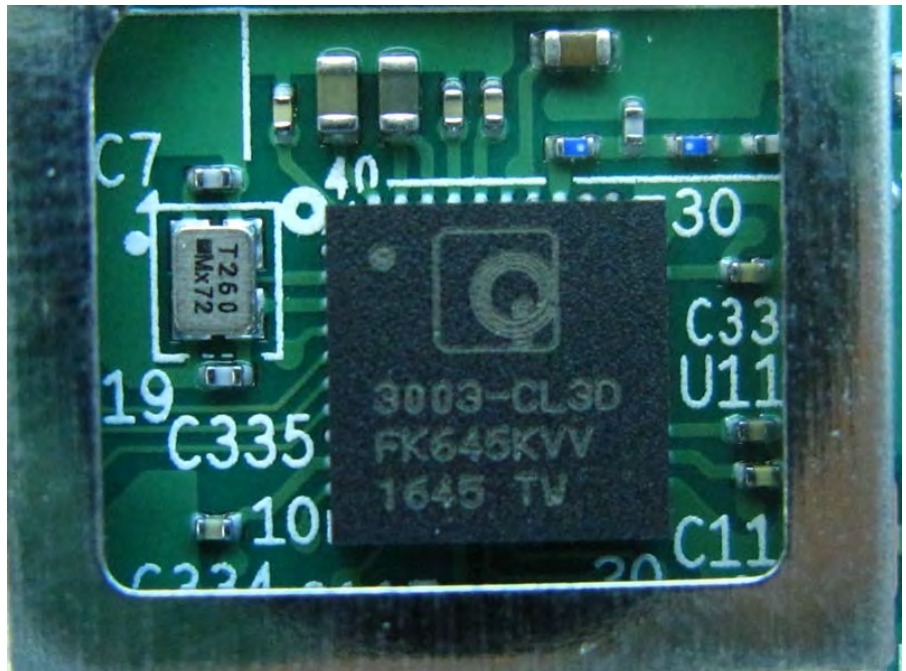

Brand Name: Google Model No.: AC-1304

EUT 1  
PHY Main source +  
U2 second source (samsung)

Source: PHY Main source  
Model Name: QCA8072

EUT 2  
PHY Second source +  
U2 second source (samsung)

Source: U2 second source  
Model Name: Samsung EMMC,  
KLM4G1FEPD-B031

Source: PHY Second source  
Model Name: QCA8075

EUT 3  
PHY Main source +  
U2 main source (toshiba)

Source: U2 main source  
 Model Name: Toshiba EMMC,  
 THGBMDG5D1LBAIT

Source: PHY Main source  
Model Name: QCA8072