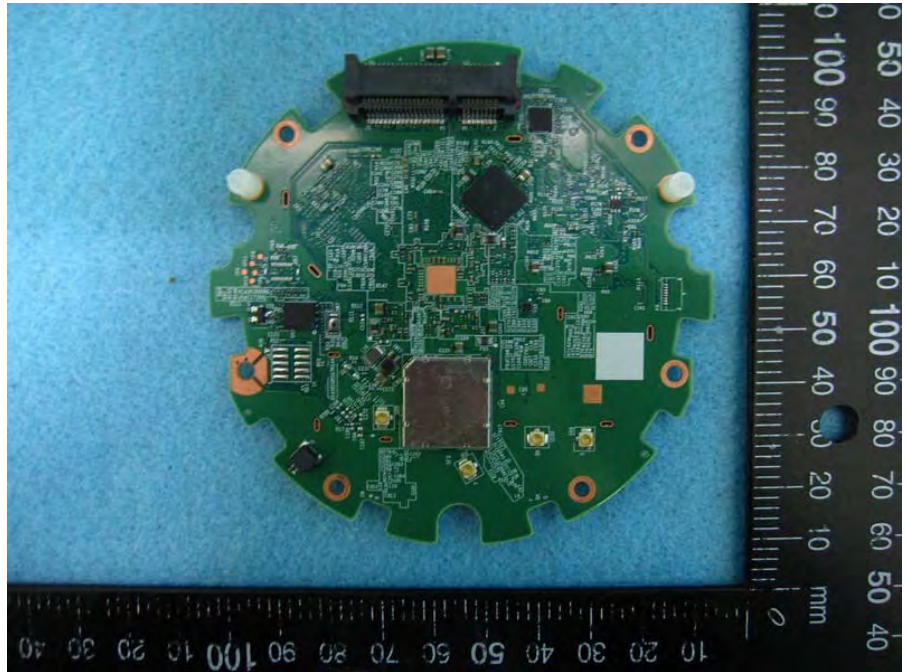

Brand Name: Google Model No.: AC-1304

EUT 1  
PHY Main source +  
U2 second source (samsung)

Source: PHY Main source  
Model Name: QCA8072

EUT 2  
PHY Second source +  
U2 second source (samsung)

Source: U2 second source  
Model Name: Samsung EMMC,  
KLM4G1FEPD-B031

Source: PHY Second source  
Model Name: QCA8075

EUT 3  
PHY Main source +  
U2 main source (toshiba)

Source: U2 main source  
 Model Name: Toshiba EMMC,  
 THGBMDG5D1LBAIT

Source: PHY Main source  
Model Name: QCA8072