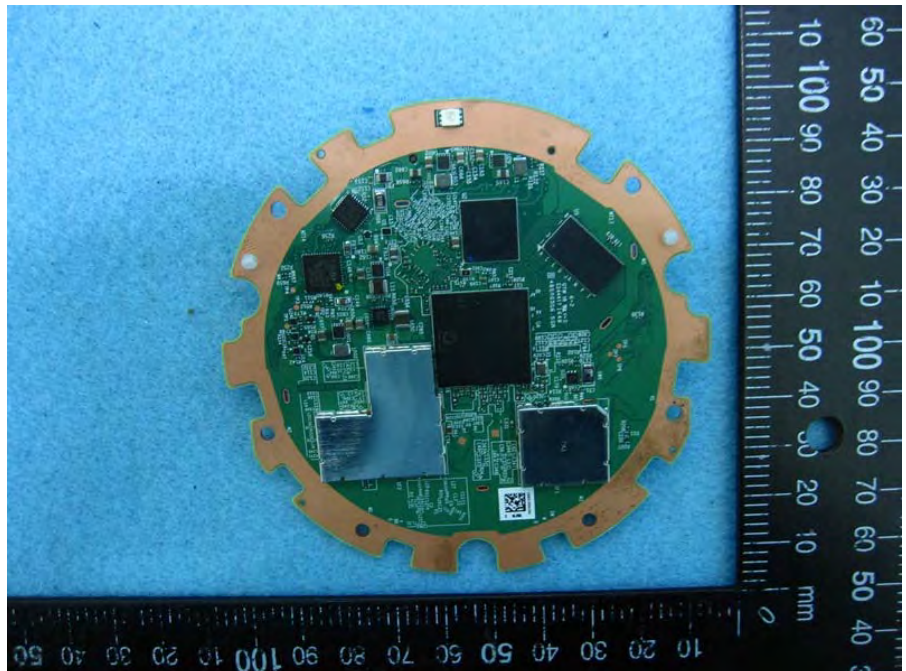

Brand Name: Google Model No.: AC-1304

EUT 1  
PHY Main source +  
U2 second source (samsung)

Source: PHY Main source  
Model Name: QCA8072

EUT 2  
PHY Second source +  
U2 second source (samsung)

Source: U2 second source  
Model Name: Samsung EMMC,  
KLM4G1FEPD-B031

Source: PHY Second source  
Model Name: QCA8075

EUT 3  
PHY Main source +  
U2 main source (toshiba)

Source: U2 main source  
 Model Name: Toshiba EMMC,  
 THGBMDG5D1LBAIT

Source: PHY Main source  
Model Name: QCA8072