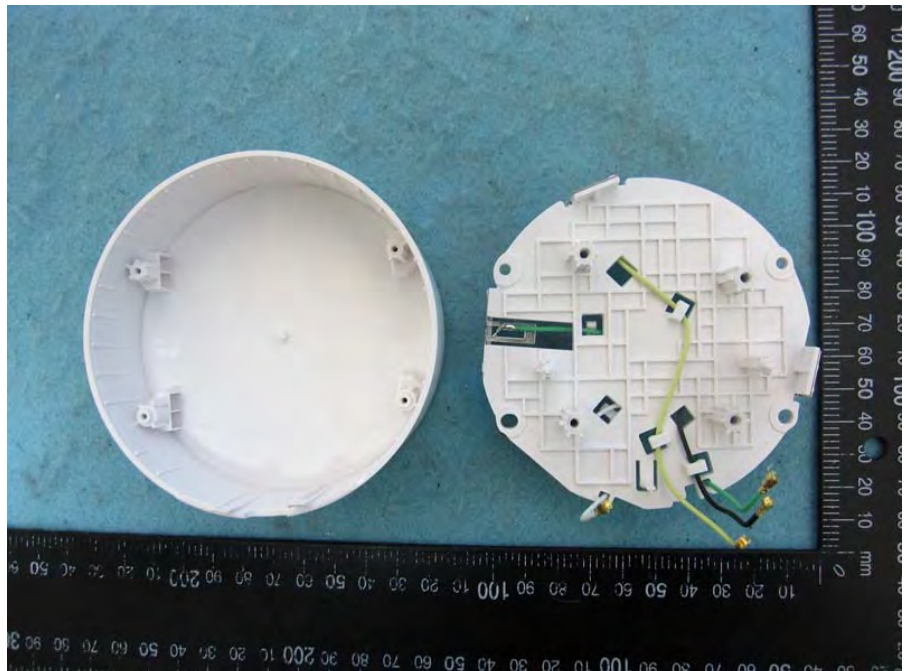

Brand Name: Google Model No.: AC-1304

EUT 1  
PHY Main source +  
U2 second source (samsung)

Source: PHY Main source  
Model Name: QCA8072

EUT 2  
PHY Second source +  
U2 second source (samsung)

Source: U2 second source  
Model Name: Samsung EMMC,  
KLM4G1FEPD-B031

Source: PHY Second source  
Model Name: QCA8075

EUT 3  
PHY Main source +  
U2 main source (toshiba)

Source: U2 main source  
 Model Name: Toshiba EMMC,  
 THGBMDG5D1LBAIT

Source: PHY Main source  
Model Name: QCA8072