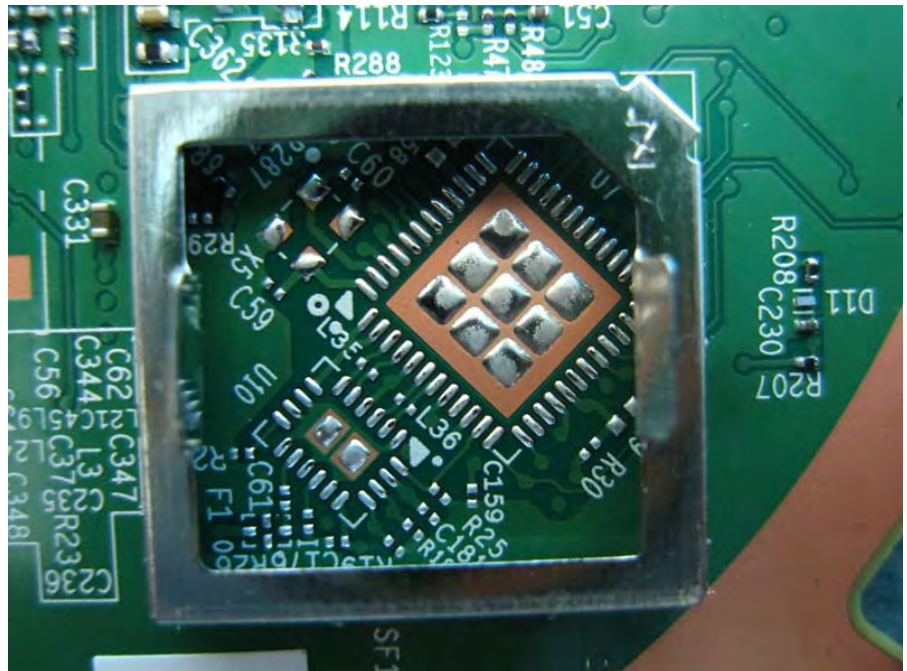

Brand Name: Google Model No.: AC-1304

EUT 1  
PHY Main source +  
U2 second source (samsung)

Source: PHY Main source  
Model Name: QCA8072

EUT 2  
PHY Second source +  
U2 second source (samsung)

Source: U2 second source  
Model Name: Samsung EMMC,  
KLM4G1FEPD-B031

Source: PHY Second source  
Model Name: QCA8075

EUT 3  
PHY Main source +  
U2 main source (toshiba)

Source: U2 main source  
 Model Name: Toshiba EMMC,  
 THGBMDG5D1LBAIT

Source: PHY Main source  
Model Name: QCA8072