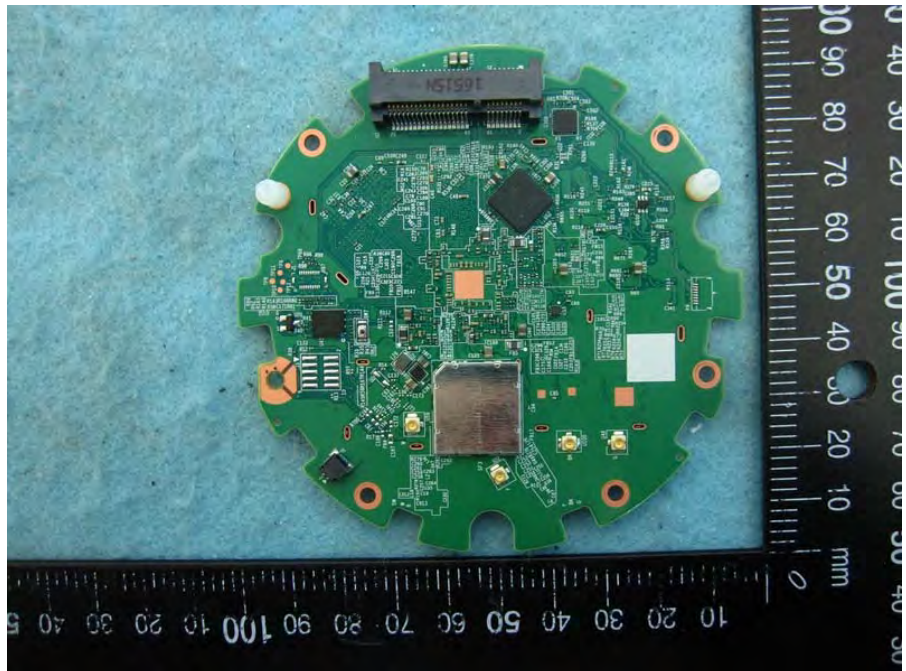

Brand Name: Google Model No.: AC-1304

EUT 1  
PHY Main source +  
U2 second source (samsung)

Source: PHY Main source  
Model Name: QCA8072

EUT 2  
PHY Second source +  
U2 second source (samsung)

Source: U2 second source  
Model Name: Samsung EMMC,  
KLM4G1FEPD-B031

Source: PHY Second source  
Model Name: QCA8075

EUT 3  
PHY Main source +  
U2 main source (toshiba)

Source: U2 main source  
 Model Name: Toshiba EMMC,  
 THGBMDG5D1LBAIT

Source: PHY Main source  
Model Name: QCA8072