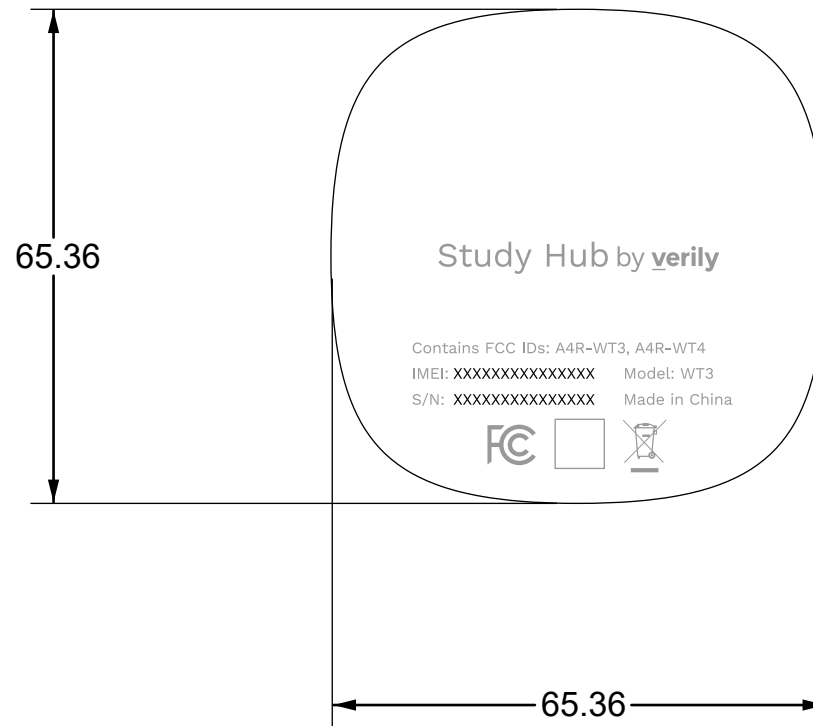

Rialto2 bottom label
Verily Life Sciences
P/N: 952-01364-01
REV A
ECO-024941

Units are in millimeters

label color: 8N7A0424 (Study Hub housing)

printed text: Pantone Cool Gray 7