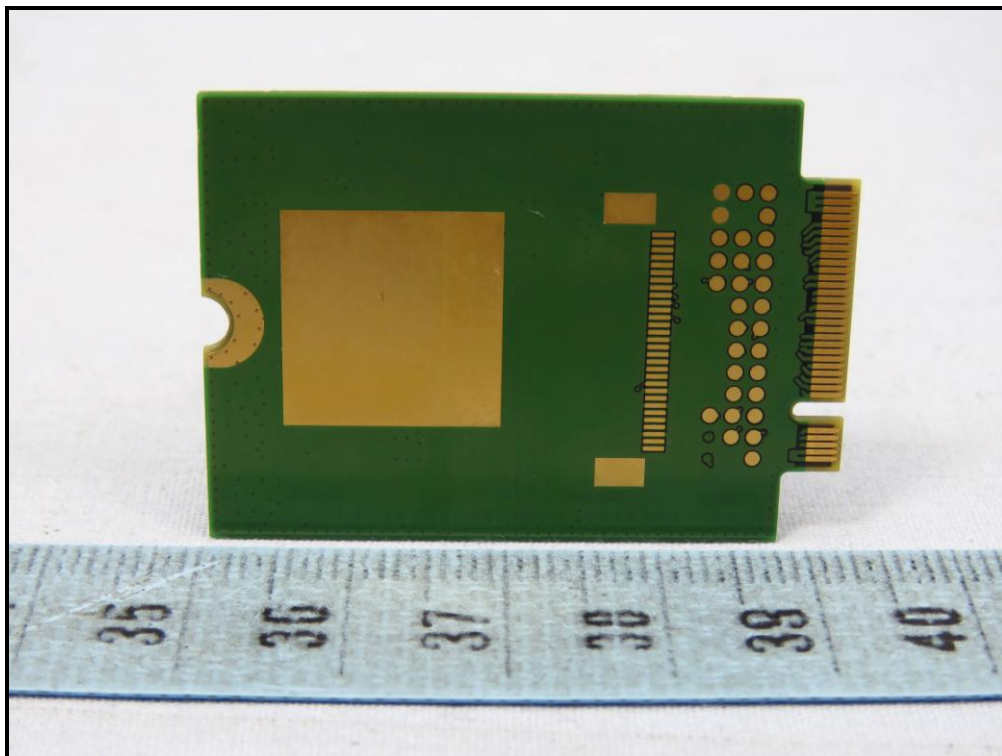

## CONSTRUCTION PHOTOS OF EUT

Brand Name: Fibocom / Model Name: L850-GL

Host (Brand Name: Verily / Model Name: WT3)